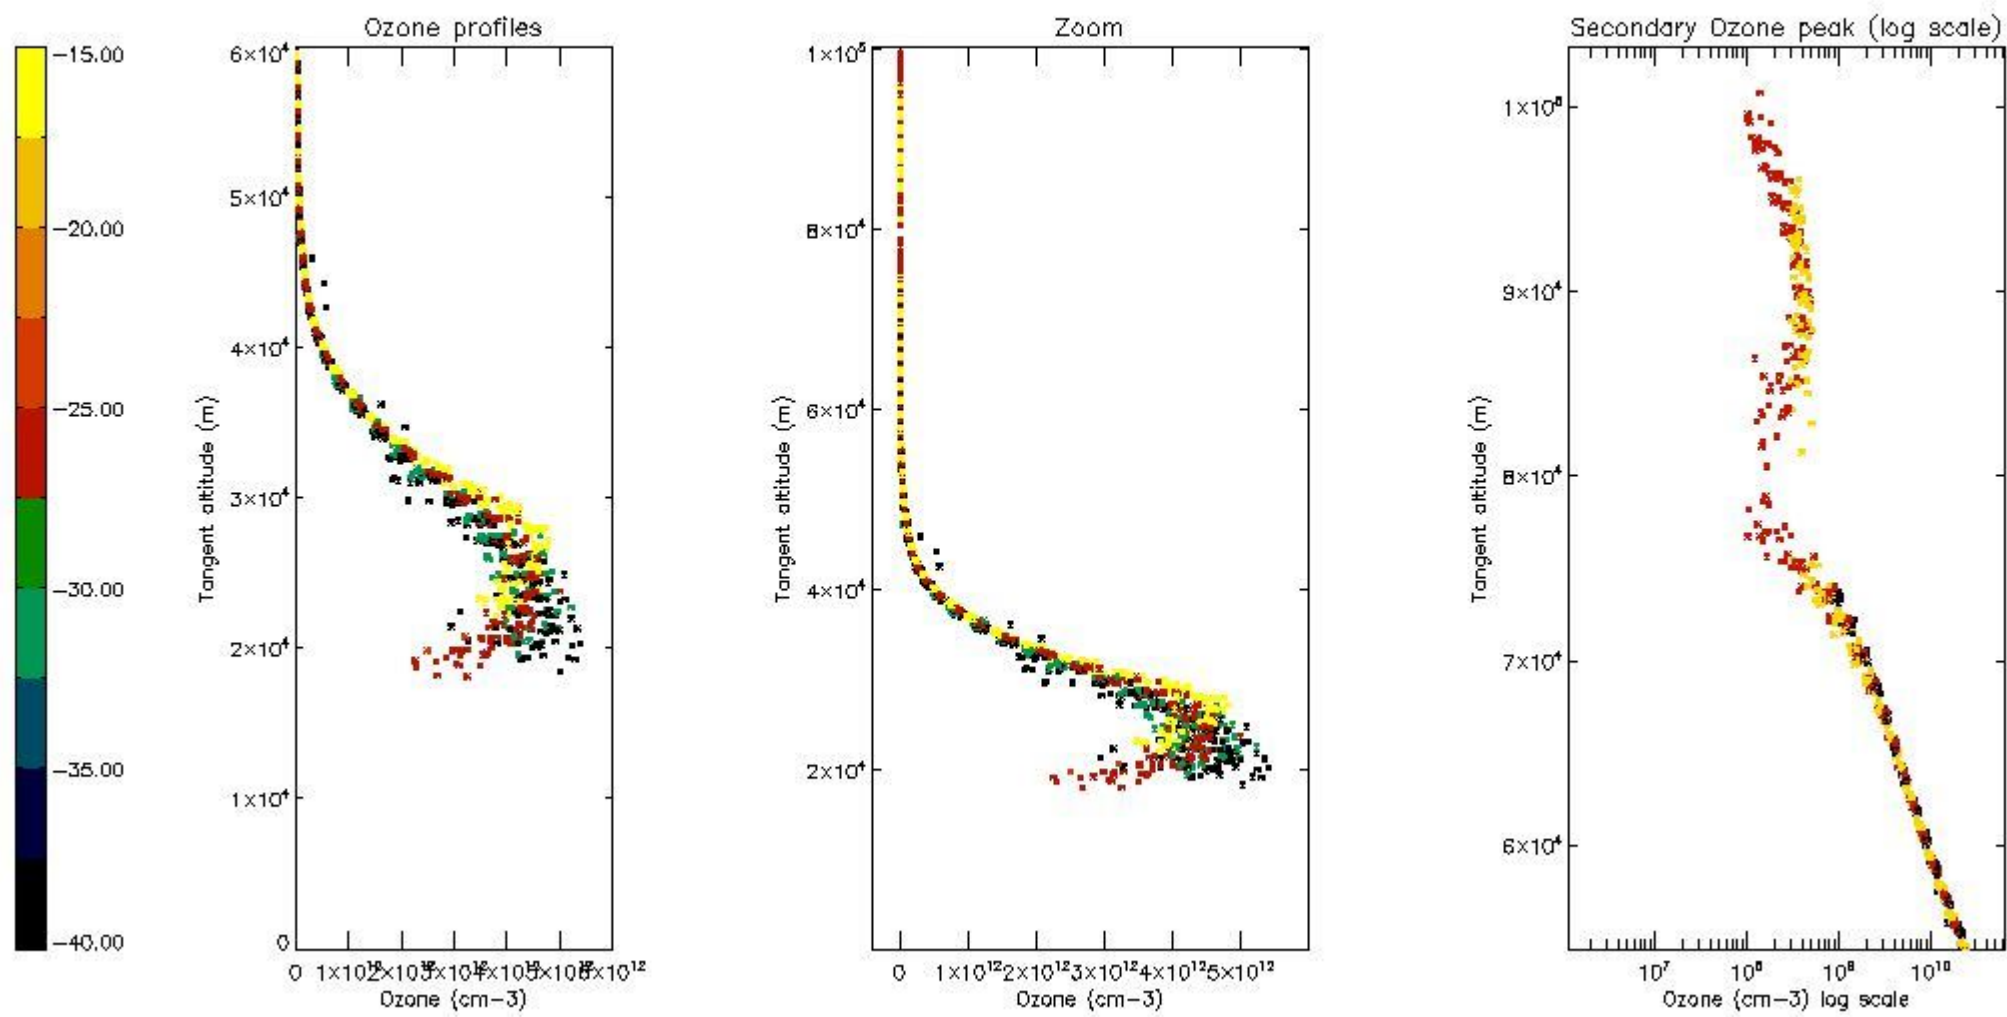

STD < 10	11
STD < 5	8

5.2 Plot ozone profiles for all STD (dark without errors)

The colorbar represents the latitude.

5.3 Plot ozone profiles where STD < 20% (dark without errors)

The colorbar represents the latitude.

5.4 Plot ozone profiles where STD < 10% (dark without errors)

The colorbar represents the latitude.

5.5 Plot ozone profiles where STD < 5% (dark without errors)

The colorbar represents the latitude.

5.6 Plot NO₂ profiles for all STD (dark without errors)

The colorbar represents the latitude.

5.7 Plot NO3 profiles for all STD (dark without errors)

The colorbar represents the latitude.

5.8 Plot H₂O profiles for all STD (only for occultations of stars 1,2,3,4,13,14,16,26,63 dark without errors)