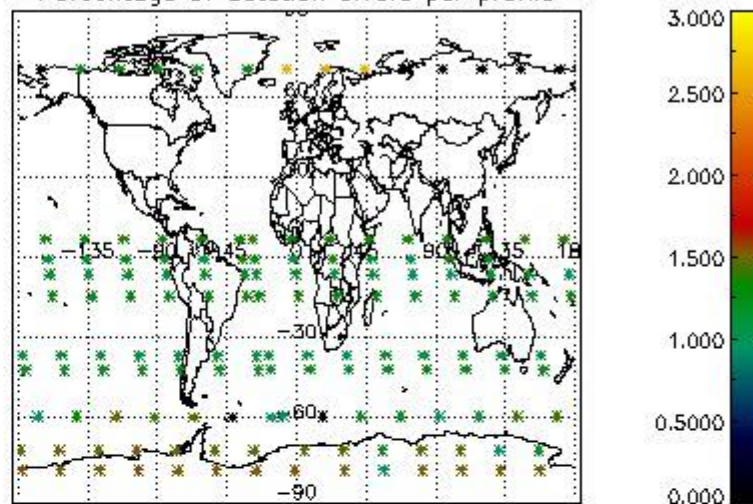

Percentage of datation errors per profile