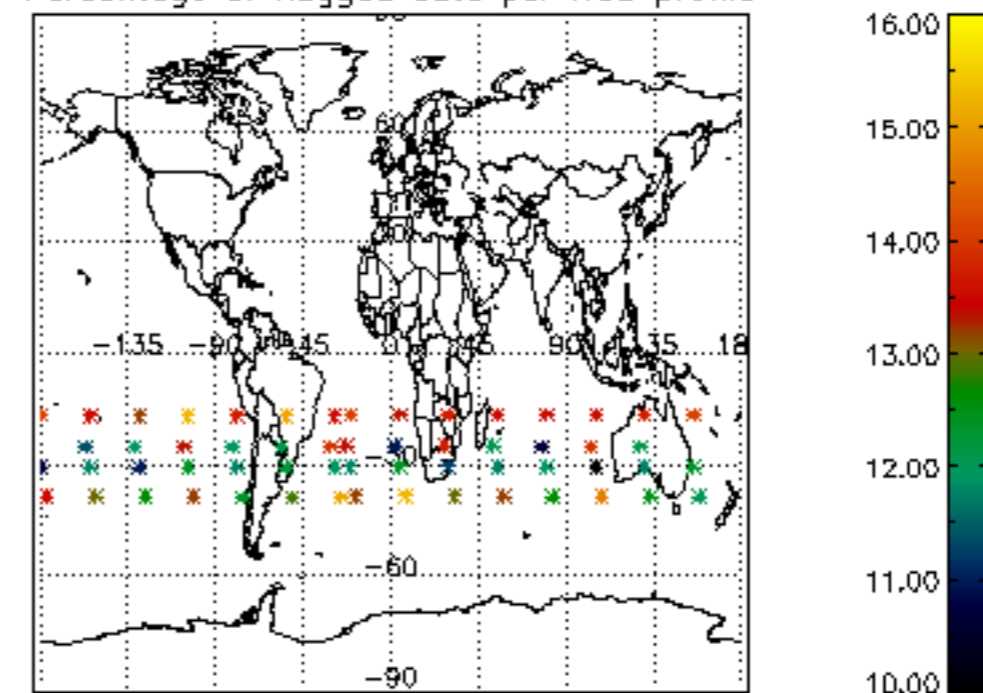

Percentage of flagged data per NO3 profile