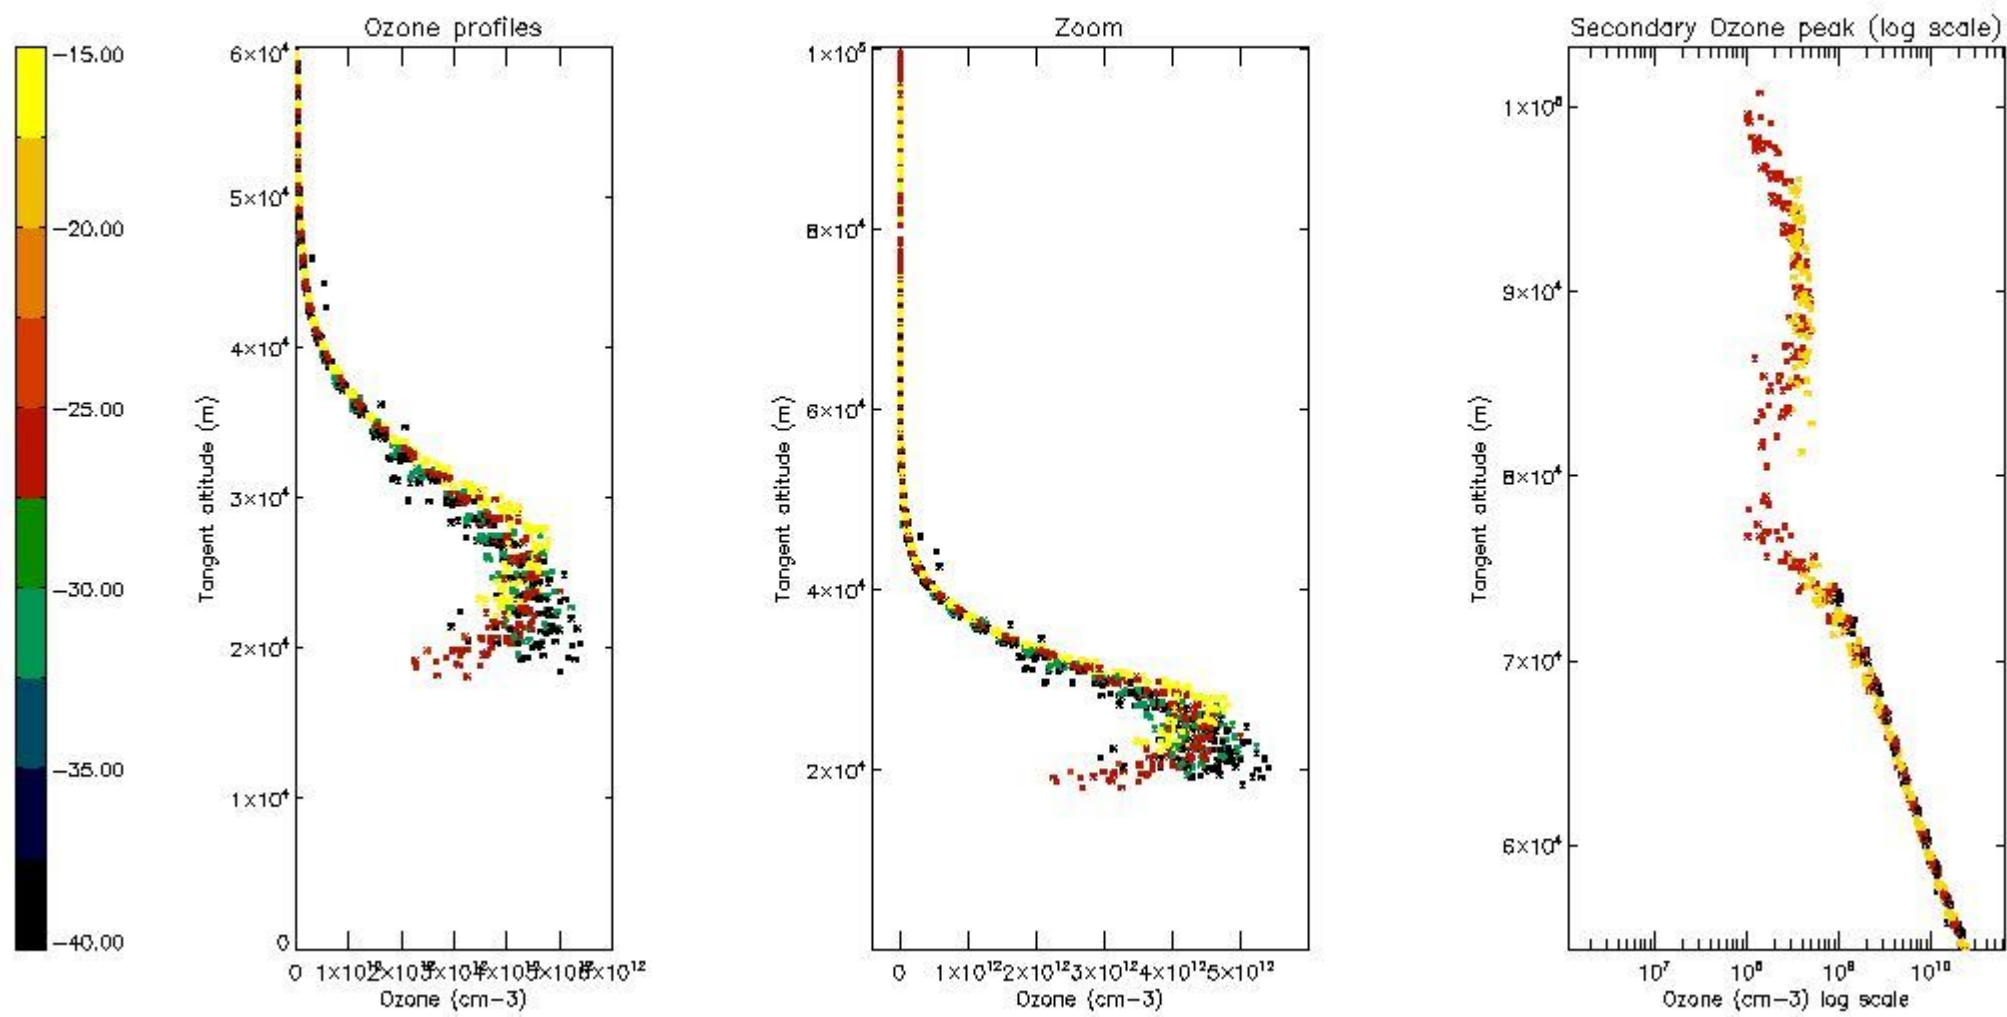

5.5 Plot ozone profiles where STD < 5% (dark without errors)

The colorbar represents the latitude.