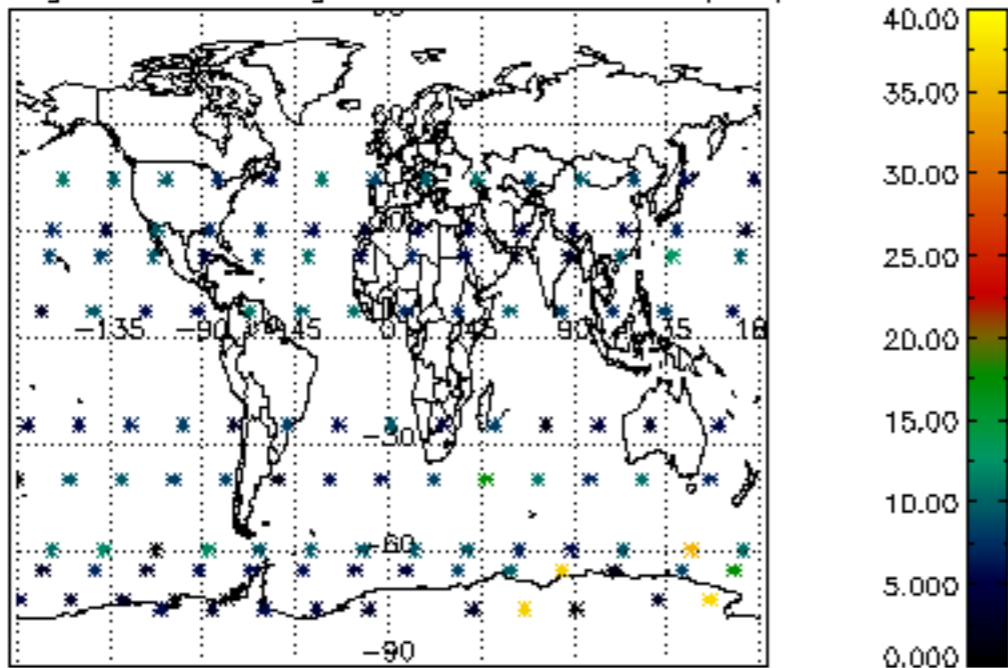

Percentage of star falling outside central band per profile