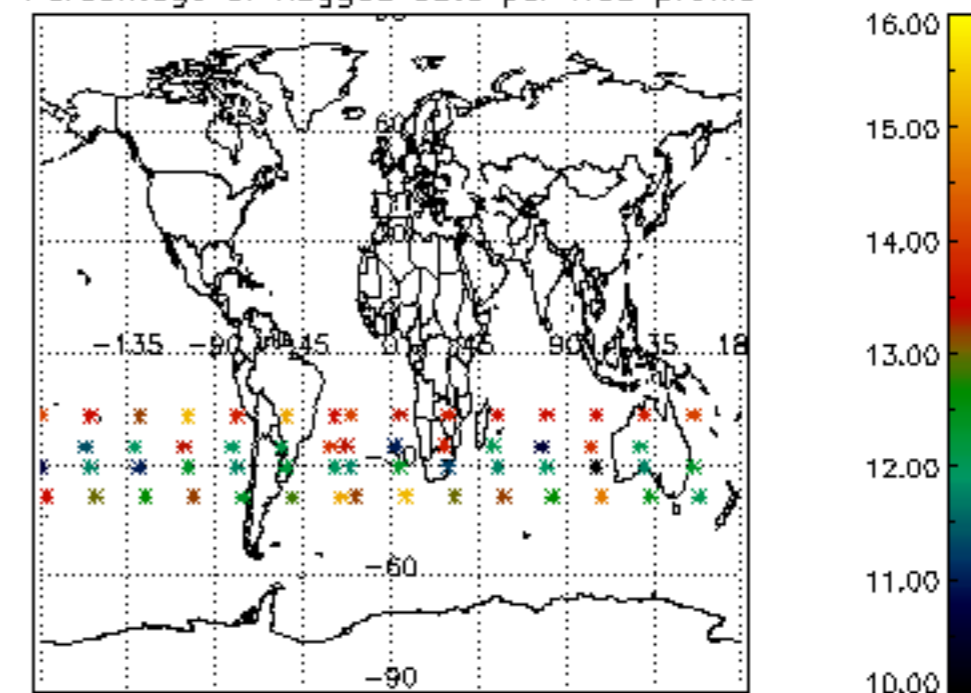

Percentage of flagged data per NO3 profile