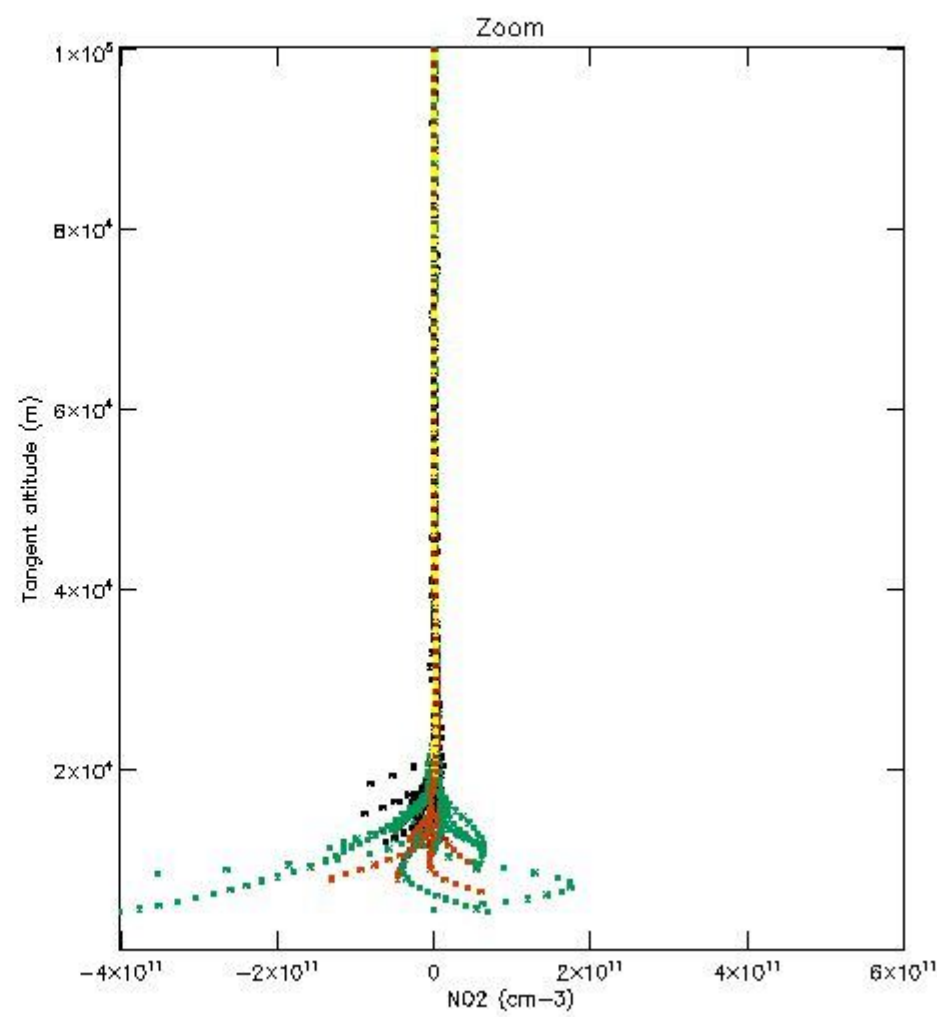

STD < 10	11
STD < 5	8

5.2 Plot ozone profiles for all STD (dark without errors)

The colorbar represents the latitude.

5.3 Plot ozone profiles where STD < 20% (dark without errors)

The colorbar represents the latitude.

5.4 Plot ozone profiles where STD < 10% (dark without errors)

The colorbar represents the latitude.

5.5 Plot ozone profiles where STD < 5% (dark without errors)

The colorbar represents the latitude.

5.6 Plot NO₂ profiles for all STD (dark without errors)

The colorbar represents the latitude.

5.7 Plot NO3 profiles for all STD (dark without errors)

The colorbar represents the latitude.

5.8 Plot H₂O profiles for all STD (only for occultations of stars 1,2,3,4,13,14,16,26,63 dark without errors)