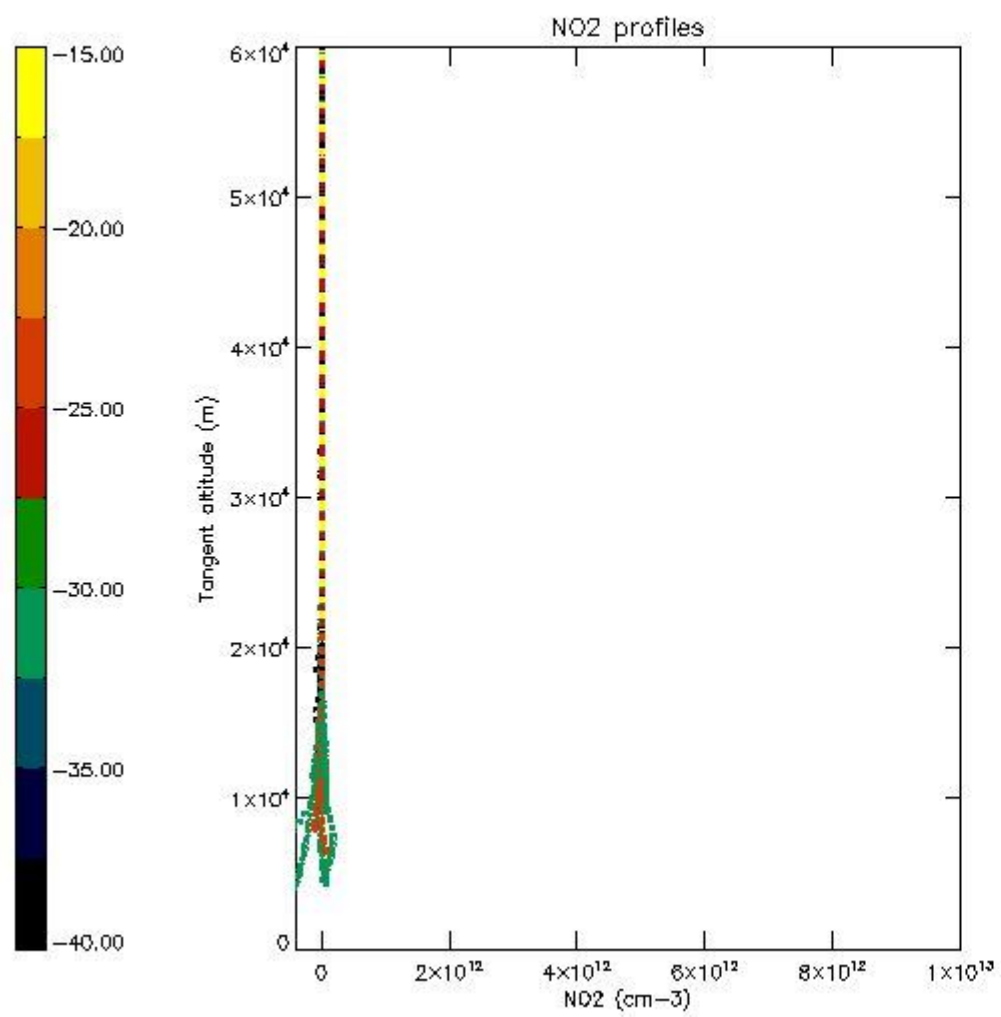

5.7 Plot NO3 profiles for all STD (dark without errors)

The colorbar represents the latitude.