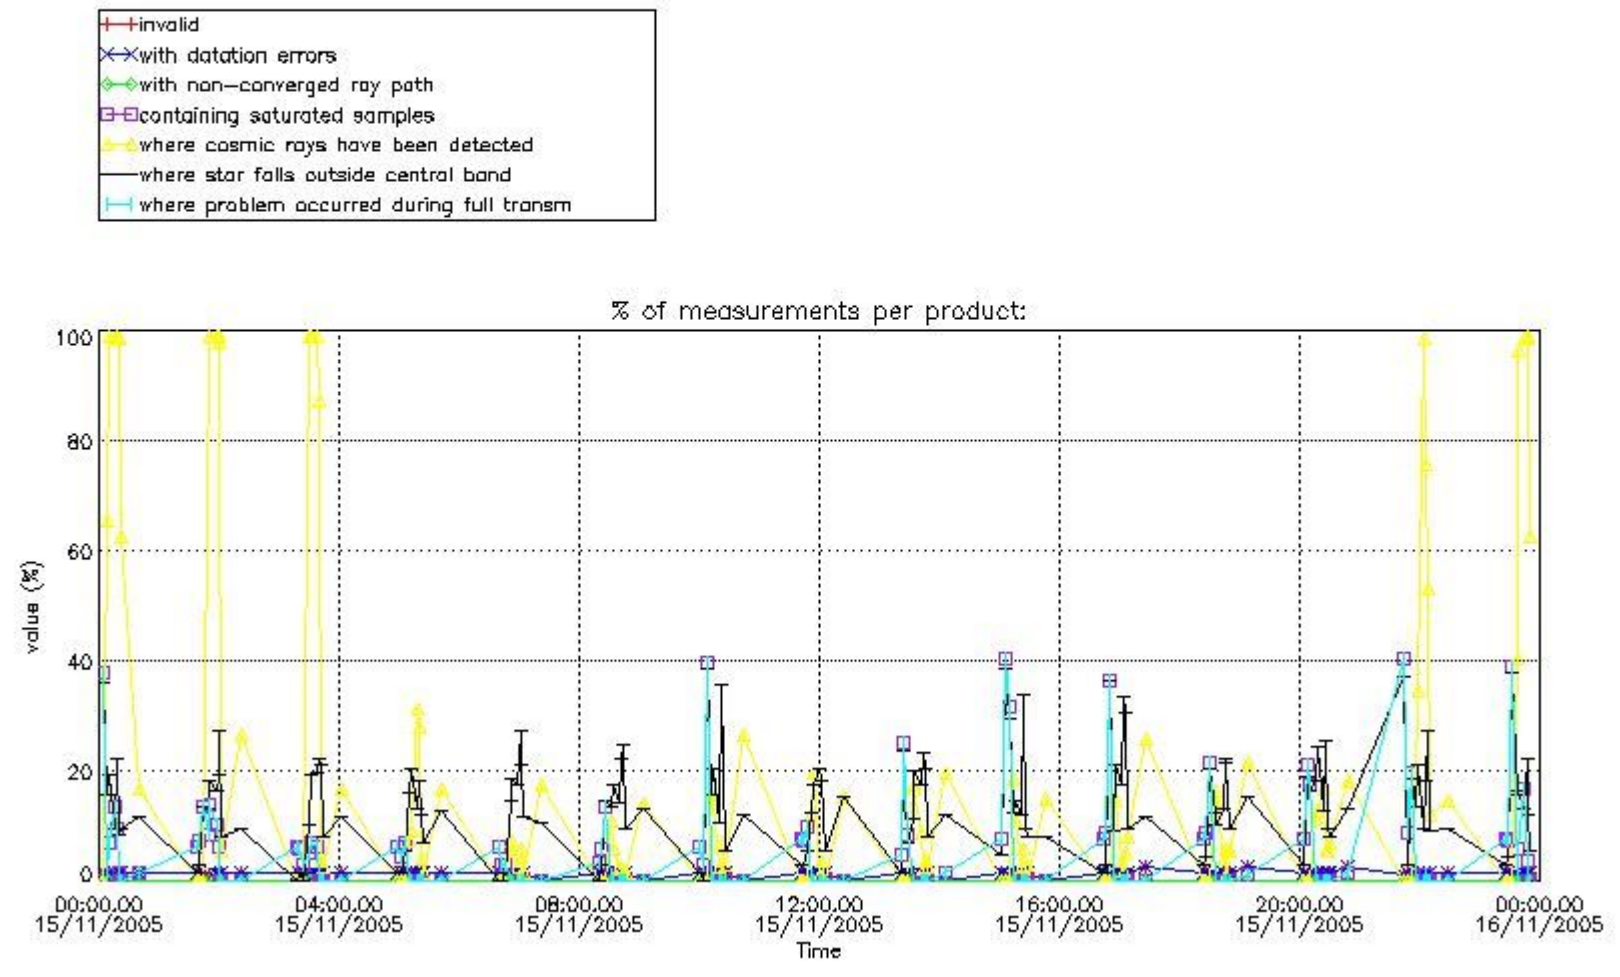

Percentage of flagged data per NO3 profile

4. Level 1 quality information per product

In this section it is plotted some information contained in the Quality Summary data set of the level 2 products that comes from the level 1b processing. Products without errors (error flag in the MPH set to "0") are used.

4.1 Plot quality information per product (time dependant) coming from level 1b processing

4.1.1 Plot level 1 quality information per product (time dependant): ENVISAT ASCENDING passes

4.1.2 Plot level 1 quality information per product (time dependant): ENVI SAT DESCENDING passes