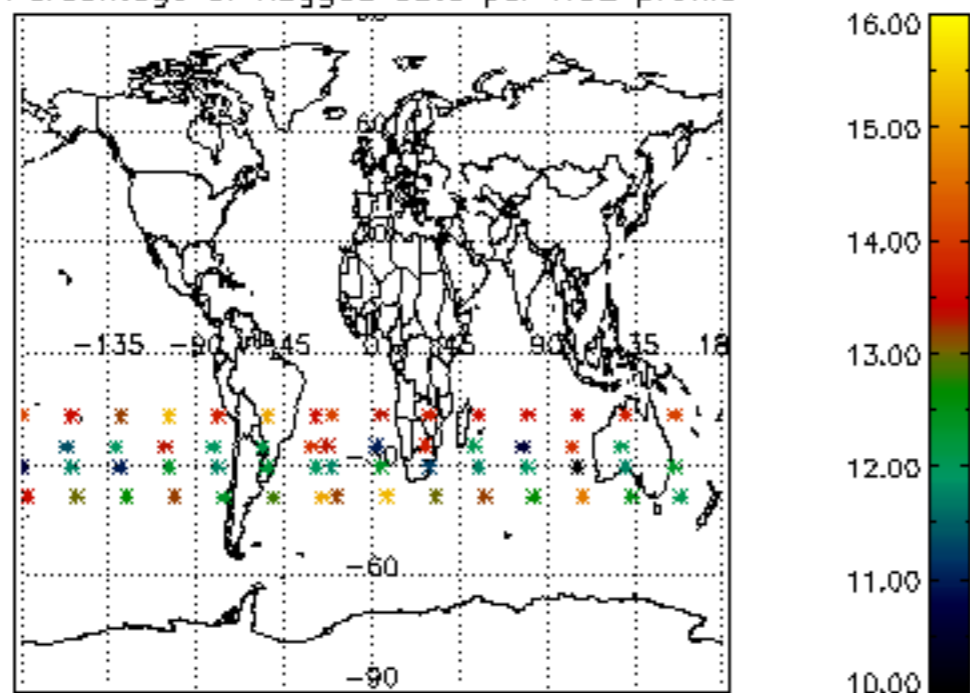

Percentage of flagged data per NO2 profile