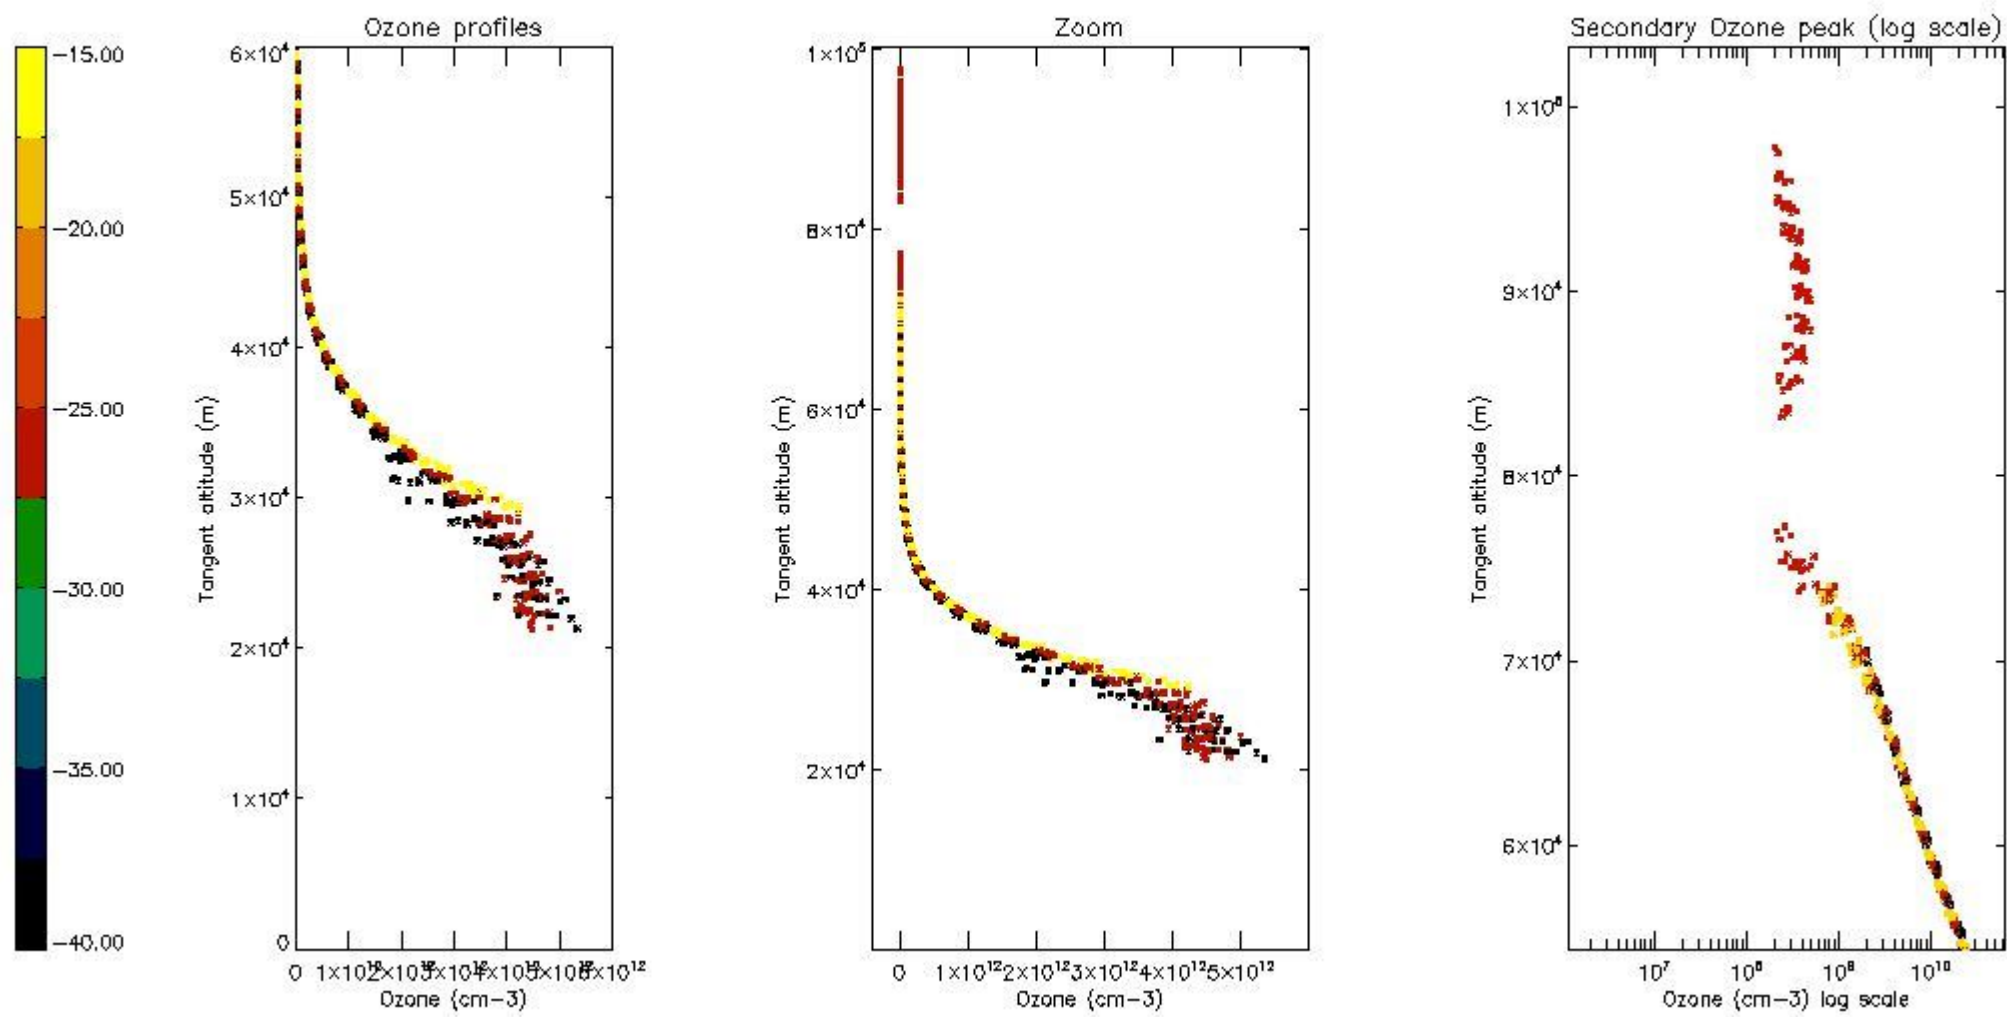

STD < 10	11
STD < 5	8

5.2 Plot ozone profiles for all STD (dark without errors)

The colorbar represents the latitude.

5.3 Plot ozone profiles where STD < 20% (dark without errors)

The colorbar represents the latitude.

5.4 Plot ozone profiles where STD < 10% (dark without errors)

The colorbar represents the latitude.

5.5 Plot ozone profiles where STD < 5% (dark without errors)

The colorbar represents the latitude.

5.6 Plot NO₂ profiles for all STD (dark without errors)