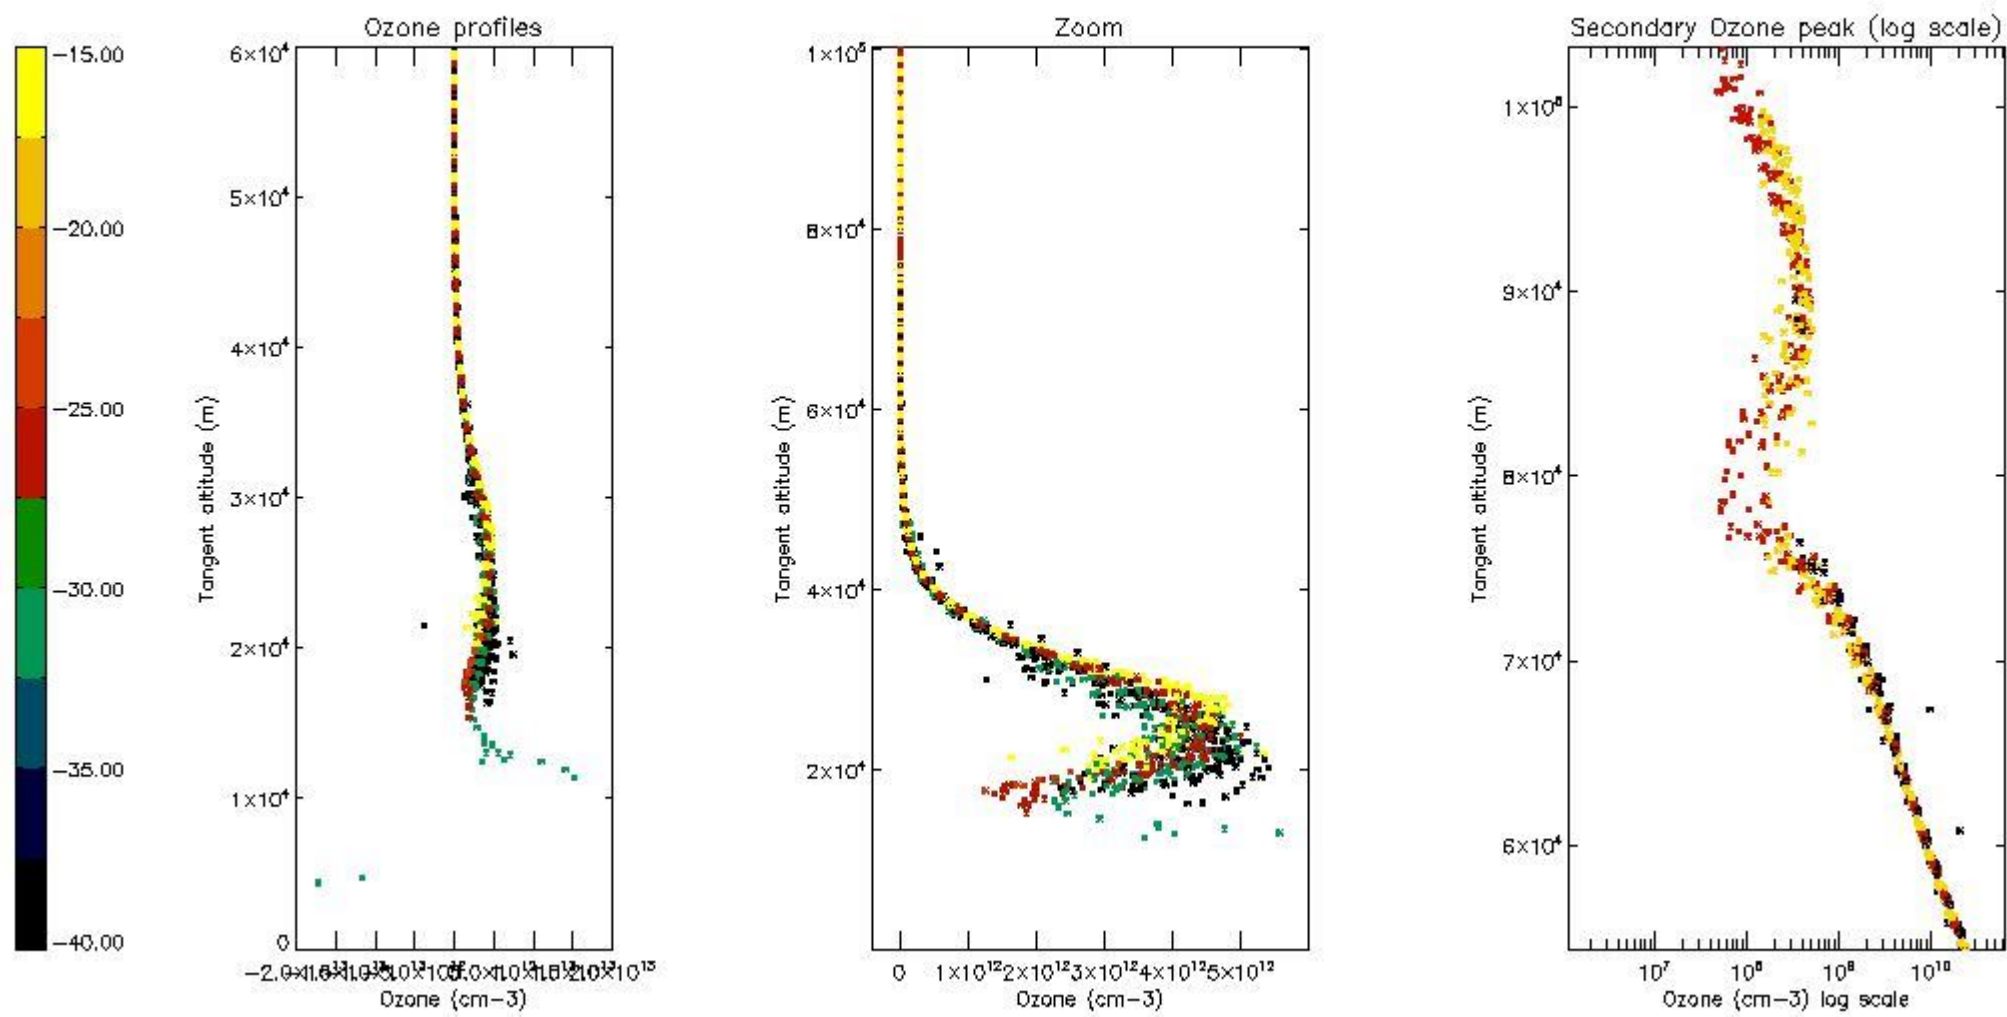

STD < 10	11
STD < 5	8

5.2 Plot ozone profiles for all STD (dark without errors)

The colorbar represents the latitude.

5.3 Plot ozone profiles where STD < 20% (dark without errors)

The colorbar represents the latitude.

5.4 Plot ozone profiles where STD < 10% (dark without errors)

The colorbar represents the latitude.

5.5 Plot ozone profiles where STD < 5% (dark without errors)

The colorbar represents the latitude.

5.6 Plot NO₂ profiles for all STD (dark without errors)

The colorbar represents the latitude.

5.7 Plot NO3 profiles for all STD (dark without errors)

The colorbar represents the latitude.

5.8 Plot H₂O profiles for all STD (only for occultations of stars 1,2,3,4,13,14,16,26,63 dark without errors)