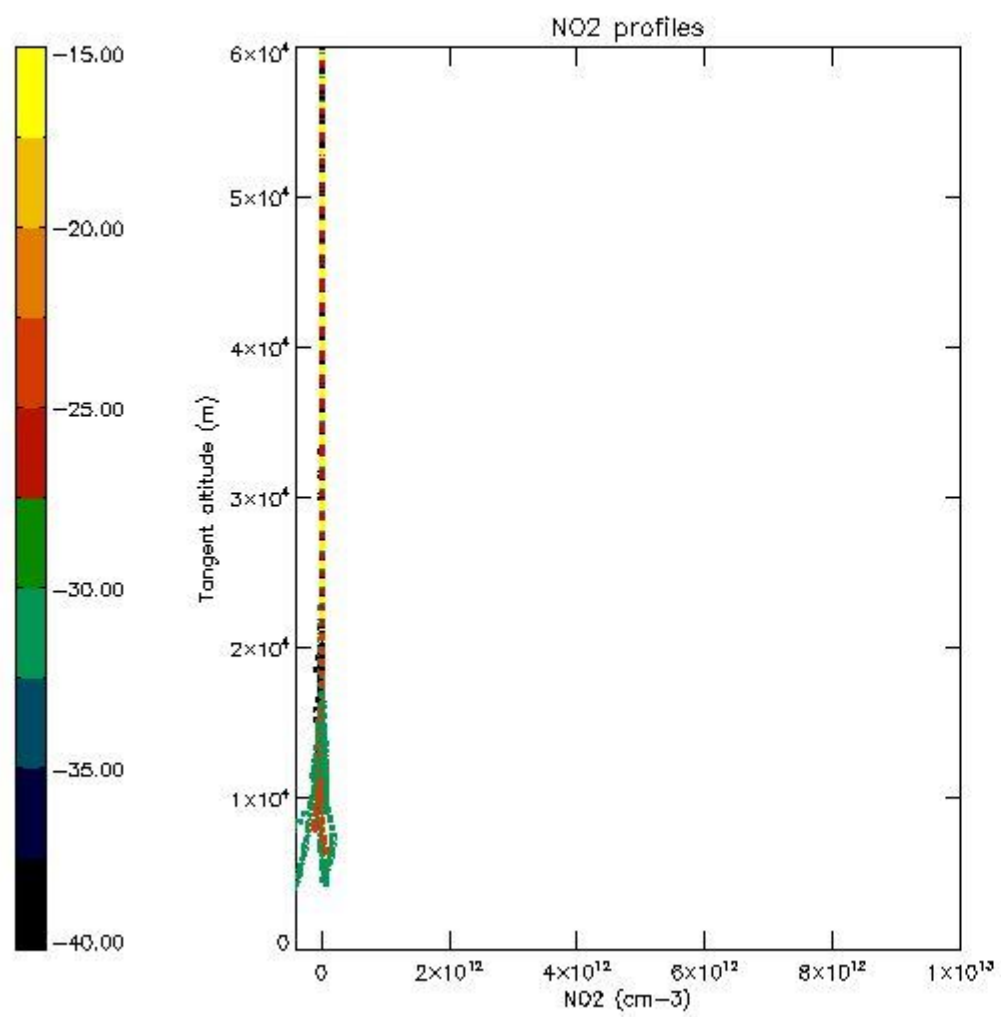

5.4 Plot ozone profiles where STD < 10% (dark without errors)

The colorbar represents the latitude.

5.5 Plot ozone profiles where STD < 5% (dark without errors)

The colorbar represents the latitude.

5.6 Plot NO₂ profiles for all STD (dark without errors)

The colorbar represents the latitude.

5.7 Plot NO3 profiles for all STD (dark without errors)

The colorbar represents the latitude.

5.8 Plot H₂O profiles for all STD (only for occultations of stars 1,2,3,4,13,14,16,26,63 dark without errors)