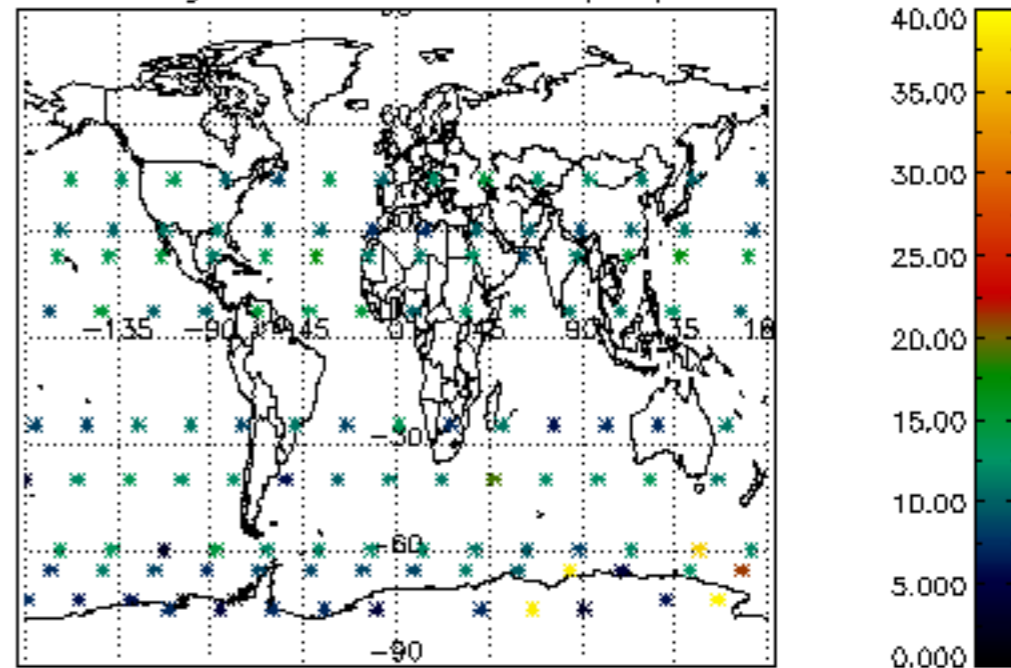

Percentage of saturation errors per profile