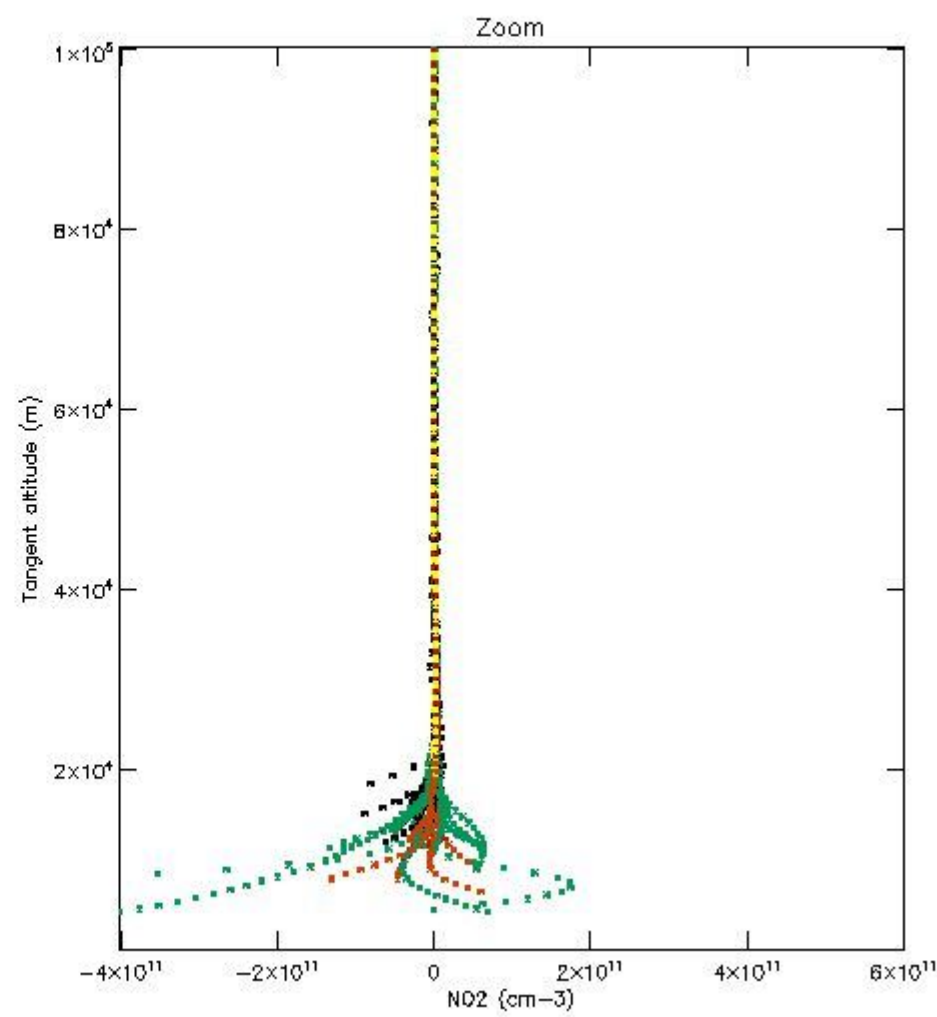

5.7 Plot NO3 profiles for all STD (dark without errors)

The colorbar represents the latitude.