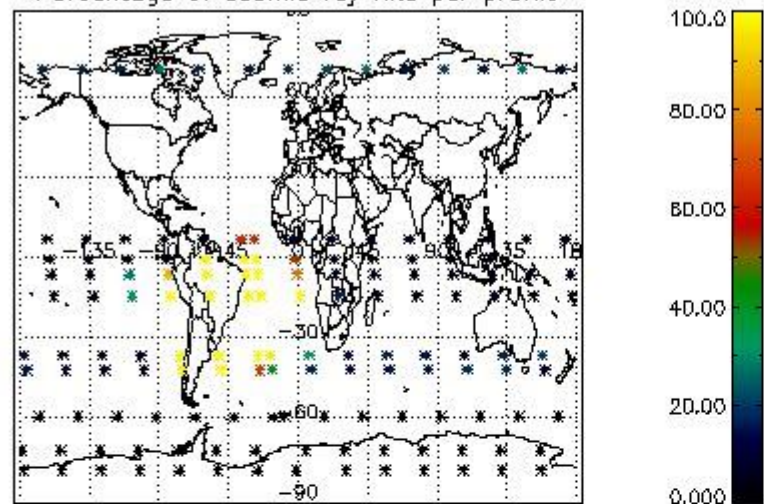

4.1 Plot quality information per product (time dependant) coming from level 1b processing

4.1.1 Plot level 1 quality information per product (time dependant): ENVISAT ASCENDING passes

4.1.2 Plot level 1 quality information per product (time dependant): ENVI SAT DESCENDING passes

4.2 Plot quality information per product coming from level 1b processing (world map)

4.2.1 Plot level 1 quality information per product (world map): ENVISAT ASCENDING passes

Percentage of cosmic ray hits per profile