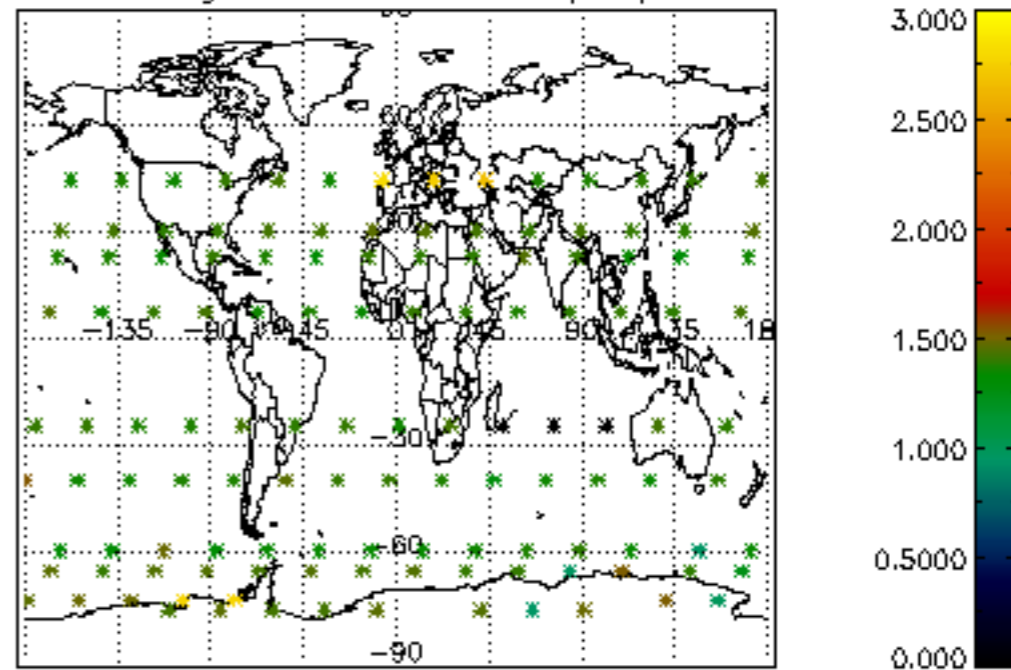

Percentage of datation errors per profile

Percentage of star falling outside central band per profile

Percentage of saturation errors per profile

Percentage of cosmic ray hits per profile

Percentage of datation errors per profile