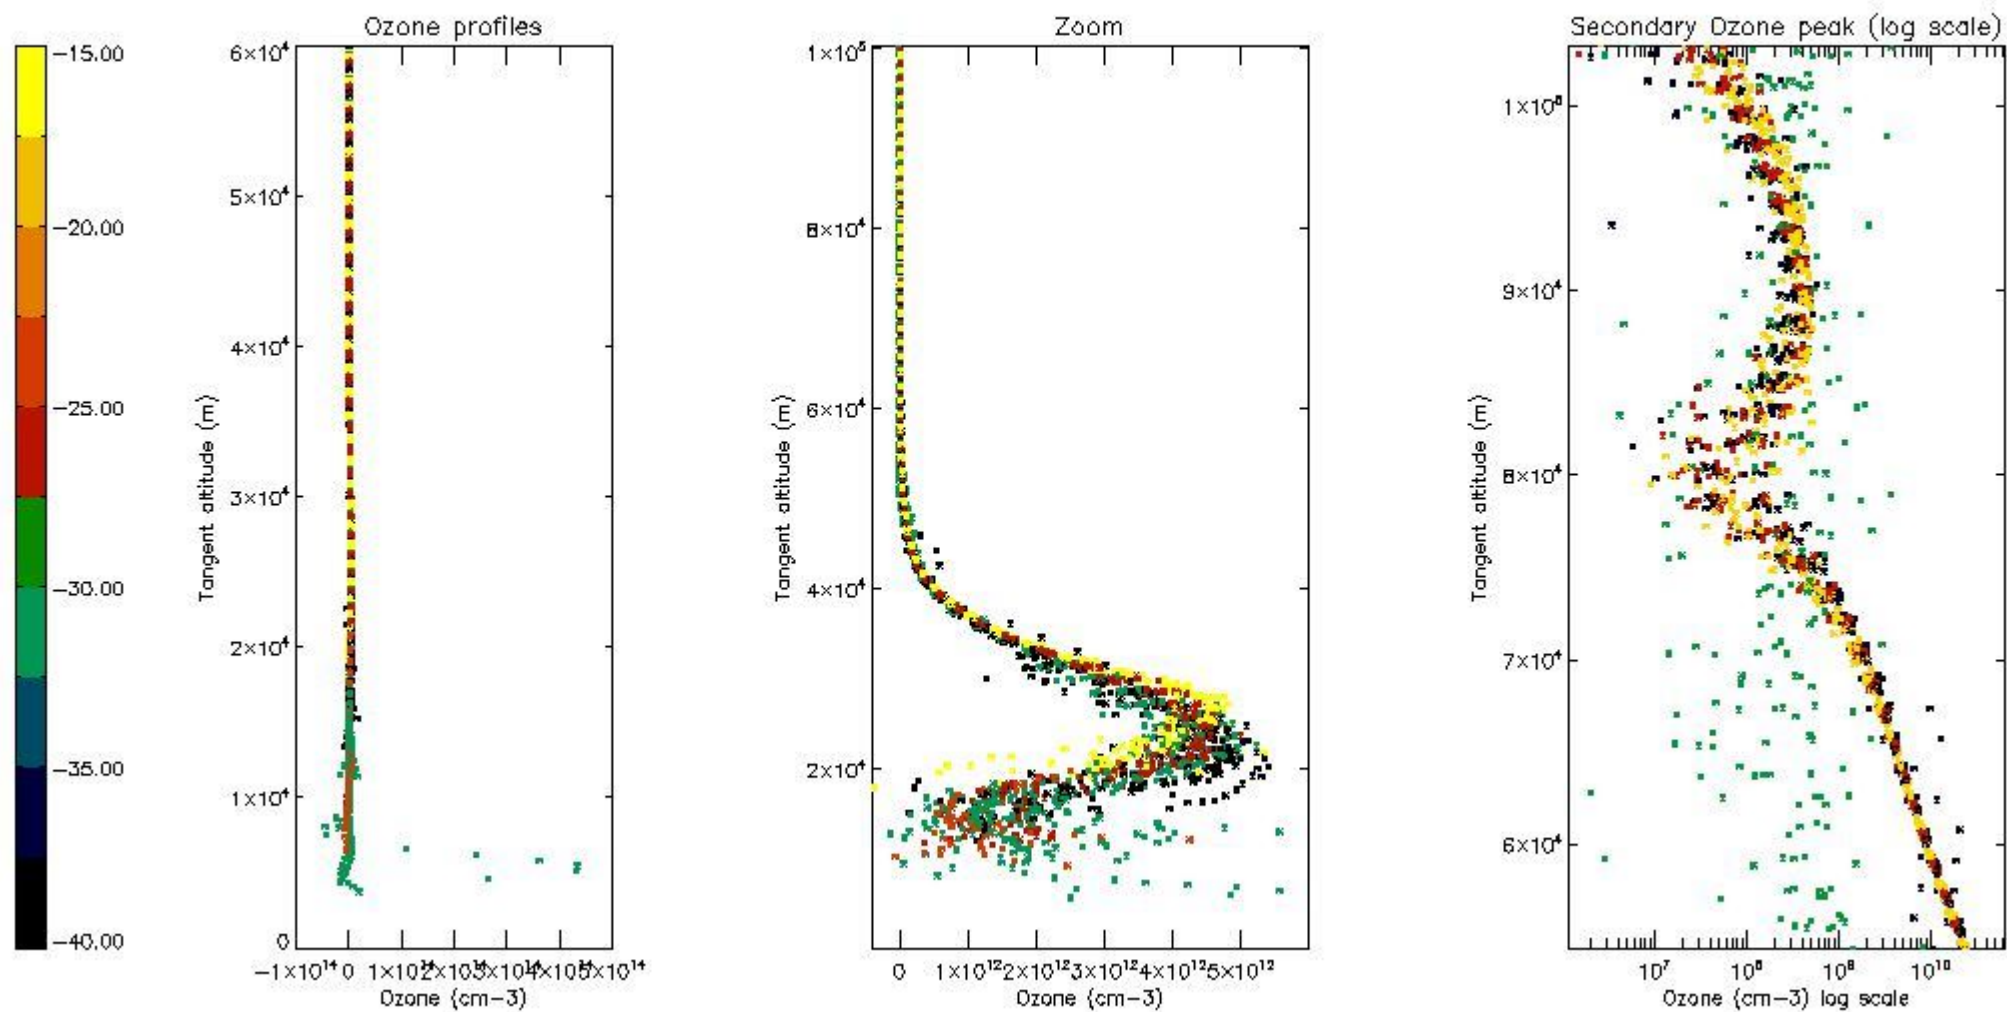

STD < 10	11
STD < 5	8

5.2 Plot ozone profiles for all STD (dark without errors)

The colorbar represents the latitude.

5.3 Plot ozone profiles where STD < 20% (dark without errors)

The colorbar represents the latitude.