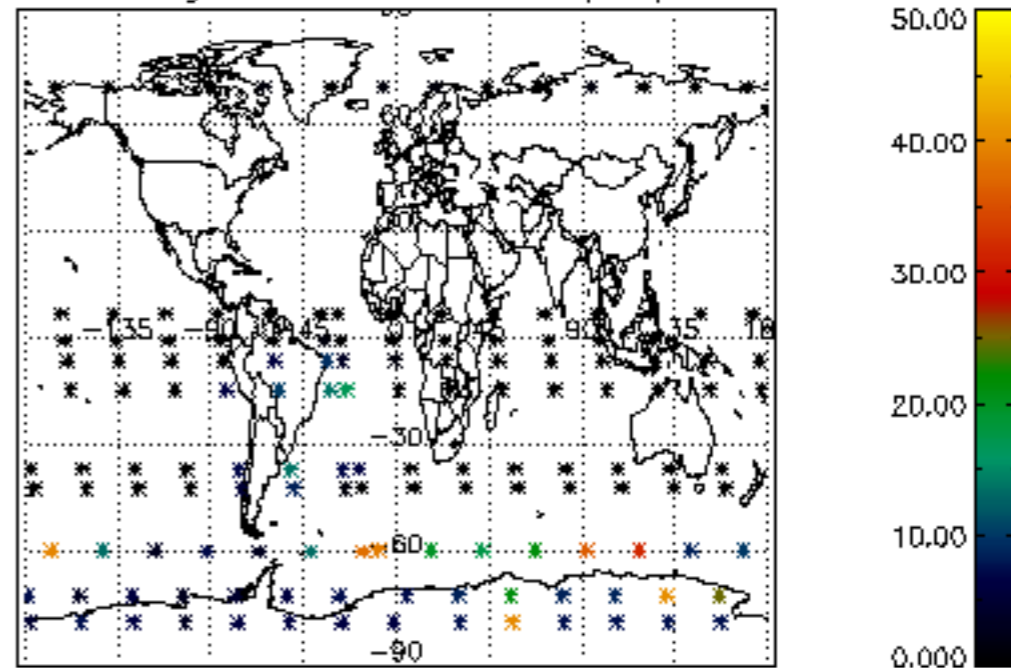

Percentage of datation errors per profile

Percentage of saturation errors per profile