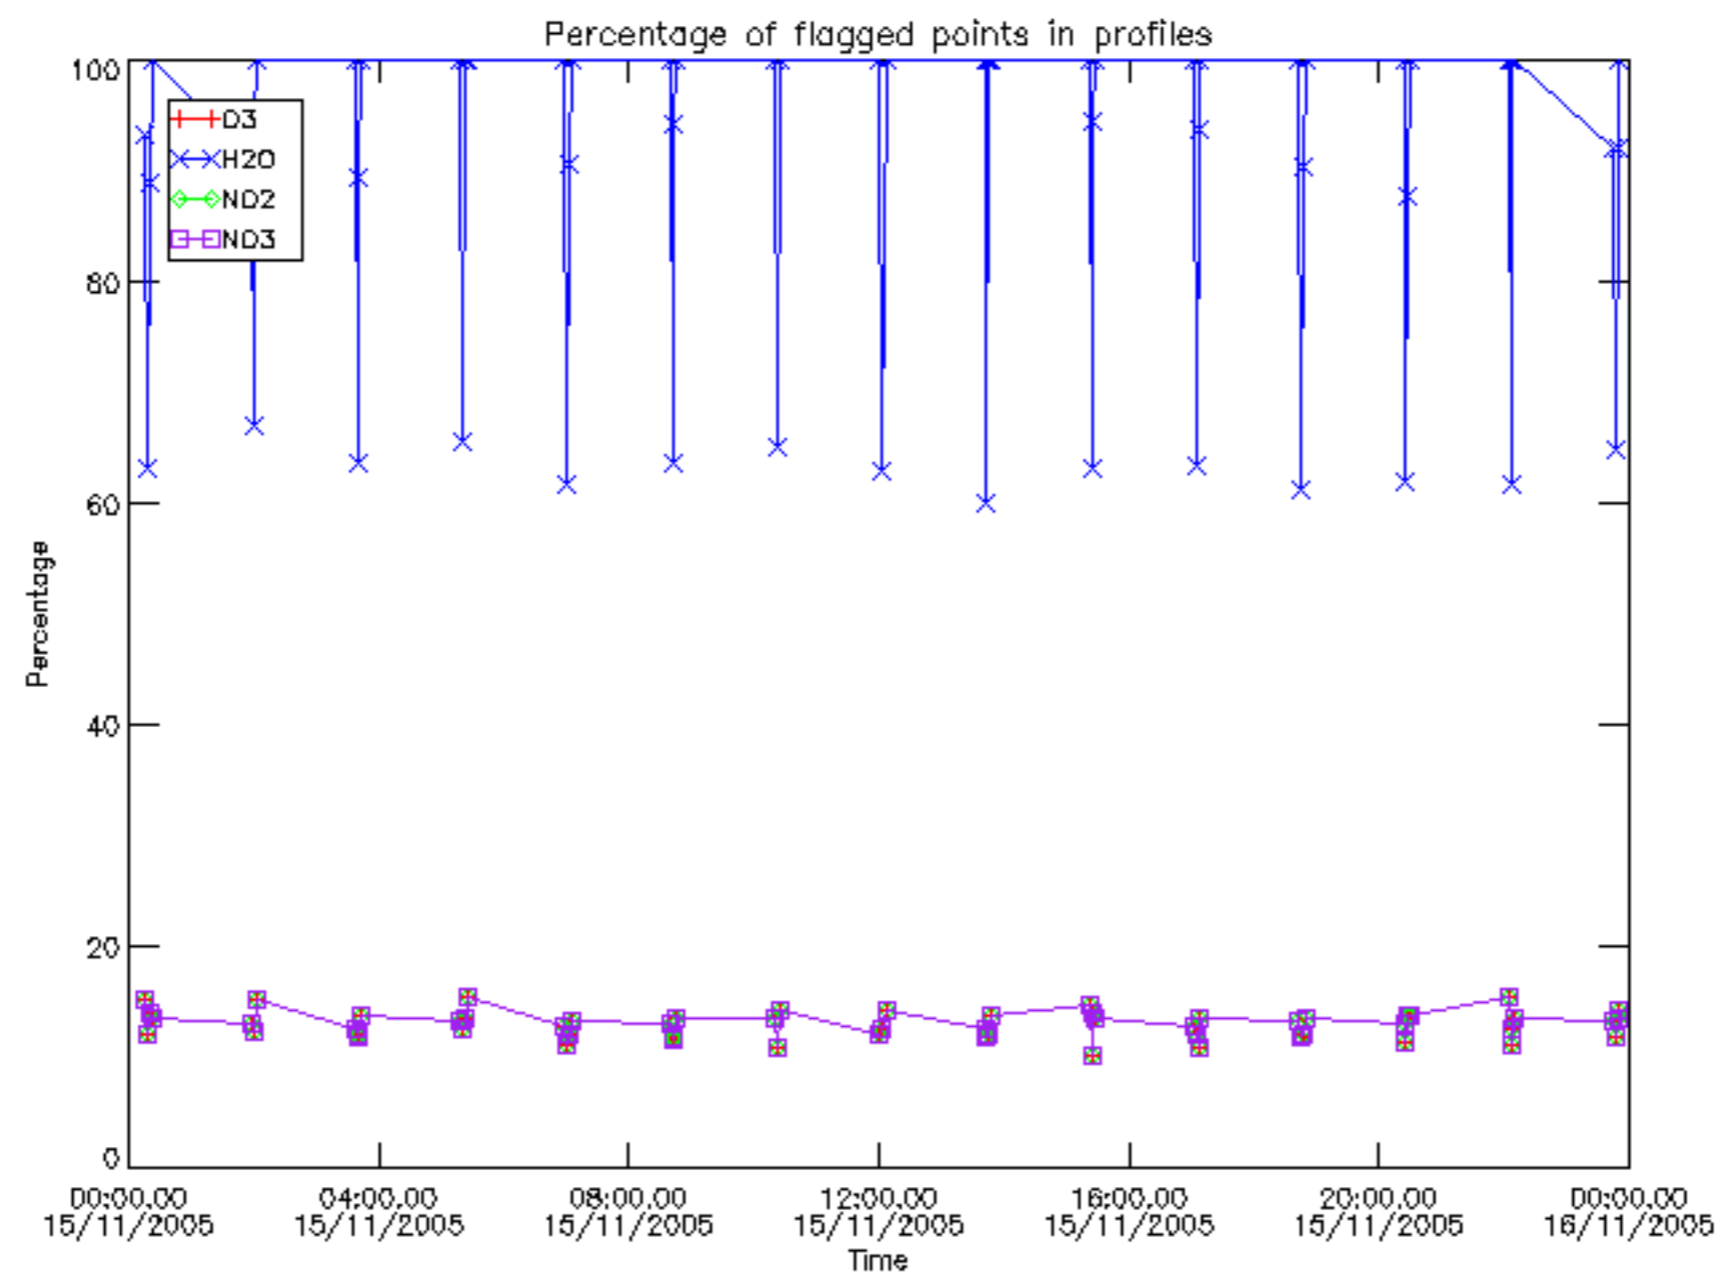

Percentage of flagged data per D3 profile

Percentage of flagged data per H2O profile