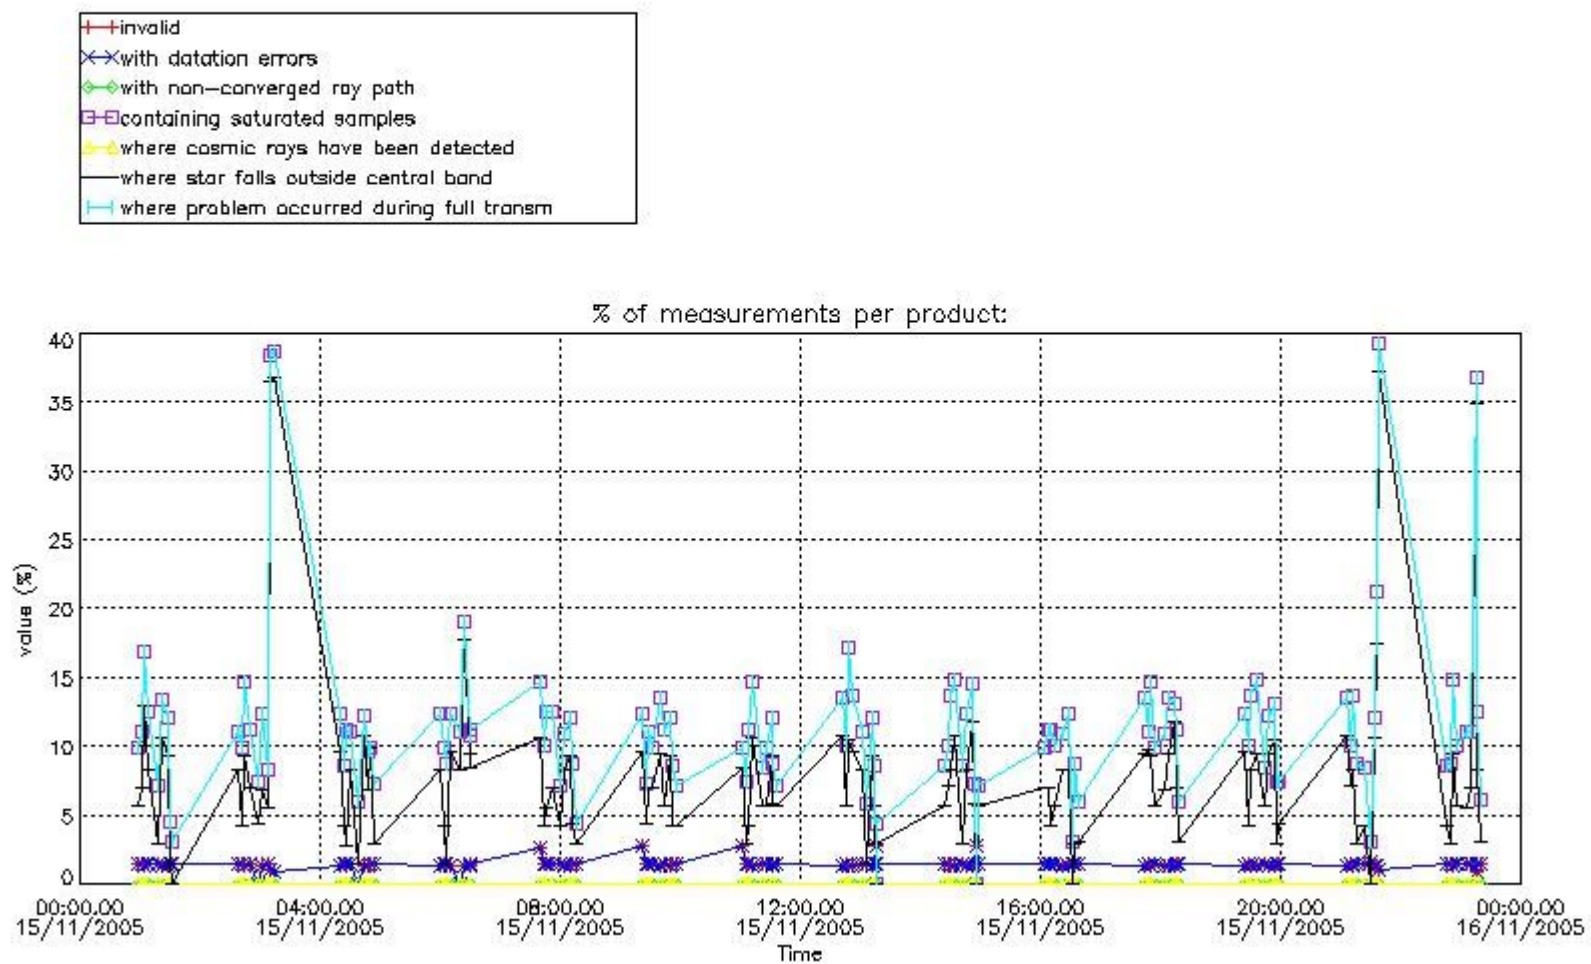

4.2 Plot quality information per product coming from level 1b processing (world map)

4.2.1 Plot level 1 quality information per product (world map): ENVISAT ASCENDING passes