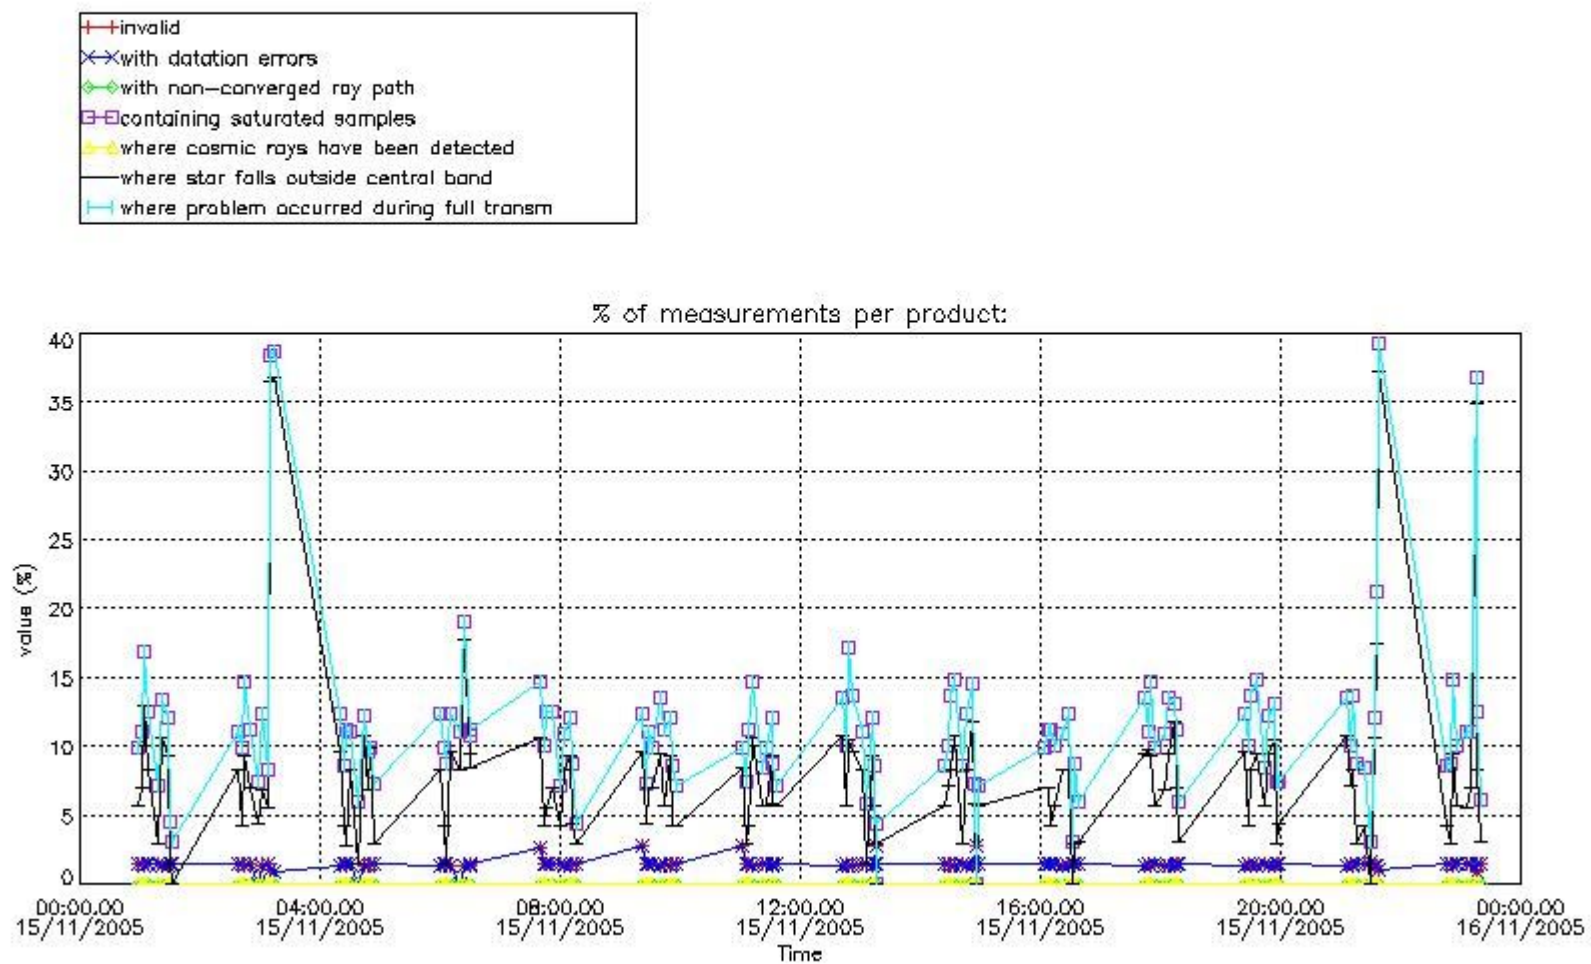

3.1 Plot quality information per product (time dependant)

3.2 Plot quality information per product (world map)

Percentage of flagged data per O3 profile

Percentage of flagged data per H2O profile

Percentage of flagged data per NO2 profile

Percentage of flagged data per NO3 profile

4. Level 1 quality information per product

In this section it is plotted some information contained in the Quality Summary data set of the level 2 products that comes from the level 1b processing. Products without errors (error flag in the MPH set to "0") are used.

4.1 Plot quality information per product (time dependant) coming from level 1b processing

4.1.1 Plot level 1 quality information per product (time dependant): ENVISAT ASCENDING passes

4.1.2 Plot level 1 quality information per product (time dependant): ENVI SAT DESCENDING passes