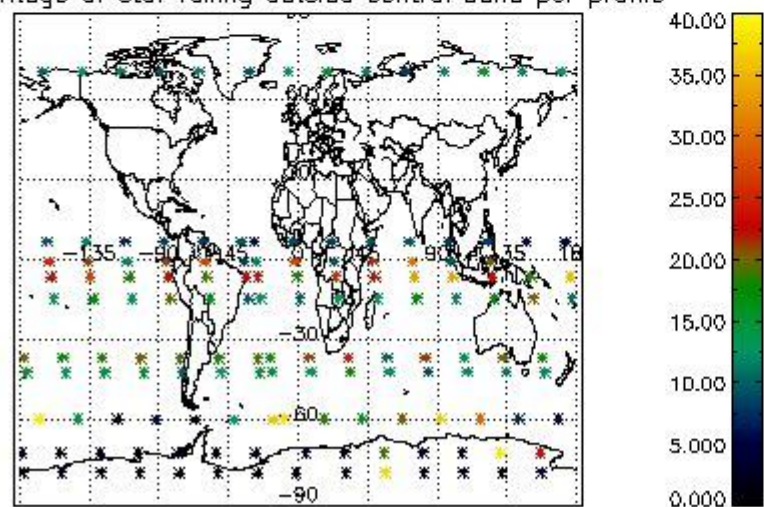

Percentage of star falling outside central band per profile