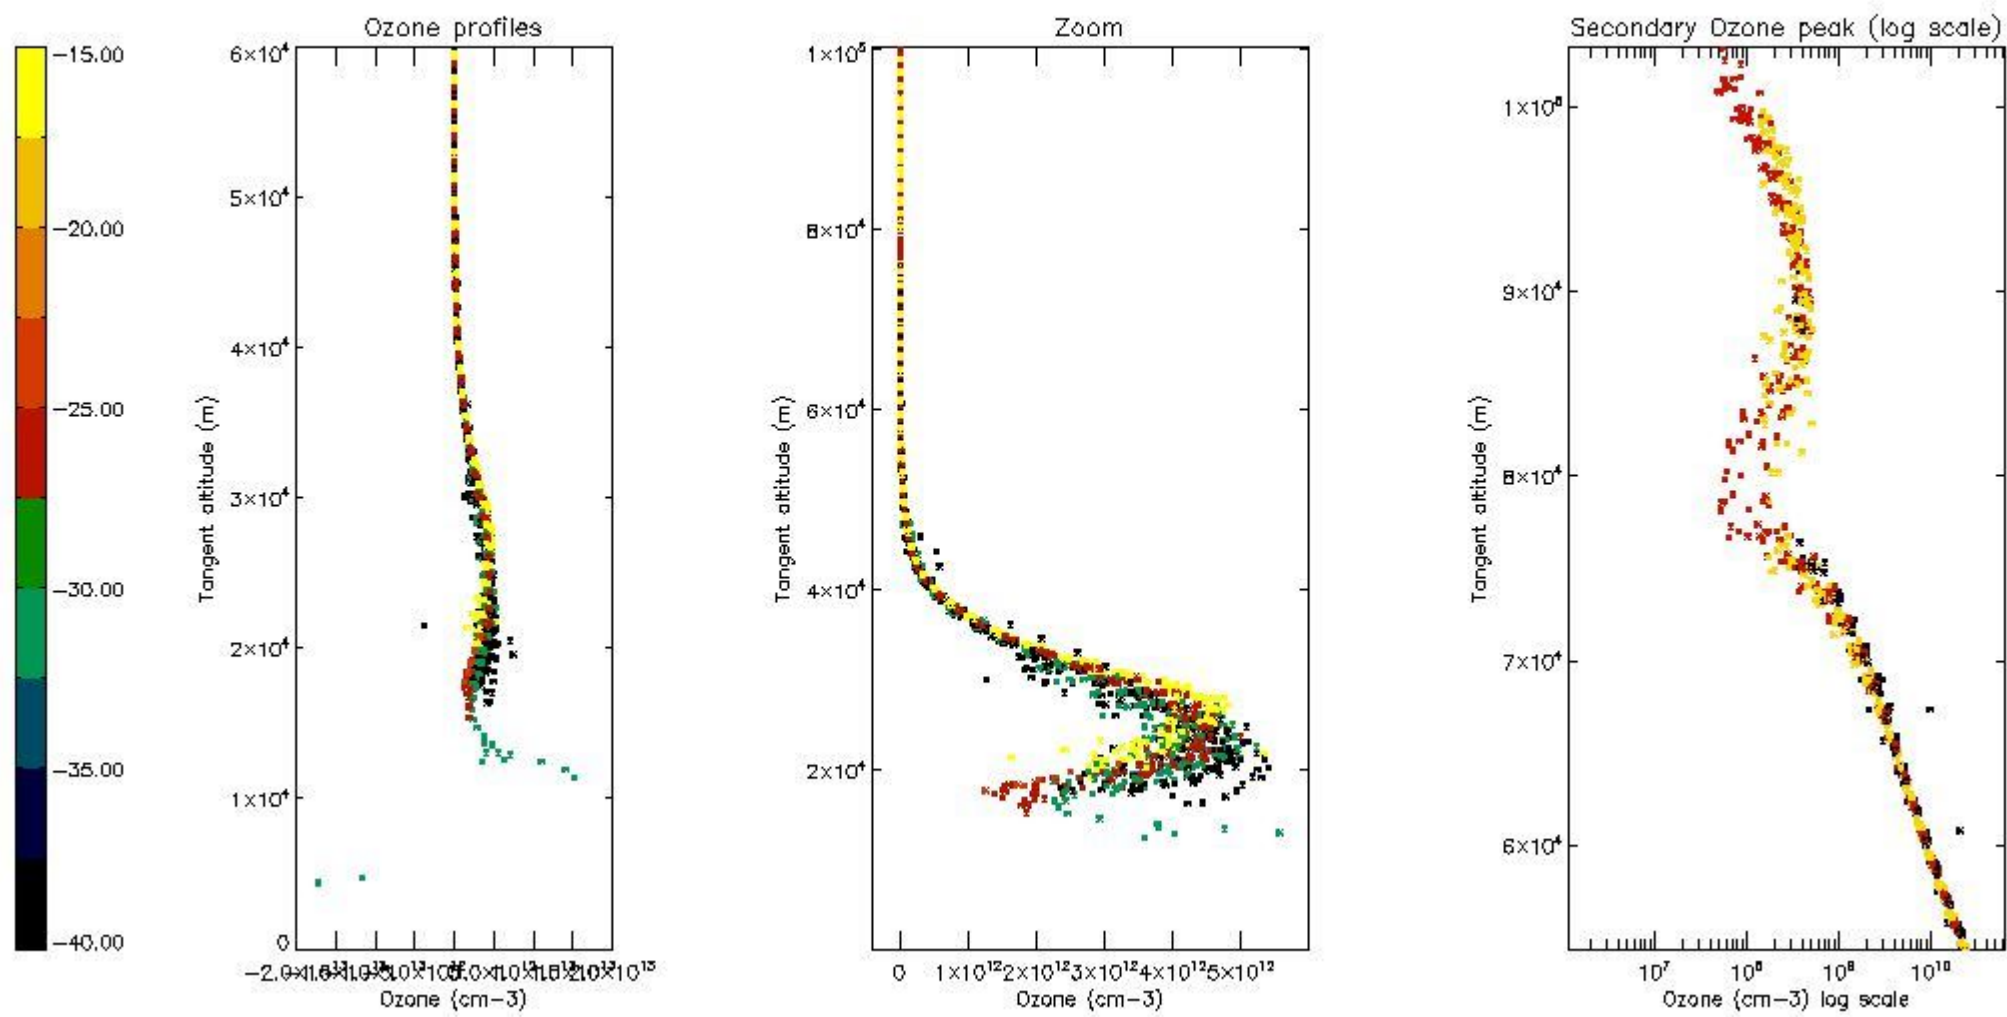

STD < 10	11
STD < 5	8

5.2 Plot ozone profiles for all STD (dark without errors)

The colorbar represents the latitude.

5.3 Plot ozone profiles where STD < 20% (dark without errors)

The colorbar represents the latitude.