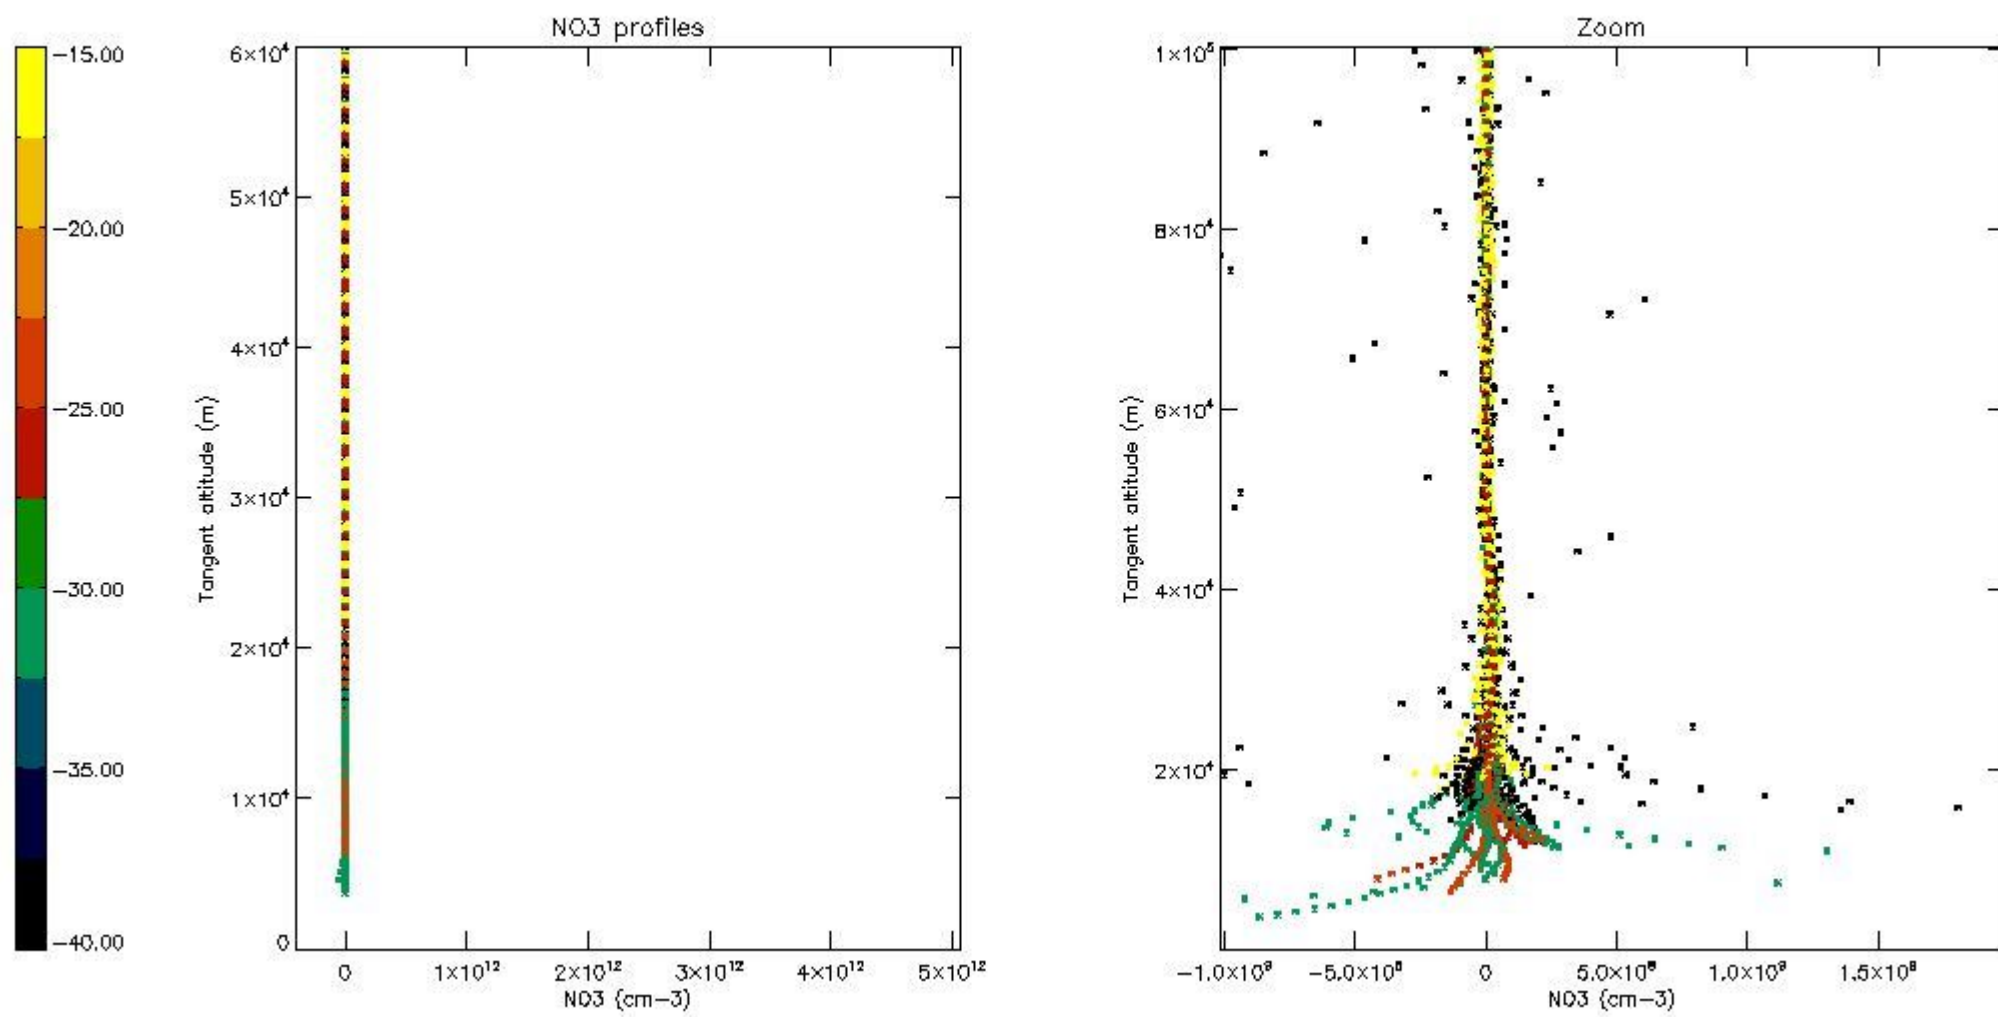

5.4 Plot ozone profiles where STD < 10% (dark without errors)

The colorbar represents the latitude.

5.5 Plot ozone profiles where STD < 5% (dark without errors)

The colorbar represents the latitude.

5.6 Plot NO₂ profiles for all STD (dark without errors)

The colorbar represents the latitude.

5.7 Plot NO3 profiles for all STD (dark without errors)

The colorbar represents the latitude.

5.8 Plot H₂O profiles for all STD (only for occultations of stars 1,2,3,4,13,14,16,26,63 dark without errors)