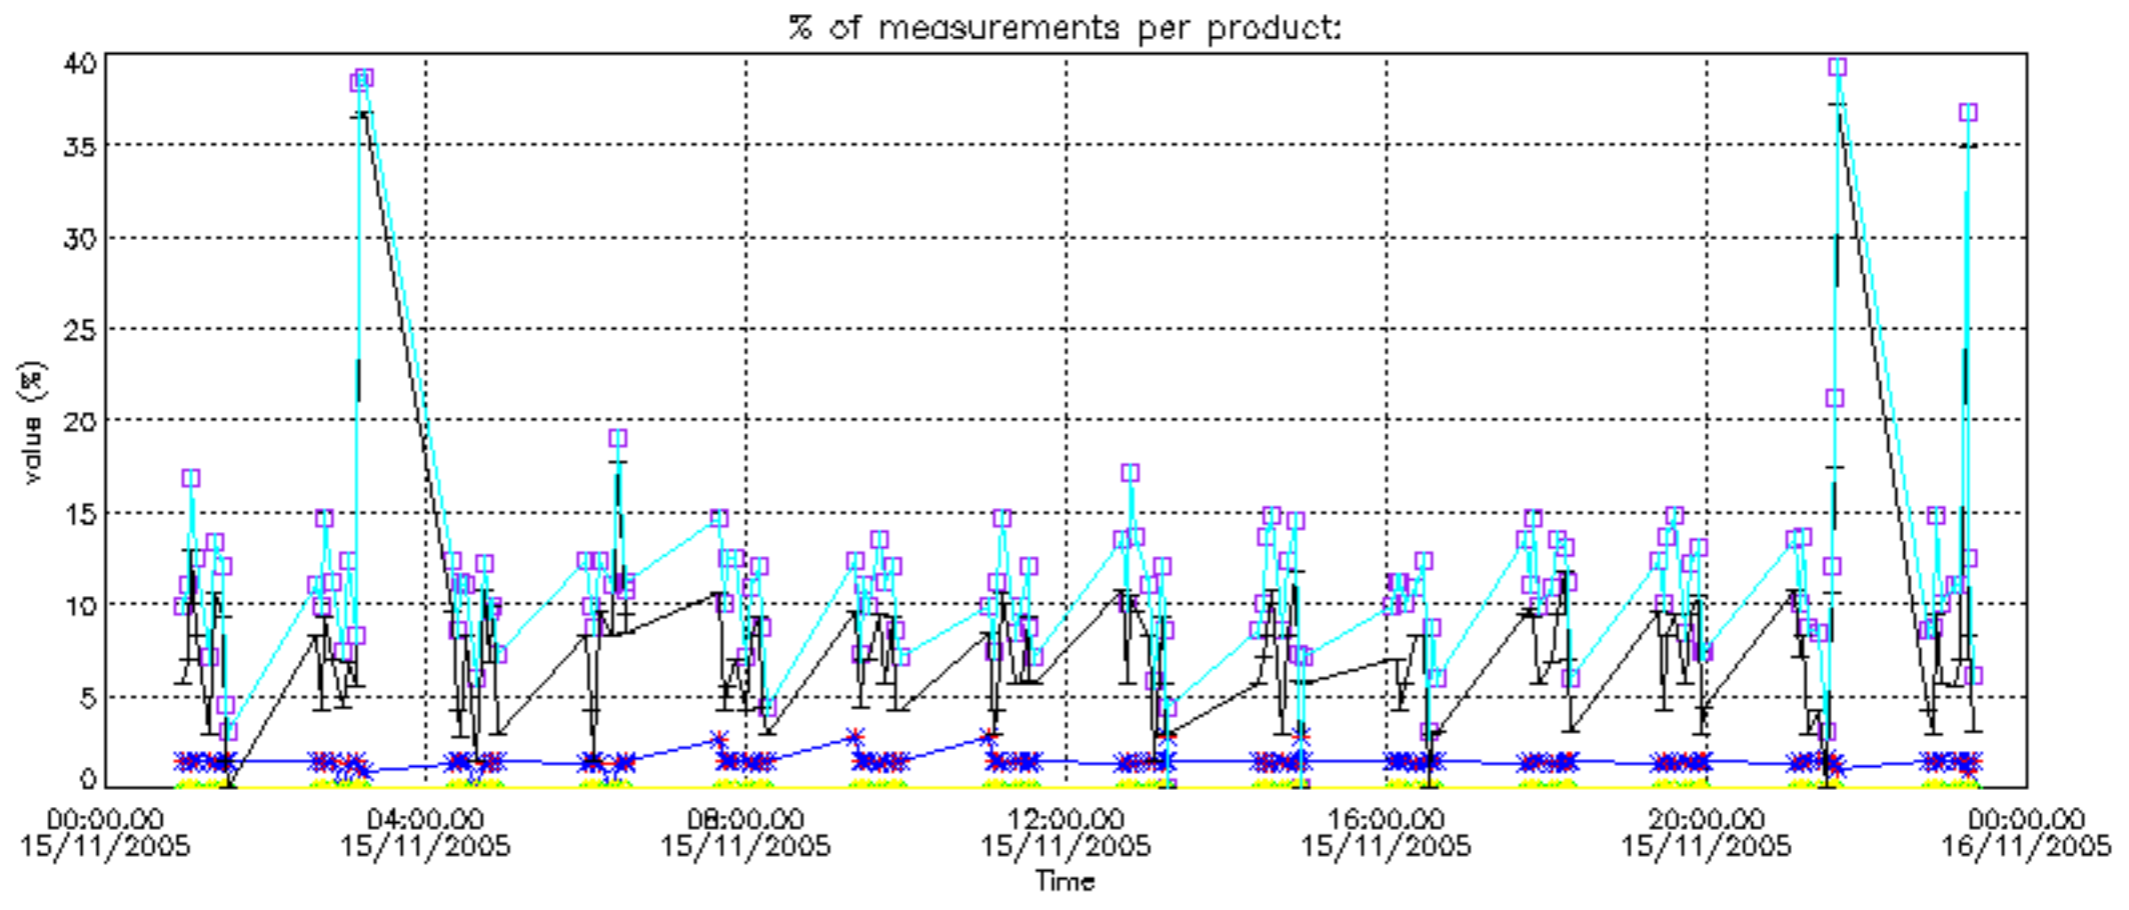

Percentage of cosmic ray hits per profile

Percentage of datation errors per profile