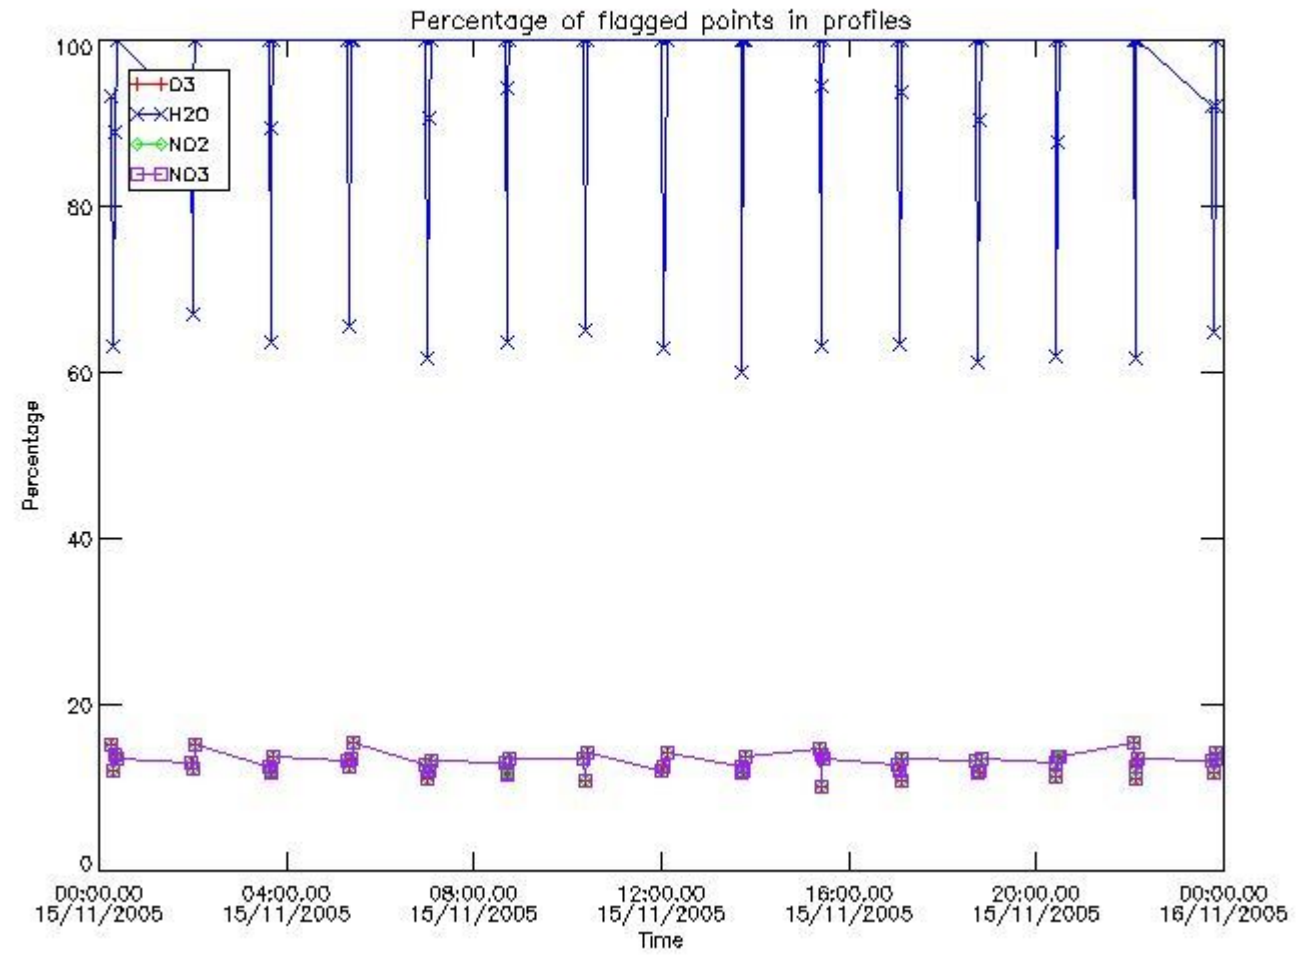

3. Quality information per product

In this section it is plotted some information contained in the Quality Summary data set of

the level 2 products. Only products in dark limb conditions and without errors (error flag in the MPH set to "0") are used.

3.1 Plot quality information per product (time dependant)

3.2 Plot quality information per product (world map)