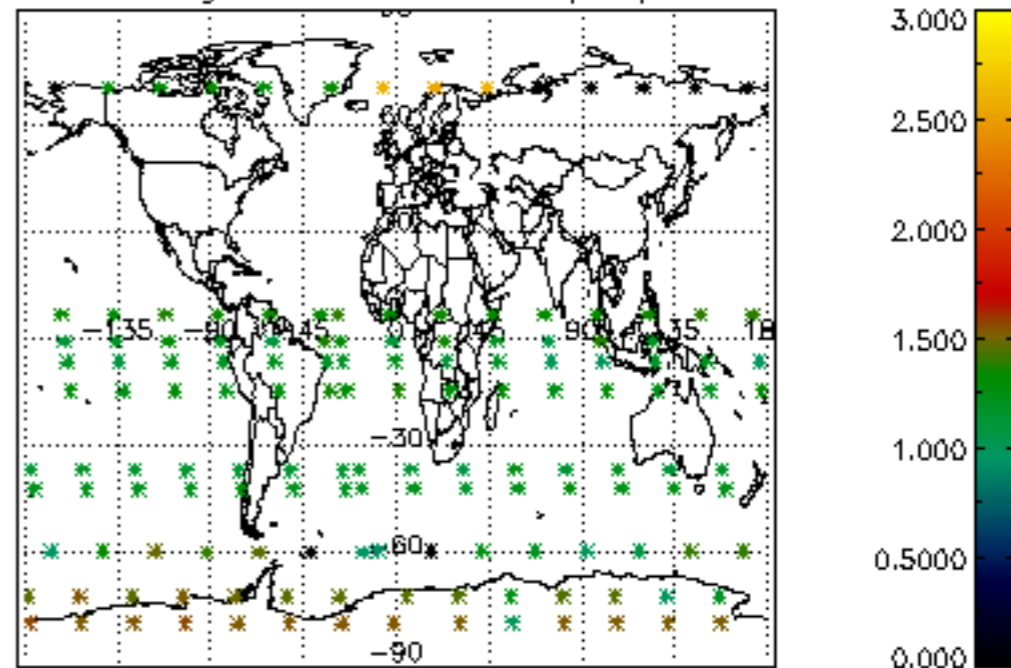

Percentage of flagged data per NO3 profile

Percentage of cosmic ray hits per profile

Percentage of datation errors per profile

Percentage of star falling outside central band per profile

Percentage of saturation errors per profile