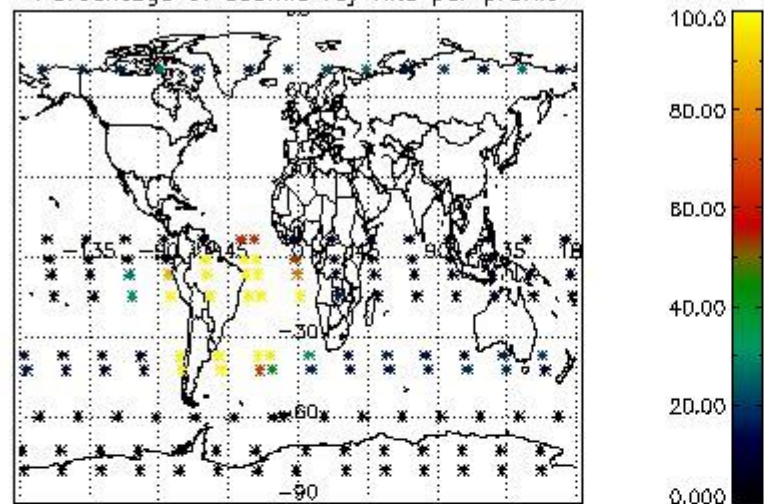

Percentage of cosmic ray hits per profile