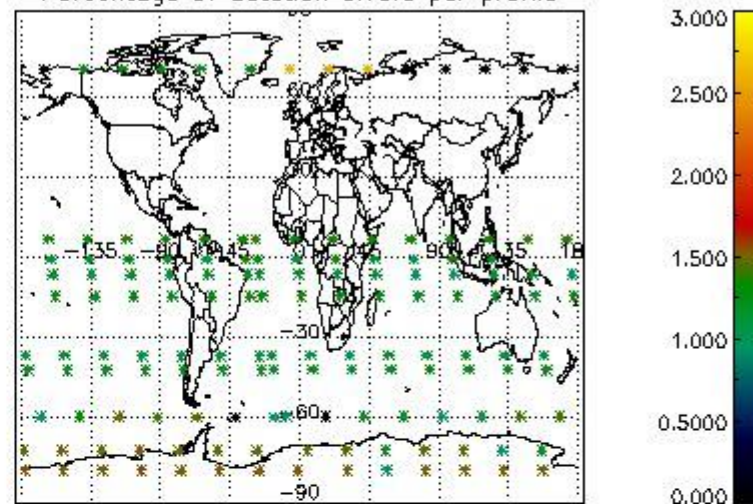

Percentage of datation errors per profile