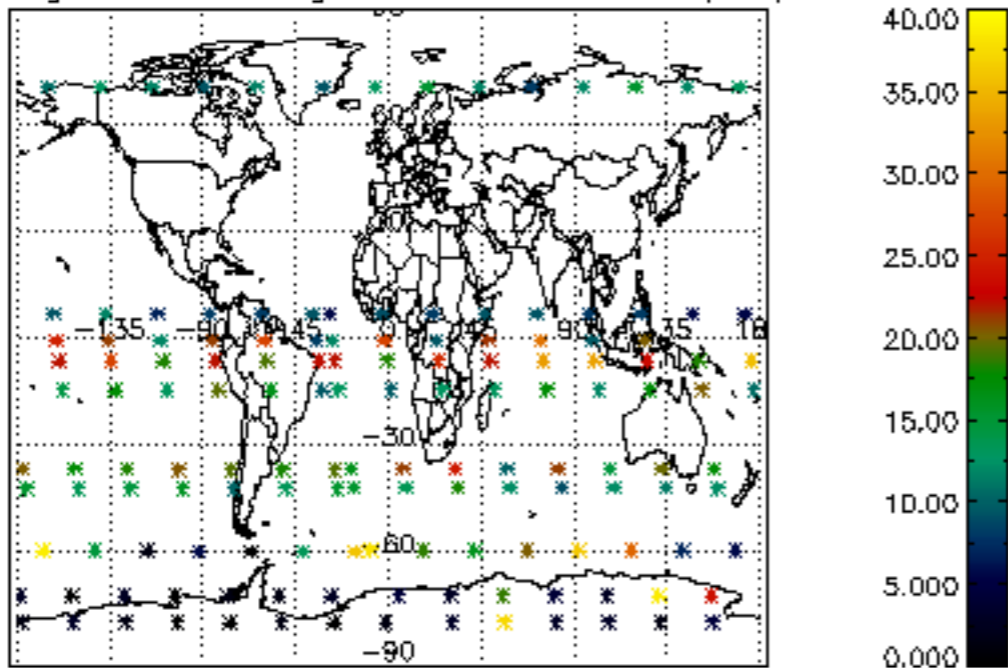

Percentage of cosmic ray hits per profile

Percentage of star falling outside central band per profile