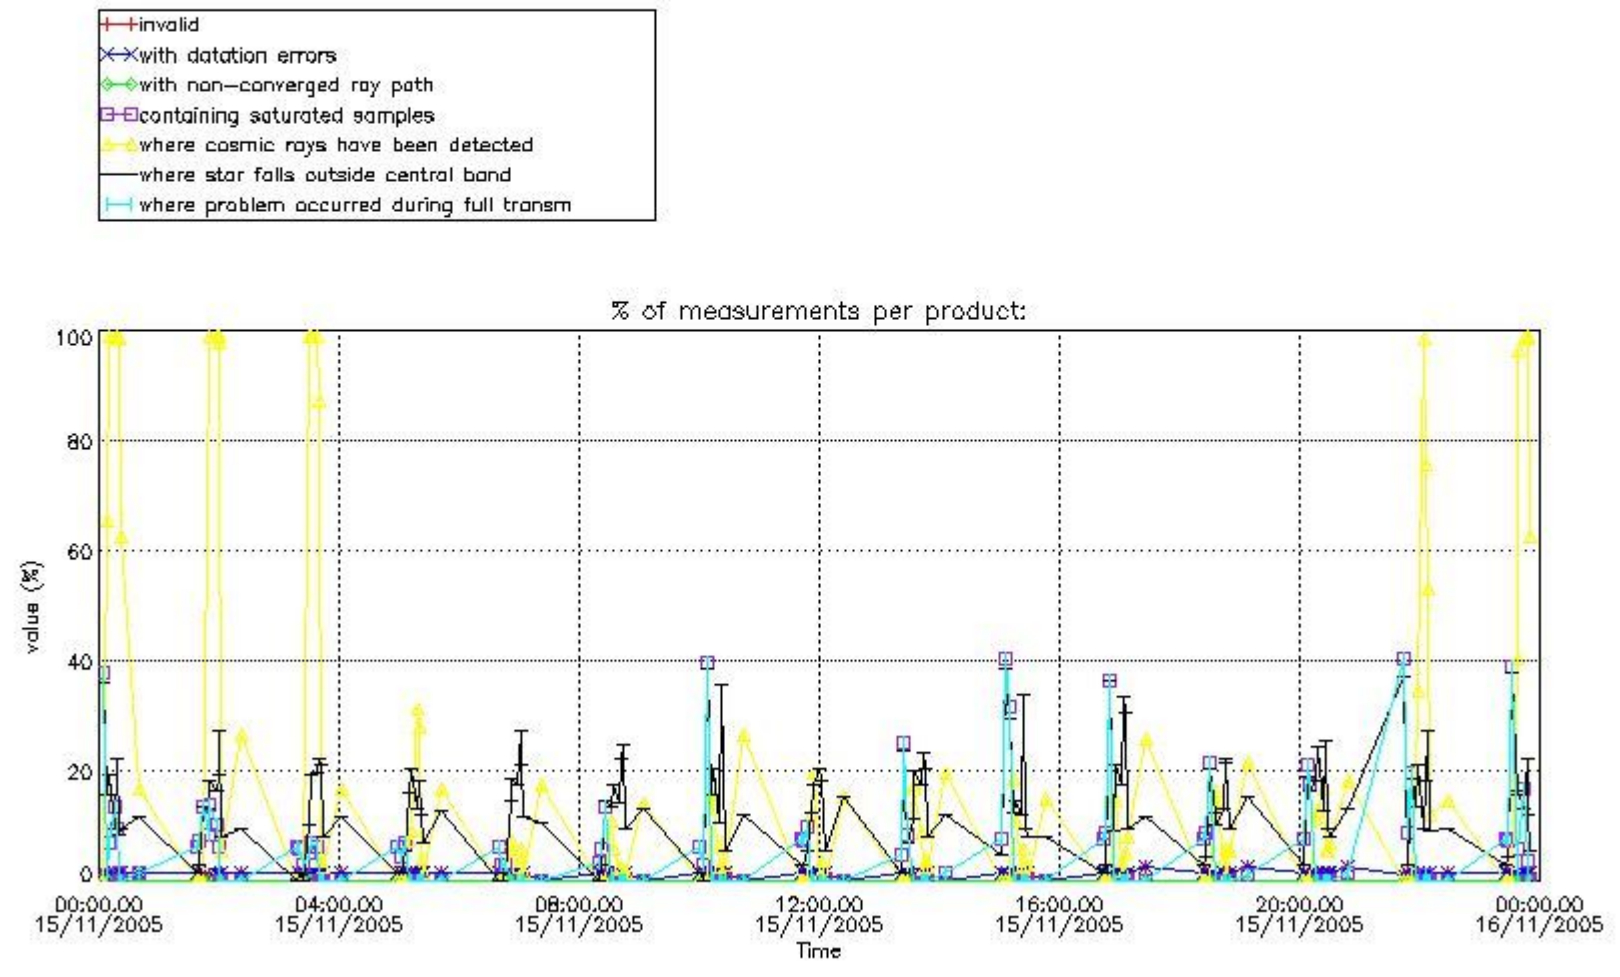

4.1.2 Plot level 1 quality information per product (time dependant): ENVI SAT DESCENDING passes