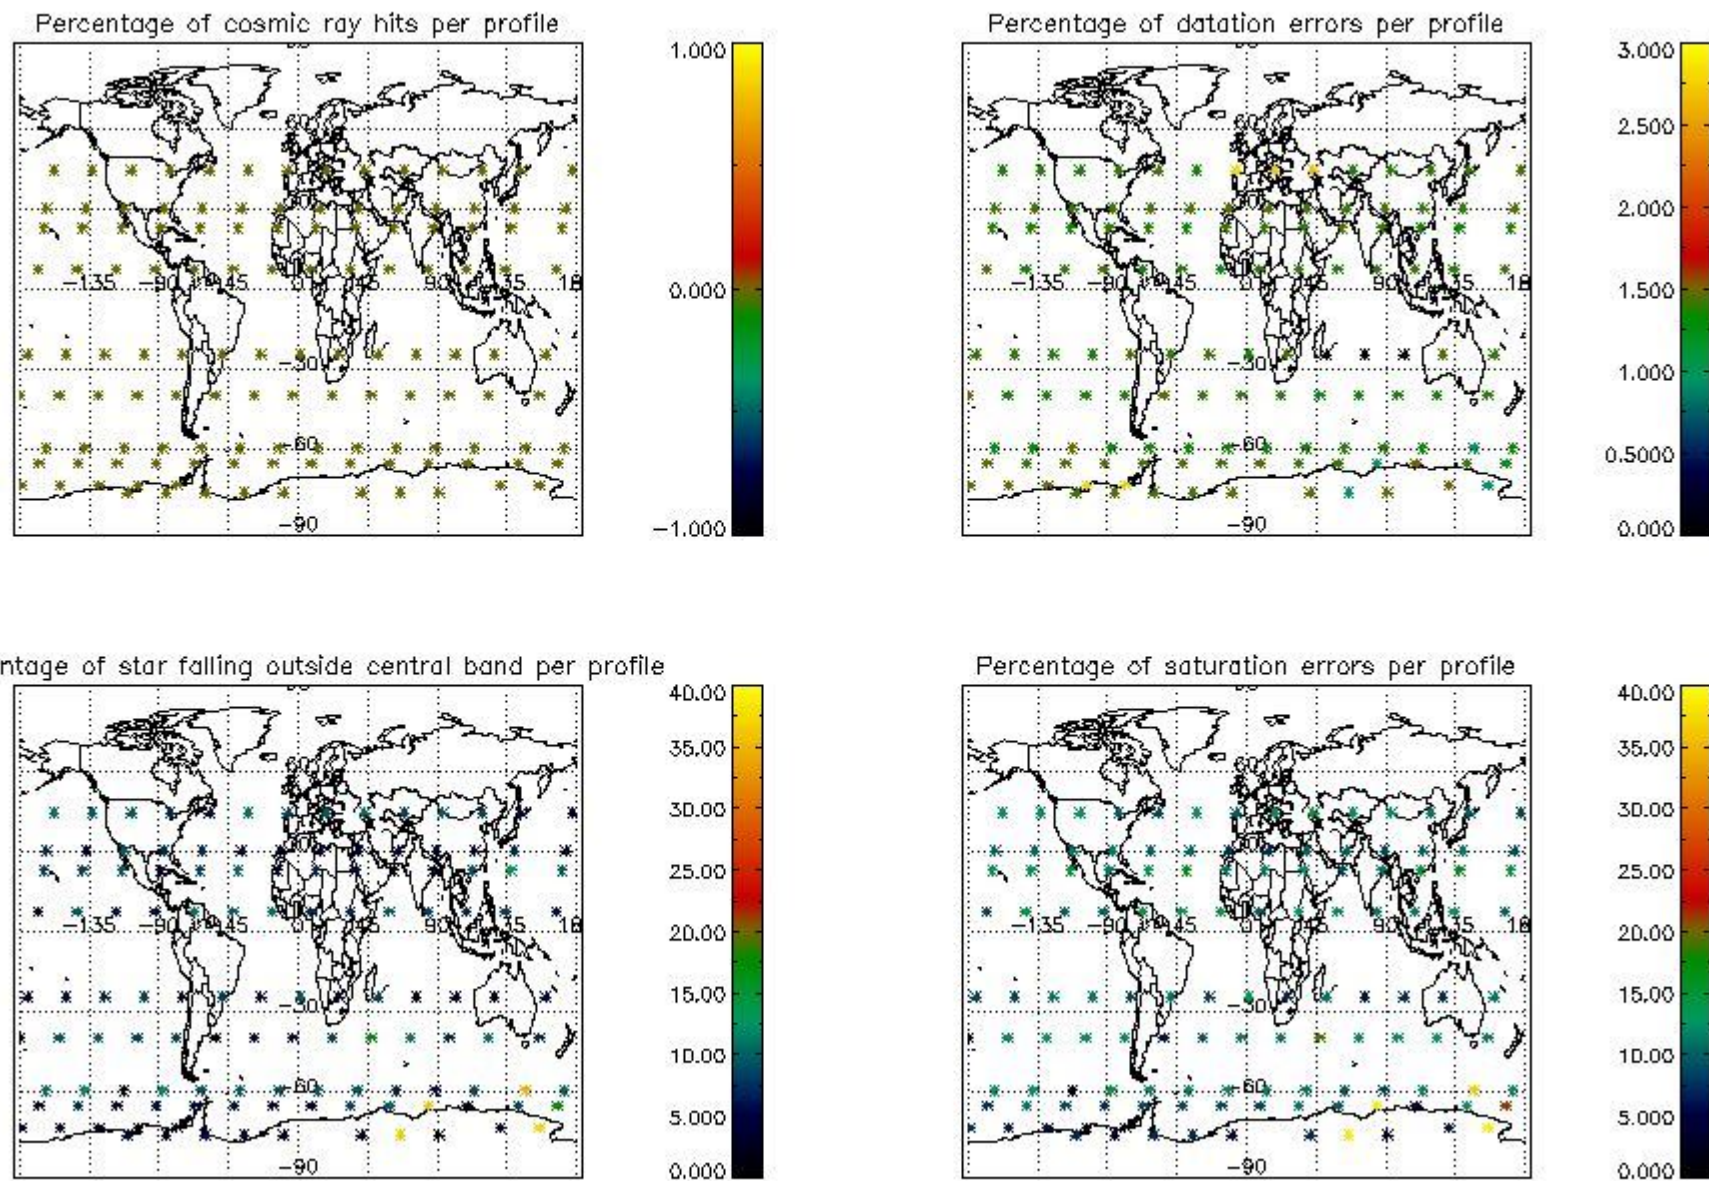

Percentage of datation errors per profile

Percentage of star falling outside central band per profile

Percentage of saturation errors per profile

4.2.2 Plot level 1 quality information per product (world map): ENVISAT DESCENDING passes