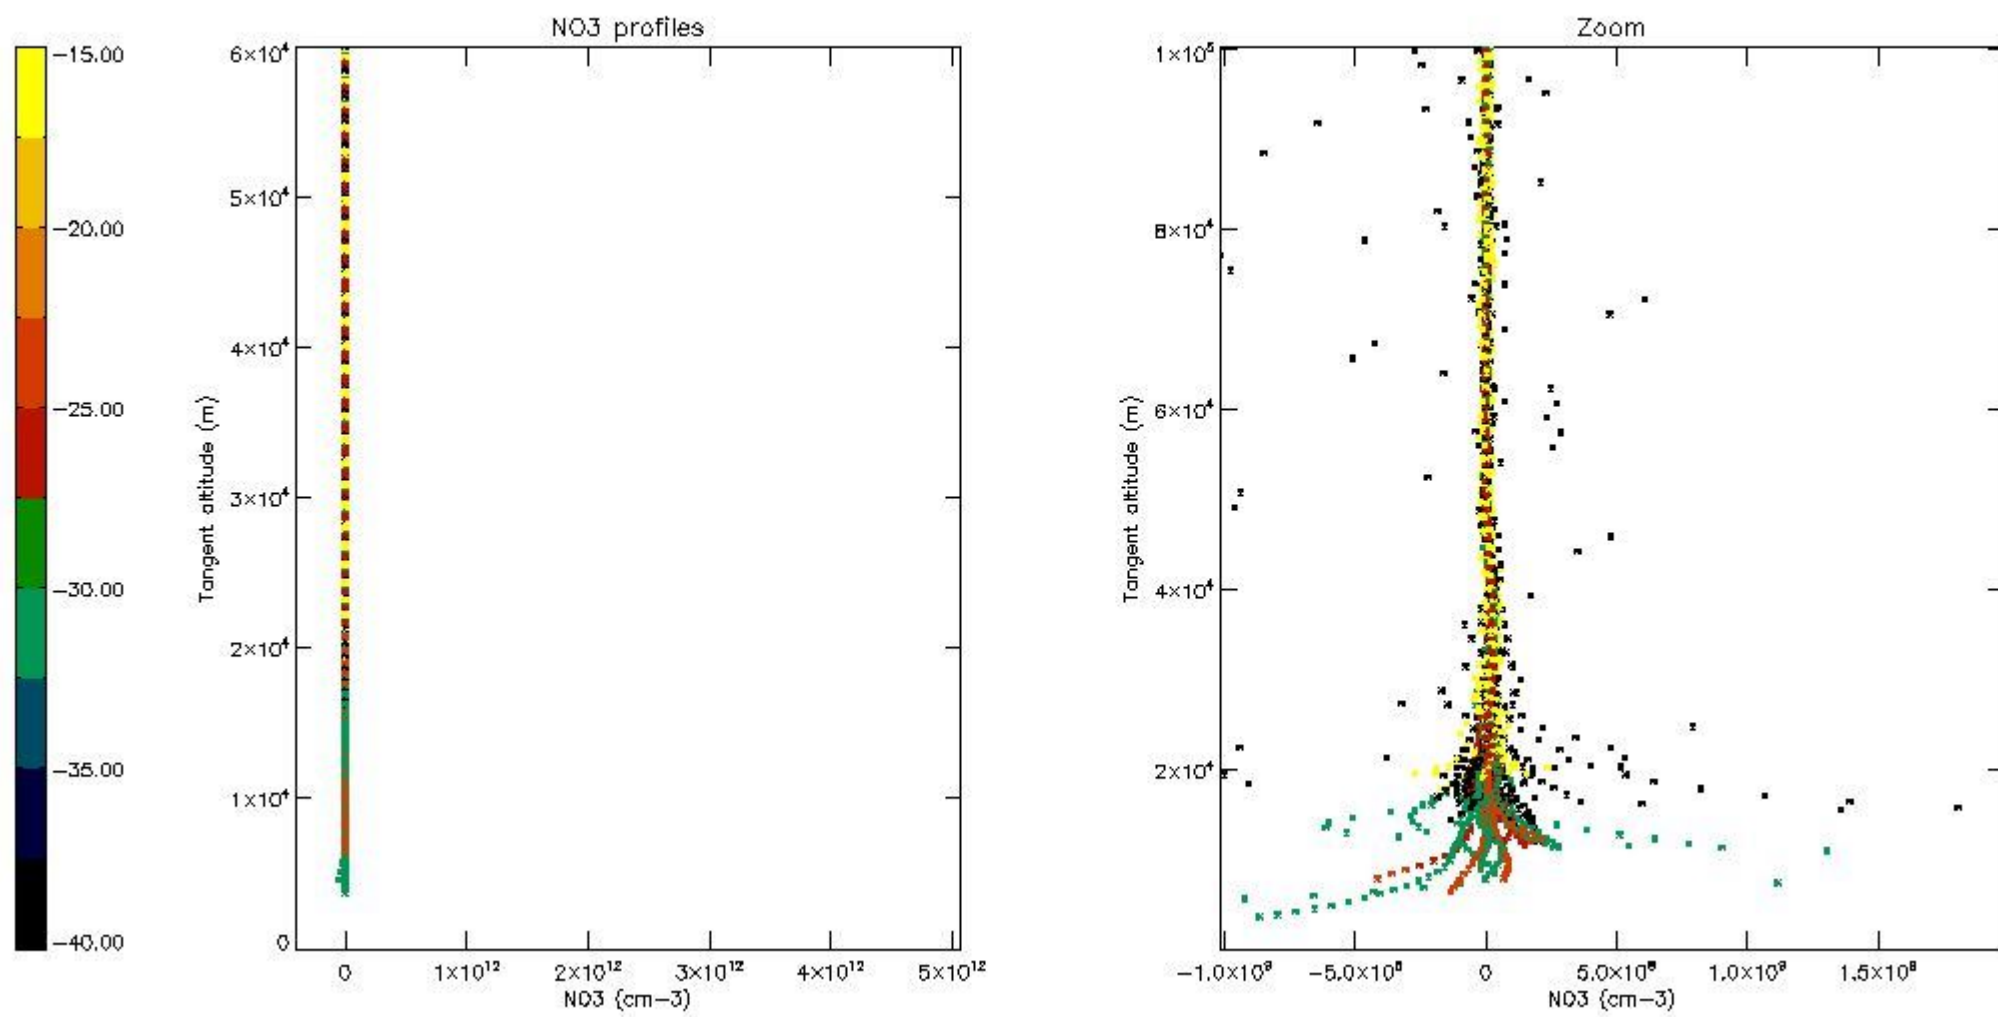

5.8 Plot H2O profiles for all STD (only for occultations of stars 1,2,3,4,13,14,16,26,63 dark without errors)

The colorbar represents the latitude.