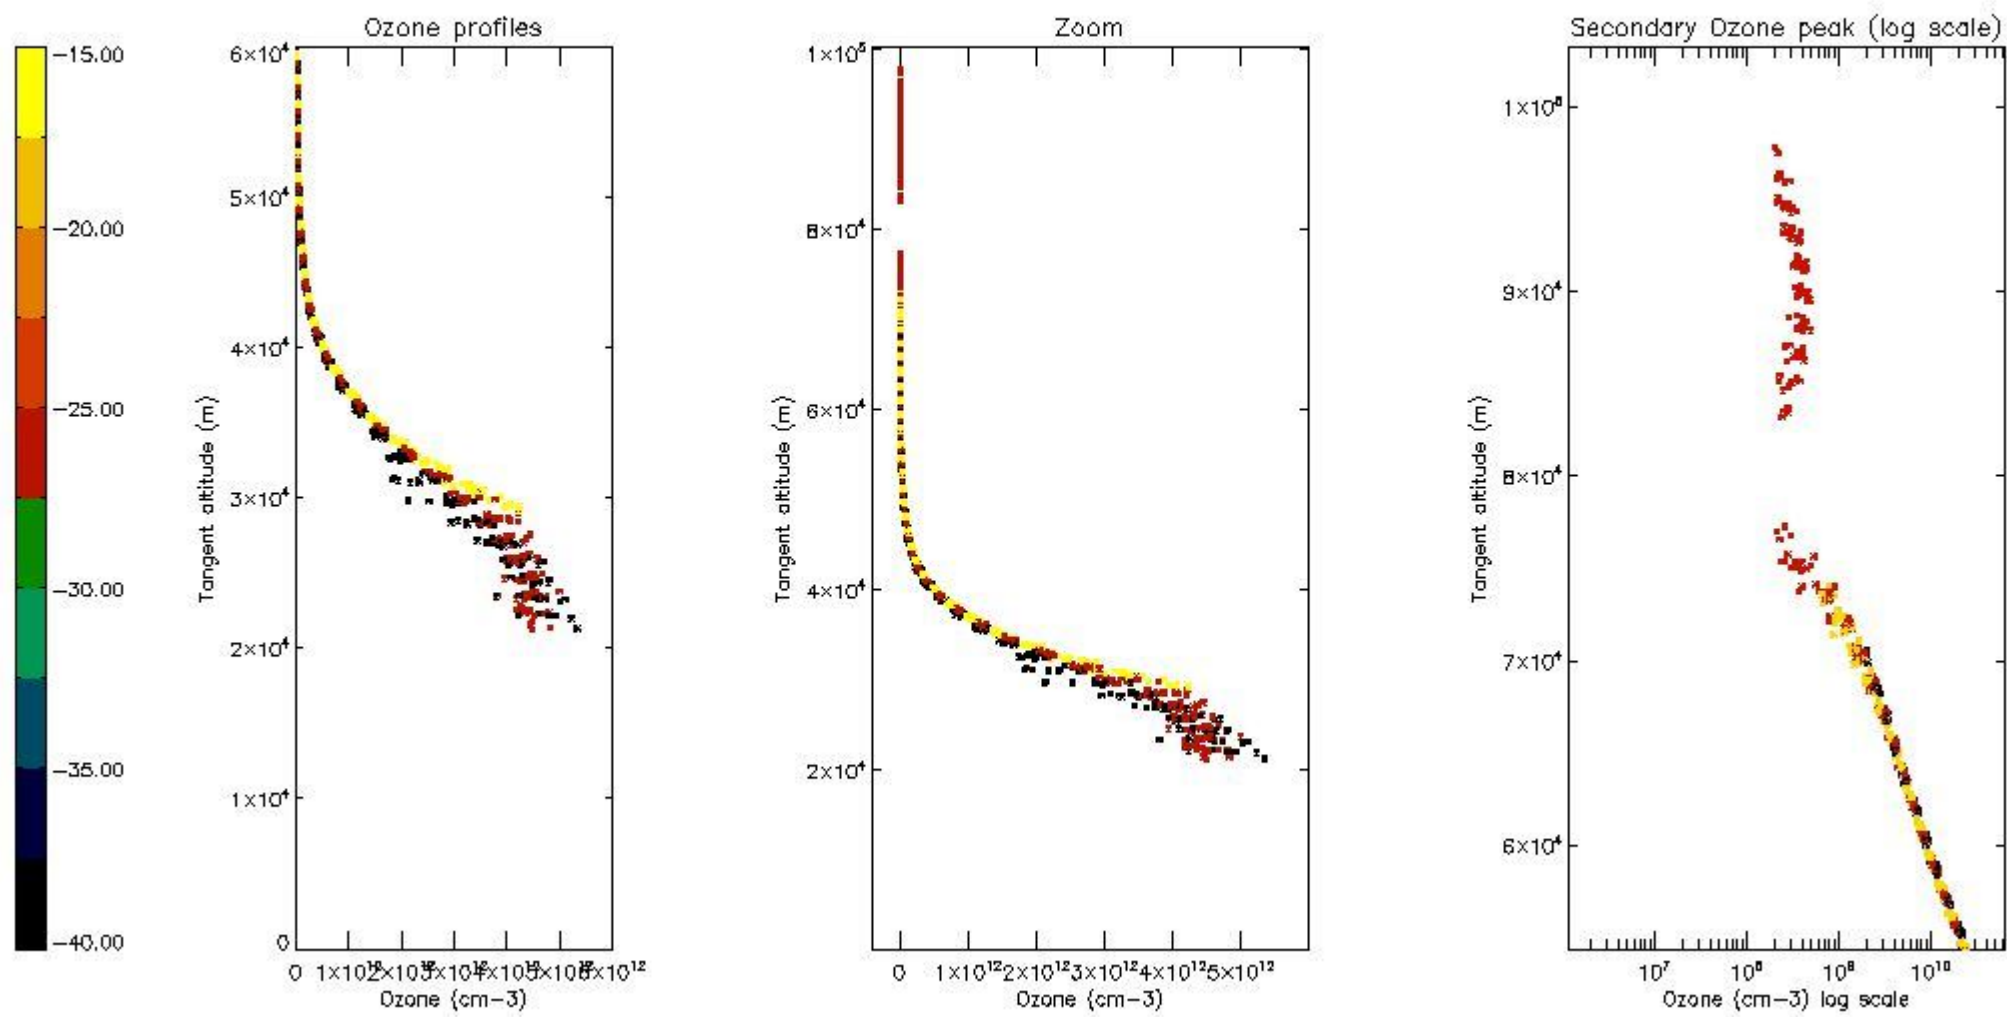

5.6 Plot NO₂ profiles for all STD (dark without errors)

The colorbar represents the latitude.