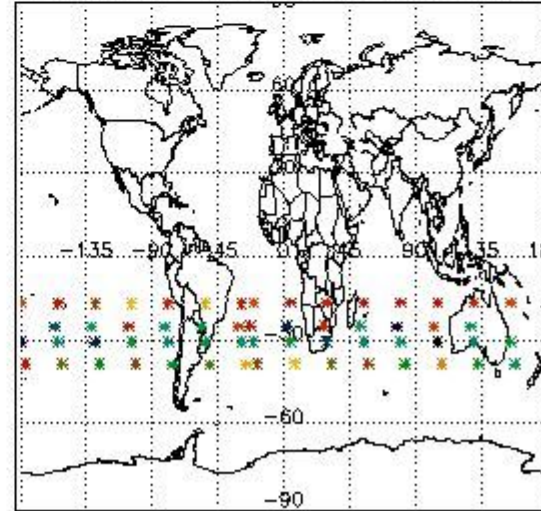

3.1 Plot quality information per product (time dependant)

3.2 Plot quality information per product (world map)

Percentage of flagged data per O3 profile

Percentage of flagged data per H2O profile

Percentage of flagged data per NO2 profile

Percentage of flagged data per NO3 profile

4. Level 1 quality information per product

In this section it is plotted some information contained in the Quality Summary data set of the level 2 products that comes from the level 1b processing. Products without errors (error flag in the MPH set to "0") are used.