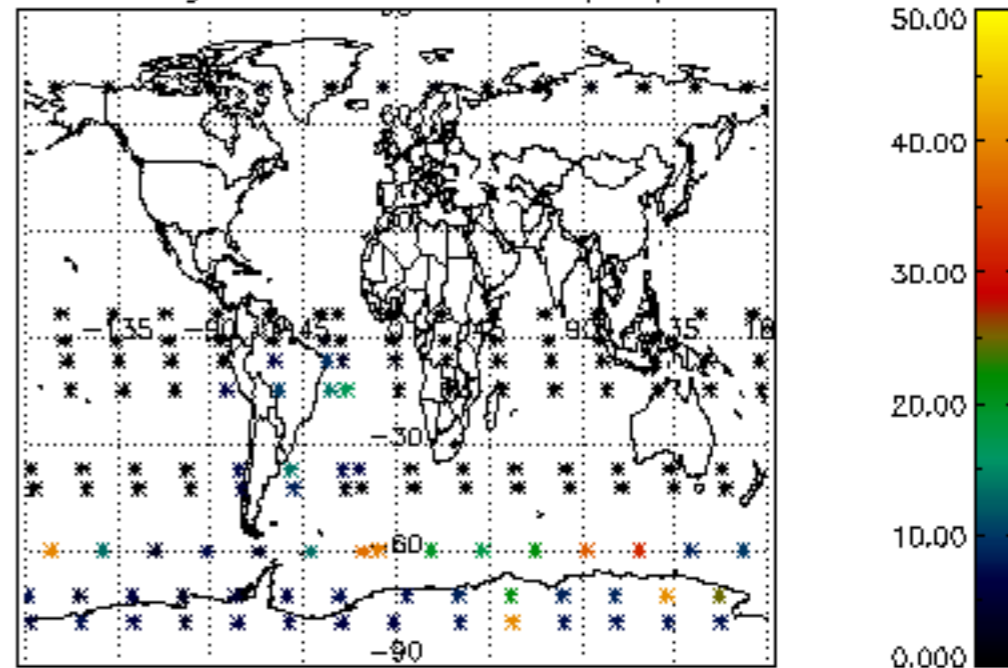

Percentage of datation errors per profile

Percentage of saturation errors per profile