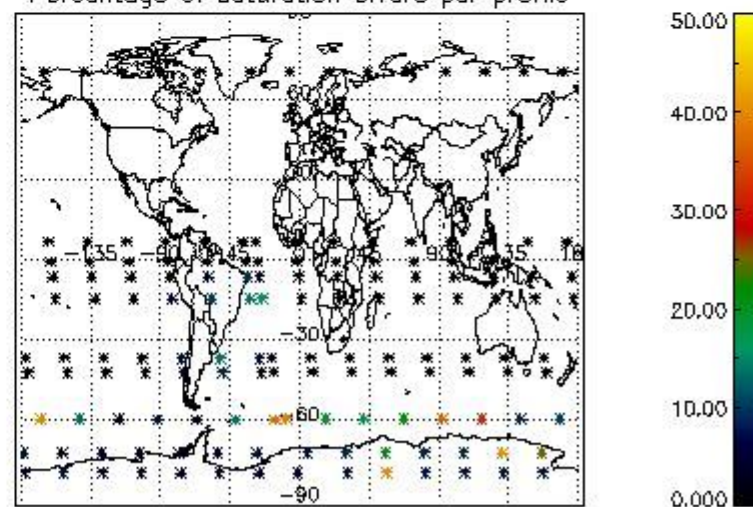

Percentage of saturation errors per profile