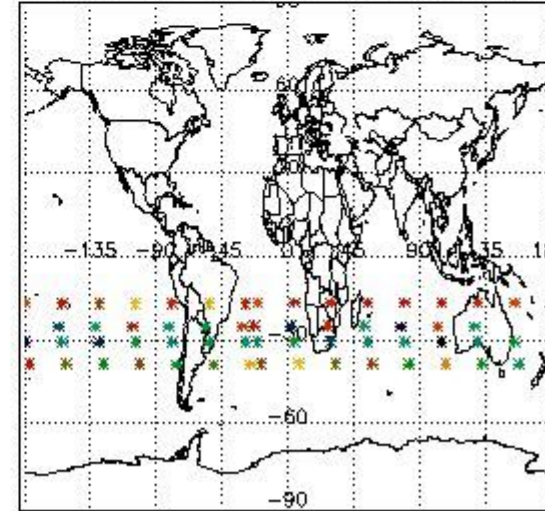

Percentage of flagged data per NO3 profile

4. Level 1 quality information per product

In this section it is plotted some information contained in the Quality Summary data set of the level 2 products that comes from the level 1b processing. Products without errors (error flag in the MPH set to "0") are used.

4.1 Plot quality information per product (time dependant) coming from level 1b processing

4.1.1 Plot level 1 quality information per product (time dependant): ENVISAT ASCENDING passes