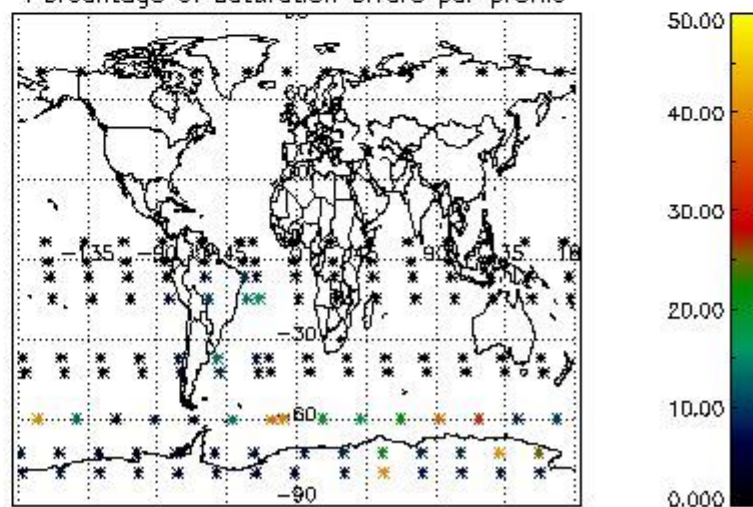

Percentage of saturation errors per profile