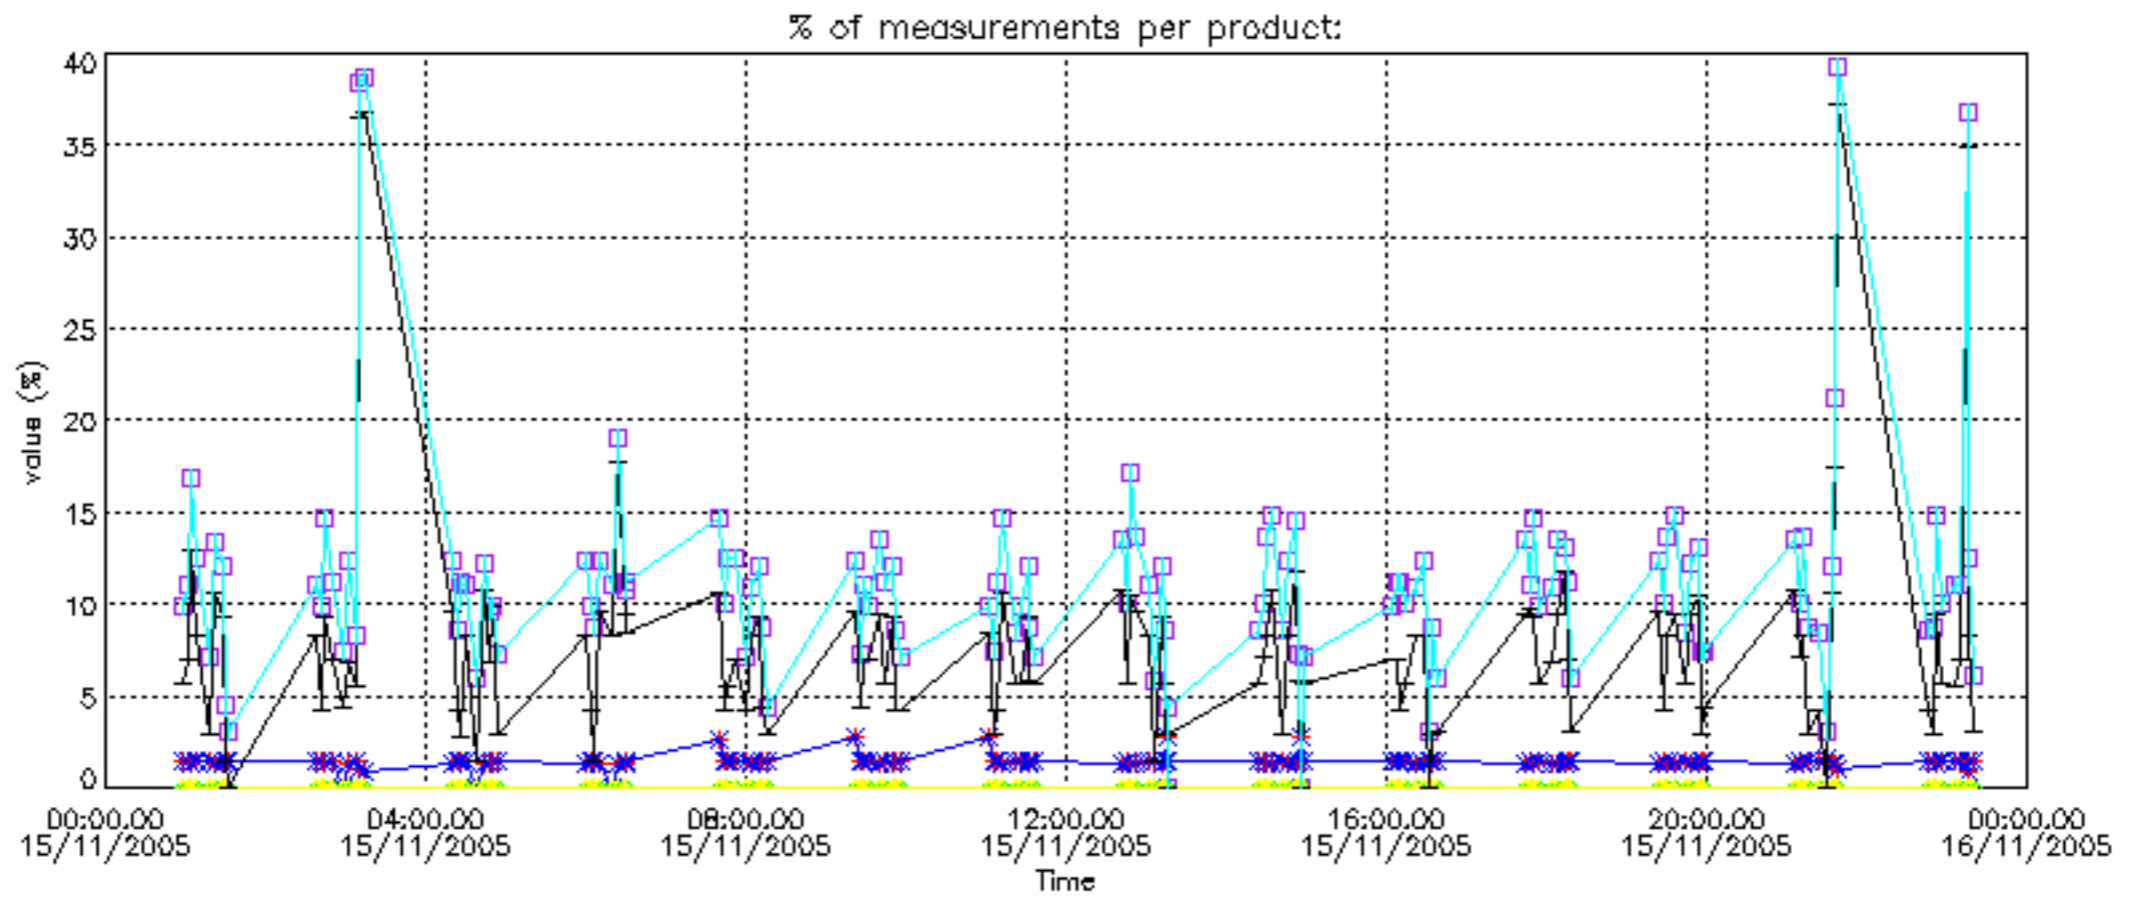

Percentage of cosmic ray hits per profile

Percentage of datation errors per profile