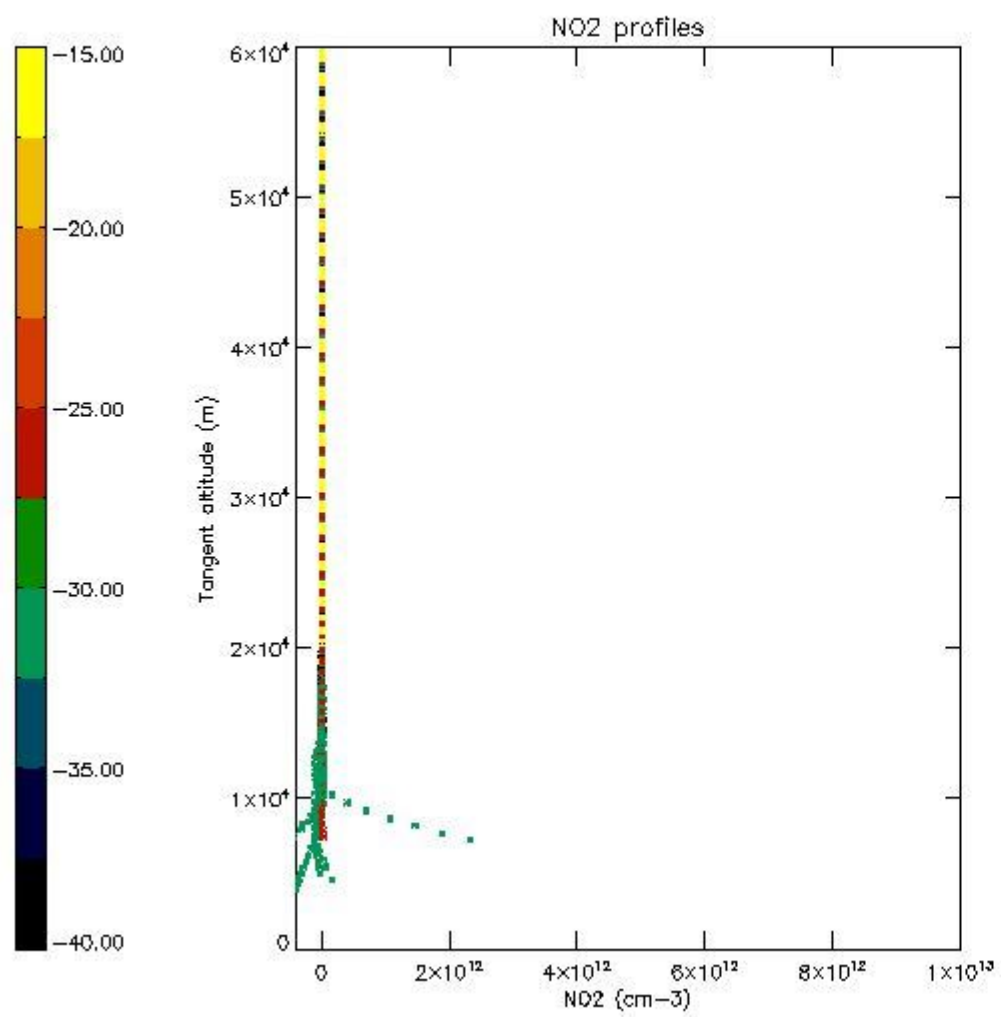

STD < 10	11
STD < 5	8

5.2 Plot ozone profiles for all STD (dark without errors)

The colorbar represents the latitude.

5.3 Plot ozone profiles where STD < 20% (dark without errors)

The colorbar represents the latitude.

5.4 Plot ozone profiles where STD < 10% (dark without errors)

The colorbar represents the latitude.

5.5 Plot ozone profiles where STD < 5% (dark without errors)

The colorbar represents the latitude.

5.6 Plot NO₂ profiles for all STD (dark without errors)

The colorbar represents the latitude.

5.7 Plot NO3 profiles for all STD (dark without errors)

The colorbar represents the latitude.

5.8 Plot H2O profiles for all STD (only for occultations of stars 1,2,3,4,13,14,16,26,63 dark without errors)