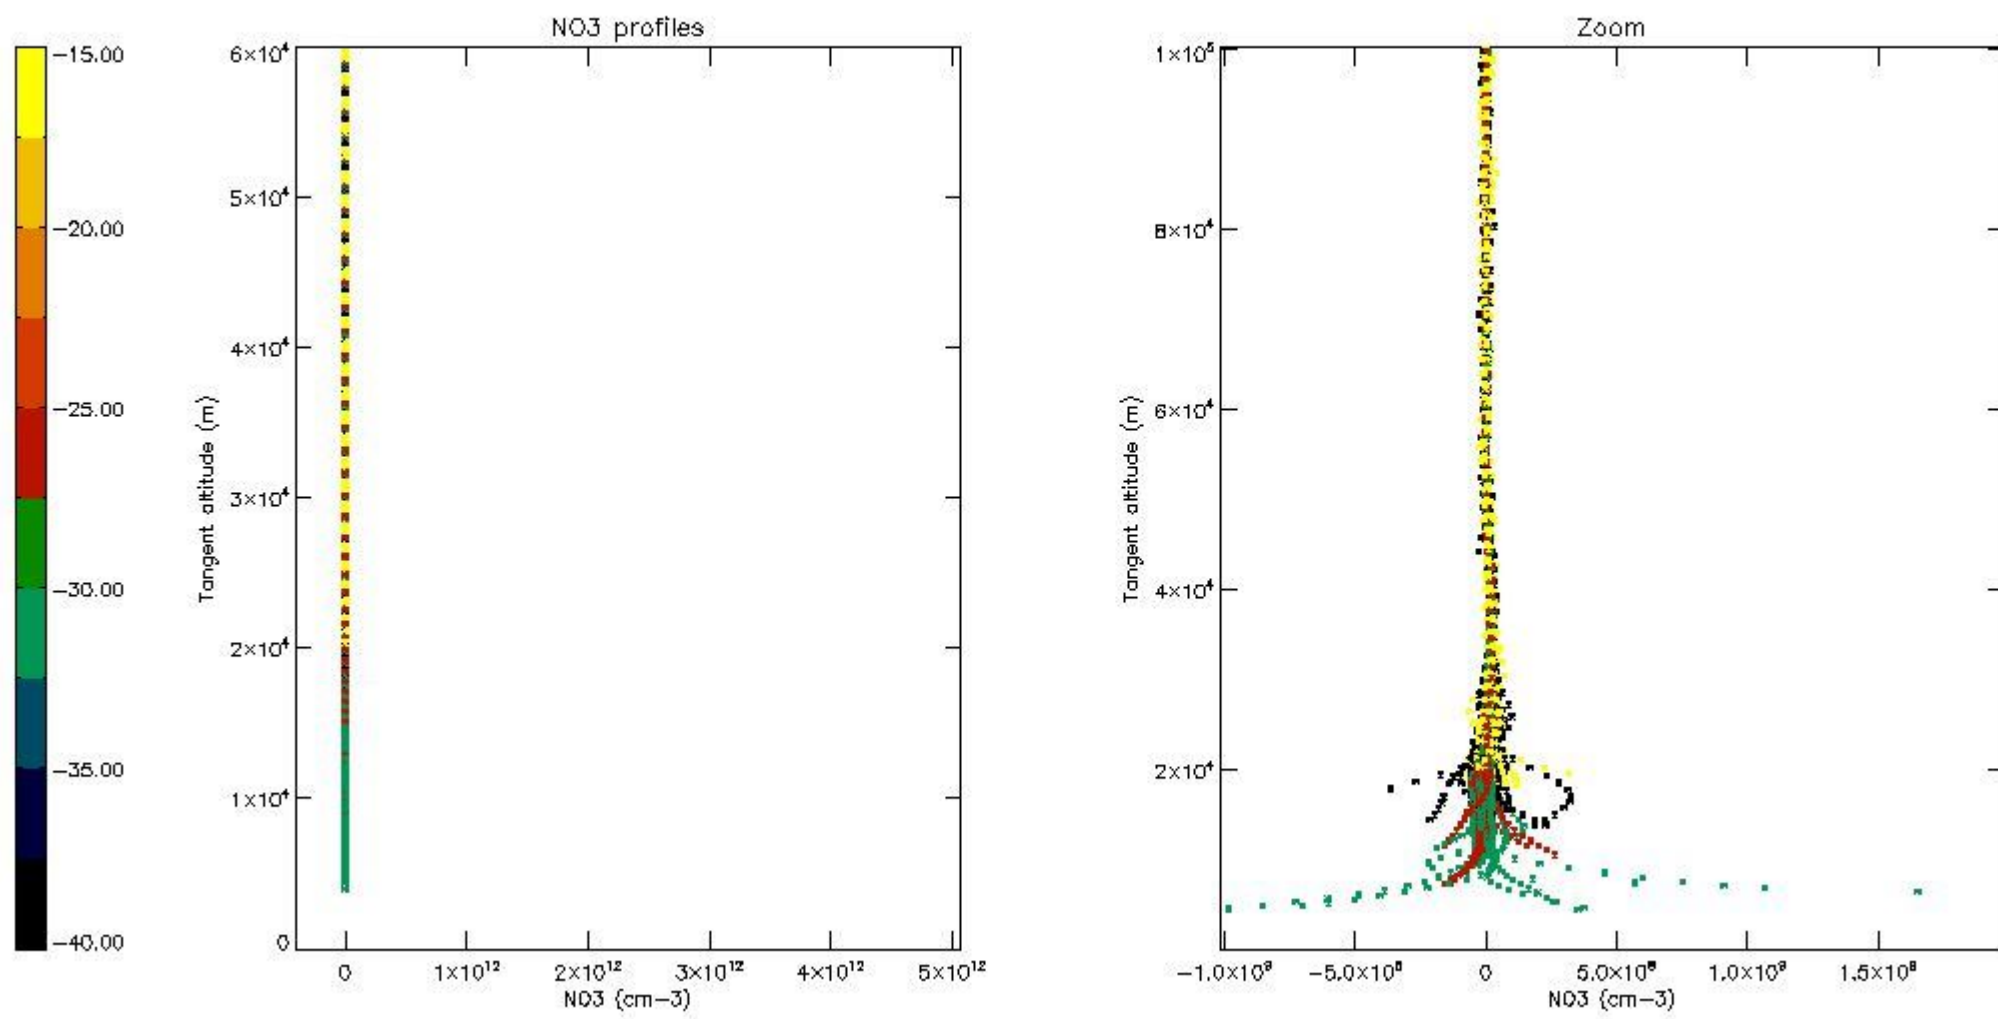

5.4 Plot ozone profiles where STD < 10% (dark without errors)

The colorbar represents the latitude.

5.5 Plot ozone profiles where STD < 5% (dark without errors)

The colorbar represents the latitude.

5.6 Plot NO₂ profiles for all STD (dark without errors)

The colorbar represents the latitude.

5.7 Plot NO3 profiles for all STD (dark without errors)

The colorbar represents the latitude.

5.8 Plot H2O profiles for all STD (only for occultations of stars 1,2,3,4,13,14,16,26,63 dark without errors)