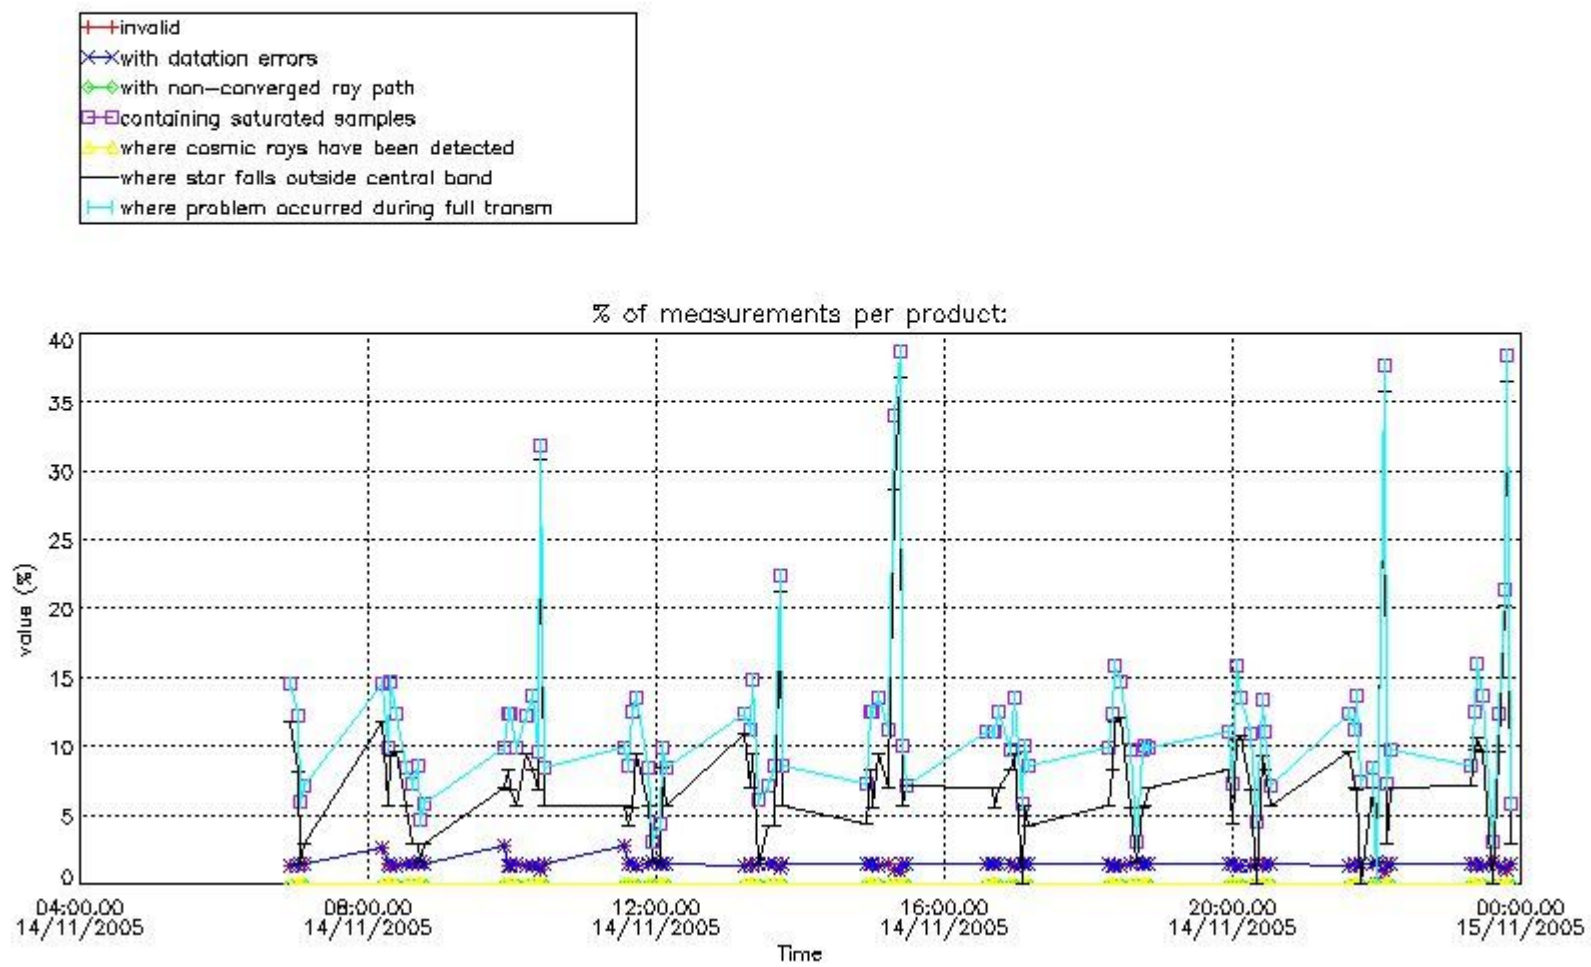

[6. Auxiliary Data Files used for the production reported in section 2](#)

This report presents the daily analysis on parameters extracted from GOMOS level 2 data (GOM_NL__2P). It is intended to monitor some important parameters that will impact the quality of these products. A list of level 2 products (and content) that have arrived during the reporting day to the PCF is also given.

3.1 Plot quality information per product (time dependant)

3.2 Plot quality information per product (world map)

Percentage of flagged data per O3 profile

Percentage of flagged data per H2O profile

Percentage of flagged data per NO2 profile

Percentage of flagged data per NO3 profile

4. Level 1 quality information per product

In this section it is plotted some information contained in the Quality Summary data set of the level 2 products that comes from the level 1b processing. Products without errors (error flag in the MPH set to "0") are used.

4.1 Plot quality information per product (time dependant) coming from level 1b processing

4.1.1 Plot level 1 quality information per product (time dependant): ENVISAT ASCENDING passes

4.1.2 Plot level 1 quality information per product (time dependant): ENVI SAT DESCENDING passes