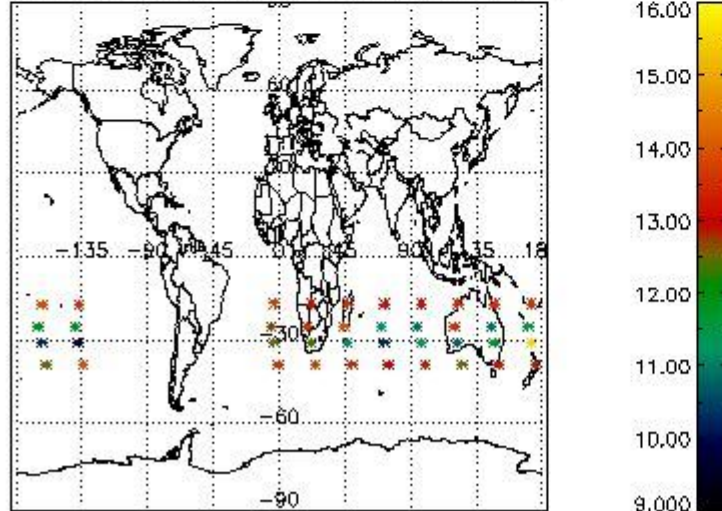

3.1 Plot quality information per product (time dependant)

3.2 Plot quality information per product (world map)

Percentage of flagged data per O3 profile

Percentage of flagged data per H2O profile

Percentage of flagged data per NO2 profile