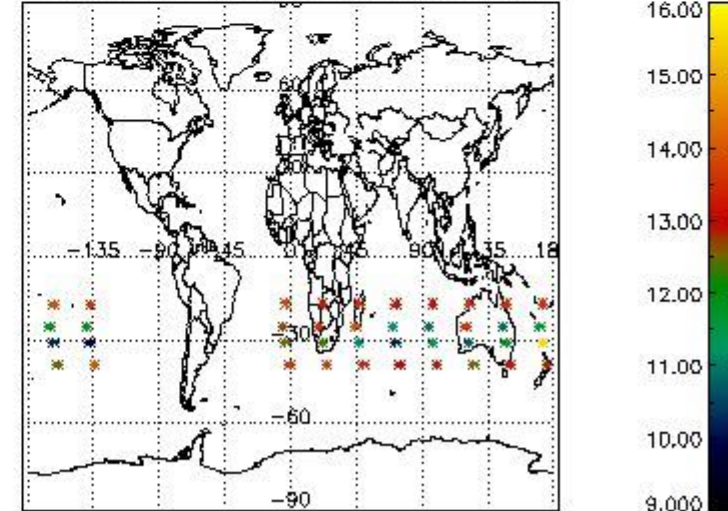

Percentage of flagged data per NO3 profile

4. Level 1 quality information per product

In this section it is plotted some information contained in the Quality Summary data set of the level 2 products that comes from the level 1b processing. Products without errors (error flag in the MPH set to "0") are used.

4.1 Plot quality information per product (time dependant) coming from level 1b processing

4.1.1 Plot level 1 quality information per product (time dependant): ENVISAT ASCENDING passes