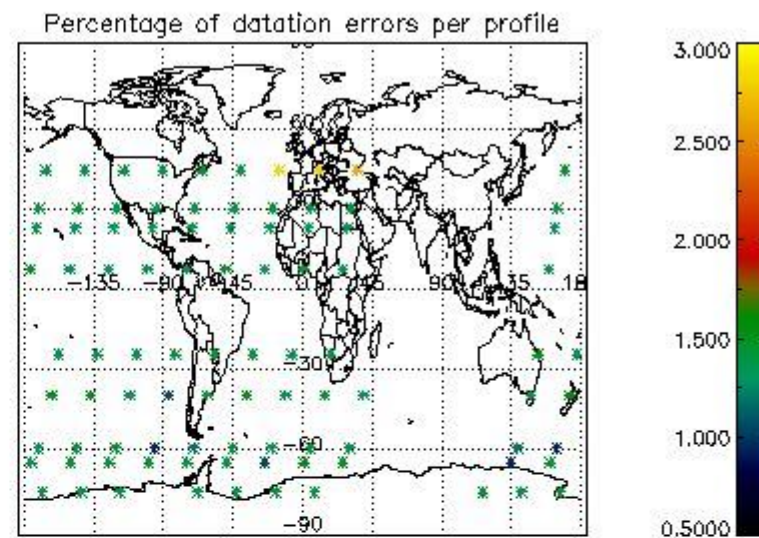

Percentage of datation errors per profile

Percentage of star falling outside central band per profile

Percentage of saturation errors per profile

4.2.2 Plot level 1 quality information per product (world map): ENVISAT DESCENDING passes