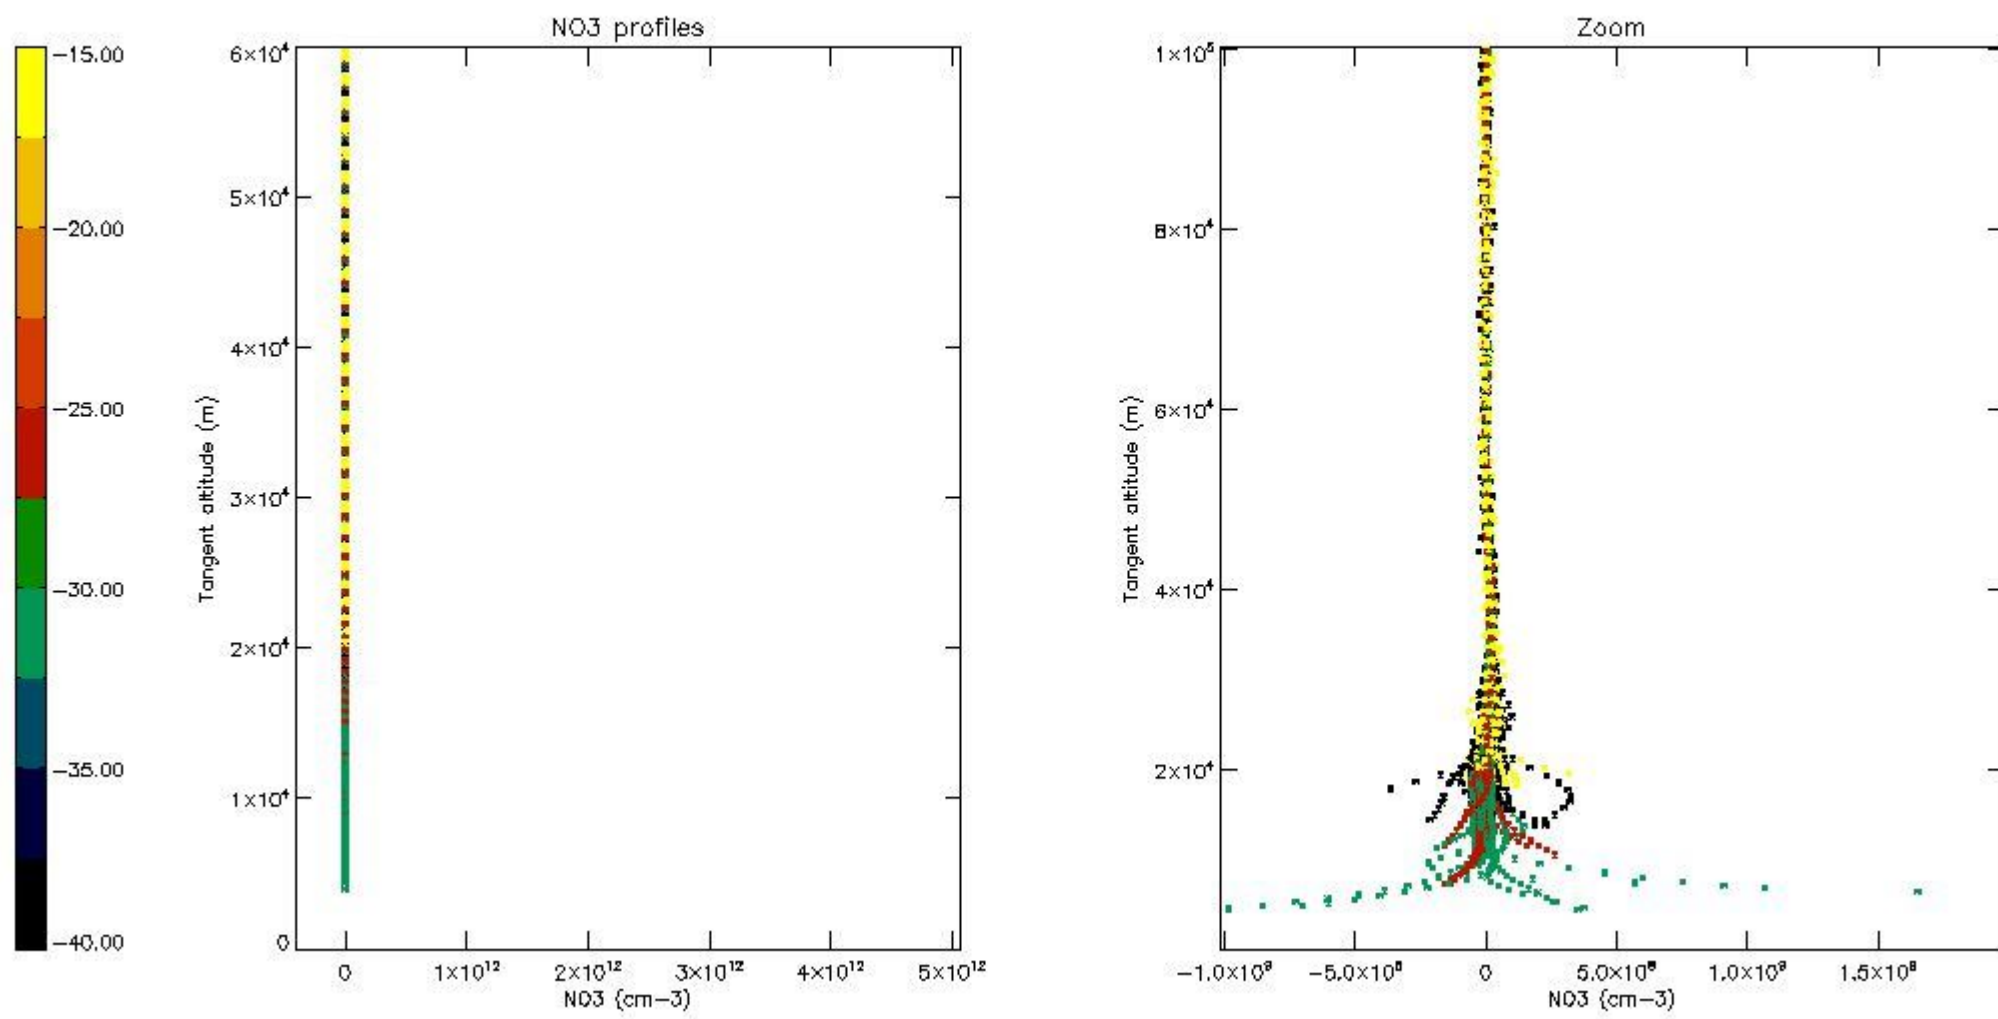

5.8 Plot H2O profiles for all STD (only for occultations of stars 1,2,3,4,13,14,16,26,63 dark without errors)

The colorbar represents the latitude.