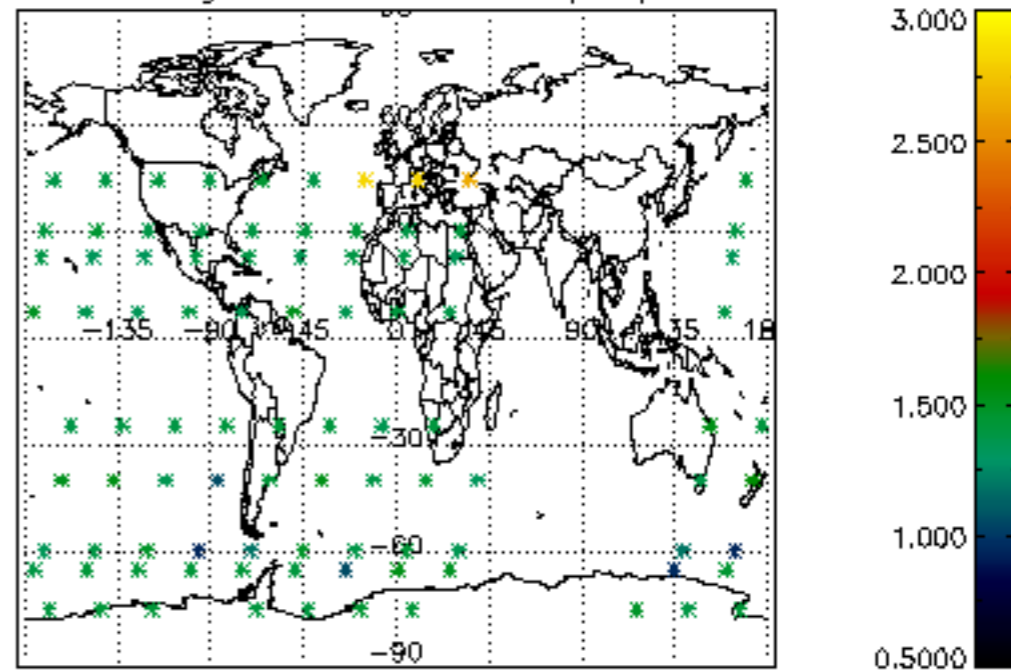

Percentage of datation errors per profile

Percentage of star falling outside central band per profile

Percentage of saturation errors per profile

Percentage of cosmic ray hits per profile

Percentage of datation errors per profile