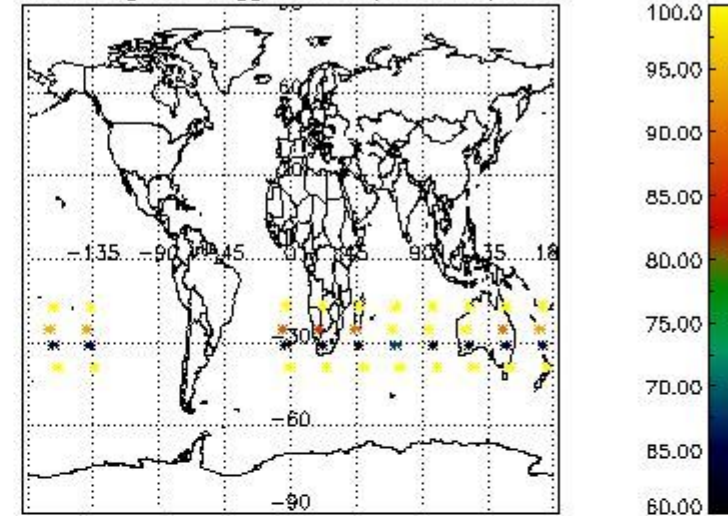

3.1 Plot quality information per product (time dependant)

3.2 Plot quality information per product (world map)

Percentage of flagged data per O3 profile

Percentage of flagged data per H2O profile

Percentage of flagged data per NO2 profile