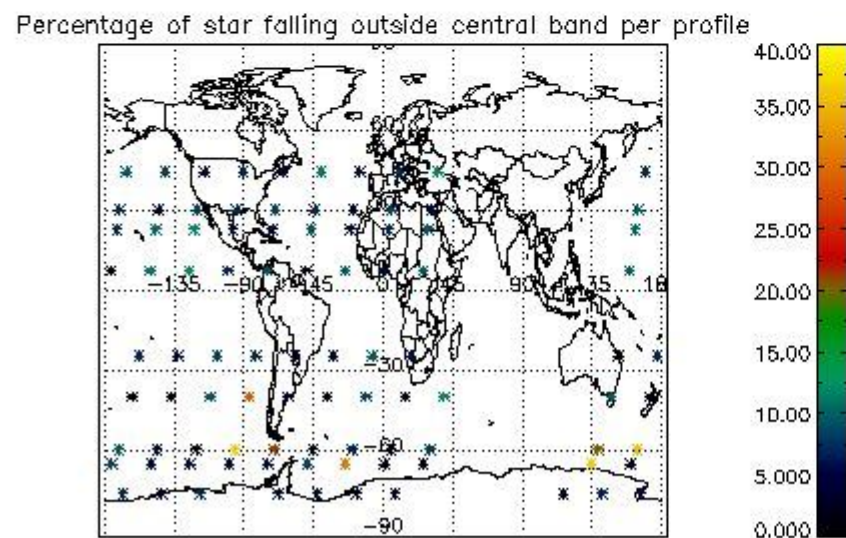

Percentage of datation errors per profile

Percentage of star falling outside central band per profile

Percentage of saturation errors per profile

4.2.2 Plot level 1 quality information per product (world map): ENVISAT DESCENDING passes