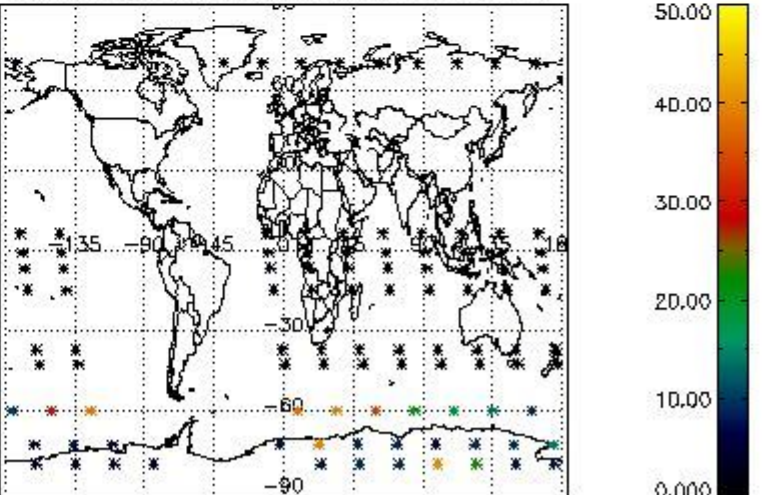

Percentage of saturation errors per profile