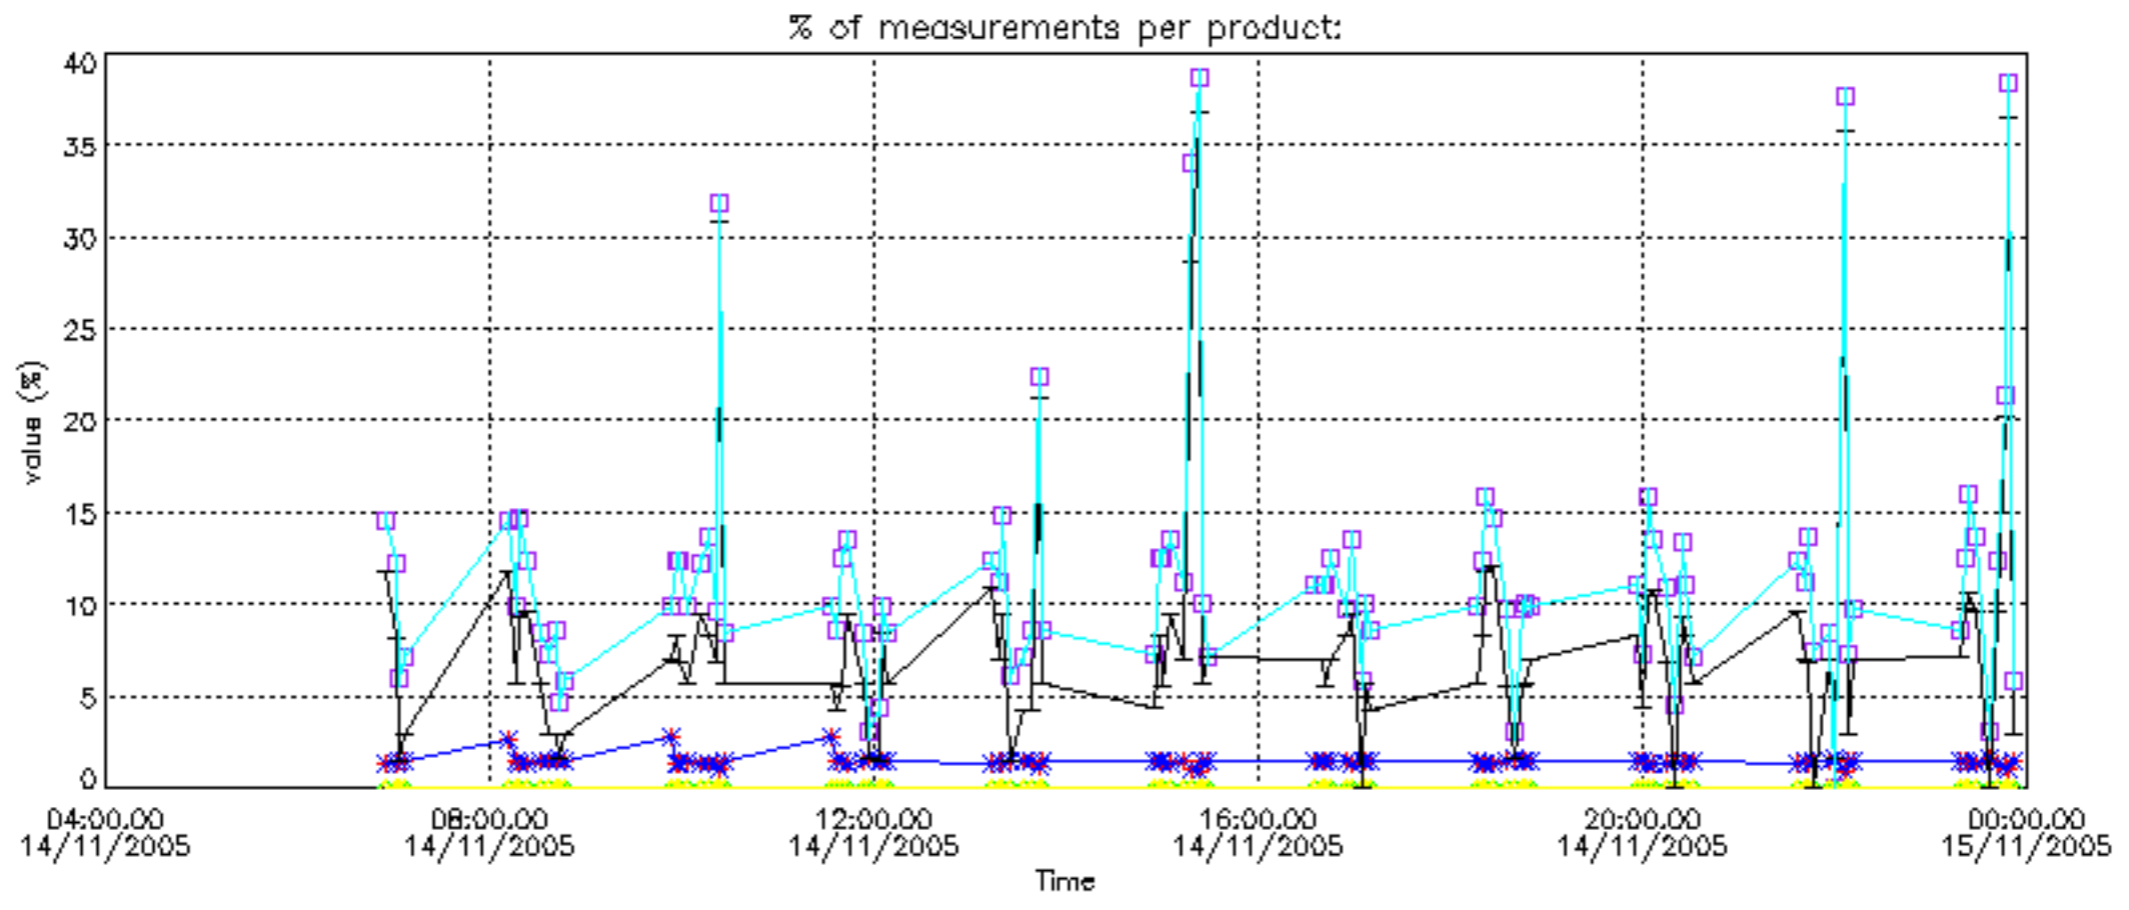

Percentage of cosmic ray hits per profile

Percentage of datation errors per profile