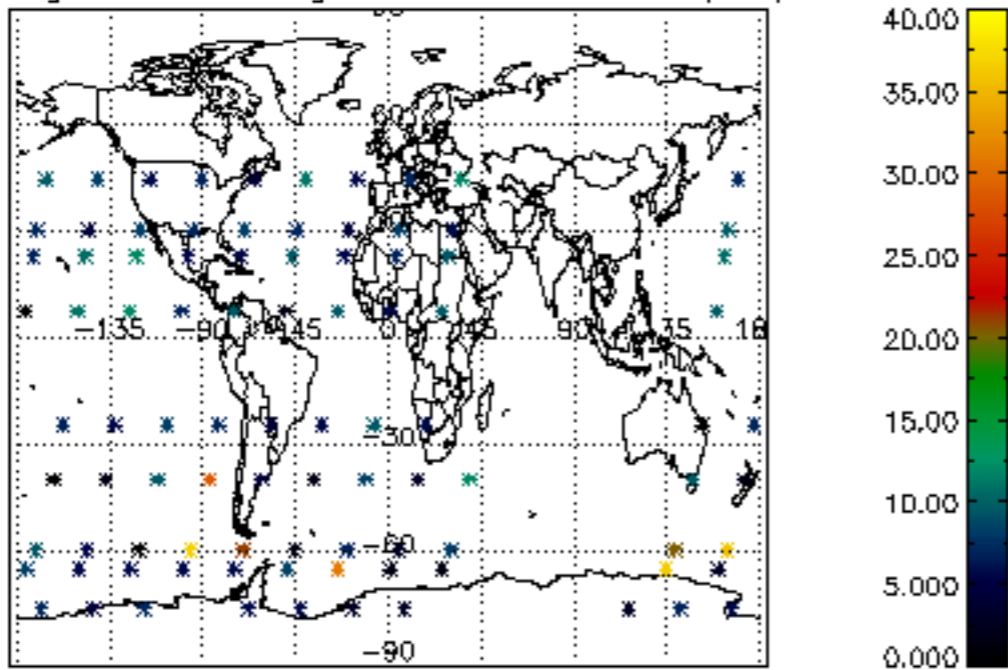

Percentage of star falling outside central band per profile