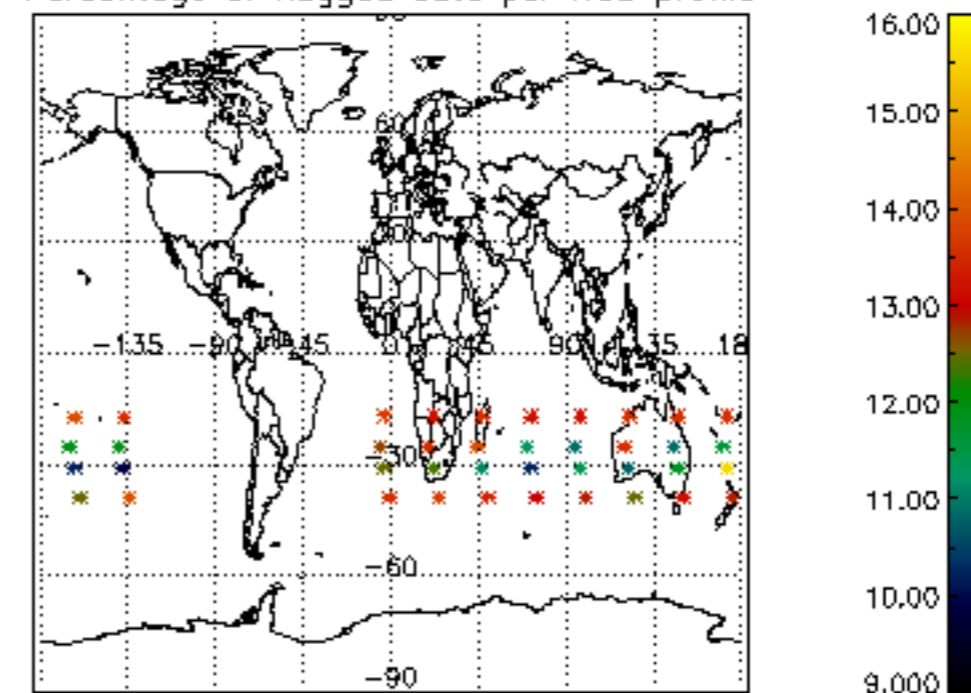

Percentage of flagged data per NO3 profile