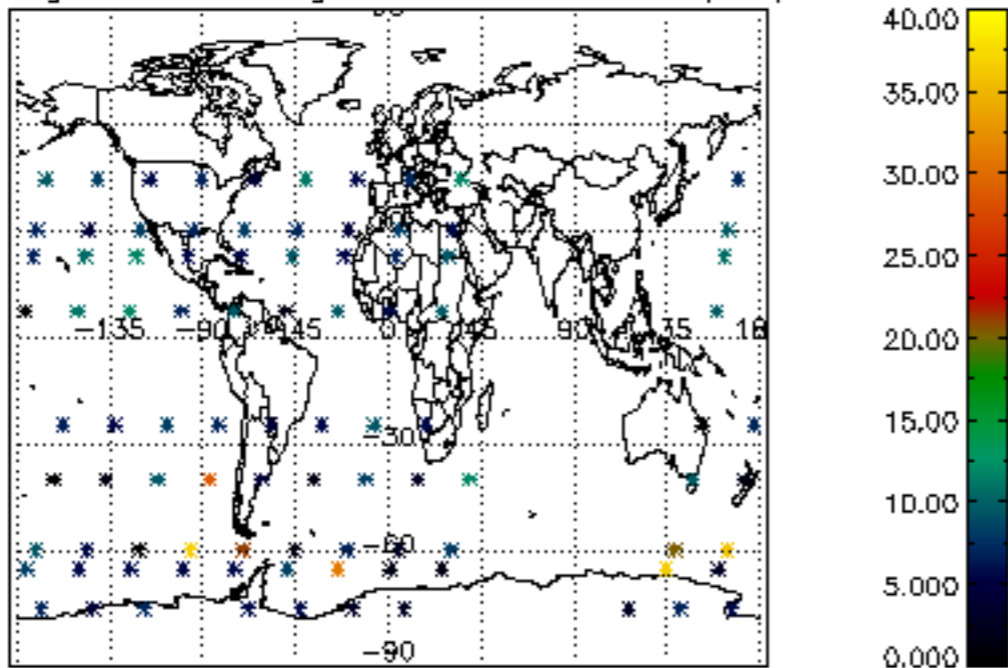

Percentage of star falling outside central band per profile