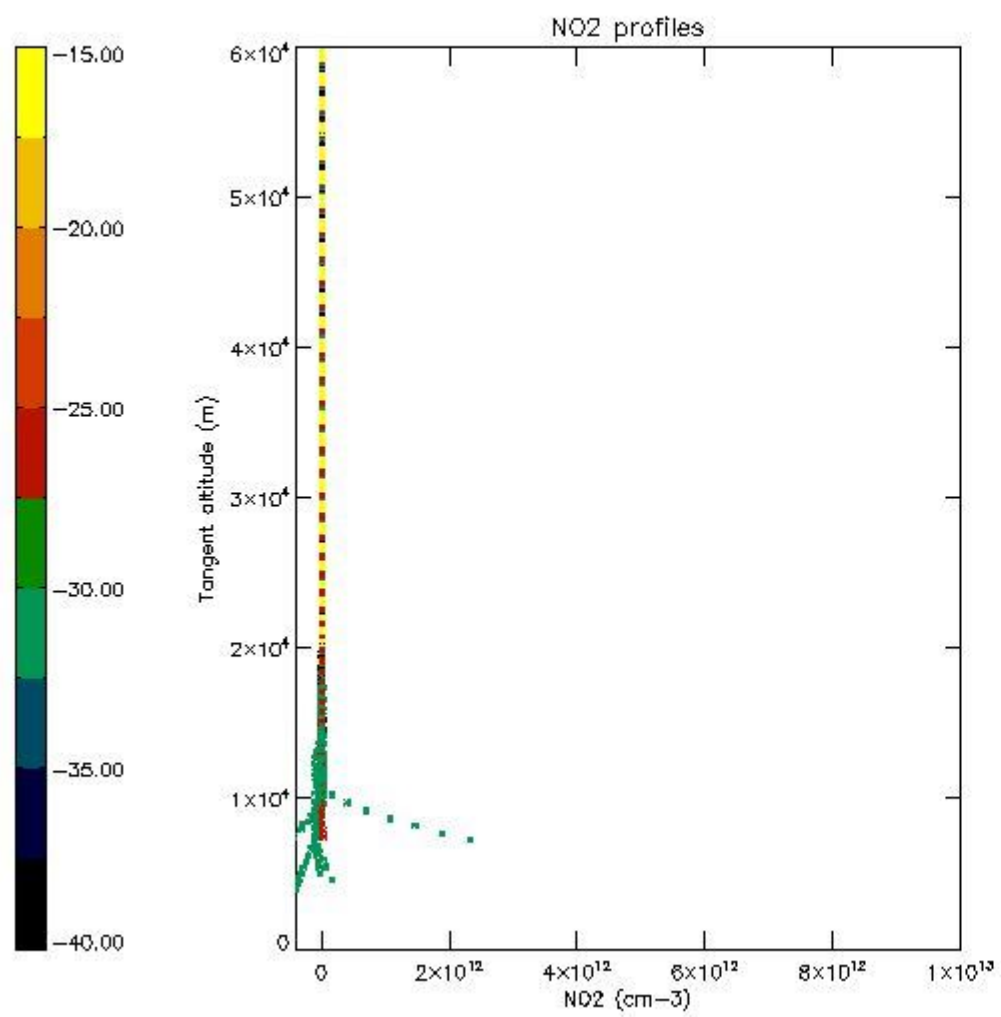

5.7 Plot NO3 profiles for all STD (dark without errors)

The colorbar represents the latitude.