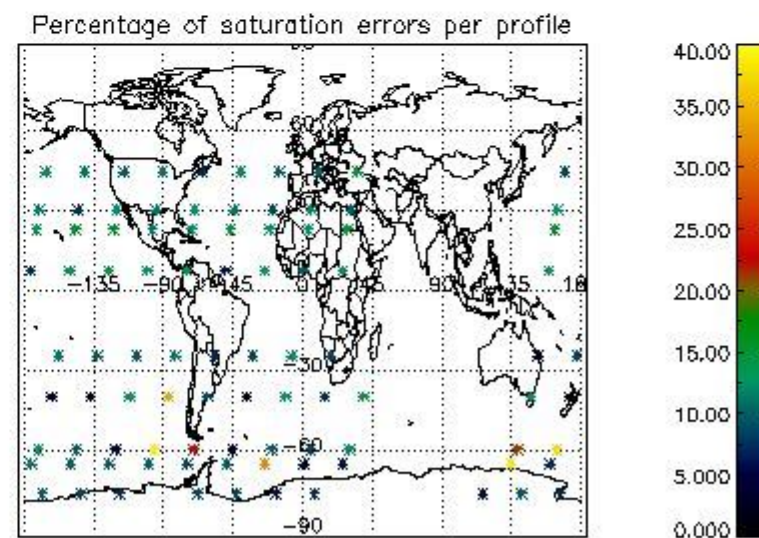

4.2 Plot quality information per product coming from level 1b processing (world map)

4.2.1 Plot level 1 quality information per product (world map): ENVISAT ASCENDING passes

Percentage of cosmic ray hits per profile

Percentage of datation errors per profile

Percentage of star falling outside central band per profile

Percentage of saturation errors per profile

4.2.2 Plot level 1 quality information per product (world map): ENVISAT DESCENDING passes

5. Trace gas profiles

5.1 Ozone statistics based on quality of products

The final quality of the products can be "measured" using the STD (Standard Deviation) attached to every point profile. This information is written to the parameter GOM_NL__2P/NL_LOCAL_SPECIES_DENSITY/o3_std of the level 2 products. The table below shows the statistics for given STD ranges.