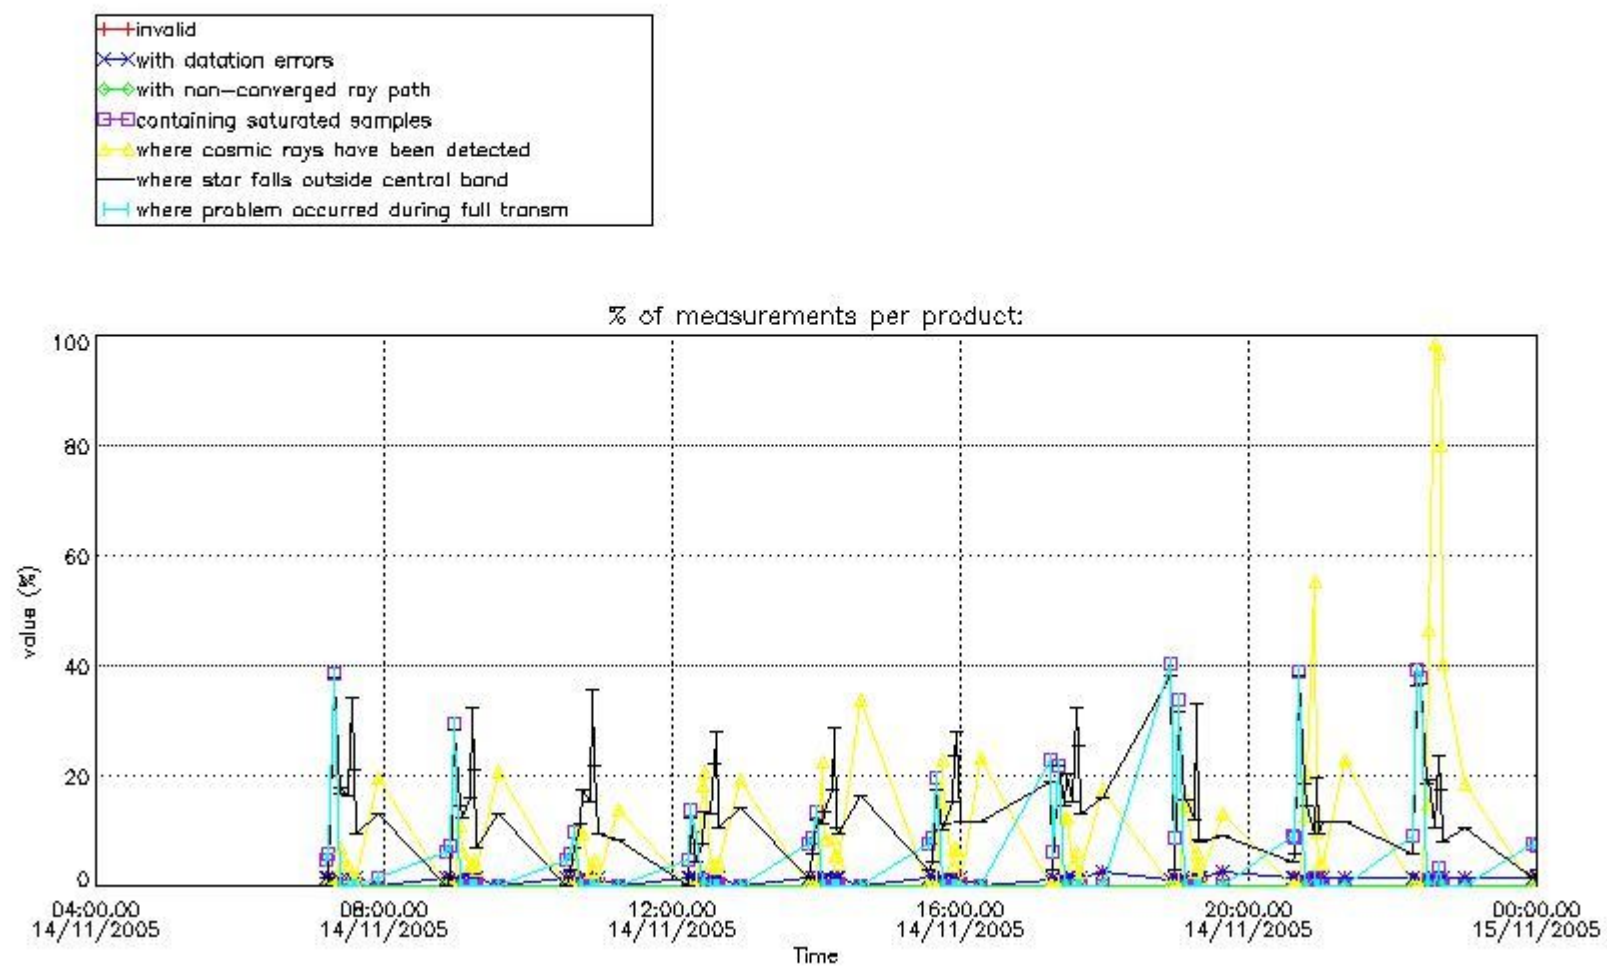

4.1.2 Plot level 1 quality information per product (time dependant): ENVI SAT DESCENDING passes