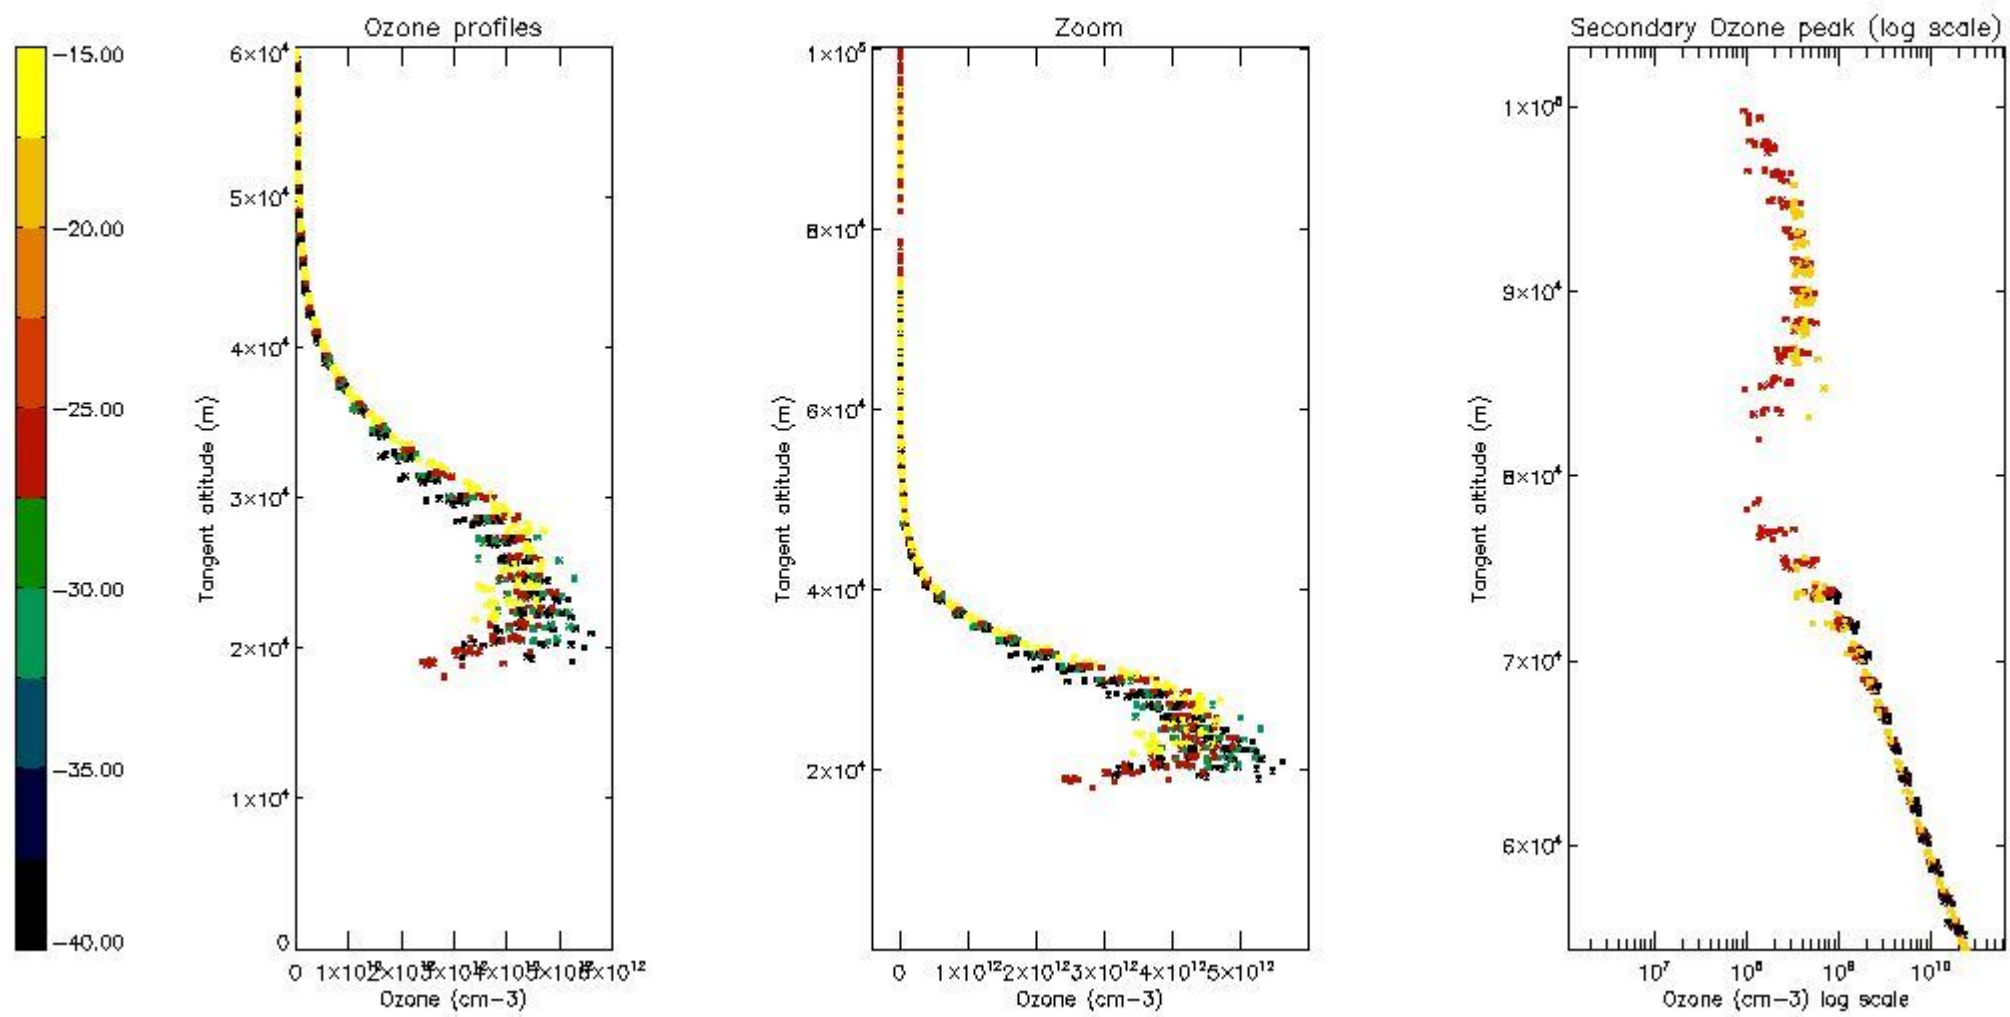

5.5 Plot ozone profiles where STD < 5% (dark without errors)

The colorbar represents the latitude.