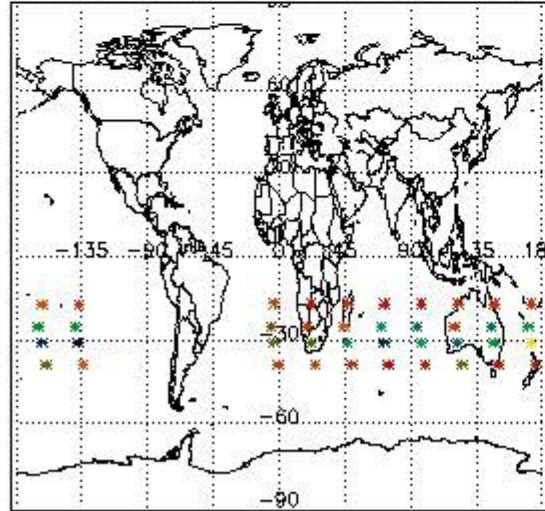

3.1 Plot quality information per product (time dependant)

3.2 Plot quality information per product (world map)

Percentage of flagged data per O3 profile

Percentage of flagged data per H2O profile

Percentage of flagged data per NO2 profile

Percentage of flagged data per NO3 profile

4. Level 1 quality information per product

In this section it is plotted some information contained in the Quality Summary data set of the level 2 products that comes from the level 1b processing. Products without errors (error flag in the MPH set to "0") are used.