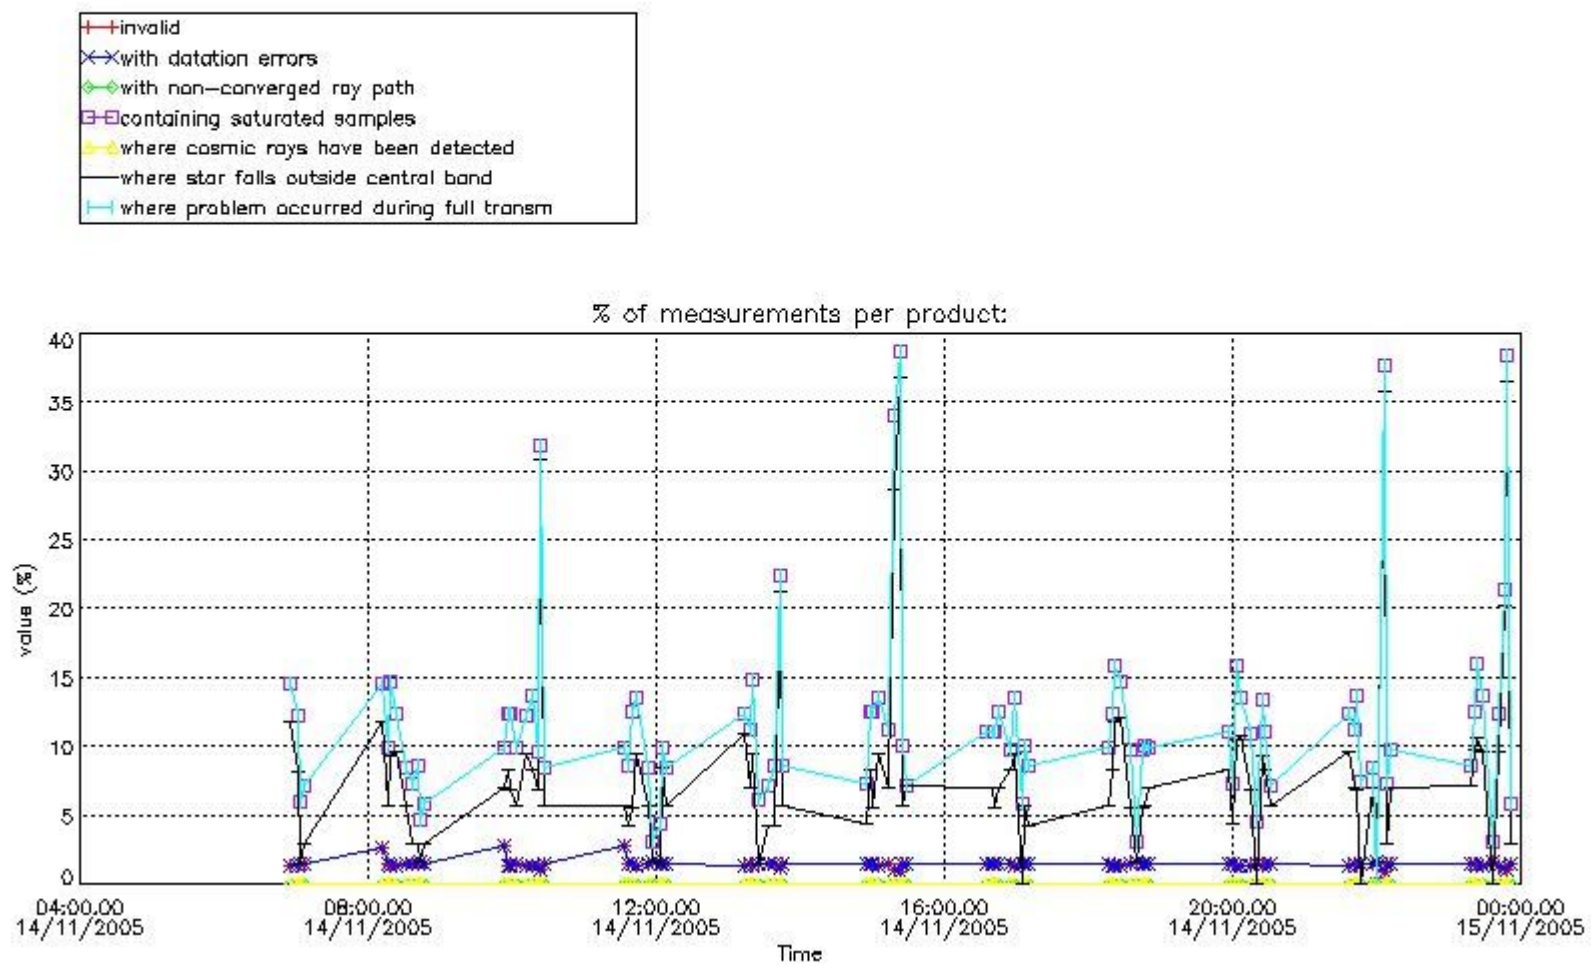

4.2 Plot quality information per product coming from level 1b processing (world map)

4.2.1 Plot level 1 quality information per product (world map): ENVISAT ASCENDING passes