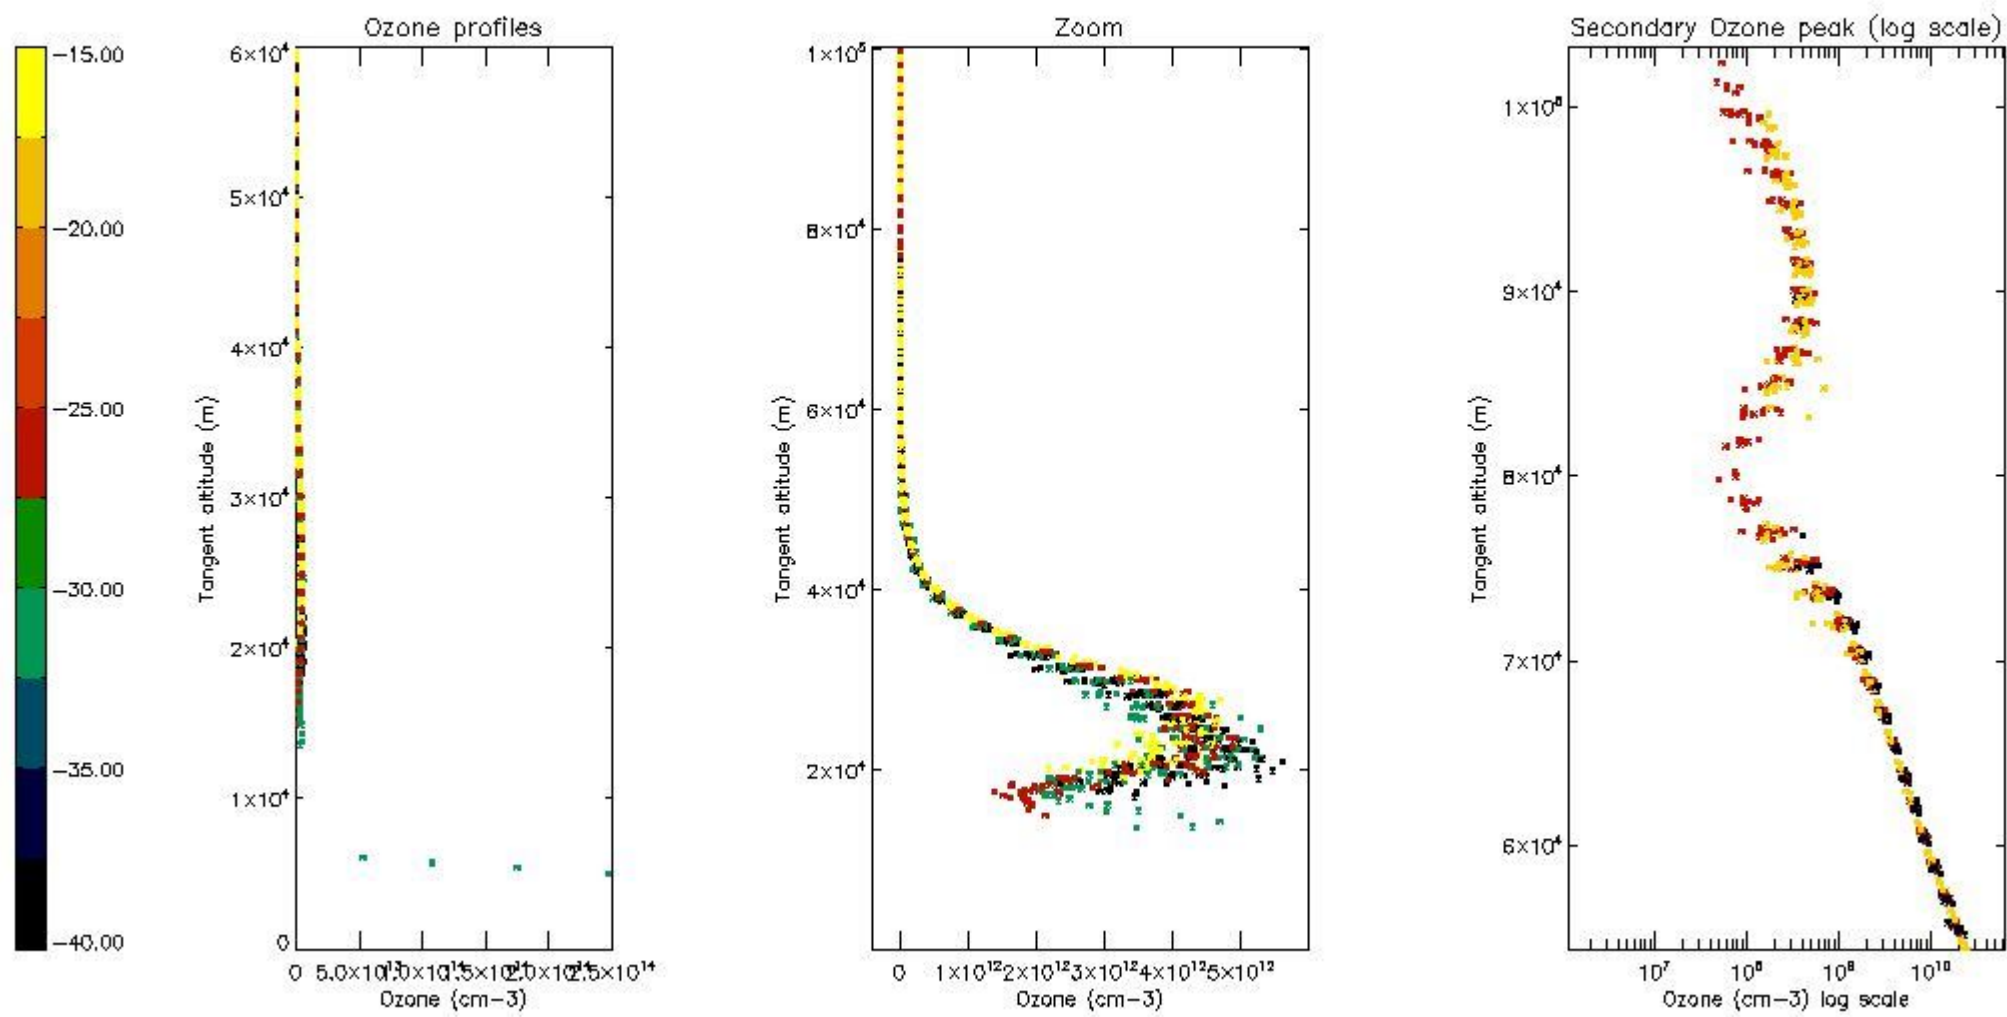

STD < 10	11
STD < 5	8

5.2 Plot ozone profiles for all STD (dark without errors)

The colorbar represents the latitude.

5.3 Plot ozone profiles where STD < 20% (dark without errors)

The colorbar represents the latitude.

5.4 Plot ozone profiles where STD < 10% (dark without errors)

The colorbar represents the latitude.

5.5 Plot ozone profiles where STD < 5% (dark without errors)

The colorbar represents the latitude.

5.6 Plot NO₂ profiles for all STD (dark without errors)