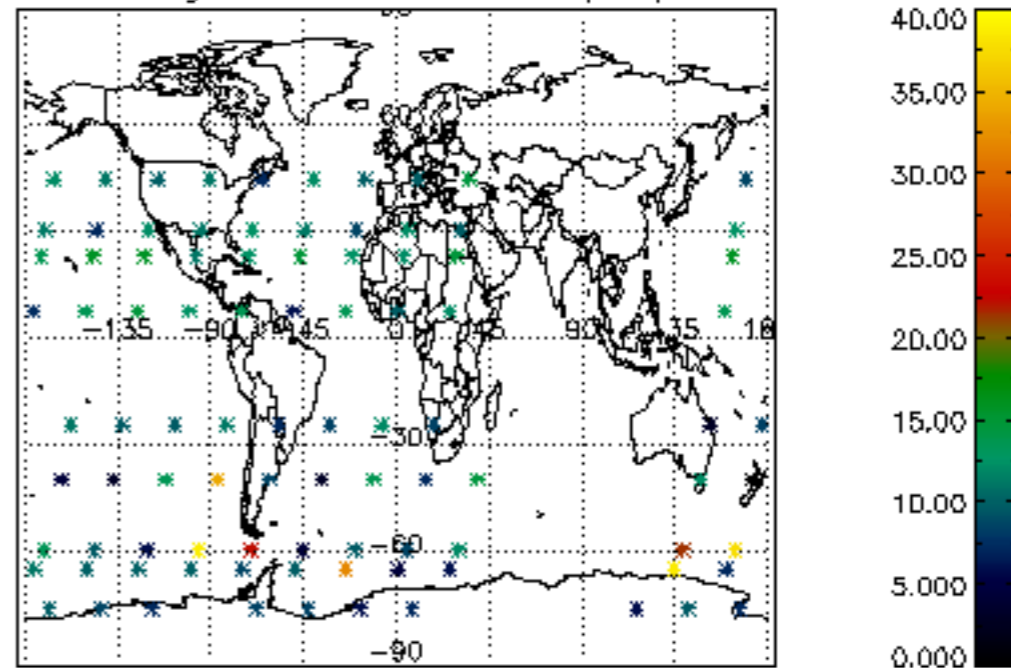

Percentage of saturation errors per profile