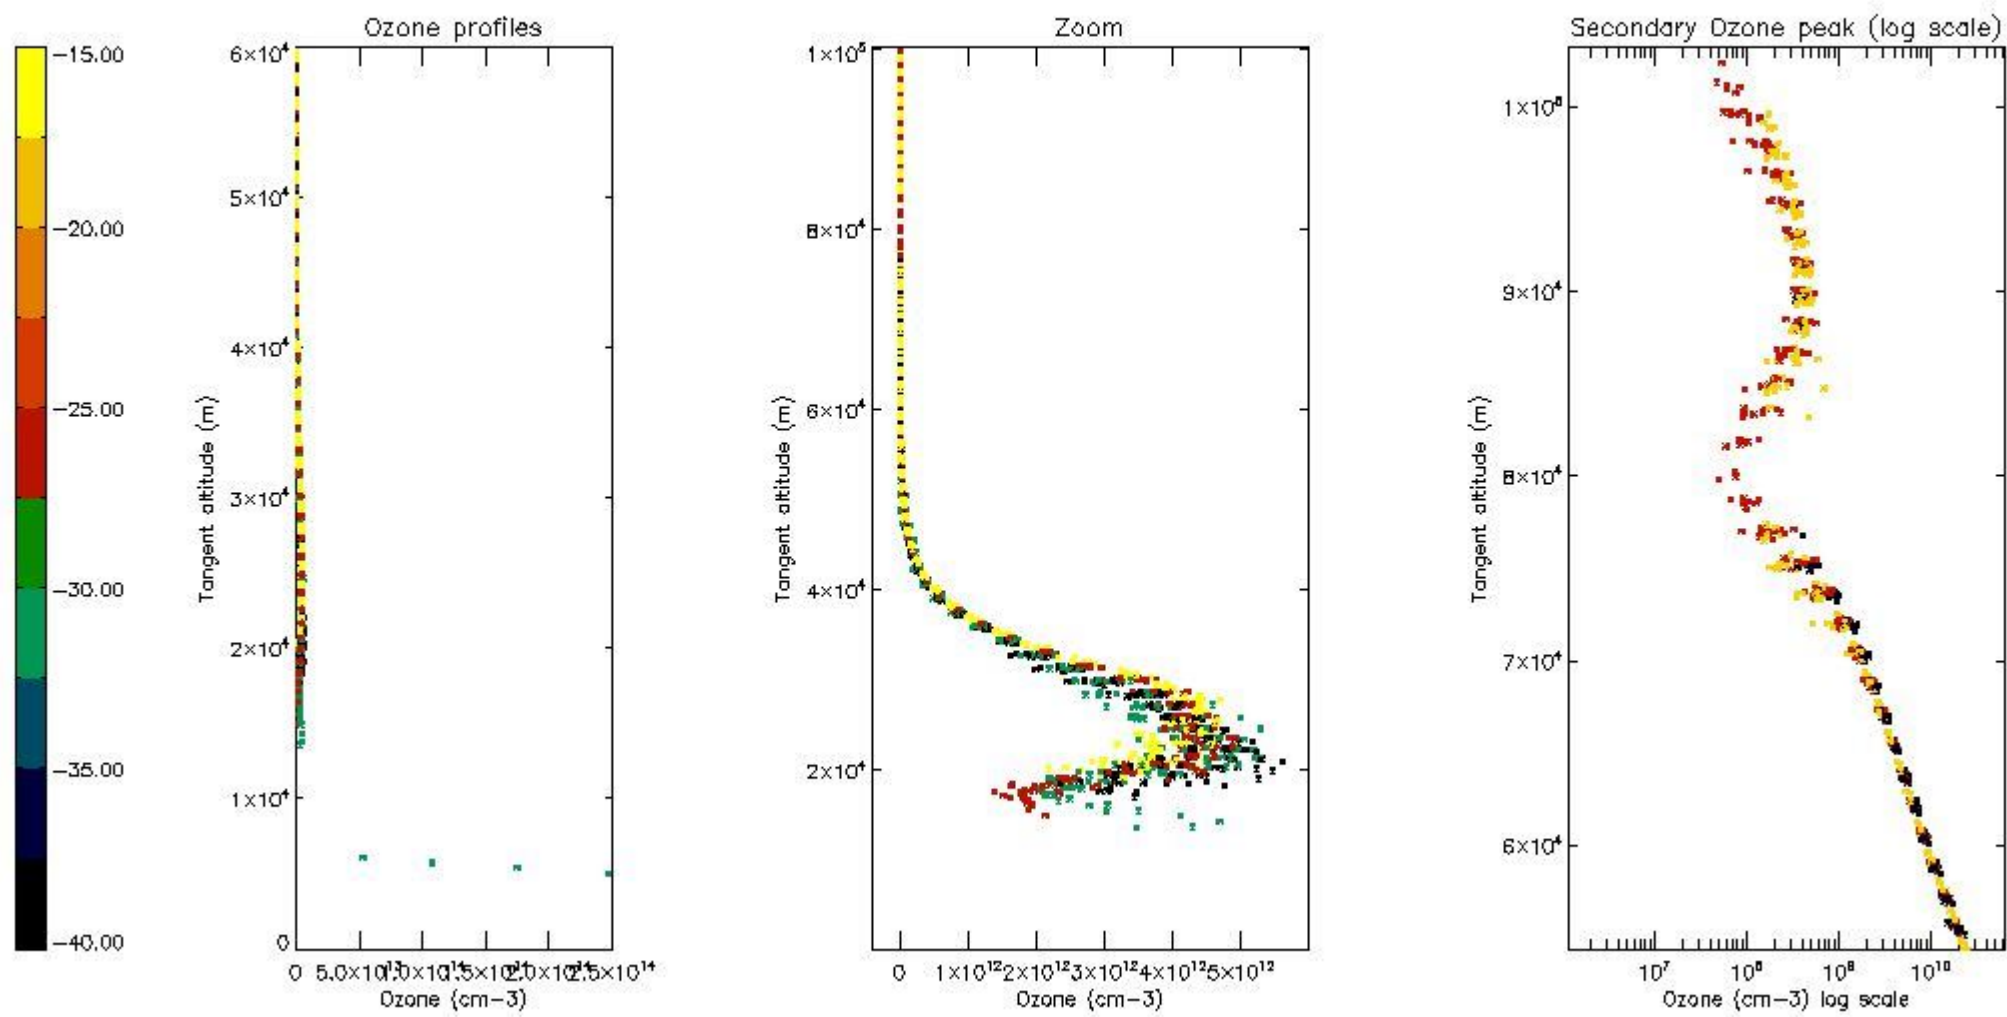

STD < 10	11
STD < 5	8

5.2 Plot ozone profiles for all STD (dark without errors)

The colorbar represents the latitude.

5.3 Plot ozone profiles where STD < 20% (dark without errors)

The colorbar represents the latitude.