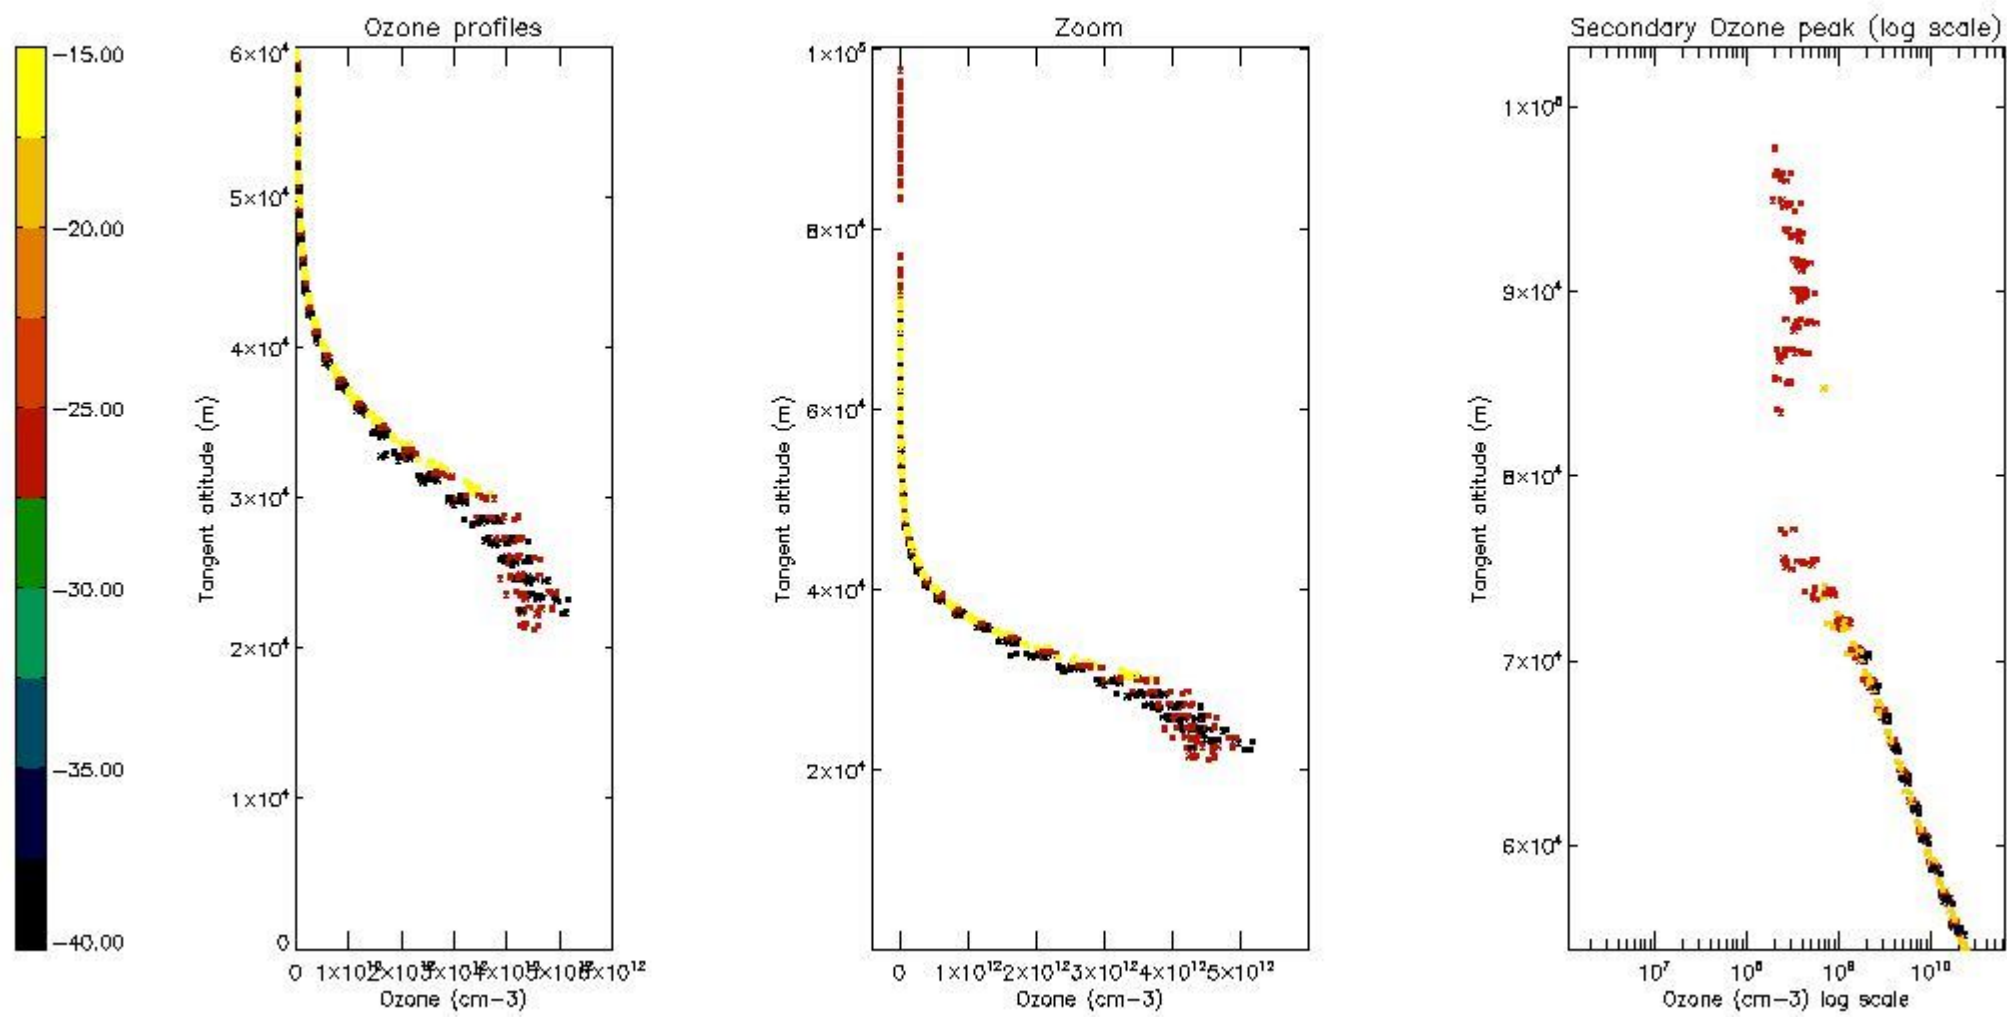

5.6 Plot NO₂ profiles for all STD (dark without errors)

The colorbar represents the latitude.