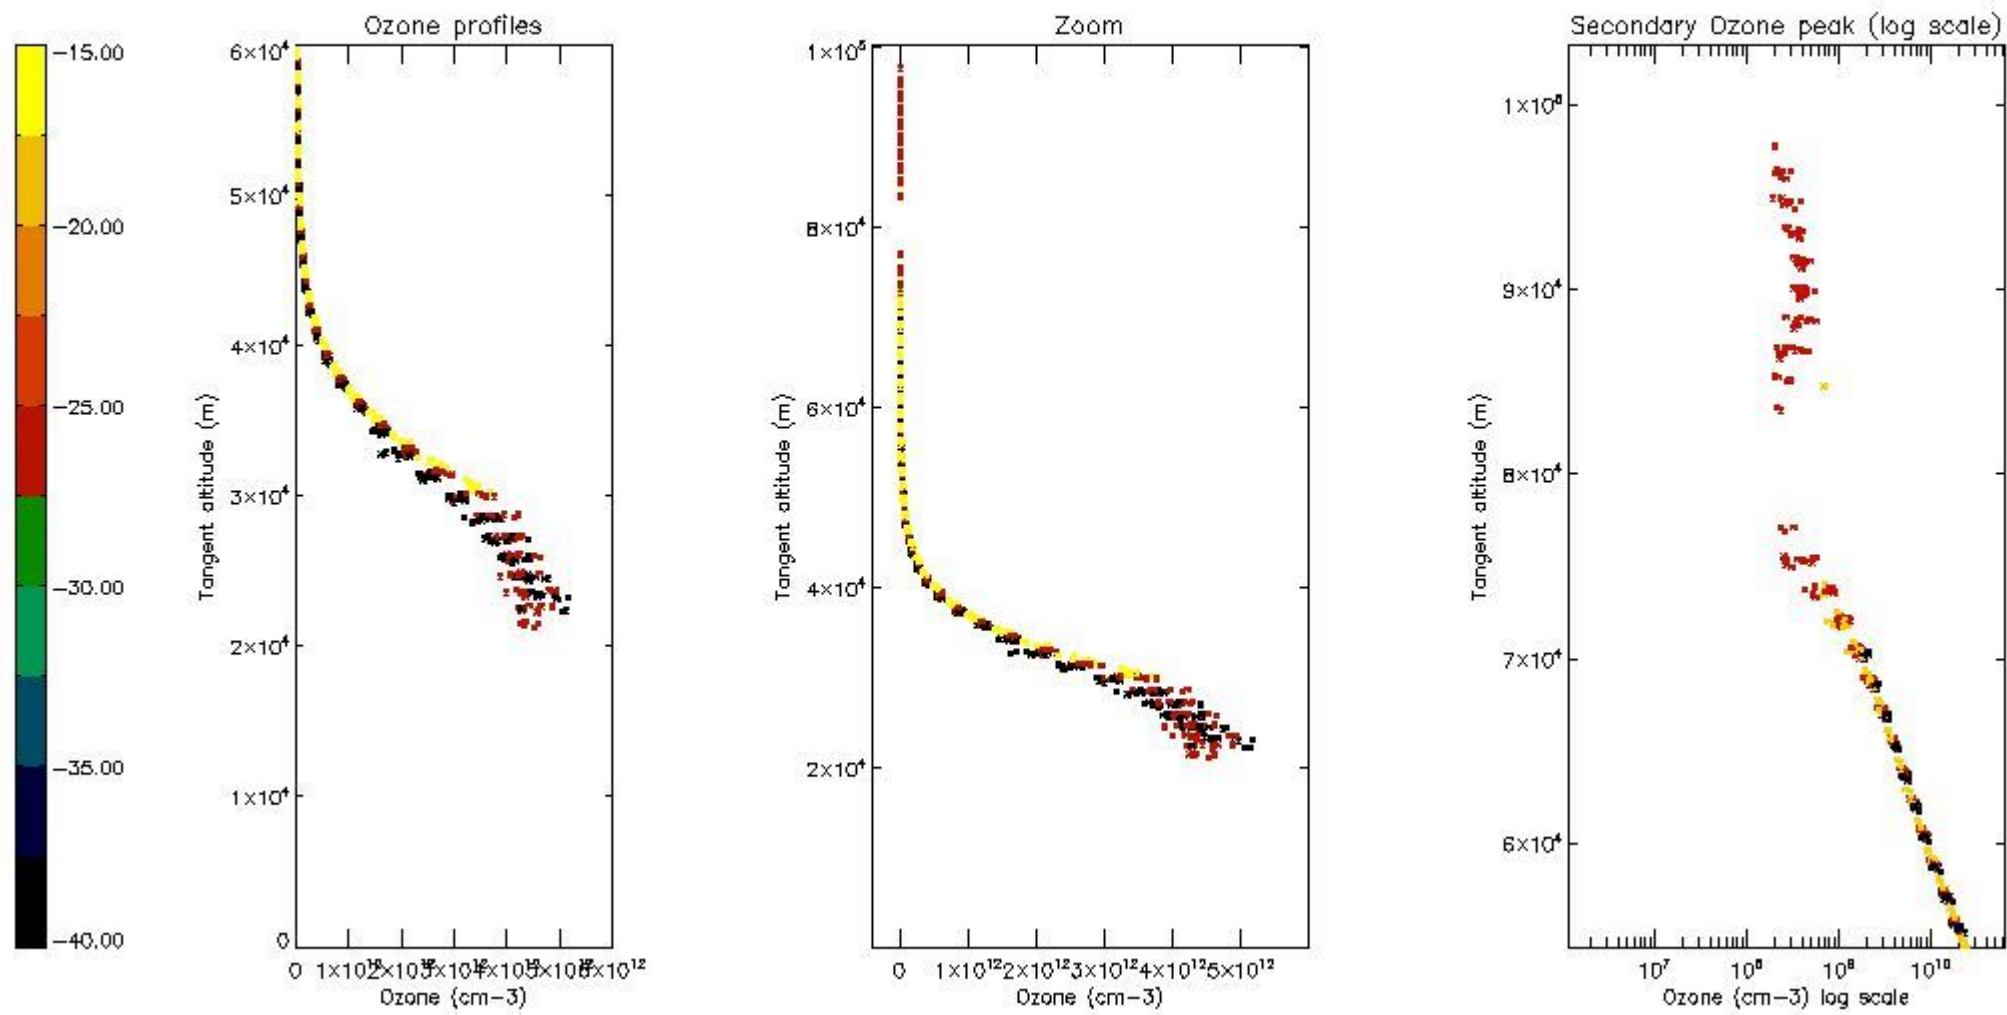

STD < 10	11
STD < 5	8

5.2 Plot ozone profiles for all STD (dark without errors)

The colorbar represents the latitude.

5.3 Plot ozone profiles where STD < 20% (dark without errors)

The colorbar represents the latitude.

5.4 Plot ozone profiles where STD < 10% (dark without errors)

The colorbar represents the latitude.

5.5 Plot ozone profiles where STD < 5% (dark without errors)

The colorbar represents the latitude.

5.6 Plot NO₂ profiles for all STD (dark without errors)