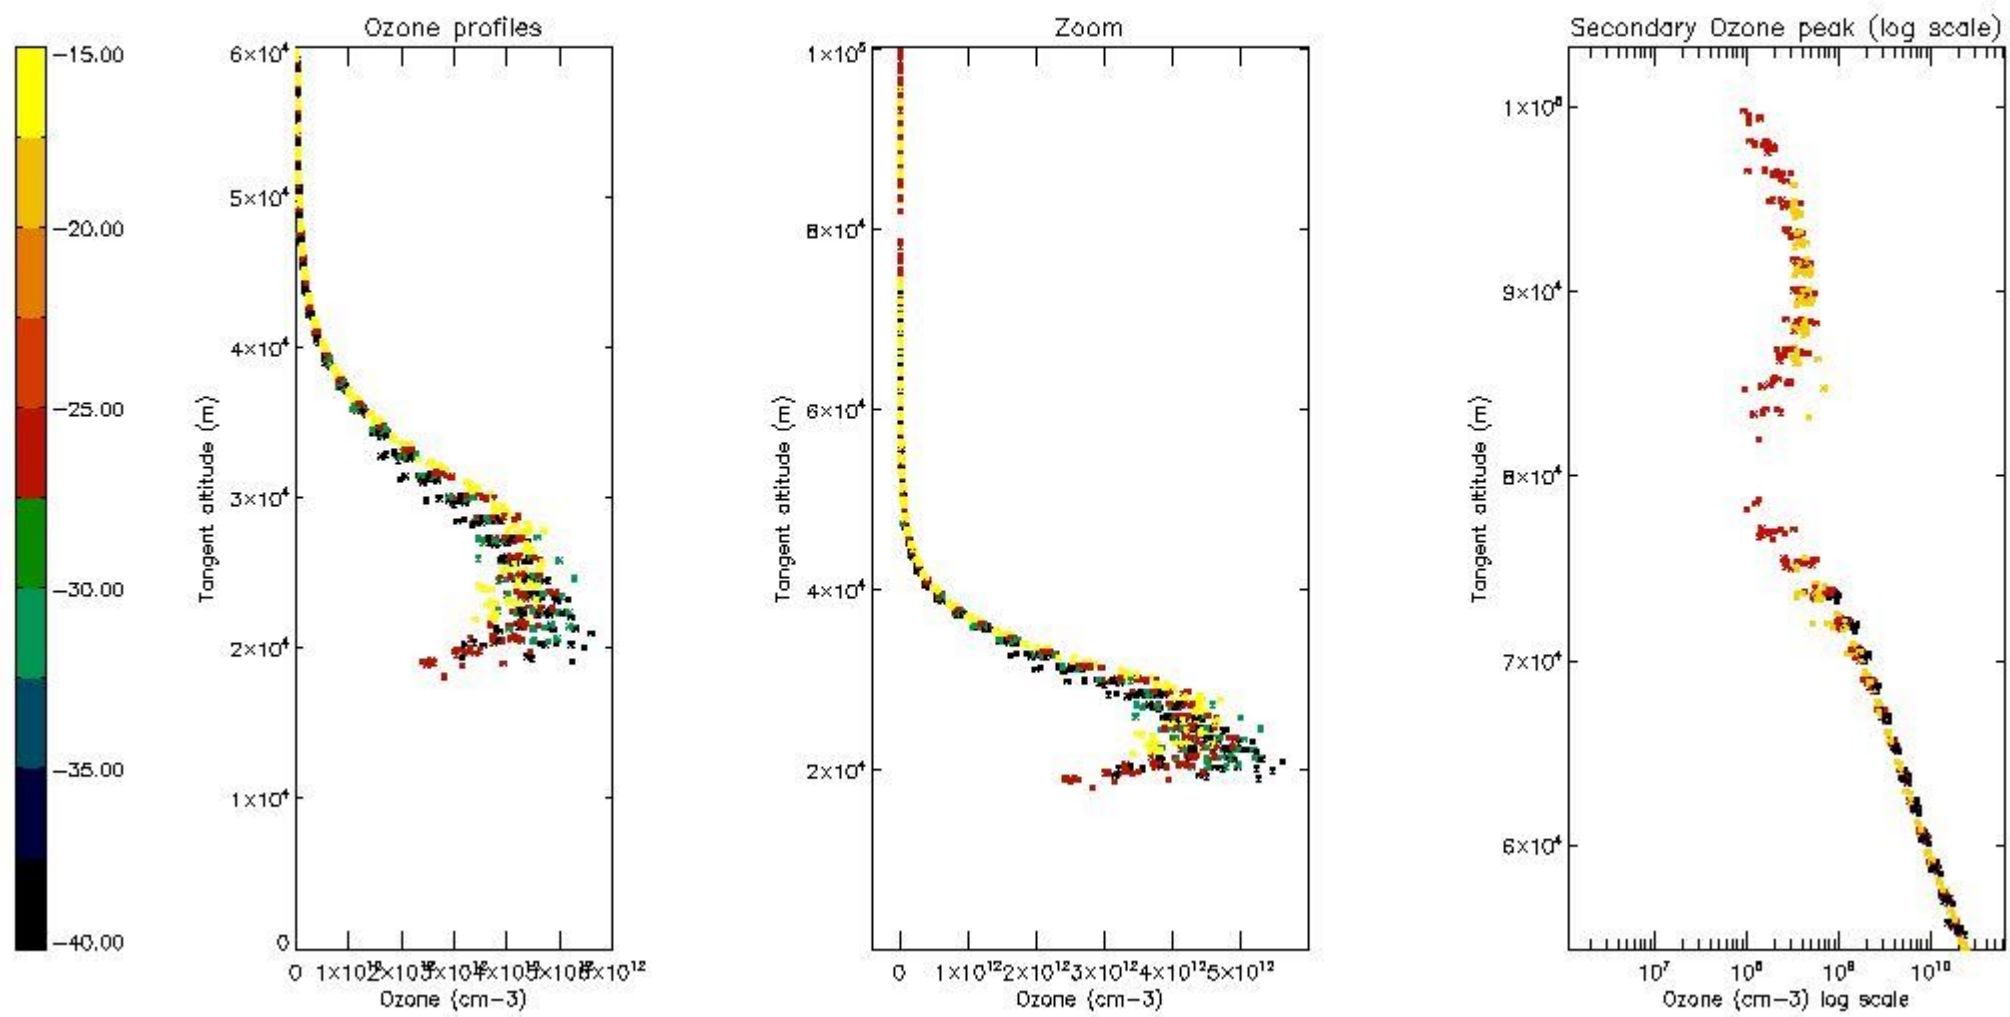

STD < 10	11
STD < 5	8

5.2 Plot ozone profiles for all STD (dark without errors)

The colorbar represents the latitude.

5.3 Plot ozone profiles where STD < 20% (dark without errors)

The colorbar represents the latitude.

5.4 Plot ozone profiles where STD < 10% (dark without errors)

The colorbar represents the latitude.

5.5 Plot ozone profiles where STD < 5% (dark without errors)

The colorbar represents the latitude.

5.6 Plot NO₂ profiles for all STD (dark without errors)