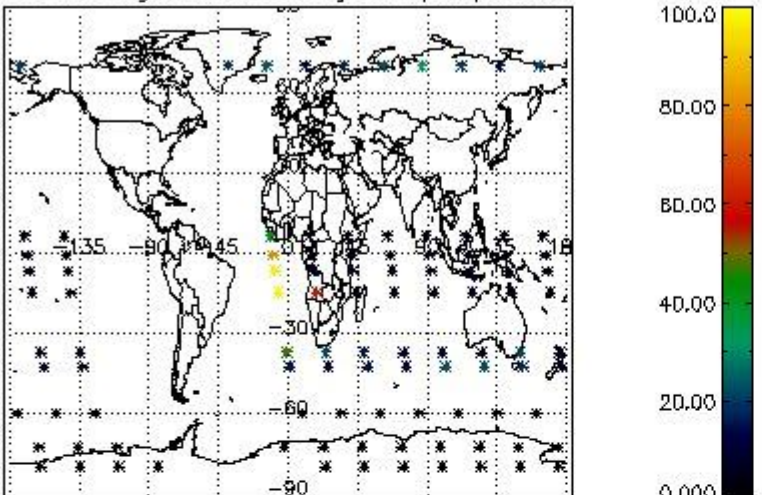

Percentage of cosmic ray hits per profile