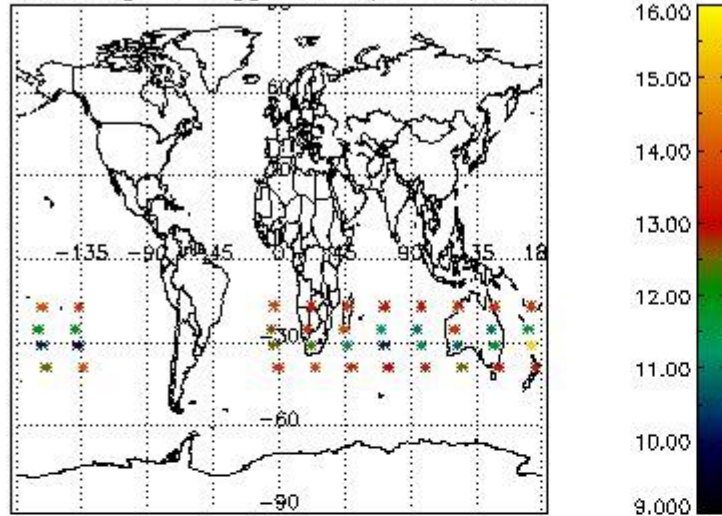

Percentage of flagged data per O3 profile