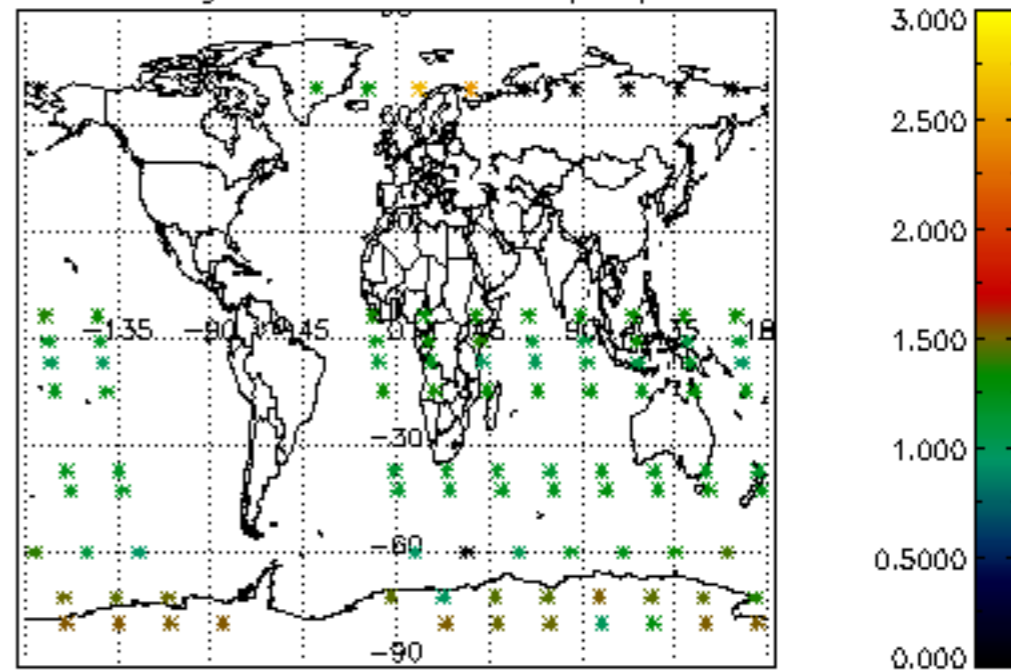

Percentage of flagged data per NO3 profile

Percentage of cosmic ray hits per profile

Percentage of datation errors per profile

Percentage of star falling outside central band per profile

Percentage of saturation errors per profile