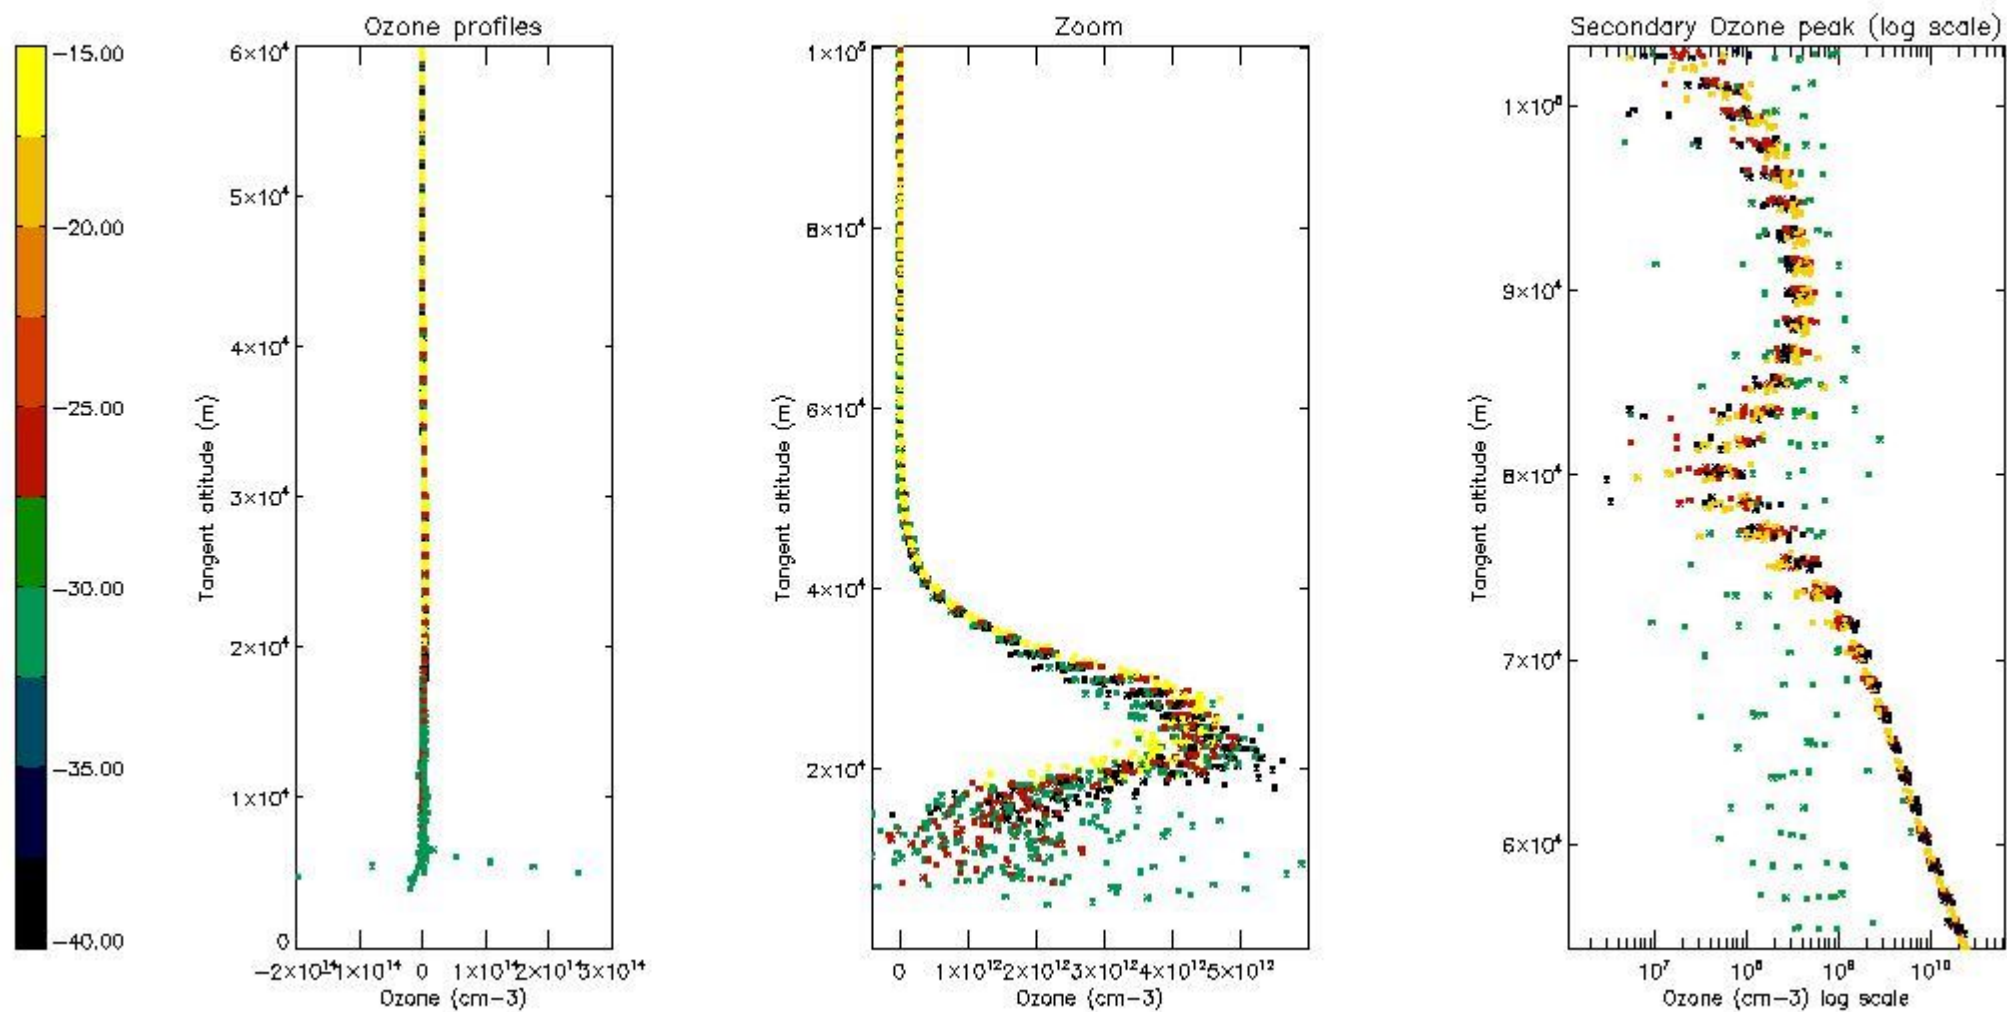

STD < 10	11
STD < 5	8

5.2 Plot ozone profiles for all STD (dark without errors)

The colorbar represents the latitude.

5.3 Plot ozone profiles where STD < 20% (dark without errors)

The colorbar represents the latitude.