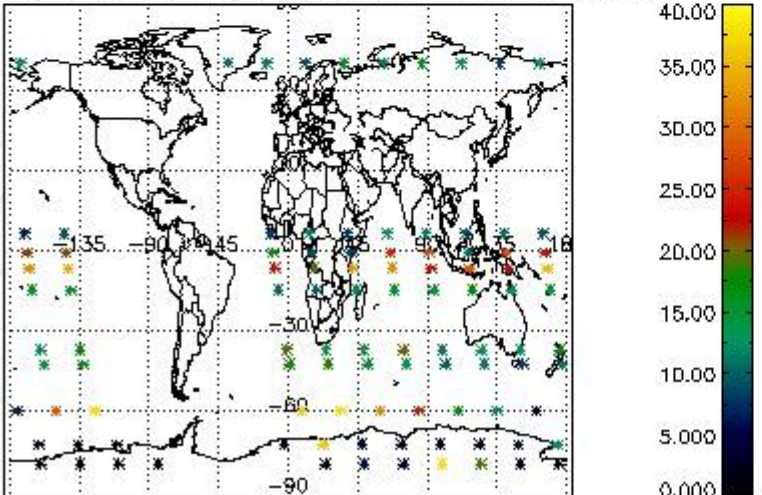

Percentage of star falling outside central band per profile