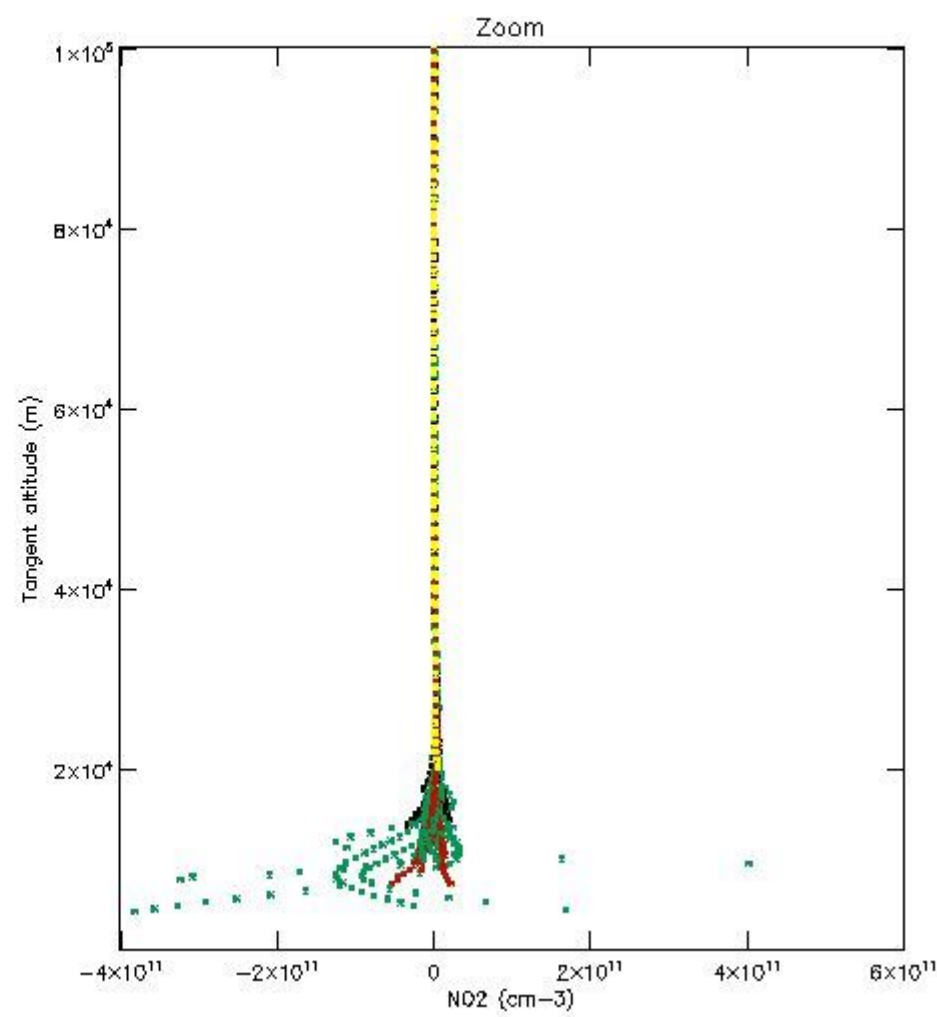

5.7 Plot NO3 profiles for all STD (dark without errors)

The colorbar represents the latitude.