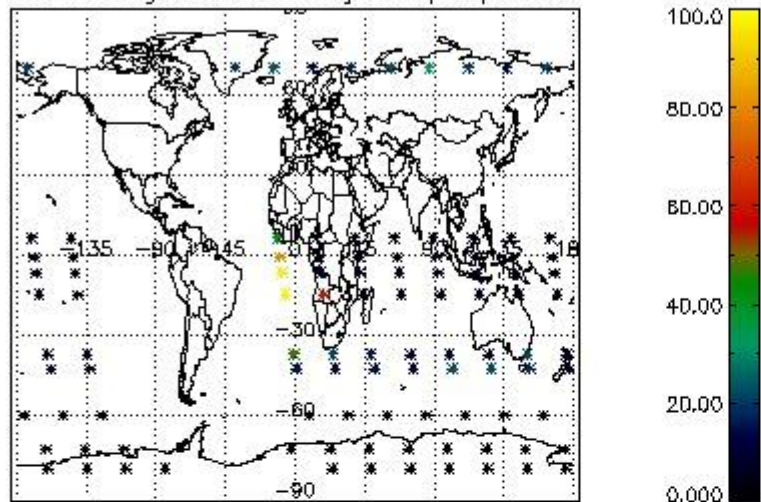

4.1 Plot quality information per product (time dependant) coming from level 1b processing

4.1.1 Plot level 1 quality information per product (time dependant): ENVISAT ASCENDING passes

4.1.2 Plot level 1 quality information per product (time dependant): ENVI SAT DESCENDING passes

4.2 Plot quality information per product coming from level 1b processing (world map)

4.2.1 Plot level 1 quality information per product (world map): ENVISAT ASCENDING passes

Percentage of cosmic ray hits per profile