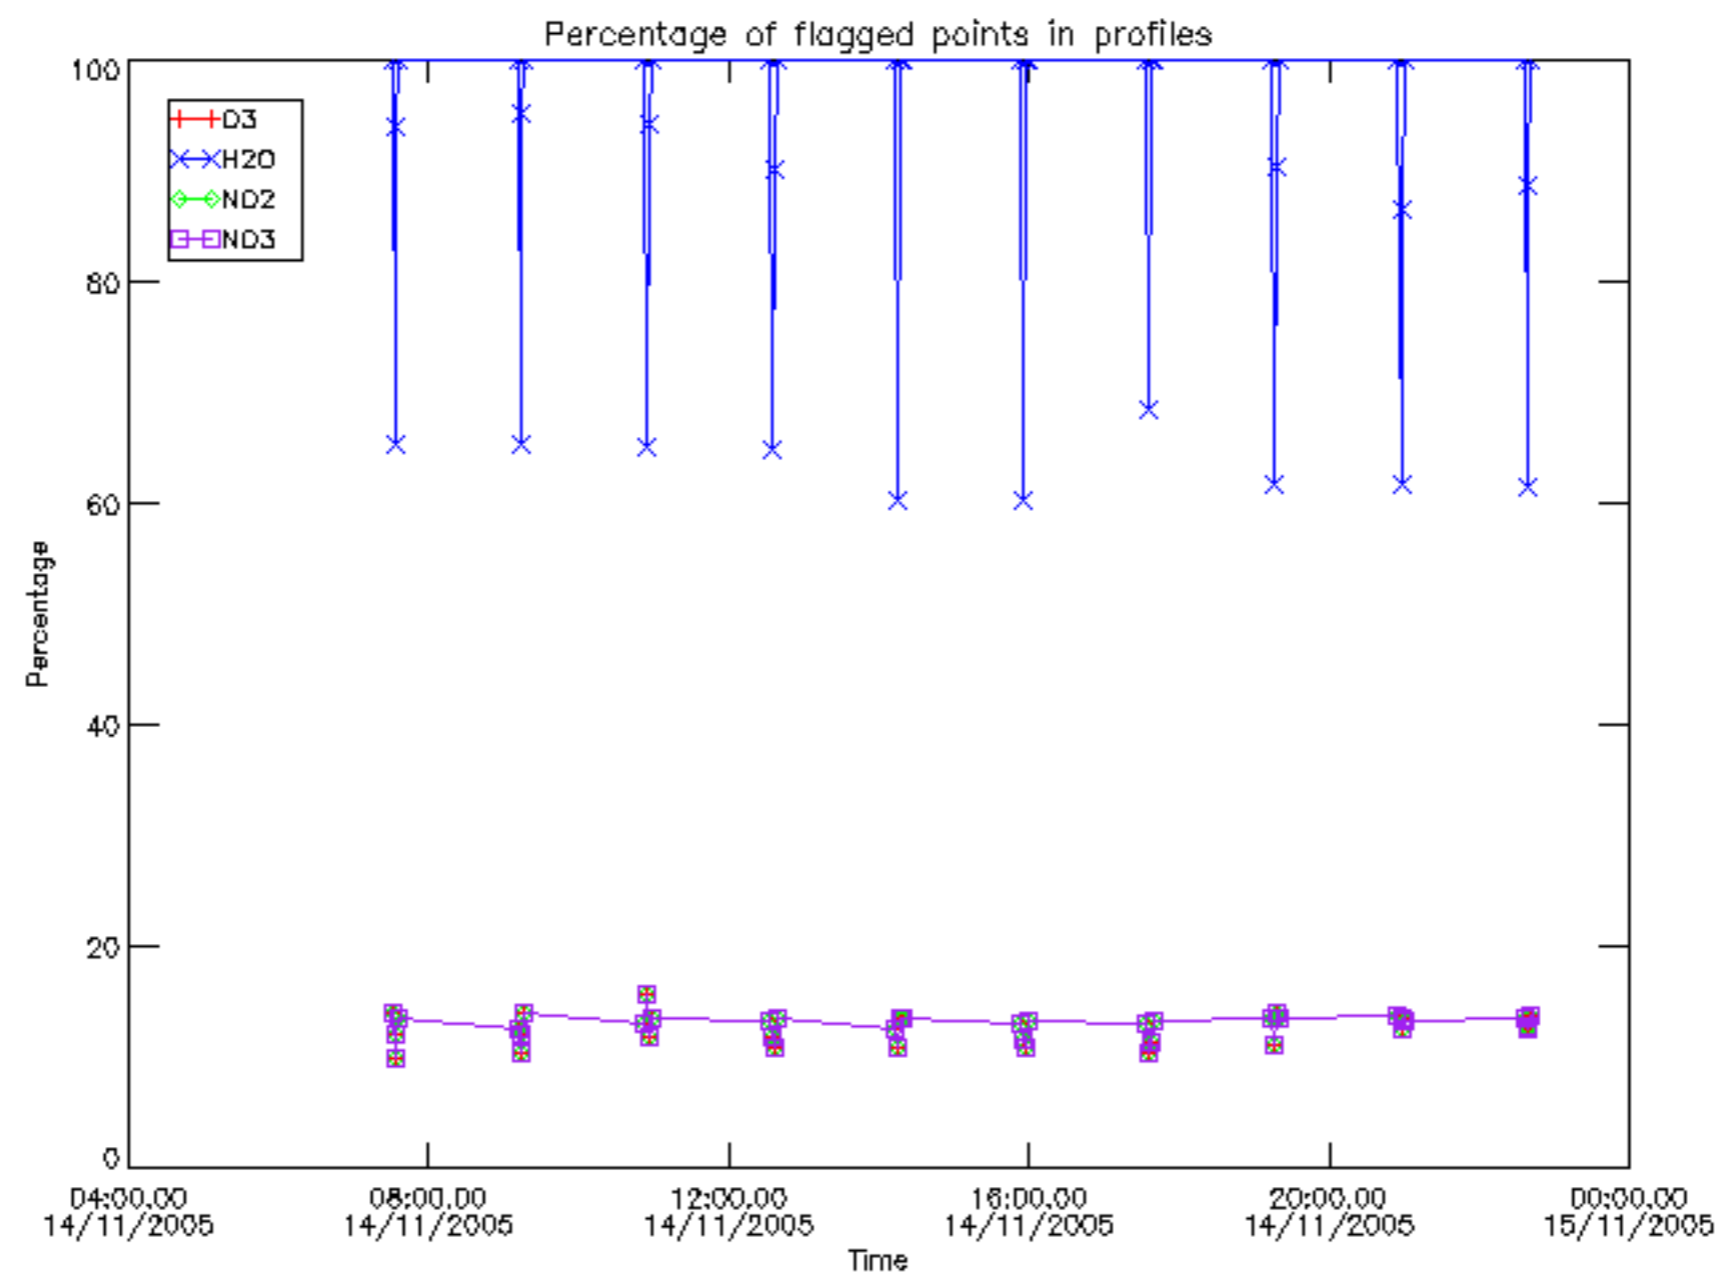

Percentage of flagged data per D3 profile

Percentage of flagged data per H2O profile