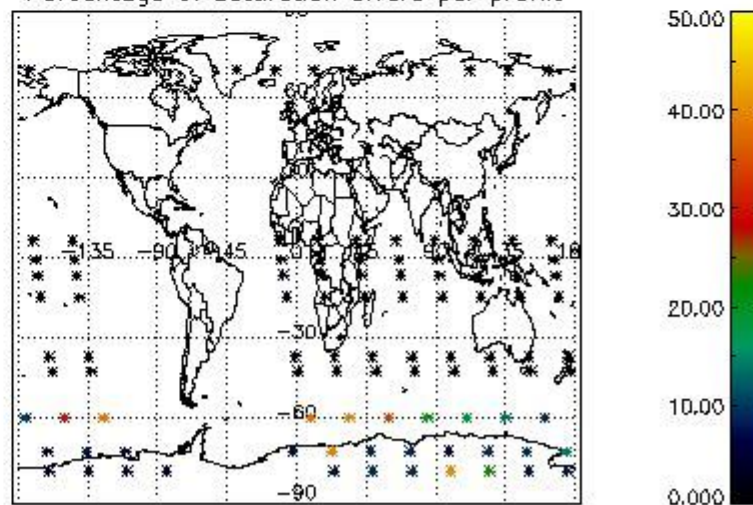

Percentage of saturation errors per profile