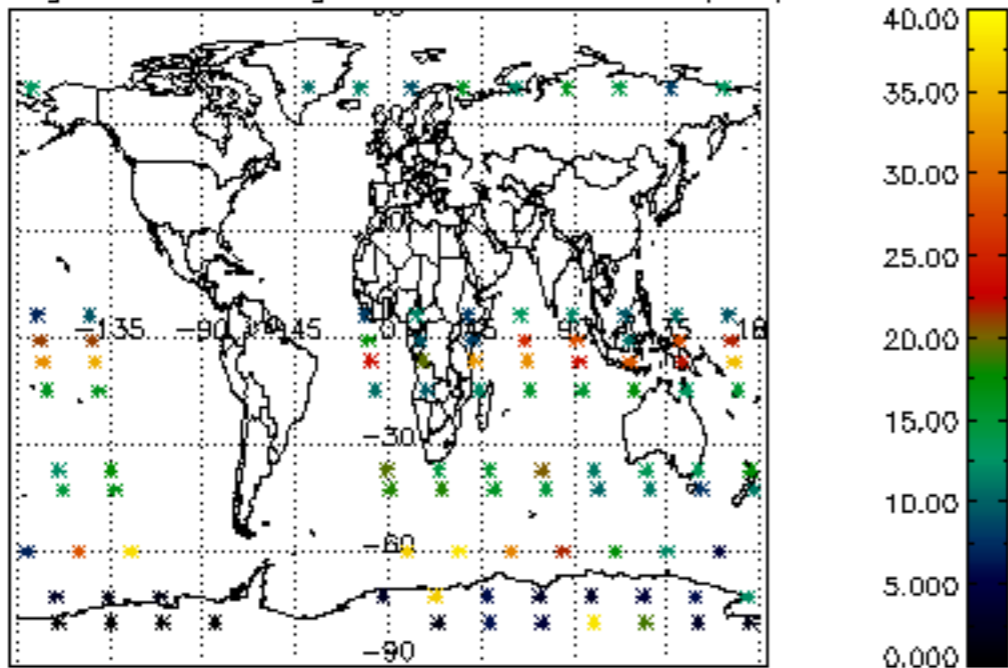

Percentage of cosmic ray hits per profile

Percentage of star falling outside central band per profile