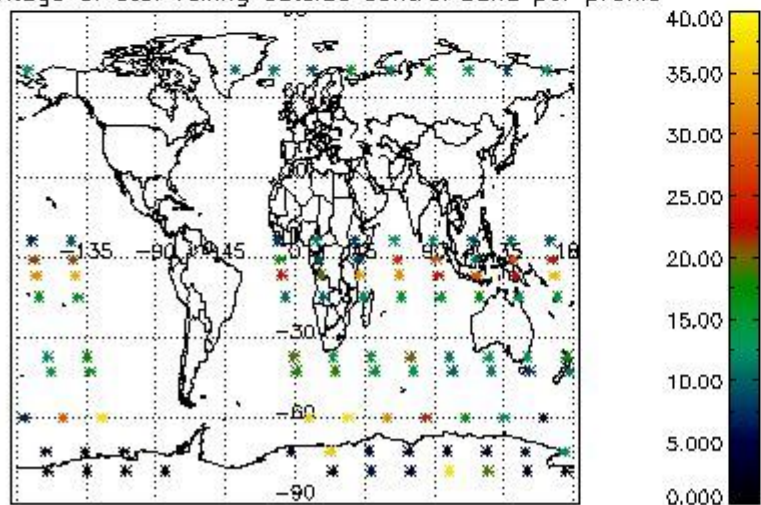

Percentage of star falling outside central band per profile