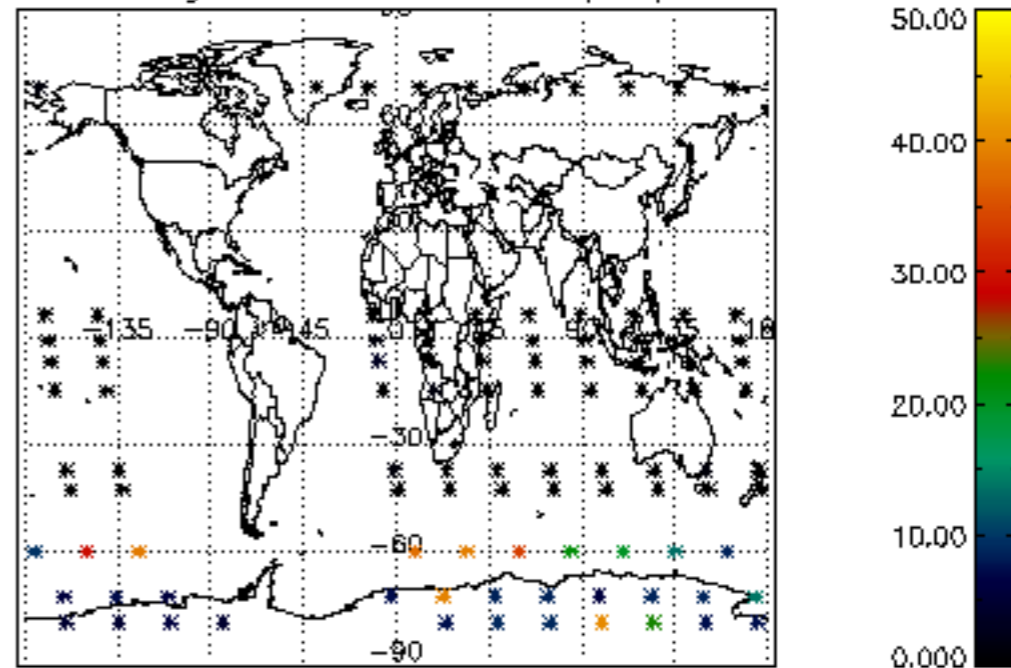

Percentage of datation errors per profile

Percentage of saturation errors per profile