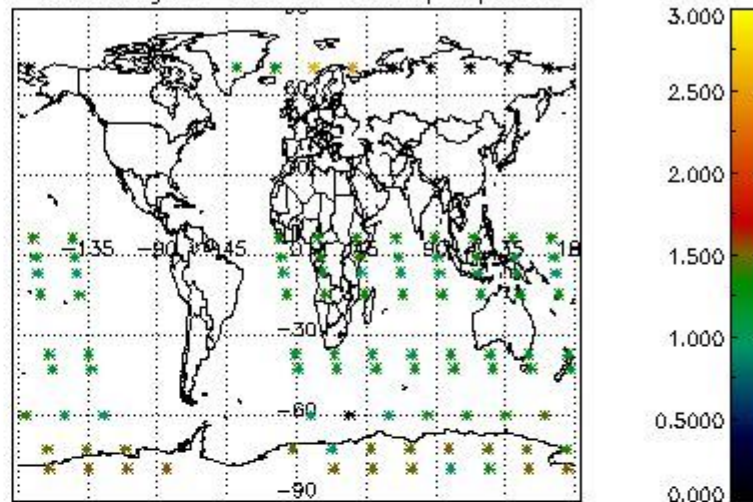

Percentage of datation errors per profile