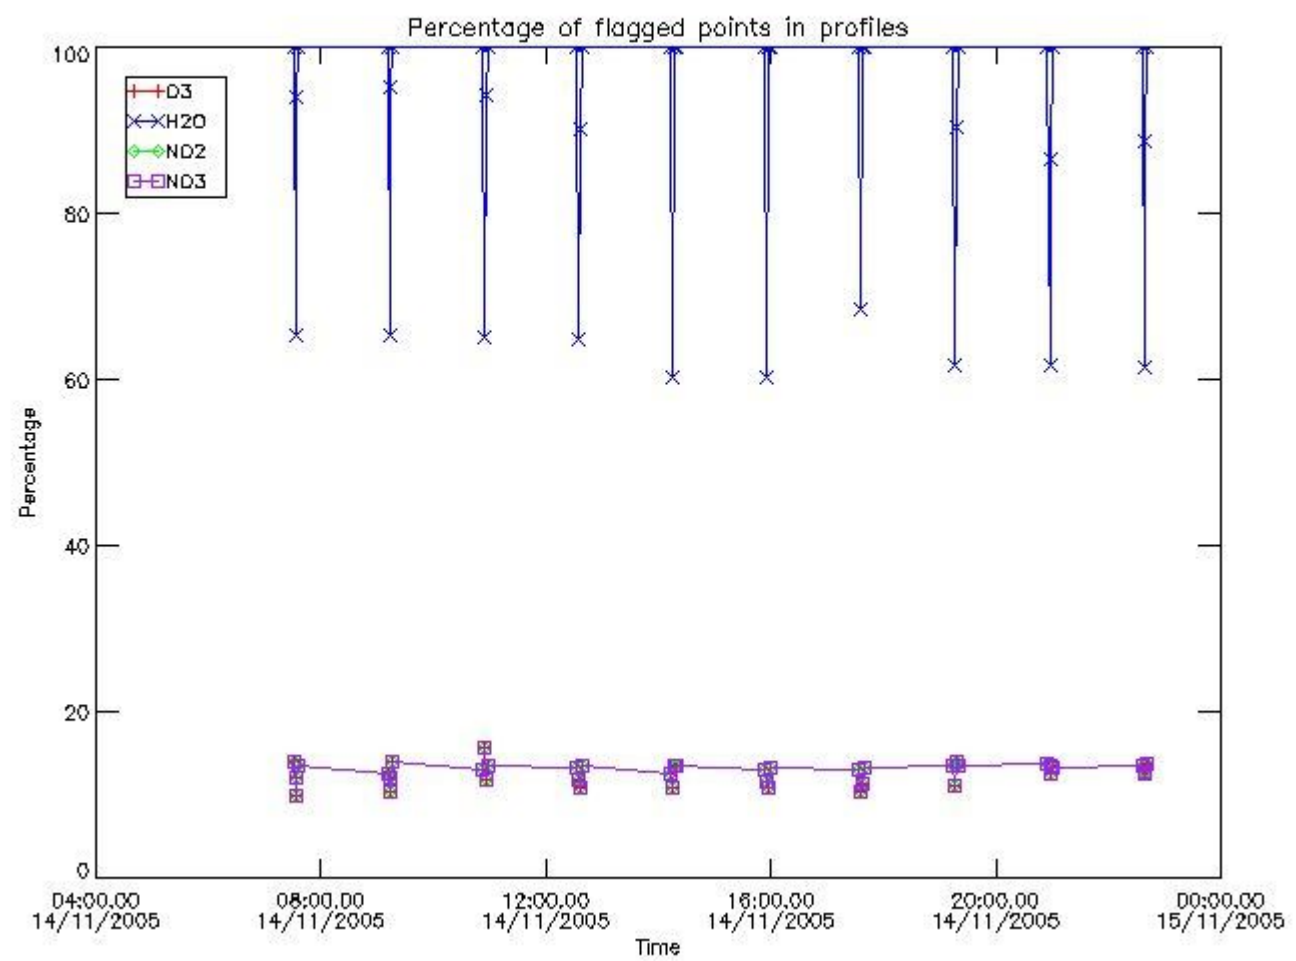

3. Quality information per product

In this section it is plotted some information contained in the Quality Summary data set of the level 2 products. Only products in dark limb conditions and without errors (error flag in the MPH set to "0") are used.

3.1 Plot quality information per product (time dependant)

3.2 Plot quality information per product (world map)