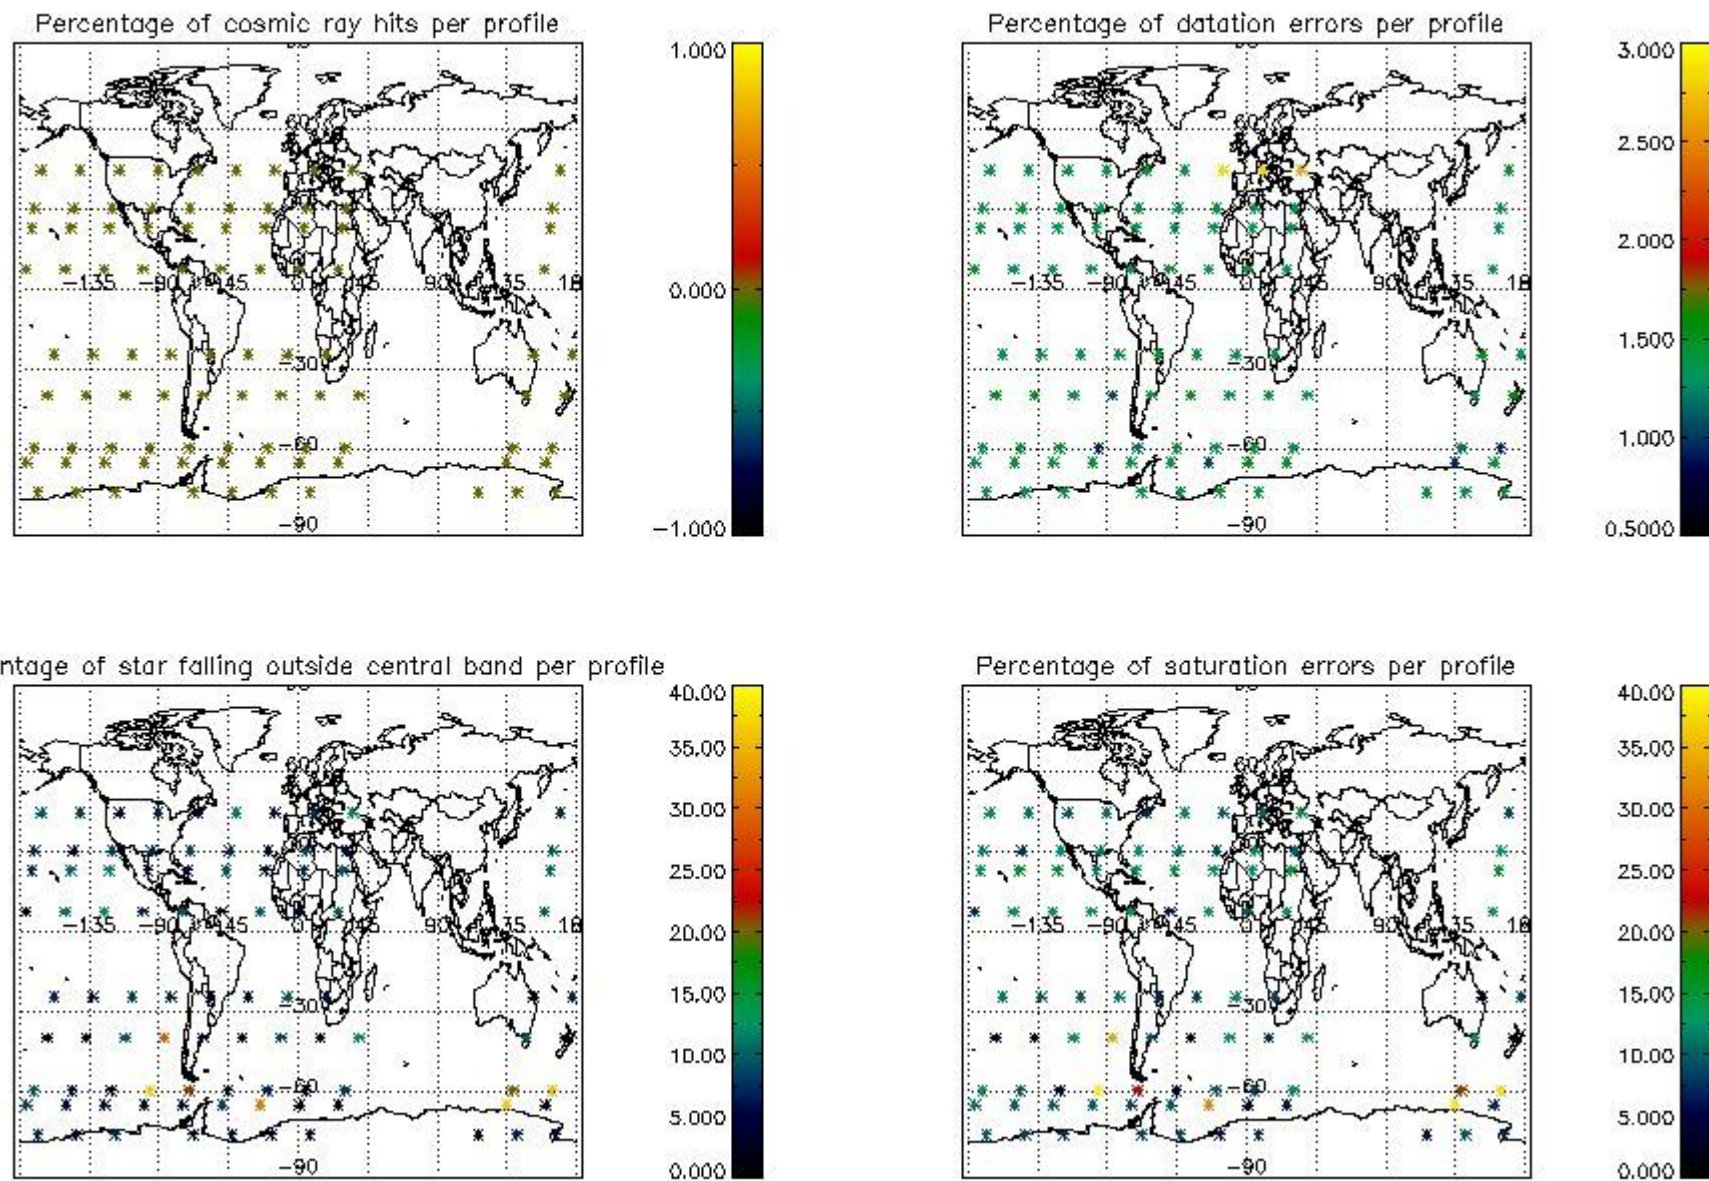

Percentage of datation errors per profile

Percentage of star falling outside central band per profile

Percentage of saturation errors per profile

4.2.2 Plot level 1 quality information per product (world map): ENVISAT DESCENDING passes