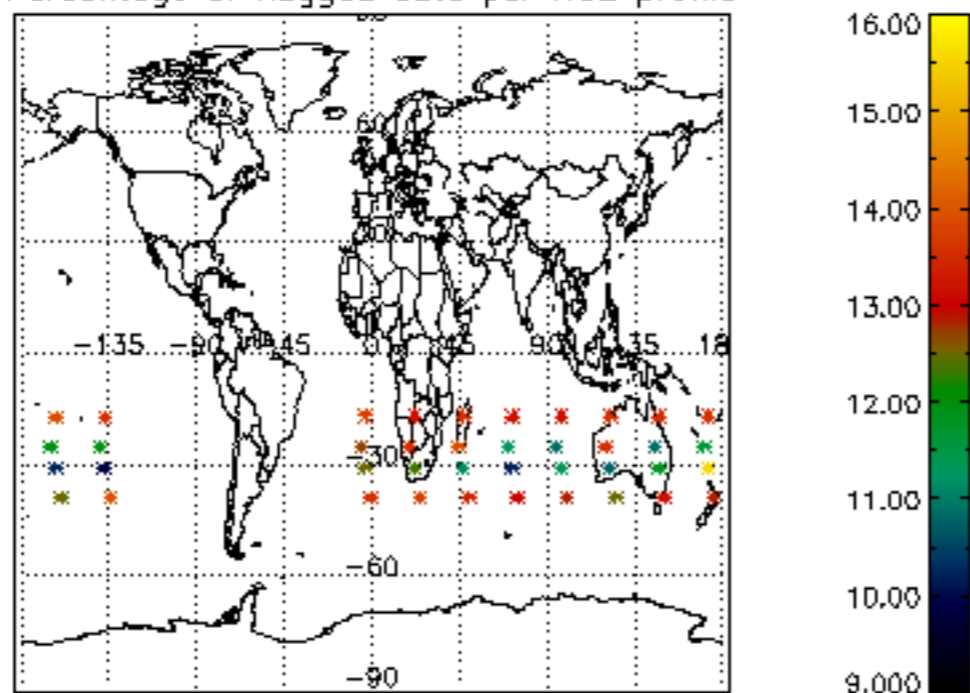

Percentage of flagged data per NO2 profile