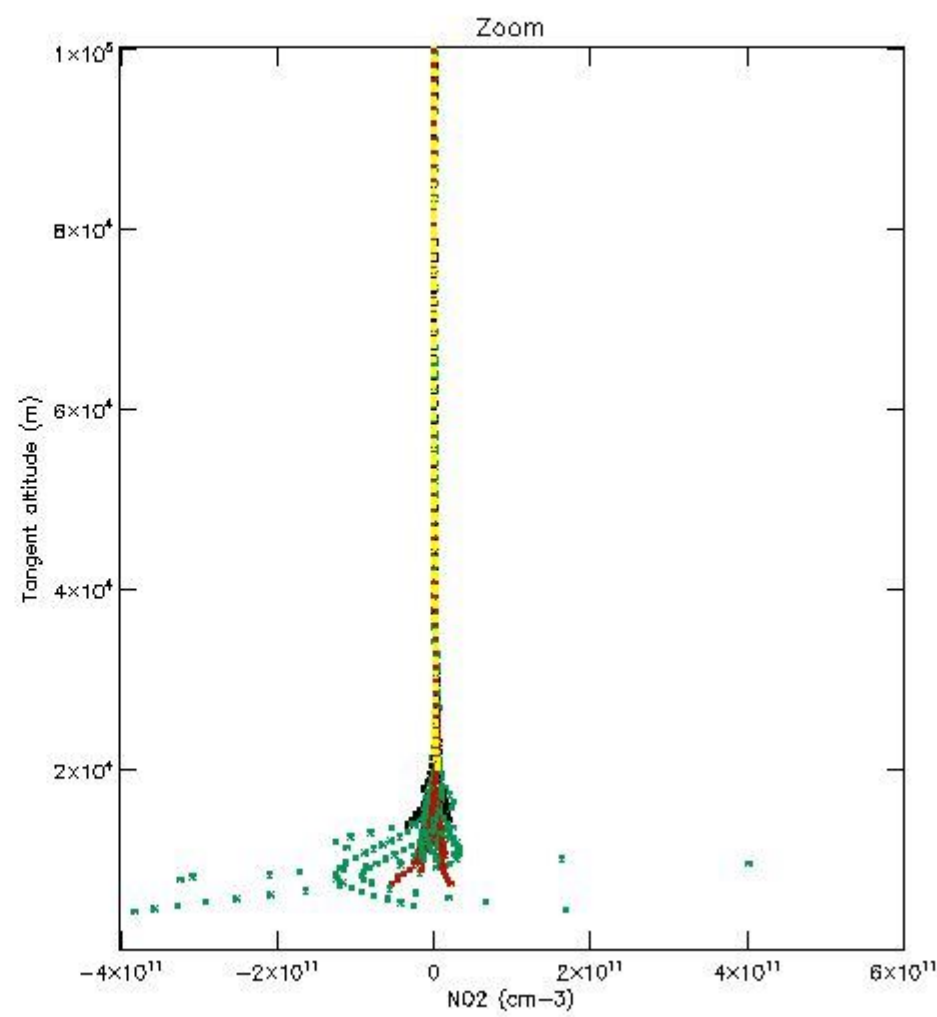

5.4 Plot ozone profiles where STD < 10% (dark without errors)

The colorbar represents the latitude.

5.5 Plot ozone profiles where STD < 5% (dark without errors)

The colorbar represents the latitude.

5.6 Plot NO₂ profiles for all STD (dark without errors)

The colorbar represents the latitude.

5.7 Plot NO3 profiles for all STD (dark without errors)

The colorbar represents the latitude.

5.8 Plot H2O profiles for all STD (only for occultations of stars 1,2,3,4,13,14,16,26,63 dark without errors)