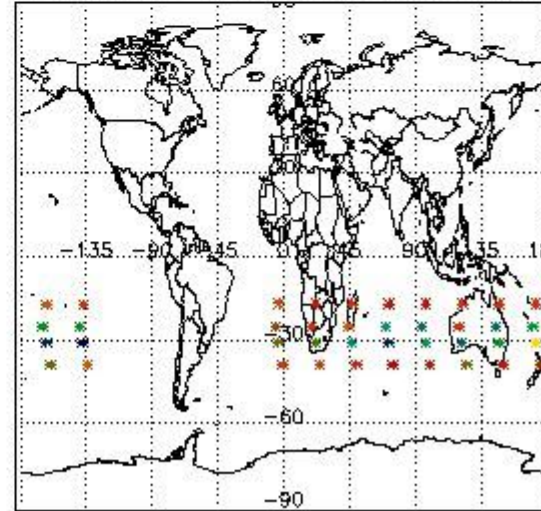

3.1 Plot quality information per product (time dependant)

3.2 Plot quality information per product (world map)

Percentage of flagged data per O3 profile

Percentage of flagged data per H2O profile

Percentage of flagged data per NO2 profile

Percentage of flagged data per NO3 profile

4. Level 1 quality information per product

In this section it is plotted some information contained in the Quality Summary data set of the level 2 products that comes from the level 1b processing. Products without errors (error flag in the MPH set to "0") are used.