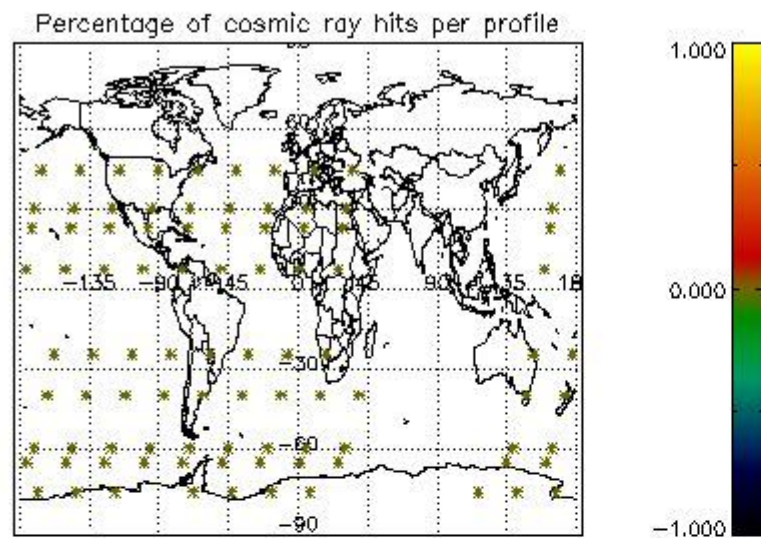

4.2 Plot quality information per product coming from level 1b processing (world map)

4.2.1 Plot level 1 quality information per product (world map): ENVISAT ASCENDING passes

Percentage of cosmic ray hits per profile

Percentage of datation errors per profile

Percentage of star falling outside central band per profile

Percentage of saturation errors per profile

4.2.2 Plot level 1 quality information per product (world map): ENVISAT DESCENDING passes