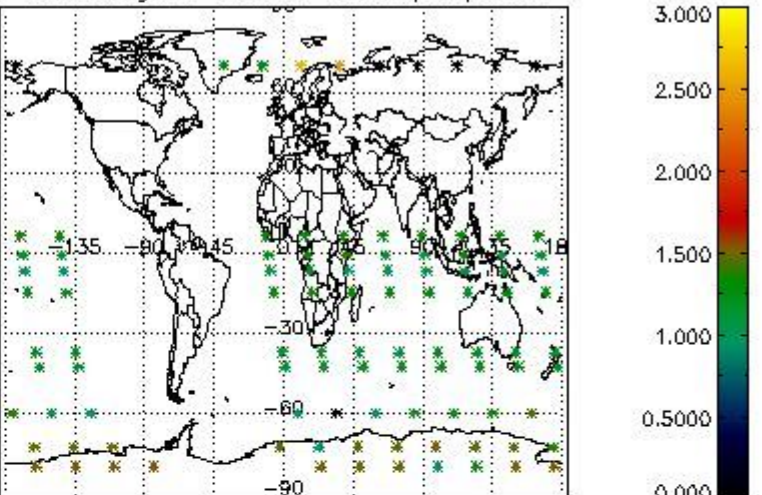

Percentage of datation errors per profile