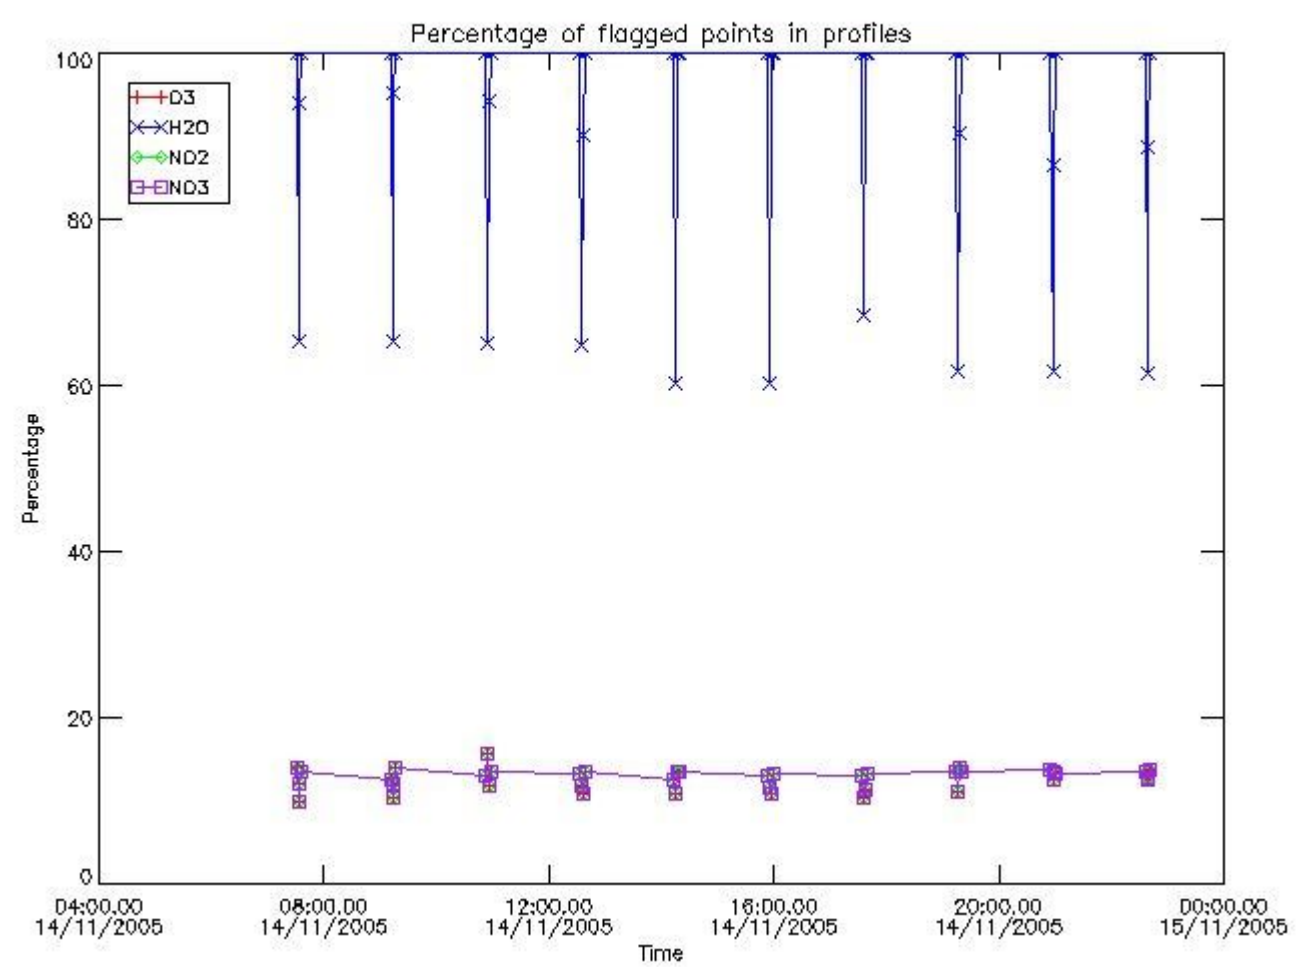

3. Quality information per product

In this section it is plotted some information contained in the Quality Summary data set of the level 2 products. Only products in dark limb conditions and without errors (error flag in the MPH set to "0") are used.

3.1 Plot quality information per product (time dependant)

3.2 Plot quality information per product (world map)