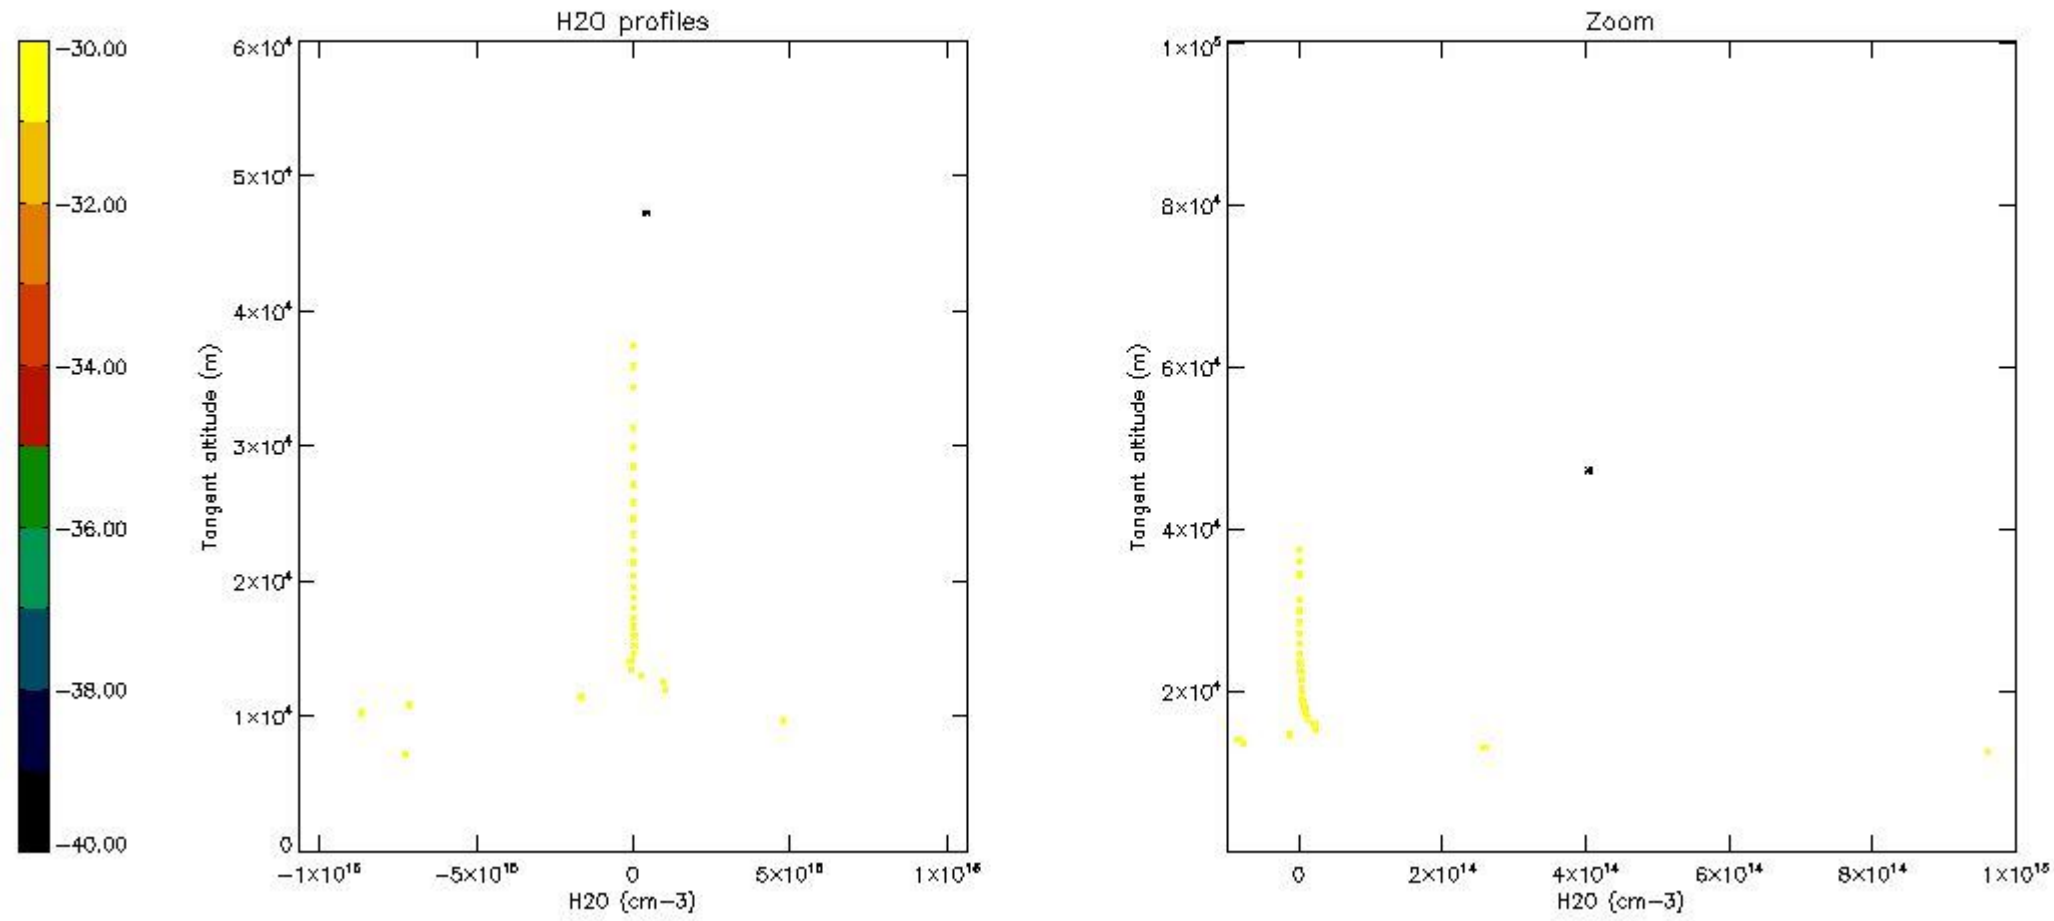

6. Auxiliary Data Files used for the production reported in section 2

The number reported in the third column indicates since which file (see list in section 2) the corresponding auxiliary file has been used. The fourth column is the date of those product files.

Type	Auxiliary Filename	Used since product	Used since product date
INST_PHYS_CHARACTERISTICS	GOM_INS_AXVIEC20091111_143220_20030716_120000_20500101_000000	1	14-NOV-2005 06:55:18
LEVEL-2_PROC_CONFIG	GOM_PR2_AXVIEC20091111_152718_20020301_000000_20500101_000000	1	14-NOV-2005 06:55:18
CROSS_SECTIONS_FILE	GOM_CRS_AXVIEC20091111_154832_20020301_000000_20500101_000000	1	14-NOV-2005 06:55:18