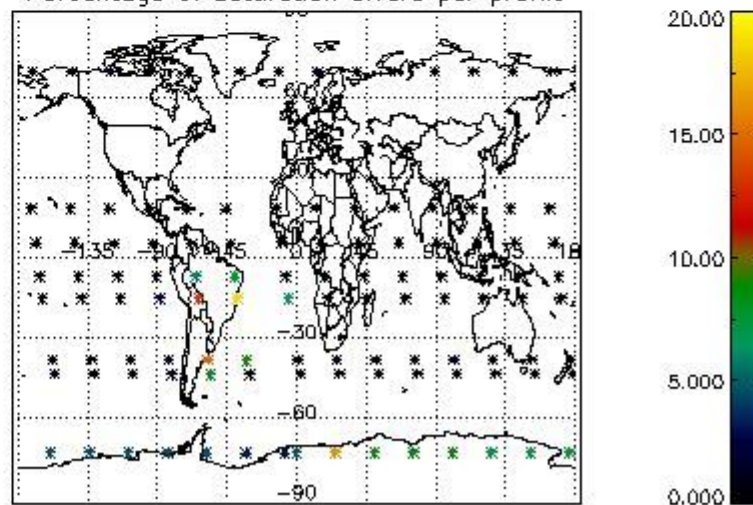

Percentage of saturation errors per profile