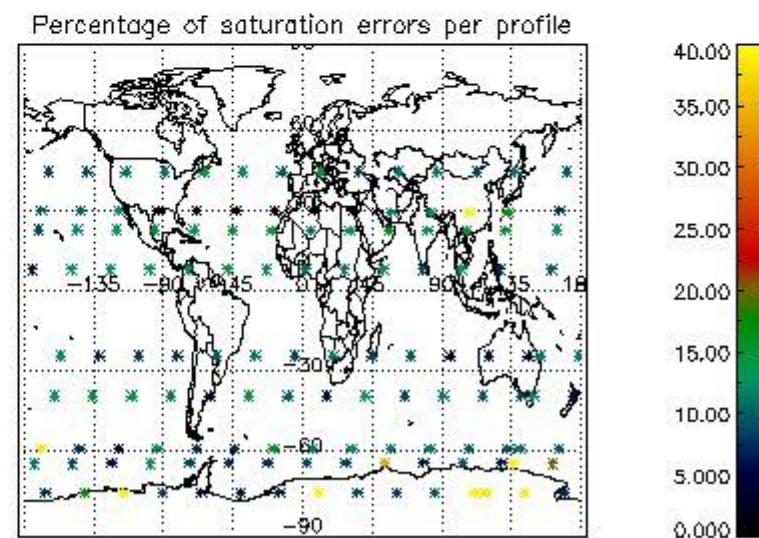

5. Trace gas profiles

5.1 Ozone statistics based on quality of products

The final quality of the products can be "measured" using the STD (Standard Deviation) attached to every point profile. This information is written to the parameter GOM_NL__2P/NL_LOCAL_SPECIES_DENSITY/o3_std of the level 2 products. The table below shows the statistics for given STD ranges.

The statistics are given with respect to the overall valid production:

- Products without fatal errors: GOM_NL__2P/MPH/PRODUCT_ERR=0
- Valid point profile: GOM_NL__2P/NL_LOCAL_SPECIES_DENSITY/pcd(0)=0

The 'Criteria' is applied to valid points of dark limb products:

- Products in dark limb illumination condition: GOM_NL__2P/NL_SUMMARY_QUALITY/obs_ill_cond=0
- Products without fatal errors: GOM_NL__2P/MPH/PRODUCT_ERR=0
- Valid point profile: GOM_NL__2P/NL_LOCAL_SPECIES_DENSITY/pcd(0)=0

So, the table below shows the percentage of dark limb and valid observations for each criteria with respect to the overall valid daily observations.

Criteria	% of total production
All STD	22
STD < 20	11