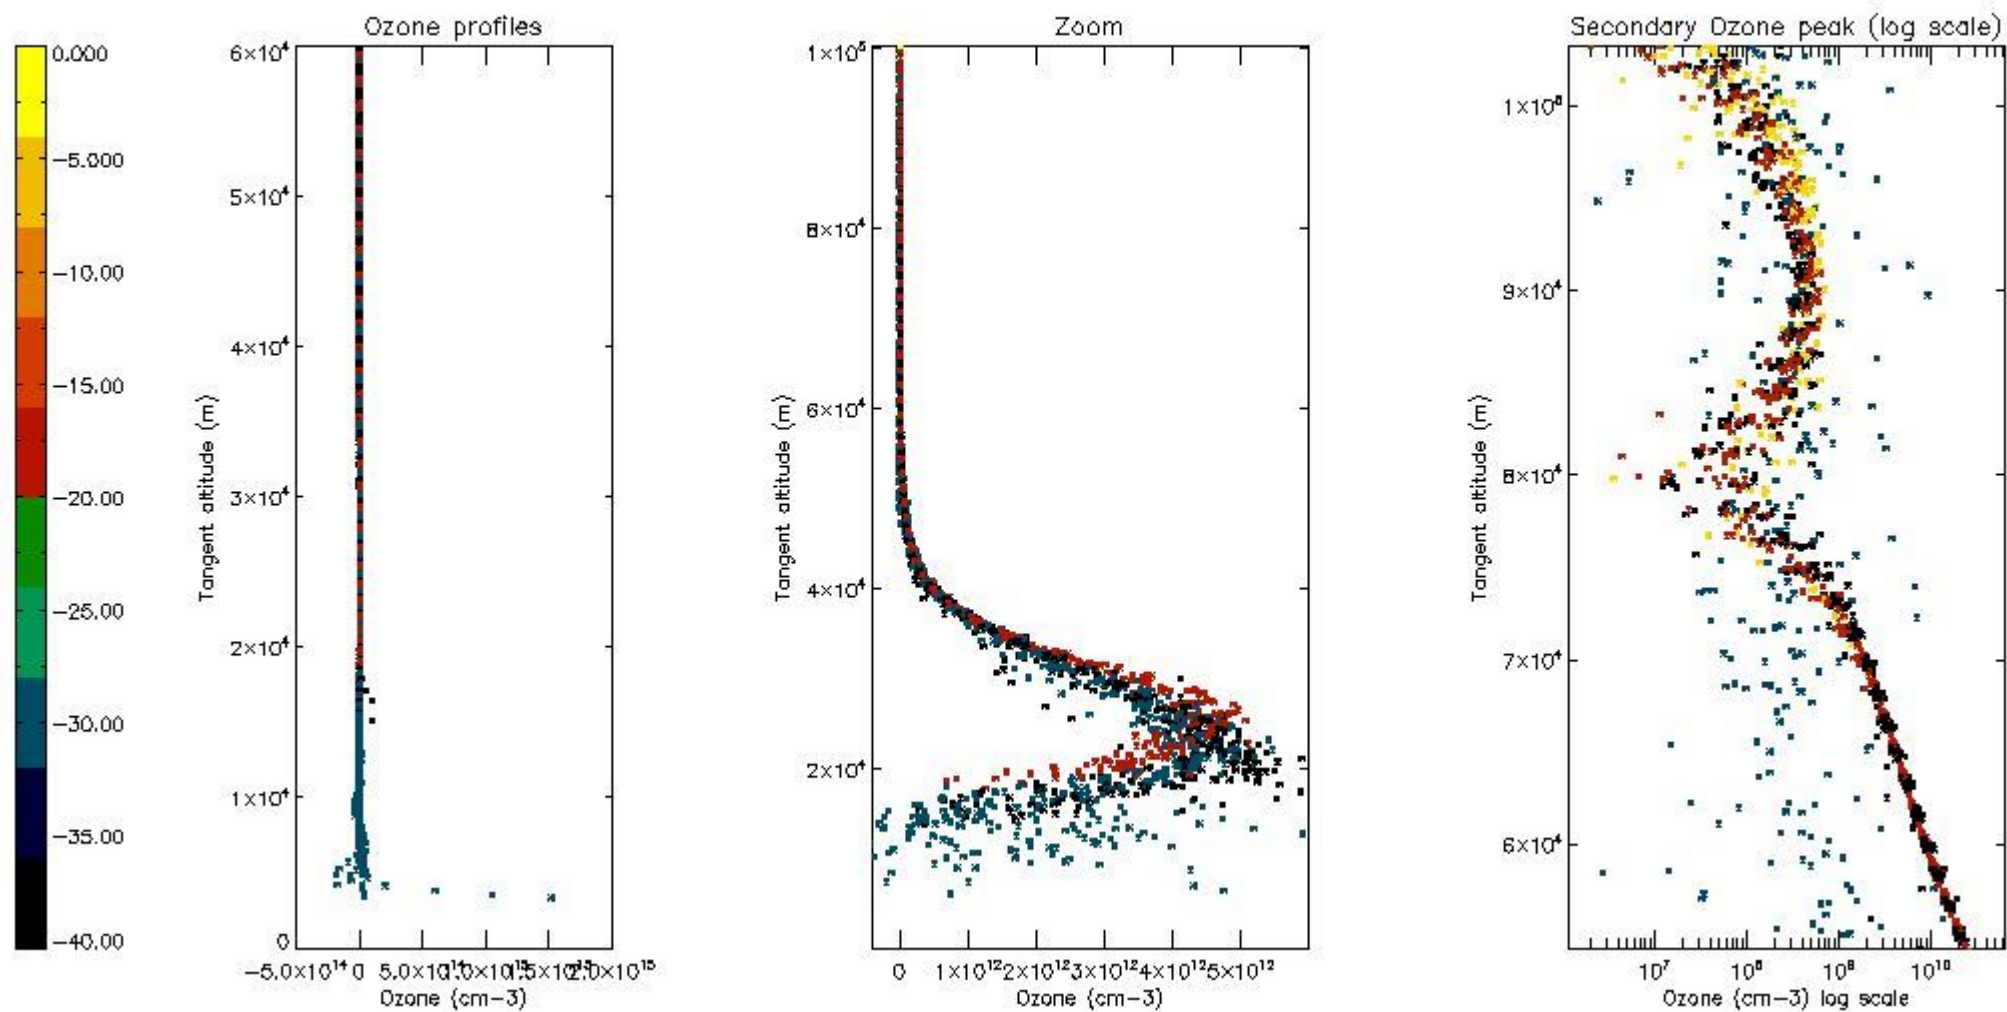

STD < 10	8
STD < 5	4

5.2 Plot ozone profiles for all STD (dark without errors)

The colorbar represents the latitude.

5.3 Plot ozone profiles where STD < 20% (dark without errors)

The colorbar represents the latitude.