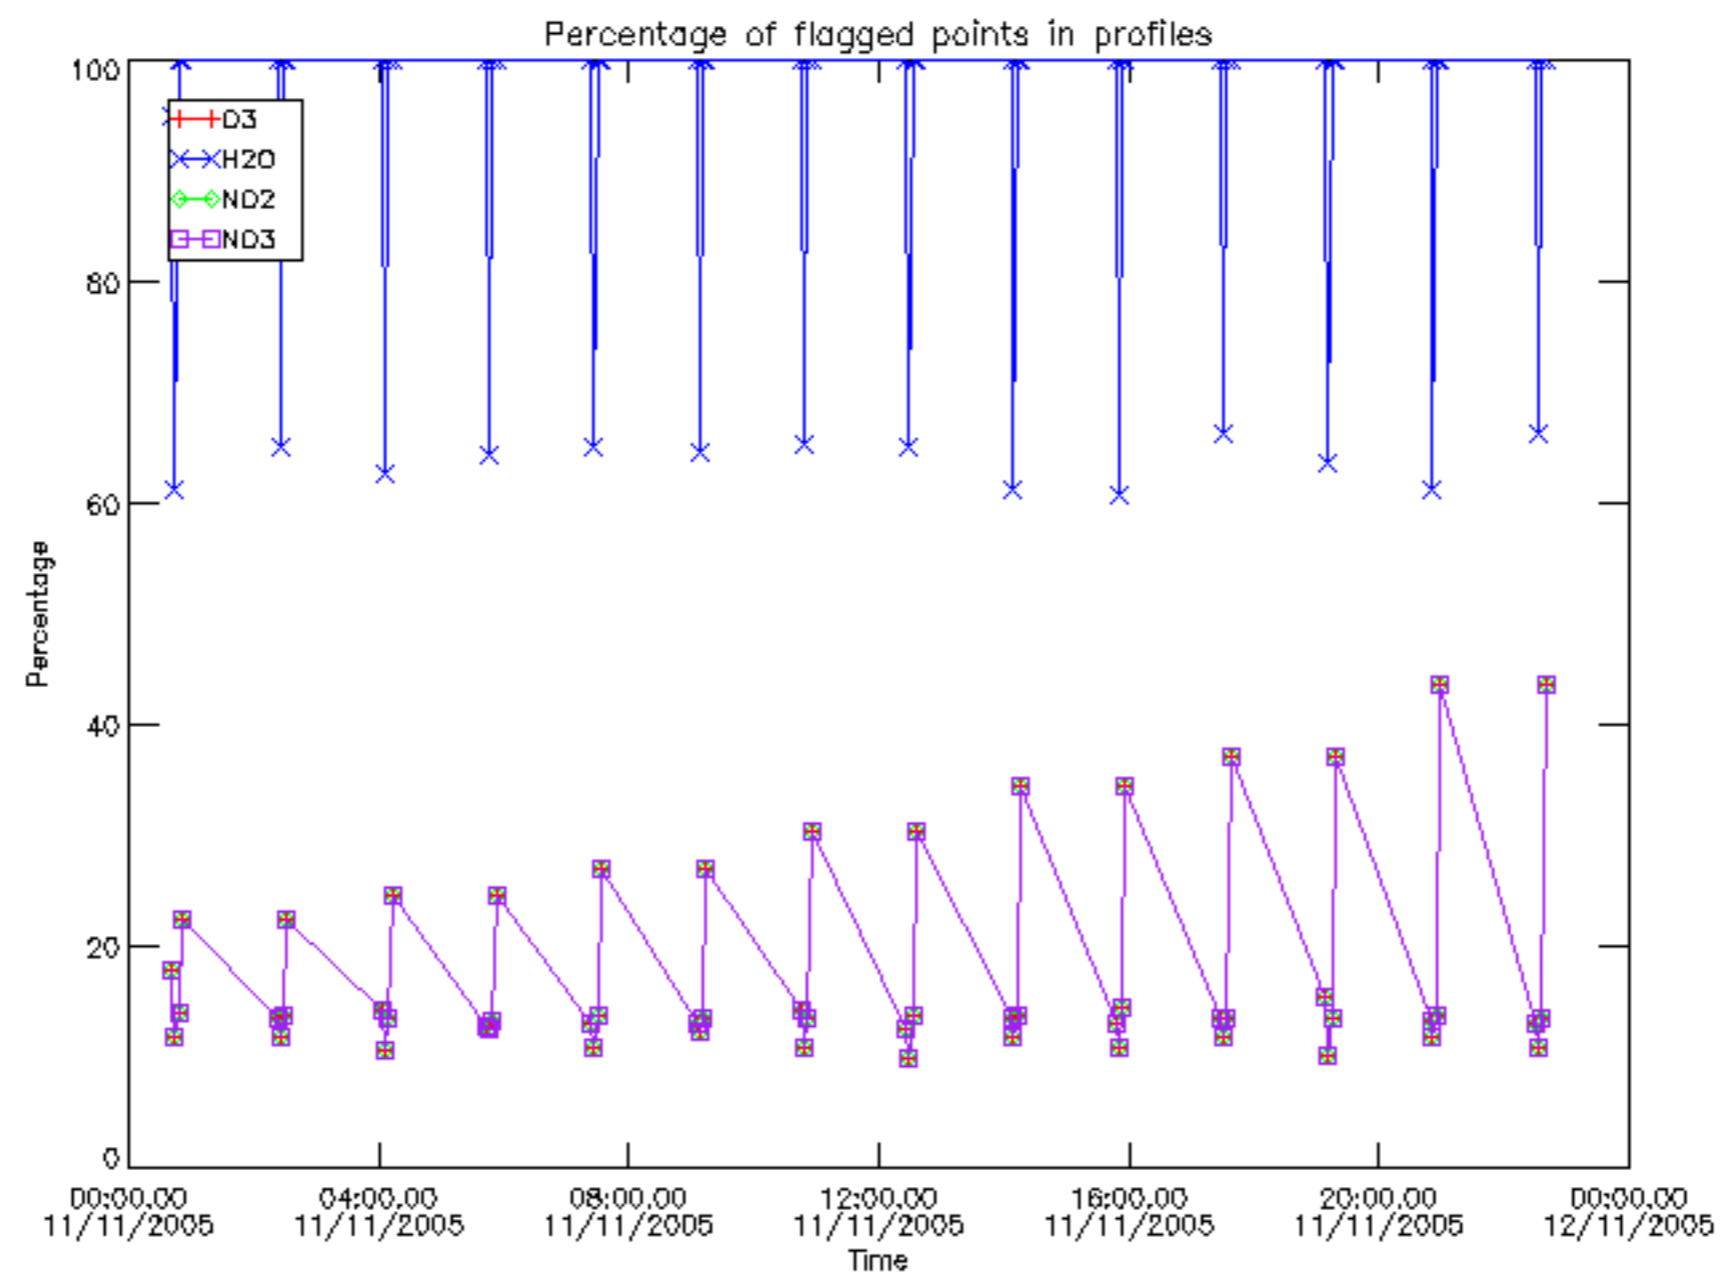

Percentage of flagged data per D3 profile

Percentage of flagged data per H2O profile