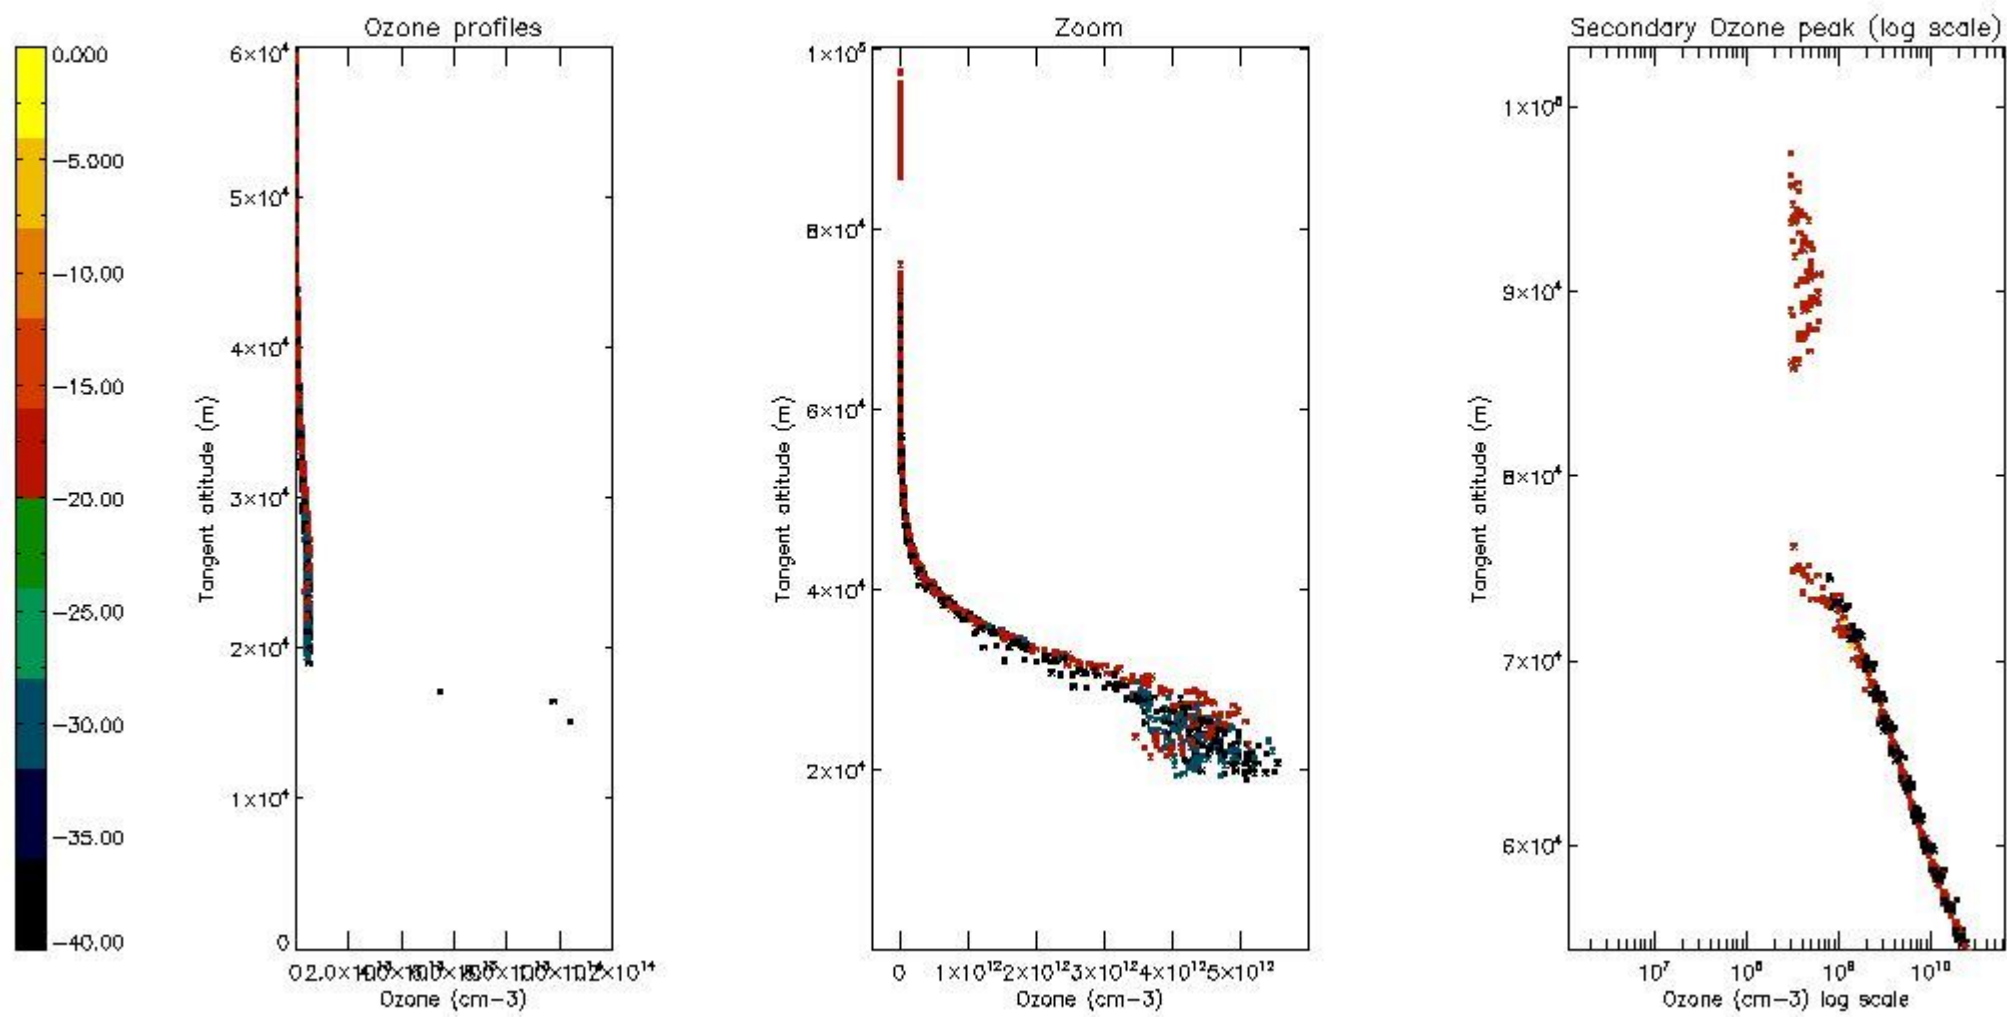

5.5 Plot ozone profiles where STD < 5% (dark without errors)

The colorbar represents the latitude.