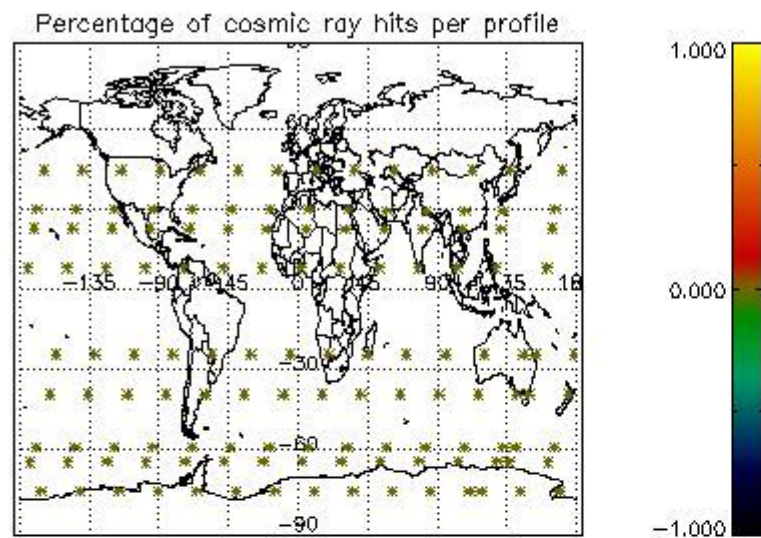

4.2.2 Plot level 1 quality information per product (world map): ENVISAT DESCENDING passes

5. Trace gas profiles

5.1 Ozone statistics based on quality of products

The final quality of the products can be "measured" using the STD (Standard Deviation) attached to every point profile. This information is written to the parameter GOM_NL__2P/NL_LOCAL_SPECIES_DENSITY/o3_std of the level 2 products. The table below shows the statistics for given STD ranges.

The statistics are given with respect to the overall valid production:

- Products without fatal errors: GOM_NL__2P/MPH/PRODUCT_ERR=0
- Valid point profile: GOM_NL__2P/NL_LOCAL_SPECIES_DENSITY/pcd(0)=0

The 'Criteria' is applied to valid points of dark limb products:

- Products in dark limb illumination condition: GOM_NL__2P/NL_SUMMARY_QUALITY/obs_ill_cond=0
- Products without fatal errors: GOM_NL__2P/MPH/PRODUCT_ERR=0
- Valid point profile: GOM_NL__2P/NL_LOCAL_SPECIES_DENSITY/pcd(0)=0

So, the table below shows the percentage of dark limb and valid observations for each criteria with respect to the overall valid daily observations.

Criteria	% of total production
All STD	22
STD < 20	11