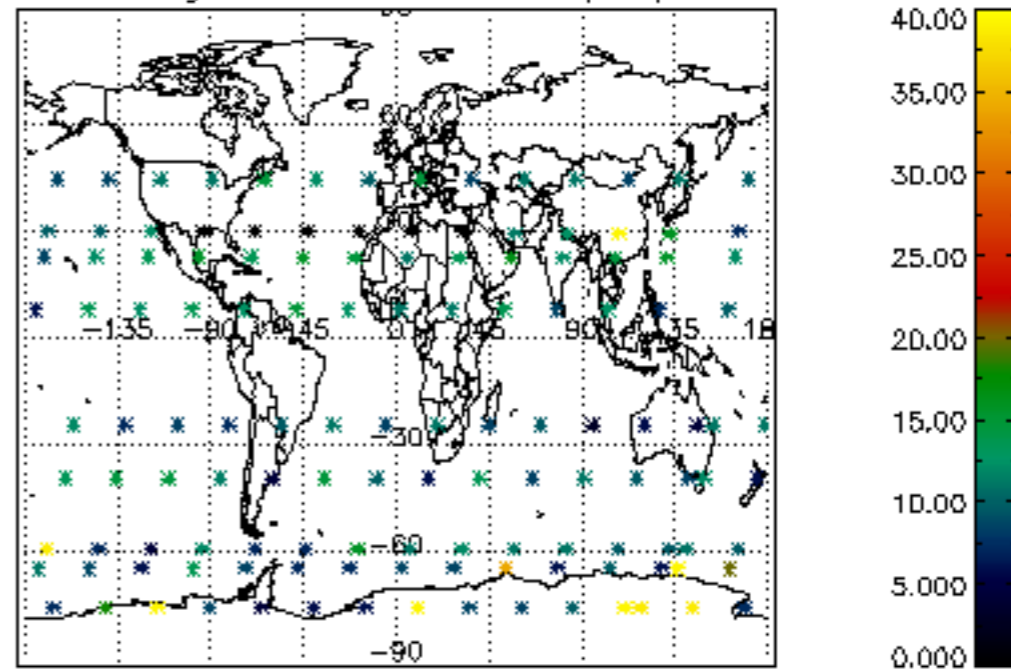

Percentage of saturation errors per profile