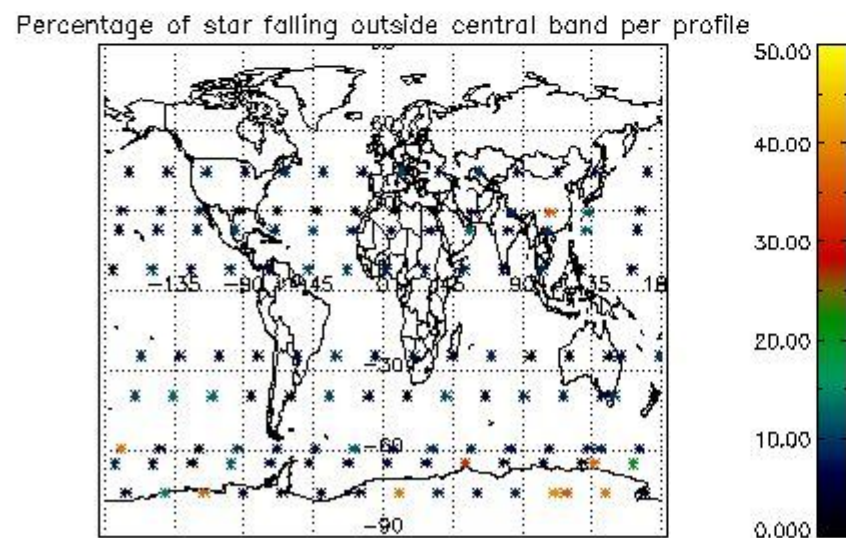

5. Trace gas profiles

5.1 Ozone statistics based on quality of products

The final quality of the products can be "measured" using the STD (Standard Deviation) attached to every point profile. This information is written to the parameter GOM_NL__2P/NL_LOCAL_SPECIES_DENSITY/o3_std of the level 2 products. The table below shows the statistics for given STD ranges.

The statistics are given with respect to the overall valid production:

- Products without fatal errors: GOM_NL__2P/MPH/PRODUCT_ERR=0
- Valid point profile: GOM_NL__2P/NL_LOCAL_SPECIES_DENSITY/pcd(0)=0

The 'Criteria' is applied to valid points of dark limb products:

- Products in dark limb illumination condition: GOM_NL__2P/NL_SUMMARY_QUALITY/obs_ill_cond=0
- Products without fatal errors: GOM_NL__2P/MPH/PRODUCT_ERR=0
- Valid point profile: GOM_NL__2P/NL_LOCAL_SPECIES_DENSITY/pcd(0)=0

So, the table below shows the percentage of dark limb and valid observations for each criteria with respect to the overall valid daily observations.

Criteria	% of total production
All STD	22
STD < 20	11