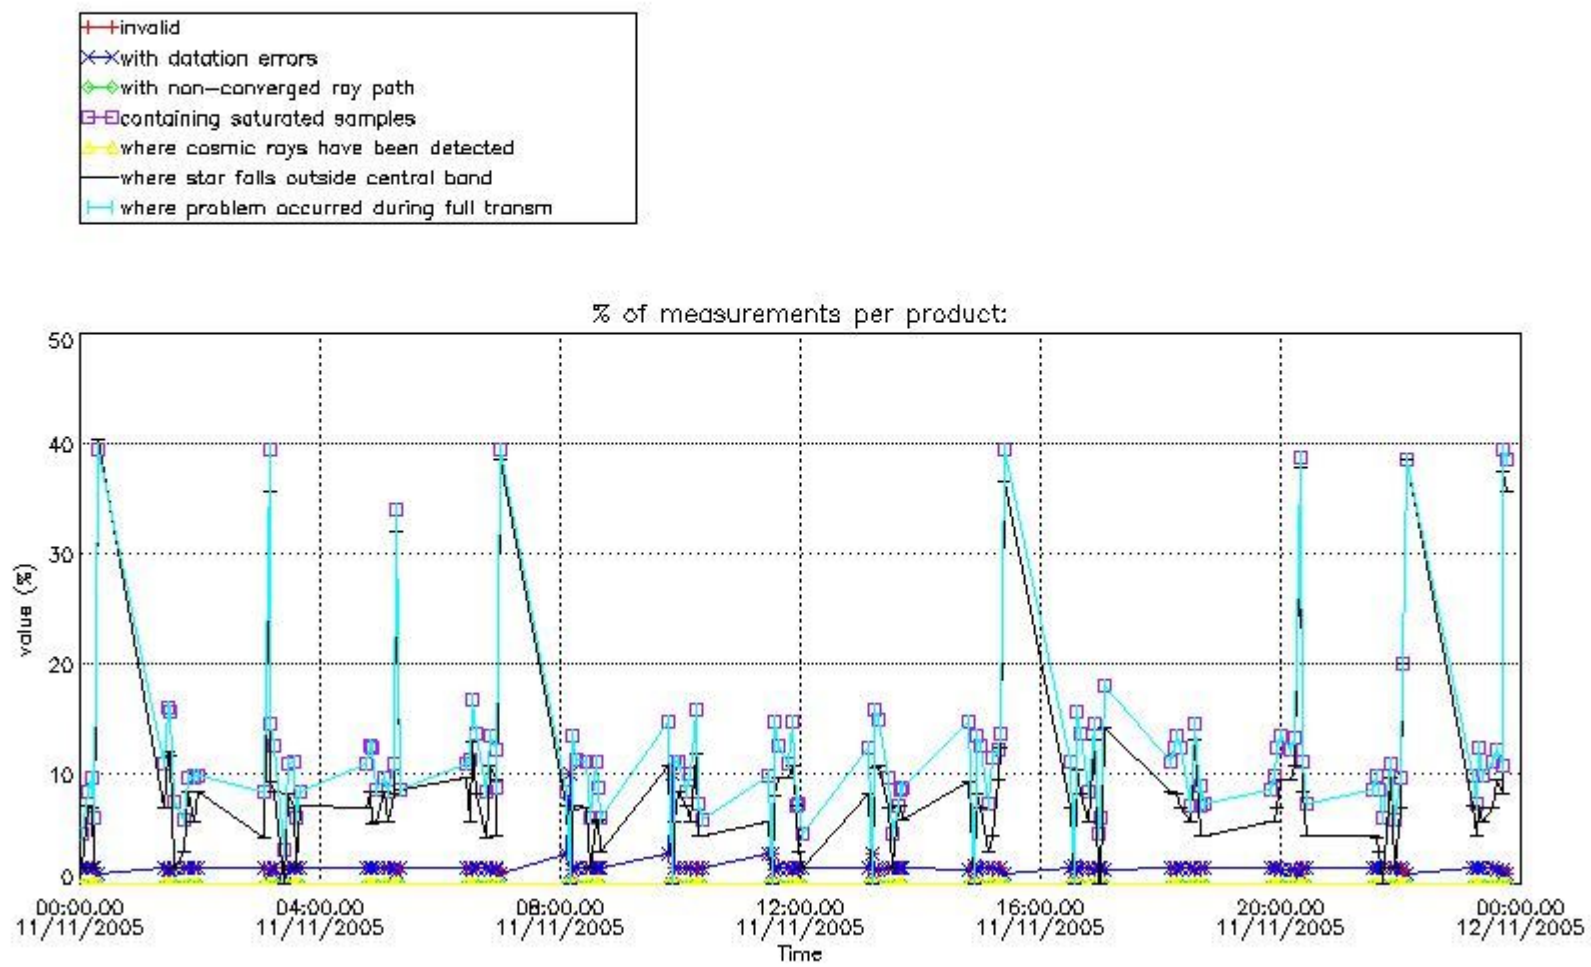

4.2 Plot quality information per product coming from level 1b processing (world map)

4.2.1 Plot level 1 quality information per product (world map): ENVISAT ASCENDING passes