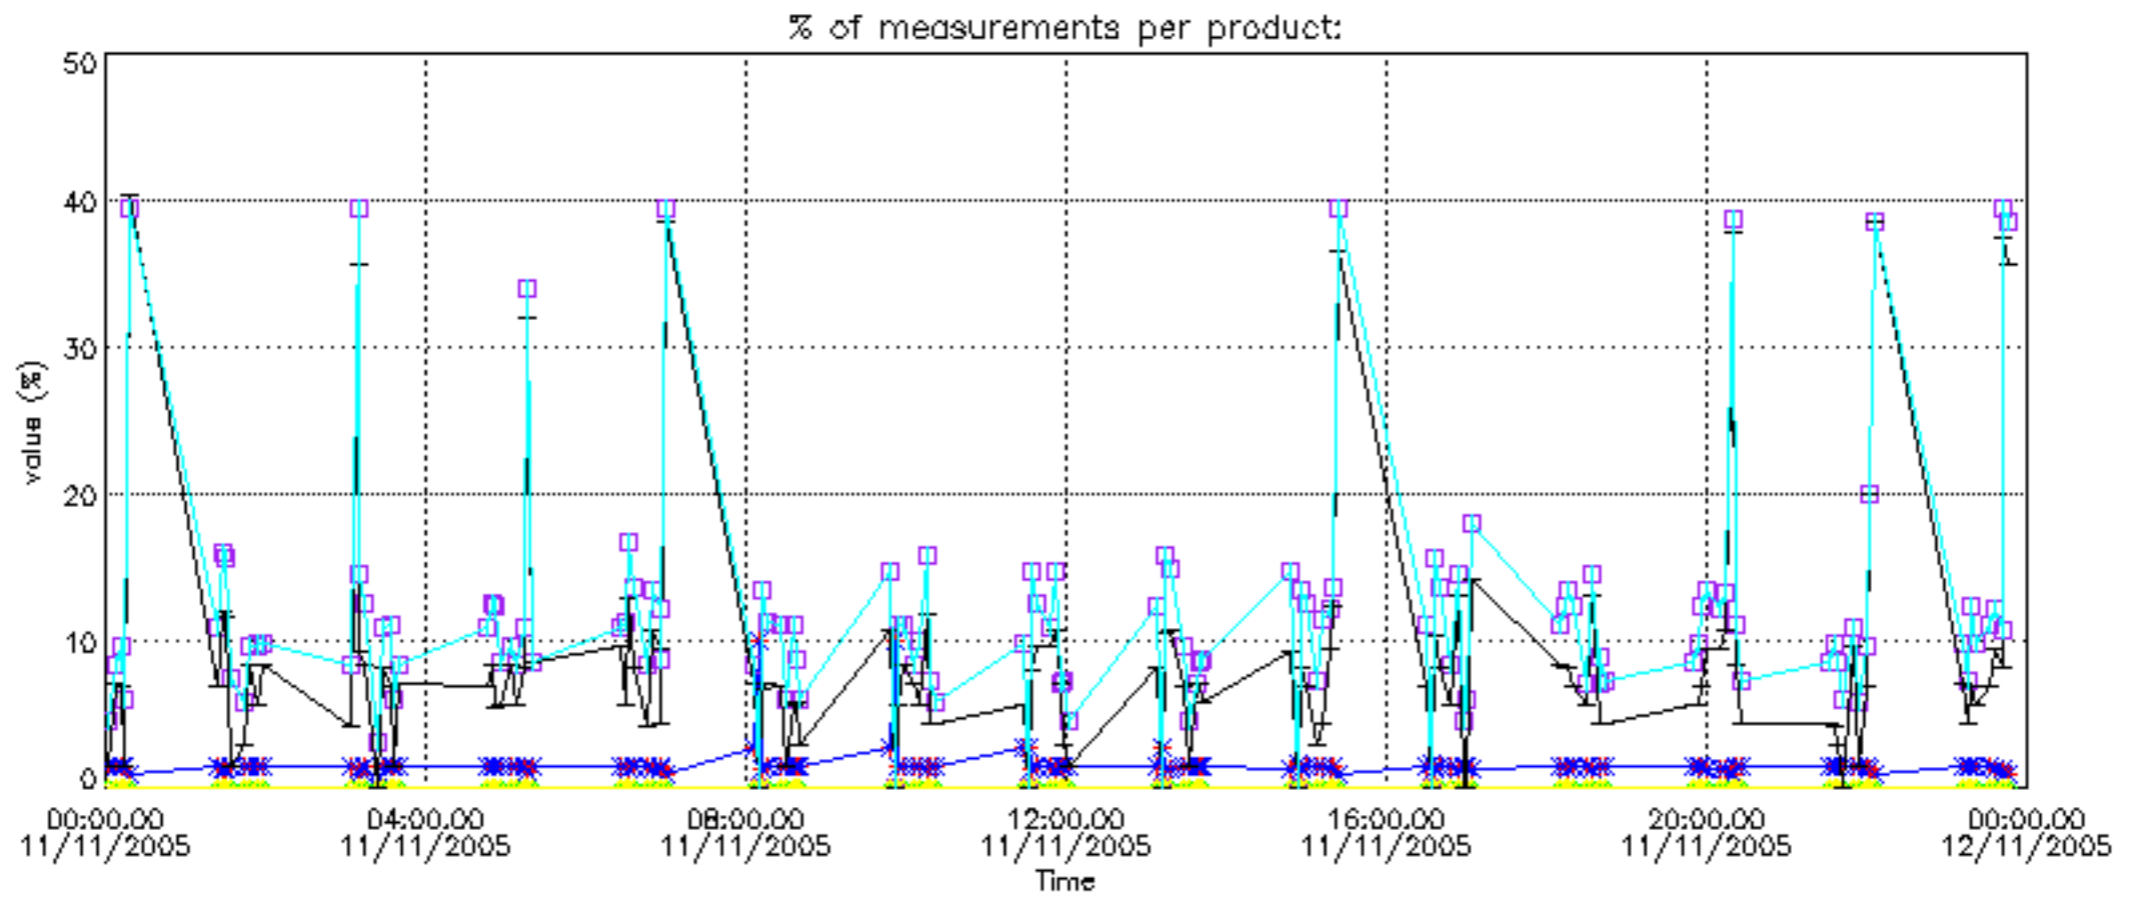

Percentage of cosmic ray hits per profile

Percentage of datation errors per profile