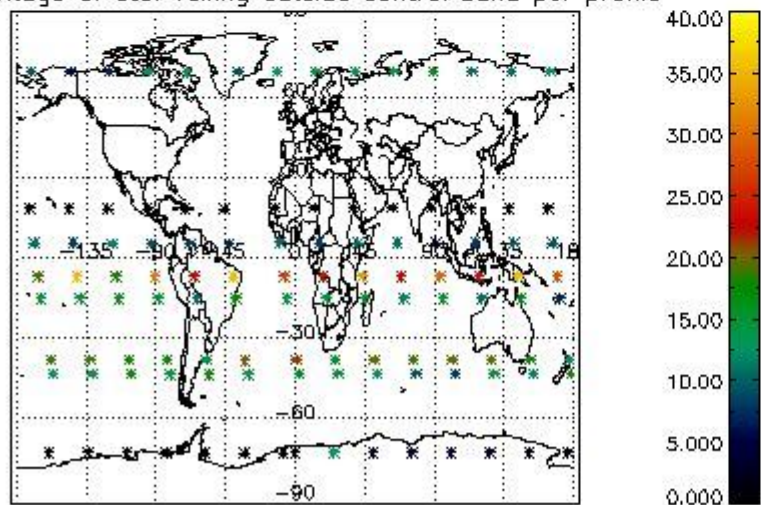

*4.2.1 Plot level 1 quality information per product (world map): ENVISAT ASCENDING passes*

Percentage of cosmic ray hits per profile

Percentage of datation errors per profile

Percentage of star falling outside central band per profile