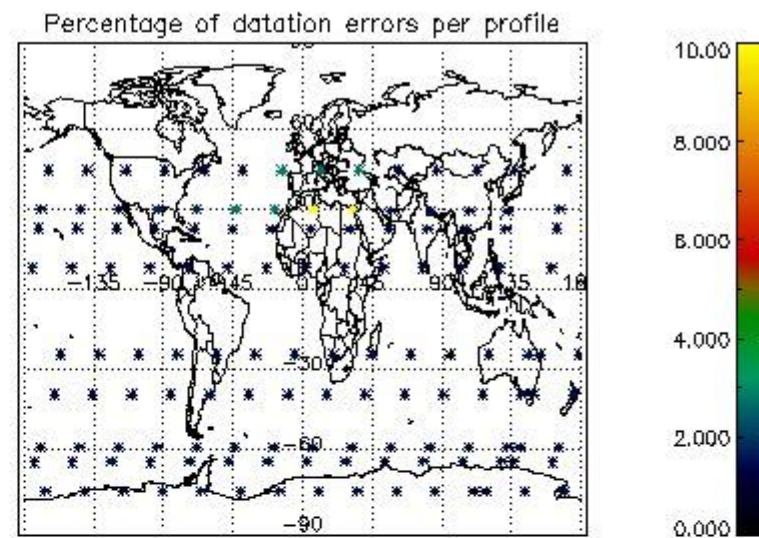

5. Trace gas profiles

5.1 Ozone statistics based on quality of products

The final quality of the products can be "measured" using the STD (Standard Deviation) attached to every point profile. This information is written to the parameter GOM_NL__2P/NL_LOCAL_SPECIES_DENSITY/o3_std of the level 2 products. The table below shows the statistics for given STD ranges.

The statistics are given with respect to the overall valid production:

- Products without fatal errors: GOM_NL__2P/MPH/PRODUCT_ERR=0
- Valid point profile: GOM_NL__2P/NL_LOCAL_SPECIES_DENSITY/pcd(0)=0

The 'Criteria' is applied to valid points of dark limb products:

- Products in dark limb illumination condition: GOM_NL__2P/NL_SUMMARY_QUALITY/obs_ill_cond=0
- Products without fatal errors: GOM_NL__2P/MPH/PRODUCT_ERR=0
- Valid point profile: GOM_NL__2P/NL_LOCAL_SPECIES_DENSITY/pcd(0)=0

So, the table below shows the percentage of dark limb and valid observations for each criteria with respect to the overall valid daily observations.

Criteria	% of total production
All STD	22
STD < 20	11