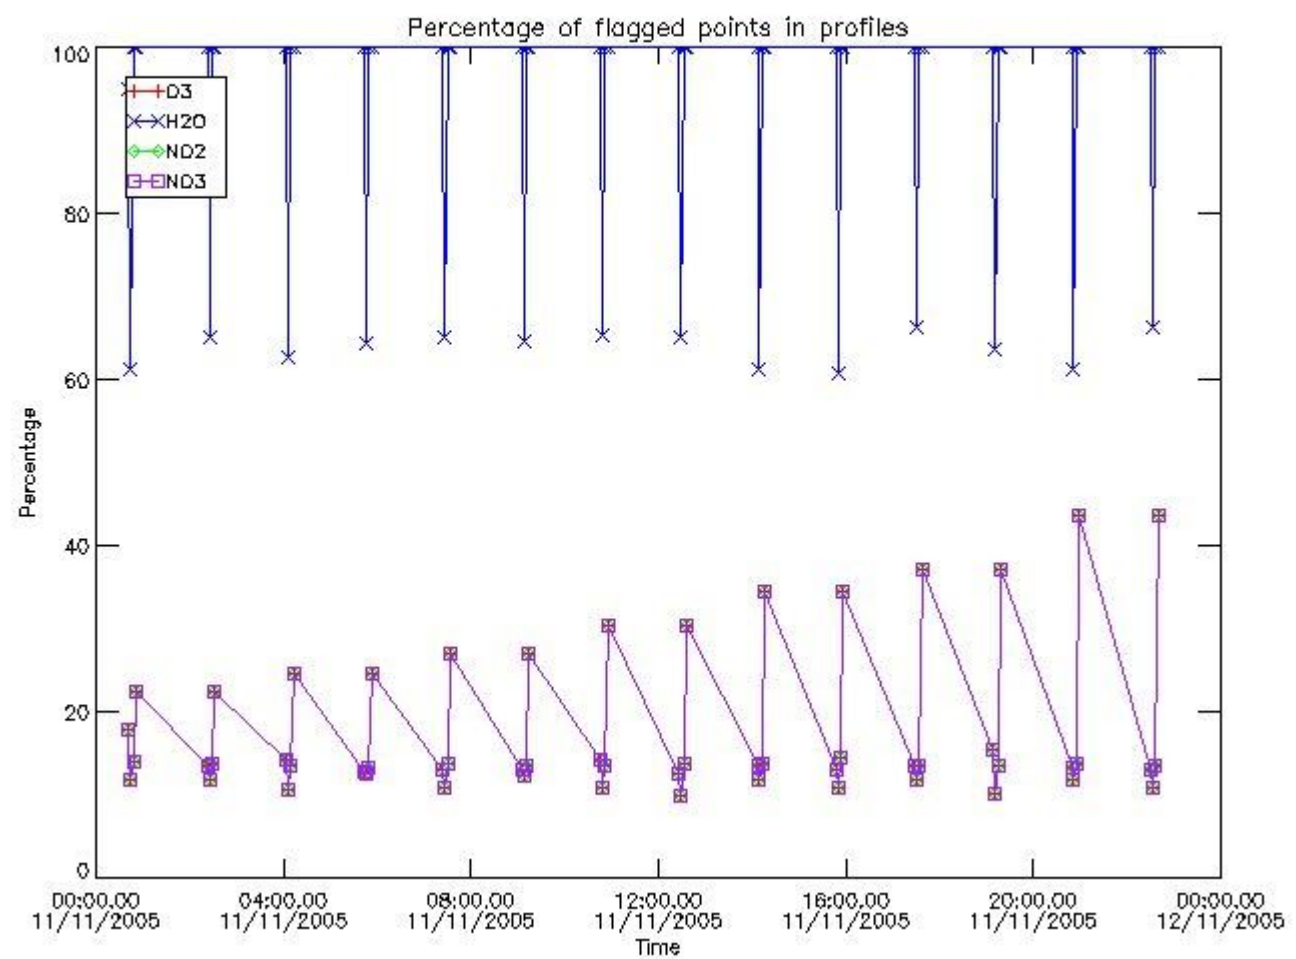

3. Quality information per product

In this section it is plotted some information contained in the Quality Summary data set of the level 2 products. Only products in dark limb conditions and without errors (error flag in the MPH set to "0") are used.

3.1 Plot quality information per product (time dependant)

3.2 Plot quality information per product (world map)