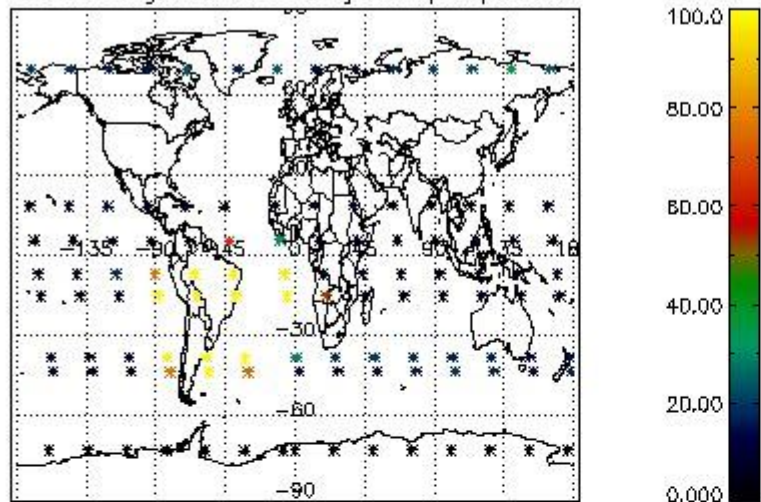

Percentage of cosmic ray hits per profile