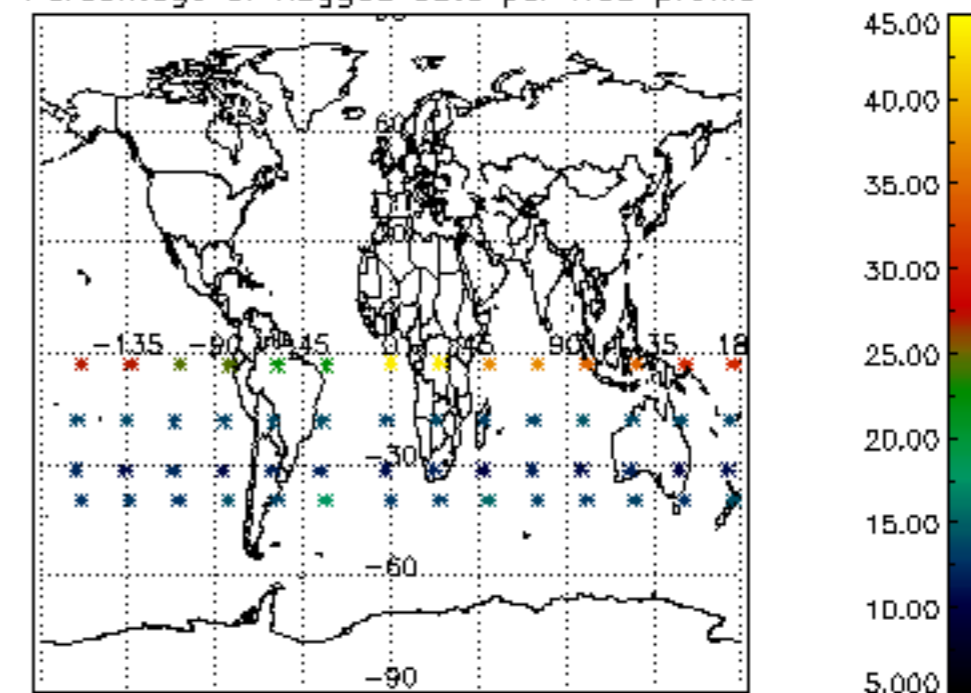

Percentage of flagged data per NO3 profile