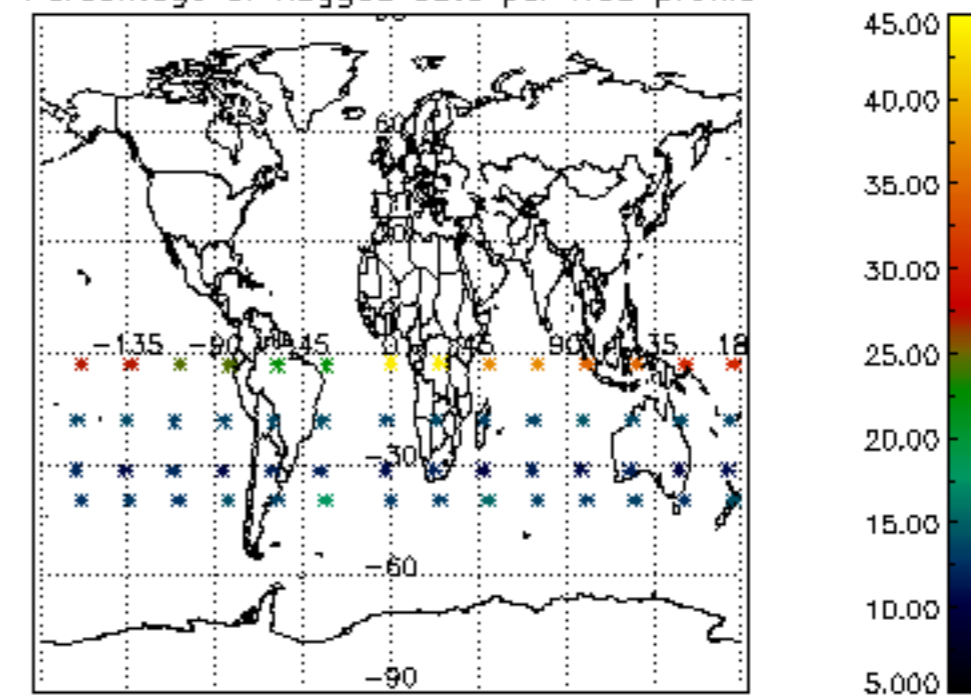

Percentage of flagged data per NO3 profile