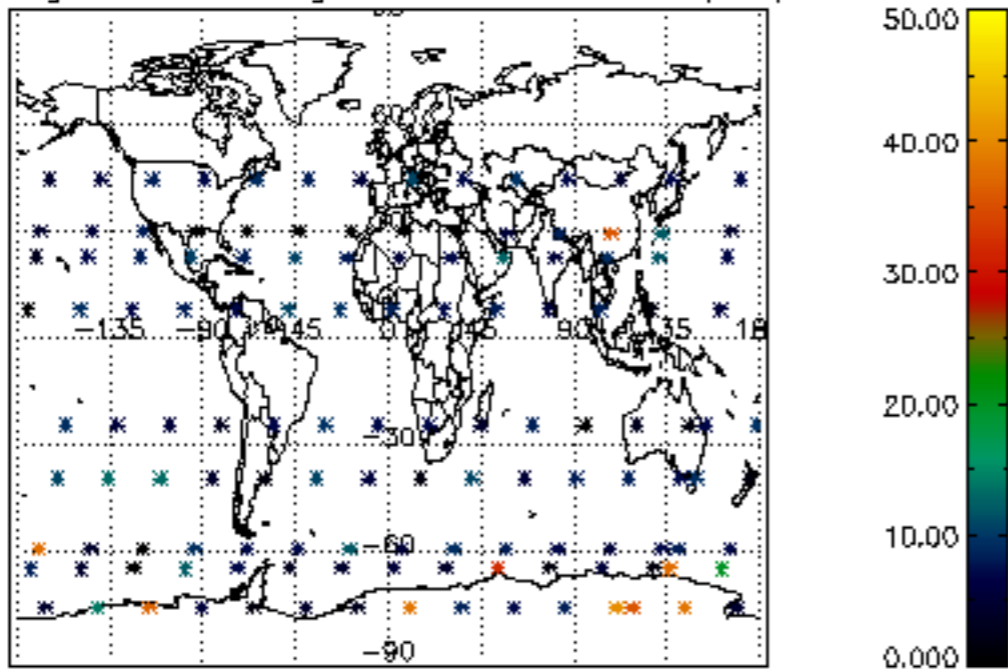

Percentage of star falling outside central band per profile