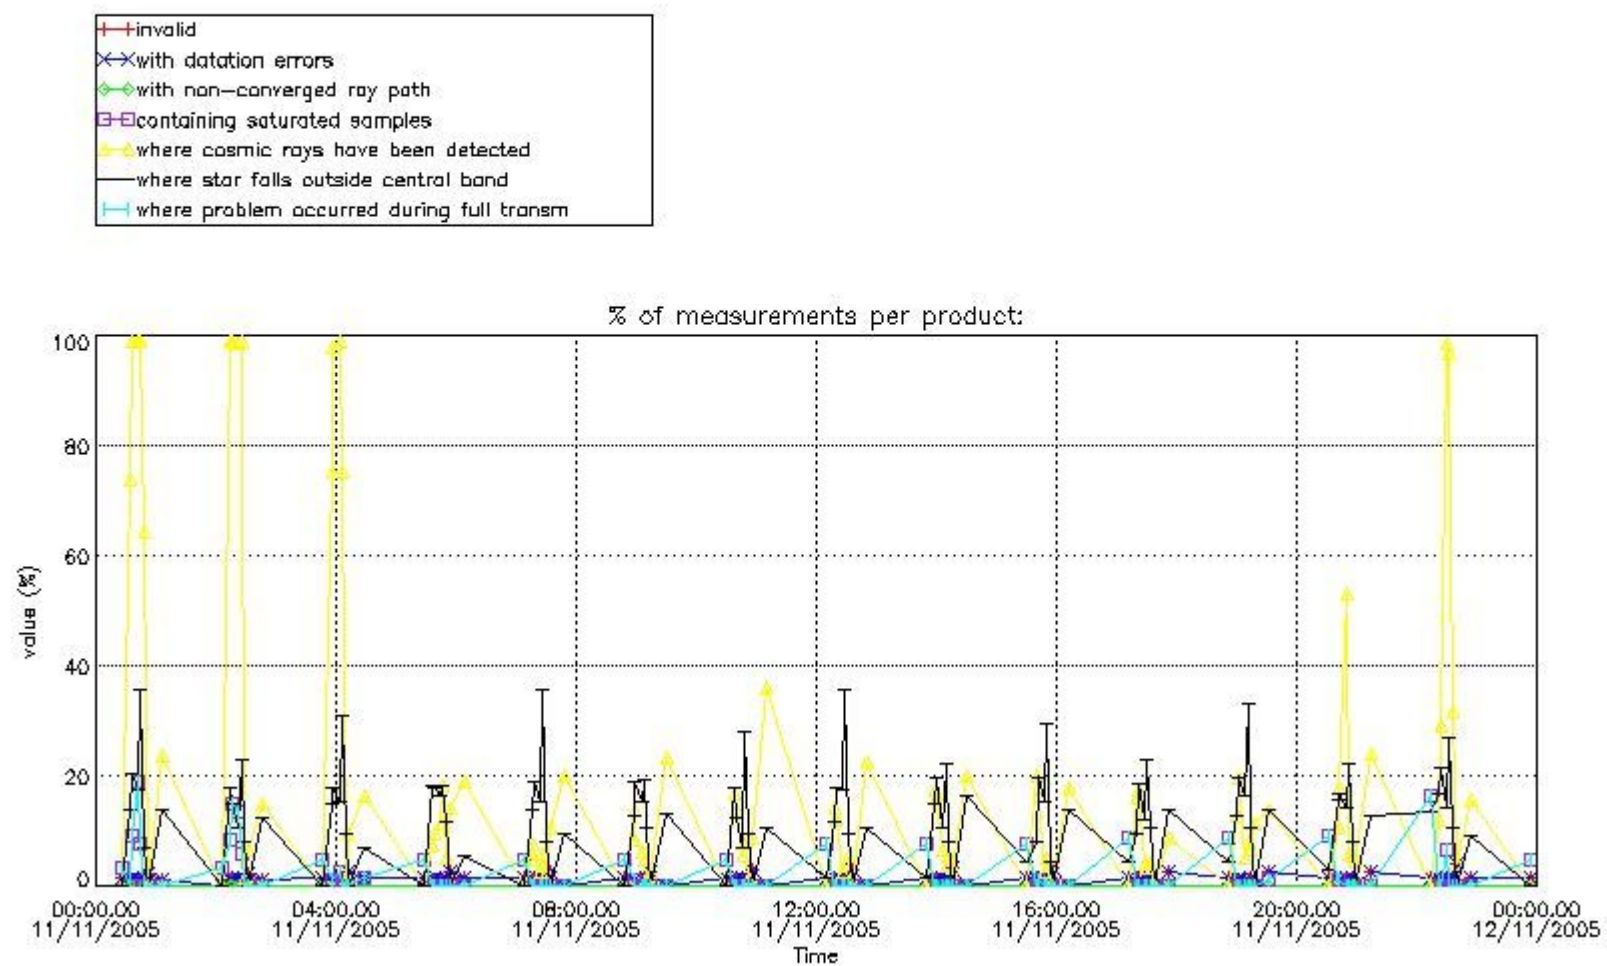

4.1.2 Plot level 1 quality information per product (time dependant): ENVI SAT DESCENDING passes