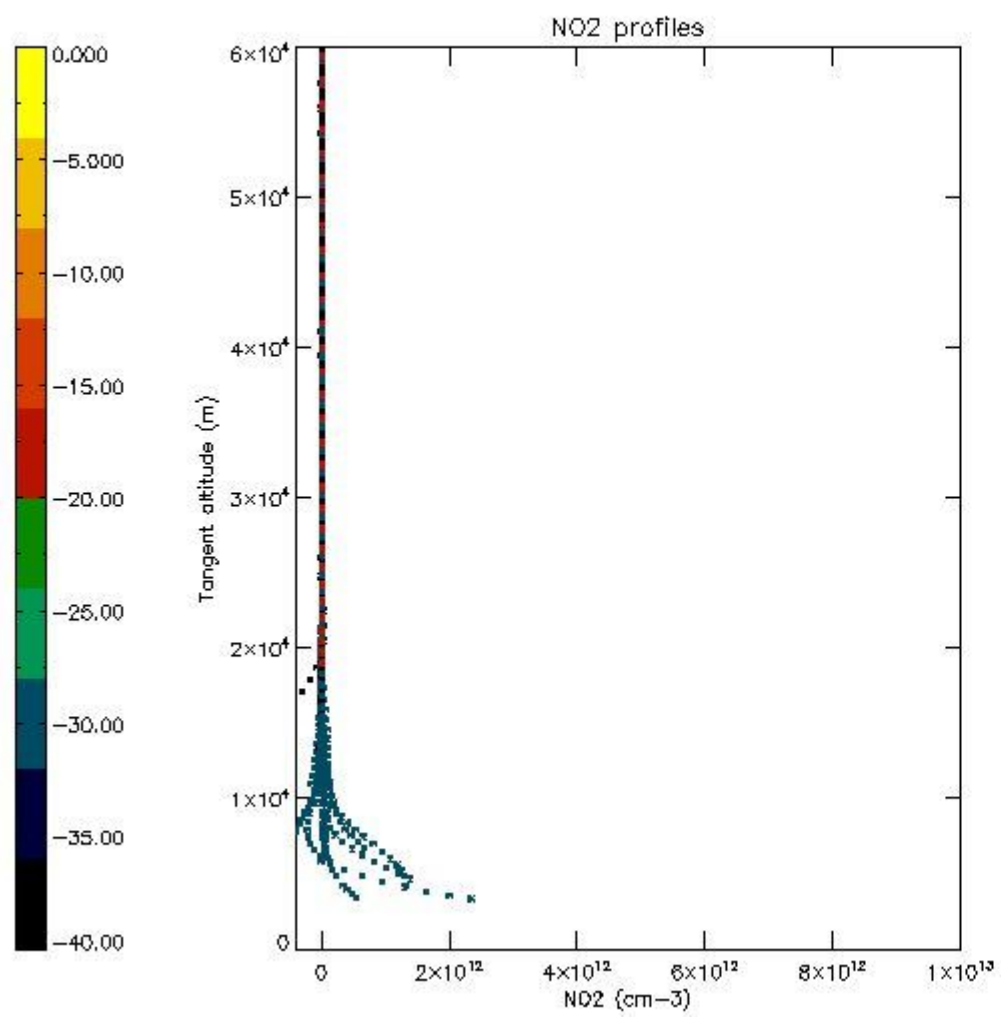

*5.4 Plot ozone profiles where STD < 10% (dark without errors)*

The colorbar represents the latitude.

*5.5 Plot ozone profiles where STD < 5% (dark without errors)*

The colorbar represents the latitude.

5.6 Plot NO<sub>2</sub> profiles for all STD (dark without errors)

The colorbar represents the latitude.

*5.7 Plot NO3 profiles for all STD (dark without errors)*

The colorbar represents the latitude.

5.8 Plot H2O profiles for all STD (only for occultations of stars 1,2,3,4,13,14,16,26,63 dark without errors)