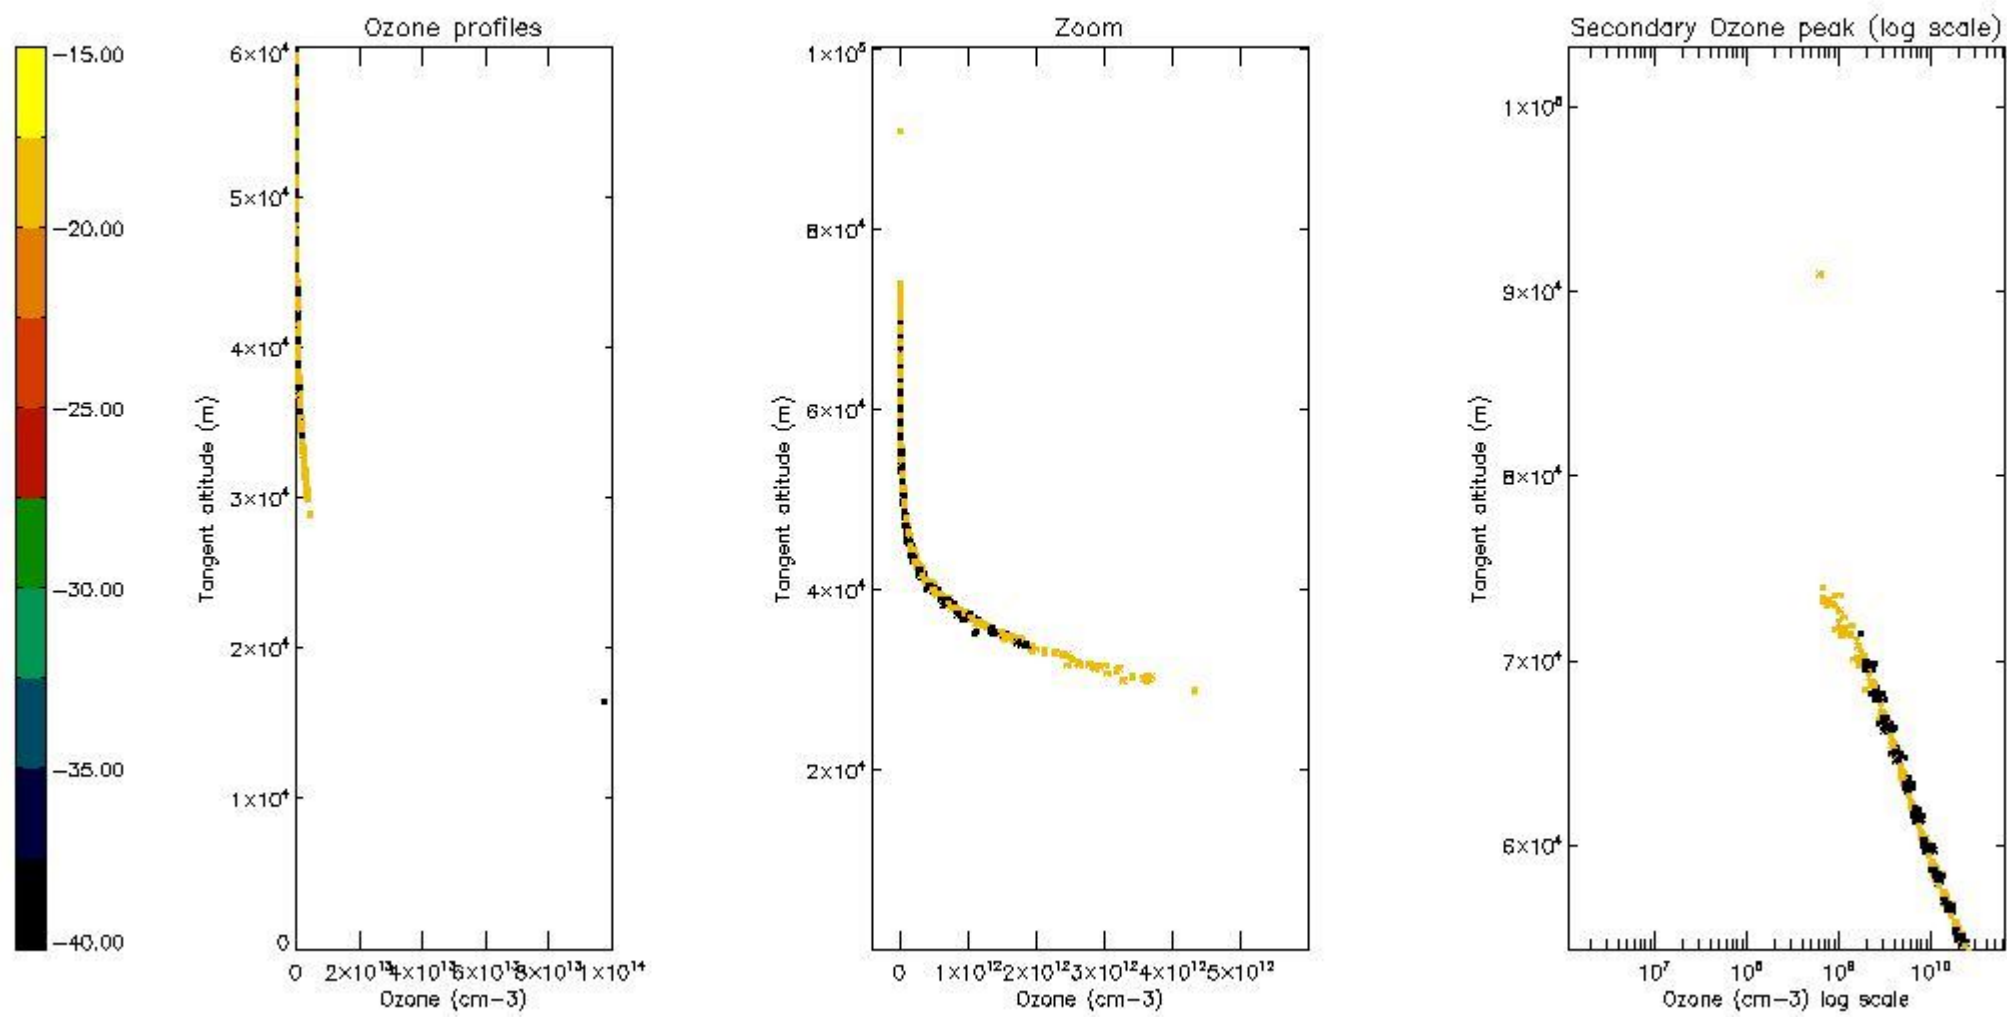

5.6 Plot NO₂ profiles for all STD (dark without errors)

The colorbar represents the latitude.