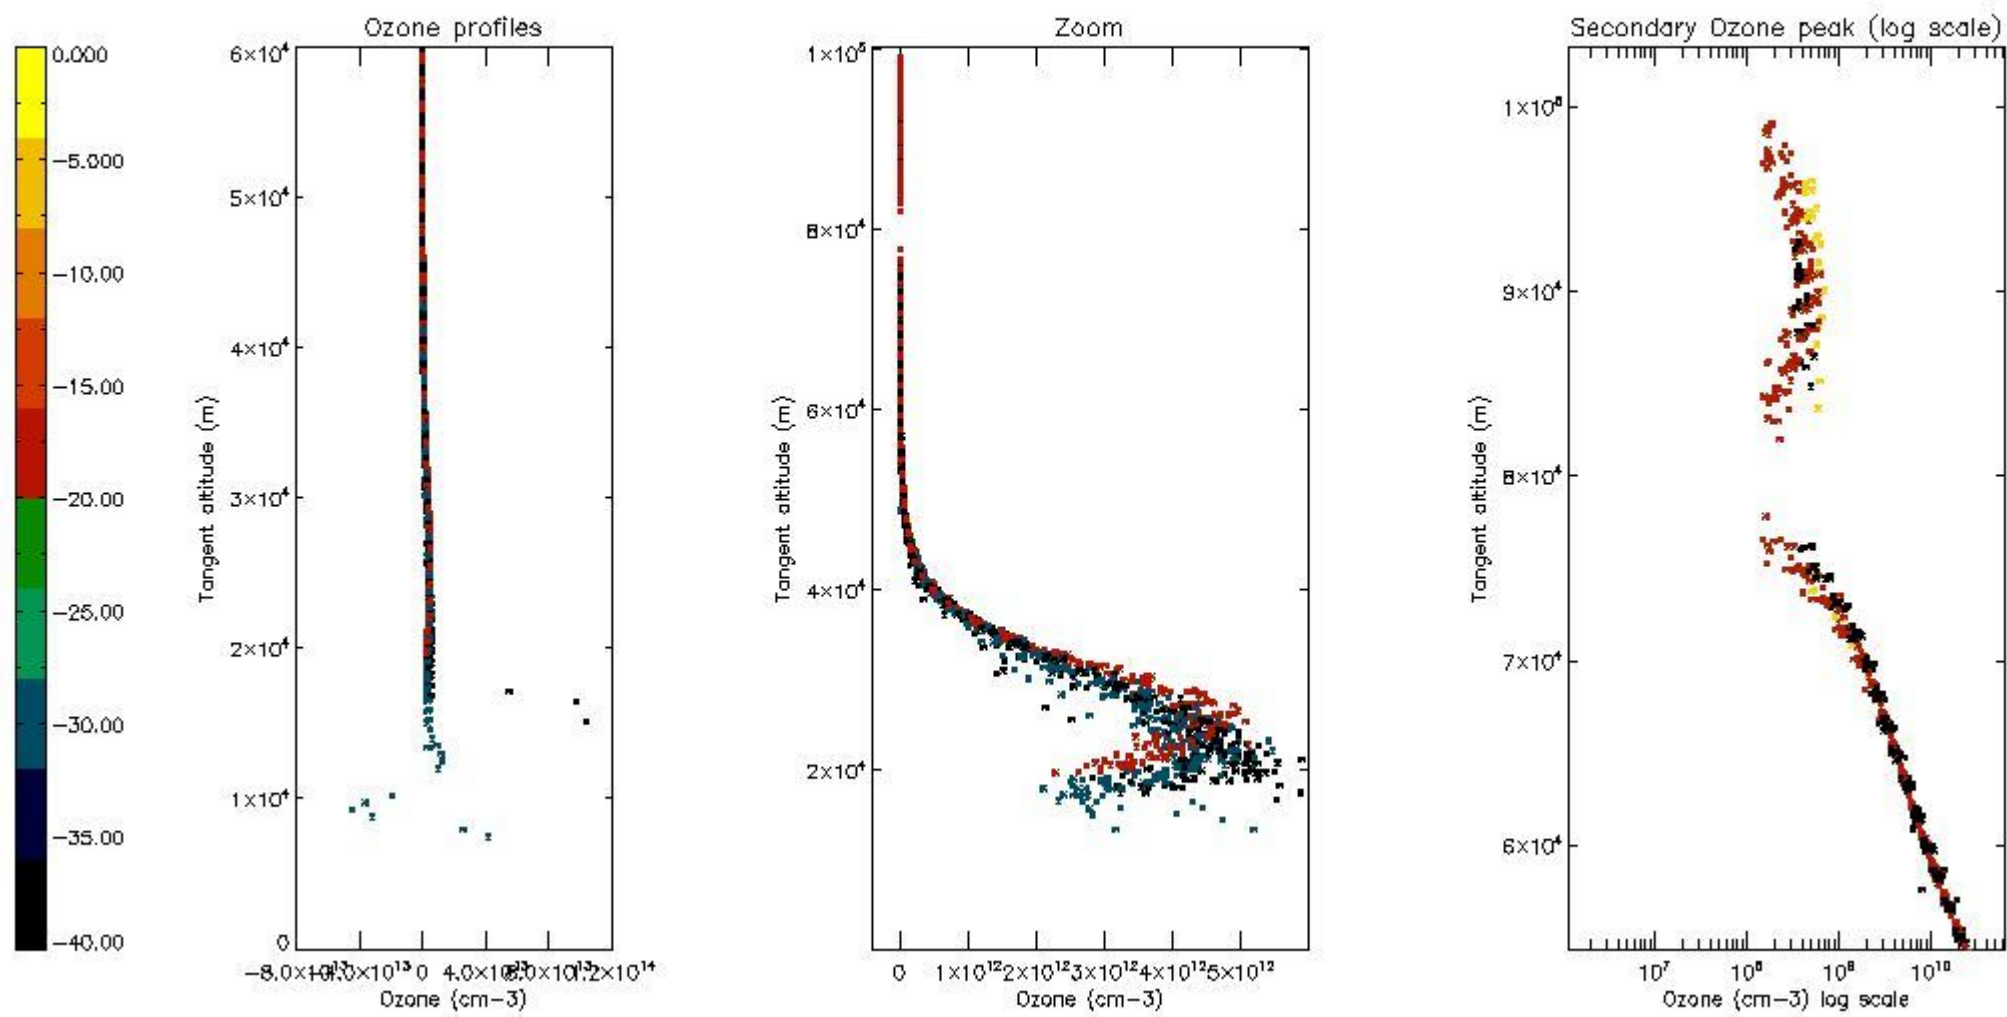

STD < 10	8
STD < 5	4

5.2 Plot ozone profiles for all STD (dark without errors)

The colorbar represents the latitude.

5.3 Plot ozone profiles where STD < 20% (dark without errors)

The colorbar represents the latitude.