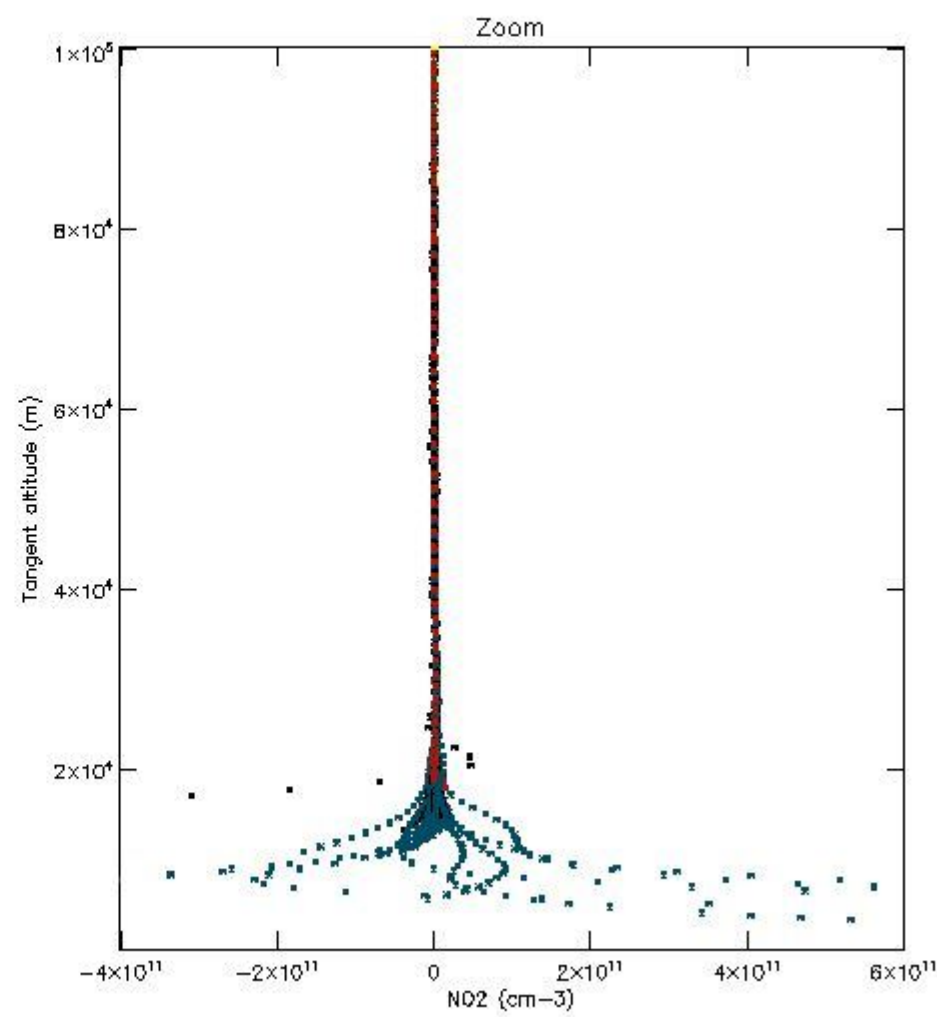

5.7 Plot NO3 profiles for all STD (dark without errors)

The colorbar represents the latitude.