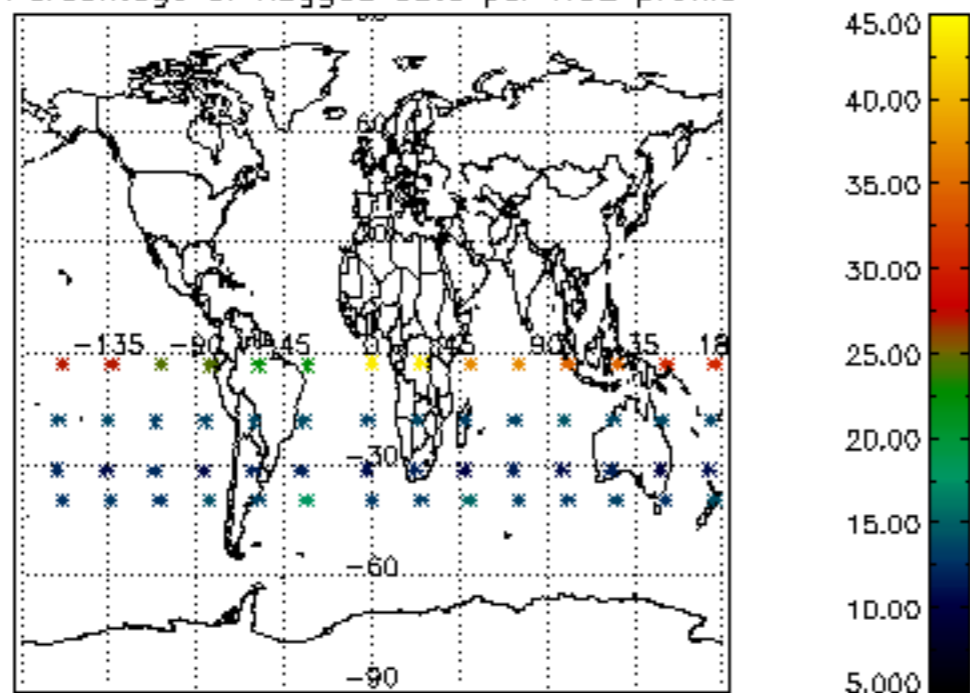

Percentage of flagged data per NO2 profile