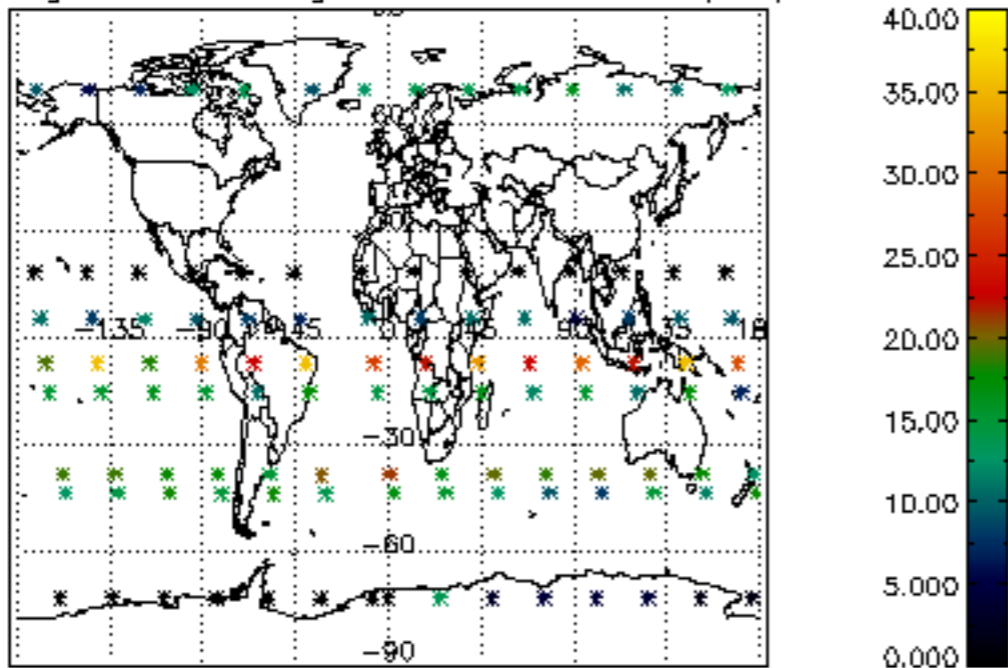

Percentage of cosmic ray hits per profile

Percentage of star falling outside central band per profile