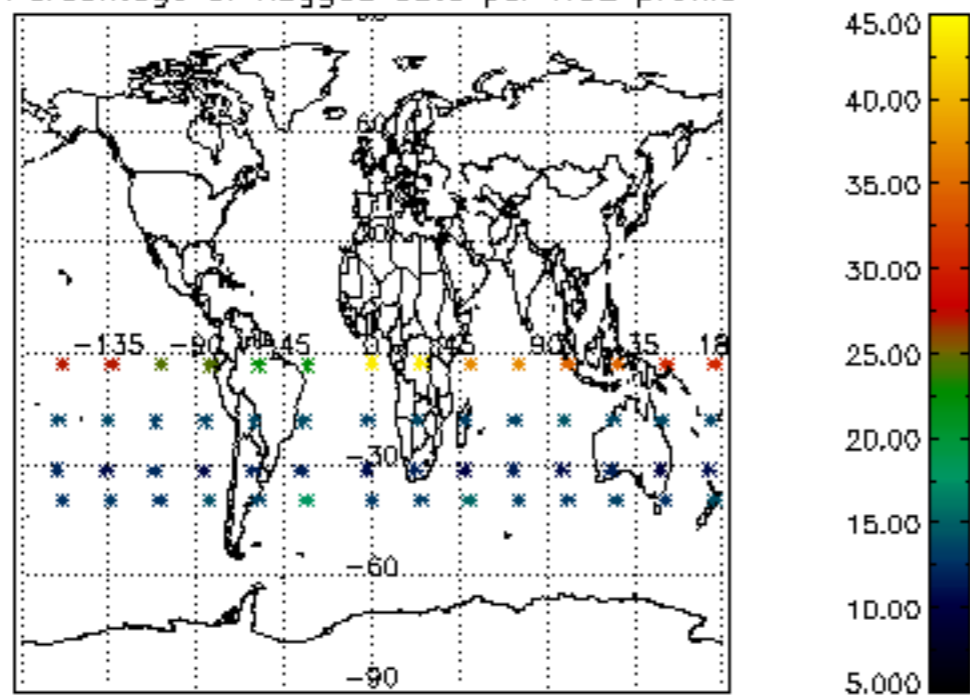

Percentage of flagged data per NO2 profile