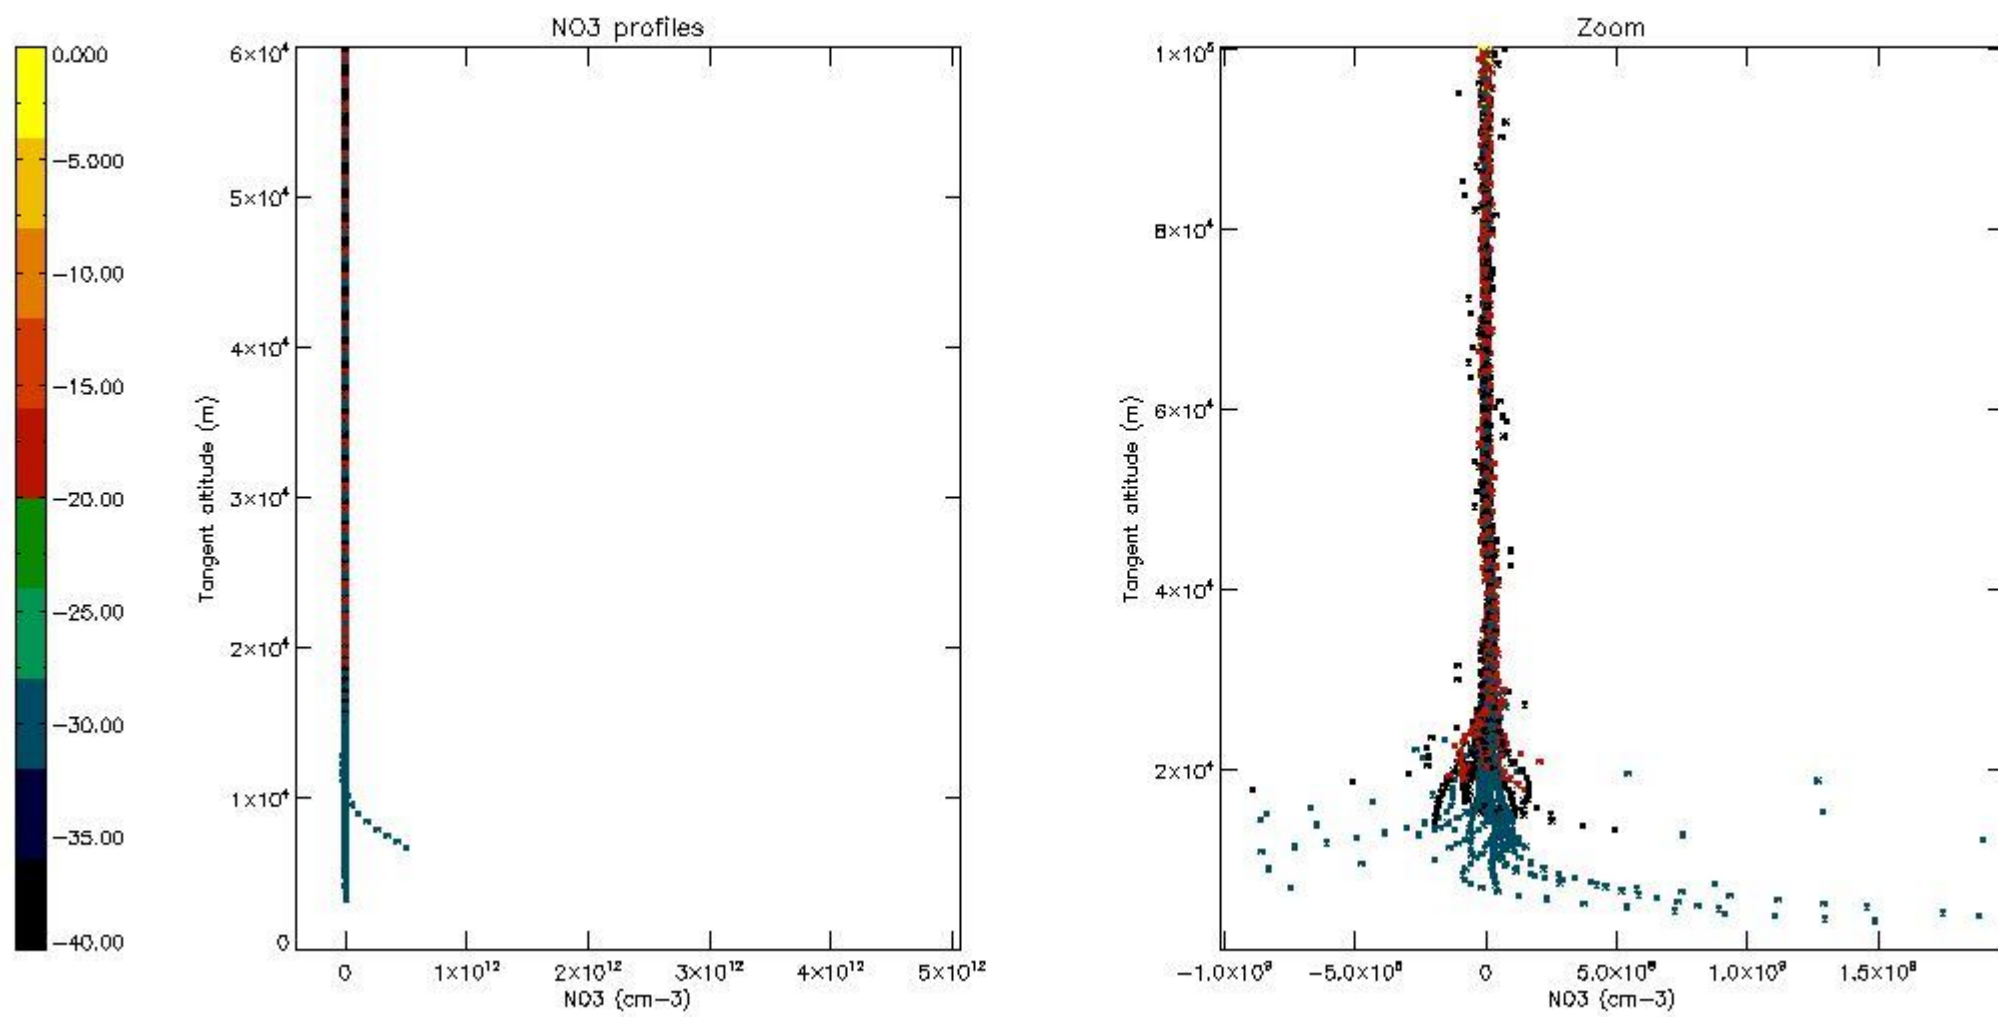

5.8 Plot H2O profiles for all STD (only for occultations of stars 1,2,3,4,13,14,16,26,63 dark without errors)

The colorbar represents the latitude.