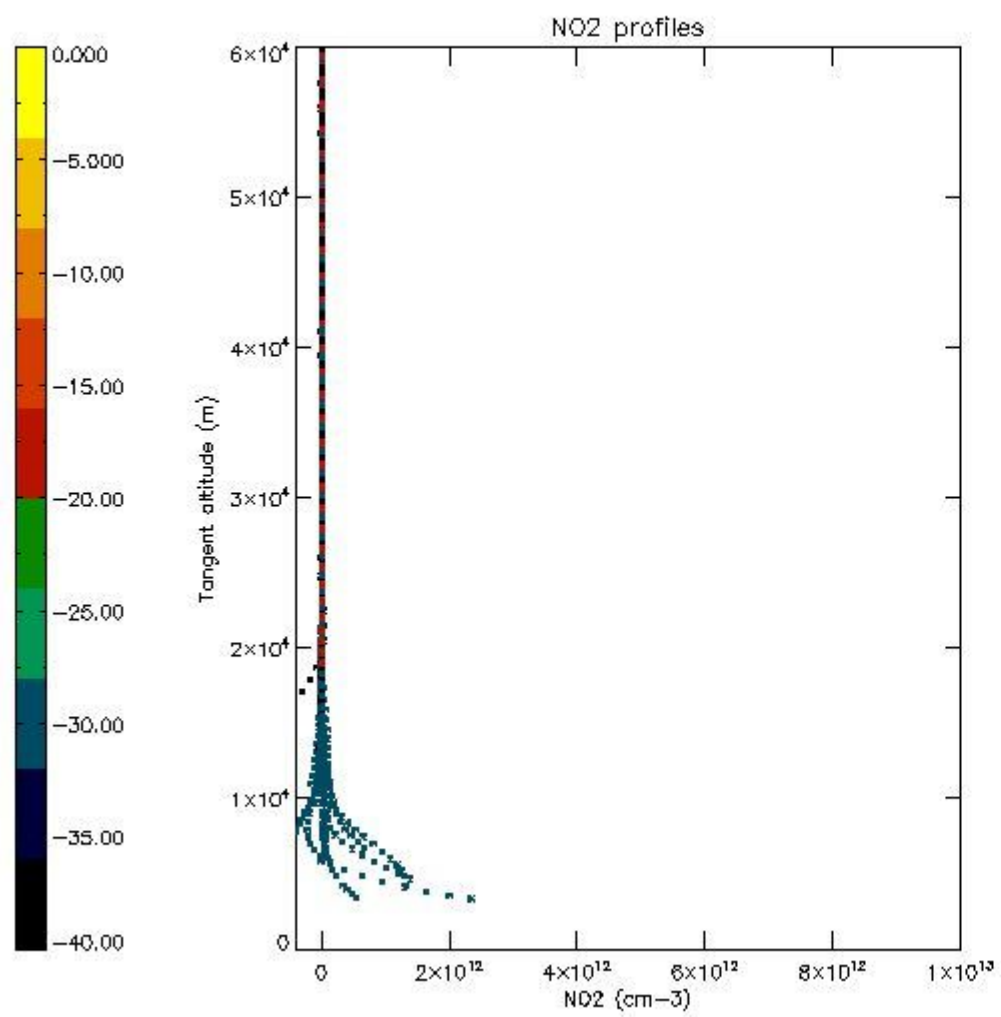

5.7 Plot NO3 profiles for all STD (dark without errors)

The colorbar represents the latitude.