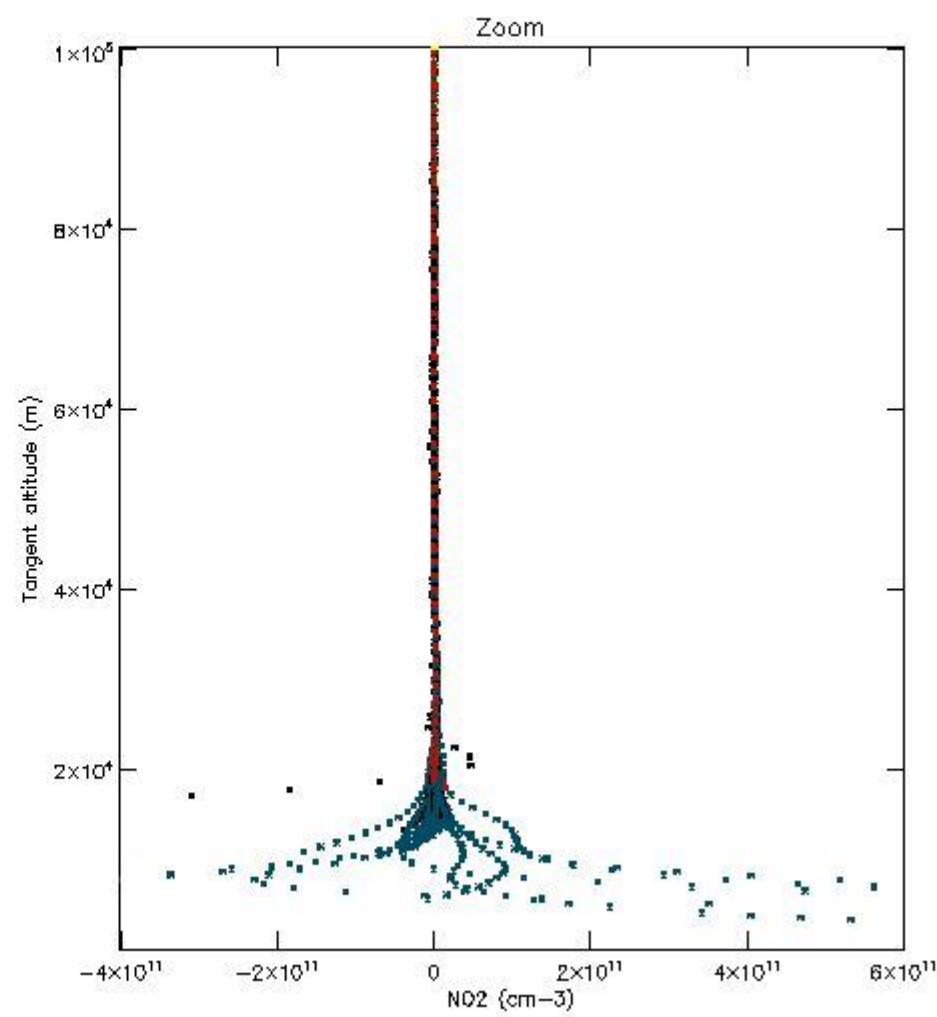

*5.4 Plot ozone profiles where STD < 10% (dark without errors)*

The colorbar represents the latitude.

*5.5 Plot ozone profiles where STD < 5% (dark without errors)*

The colorbar represents the latitude.

5.6 Plot NO<sub>2</sub> profiles for all STD (dark without errors)

The colorbar represents the latitude.

*5.7 Plot NO3 profiles for all STD (dark without errors)*

The colorbar represents the latitude.

5.8 Plot H2O profiles for all STD (only for occultations of stars 1,2,3,4,13,14,16,26,63 dark without errors)