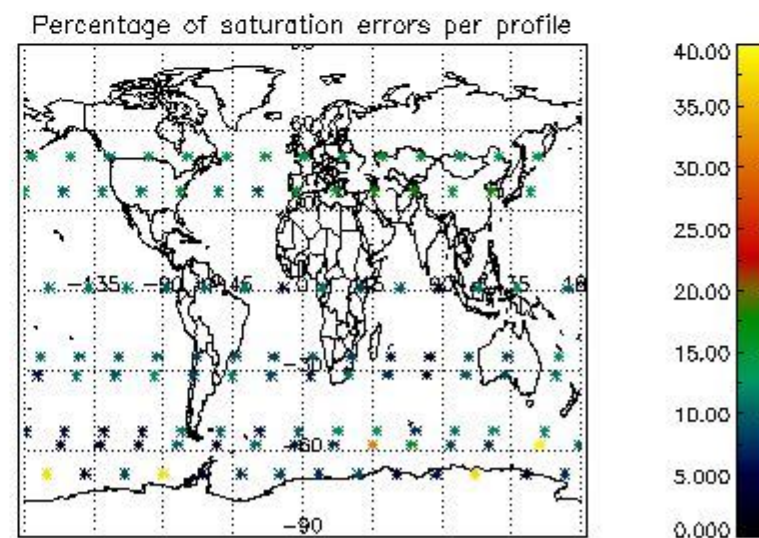

Percentage of flagged data per NO3 profile

4. Level 1 quality information per product

In this section it is plotted some information contained in the Quality Summary data set of the level 2 products that comes from the level 1b processing. Products without errors (error flag in the MPH set to "0") are used.

4.1 Plot quality information per product (time dependant) coming from level 1b processing

4.1.1 Plot level 1 quality information per product (time dependant): ENVISAT ASCENDING passes

4.1.2 Plot level 1 quality information per product (time dependant): ENVI SAT DESCENDING passes

4.2 Plot quality information per product coming from level 1b processing (world map)

4.2.1 Plot level 1 quality information per product (world map): ENVISAT ASCENDING passes

4.2.2 Plot level 1 quality information per product (world map): ENVISAT DESCENDING passes