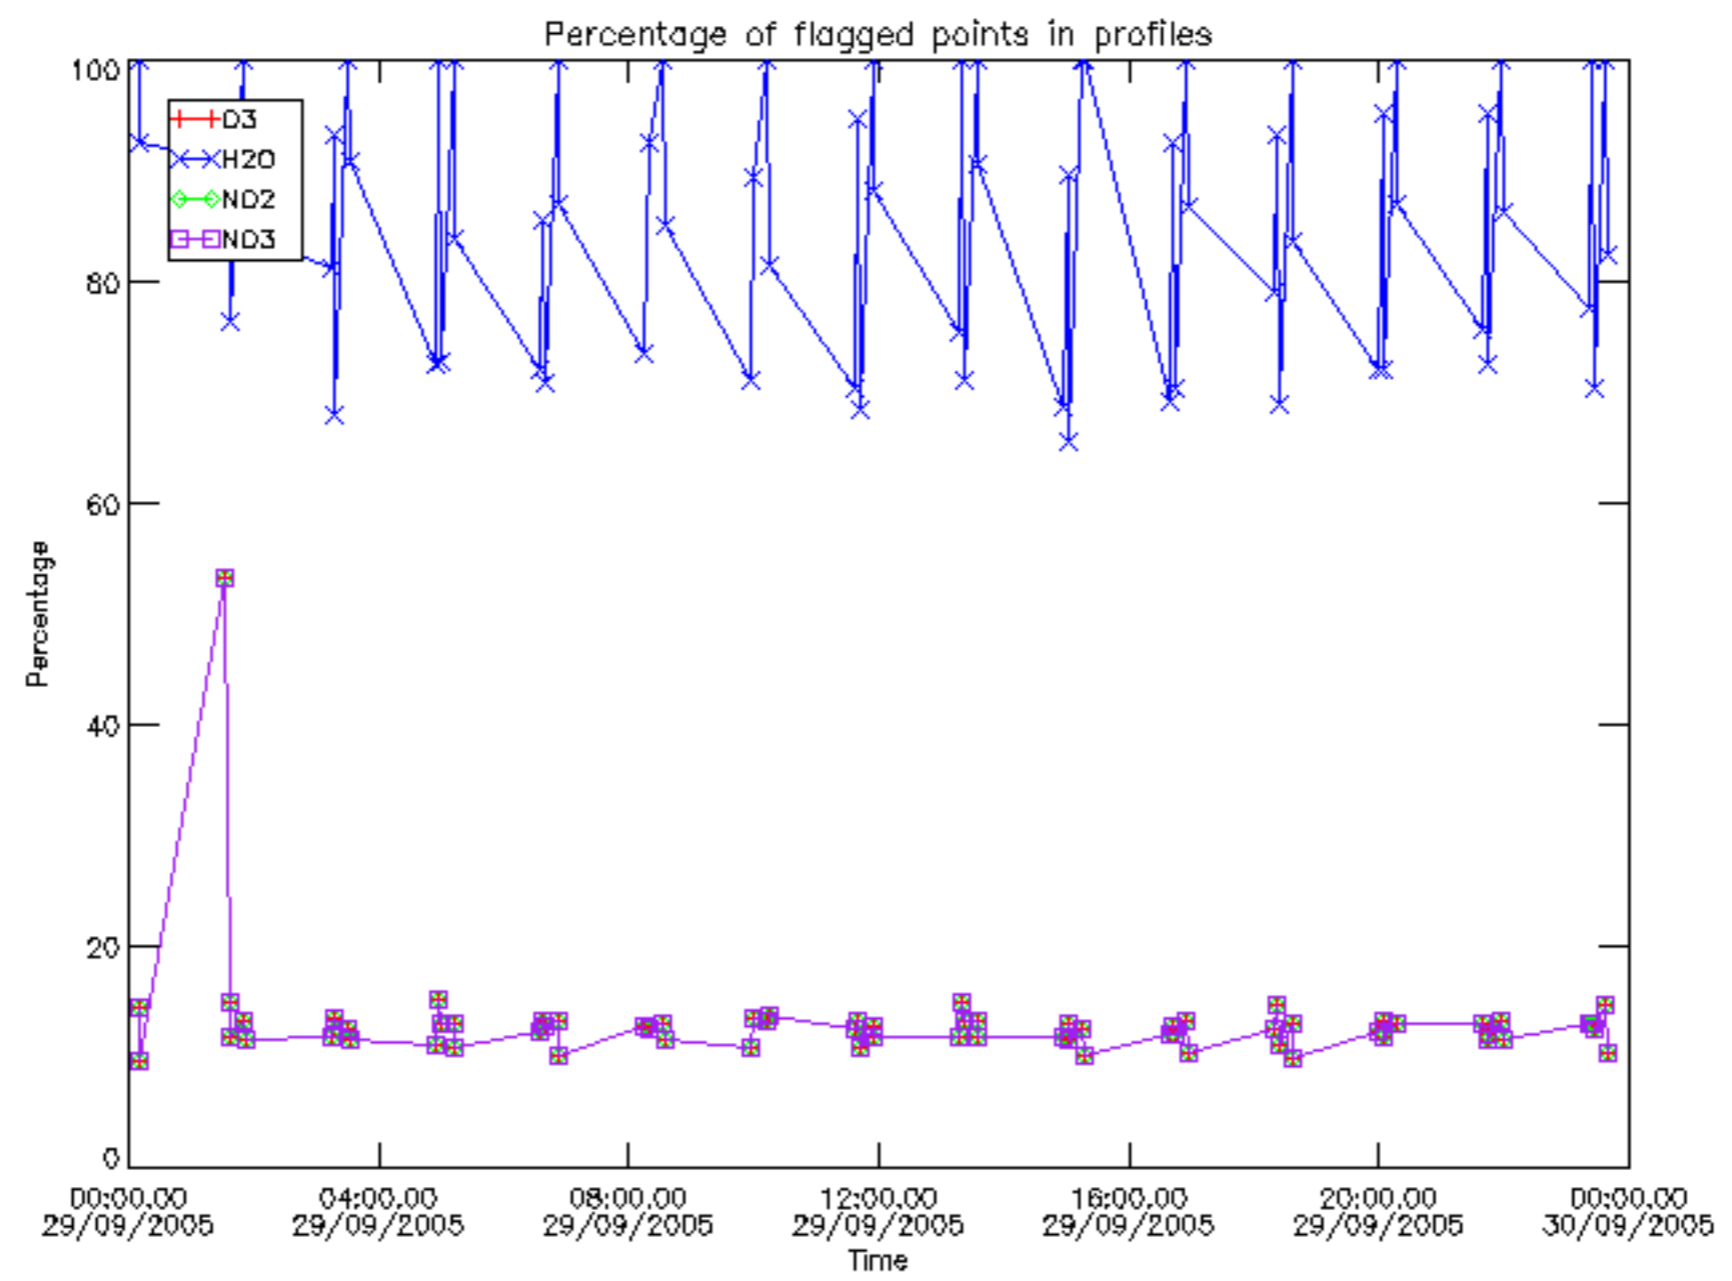

Percentage of flagged data per D3 profile

Percentage of flagged data per H2O profile