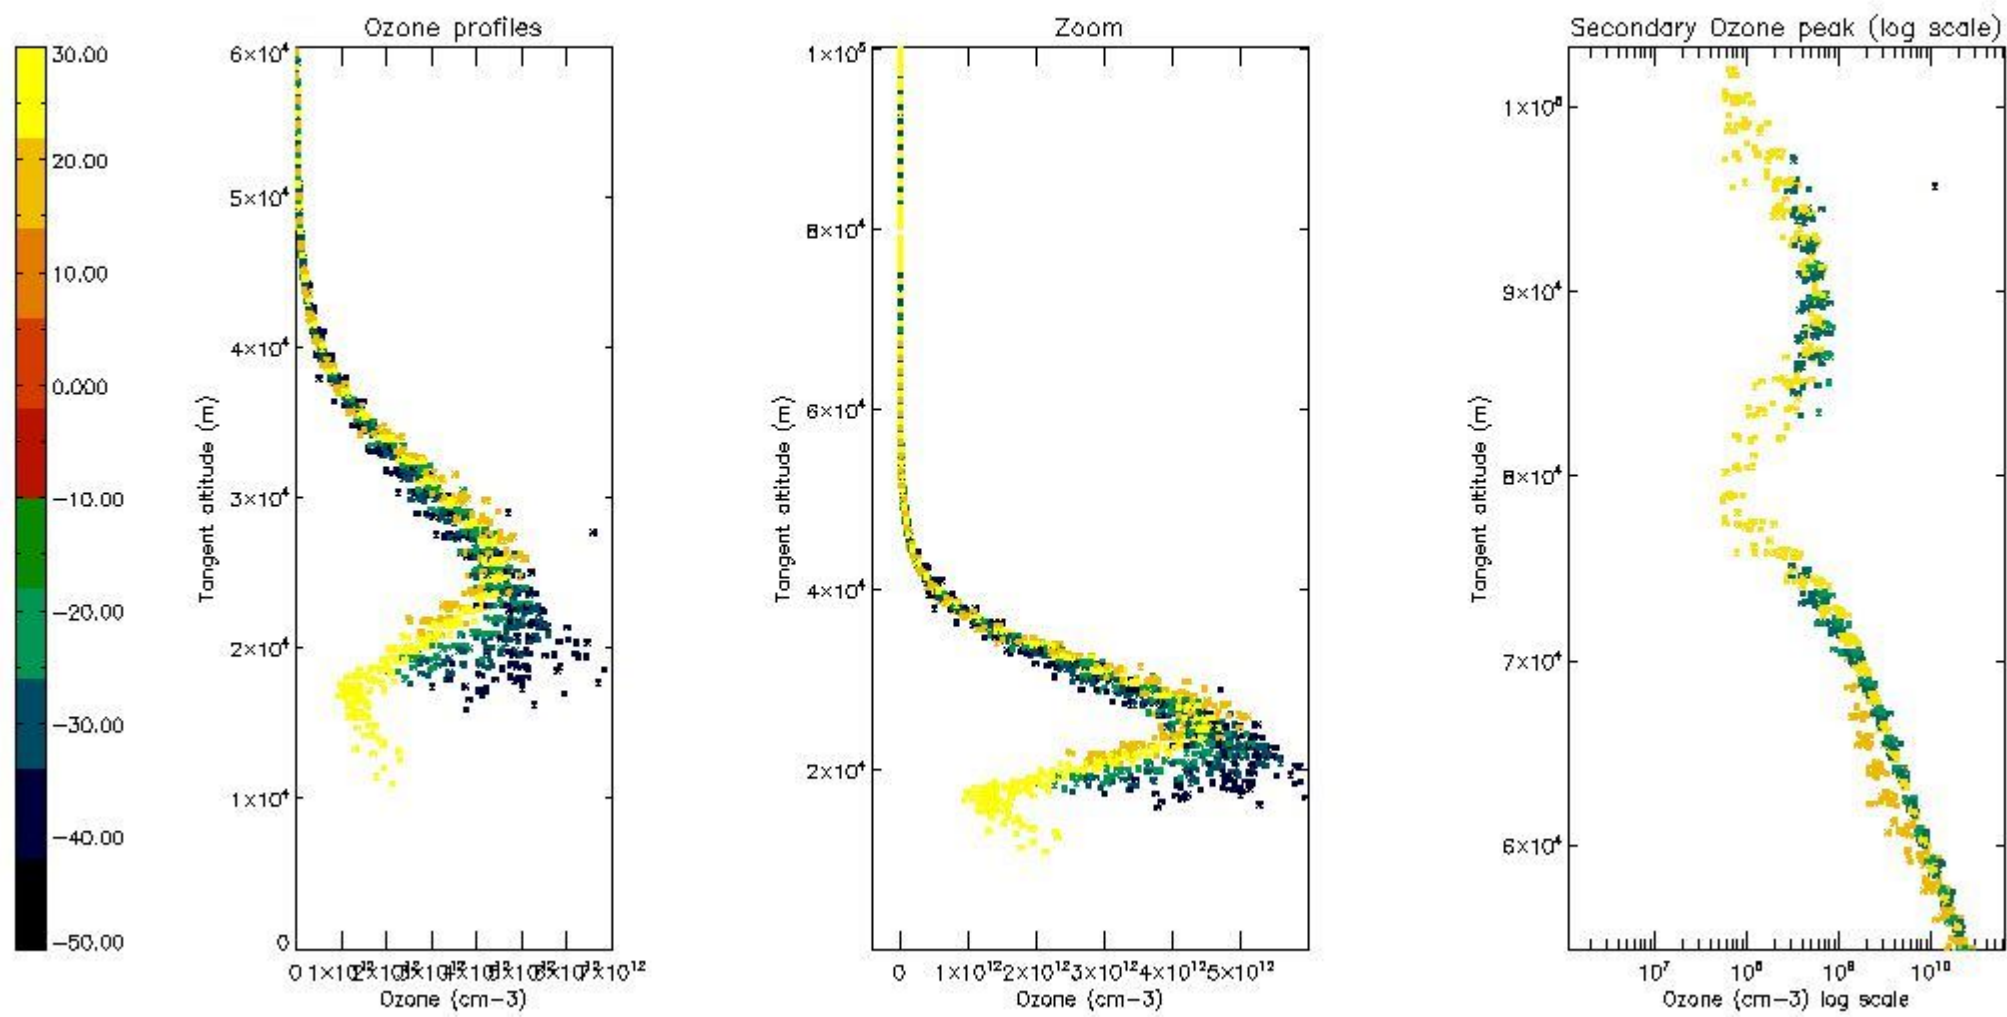

STD < 10	14
STD < 5	7

5.2 Plot ozone profiles for all STD (dark without errors)

The colorbar represents the latitude.

5.3 Plot ozone profiles where STD < 20% (dark without errors)

The colorbar represents the latitude.

5.4 Plot ozone profiles where $STD < 10\%$ (dark without errors)

The colorbar represents the latitude.

5.5 Plot ozone profiles where STD < 5% (dark without errors)

The colorbar represents the latitude.

5.6 Plot NO₂ profiles for all STD (dark without errors)