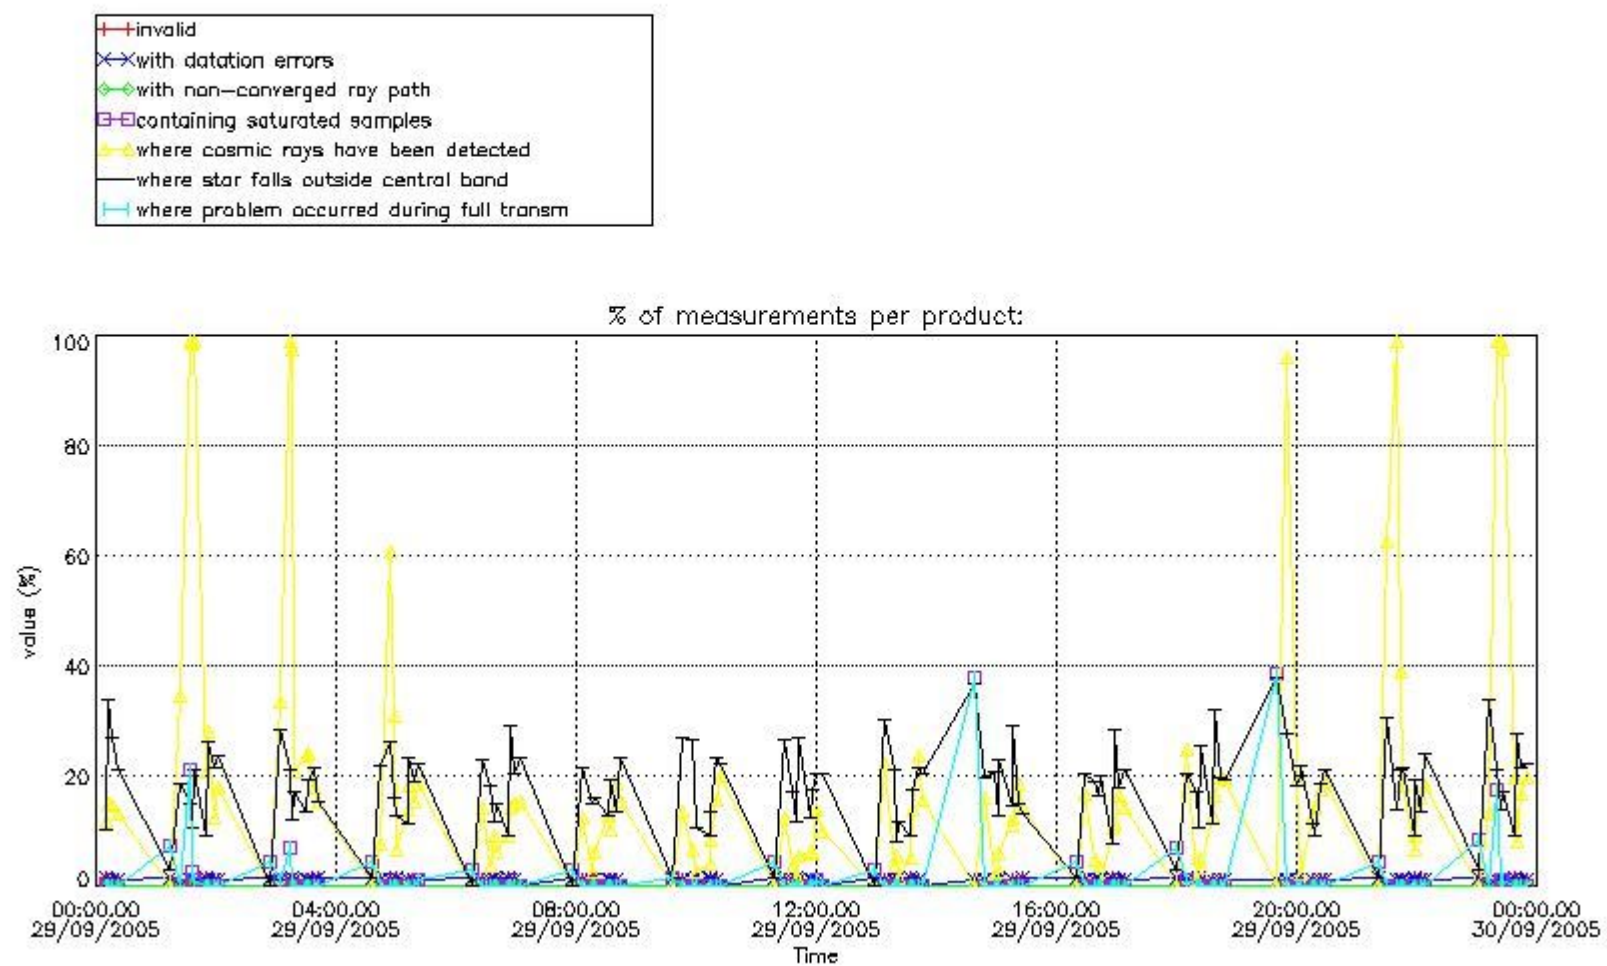

3.1 Plot quality information per product (time dependant)

3.2 Plot quality information per product (world map)

Percentage of flagged data per O3 profile

Percentage of flagged data per H2O profile

Percentage of flagged data per NO2 profile

Percentage of flagged data per NO3 profile

4. Level 1 quality information per product

In this section it is plotted some information contained in the Quality Summary data set of the level 2 products that comes from the level 1b processing. Products without errors (error flag in the MPH set to "0") are used.

4.1 Plot quality information per product (time dependant) coming from level 1b processing

4.1.1 Plot level 1 quality information per product (time dependant): ENVISAT ASCENDING passes

4.1.2 Plot level 1 quality information per product (time dependant): ENVI SAT DESCENDING passes