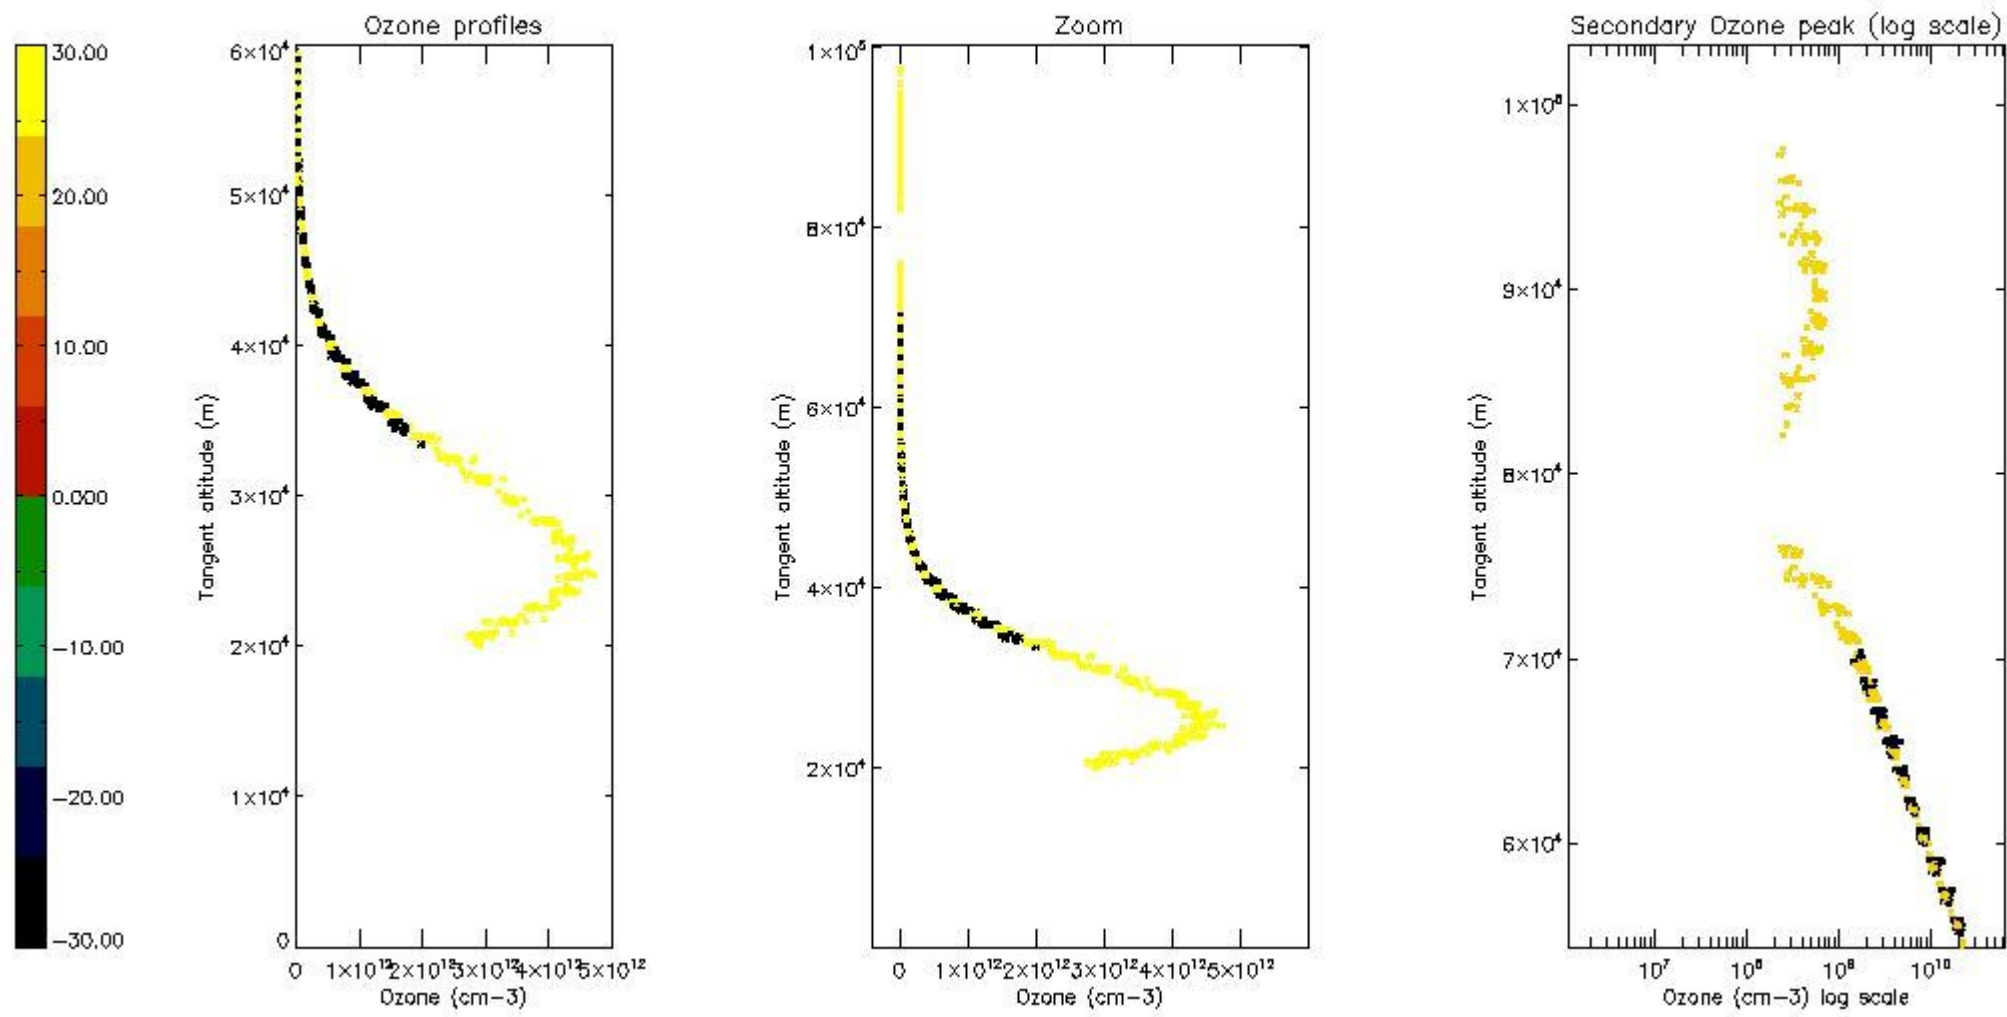

5.6 Plot NO₂ profiles for all STD (dark without errors)

The colorbar represents the latitude.