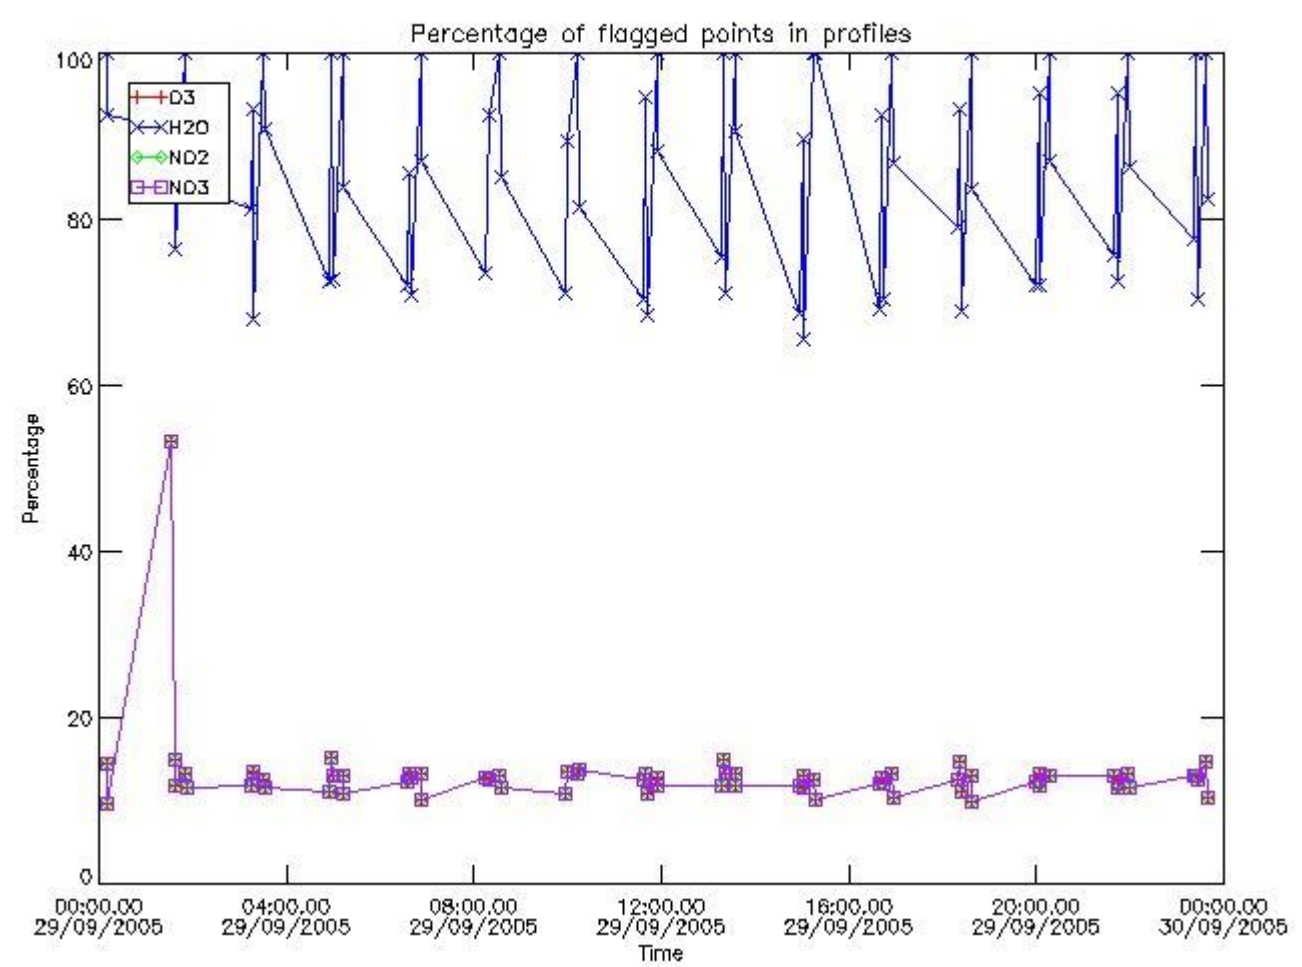

220	GOM_NL__2PRFIN20050929_215725_000000392041_00144_18735_7195.N1	29-SEP-2005 21:57:25	Dark	38.500	143	Alp Hyi	2.8570	7200.0	77	18735	No
221	GOM_NL__2PRFIN20050929_215852_000000442041_00144_18735_7196.N1	29-SEP-2005 21:58:52	Dark	44.000	9	Alp Eri	0.45300	24000.	88	18735	No
222	GOM_NL__2PRFIN20050929_220416_000000412041_00144_18735_7197.N1	29-SEP-2005 22:04:16	Straylight	40.500	84	Alp Phe	2.3970	4500.0	81	18735	No
223	GOM_NL__2PRFIN20050929_220857_000000442041_00144_18735_7198.N1	29-SEP-2005 22:08:57	Straylight	44.000	18	24Alp PsA	1.1660	9700.0	88	18735	No
224	GOM_NL__2PRFIN20050929_222126_000000372041_00144_18735_7199.N1	29-SEP-2005 22:21:26	Bright	36.500	90	54Alp Peg	2.4870	11000.	73	18735	No
225	GOM_NL__2PRFIN20050929_222505_000000372041_00144_18735_7200.N1	29-SEP-2005 22:25:05	Bright	37.000	93	53Bet Peg	2.5200	3100.0	74	18735	No
226	GOM_NL__2PRFIN20050929_223516_000000362041_00144_18735_7201.N1	29-SEP-2005 22:35:16	Bright	35.500	89	5Alp Cep	2.4510	8000.0	71	18735	No
227	GOM_NL__2PRFIN20050929_224227_000000372041_00144_18735_7202.N1	29-SEP-2005 22:42:27	Bright	36.500	49	1Alp UMi	1.9900	6300.0	73	18735	No
228	GOM_NL__2PRFIN20050929_224426_000000372041_00144_18735_7203.N1	29-SEP-2005 22:44:26	Bright	37.000	60	7Bet UMi	2.0810	3950.0	74	18735	No
229	GOM_NL__2PRFIN20050929_225022_000000372041_00144_18735_7204.N1	29-SEP-2005 22:50:22	Bright	36.500	36	50Alp UMa	1.8000	6300.0	73	18735	No
230	GOM_NL__2PRFIN20050929_225152_000000522041_00144_18735_7205.N1	29-SEP-2005 22:51:52	Bright	52.000	82	48Bet UMa	2.3650	10600.	104	18735	No
231	GOM_NL__2PRFIN20050929_225505_000000322041_00144_18735_7206.N1	29-SEP-2005 22:55:05	Bright	32.000	174	52Psi UMa	3.0040	4400.0	64	18735	No
232	GOM_NL__2PRFIN20050929_230144_000000362041_00144_18735_7207.N1	29-SEP-2005 23:01:44	Bright	35.500	166	17Eps Leo	2.9800	6000.0	71	18735	No
233	GOM_NL__2PRFIN20050929_231114_000000542041_00144_18735_7208.N1	29-SEP-2005 23:11:14	Twilight	53.500	48	30Alp Hya	1.9770	4100.0	107	18735	No
234	GOM_NL__2PRFIN20050929_232055_000000432041_00144_18735_7209.N1	29-SEP-2005 23:20:55	Dark	43.000	65	Lam Vel	2.2040	4400.0	86	18735	No
235	GOM_NL__2PRFIN20050929_232413_000000402041_00144_18735_7210.N1	29-SEP-2005 23:24:13	Dark	39.500	46	Del Vel	1.9540	10600.	79	18735	No
236	GOM_NL__2PRFIN20050929_232548_000000412041_00145_18736_7211.N1	29-SEP-2005 23:25:48	Dark	41.000	41	Eps Car	1.8600	4100.0	82	18736	No
237	GOM_NL__2PRFIN20050929_233801_000000382041_00145_18736_7195.N1	29-SEP-2005 23:38:01	Dark	38.000	143	Alp Hyi	2.8570	7200.0	76	18736	No
238	GOM_NL__2PRFIN20050929_233929_000000492041_00145_18736_7196.N1	29-SEP-2005 23:39:29	Dark	49.000	9	Alp Eri	0.45300	24000.	98	18736	No
239	GOM_NL__2PRFIN20050929_234452_000000452041_00145_18736_7197.N1	29-SEP-2005 23:44:52	Straylight	44.500	84	Alp Phe	2.3970	4500.0	89	18736	No
240	GOM_NL__2PRFIN20050929_234933_000000432041_00145_18736_7198.N1	29-SEP-2005 23:49:33	Straylight	43.000	18	24Alp PsA	1.1660	9700.0	86	18736	No

3. Quality information per product

In this section it is plotted some information contained in the Quality Summary data set of the level 2 products. Only products in dark limb conditions and without errors (error flag in the MPH set to "0") are used.

3.1 Plot quality information per product (time dependant)

3.2 Plot quality information per product (world map)