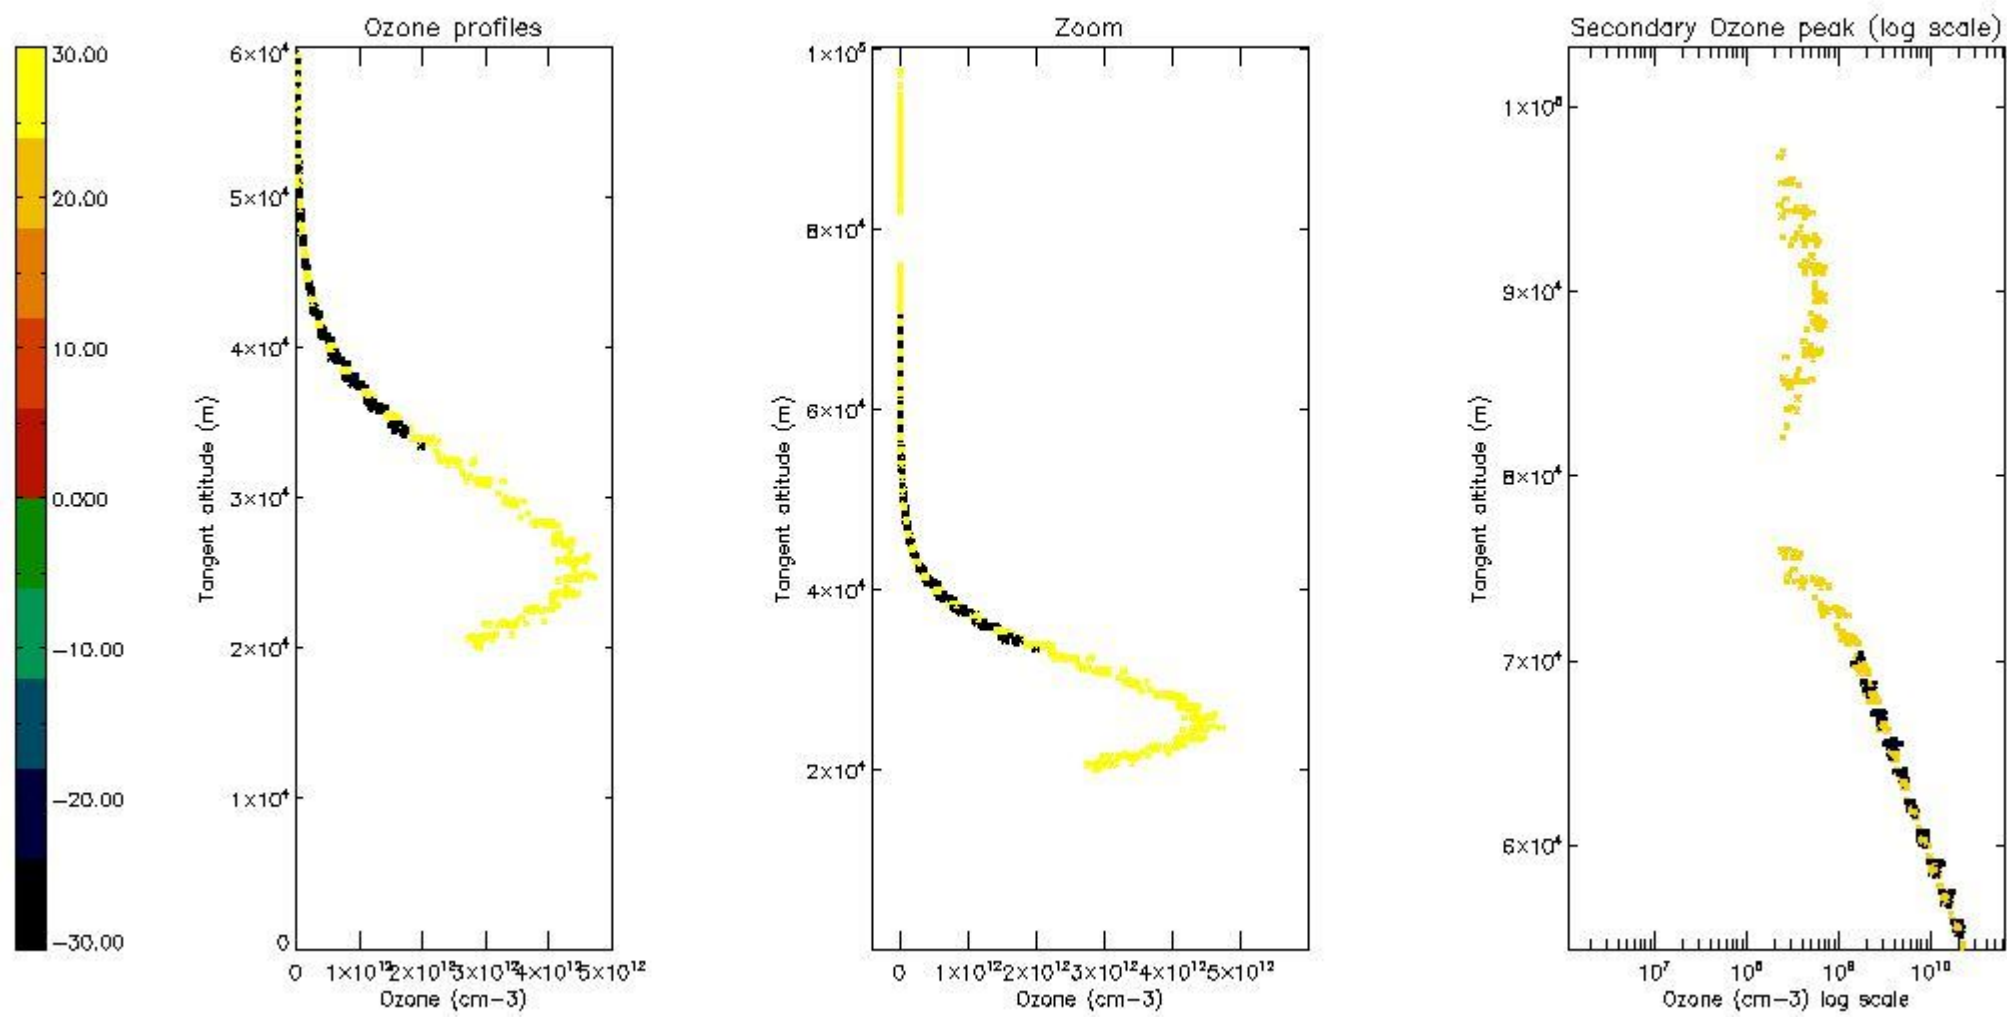

STD < 10	14
STD < 5	7

5.2 Plot ozone profiles for all STD (dark without errors)

The colorbar represents the latitude.

5.3 Plot ozone profiles where STD < 20% (dark without errors)

The colorbar represents the latitude.

5.4 Plot ozone profiles where $STD < 10\%$ (dark without errors)

The colorbar represents the latitude.

5.5 Plot ozone profiles where STD < 5% (dark without errors)

The colorbar represents the latitude.

5.6 Plot NO₂ profiles for all STD (dark without errors)