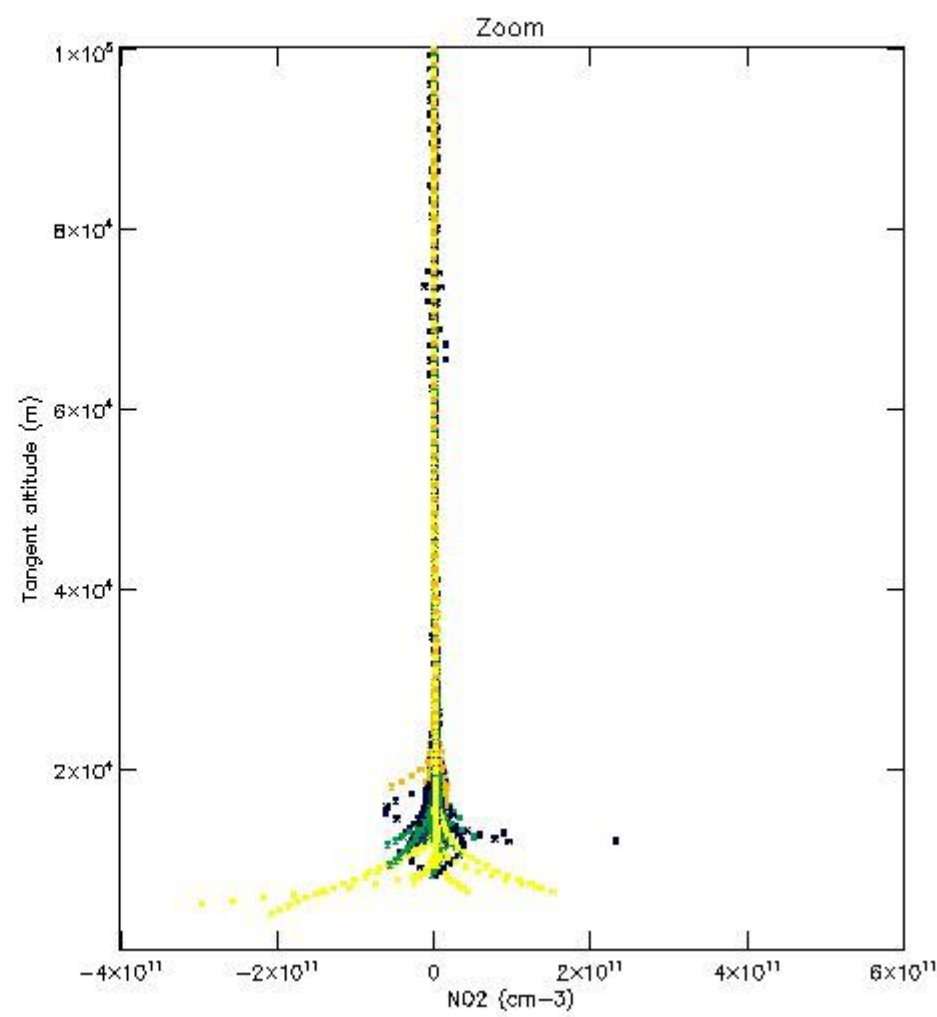

5.7 Plot NO3 profiles for all STD (dark without errors)

The colorbar represents the latitude.