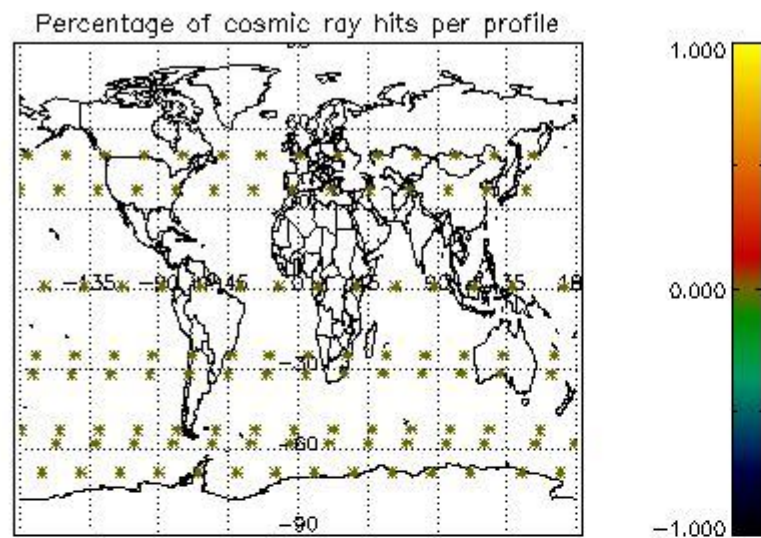

4.2.2 Plot level 1 quality information per product (world map): ENVISAT DESCENDING passes

5. Trace gas profiles

5.1 Ozone statistics based on quality of products

The final quality of the products can be "measured" using the STD (Standard Deviation) attached to every point profile. This information is written to the parameter GOM_NL__2P/NL_LOCAL_SPECIES_DENSITY/o3_std of the level 2 products. The table below shows the statistics for given STD ranges.

The statistics are given with respect to the overall valid production:

- Products without fatal errors: GOM_NL__2P/MPH/PRODUCT_ERR=0
- Valid point profile: GOM_NL__2P/NL_LOCAL_SPECIES_DENSITY/pcd(0)=0

The 'Criteria' is applied to valid points of dark limb products:

- Products in dark limb illumination condition: GOM_NL__2P/NL_SUMMARY_QUALITY/obs_ill_cond=0
- Products without fatal errors: GOM_NL__2P/MPH/PRODUCT_ERR=0
- Valid point profile: GOM_NL__2P/NL_LOCAL_SPECIES_DENSITY/pcd(0)=0

So, the table below shows the percentage of dark limb and valid observations for each criteria with respect to the overall valid daily observations.

Criteria	% of total production
All STD	32
STD < 20	17