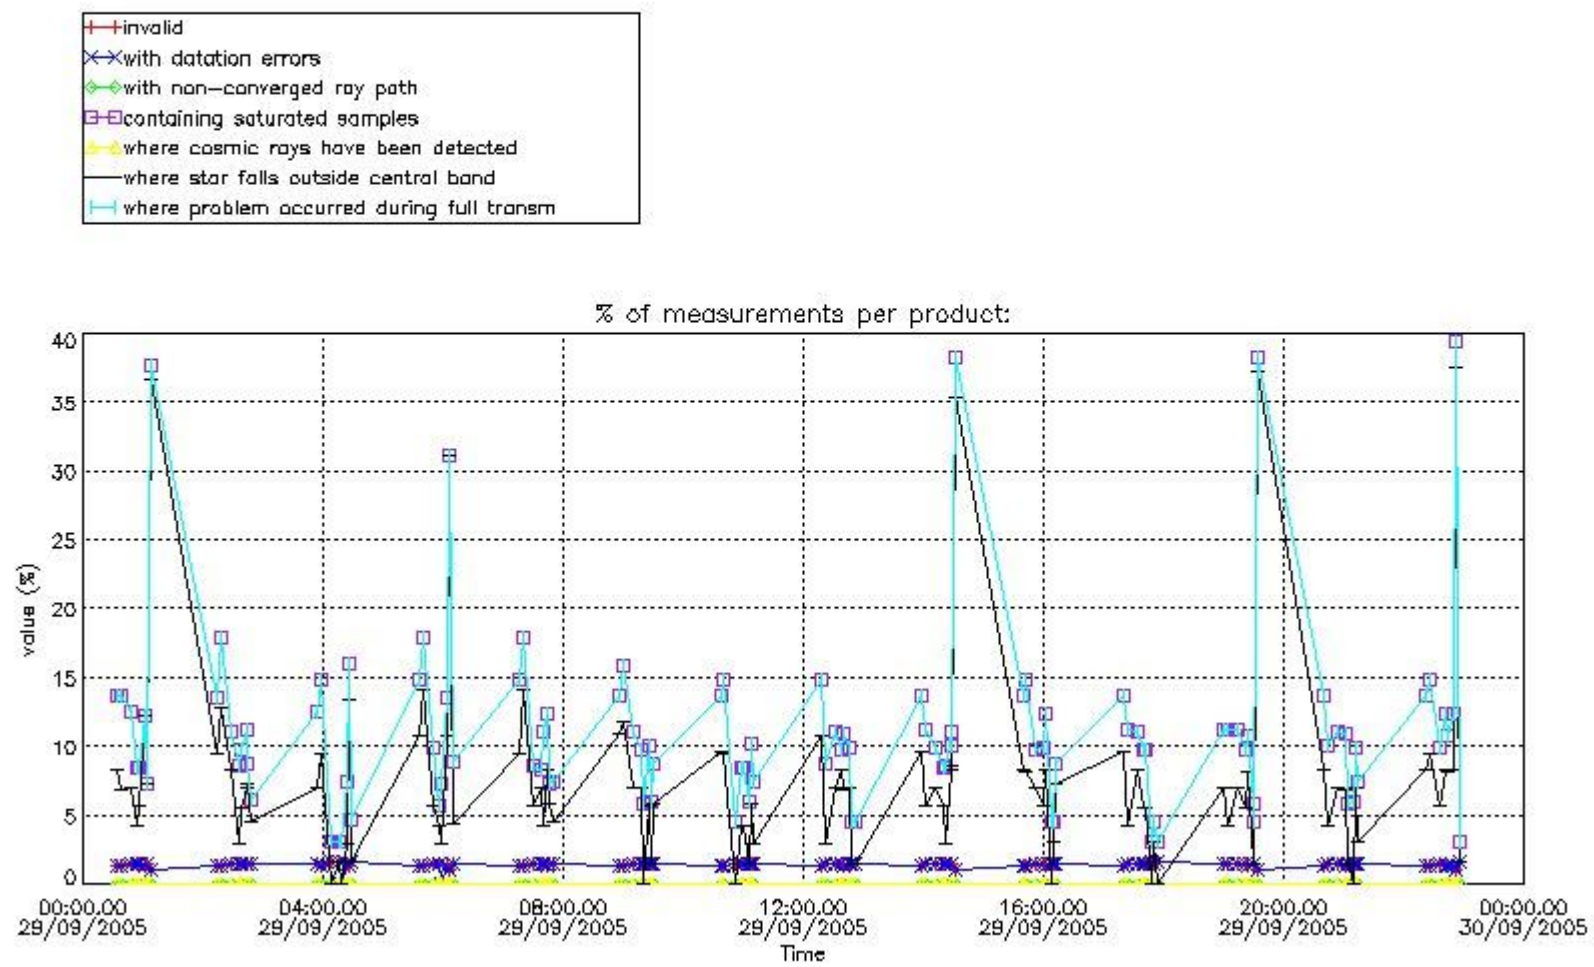

3.1 Plot quality information per product (time dependant)

3.2 Plot quality information per product (world map)

Percentage of flagged data per O3 profile

Percentage of flagged data per H2O profile

Percentage of flagged data per NO2 profile

Percentage of flagged data per NO3 profile

4. Level 1 quality information per product

In this section it is plotted some information contained in the Quality Summary data set of the level 2 products that comes from the level 1b processing. Products without errors (error flag in the MPH set to "0") are used.

4.1 Plot quality information per product (time dependant) coming from level 1b processing

4.1.1 Plot level 1 quality information per product (time dependant): ENVISAT ASCENDING passes

4.1.2 Plot level 1 quality information per product (time dependant): ENVI SAT DESCENDING passes

5. Trace gas profiles

5.1 Ozone statistics based on quality of products

The final quality of the products can be "measured" using the STD (Standard Deviation) attached to every point profile. This information is written to the parameter GOM_NL__2P/NL_LOCAL_SPECIES_DENSITY/o3_std of the level 2 products. The table below shows the statistics for given STD ranges.