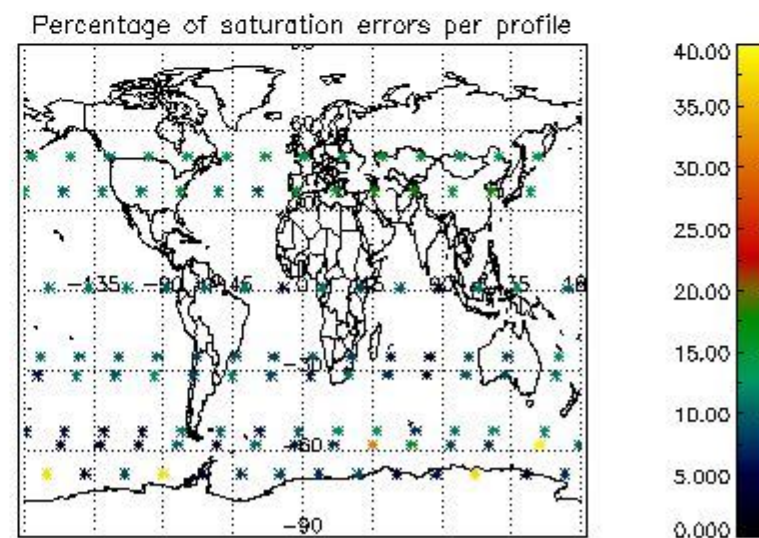

5. Trace gas profiles

5.1 Ozone statistics based on quality of products

The final quality of the products can be "measured" using the STD (Standard Deviation) attached to every point profile. This information is written to the parameter GOM_NL__2P/NL_LOCAL_SPECIES_DENSITY/o3_std of the level 2 products. The table below shows the statistics for given STD ranges.

The statistics are given with respect to the overall valid production:

- Products without fatal errors: GOM_NL__2P/MPH/PRODUCT_ERR=0
- Valid point profile: GOM_NL__2P/NL_LOCAL_SPECIES_DENSITY/pcd(0)=0

The 'Criteria' is applied to valid points of dark limb products:

- Products in dark limb illumination condition: GOM_NL__2P/NL_SUMMARY_QUALITY/obs_ill_cond=0
- Products without fatal errors: GOM_NL__2P/MPH/PRODUCT_ERR=0
- Valid point profile: GOM_NL__2P/NL_LOCAL_SPECIES_DENSITY/pcd(0)=0

So, the table below shows the percentage of dark limb and valid observations for each criteria with respect to the overall valid daily observations.

Criteria	% of total production
All STD	32
STD < 20	17