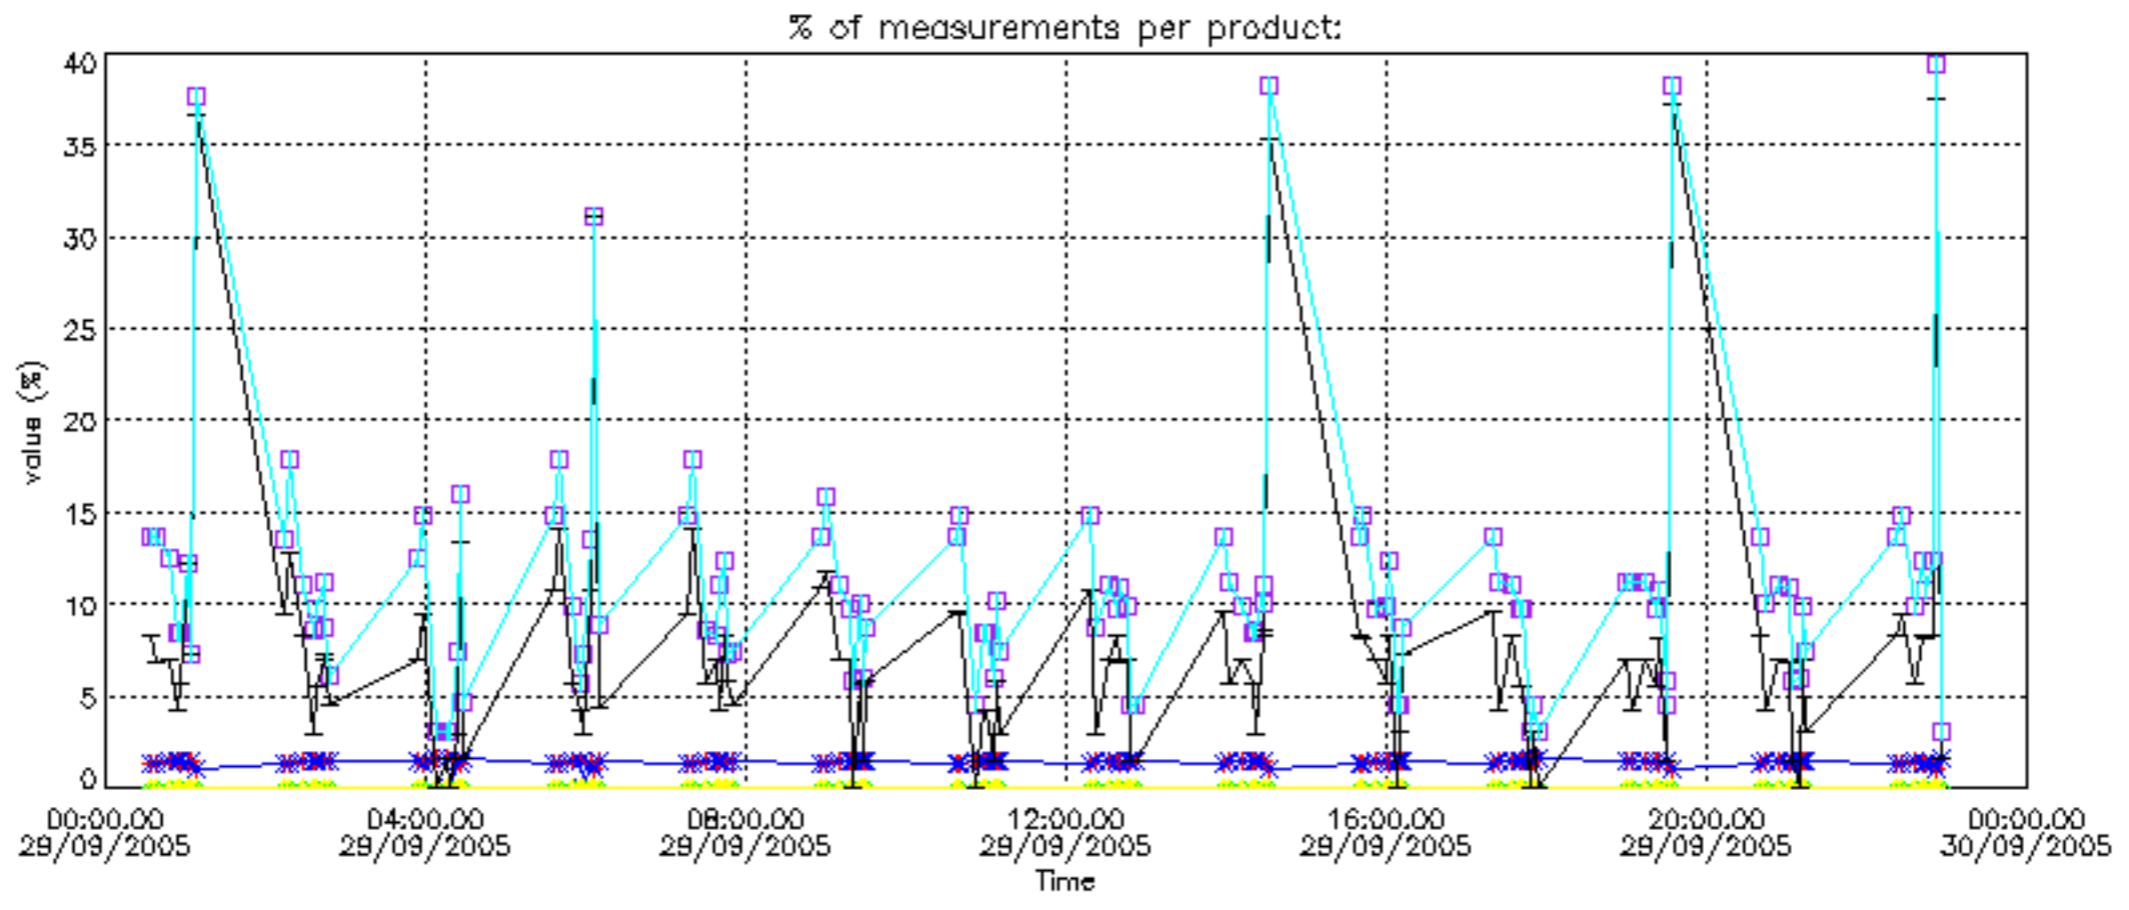

Percentage of cosmic ray hits per profile

Percentage of datation errors per profile