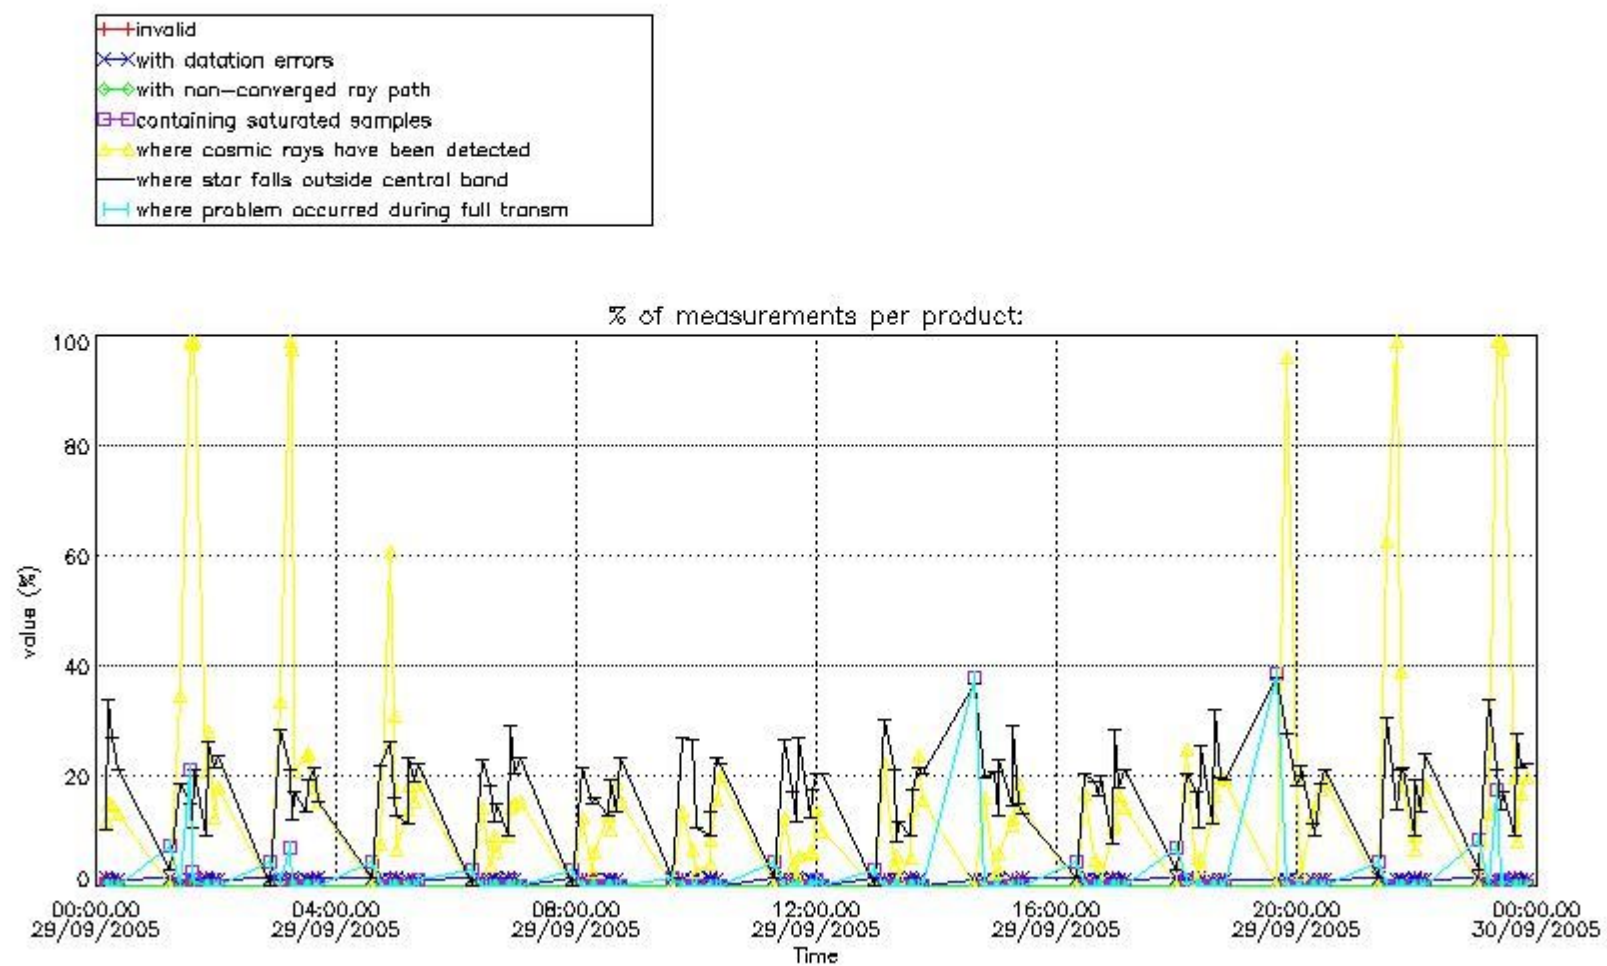

4.1.2 Plot level 1 quality information per product (time dependant): ENVISAT DESCENDING passes