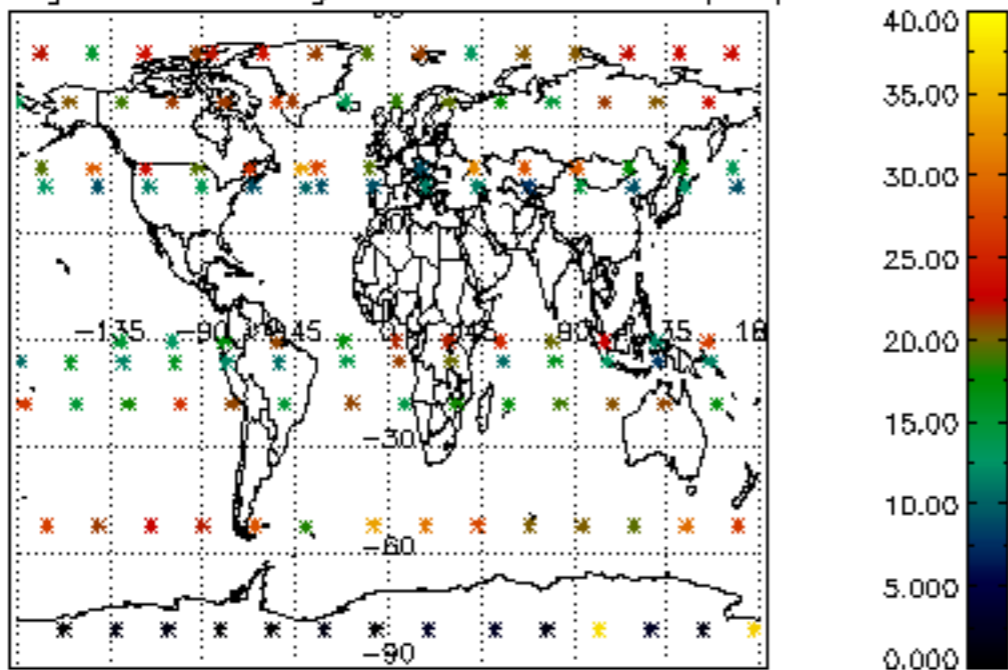

Percentage of cosmic ray hits per profile

Percentage of star falling outside central band per profile