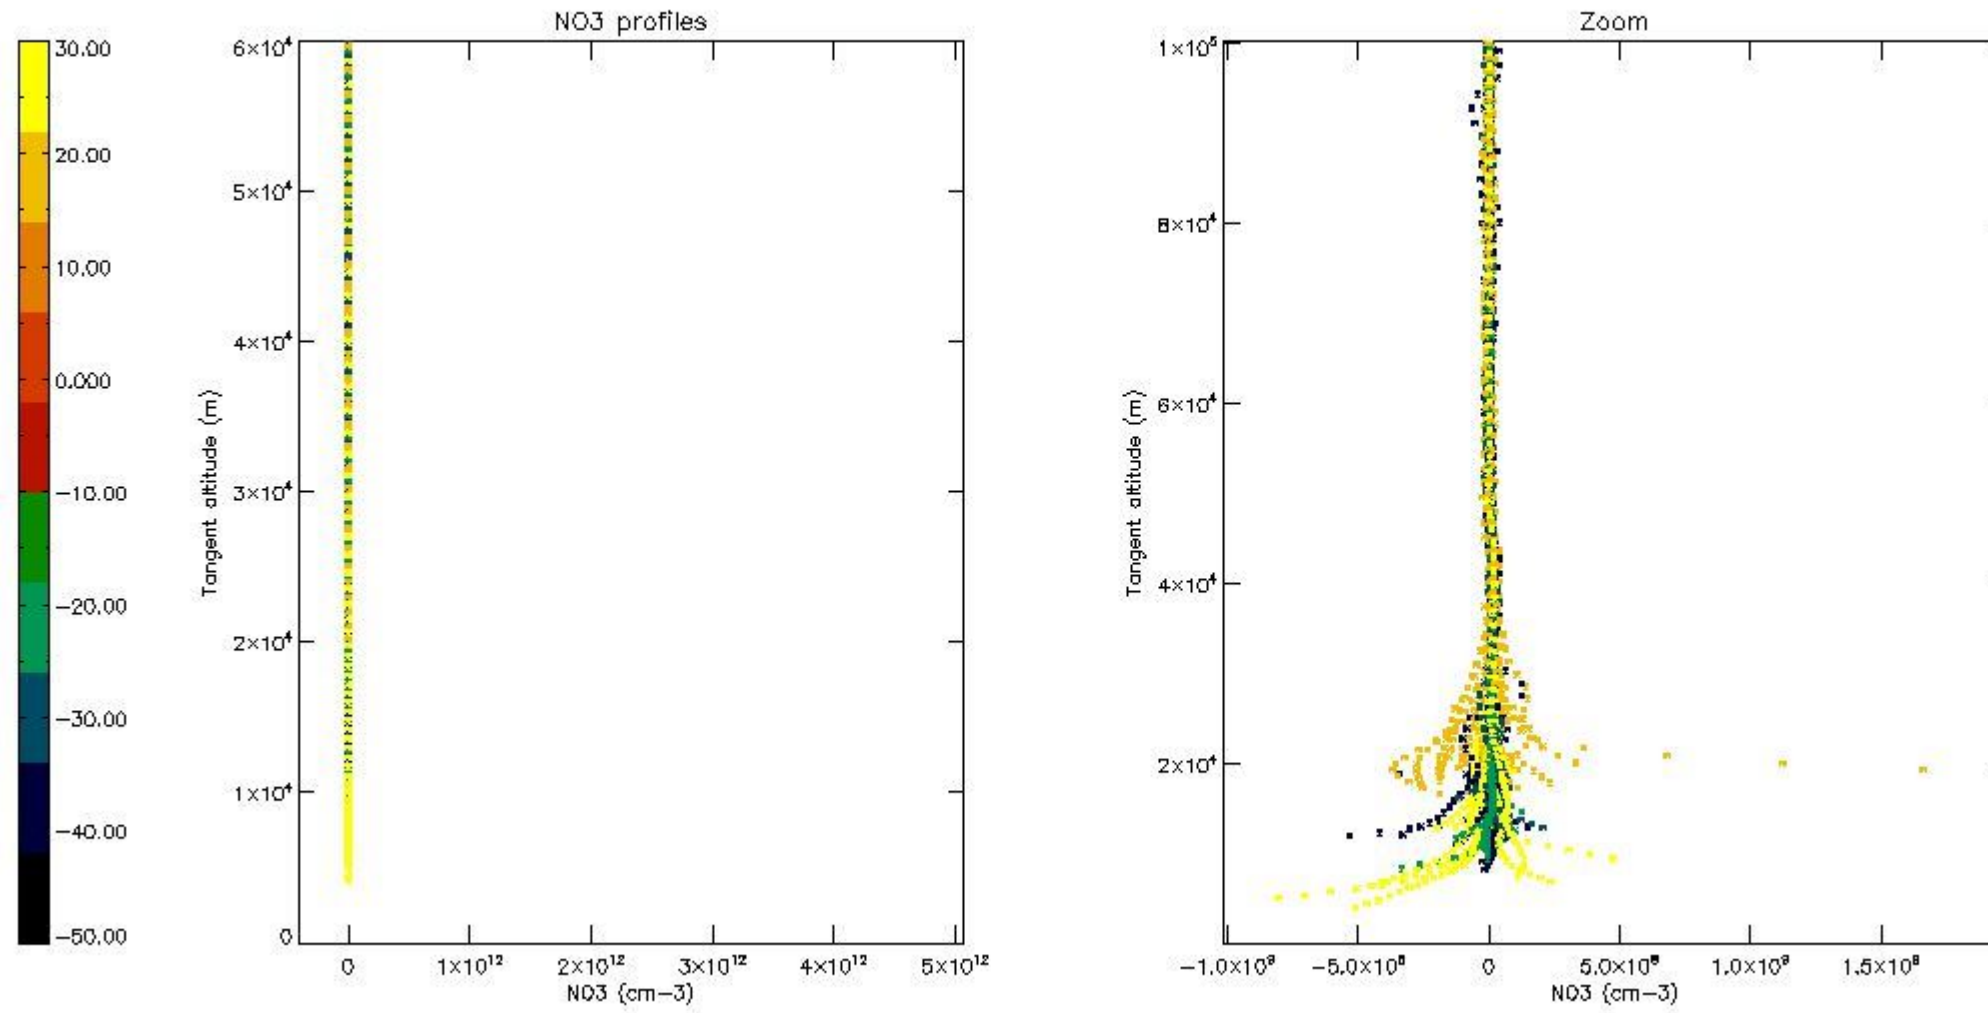

6. Auxiliary Data Files used for the production reported in section 2

The number reported in the third column indicates since which file (see list in section 2) the corresponding auxiliary file has been used. The fourth column is the date of those product files.

Type	Auxiliary Filename	Used since product	Used since product date
INST_PHYS_CHARACTERISTICS	GOM_INS_AXVIEC20091111_143220_20030716_120000_20500101_000000	1	29-SEP-2005 00:09:33
LEVEL-2_PROC_CONFIG	GOM_PR2_AXVIEC20091111_152718_20020301_000000_20500101_000000	1	29-SEP-2005 00:09:33
CROSS_SECTIONS_FILE	GOM_CRS_AXVIEC20091111_154832_20020301_000000_20500101_000000	1	29-SEP-2005 00:09:33