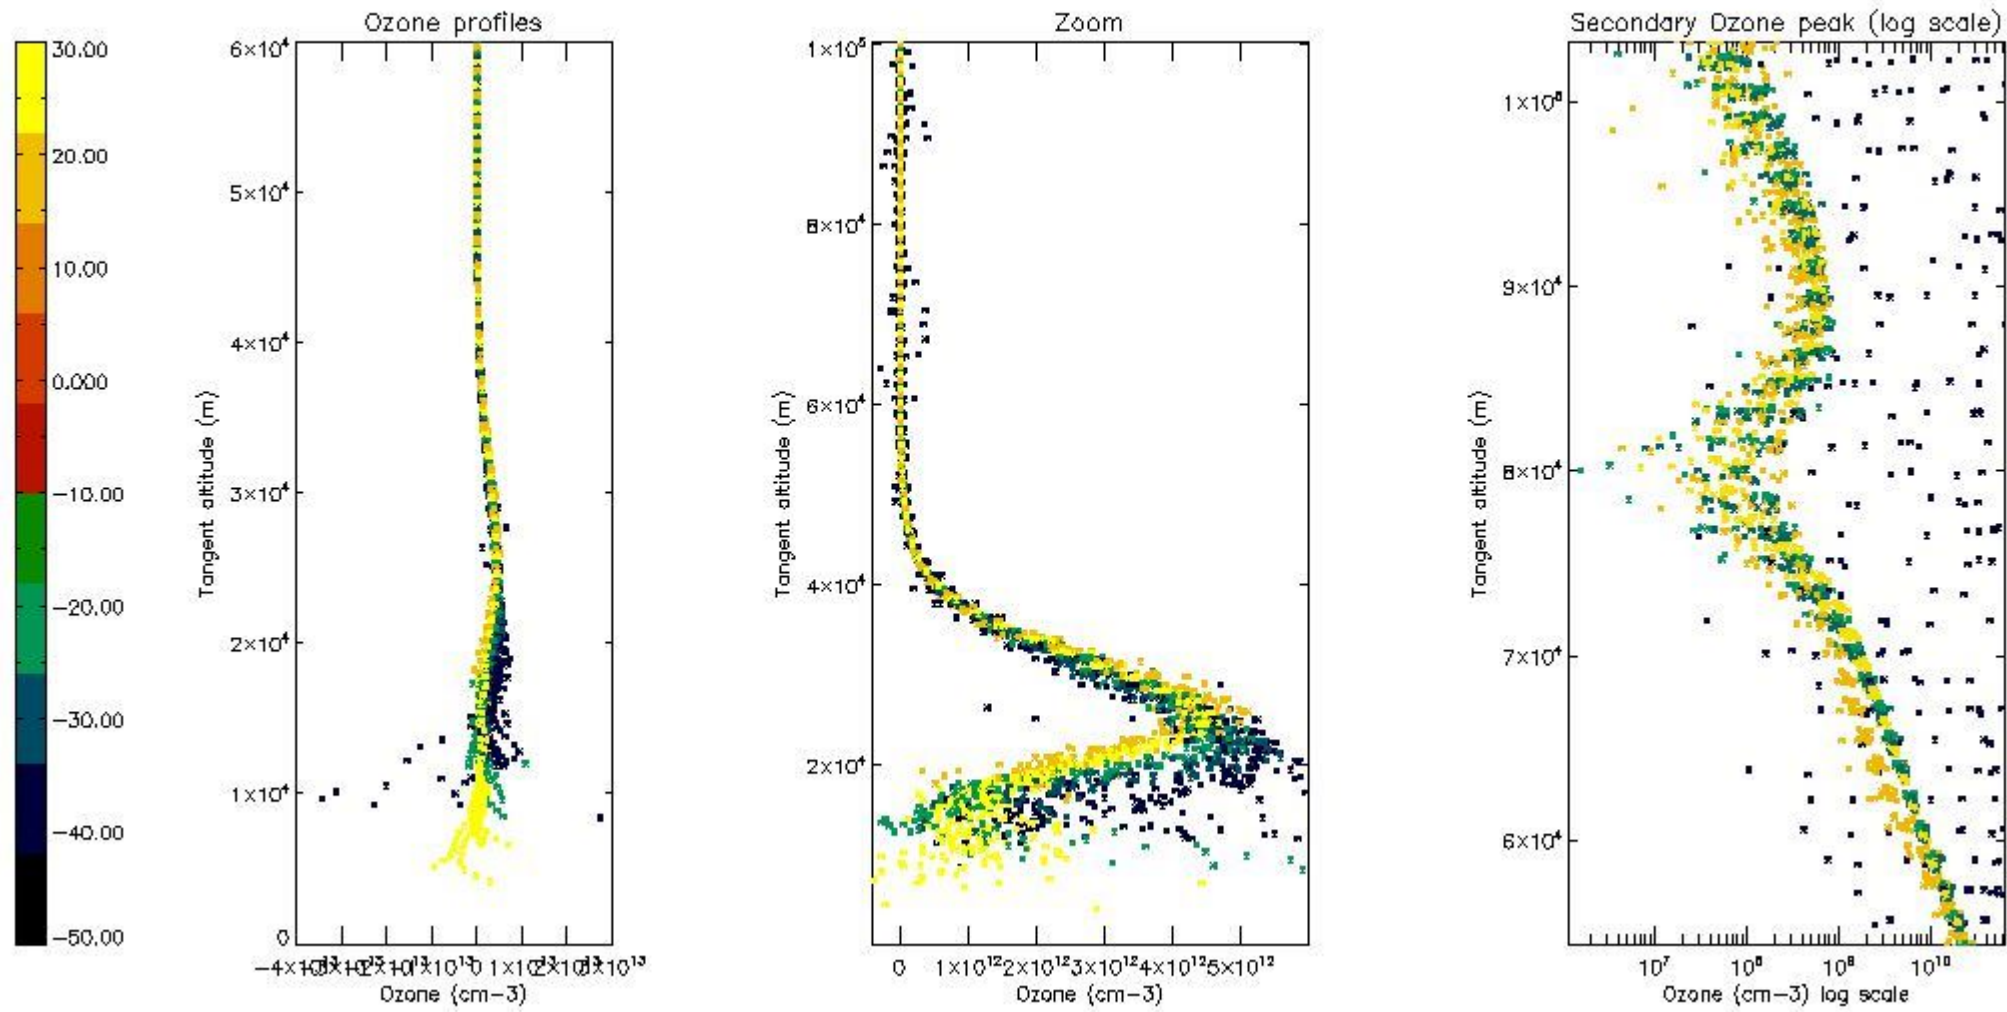

STD < 10	14
STD < 5	7

5.2 Plot ozone profiles for all STD (dark without errors)

The colorbar represents the latitude.

5.3 Plot ozone profiles where STD < 20% (dark without errors)

The colorbar represents the latitude.