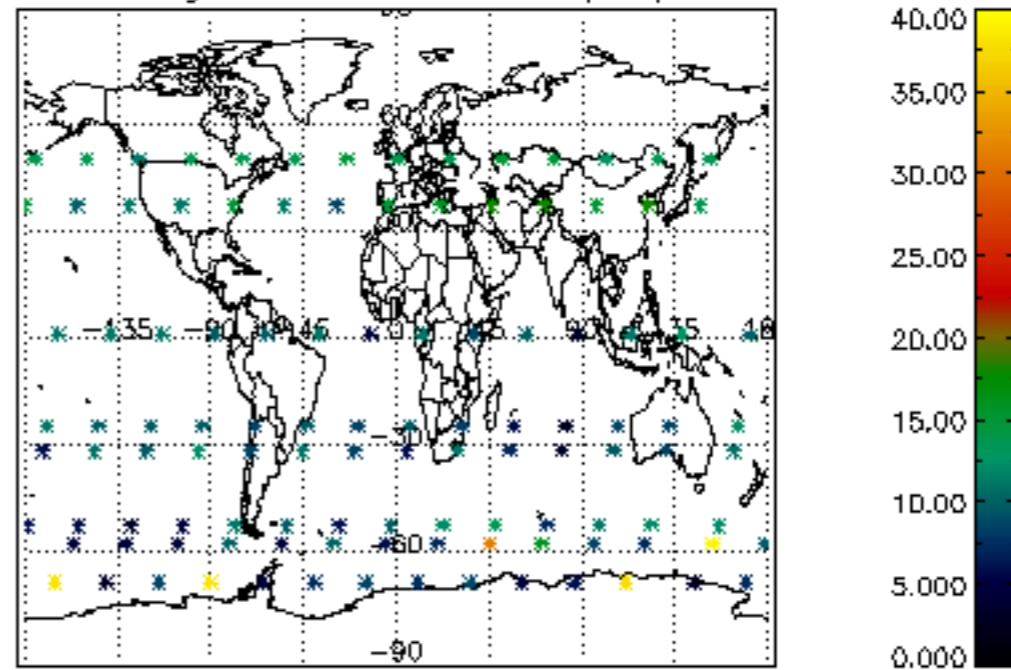

Percentage of saturation errors per profile