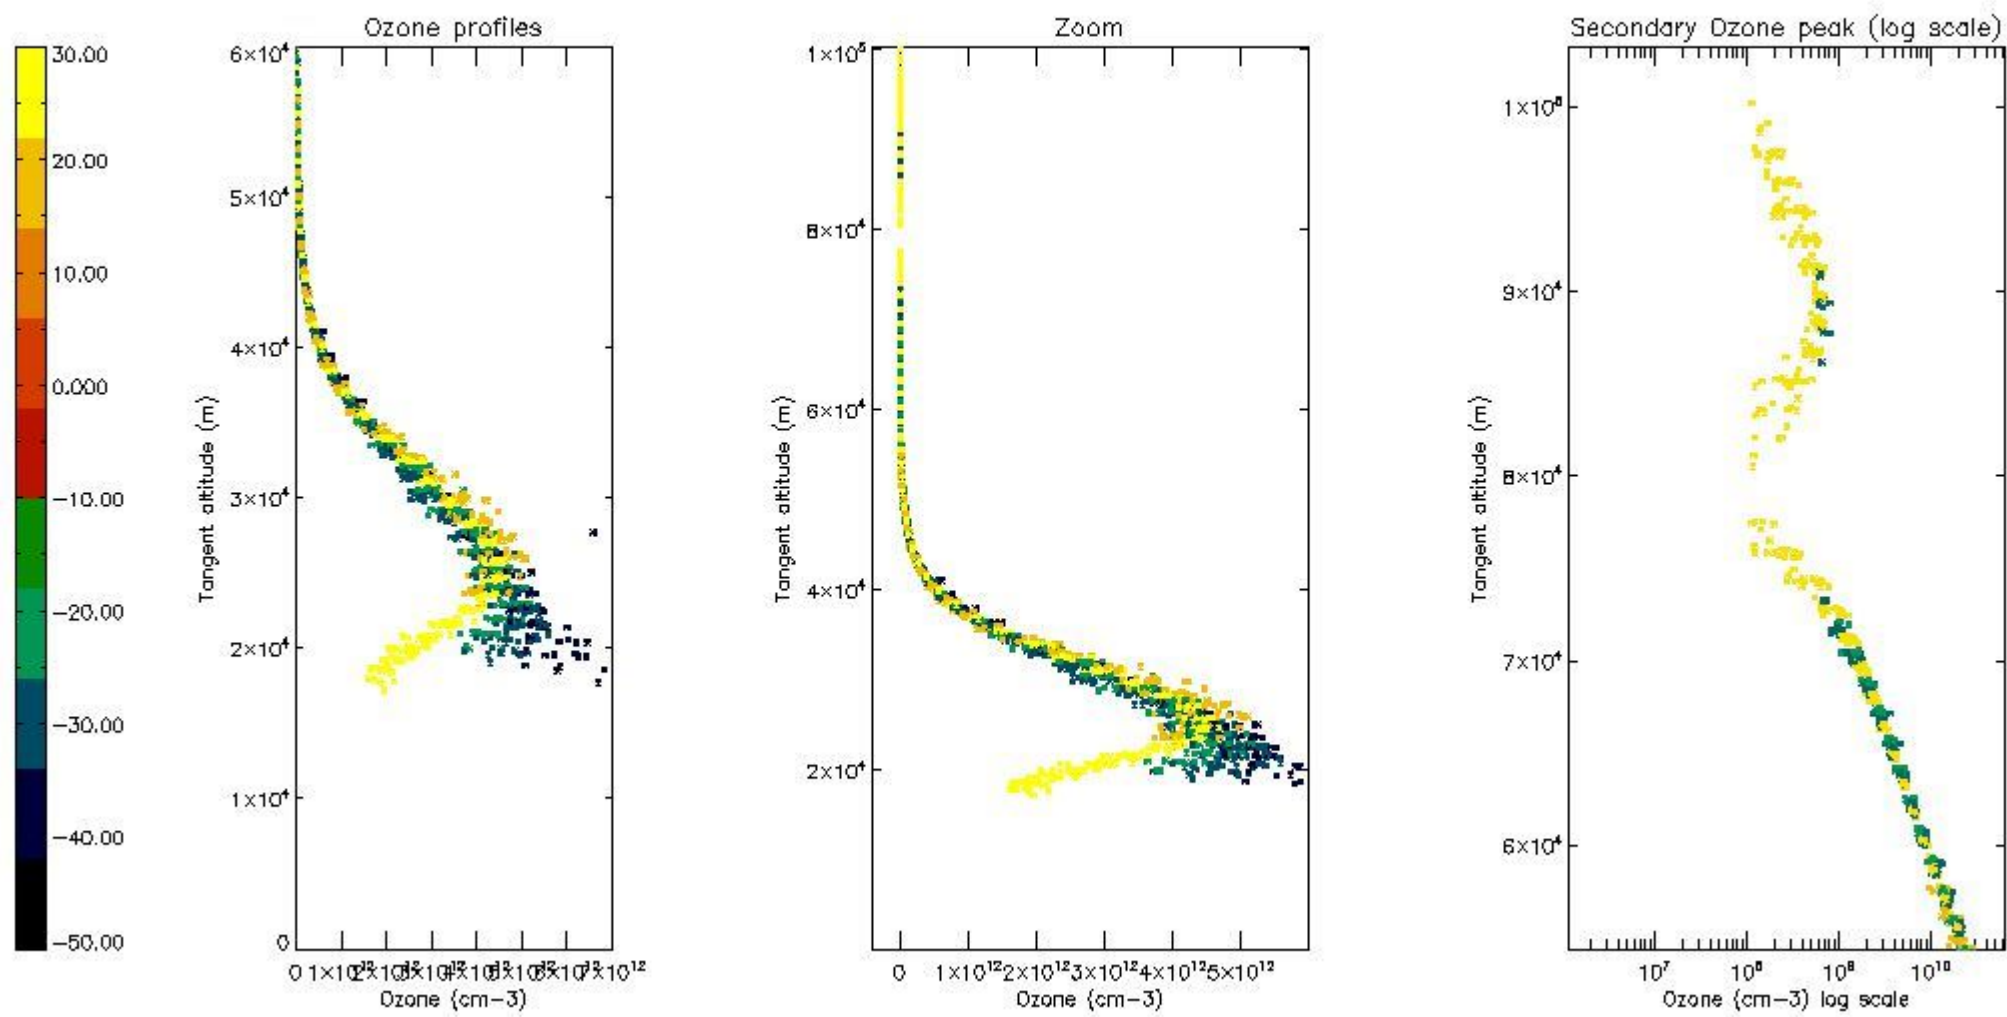

5.5 Plot ozone profiles where STD < 5% (dark without errors)

The colorbar represents the latitude.