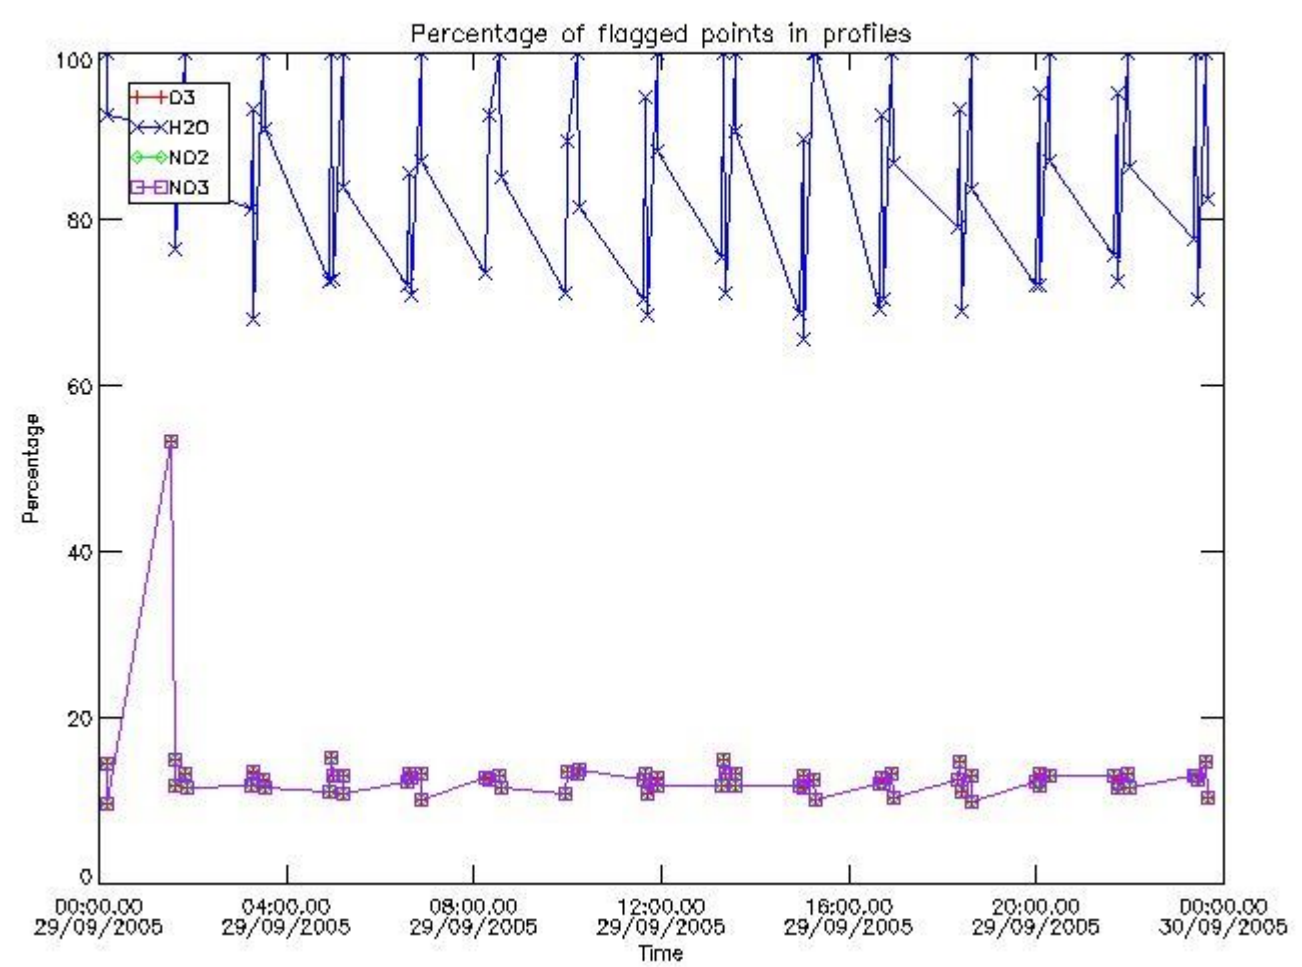

220	GOM_NL__2PRFIN20050929_215725_000000392041_00144_18735_7195.N1	29-SEP-2005 21:57:25	Dark	38.500	143	Alp Hyi	2.8570	7200.0	77	18735	No
221	GOM_NL__2PRFIN20050929_215852_000000442041_00144_18735_7196.N1	29-SEP-2005 21:58:52	Dark	44.000	9	Alp Eri	0.45300	24000.	88	18735	No
222	GOM_NL__2PRFIN20050929_220416_000000412041_00144_18735_7197.N1	29-SEP-2005 22:04:16	Straylight	40.500	84	Alp Phe	2.3970	4500.0	81	18735	No
223	GOM_NL__2PRFIN20050929_220857_000000442041_00144_18735_7198.N1	29-SEP-2005 22:08:57	Straylight	44.000	18	24Alp PsA	1.1660	9700.0	88	18735	No
224	GOM_NL__2PRFIN20050929_222126_000000372041_00144_18735_7199.N1	29-SEP-2005 22:21:26	Bright	36.500	90	54Alp Peg	2.4870	11000.	73	18735	No
225	GOM_NL__2PRFIN20050929_222505_000000372041_00144_18735_7200.N1	29-SEP-2005 22:25:05	Bright	37.000	93	53Bet Peg	2.5200	3100.0	74	18735	No
226	GOM_NL__2PRFIN20050929_223516_000000362041_00144_18735_7201.N1	29-SEP-2005 22:35:16	Bright	35.500	89	5Alp Cep	2.4510	8000.0	71	18735	No
227	GOM_NL__2PRFIN20050929_224227_000000372041_00144_18735_7202.N1	29-SEP-2005 22:42:27	Bright	36.500	49	1Alp UMi	1.9900	6300.0	73	18735	No
228	GOM_NL__2PRFIN20050929_224426_000000372041_00144_18735_7203.N1	29-SEP-2005 22:44:26	Bright	37.000	60	7Bet UMi	2.0810	3950.0	74	18735	No
229	GOM_NL__2PRFIN20050929_225022_000000372041_00144_18735_7204.N1	29-SEP-2005 22:50:22	Bright	36.500	36	50Alp UMa	1.8000	6300.0	73	18735	No
230	GOM_NL__2PRFIN20050929_225152_000000522041_00144_18735_7205.N1	29-SEP-2005 22:51:52	Bright	52.000	82	48Bet UMa	2.3650	10600.	104	18735	No
231	GOM_NL__2PRFIN20050929_225505_000000322041_00144_18735_7206.N1	29-SEP-2005 22:55:05	Bright	32.000	174	52Psi UMa	3.0040	4400.0	64	18735	No
232	GOM_NL__2PRFIN20050929_230144_000000362041_00144_18735_7207.N1	29-SEP-2005 23:01:44	Bright	35.500	166	17Eps Leo	2.9800	6000.0	71	18735	No
233	GOM_NL__2PRFIN20050929_231114_000000542041_00144_18735_7208.N1	29-SEP-2005 23:11:14	Twilight	53.500	48	30Alp Hya	1.9770	4100.0	107	18735	No
234	GOM_NL__2PRFIN20050929_232055_000000432041_00144_18735_7209.N1	29-SEP-2005 23:20:55	Dark	43.000	65	Lam Vel	2.2040	4400.0	86	18735	No
235	GOM_NL__2PRFIN20050929_232413_000000402041_00144_18735_7210.N1	29-SEP-2005 23:24:13	Dark	39.500	46	Del Vel	1.9540	10600.	79	18735	No
236	GOM_NL__2PRFIN20050929_232548_000000412041_00145_18736_7211.N1	29-SEP-2005 23:25:48	Dark	41.000	41	Eps Car	1.8600	4100.0	82	18736	No
237	GOM_NL__2PRFIN20050929_233801_000000382041_00145_18736_7195.N1	29-SEP-2005 23:38:01	Dark	38.000	143	Alp Hyi	2.8570	7200.0	76	18736	No
238	GOM_NL__2PRFIN20050929_233929_000000492041_00145_18736_7196.N1	29-SEP-2005 23:39:29	Dark	49.000	9	Alp Eri	0.45300	24000.	98	18736	No
239	GOM_NL__2PRFIN20050929_234452_000000452041_00145_18736_7197.N1	29-SEP-2005 23:44:52	Straylight	44.500	84	Alp Phe	2.3970	4500.0	89	18736	No
240	GOM_NL__2PRFIN20050929_234933_000000432041_00145_18736_7198.N1	29-SEP-2005 23:49:33	Straylight	43.000	18	24Alp PsA	1.1660	9700.0	86	18736	No

3. Quality information per product

In this section it is plotted some information contained in the Quality Summary data set of the level 2 products. Only products in dark limb conditions and without errors (error flag in the MPH set to "0") are used.

3.1 Plot quality information per product (time dependant)

Percentage of flagged data per O3 profile

Percentage of flagged data per H2O profile