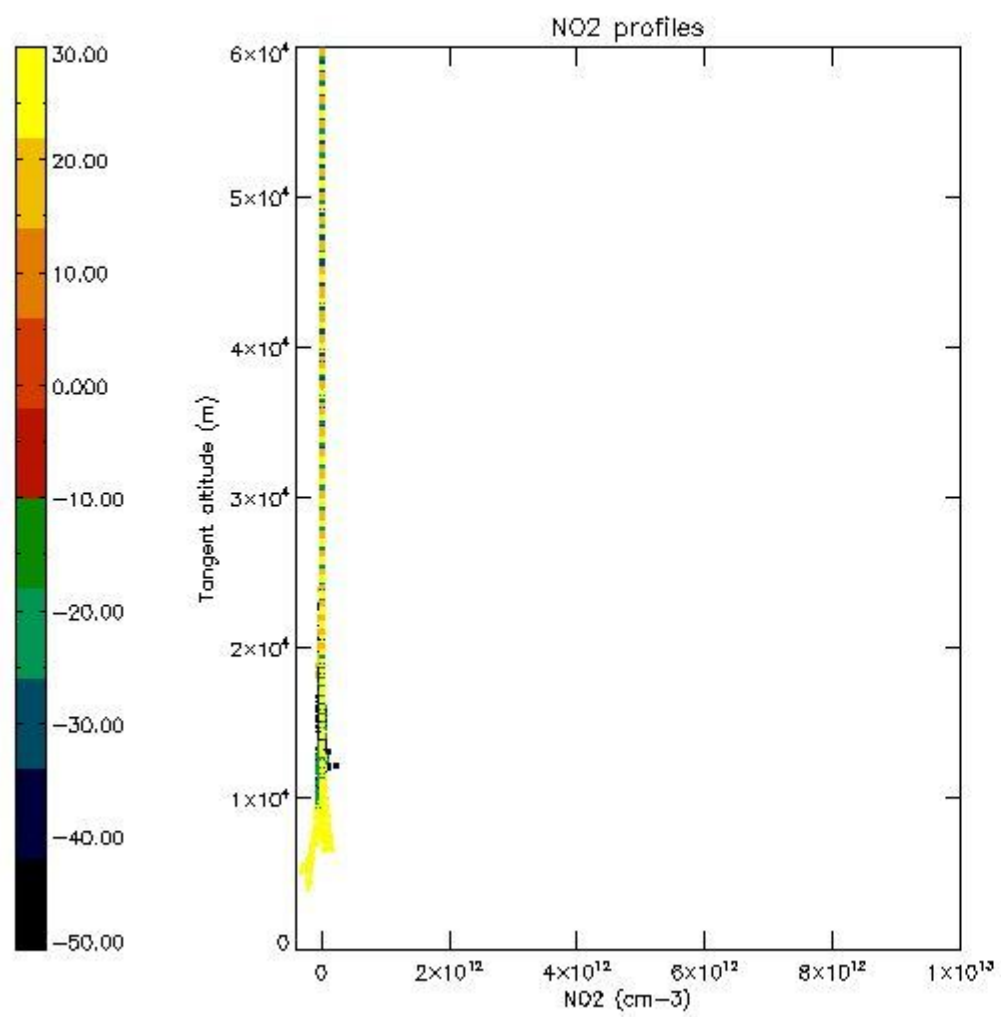

5.7 Plot NO3 profiles for all STD (dark without errors)

The colorbar represents the latitude.