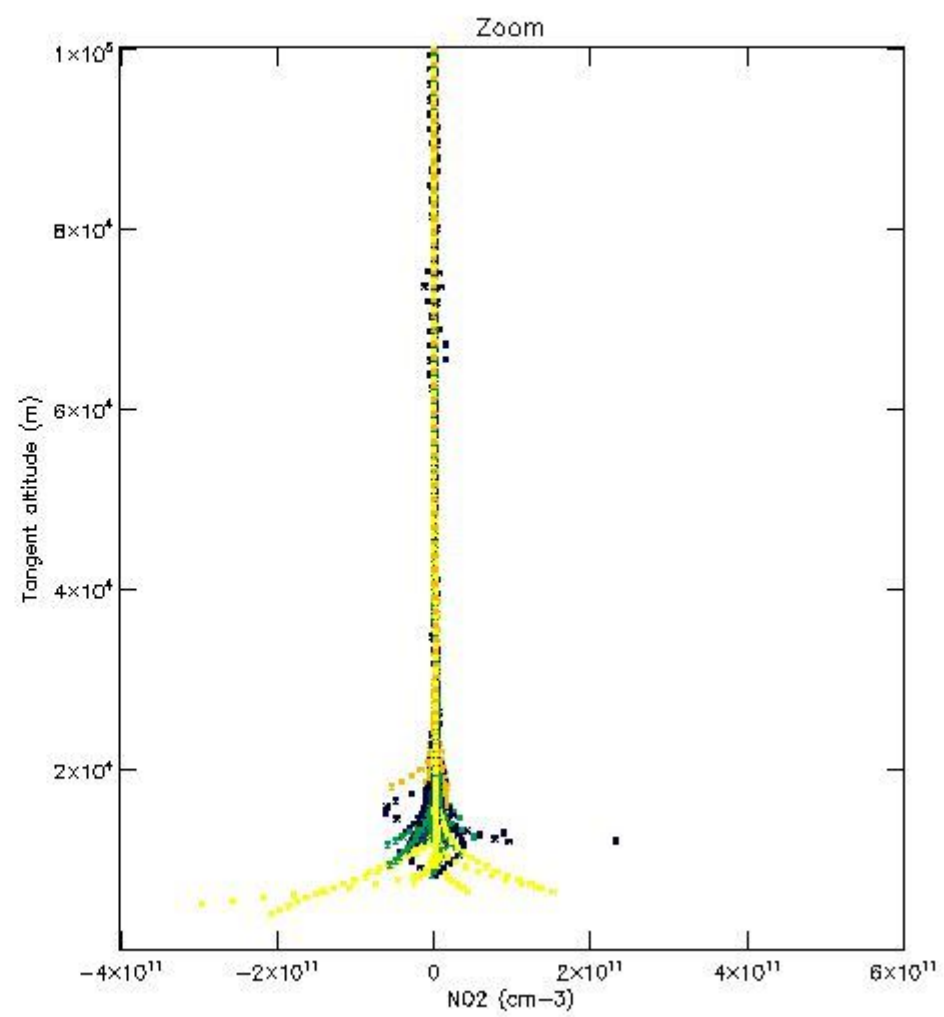

5.7 Plot NO3 profiles for all STD (dark without errors)

The colorbar represents the latitude.