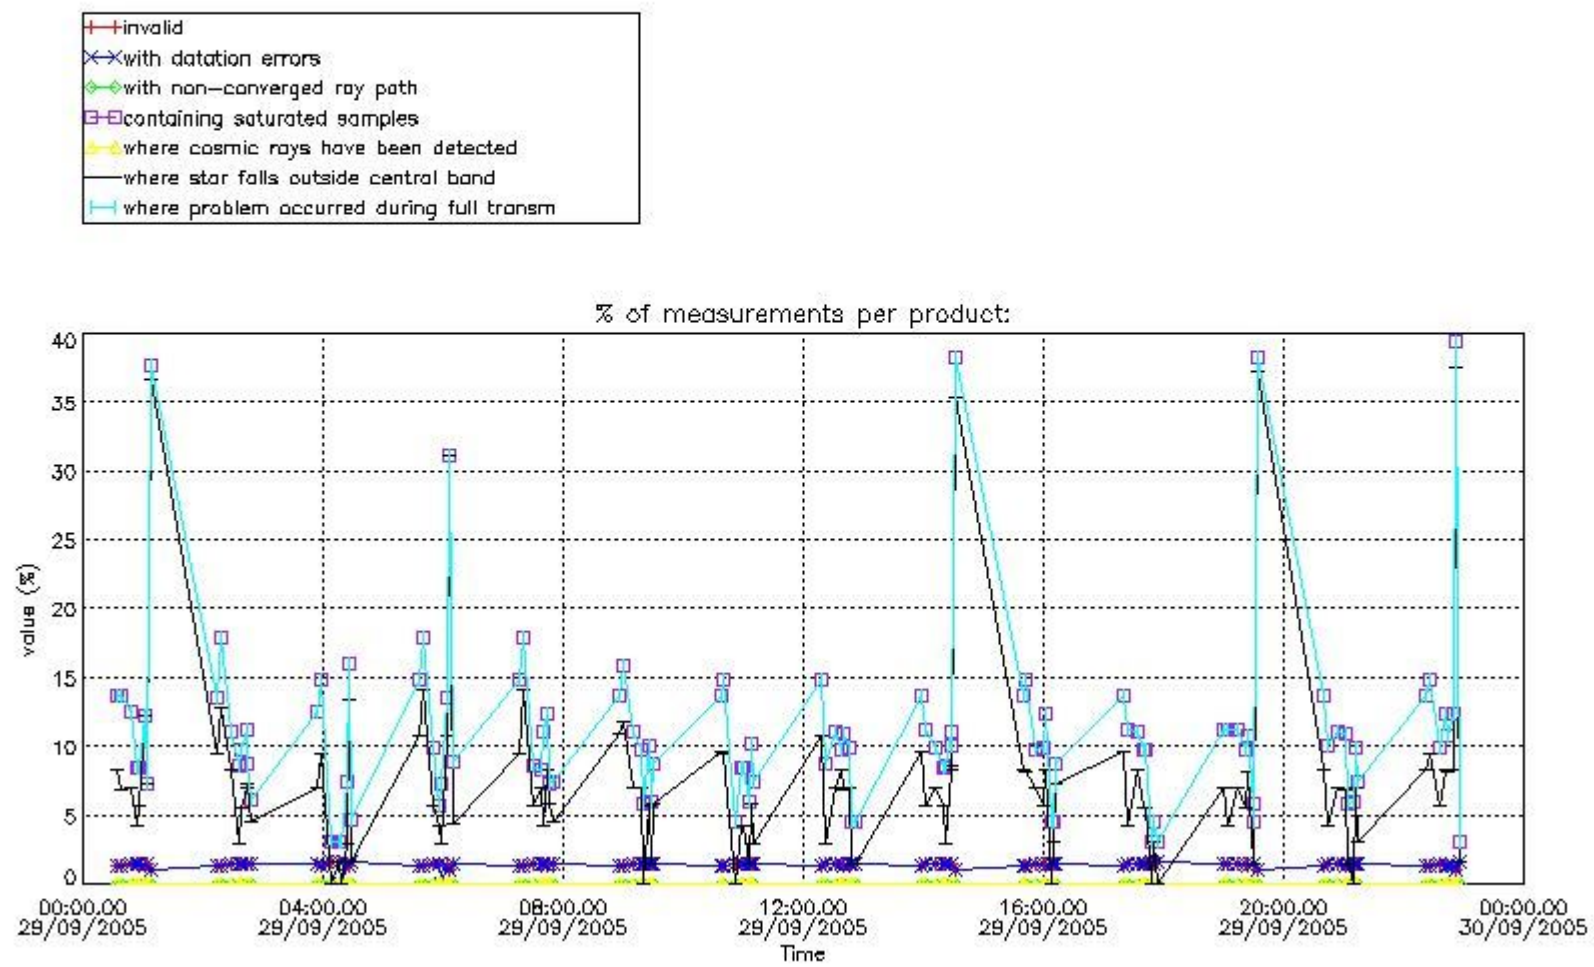

4.2 Plot quality information per product coming from level 1b processing (world map)

4.2.1 Plot level 1 quality information per product (world map): ENVISAT ASCENDING passes