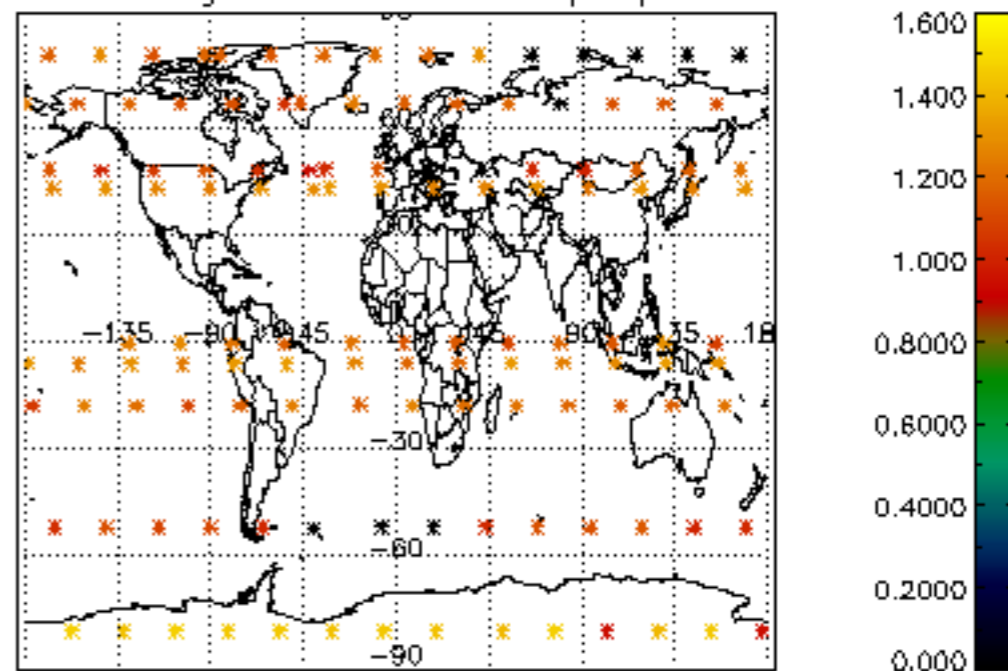

Percentage of flagged data per NO3 profile

Percentage of cosmic ray hits per profile

Percentage of datation errors per profile

Percentage of star falling outside central band per profile

Percentage of saturation errors per profile