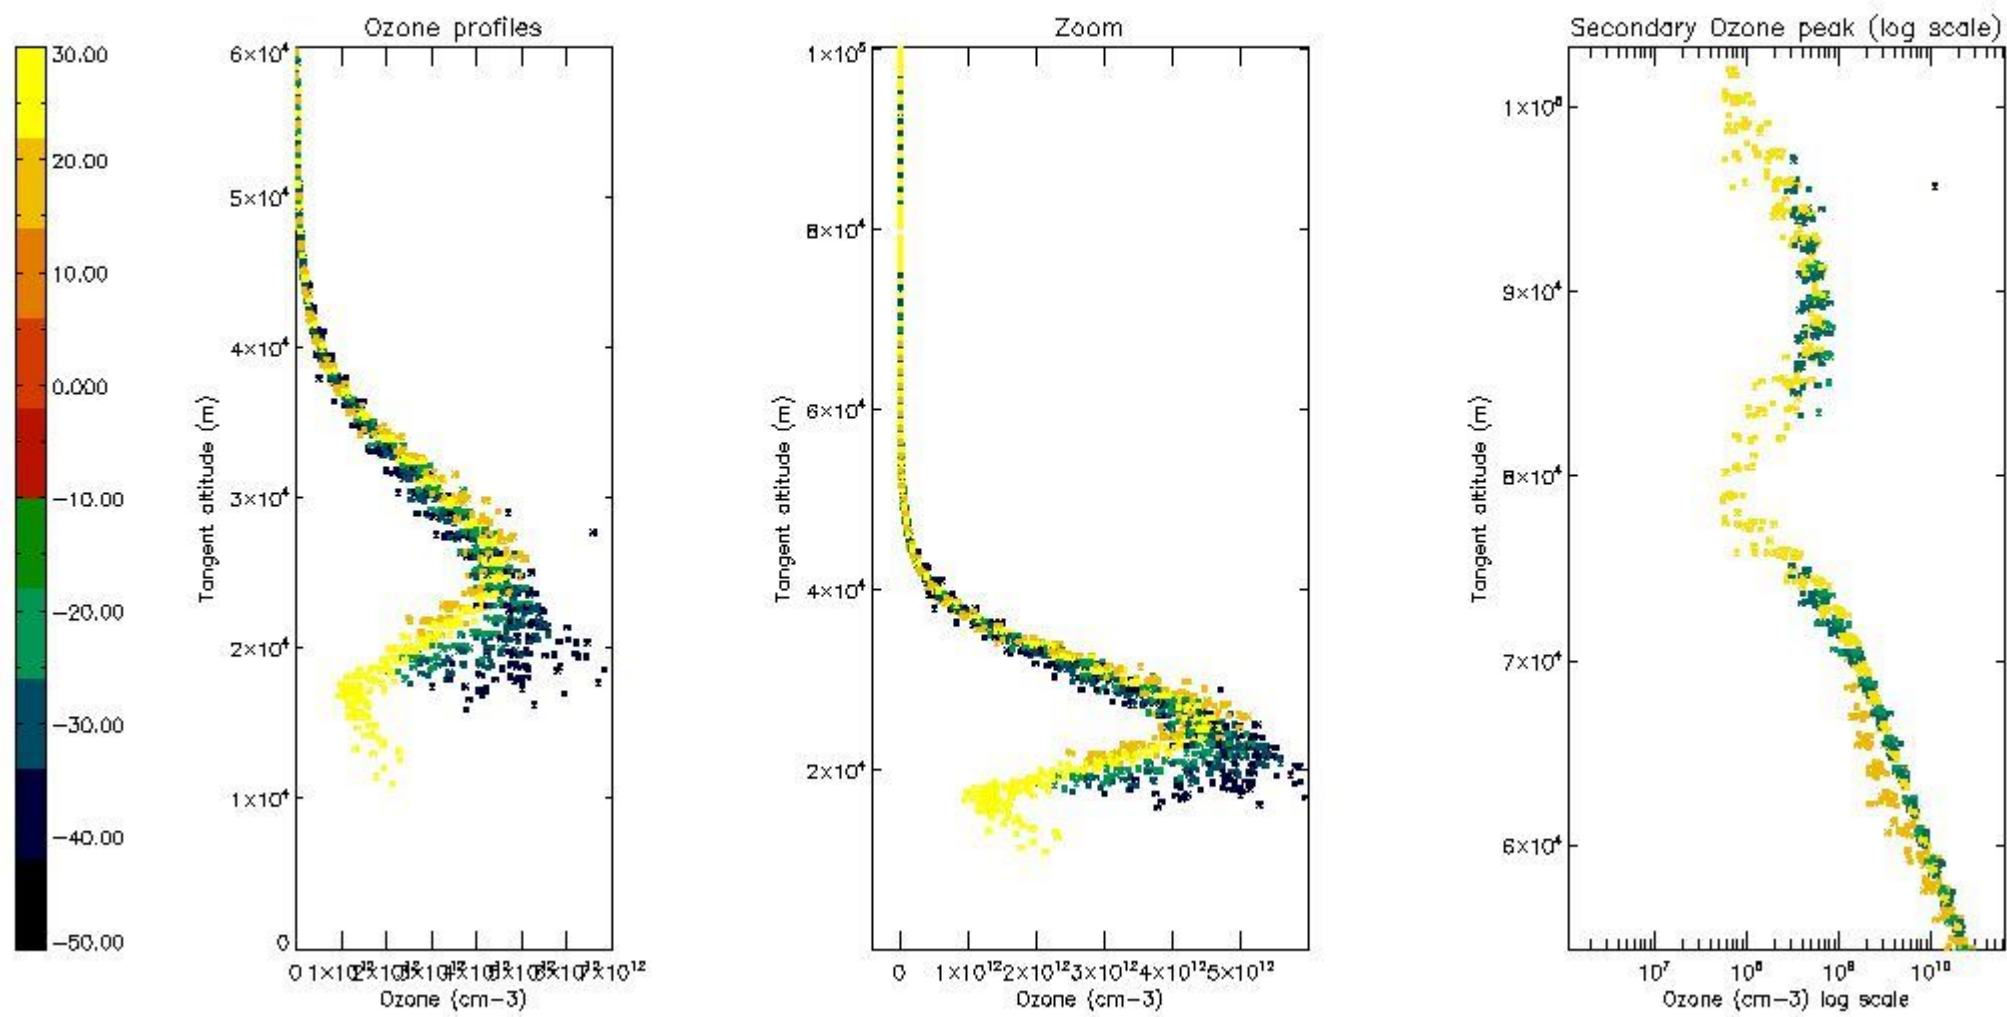

STD < 10	14
STD < 5	7

5.2 Plot ozone profiles for all STD (dark without errors)

The colorbar represents the latitude.

5.3 Plot ozone profiles where STD < 20% (dark without errors)

The colorbar represents the latitude.