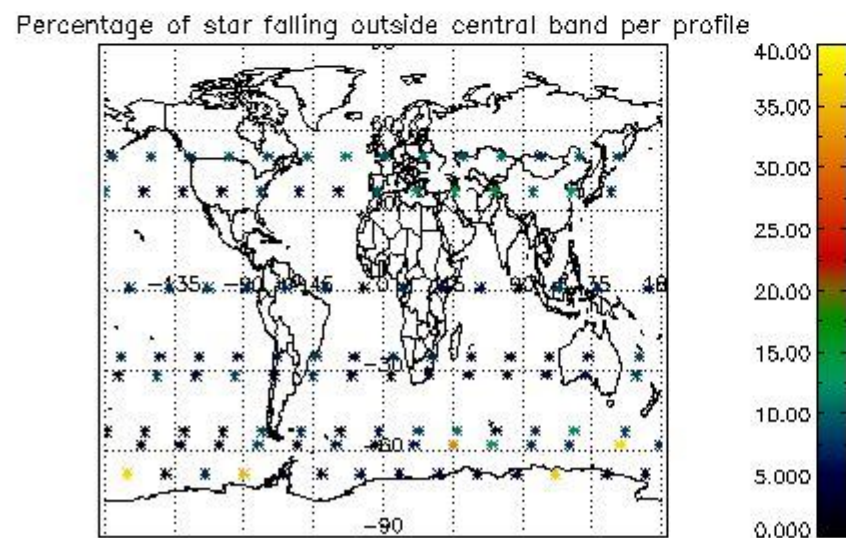

5. Trace gas profiles

5.1 Ozone statistics based on quality of products

The final quality of the products can be "measured" using the STD (Standard Deviation) attached to every point profile. This information is written to the parameter GOM_NL__2P/NL_LOCAL_SPECIES_DENSITY/o3_std of the level 2 products. The table below shows the statistics for given STD ranges.

The statistics are given with respect to the overall valid production:

- Products without fatal errors: GOM_NL__2P/MPH/PRODUCT_ERR=0
- Valid point profile: GOM_NL__2P/NL_LOCAL_SPECIES_DENSITY/pcd(0)=0

The 'Criteria' is applied to valid points of dark limb products:

- Products in dark limb illumination condition: GOM_NL__2P/NL_SUMMARY_QUALITY/obs_ill_cond=0
- Products without fatal errors: GOM_NL__2P/MPH/PRODUCT_ERR=0
- Valid point profile: GOM_NL__2P/NL_LOCAL_SPECIES_DENSITY/pcd(0)=0

So, the table below shows the percentage of dark limb and valid observations for each criteria with respect to the overall valid daily observations.

Criteria	% of total production
All STD	32
STD < 20	17