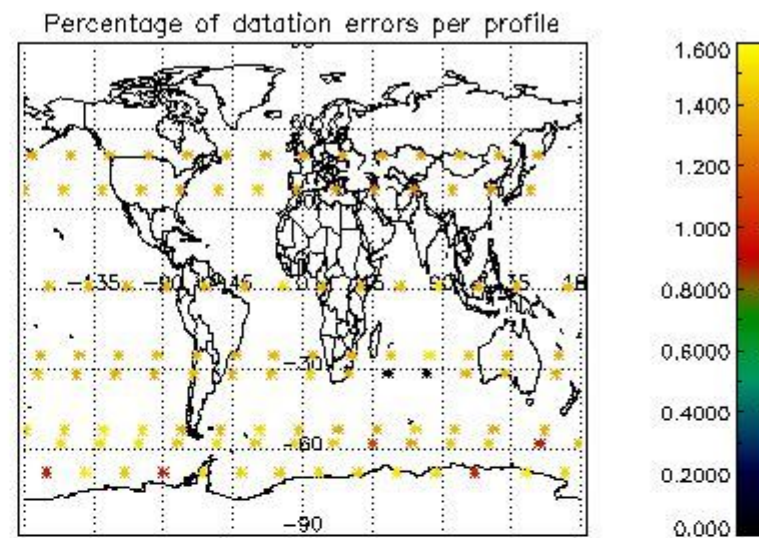

5. Trace gas profiles

5.1 Ozone statistics based on quality of products

The final quality of the products can be "measured" using the STD (Standard Deviation) attached to every point profile. This information is written to the parameter GOM_NL__2P/NL_LOCAL_SPECIES_DENSITY/o3_std of the level 2 products. The table below shows the statistics for given STD ranges.

The statistics are given with respect to the overall valid production:

- Products without fatal errors: GOM_NL__2P/MPH/PRODUCT_ERR=0
- Valid point profile: GOM_NL__2P/NL_LOCAL_SPECIES_DENSITY/pcd(0)=0

The 'Criteria' is applied to valid points of dark limb products:

- Products in dark limb illumination condition: GOM_NL__2P/NL_SUMMARY_QUALITY/obs_ill_cond=0
- Products without fatal errors: GOM_NL__2P/MPH/PRODUCT_ERR=0
- Valid point profile: GOM_NL__2P/NL_LOCAL_SPECIES_DENSITY/pcd(0)=0

So, the table below shows the percentage of dark limb and valid observations for each criteria with respect to the overall valid daily observations.

Criteria	% of total production
All STD	32
STD < 20	17