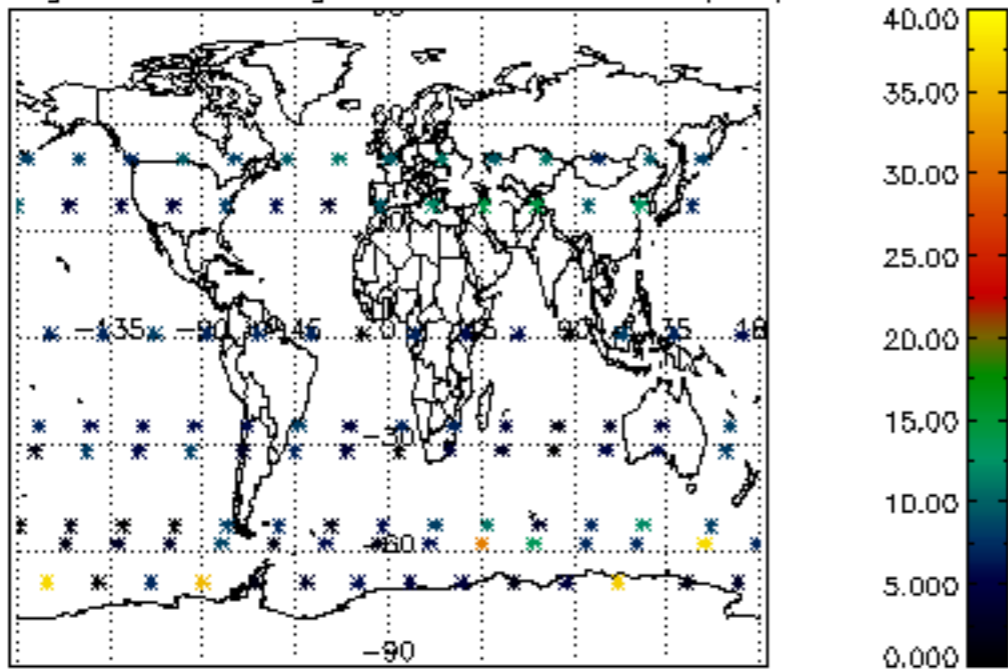

Percentage of star falling outside central band per profile