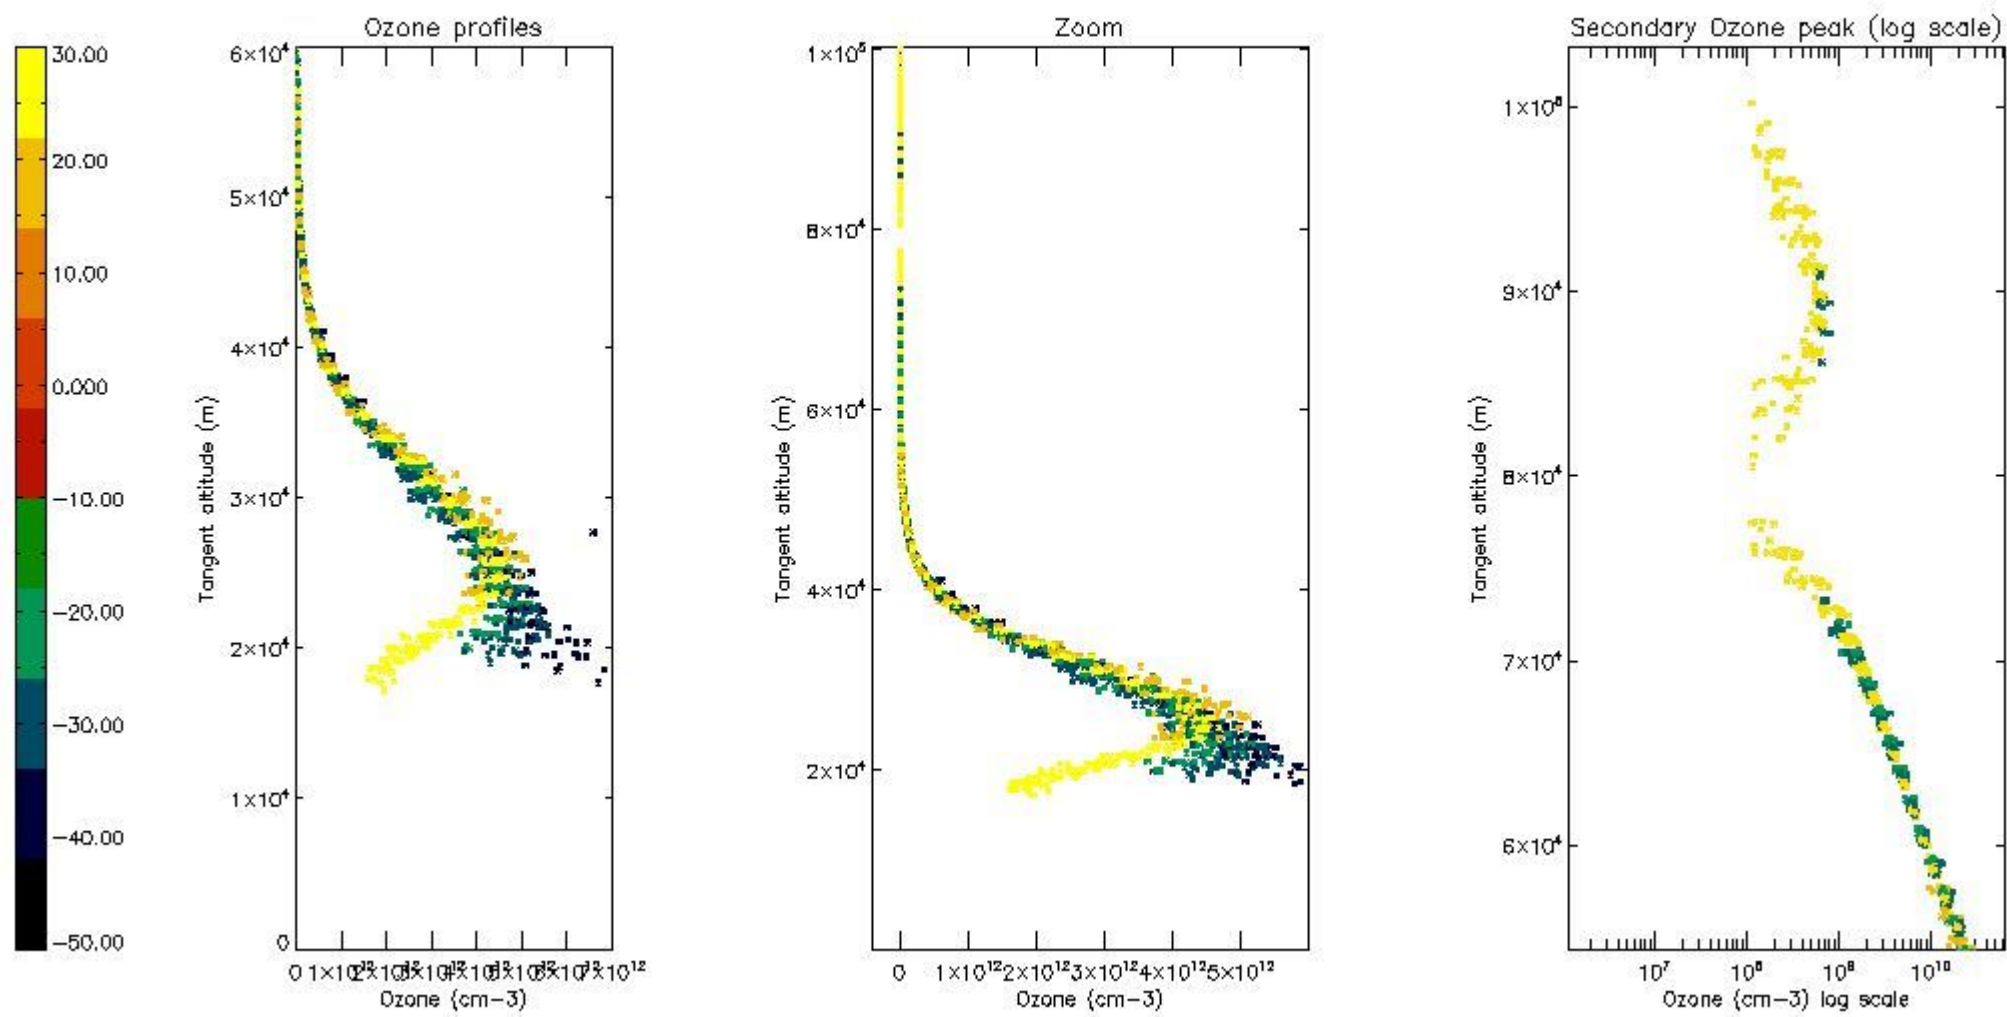

STD < 10	14
STD < 5	7

5.2 Plot ozone profiles for all STD (dark without errors)

The colorbar represents the latitude.

5.3 Plot ozone profiles where STD < 20% (dark without errors)

The colorbar represents the latitude.

5.4 Plot ozone profiles where $STD < 10\%$ (dark without errors)

The colorbar represents the latitude.

5.5 Plot ozone profiles where STD < 5% (dark without errors)

The colorbar represents the latitude.

5.6 Plot NO₂ profiles for all STD (dark without errors)