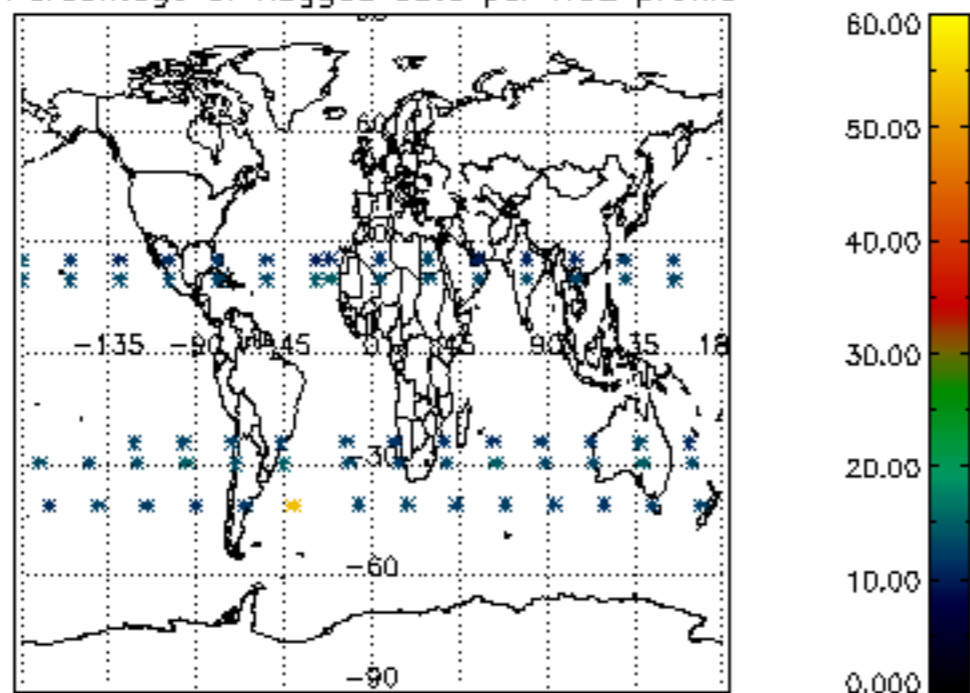

Percentage of flagged data per NO2 profile