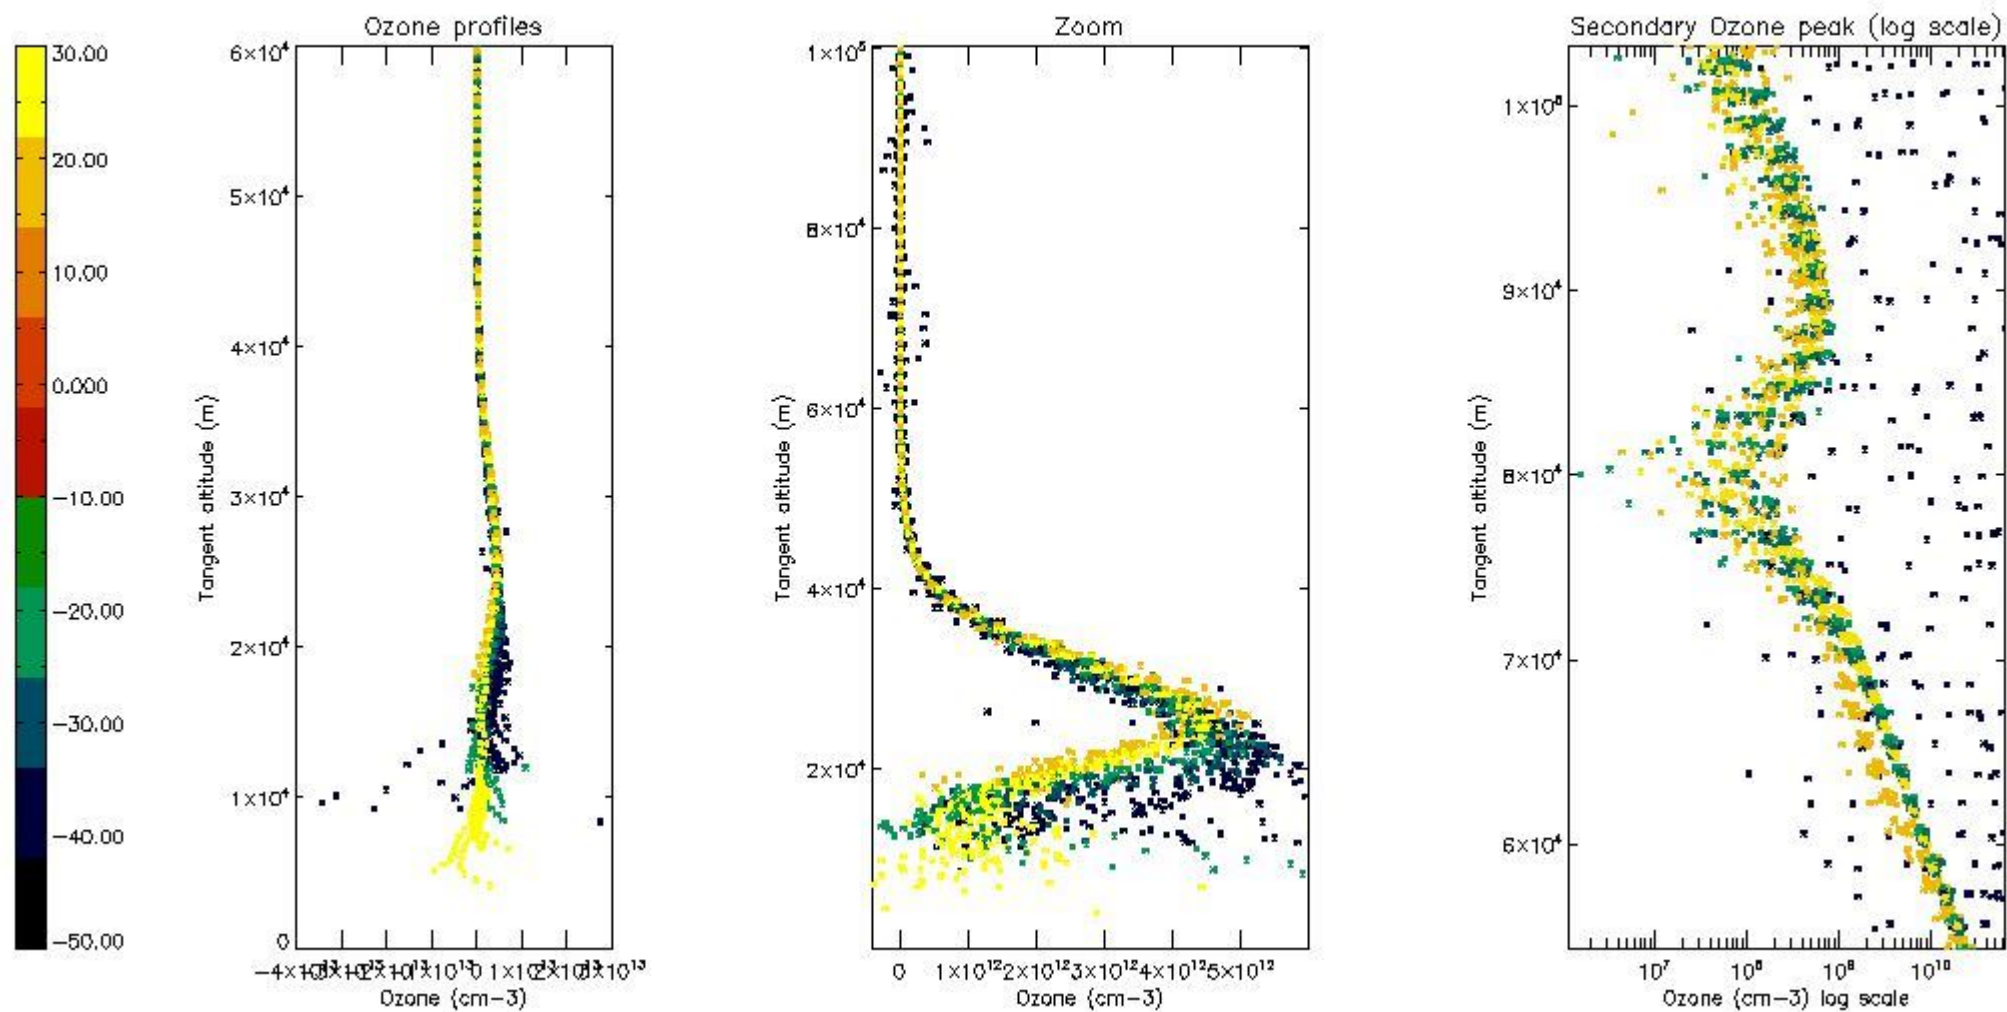

STD < 10	14
STD < 5	7

5.2 Plot ozone profiles for all STD (dark without errors)

The colorbar represents the latitude.

5.3 Plot ozone profiles where STD < 20% (dark without errors)

The colorbar represents the latitude.