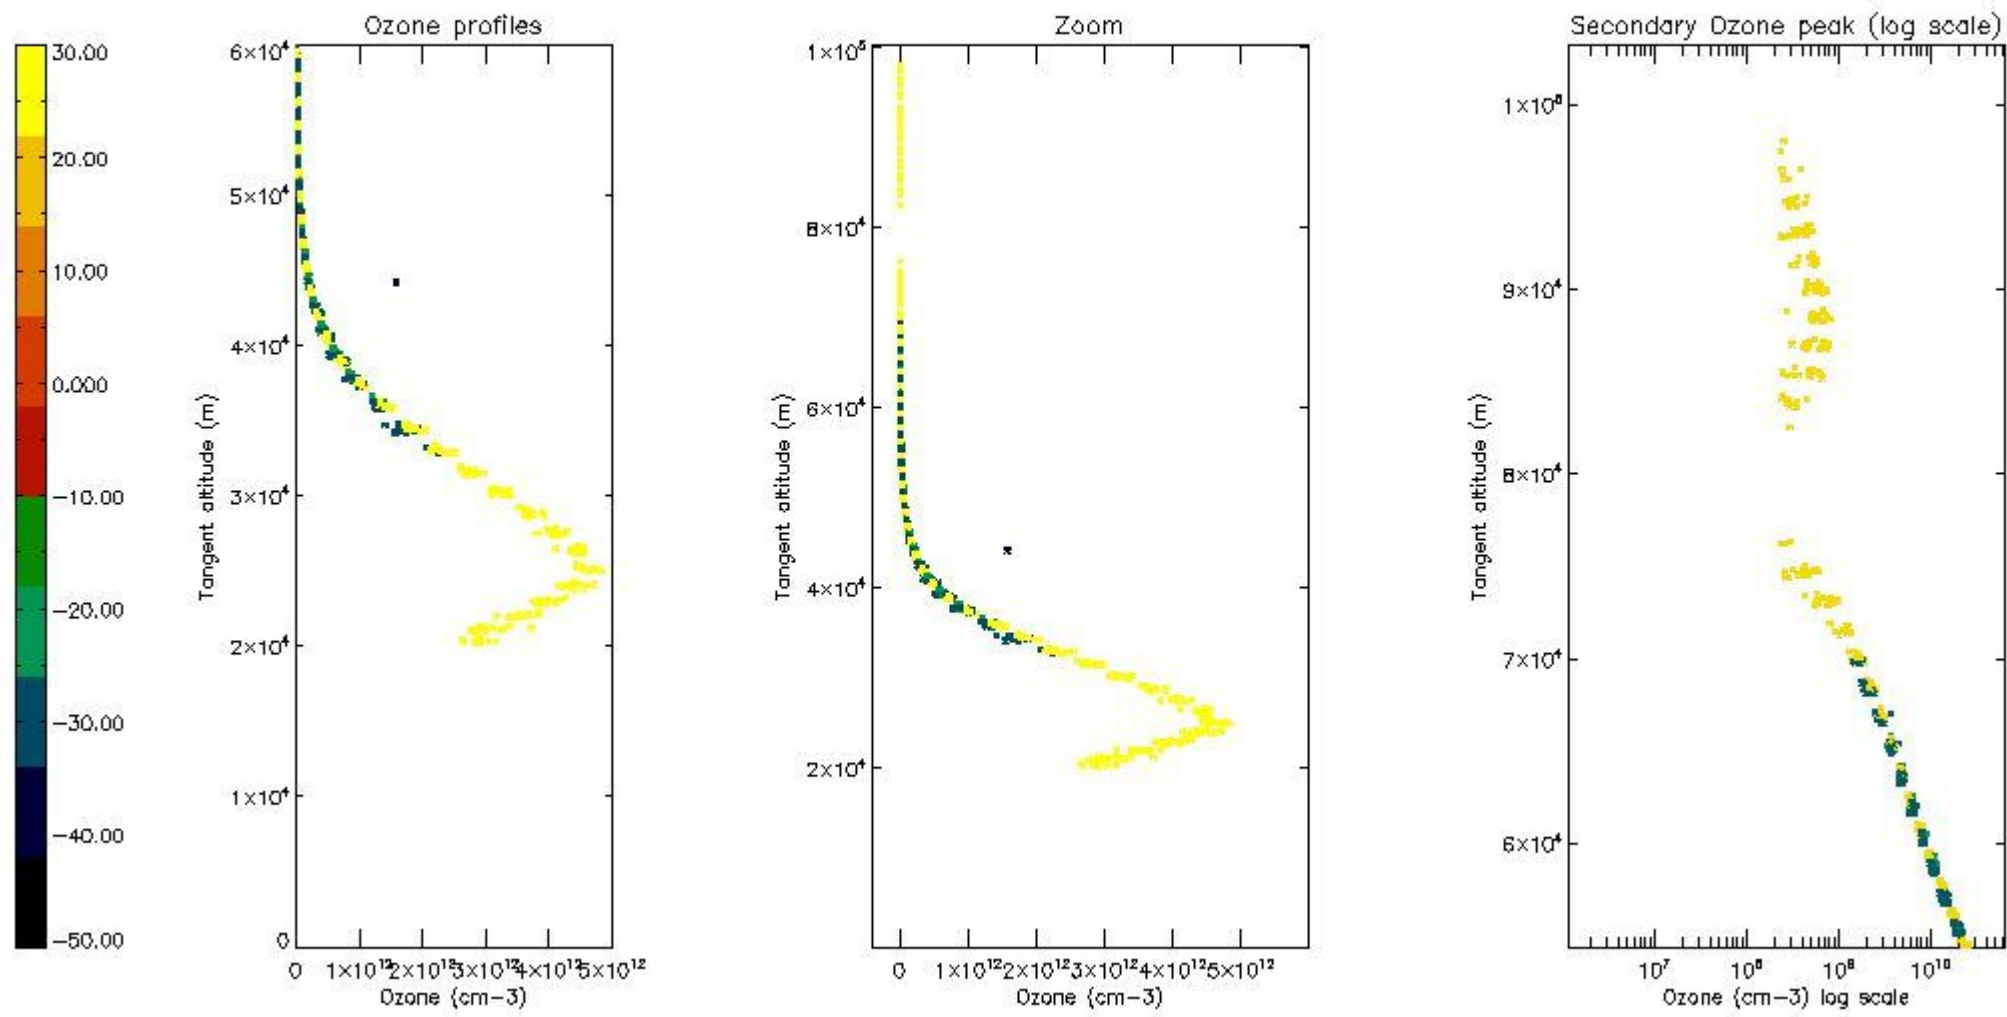

STD < 10	13
STD < 5	6

5.2 Plot ozone profiles for all STD (dark without errors)

The colorbar represents the latitude.

5.3 Plot ozone profiles where STD < 20% (dark without errors)

The colorbar represents the latitude.

5.4 Plot ozone profiles where STD < 10% (dark without errors)

The colorbar represents the latitude.

5.5 Plot ozone profiles where STD < 5% (dark without errors)

The colorbar represents the latitude.

5.6 Plot NO₂ profiles for all STD (dark without errors)