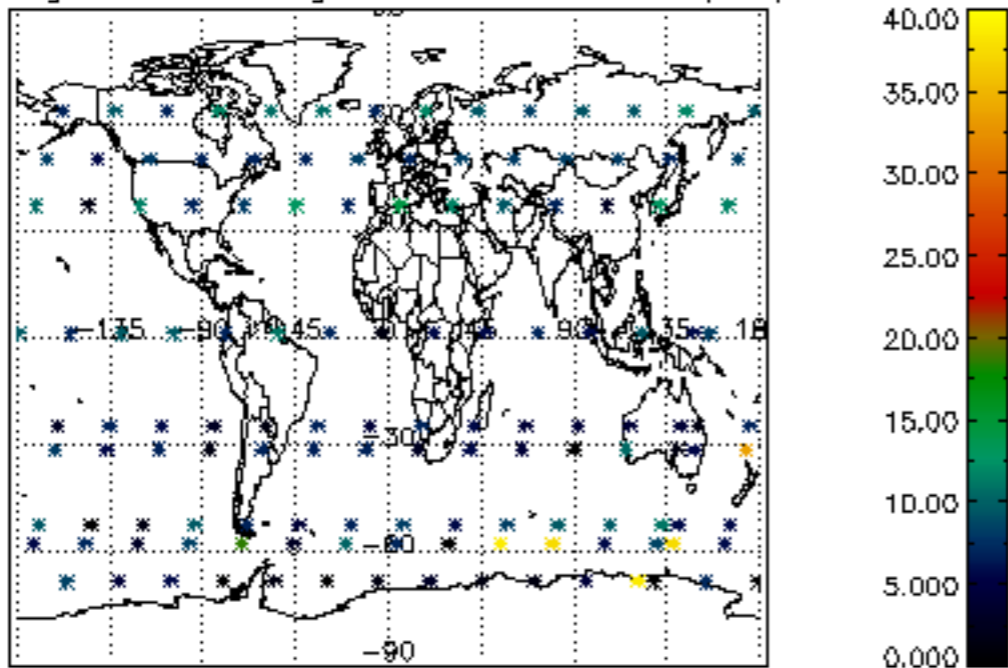

Percentage of star falling outside central band per profile