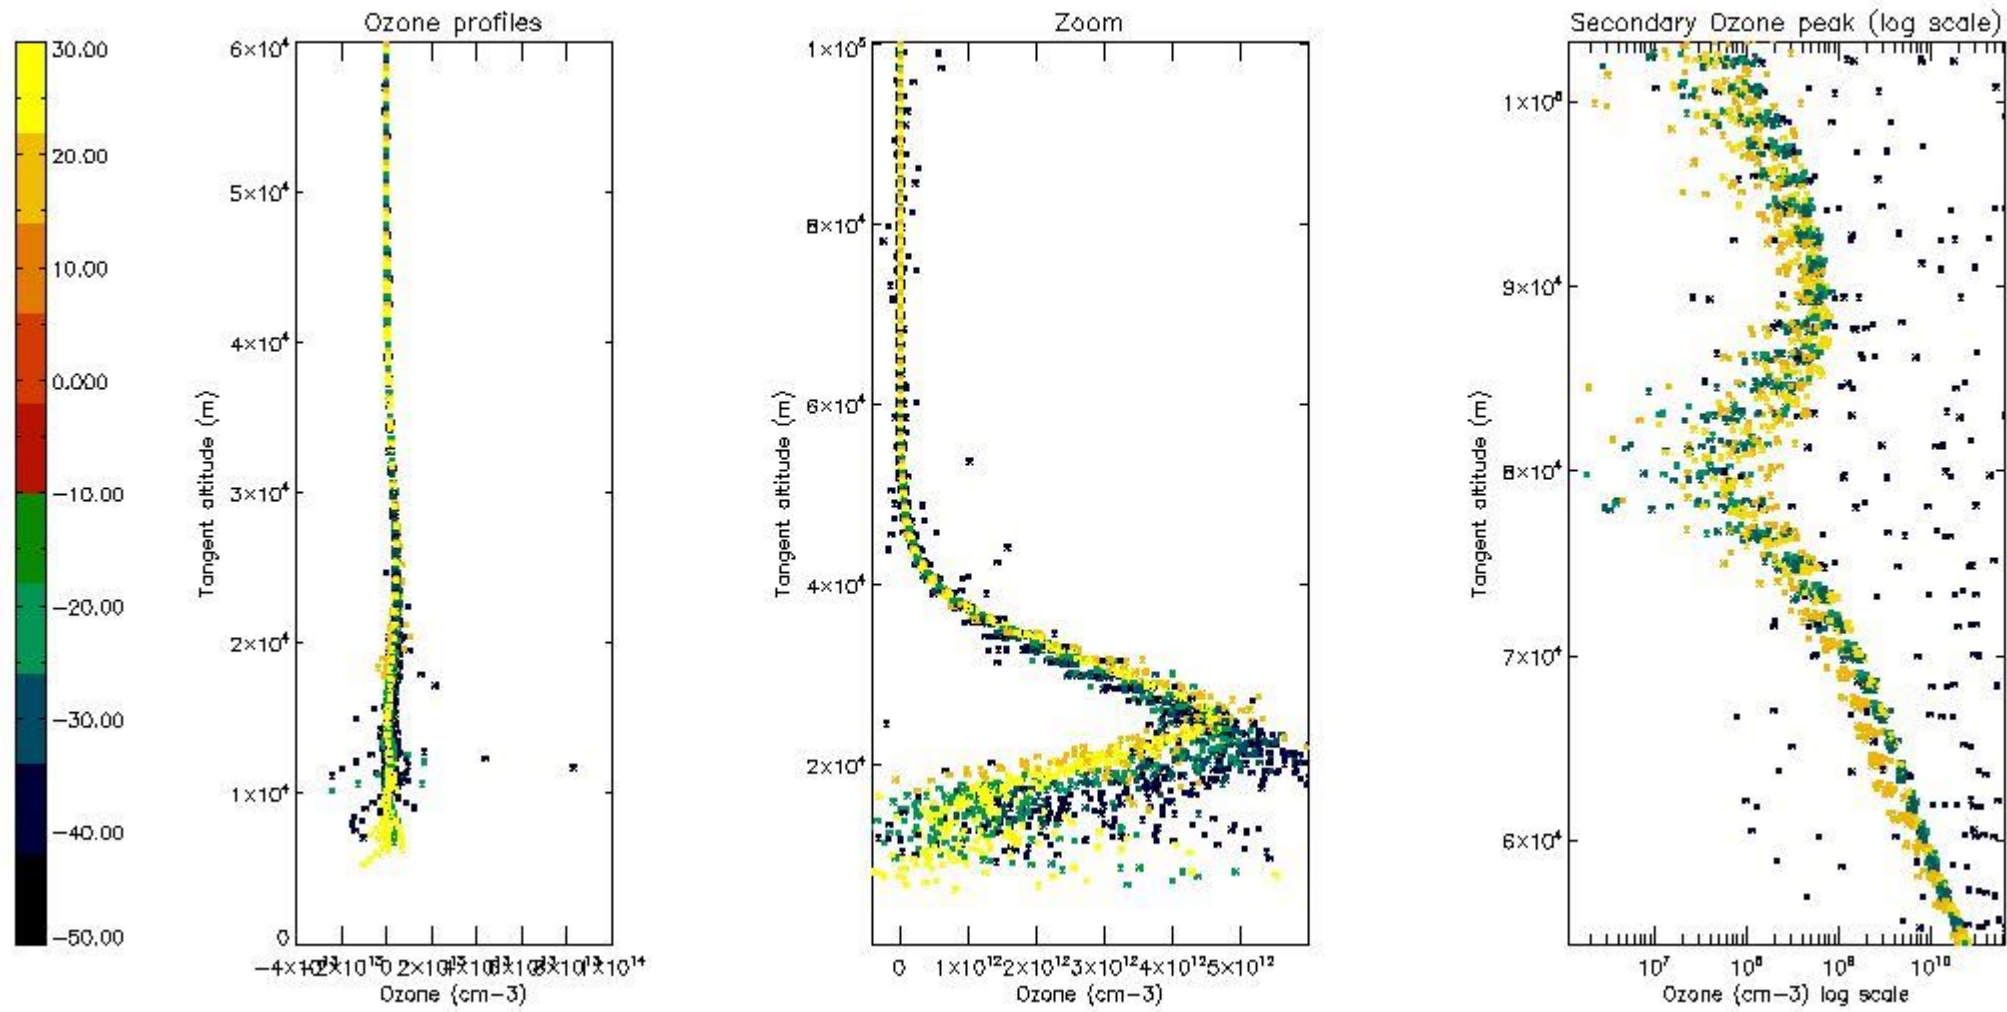

STD < 10	13
STD < 5	6

5.2 Plot ozone profiles for all STD (dark without errors)

The colorbar represents the latitude.

5.3 Plot ozone profiles where STD < 20% (dark without errors)

The colorbar represents the latitude.