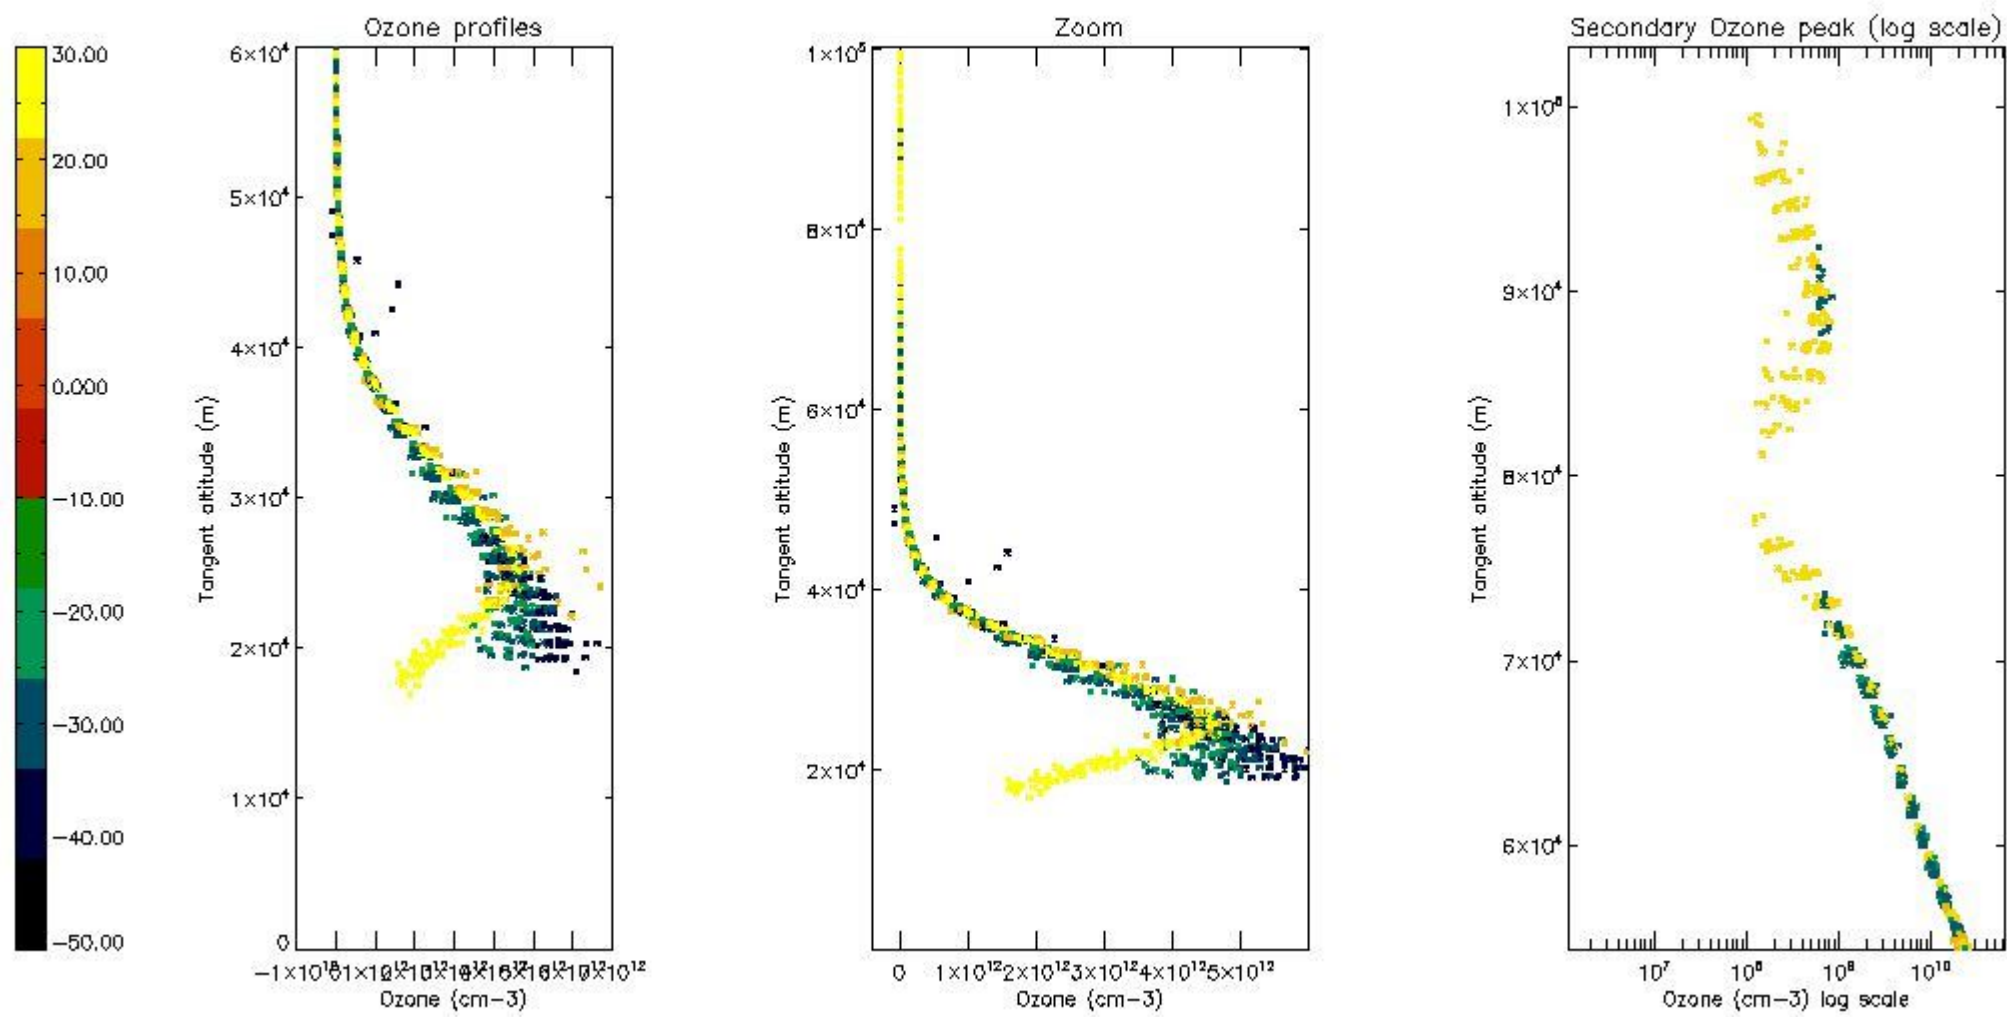

5.5 Plot ozone profiles where STD < 5% (dark without errors)

The colorbar represents the latitude.