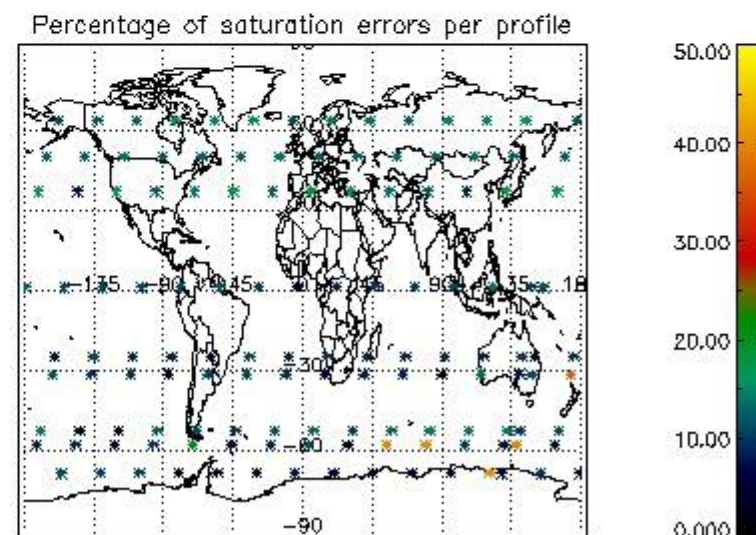

4.2 Plot quality information per product coming from level 1b processing (world map)
 4.2.1 Plot level 1 quality information per product (world map): ENVISAT ASCENDING passes

Percentage of cosmic ray hits per profile

Percentage of datation errors per profile

Percentage of star falling outside central band per profile

Percentage of saturation errors per profile

4.2.2 Plot level 1 quality information per product (world map): ENVISAT DESCENDING passes