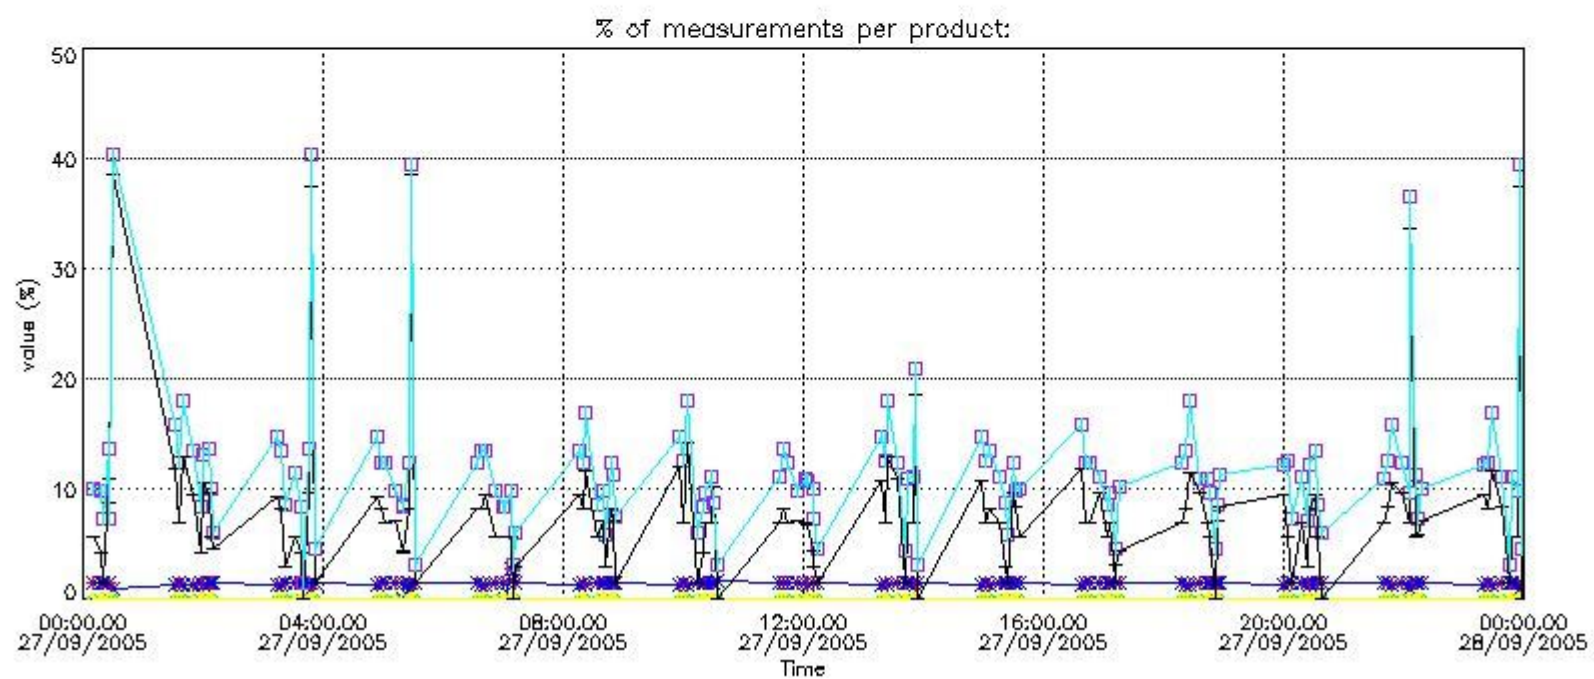

4.2 Plot quality information per product coming from level 1b processing (world map)

4.2.1 Plot level 1 quality information per product (world map): ENVISAT ASCENDING passes