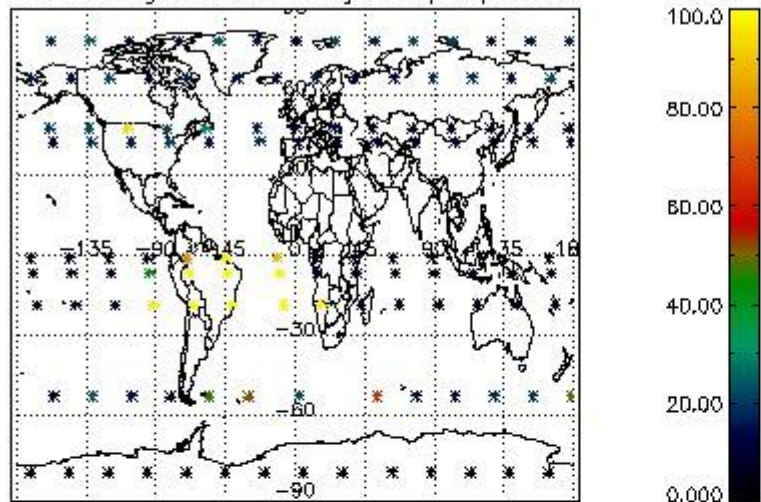

4.1 Plot quality information per product (time dependant) coming from level 1b processing

4.1.1 Plot level 1 quality information per product (time dependant): ENVISAT ASCENDING passes

4.1.2 Plot level 1 quality information per product (time dependant): ENVI SAT DESCENDING passes

4.2 Plot quality information per product coming from level 1b processing (world map)
 4.2.1 Plot level 1 quality information per product (world map): ENVISAT ASCENDING passes

Percentage of cosmic ray hits per profile