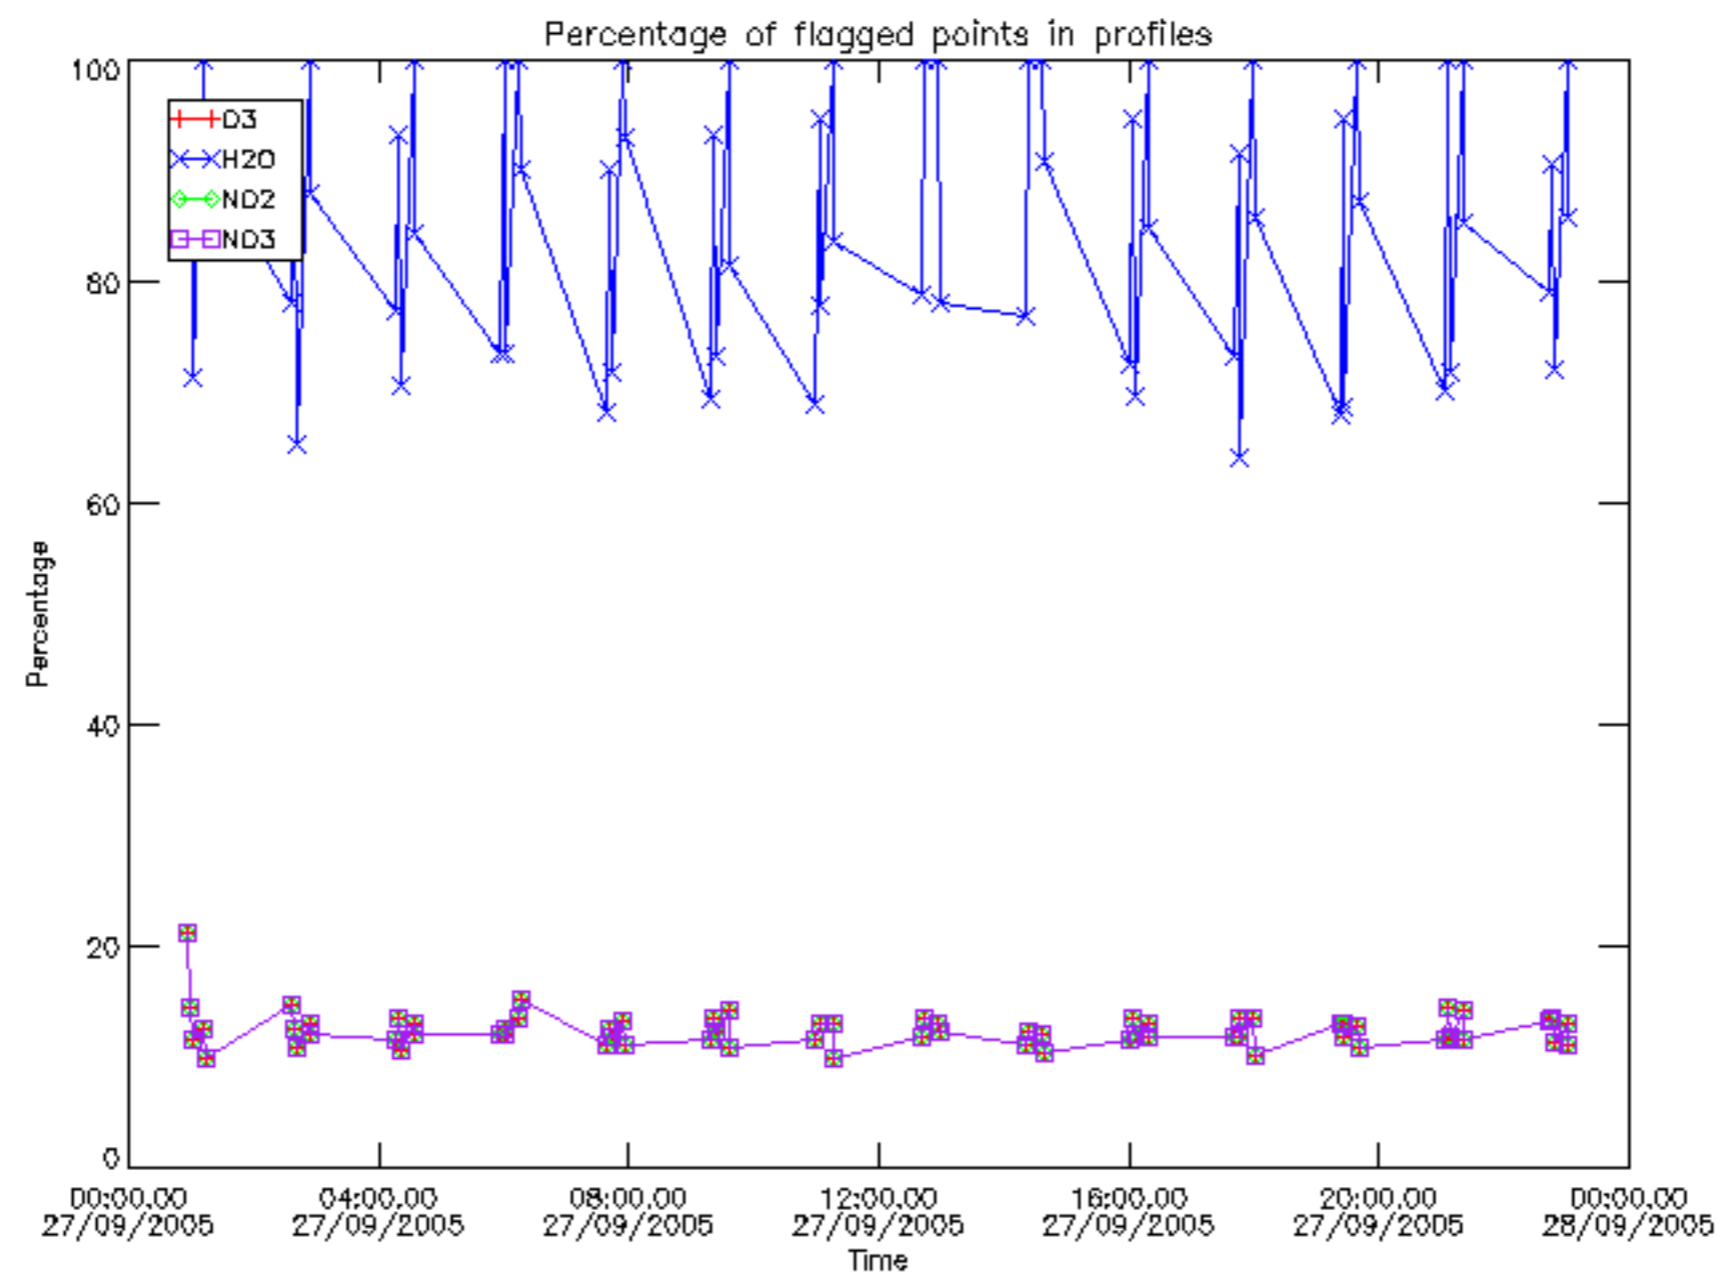

Percentage of flagged data per D3 profile

Percentage of flagged data per H2O profile