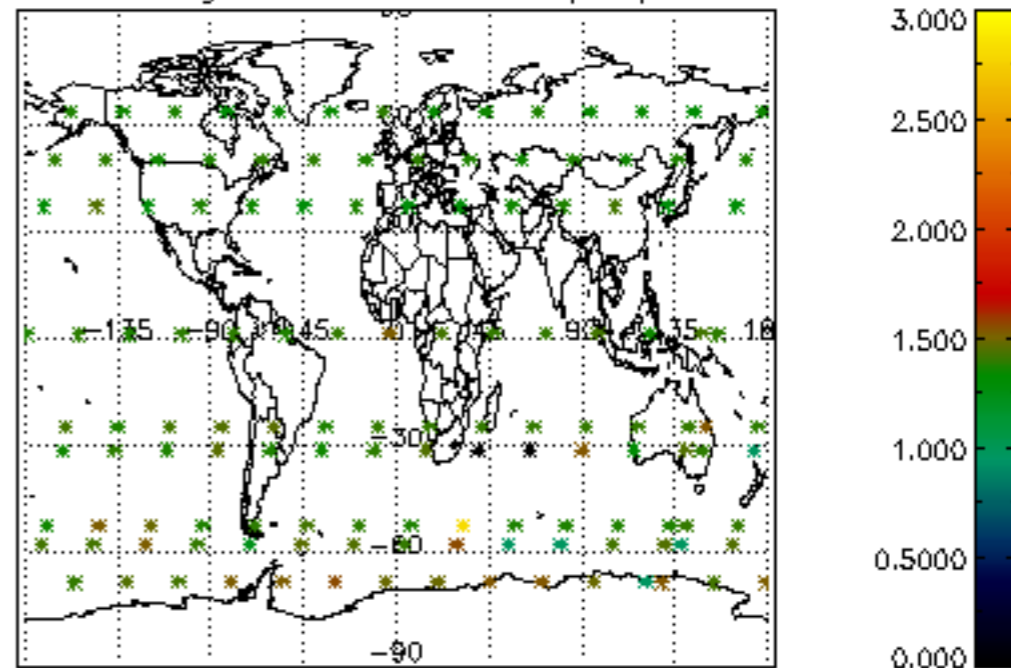

Percentage of datation errors per profile

Percentage of star falling outside central band per profile

Percentage of saturation errors per profile

Percentage of cosmic ray hits per profile

Percentage of datation errors per profile