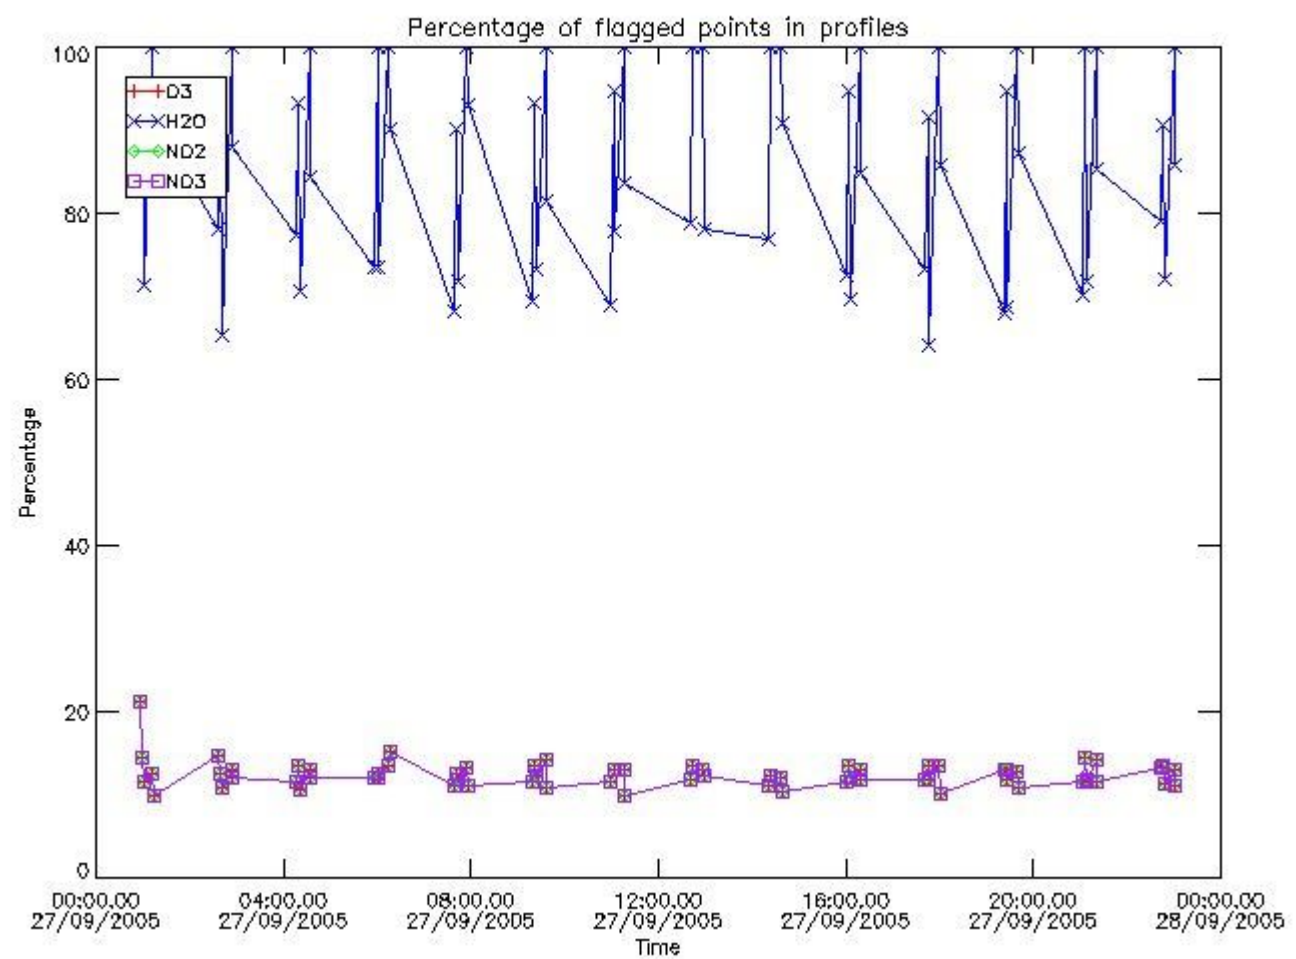

3. Quality information per product

In this section it is plotted some information contained in the Quality Summary data set of the level 2 products. Only products in dark limb conditions and without errors (error flag in the MPH set to "0") are used.

3.1 Plot quality information per product (time dependant)

Percentage of flagged data per O3 profile

Percentage of flagged data per H2O profile