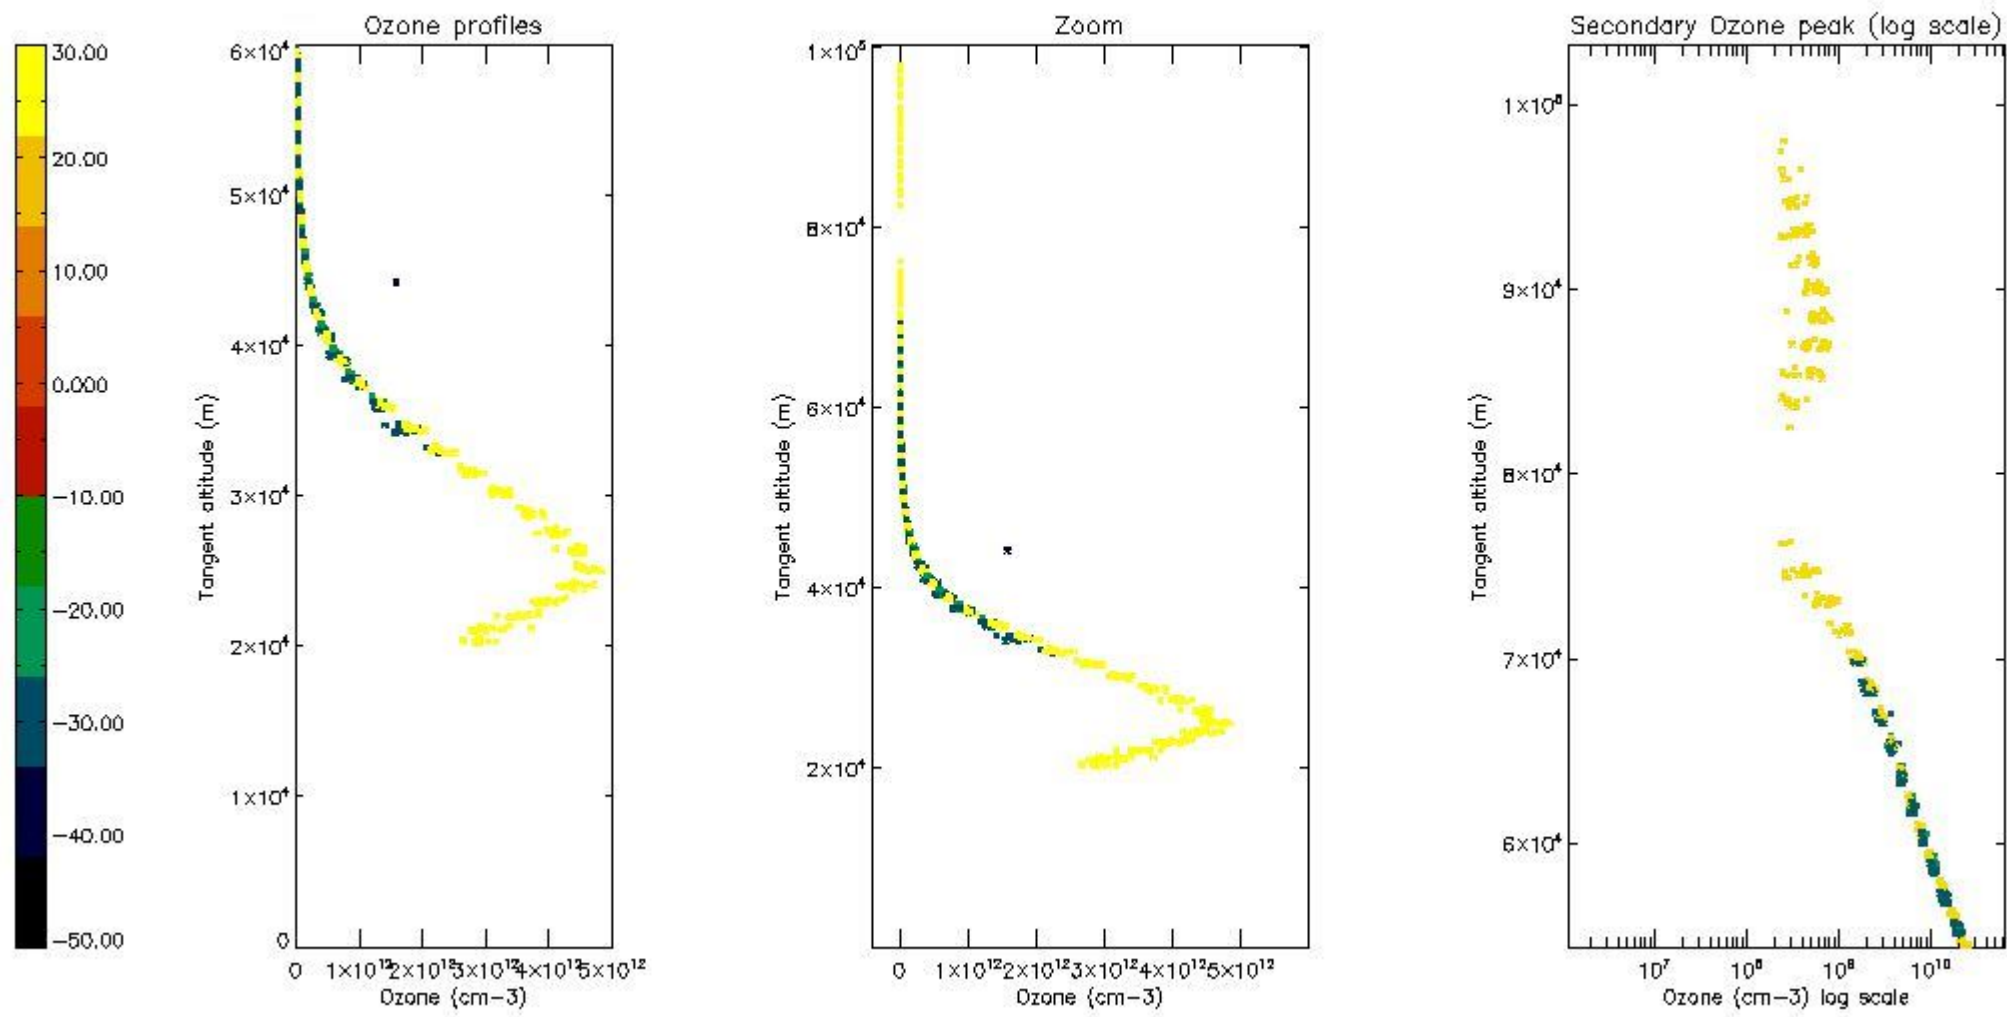

5.6 Plot NO₂ profiles for all STD (dark without errors)

The colorbar represents the latitude.