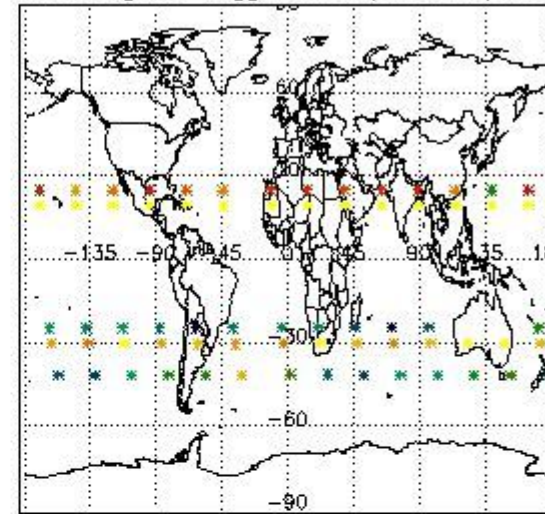

3.1 Plot quality information per product (time dependant)

3.2 Plot quality information per product (world map)

Percentage of flagged data per O3 profile

Percentage of flagged data per H2O profile

Percentage of flagged data per NO2 profile