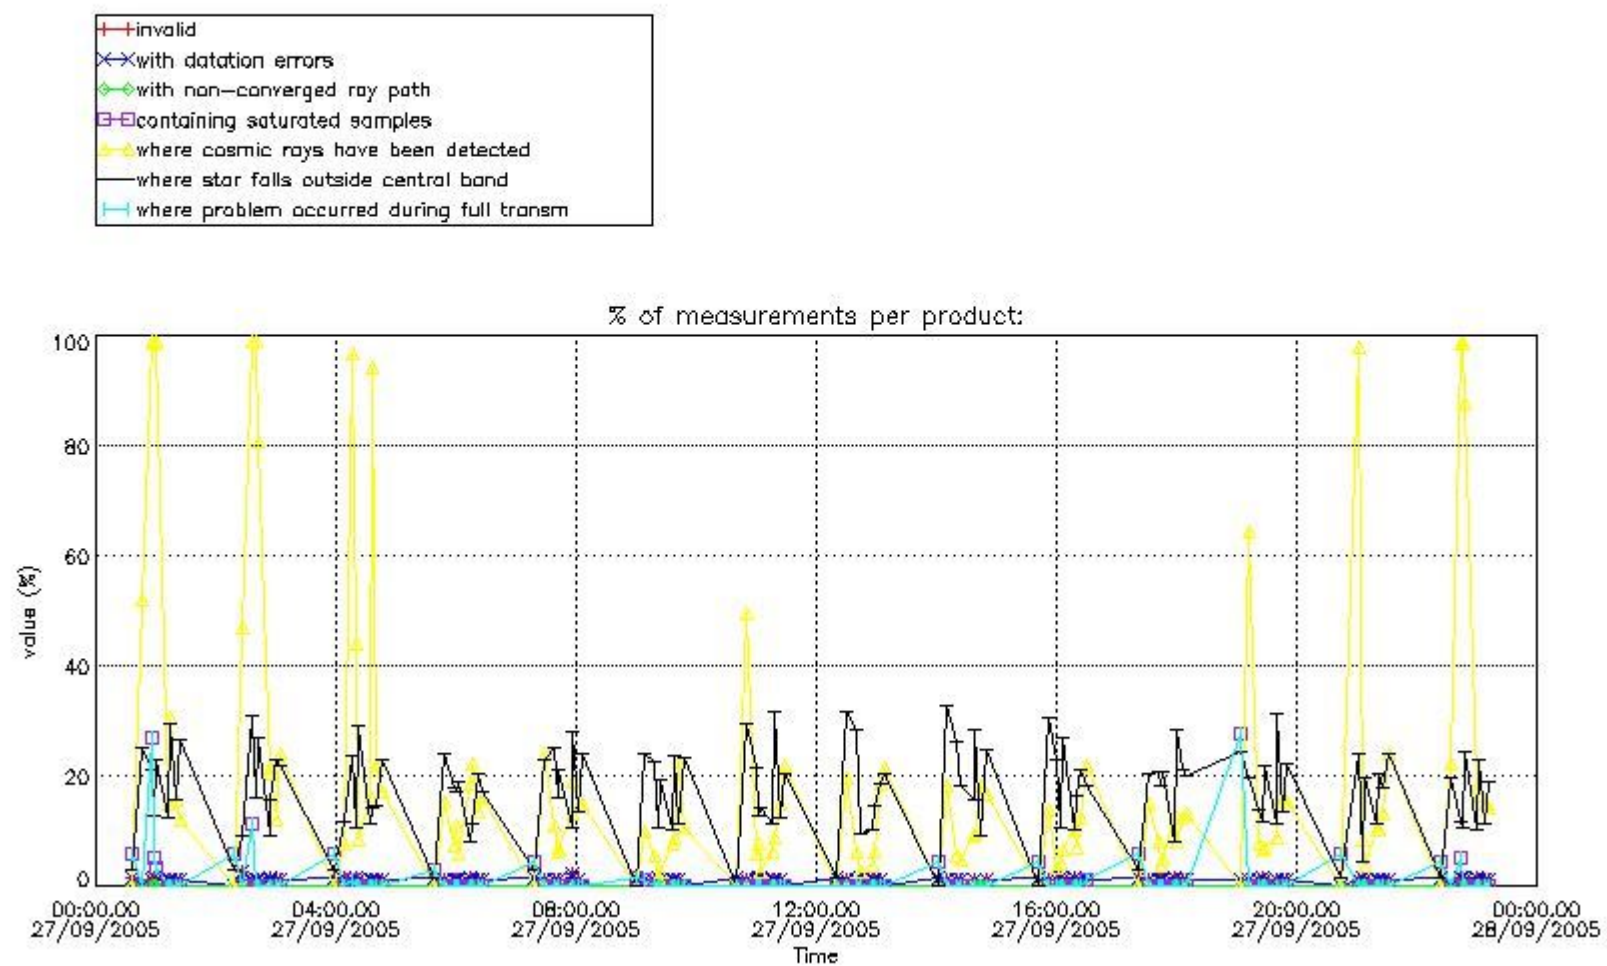

[6. Auxiliary Data Files used for the production reported in section 2](#)

This report presents the daily analysis on parameters extracted from GOMOS level 2 data (GOM_NL__2P). It is intended to monitor some important parameters that will impact the quality of these products. A list of level 2 products (and content) that have arrived during the reporting day to the PCF is also given.

3.1 Plot quality information per product (time dependant)

3.2 Plot quality information per product (world map)

Percentage of flagged data per O3 profile

Percentage of flagged data per H2O profile

Percentage of flagged data per NO2 profile

Percentage of flagged data per NO3 profile

4. Level 1 quality information per product

In this section it is plotted some information contained in the Quality Summary data set of the level 2 products that comes from the level 1b processing. Products without errors (error flag in the MPH set to "0") are used.

4.1 Plot quality information per product (time dependant) coming from level 1b processing

4.1.1 Plot level 1 quality information per product (time dependant): ENVISAT ASCENDING passes

4.1.2 Plot level 1 quality information per product (time dependant): ENVI SAT DESCENDING passes