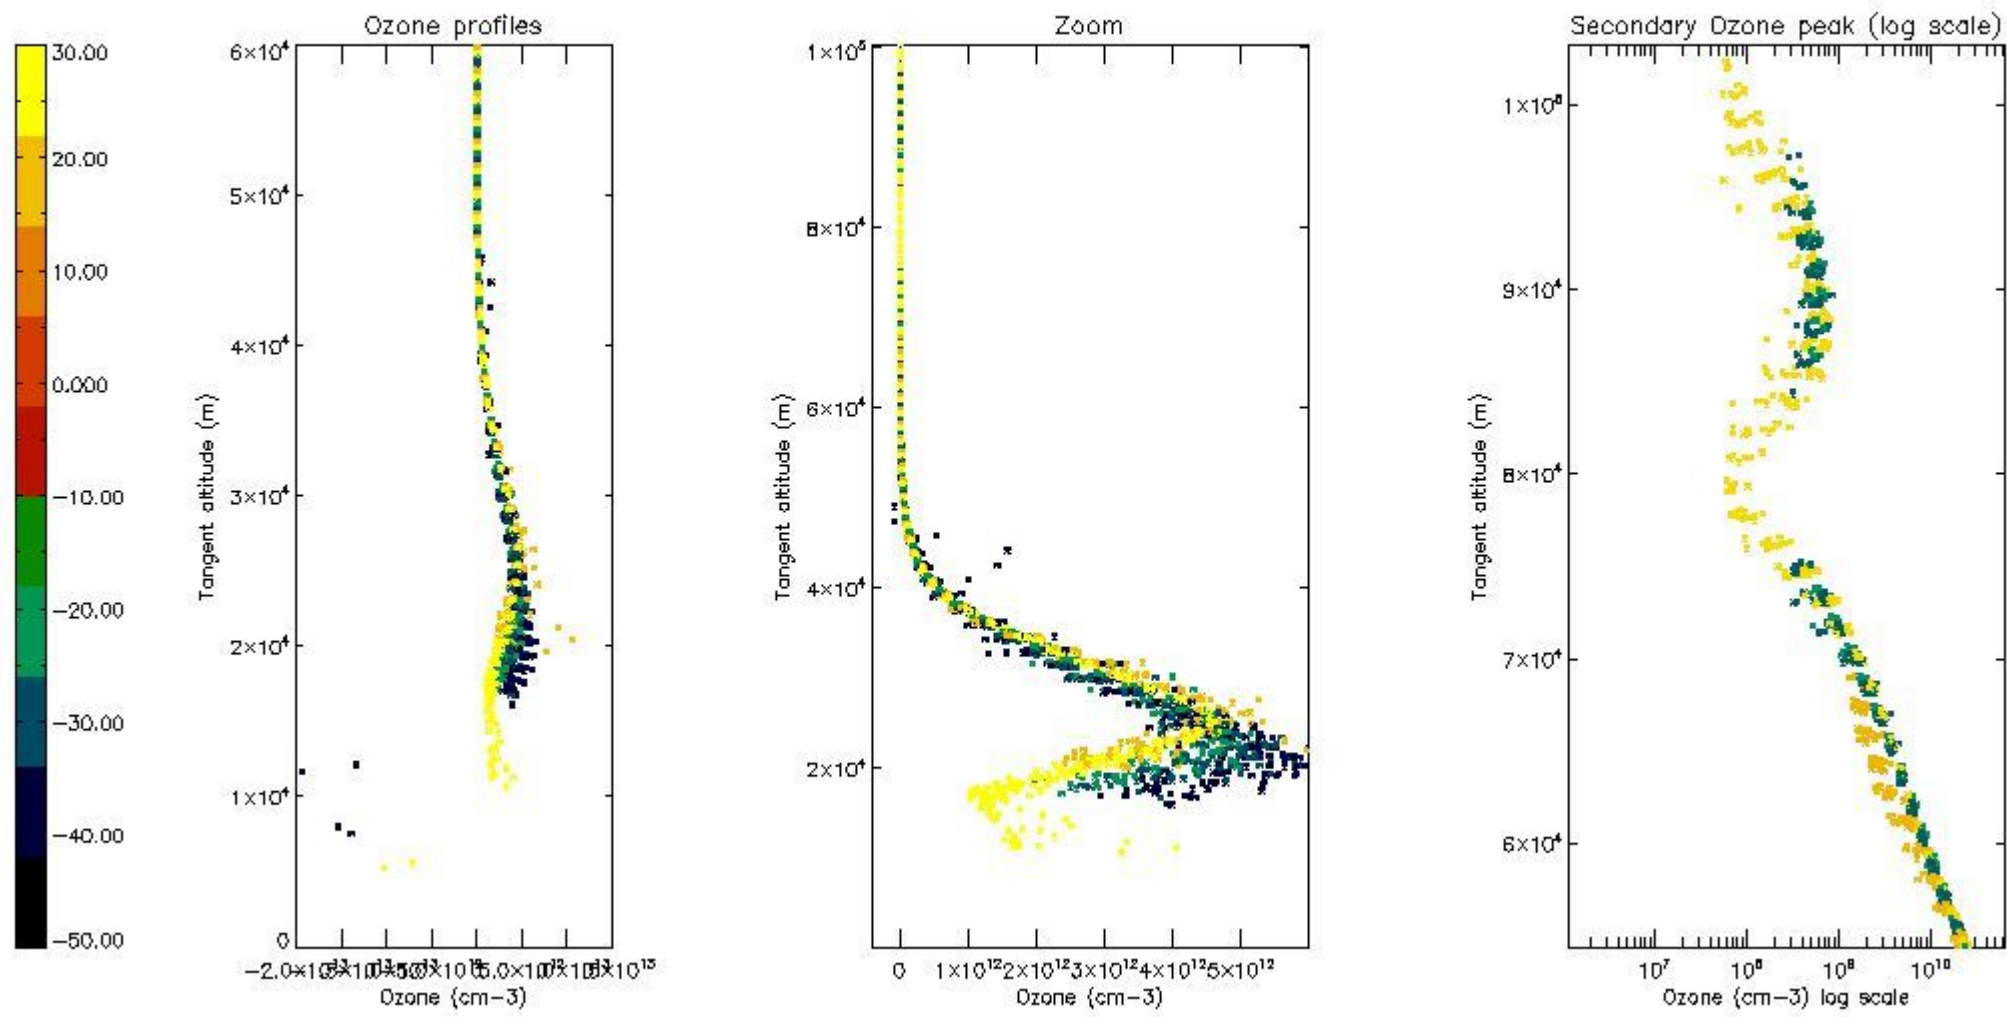

STD < 10	13
STD < 5	6

5.2 Plot ozone profiles for all STD (dark without errors)

The colorbar represents the latitude.

5.3 Plot ozone profiles where STD < 20% (dark without errors)

The colorbar represents the latitude.

5.4 Plot ozone profiles where STD < 10% (dark without errors)

The colorbar represents the latitude.

5.5 Plot ozone profiles where STD < 5% (dark without errors)

The colorbar represents the latitude.

5.6 Plot NO₂ profiles for all STD (dark without errors)