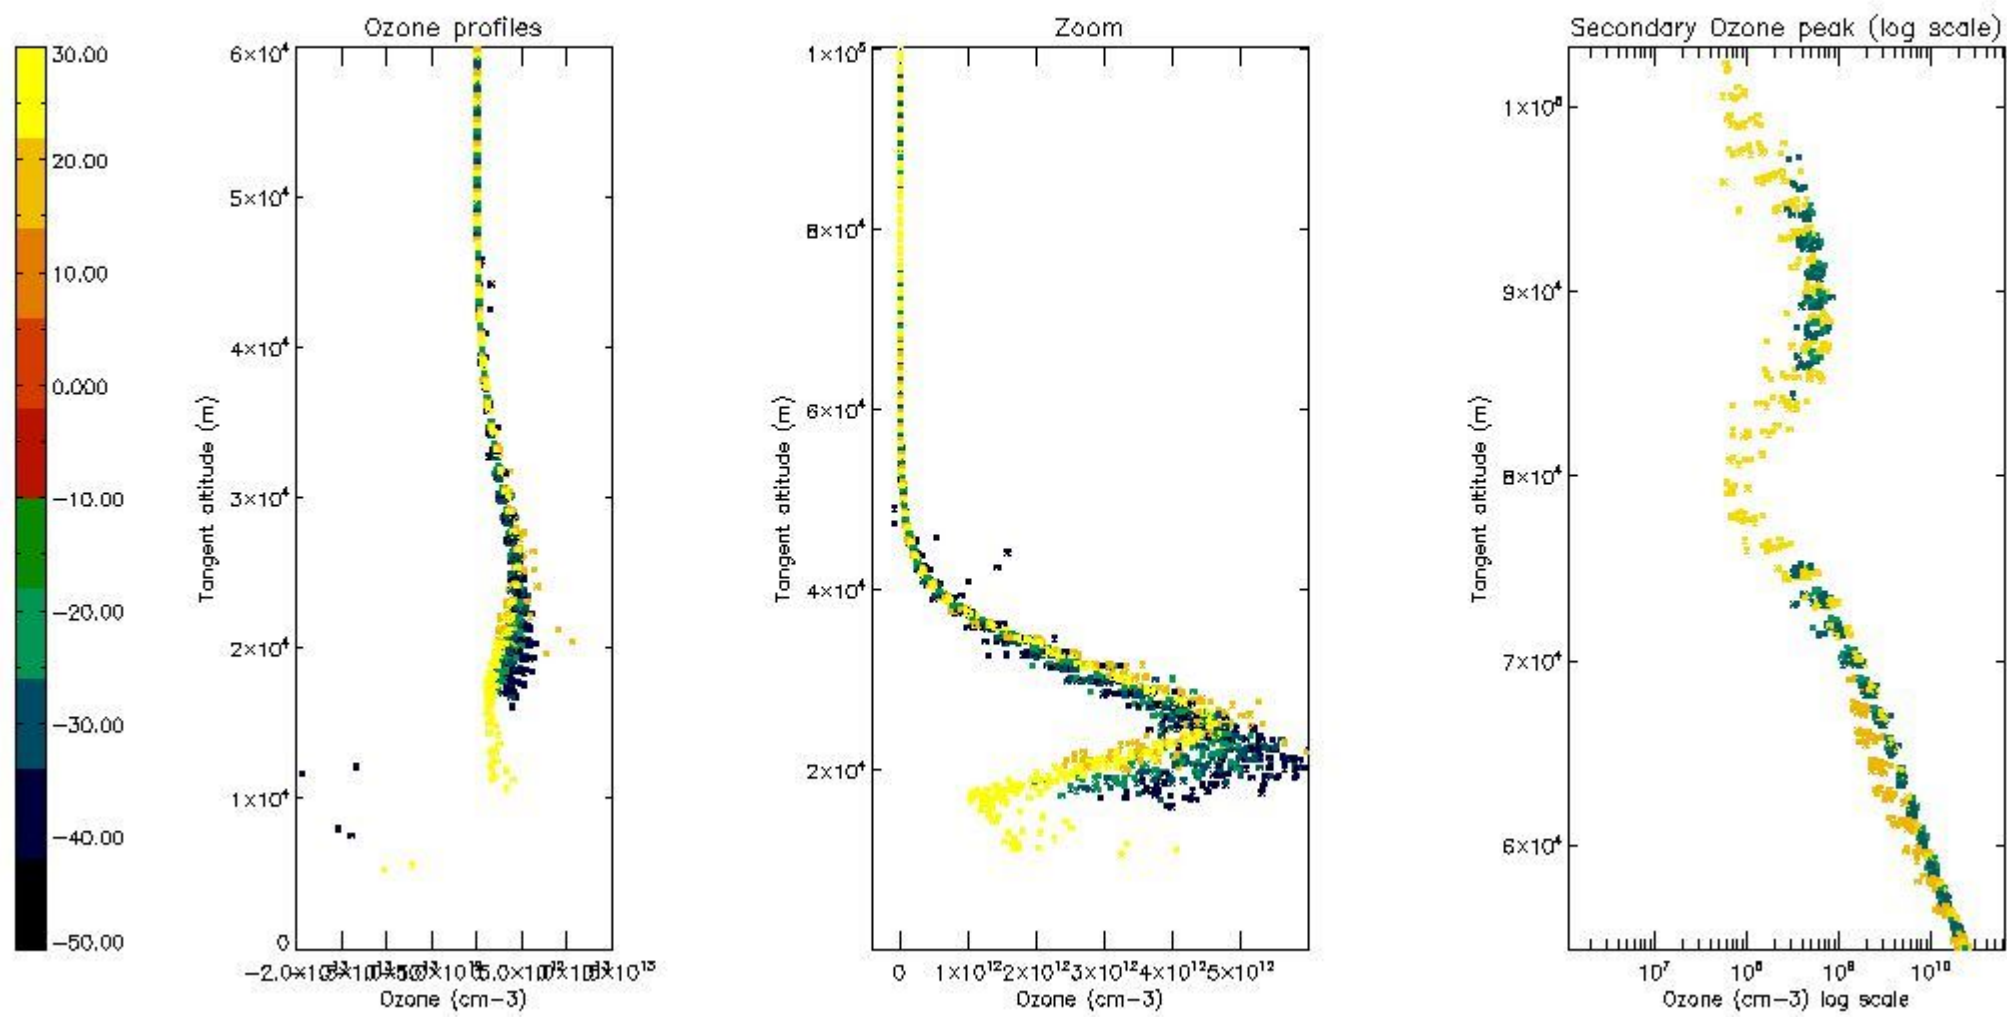

STD < 10	13
STD < 5	6

5.2 Plot ozone profiles for all STD (dark without errors)

The colorbar represents the latitude.

5.3 Plot ozone profiles where STD < 20% (dark without errors)

The colorbar represents the latitude.