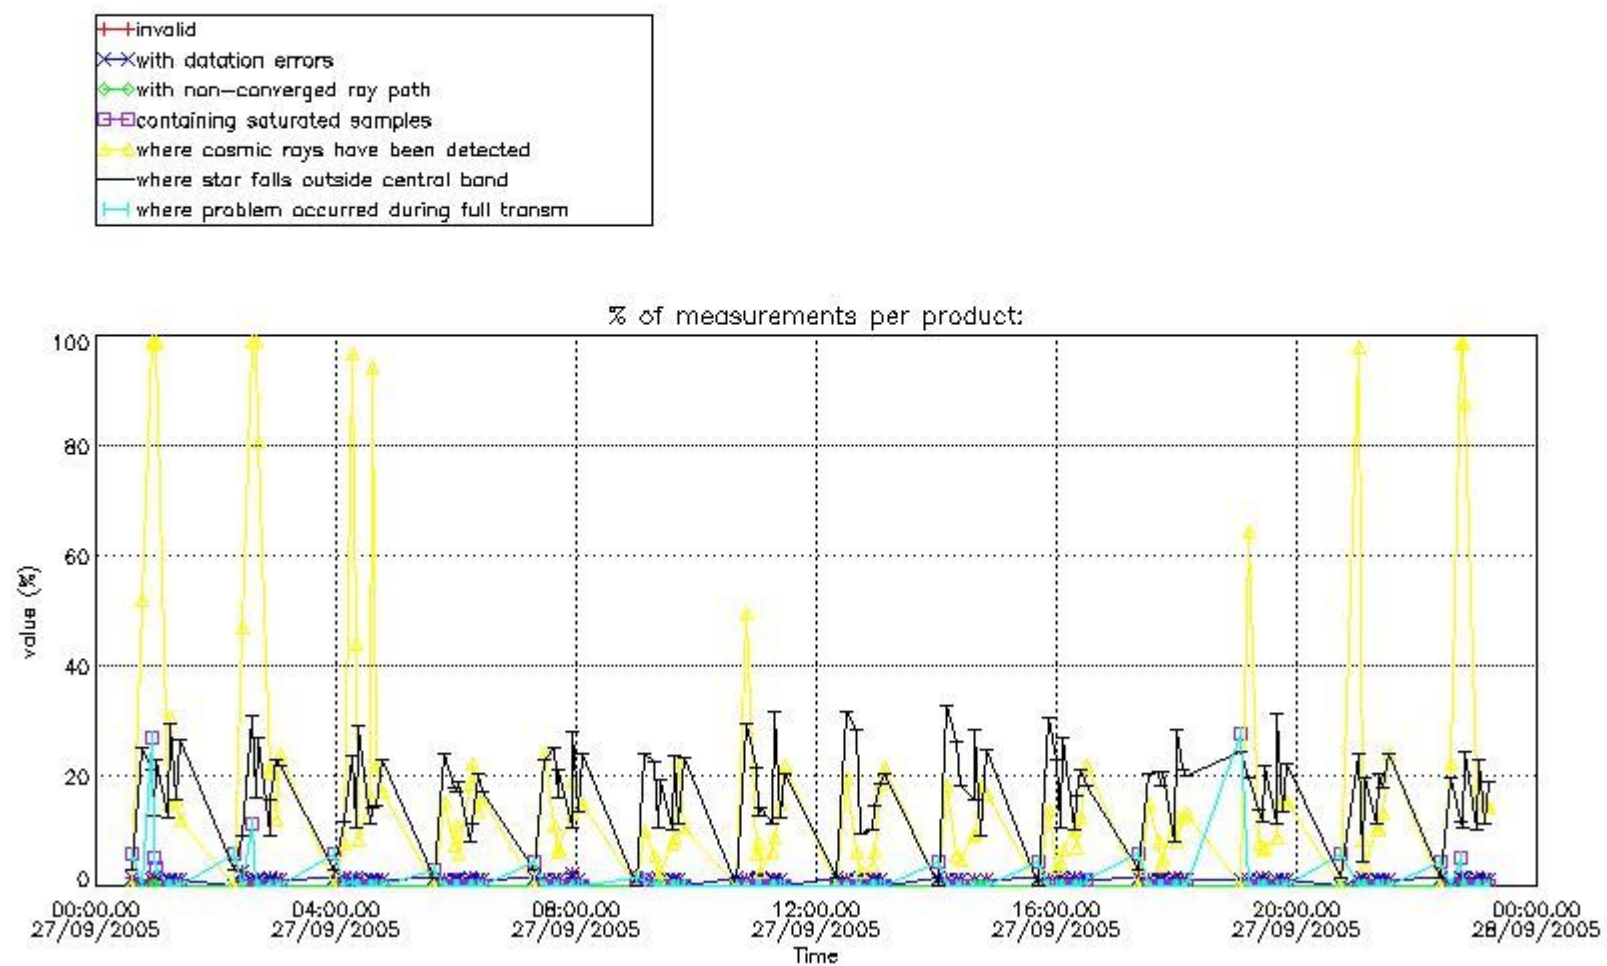

4.1.2 Plot level 1 quality information per product (time dependant): ENVI SAT DESCENDING passes