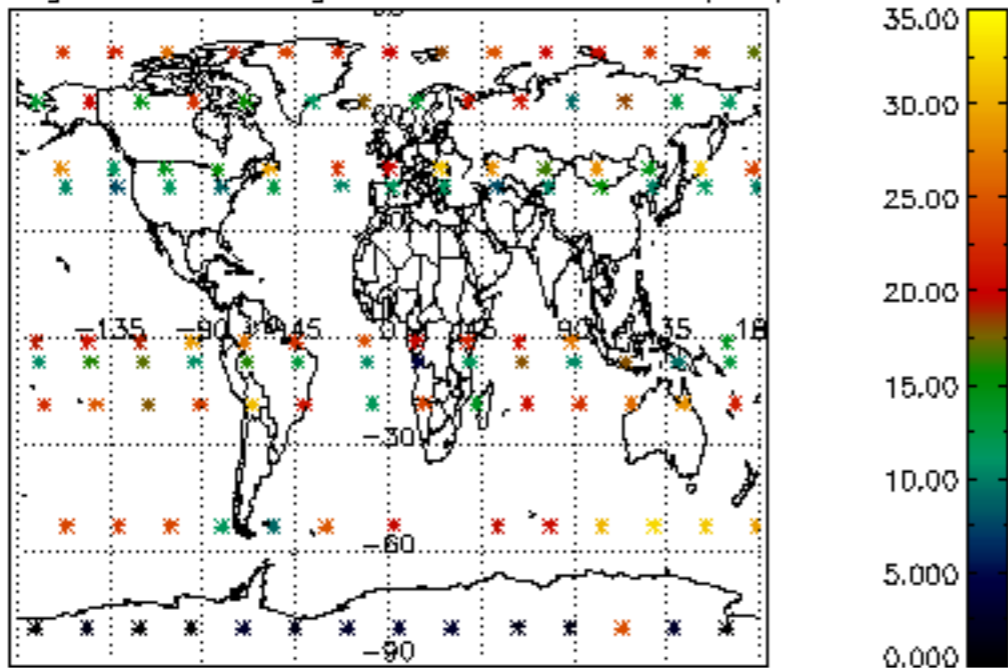

Percentage of cosmic ray hits per profile

Percentage of star falling outside central band per profile