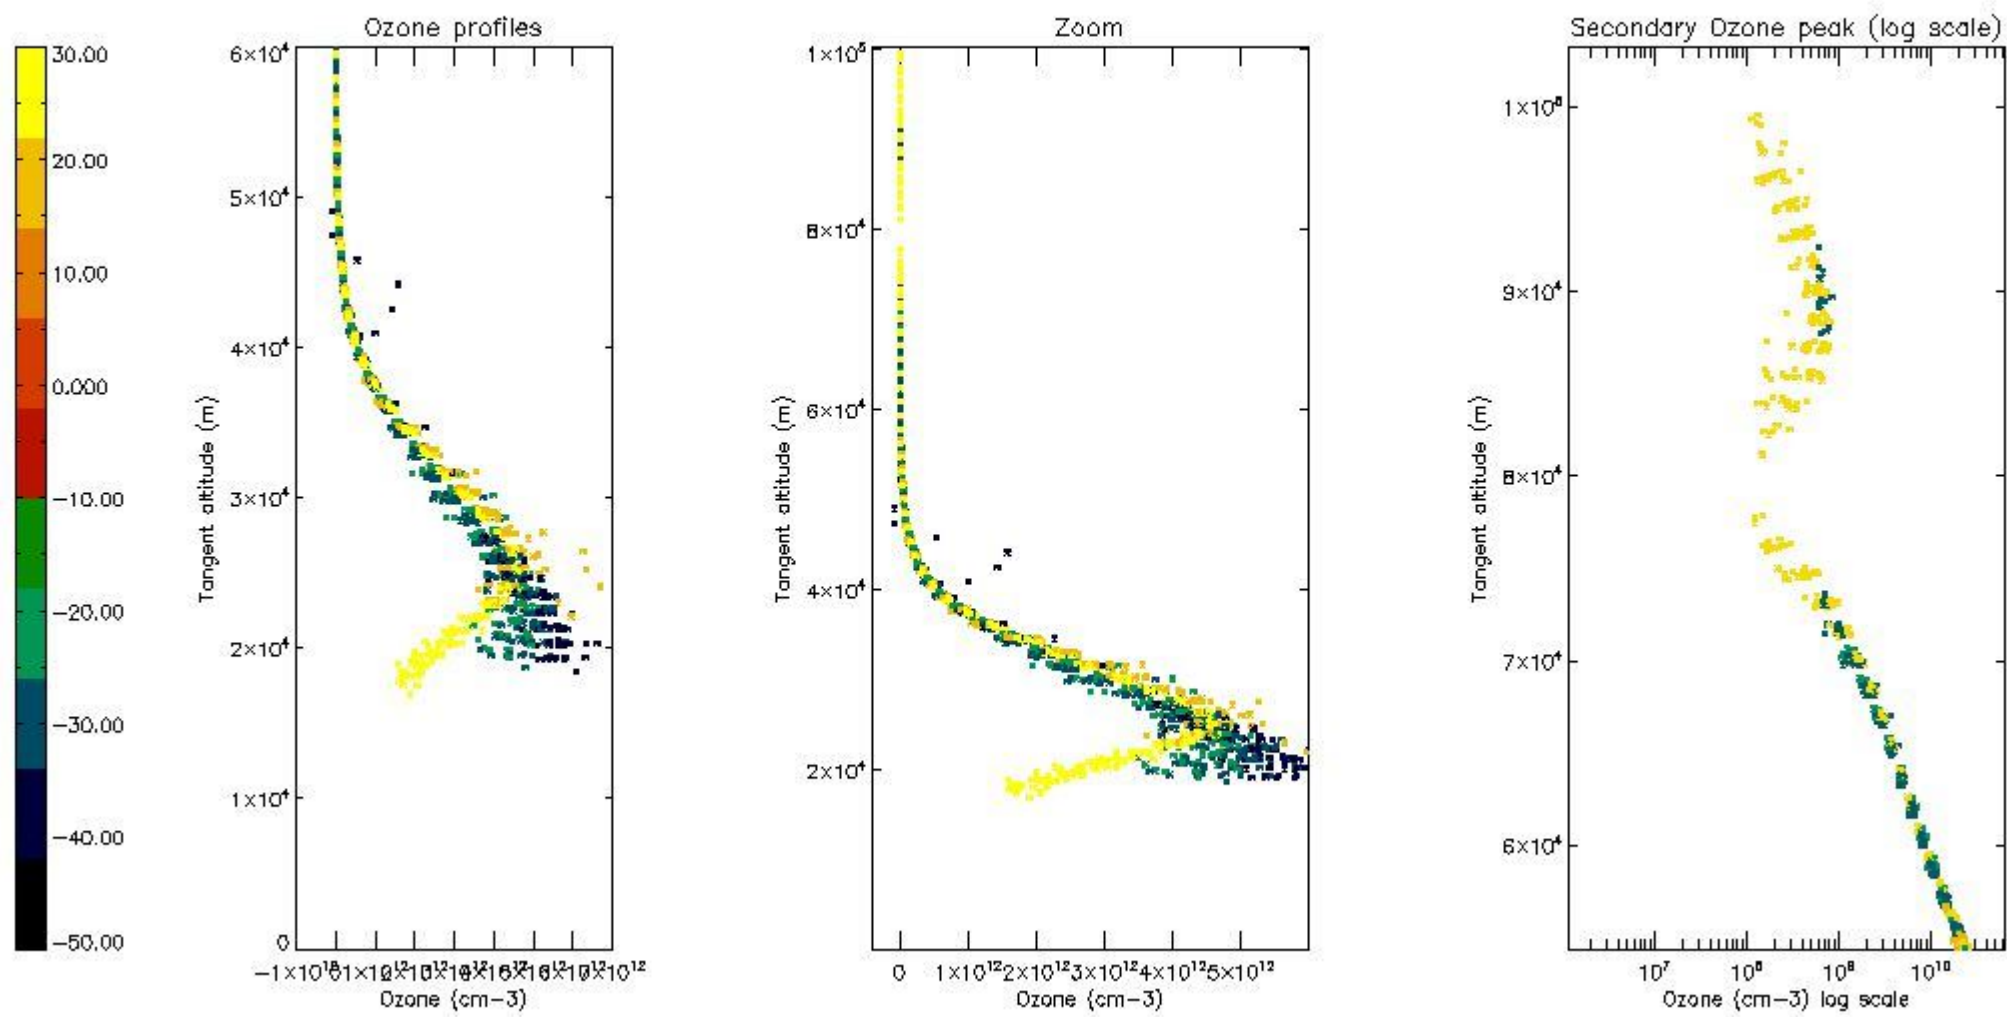

STD < 10	13
STD < 5	6

5.2 Plot ozone profiles for all STD (dark without errors)

The colorbar represents the latitude.

5.3 Plot ozone profiles where STD < 20% (dark without errors)

The colorbar represents the latitude.

5.4 Plot ozone profiles where STD < 10% (dark without errors)

The colorbar represents the latitude.

5.5 Plot ozone profiles where STD < 5% (dark without errors)

The colorbar represents the latitude.

5.6 Plot NO₂ profiles for all STD (dark without errors)