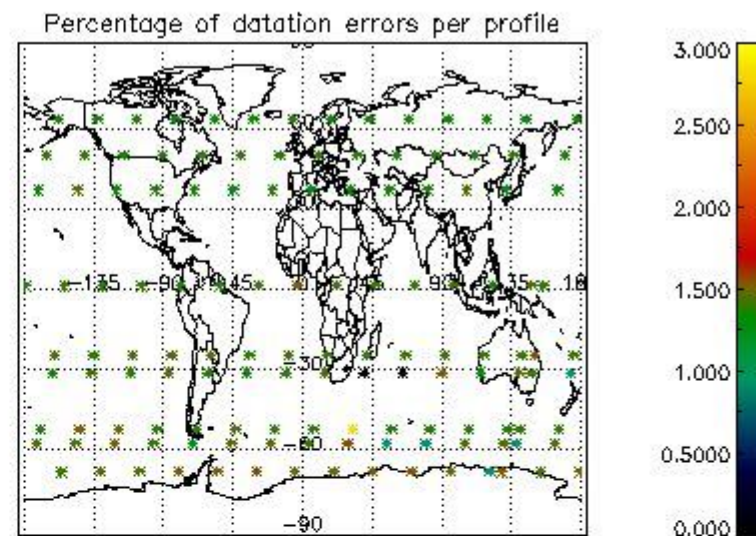

Percentage of datation errors per profile

Percentage of star falling outside central band per profile

Percentage of saturation errors per profile

4.2.2 Plot level 1 quality information per product (world map): ENVISAT DESCENDING passes