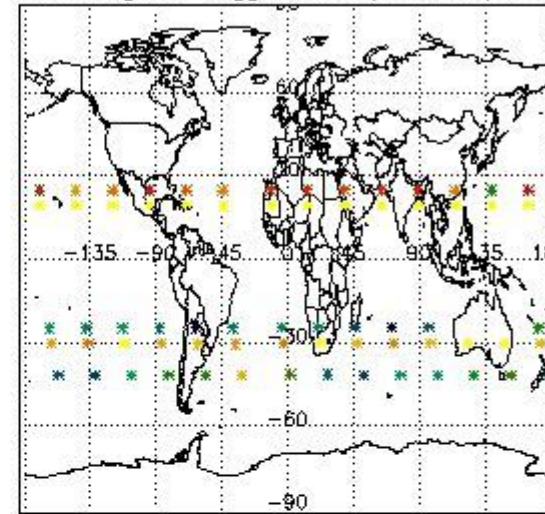

3.1 Plot quality information per product (time dependant)

3.2 Plot quality information per product (world map)

Percentage of flagged data per O3 profile

Percentage of flagged data per H2O profile

Percentage of flagged data per NO2 profile

Percentage of flagged data per NO3 profile

4. Level 1 quality information per product

In this section it is plotted some information contained in the Quality Summary data set of the level 2 products that comes from the level 1b processing. Products without errors (error flag in the MPH set to "0") are used.