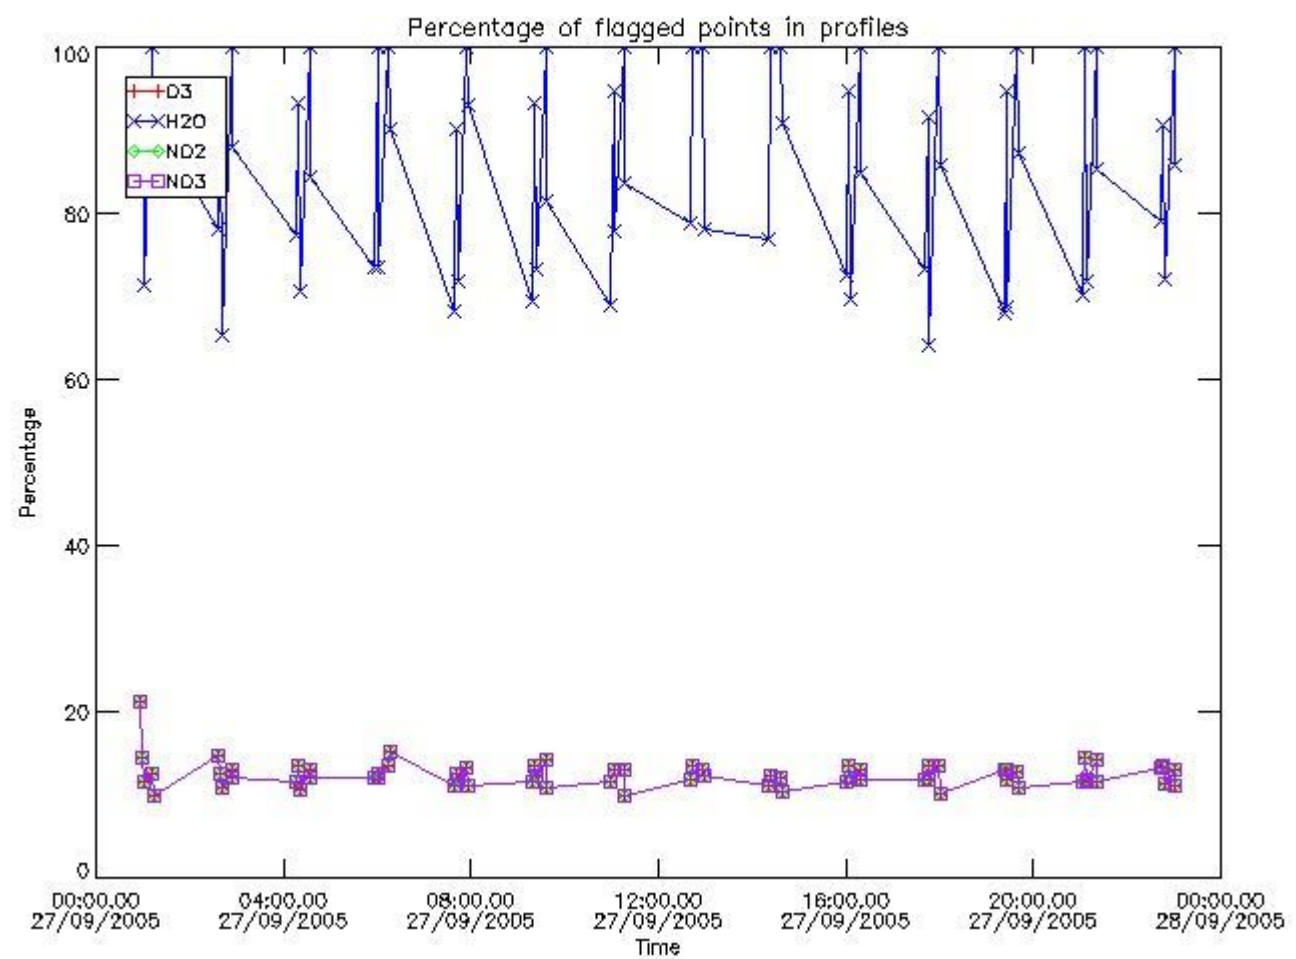

3. Quality information per product

In this section it is plotted some information contained in the Quality Summary data set of the level 2 products. Only products in dark limb conditions and without errors (error flag in the MPH set to "0") are used.

3.1 Plot quality information per product (time dependant)

3.2 Plot quality information per product (world map)