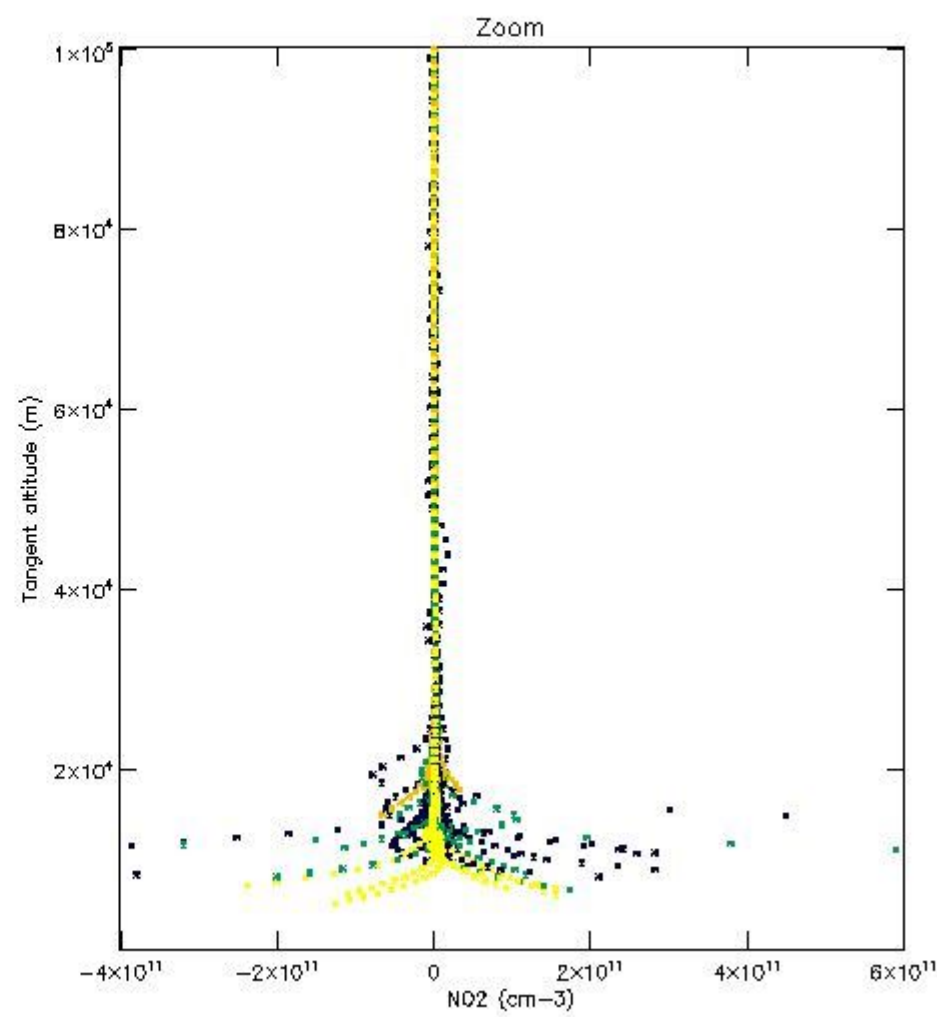

5.7 Plot NO3 profiles for all STD (dark without errors)

The colorbar represents the latitude.