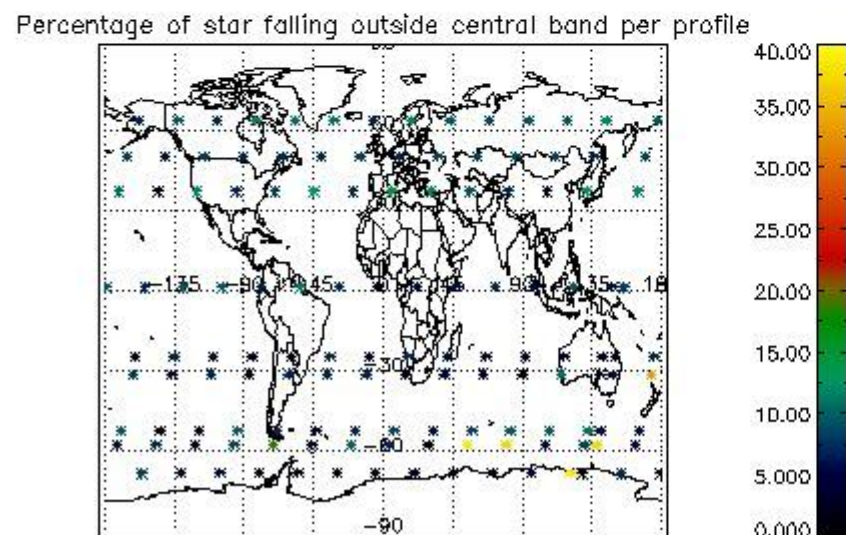

Percentage of datation errors per profile

Percentage of star falling outside central band per profile

Percentage of saturation errors per profile

4.2.2 Plot level 1 quality information per product (world map): ENVISAT DESCENDING passes