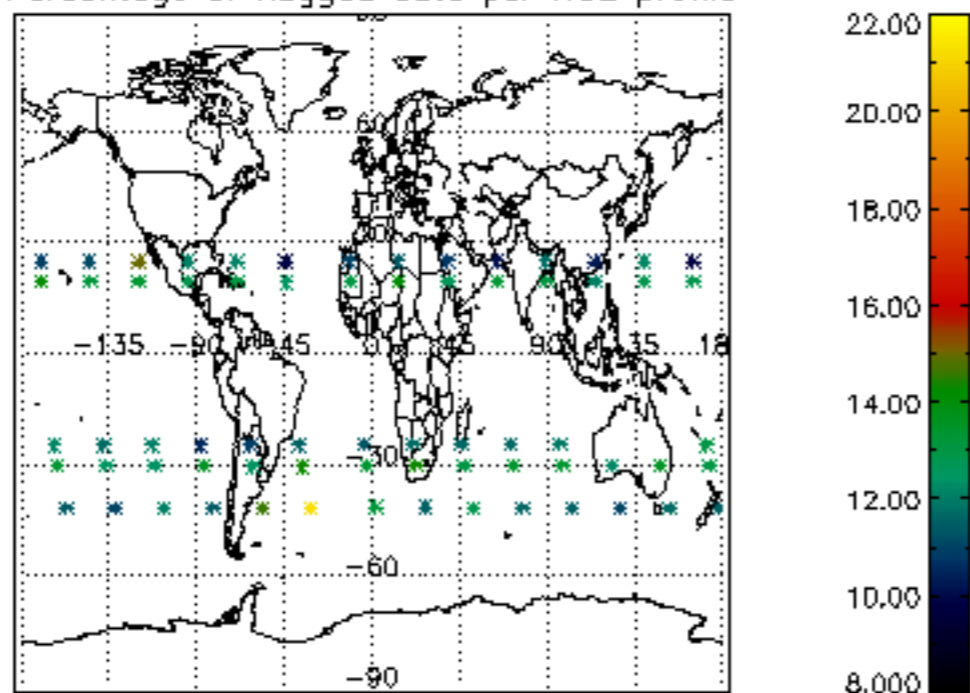

Percentage of flagged data per NO2 profile