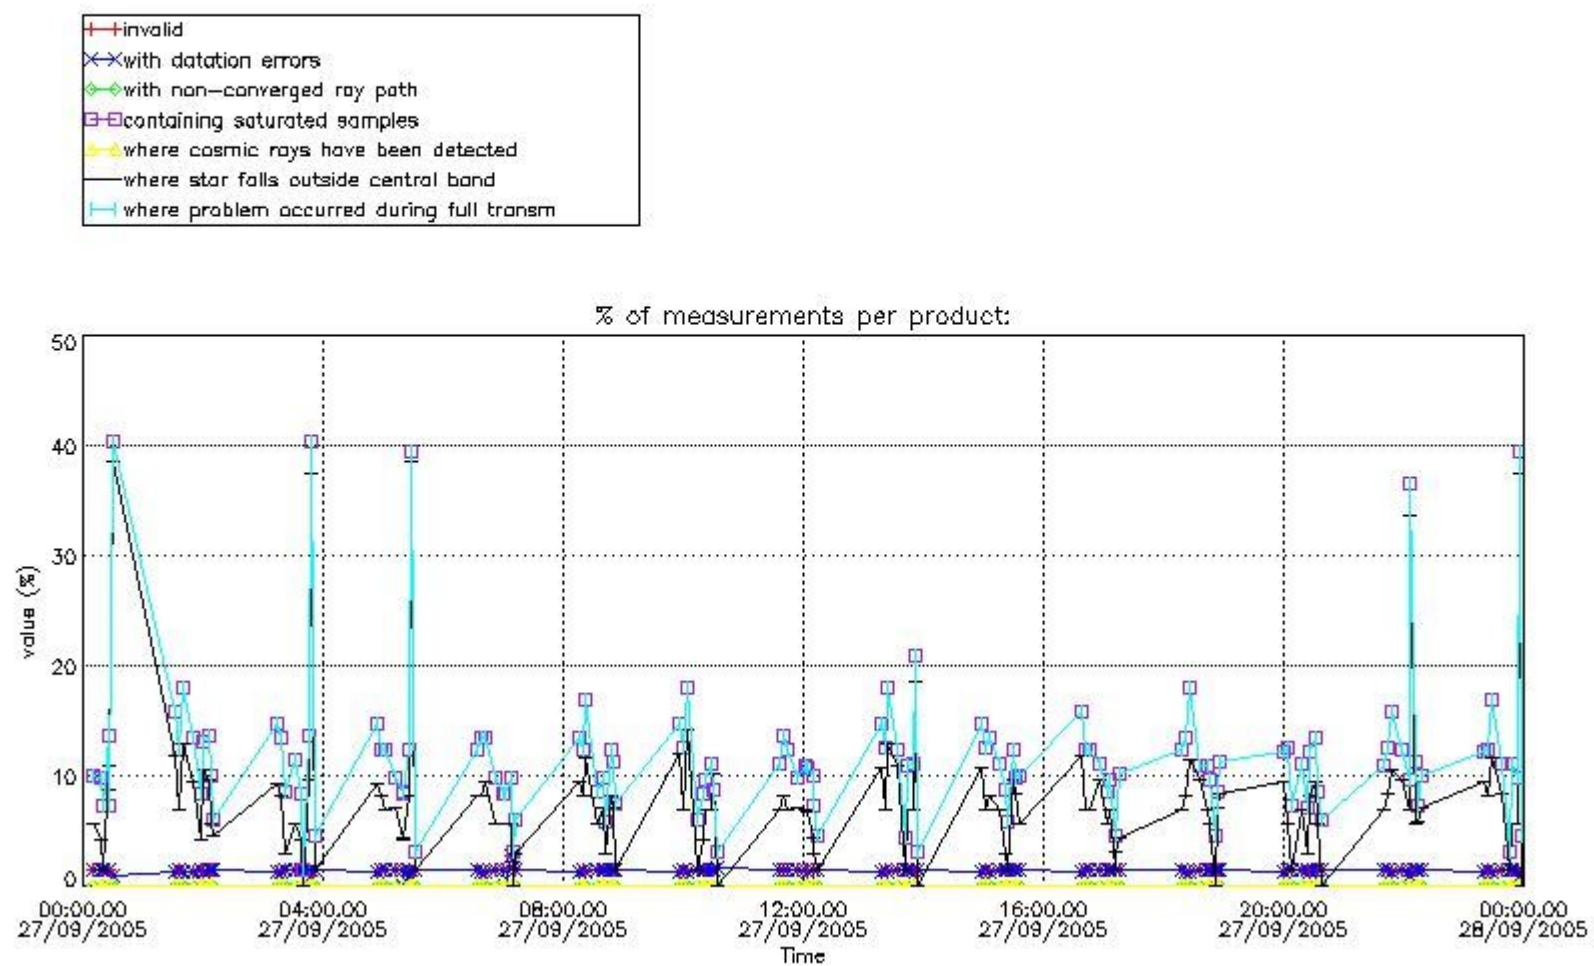

3.1 Plot quality information per product (time dependant)

3.2 Plot quality information per product (world map)

Percentage of flagged data per O3 profile

Percentage of flagged data per H2O profile

Percentage of flagged data per NO2 profile

Percentage of flagged data per NO3 profile

4. Level 1 quality information per product

In this section it is plotted some information contained in the Quality Summary data set of the level 2 products that comes from the level 1b processing. Products without errors (error flag in the MPH set to "0") are used.

4.1 Plot quality information per product (time dependant) coming from level 1b processing

4.1.1 Plot level 1 quality information per product (time dependant): ENVISAT ASCENDING passes

4.1.2 Plot level 1 quality information per product (time dependant): ENVI SAT DESCENDING passes