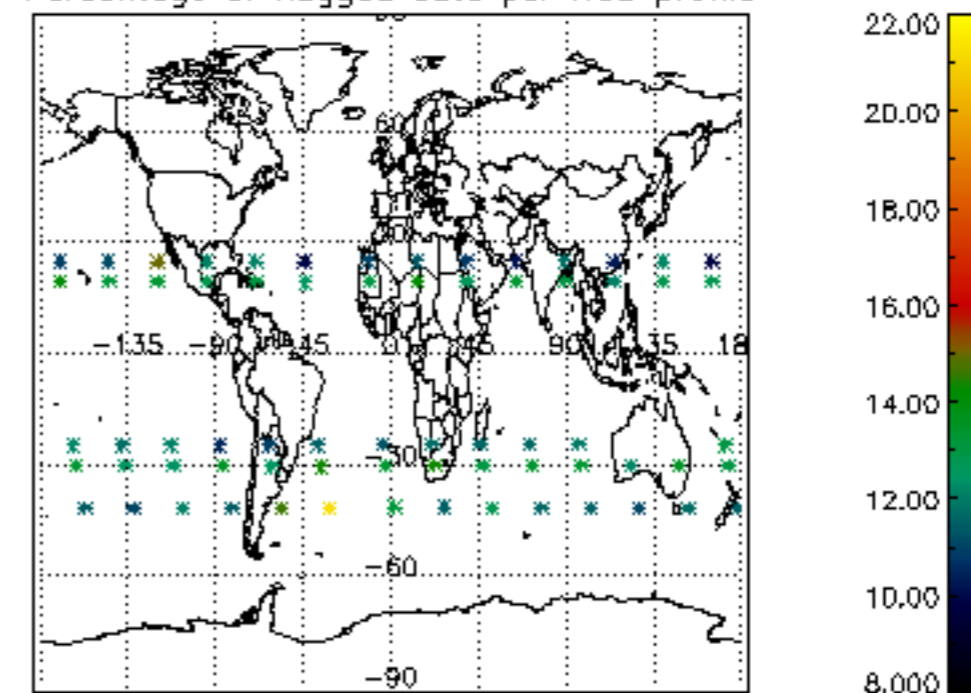

Percentage of flagged data per NO3 profile