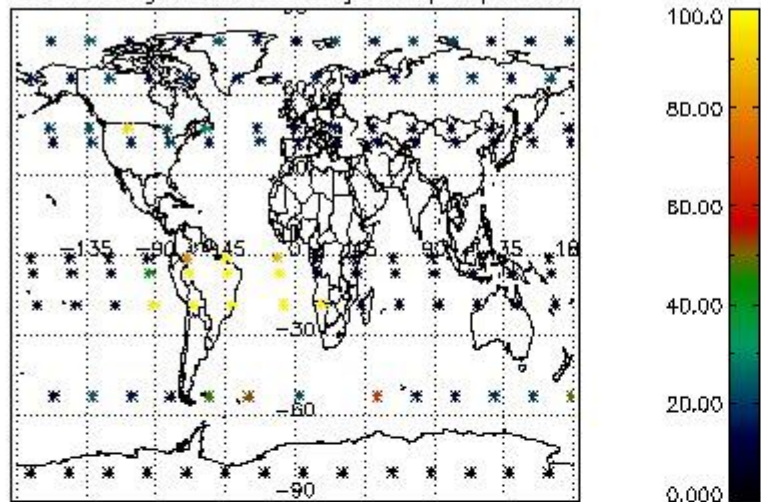

Percentage of cosmic ray hits per profile