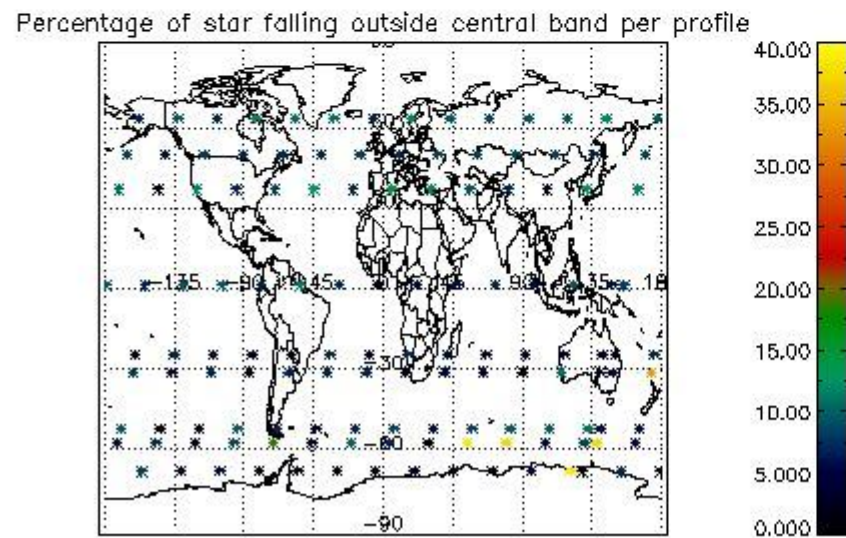

Percentage of datation errors per profile

Percentage of star falling outside central band per profile

Percentage of saturation errors per profile

4.2.2 Plot level 1 quality information per product (world map): ENVISAT DESCENDING passes