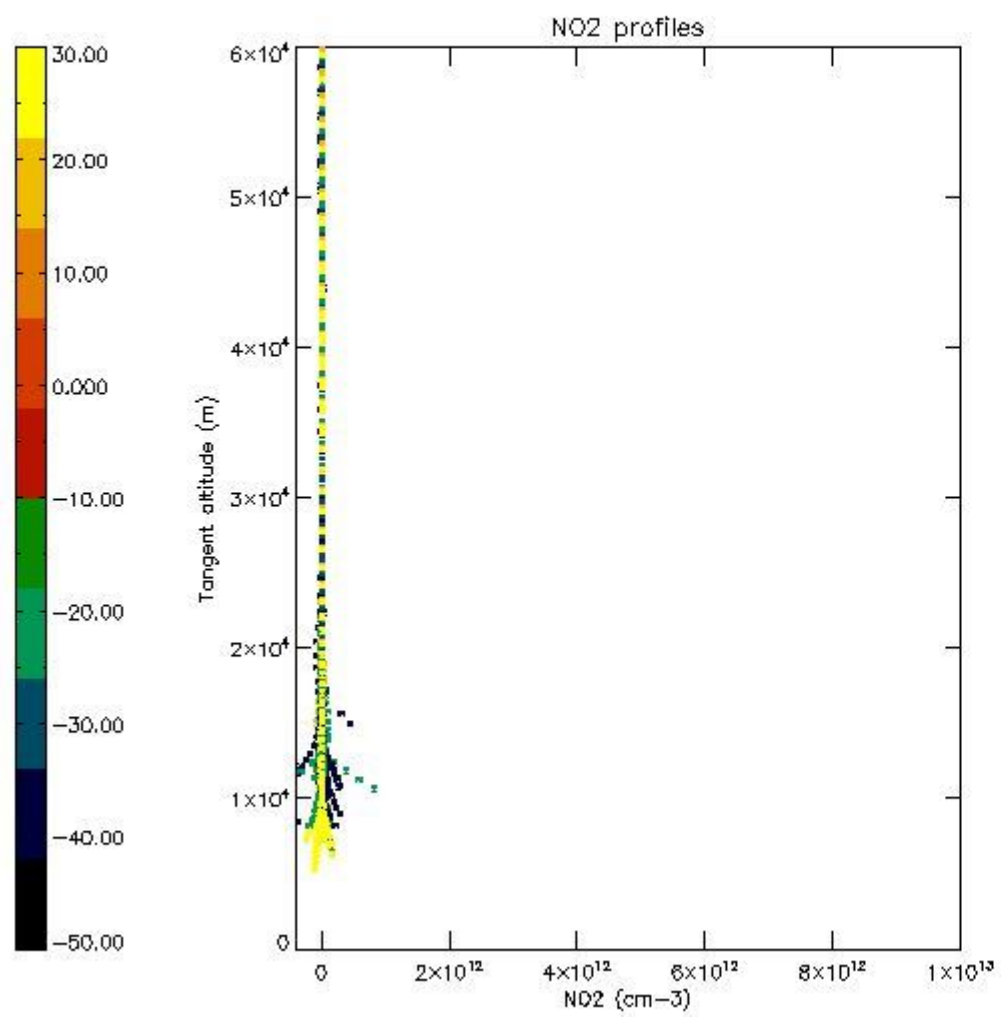

5.7 Plot NO3 profiles for all STD (dark without errors)

The colorbar represents the latitude.