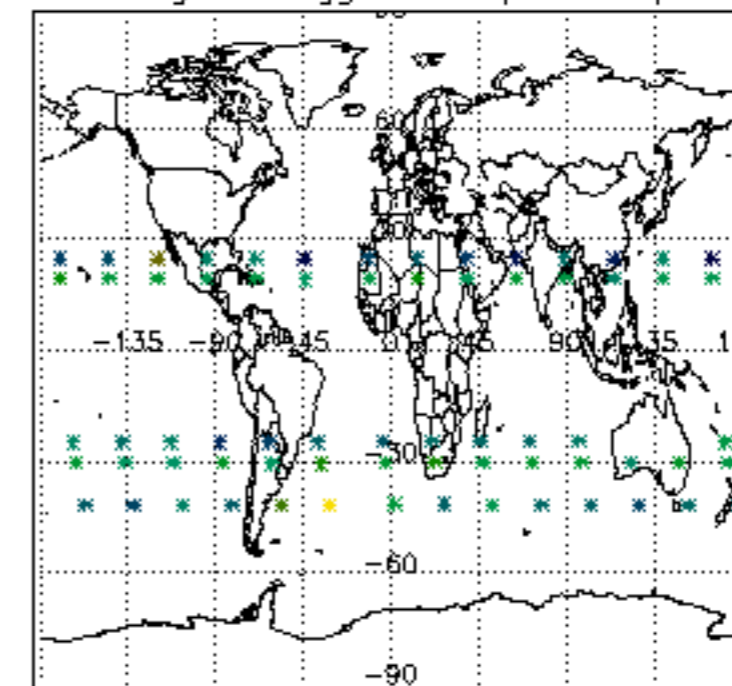

Percentage of flagged data per NO3 profile