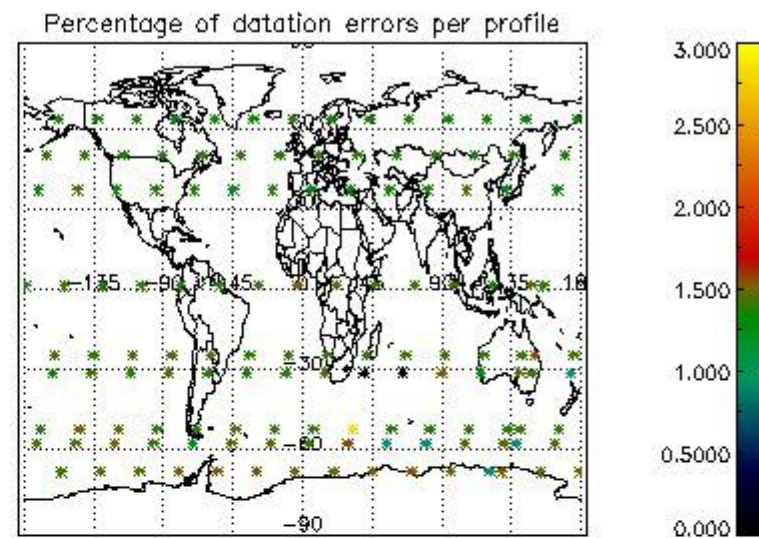

Percentage of datation errors per profile

Percentage of star falling outside central band per profile

Percentage of saturation errors per profile

4.2.2 Plot level 1 quality information per product (world map): ENVISAT DESCENDING passes