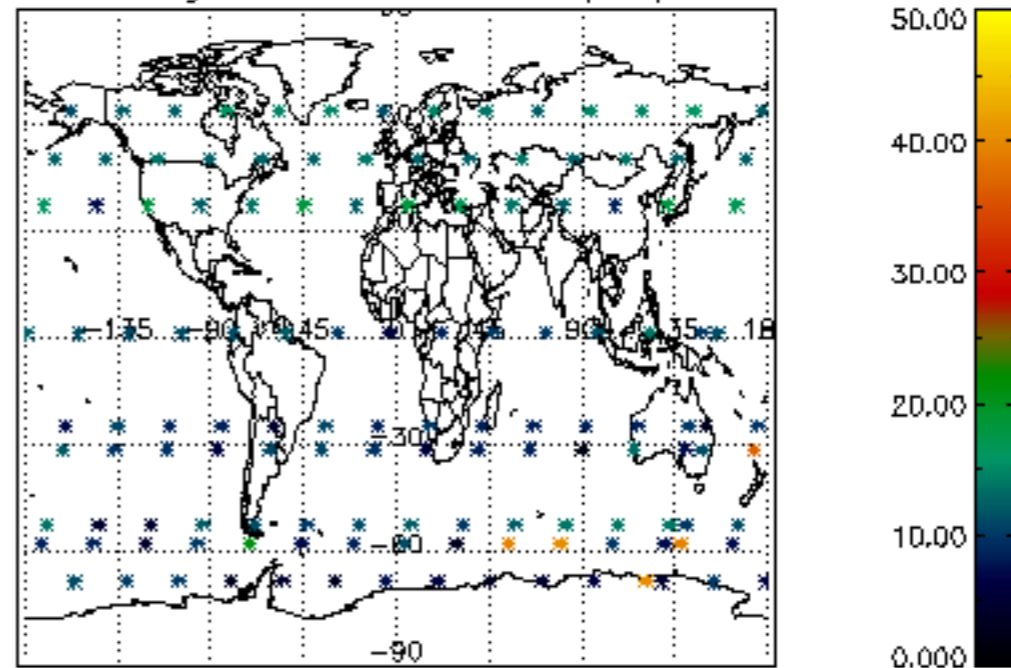

Percentage of saturation errors per profile