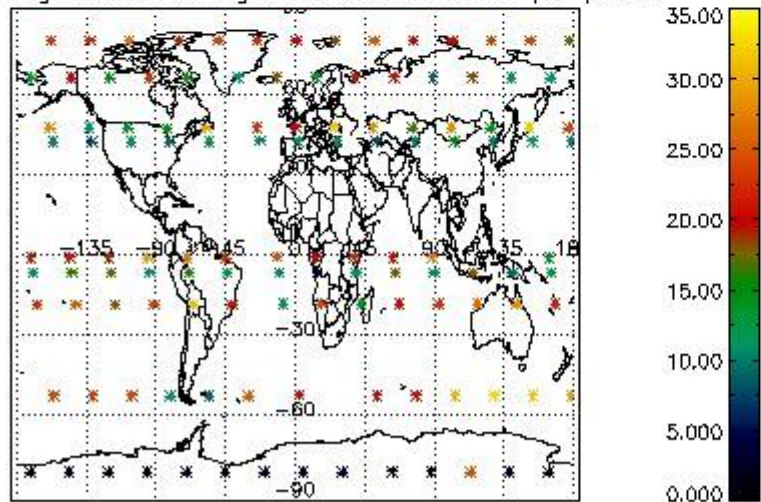

Percentage of star falling outside central band per profile