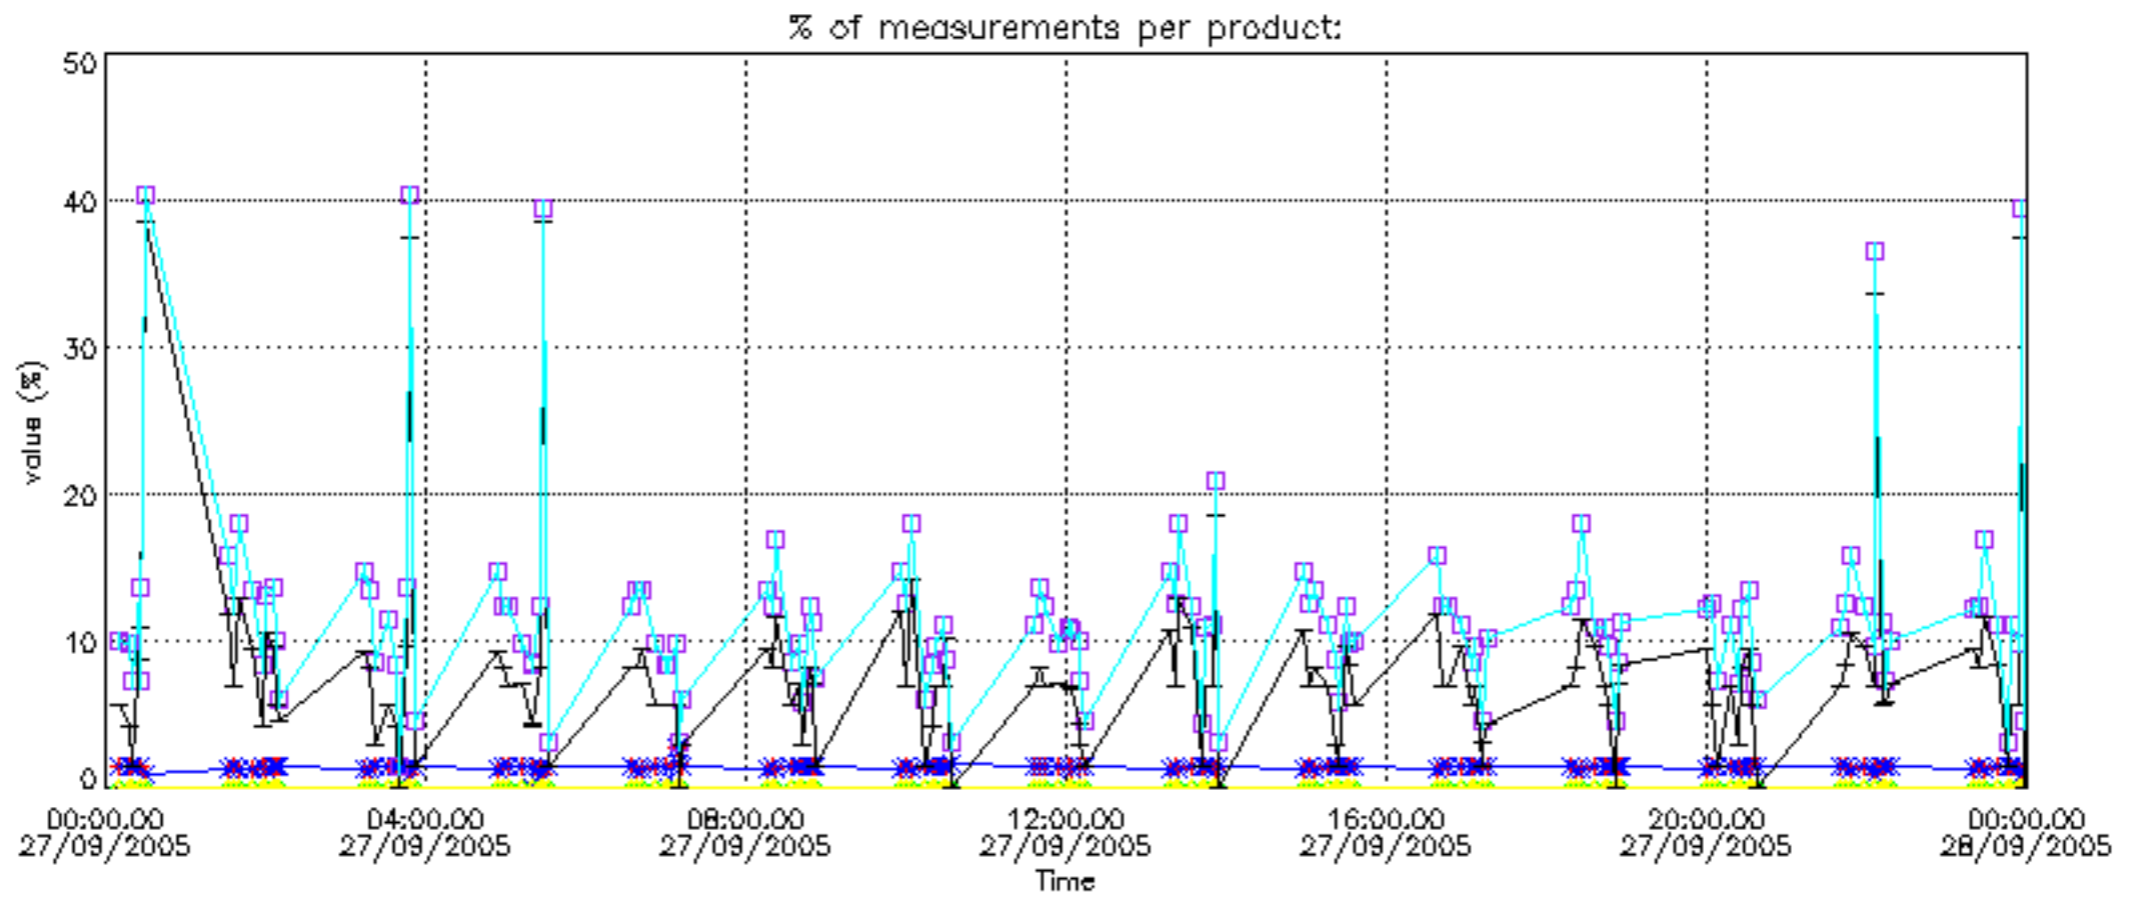

Percentage of cosmic ray hits per profile

Percentage of datation errors per profile