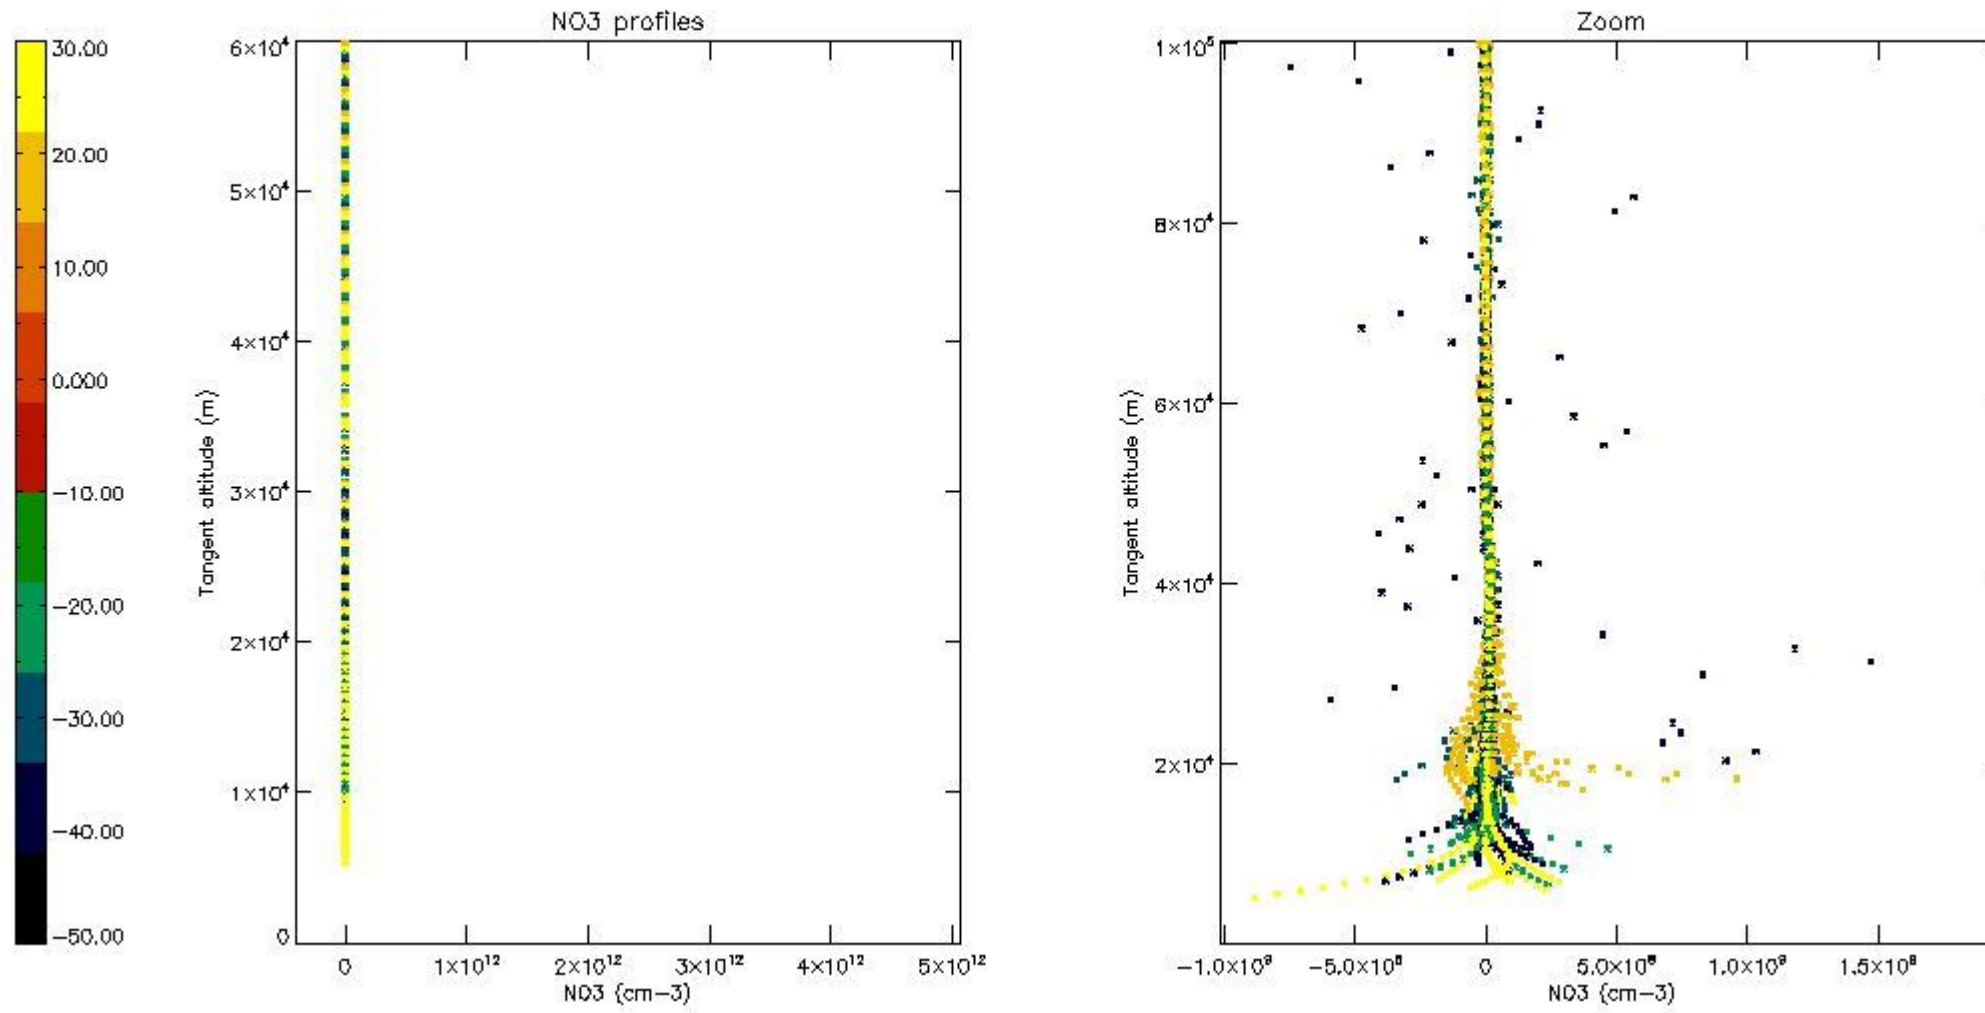

6. Auxiliary Data Files used for the production reported in section 2

The number reported in the third column indicates since which file (see list in section 2) the corresponding auxiliary file has been used. The fourth column is the date of those product files.

Type	Auxiliary Filename	Used since product	Used since product date
INST_PHYS_CHARACTERISTICS	GOM_INS_AXVIEC20091111_143220_20030716_120000_20500101_000000	1	27-SEP-2005 00:09:59
LEVEL-2_PROC_CONFIG	GOM_PR2_AXVIEC20091111_152718_20020301_000000_20500101_000000	1	27-SEP-2005 00:09:59
CROSS_SECTIONS_FILE	GOM_CRS_AXVIEC20091111_154832_20020301_000000_20500101_000000	1	27-SEP-2005 00:09:59