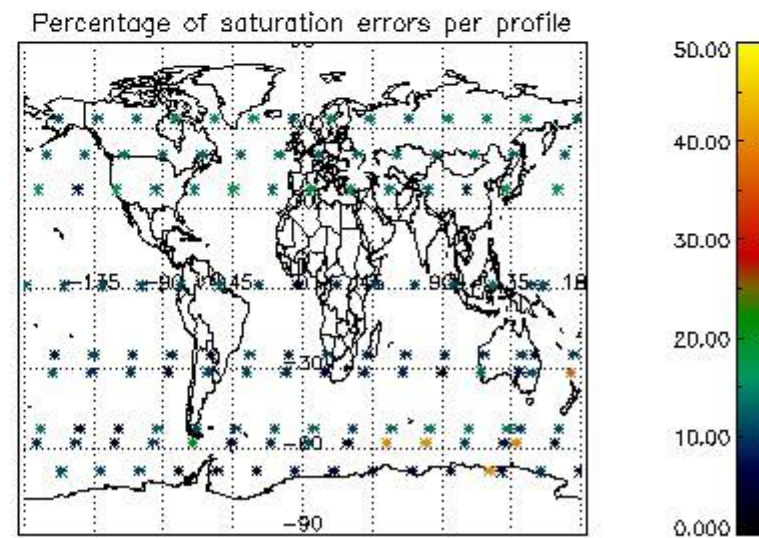

Percentage of datation errors per profile

Percentage of star falling outside central band per profile

Percentage of saturation errors per profile

4.2.2 Plot level 1 quality information per product (world map): ENVISAT DESCENDING passes