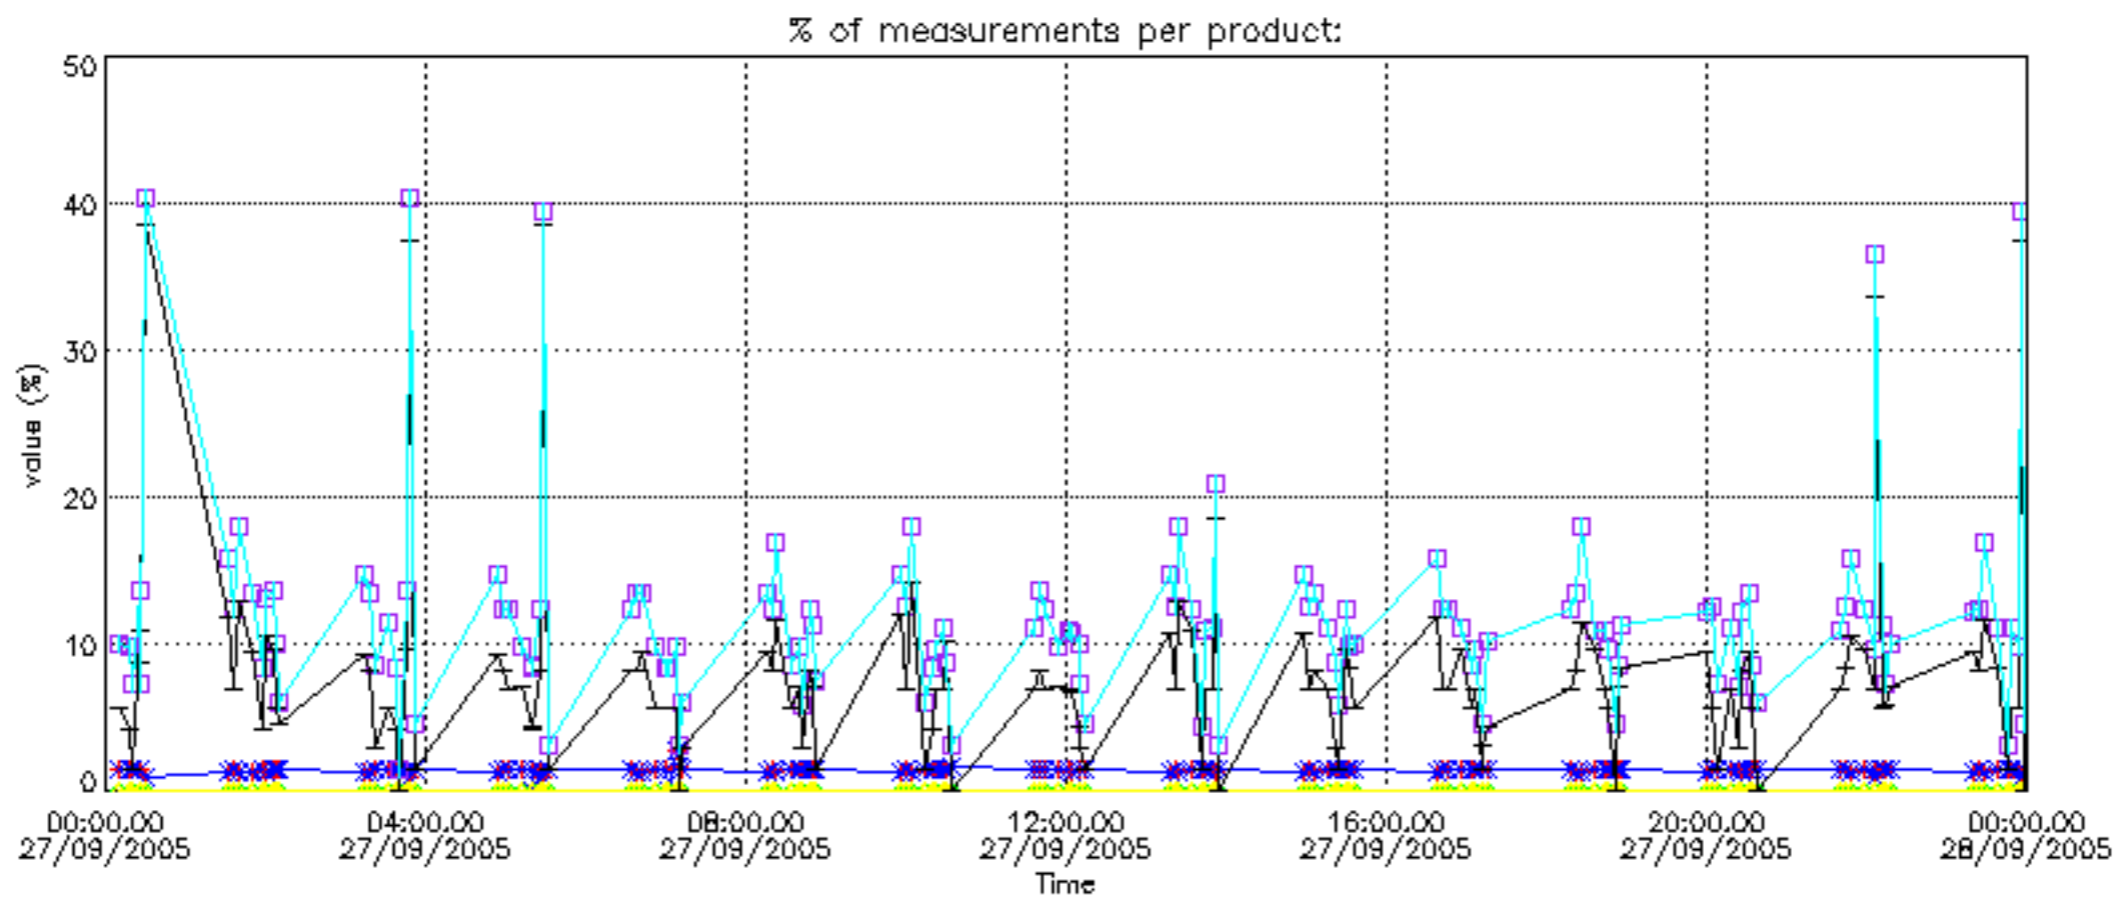

Percentage of cosmic ray hits per profile

Percentage of datation errors per profile