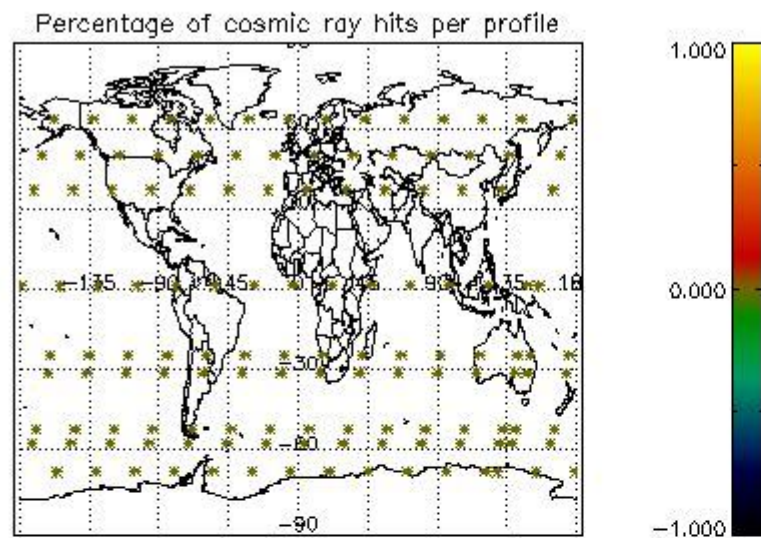

Percentage of datation errors per profile

Percentage of star falling outside central band per profile

Percentage of saturation errors per profile

4.2.2 Plot level 1 quality information per product (world map): ENVISAT DESCENDING passes