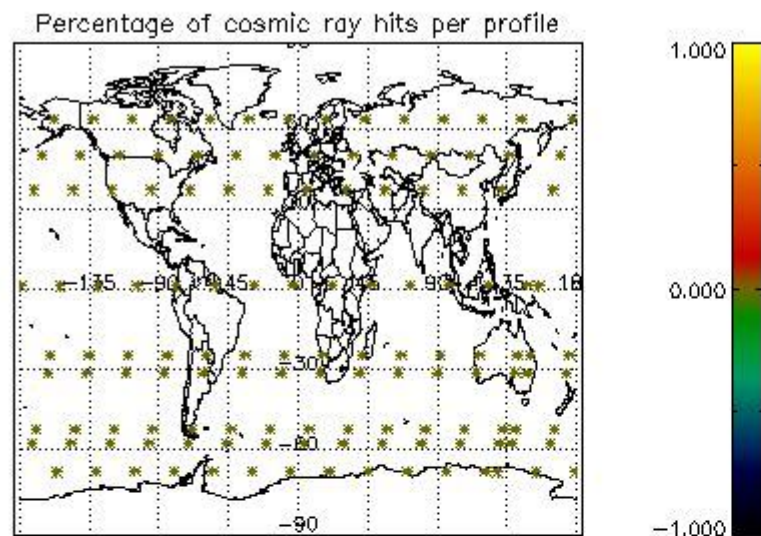

Percentage of datation errors per profile

Percentage of star falling outside central band per profile

Percentage of saturation errors per profile

4.2.2 Plot level 1 quality information per product (world map): ENVISAT DESCENDING passes