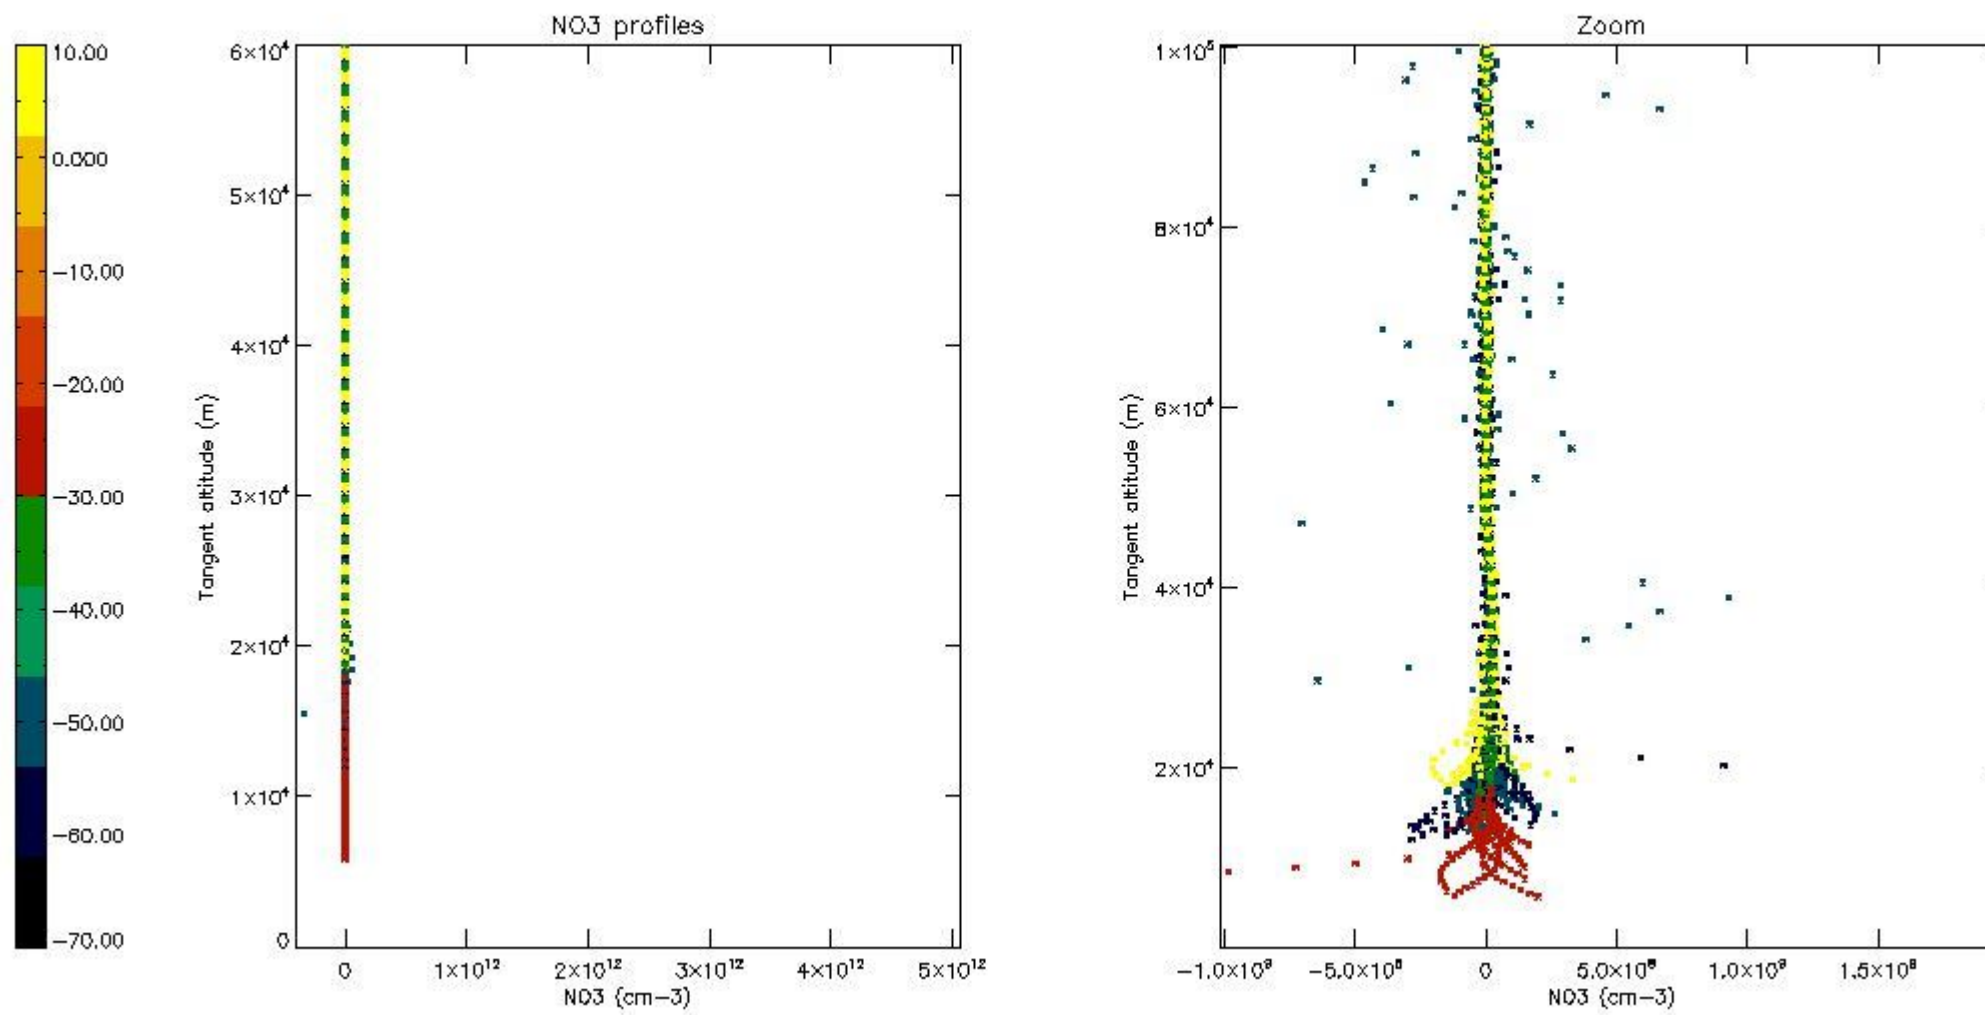

6. Auxiliary Data Files used for the production reported in section 2

The number reported in the third column indicates since which file (see list in section 2) the corresponding auxiliary file has been used. The fourth column is the date of those product files.

Type	Auxiliary Filename	Used since product	Used since product date
INST_PHYS_CHARACTERISTICS	GOM_INS_AXVIEC20091111_143220_20030716_120000_20500101_000000	1	03-SEP-2005 00:03:49
LEVEL-2_PROC_CONFIG	GOM_PR2_AXVIEC20091111_152718_20020301_000000_20500101_000000	1	03-SEP-2005 00:03:49
CROSS_SECTIONS_FILE	GOM_CRS_AXVIEC20091111_154832_20020301_000000_20500101_000000	1	03-SEP-2005 00:03:49