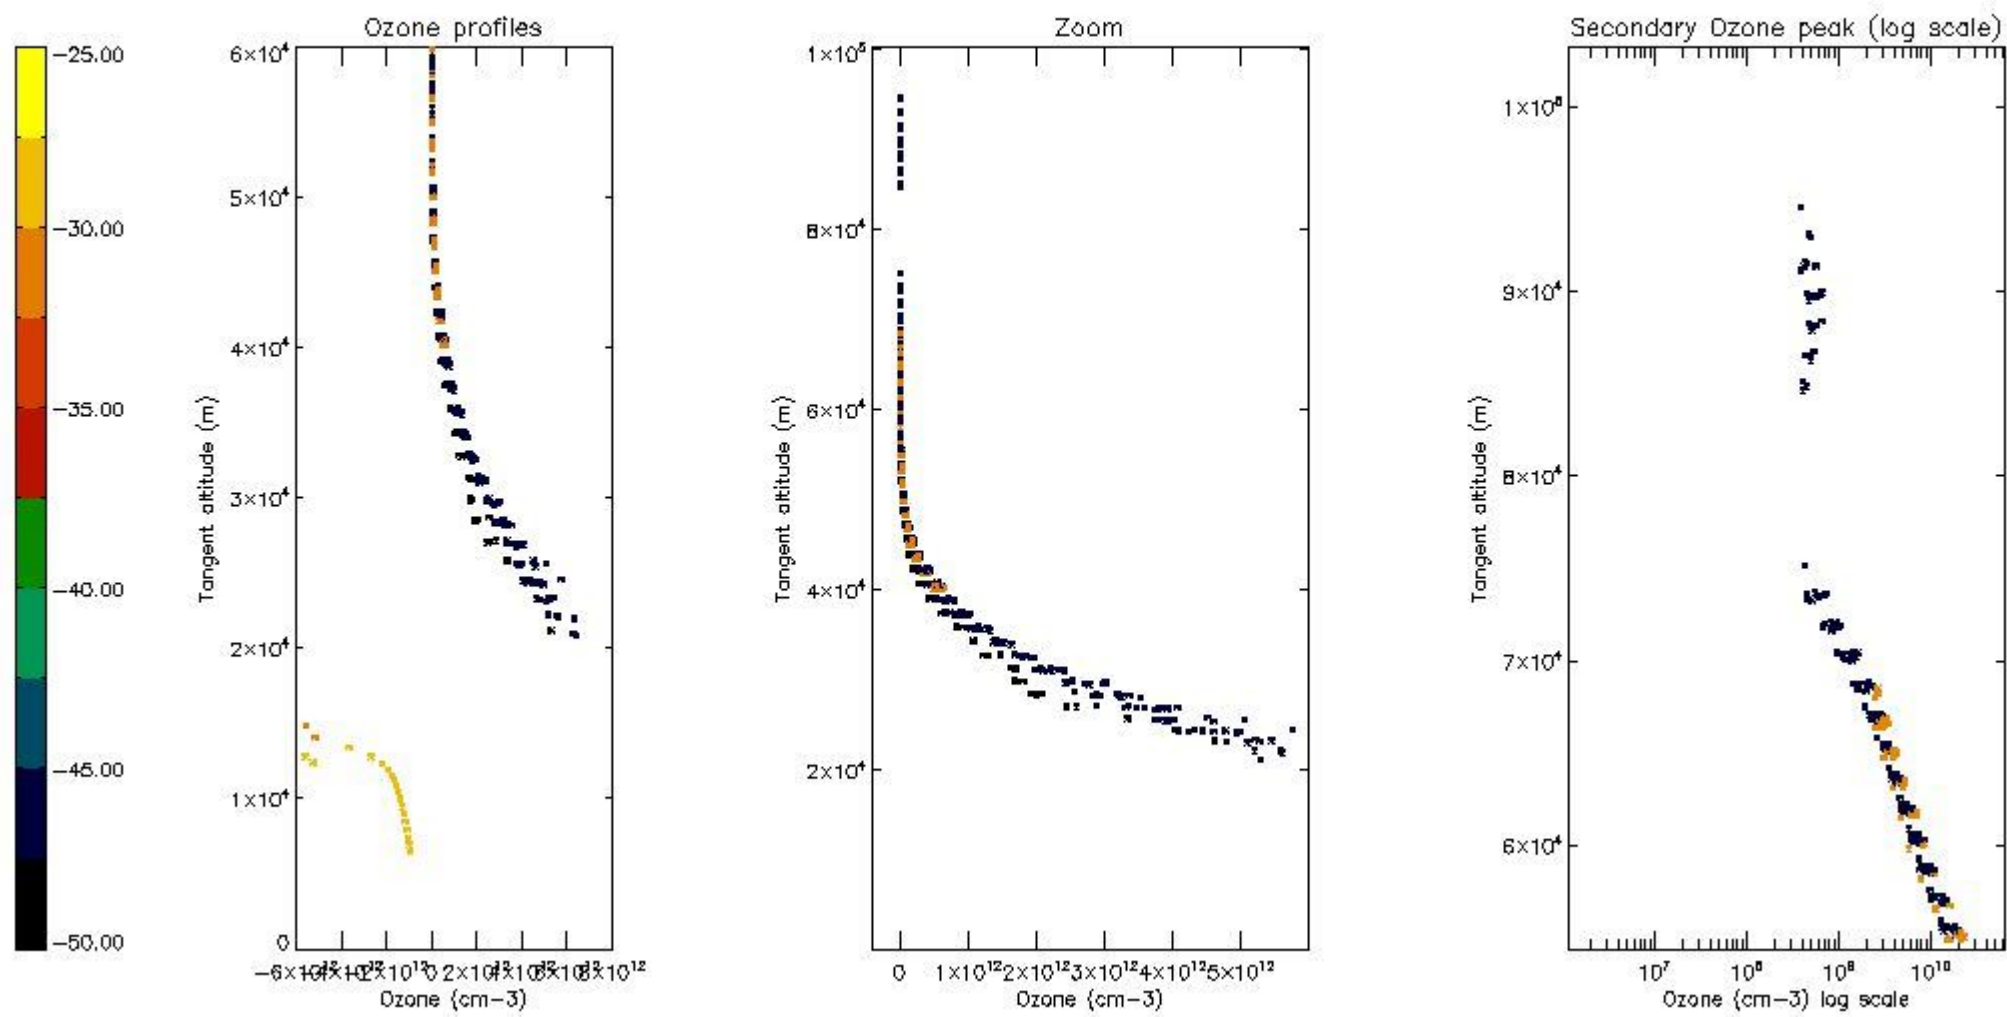

5.6 Plot NO₂ profiles for all STD (dark without errors)

The colorbar represents the latitude.