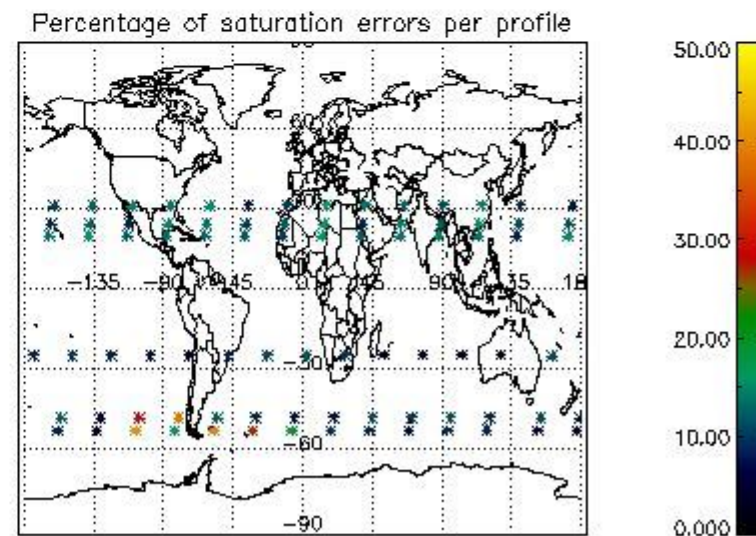

4.2 Plot quality information per product coming from level 1b processing (world map)

4.2.1 Plot level 1 quality information per product (world map): ENVISAT ASCENDING passes

Percentage of cosmic ray hits per profile

Percentage of datation errors per profile

Percentage of star falling outside central band per profile

Percentage of saturation errors per profile

4.2.2 Plot level 1 quality information per product (world map): ENVISAT DESCENDING passes

5. Trace gas profiles

5.1 Ozone statistics based on quality of products

The final quality of the products can be "measured" using the STD (Standard Deviation) attached to every point profile. This information is written to the parameter GOM_NL__2P/NL_LOCAL_SPECIES_DENSITY/o3_std of the level 2 products. The table below shows the statistics for given STD ranges.