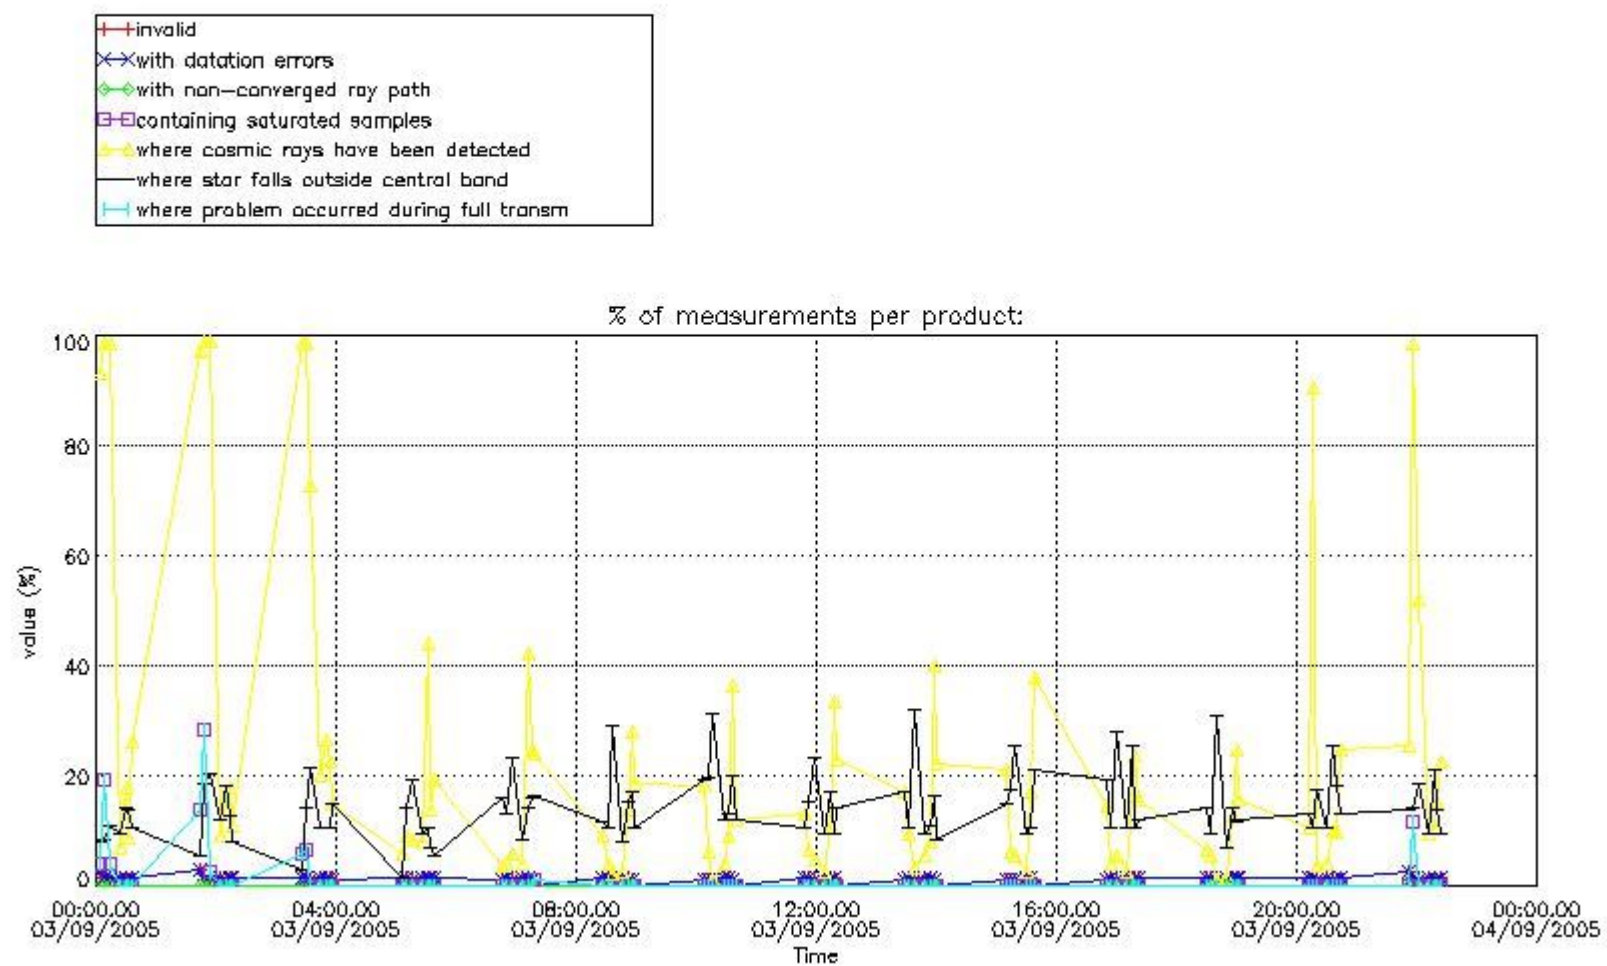

4.1.2 Plot level 1 quality information per product (time dependant): ENVI SAT DESCENDING passes