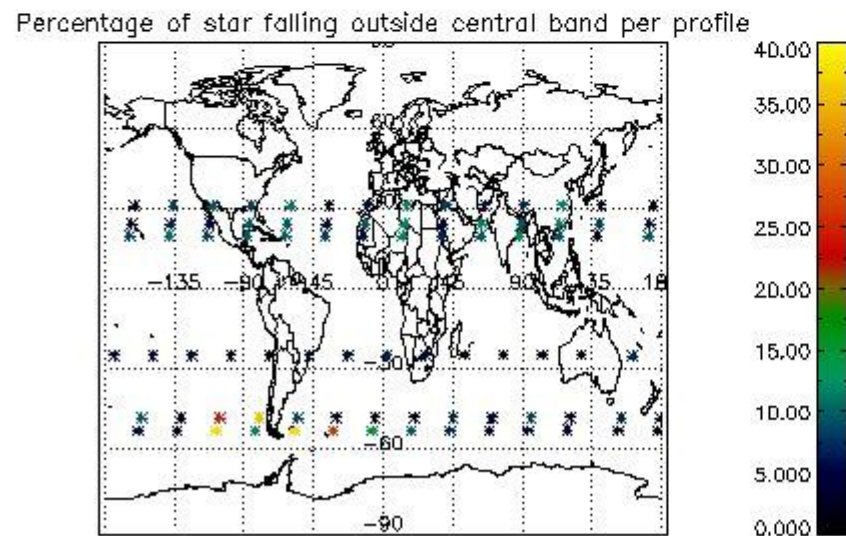

Percentage of datation errors per profile

Percentage of star falling outside central band per profile

Percentage of saturation errors per profile

4.2.2 Plot level 1 quality information per product (world map): ENVISAT DESCENDING passes