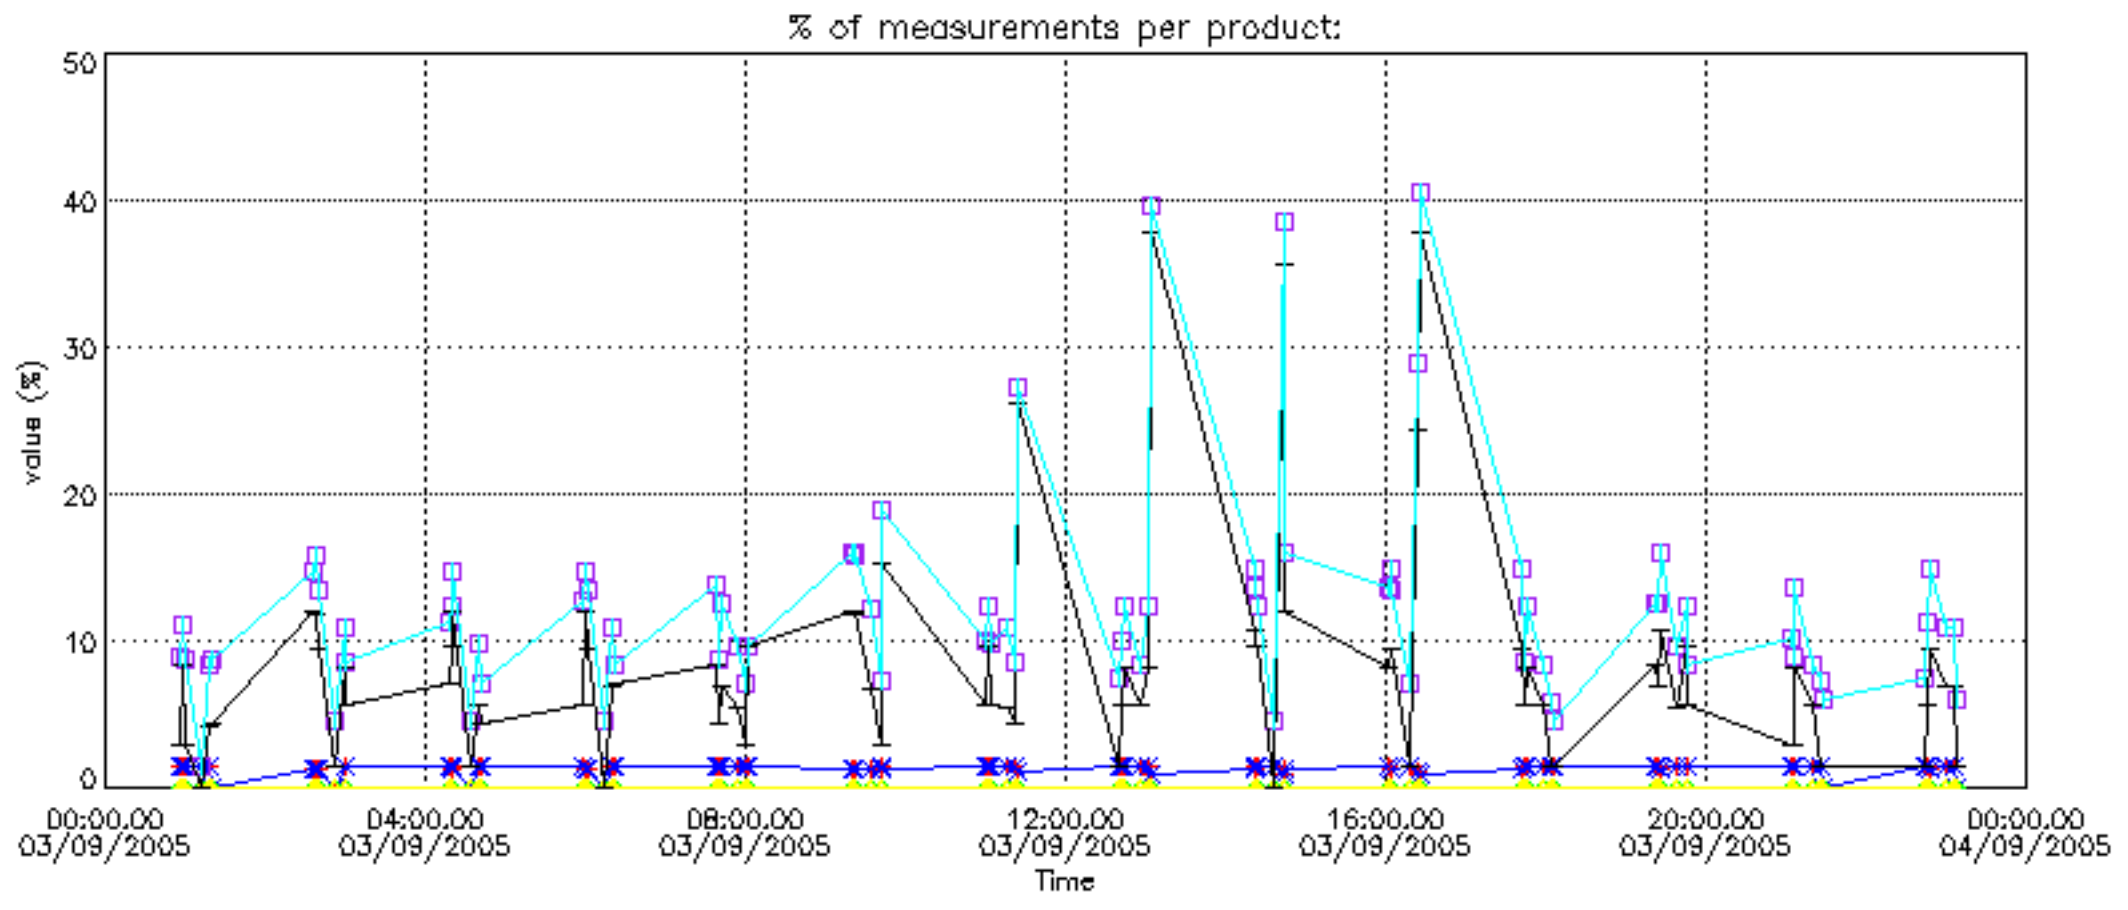

Percentage of cosmic ray hits per profile

Percentage of datation errors per profile