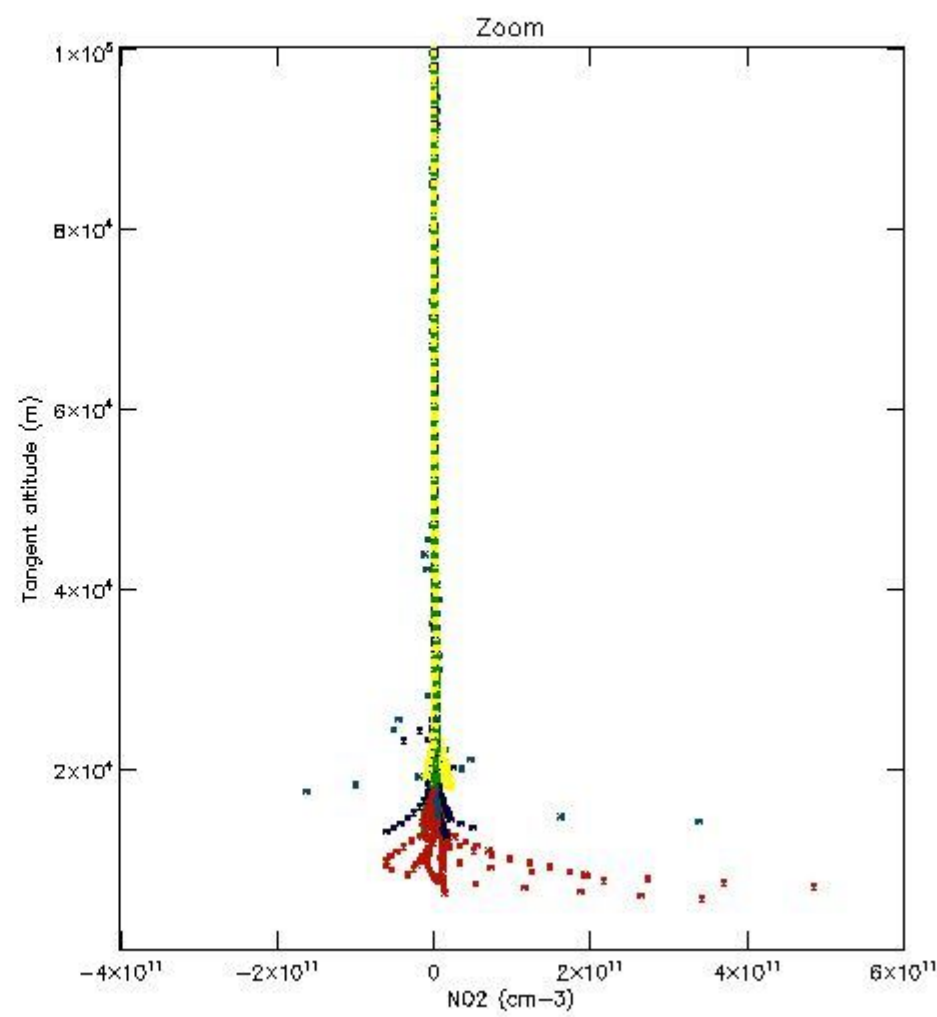

5.7 Plot NO3 profiles for all STD (dark without errors)

The colorbar represents the latitude.