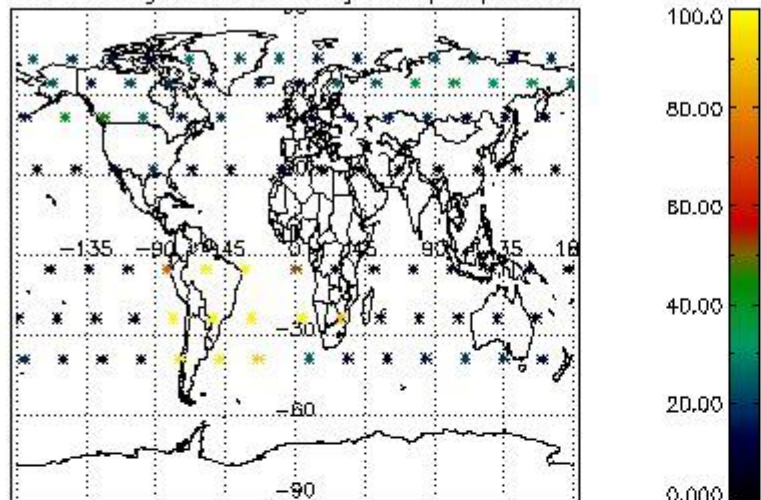

4.1 Plot quality information per product (time dependant) coming from level 1b processing

4.1.1 Plot level 1 quality information per product (time dependant): ENVISAT ASCENDING passes

4.1.2 Plot level 1 quality information per product (time dependant): ENVI SAT DESCENDING passes

4.2 Plot quality information per product coming from level 1b processing (world map)

4.2.1 Plot level 1 quality information per product (world map): ENVISAT ASCENDING passes

Percentage of cosmic ray hits per profile