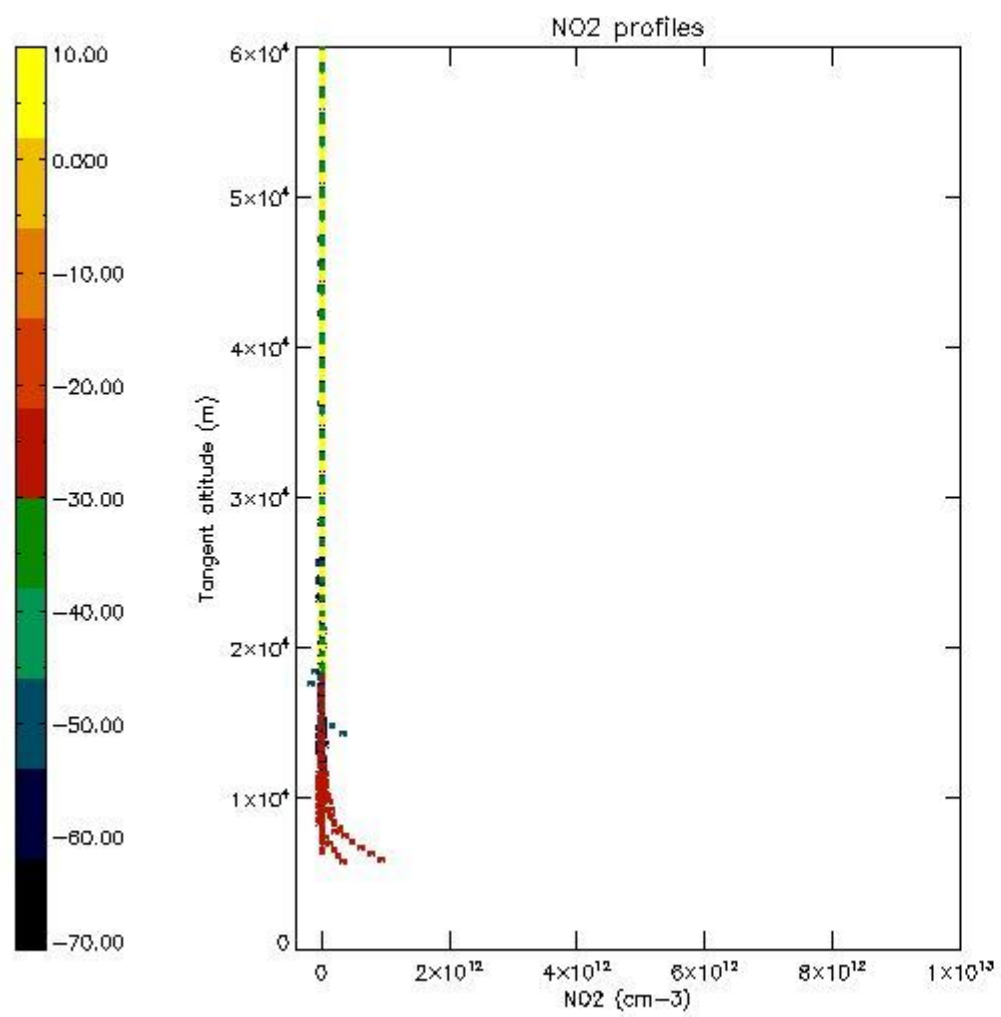

5.7 Plot NO3 profiles for all STD (dark without errors)

The colorbar represents the latitude.