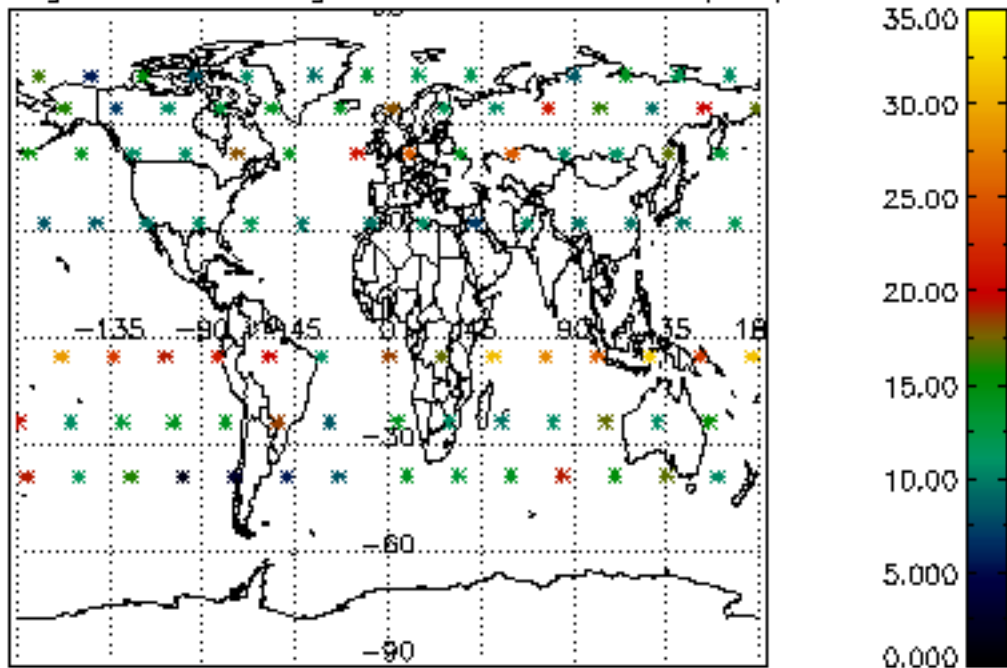

Percentage of cosmic ray hits per profile

Percentage of star falling outside central band per profile