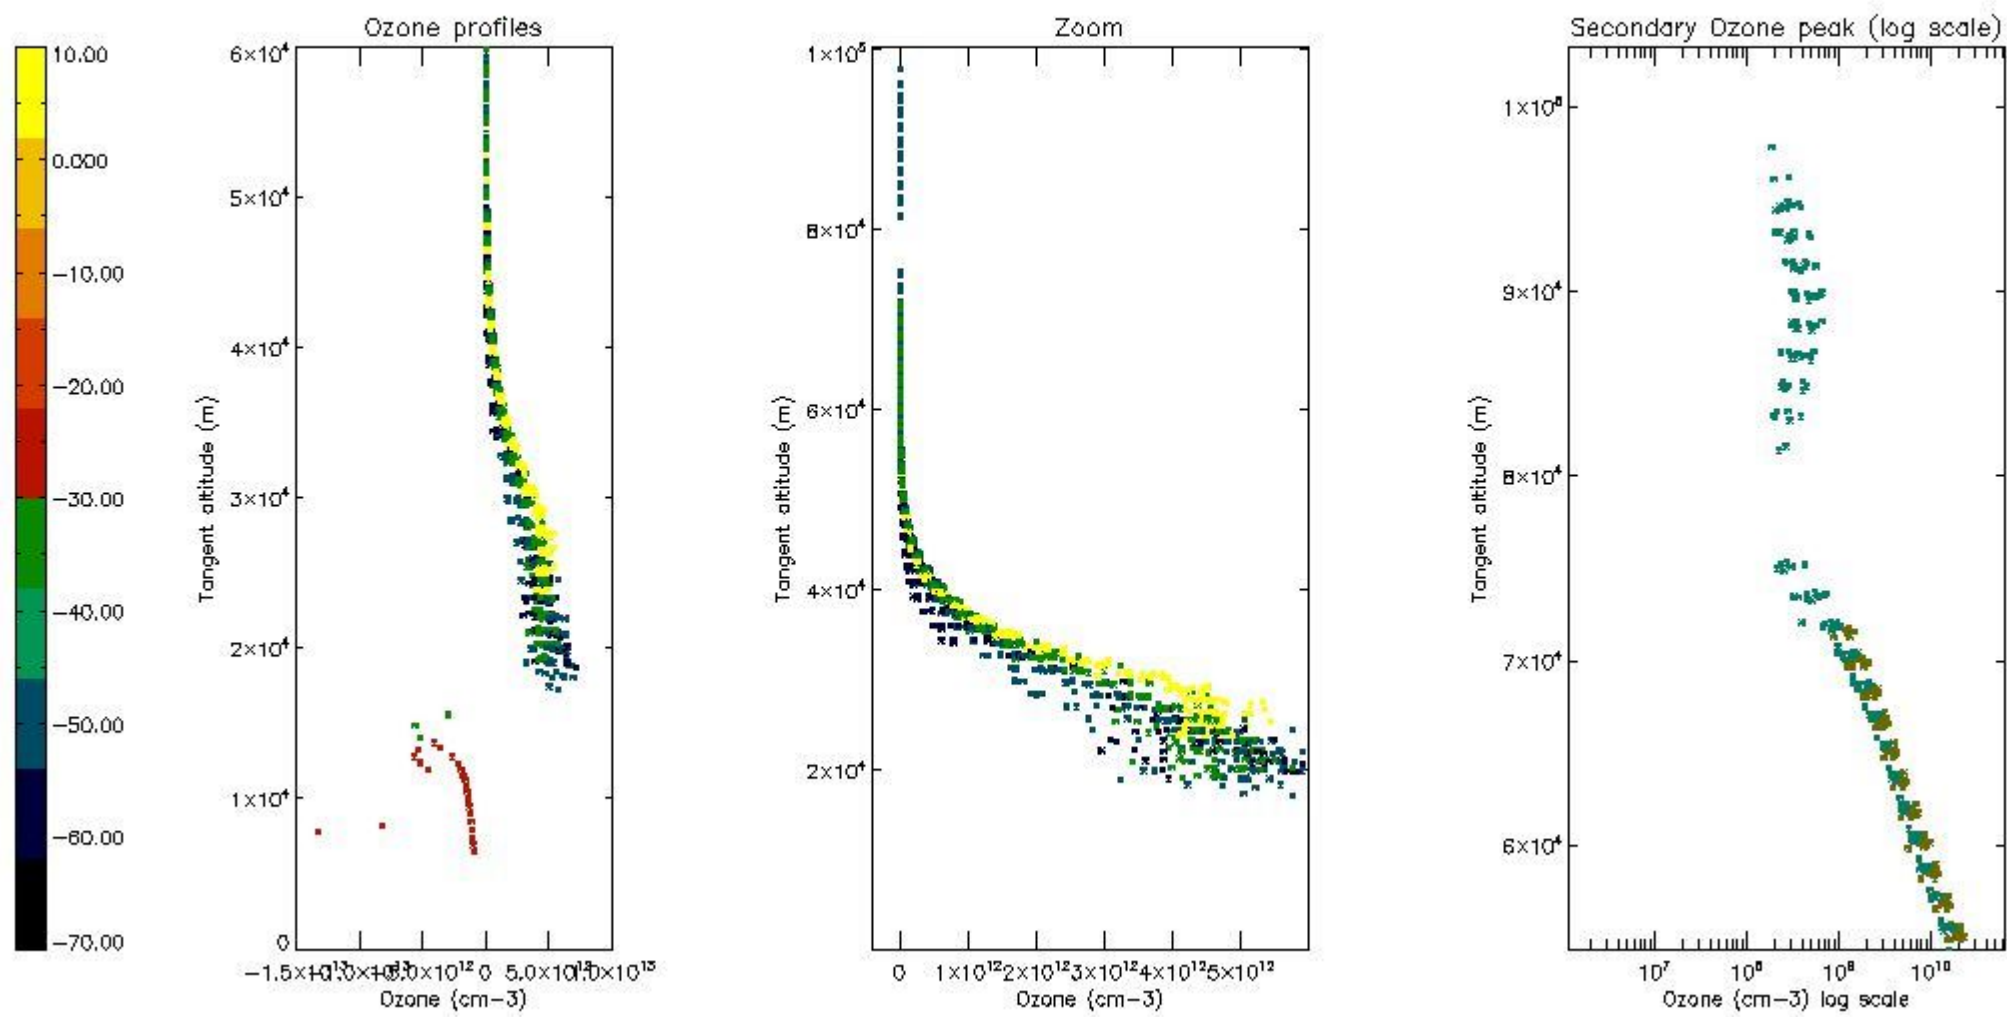

STD < 10	12
STD < 5	5

5.2 Plot ozone profiles for all STD (dark without errors)

The colorbar represents the latitude.

5.3 Plot ozone profiles where STD < 20% (dark without errors)

The colorbar represents the latitude.

5.4 Plot ozone profiles where STD < 10% (dark without errors)

The colorbar represents the latitude.

5.5 Plot ozone profiles where STD < 5% (dark without errors)

The colorbar represents the latitude.

5.6 Plot NO₂ profiles for all STD (dark without errors)