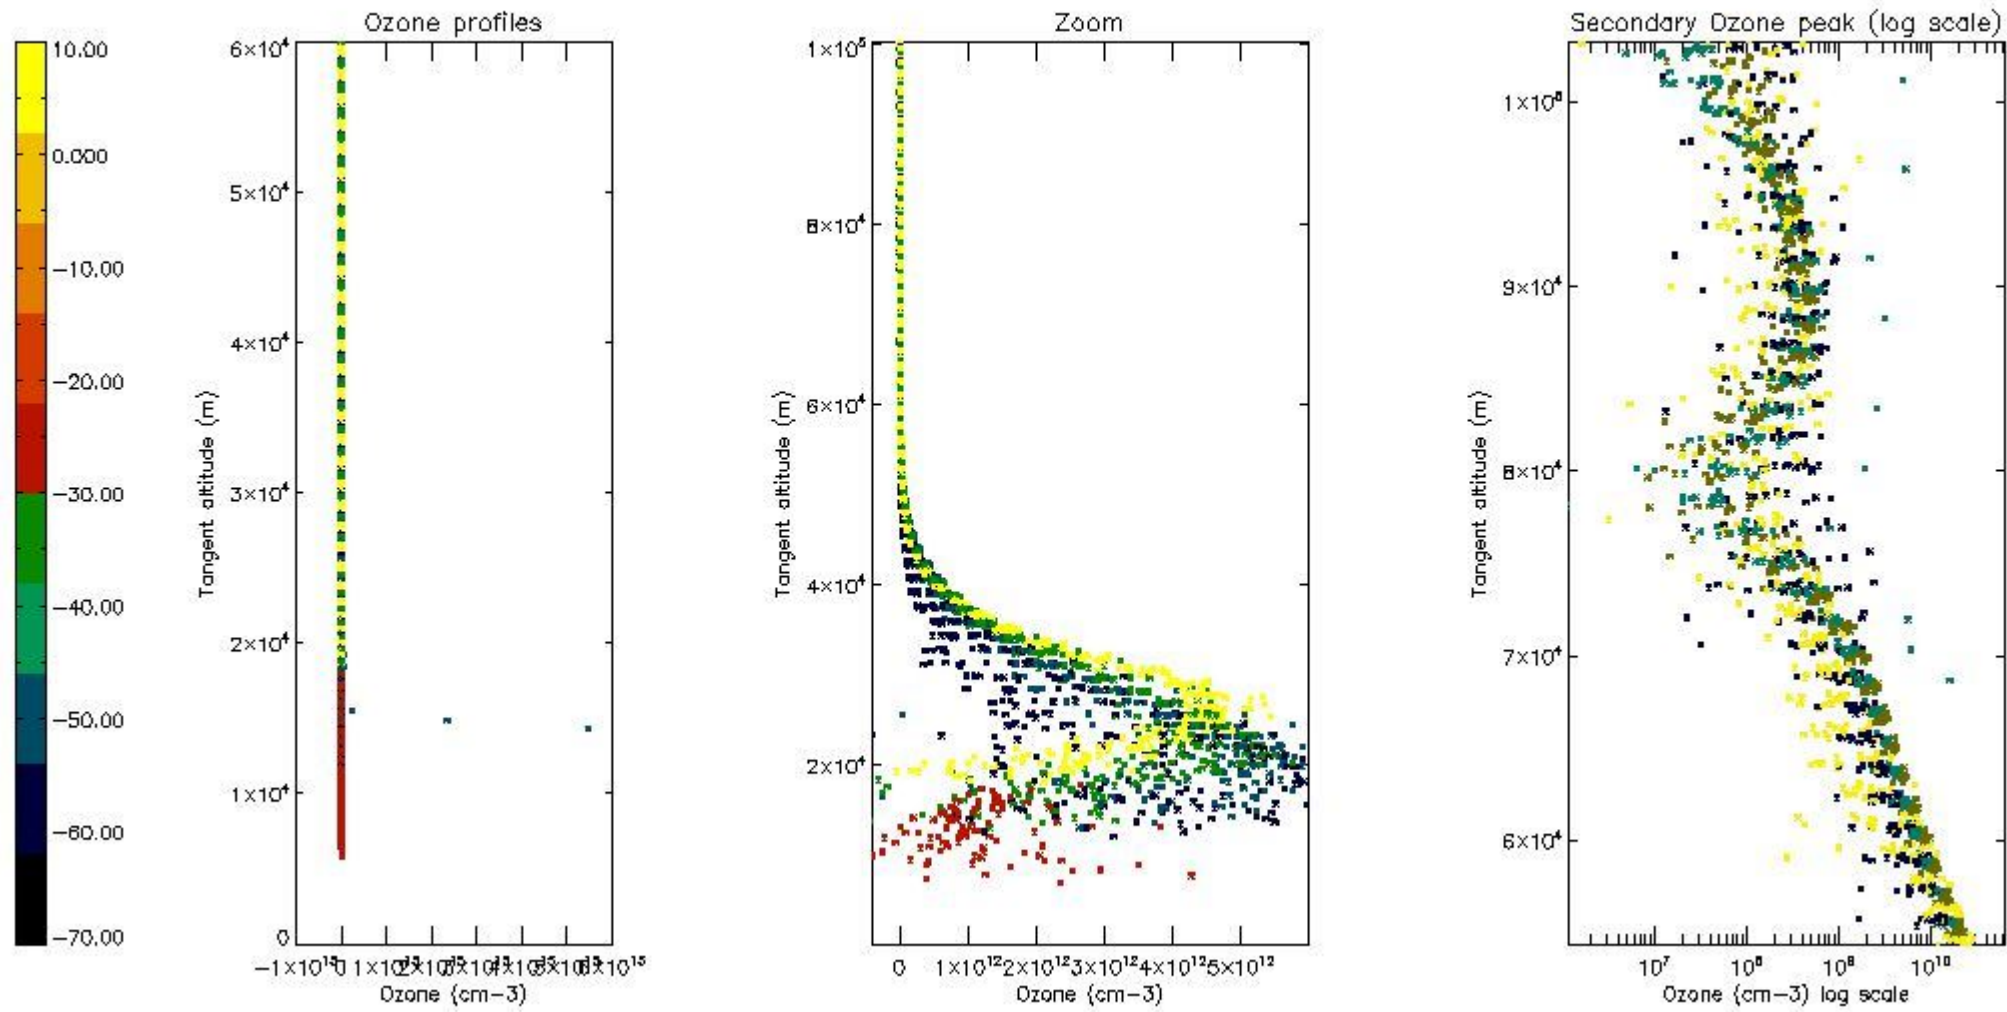

STD < 10	12
STD < 5	5

5.2 Plot ozone profiles for all STD (dark without errors)

The colorbar represents the latitude.

5.3 Plot ozone profiles where STD < 20% (dark without errors)

The colorbar represents the latitude.