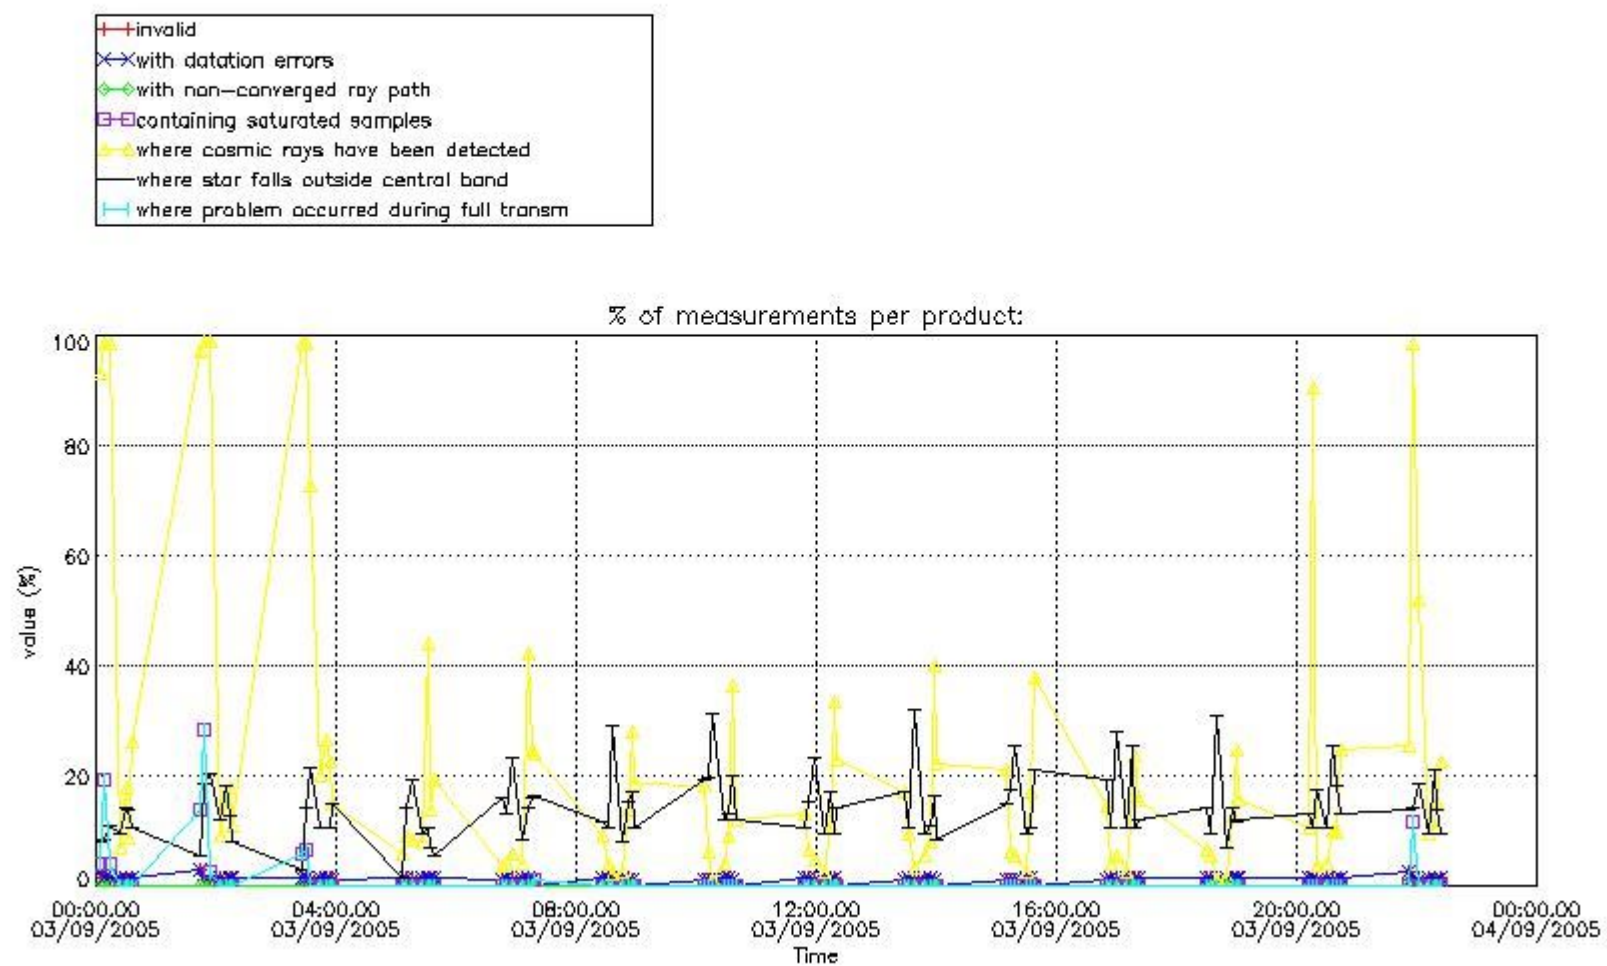

3.1 Plot quality information per product (time dependant)

3.2 Plot quality information per product (world map)

Percentage of flagged data per O3 profile

Percentage of flagged data per H2O profile

Percentage of flagged data per NO2 profile

Percentage of flagged data per NO3 profile

4. Level 1 quality information per product

In this section it is plotted some information contained in the Quality Summary data set of the level 2 products that comes from the level 1b processing. Products without errors (error flag in the MPH set to "0") are used.

4.1 Plot quality information per product (time dependant) coming from level 1b processing

4.1.1 Plot level 1 quality information per product (time dependant): ENVISAT ASCENDING passes

4.1.2 Plot level 1 quality information per product (time dependant): ENVI SAT DESCENDING passes