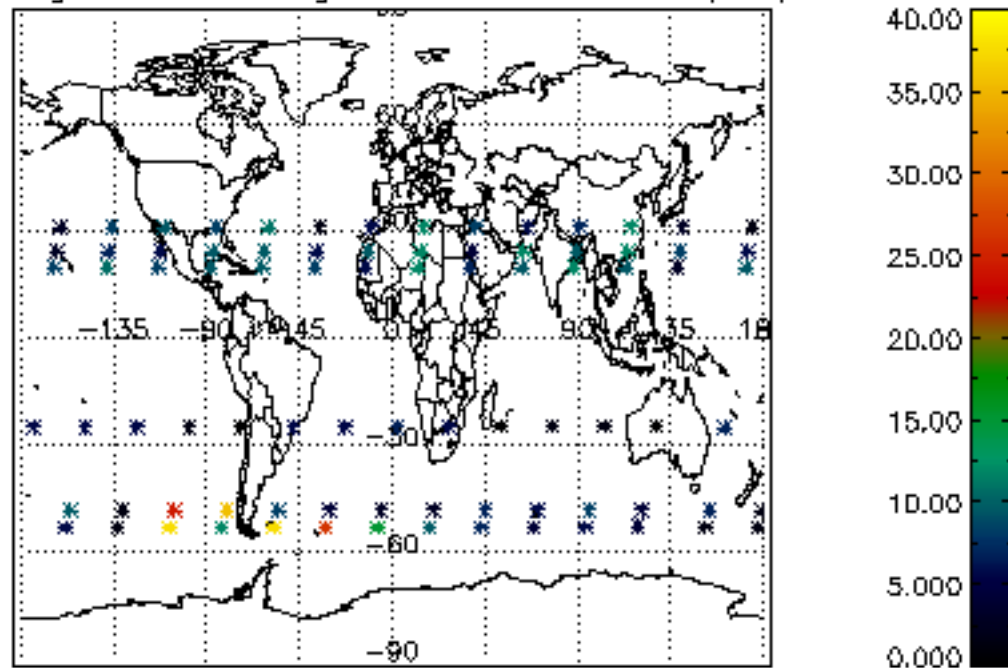

Percentage of star falling outside central band per profile