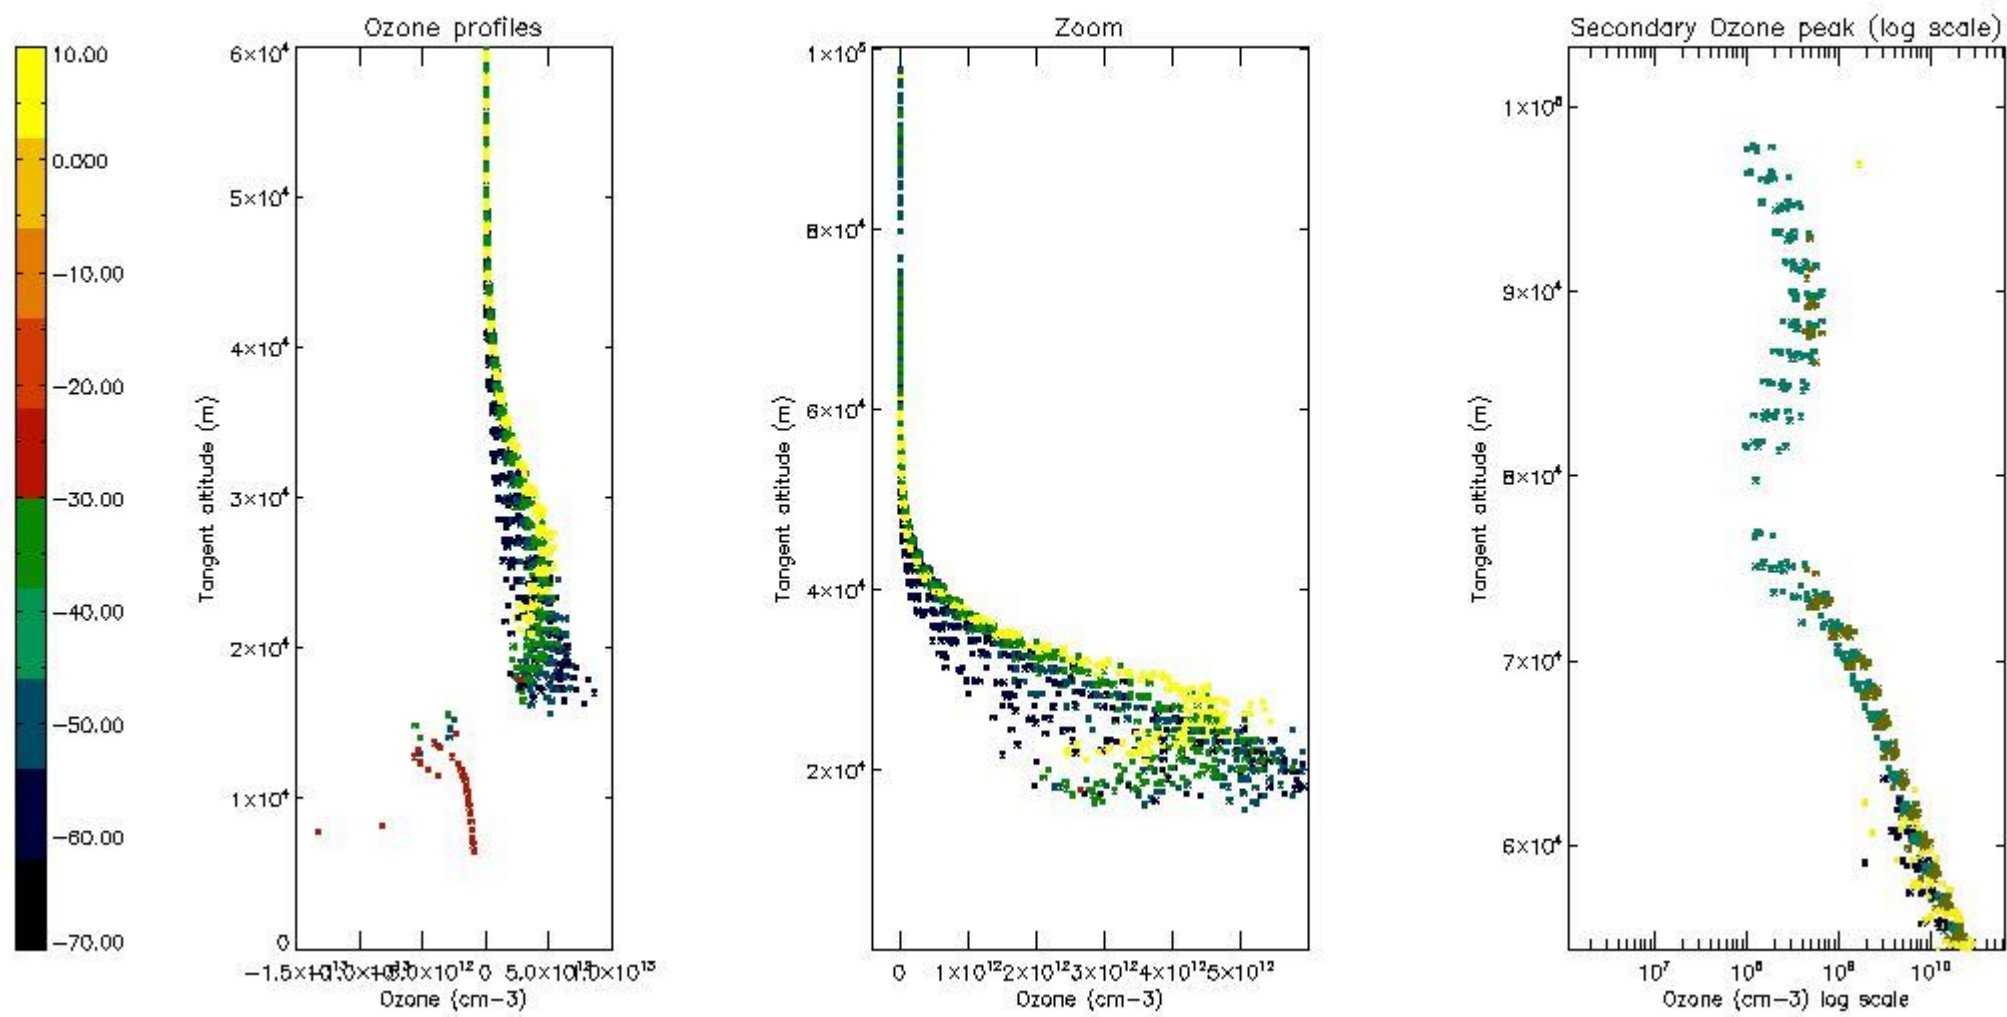

STD < 10	12
STD < 5	5

5.2 Plot ozone profiles for all STD (dark without errors)

The colorbar represents the latitude.

5.3 Plot ozone profiles where STD < 20% (dark without errors)

The colorbar represents the latitude.

5.4 Plot ozone profiles where STD < 10% (dark without errors)

The colorbar represents the latitude.

5.5 Plot ozone profiles where STD < 5% (dark without errors)

The colorbar represents the latitude.

5.6 Plot NO₂ profiles for all STD (dark without errors)