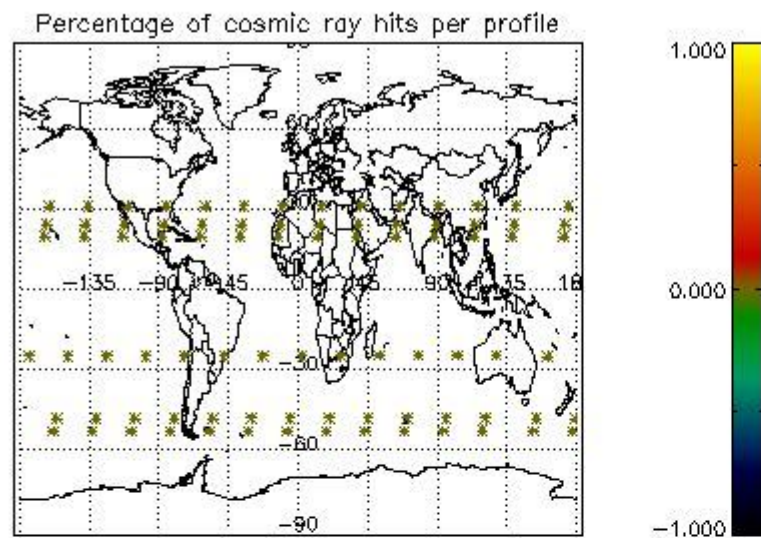

4.2 Plot quality information per product coming from level 1b processing (world map)

4.2.1 Plot level 1 quality information per product (world map): ENVISAT ASCENDING passes

Percentage of cosmic ray hits per profile

Percentage of datation errors per profile

Percentage of star falling outside central band per profile

Percentage of saturation errors per profile

4.2.2 Plot level 1 quality information per product (world map): ENVISAT DESCENDING passes