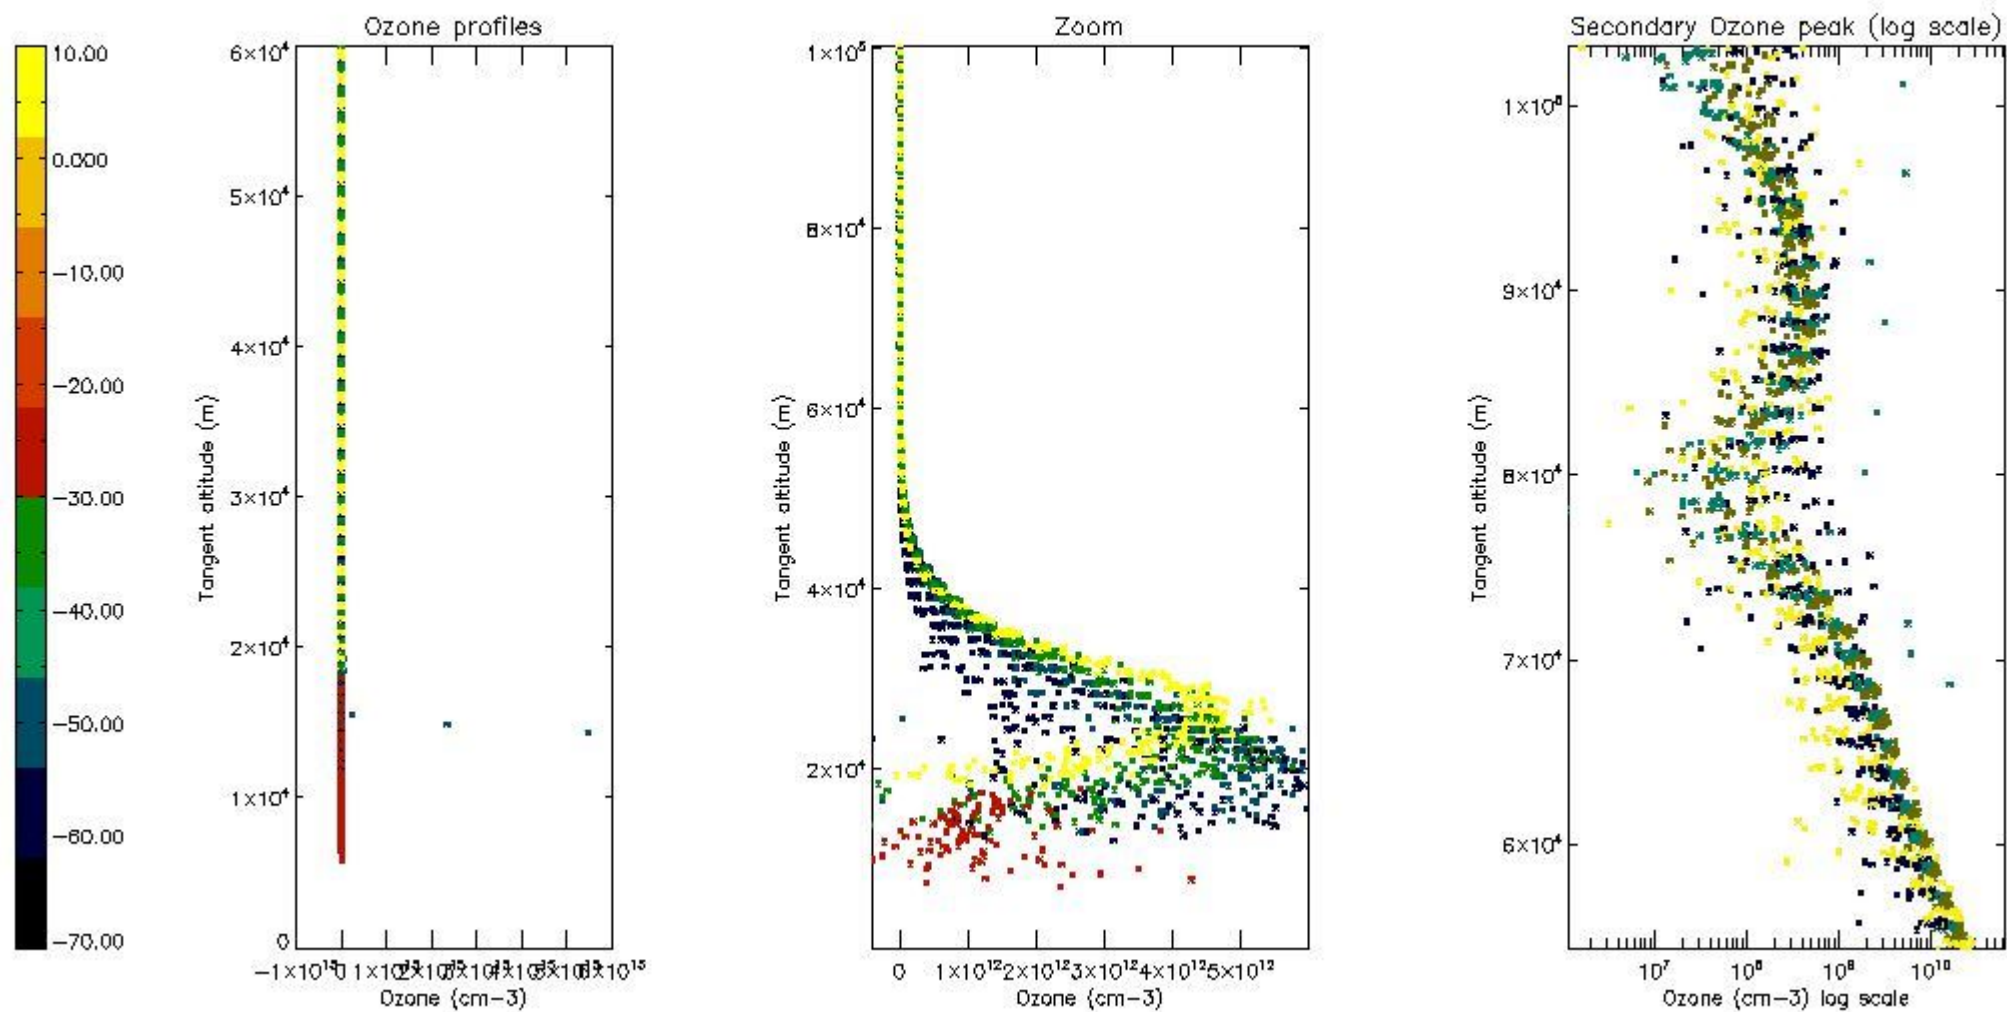

STD < 10	12
STD < 5	5

5.2 Plot ozone profiles for all STD (dark without errors)

The colorbar represents the latitude.

5.3 Plot ozone profiles where STD < 20% (dark without errors)

The colorbar represents the latitude.