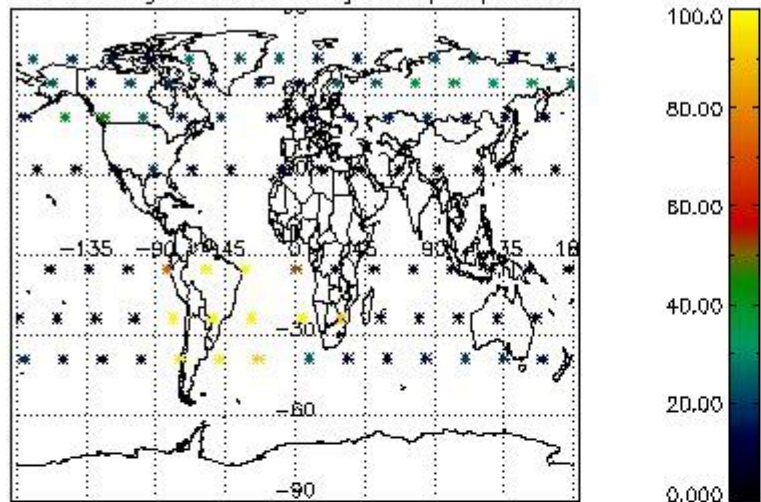

Percentage of cosmic ray hits per profile