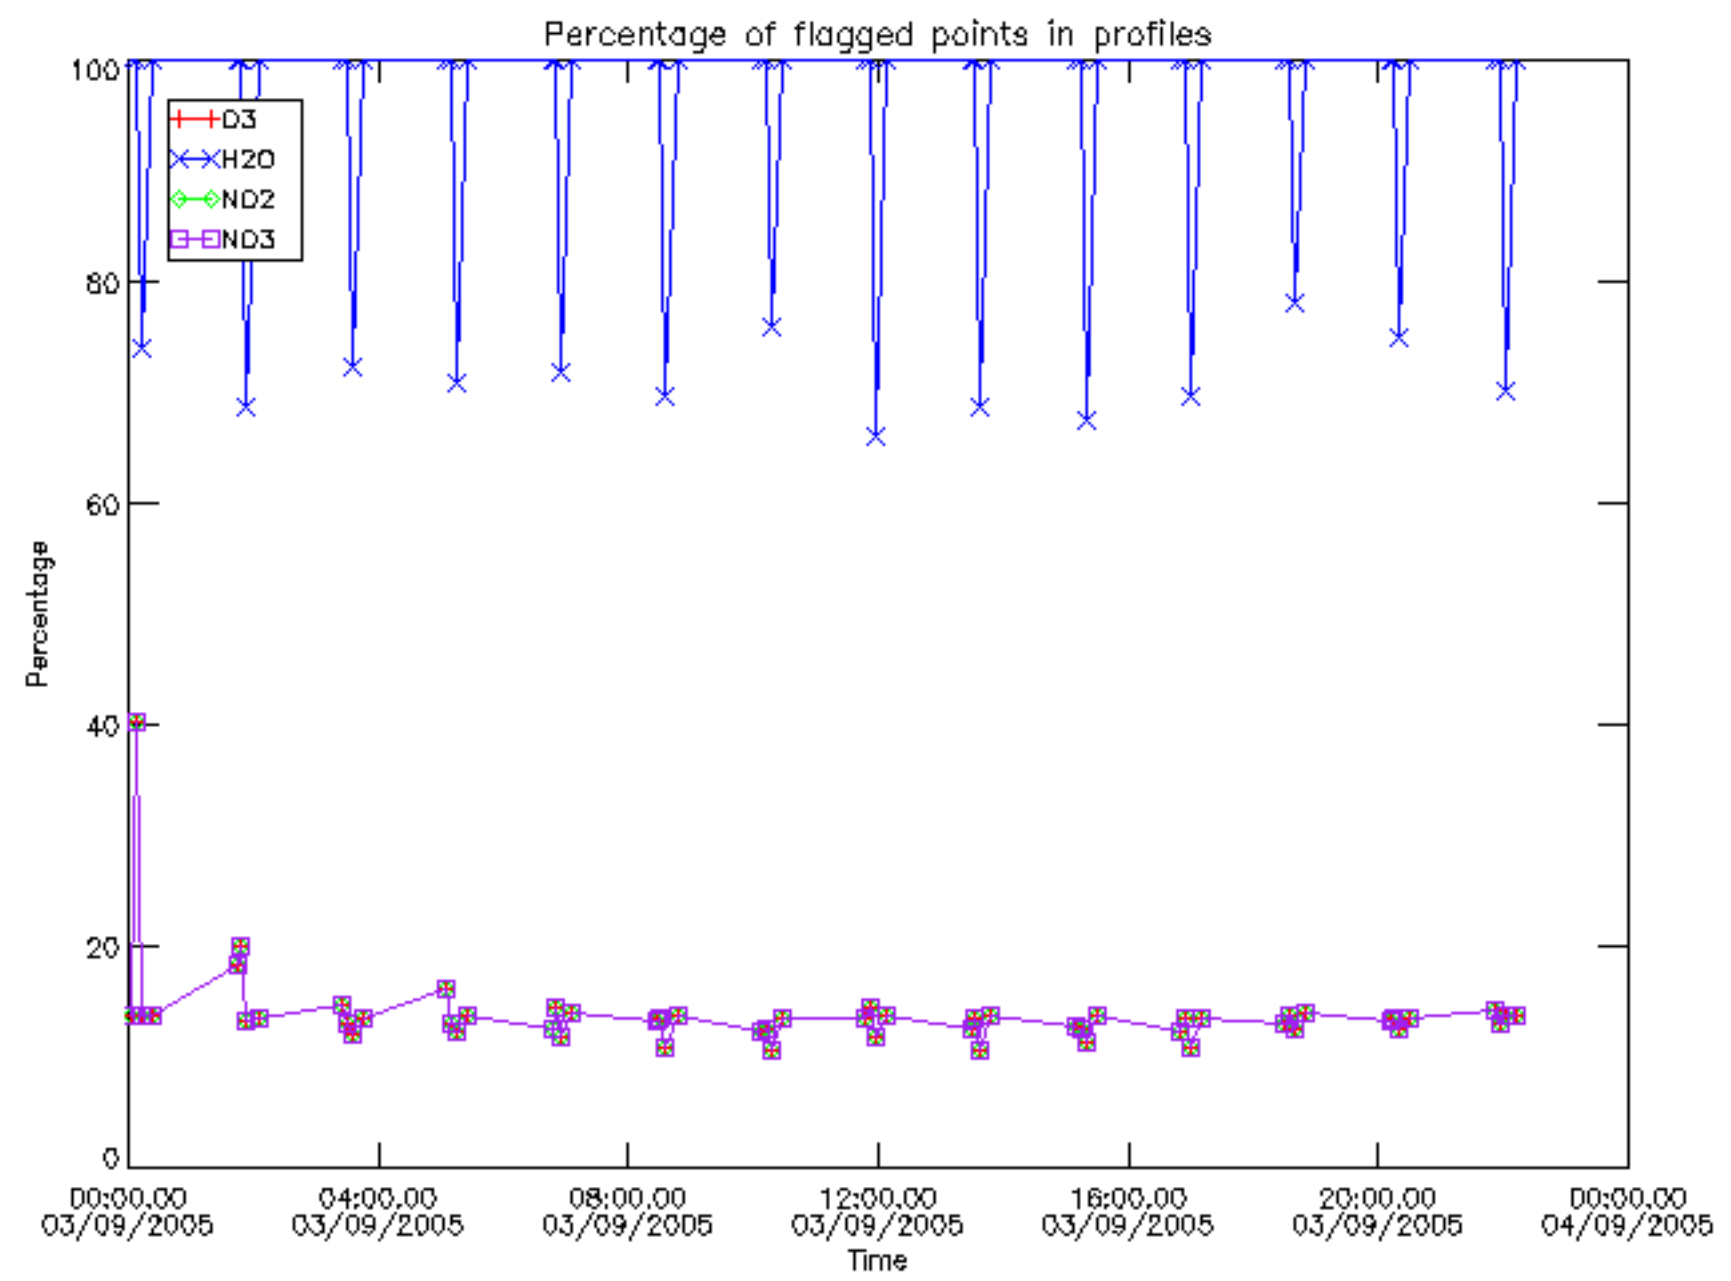

Percentage of flagged data per D3 profile

Percentage of flagged data per H2O profile