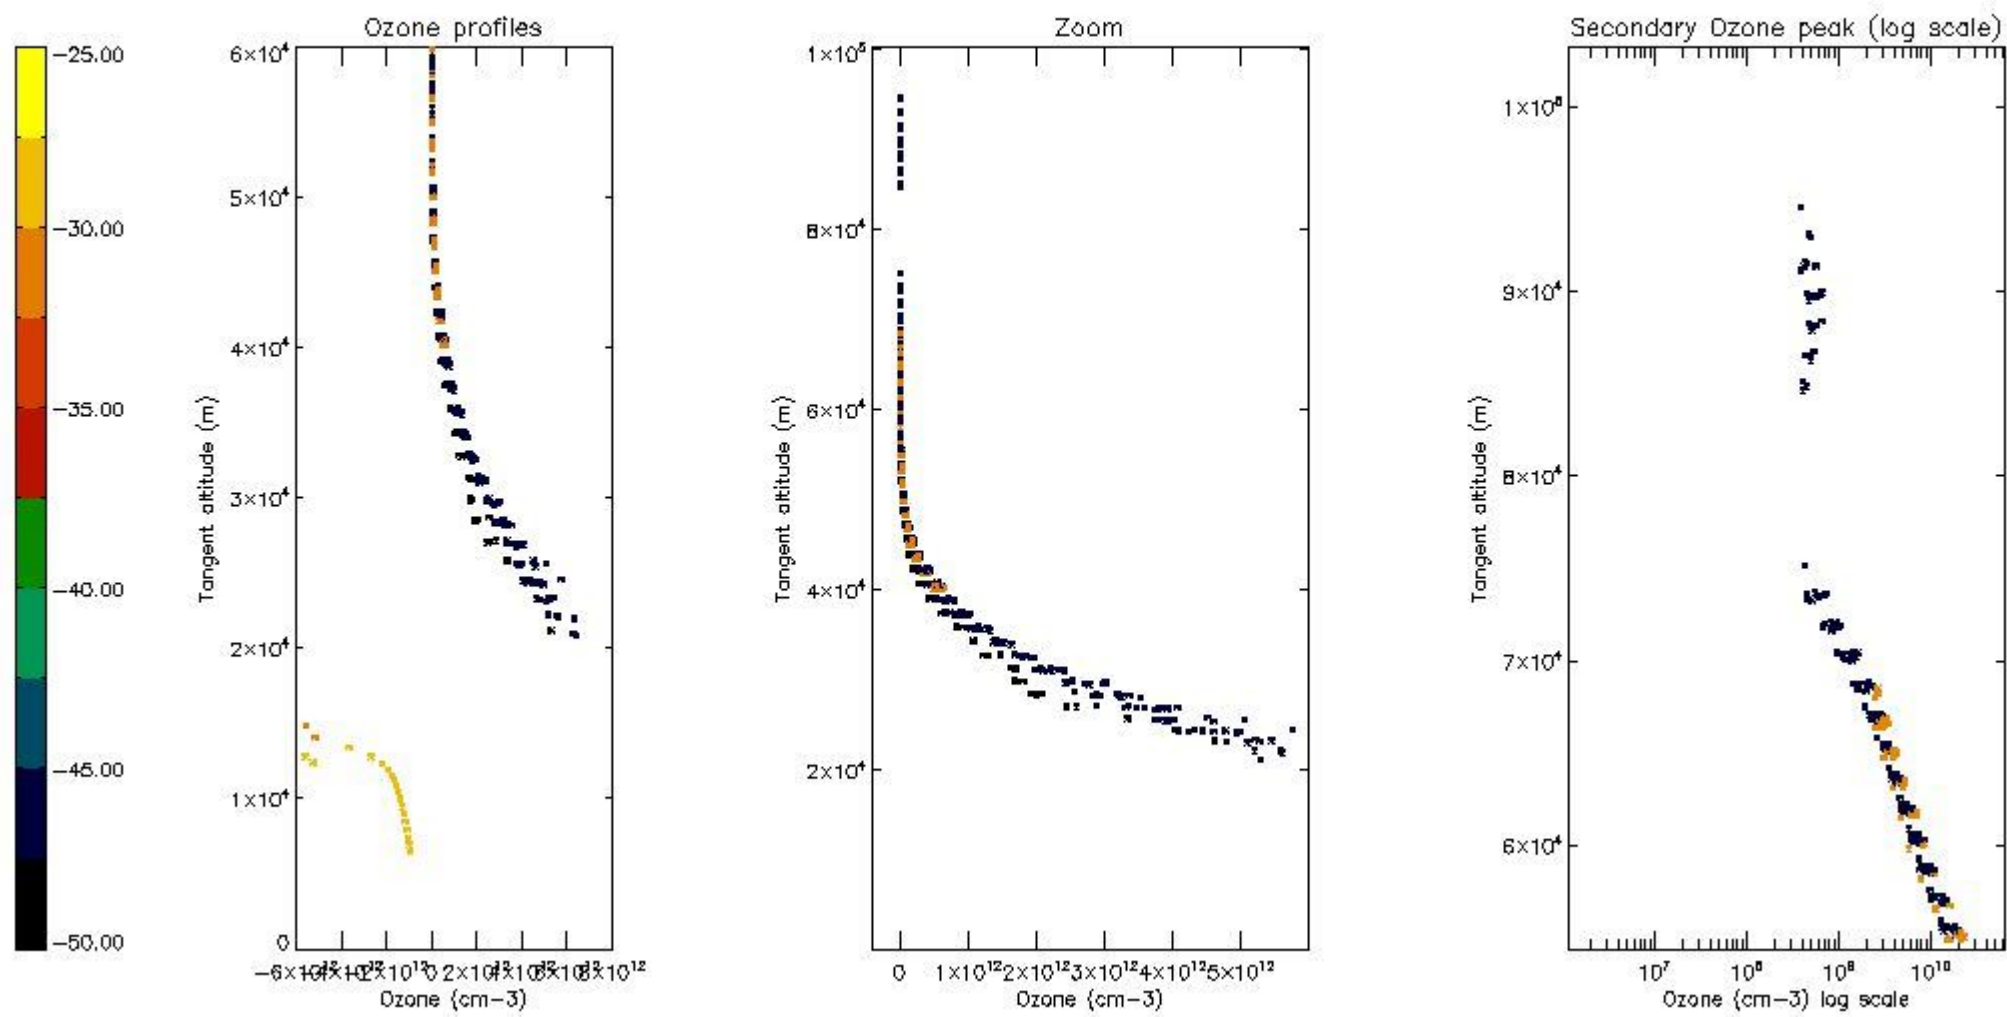

STD < 10	12
STD < 5	5

5.2 Plot ozone profiles for all STD (dark without errors)

The colorbar represents the latitude.

5.3 Plot ozone profiles where STD < 20% (dark without errors)

The colorbar represents the latitude.

5.4 Plot ozone profiles where STD < 10% (dark without errors)

The colorbar represents the latitude.

5.5 Plot ozone profiles where STD < 5% (dark without errors)

The colorbar represents the latitude.

5.6 Plot NO₂ profiles for all STD (dark without errors)