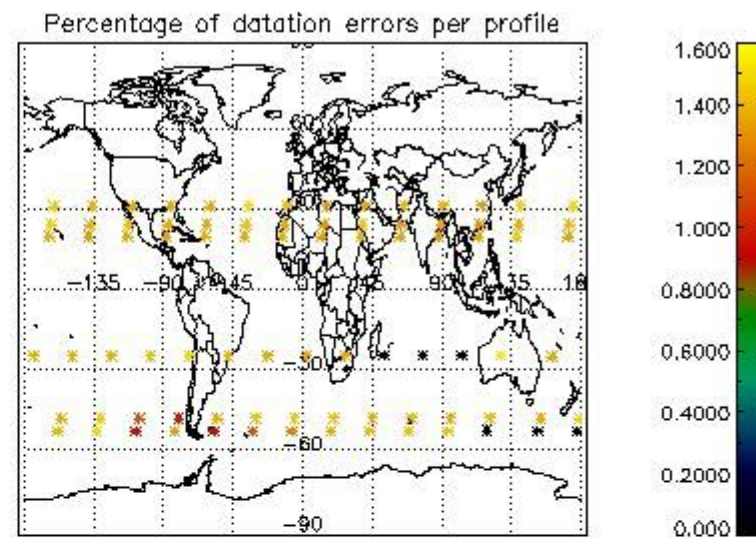

Percentage of datation errors per profile

Percentage of star falling outside central band per profile

Percentage of saturation errors per profile

4.2.2 Plot level 1 quality information per product (world map): ENVISAT DESCENDING passes