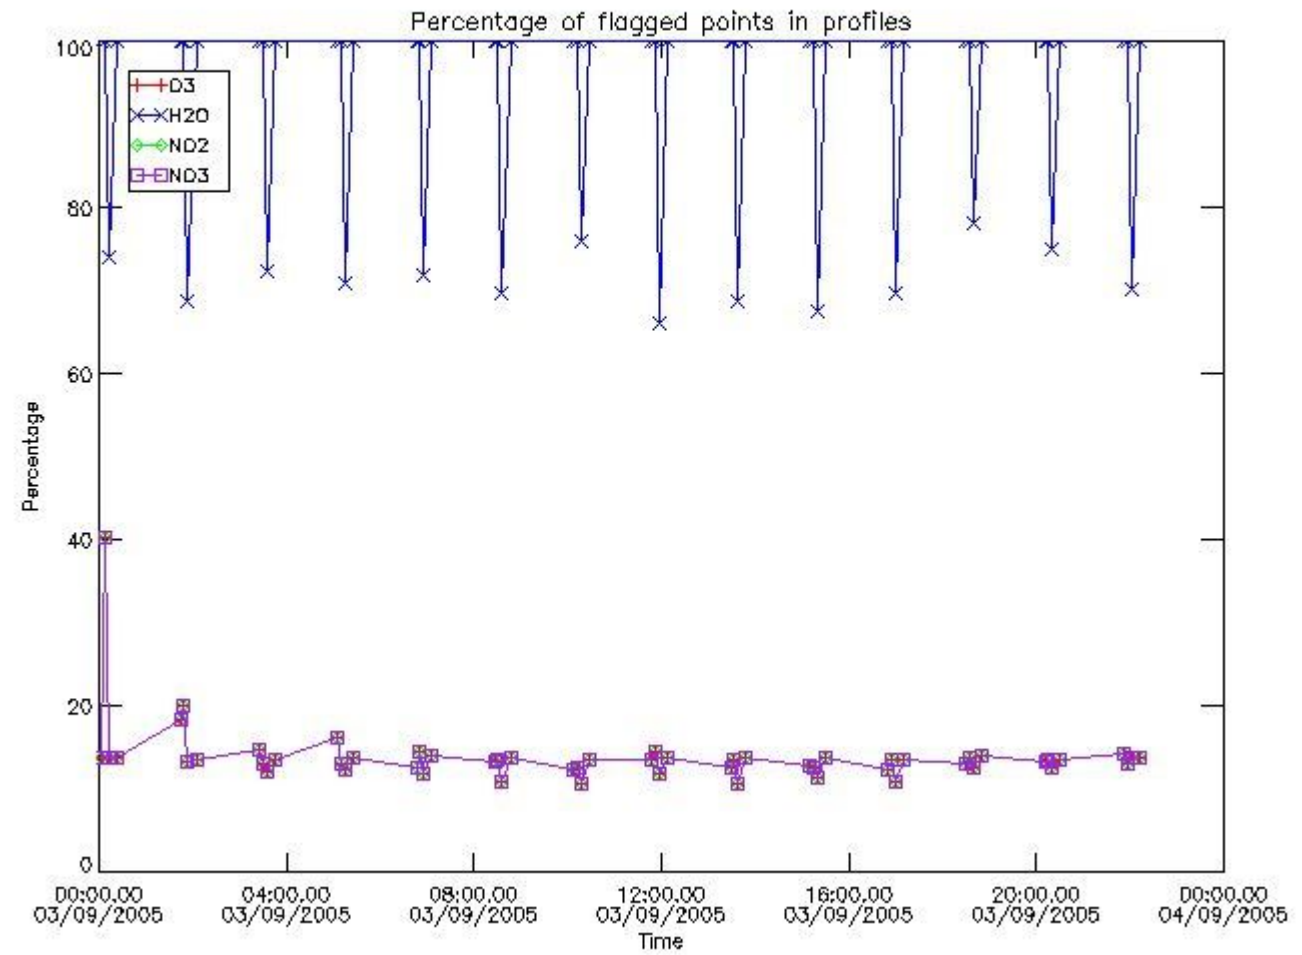

161	GOM_NL__2PRFIN20050903_204011_000000422040_00272_18362_6452.N1	03-SEP-2005 20:40:11	Straylight	41.500	31	Alp Gru	1.7340	15200.	83	18362	No
162	GOM_NL__2PRFIN20050903_204300_000000392040_00272_18362_6453.N1	03-SEP-2005 20:43:00	Straylight	38.500	172	Gam Gru	3.0030	13100.	77	18362	No
163	GOM_NL__2PRFIN20050903_210327_000000352040_00272_18362_6454.N1	03-SEP-2005 21:03:27	Bright	34.500	92	53Eps Cyg	2.5000	4500.0	69	18362	No
164	GOM_NL__2PRFIN20050903_210523_000000342040_00272_18362_6455.N1	03-SEP-2005 21:05:23	Bright	34.000	66	37Gam Cyg	2.2080	5900.0	68	18362	No
165	GOM_NL__2PRFIN20050903_210637_000000372040_00272_18362_6456.N1	03-SEP-2005 21:06:37	Bright	36.500	19	50Alp Cyg	1.2460	10500.	73	18362	No
166	GOM_NL__2PRFIN20050903_211910_000000362040_00272_18362_6457.N1	03-SEP-2005 21:19:10	Bright	36.000	60	7Bet UMi	2.0810	3950.0	72	18362	No
167	GOM_NL__2PRFIN20050903_212546_000000342040_00272_18362_6458.N1	03-SEP-2005 21:25:46	Bright	34.000	36	50Alp UMa	1.8000	6300.0	68	18362	No
168	GOM_NL__2PRFIN20050903_212709_000000342040_00272_18362_6459.N1	03-SEP-2005 21:27:09	Bright	33.500	82	48Bet UMa	2.3650	10600.	67	18362	No
169	GOM_NL__2PRFIN20050903_215140_000000402040_00272_18362_6460.N1	03-SEP-2005 21:51:40	Dark	39.500	132	15Rho Pup	2.8030	6900.0	79	18362	No
170	GOM_NL__2PRFIN20050903_215557_000000392040_00272_18362_6461.N1	03-SEP-2005 21:55:57	Dark	39.000	70	Zet Pup	2.2460	39000.	78	18362	No
171	GOM_NL__2PRFIN20050903_220102_000000412040_00272_18362_6462.N1	03-SEP-2005 22:01:02	Dark	40.500	41	Eps Car	1.8600	4100.0	81	18362	No
172	GOM_NL__2PRFIN20050903_221132_000000372040_00273_18363_6450.N1	03-SEP-2005 22:11:32	Dark	37.000	135	Bet Hyi	2.8200	5800.0	74	18363	No
173	GOM_NL__2PRFIN20050903_221706_000000432040_00273_18363_6451.N1	03-SEP-2005 22:17:06	Straylight	43.000	148	Alp Tuc	2.8780	4100.0	86	18363	No
174	GOM_NL__2PRFIN20050903_222047_000000402040_00273_18363_6452.N1	03-SEP-2005 22:20:47	Straylight	39.500	31	Alp Gru	1.7340	15200.	79	18363	No
175	GOM_NL__2PRFIN20050903_222336_000000382040_00273_18363_6453.N1	03-SEP-2005 22:23:36	Straylight	37.500	172	Gam Gru	3.0030	13100.	75	18363	No
176	GOM_NL__2PRFIN20050903_224403_000000342040_00273_18363_6454.N1	03-SEP-2005 22:44:03	Bright	33.500	92	53Eps Cyg	2.5000	4500.0	67	18363	No
177	GOM_NL__2PRFIN20050903_224559_000000362040_00273_18363_6455.N1	03-SEP-2005 22:45:59	Bright	35.500	66	37Gam Cyg	2.2080	5900.0	71	18363	No
178	GOM_NL__2PRFIN20050903_224713_000000372040_00273_18363_6456.N1	03-SEP-2005 22:47:13	Bright	37.000	19	50Alp Cyg	1.2460	10500.	74	18363	No
179	GOM_NL__2PRFIN20050903_225947_000000372040_00273_18363_6457.N1	03-SEP-2005 22:59:47	Bright	36.500	60	7Bet UMi	2.0810	3950.0	73	18363	No
180	GOM_NL__2PRFIN20050903_230623_000000372040_00273_18363_6458.N1	03-SEP-2005 23:06:23	Bright	36.500	36	50Alp UMa	1.8000	6300.0	73	18363	No
181	GOM_NL__2PRFIN20050903_230745_000000342040_00273_18363_6459.N1	03-SEP-2005 23:07:45	Bright	33.500	82	48Bet UMa	2.3650	10600.	67	18363	No

3. Quality information per product

In this section it is plotted some information contained in the Quality Summary data set of the level 2 products. Only products in dark limb conditions and without errors (error flag in the MPH set to "0") are used.

3.1 Plot quality information per product (time dependant)

3.2 Plot quality information per product (world map)