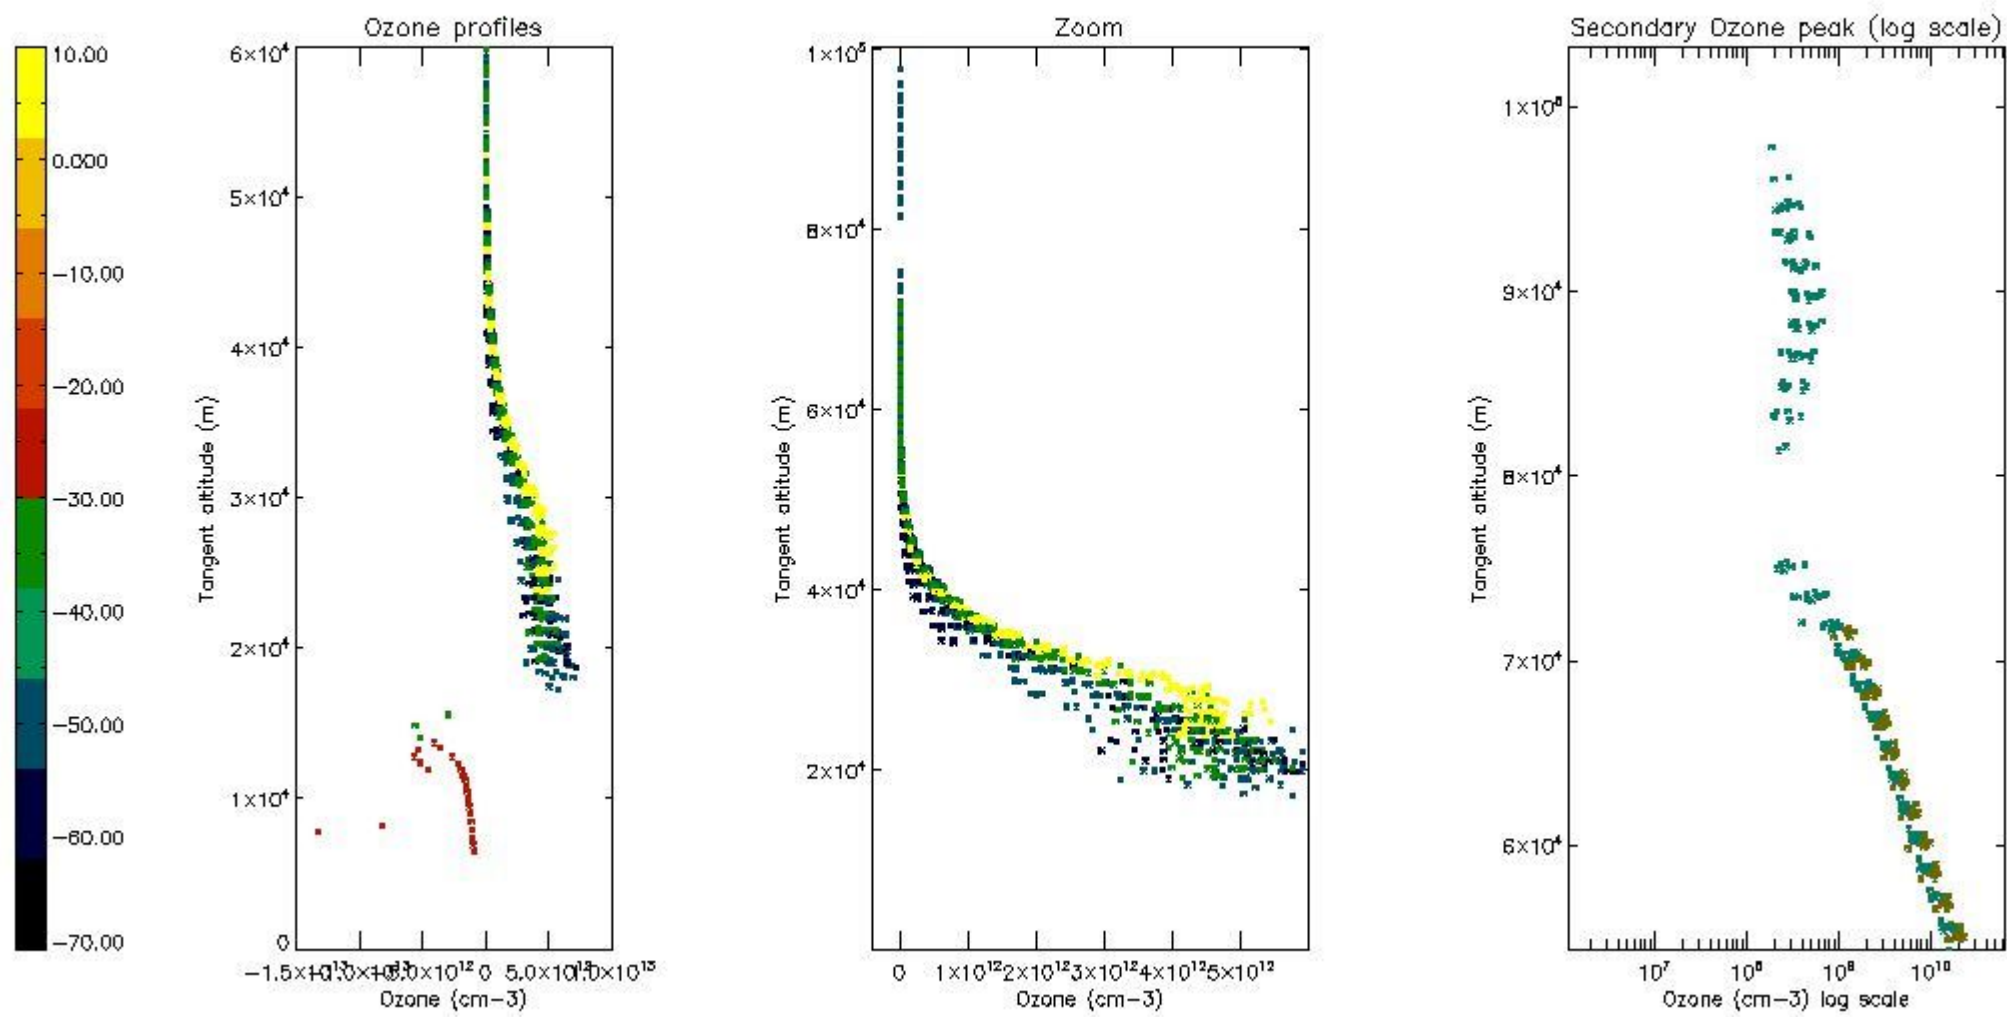

5.5 Plot ozone profiles where STD < 5% (dark without errors)

The colorbar represents the latitude.