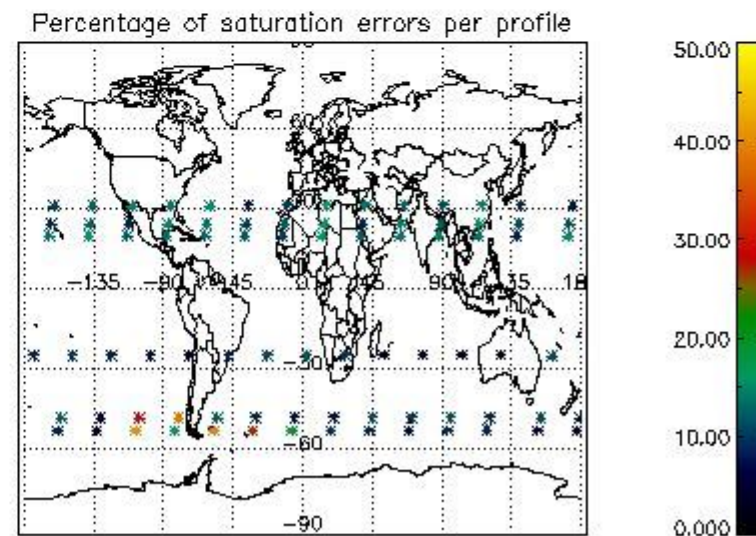

Percentage of datation errors per profile

Percentage of star falling outside central band per profile

Percentage of saturation errors per profile

4.2.2 Plot level 1 quality information per product (world map): ENVISAT DESCENDING passes