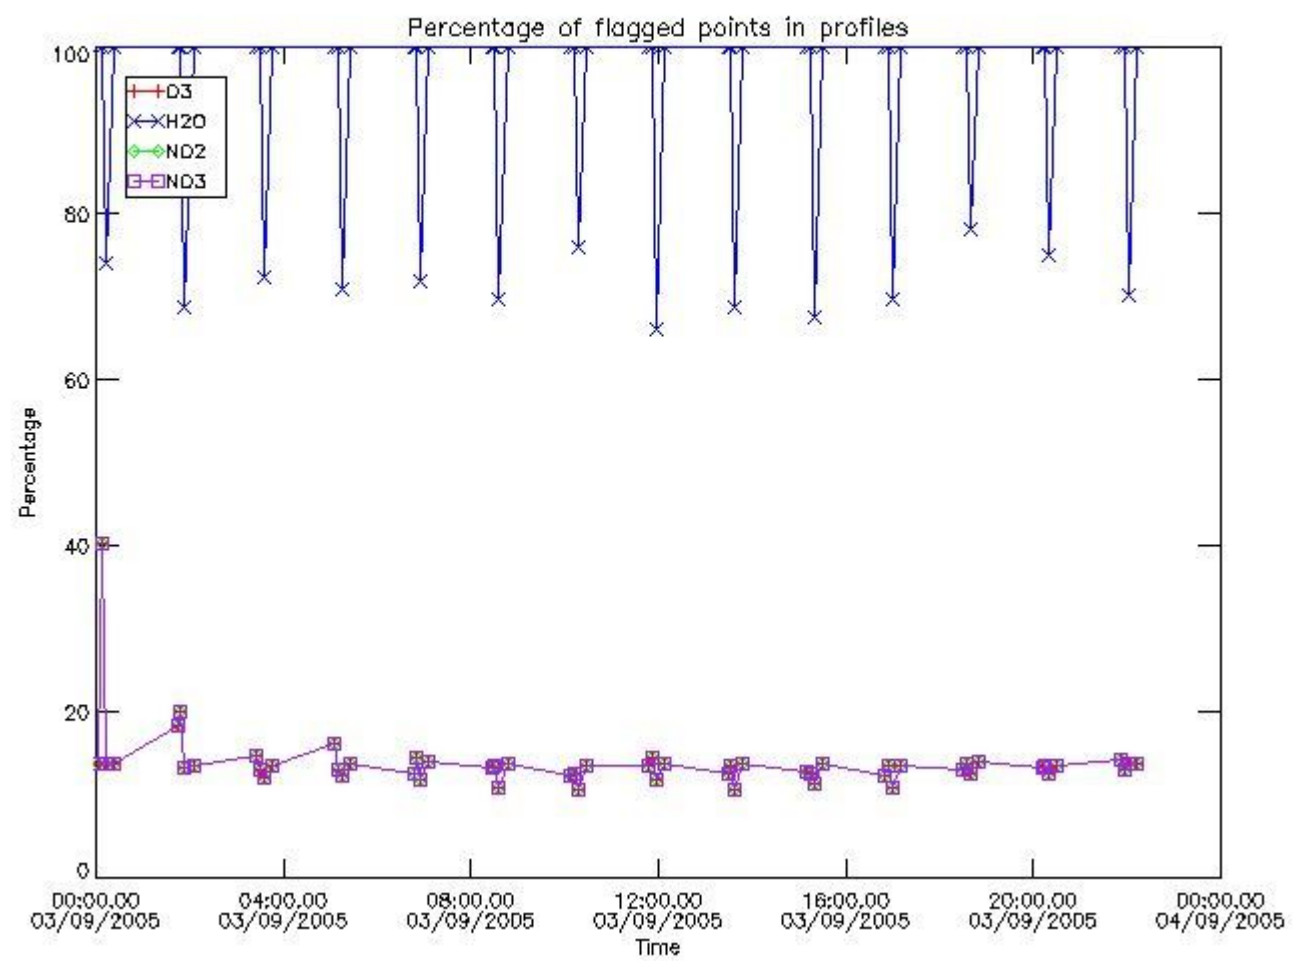

161	GOM_NL__2PRFIN20050903_204011_000000422040_00272_18362_6452.N1	03-SEP-2005 20:40:11	Straylight	41.500	31	Alp Gru	1.7340	15200.	83	18362	No
162	GOM_NL__2PRFIN20050903_204300_000000392040_00272_18362_6453.N1	03-SEP-2005 20:43:00	Straylight	38.500	172	Gam Gru	3.0030	13100.	77	18362	No
163	GOM_NL__2PRFIN20050903_210327_000000352040_00272_18362_6454.N1	03-SEP-2005 21:03:27	Bright	34.500	92	53Eps Cyg	2.5000	4500.0	69	18362	No
164	GOM_NL__2PRFIN20050903_210523_000000342040_00272_18362_6455.N1	03-SEP-2005 21:05:23	Bright	34.000	66	37Gam Cyg	2.2080	5900.0	68	18362	No
165	GOM_NL__2PRFIN20050903_210637_000000372040_00272_18362_6456.N1	03-SEP-2005 21:06:37	Bright	36.500	19	50Alp Cyg	1.2460	10500.	73	18362	No
166	GOM_NL__2PRFIN20050903_211910_000000362040_00272_18362_6457.N1	03-SEP-2005 21:19:10	Bright	36.000	60	7Bet UMi	2.0810	3950.0	72	18362	No
167	GOM_NL__2PRFIN20050903_212546_000000342040_00272_18362_6458.N1	03-SEP-2005 21:25:46	Bright	34.000	36	50Alp UMa	1.8000	6300.0	68	18362	No
168	GOM_NL__2PRFIN20050903_212709_000000342040_00272_18362_6459.N1	03-SEP-2005 21:27:09	Bright	33.500	82	48Bet UMa	2.3650	10600.	67	18362	No
169	GOM_NL__2PRFIN20050903_215140_000000402040_00272_18362_6460.N1	03-SEP-2005 21:51:40	Dark	39.500	132	15Rho Pup	2.8030	6900.0	79	18362	No
170	GOM_NL__2PRFIN20050903_215557_000000392040_00272_18362_6461.N1	03-SEP-2005 21:55:57	Dark	39.000	70	Zet Pup	2.2460	39000.	78	18362	No
171	GOM_NL__2PRFIN20050903_220102_000000412040_00272_18362_6462.N1	03-SEP-2005 22:01:02	Dark	40.500	41	Eps Car	1.8600	4100.0	81	18362	No
172	GOM_NL__2PRFIN20050903_221132_000000372040_00273_18363_6450.N1	03-SEP-2005 22:11:32	Dark	37.000	135	Bet Hyi	2.8200	5800.0	74	18363	No
173	GOM_NL__2PRFIN20050903_221706_000000432040_00273_18363_6451.N1	03-SEP-2005 22:17:06	Straylight	43.000	148	Alp Tuc	2.8780	4100.0	86	18363	No
174	GOM_NL__2PRFIN20050903_222047_000000402040_00273_18363_6452.N1	03-SEP-2005 22:20:47	Straylight	39.500	31	Alp Gru	1.7340	15200.	79	18363	No
175	GOM_NL__2PRFIN20050903_222336_000000382040_00273_18363_6453.N1	03-SEP-2005 22:23:36	Straylight	37.500	172	Gam Gru	3.0030	13100.	75	18363	No
176	GOM_NL__2PRFIN20050903_224403_000000342040_00273_18363_6454.N1	03-SEP-2005 22:44:03	Bright	33.500	92	53Eps Cyg	2.5000	4500.0	67	18363	No
177	GOM_NL__2PRFIN20050903_224559_000000362040_00273_18363_6455.N1	03-SEP-2005 22:45:59	Bright	35.500	66	37Gam Cyg	2.2080	5900.0	71	18363	No
178	GOM_NL__2PRFIN20050903_224713_000000372040_00273_18363_6456.N1	03-SEP-2005 22:47:13	Bright	37.000	19	50Alp Cyg	1.2460	10500.	74	18363	No
179	GOM_NL__2PRFIN20050903_225947_000000372040_00273_18363_6457.N1	03-SEP-2005 22:59:47	Bright	36.500	60	7Bet UMi	2.0810	3950.0	73	18363	No
180	GOM_NL__2PRFIN20050903_230623_000000372040_00273_18363_6458.N1	03-SEP-2005 23:06:23	Bright	36.500	36	50Alp UMa	1.8000	6300.0	73	18363	No
181	GOM_NL__2PRFIN20050903_230745_000000342040_00273_18363_6459.N1	03-SEP-2005 23:07:45	Bright	33.500	82	48Bet UMa	2.3650	10600.	67	18363	No

3. Quality information per product

In this section it is plotted some information contained in the Quality Summary data set of the level 2 products. Only products in dark limb conditions and without errors (error flag in the MPH set to "0") are used.

3.1 Plot quality information per product (time dependant)

3.2 Plot quality information per product (world map)