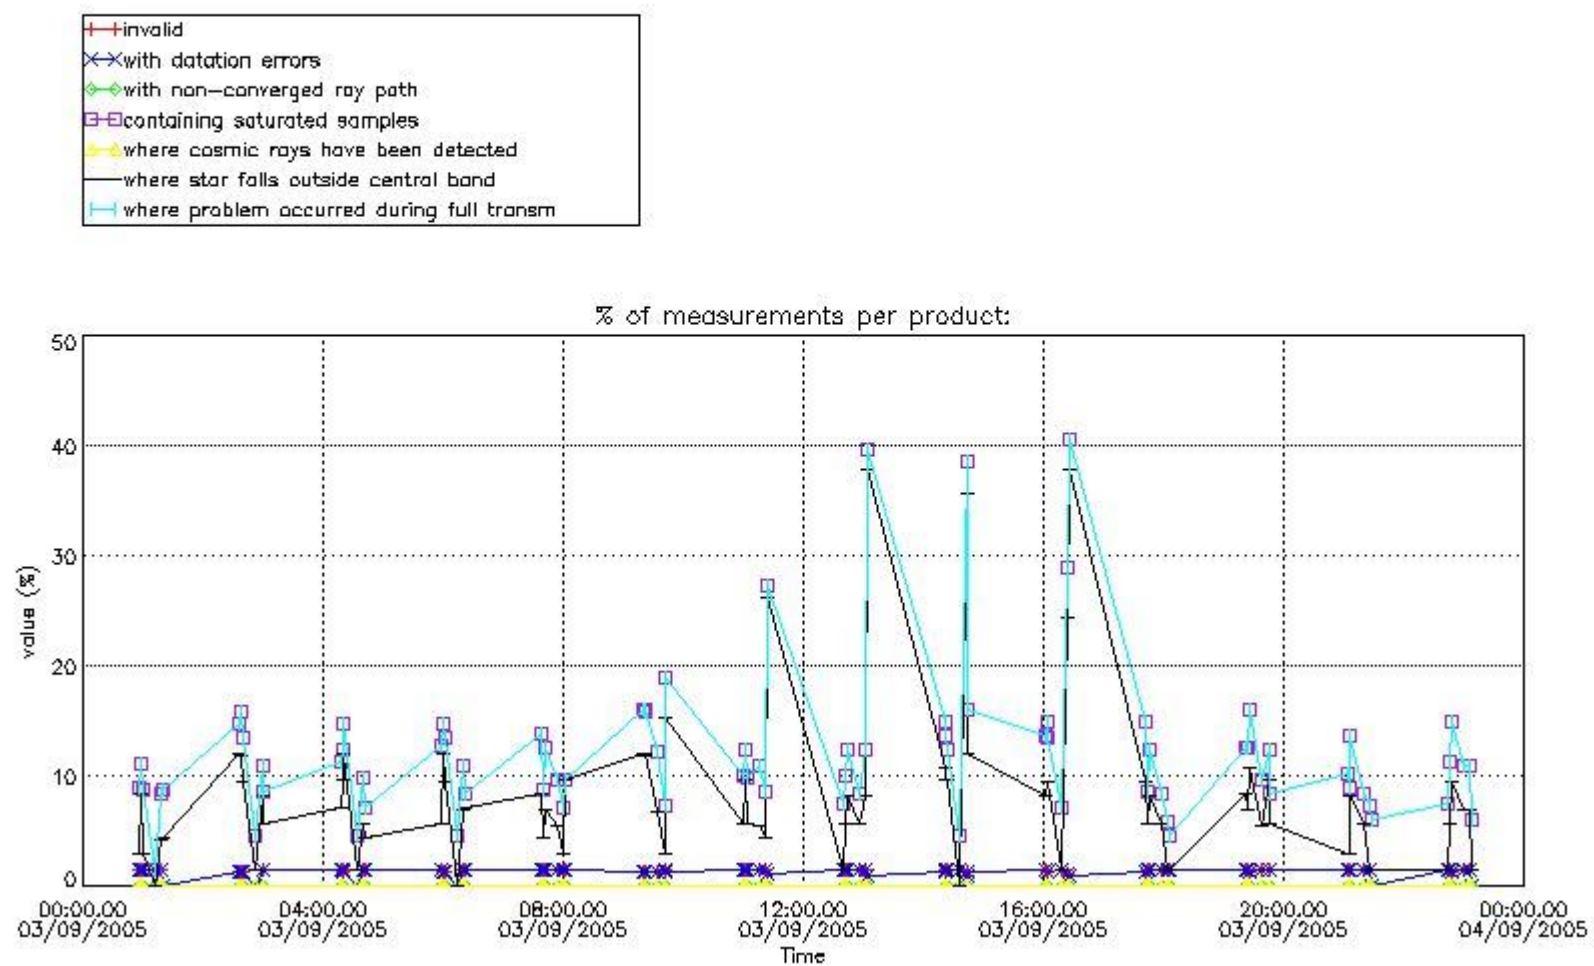

3.1 Plot quality information per product (time dependant)

3.2 Plot quality information per product (world map)

Percentage of flagged data per O3 profile

Percentage of flagged data per H2O profile

Percentage of flagged data per NO2 profile

Percentage of flagged data per NO3 profile

4. Level 1 quality information per product

In this section it is plotted some information contained in the Quality Summary data set of the level 2 products that comes from the level 1b processing. Products without errors (error flag in the MPH set to "0") are used.

4.1 Plot quality information per product (time dependant) coming from level 1b processing

4.1.1 Plot level 1 quality information per product (time dependant): ENVISAT ASCENDING passes

4.1.2 Plot level 1 quality information per product (time dependant): ENVI SAT DESCENDING passes