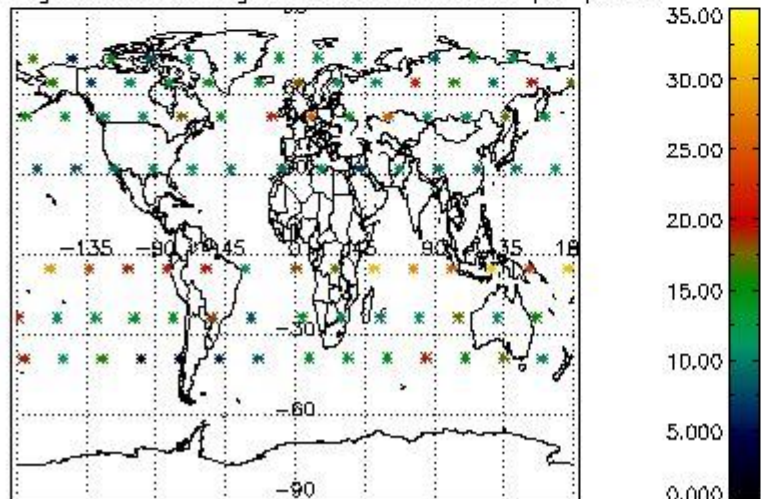

Percentage of star falling outside central band per profile