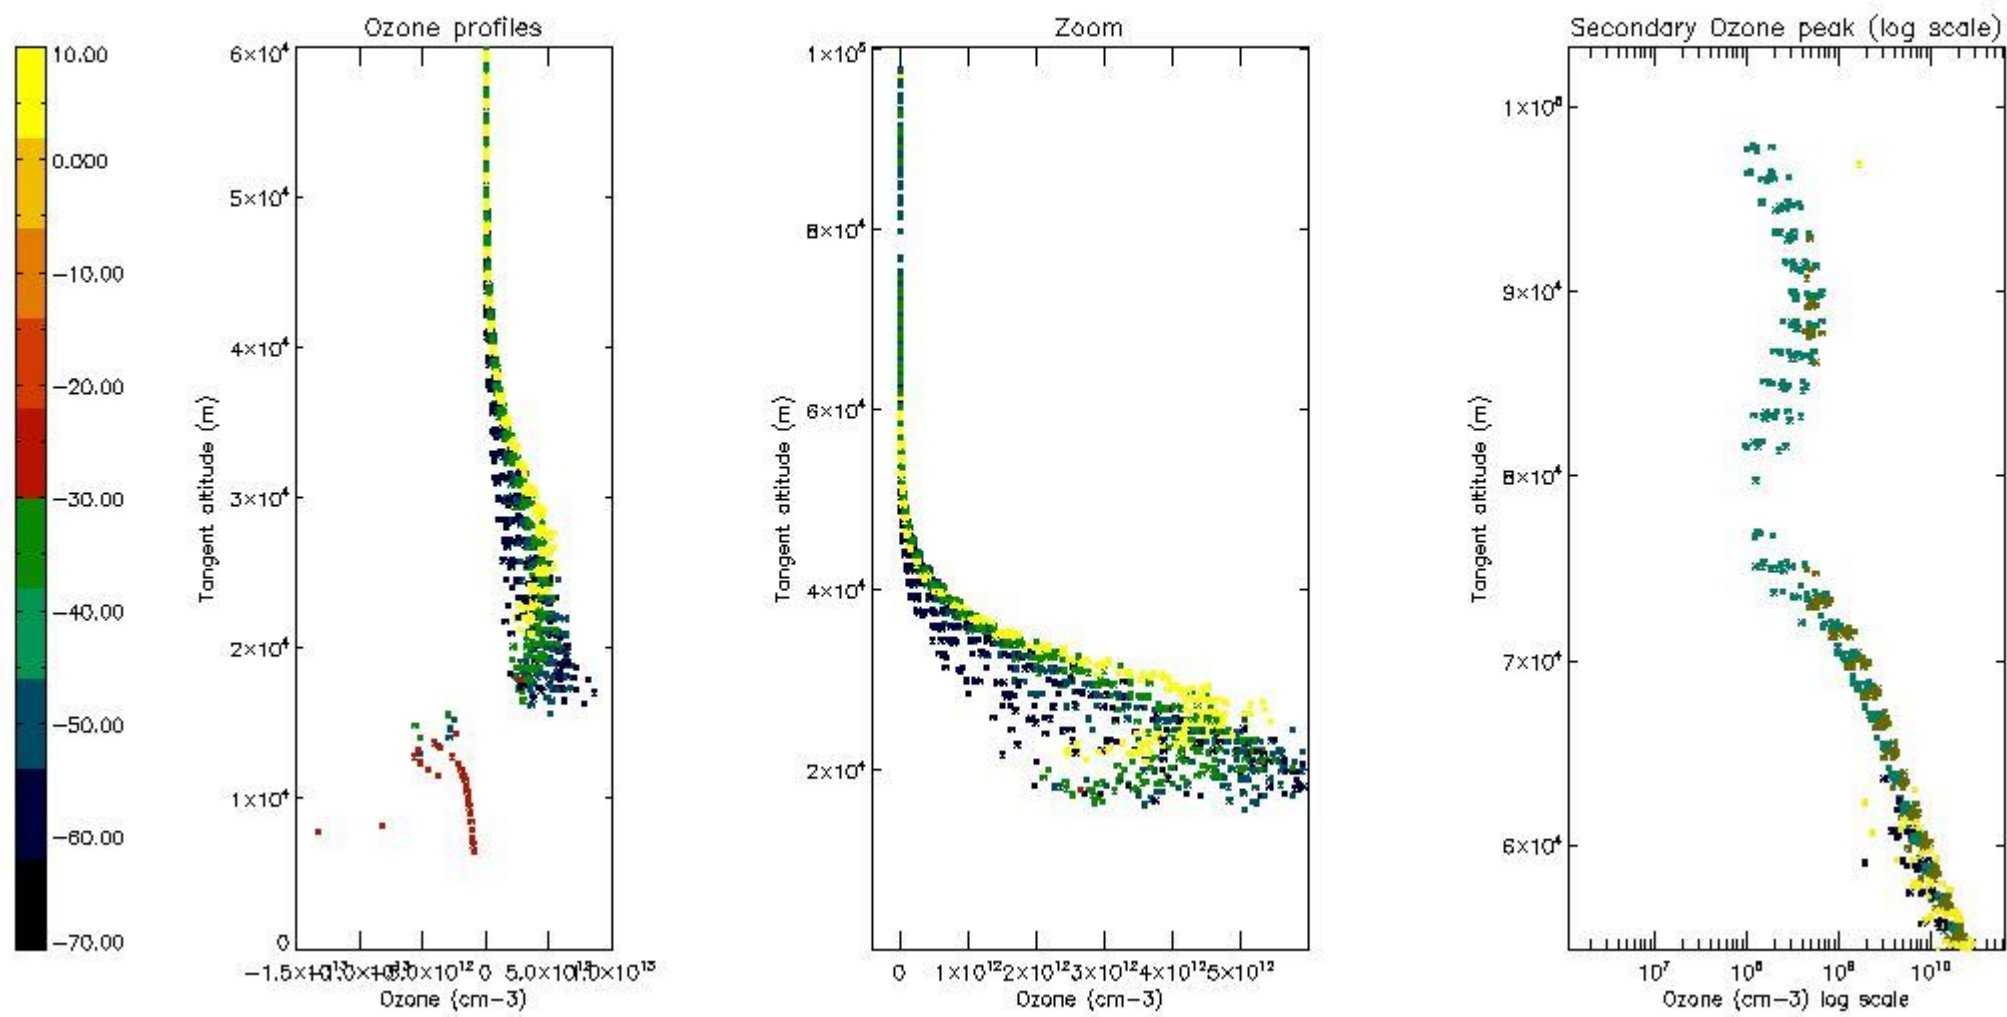

STD < 10	12
STD < 5	5

5.2 Plot ozone profiles for all STD (dark without errors)

The colorbar represents the latitude.

5.3 Plot ozone profiles where STD < 20% (dark without errors)

The colorbar represents the latitude.