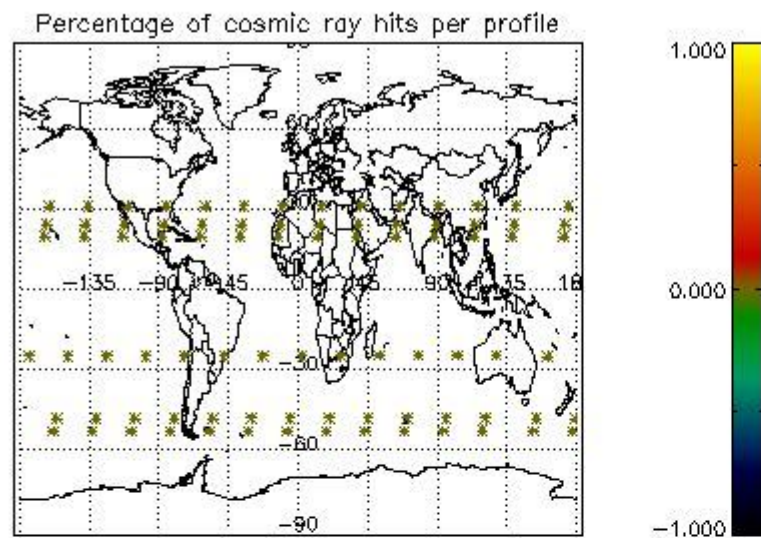

Percentage of datation errors per profile

Percentage of star falling outside central band per profile

Percentage of saturation errors per profile

4.2.2 Plot level 1 quality information per product (world map): ENVISAT DESCENDING passes