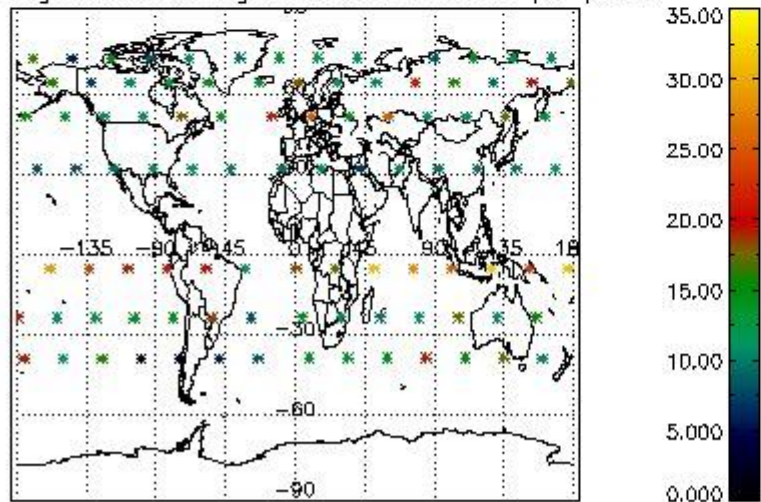

Percentage of star falling outside central band per profile