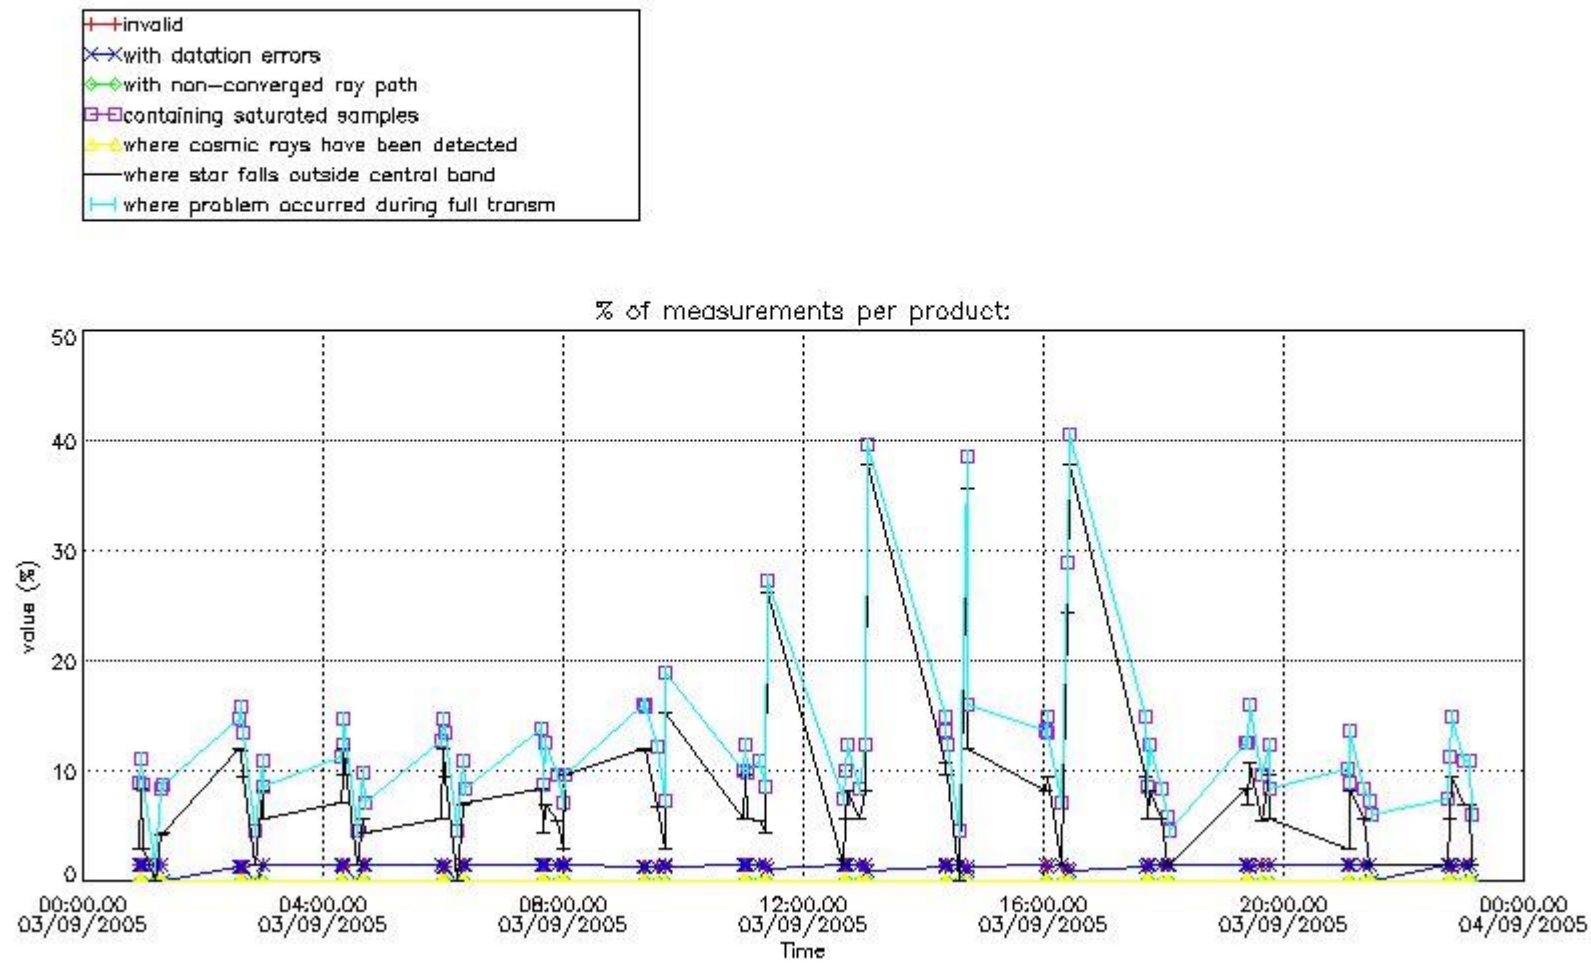

4.2 Plot quality information per product coming from level 1b processing (world map)

4.2.1 Plot level 1 quality information per product (world map): ENVISAT ASCENDING passes