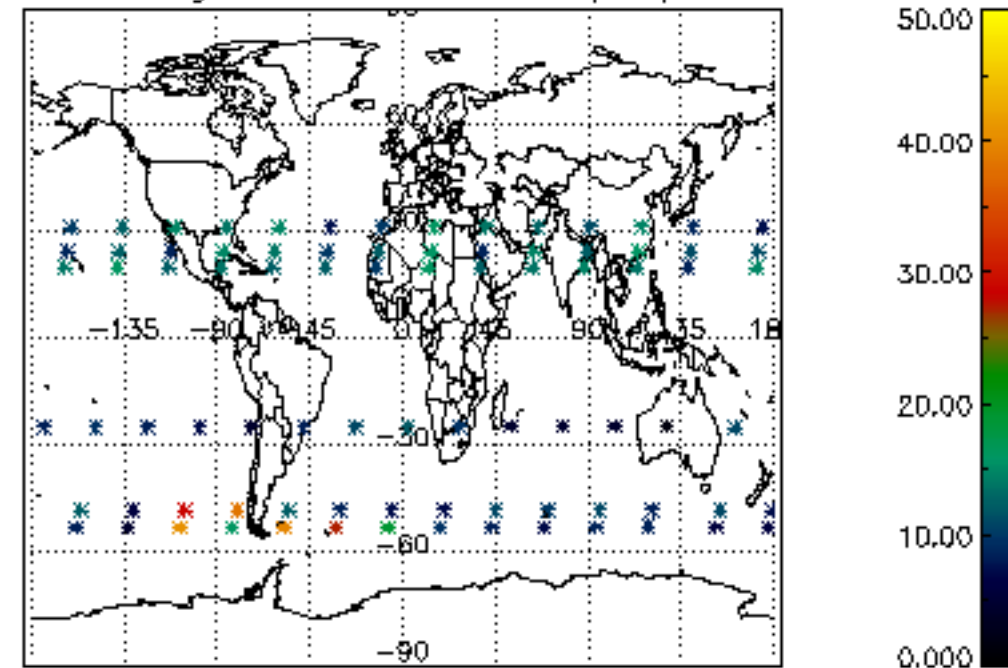

Percentage of saturation errors per profile