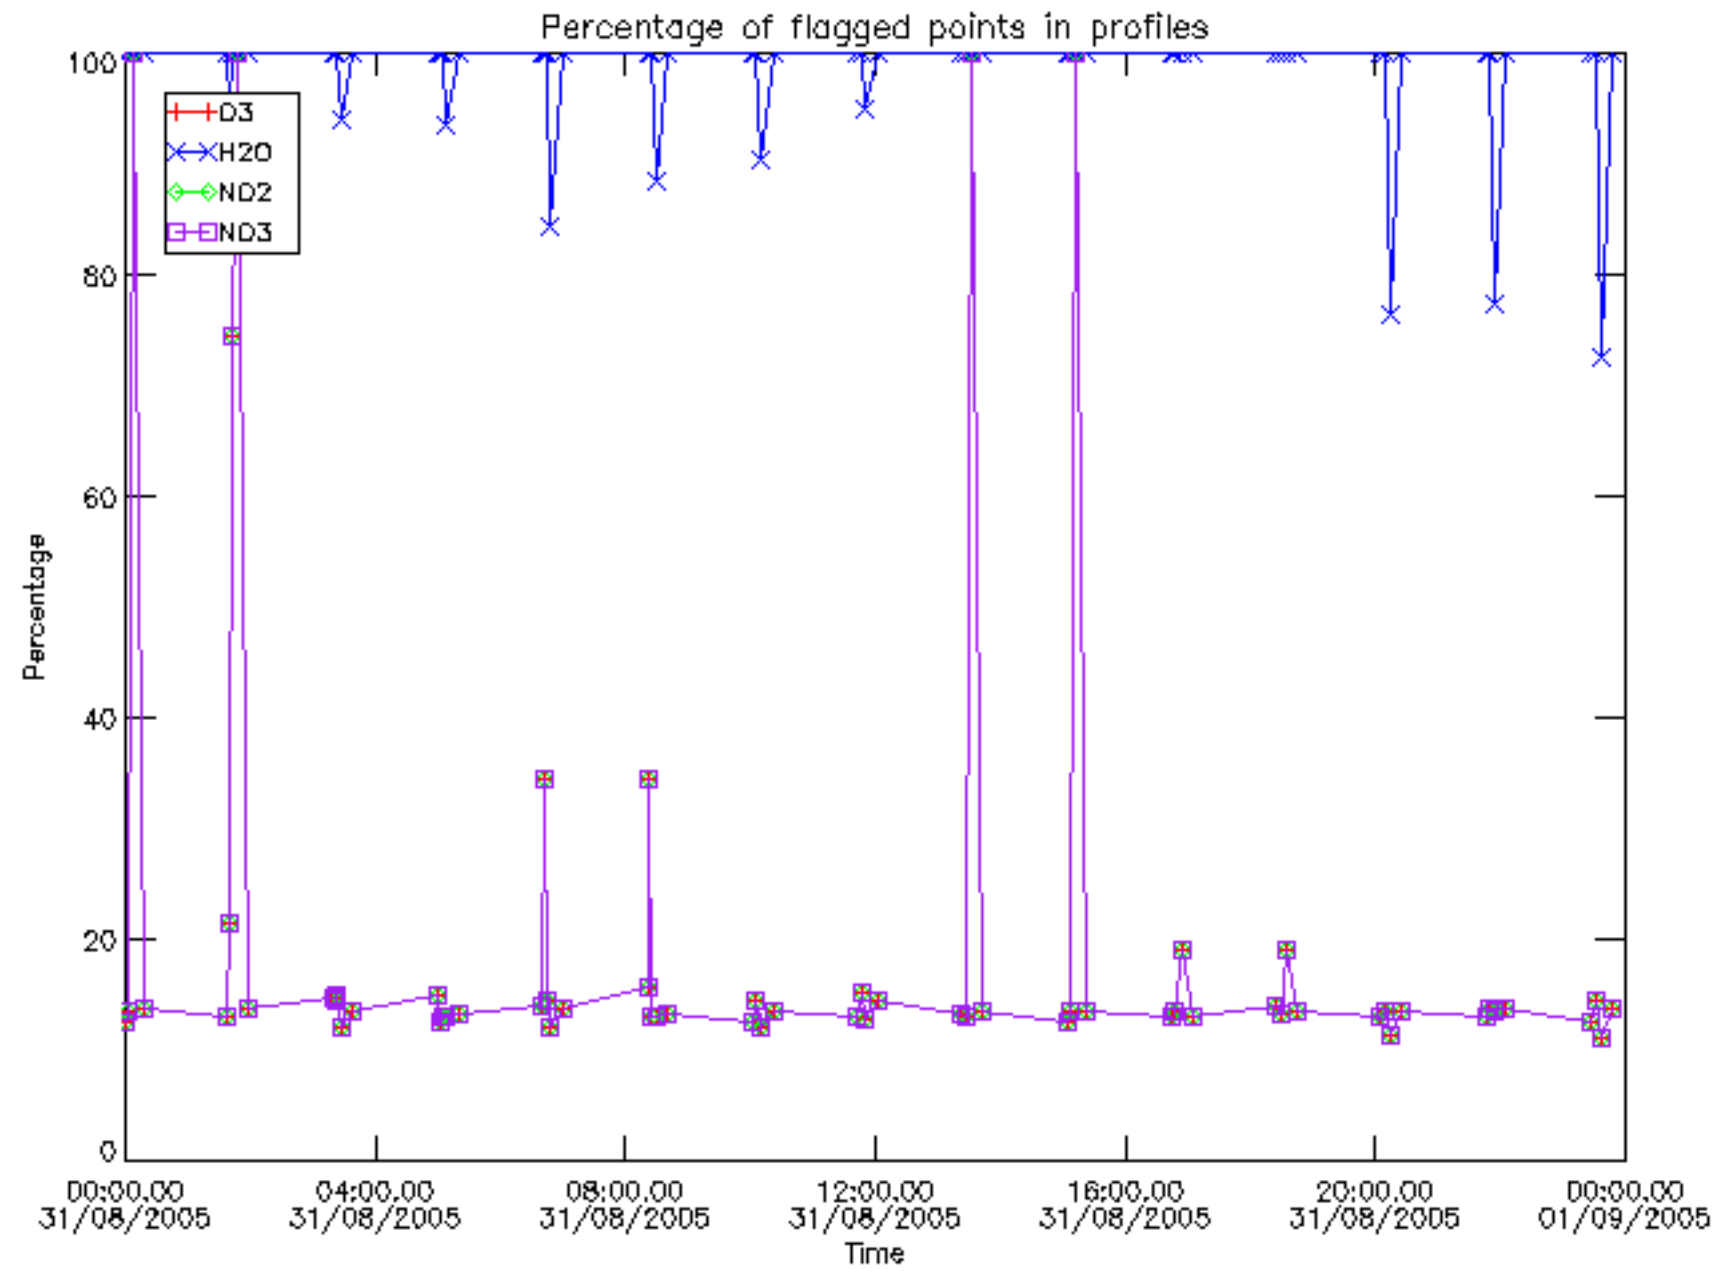

Percentage of flagged data per D3 profile

Percentage of flagged data per H2O profile