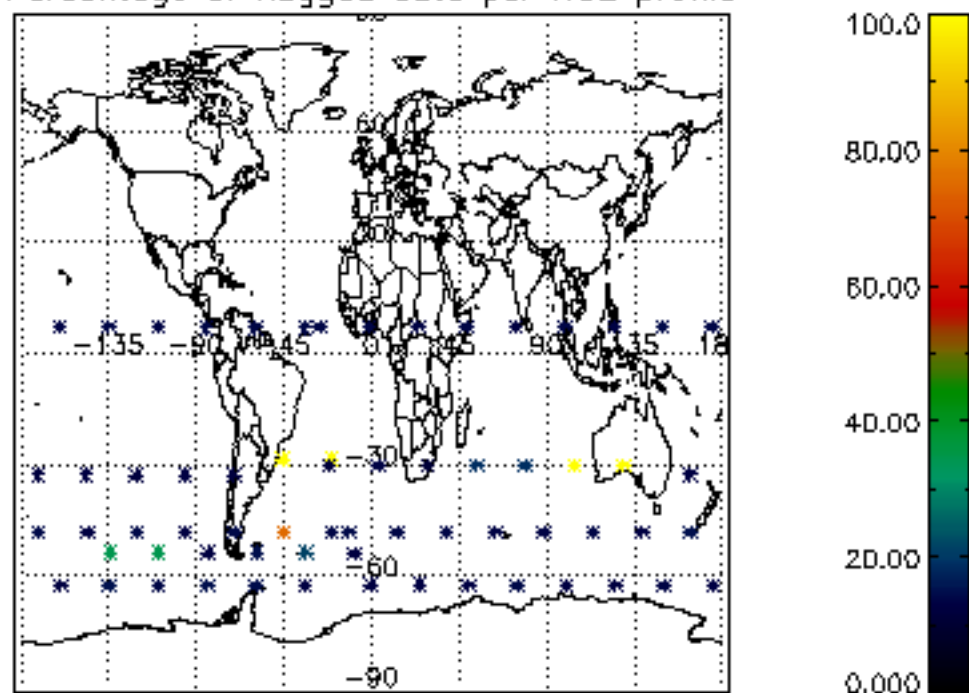

Percentage of flagged data per NO2 profile