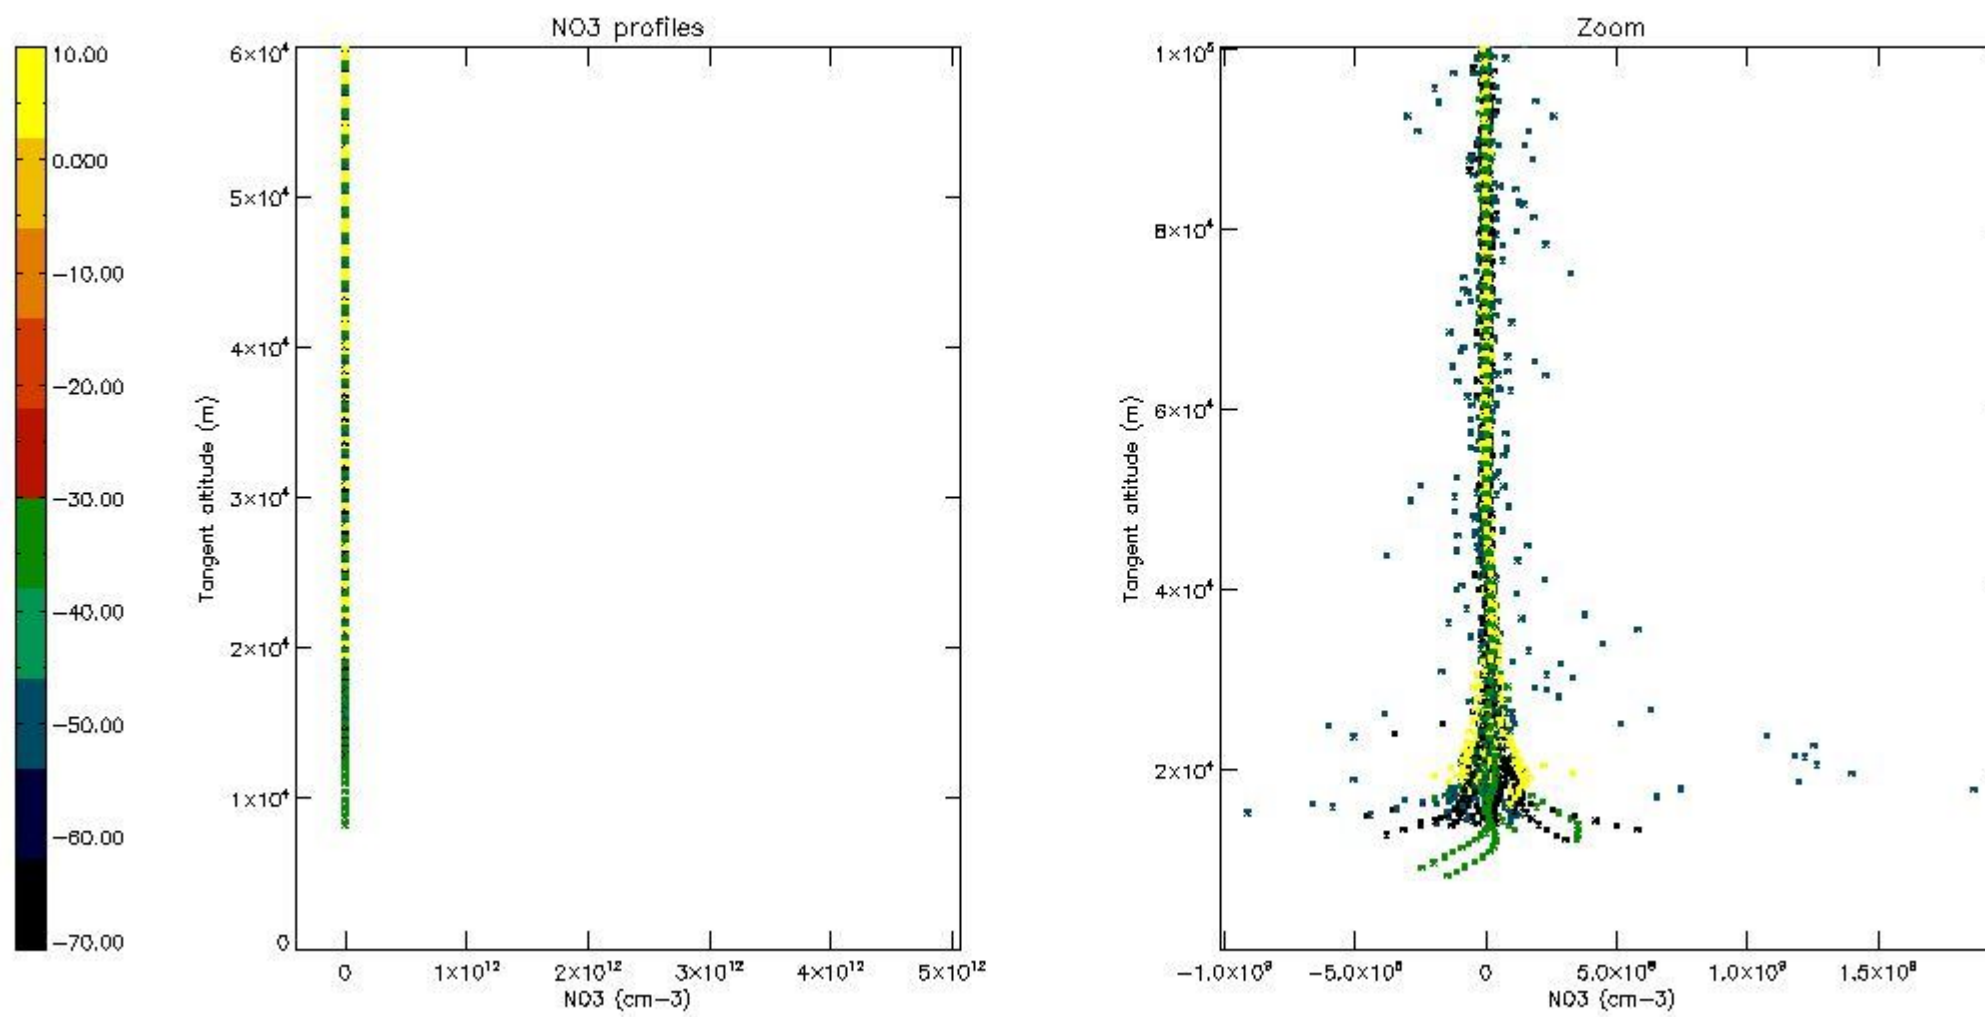

6. Auxiliary Data Files used for the production reported in section 2

The number reported in the third column indicates since which file (see list in section 2) the corresponding auxiliary file has been used. The fourth column is the date of those product files.

Type	Auxiliary Filename	Used since product	Used since product date
INST_PHYS_CHARACTERISTICS	GOM_INS_AXVIEC20091111_143220_20030716_120000_20500101_000000	1	31-AUG-2005 00:00:02
LEVEL-2_PROC_CONFIG	GOM_PR2_AXVIEC20091111_152718_20020301_000000_20500101_000000	1	31-AUG-2005 00:00:02
CROSS_SECTIONS_FILE	GOM_CRS_AXVIEC20091111_154832_20020301_000000_20500101_000000	1	31-AUG-2005 00:00:02