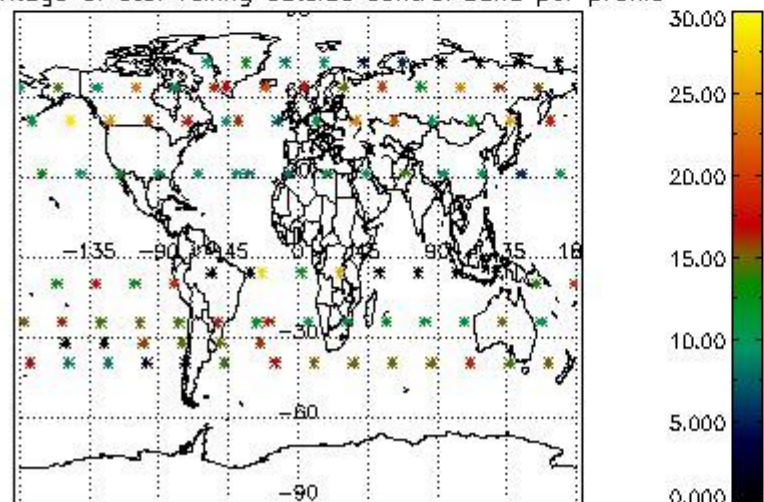

Percentage of star falling outside central band per profile