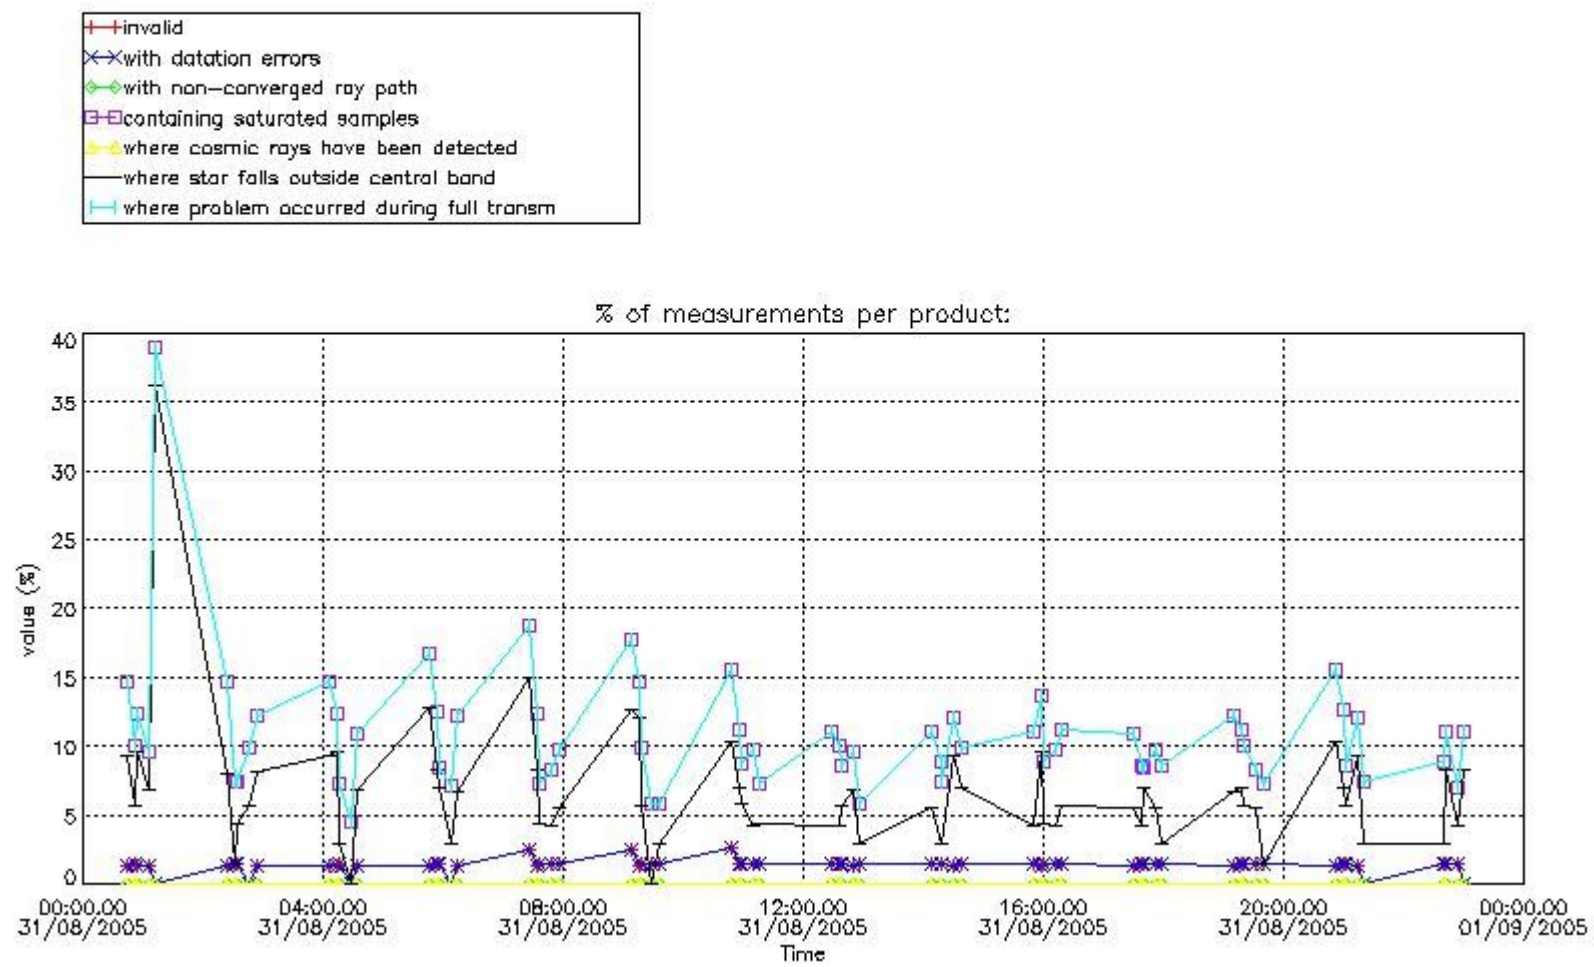

3.1 Plot quality information per product (time dependant)

3.2 Plot quality information per product (world map)

Percentage of flagged data per O3 profile

Percentage of flagged data per H2O profile

Percentage of flagged data per NO2 profile

Percentage of flagged data per NO3 profile

4. Level 1 quality information per product

In this section it is plotted some information contained in the Quality Summary data set of the level 2 products that comes from the level 1b processing. Products without errors (error flag in the MPH set to "0") are used.

4.1 Plot quality information per product (time dependant) coming from level 1b processing

4.1.1 Plot level 1 quality information per product (time dependant): ENVISAT ASCENDING passes

4.1.2 Plot level 1 quality information per product (time dependant): ENVI SAT DESCENDING passes