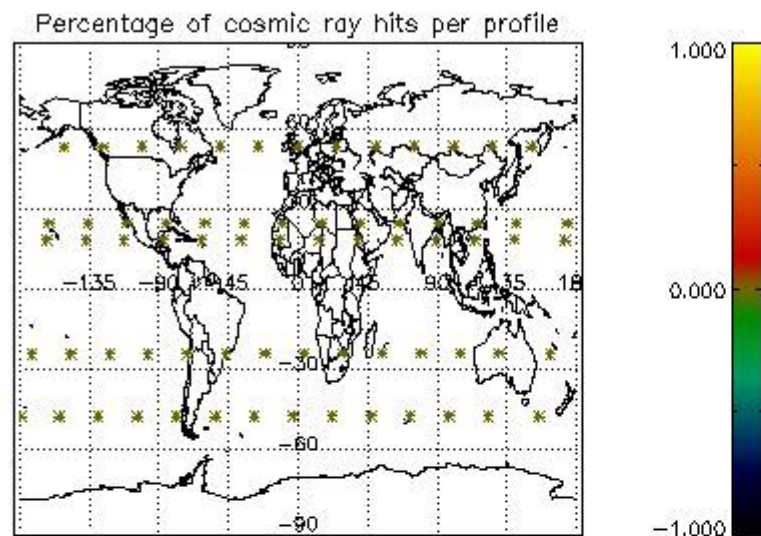

Percentage of datation errors per profile

Percentage of star falling outside central band per profile

Percentage of saturation errors per profile

4.2.2 Plot level 1 quality information per product (world map): ENVISAT DESCENDING passes