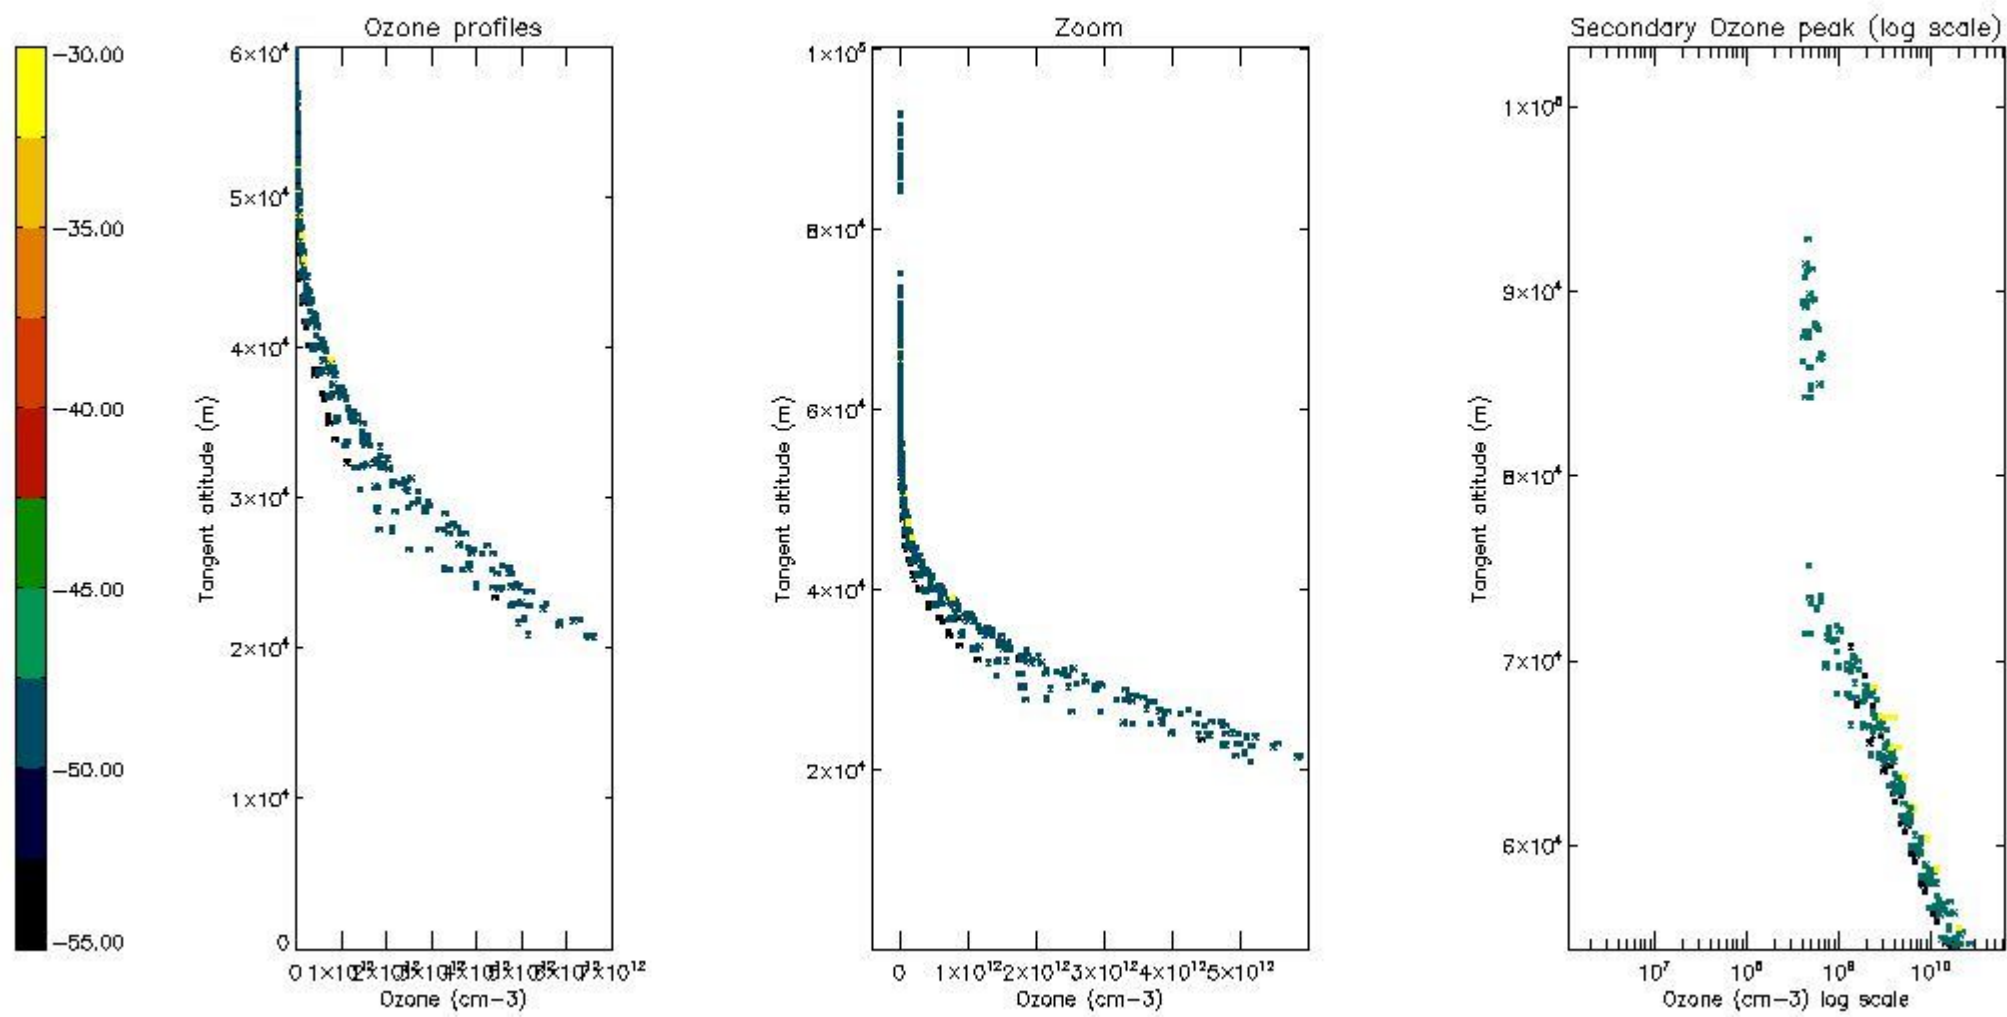

5.6 Plot NO₂ profiles for all STD (dark without errors)

The colorbar represents the latitude.