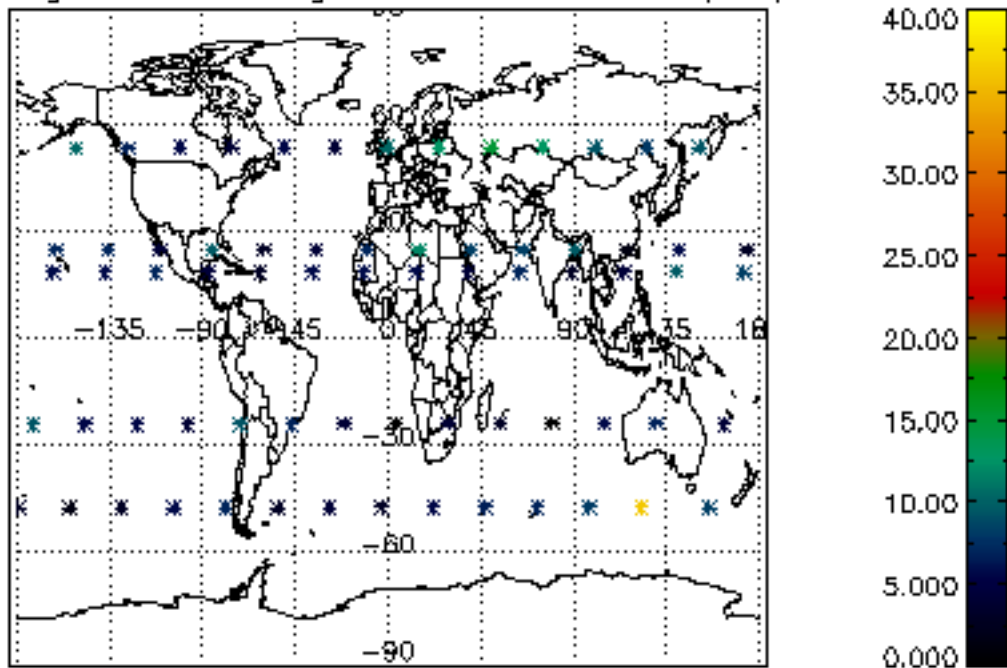

Percentage of star falling outside central band per profile