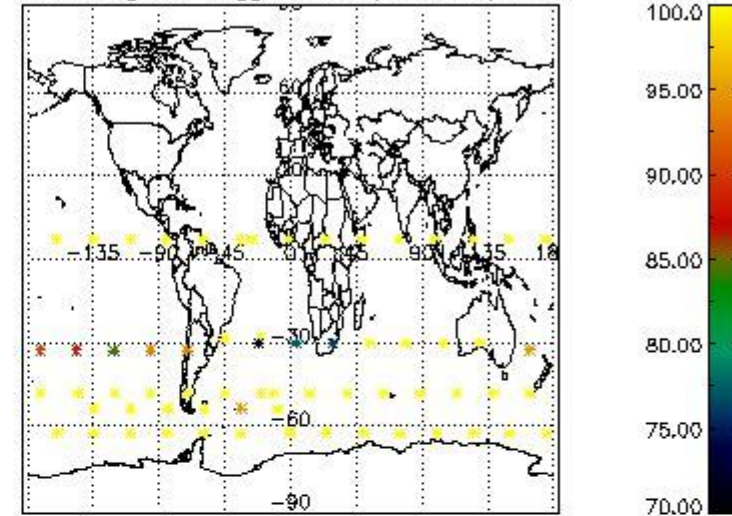

3.1 Plot quality information per product (time dependant)

3.2 Plot quality information per product (world map)

Percentage of flagged data per O3 profile

Percentage of flagged data per H2O profile

Percentage of flagged data per NO2 profile