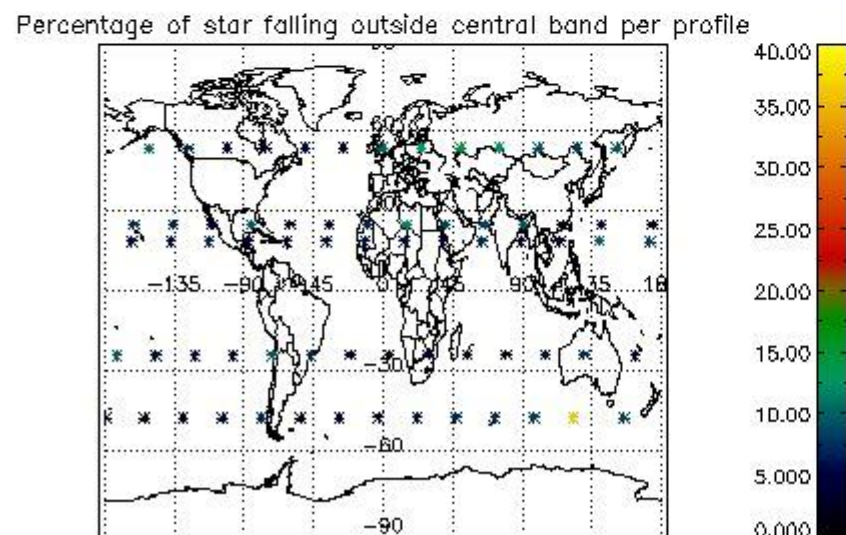

Percentage of datation errors per profile

Percentage of star falling outside central band per profile

Percentage of saturation errors per profile

4.2.2 Plot level 1 quality information per product (world map): ENVISAT DESCENDING passes