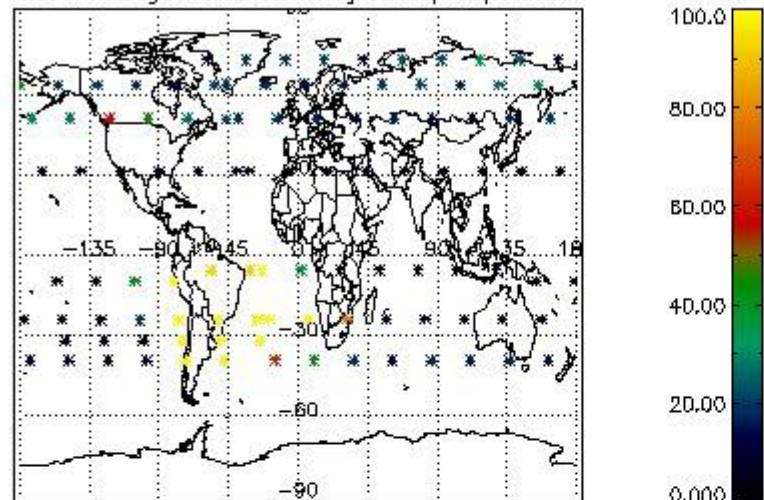

Percentage of cosmic ray hits per profile