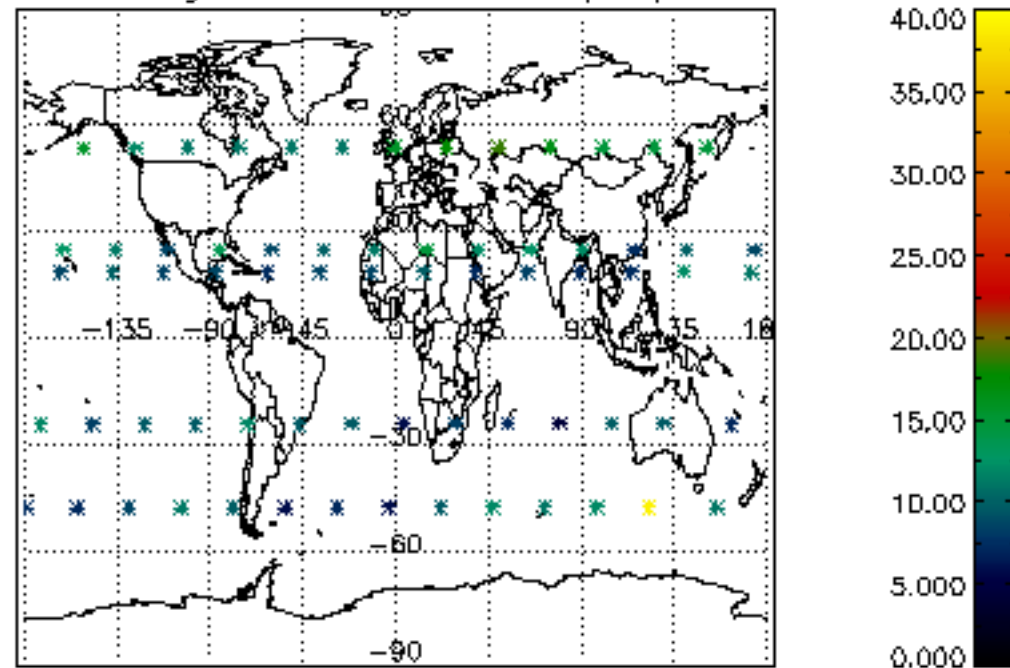

Percentage of saturation errors per profile