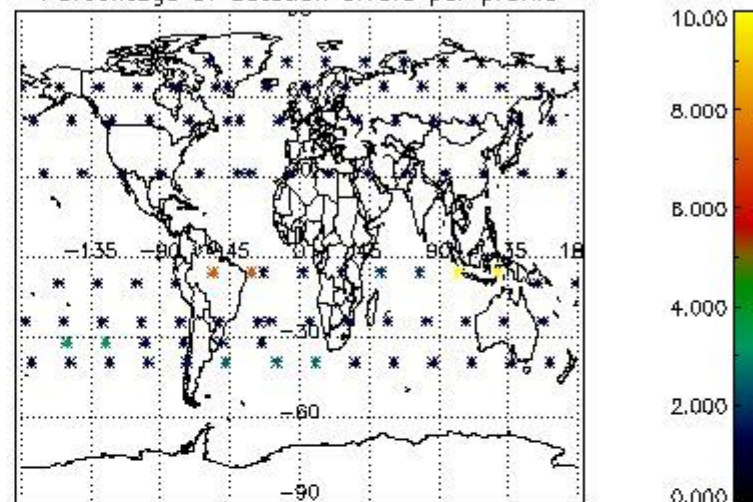

Percentage of datation errors per profile