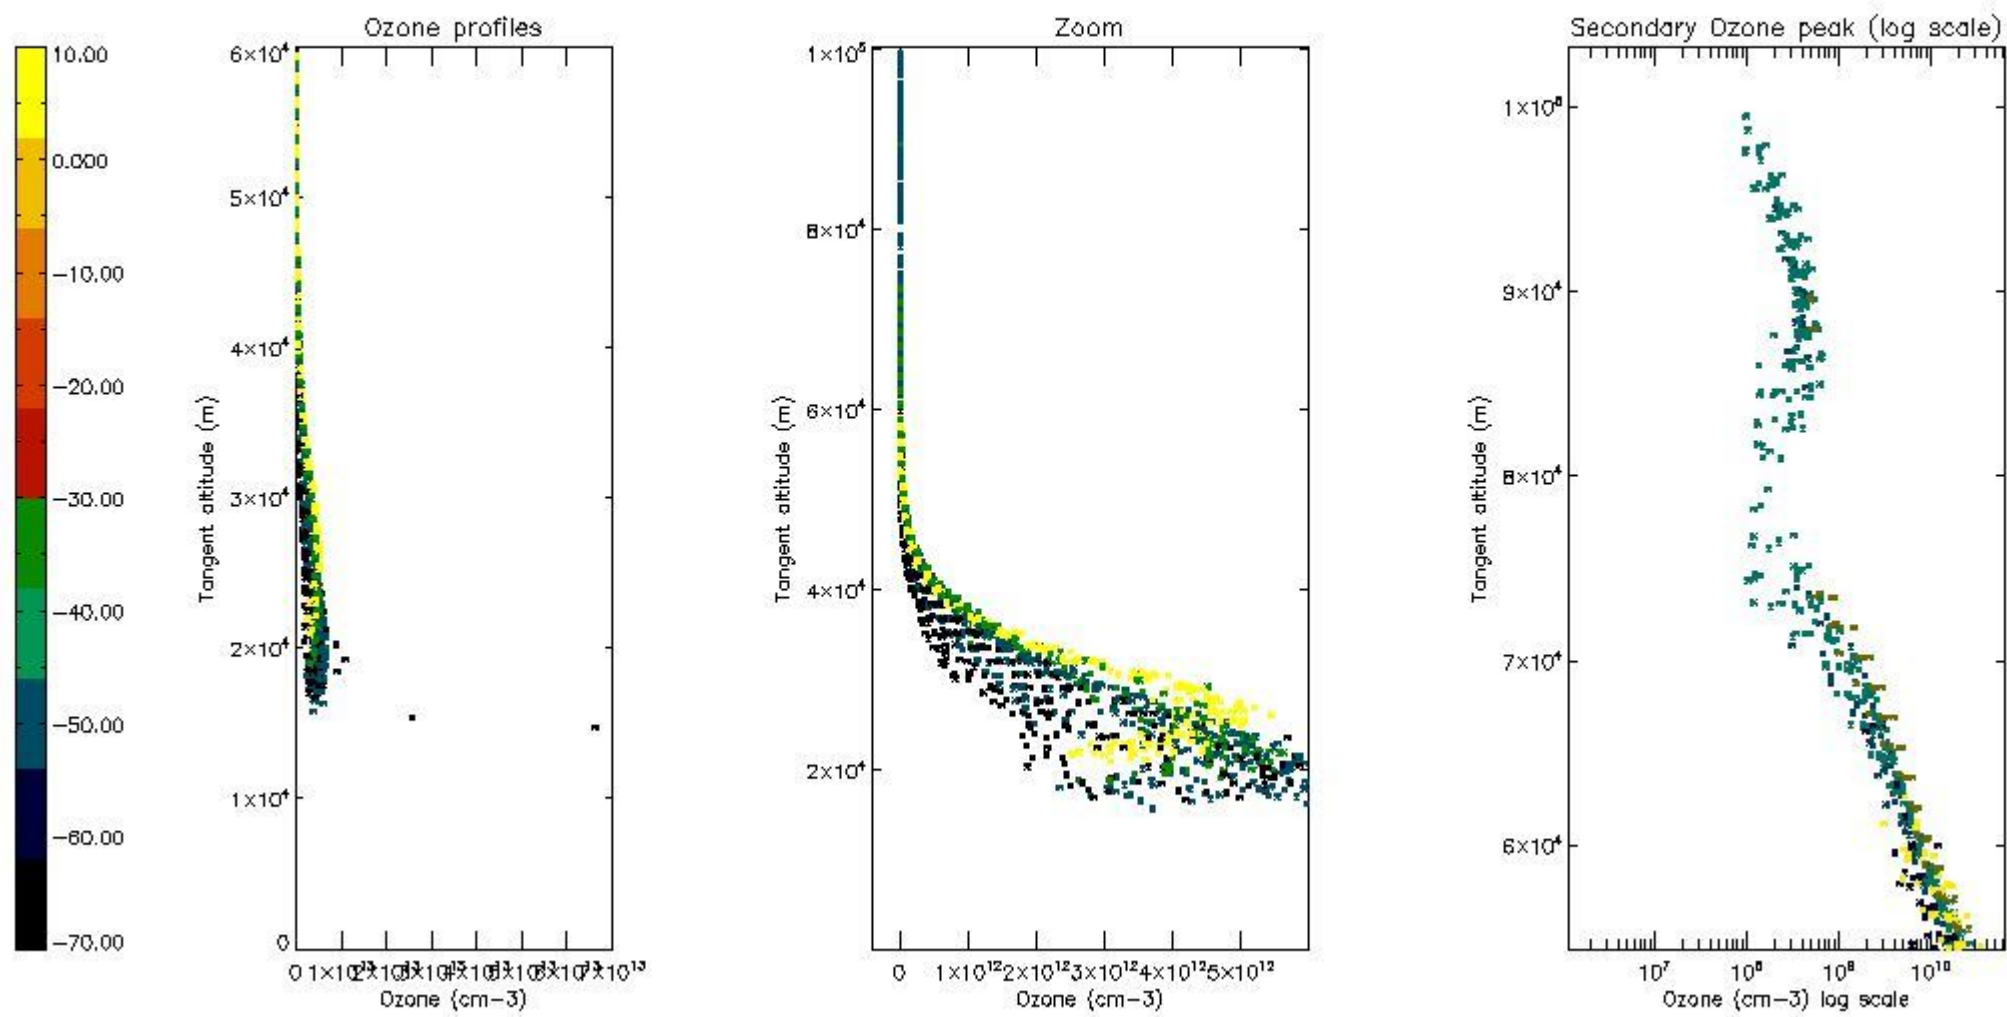

STD < 10	12
STD < 5	5

5.2 Plot ozone profiles for all STD (dark without errors)

The colorbar represents the latitude.

5.3 Plot ozone profiles where STD < 20% (dark without errors)

The colorbar represents the latitude.

5.4 Plot ozone profiles where STD < 10% (dark without errors)

The colorbar represents the latitude.

5.5 Plot ozone profiles where STD < 5% (dark without errors)

The colorbar represents the latitude.

5.6 Plot NO₂ profiles for all STD (dark without errors)