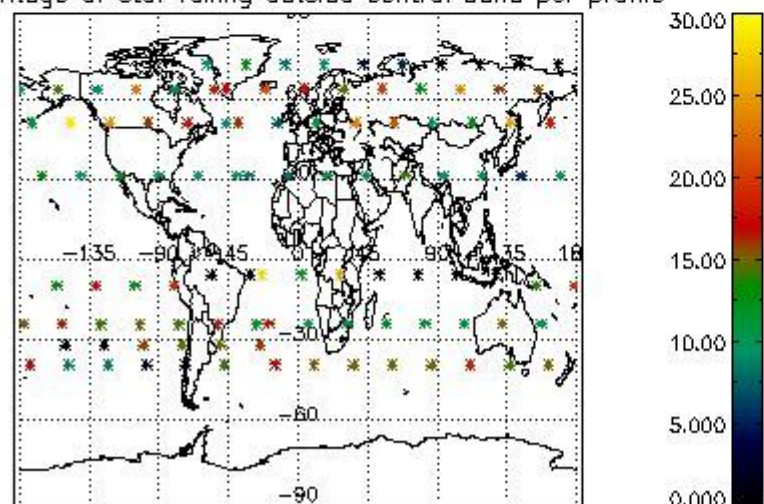

Percentage of star falling outside central band per profile