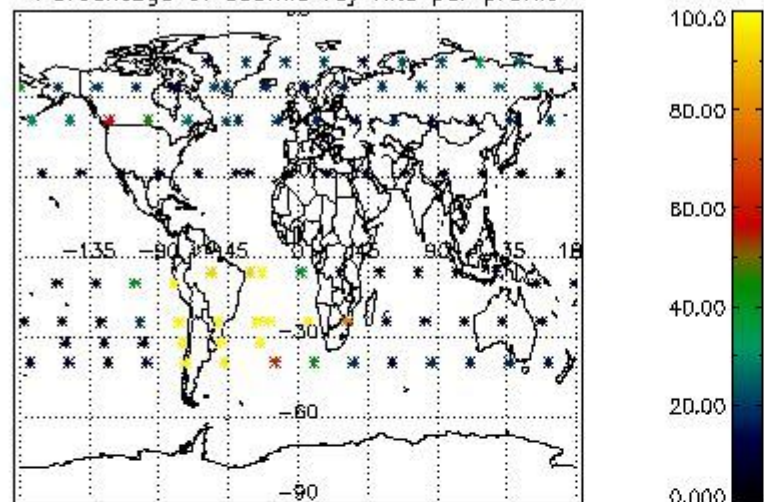

Percentage of cosmic ray hits per profile