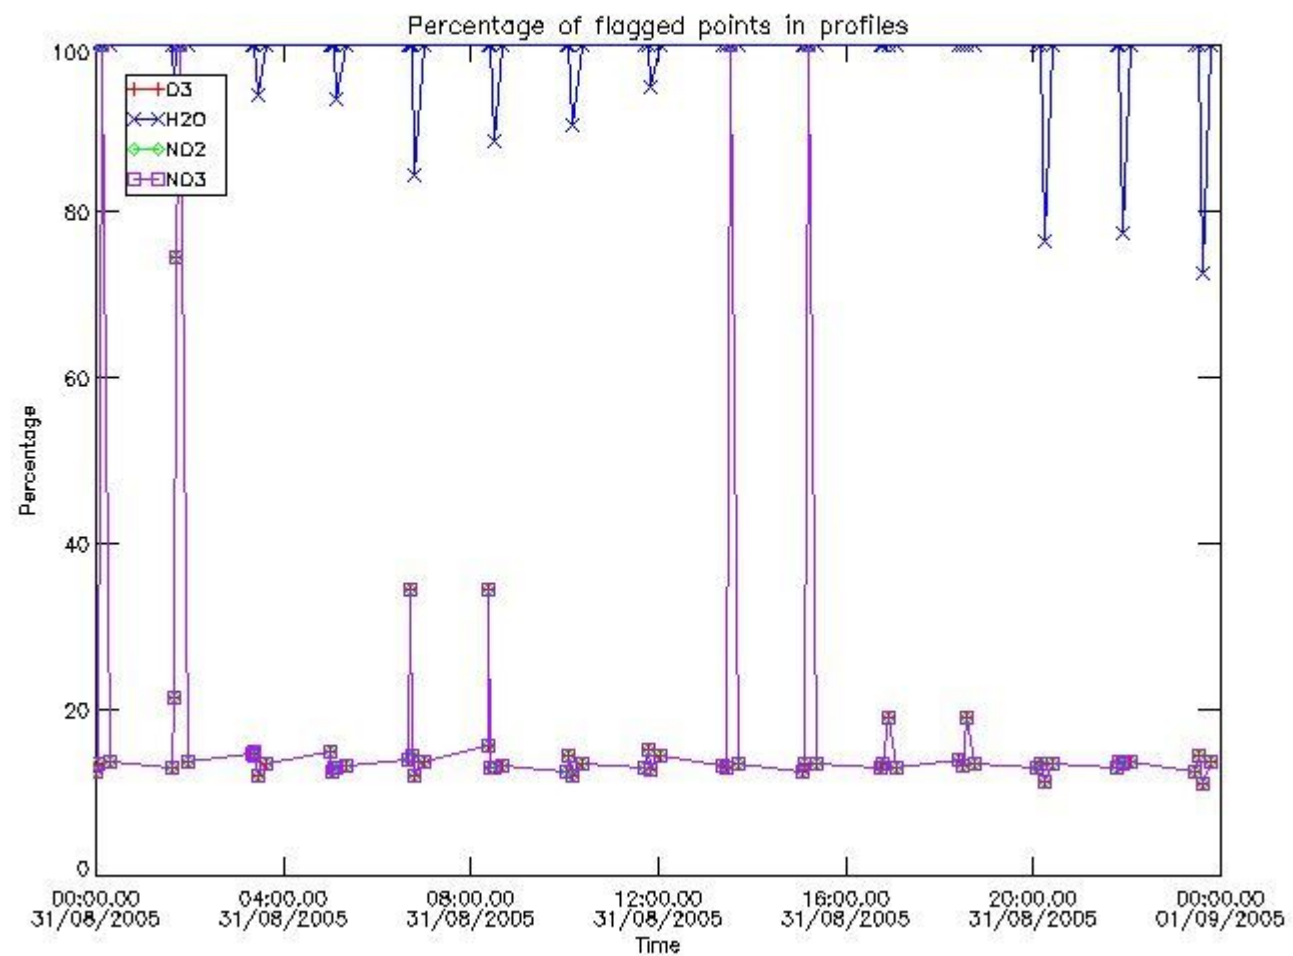

3. Quality information per product

In this section it is plotted some information contained in the Quality Summary data set of the level 2 products. Only products in dark limb conditions and without errors (error flag in the MPH set to "0") are used.

3.1 Plot quality information per product (time dependant)

3.2 Plot quality information per product (world map)