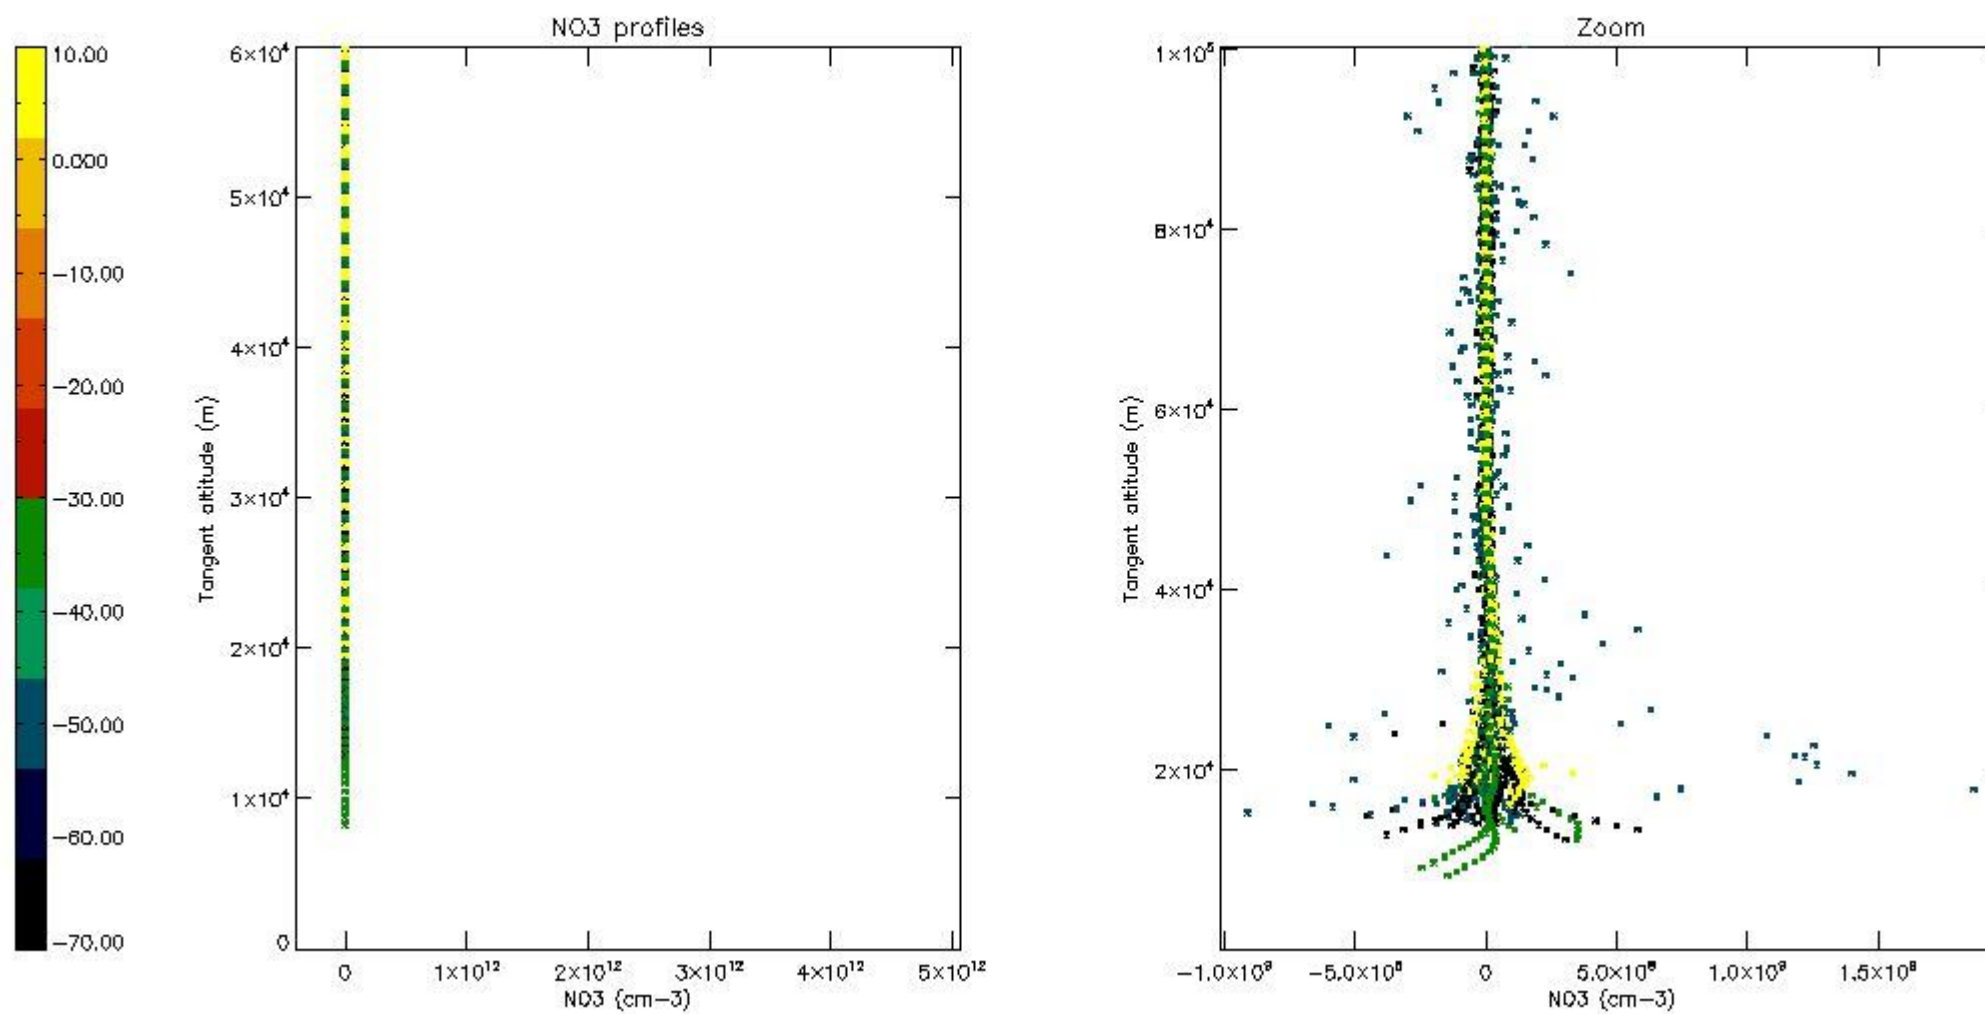

6. Auxiliary Data Files used for the production reported in section 2

The number reported in the third column indicates since which file (see list in section 2) the corresponding auxiliary file has been used. The fourth column is the date of those product files.

Type	Auxiliary Filename	Used since product	Used since product date
INST_PHYS_CHARACTERISTICS	GOM_INS_AXVIEC20091111_143220_20030716_120000_20500101_000000	1	31-AUG-2005 00:00:02
LEVEL-2_PROC_CONFIG	GOM_PR2_AXVIEC20091111_152718_20020301_000000_20500101_000000	1	31-AUG-2005 00:00:02
CROSS_SECTIONS_FILE	GOM_CRS_AXVIEC20091111_154832_20020301_000000_20500101_000000	1	31-AUG-2005 00:00:02