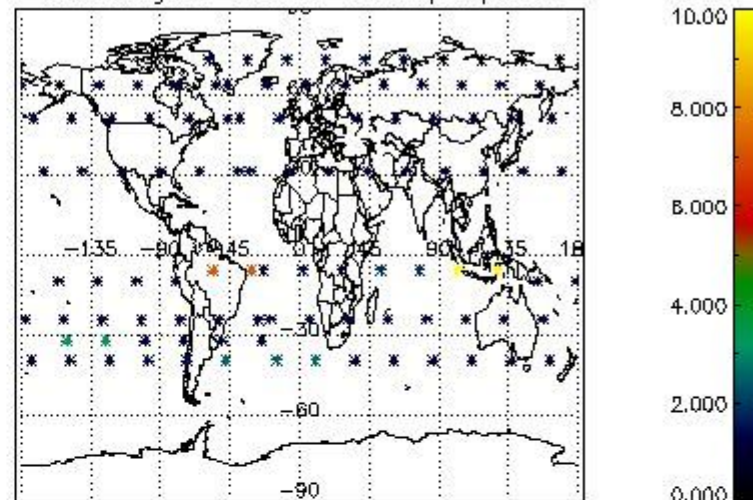

Percentage of datation errors per profile