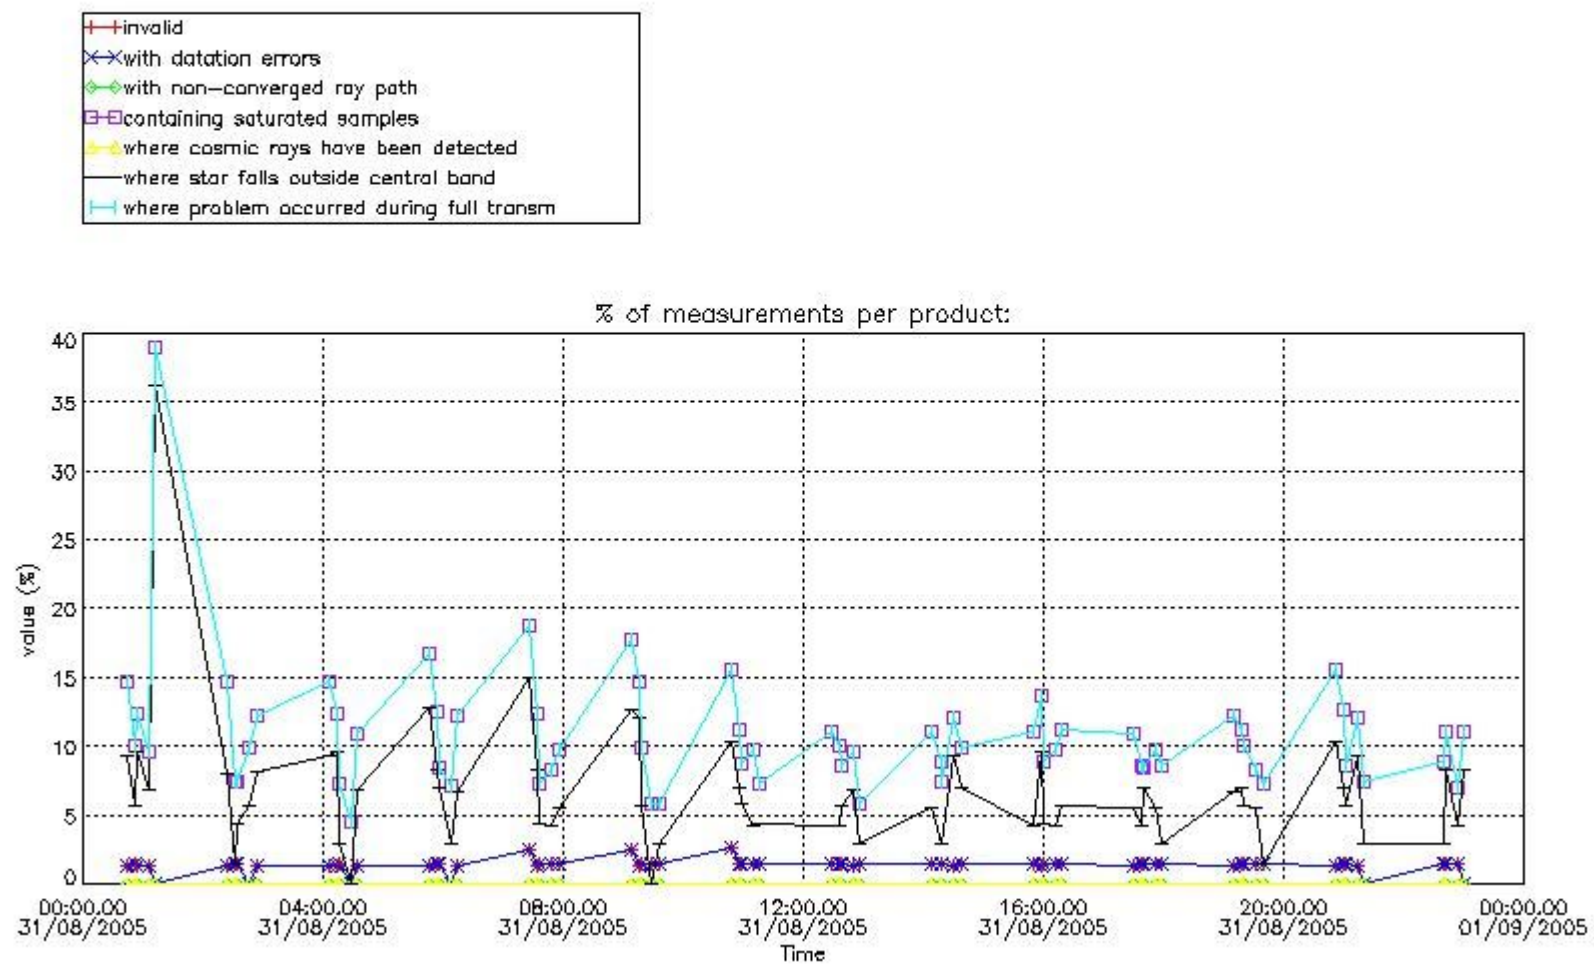

4.2 Plot quality information per product coming from level 1b processing (world map)

4.2.1 Plot level 1 quality information per product (world map): ENVISAT ASCENDING passes