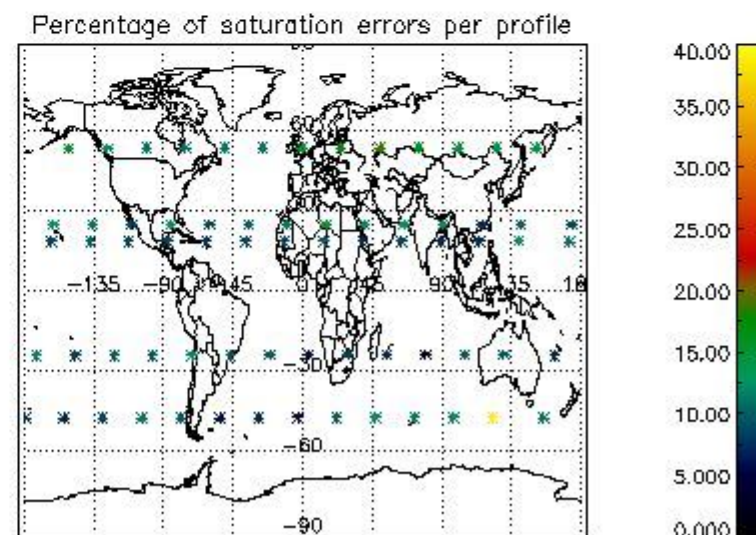

4.2 Plot quality information per product coming from level 1b processing (world map)

4.2.1 Plot level 1 quality information per product (world map): ENVISAT ASCENDING passes

Percentage of cosmic ray hits per profile

Percentage of datation errors per profile

Percentage of star falling outside central band per profile

Percentage of saturation errors per profile

4.2.2 Plot level 1 quality information per product (world map): ENVISAT DESCENDING passes