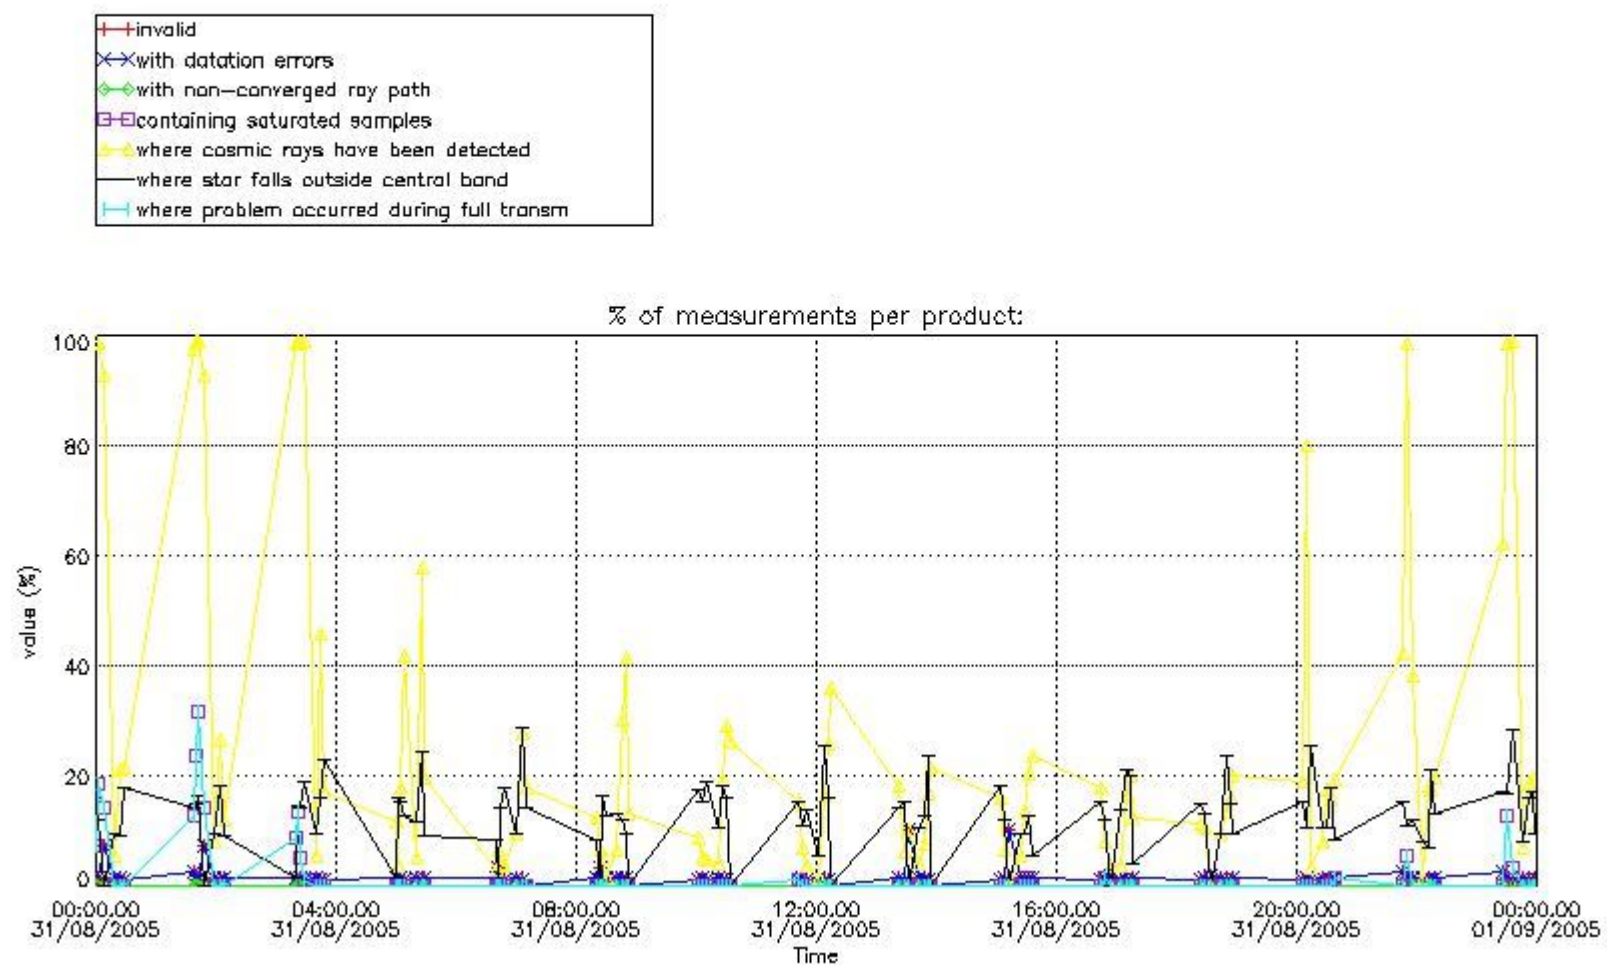

4.1.2 Plot level 1 quality information per product (time dependant): ENVI SAT DESCENDING passes