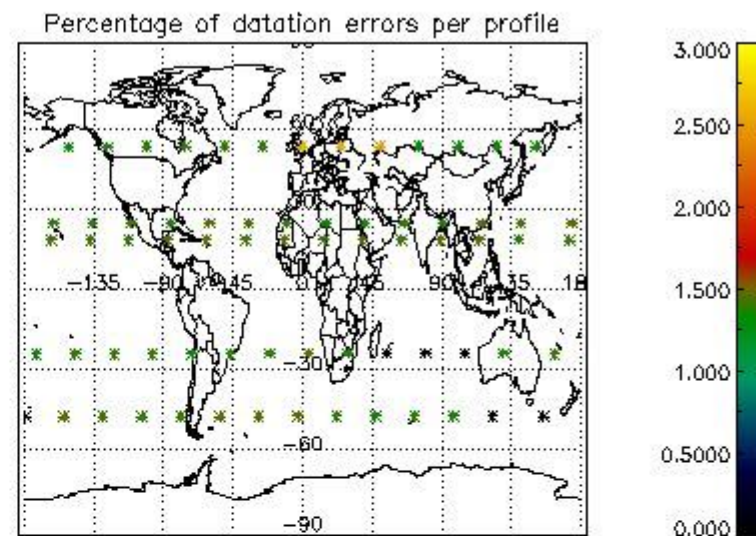

Percentage of datation errors per profile

Percentage of star falling outside central band per profile

Percentage of saturation errors per profile

4.2.2 Plot level 1 quality information per product (world map): ENVISAT DESCENDING passes