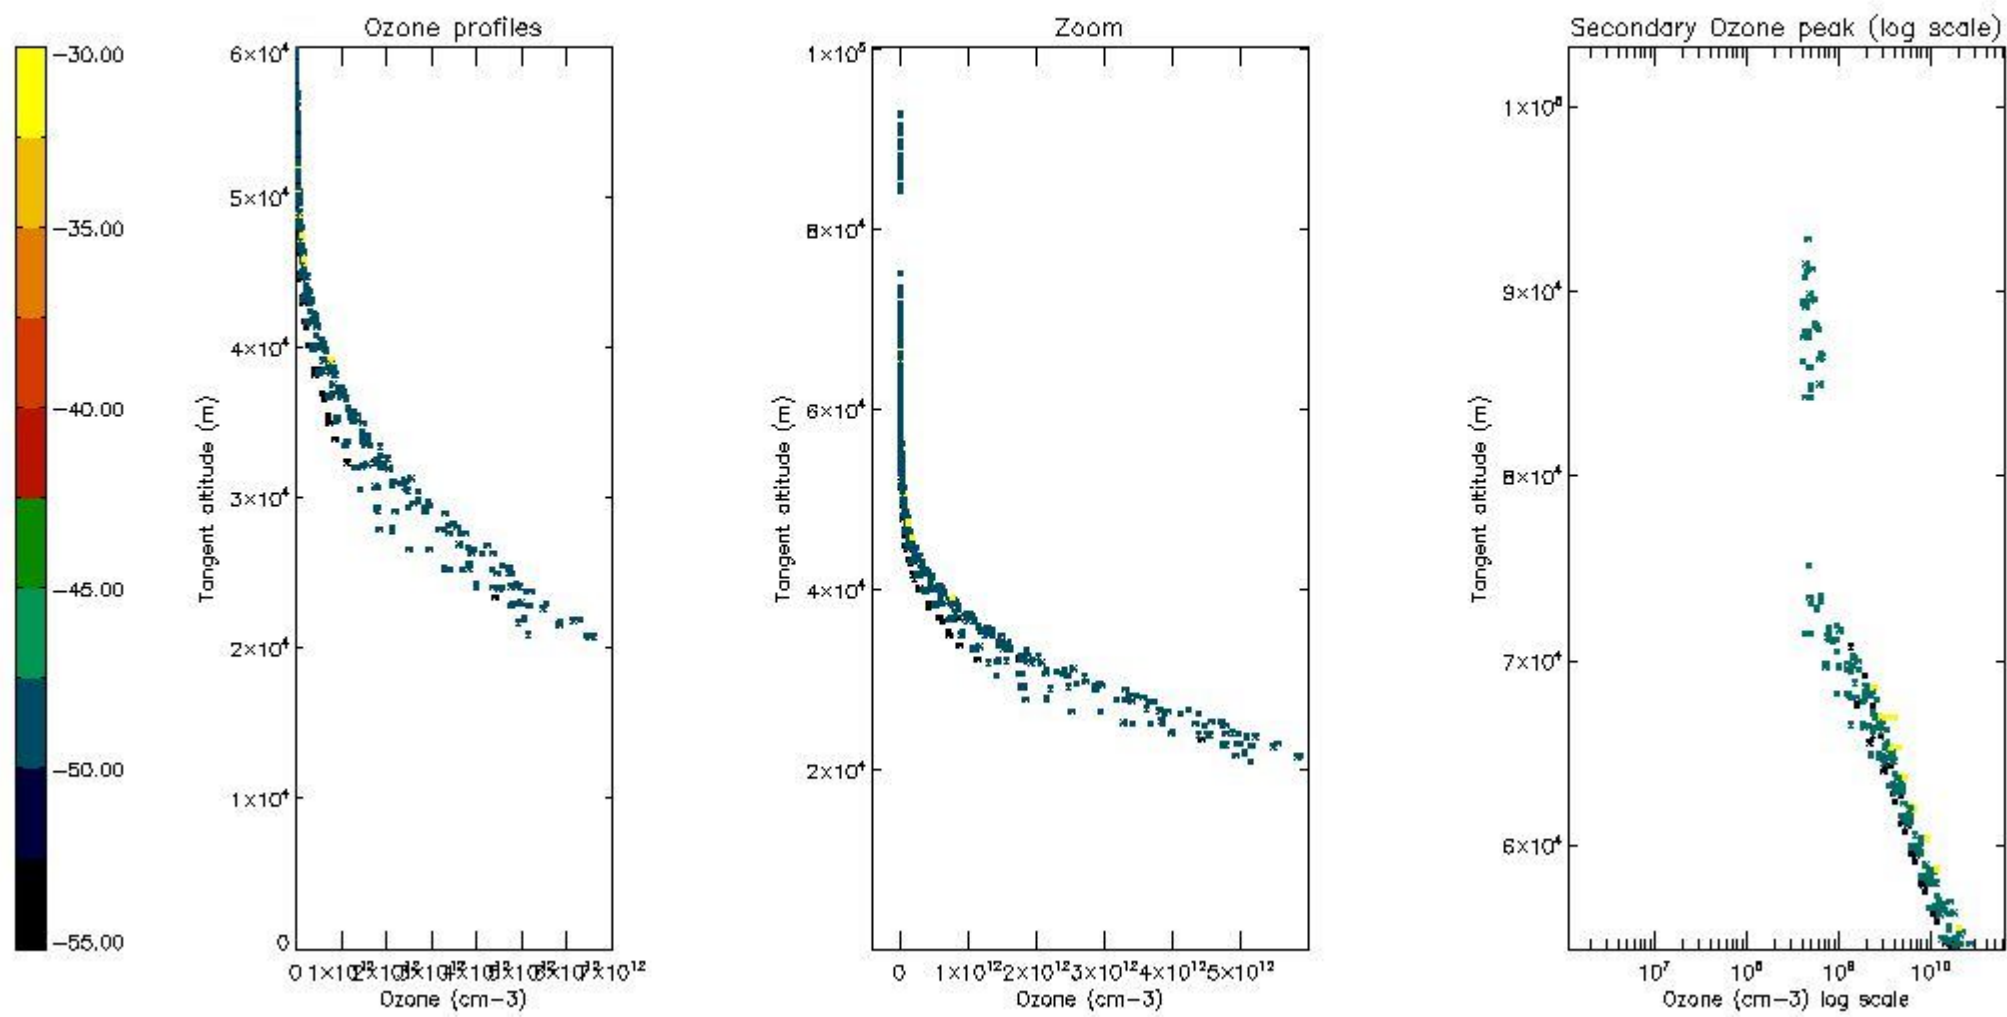

STD < 10	12
STD < 5	5

5.2 Plot ozone profiles for all STD (dark without errors)

The colorbar represents the latitude.

5.3 Plot ozone profiles where STD < 20% (dark without errors)

The colorbar represents the latitude.

5.4 Plot ozone profiles where STD < 10% (dark without errors)

The colorbar represents the latitude.

5.5 Plot ozone profiles where STD < 5% (dark without errors)

The colorbar represents the latitude.

5.6 Plot NO₂ profiles for all STD (dark without errors)