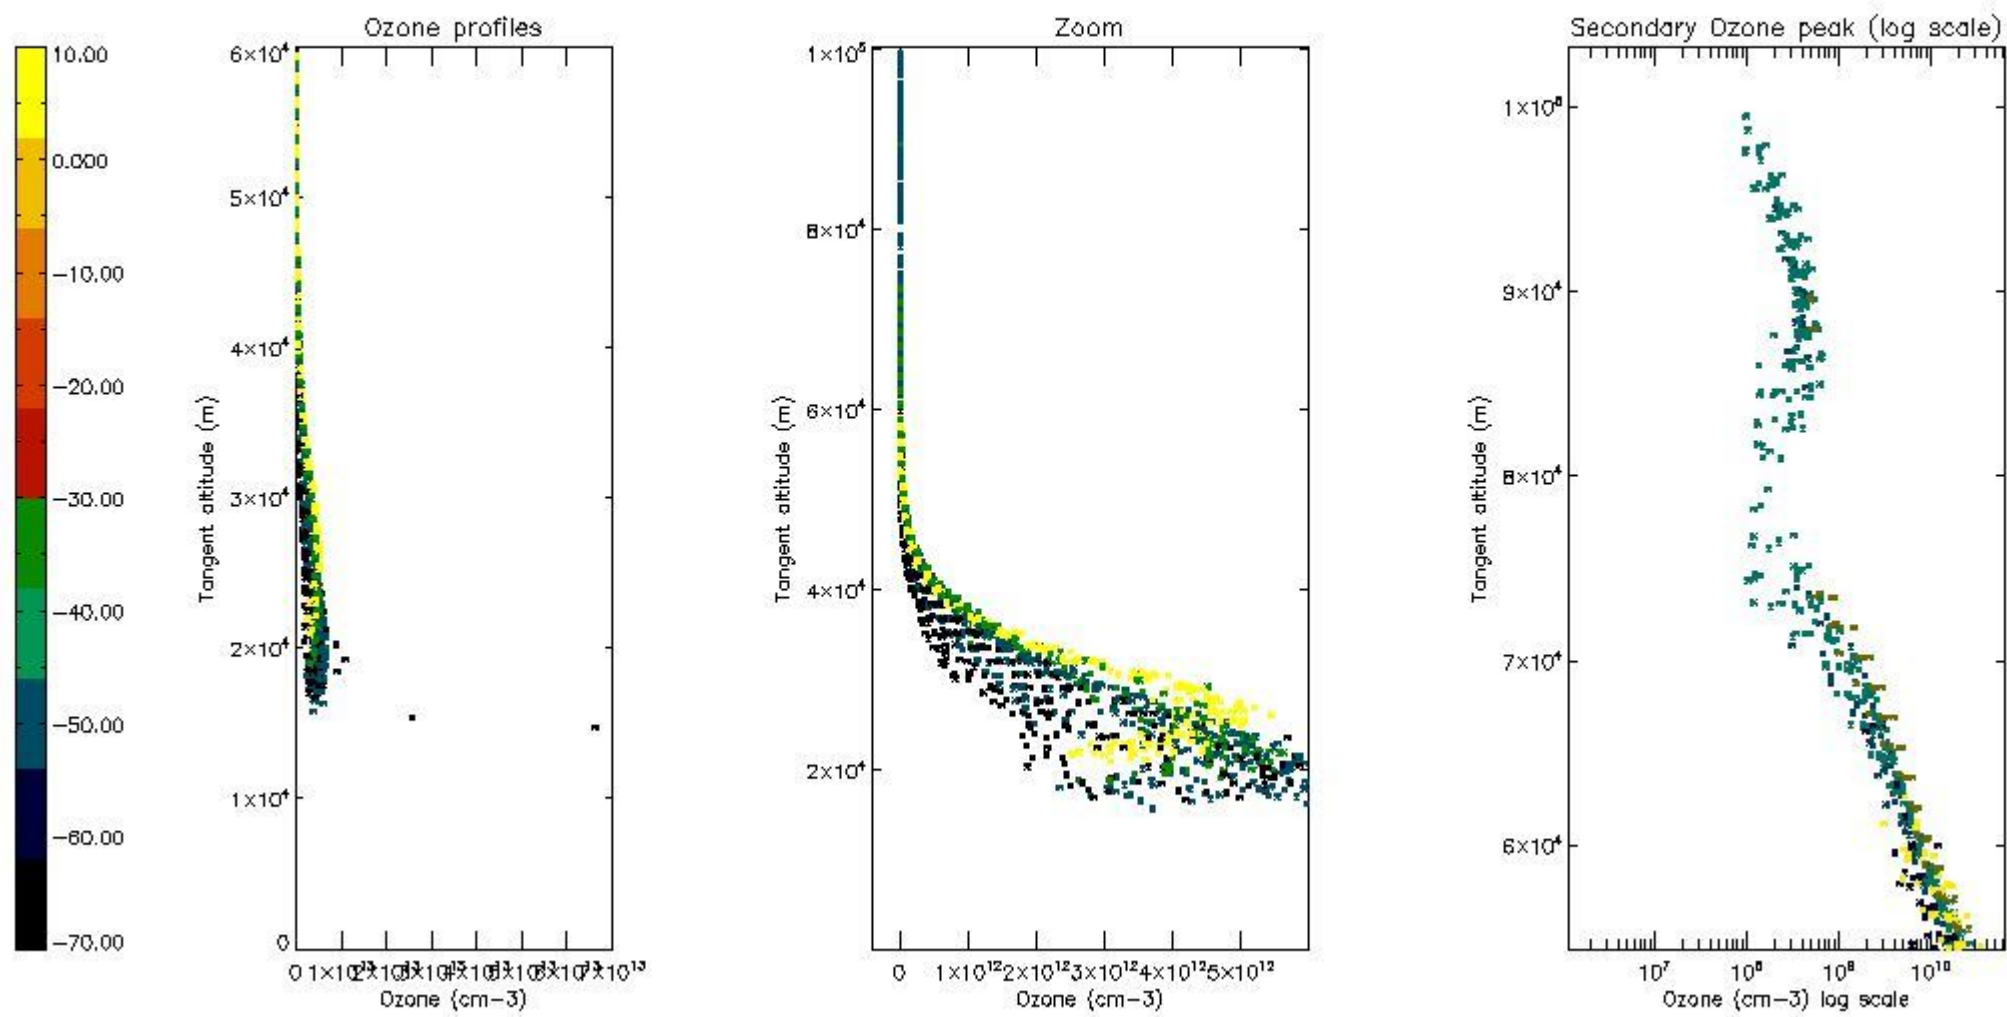

STD < 10	12
STD < 5	5

5.2 Plot ozone profiles for all STD (dark without errors)

The colorbar represents the latitude.

5.3 Plot ozone profiles where STD < 20% (dark without errors)

The colorbar represents the latitude.