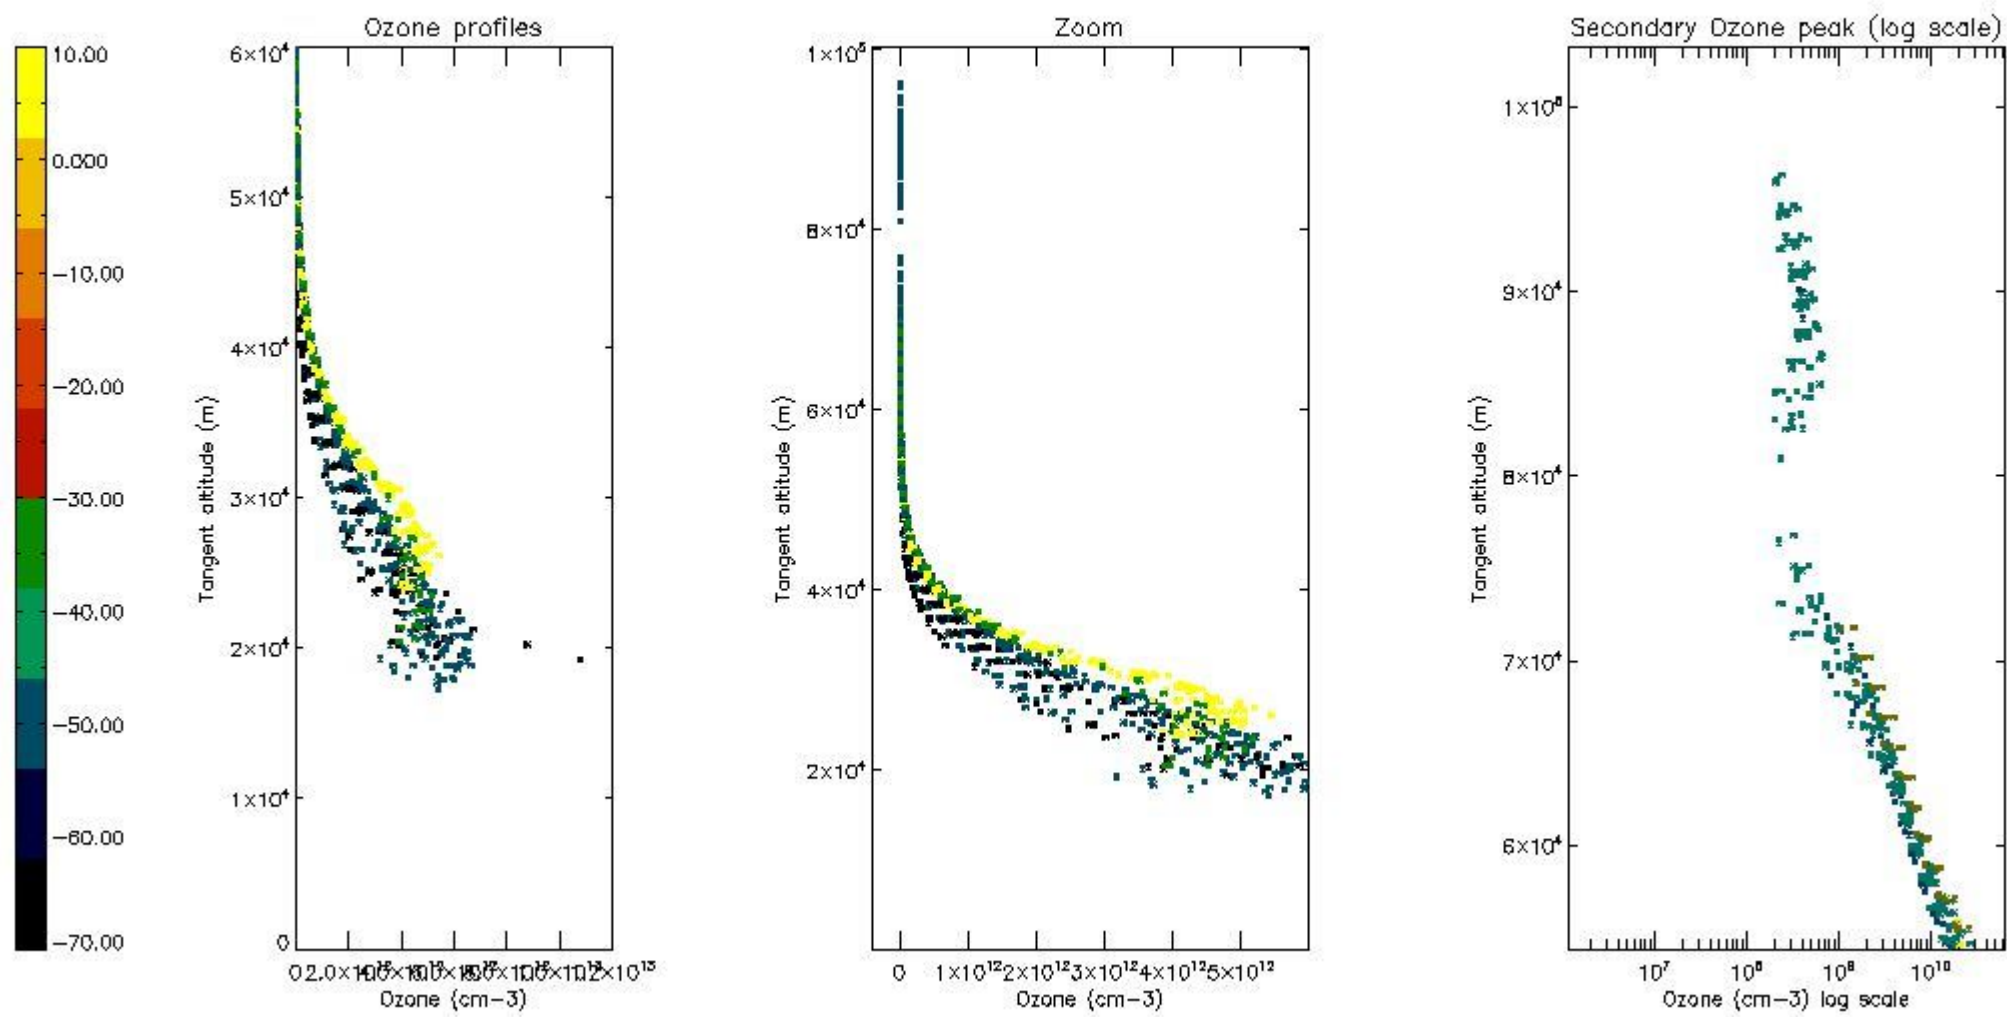

5.5 Plot ozone profiles where STD < 5% (dark without errors)

The colorbar represents the latitude.