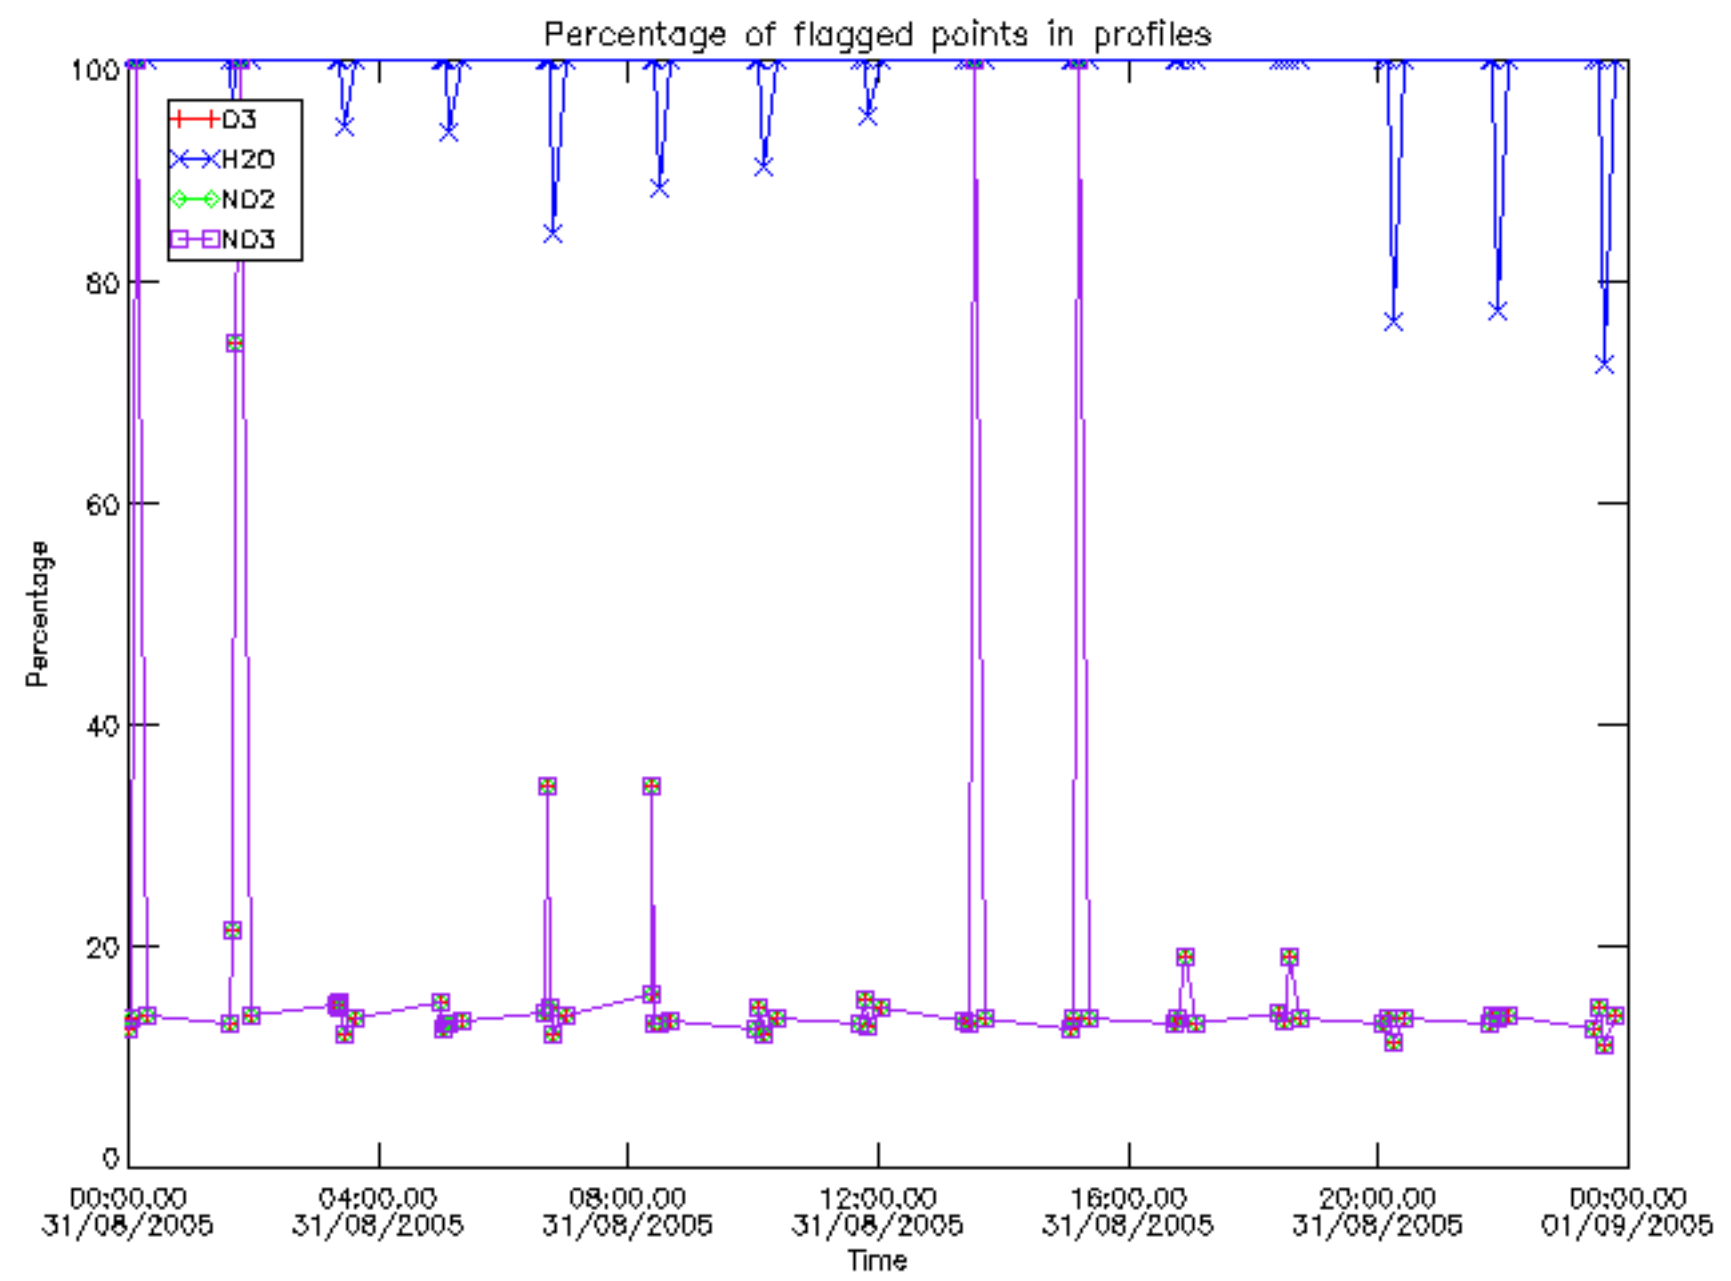

Percentage of flagged data per D3 profile

Percentage of flagged data per H2O profile