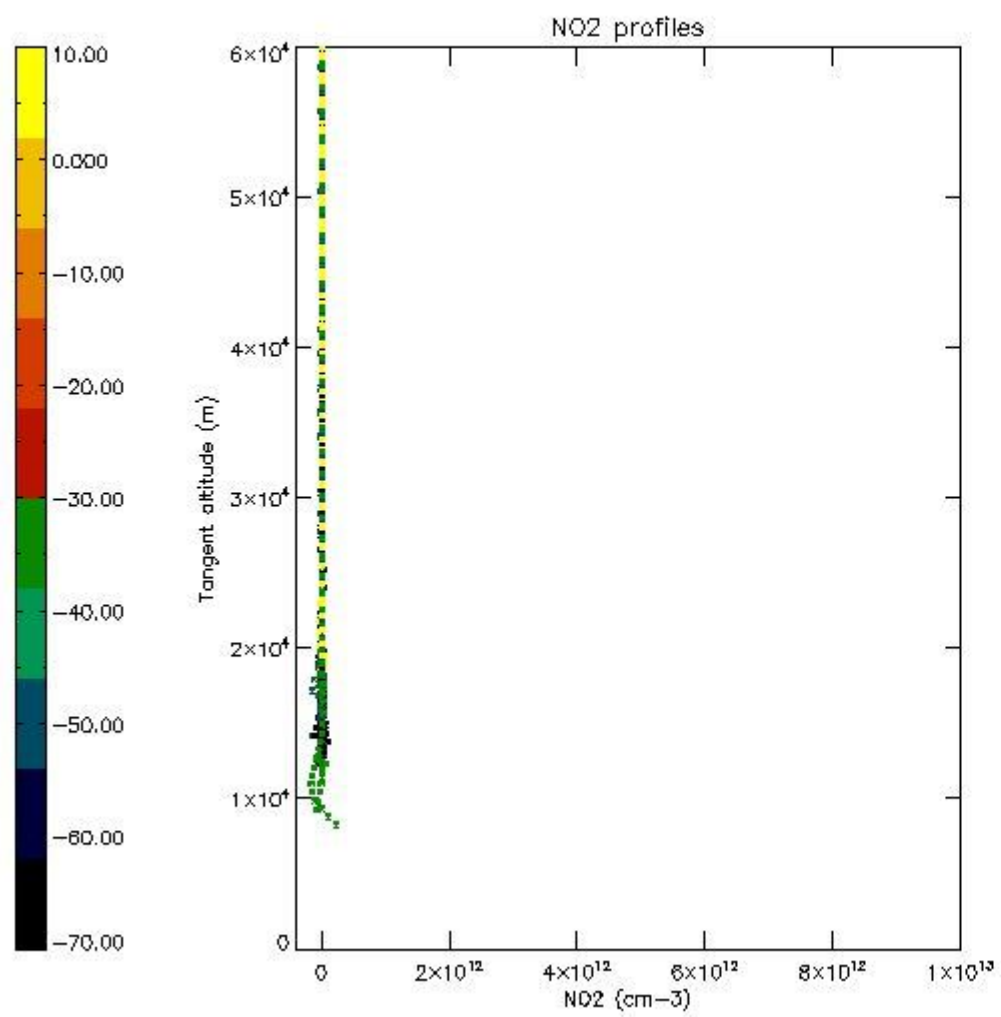

5.7 Plot NO3 profiles for all STD (dark without errors)

The colorbar represents the latitude.