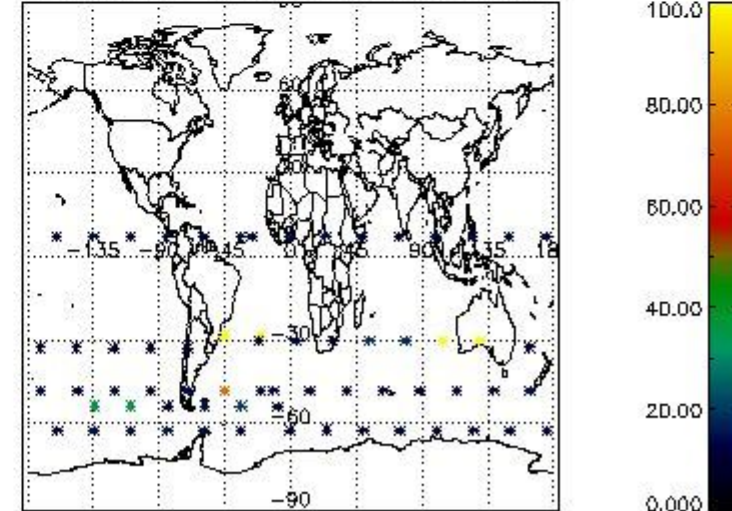

Percentage of flagged data per NO3 profile

4. Level 1 quality information per product

In this section it is plotted some information contained in the Quality Summary data set of the level 2 products that comes from the level 1b processing. Products without errors (error flag in the MPH set to "0") are used.

4.1 Plot quality information per product (time dependant) coming from level 1b processing

4.1.1 Plot level 1 quality information per product (time dependant): ENVISAT ASCENDING passes