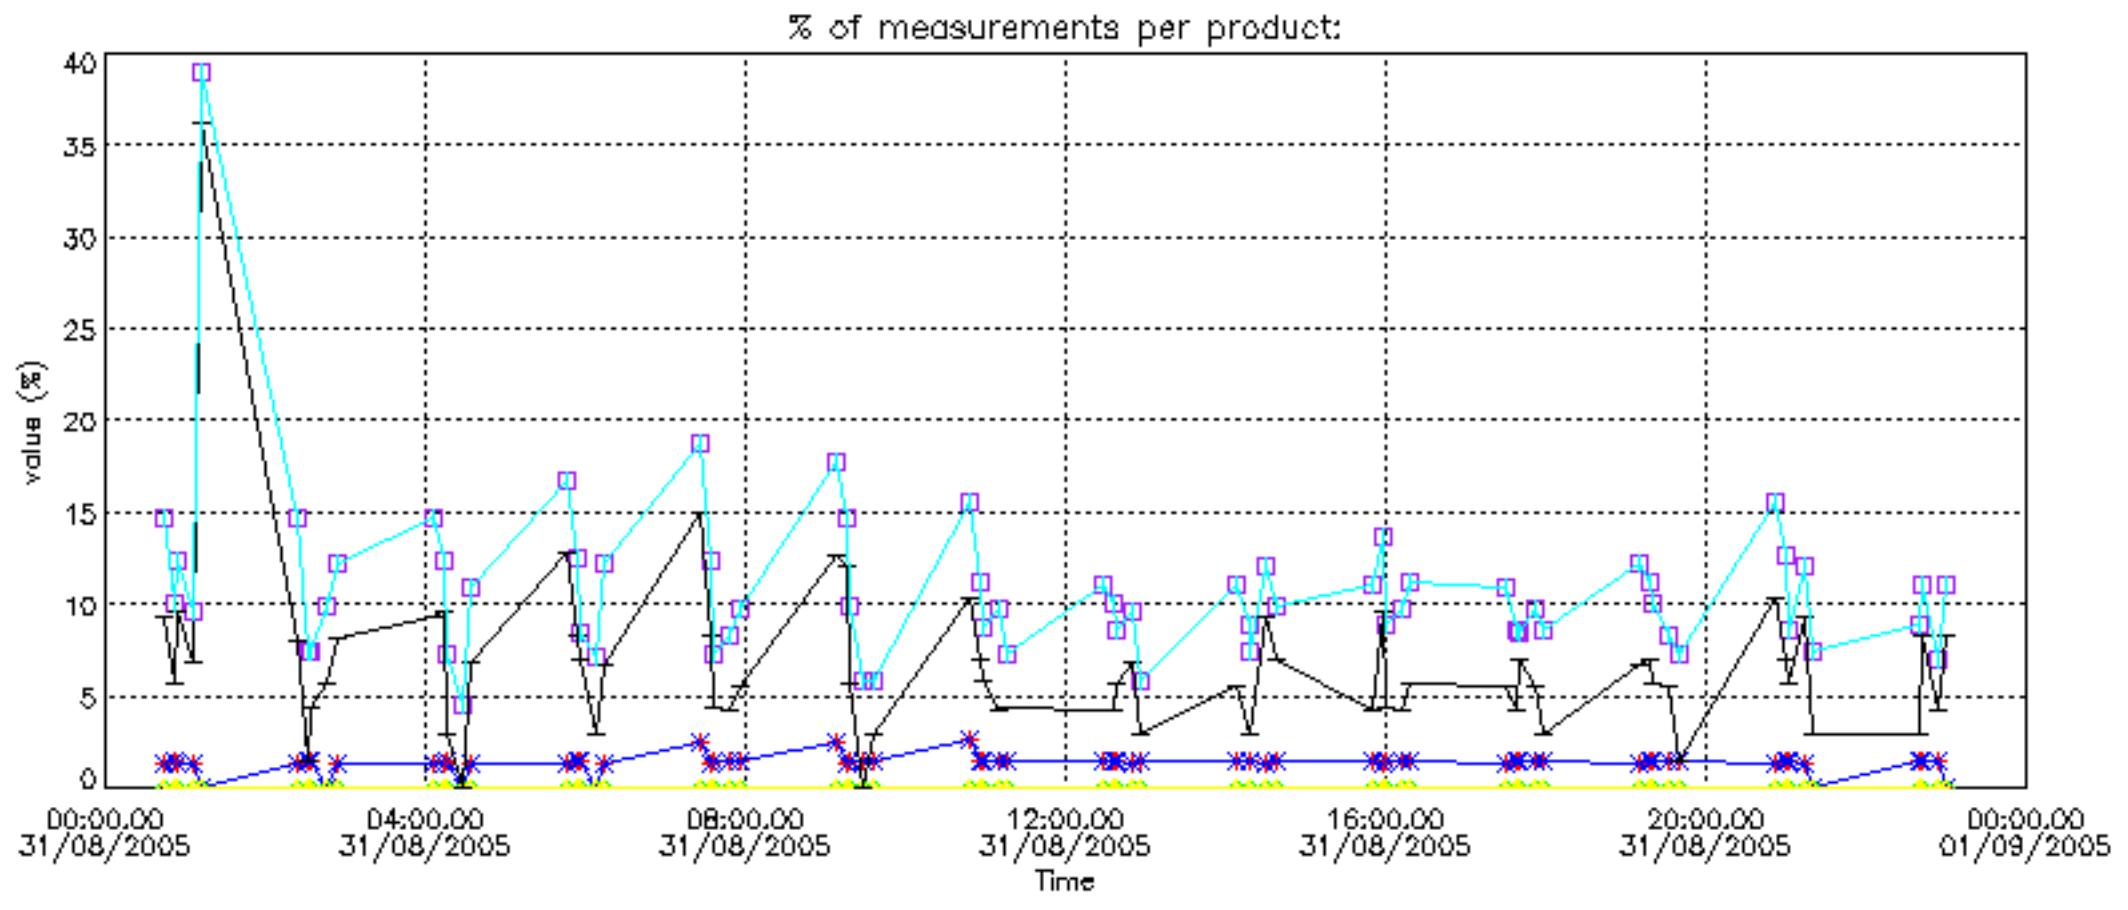

Percentage of cosmic ray hits per profile

Percentage of datation errors per profile