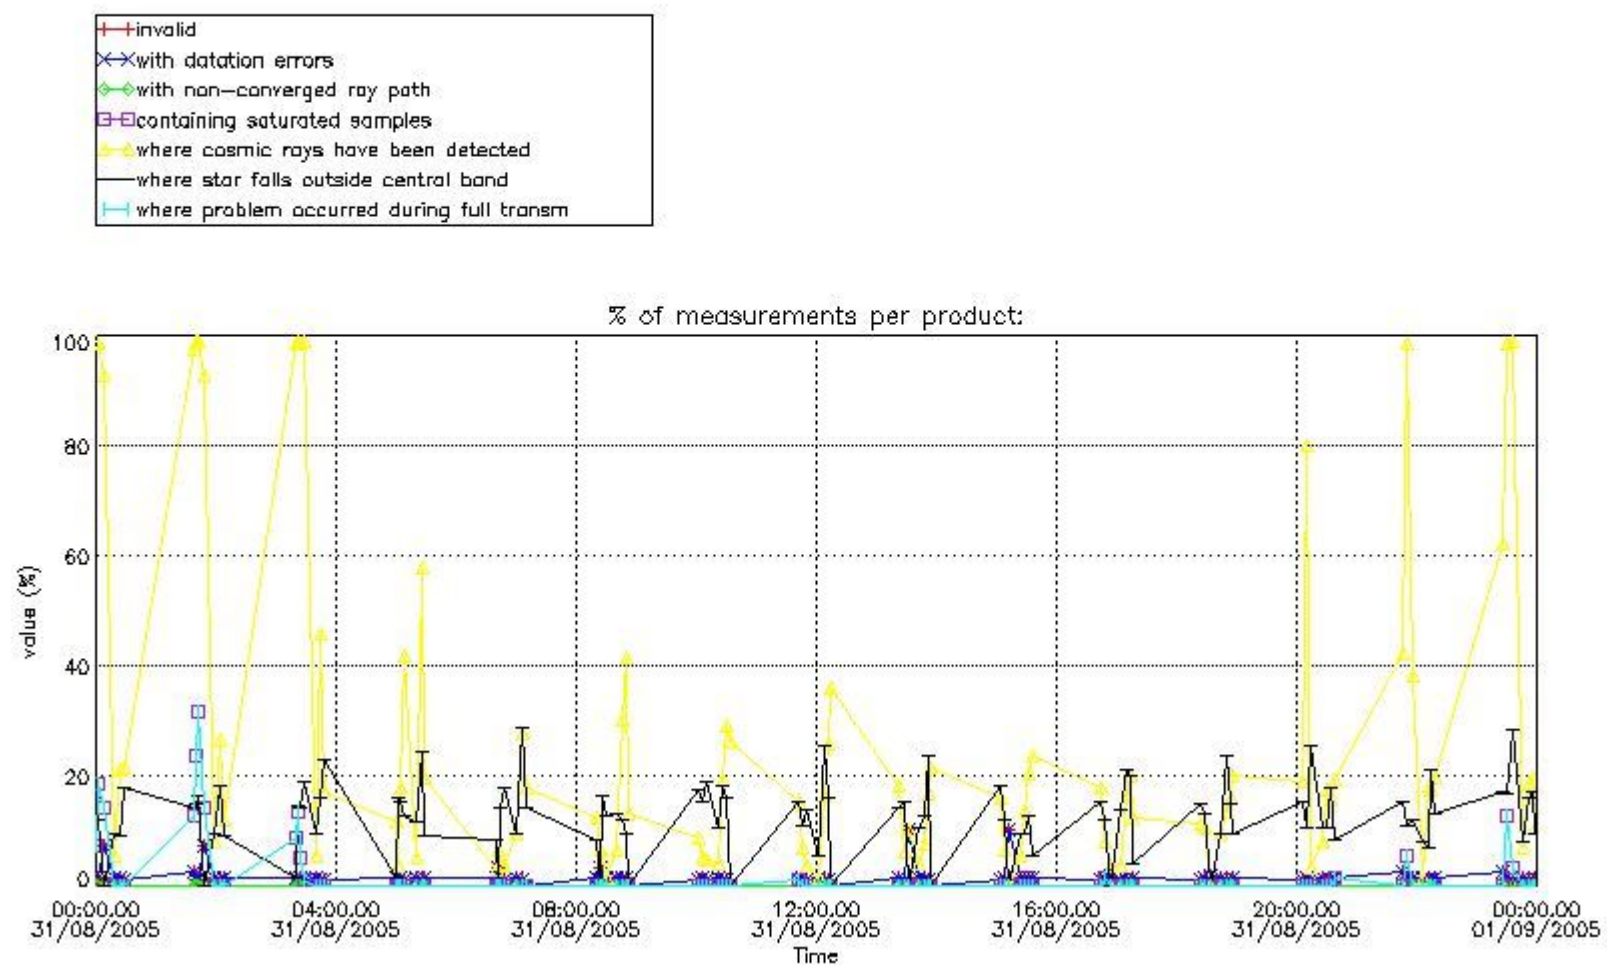

3.1 Plot quality information per product (time dependant)

3.2 Plot quality information per product (world map)

Percentage of flagged data per O3 profile

Percentage of flagged data per H2O profile

Percentage of flagged data per NO2 profile

Percentage of flagged data per NO3 profile

4. Level 1 quality information per product

In this section it is plotted some information contained in the Quality Summary data set of the level 2 products that comes from the level 1b processing. Products without errors (error flag in the MPH set to "0") are used.

4.1 Plot quality information per product (time dependant) coming from level 1b processing

4.1.1 Plot level 1 quality information per product (time dependant): ENVISAT ASCENDING passes

4.1.2 Plot level 1 quality information per product (time dependant): ENVI SAT DESCENDING passes