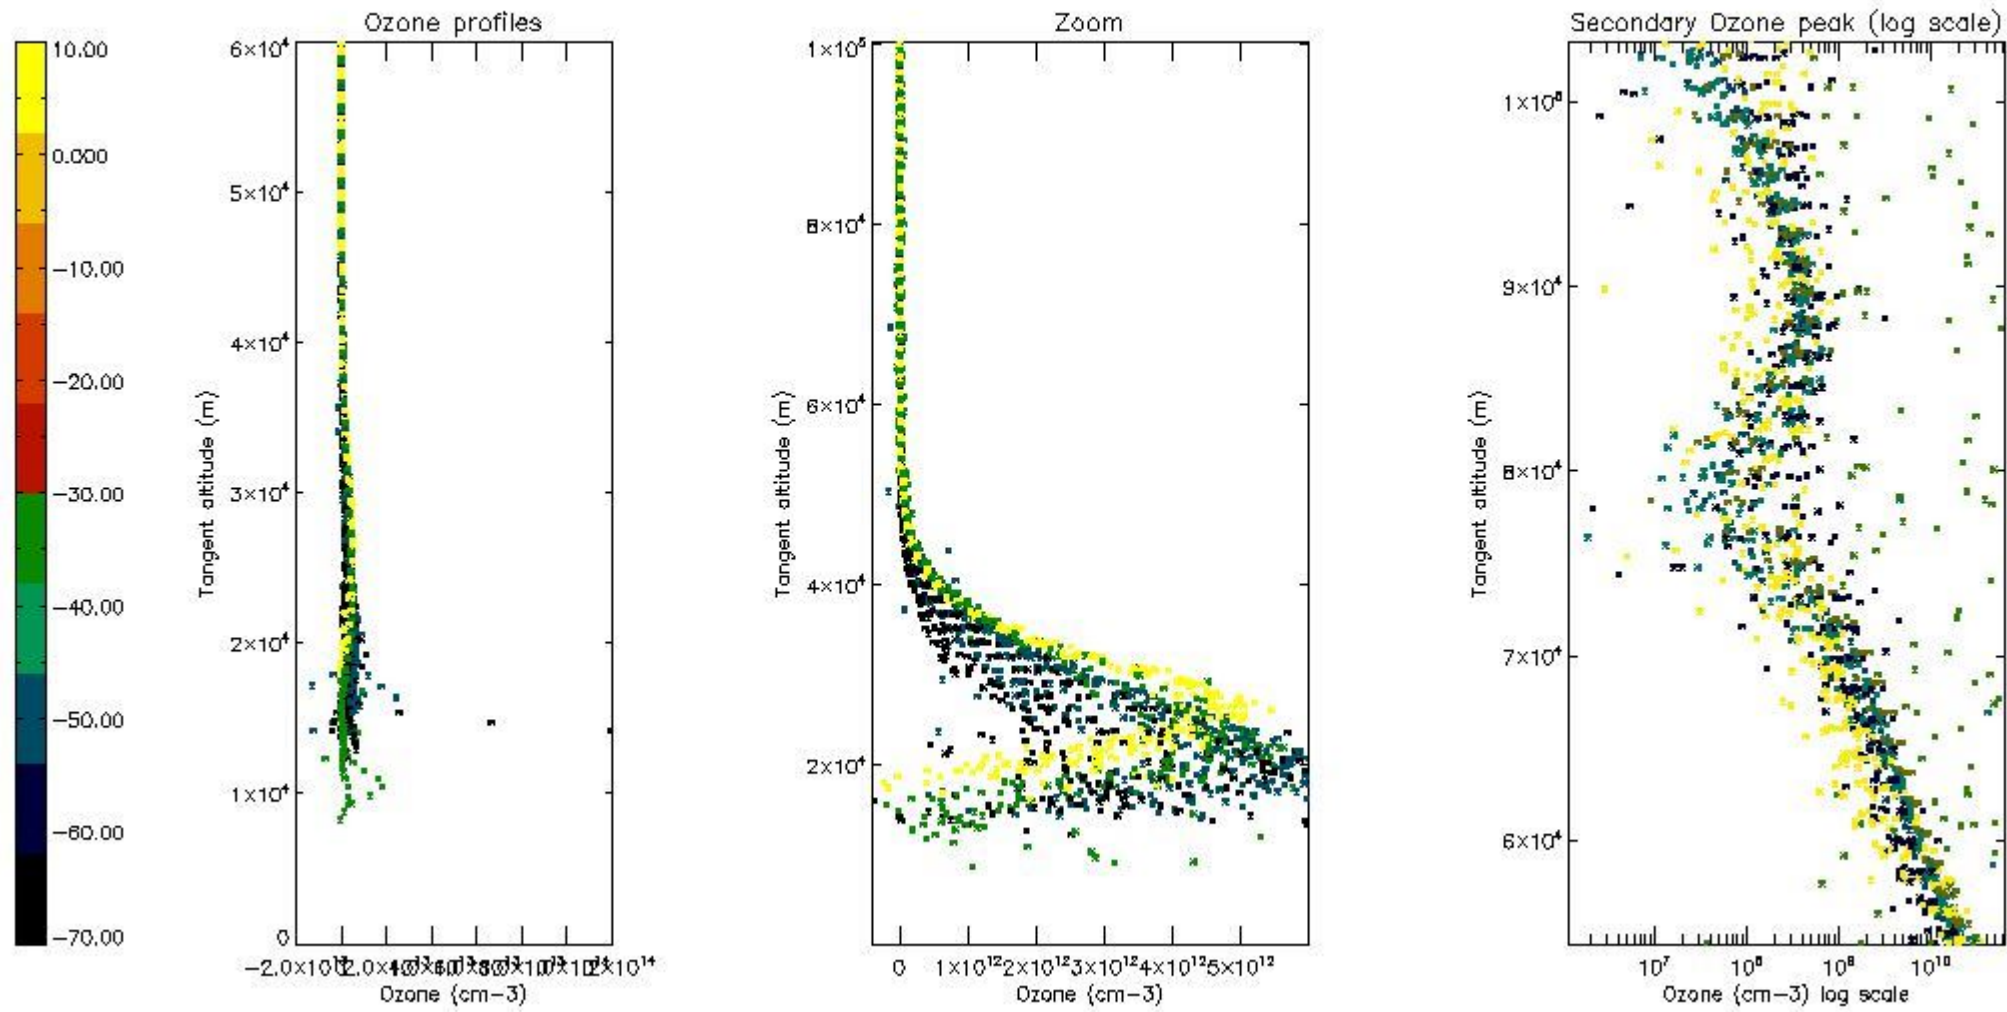

STD < 10	12
STD < 5	5

5.2 Plot ozone profiles for all STD (dark without errors)

The colorbar represents the latitude.

5.3 Plot ozone profiles where STD < 20% (dark without errors)

The colorbar represents the latitude.