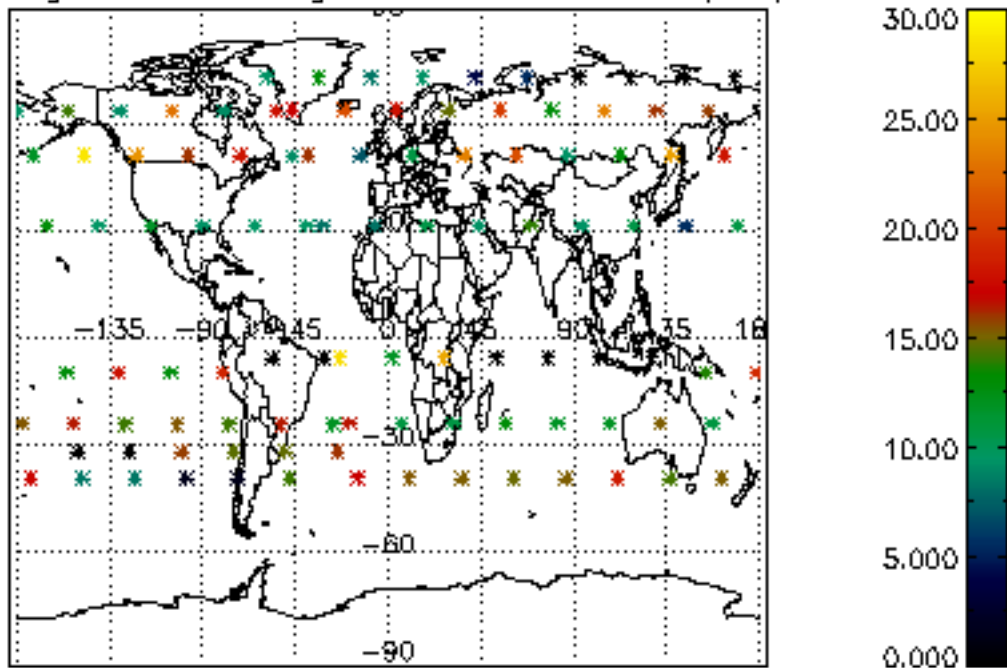

Percentage of cosmic ray hits per profile

Percentage of star falling outside central band per profile