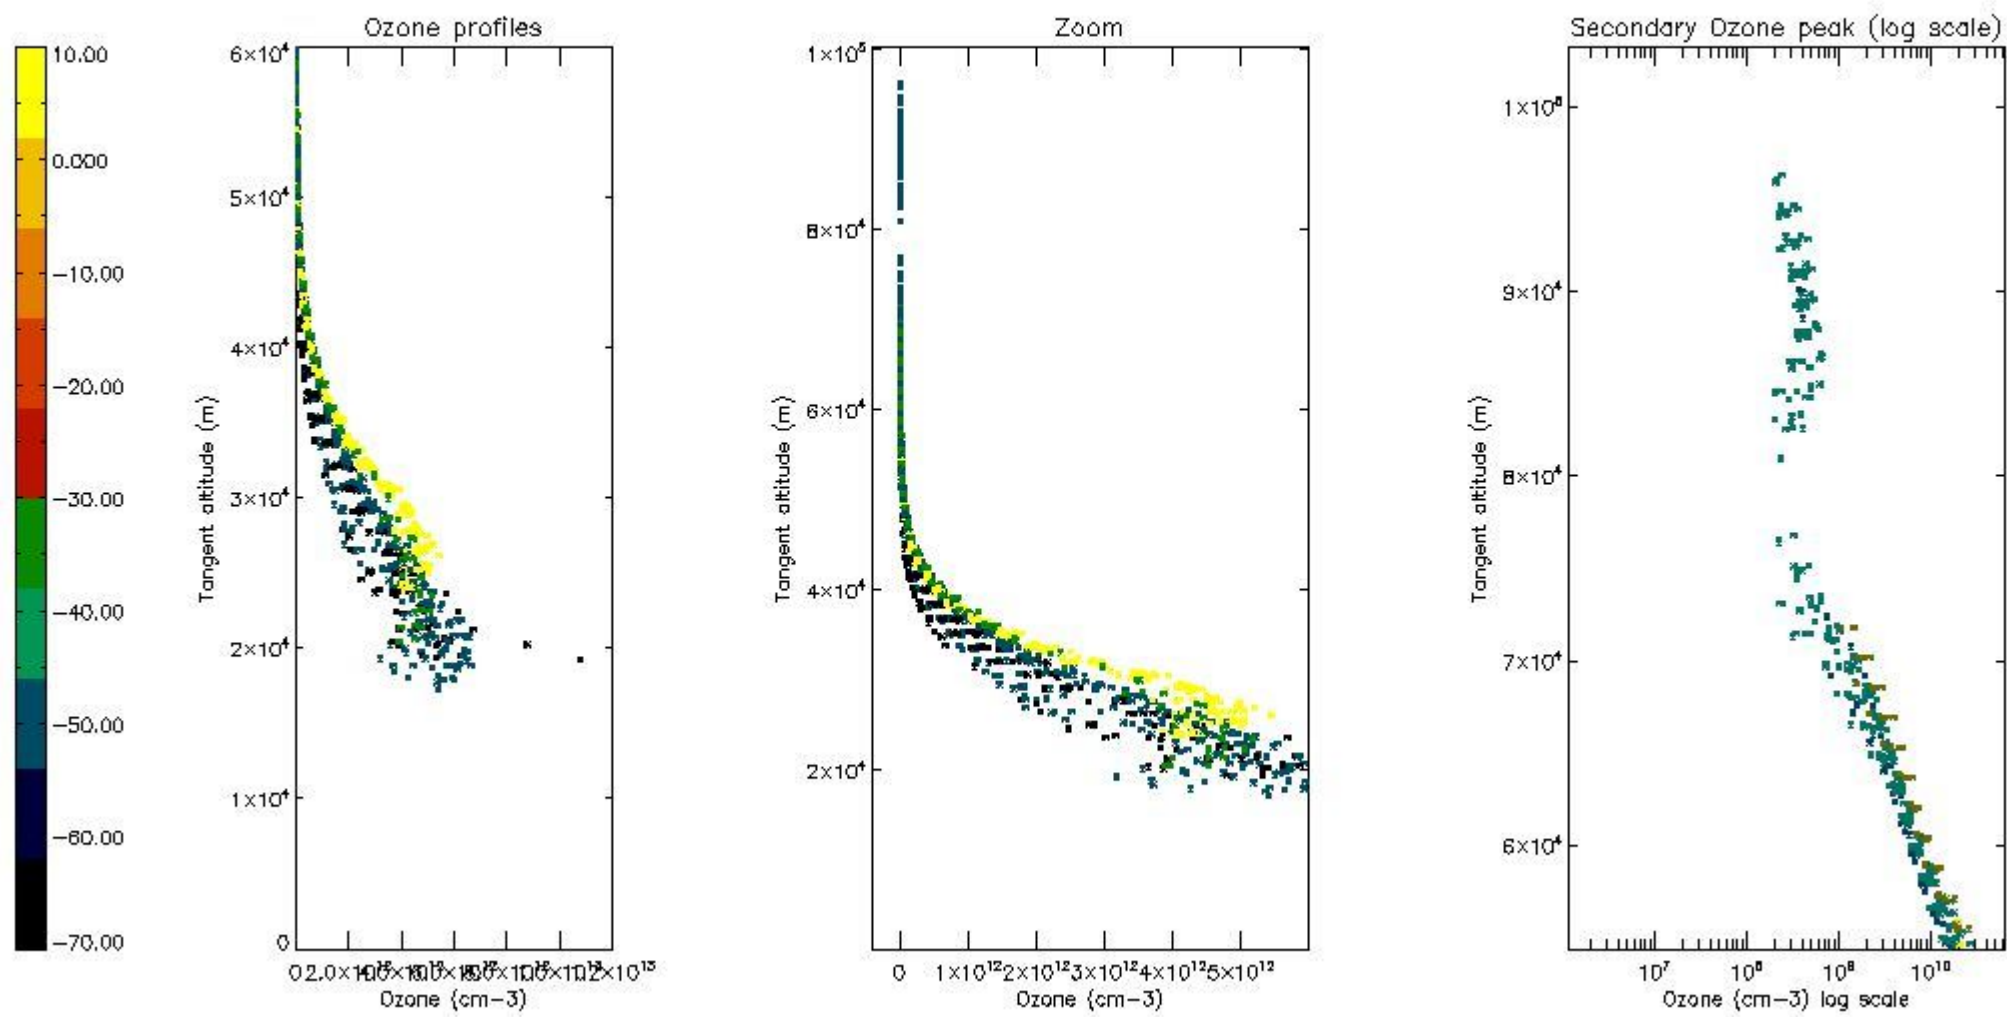

STD < 10	12
STD < 5	5

5.2 Plot ozone profiles for all STD (dark without errors)

The colorbar represents the latitude.

5.3 Plot ozone profiles where STD < 20% (dark without errors)

The colorbar represents the latitude.

5.4 Plot ozone profiles where STD < 10% (dark without errors)

The colorbar represents the latitude.

5.5 Plot ozone profiles where STD < 5% (dark without errors)

The colorbar represents the latitude.

5.6 Plot NO₂ profiles for all STD (dark without errors)