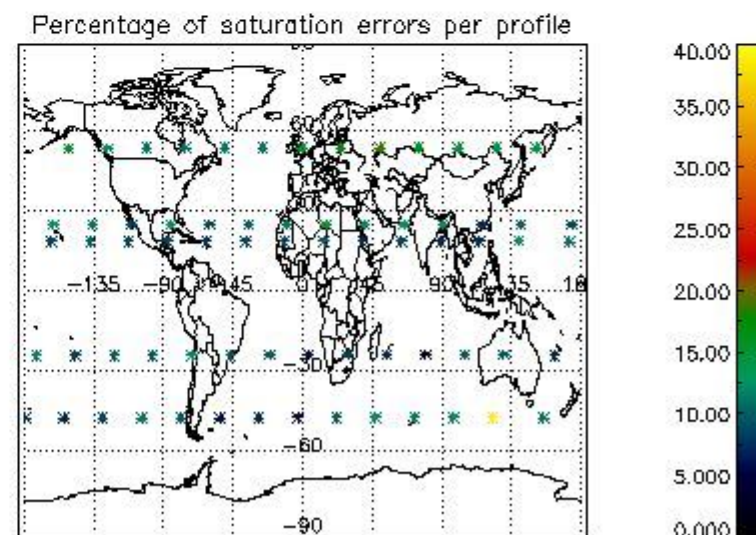

Percentage of datation errors per profile

Percentage of star falling outside central band per profile

Percentage of saturation errors per profile

4.2.2 Plot level 1 quality information per product (world map): ENVISAT DESCENDING passes