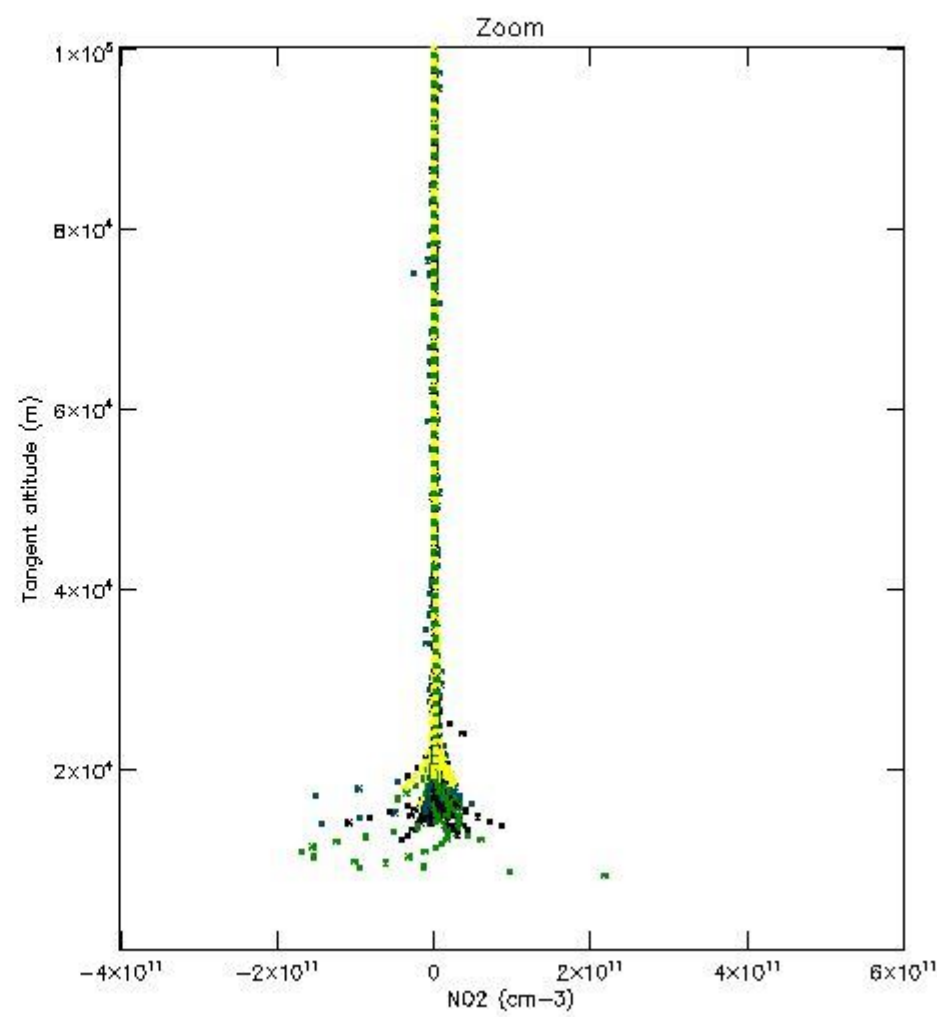

5.7 Plot NO3 profiles for all STD (dark without errors)

The colorbar represents the latitude.