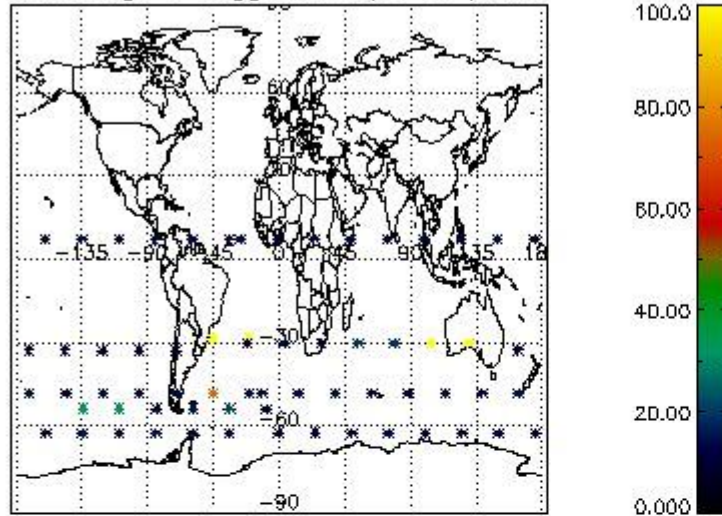

Percentage of flagged data per O3 profile