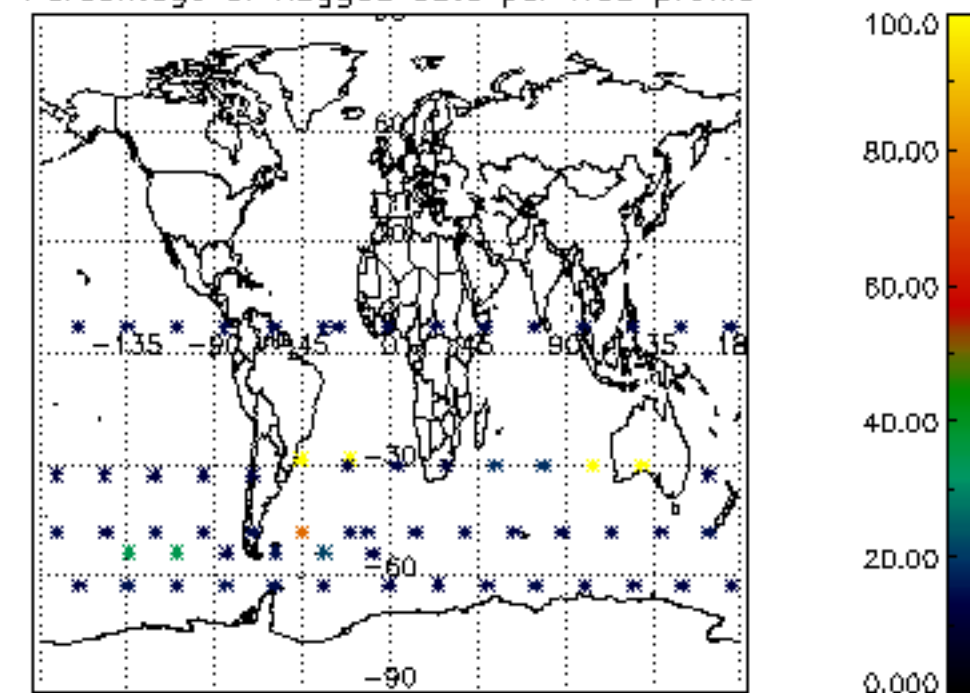

Percentage of flagged data per NO3 profile