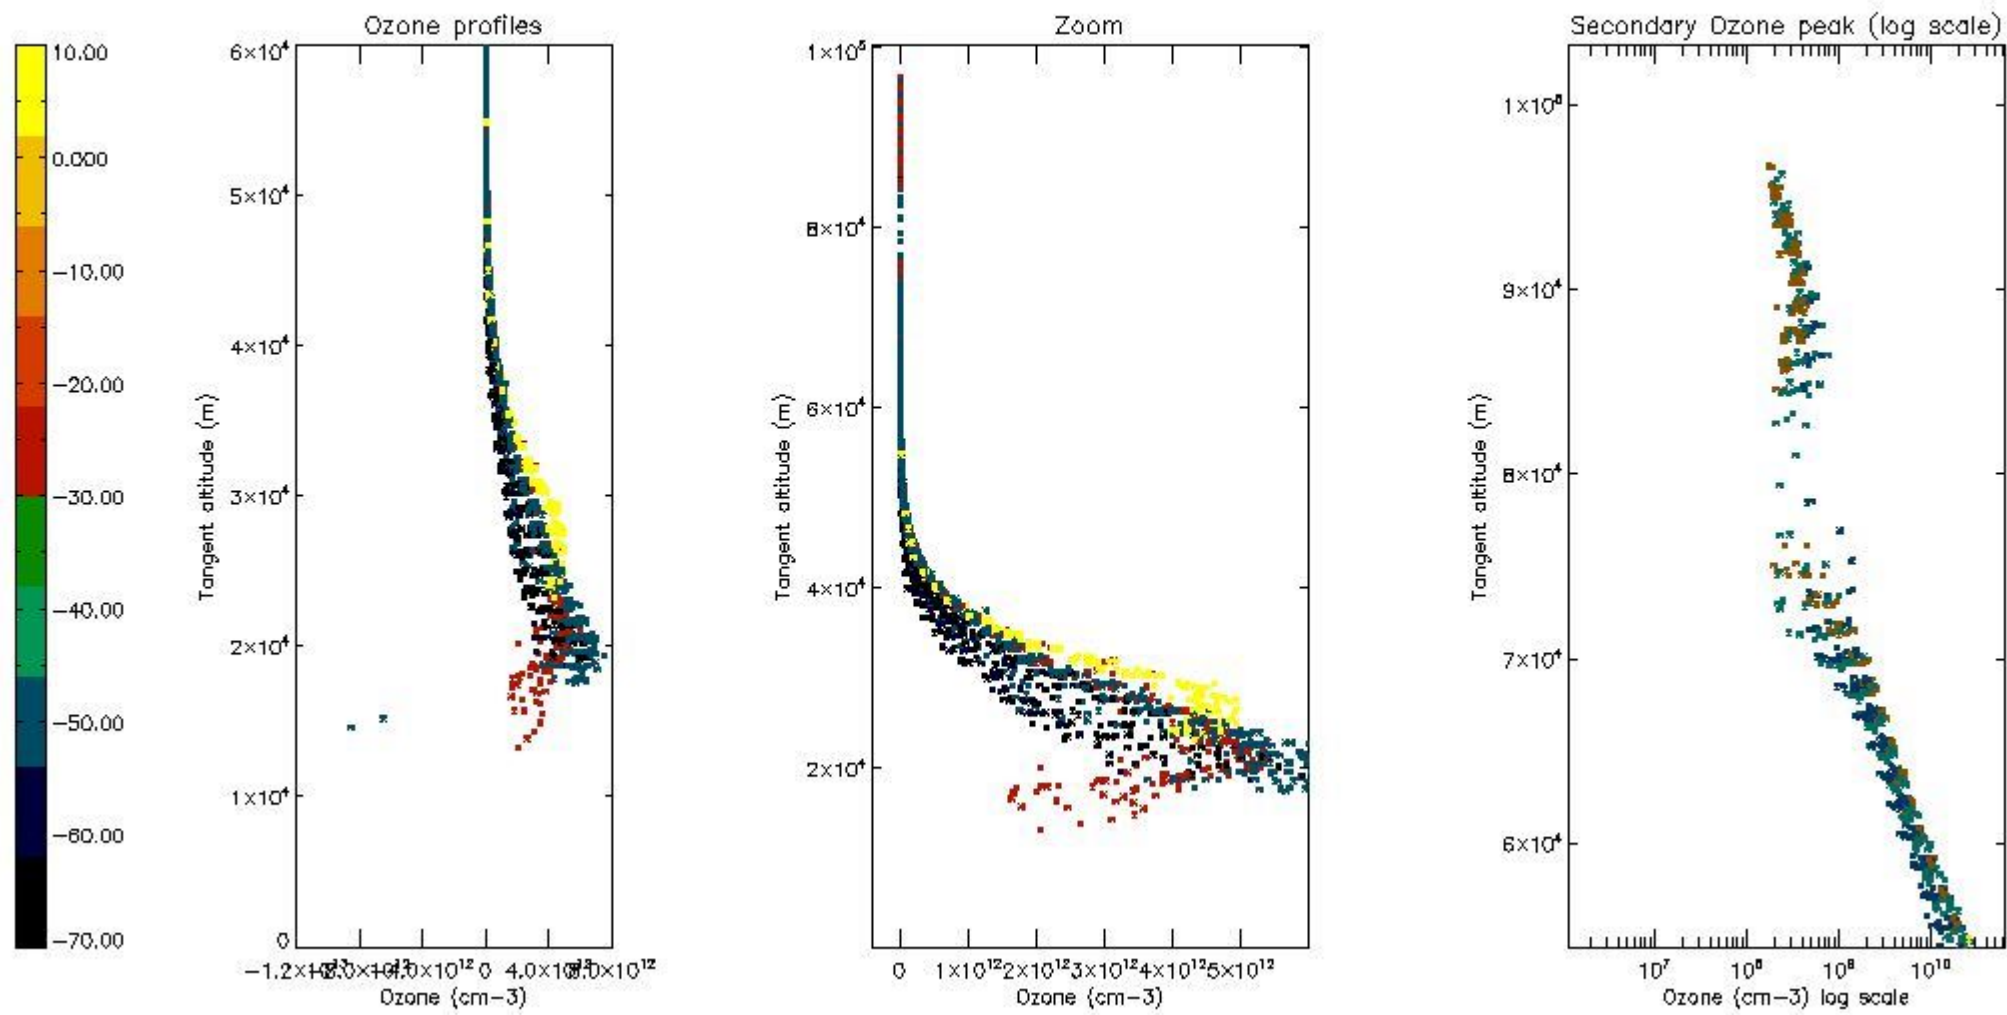

STD < 10	19
STD < 5	11

5.2 Plot ozone profiles for all STD (dark without errors)

The colorbar represents the latitude.

5.3 Plot ozone profiles where STD < 20% (dark without errors)

The colorbar represents the latitude.

5.4 Plot ozone profiles where $STD < 10\%$ (dark without errors)

The colorbar represents the latitude.

5.5 Plot ozone profiles where STD < 5% (dark without errors)

The colorbar represents the latitude.

5.6 Plot NO₂ profiles for all STD (dark without errors)

The colorbar represents the latitude.

5.7 Plot NO3 profiles for all STD (dark without errors)

The colorbar represents the latitude.

5.8 Plot H2O profiles for all STD (only for occultations of stars 1,2,3,4,13,14,16,26,63 dark without errors)