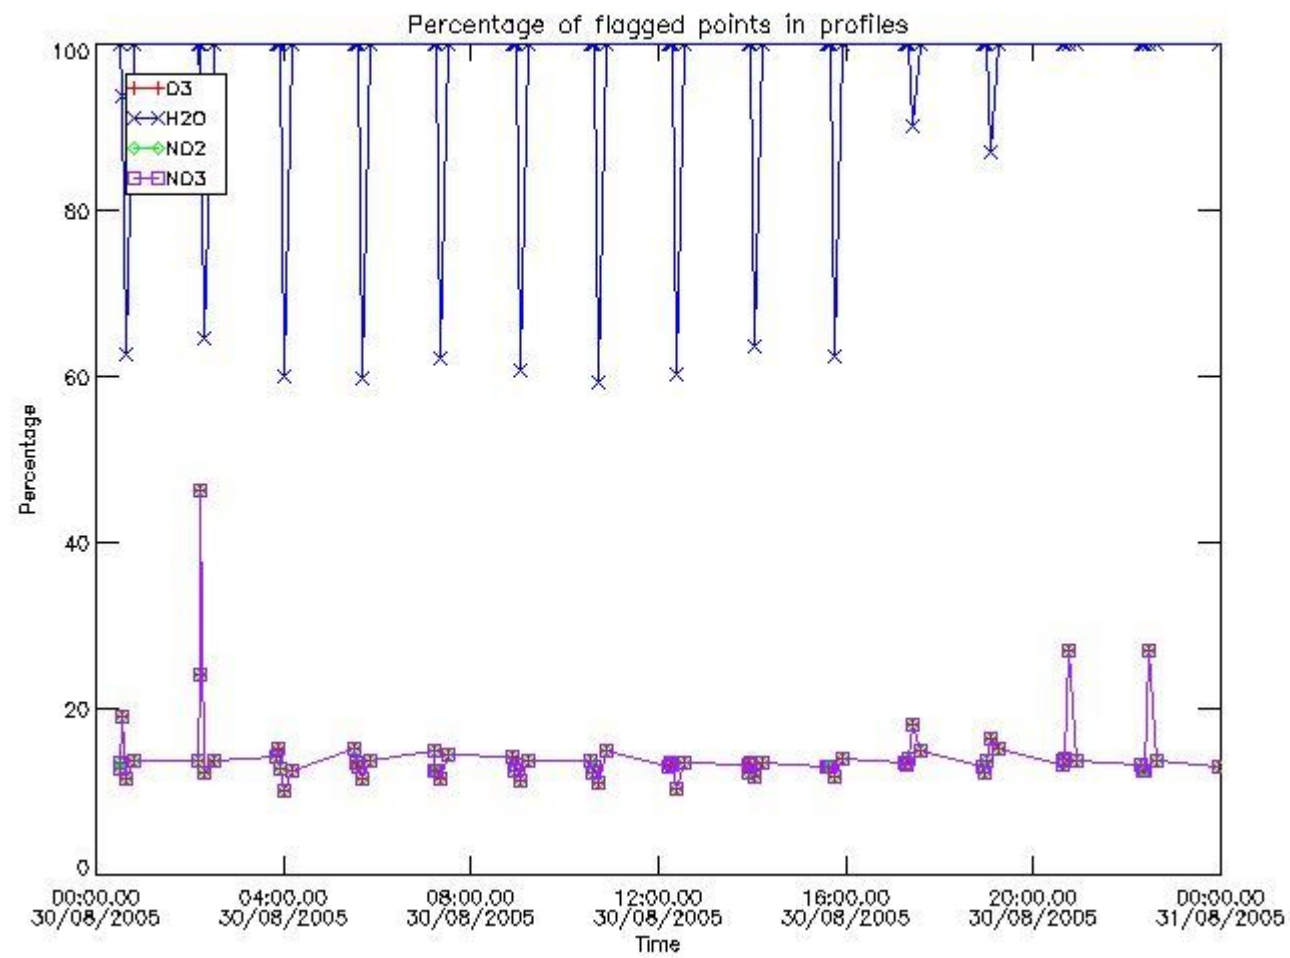

3. Quality information per product

In this section it is plotted some information contained in the Quality Summary data set of the level 2 products. Only products in dark limb conditions and without errors (error flag in the MPH set to "0") are used.

3.1 Plot quality information per product (time dependant)

3.2 Plot quality information per product (world map)