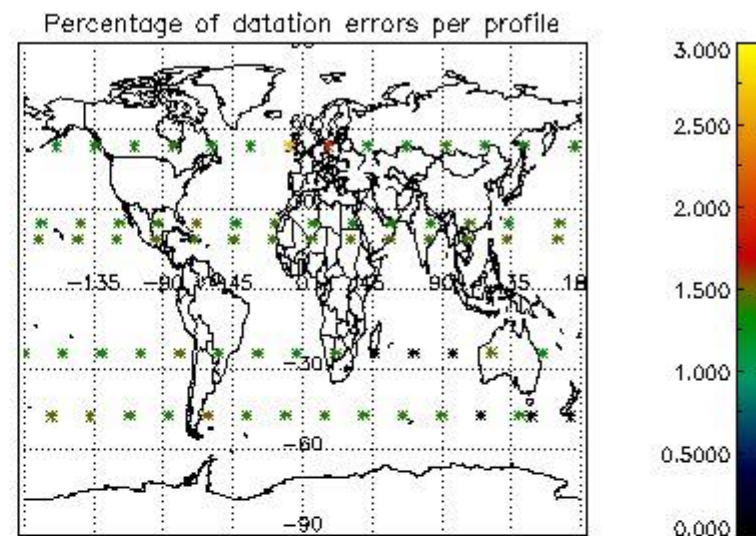

Percentage of datation errors per profile

Percentage of star falling outside central band per profile

Percentage of saturation errors per profile

4.2.2 Plot level 1 quality information per product (world map): ENVISAT DESCENDING passes