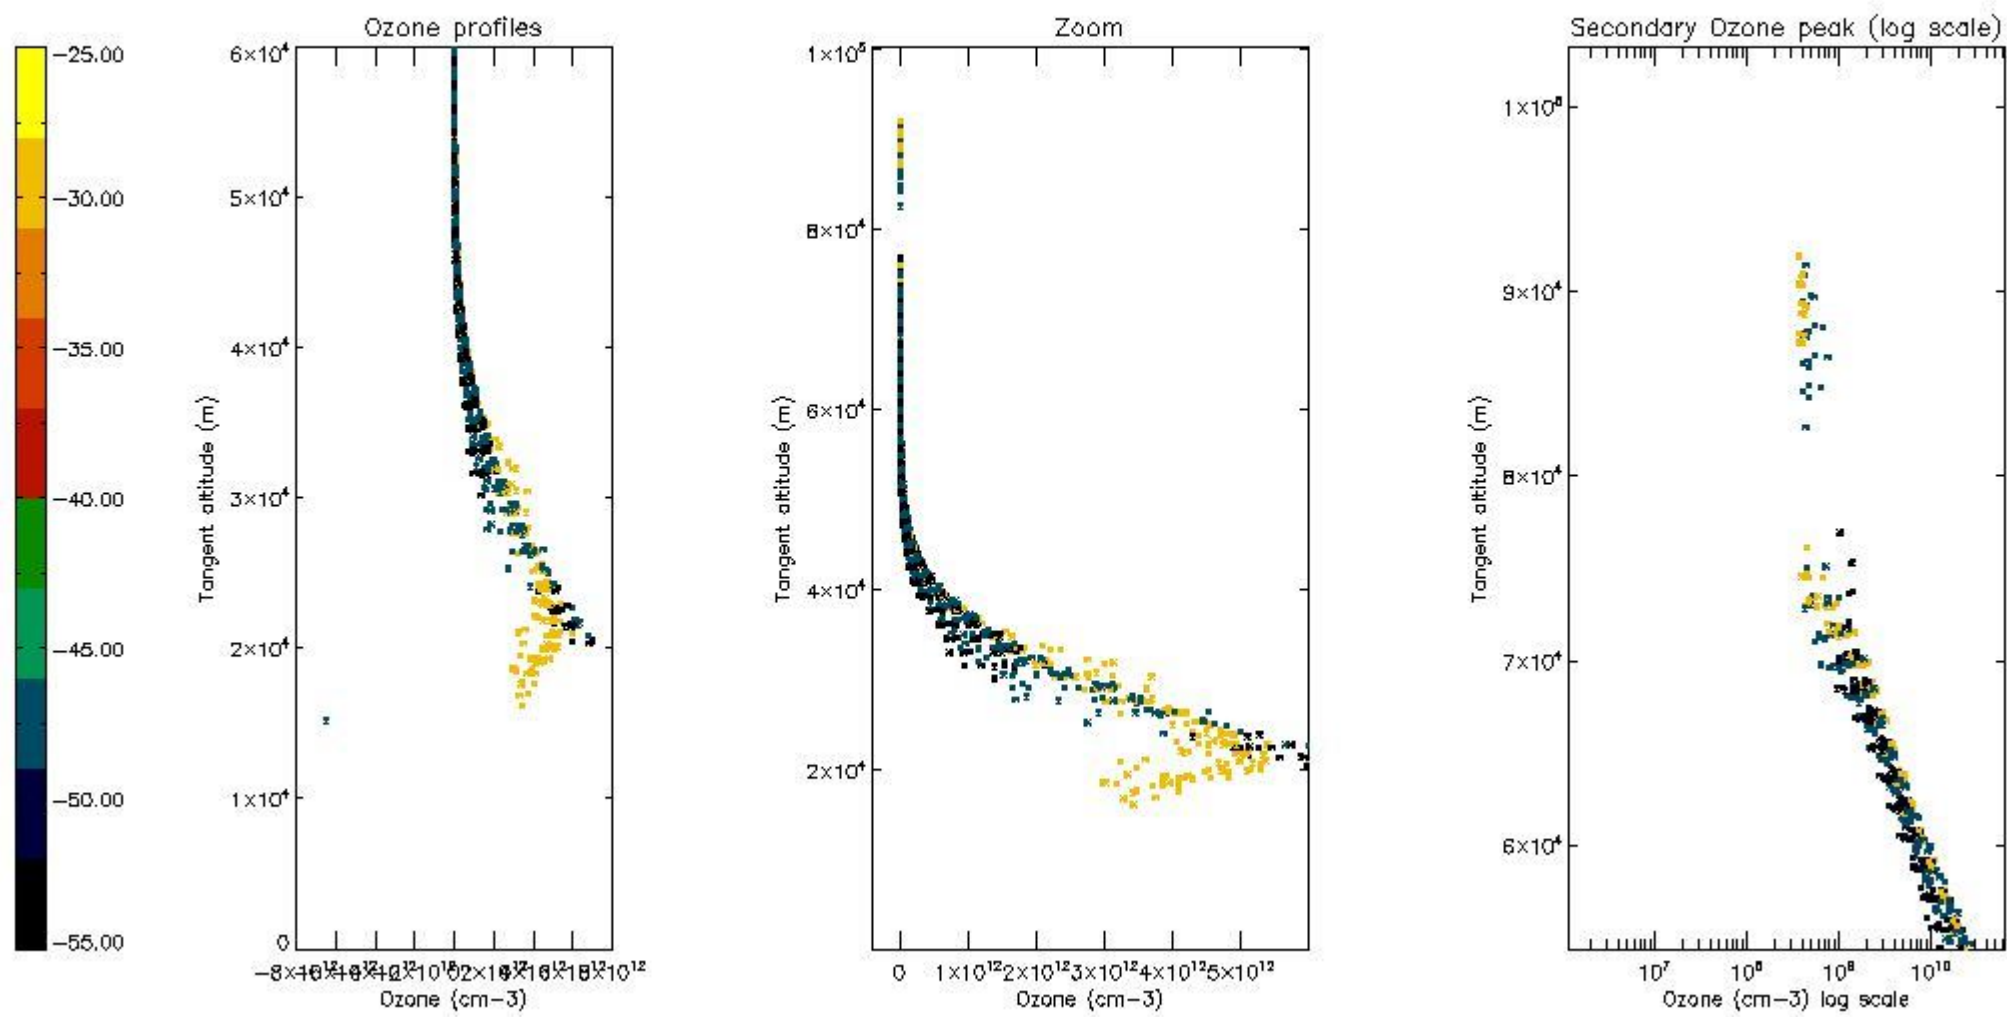

5.6 Plot NO₂ profiles for all STD (dark without errors)

The colorbar represents the latitude.