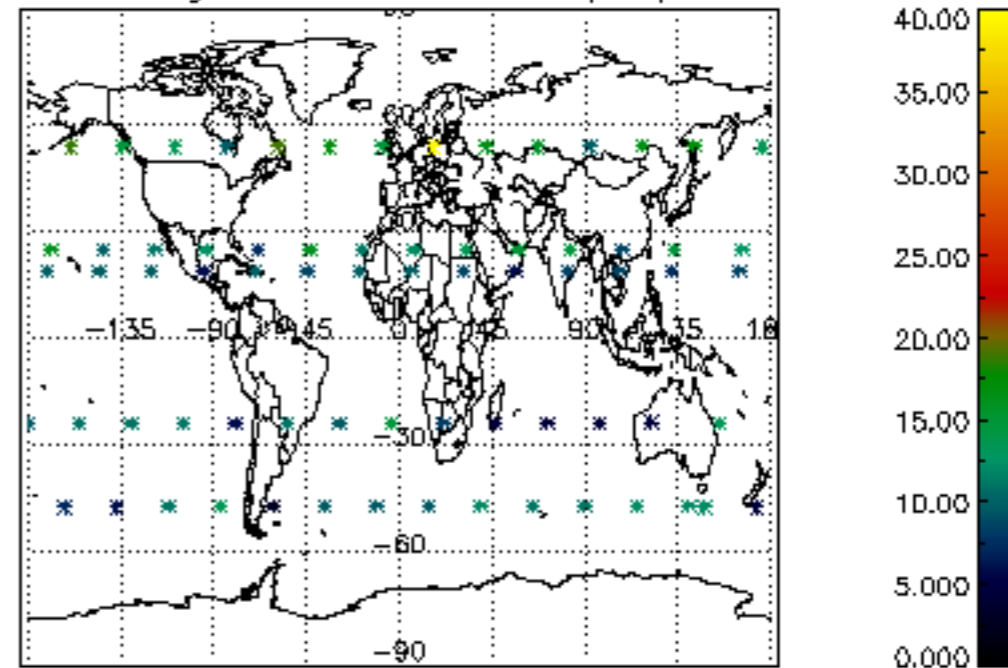

Percentage of saturation errors per profile