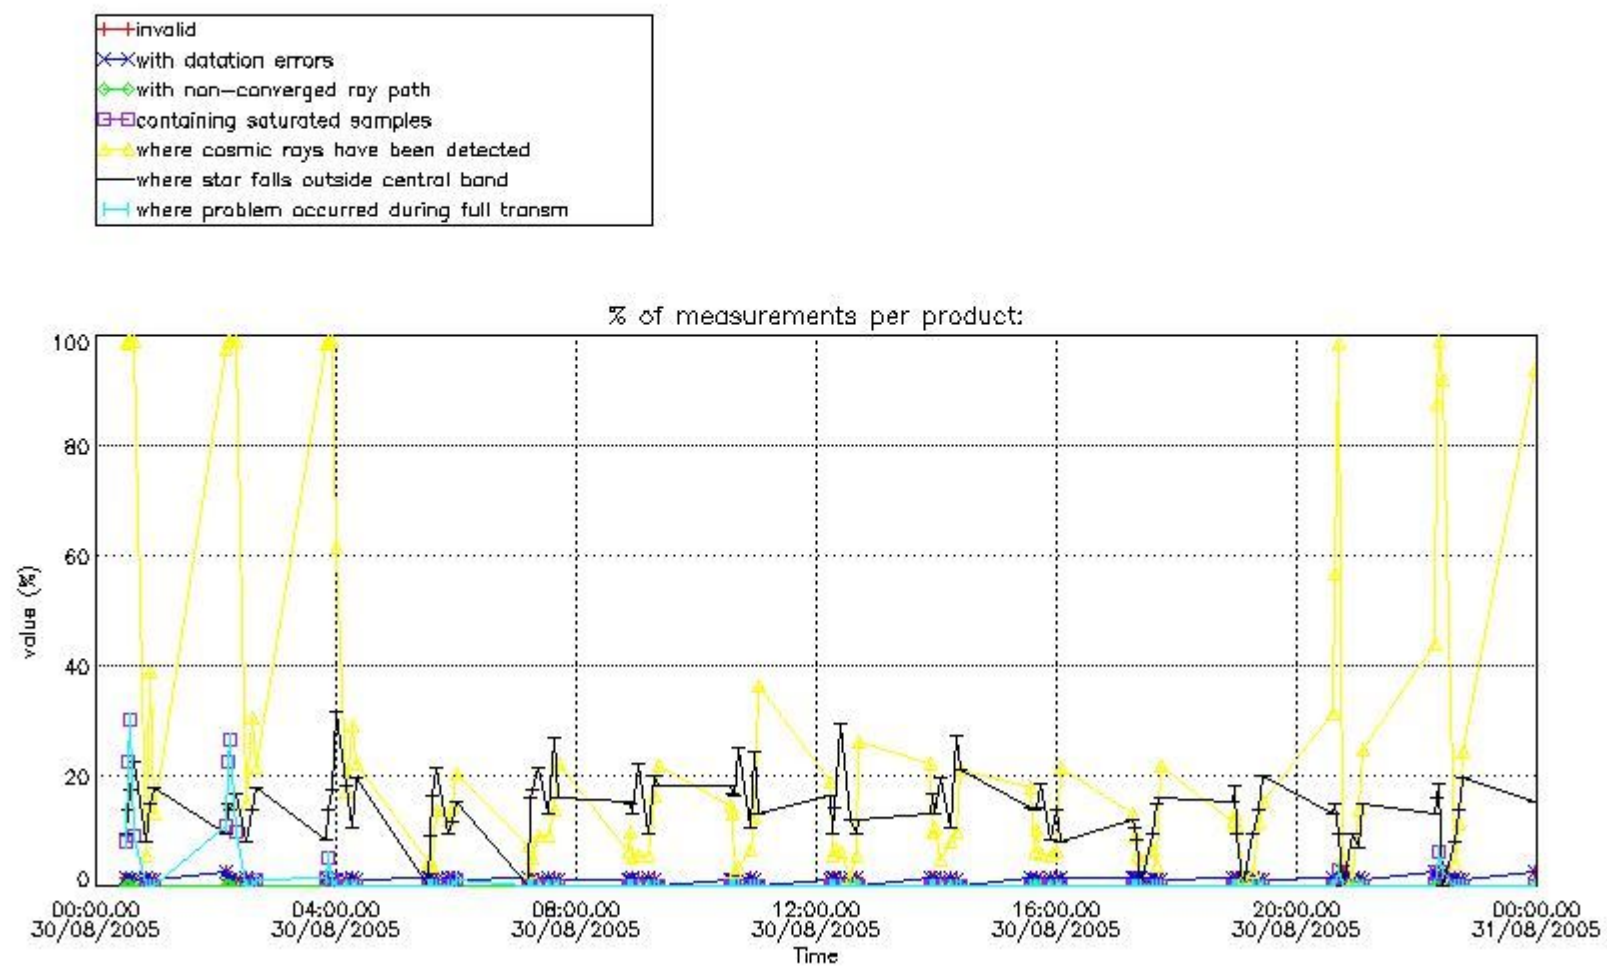

4.1.2 Plot level 1 quality information per product (time dependant): ENVI SAT DESCENDING passes