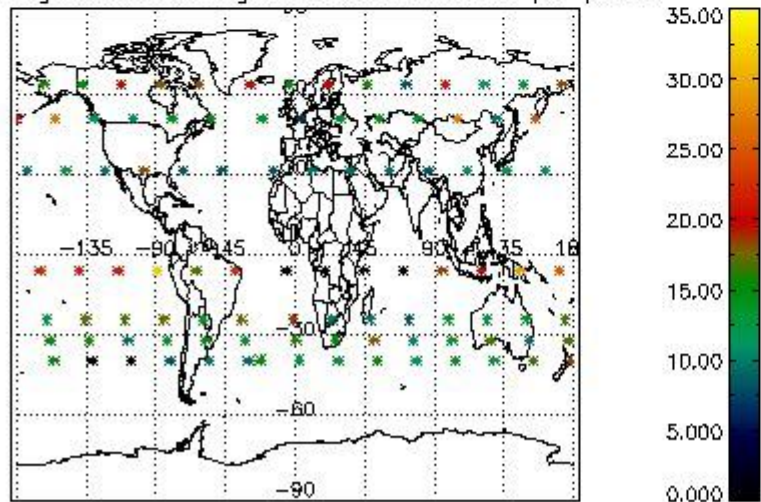

Percentage of star falling outside central band per profile