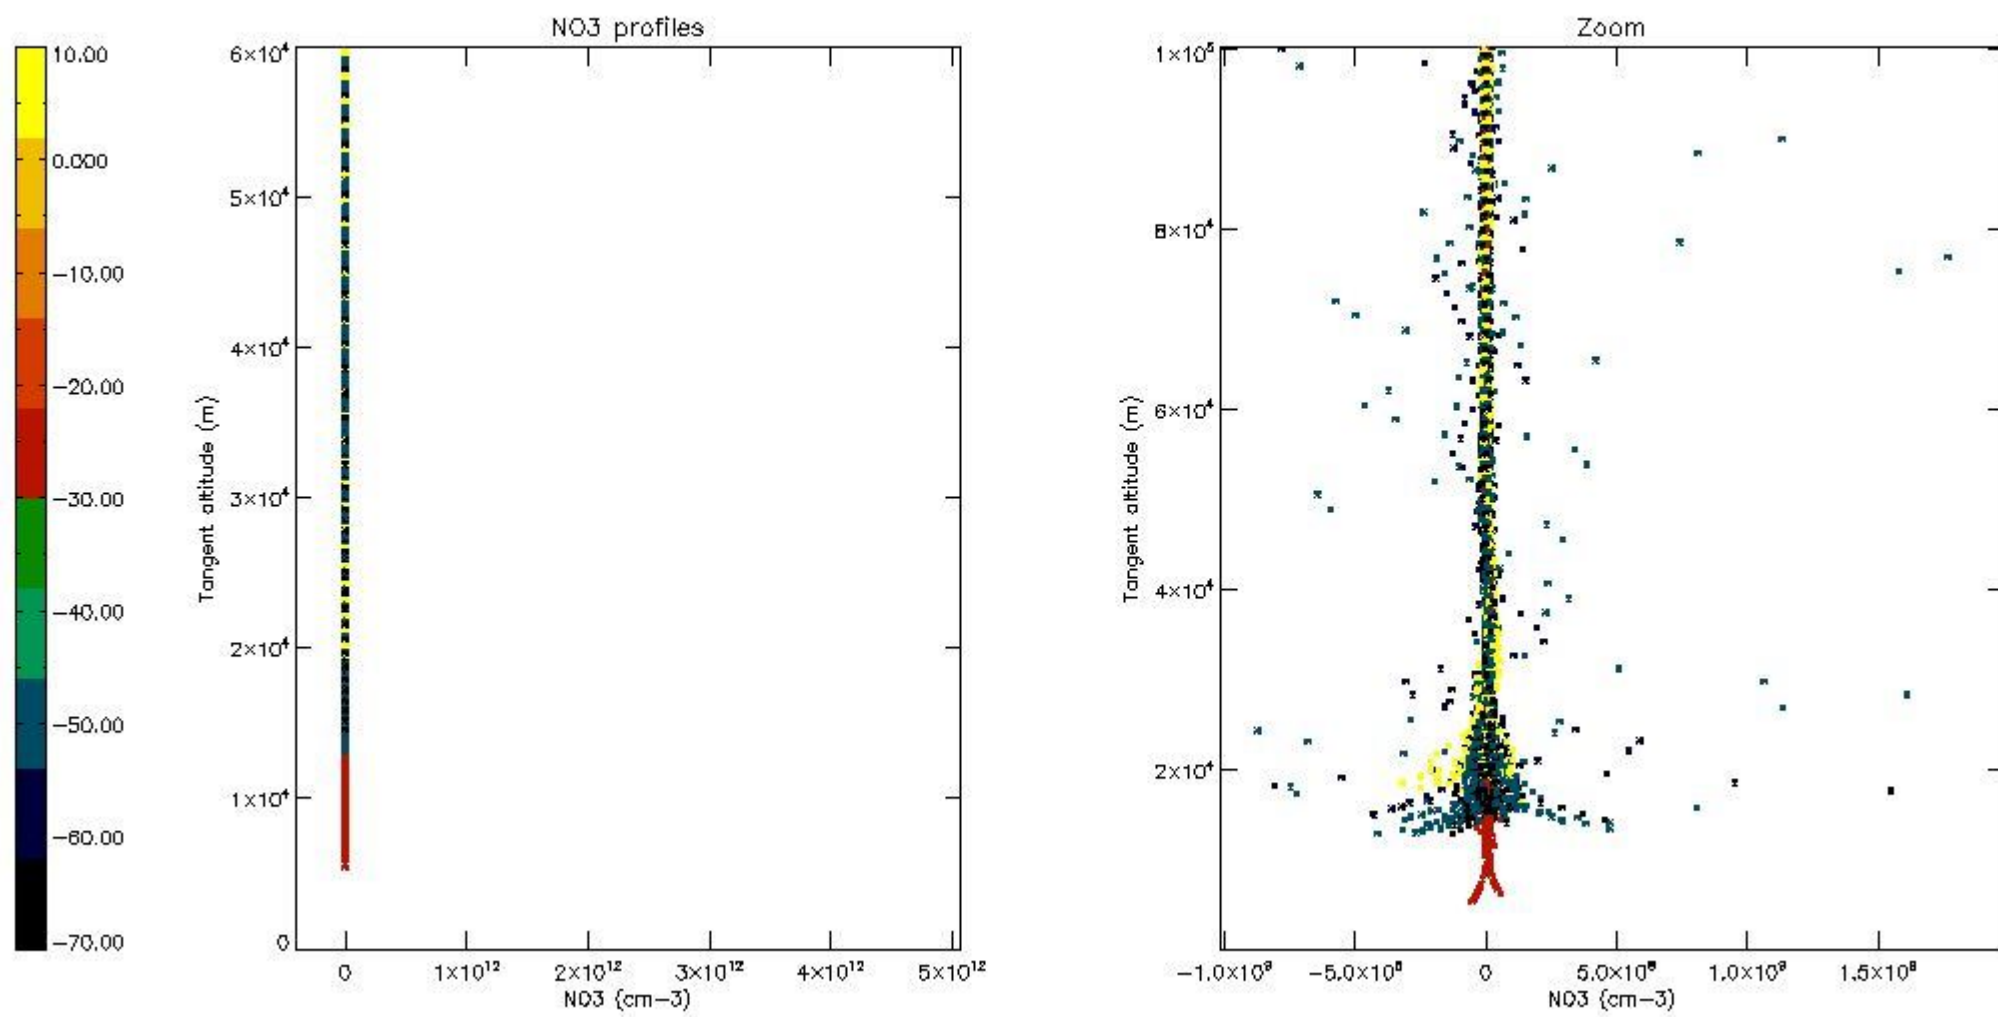

5.4 Plot ozone profiles where $STD < 10\%$ (dark without errors)

The colorbar represents the latitude.

5.5 Plot ozone profiles where STD < 5% (dark without errors)

The colorbar represents the latitude.

5.6 Plot NO₂ profiles for all STD (dark without errors)

The colorbar represents the latitude.

5.7 Plot NO3 profiles for all STD (dark without errors)

The colorbar represents the latitude.

5.8 Plot H2O profiles for all STD (only for occultations of stars 1,2,3,4,13,14,16,26,63 dark without errors)