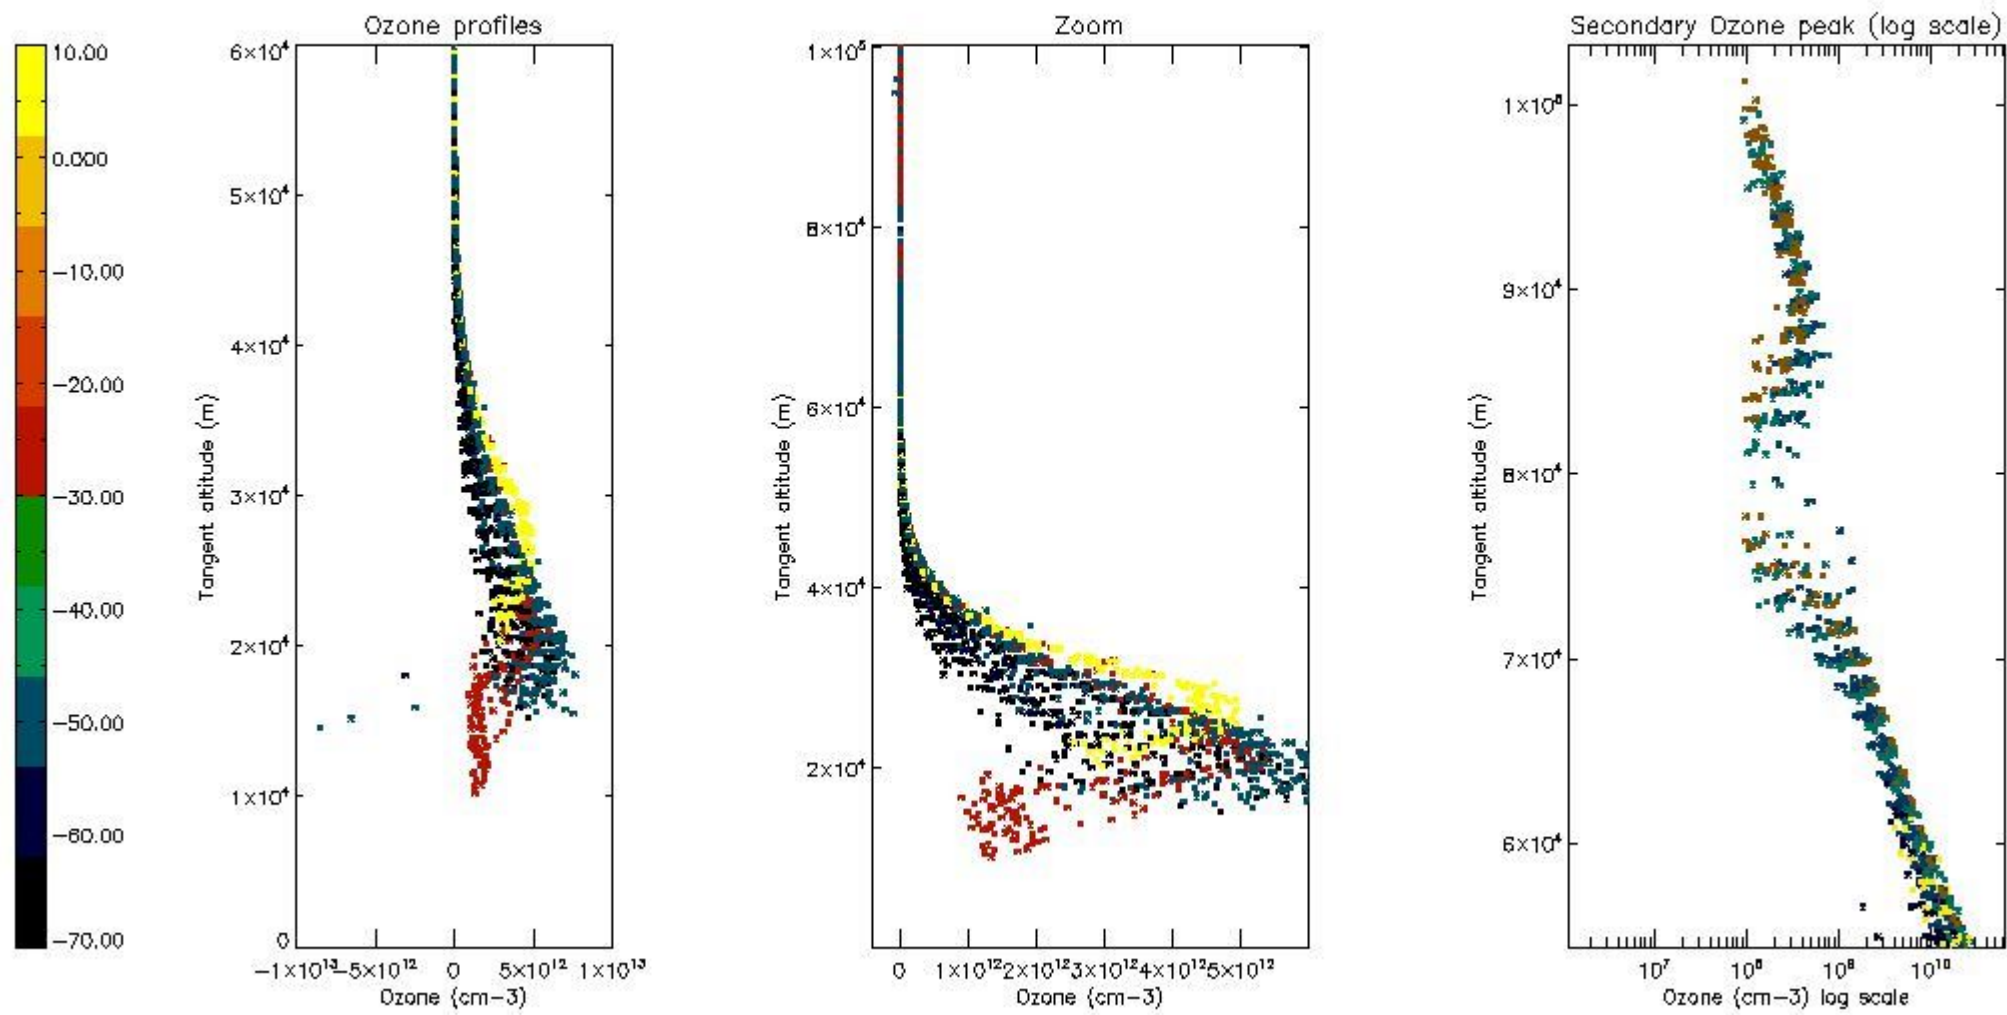

STD < 10	19
STD < 5	11

5.2 Plot ozone profiles for all STD (dark without errors)

The colorbar represents the latitude.

5.3 Plot ozone profiles where STD < 20% (dark without errors)

The colorbar represents the latitude.