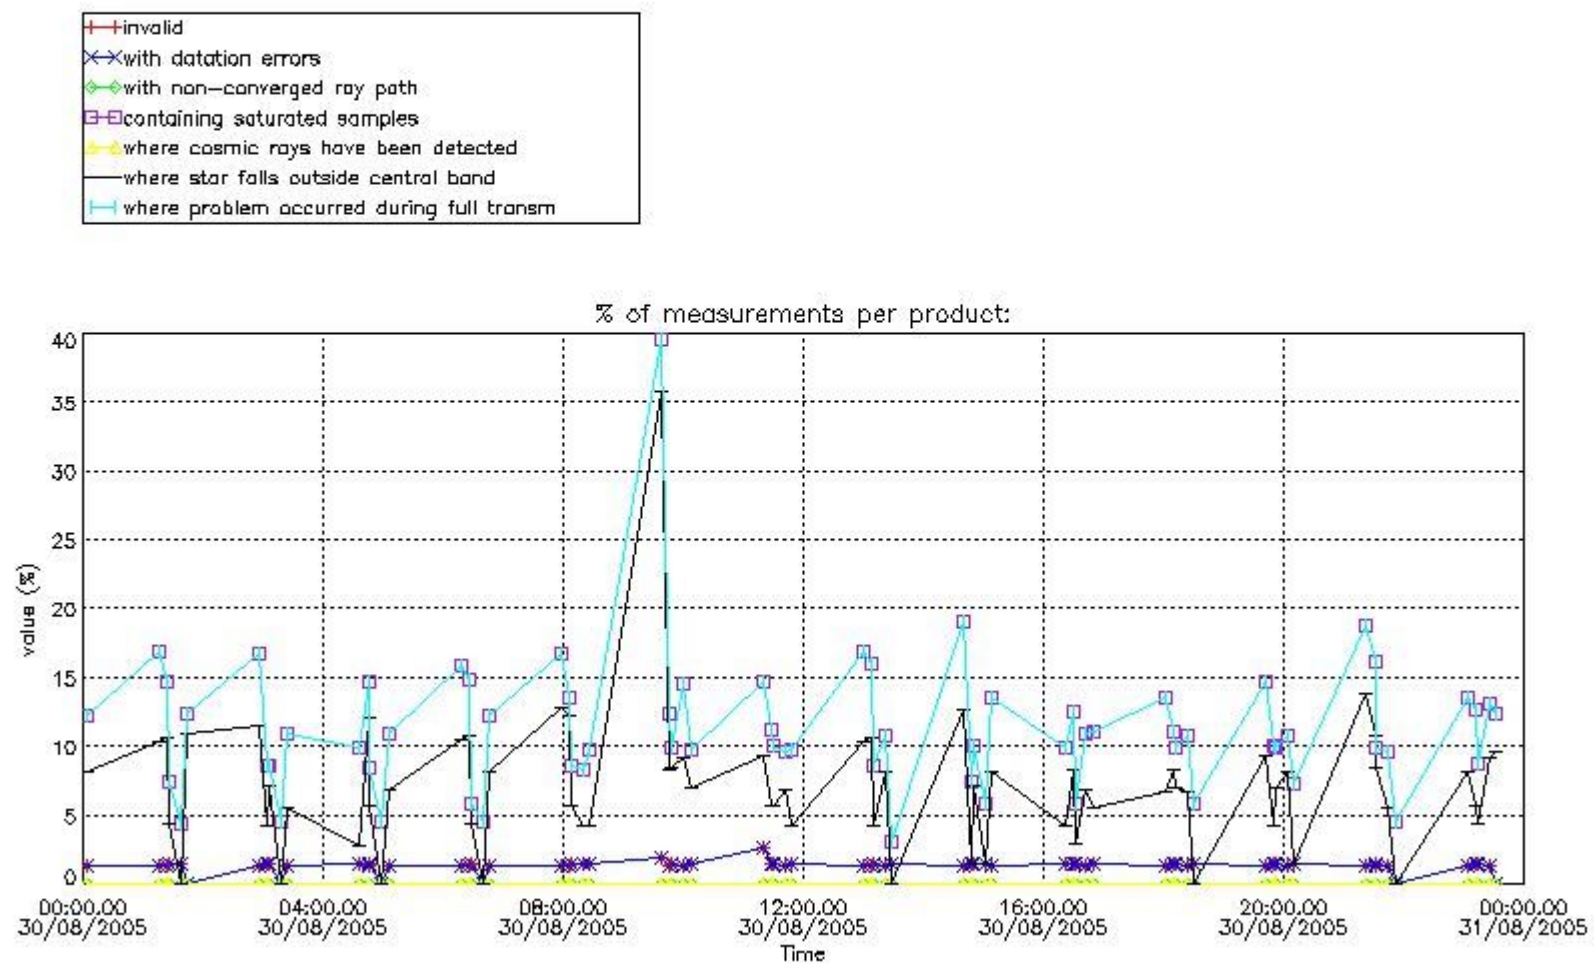

3.1 Plot quality information per product (time dependant)

3.2 Plot quality information per product (world map)

Percentage of flagged data per O3 profile

Percentage of flagged data per H2O profile

Percentage of flagged data per NO2 profile

Percentage of flagged data per NO3 profile

4. Level 1 quality information per product

In this section it is plotted some information contained in the Quality Summary data set of the level 2 products that comes from the level 1b processing. Products without errors (error flag in the MPH set to "0") are used.

4.1 Plot quality information per product (time dependant) coming from level 1b processing

4.1.1 Plot level 1 quality information per product (time dependant): ENVISAT ASCENDING passes

4.1.2 Plot level 1 quality information per product (time dependant): ENVI SAT DESCENDING passes