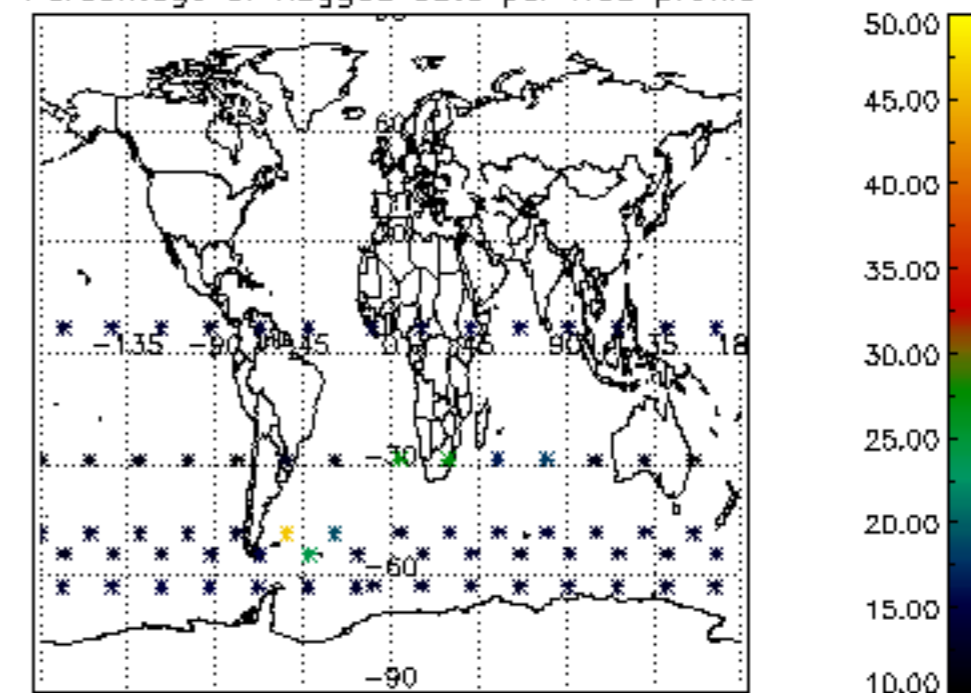

Percentage of flagged data per NO3 profile