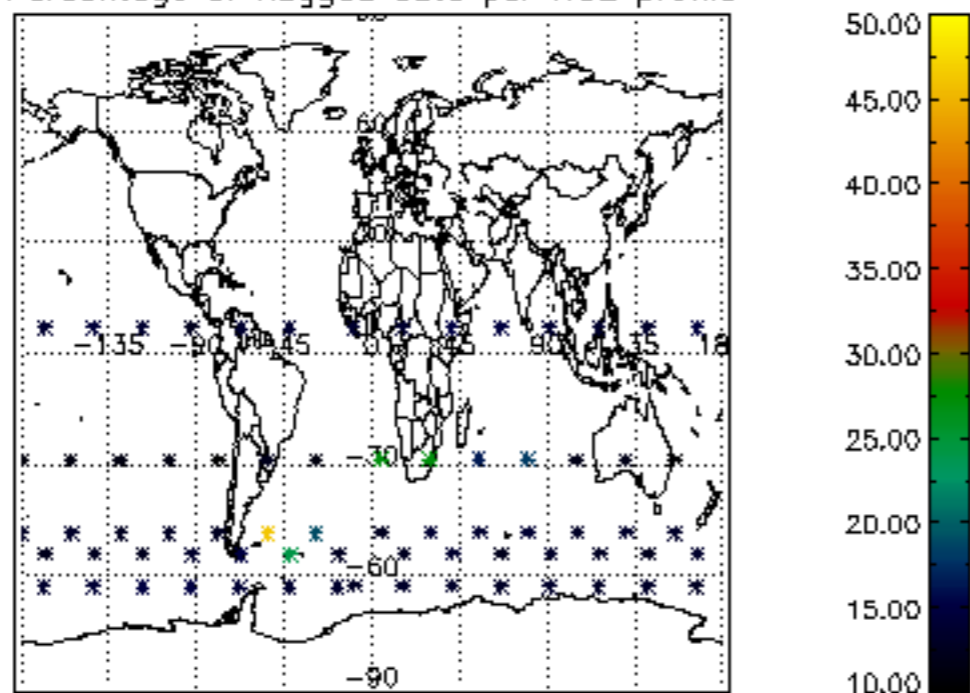

Percentage of flagged data per NO2 profile