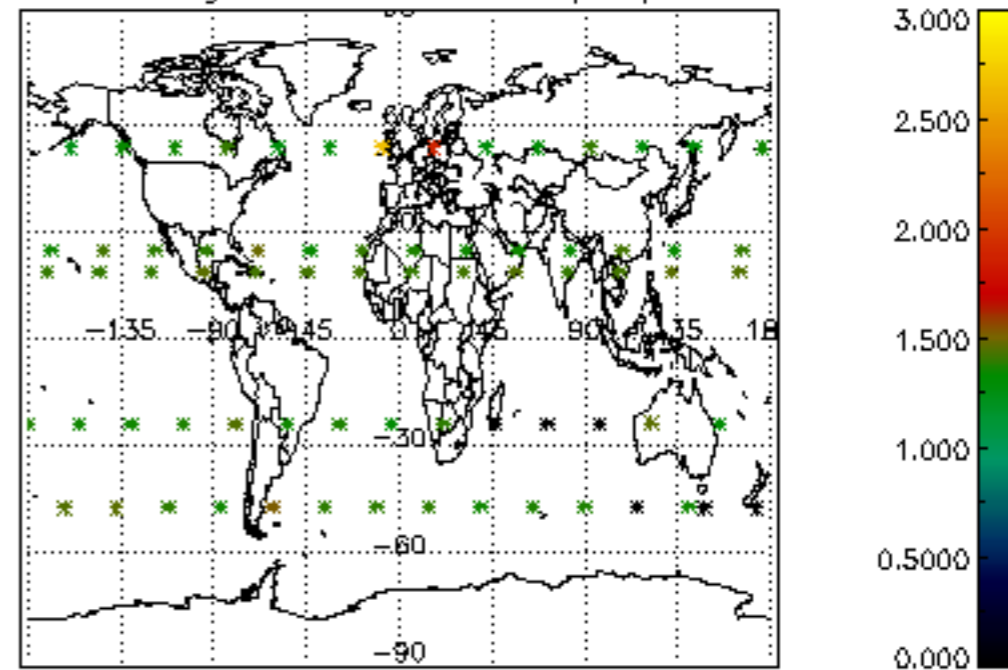

Percentage of datation errors per profile

Percentage of star falling outside central band per profile

Percentage of saturation errors per profile

Percentage of cosmic ray hits per profile

Percentage of datation errors per profile