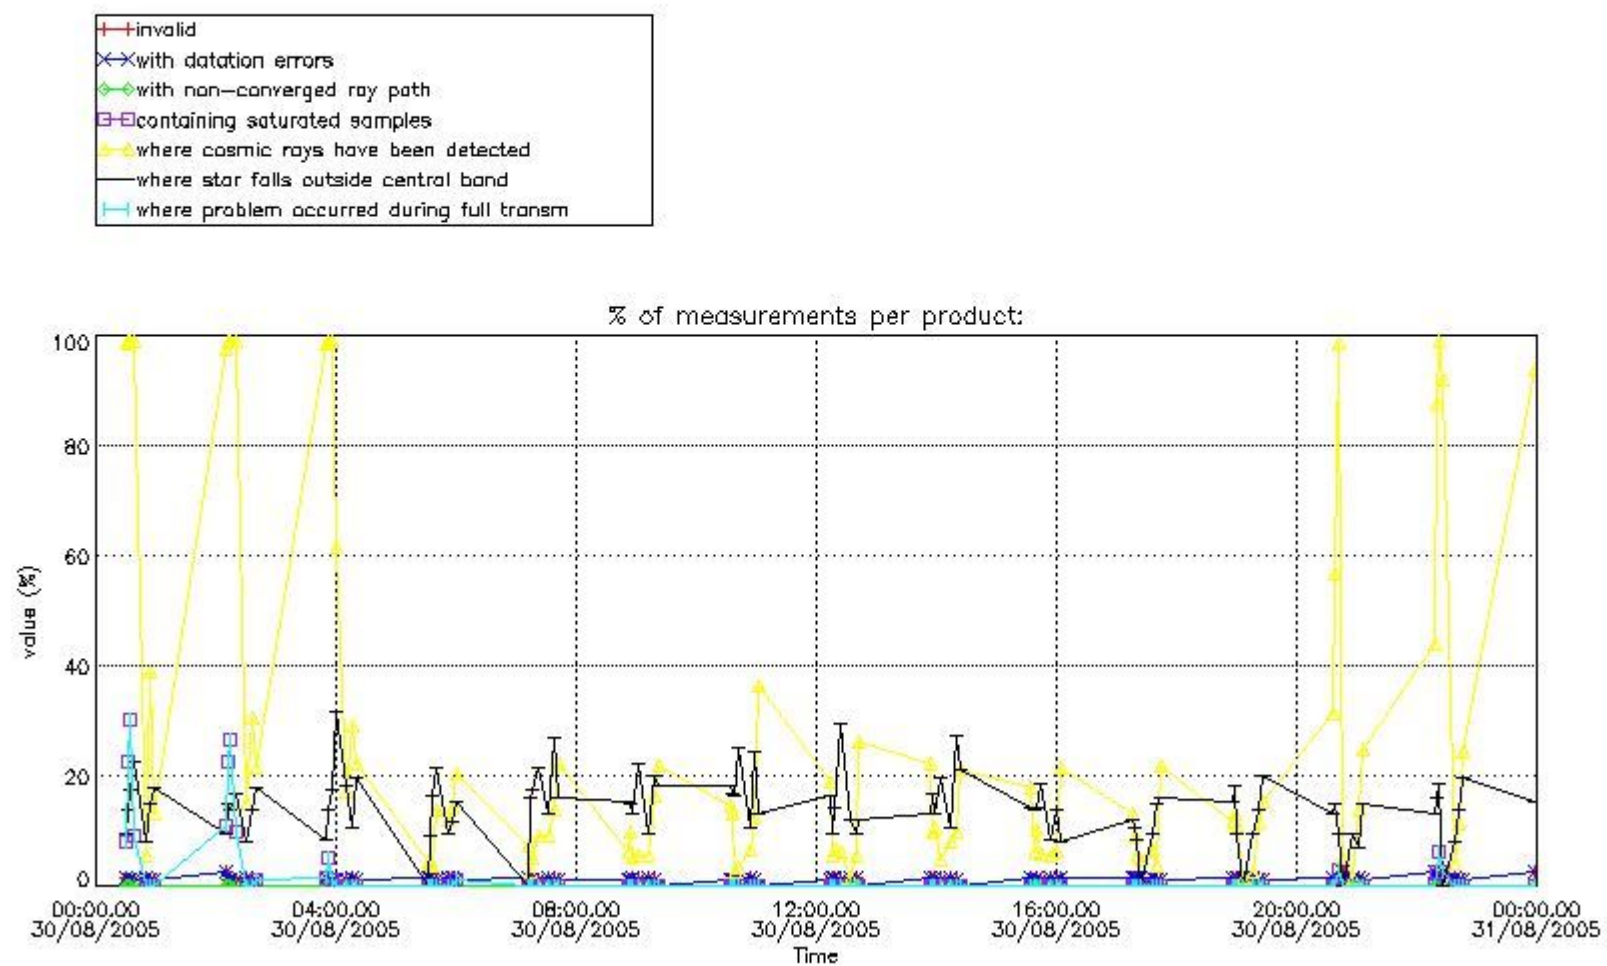

3.1 Plot quality information per product (time dependant)

3.2 Plot quality information per product (world map)

Percentage of flagged data per O3 profile

Percentage of flagged data per H2O profile

Percentage of flagged data per NO2 profile

Percentage of flagged data per NO3 profile

4. Level 1 quality information per product

In this section it is plotted some information contained in the Quality Summary data set of the level 2 products that comes from the level 1b processing. Products without errors (error flag in the MPH set to "0") are used.

4.1 Plot quality information per product (time dependant) coming from level 1b processing

4.1.1 Plot level 1 quality information per product (time dependant): ENVISAT ASCENDING passes

4.1.2 Plot level 1 quality information per product (time dependant): ENVI SAT DESCENDING passes