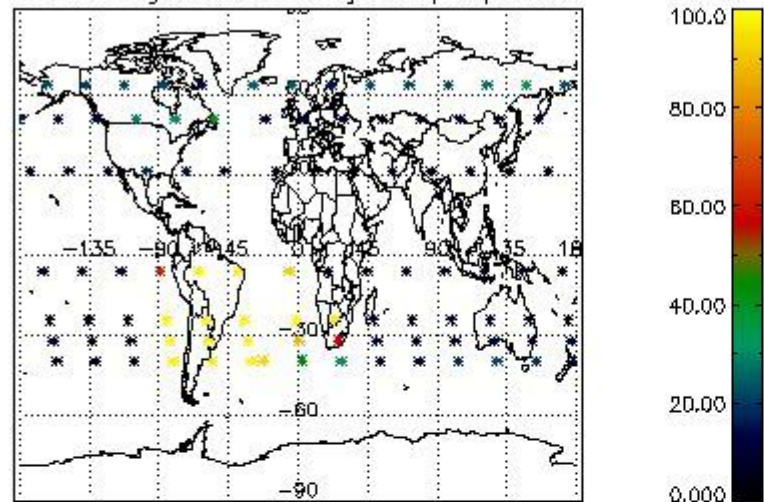

Percentage of cosmic ray hits per profile