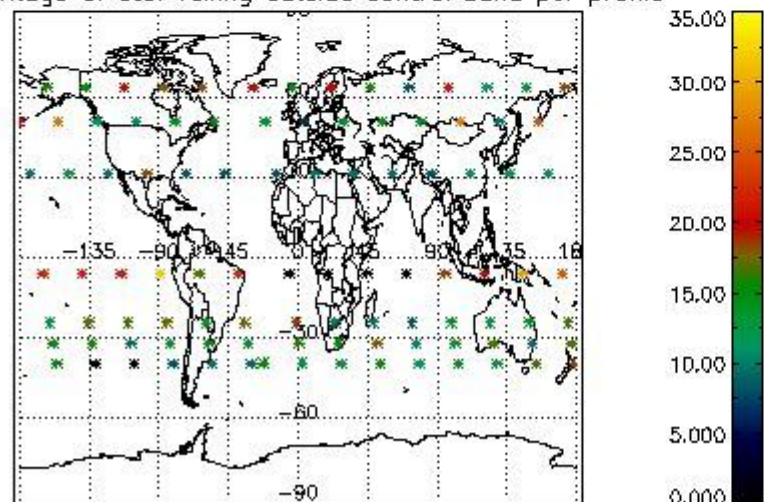

Percentage of star falling outside central band per profile