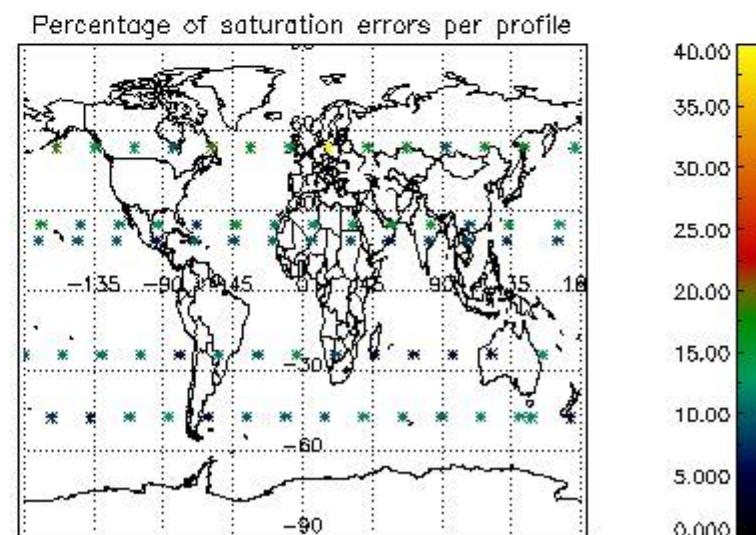

Percentage of datation errors per profile

Percentage of star falling outside central band per profile

Percentage of saturation errors per profile

4.2.2 Plot level 1 quality information per product (world map): ENVISAT DESCENDING passes