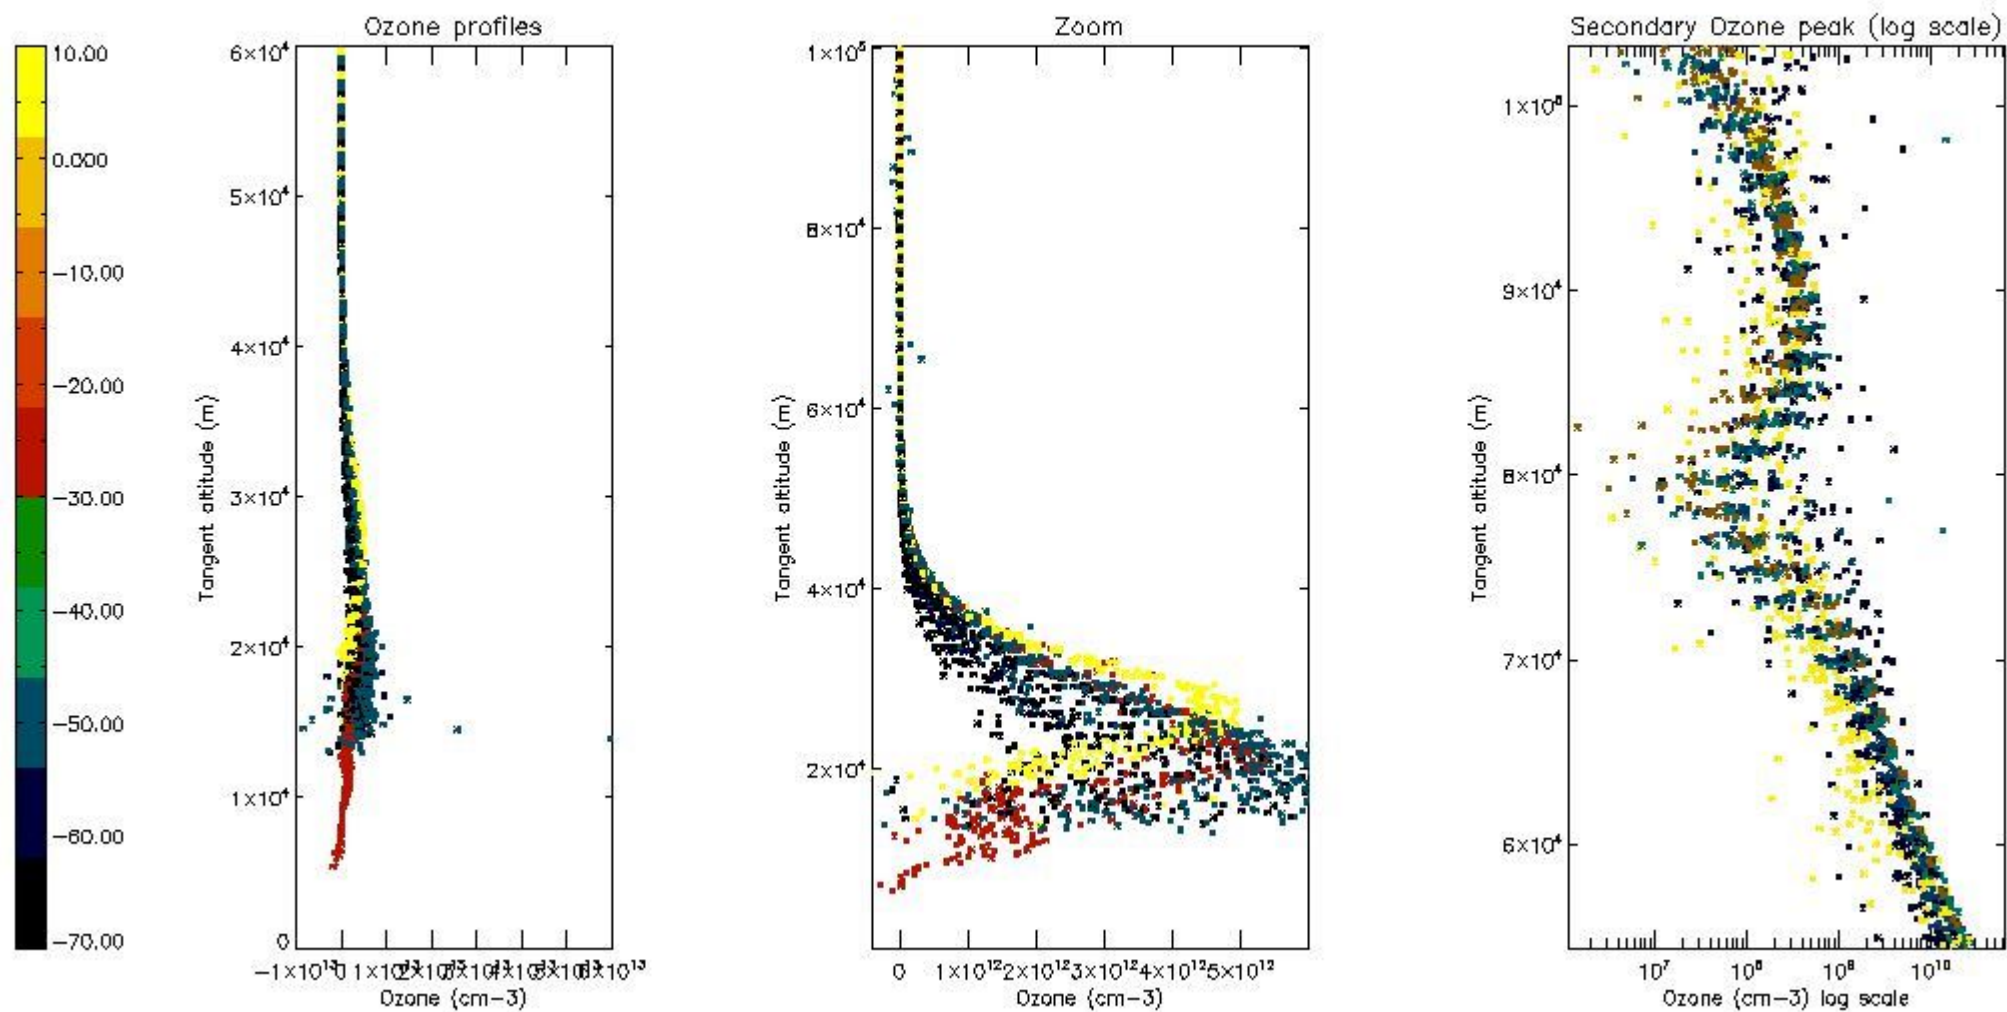

STD < 10	19
STD < 5	11

5.2 Plot ozone profiles for all STD (dark without errors)

The colorbar represents the latitude.

5.3 Plot ozone profiles where STD < 20% (dark without errors)

The colorbar represents the latitude.