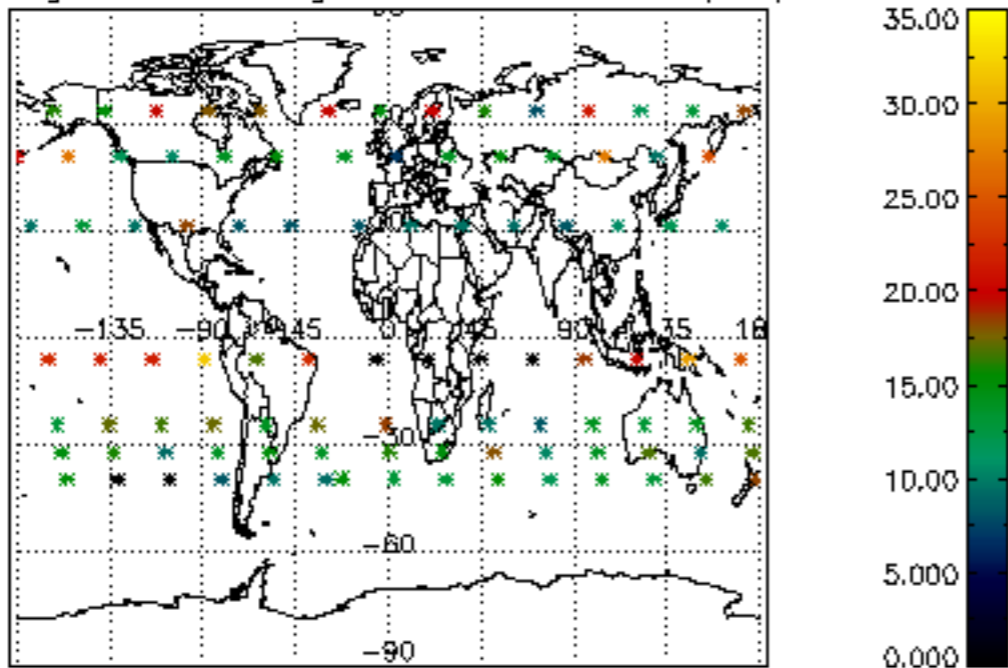

Percentage of cosmic ray hits per profile

Percentage of star falling outside central band per profile