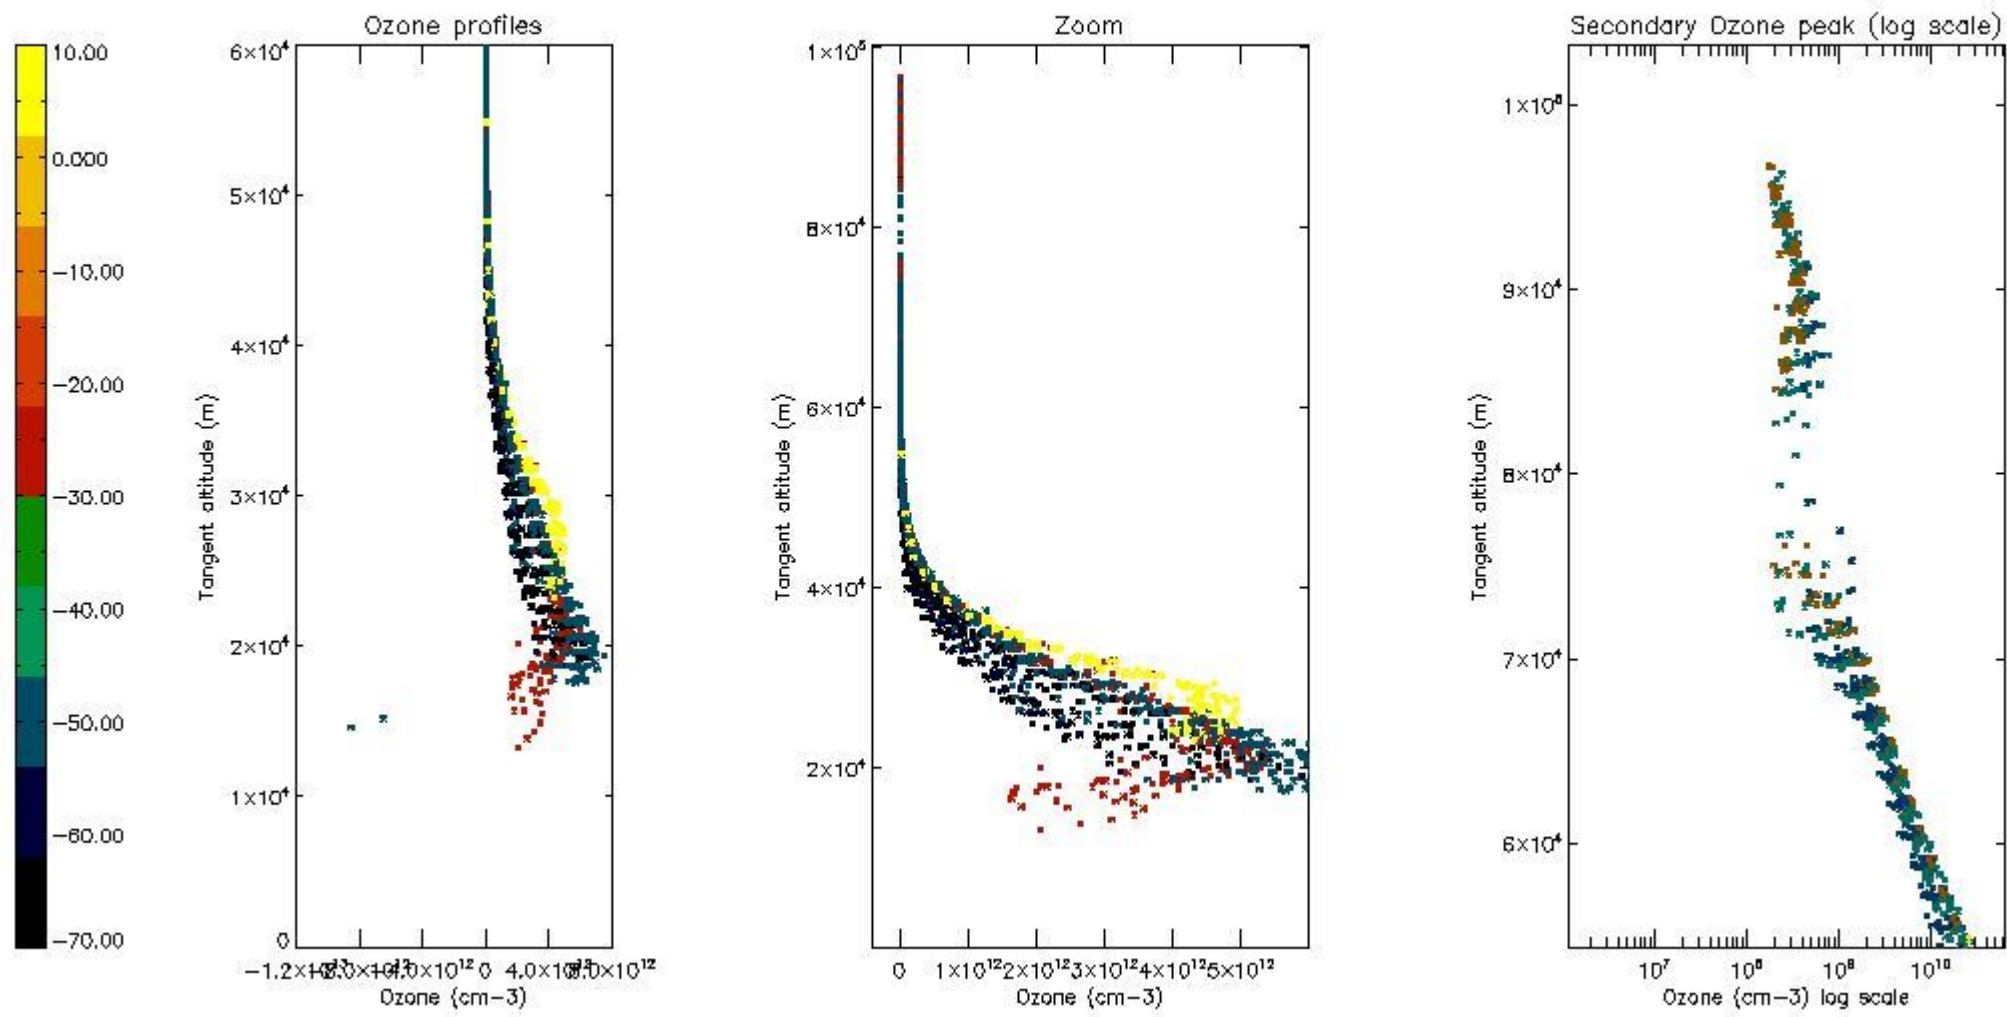

5.5 Plot ozone profiles where STD < 5% (dark without errors)

The colorbar represents the latitude.