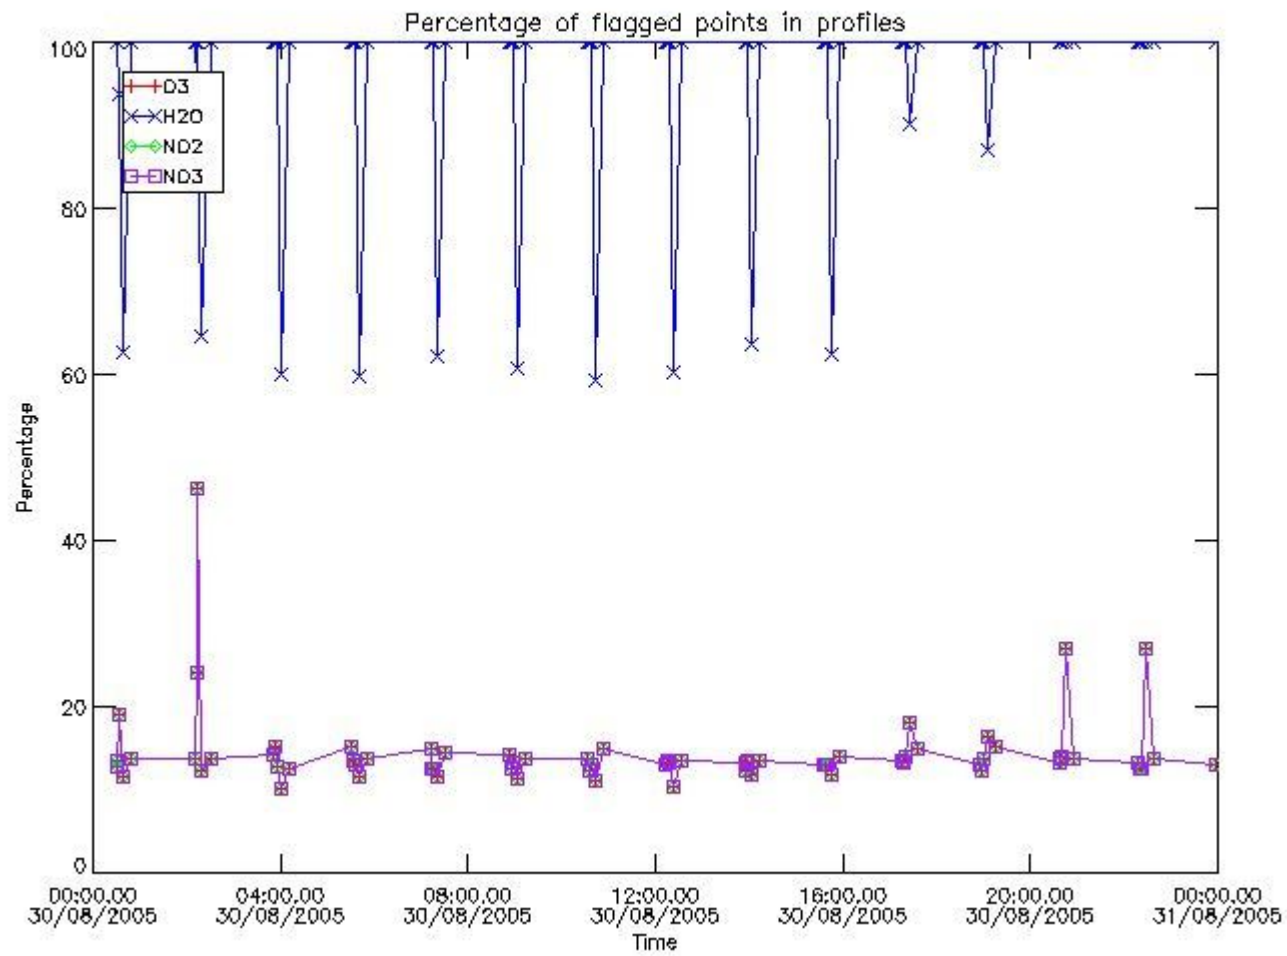

3. Quality information per product

In this section it is plotted some information contained in the Quality Summary data set of the level 2 products. Only products in dark limb conditions and without errors (error flag in the MPH set to "0") are used.

3.1 Plot quality information per product (time dependant)

3.2 Plot quality information per product (world map)