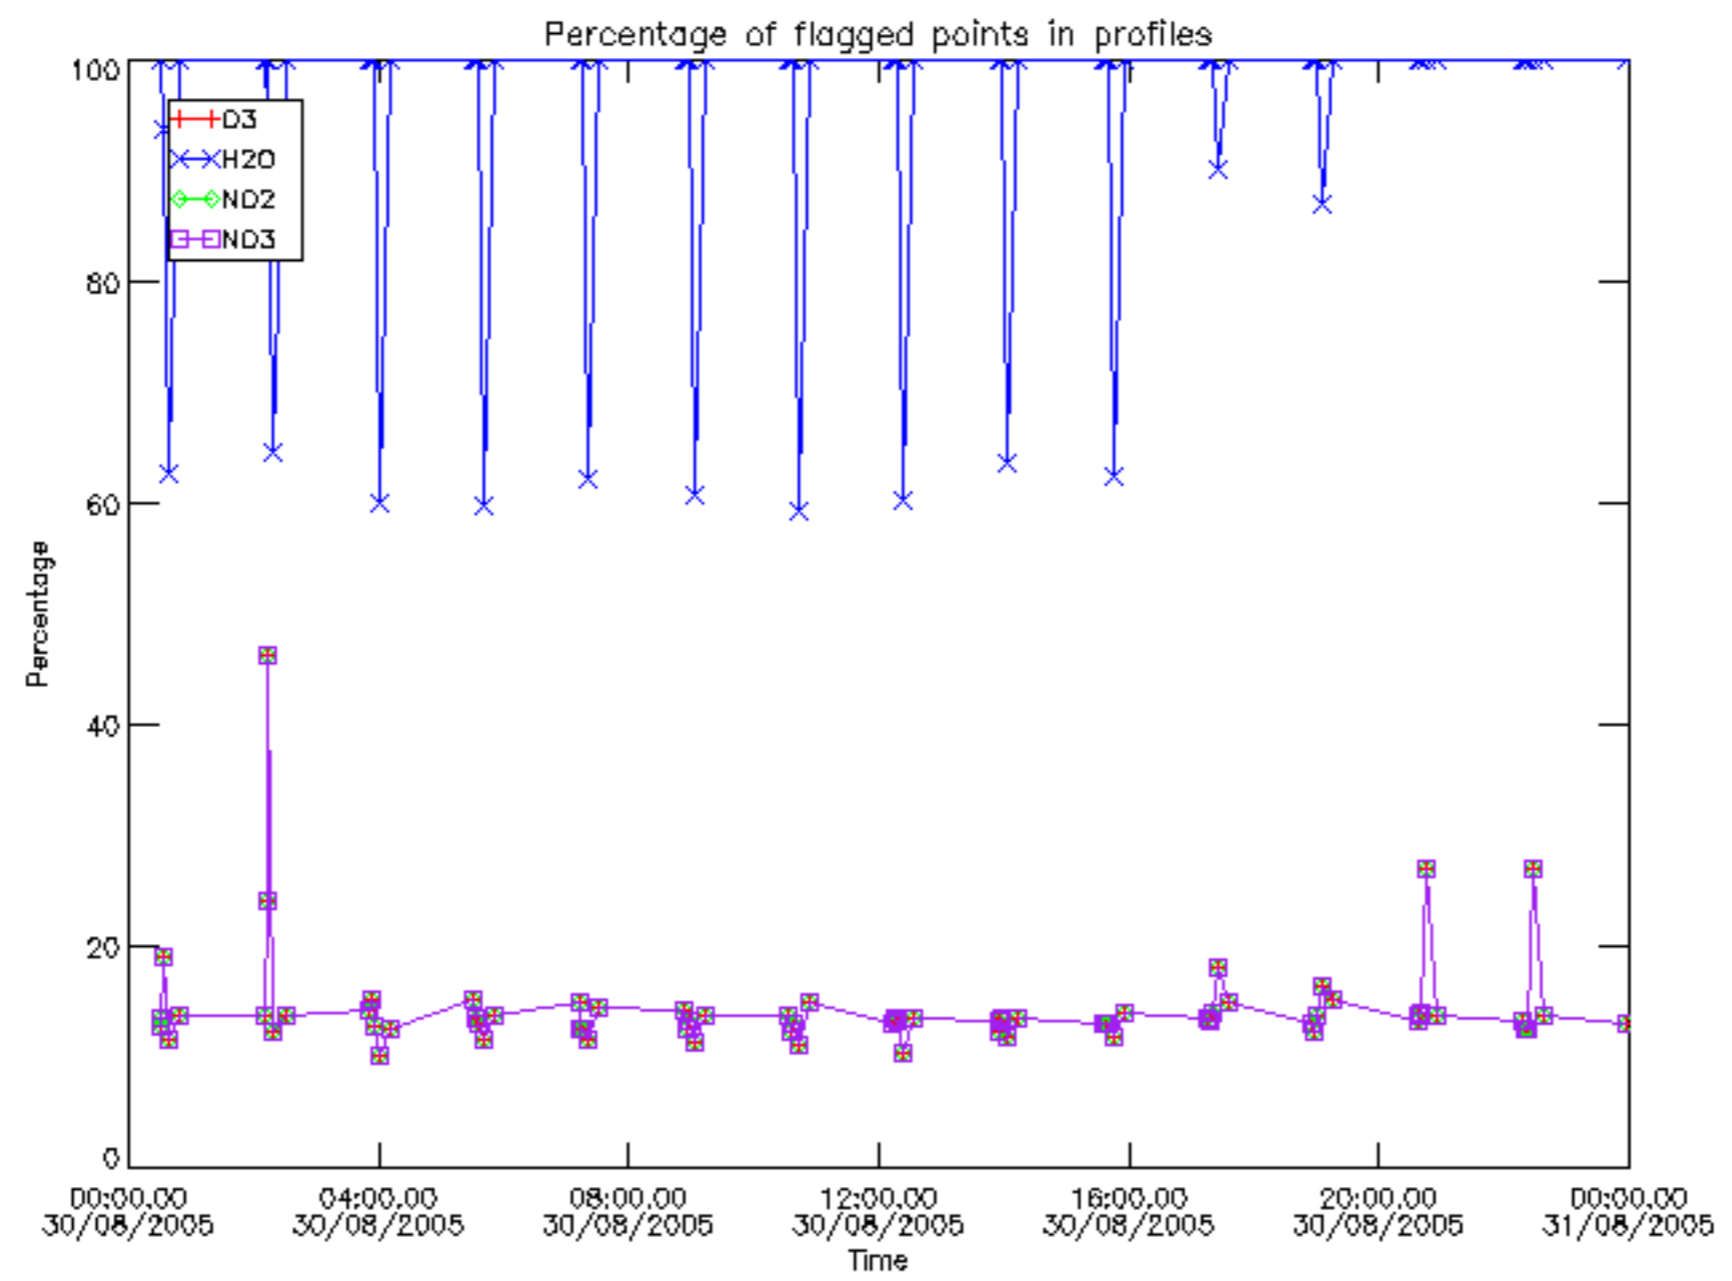

Percentage of flagged data per D3 profile

Percentage of flagged data per H2O profile