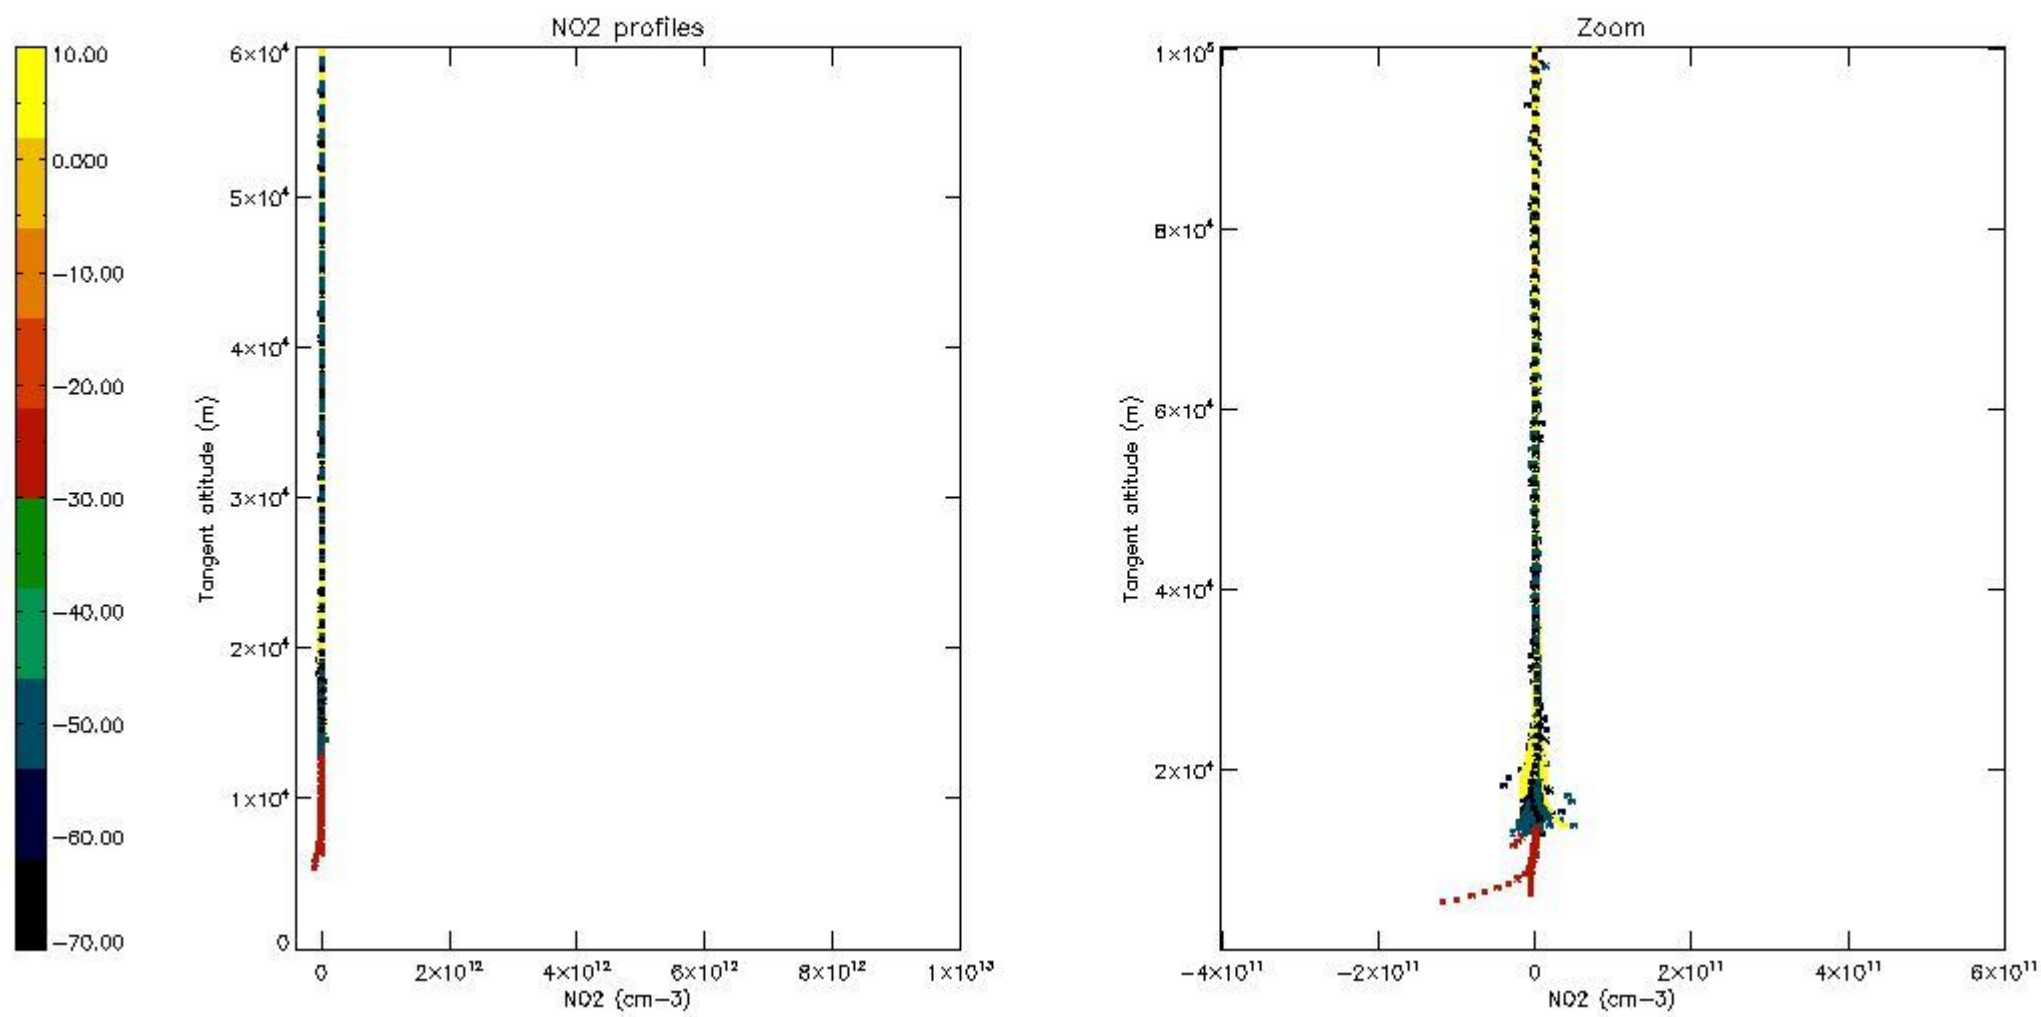

5.4 Plot ozone profiles where $STD < 10\%$ (dark without errors)

The colorbar represents the latitude.

5.5 Plot ozone profiles where STD < 5% (dark without errors)

The colorbar represents the latitude.

5.6 Plot NO₂ profiles for all STD (dark without errors)

The colorbar represents the latitude.

5.7 Plot NO3 profiles for all STD (dark without errors)

The colorbar represents the latitude.

5.8 Plot H2O profiles for all STD (only for occultations of stars 1,2,3,4,13,14,16,26,63 dark without errors)