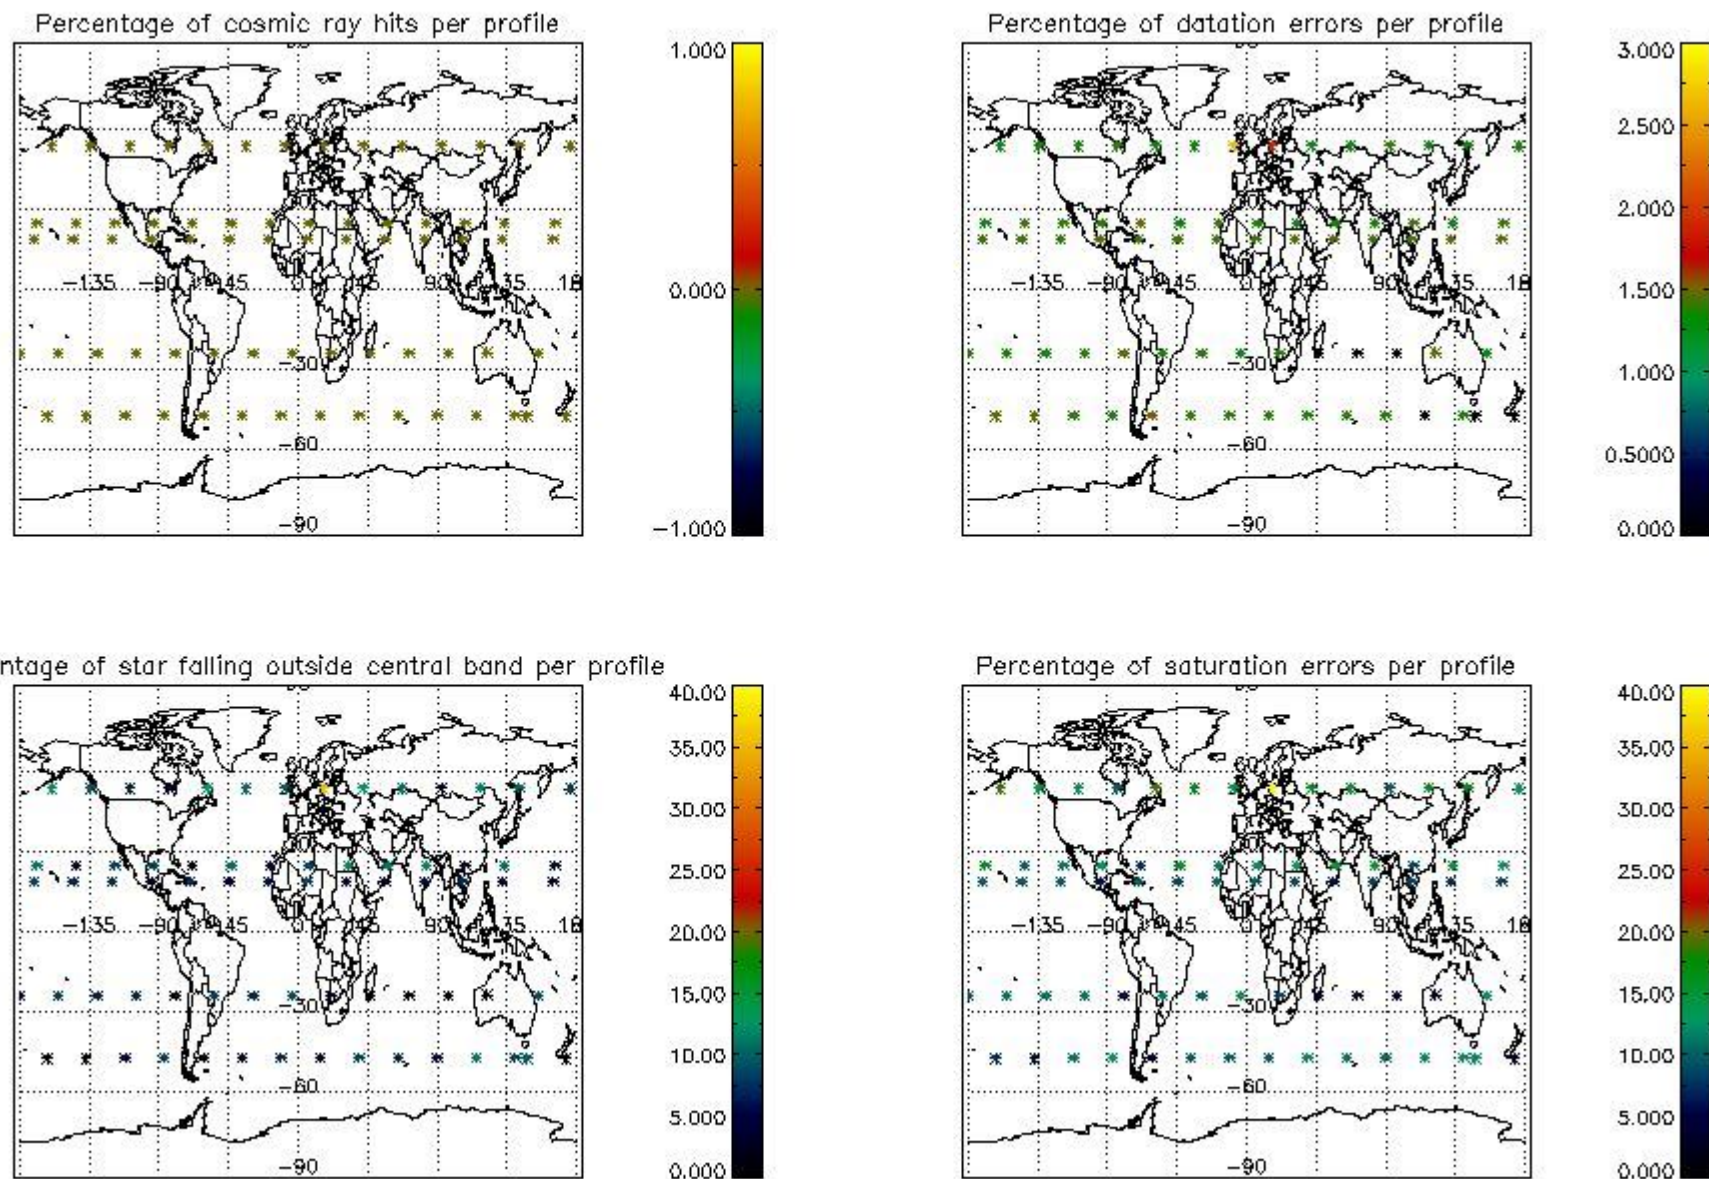

Percentage of datation errors per profile

Percentage of star falling outside central band per profile

Percentage of saturation errors per profile

4.2.2 Plot level 1 quality information per product (world map): ENVISAT DESCENDING passes