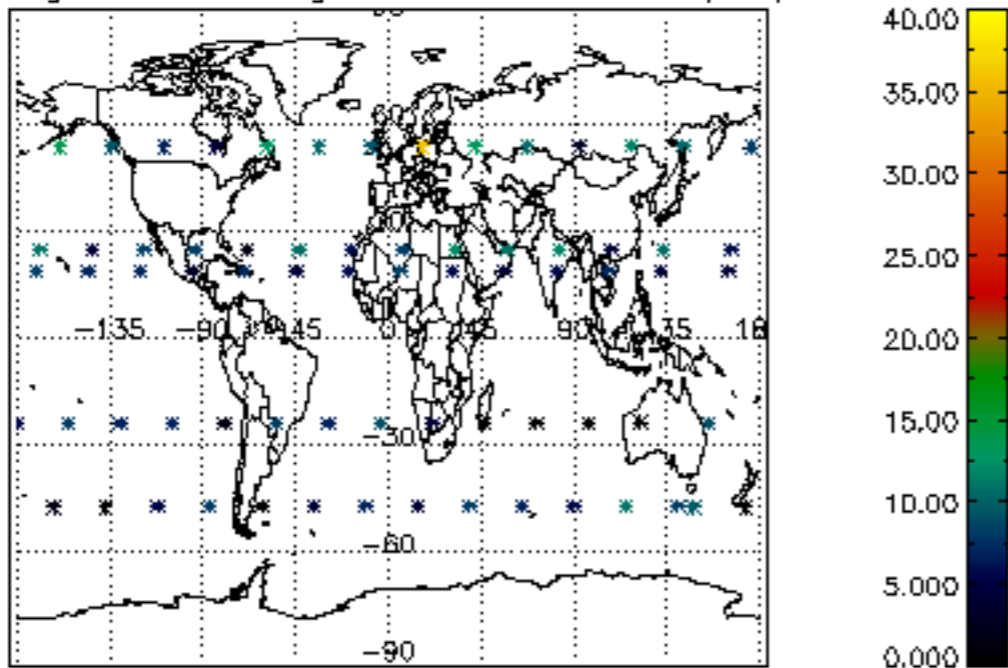

Percentage of star falling outside central band per profile