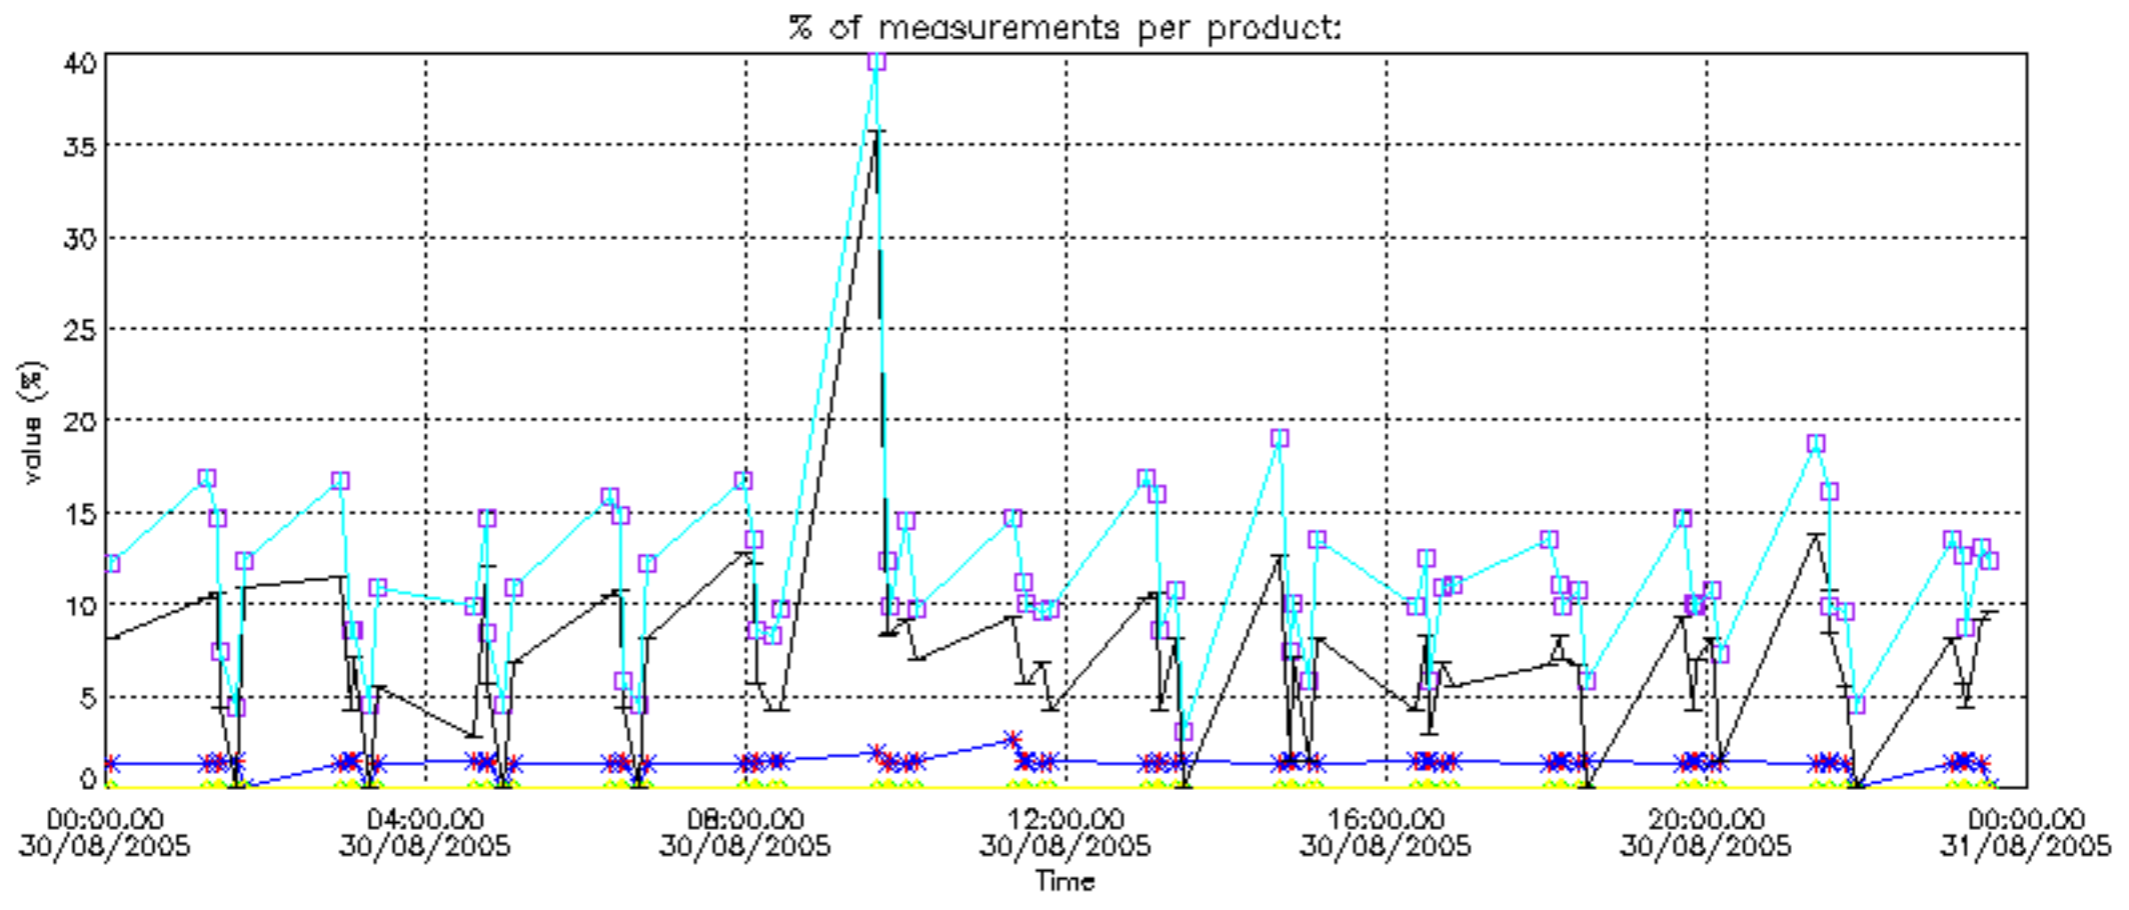

Percentage of cosmic ray hits per profile

Percentage of datation errors per profile