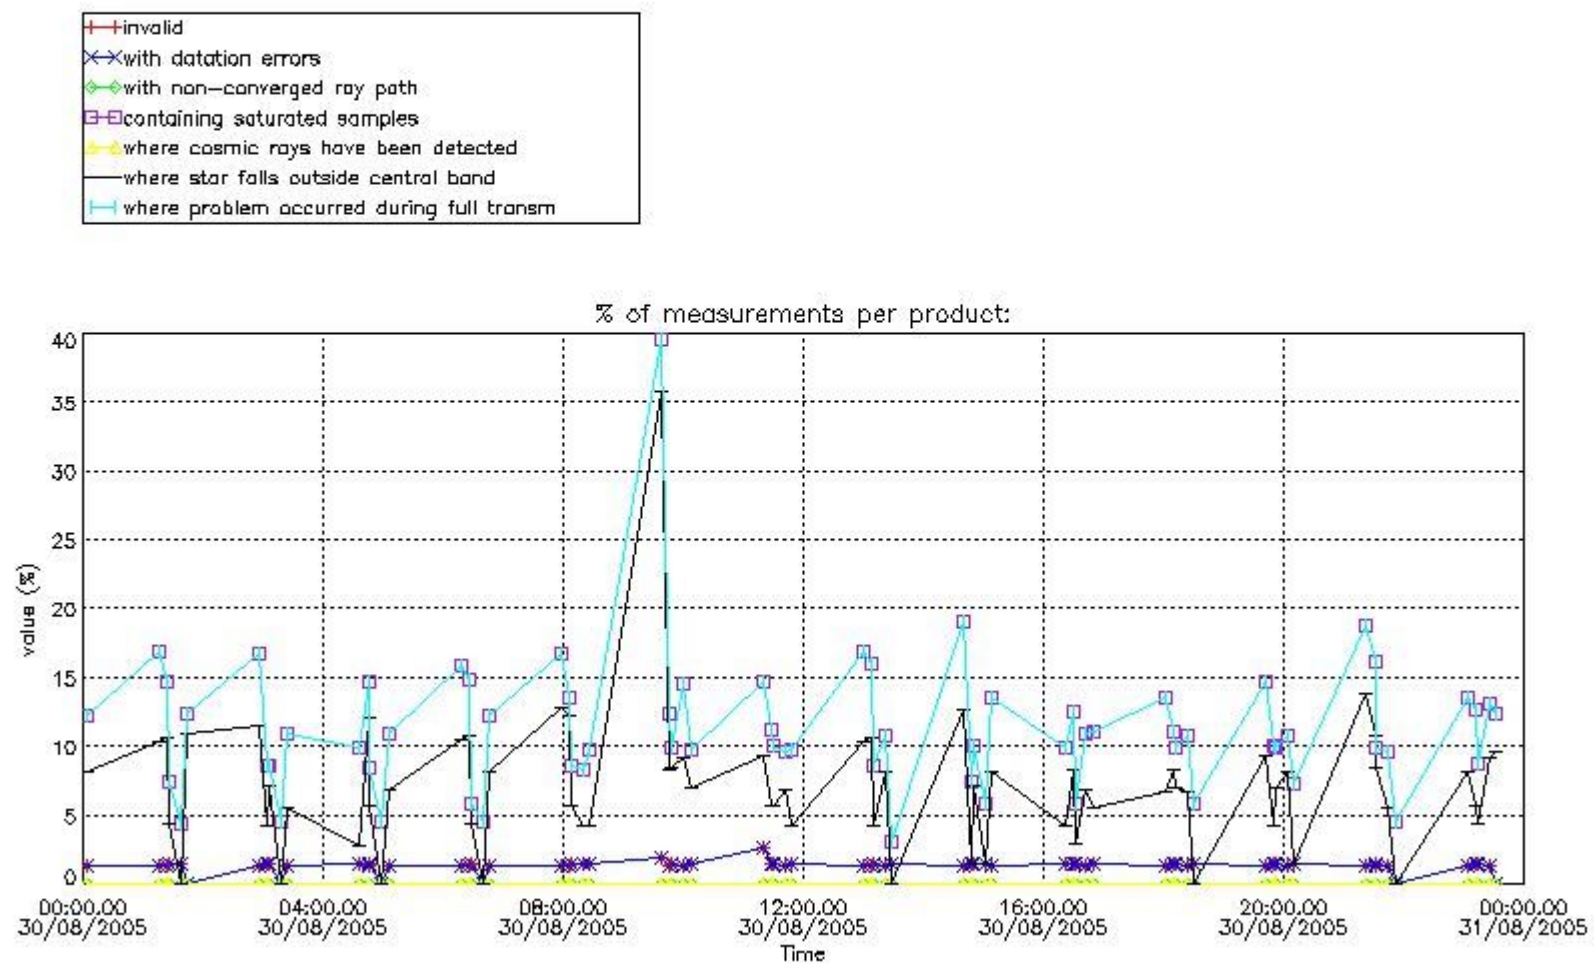

4.2 Plot quality information per product coming from level 1b processing (world map)

4.2.1 Plot level 1 quality information per product (world map): ENVISAT ASCENDING passes