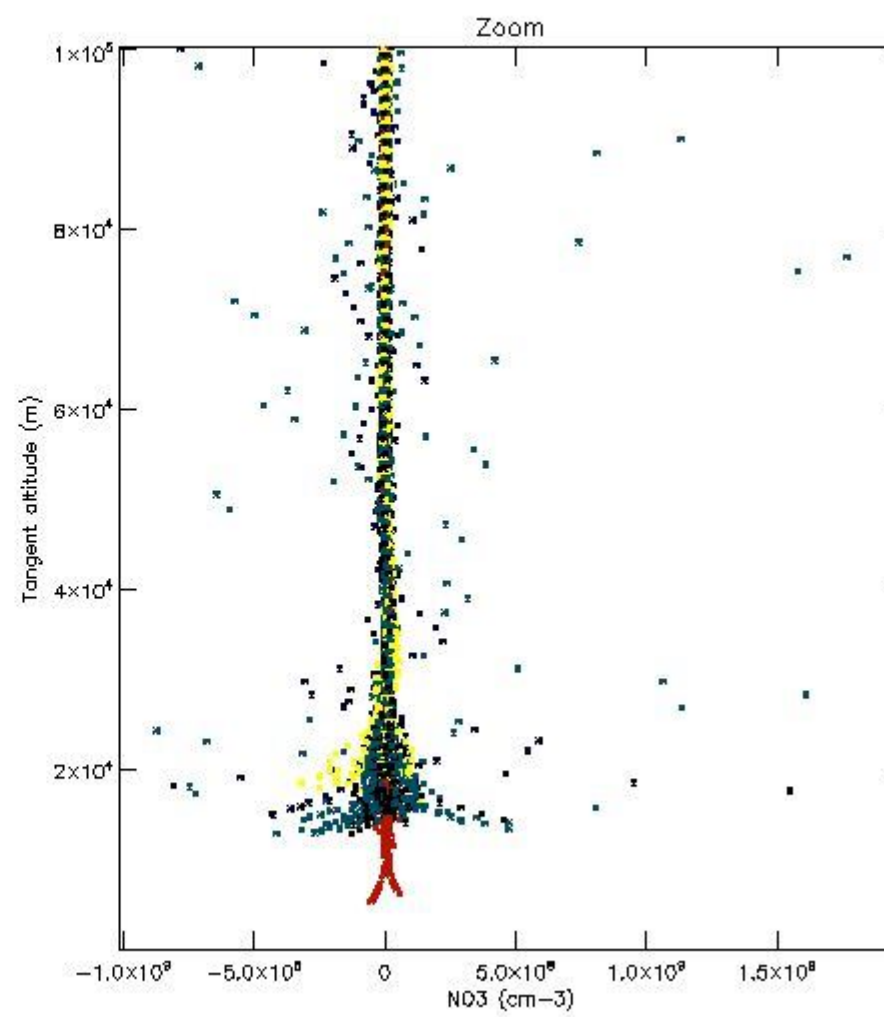

5.8 Plot H2O profiles for all STD (only for occultations of stars 1,2,3,4,13,14,16,26,63 dark without errors)

The colorbar represents the latitude.