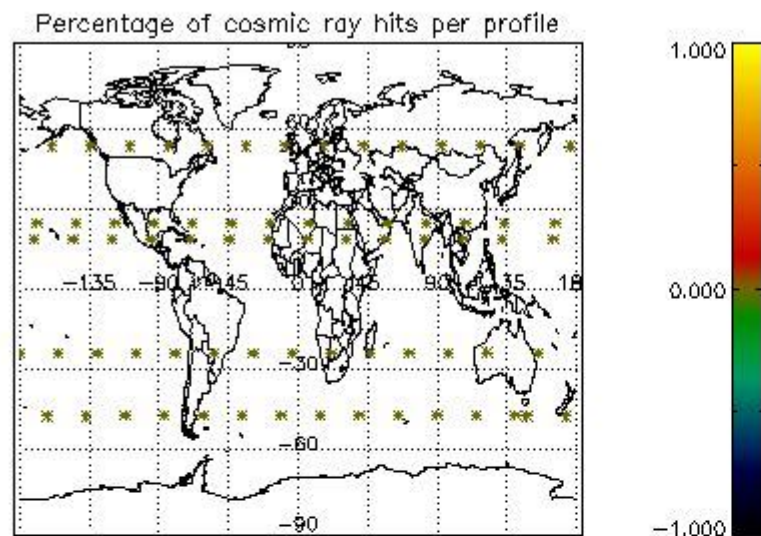

Percentage of datation errors per profile

Percentage of star falling outside central band per profile

Percentage of saturation errors per profile

4.2.2 Plot level 1 quality information per product (world map): ENVISAT DESCENDING passes