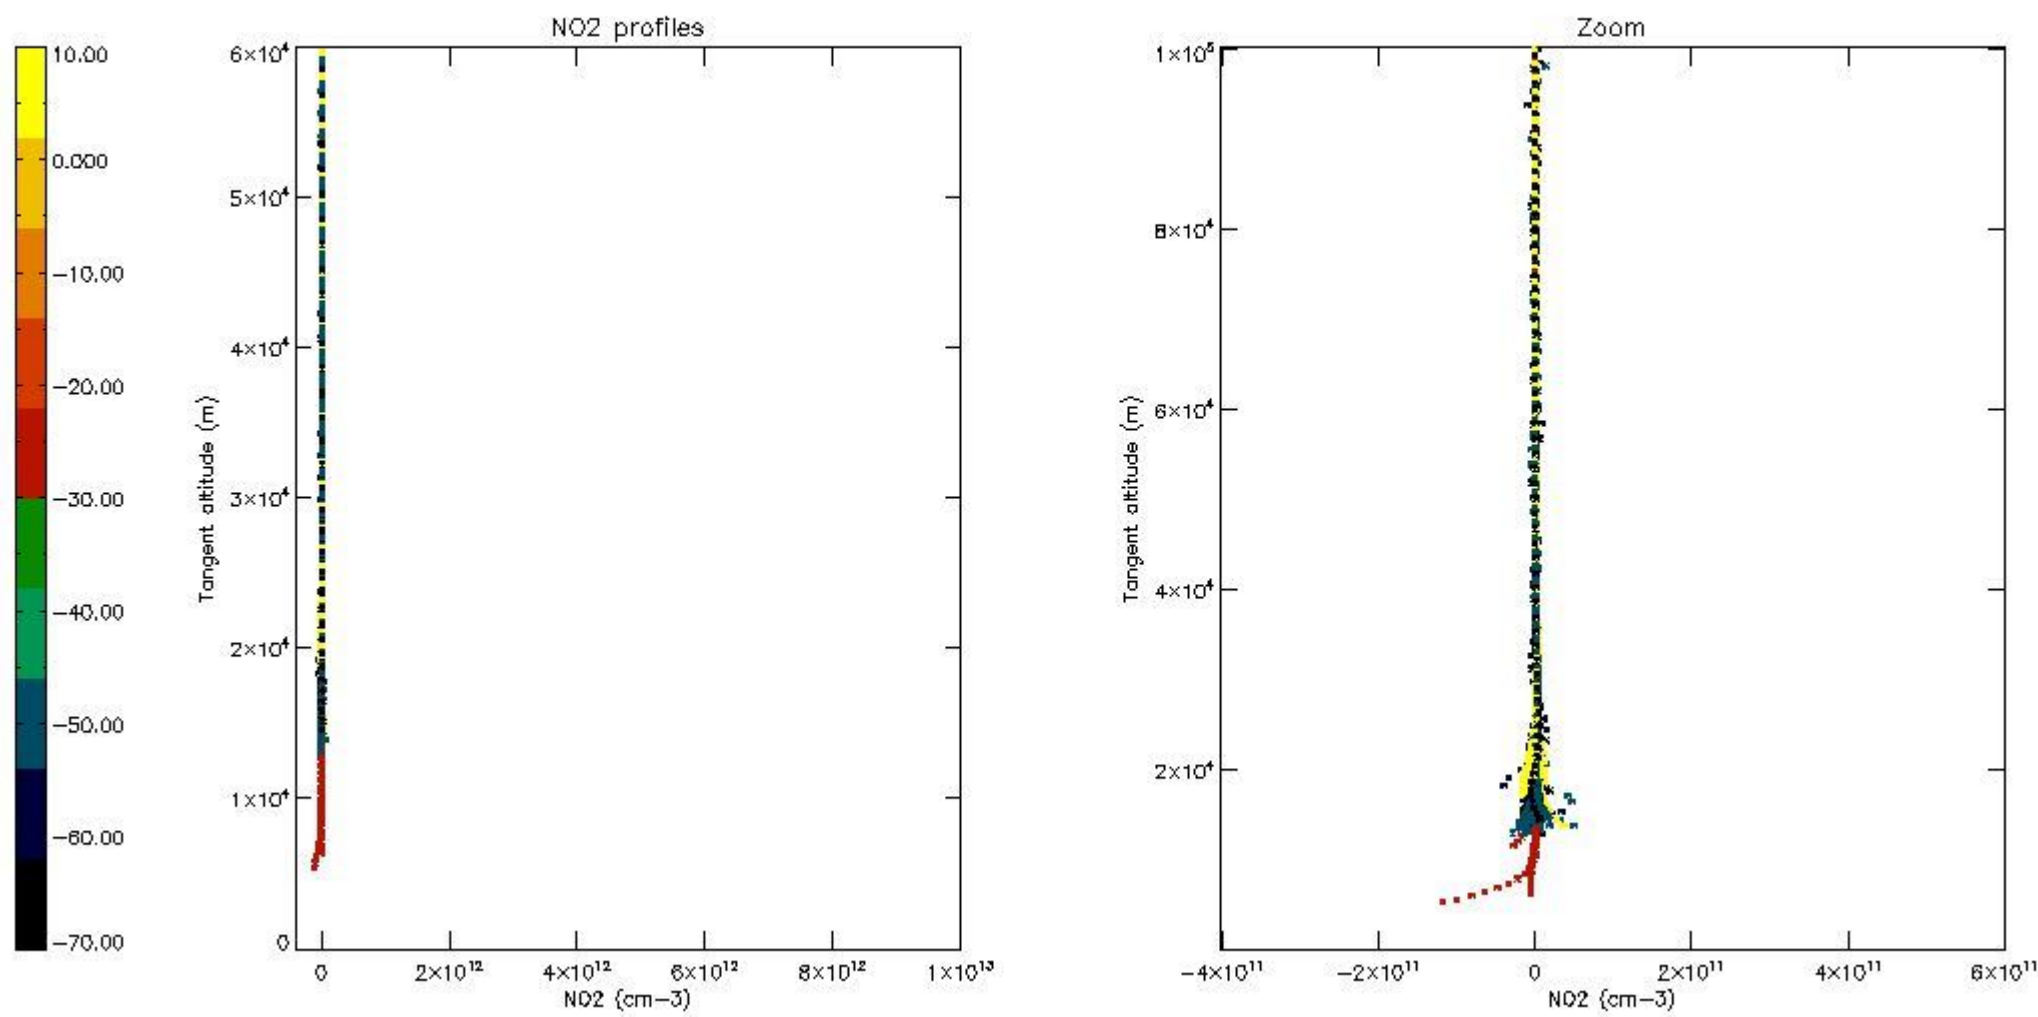

5.7 Plot NO3 profiles for all STD (dark without errors)

The colorbar represents the latitude.