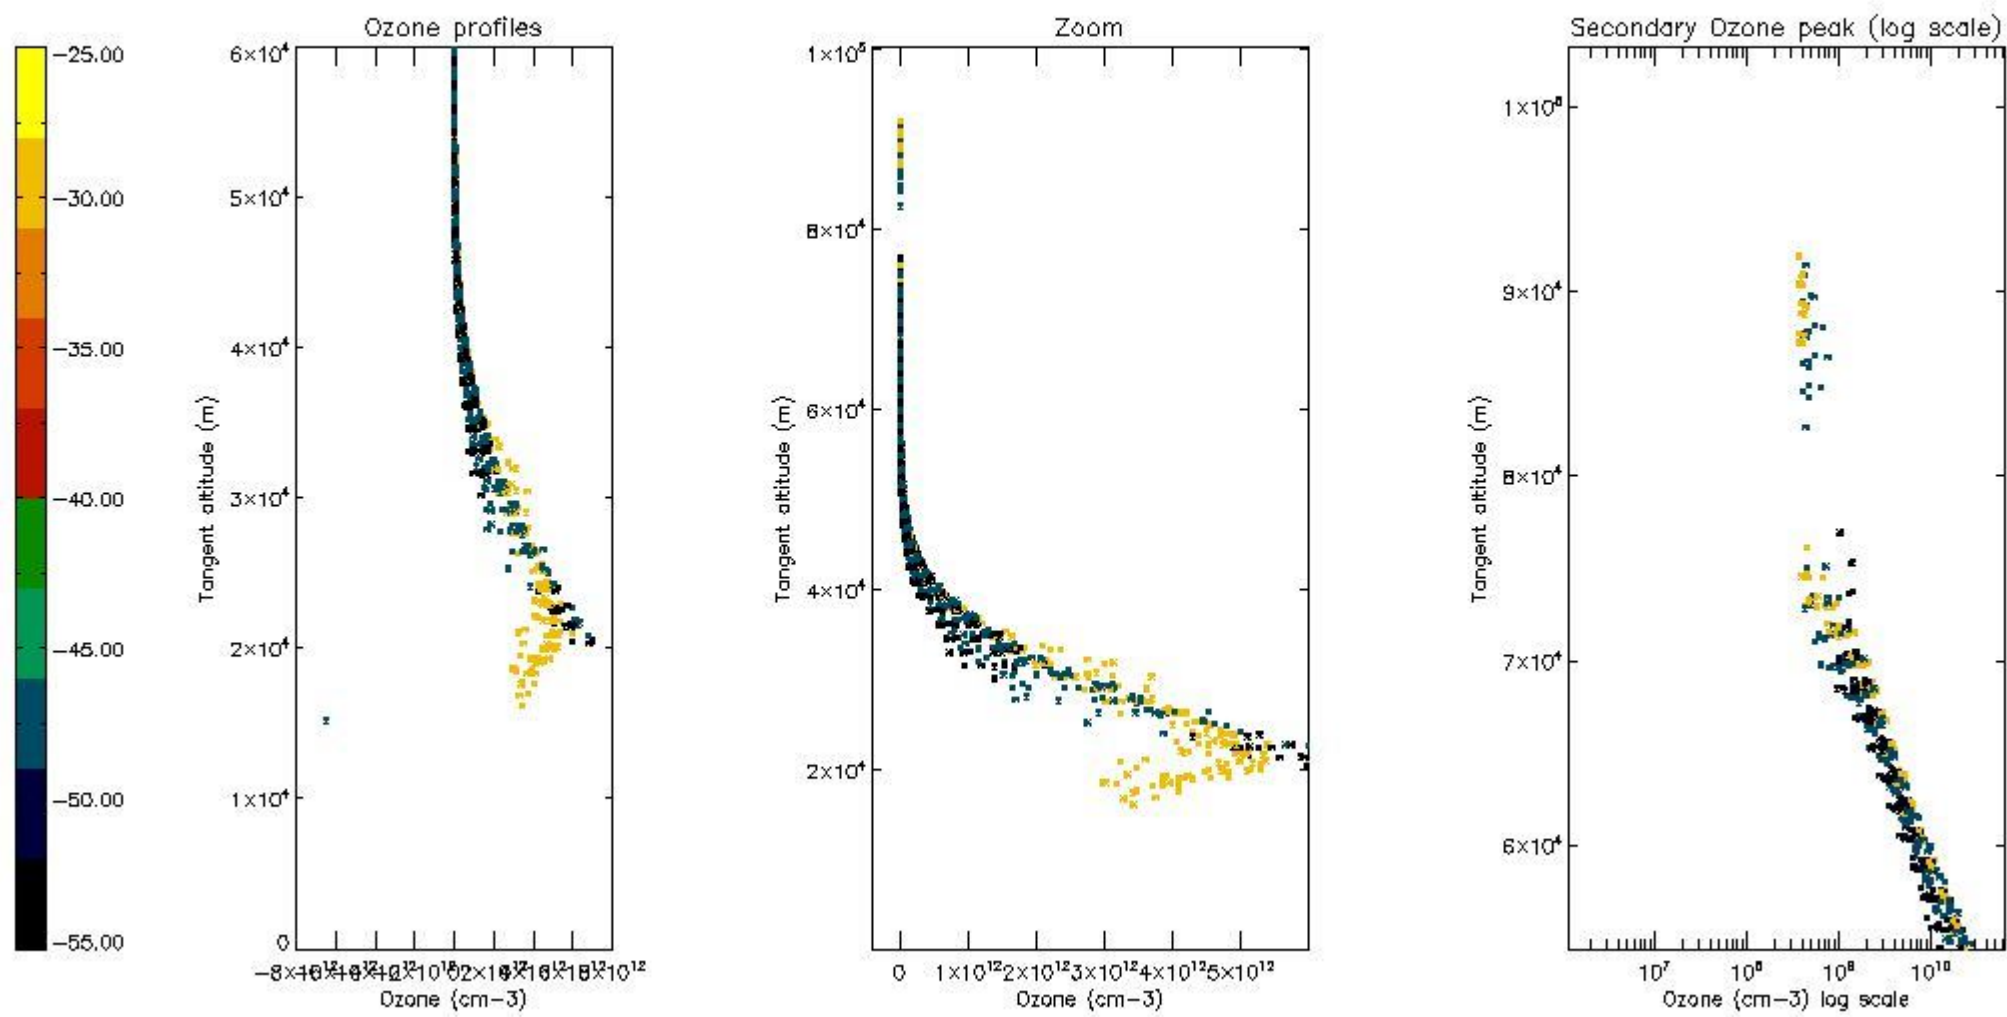

STD < 10	19
STD < 5	11

5.2 Plot ozone profiles for all STD (dark without errors)

The colorbar represents the latitude.

5.3 Plot ozone profiles where STD < 20% (dark without errors)

The colorbar represents the latitude.

5.4 Plot ozone profiles where $STD < 10\%$ (dark without errors)

The colorbar represents the latitude.

5.5 Plot ozone profiles where STD < 5% (dark without errors)

The colorbar represents the latitude.

5.6 Plot NO₂ profiles for all STD (dark without errors)

The colorbar represents the latitude.

5.7 Plot NO3 profiles for all STD (dark without errors)

The colorbar represents the latitude.

5.8 Plot H2O profiles for all STD (only for occultations of stars 1,2,3,4,13,14,16,26,63 dark without errors)