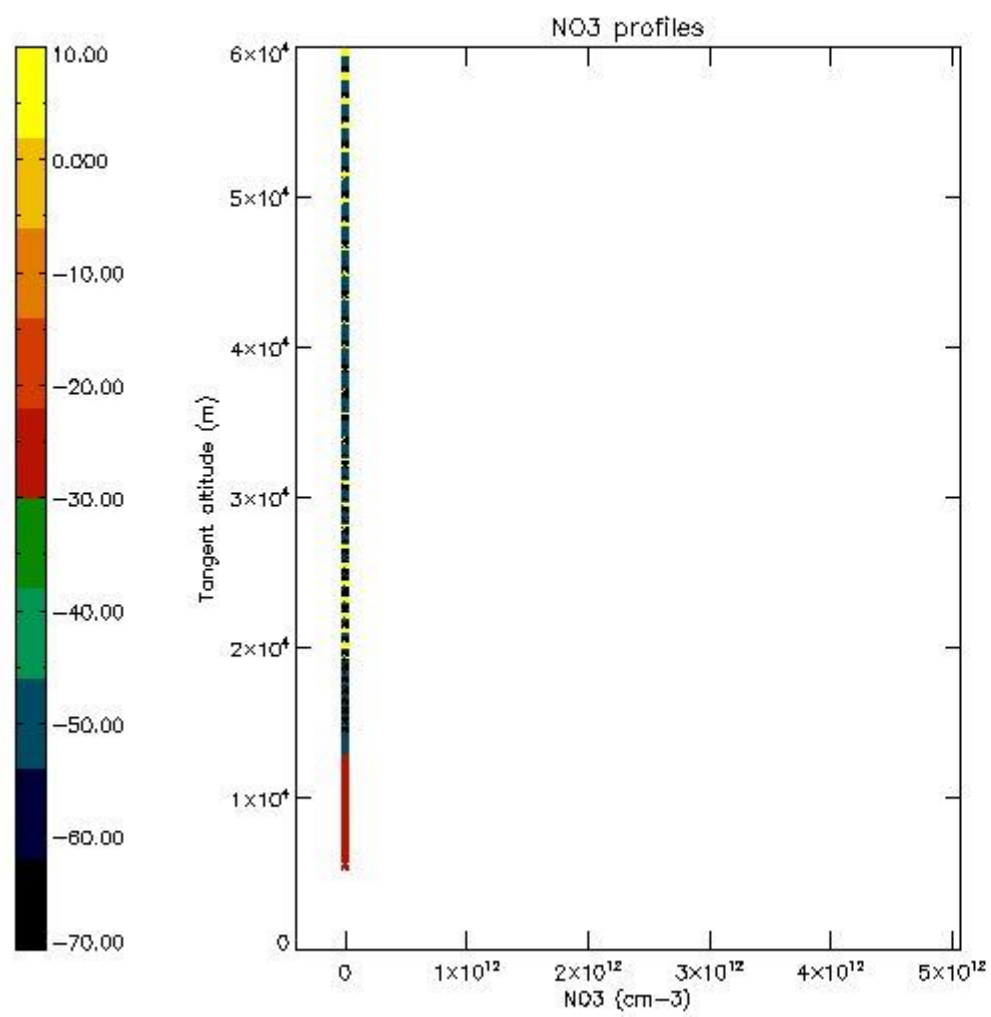

5.4 Plot ozone profiles where STD < 10% (dark without errors)

The colorbar represents the latitude.

5.5 Plot ozone profiles where STD < 5% (dark without errors)

The colorbar represents the latitude.

5.6 Plot NO₂ profiles for all STD (dark without errors)

The colorbar represents the latitude.

5.7 Plot NO3 profiles for all STD (dark without errors)

The colorbar represents the latitude.

5.8 Plot H2O profiles for all STD (only for occultations of stars 1,2,3,4,13,14,16,26,63 dark without errors)