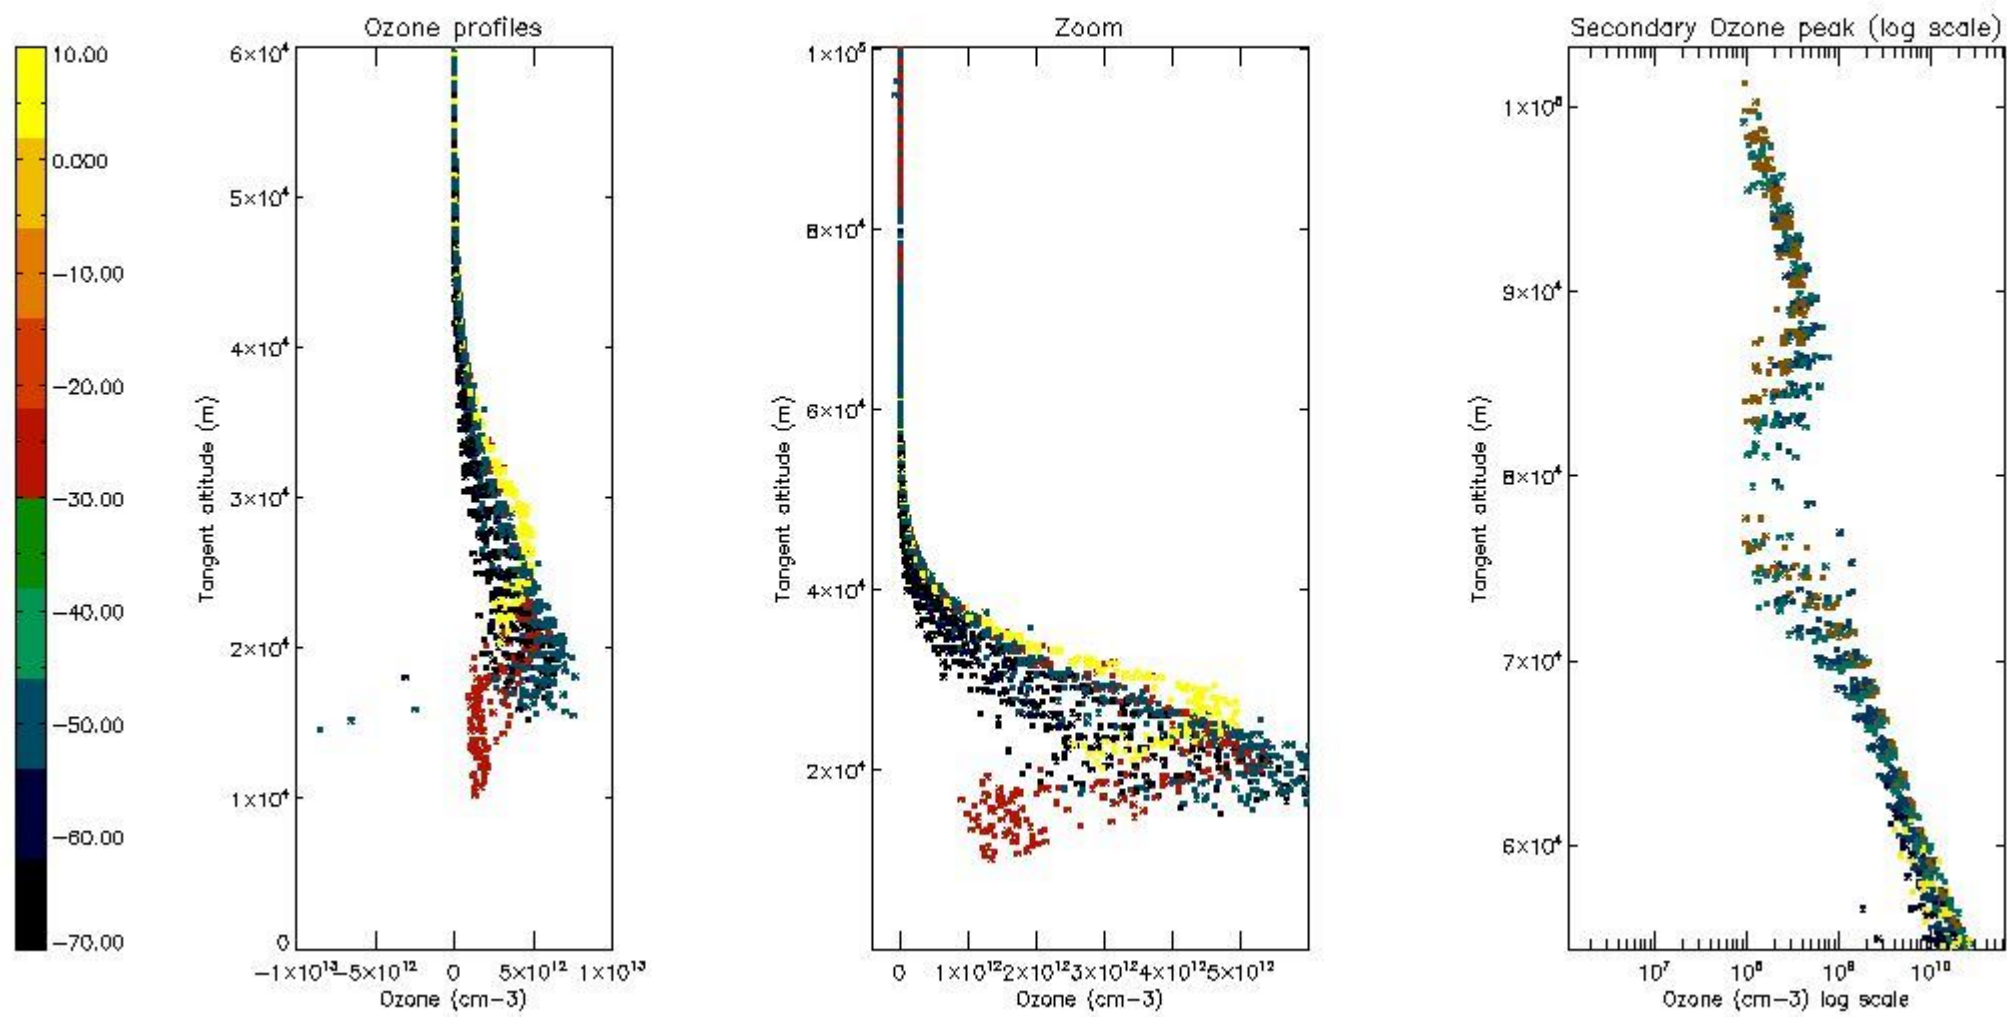

STD < 10	19
STD < 5	11

5.2 Plot ozone profiles for all STD (dark without errors)

The colorbar represents the latitude.

5.3 Plot ozone profiles where STD < 20% (dark without errors)

The colorbar represents the latitude.

5.4 Plot ozone profiles where $STD < 10\%$ (dark without errors)

The colorbar represents the latitude.

5.5 Plot ozone profiles where STD < 5% (dark without errors)

The colorbar represents the latitude.

5.6 Plot NO₂ profiles for all STD (dark without errors)

The colorbar represents the latitude.

5.7 Plot NO3 profiles for all STD (dark without errors)

The colorbar represents the latitude.

5.8 Plot H2O profiles for all STD (only for occultations of stars 1,2,3,4,13,14,16,26,63 dark without errors)