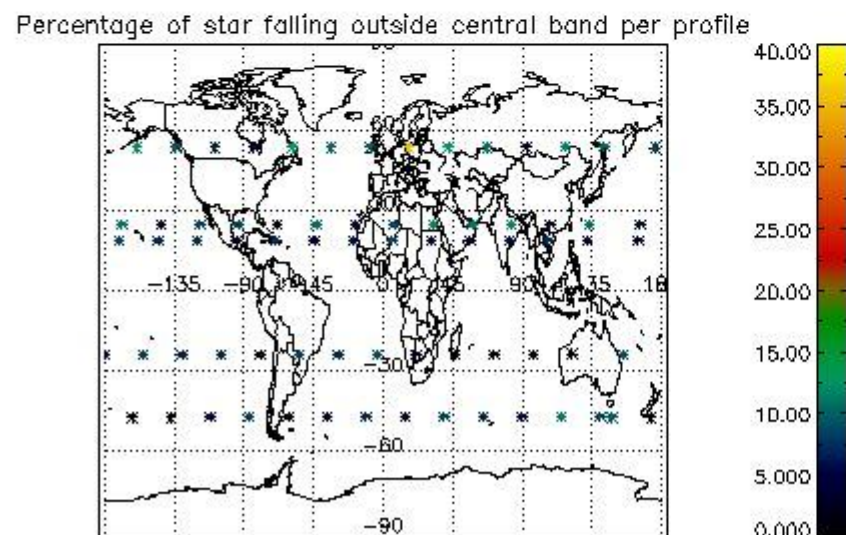

Percentage of datation errors per profile

Percentage of star falling outside central band per profile

Percentage of saturation errors per profile

4.2.2 Plot level 1 quality information per product (world map): ENVISAT DESCENDING passes