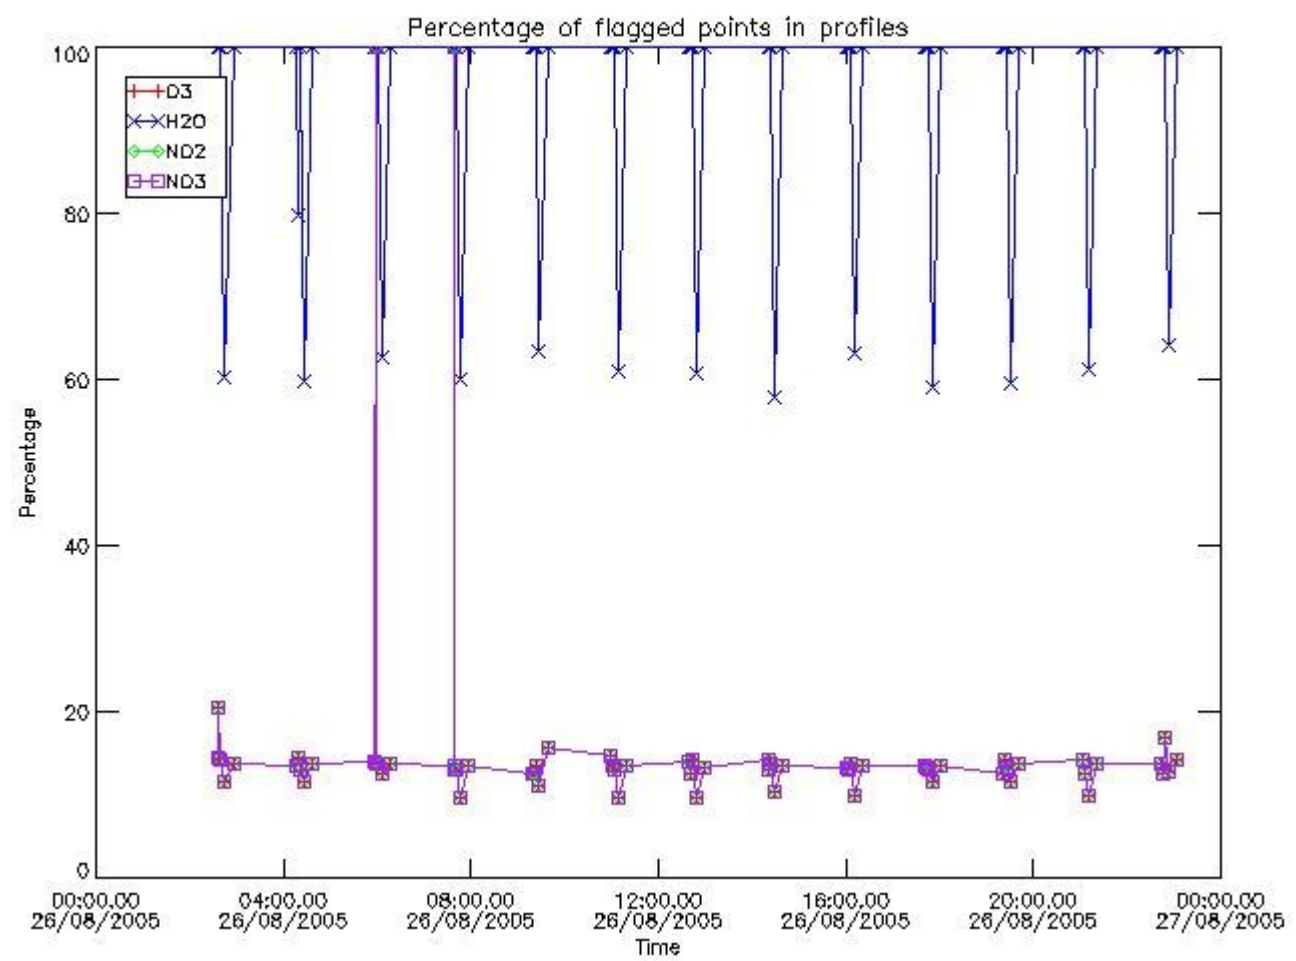

3. Quality information per product

In this section it is plotted some information contained in the Quality Summary data set of the level 2 products. Only products in dark limb conditions and without errors (error flag in the MPH set to "0") are used.

3.1 Plot quality information per product (time dependant)

3.2 Plot quality information per product (world map)