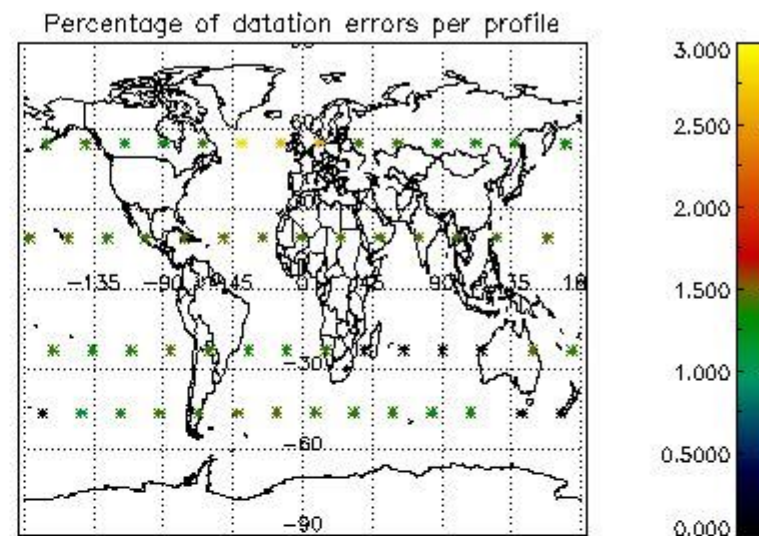

5. Trace gas profiles

5.1 Ozone statistics based on quality of products

The final quality of the products can be "measured" using the STD (Standard Deviation) attached to every point profile. This information is written to the parameter GOM_NL__2P/NL_LOCAL_SPECIES_DENSITY/o3_std of the level 2 products. The table below shows the statistics for given STD ranges.

The statistics are given with respect to the overall valid production:

- Products without fatal errors: GOM_NL__2P/MPH/PRODUCT_ERR=0
- Valid point profile: GOM_NL__2P/NL_LOCAL_SPECIES_DENSITY/pcd(0)=0

The 'Criteria' is applied to valid points of dark limb products:

- Products in dark limb illumination condition: GOM_NL__2P/NL_SUMMARY_QUALITY/obs_ill_cond=0
- Products without fatal errors: GOM_NL__2P/MPH/PRODUCT_ERR=0
- Valid point profile: GOM_NL__2P/NL_LOCAL_SPECIES_DENSITY/pcd(0)=0

So, the table below shows the percentage of dark limb and valid observations for each criteria with respect to the overall valid daily observations.

Criteria	% of total production
All STD	47
STD < 20	27