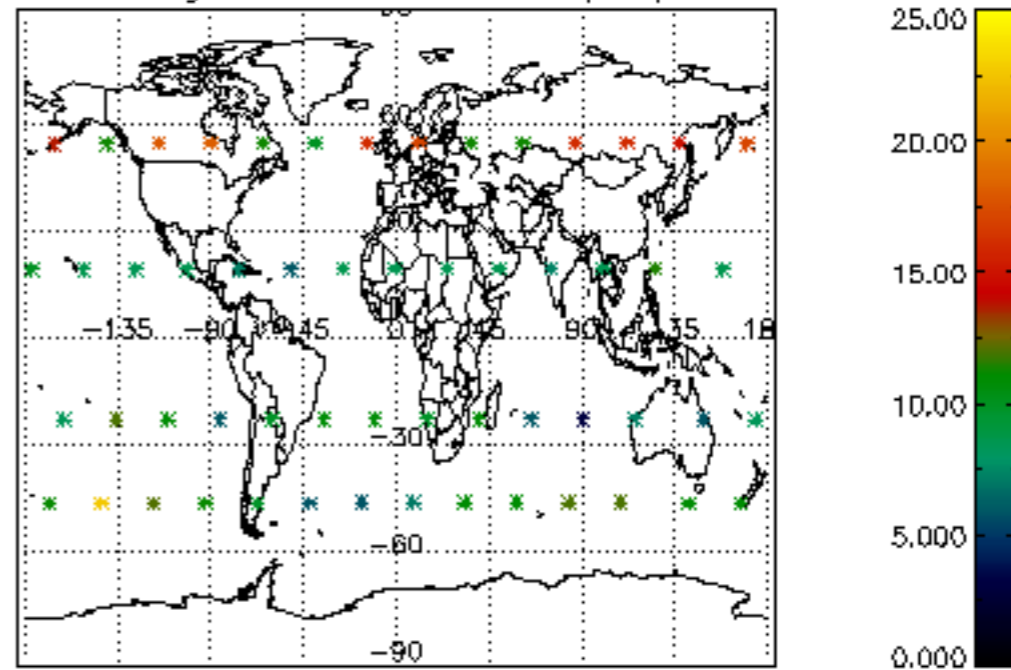

Percentage of saturation errors per profile