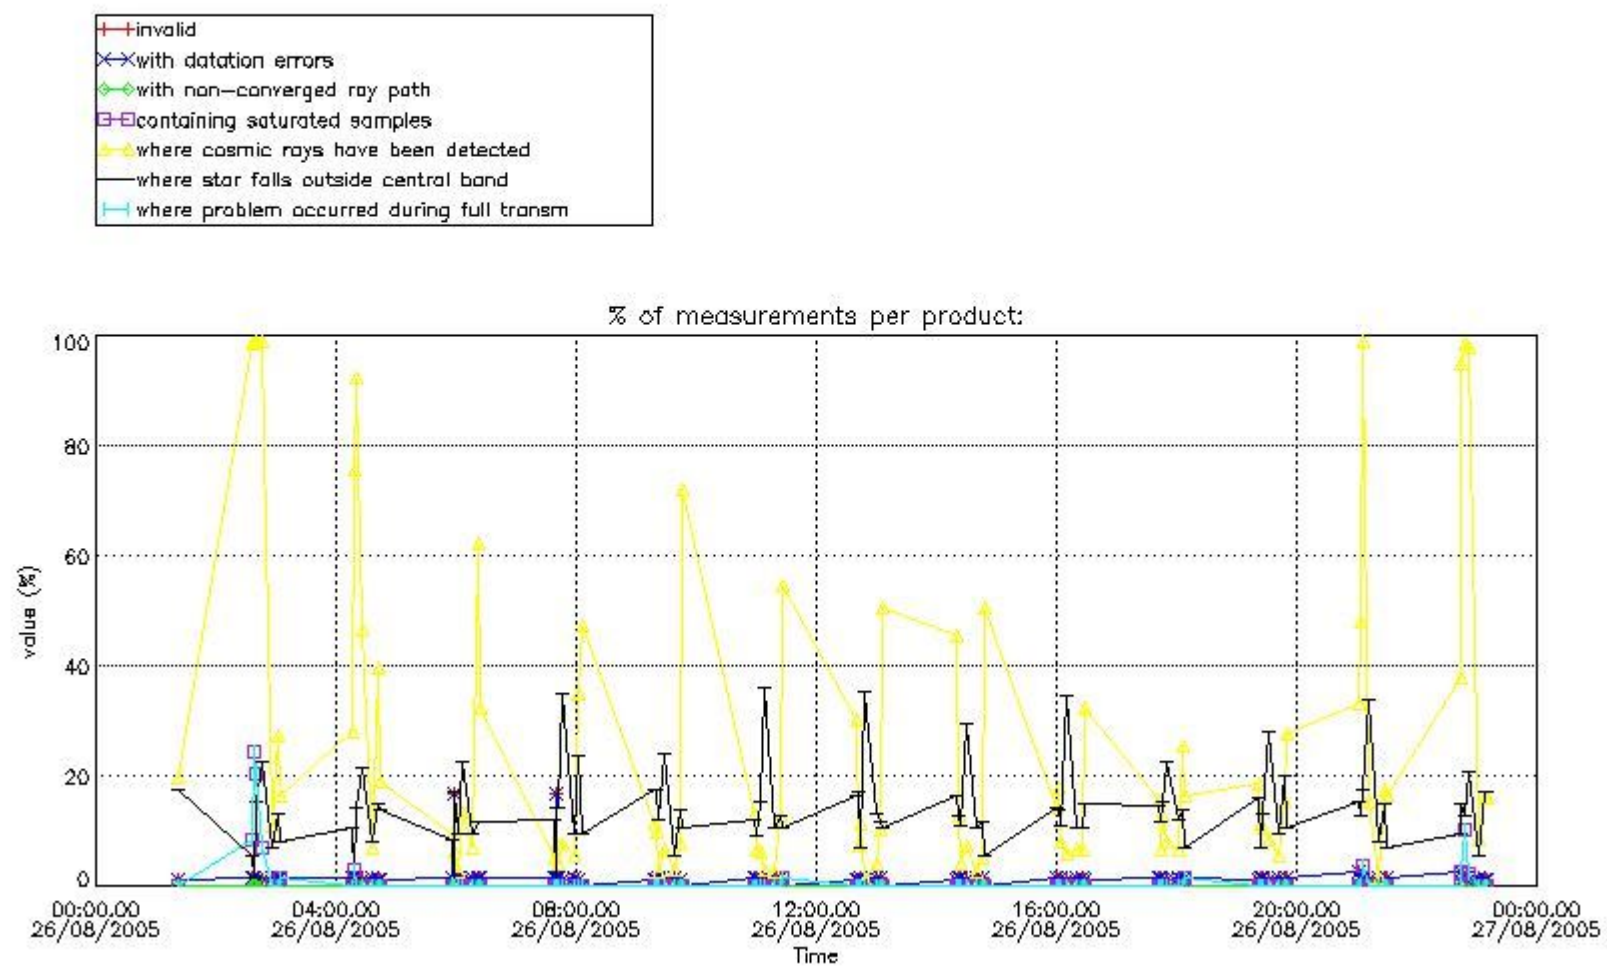

4.1.2 Plot level 1 quality information per product (time dependant): ENVI SAT DESCENDING passes