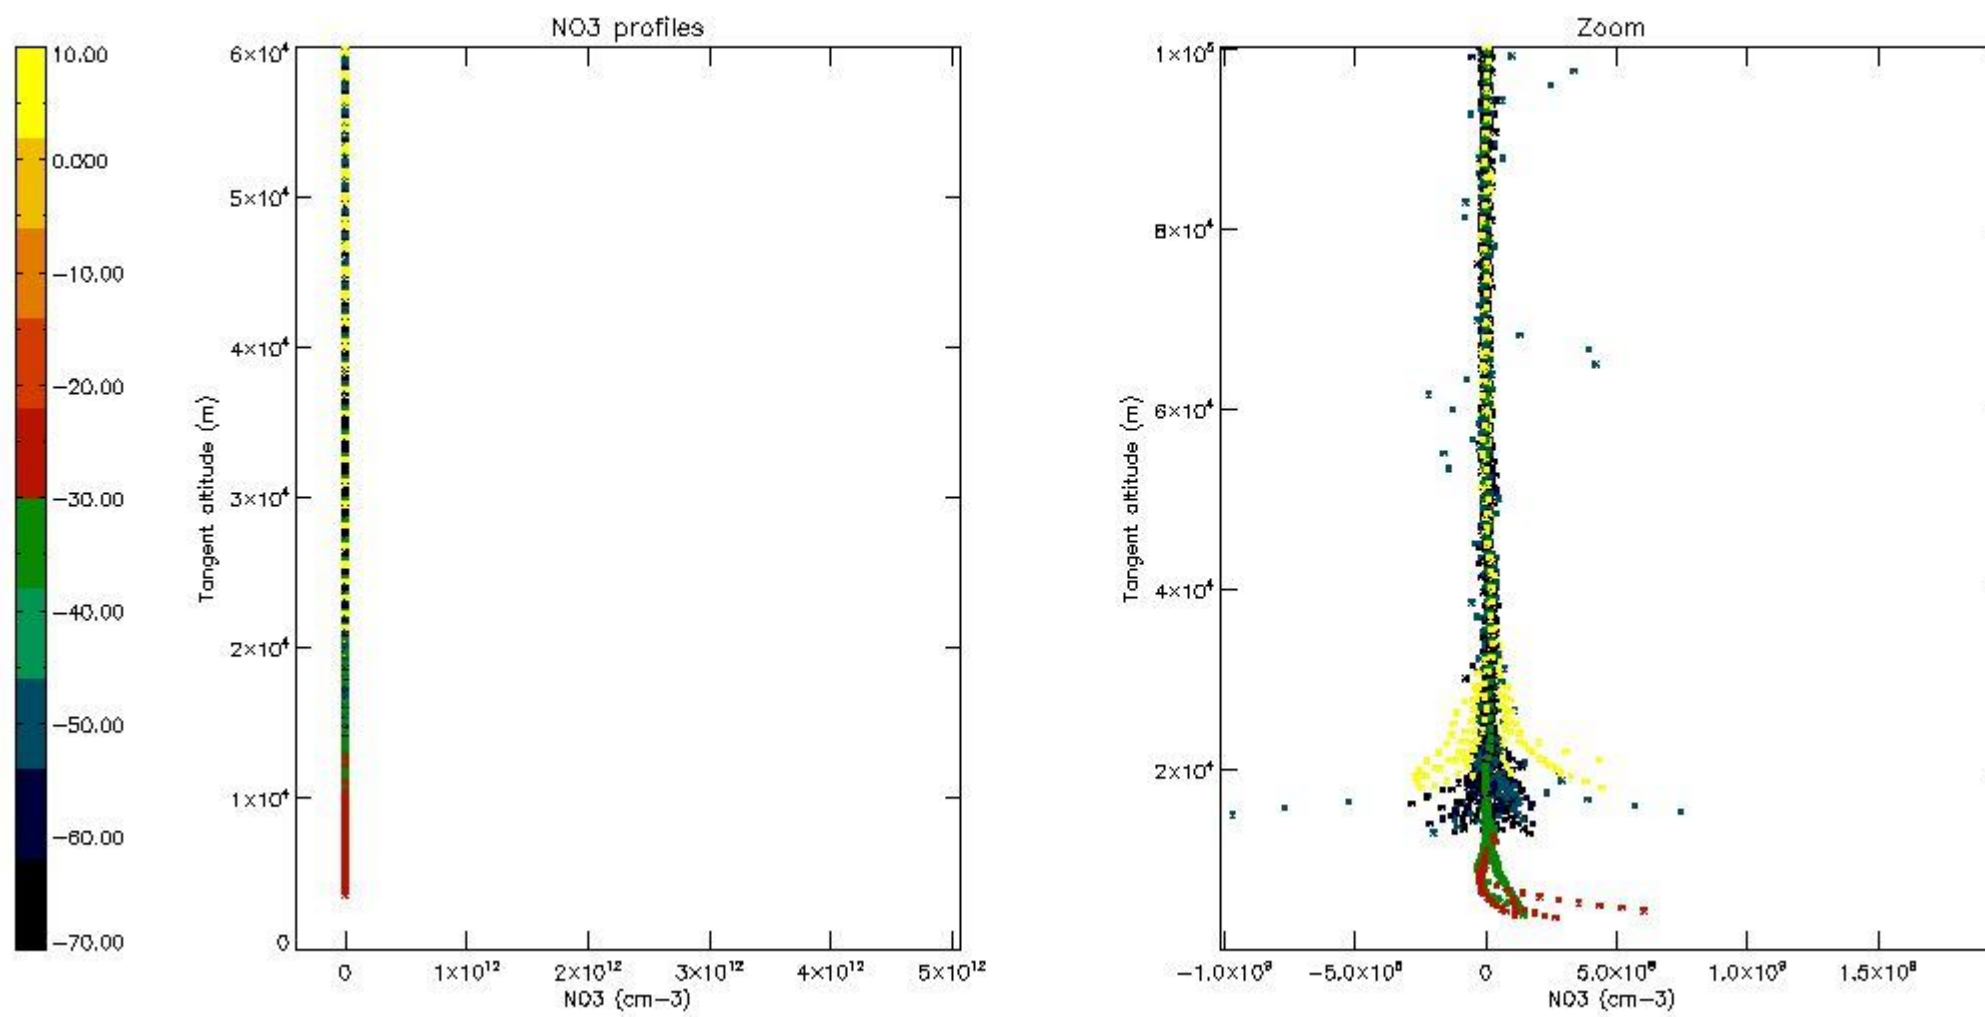

*5.4 Plot ozone profiles where STD < 10% (dark without errors)*

The colorbar represents the latitude.

*5.5 Plot ozone profiles where STD < 5% (dark without errors)*

The colorbar represents the latitude.

*5.6 Plot NO<sub>2</sub> profiles for all STD (dark without errors)*

The colorbar represents the latitude.

*5.7 Plot NO3 profiles for all STD (dark without errors)*

The colorbar represents the latitude.

*5.8 Plot H2O profiles for all STD (only for occultations of stars 1,2,3,4,13,14,16,26,63 dark without errors)*