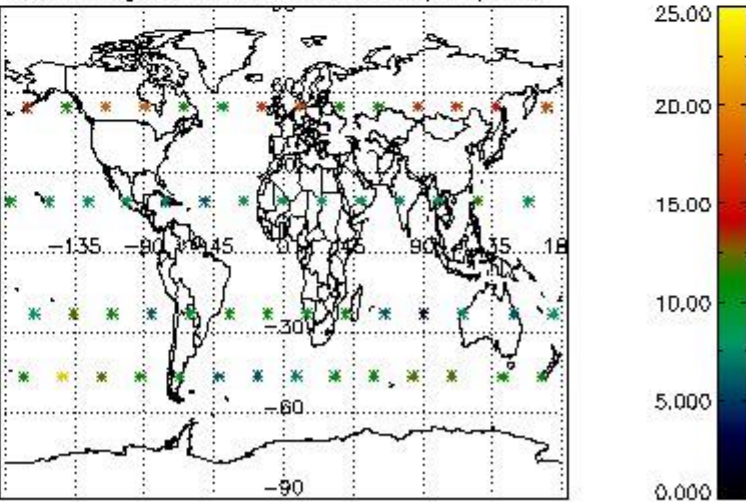

Percentage of saturation errors per profile

5. Trace gas profiles

5.1 Ozone statistics based on quality of products

The final quality of the products can be "measured" using the STD (Standard Deviation) attached to every point profile. This information is written to the parameter GOM_NL__2P/NL_LOCAL_SPECIES_DENSITY/o3_std of the level 2 products. The table below shows the statistics for given STD ranges.

The statistics are given with respect to the overall valid production:

- Products without fatal errors: GOM_NL__2P/MPH/PRODUCT_ERR=0
- Valid point profile: GOM_NL__2P/NL_LOCAL_SPECIES_DENSITY/pcd(0)=0

The 'Criteria' is applied to valid points of dark limb products:

- Products in dark limb illumination condition: GOM_NL__2P/NL_SUMMARY_QUALITY/obs_ill_cond=0
- Products without fatal errors: GOM_NL__2P/MPH/PRODUCT_ERR=0
- Valid point profile: GOM_NL__2P/NL_LOCAL_SPECIES_DENSITY/pcd(0)=0

So, the table below shows the percentage of dark limb and valid observations for each criteria with respect to the overall valid daily observations.

Criteria	% of total production
All STD	47
STD < 20	27