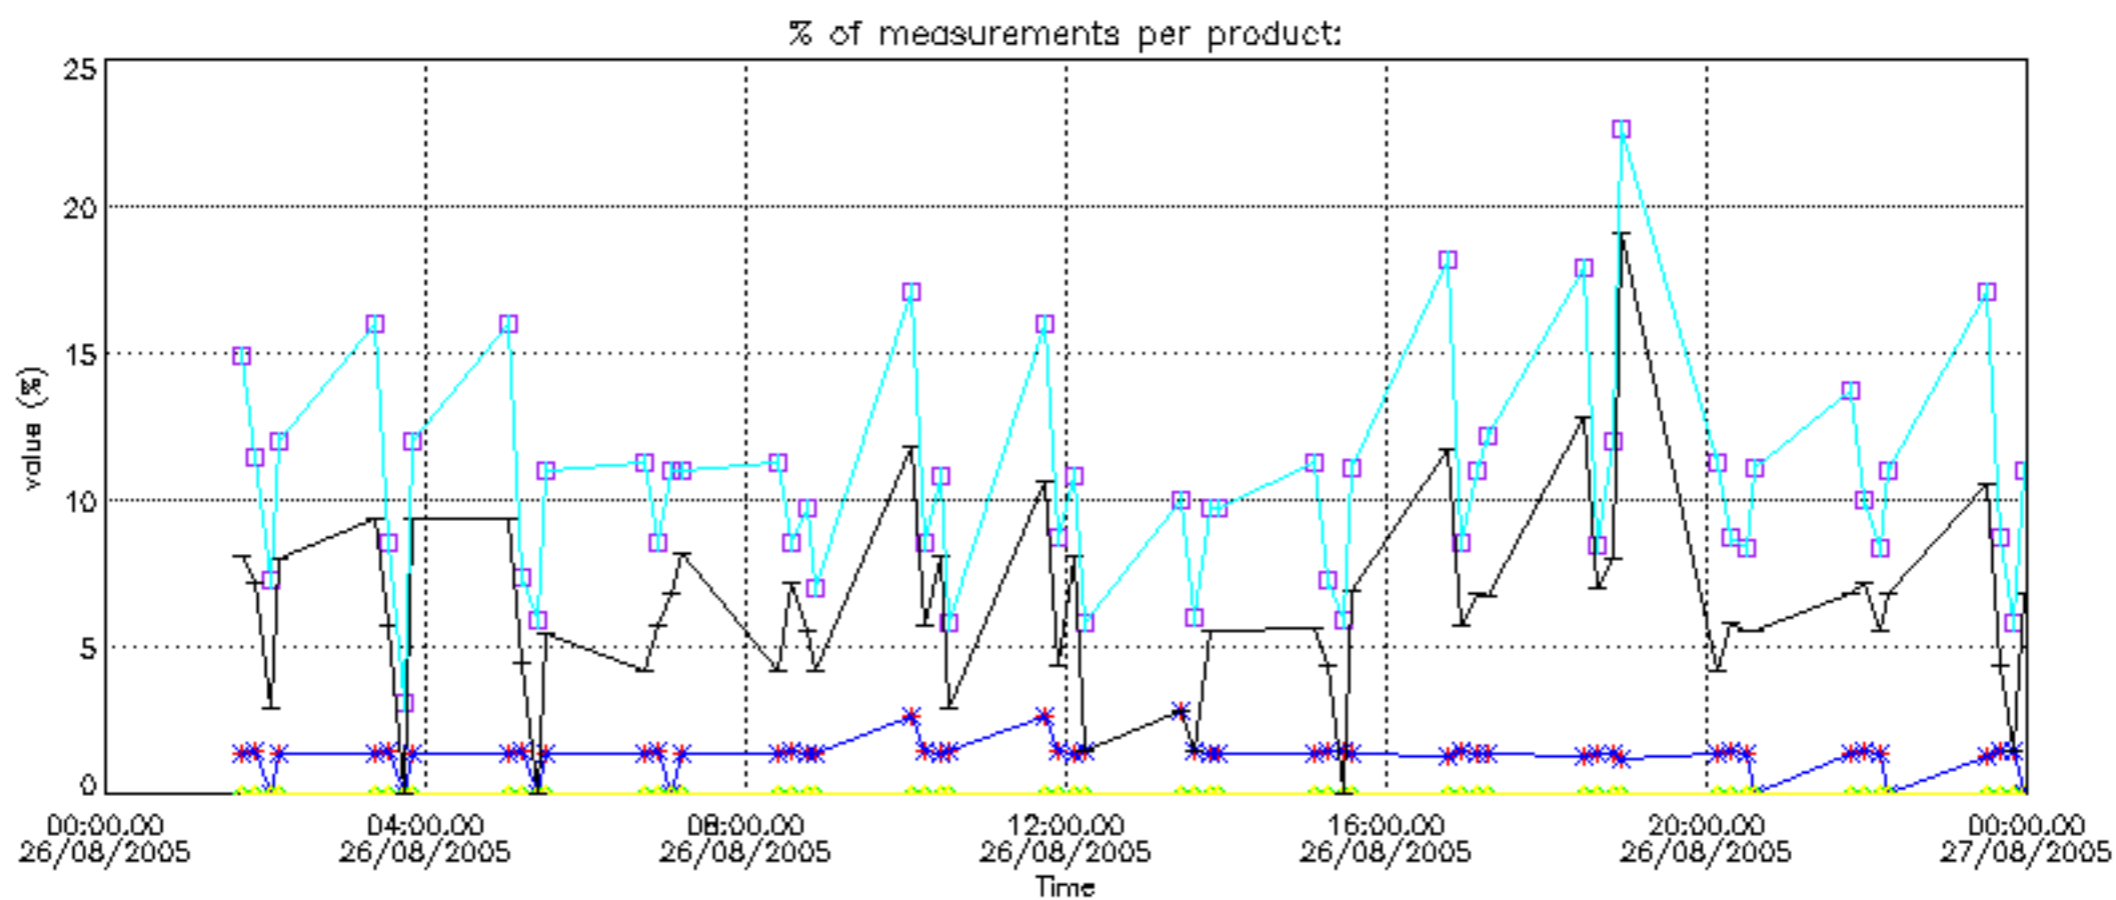

Percentage of cosmic ray hits per profile

Percentage of datation errors per profile