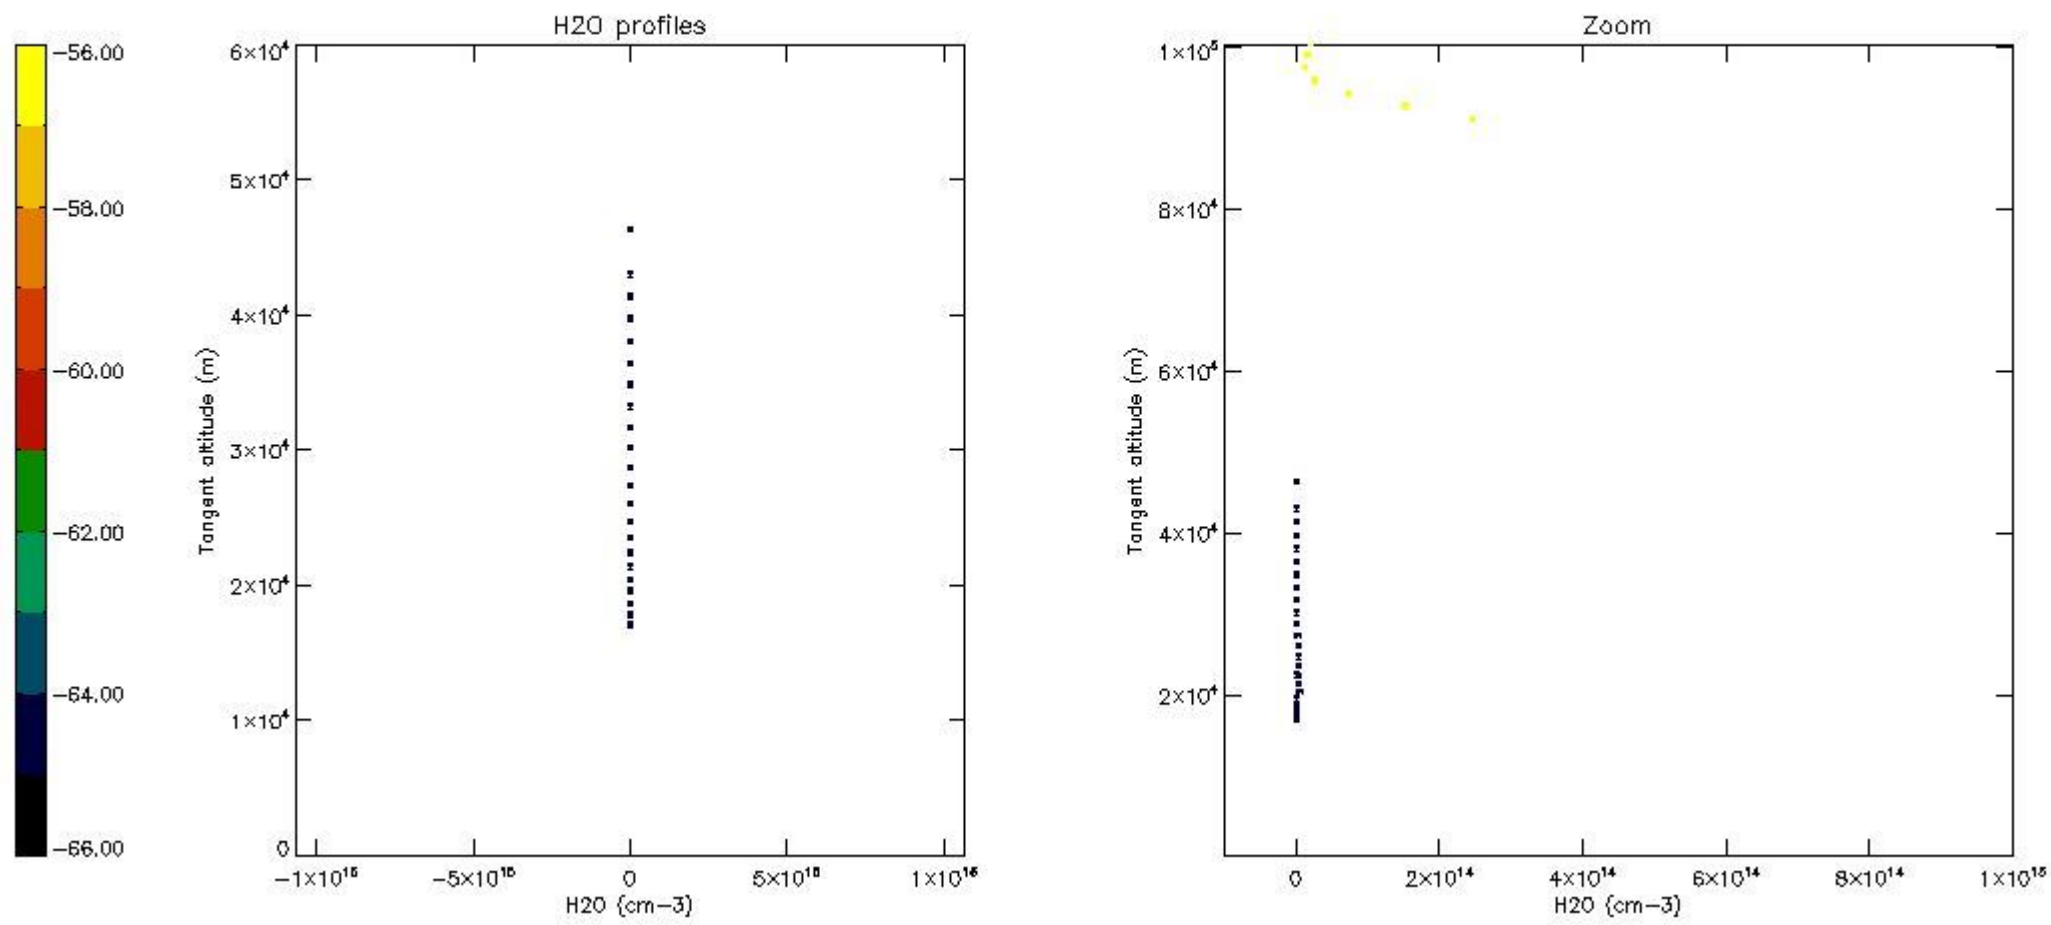

6. Auxiliary Data Files used for the production reported in section 2

The number reported in the third column indicates since which file (see list in section 2) the corresponding auxiliary file has been used. The fourth column is the date of those product files.

Type	Auxiliary Filename	Used since product	Used since product date
INST_PHYS_CHARACTERISTICS	GOM_INS_AXVIEC20091111_143220_20030716_120000_20500101_000000	1	26-AUG-2005 01:22:46
LEVEL-2_PROC_CONFIG	GOM_PR2_AXVIEC20091111_152718_20020301_000000_20500101_000000	1	26-AUG-2005 01:22:46
CROSS_SECTIONS_FILE	GOM_CRS_AXVIEC20091111_154832_20020301_000000_20500101_000000	1	26-AUG-2005 01:22:46