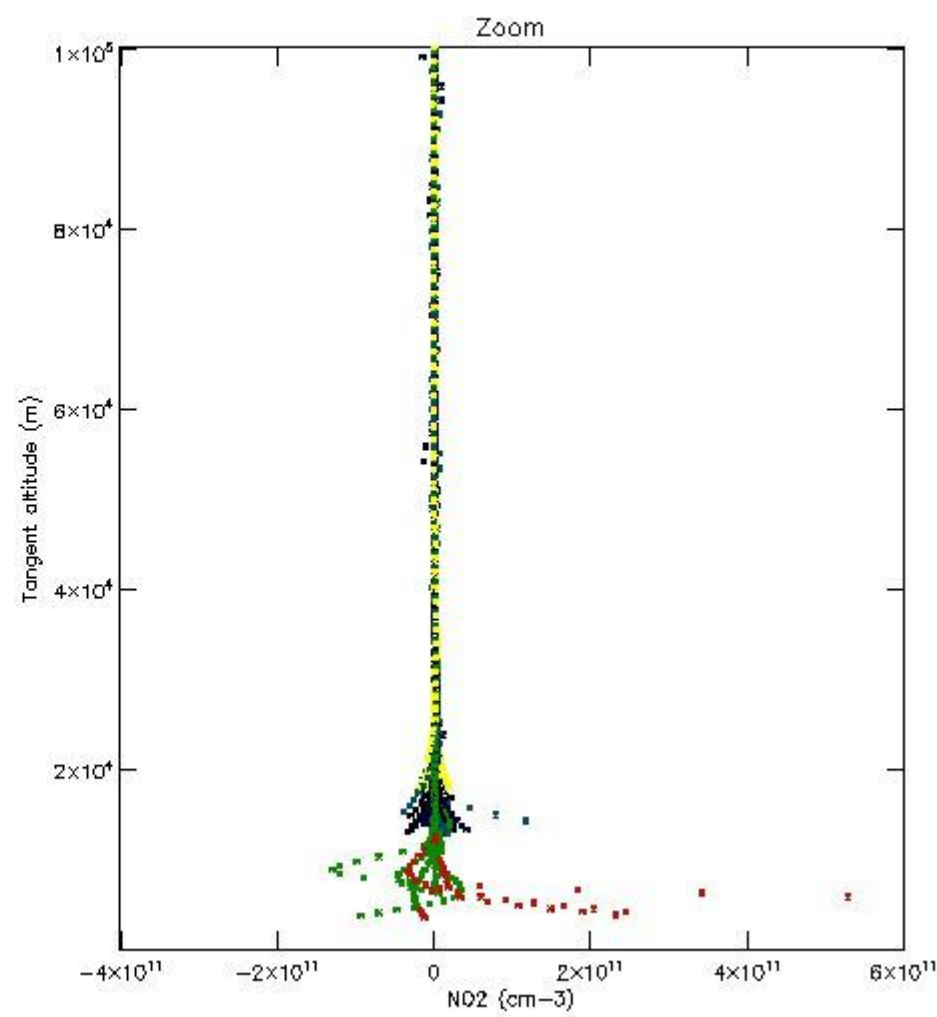

*5.4 Plot ozone profiles where STD < 10% (dark without errors)*

The colorbar represents the latitude.

*5.5 Plot ozone profiles where STD < 5% (dark without errors)*

The colorbar represents the latitude.

*5.6 Plot NO<sub>2</sub> profiles for all STD (dark without errors)*

The colorbar represents the latitude.

*5.7 Plot NO3 profiles for all STD (dark without errors)*

The colorbar represents the latitude.

*5.8 Plot H2O profiles for all STD (only for occultations of stars 1,2,3,4,13,14,16,26,63 dark without errors)*