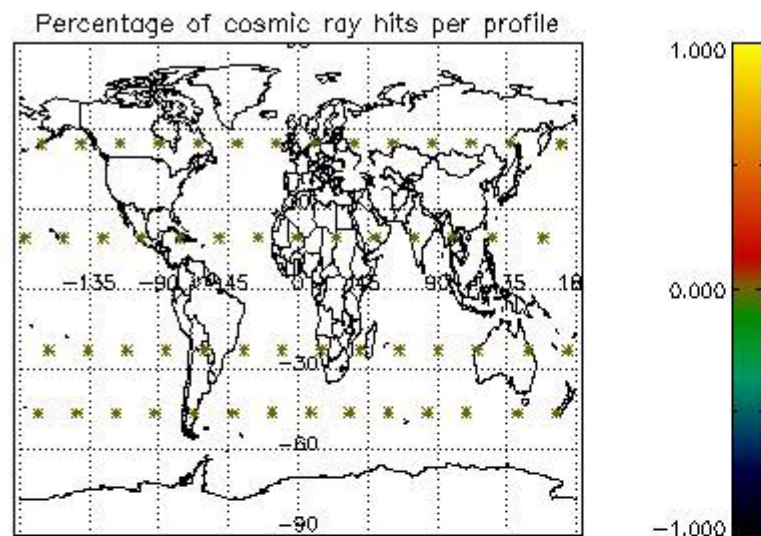

4.2.2 Plot level 1 quality information per product (world map): ENVISAT DESCENDING passes

5. Trace gas profiles

5.1 Ozone statistics based on quality of products

The final quality of the products can be "measured" using the STD (Standard Deviation) attached to every point profile. This information is written to the parameter GOM_NL__2P/NL_LOCAL_SPECIES_DENSITY/o3_std of the level 2 products. The table below shows the statistics for given STD ranges.

The statistics are given with respect to the overall valid production:

- Products without fatal errors: GOM_NL__2P/MPH/PRODUCT_ERR=0
- Valid point profile: GOM_NL__2P/NL_LOCAL_SPECIES_DENSITY/pcd(0)=0

The 'Criteria' is applied to valid points of dark limb products:

- Products in dark limb illumination condition: GOM_NL__2P/NL_SUMMARY_QUALITY/obs_ill_cond=0
- Products without fatal errors: GOM_NL__2P/MPH/PRODUCT_ERR=0
- Valid point profile: GOM_NL__2P/NL_LOCAL_SPECIES_DENSITY/pcd(0)=0

So, the table below shows the percentage of dark limb and valid observations for each criteria with respect to the overall valid daily observations.

Criteria	% of total production
All STD	47
STD < 20	27