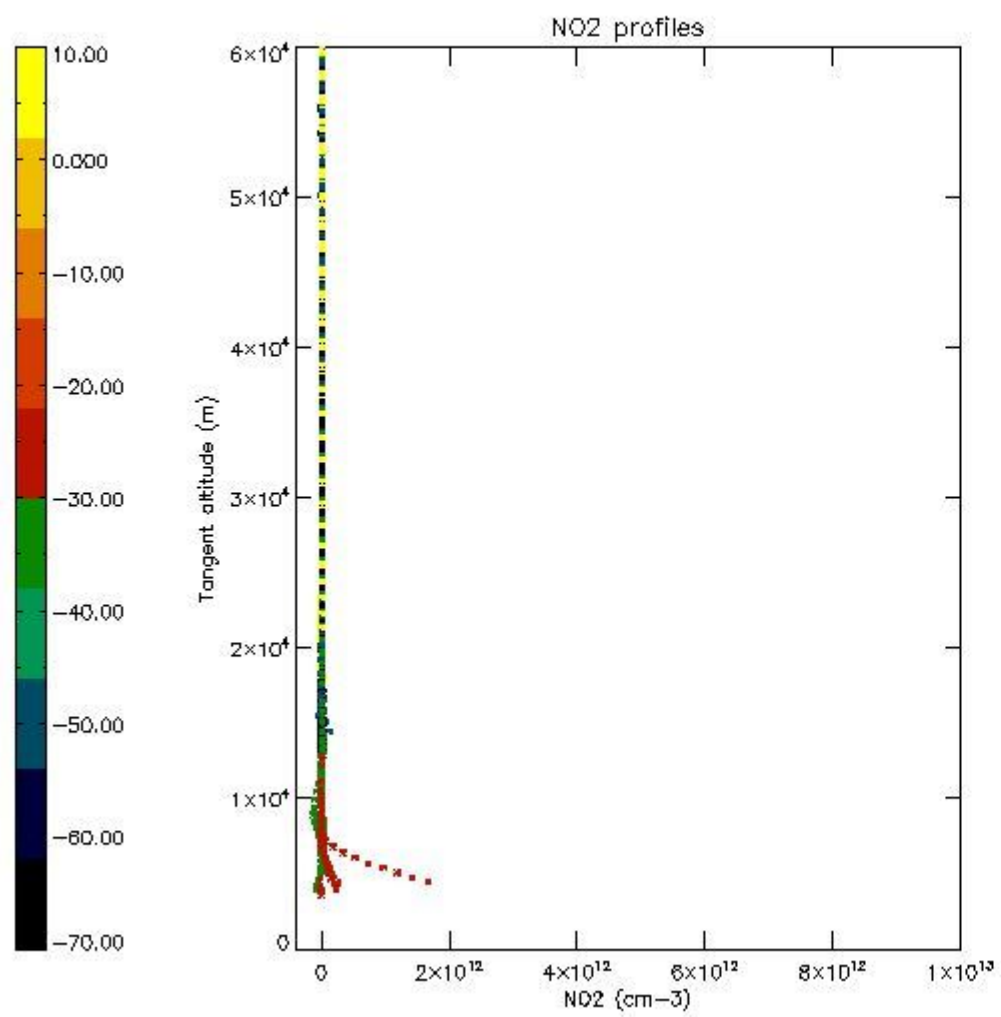

5.7 Plot NO3 profiles for all STD (dark without errors)

The colorbar represents the latitude.