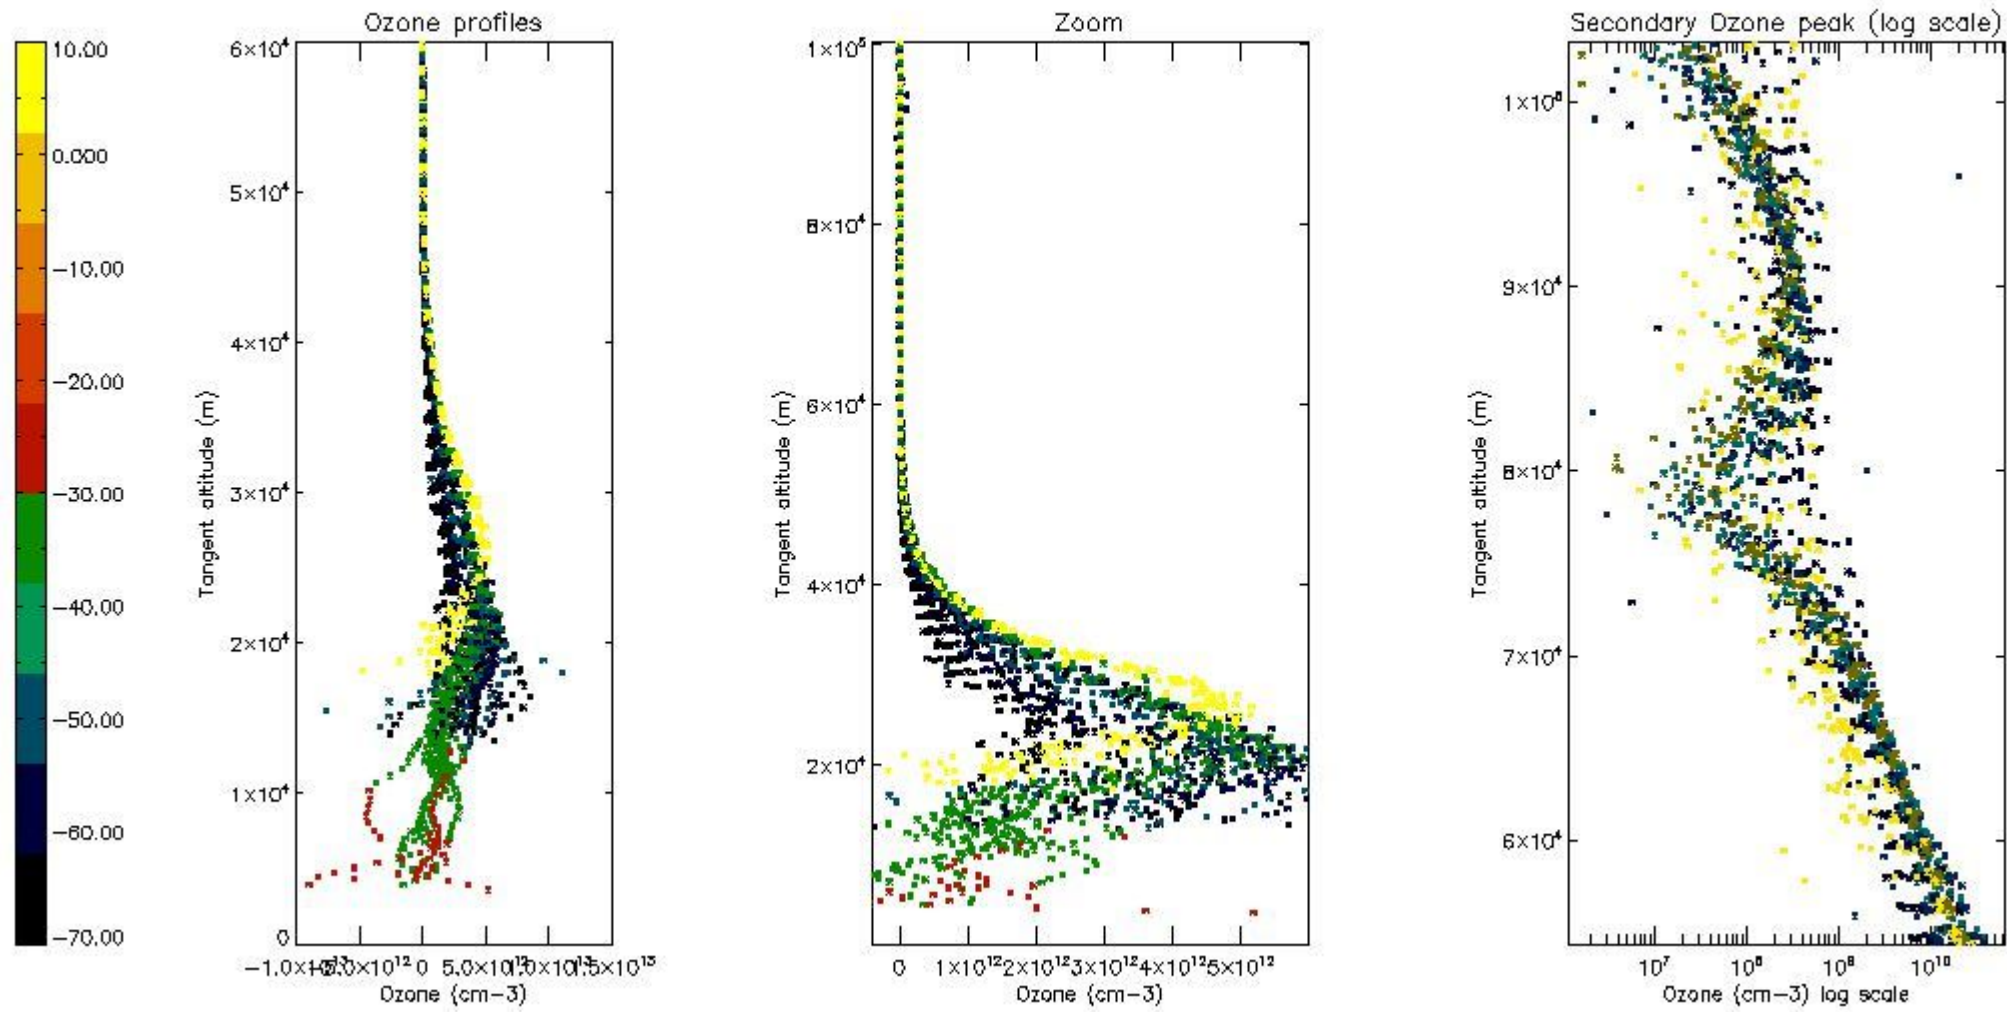

STD < 10	20
STD < 5	12

5.2 Plot ozone profiles for all STD (dark without errors)

The colorbar represents the latitude.

5.3 Plot ozone profiles where STD < 20% (dark without errors)

The colorbar represents the latitude.