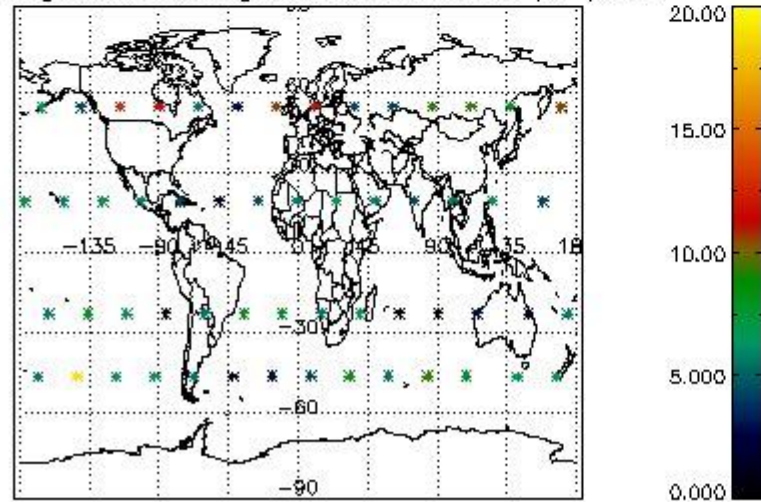

Percentage of star falling outside central band per profile