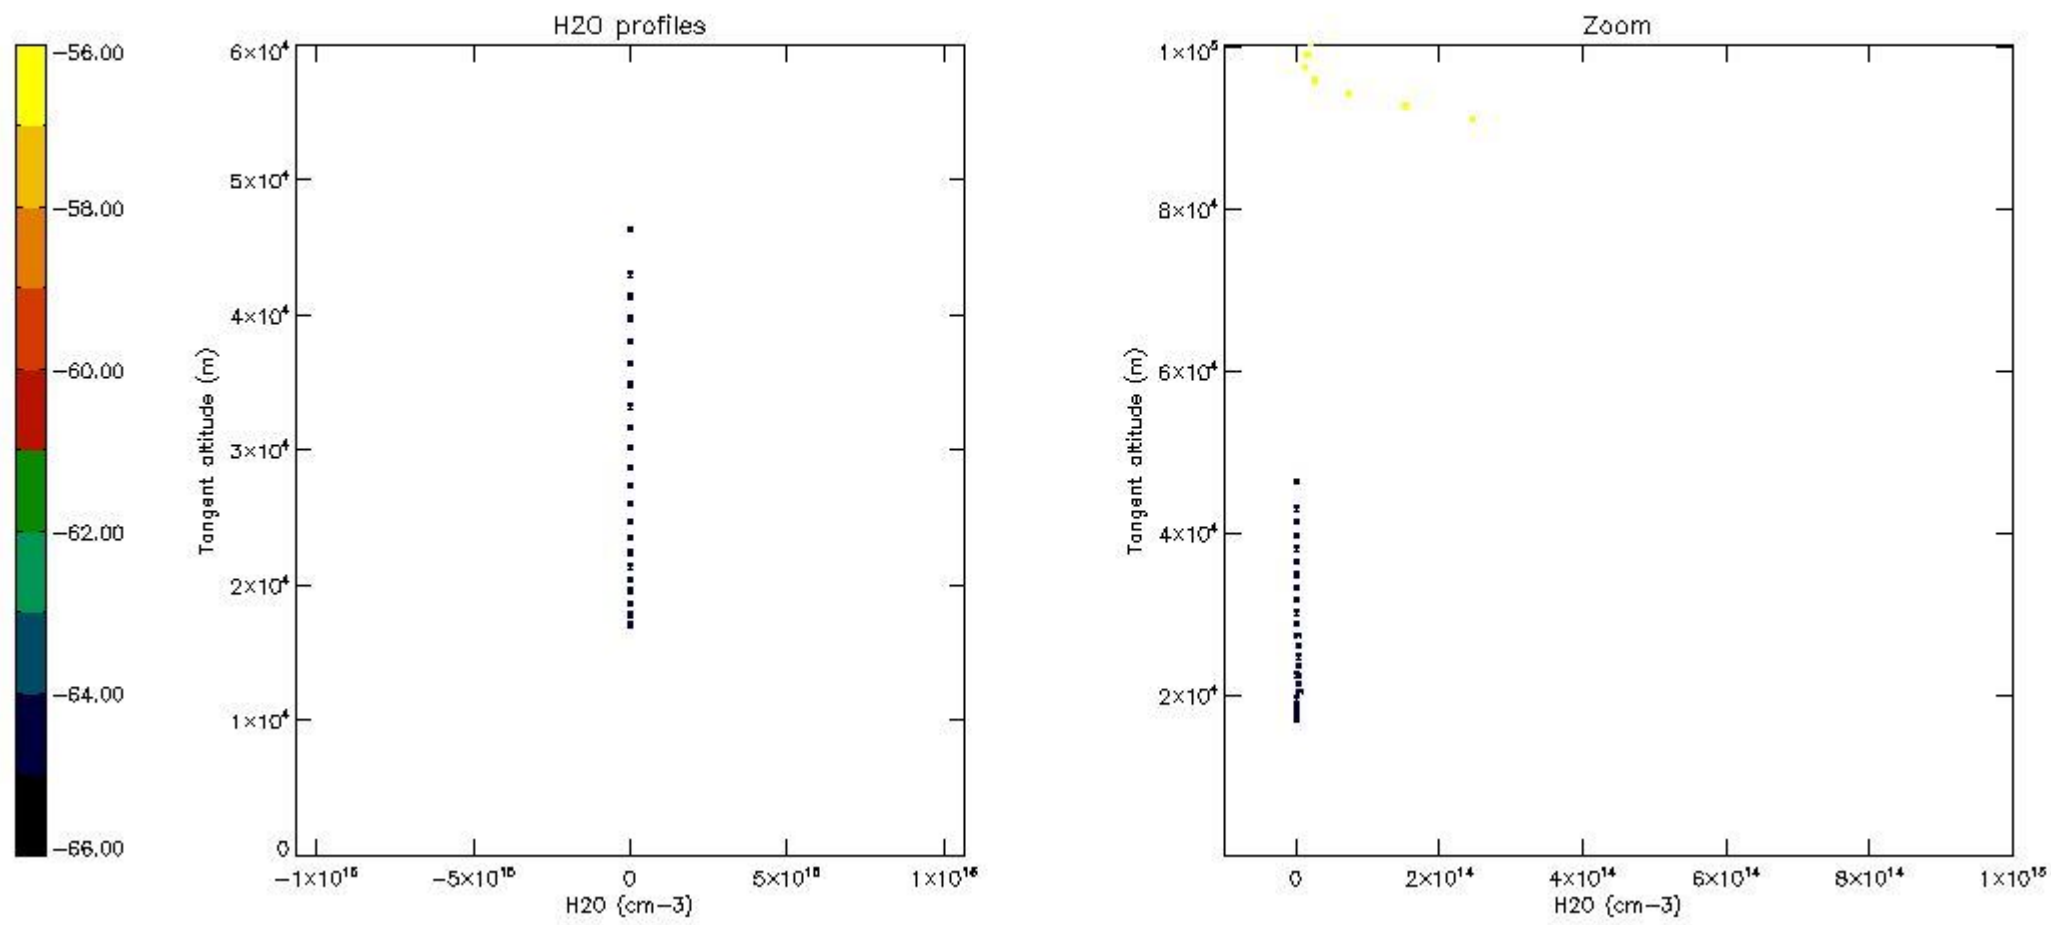

The colorbar represents the latitude.

*5.7 Plot NO3 profiles for all STD (dark without errors)*

The colorbar represents the latitude.

*5.8 Plot H2O profiles for all STD (only for occultations of stars 1,2,3,4,13,14,16,26,63 dark without errors)*

The colorbar represents the latitude.