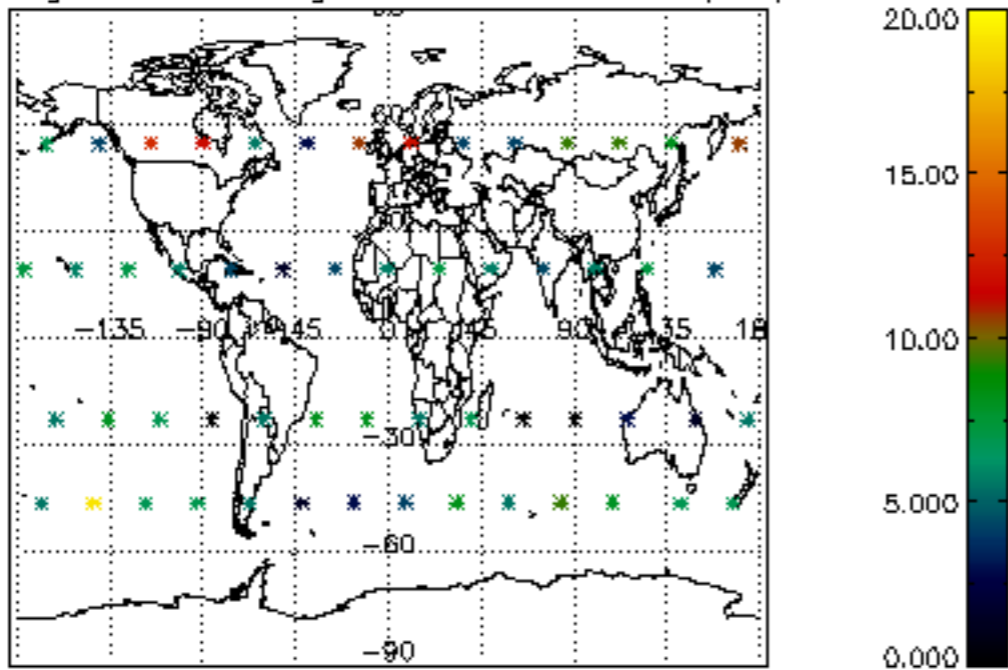

Percentage of star falling outside central band per profile