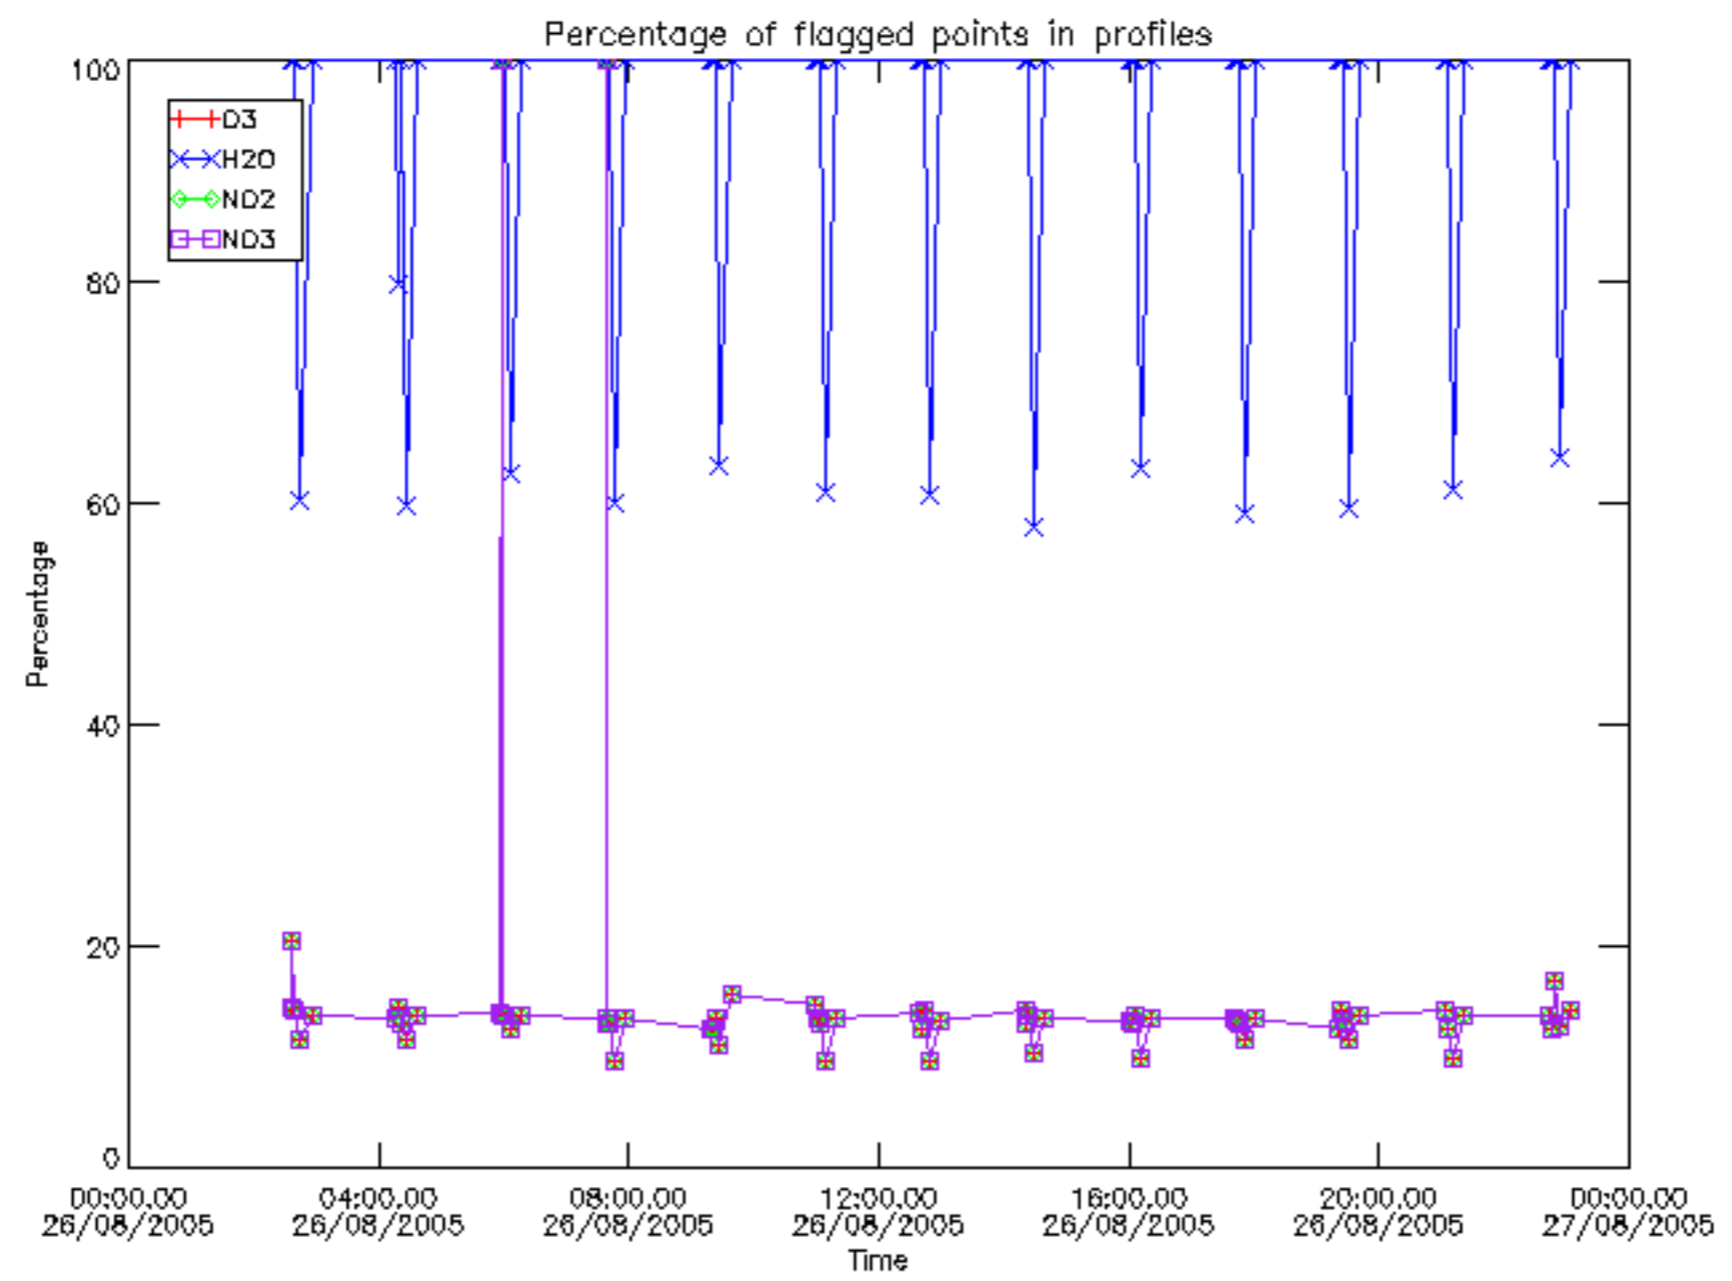

Percentage of flagged data per D3 profile

Percentage of flagged data per H2O profile