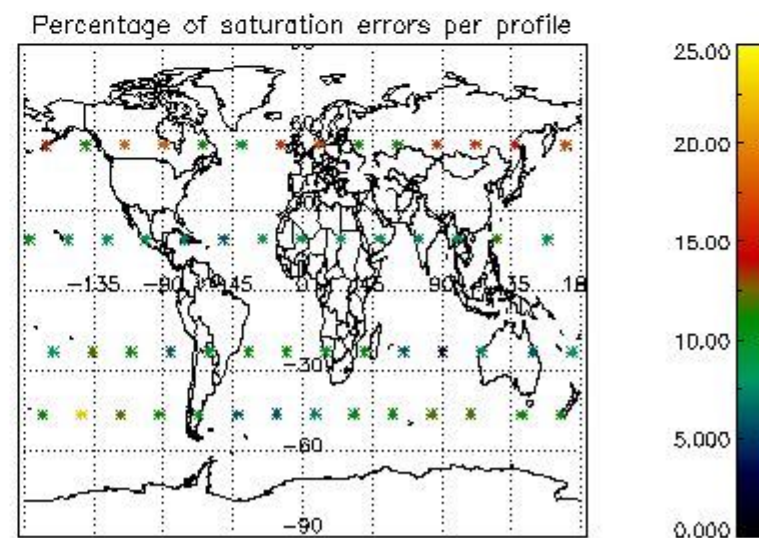

5. Trace gas profiles

5.1 Ozone statistics based on quality of products

The final quality of the products can be "measured" using the STD (Standard Deviation) attached to every point profile. This information is written to the parameter GOM_NL__2P/NL_LOCAL_SPECIES_DENSITY/o3_std of the level 2 products. The table below shows the statistics for given STD ranges.

The statistics are given with respect to the overall valid production:

- Products without fatal errors: GOM_NL__2P/MPH/PRODUCT_ERR=0
- Valid point profile: GOM_NL__2P/NL_LOCAL_SPECIES_DENSITY/pcd(0)=0

The 'Criteria' is applied to valid points of dark limb products:

- Products in dark limb illumination condition: GOM_NL__2P/NL_SUMMARY_QUALITY/obs_ill_cond=0
- Products without fatal errors: GOM_NL__2P/MPH/PRODUCT_ERR=0
- Valid point profile: GOM_NL__2P/NL_LOCAL_SPECIES_DENSITY/pcd(0)=0

So, the table below shows the percentage of dark limb and valid observations for each criteria with respect to the overall valid daily observations.

Criteria	% of total production
All STD	47
STD < 20	27