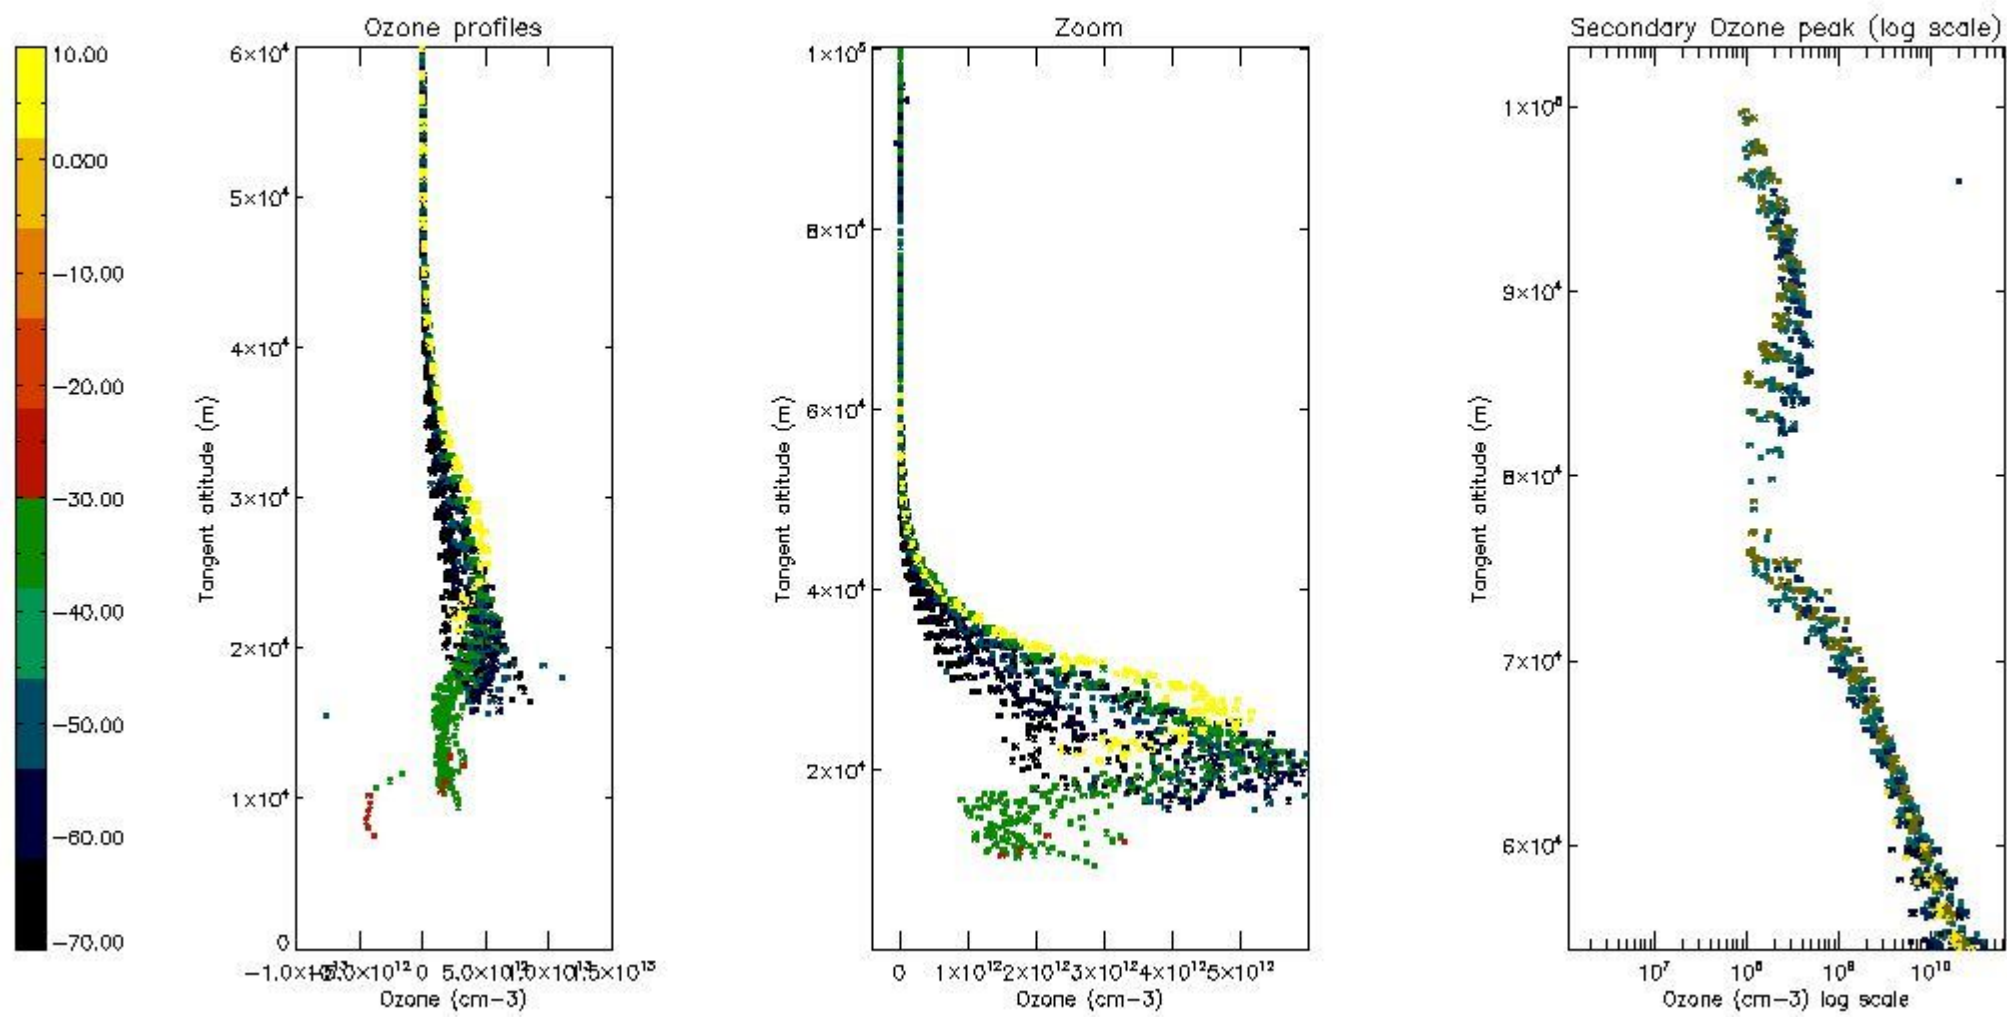

STD < 10	20
STD < 5	12

5.2 Plot ozone profiles for all STD (dark without errors)

The colorbar represents the latitude.

5.3 Plot ozone profiles where STD < 20% (dark without errors)

The colorbar represents the latitude.