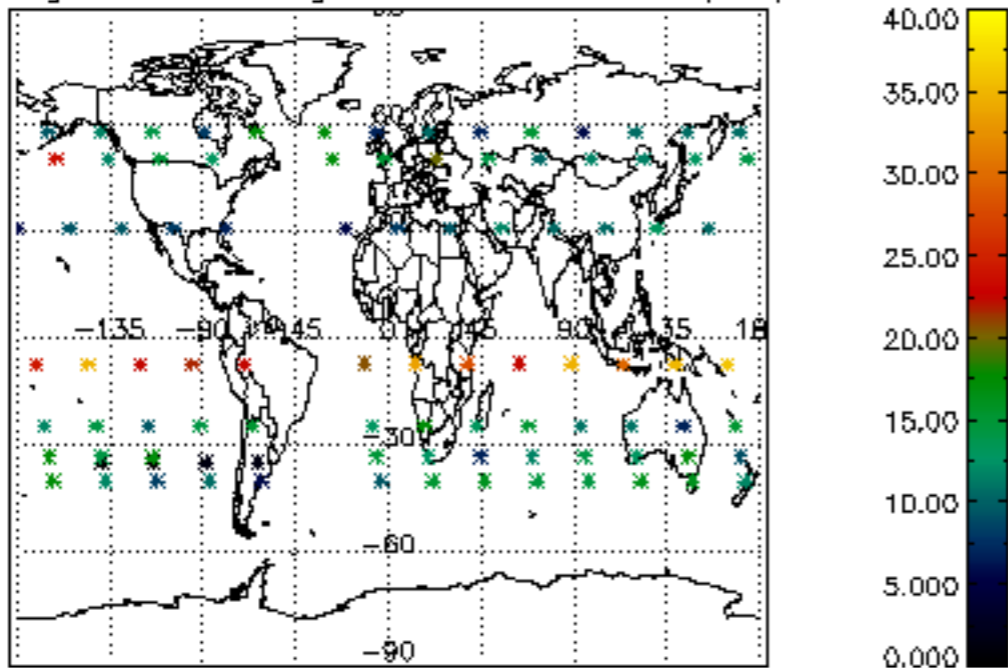

Percentage of cosmic ray hits per profile

Percentage of star falling outside central band per profile