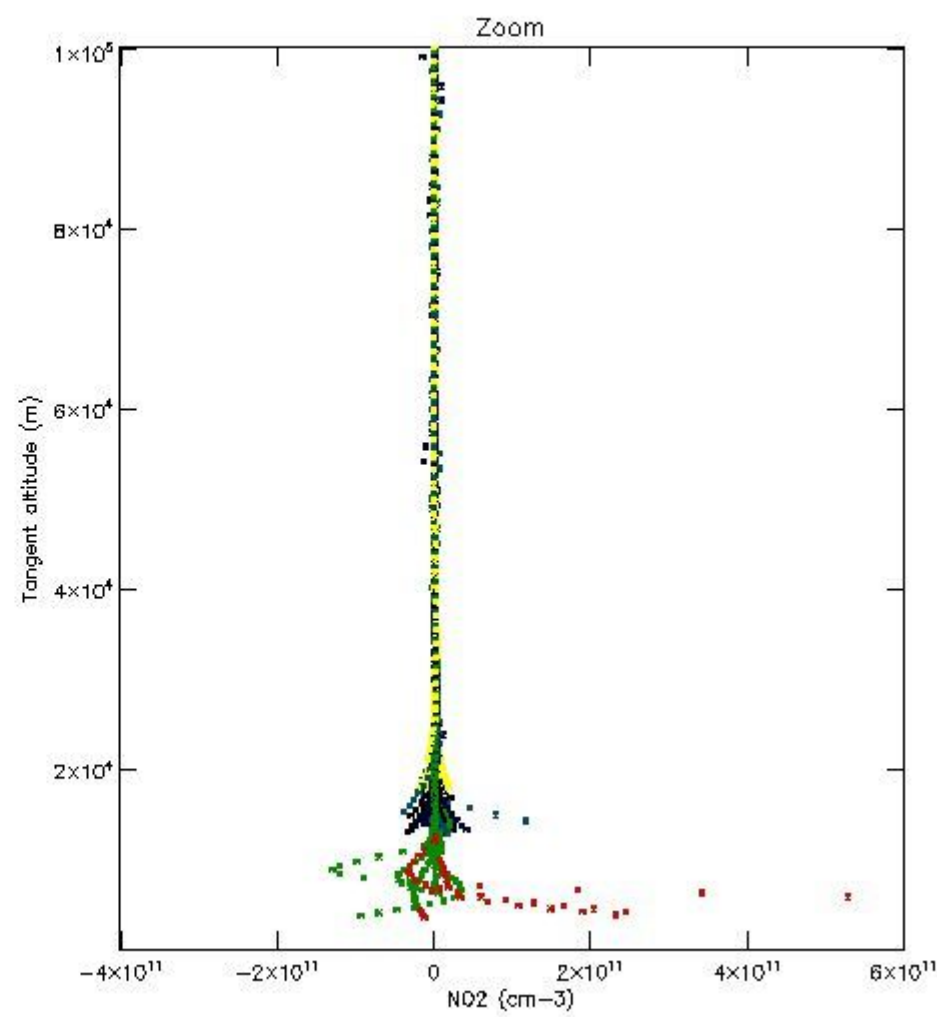

5.7 Plot NO3 profiles for all STD (dark without errors)

The colorbar represents the latitude.