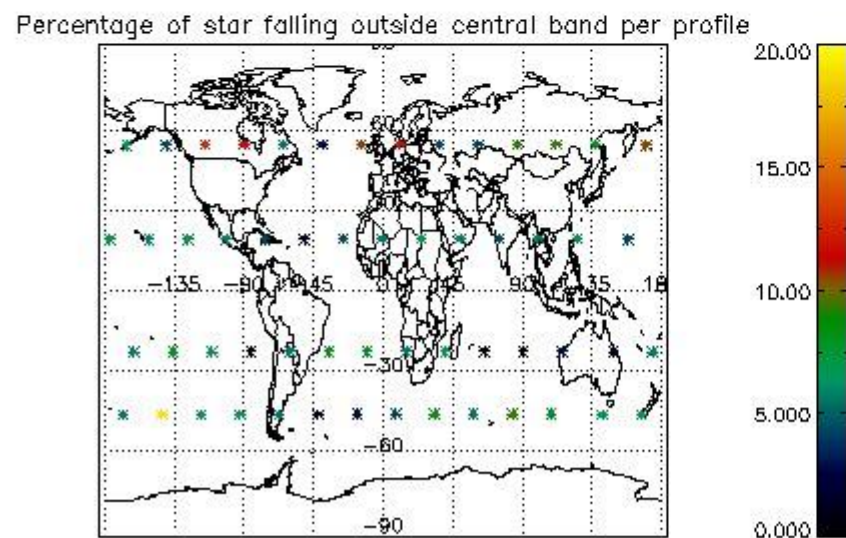

5. Trace gas profiles

5.1 Ozone statistics based on quality of products

The final quality of the products can be "measured" using the STD (Standard Deviation) attached to every point profile. This information is written to the parameter GOM_NL__2P/NL_LOCAL_SPECIES_DENSITY/o3_std of the level 2 products. The table below shows the statistics for given STD ranges.

The statistics are given with respect to the overall valid production:

- Products without fatal errors: GOM_NL__2P/MPH/PRODUCT_ERR=0
- Valid point profile: GOM_NL__2P/NL_LOCAL_SPECIES_DENSITY/pcd(0)=0

The 'Criteria' is applied to valid points of dark limb products:

- Products in dark limb illumination condition: GOM_NL__2P/NL_SUMMARY_QUALITY/obs_ill_cond=0
- Products without fatal errors: GOM_NL__2P/MPH/PRODUCT_ERR=0
- Valid point profile: GOM_NL__2P/NL_LOCAL_SPECIES_DENSITY/pcd(0)=0

So, the table below shows the percentage of dark limb and valid observations for each criteria with respect to the overall valid daily observations.

Criteria	% of total production
All STD	47
STD < 20	27