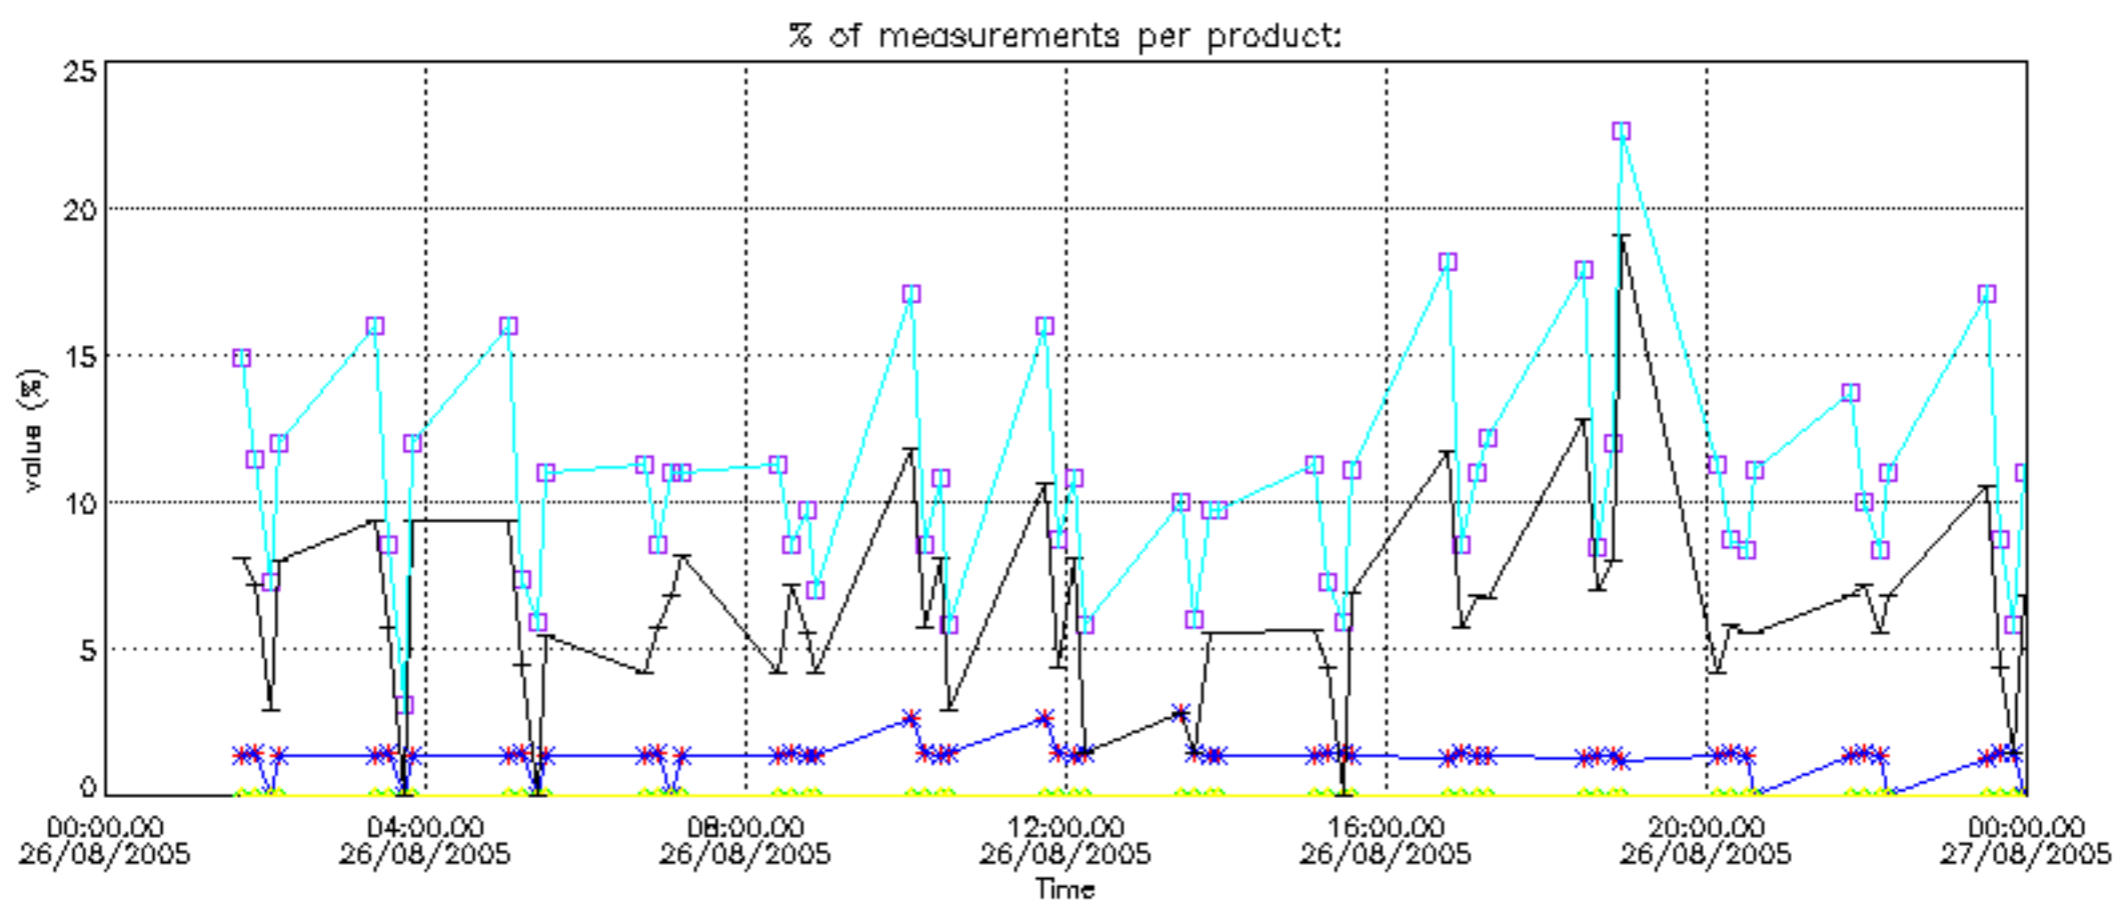

Percentage of cosmic ray hits per profile

Percentage of datation errors per profile