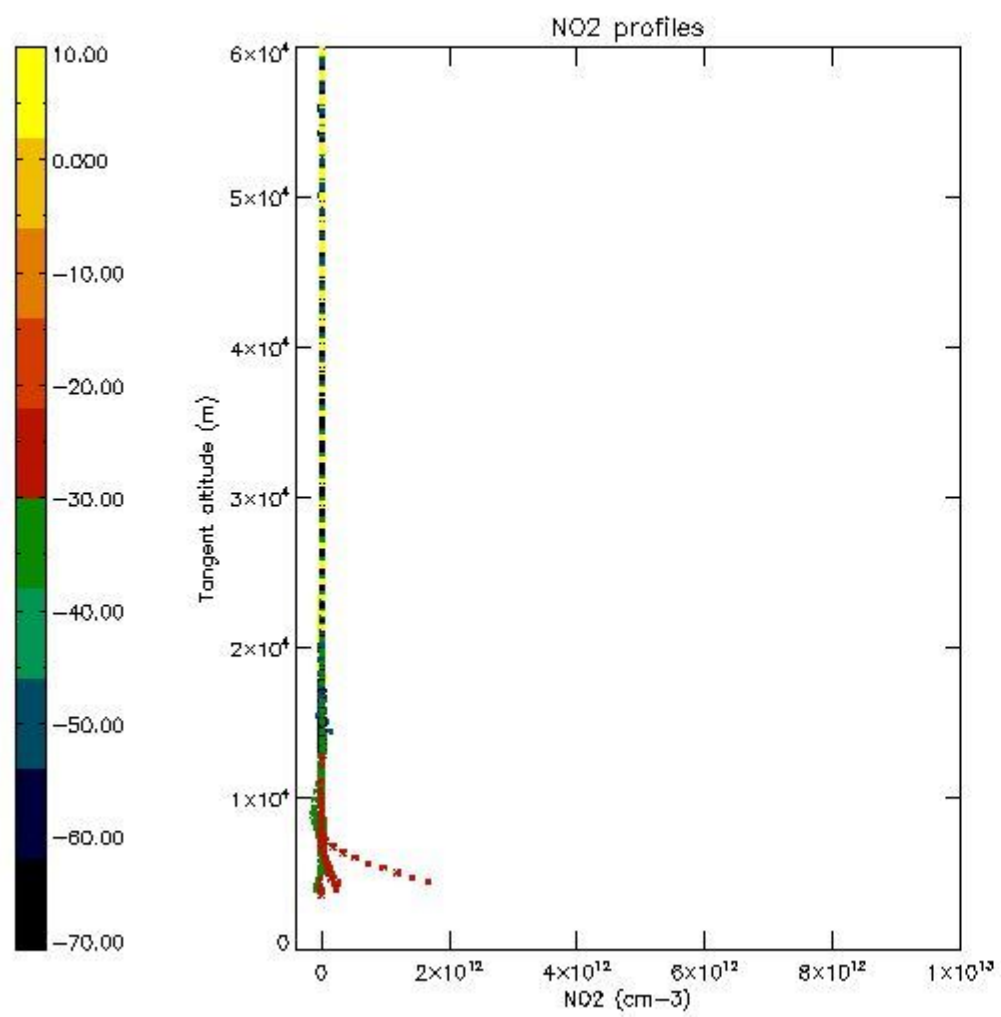

*5.4 Plot ozone profiles where STD < 10% (dark without errors)*

The colorbar represents the latitude.

*5.5 Plot ozone profiles where STD < 5% (dark without errors)*

The colorbar represents the latitude.

*5.6 Plot NO<sub>2</sub> profiles for all STD (dark without errors)*

The colorbar represents the latitude.

*5.7 Plot NO3 profiles for all STD (dark without errors)*

The colorbar represents the latitude.

*5.8 Plot H2O profiles for all STD (only for occultations of stars 1,2,3,4,13,14,16,26,63 dark without errors)*