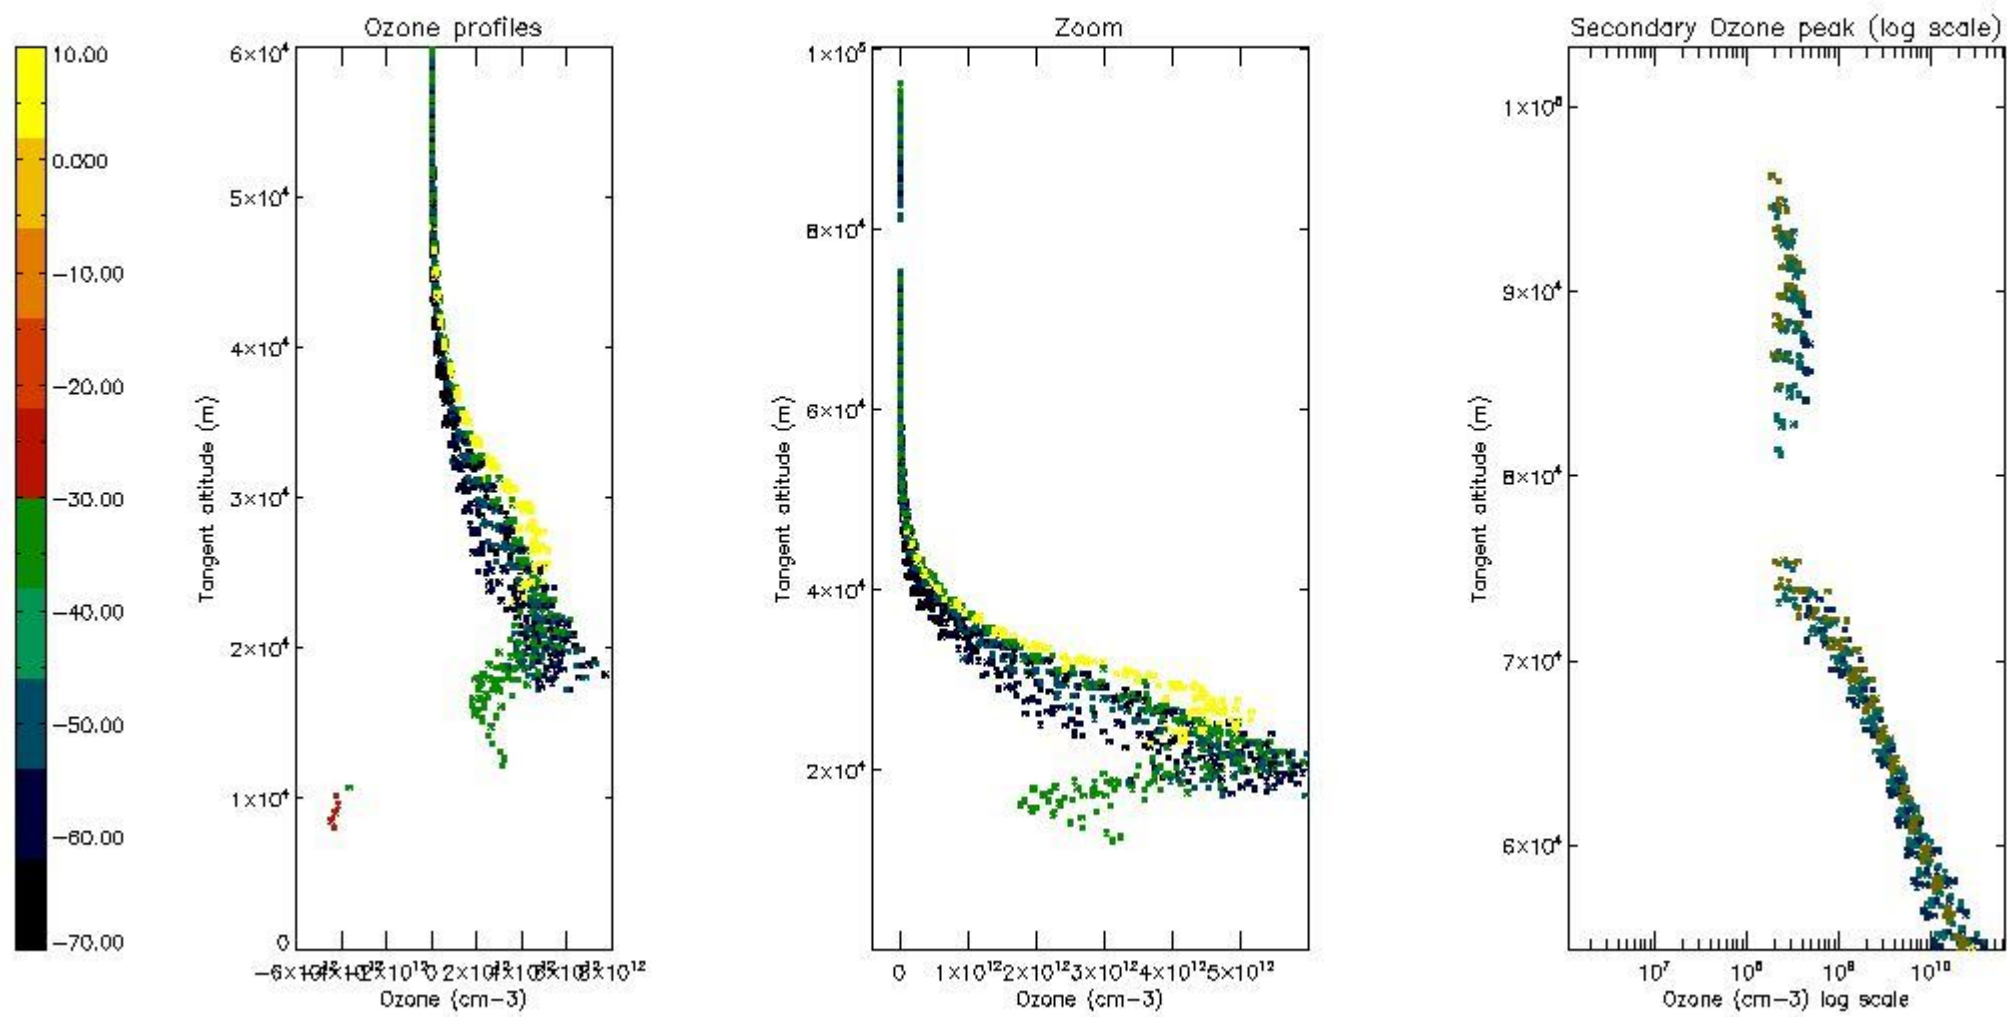

5.5 Plot ozone profiles where STD < 5% (dark without errors)

The colorbar represents the latitude.