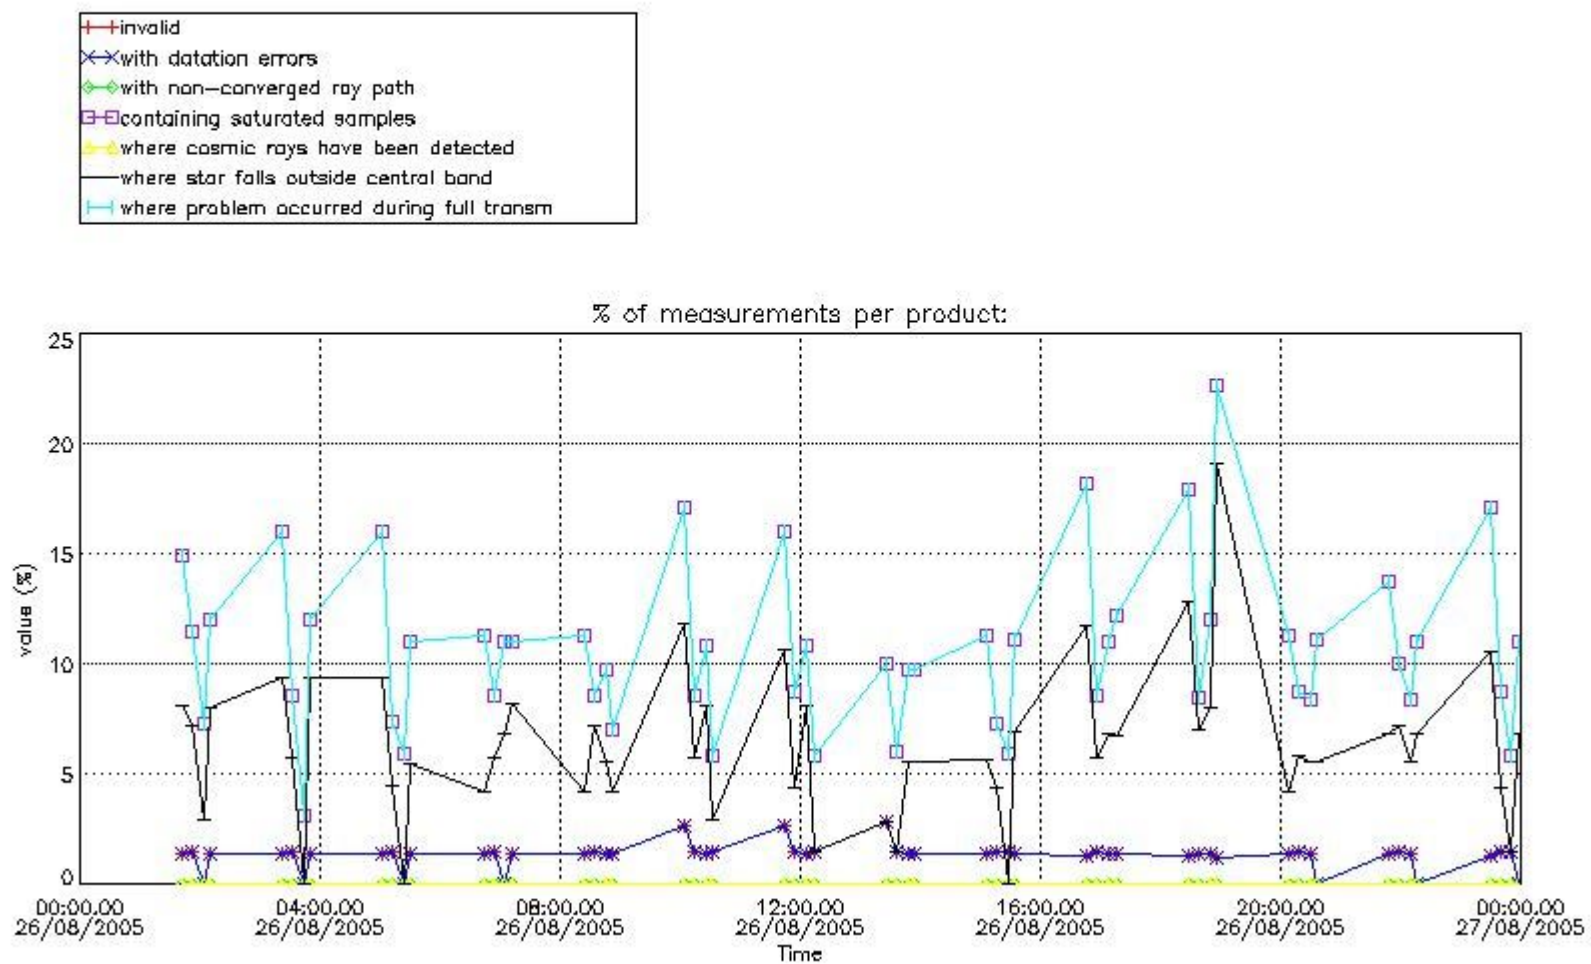

4.2 Plot quality information per product coming from level 1b processing (world map)

4.2.1 Plot level 1 quality information per product (world map): ENVISAT ASCENDING passes