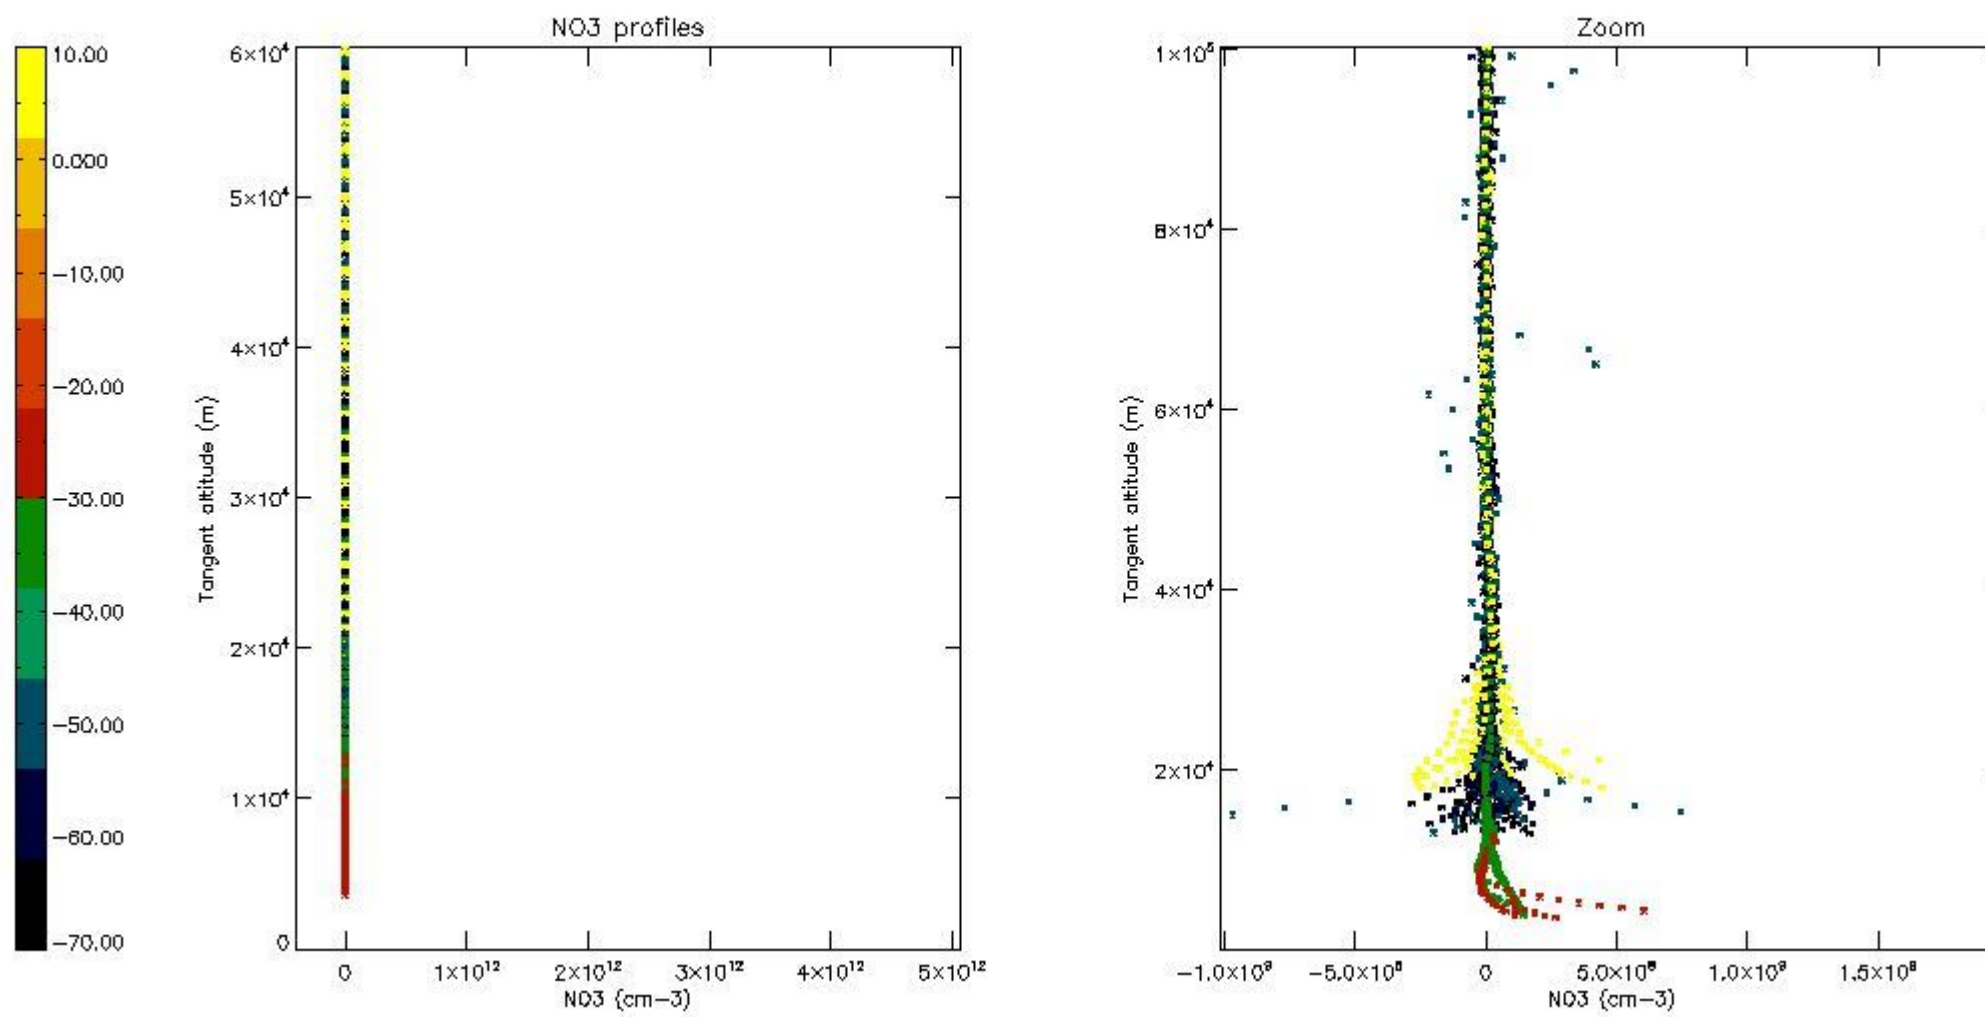

The colorbar represents the latitude.

*5.7 Plot NO3 profiles for all STD (dark without errors)*

The colorbar represents the latitude.

*5.8 Plot H2O profiles for all STD (only for occultations of stars 1,2,3,4,13,14,16,26,63 dark without errors)*