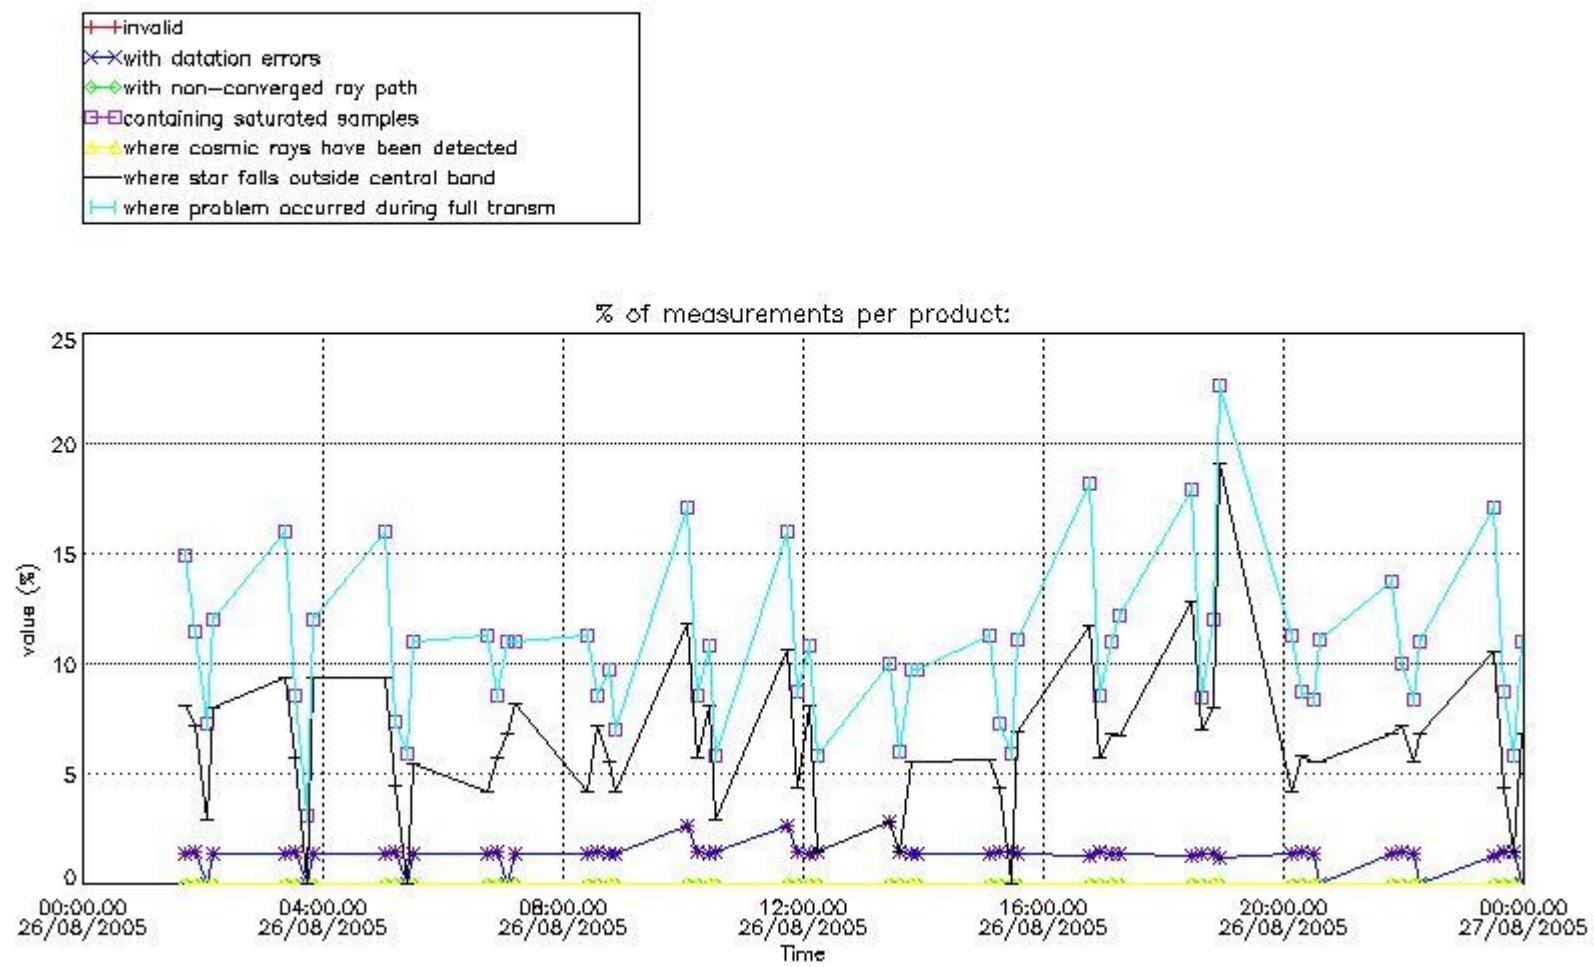

4.2 Plot quality information per product coming from level 1b processing (world map)

4.2.1 Plot level 1 quality information per product (world map): ENVISAT ASCENDING passes