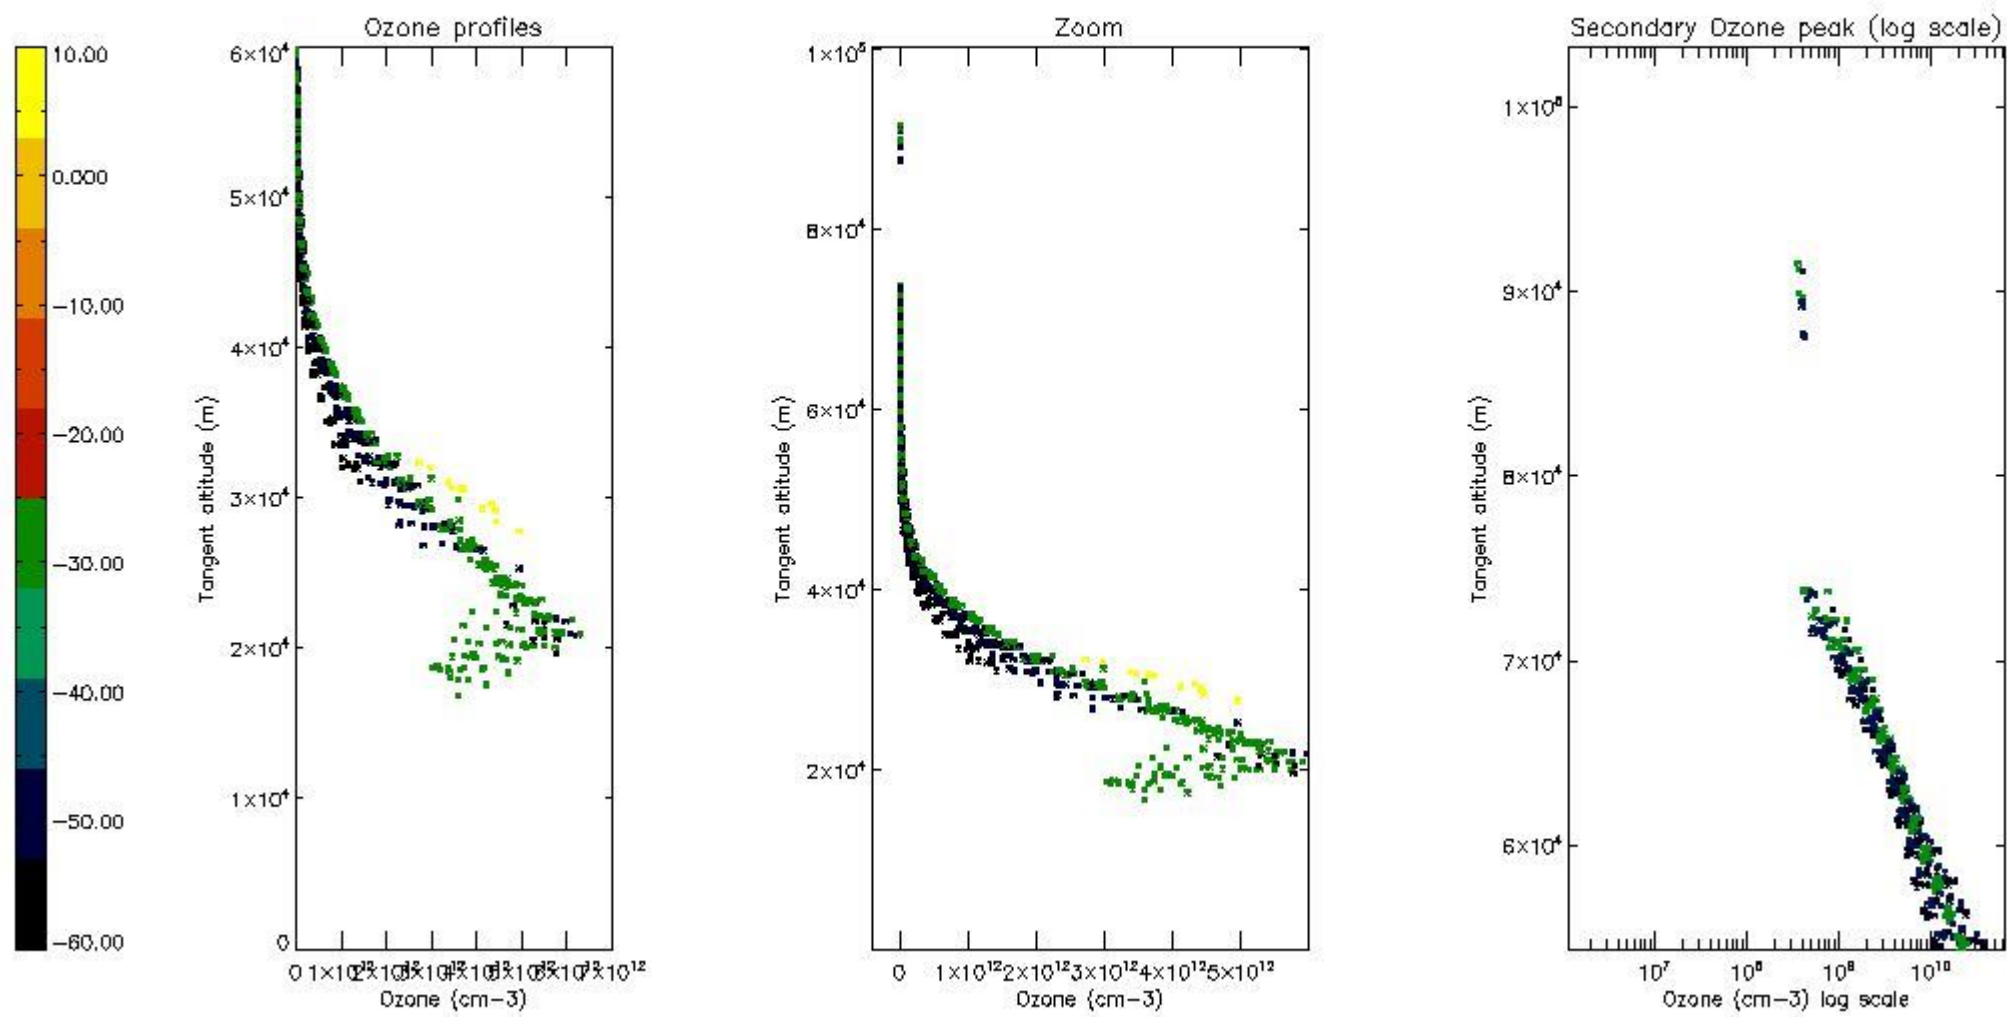

5.6 Plot NO₂ profiles for all STD (dark without errors)

The colorbar represents the latitude.