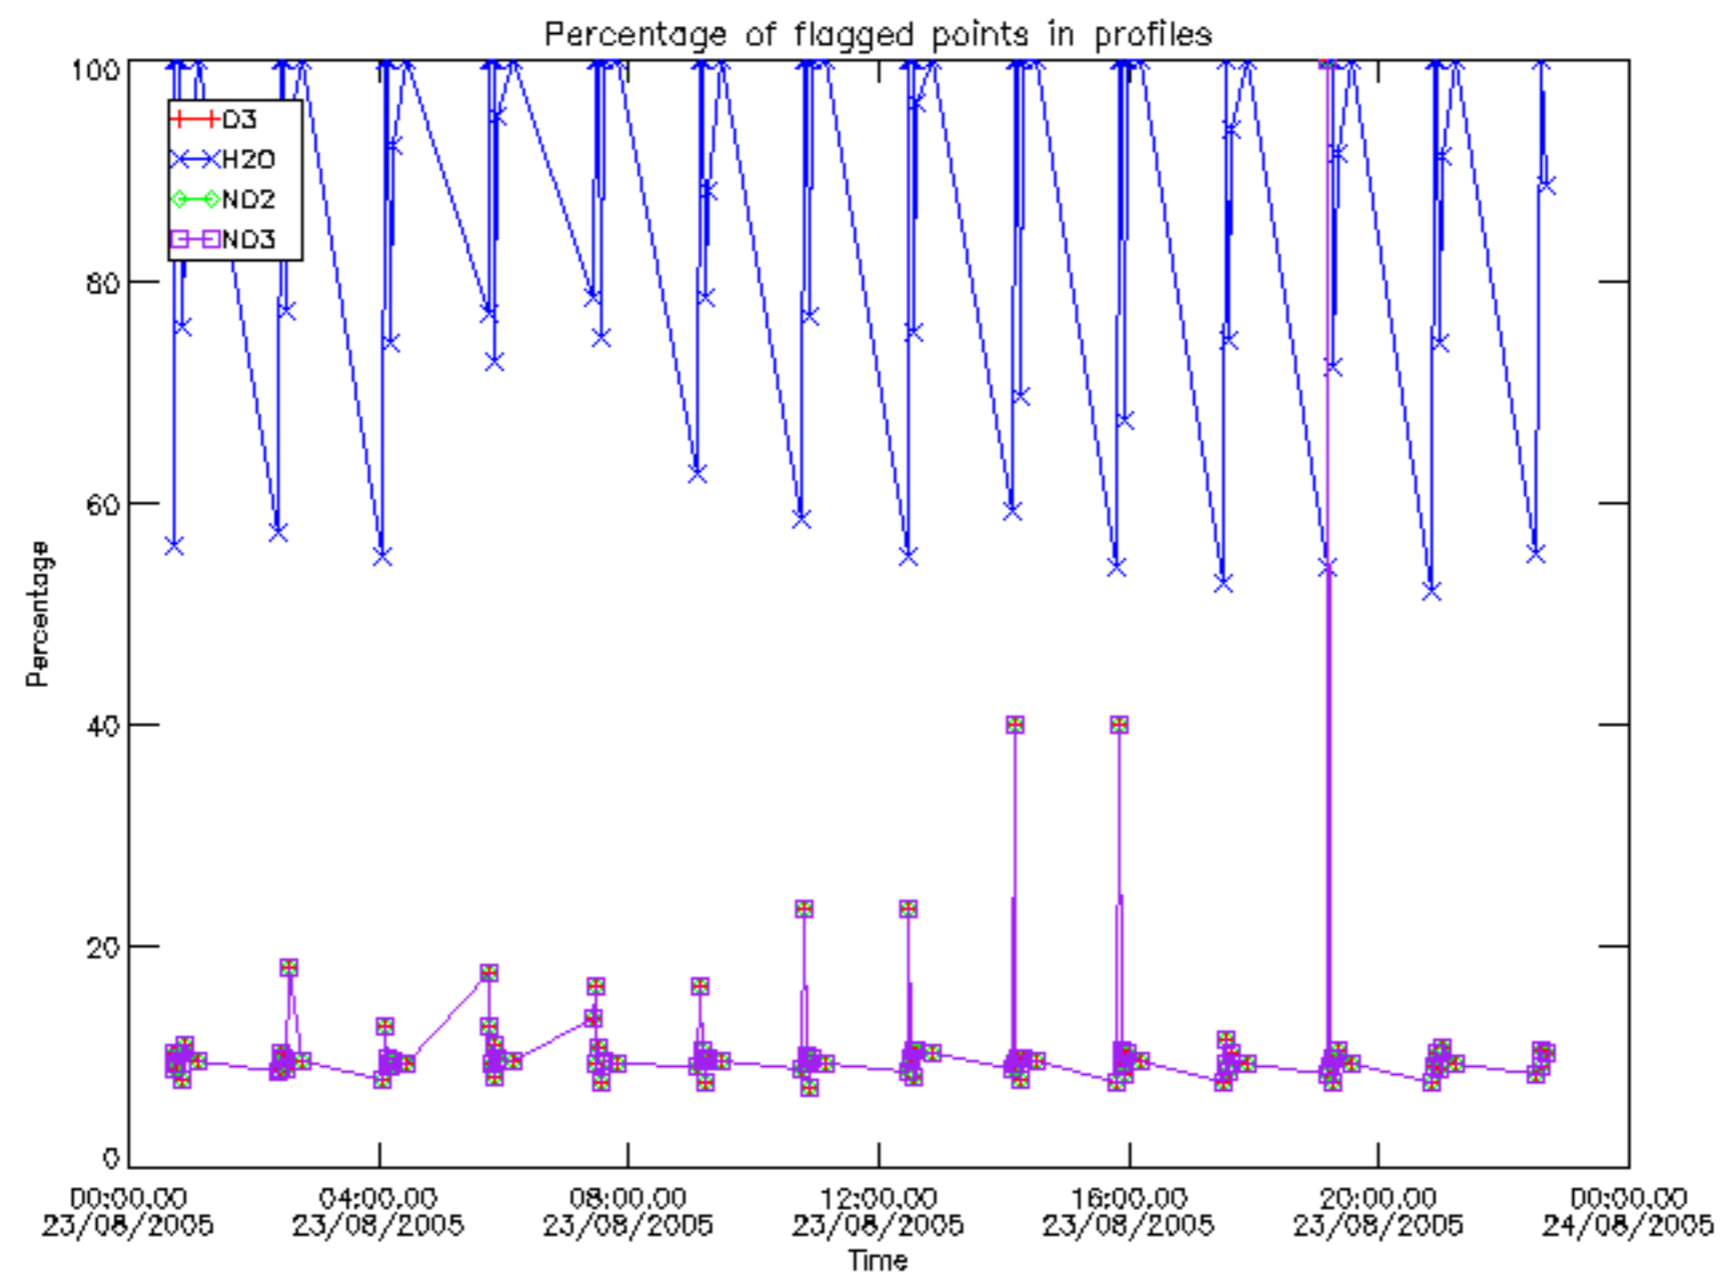

Percentage of flagged data per D3 profile

Percentage of flagged data per H2O profile