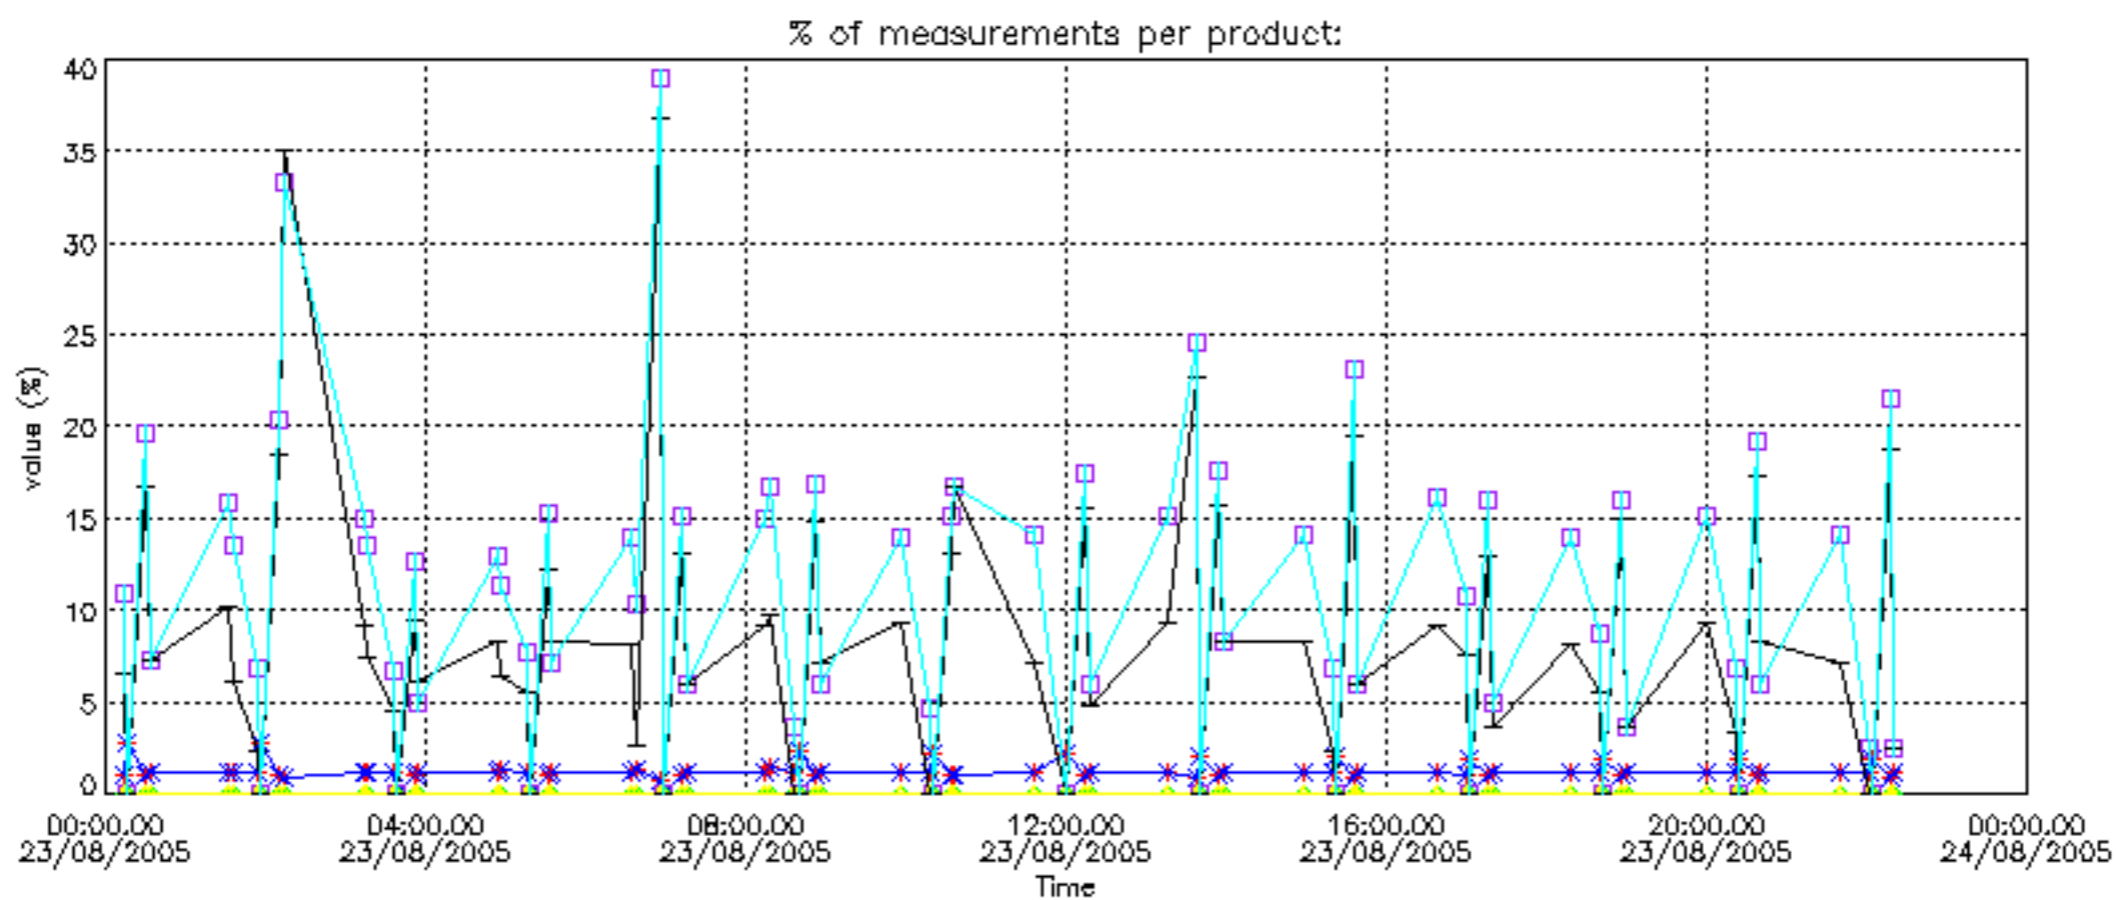

Percentage of cosmic ray hits per profile

Percentage of datation errors per profile