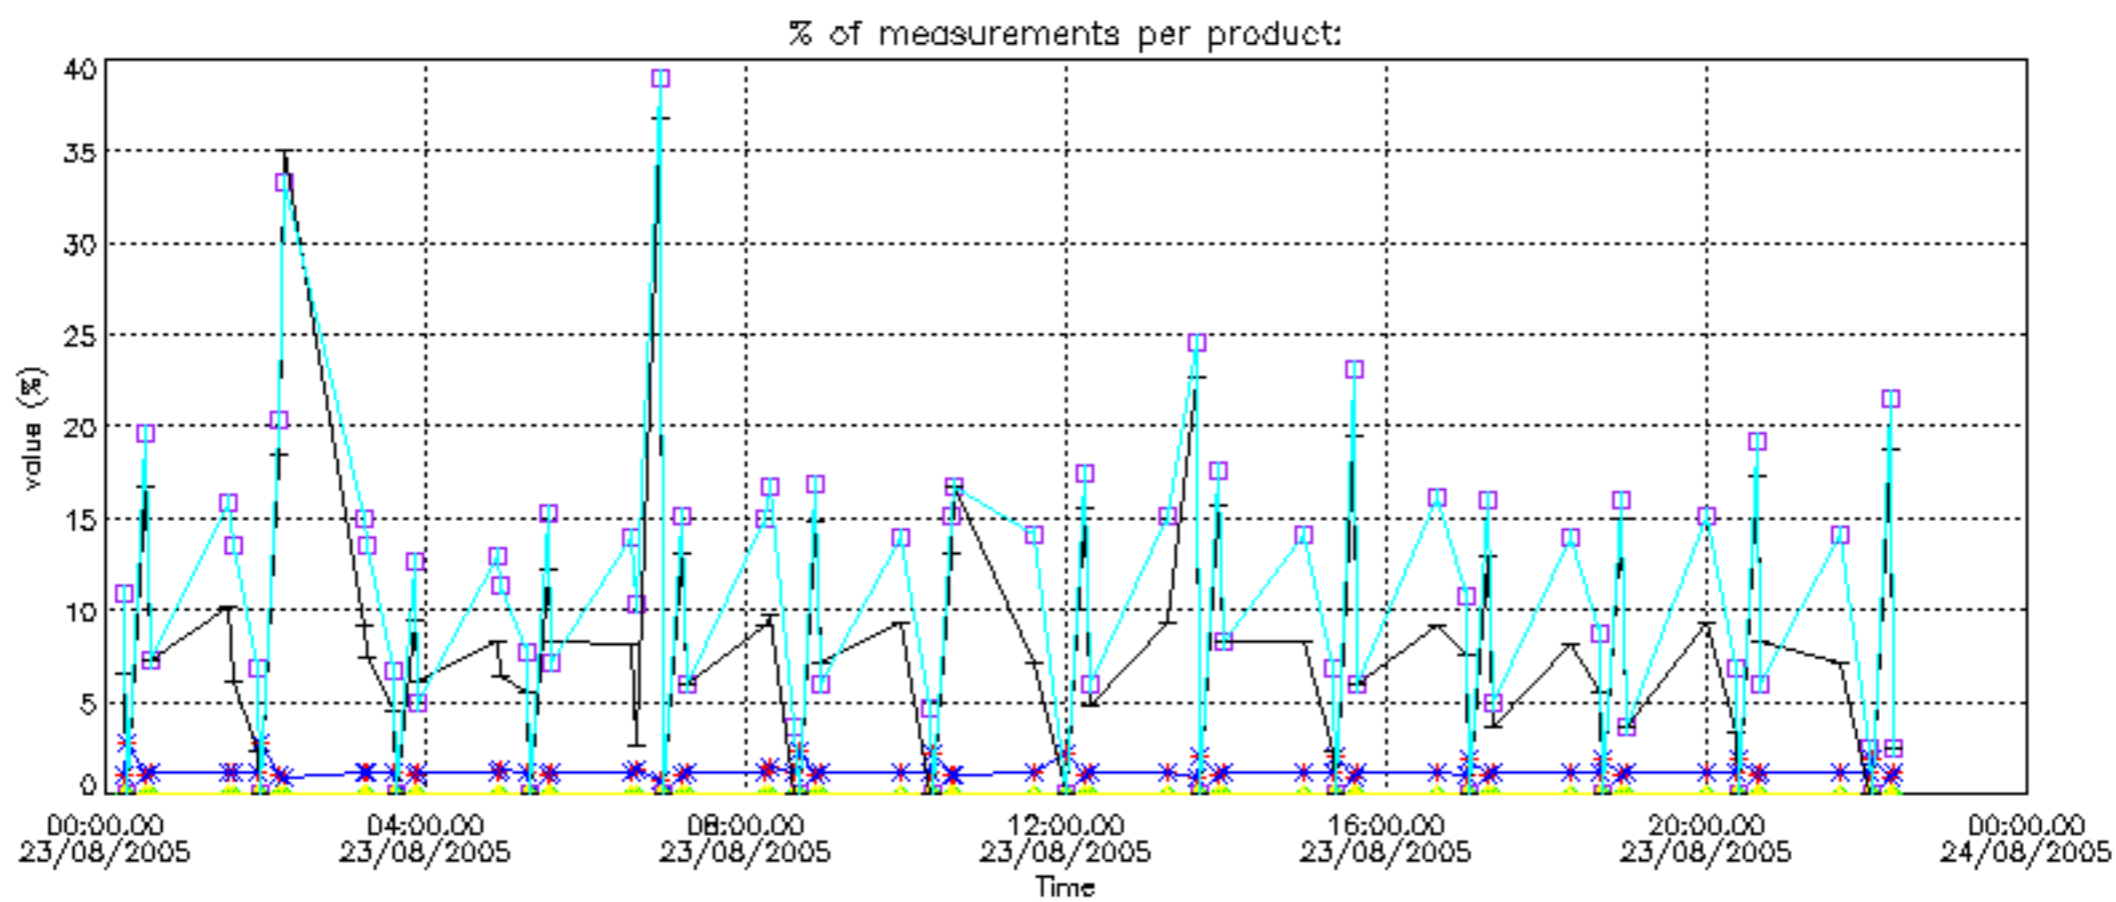

Percentage of cosmic ray hits per profile

Percentage of datation errors per profile