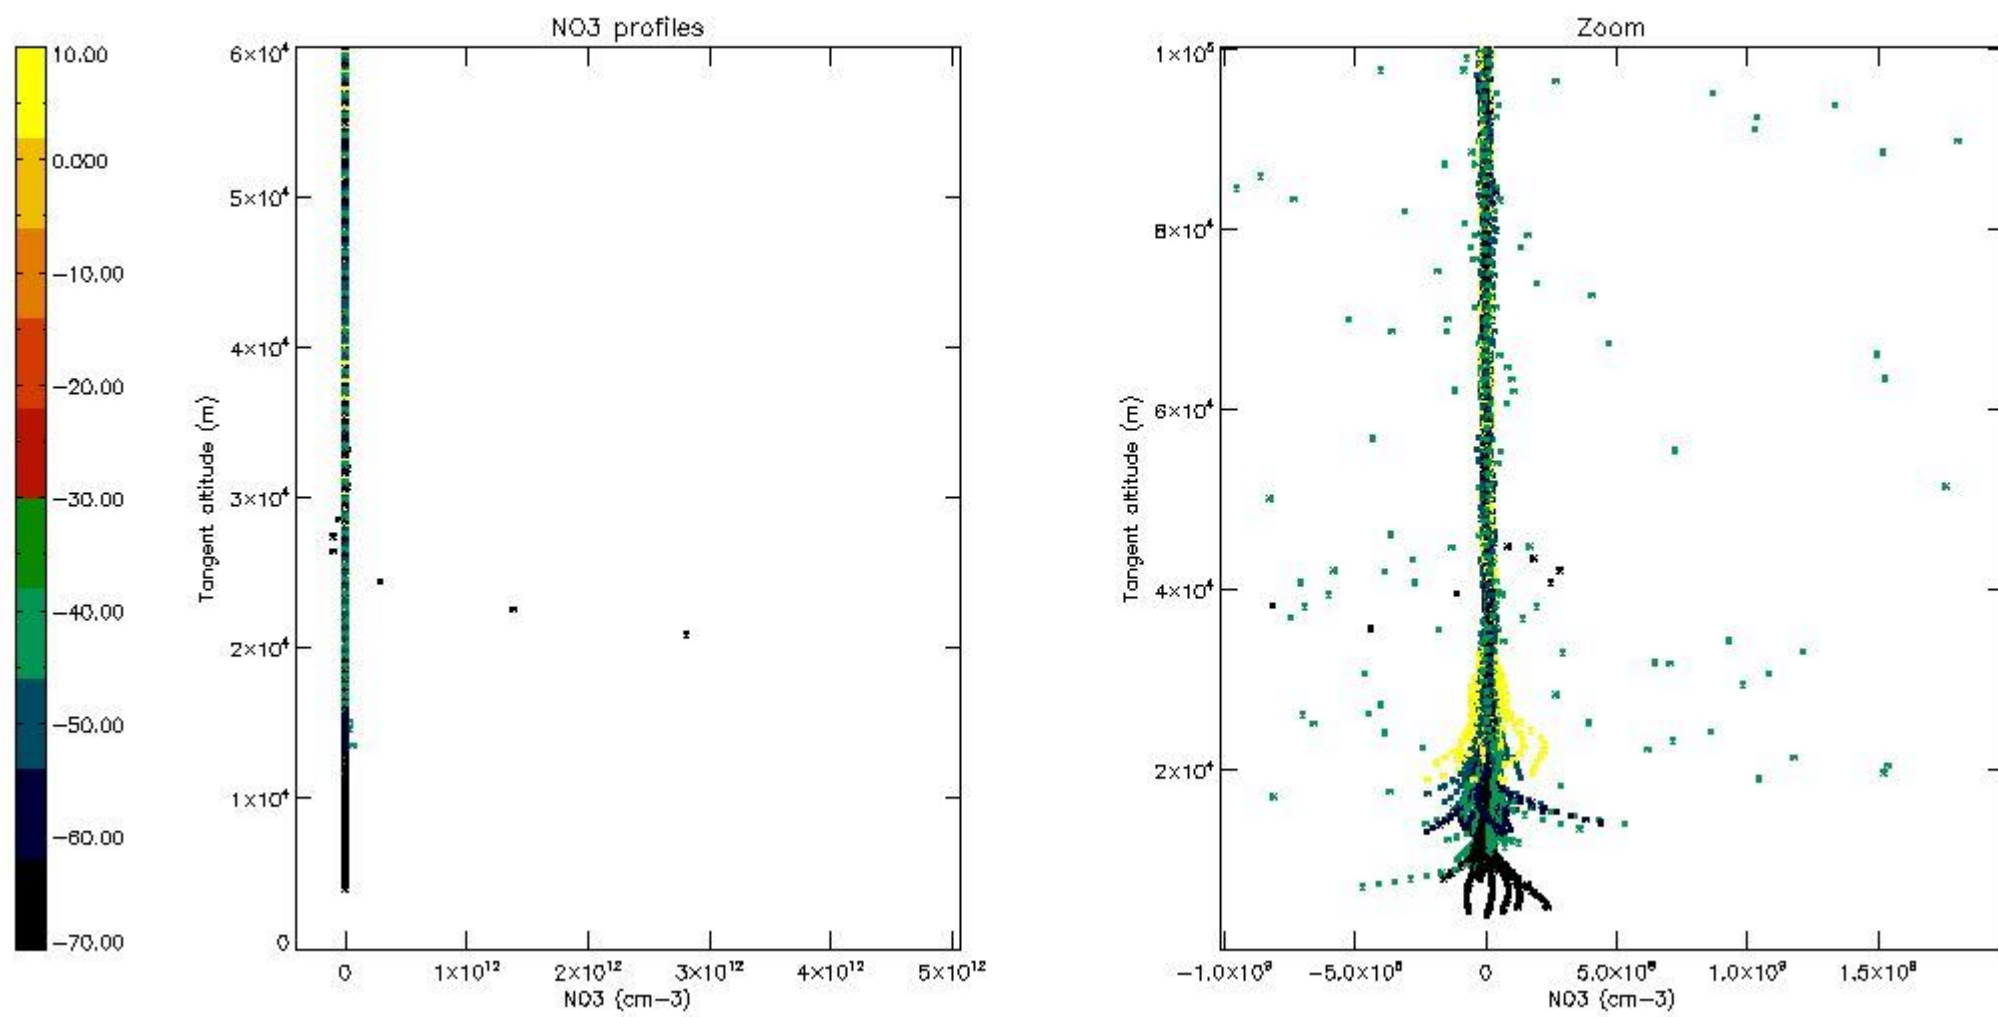

5.8 Plot H2O profiles for all STD (only for occultations of stars 1,2,3,4,13,14,16,26,63 dark without errors)

The colorbar represents the latitude.