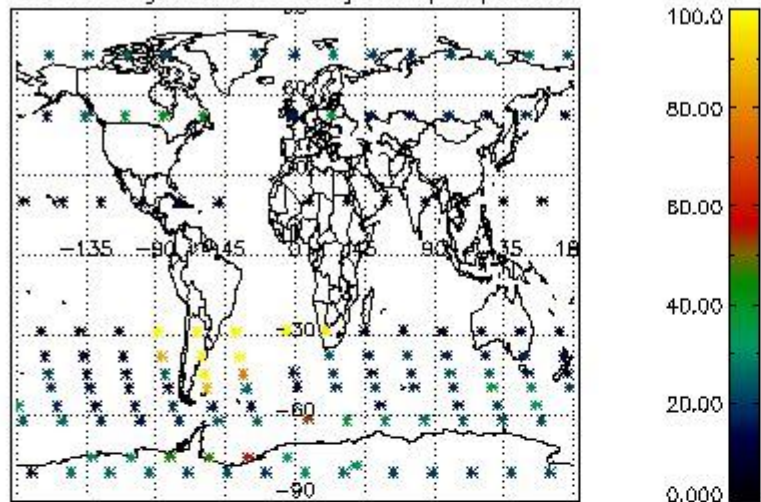

Percentage of cosmic ray hits per profile