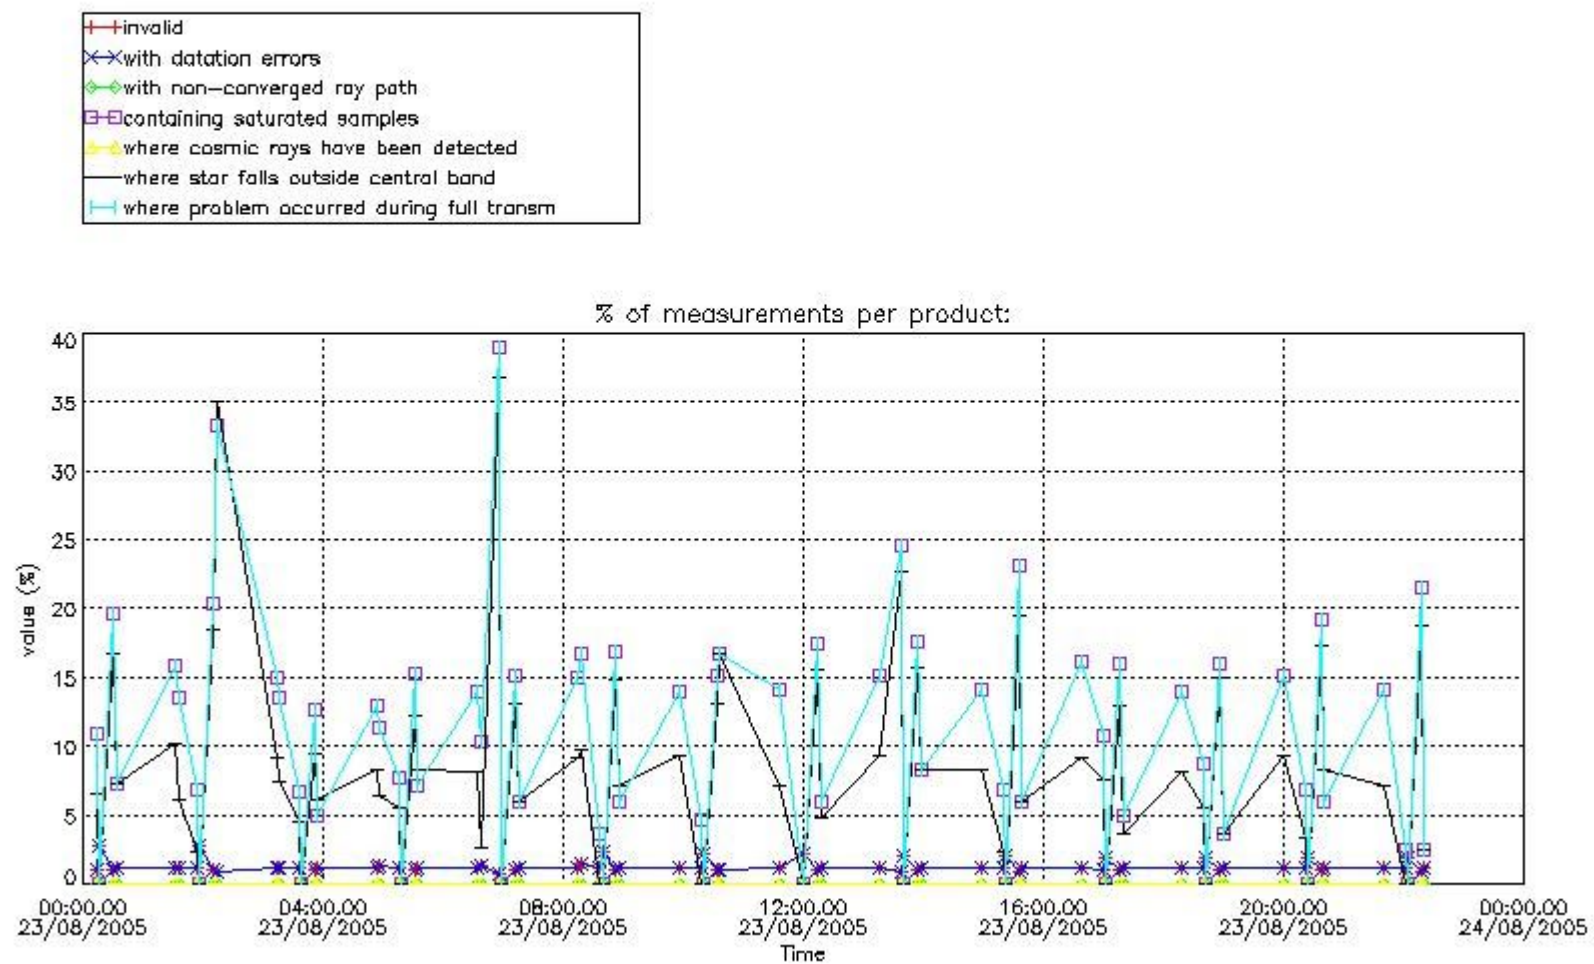

Percentage of cosmic ray hits per profile

Percentage of datation errors per profile

4.2 Plot quality information per product coming from level 1b processing (world map)
4.2.1 Plot level 1 quality information per product (world map): ENVISAT ASCENDING passes