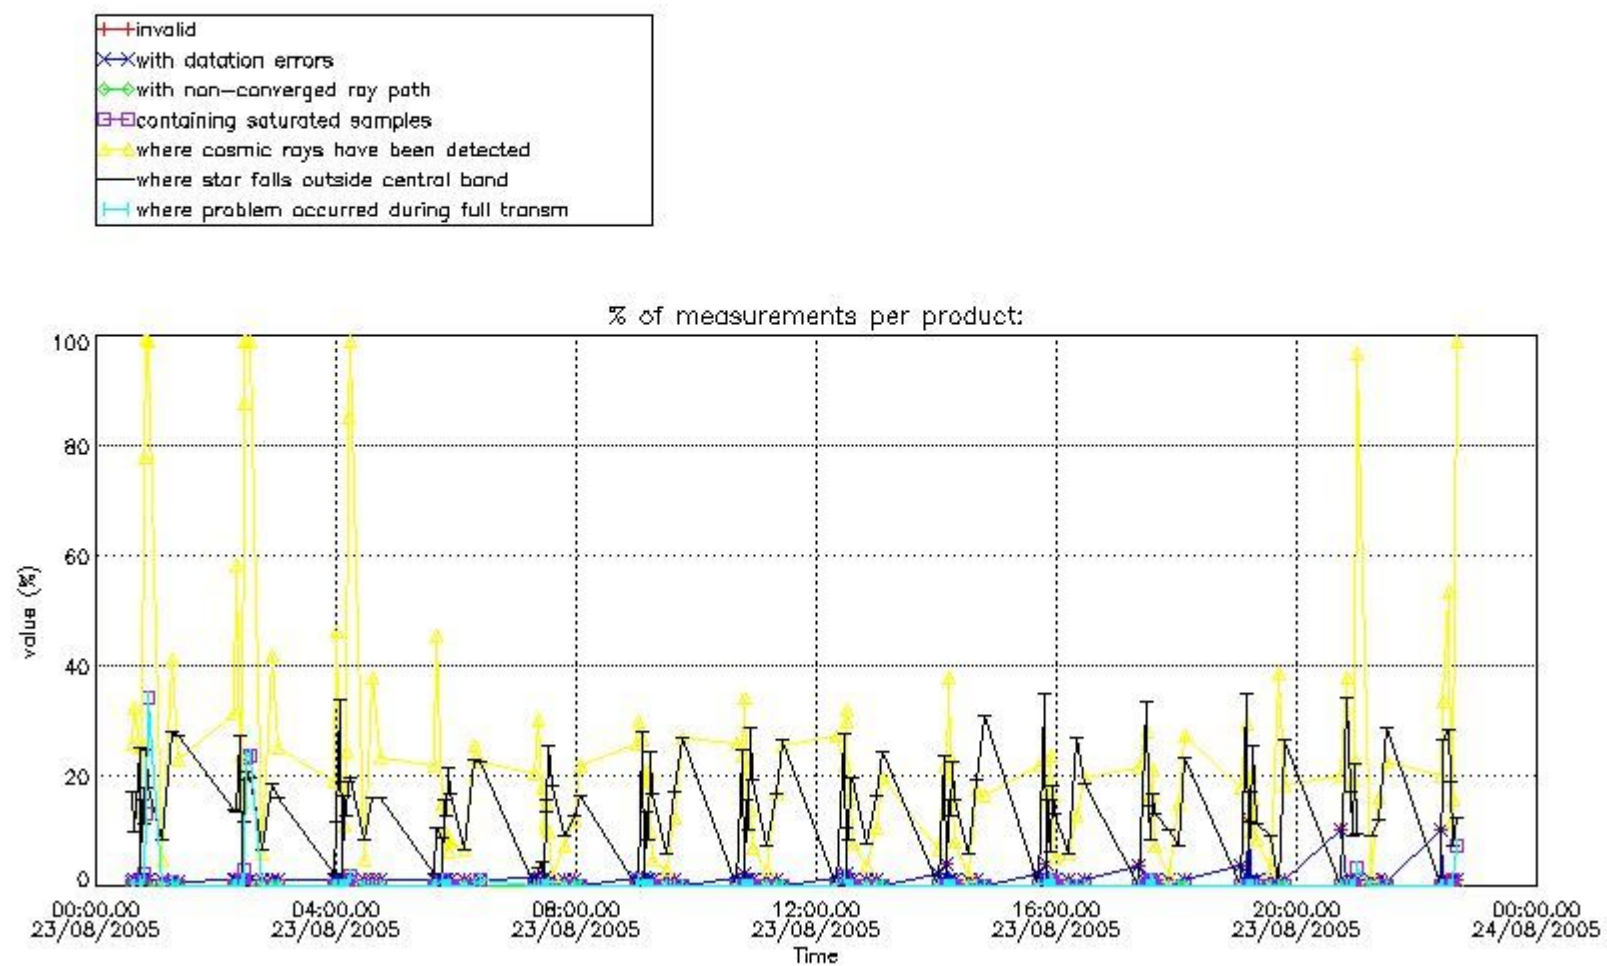

4.1.2 Plot level 1 quality information per product (time dependant): ENVI SAT DESCENDING passes