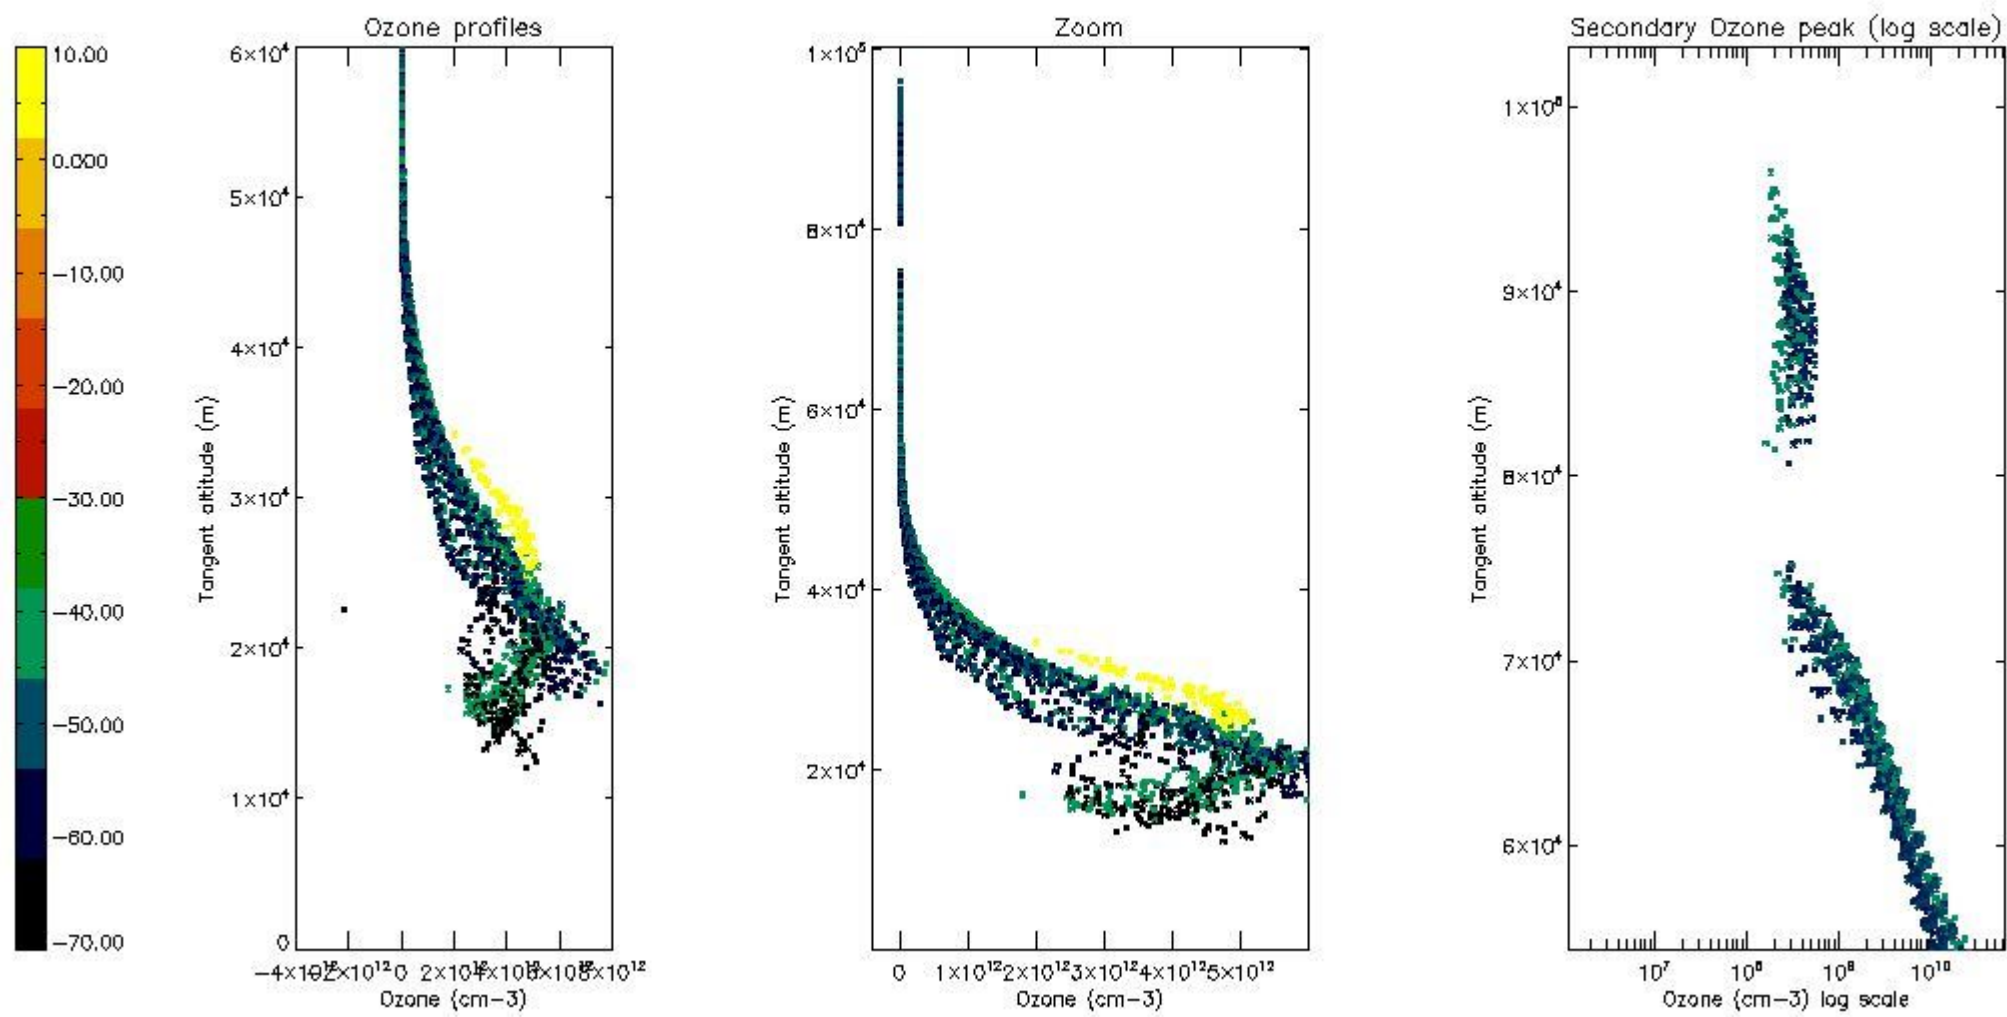

*5.4 Plot ozone profiles where STD < 10% (dark without errors)*

The colorbar represents the latitude.

*5.5 Plot ozone profiles where STD < 5% (dark without errors)*

The colorbar represents the latitude.

*5.6 Plot NO<sub>2</sub> profiles for all STD (dark without errors)*