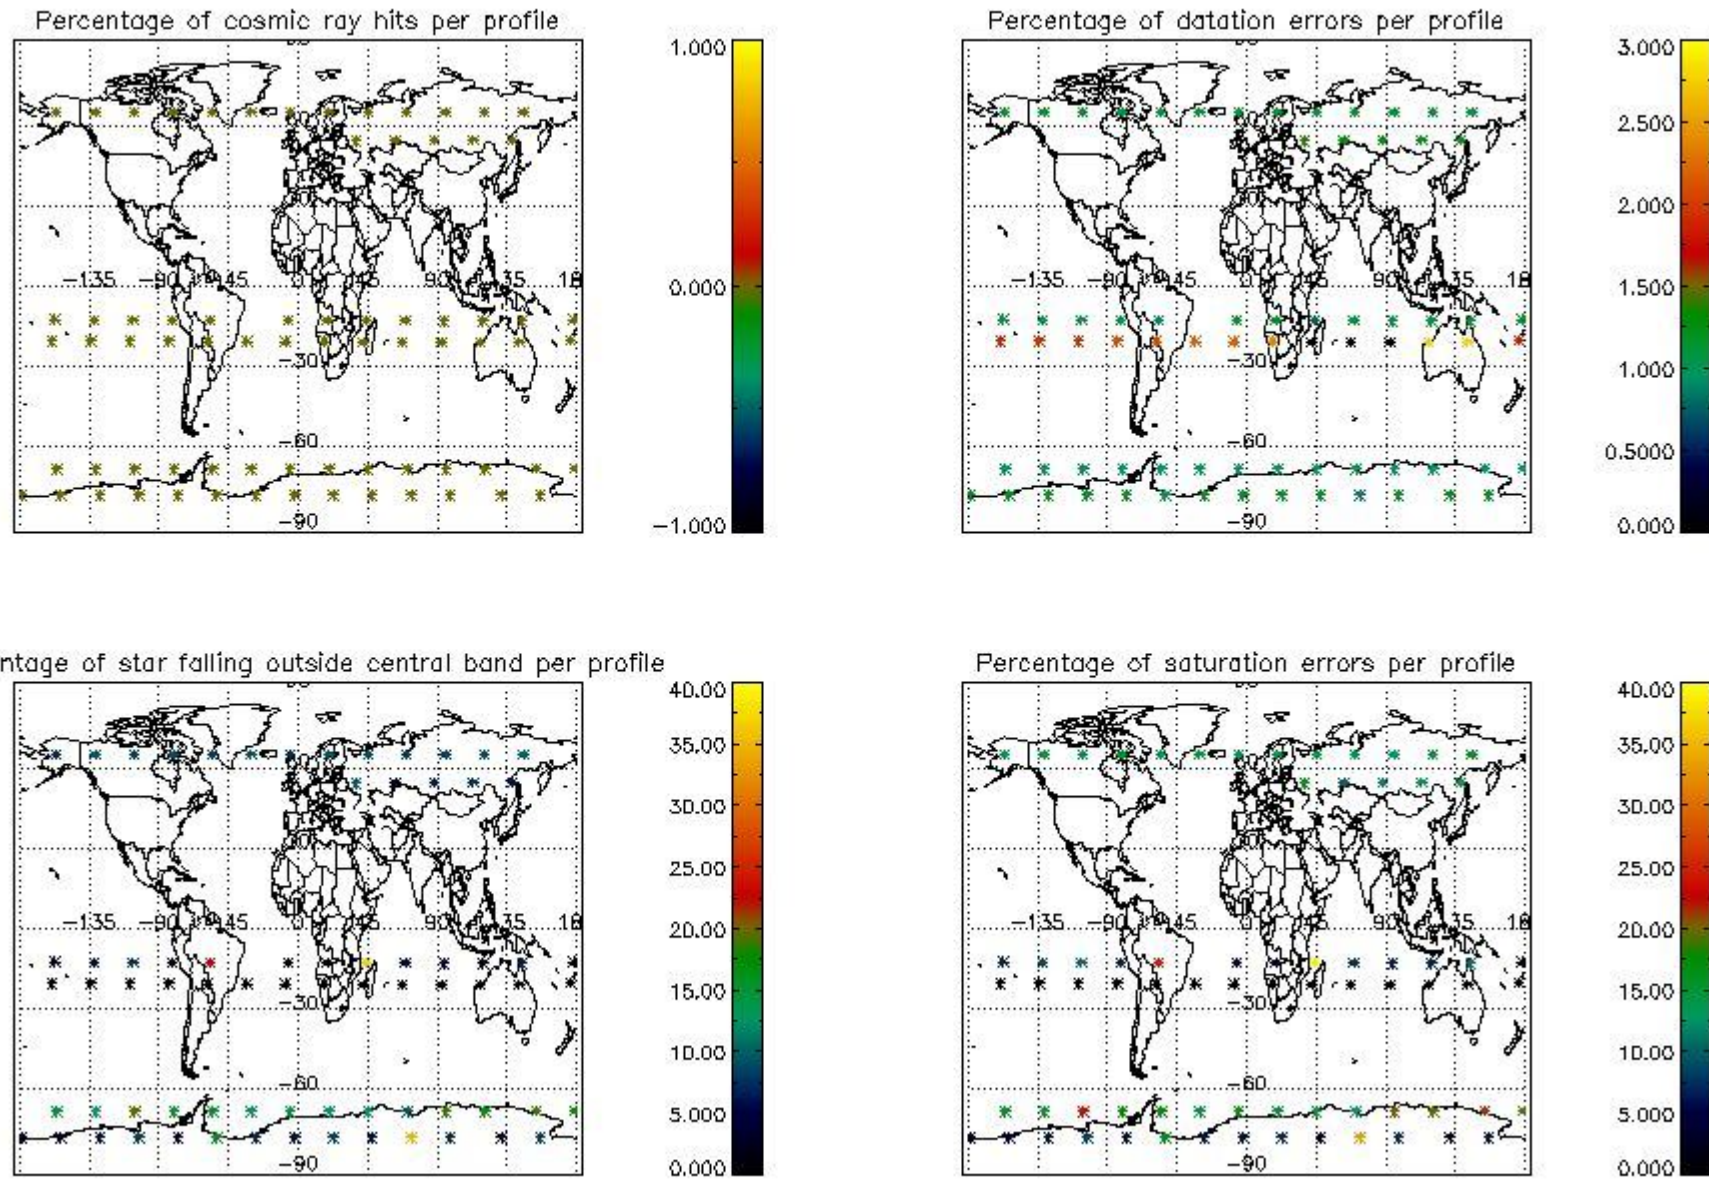

Percentage of cosmic ray hits per profile

Percentage of datation errors per profile

Percentage of star falling outside central band per profile

Percentage of saturation errors per profile

4.2.2 Plot level 1 quality information per product (world map): ENVISAT DESCENDING passes