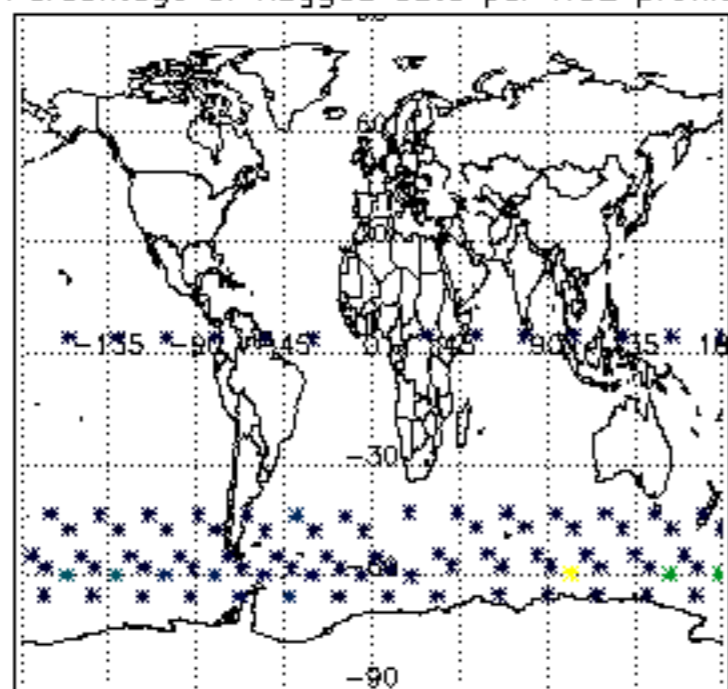

Percentage of flagged data per NO2 profile