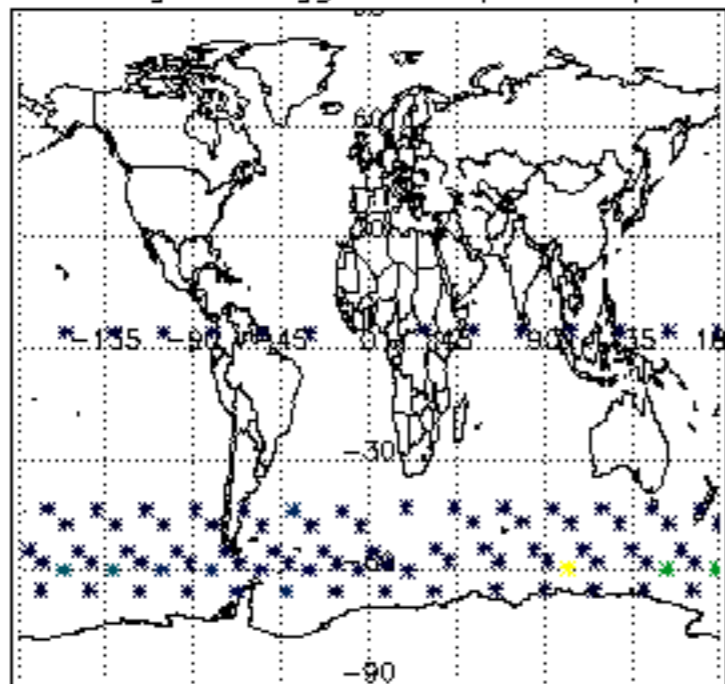

Percentage of flagged data per NO2 profile