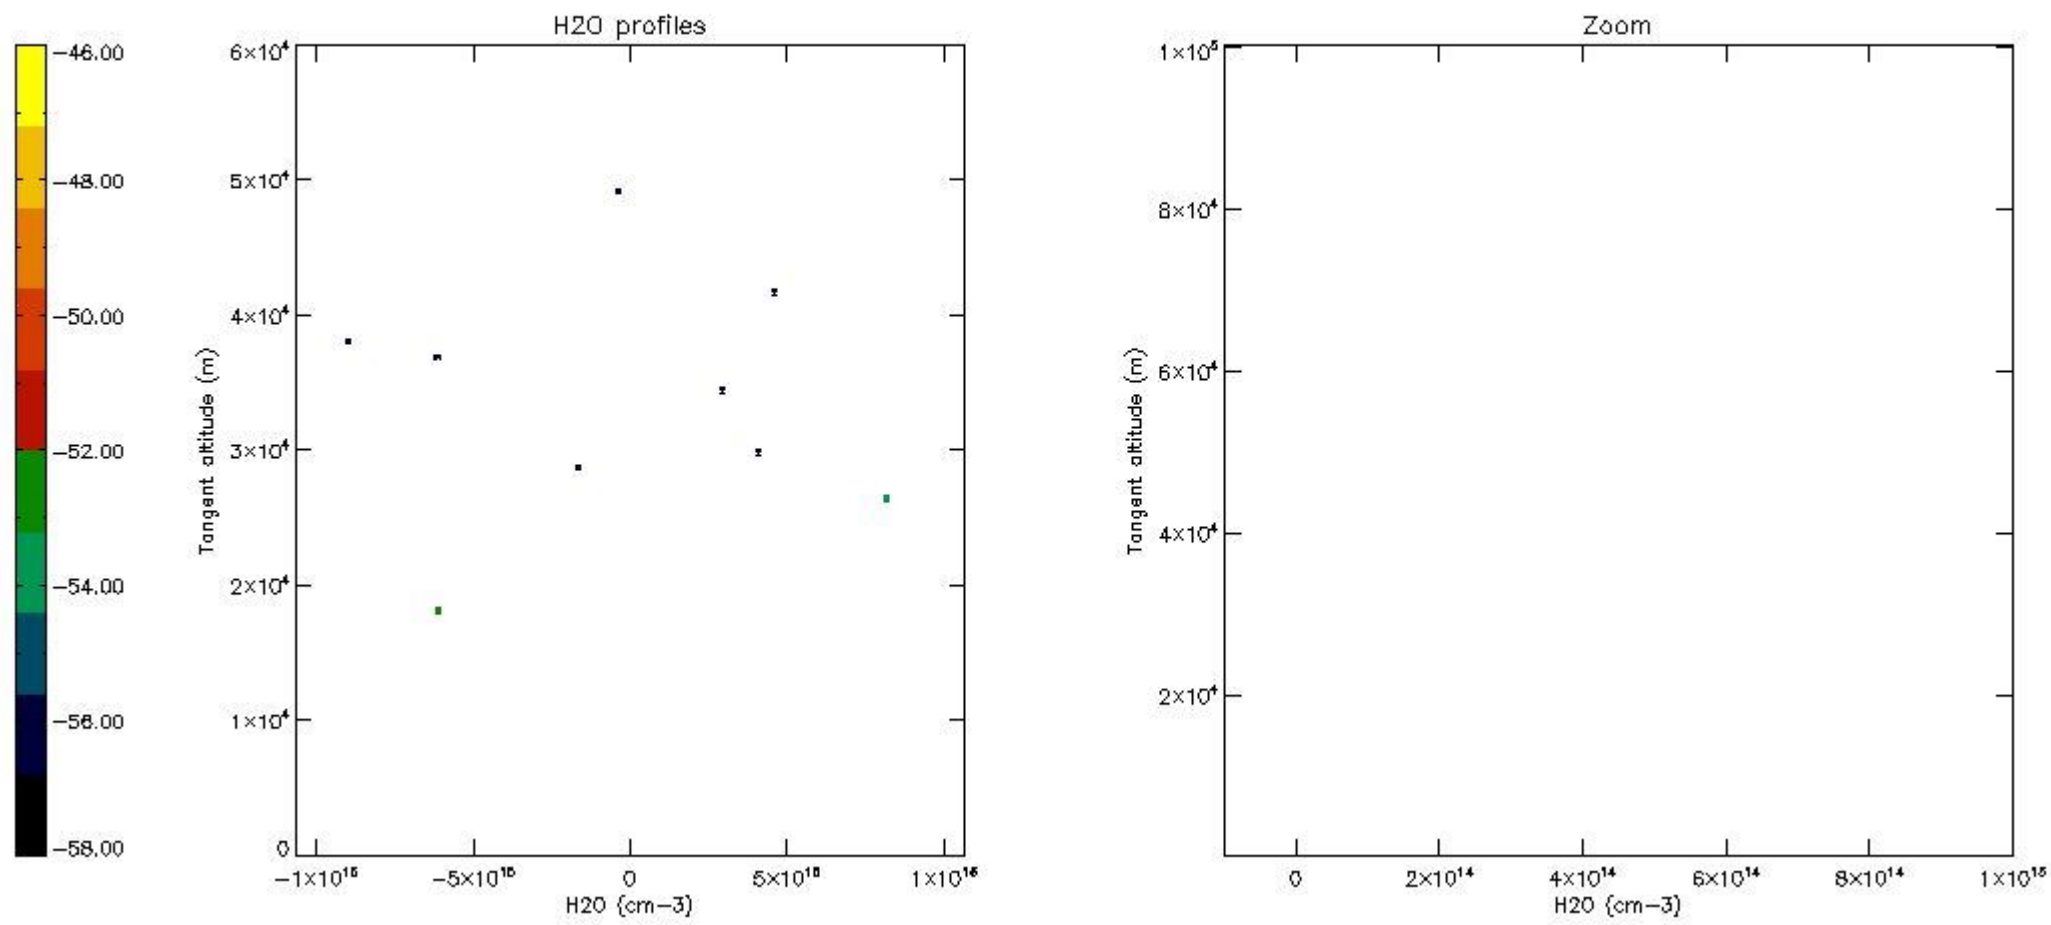

6. Auxiliary Data Files used for the production reported in section 2

The number reported in the third column indicates since which file (see list in section 2) the corresponding auxiliary file has been used. The fourth column is the date of those product files.

Type	Auxiliary Filename	Used since product	Used since product date
INST_PHYS_CHARACTERISTICS	GOM_INS_AXVIEC20091111_143220_20030716_120000_20500101_000000	1	23-AUG-2005 00:14:01
LEVEL-2_PROC_CONFIG	GOM_PR2_AXVIEC20091111_152718_20020301_000000_20500101_000000	1	23-AUG-2005 00:14:01
CROSS_SECTIONS_FILE	GOM_CRS_AXVIEC20091111_154832_20020301_000000_20500101_000000	1	23-AUG-2005 00:14:01