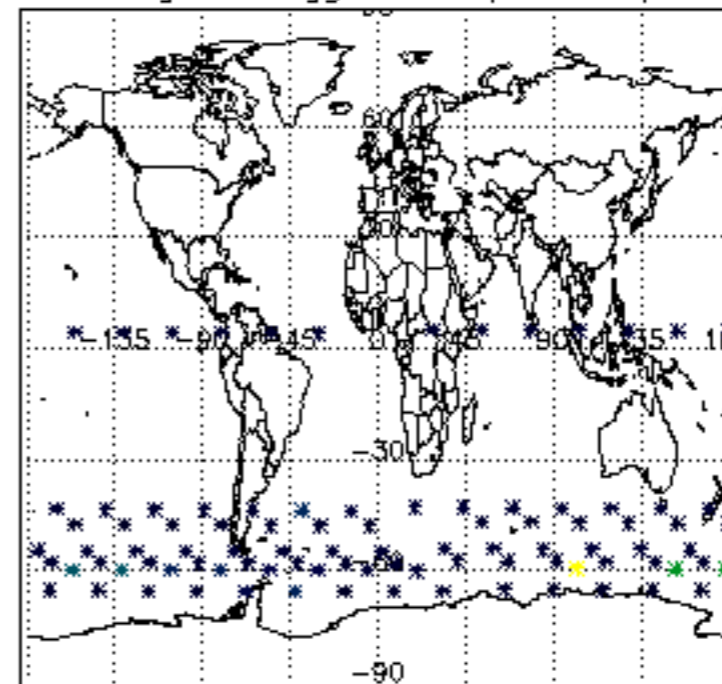

Percentage of flagged data per NO3 profile