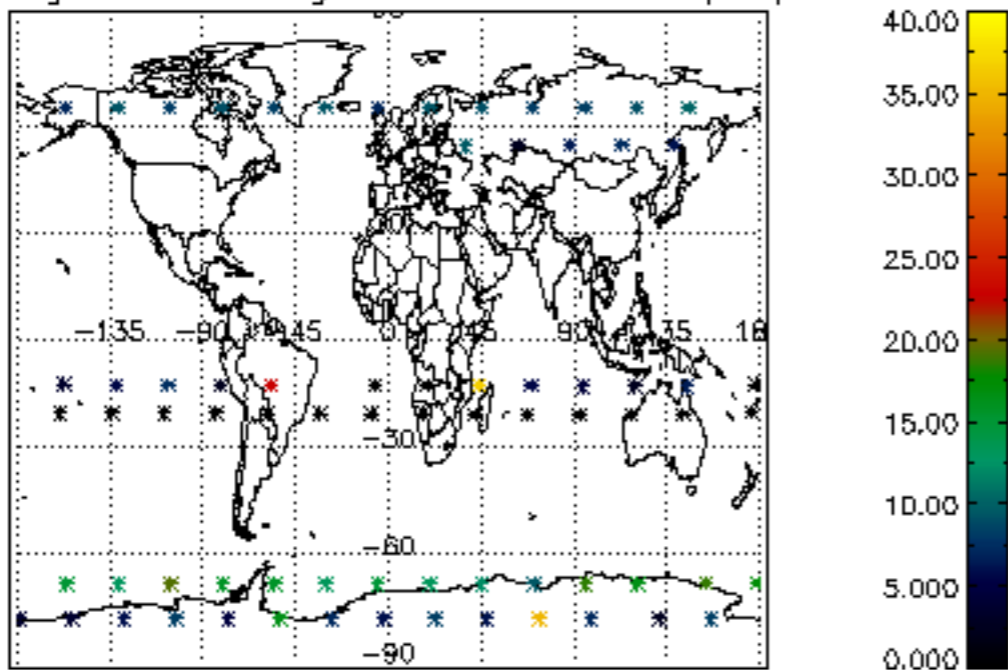

Percentage of star falling outside central band per profile