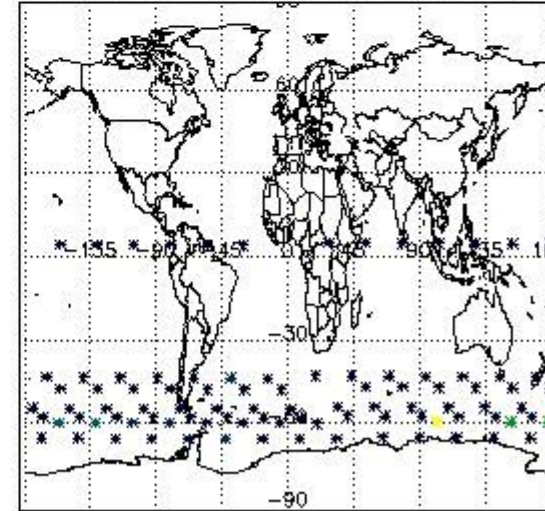

Percentage of flagged data per NO3 profile

4. Level 1 quality information per product

In this section it is plotted some information contained in the Quality Summary data set of the level 2 products that comes from the level 1b processing. Products without errors (error flag in the MPH set to "0") are used.

4.1 Plot quality information per product (time dependant) coming from level 1b processing

4.1.1 Plot level 1 quality information per product (time dependant): ENVISAT ASCENDING passes