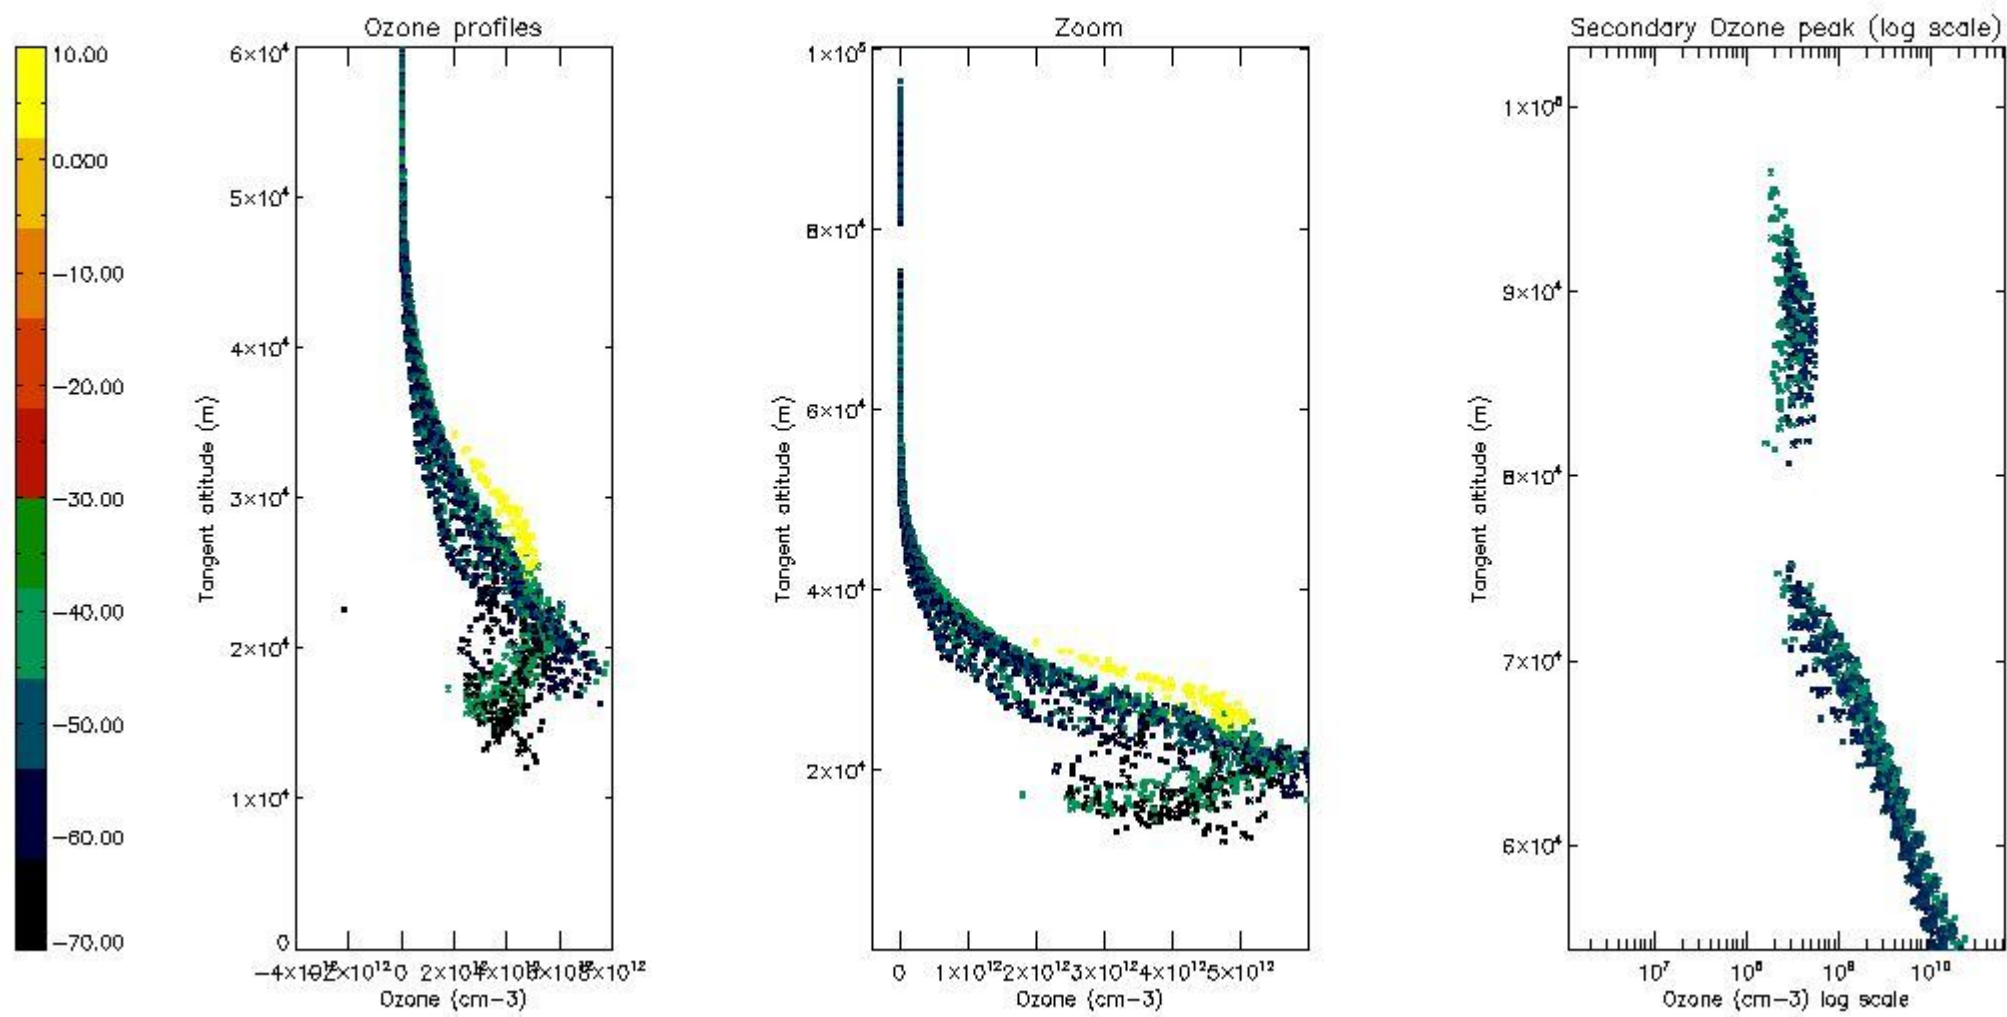

5.6 Plot NO₂ profiles for all STD (dark without errors)

The colorbar represents the latitude.