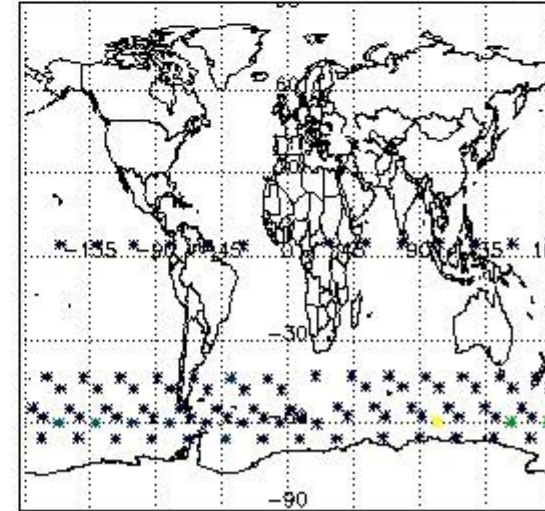

#### 3.2 Plot quality information per product (world map)

Percentage of flagged data per O3 profile

Percentage of flagged data per H2O profile

Percentage of flagged data per NO2 profile

Percentage of flagged data per NO3 profile