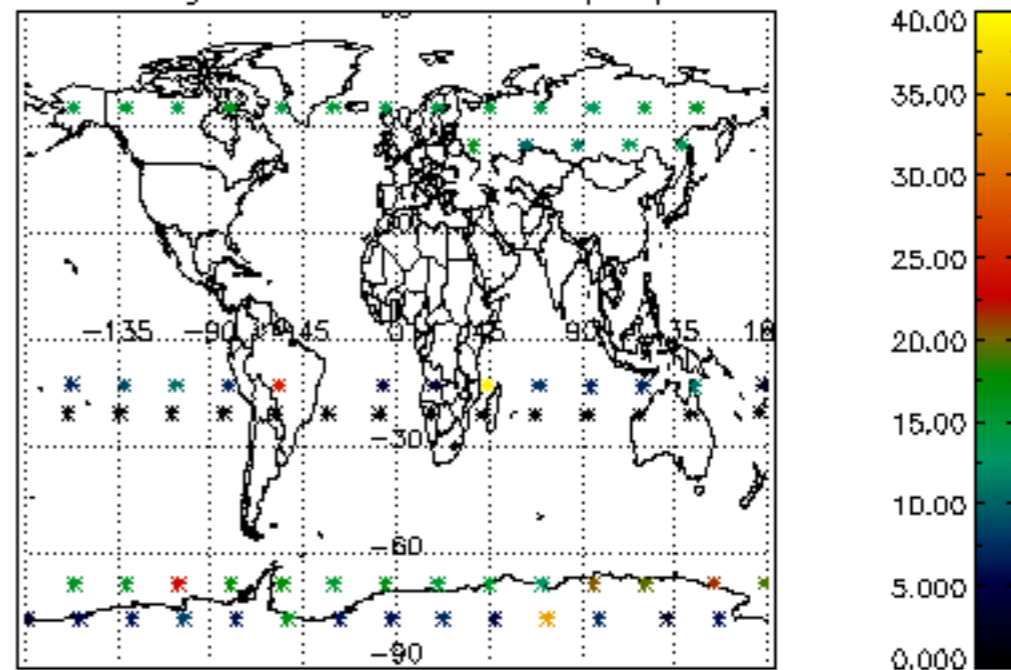

Percentage of saturation errors per profile