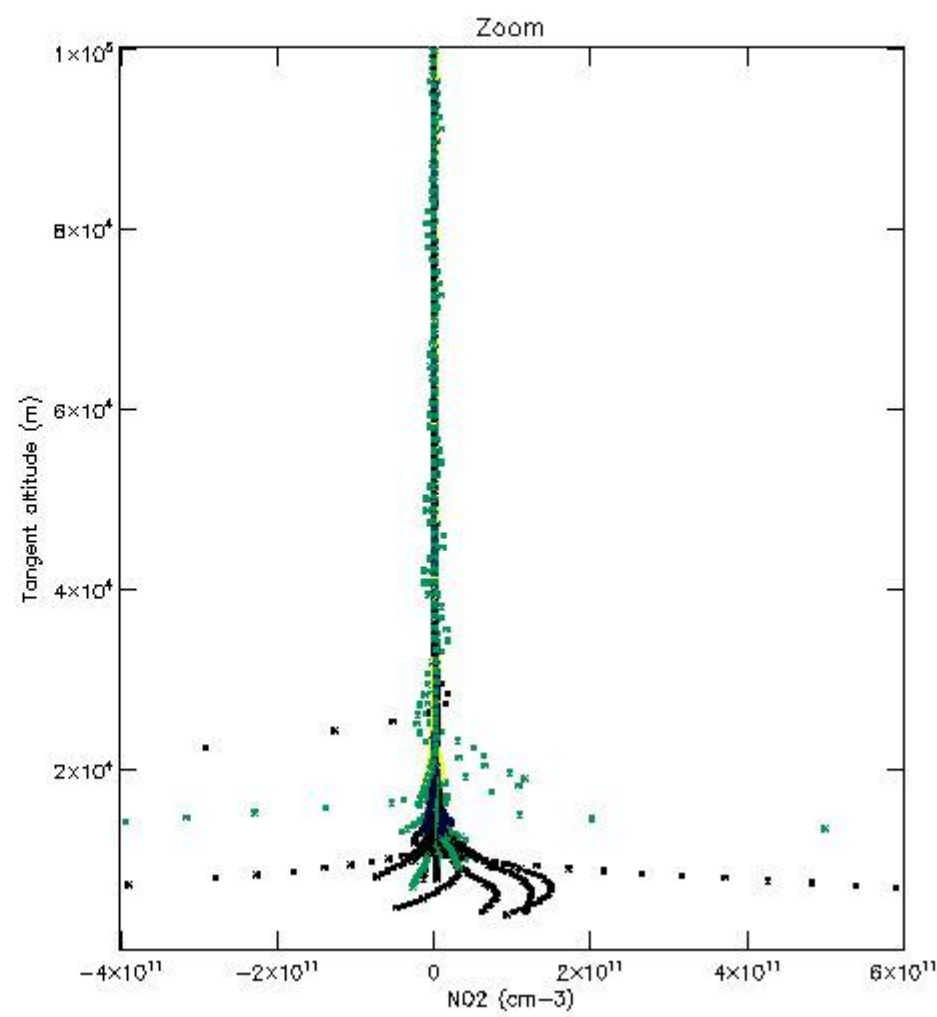

*5.4 Plot ozone profiles where STD < 10% (dark without errors)*

The colorbar represents the latitude.

*5.5 Plot ozone profiles where STD < 5% (dark without errors)*

The colorbar represents the latitude.

*5.6 Plot NO<sub>2</sub> profiles for all STD (dark without errors)*

The colorbar represents the latitude.

*5.7 Plot NO3 profiles for all STD (dark without errors)*

The colorbar represents the latitude.

*5.8 Plot H2O profiles for all STD (only for occultations of stars 1,2,3,4,13,14,16,26,63 dark without errors)*

The colorbar represents the latitude.