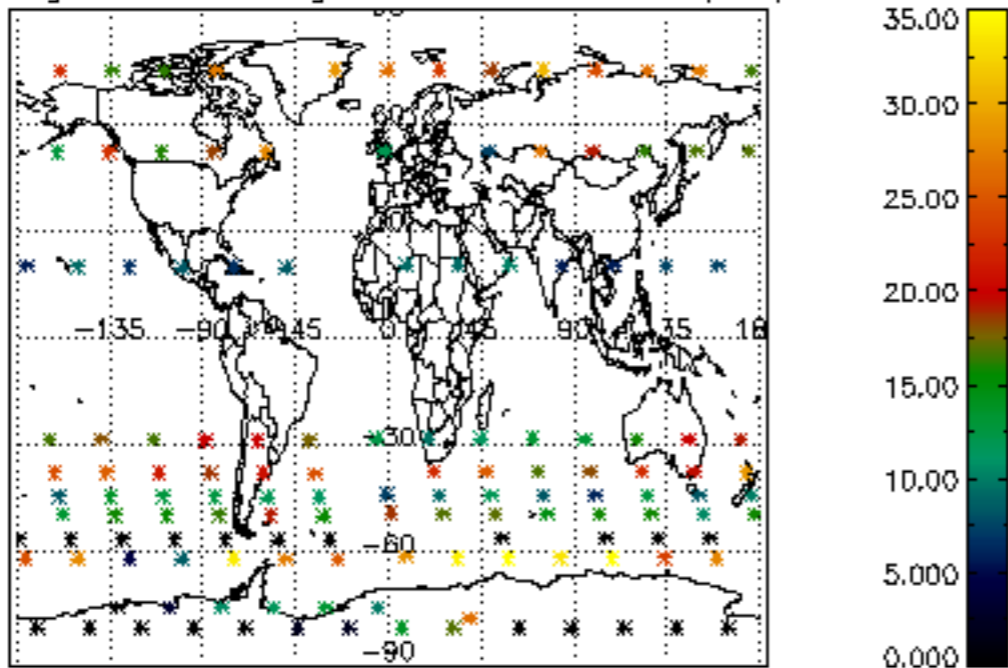

Percentage of cosmic ray hits per profile

Percentage of star falling outside central band per profile