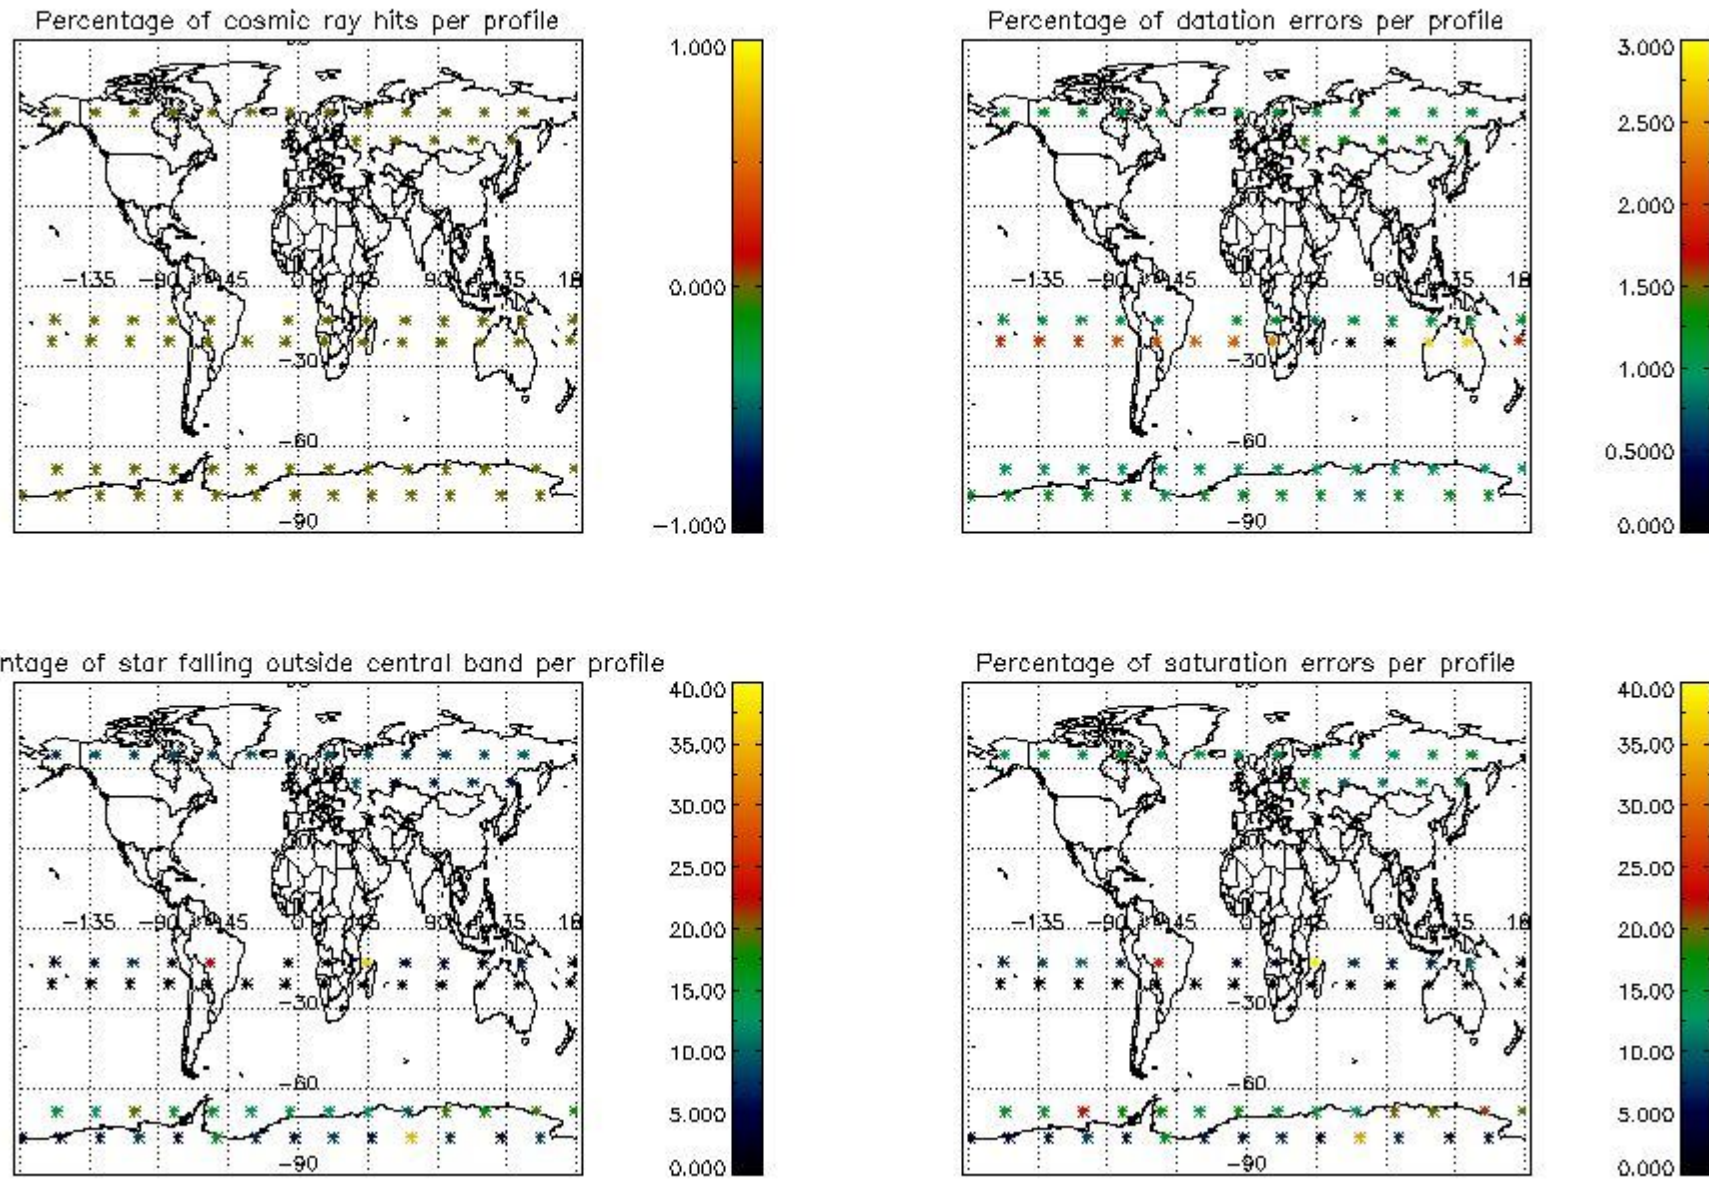

4.2.2 Plot level 1 quality information per product (world map): ENVISAT DESCENDING passes

5. Trace gas profiles

5.1 Ozone statistics based on quality of products

The final quality of the products can be "measured" using the STD (Standard Deviation) attached to every point profile. This information is written to the parameter GOM_NL__2P/NL_LOCAL_SPECIES_DENSITY/o3_std of the level 2 products. The table below shows the statistics for given STD ranges.

The statistics are given with respect to the overall valid production:

- Products without fatal errors: GOM_NL__2P/MPH/PRODUCT_ERR=0
- Valid point profile: GOM_NL__2P/NL_LOCAL_SPECIES_DENSITY/pcd(0)=0

The 'Criteria' is applied to valid points of dark limb products:

- Products in dark limb illumination condition: GOM_NL__2P/NL_SUMMARY_QUALITY/obs_ill_cond=0
- Products without fatal errors: GOM_NL__2P/MPH/PRODUCT_ERR=0
- Valid point profile: GOM_NL__2P/NL_LOCAL_SPECIES_DENSITY/pcd(0)=0

So, the table below shows the percentage of dark limb and valid observations for each criteria with respect to the overall valid daily observations.

Criteria	% of total production
All STD	50
STD < 20	28