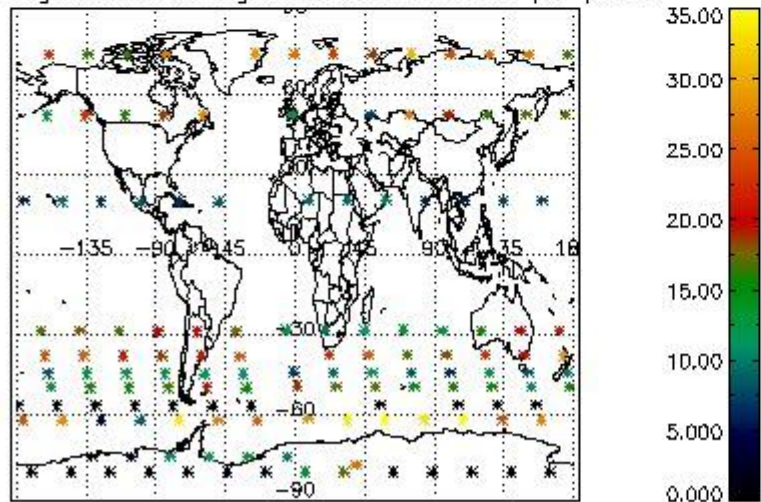

4.2.1 Plot level 1 quality information per product (world map): ENVISAT ASCENDING passes

Percentage of cosmic ray hits per profile

Percentage of datation errors per profile

Percentage of star falling outside central band per profile