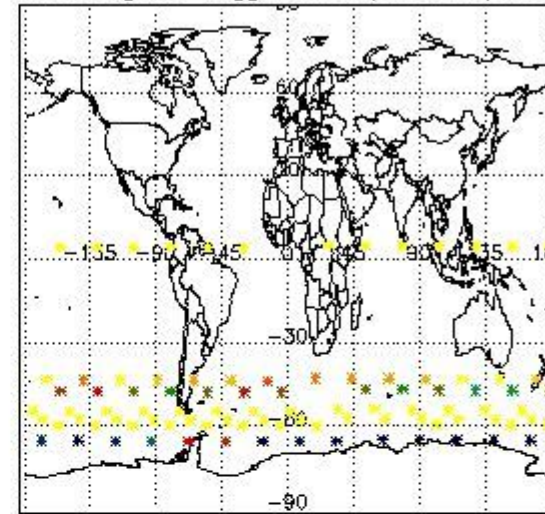

Percentage of flagged data per H2O profile