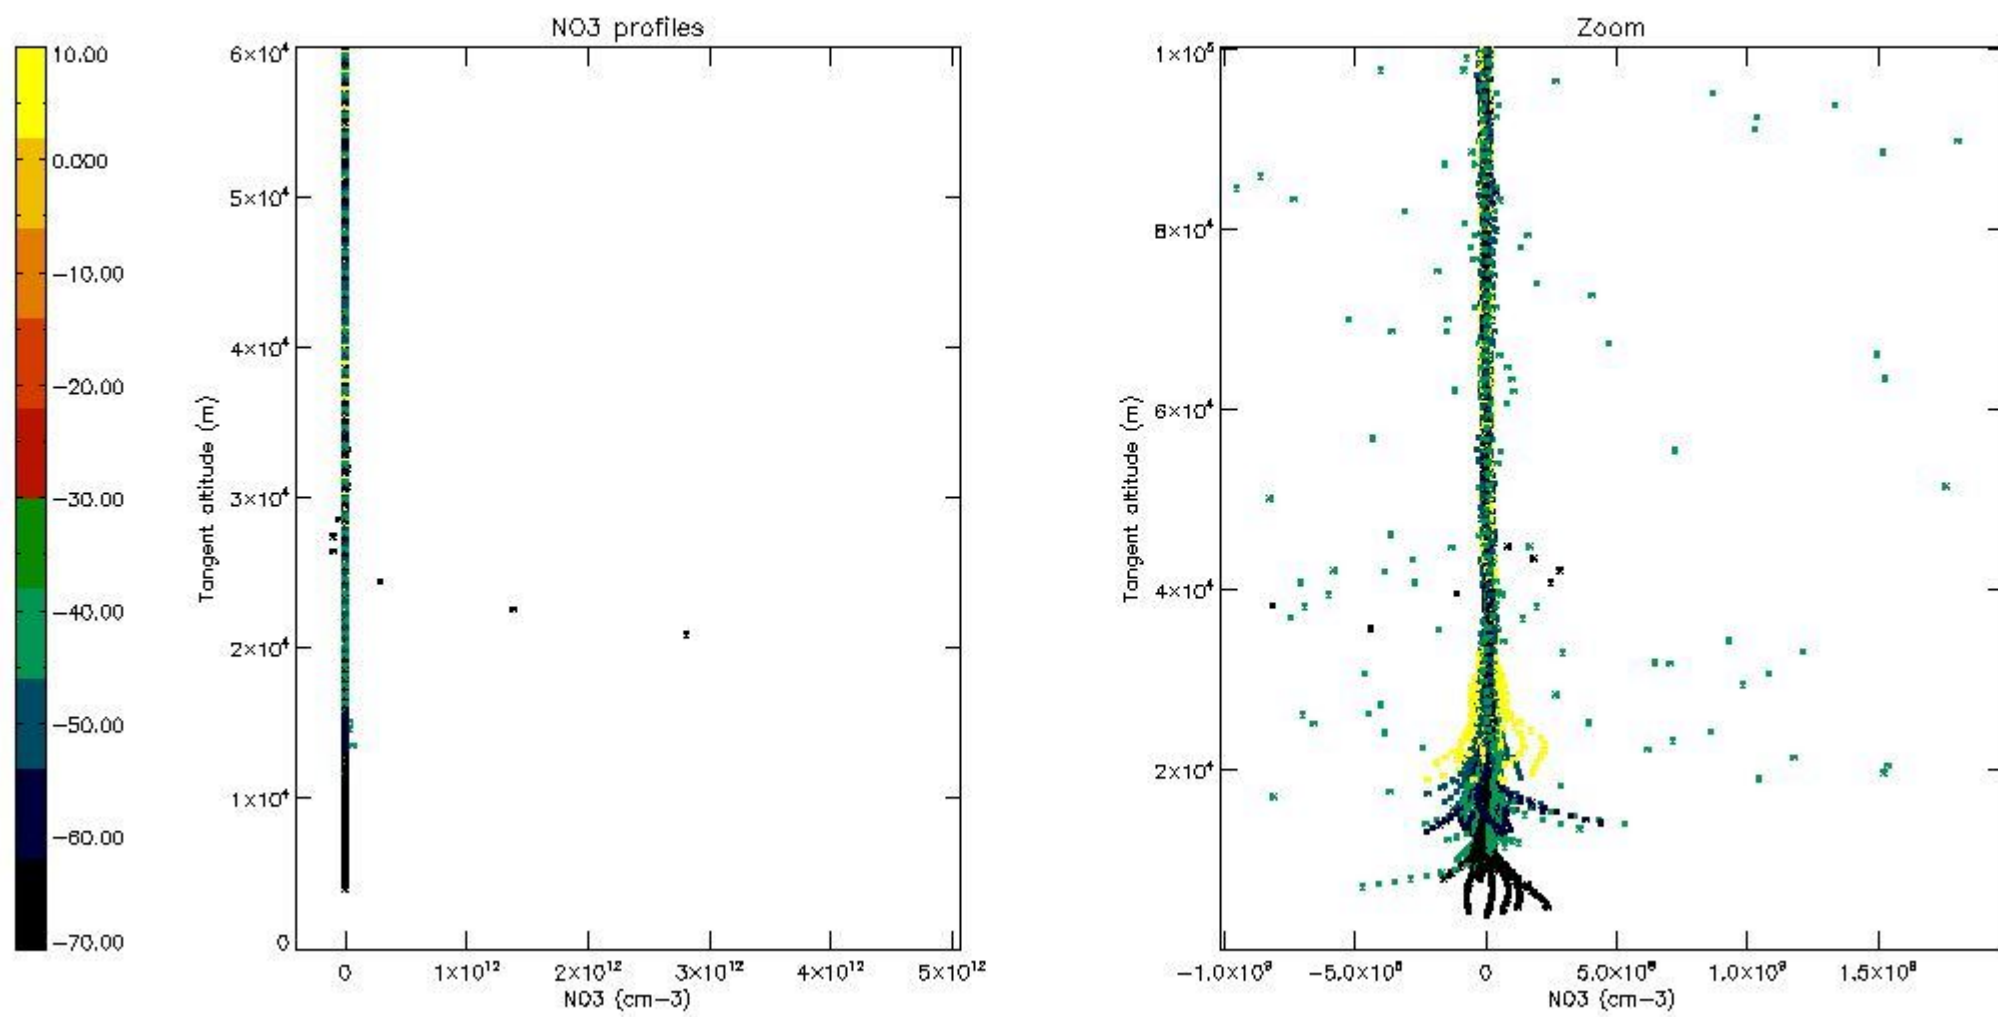

The colorbar represents the latitude.

*5.7 Plot NO3 profiles for all STD (dark without errors)*

The colorbar represents the latitude.

*5.8 Plot H2O profiles for all STD (only for occultations of stars 1,2,3,4,13,14,16,26,63 dark without errors)*