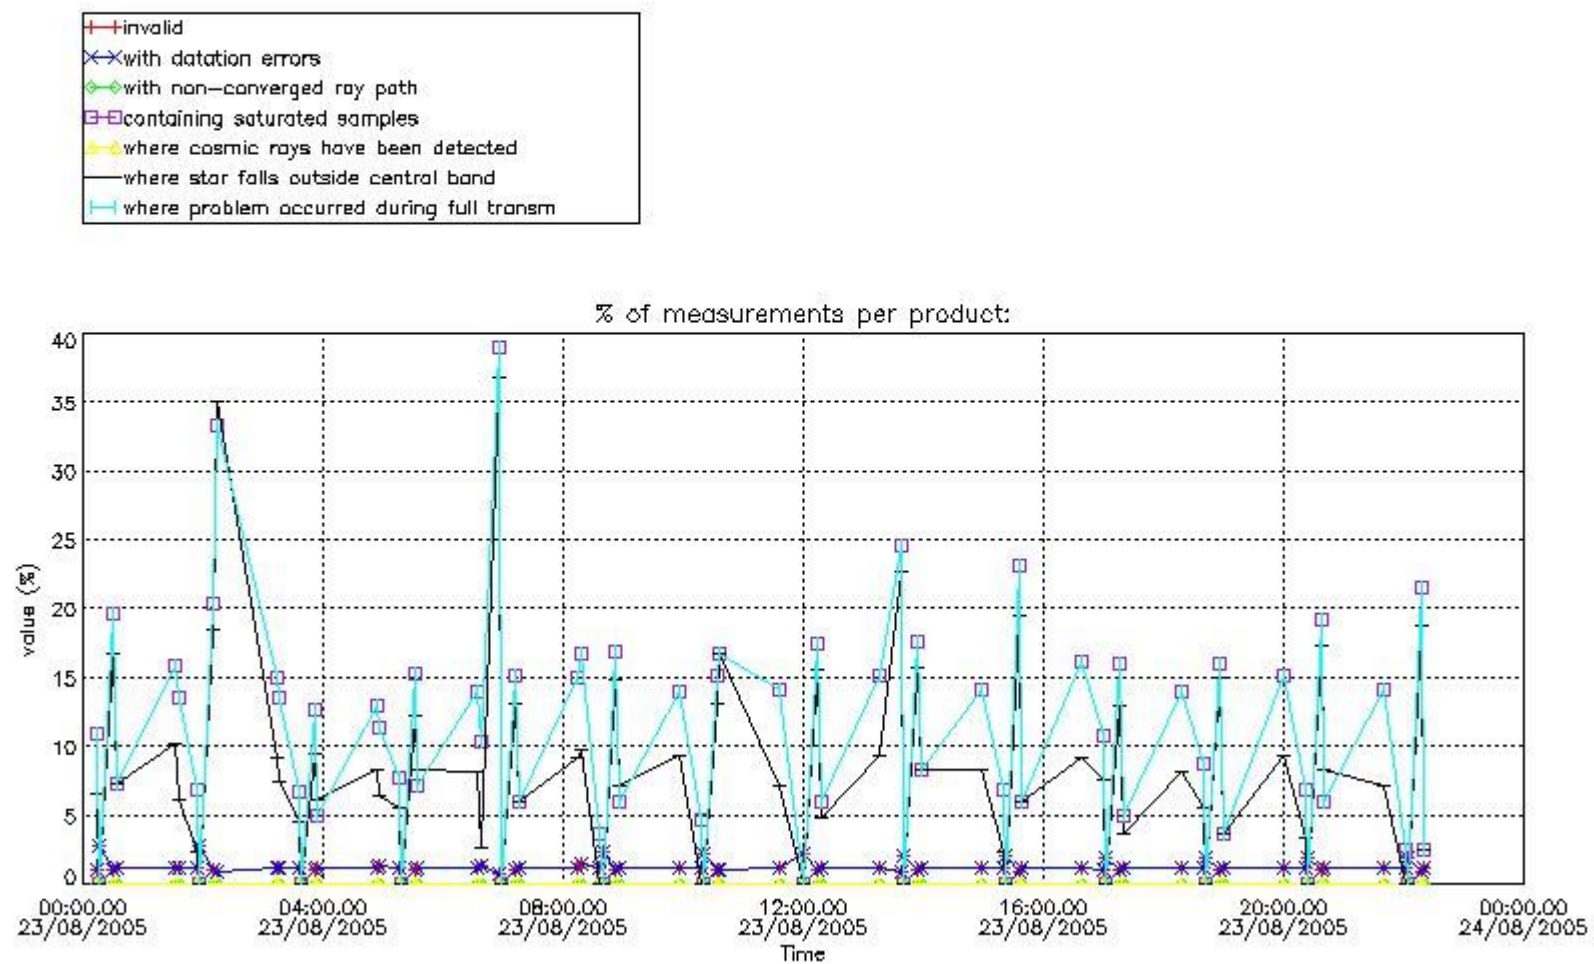

4.2 Plot quality information per product coming from level 1b processing (world map)

4.2.1 Plot level 1 quality information per product (world map): ENVISAT ASCENDING passes