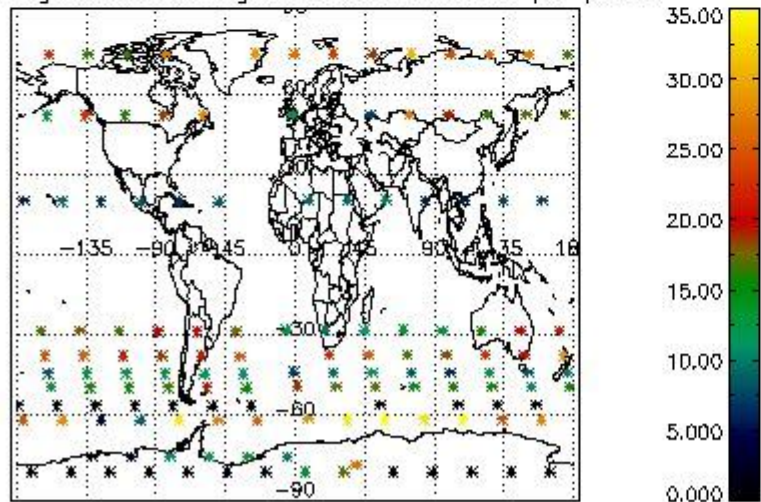

Percentage of star falling outside central band per profile