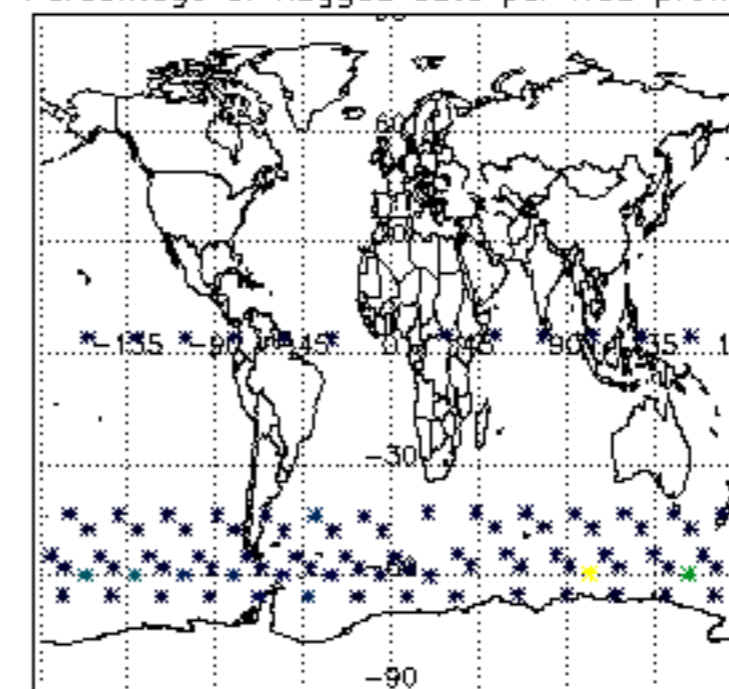

Percentage of flagged data per NO3 profile