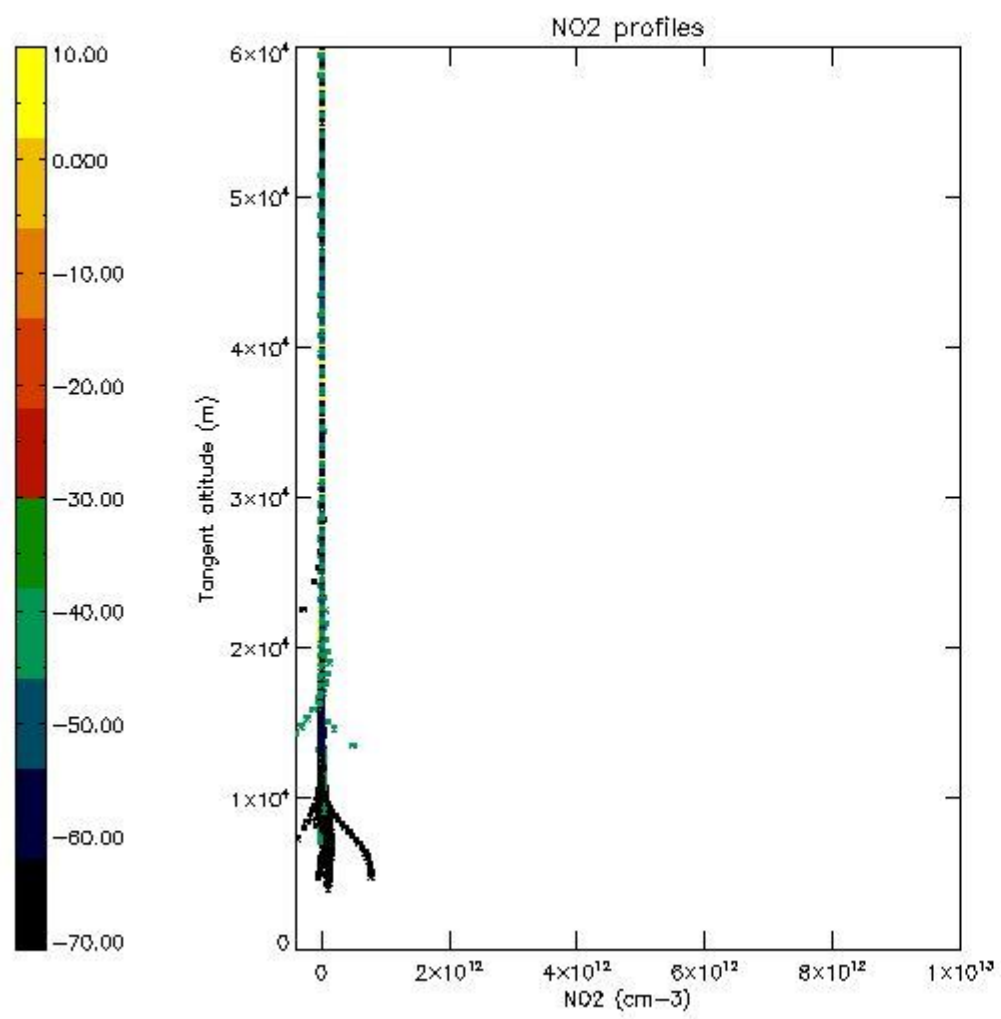

5.7 Plot NO3 profiles for all STD (dark without errors)

The colorbar represents the latitude.