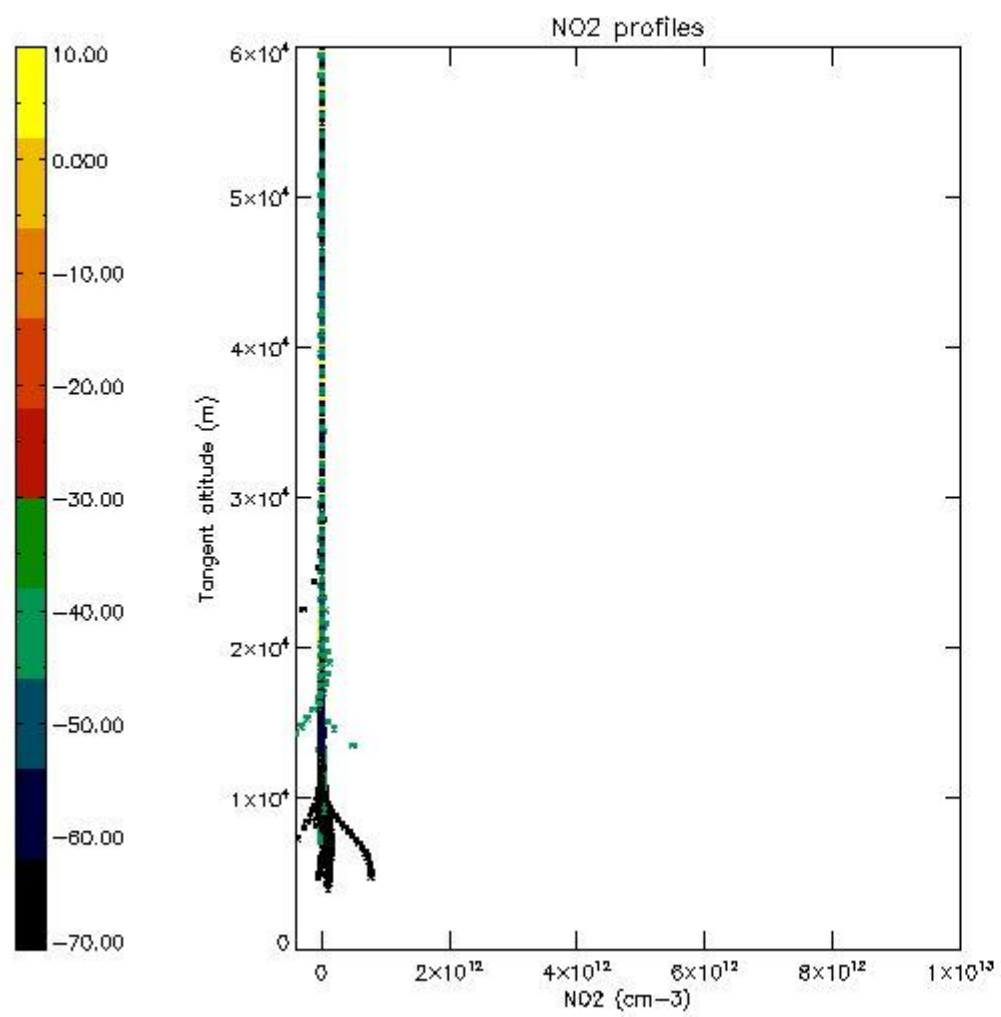

*5.4 Plot ozone profiles where STD < 10% (dark without errors)*

The colorbar represents the latitude.

*5.5 Plot ozone profiles where STD < 5% (dark without errors)*

The colorbar represents the latitude.

*5.6 Plot NO<sub>2</sub> profiles for all STD (dark without errors)*

The colorbar represents the latitude.

*5.7 Plot NO3 profiles for all STD (dark without errors)*

The colorbar represents the latitude.

*5.8 Plot H2O profiles for all STD (only for occultations of stars 1,2,3,4,13,14,16,26,63 dark without errors)*