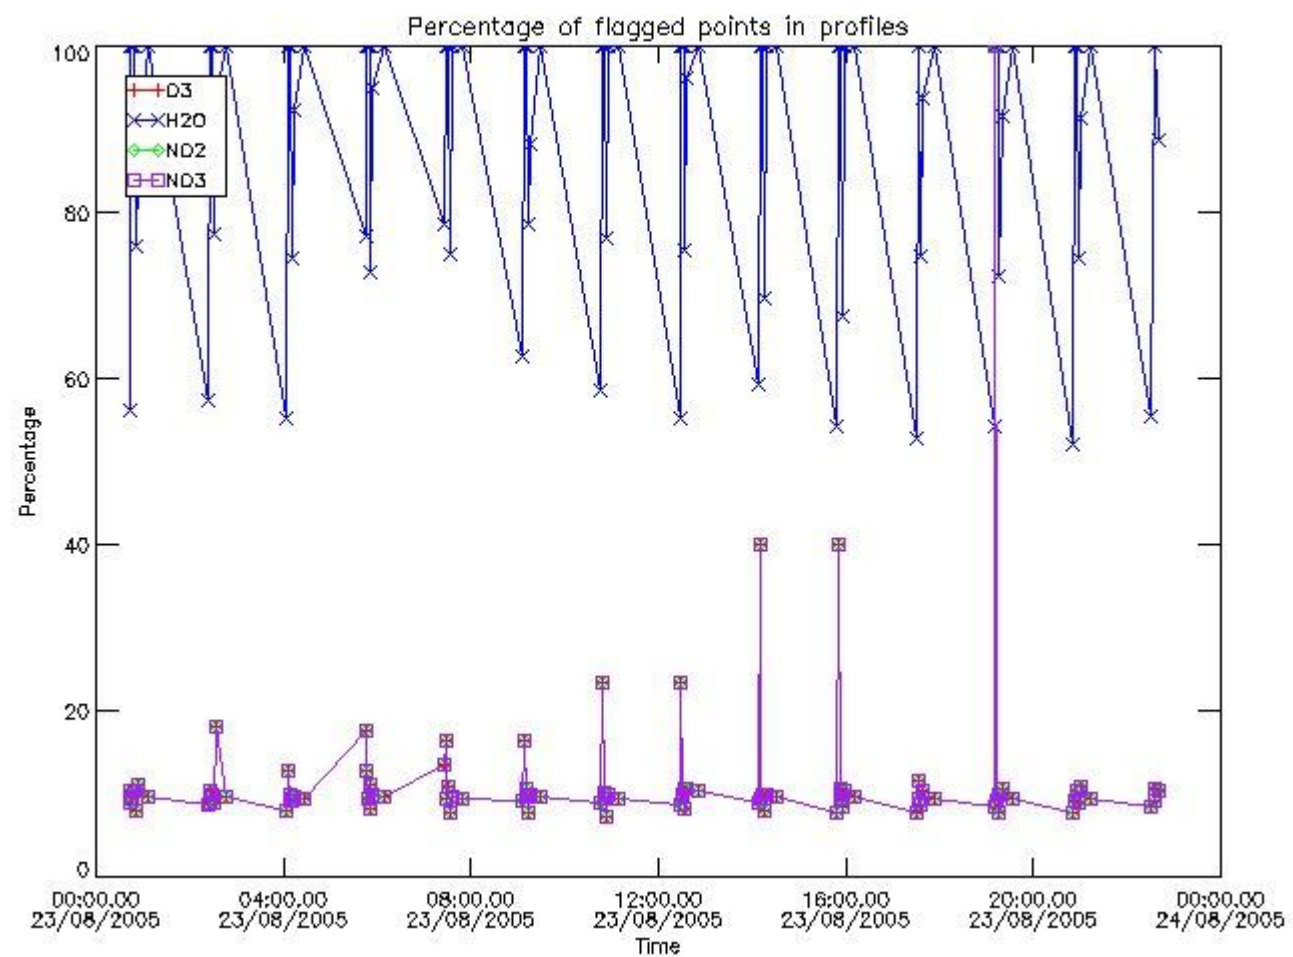

220	GOM_NL__2PRFIN20050823_223440_000000562040_00115_18205_6079.N1	23-AUG-2005 22: 34: 40	Dark	56.000	30	46Eps Ori	1.6940	30000.	112	18205	No
221	GOM_NL__2PRFIN20050823_223609_000000482040_00115_18205_6080.N1	23-AUG-2005 22: 36: 09	Dark	48.000	125	44Iot Ori	2.7700	30000.	96	18205	No
222	GOM_NL__2PRFIN20050823_224039_000000492040_00115_18205_6081.N1	23-AUG-2005 22: 40: 39	Dark	49.000	139	9Bet Lep	2.8330	5600.0	98	18205	No

3. Quality information per product

In this section it is plotted some information contained in the Quality Summary data set of the level 2 products. Only products in dark limb conditions and without errors (error flag in the MPH set to "0") are used.

3.1 Plot quality information per product (time dependant)

3.2 Plot quality information per product (world map)