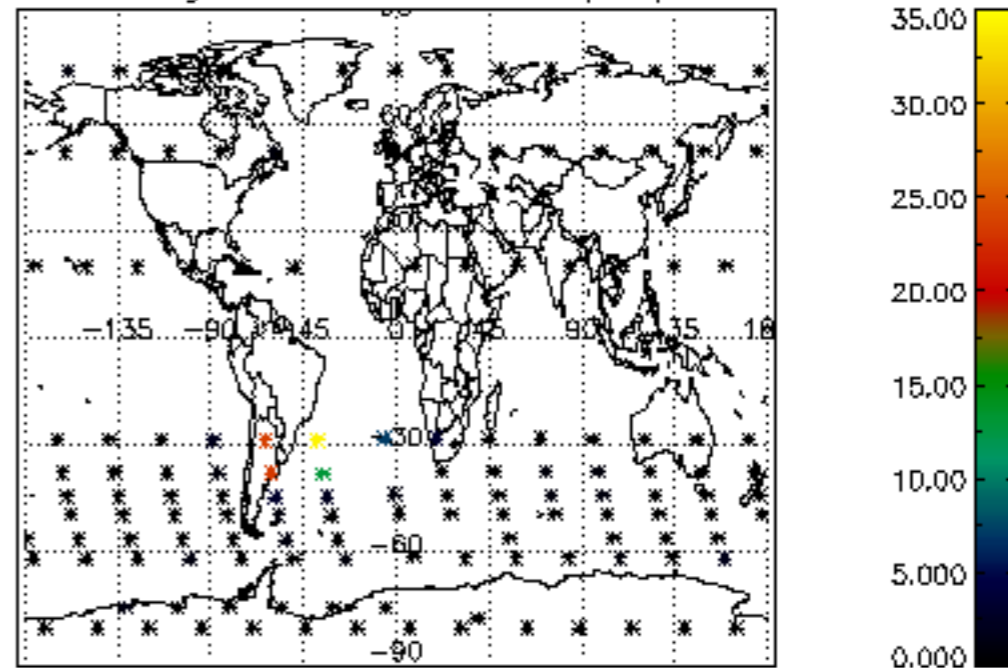

Percentage of datation errors per profile

Percentage of saturation errors per profile