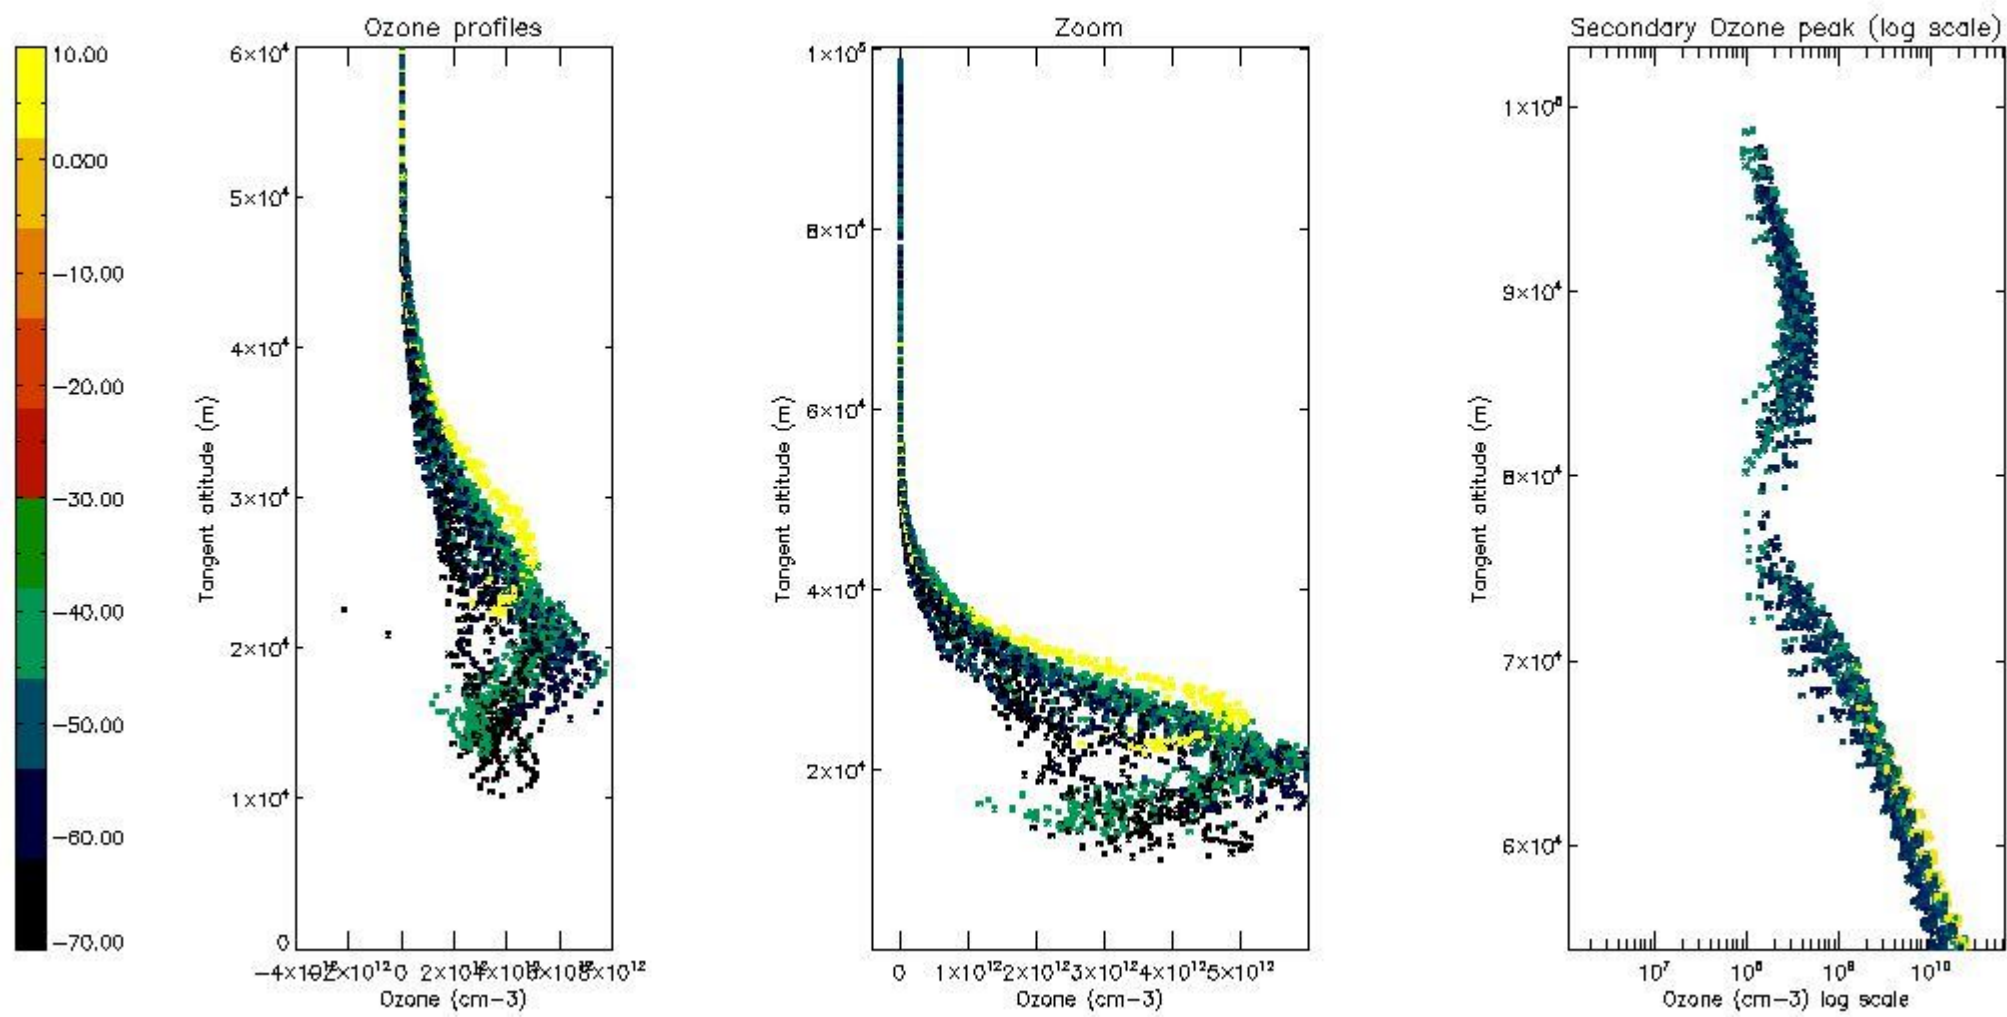

5.5 Plot ozone profiles where STD < 5% (dark without errors)

The colorbar represents the latitude.