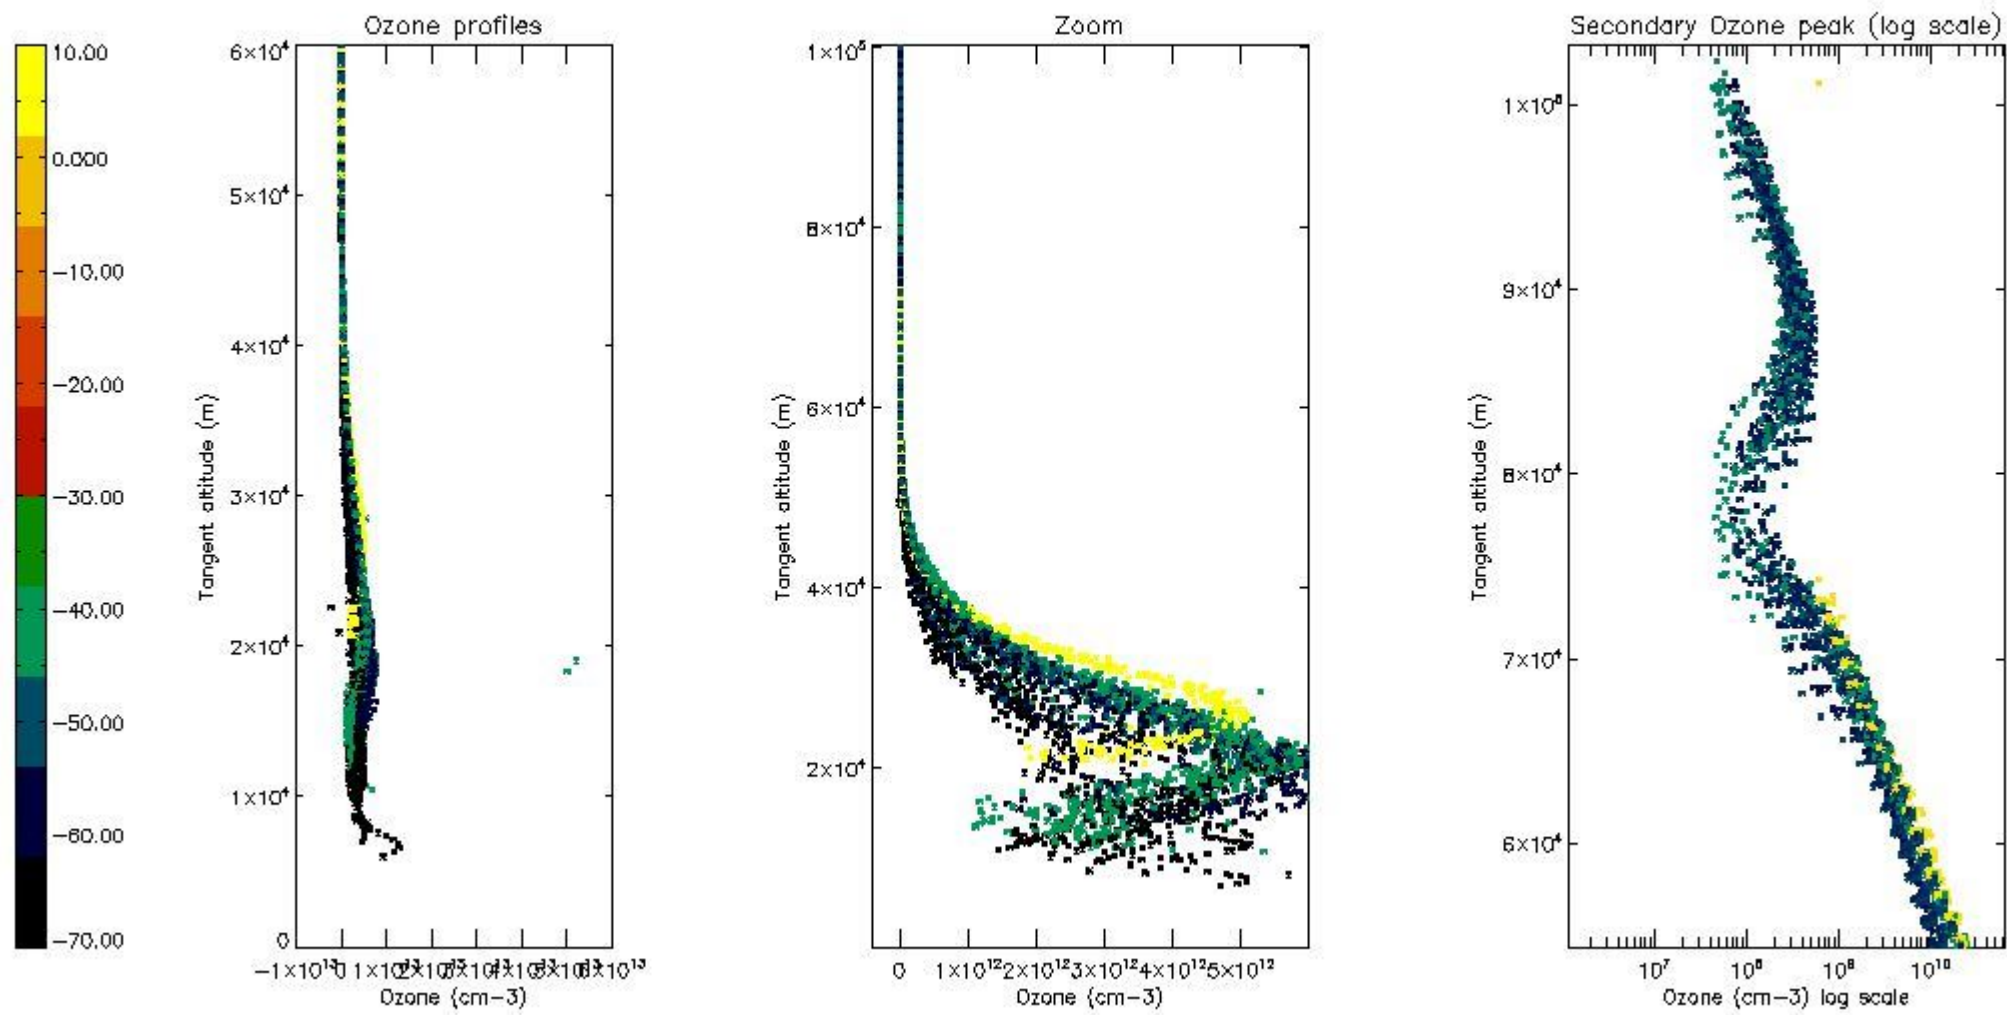

STD < 10	24
STD < 5	16

5.2 Plot ozone profiles for all STD (dark without errors)

The colorbar represents the latitude.

5.3 Plot ozone profiles where STD < 20% (dark without errors)

The colorbar represents the latitude.