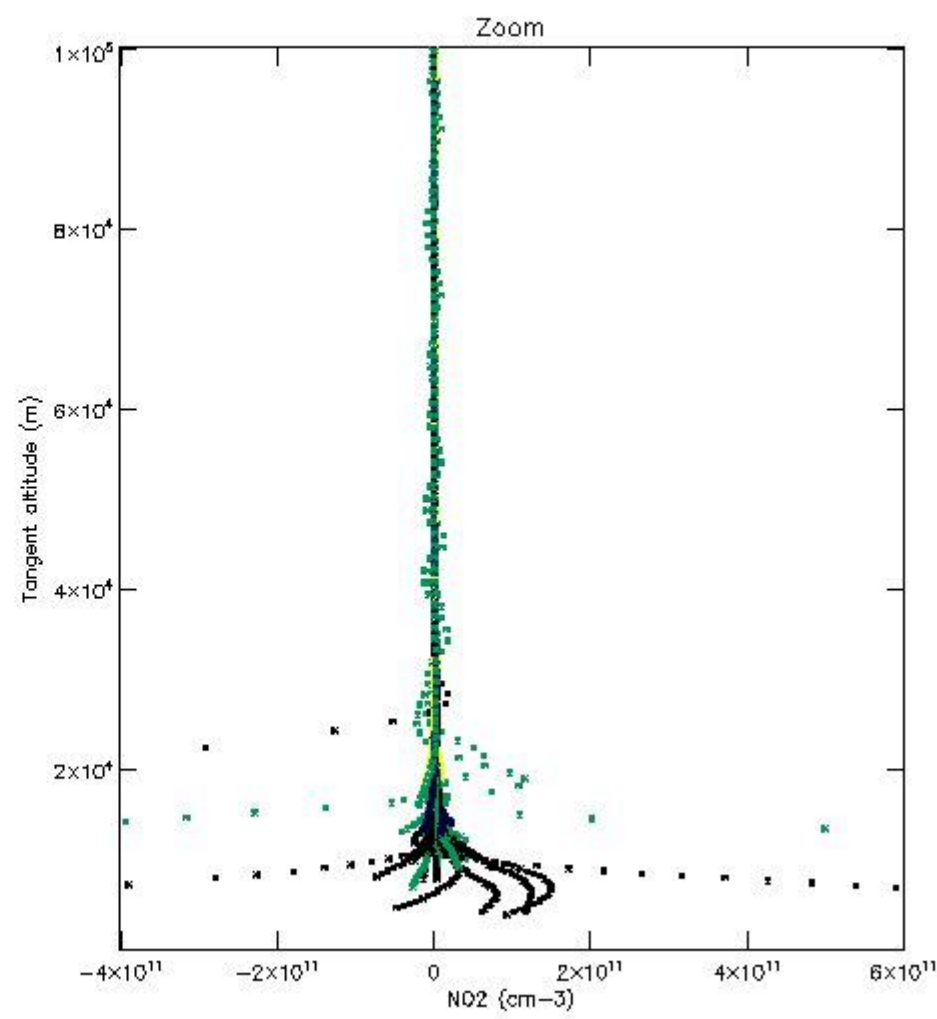

5.7 Plot NO3 profiles for all STD (dark without errors)

The colorbar represents the latitude.