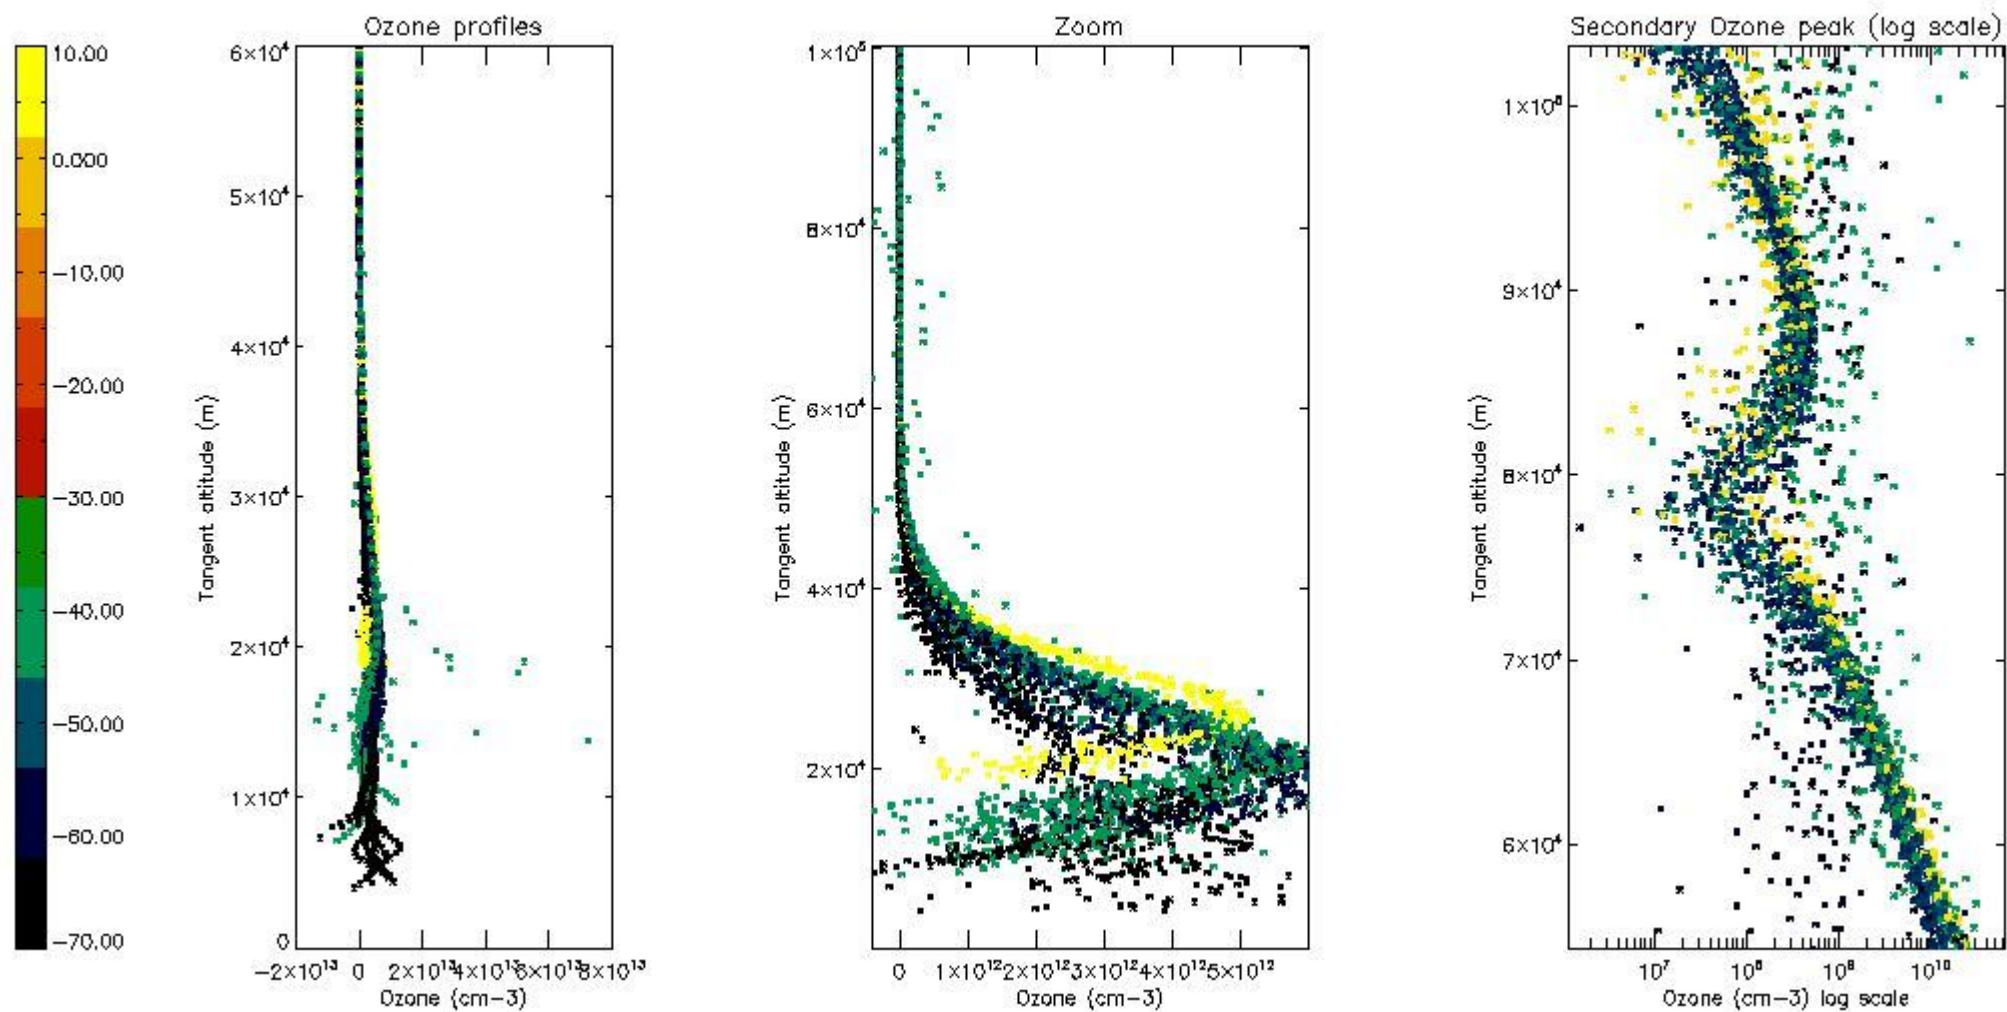

STD < 10	24
STD < 5	16

5.2 Plot ozone profiles for all STD (dark without errors)

The colorbar represents the latitude.

5.3 Plot ozone profiles where STD < 20% (dark without errors)

The colorbar represents the latitude.