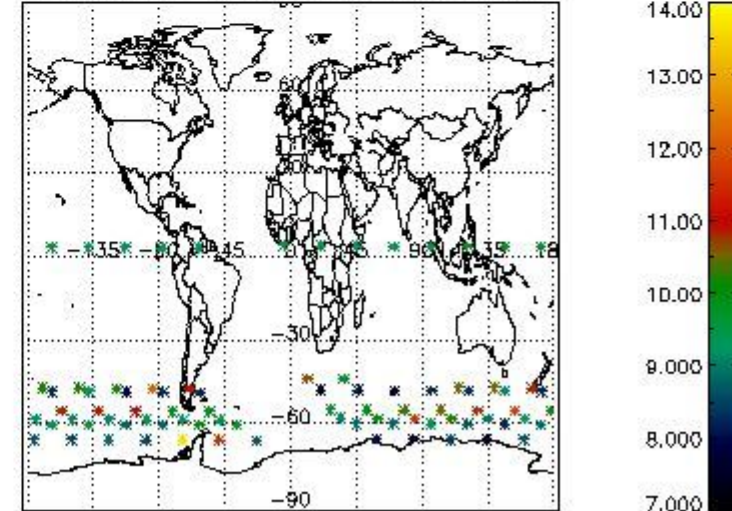

Percentage of flagged data per NO3 profile

4. Level 1 quality information per product

In this section it is plotted some information contained in the Quality Summary data set of the level 2 products that comes from the level 1b processing. Products without errors (error flag in the MPH set to "0") are used.

4.1 Plot quality information per product (time dependant) coming from level 1b processing

4.1.1 Plot level 1 quality information per product (time dependant): ENVISAT ASCENDING passes