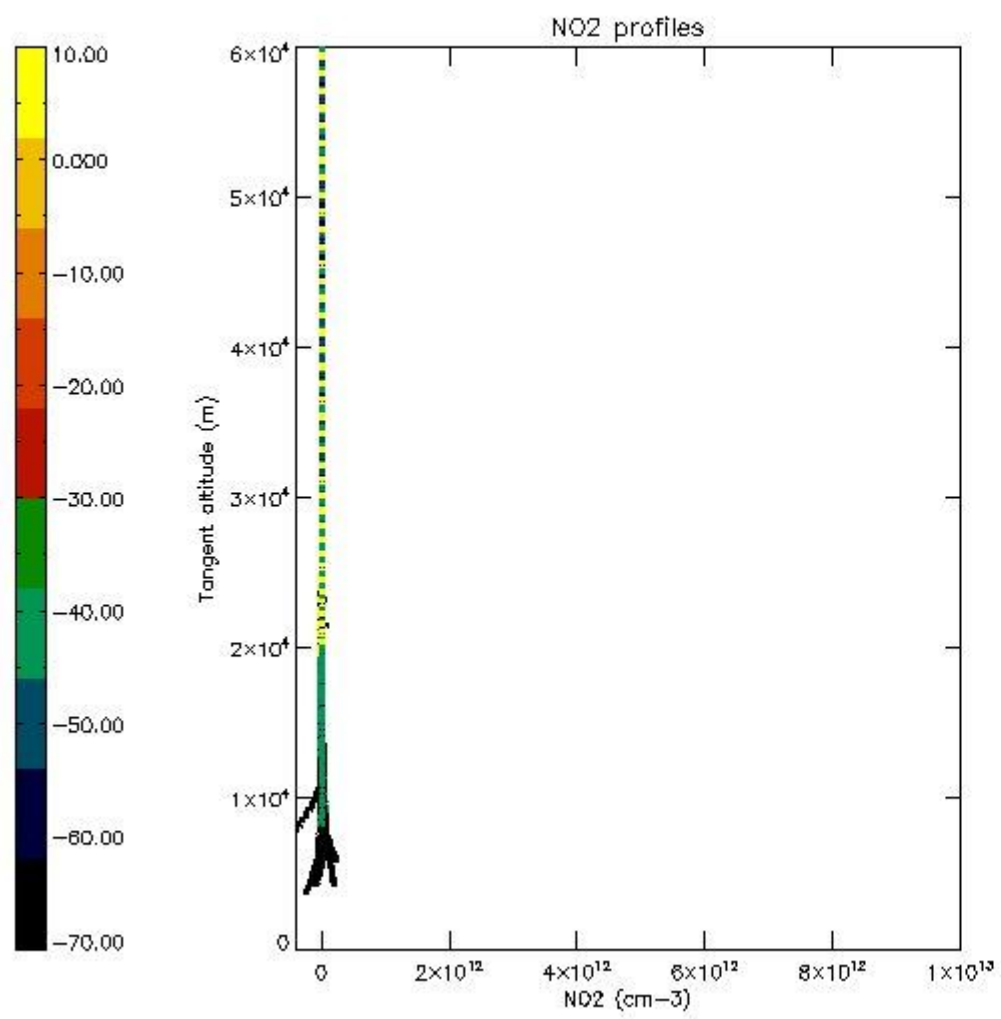

5.7 Plot NO3 profiles for all STD (dark without errors)

The colorbar represents the latitude.