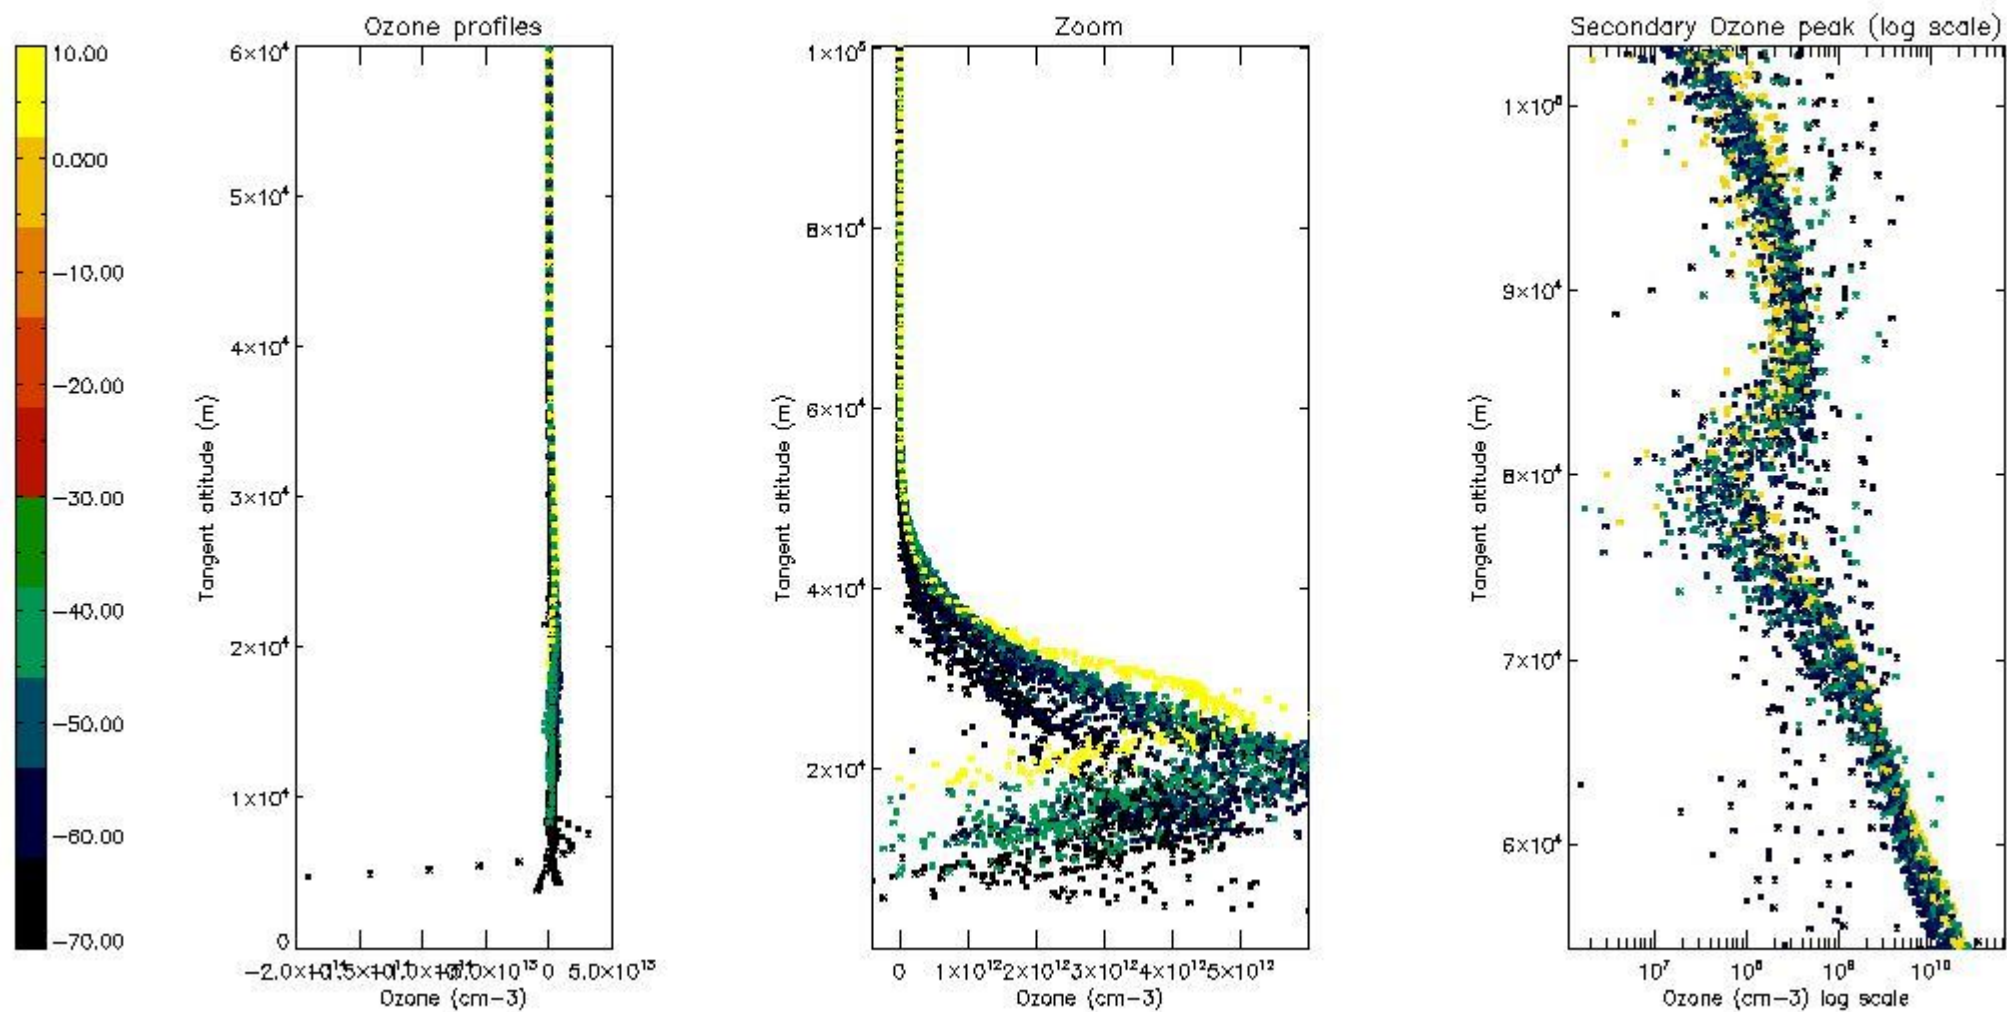

STD < 10	25
STD < 5	17

5.2 Plot ozone profiles for all STD (dark without errors)

The colorbar represents the latitude.

5.3 Plot ozone profiles where STD < 20% (dark without errors)

The colorbar represents the latitude.