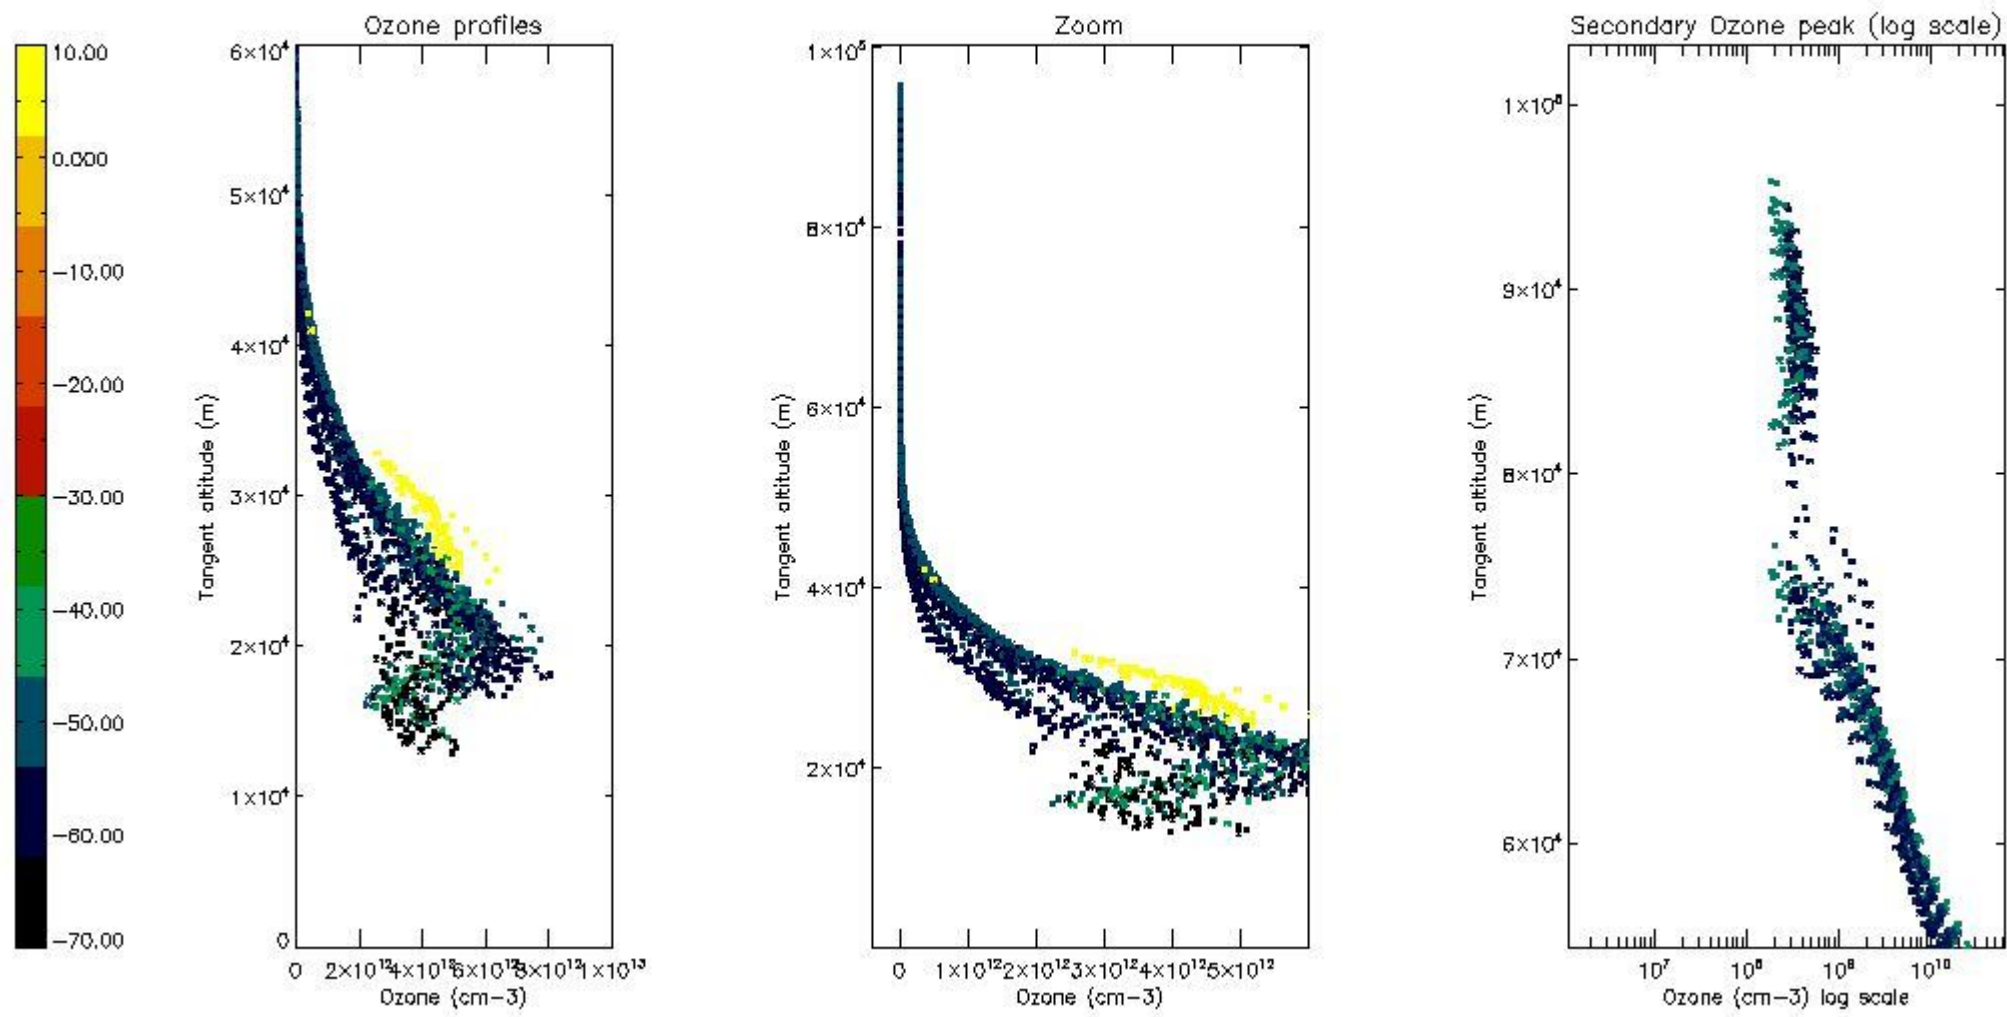

5.6 Plot NO₂ profiles for all STD (dark without errors)

The colorbar represents the latitude.