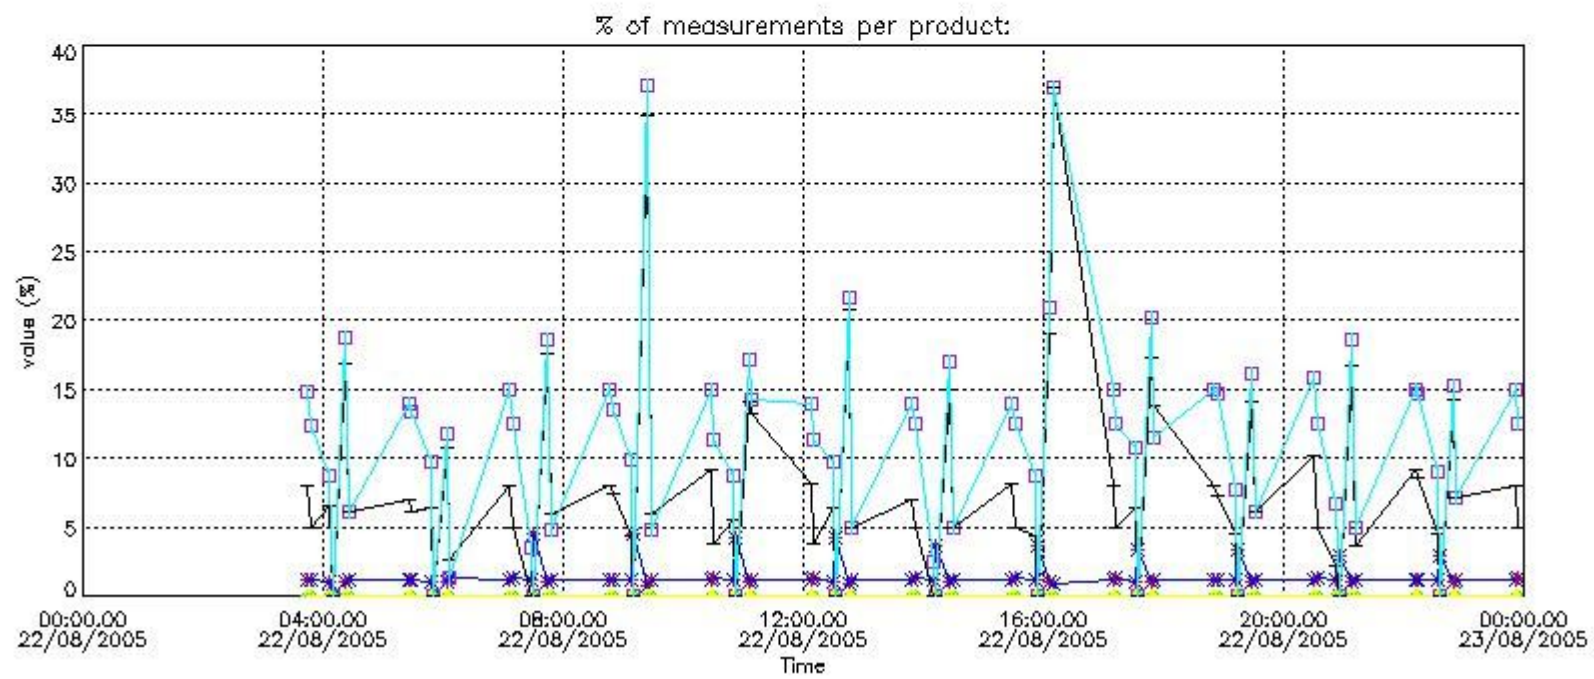

4.2 Plot quality information per product coming from level 1b processing (world map)

4.2.1 Plot level 1 quality information per product (world map): ENVISAT ASCENDING passes