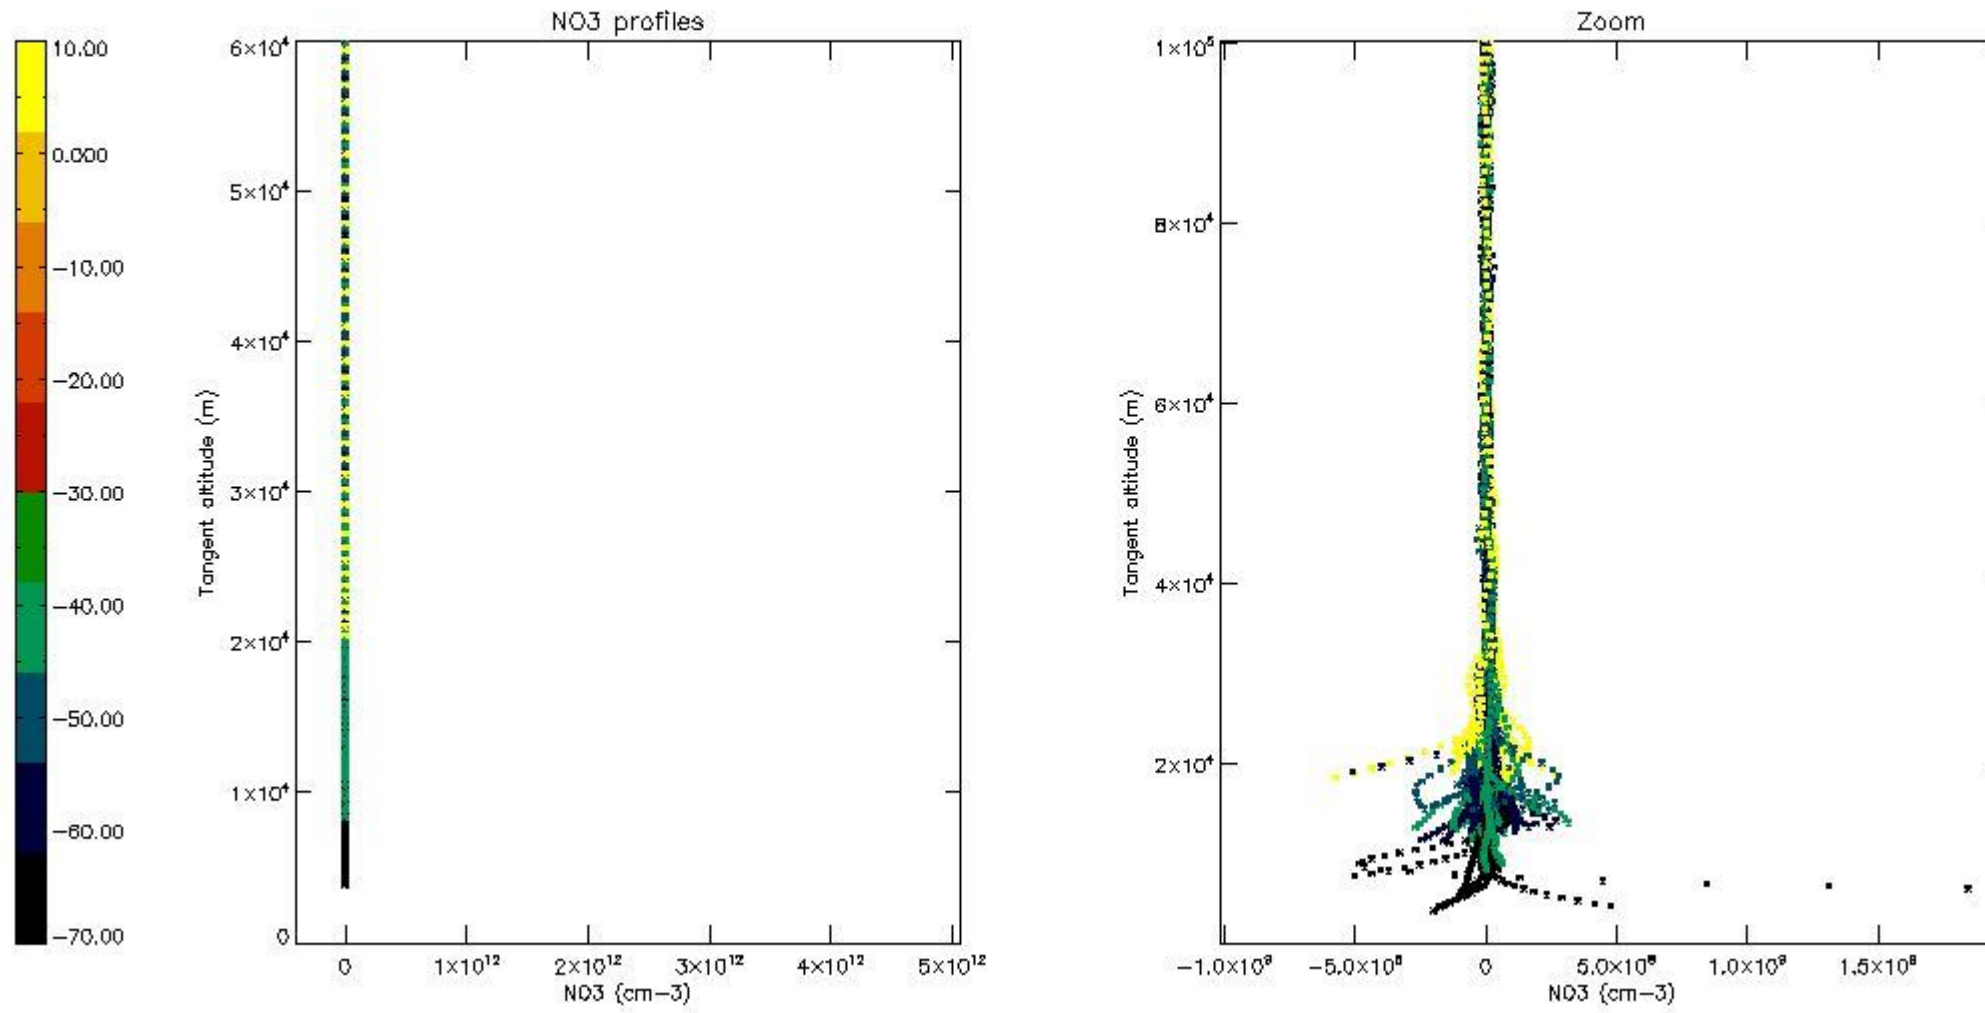

*5.6 Plot NO<sub>2</sub> profiles for all STD (dark without errors)*

The colorbar represents the latitude.

*5.7 Plot NO3 profiles for all STD (dark without errors)*

The colorbar represents the latitude.