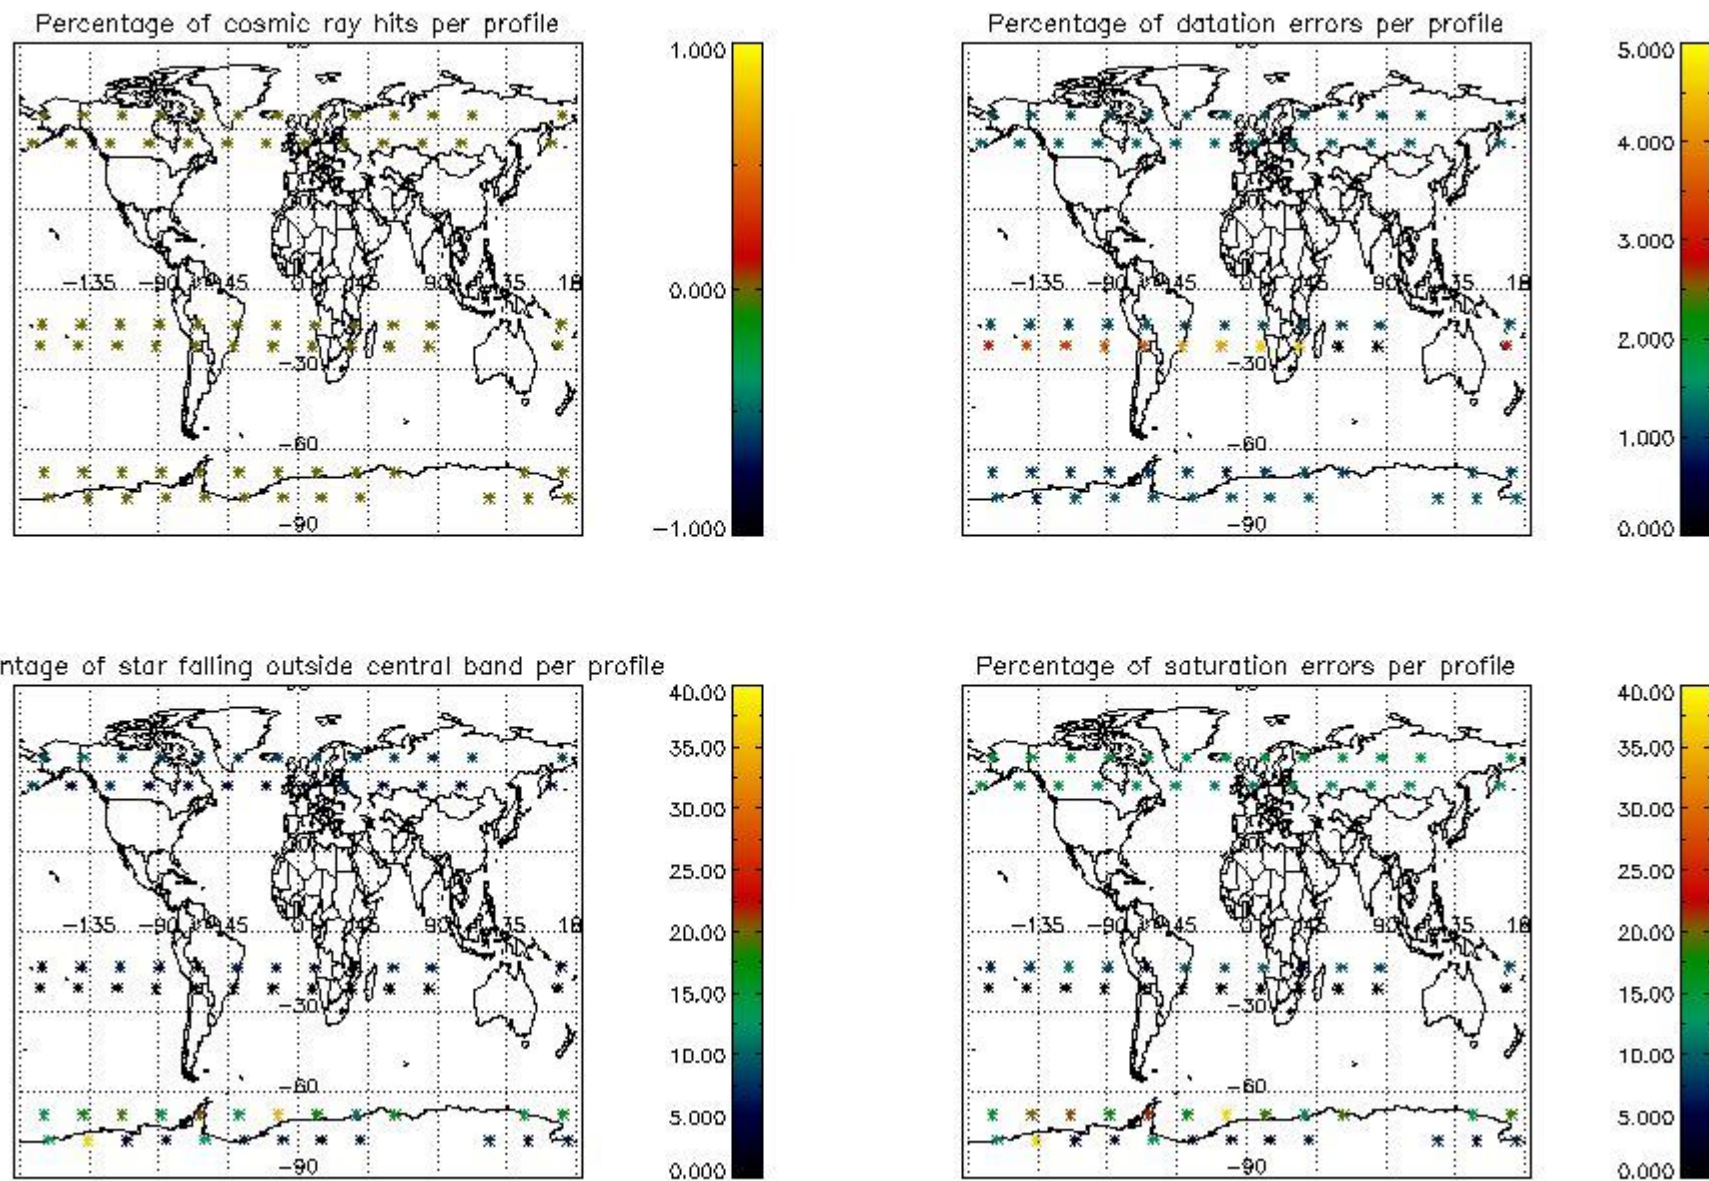

4.2.2 Plot level 1 quality information per product (world map): ENVISAT DESCENDING passes

5. Trace gas profiles

5.1 Ozone statistics based on quality of products

The final quality of the products can be "measured" using the STD (Standard Deviation) attached to every point profile. This information is written to the parameter GOM_NL__2P/NL_LOCAL_SPECIES_DENSITY/o3_std of the level 2 products. The table below shows the statistics for given STD ranges.

The statistics are given with respect to the overall valid production:

- Products without fatal errors: GOM_NL__2P/MPH/PRODUCT_ERR=0
- Valid point profile: GOM_NL__2P/NL_LOCAL_SPECIES_DENSITY/pcd(0)=0

The 'Criteria' is applied to valid points of dark limb products:

- Products in dark limb illumination condition: GOM_NL__2P/NL_SUMMARY_QUALITY/obs_ill_cond=0
- Products without fatal errors: GOM_NL__2P/MPH/PRODUCT_ERR=0
- Valid point profile: GOM_NL__2P/NL_LOCAL_SPECIES_DENSITY/pcd(0)=0

So, the table below shows the percentage of dark limb and valid observations for each criteria with respect to the overall valid daily observations.

Criteria	% of total production
All STD	46
STD < 20	29