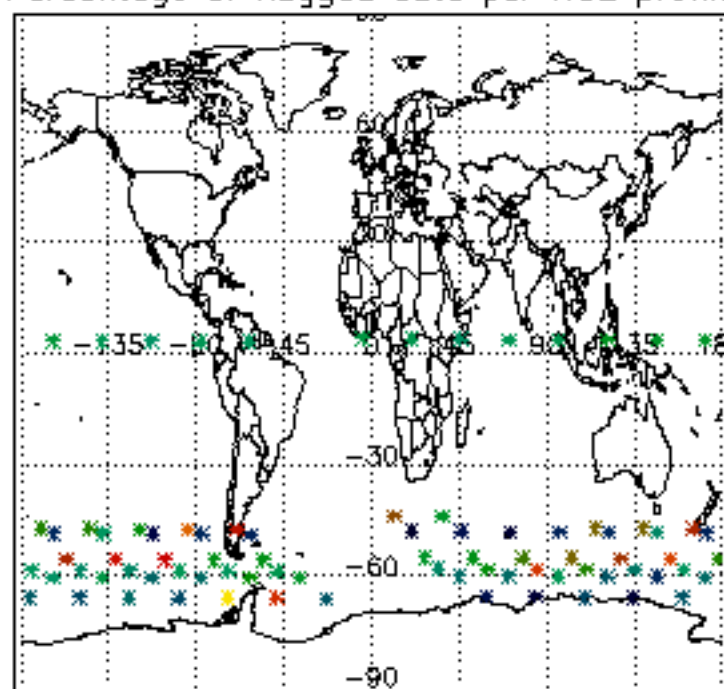

Percentage of flagged data per NO2 profile