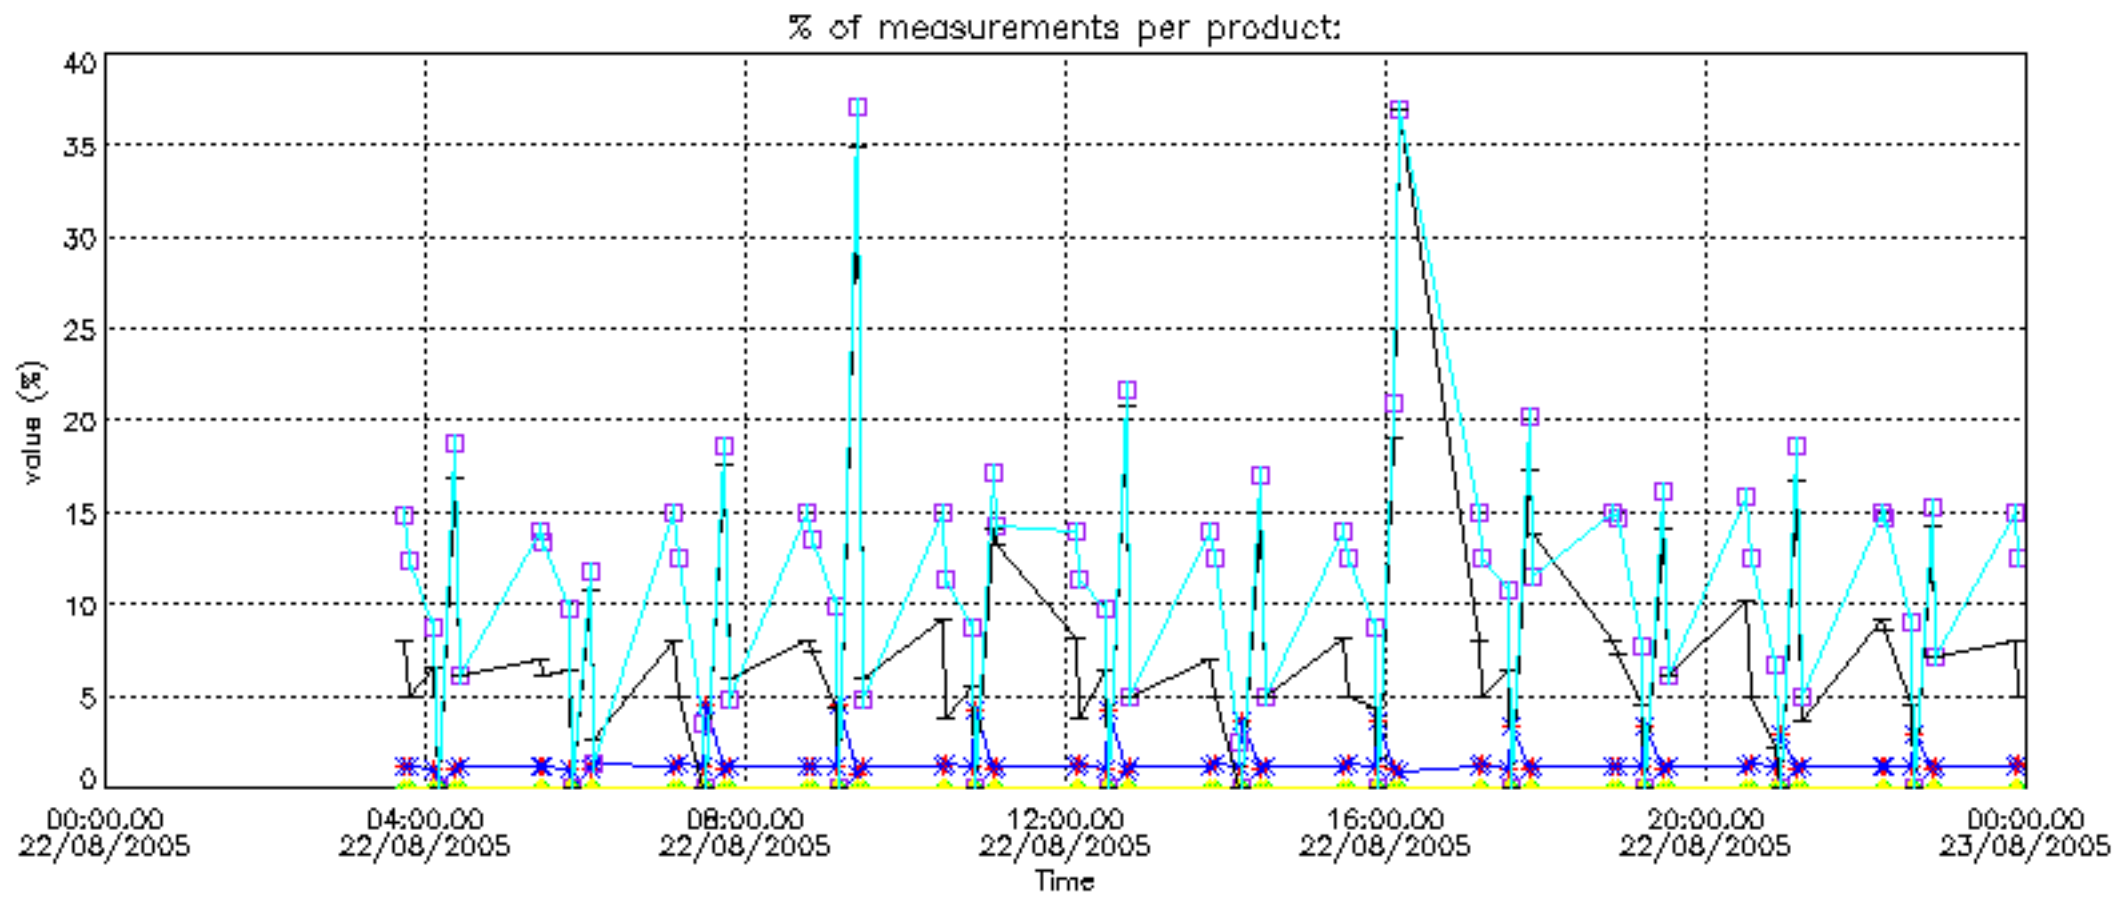

Percentage of cosmic ray hits per profile

Percentage of datation errors per profile