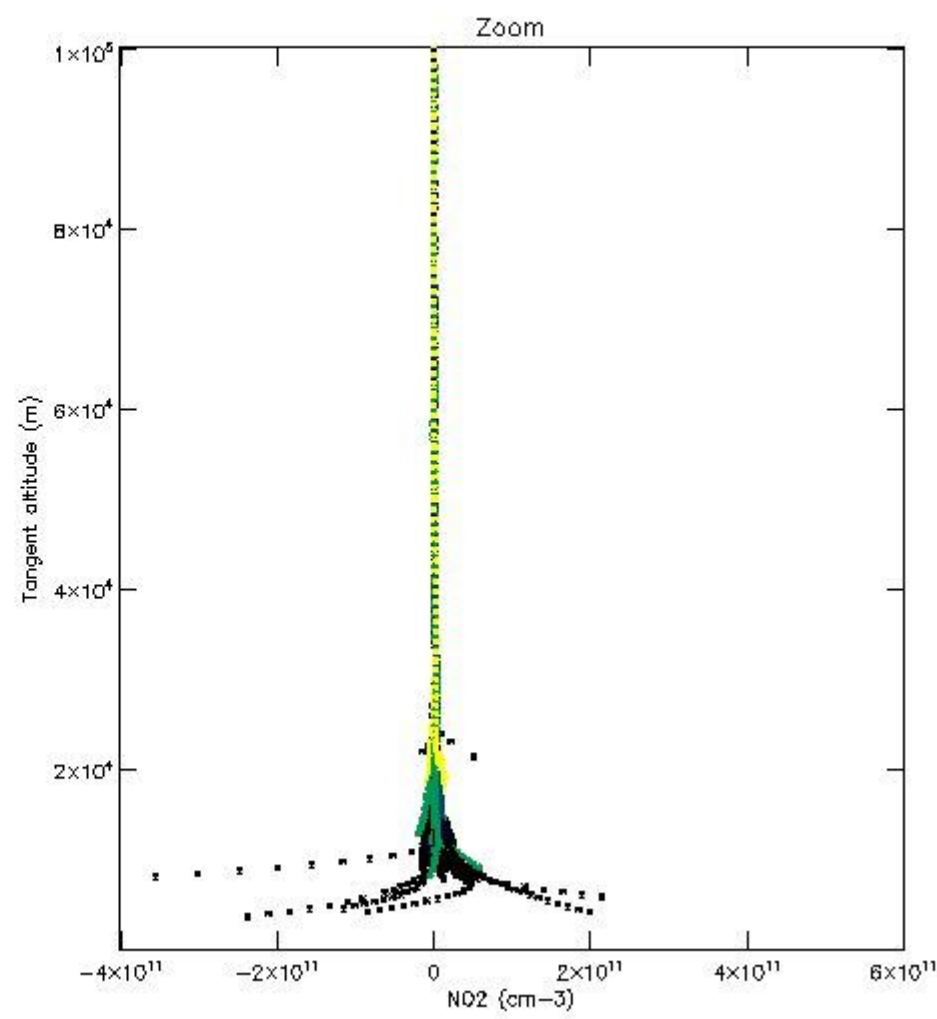

5.7 Plot NO3 profiles for all STD (dark without errors)

The colorbar represents the latitude.