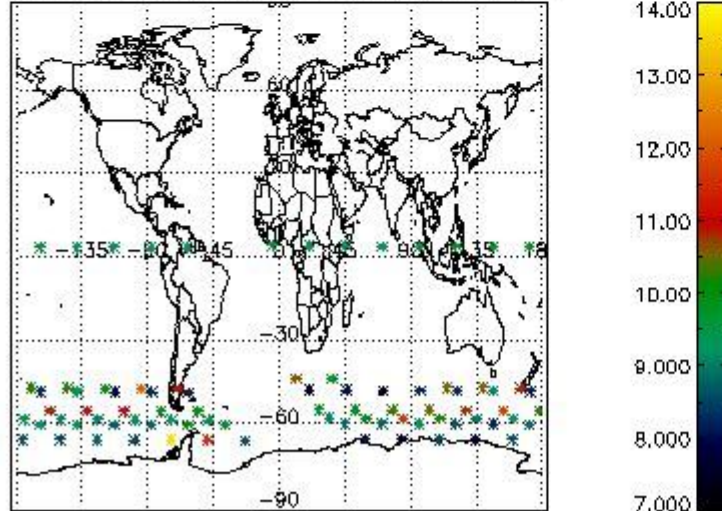

#### 3.1 Plot quality information per product (time dependant)

*3.2 Plot quality information per product (world map)*

Percentage of flagged data per O3 profile

Percentage of flagged data per H2O profile

Percentage of flagged data per NO2 profile