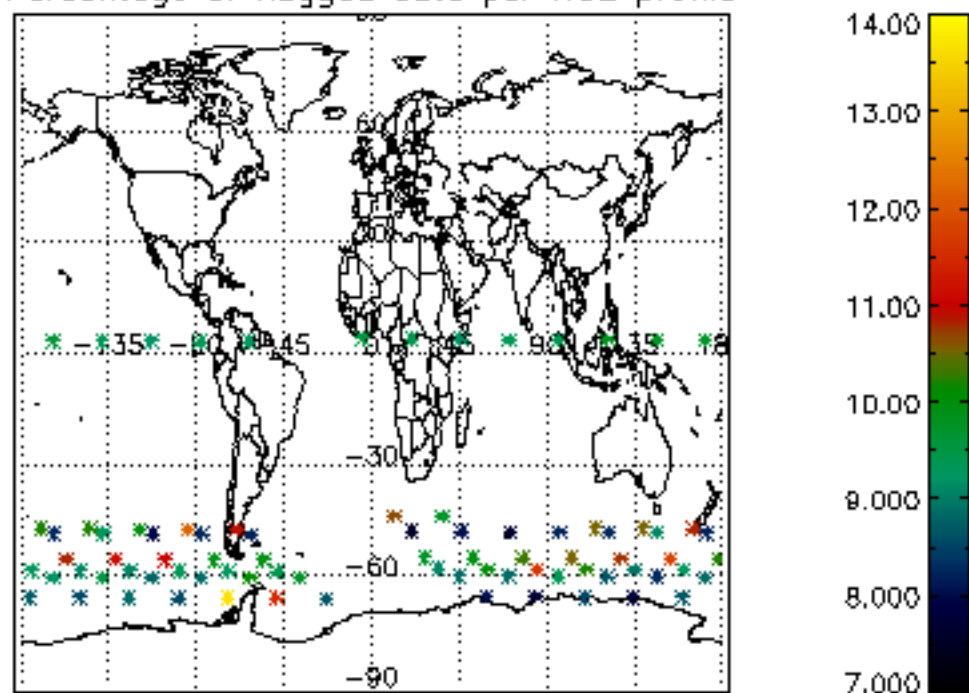

Percentage of flagged data per NO2 profile