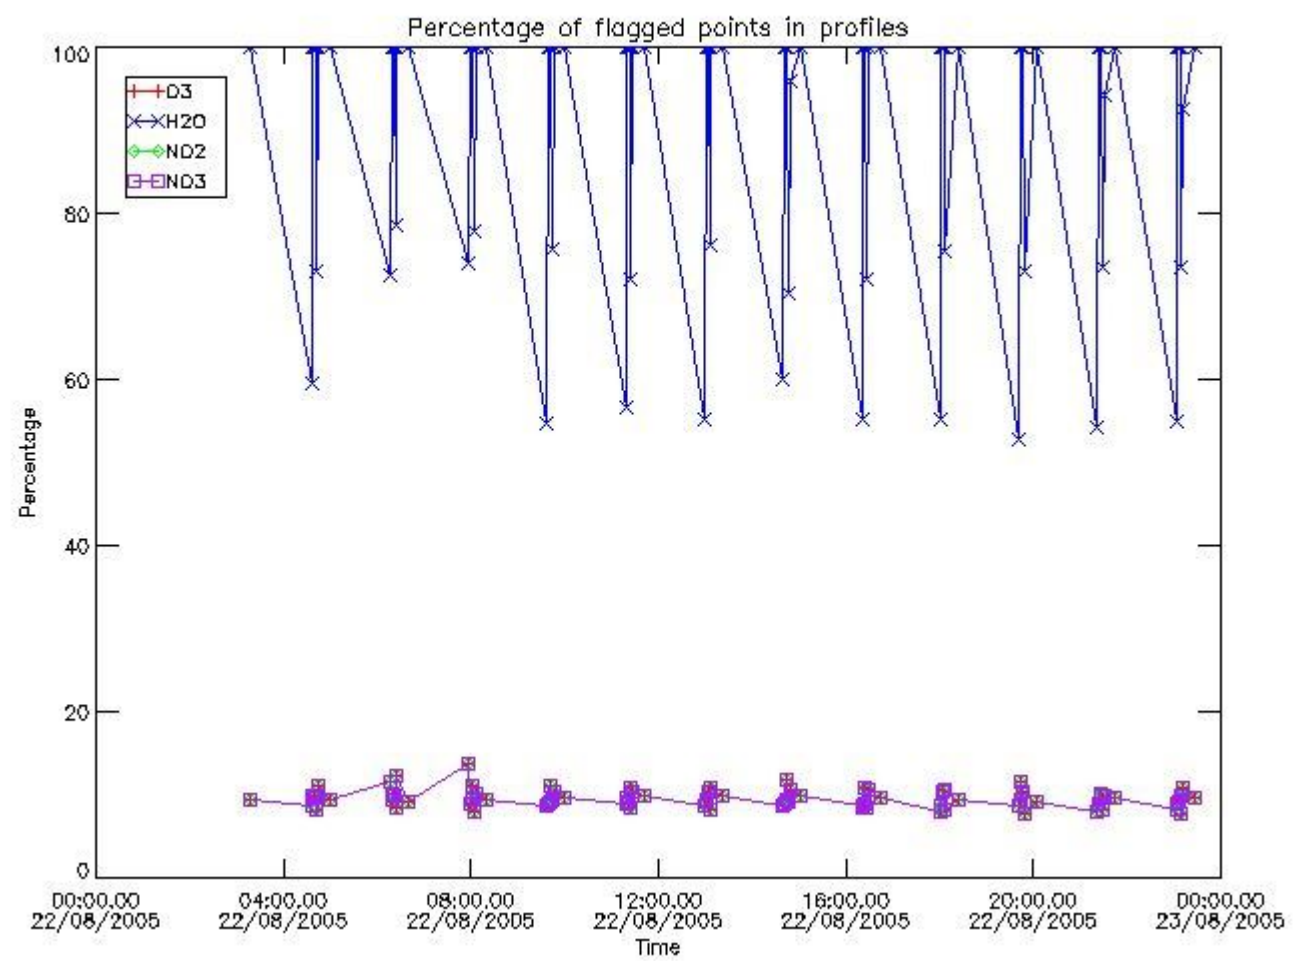

3. Quality information per product

In this section it is plotted some information contained in the Quality Summary data set of the level 2 products. Only products in dark limb conditions and without errors (error flag in the MPH set to "0") are used.

3.1 Plot quality information per product (time dependant)

3.2 Plot quality information per product (world map)