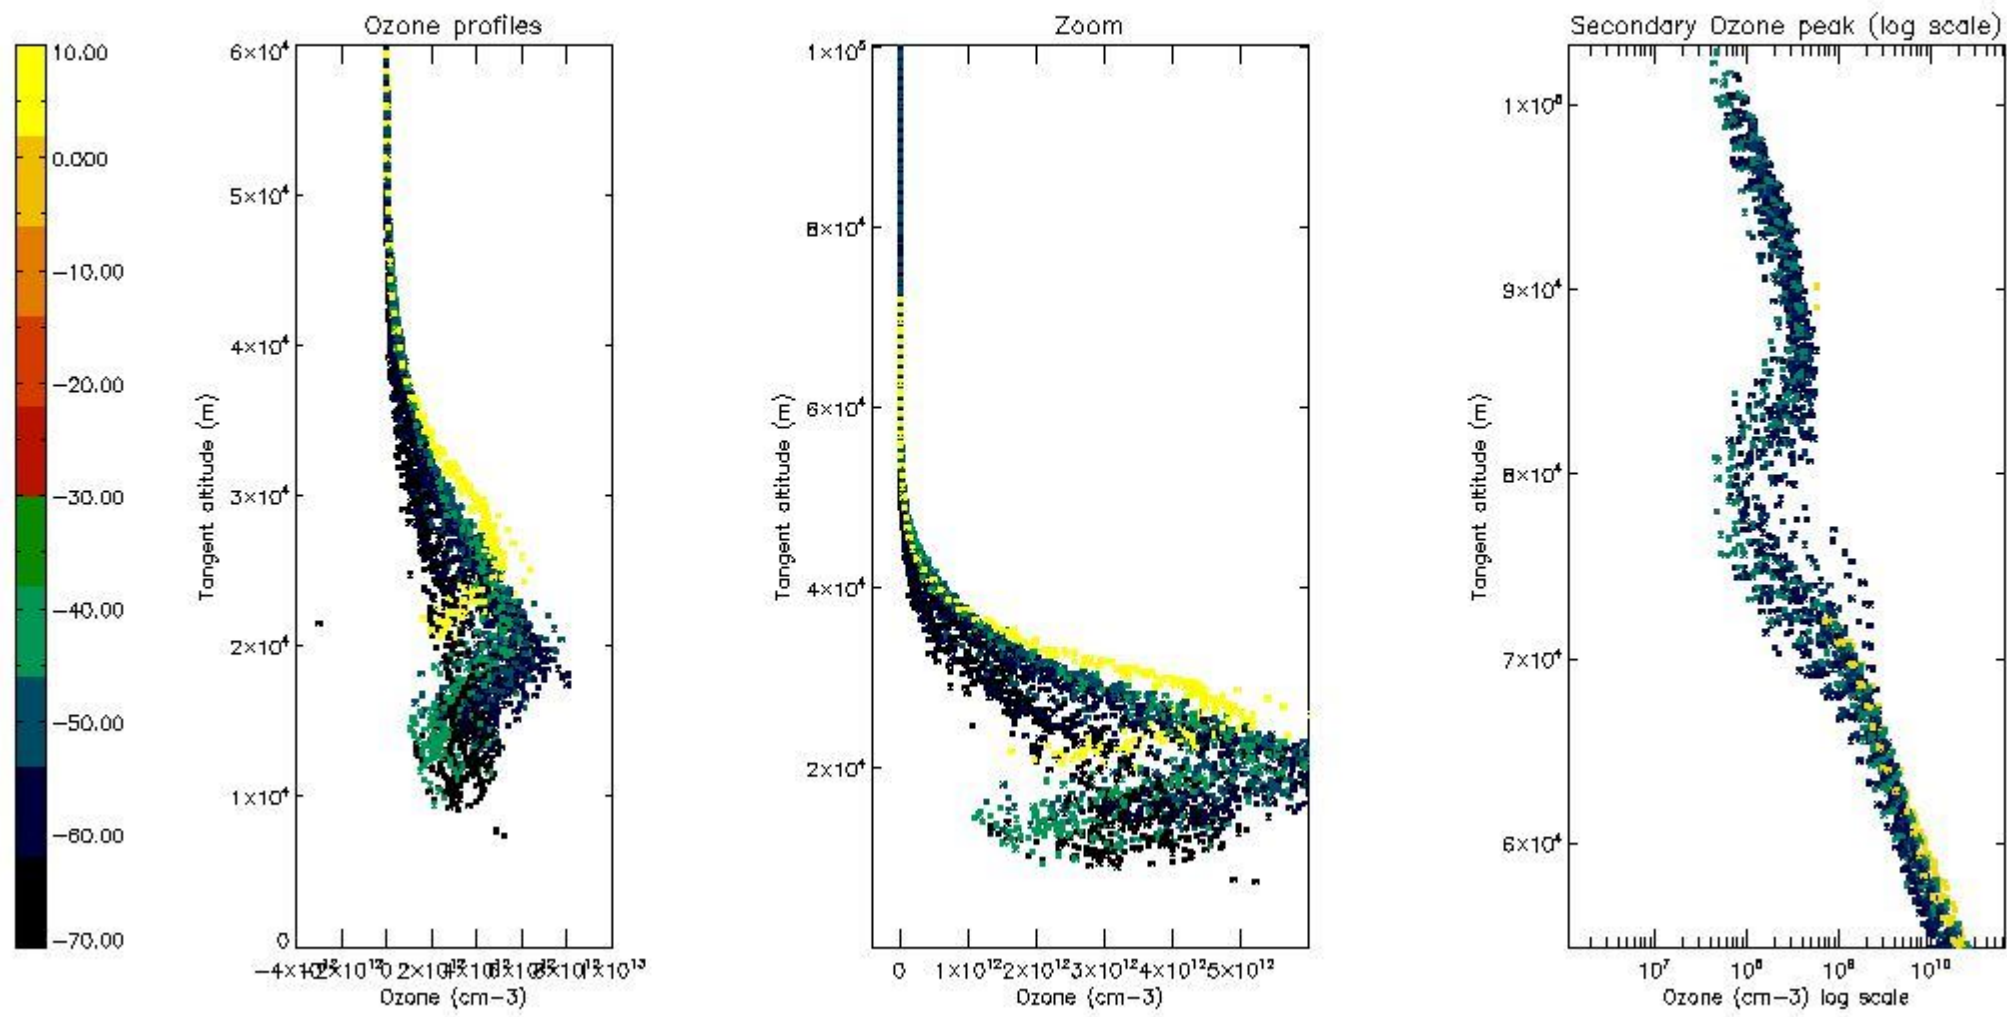

STD < 10	25
STD < 5	17

5.2 Plot ozone profiles for all STD (dark without errors)

The colorbar represents the latitude.

5.3 Plot ozone profiles where STD < 20% (dark without errors)

The colorbar represents the latitude.