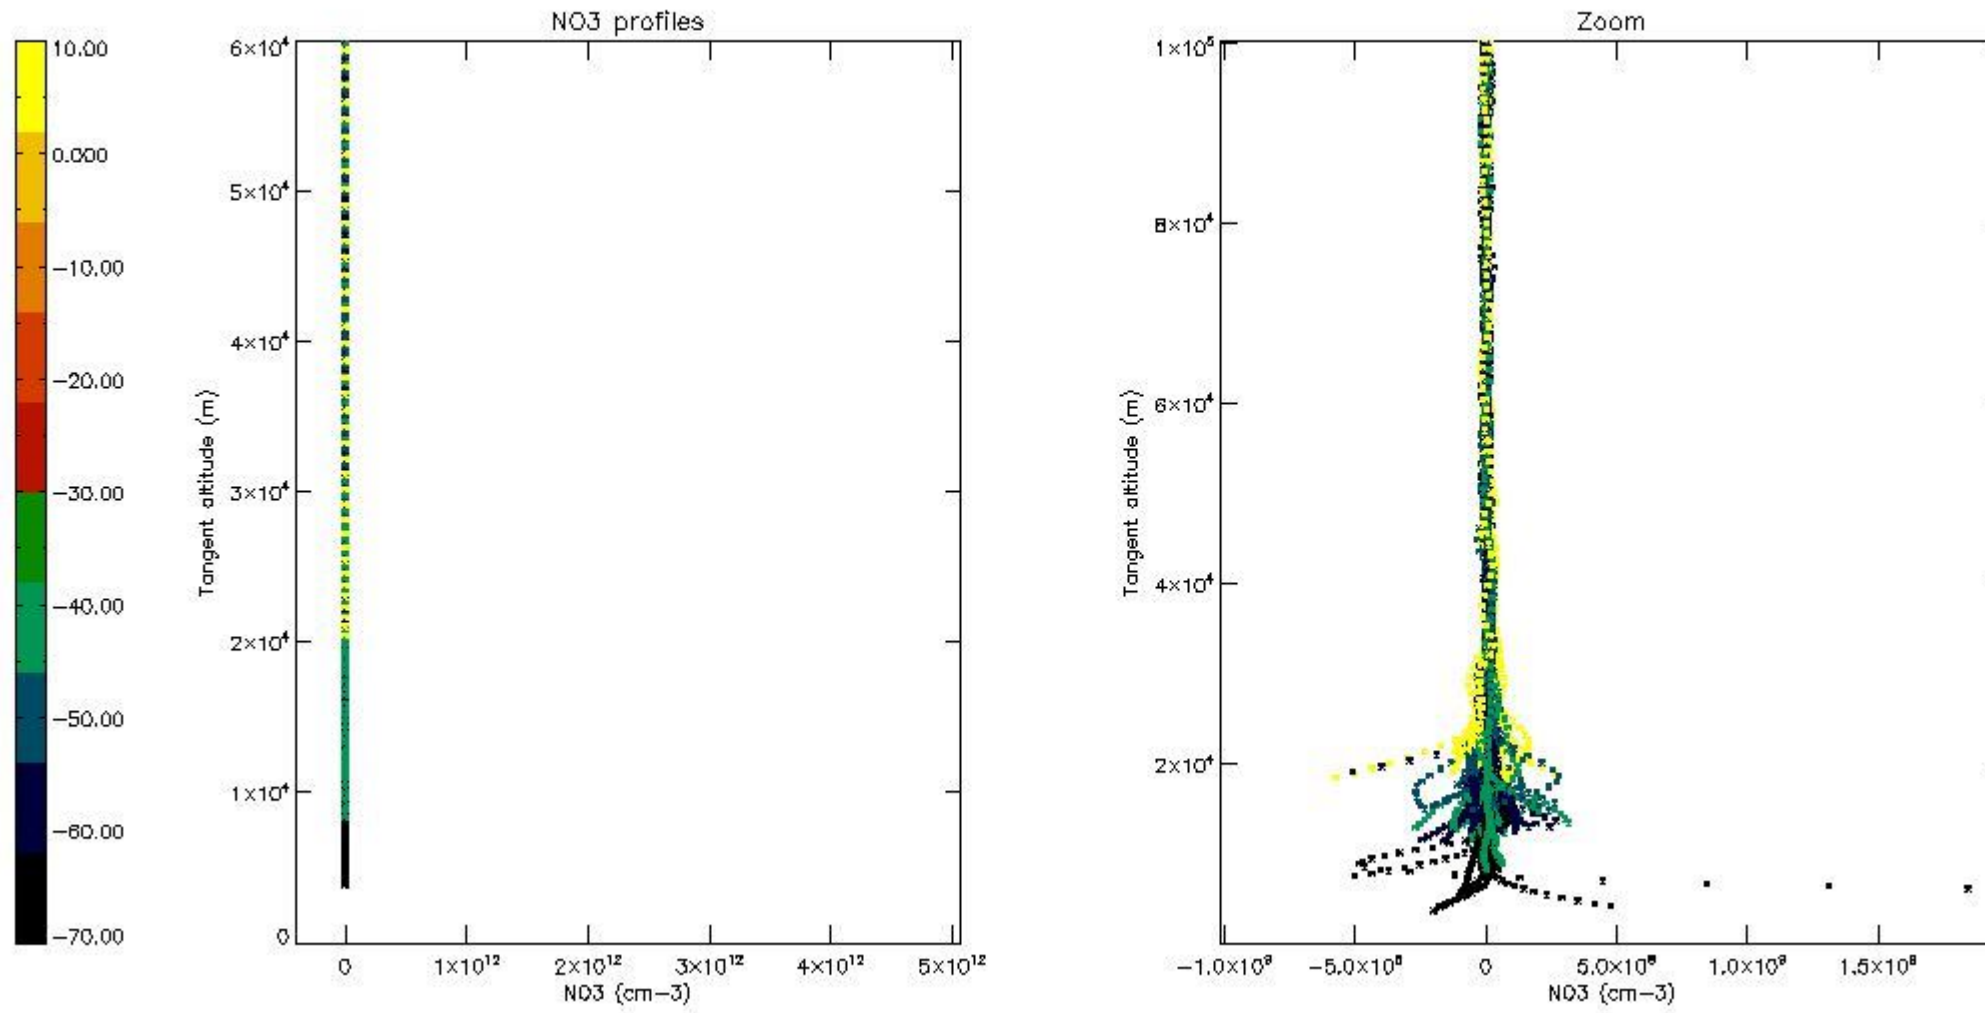

The colorbar represents the latitude.

*5.7 Plot NO3 profiles for all STD (dark without errors)*

The colorbar represents the latitude.