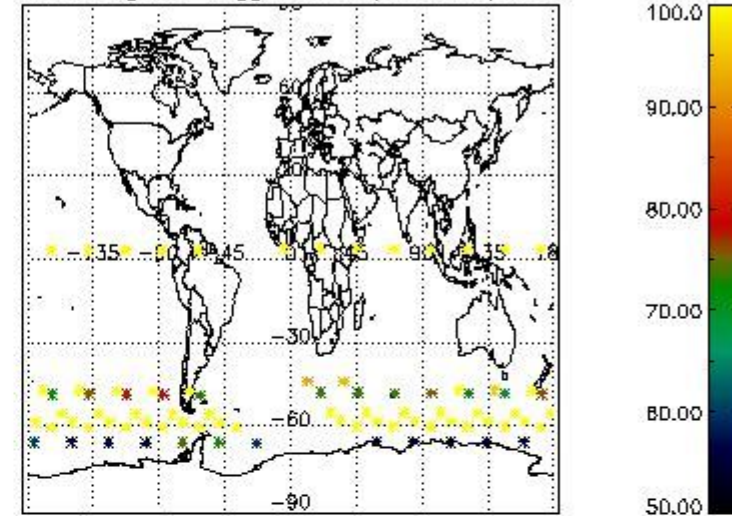

#### 3.1 Plot quality information per product (time dependant)

*3.2 Plot quality information per product (world map)*

Percentage of flagged data per O3 profile

Percentage of flagged data per H2O profile

Percentage of flagged data per NO2 profile