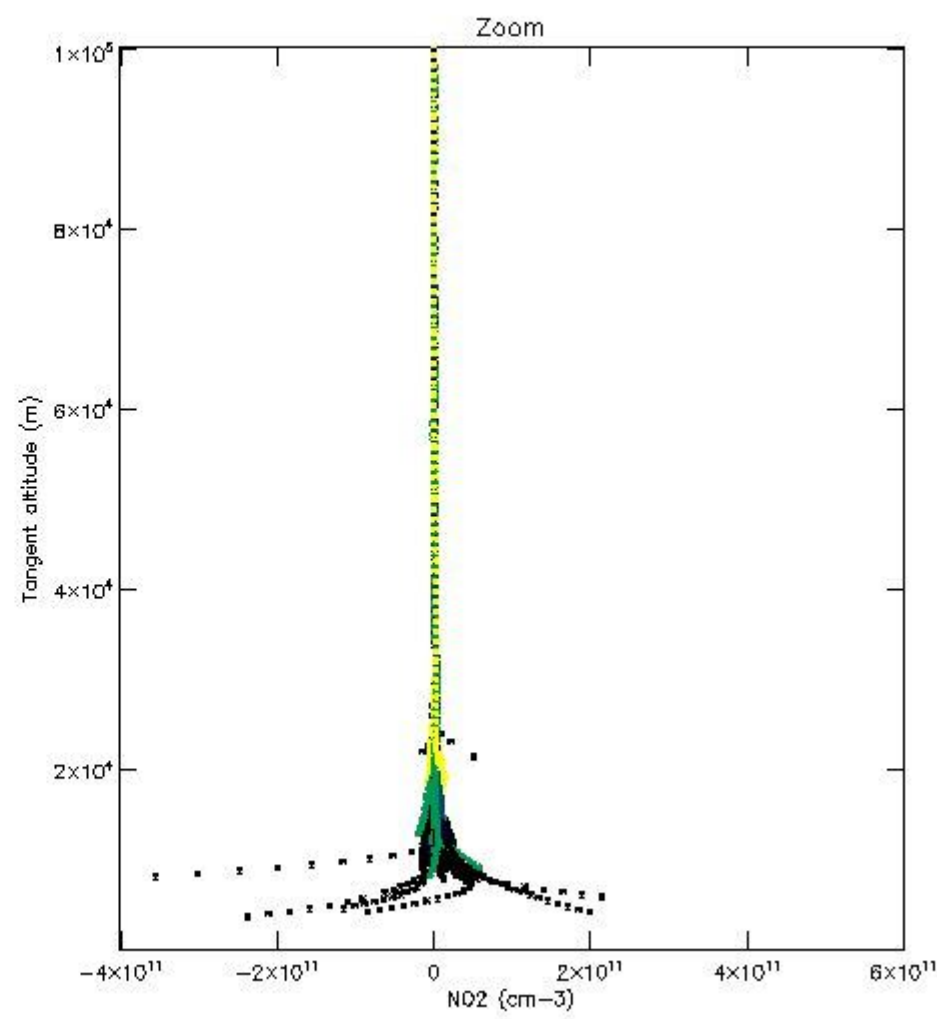

The colorbar represents the latitude.

*5.7 Plot NO3 profiles for all STD (dark without errors)*

The colorbar represents the latitude.