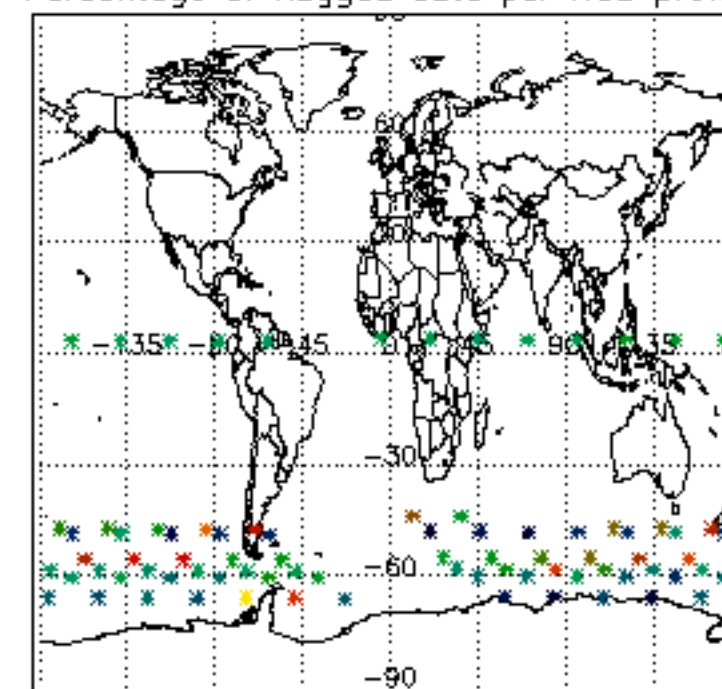

Percentage of flagged data per NO3 profile