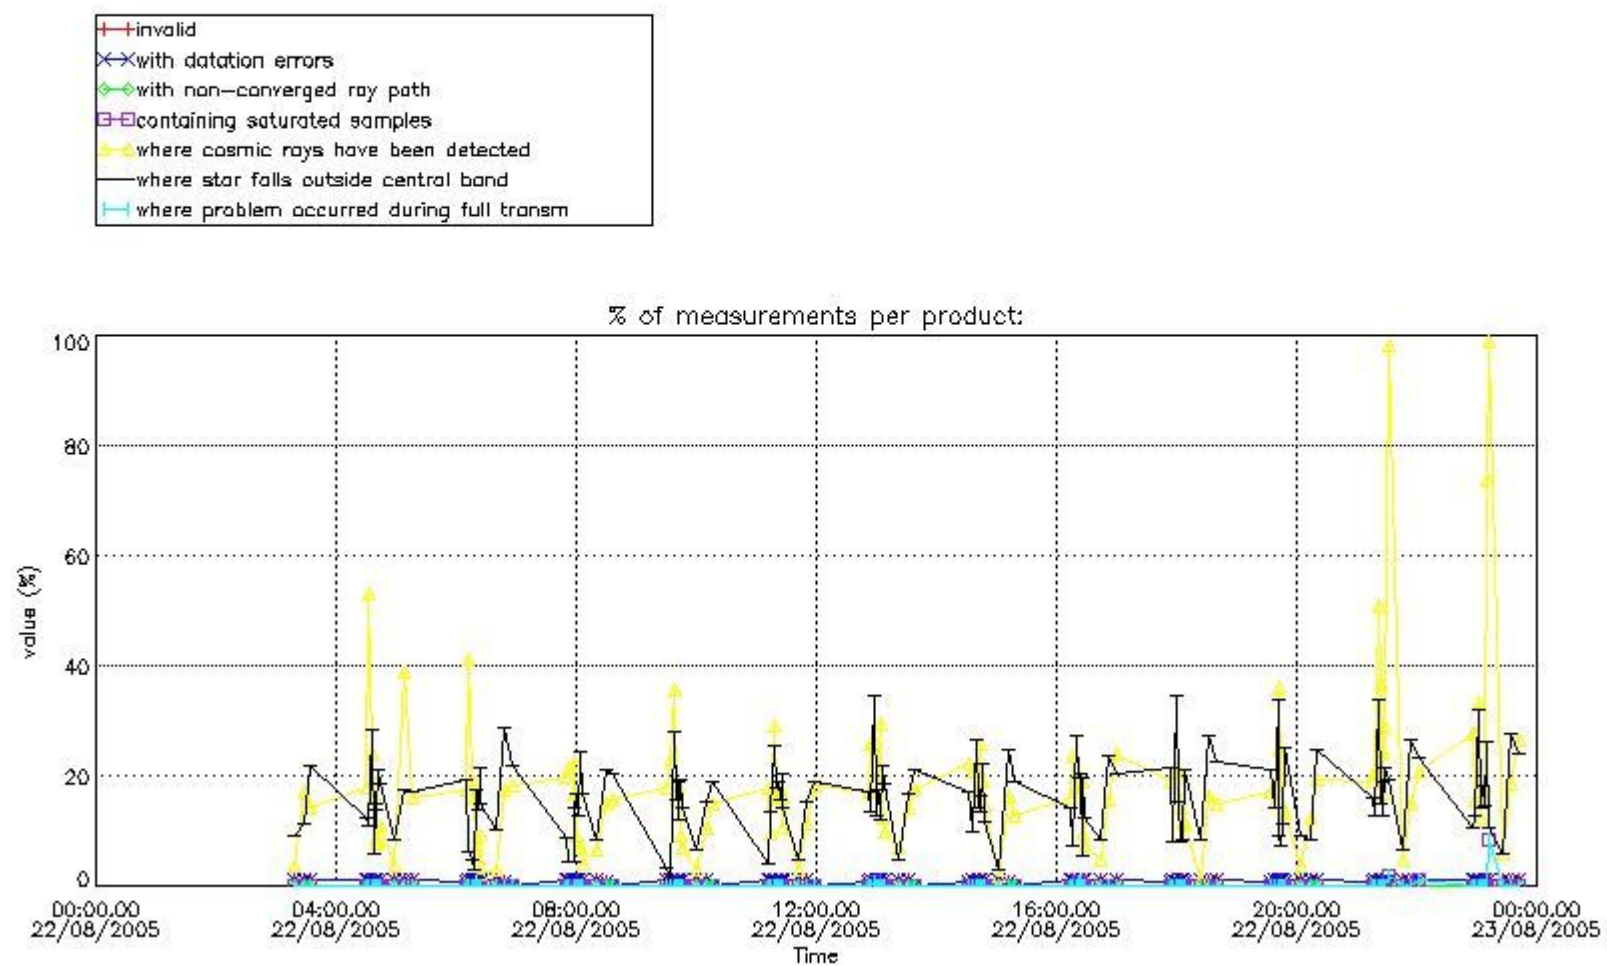

4.1.2 Plot level 1 quality information per product (time dependant): ENVI SAT DESCENDING passes