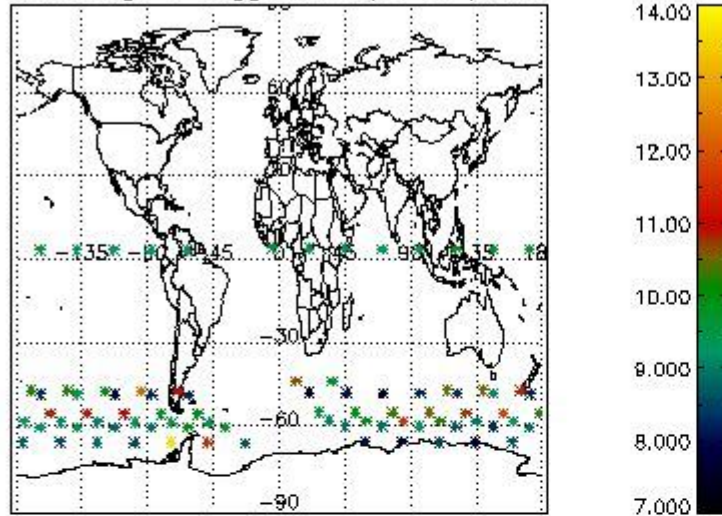

Percentage of flagged data per O3 profile