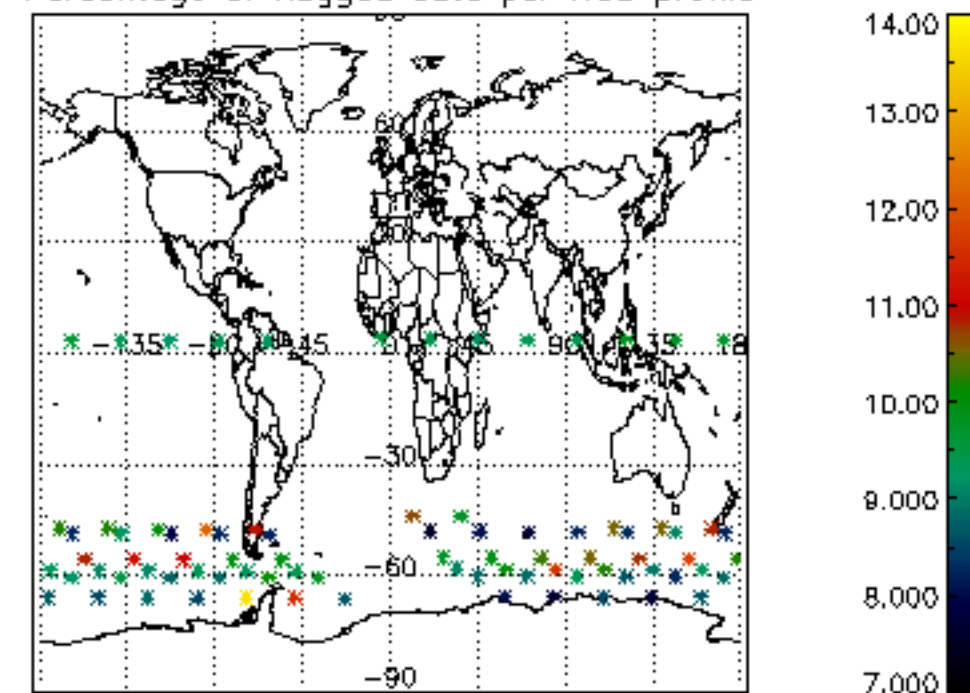

Percentage of flagged data per NO3 profile