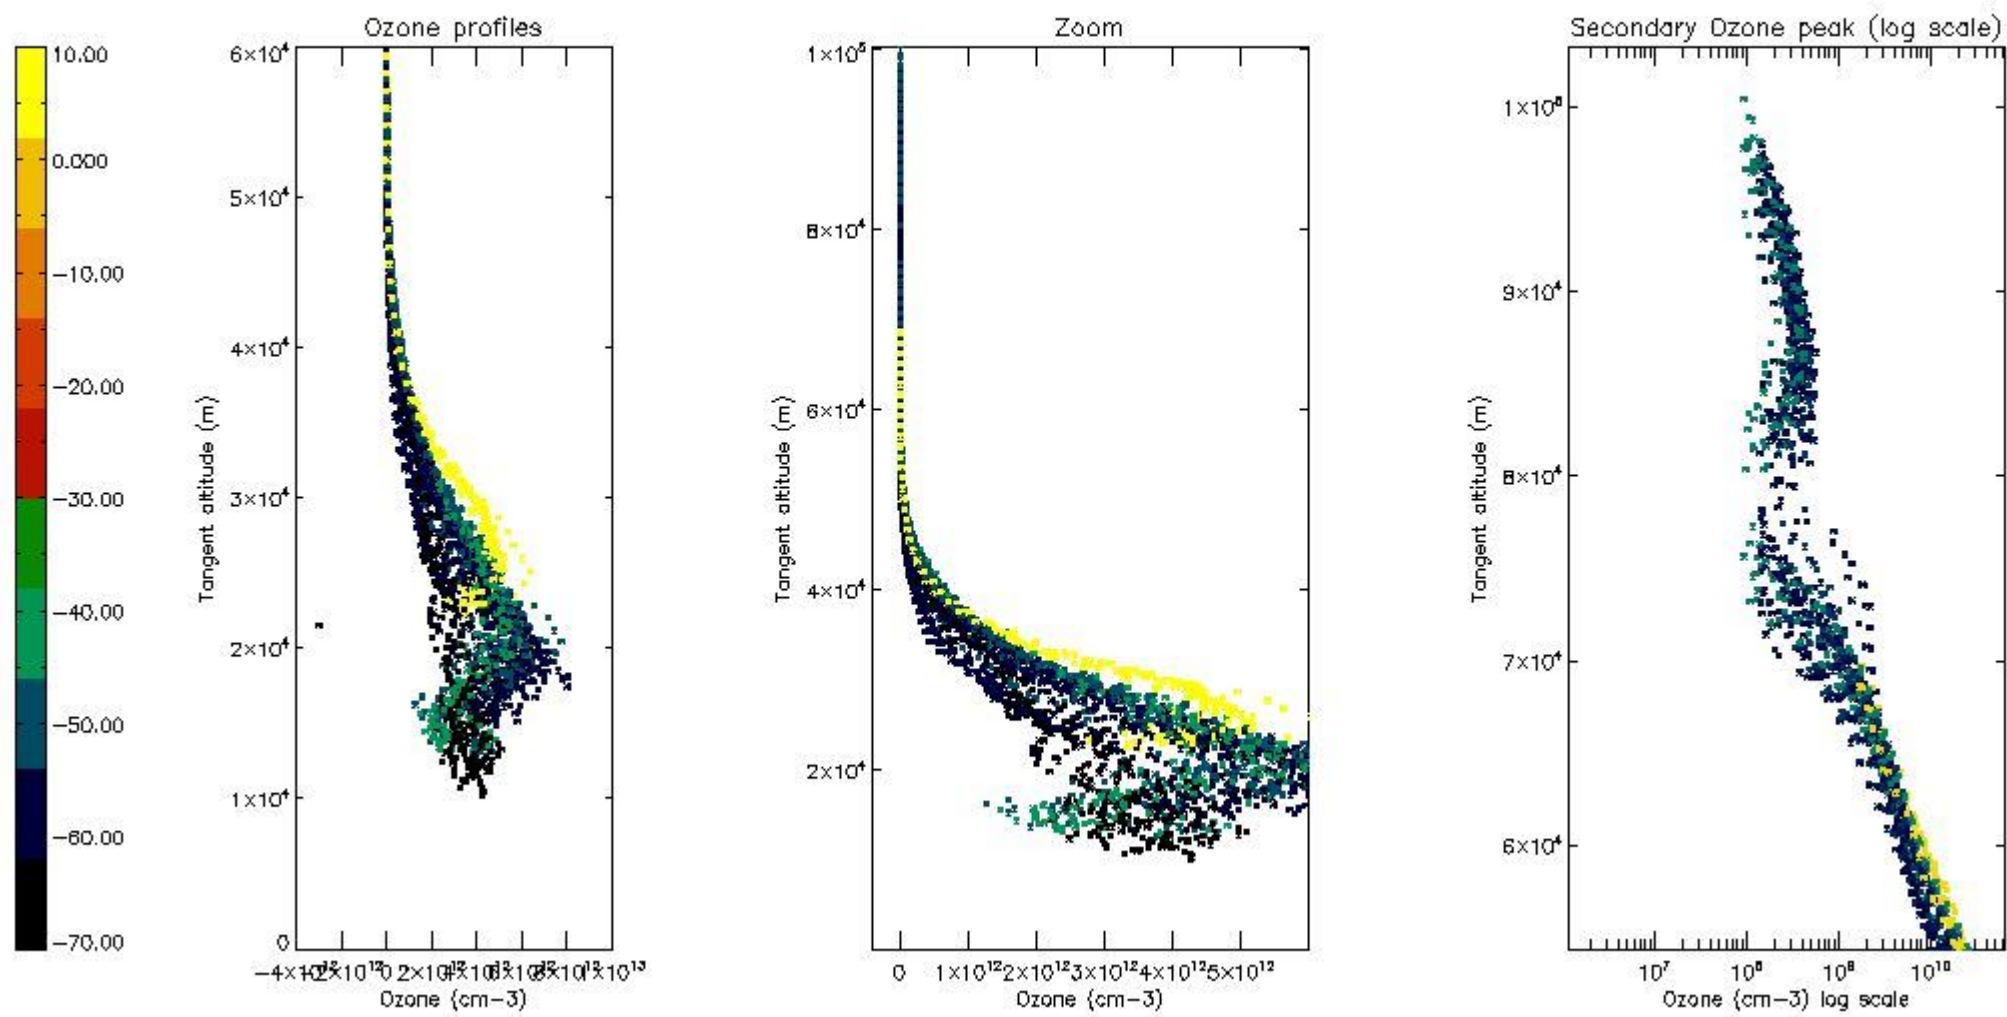

5.5 Plot ozone profiles where $STD < 5\%$ (dark without errors)

The colorbar represents the latitude.