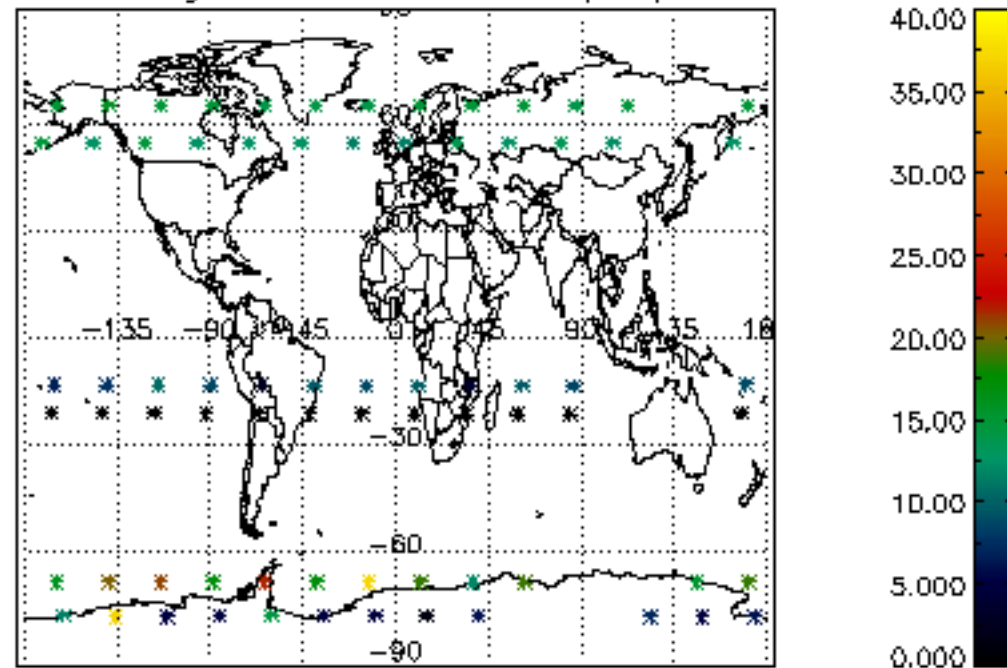

Percentage of saturation errors per profile