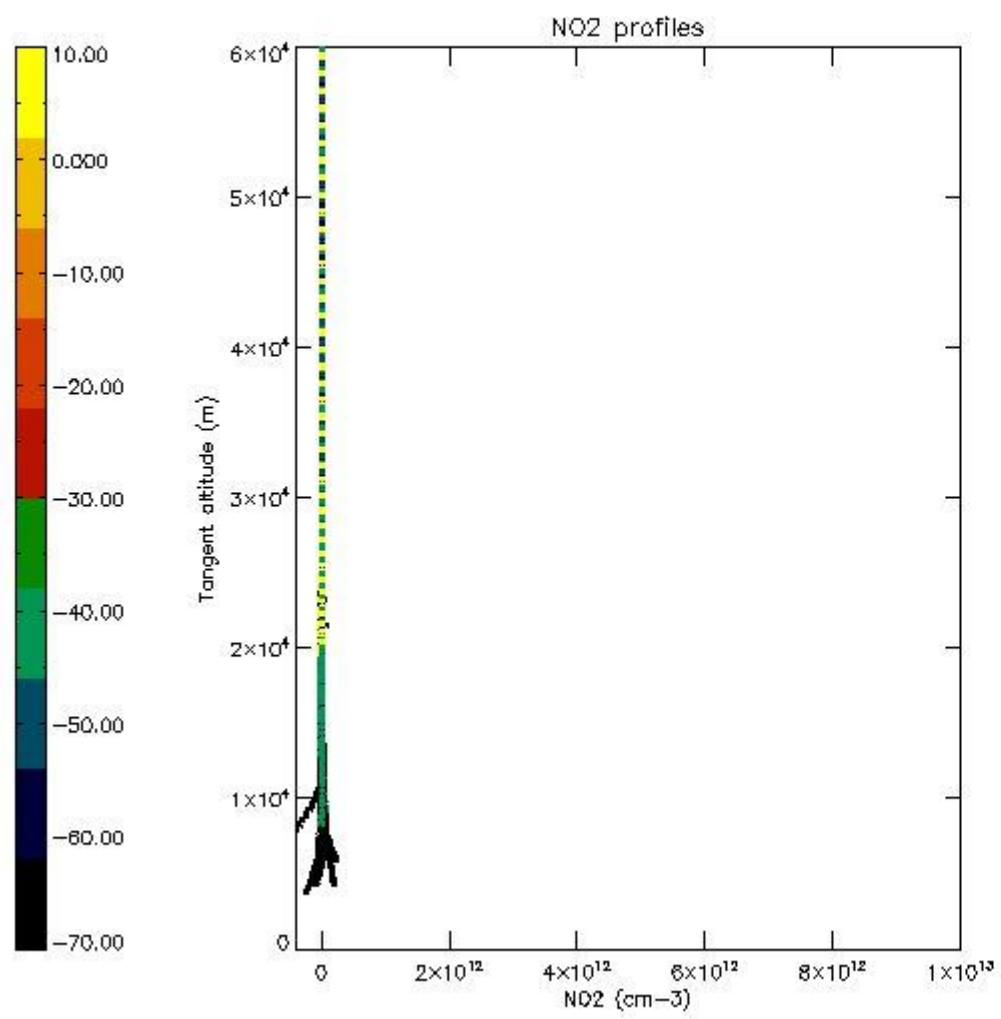

The colorbar represents the latitude.

*5.7 Plot NO3 profiles for all STD (dark without errors)*

The colorbar represents the latitude.