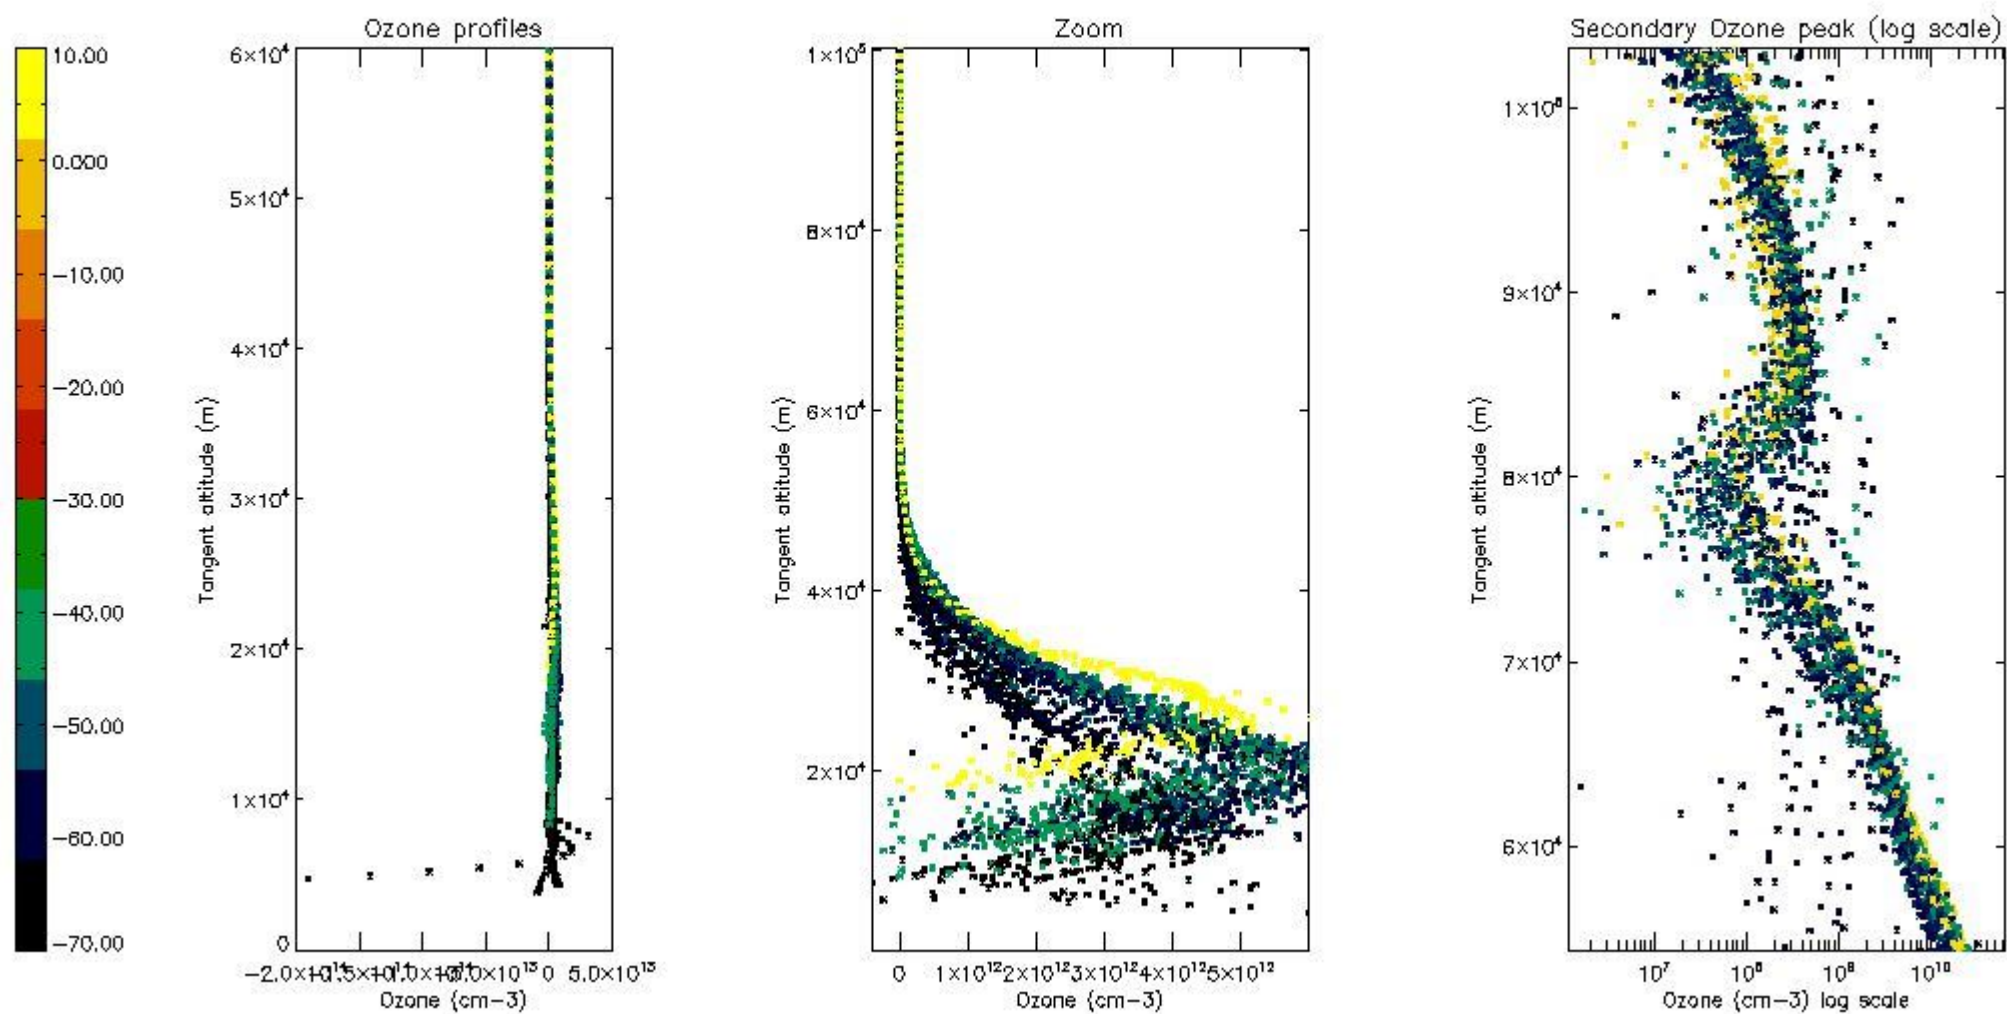

STD < 10	25
STD < 5	17

5.2 Plot ozone profiles for all STD (dark without errors)

The colorbar represents the latitude.

5.3 Plot ozone profiles where STD < 20% (dark without errors)

The colorbar represents the latitude.