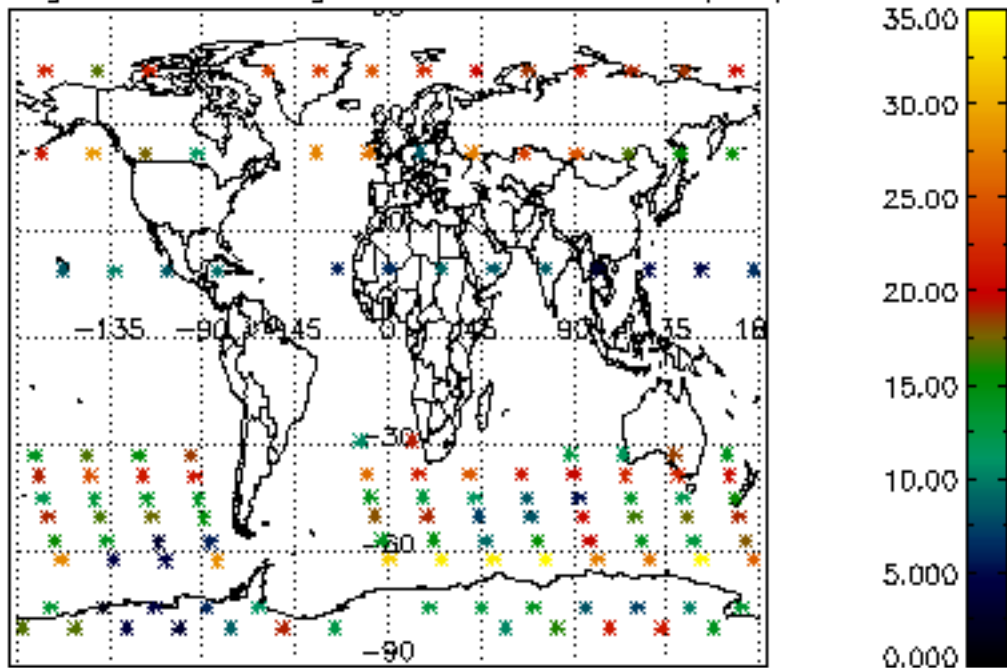

Percentage of cosmic ray hits per profile

Percentage of star falling outside central band per profile