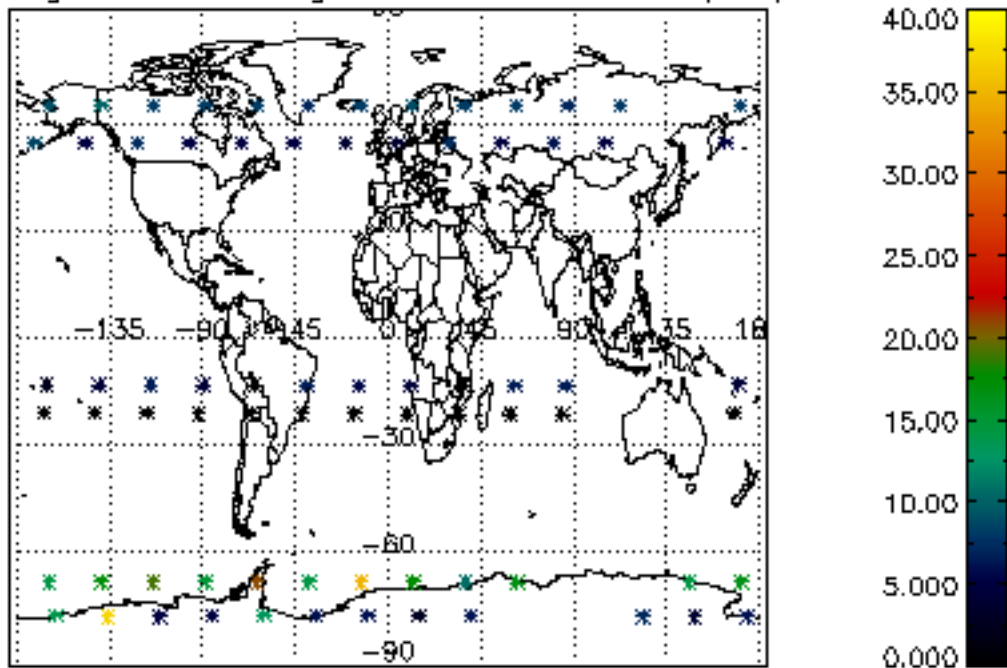

Percentage of star falling outside central band per profile