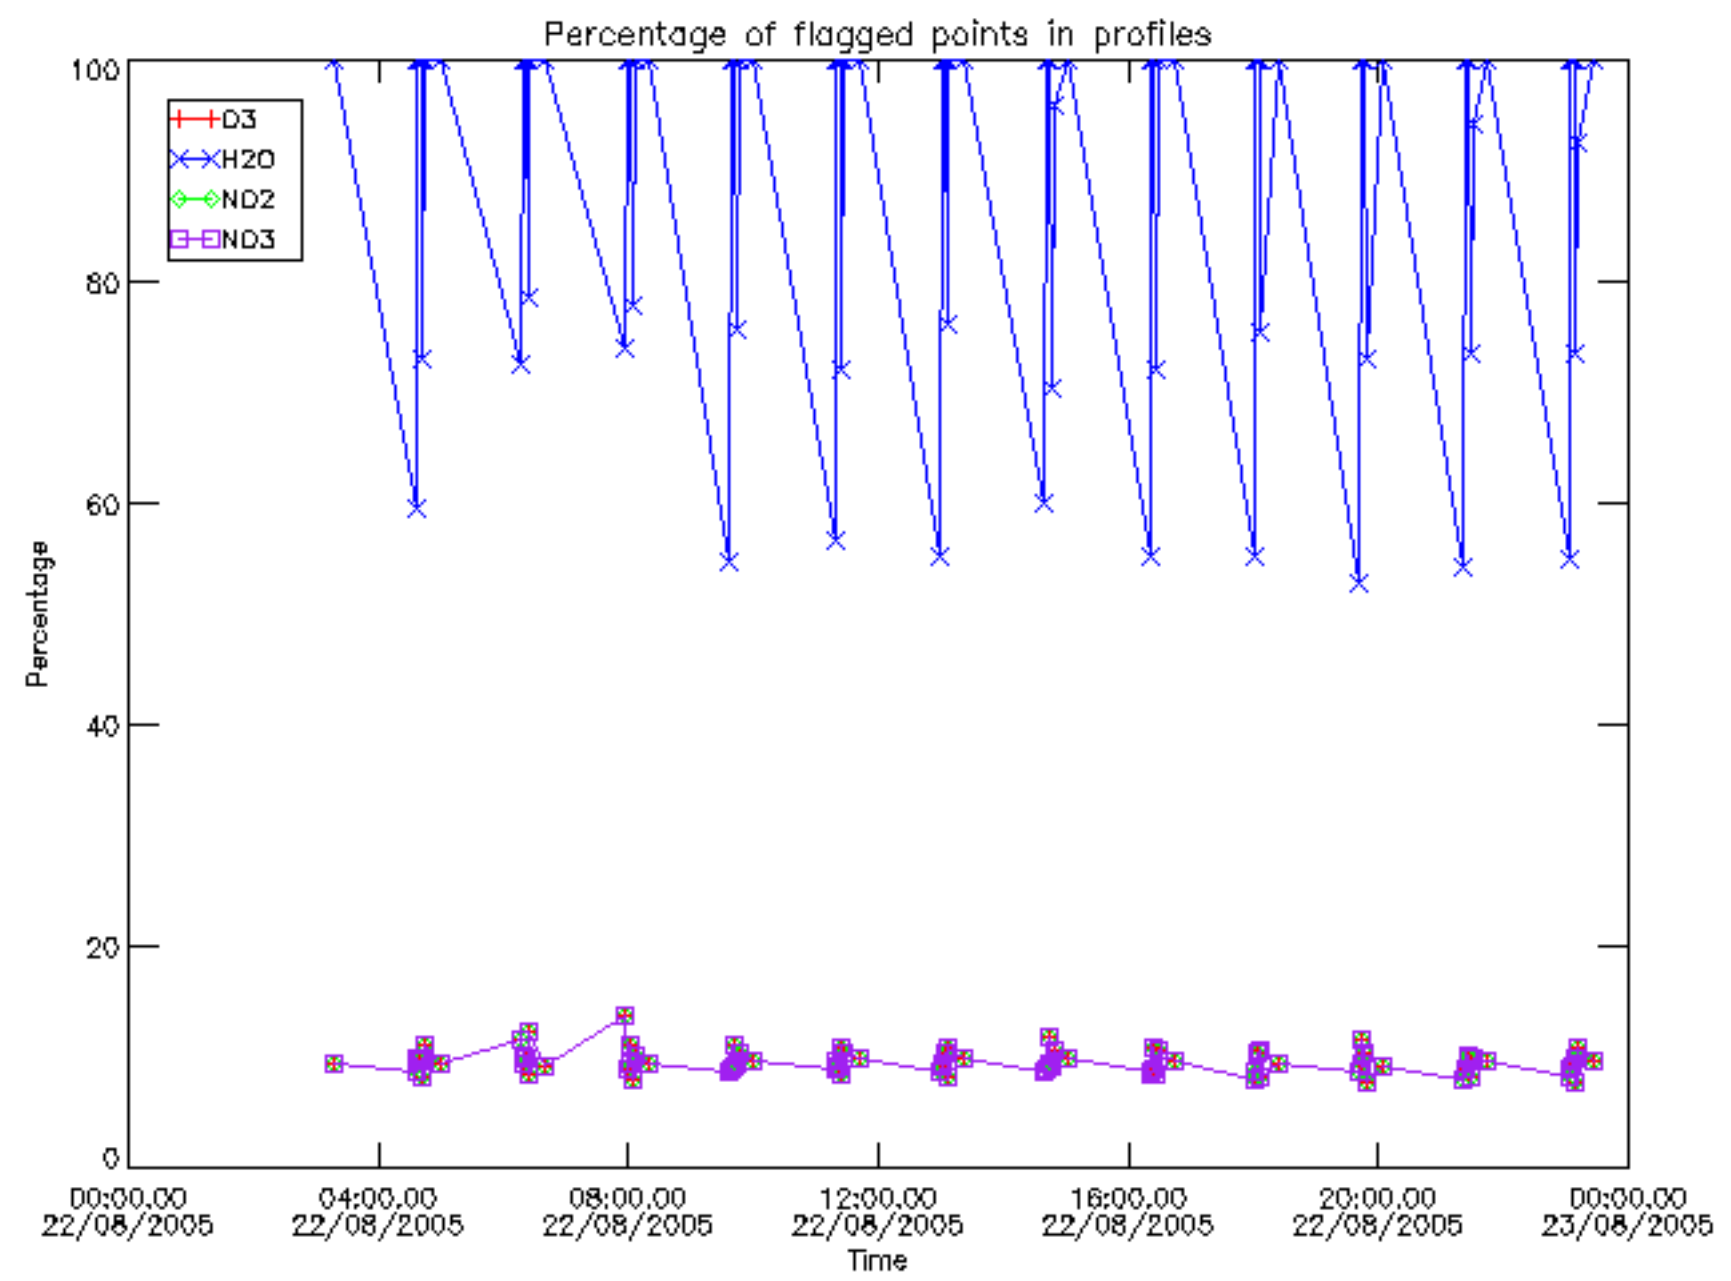

Percentage of flagged data per D3 profile

Percentage of flagged data per H2O profile