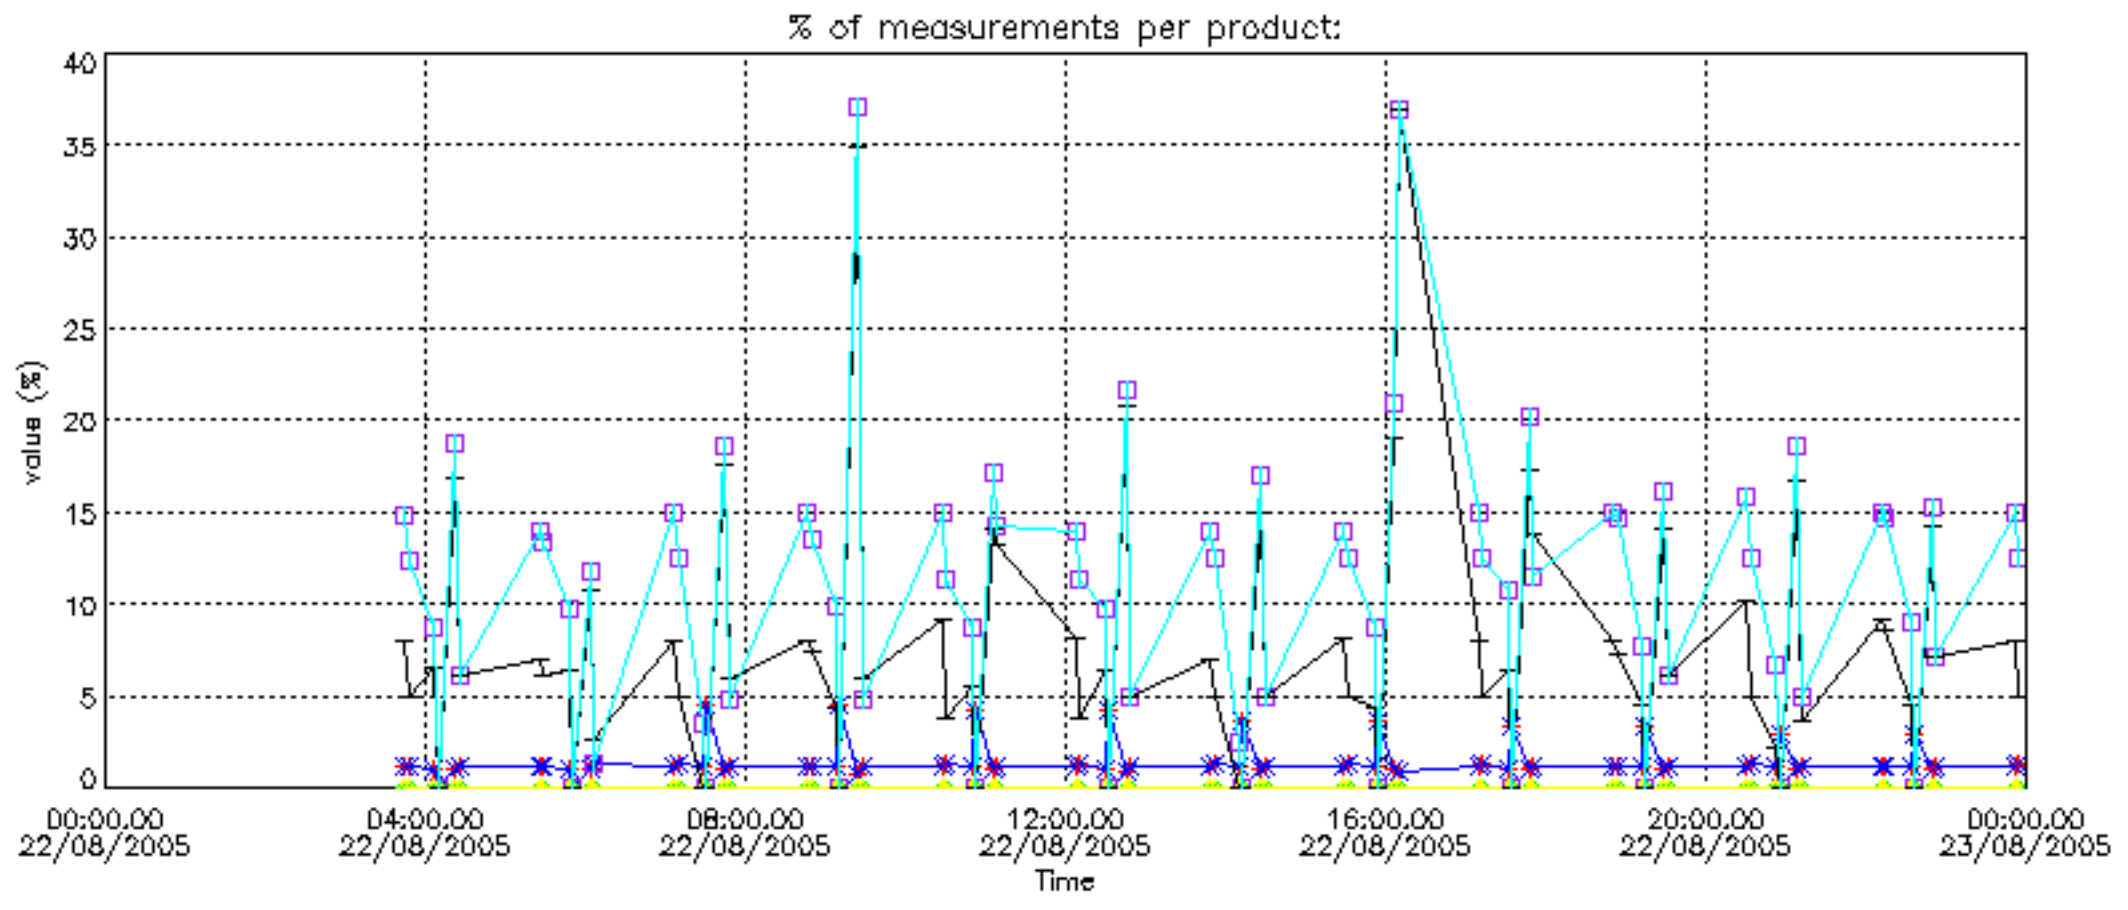

Percentage of cosmic ray hits per profile

Percentage of datation errors per profile