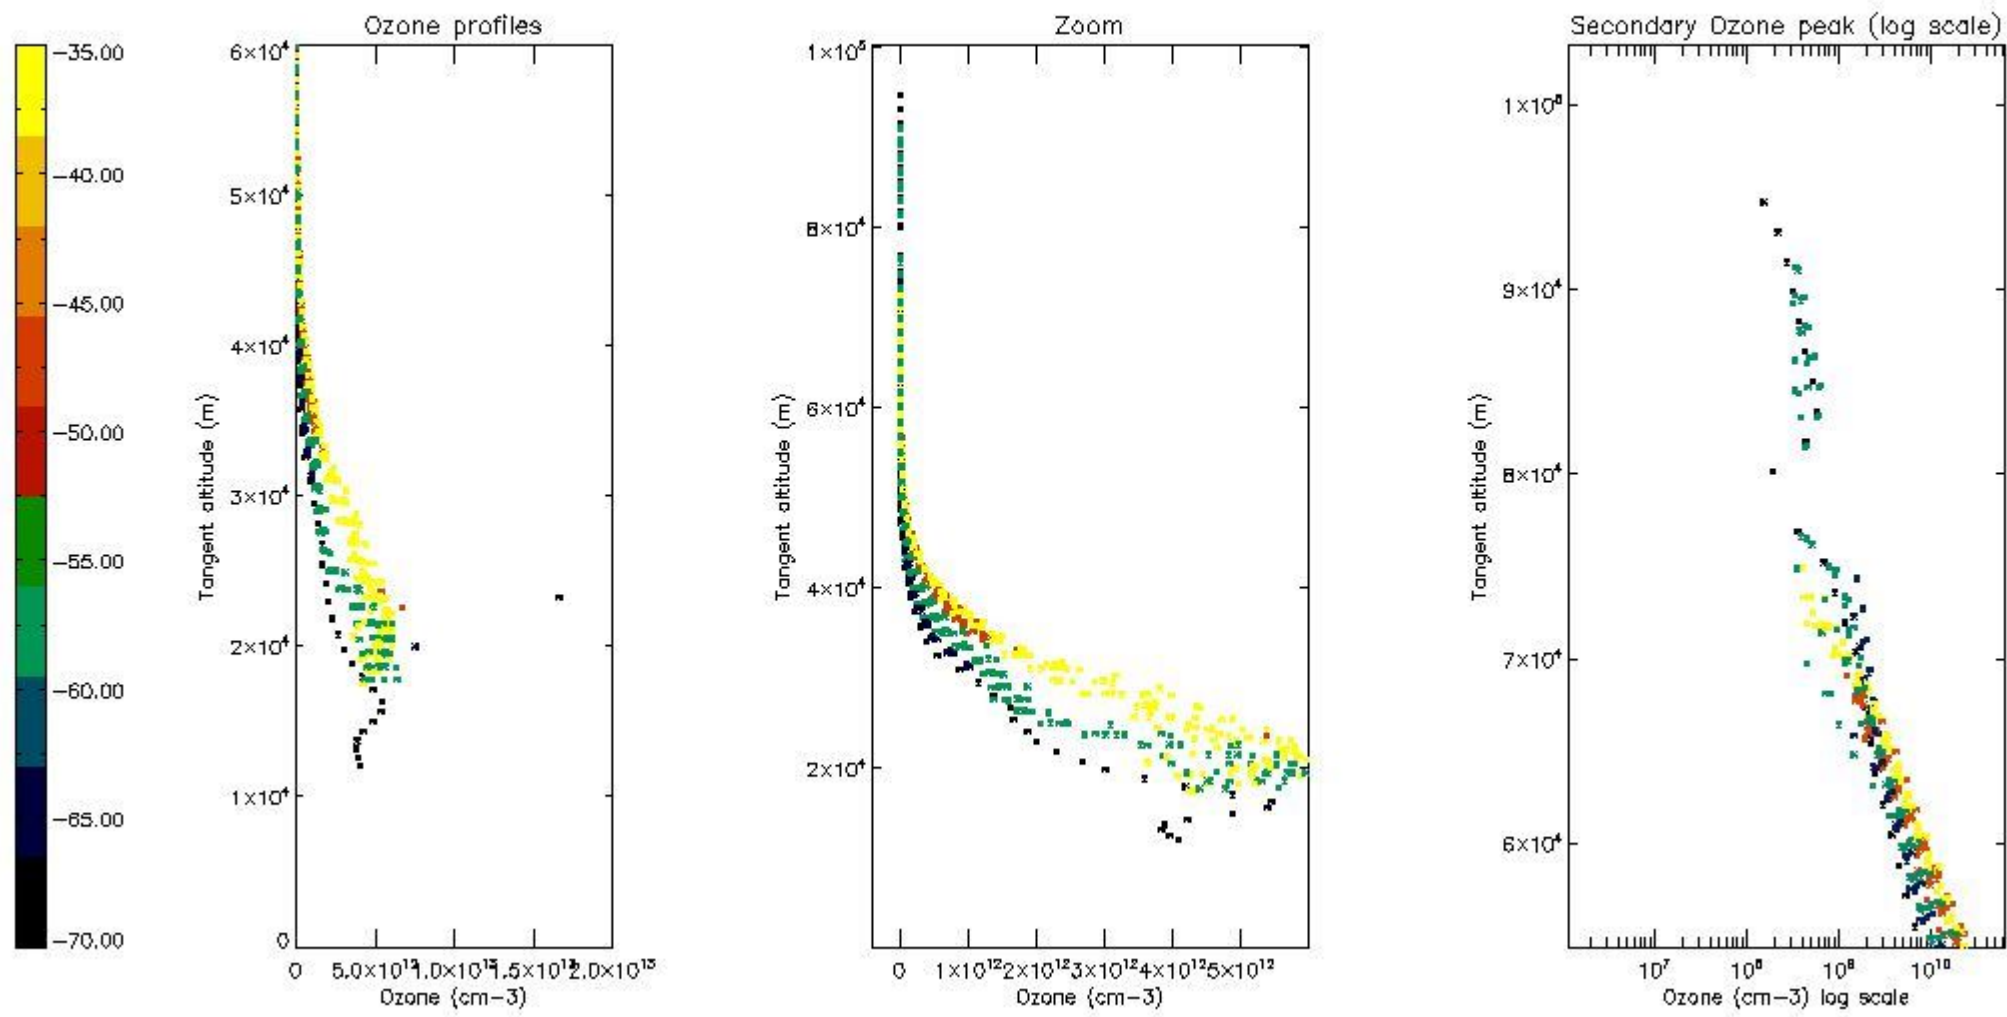

So, the table below shows the percentage of dark limb and valid observations for each criteria with respect to the overall valid daily observations.

Criteria	% of total production
All STD	22
STD < 20	15

STD < 10	13
STD < 5	9

5.2 Plot ozone profiles for all STD (dark without errors)

The colorbar represents the latitude.

5.3 Plot ozone profiles where STD < 20% (dark without errors)

The colorbar represents the latitude.

5.4 Plot ozone profiles where STD < 10% (dark without errors)

The colorbar represents the latitude.

5.5 Plot ozone profiles where STD < 5% (dark without errors)

The colorbar represents the latitude.

5.6 Plot NO₂ profiles for all STD (dark without errors)