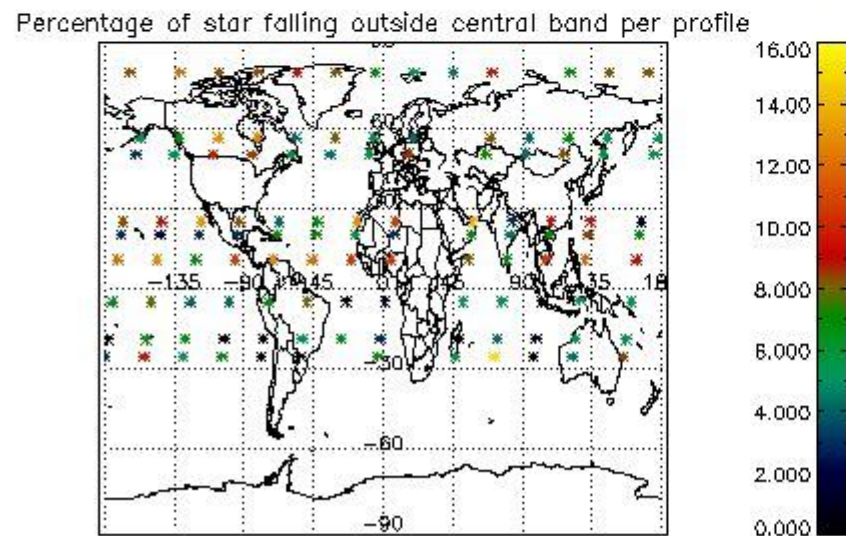

Percentage of datation errors per profile

Percentage of star falling outside central band per profile

Percentage of saturation errors per profile

4.2.2 Plot level 1 quality information per product (world map): ENVISAT DESCENDING passes