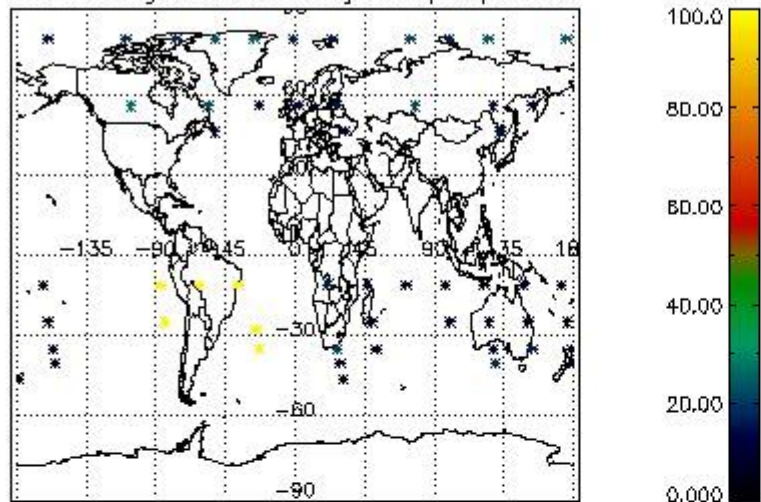

Percentage of cosmic ray hits per profile