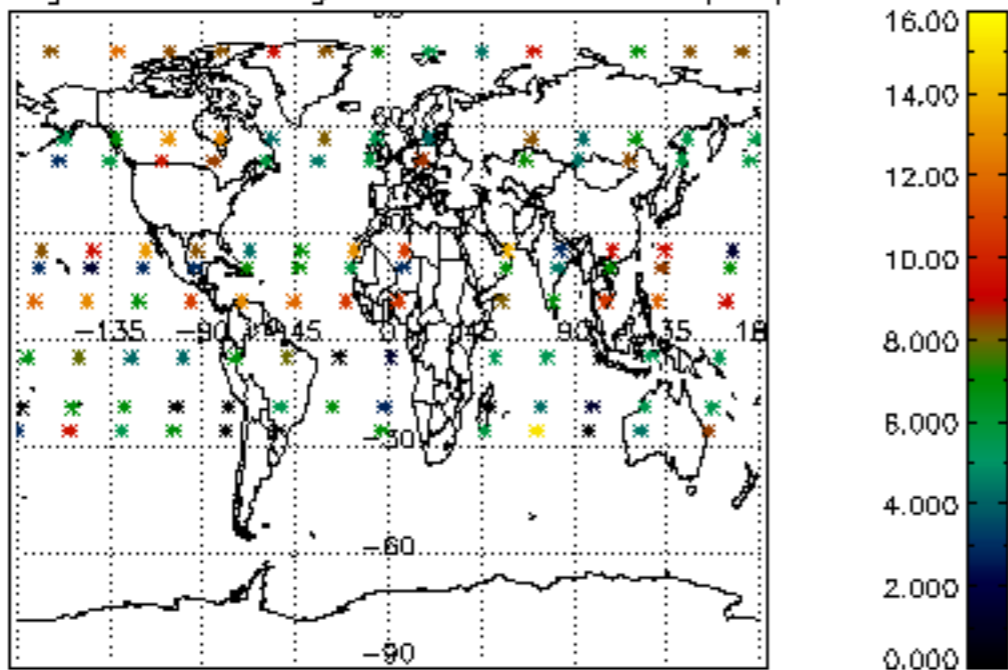

Percentage of star falling outside central band per profile