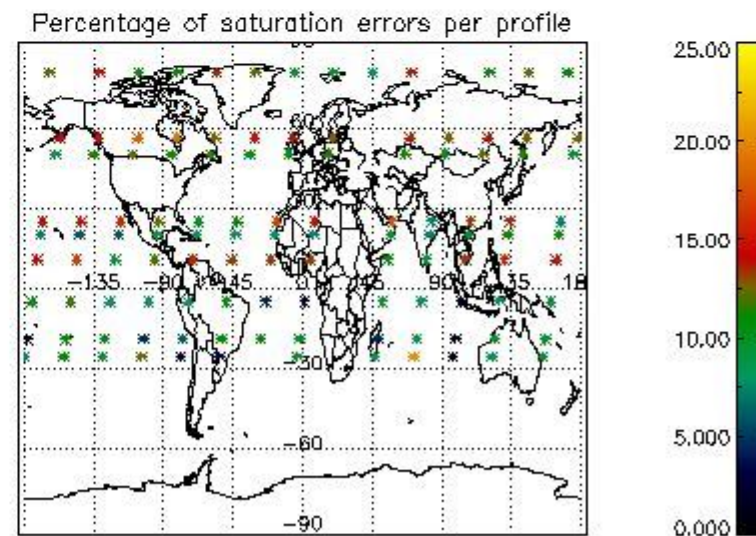

4.2 Plot quality information per product coming from level 1b processing (world map)

4.2.1 Plot level 1 quality information per product (world map): ENVISAT ASCENDING passes

Percentage of cosmic ray hits per profile

Percentage of datation errors per profile

Percentage of star falling outside central band per profile

Percentage of saturation errors per profile

4.2.2 Plot level 1 quality information per product (world map): ENVISAT DESCENDING passes

5. Trace gas profiles

5.1 Ozone statistics based on quality of products

The final quality of the products can be "measured" using the STD (Standard Deviation) attached to every point profile. This information is written to the parameter GOM_NL__2P/NL_LOCAL_SPECIES_DENSITY/o3_std of the level 2 products. The table below shows the statistics for given STD ranges.