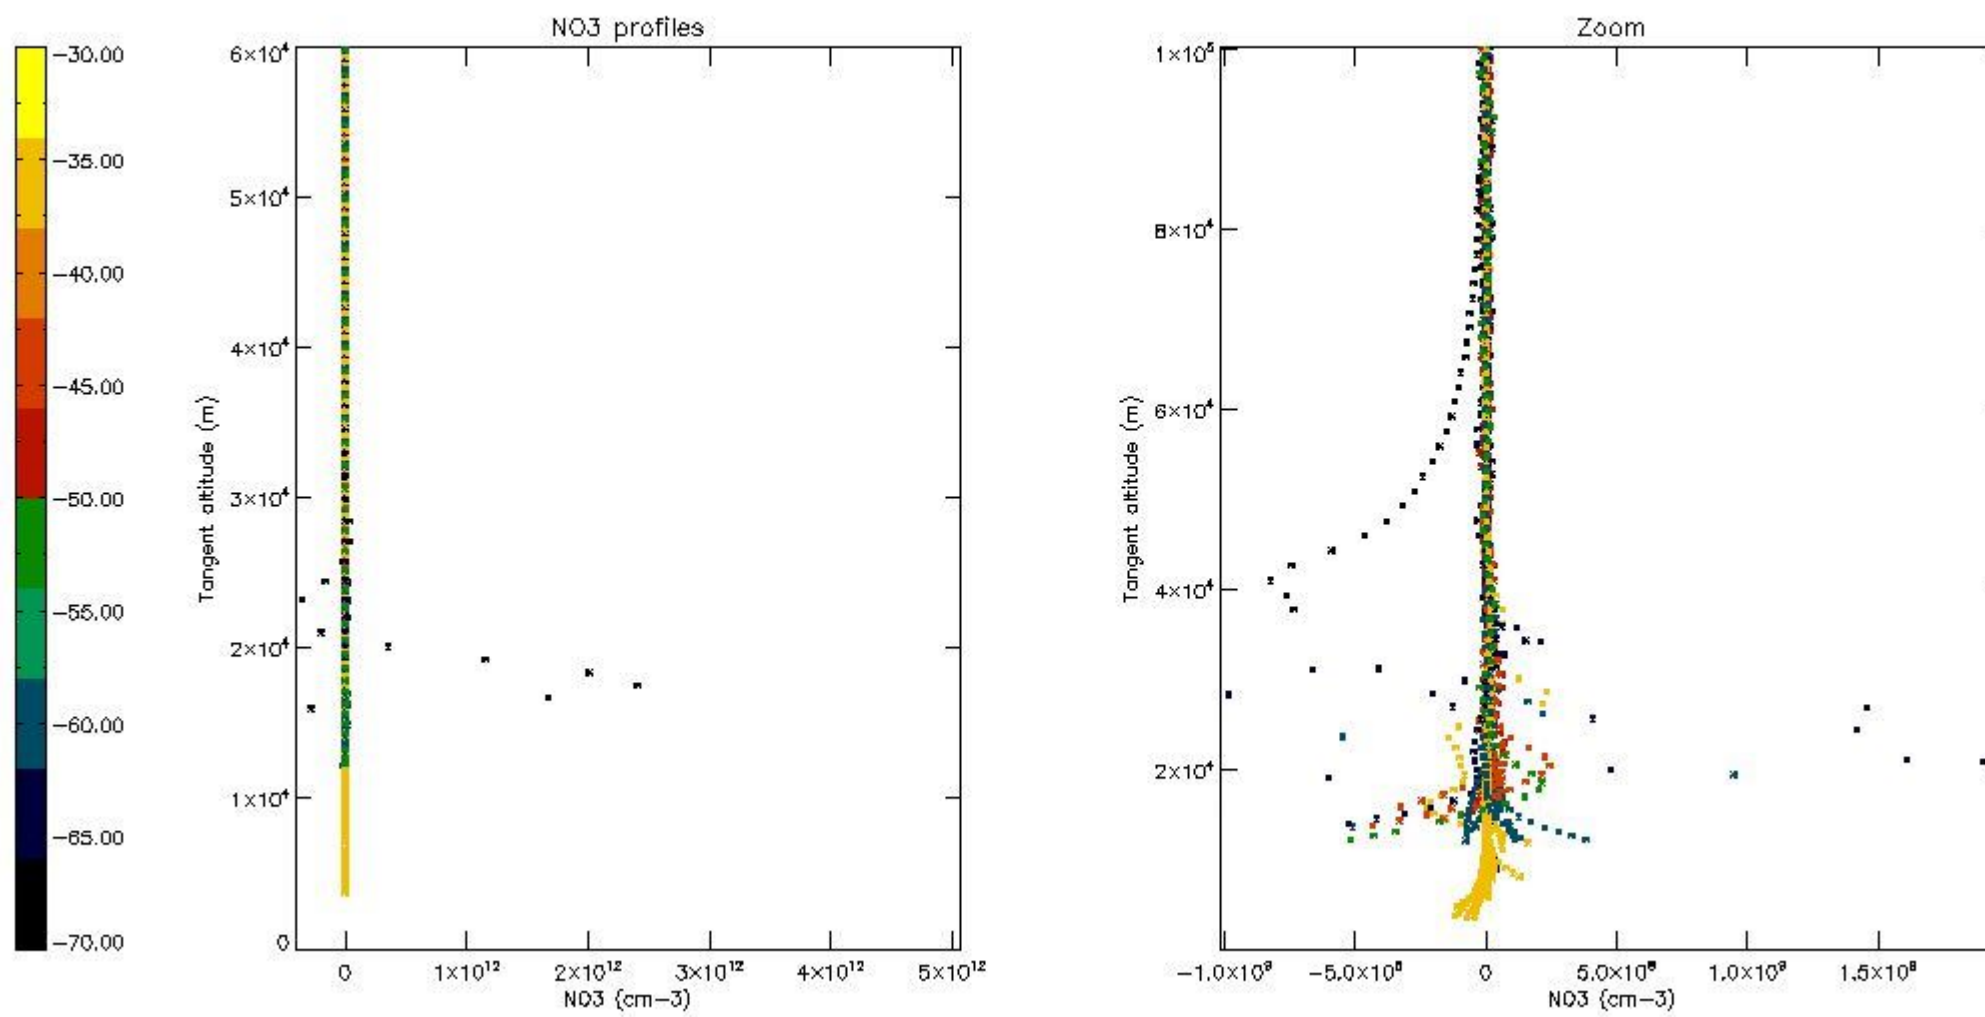

5.4 Plot ozone profiles where STD < 10% (dark without errors)

The colorbar represents the latitude.

5.5 Plot ozone profiles where STD < 5% (dark without errors)

The colorbar represents the latitude.

5.6 Plot NO₂ profiles for all STD (dark without errors)

The colorbar represents the latitude.

5.7 Plot NO3 profiles for all STD (dark without errors)

The colorbar represents the latitude.

5.8 Plot H2O profiles for all STD (only for occultations of stars 1,2,3,4,13,14,16,26,63 dark without errors)