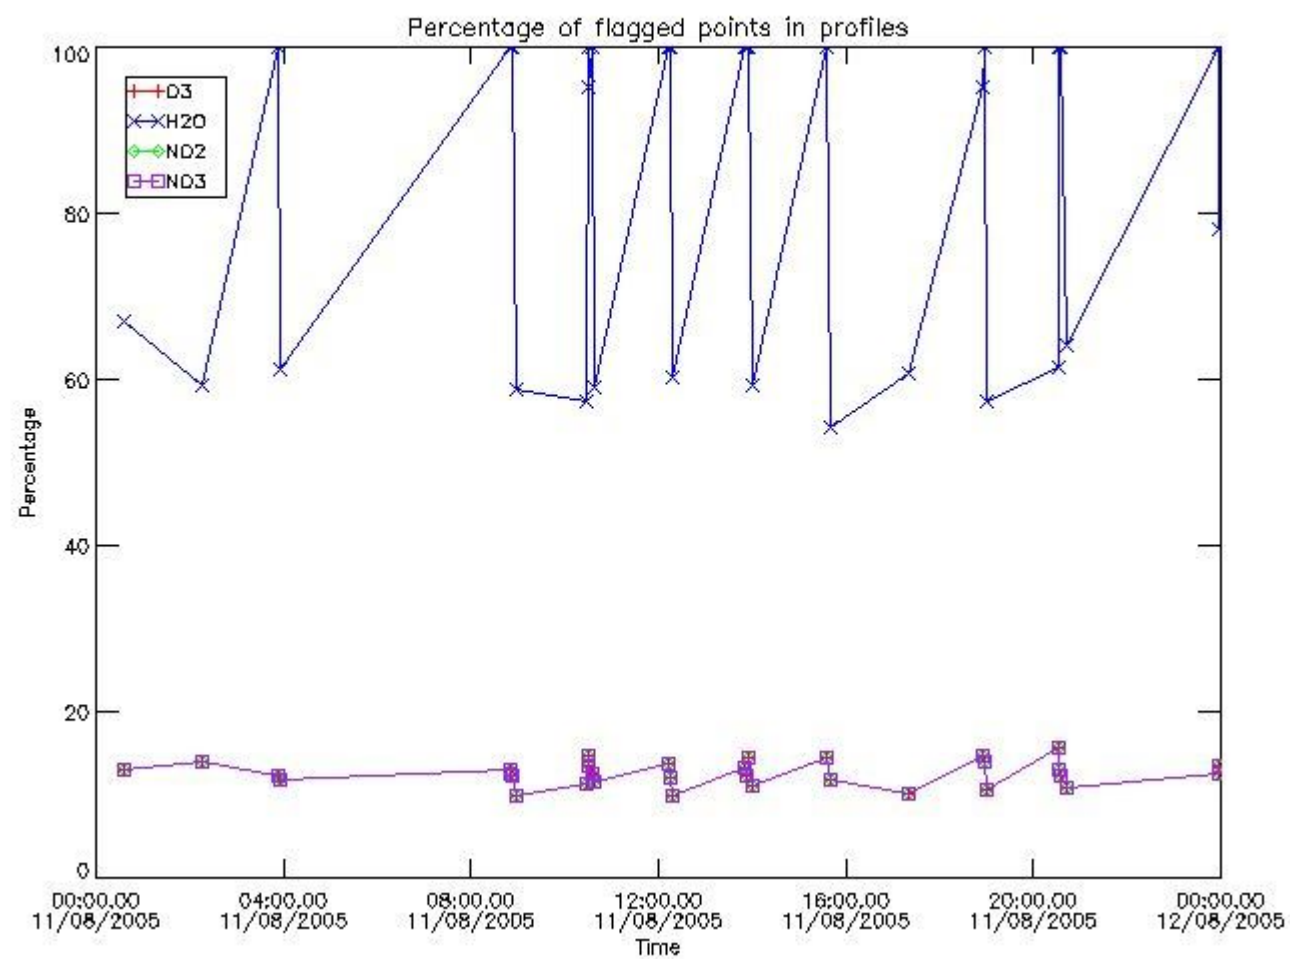

3. Quality information per product

In this section it is plotted some information contained in the Quality Summary data set of the level 2 products. Only products in dark limb conditions and without errors (error flag in the MPH set to "0") are used.

3.1 Plot quality information per product (time dependant)

3.2 Plot quality information per product (world map)