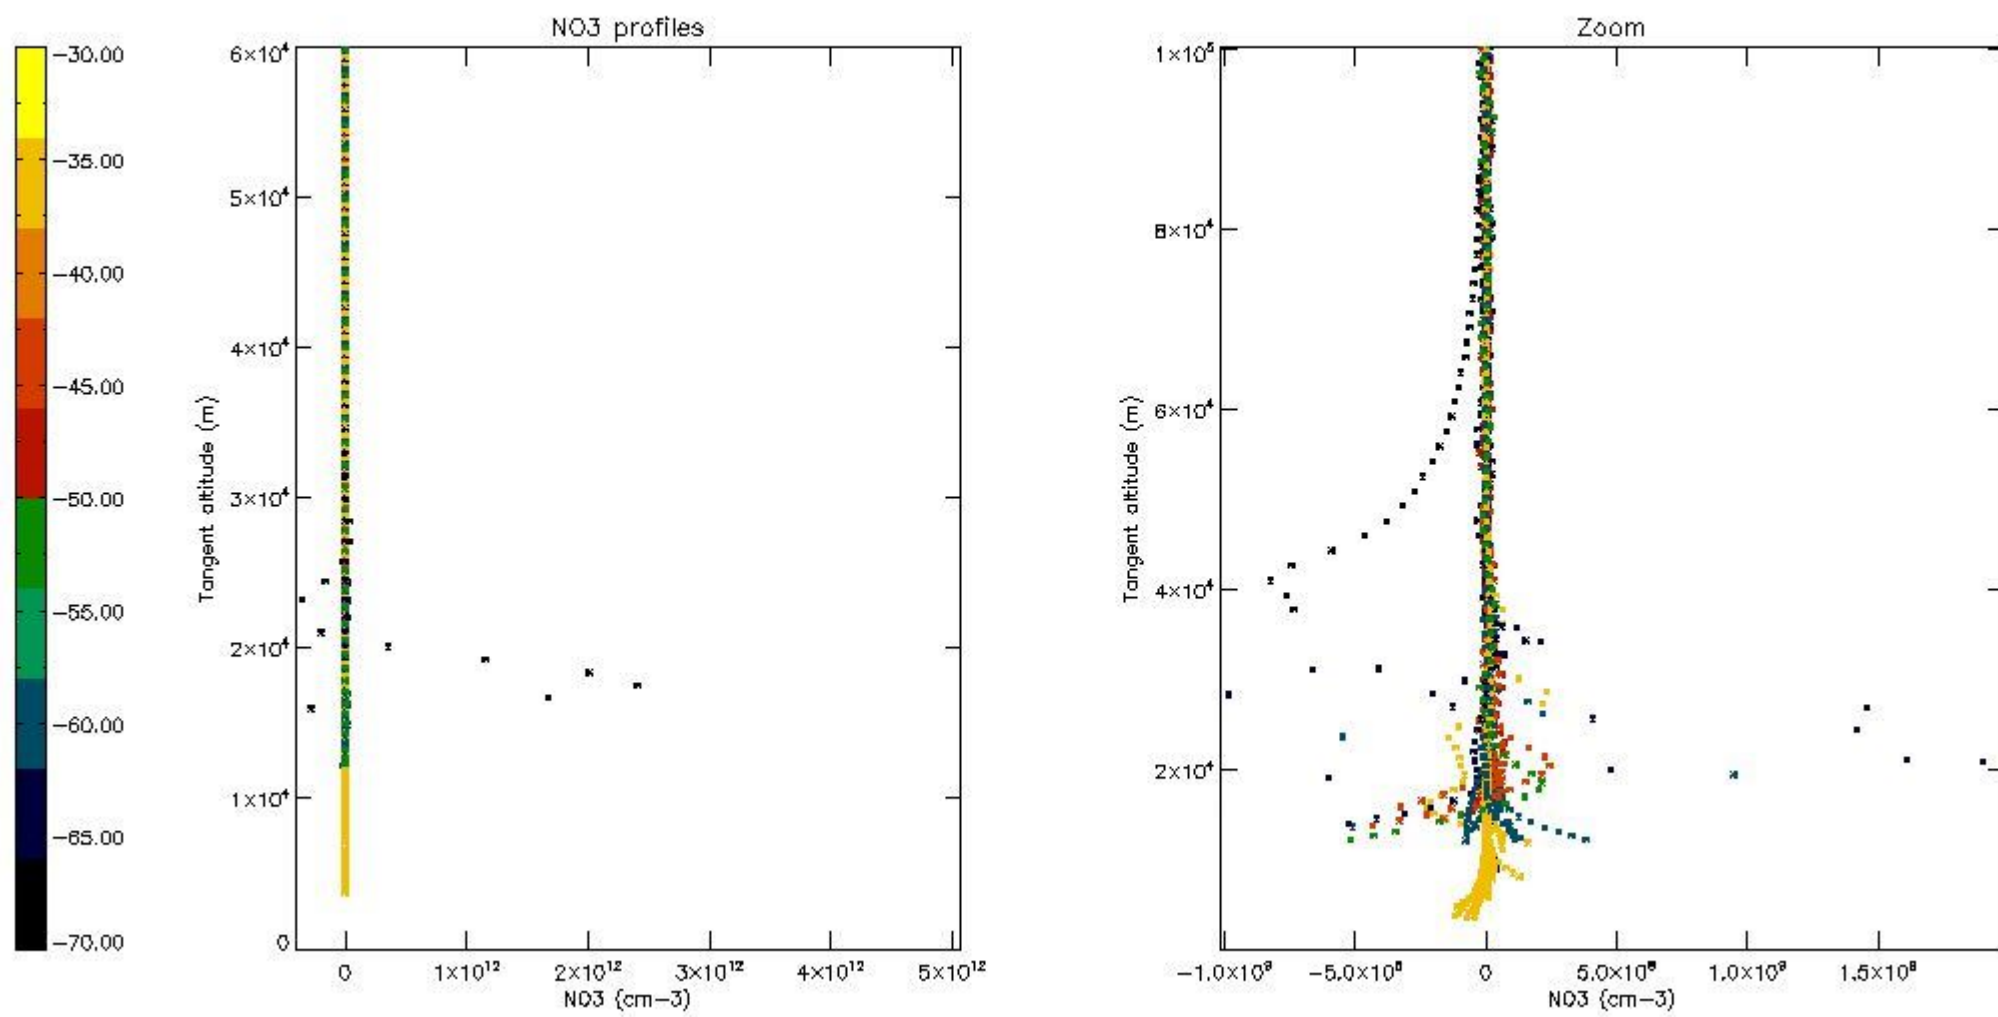

5.8 Plot H2O profiles for all STD (only for occultations of stars 1,2,3,4,13,14,16,26,63 dark without errors)

The colorbar represents the latitude.