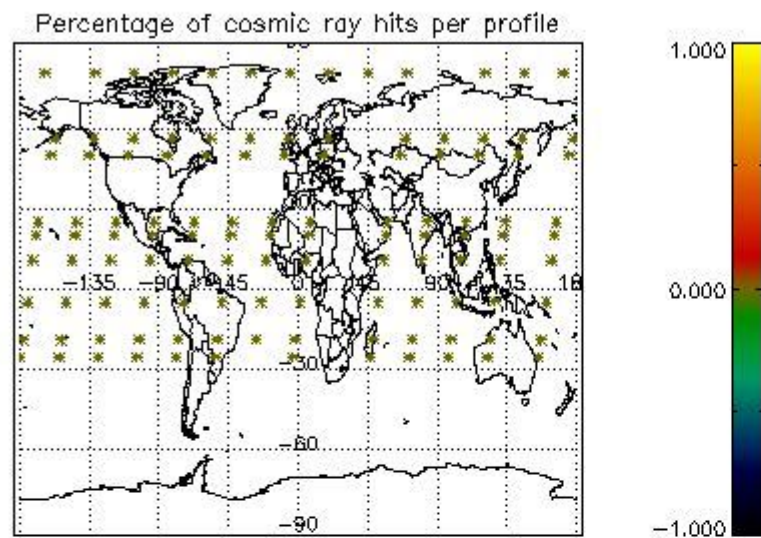

Percentage of datation errors per profile

Percentage of star falling outside central band per profile

Percentage of saturation errors per profile

4.2.2 Plot level 1 quality information per product (world map): ENVISAT DESCENDING passes