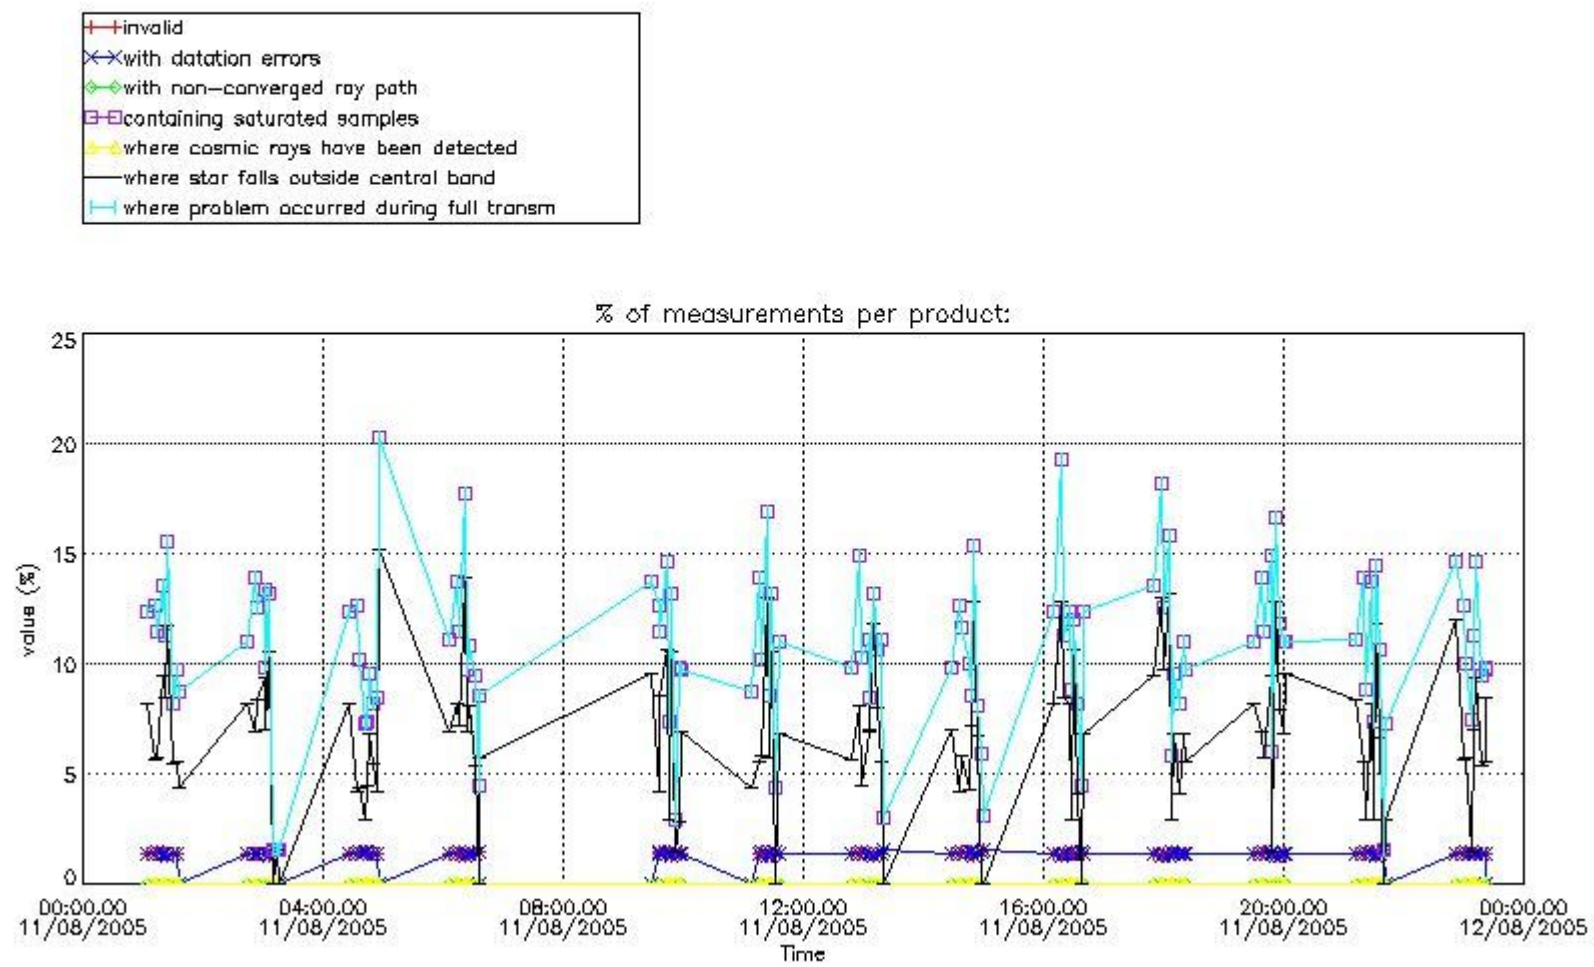

4.2 Plot quality information per product coming from level 1b processing (world map)

4.2.1 Plot level 1 quality information per product (world map): ENVISAT ASCENDING passes