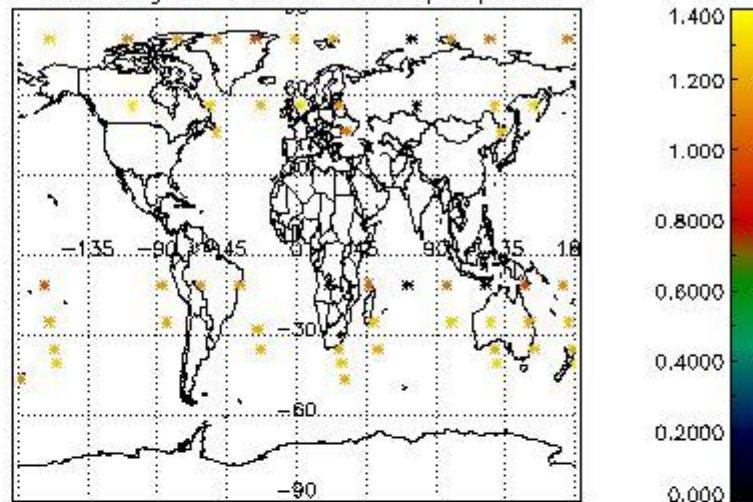

Percentage of datation errors per profile