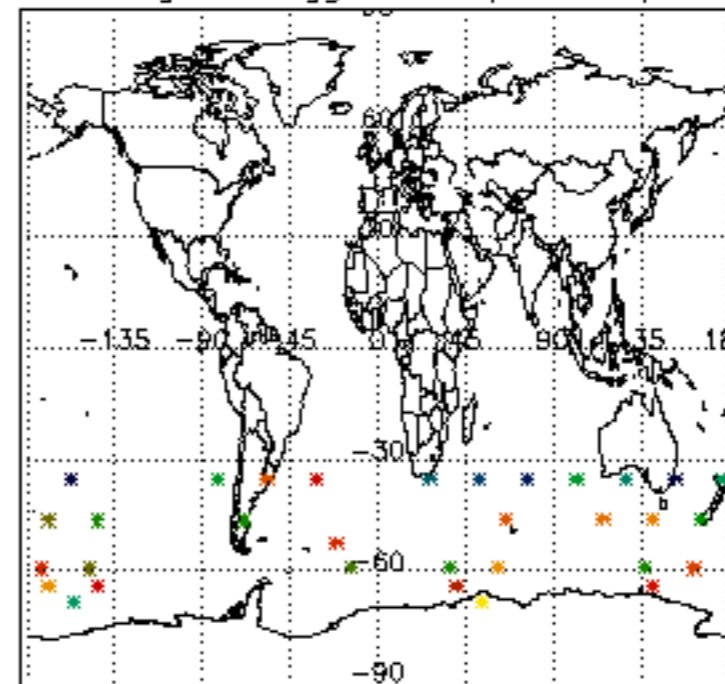

Percentage of flagged data per NO3 profile