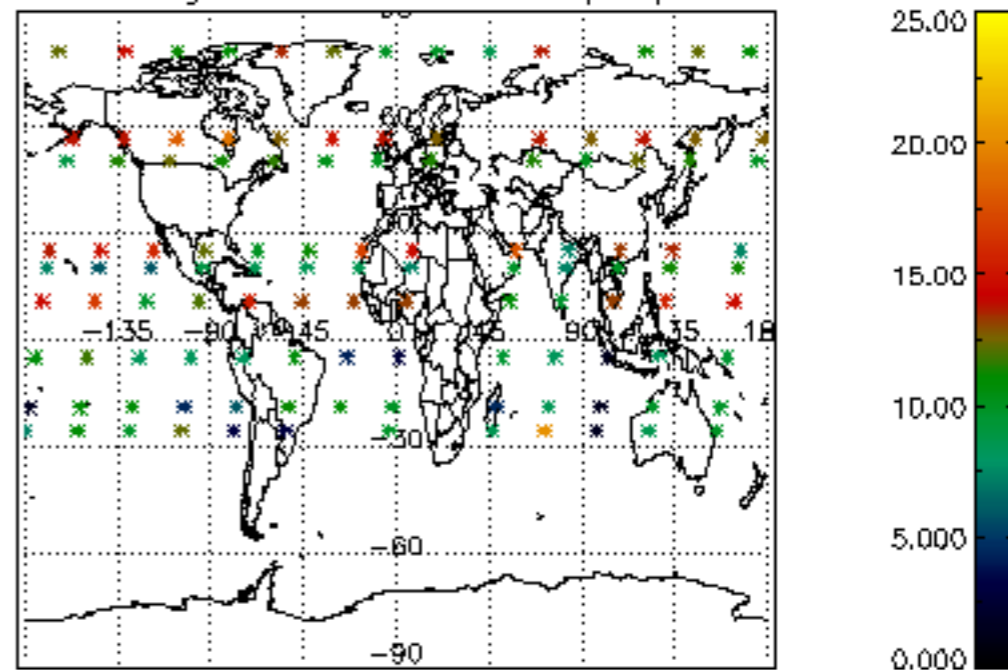

Percentage of saturation errors per profile