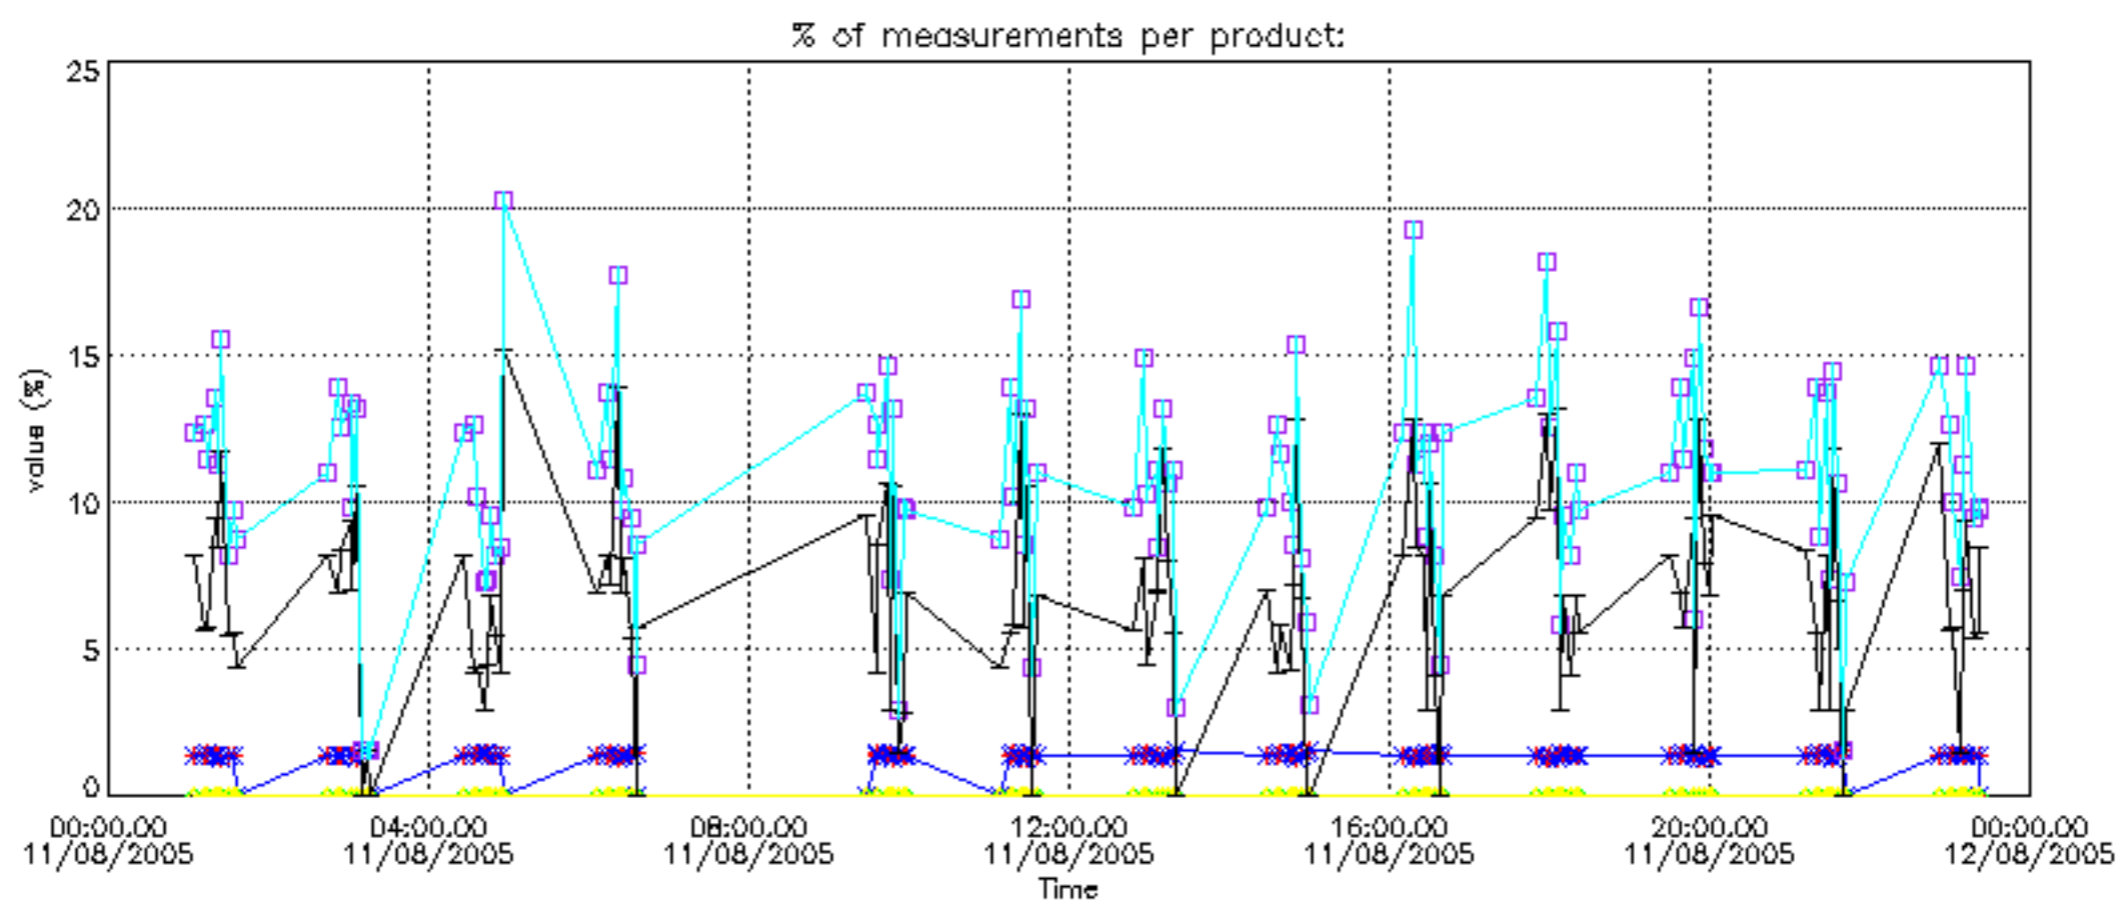

Percentage of cosmic ray hits per profile

Percentage of datation errors per profile