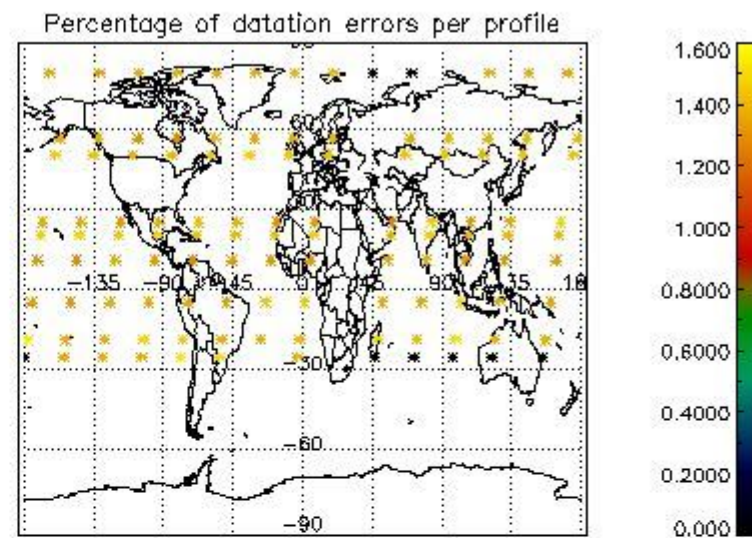

Percentage of datation errors per profile

Percentage of star falling outside central band per profile

Percentage of saturation errors per profile

4.2.2 Plot level 1 quality information per product (world map): ENVISAT DESCENDING passes