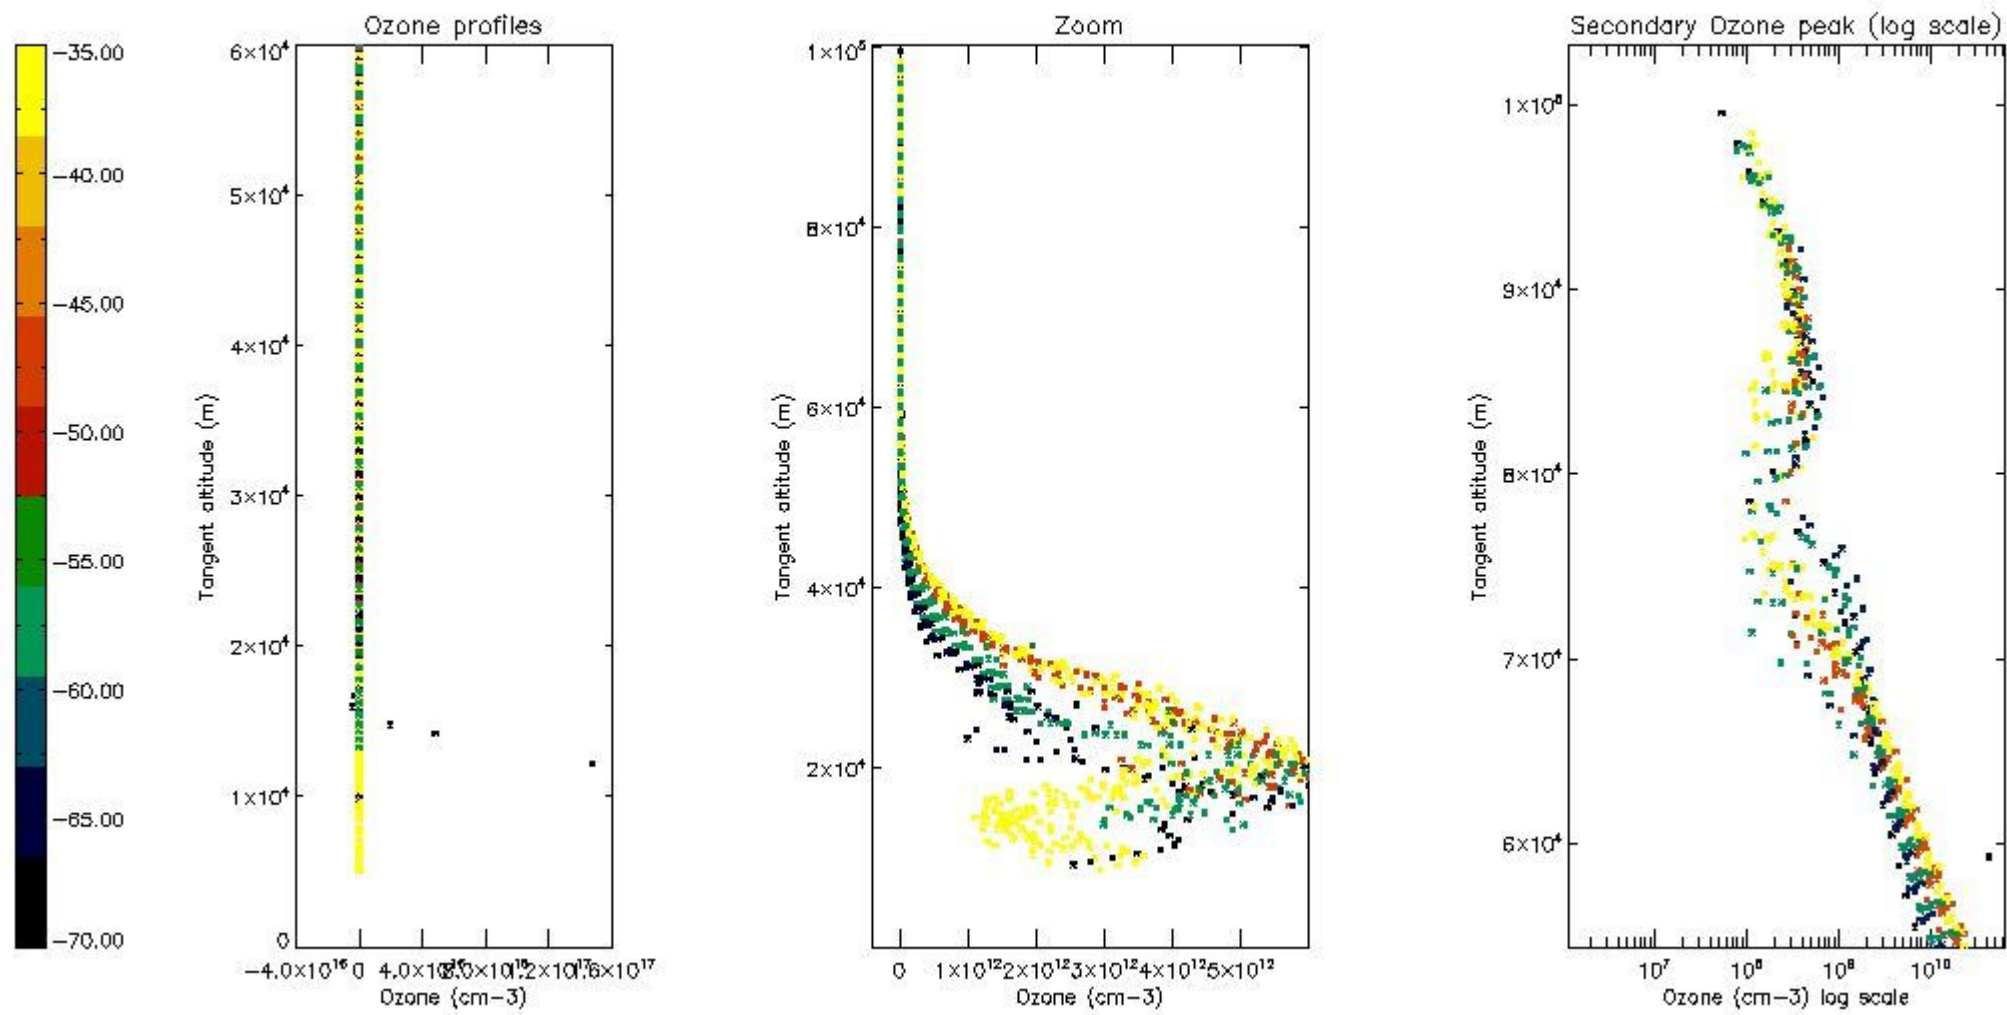

STD < 10	13
STD < 5	9

5.2 Plot ozone profiles for all STD (dark without errors)

The colorbar represents the latitude.

5.3 Plot ozone profiles where STD < 20% (dark without errors)

The colorbar represents the latitude.