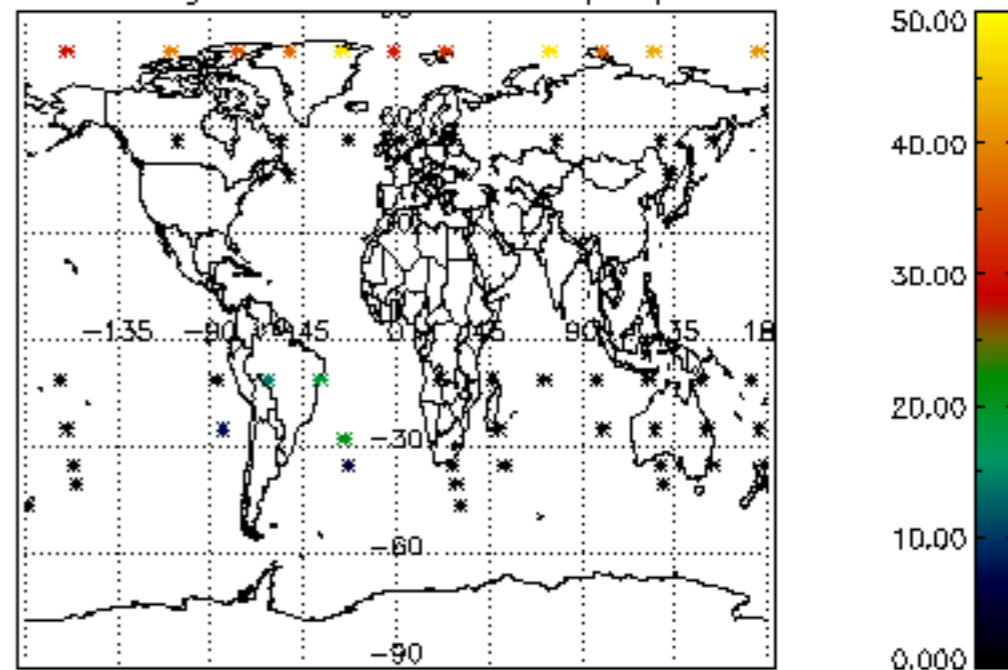

Percentage of datation errors per profile

Percentage of saturation errors per profile