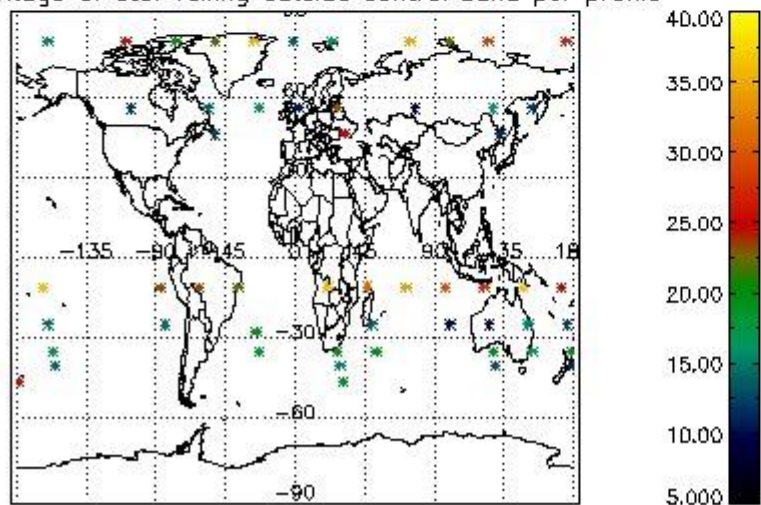

Percentage of star falling outside central band per profile