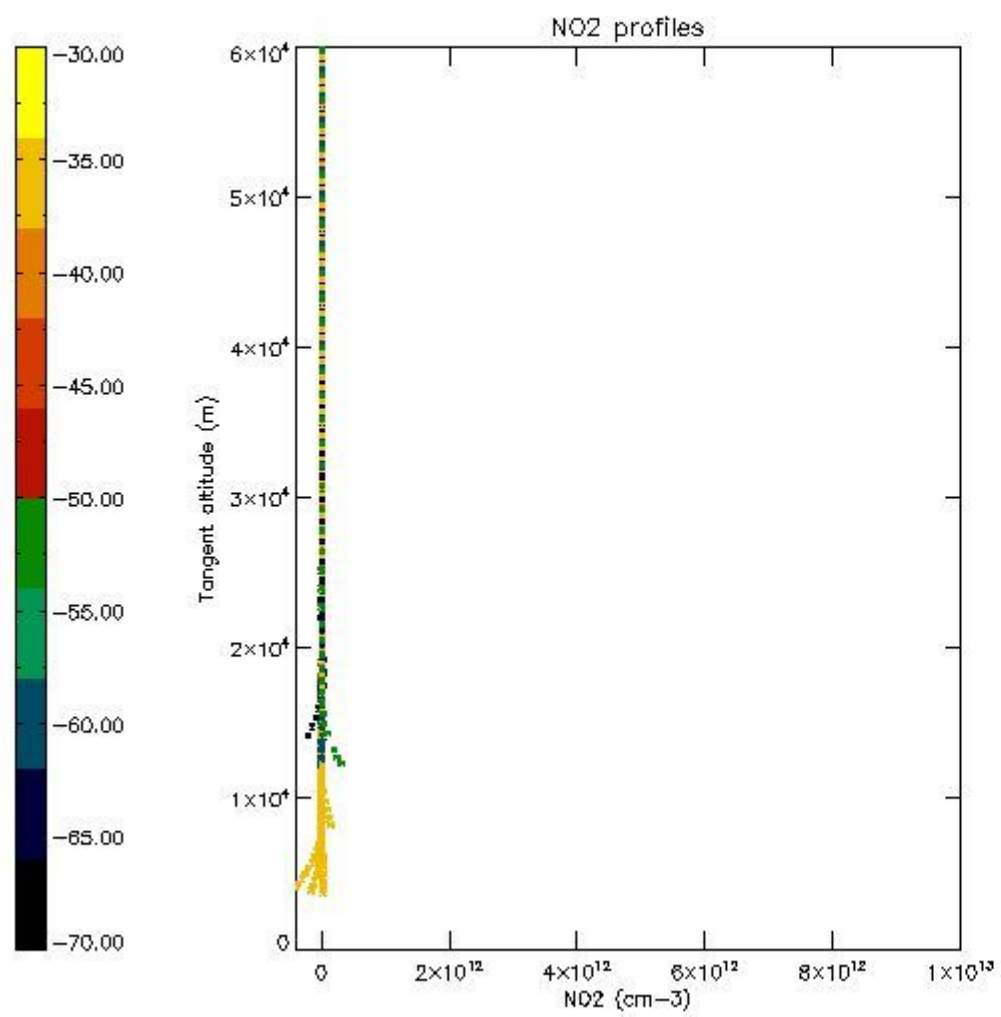

5.4 Plot ozone profiles where STD < 10% (dark without errors)

The colorbar represents the latitude.

5.5 Plot ozone profiles where STD < 5% (dark without errors)

The colorbar represents the latitude.

5.6 Plot NO₂ profiles for all STD (dark without errors)

The colorbar represents the latitude.

5.7 Plot NO3 profiles for all STD (dark without errors)

The colorbar represents the latitude.

5.8 Plot H2O profiles for all STD (only for occultations of stars 1,2,3,4,13,14,16,26,63 dark without errors)