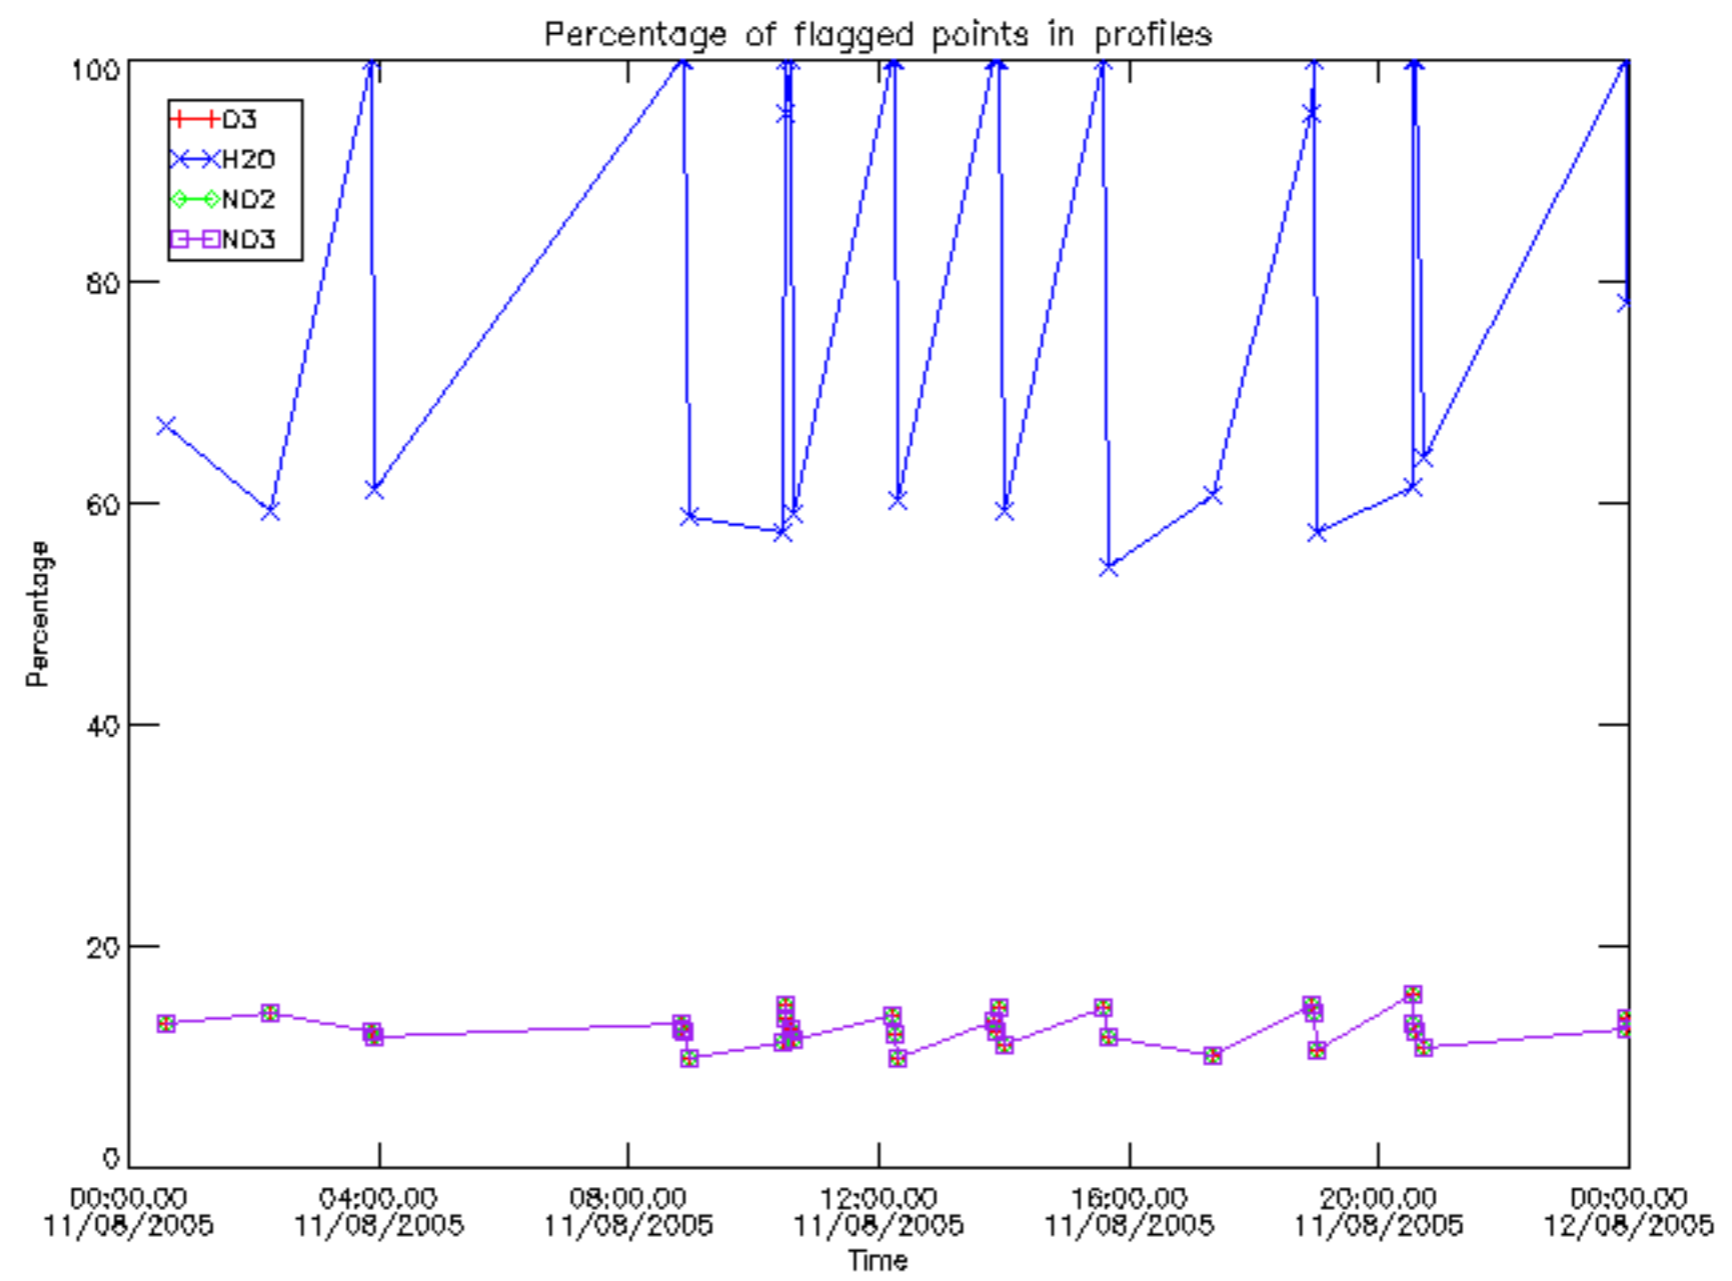

Percentage of flagged data per D3 profile

Percentage of flagged data per H2O profile