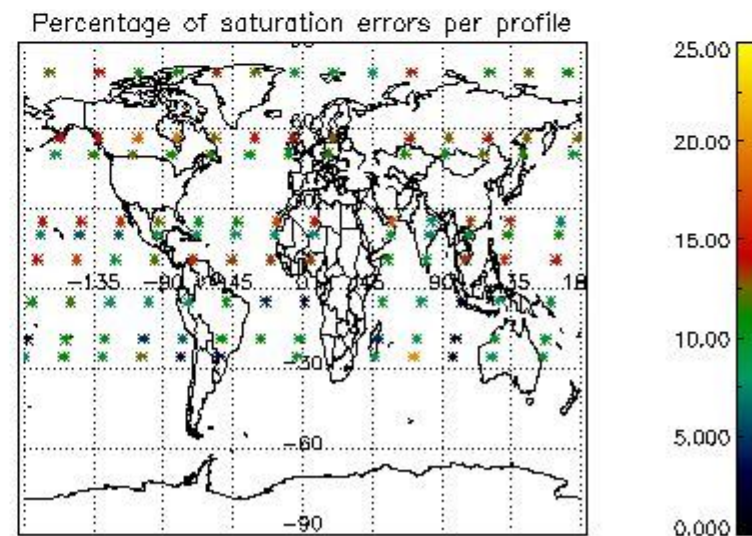

Percentage of datation errors per profile

Percentage of star falling outside central band per profile

Percentage of saturation errors per profile

4.2.2 Plot level 1 quality information per product (world map): ENVISAT DESCENDING passes