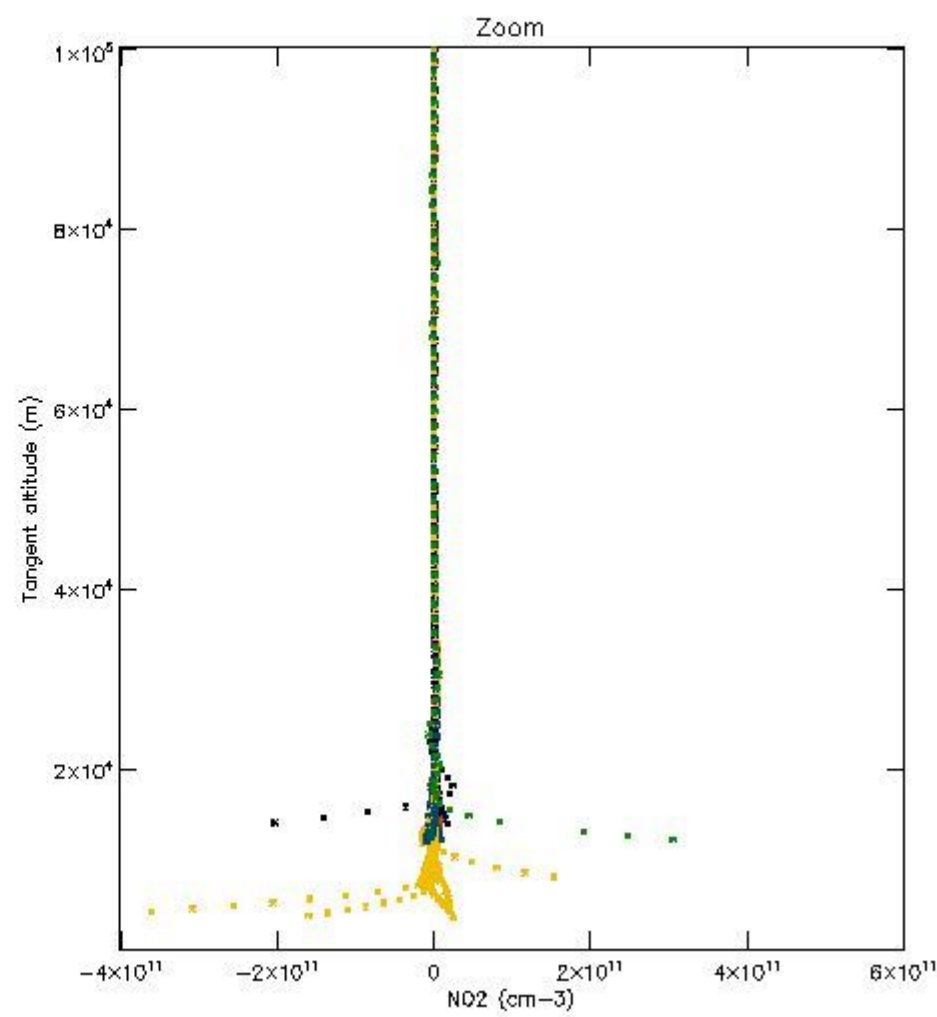

5.7 Plot NO3 profiles for all STD (dark without errors)

The colorbar represents the latitude.