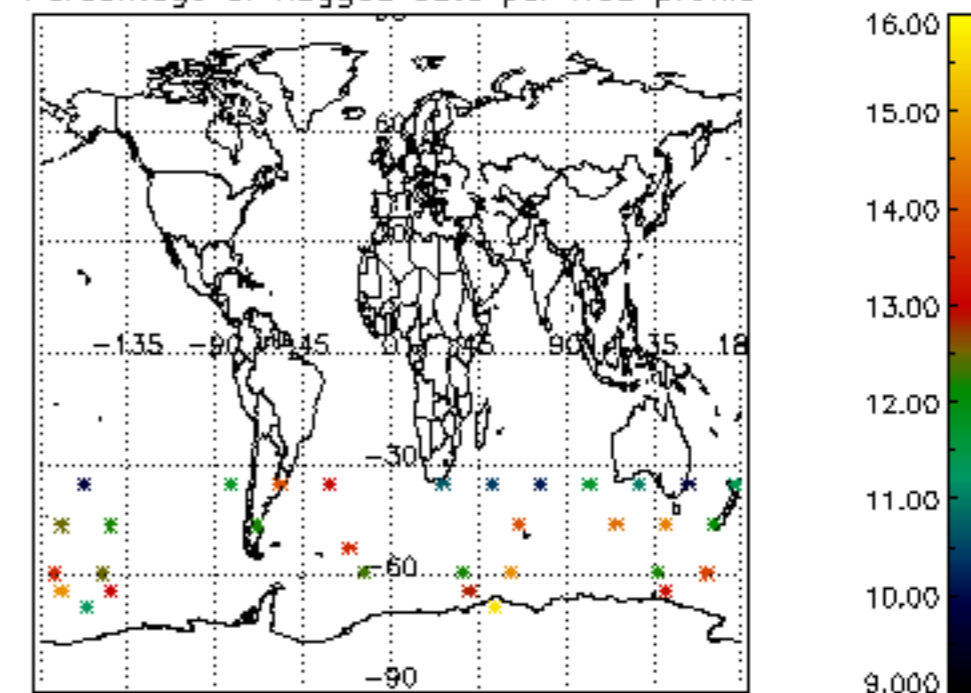

Percentage of flagged data per NO3 profile