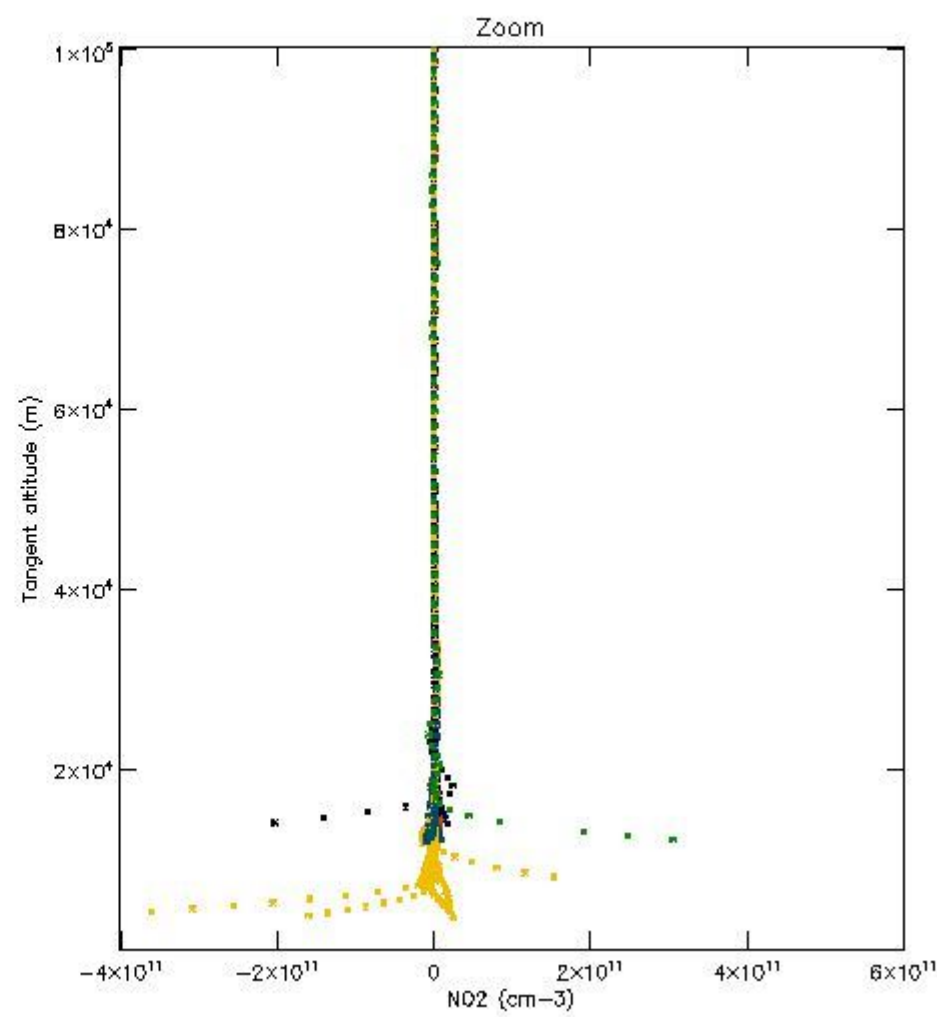

5.4 Plot ozone profiles where STD < 10% (dark without errors)

The colorbar represents the latitude.

5.5 Plot ozone profiles where STD < 5% (dark without errors)

The colorbar represents the latitude.

5.6 Plot NO₂ profiles for all STD (dark without errors)

The colorbar represents the latitude.

5.7 Plot NO3 profiles for all STD (dark without errors)

The colorbar represents the latitude.

5.8 Plot H2O profiles for all STD (only for occultations of stars 1,2,3,4,13,14,16,26,63 dark without errors)