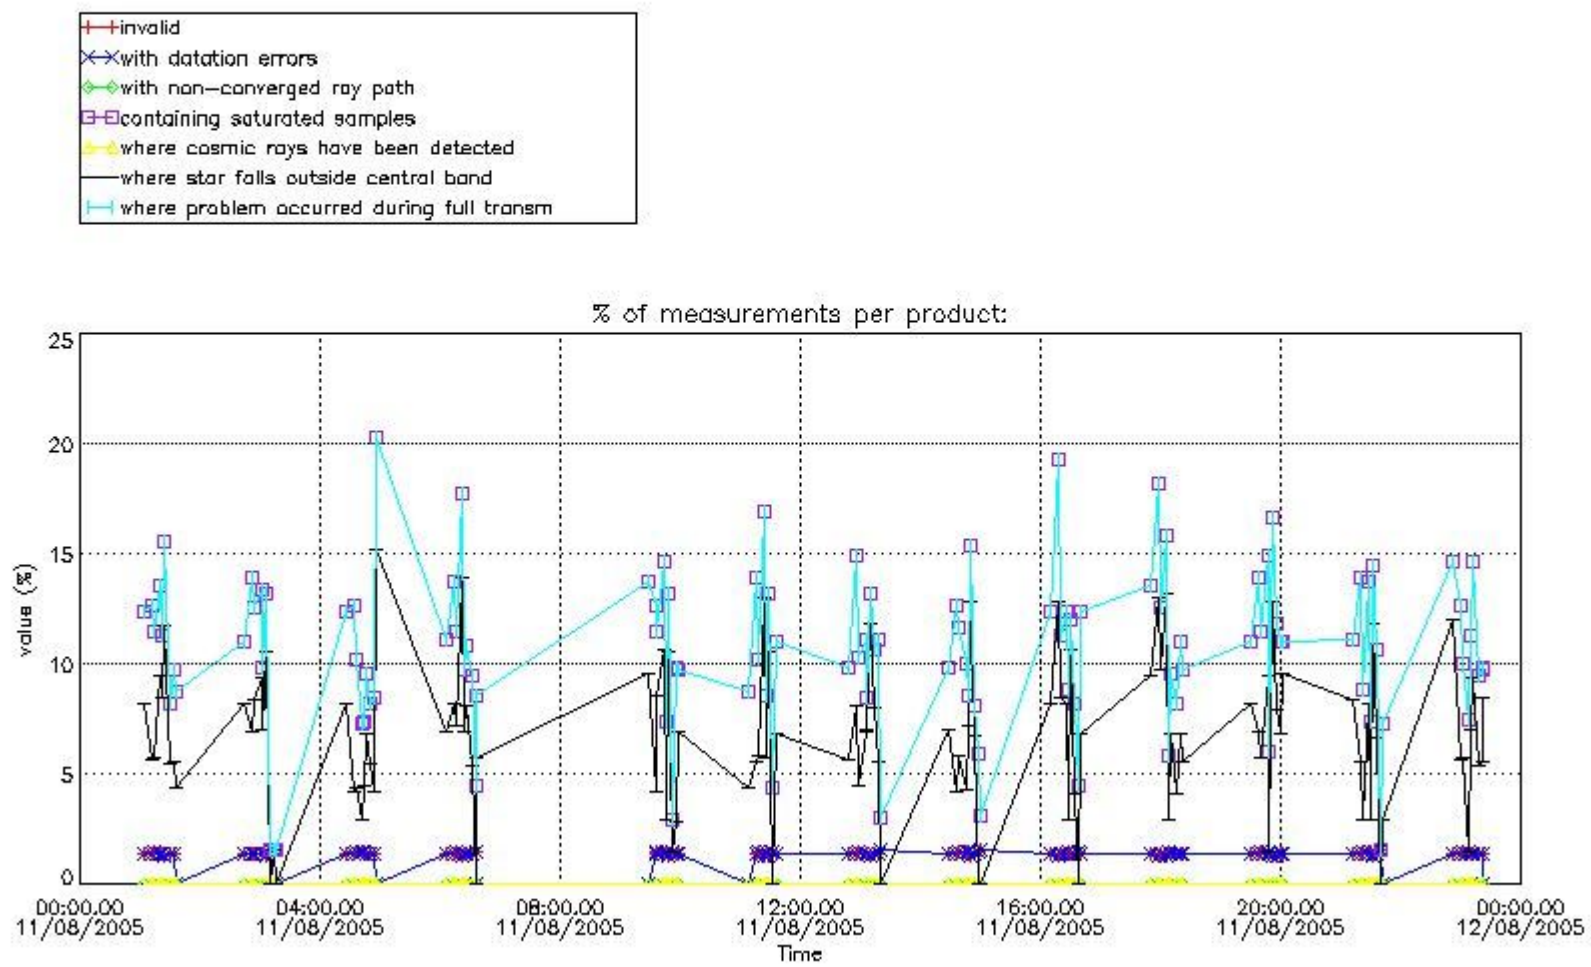

3. Quality information per product

In this section it is plotted some information contained in the Quality Summary data set of the level 2 products. Only products in dark limb conditions and without errors (error flag in the MPH set to "0") are used.

3.1 Plot quality information per product (time dependant)

3.2 Plot quality information per product (world map)

Percentage of flagged data per O3 profile

Percentage of flagged data per H2O profile

Percentage of flagged data per NO2 profile

Percentage of flagged data per NO3 profile

4. Level 1 quality information per product

In this section it is plotted some information contained in the Quality Summary data set of the level 2 products that comes from the level 1b processing. Products without errors (error flag in the MPH set to "0") are used.

4.1 Plot quality information per product (time dependant) coming from level 1b processing

4.1.1 Plot level 1 quality information per product (time dependant): ENVISAT ASCENDING passes

4.1.2 Plot level 1 quality information per product (time dependant): ENVISAT DESCENDING passes