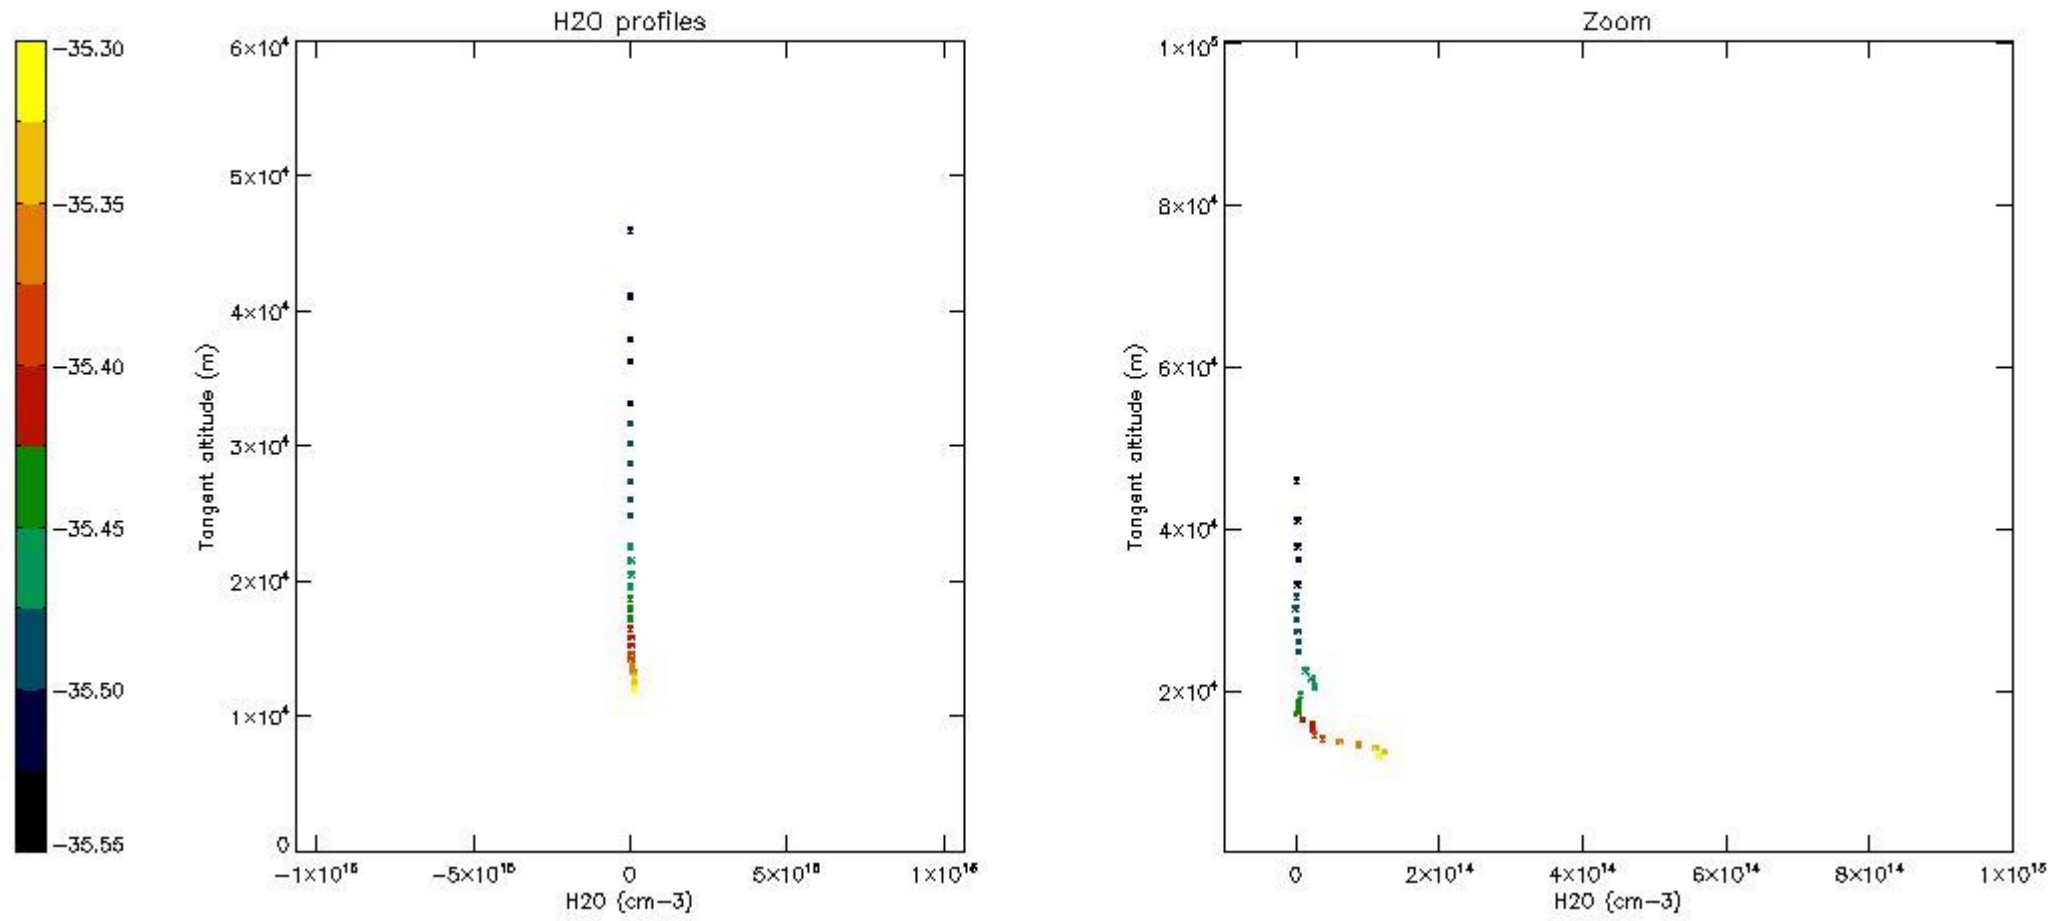

6. Auxiliary Data Files used for the production reported in section 2

The number reported in the third column indicates since which file (see list in section 2) the corresponding auxiliary file has been used. The fourth column is the date of those product files.

Type	Auxiliary Filename	Used since product	Used since product date
INST_PHYS_CHARACTERISTICS	GOM_INS_AXVIEC20091111_143220_20030716_120000_20500101_000000	1	11-AUG-2005 00:34:37
LEVEL-2_PROC_CONFIG	GOM_PR2_AXVIEC20091111_152718_20020301_000000_20500101_000000	1	11-AUG-2005 00:34:37
CROSS_SECTIONS_FILE	GOM_CRS_AXVIEC20091111_154832_20020301_000000_20500101_000000	1	11-AUG-2005 00:34:37