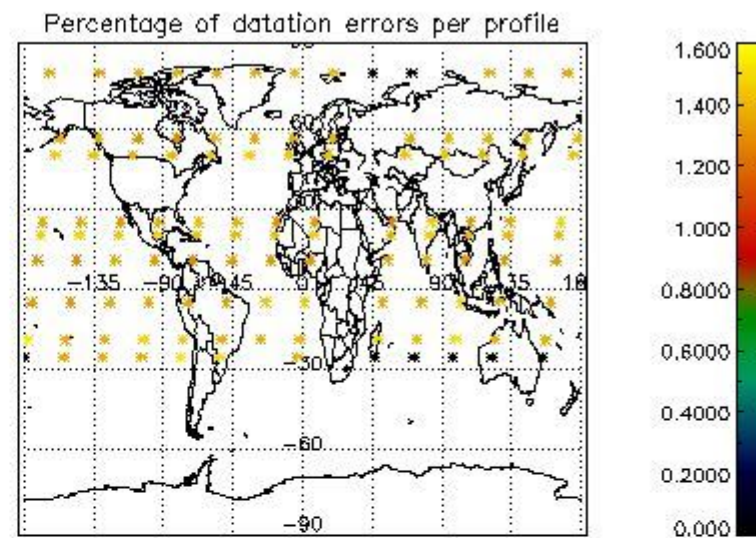

Percentage of datation errors per profile

Percentage of star falling outside central band per profile

Percentage of saturation errors per profile

4.2.2 Plot level 1 quality information per product (world map): ENVISAT DESCENDING passes