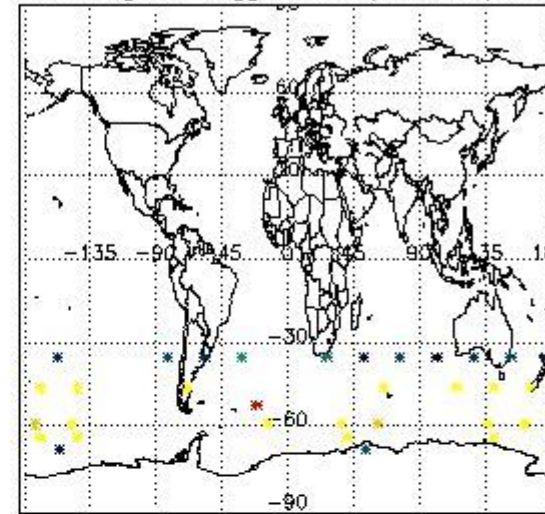

3.1 Plot quality information per product (time dependant)

3.2 Plot quality information per product (world map)

Percentage of flagged data per O3 profile

Percentage of flagged data per H2O profile

Percentage of flagged data per NO2 profile

Percentage of flagged data per NO3 profile

4. Level 1 quality information per product

In this section it is plotted some information contained in the Quality Summary data set of the level 2 products that comes from the level 1b processing. Products without errors (error flag in the MPH set to "0") are used.