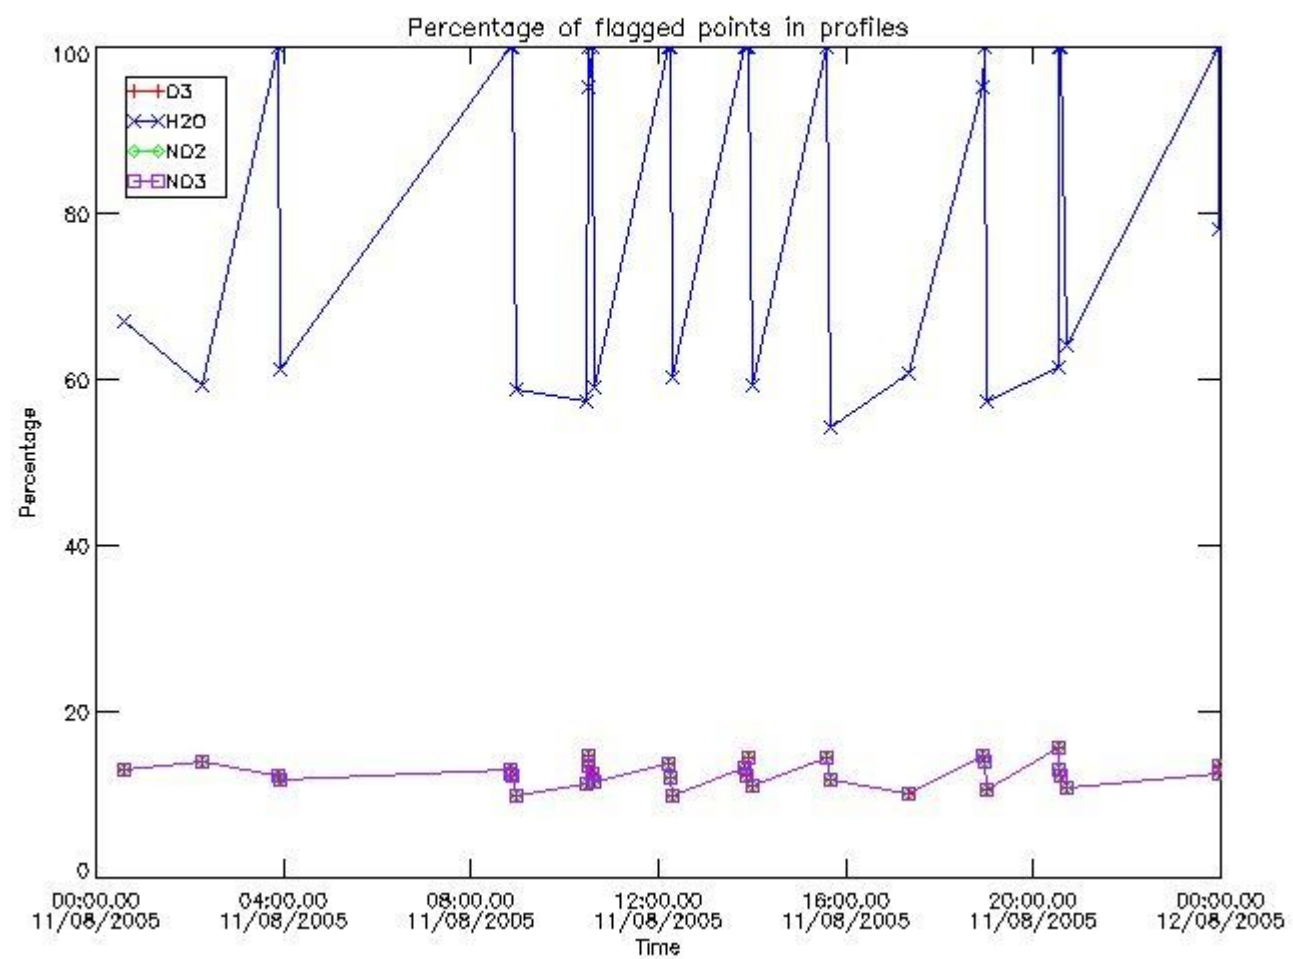

3. Quality information per product

In this section it is plotted some information contained in the Quality Summary data set of the level 2 products. Only products in dark limb conditions and without errors (error flag in the MPH set to "0") are used.

3.1 Plot quality information per product (time dependant)

3.2 Plot quality information per product (world map)