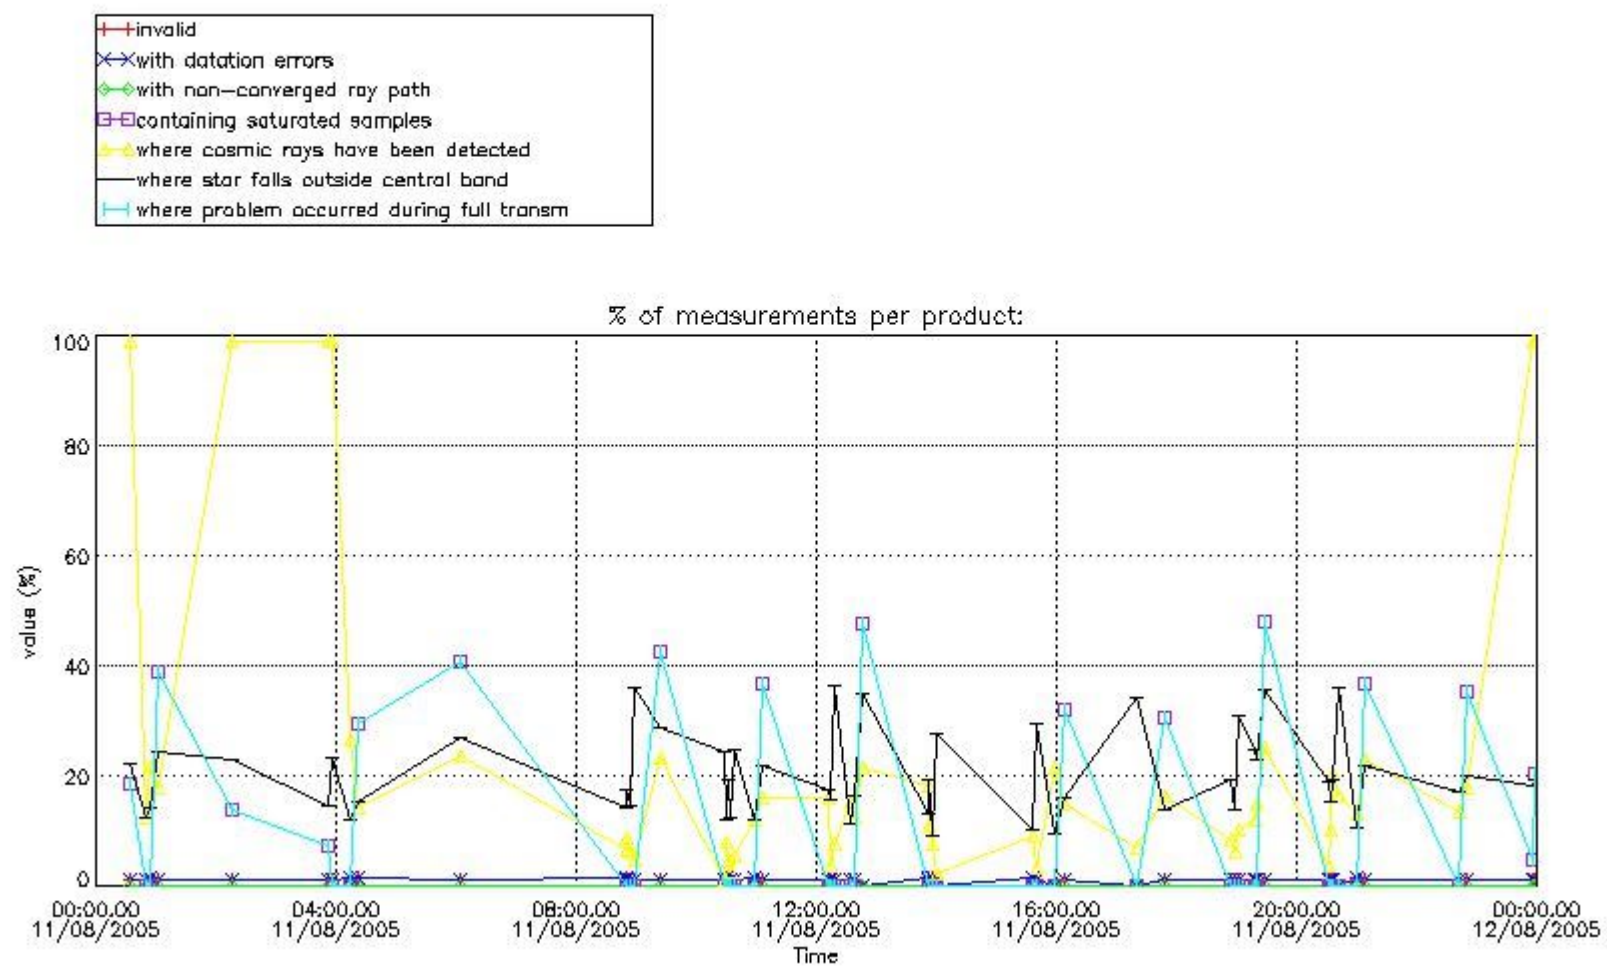

4.1.2 Plot level 1 quality information per product (time dependant): ENVISAT DESCENDING passes