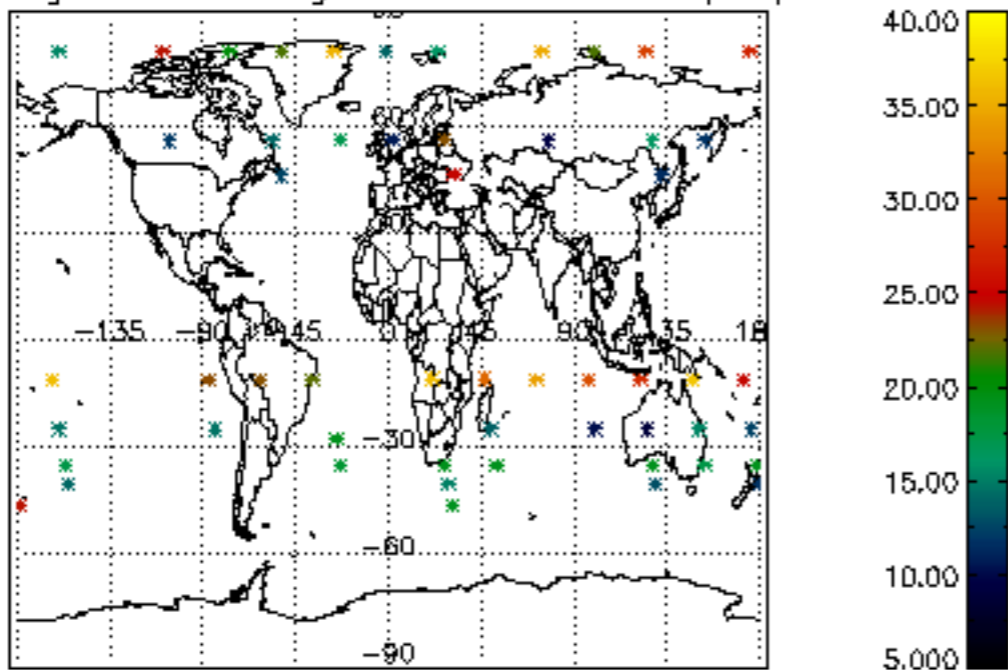

Percentage of cosmic ray hits per profile

Percentage of star falling outside central band per profile