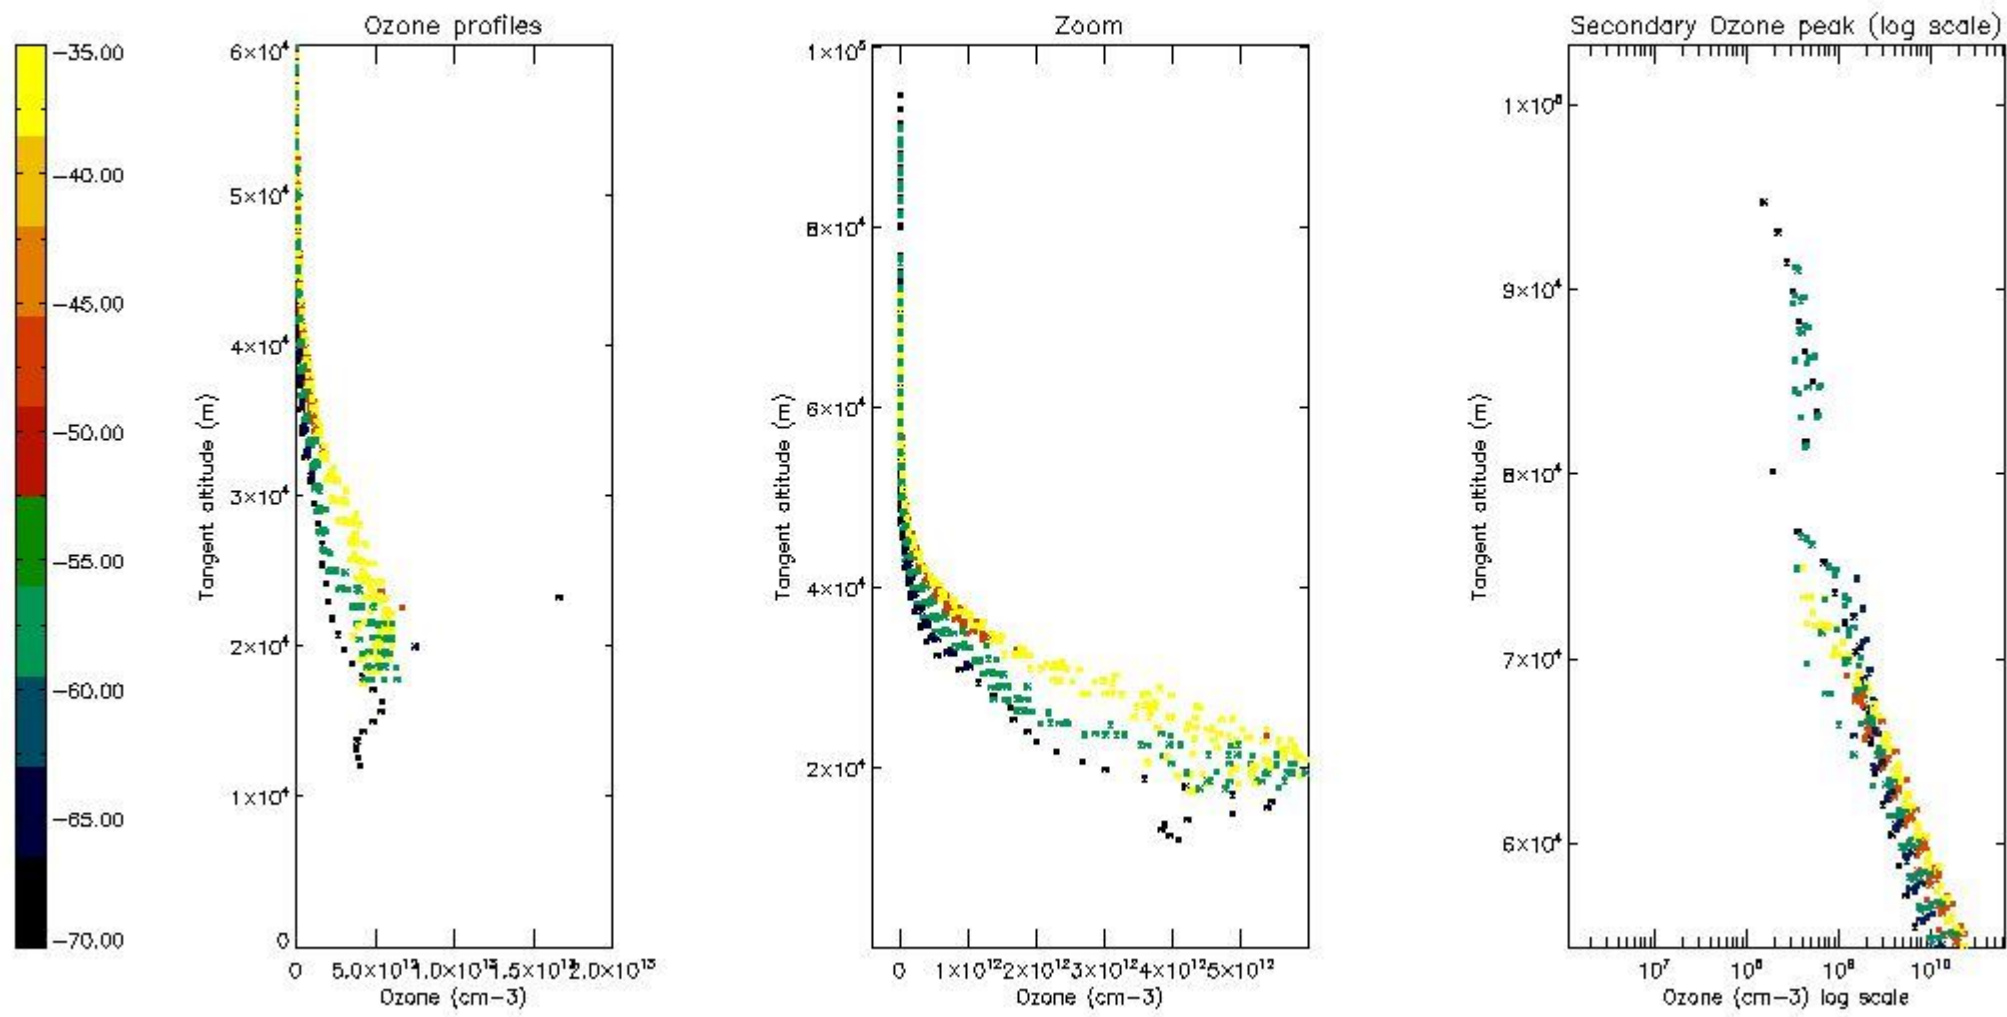

5.6 Plot NO₂ profiles for all STD (dark without errors)

The colorbar represents the latitude.