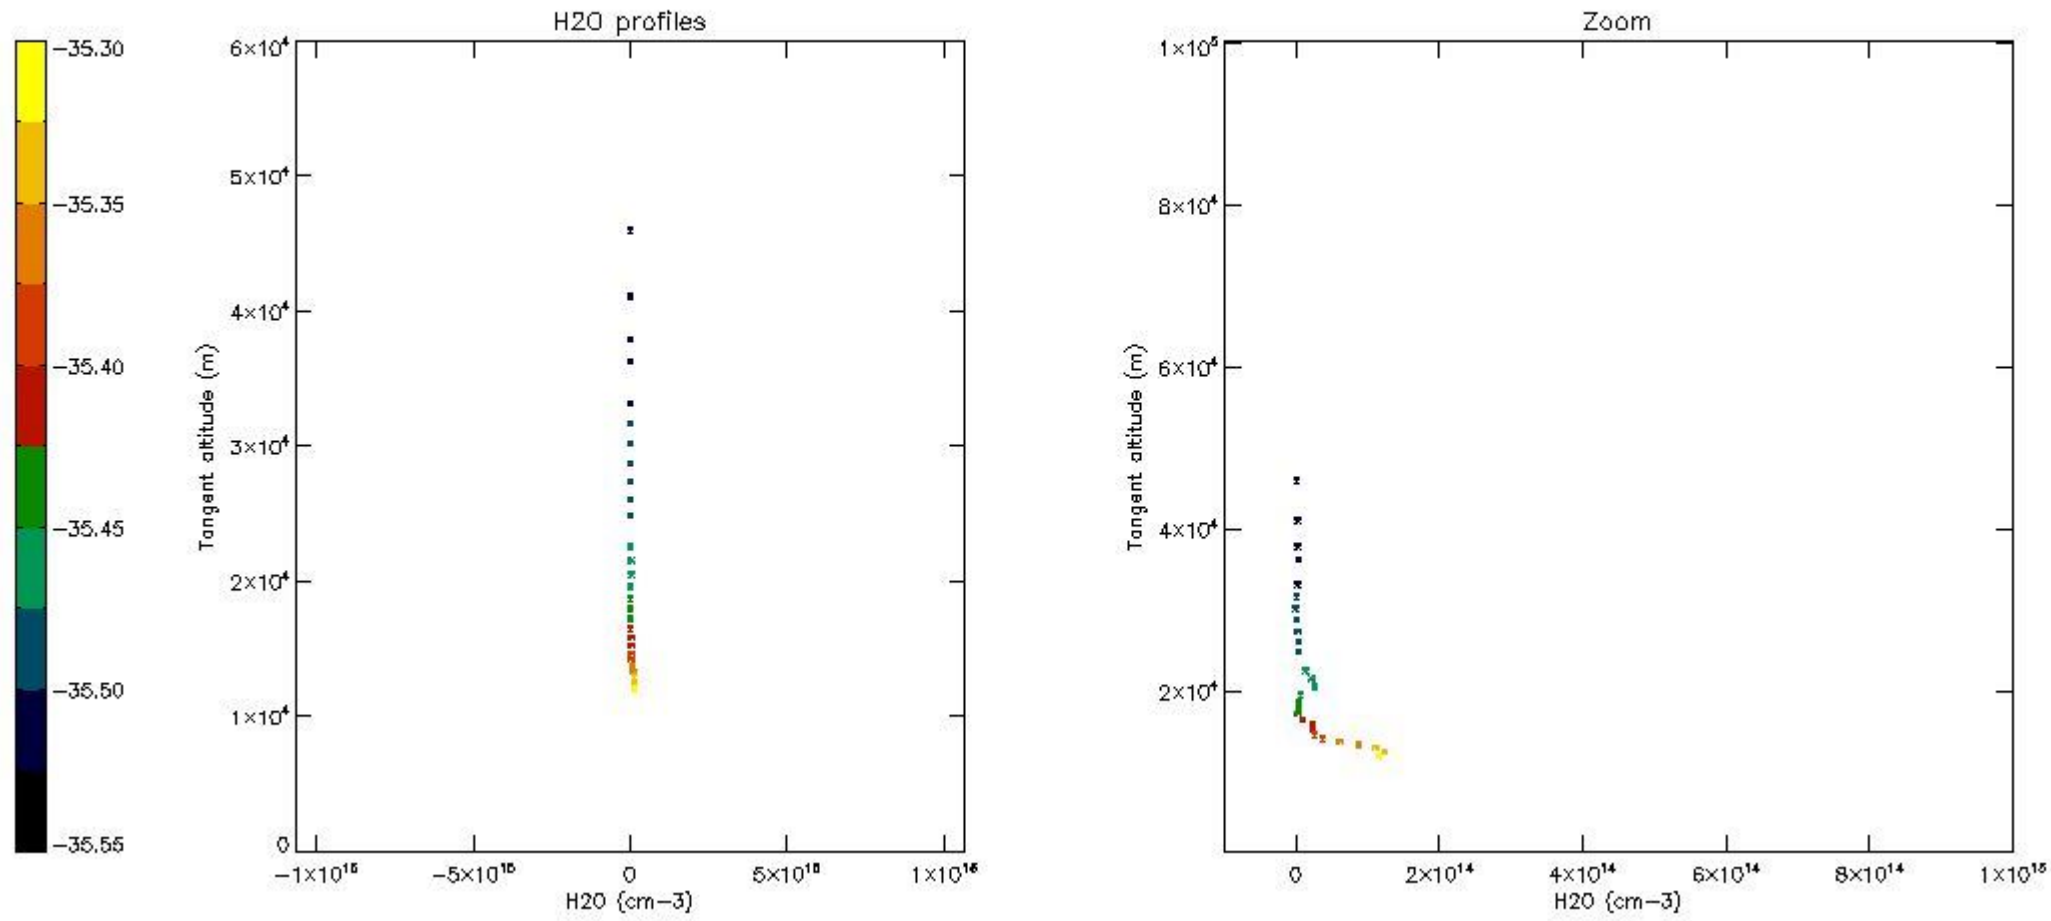

6. Auxiliary Data Files used for the production reported in section 2

The number reported in the third column indicates since which file (see list in section 2) the corresponding auxiliary file has been used. The fourth column is the date of those product files.

Type	Auxiliary Filename	Used since product	Used since product date
INST_PHYS_CHARACTERISTICS	GOM_INS_AXVIEC20091111_143220_20030716_120000_20500101_000000	1	11-AUG-2005 00:34:37
LEVEL-2_PROC_CONFIG	GOM_PR2_AXVIEC20091111_152718_20020301_000000_20500101_000000	1	11-AUG-2005 00:34:37
CROSS_SECTIONS_FILE	GOM_CRS_AXVIEC20091111_154832_20020301_000000_20500101_000000	1	11-AUG-2005 00:34:37