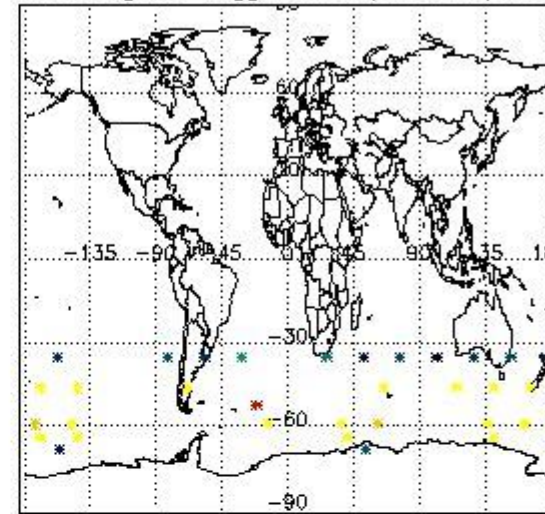

3.1 Plot quality information per product (time dependant)

3.2 Plot quality information per product (world map)

Percentage of flagged data per O3 profile

Percentage of flagged data per H2O profile

Percentage of flagged data per NO2 profile