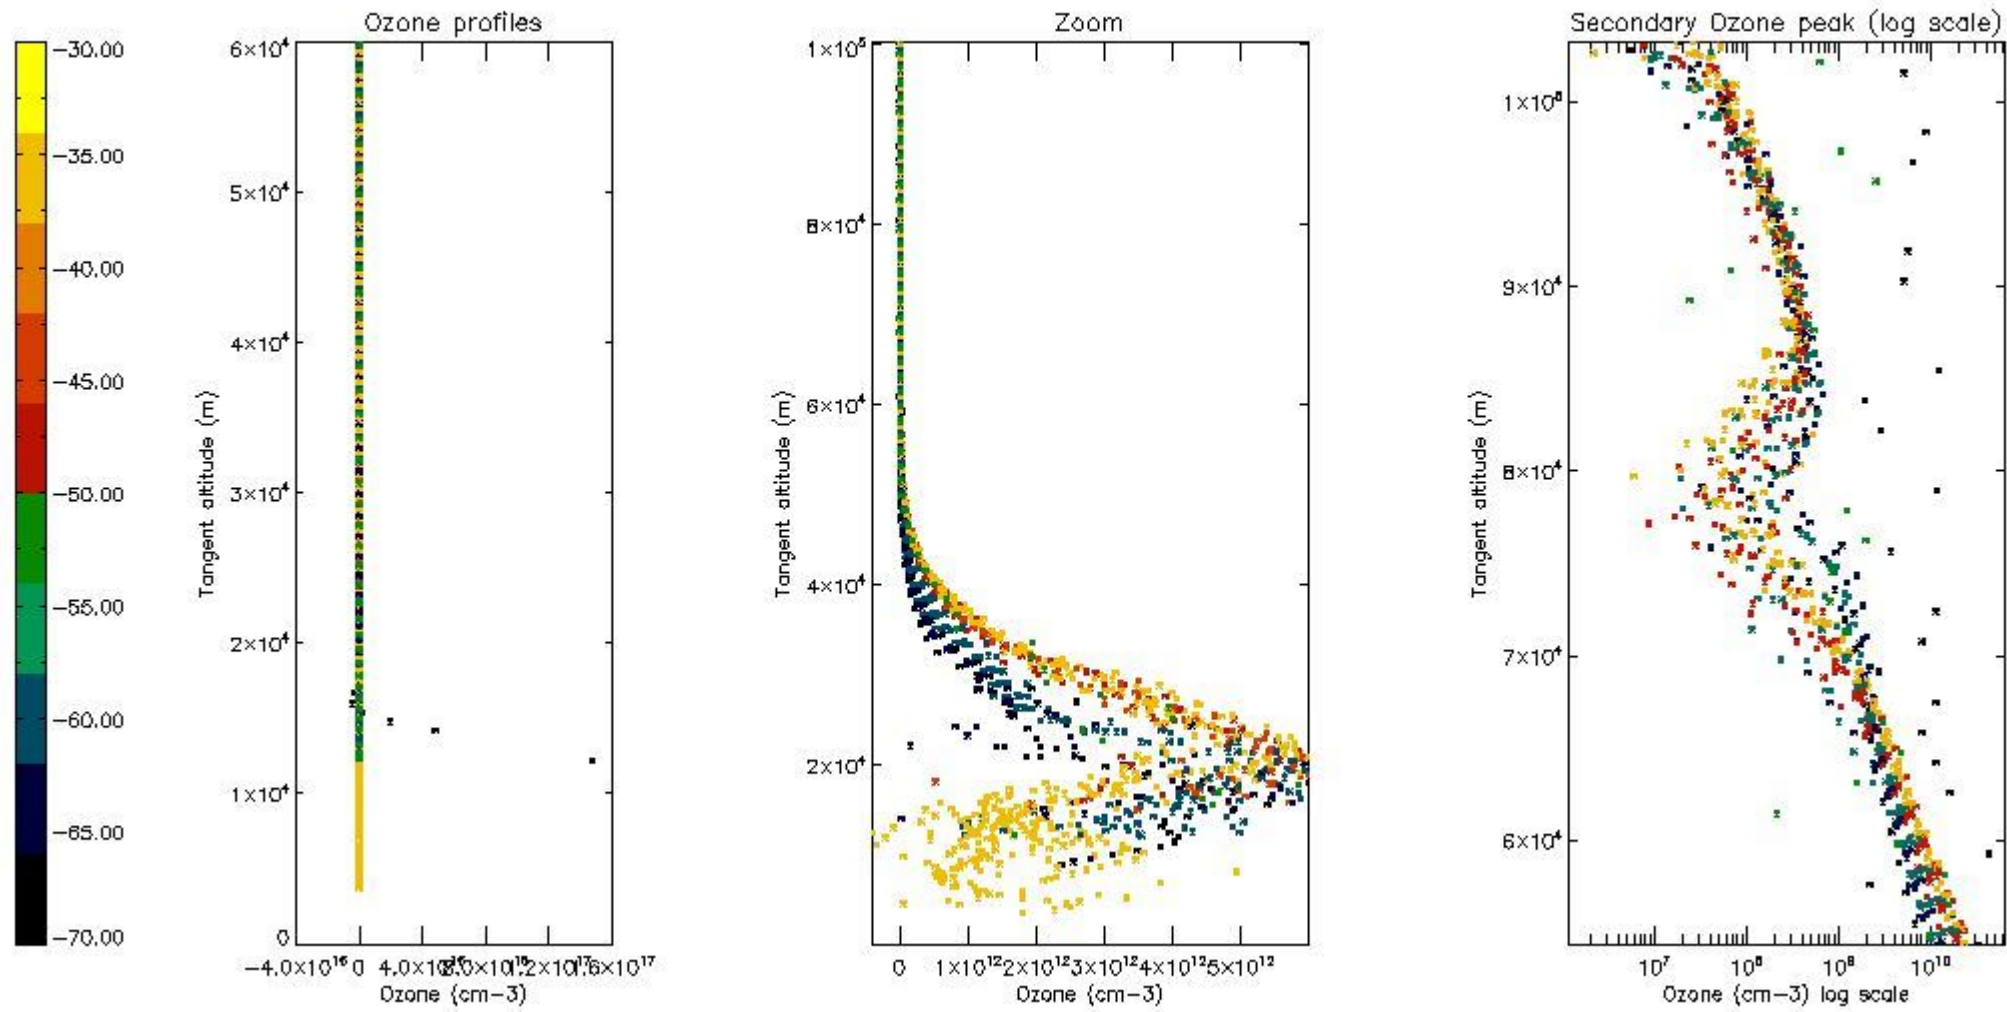

STD < 10	13
STD < 5	9

5.2 Plot ozone profiles for all STD (dark without errors)

The colorbar represents the latitude.

5.3 Plot ozone profiles where STD < 20% (dark without errors)

The colorbar represents the latitude.