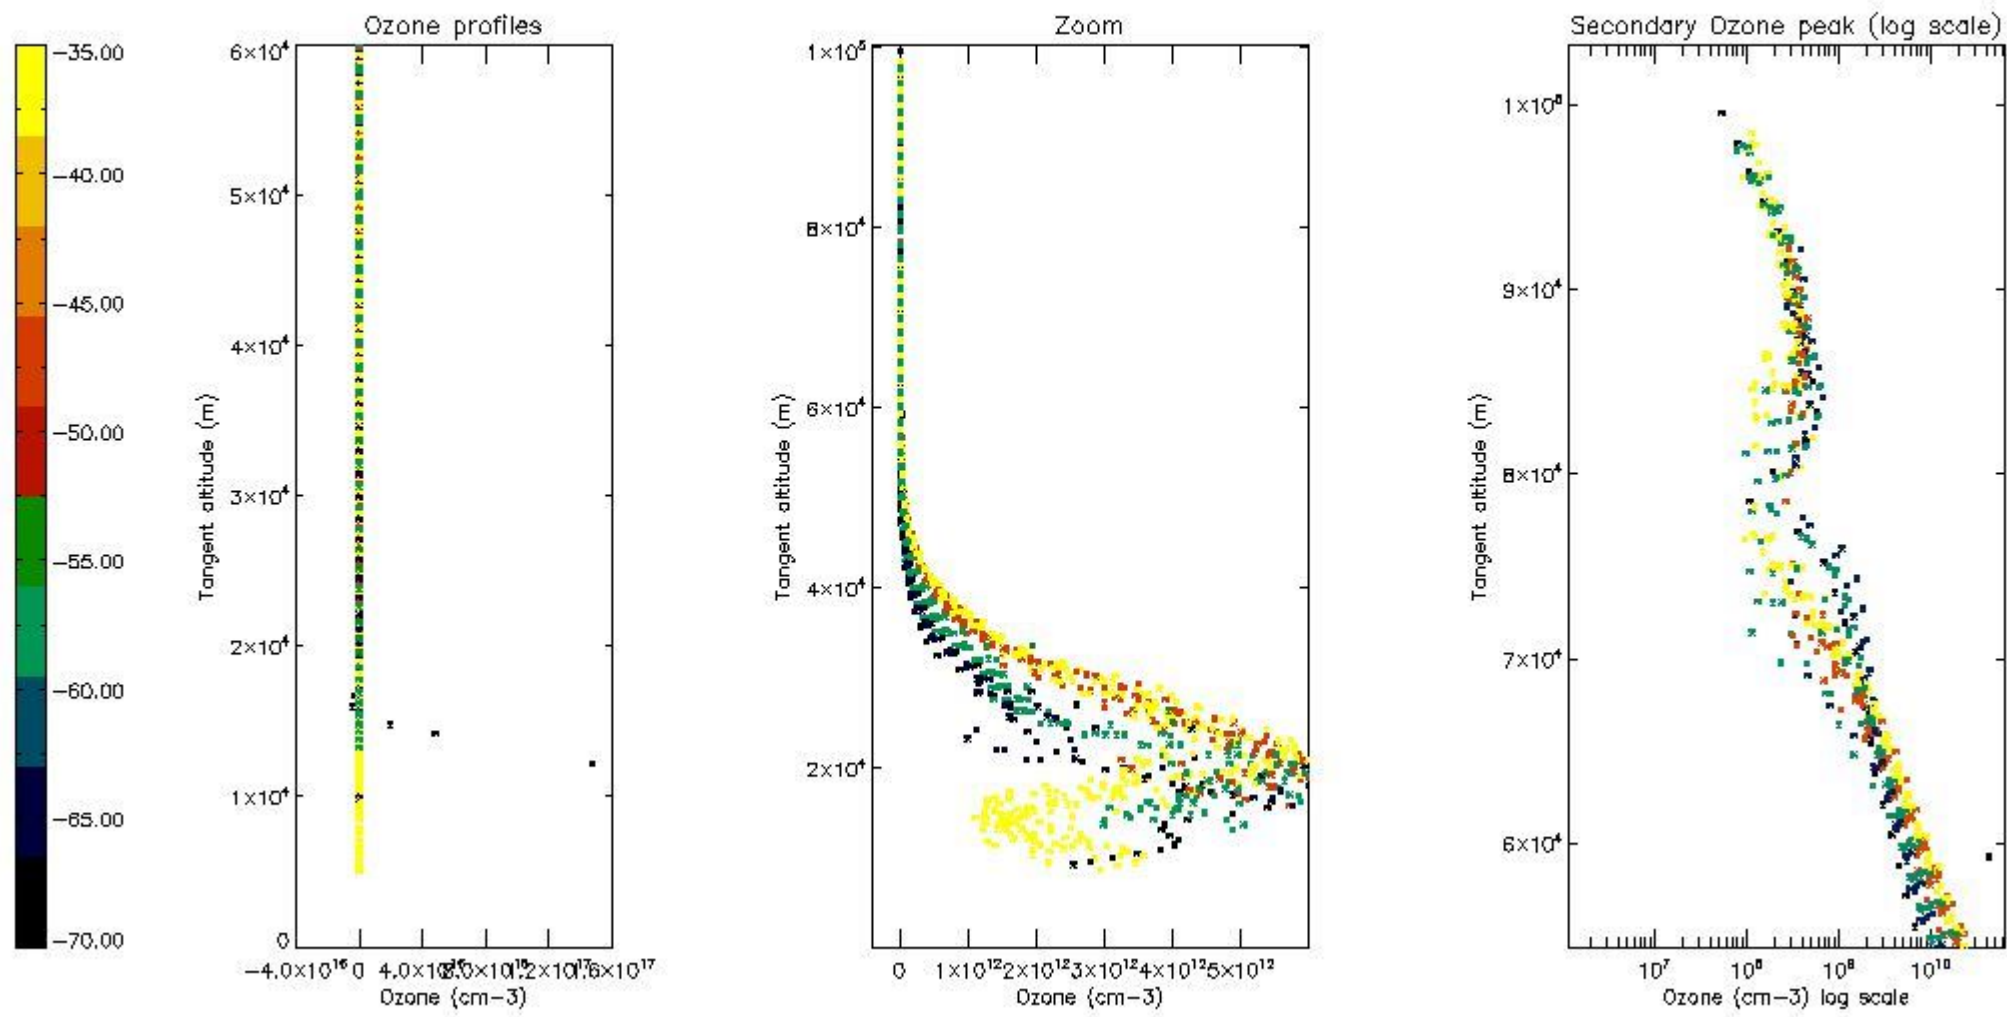

So, the table below shows the percentage of dark limb and valid observations for each criteria with respect to the overall valid daily observations.

Criteria	% of total production
All STD	22
STD < 20	15

STD < 10	13
STD < 5	9

5.2 Plot ozone profiles for all STD (dark without errors)

The colorbar represents the latitude.

5.3 Plot ozone profiles where STD < 20% (dark without errors)

The colorbar represents the latitude.

5.4 Plot ozone profiles where STD < 10% (dark without errors)

The colorbar represents the latitude.

5.5 Plot ozone profiles where STD < 5% (dark without errors)

The colorbar represents the latitude.

5.6 Plot NO₂ profiles for all STD (dark without errors)