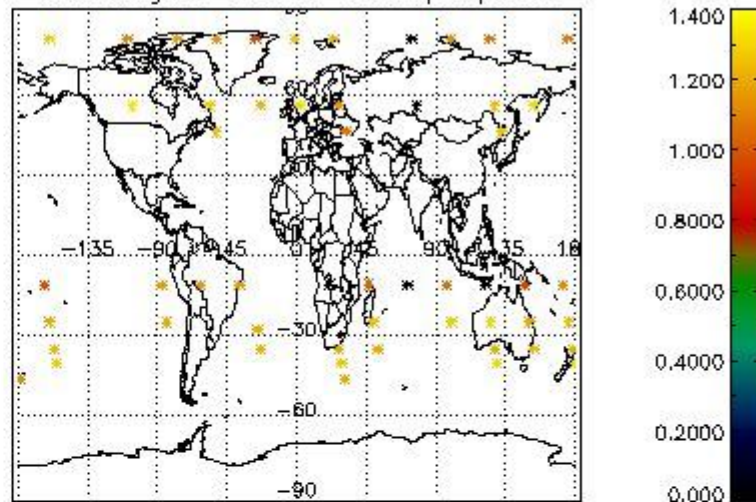

Percentage of datation errors per profile