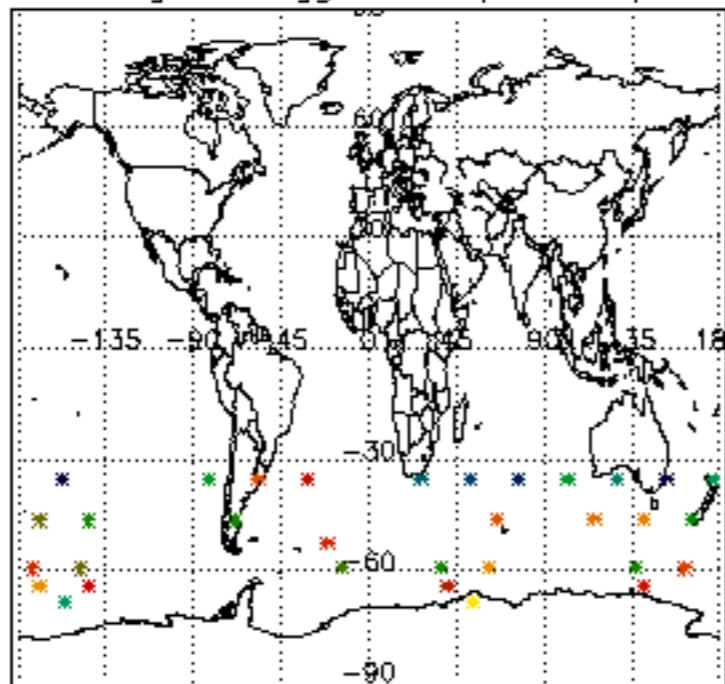

Percentage of flagged data per NO2 profile