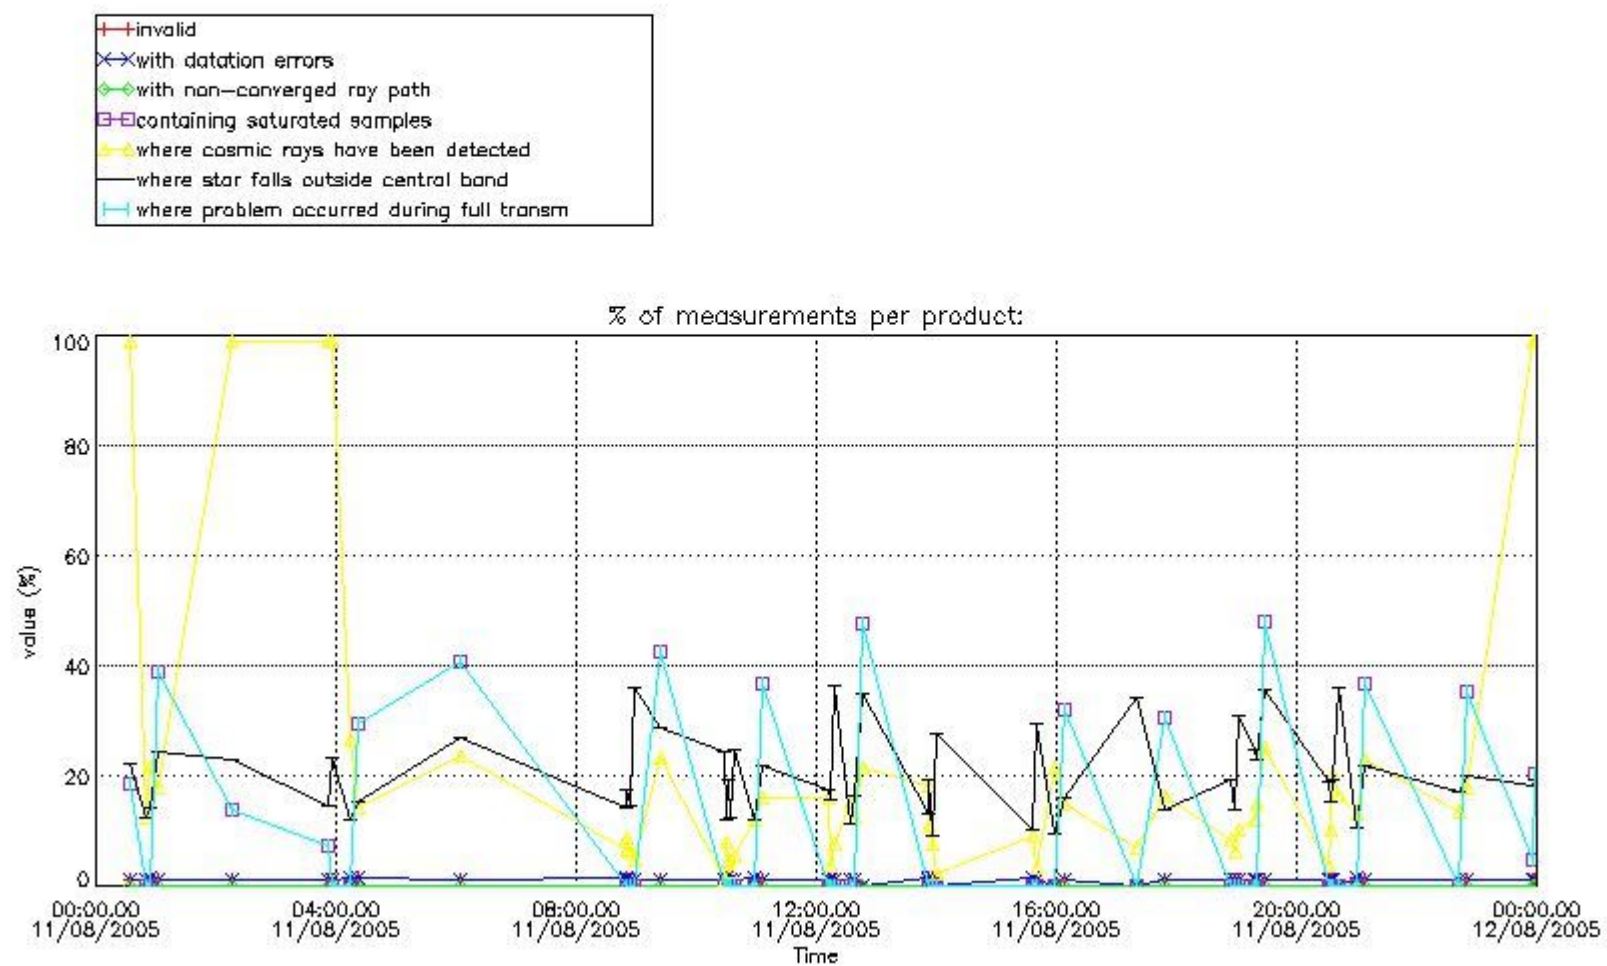

3. Quality information per product

In this section it is plotted some information contained in the Quality Summary data set of the level 2 products. Only products in dark limb conditions and without errors (error flag in the MPH set to "0") are used.

3.1 Plot quality information per product (time dependant)

3.2 Plot quality information per product (world map)

Percentage of flagged data per O3 profile

Percentage of flagged data per H2O profile

Percentage of flagged data per NO2 profile

Percentage of flagged data per NO3 profile

4. Level 1 quality information per product

In this section it is plotted some information contained in the Quality Summary data set of the level 2 products that comes from the level 1b processing. Products without errors (error flag in the MPH set to "0") are used.

4.1 Plot quality information per product (time dependant) coming from level 1b processing

4.1.1 Plot level 1 quality information per product (time dependant): ENVISAT ASCENDING passes

4.1.2 Plot level 1 quality information per product (time dependant): ENVISAT DESCENDING passes