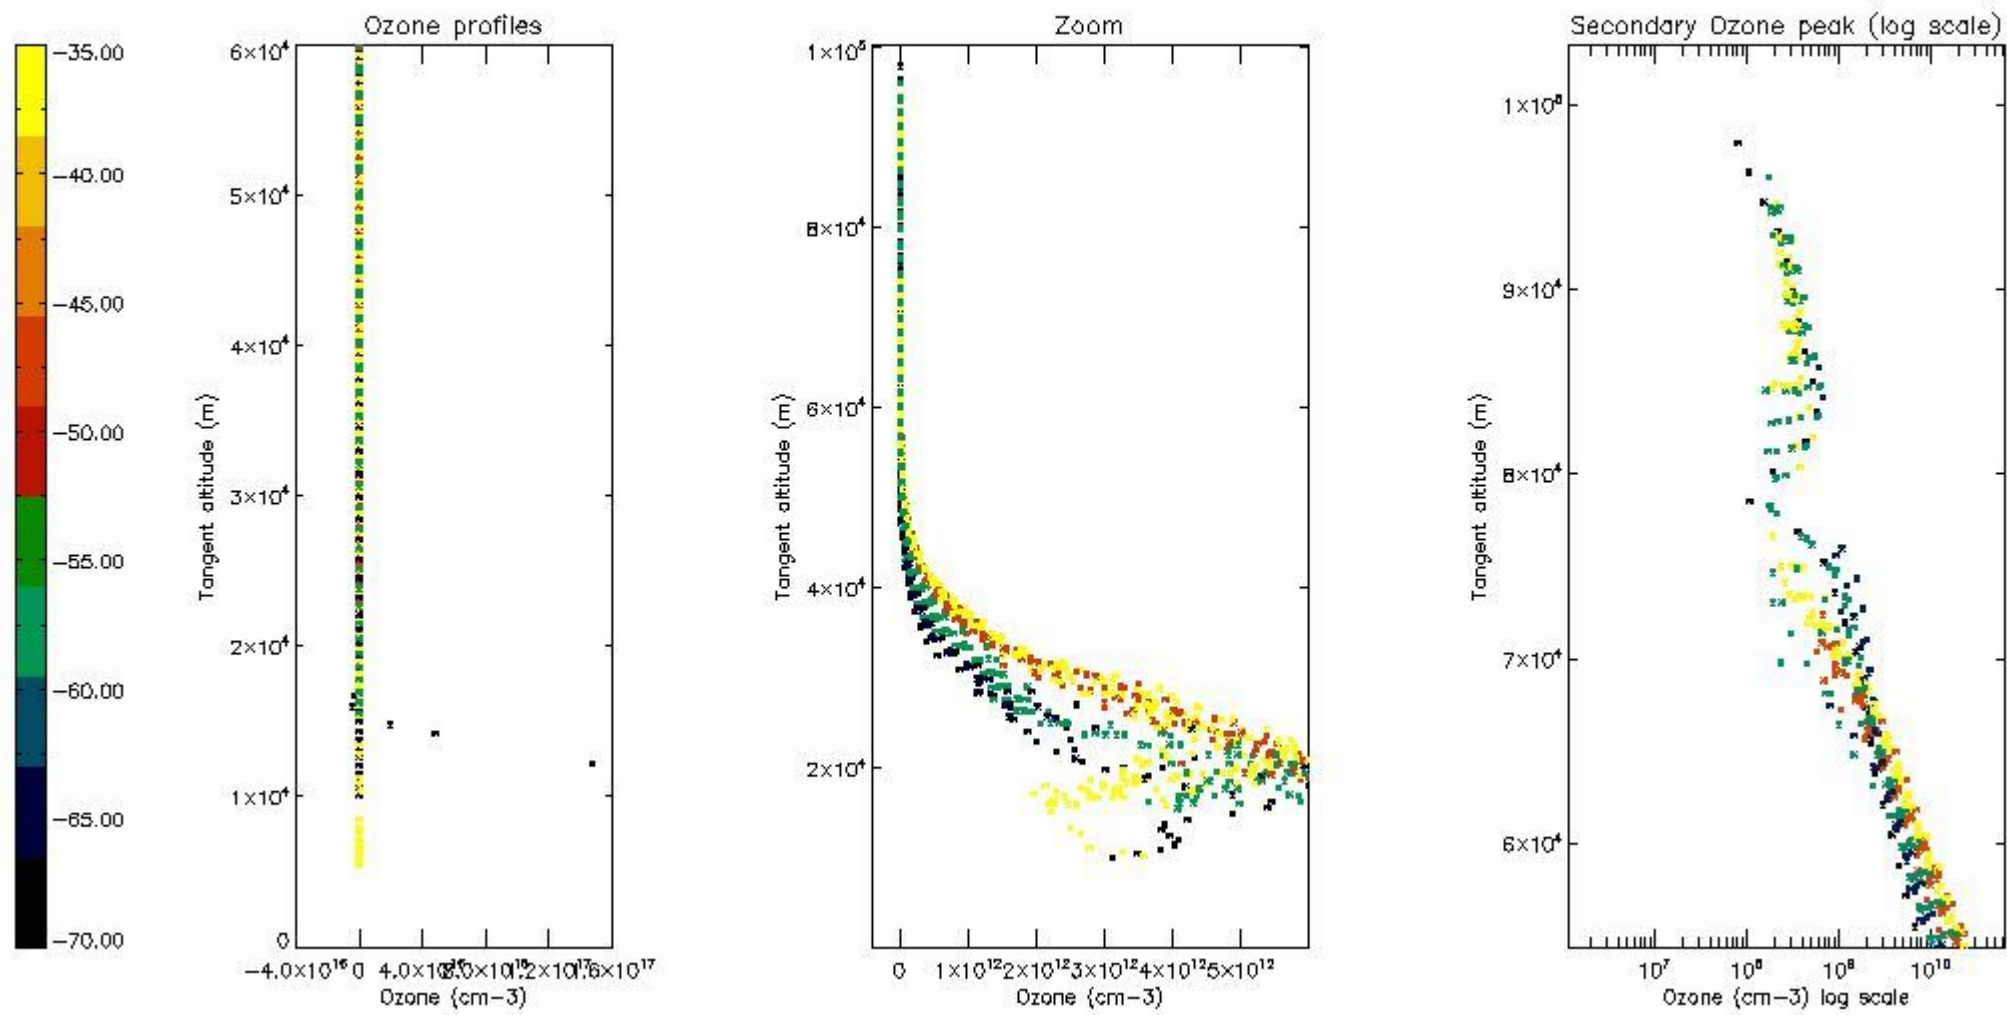

5.5 Plot ozone profiles where STD < 5% (dark without errors)

The colorbar represents the latitude.