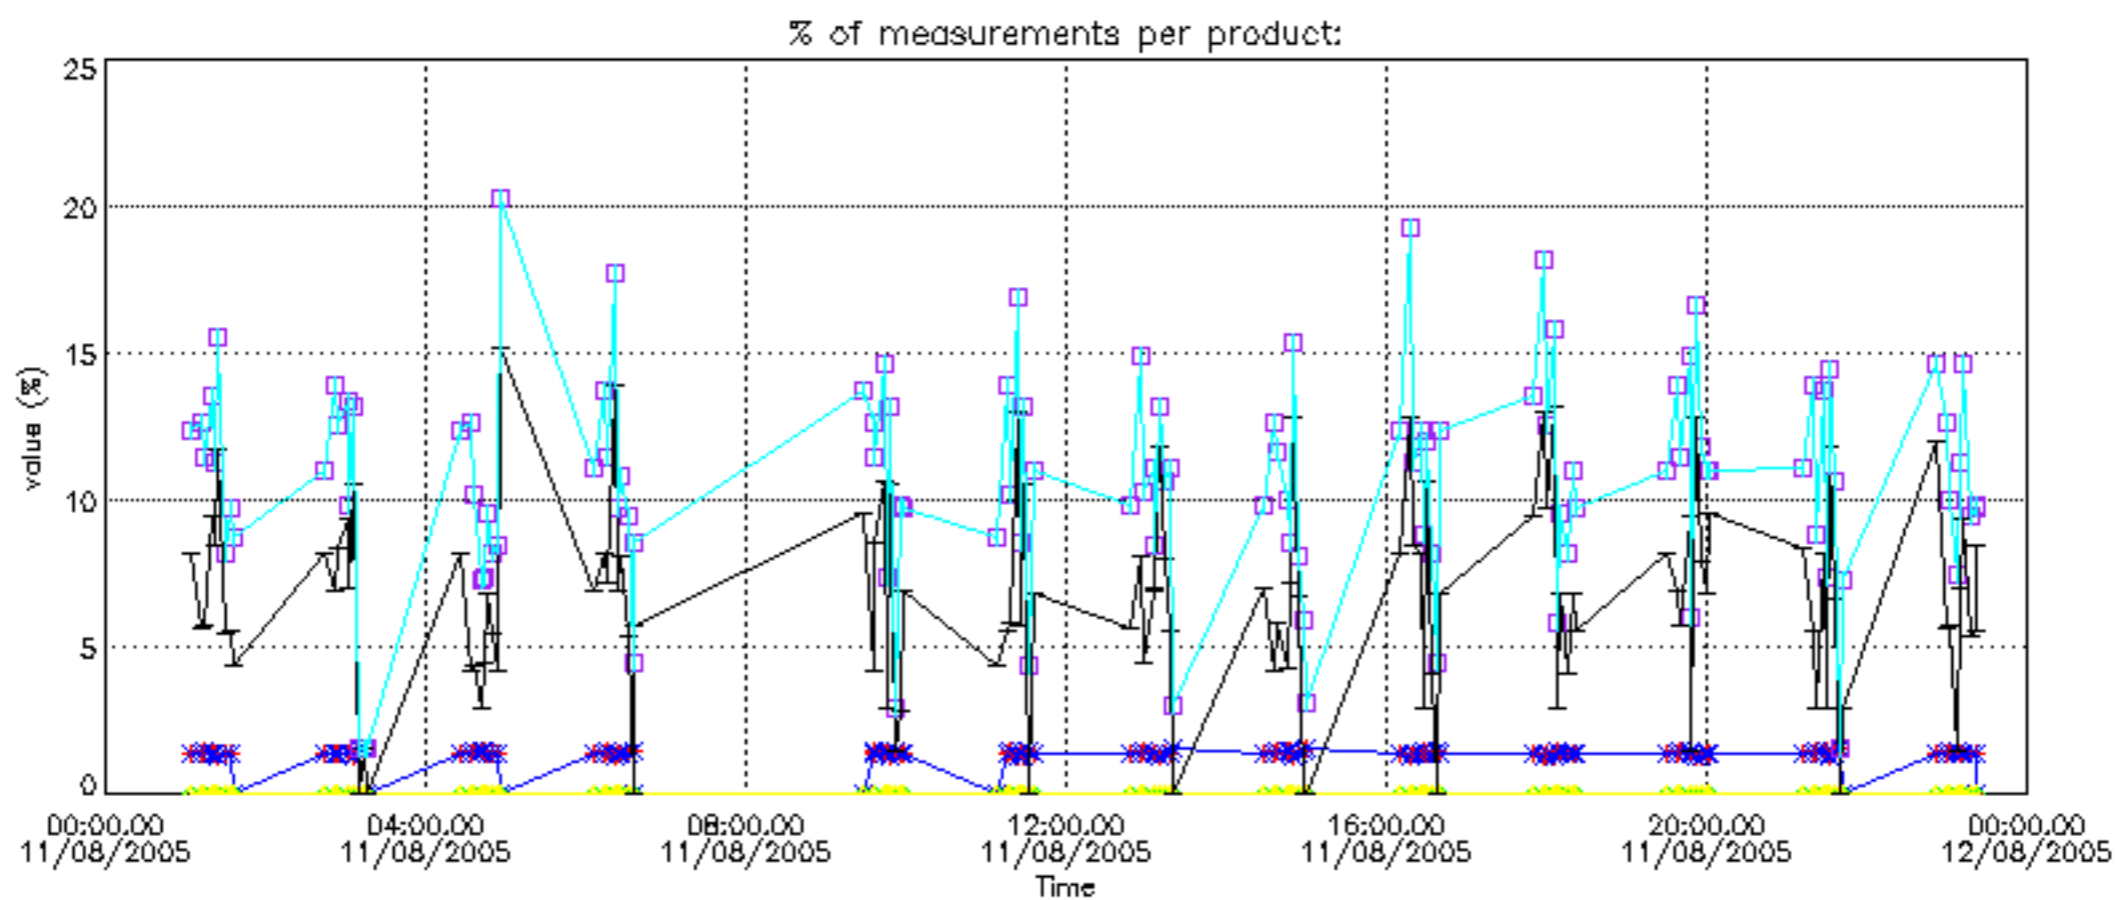

Percentage of cosmic ray hits per profile

Percentage of datation errors per profile