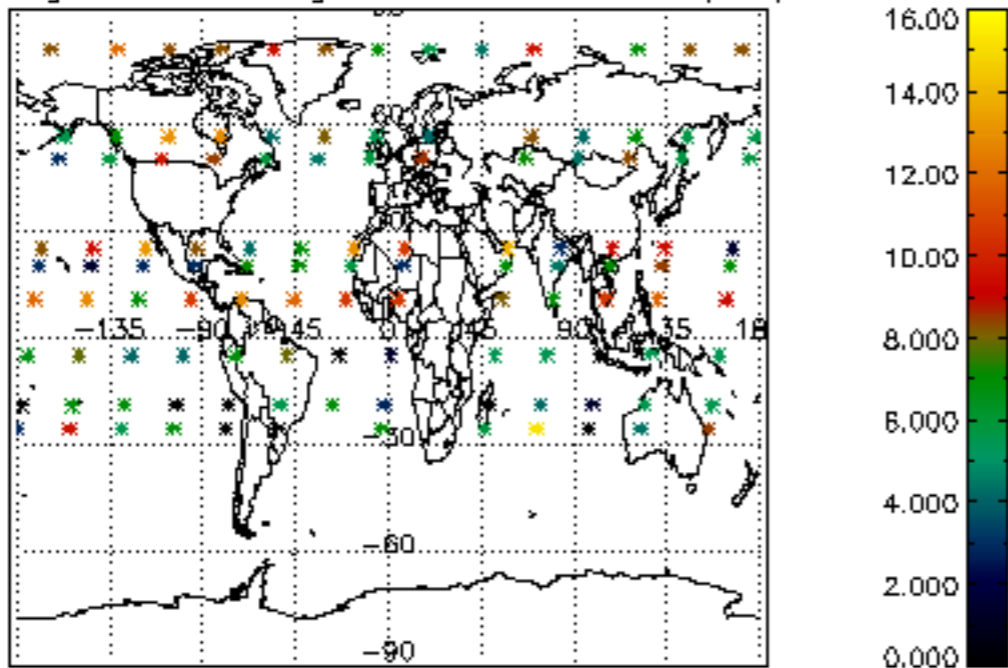

Percentage of star falling outside central band per profile