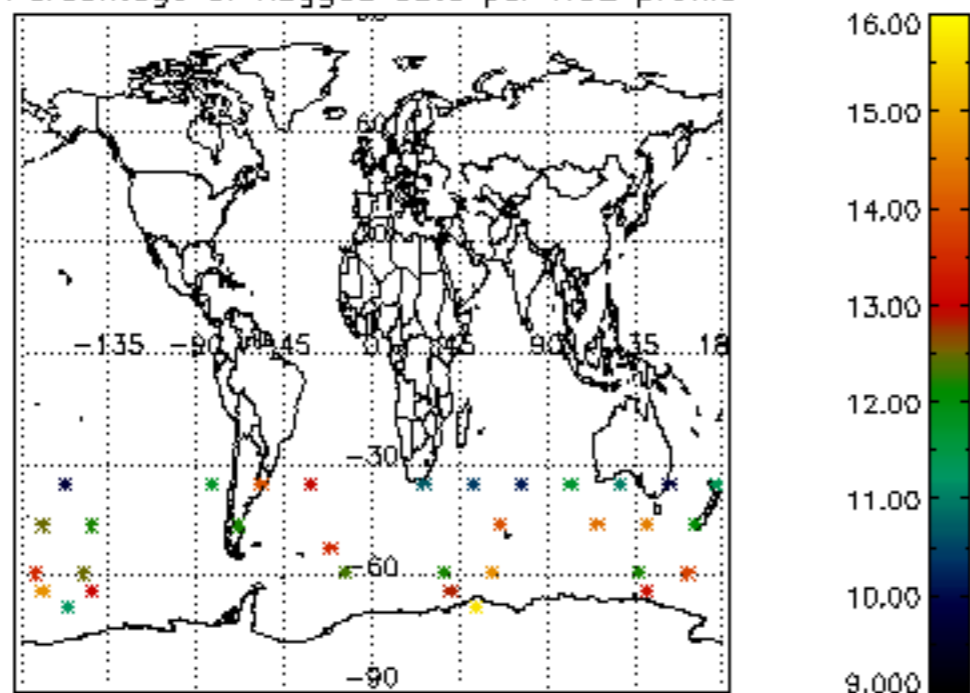

Percentage of flagged data per NO2 profile