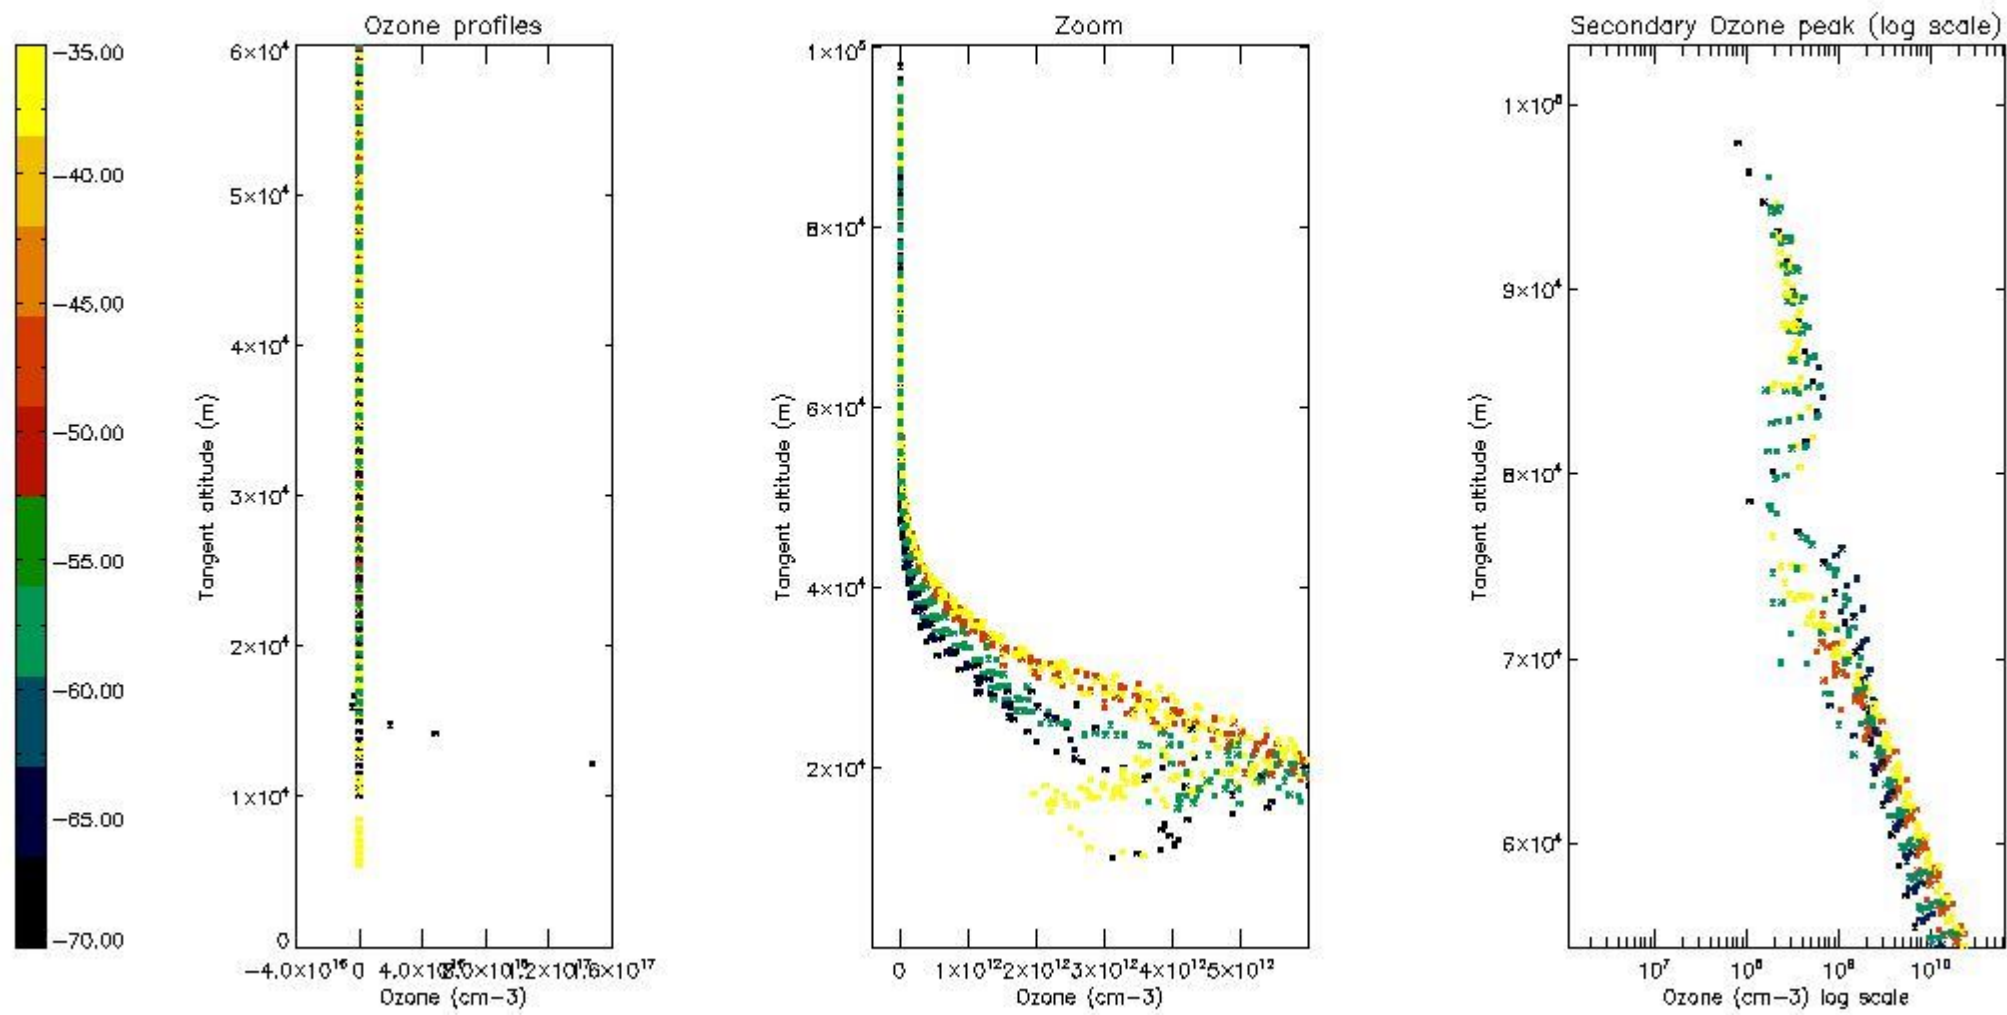

So, the table below shows the percentage of dark limb and valid observations for each criteria with respect to the overall valid daily observations.

Criteria	% of total production
All STD	22
STD < 20	15

STD < 10	13
STD < 5	9

5.2 Plot ozone profiles for all STD (dark without errors)

The colorbar represents the latitude.

5.3 Plot ozone profiles where STD < 20% (dark without errors)

The colorbar represents the latitude.

5.4 Plot ozone profiles where STD < 10% (dark without errors)

The colorbar represents the latitude.

5.5 Plot ozone profiles where STD < 5% (dark without errors)

The colorbar represents the latitude.

5.6 Plot NO₂ profiles for all STD (dark without errors)