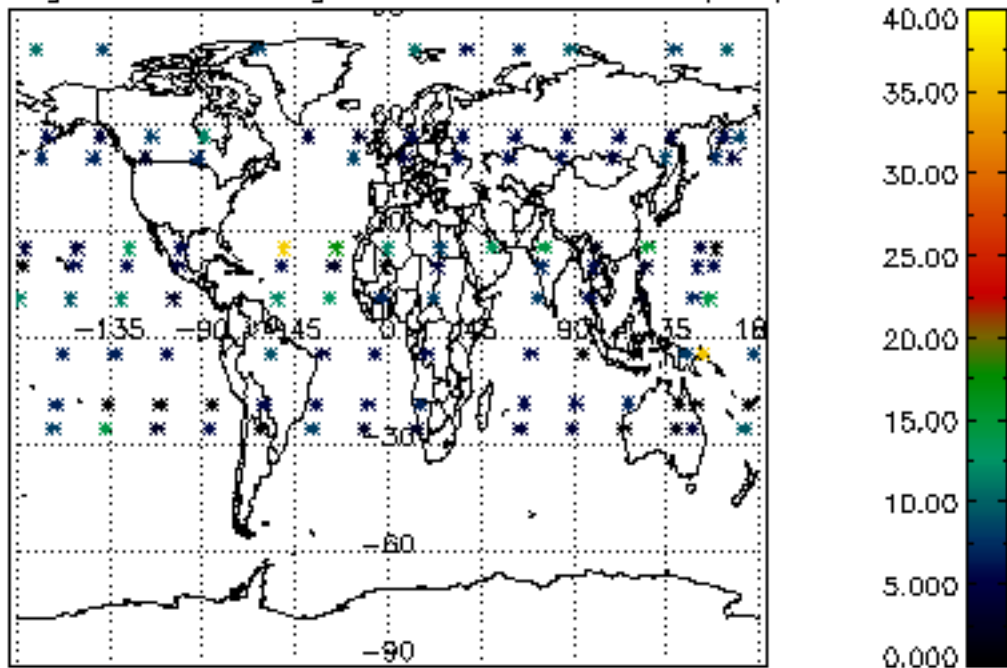

Percentage of star falling outside central band per profile