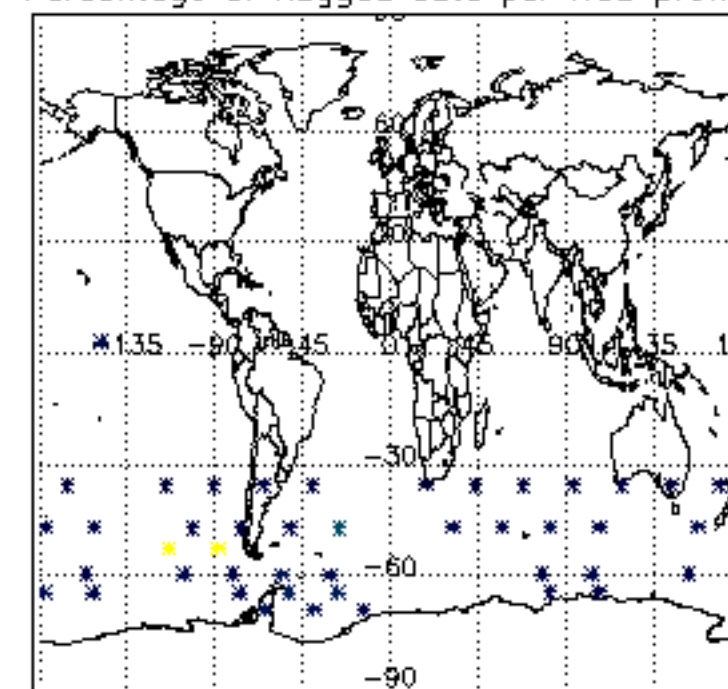

Percentage of flagged data per NO3 profile