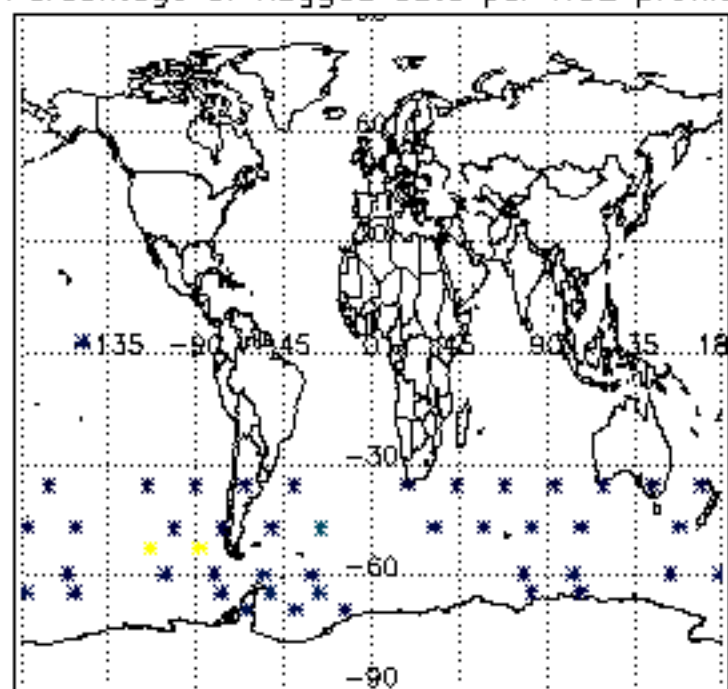

Percentage of flagged data per NO2 profile