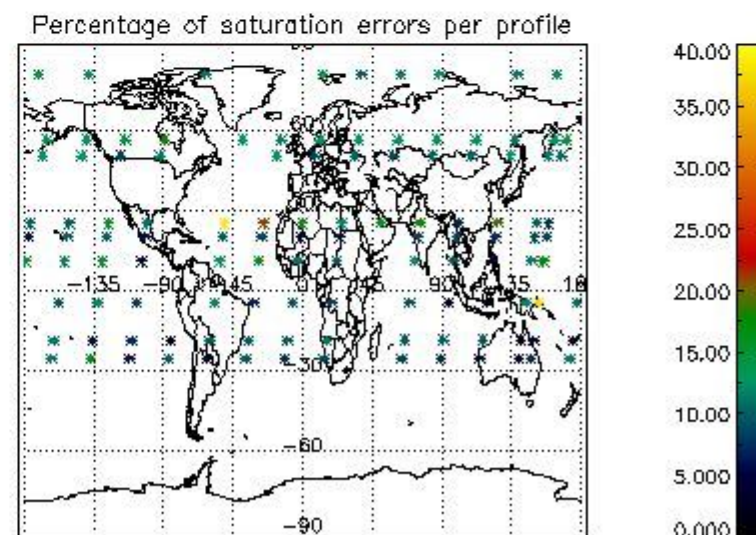

Percentage of datation errors per profile

Percentage of star falling outside central band per profile

Percentage of saturation errors per profile

4.2.2 Plot level 1 quality information per product (world map): ENVISAT DESCENDING passes