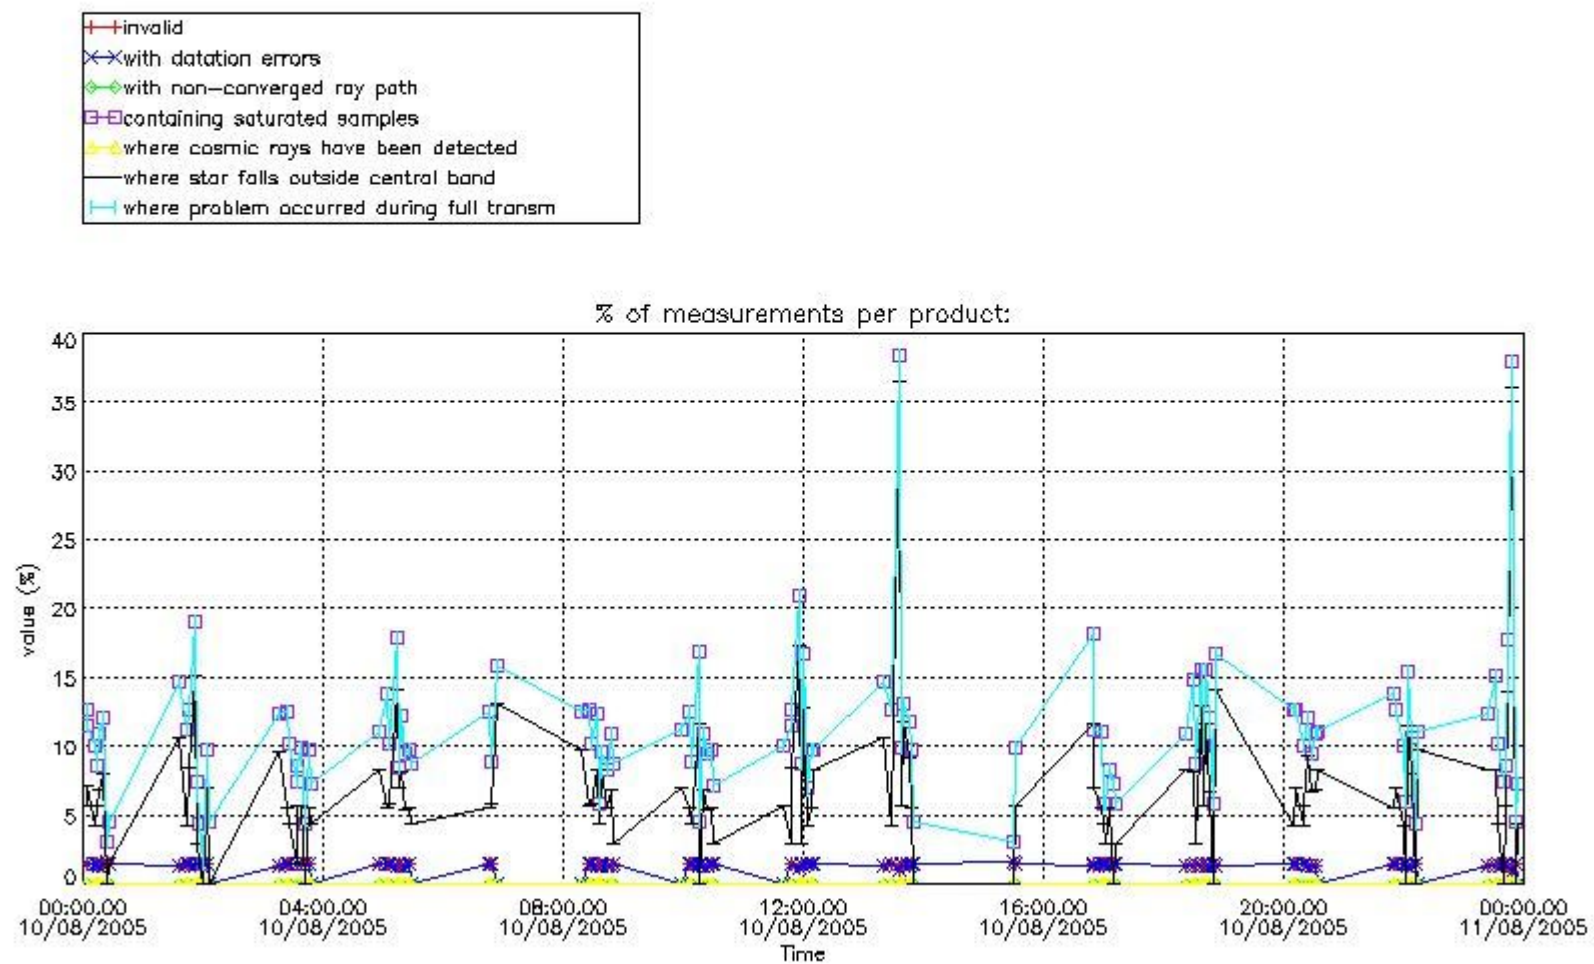

3.1 Plot quality information per product (time dependant)

3.2 Plot quality information per product (world map)

Percentage of flagged data per O3 profile

Percentage of flagged data per H2O profile

Percentage of flagged data per NO2 profile

Percentage of flagged data per NO3 profile

4. Level 1 quality information per product

In this section it is plotted some information contained in the Quality Summary data set of the level 2 products that comes from the level 1b processing. Products without errors (error flag in the MPH set to "0") are used.

4.1 Plot quality information per product (time dependant) coming from level 1b processing

4.1.1 Plot level 1 quality information per product (time dependant): ENVISAT ASCENDING passes

4.1.2 Plot level 1 quality information per product (time dependant): ENVI SAT DESCENDING passes