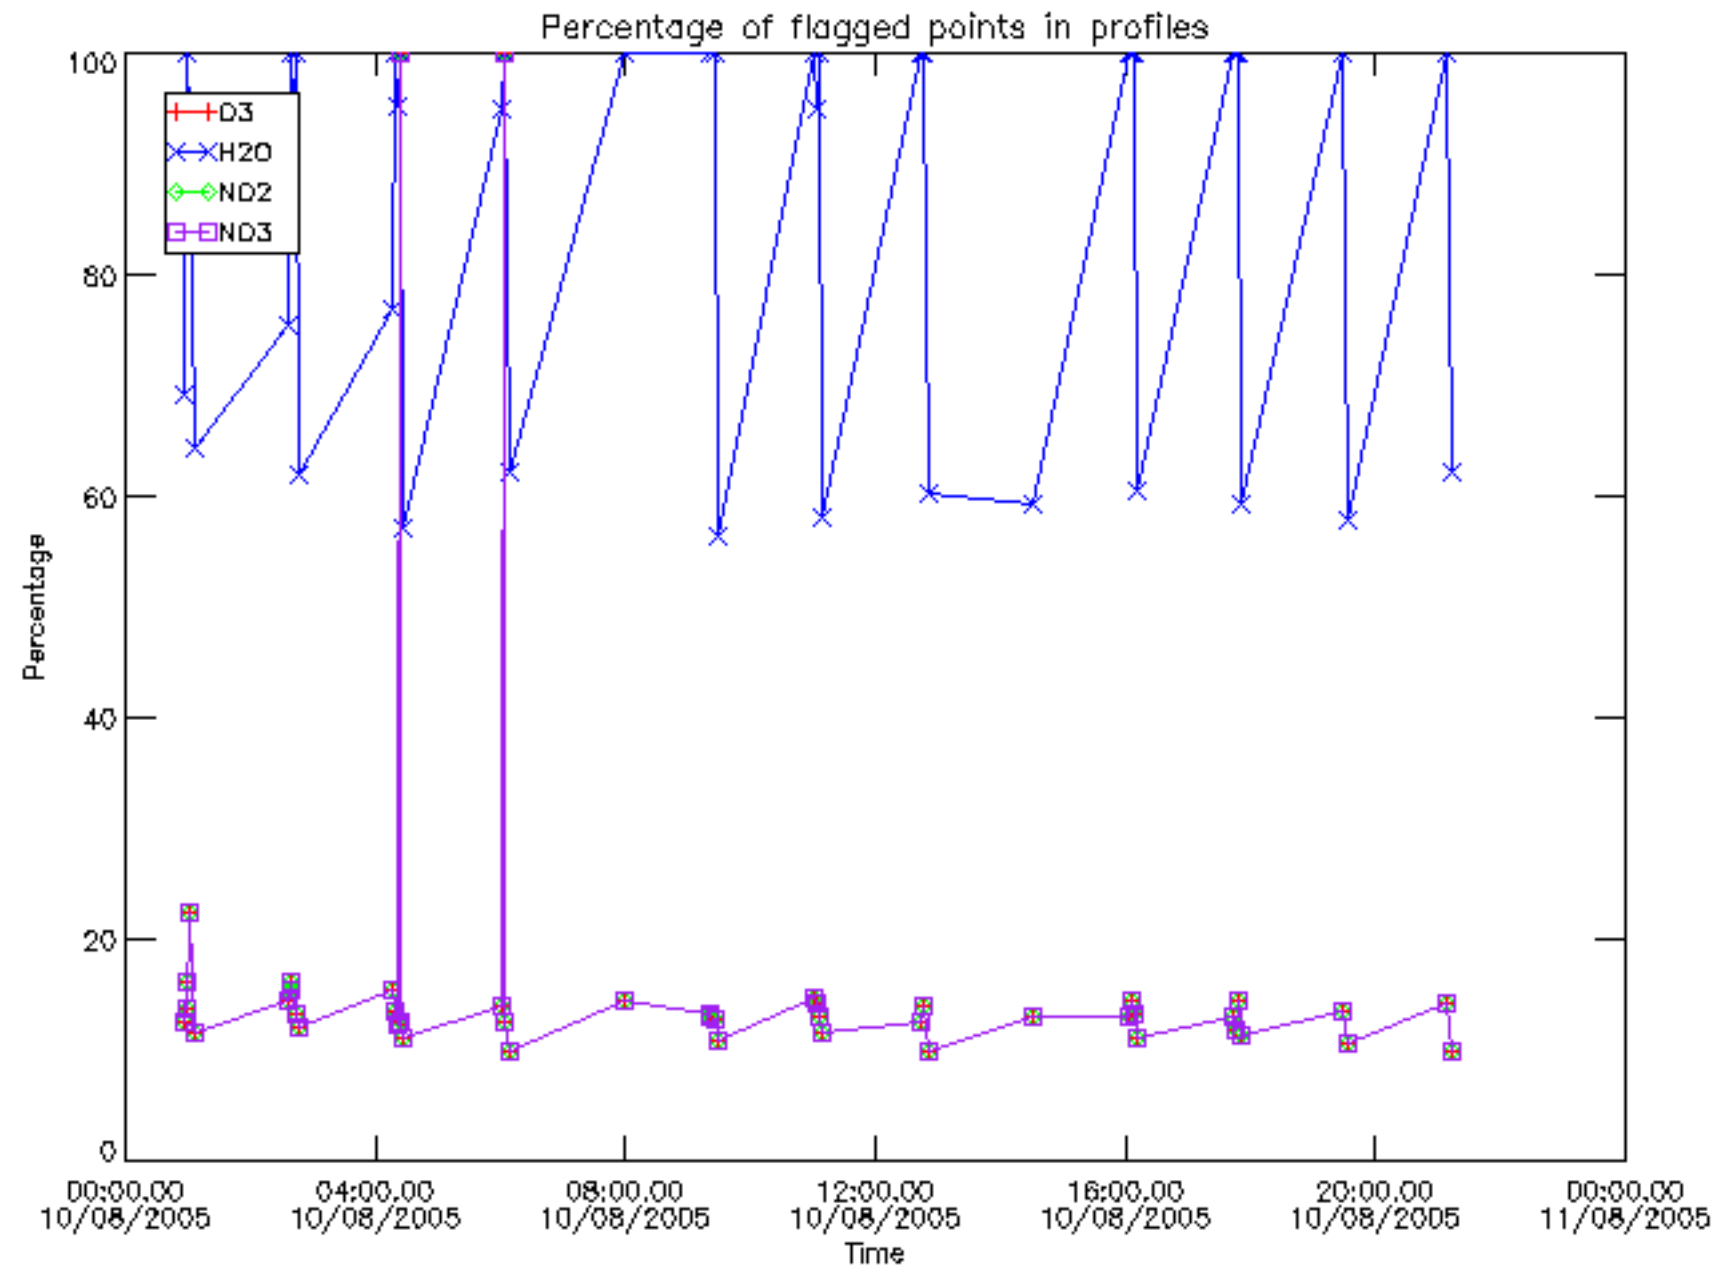

Percentage of flagged data per D3 profile

Percentage of flagged data per H2O profile