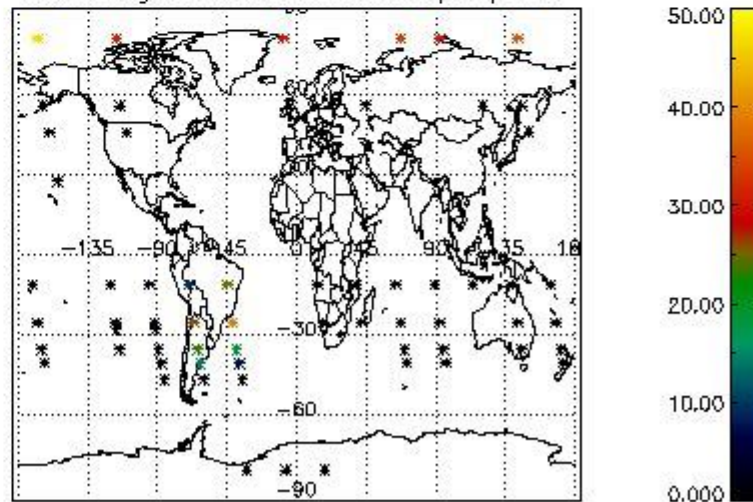

Percentage of saturation errors per profile