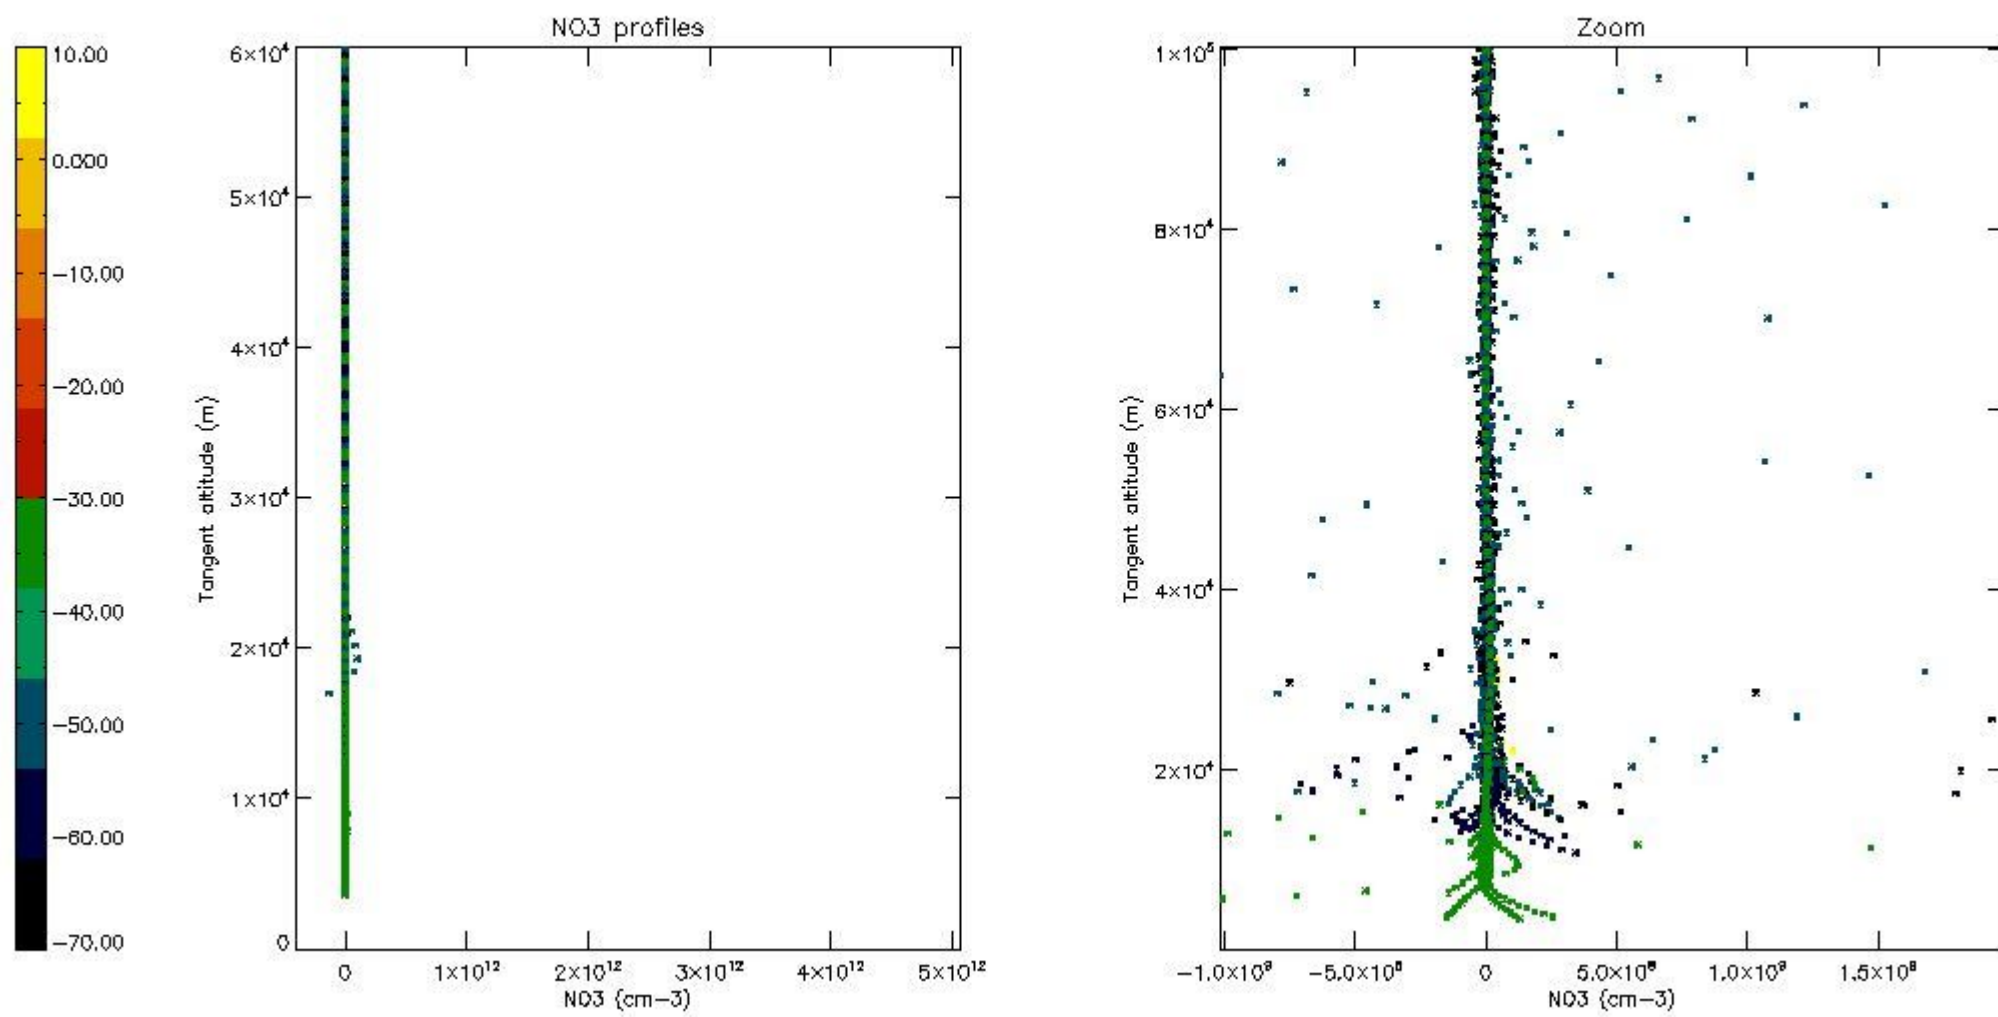

5.8 Plot H2O profiles for all STD (only for occultations of stars 1,2,3,4,13,14,16,26,63 dark without errors)

The colorbar represents the latitude.