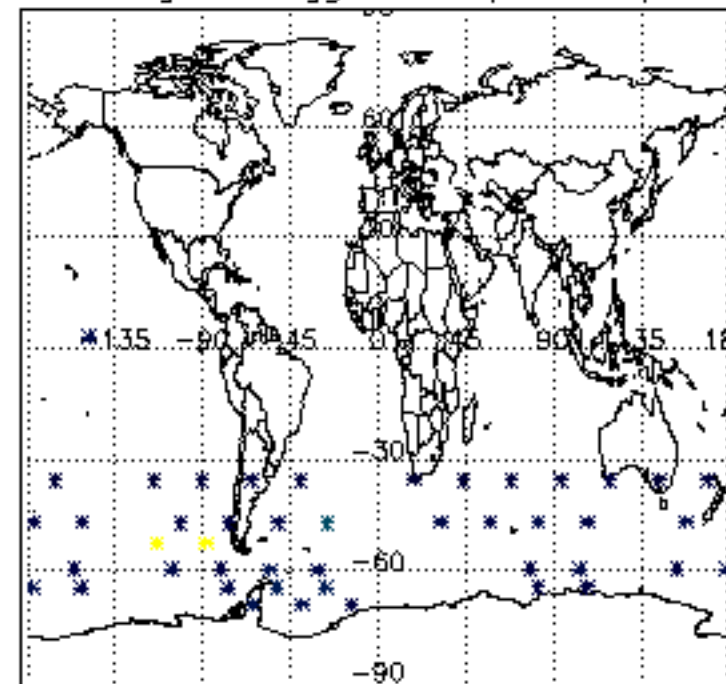

Percentage of flagged data per NO3 profile