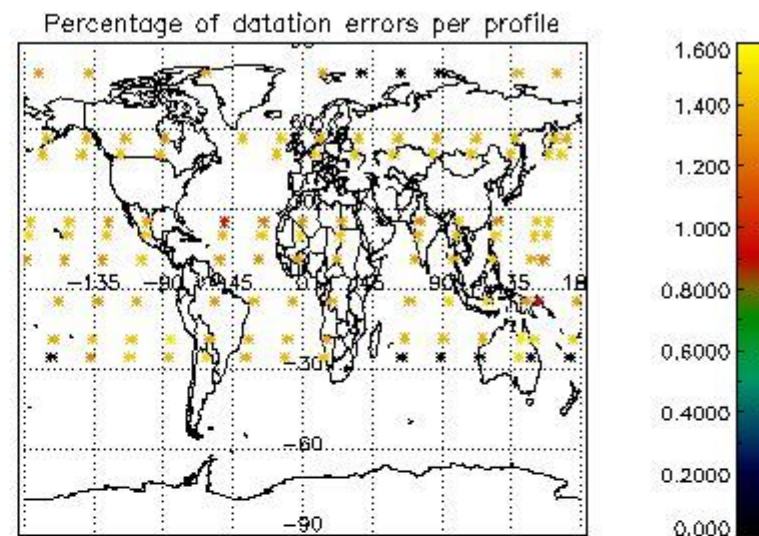

Percentage of datation errors per profile

Percentage of star falling outside central band per profile

Percentage of saturation errors per profile

4.2.2 Plot level 1 quality information per product (world map): ENVISAT DESCENDING passes