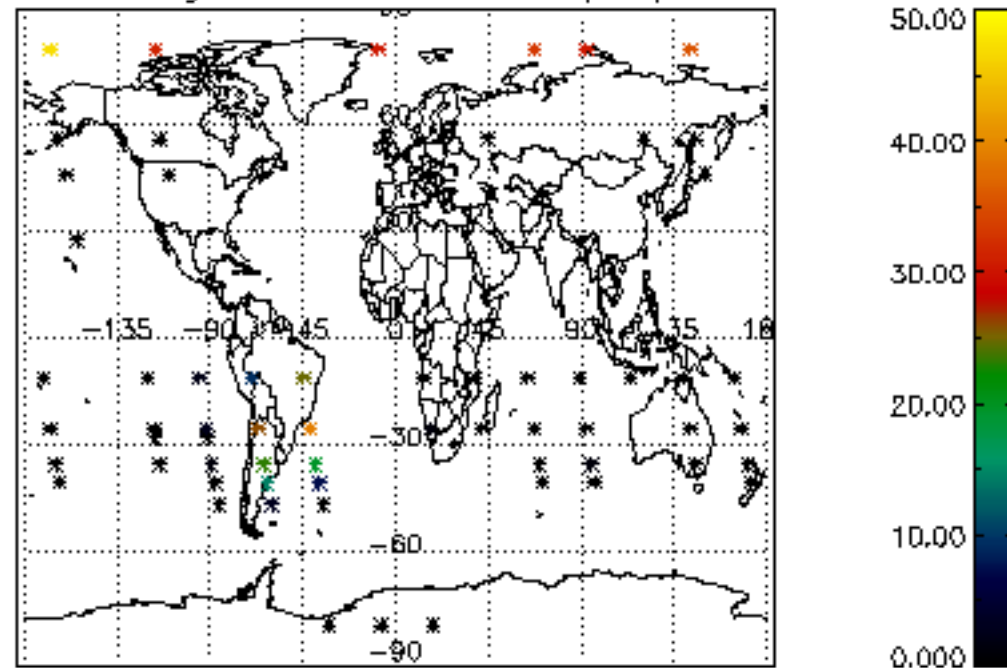

Percentage of datation errors per profile

Percentage of saturation errors per profile