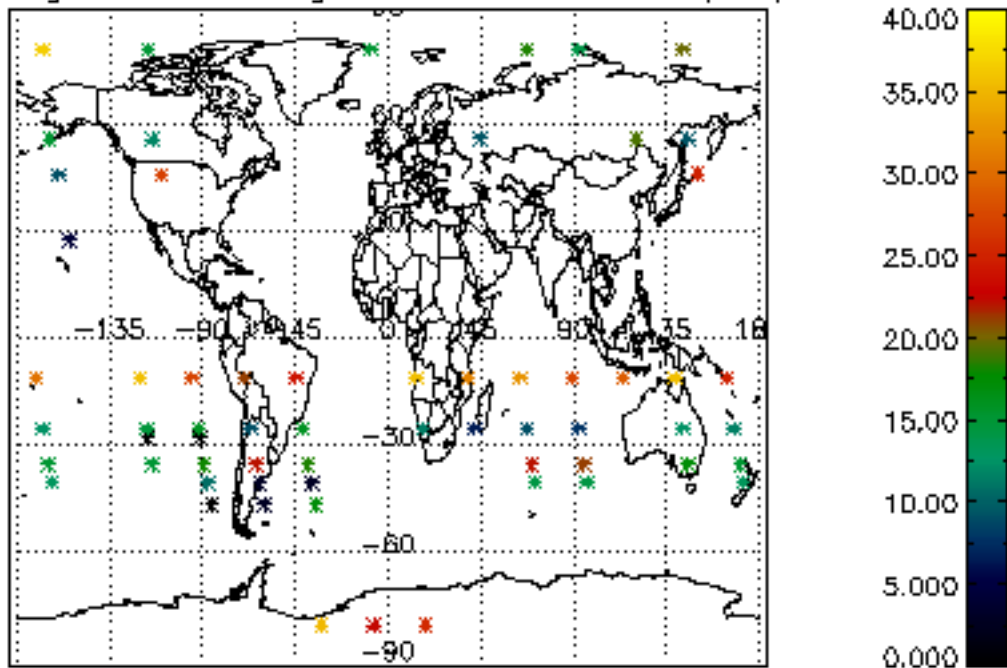

Percentage of cosmic ray hits per profile

Percentage of star falling outside central band per profile