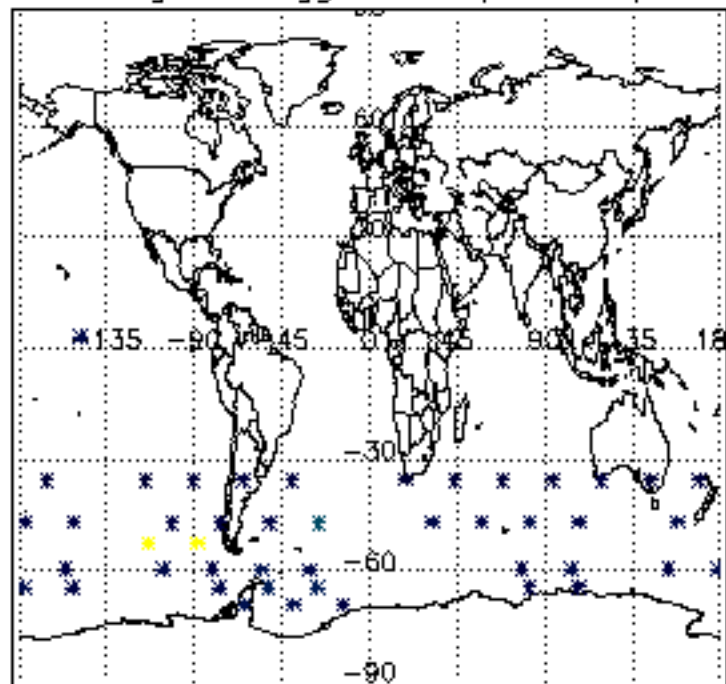

Percentage of flagged data per NO2 profile