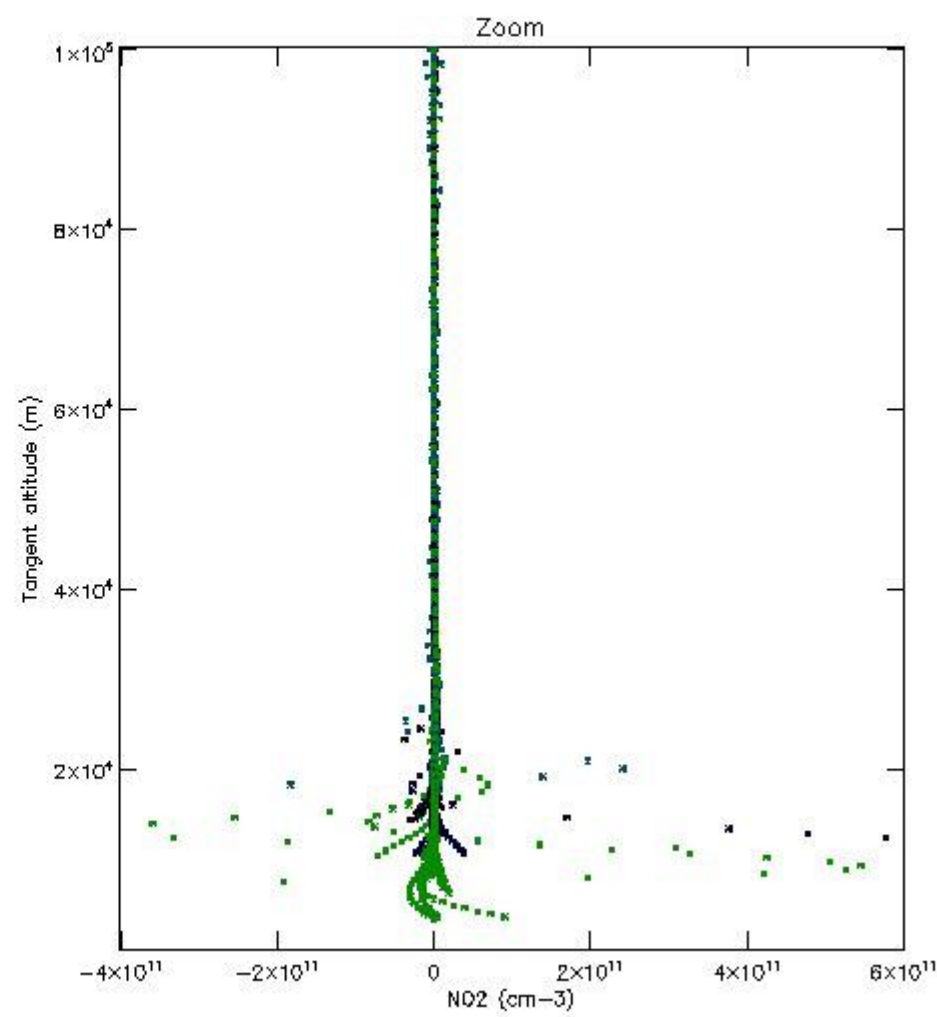

5.4 Plot ozone profiles where STD < 10% (dark without errors)

The colorbar represents the latitude.

5.5 Plot ozone profiles where STD < 5% (dark without errors)

The colorbar represents the latitude.

5.6 Plot NO₂ profiles for all STD (dark without errors)

The colorbar represents the latitude.

5.7 Plot NO3 profiles for all STD (dark without errors)

The colorbar represents the latitude.

5.8 Plot H2O profiles for all STD (only for occultations of stars 1,2,3,4,13,14,16,26,63 dark without errors)