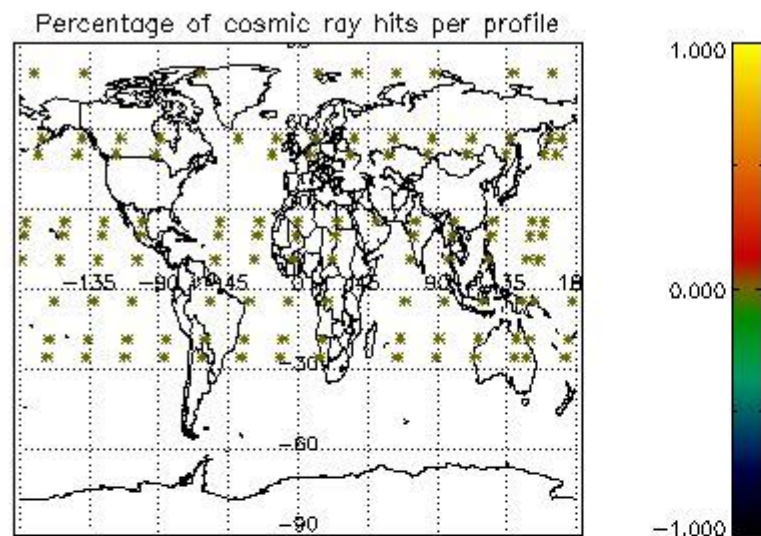

Percentage of datation errors per profile

Percentage of star falling outside central band per profile

Percentage of saturation errors per profile

4.2.2 Plot level 1 quality information per product (world map): ENVISAT DESCENDING passes