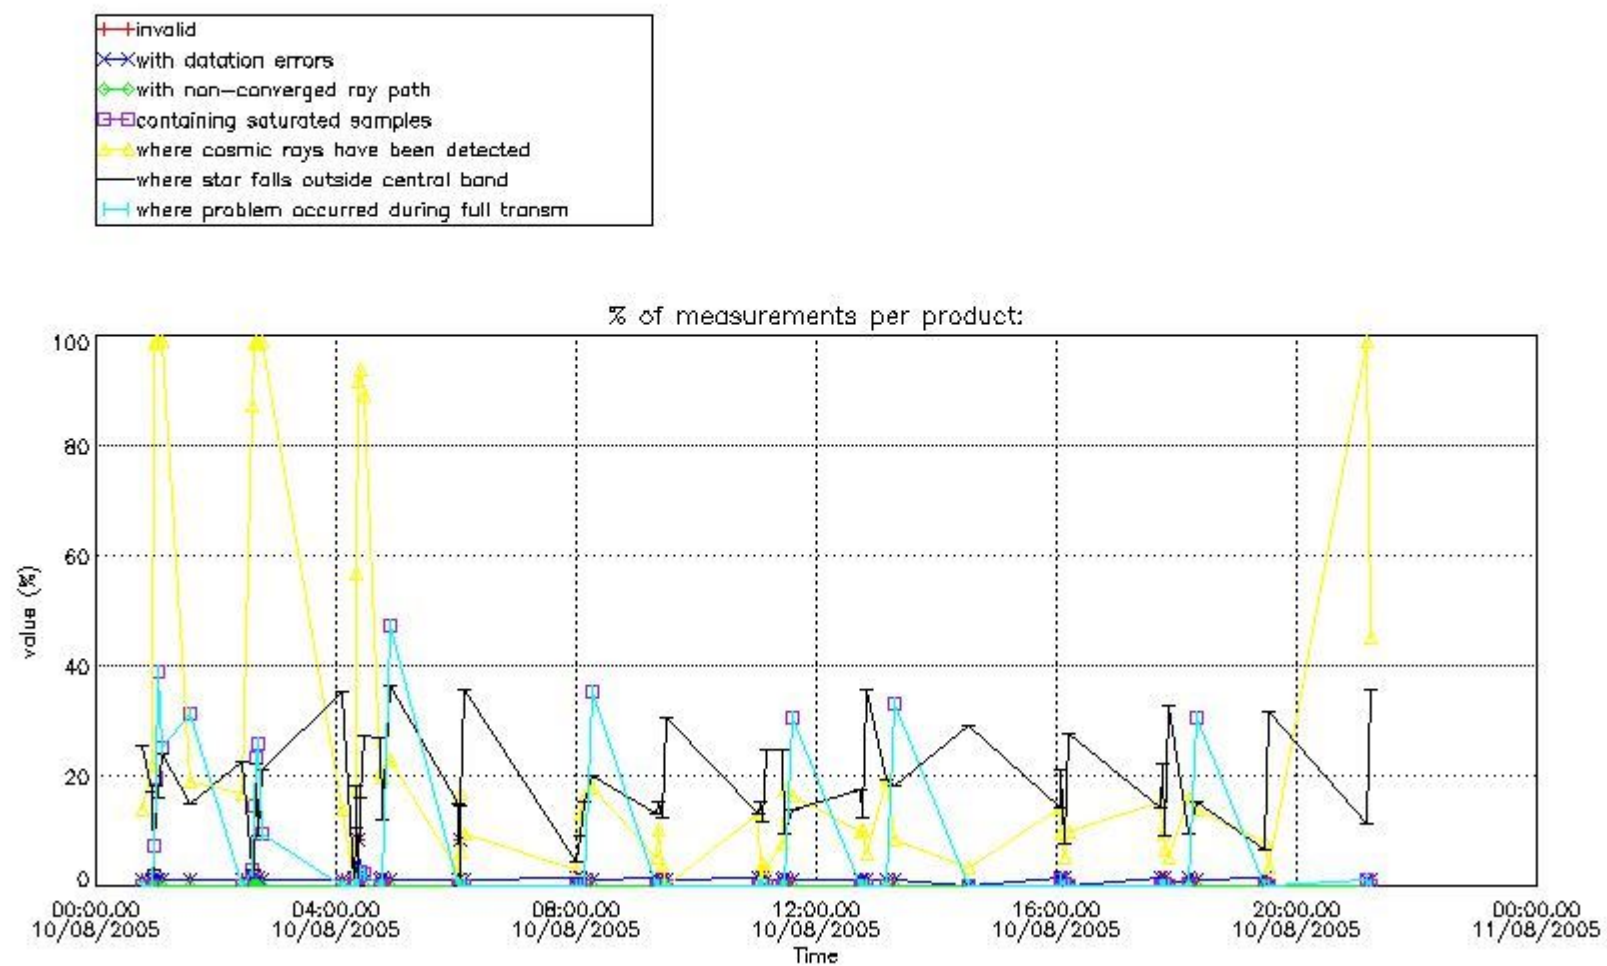

4.1.2 Plot level 1 quality information per product (time dependant): ENVI SAT DESCENDING passes