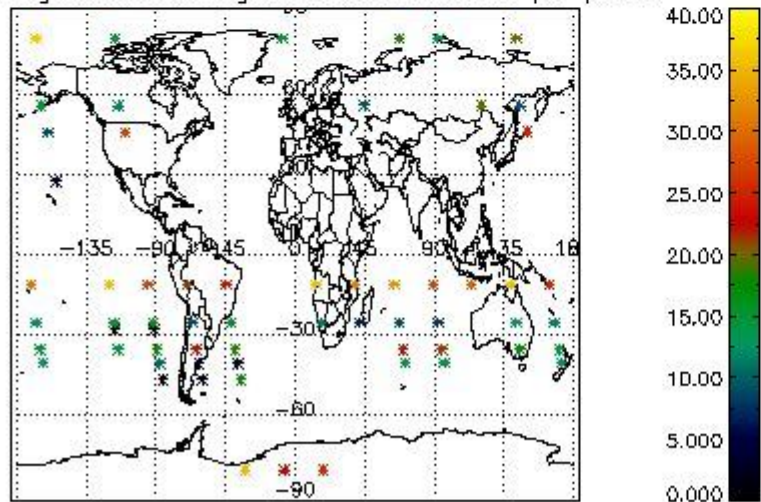

Percentage of star falling outside central band per profile