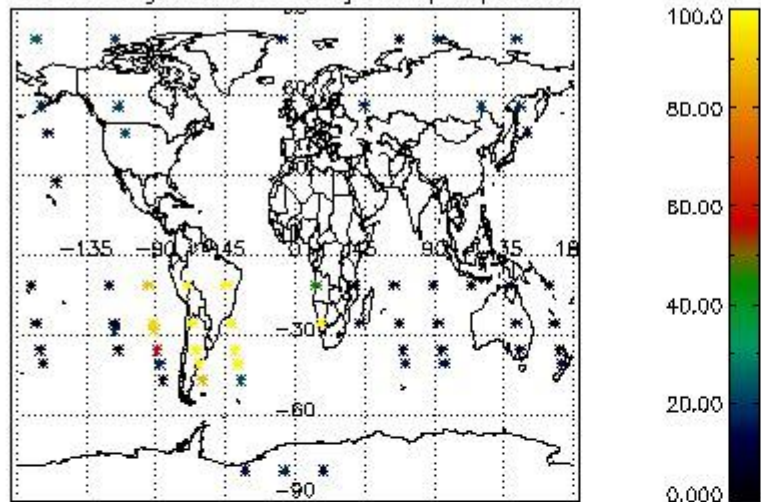

Percentage of cosmic ray hits per profile