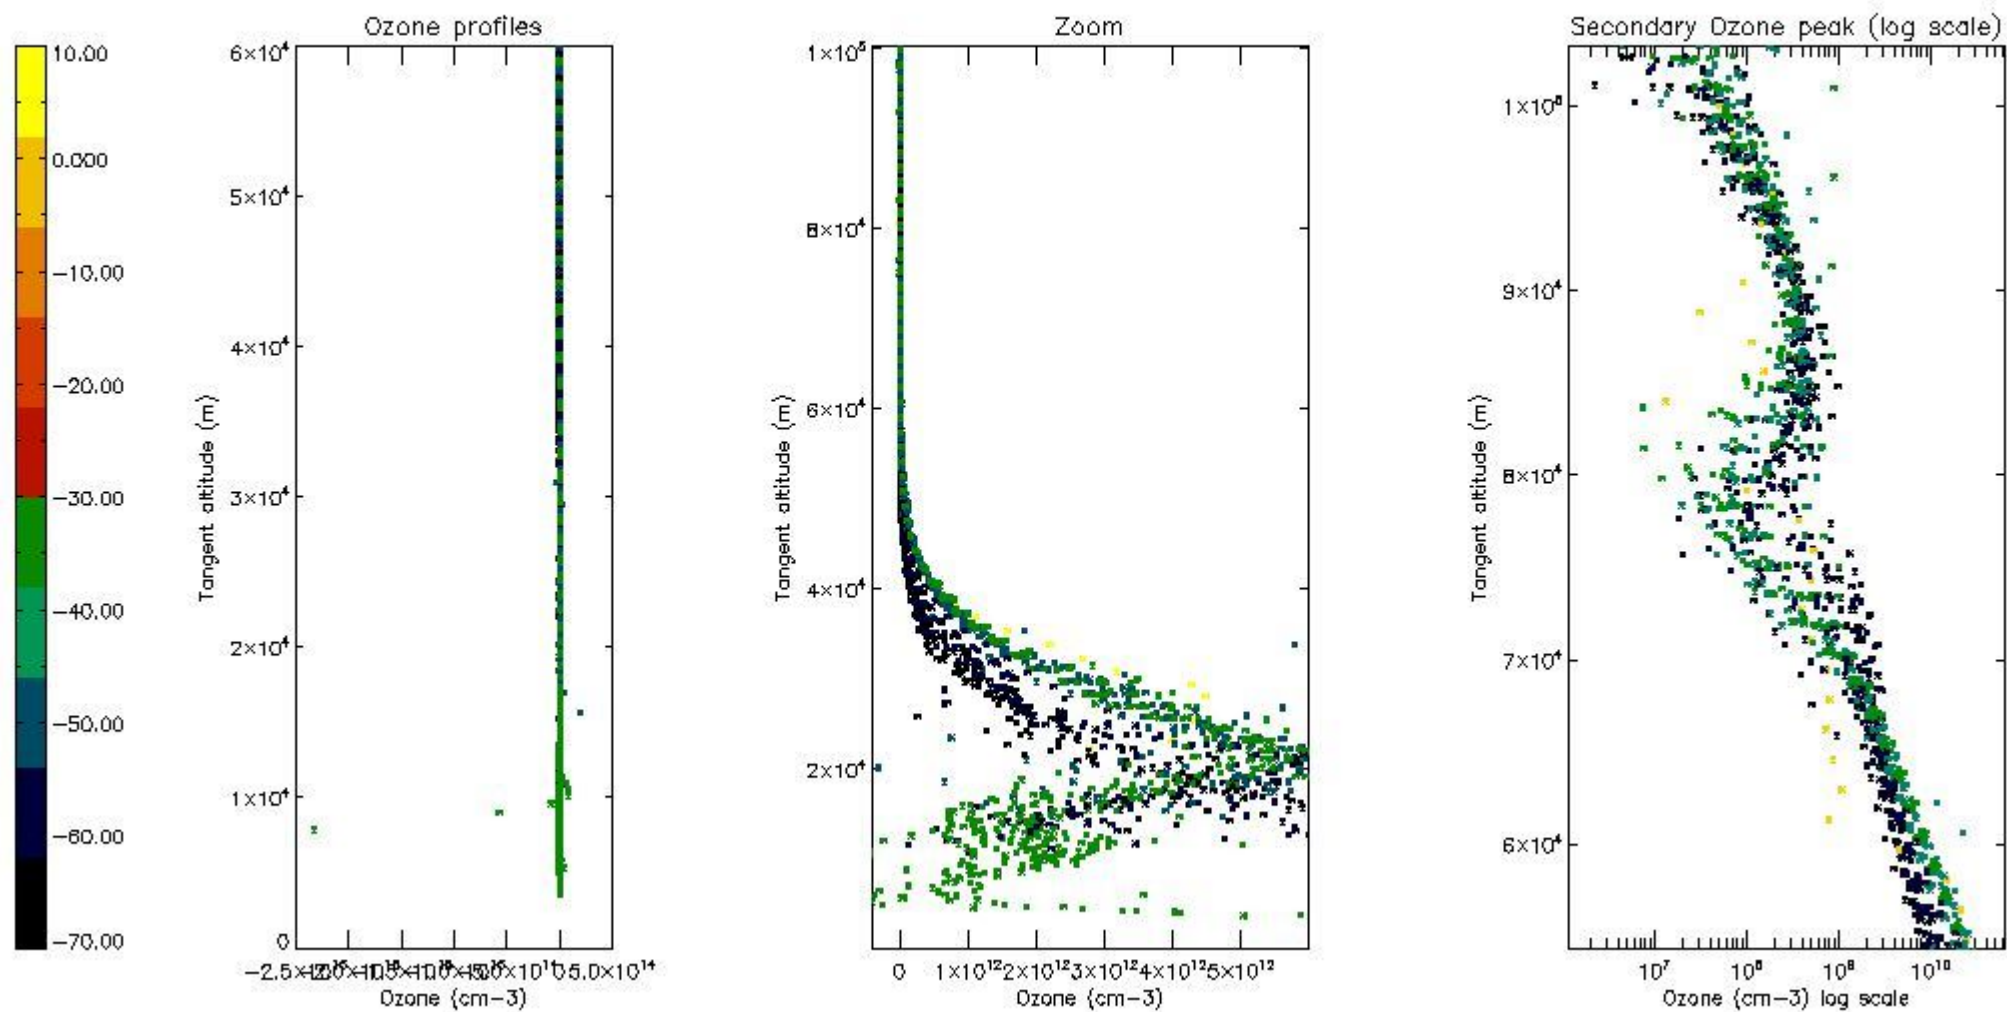

STD < 10	15
STD < 5	12

5.2 Plot ozone profiles for all STD (dark without errors)

The colorbar represents the latitude.

5.3 Plot ozone profiles where STD < 20% (dark without errors)

The colorbar represents the latitude.