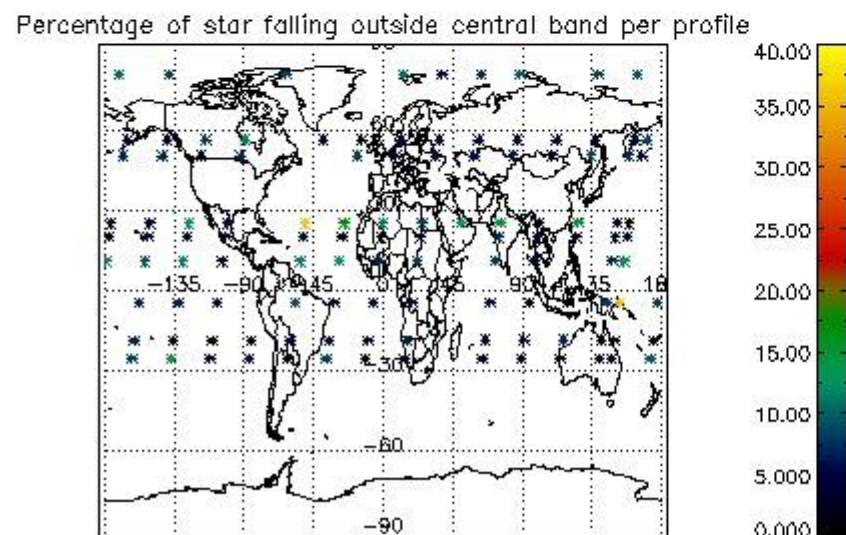

Percentage of datation errors per profile

Percentage of star falling outside central band per profile

Percentage of saturation errors per profile

4.2.2 Plot level 1 quality information per product (world map): ENVISAT DESCENDING passes