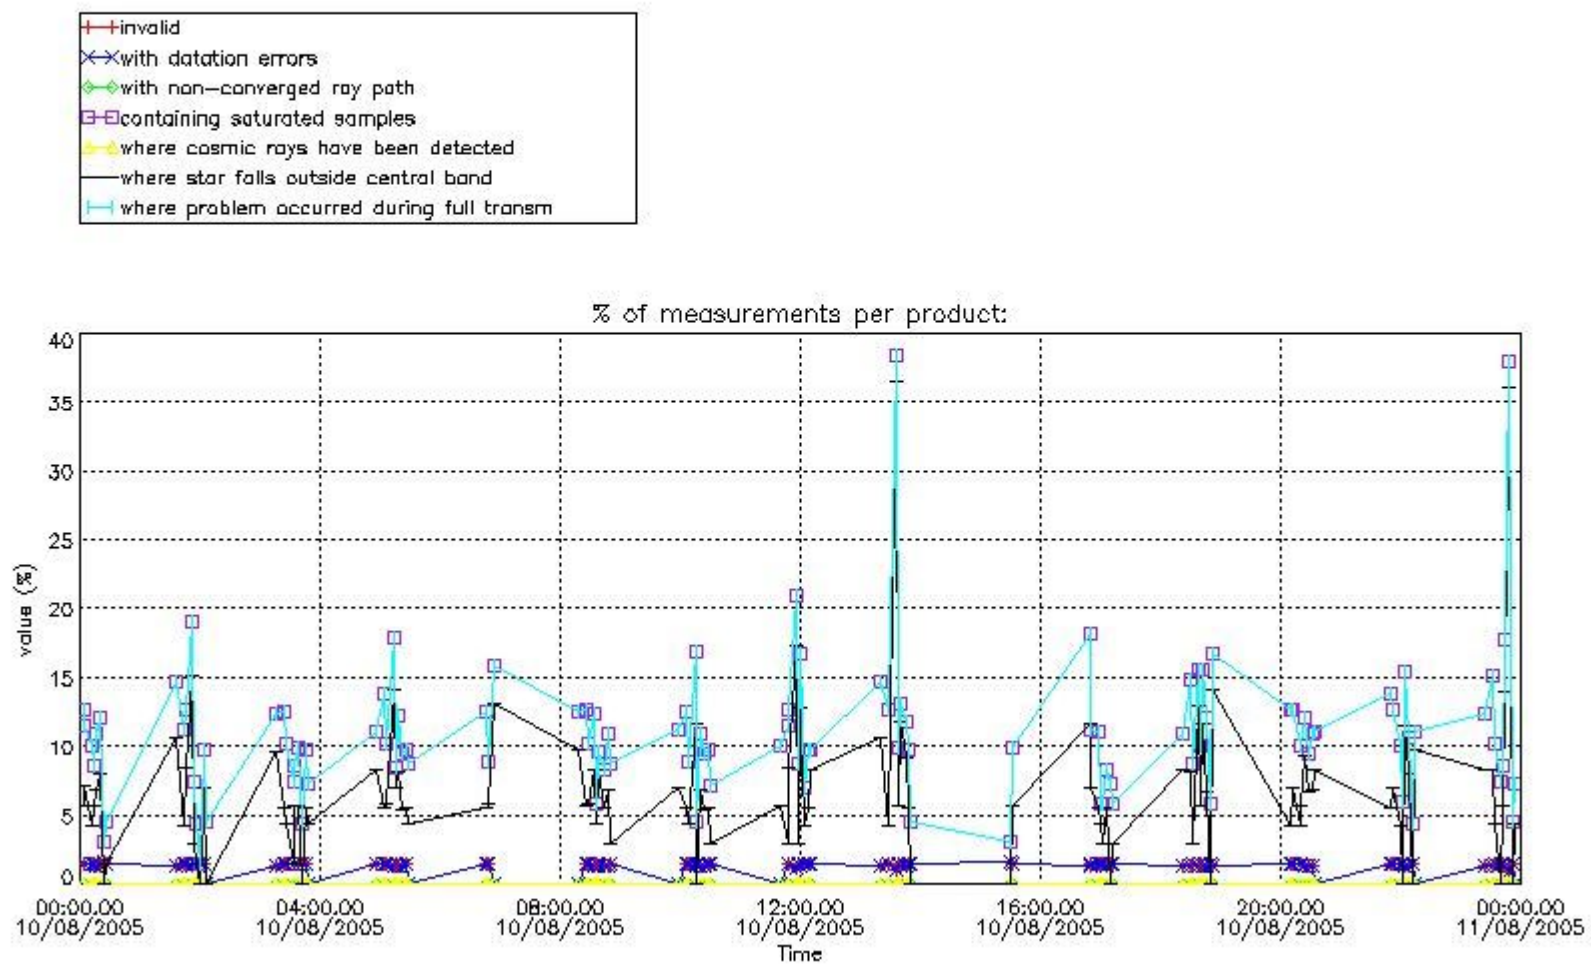

4.2 Plot quality information per product coming from level 1b processing (world map)

4.2.1 Plot level 1 quality information per product (world map): ENVISAT ASCENDING passes