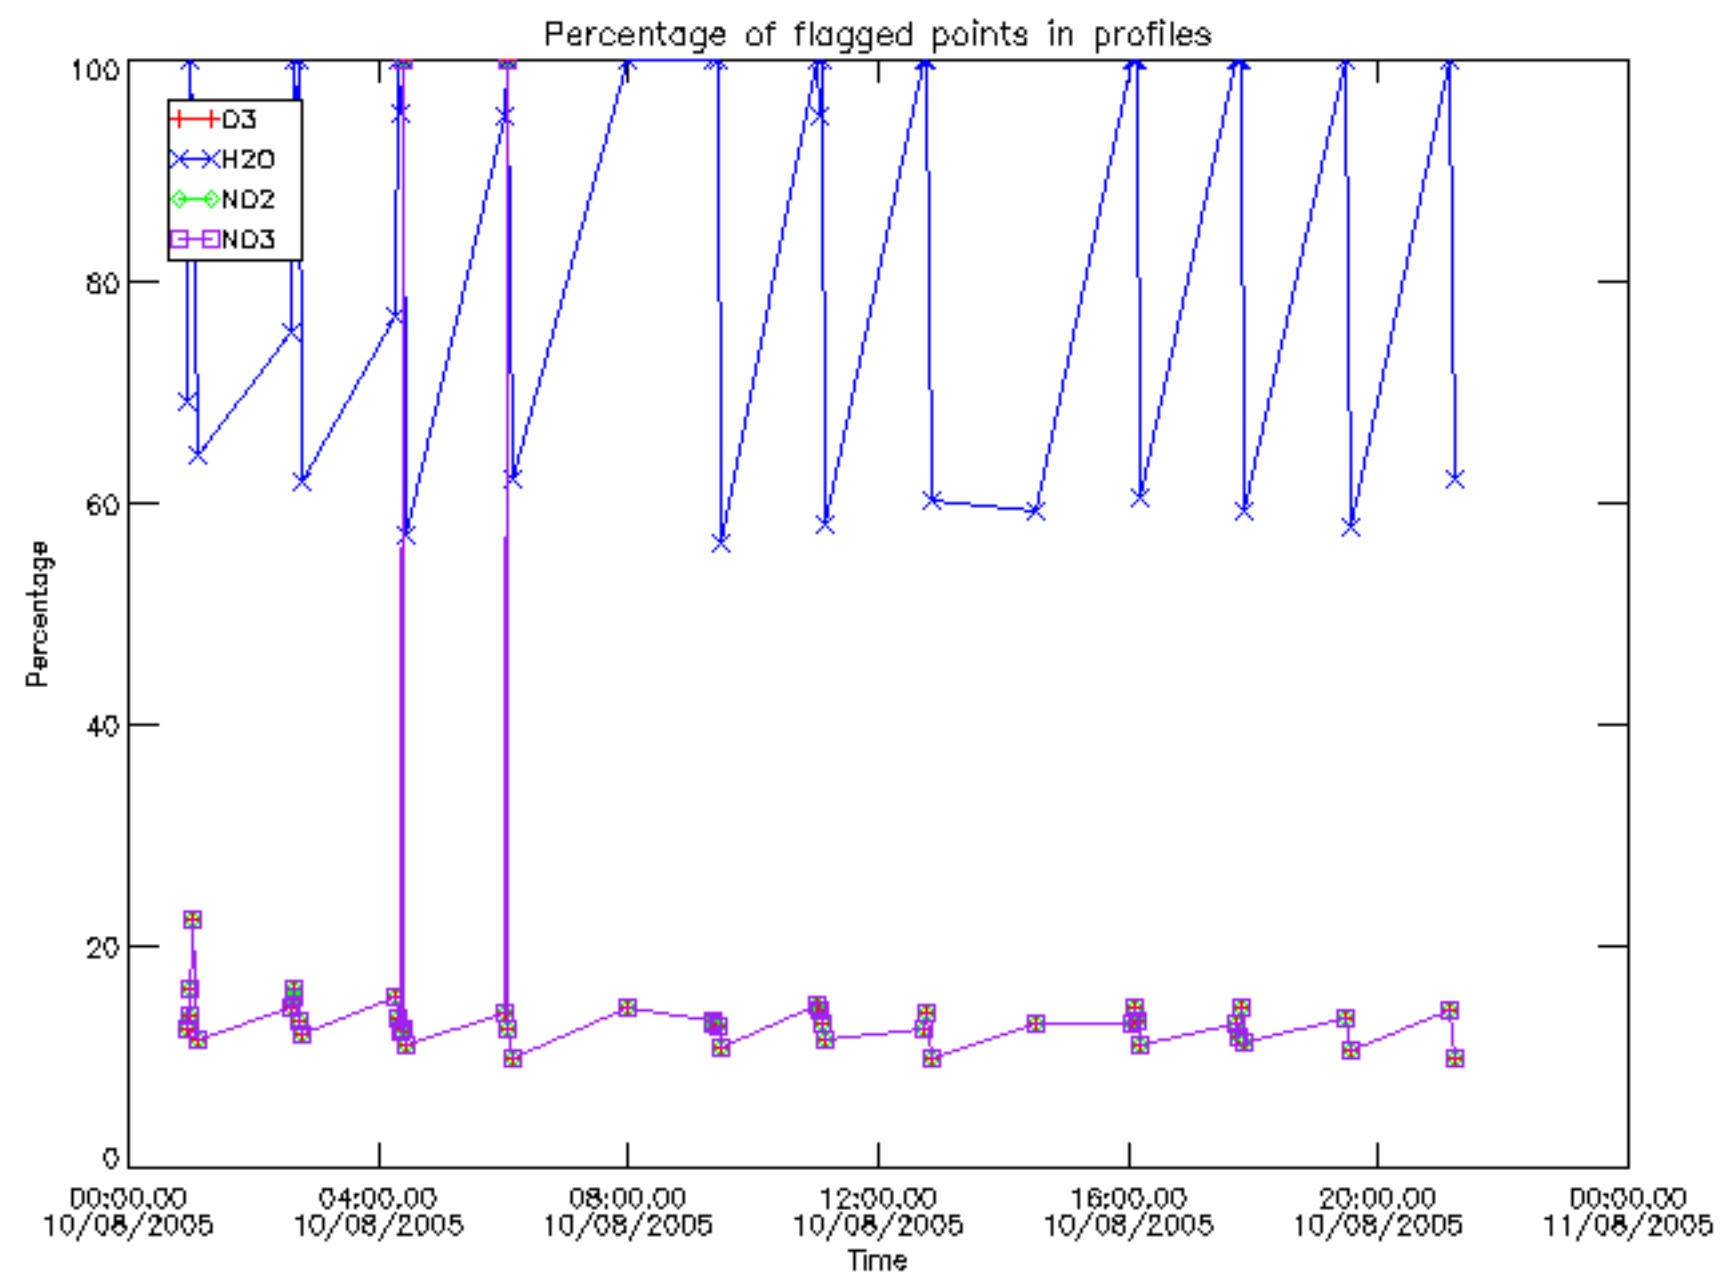

Percentage of flagged data per D3 profile

Percentage of flagged data per H2O profile