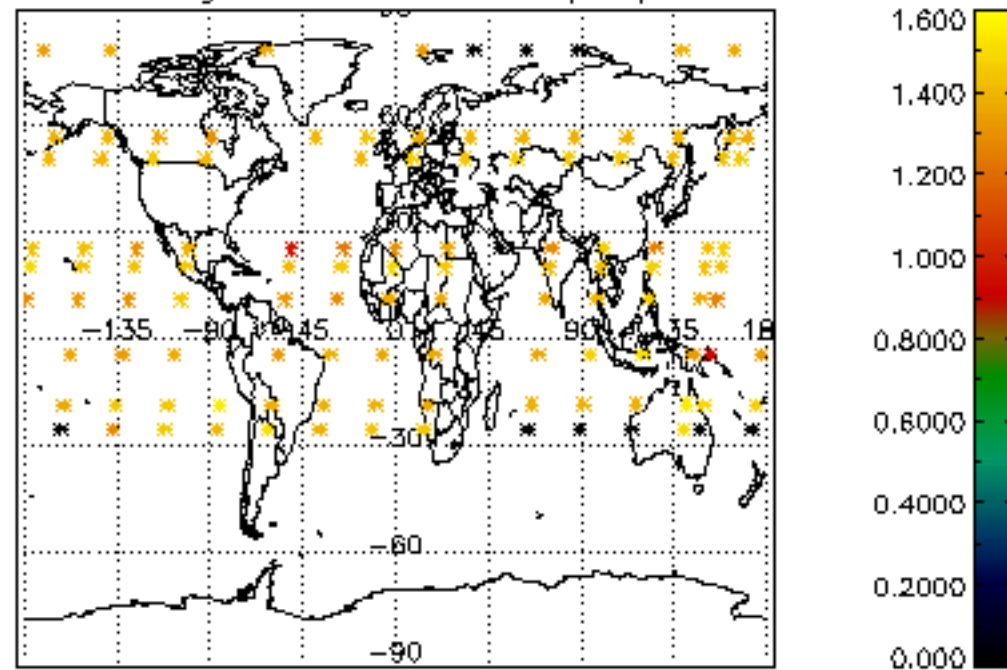

Percentage of datation errors per profile

Percentage of star falling outside central band per profile

Percentage of saturation errors per profile

Percentage of cosmic ray hits per profile

Percentage of datation errors per profile