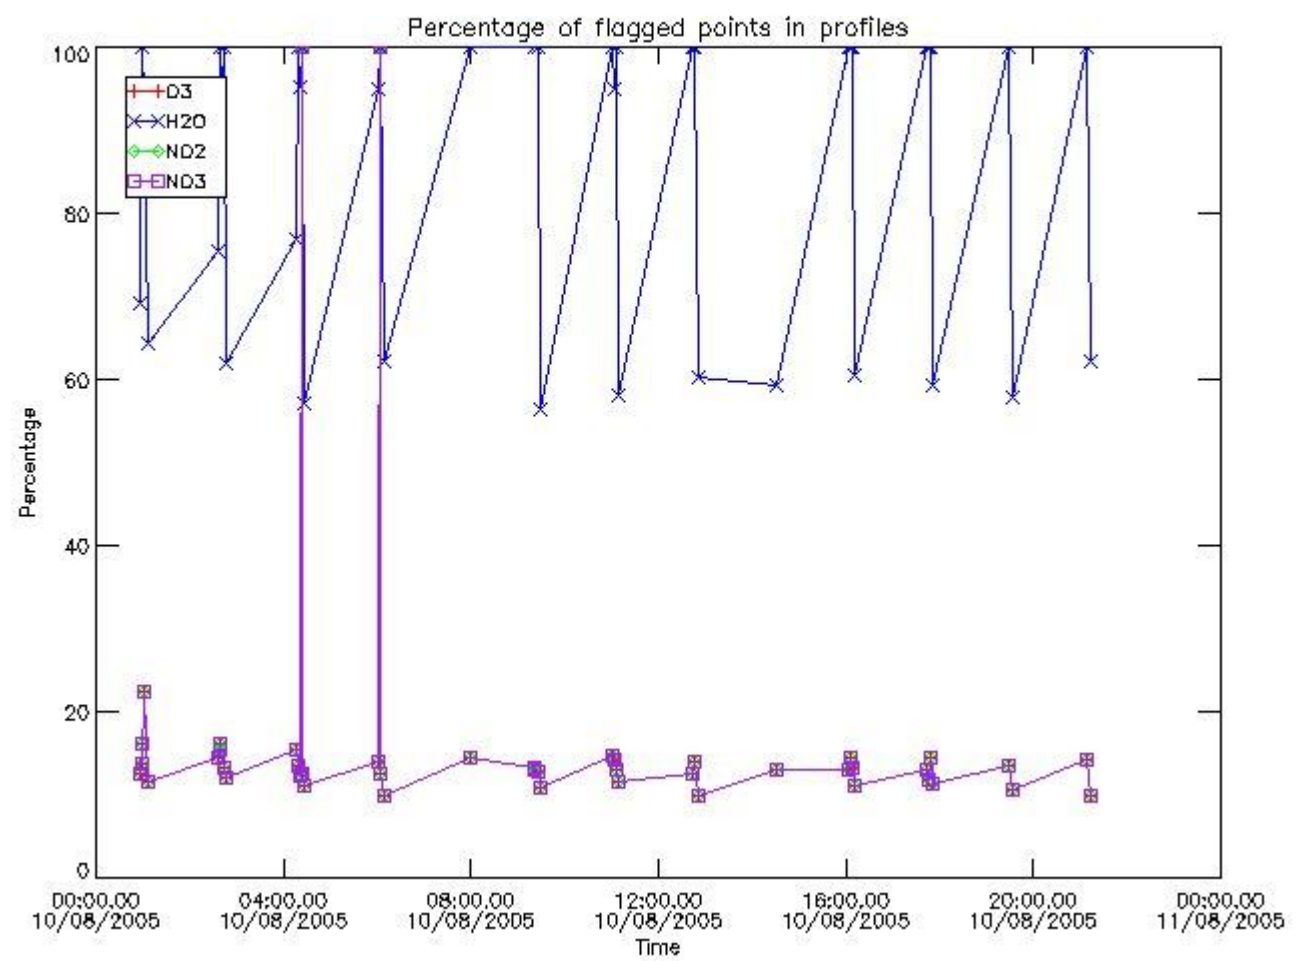

161	GOM_NL__2PRFIN20050810_210928_000000402039_00429_18018_5732.N1	10-AUG-2005 21:09:28	Dark	39.500	108	Alp Col	2.6520	15200.	79	18018	No
162	GOM_NL__2PRFIN20050810_211325_000000522039_00429_18018_5733.N1	10-AUG-2005 21:13:25	Dark	52.000	2	Alp Car	-0.73600	7000.0	104	18018	No
163	GOM_NL__2PRFIN20050810_215053_000000362039_00430_18019_6014.N1	10-AUG-2005 21:50:53	Bright	36.000	11	53Alp Aql	0.76500	8000.0	72	18019	No
164	GOM_NL__2PRFIN20050810_215235_000000362039_00430_18019_6015.N1	10-AUG-2005 21:52:35	Bright	35.500	168	17Zet Aql	2.9860	11000.	71	18019	No
165	GOM_NL__2PRFIN20050810_215944_000000352039_00430_18019_6016.N1	10-AUG-2005 21:59:44	Bright	35.000	5	3Alp Lyr	0.033000	11000.	70	18019	No
166	GOM_NL__2PRFIN20050810_220110_000000342039_00430_18019_6017.N1	10-AUG-2005 22:01:10	Bright	33.500	144	18Del Cyg	2.8600	11000.	67	18019	No
167	GOM_NL__2PRFIN20050810_220343_000000392039_00430_18019_6018.N1	10-AUG-2005 22:03:43	Bright	39.000	69	33Gam Dra	2.2310	3800.0	78	18019	No
168	GOM_NL__2PRFIN20050810_220804_000000382039_00430_18019_6019.N1	10-AUG-2005 22:08:04	Bright	37.500	119	14Eta Dra	2.7270	4700.0	75	18019	No
169	GOM_NL__2PRFIN20050810_221201_000000342039_00430_18019_6020.N1	10-AUG-2005 22:12:01	Bright	34.000	60	7Bet UMi	2.0810	3950.0	68	18019	No
170	GOM_NL__2PRFIN20050810_221353_000000362039_00430_18019_6021.N1	10-AUG-2005 22:13:53	Bright	36.000	49	1Alp UMi	1.9900	6300.0	72	18019	No
171	GOM_NL__2PRFIN20050810_232330_000000372039_00431_18020_5729.N1	10-AUG-2005 23:23:30	Bright	36.500	155	41Pi Sgr	2.9000	6600.0	73	18020	No
172	GOM_NL__2PRFIN20050810_233129_000000372039_00431_18020_5730.N1	10-AUG-2005 23:31:29	Bright	36.500	11	53Alp Aql	0.76500	8000.0	73	18020	No
173	GOM_NL__2PRFIN20050810_233311_000000352039_00431_18020_5731.N1	10-AUG-2005 23:33:11	Bright	34.500	168	17Zet Aql	2.9860	11000.	69	18020	No
174	GOM_NL__2PRFIN20050810_234020_000000342039_00431_18020_5732.N1	10-AUG-2005 23:40:20	Bright	34.000	5	3Alp Lyr	0.033000	11000.	68	18020	No
175	GOM_NL__2PRFIN20050810_234146_000000352039_00431_18020_5733.N1	10-AUG-2005 23:41:46	Bright	35.000	144	18Del Cyg	2.8600	11000.	70	18020	No
176	GOM_NL__2PRFIN20050810_234419_000000402039_00431_18020_5734.N1	10-AUG-2005 23:44:19	Bright	39.500	69	33Gam Dra	2.2310	3800.0	79	18020	No
177	GOM_NL__2PRFIN20050810_234841_000000542039_00431_18020_5735.N1	10-AUG-2005 23:48:41	Bright	54.000	119	14Eta Dra	2.7270	4700.0	108	18020	No
178	GOM_NL__2PRFIN20050810_235237_000000342039_00431_18020_5736.N1	10-AUG-2005 23:52:37	Bright	33.500	60	7Bet UMi	2.0810	3950.0	67	18020	No
179	GOM_NL__2PRFIN20050810_235429_000000352039_00431_18020_5737.N1	10-AUG-2005 23:54:29	Bright	34.500	49	1Alp UMi	1.9900	6300.0	69	18020	No

3. Quality information per product

In this section it is plotted some information contained in the Quality Summary data set of the level 2 products. Only products in dark limb conditions and without errors (error flag in the MPH set to "0") are used.

3.1 Plot quality information per product (time dependant)

Percentage of flagged data per O3 profile

Percentage of flagged data per H2O profile