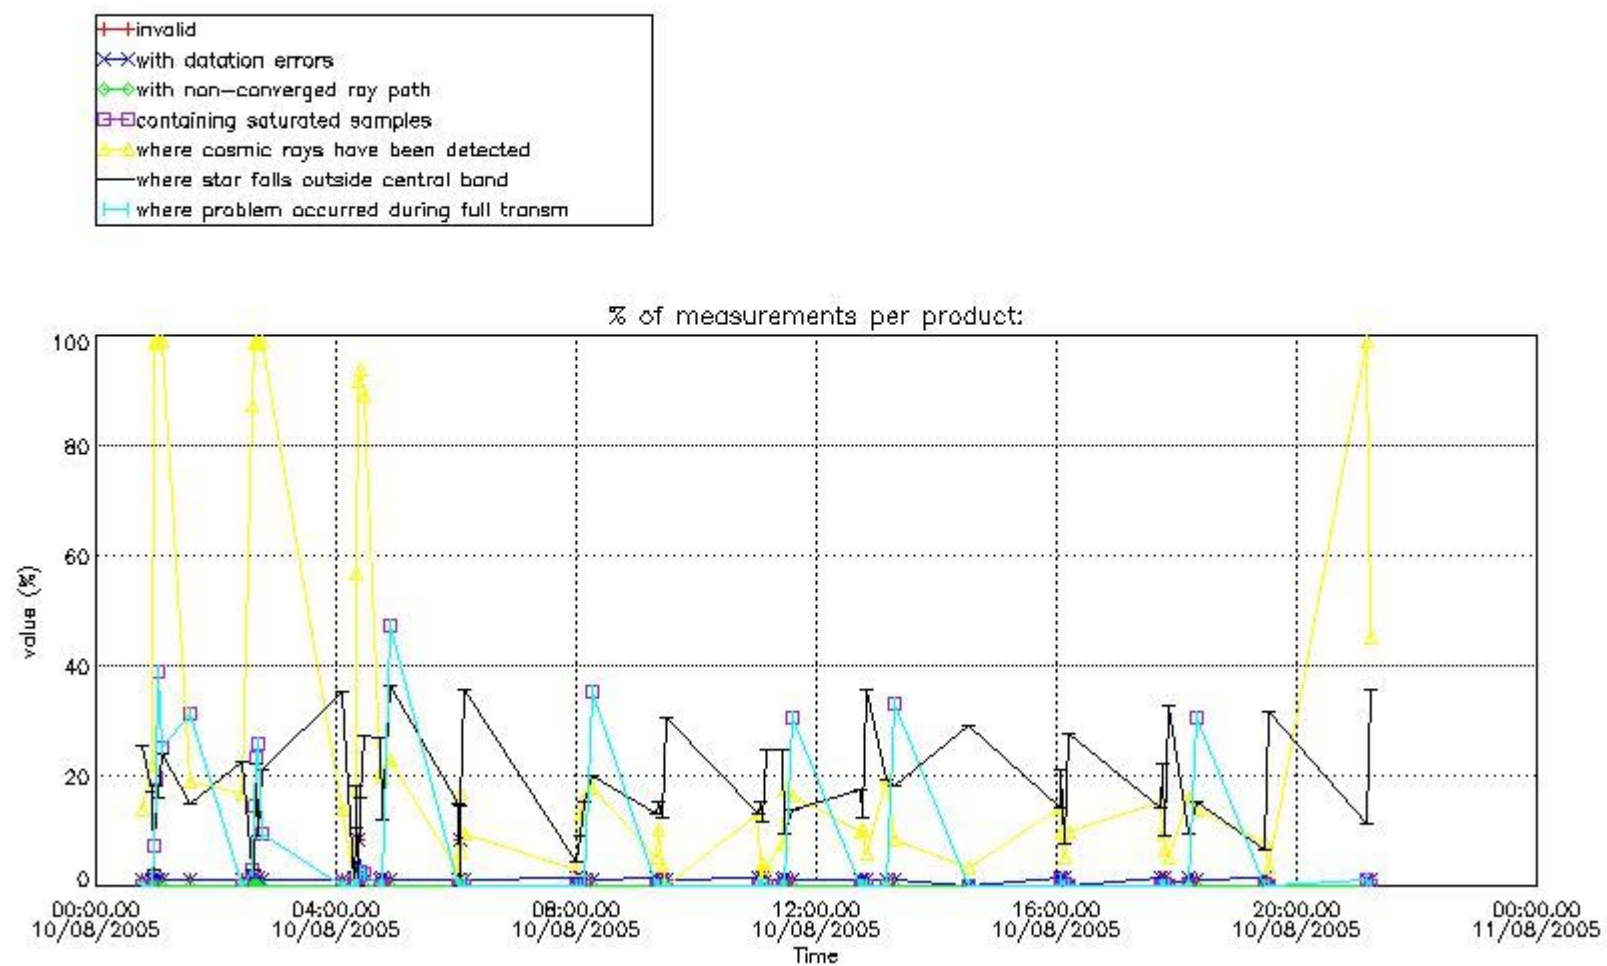

[6. Auxiliary Data Files used for the production reported in section 2](#)

This report presents the daily analysis on parameters extracted from GOMOS level 2 data (GOM_NL__2P). It is intended to monitor some important parameters that will impact the quality of these products. A list of level 2 products (and content) that have arrived during the reporting day to the PCF is also given.

3.1 Plot quality information per product (time dependant)

3.2 Plot quality information per product (world map)

Percentage of flagged data per O3 profile

Percentage of flagged data per H2O profile

Percentage of flagged data per NO2 profile

Percentage of flagged data per NO3 profile

4. Level 1 quality information per product

In this section it is plotted some information contained in the Quality Summary data set of the level 2 products that comes from the level 1b processing. Products without errors (error flag in the MPH set to "0") are used.

4.1 Plot quality information per product (time dependant) coming from level 1b processing

4.1.1 Plot level 1 quality information per product (time dependant): ENVISAT ASCENDING passes

4.1.2 Plot level 1 quality information per product (time dependant): ENVI SAT DESCENDING passes