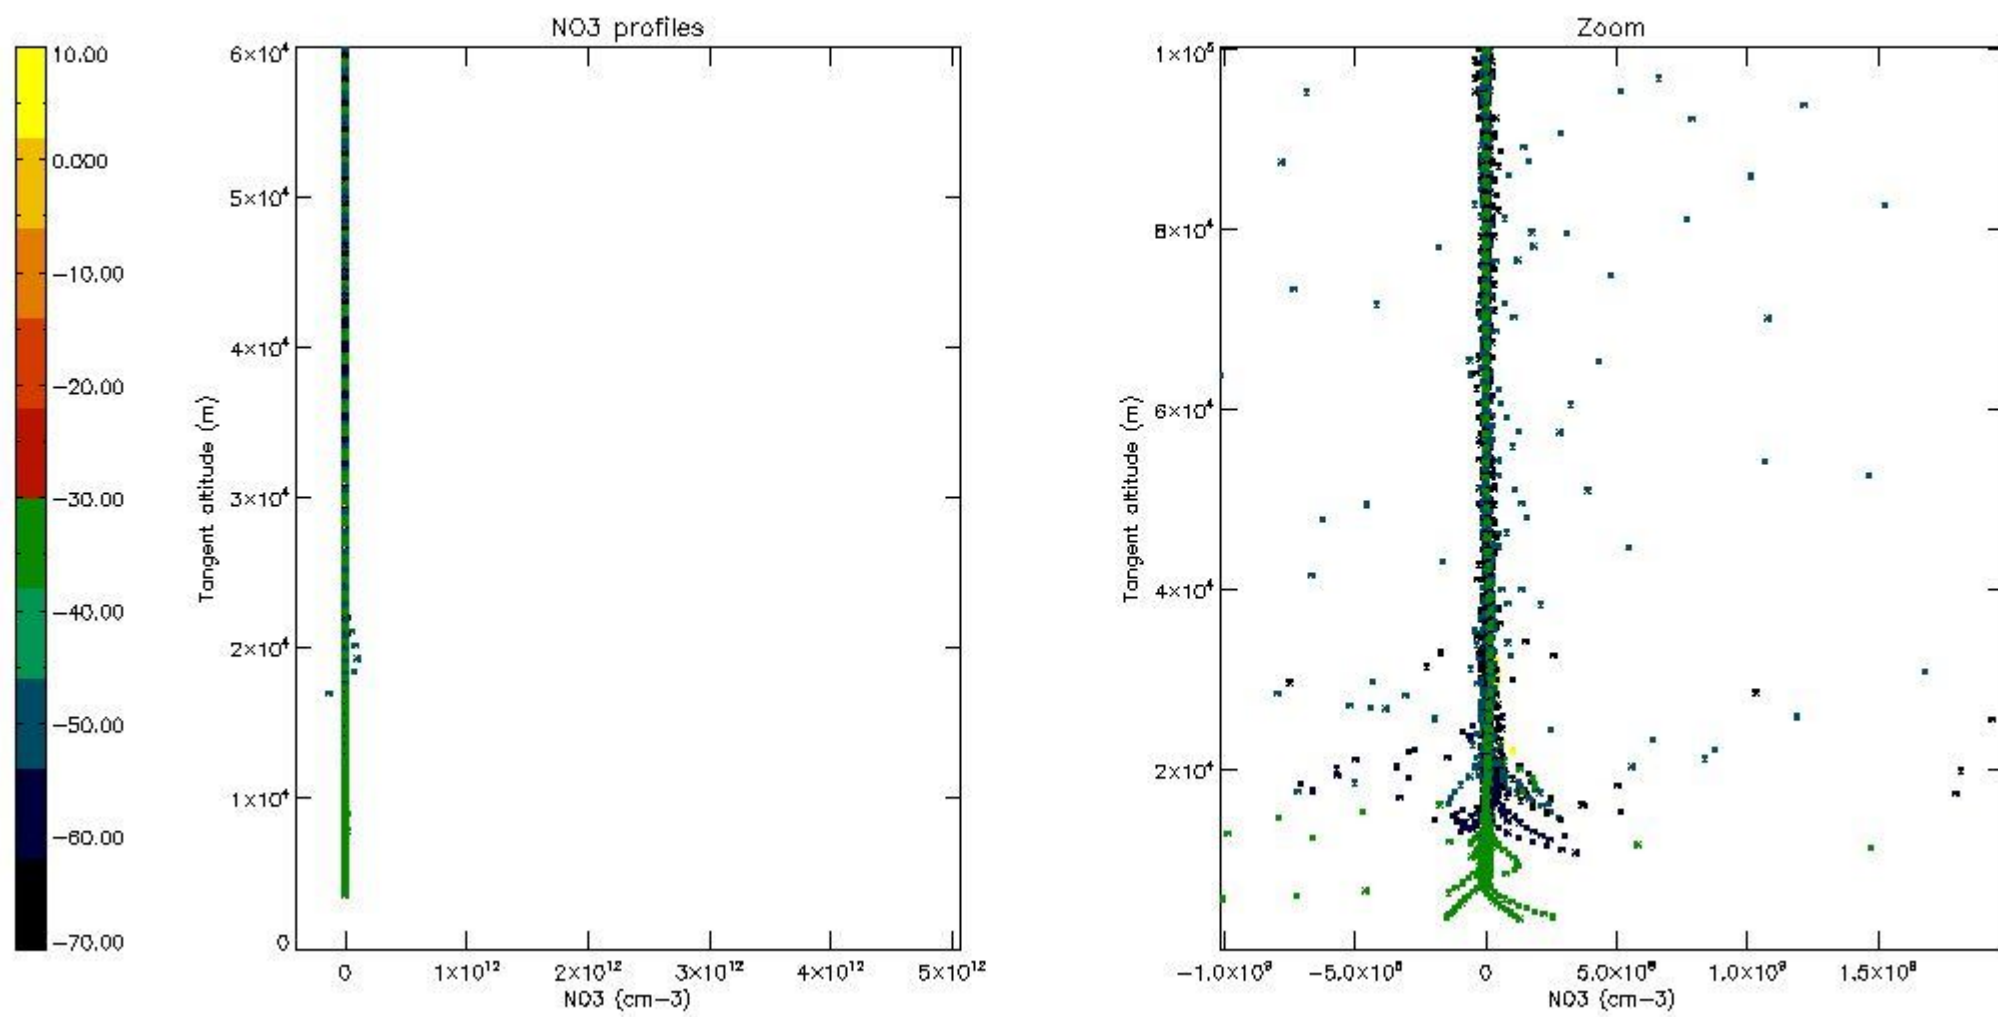

5.4 Plot ozone profiles where STD < 10% (dark without errors)

The colorbar represents the latitude.

5.5 Plot ozone profiles where STD < 5% (dark without errors)

The colorbar represents the latitude.

5.6 Plot NO₂ profiles for all STD (dark without errors)

The colorbar represents the latitude.

5.7 Plot NO3 profiles for all STD (dark without errors)

The colorbar represents the latitude.

5.8 Plot H2O profiles for all STD (only for occultations of stars 1,2,3,4,13,14,16,26,63 dark without errors)