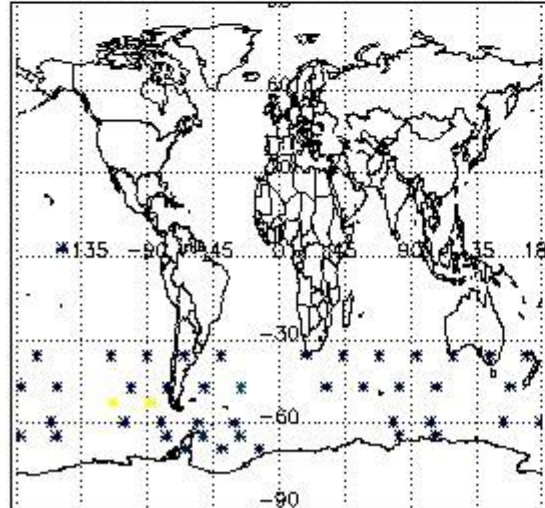

3.1 Plot quality information per product (time dependant)

3.2 Plot quality information per product (world map)

Percentage of flagged data per O3 profile

Percentage of flagged data per H2O profile

Percentage of flagged data per NO2 profile