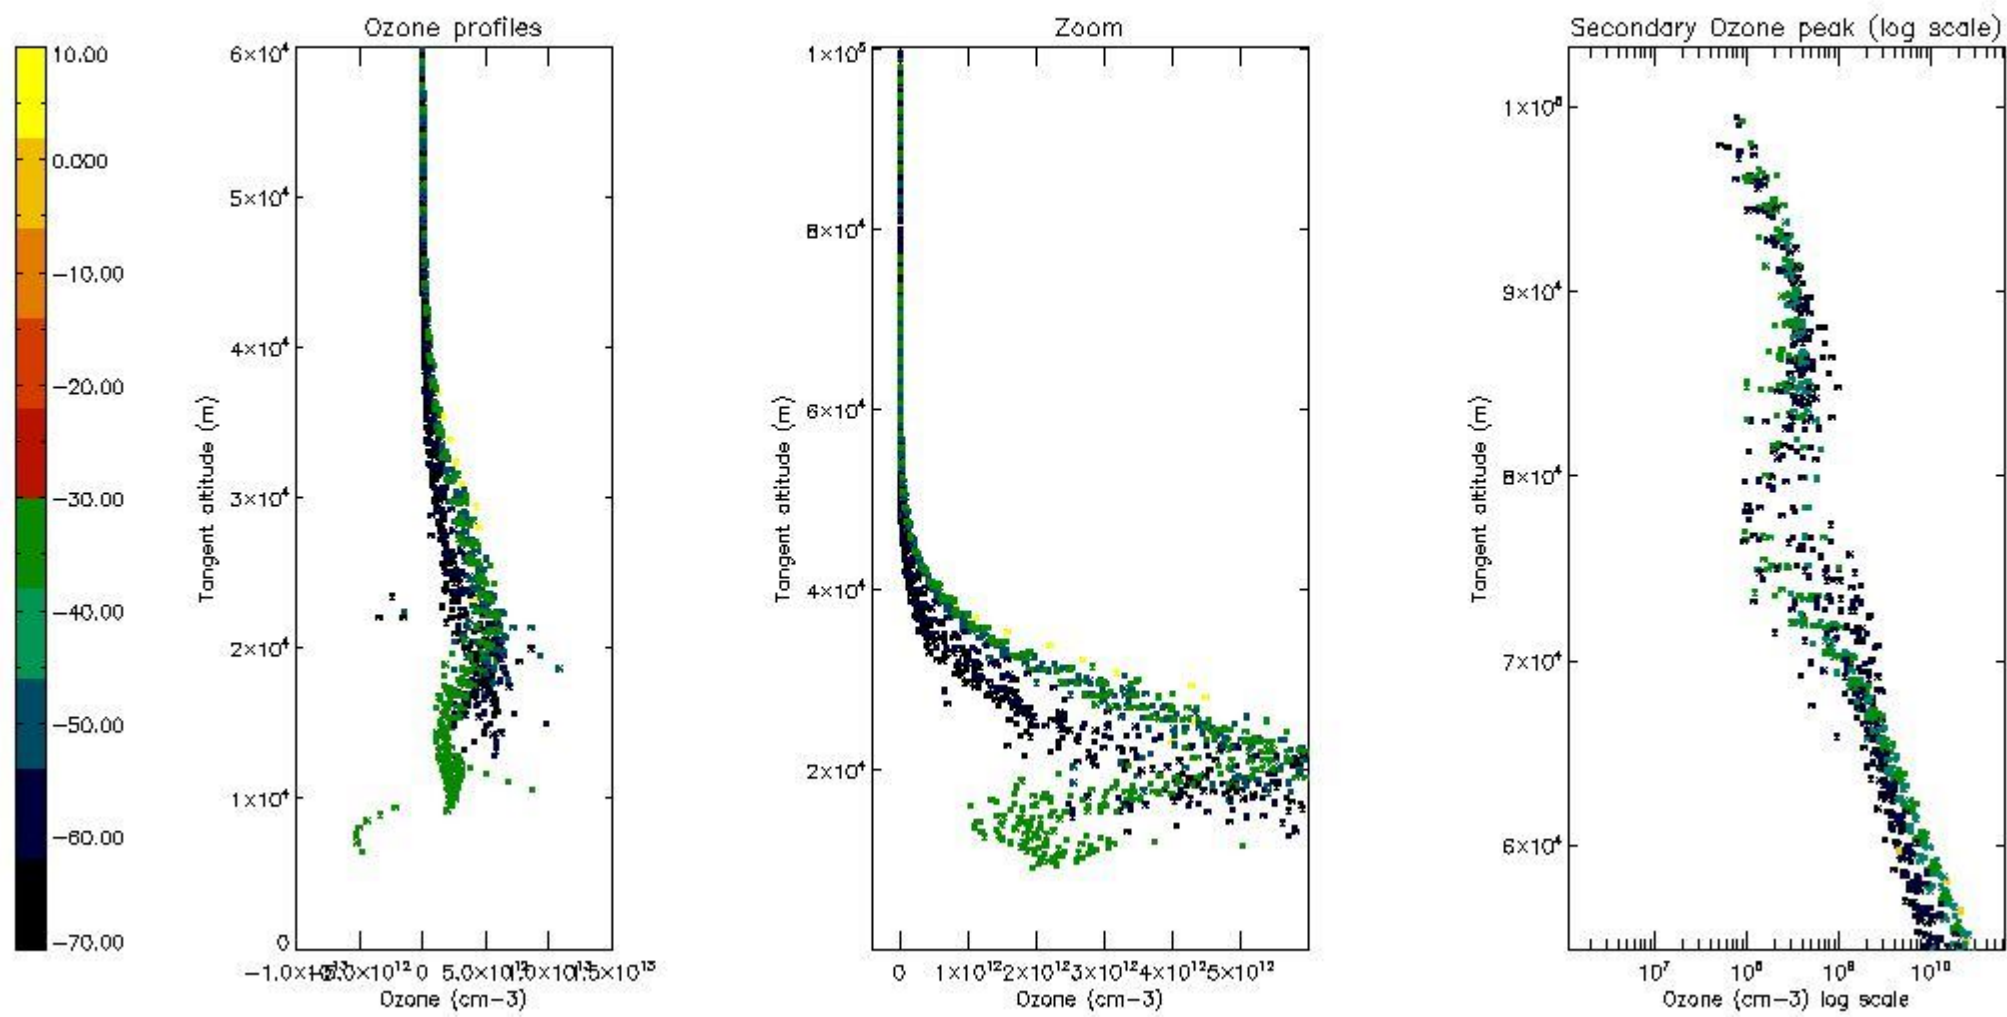

STD < 10	15
STD < 5	12

5.2 Plot ozone profiles for all STD (dark without errors)

The colorbar represents the latitude.

5.3 Plot ozone profiles where STD < 20% (dark without errors)

The colorbar represents the latitude.

5.4 Plot ozone profiles where STD < 10% (dark without errors)

The colorbar represents the latitude.

5.5 Plot ozone profiles where STD < 5% (dark without errors)

The colorbar represents the latitude.

5.6 Plot NO₂ profiles for all STD (dark without errors)