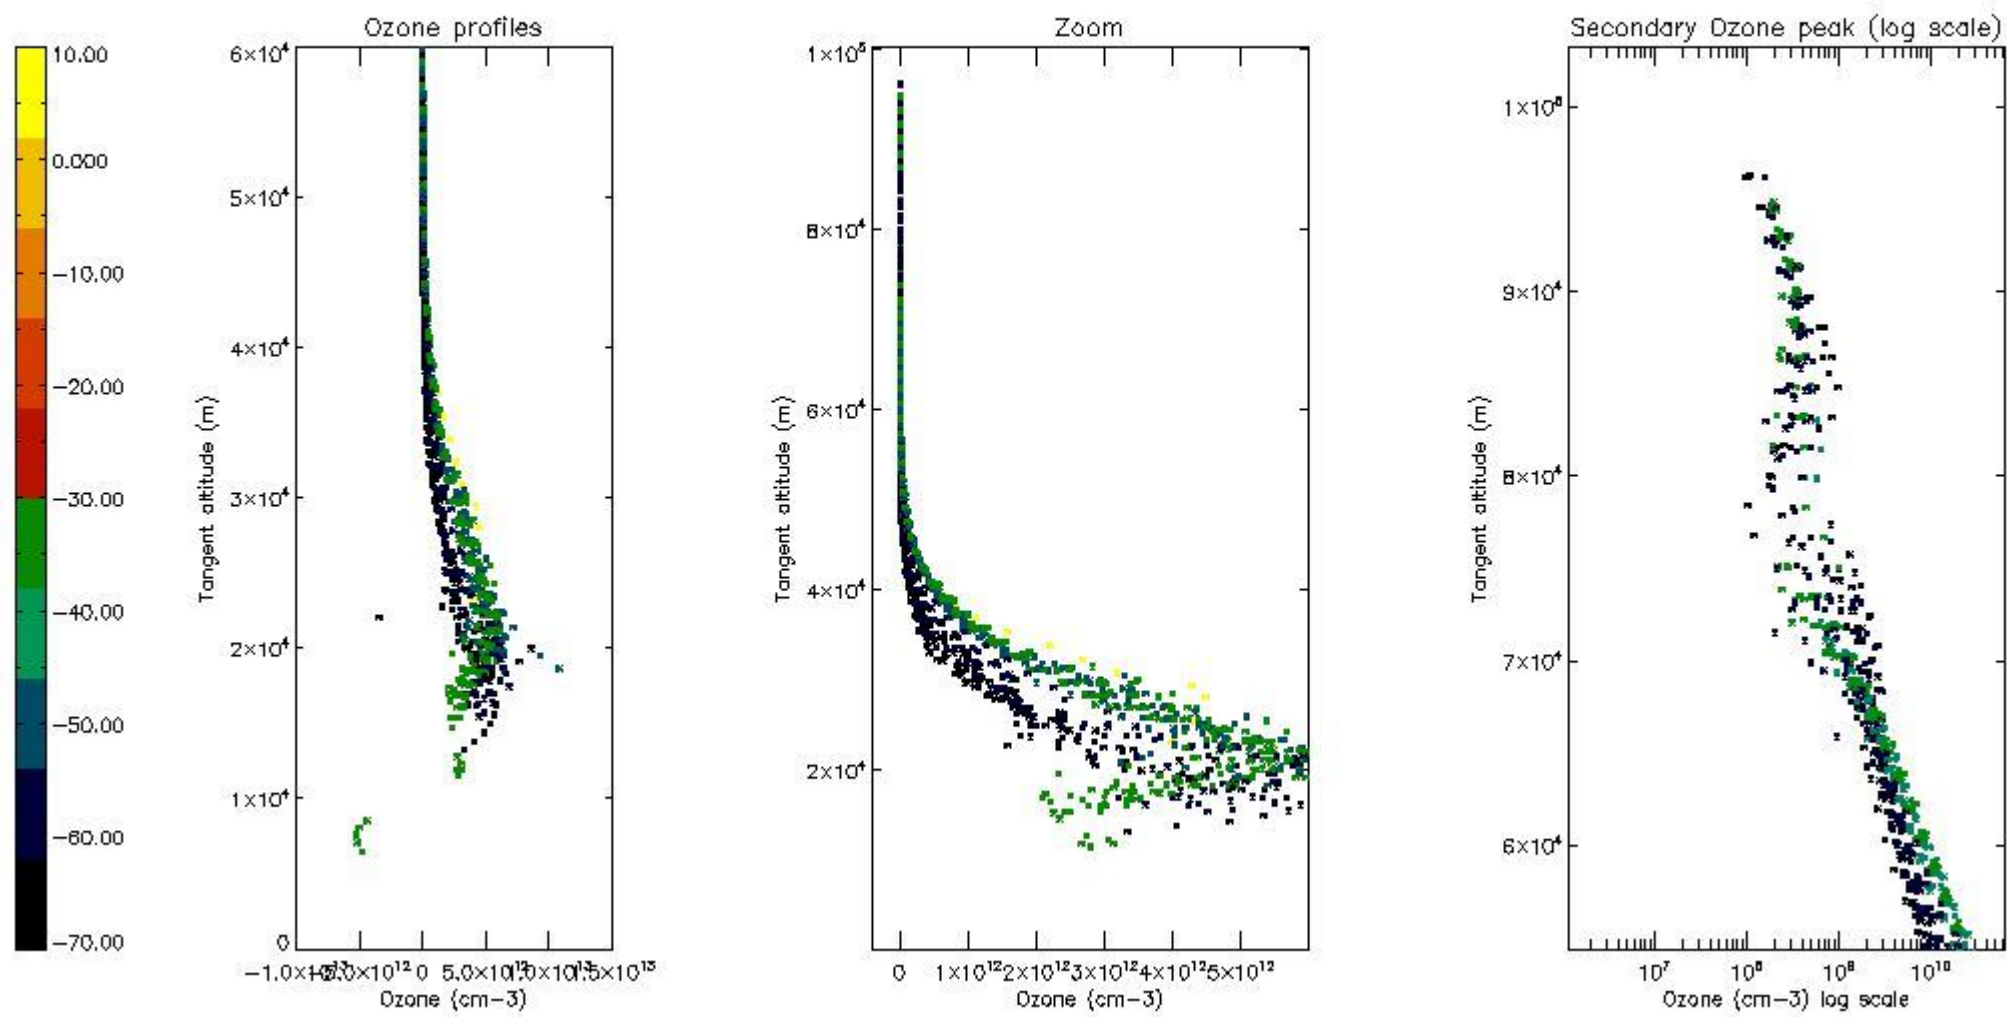

5.5 Plot ozone profiles where STD < 5% (dark without errors)

The colorbar represents the latitude.