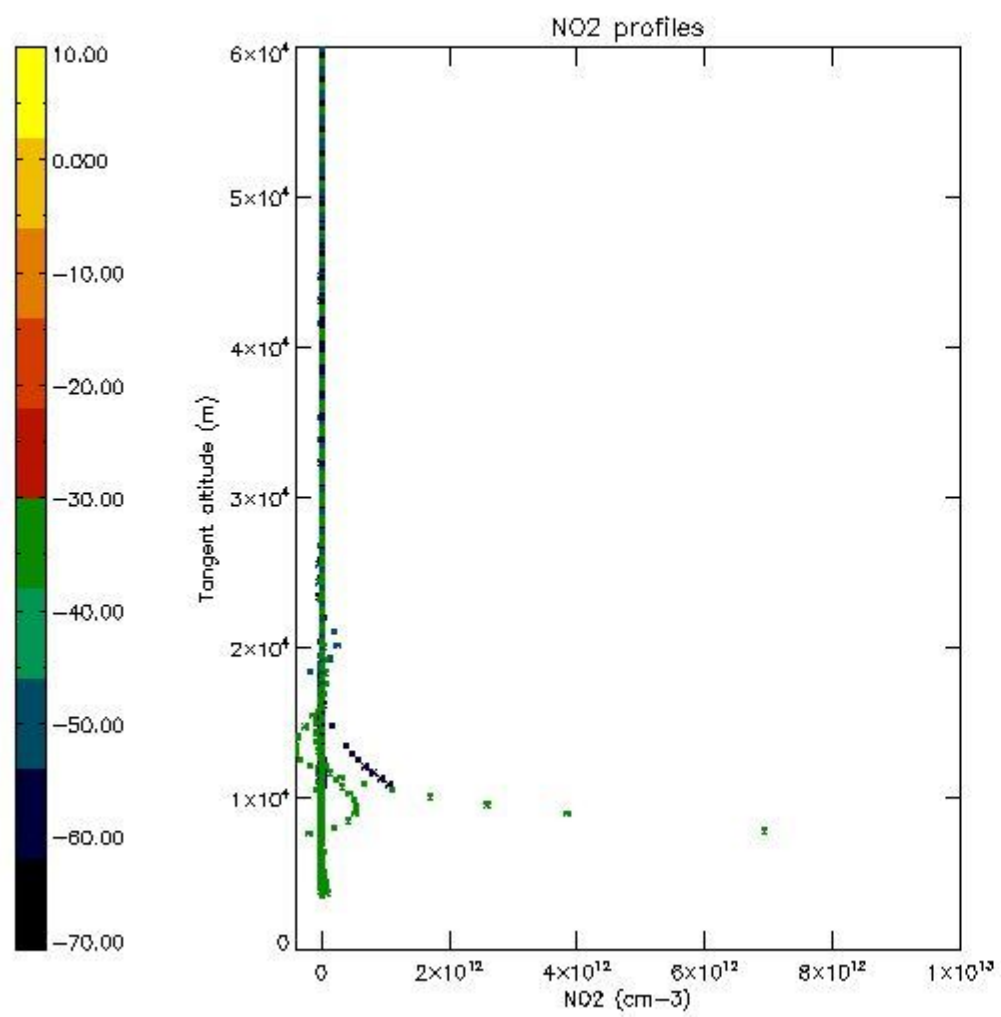

STD < 10	15
STD < 5	12

5.2 Plot ozone profiles for all STD (dark without errors)

The colorbar represents the latitude.

5.3 Plot ozone profiles where STD < 20% (dark without errors)

The colorbar represents the latitude.

5.4 Plot ozone profiles where STD < 10% (dark without errors)

The colorbar represents the latitude.

5.5 Plot ozone profiles where STD < 5% (dark without errors)

The colorbar represents the latitude.

5.6 Plot NO₂ profiles for all STD (dark without errors)

The colorbar represents the latitude.

5.7 Plot NO3 profiles for all STD (dark without errors)

The colorbar represents the latitude.

5.8 Plot H2O profiles for all STD (only for occultations of stars 1,2,3,4,13,14,16,26,63 dark without errors)