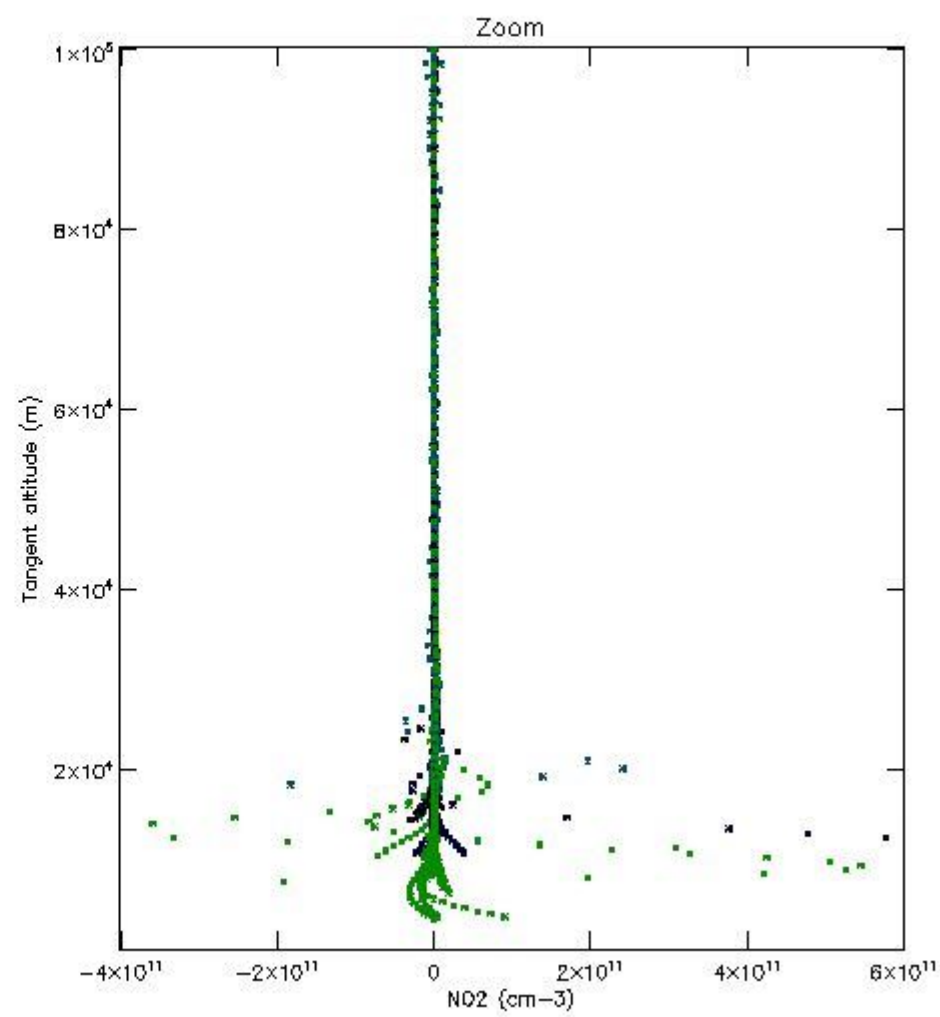

5.7 Plot NO3 profiles for all STD (dark without errors)

The colorbar represents the latitude.