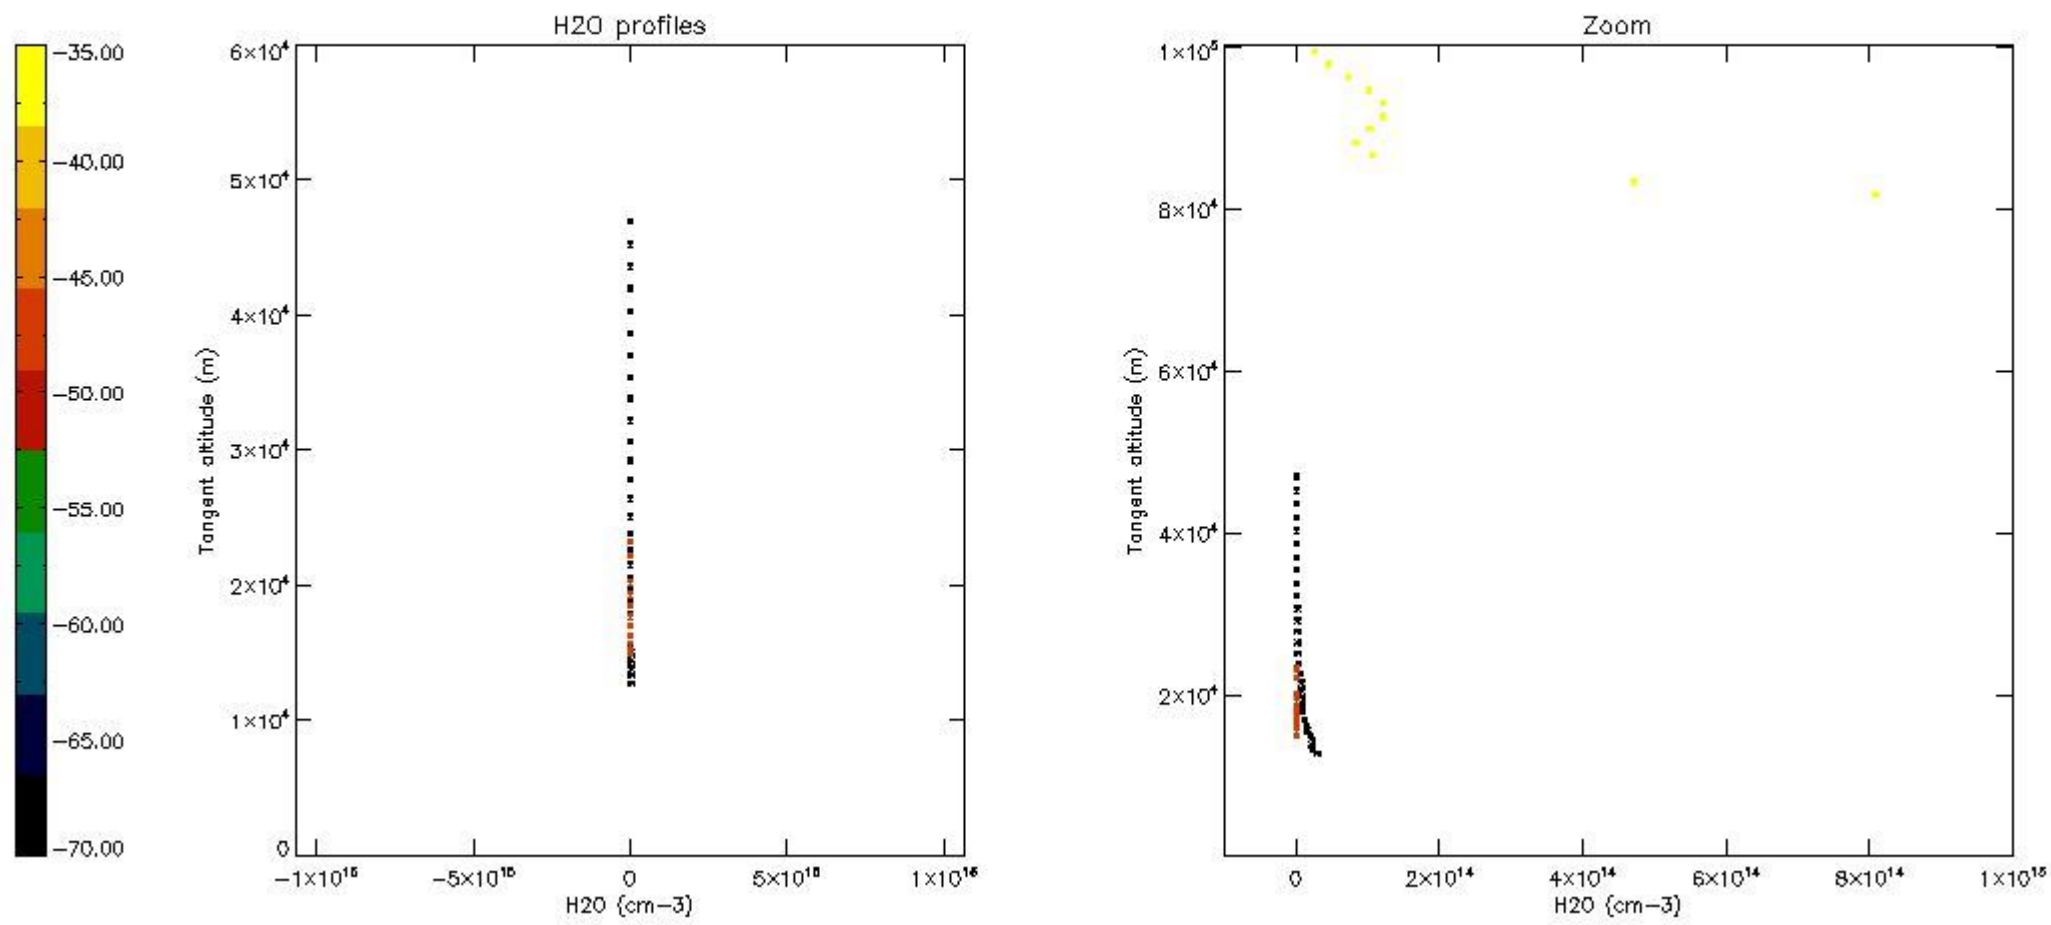

6. Auxiliary Data Files used for the production reported in section 2

The number reported in the third column indicates since which file (see list in section 2) the corresponding auxiliary file has been used. The fourth column is the date of those product files.

Type	Auxiliary Filename	Used since product	Used since product date
INST_PHYS_CHARACTERISTICS	GOM_INS_AXVIEC20091111_143220_20030716_120000_20500101_000000	1	10-AUG-2005 00:03:05
LEVEL-2_PROC_CONFIG	GOM_PR2_AXVIEC20091111_152718_20020301_000000_20500101_000000	1	10-AUG-2005 00:03:05
CROSS_SECTIONS_FILE	GOM_CRS_AXVIEC20091111_154832_20020301_000000_20500101_000000	1	10-AUG-2005 00:03:05