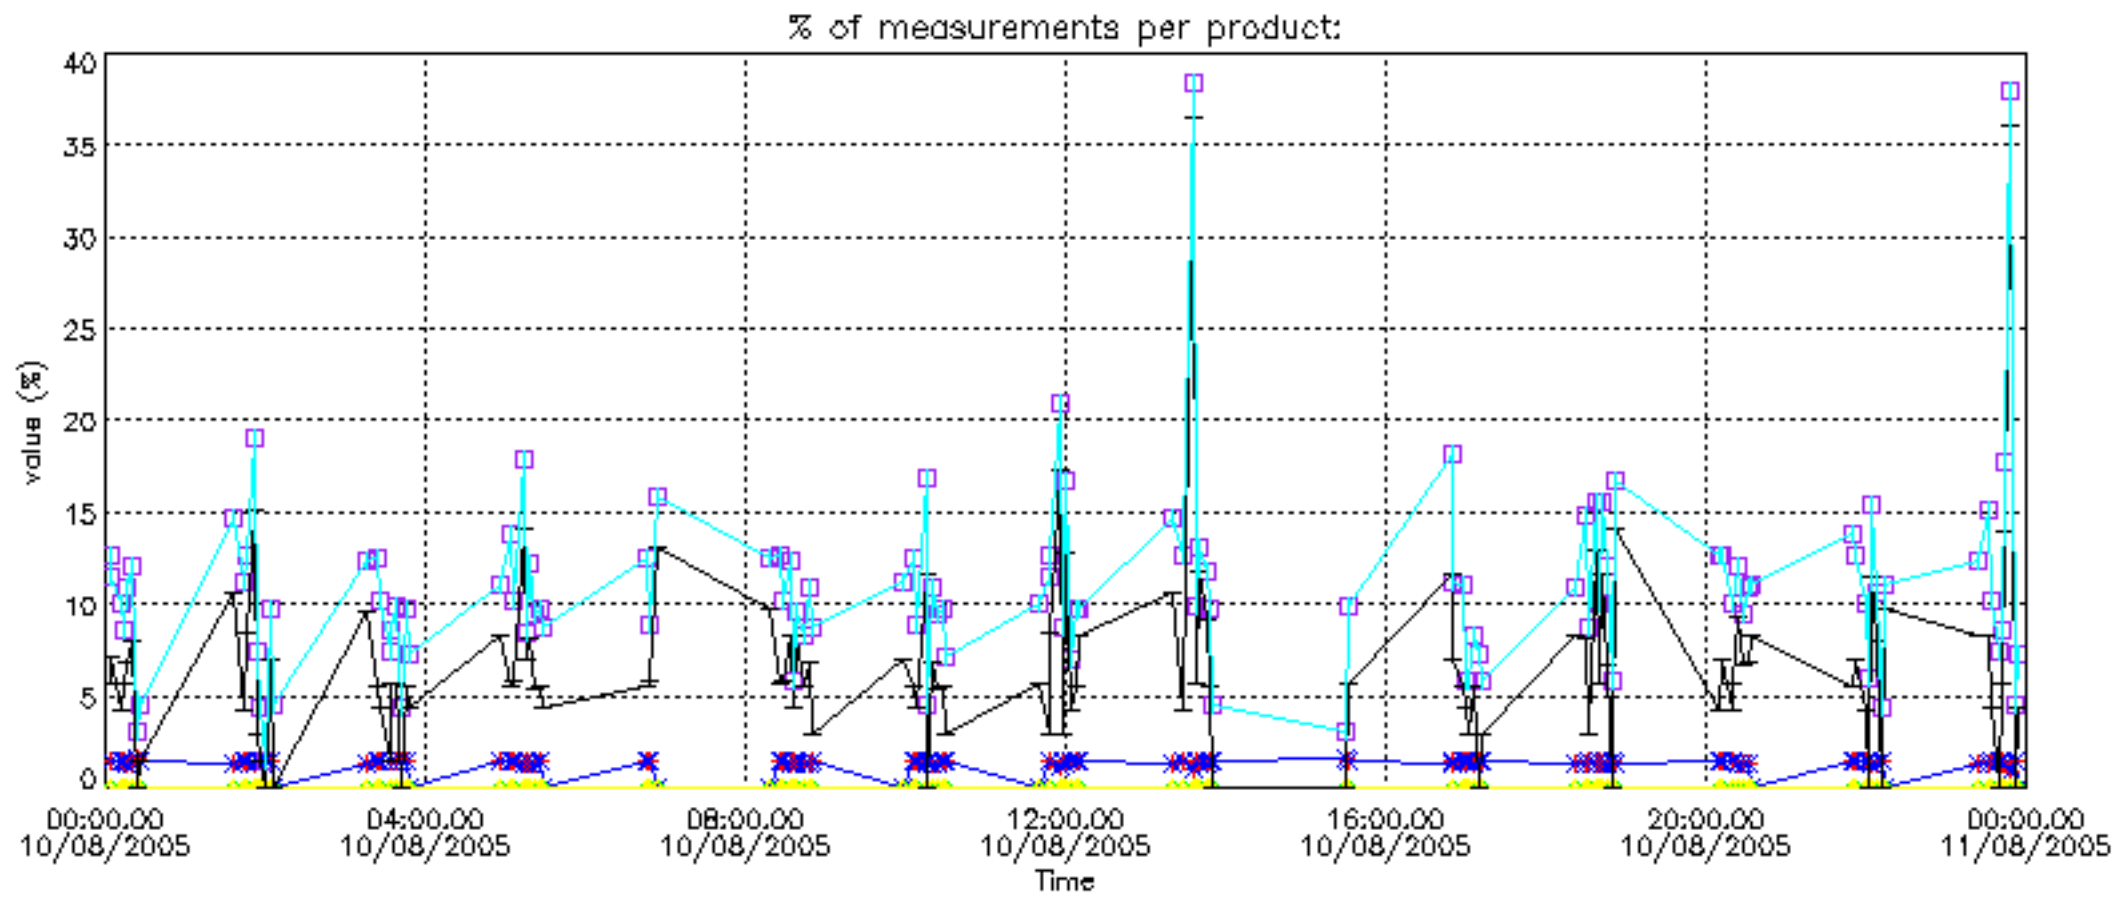

Percentage of cosmic ray hits per profile

Percentage of datation errors per profile