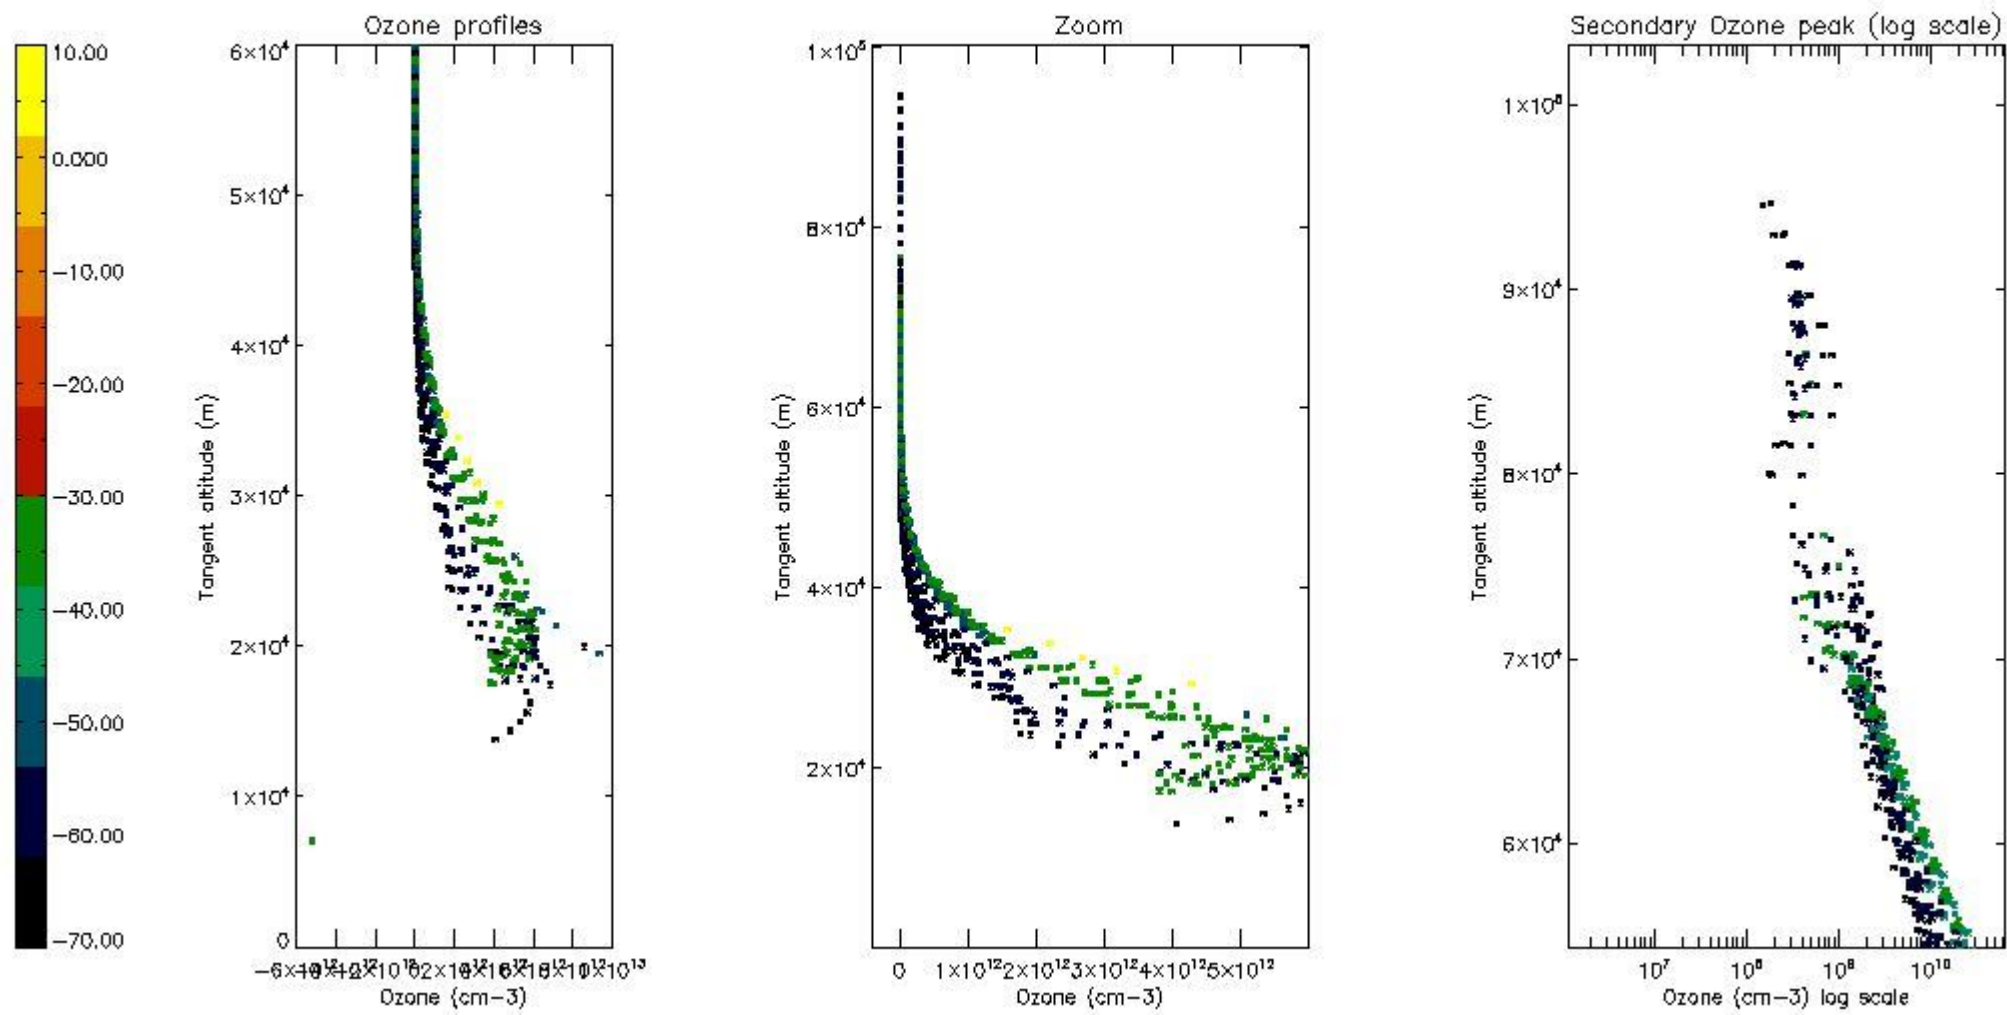

STD < 10	15
STD < 5	12

5.2 Plot ozone profiles for all STD (dark without errors)

The colorbar represents the latitude.

5.3 Plot ozone profiles where STD < 20% (dark without errors)

The colorbar represents the latitude.

5.4 Plot ozone profiles where STD < 10% (dark without errors)

The colorbar represents the latitude.

5.5 Plot ozone profiles where STD < 5% (dark without errors)

The colorbar represents the latitude.

5.6 Plot NO₂ profiles for all STD (dark without errors)