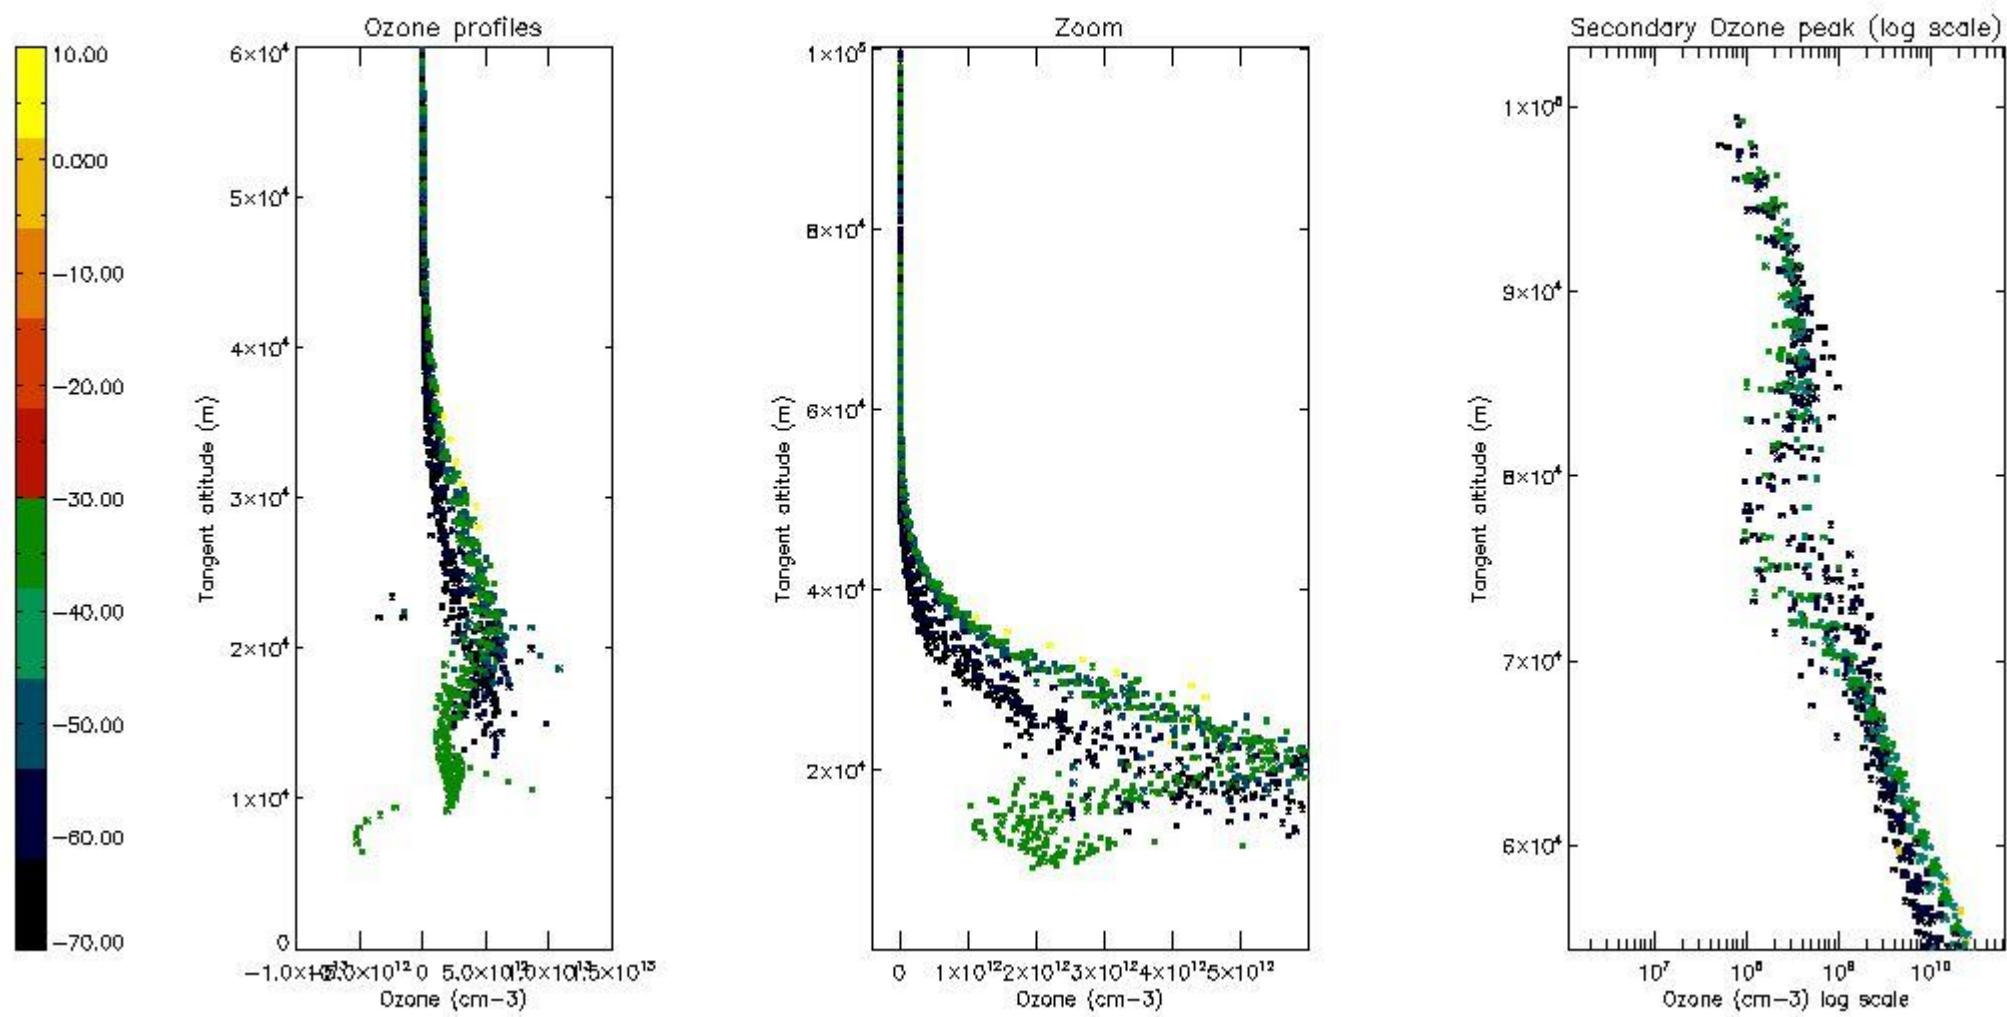

STD < 10	15
STD < 5	12

5.2 Plot ozone profiles for all STD (dark without errors)

The colorbar represents the latitude.

5.3 Plot ozone profiles where STD < 20% (dark without errors)

The colorbar represents the latitude.