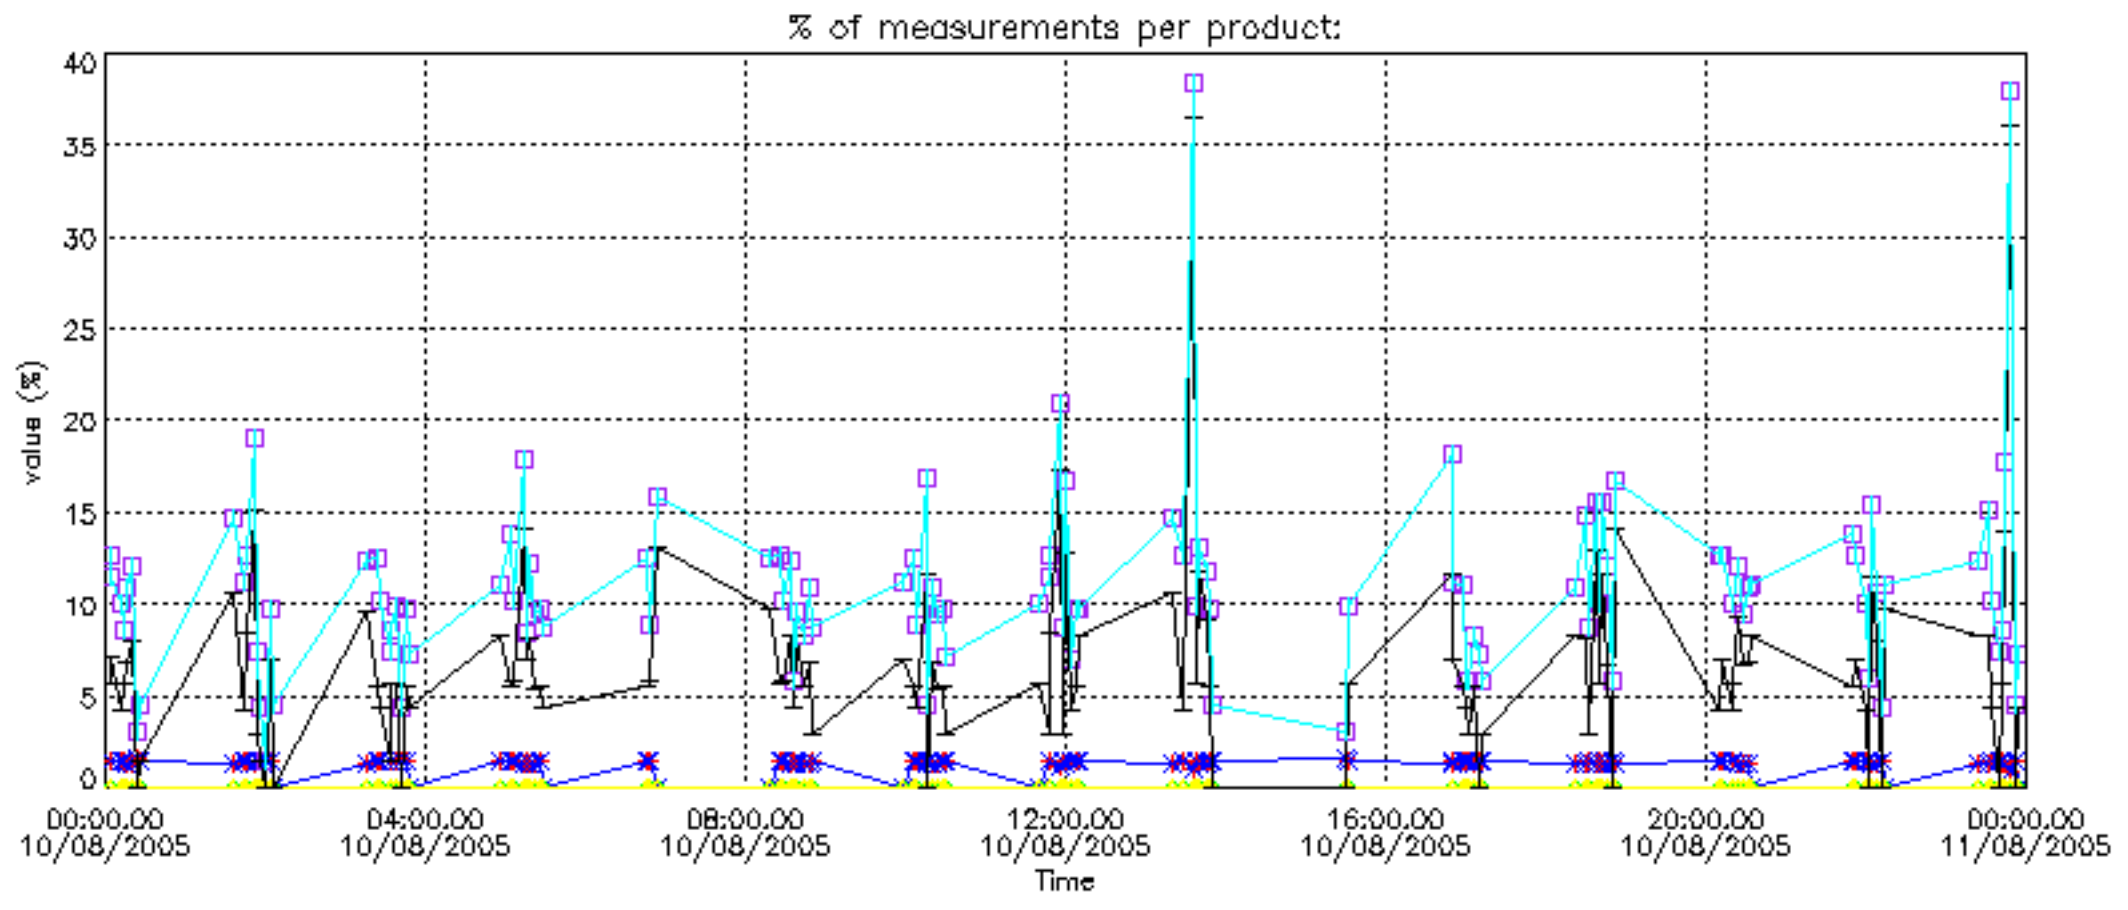

Percentage of cosmic ray hits per profile

Percentage of datation errors per profile