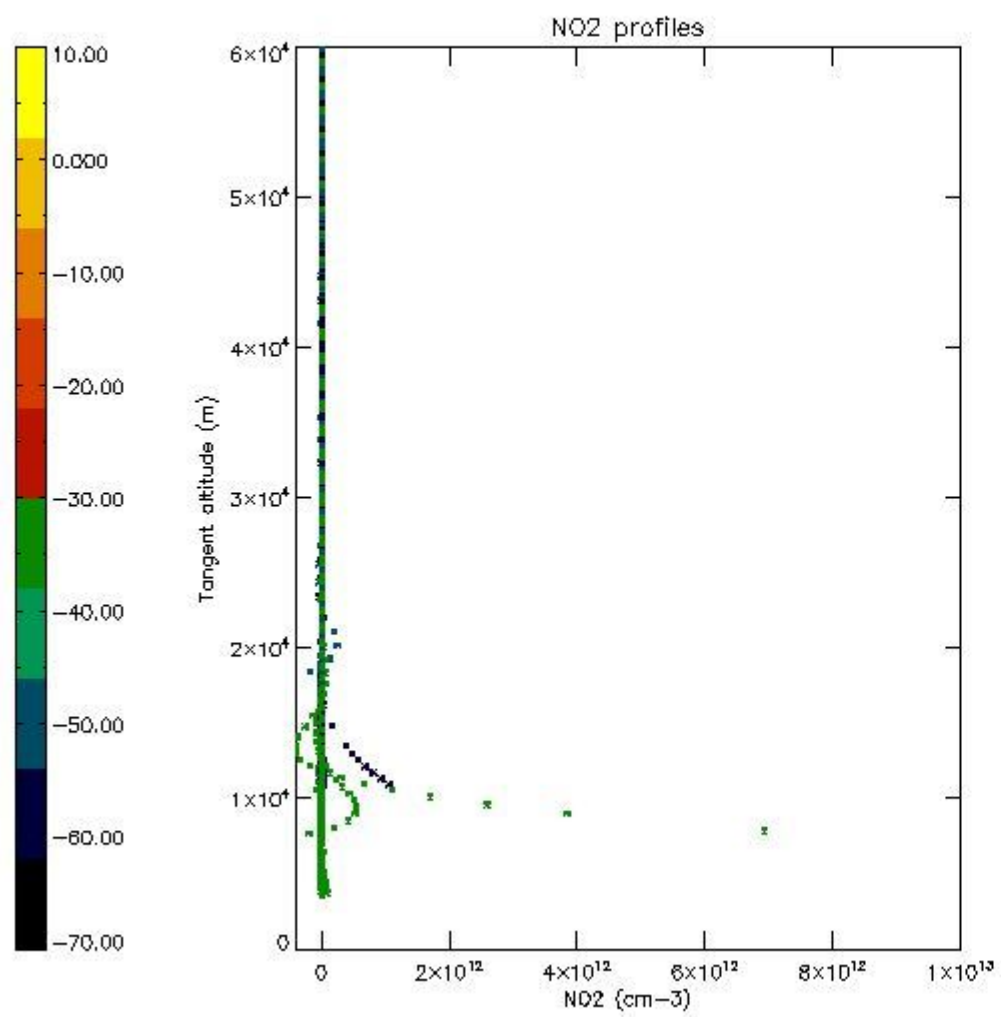

5.7 Plot NO3 profiles for all STD (dark without errors)

The colorbar represents the latitude.