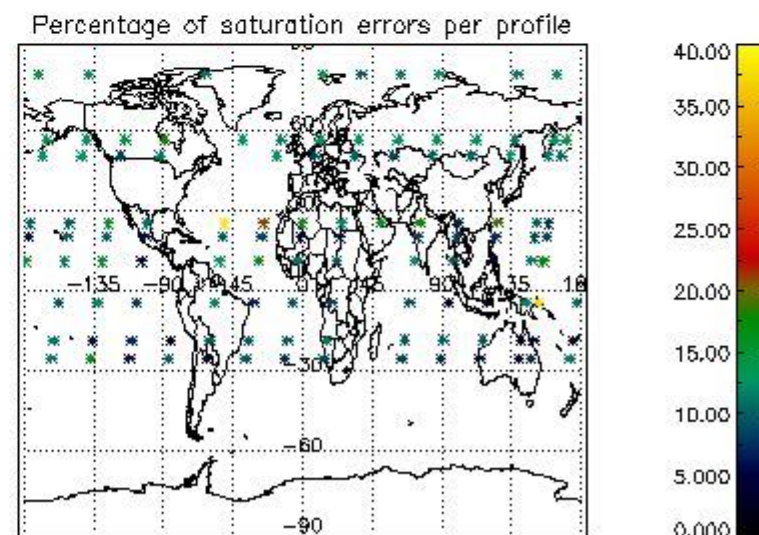

Percentage of datation errors per profile

Percentage of star falling outside central band per profile

Percentage of saturation errors per profile

4.2.2 Plot level 1 quality information per product (world map): ENVISAT DESCENDING passes