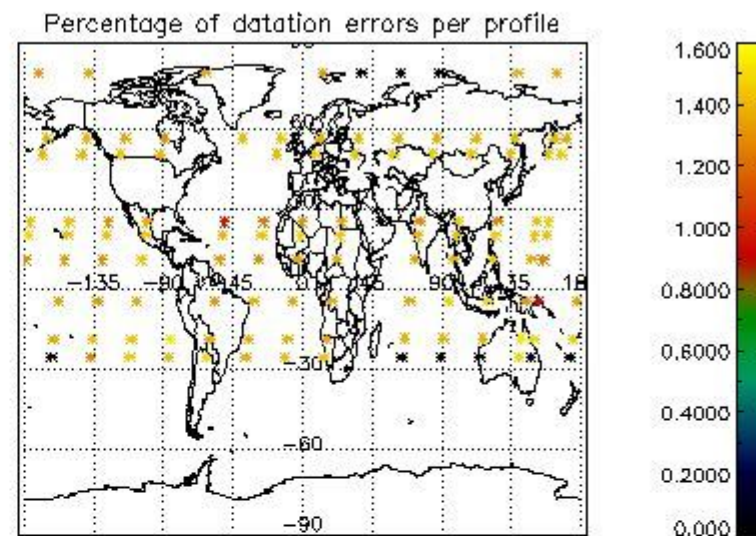

Percentage of datation errors per profile

Percentage of star falling outside central band per profile

Percentage of saturation errors per profile

4.2.2 Plot level 1 quality information per product (world map): ENVISAT DESCENDING passes