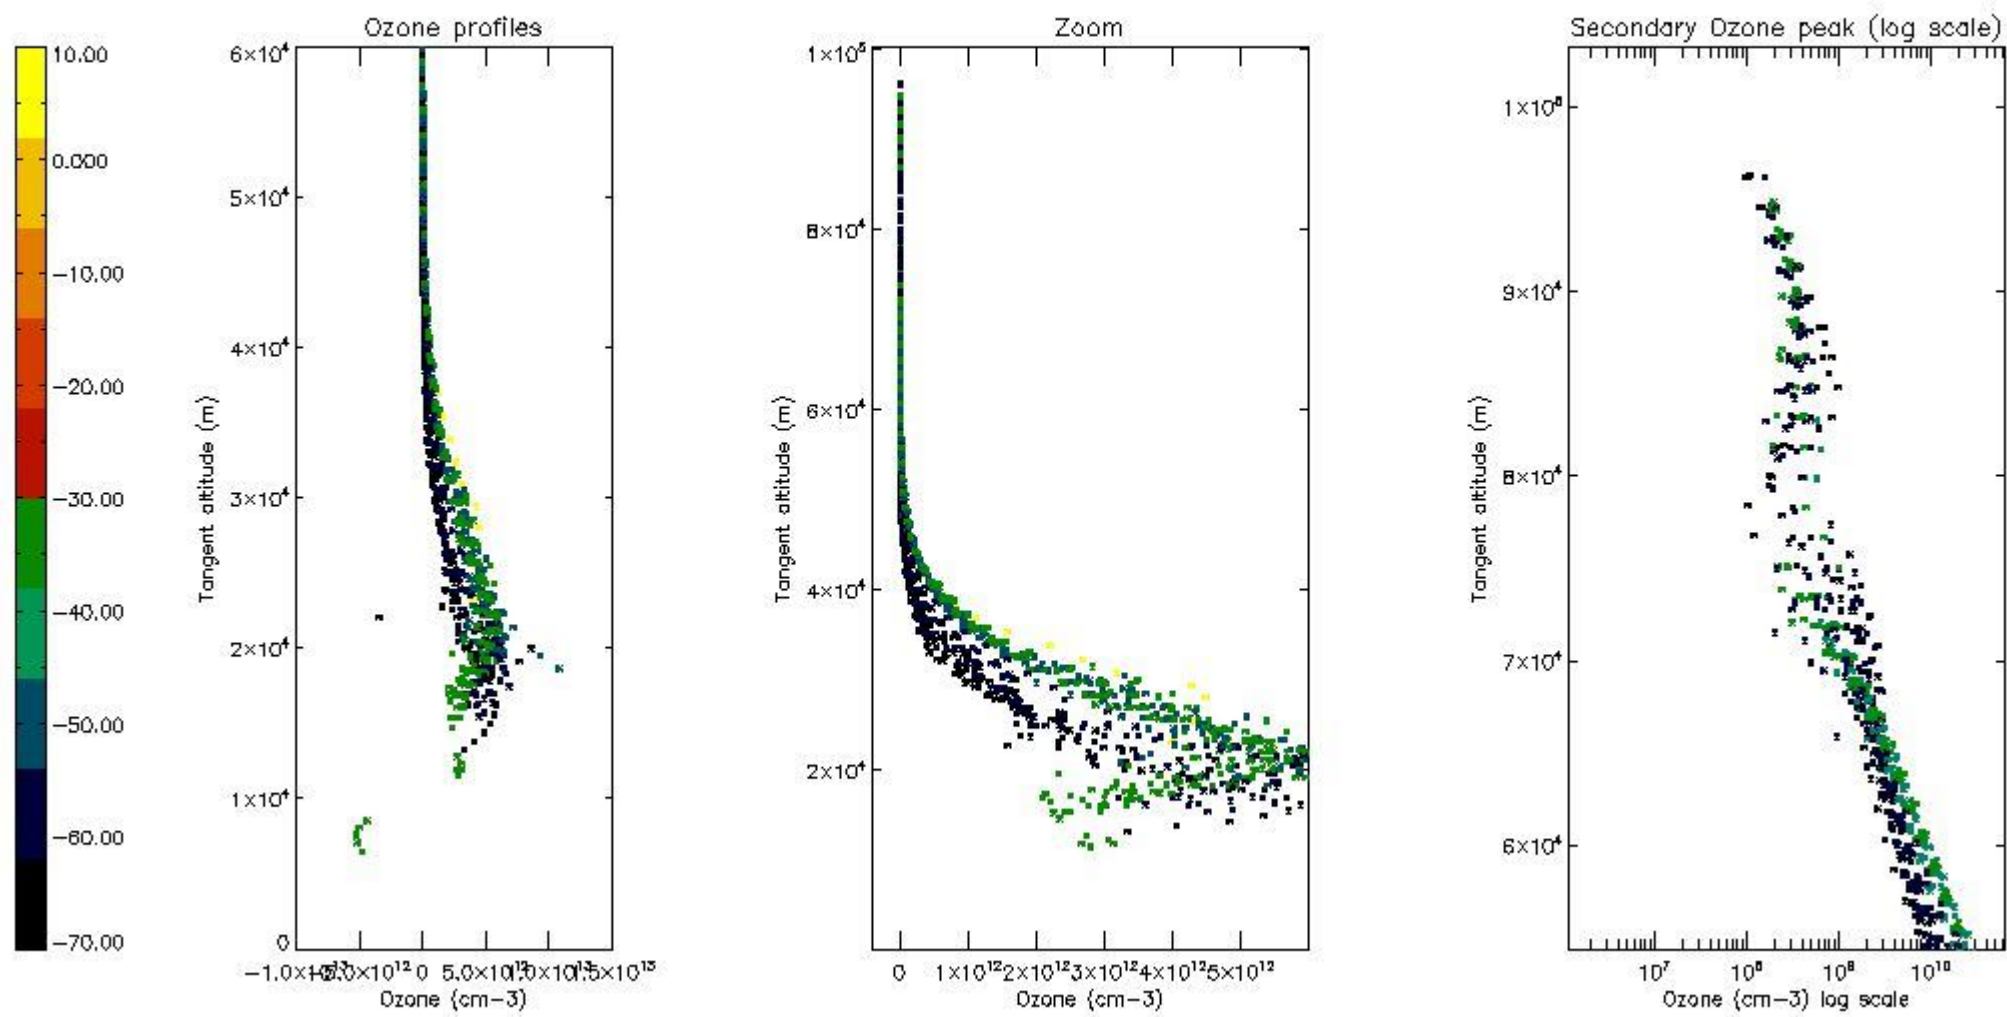

STD < 10	15
STD < 5	12

5.2 Plot ozone profiles for all STD (dark without errors)

The colorbar represents the latitude.

5.3 Plot ozone profiles where STD < 20% (dark without errors)

The colorbar represents the latitude.

5.4 Plot ozone profiles where STD < 10% (dark without errors)

The colorbar represents the latitude.

5.5 Plot ozone profiles where STD < 5% (dark without errors)

The colorbar represents the latitude.

5.6 Plot NO₂ profiles for all STD (dark without errors)