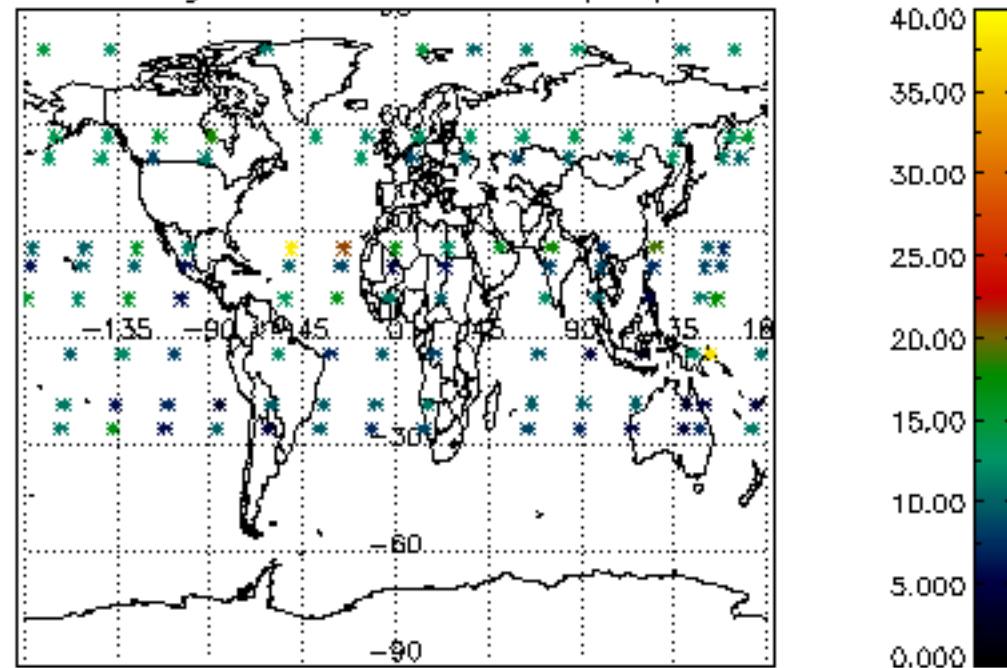

Percentage of saturation errors per profile