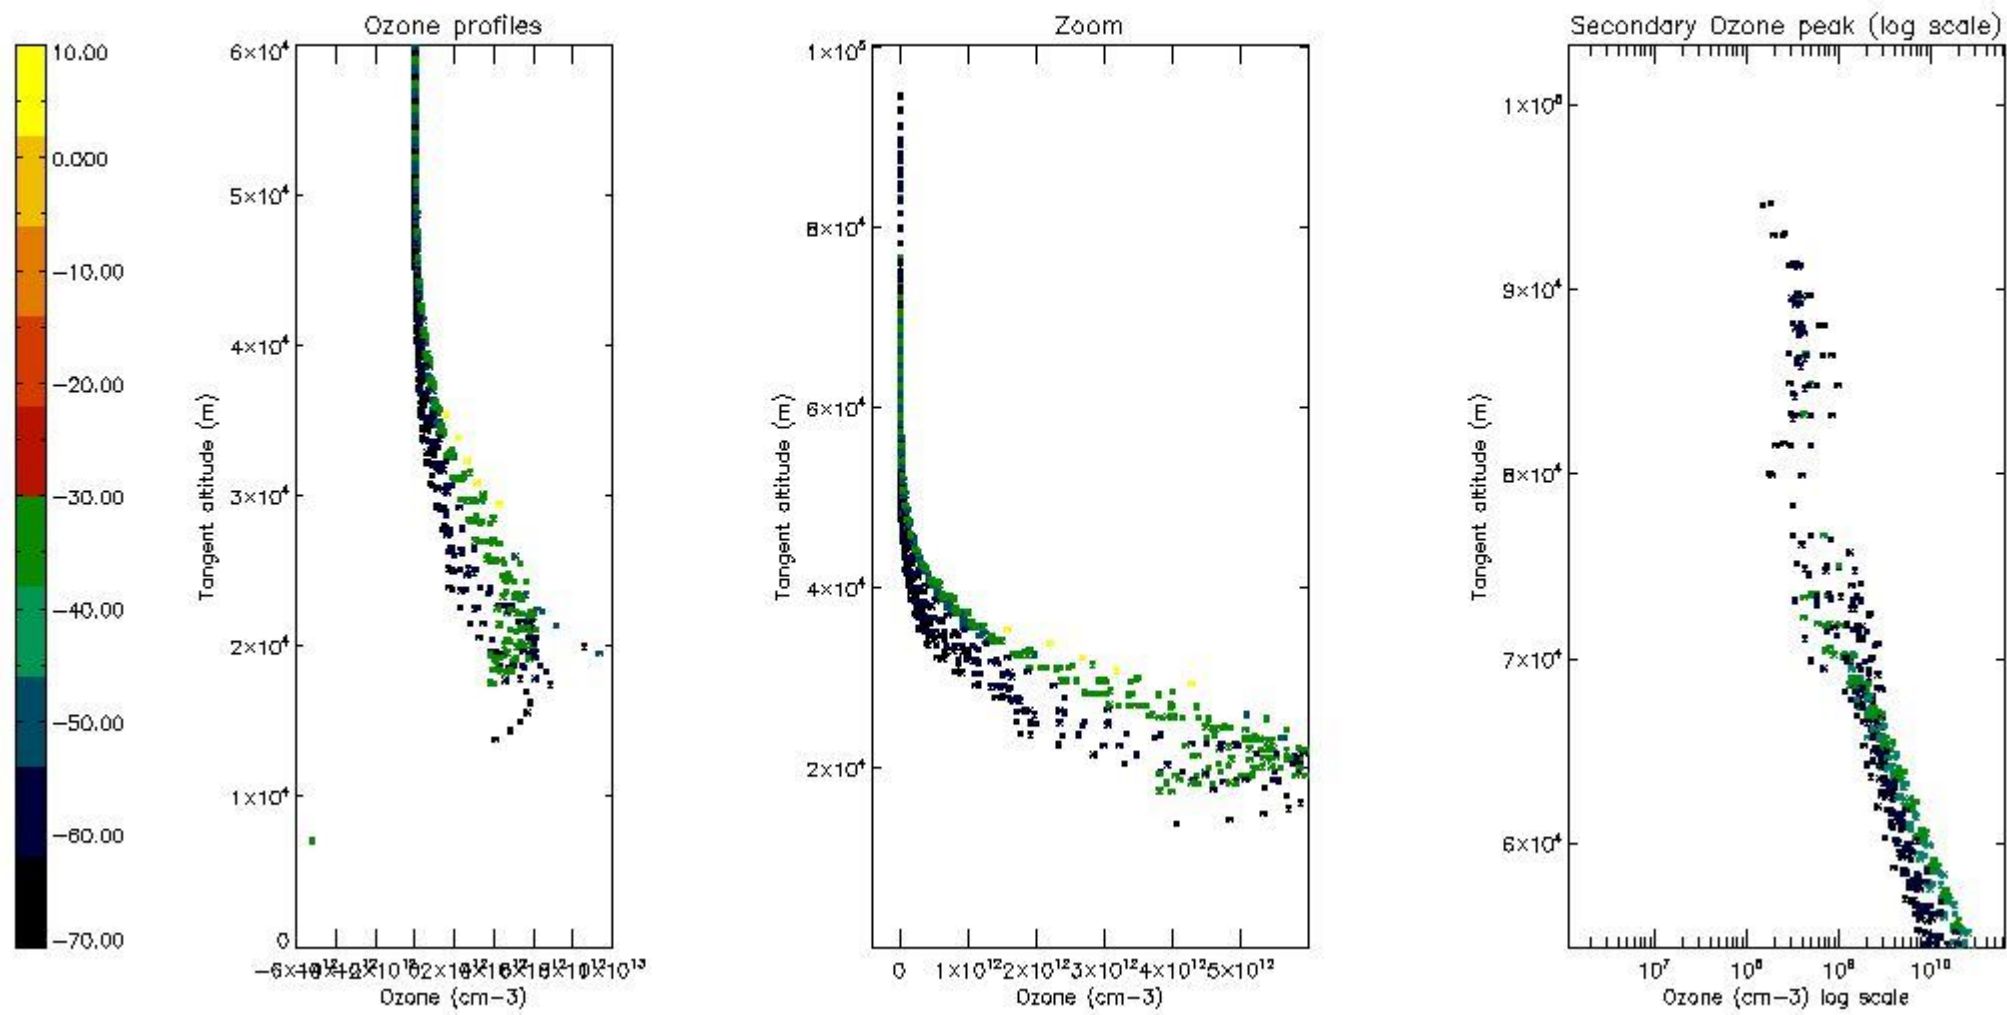

5.6 Plot NO₂ profiles for all STD (dark without errors)

The colorbar represents the latitude.