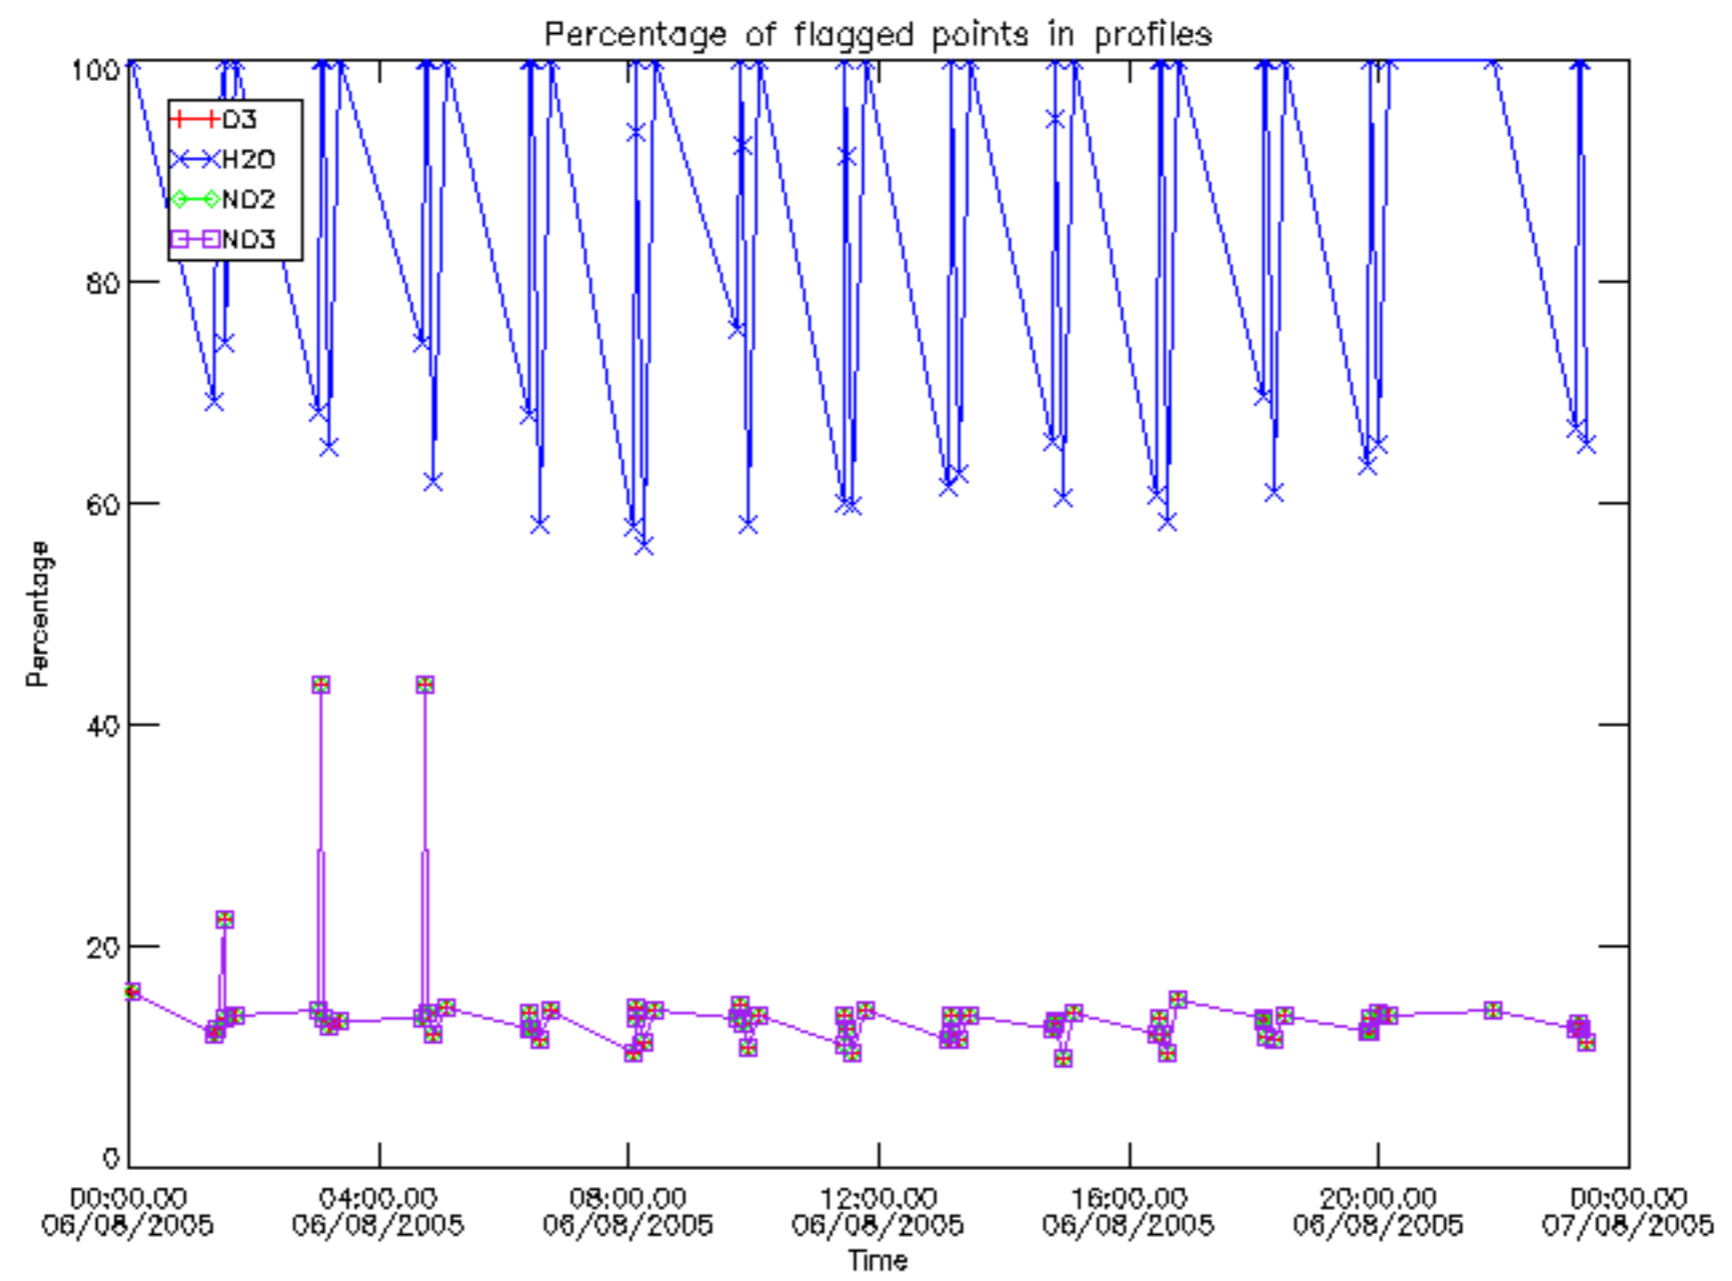

Percentage of flagged data per D3 profile

Percentage of flagged data per H2O profile