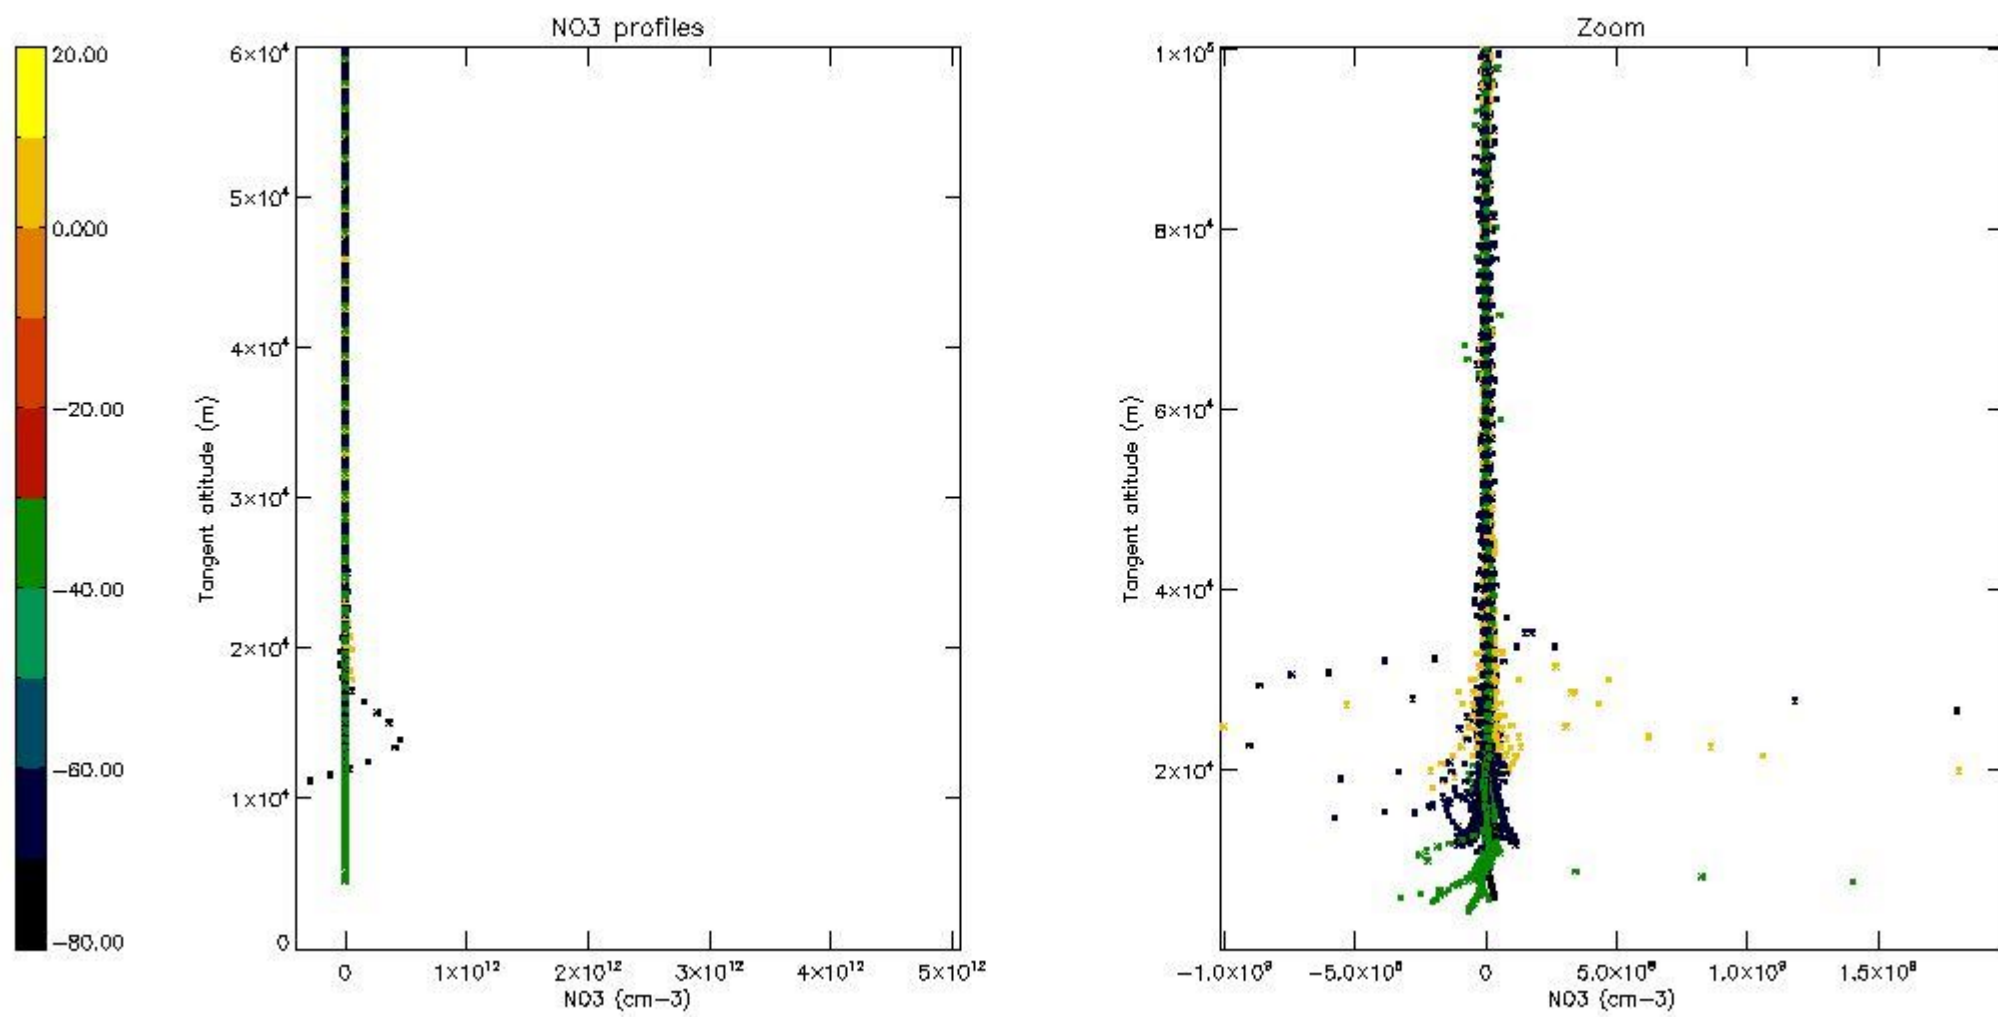

The colorbar represents the latitude.

5.7 Plot NO3 profiles for all STD (dark without errors)

The colorbar represents the latitude.

5.8 Plot H₂O profiles for all STD (only for occultations of stars 1,2,3,4,13,14,16,26,63 dark without errors)