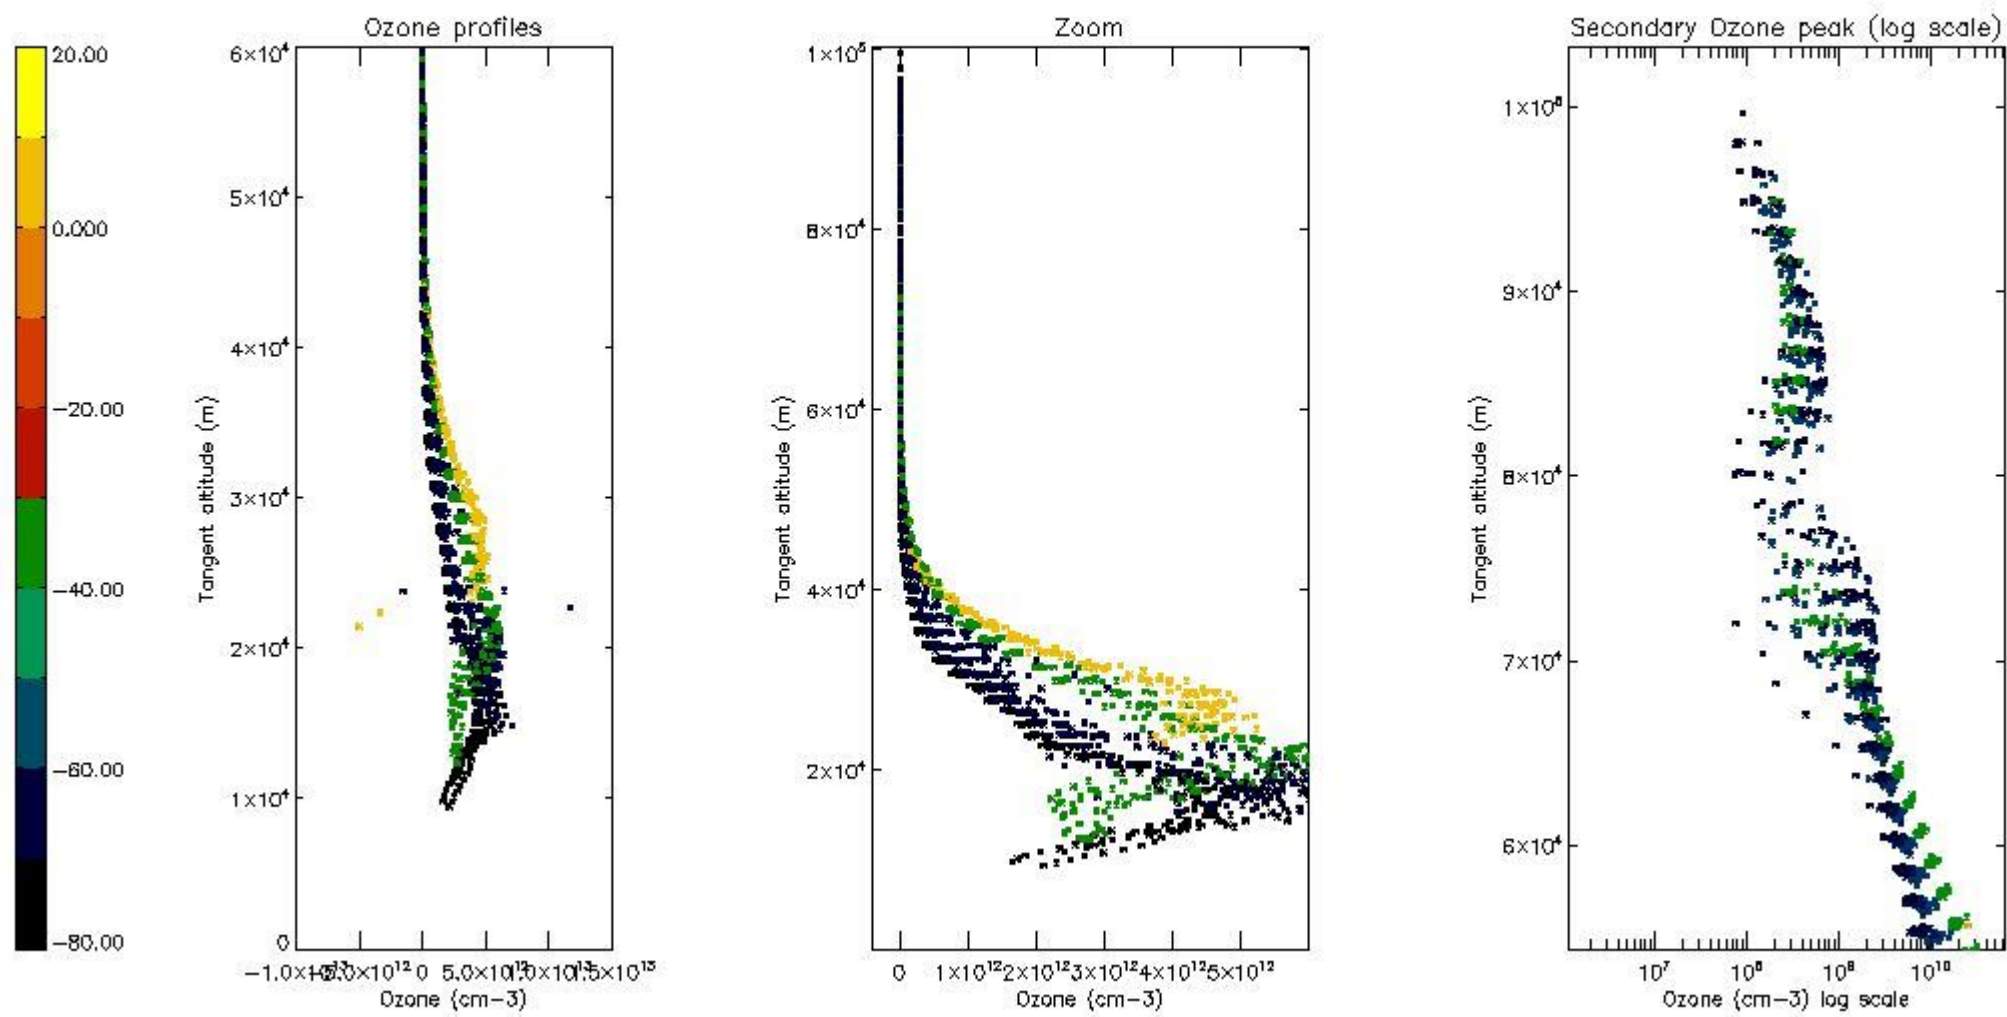

5.5 Plot ozone profiles where STD < 5% (dark without errors)

The colorbar represents the latitude.