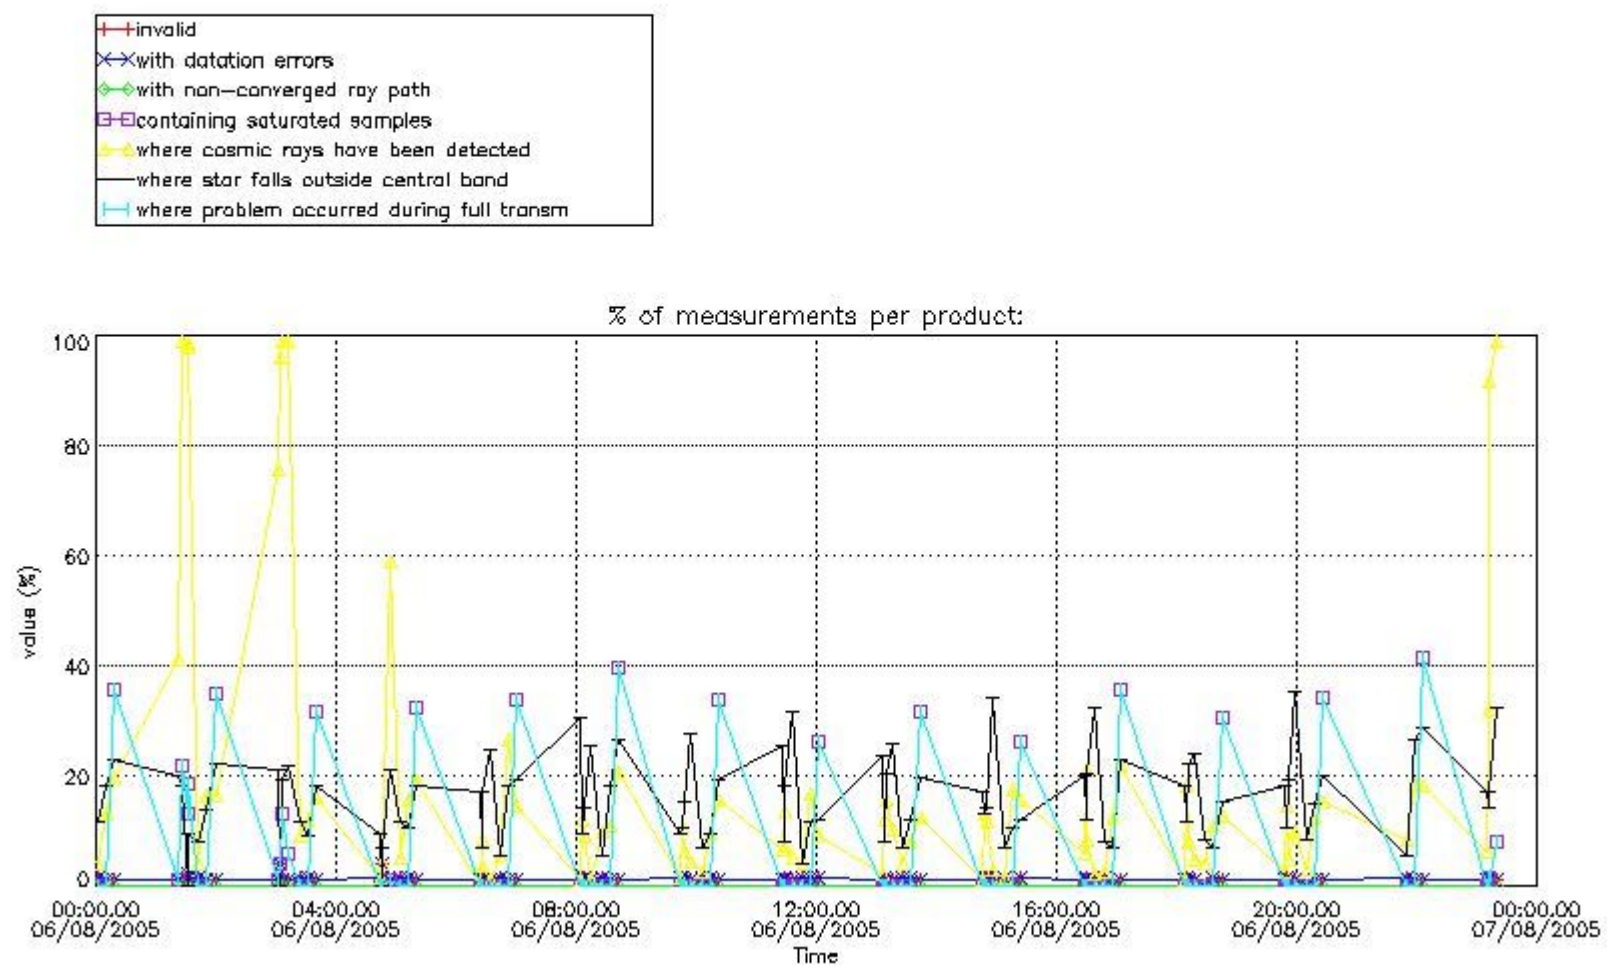

4.1.2 Plot level 1 quality information per product (time dependant): ENVI SAT DESCENDING passes