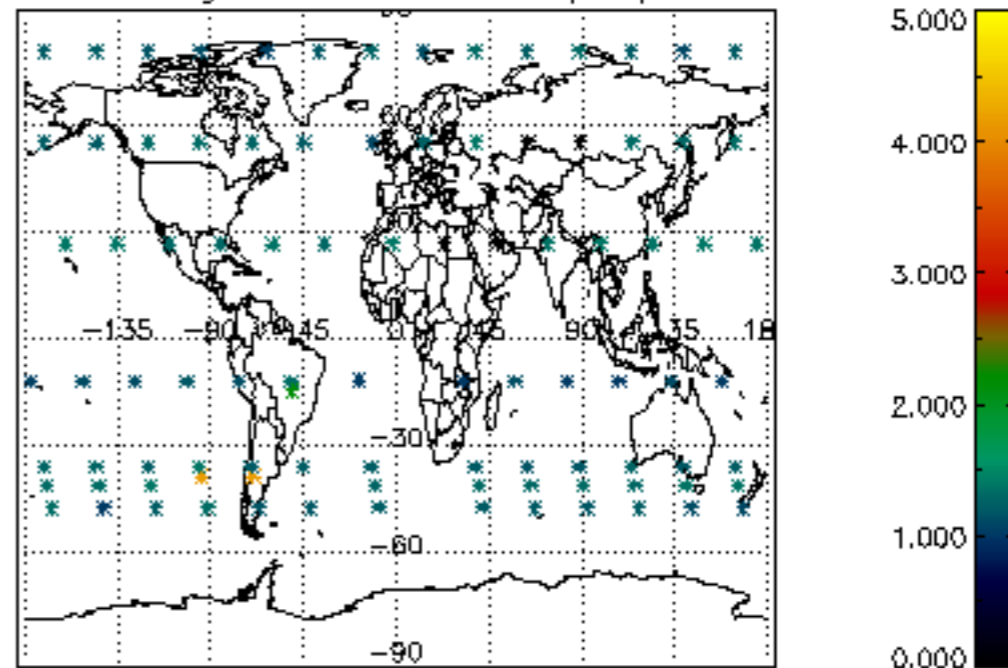

Percentage of flagged data per NO3 profile

Percentage of cosmic ray hits per profile

Percentage of datation errors per profile

Percentage of star falling outside central band per profile

Percentage of saturation errors per profile