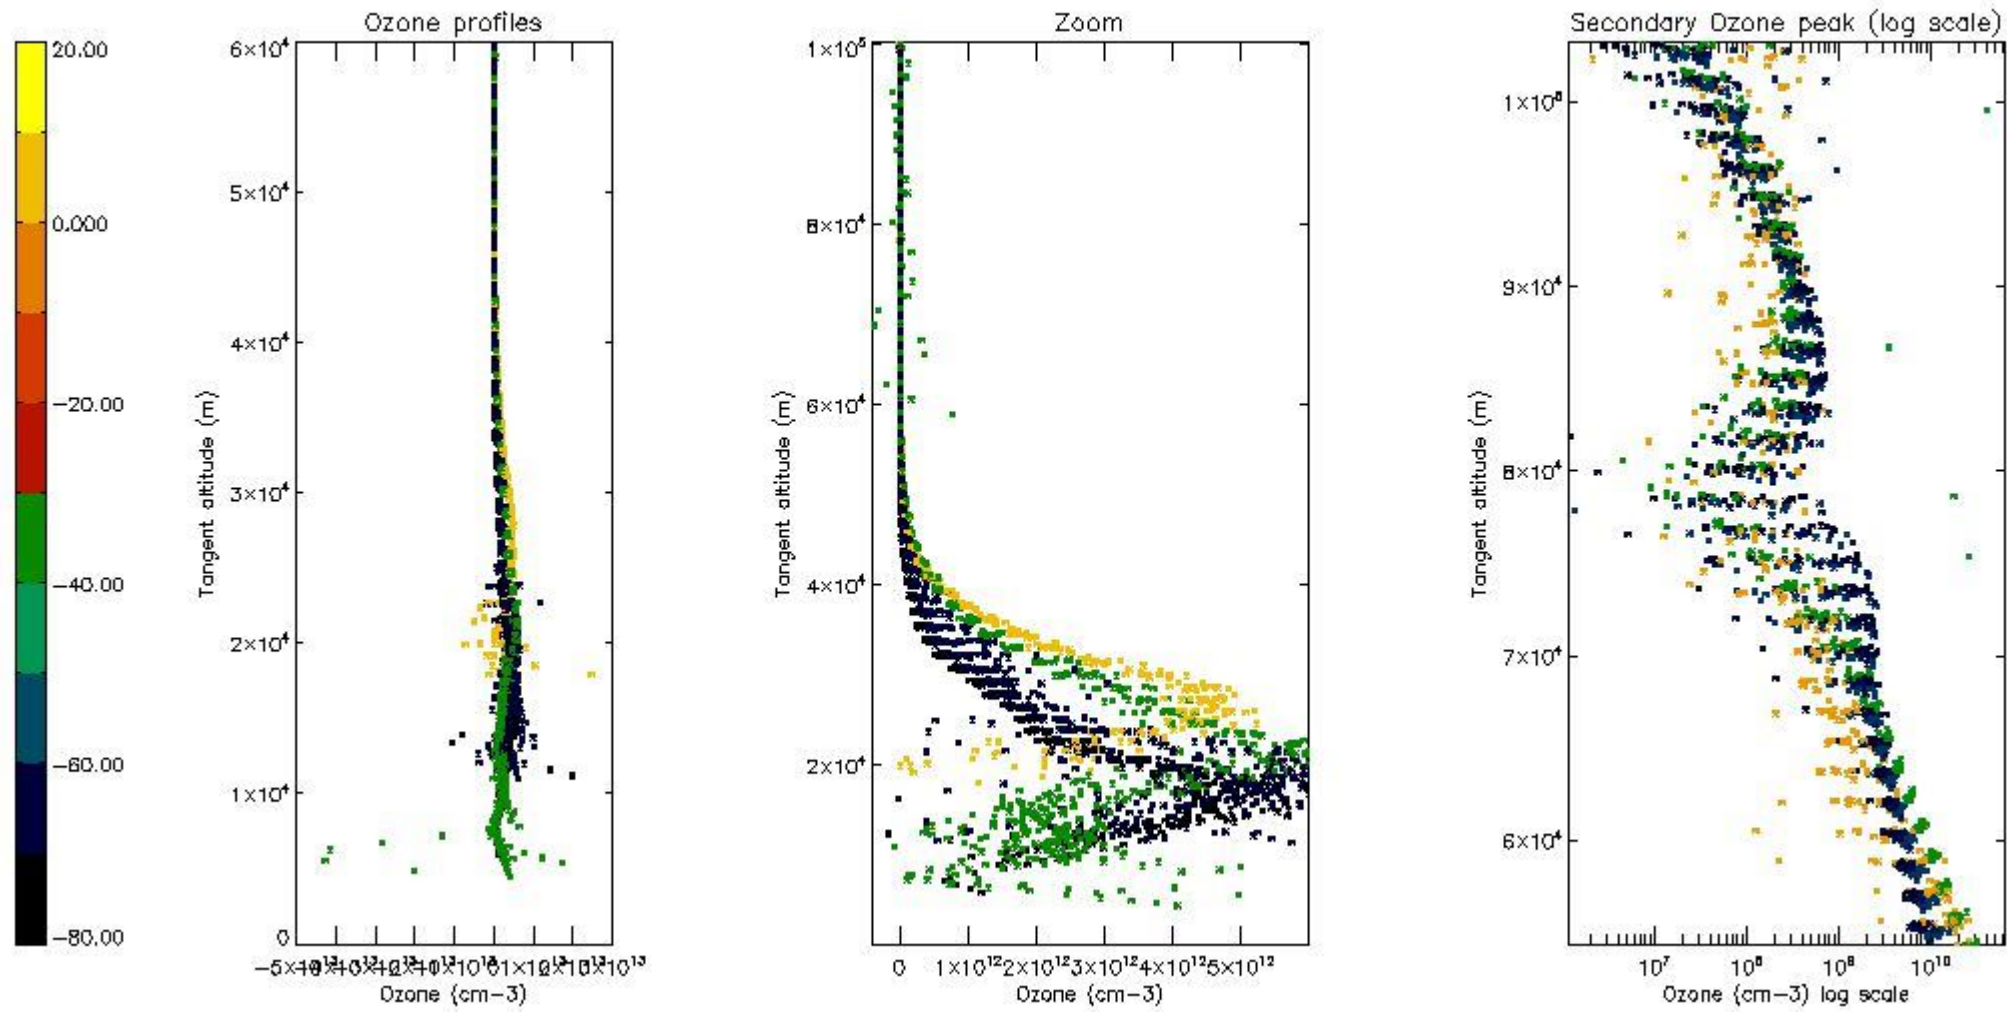

STD < 10	23
STD < 5	18

5.2 Plot ozone profiles for all STD (dark without errors)

The colorbar represents the latitude.

5.3 Plot ozone profiles where STD < 20% (dark without errors)

The colorbar represents the latitude.