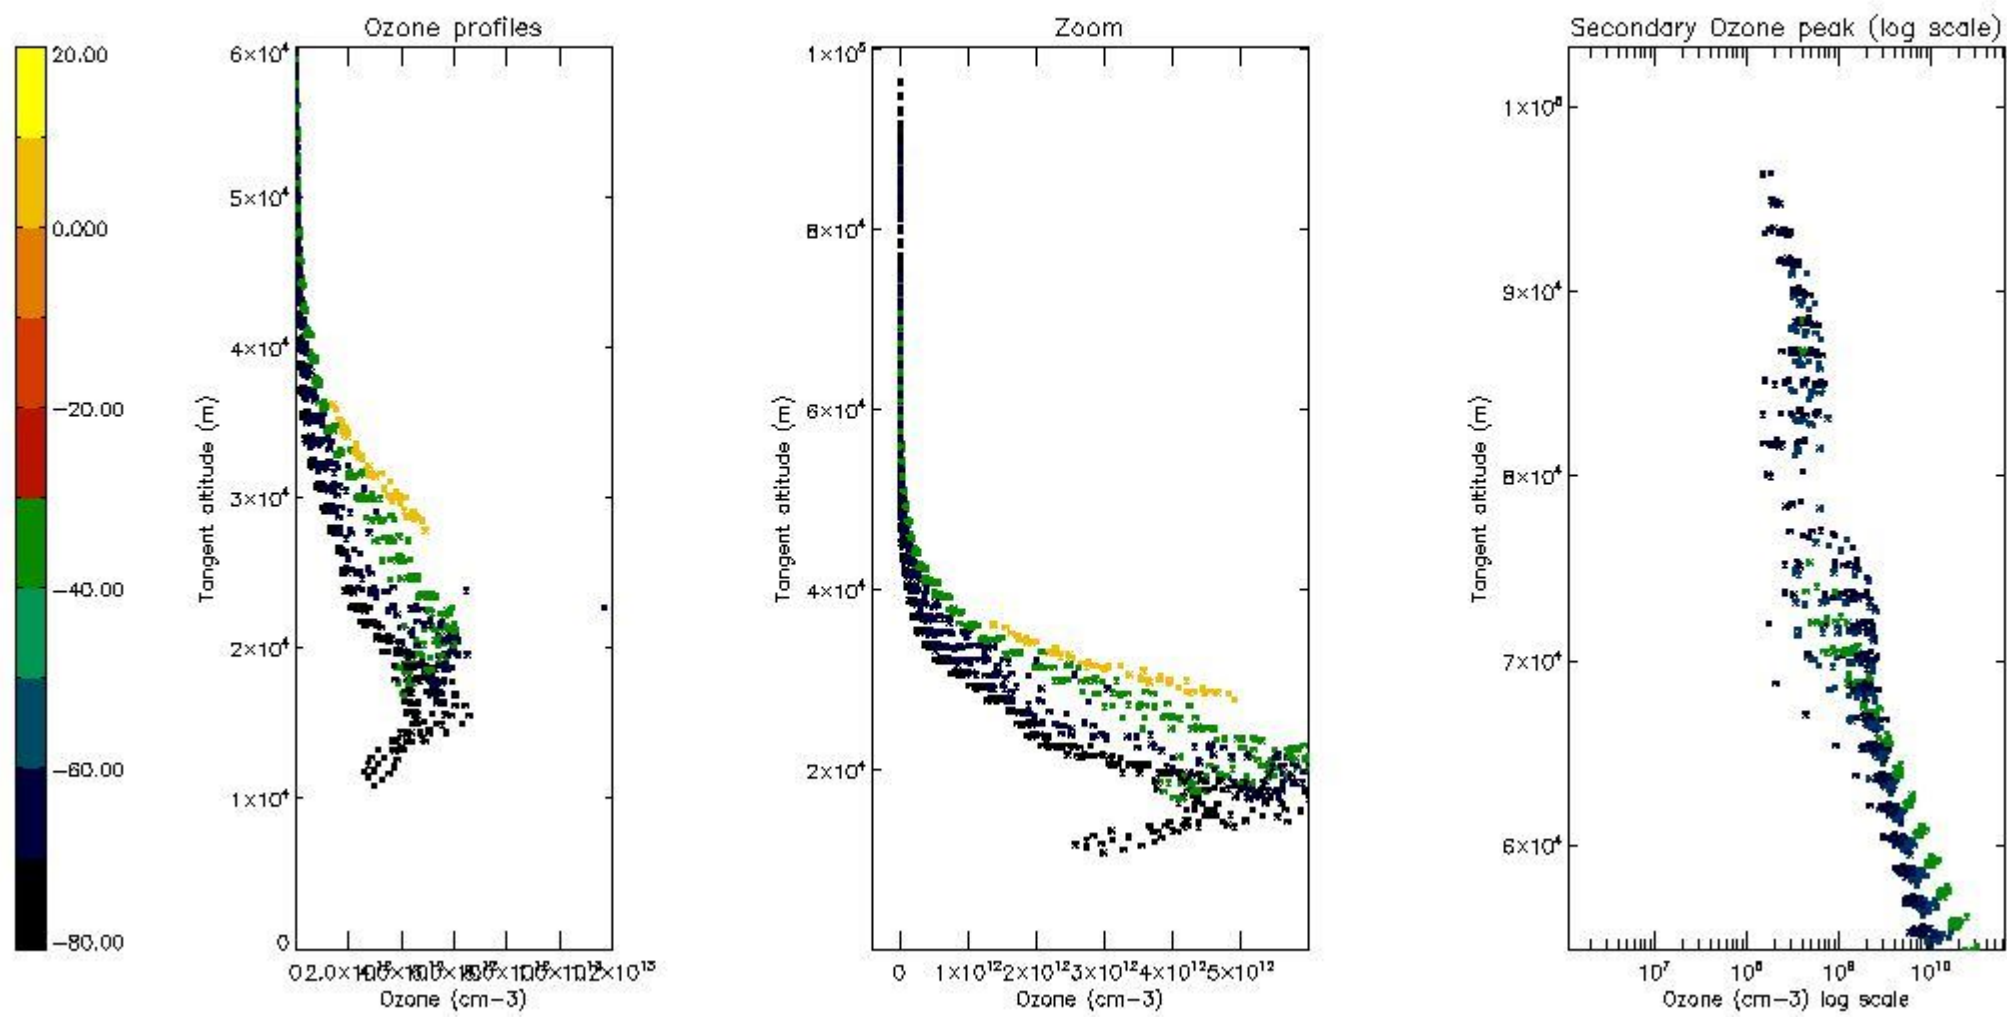

STD < 10	23
STD < 5	18

5.2 Plot ozone profiles for all STD (dark without errors)

The colorbar represents the latitude.

5.3 Plot ozone profiles where STD < 20% (dark without errors)

The colorbar represents the latitude.

5.4 Plot ozone profiles where STD < 10% (dark without errors)

The colorbar represents the latitude.

5.5 Plot ozone profiles where STD < 5% (dark without errors)

The colorbar represents the latitude.

5.6 Plot NO₂ profiles for all STD (dark without errors)