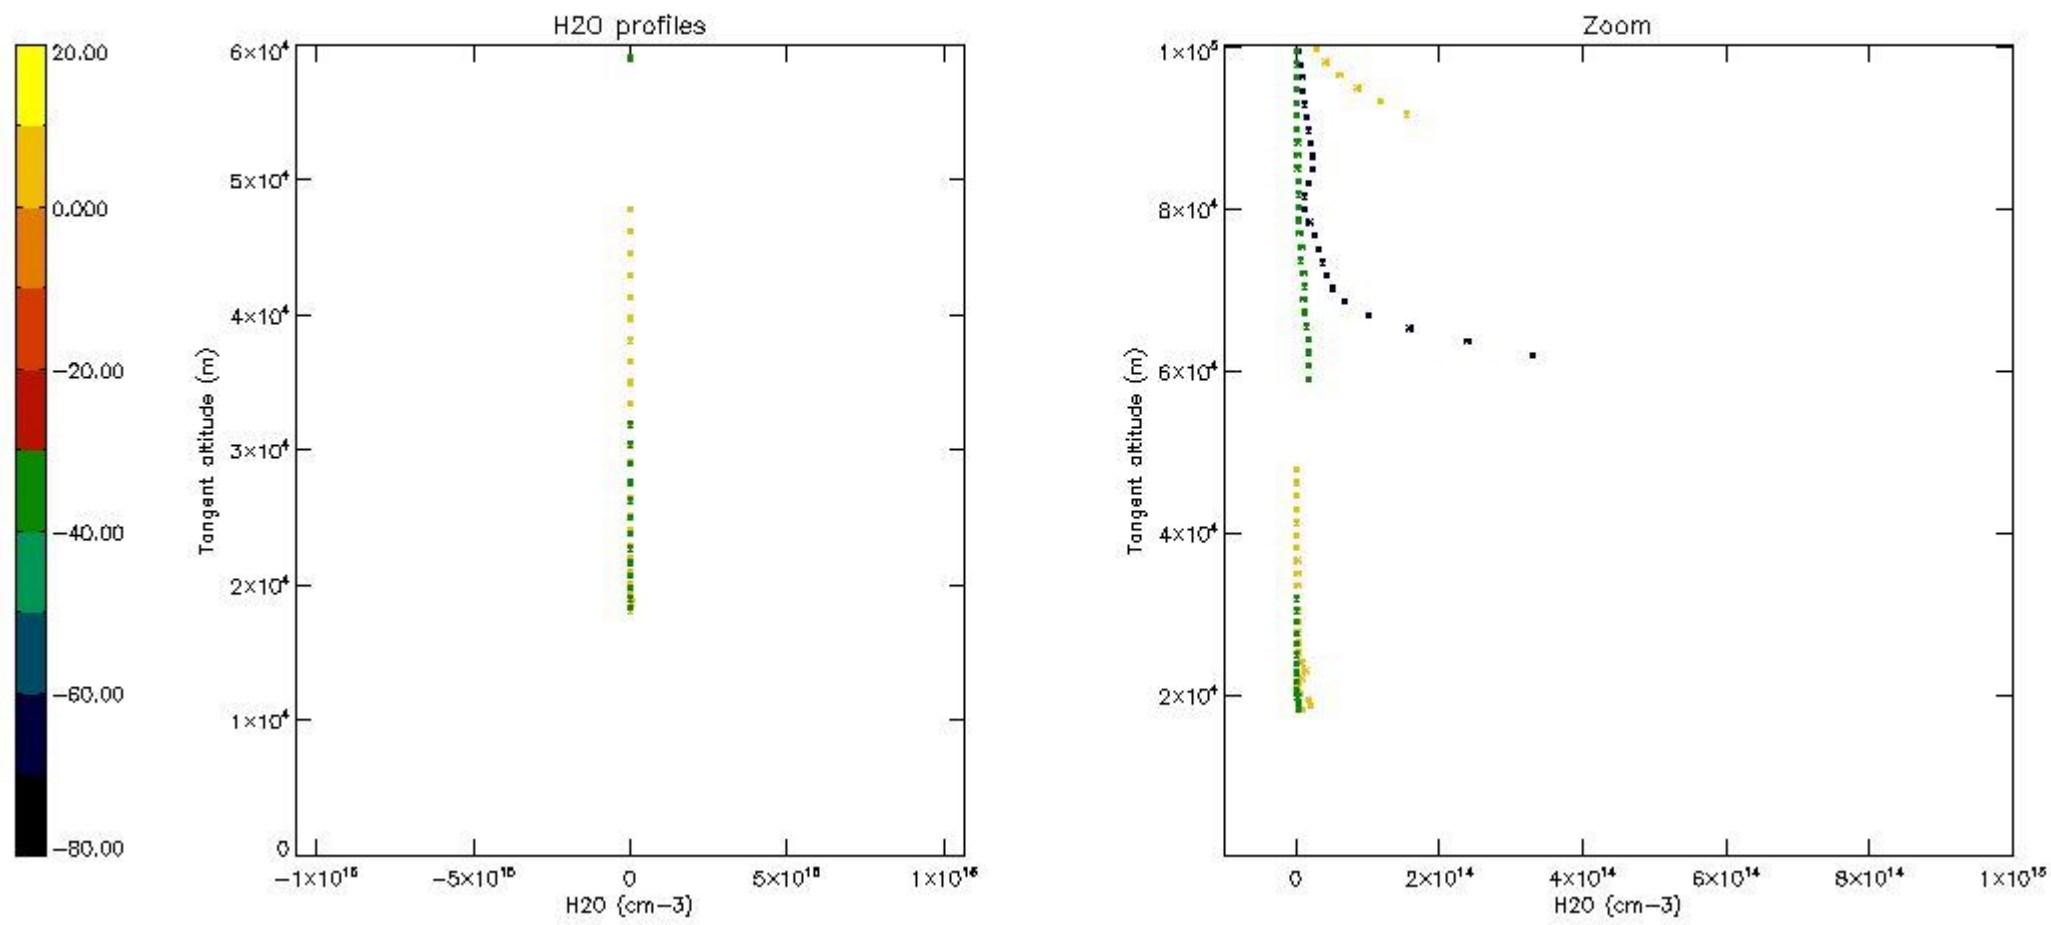

6. Auxiliary Data Files used for the production reported in section 2

The number reported in the third column indicates since which file (see list in section 2) the corresponding auxiliary file has been used. The fourth column is the date of those product files.

Type	Auxiliary Filename	Used since product	Used since product date
INST_PHYS_CHARACTERISTICS	GOM_INS_AXVIEC20091111_143220_20030716_120000_20500101_000000	1	06-AUG-2005 00:02:04
LEVEL-2_PROC_CONFIG	GOM_PR2_AXVIEC20091111_152718_20020301_000000_20500101_000000	1	06-AUG-2005 00:02:04
CROSS_SECTIONS_FILE	GOM_CRS_AXVIEC20091111_154832_20020301_000000_20500101_000000	1	06-AUG-2005 00:02:04