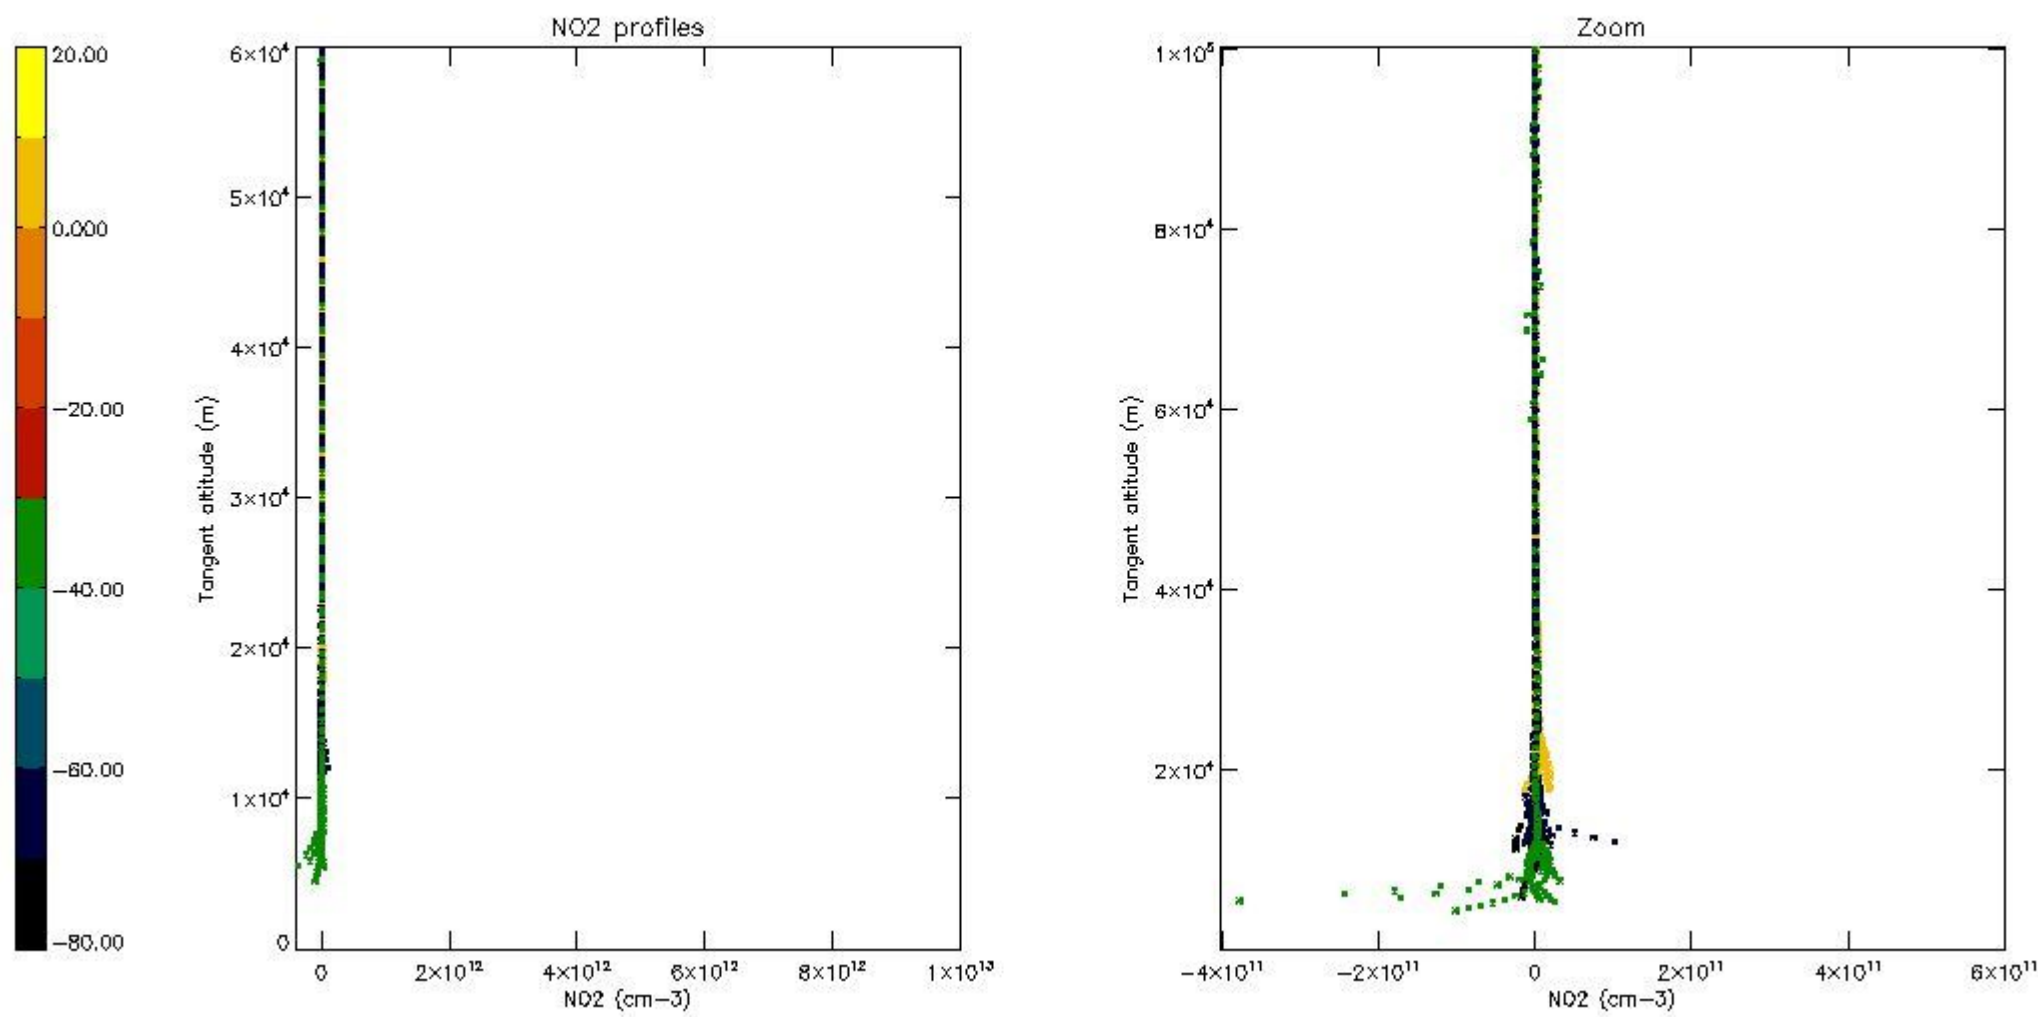

The colorbar represents the latitude.

5.7 Plot NO3 profiles for all STD (dark without errors)

The colorbar represents the latitude.

5.8 Plot H₂O profiles for all STD (only for occultations of stars 1,2,3,4,13,14,16,26,63 dark without errors)