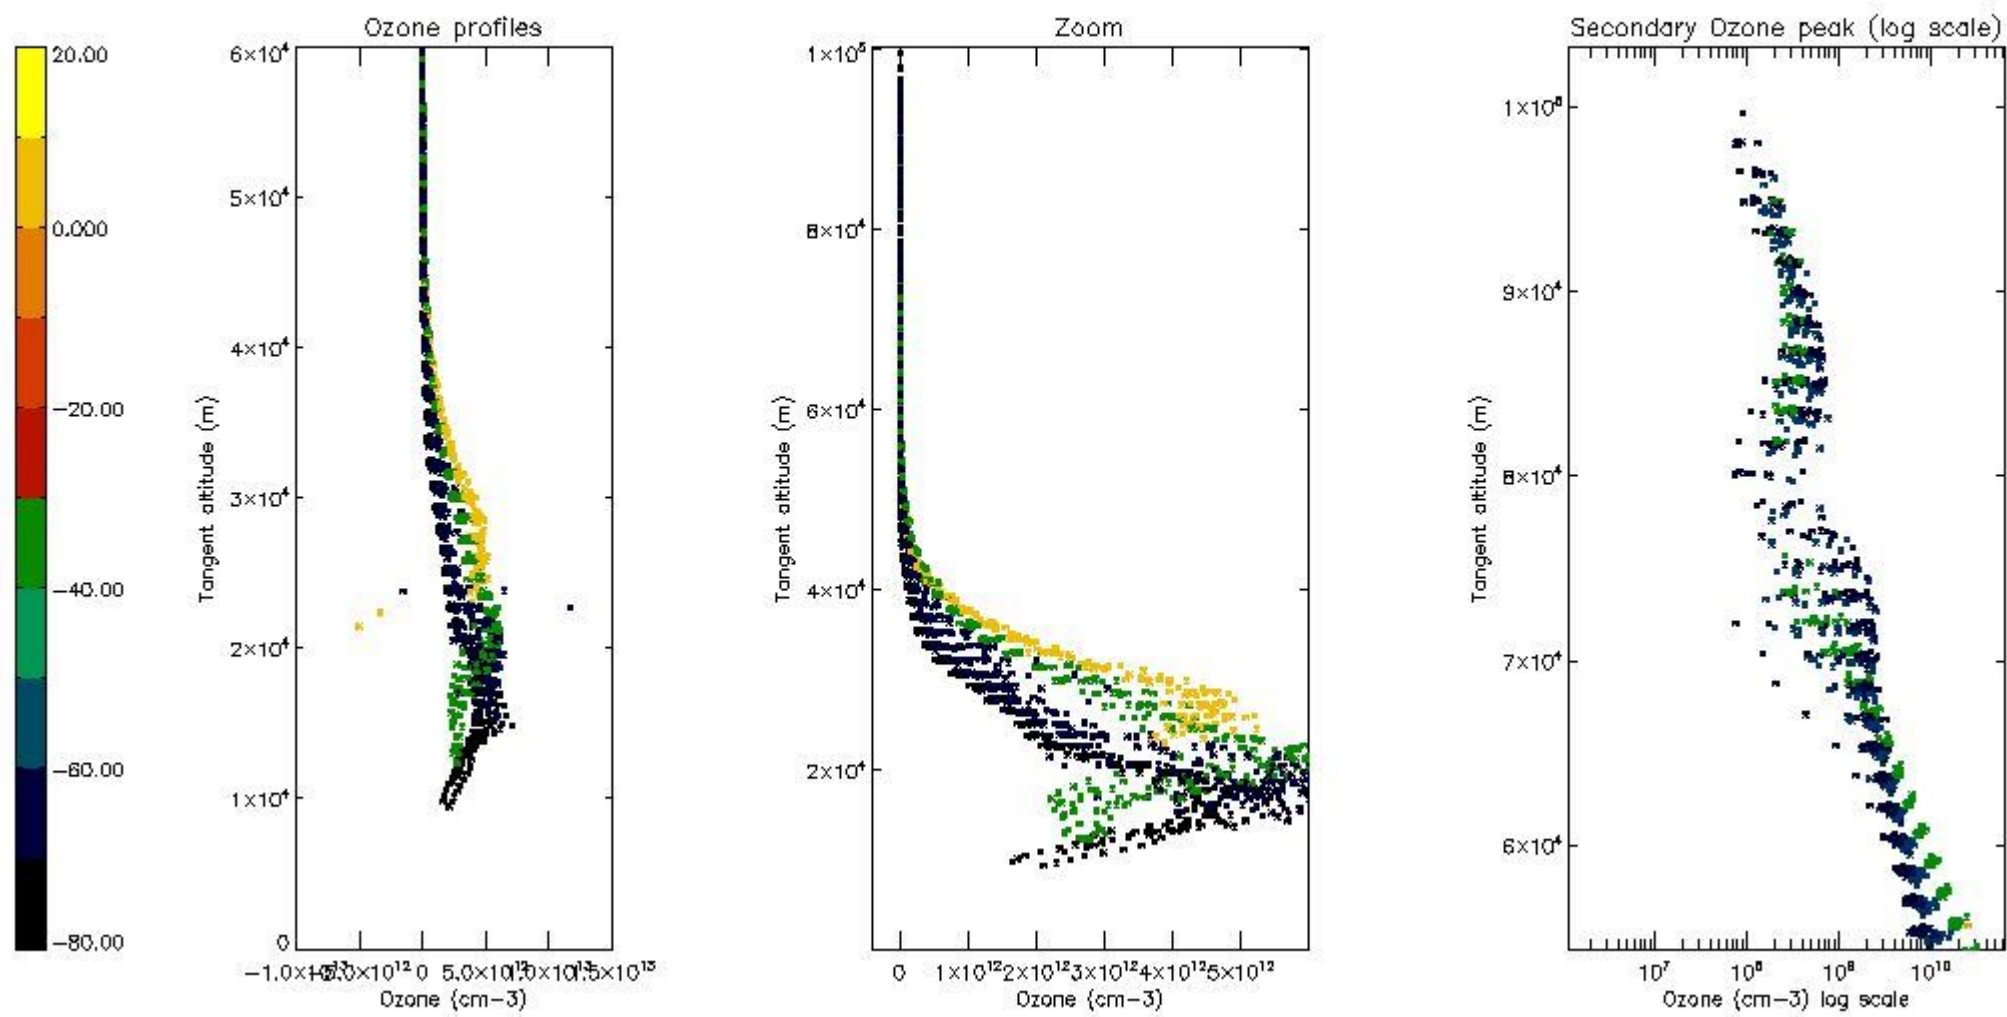

STD < 10	23
STD < 5	18

5.2 Plot ozone profiles for all STD (dark without errors)

The colorbar represents the latitude.

5.3 Plot ozone profiles where STD < 20% (dark without errors)

The colorbar represents the latitude.

5.4 Plot ozone profiles where STD < 10% (dark without errors)

The colorbar represents the latitude.

5.5 Plot ozone profiles where STD < 5% (dark without errors)

The colorbar represents the latitude.

5.6 Plot NO₂ profiles for all STD (dark without errors)