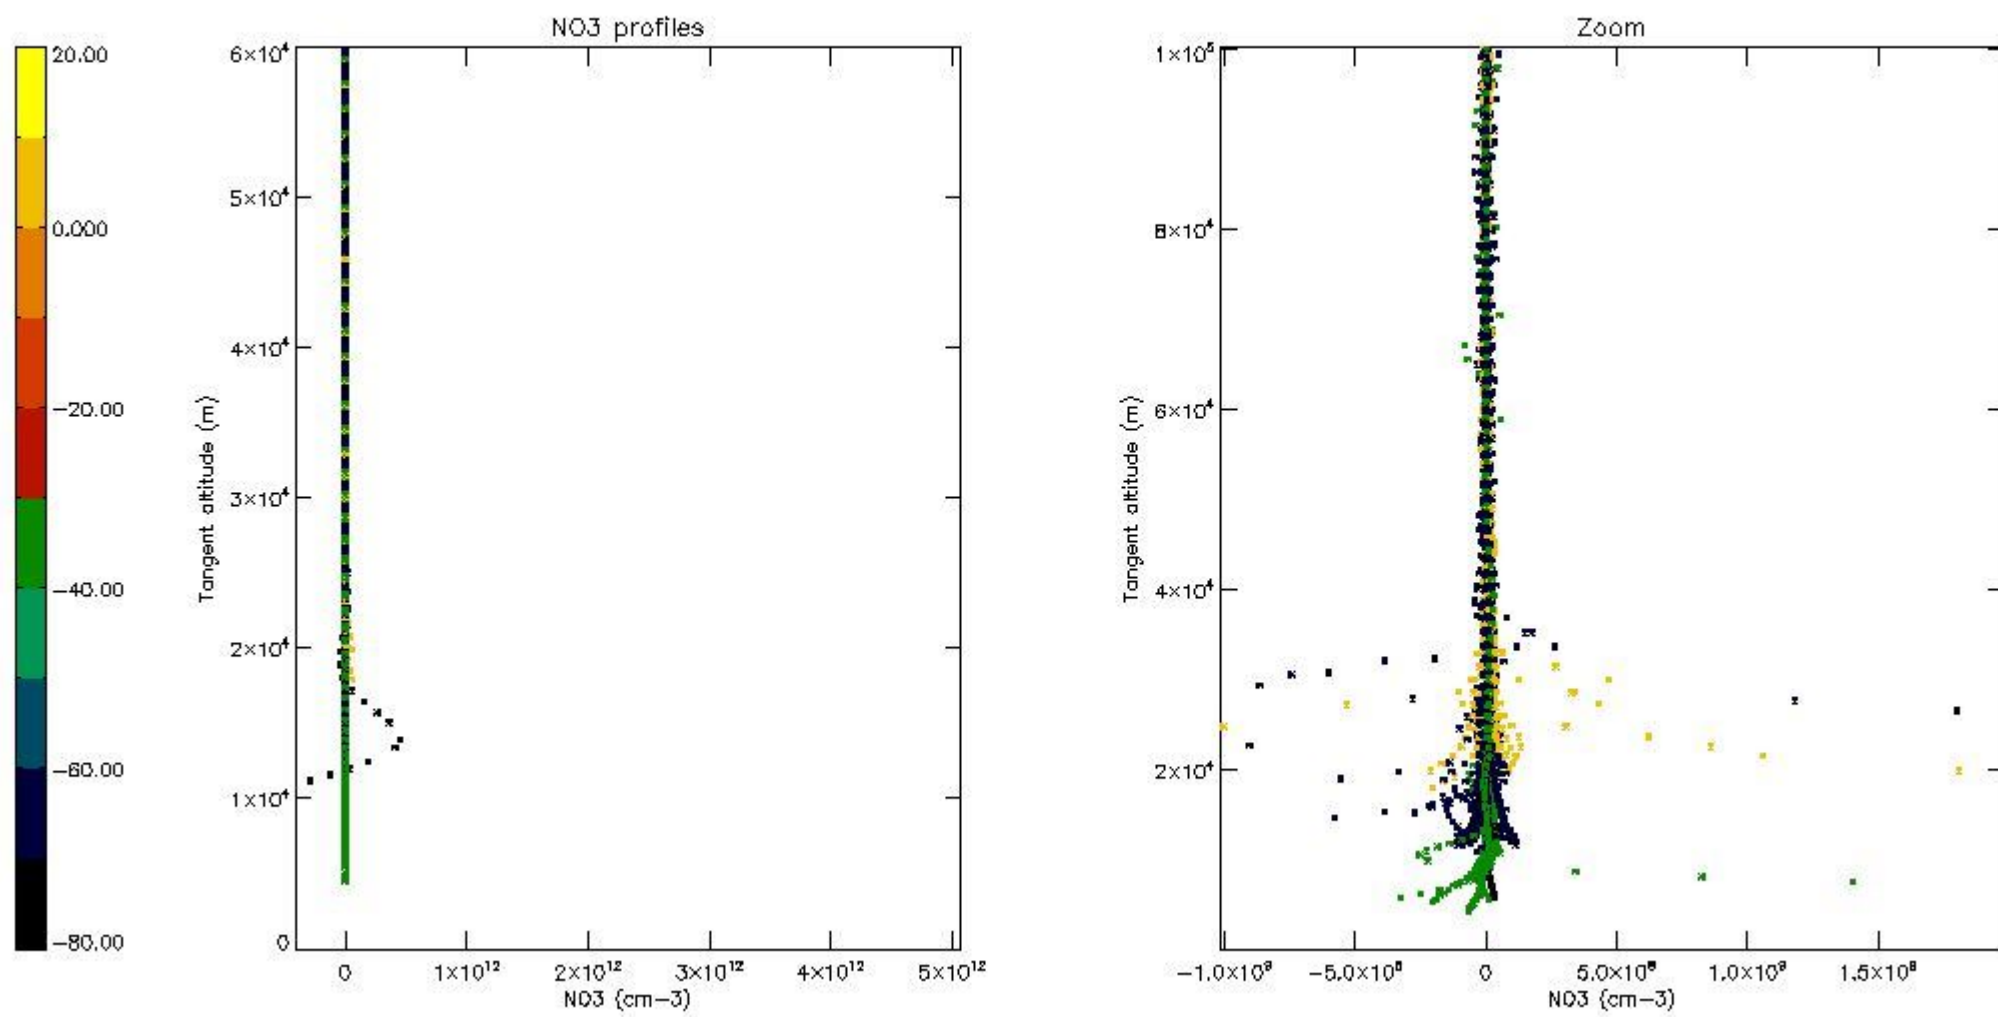

5.4 Plot ozone profiles where STD < 10% (dark without errors)

The colorbar represents the latitude.

5.5 Plot ozone profiles where STD < 5% (dark without errors)

The colorbar represents the latitude.

5.6 Plot NO₂ profiles for all STD (dark without errors)

The colorbar represents the latitude.

5.7 Plot NO3 profiles for all STD (dark without errors)

The colorbar represents the latitude.

5.8 Plot H2O profiles for all STD (only for occultations of stars 1,2,3,4,13,14,16,26,63 dark without errors)