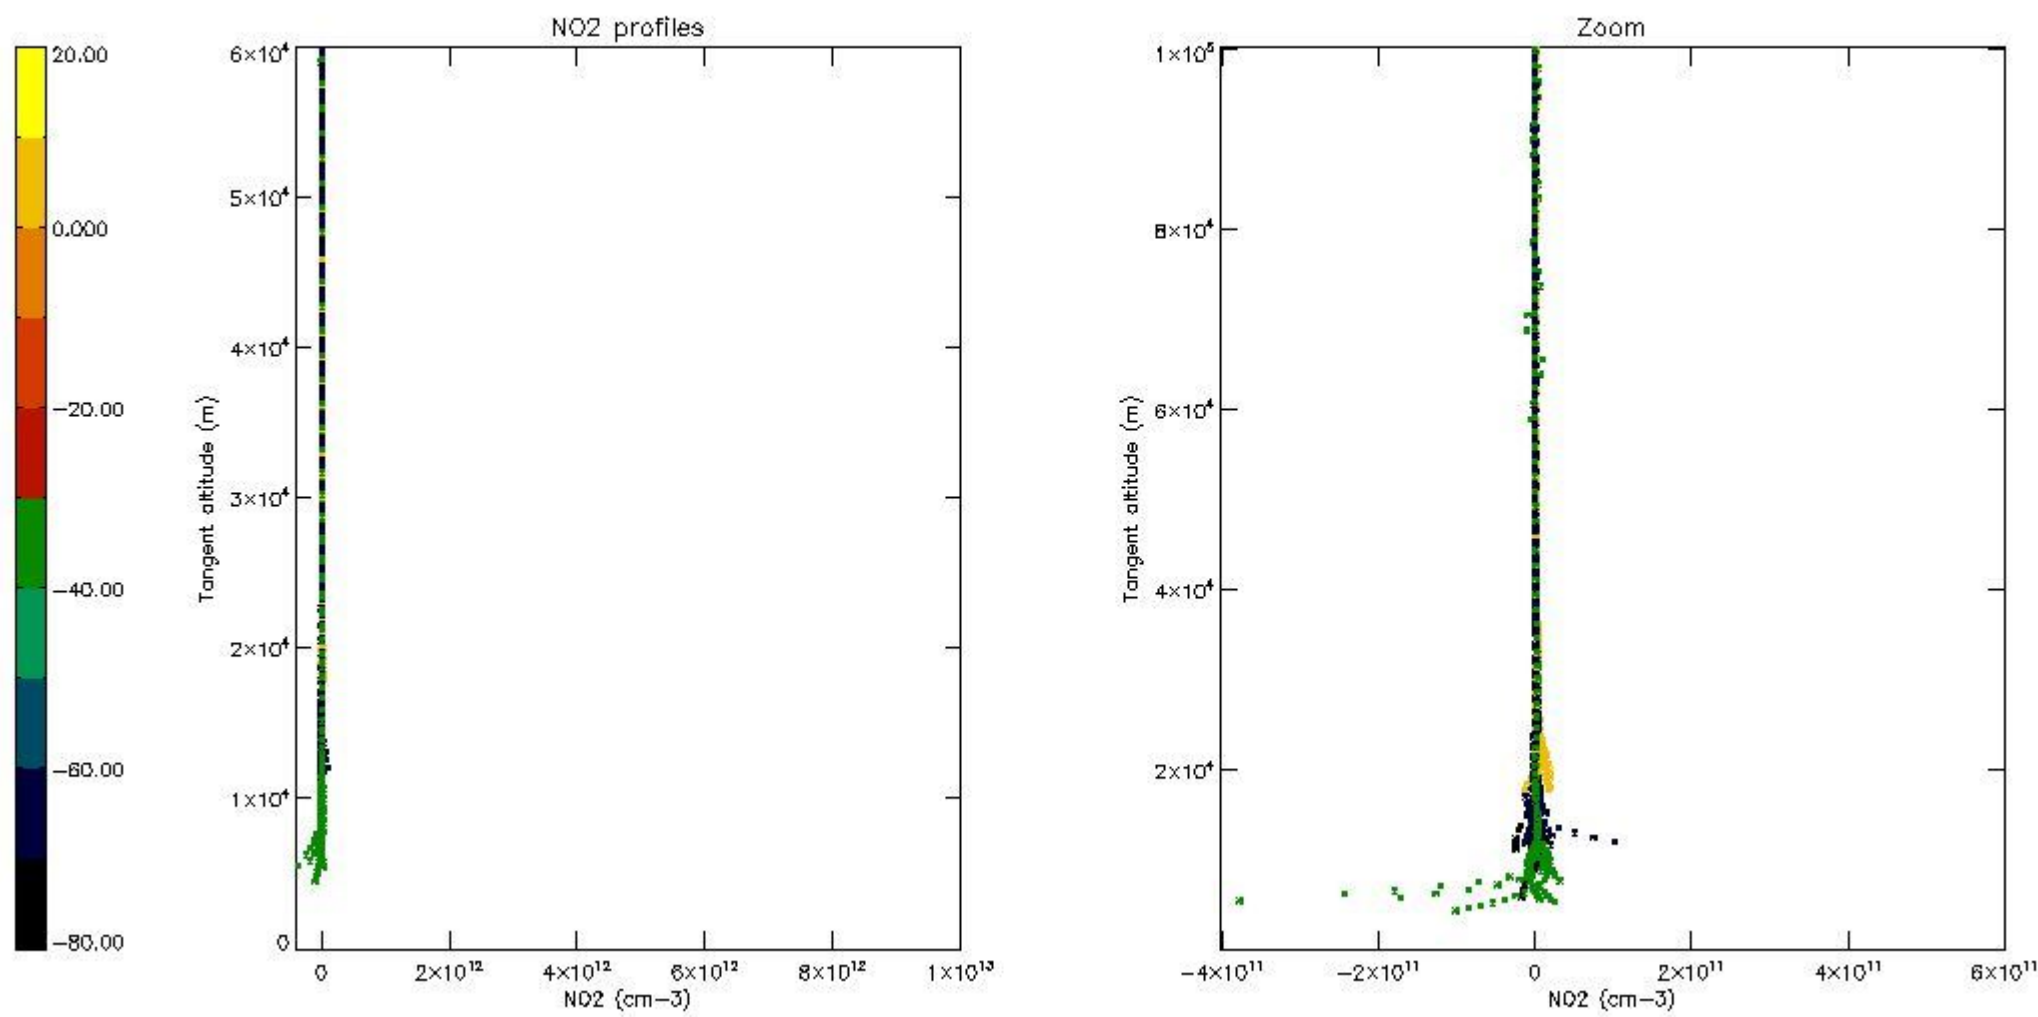

5.4 Plot ozone profiles where STD < 10% (dark without errors)

The colorbar represents the latitude.

5.5 Plot ozone profiles where STD < 5% (dark without errors)

The colorbar represents the latitude.

5.6 Plot NO₂ profiles for all STD (dark without errors)

The colorbar represents the latitude.

5.7 Plot NO3 profiles for all STD (dark without errors)

The colorbar represents the latitude.

5.8 Plot H2O profiles for all STD (only for occultations of stars 1,2,3,4,13,14,16,26,63 dark without errors)