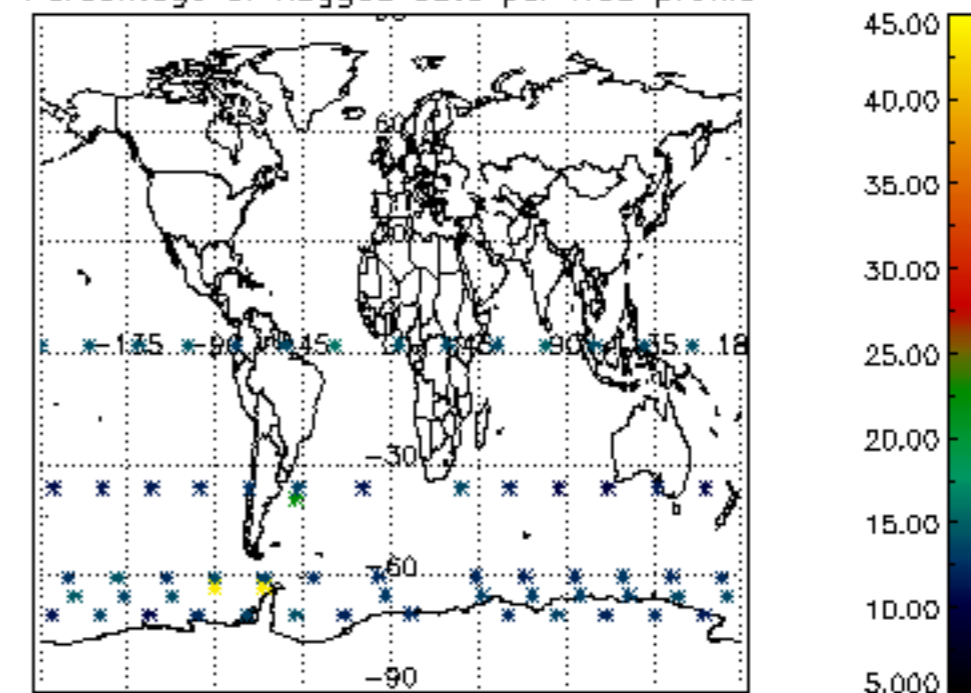

Percentage of flagged data per NO3 profile