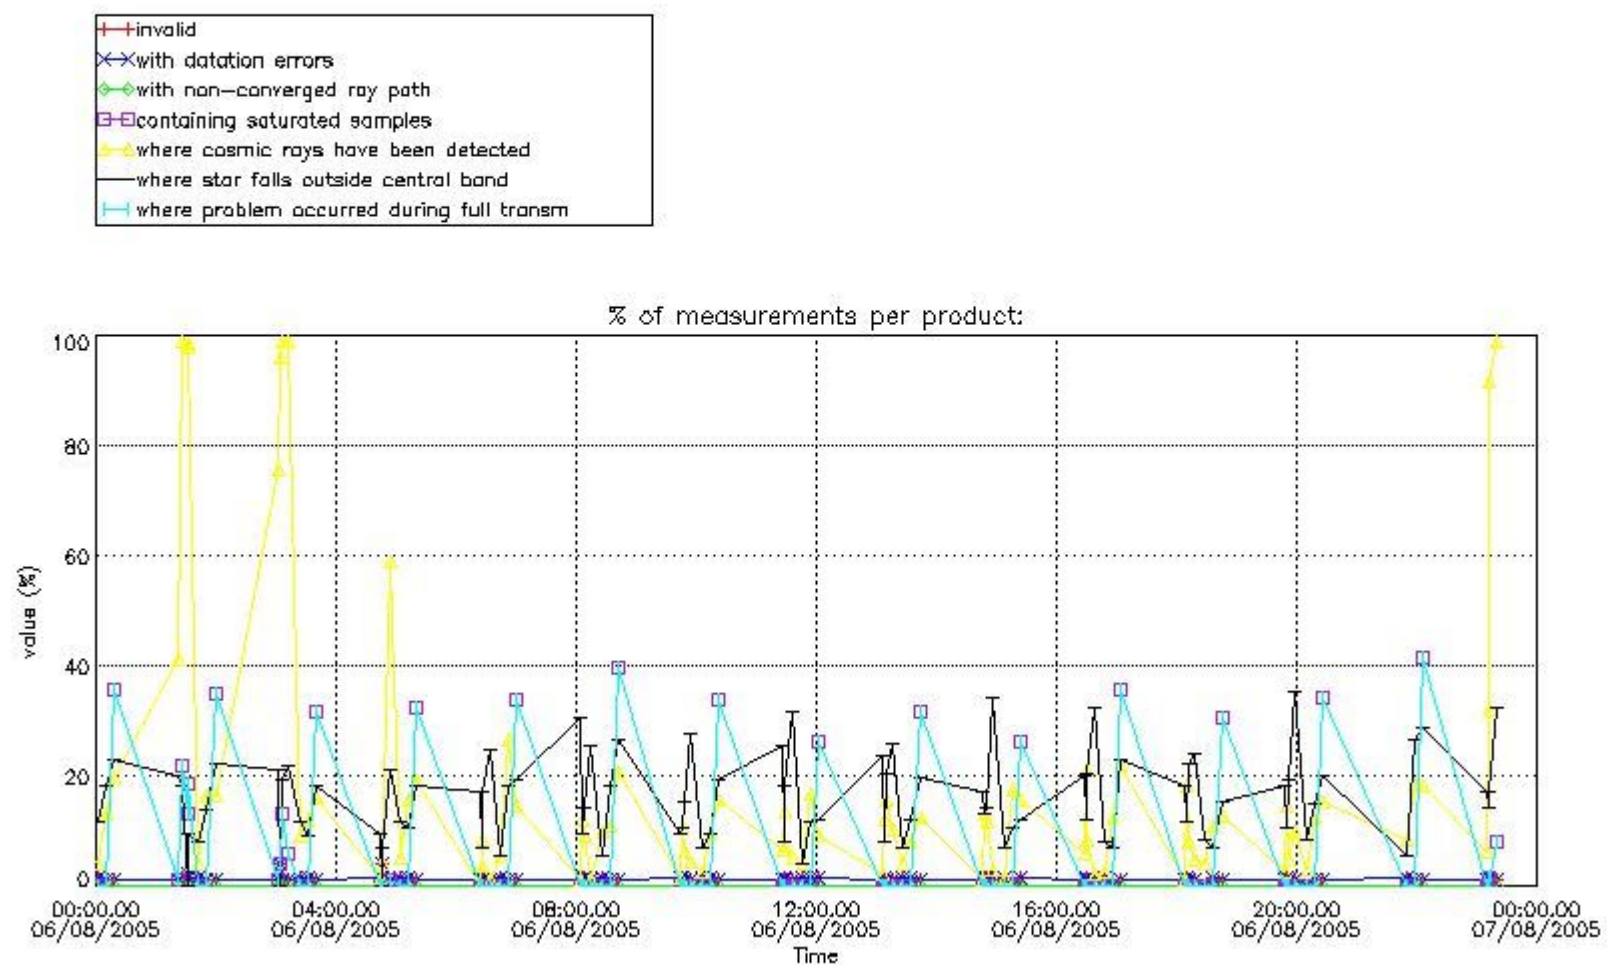

[6. Auxiliary Data Files used for the production reported in section 2](#)

This report presents the daily analysis on parameters extracted from GOMOS level 2 data (GOM_NL__2P). It is intended to monitor some important parameters that will impact the quality of these products. A list of level 2 products (and content) that have arrived during the reporting day to the PCF is also given.

3. Quality information per product

In this section it is plotted some information contained in the Quality Summary data set of the level 2 products. Only products in dark limb conditions and without errors (error flag in the MPH set to "0") are used.

3.1 Plot quality information per product (time dependant)

3.2 Plot quality information per product (world map)

4. Level 1 quality information per product

In this section it is plotted some information contained in the Quality Summary data set of the level 2 products that comes from the level 1b processing. Products without errors (error flag in the MPH set to "0") are used.

4.1 Plot quality information per product (time dependant) coming from level 1b processing

4.1.1 Plot level 1 quality information per product (time dependant): ENVISAT ASCENDING passes

4.1.2 Plot level 1 quality information per product (time dependant): ENVI SAT DESCENDING passes