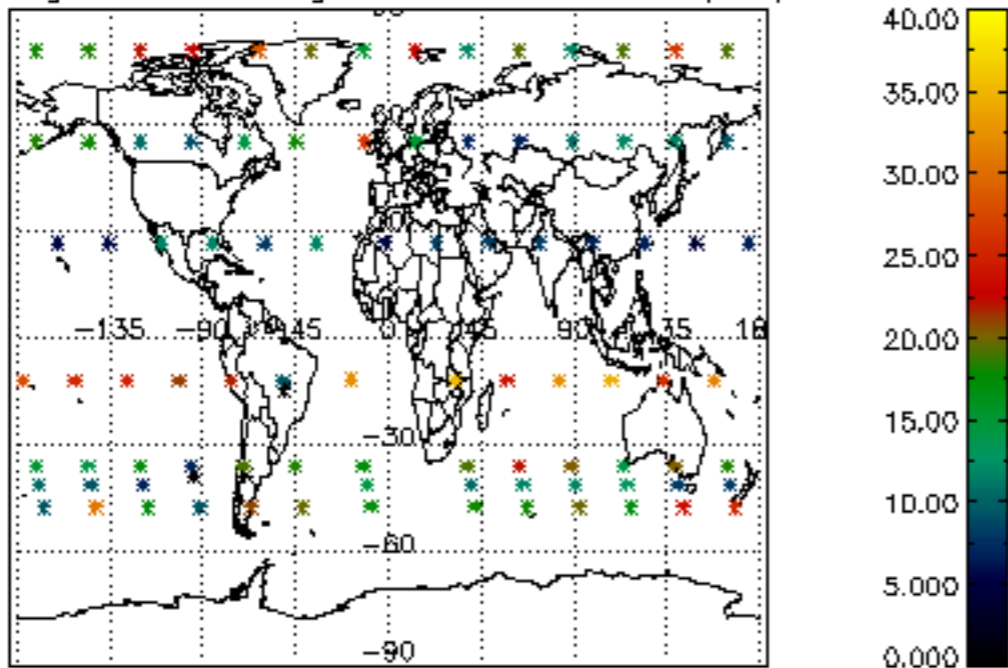

Percentage of cosmic ray hits per profile

Percentage of star falling outside central band per profile