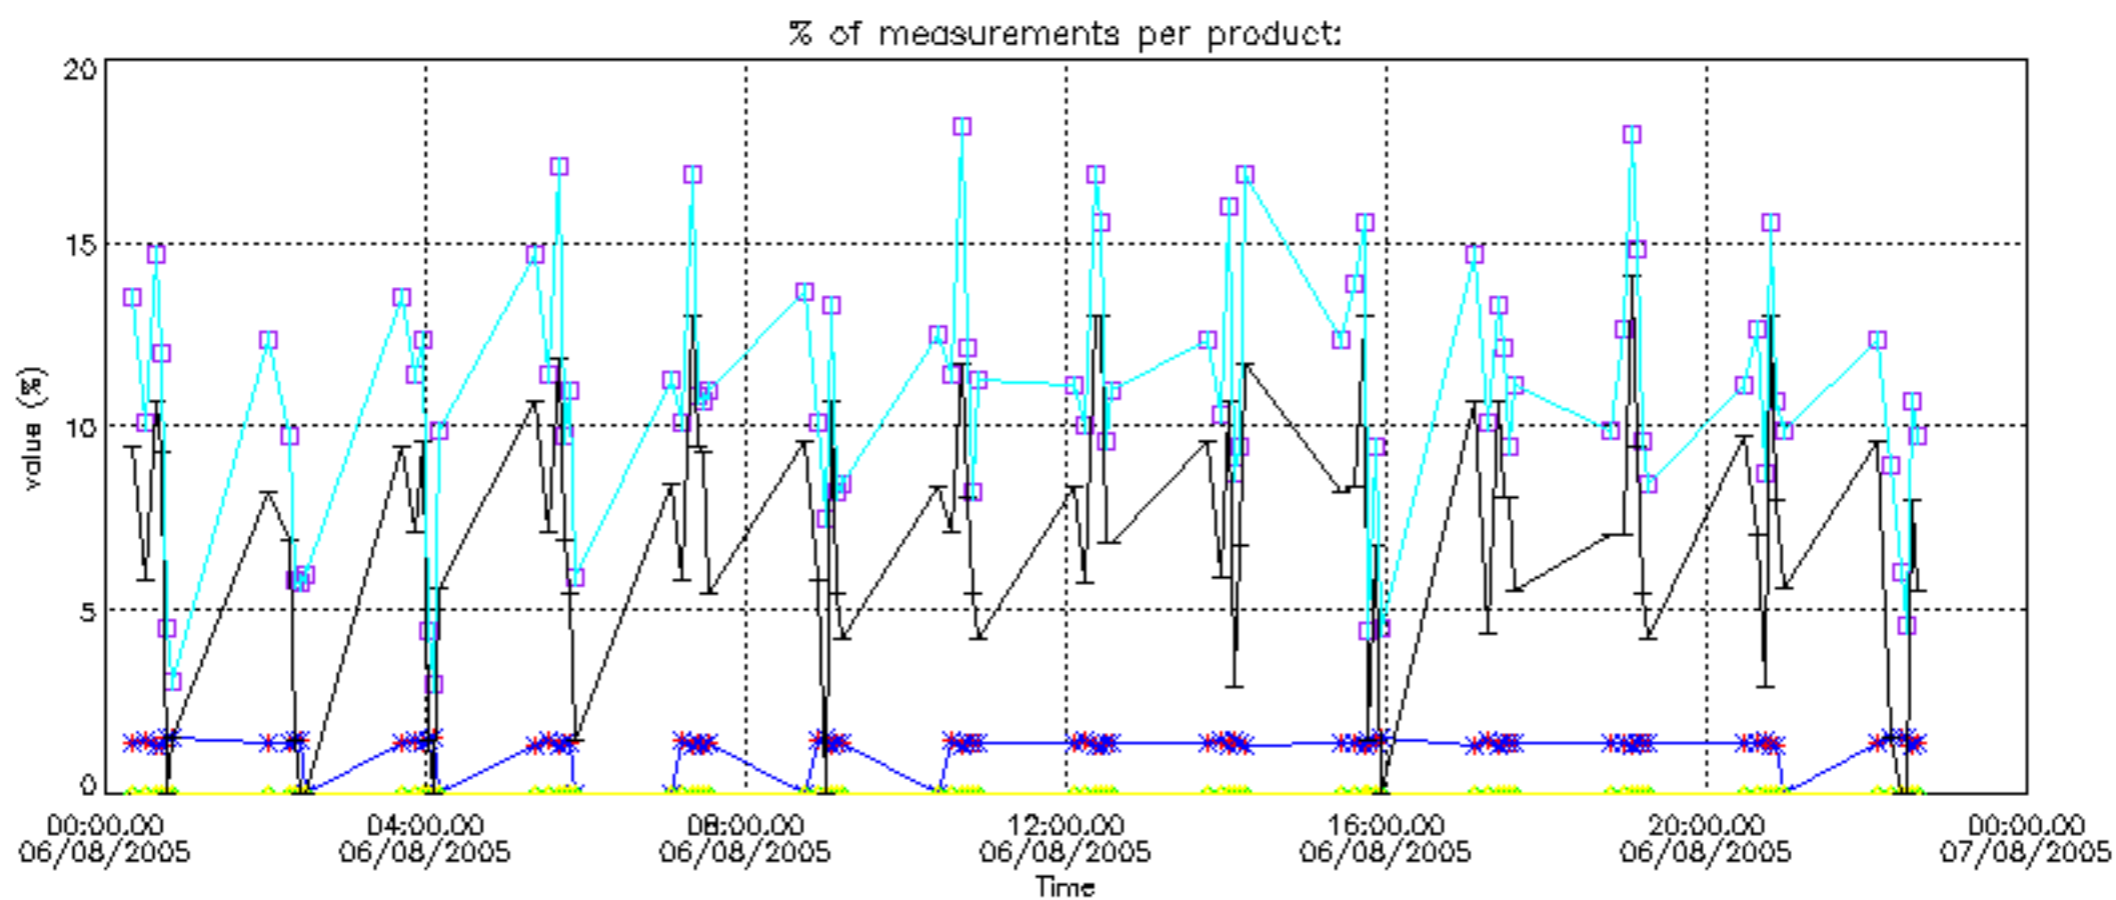

Percentage of cosmic ray hits per profile

Percentage of datation errors per profile