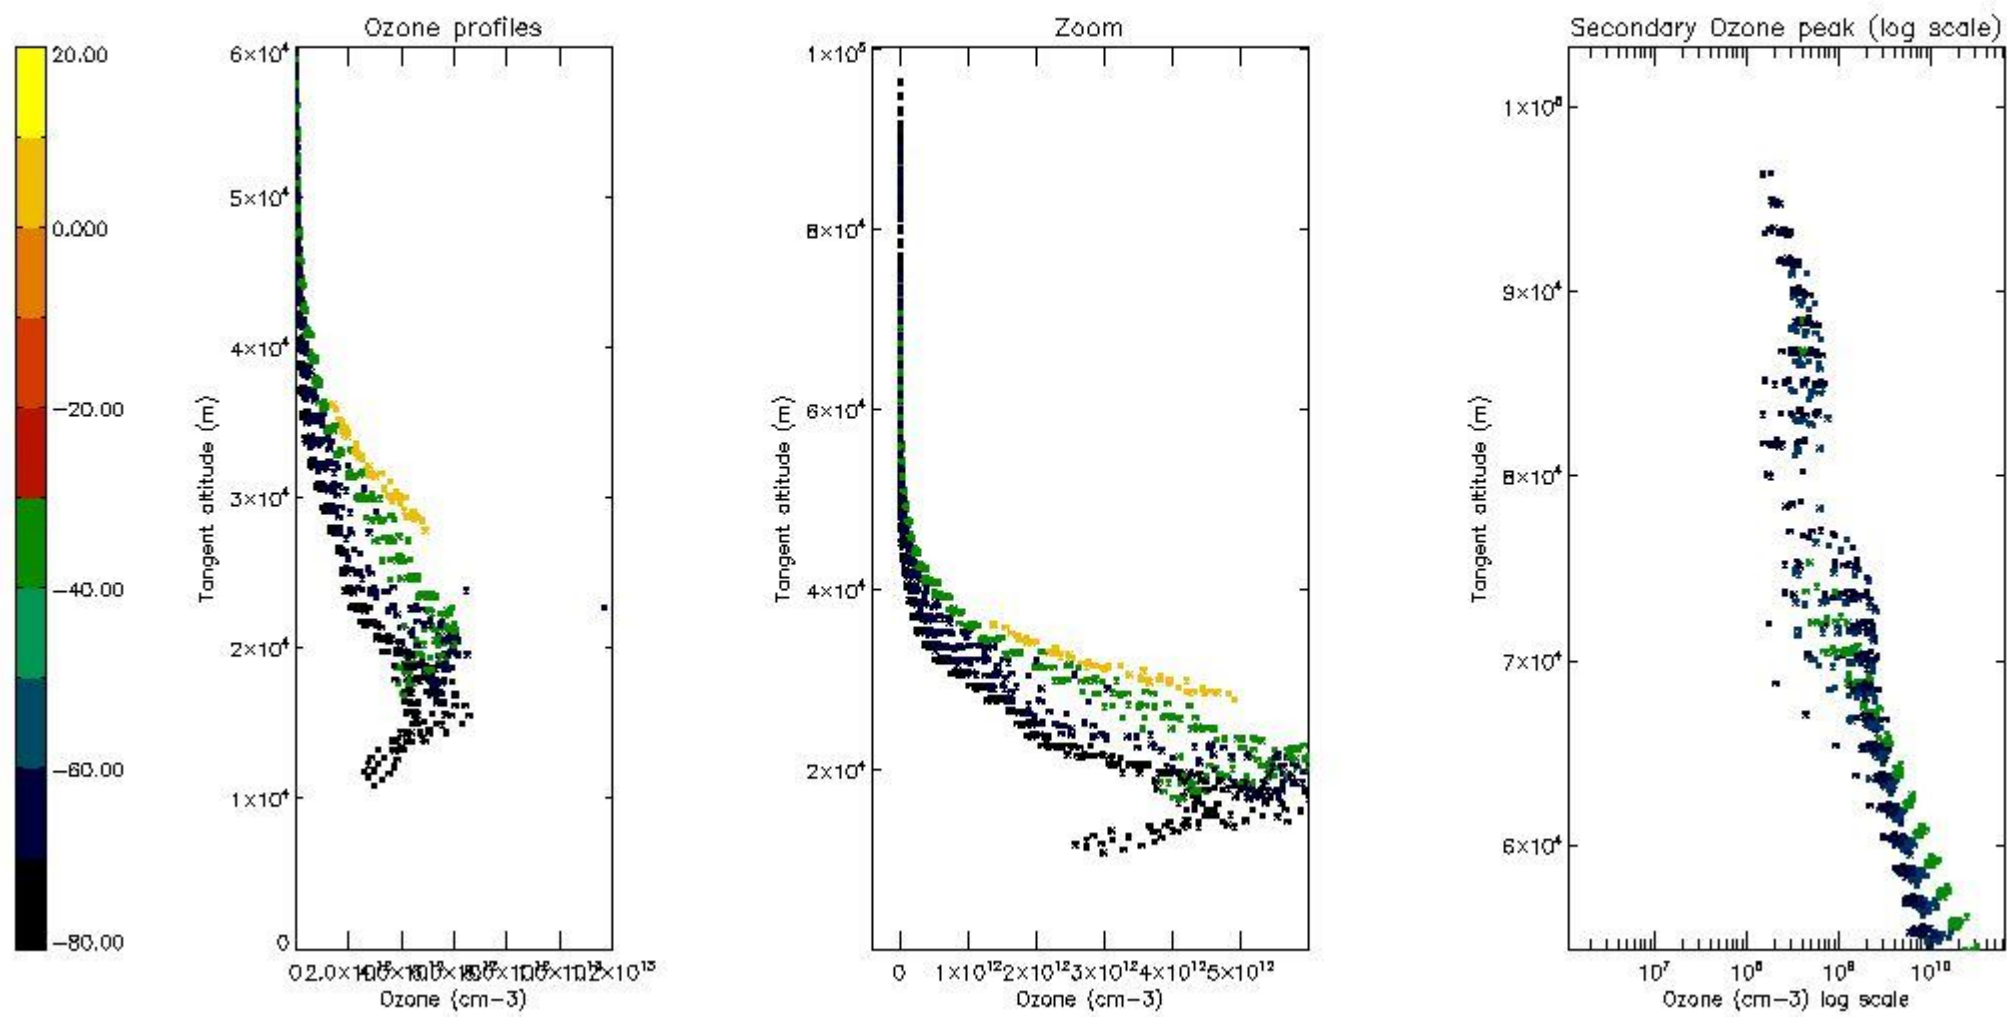

5.6 Plot NO₂ profiles for all STD (dark without errors)

The colorbar represents the latitude.