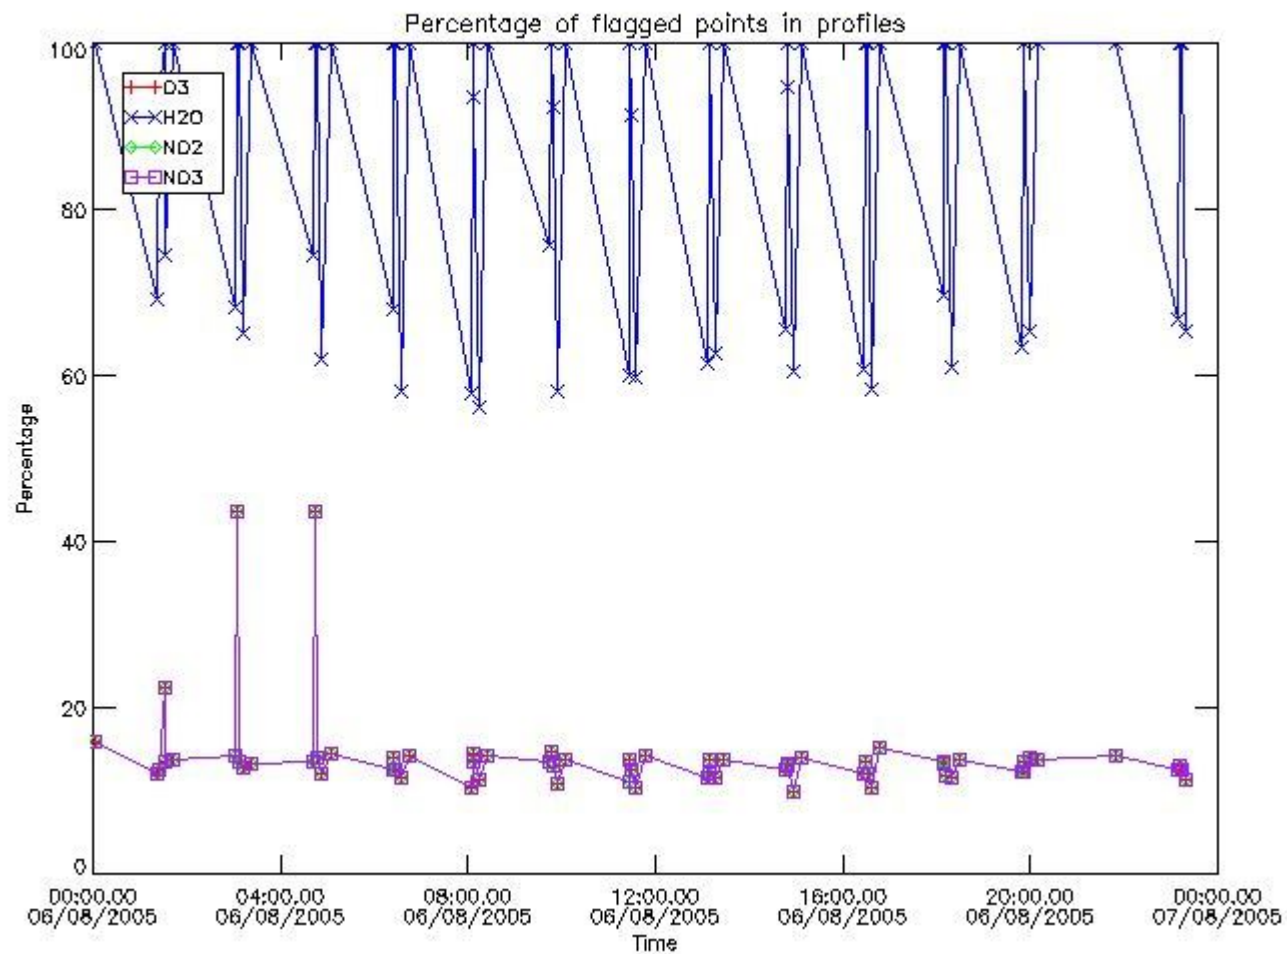

3. Quality information per product

In this section it is plotted some information contained in the Quality Summary data set of the level 2 products. Only products in dark limb conditions and without errors (error flag in the MPH set to "0") are used.

3.1 Plot quality information per product (time dependant)