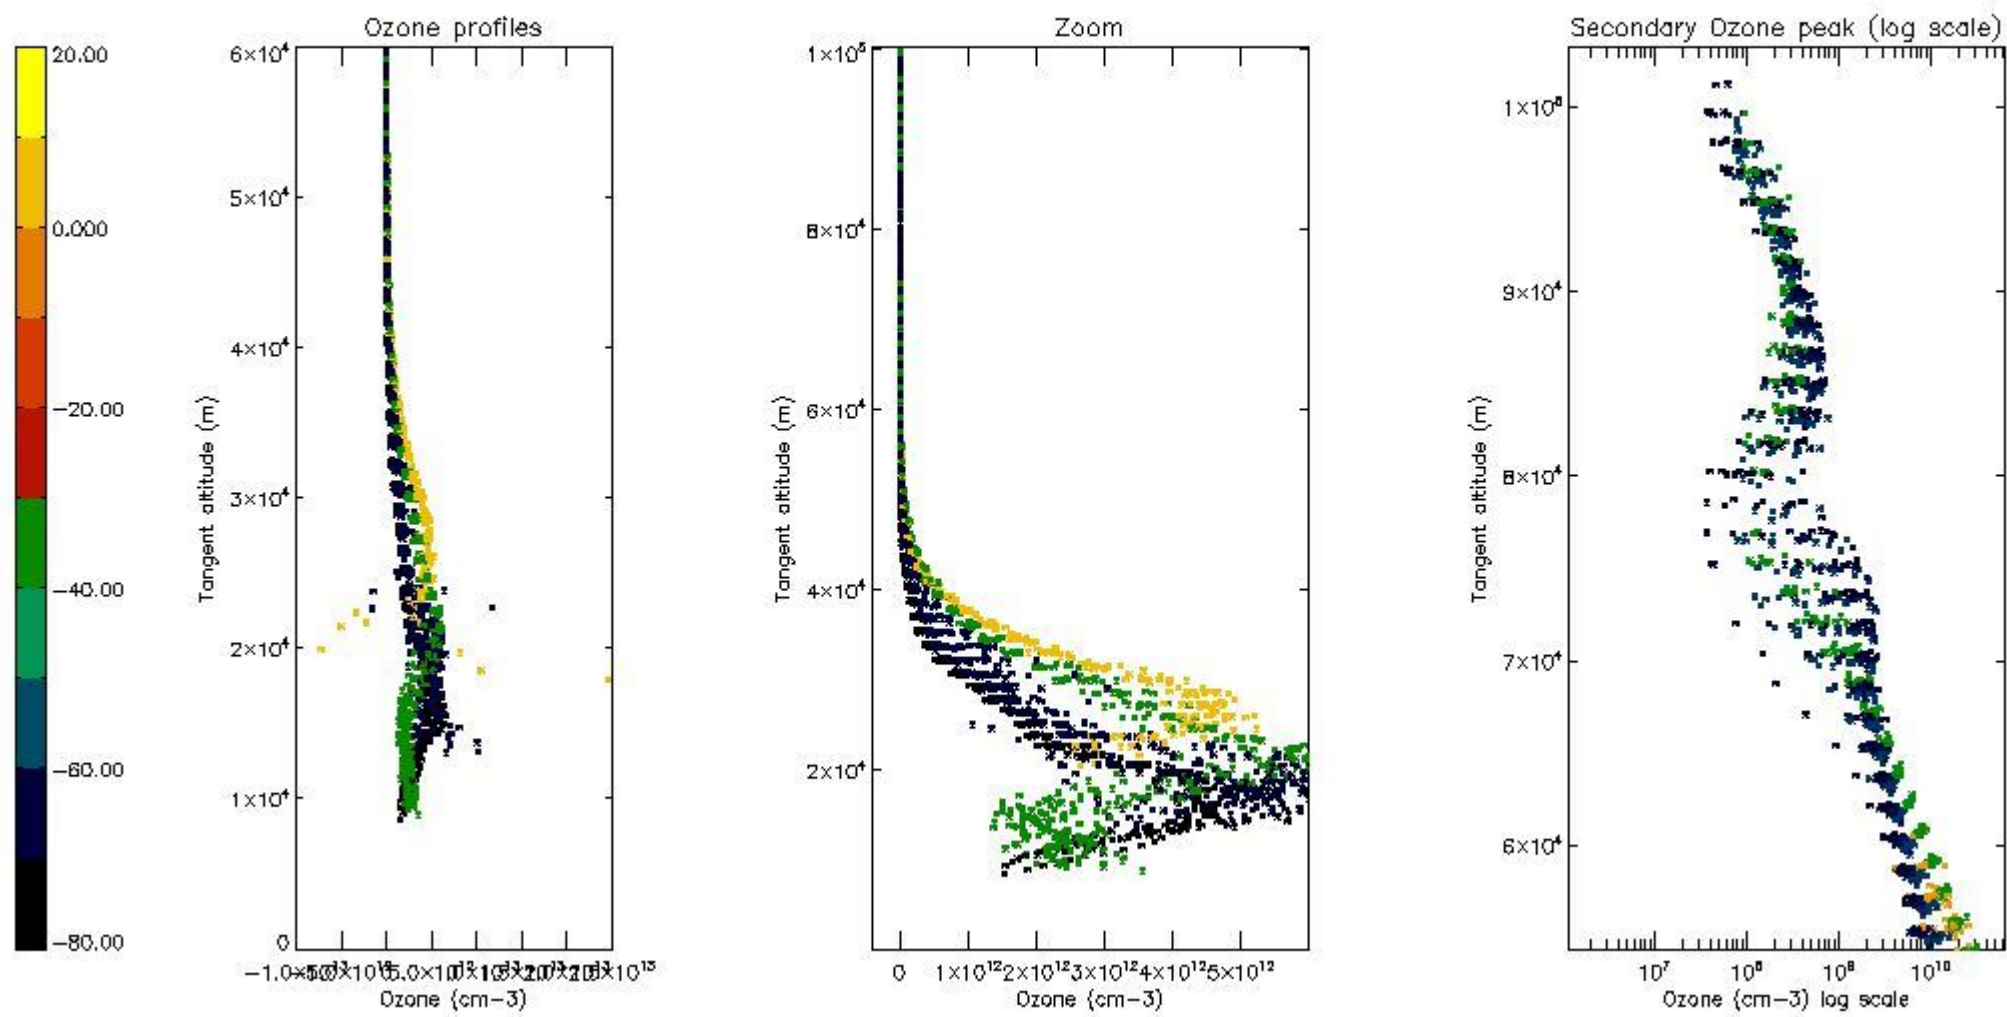

STD < 10	23
STD < 5	18

5.2 Plot ozone profiles for all STD (dark without errors)

The colorbar represents the latitude.

5.3 Plot ozone profiles where STD < 20% (dark without errors)

The colorbar represents the latitude.