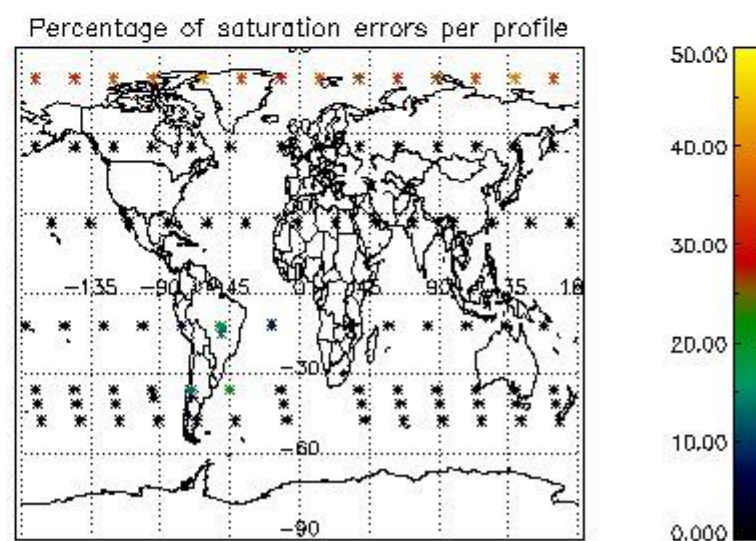

3.1 Plot quality information per product (time dependant)

3.2 Plot quality information per product (world map)

4. Level 1 quality information per product

In this section it is plotted some information contained in the Quality Summary data set of the level 2 products that comes from the level 1b processing. Products without errors (error flag in the MPH set to "0") are used.

4.1 Plot quality information per product (time dependant) coming from level 1b processing

4.1.1 Plot level 1 quality information per product (time dependant): ENVISAT ASCENDING passes

4.1.2 Plot level 1 quality information per product (time dependant): ENVI SAT DESCENDING passes

4.2 Plot quality information per product coming from level 1b processing (world map)

4.2.1 Plot level 1 quality information per product (world map): ENVISAT ASCENDING passes

4.2.2 Plot level 1 quality information per product (world map): ENVISAT DESCENDING passes