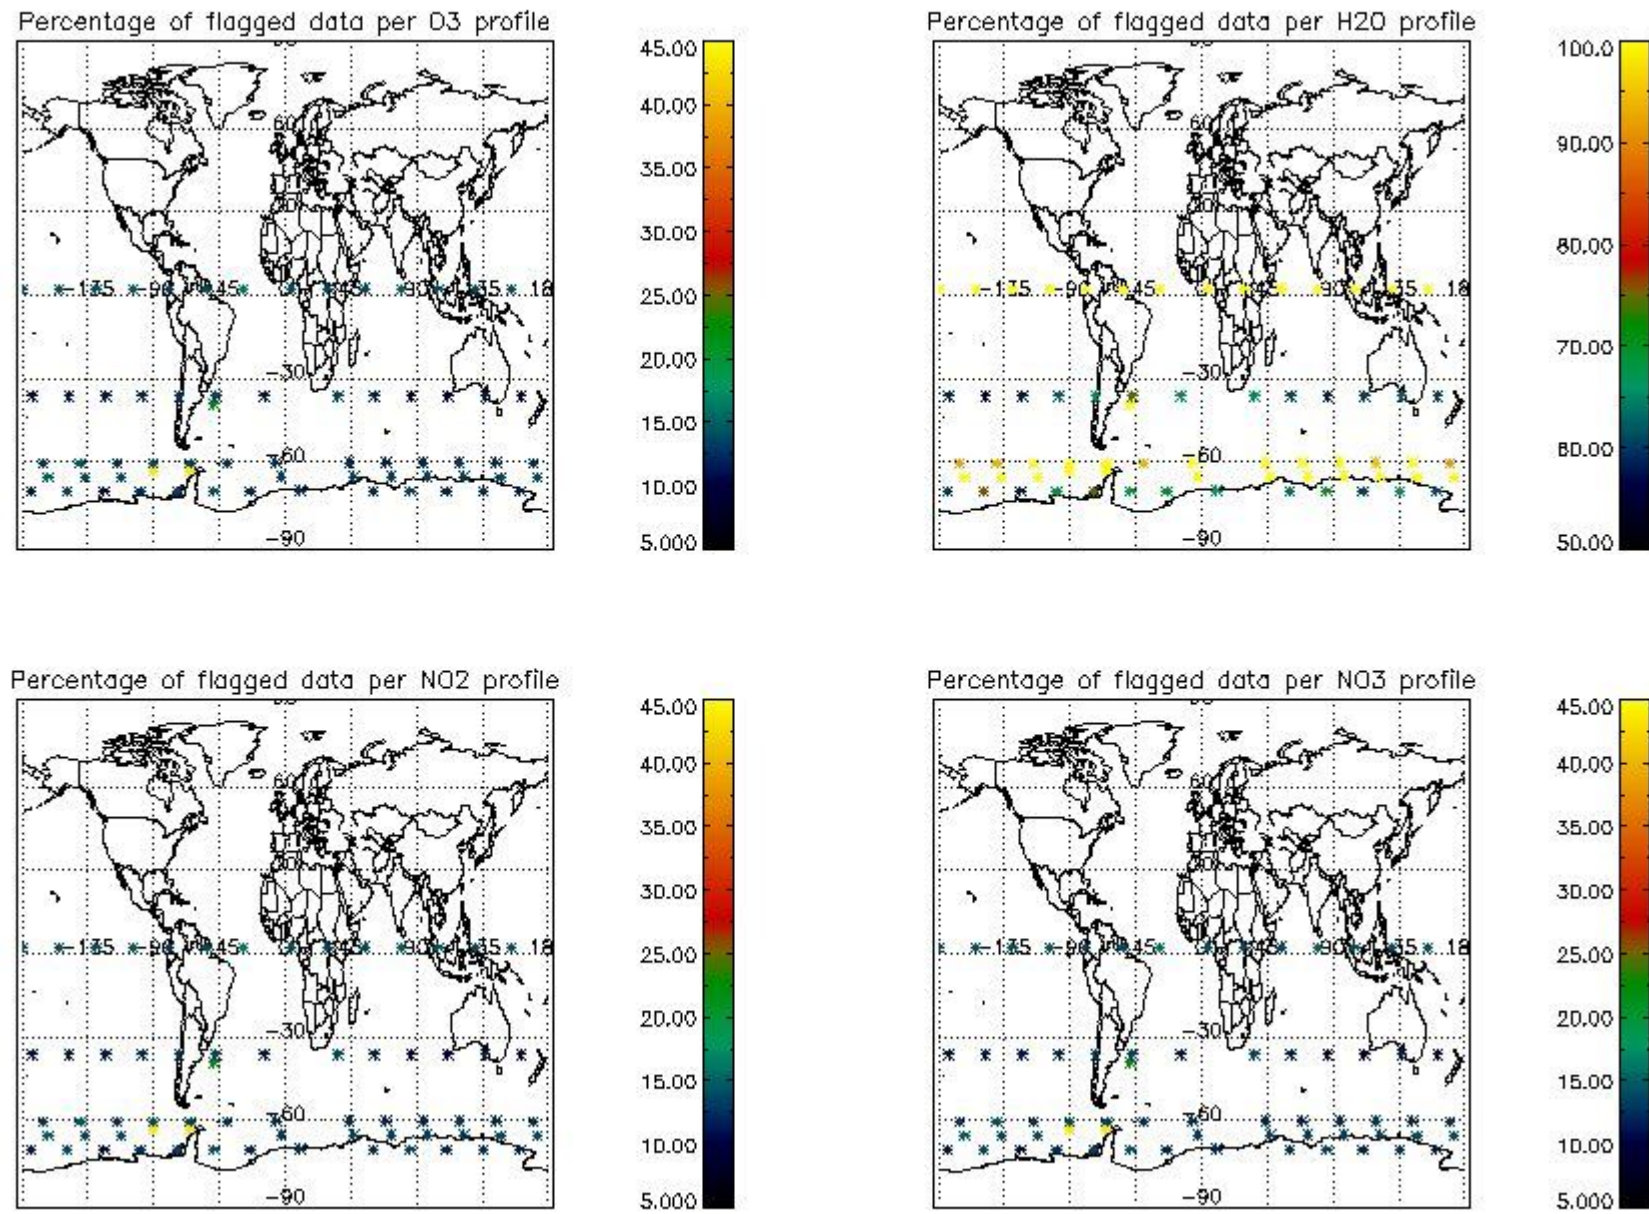

3.1 Plot quality information per product (time dependant)

3.2 Plot quality information per product (world map)

4. Level 1 quality information per product

In this section it is plotted some information contained in the Quality Summary data set of the level 2 products that comes from the level 1b processing. Products without errors (error flag in the MPH set to "0") are used.