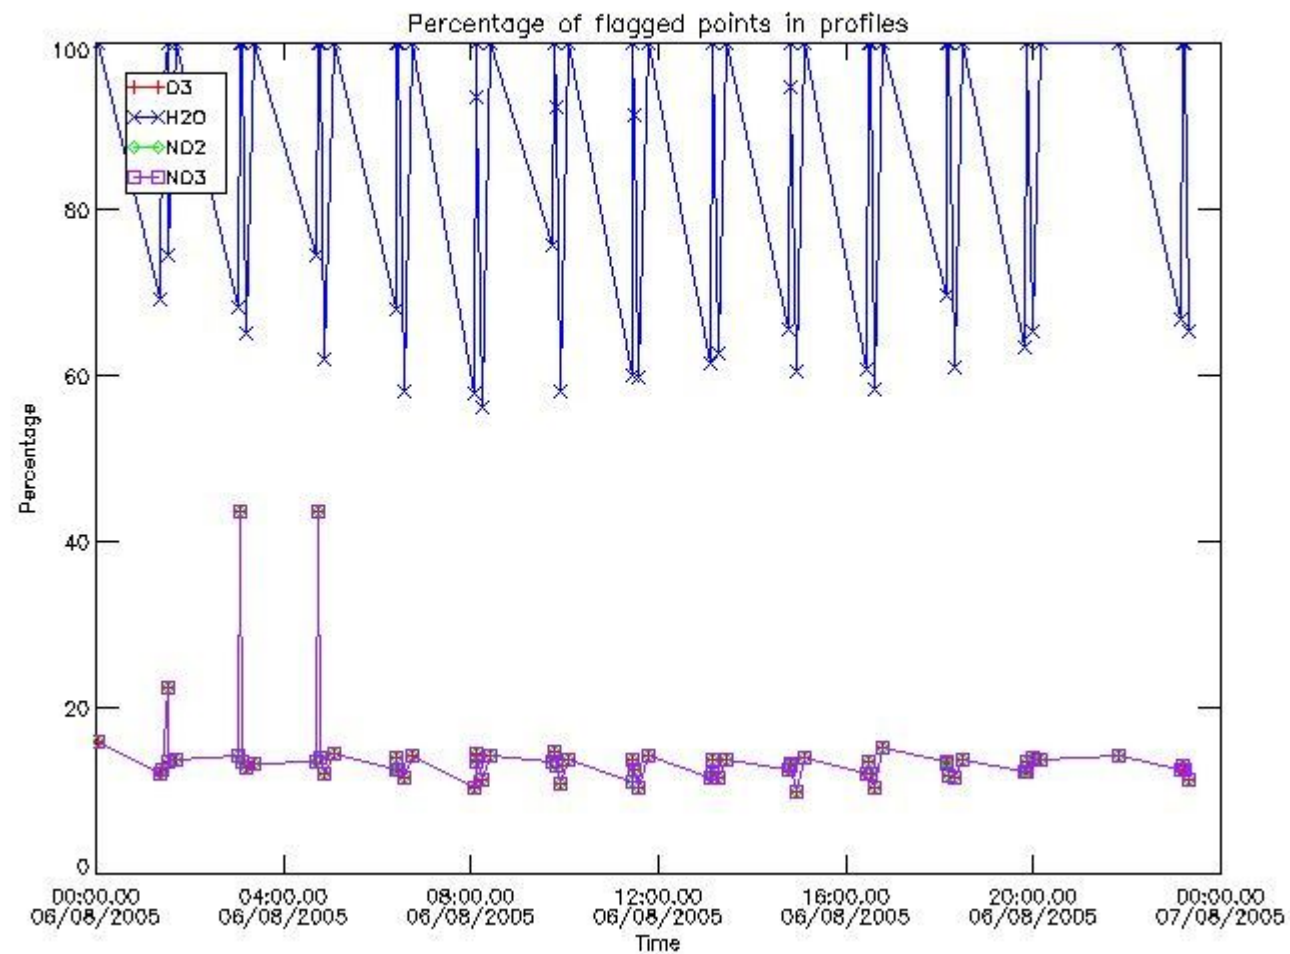

3.1 Plot quality information per product (time dependant)

3.2 Plot quality information per product (world map)

4. Level 1 quality information per product

In this section it is plotted some information contained in the Quality Summary data set of the level 2 products that comes from the level 1b processing. Products without errors (error flag in the MPH set to "0") are used.