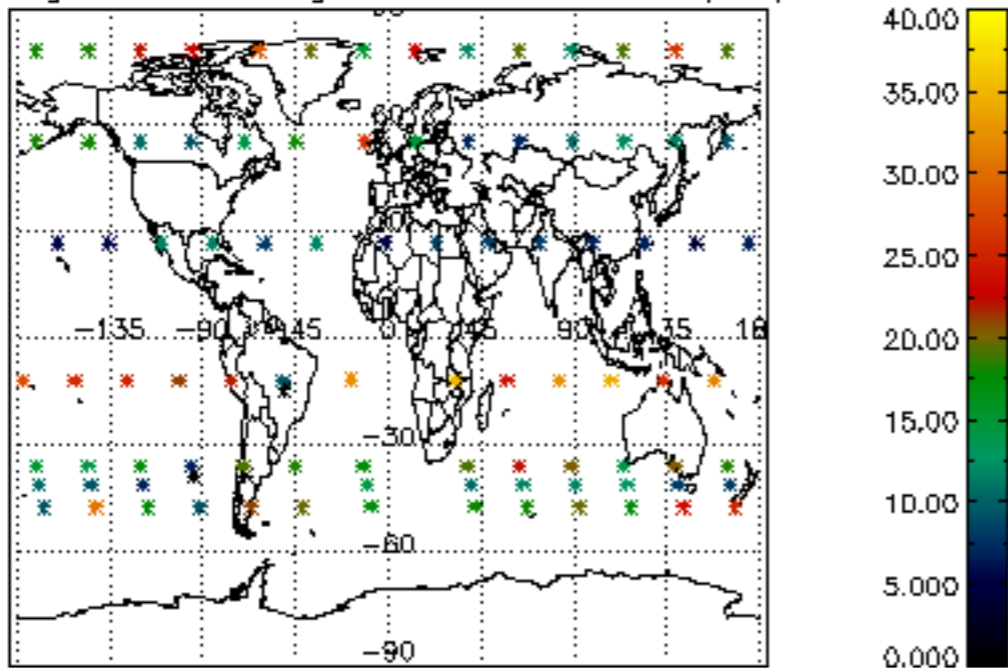

Percentage of flagged data per NO3 profile

Percentage of cosmic ray hits per profile

Percentage of datation errors per profile

Percentage of star falling outside central band per profile

Percentage of saturation errors per profile