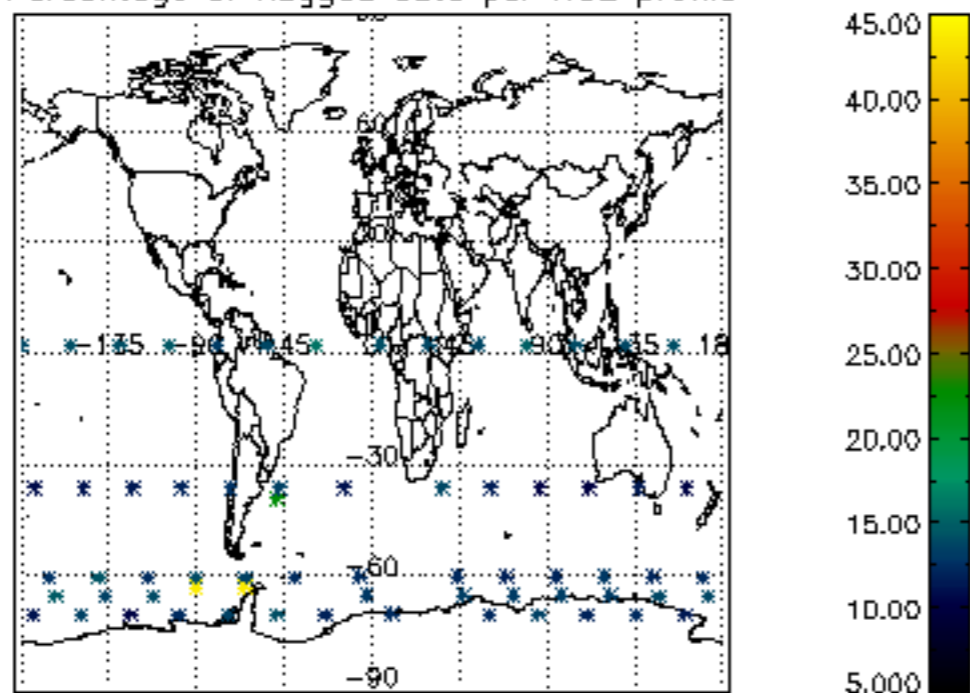

Percentage of flagged data per NO2 profile