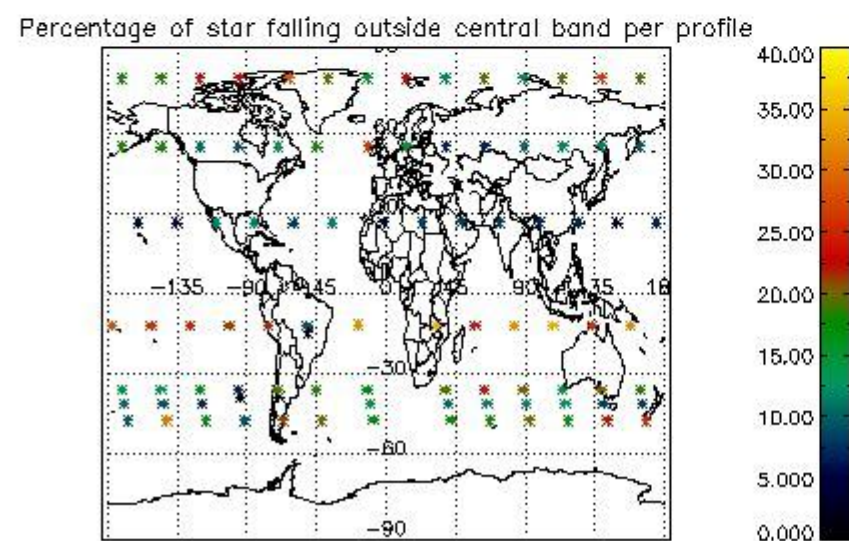

3.1 Plot quality information per product (time dependant)

3.2 Plot quality information per product (world map)

4. Level 1 quality information per product

In this section it is plotted some information contained in the Quality Summary data set of the level 2 products that comes from the level 1b processing. Products without errors (error flag in the MPH set to "0") are used.

4.1 Plot quality information per product (time dependant) coming from level 1b processing

4.1.1 Plot level 1 quality information per product (time dependant): ENVISAT ASCENDING passes

4.1.2 Plot level 1 quality information per product (time dependant): ENVI SAT DESCENDING passes

4.2 Plot quality information per product coming from level 1b processing (world map)

4.2.1 Plot level 1 quality information per product (world map): ENVISAT ASCENDING passes

4.2.2 Plot level 1 quality information per product (world map): ENVISAT DESCENDING passes