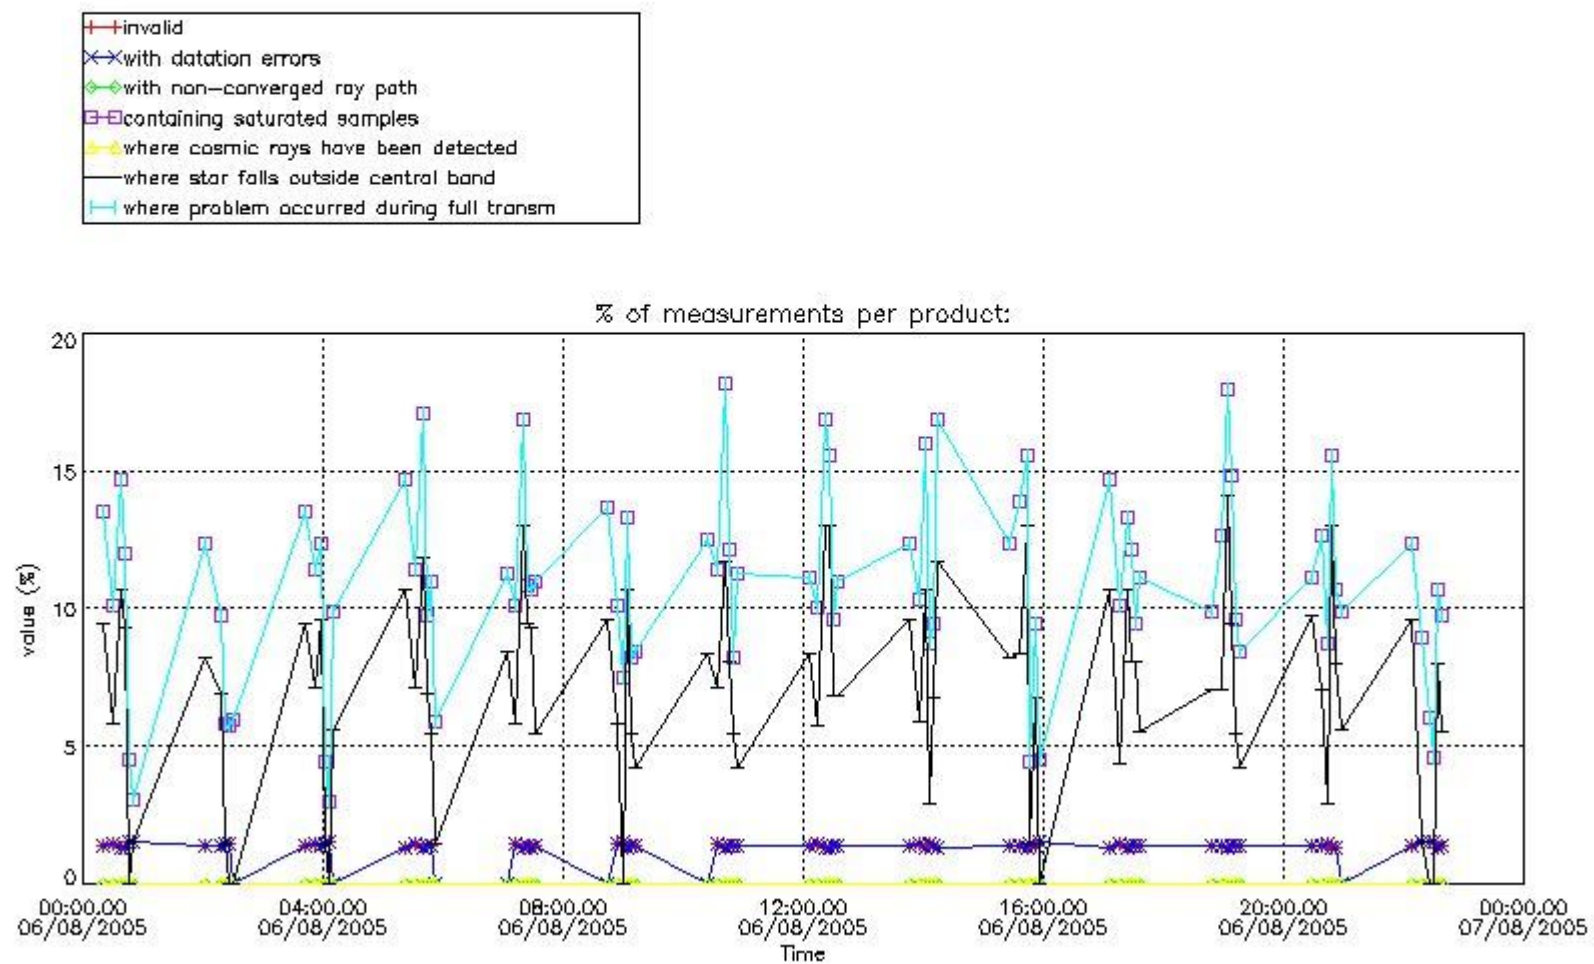

4.2 Plot quality information per product coming from level 1b processing (world map)

4.2.1 Plot level 1 quality information per product (world map): ENVISAT ASCENDING passes