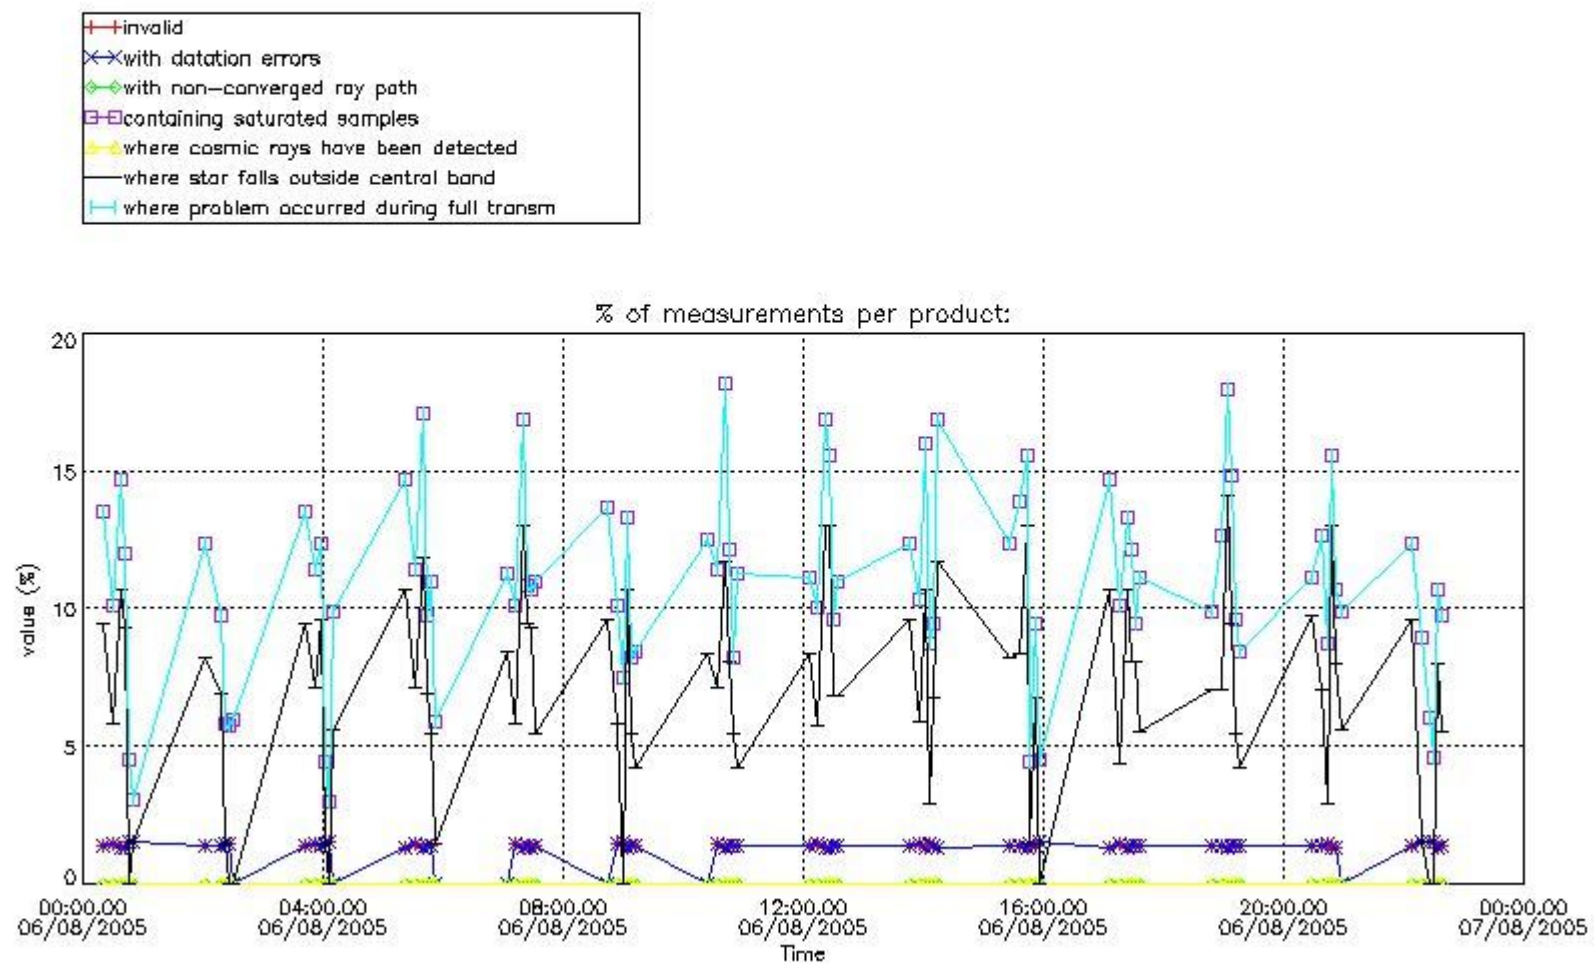

[6. Auxiliary Data Files used for the production reported in section 2](#)

This report presents the daily analysis on parameters extracted from GOMOS level 2 data (GOM_NL__2P). It is intended to monitor some important parameters that will impact the quality of these products. A list of level 2 products (and content) that have arrived during the reporting day to the PCF is also given.

3. Quality information per product

In this section it is plotted some information contained in the Quality Summary data set of the level 2 products. Only products in dark limb conditions and without errors (error flag in the MPH set to "0") are used.

3.1 Plot quality information per product (time dependant)

3.2 Plot quality information per product (world map)

4. Level 1 quality information per product

In this section it is plotted some information contained in the Quality Summary data set of the level 2 products that comes from the level 1b processing. Products without errors (error flag in the MPH set to "0") are used.

4.1 Plot quality information per product (time dependant) coming from level 1b processing

4.1.1 Plot level 1 quality information per product (time dependant): ENVISAT ASCENDING passes

4.1.2 Plot level 1 quality information per product (time dependant): ENVI SAT DESCENDING passes