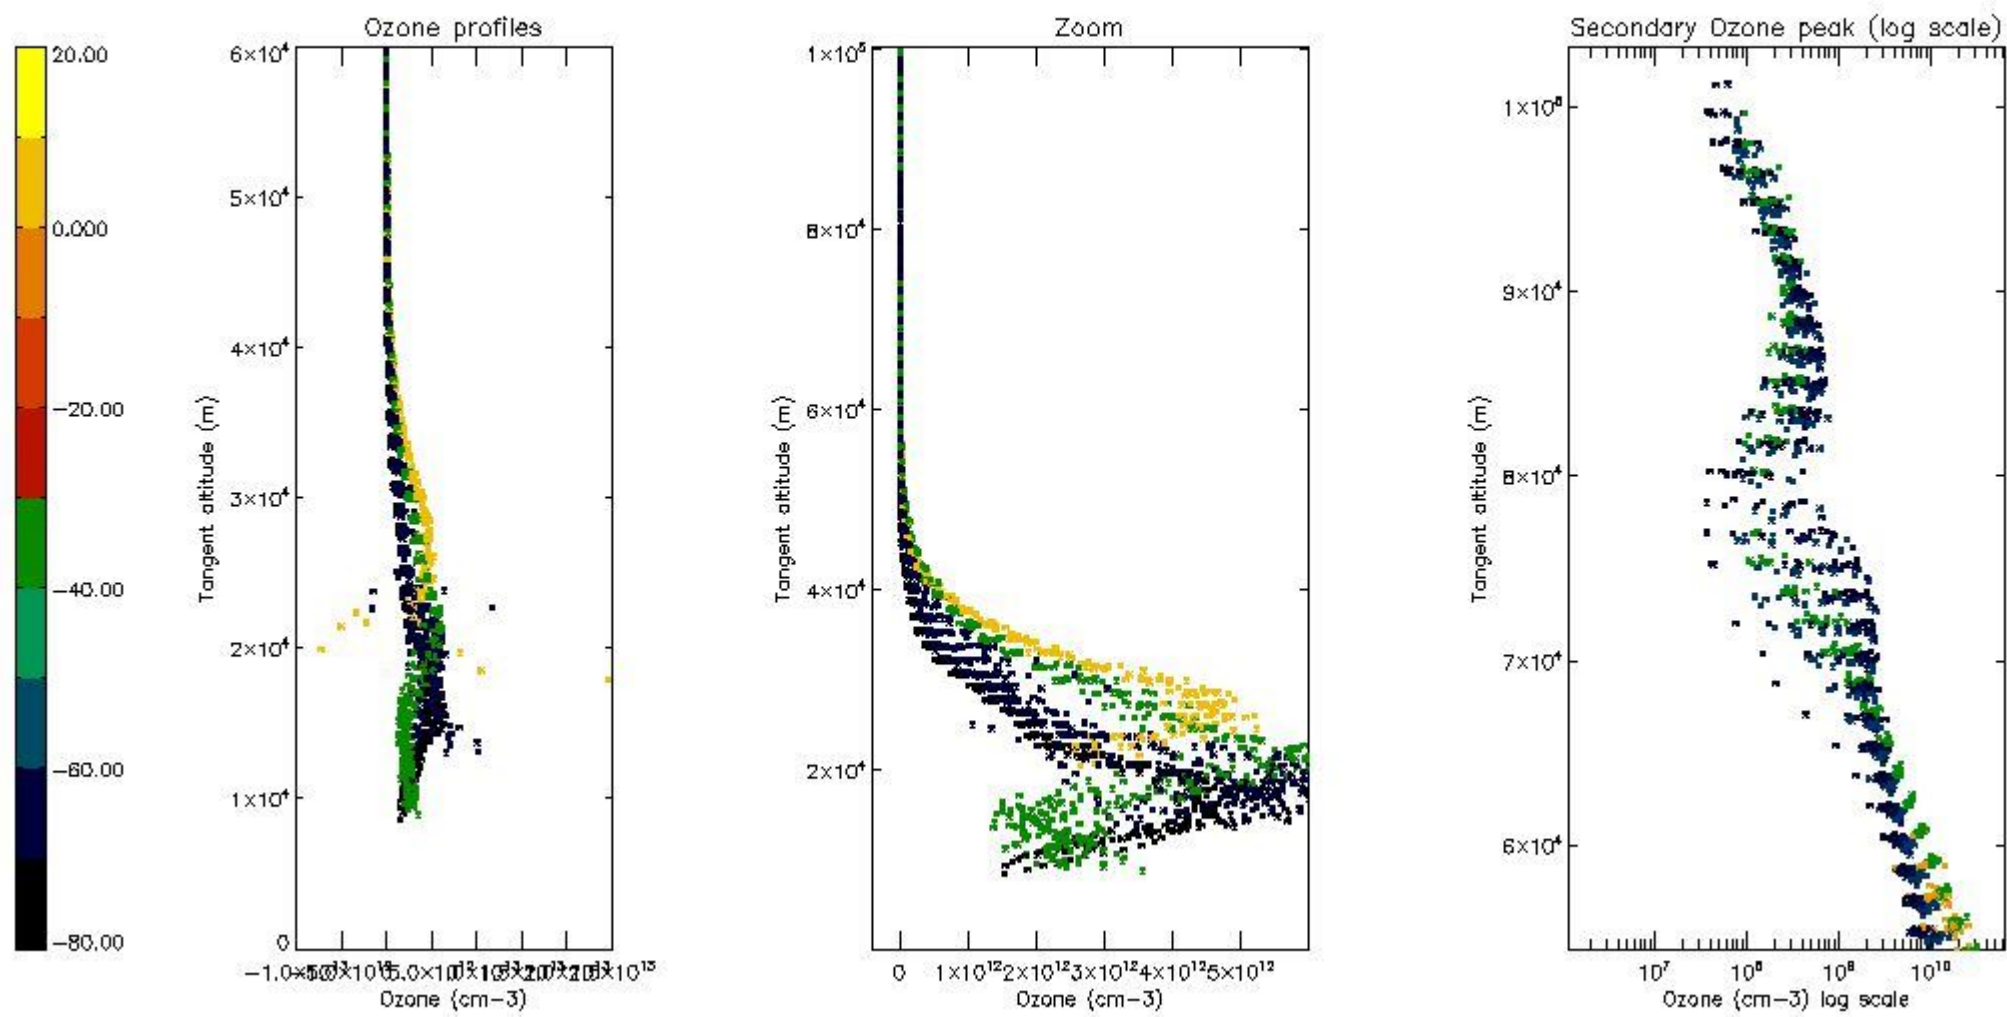

3.1 Plot quality information per product (time dependant)

3.2 Plot quality information per product (world map)

4. Level 1 quality information per product

In this section it is plotted some information contained in the Quality Summary data set of the level 2 products that comes from the level 1b processing. Products without errors (error flag in the MPH set to "0") are used.

STD < 10	23
STD < 5	18

5.2 Plot ozone profiles for all STD (dark without errors)

The colorbar represents the latitude.

5.3 Plot ozone profiles where STD < 20% (dark without errors)

The colorbar represents the latitude.

5.4 Plot ozone profiles where STD < 10% (dark without errors)

The colorbar represents the latitude.

5.5 Plot ozone profiles where STD < 5% (dark without errors)

The colorbar represents the latitude.

5.6 Plot NO₂ profiles for all STD (dark without errors)

The colorbar represents the latitude.

5.7 Plot NO3 profiles for all STD (dark without errors)

The colorbar represents the latitude.

5.8 Plot H2O profiles for all STD (only for occultations of stars 1,2,3,4,13,14,16,26,63 dark without errors)