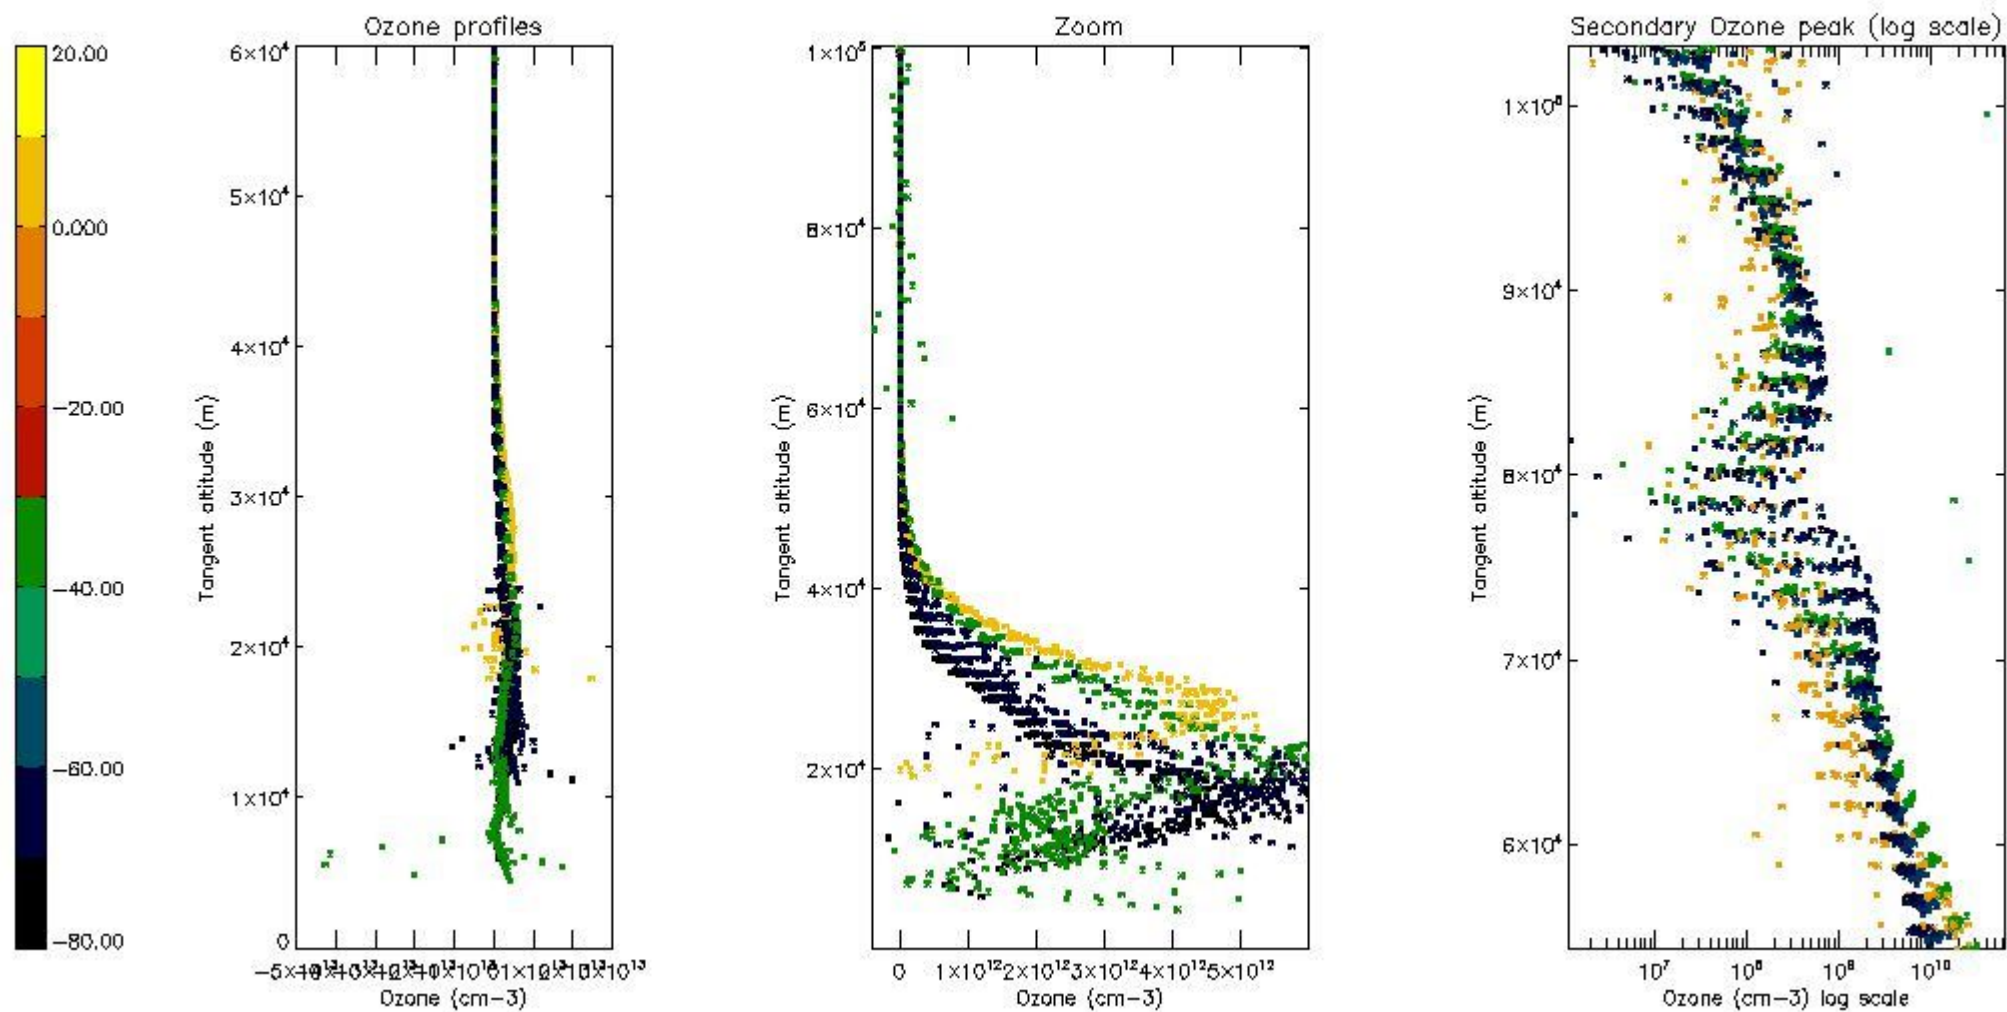

STD < 10	23
STD < 5	18

5.2 Plot ozone profiles for all STD (dark without errors)

The colorbar represents the latitude.

5.3 Plot ozone profiles where STD < 20% (dark without errors)

The colorbar represents the latitude.