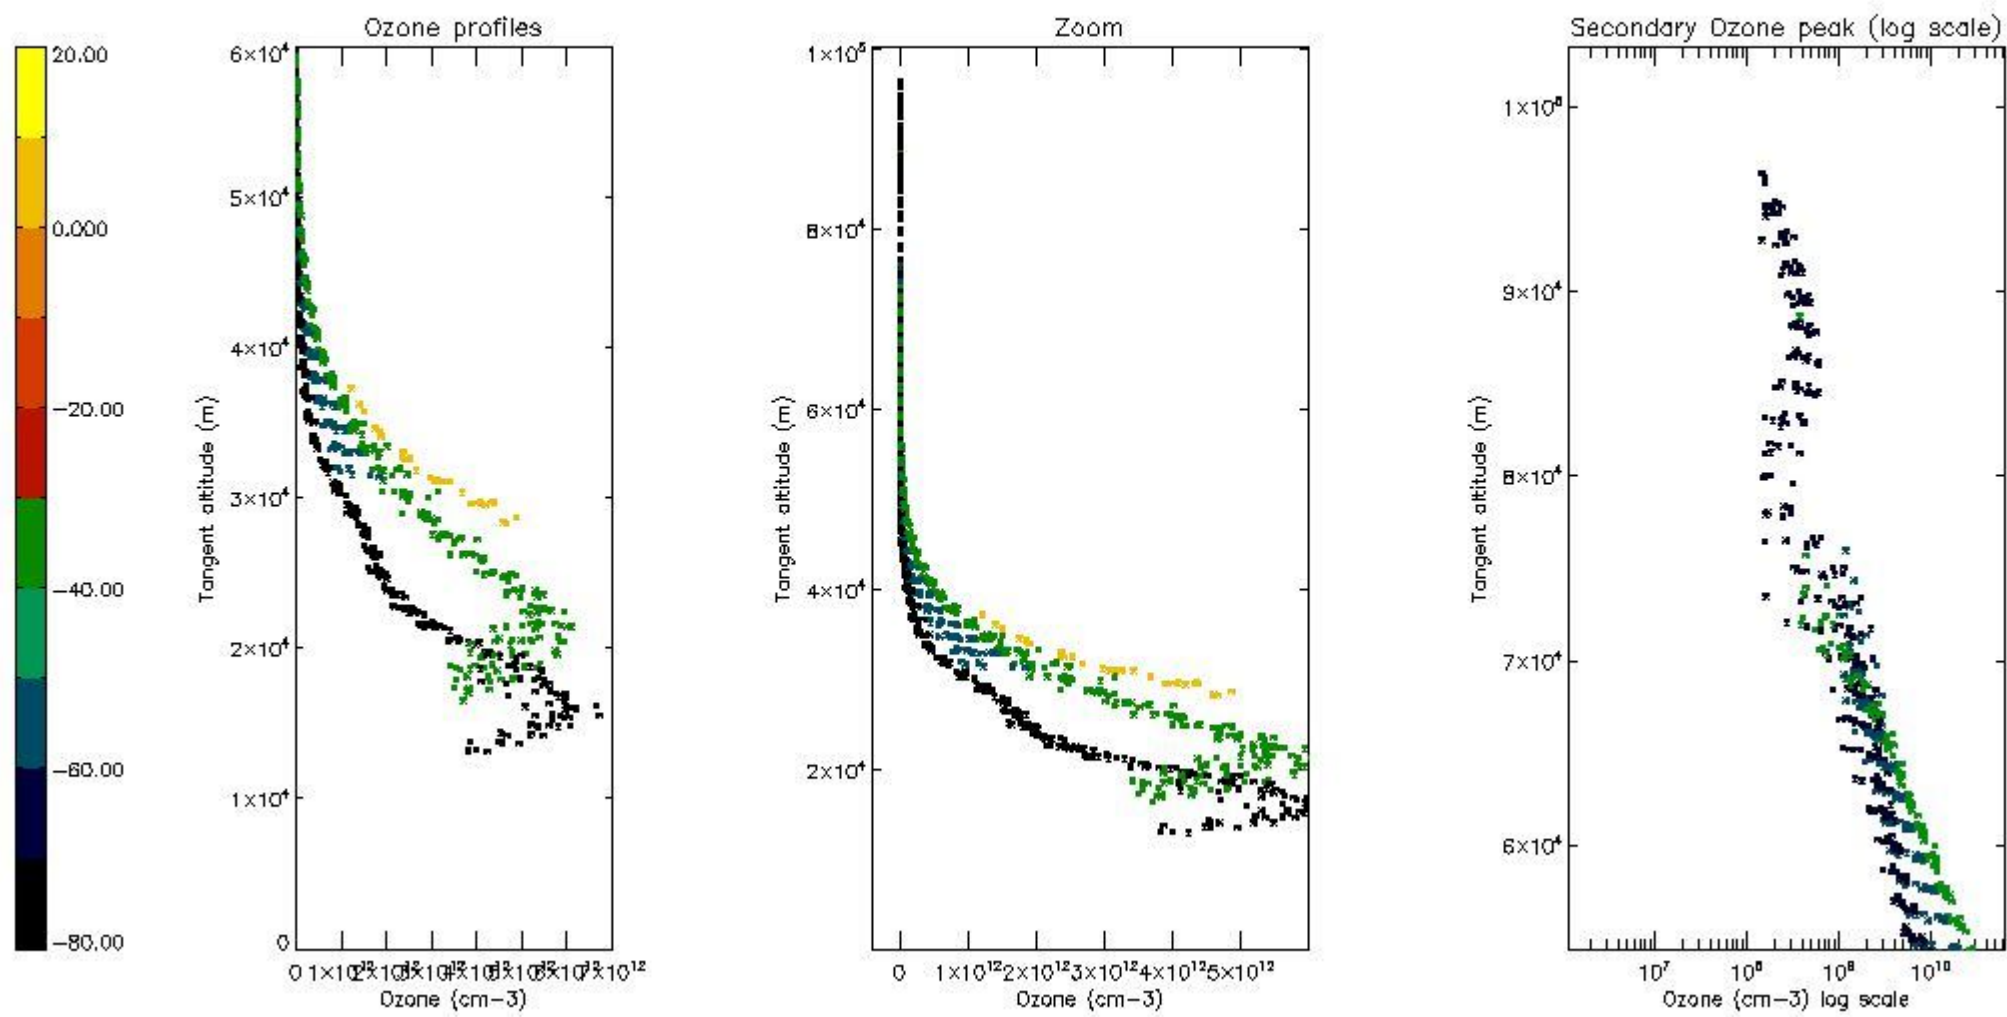

So, the table below shows the percentage of dark limb and valid observations for each criteria with respect to the overall valid daily observations.

Criteria	% of total production
All STD	37
STD < 20	13

STD < 10	11
STD < 5	8

5.2 Plot ozone profiles for all STD (dark without errors)

The colorbar represents the latitude.

5.3 Plot ozone profiles where STD < 20% (dark without errors)

The colorbar represents the latitude.

5.4 Plot ozone profiles where STD < 10% (dark without errors)

The colorbar represents the latitude.

5.5 Plot ozone profiles where STD < 5% (dark without errors)

The colorbar represents the latitude.

5.6 Plot NO₂ profiles for all STD (dark without errors)