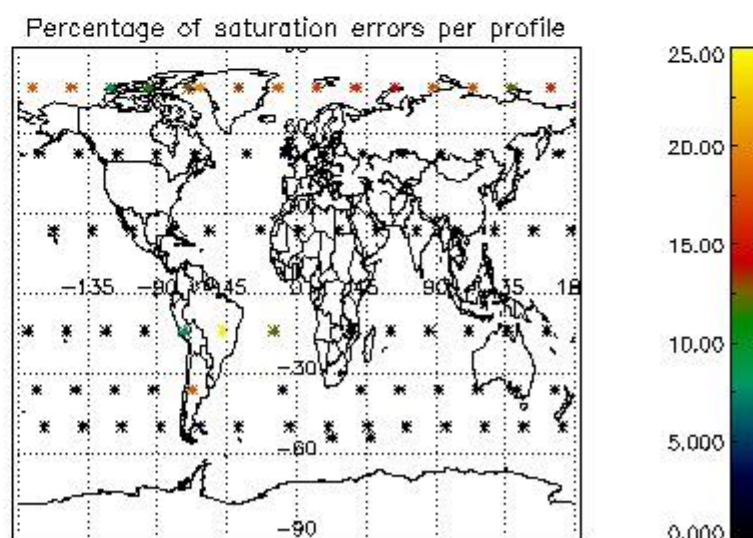

Percentage of flagged data per NO3 profile

4. Level 1 quality information per product

In this section it is plotted some information contained in the Quality Summary data set of the level 2 products that comes from the level 1b processing. Products without errors (error flag in the MPH set to "0") are used.

4.1 Plot quality information per product (time dependant) coming from level 1b processing

4.1.1 Plot level 1 quality information per product (time dependant): ENVISAT ASCENDING passes

4.1.2 Plot level 1 quality information per product (time dependant): ENVI SAT DESCENDING passes

4.2 Plot quality information per product coming from level 1b processing (world map)

4.2.1 Plot level 1 quality information per product (world map): ENVISAT ASCENDING passes

4.2.2 Plot level 1 quality information per product (world map): ENVISAT DESCENDING passes