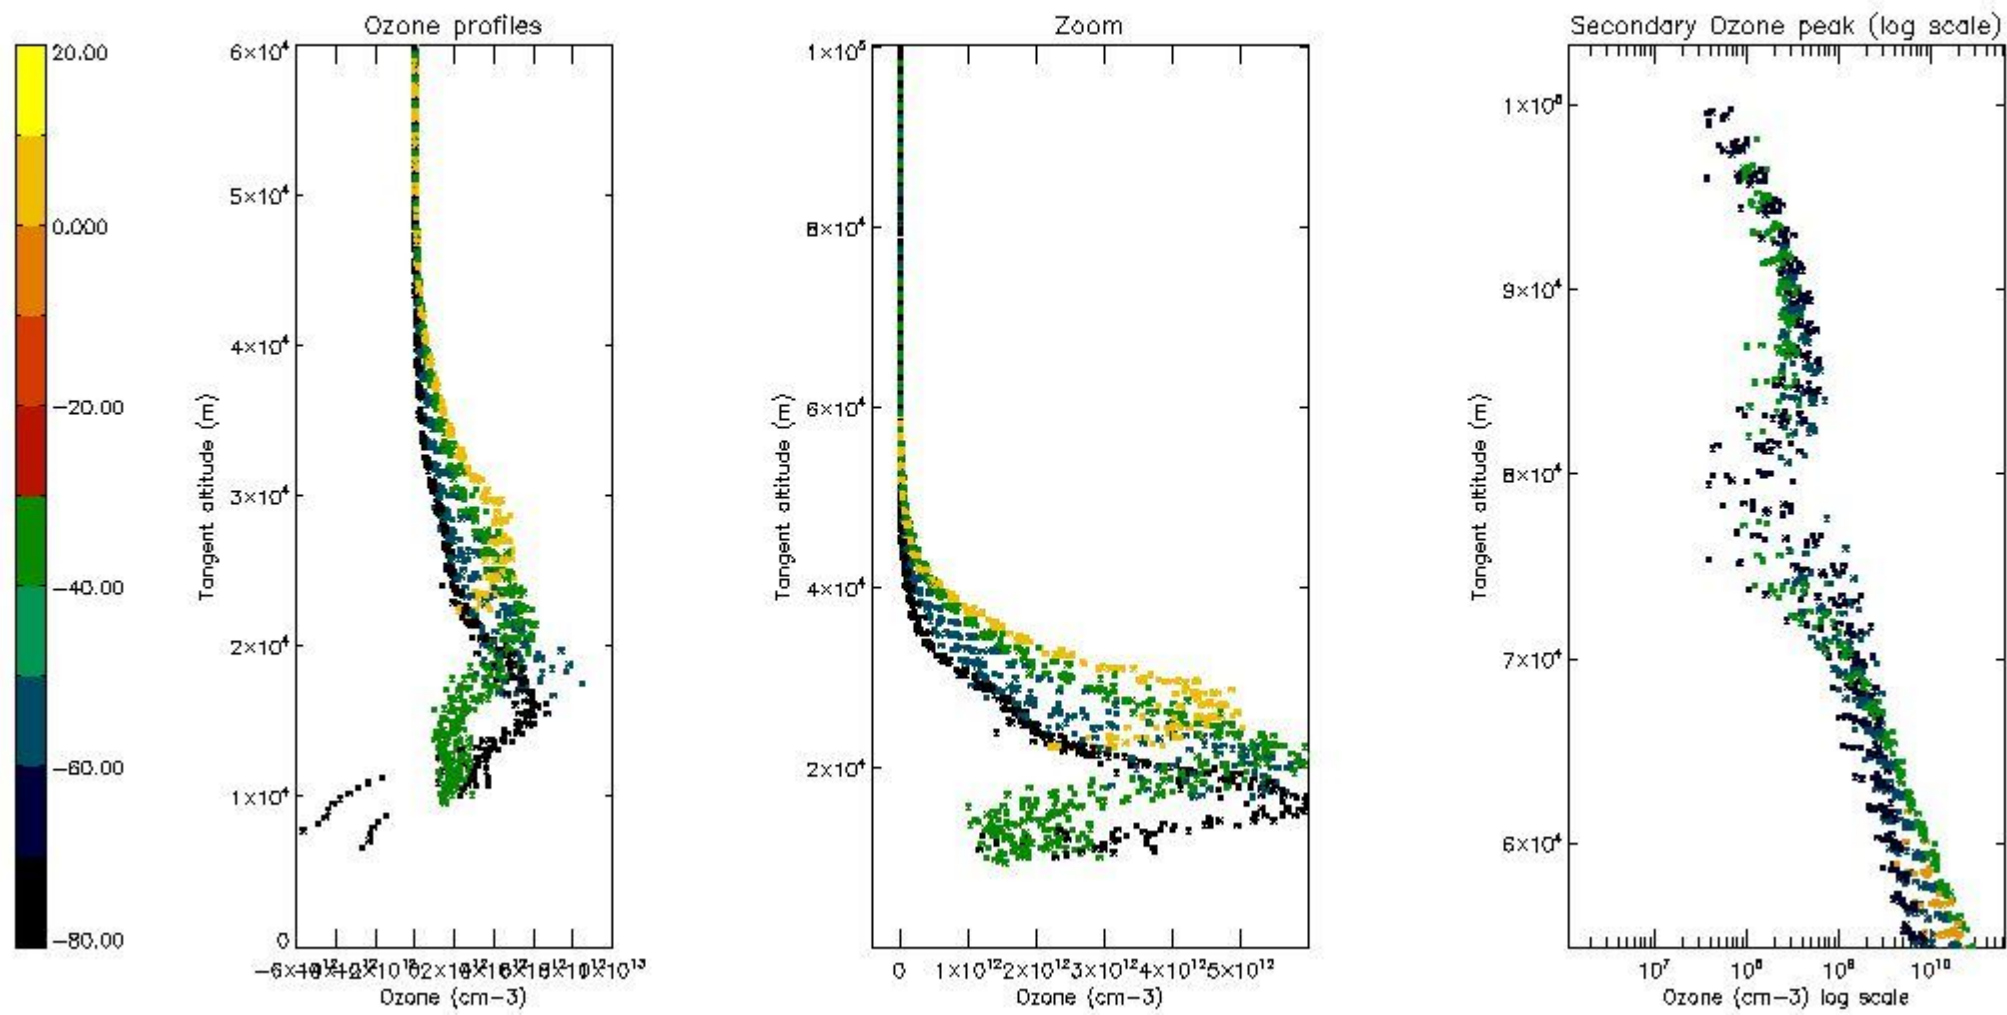

STD < 10	11
STD < 5	8

5.2 Plot ozone profiles for all STD (dark without errors)

The colorbar represents the latitude.

5.3 Plot ozone profiles where STD < 20% (dark without errors)

The colorbar represents the latitude.