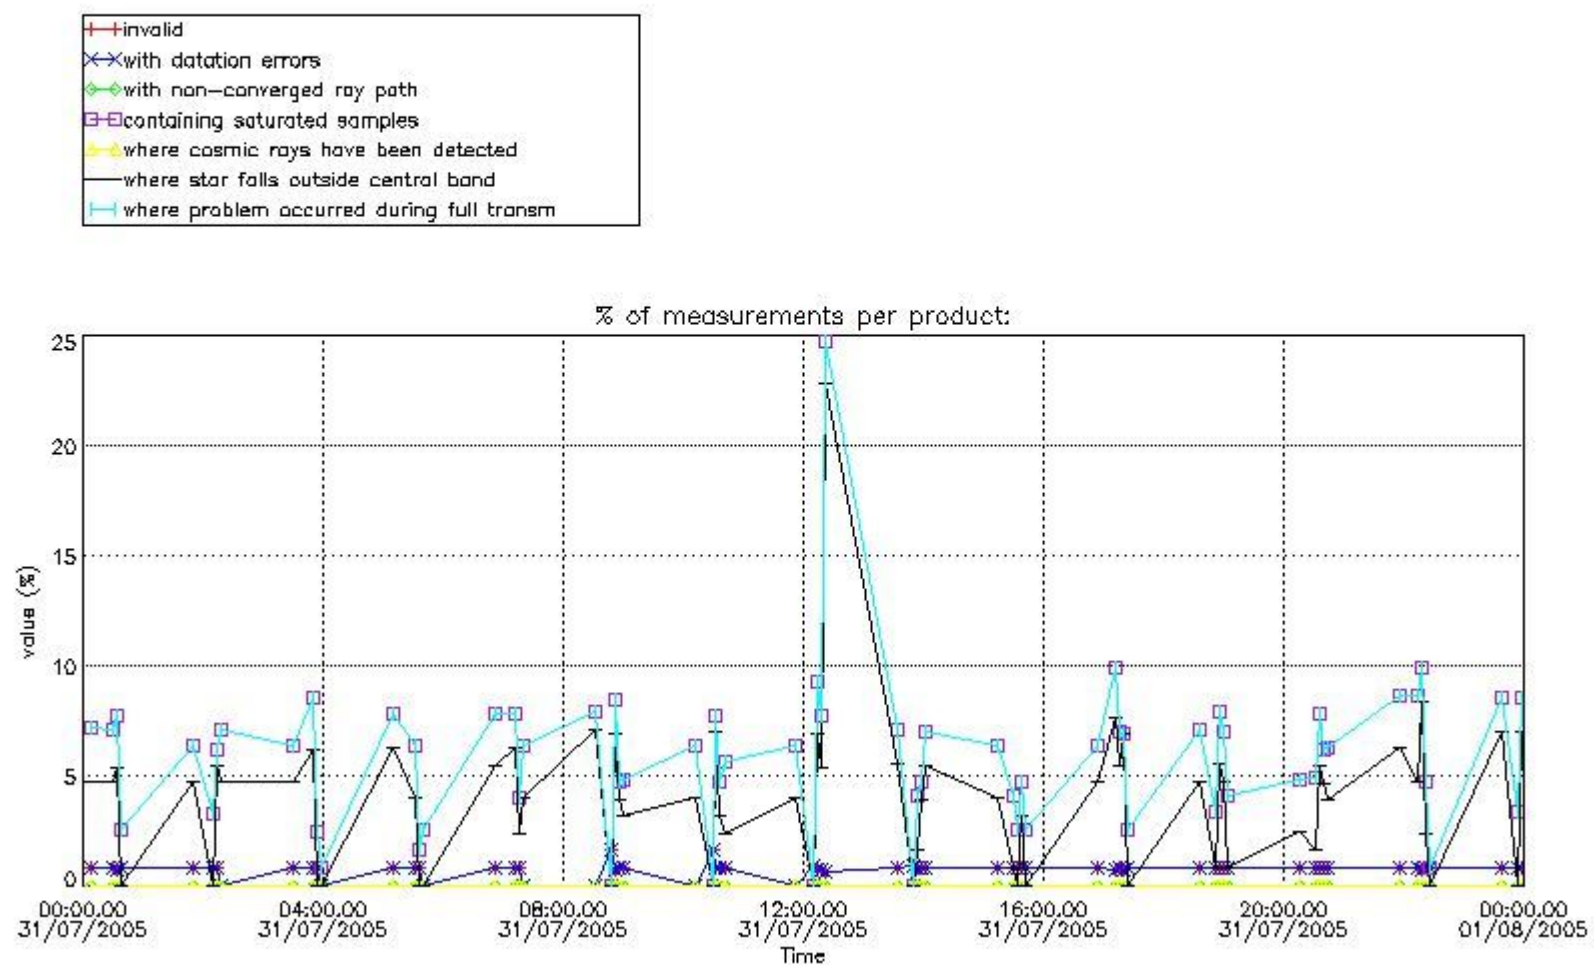

4.2 Plot quality information per product coming from level 1b processing (world map)
4.2.1 Plot level 1 quality information per product (world map): ENVISAT ASCENDING passes