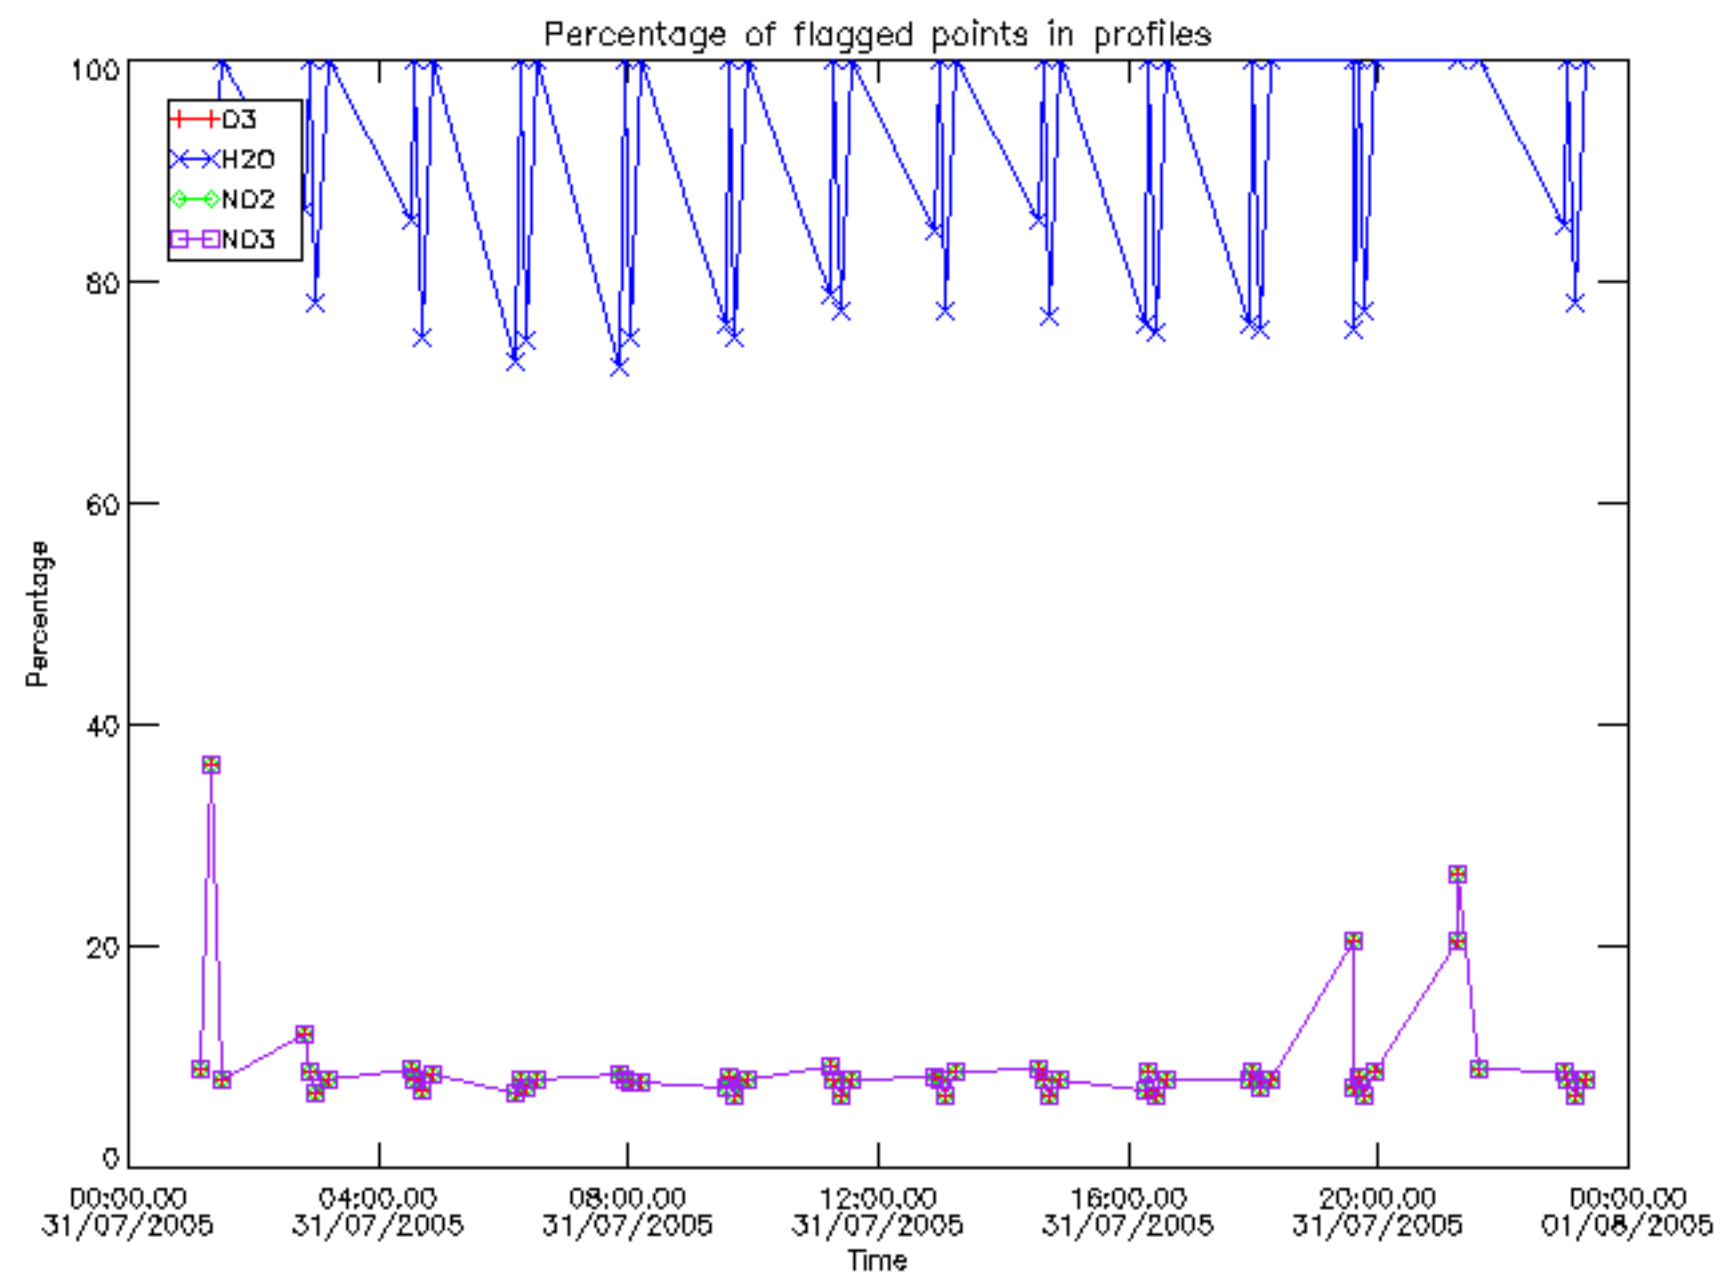

Percentage of flagged data per D3 profile

Percentage of flagged data per H2O profile