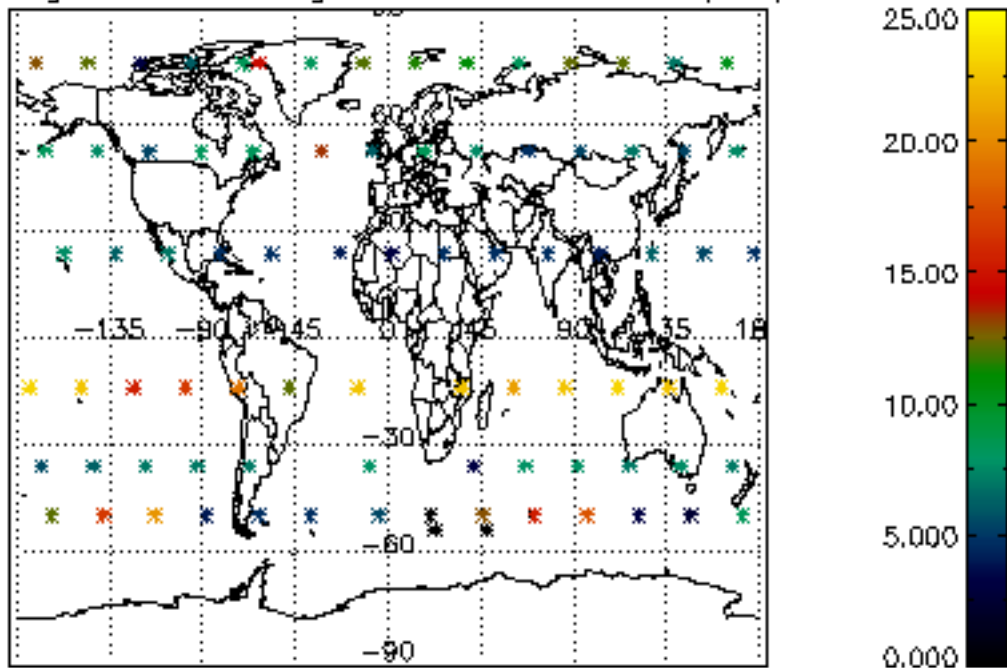

Percentage of cosmic ray hits per profile

Percentage of star falling outside central band per profile