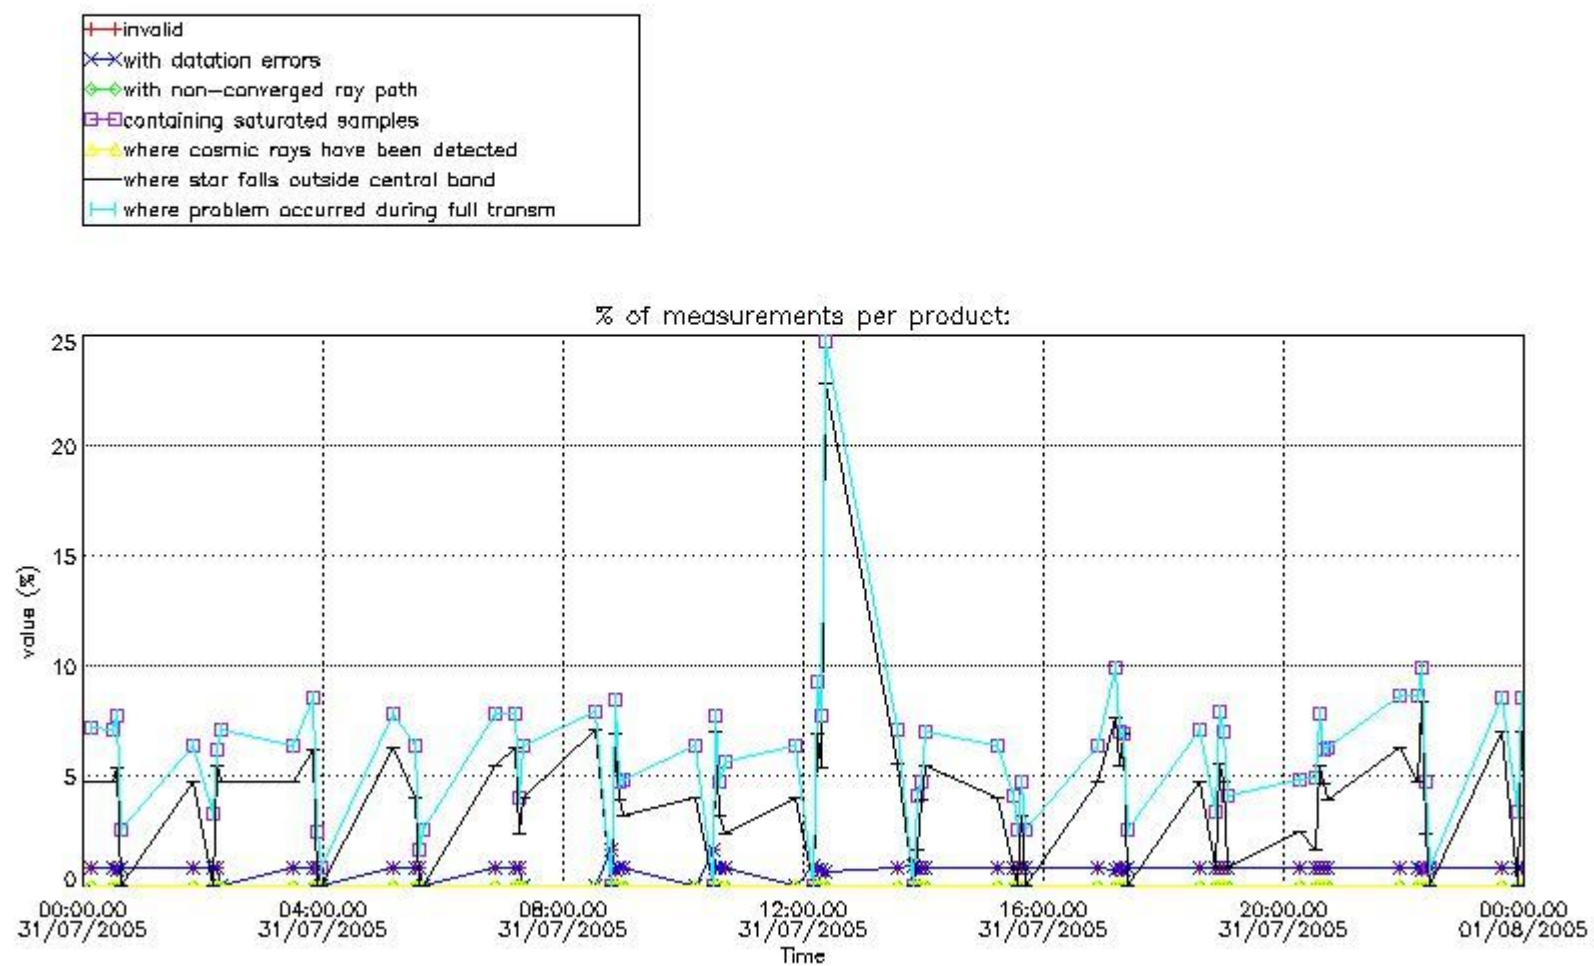

3.1 Plot quality information per product (time dependant)

3.2 Plot quality information per product (world map)

Percentage of flagged data per O3 profile

Percentage of flagged data per H2O profile

Percentage of flagged data per NO2 profile

Percentage of flagged data per NO3 profile

4. Level 1 quality information per product

In this section it is plotted some information contained in the Quality Summary data set of the level 2 products that comes from the level 1b processing. Products without errors (error flag in the MPH set to "0") are used.

4.1 Plot quality information per product (time dependant) coming from level 1b processing

4.1.1 Plot level 1 quality information per product (time dependant): ENVISAT ASCENDING passes

4.1.2 Plot level 1 quality information per product (time dependant): ENVI SAT DESCENDING passes