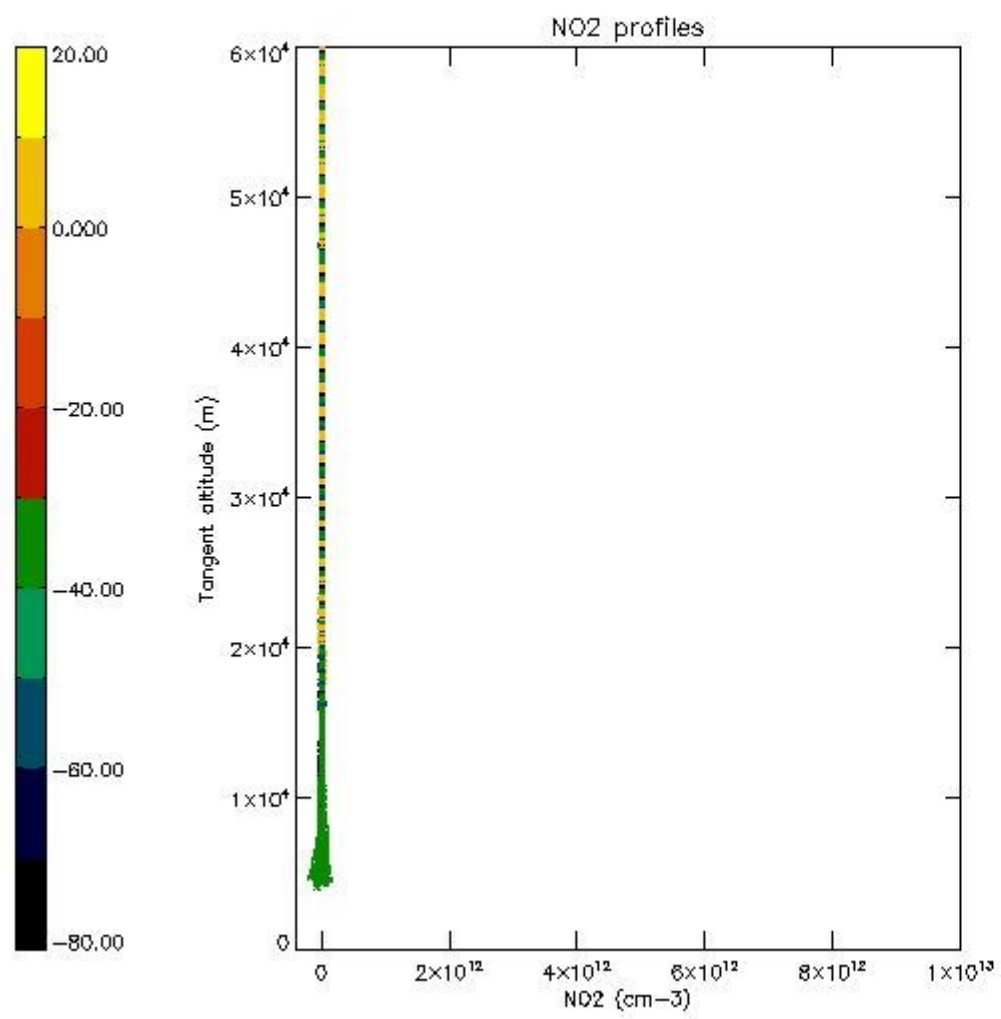

5.4 Plot ozone profiles where STD < 10% (dark without errors)

The colorbar represents the latitude.

5.5 Plot ozone profiles where STD < 5% (dark without errors)

The colorbar represents the latitude.

5.6 Plot NO₂ profiles for all STD (dark without errors)

The colorbar represents the latitude.

5.7 Plot NO3 profiles for all STD (dark without errors)

The colorbar represents the latitude.

5.8 Plot H₂O profiles for all STD (only for occultations of stars 1,2,3,4,13,14,16,26,63 dark without errors)