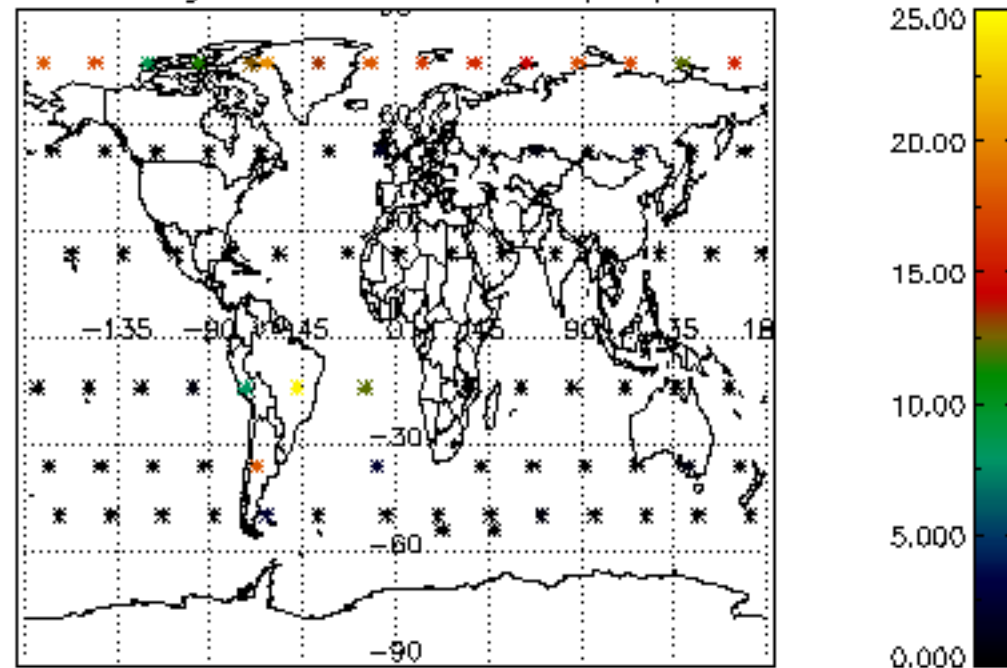

Percentage of datation errors per profile

Percentage of saturation errors per profile