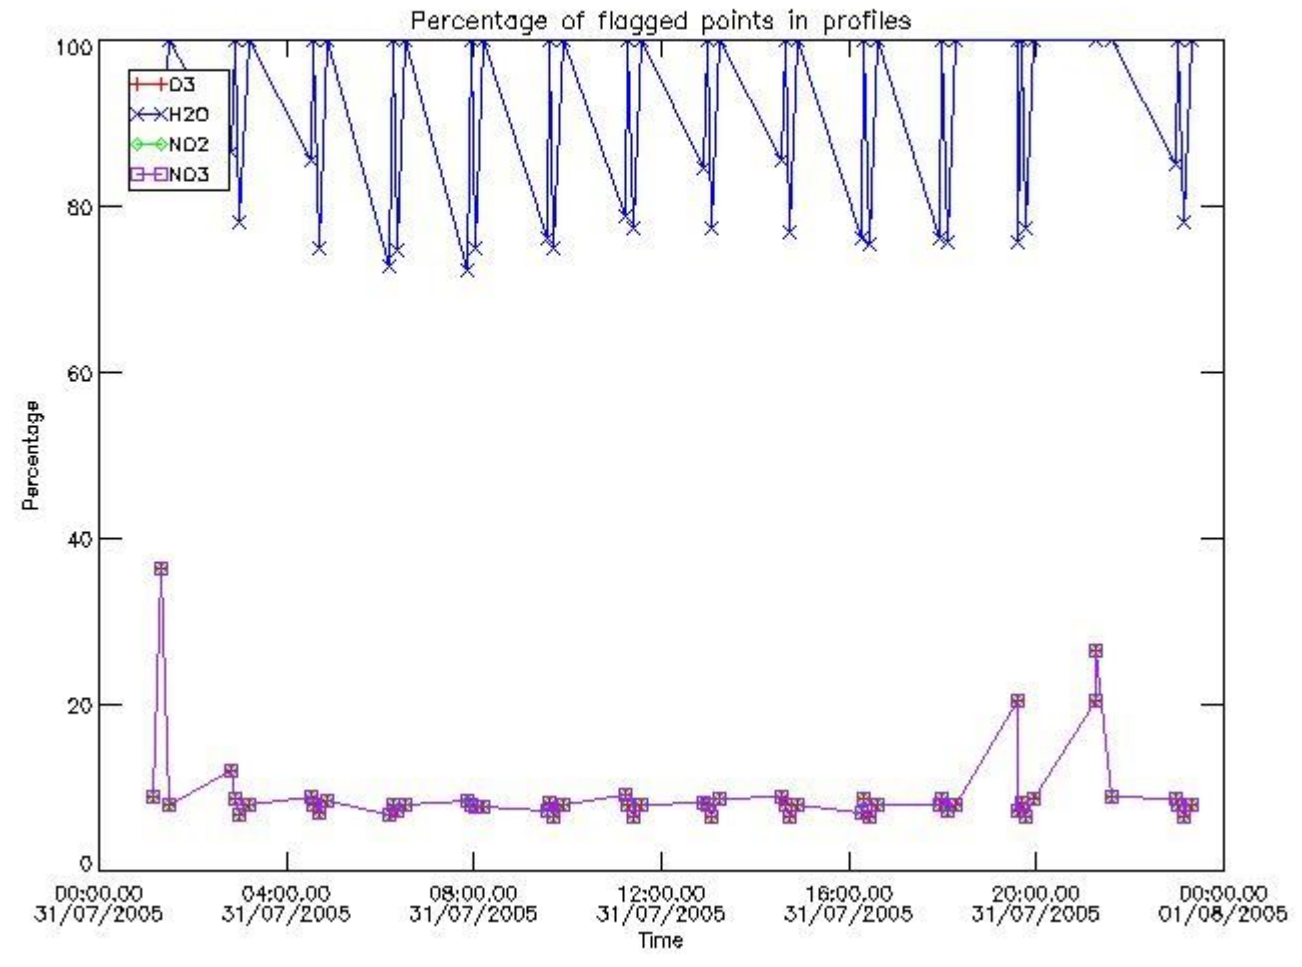

3. Quality information per product

In this section it is plotted some information contained in the Quality Summary data set of

the level 2 products. Only products in dark limb conditions and without errors (error flag in the MPH set to "0") are used.

3.1 Plot quality information per product (time dependant)

3.2 Plot quality information per product (world map)