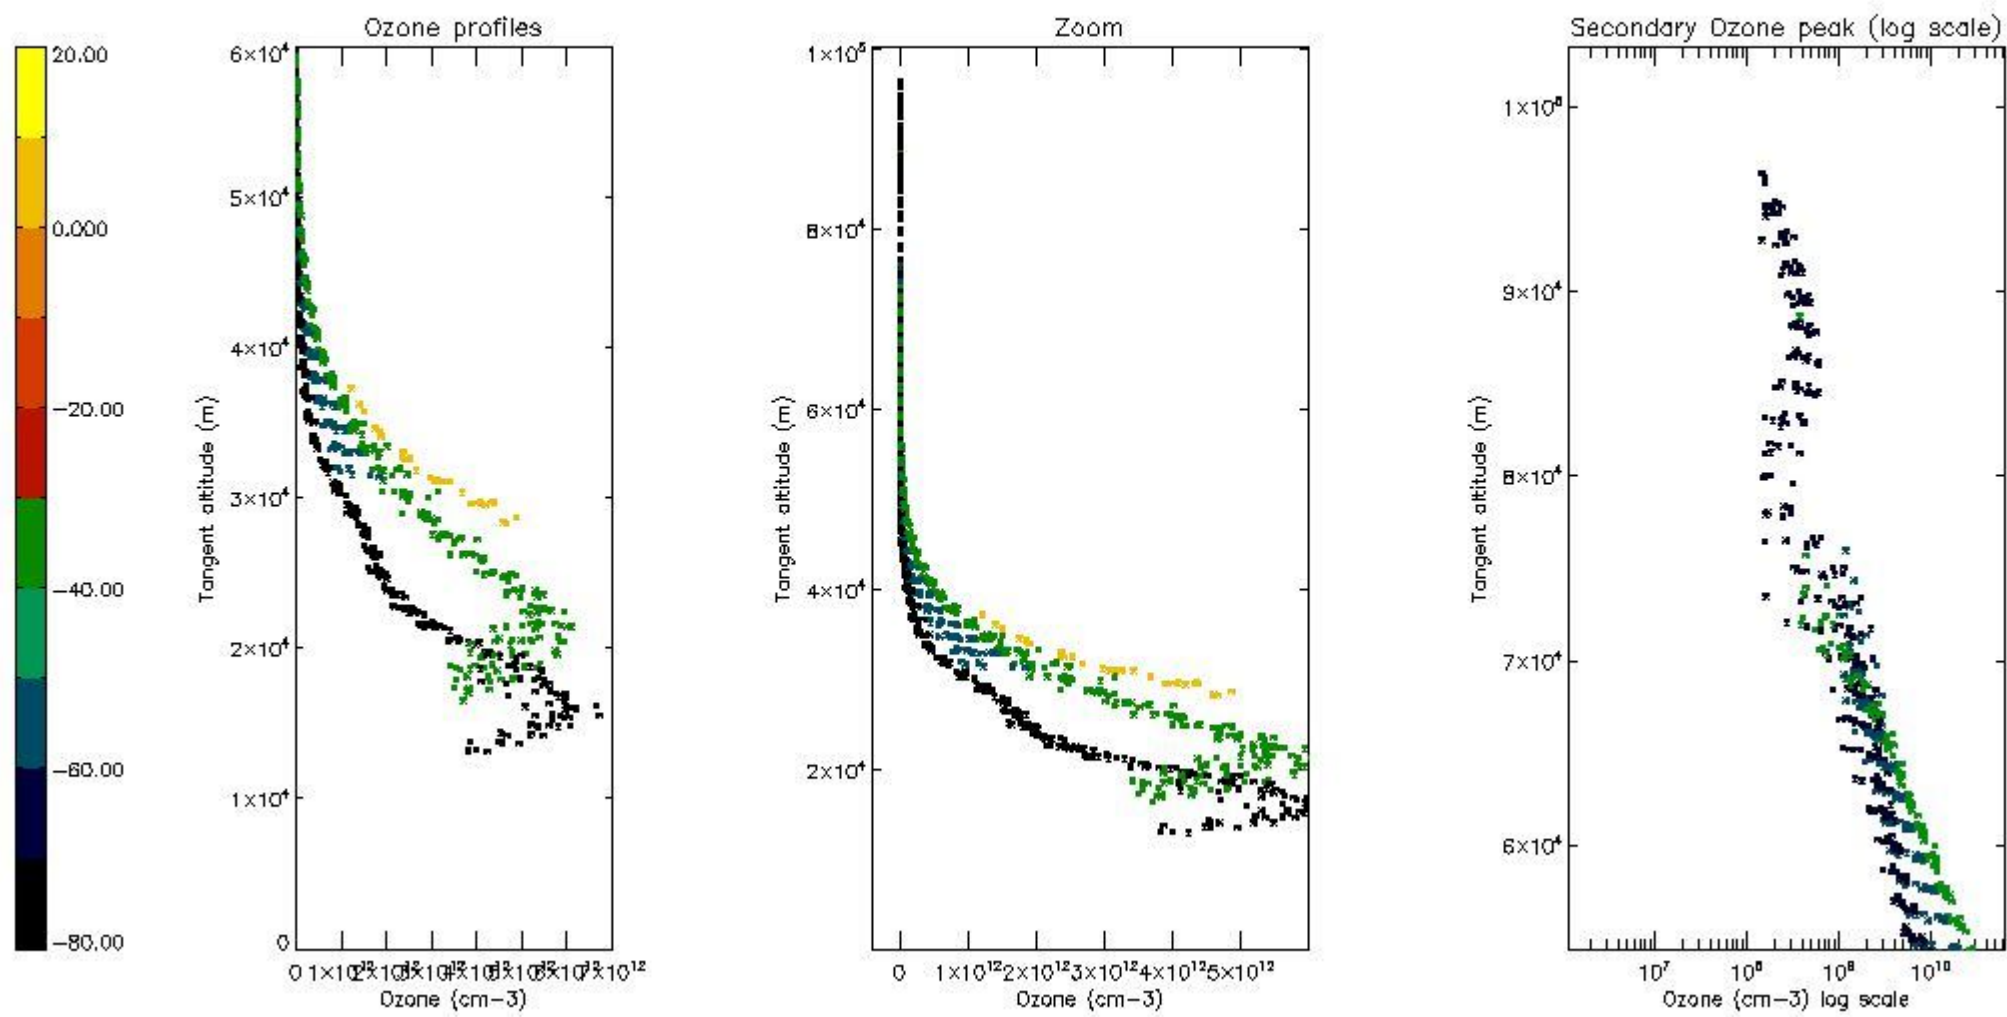

5.6 Plot NO₂ profiles for all STD (dark without errors)

The colorbar represents the latitude.