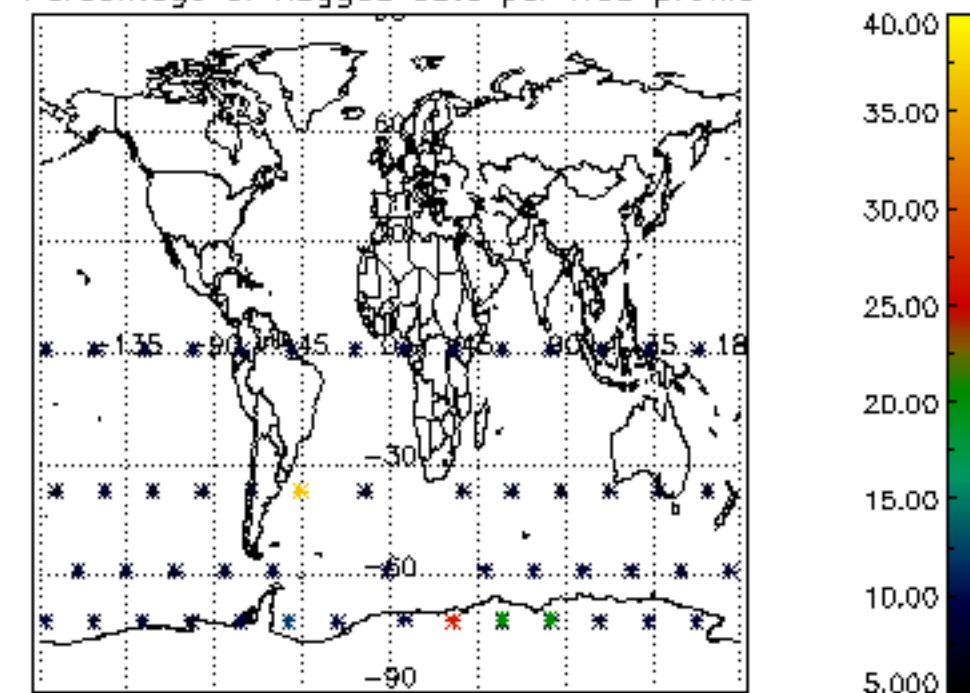

Percentage of flagged data per NO3 profile