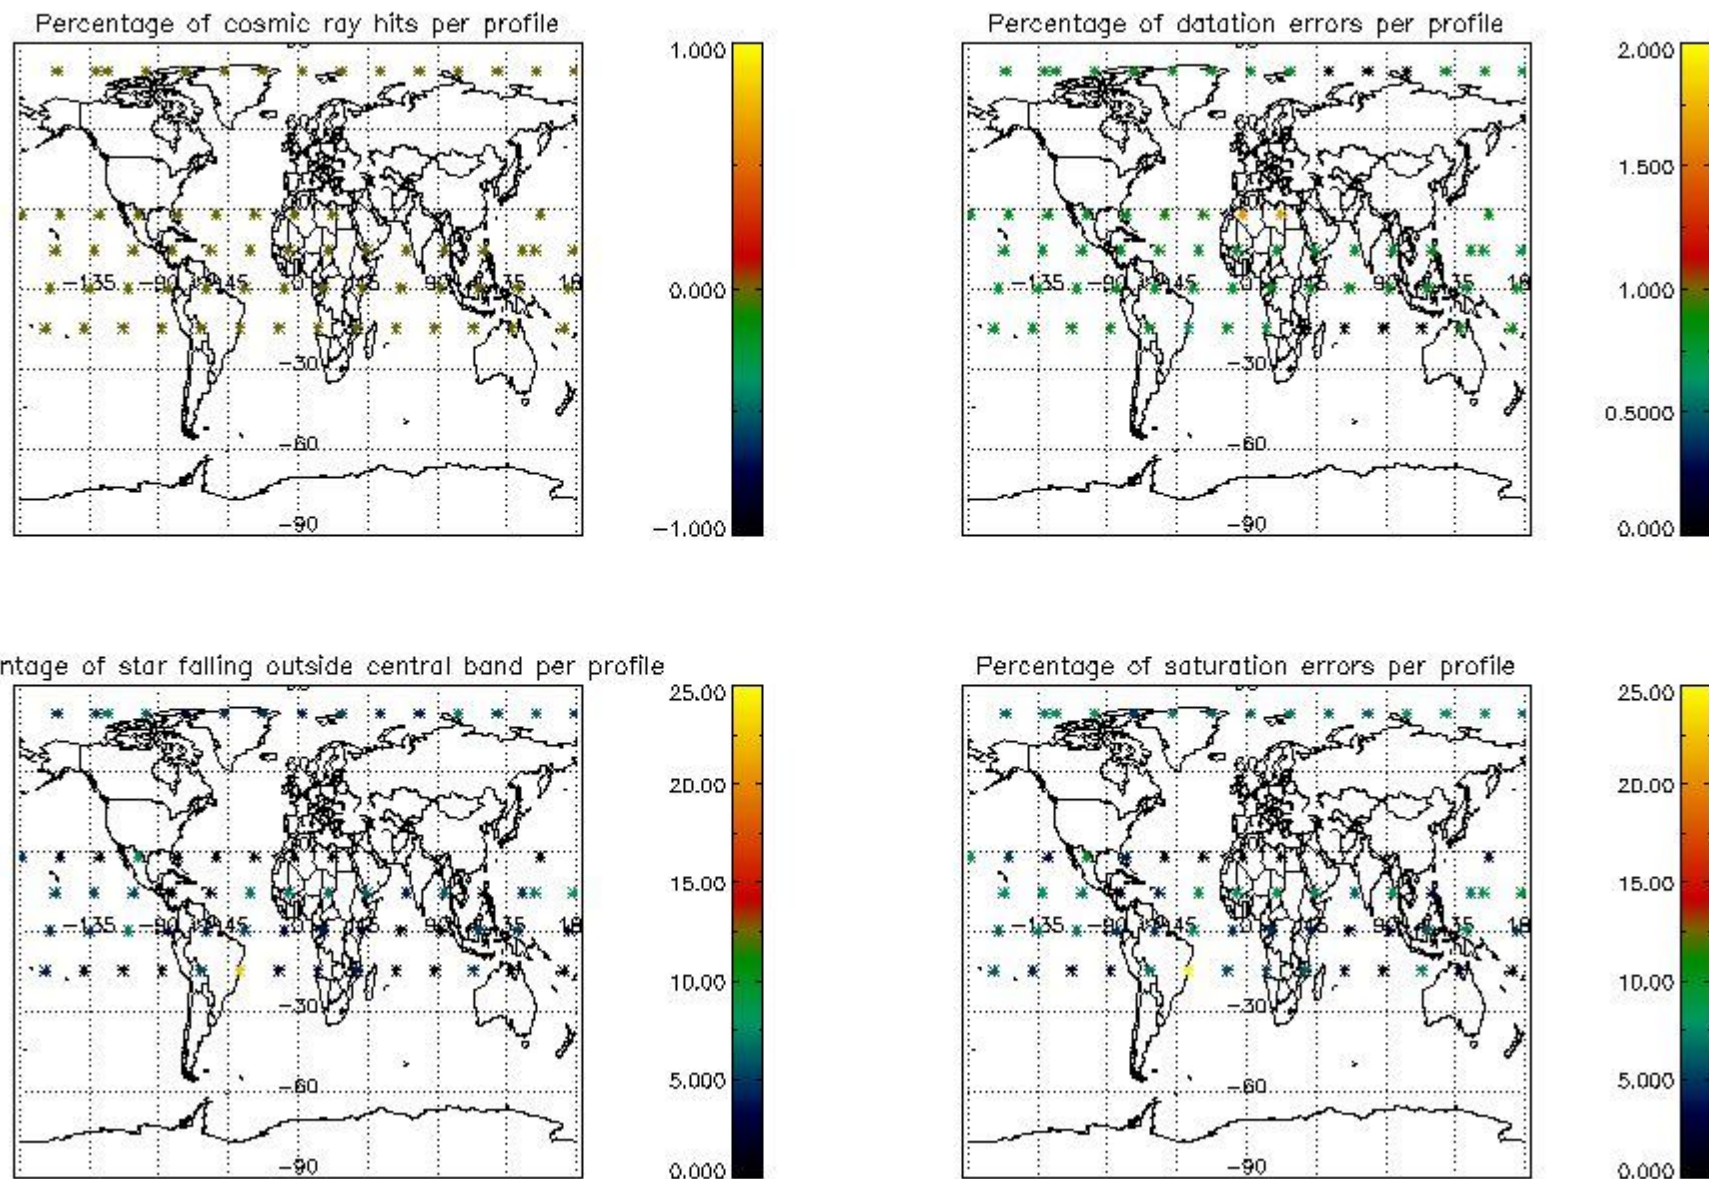

4.2.2 Plot level 1 quality information per product (world map): ENVISAT DESCENDING passes

5. Trace gas profiles

5.1 Ozone statistics based on quality of products

The final quality of the products can be "measured" using the STD (Standard Deviation) attached to every point profile. This information is written to the parameter GOM_NL__2P/NL_LOCAL_SPECIES_DENSITY/o3_std of the level 2 products. The table below shows the statistics for given STD ranges.

The statistics are given with respect to the overall valid production:

- Products without fatal errors: GOM_NL__2P/MPH/PRODUCT_ERR=0
- Valid point profile: GOM_NL__2P/NL_LOCAL_SPECIES_DENSITY/pcd(0)=0

The 'Criteria' is applied to valid points of dark limb products:

- Products in dark limb illumination condition: GOM_NL__2P/NL_SUMMARY_QUALITY/obs_ill_cond=0
- Products without fatal errors: GOM_NL__2P/MPH/PRODUCT_ERR=0
- Valid point profile: GOM_NL__2P/NL_LOCAL_SPECIES_DENSITY/pcd(0)=0

So, the table below shows the percentage of dark limb and valid observations for each criteria with respect to the overall valid daily observations.

Criteria	% of total production
All STD	37
STD < 20	13