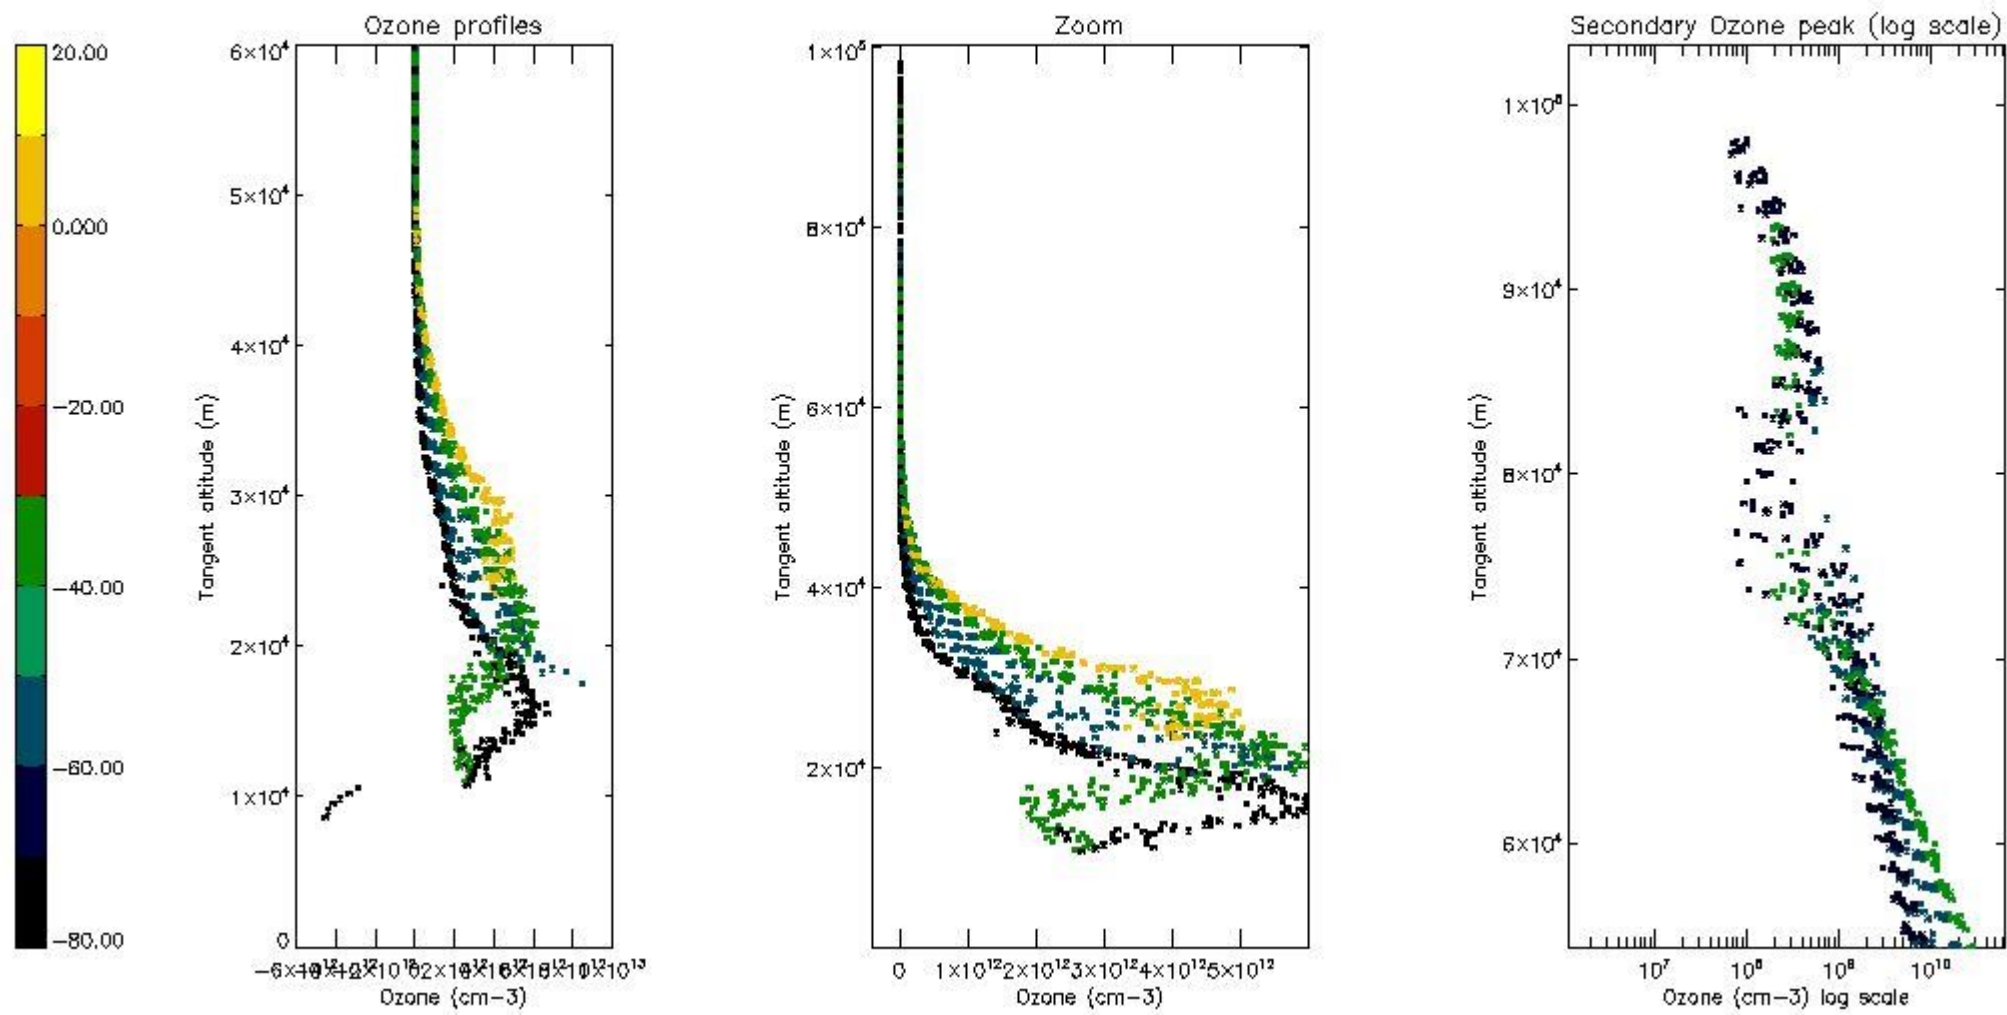

STD < 10	11
STD < 5	8

5.2 Plot ozone profiles for all STD (dark without errors)

The colorbar represents the latitude.

5.3 Plot ozone profiles where STD < 20% (dark without errors)

The colorbar represents the latitude.

5.4 Plot ozone profiles where STD < 10% (dark without errors)

The colorbar represents the latitude.

5.5 Plot ozone profiles where STD < 5% (dark without errors)

The colorbar represents the latitude.

5.6 Plot NO₂ profiles for all STD (dark without errors)

The colorbar represents the latitude.

5.7 Plot NO3 profiles for all STD (dark without errors)

The colorbar represents the latitude.

5.8 Plot H2O profiles for all STD (only for occultations of stars 1,2,3,4,13,14,16,26,63 dark without errors)