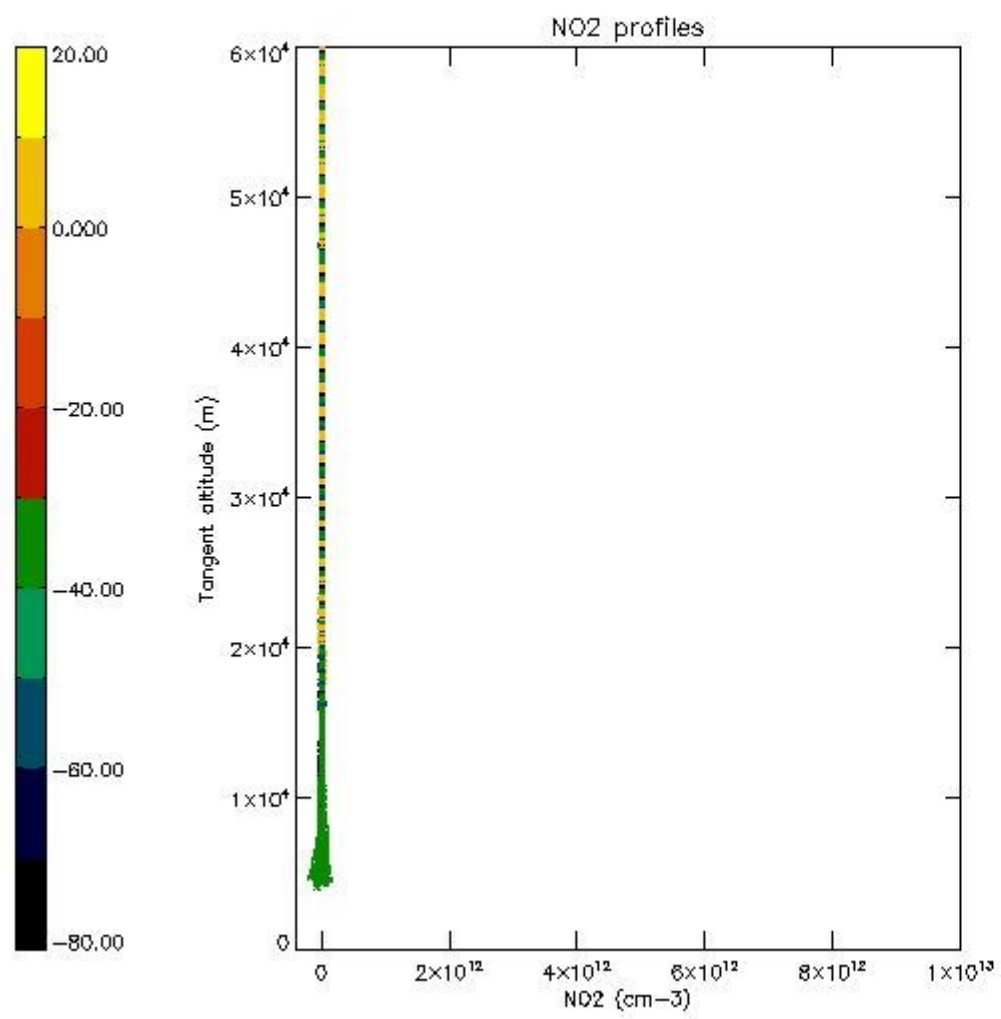

STD < 10	11
STD < 5	8

5.2 Plot ozone profiles for all STD (dark without errors)

The colorbar represents the latitude.

5.3 Plot ozone profiles where STD < 20% (dark without errors)

The colorbar represents the latitude.

5.4 Plot ozone profiles where STD < 10% (dark without errors)

The colorbar represents the latitude.

5.5 Plot ozone profiles where STD < 5% (dark without errors)

The colorbar represents the latitude.

5.6 Plot NO₂ profiles for all STD (dark without errors)

The colorbar represents the latitude.

5.7 Plot NO3 profiles for all STD (dark without errors)

The colorbar represents the latitude.

5.8 Plot H2O profiles for all STD (only for occultations of stars 1,2,3,4,13,14,16,26,63 dark without errors)