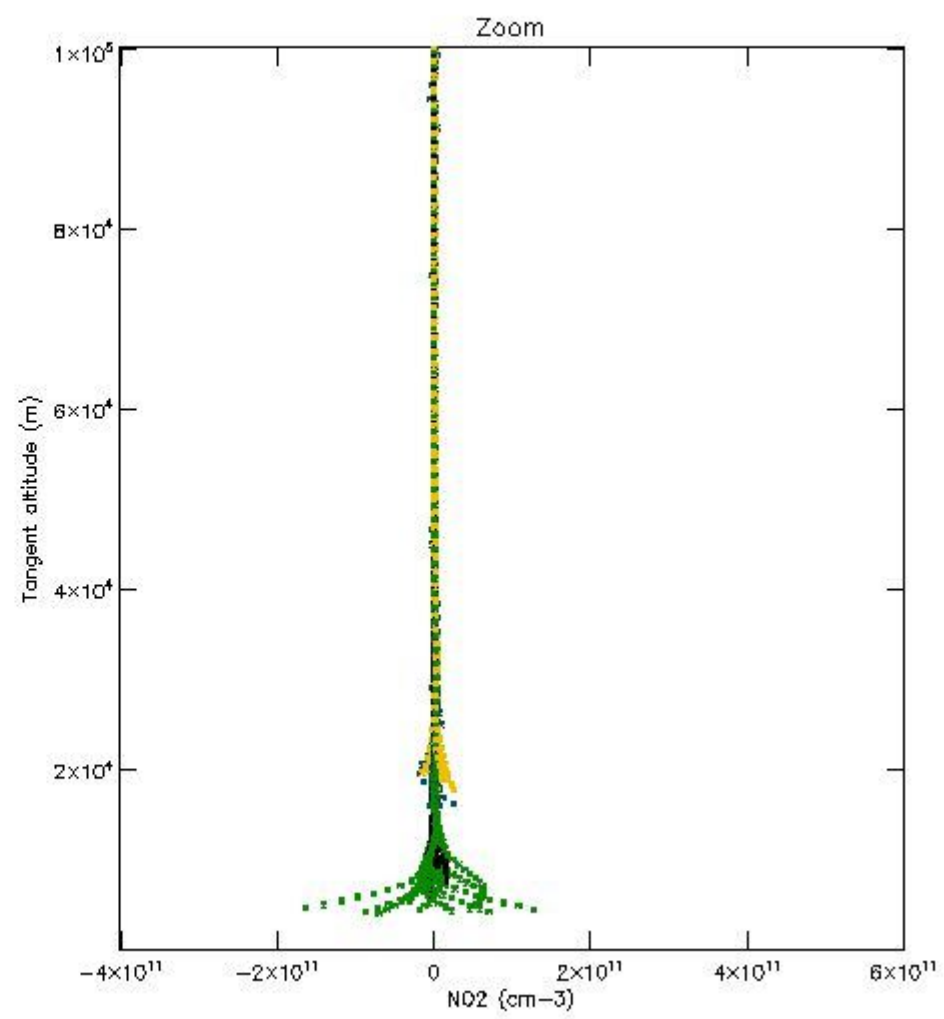

5.7 Plot NO3 profiles for all STD (dark without errors)

The colorbar represents the latitude.