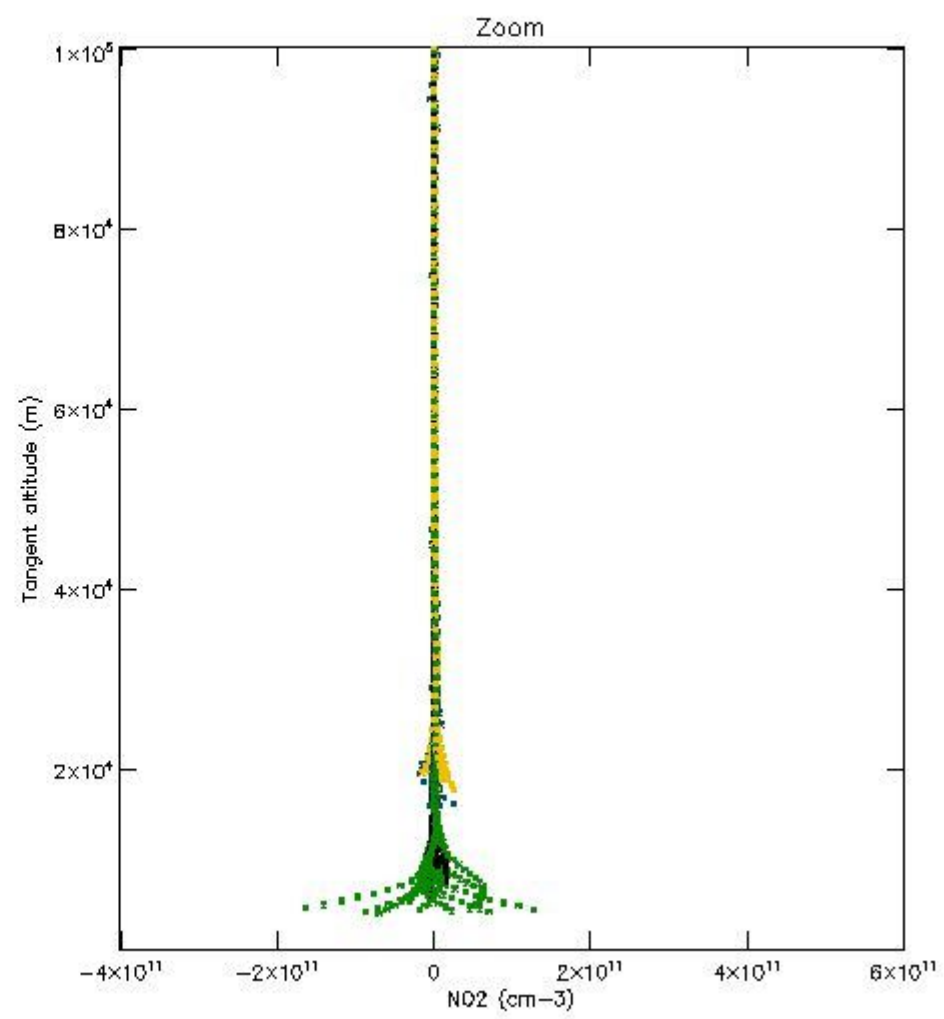

5.4 Plot ozone profiles where STD < 10% (dark without errors)

The colorbar represents the latitude.

5.5 Plot ozone profiles where STD < 5% (dark without errors)

The colorbar represents the latitude.

5.6 Plot NO₂ profiles for all STD (dark without errors)

The colorbar represents the latitude.

5.7 Plot NO3 profiles for all STD (dark without errors)

The colorbar represents the latitude.

5.8 Plot H2O profiles for all STD (only for occultations of stars 1,2,3,4,13,14,16,26,63 dark without errors)