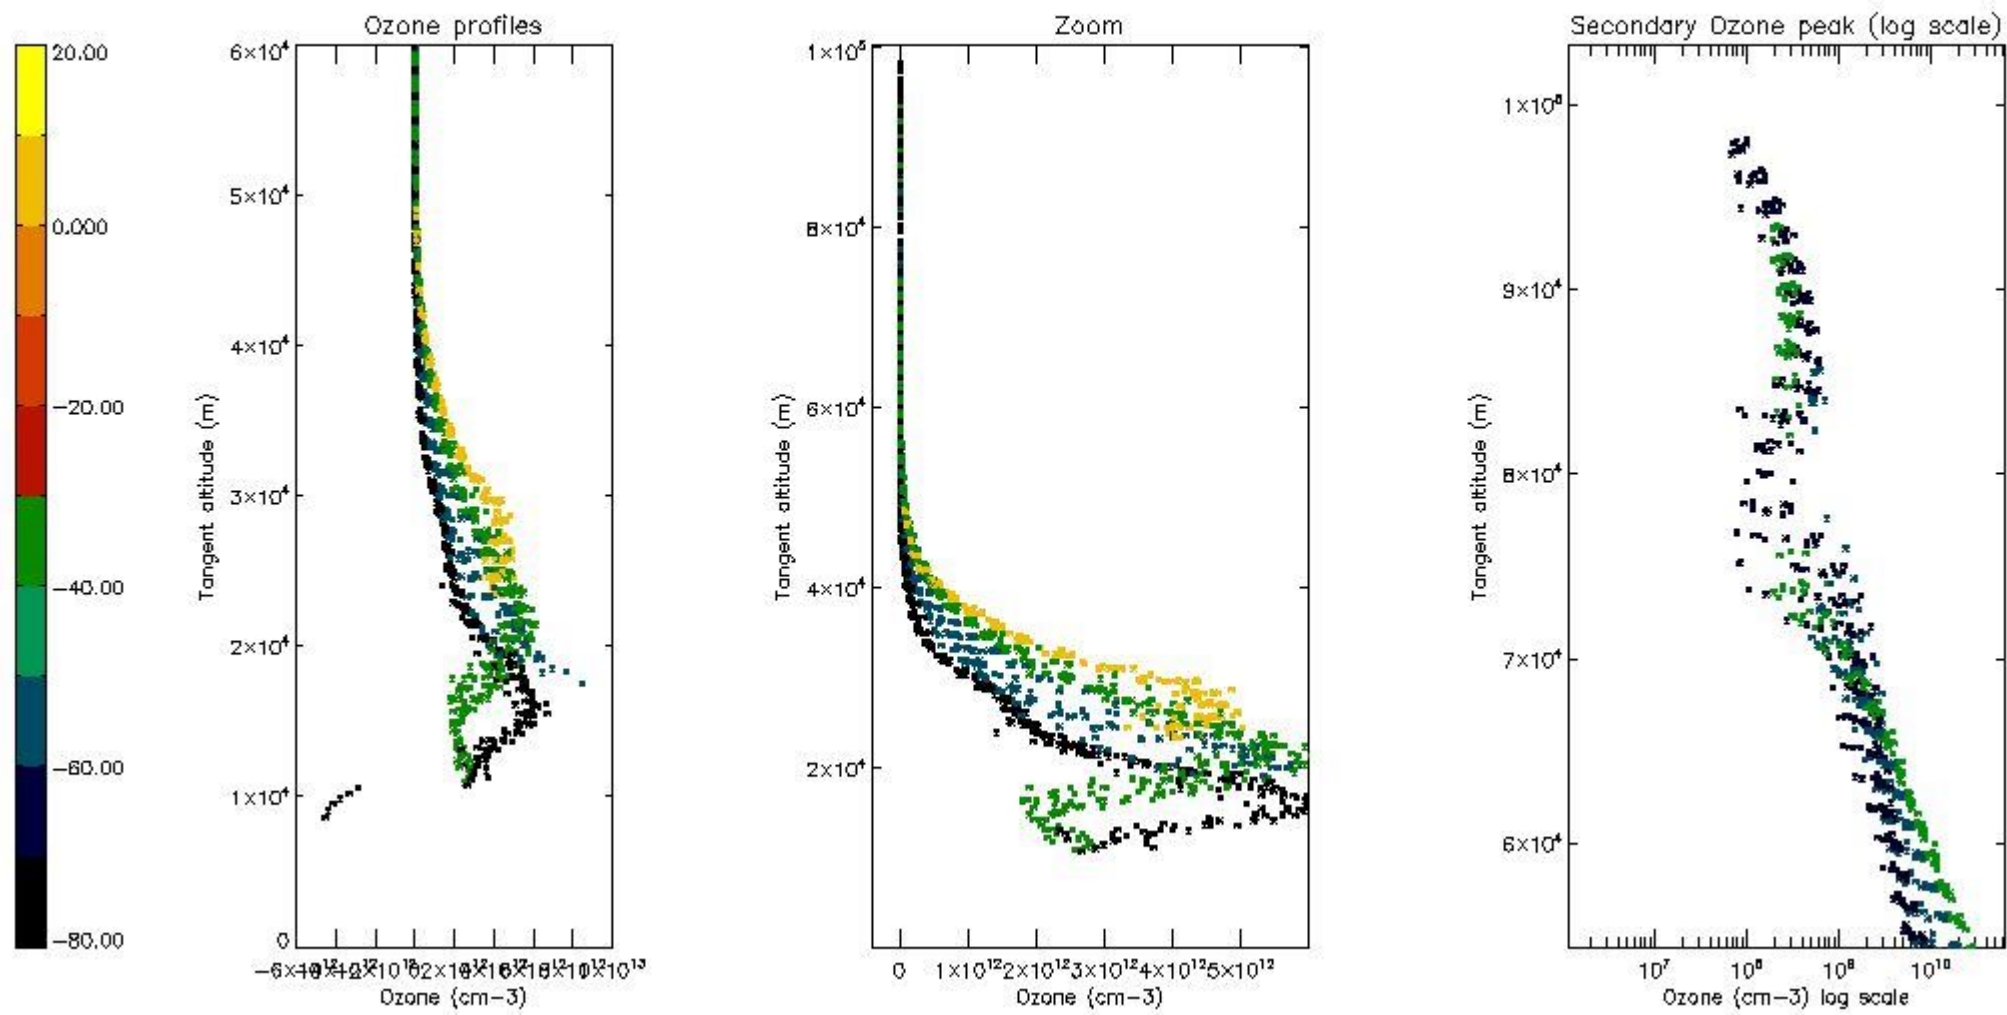

5.5 Plot ozone profiles where STD < 5% (dark without errors)

The colorbar represents the latitude.