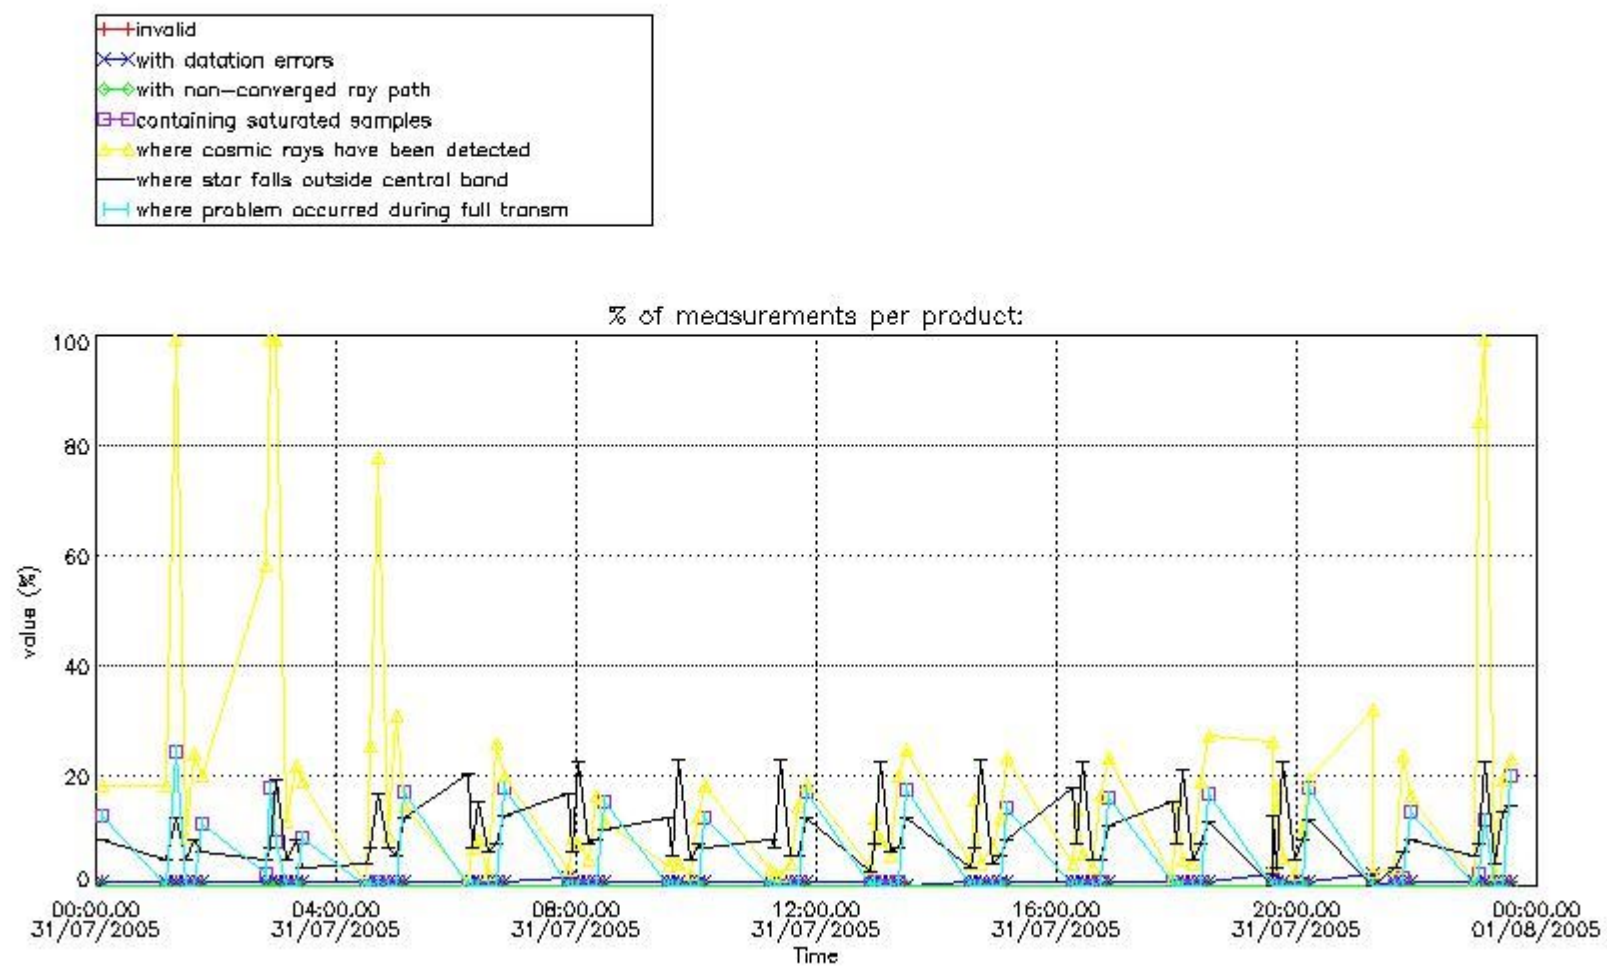

4.1.2 Plot level 1 quality information per product (time dependant): ENVI SAT DESCENDING passes