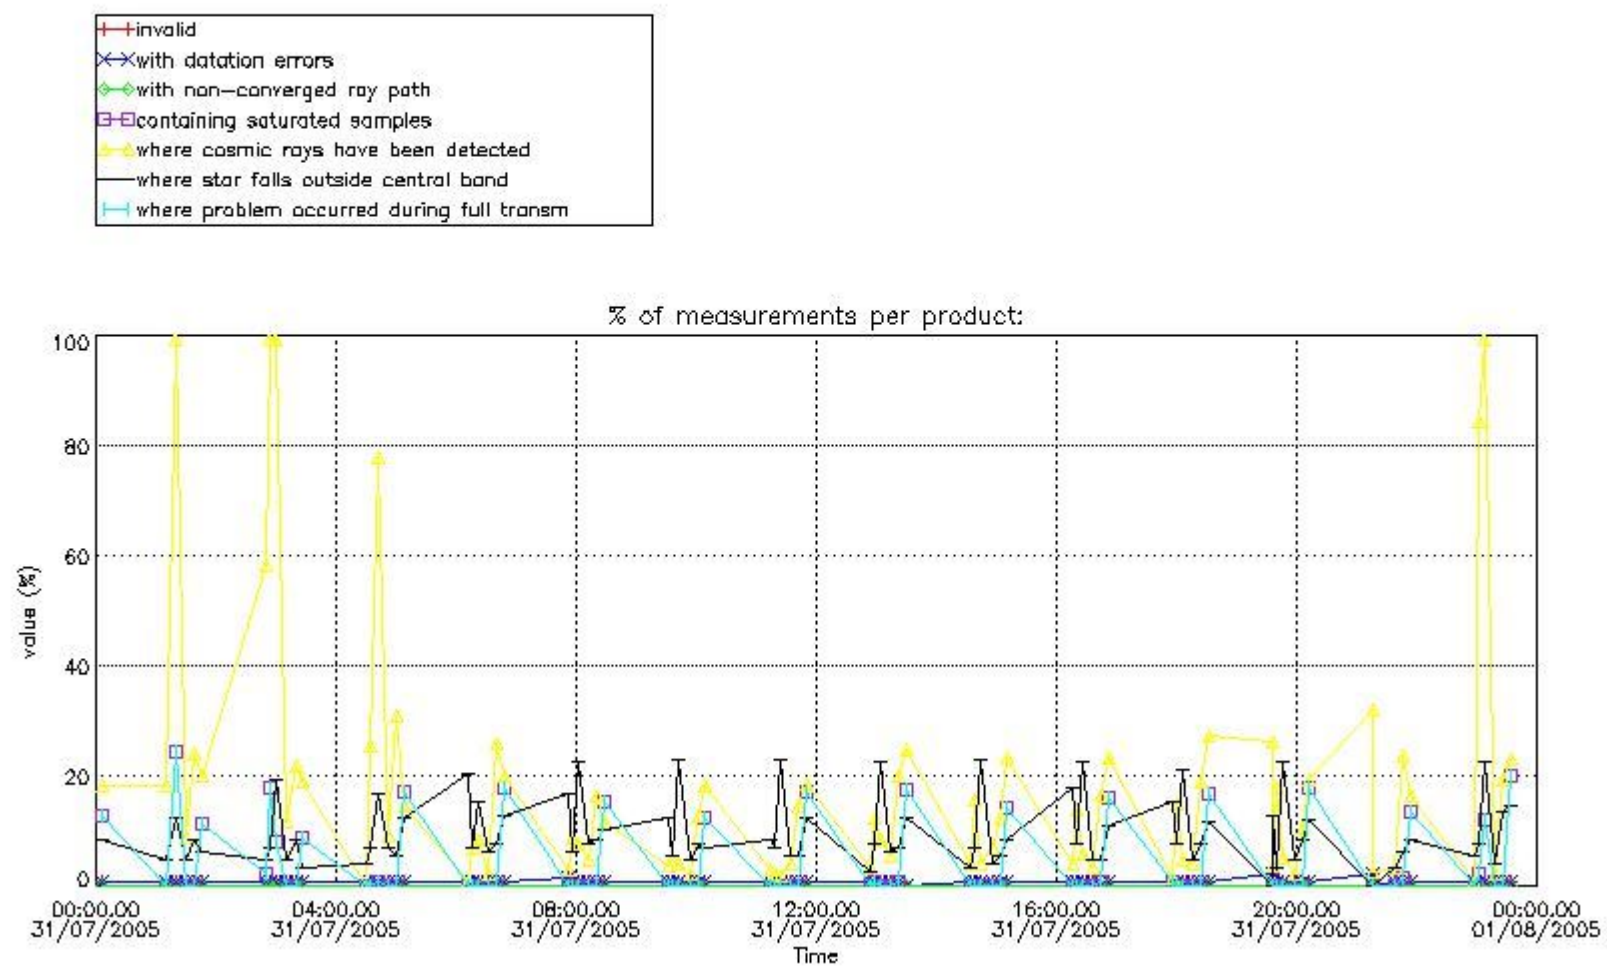

Percentage of flagged data per NO3 profile

4. Level 1 quality information per product

In this section it is plotted some information contained in the Quality Summary data set of the level 2 products that comes from the level 1b processing. Products without errors (error flag in the MPH set to "0") are used.

4.1 Plot quality information per product (time dependant) coming from level 1b processing

4.1.1 Plot level 1 quality information per product (time dependant): ENVISAT ASCENDING passes

4.1.2 Plot level 1 quality information per product (time dependant): ENVI SAT DESCENDING passes