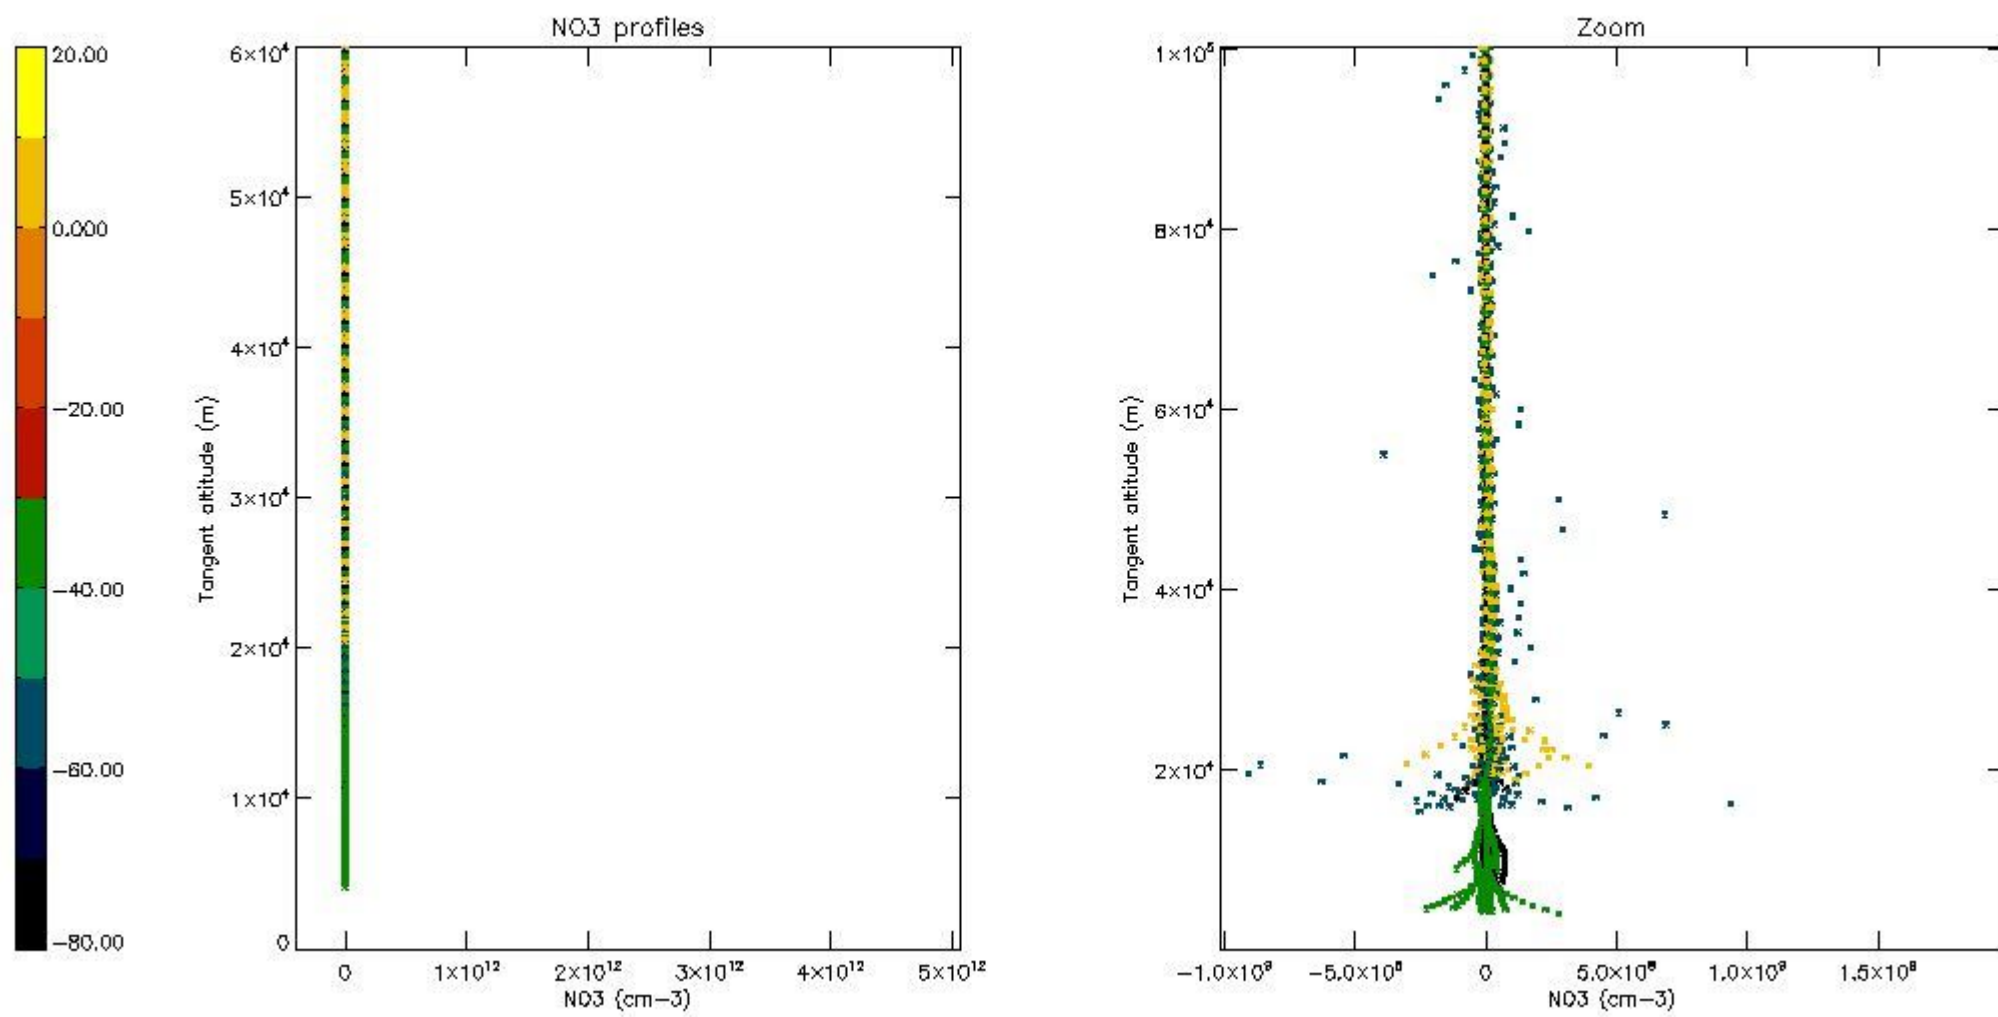

5.8 Plot H₂O profiles for all STD (only for occultations of stars 1,2,3,4,13,14,16,26,63 dark without errors)

The colorbar represents the latitude.