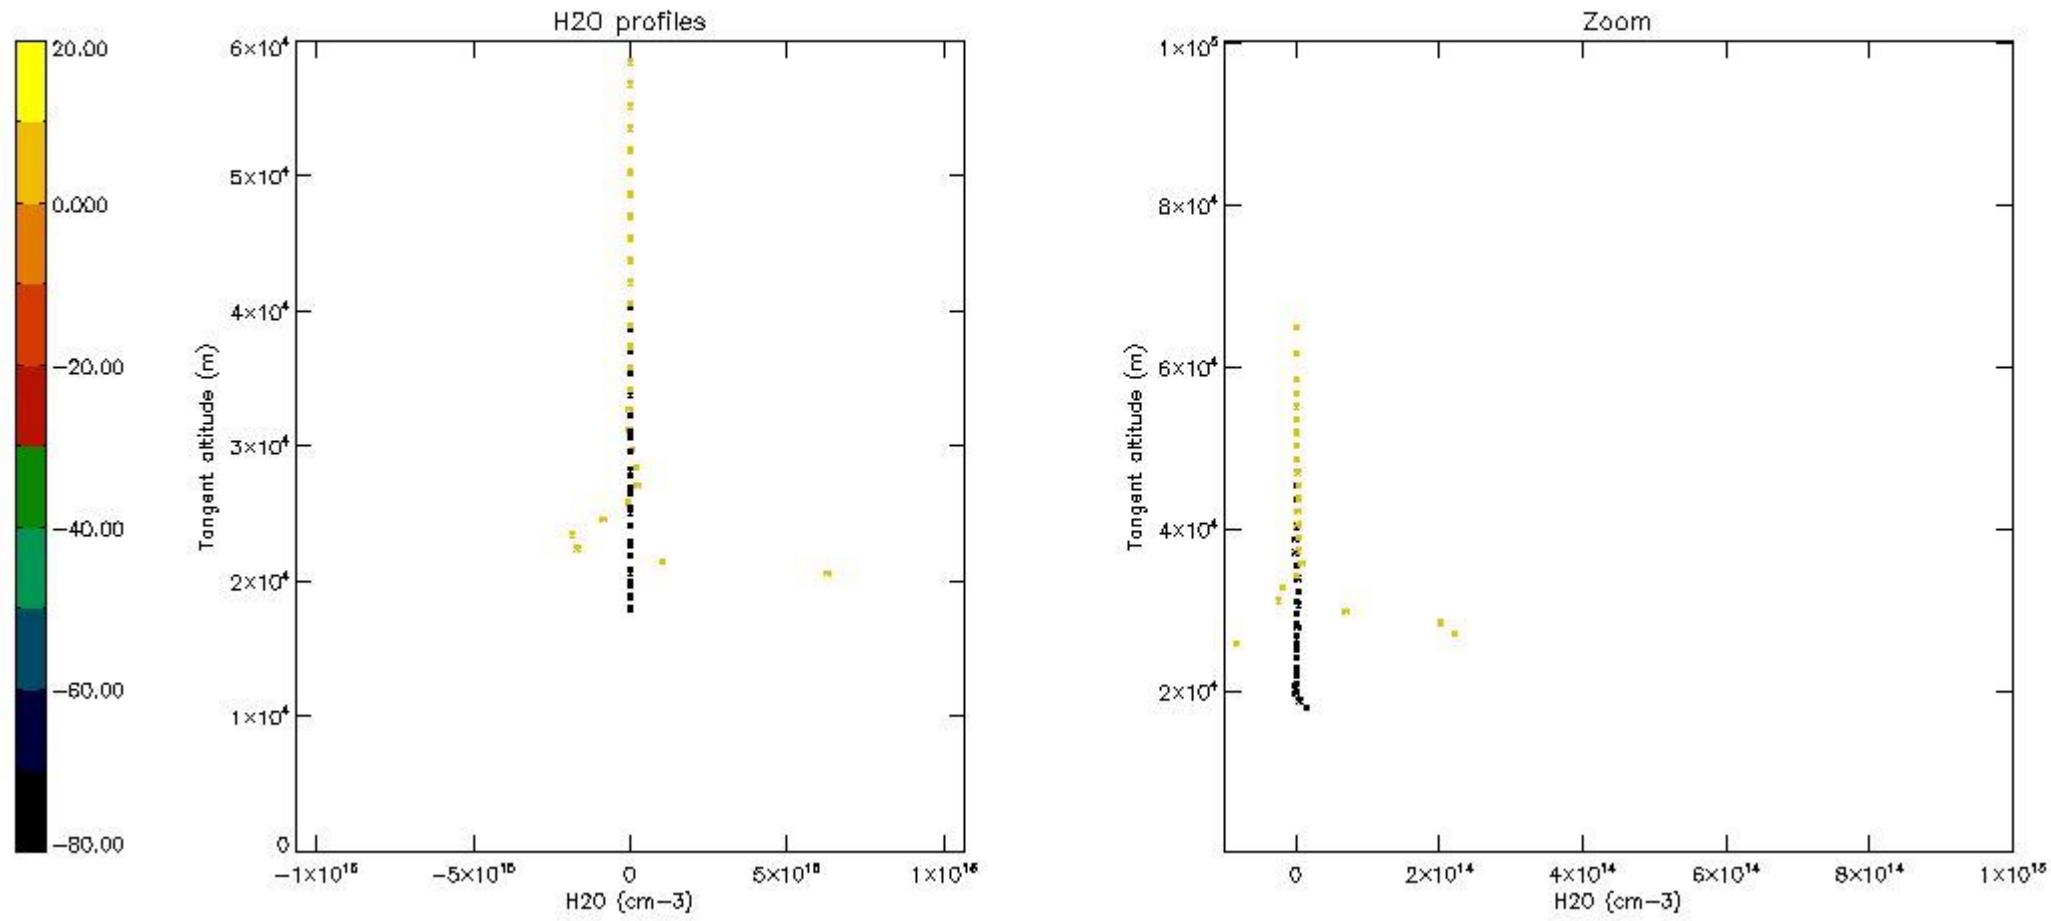

6. Auxiliary Data Files used for the production reported in section 2

The number reported in the third column indicates since which file (see list in section 2) the corresponding auxiliary file has been used. The fourth column is the date of those product files.

Type	Auxiliary Filename	Used since product	Used since product date
INST_PHYS_CHARACTERISTICS	GOM_INS_AXVIEC20091111_143220_20030716_120000_20500101_000000	1	31-JUL-2005 00:05:23
LEVEL-2_PROC_CONFIG	GOM_PR2_AXVIEC20091111_152718_20020301_000000_20500101_000000	1	31-JUL-2005 00:05:23
CROSS_SECTIONS_FILE	GOM_CRS_AXVIEC20091111_154832_20020301_000000_20500101_000000	1	31-JUL-2005 00:05:23