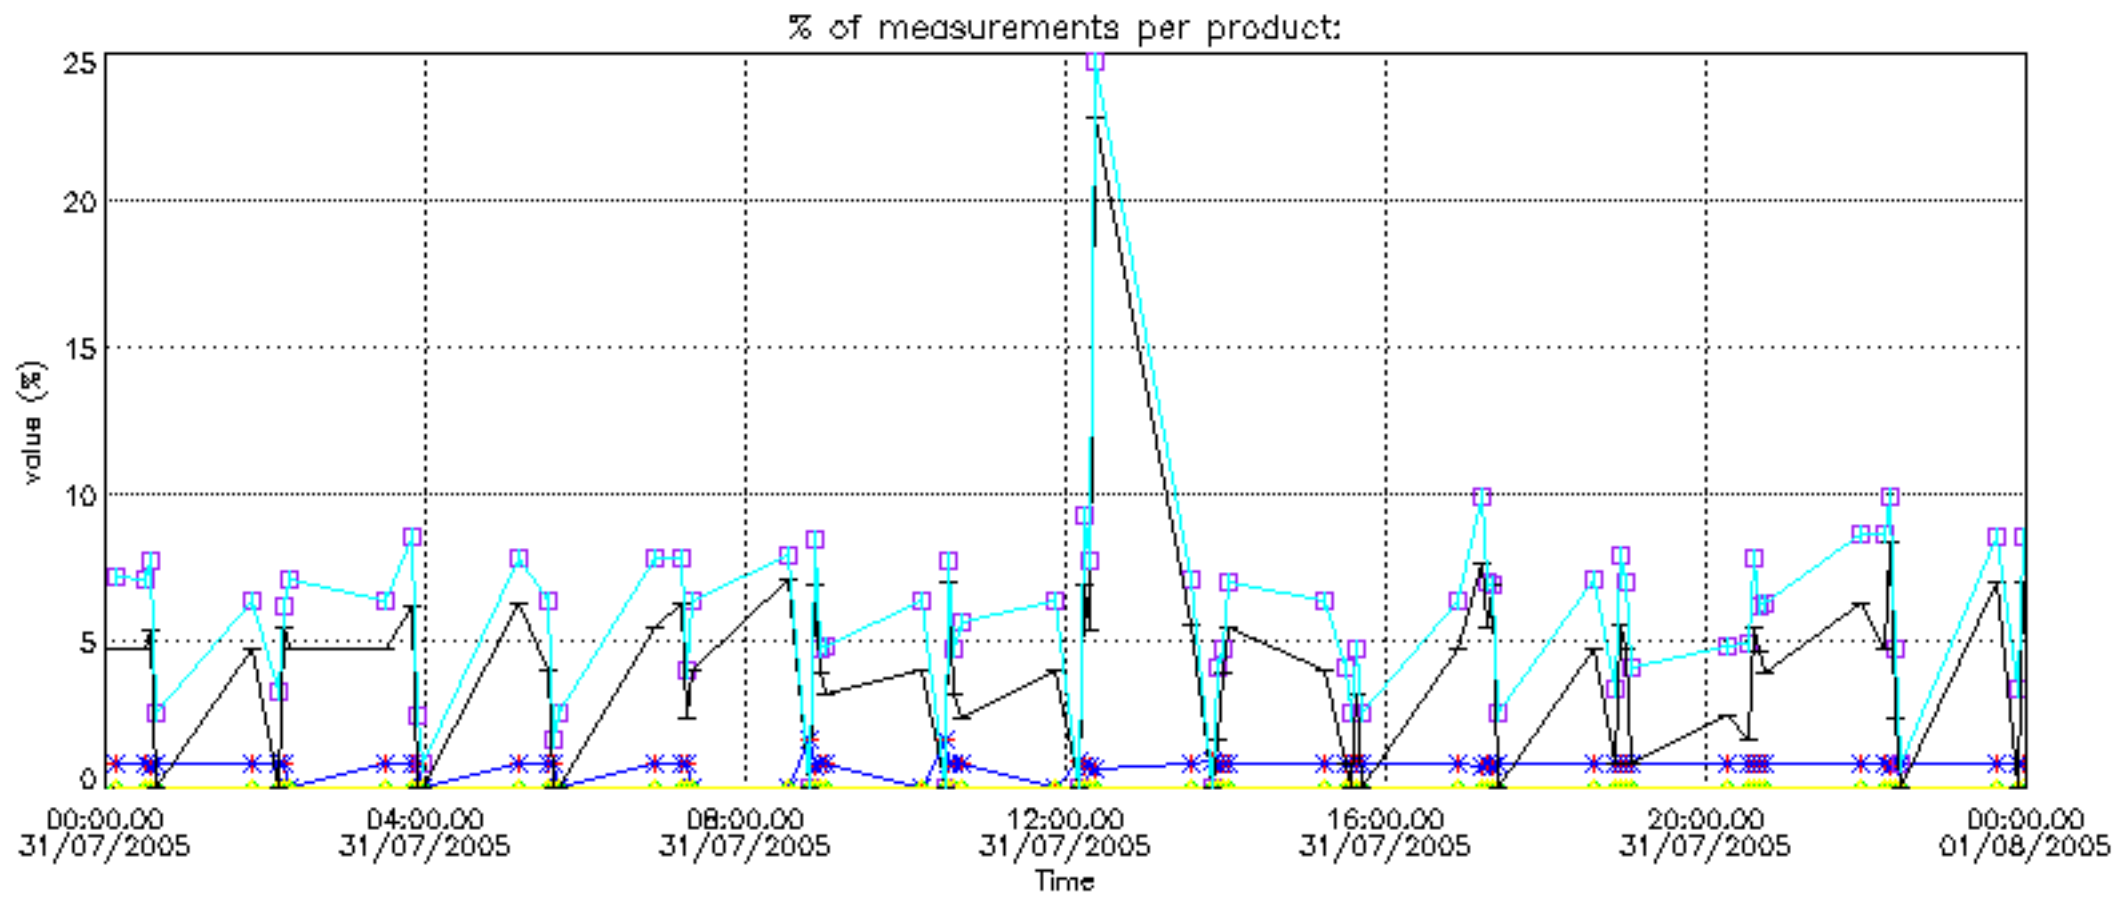

Percentage of cosmic ray hits per profile

Percentage of datation errors per profile