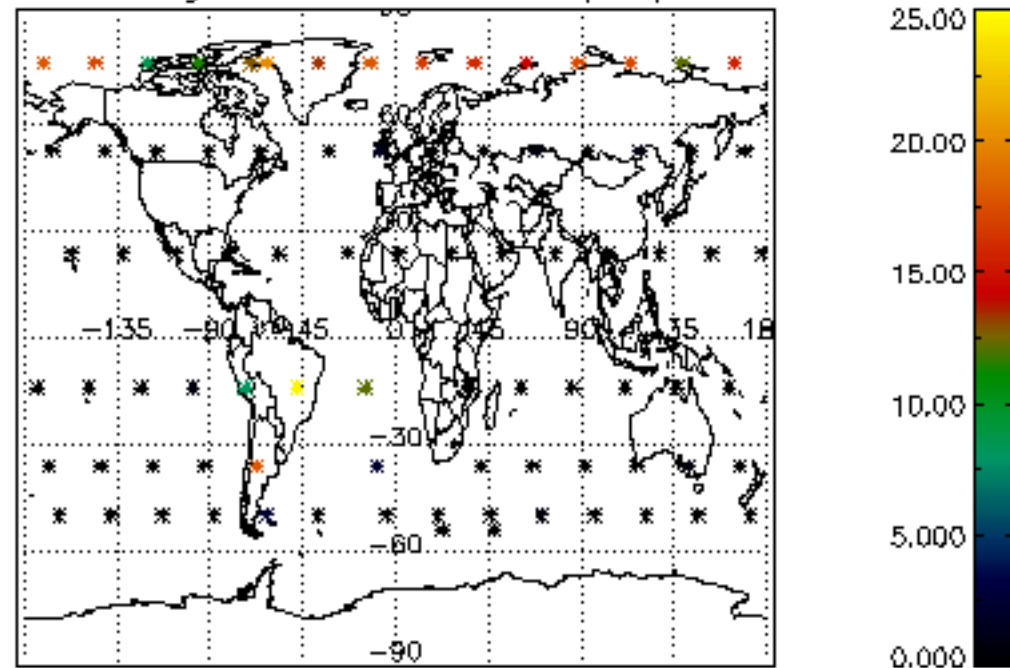

Percentage of flagged data per NO3 profile

Percentage of cosmic ray hits per profile

Percentage of datation errors per profile

Percentage of star falling outside central band per profile

Percentage of saturation errors per profile