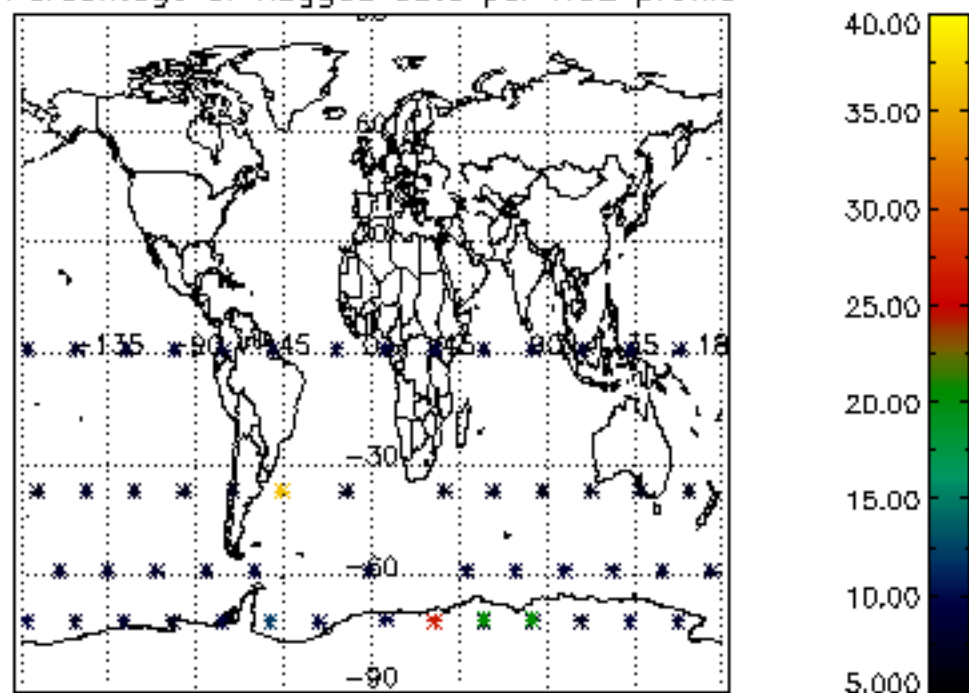

Percentage of flagged data per NO2 profile