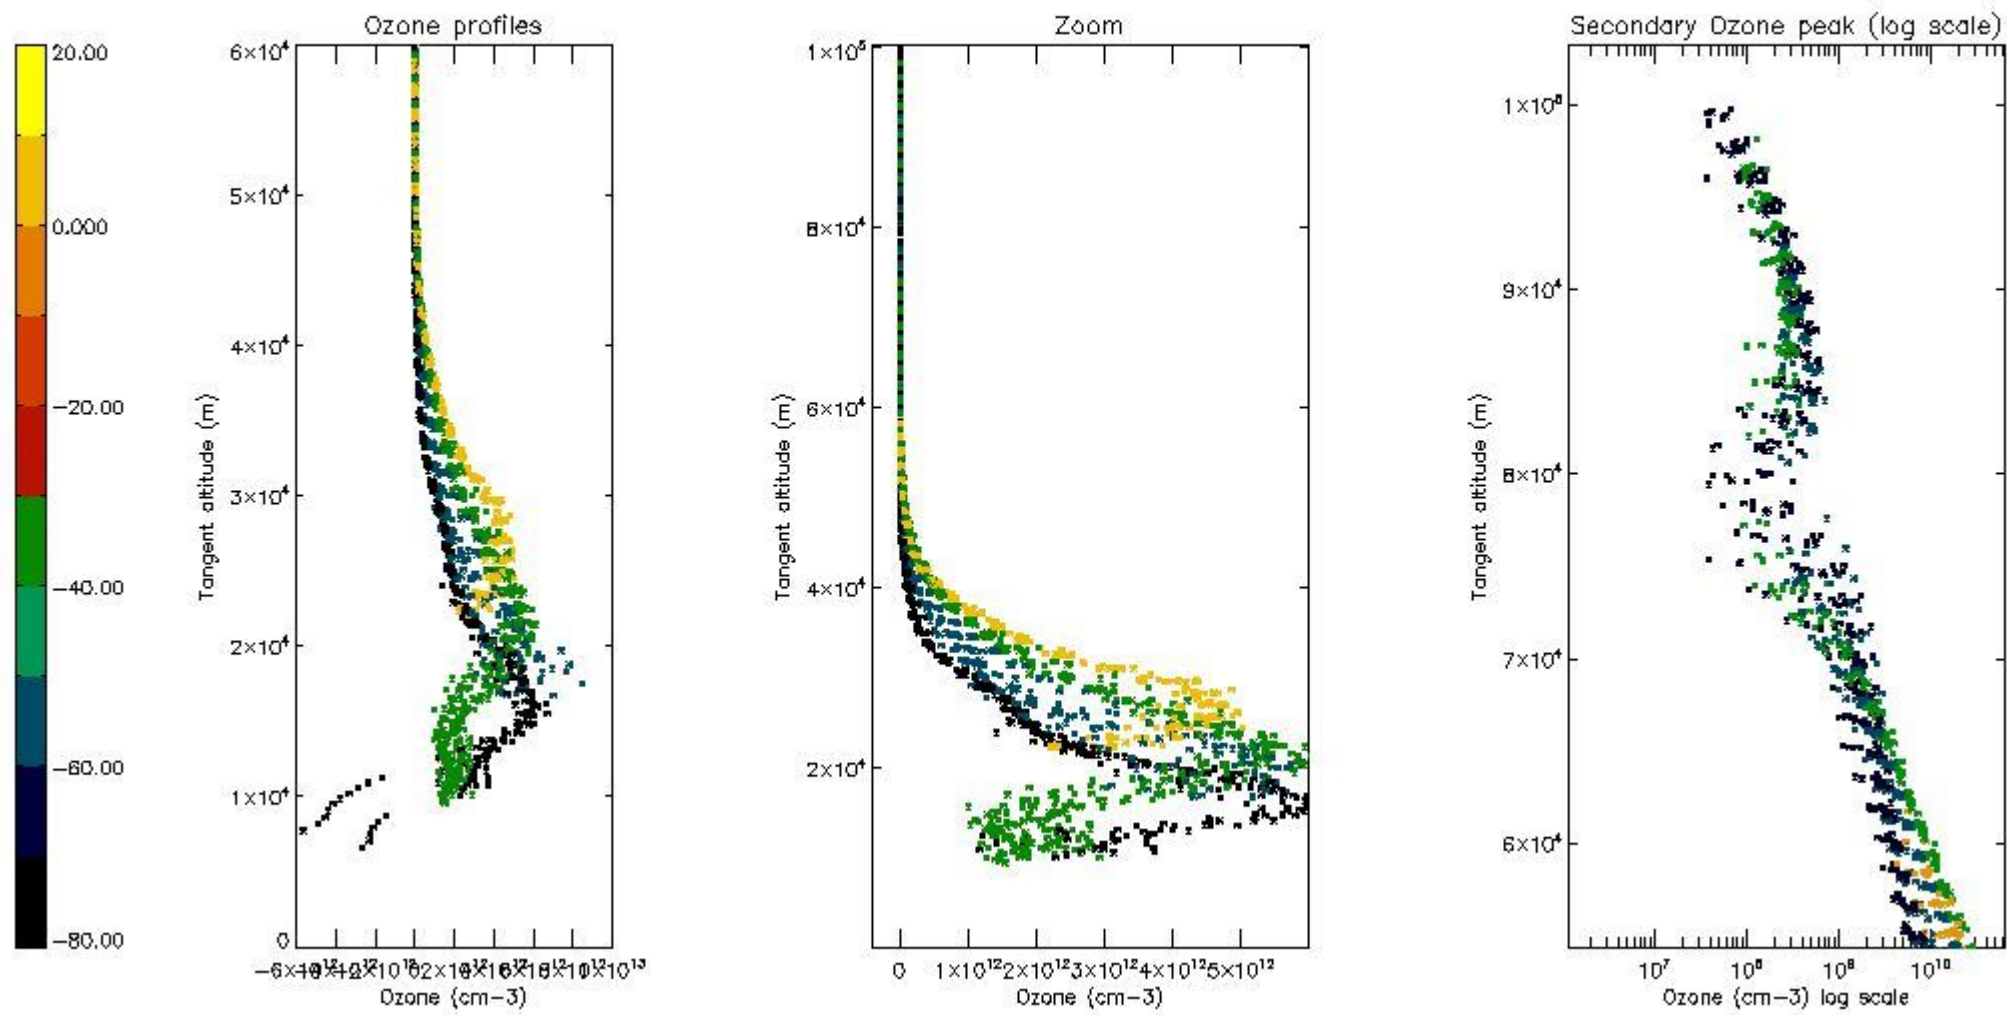

STD < 10	11
STD < 5	8

5.2 Plot ozone profiles for all STD (dark without errors)

The colorbar represents the latitude.

5.3 Plot ozone profiles where STD < 20% (dark without errors)

The colorbar represents the latitude.

5.4 Plot ozone profiles where STD < 10% (dark without errors)

The colorbar represents the latitude.

5.5 Plot ozone profiles where STD < 5% (dark without errors)

The colorbar represents the latitude.

5.6 Plot NO₂ profiles for all STD (dark without errors)

The colorbar represents the latitude.

5.7 Plot NO3 profiles for all STD (dark without errors)

The colorbar represents the latitude.

5.8 Plot H2O profiles for all STD (only for occultations of stars 1,2,3,4,13,14,16,26,63 dark without errors)