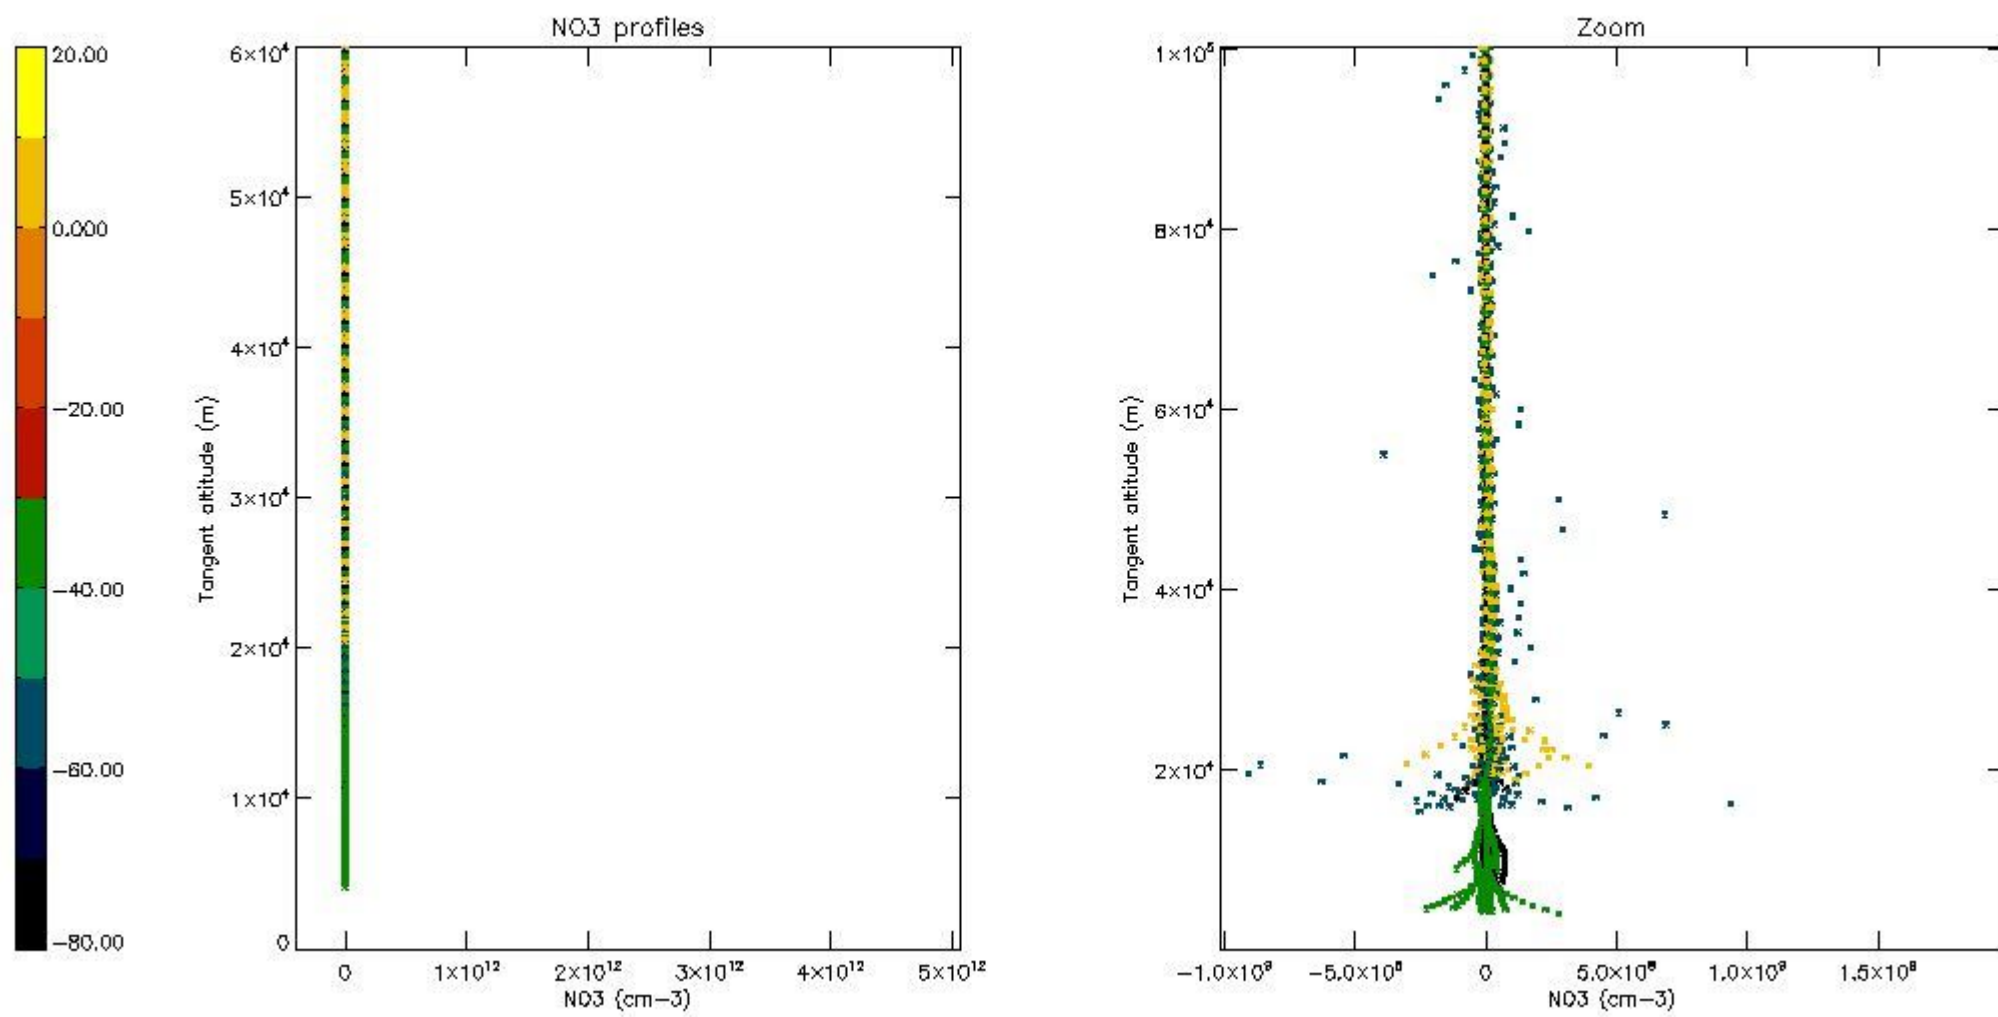

5.4 Plot ozone profiles where STD < 10% (dark without errors)

The colorbar represents the latitude.

5.5 Plot ozone profiles where STD < 5% (dark without errors)

The colorbar represents the latitude.

5.6 Plot NO₂ profiles for all STD (dark without errors)

The colorbar represents the latitude.

5.7 Plot NO3 profiles for all STD (dark without errors)

The colorbar represents the latitude.

5.8 Plot H2O profiles for all STD (only for occultations of stars 1,2,3,4,13,14,16,26,63 dark without errors)