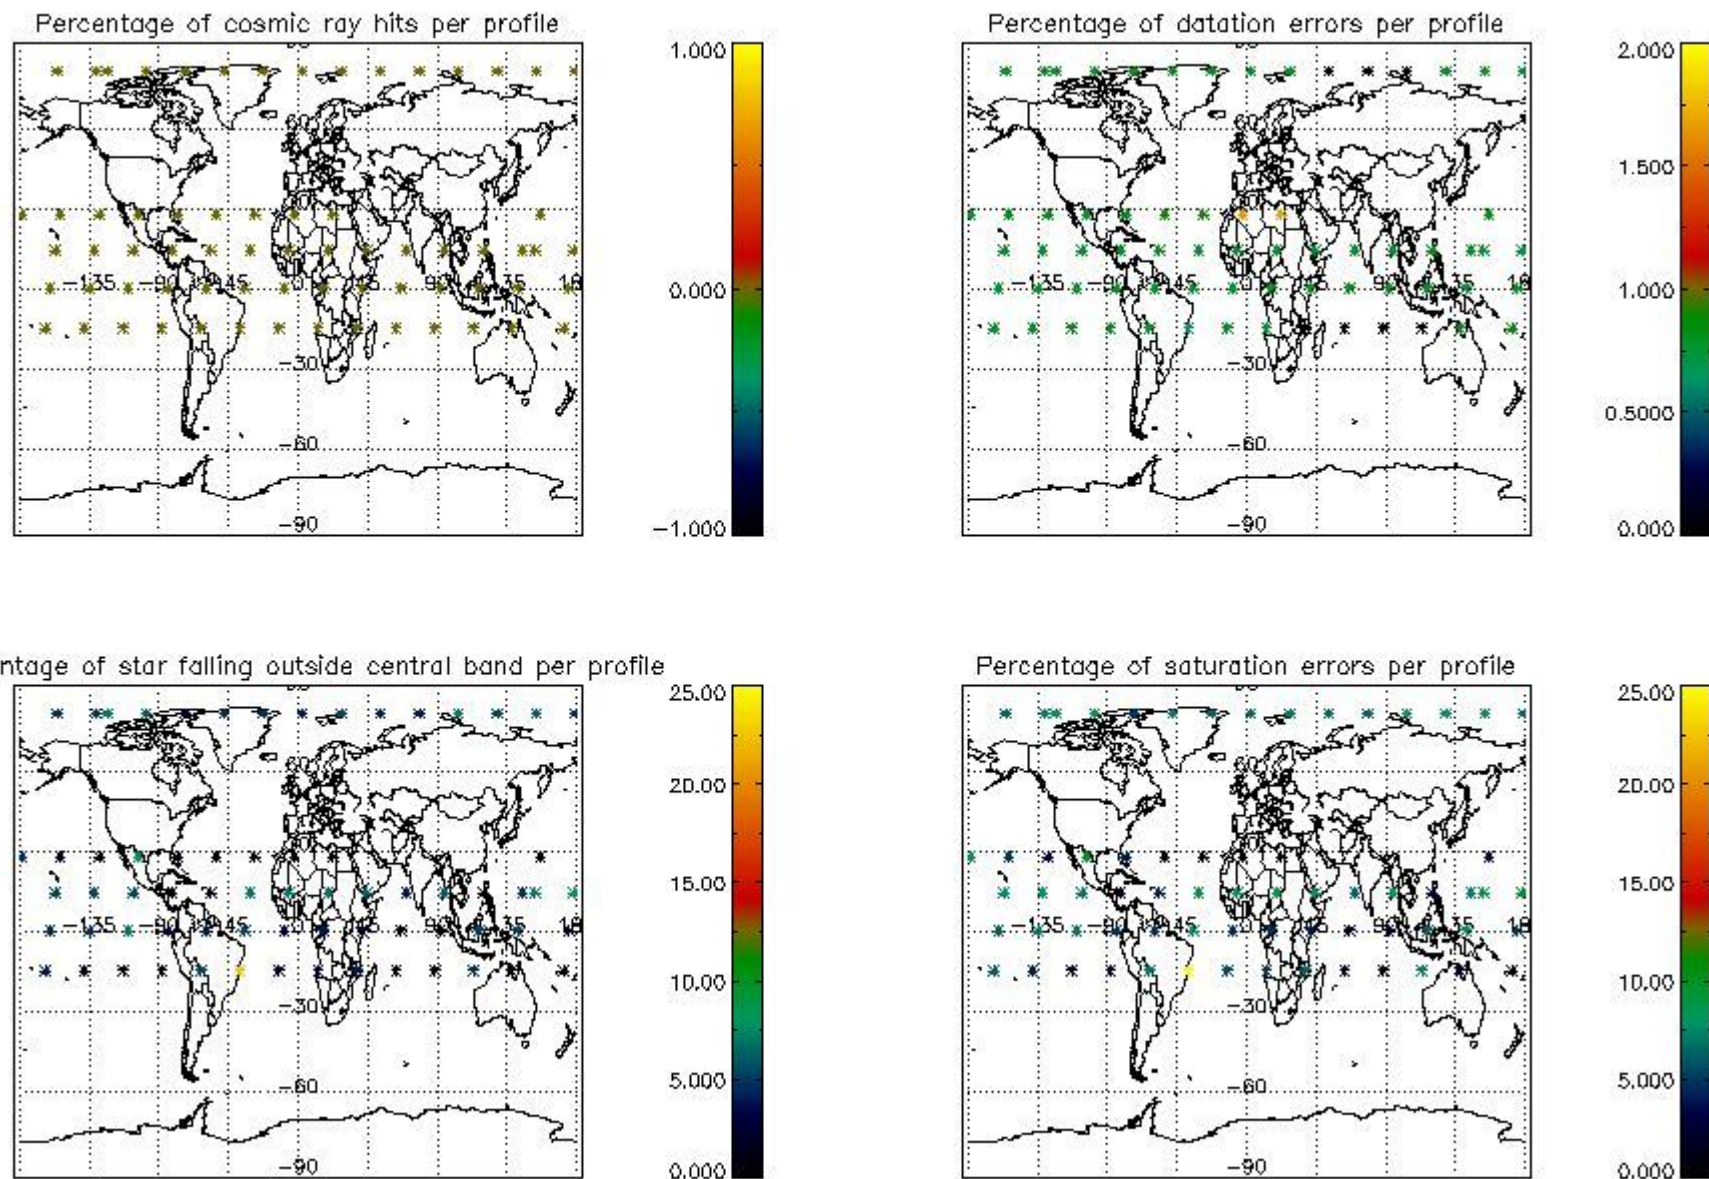

Percentage of flagged data per NO3 profile

4. Level 1 quality information per product

In this section it is plotted some information contained in the Quality Summary data set of the level 2 products that comes from the level 1b processing. Products without errors (error flag in the MPH set to "0") are used.

4.1 Plot quality information per product (time dependant) coming from level 1b processing

4.1.1 Plot level 1 quality information per product (time dependant): ENVISAT ASCENDING passes

4.1.2 Plot level 1 quality information per product (time dependant): ENVI SAT DESCENDING passes

4.2 Plot quality information per product coming from level 1b processing (world map)

4.2.1 Plot level 1 quality information per product (world map): ENVISAT ASCENDING passes

4.2.2 Plot level 1 quality information per product (world map): ENVISAT DESCENDING passes