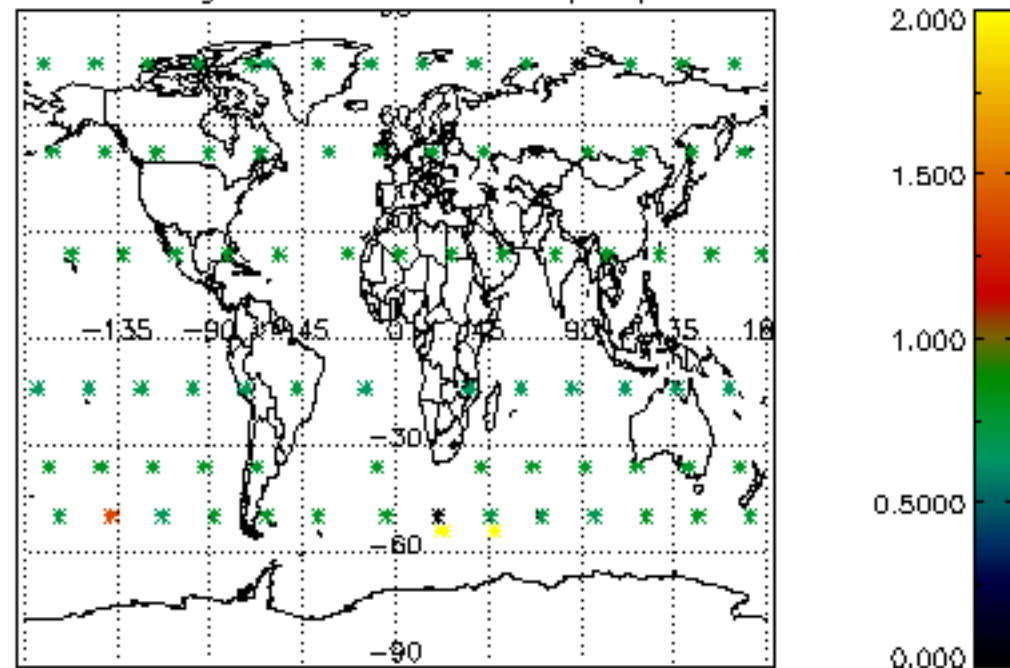

Percentage of flagged data per NO3 profile

Percentage of cosmic ray hits per profile

Percentage of datation errors per profile

Percentage of star falling outside central band per profile

Percentage of saturation errors per profile