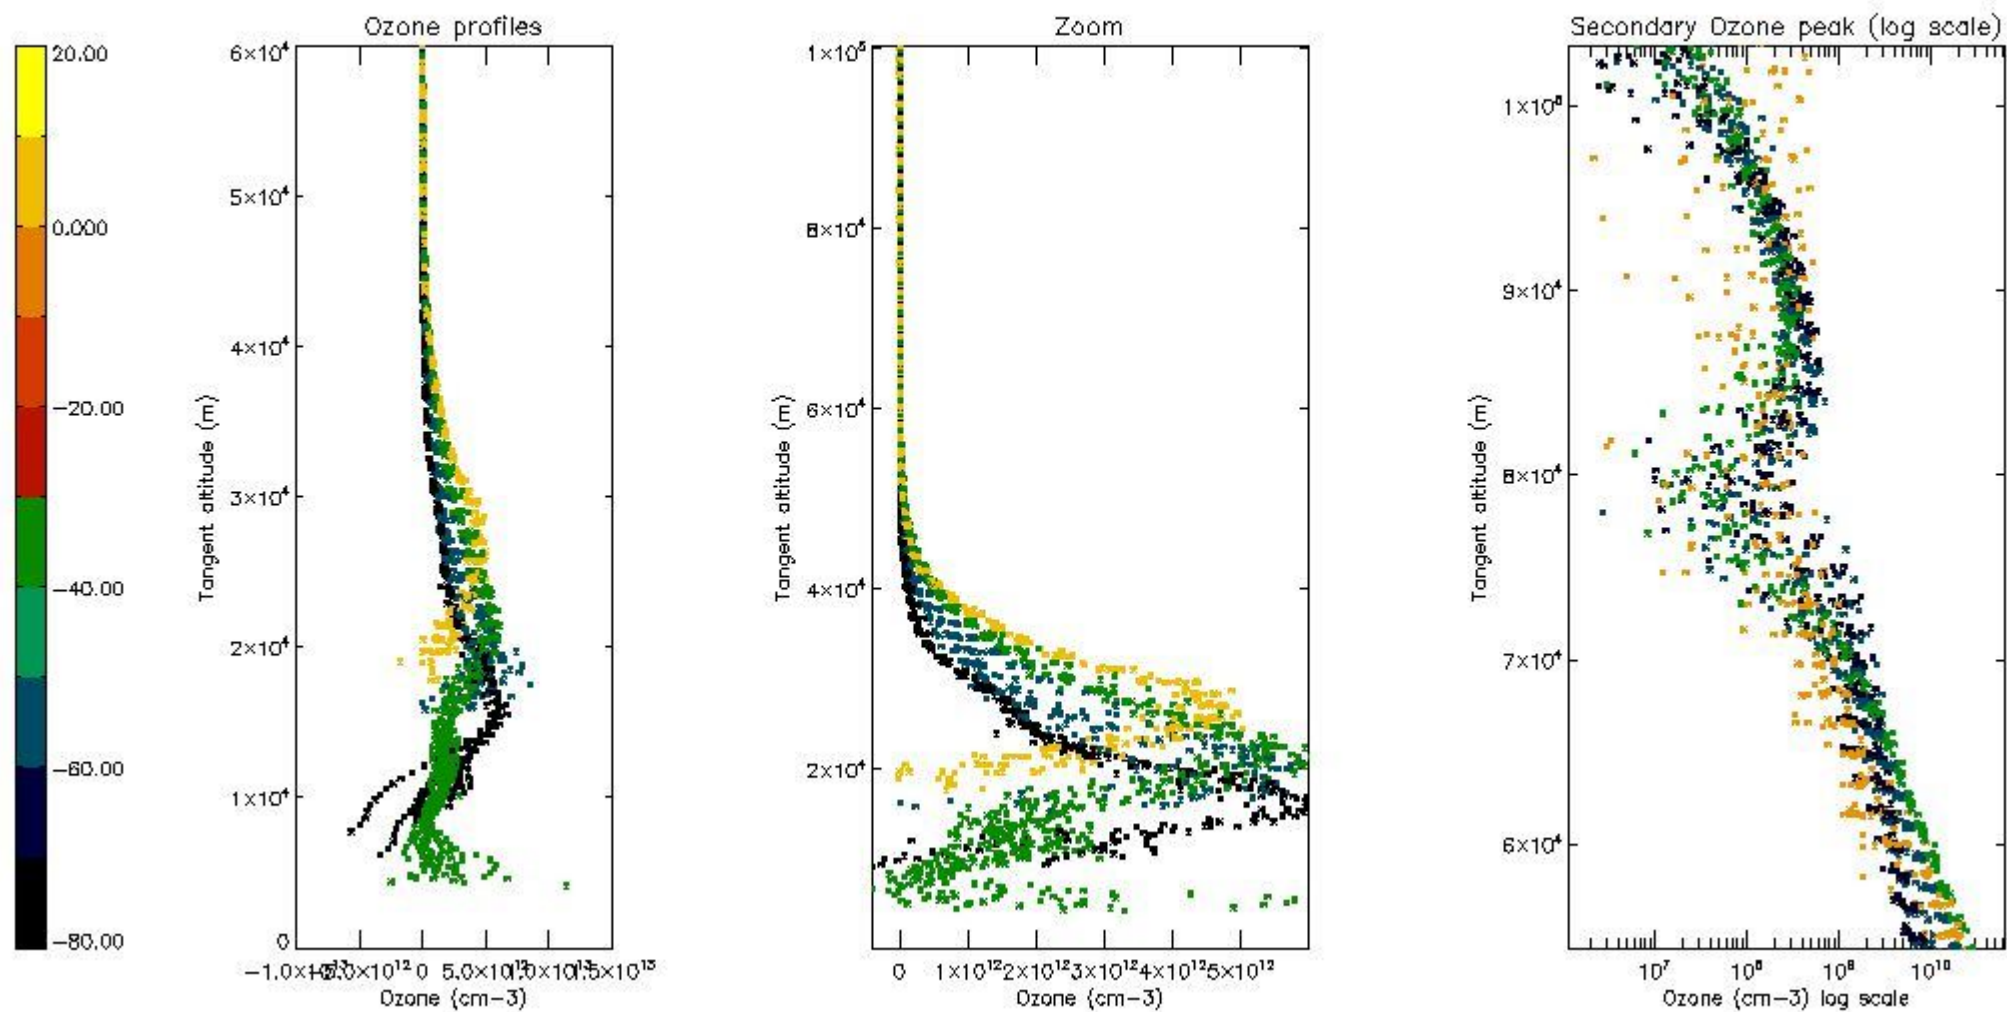

STD < 10	11
STD < 5	8

5.2 Plot ozone profiles for all STD (dark without errors)

The colorbar represents the latitude.

5.3 Plot ozone profiles where STD < 20% (dark without errors)

The colorbar represents the latitude.