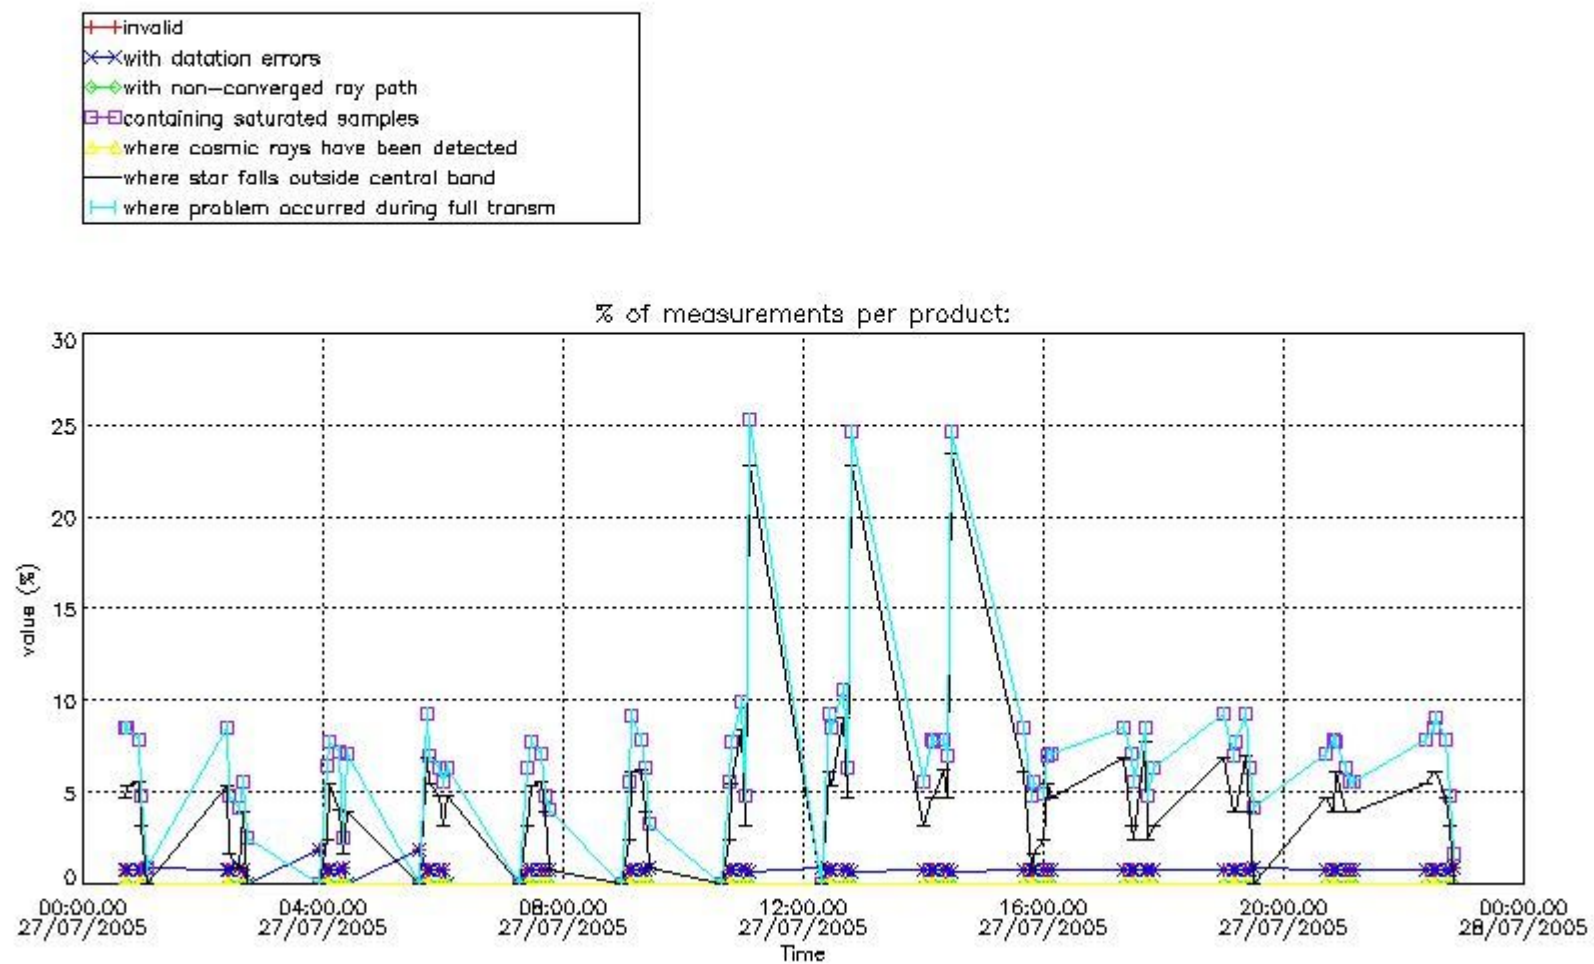

4.1.2 Plot level 1 quality information per product (time dependant): ENVI SAT DESCENDING passes

4.2 Plot quality information per product coming from level 1b processing (world map)

4.2.1 Plot level 1 quality information per product (world map): ENVISAT ASCENDING passes