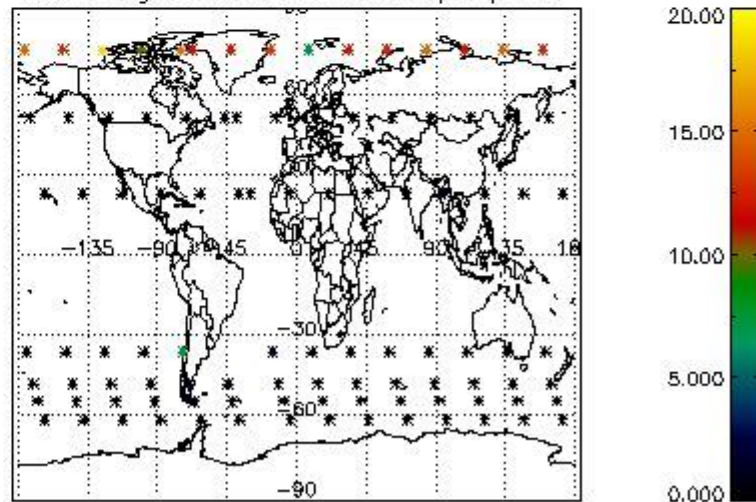

Percentage of saturation errors per profile