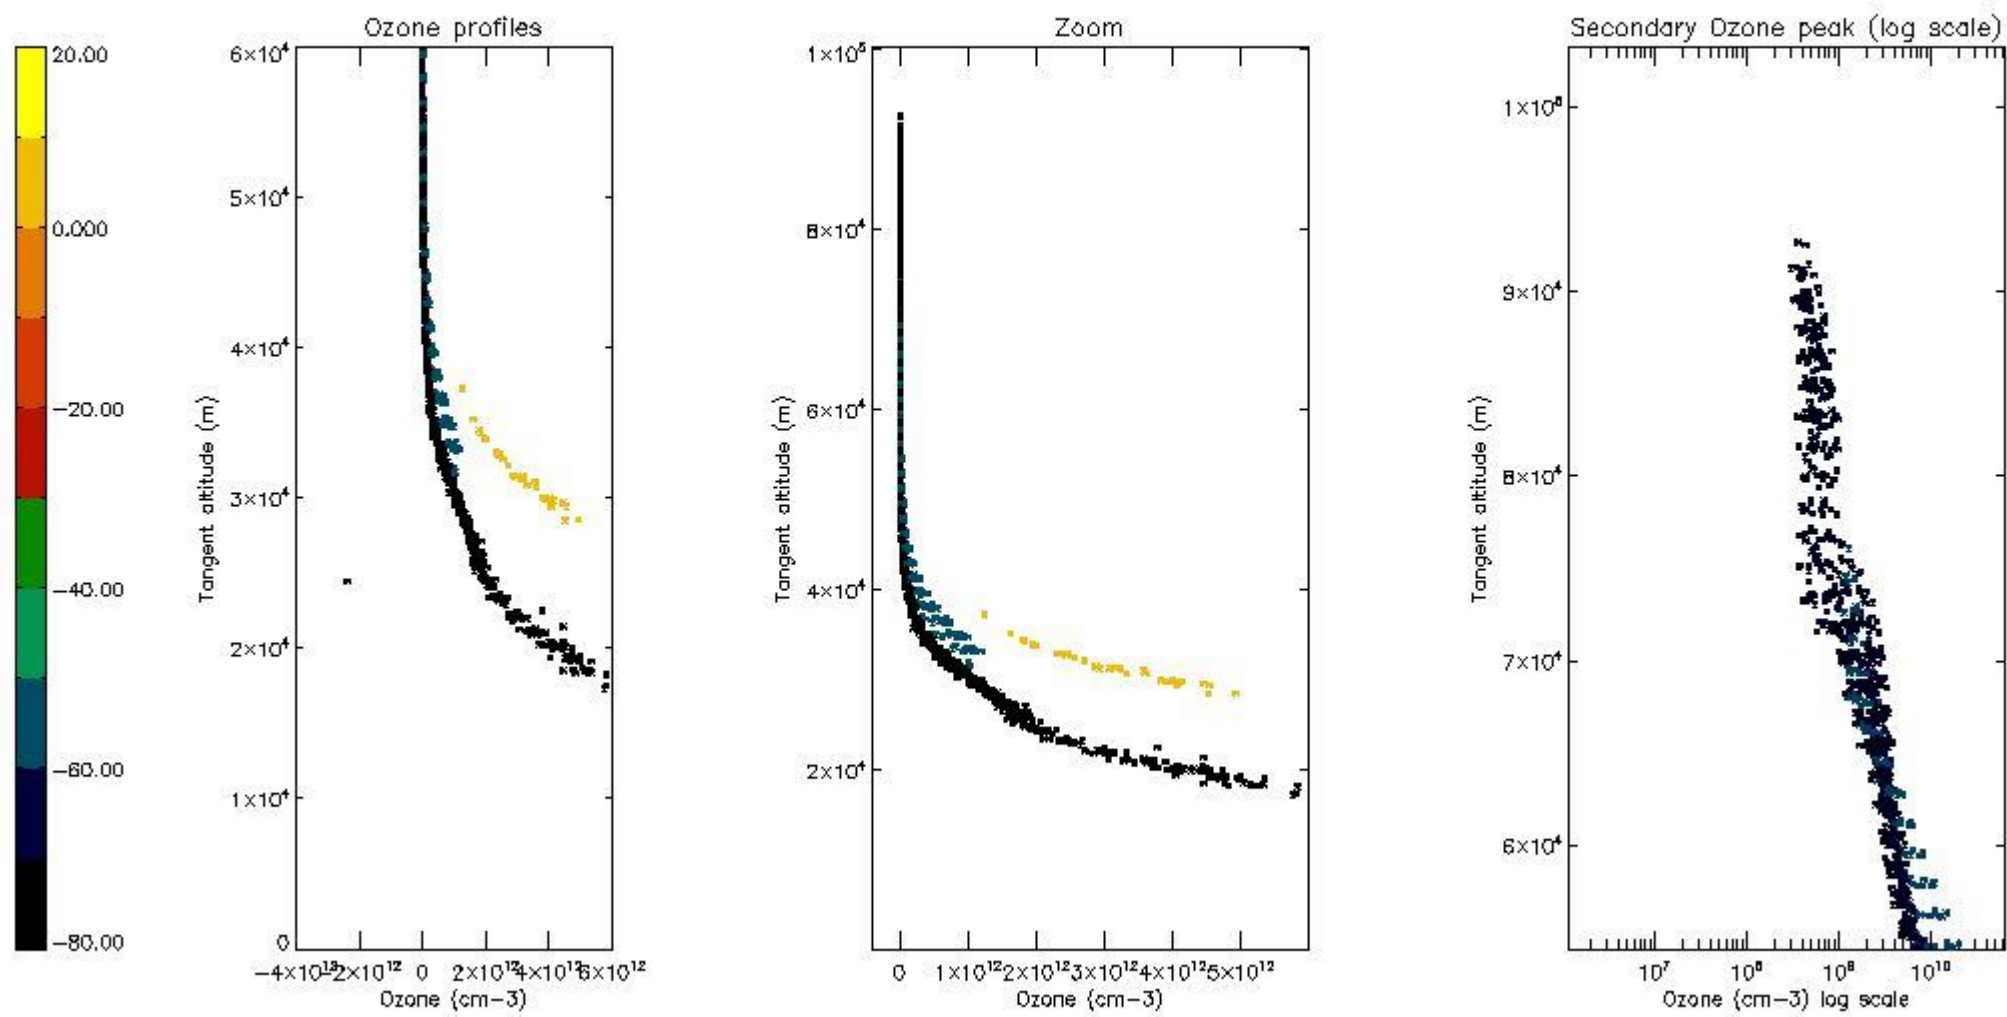

5.6 Plot NO₂ profiles for all STD (dark without errors)

The colorbar represents the latitude.