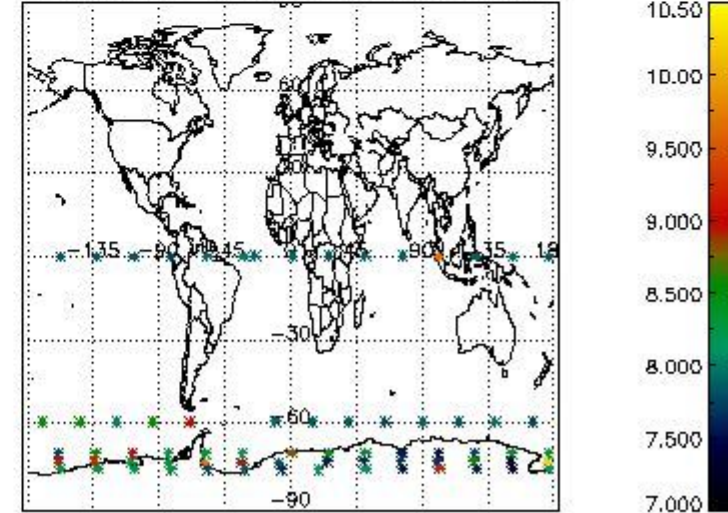

Percentage of flagged data per NO3 profile

4. Level 1 quality information per product

In this section it is plotted some information contained in the Quality Summary data set of the level 2 products that comes from the level 1b processing. Products without errors (error flag in the MPH set to "0") are used.

4.1 Plot quality information per product (time dependant) coming from level 1b processing

4.1.1 Plot level 1 quality information per product (time dependant): ENVISAT ASCENDING passes