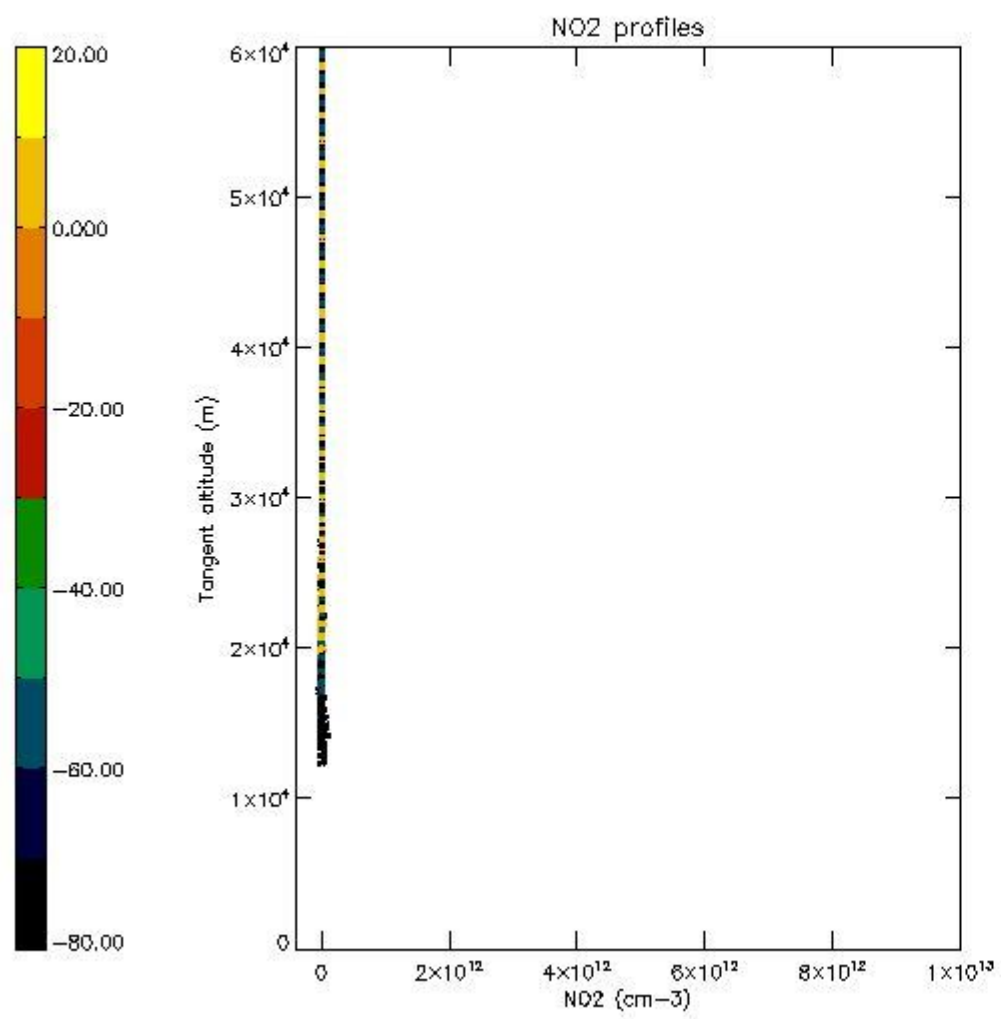

The colorbar represents the latitude.

*5.4 Plot ozone profiles where  $STD < 10\%$  (dark without errors)*

The colorbar represents the latitude.

*5.5 Plot ozone profiles where STD < 5% (dark without errors)*

The colorbar represents the latitude.

*5.6 Plot NO<sub>2</sub> profiles for all STD (dark without errors)*

The colorbar represents the latitude.

*5.7 Plot NO3 profiles for all STD (dark without errors)*

The colorbar represents the latitude.