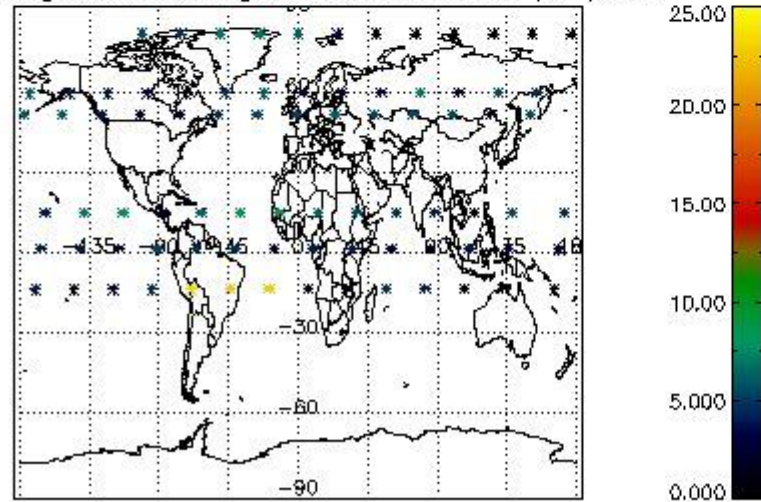

Percentage of star falling outside central band per profile