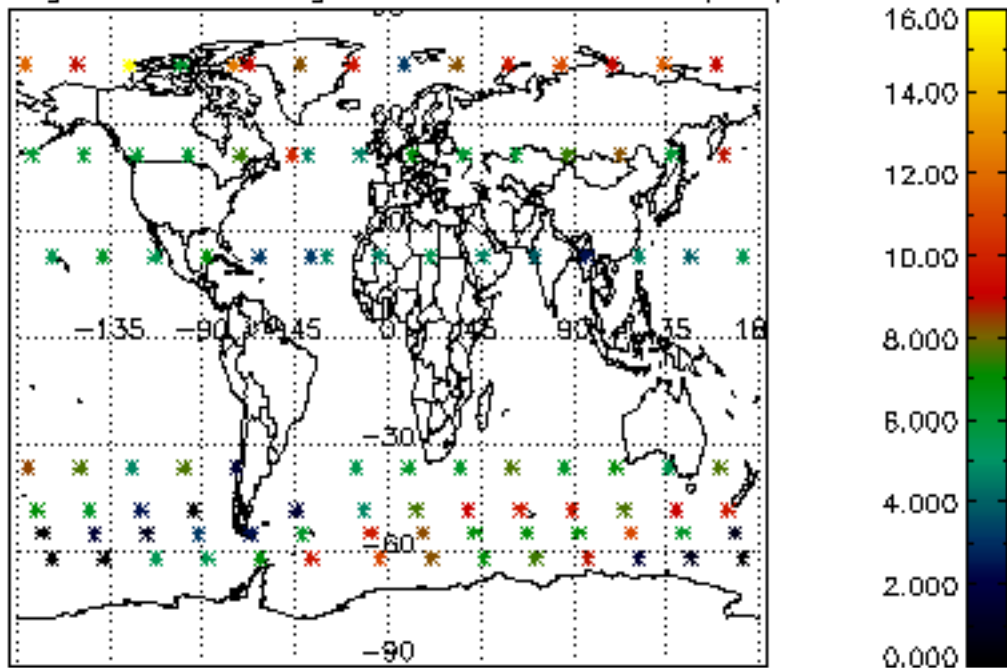

Percentage of cosmic ray hits per profile

Percentage of star falling outside central band per profile