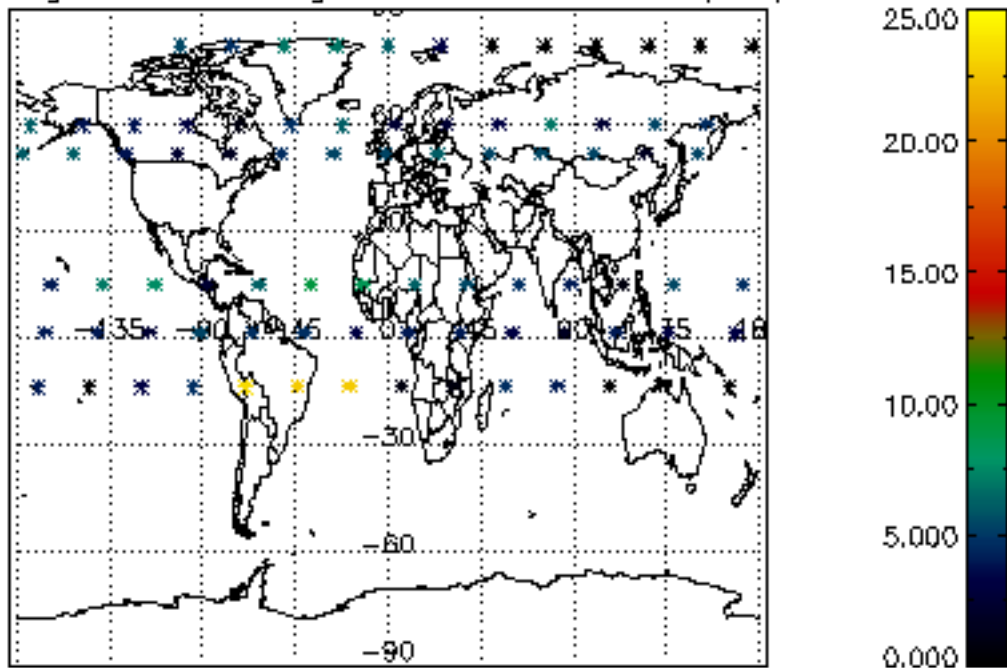

Percentage of star falling outside central band per profile