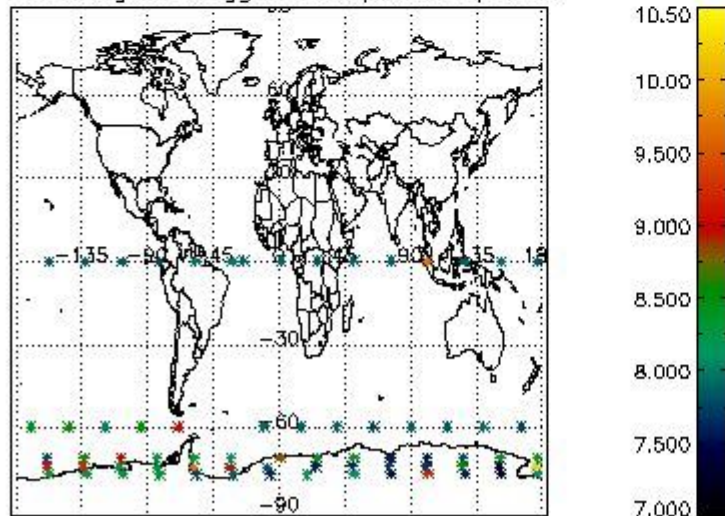

#### 3.1 Plot quality information per product (time dependant)

3.2 Plot quality information per product (world map)

Percentage of flagged data per O3 profile

Percentage of flagged data per H2O profile

Percentage of flagged data per NO2 profile