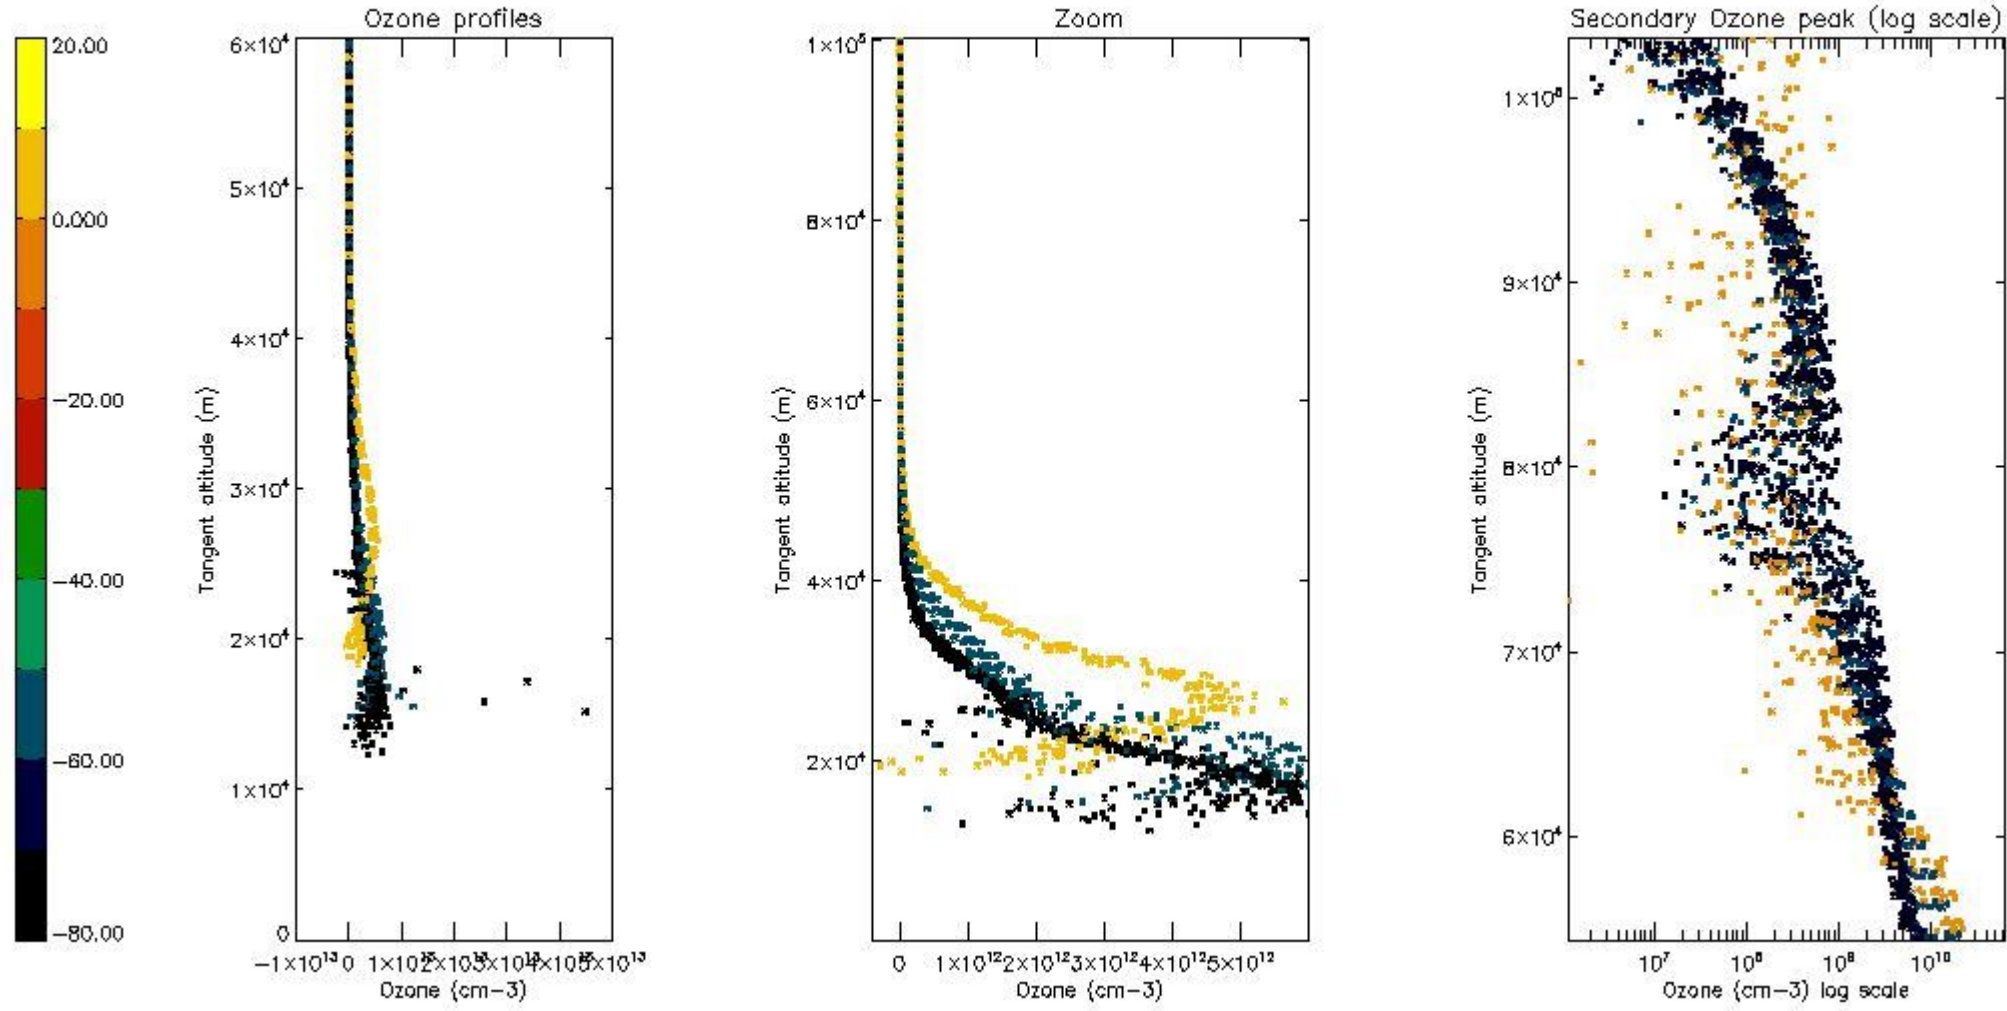

STD < 10	13
STD < 5	9

5.2 Plot ozone profiles for all STD (dark without errors)

The colorbar represents the latitude.

5.3 Plot ozone profiles where STD < 20% (dark without errors)

The colorbar represents the latitude.