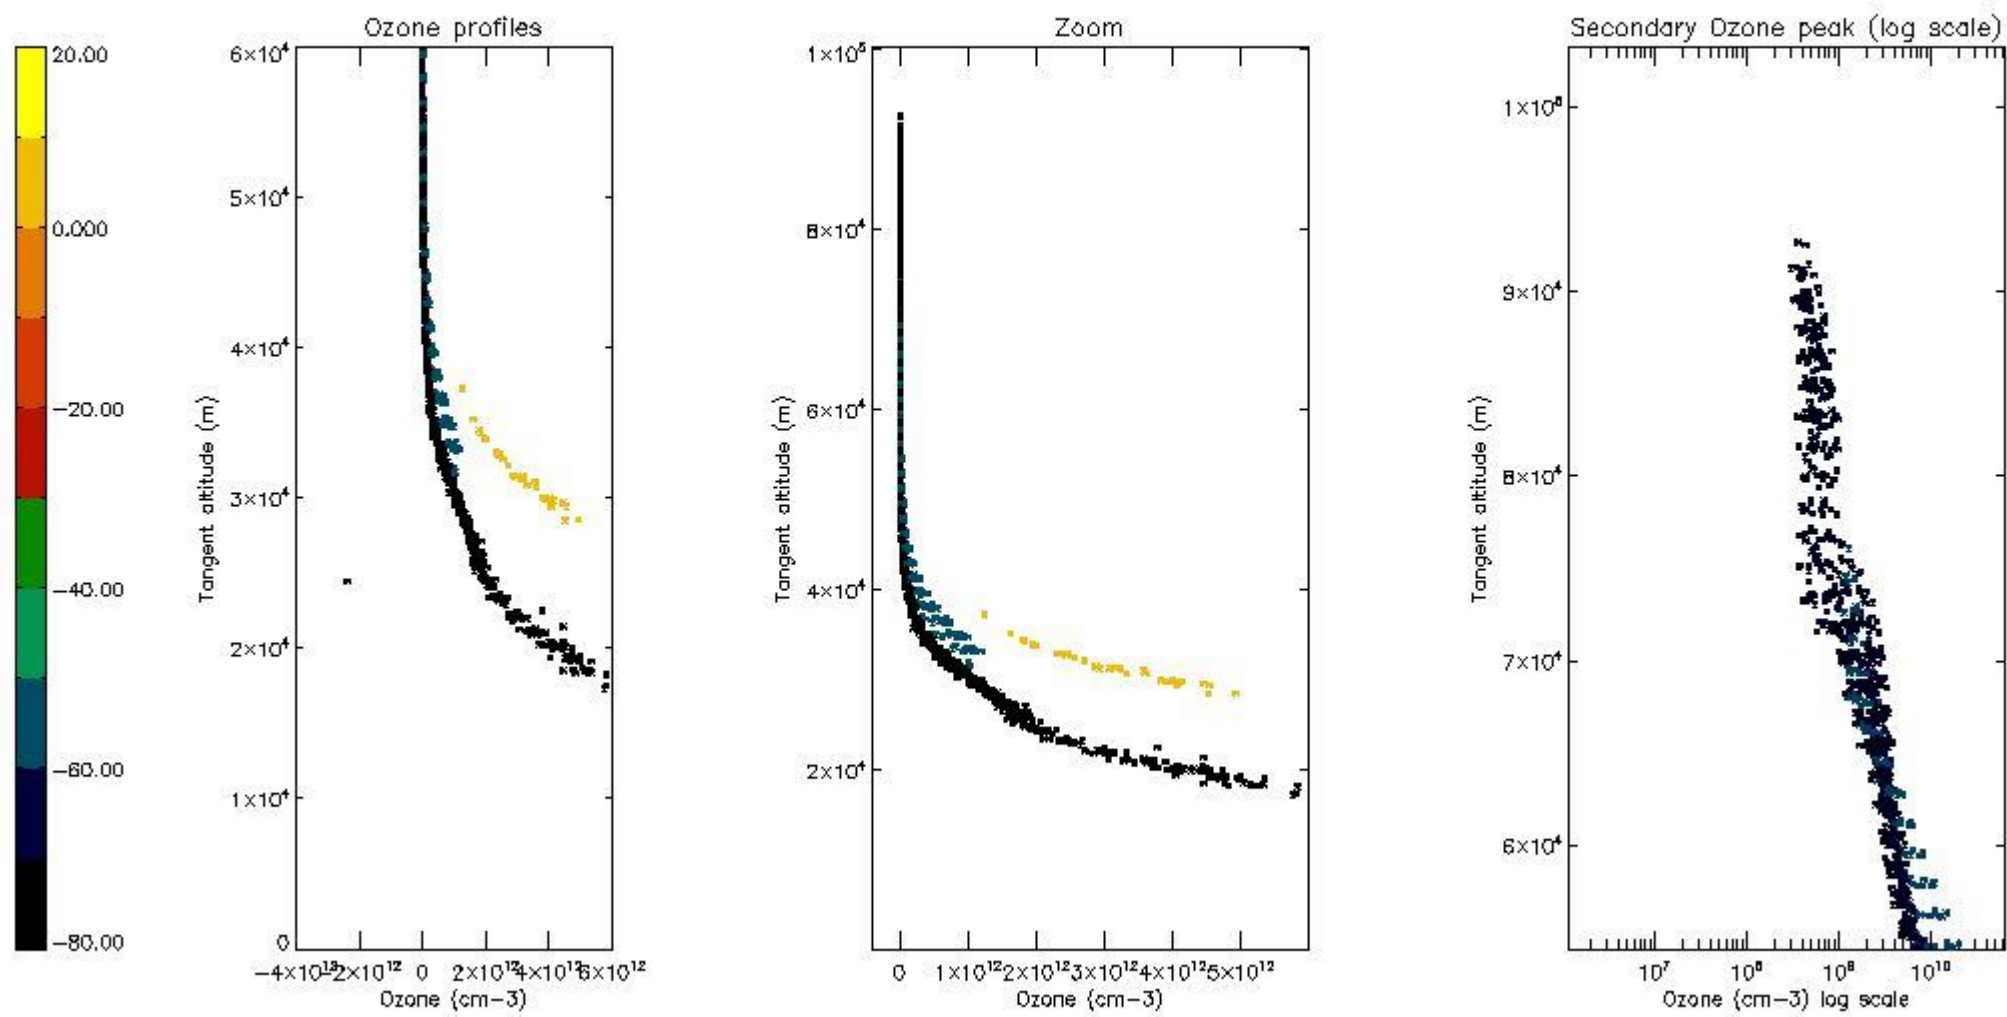

The colorbar represents the latitude.

*5.4 Plot ozone profiles where STD < 10% (dark without errors)*

The colorbar represents the latitude.

*5.5 Plot ozone profiles where STD < 5% (dark without errors)*

The colorbar represents the latitude.