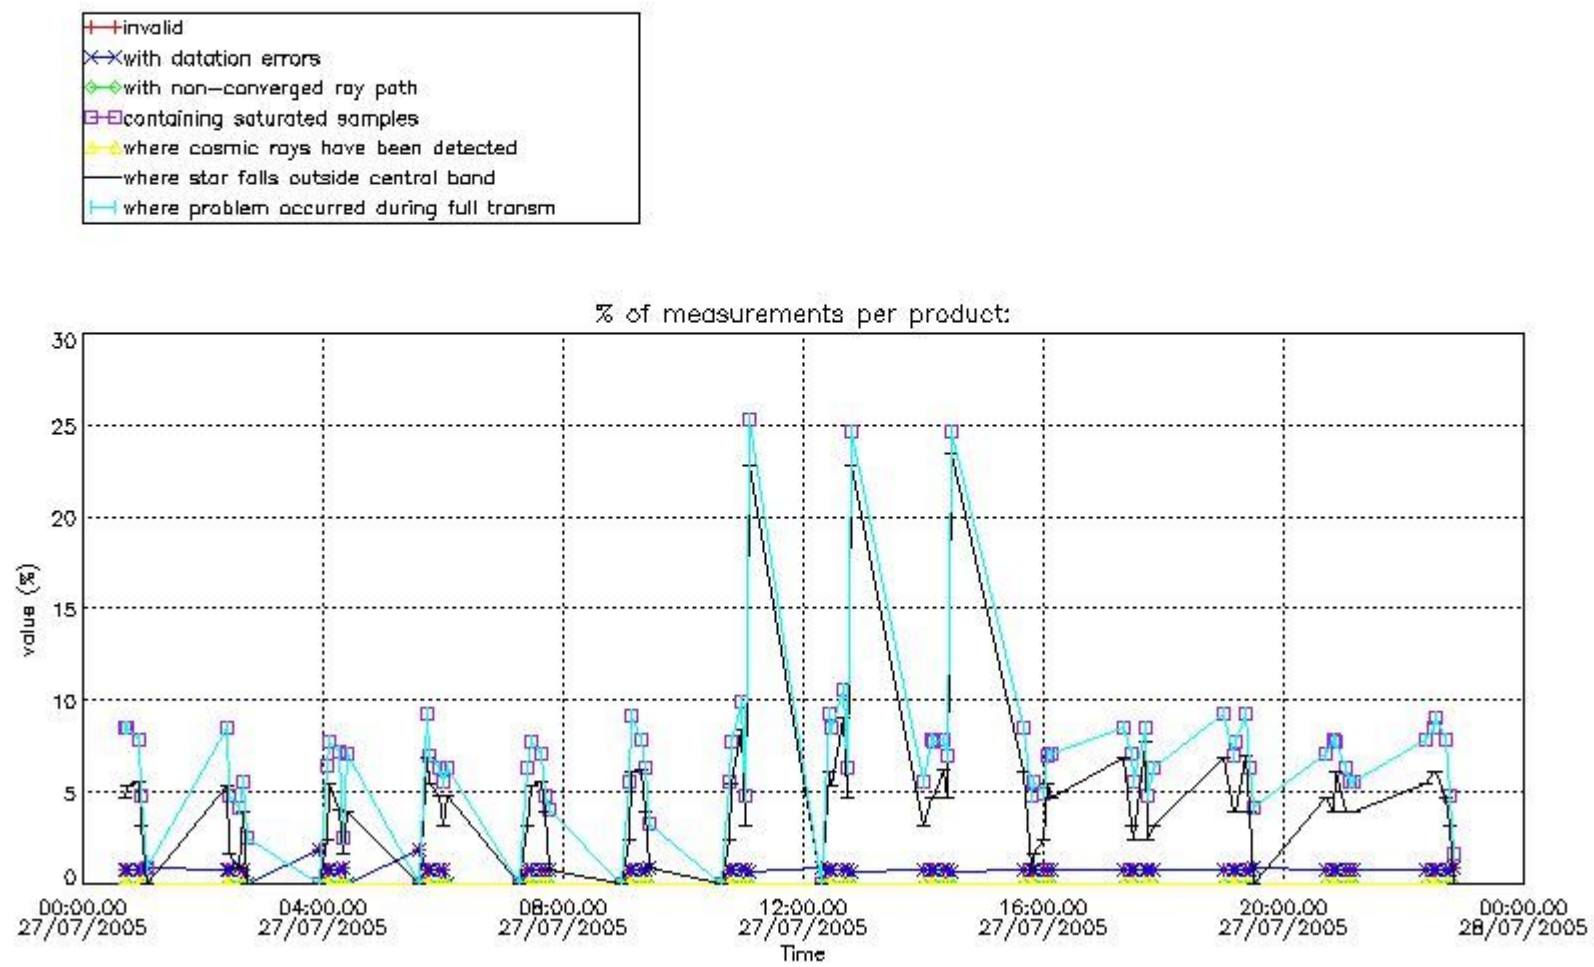

4.1.2 Plot level 1 quality information per product (time dependant): ENVI SAT DESCENDING passes

4.2 Plot quality information per product coming from level 1b processing (world map)

4.2.1 Plot level 1 quality information per product (world map): ENVISAT ASCENDING passes