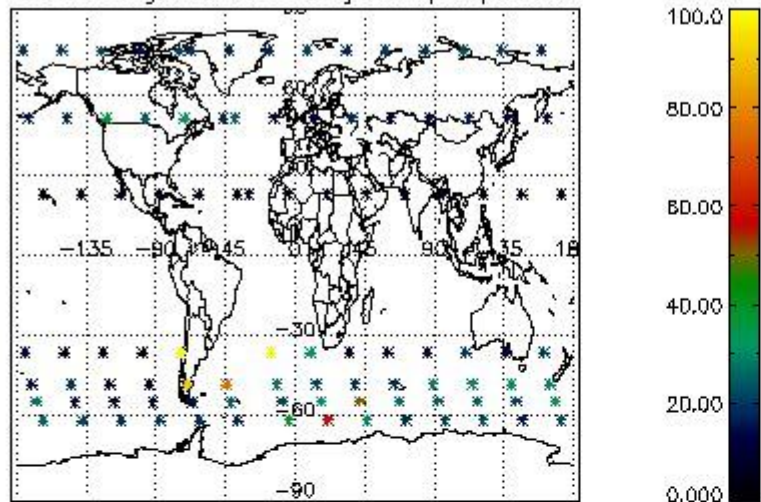

Percentage of cosmic ray hits per profile