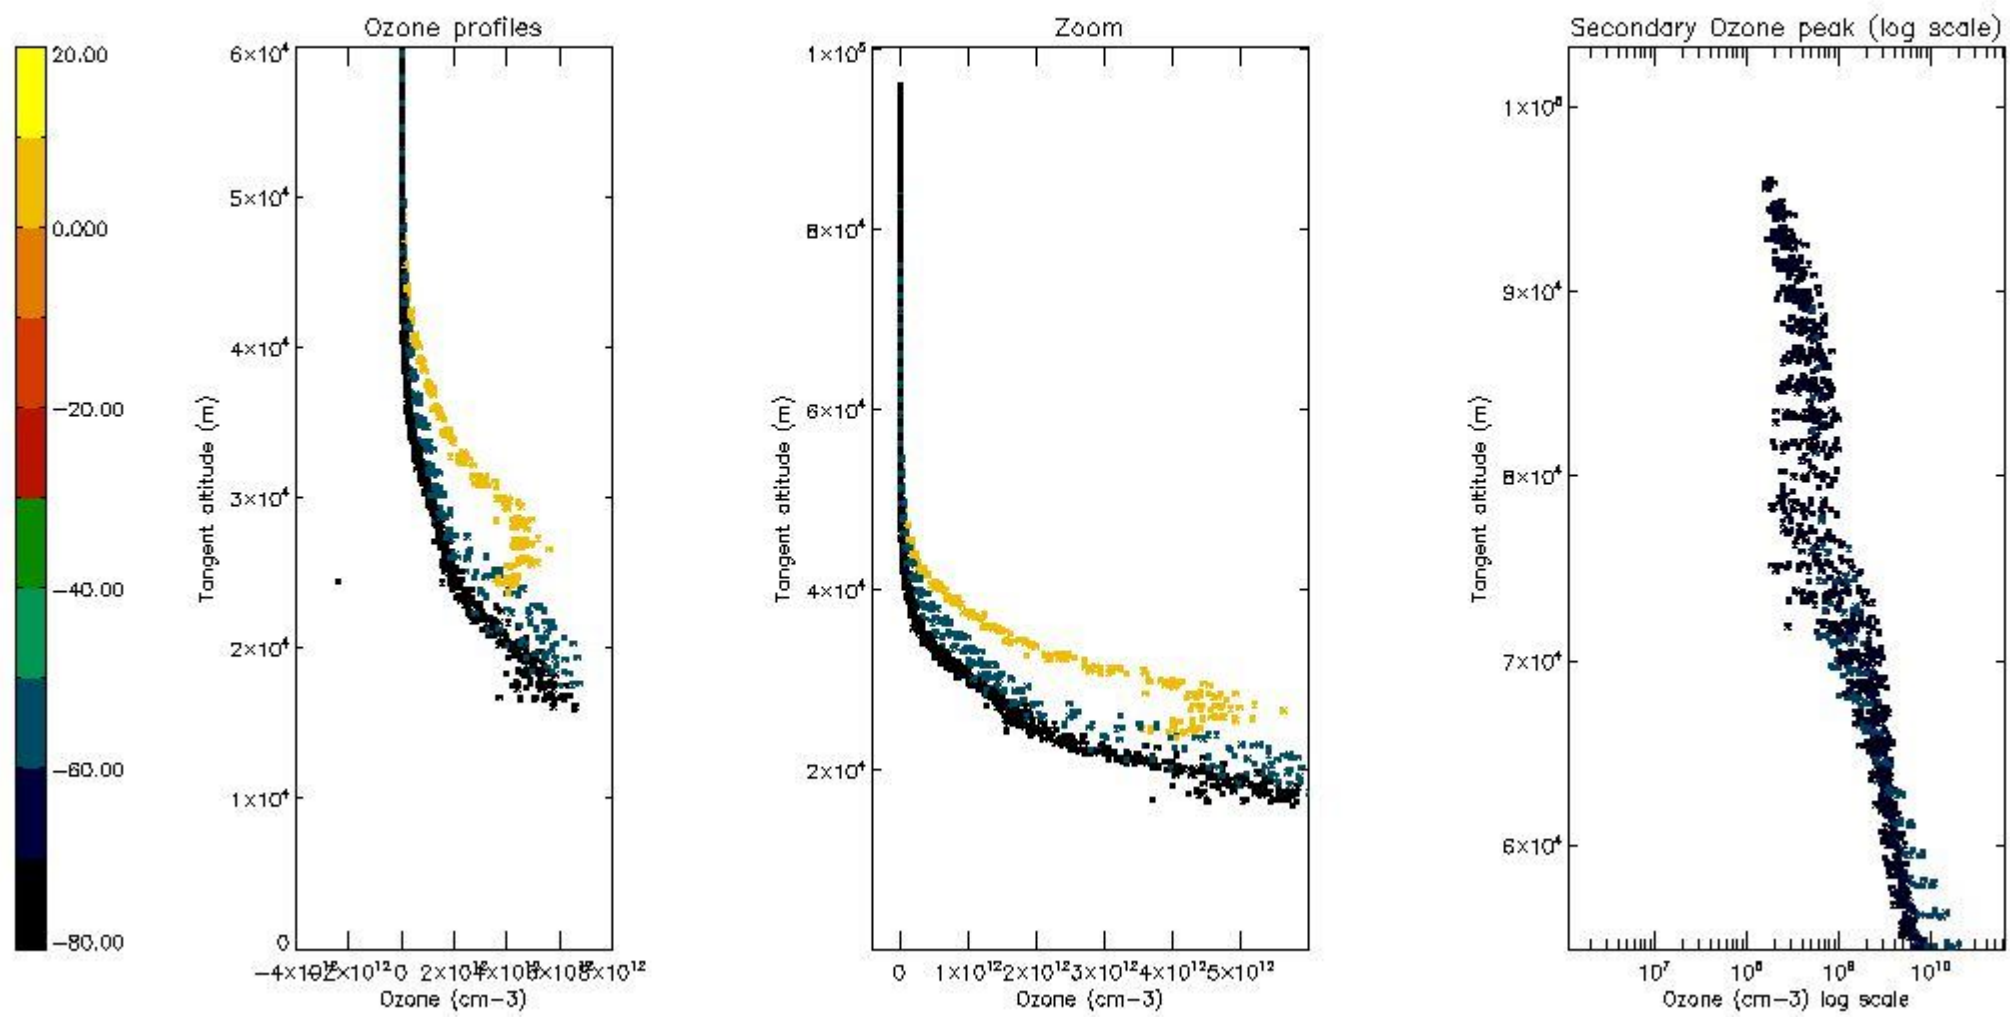

|          |    |
|----------|----|
| STD < 10 | 13 |
| STD < 5  | 9  |

5.2 Plot ozone profiles for all STD (dark without errors)

The colorbar represents the latitude.

5.3 Plot ozone profiles where STD < 20% (dark without errors)

The colorbar represents the latitude.

*5.4 Plot ozone profiles where  $STD < 10\%$  (dark without errors)*

The colorbar represents the latitude.

*5.5 Plot ozone profiles where STD < 5% (dark without errors)*