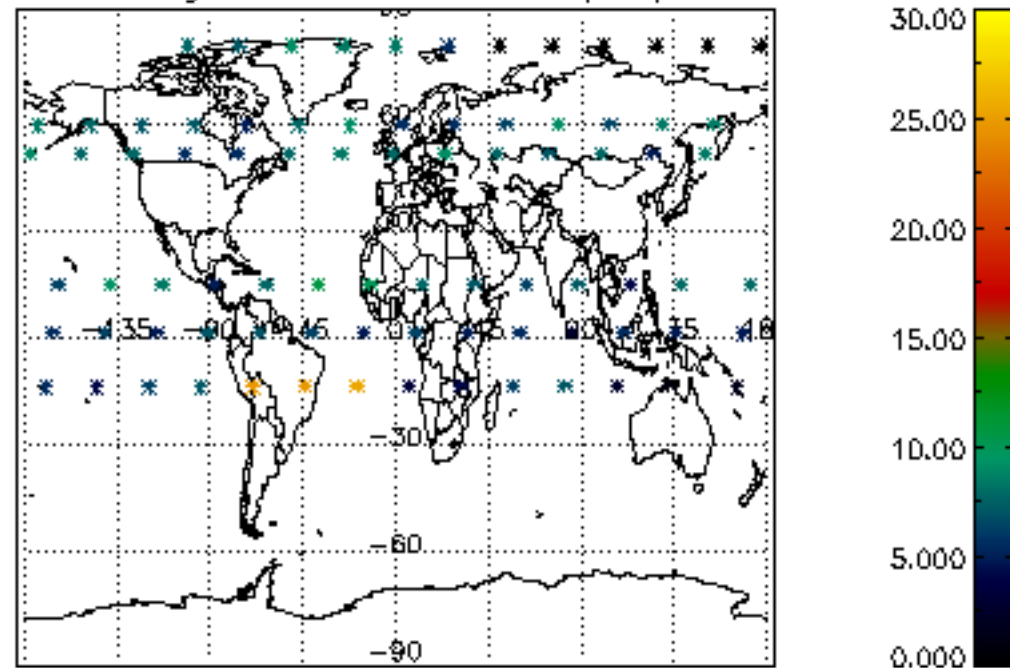

Percentage of saturation errors per profile