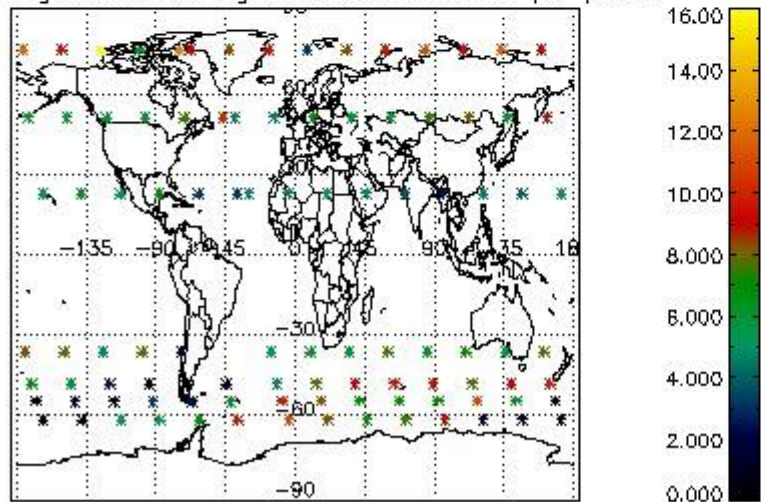

4.2.1 Plot level 1 quality information per product (world map): ENVISAT ASCENDING passes

Percentage of cosmic ray hits per profile

Percentage of datation errors per profile

Percentage of star falling outside central band per profile