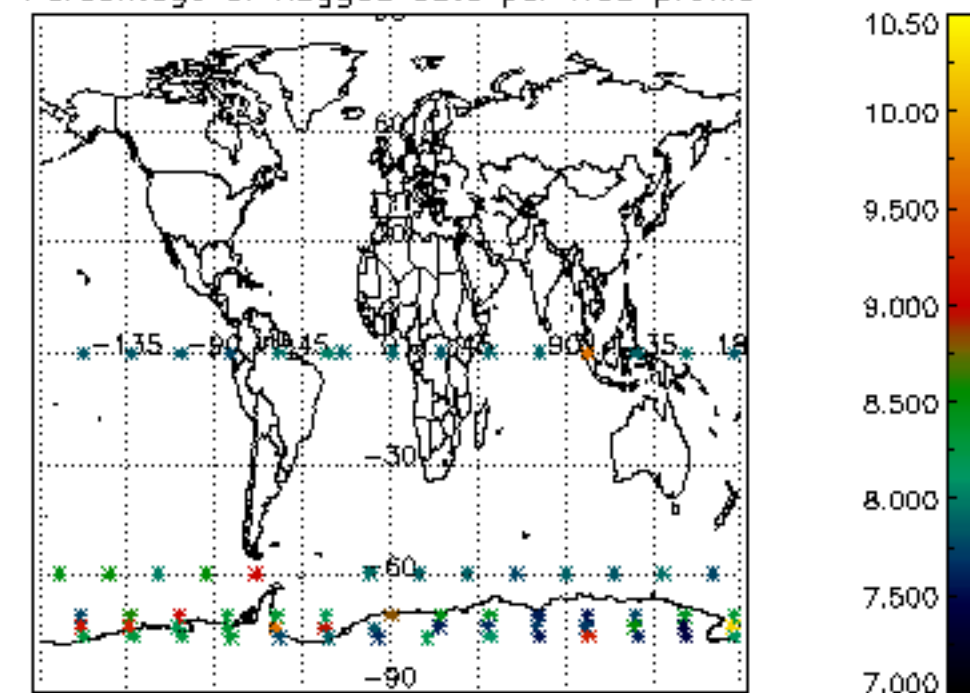

Percentage of flagged data per NO3 profile