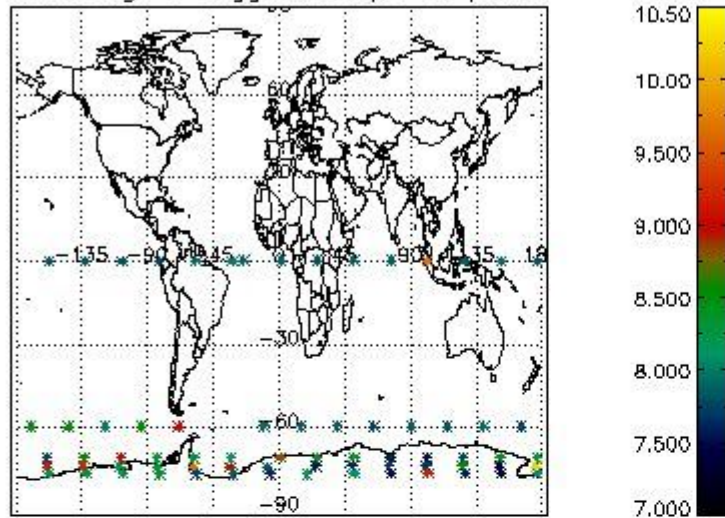

Percentage of flagged data per O3 profile