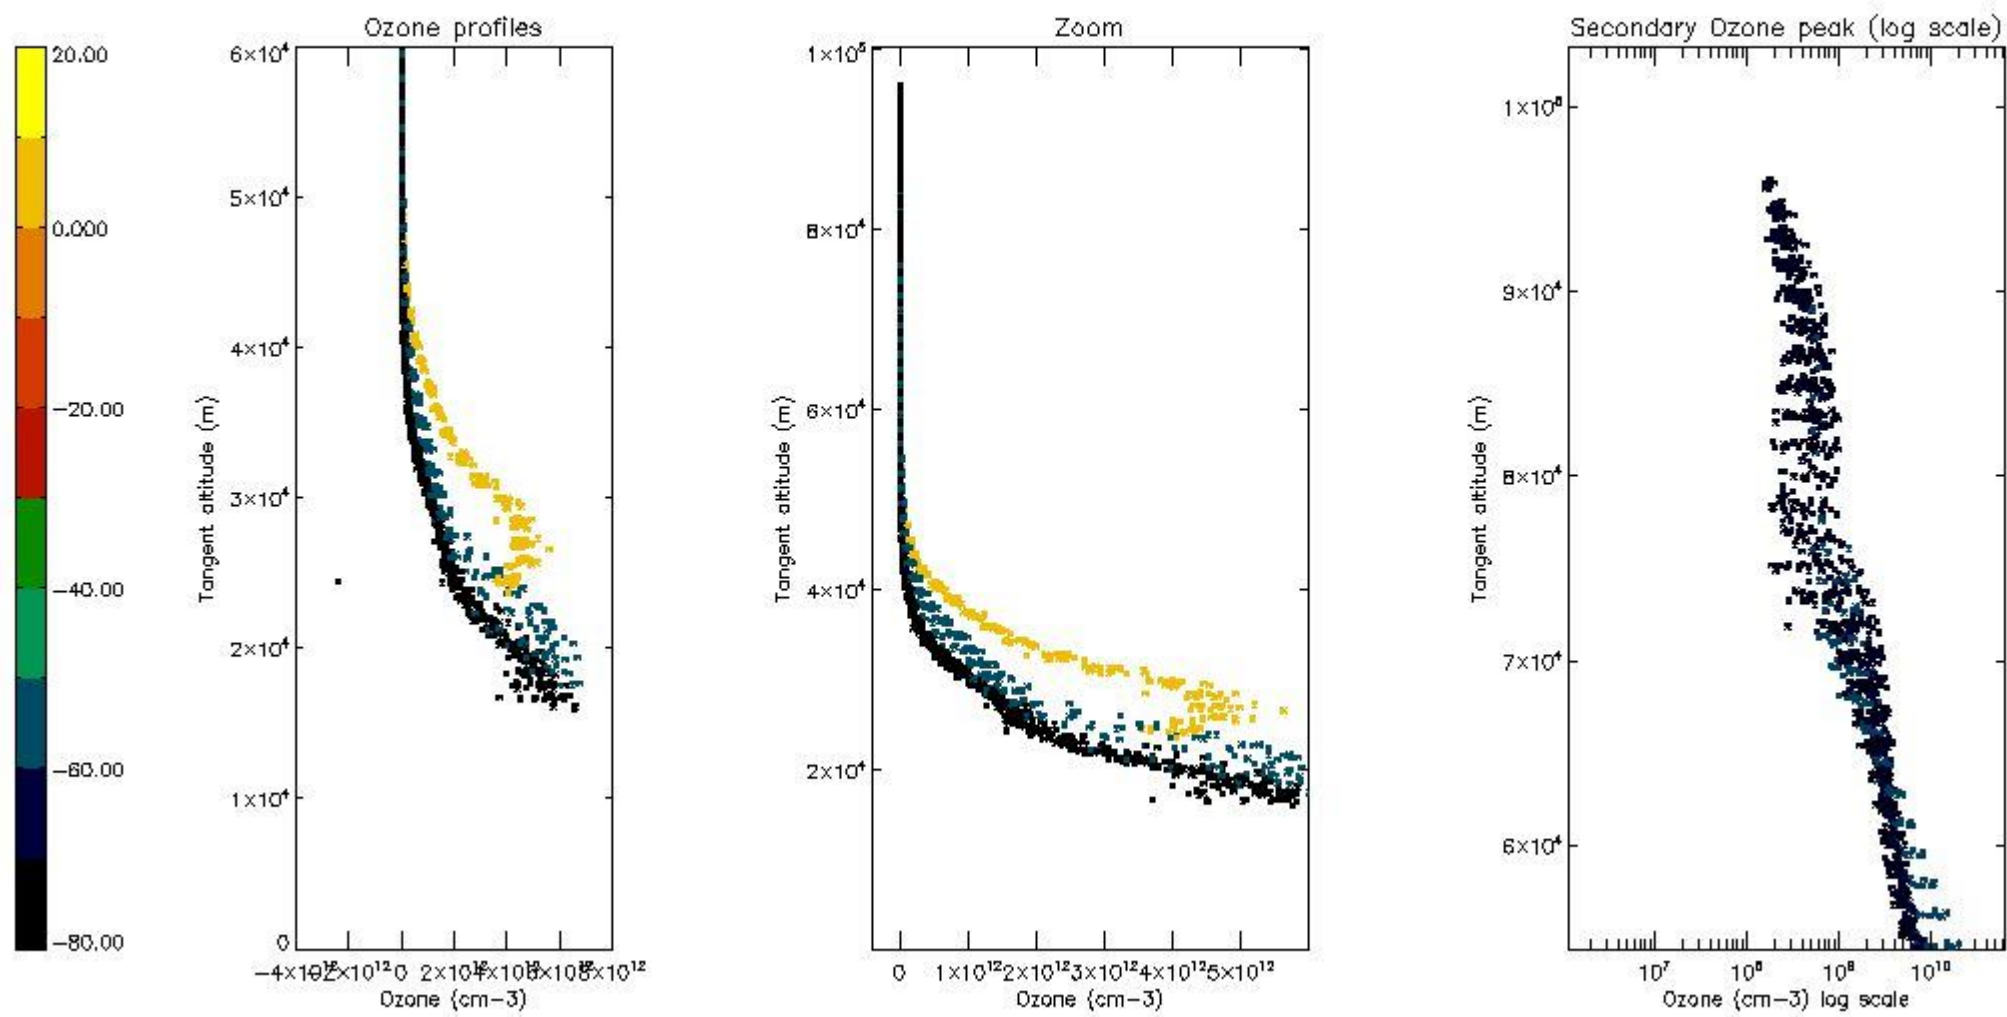

5.5 Plot ozone profiles where STD < 5% (dark without errors)

The colorbar represents the latitude.