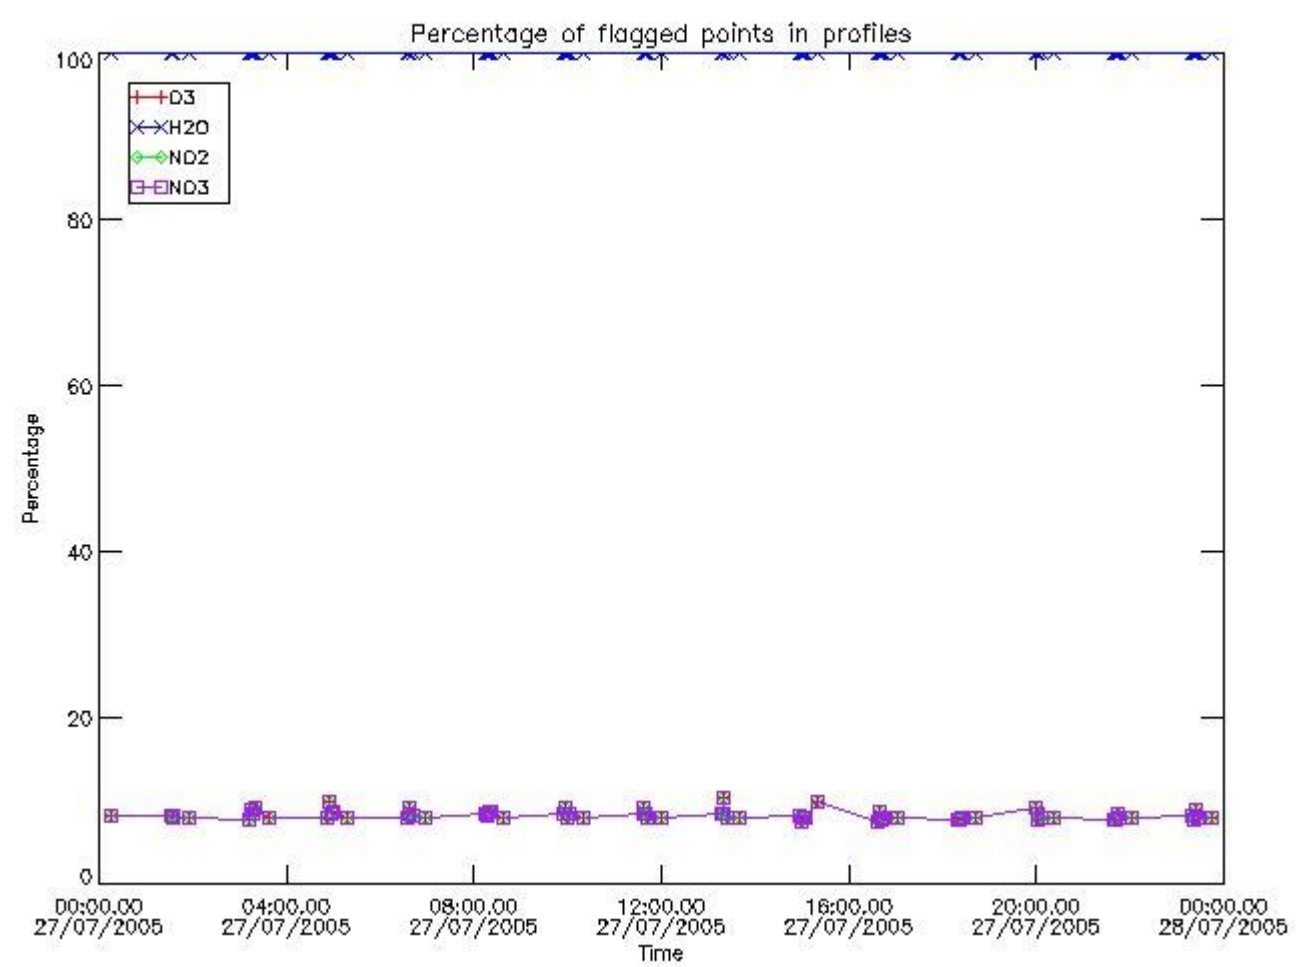

3. Quality information per product

In this section it is plotted some information contained in the Quality Summary data set of the level 2 products. Only products in dark limb conditions and without errors (error flag in the MPH set to "0") are used.

3.1 Plot quality information per product (time dependant)

3.2 Plot quality information per product (world map)