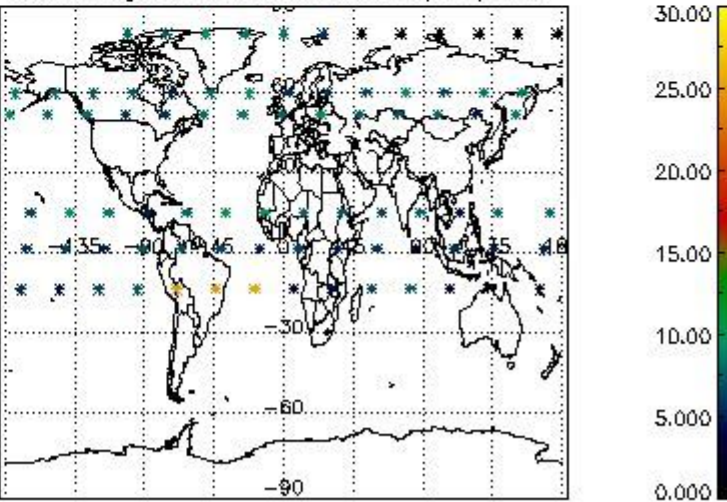

Percentage of saturation errors per profile

5. Trace gas profiles

5.1 Ozone statistics based on quality of products

The final quality of the products can be "measured" using the STD (Standard Deviation) attached to every point profile. This information is written to the parameter GOM_NL__2P/NL_LOCAL_SPECIES_DENSITY/o3_std of the level 2 products. The table below shows the statistics for given STD ranges.

The statistics are given with respect to the overall valid production:

- Products without fatal errors: GOM_NL__2P/MPH/PRODUCT_ERR=0
- Valid point profile: GOM_NL__2P/NL_LOCAL_SPECIES_DENSITY/pcd(0)=0

The 'Criteria' is applied to valid points of dark limb products:

- Products in dark limb illumination condition: GOM_NL__2P/NL_SUMMARY_QUALITY/obs_ill_cond=0
- Products without fatal errors: GOM_NL__2P/MPH/PRODUCT_ERR=0
- Valid point profile: GOM_NL__2P/NL_LOCAL_SPECIES_DENSITY/pcd(0)=0

So, the table below shows the percentage of dark limb and valid observations for each criteria with respect to the overall valid daily observations.

Criteria	% of total production
All STD	39
STD < 20	15