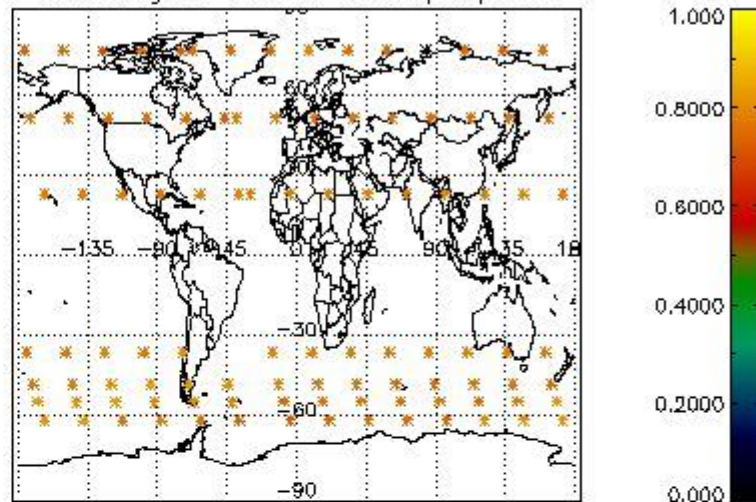

Percentage of datation errors per profile