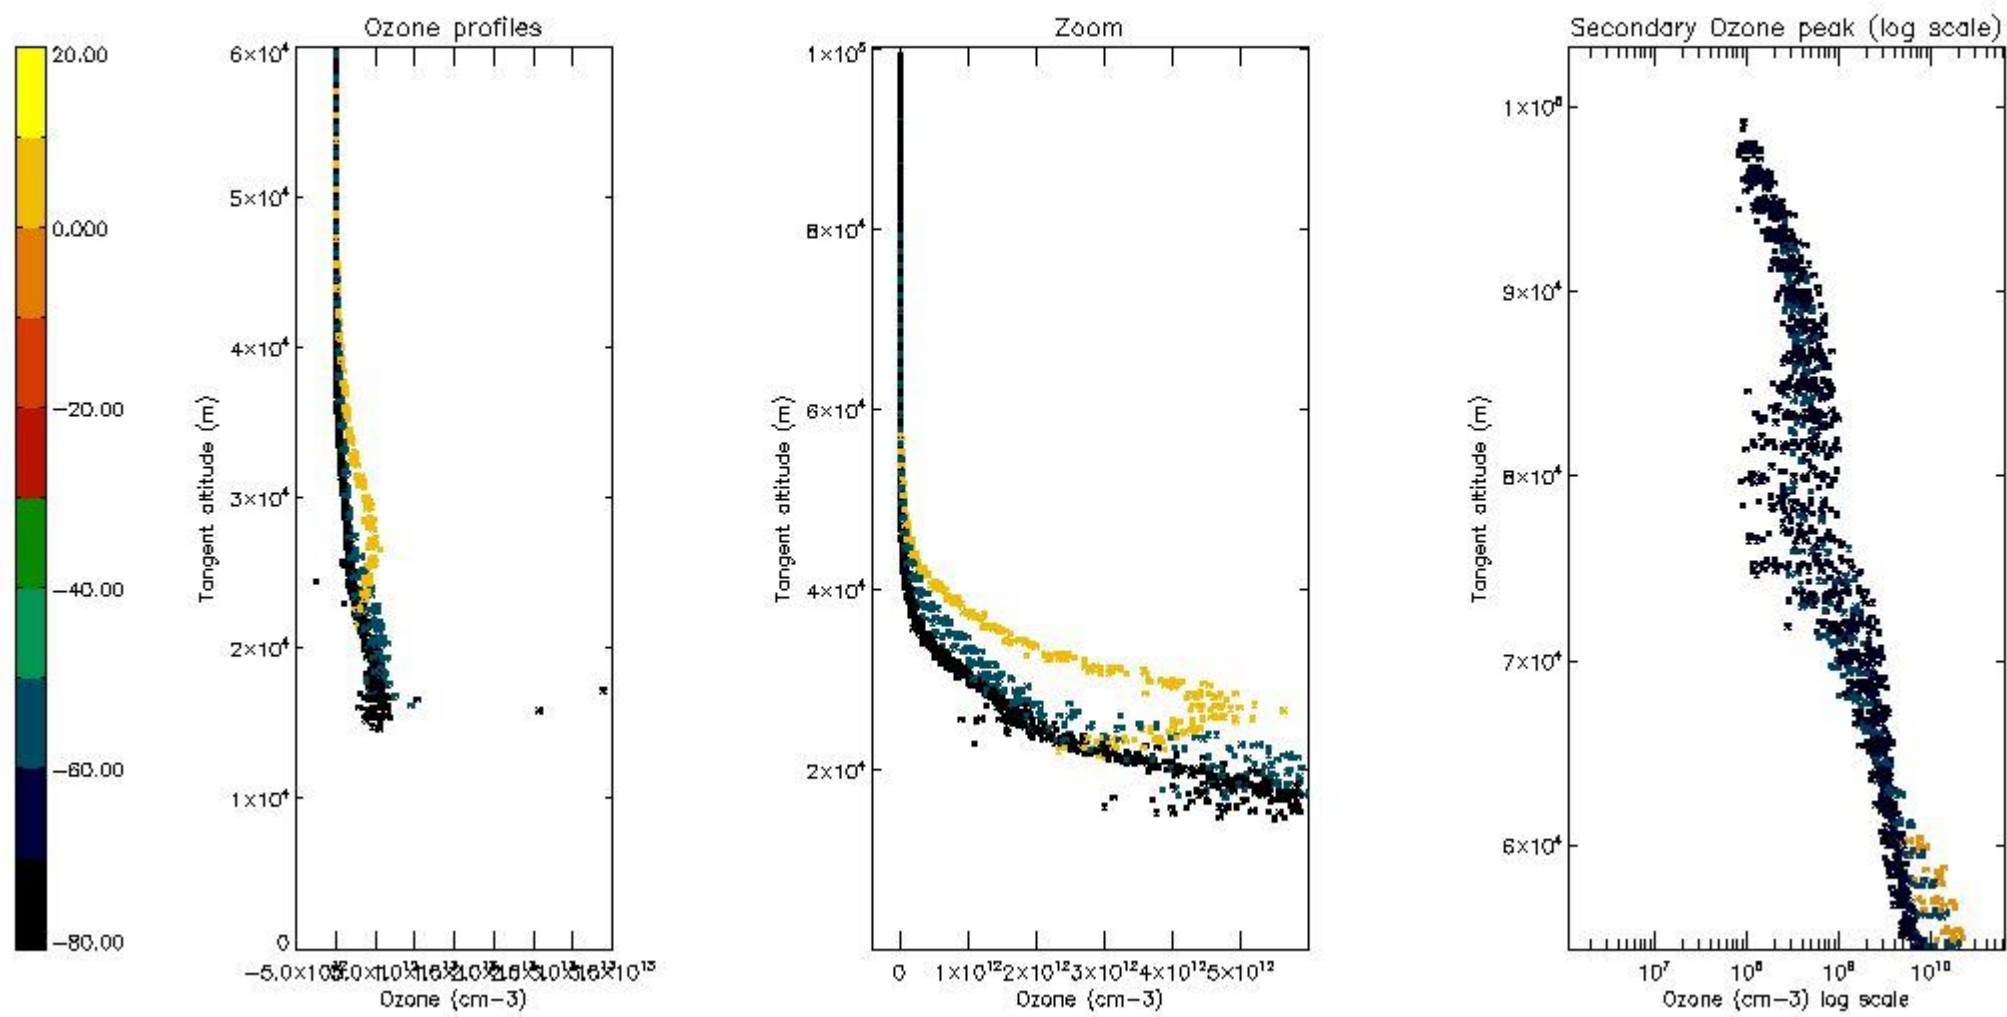

So, the table below shows the percentage of dark limb and valid observations for each criteria with respect to the overall valid daily observations.

| Criteria | % of total production |
|----------|-----------------------|
| All STD  | 39                    |
| STD < 20 | 15                    |

|          |    |
|----------|----|
| STD < 10 | 13 |
| STD < 5  | 9  |

5.2 Plot ozone profiles for all STD (dark without errors)

The colorbar represents the latitude.

5.3 Plot ozone profiles where STD < 20% (dark without errors)

The colorbar represents the latitude.

*5.4 Plot ozone profiles where  $STD < 10\%$  (dark without errors)*

The colorbar represents the latitude.

*5.5 Plot ozone profiles where STD < 5% (dark without errors)*