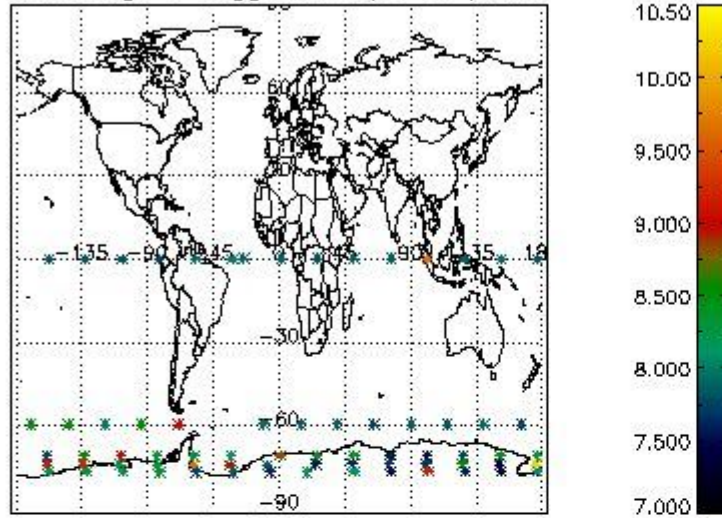

Percentage of flagged data per O3 profile