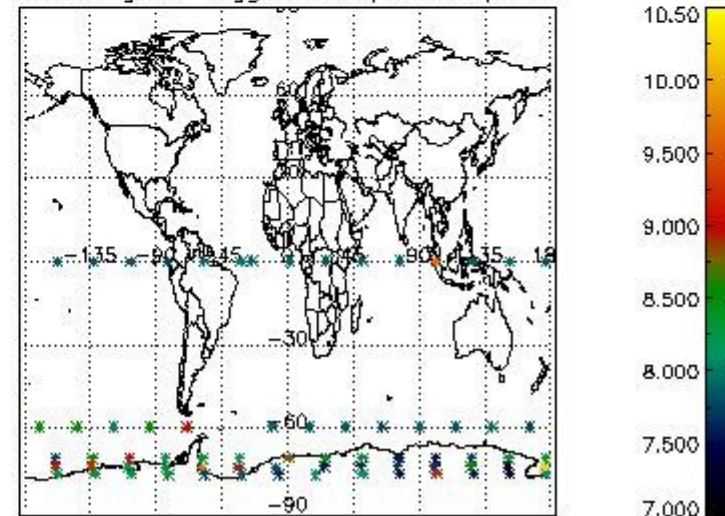

Percentage of flagged data per NO3 profile

4. Level 1 quality information per product

In this section it is plotted some information contained in the Quality Summary data set of the level 2 products that comes from the level 1b processing. Products without errors (error flag in the MPH set to "0") are used.

4.1 Plot quality information per product (time dependant) coming from level 1b processing

4.1.1 Plot level 1 quality information per product (time dependant): ENVISAT ASCENDING passes