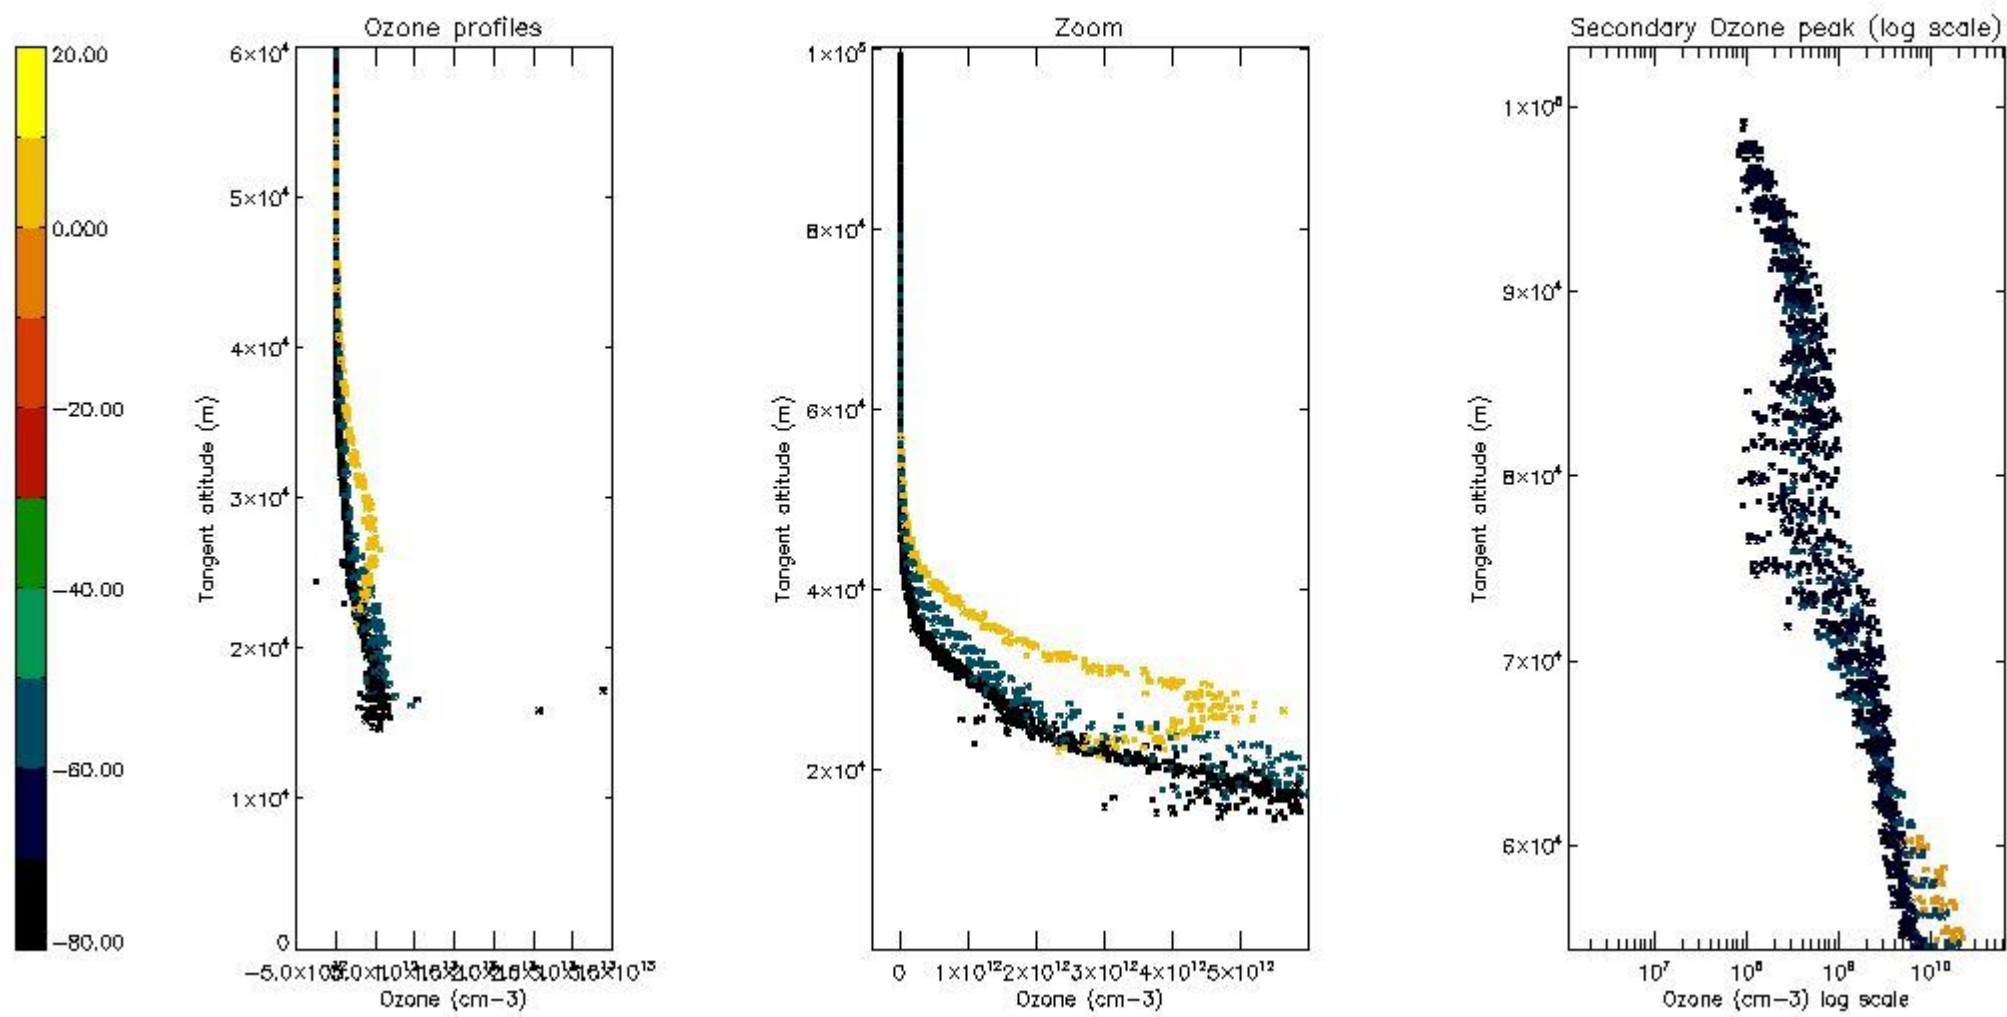

5.4 Plot ozone profiles where STD < 10% (dark without errors)

The colorbar represents the latitude.