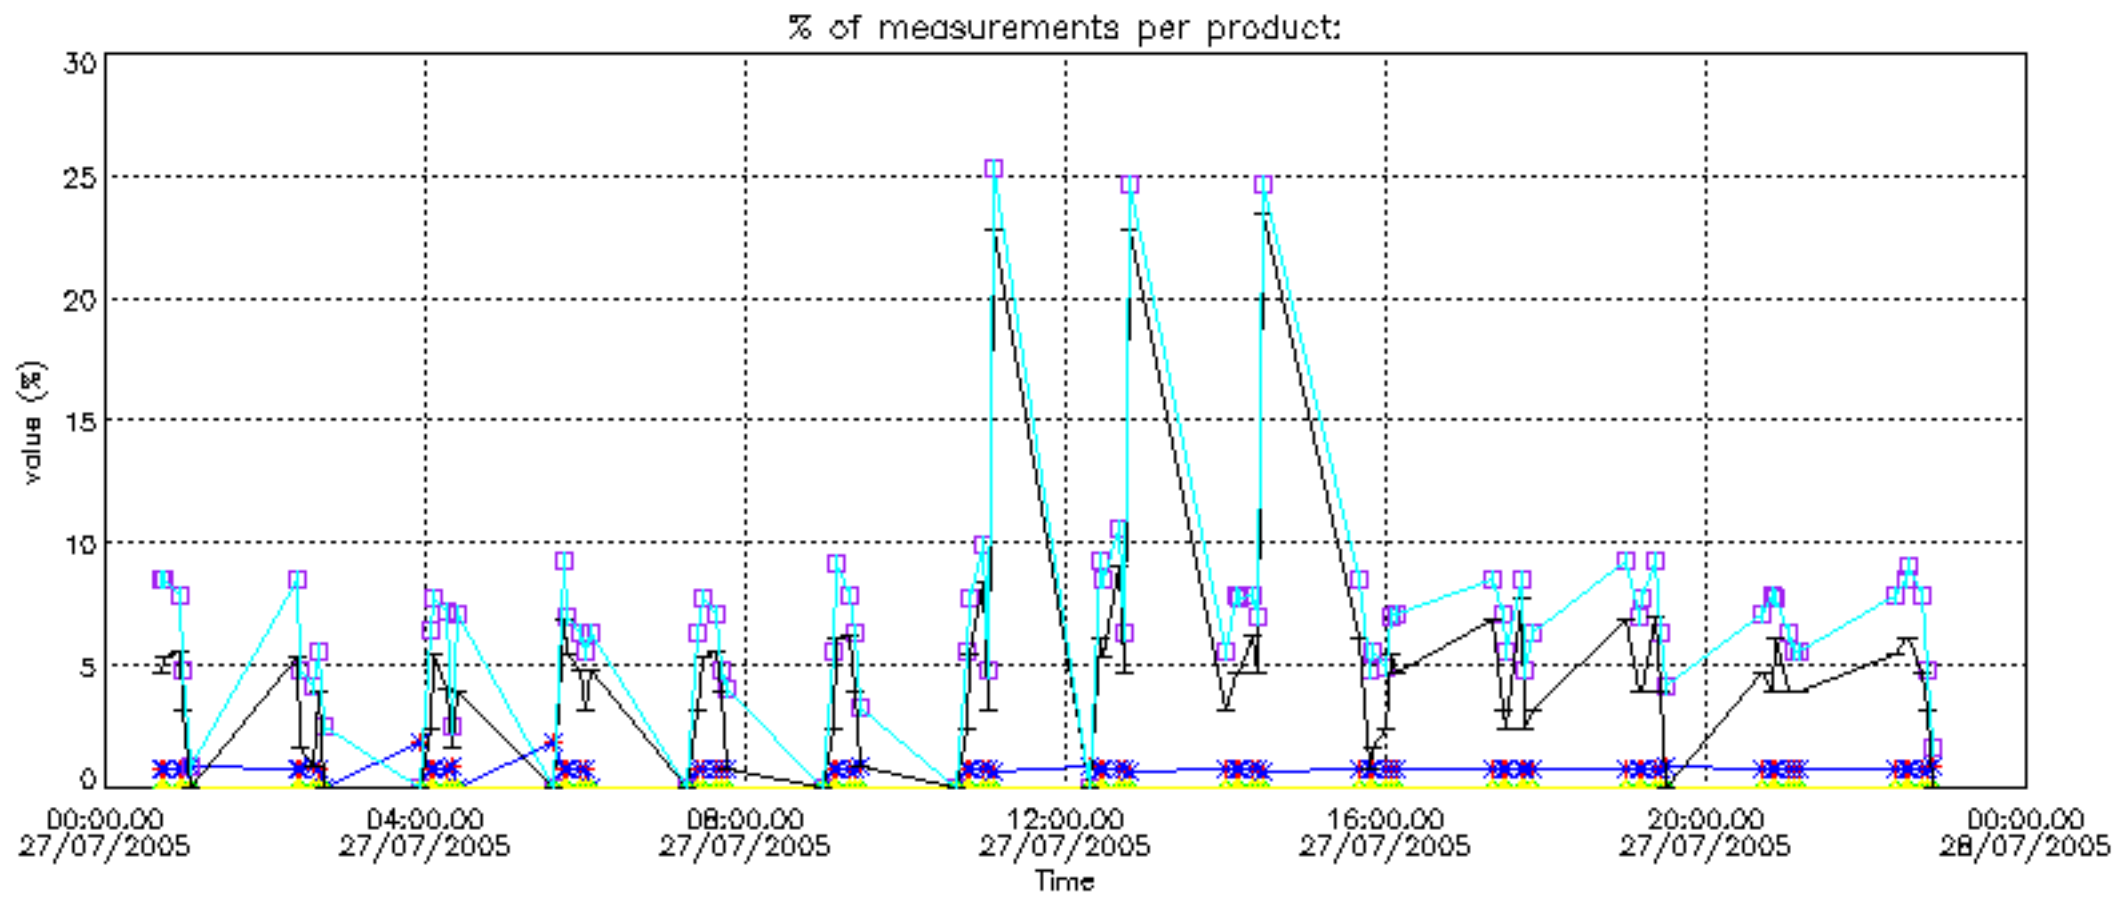

Percentage of cosmic ray hits per profile

Percentage of datation errors per profile