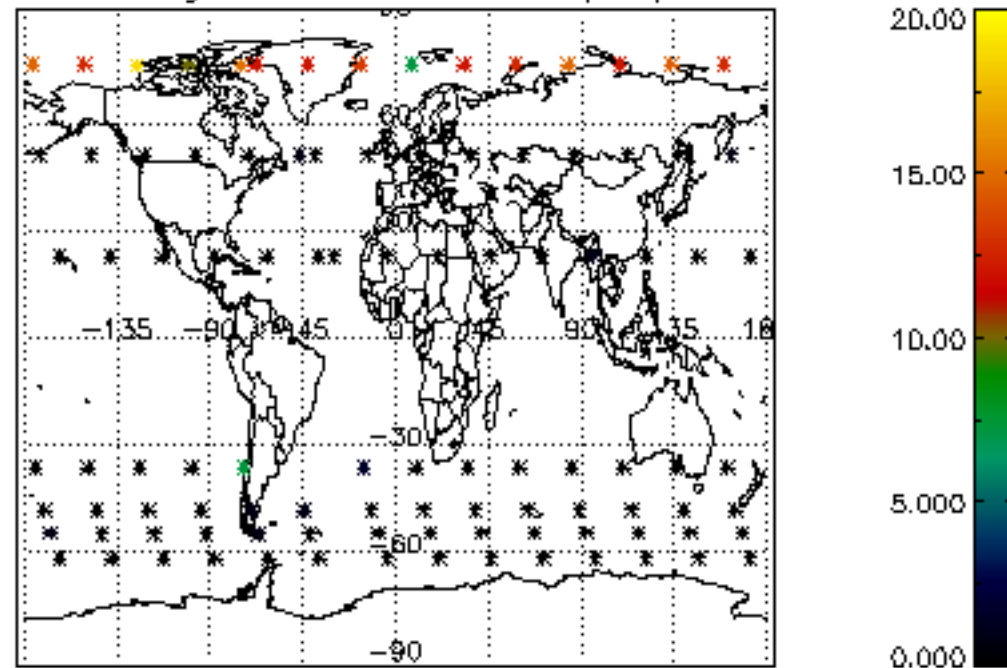

Percentage of datation errors per profile

Percentage of saturation errors per profile