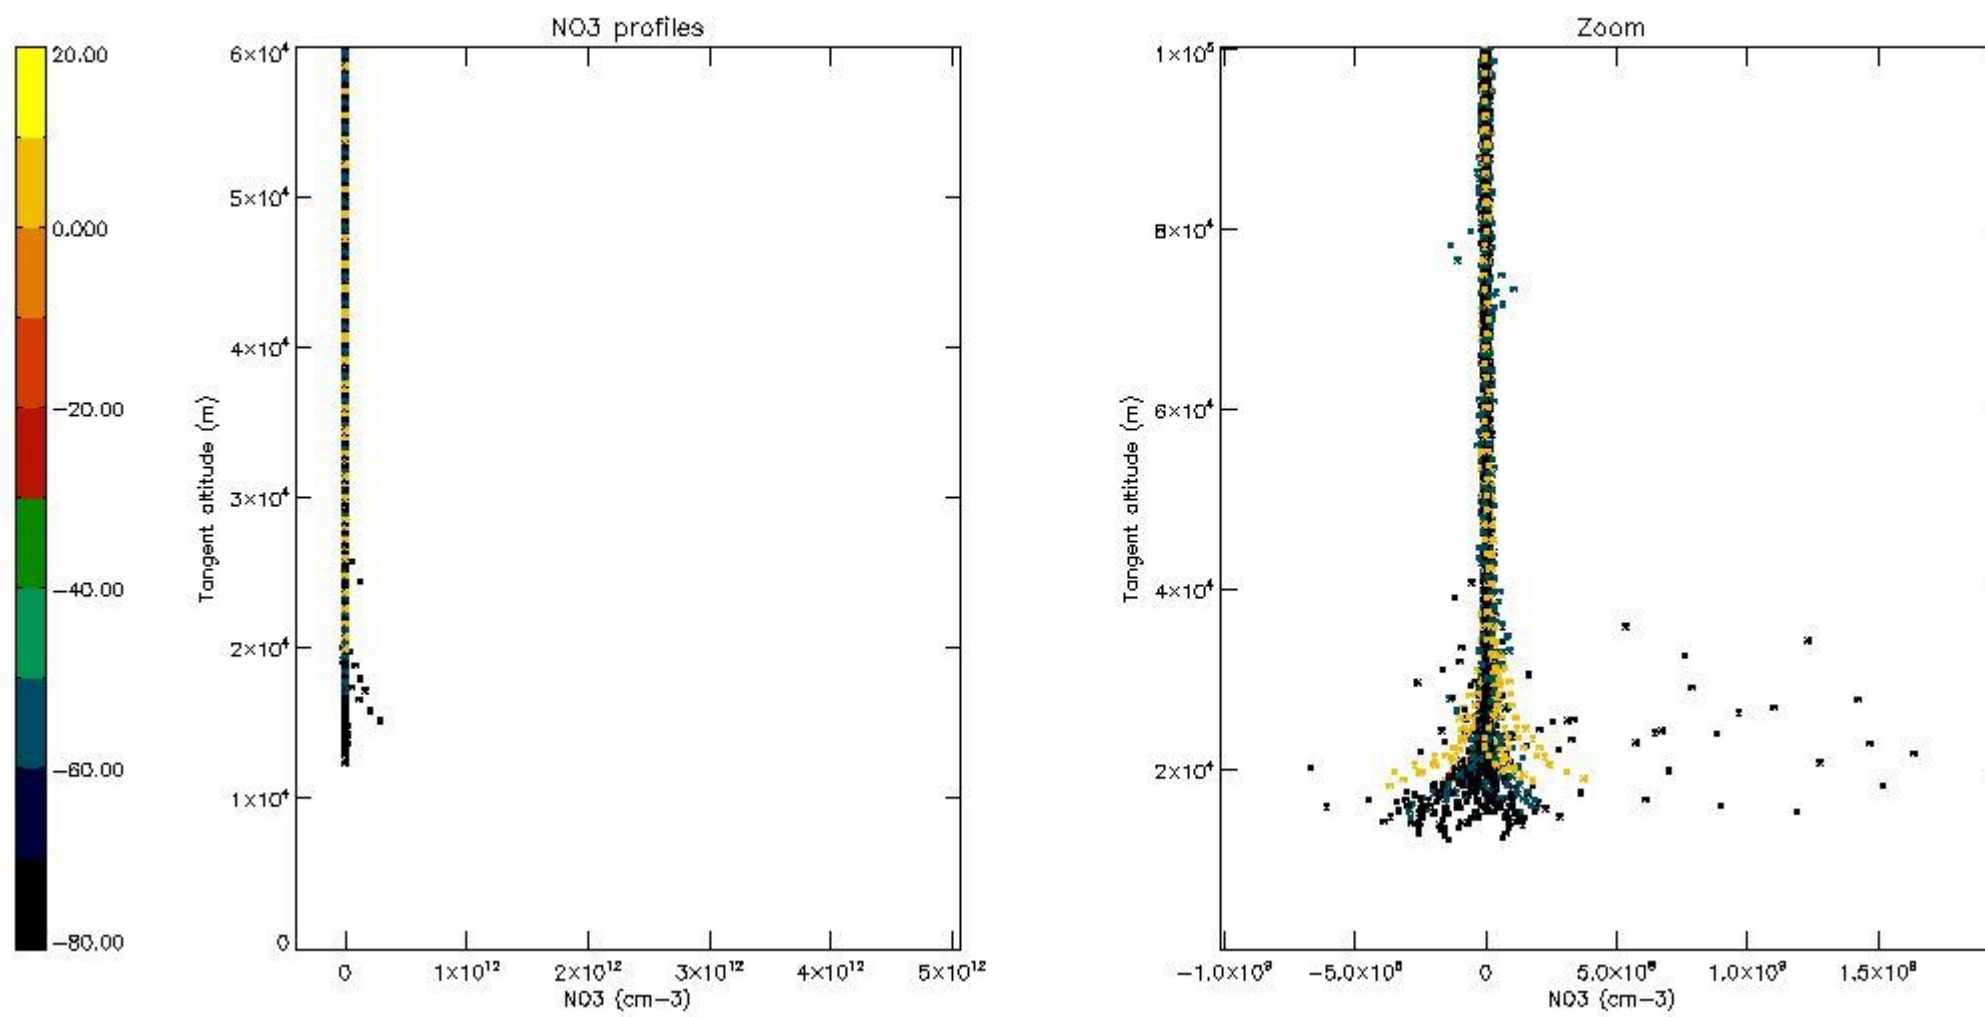

6. Auxiliary Data Files used for the production reported in section 2

The number reported in the third column indicates since which file (see list in section 2) the corresponding auxiliary file has been used. The fourth column is the date of those product files.

Type	Auxiliary Filename	Used since product	Used since product date
INST_PHYS_CHARACTERISTICS	GOM_INS_AXVIEC20091111_143220_20030716_120000_20500101_000000	1	27-JUL-2005 00:15:25
LEVEL-2_PROC_CONFIG	GOM_PR2_AXVIEC20091111_152718_20020301_000000_20500101_000000	1	27-JUL-2005 00:15:25
CROSS_SECTIONS_FILE	GOM_CRS_AXVIEC20091111_154832_20020301_000000_20500101_000000	1	27-JUL-2005 00:15:25