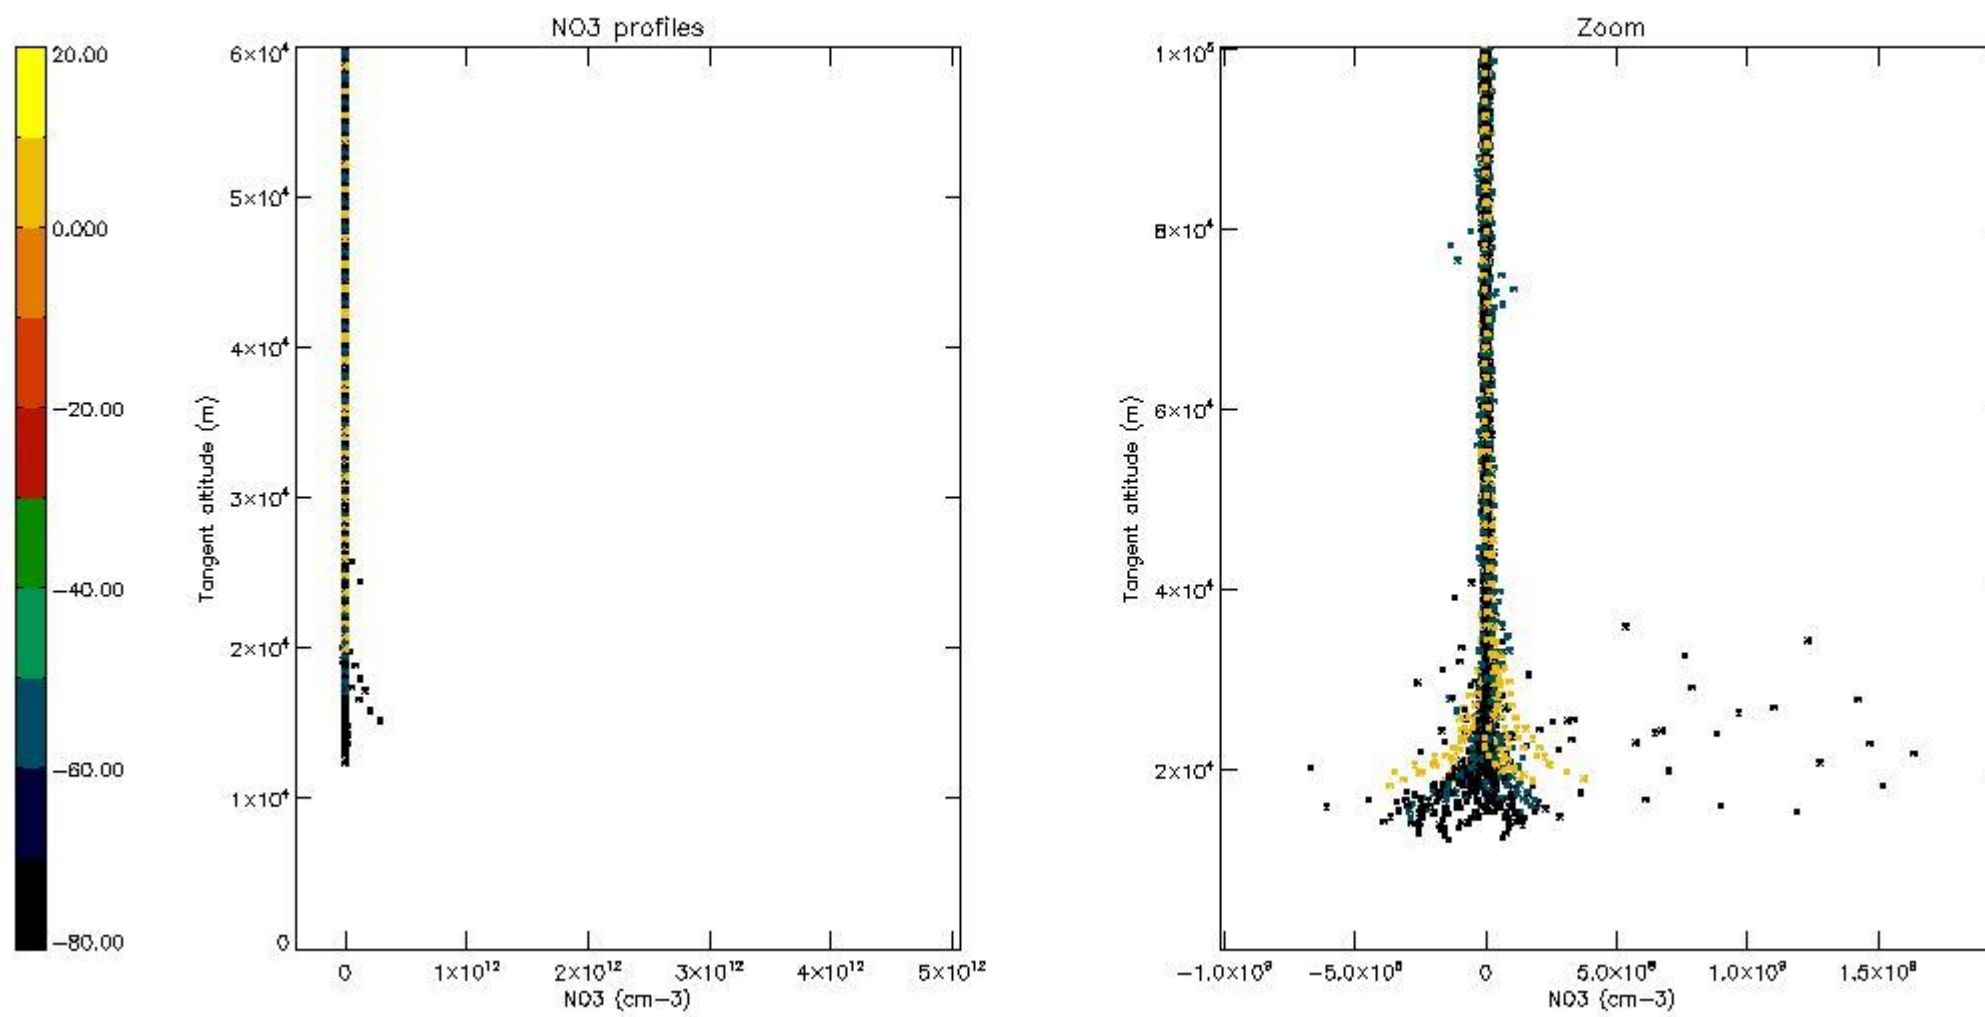

The colorbar represents the latitude.

*5.6 Plot NO<sub>2</sub> profiles for all STD (dark without errors)*

The colorbar represents the latitude.

*5.7 Plot NO3 profiles for all STD (dark without errors)*

The colorbar represents the latitude.