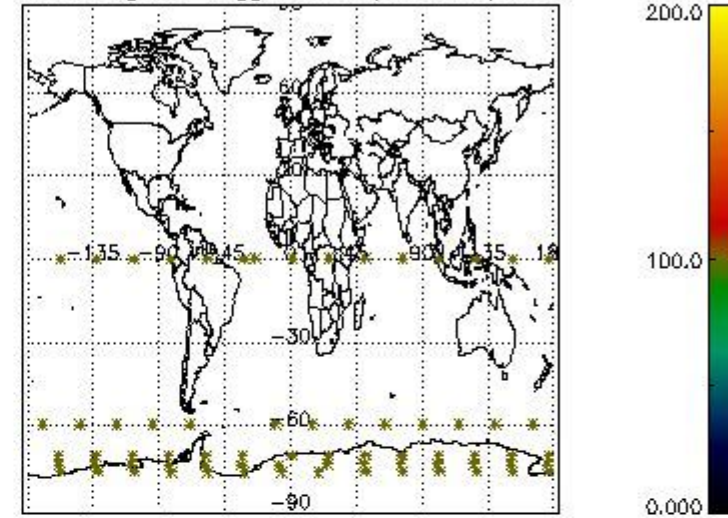

#### 3.1 Plot quality information per product (time dependant)

*3.2 Plot quality information per product (world map)*

Percentage of flagged data per O3 profile

Percentage of flagged data per H2O profile

Percentage of flagged data per NO2 profile