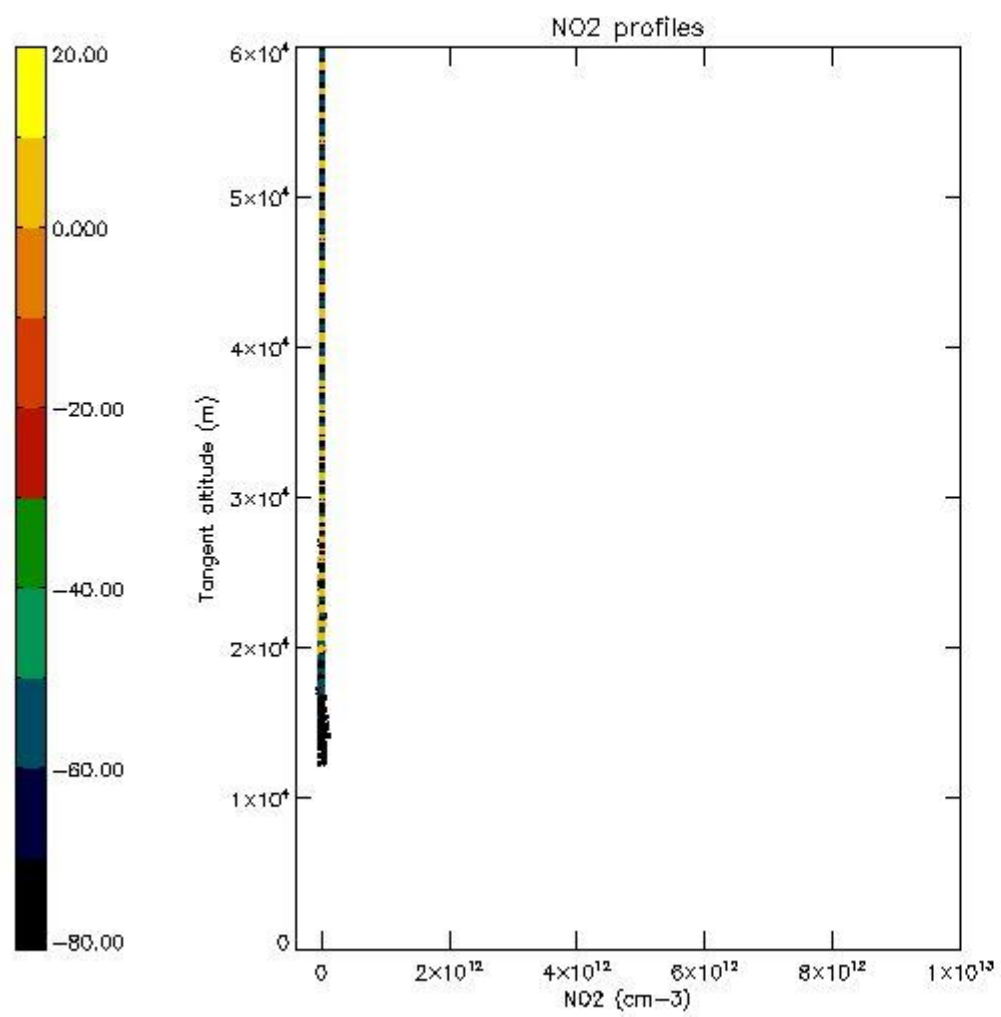

5.7 Plot NO3 profiles for all STD (dark without errors)

The colorbar represents the latitude.