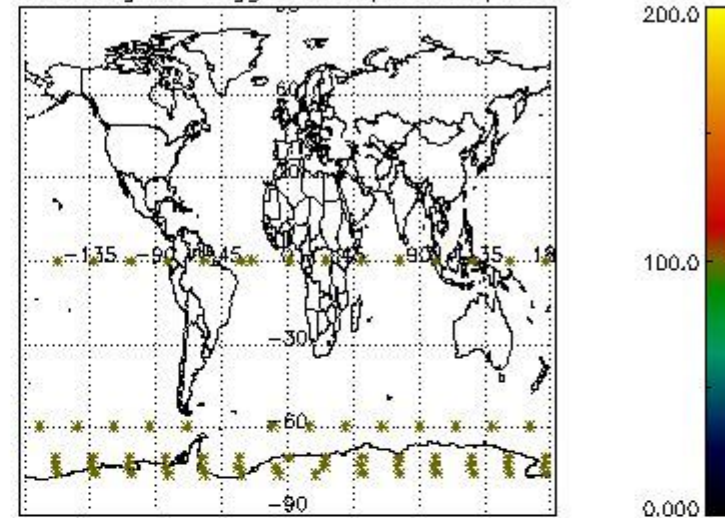

#### 3.1 Plot quality information per product (time dependant)

3.2 Plot quality information per product (world map)

Percentage of flagged data per O3 profile

Percentage of flagged data per H2O profile

Percentage of flagged data per NO2 profile