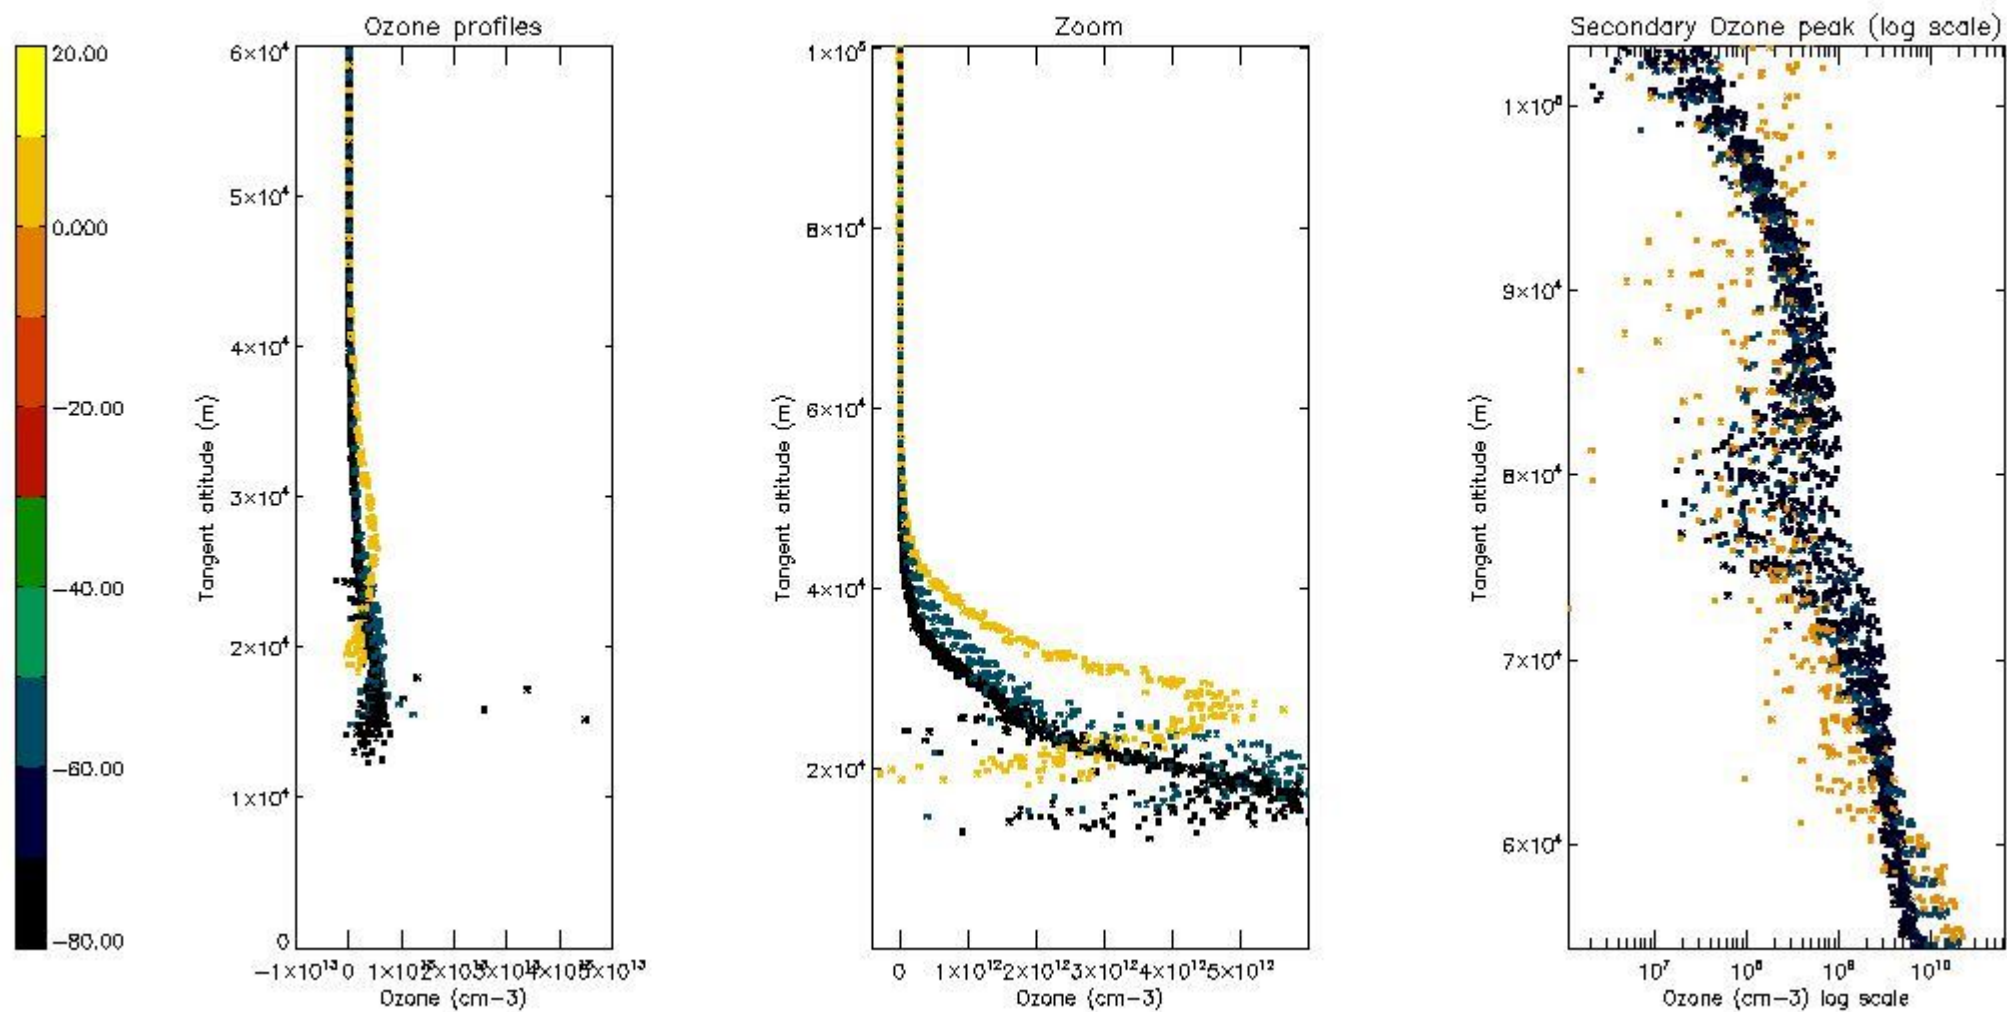

STD < 10	13
STD < 5	9

5.2 Plot ozone profiles for all STD (dark without errors)

The colorbar represents the latitude.

5.3 Plot ozone profiles where STD < 20% (dark without errors)

The colorbar represents the latitude.