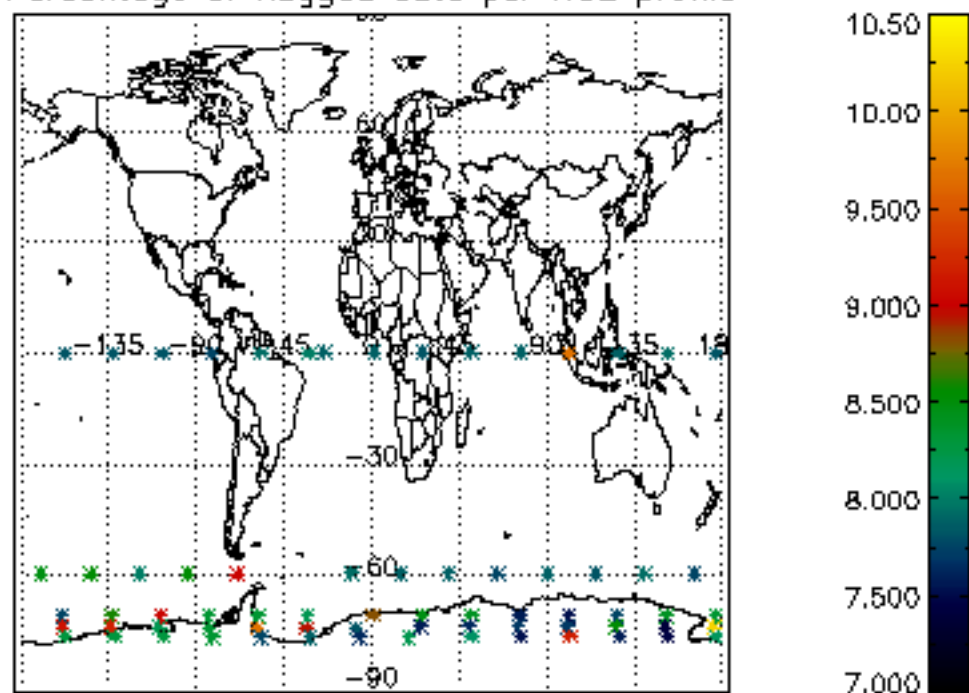

Percentage of flagged data per NO2 profile