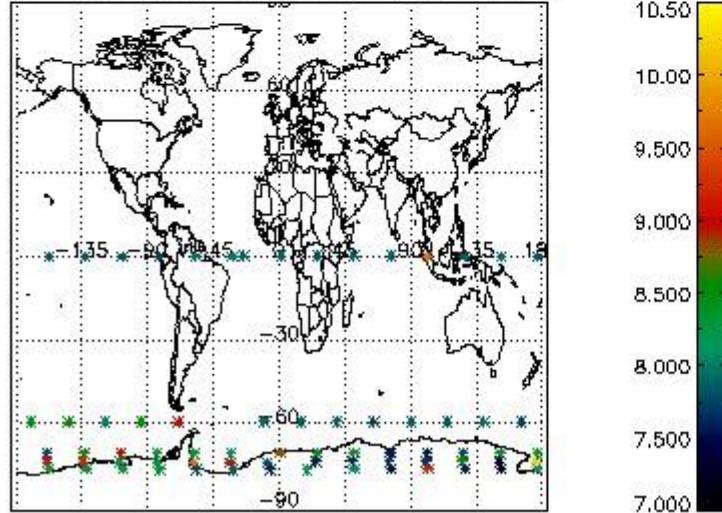

#### 3.1 Plot quality information per product (time dependant)

*3.2 Plot quality information per product (world map)*

Percentage of flagged data per O3 profile

Percentage of flagged data per H2O profile

Percentage of flagged data per NO2 profile