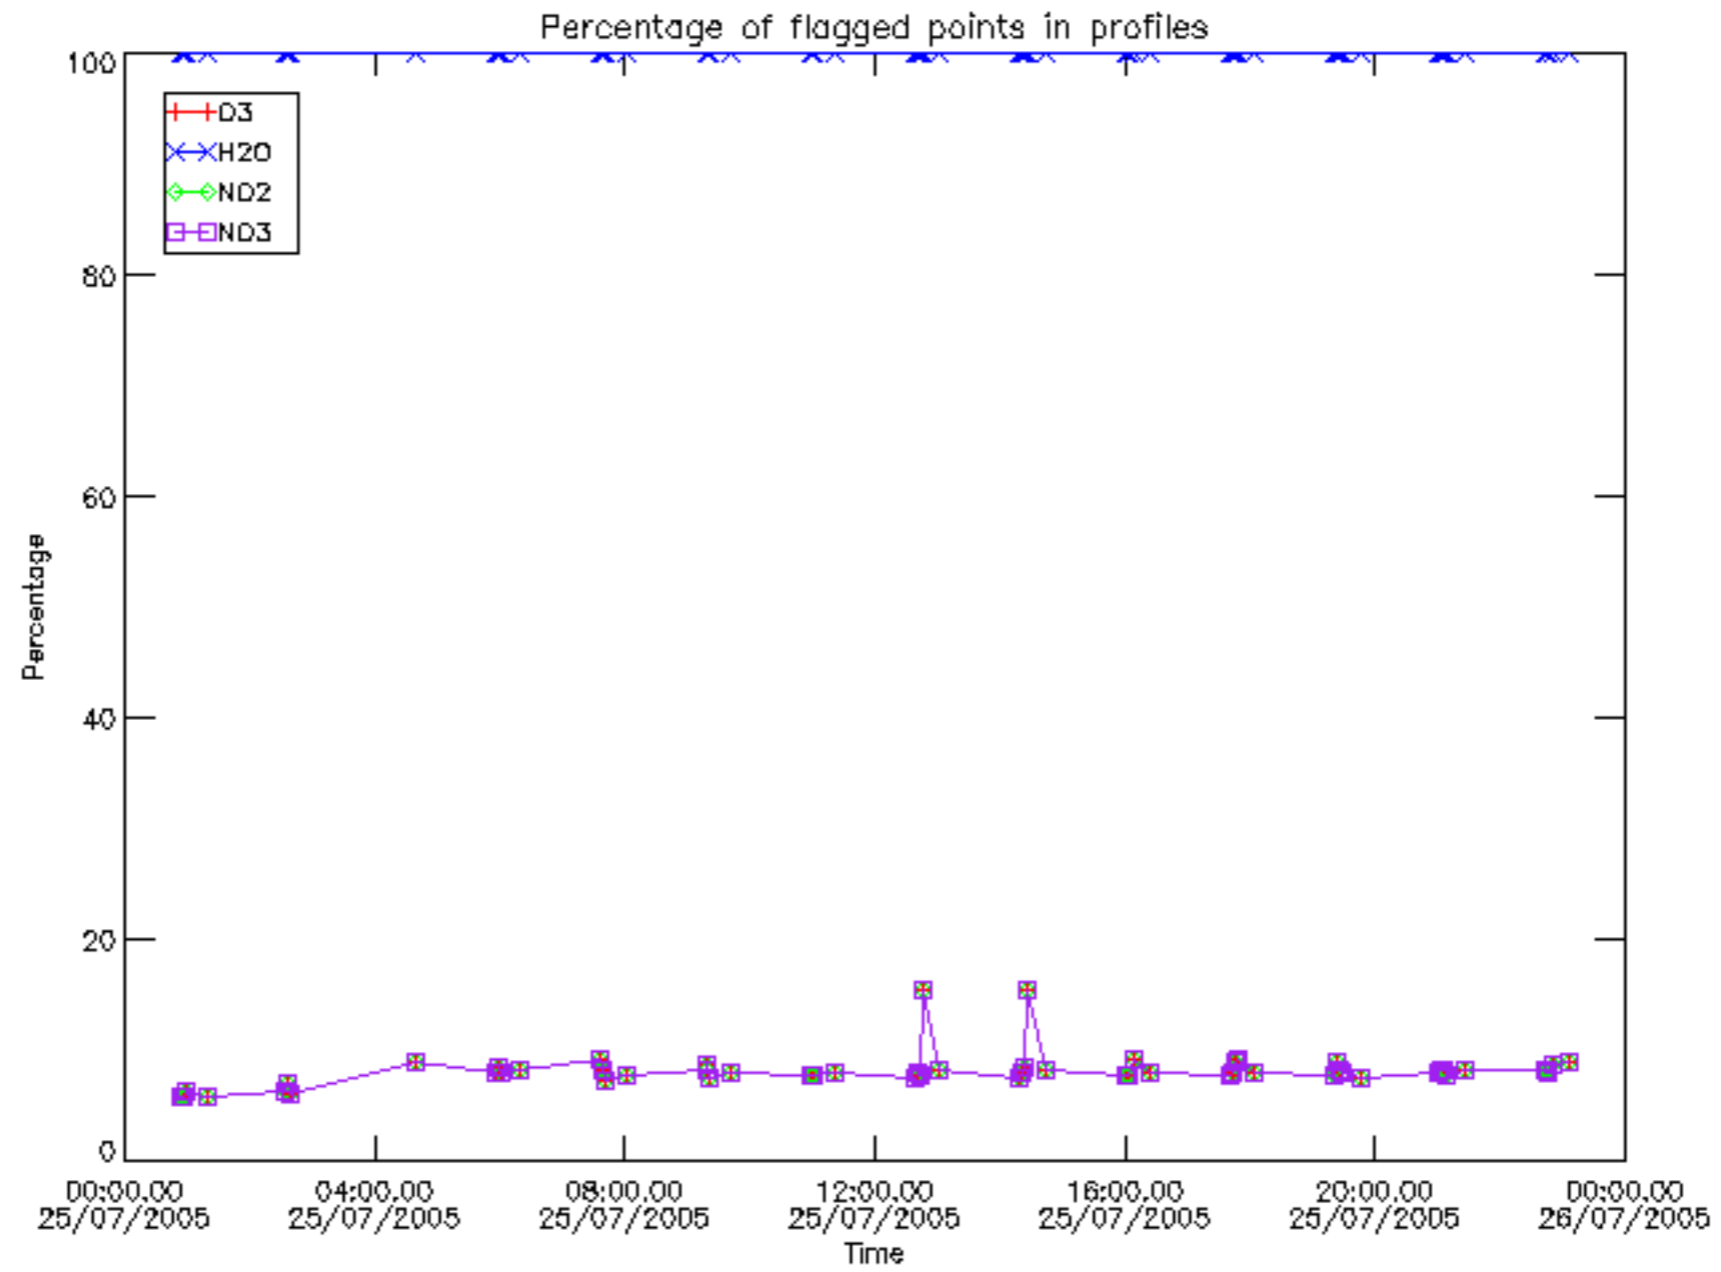

Percentage of flagged data per D3 profile

Percentage of flagged data per H2O profile