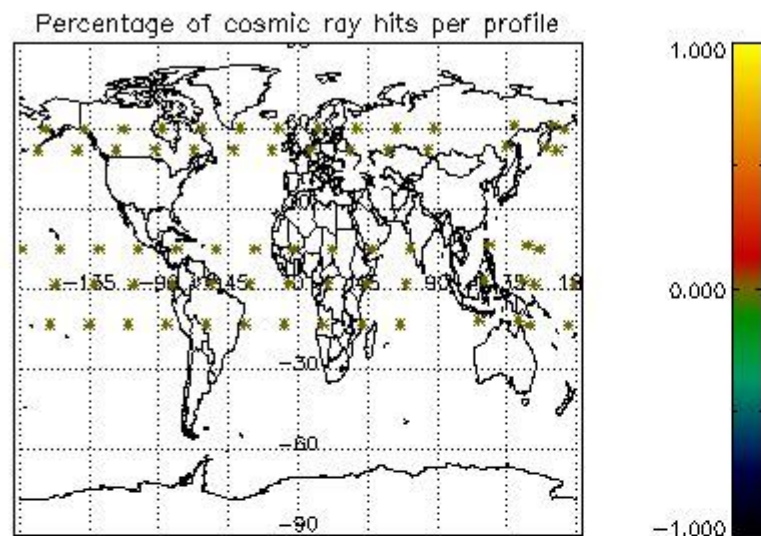

4.2.2 Plot level 1 quality information per product (world map): ENVISAT DESCENDING passes

5. Trace gas profiles

5.1 Ozone statistics based on quality of products

The final quality of the products can be "measured" using the STD (Standard Deviation) attached to every point profile. This information is written to the parameter GOM_NL__2P/NL_LOCAL_SPECIES_DENSITY/o3_std of the level 2 products. The table below shows the statistics for given STD ranges.

The statistics are given with respect to the overall valid production:

- Products without fatal errors: GOM_NL__2P/MPH/PRODUCT_ERR=0
- Valid point profile: GOM_NL__2P/NL_LOCAL_SPECIES_DENSITY/pcd(0)=0

The 'Criteria' is applied to valid points of dark limb products:

- Products in dark limb illumination condition: GOM_NL__2P/NL_SUMMARY_QUALITY/obs_ill_cond=0
- Products without fatal errors: GOM_NL__2P/MPH/PRODUCT_ERR=0
- Valid point profile: GOM_NL__2P/NL_LOCAL_SPECIES_DENSITY/pcd(0)=0

So, the table below shows the percentage of dark limb and valid observations for each criteria with respect to the overall valid daily observations.

Criteria	% of total production
All STD	35
STD < 20	12