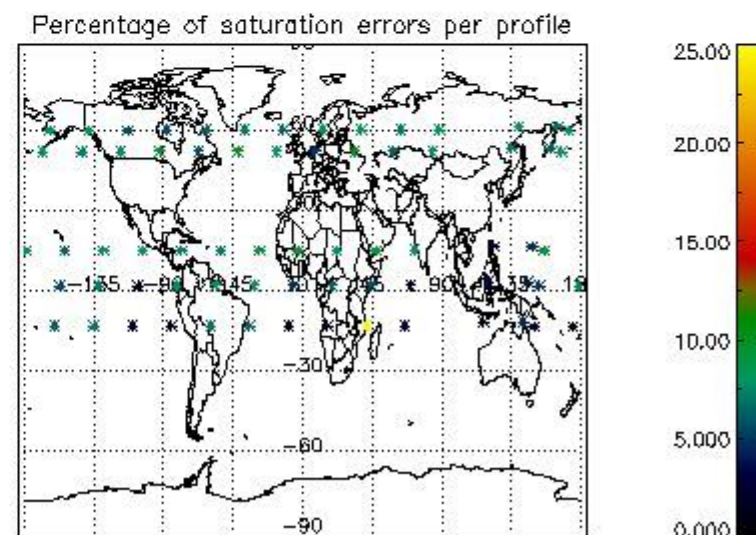

5. Trace gas profiles

5.1 Ozone statistics based on quality of products

The final quality of the products can be "measured" using the STD (Standard Deviation) attached to every point profile. This information is written to the parameter GOM_NL__2P/NL_LOCAL_SPECIES_DENSITY/o3_std of the level 2 products. The table below shows the statistics for given STD ranges.

The statistics are given with respect to the overall valid production:

- Products without fatal errors: GOM_NL__2P/MPH/PRODUCT_ERR=0
- Valid point profile: GOM_NL__2P/NL_LOCAL_SPECIES_DENSITY/pcd(0)=0

The 'Criteria' is applied to valid points of dark limb products:

- Products in dark limb illumination condition: GOM_NL__2P/NL_SUMMARY_QUALITY/obs_ill_cond=0
- Products without fatal errors: GOM_NL__2P/MPH/PRODUCT_ERR=0
- Valid point profile: GOM_NL__2P/NL_LOCAL_SPECIES_DENSITY/pcd(0)=0

So, the table below shows the percentage of dark limb and valid observations for each criteria with respect to the overall valid daily observations.

Criteria	% of total production
All STD	35
STD < 20	12