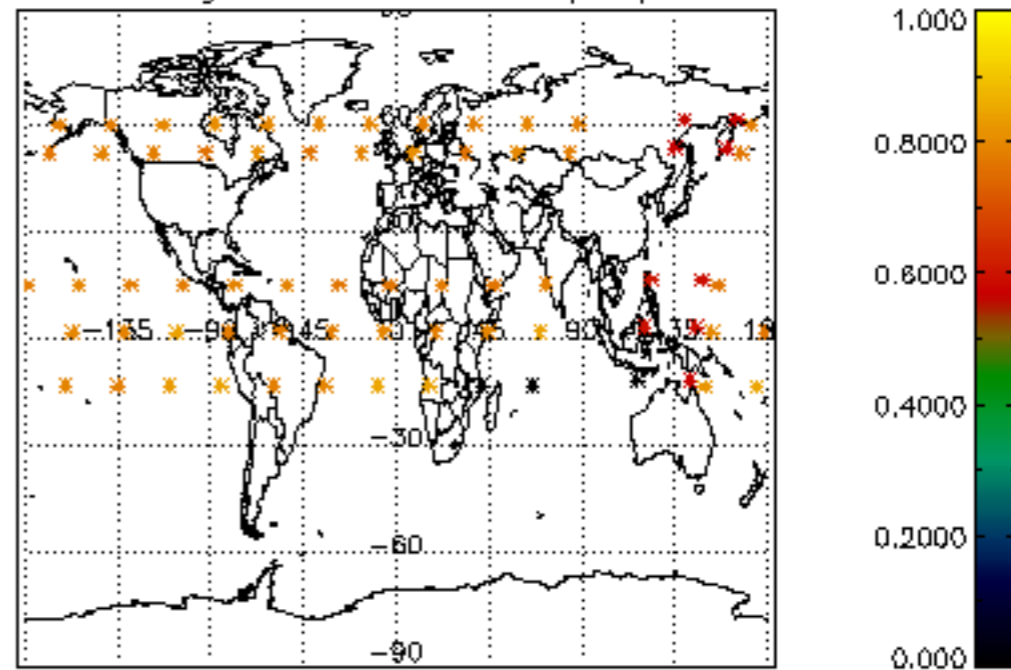

Percentage of datation errors per profile

Percentage of star falling outside central band per profile

Percentage of saturation errors per profile

Percentage of cosmic ray hits per profile

Percentage of datation errors per profile