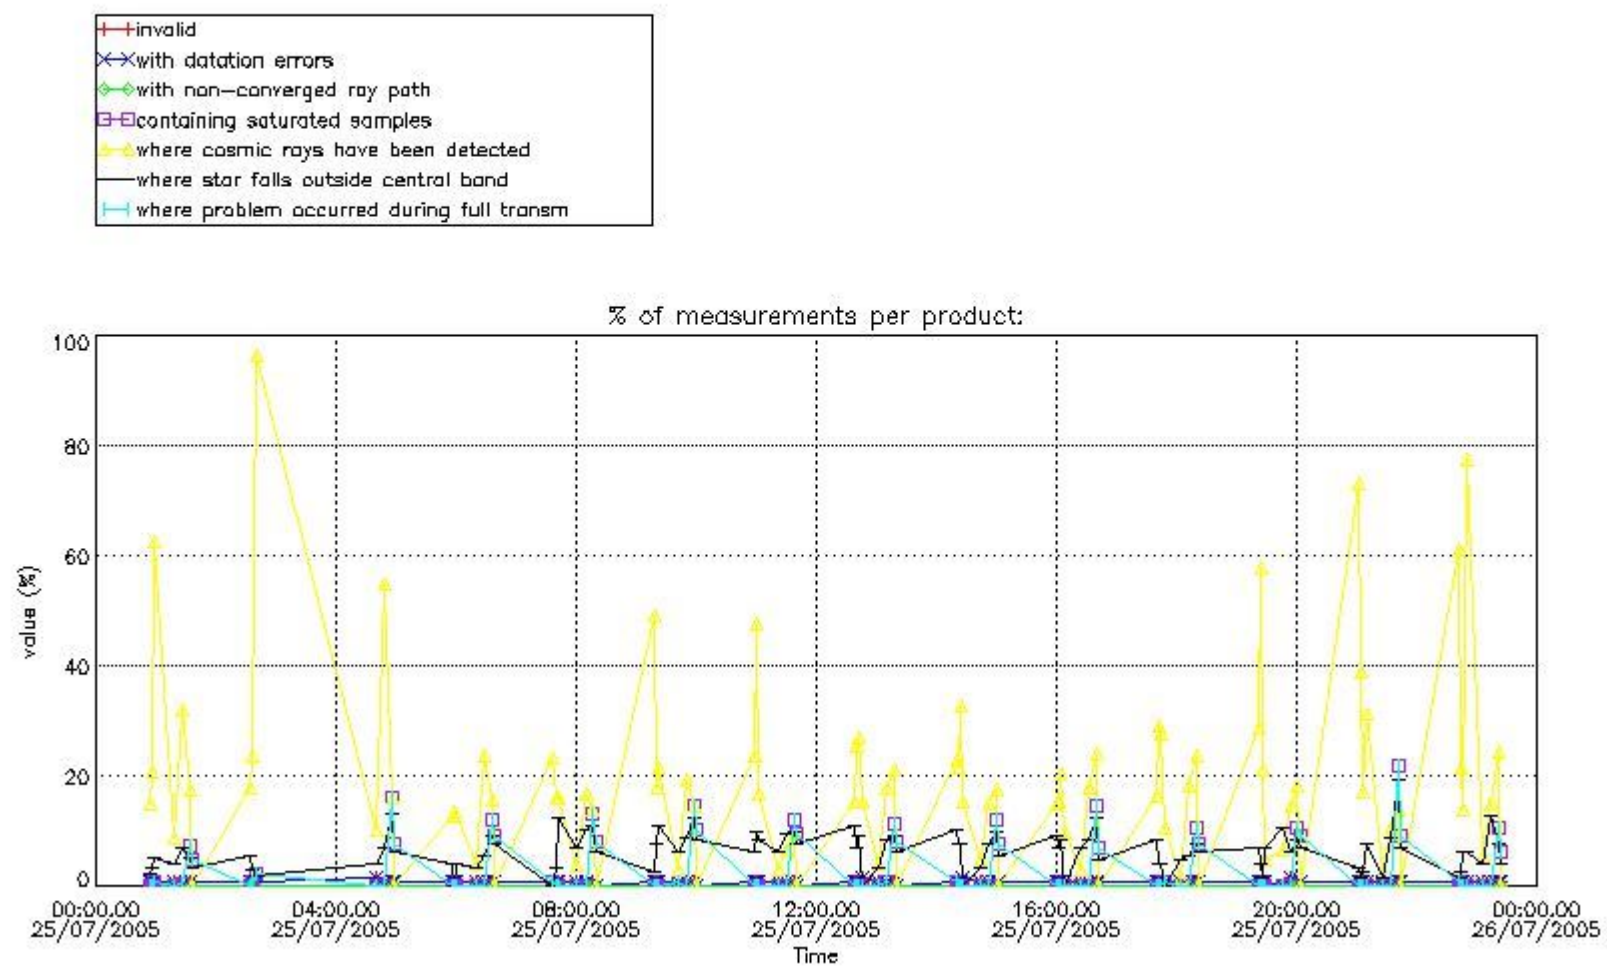

4.1.2 Plot level 1 quality information per product (time dependant): ENVI SAT DESCENDING passes