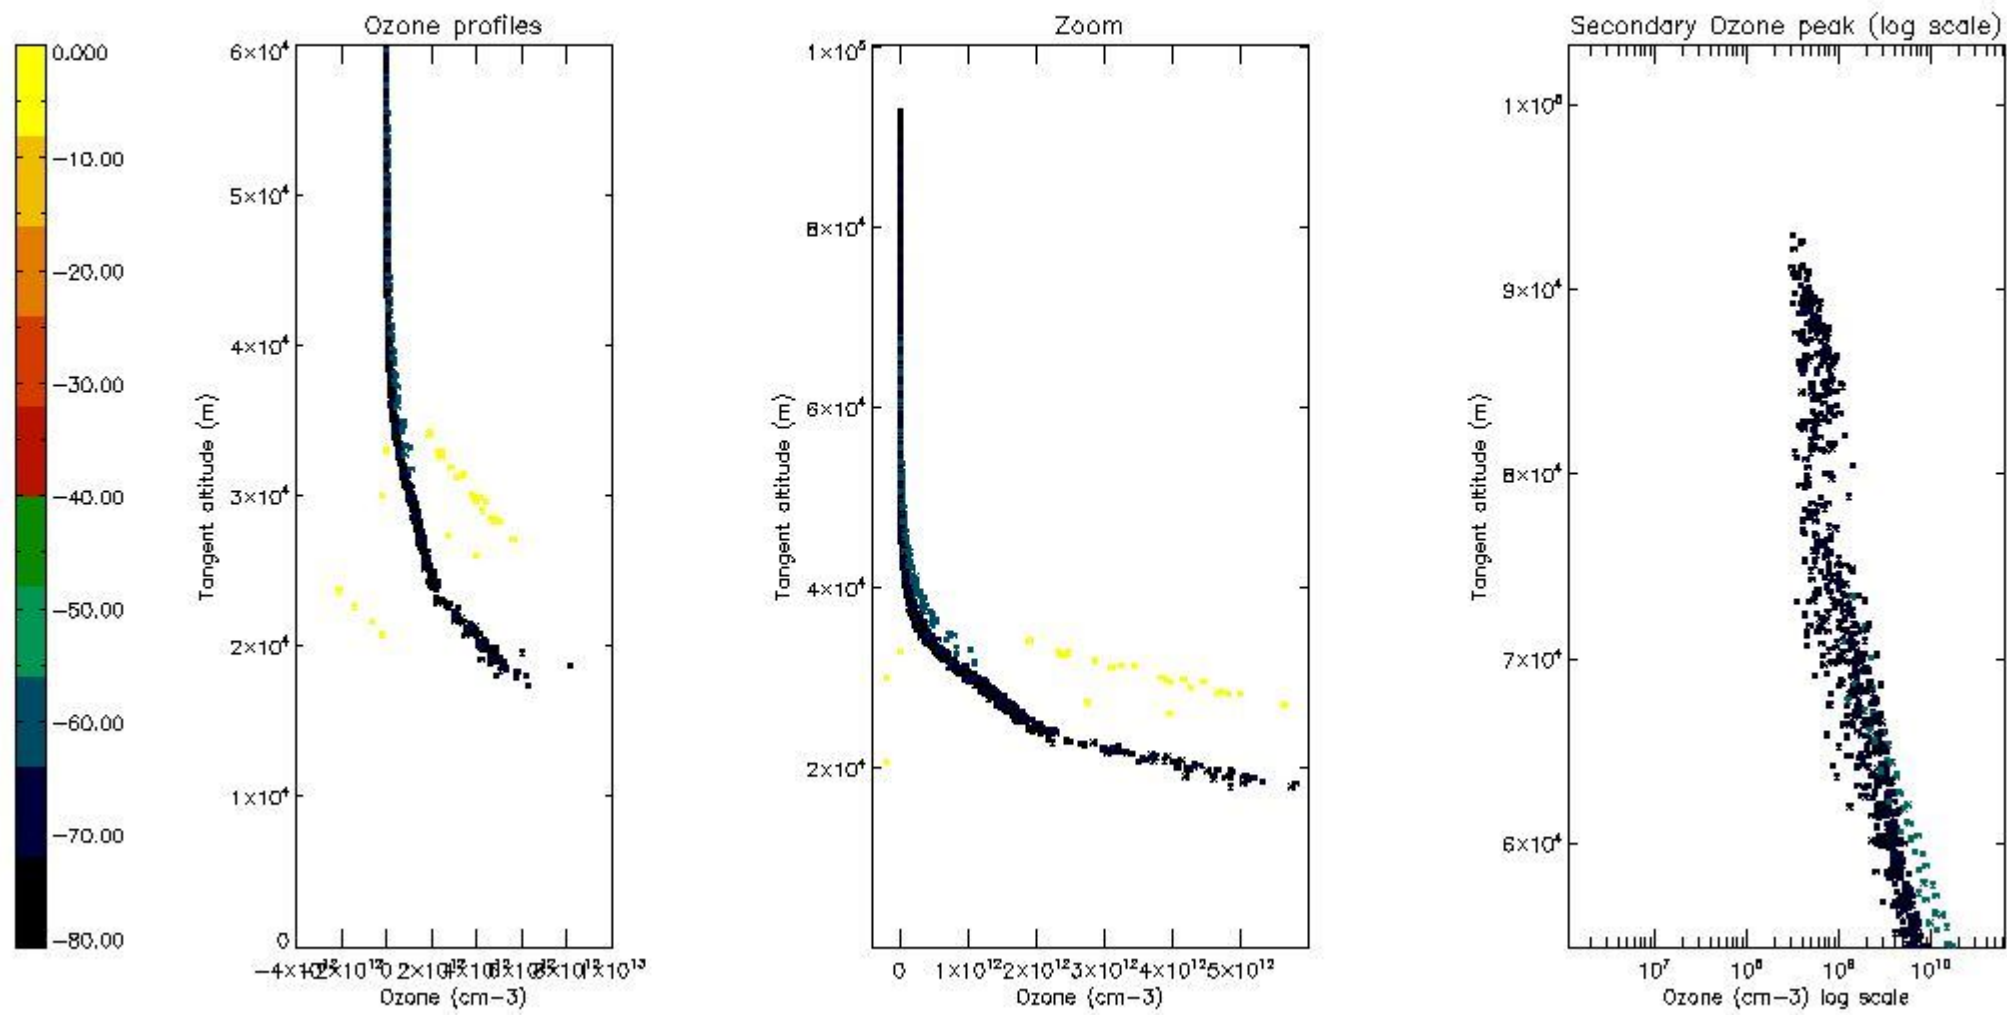

*5.4 Plot ozone profiles where  $STD < 10\%$  (dark without errors)*

The colorbar represents the latitude.

*5.5 Plot ozone profiles where STD < 5% (dark without errors)*

The colorbar represents the latitude.