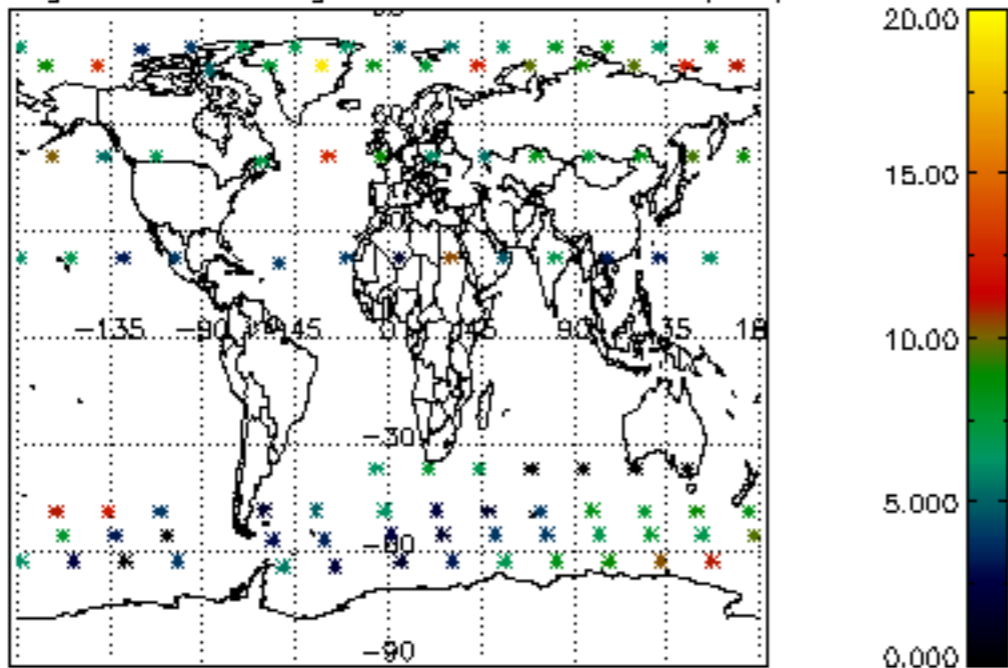

Percentage of cosmic ray hits per profile

Percentage of star falling outside central band per profile