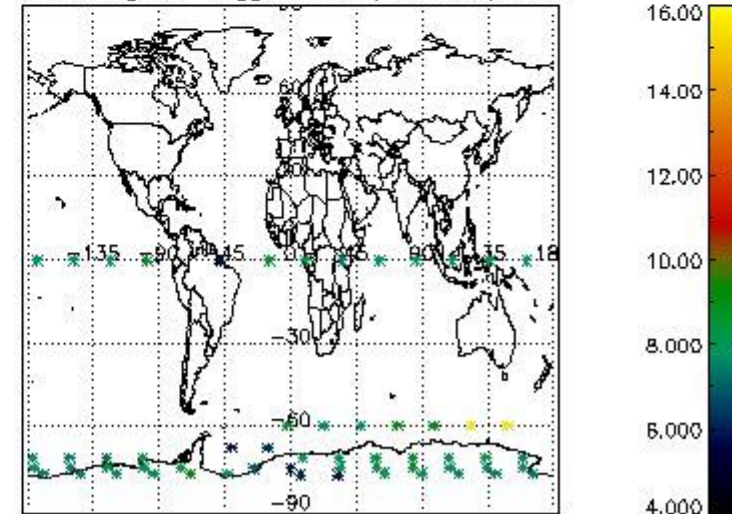

Percentage of flagged data per NO3 profile

4. Level 1 quality information per product

In this section it is plotted some information contained in the Quality Summary data set of the level 2 products that comes from the level 1b processing. Products without errors (error flag in the MPH set to "0") are used.

4.1 Plot quality information per product (time dependant) coming from level 1b processing

4.1.1 Plot level 1 quality information per product (time dependant): ENVISAT ASCENDING passes