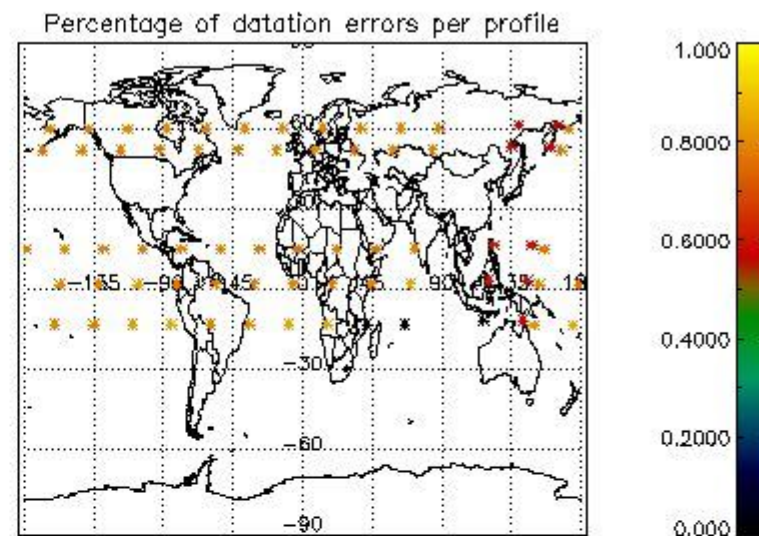

5. Trace gas profiles

5.1 Ozone statistics based on quality of products

The final quality of the products can be "measured" using the STD (Standard Deviation) attached to every point profile. This information is written to the parameter GOM_NL__2P/NL_LOCAL_SPECIES_DENSITY/o3_std of the level 2 products. The table below shows the statistics for given STD ranges.

The statistics are given with respect to the overall valid production:

- Products without fatal errors: GOM_NL__2P/MPH/PRODUCT_ERR=0
- Valid point profile: GOM_NL__2P/NL_LOCAL_SPECIES_DENSITY/pcd(0)=0

The 'Criteria' is applied to valid points of dark limb products:

- Products in dark limb illumination condition: GOM_NL__2P/NL_SUMMARY_QUALITY/obs_ill_cond=0
- Products without fatal errors: GOM_NL__2P/MPH/PRODUCT_ERR=0
- Valid point profile: GOM_NL__2P/NL_LOCAL_SPECIES_DENSITY/pcd(0)=0

So, the table below shows the percentage of dark limb and valid observations for each criteria with respect to the overall valid daily observations.

Criteria	% of total production
All STD	35
STD < 20	12