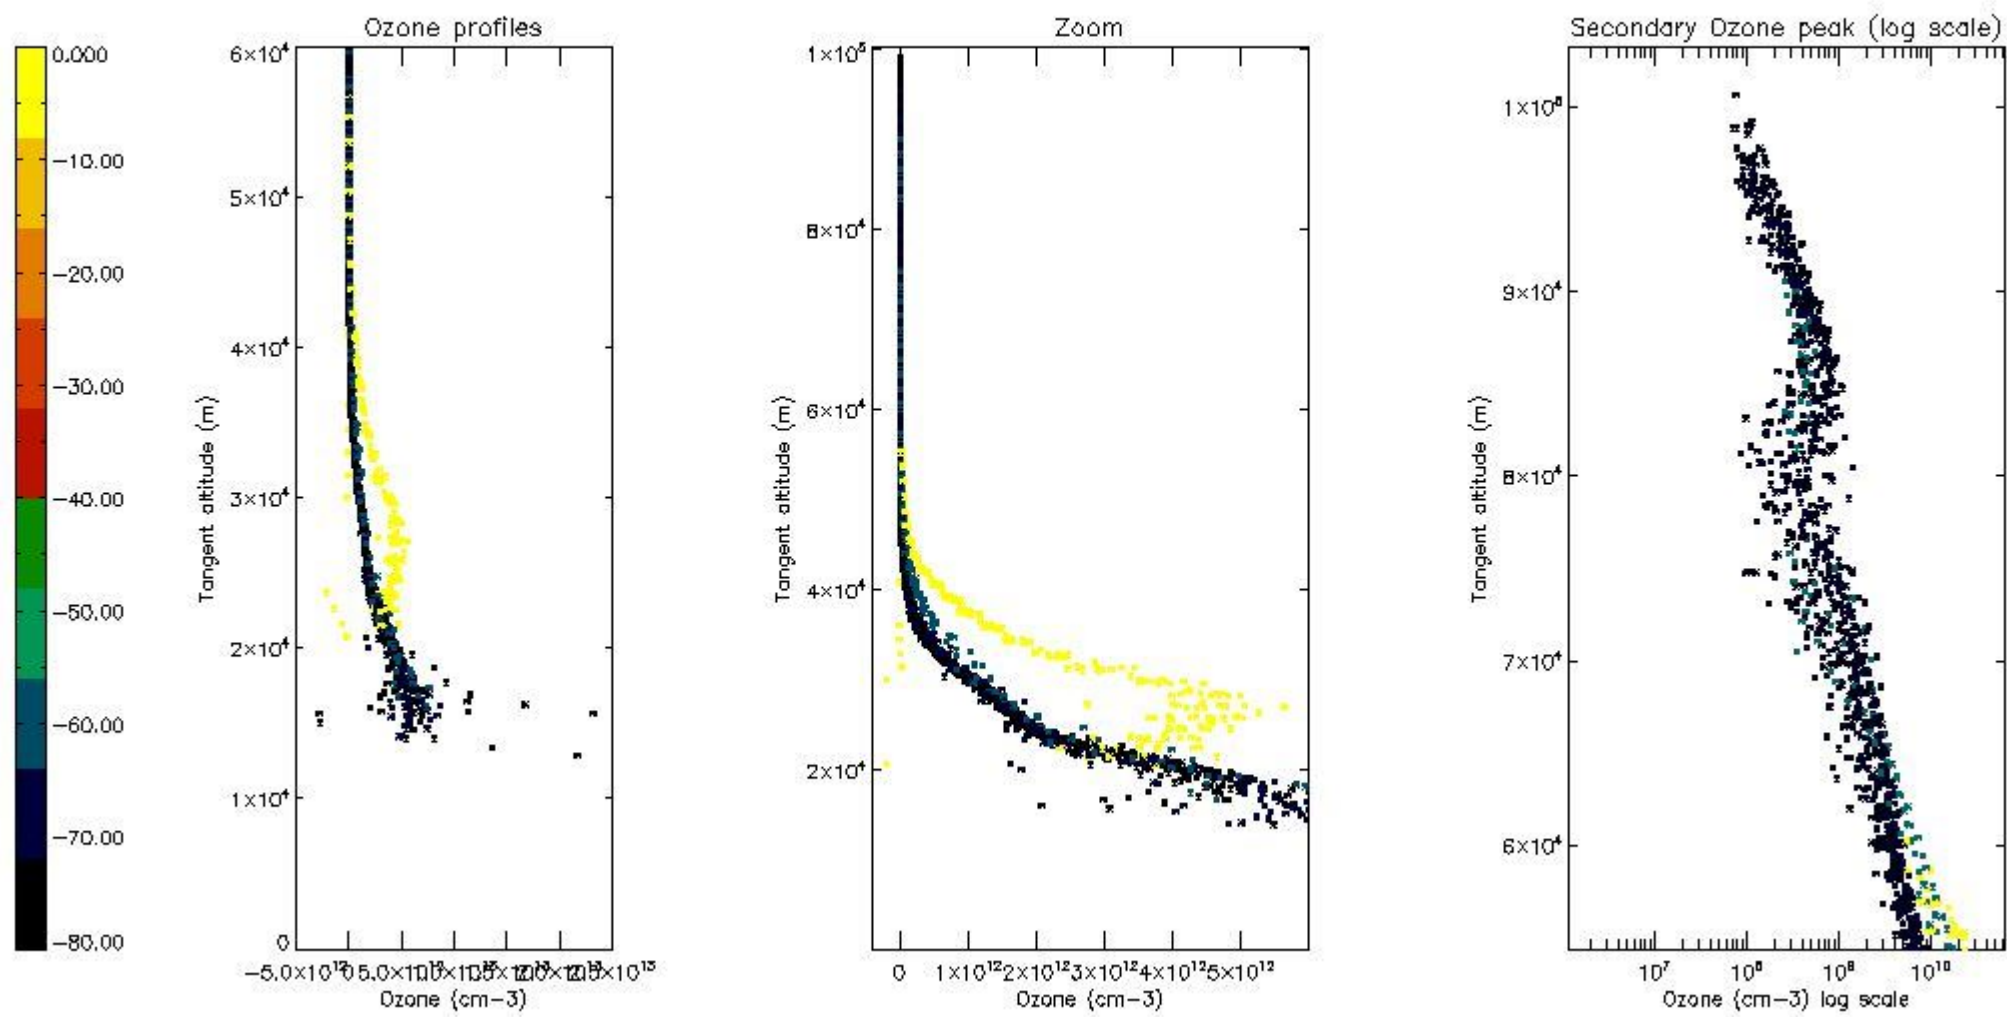

STD < 10	10
STD < 5	8

5.2 Plot ozone profiles for all STD (dark without errors)

The colorbar represents the latitude.

5.3 Plot ozone profiles where STD < 20% (dark without errors)

The colorbar represents the latitude.