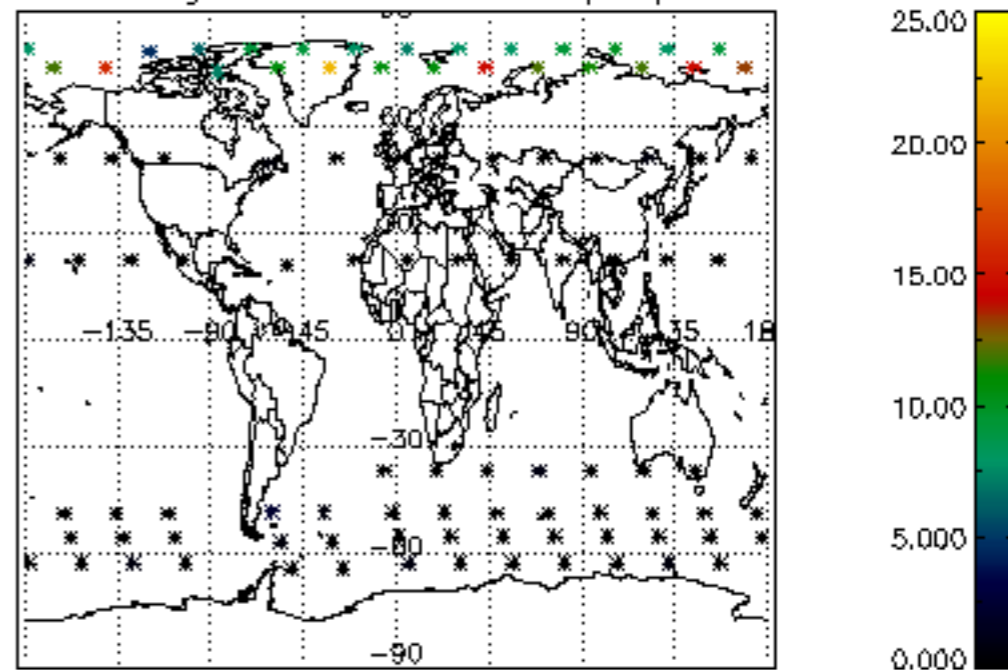

Percentage of datation errors per profile

Percentage of saturation errors per profile