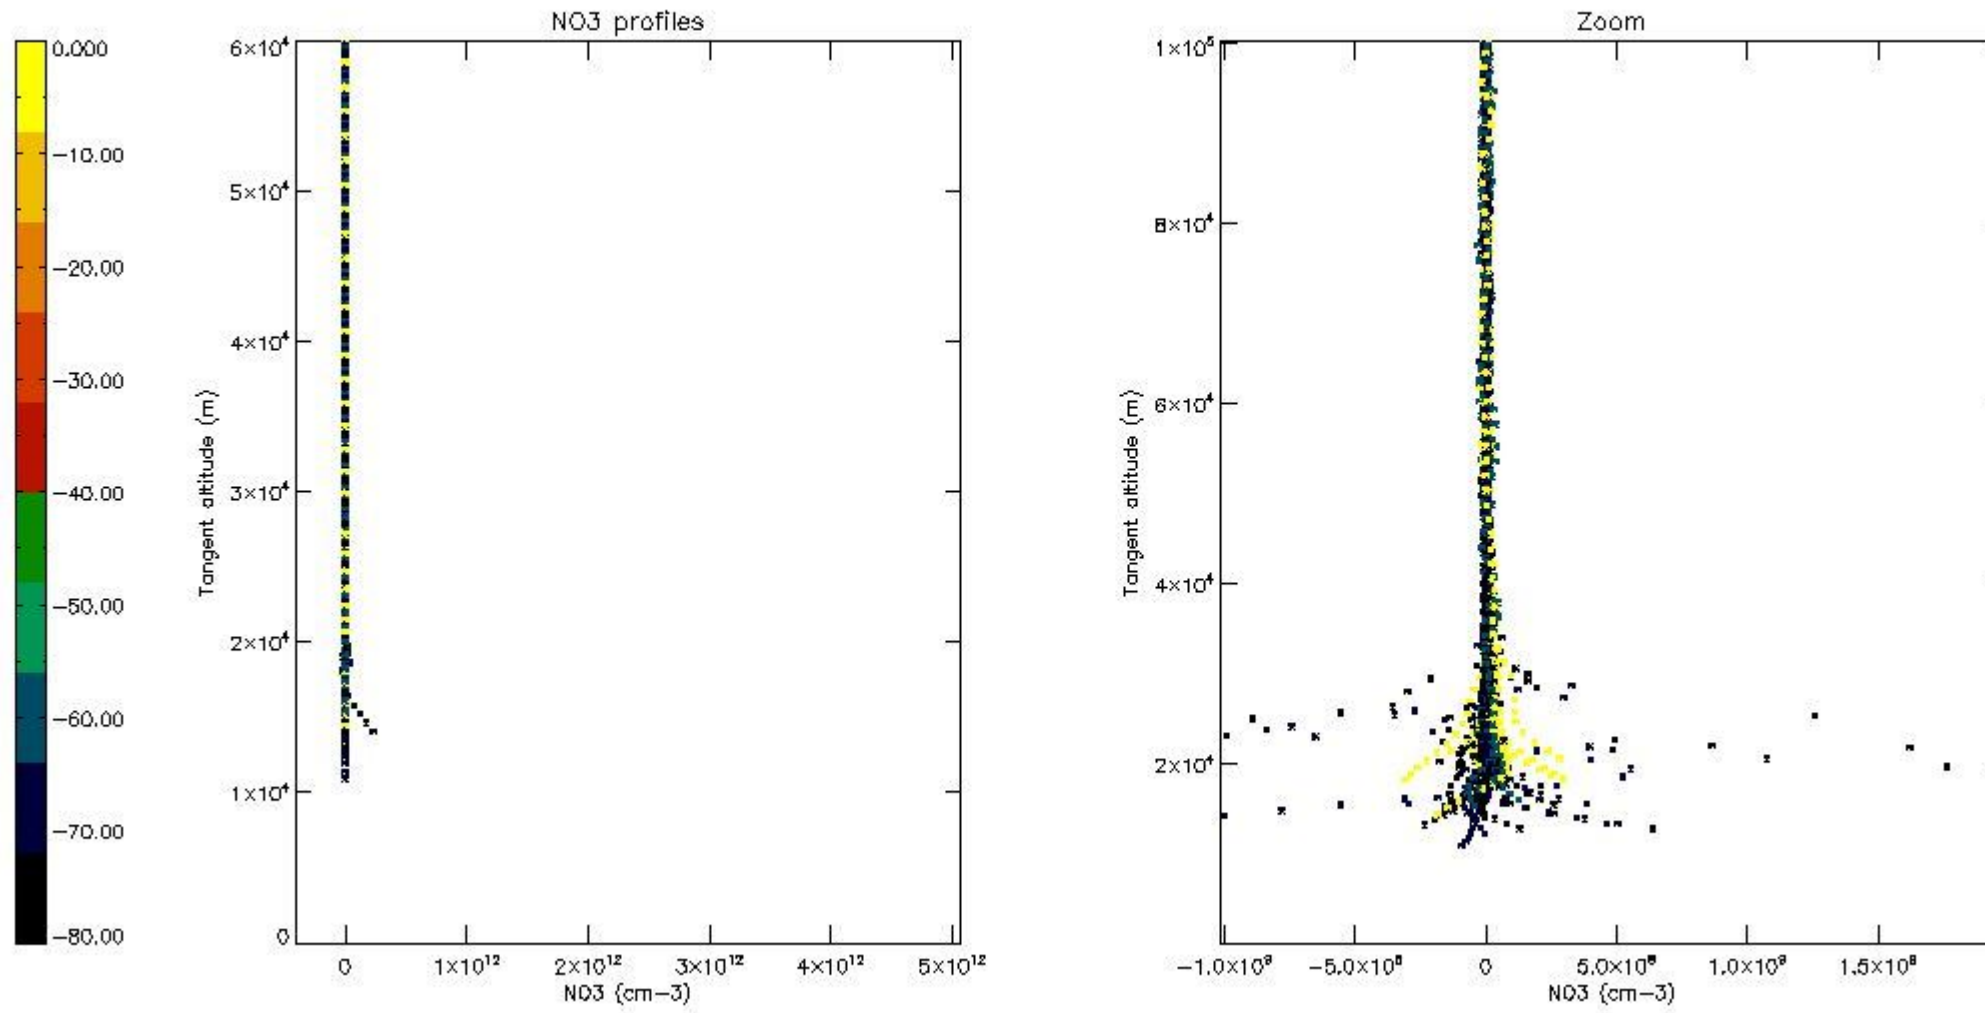

The colorbar represents the latitude.

*5.7 Plot NO3 profiles for all STD (dark without errors)*

The colorbar represents the latitude.