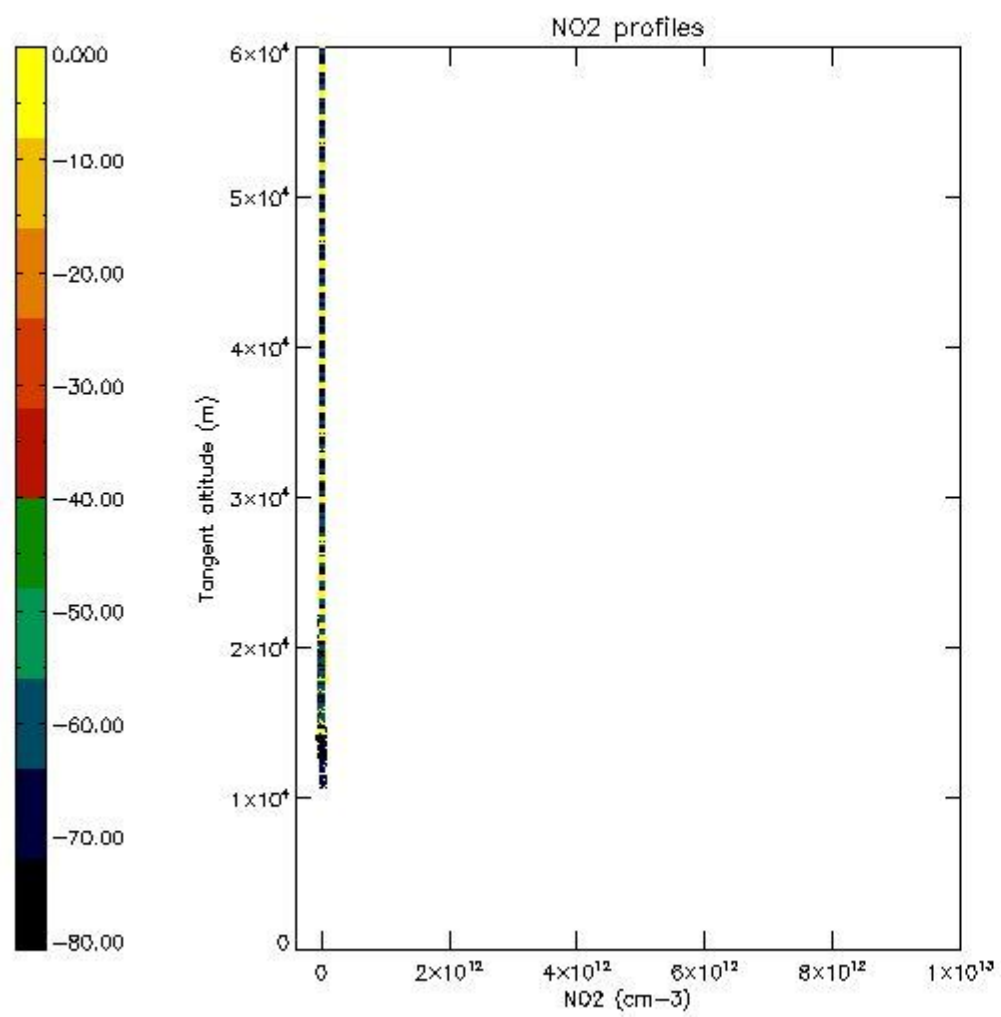

5.7 Plot NO3 profiles for all STD (dark without errors)

The colorbar represents the latitude.