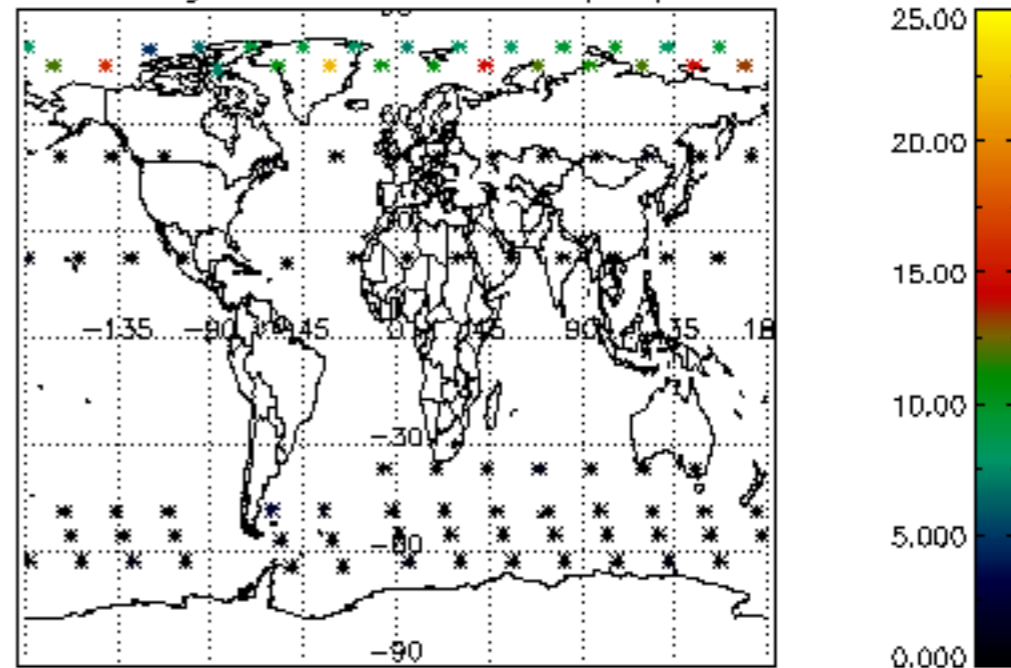

Percentage of datation errors per profile

Percentage of saturation errors per profile