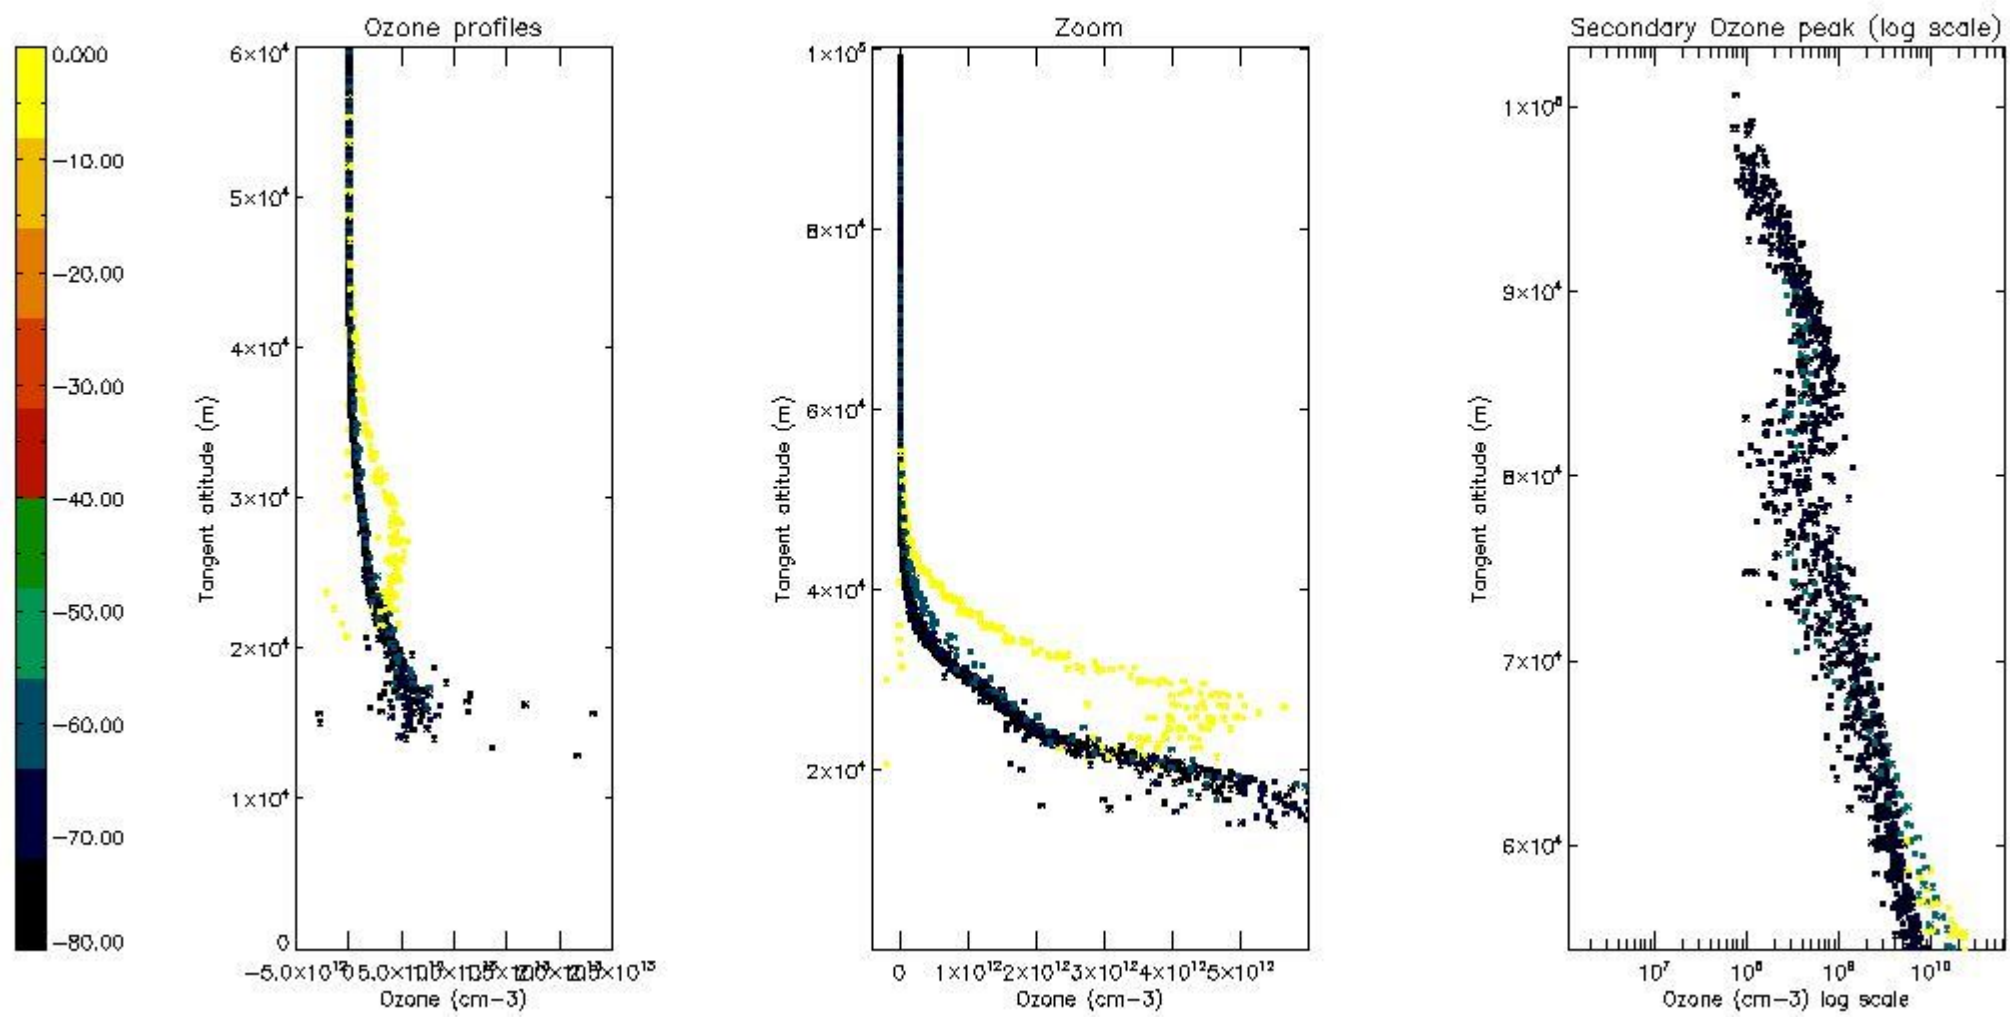

STD < 10	10
STD < 5	8

5.2 Plot ozone profiles for all STD (dark without errors)

The colorbar represents the latitude.

5.3 Plot ozone profiles where STD < 20% (dark without errors)

The colorbar represents the latitude.