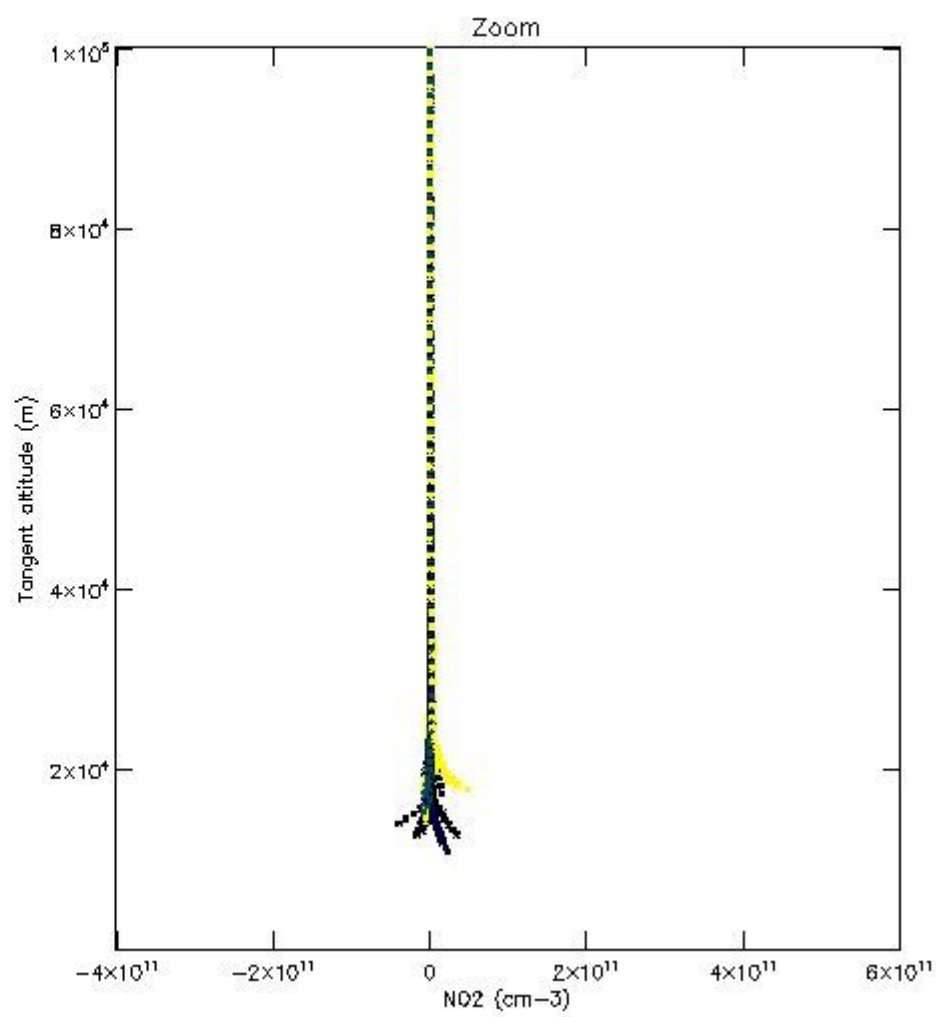

5.7 Plot NO3 profiles for all STD (dark without errors)

The colorbar represents the latitude.