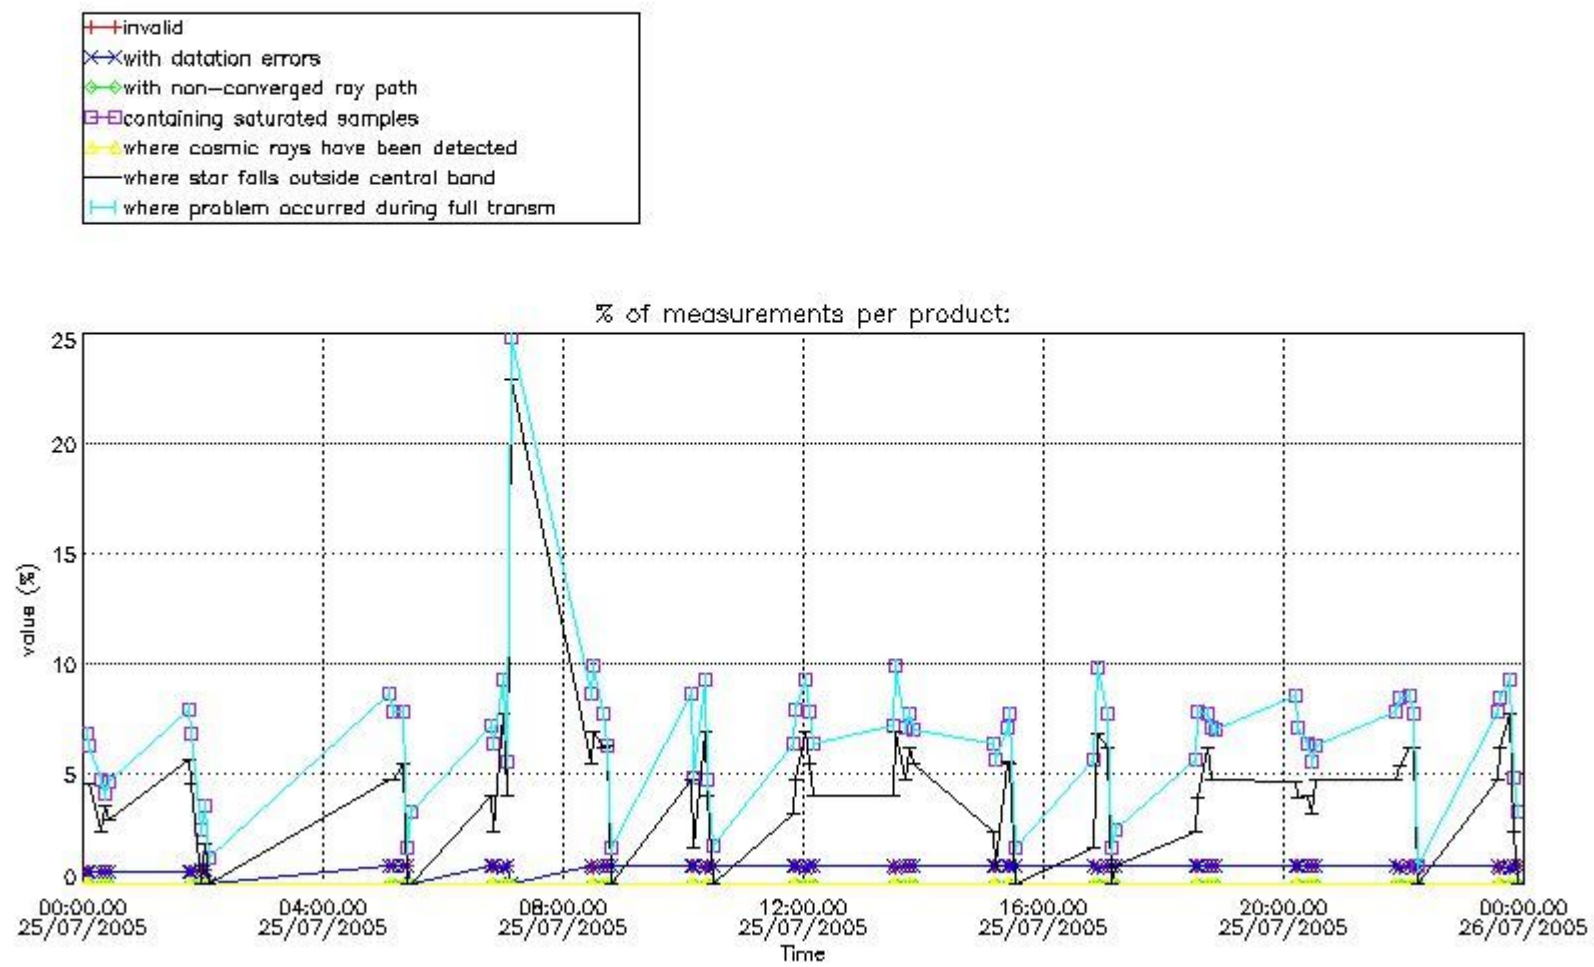

4.2 Plot quality information per product coming from level 1b processing (world map)

4.2.1 Plot level 1 quality information per product (world map): ENVISAT ASCENDING passes