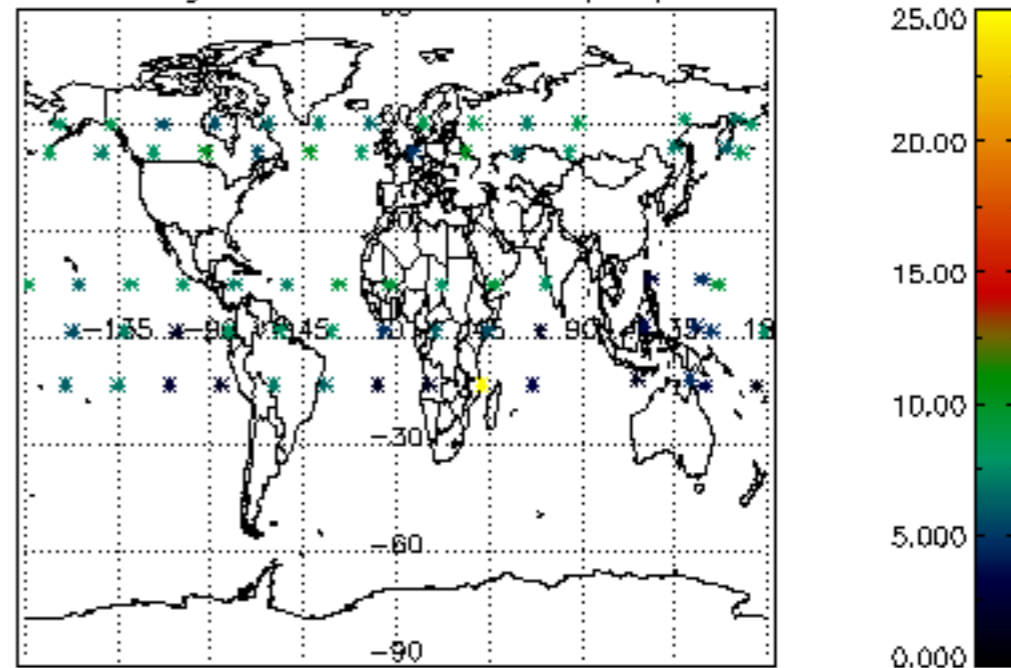

Percentage of saturation errors per profile