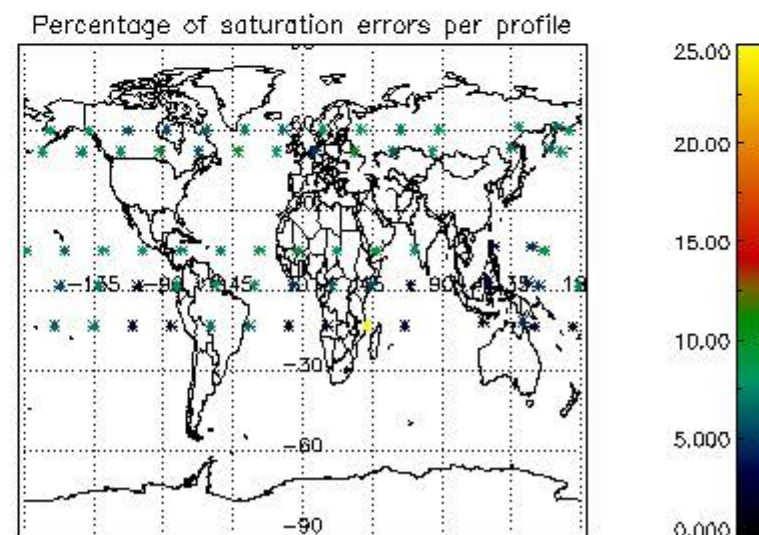

5. Trace gas profiles

5.1 Ozone statistics based on quality of products

The final quality of the products can be "measured" using the STD (Standard Deviation) attached to every point profile. This information is written to the parameter GOM_NL__2P/NL_LOCAL_SPECIES_DENSITY/o3_std of the level 2 products. The table below shows the statistics for given STD ranges.

The statistics are given with respect to the overall valid production:

- Products without fatal errors: GOM_NL__2P/MPH/PRODUCT_ERR=0
- Valid point profile: GOM_NL__2P/NL_LOCAL_SPECIES_DENSITY/pcd(0)=0

The 'Criteria' is applied to valid points of dark limb products:

- Products in dark limb illumination condition: GOM_NL__2P/NL_SUMMARY_QUALITY/obs_ill_cond=0
- Products without fatal errors: GOM_NL__2P/MPH/PRODUCT_ERR=0
- Valid point profile: GOM_NL__2P/NL_LOCAL_SPECIES_DENSITY/pcd(0)=0

So, the table below shows the percentage of dark limb and valid observations for each criteria with respect to the overall valid daily observations.

Criteria	% of total production
All STD	35
STD < 20	12