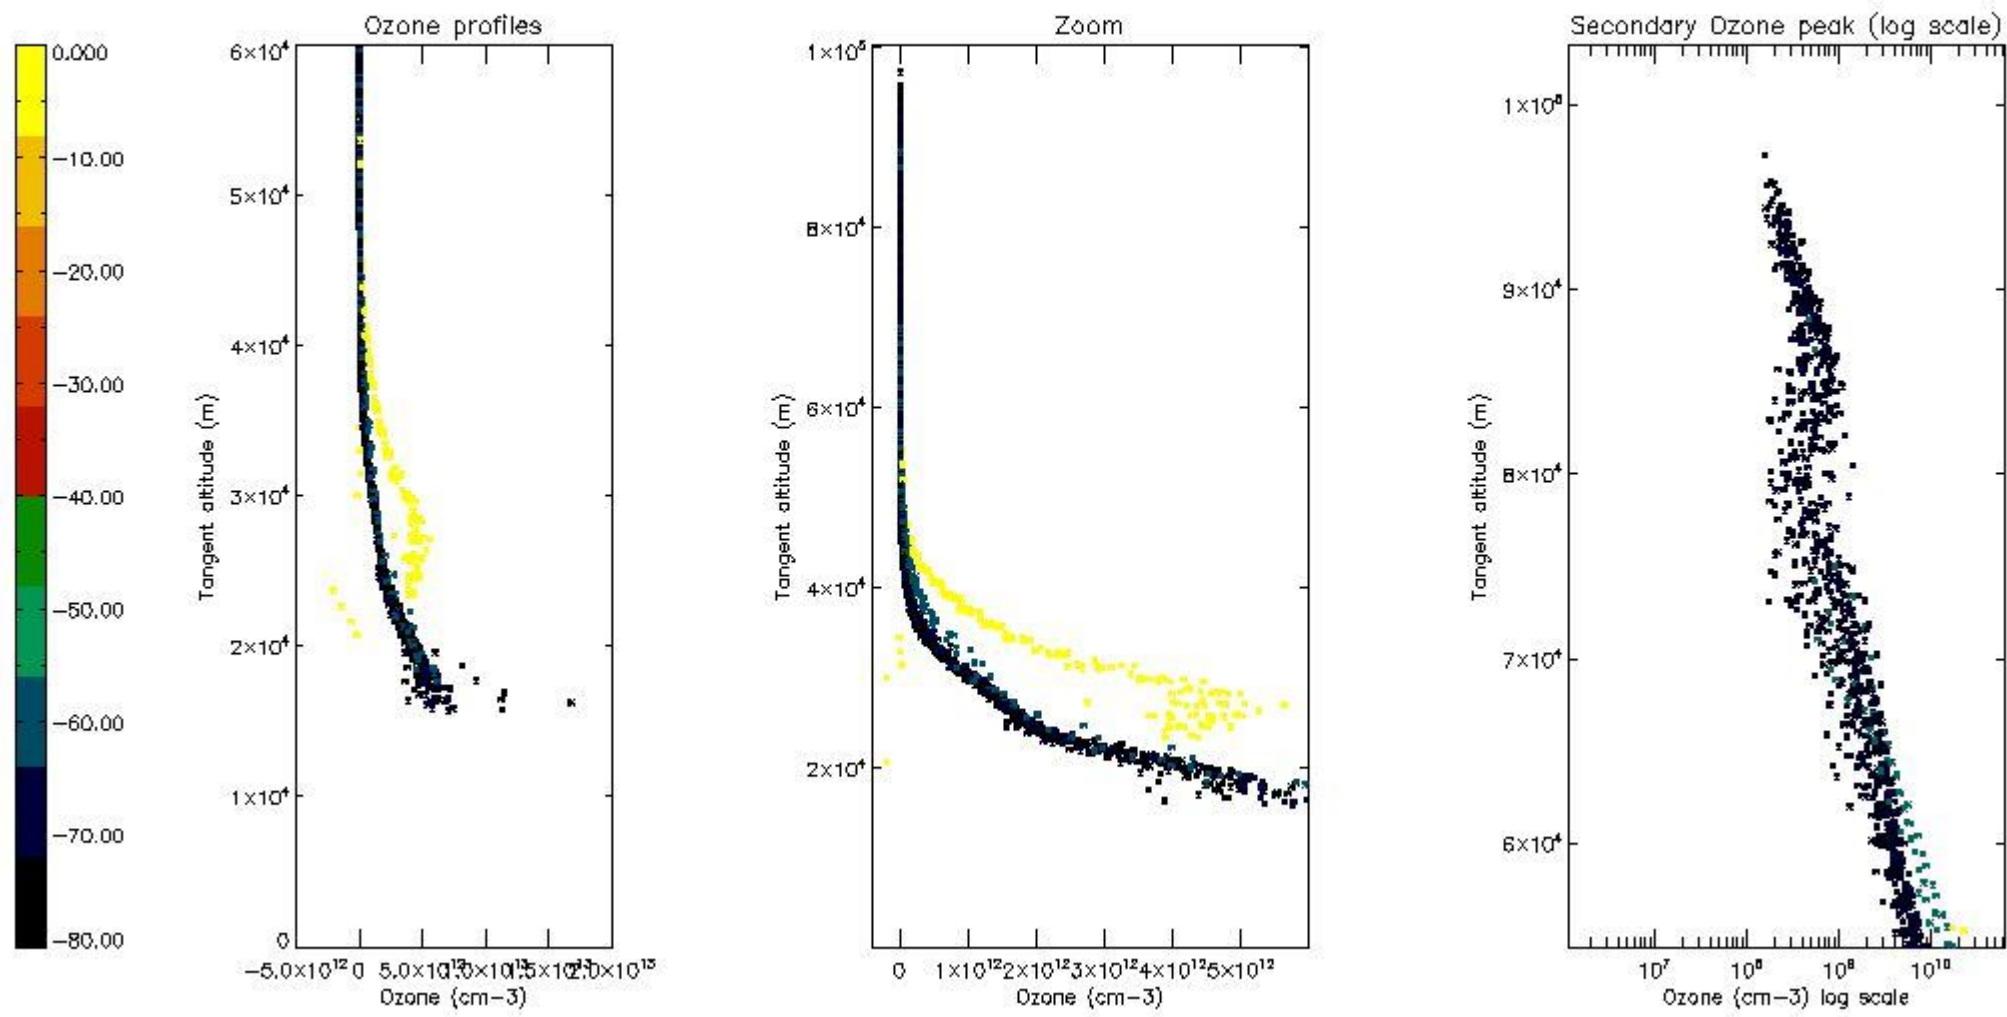

5.5 Plot ozone profiles where STD < 5% (dark without errors)

The colorbar represents the latitude.