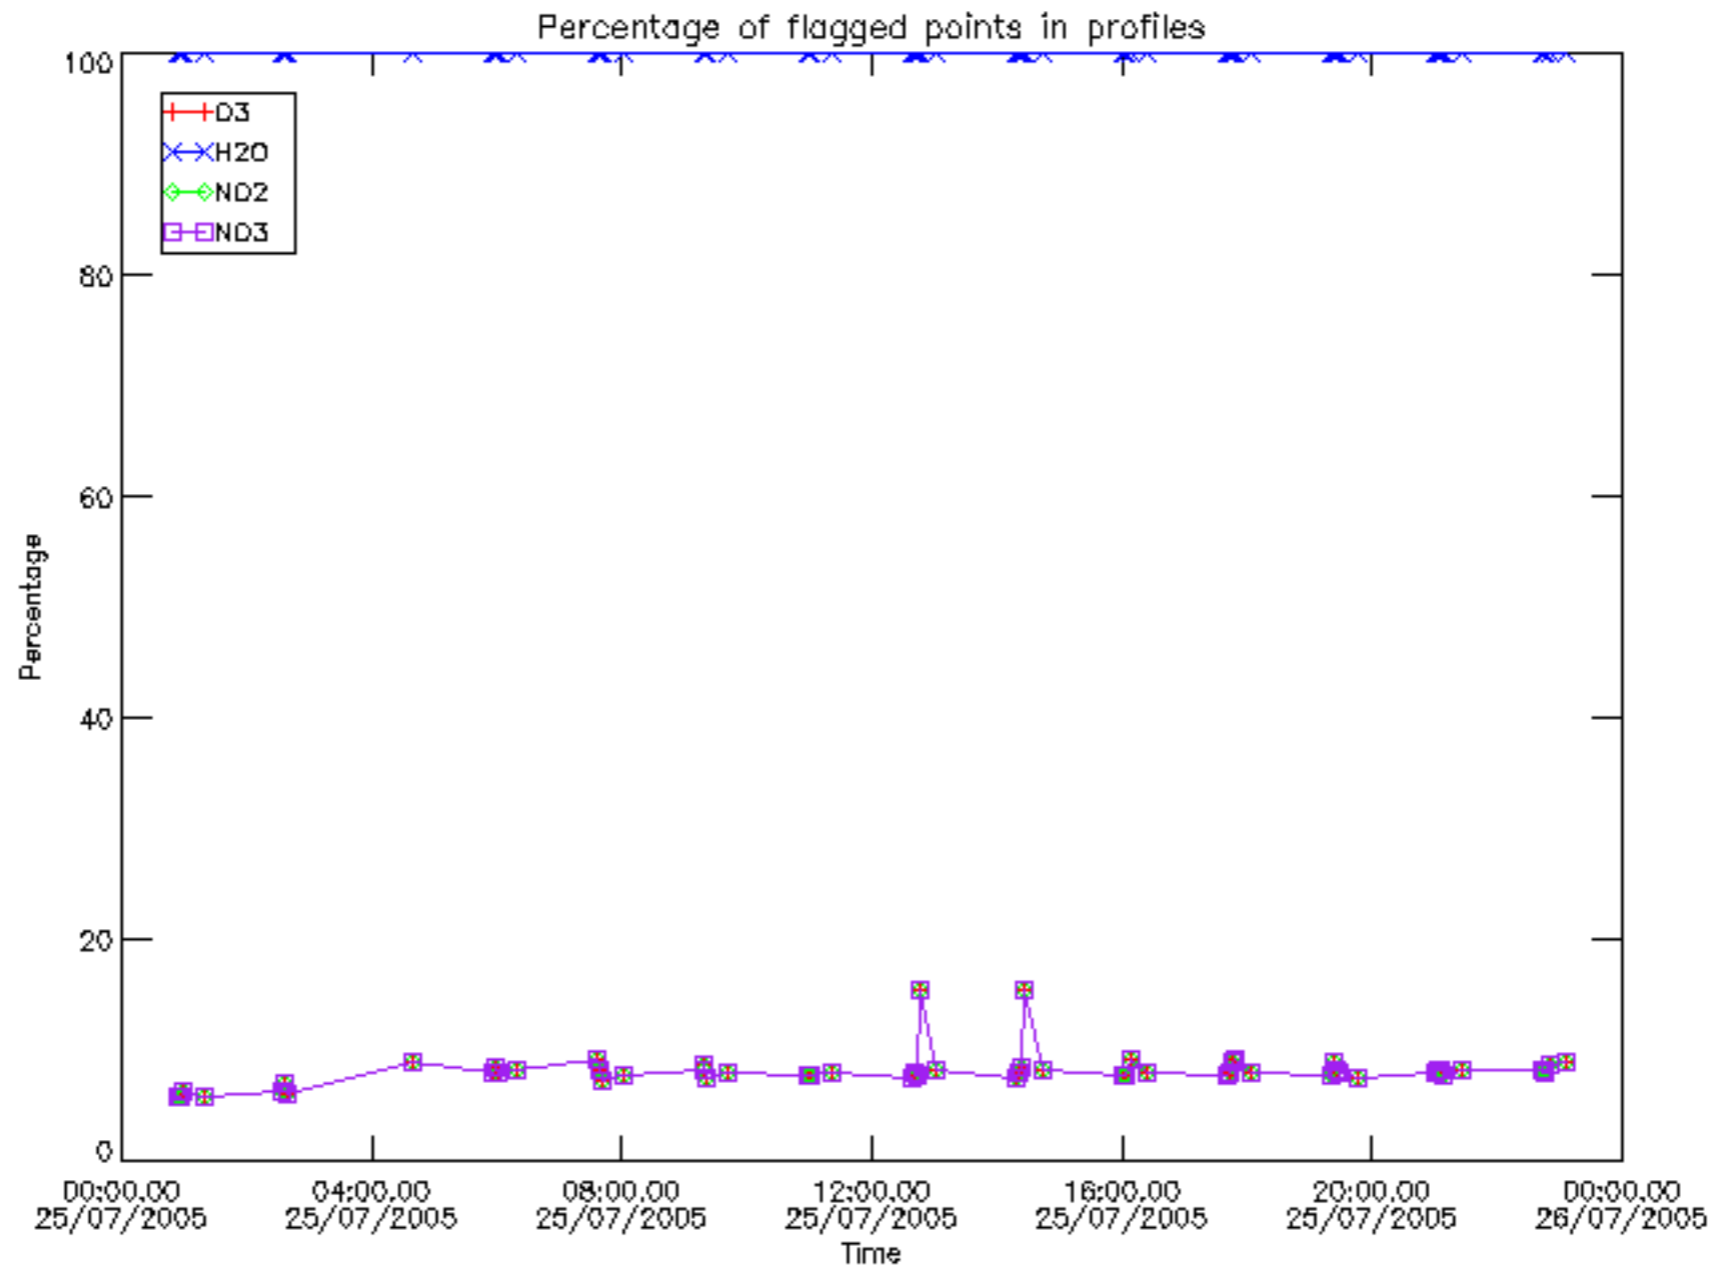

Percentage of flagged data per D3 profile

Percentage of flagged data per H2O profile