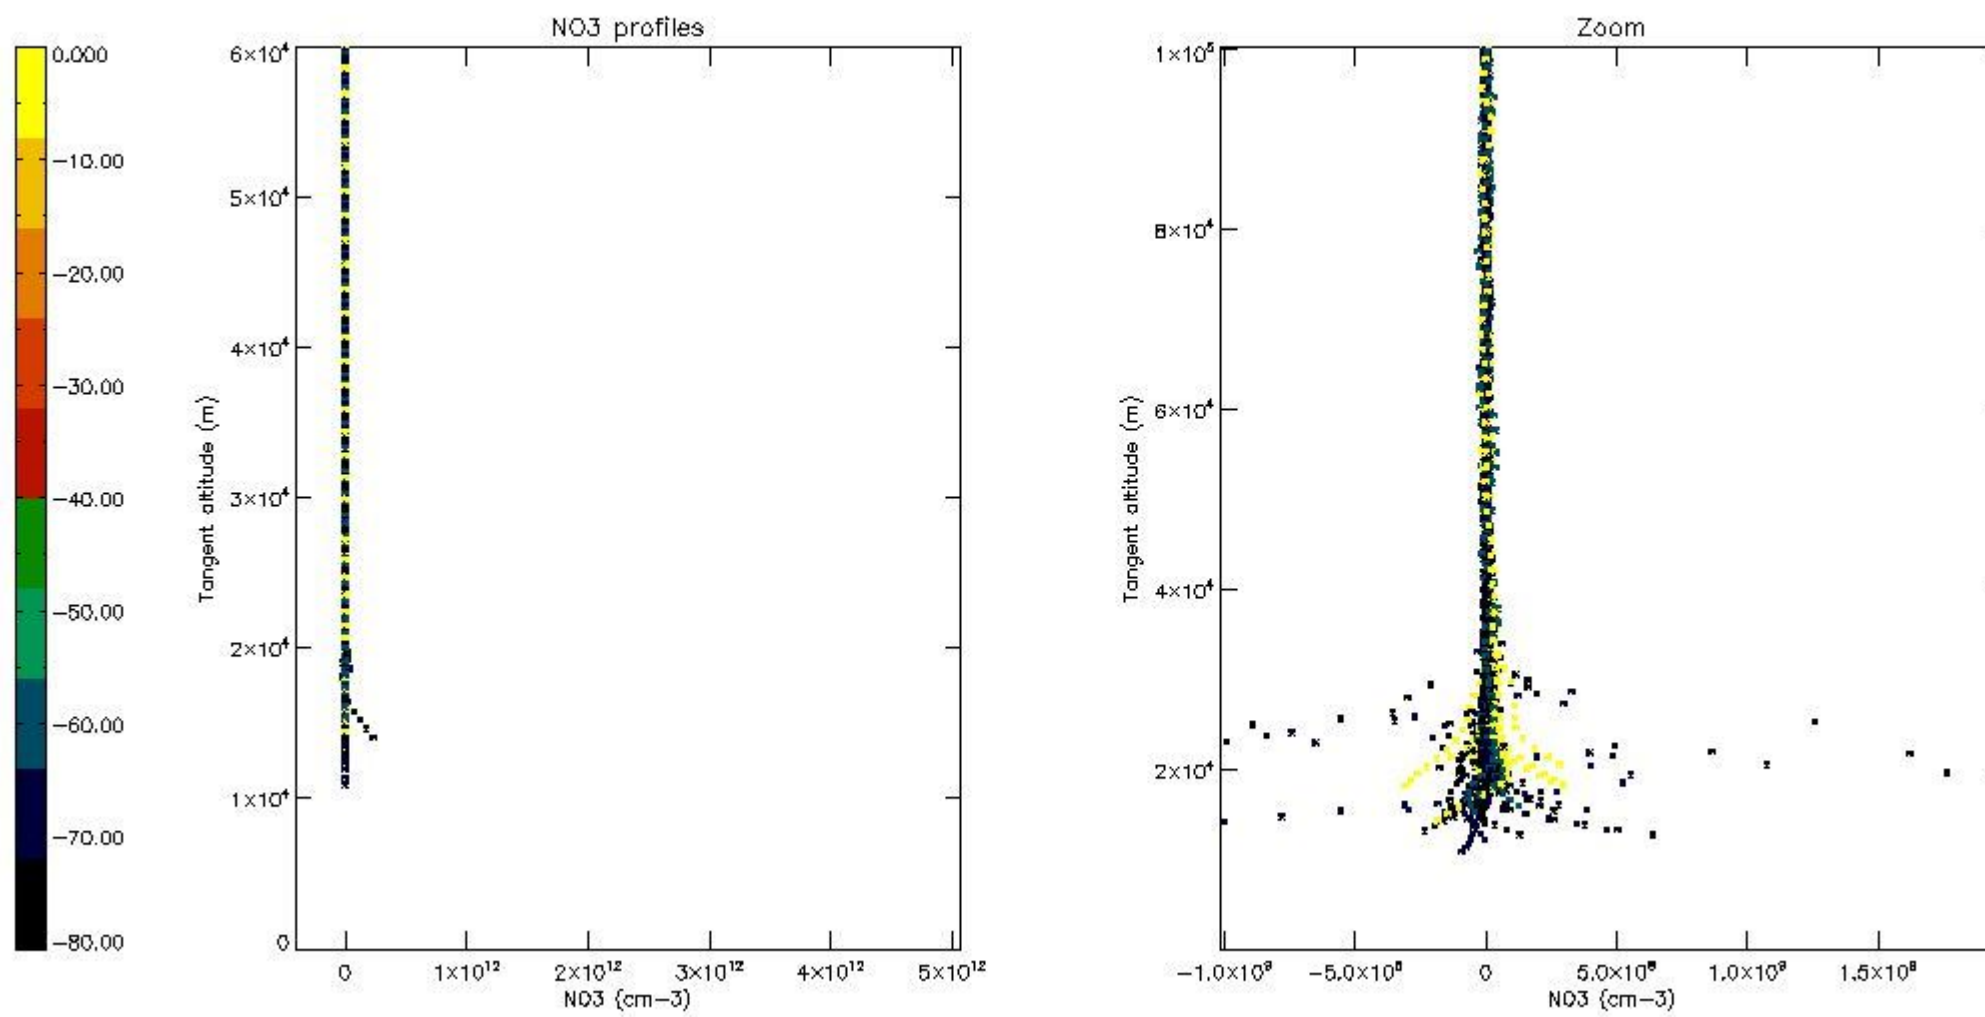

6. Auxiliary Data Files used for the production reported in section 2

The number reported in the third column indicates since which file (see list in section 2) the corresponding auxiliary file has been used. The fourth column is the date of those product files.

Type	Auxiliary Filename	Used since product	Used since product date
INST_PHYS_CHARACTERISTICS	GOM_INS_AXVIEC20091111_143220_20030716_120000_20500101_000000	1	25-JUL-2005 00:04:32
LEVEL-2_PROC_CONFIG	GOM_PR2_AXVIEC20091111_152718_20020301_000000_20500101_000000	1	25-JUL-2005 00:04:32
CROSS_SECTIONS_FILE	GOM_CRS_AXVIEC20091111_154832_20020301_000000_20500101_000000	1	25-JUL-2005 00:04:32