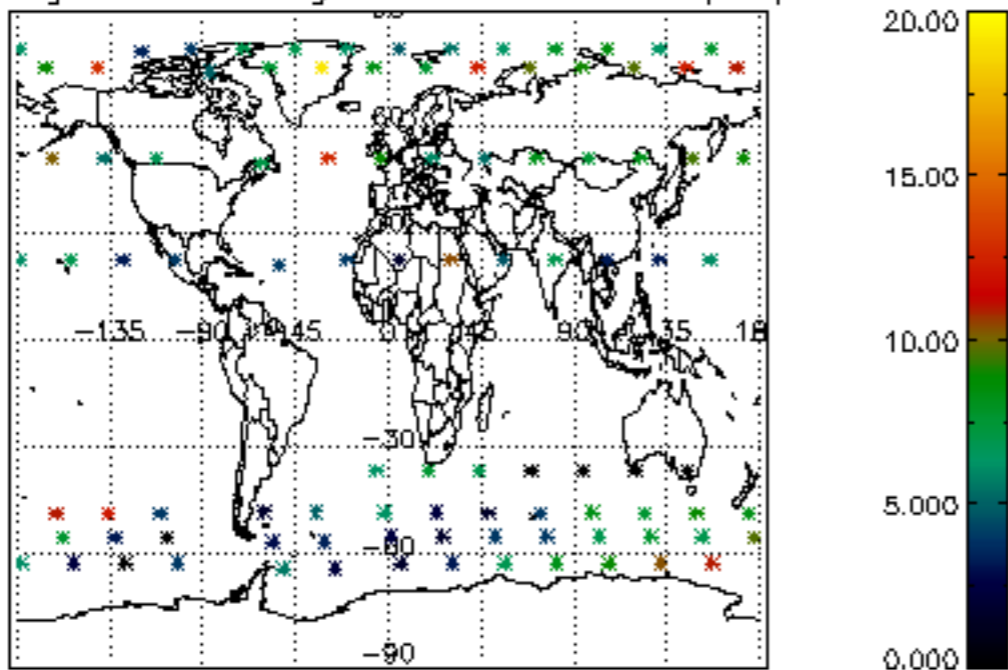

Percentage of cosmic ray hits per profile

Percentage of star falling outside central band per profile