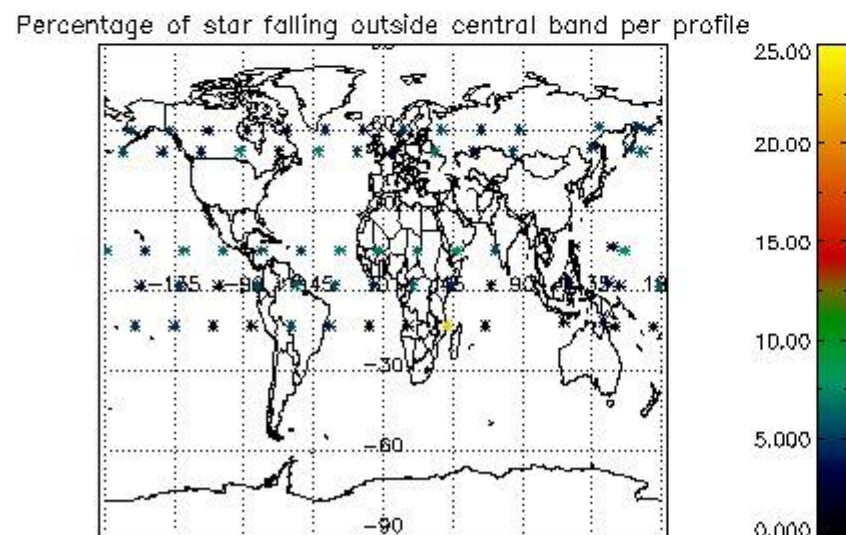

5. Trace gas profiles

5.1 Ozone statistics based on quality of products

The final quality of the products can be "measured" using the STD (Standard Deviation) attached to every point profile. This information is written to the parameter GOM_NL__2P/NL_LOCAL_SPECIES_DENSITY/o3_std of the level 2 products. The table below shows the statistics for given STD ranges.

The statistics are given with respect to the overall valid production:

- Products without fatal errors: GOM_NL__2P/MPH/PRODUCT_ERR=0
- Valid point profile: GOM_NL__2P/NL_LOCAL_SPECIES_DENSITY/pcd(0)=0

The 'Criteria' is applied to valid points of dark limb products:

- Products in dark limb illumination condition: GOM_NL__2P/NL_SUMMARY_QUALITY/obs_ill_cond=0
- Products without fatal errors: GOM_NL__2P/MPH/PRODUCT_ERR=0
- Valid point profile: GOM_NL__2P/NL_LOCAL_SPECIES_DENSITY/pcd(0)=0

So, the table below shows the percentage of dark limb and valid observations for each criteria with respect to the overall valid daily observations.

Criteria	% of total production
All STD	35
STD < 20	12