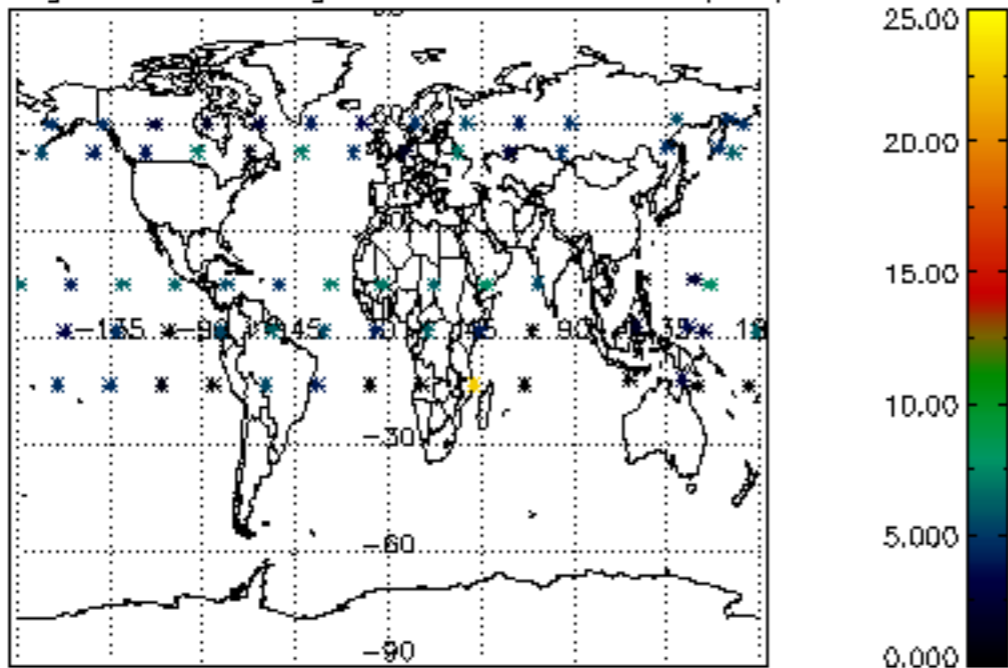

Percentage of star falling outside central band per profile