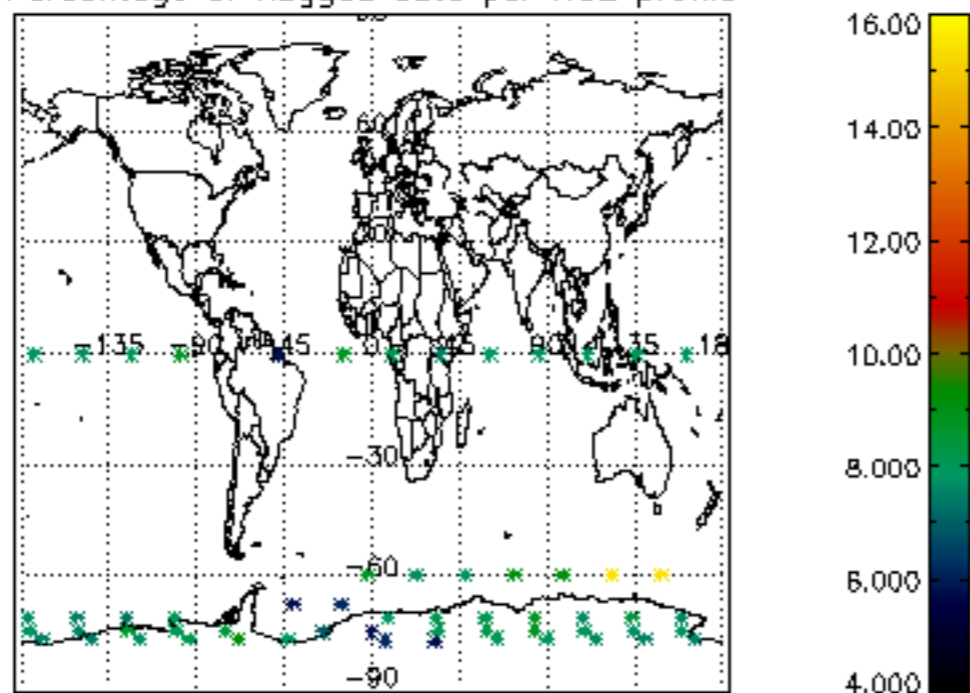

Percentage of flagged data per NO2 profile