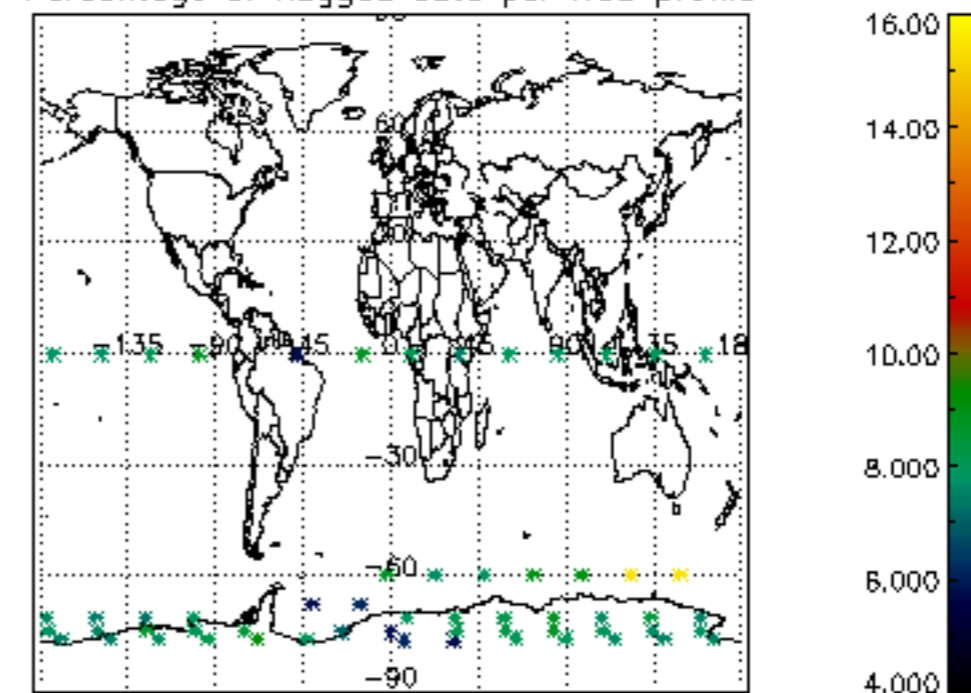

Percentage of flagged data per NO3 profile