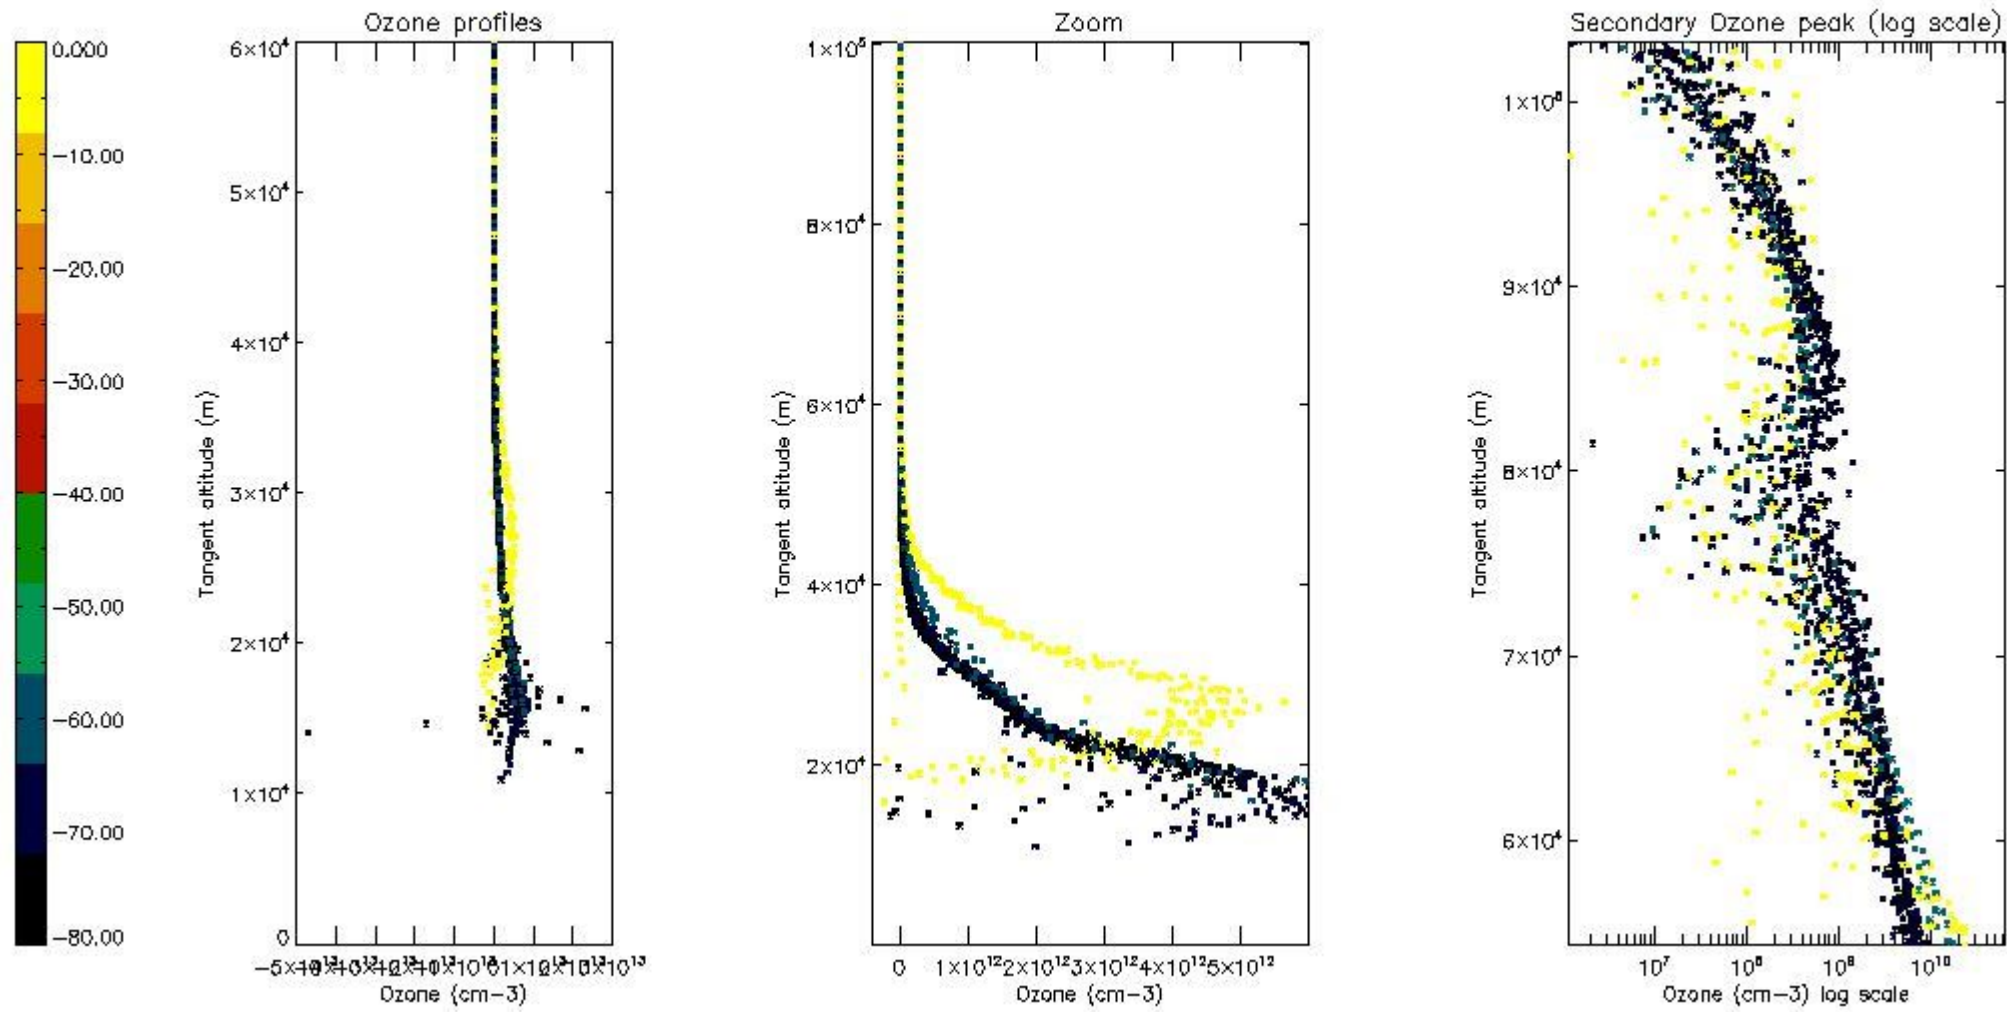

STD < 10	10
STD < 5	8

5.2 Plot ozone profiles for all STD (dark without errors)

The colorbar represents the latitude.

5.3 Plot ozone profiles where STD < 20% (dark without errors)

The colorbar represents the latitude.