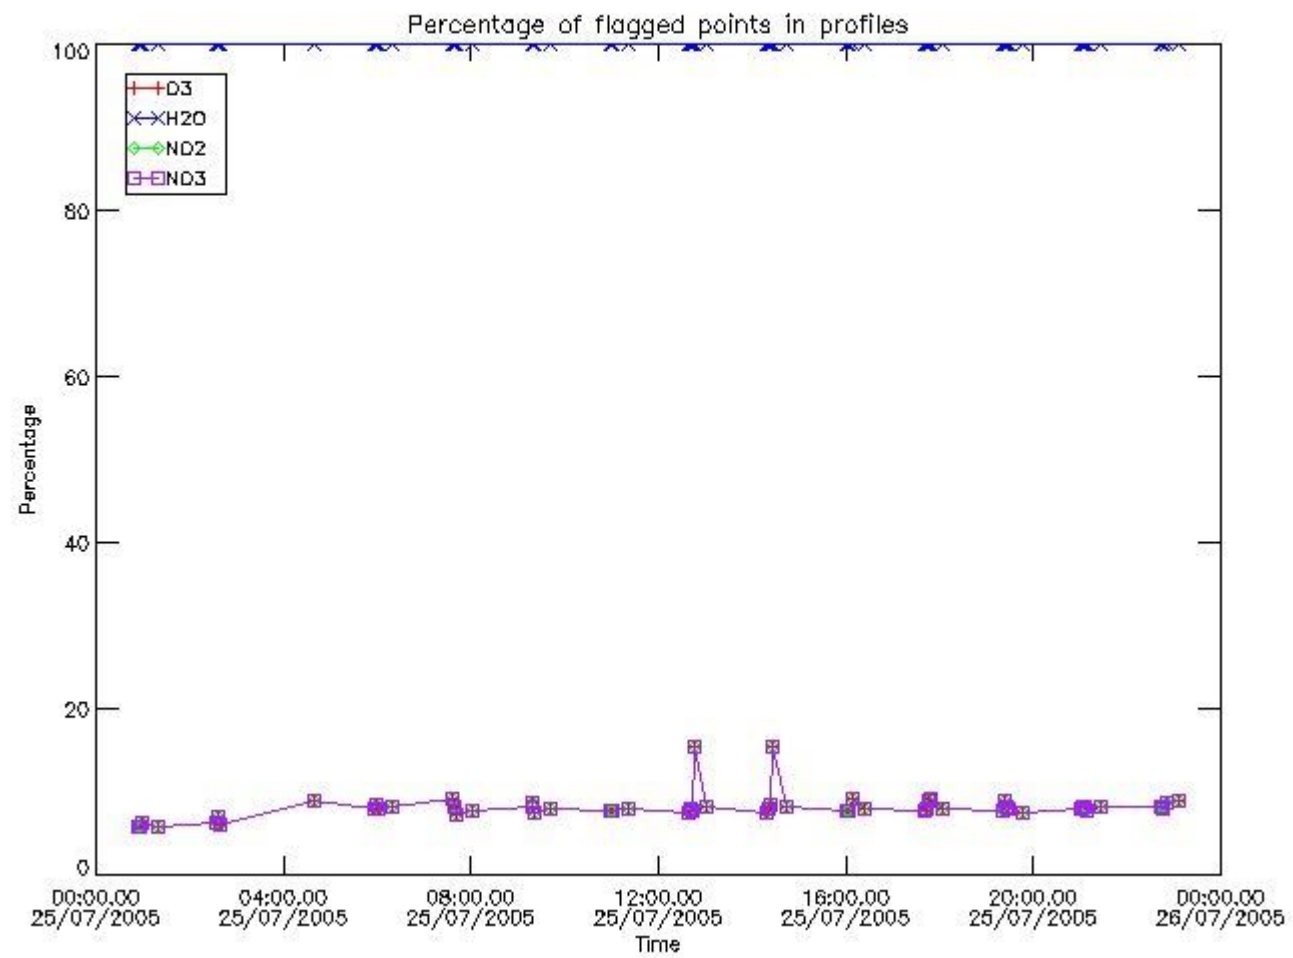

3. Quality information per product

In this section it is plotted some information contained in the Quality Summary data set of the level 2 products. Only products in dark limb conditions and without errors (error flag in the MPH set to "0") are used.

3.1 Plot quality information per product (time dependant)

3.2 Plot quality information per product (world map)