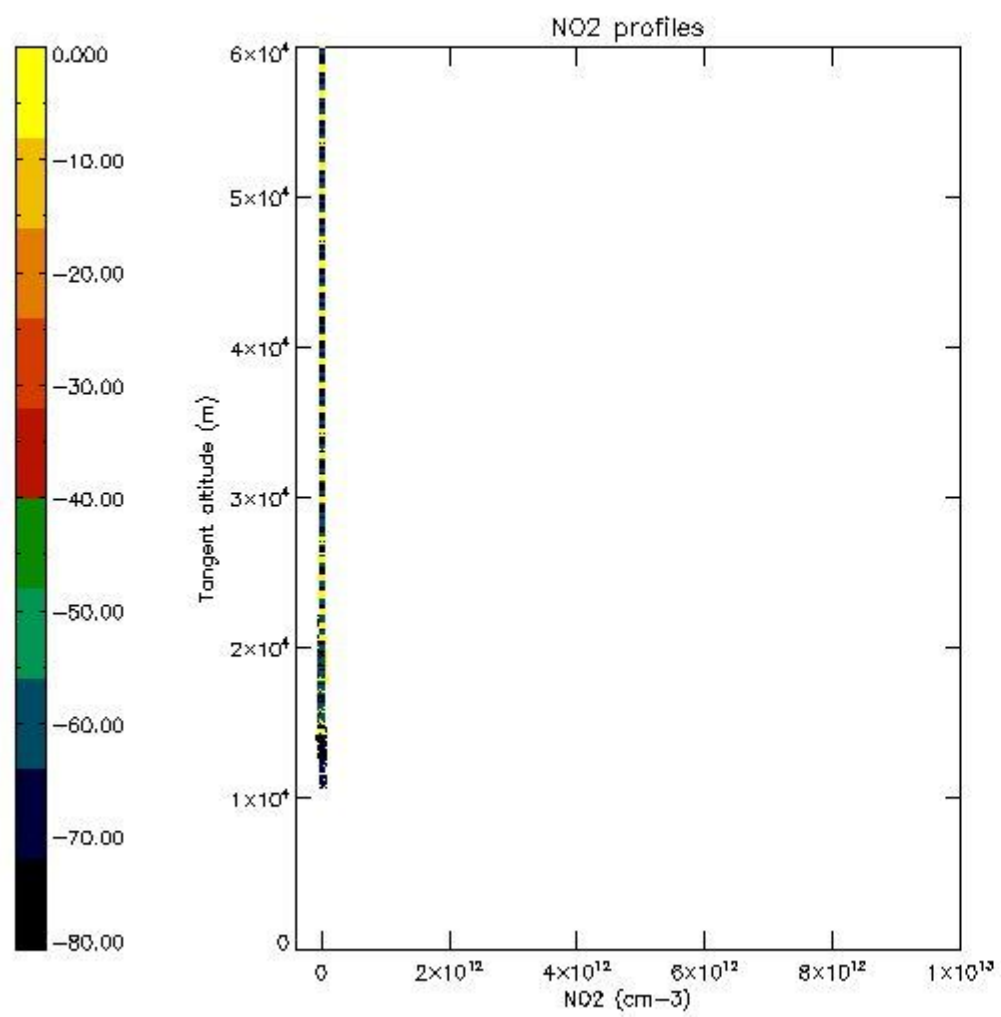

*5.4 Plot ozone profiles where STD < 10% (dark without errors)*

The colorbar represents the latitude.

*5.5 Plot ozone profiles where STD < 5% (dark without errors)*

The colorbar represents the latitude.

*5.6 Plot NO<sub>2</sub> profiles for all STD (dark without errors)*

The colorbar represents the latitude.

*5.7 Plot NO3 profiles for all STD (dark without errors)*

The colorbar represents the latitude.