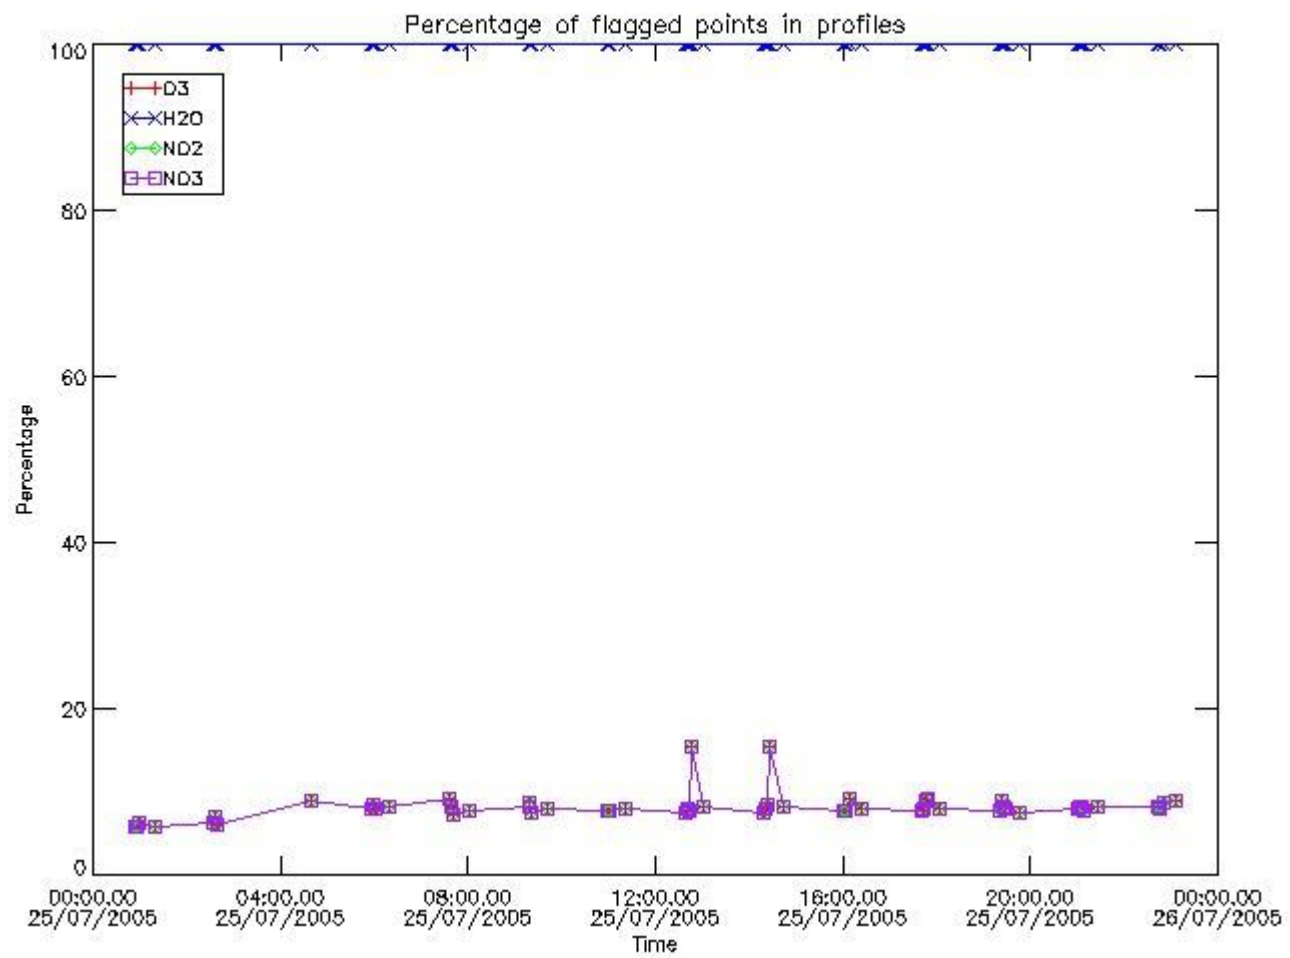

3. Quality information per product

In this section it is plotted some information contained in the Quality Summary data set of the level 2 products. Only products in dark limb conditions and without errors (error flag in the MPH set to "0") are used.

3.1 Plot quality information per product (time dependant)

3.2 Plot quality information per product (world map)