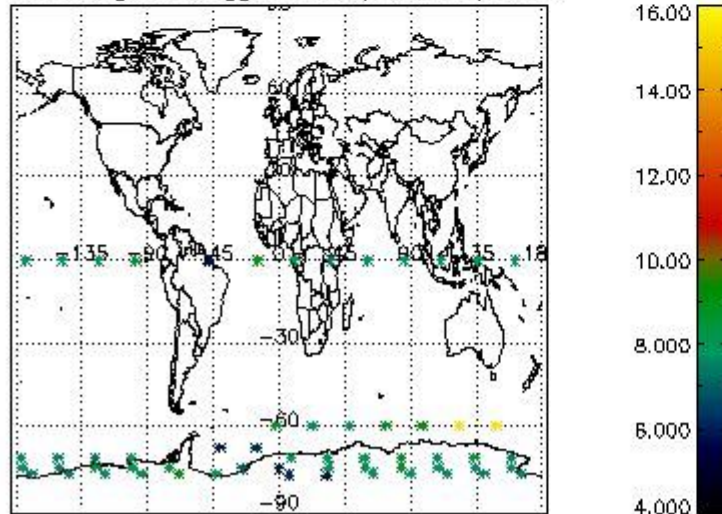

Percentage of flagged data per NO2 profile