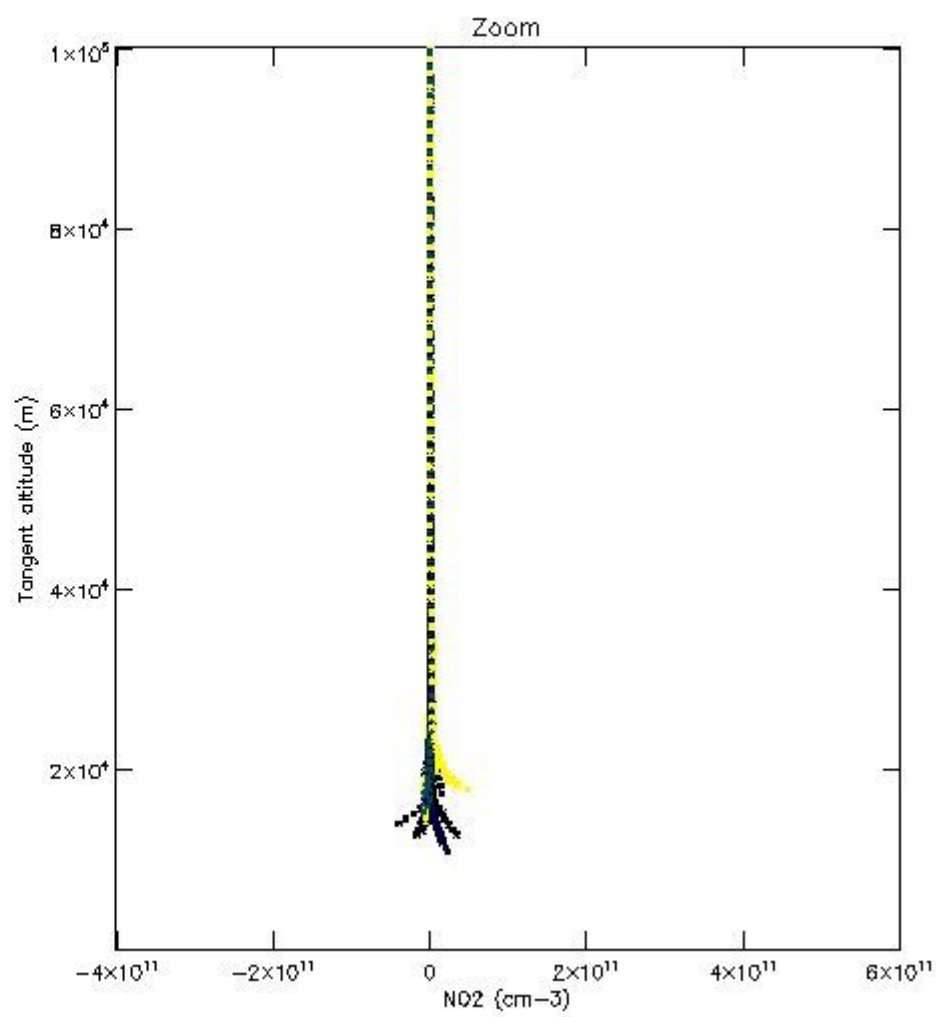

*5.4 Plot ozone profiles where STD < 10% (dark without errors)*

The colorbar represents the latitude.

*5.5 Plot ozone profiles where STD < 5% (dark without errors)*

The colorbar represents the latitude.

*5.6 Plot NO<sub>2</sub> profiles for all STD (dark without errors)*

The colorbar represents the latitude.

*5.7 Plot NO3 profiles for all STD (dark without errors)*

The colorbar represents the latitude.