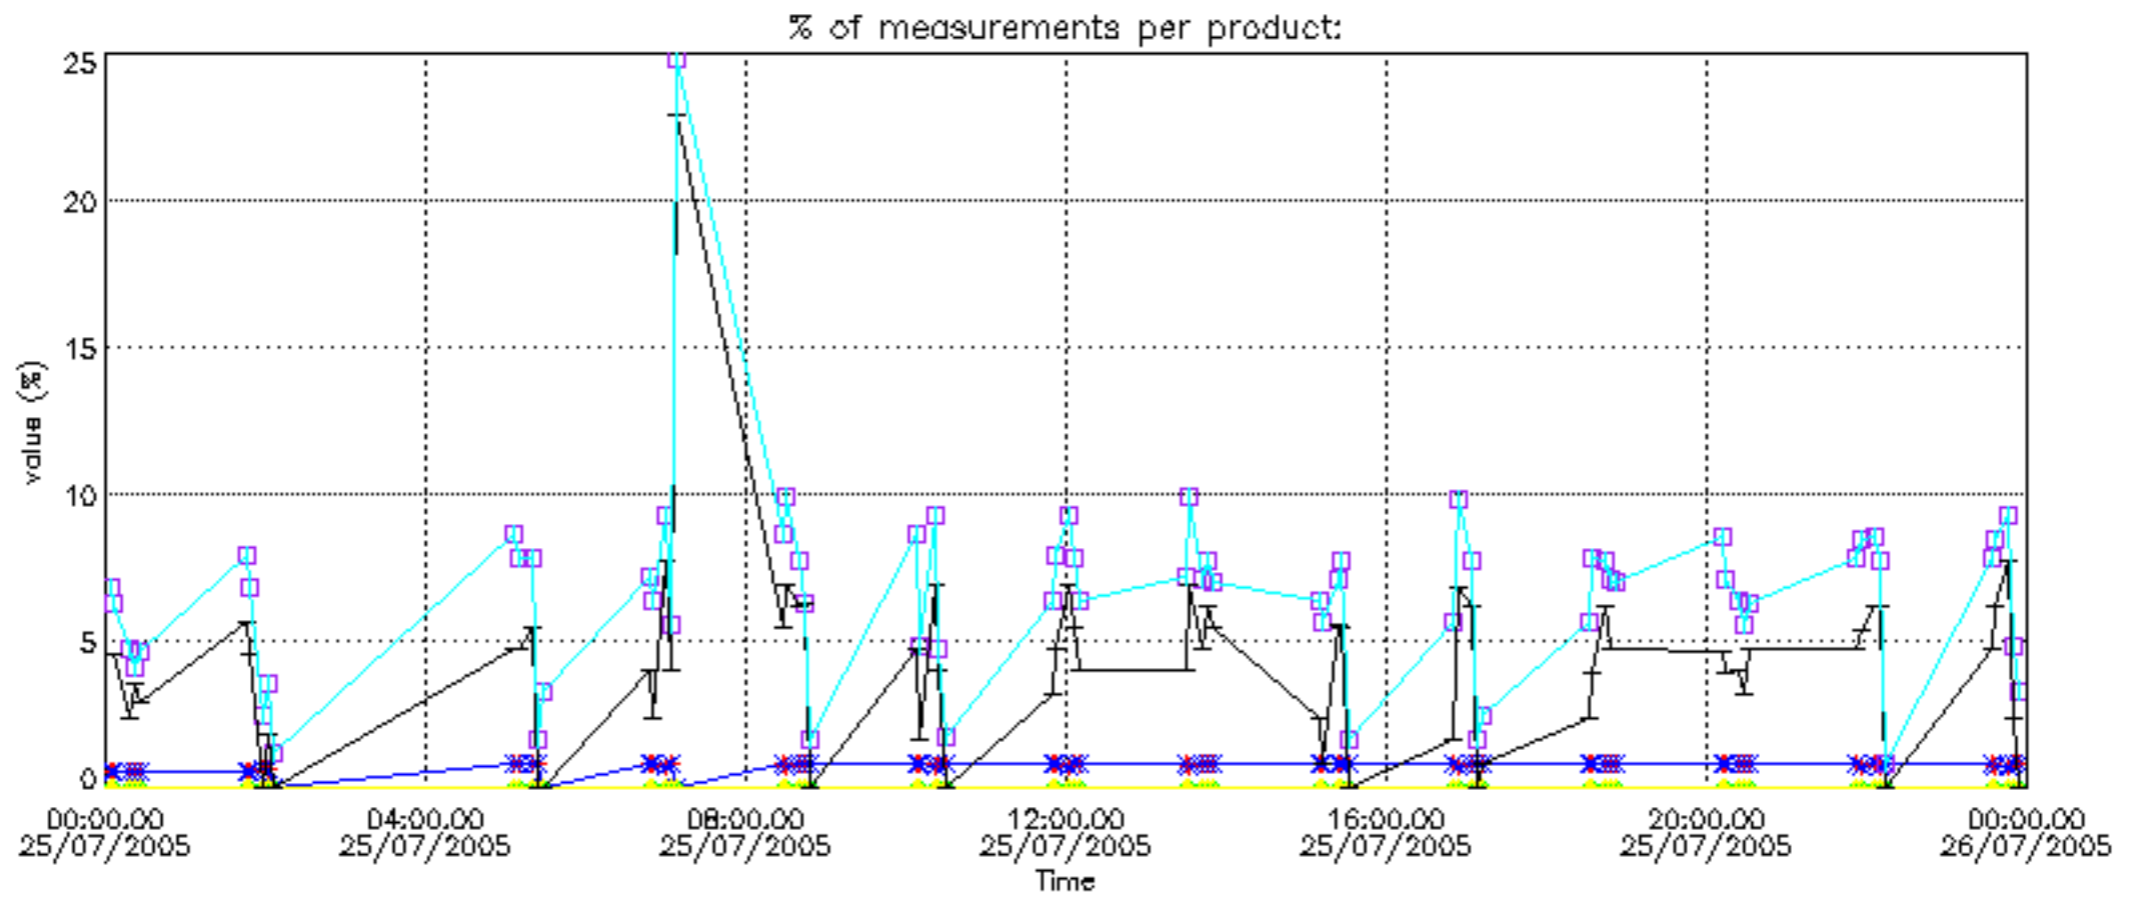

Percentage of cosmic ray hits per profile

Percentage of datation errors per profile