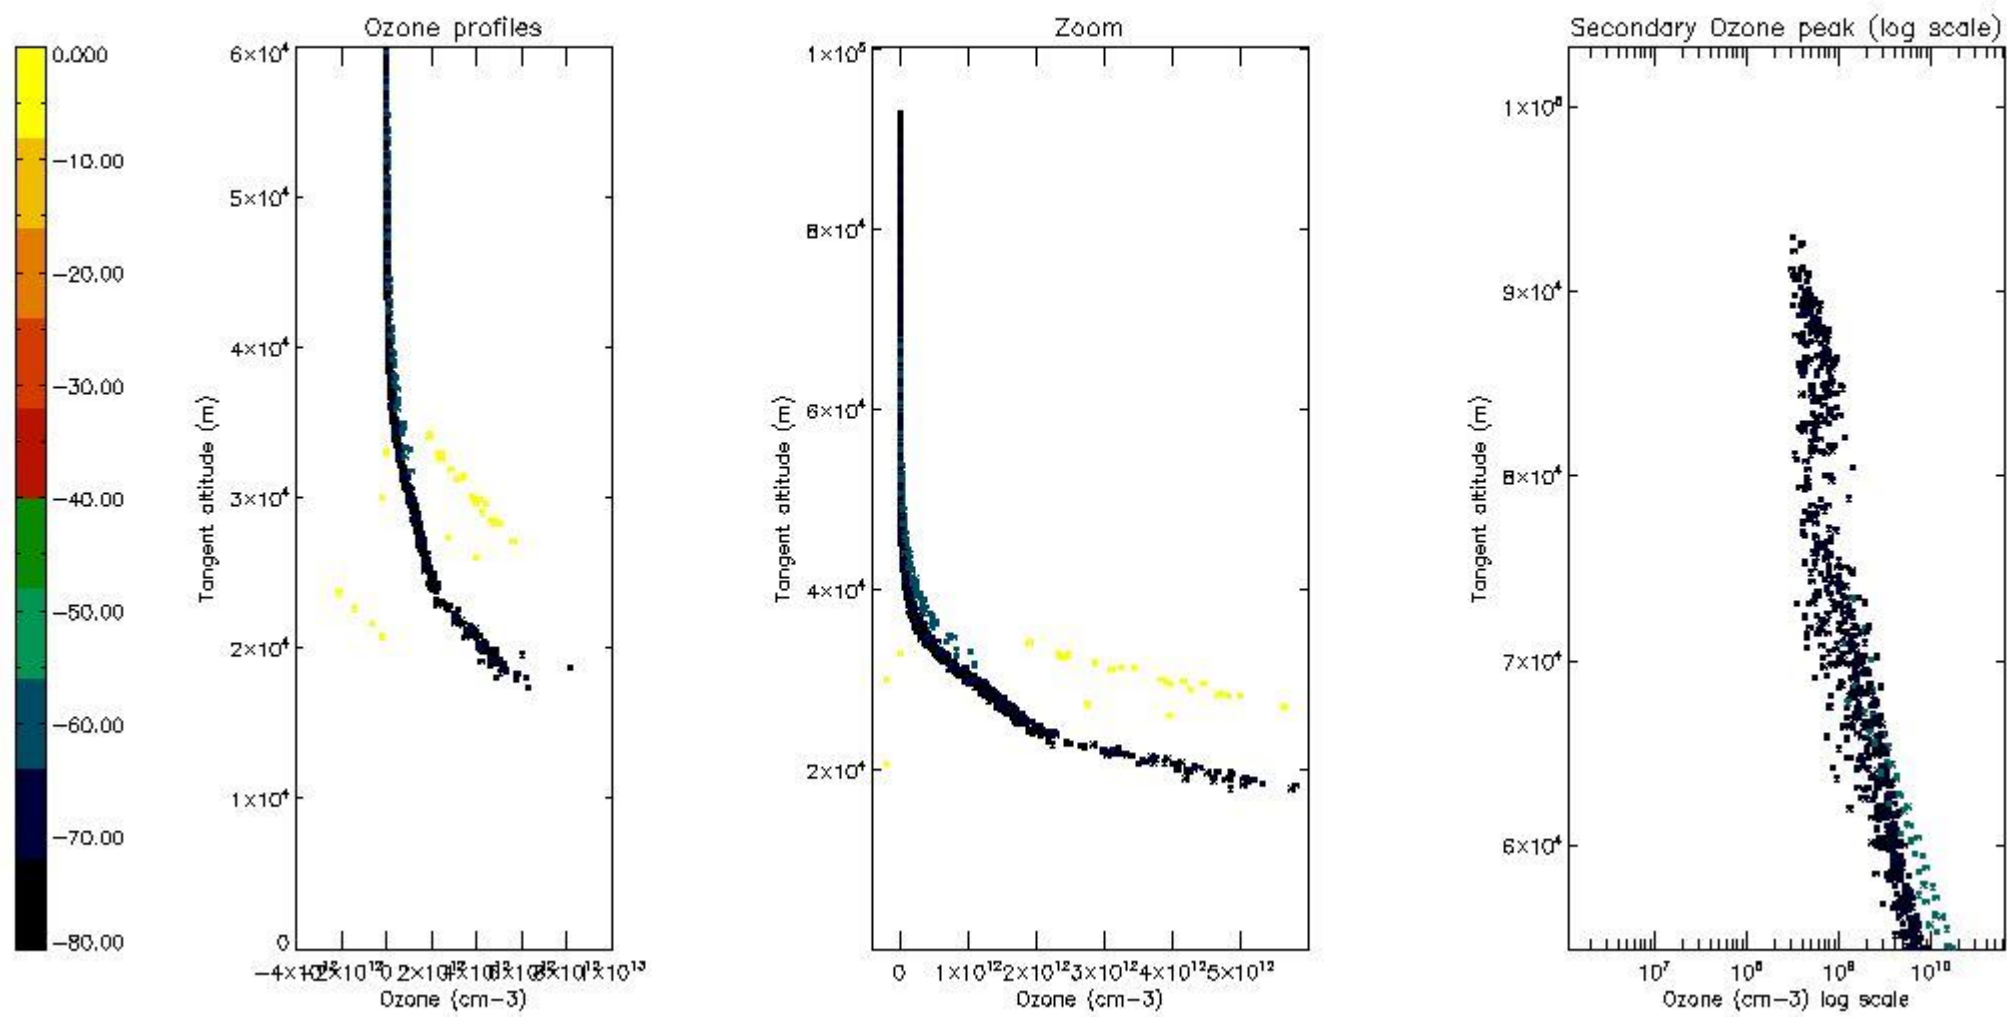

*5.4 Plot ozone profiles where STD < 10% (dark without errors)*

The colorbar represents the latitude.

*5.5 Plot ozone profiles where STD < 5% (dark without errors)*

The colorbar represents the latitude.

*5.6 Plot NO<sub>2</sub> profiles for all STD (dark without errors)*

The colorbar represents the latitude.

*5.7 Plot NO3 profiles for all STD (dark without errors)*

The colorbar represents the latitude.