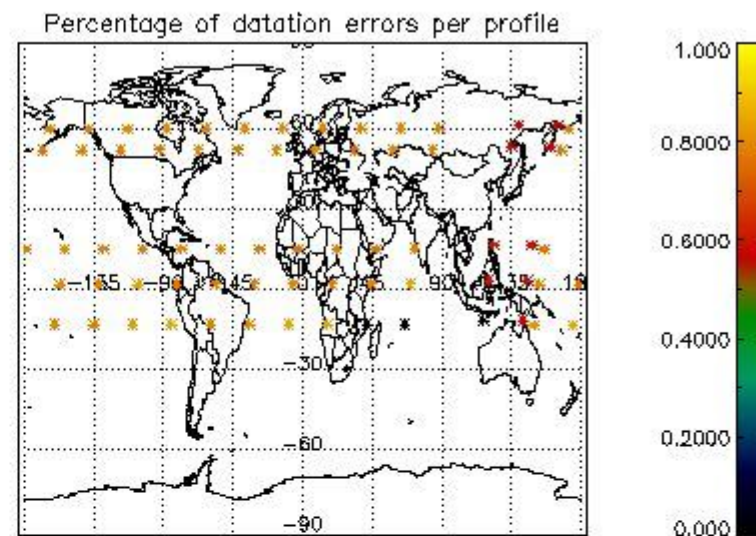

5. Trace gas profiles

5.1 Ozone statistics based on quality of products

The final quality of the products can be "measured" using the STD (Standard Deviation) attached to every point profile. This information is written to the parameter GOM_NL__2P/NL_LOCAL_SPECIES_DENSITY/o3_std of the level 2 products. The table below shows the statistics for given STD ranges.

The statistics are given with respect to the overall valid production:

- Products without fatal errors: GOM_NL__2P/MPH/PRODUCT_ERR=0
- Valid point profile: GOM_NL__2P/NL_LOCAL_SPECIES_DENSITY/pcd(0)=0

The 'Criteria' is applied to valid points of dark limb products:

- Products in dark limb illumination condition: GOM_NL__2P/NL_SUMMARY_QUALITY/obs_ill_cond=0
- Products without fatal errors: GOM_NL__2P/MPH/PRODUCT_ERR=0
- Valid point profile: GOM_NL__2P/NL_LOCAL_SPECIES_DENSITY/pcd(0)=0

So, the table below shows the percentage of dark limb and valid observations for each criteria with respect to the overall valid daily observations.

Criteria	% of total production
All STD	35
STD < 20	12