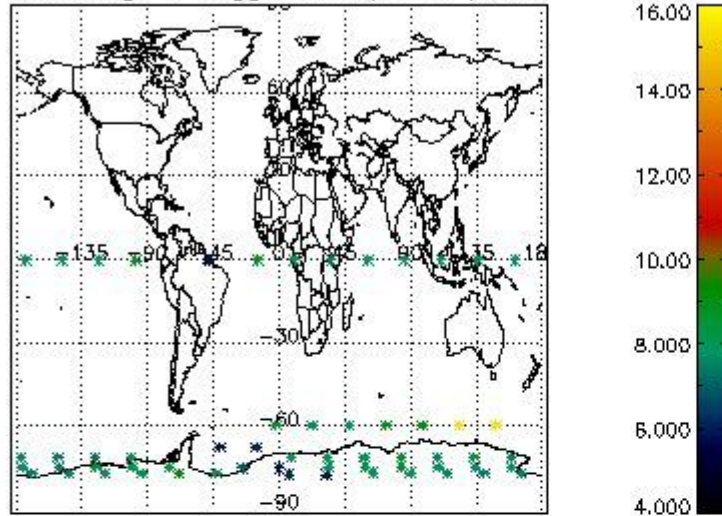

Percentage of flagged data per O3 profile