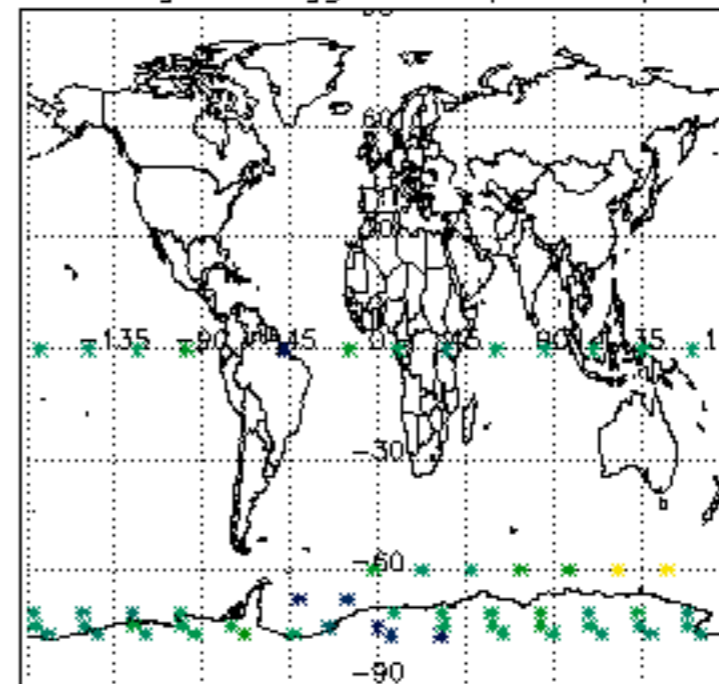

Percentage of flagged data per NO3 profile