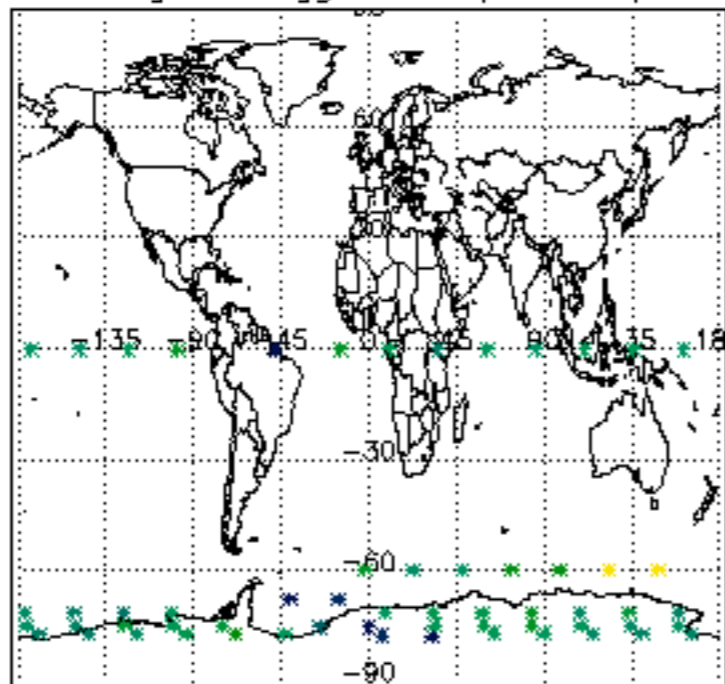

Percentage of flagged data per NO2 profile