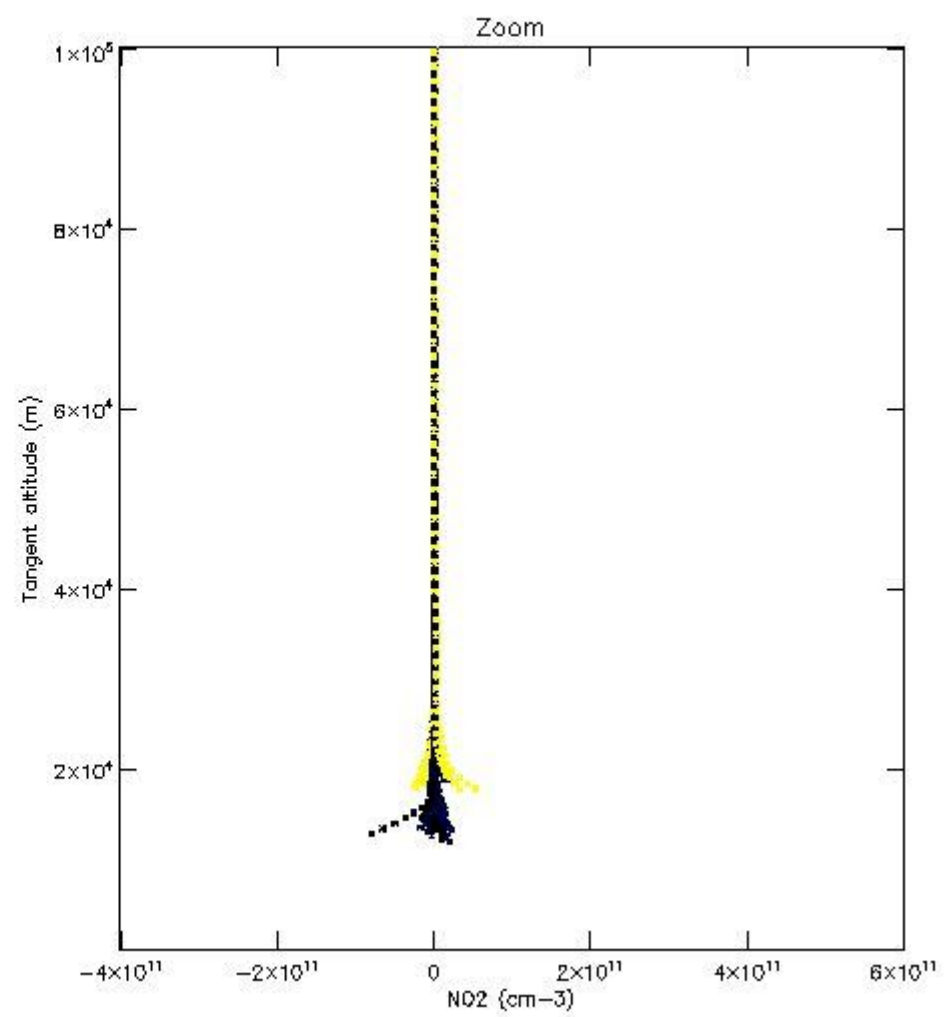

5.7 Plot NO3 profiles for all STD (dark without errors)

The colorbar represents the latitude.