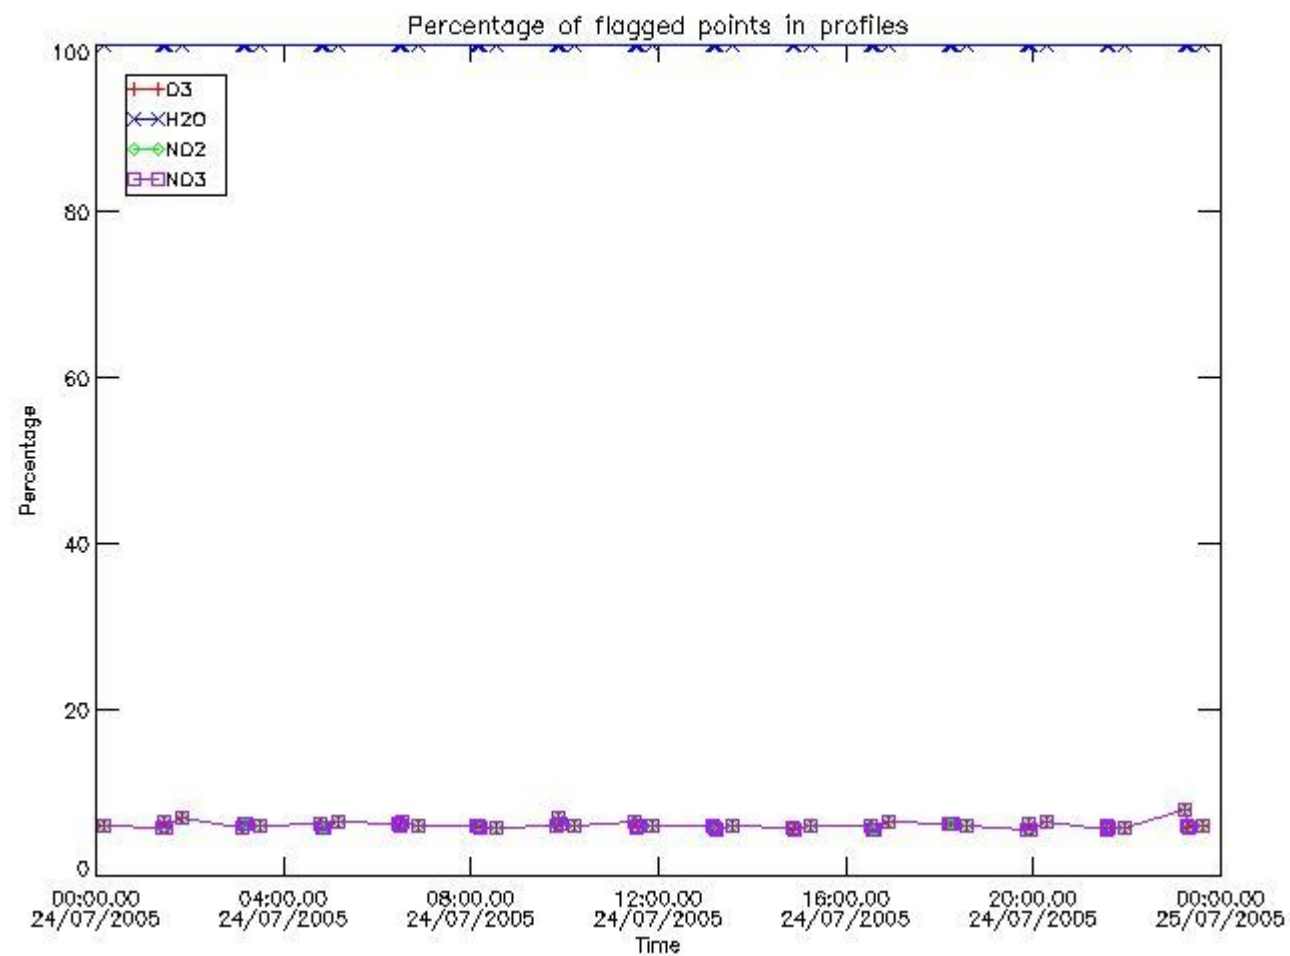

3. Quality information per product

In this section it is plotted some information contained in the Quality Summary data set of the level 2 products. Only products in dark limb conditions and without errors (error flag in the MPH set to "0") are used.

3.1 Plot quality information per product (time dependant)

3.2 Plot quality information per product (world map)