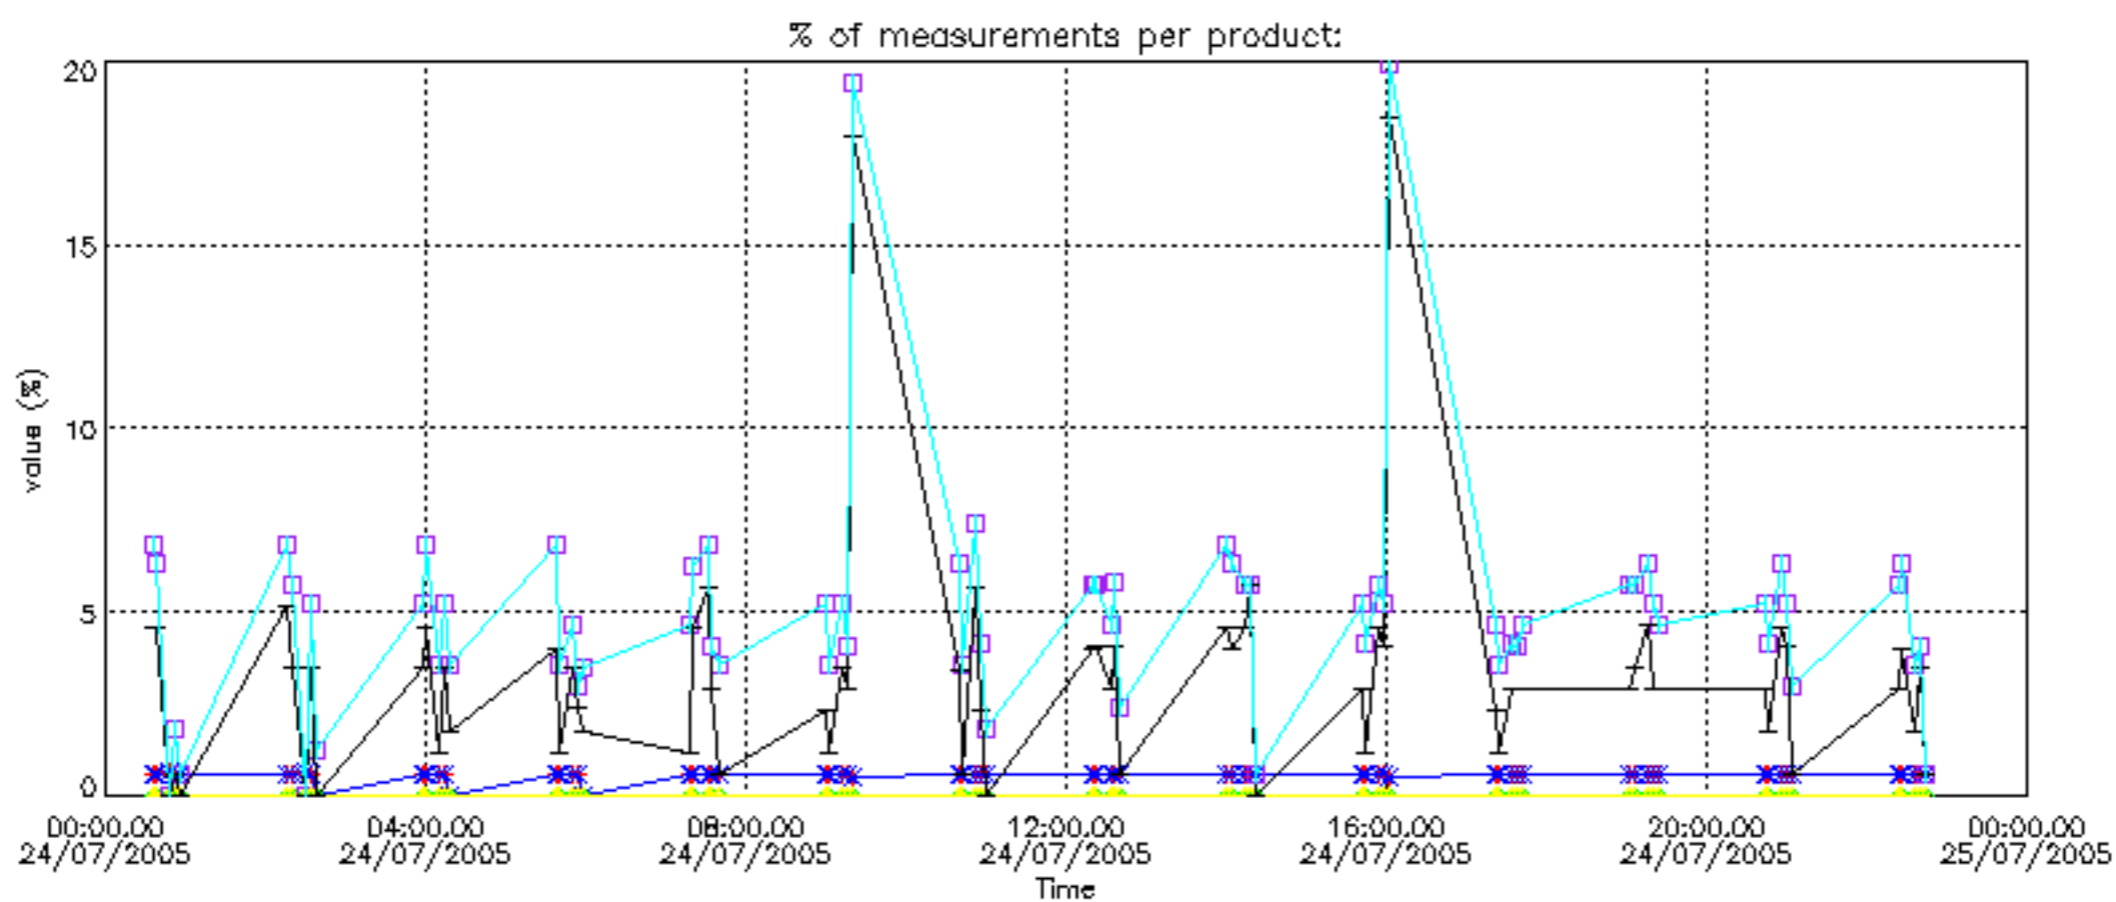

Percentage of cosmic ray hits per profile

Percentage of datation errors per profile