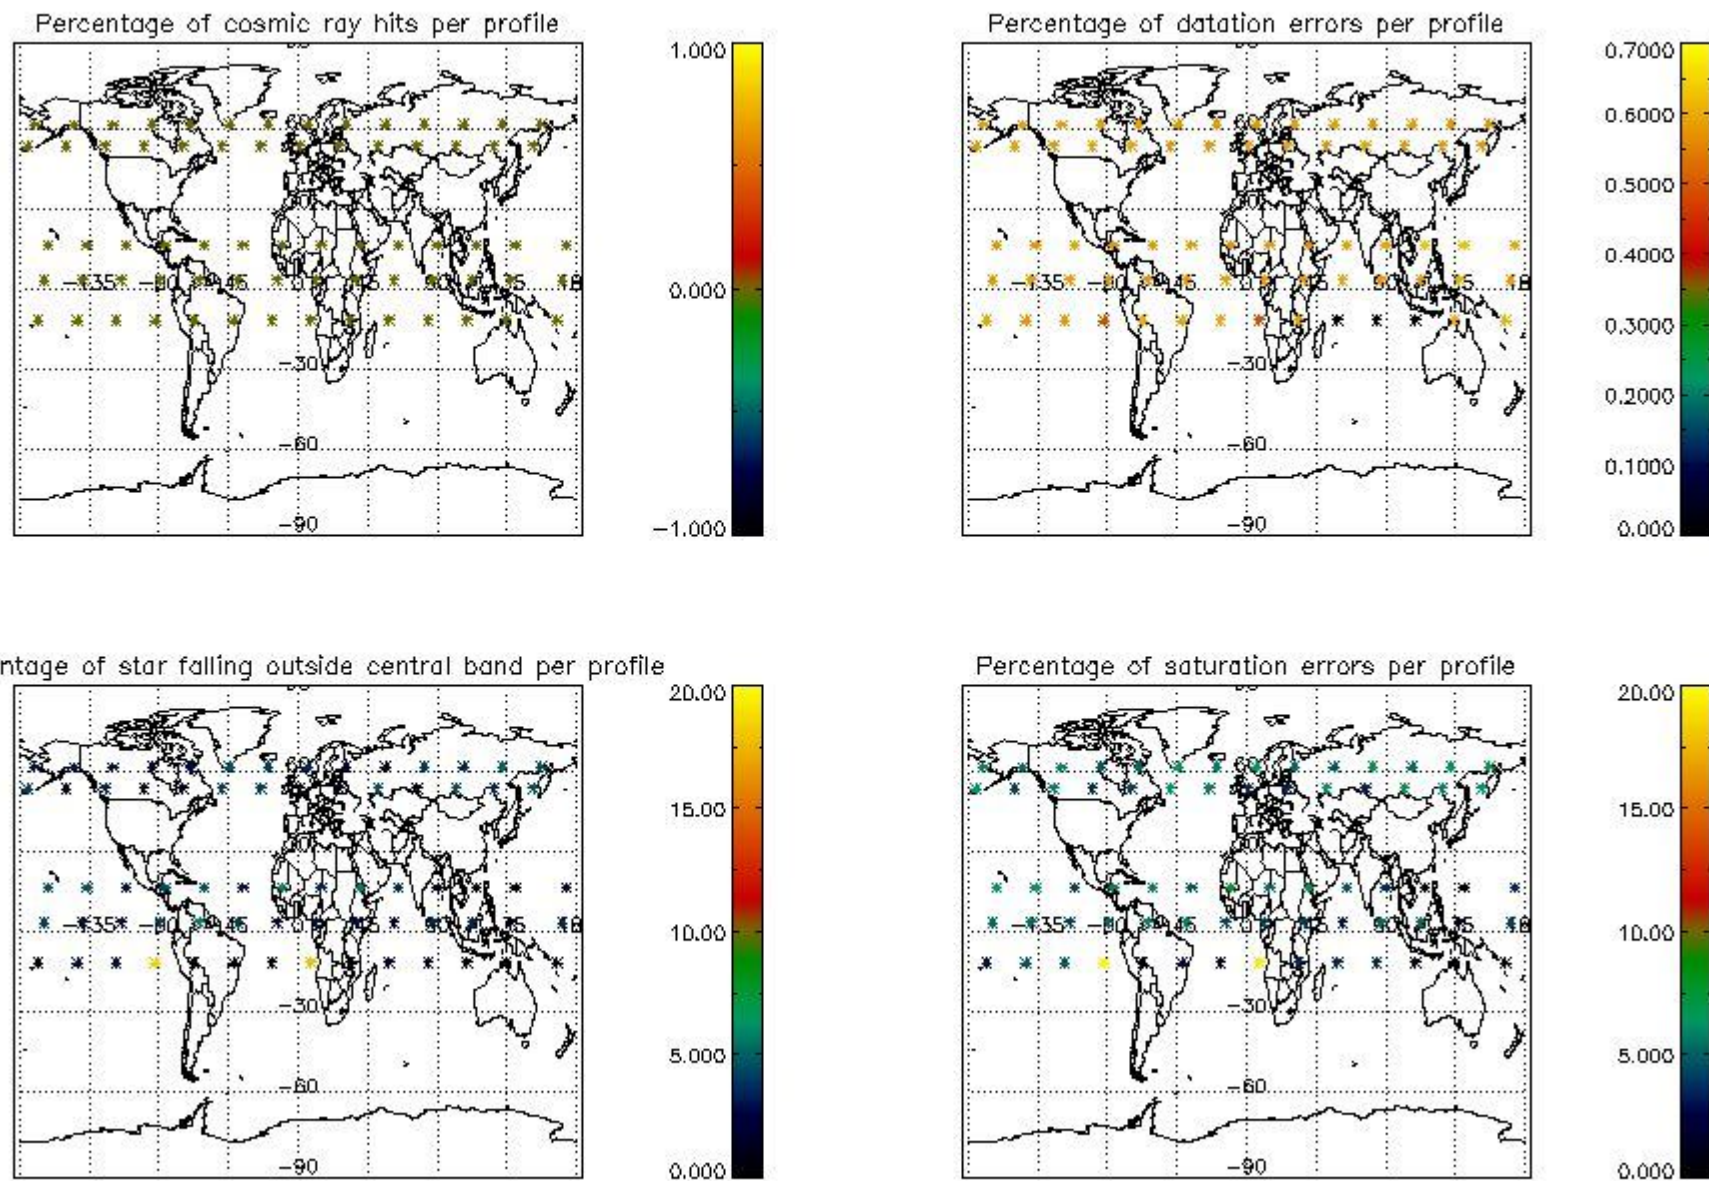

4.2.2 Plot level 1 quality information per product (world map): ENVISAT DESCENDING passes

5. Trace gas profiles

5.1 Ozone statistics based on quality of products

The final quality of the products can be "measured" using the STD (Standard Deviation) attached to every point profile. This information is written to the parameter GOM_NL__2P/NL_LOCAL_SPECIES_DENSITY/o3_std of the level 2 products. The table below shows the statistics for given STD ranges.

The statistics are given with respect to the overall valid production:

- Products without fatal errors: GOM_NL__2P/MPH/PRODUCT_ERR=0
- Valid point profile: GOM_NL__2P/NL_LOCAL_SPECIES_DENSITY/pcd(0)=0

The 'Criteria' is applied to valid points of dark limb products:

- Products in dark limb illumination condition: GOM_NL__2P/NL_SUMMARY_QUALITY/obs_ill_cond=0
- Products without fatal errors: GOM_NL__2P/MPH/PRODUCT_ERR=0
- Valid point profile: GOM_NL__2P/NL_LOCAL_SPECIES_DENSITY/pcd(0)=0

So, the table below shows the percentage of dark limb and valid observations for each criteria with respect to the overall valid daily observations.

Criteria	% of total production
All STD	34
STD < 20	8