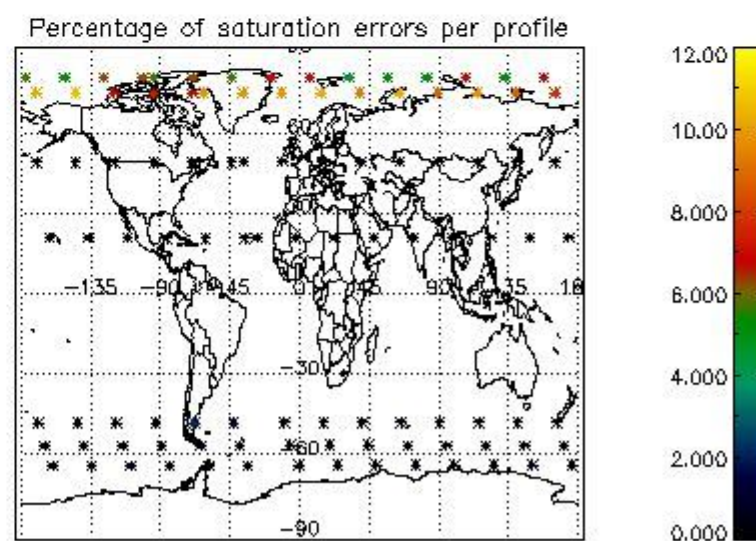

Percentage of flagged data per NO3 profile

4. Level 1 quality information per product

In this section it is plotted some information contained in the Quality Summary data set of the level 2 products that comes from the level 1b processing. Products without errors (error flag in the MPH set to "0") are used.

4.1 Plot quality information per product (time dependant) coming from level 1b processing

4.1.1 Plot level 1 quality information per product (time dependant): ENVISAT ASCENDING passes

4.1.2 Plot level 1 quality information per product (time dependant): ENVI SAT DESCENDING passes

4.2 Plot quality information per product coming from level 1b processing (world map)

4.2.1 Plot level 1 quality information per product (world map): ENVISAT ASCENDING passes

4.2.2 Plot level 1 quality information per product (world map): ENVISAT DESCENDING passes