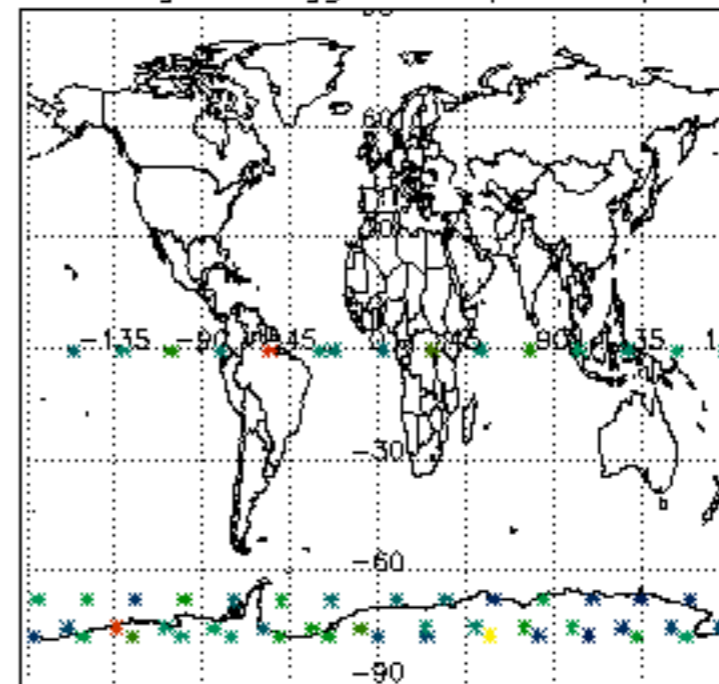

Percentage of flagged data per NO3 profile