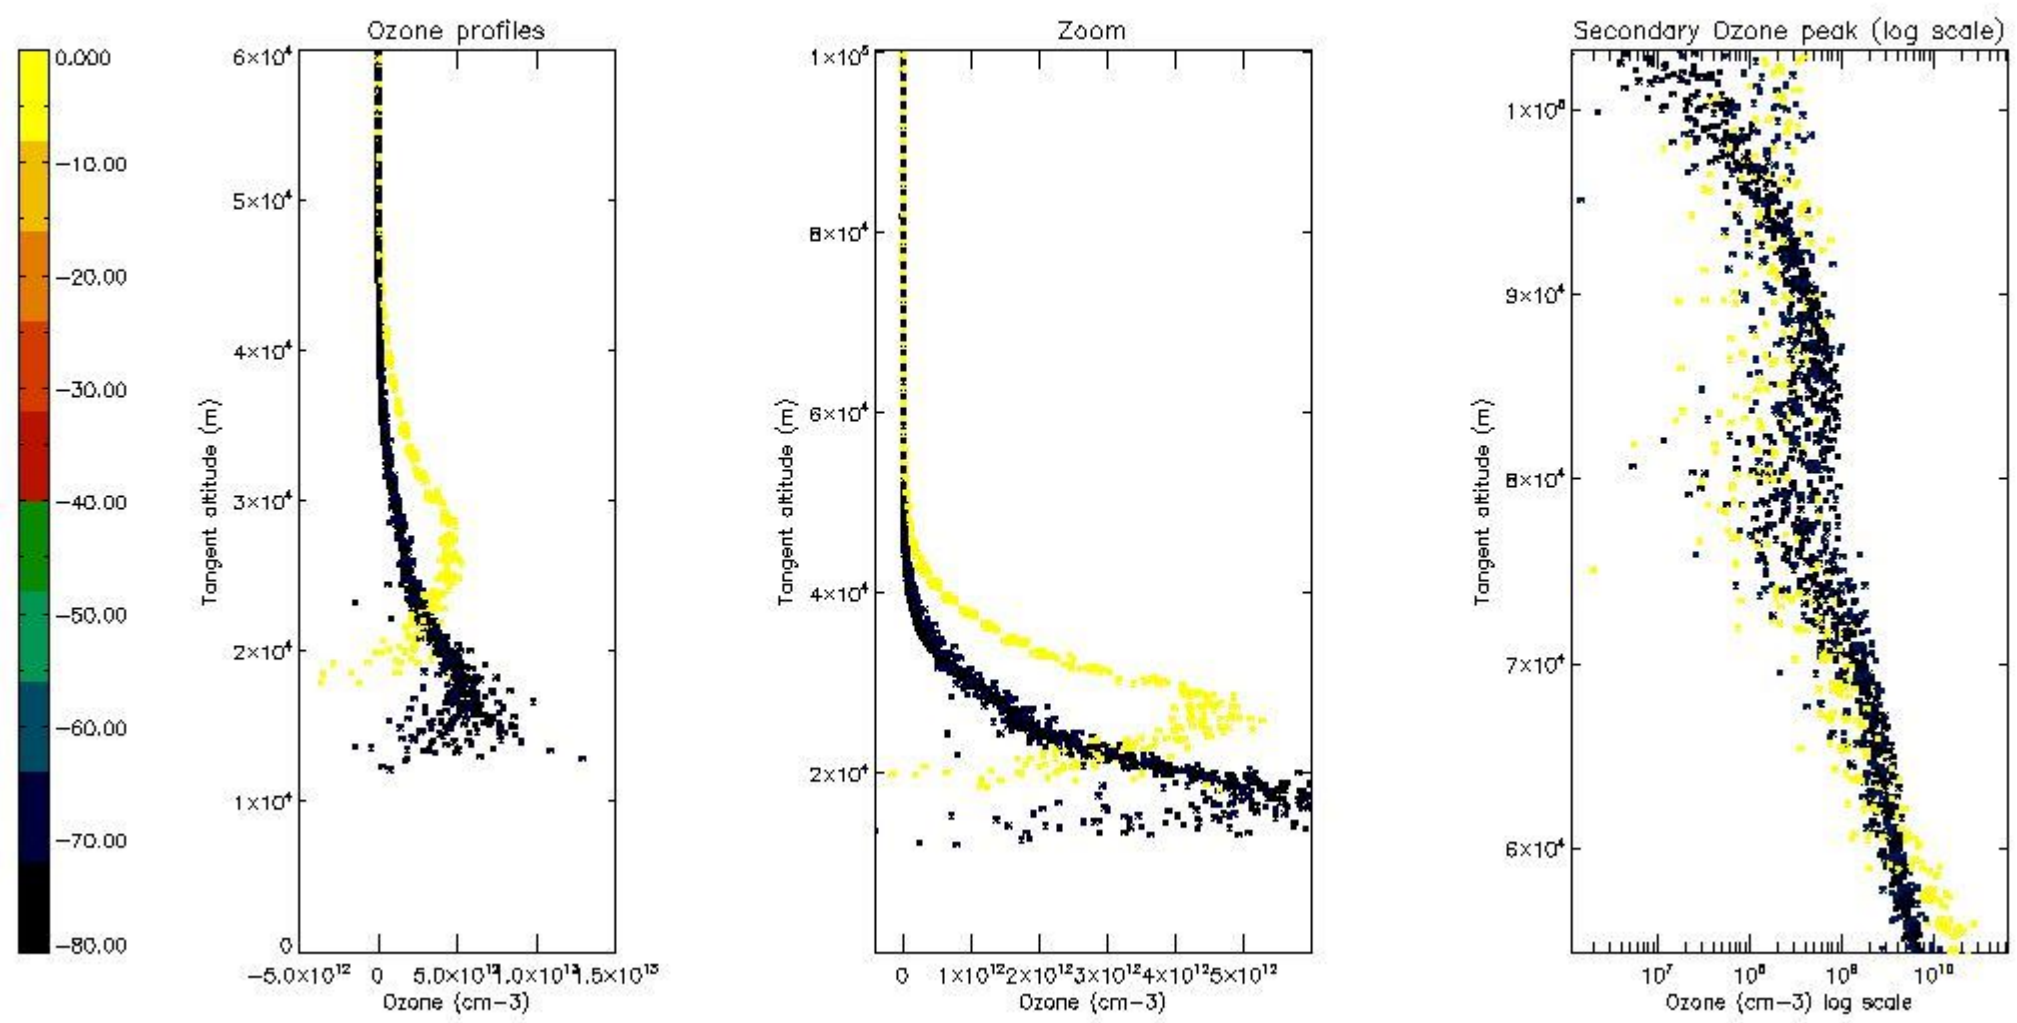

STD < 10	6
STD < 5	4

5.2 Plot ozone profiles for all STD (dark without errors)

The colorbar represents the latitude.

5.3 Plot ozone profiles where STD < 20% (dark without errors)

The colorbar represents the latitude.