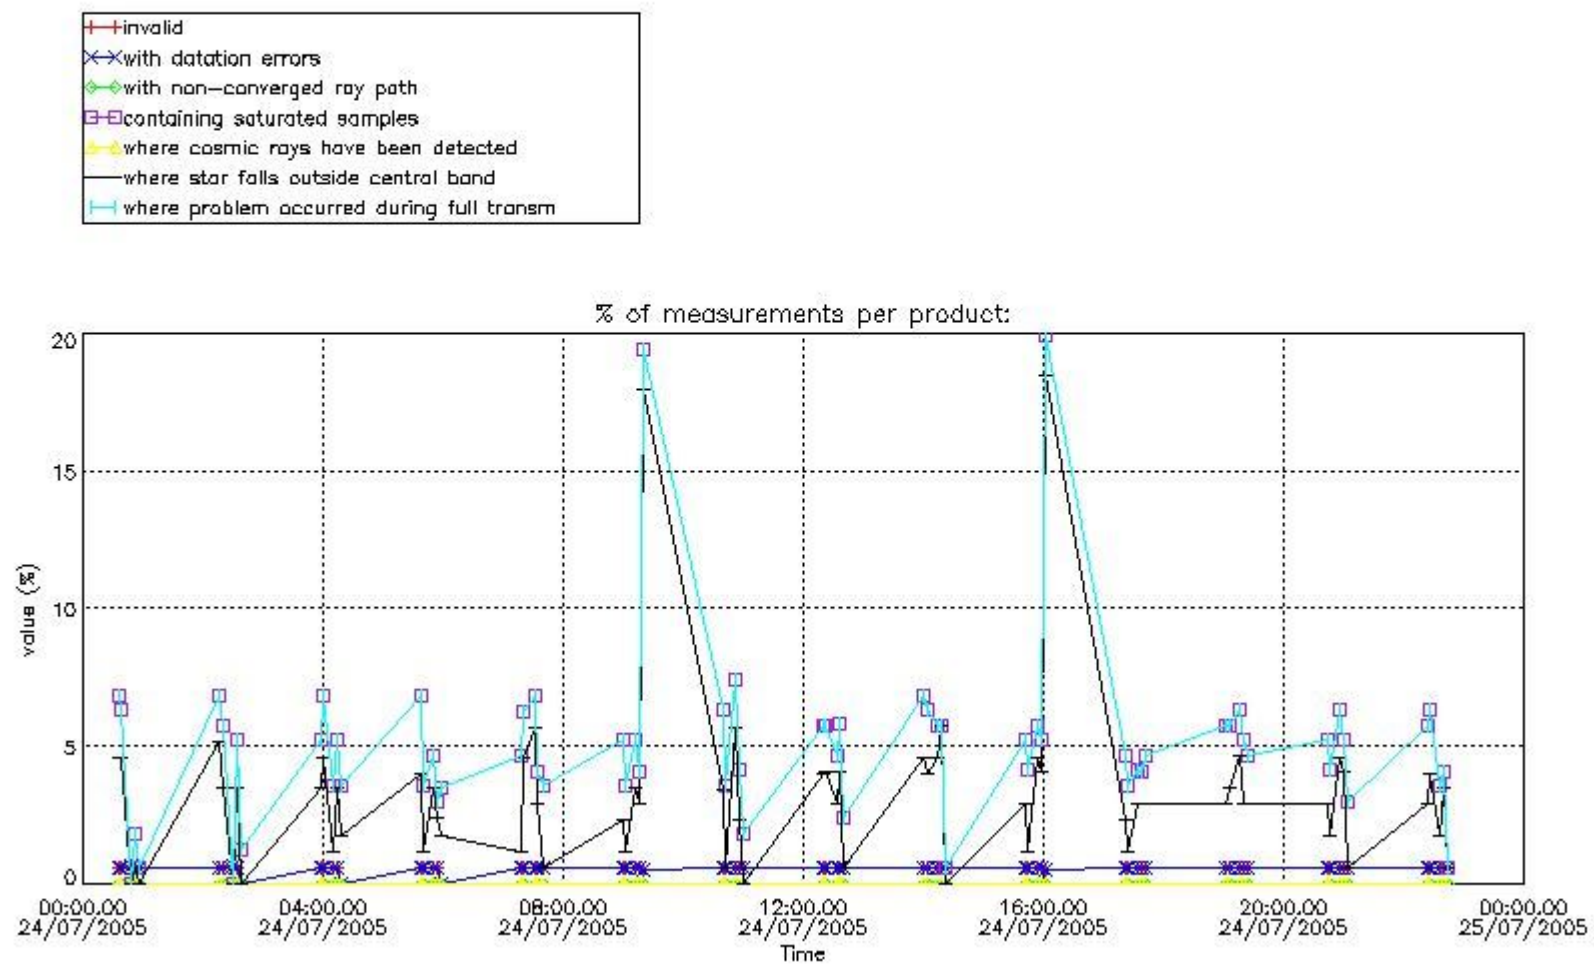

3.1 Plot quality information per product (time dependant)

3.2 Plot quality information per product (world map)

Percentage of flagged data per O3 profile

Percentage of flagged data per H2O profile

Percentage of flagged data per NO2 profile

Percentage of flagged data per NO3 profile

4. Level 1 quality information per product

In this section it is plotted some information contained in the Quality Summary data set of the level 2 products that comes from the level 1b processing. Products without errors (error flag in the MPH set to "0") are used.

4.1 Plot quality information per product (time dependant) coming from level 1b processing

4.1.1 Plot level 1 quality information per product (time dependant): ENVISAT ASCENDING passes

4.1.2 Plot level 1 quality information per product (time dependant): ENVI SAT DESCENDING passes