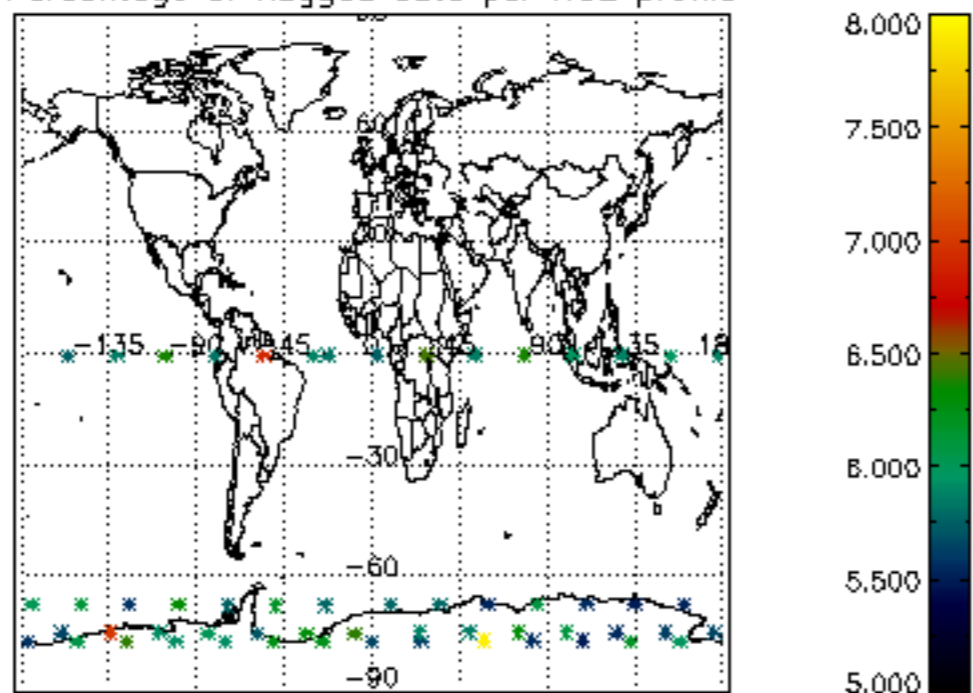

Percentage of flagged data per NO2 profile