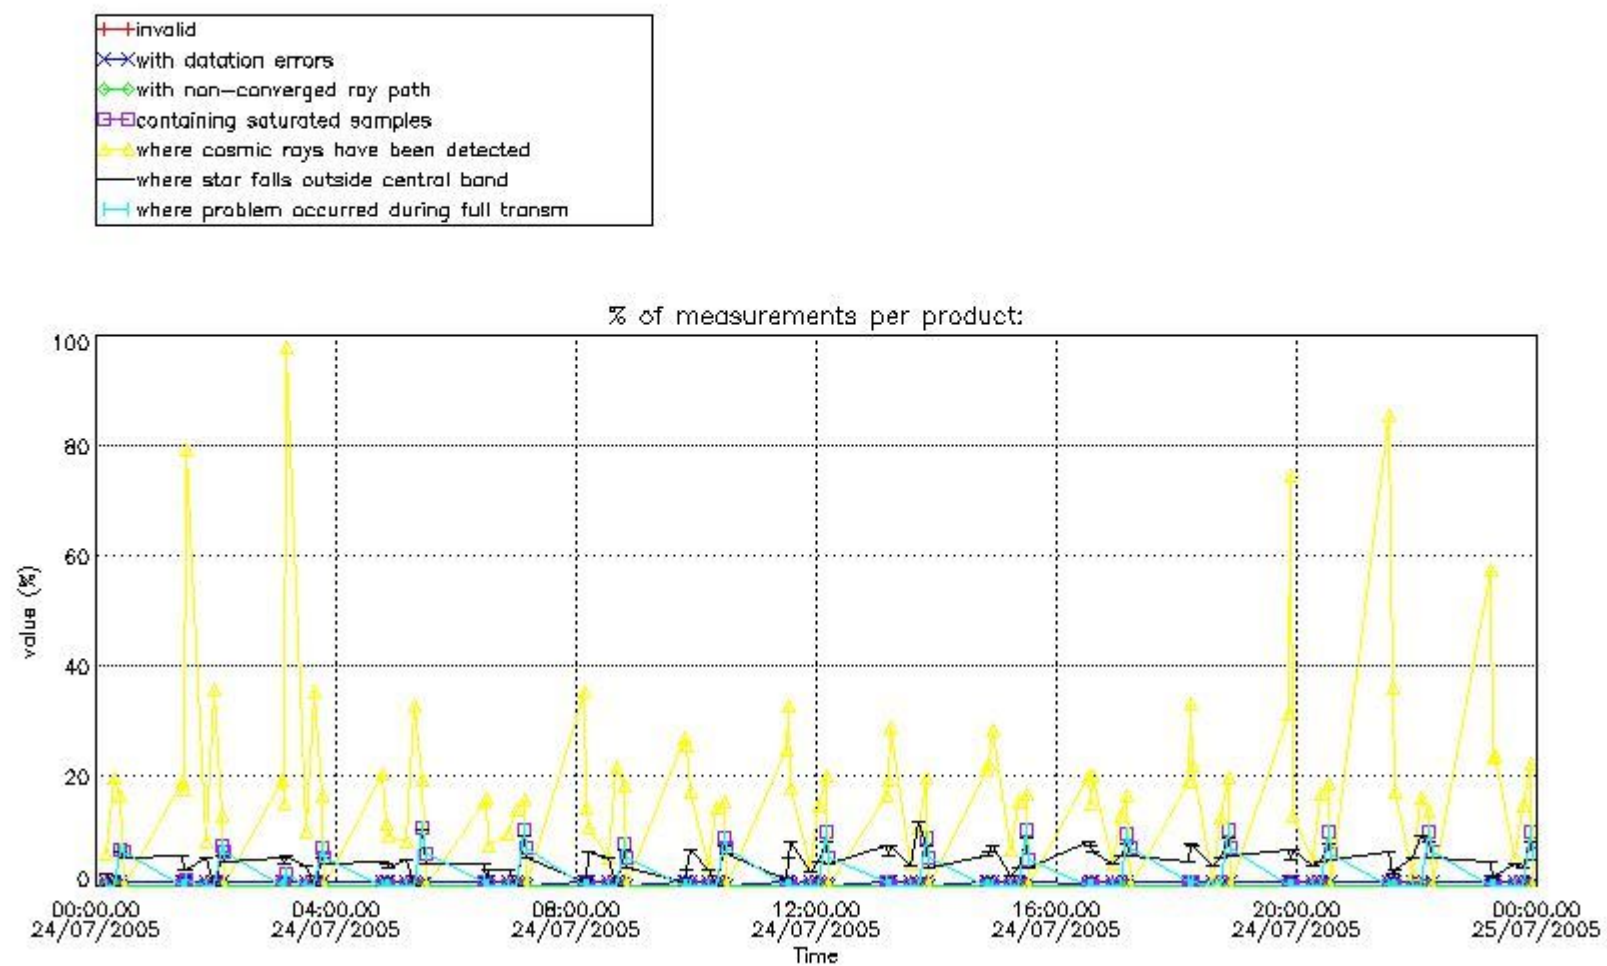

4.1.2 Plot level 1 quality information per product (time dependant): ENVI SAT DESCENDING passes