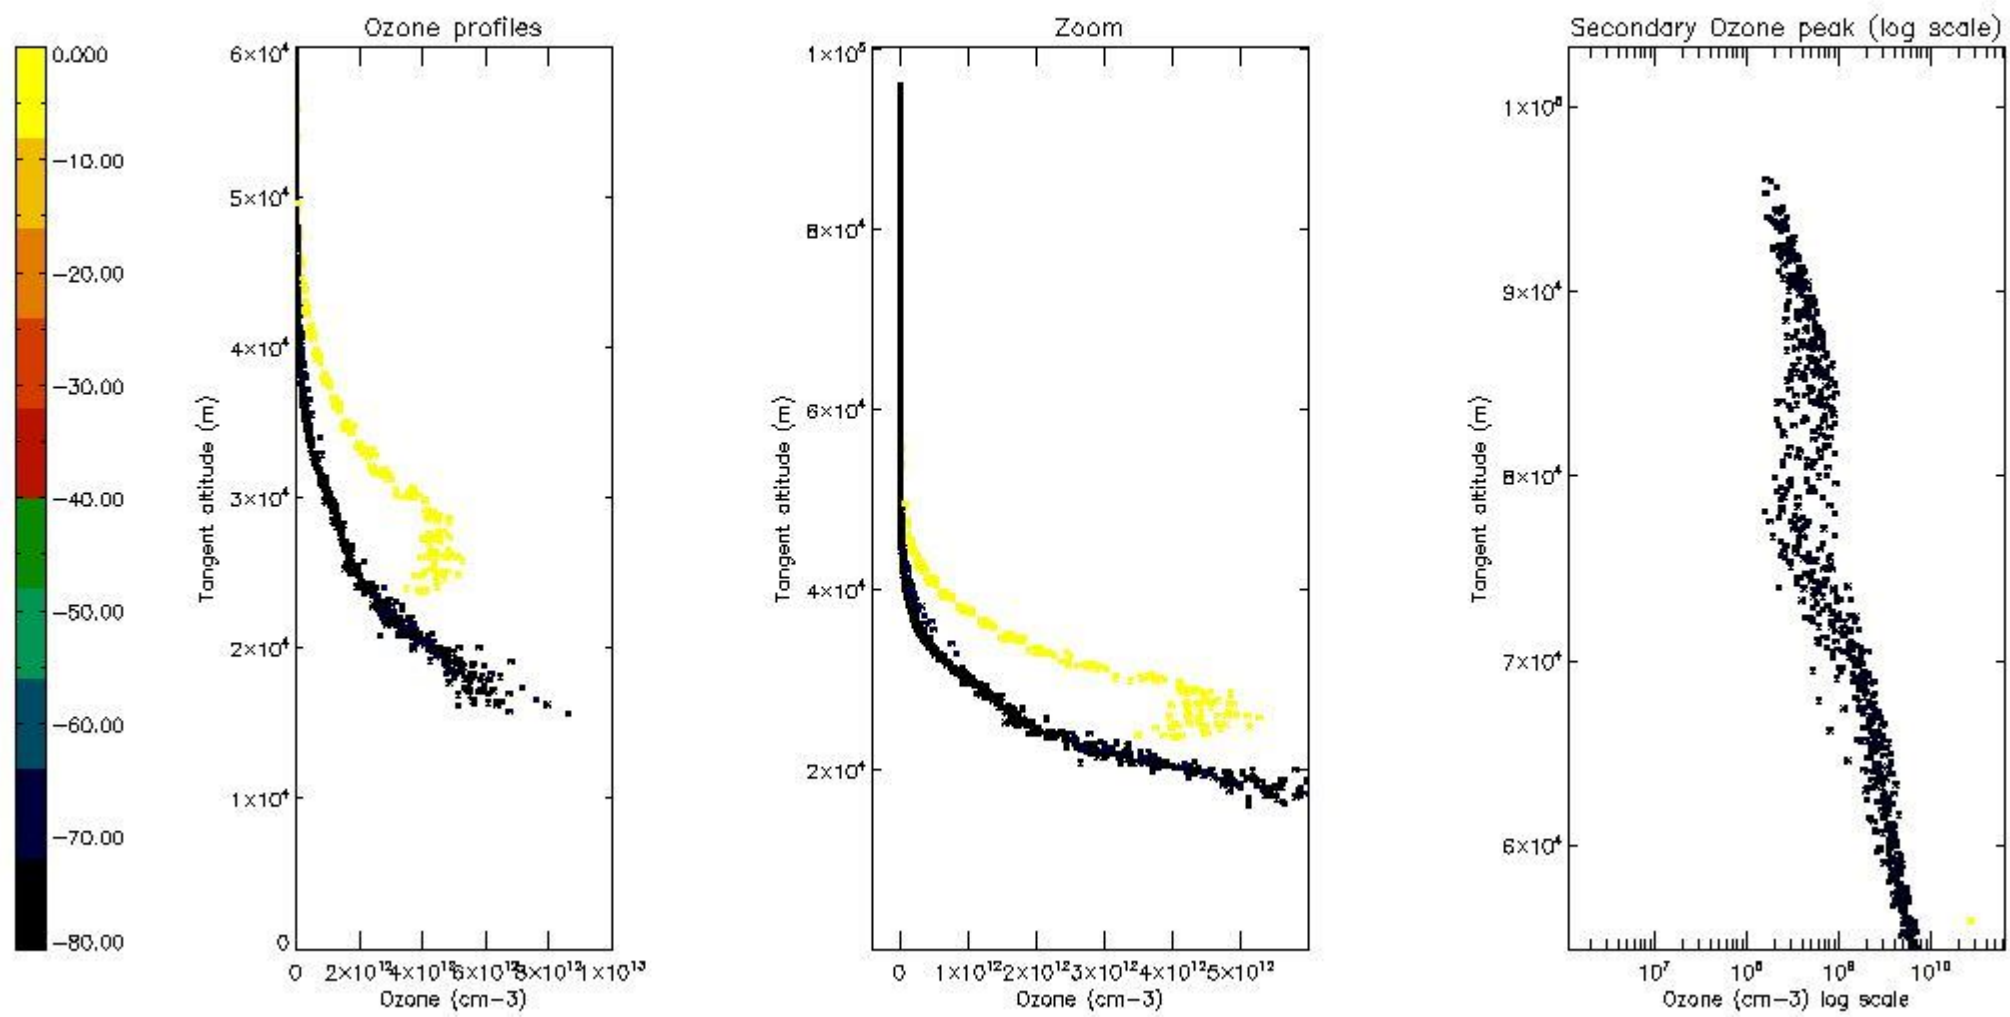

5.5 Plot ozone profiles where STD < 5% (dark without errors)

The colorbar represents the latitude.