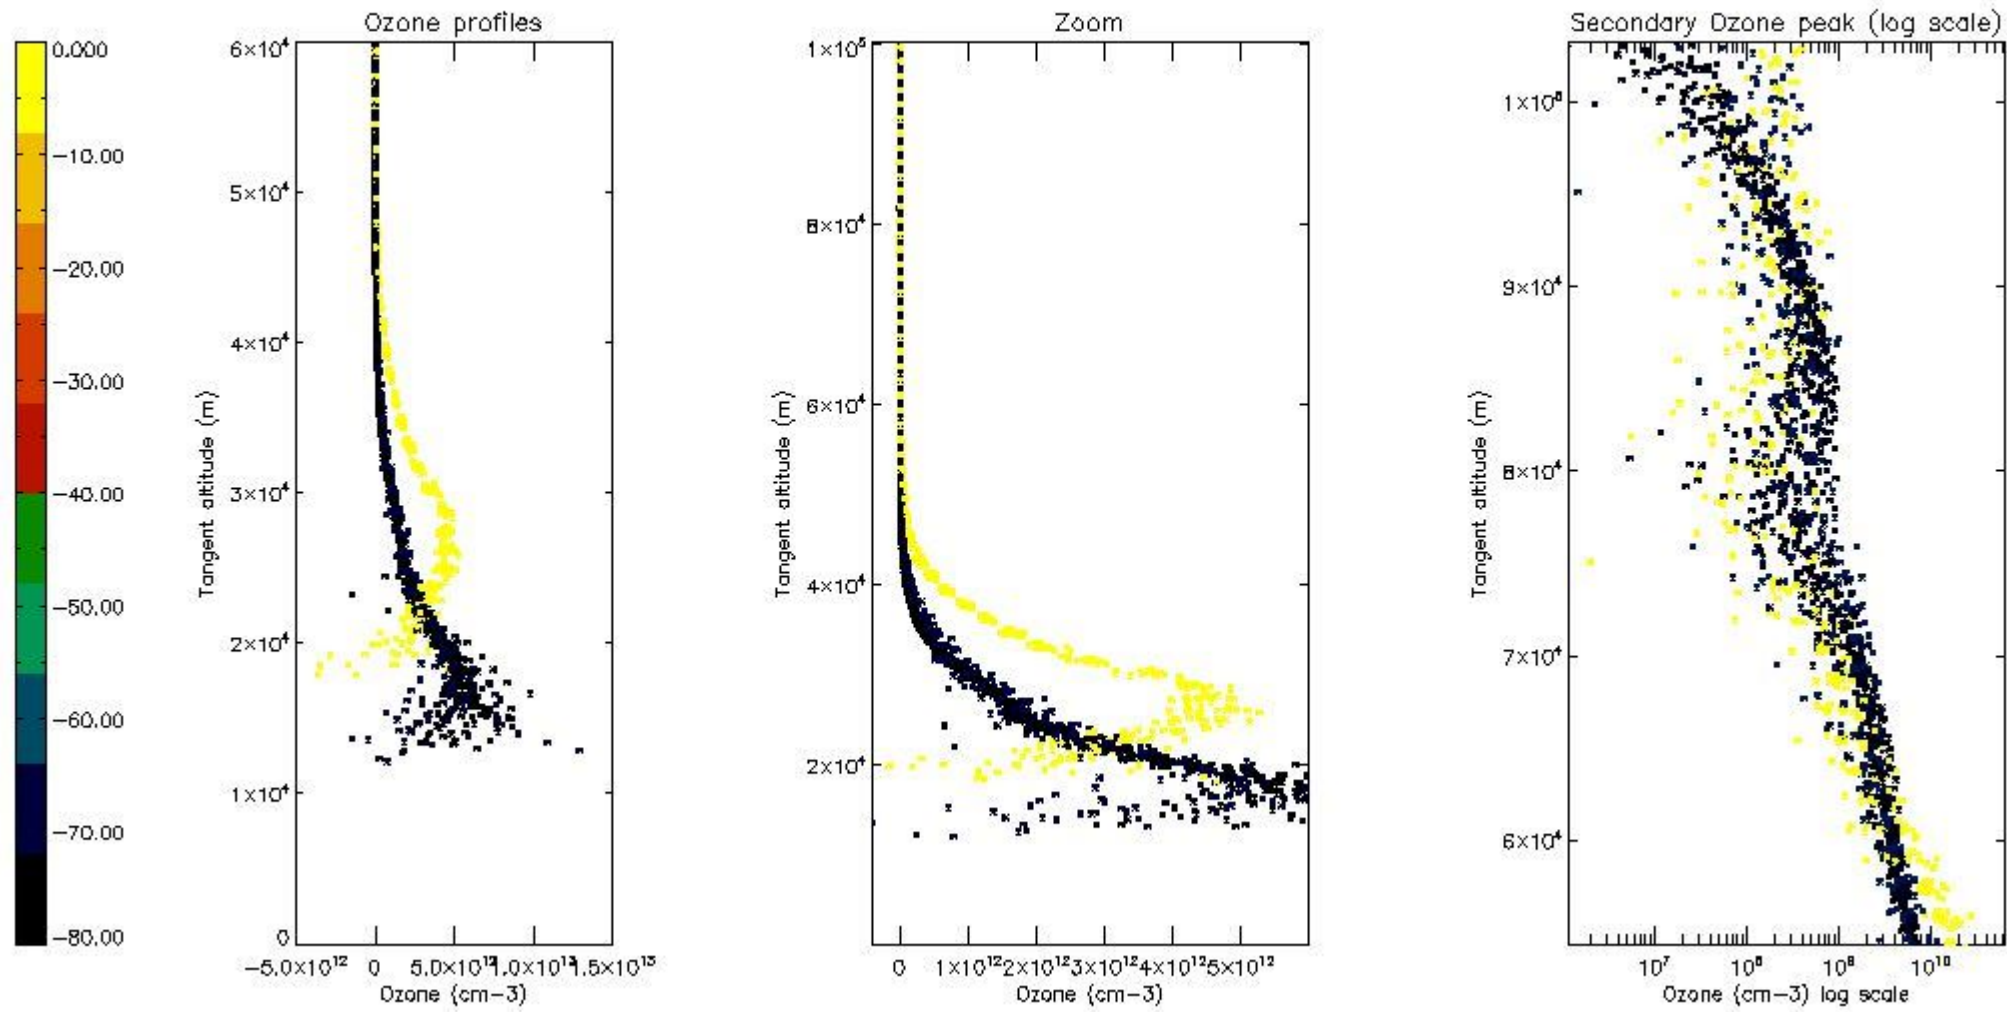

STD < 10	6
STD < 5	4

5.2 Plot ozone profiles for all STD (dark without errors)

The colorbar represents the latitude.

5.3 Plot ozone profiles where STD < 20% (dark without errors)

The colorbar represents the latitude.