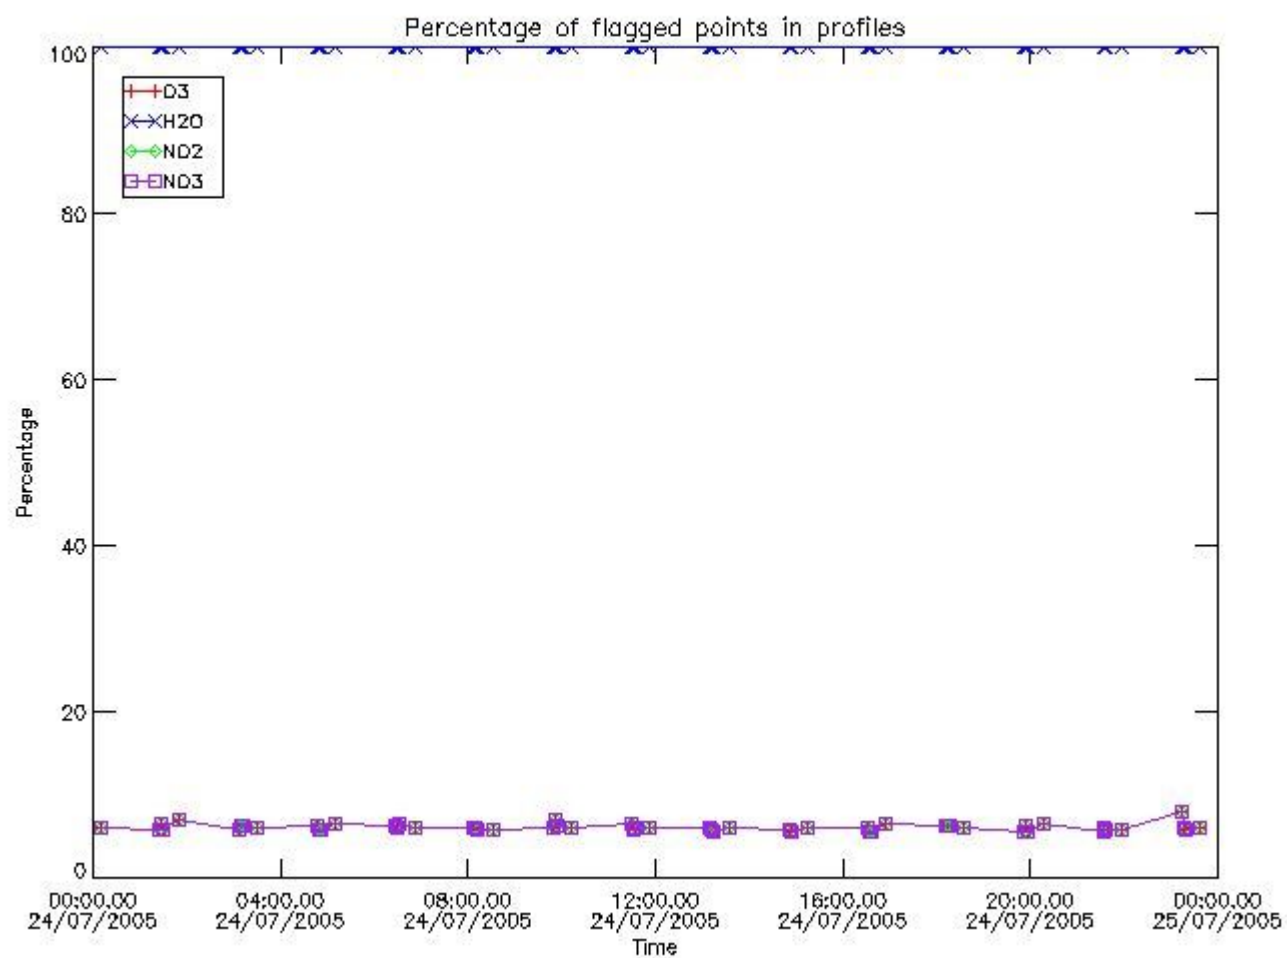

3. Quality information per product

In this section it is plotted some information contained in the Quality Summary data set of the level 2 products. Only products in dark limb conditions and without errors (error flag in the MPH set to "0") are used.

3.1 Plot quality information per product (time dependant)

3.2 Plot quality information per product (world map)