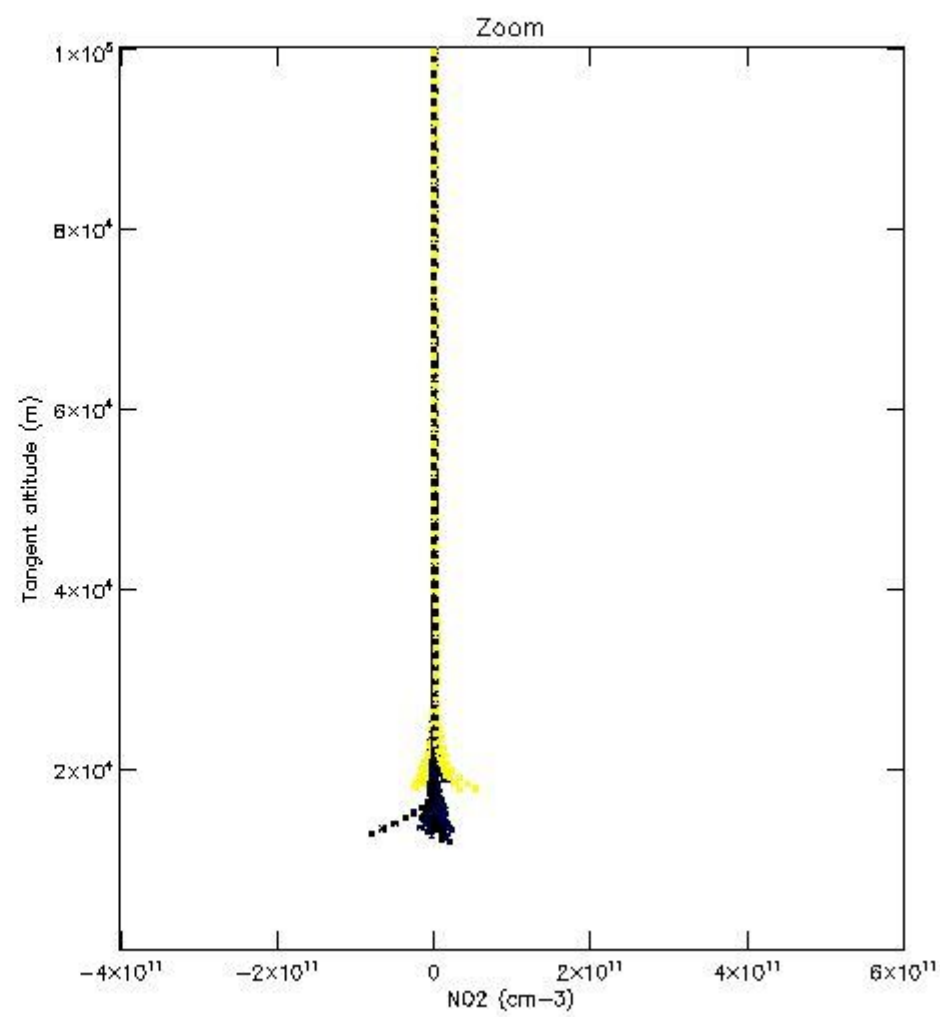

5.7 Plot NO3 profiles for all STD (dark without errors)

The colorbar represents the latitude.