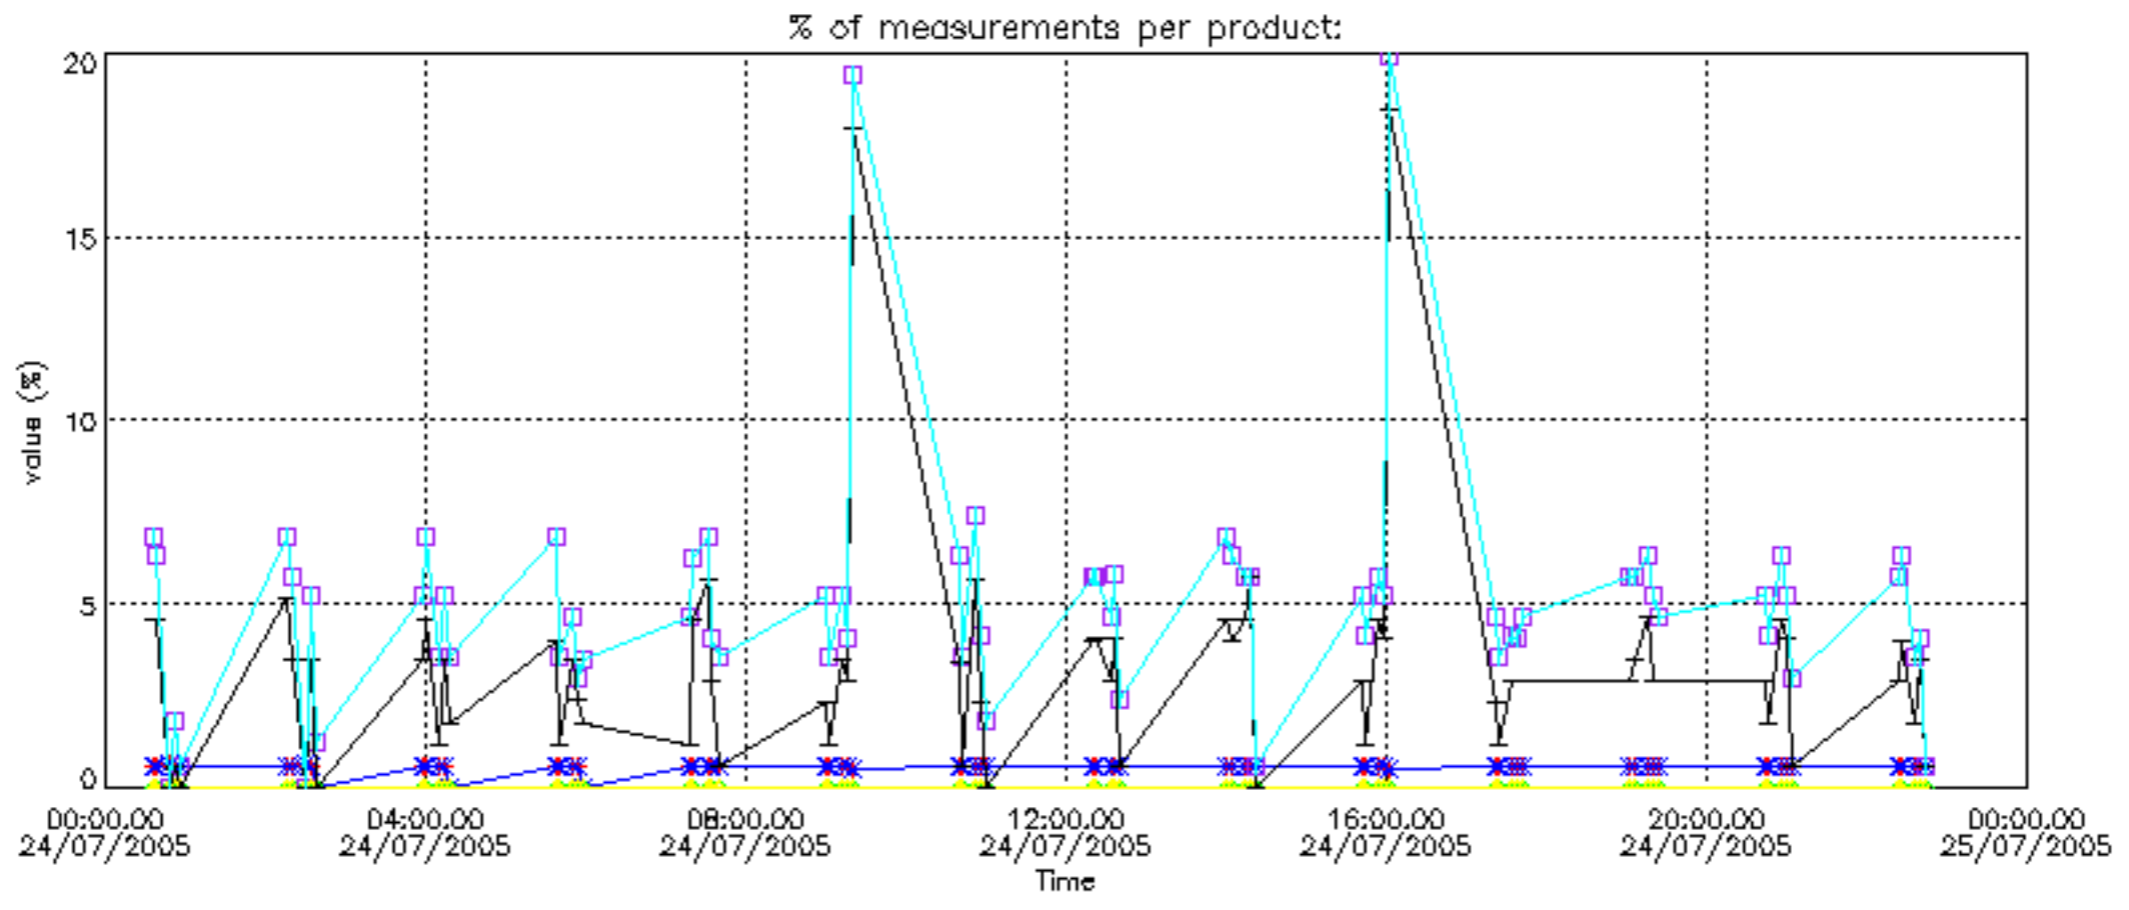

Percentage of cosmic ray hits per profile

Percentage of datation errors per profile