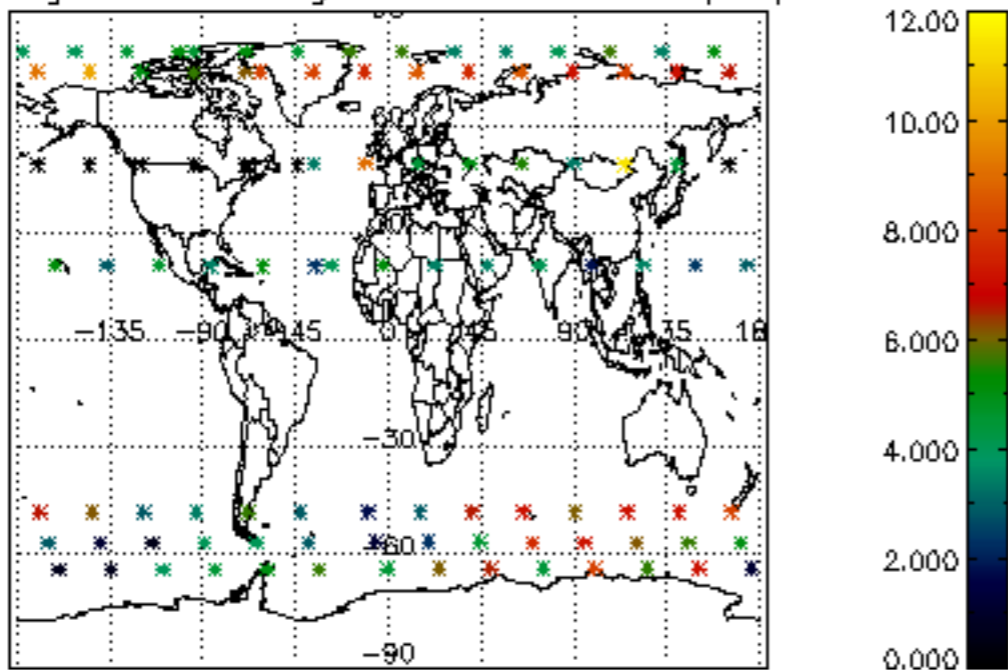

Percentage of cosmic ray hits per profile

Percentage of star falling outside central band per profile