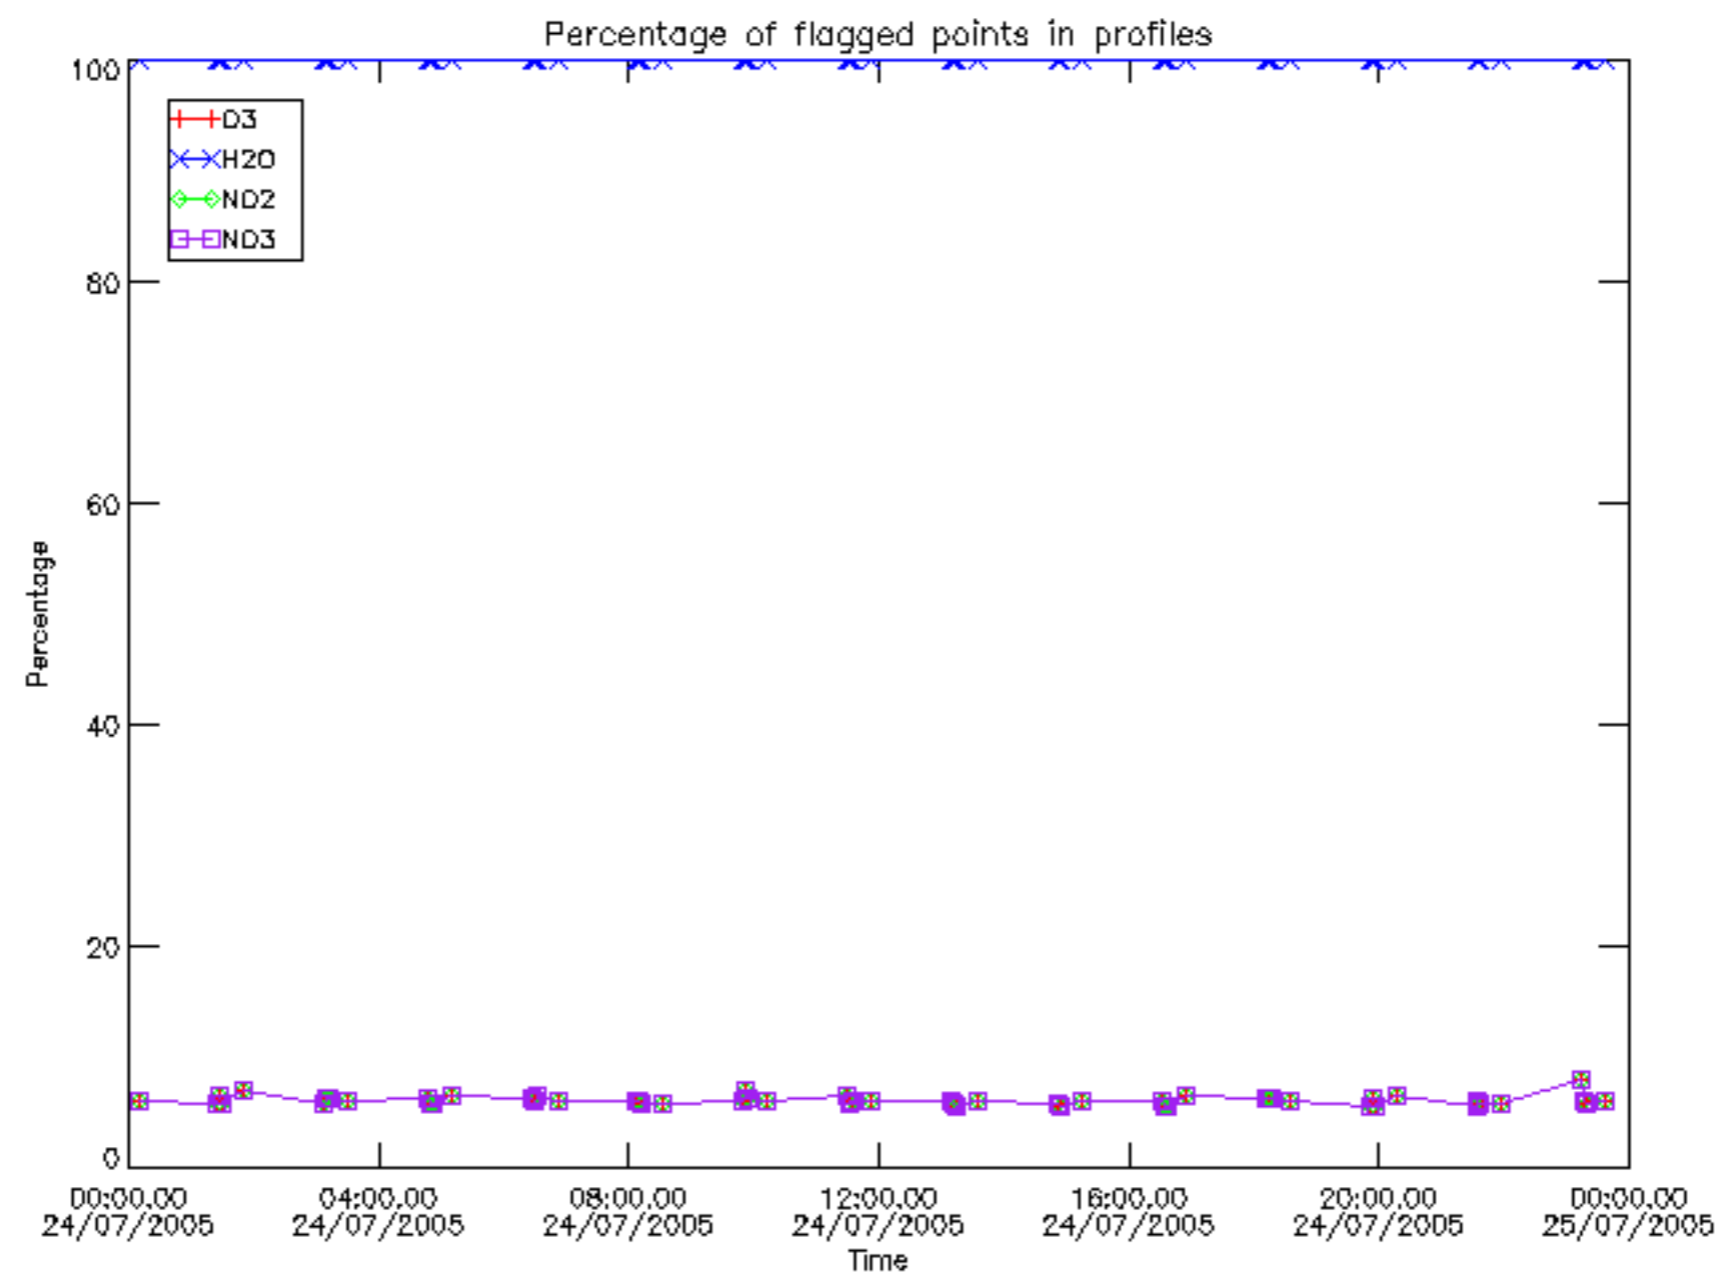

Percentage of flagged data per D3 profile

Percentage of flagged data per H2O profile