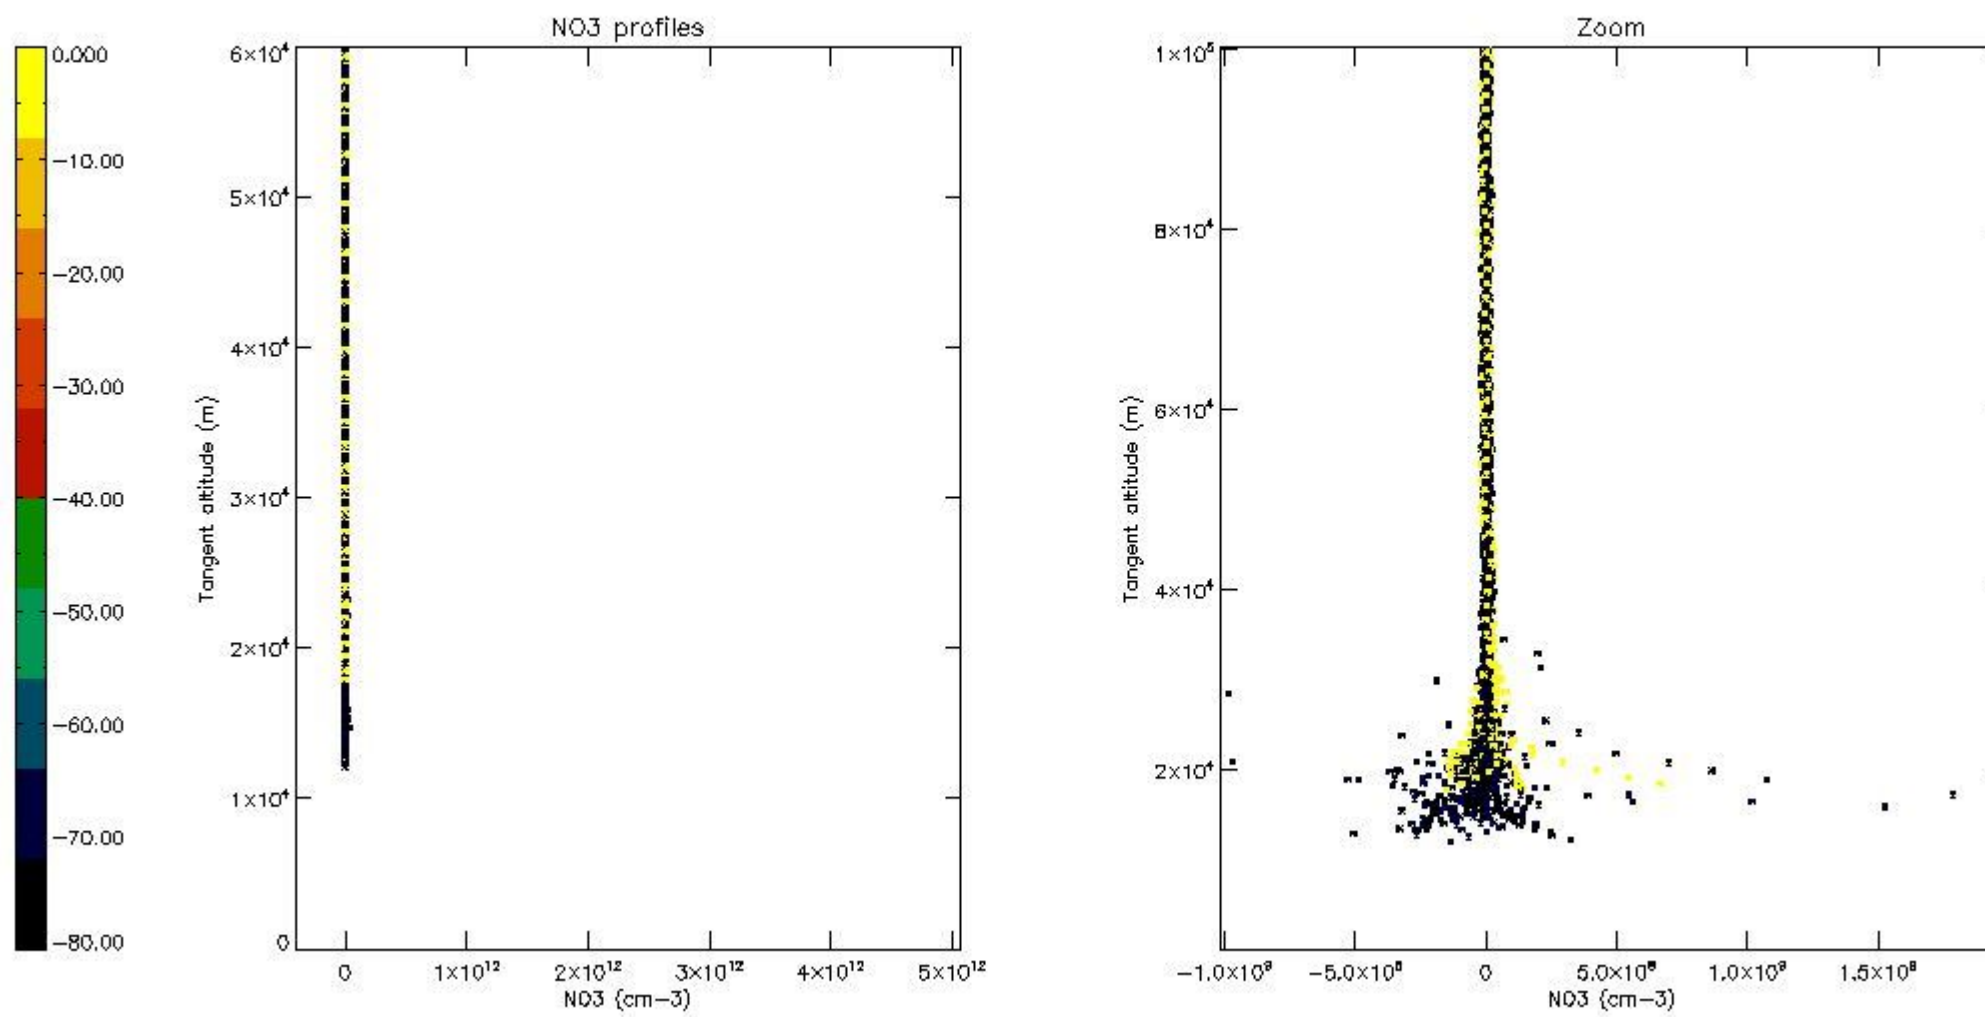

6. Auxiliary Data Files used for the production reported in section 2

The number reported in the third column indicates since which file (see list in section 2) the corresponding auxiliary file has been used. The fourth column is the date of those product files.

Type	Auxiliary Filename	Used since product	Used since product date
INST_PHYS_CHARACTERISTICS	GOM_INS_AXVIEC20091111_143220_20030716_120000_20500101_000000	1	24-JUL-2005 00:09:07
LEVEL-2_PROC_CONFIG	GOM_PR2_AXVIEC20091111_152718_20020301_000000_20500101_000000	1	24-JUL-2005 00:09:07
CROSS_SECTIONS_FILE	GOM_CRS_AXVIEC20091111_154832_20020301_000000_20500101_000000	1	24-JUL-2005 00:09:07