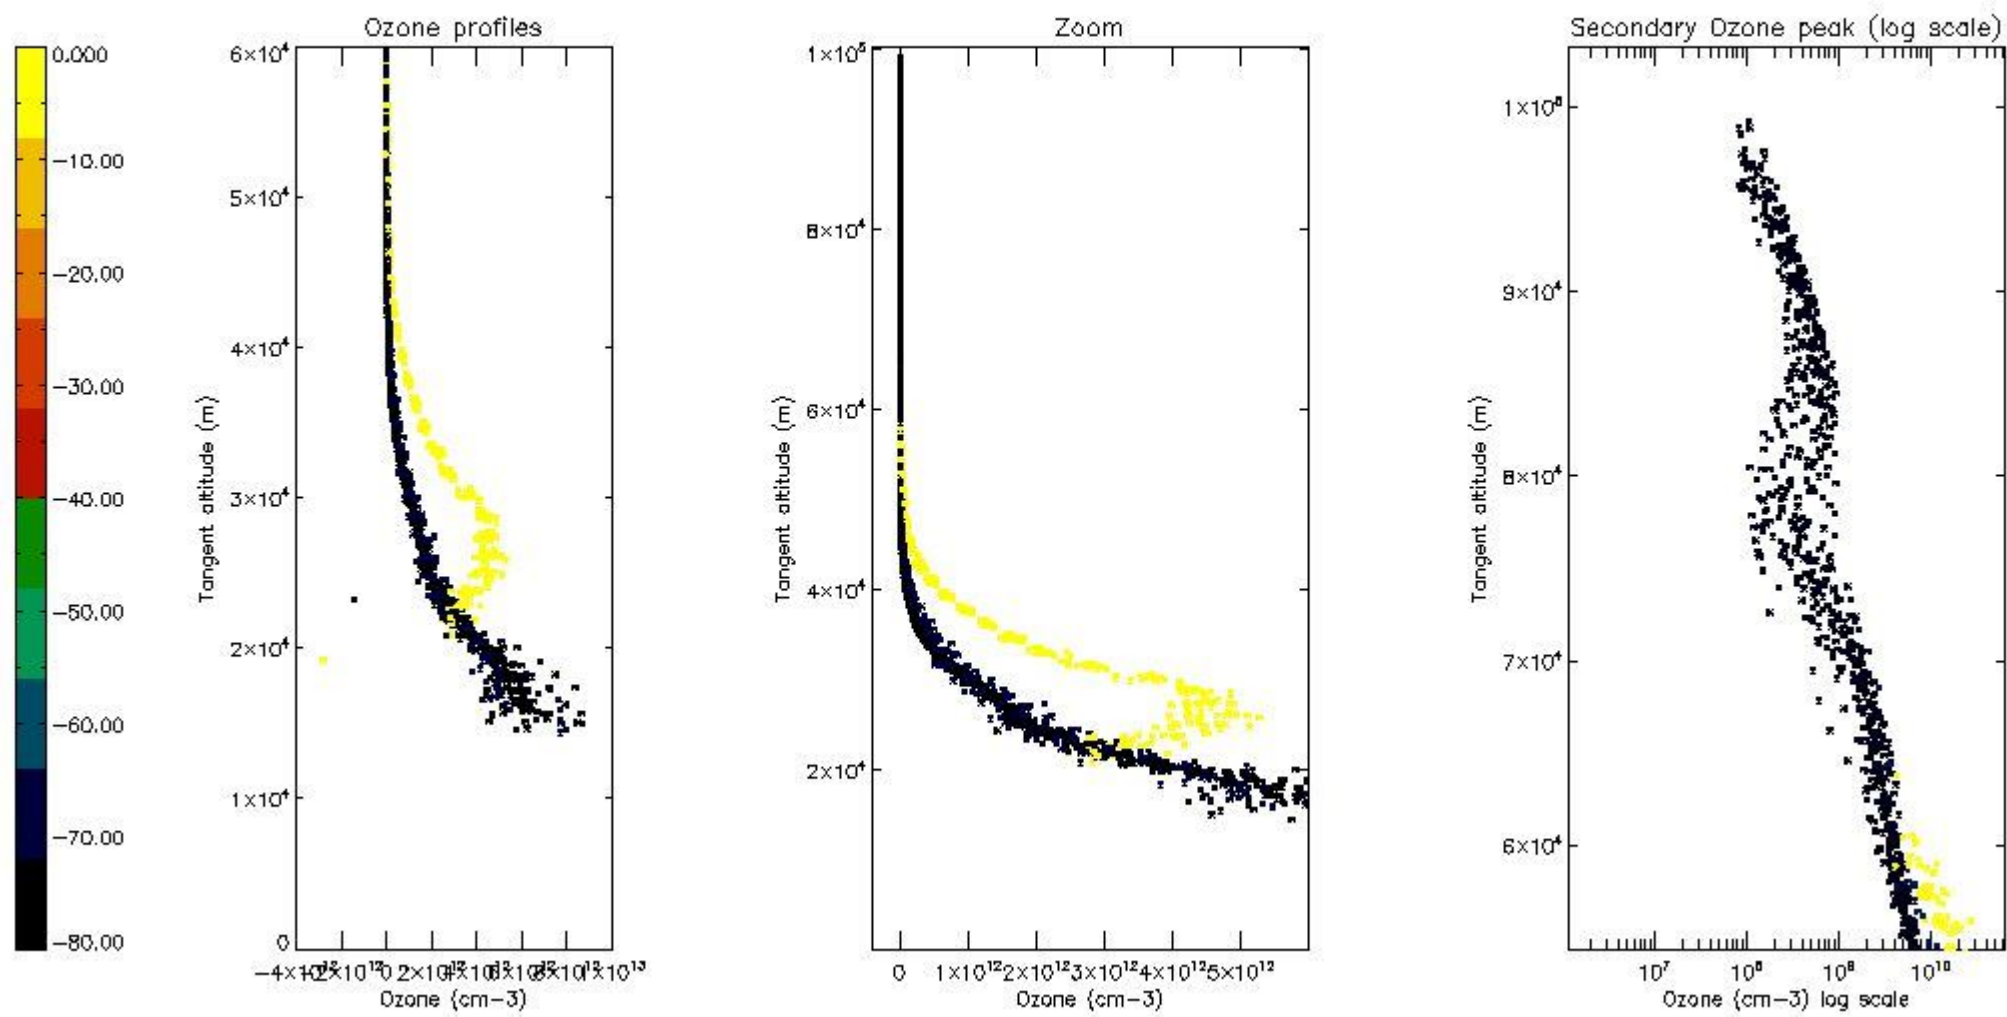

STD < 10	6
STD < 5	4

5.2 Plot ozone profiles for all STD (dark without errors)

The colorbar represents the latitude.

5.3 Plot ozone profiles where STD < 20% (dark without errors)

The colorbar represents the latitude.