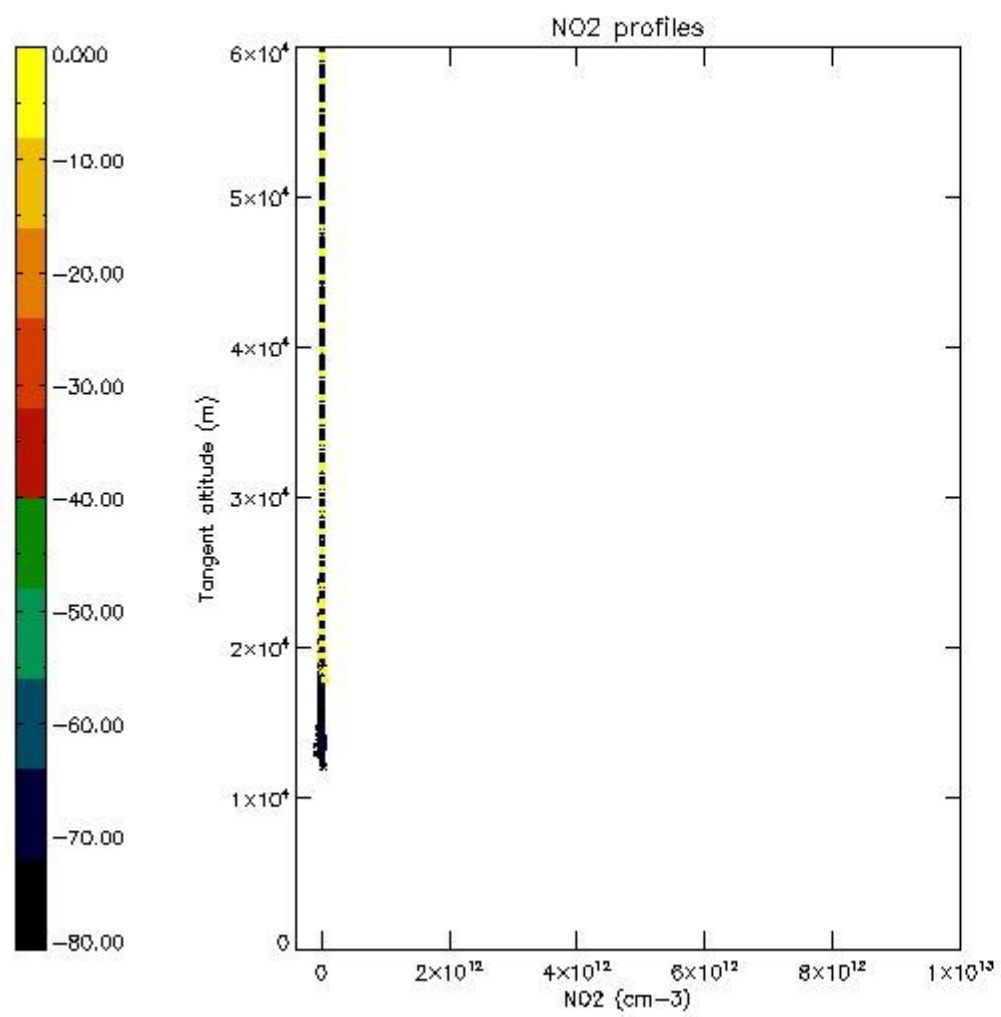

5.7 Plot NO3 profiles for all STD (dark without errors)

The colorbar represents the latitude.