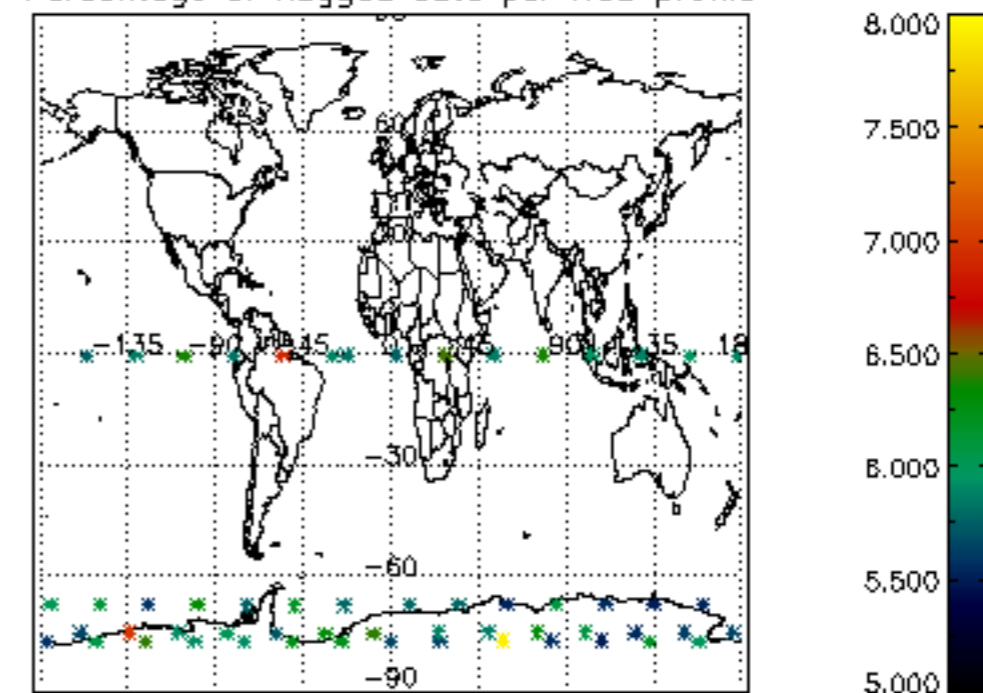

Percentage of flagged data per NO3 profile