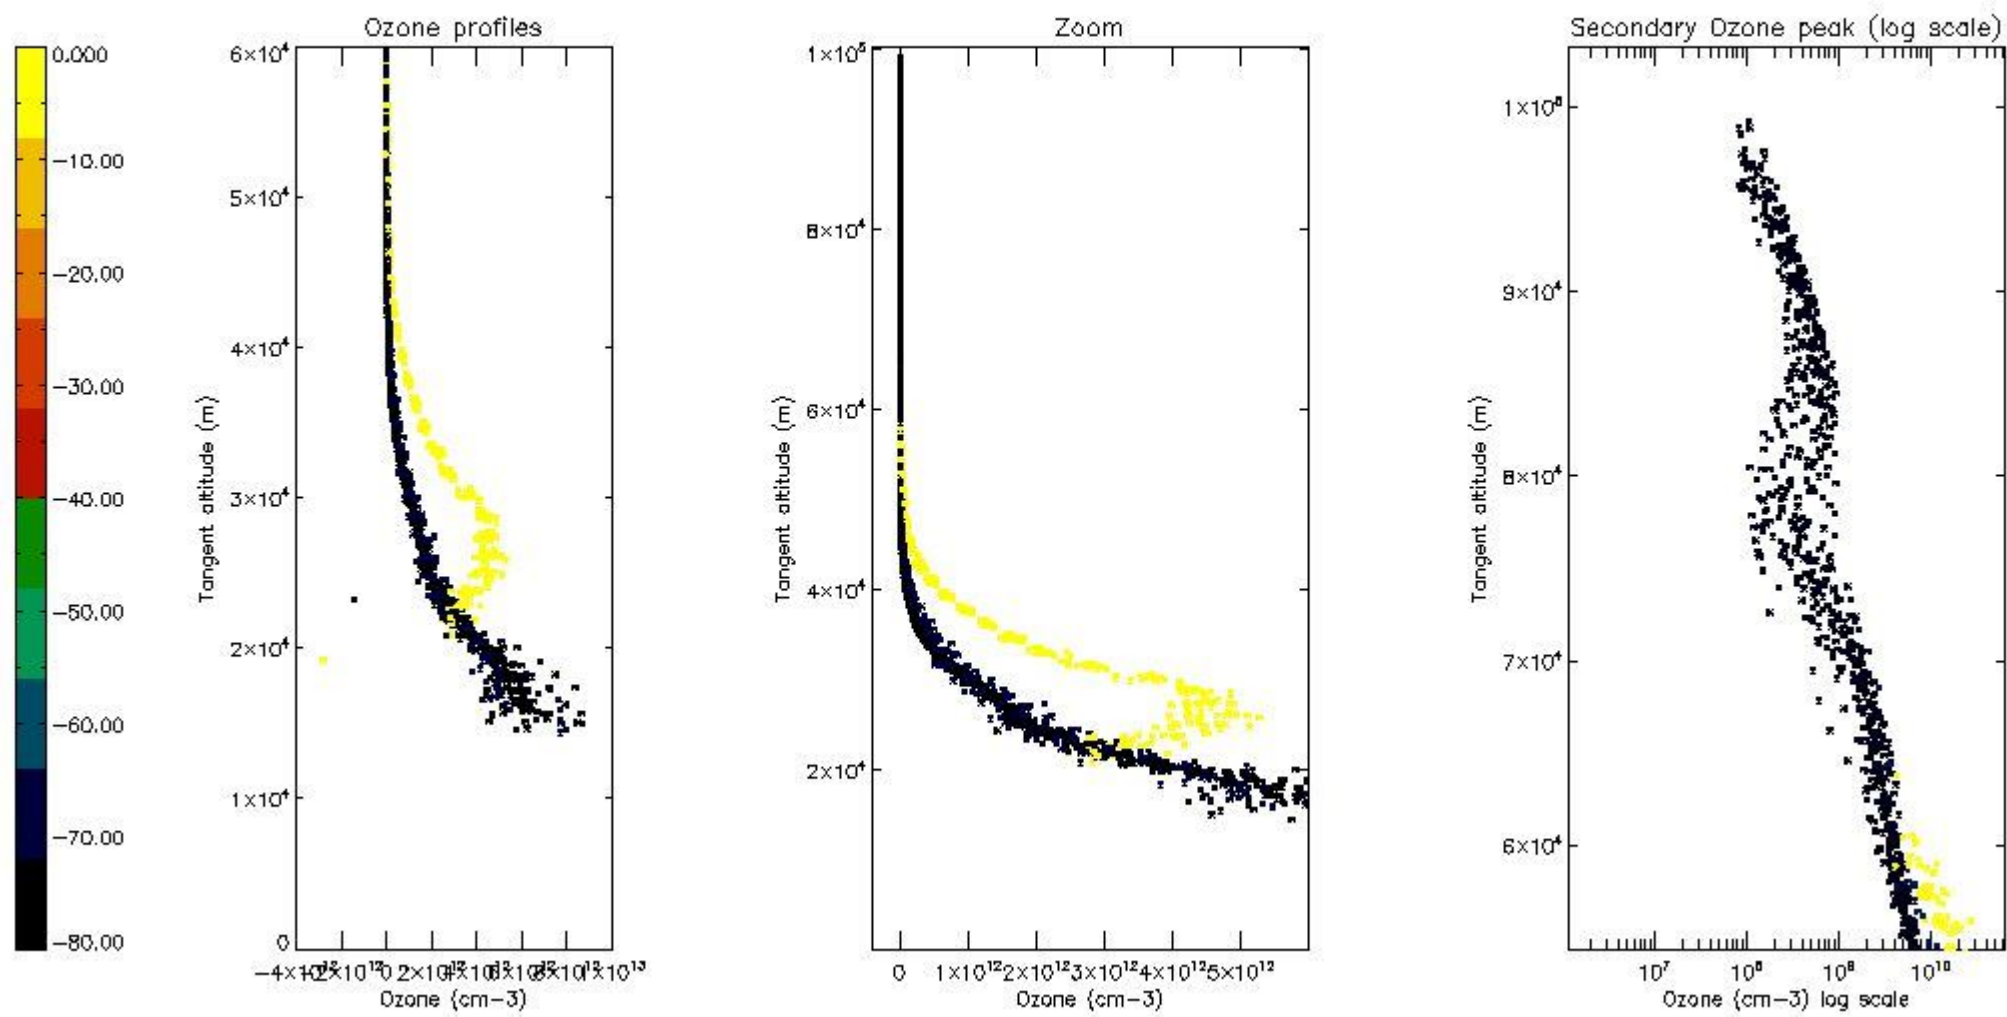

STD < 10	6
STD < 5	4

5.2 Plot ozone profiles for all STD (dark without errors)

The colorbar represents the latitude.

5.3 Plot ozone profiles where STD < 20% (dark without errors)

The colorbar represents the latitude.

5.4 Plot ozone profiles where STD < 10% (dark without errors)

The colorbar represents the latitude.

5.5 Plot ozone profiles where STD < 5% (dark without errors)

The colorbar represents the latitude.

5.6 Plot NO₂ profiles for all STD (dark without errors)