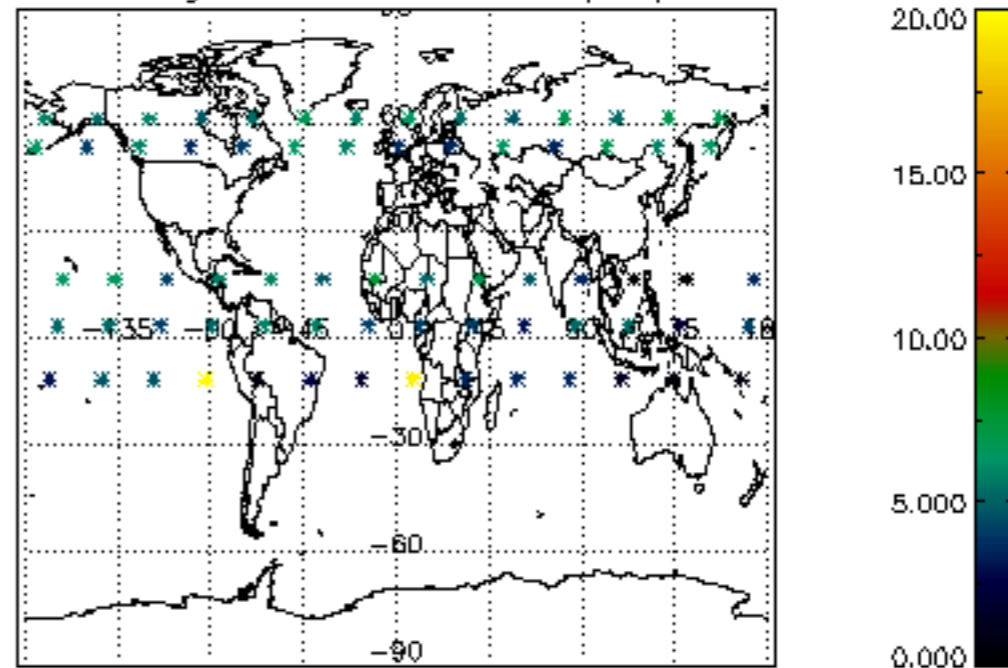

Percentage of saturation errors per profile