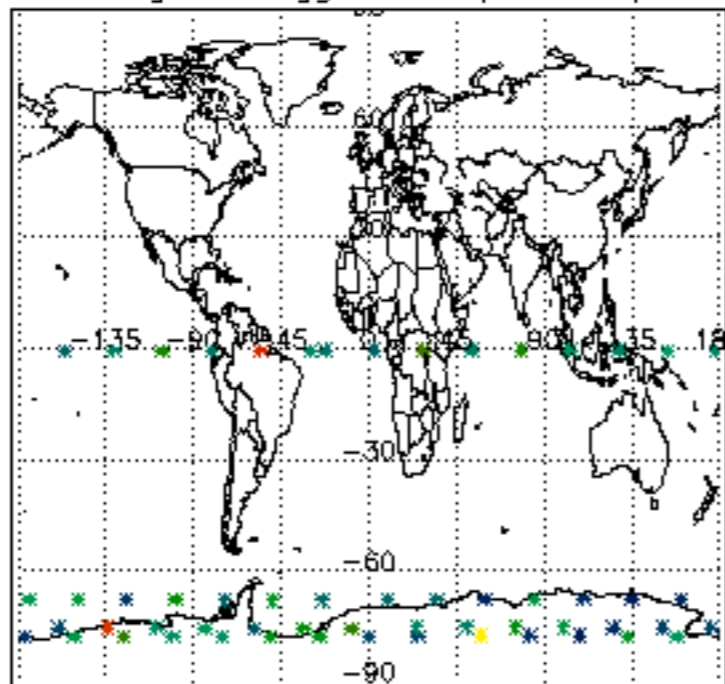

Percentage of flagged data per NO2 profile