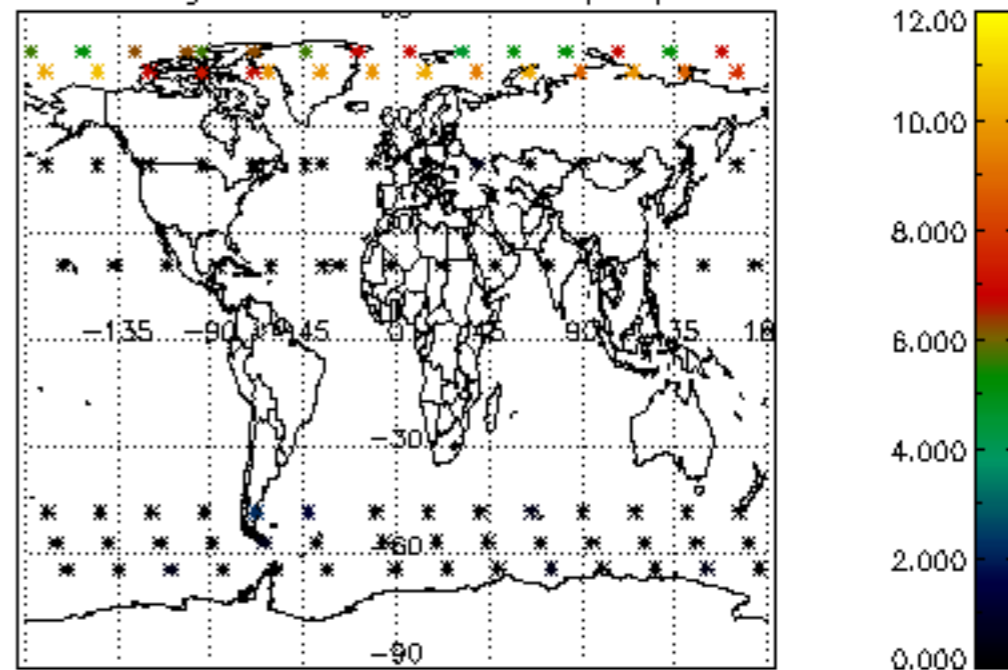

Percentage of datation errors per profile

Percentage of saturation errors per profile