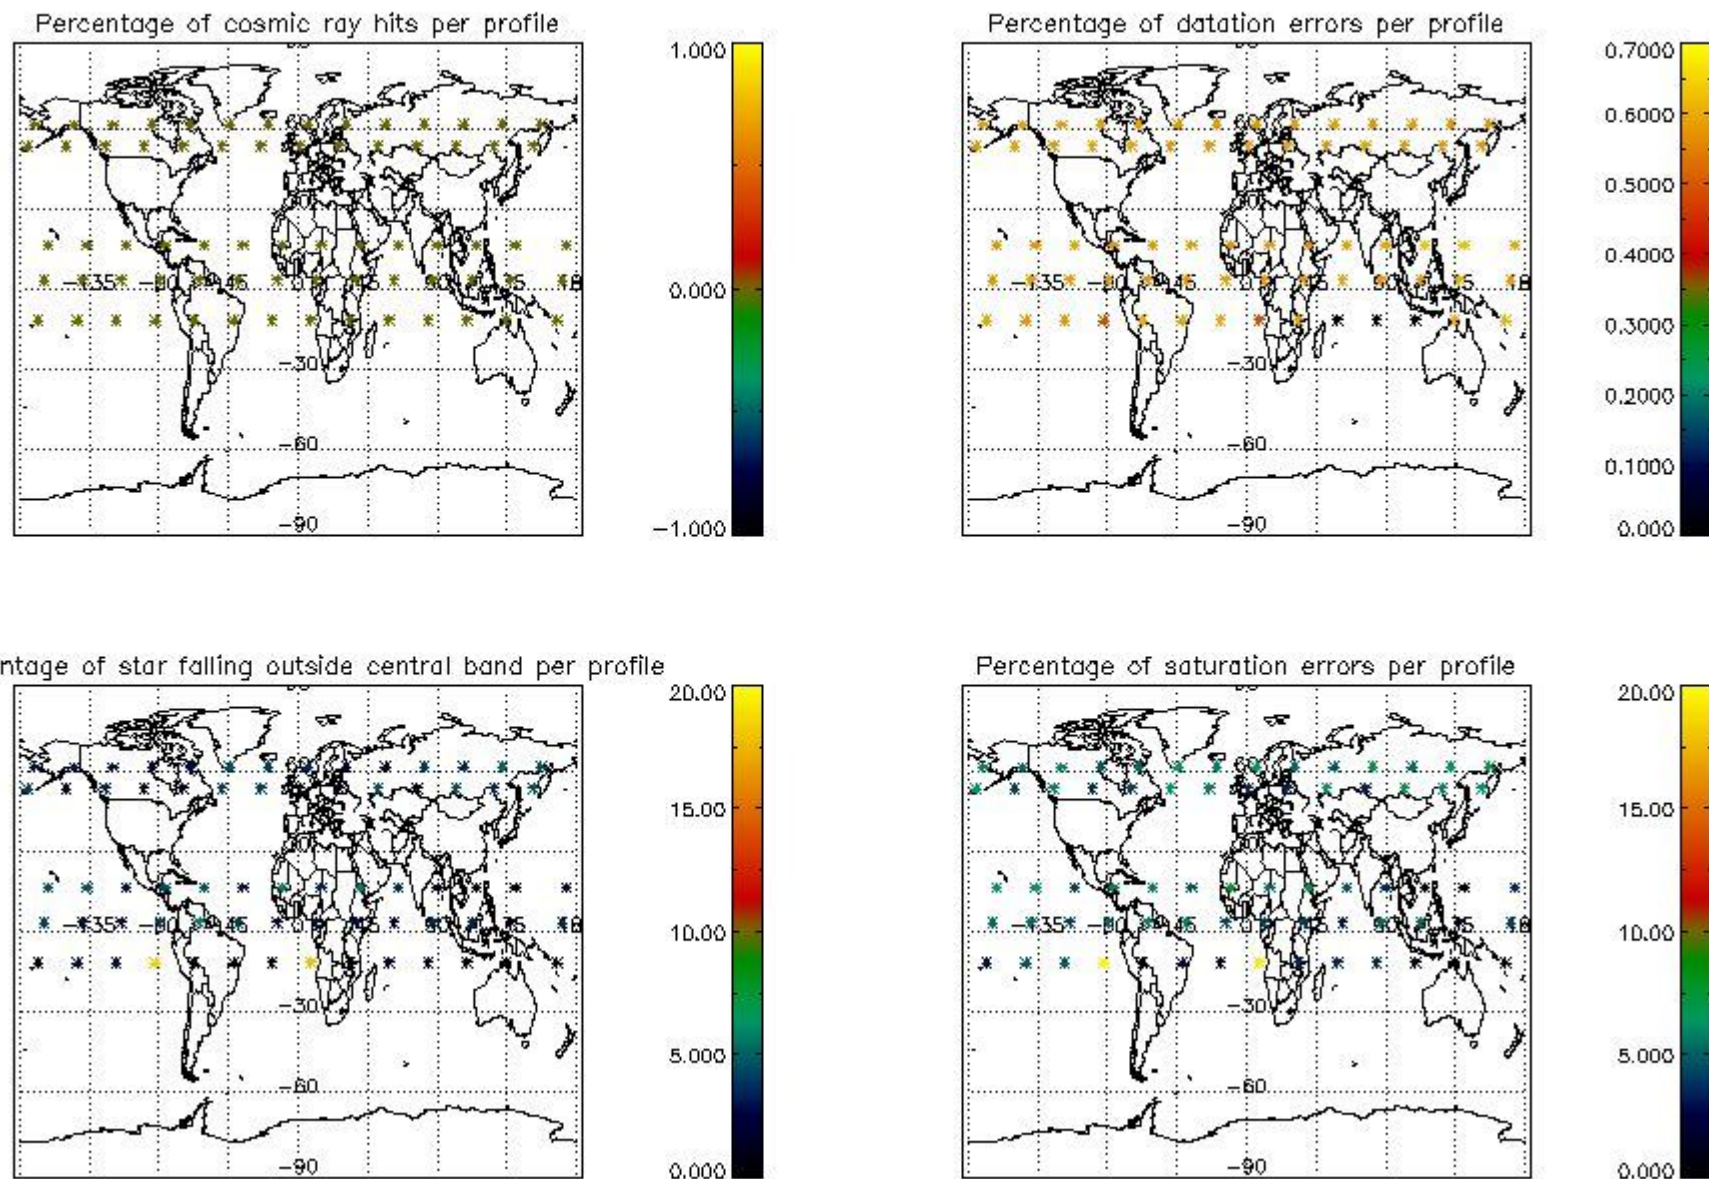

Percentage of flagged data per NO3 profile

4. Level 1 quality information per product

In this section it is plotted some information contained in the Quality Summary data set of the level 2 products that comes from the level 1b processing. Products without errors (error flag in the MPH set to "0") are used.

4.1 Plot quality information per product (time dependant) coming from level 1b processing

4.1.1 Plot level 1 quality information per product (time dependant): ENVISAT ASCENDING passes

4.1.2 Plot level 1 quality information per product (time dependant): ENVI SAT DESCENDING passes

4.2 Plot quality information per product coming from level 1b processing (world map)

4.2.1 Plot level 1 quality information per product (world map): ENVISAT ASCENDING passes

4.2.2 Plot level 1 quality information per product (world map): ENVISAT DESCENDING passes