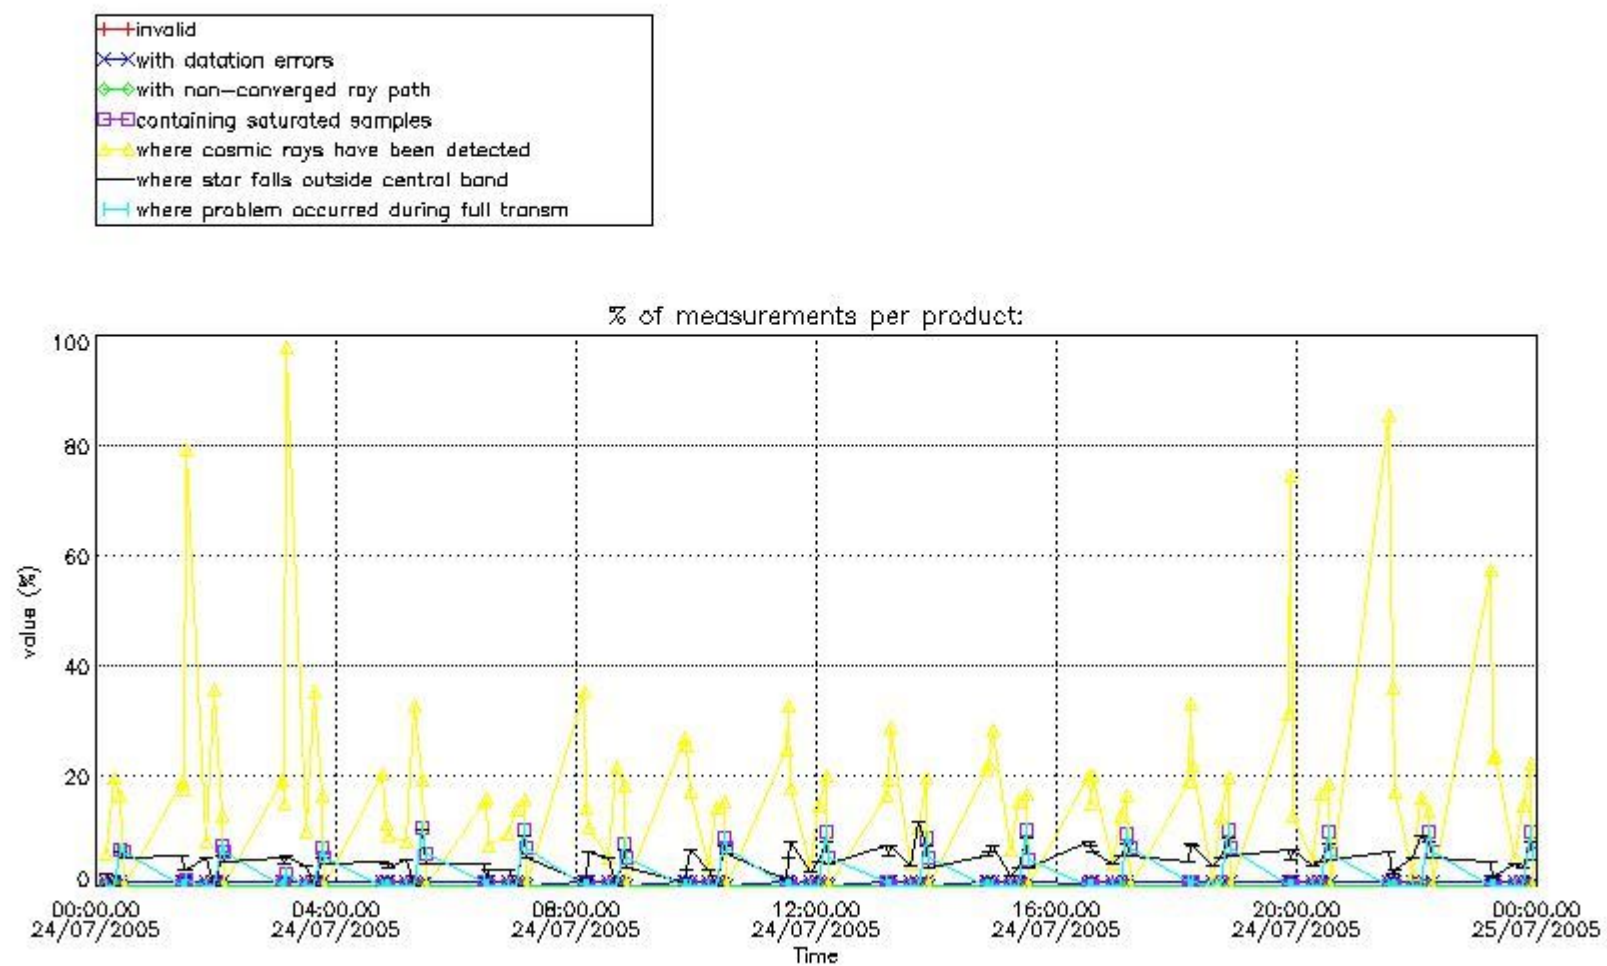

4.1.2 Plot level 1 quality information per product (time dependant): ENVISAT DESCENDING passes