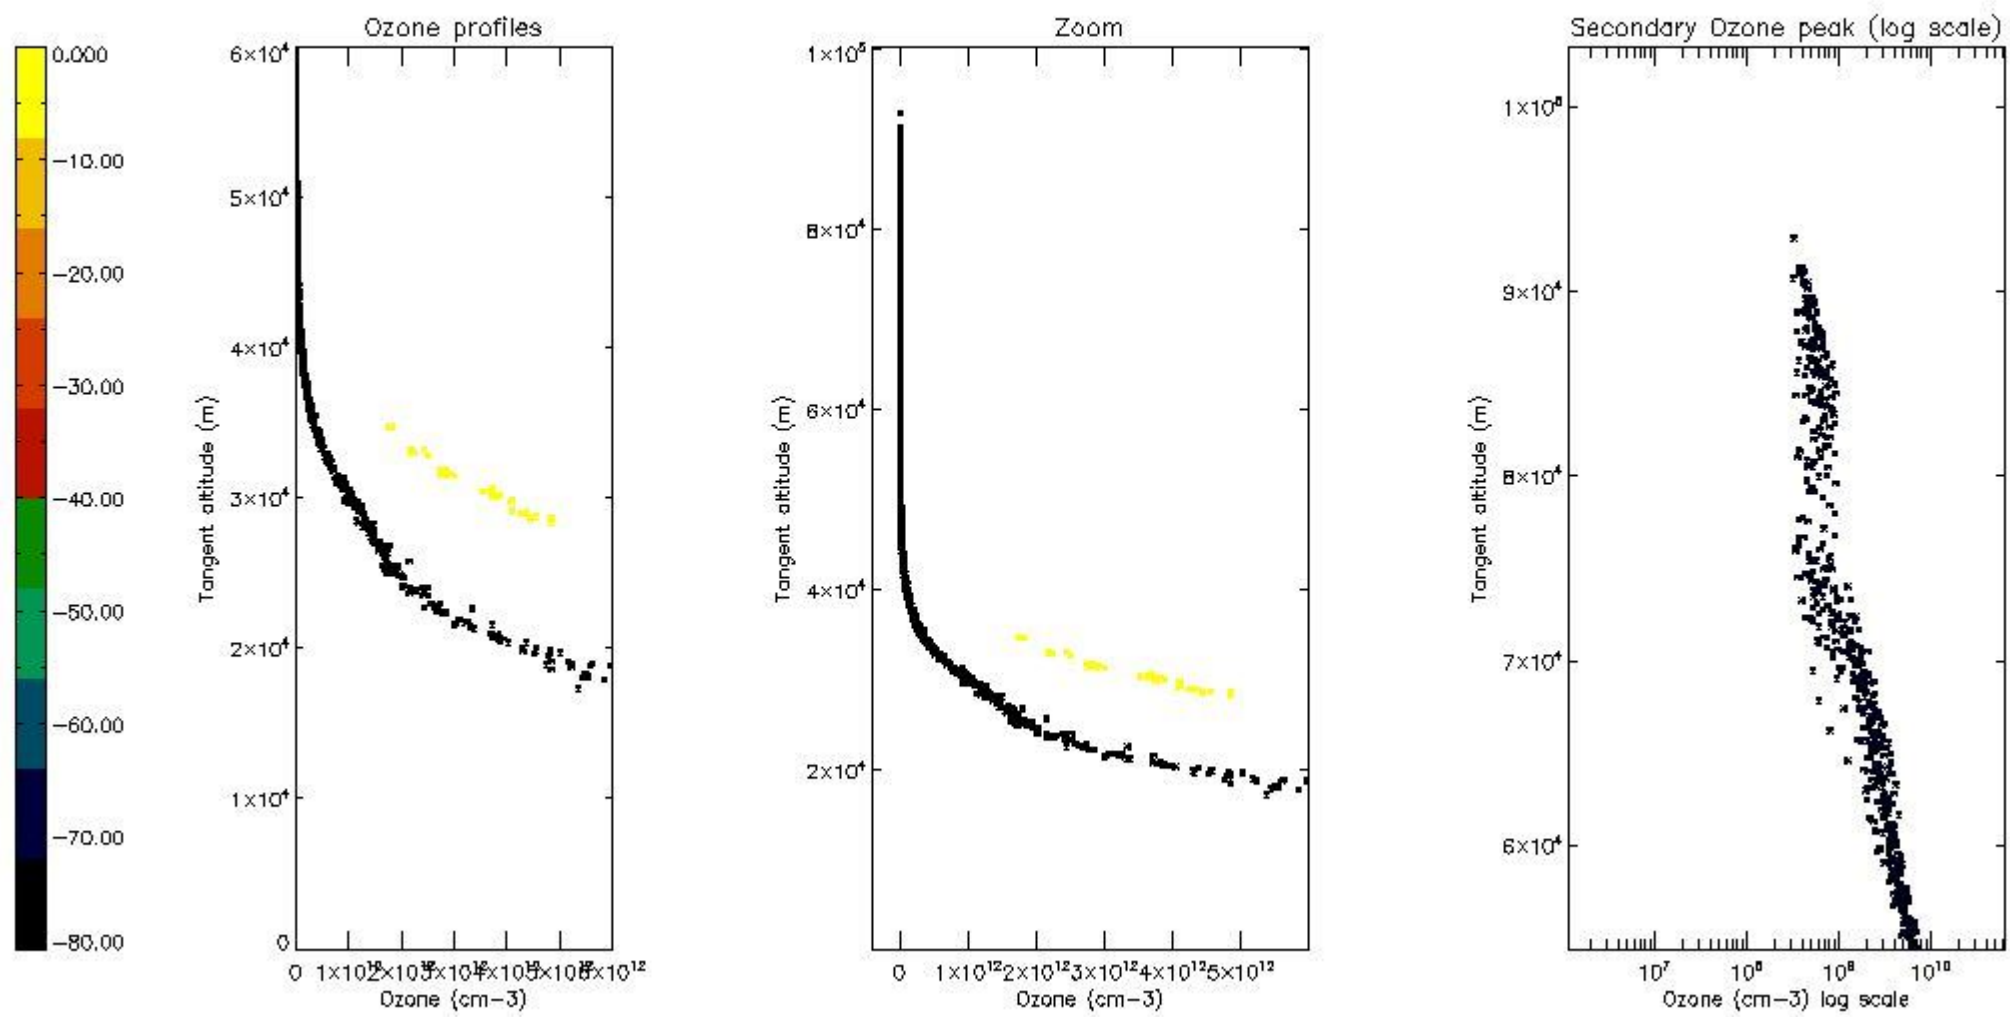

5.6 Plot NO₂ profiles for all STD (dark without errors)

The colorbar represents the latitude.