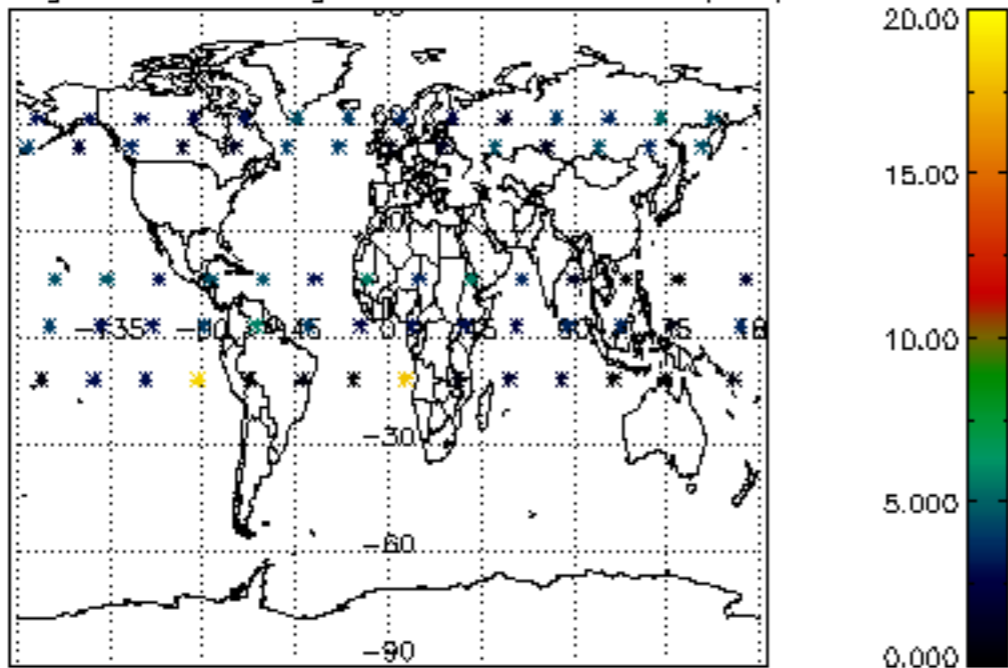

Percentage of star falling outside central band per profile