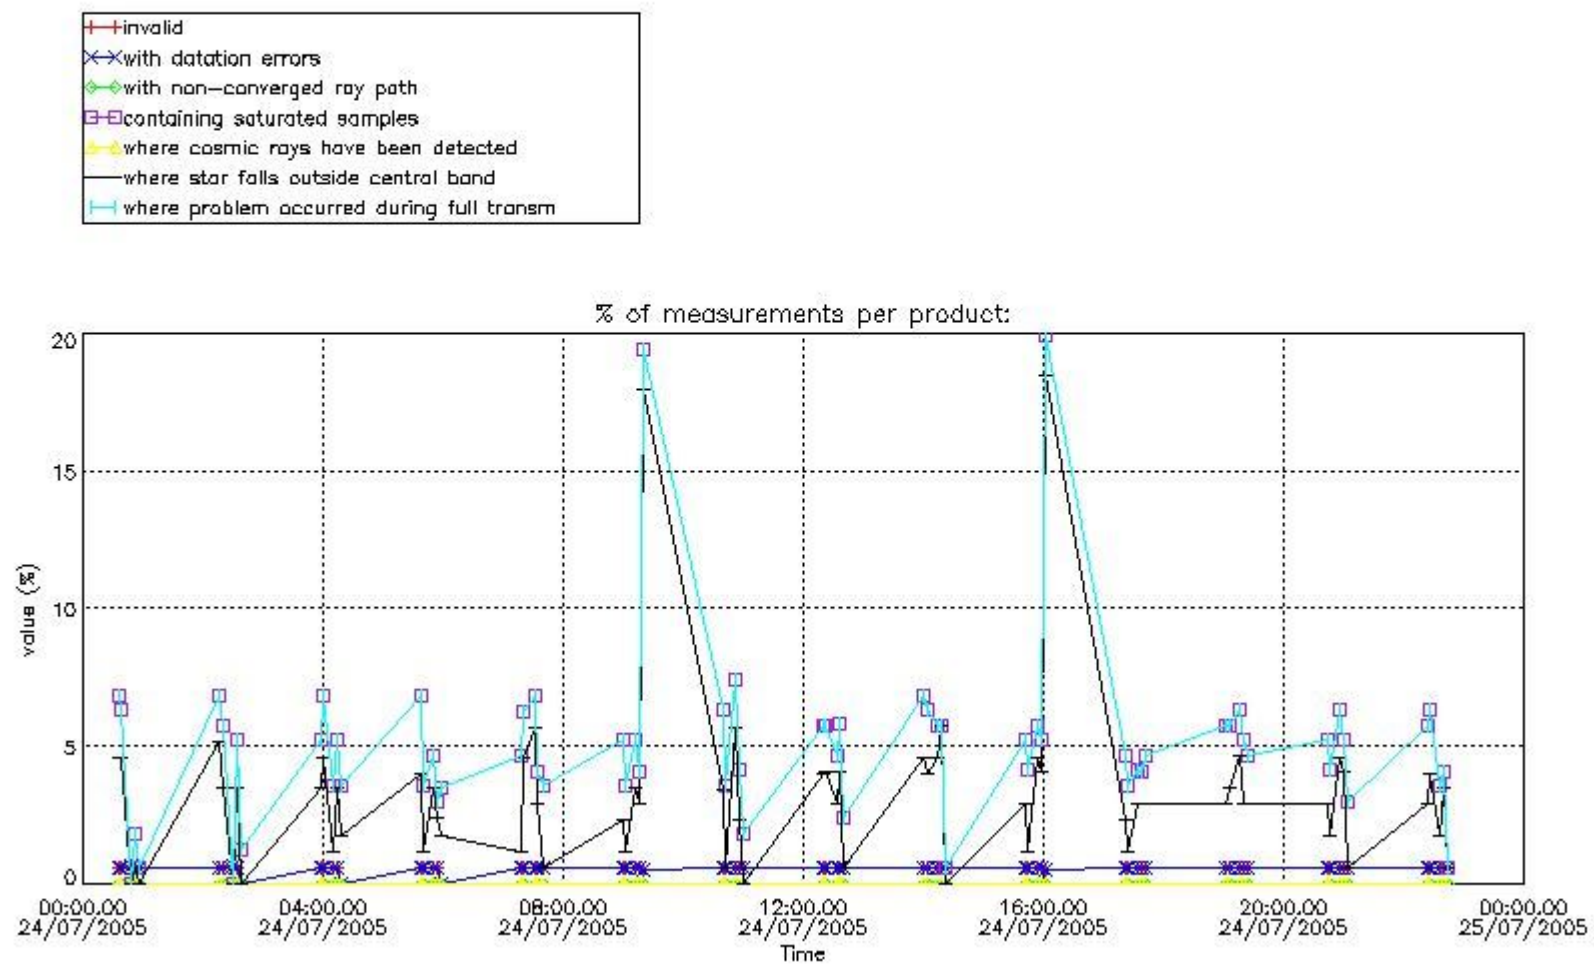

4.2 Plot quality information per product coming from level 1b processing (world map)

4.2.1 Plot level 1 quality information per product (world map): ENVISAT ASCENDING passes