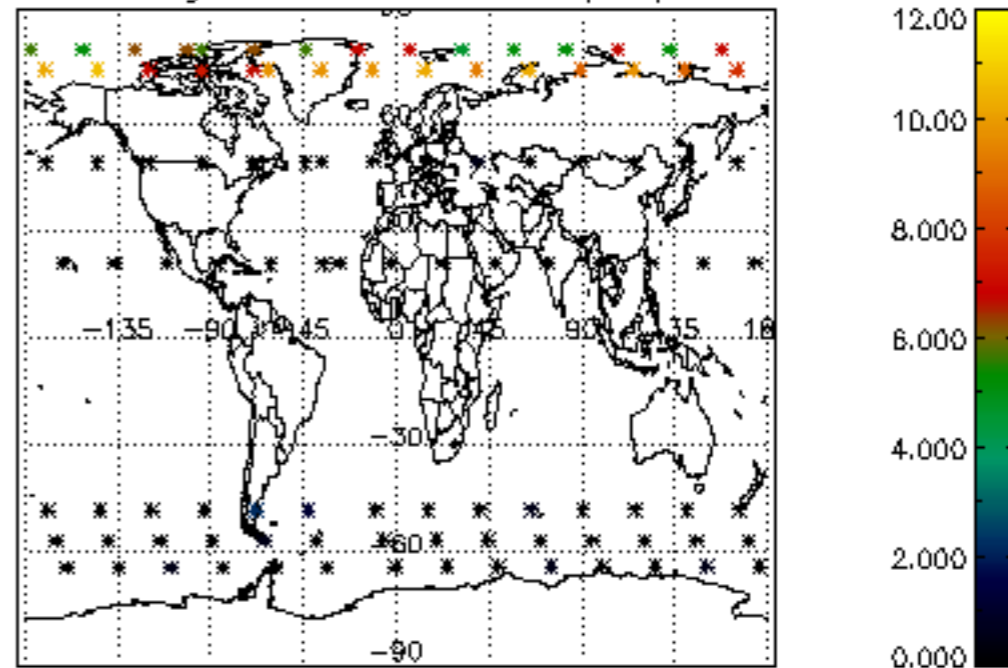

Percentage of datation errors per profile

Percentage of saturation errors per profile