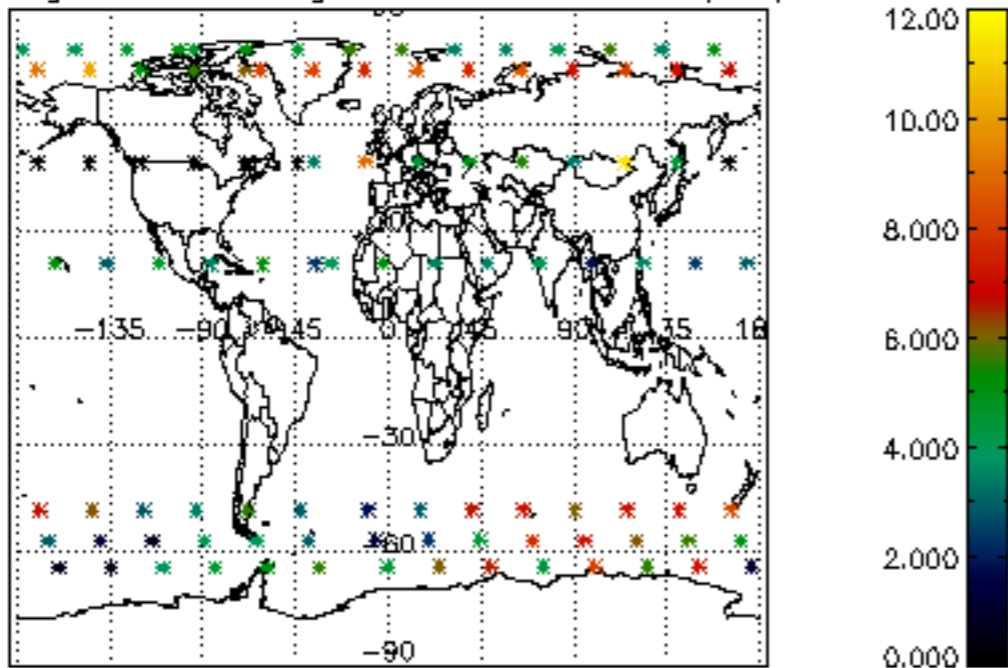

Percentage of cosmic ray hits per profile

Percentage of star falling outside central band per profile