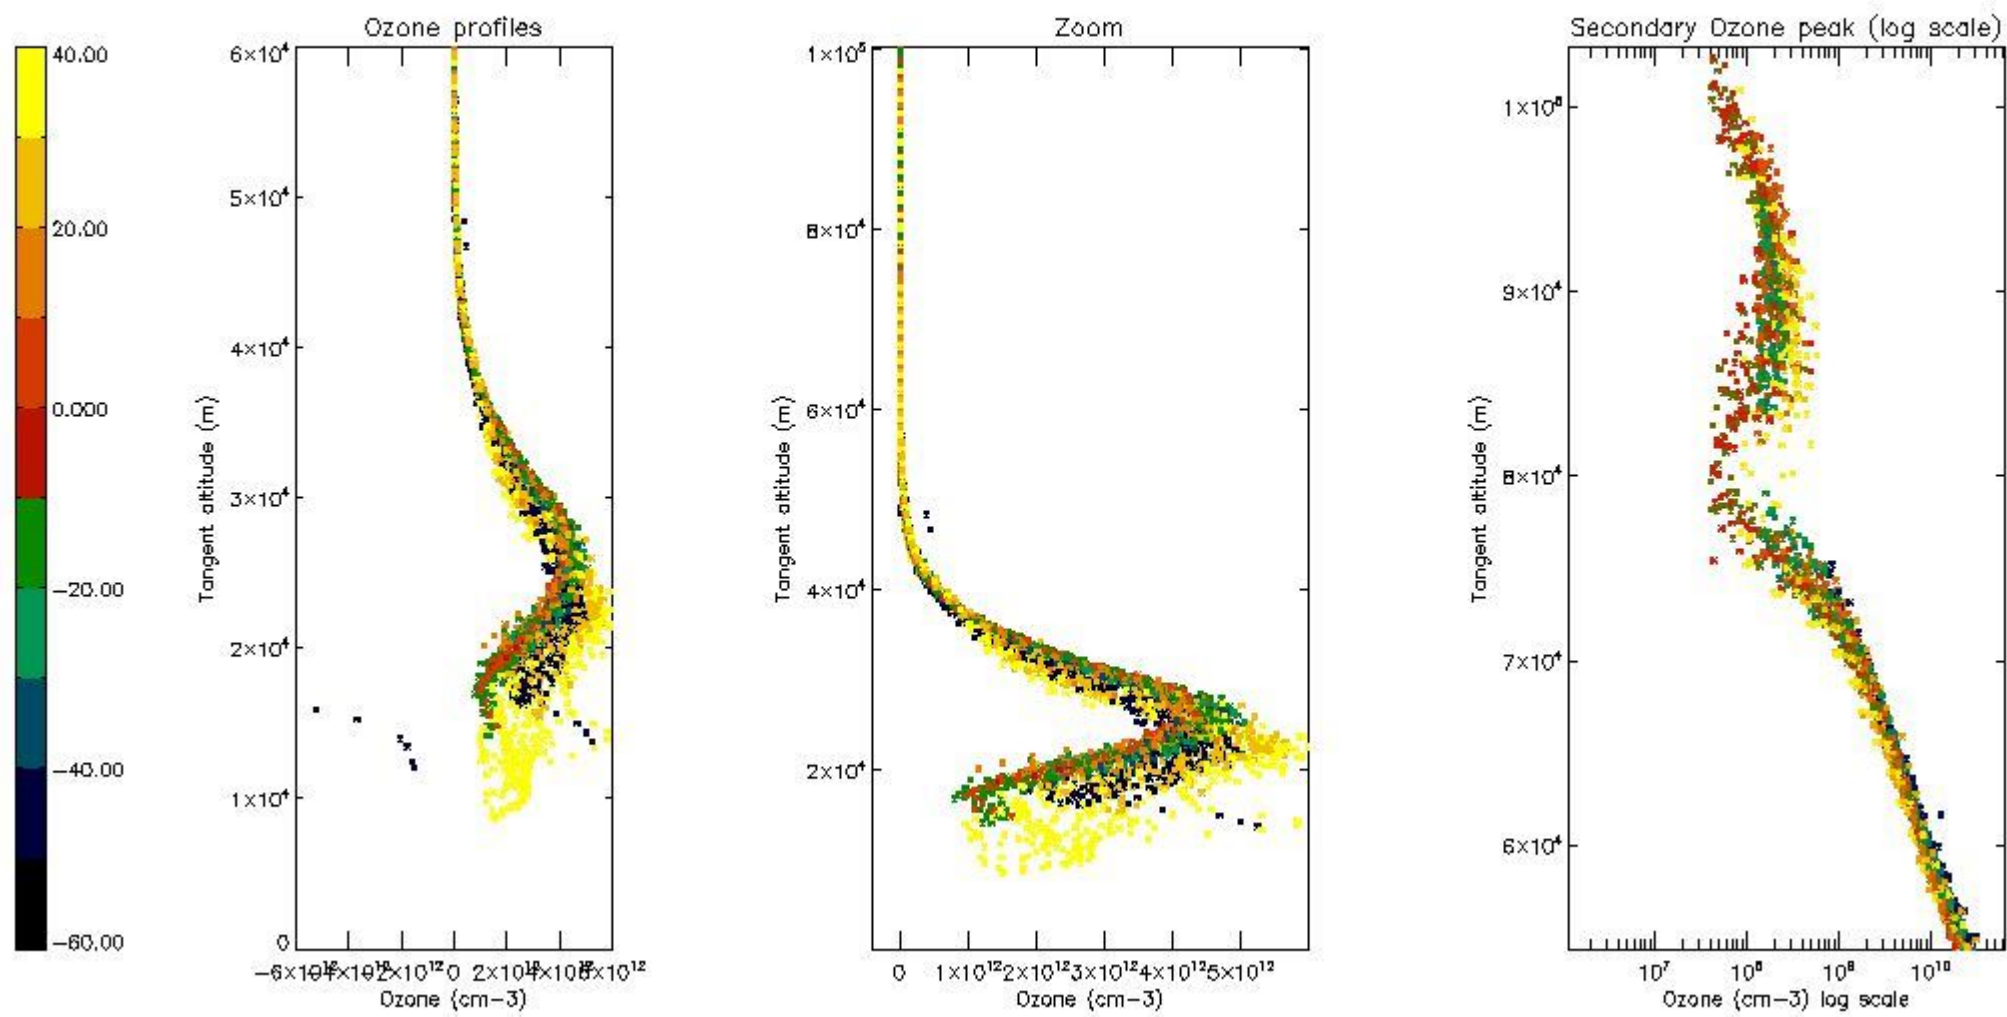

STD < 10	13
STD < 5	9

5.2 Plot ozone profiles for all STD (dark without errors)

The colorbar represents the latitude.

5.3 Plot ozone profiles where STD < 20% (dark without errors)

The colorbar represents the latitude.