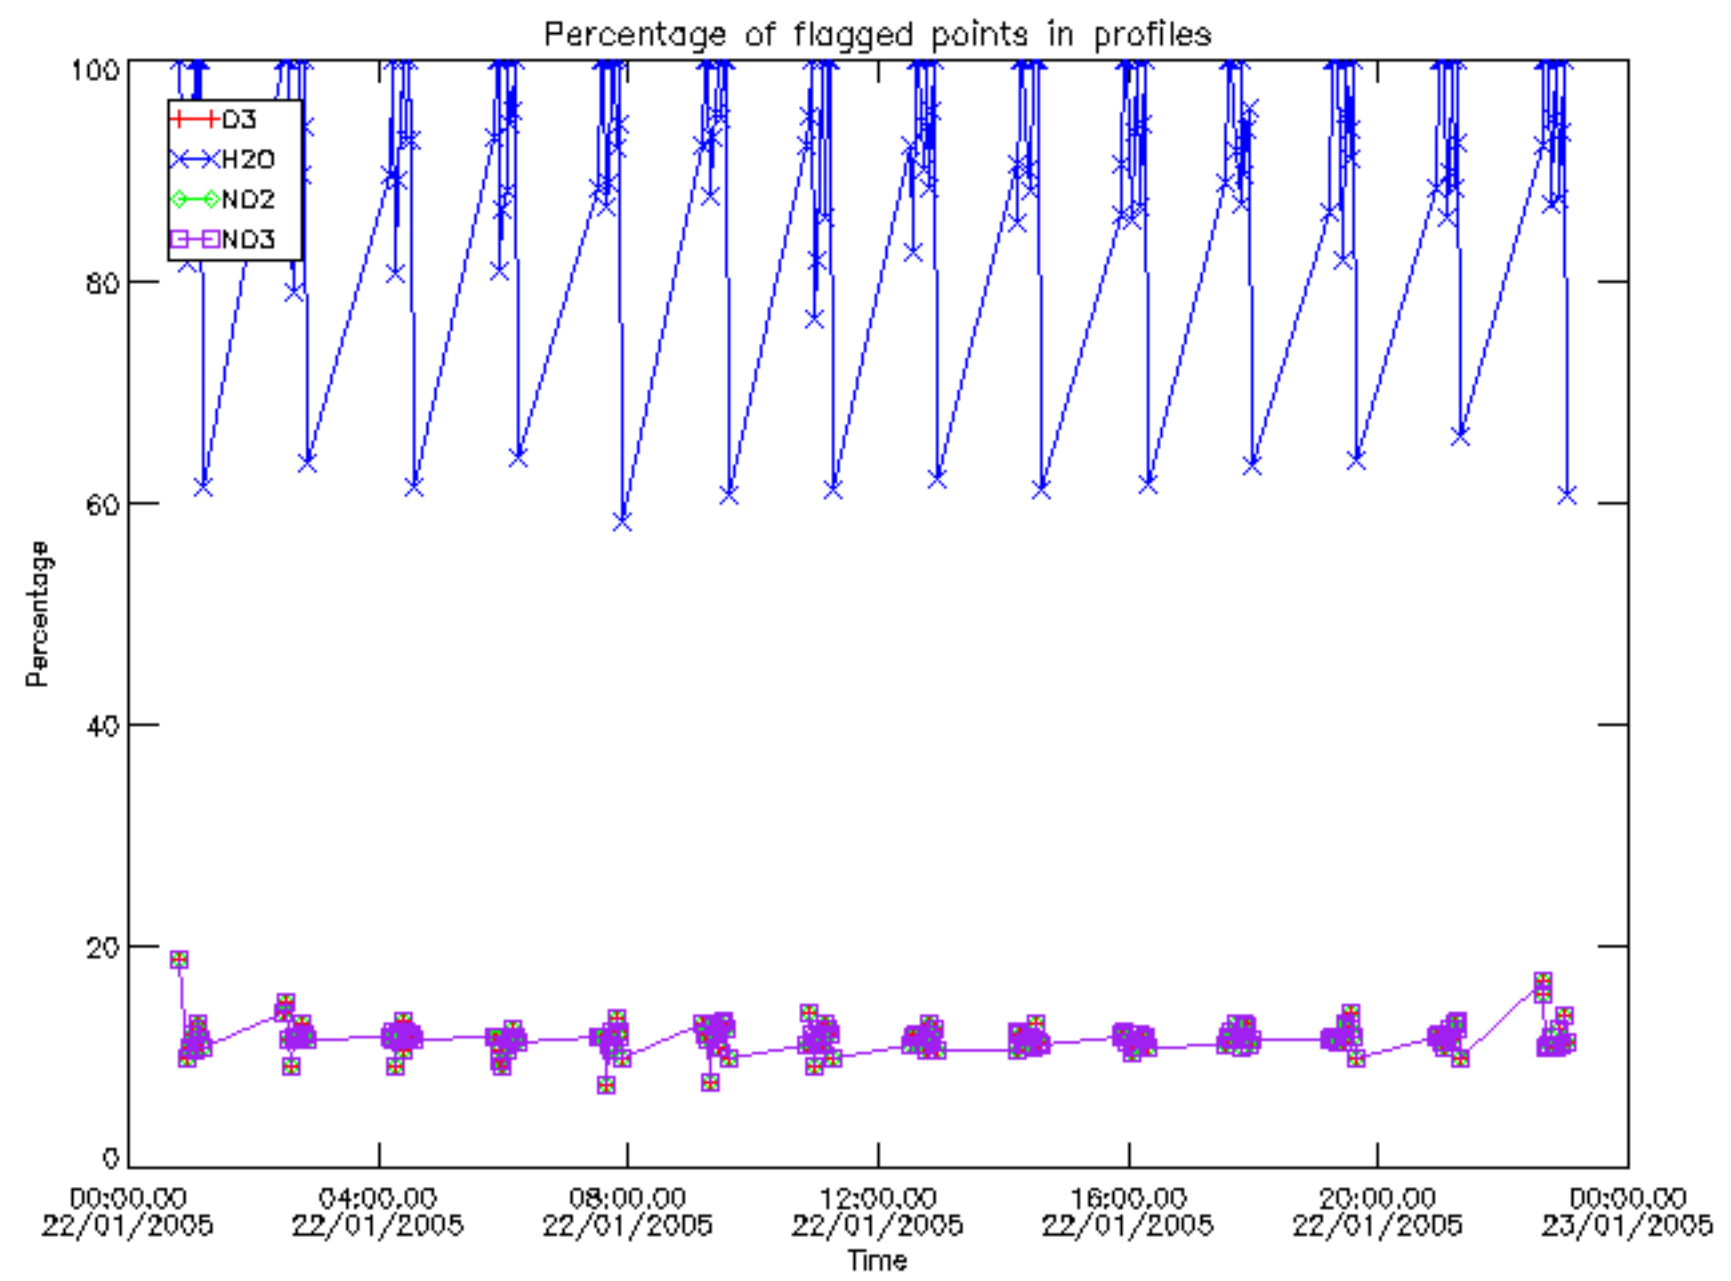

Percentage of flagged data per D3 profile

Percentage of flagged data per H2O profile