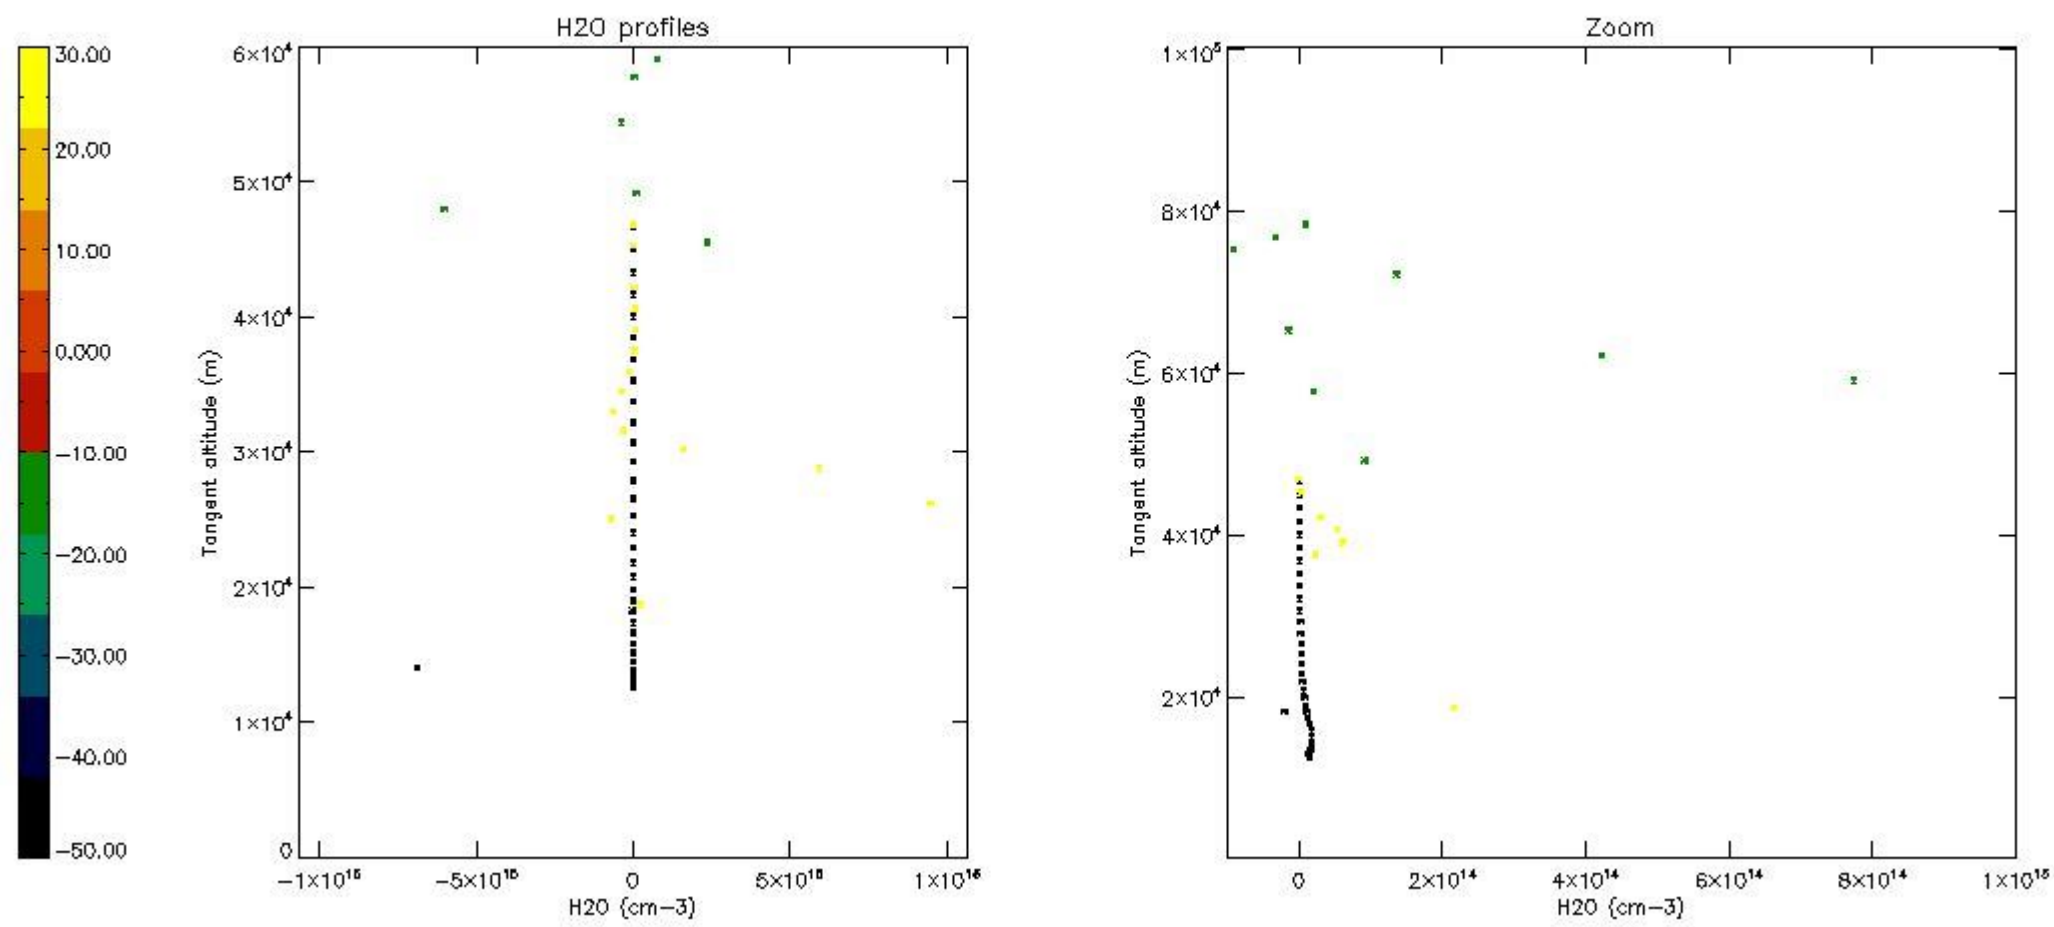

The colorbar represents the latitude.