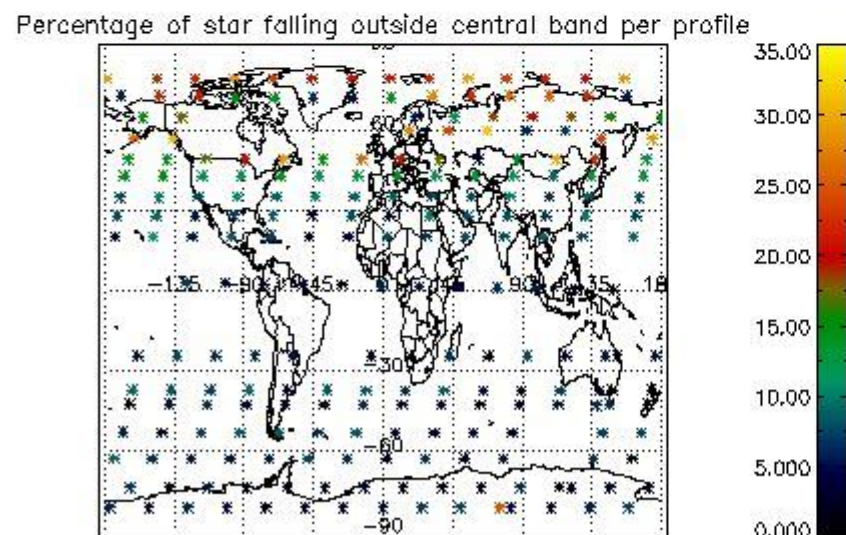

5. Trace gas profiles

5.1 Ozone statistics based on quality of products

The final quality of the products can be "measured" using the STD (Standard Deviation) attached to every point profile. This information is written to the parameter GOM_NL__2P/NL_LOCAL_SPECIES_DENSITY/o3_std of the level 2 products. The table below shows the statistics for given STD ranges.

The statistics are given with respect to the overall valid production:

- Products without fatal errors: GOM_NL__2P/MPH/PRODUCT_ERR=0
- Valid point profile: GOM_NL__2P/NL_LOCAL_SPECIES_DENSITY/pcd(0)=0

The 'Criteria' is applied to valid points of dark limb products:

- Products in dark limb illumination condition: GOM_NL__2P/NL_SUMMARY_QUALITY/obs_ill_cond=0
- Products without fatal errors: GOM_NL__2P/MPH/PRODUCT_ERR=0
- Valid point profile: GOM_NL__2P/NL_LOCAL_SPECIES_DENSITY/pcd(0)=0

So, the table below shows the percentage of dark limb and valid observations for each criteria with respect to the overall valid daily observations.

Criteria	% of total production
All STD	26
STD < 20	16