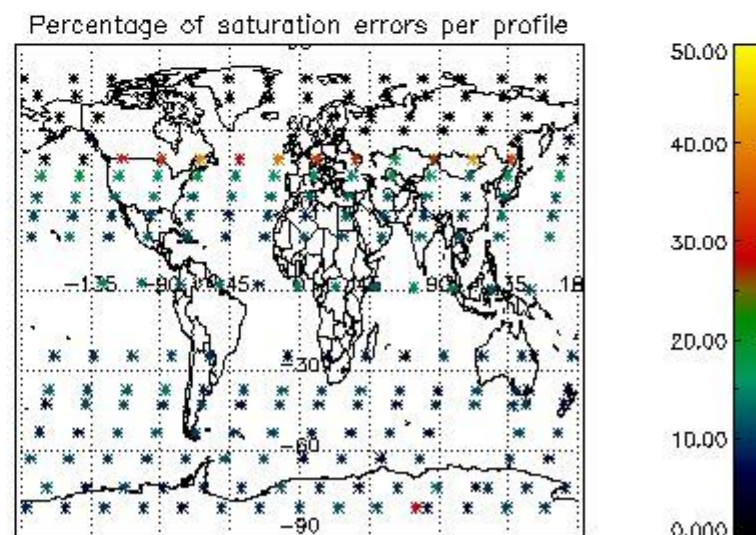

5. Trace gas profiles

5.1 Ozone statistics based on quality of products

The final quality of the products can be "measured" using the STD (Standard Deviation) attached to every point profile. This information is written to the parameter GOM_NL__2P/NL_LOCAL_SPECIES_DENSITY/o3_std of the level 2 products. The table below shows the statistics for given STD ranges.

The statistics are given with respect to the overall valid production:

- Products without fatal errors: GOM_NL__2P/MPH/PRODUCT_ERR=0
- Valid point profile: GOM_NL__2P/NL_LOCAL_SPECIES_DENSITY/pcd(0)=0

The 'Criteria' is applied to valid points of dark limb products:

- Products in dark limb illumination condition: GOM_NL__2P/NL_SUMMARY_QUALITY/obs_ill_cond=0
- Products without fatal errors: GOM_NL__2P/MPH/PRODUCT_ERR=0
- Valid point profile: GOM_NL__2P/NL_LOCAL_SPECIES_DENSITY/pcd(0)=0

So, the table below shows the percentage of dark limb and valid observations for each criteria with respect to the overall valid daily observations.

Criteria	% of total production
All STD	26
STD < 20	16