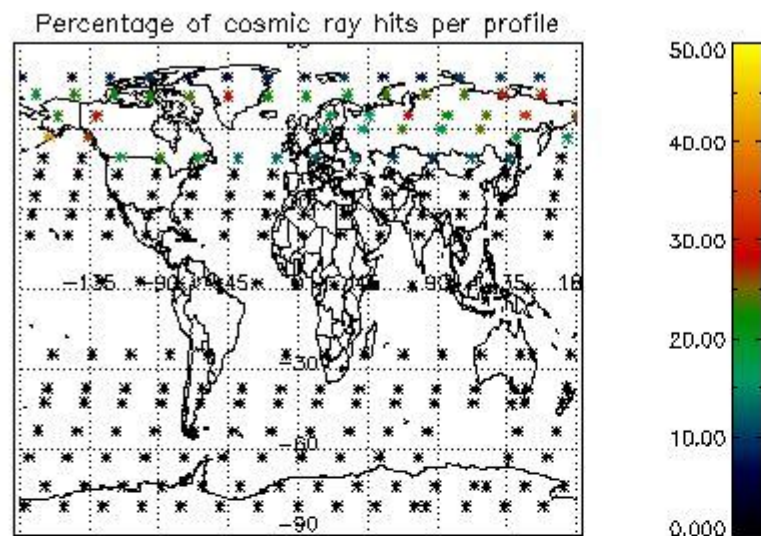

4.2.2 Plot level 1 quality information per product (world map): ENVISAT DESCENDING passes

5. Trace gas profiles

5.1 Ozone statistics based on quality of products

The final quality of the products can be "measured" using the STD (Standard Deviation) attached to every point profile. This information is written to the parameter GOM_NL__2P/NL_LOCAL_SPECIES_DENSITY/o3_std of the level 2 products. The table below shows the statistics for given STD ranges.

The statistics are given with respect to the overall valid production:

- Products without fatal errors: GOM_NL__2P/MPH/PRODUCT_ERR=0
- Valid point profile: GOM_NL__2P/NL_LOCAL_SPECIES_DENSITY/pcd(0)=0

The 'Criteria' is applied to valid points of dark limb products:

- Products in dark limb illumination condition: GOM_NL__2P/NL_SUMMARY_QUALITY/obs_ill_cond=0
- Products without fatal errors: GOM_NL__2P/MPH/PRODUCT_ERR=0
- Valid point profile: GOM_NL__2P/NL_LOCAL_SPECIES_DENSITY/pcd(0)=0

So, the table below shows the percentage of dark limb and valid observations for each criteria with respect to the overall valid daily observations.

Criteria	% of total production
All STD	26
STD < 20	16