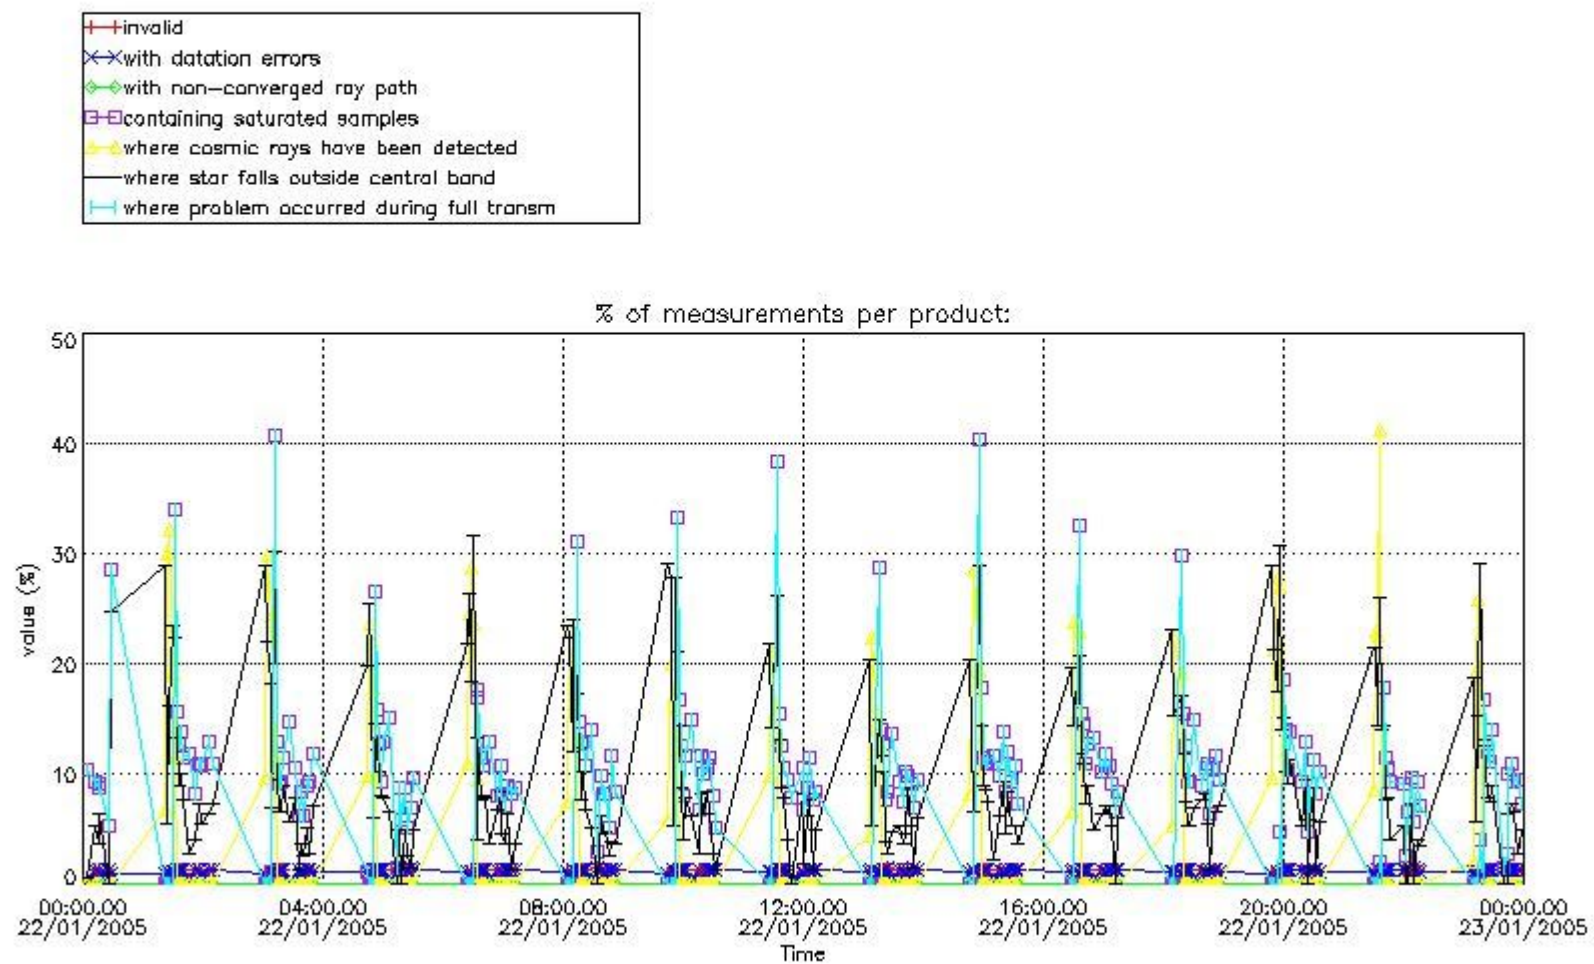

4.2 Plot quality information per product coming from level 1b processing (world map)

4.2.1 Plot level 1 quality information per product (world map): ENVISAT ASCENDING passes