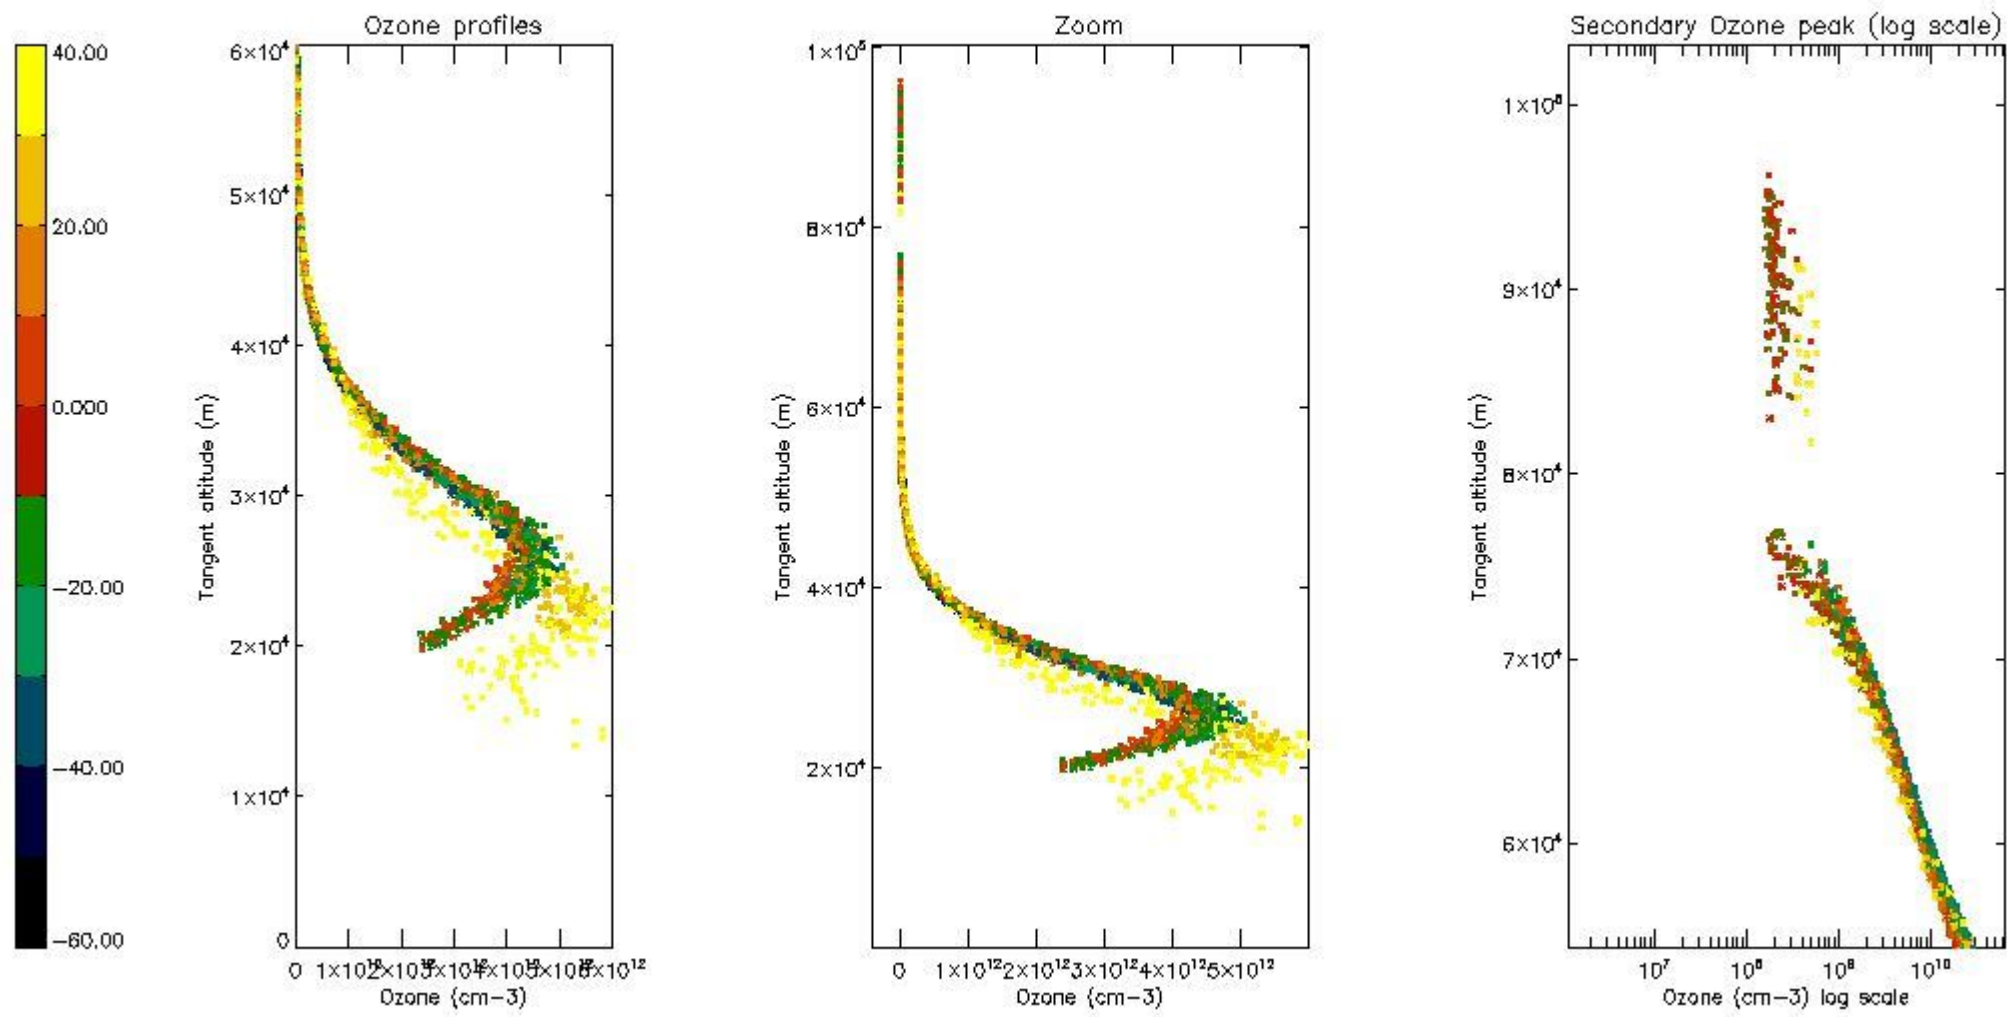

5.6 Plot NO₂ profiles for all STD (dark without errors)

The colorbar represents the latitude.