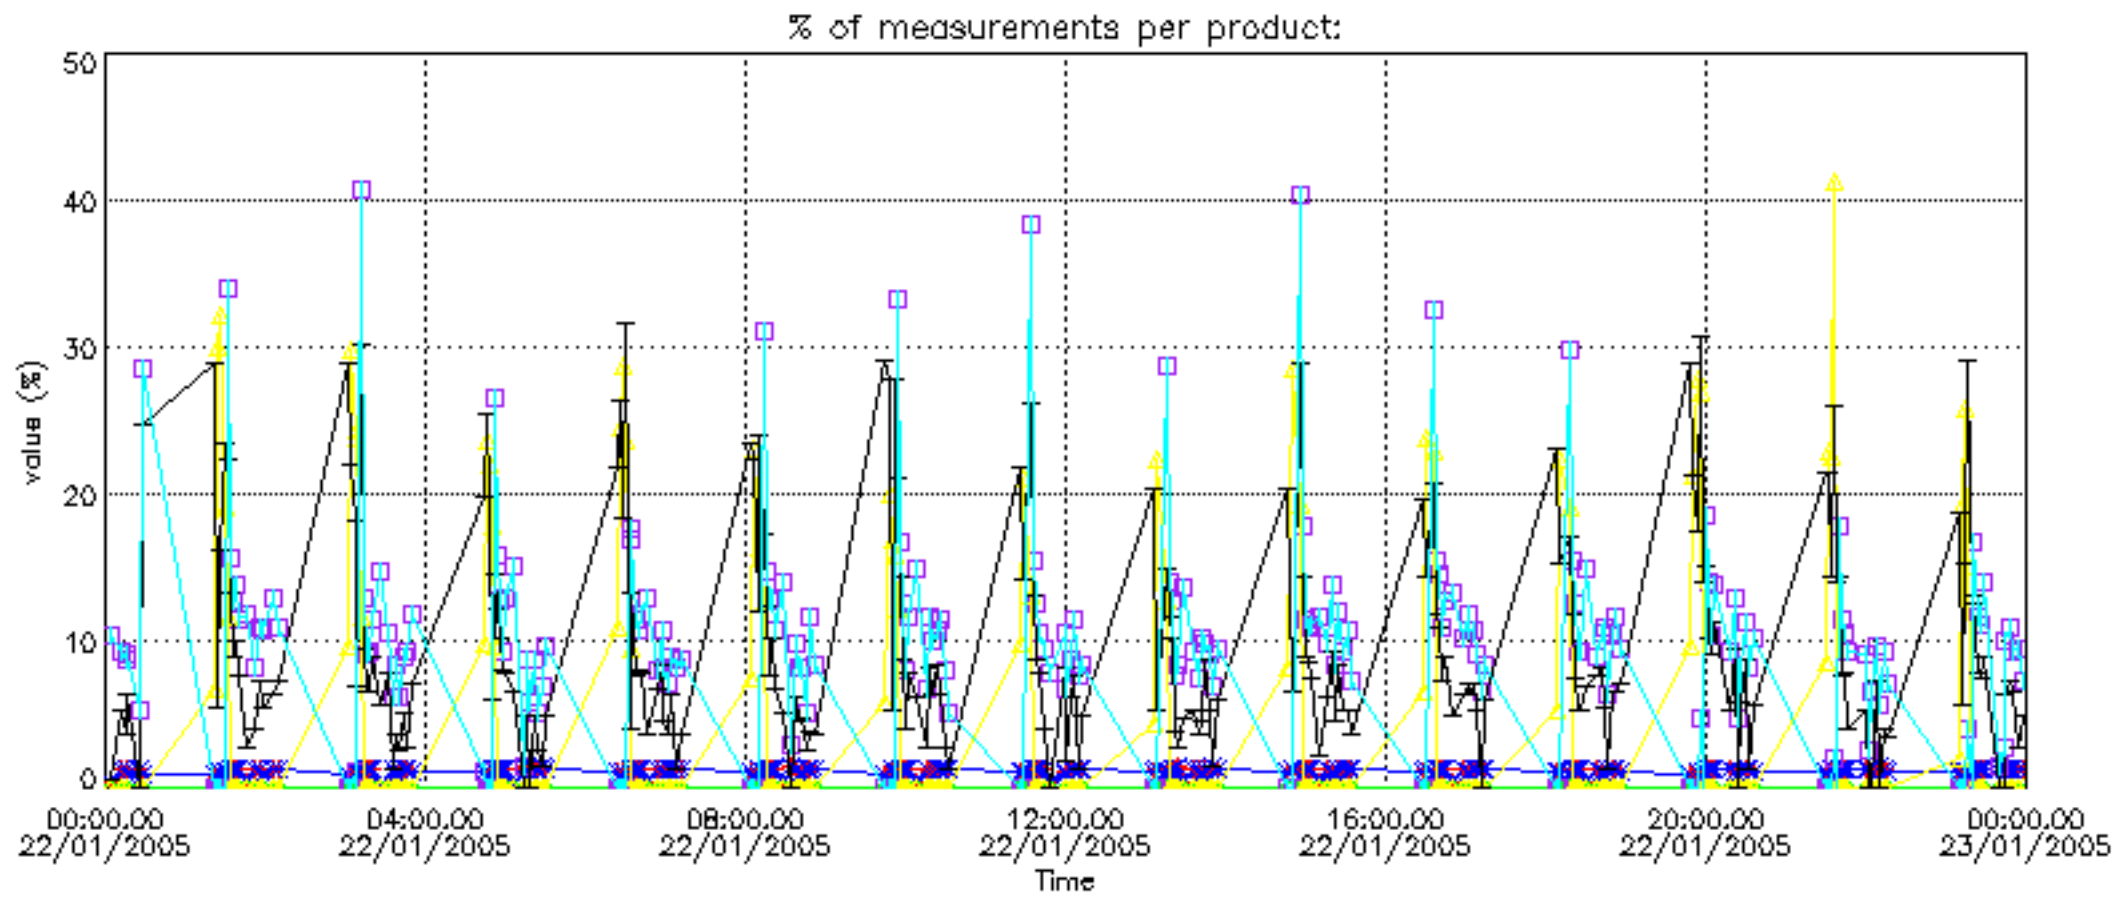

Percentage of cosmic ray hits per profile

Percentage of datation errors per profile