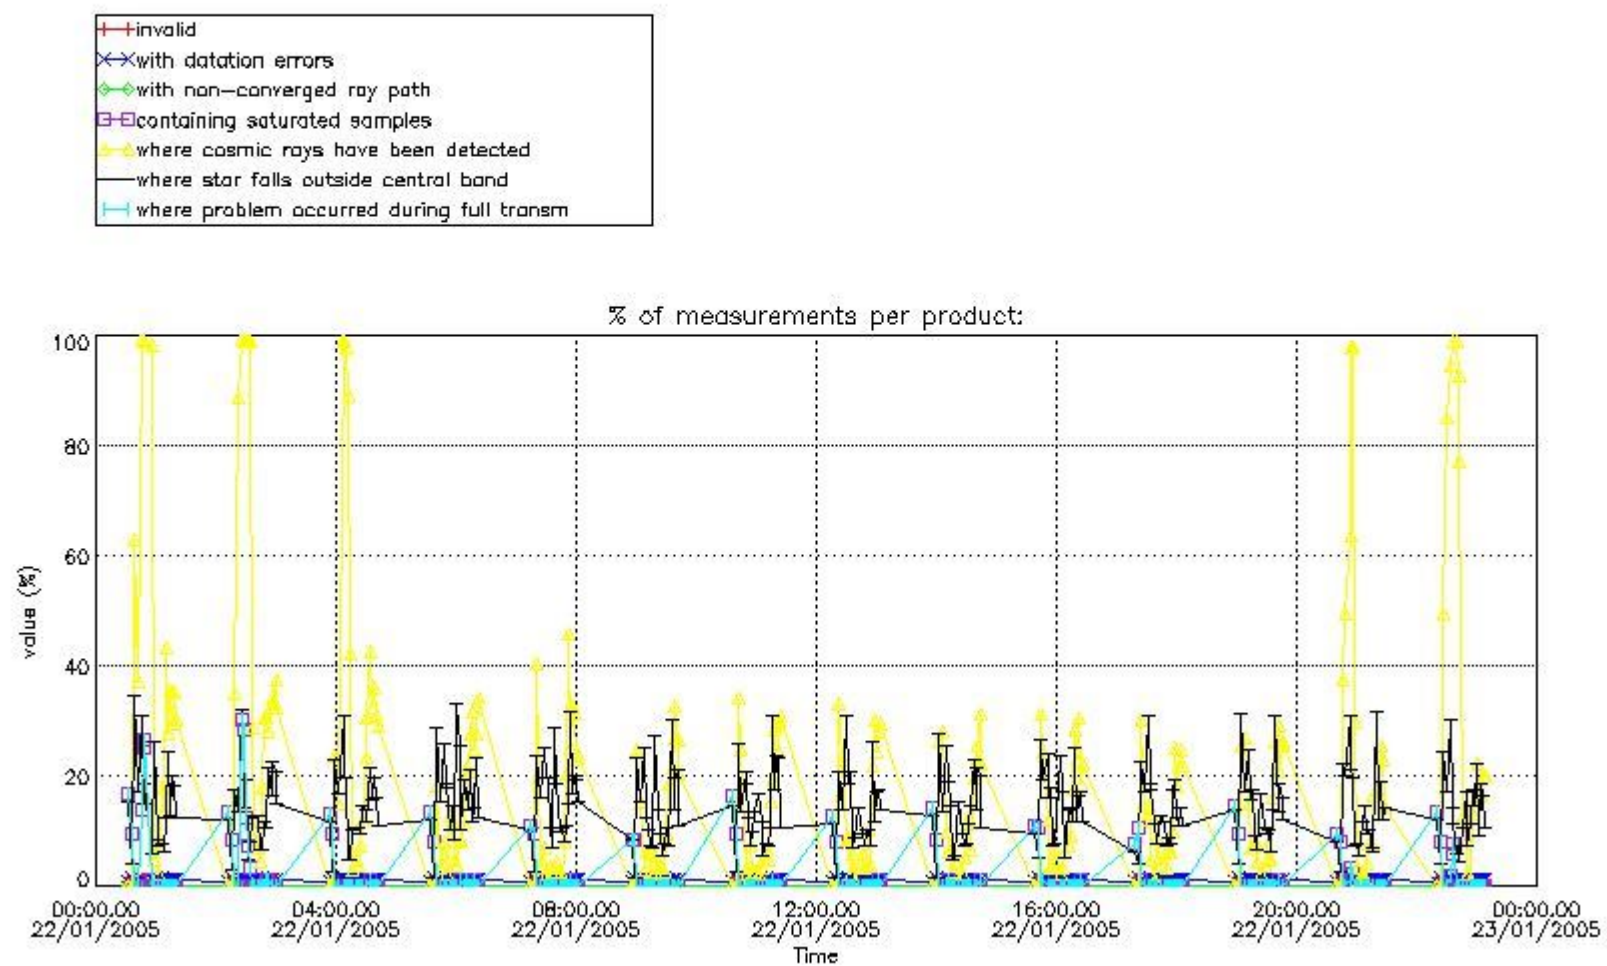

4.1.2 Plot level 1 quality information per product (time dependant): ENVI SAT DESCENDING passes