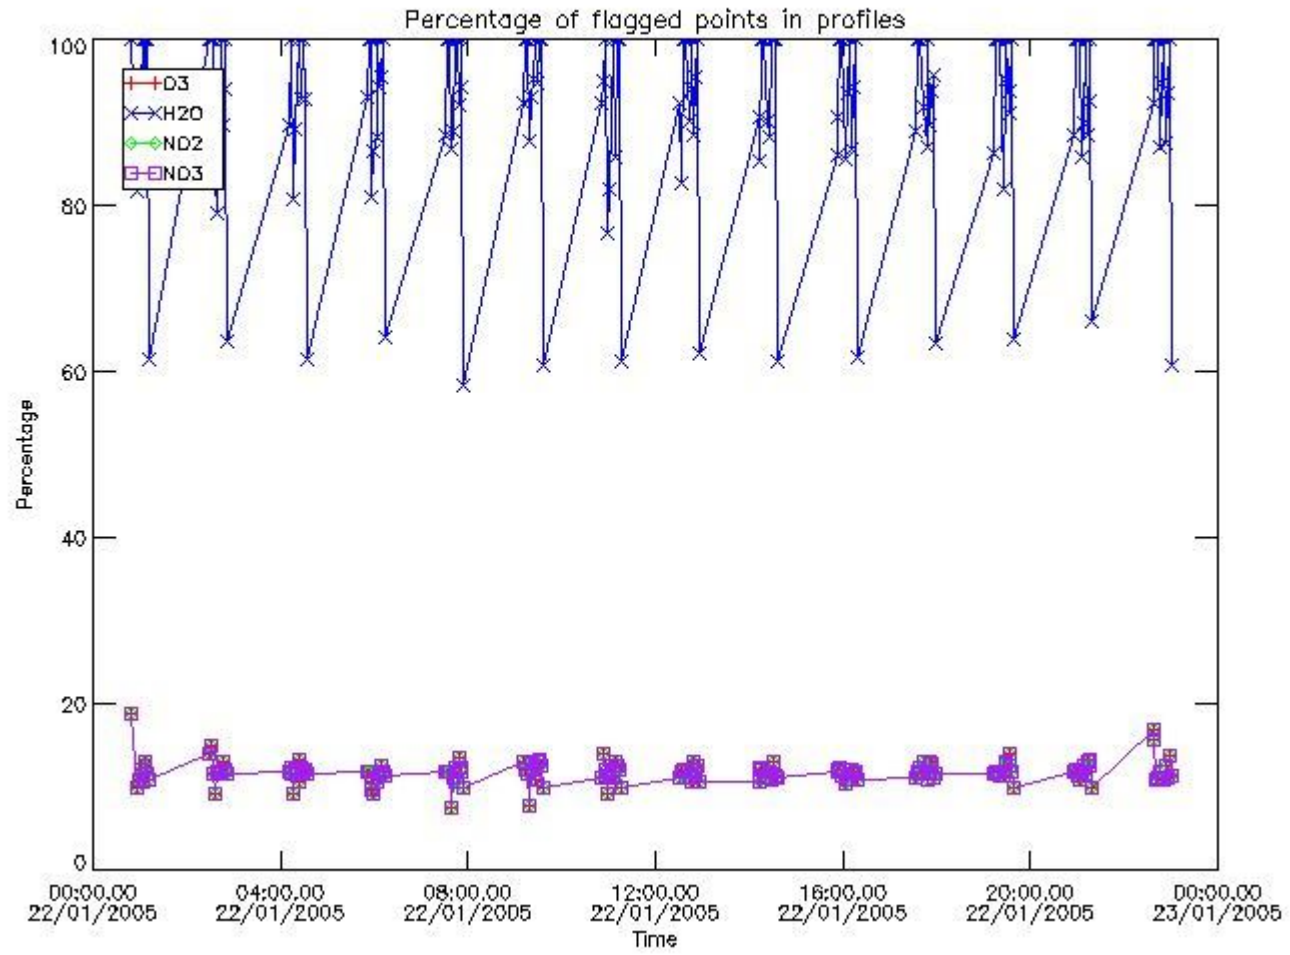

3. Quality information per product

In this section it is plotted some information contained in the Quality Summary data set of the level 2 products. Only products in dark limb conditions and without errors (error flag in the MPH set to "0") are used.

3.1 Plot quality information per product (time dependant)

3.2 Plot quality information per product (world map)