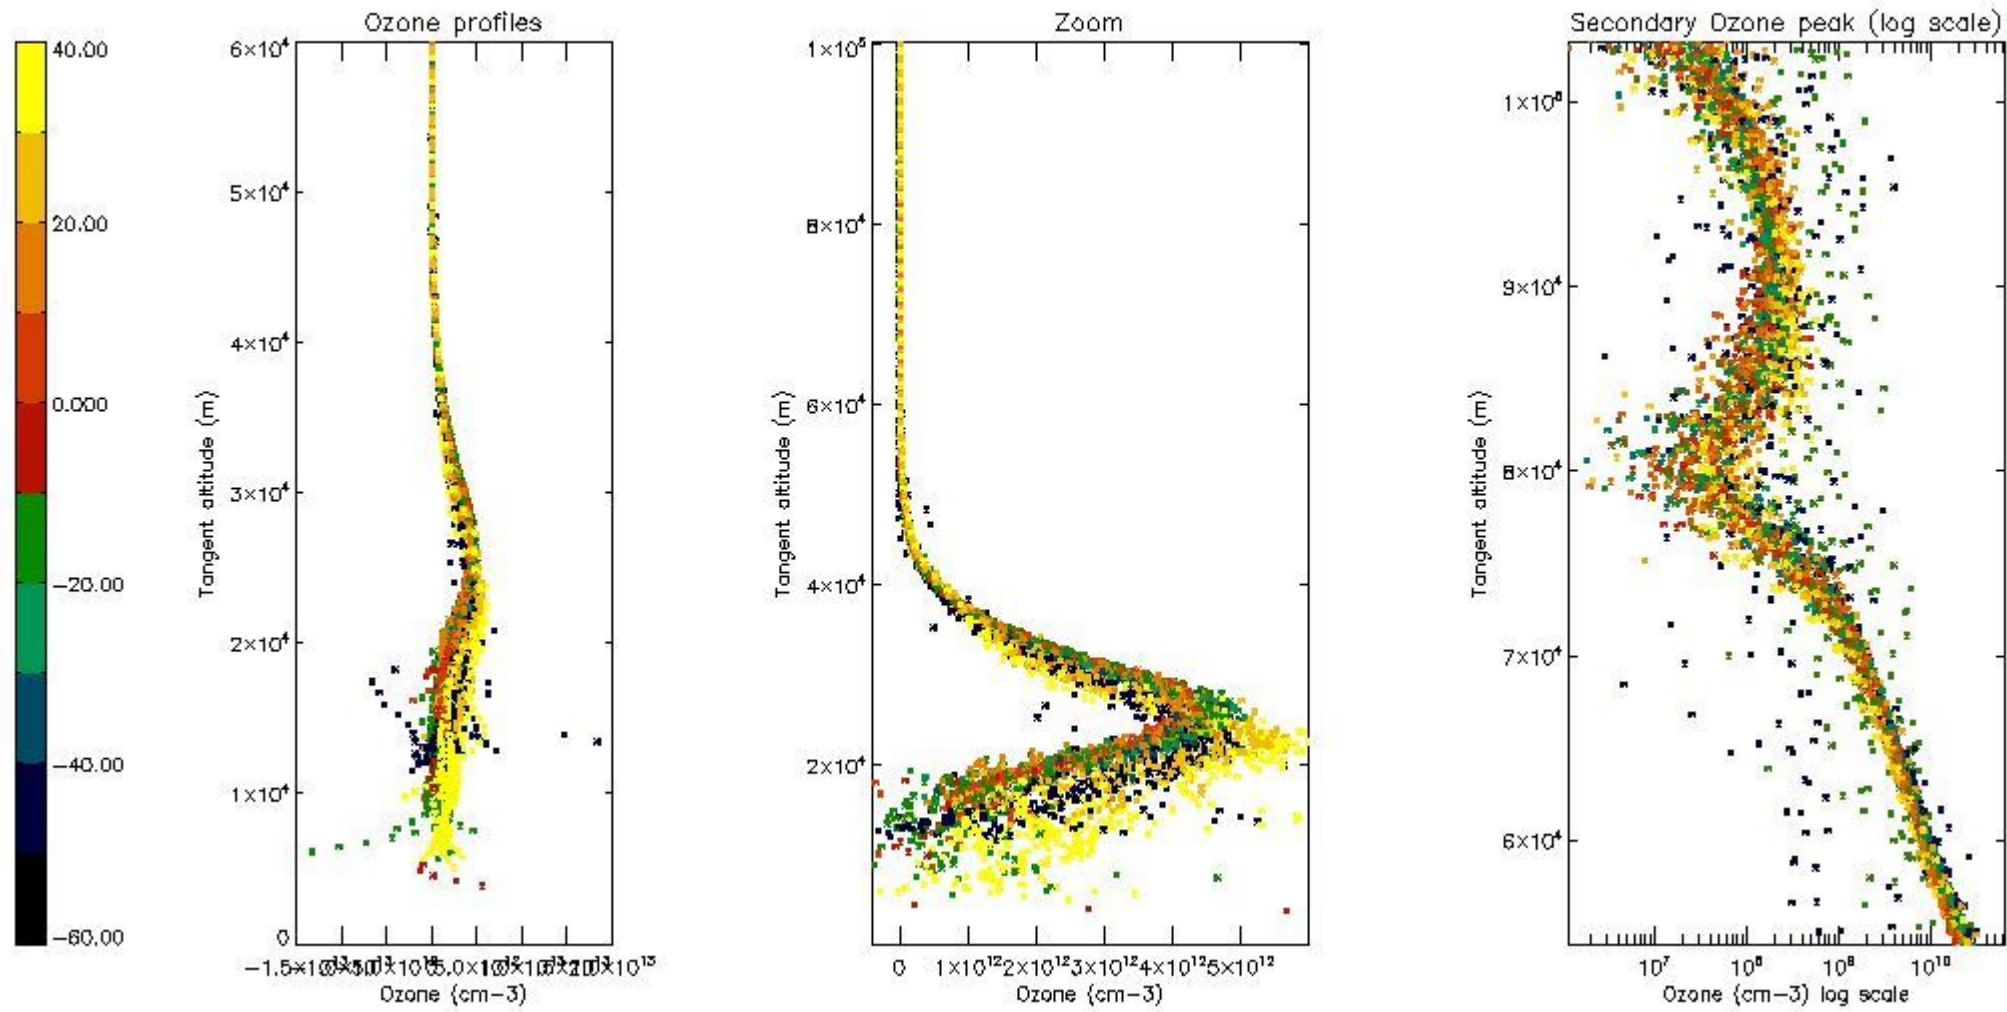

STD < 10	13
STD < 5	9

5.2 Plot ozone profiles for all STD (dark without errors)

The colorbar represents the latitude.

5.3 Plot ozone profiles where STD < 20% (dark without errors)

The colorbar represents the latitude.