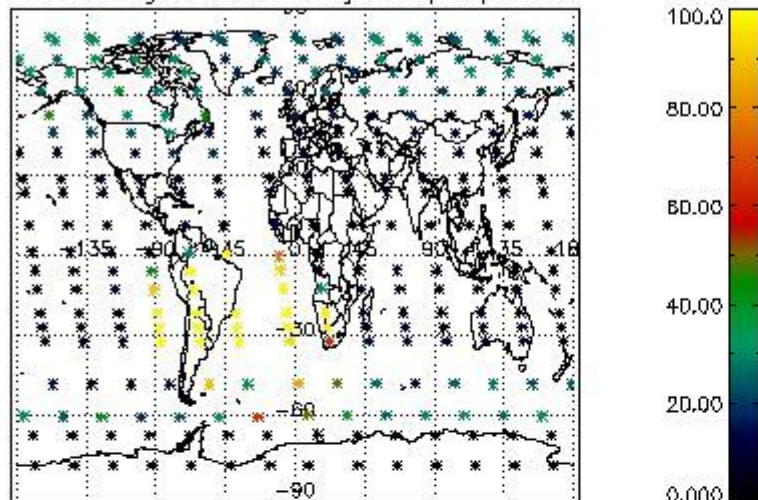

Percentage of cosmic ray hits per profile