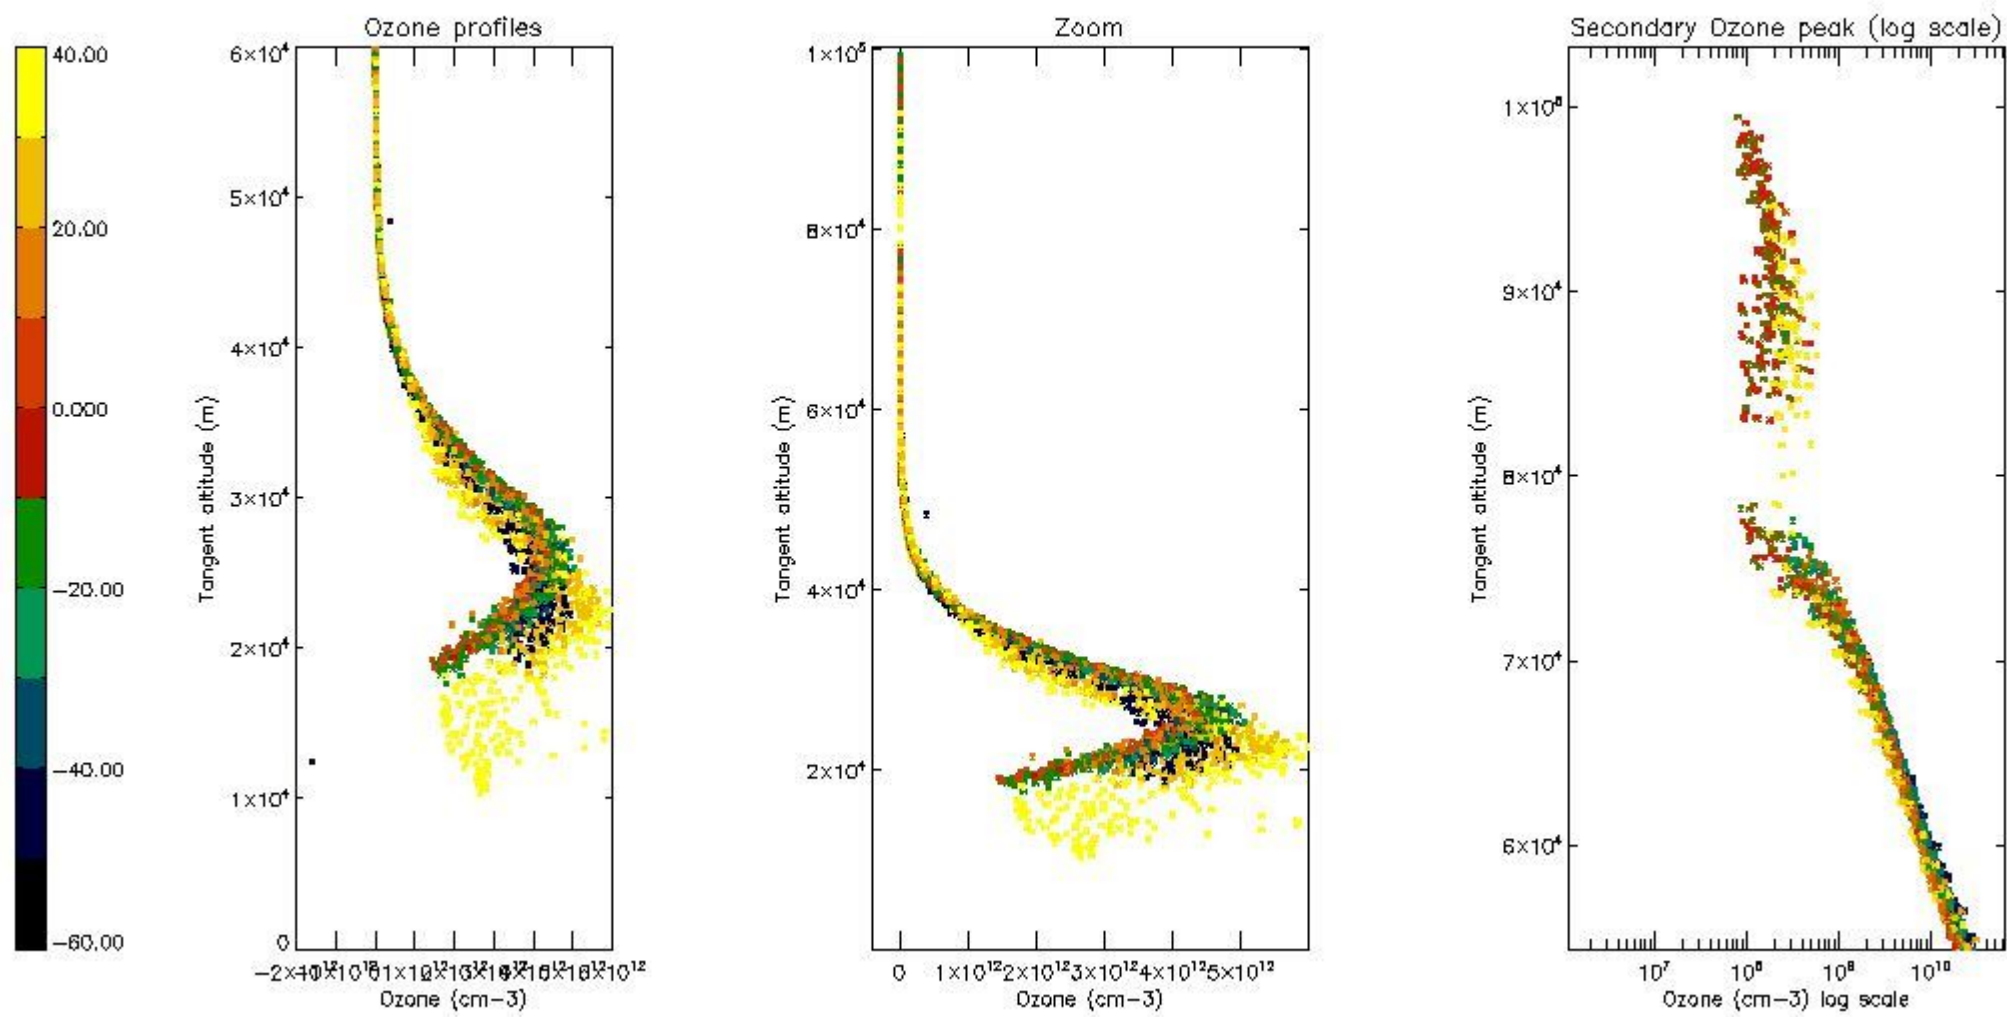

5.5 Plot ozone profiles where STD < 5% (dark without errors)

The colorbar represents the latitude.