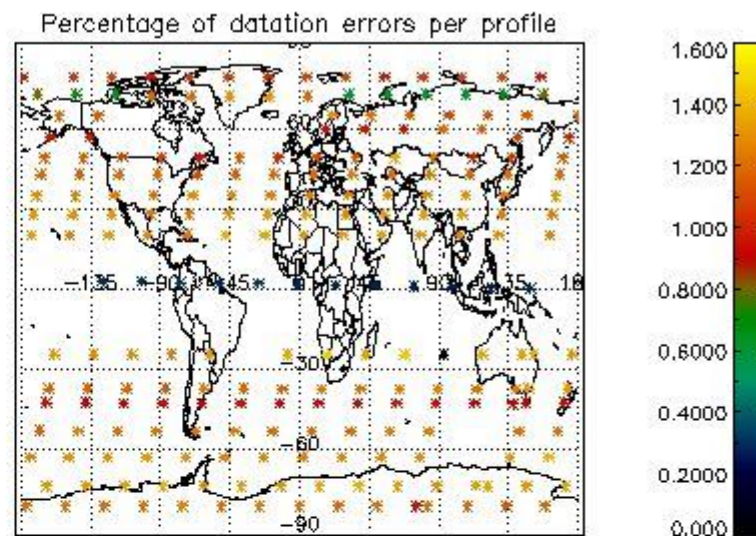

5. Trace gas profiles

5.1 Ozone statistics based on quality of products

The final quality of the products can be "measured" using the STD (Standard Deviation) attached to every point profile. This information is written to the parameter GOM_NL__2P/NL_LOCAL_SPECIES_DENSITY/o3_std of the level 2 products. The table below shows the statistics for given STD ranges.

The statistics are given with respect to the overall valid production:

- Products without fatal errors: GOM_NL__2P/MPH/PRODUCT_ERR=0
- Valid point profile: GOM_NL__2P/NL_LOCAL_SPECIES_DENSITY/pcd(0)=0

The 'Criteria' is applied to valid points of dark limb products:

- Products in dark limb illumination condition: GOM_NL__2P/NL_SUMMARY_QUALITY/obs_ill_cond=0
- Products without fatal errors: GOM_NL__2P/MPH/PRODUCT_ERR=0
- Valid point profile: GOM_NL__2P/NL_LOCAL_SPECIES_DENSITY/pcd(0)=0

So, the table below shows the percentage of dark limb and valid observations for each criteria with respect to the overall valid daily observations.

Criteria	% of total production
All STD	26
STD < 20	16