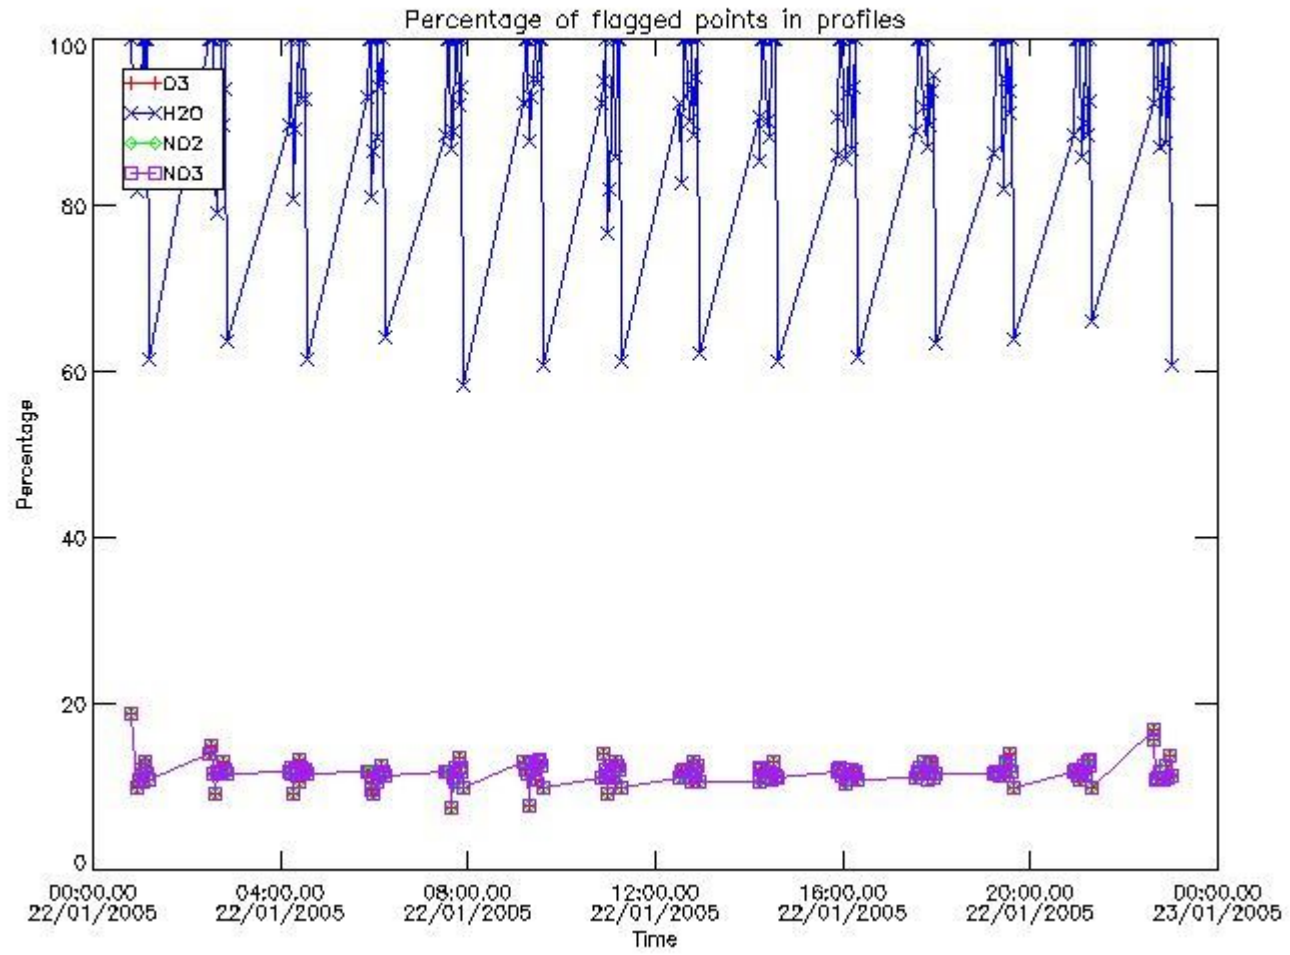

#### 3.1 Plot quality information per product (time dependant)