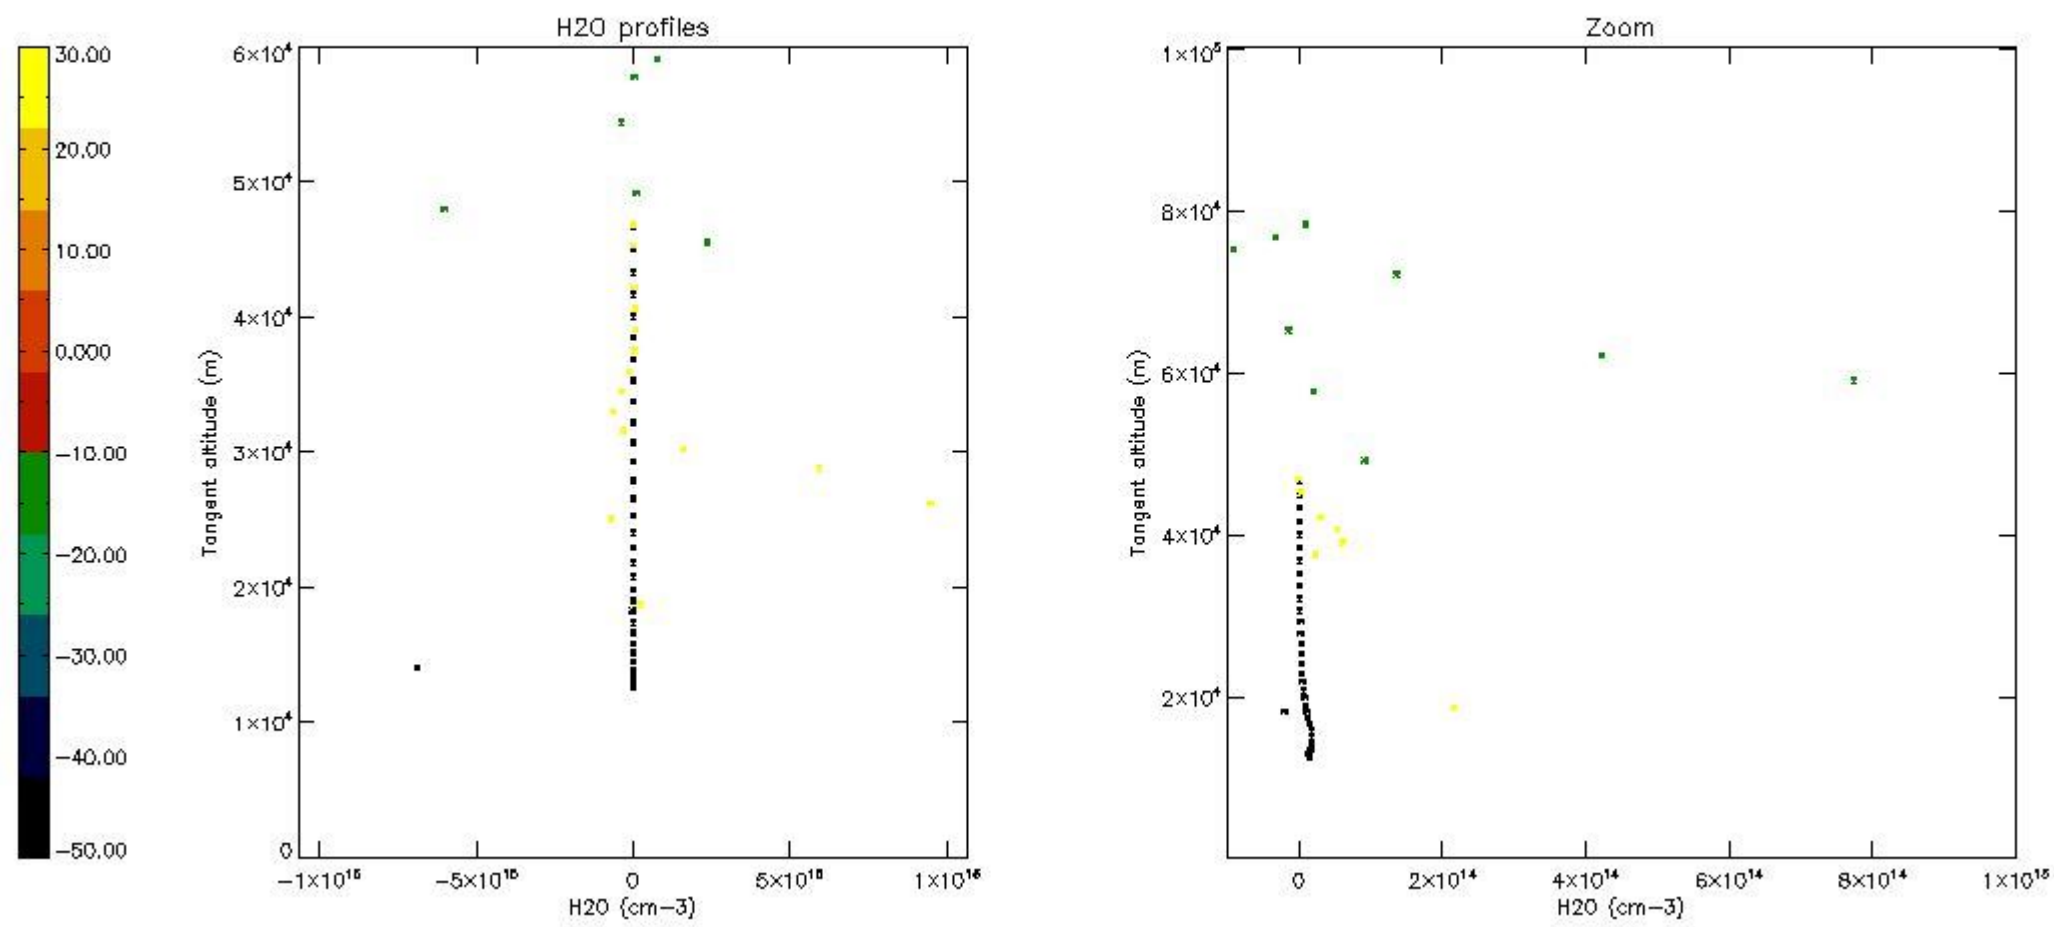

6. Auxiliary Data Files used for the production reported in section 2

The number reported in the third column indicates since which file (see list in section 2) the corresponding auxiliary file has been used. The fourth column is the date of those product files.

Type	Auxiliary Filename	Used since product	Used since product date
INST_PHYS_CHARACTERISTICS	GOM_INS_AXVIEC20091111_143220_20030716_120000_20500101_000000	1	22-JAN-2005 00:04:31
LEVEL-2_PROC_CONFIG	GOM_PR2_AXVIEC20091111_152718_20020301_000000_20500101_000000	1	22-JAN-2005 00:04:31
CROSS_SECTIONS_FILE	GOM_CRS_AXVIEC20091111_154832_20020301_000000_20500101_000000	1	22-JAN-2005 00:04:31