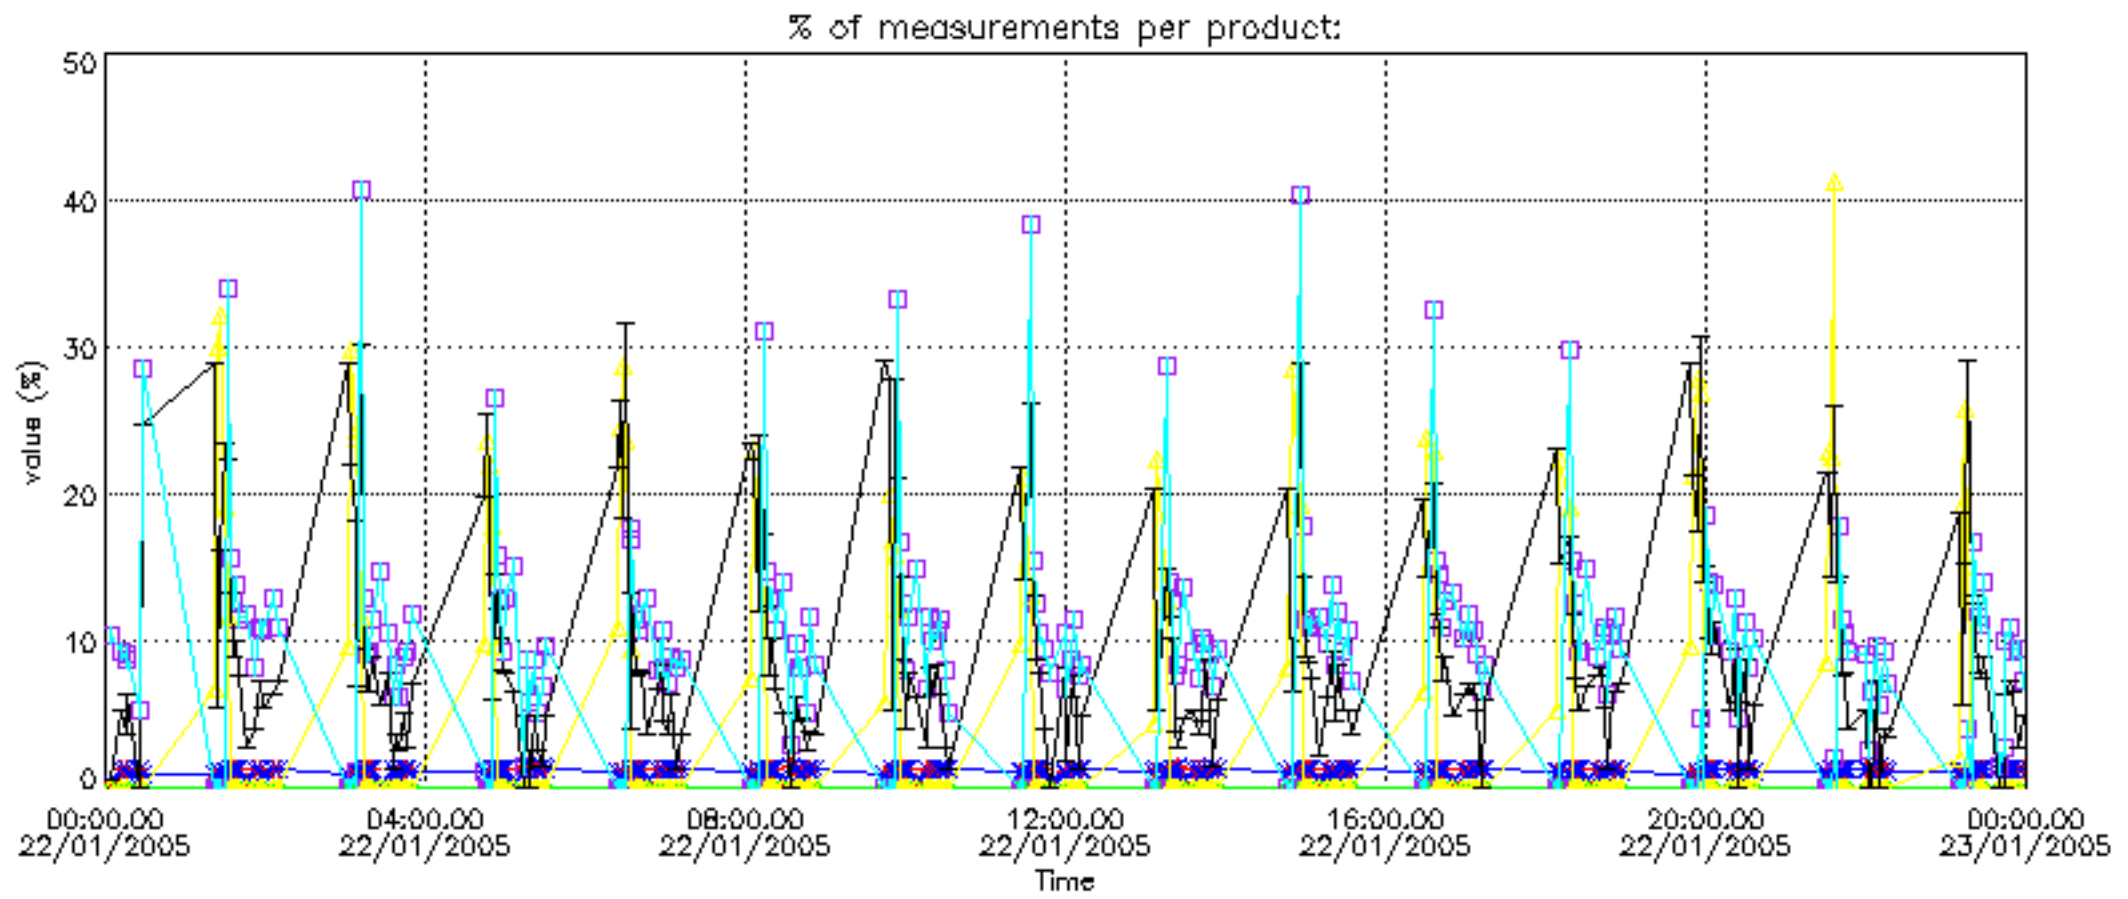

Percentage of cosmic ray hits per profile

Percentage of datation errors per profile