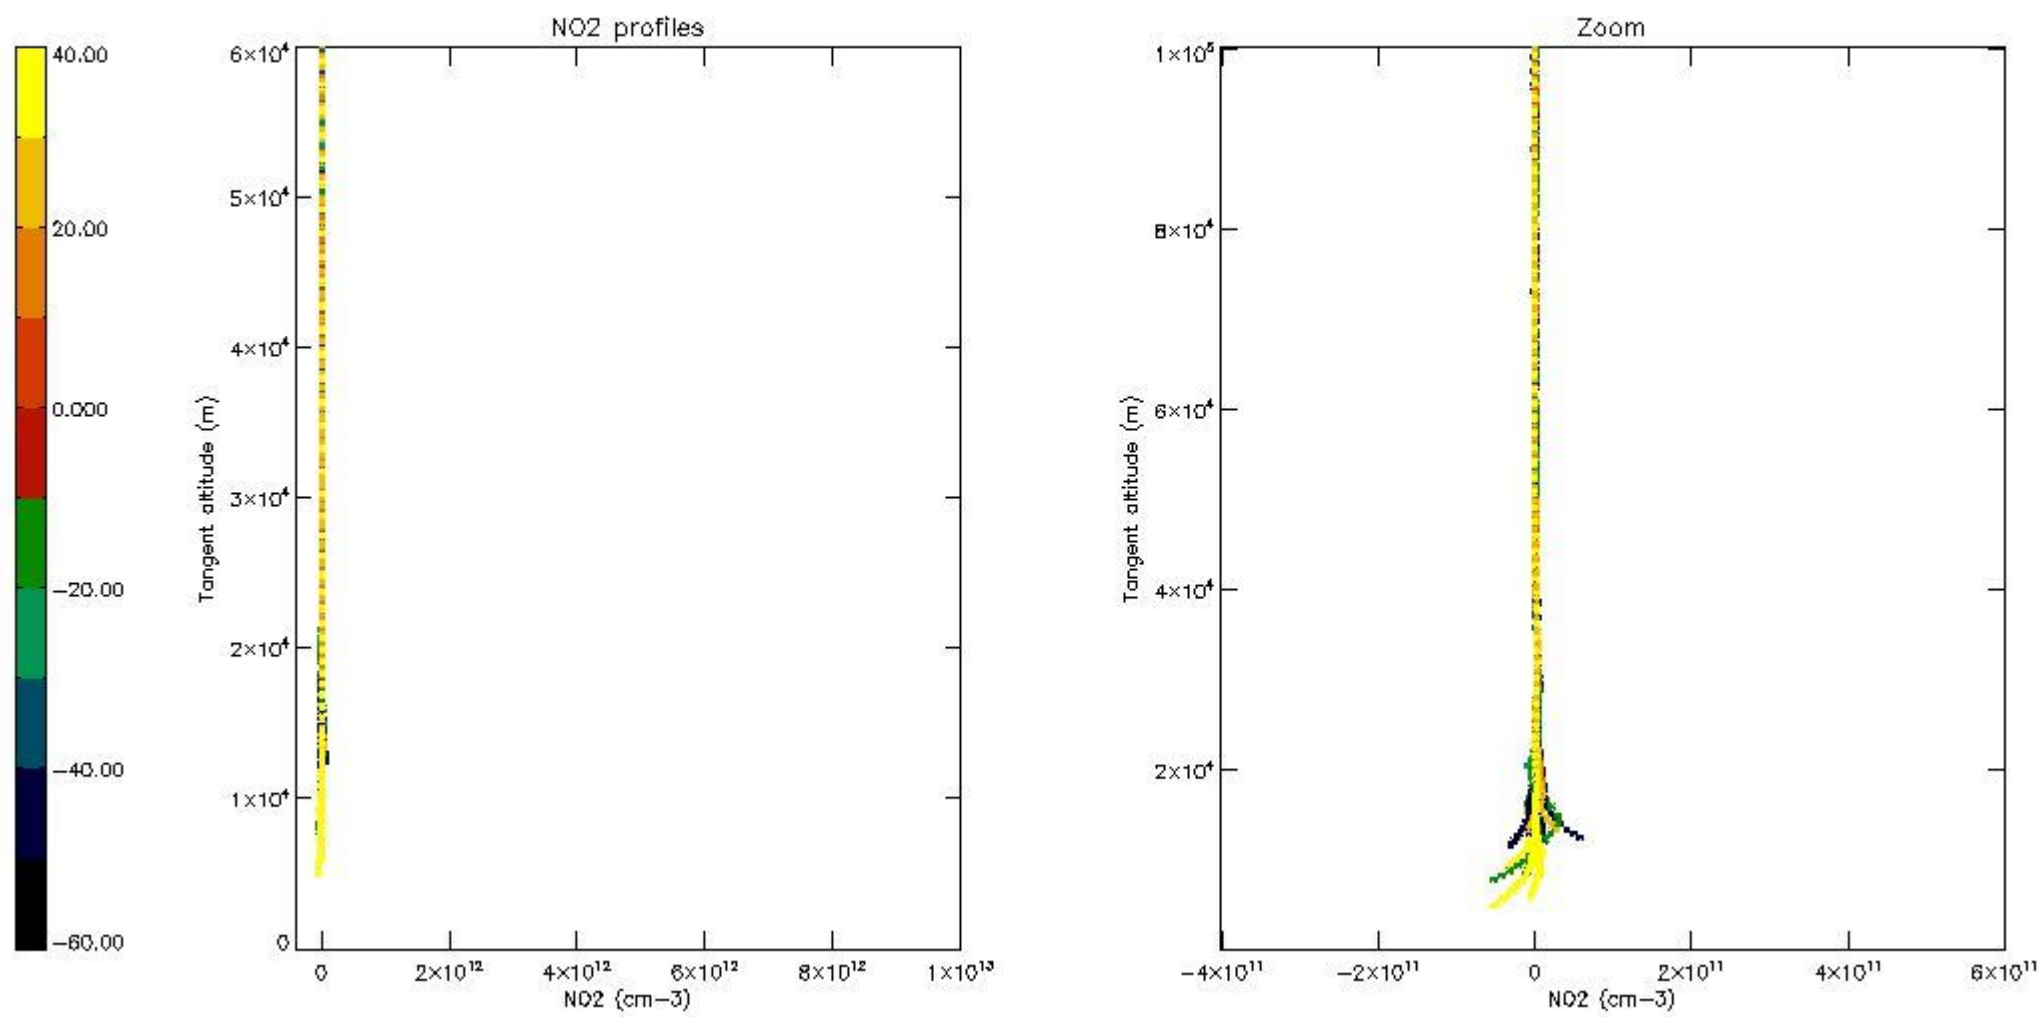

5.7 Plot NO3 profiles for all STD (dark without errors)

The colorbar represents the latitude.