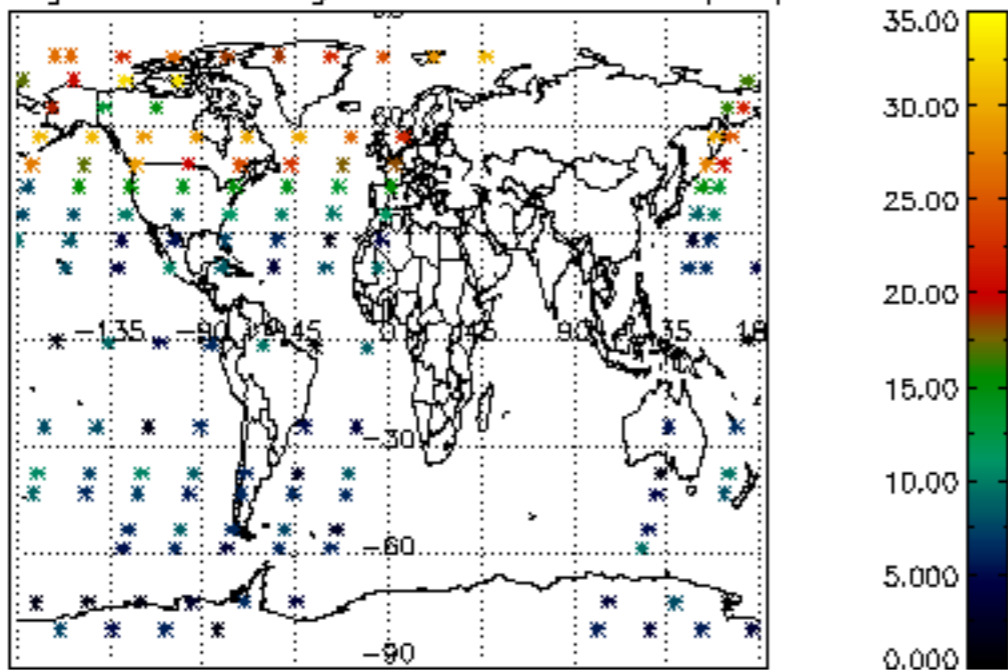

Percentage of star falling outside central band per profile