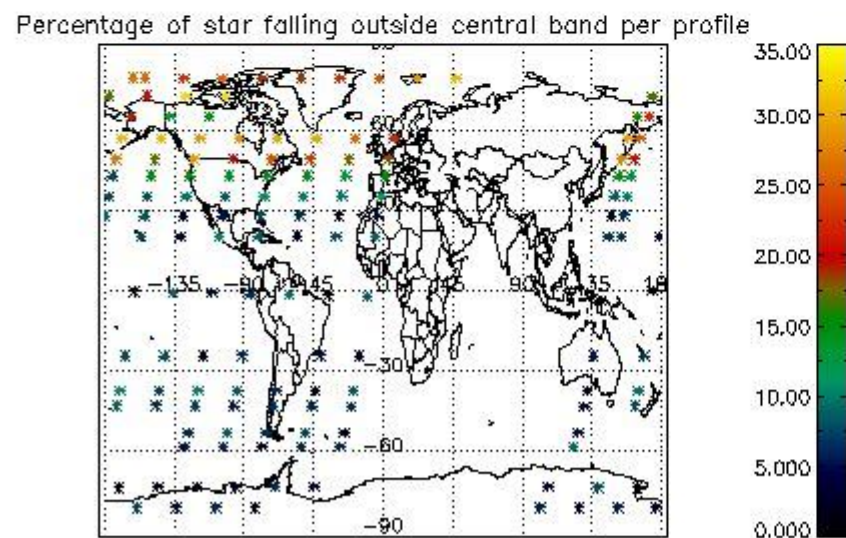

5. Trace gas profiles

5.1 Ozone statistics based on quality of products

The final quality of the products can be "measured" using the STD (Standard Deviation) attached to every point profile. This information is written to the parameter GOM_NL__2P/NL_LOCAL_SPECIES_DENSITY/o3_std of the level 2 products. The table below shows the statistics for given STD ranges.

The statistics are given with respect to the overall valid production:

- Products without fatal errors: GOM_NL__2P/MPH/PRODUCT_ERR=0
- Valid point profile: GOM_NL__2P/NL_LOCAL_SPECIES_DENSITY/pcd(0)=0

The 'Criteria' is applied to valid points of dark limb products:

- Products in dark limb illumination condition: GOM_NL__2P/NL_SUMMARY_QUALITY/obs_ill_cond=0
- Products without fatal errors: GOM_NL__2P/MPH/PRODUCT_ERR=0
- Valid point profile: GOM_NL__2P/NL_LOCAL_SPECIES_DENSITY/pcd(0)=0

So, the table below shows the percentage of dark limb and valid observations for each criteria with respect to the overall valid daily observations.

Criteria	% of total production
All STD	25
STD < 20	15