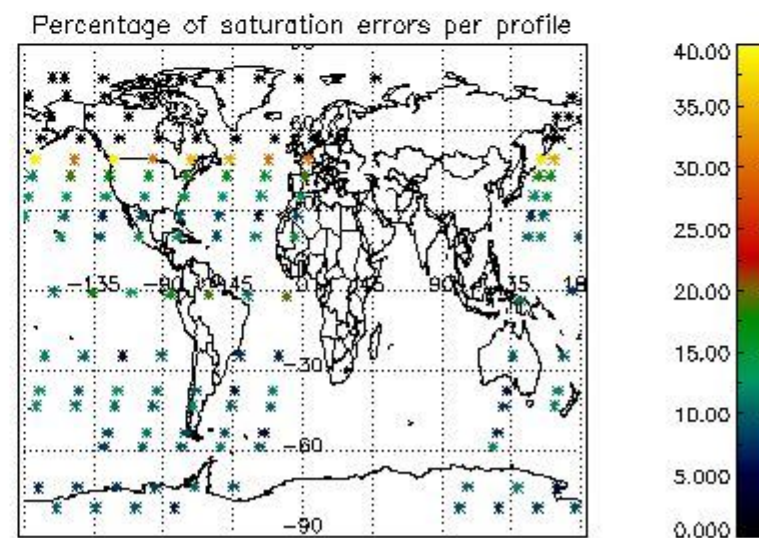

Percentage of flagged data per NO3 profile

4. Level 1 quality information per product

In this section it is plotted some information contained in the Quality Summary data set of the level 2 products that comes from the level 1b processing. Products without errors (error flag in the MPH set to "0") are used.

4.1 Plot quality information per product (time dependant) coming from level 1b processing

4.1.1 Plot level 1 quality information per product (time dependant): ENVISAT ASCENDING passes

4.1.2 Plot level 1 quality information per product (time dependant): ENVI SAT DESCENDING passes

4.2 Plot quality information per product coming from level 1b processing (world map)

4.2.1 Plot level 1 quality information per product (world map): ENVISAT ASCENDING passes

4.2.2 Plot level 1 quality information per product (world map): ENVISAT DESCENDING passes