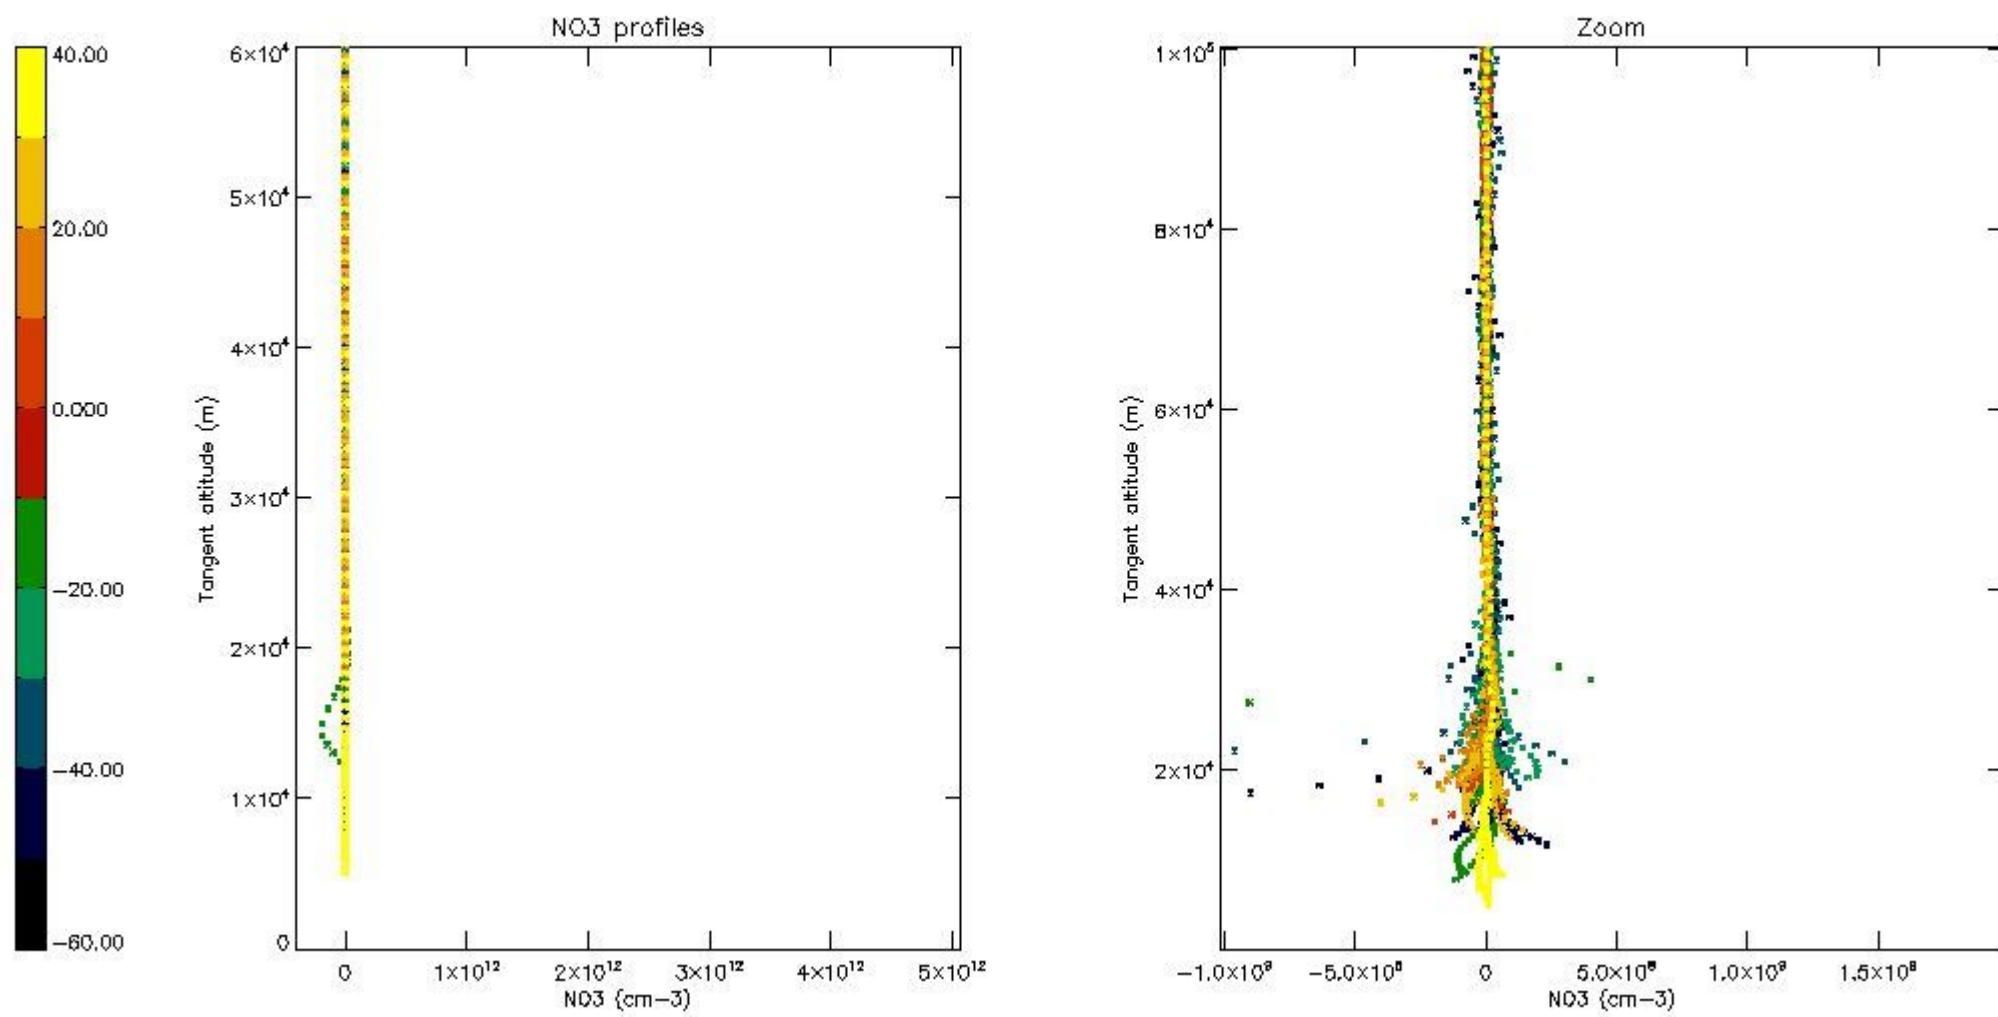

5.8 Plot H2O profiles for all STD (only for occultations of stars 1,2,3,4,13,14,16,26,63 dark without errors)

The colorbar represents the latitude.