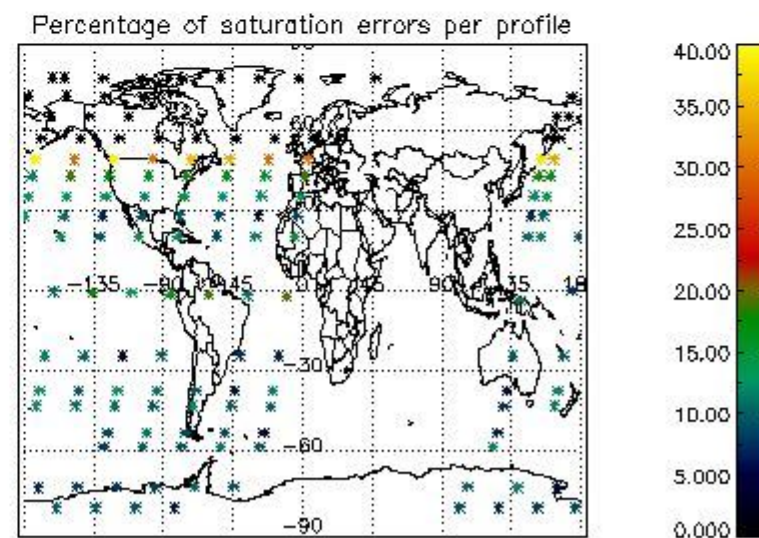

5. Trace gas profiles

5.1 Ozone statistics based on quality of products

The final quality of the products can be "measured" using the STD (Standard Deviation) attached to every point profile. This information is written to the parameter GOM_NL__2P/NL_LOCAL_SPECIES_DENSITY/o3_std of the level 2 products. The table below shows the statistics for given STD ranges.

The statistics are given with respect to the overall valid production:

- Products without fatal errors: GOM_NL__2P/MPH/PRODUCT_ERR=0
- Valid point profile: GOM_NL__2P/NL_LOCAL_SPECIES_DENSITY/pcd(0)=0

The 'Criteria' is applied to valid points of dark limb products:

- Products in dark limb illumination condition: GOM_NL__2P/NL_SUMMARY_QUALITY/obs_ill_cond=0
- Products without fatal errors: GOM_NL__2P/MPH/PRODUCT_ERR=0
- Valid point profile: GOM_NL__2P/NL_LOCAL_SPECIES_DENSITY/pcd(0)=0

So, the table below shows the percentage of dark limb and valid observations for each criteria with respect to the overall valid daily observations.

Criteria	% of total production
All STD	25
STD < 20	15