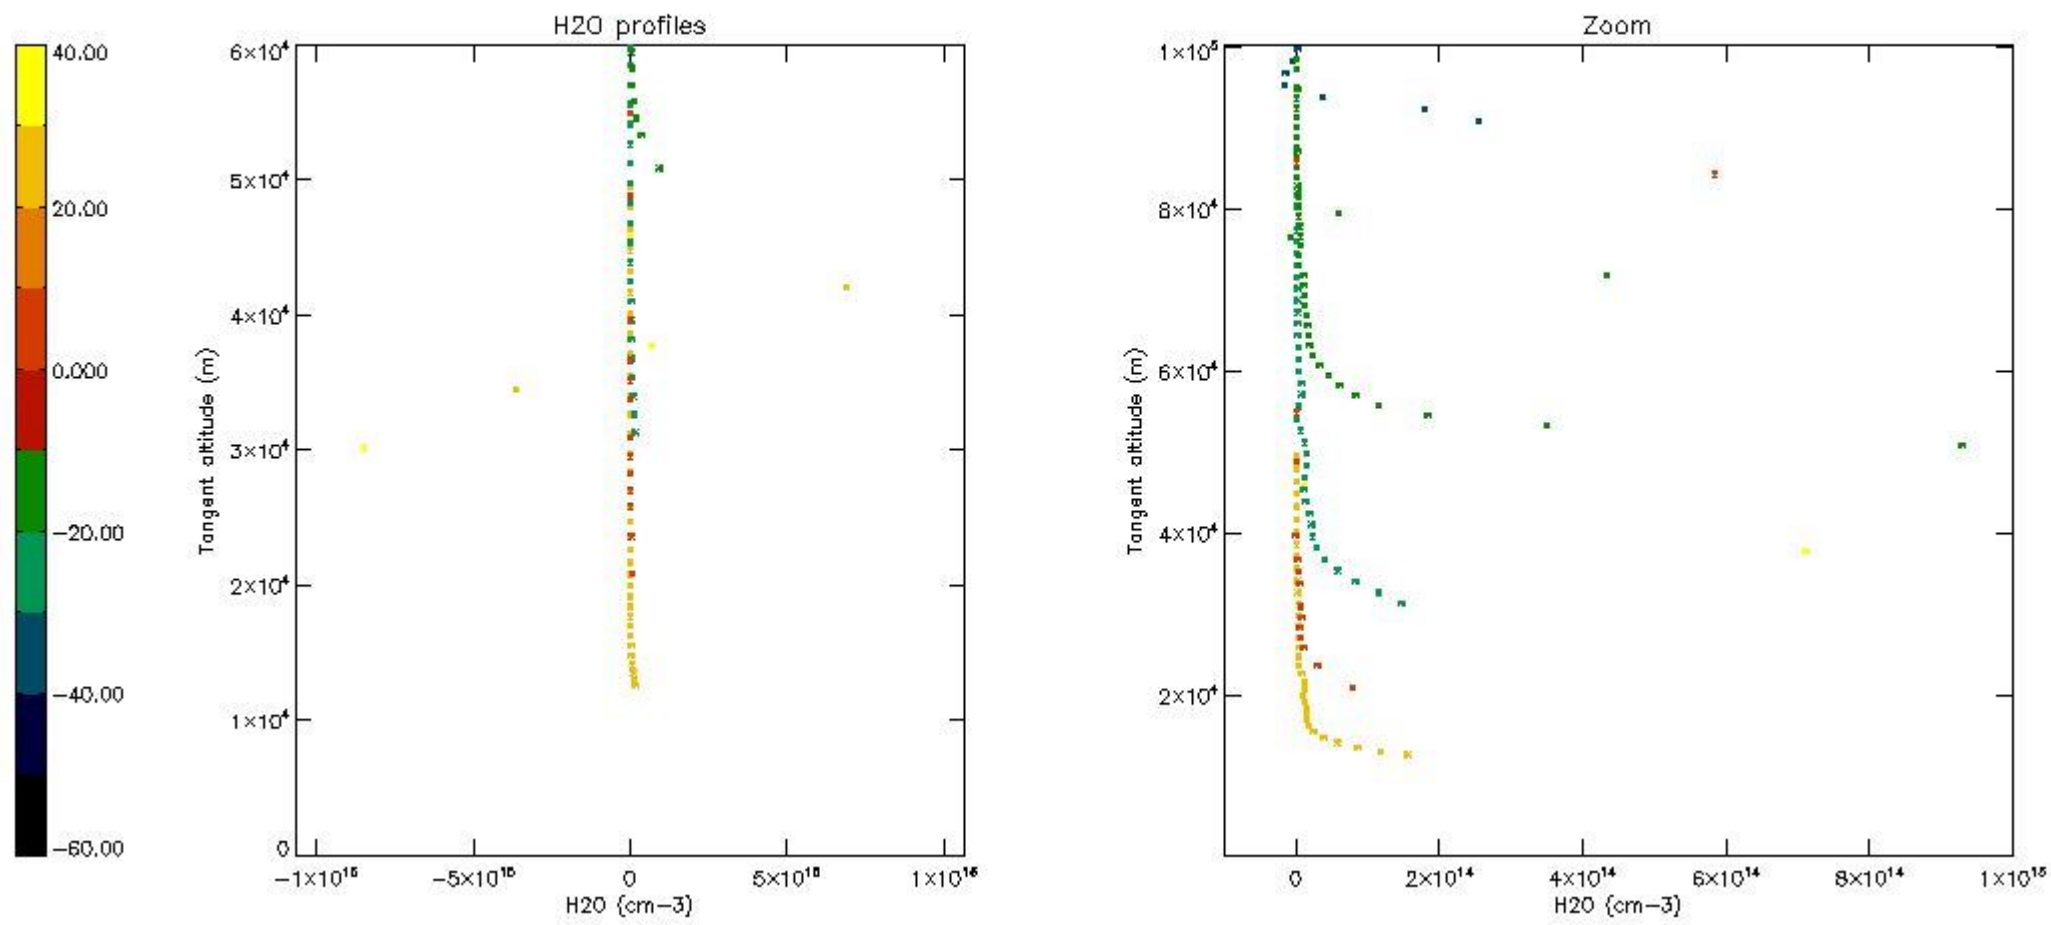

6. Auxiliary Data Files used for the production reported in section 2

The number reported in the third column indicates since which file (see list in section 2) the corresponding auxiliary file has been used. The fourth column is the date of those product files.

Type	Auxiliary Filename	Used since product	Used since product date
INST_PHYS_CHARACTERISTICS	GOM_INS_AXVIEC20091111_143220_20030716_120000_20500101_000000	1	21-JAN-2005 00:00:34
LEVEL-2_PROC_CONFIG	GOM_PR2_AXVIEC20091111_152718_20020301_000000_20500101_000000	1	21-JAN-2005 00:00:34
CROSS_SECTIONS_FILE	GOM_CRS_AXVIEC20091111_154832_20020301_000000_20500101_000000	1	21-JAN-2005 00:00:34