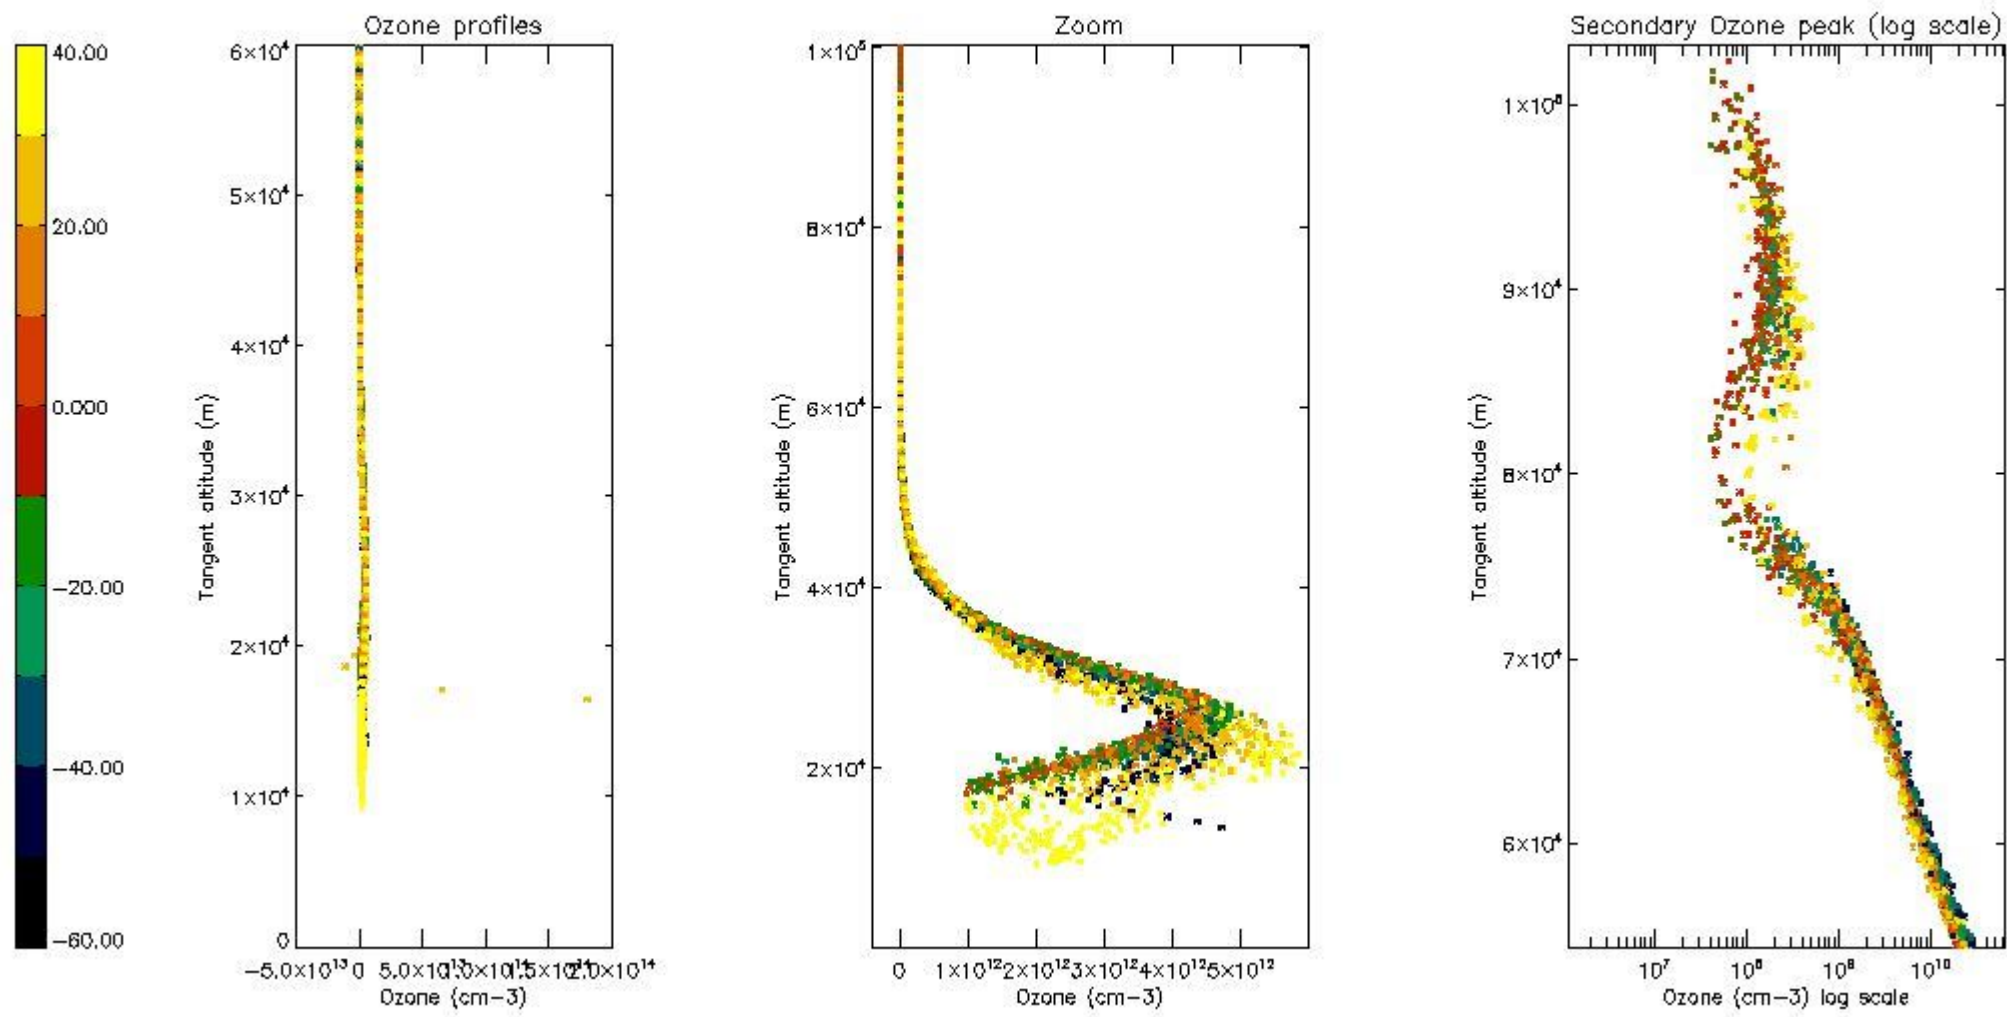

STD < 10	13
STD < 5	9

5.2 Plot ozone profiles for all STD (dark without errors)

The colorbar represents the latitude.

5.3 Plot ozone profiles where STD < 20% (dark without errors)

The colorbar represents the latitude.

5.4 Plot ozone profiles where STD < 10% (dark without errors)

The colorbar represents the latitude.

5.5 Plot ozone profiles where STD < 5% (dark without errors)

The colorbar represents the latitude.

5.6 Plot NO₂ profiles for all STD (dark without errors)

The colorbar represents the latitude.

5.7 Plot NO3 profiles for all STD (dark without errors)

The colorbar represents the latitude.

5.8 Plot H2O profiles for all STD (only for occultations of stars 1,2,3,4,13,14,16,26,63 dark without errors)