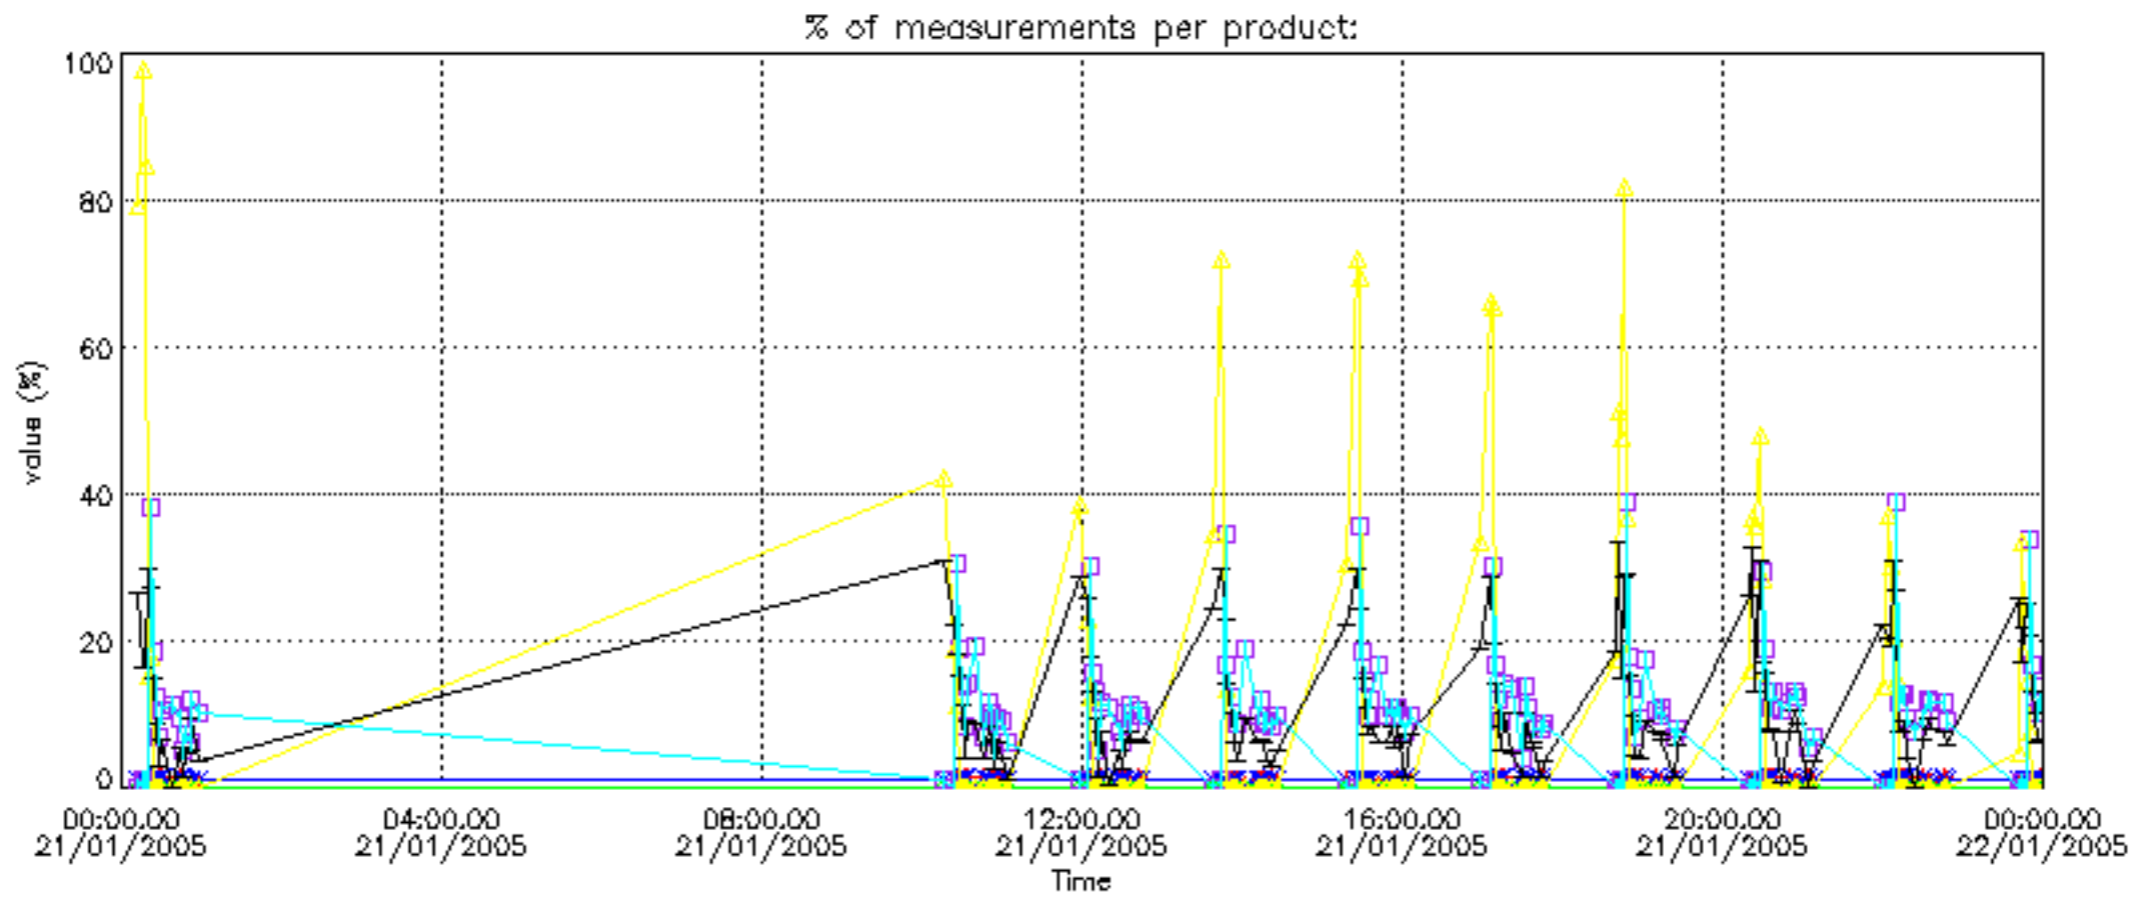

Percentage of cosmic ray hits per profile

Percentage of datation errors per profile