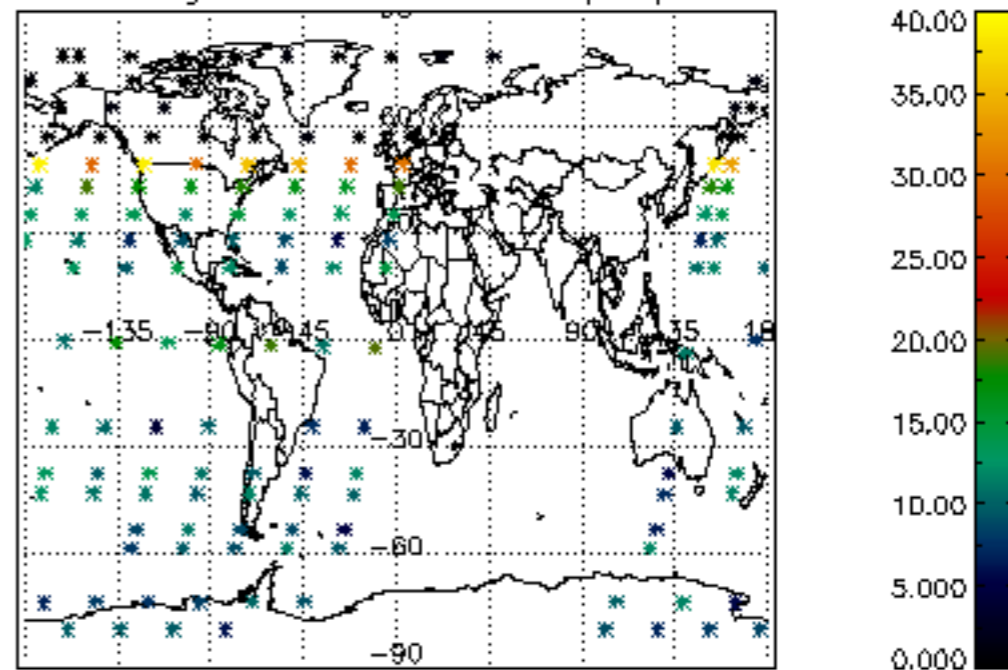

Percentage of saturation errors per profile