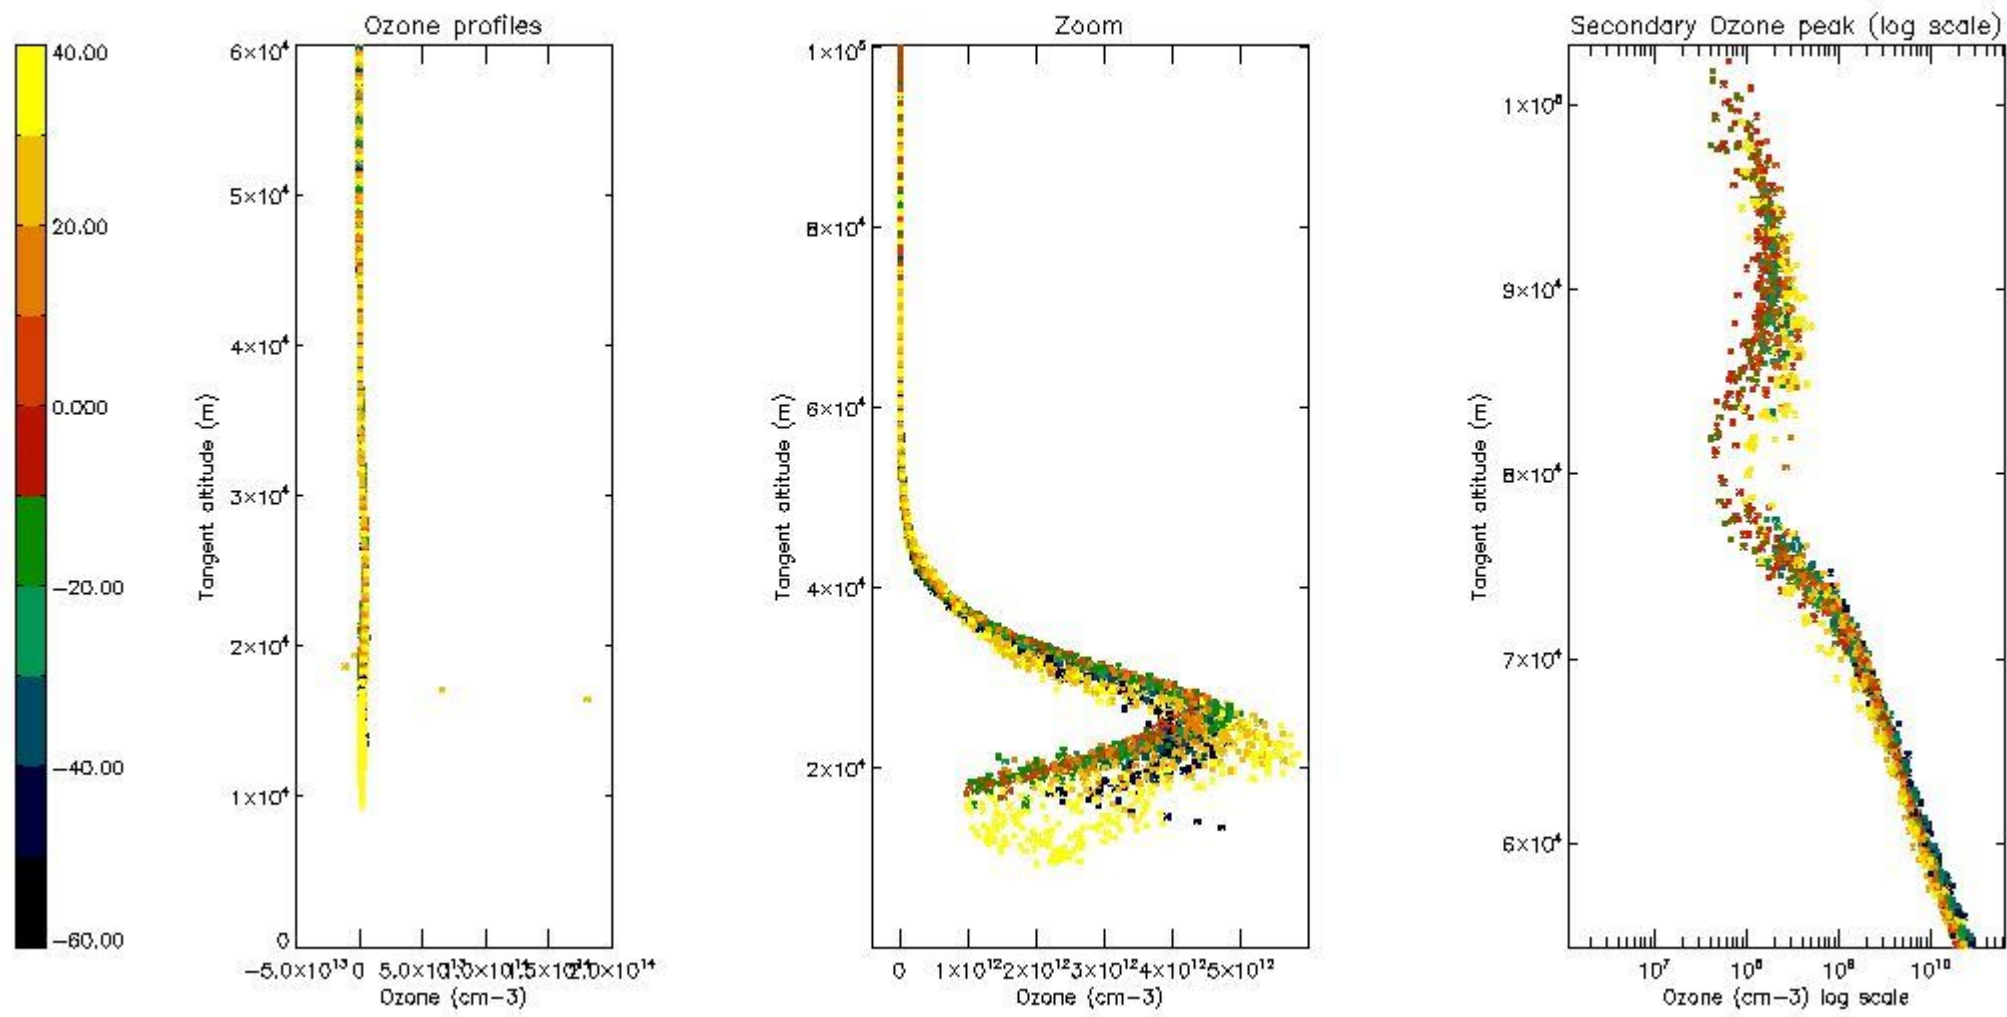

STD < 10	13
STD < 5	9

5.2 Plot ozone profiles for all STD (dark without errors)

The colorbar represents the latitude.

5.3 Plot ozone profiles where STD < 20% (dark without errors)

The colorbar represents the latitude.