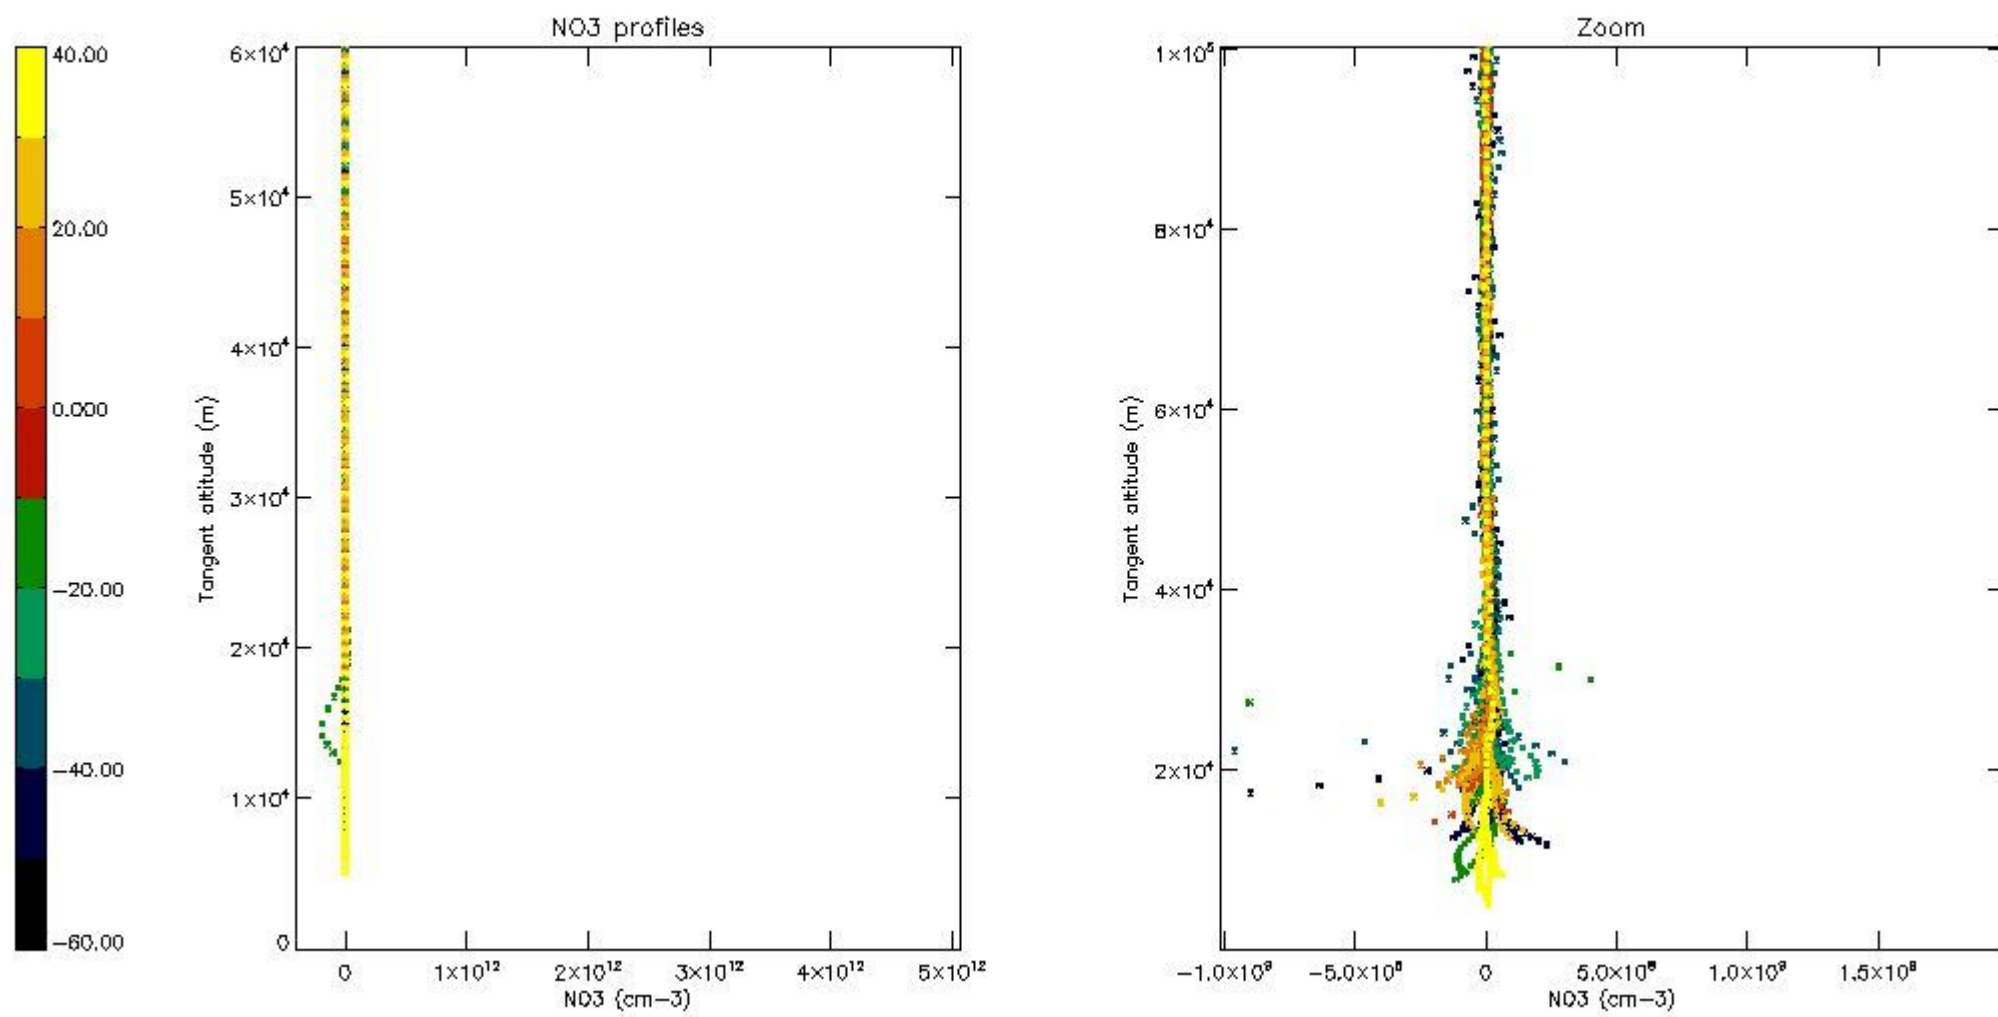

5.4 Plot ozone profiles where STD < 10% (dark without errors)

The colorbar represents the latitude.

5.5 Plot ozone profiles where STD < 5% (dark without errors)

The colorbar represents the latitude.

5.6 Plot NO₂ profiles for all STD (dark without errors)

The colorbar represents the latitude.

5.7 Plot NO3 profiles for all STD (dark without errors)

The colorbar represents the latitude.

5.8 Plot H2O profiles for all STD (only for occultations of stars 1,2,3,4,13,14,16,26,63 dark without errors)