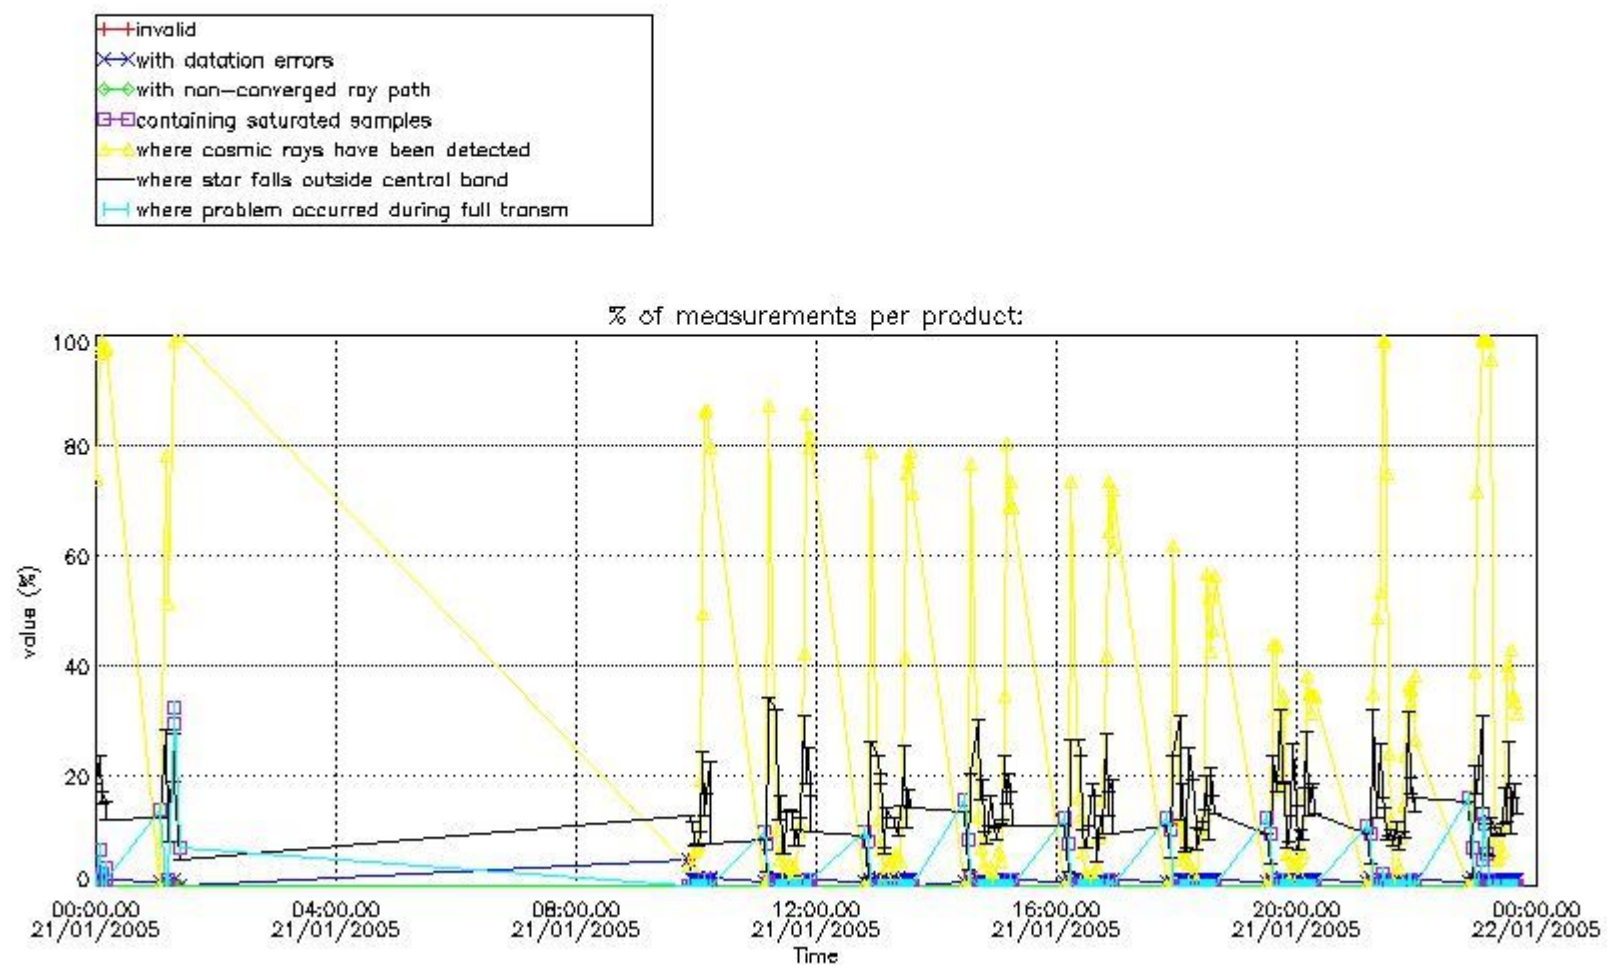

4.1.2 Plot level 1 quality information per product (time dependant): ENVISAT DESCENDING passes