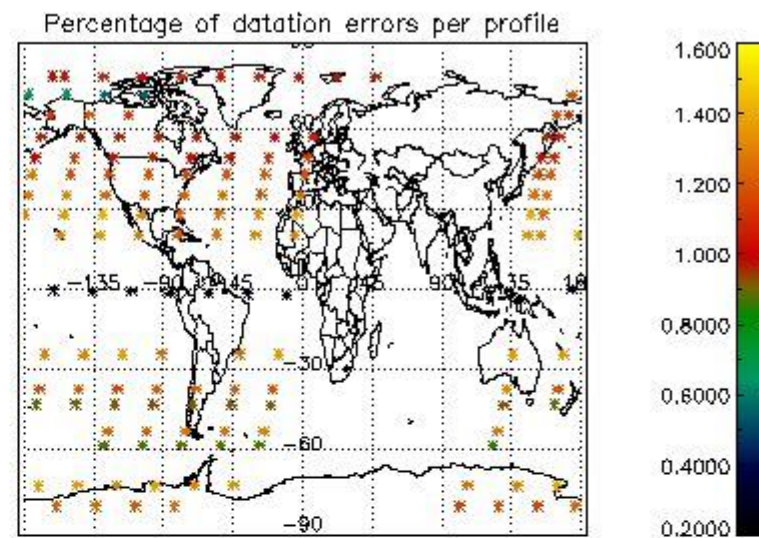

Percentage of flagged data per NO3 profile

4. Level 1 quality information per product

In this section it is plotted some information contained in the Quality Summary data set of the level 2 products that comes from the level 1b processing. Products without errors (error flag in the MPH set to "0") are used.

4.1 Plot quality information per product (time dependant) coming from level 1b processing

4.1.1 Plot level 1 quality information per product (time dependant): ENVISAT ASCENDING passes

4.1.2 Plot level 1 quality information per product (time dependant): ENVI SAT DESCENDING passes

4.2 Plot quality information per product coming from level 1b processing (world map)

4.2.1 Plot level 1 quality information per product (world map): ENVISAT ASCENDING passes

4.2.2 Plot level 1 quality information per product (world map): ENVISAT DESCENDING passes