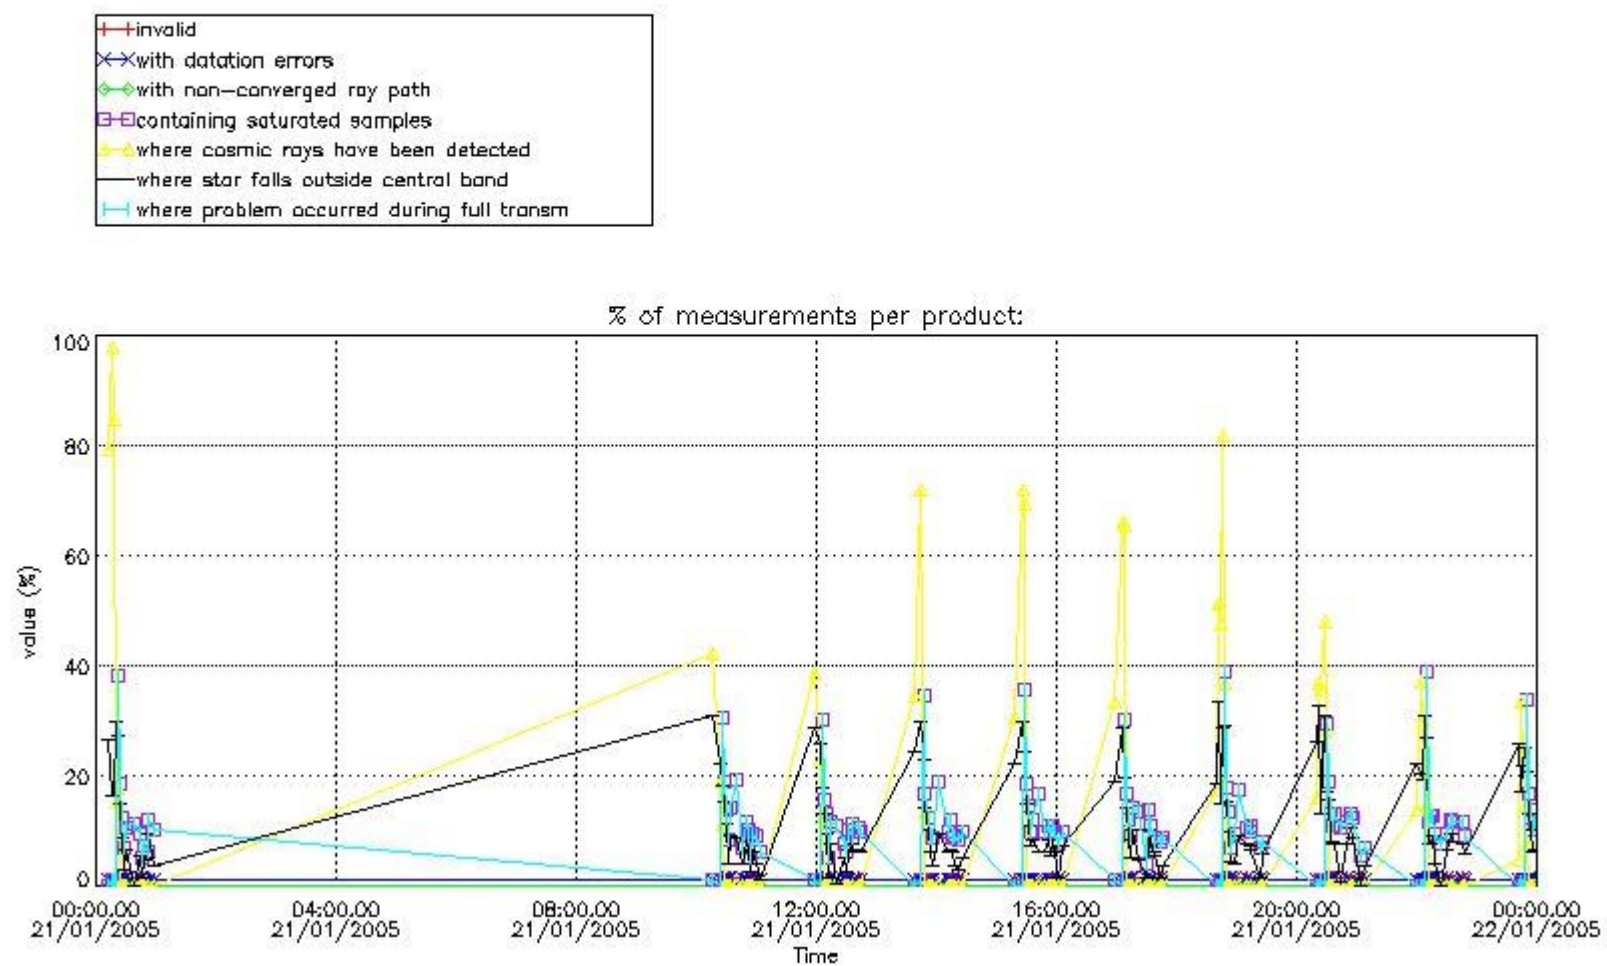

Percentage of flagged data per NO3 profile

4. Level 1 quality information per product

In this section it is plotted some information contained in the Quality Summary data set of the level 2 products that comes from the level 1b processing. Products without errors (error flag in the MPH set to "0") are used.

4.1 Plot quality information per product (time dependant) coming from level 1b processing

4.1.1 Plot level 1 quality information per product (time dependant): ENVISAT ASCENDING passes

4.1.2 Plot level 1 quality information per product (time dependant): ENVI SAT DESCENDING passes