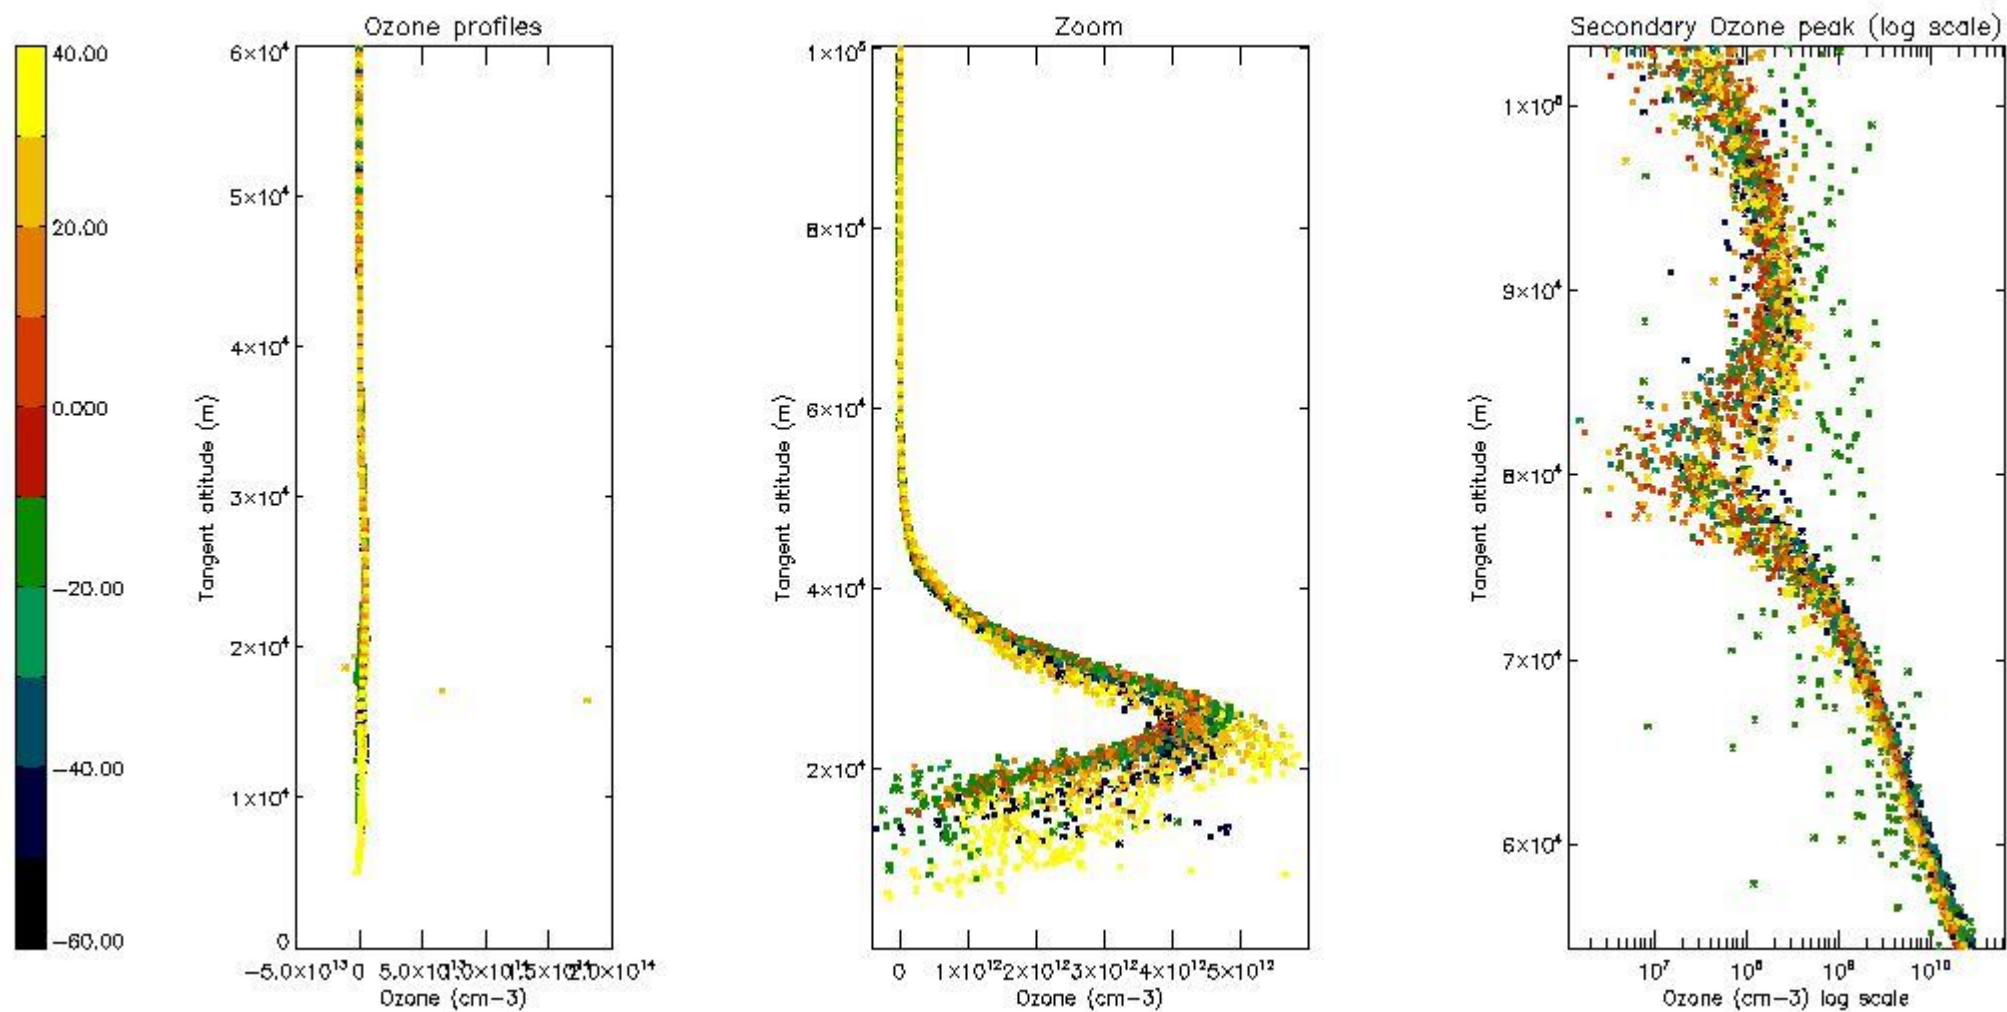

STD < 10	13
STD < 5	9

5.2 Plot ozone profiles for all STD (dark without errors)

The colorbar represents the latitude.

5.3 Plot ozone profiles where STD < 20% (dark without errors)

The colorbar represents the latitude.