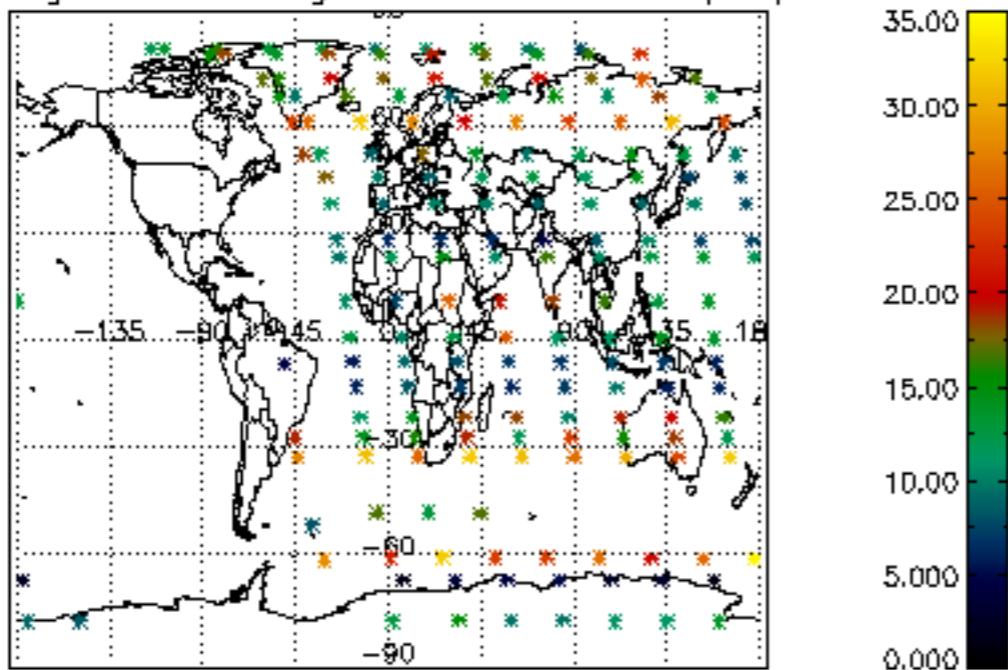

Percentage of cosmic ray hits per profile

Percentage of star falling outside central band per profile