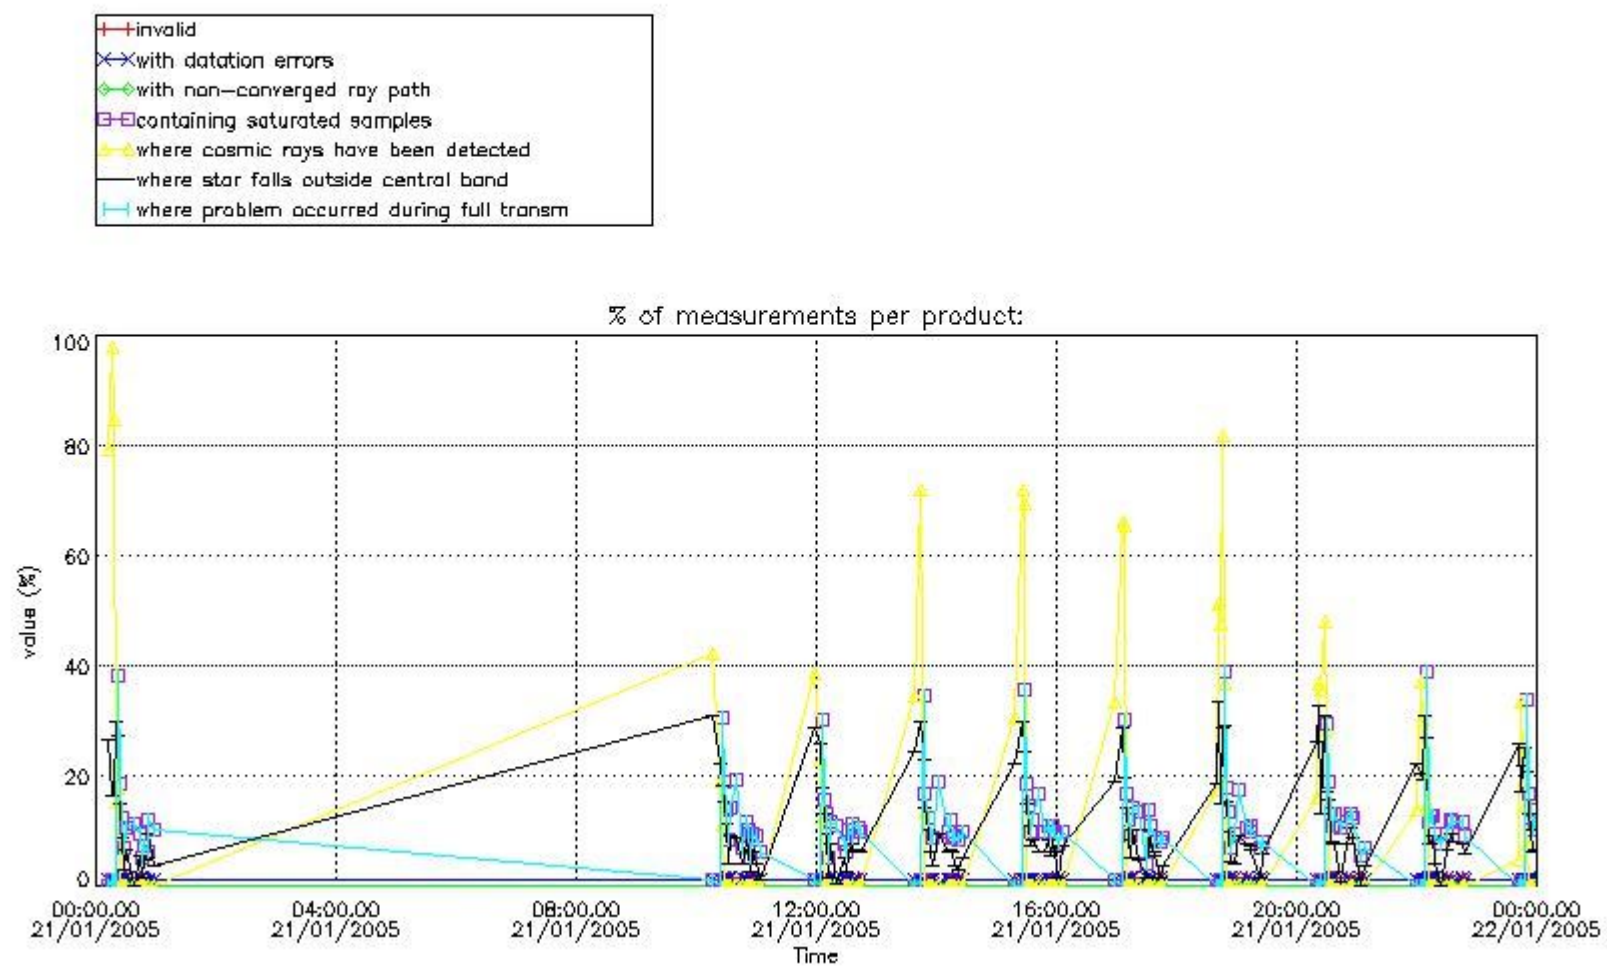

4.2 Plot quality information per product coming from level 1b processing (world map)

4.2.1 Plot level 1 quality information per product (world map): ENVISAT ASCENDING passes