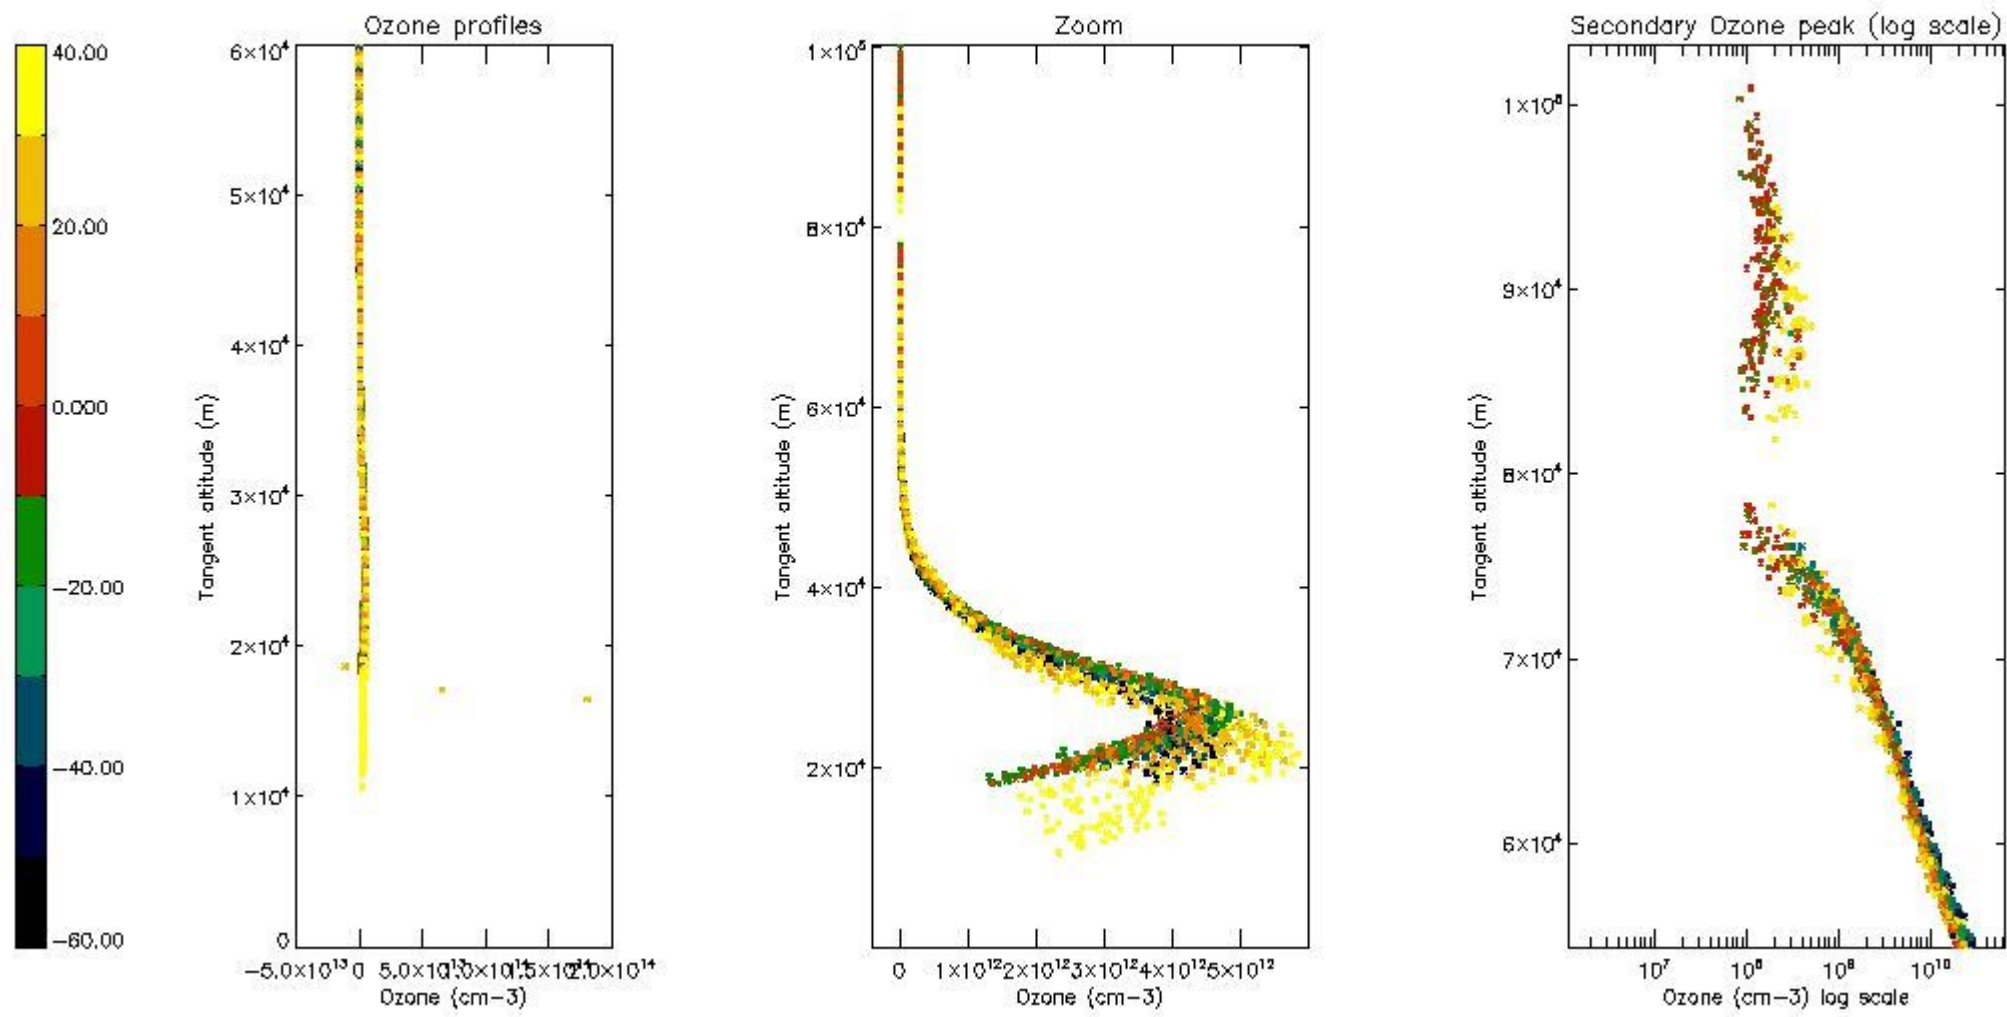

5.5 Plot ozone profiles where STD < 5% (dark without errors)

The colorbar represents the latitude.