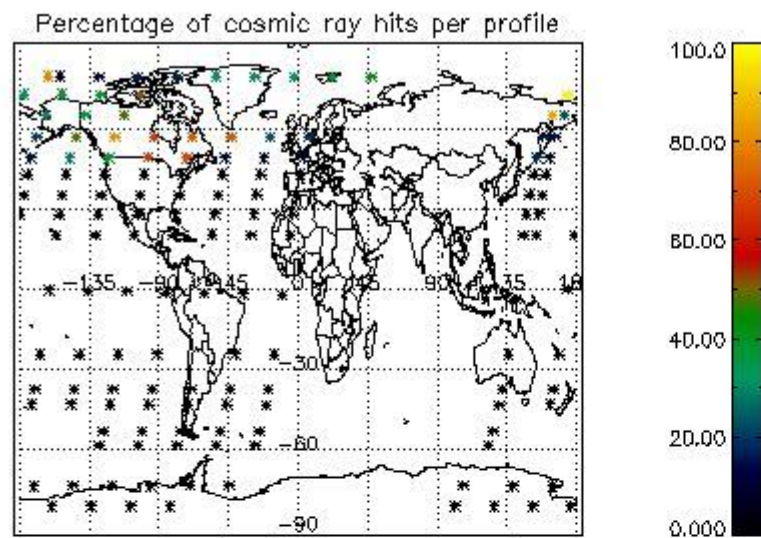

4.2.2 Plot level 1 quality information per product (world map): ENVISAT DESCENDING passes

5. Trace gas profiles

5.1 Ozone statistics based on quality of products

The final quality of the products can be "measured" using the STD (Standard Deviation) attached to every point profile. This information is written to the parameter GOM_NL__2P/NL_LOCAL_SPECIES_DENSITY/o3_std of the level 2 products. The table below shows the statistics for given STD ranges.

The statistics are given with respect to the overall valid production:

- Products without fatal errors: GOM_NL__2P/MPH/PRODUCT_ERR=0
- Valid point profile: GOM_NL__2P/NL_LOCAL_SPECIES_DENSITY/pcd(0)=0

The 'Criteria' is applied to valid points of dark limb products:

- Products in dark limb illumination condition: GOM_NL__2P/NL_SUMMARY_QUALITY/obs_ill_cond=0
- Products without fatal errors: GOM_NL__2P/MPH/PRODUCT_ERR=0
- Valid point profile: GOM_NL__2P/NL_LOCAL_SPECIES_DENSITY/pcd(0)=0

So, the table below shows the percentage of dark limb and valid observations for each criteria with respect to the overall valid daily observations.

Criteria	% of total production
All STD	25
STD < 20	15