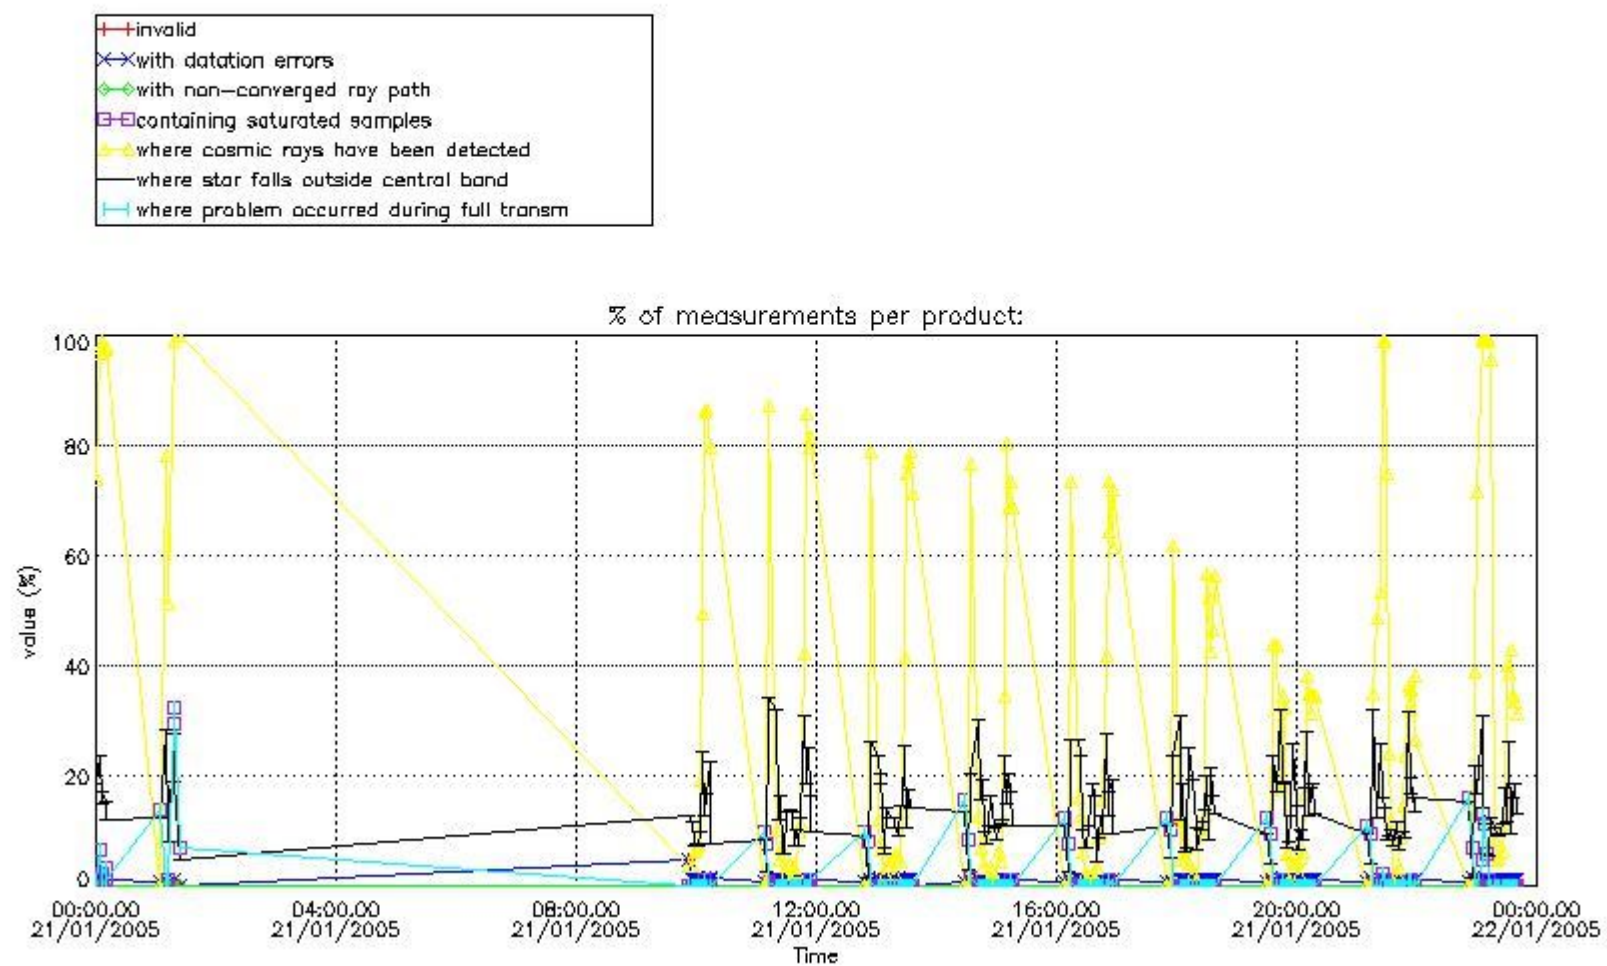

3.1 Plot quality information per product (time dependant)

3.2 Plot quality information per product (world map)

Percentage of flagged data per O3 profile

Percentage of flagged data per H2O profile

Percentage of flagged data per NO2 profile

Percentage of flagged data per NO3 profile

4. Level 1 quality information per product

In this section it is plotted some information contained in the Quality Summary data set of the level 2 products that comes from the level 1b processing. Products without errors (error flag in the MPH set to "0") are used.

4.1 Plot quality information per product (time dependant) coming from level 1b processing

4.1.1 Plot level 1 quality information per product (time dependant): ENVISAT ASCENDING passes

4.1.2 Plot level 1 quality information per product (time dependant): ENVI SAT DESCENDING passes