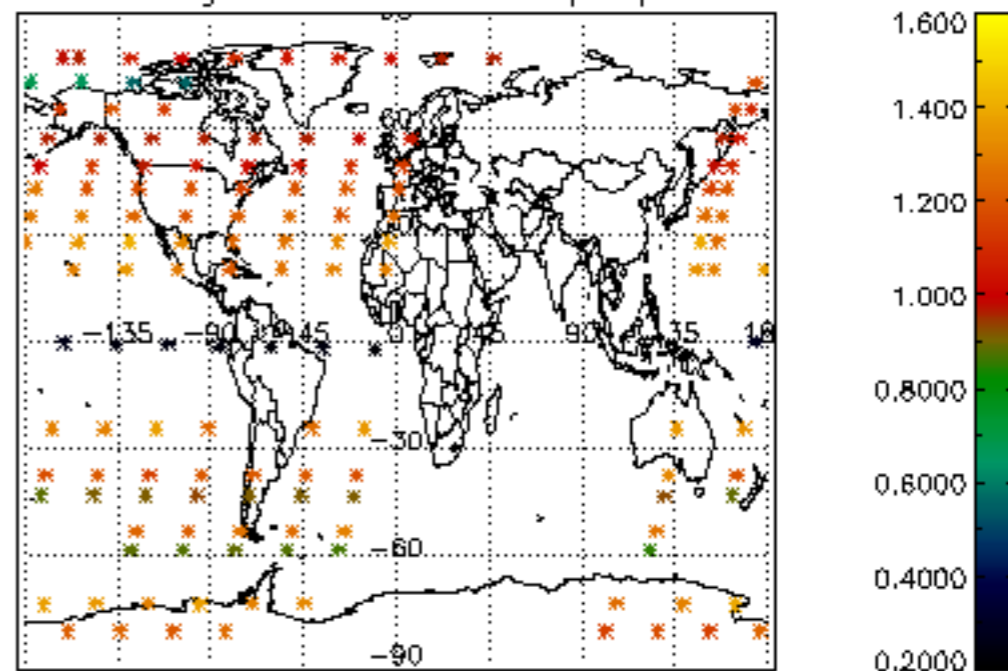

Percentage of datation errors per profile

Percentage of star falling outside central band per profile

Percentage of saturation errors per profile

Percentage of cosmic ray hits per profile

Percentage of datation errors per profile