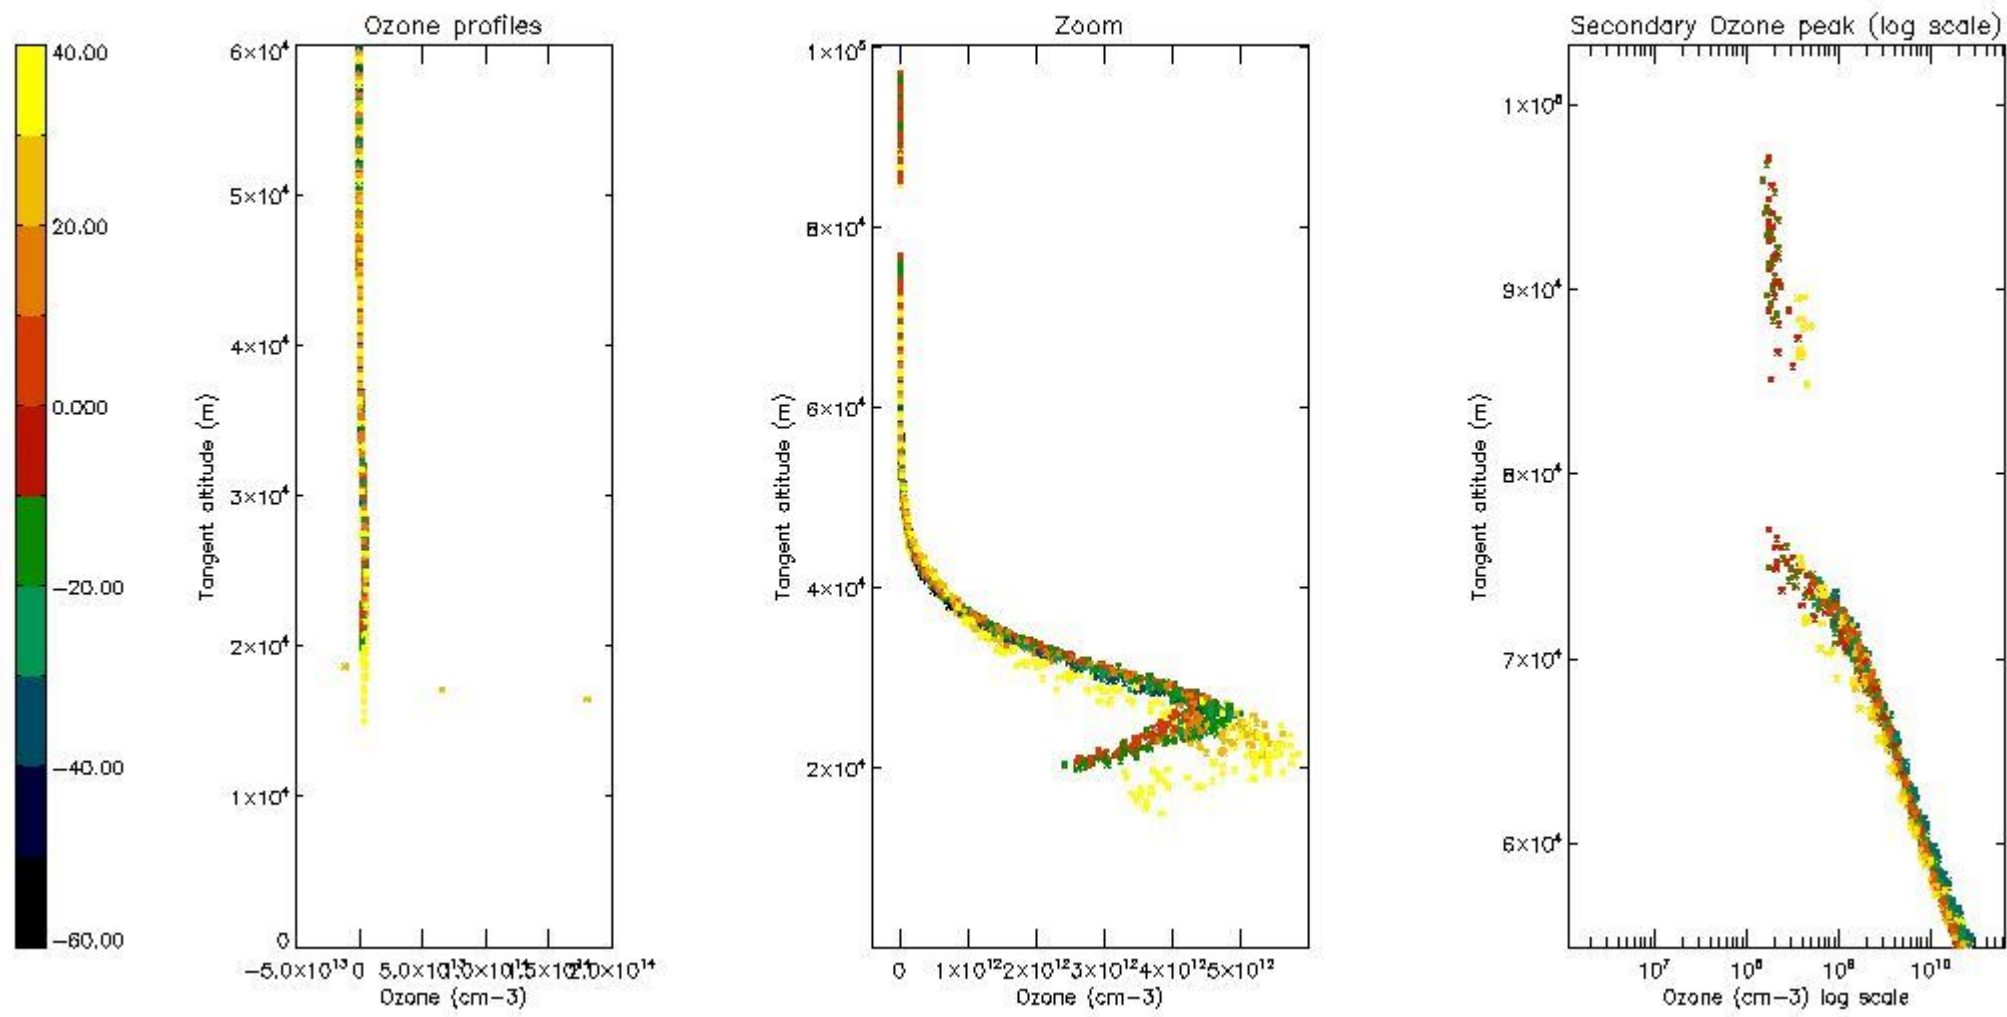

5.6 Plot NO₂ profiles for all STD (dark without errors)

The colorbar represents the latitude.