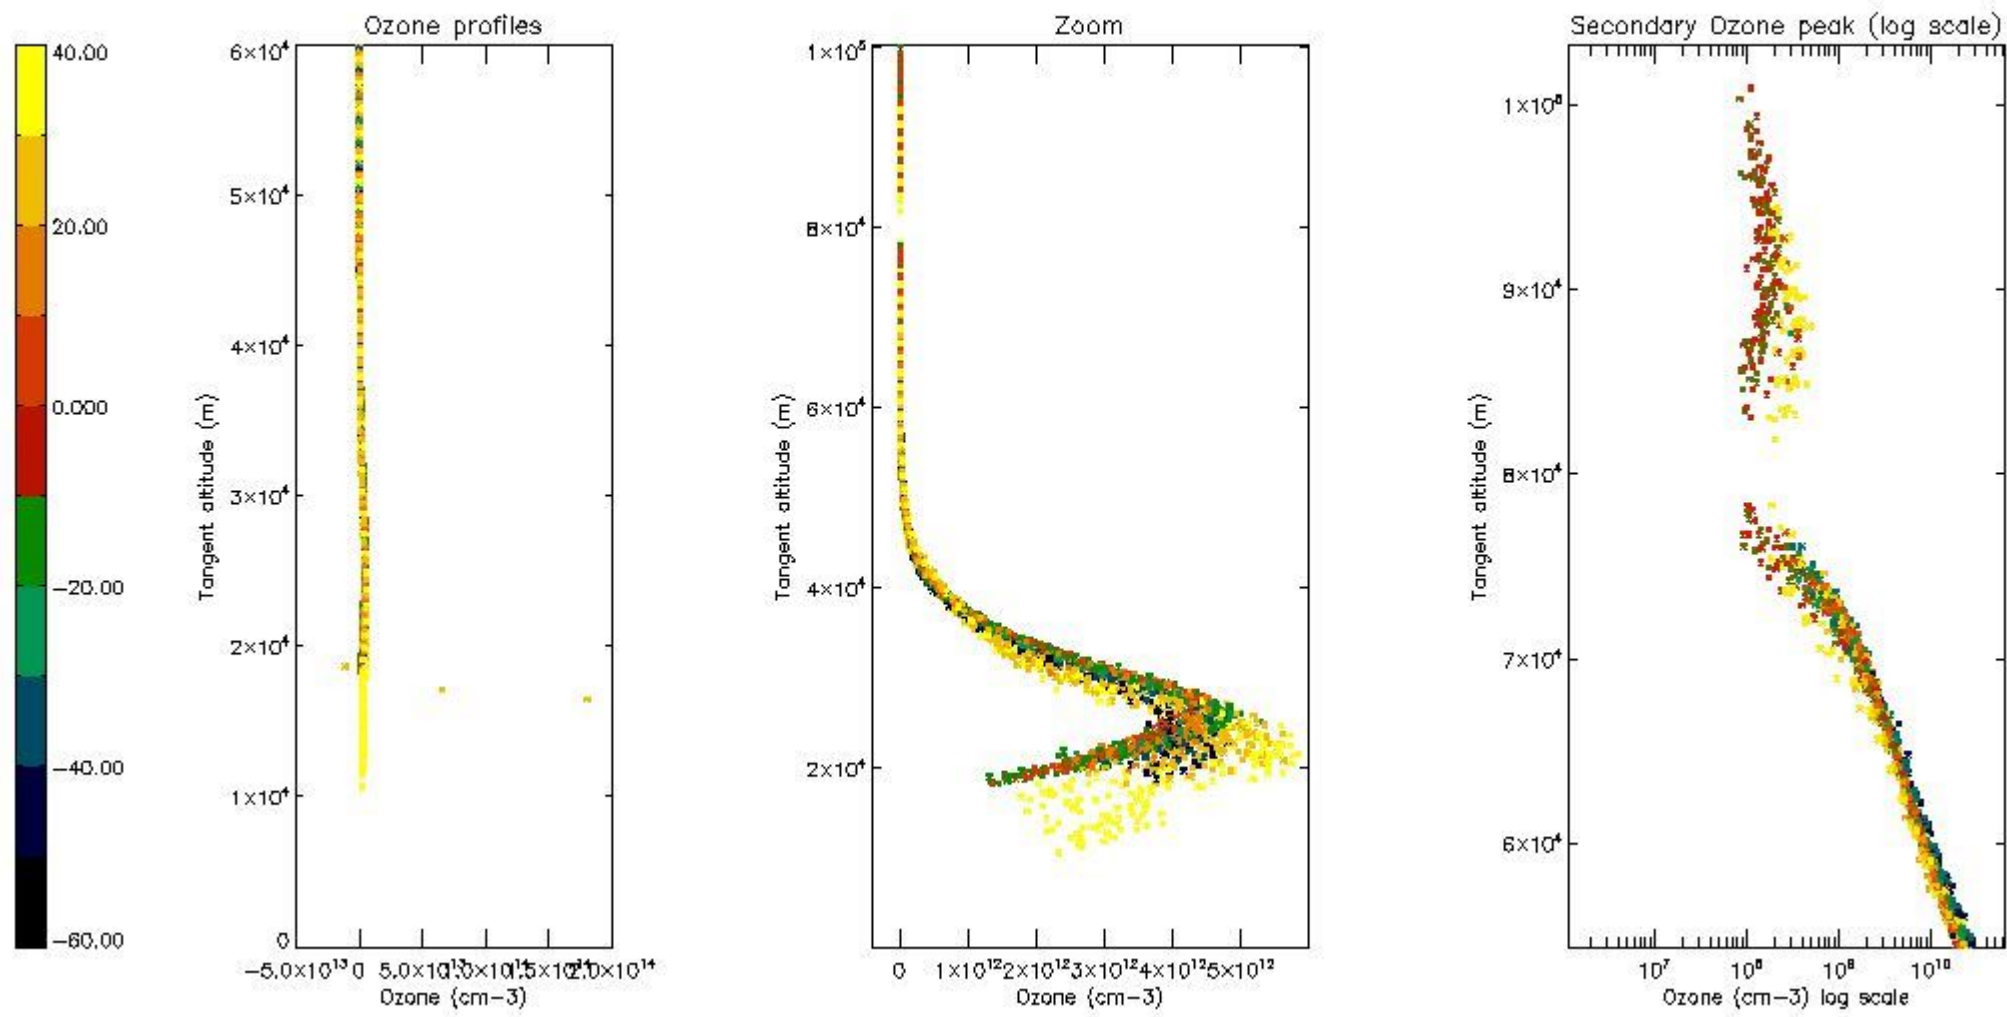

STD < 10	13
STD < 5	9

5.2 Plot ozone profiles for all STD (dark without errors)

The colorbar represents the latitude.

5.3 Plot ozone profiles where STD < 20% (dark without errors)

The colorbar represents the latitude.

5.4 Plot ozone profiles where STD < 10% (dark without errors)

The colorbar represents the latitude.

5.5 Plot ozone profiles where STD < 5% (dark without errors)

The colorbar represents the latitude.

5.6 Plot NO₂ profiles for all STD (dark without errors)

The colorbar represents the latitude.

5.7 Plot NO3 profiles for all STD (dark without errors)

The colorbar represents the latitude.

5.8 Plot H2O profiles for all STD (only for occultations of stars 1,2,3,4,13,14,16,26,63 dark without errors)