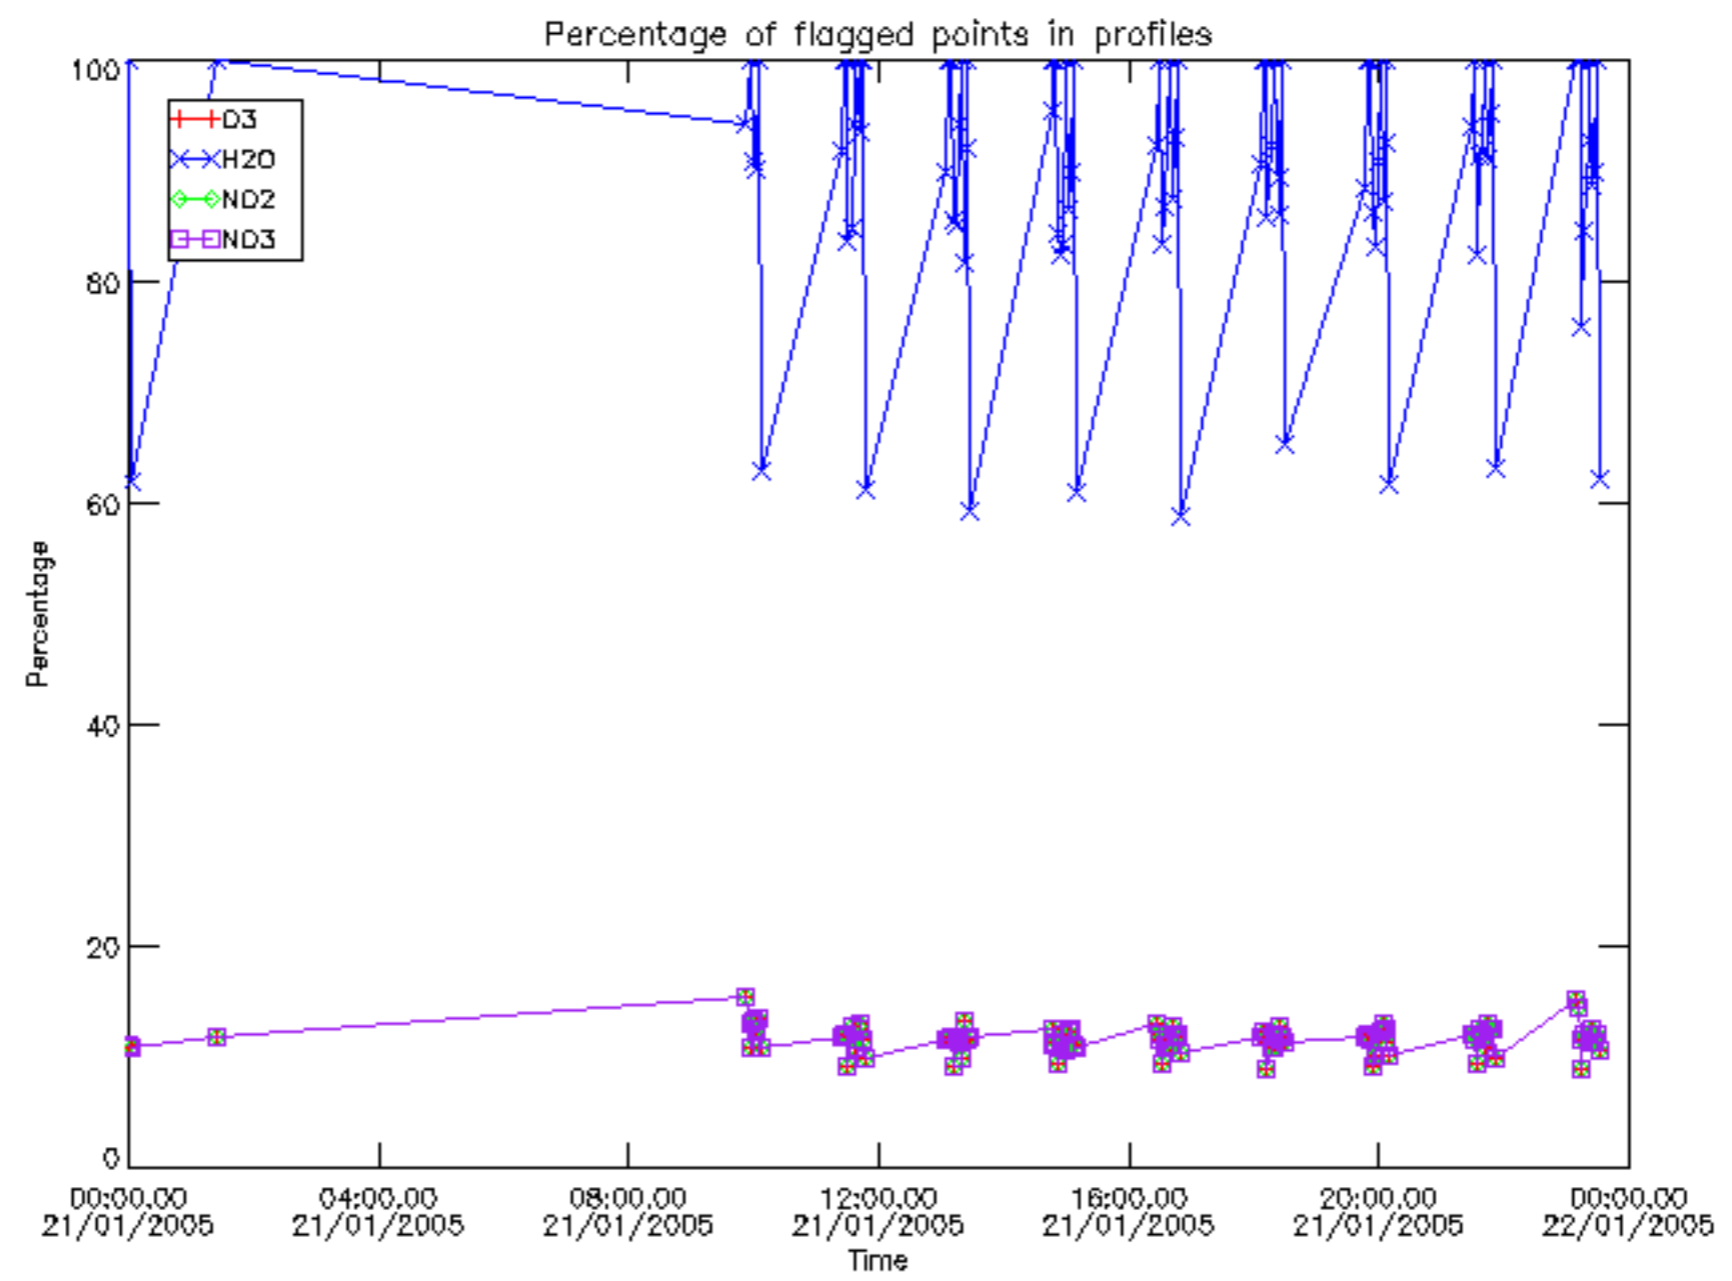

Percentage of flagged data per D3 profile

Percentage of flagged data per H2O profile