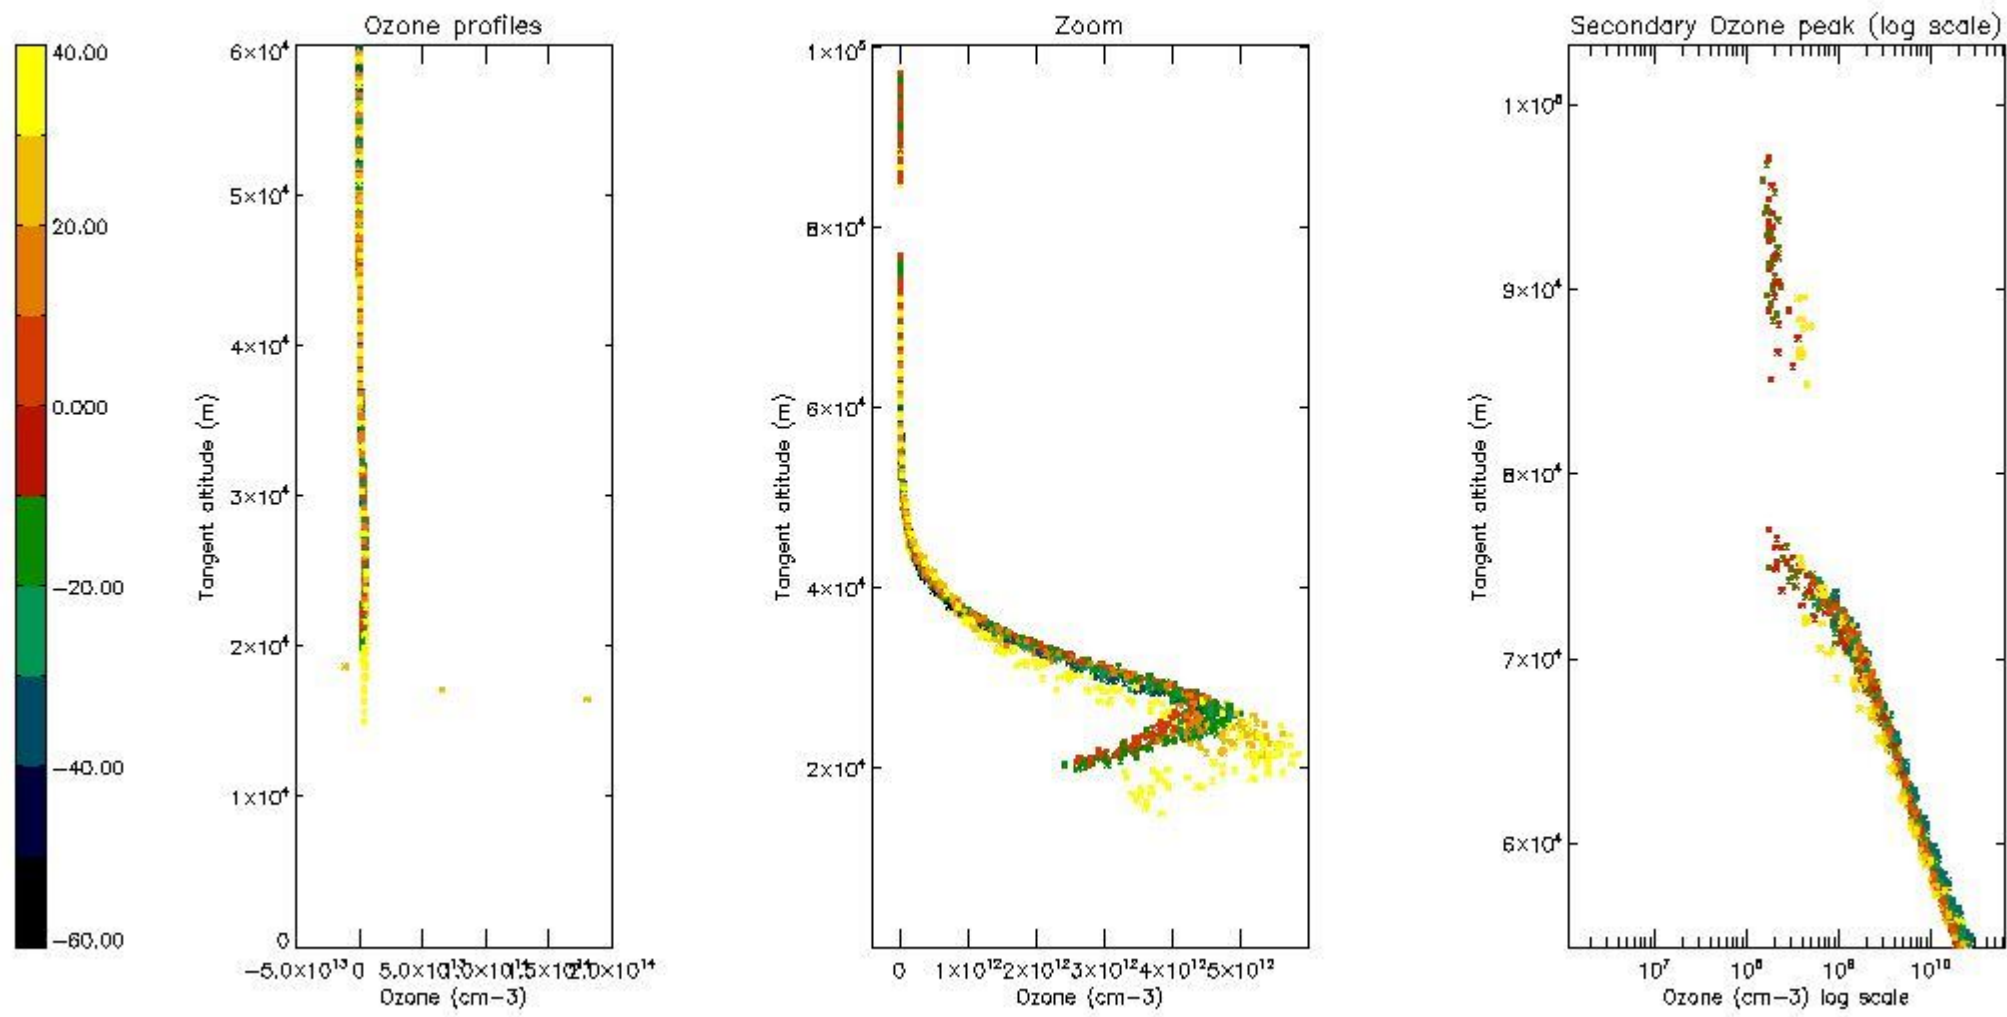

STD < 10	13
STD < 5	9

5.2 Plot ozone profiles for all STD (dark without errors)

The colorbar represents the latitude.

5.3 Plot ozone profiles where STD < 20% (dark without errors)

The colorbar represents the latitude.

5.4 Plot ozone profiles where STD < 10% (dark without errors)

The colorbar represents the latitude.

5.5 Plot ozone profiles where STD < 5% (dark without errors)

The colorbar represents the latitude.

5.6 Plot NO₂ profiles for all STD (dark without errors)