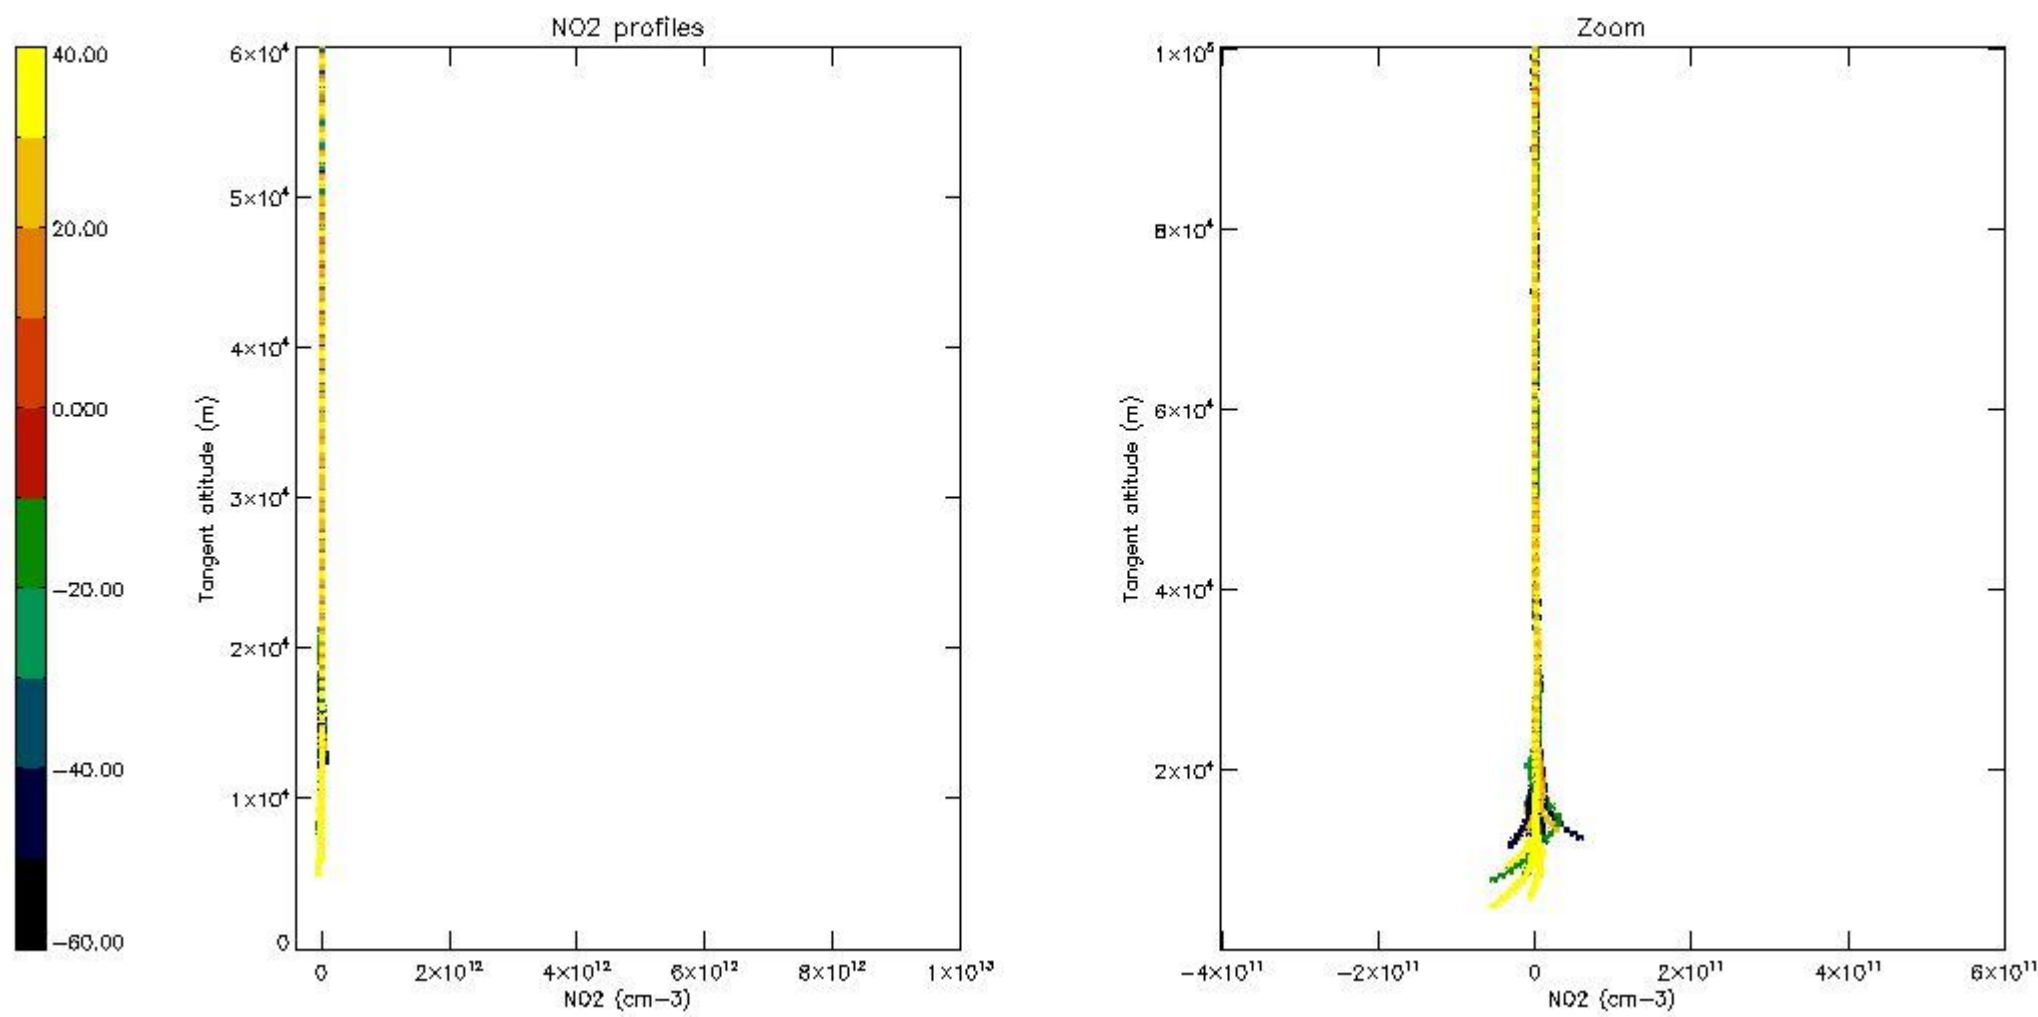

5.4 Plot ozone profiles where STD < 10% (dark without errors)

The colorbar represents the latitude.

5.5 Plot ozone profiles where STD < 5% (dark without errors)

The colorbar represents the latitude.

5.6 Plot NO₂ profiles for all STD (dark without errors)

The colorbar represents the latitude.

5.7 Plot NO3 profiles for all STD (dark without errors)

The colorbar represents the latitude.

5.8 Plot H2O profiles for all STD (only for occultations of stars 1,2,3,4,13,14,16,26,63 dark without errors)