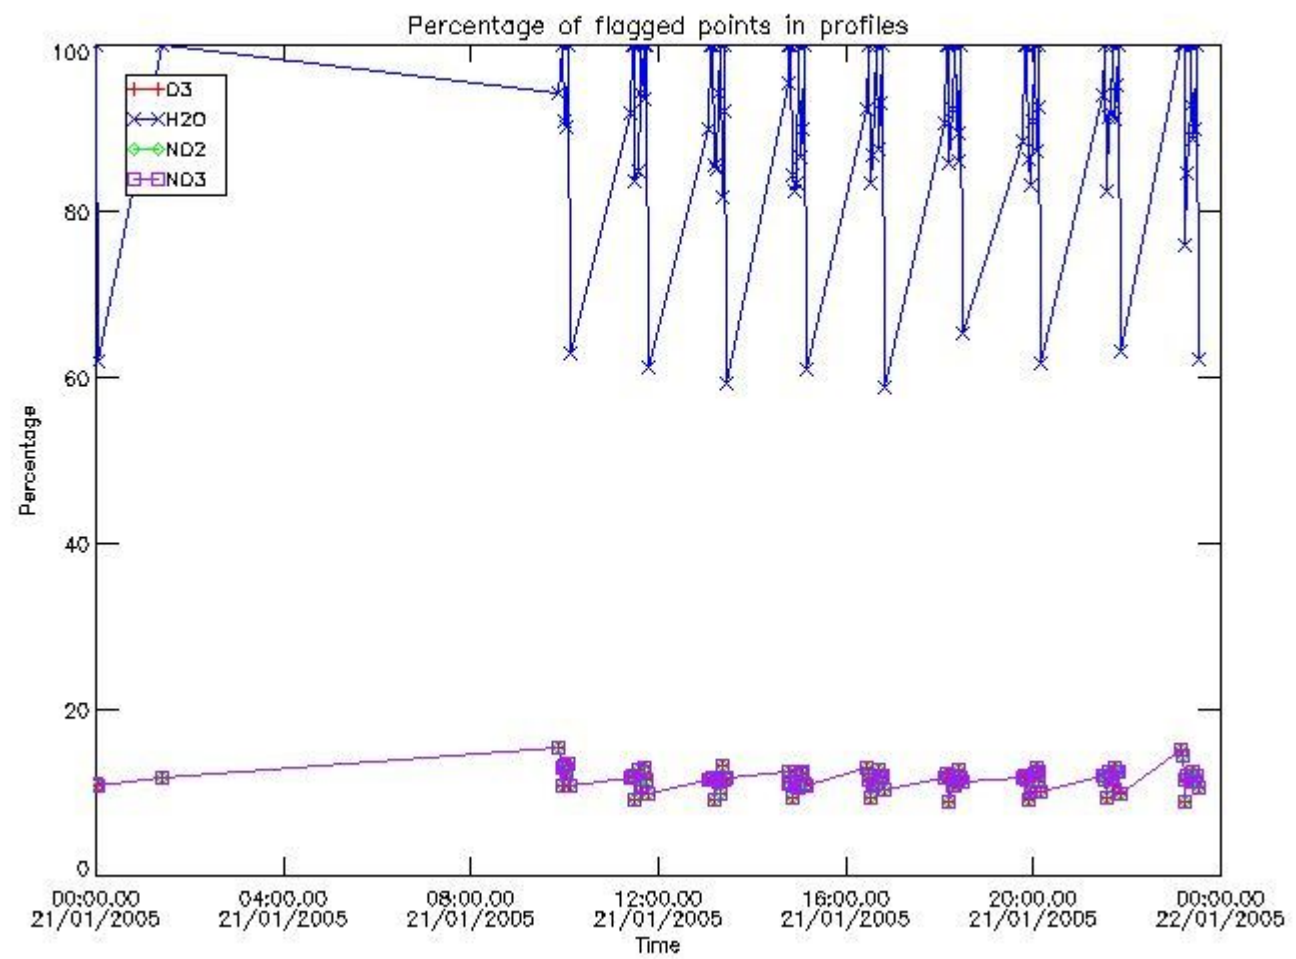

3. Quality information per product

In this section it is plotted some information contained in the Quality Summary data set of the level 2 products. Only products in dark limb conditions and without errors (error flag in the MPH set to "0") are used.

3.1 Plot quality information per product (time dependant)

3.2 Plot quality information per product (world map)