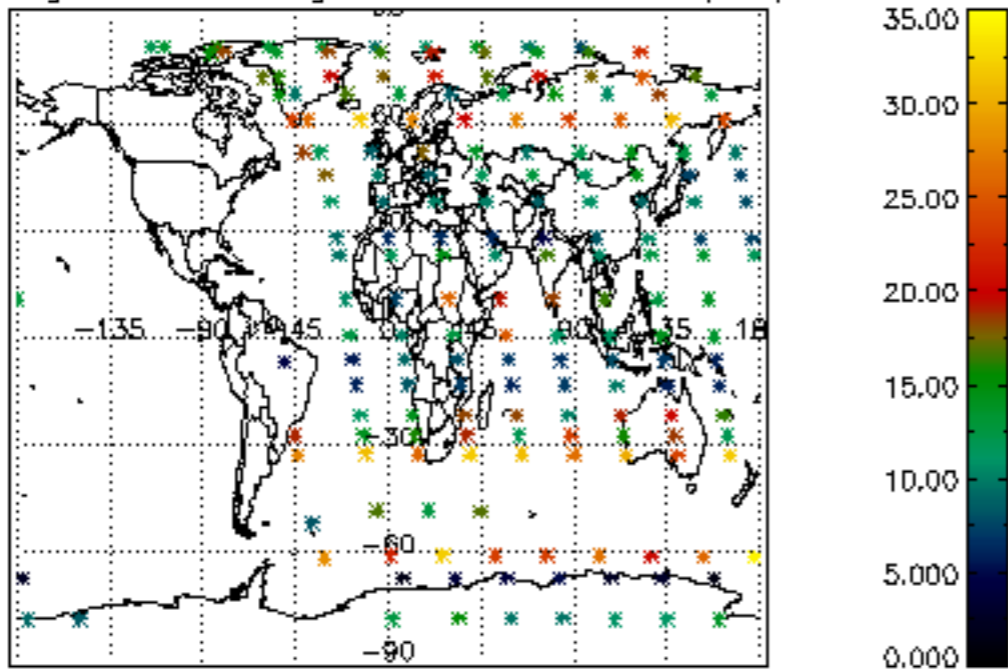

Percentage of cosmic ray hits per profile

Percentage of star falling outside central band per profile