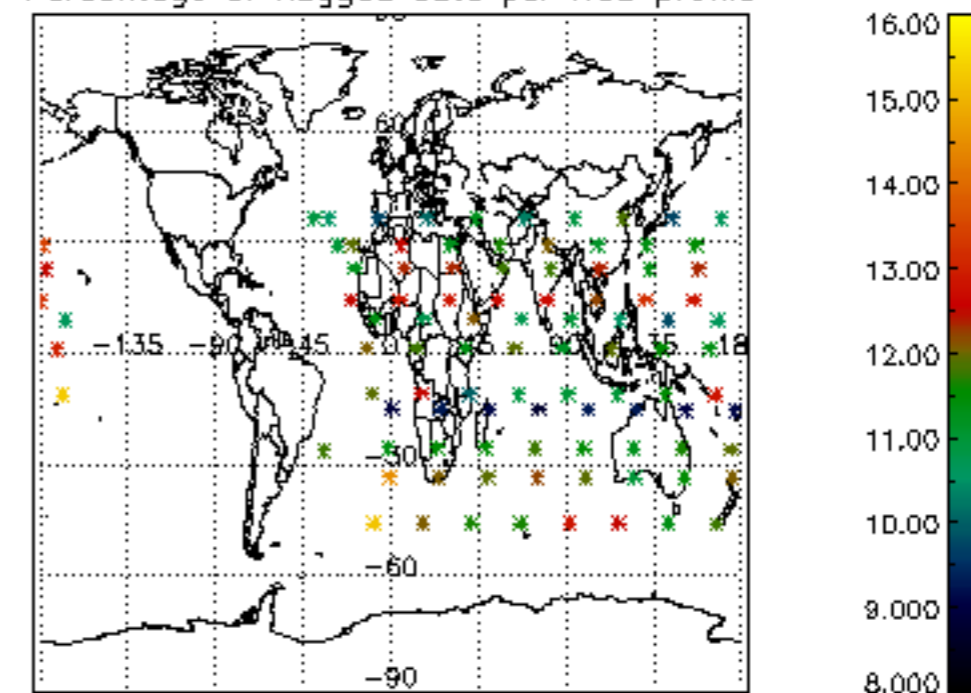

Percentage of flagged data per NO3 profile