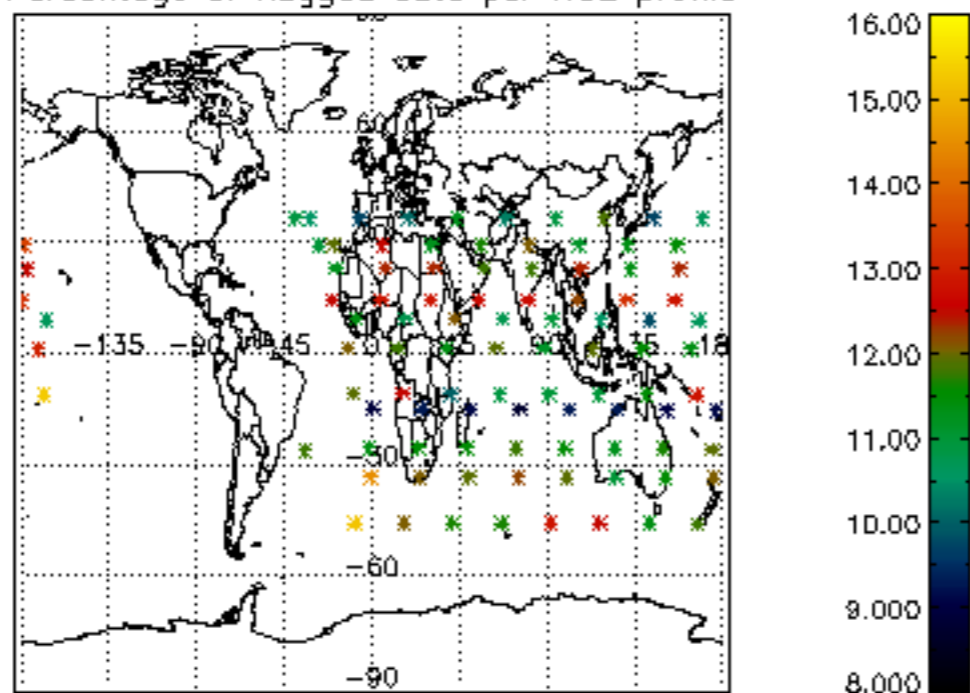

Percentage of flagged data per NO2 profile