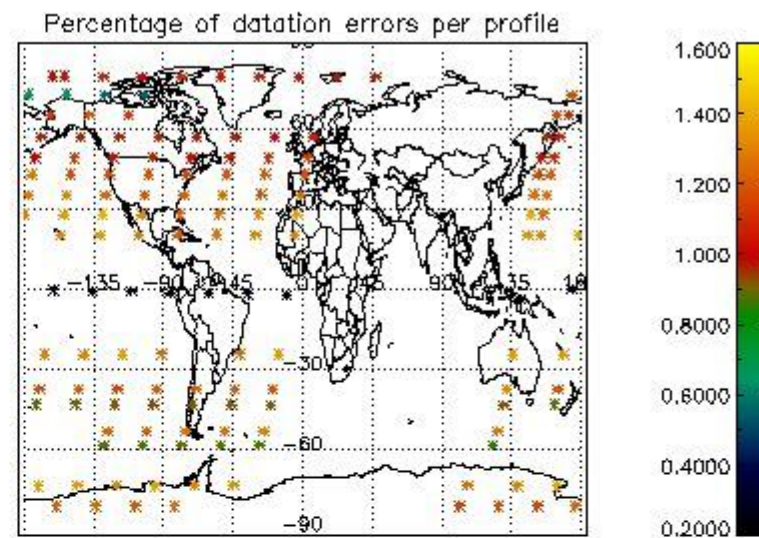

5. Trace gas profiles

5.1 Ozone statistics based on quality of products

The final quality of the products can be "measured" using the STD (Standard Deviation) attached to every point profile. This information is written to the parameter GOM_NL__2P/NL_LOCAL_SPECIES_DENSITY/o3_std of the level 2 products. The table below shows the statistics for given STD ranges.

The statistics are given with respect to the overall valid production:

- Products without fatal errors: GOM_NL__2P/MPH/PRODUCT_ERR=0
- Valid point profile: GOM_NL__2P/NL_LOCAL_SPECIES_DENSITY/pcd(0)=0

The 'Criteria' is applied to valid points of dark limb products:

- Products in dark limb illumination condition: GOM_NL__2P/NL_SUMMARY_QUALITY/obs_ill_cond=0
- Products without fatal errors: GOM_NL__2P/MPH/PRODUCT_ERR=0
- Valid point profile: GOM_NL__2P/NL_LOCAL_SPECIES_DENSITY/pcd(0)=0

So, the table below shows the percentage of dark limb and valid observations for each criteria with respect to the overall valid daily observations.

Criteria	% of total production
All STD	25
STD < 20	15