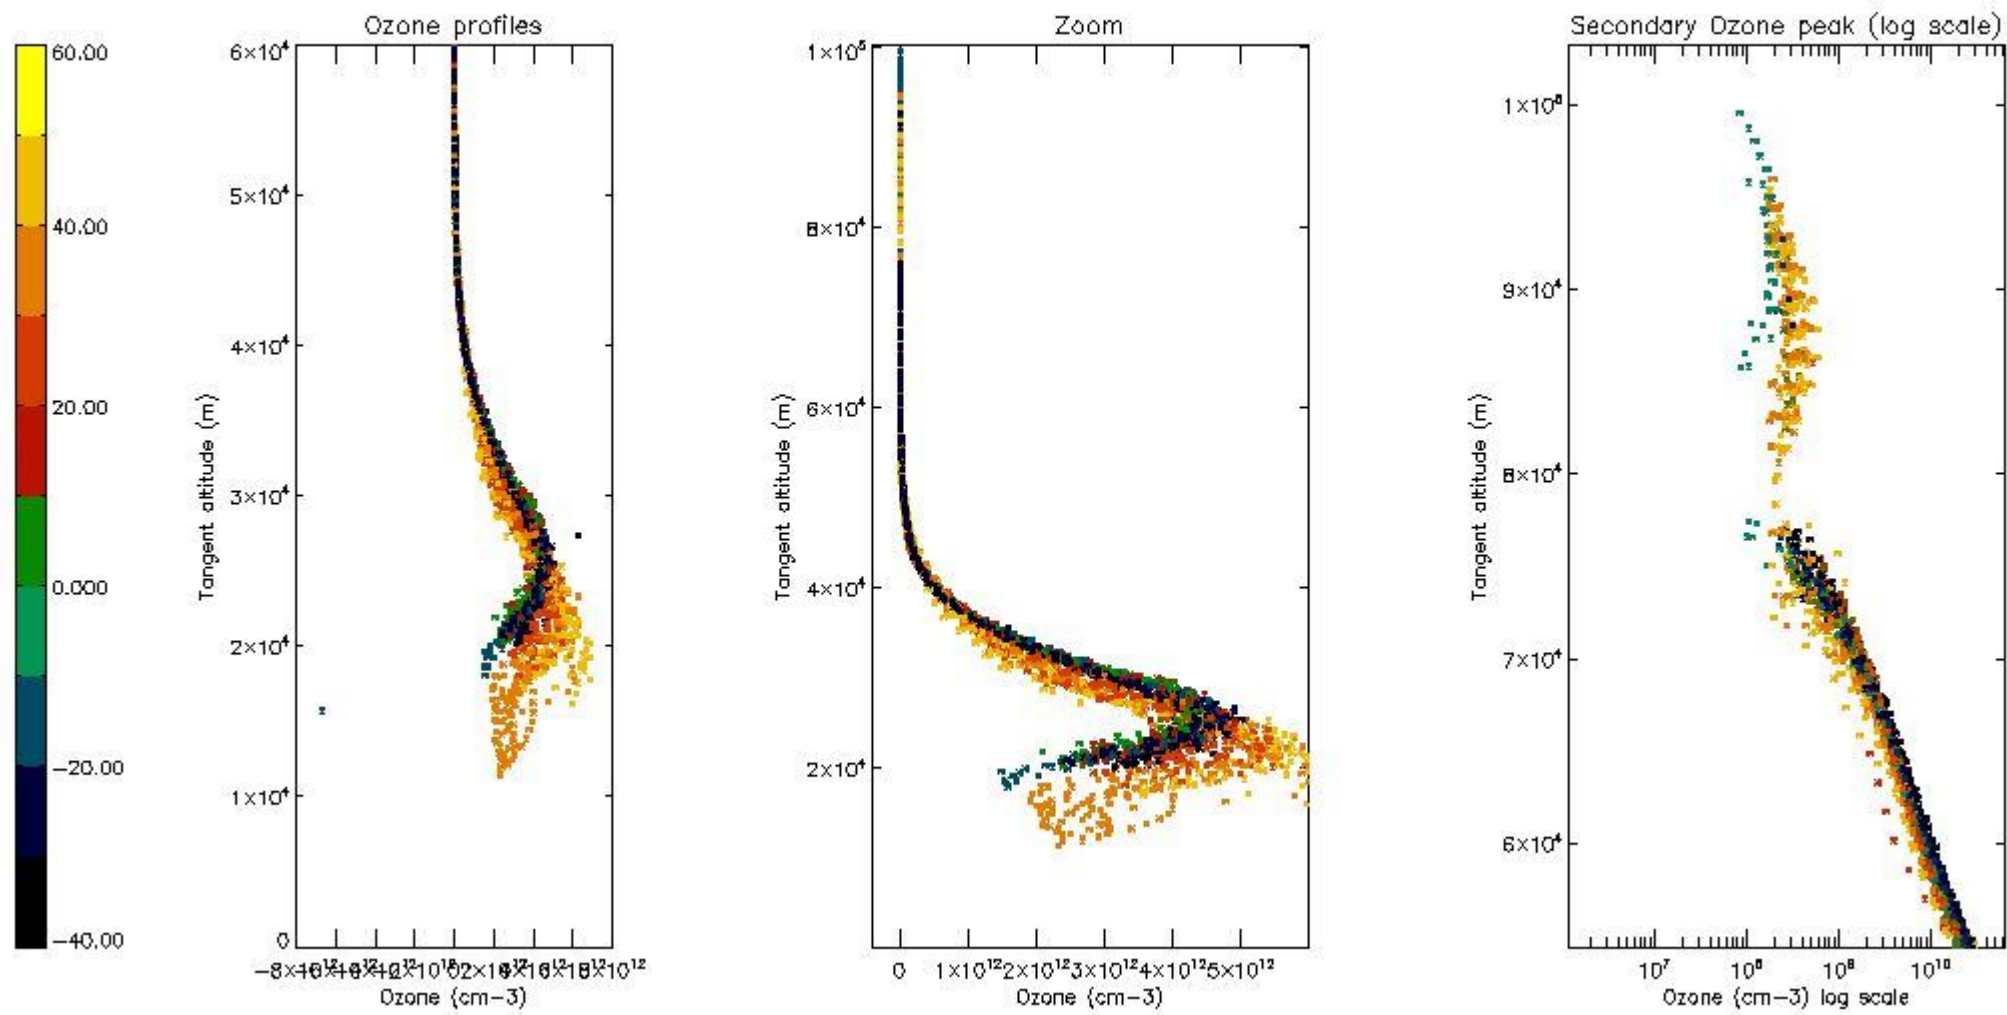

5.5 Plot ozone profiles where STD < 5% (dark without errors)

The colorbar represents the latitude.