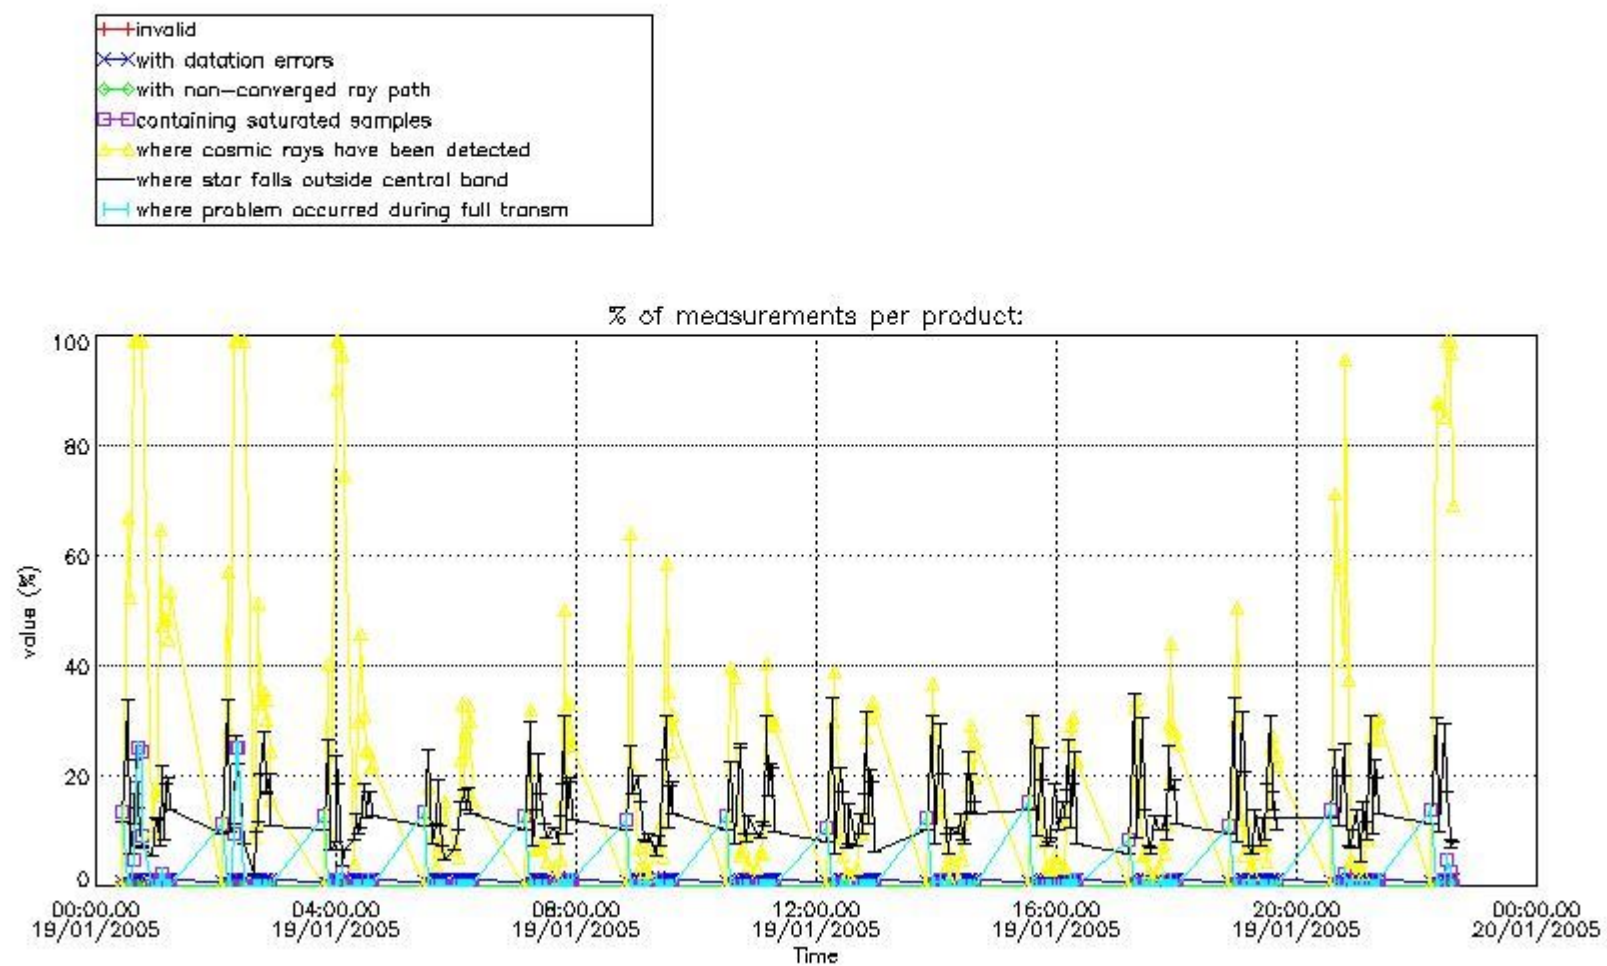

4.1.2 Plot level 1 quality information per product (time dependant): ENVI SAT DESCENDING passes