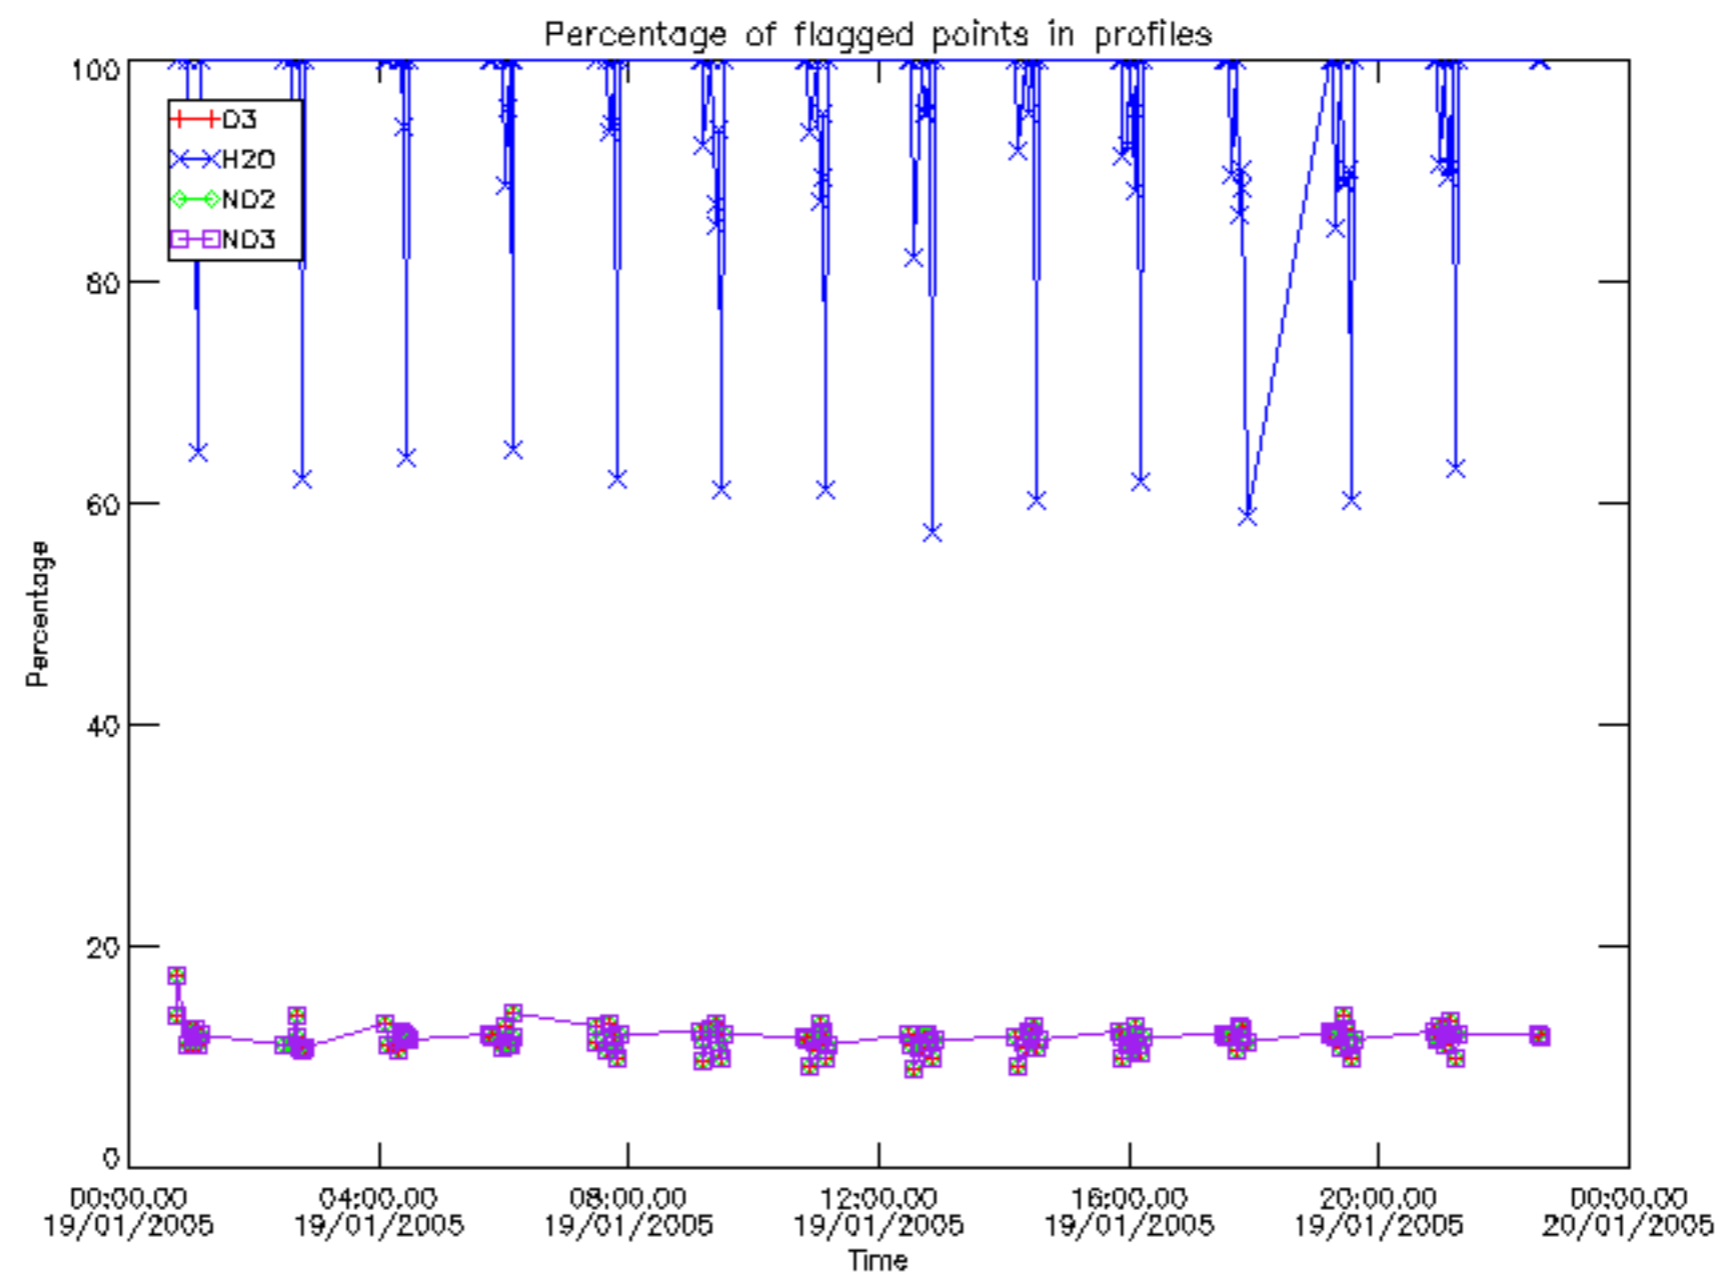

Percentage of flagged data per D3 profile

Percentage of flagged data per H2O profile