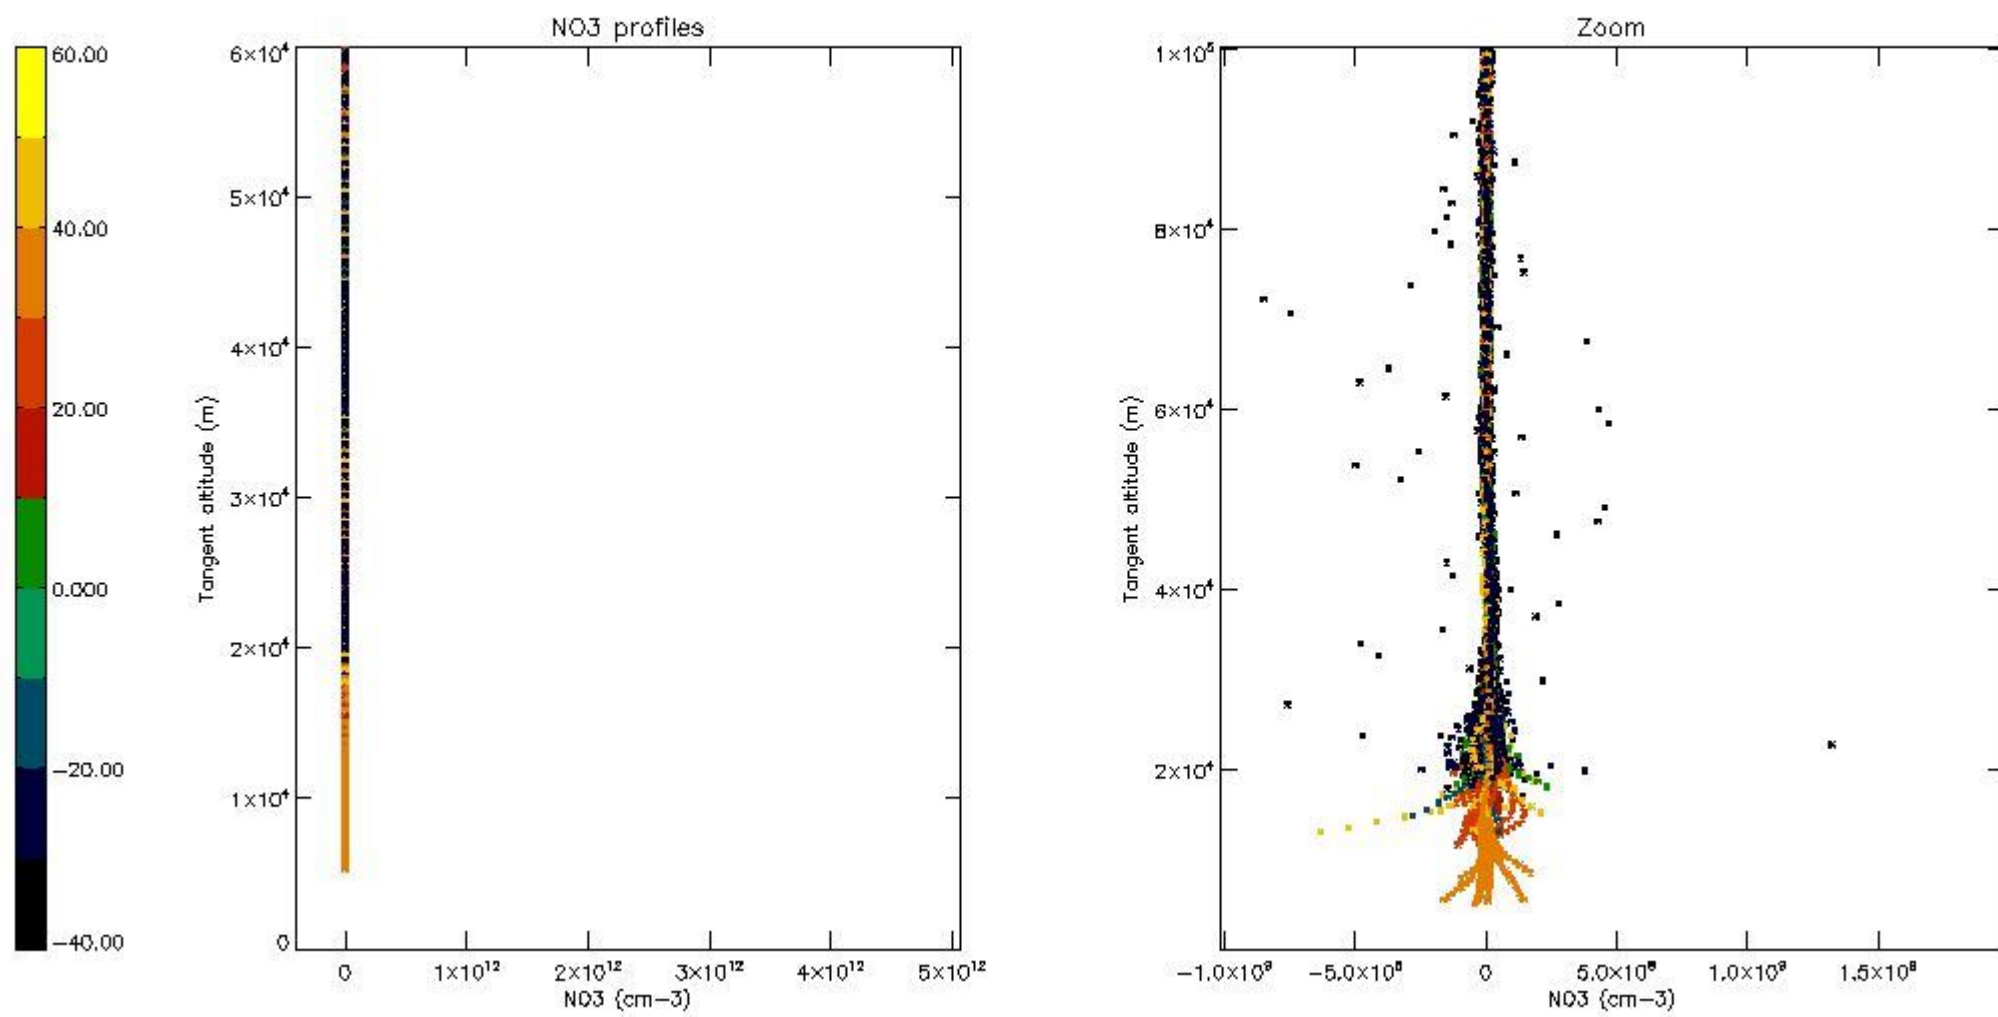

5.8 Plot H2O profiles for all STD (only for occultations of stars 1,2,3,4,13,14,16,26,63 dark without errors)

The colorbar represents the latitude.