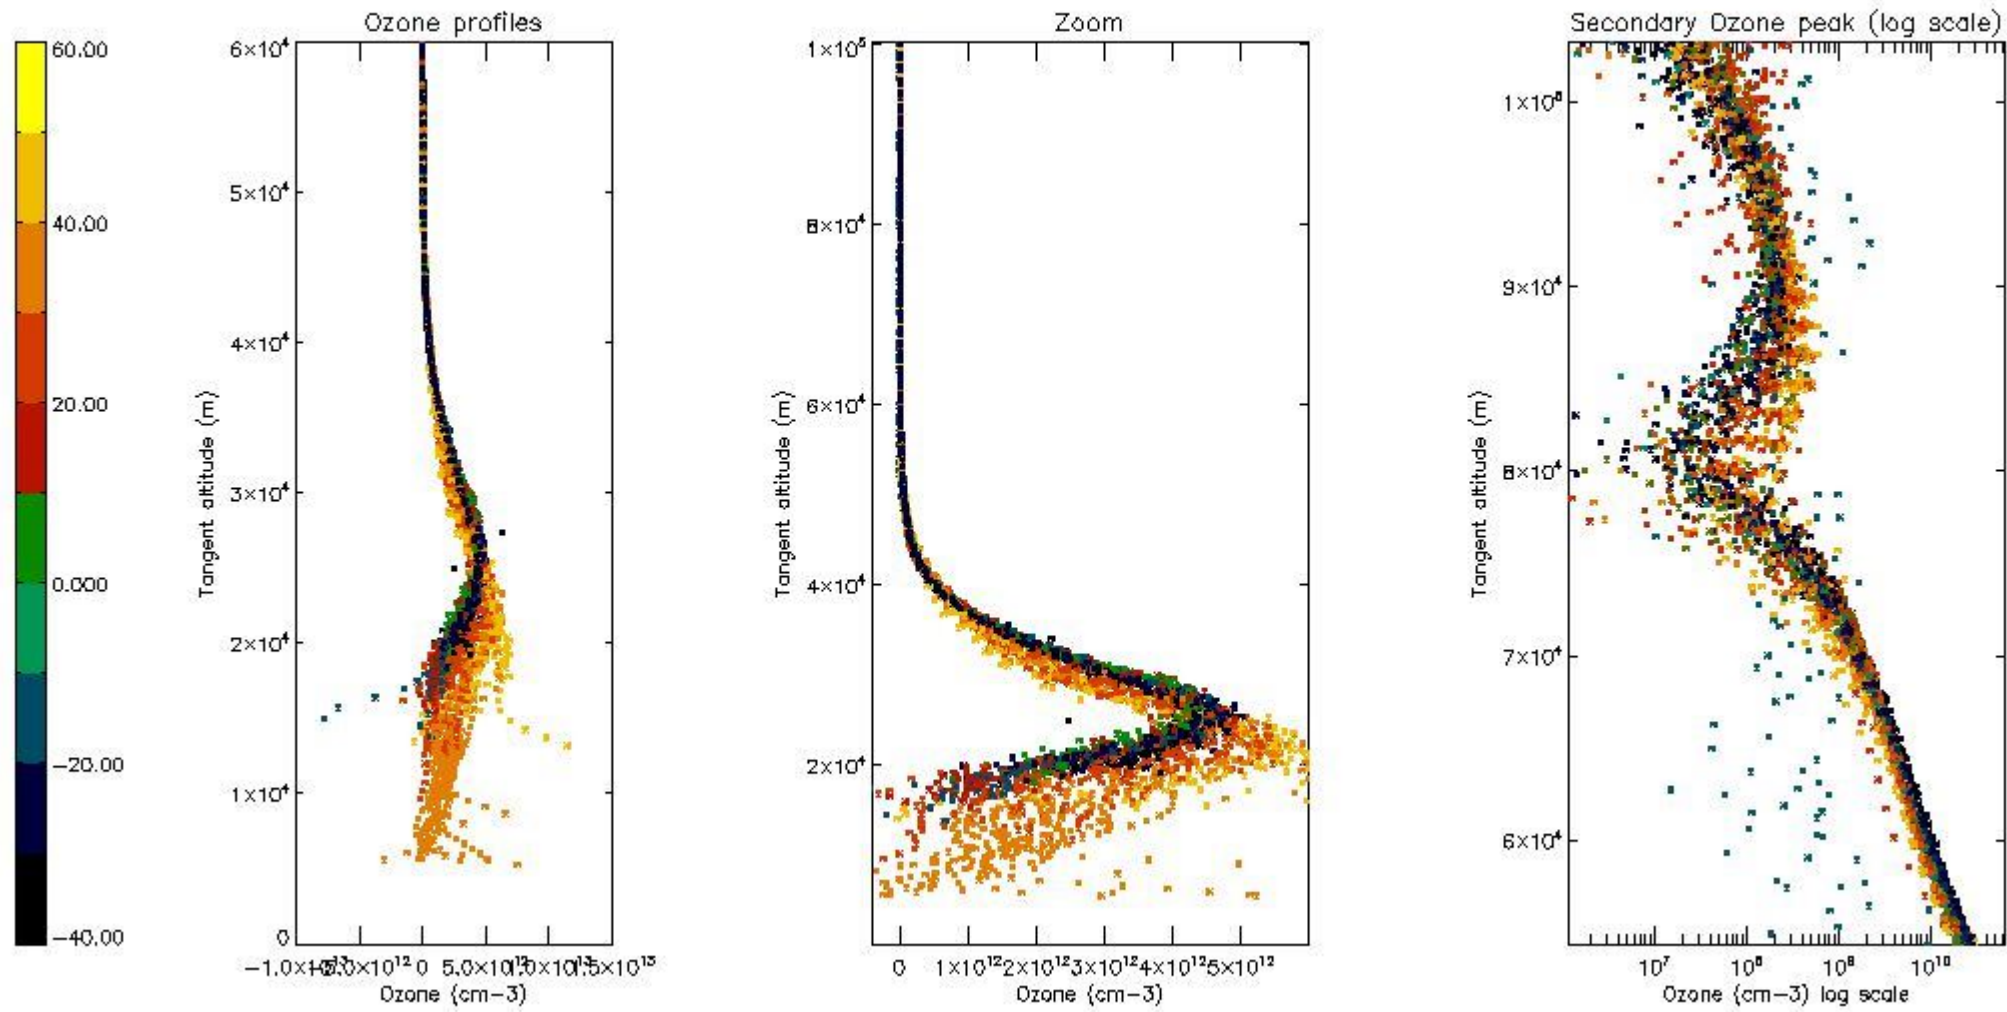

STD < 10	12
STD < 5	8

5.2 Plot ozone profiles for all STD (dark without errors)

The colorbar represents the latitude.

5.3 Plot ozone profiles where STD < 20% (dark without errors)

The colorbar represents the latitude.