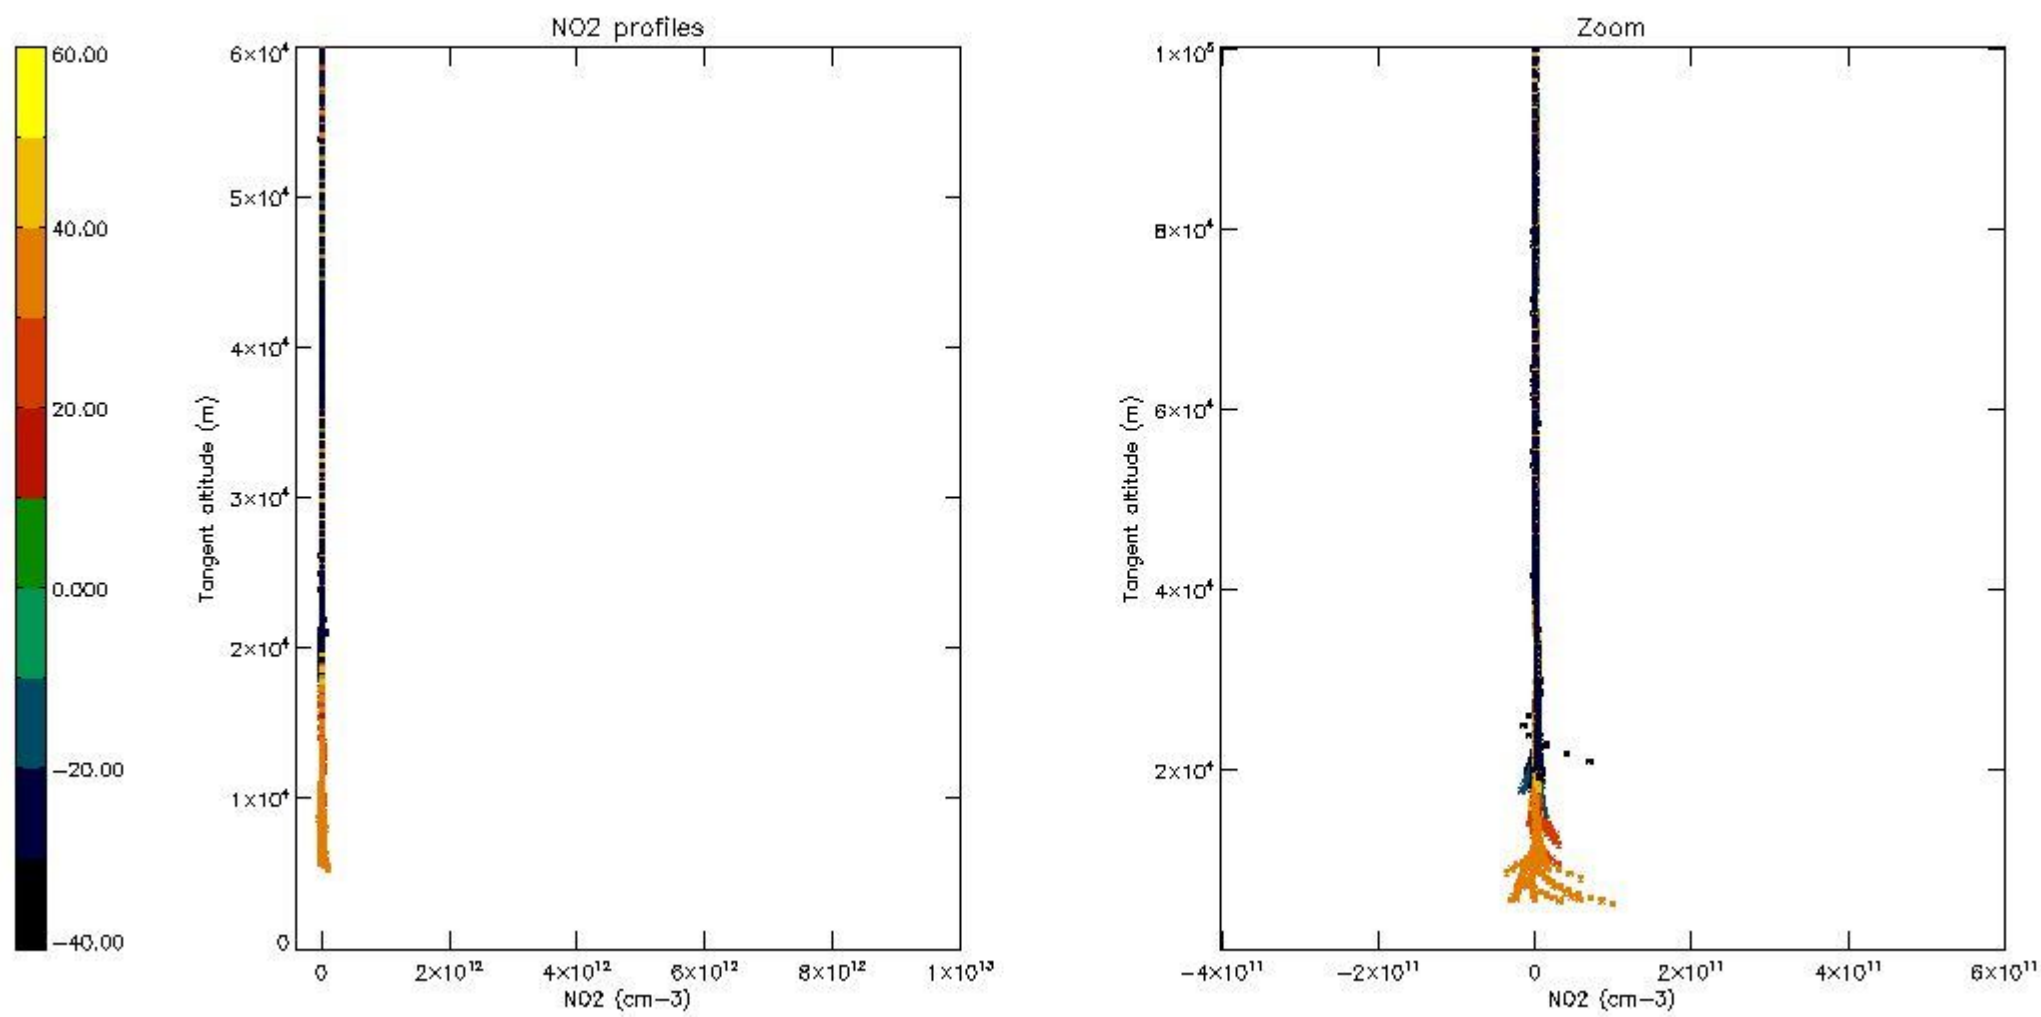

5.4 Plot ozone profiles where STD < 10% (dark without errors)

The colorbar represents the latitude.

5.5 Plot ozone profiles where STD < 5% (dark without errors)

The colorbar represents the latitude.

5.6 Plot NO₂ profiles for all STD (dark without errors)

The colorbar represents the latitude.

5.7 Plot NO3 profiles for all STD (dark without errors)

The colorbar represents the latitude.

5.8 Plot H2O profiles for all STD (only for occultations of stars 1,2,3,4,13,14,16,26,63 dark without errors)