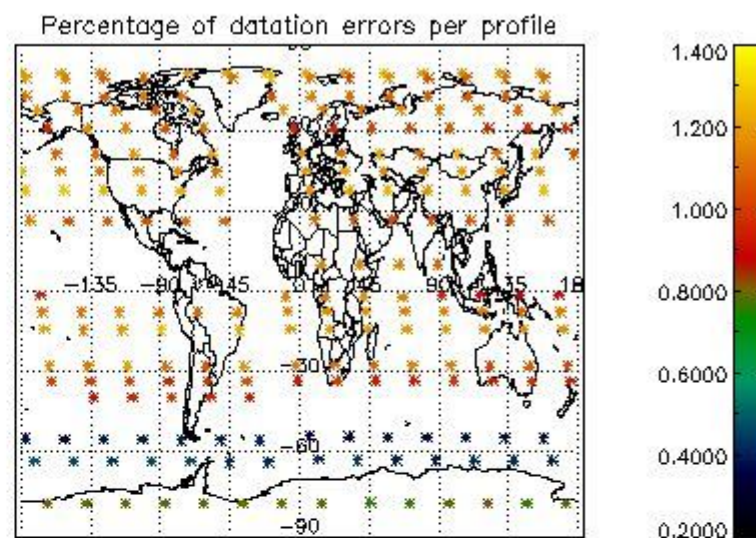

4.1 Plot quality information per product (time dependant) coming from level 1b processing

4.1.1 Plot level 1 quality information per product (time dependant): ENVISAT ASCENDING passes

4.1.2 Plot level 1 quality information per product (time dependant): ENVI SAT DESCENDING passes

4.2 Plot quality information per product coming from level 1b processing (world map)

4.2.1 Plot level 1 quality information per product (world map): ENVISAT ASCENDING passes

4.2.2 Plot level 1 quality information per product (world map): ENVISAT DESCENDING passes