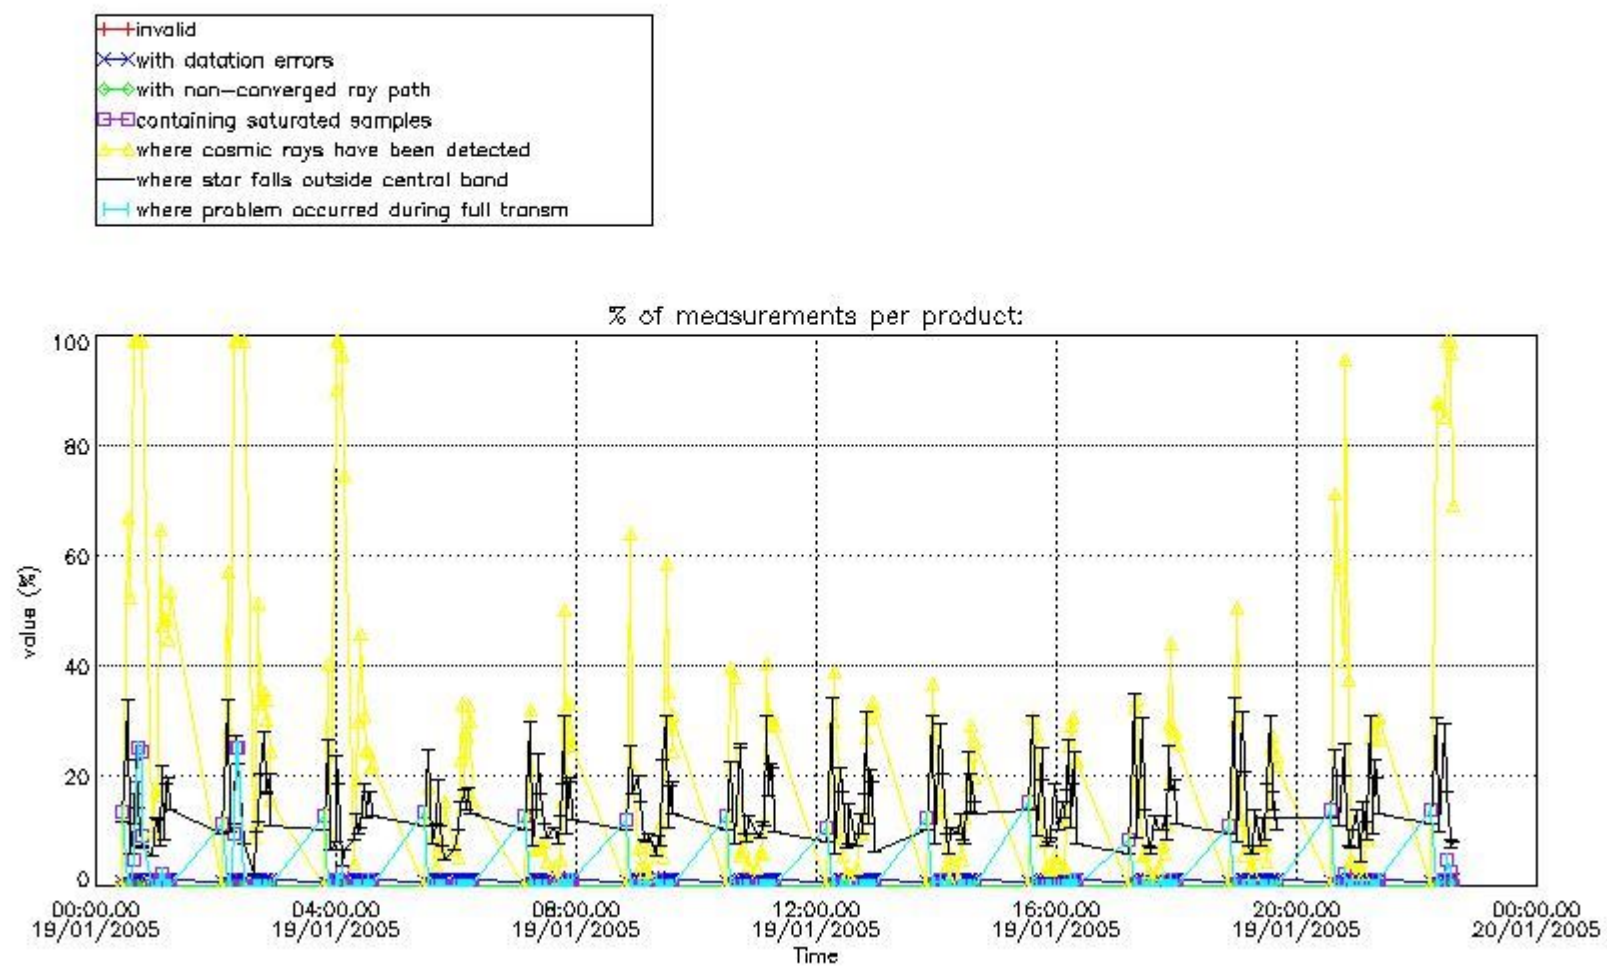

3.1 Plot quality information per product (time dependant)

3.2 Plot quality information per product (world map)

Percentage of flagged data per O3 profile

Percentage of flagged data per H2O profile

Percentage of flagged data per NO2 profile

Percentage of flagged data per NO3 profile

4. Level 1 quality information per product

In this section it is plotted some information contained in the Quality Summary data set of the level 2 products that comes from the level 1b processing. Products without errors (error flag in the MPH set to "0") are used.

4.1 Plot quality information per product (time dependant) coming from level 1b processing

4.1.1 Plot level 1 quality information per product (time dependant): ENVISAT ASCENDING passes

4.1.2 Plot level 1 quality information per product (time dependant): ENVI SAT DESCENDING passes