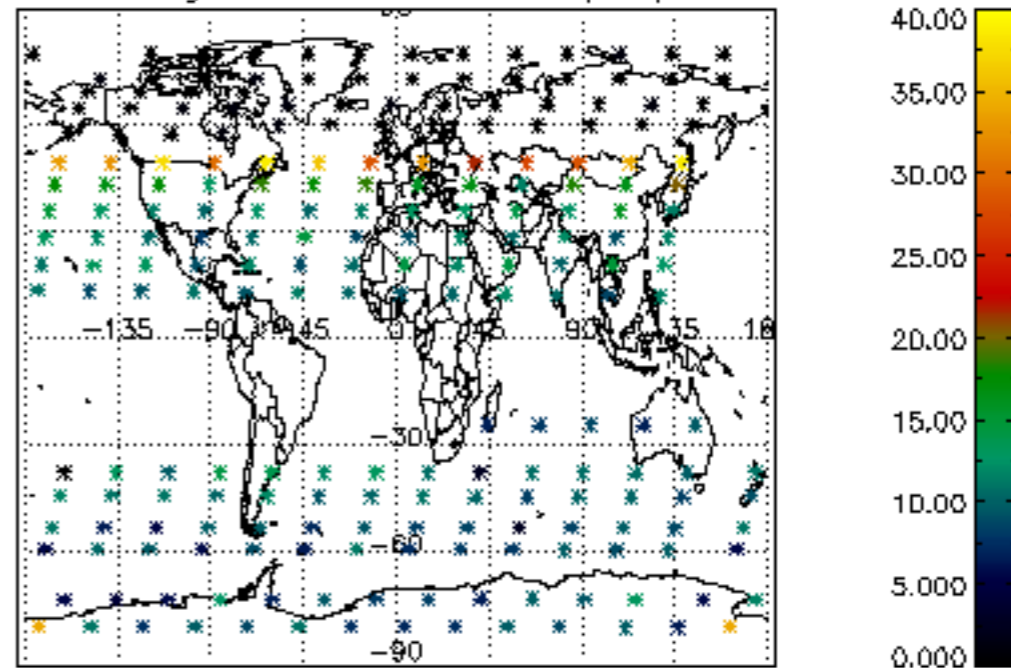

Percentage of saturation errors per profile