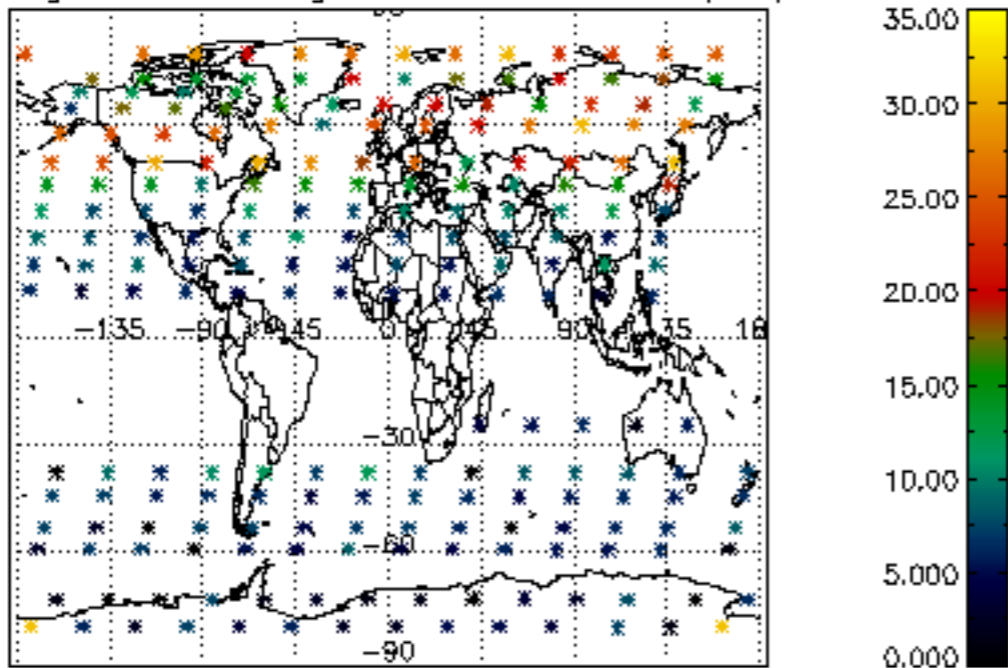

Percentage of star falling outside central band per profile