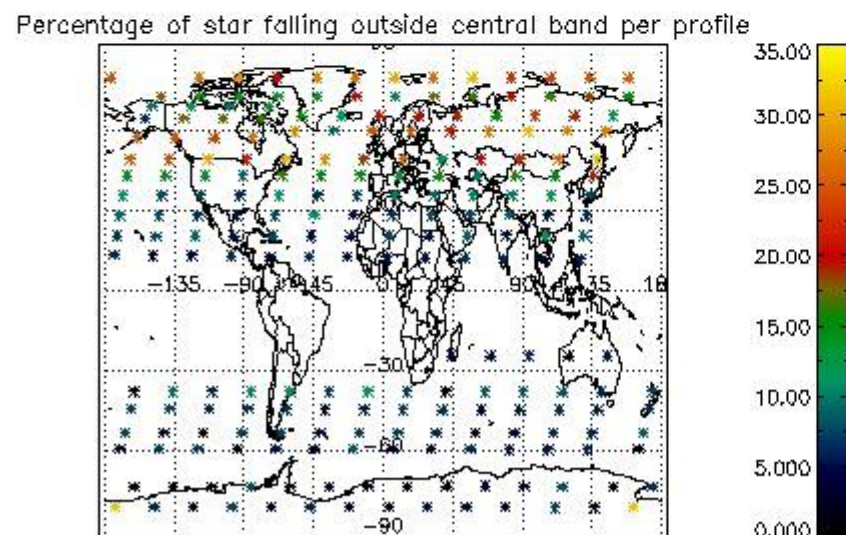

5. Trace gas profiles

5.1 Ozone statistics based on quality of products

The final quality of the products can be "measured" using the STD (Standard Deviation) attached to every point profile. This information is written to the parameter GOM_NL__2P/NL_LOCAL_SPECIES_DENSITY/o3_std of the level 2 products. The table below shows the statistics for given STD ranges.

The statistics are given with respect to the overall valid production:

- Products without fatal errors: GOM_NL__2P/MPH/PRODUCT_ERR=0
- Valid point profile: GOM_NL__2P/NL_LOCAL_SPECIES_DENSITY/pcd(0)=0

The 'Criteria' is applied to valid points of dark limb products:

- Products in dark limb illumination condition: GOM_NL__2P/NL_SUMMARY_QUALITY/obs_ill_cond=0
- Products without fatal errors: GOM_NL__2P/MPH/PRODUCT_ERR=0
- Valid point profile: GOM_NL__2P/NL_LOCAL_SPECIES_DENSITY/pcd(0)=0

So, the table below shows the percentage of dark limb and valid observations for each criteria with respect to the overall valid daily observations.

Criteria	% of total production
All STD	22
STD < 20	14