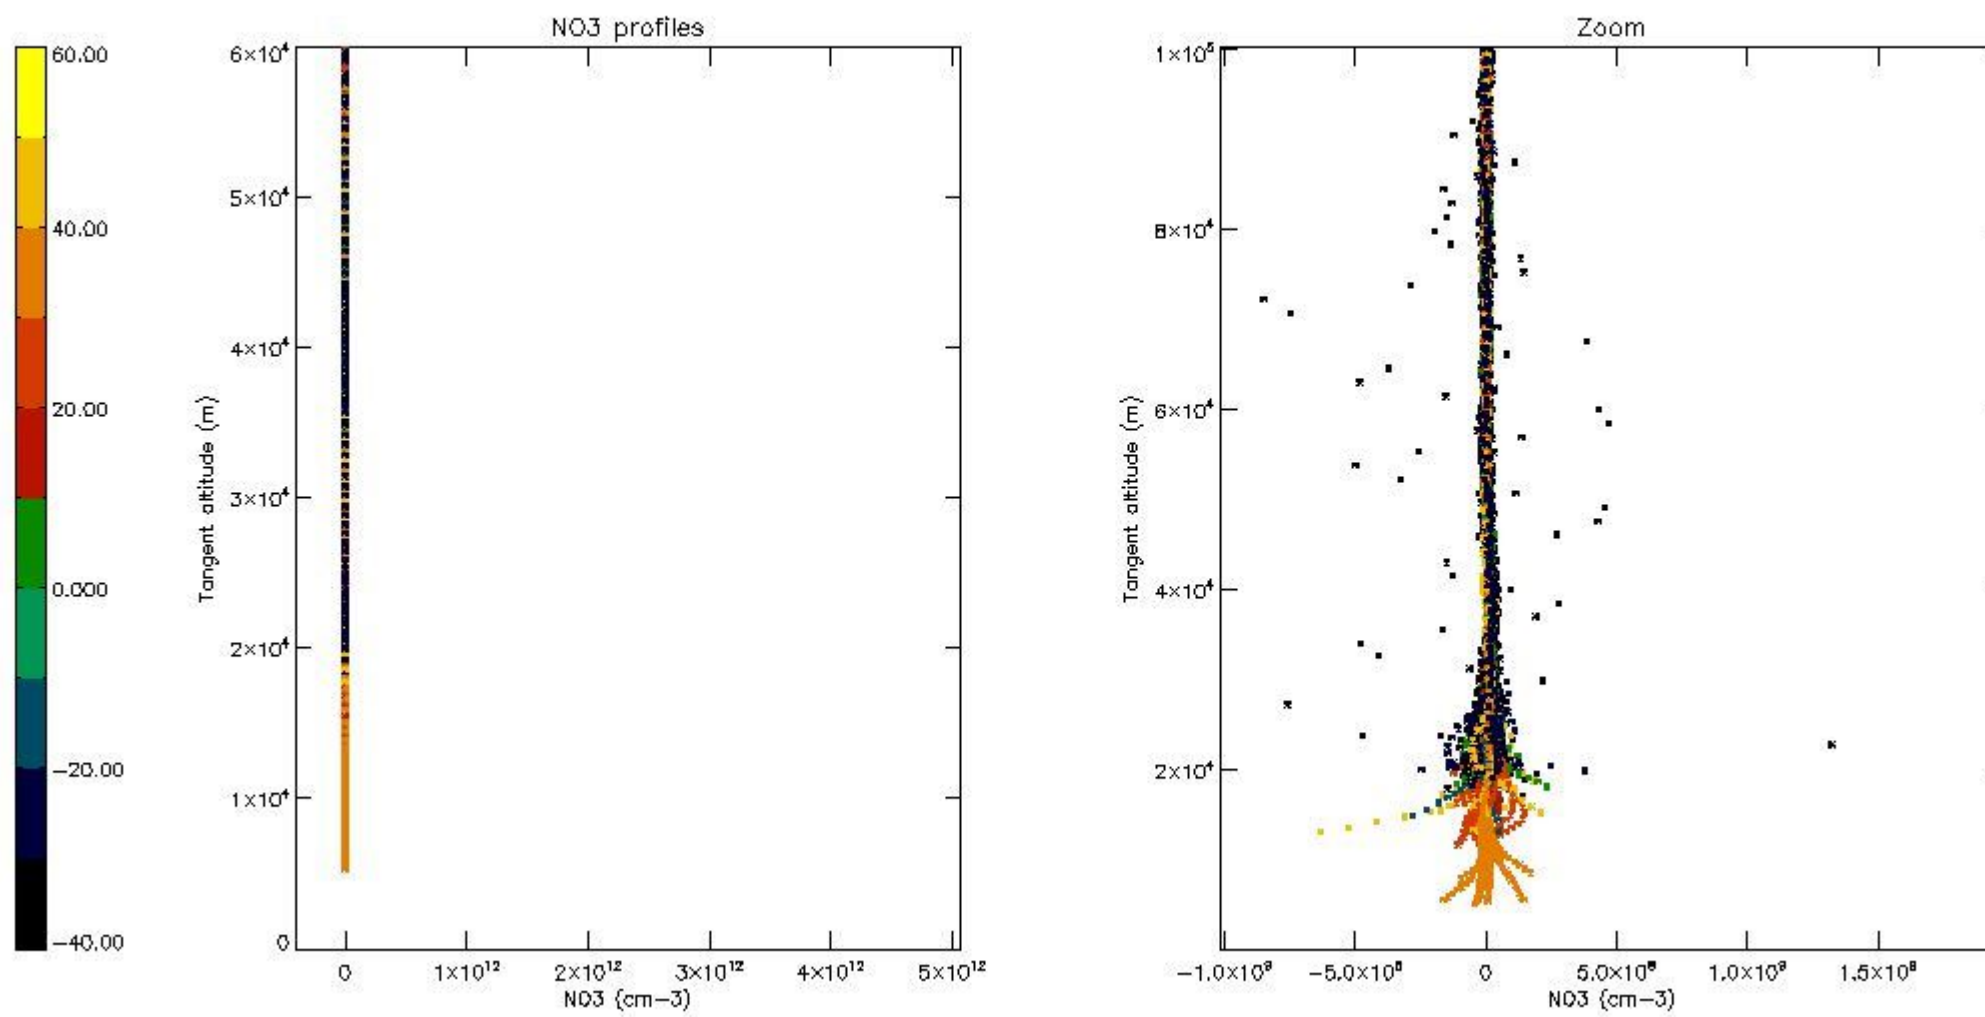

5.4 Plot ozone profiles where STD < 10% (dark without errors)

The colorbar represents the latitude.

5.5 Plot ozone profiles where STD < 5% (dark without errors)

The colorbar represents the latitude.

5.6 Plot NO₂ profiles for all STD (dark without errors)

The colorbar represents the latitude.

5.7 Plot NO3 profiles for all STD (dark without errors)

The colorbar represents the latitude.

5.8 Plot H2O profiles for all STD (only for occultations of stars 1,2,3,4,13,14,16,26,63 dark without errors)