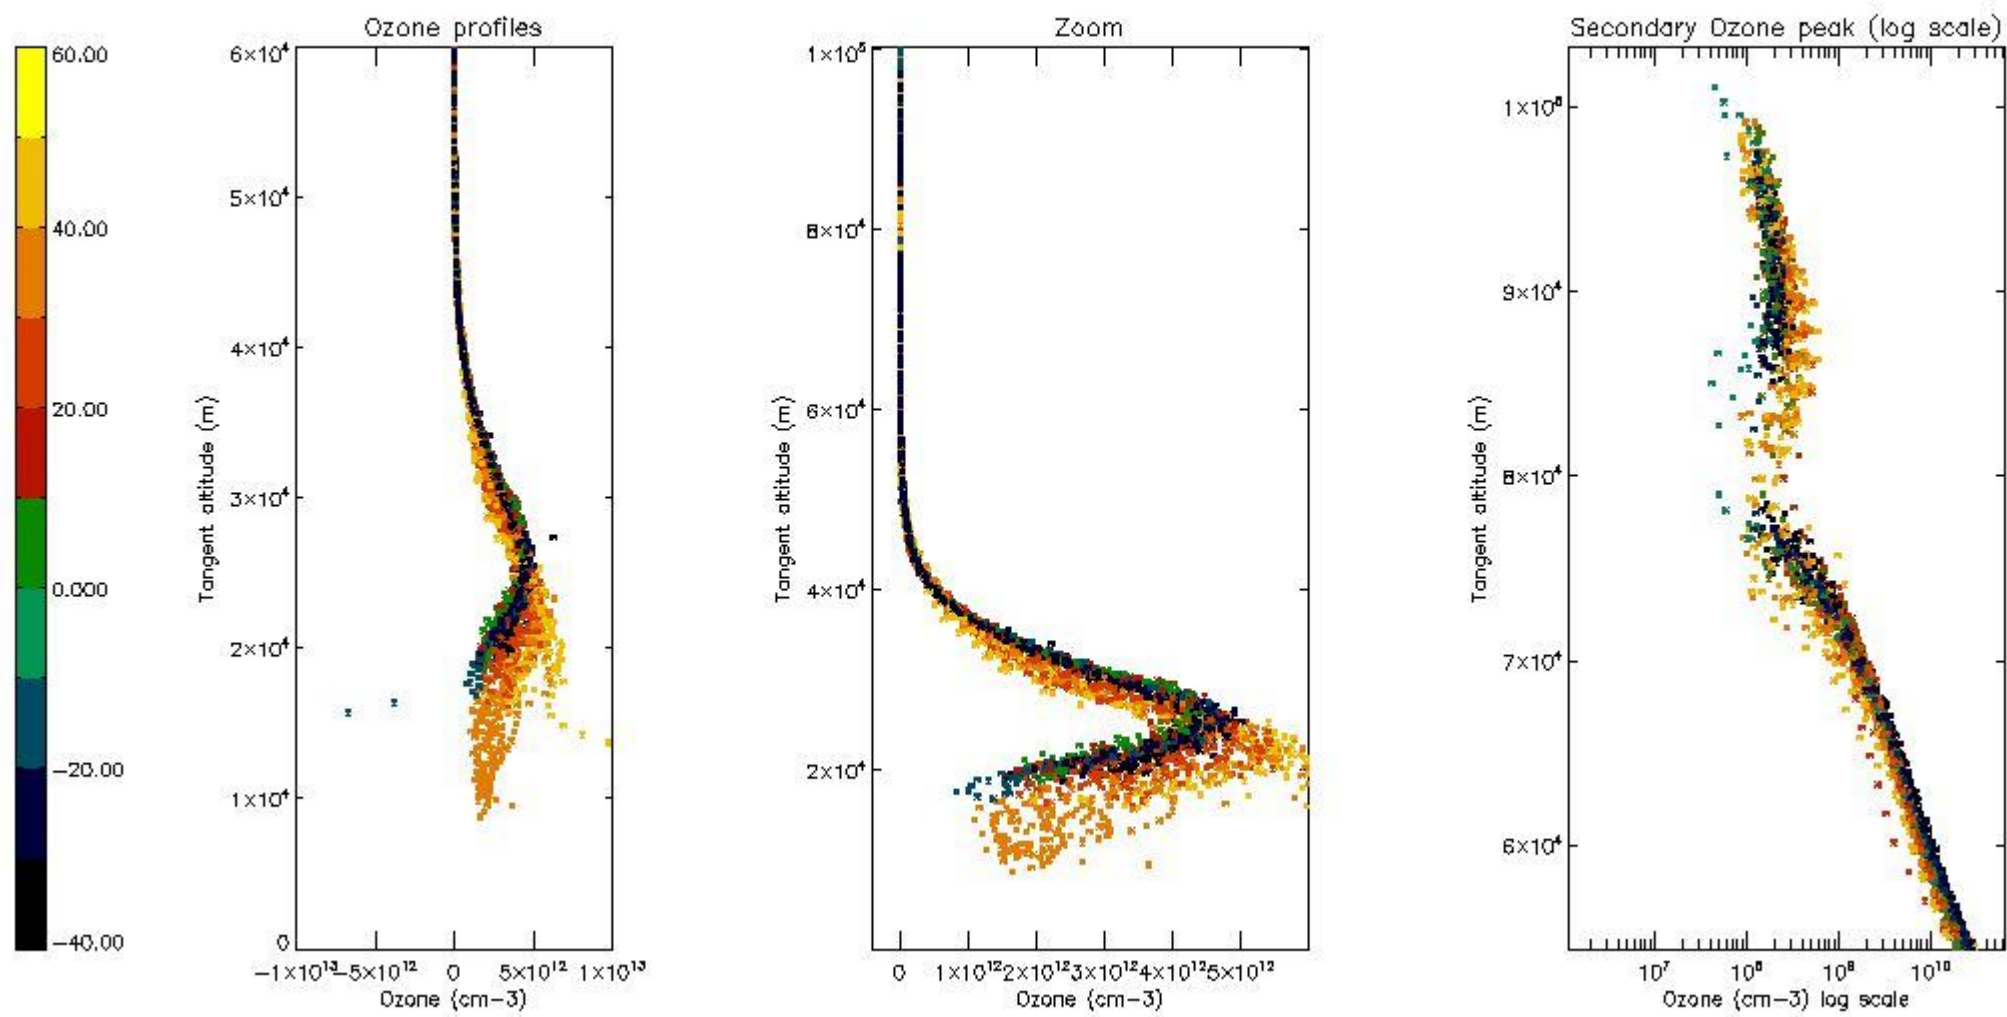

STD < 10	12
STD < 5	8

5.2 Plot ozone profiles for all STD (dark without errors)

The colorbar represents the latitude.

5.3 Plot ozone profiles where STD < 20% (dark without errors)

The colorbar represents the latitude.