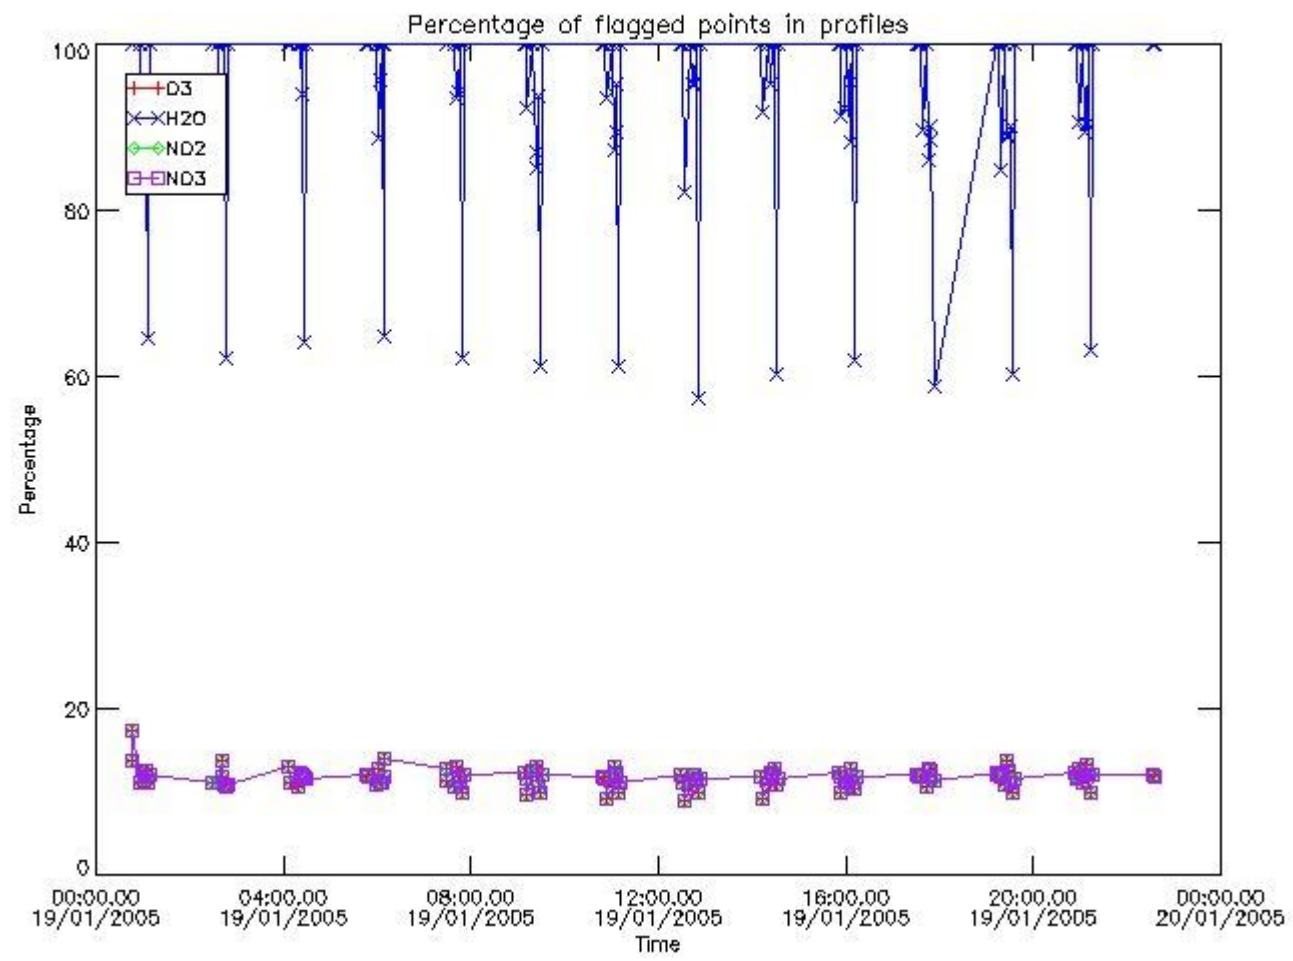

3. Quality information per product

In this section it is plotted some information contained in the Quality Summary data set of the level 2 products. Only products in dark limb conditions and without errors (error flag in the MPH set to "0") are used.

3.1 Plot quality information per product (time dependant)

3.2 Plot quality information per product (world map)