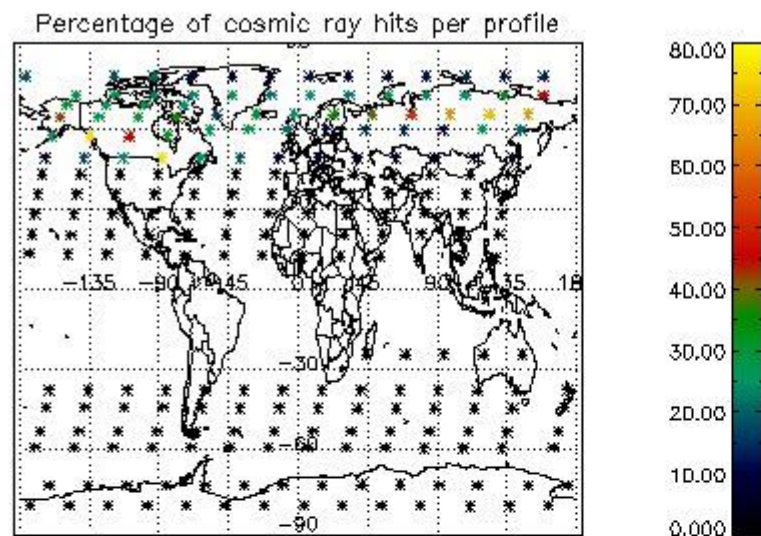

4.2.2 Plot level 1 quality information per product (world map): ENVISAT DESCENDING passes

5. Trace gas profiles

5.1 Ozone statistics based on quality of products

The final quality of the products can be "measured" using the STD (Standard Deviation) attached to every point profile. This information is written to the parameter GOM_NL__2P/NL_LOCAL_SPECIES_DENSITY/o3_std of the level 2 products. The table below shows the statistics for given STD ranges.

The statistics are given with respect to the overall valid production:

- Products without fatal errors: GOM_NL__2P/MPH/PRODUCT_ERR=0
- Valid point profile: GOM_NL__2P/NL_LOCAL_SPECIES_DENSITY/pcd(0)=0

The 'Criteria' is applied to valid points of dark limb products:

- Products in dark limb illumination condition: GOM_NL__2P/NL_SUMMARY_QUALITY/obs_ill_cond=0
- Products without fatal errors: GOM_NL__2P/MPH/PRODUCT_ERR=0
- Valid point profile: GOM_NL__2P/NL_LOCAL_SPECIES_DENSITY/pcd(0)=0

So, the table below shows the percentage of dark limb and valid observations for each criteria with respect to the overall valid daily observations.

Criteria	% of total production
All STD	22
STD < 20	14