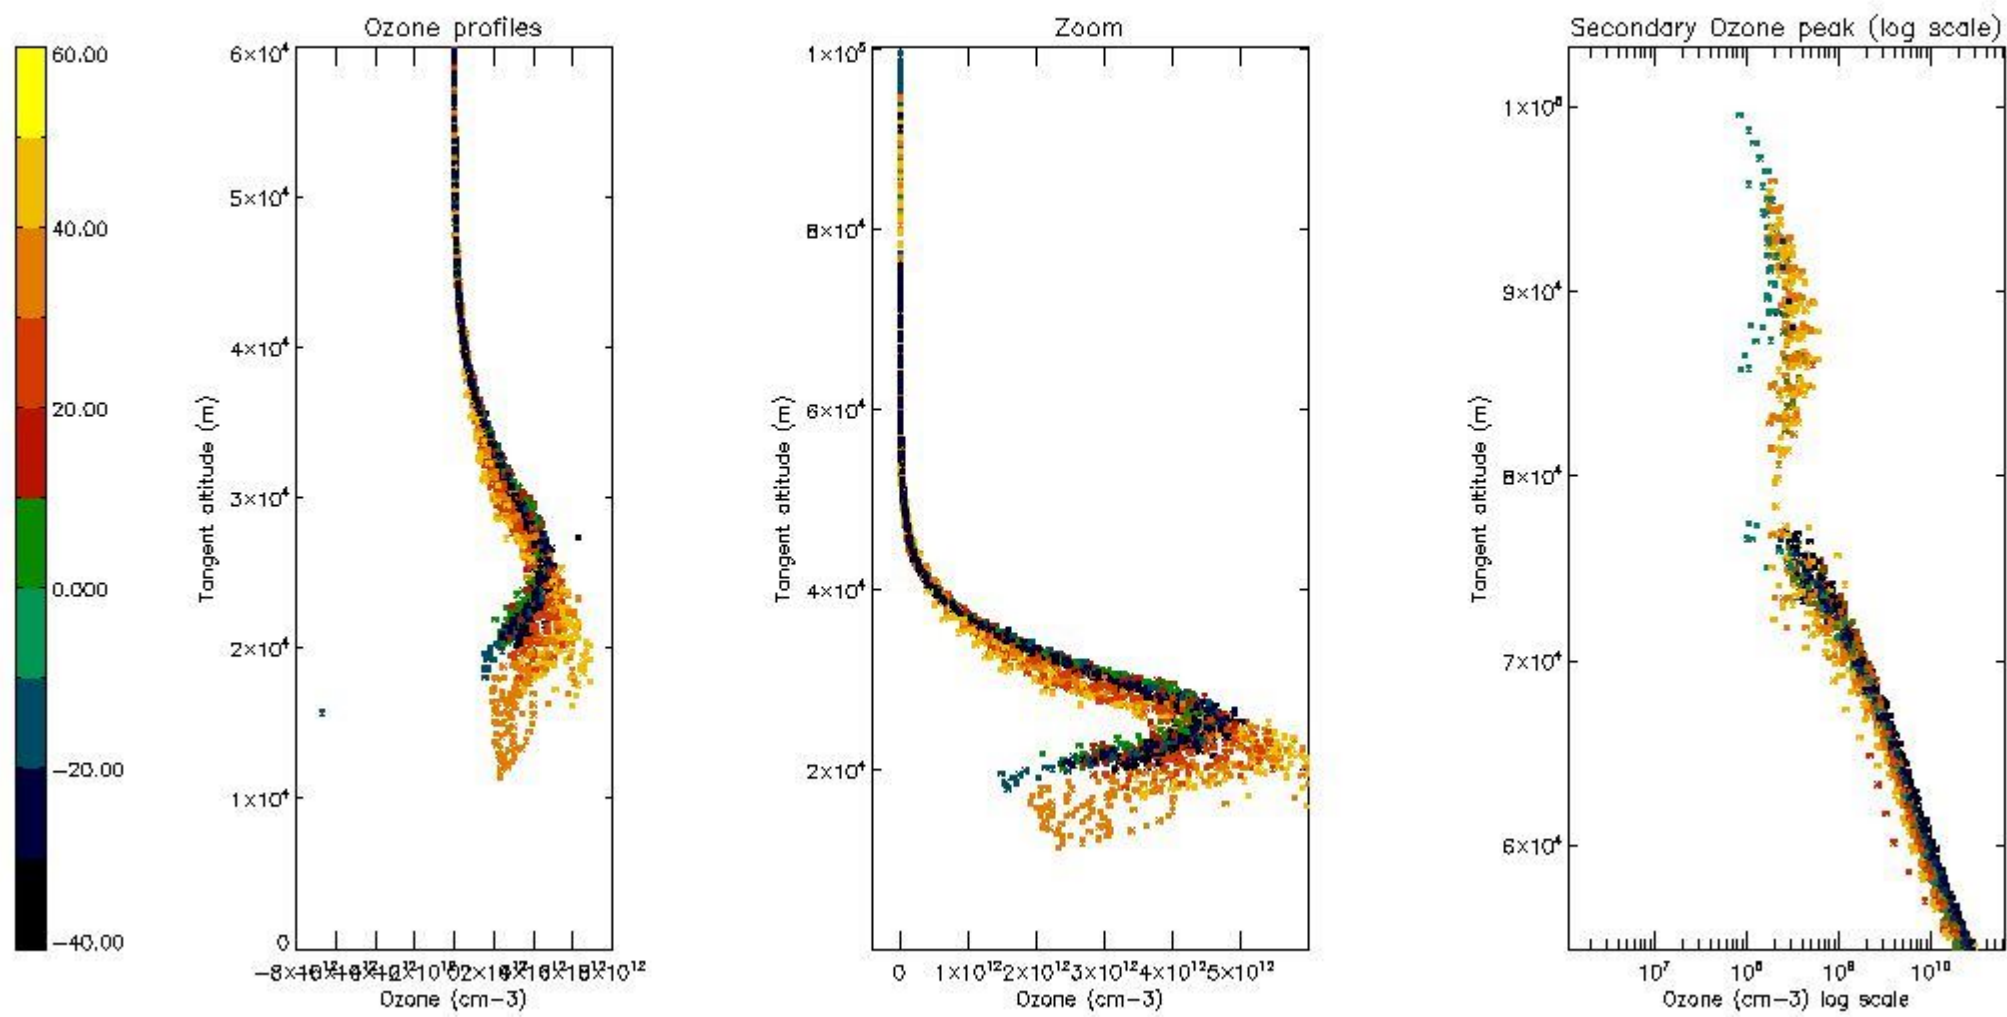

STD < 10	12
STD < 5	8

5.2 Plot ozone profiles for all STD (dark without errors)

The colorbar represents the latitude.

5.3 Plot ozone profiles where STD < 20% (dark without errors)

The colorbar represents the latitude.

5.4 Plot ozone profiles where STD < 10% (dark without errors)

The colorbar represents the latitude.

5.5 Plot ozone profiles where STD < 5% (dark without errors)

The colorbar represents the latitude.

5.6 Plot NO₂ profiles for all STD (dark without errors)