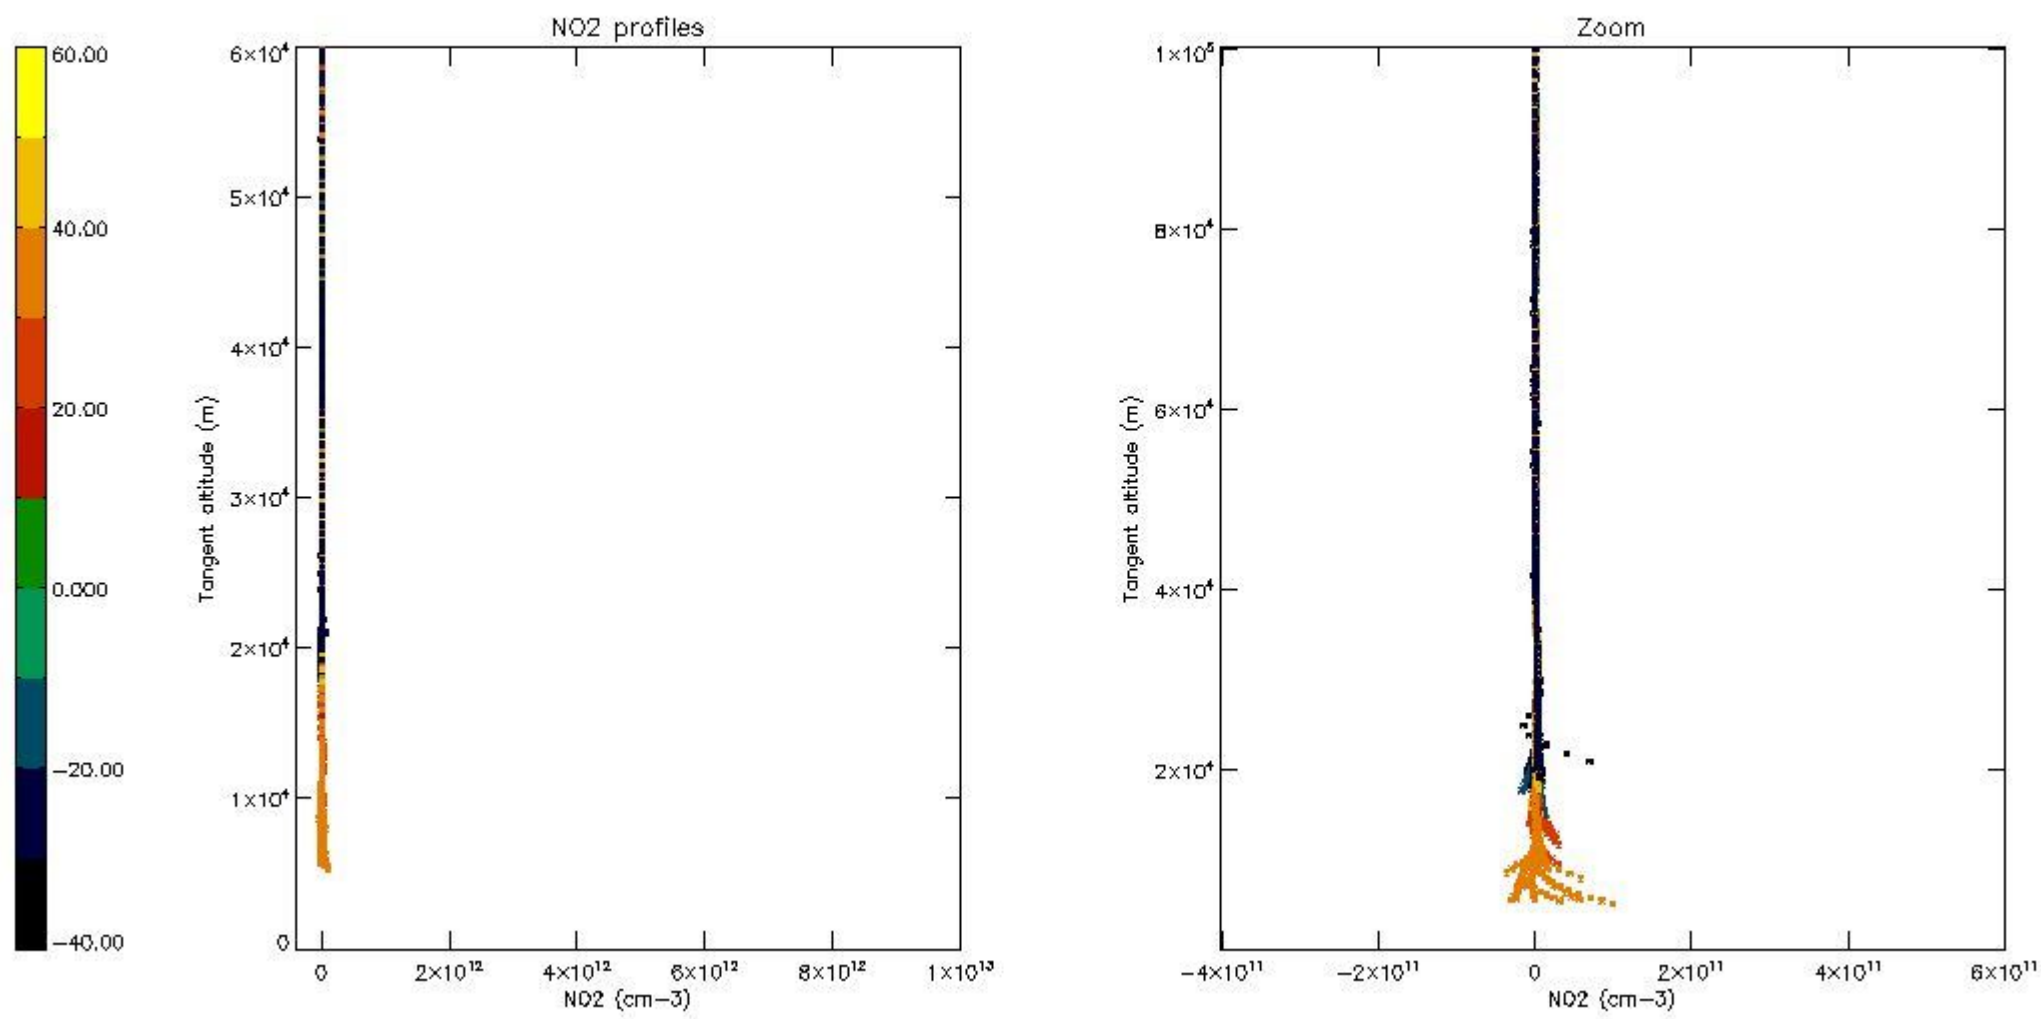

5.7 Plot NO3 profiles for all STD (dark without errors)

The colorbar represents the latitude.