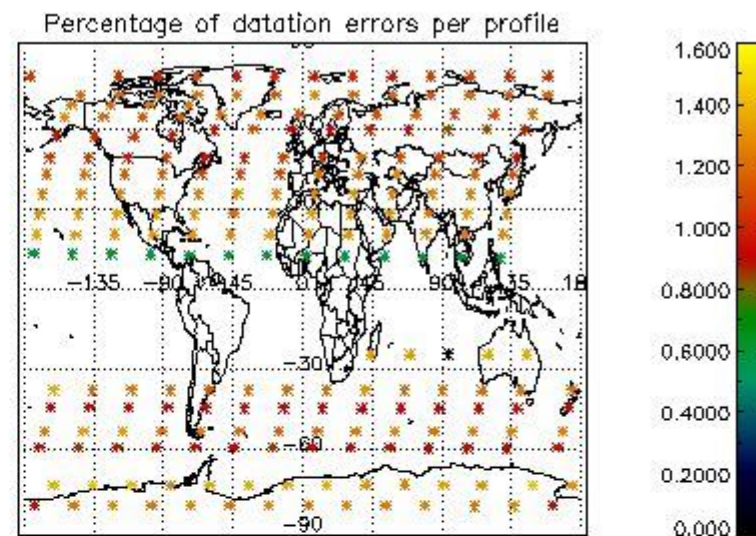

5. Trace gas profiles

5.1 Ozone statistics based on quality of products

The final quality of the products can be "measured" using the STD (Standard Deviation) attached to every point profile. This information is written to the parameter GOM_NL__2P/NL_LOCAL_SPECIES_DENSITY/o3_std of the level 2 products. The table below shows the statistics for given STD ranges.

The statistics are given with respect to the overall valid production:

- Products without fatal errors: GOM_NL__2P/MPH/PRODUCT_ERR=0
- Valid point profile: GOM_NL__2P/NL_LOCAL_SPECIES_DENSITY/pcd(0)=0

The 'Criteria' is applied to valid points of dark limb products:

- Products in dark limb illumination condition: GOM_NL__2P/NL_SUMMARY_QUALITY/obs_ill_cond=0
- Products without fatal errors: GOM_NL__2P/MPH/PRODUCT_ERR=0
- Valid point profile: GOM_NL__2P/NL_LOCAL_SPECIES_DENSITY/pcd(0)=0

So, the table below shows the percentage of dark limb and valid observations for each criteria with respect to the overall valid daily observations.

Criteria	% of total production
All STD	22
STD < 20	14