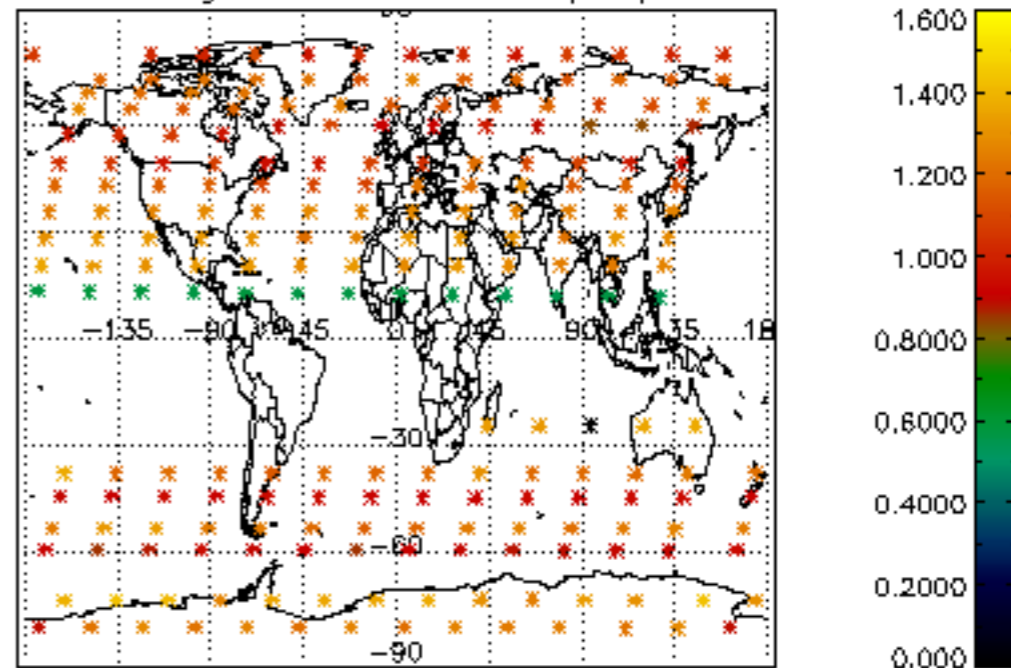

Percentage of datation errors per profile

Percentage of star falling outside central band per profile

Percentage of saturation errors per profile

Percentage of cosmic ray hits per profile

Percentage of datation errors per profile