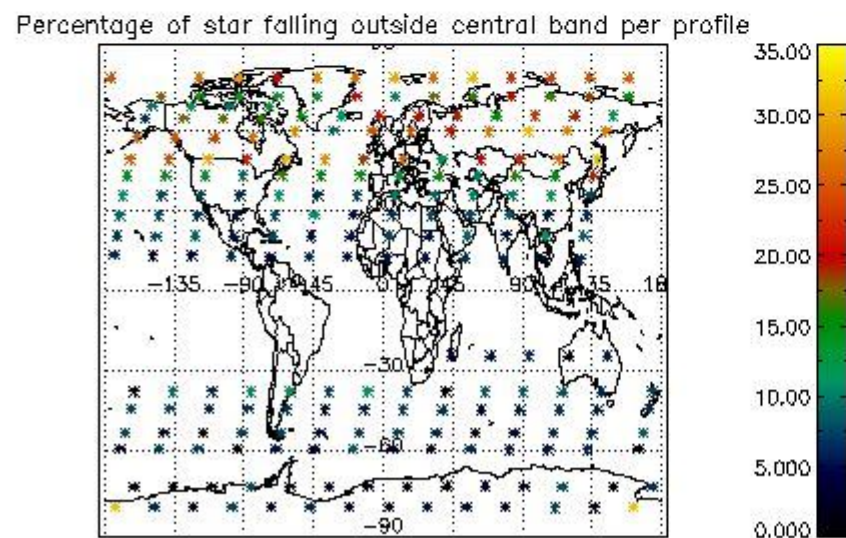

5. Trace gas profiles

5.1 Ozone statistics based on quality of products

The final quality of the products can be "measured" using the STD (Standard Deviation) attached to every point profile. This information is written to the parameter GOM_NL__2P/NL_LOCAL_SPECIES_DENSITY/o3_std of the level 2 products. The table below shows the statistics for given STD ranges.

The statistics are given with respect to the overall valid production:

- Products without fatal errors: GOM_NL__2P/MPH/PRODUCT_ERR=0
- Valid point profile: GOM_NL__2P/NL_LOCAL_SPECIES_DENSITY/pcd(0)=0

The 'Criteria' is applied to valid points of dark limb products:

- Products in dark limb illumination condition: GOM_NL__2P/NL_SUMMARY_QUALITY/obs_ill_cond=0
- Products without fatal errors: GOM_NL__2P/MPH/PRODUCT_ERR=0
- Valid point profile: GOM_NL__2P/NL_LOCAL_SPECIES_DENSITY/pcd(0)=0

So, the table below shows the percentage of dark limb and valid observations for each criteria with respect to the overall valid daily observations.

Criteria	% of total production
All STD	22
STD < 20	14