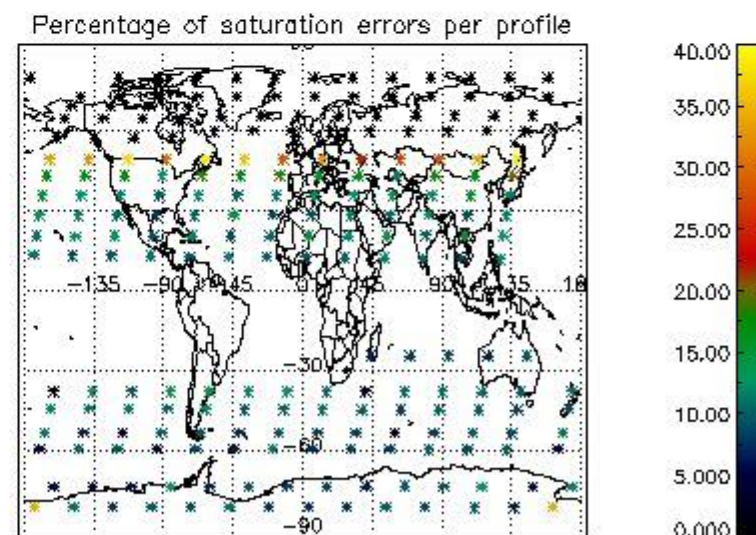

5. Trace gas profiles

5.1 Ozone statistics based on quality of products

The final quality of the products can be "measured" using the STD (Standard Deviation) attached to every point profile. This information is written to the parameter GOM_NL__2P/NL_LOCAL_SPECIES_DENSITY/o3_std of the level 2 products. The table below shows the statistics for given STD ranges.

The statistics are given with respect to the overall valid production:

- Products without fatal errors: GOM_NL__2P/MPH/PRODUCT_ERR=0
- Valid point profile: GOM_NL__2P/NL_LOCAL_SPECIES_DENSITY/pcd(0)=0

The 'Criteria' is applied to valid points of dark limb products:

- Products in dark limb illumination condition: GOM_NL__2P/NL_SUMMARY_QUALITY/obs_ill_cond=0
- Products without fatal errors: GOM_NL__2P/MPH/PRODUCT_ERR=0
- Valid point profile: GOM_NL__2P/NL_LOCAL_SPECIES_DENSITY/pcd(0)=0

So, the table below shows the percentage of dark limb and valid observations for each criteria with respect to the overall valid daily observations.

Criteria	% of total production
All STD	22
STD < 20	14