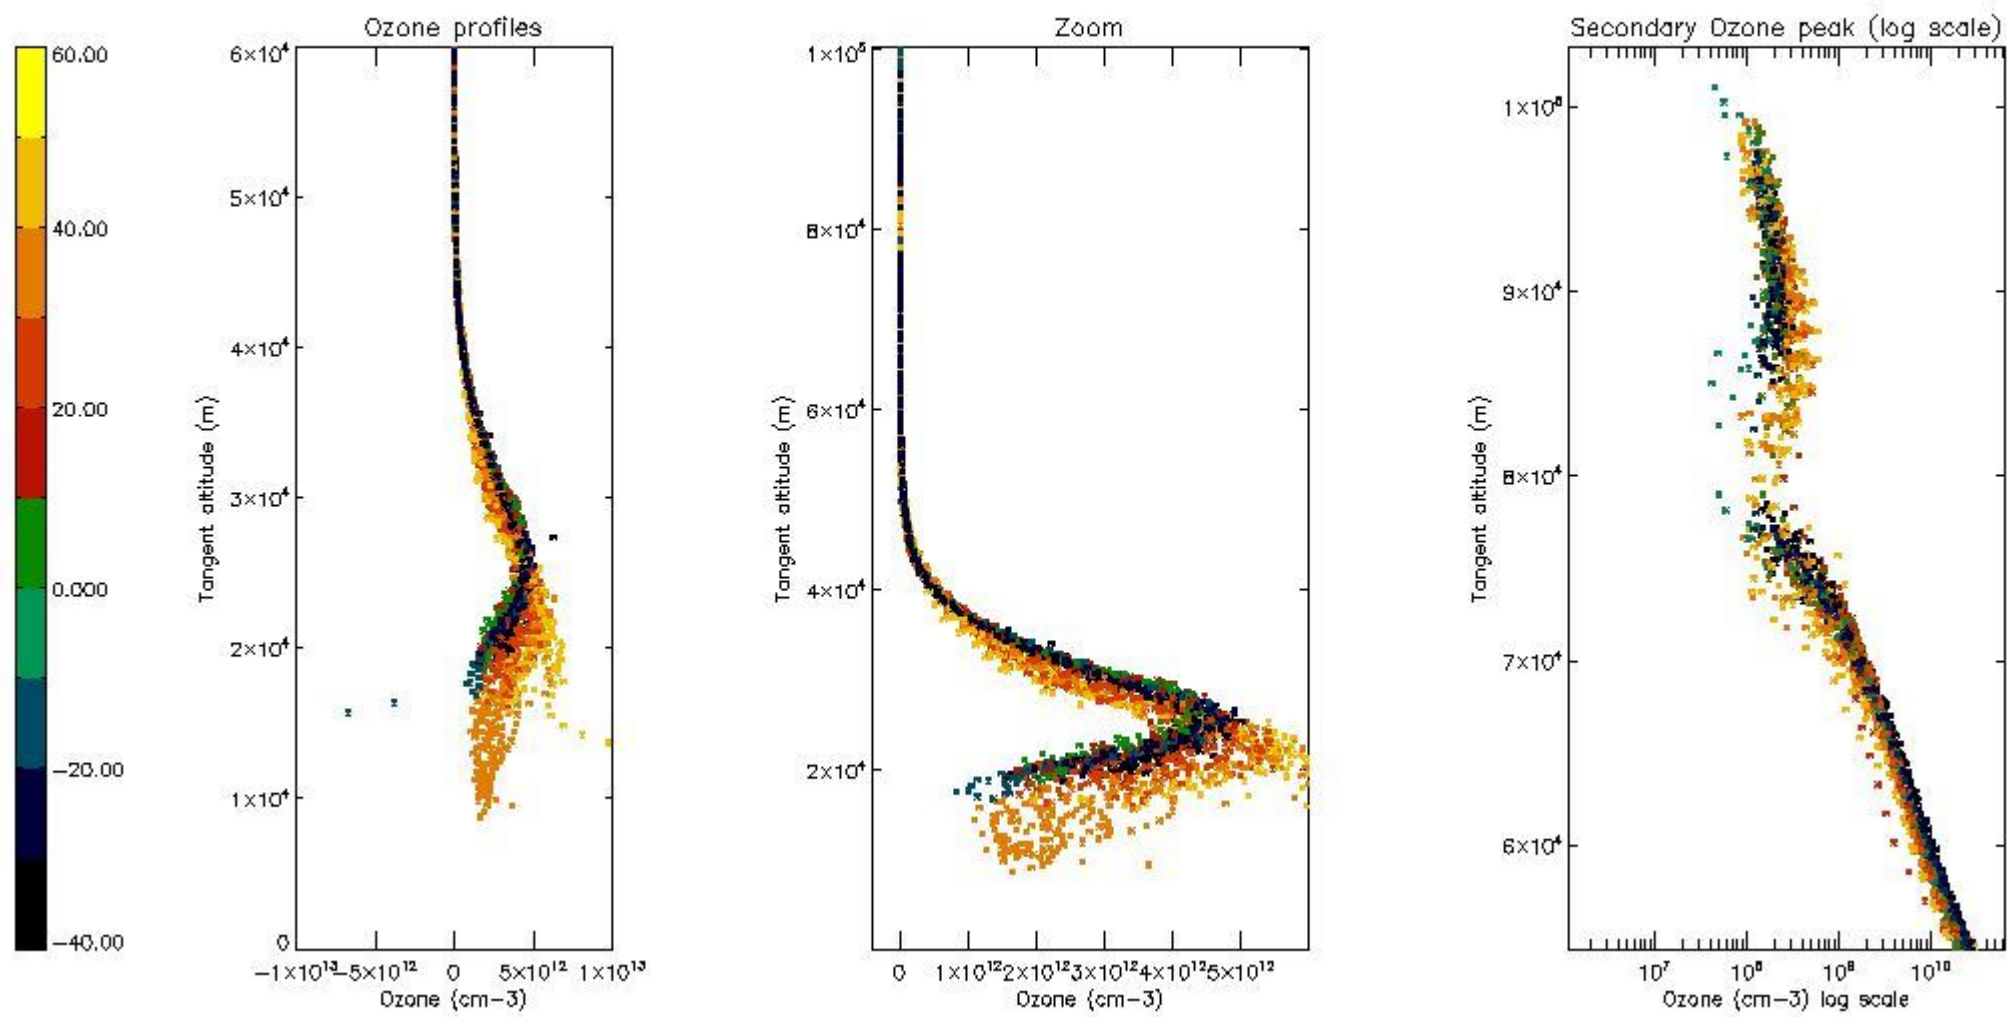

STD < 10	12
STD < 5	8

5.2 Plot ozone profiles for all STD (dark without errors)

The colorbar represents the latitude.

5.3 Plot ozone profiles where STD < 20% (dark without errors)

The colorbar represents the latitude.

5.4 Plot ozone profiles where STD < 10% (dark without errors)

The colorbar represents the latitude.

5.5 Plot ozone profiles where STD < 5% (dark without errors)

The colorbar represents the latitude.

5.6 Plot NO₂ profiles for all STD (dark without errors)