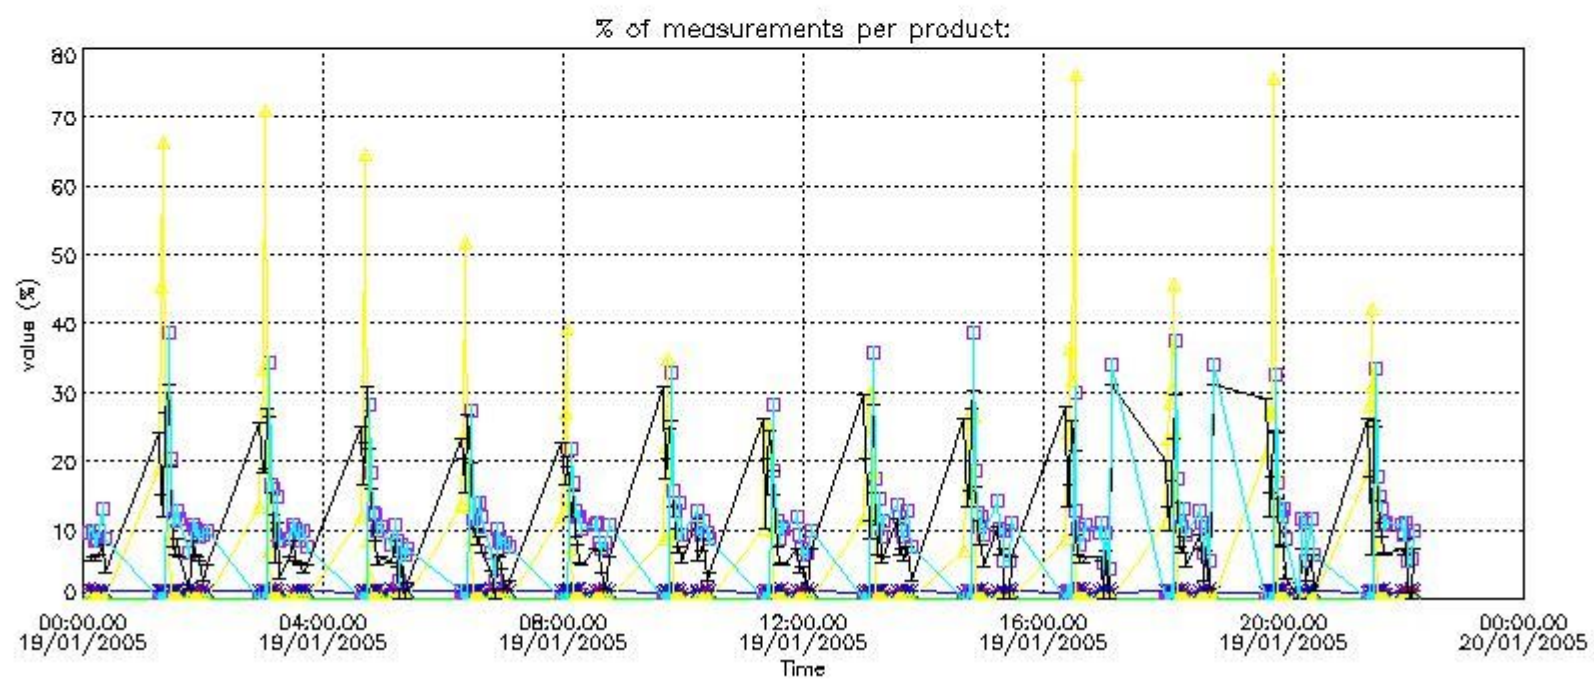

4.2 Plot quality information per product coming from level 1b processing (world map)

4.2.1 Plot level 1 quality information per product (world map): ENVISAT ASCENDING passes