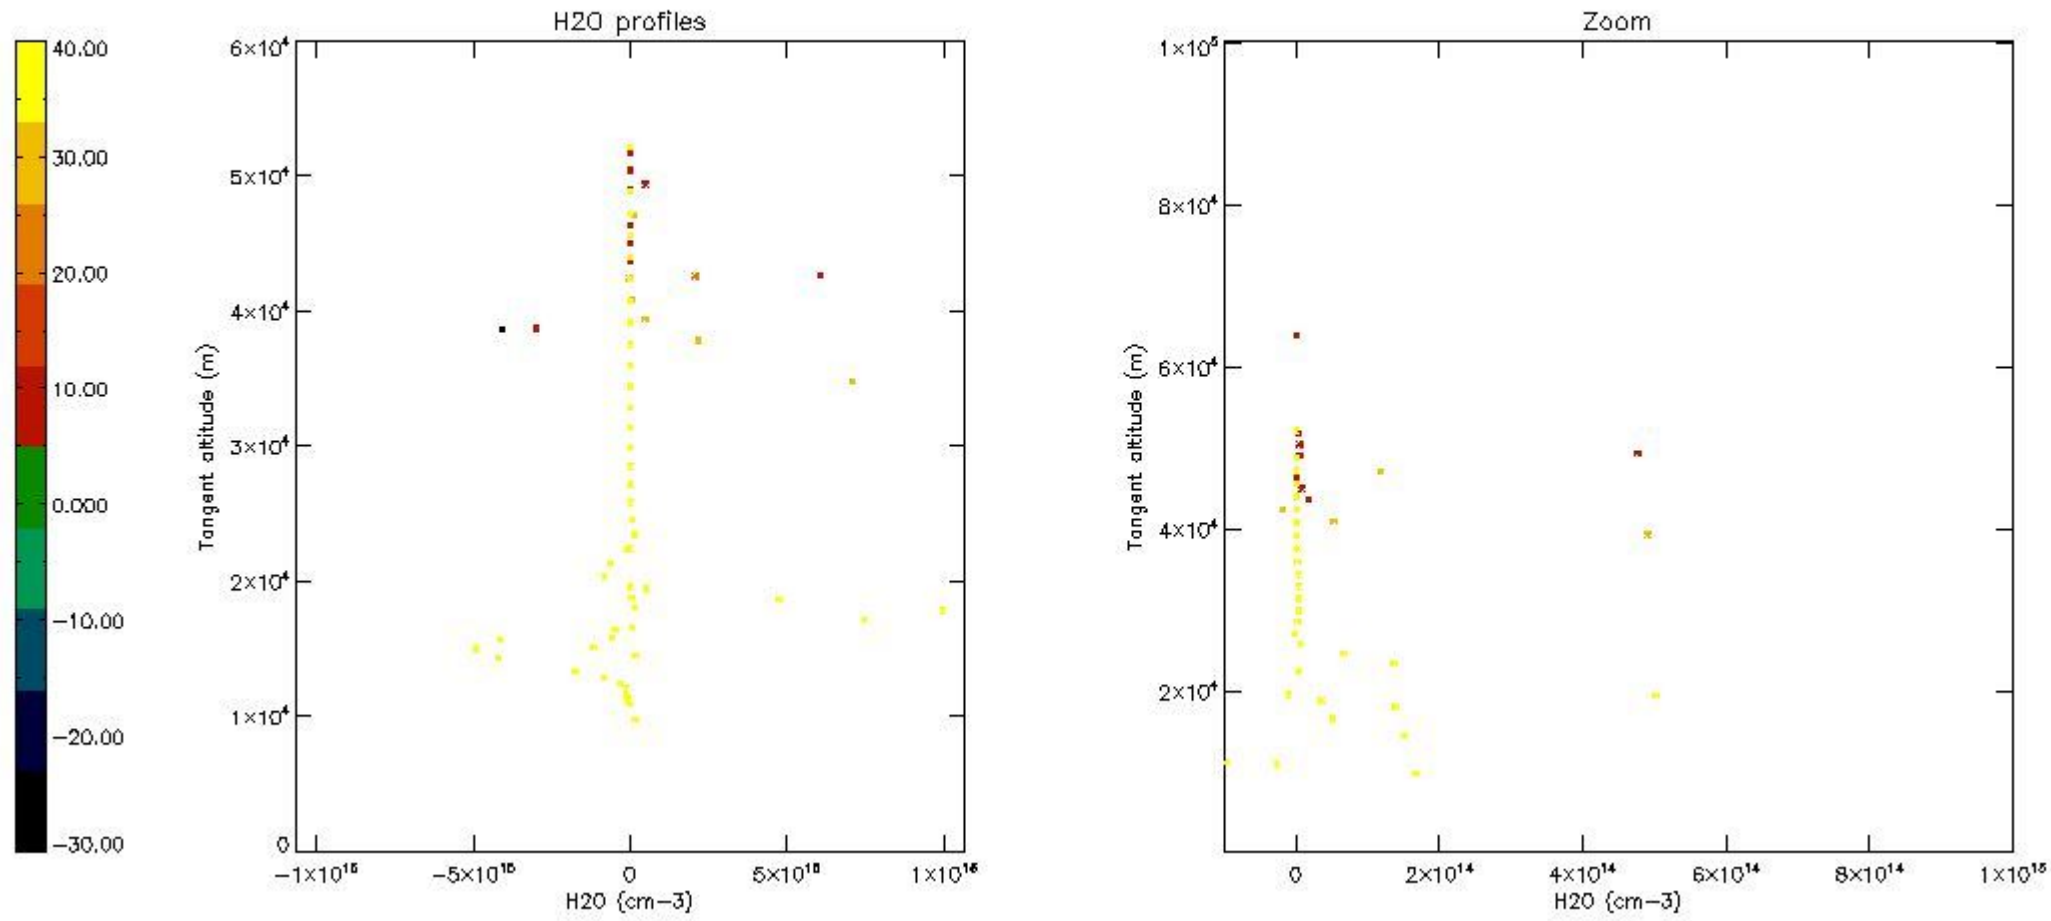

6. Auxiliary Data Files used for the production reported in section 2

The number reported in the third column indicates since which file (see list in section 2) the corresponding auxiliary file has been used. The fourth column is the date of those product files.

Type	Auxiliary Filename	Used since product	Used since product date
INST_PHYS_CHARACTERISTICS	GOM_INS_AXVIEC20091111_143220_20030716_120000_20500101_000000	1	19-JAN-2005 00:05:40
LEVEL-2_PROC_CONFIG	GOM_PR2_AXVIEC20091111_152718_20020301_000000_20500101_000000	1	19-JAN-2005 00:05:40
CROSS_SECTIONS_FILE	GOM_CRS_AXVIEC20091111_154832_20020301_000000_20500101_000000	1	19-JAN-2005 00:05:40