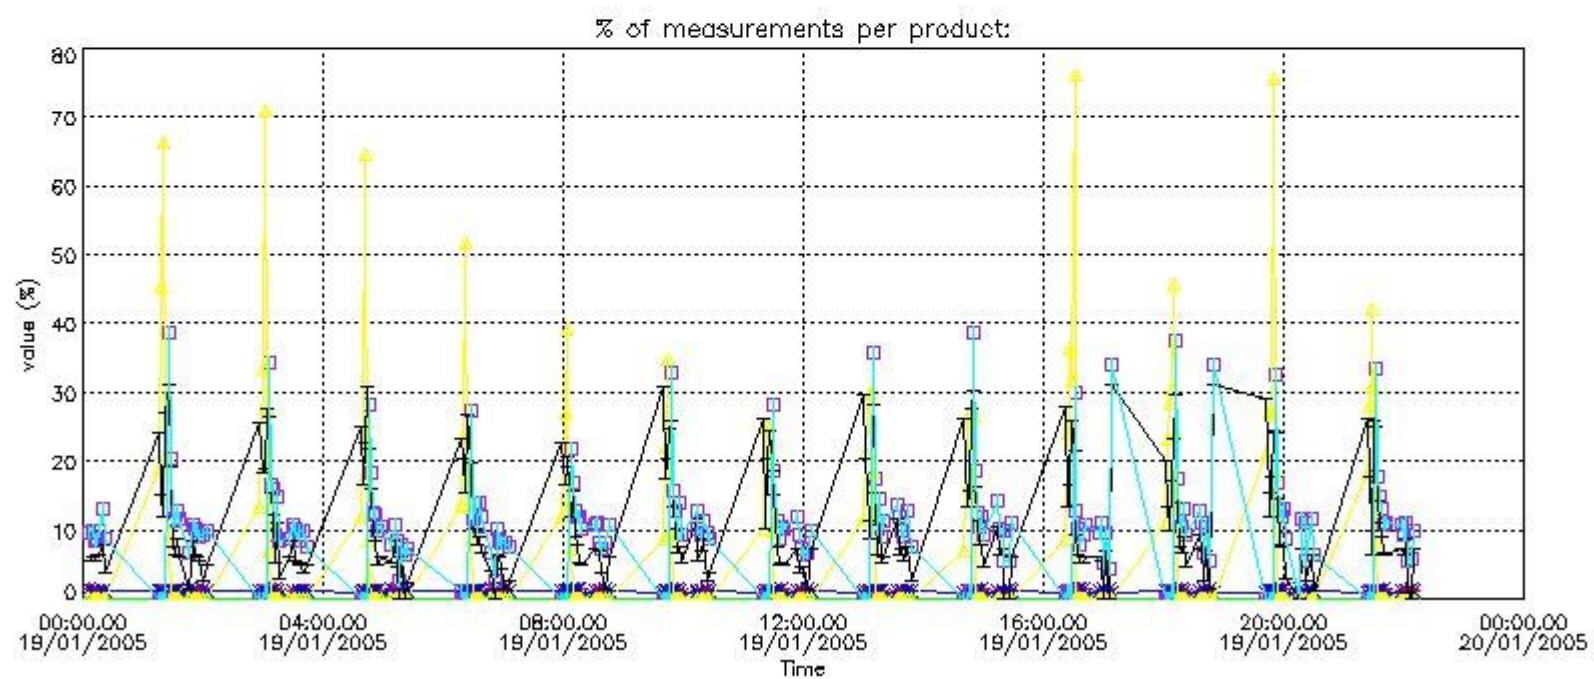

Percentage of flagged data per NO3 profile

4. Level 1 quality information per product

In this section it is plotted some information contained in the Quality Summary data set of the level 2 products that comes from the level 1b processing. Products without errors (error flag in the MPH set to "0") are used.

4.1 Plot quality information per product (time dependant) coming from level 1b processing

4.1.1 Plot level 1 quality information per product (time dependant): ENVISAT ASCENDING passes

4.1.2 Plot level 1 quality information per product (time dependant): ENVI SAT DESCENDING passes