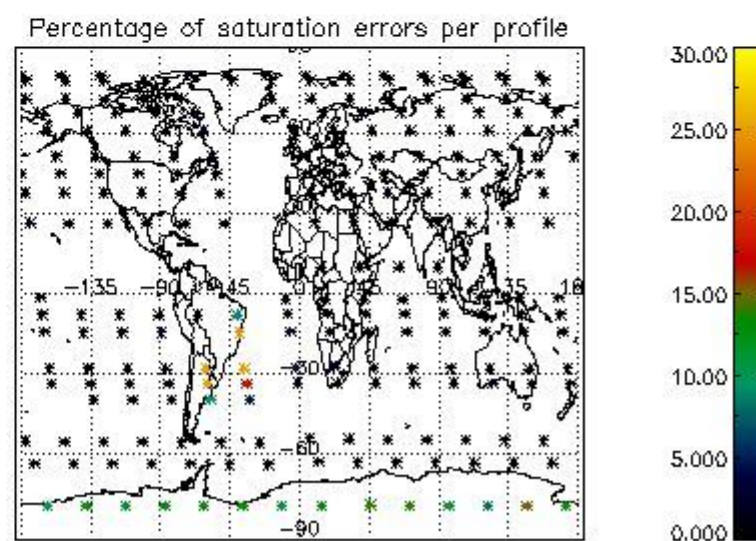

Percentage of flagged data per NO3 profile

4. Level 1 quality information per product

In this section it is plotted some information contained in the Quality Summary data set of the level 2 products that comes from the level 1b processing. Products without errors (error flag in the MPH set to "0") are used.

4.1 Plot quality information per product (time dependant) coming from level 1b processing

4.1.1 Plot level 1 quality information per product (time dependant): ENVISAT ASCENDING passes

4.1.2 Plot level 1 quality information per product (time dependant): ENVI SAT DESCENDING passes

4.2 Plot quality information per product coming from level 1b processing (world map)

4.2.1 Plot level 1 quality information per product (world map): ENVISAT ASCENDING passes

4.2.2 Plot level 1 quality information per product (world map): ENVISAT DESCENDING passes