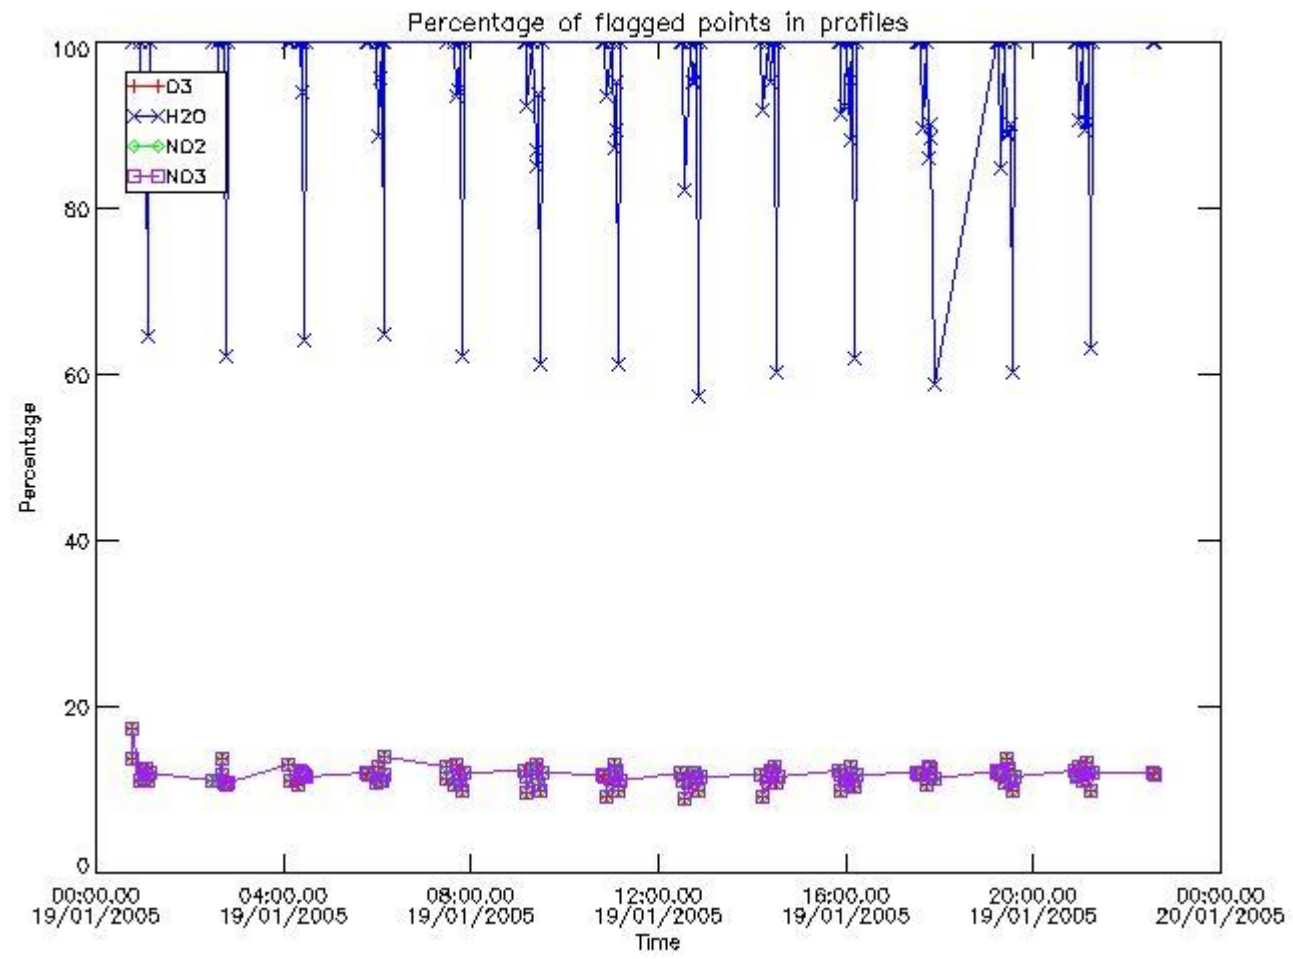

3. Quality information per product

In this section it is plotted some information contained in the Quality Summary data set of the level 2 products. Only products in dark limb conditions and without errors (error flag in the MPH set to "0") are used.

3.1 Plot quality information per product (time dependant)

3.2 Plot quality information per product (world map)