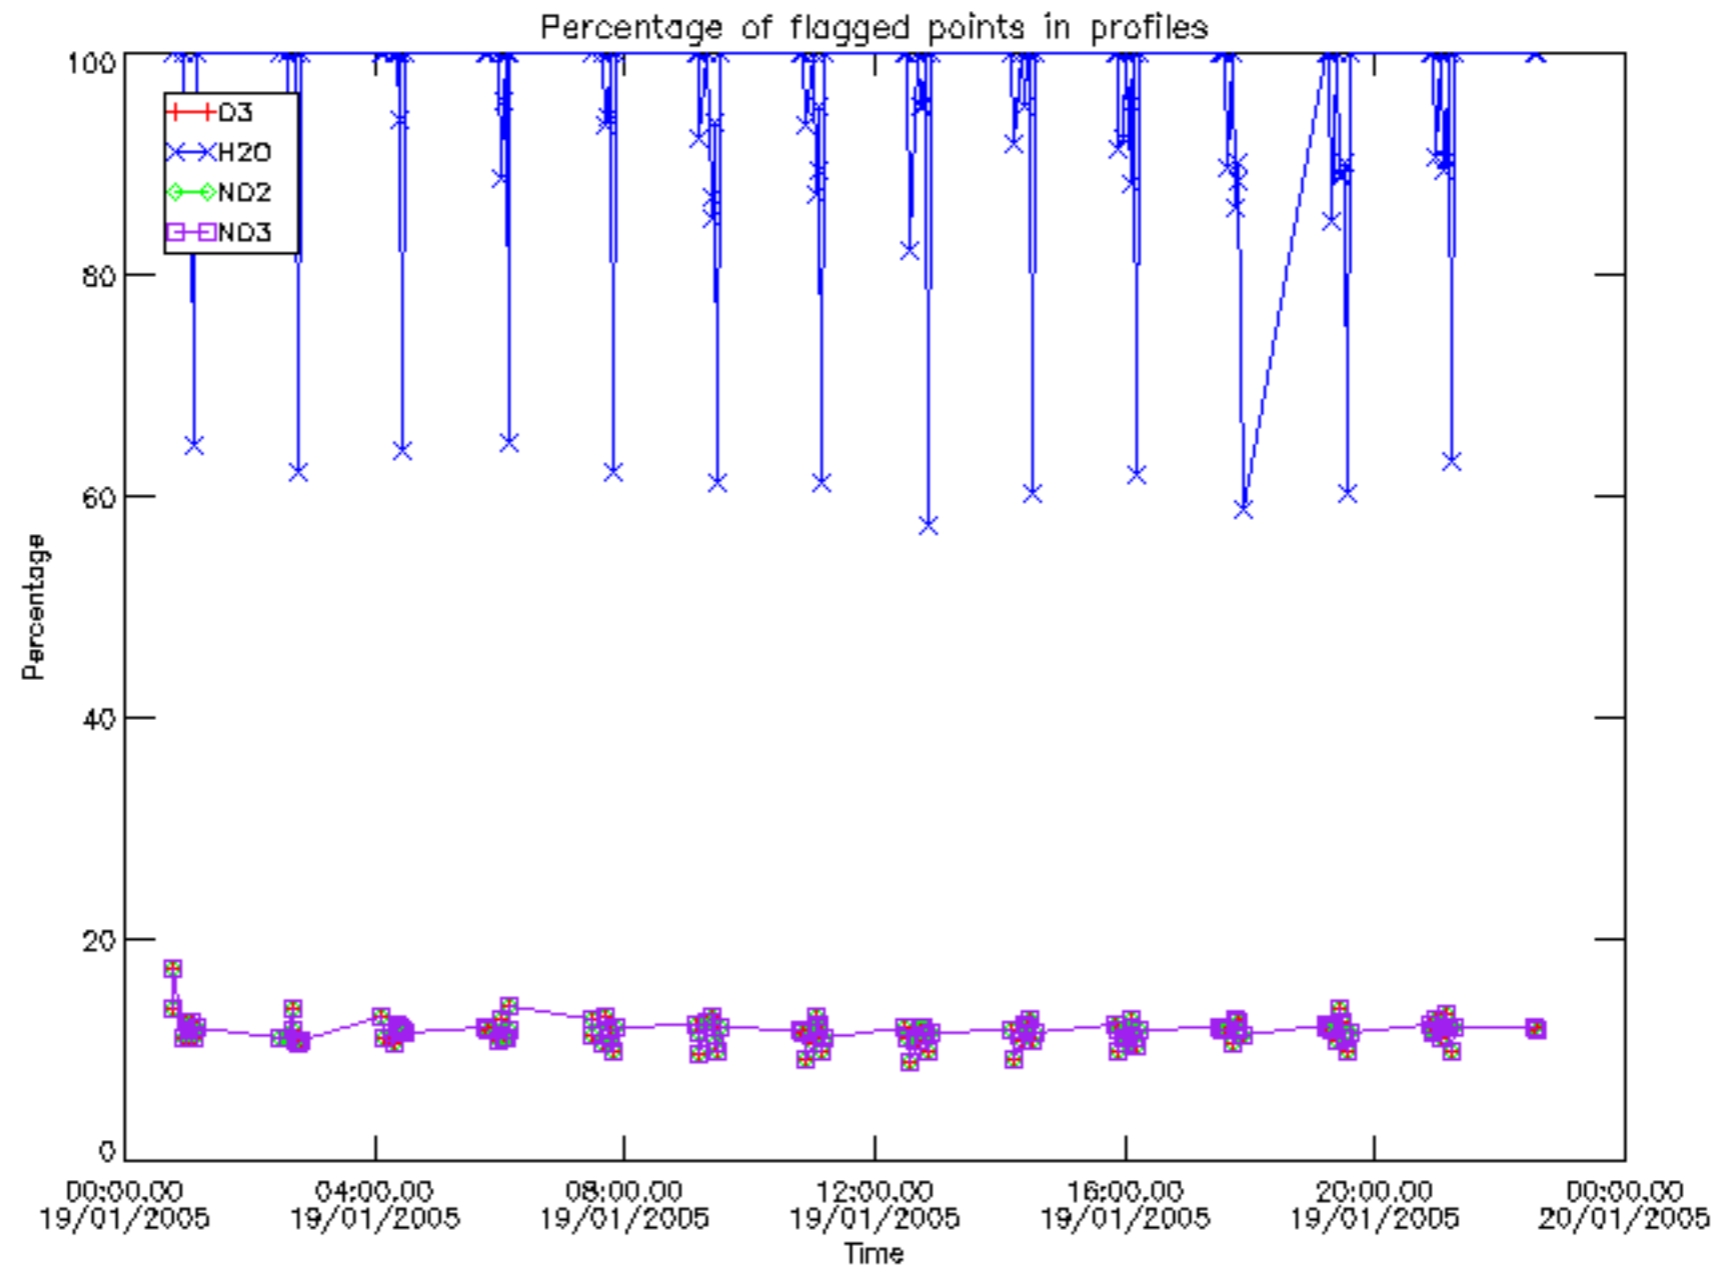

Percentage of flagged data per D3 profile

Percentage of flagged data per H2O profile