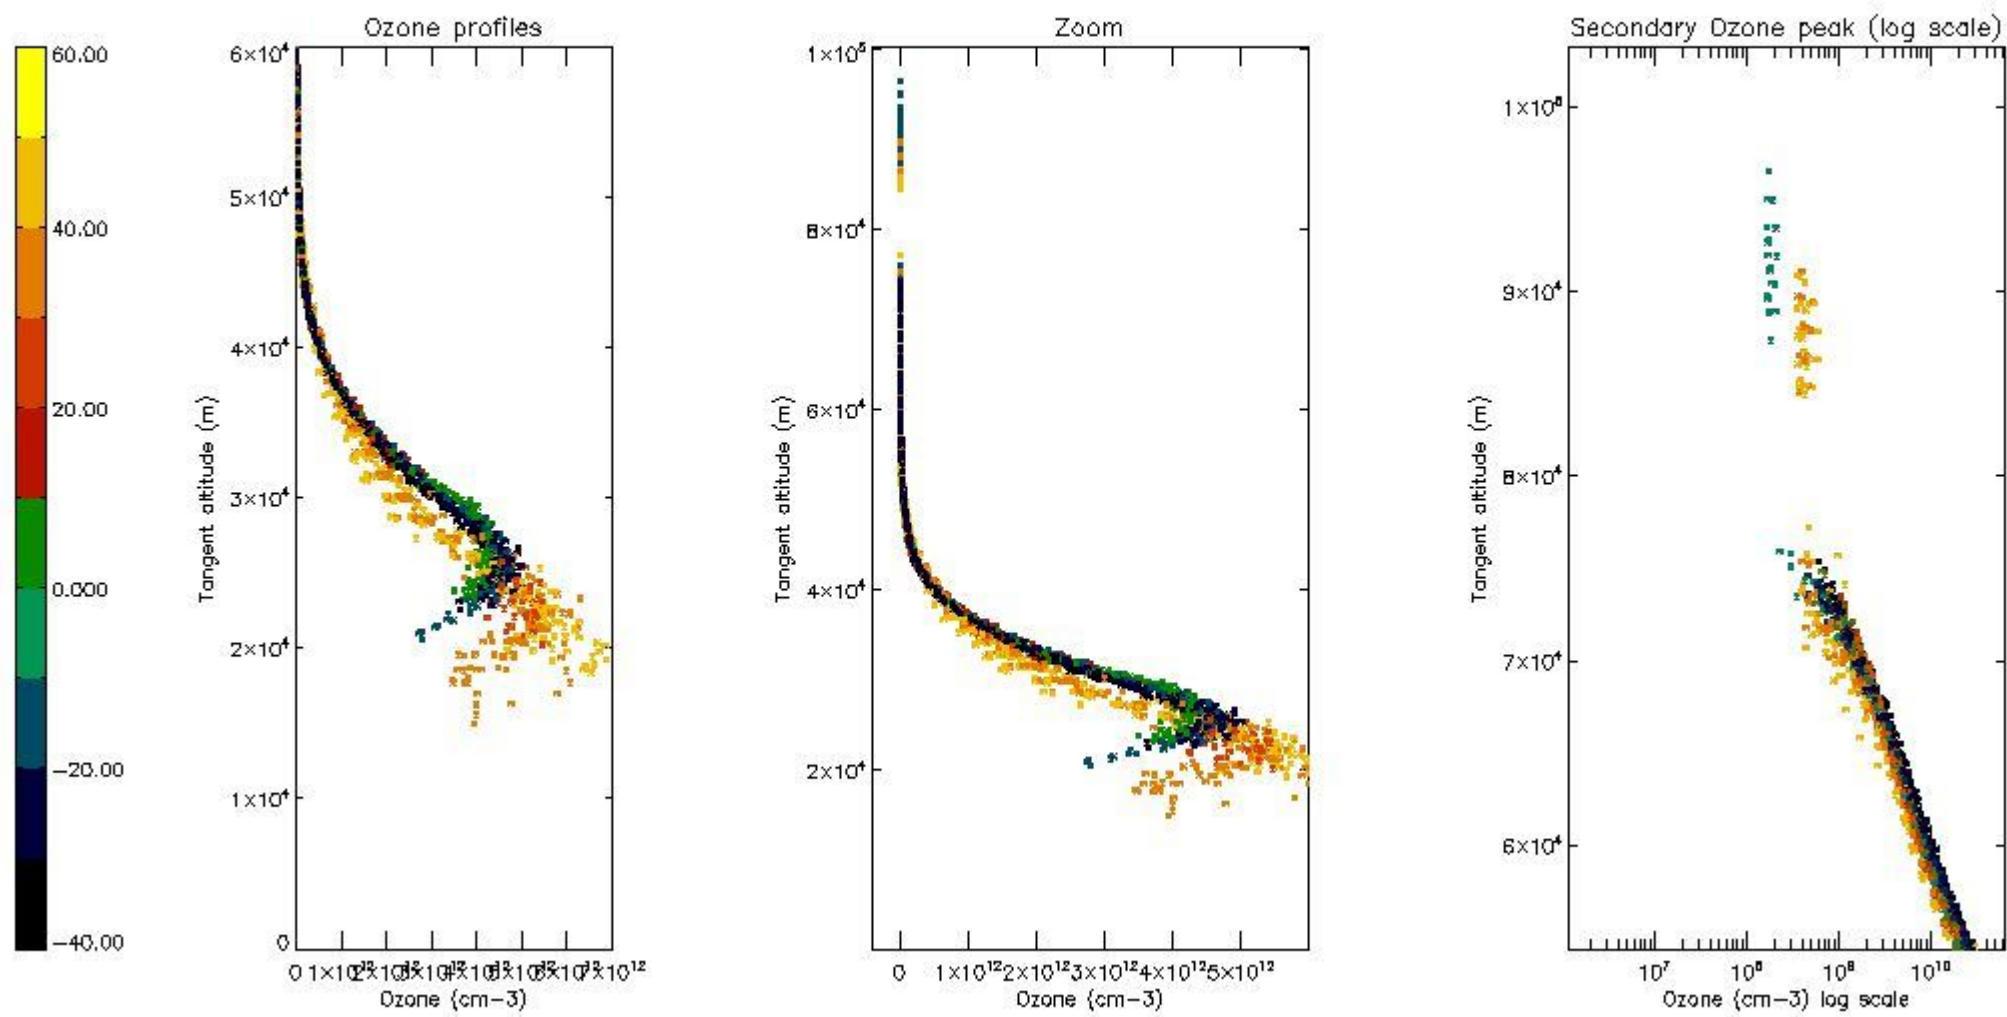

5.6 Plot NO₂ profiles for all STD (dark without errors)

The colorbar represents the latitude.