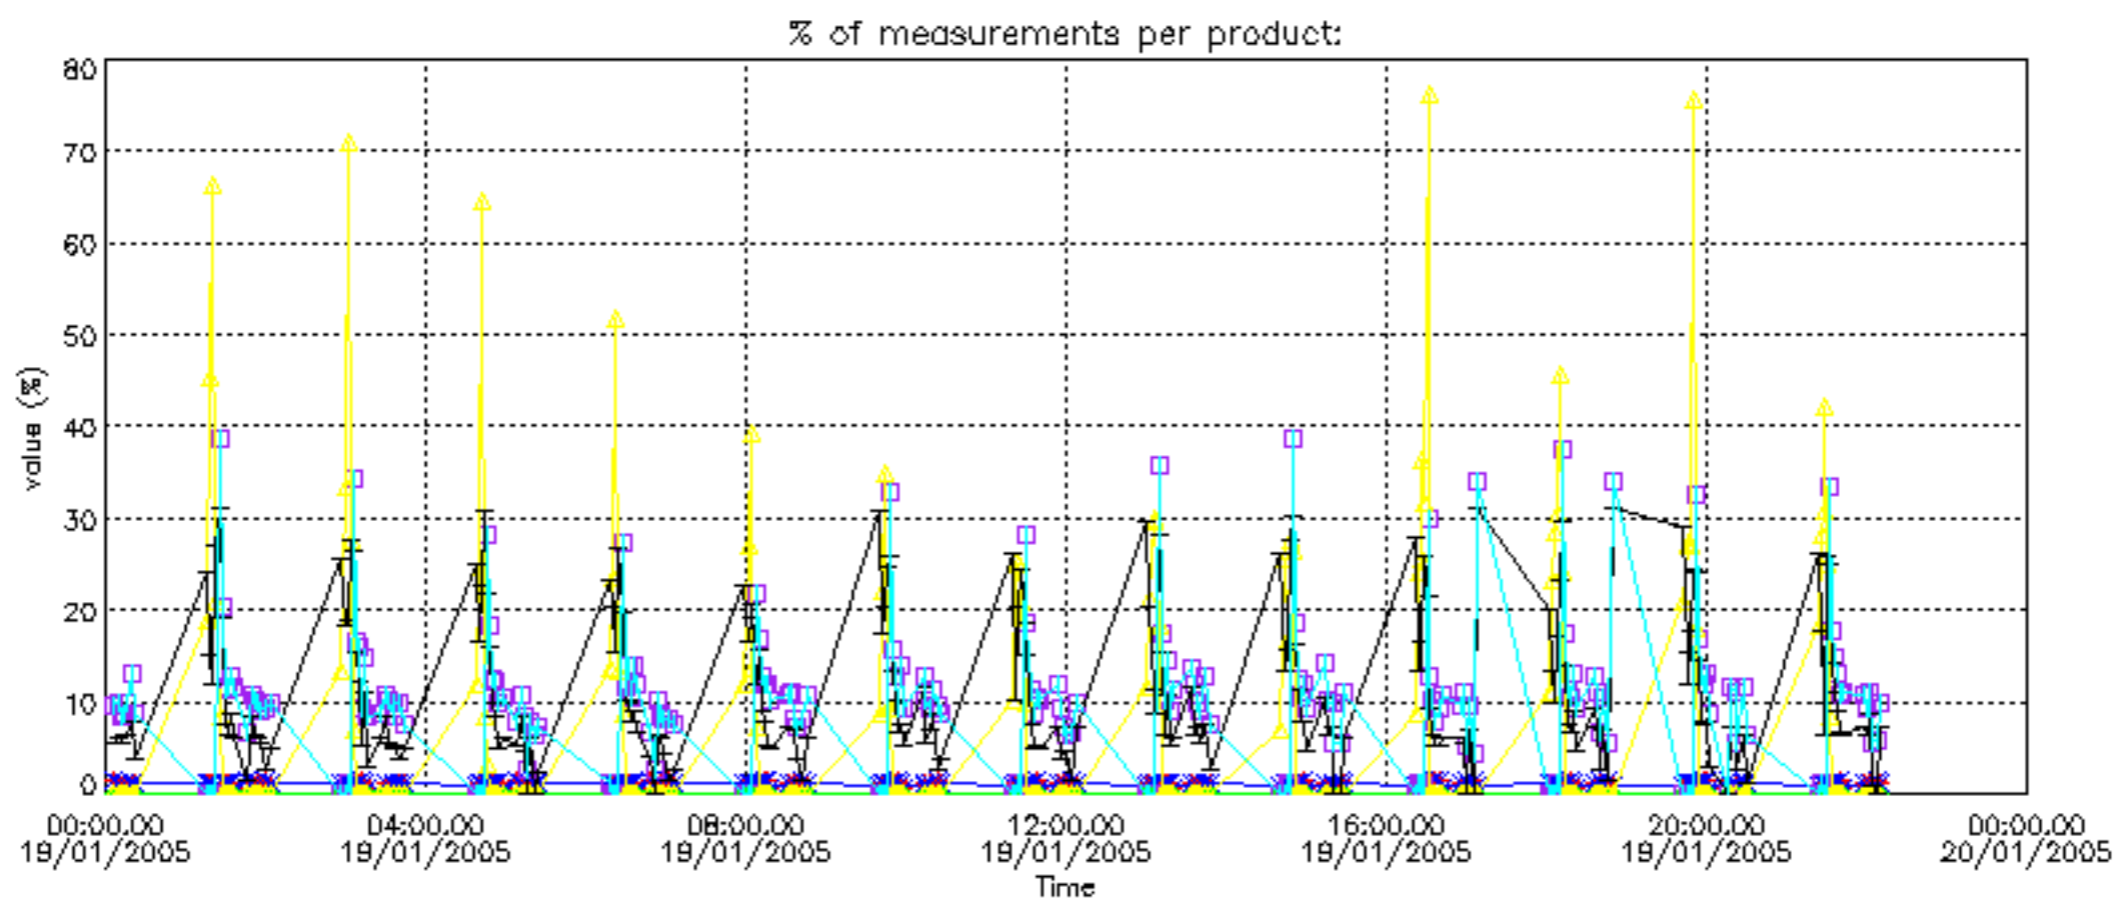

Percentage of cosmic ray hits per profile

Percentage of datation errors per profile