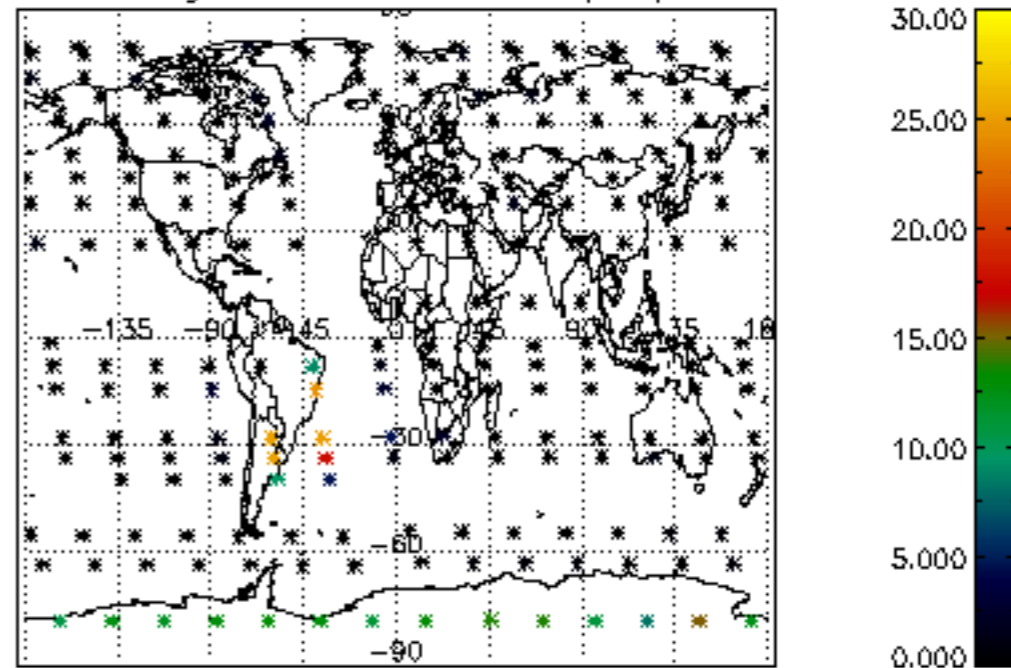

Percentage of datation errors per profile

Percentage of saturation errors per profile