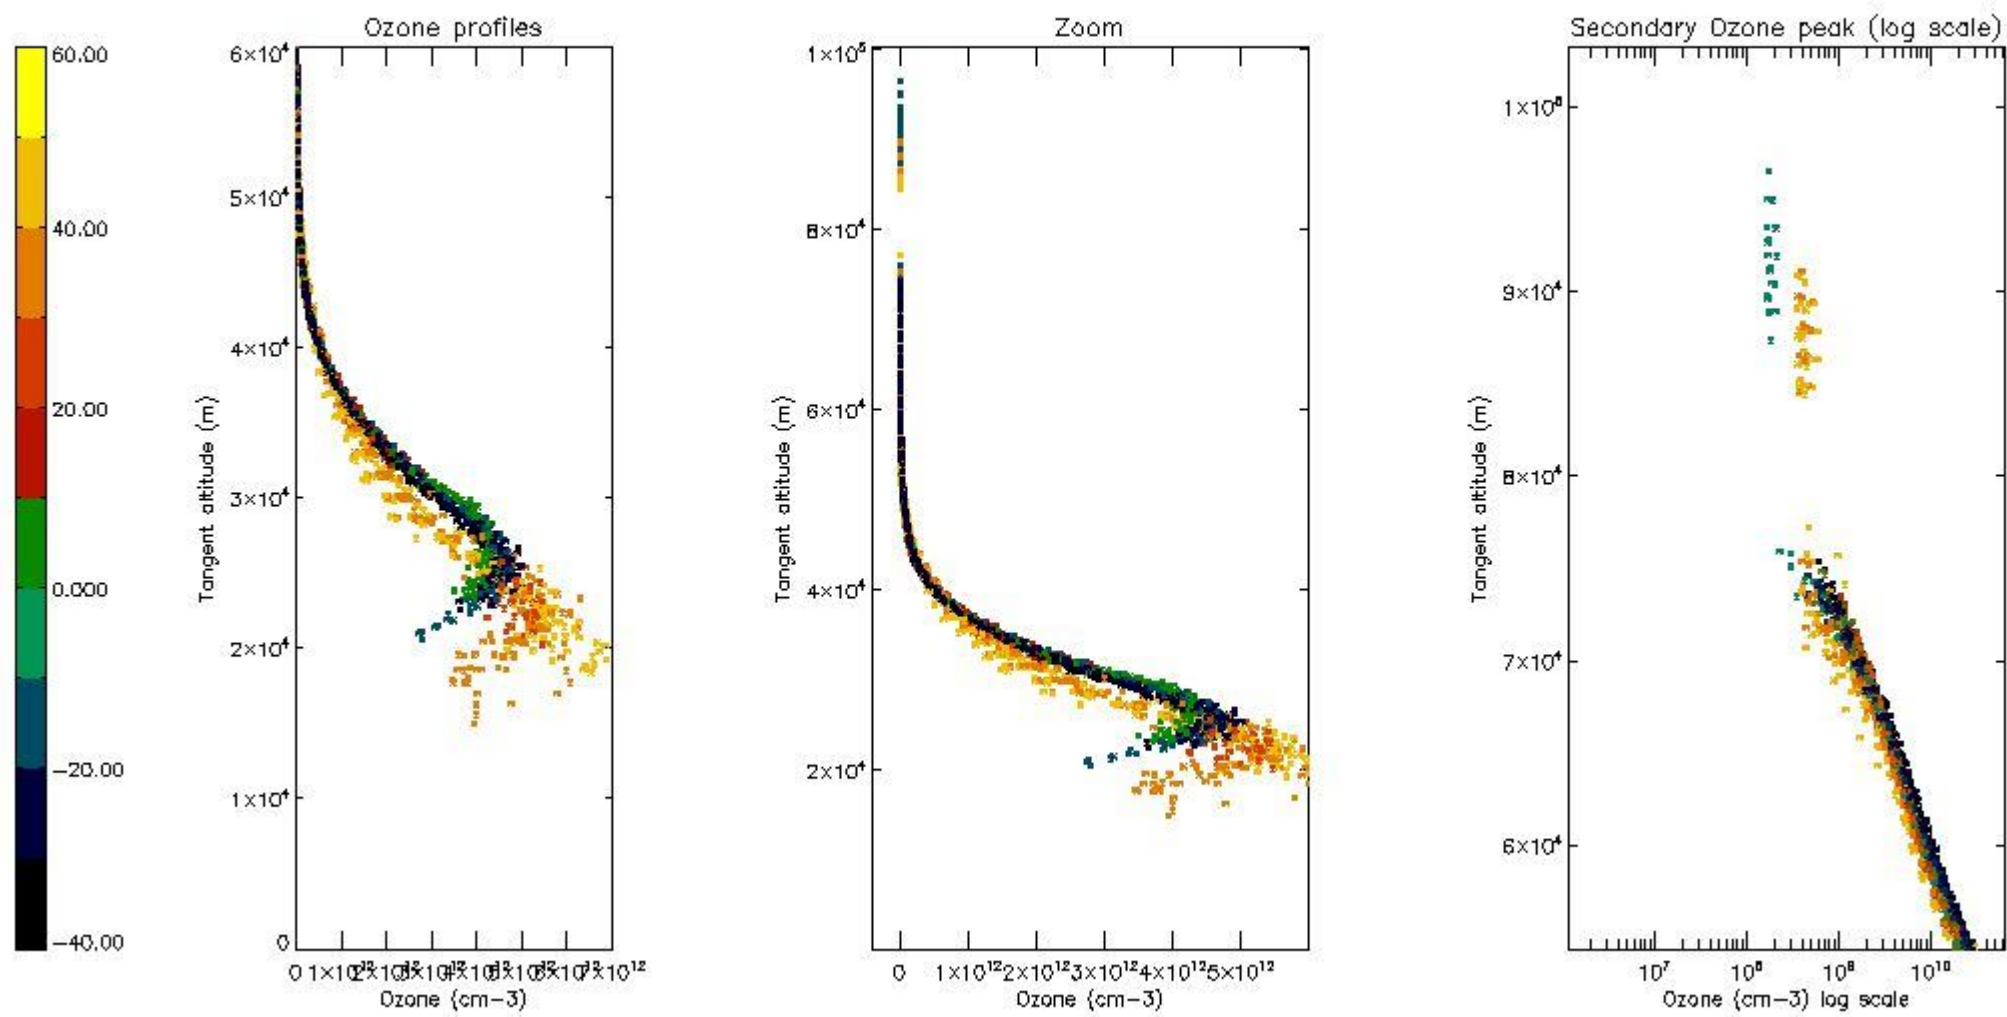

STD < 10	12
STD < 5	8

5.2 Plot ozone profiles for all STD (dark without errors)

The colorbar represents the latitude.

5.3 Plot ozone profiles where STD < 20% (dark without errors)

The colorbar represents the latitude.

5.4 Plot ozone profiles where STD < 10% (dark without errors)

The colorbar represents the latitude.

5.5 Plot ozone profiles where STD < 5% (dark without errors)

The colorbar represents the latitude.

5.6 Plot NO₂ profiles for all STD (dark without errors)