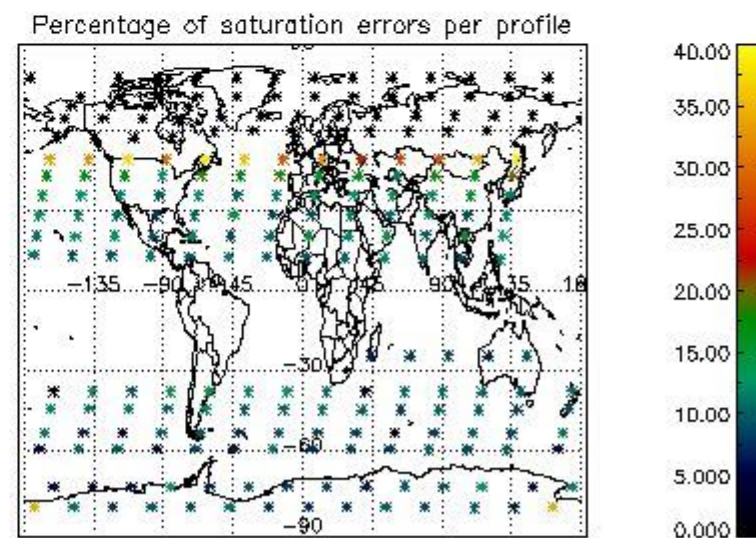

Percentage of flagged data per NO3 profile

4. Level 1 quality information per product

In this section it is plotted some information contained in the Quality Summary data set of the level 2 products that comes from the level 1b processing. Products without errors (error flag in the MPH set to "0") are used.

4.1 Plot quality information per product (time dependant) coming from level 1b processing

4.1.1 Plot level 1 quality information per product (time dependant): ENVISAT ASCENDING passes

4.1.2 Plot level 1 quality information per product (time dependant): ENVI SAT DESCENDING passes

4.2 Plot quality information per product coming from level 1b processing (world map)

4.2.1 Plot level 1 quality information per product (world map): ENVISAT ASCENDING passes

4.2.2 Plot level 1 quality information per product (world map): ENVISAT DESCENDING passes