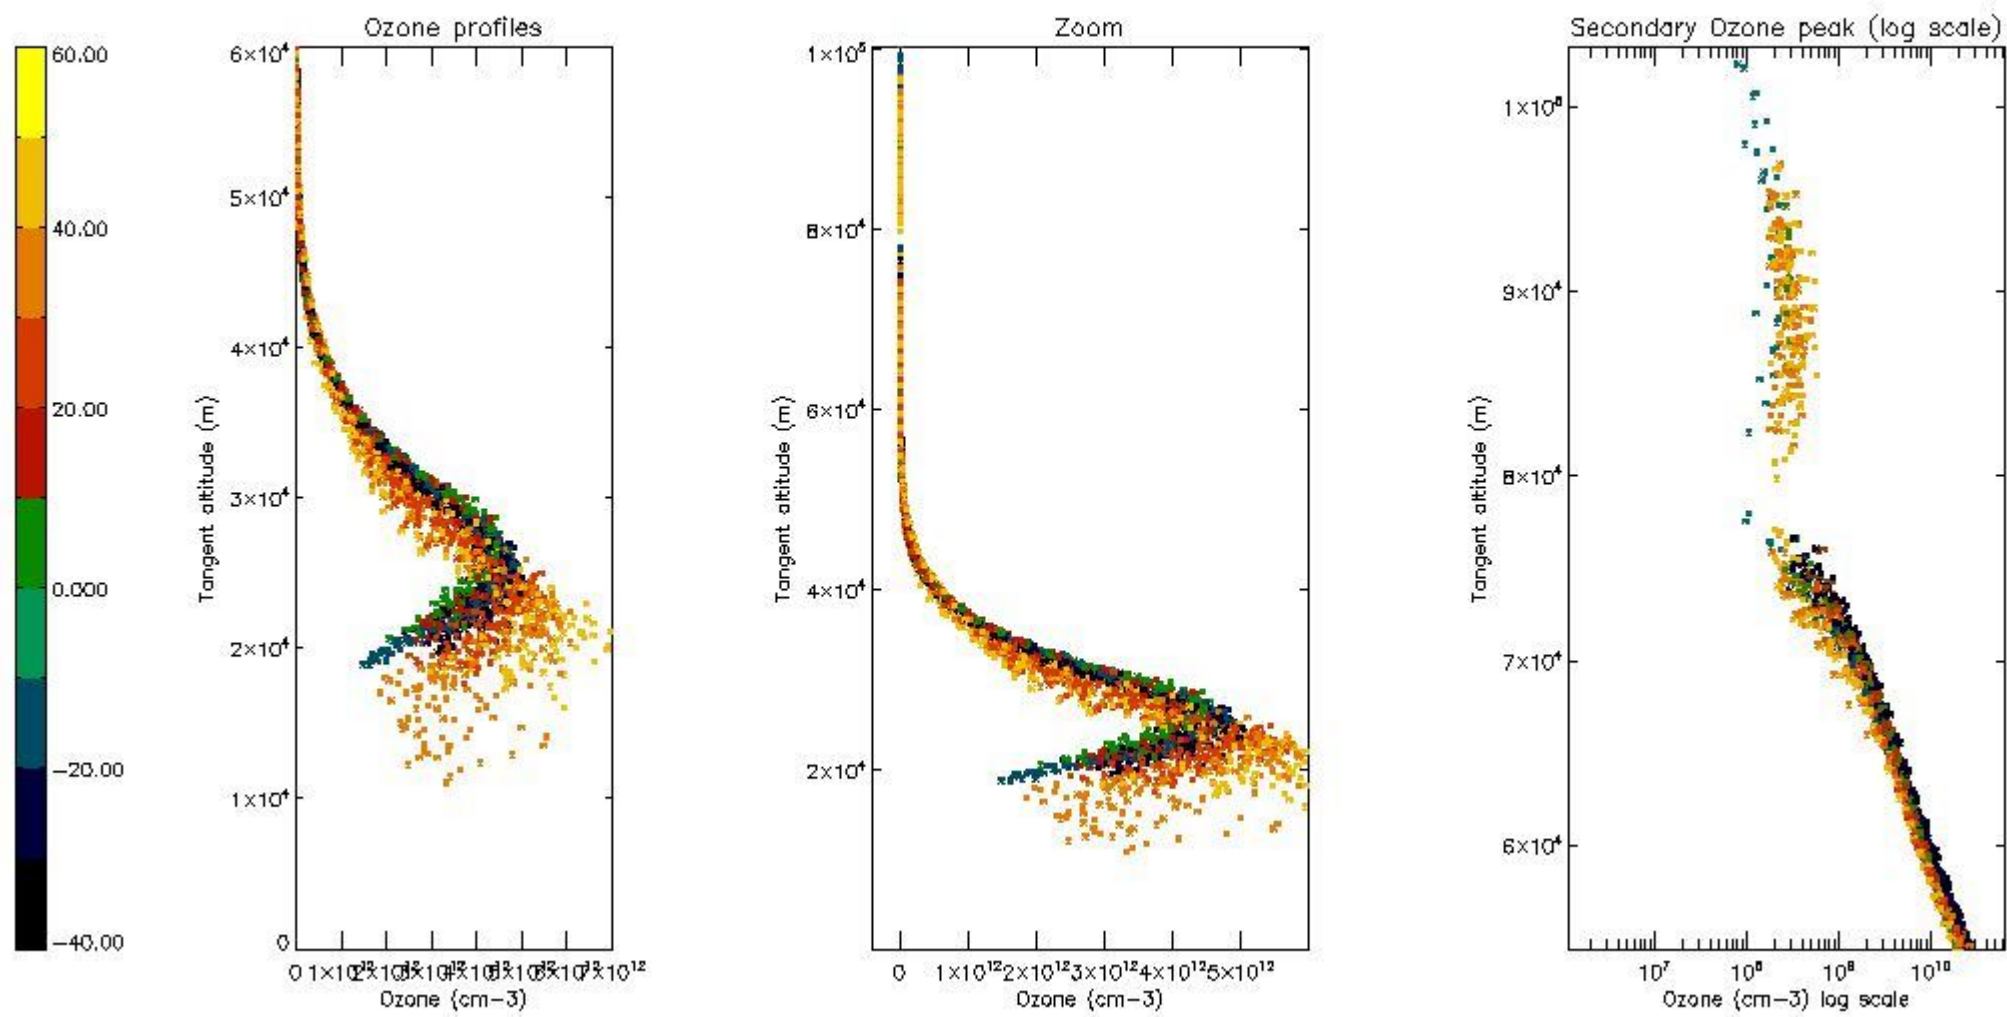

STD < 10	13
STD < 5	9

5.2 Plot ozone profiles for all STD (dark without errors)

The colorbar represents the latitude.

5.3 Plot ozone profiles where STD < 20% (dark without errors)

The colorbar represents the latitude.

5.4 Plot ozone profiles where STD < 10% (dark without errors)

The colorbar represents the latitude.

5.5 Plot ozone profiles where STD < 5% (dark without errors)

The colorbar represents the latitude.

5.6 Plot NO₂ profiles for all STD (dark without errors)