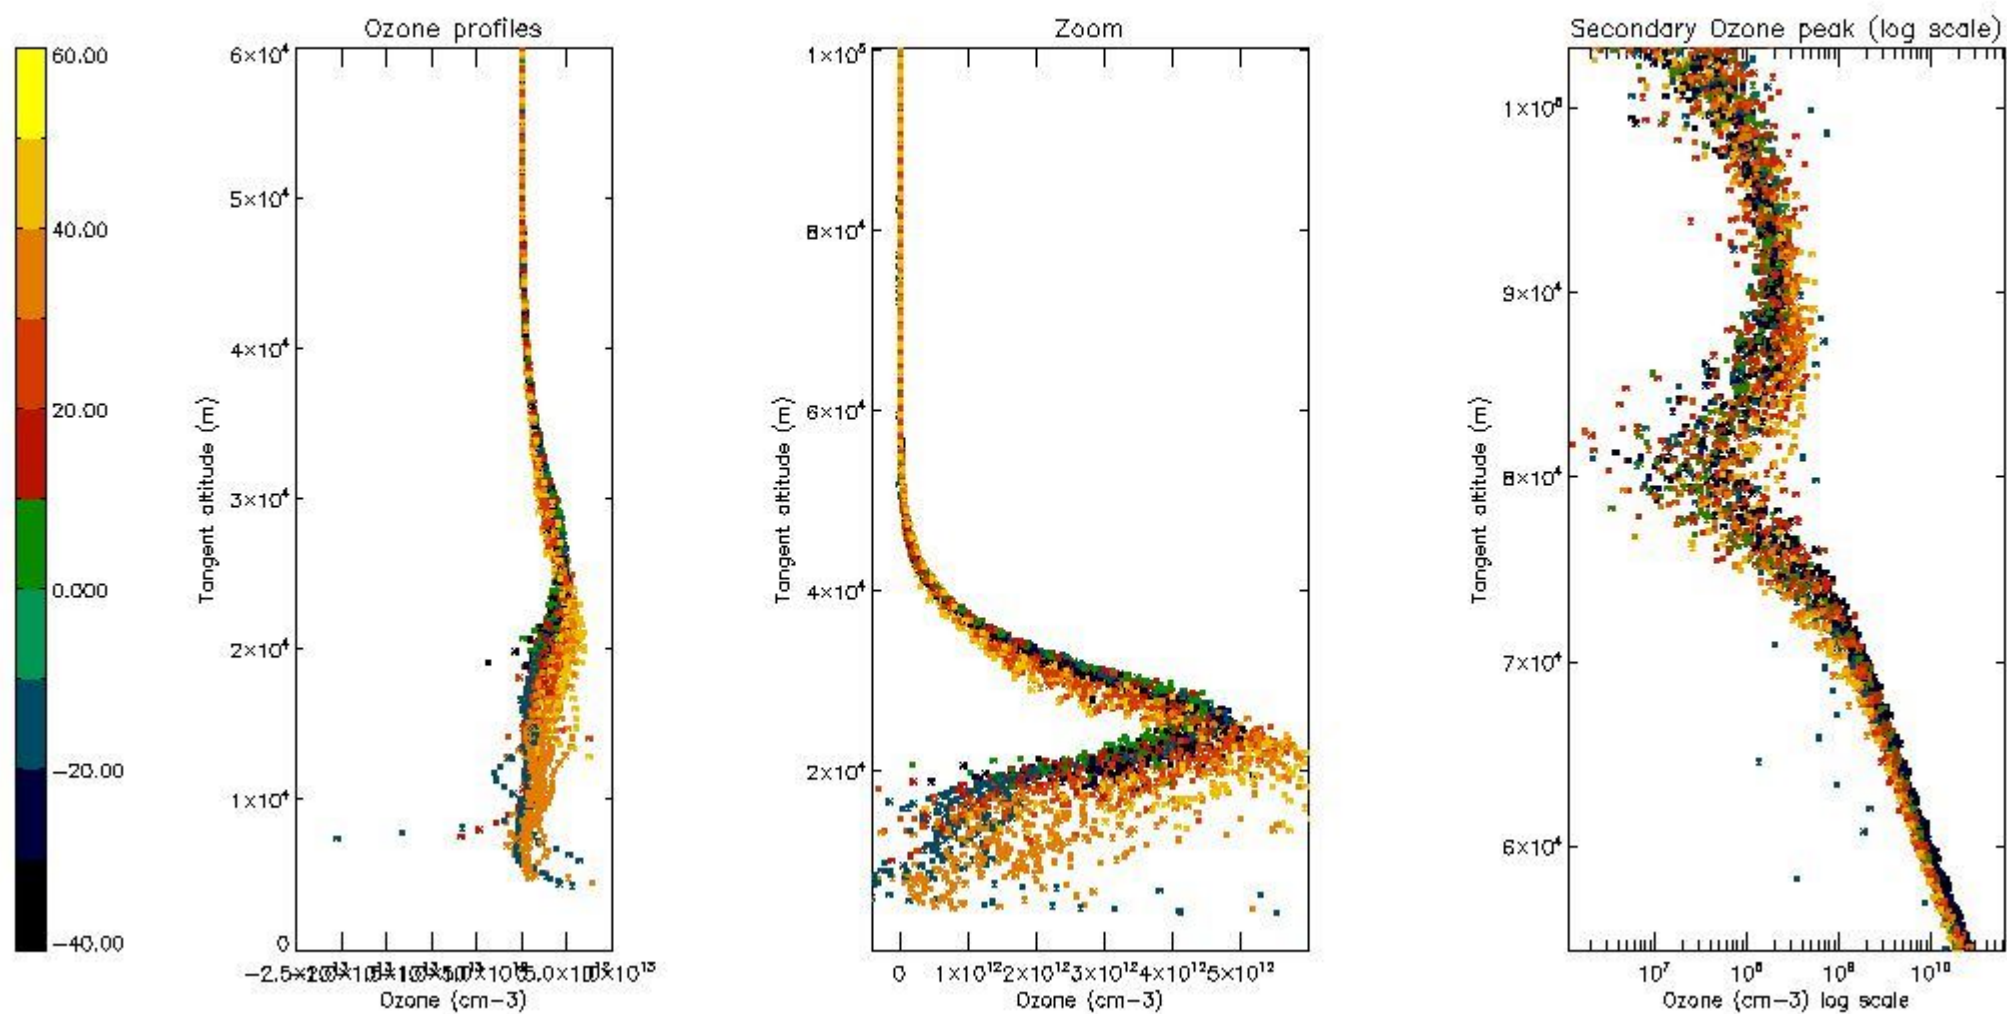

STD < 10	13
STD < 5	9

5.2 Plot ozone profiles for all STD (dark without errors)

The colorbar represents the latitude.

5.3 Plot ozone profiles where STD < 20% (dark without errors)

The colorbar represents the latitude.