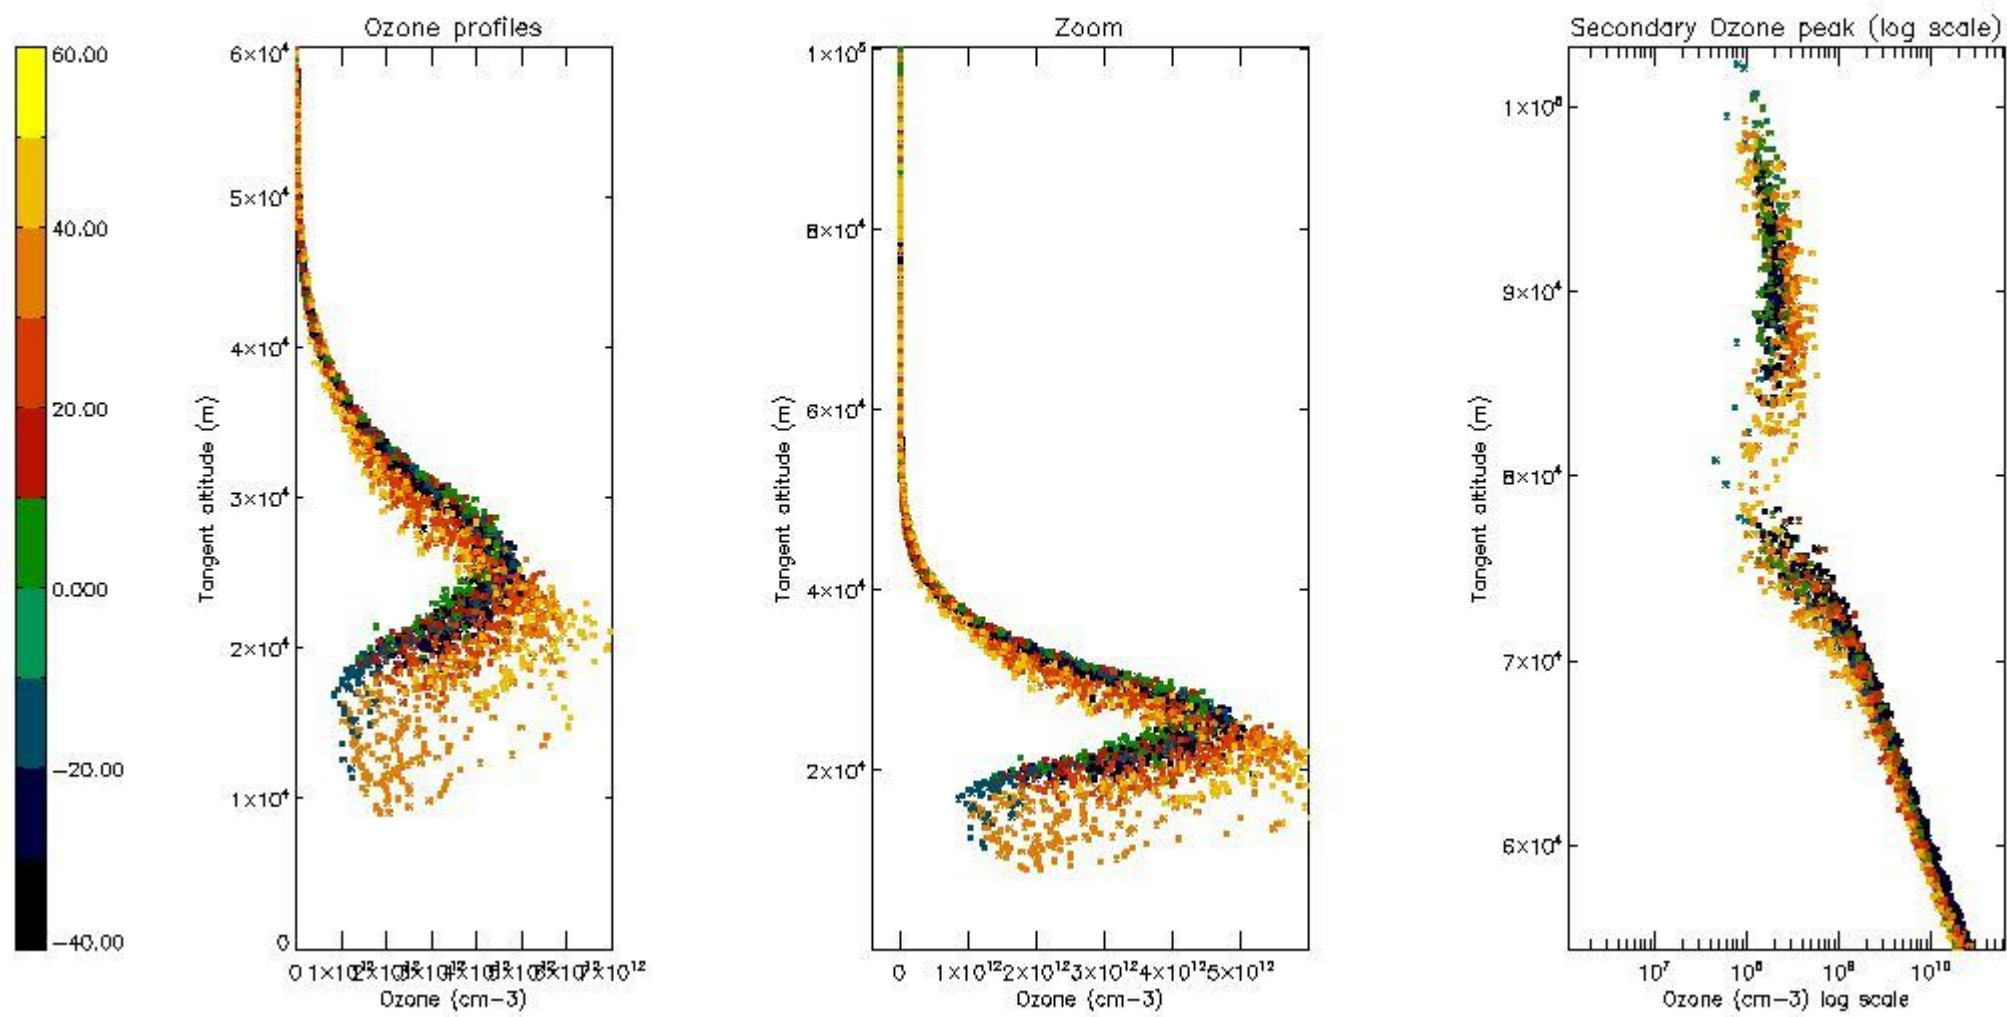

STD < 10	13
STD < 5	9

5.2 Plot ozone profiles for all STD (dark without errors)

The colorbar represents the latitude.

5.3 Plot ozone profiles where STD < 20% (dark without errors)

The colorbar represents the latitude.