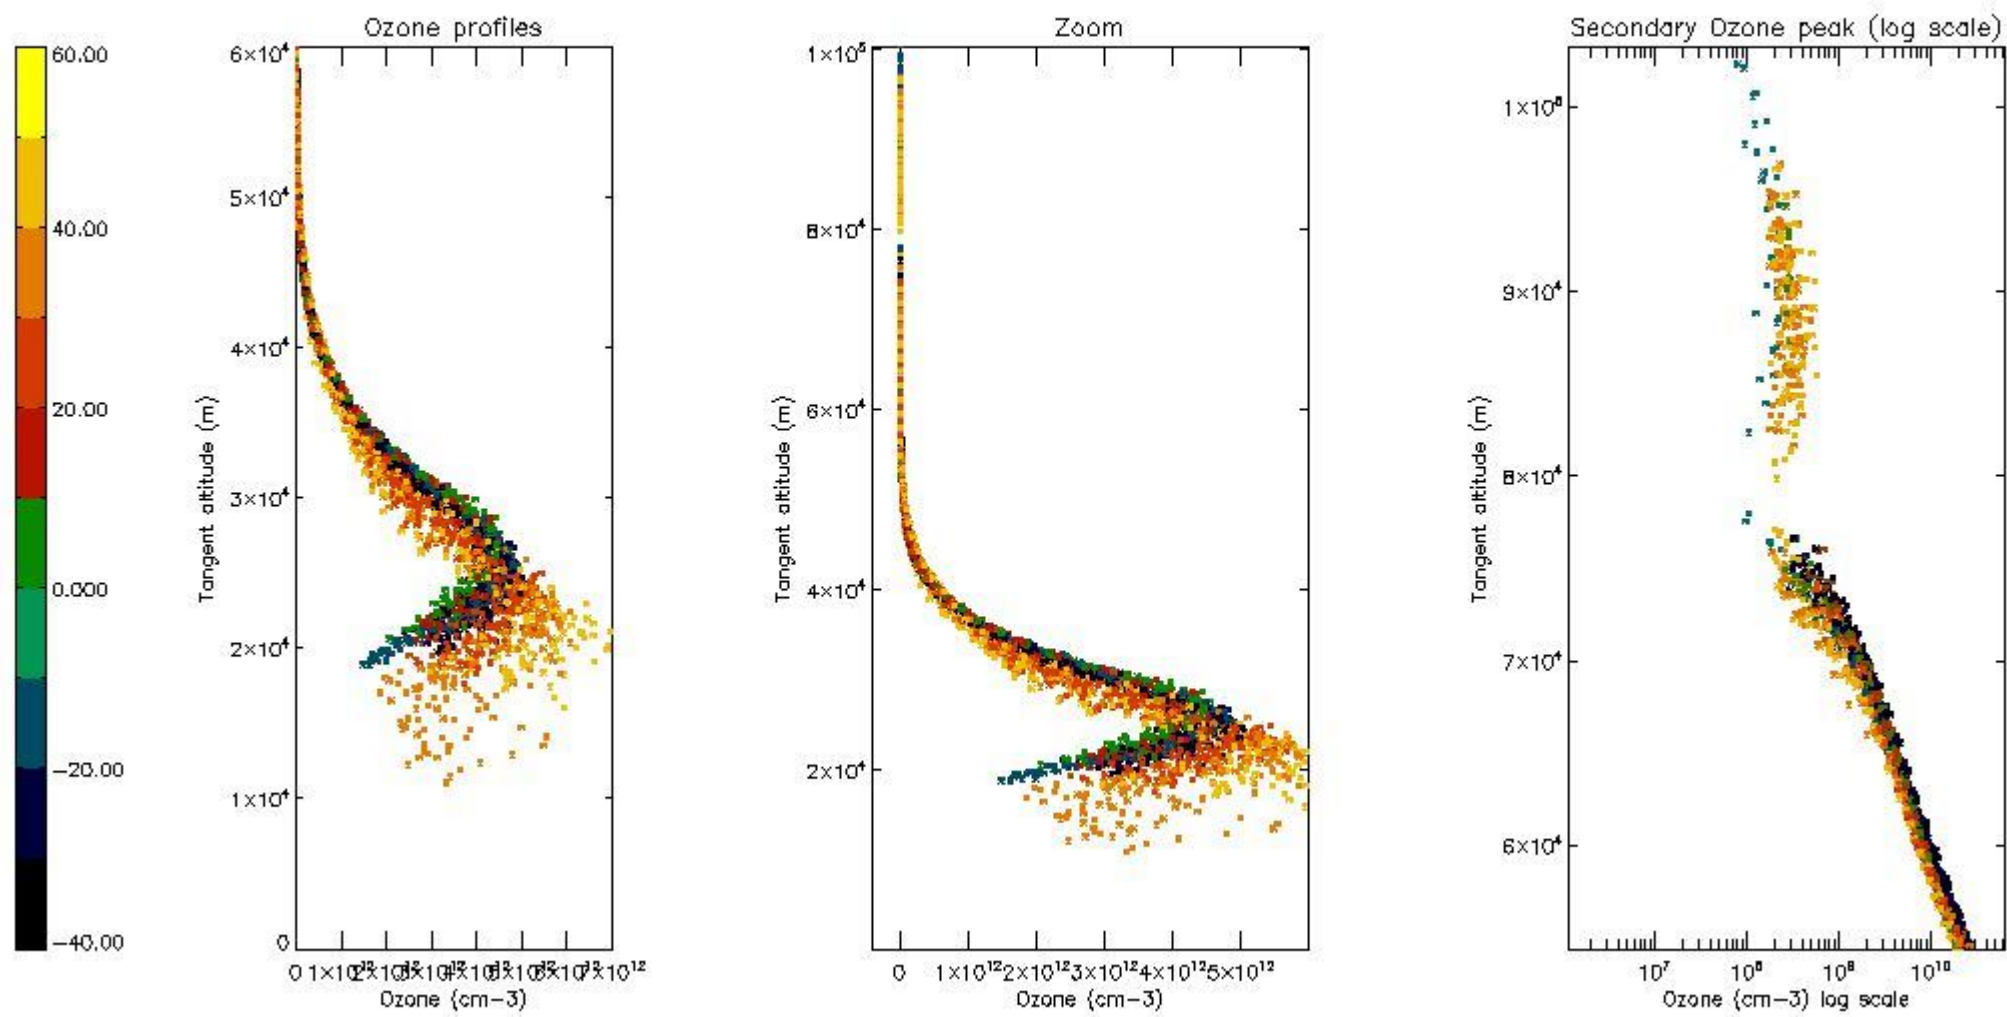

5.5 Plot ozone profiles where STD < 5% (dark without errors)

The colorbar represents the latitude.