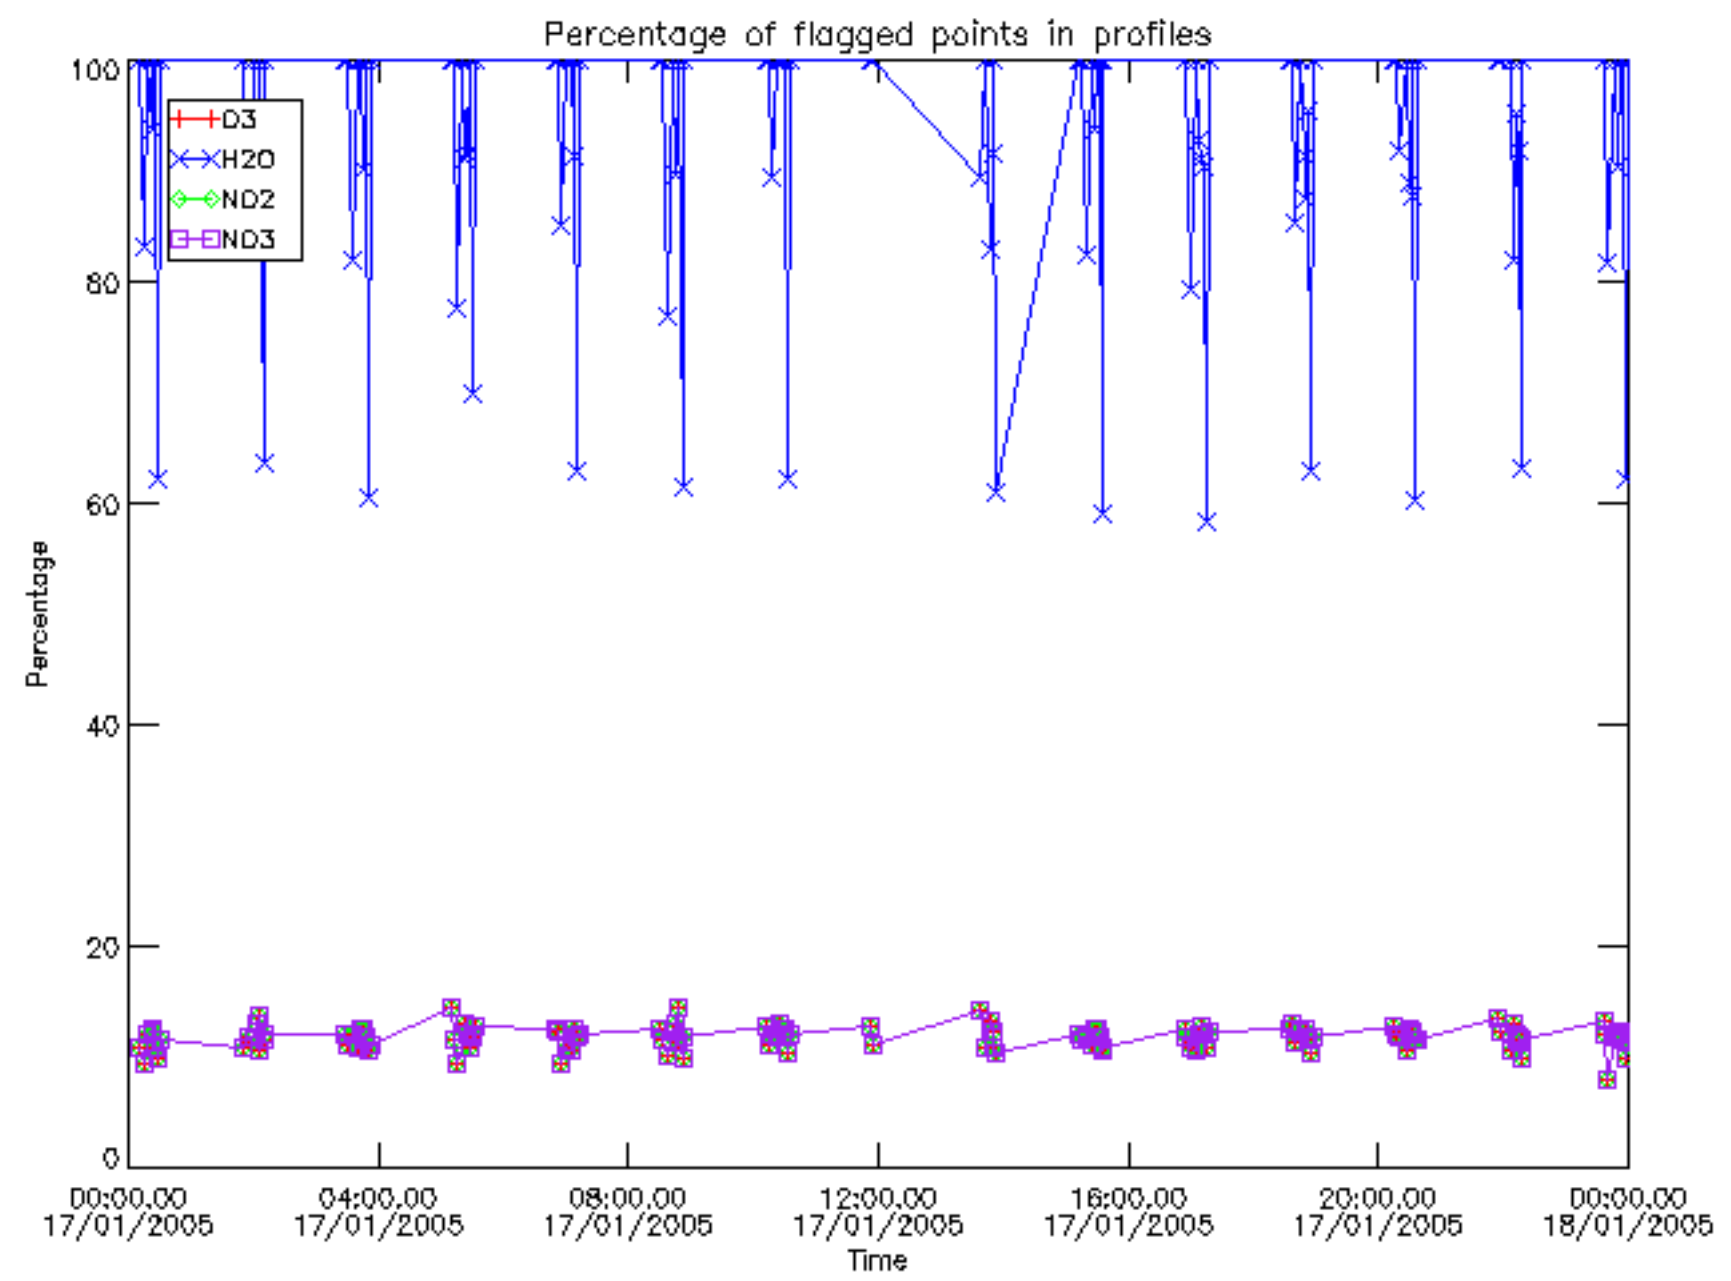

Percentage of flagged data per D3 profile

Percentage of flagged data per H2O profile