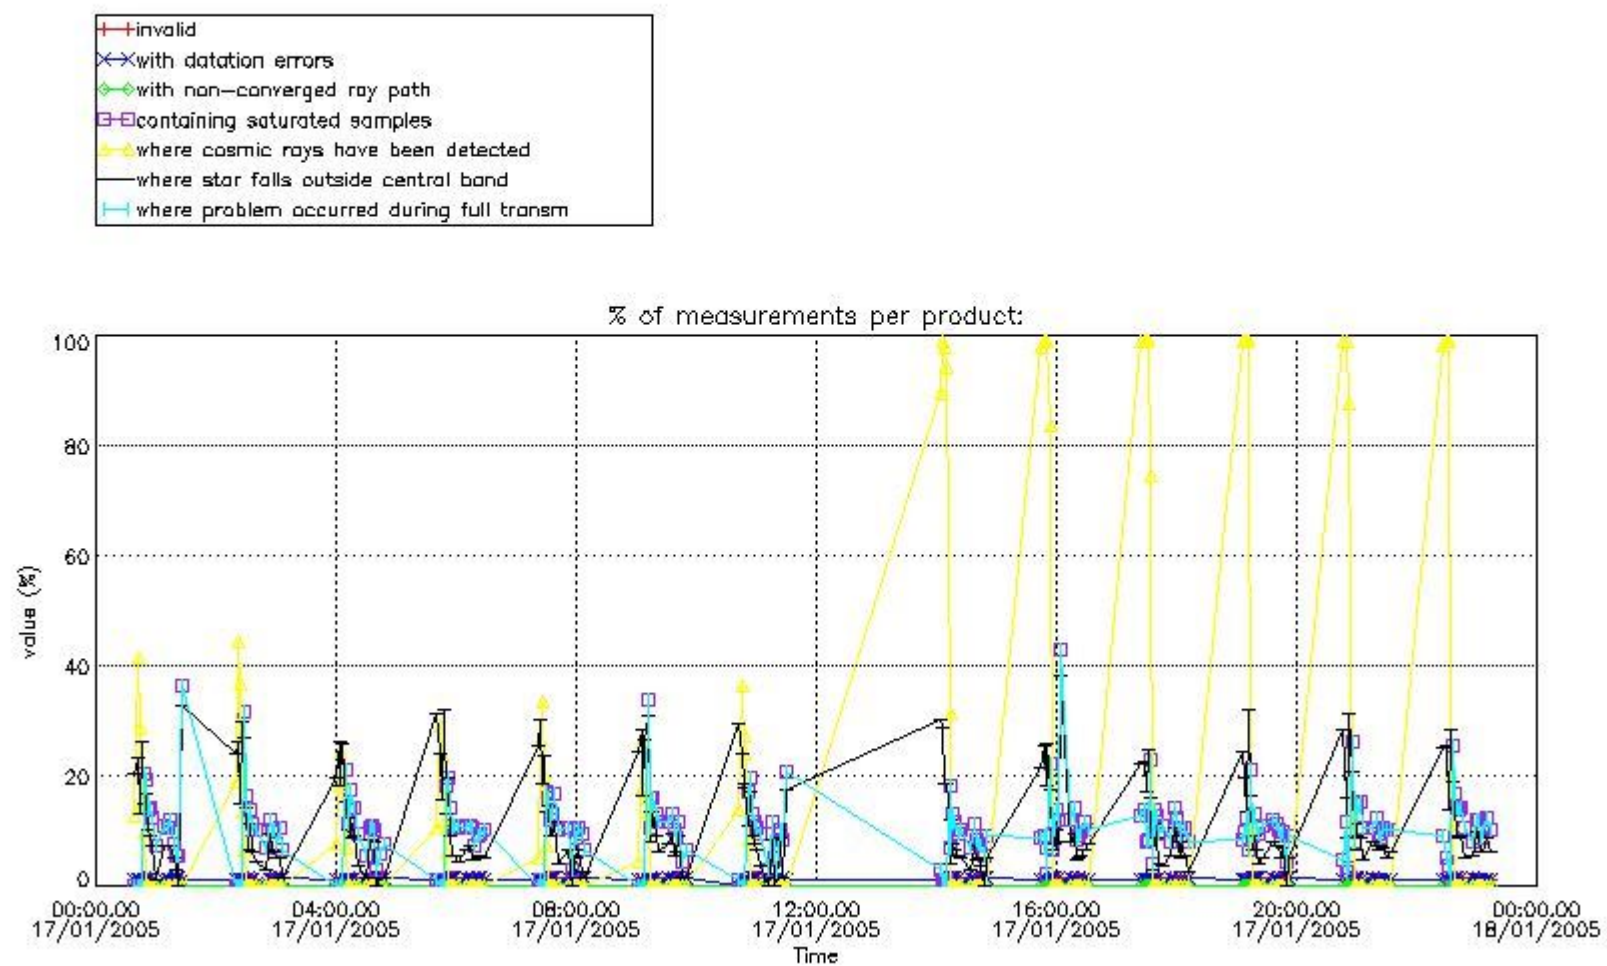

Percentage of flagged data per NO3 profile

4. Level 1 quality information per product

In this section it is plotted some information contained in the Quality Summary data set of the level 2 products that comes from the level 1b processing. Products without errors (error flag in the MPH set to "0") are used.

4.1 Plot quality information per product (time dependant) coming from level 1b processing

4.1.1 Plot level 1 quality information per product (time dependant): ENVISAT ASCENDING passes

4.1.2 Plot level 1 quality information per product (time dependant): ENVISAT DESCENDING passes