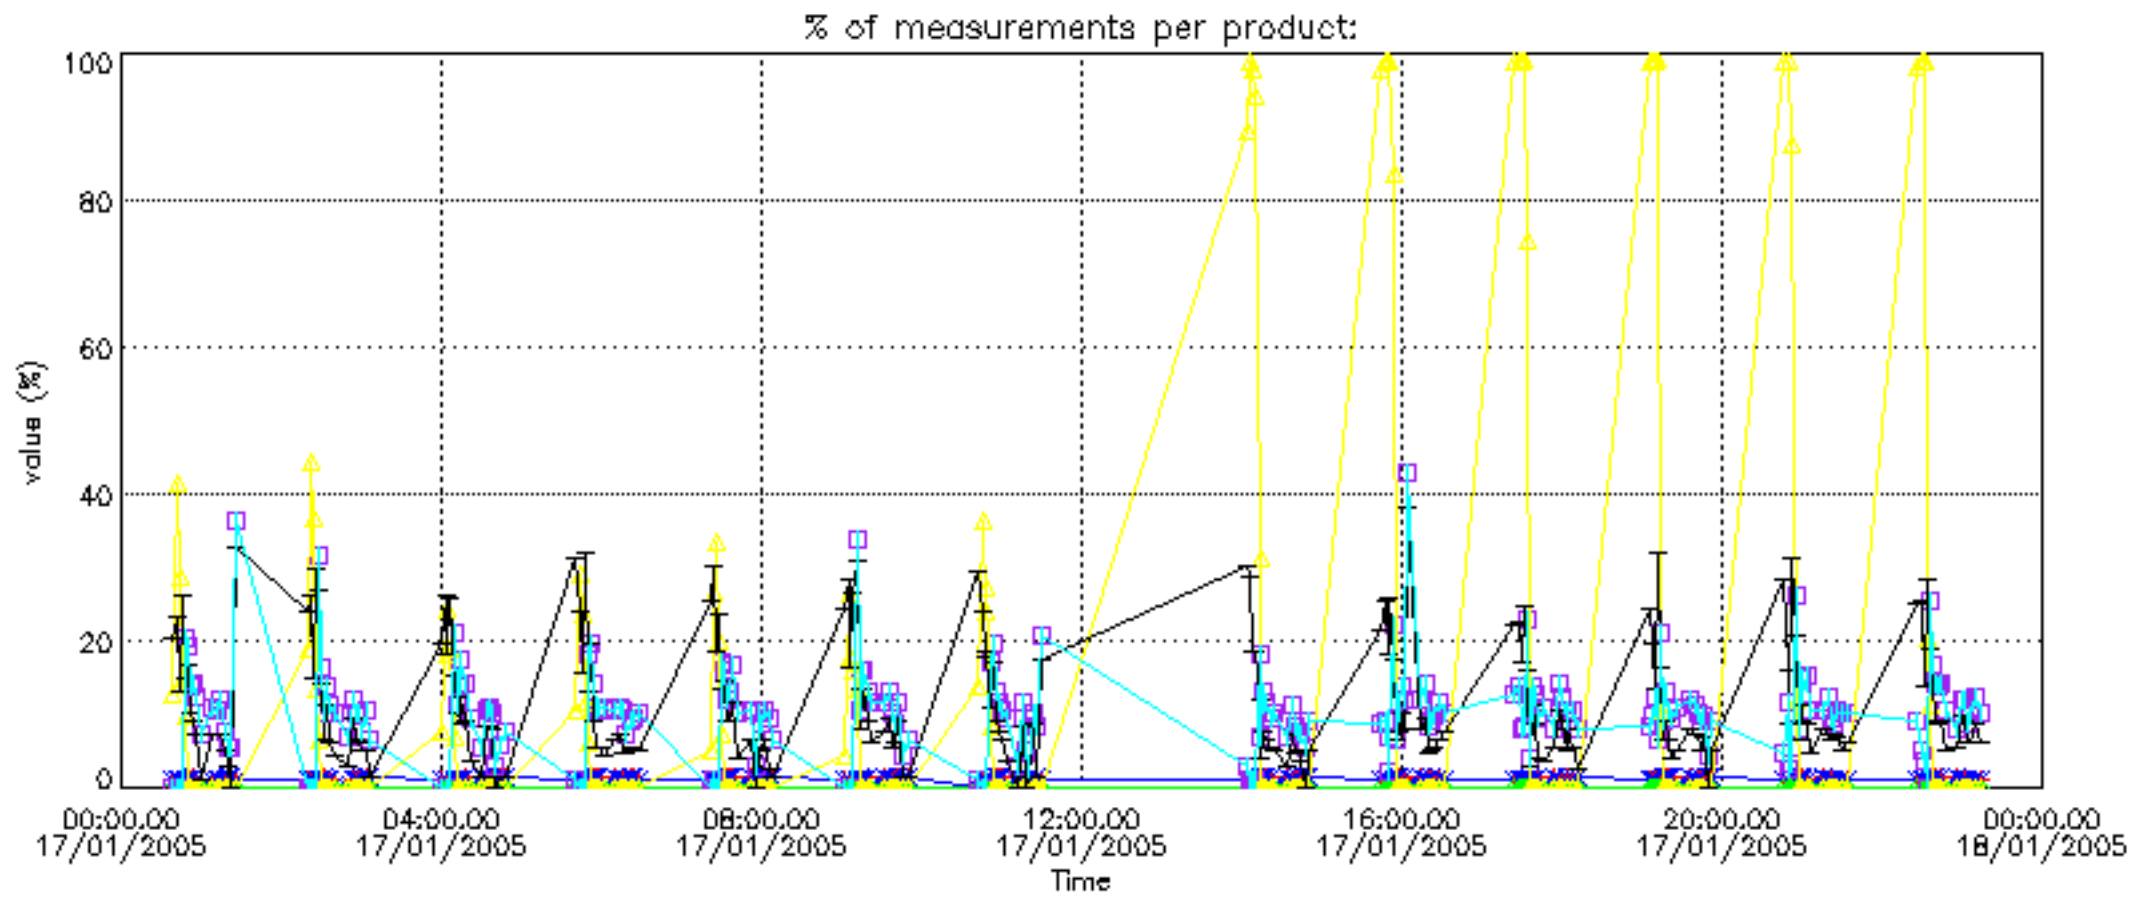

Percentage of cosmic ray hits per profile

Percentage of datation errors per profile