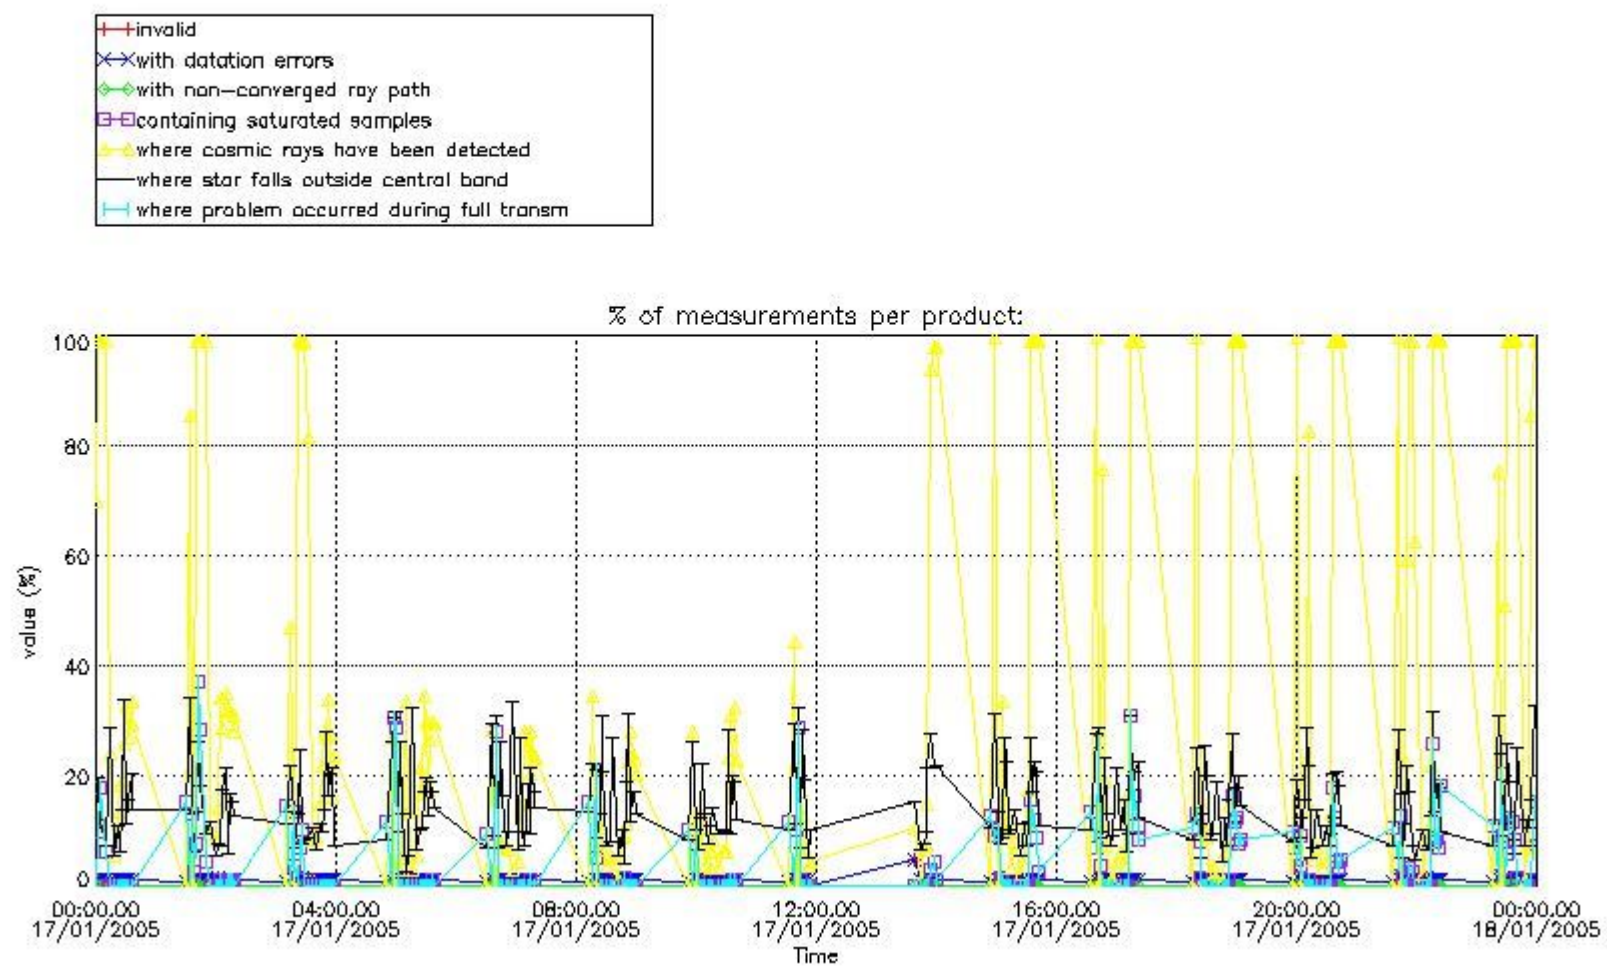

3.1 Plot quality information per product (time dependant)

3.2 Plot quality information per product (world map)

Percentage of flagged data per O3 profile

Percentage of flagged data per H2O profile

Percentage of flagged data per NO2 profile

Percentage of flagged data per NO3 profile

4. Level 1 quality information per product

In this section it is plotted some information contained in the Quality Summary data set of the level 2 products that comes from the level 1b processing. Products without errors (error flag in the MPH set to "0") are used.

4.1 Plot quality information per product (time dependant) coming from level 1b processing

4.1.1 Plot level 1 quality information per product (time dependant): ENVISAT ASCENDING passes

4.1.2 Plot level 1 quality information per product (time dependant): ENVISAT DESCENDING passes