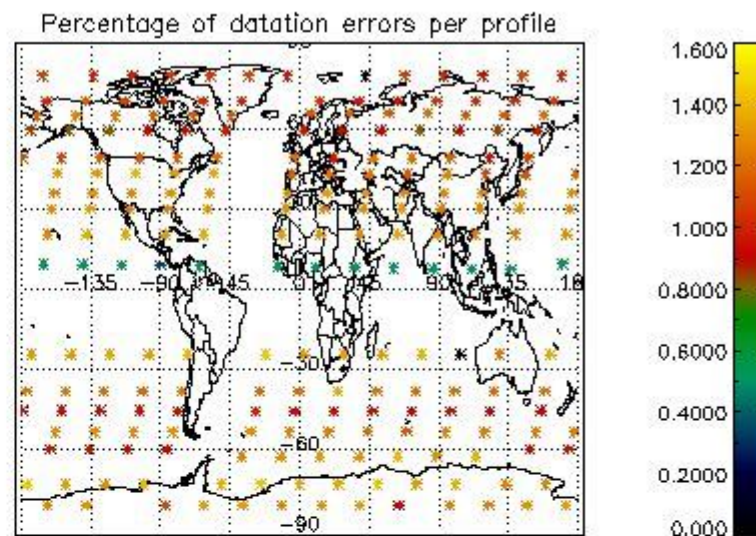

5. Trace gas profiles

5.1 Ozone statistics based on quality of products

The final quality of the products can be "measured" using the STD (Standard Deviation) attached to every point profile. This information is written to the parameter GOM_NL__2P/NL_LOCAL_SPECIES_DENSITY/o3_std of the level 2 products. The table below shows the statistics for given STD ranges.

The statistics are given with respect to the overall valid production:

- Products without fatal errors: GOM_NL__2P/MPH/PRODUCT_ERR=0
- Valid point profile: GOM_NL__2P/NL_LOCAL_SPECIES_DENSITY/pcd(0)=0

The 'Criteria' is applied to valid points of dark limb products:

- Products in dark limb illumination condition: GOM_NL__2P/NL_SUMMARY_QUALITY/obs_ill_cond=0
- Products without fatal errors: GOM_NL__2P/MPH/PRODUCT_ERR=0
- Valid point profile: GOM_NL__2P/NL_LOCAL_SPECIES_DENSITY/pcd(0)=0

So, the table below shows the percentage of dark limb and valid observations for each criteria with respect to the overall valid daily observations.

Criteria	% of total production
All STD	24
STD < 20	15