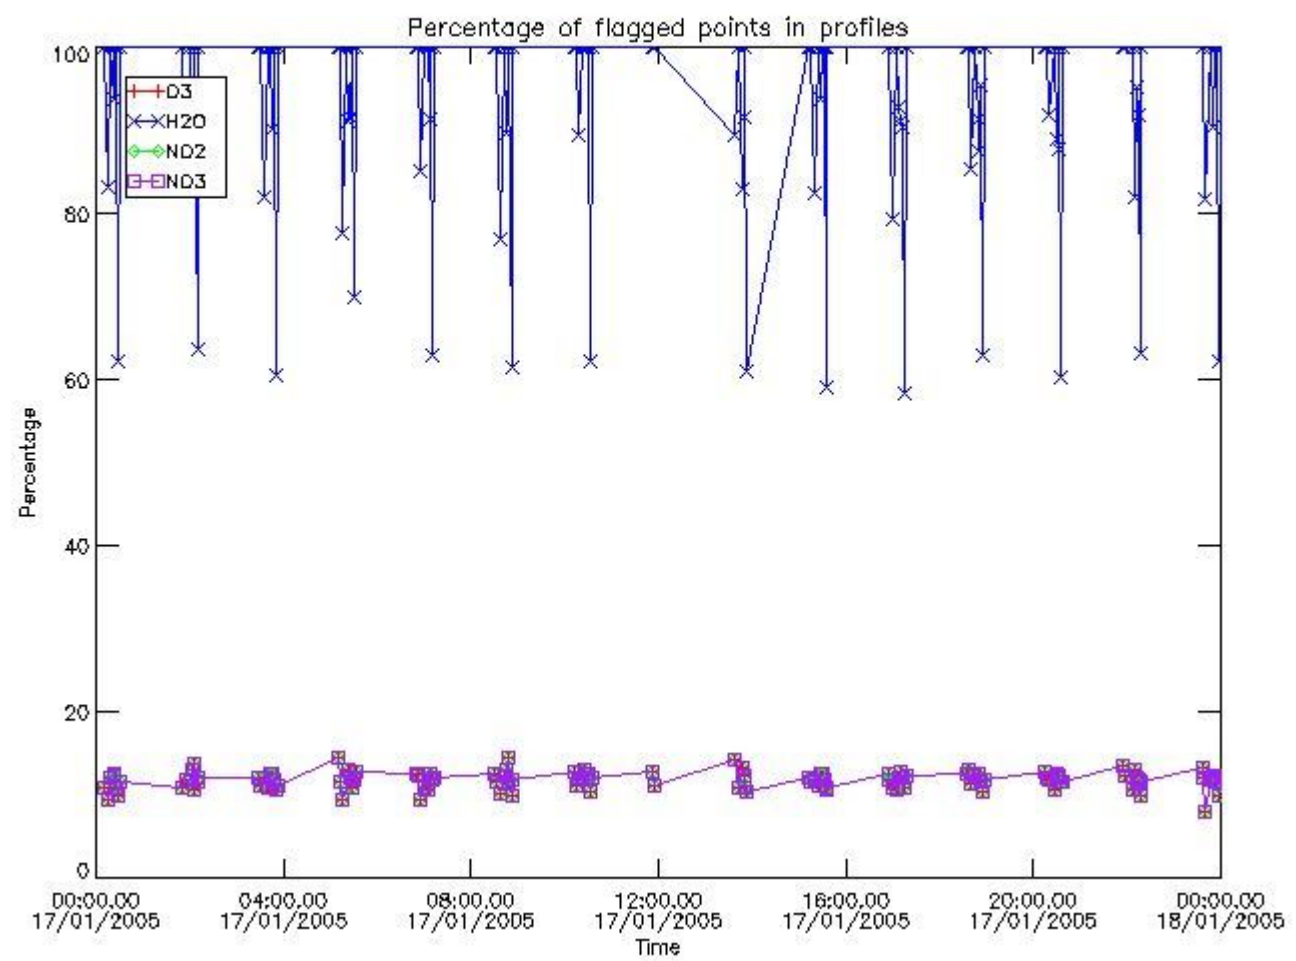

456	GOM_NL__2PRFIN20050117_230454_000000412034_00001_15085_8347.N1	17-JAN-2005 23:04:54	Bright	40.500	119	14Eta Dra	2.7270	4700.0	81	15085	No
457	GOM_NL__2PRFIN20050117_230646_000000562034_00001_15085_8348.N1	17-JAN-2005 23:06:46	Bright	55.500	39	85Eta UMa	1.8540	24000.	111	15085	No
458	GOM_NL__2PRFIN20050117_231046_000000402034_00001_15085_8349.N1	17-JAN-2005 23:10:46	Bright	40.000	5	3Alp Lyr	0.033000	11000.	80	15085	No
459	GOM_NL__2PRFIN20050117_231354_000000402034_00001_15085_8350.N1	17-JAN-2005 23:13:54	Bright	40.000	133	40Zet Her	2.8070	6000.0	80	15085	No
460	GOM_NL__2PRFIN20050117_231654_000000612034_00001_15085_8351.N1	17-JAN-2005 23:16:54	Bright	60.500	83		2.3780	11000.	121	15085	No
461	GOM_NL__2PRFIN20050117_232149_000001102034_00001_15085_8352.N1	17-JAN-2005 23:21:49	Twilight	109.50	3	16Alp Boo	-0.050000	4250.0	219	15085	No
462	GOM_NL__2PRFIN20050117_232451_000000522034_00001_15085_8353.N1	17-JAN-2005 23:24:51	Bright	52.000	120	1Del Oph	2.7340	3200.0	104	15085	No
463	GOM_NL__2PRFIN20050117_232654_000000392034_00001_15085_8354.N1	17-JAN-2005 23:26:54	Bright	38.500	86	35Eta Oph	2.4300	10200.	77	15085	No
464	GOM_NL__2PRFIN20050117_232847_000000532034_00001_15085_8355.N1	17-JAN-2005 23:28:47	Twilight	53.000	104	27Bet Lib	2.6140	13100.	106	15085	No
465	GOM_NL__2PRFIN20050117_233038_000000512034_00001_15085_8356.N1	17-JAN-2005 23:30:38	Twilight	50.500	16	21Alp Sco	1.0200	3000.0	101	15085	No
466	GOM_NL__2PRFIN20050117_233215_000000452034_00001_15085_8357.N1	17-JAN-2005 23:32:15	Twilight	45.000	75	26Eps Sco	2.2910	4250.0	90	15085	No
467	GOM_NL__2PRFIN20050117_233559_000000432034_00001_15085_8358.N1	17-JAN-2005 23:35:59	Dark	42.500	131	Gam Lup	2.8000	26000.	85	15085	No
468	GOM_NL__2PRFIN20050117_233749_000000432034_00001_15085_8359.N1	17-JAN-2005 23:37:49	Dark	42.500	109	Bet Lup	2.6770	26000.	85	15085	No
469	GOM_NL__2PRFIN20050117_233923_000000642034_00001_15085_8360.N1	17-JAN-2005 23:39:23	Dark	63.500	54	5The Cen	2.0550	4500.0	127	15085	No
470	GOM_NL__2PRFIN20050117_234718_000000482034_00002_15086_8325.N1	17-JAN-2005 23:47:18	Dark	47.500	99	Del Cen	2.5750	26000.	95	15086	No
471	GOM_NL__2PRFIN20050117_235040_000000422034_00002_15086_8326.N1	17-JAN-2005 23:50:40	Dark	41.500	29	Bet Car	1.6720	10200.	83	15086	No
472	GOM_NL__2PRFIN20050117_235241_000000432034_00002_15086_8327.N1	17-JAN-2005 23:52:41	Dark	42.500	71	lot Car	2.2460	7700.0	85	15086	No
473	GOM_NL__2PRFIN20050117_235432_000000452034_00002_15086_8328.N1	17-JAN-2005 23:54:32	Dark	44.500	46	Del Vel	1.9540	10600.	89	15086	No
474	GOM_NL__2PRFIN20050117_235722_000000522034_00002_15086_8329.N1	17-JAN-2005 23:57:22	Dark	52.000	2	Alp Car	-0.73600	7000.0	104	15086	No
475	GOM_NL__2PRFIN20050117_235920_000000422034_00002_15086_8330.N1	17-JAN-2005 23:59:20	Dark	41.500	70	Zet Pup	2.2460	39000.	83	15086	No

3. Quality information per product

In this section it is plotted some information contained in the Quality Summary data set of the level 2 products. Only products in dark limb conditions and without errors (error flag in the MPH set to "0") are used.

3.1 Plot quality information per product (time dependant)

Percentage of flagged data per O3 profile

Percentage of flagged data per H2O profile