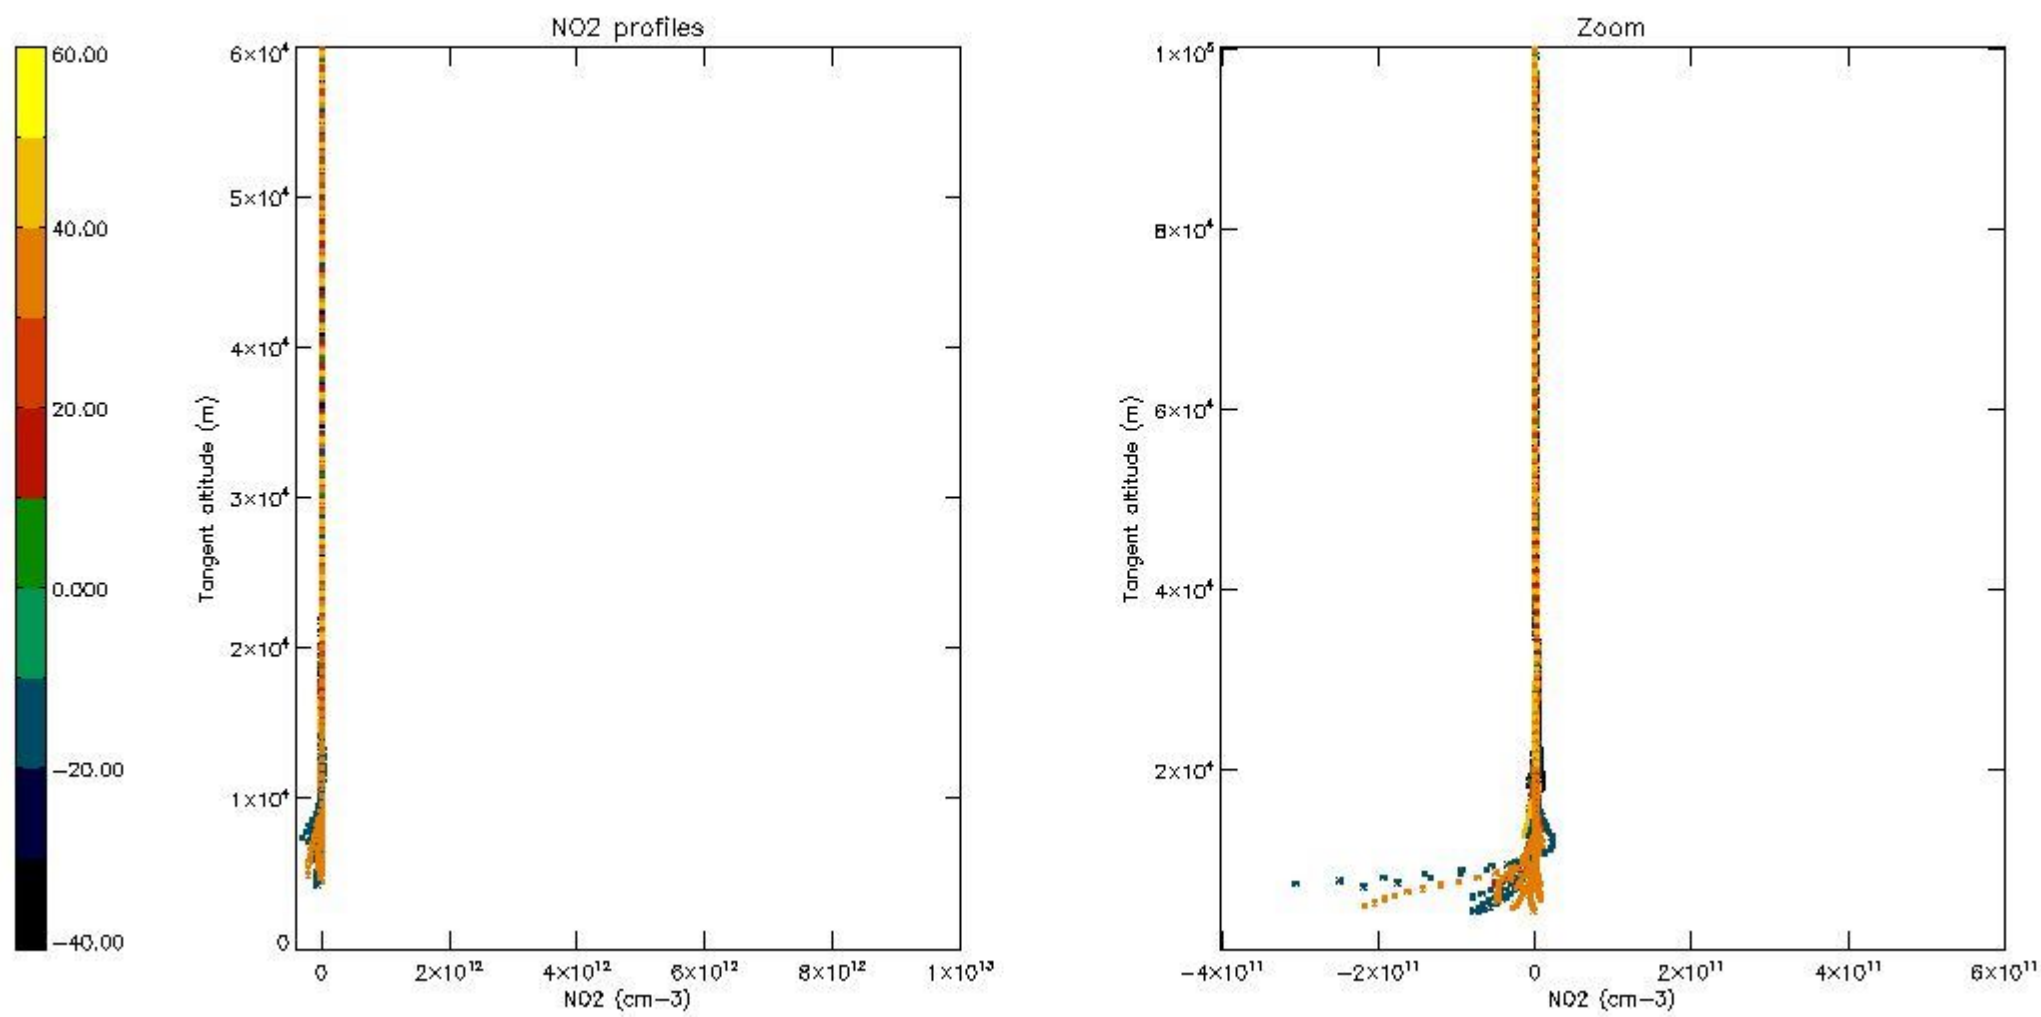

5.7 Plot NO3 profiles for all STD (dark without errors)

The colorbar represents the latitude.