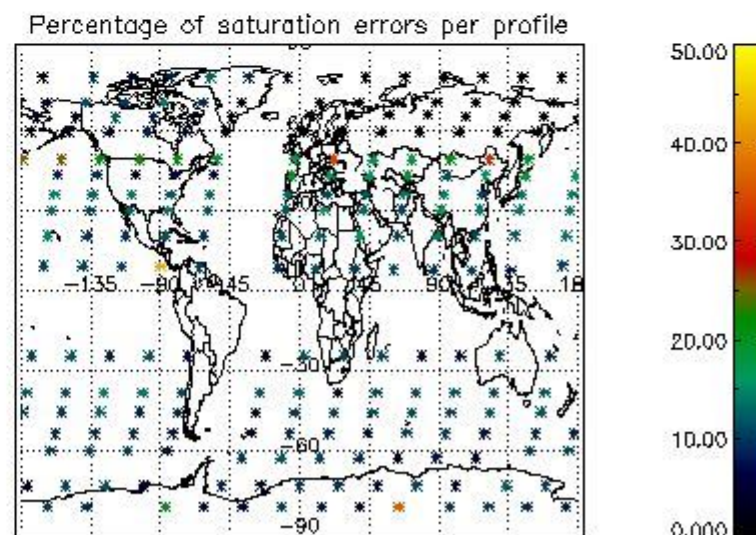

5. Trace gas profiles

5.1 Ozone statistics based on quality of products

The final quality of the products can be "measured" using the STD (Standard Deviation) attached to every point profile. This information is written to the parameter GOM_NL__2P/NL_LOCAL_SPECIES_DENSITY/o3_std of the level 2 products. The table below shows the statistics for given STD ranges.

The statistics are given with respect to the overall valid production:

- Products without fatal errors: GOM_NL__2P/MPH/PRODUCT_ERR=0
- Valid point profile: GOM_NL__2P/NL_LOCAL_SPECIES_DENSITY/pcd(0)=0

The 'Criteria' is applied to valid points of dark limb products:

- Products in dark limb illumination condition: GOM_NL__2P/NL_SUMMARY_QUALITY/obs_ill_cond=0
- Products without fatal errors: GOM_NL__2P/MPH/PRODUCT_ERR=0
- Valid point profile: GOM_NL__2P/NL_LOCAL_SPECIES_DENSITY/pcd(0)=0

So, the table below shows the percentage of dark limb and valid observations for each criteria with respect to the overall valid daily observations.

Criteria	% of total production
All STD	24
STD < 20	15