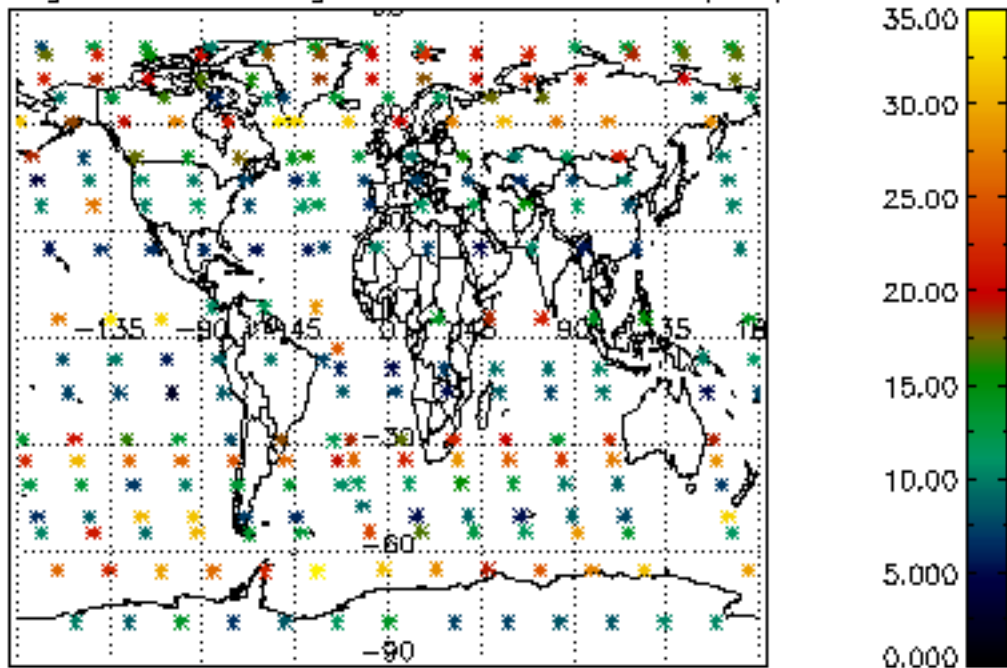

Percentage of cosmic ray hits per profile

Percentage of star falling outside central band per profile