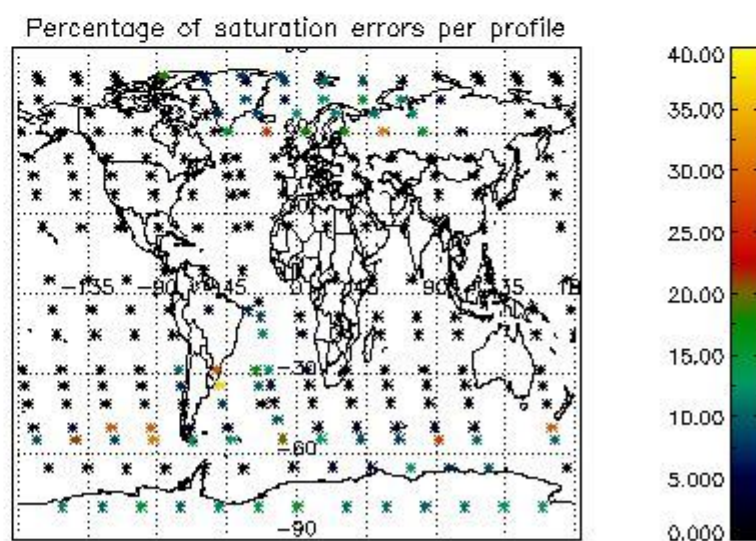

Percentage of flagged data per NO3 profile

4. Level 1 quality information per product

In this section it is plotted some information contained in the Quality Summary data set of the level 2 products that comes from the level 1b processing. Products without errors (error flag in the MPH set to "0") are used.

4.1 Plot quality information per product (time dependant) coming from level 1b processing

4.1.1 Plot level 1 quality information per product (time dependant): ENVISAT ASCENDING passes

4.1.2 Plot level 1 quality information per product (time dependant): ENVISAT DESCENDING passes

4.2 Plot quality information per product coming from level 1b processing (world map)

4.2.1 Plot level 1 quality information per product (world map): ENVISAT ASCENDING passes

4.2.2 Plot level 1 quality information per product (world map): ENVISAT DESCENDING passes