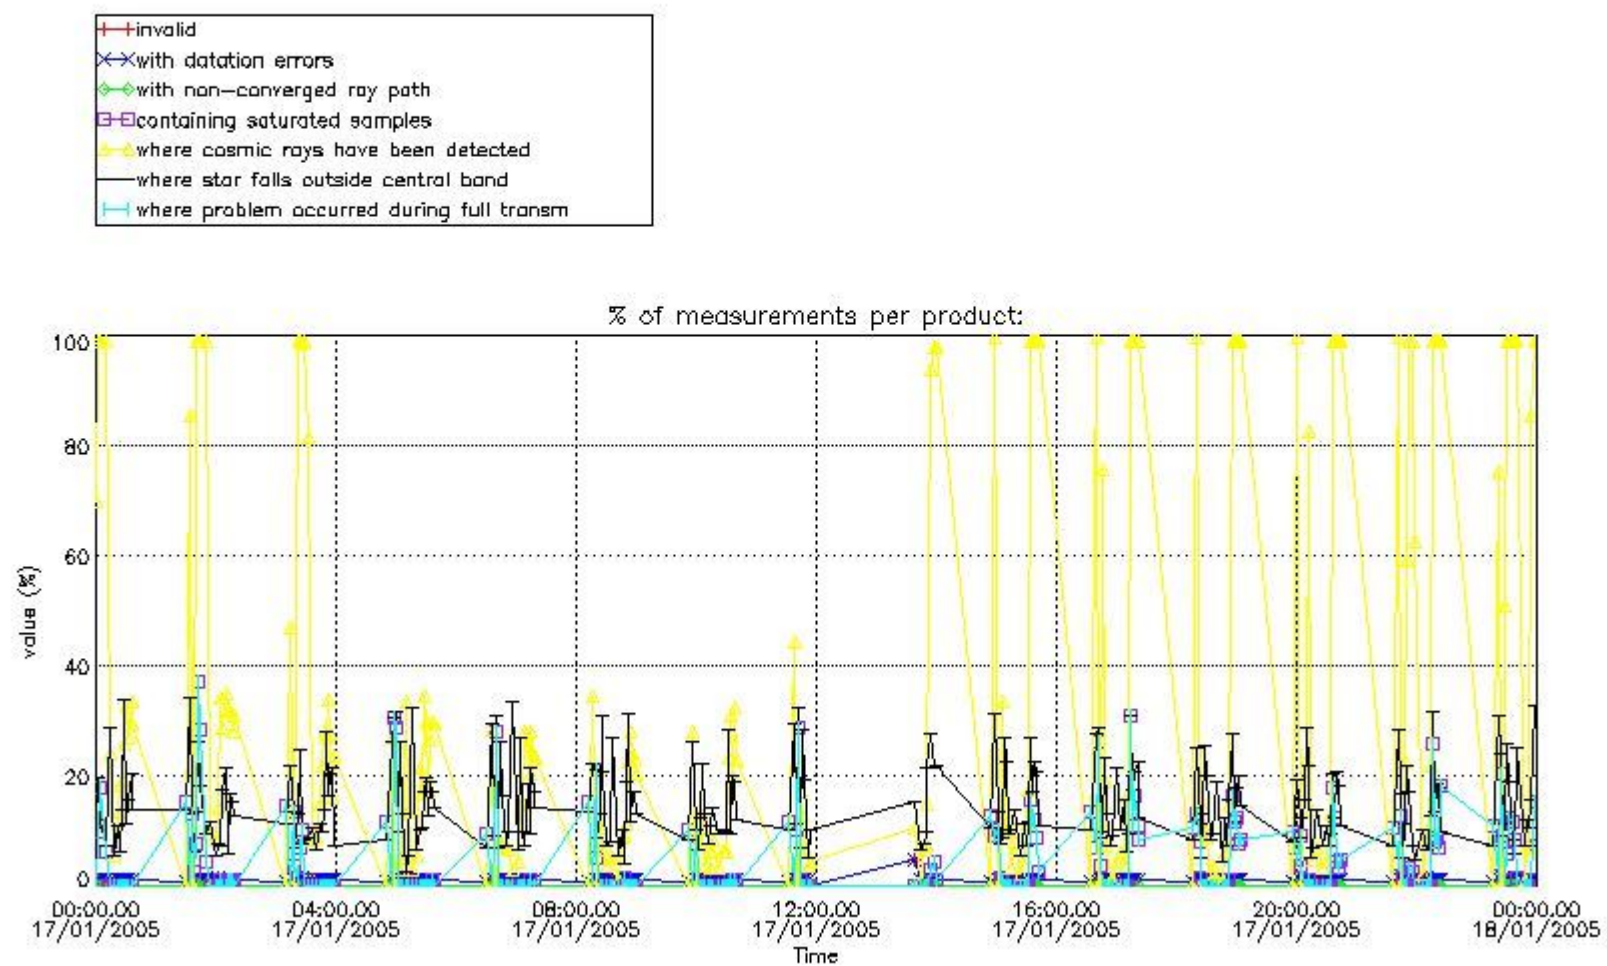

4.1.2 Plot level 1 quality information per product (time dependant): ENVISAT DESCENDING passes