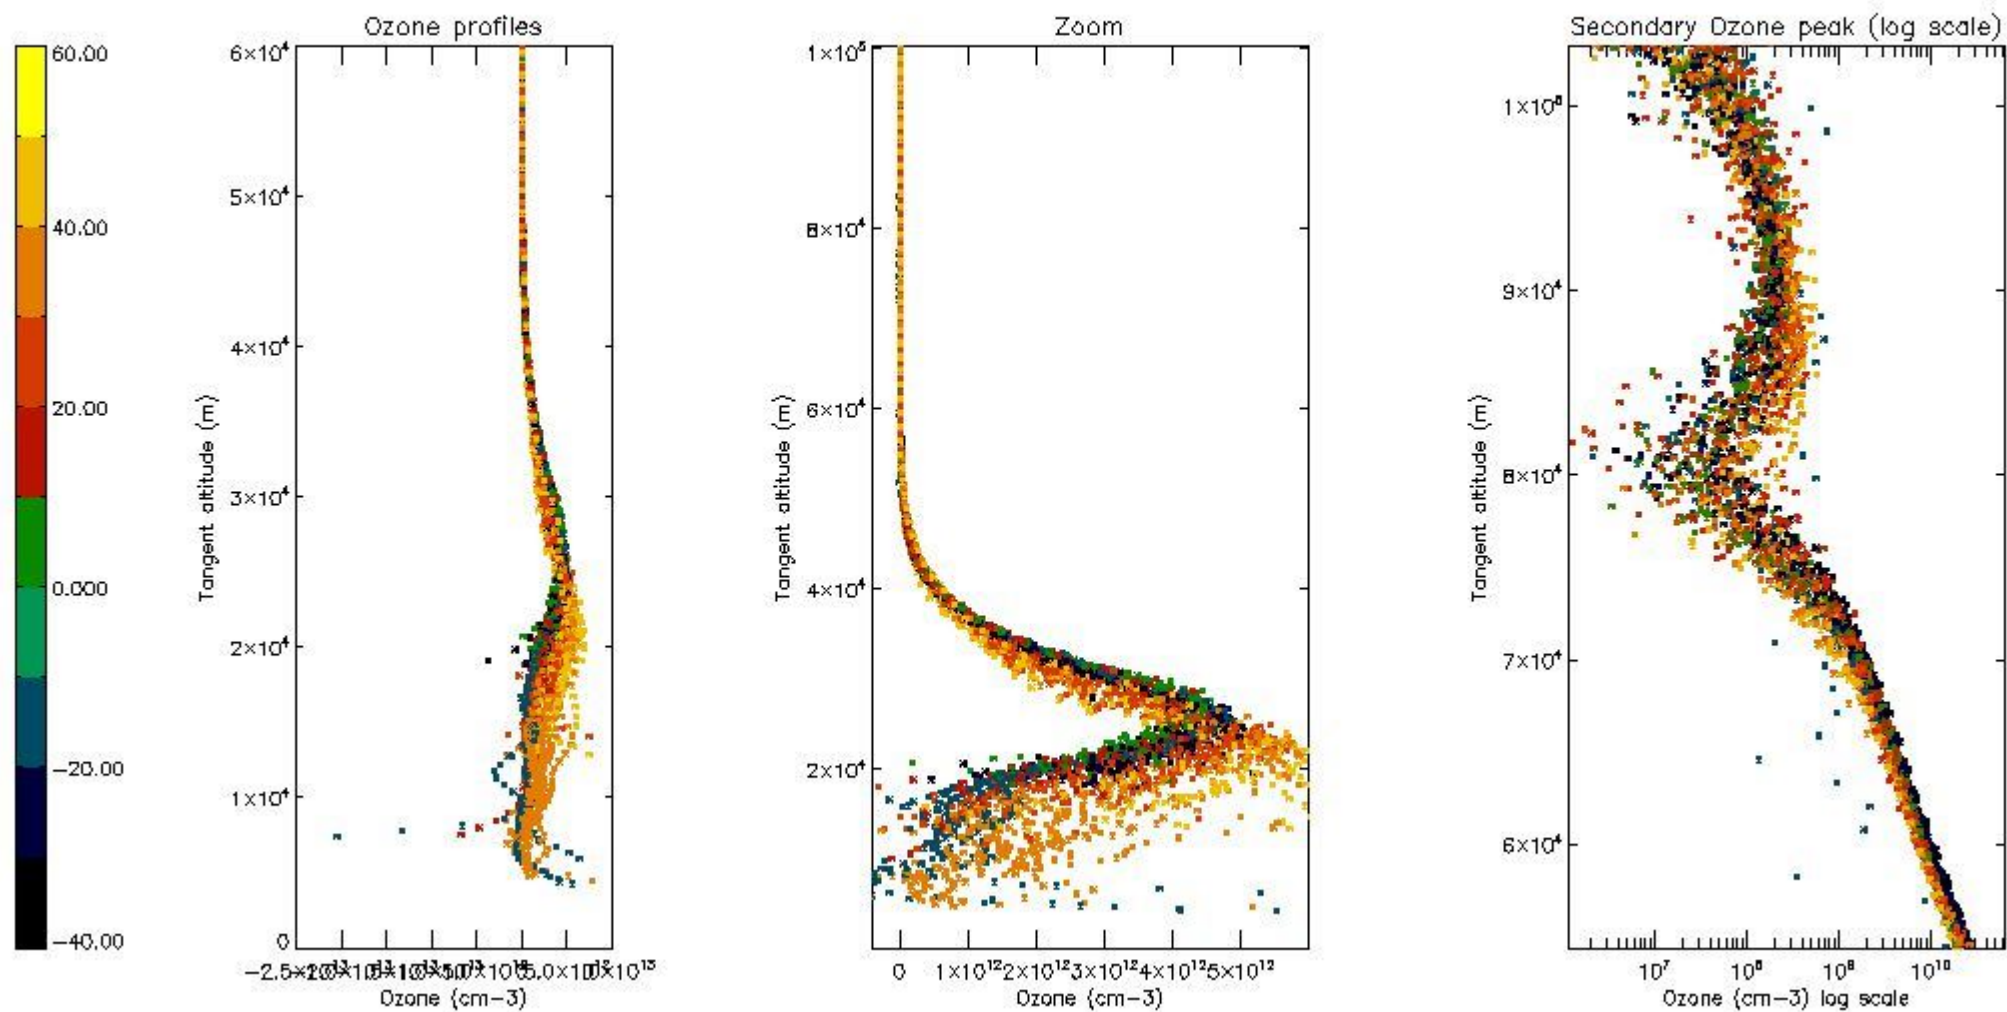

STD < 10	13
STD < 5	9

5.2 Plot ozone profiles for all STD (dark without errors)

The colorbar represents the latitude.

5.3 Plot ozone profiles where STD < 20% (dark without errors)

The colorbar represents the latitude.