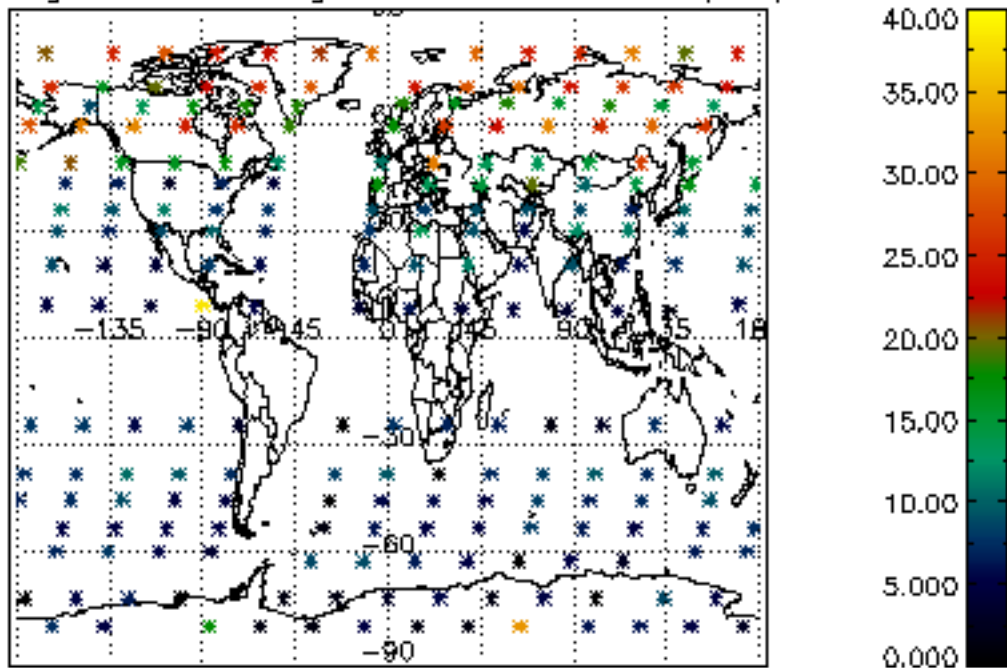

Percentage of star falling outside central band per profile