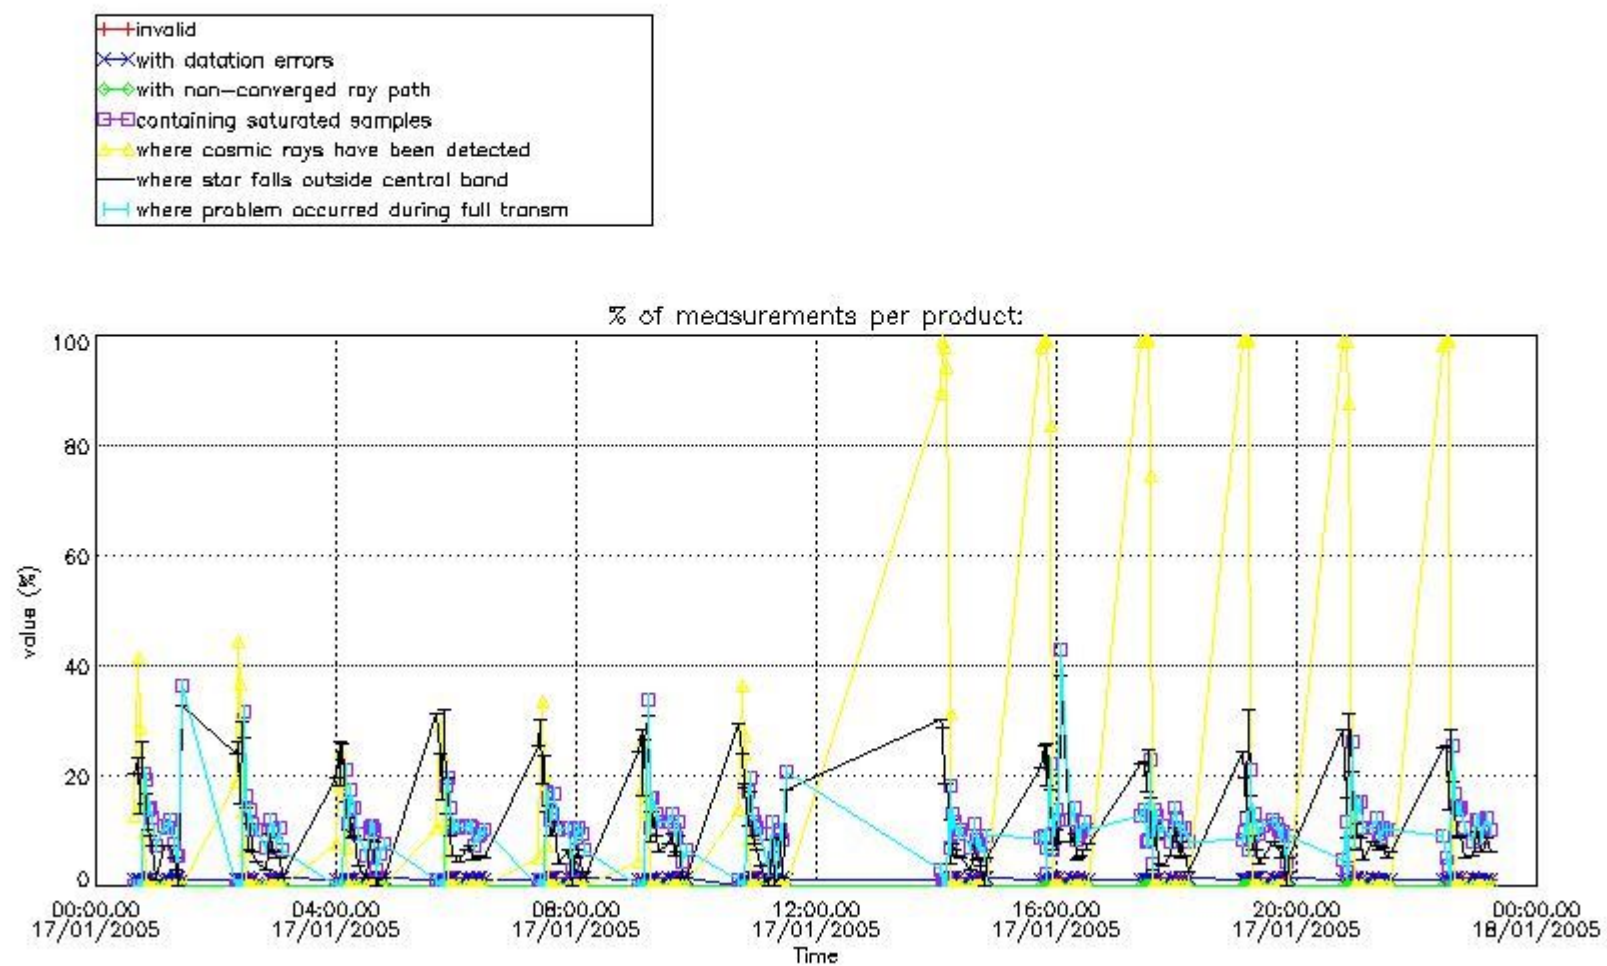

4.2 Plot quality information per product coming from level 1b processing (world map)

4.2.1 Plot level 1 quality information per product (world map): ENVISAT ASCENDING passes