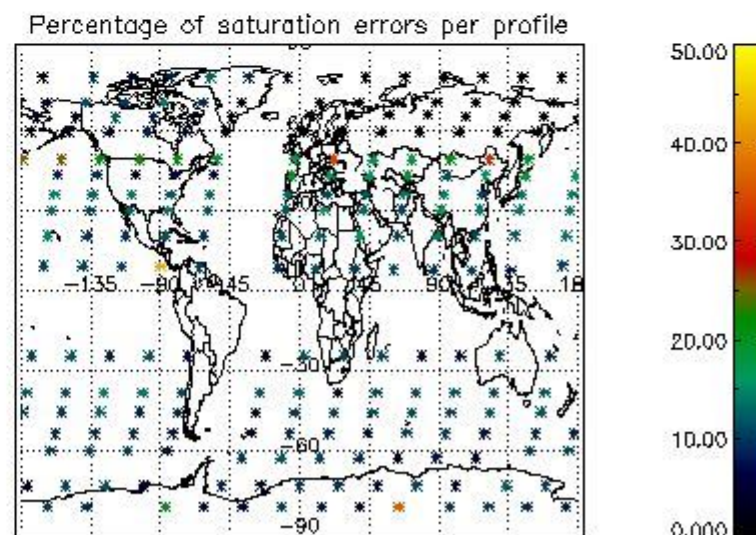

Percentage of flagged data per NO3 profile

4. Level 1 quality information per product

In this section it is plotted some information contained in the Quality Summary data set of the level 2 products that comes from the level 1b processing. Products without errors (error flag in the MPH set to "0") are used.

4.1 Plot quality information per product (time dependant) coming from level 1b processing

4.1.1 Plot level 1 quality information per product (time dependant): ENVISAT ASCENDING passes

4.1.2 Plot level 1 quality information per product (time dependant): ENVISAT DESCENDING passes

4.2 Plot quality information per product coming from level 1b processing (world map)

4.2.1 Plot level 1 quality information per product (world map): ENVISAT ASCENDING passes

4.2.2 Plot level 1 quality information per product (world map): ENVISAT DESCENDING passes