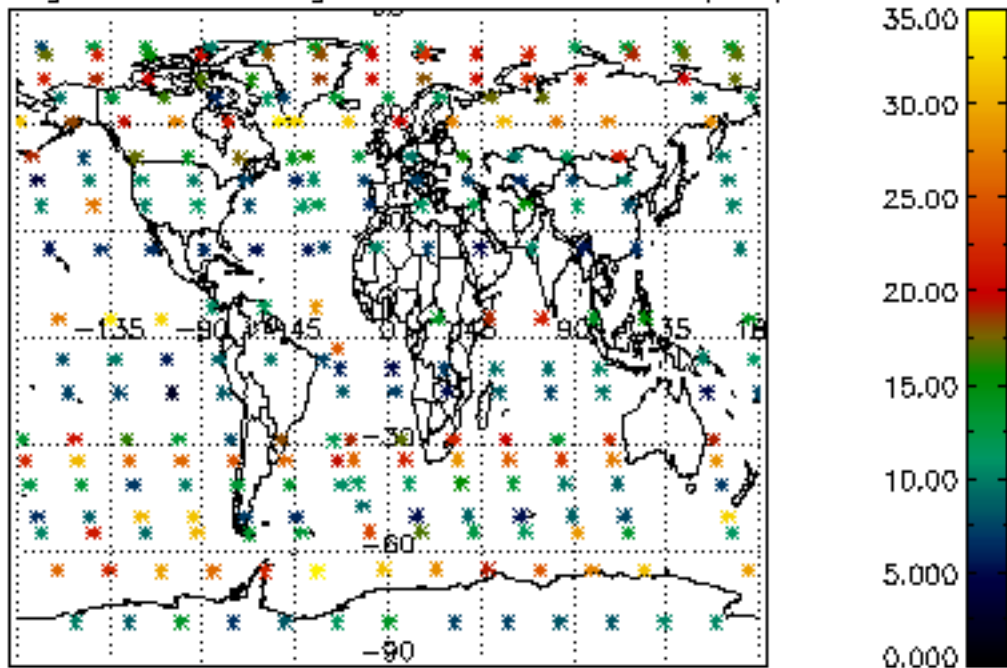

Percentage of flagged data per NO3 profile

Percentage of cosmic ray hits per profile

Percentage of datation errors per profile

Percentage of star falling outside central band per profile

Percentage of saturation errors per profile