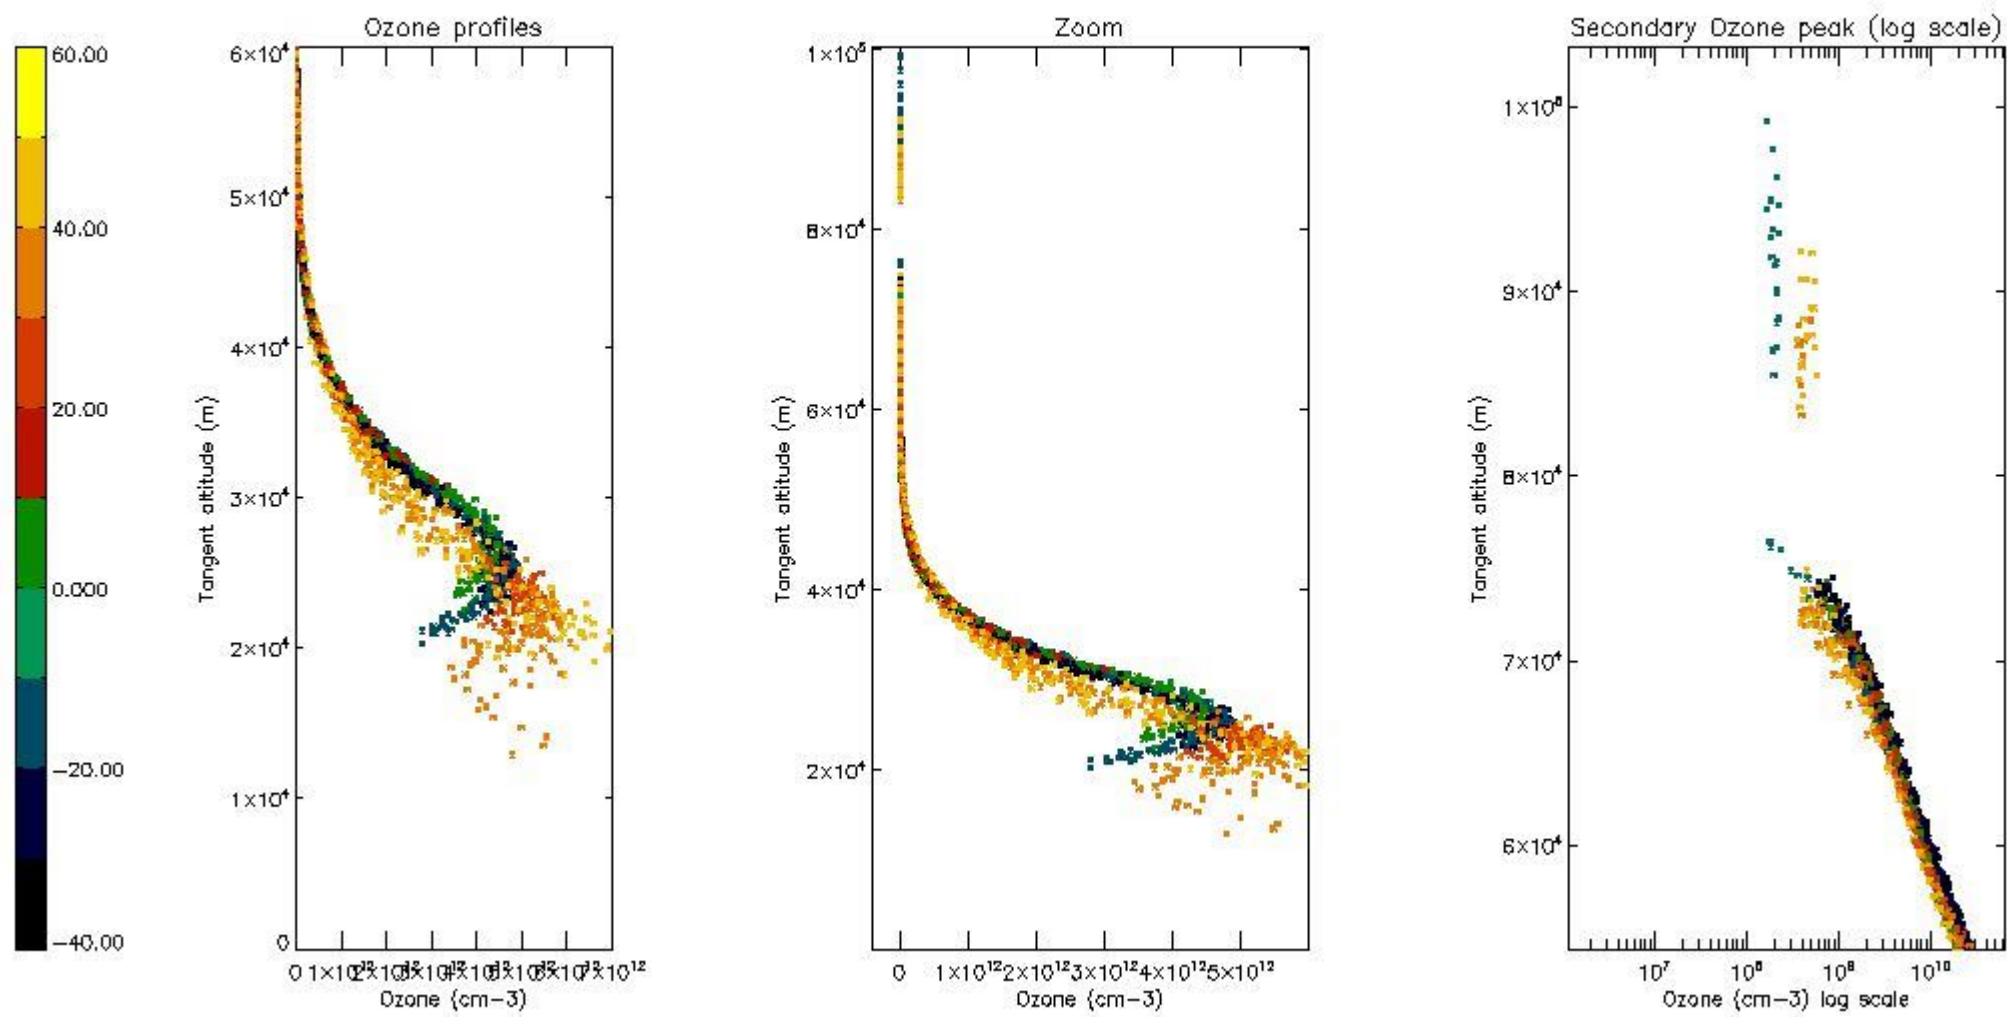

STD < 10	13
STD < 5	9

5.2 Plot ozone profiles for all STD (dark without errors)

The colorbar represents the latitude.

5.3 Plot ozone profiles where STD < 20% (dark without errors)

The colorbar represents the latitude.

5.4 Plot ozone profiles where STD < 10% (dark without errors)

The colorbar represents the latitude.

5.5 Plot ozone profiles where STD < 5% (dark without errors)

The colorbar represents the latitude.

5.6 Plot NO₂ profiles for all STD (dark without errors)