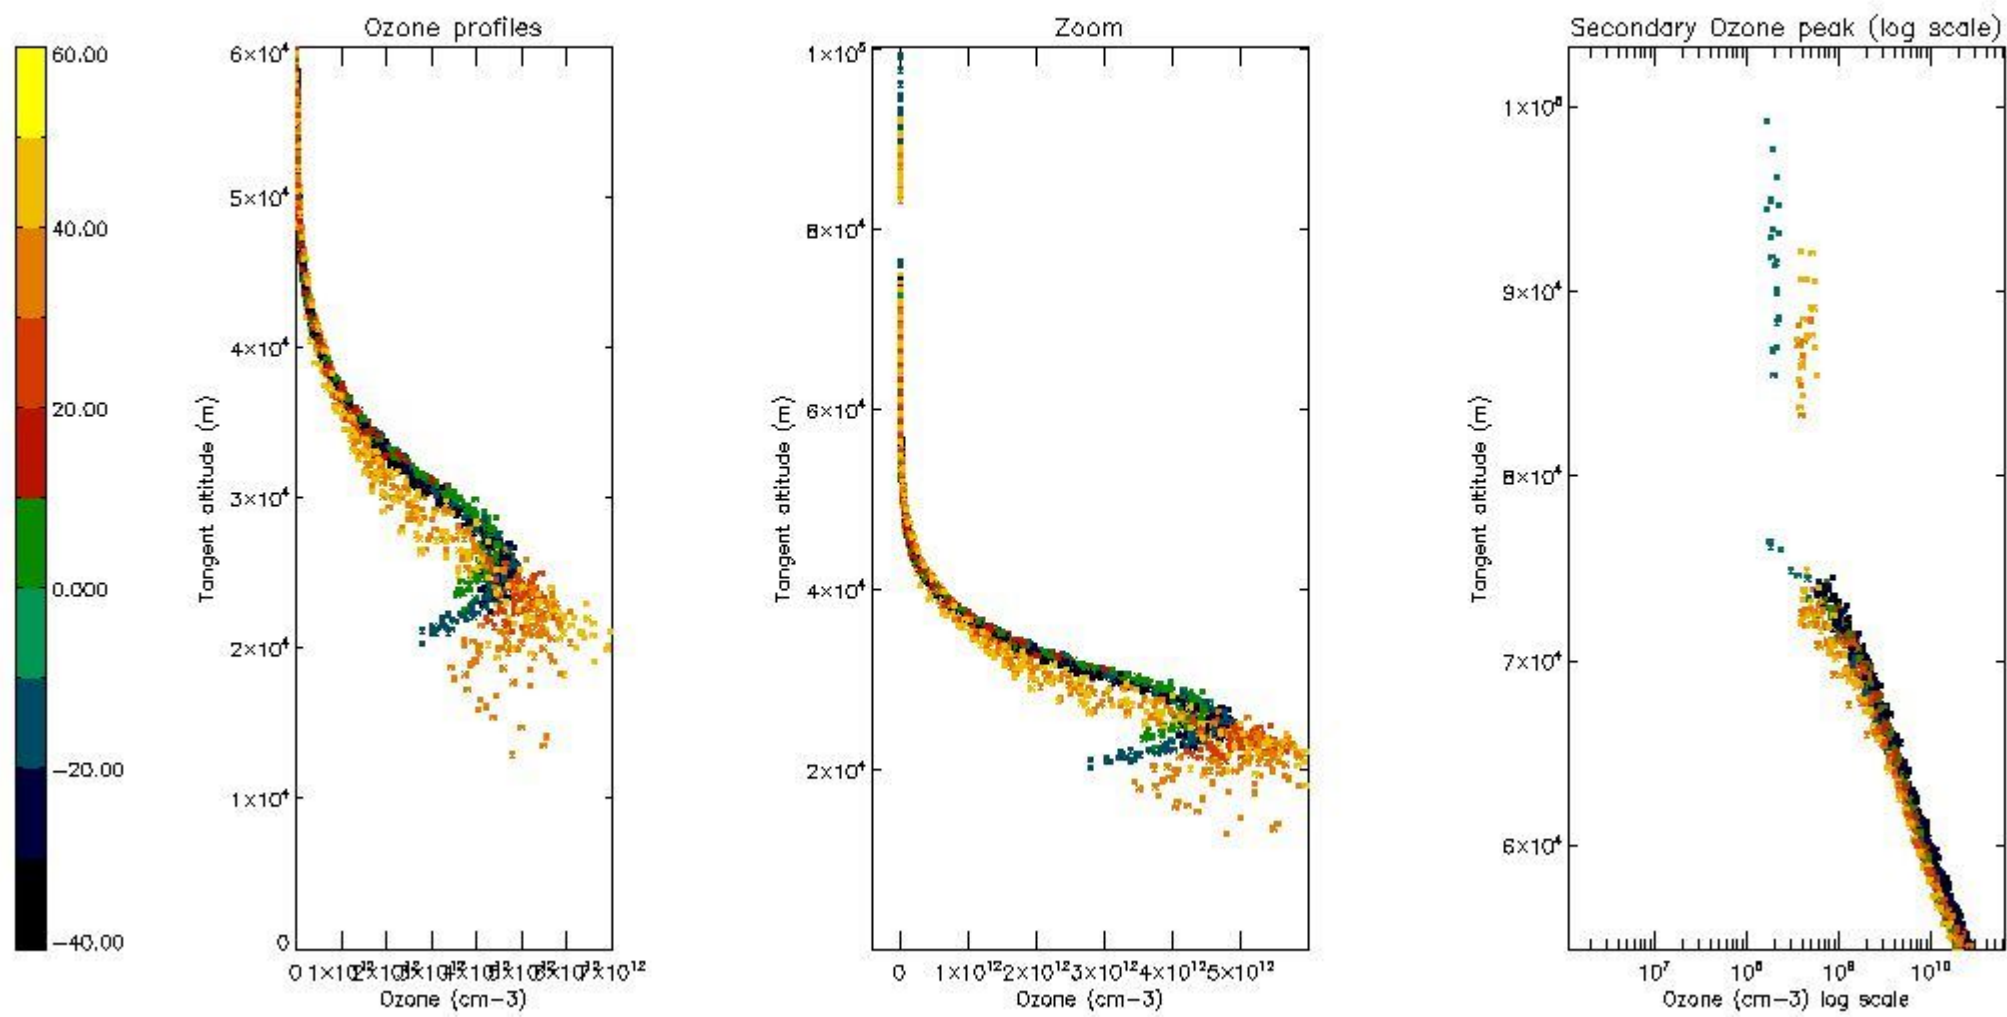

5.6 Plot NO₂ profiles for all STD (dark without errors)

The colorbar represents the latitude.