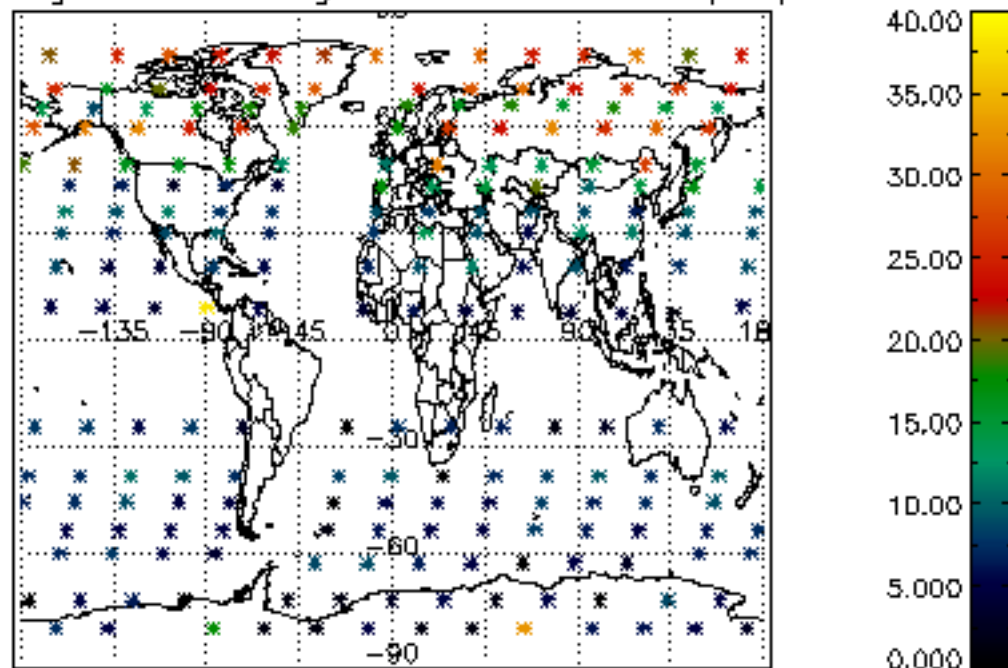

Percentage of star falling outside central band per profile