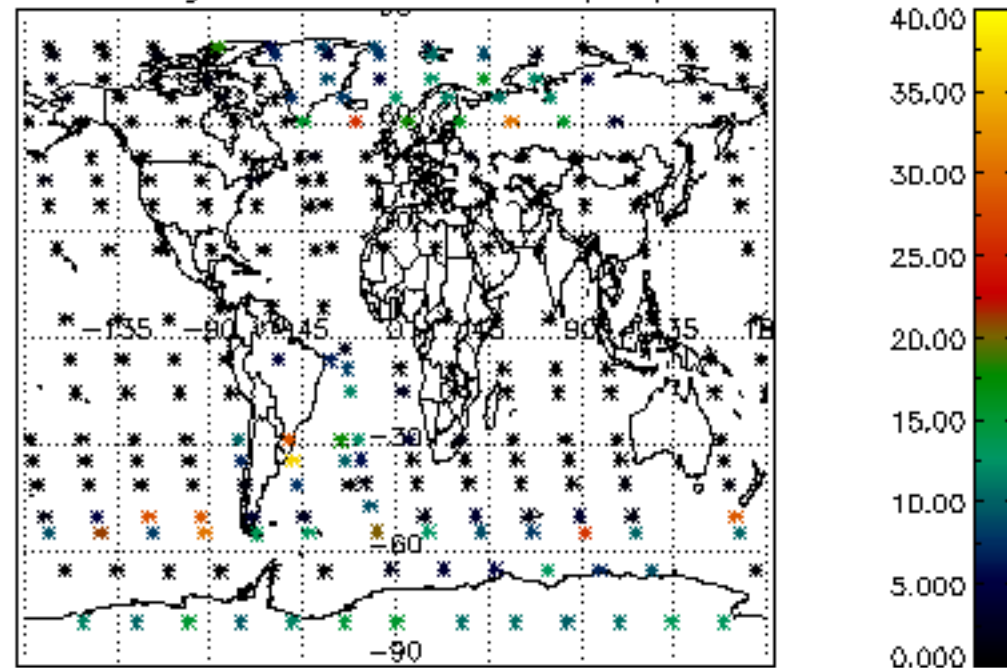

Percentage of datation errors per profile

Percentage of saturation errors per profile