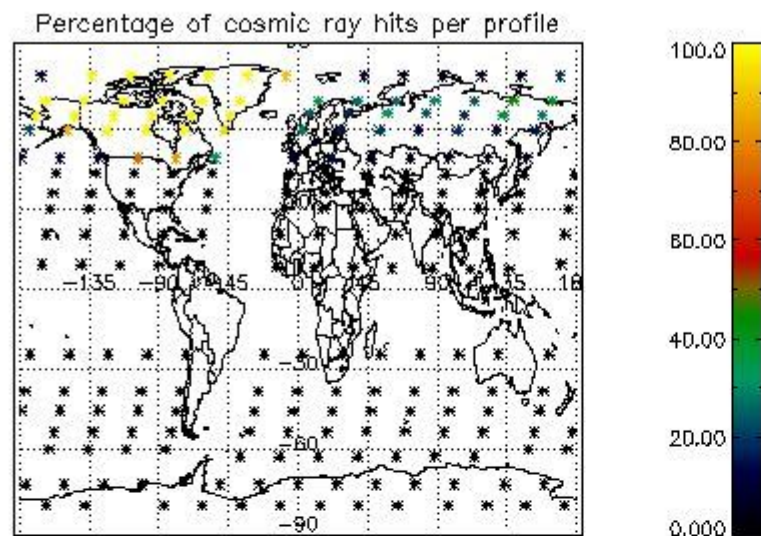

4.2.2 Plot level 1 quality information per product (world map): ENVISAT DESCENDING passes

5. Trace gas profiles

5.1 Ozone statistics based on quality of products

The final quality of the products can be "measured" using the STD (Standard Deviation) attached to every point profile. This information is written to the parameter GOM_NL__2P/NL_LOCAL_SPECIES_DENSITY/o3_std of the level 2 products. The table below shows the statistics for given STD ranges.

The statistics are given with respect to the overall valid production:

- Products without fatal errors: GOM_NL__2P/MPH/PRODUCT_ERR=0
- Valid point profile: GOM_NL__2P/NL_LOCAL_SPECIES_DENSITY/pcd(0)=0

The 'Criteria' is applied to valid points of dark limb products:

- Products in dark limb illumination condition: GOM_NL__2P/NL_SUMMARY_QUALITY/obs_ill_cond=0
- Products without fatal errors: GOM_NL__2P/MPH/PRODUCT_ERR=0
- Valid point profile: GOM_NL__2P/NL_LOCAL_SPECIES_DENSITY/pcd(0)=0

So, the table below shows the percentage of dark limb and valid observations for each criteria with respect to the overall valid daily observations.

Criteria	% of total production
All STD	24
STD < 20	15