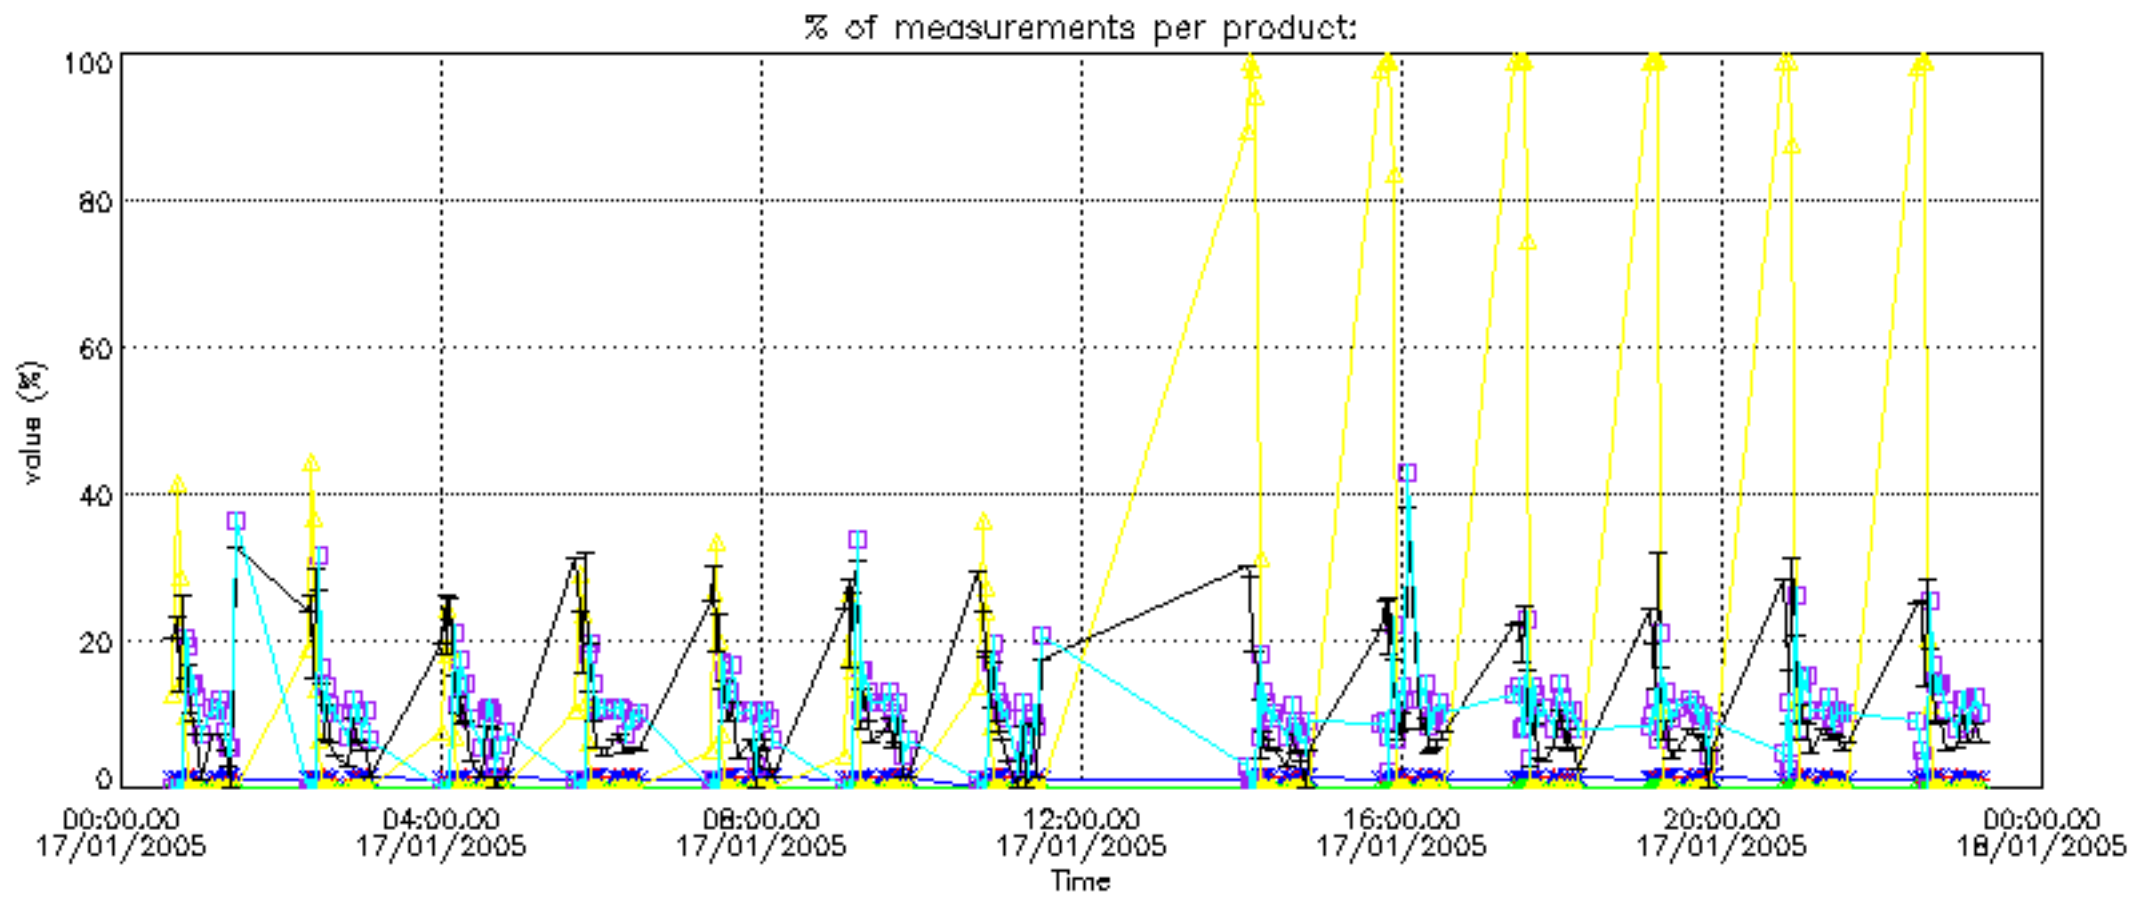

Percentage of cosmic ray hits per profile

Percentage of datation errors per profile