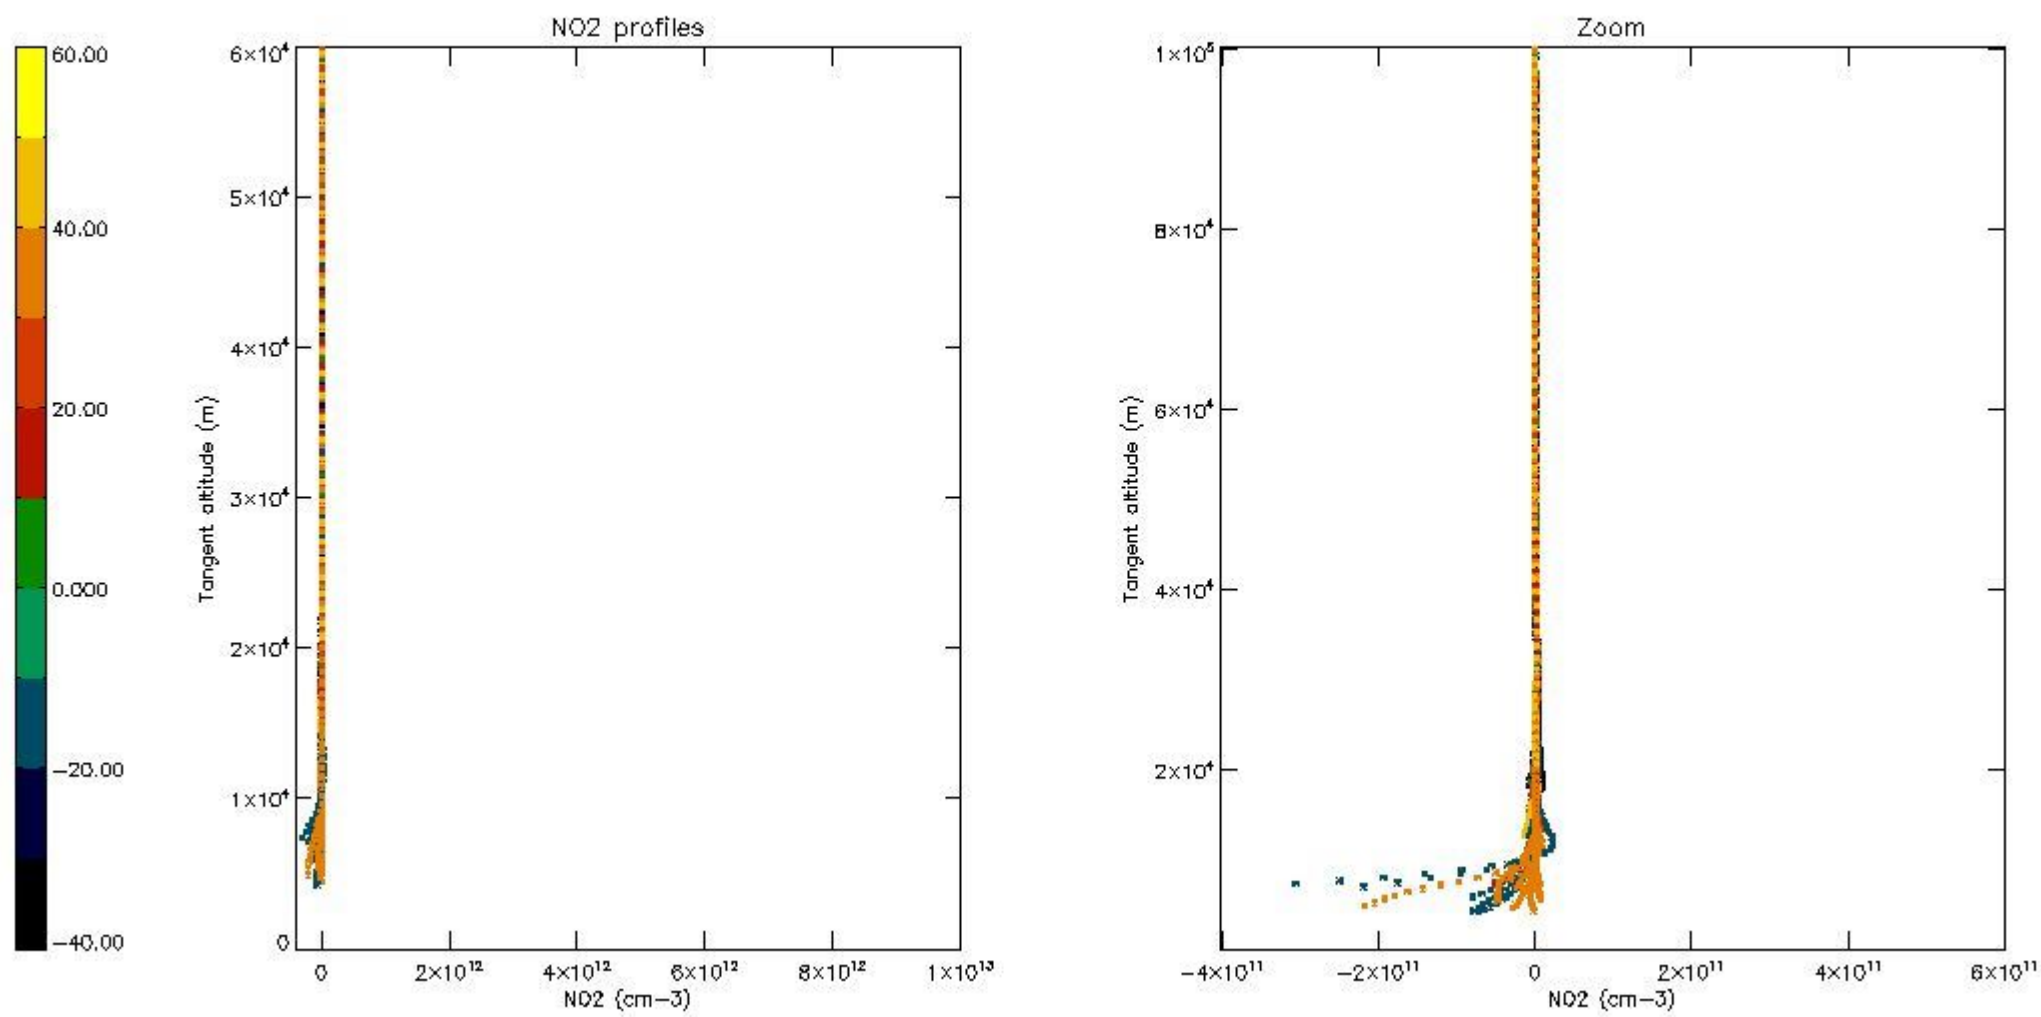

5.4 Plot ozone profiles where STD < 10% (dark without errors)

The colorbar represents the latitude.

5.5 Plot ozone profiles where STD < 5% (dark without errors)

The colorbar represents the latitude.

5.6 Plot NO₂ profiles for all STD (dark without errors)

The colorbar represents the latitude.

5.7 Plot NO3 profiles for all STD (dark without errors)

The colorbar represents the latitude.

5.8 Plot H2O profiles for all STD (only for occultations of stars 1,2,3,4,13,14,16,26,63 dark without errors)