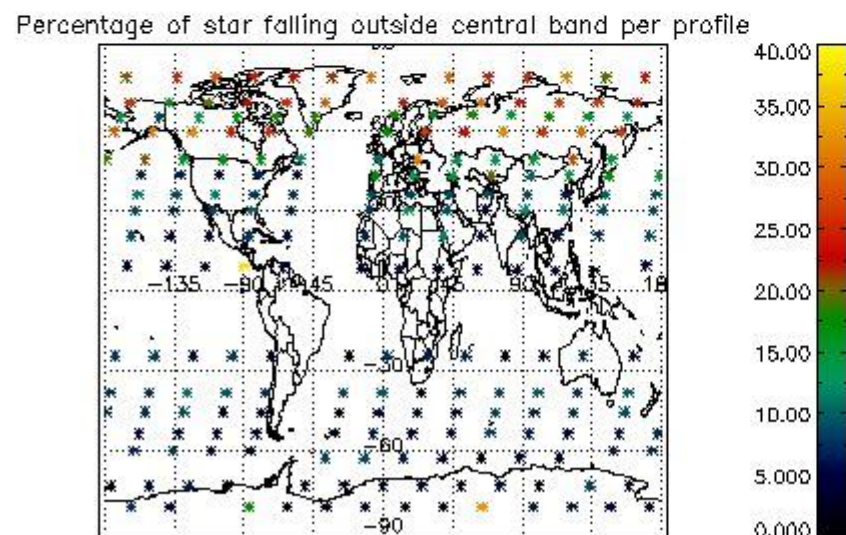

5. Trace gas profiles

5.1 Ozone statistics based on quality of products

The final quality of the products can be "measured" using the STD (Standard Deviation) attached to every point profile. This information is written to the parameter GOM_NL__2P/NL_LOCAL_SPECIES_DENSITY/o3_std of the level 2 products. The table below shows the statistics for given STD ranges.

The statistics are given with respect to the overall valid production:

- Products without fatal errors: GOM_NL__2P/MPH/PRODUCT_ERR=0
- Valid point profile: GOM_NL__2P/NL_LOCAL_SPECIES_DENSITY/pcd(0)=0

The 'Criteria' is applied to valid points of dark limb products:

- Products in dark limb illumination condition: GOM_NL__2P/NL_SUMMARY_QUALITY/obs_ill_cond=0
- Products without fatal errors: GOM_NL__2P/MPH/PRODUCT_ERR=0
- Valid point profile: GOM_NL__2P/NL_LOCAL_SPECIES_DENSITY/pcd(0)=0

So, the table below shows the percentage of dark limb and valid observations for each criteria with respect to the overall valid daily observations.

Criteria	% of total production
All STD	24
STD < 20	15