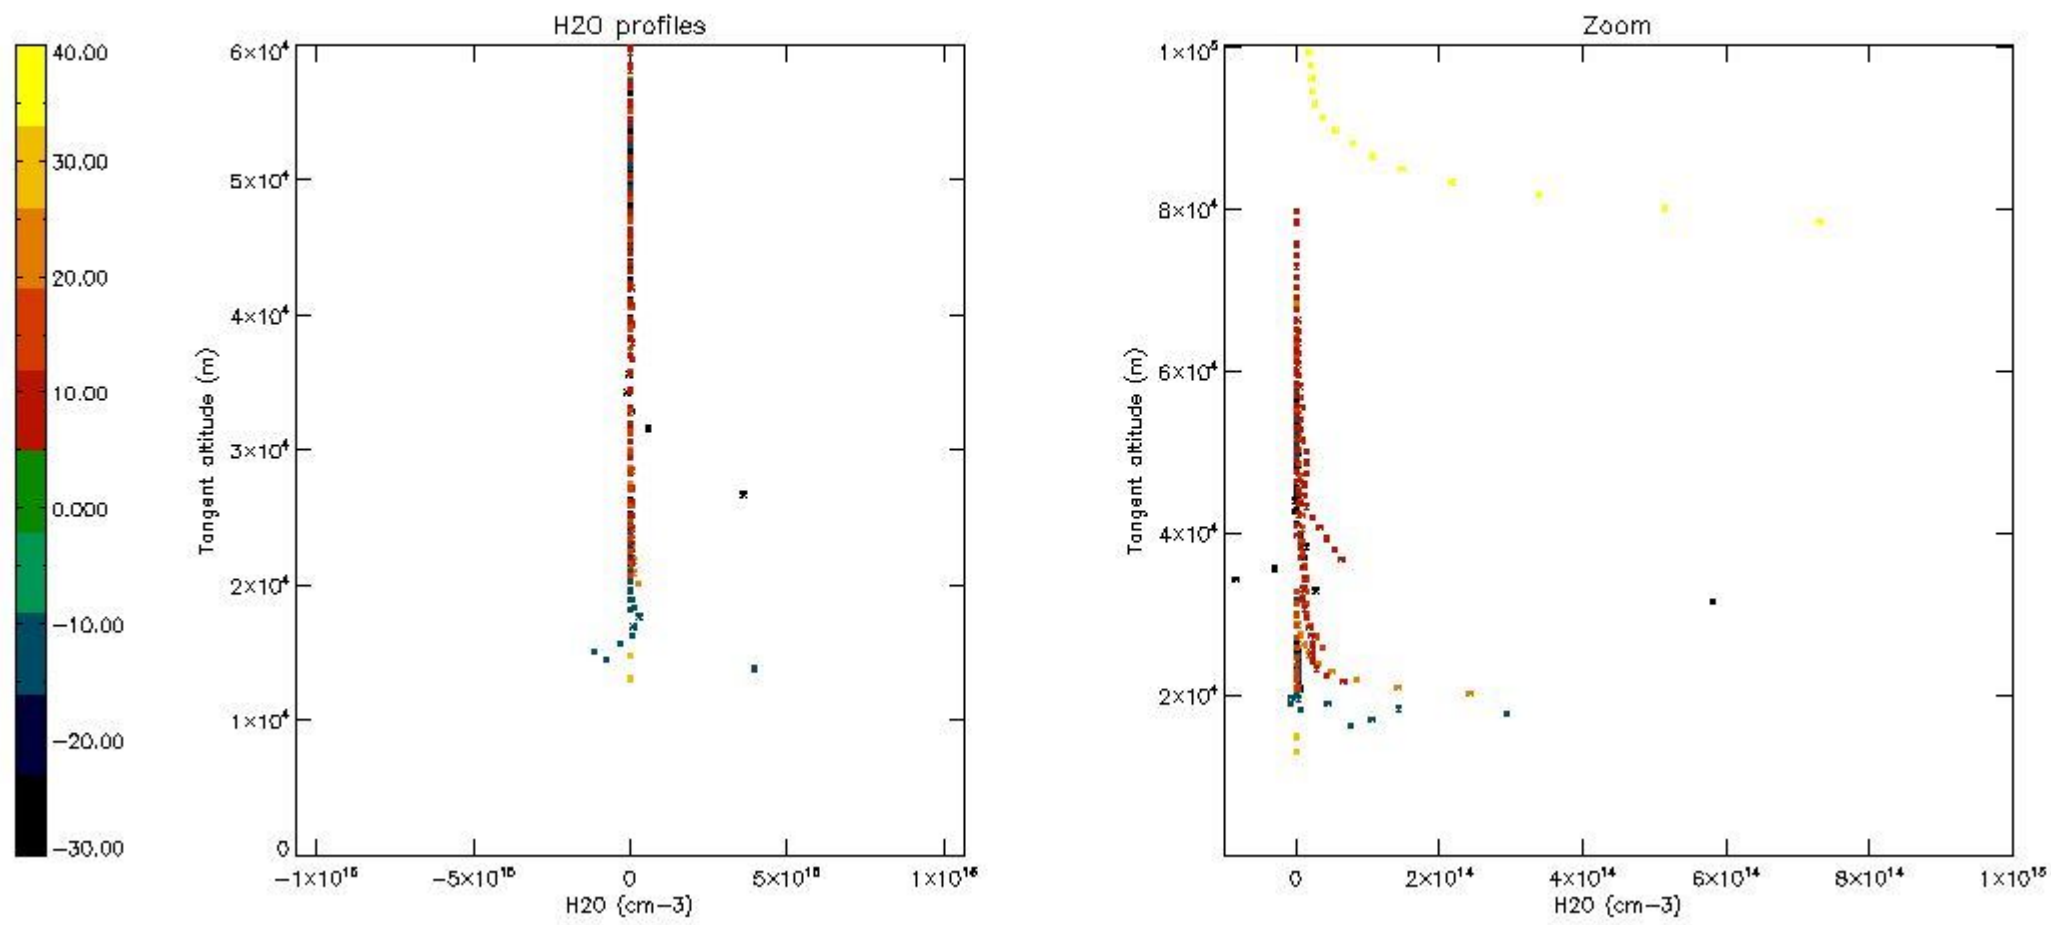

6. Auxiliary Data Files used for the production reported in section 2

The number reported in the third column indicates since which file (see list in section 2) the corresponding auxiliary file has been used. The fourth column is the date of those product files.

Type	Auxiliary Filename	Used since product	Used since product date
INST_PHYS_CHARACTERISTICS	GOM_INS_AXVIEC20091111_143220_20030716_120000_20500101_000000	1	17-JAN-2005 00:00:12
LEVEL-2_PROC_CONFIG	GOM_PR2_AXVIEC20091111_152718_20020301_000000_20500101_000000	1	17-JAN-2005 00:00:12
CROSS_SECTIONS_FILE	GOM_CRS_AXVIEC20091111_154832_20020301_000000_20500101_000000	1	17-JAN-2005 00:00:12