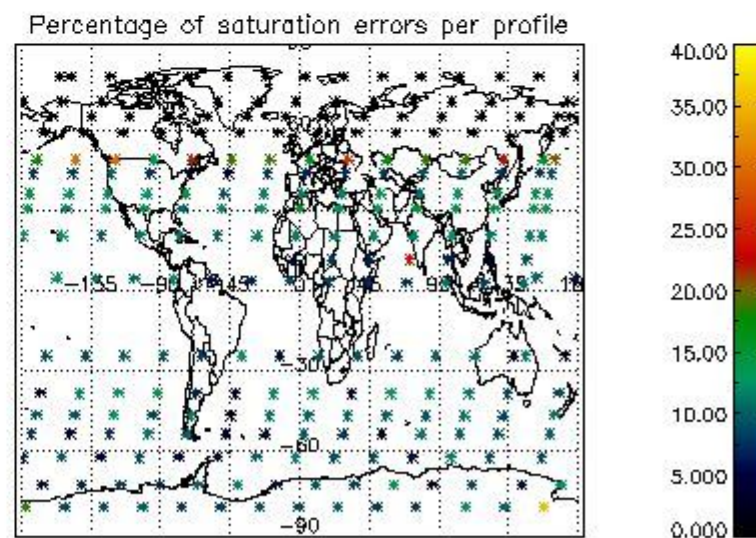

4.2 Plot quality information per product coming from level 1b processing (world map)

4.2.1 Plot level 1 quality information per product (world map): ENVISAT ASCENDING passes

Percentage of cosmic ray hits per profile

Percentage of datation errors per profile

Percentage of star falling outside central band per profile

Percentage of saturation errors per profile

4.2.2 Plot level 1 quality information per product (world map): ENVISAT DESCENDING passes

5. Trace gas profiles

5.1 Ozone statistics based on quality of products

The final quality of the products can be "measured" using the STD (Standard Deviation) attached to every point profile. This information is written to the parameter GOM_NL__2P/NL_LOCAL_SPECIES_DENSITY/o3_std of the level 2 products. The table below shows the statistics for given STD ranges.