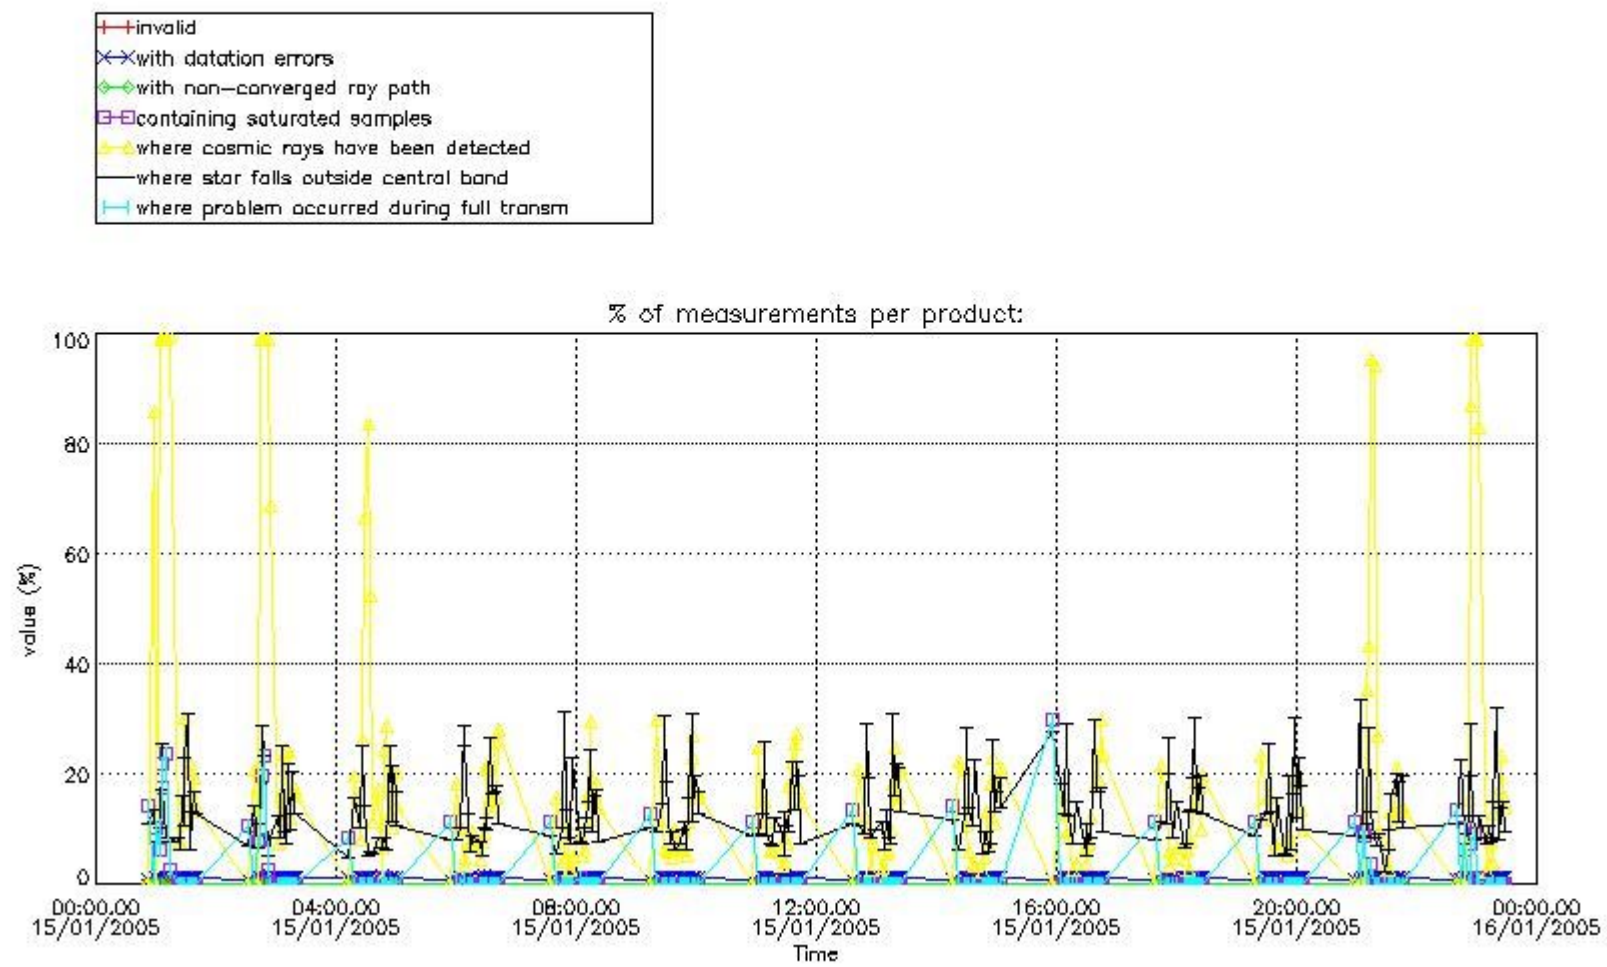

Percentage of flagged data per NO3 profile

4. Level 1 quality information per product

In this section it is plotted some information contained in the Quality Summary data set of the level 2 products that comes from the level 1b processing. Products without errors (error flag in the MPH set to "0") are used.

4.1 Plot quality information per product (time dependant) coming from level 1b processing

4.1.1 Plot level 1 quality information per product (time dependant): ENVISAT ASCENDING passes

4.1.2 Plot level 1 quality information per product (time dependant): ENVI SAT DESCENDING passes