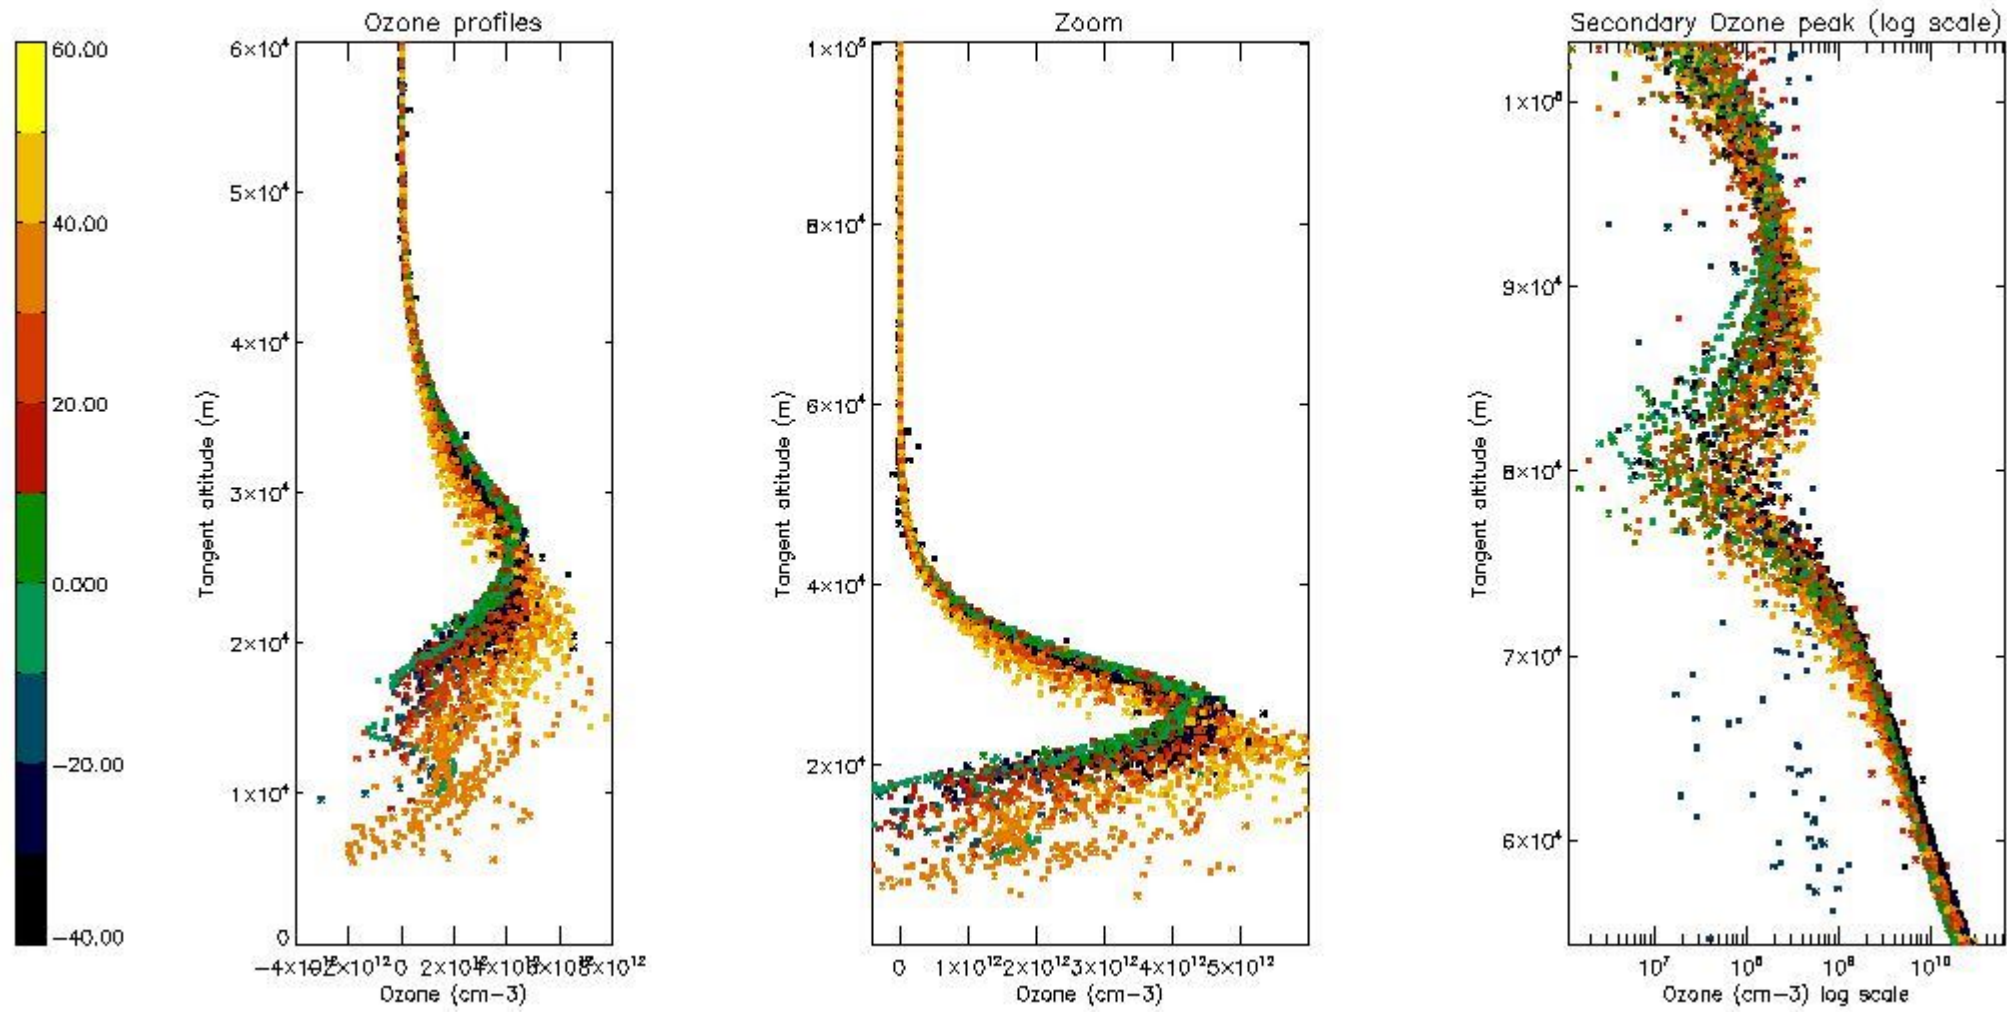

STD < 10	14
STD < 5	11

5.2 Plot ozone profiles for all STD (dark without errors)

The colorbar represents the latitude.

5.3 Plot ozone profiles where STD < 20% (dark without errors)

The colorbar represents the latitude.