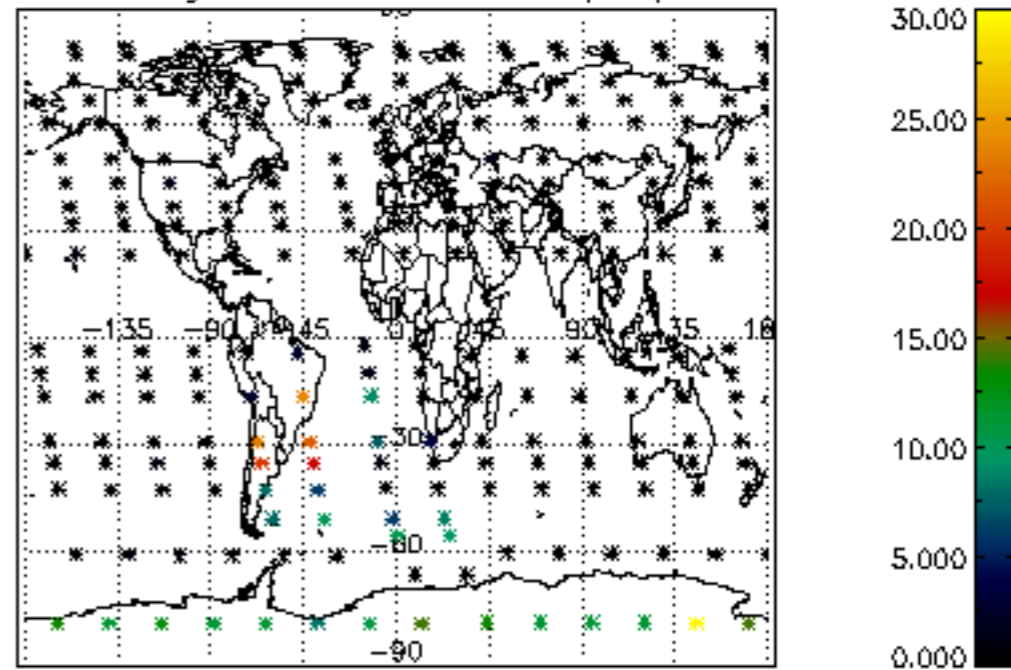

Percentage of datation errors per profile

Percentage of saturation errors per profile