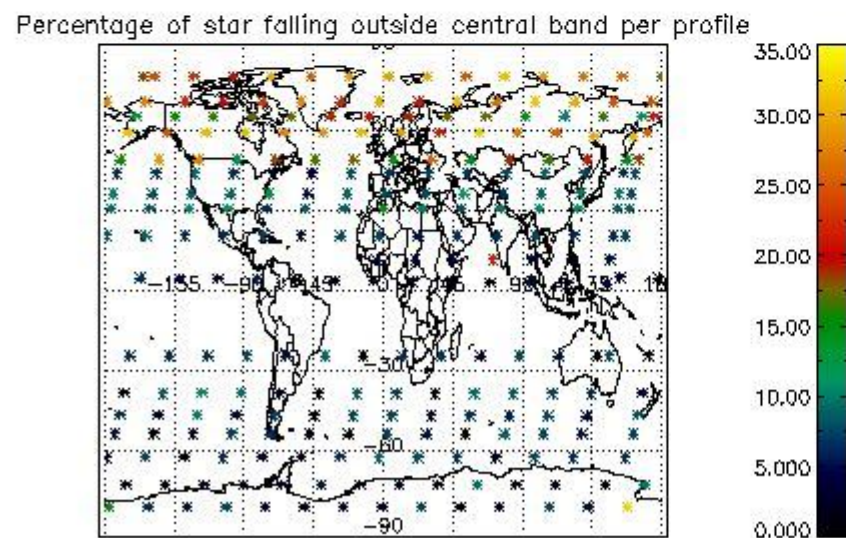

Percentage of datation errors per profile

Percentage of star falling outside central band per profile

Percentage of saturation errors per profile

4.2.2 Plot level 1 quality information per product (world map): ENVISAT DESCENDING passes