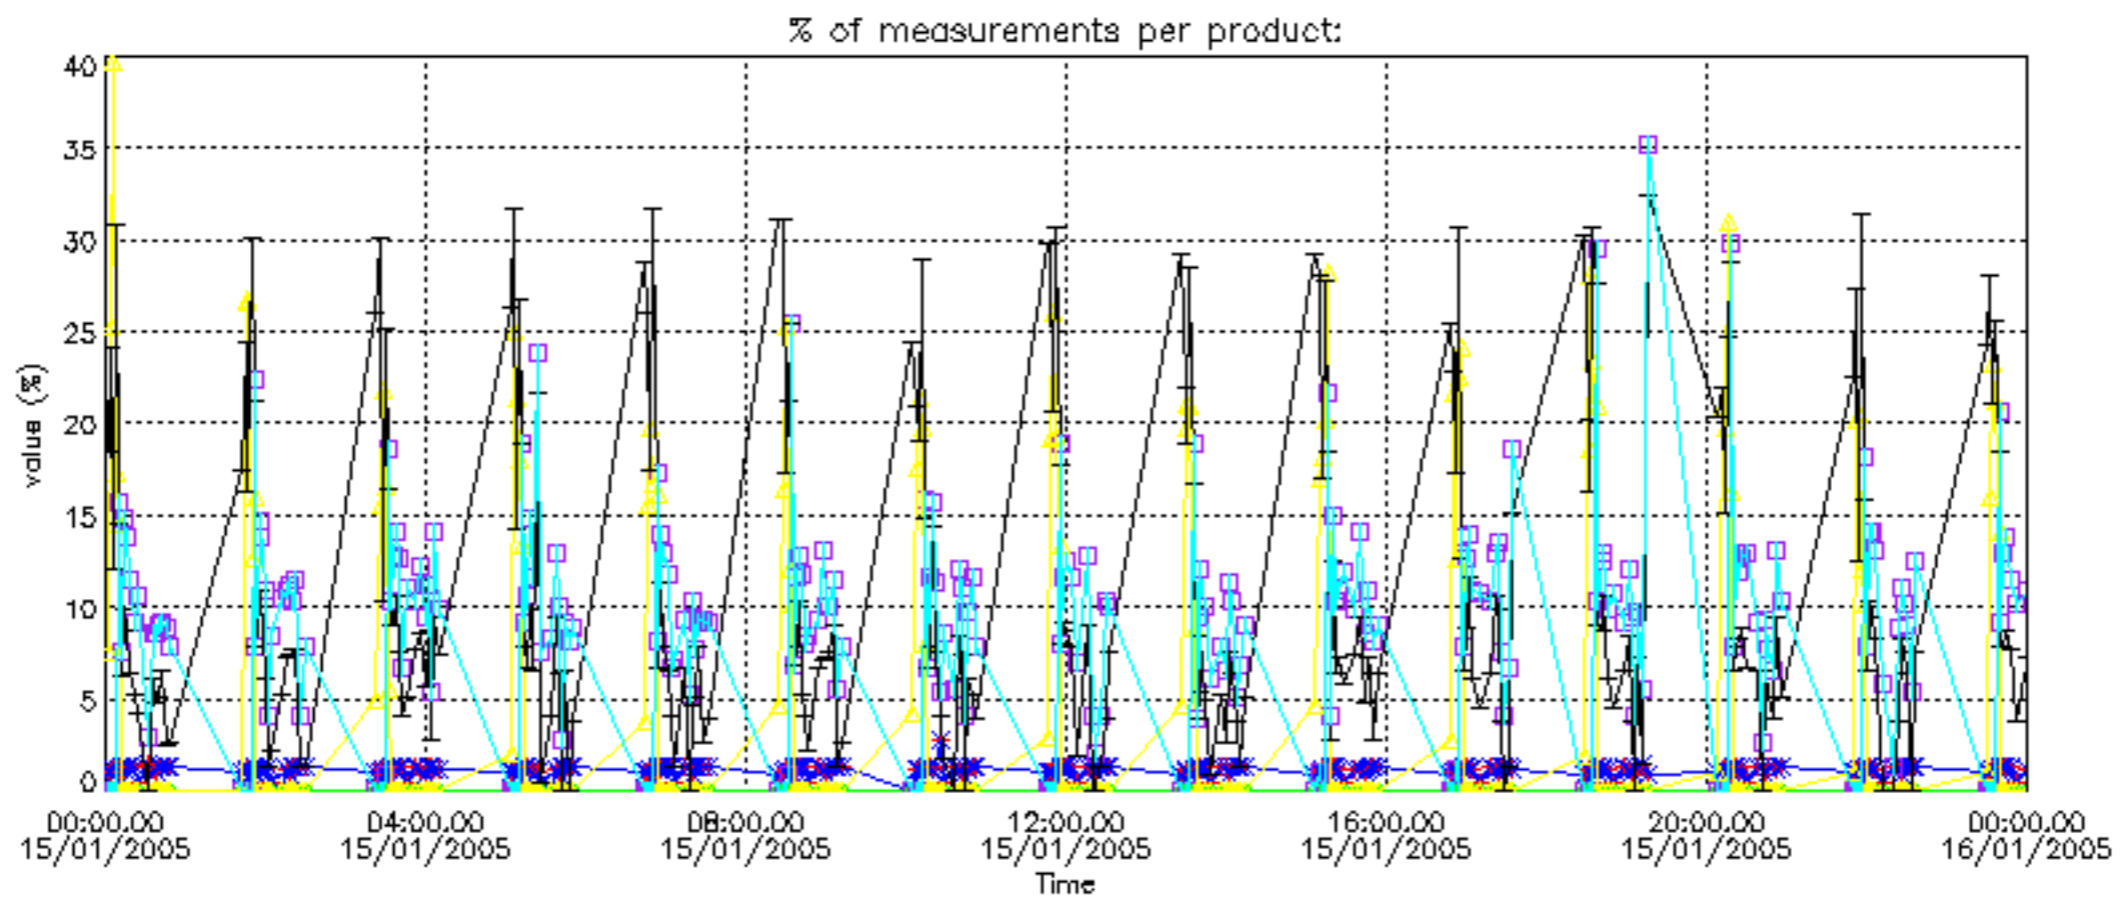

Percentage of cosmic ray hits per profile

Percentage of datation errors per profile