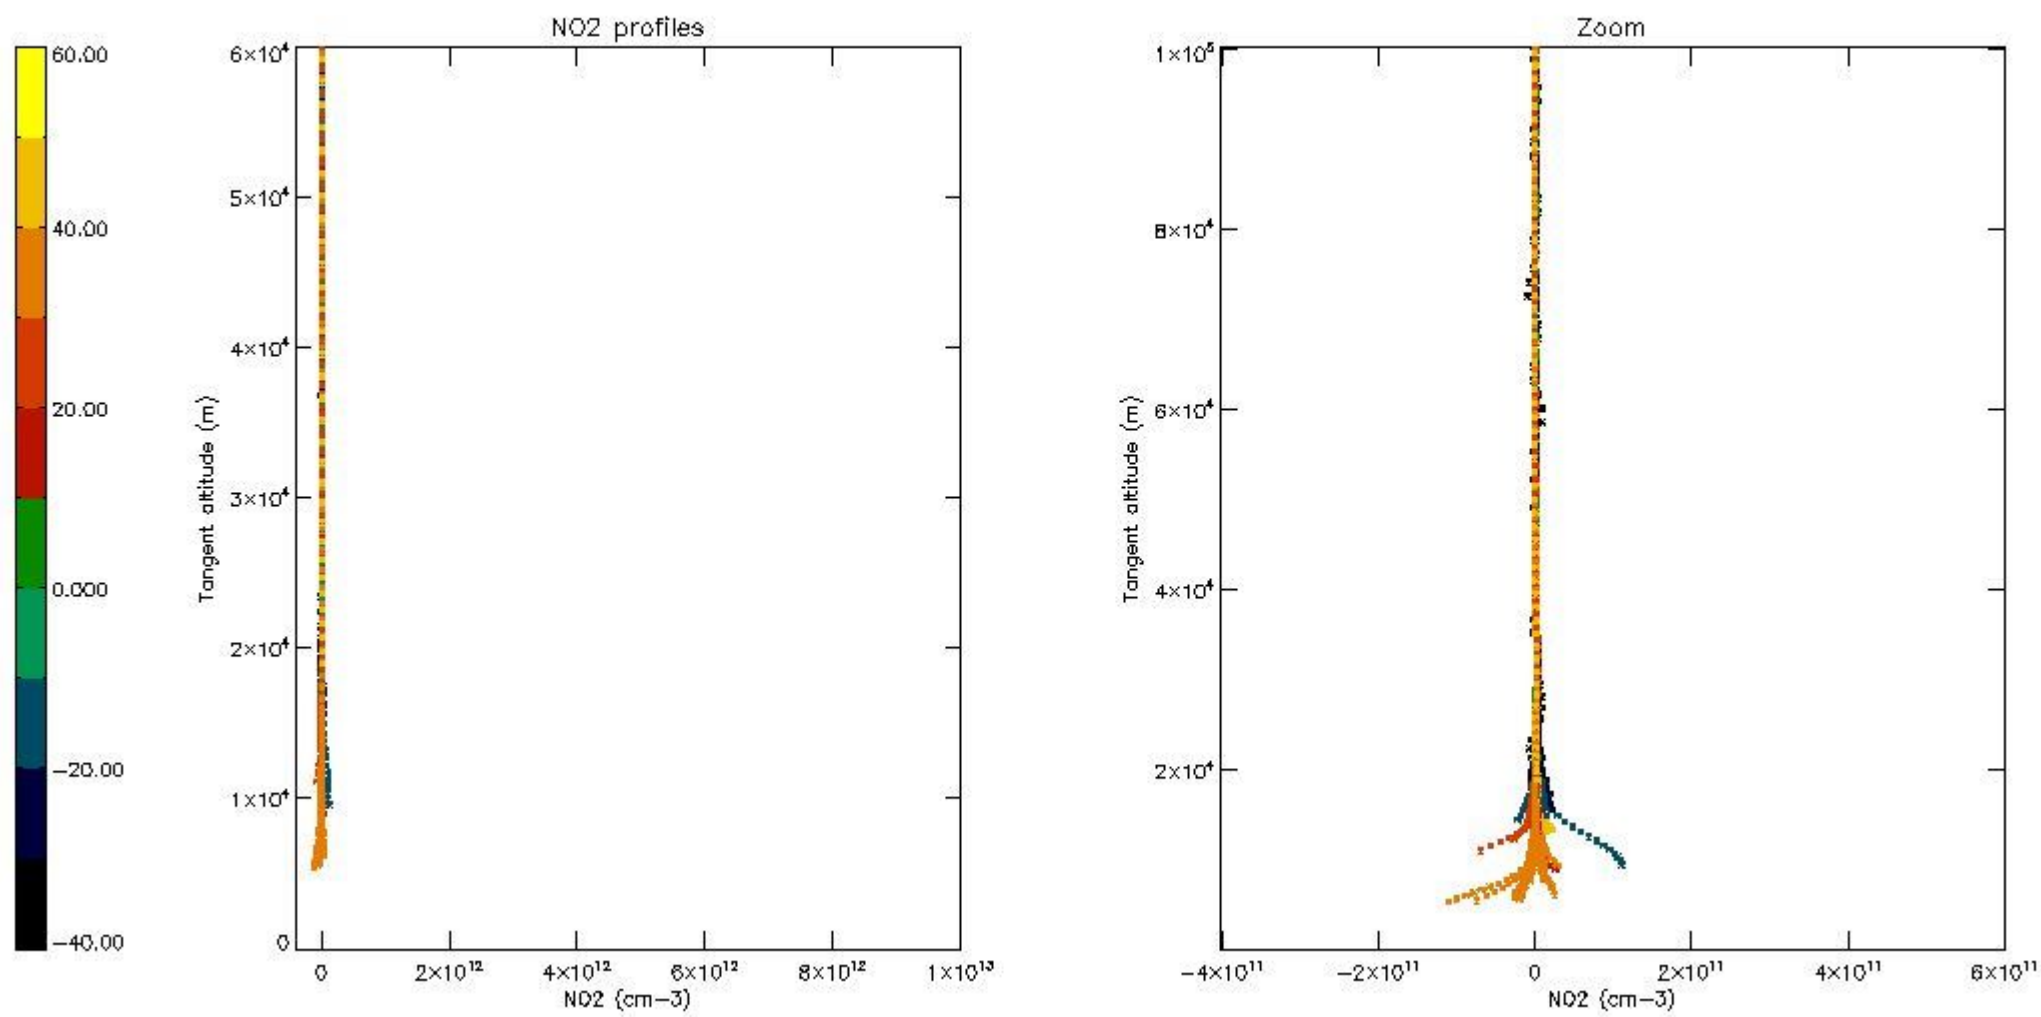

5.4 Plot ozone profiles where STD < 10% (dark without errors)

The colorbar represents the latitude.

5.5 Plot ozone profiles where STD < 5% (dark without errors)

The colorbar represents the latitude.

5.6 Plot NO₂ profiles for all STD (dark without errors)

The colorbar represents the latitude.

5.7 Plot NO3 profiles for all STD (dark without errors)

The colorbar represents the latitude.

5.8 Plot H2O profiles for all STD (only for occultations of stars 1,2,3,4,13,14,16,26,63 dark without errors)