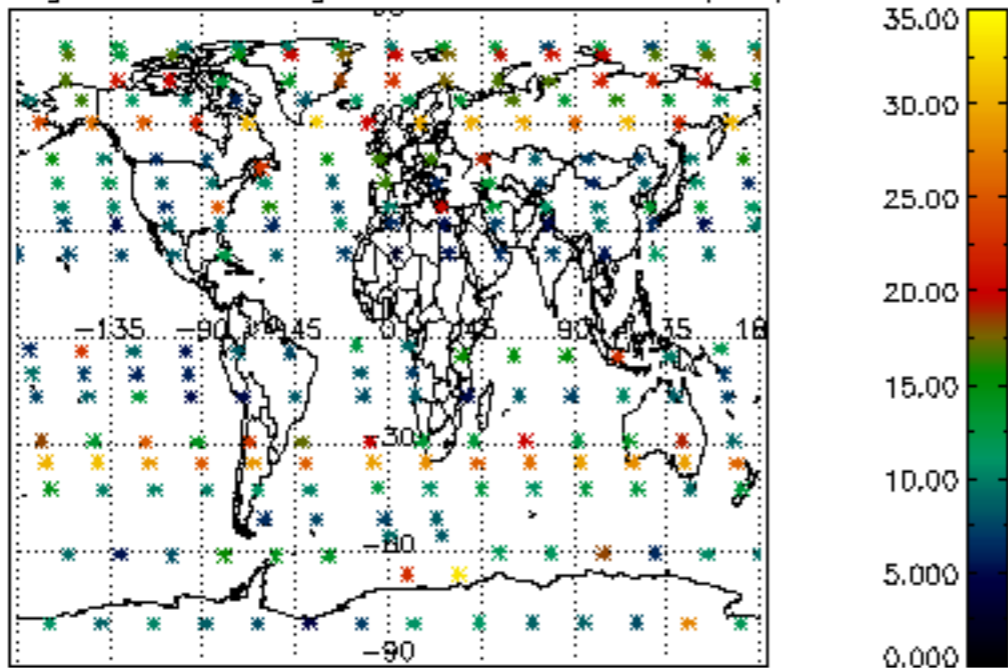

Percentage of cosmic ray hits per profile

Percentage of star falling outside central band per profile