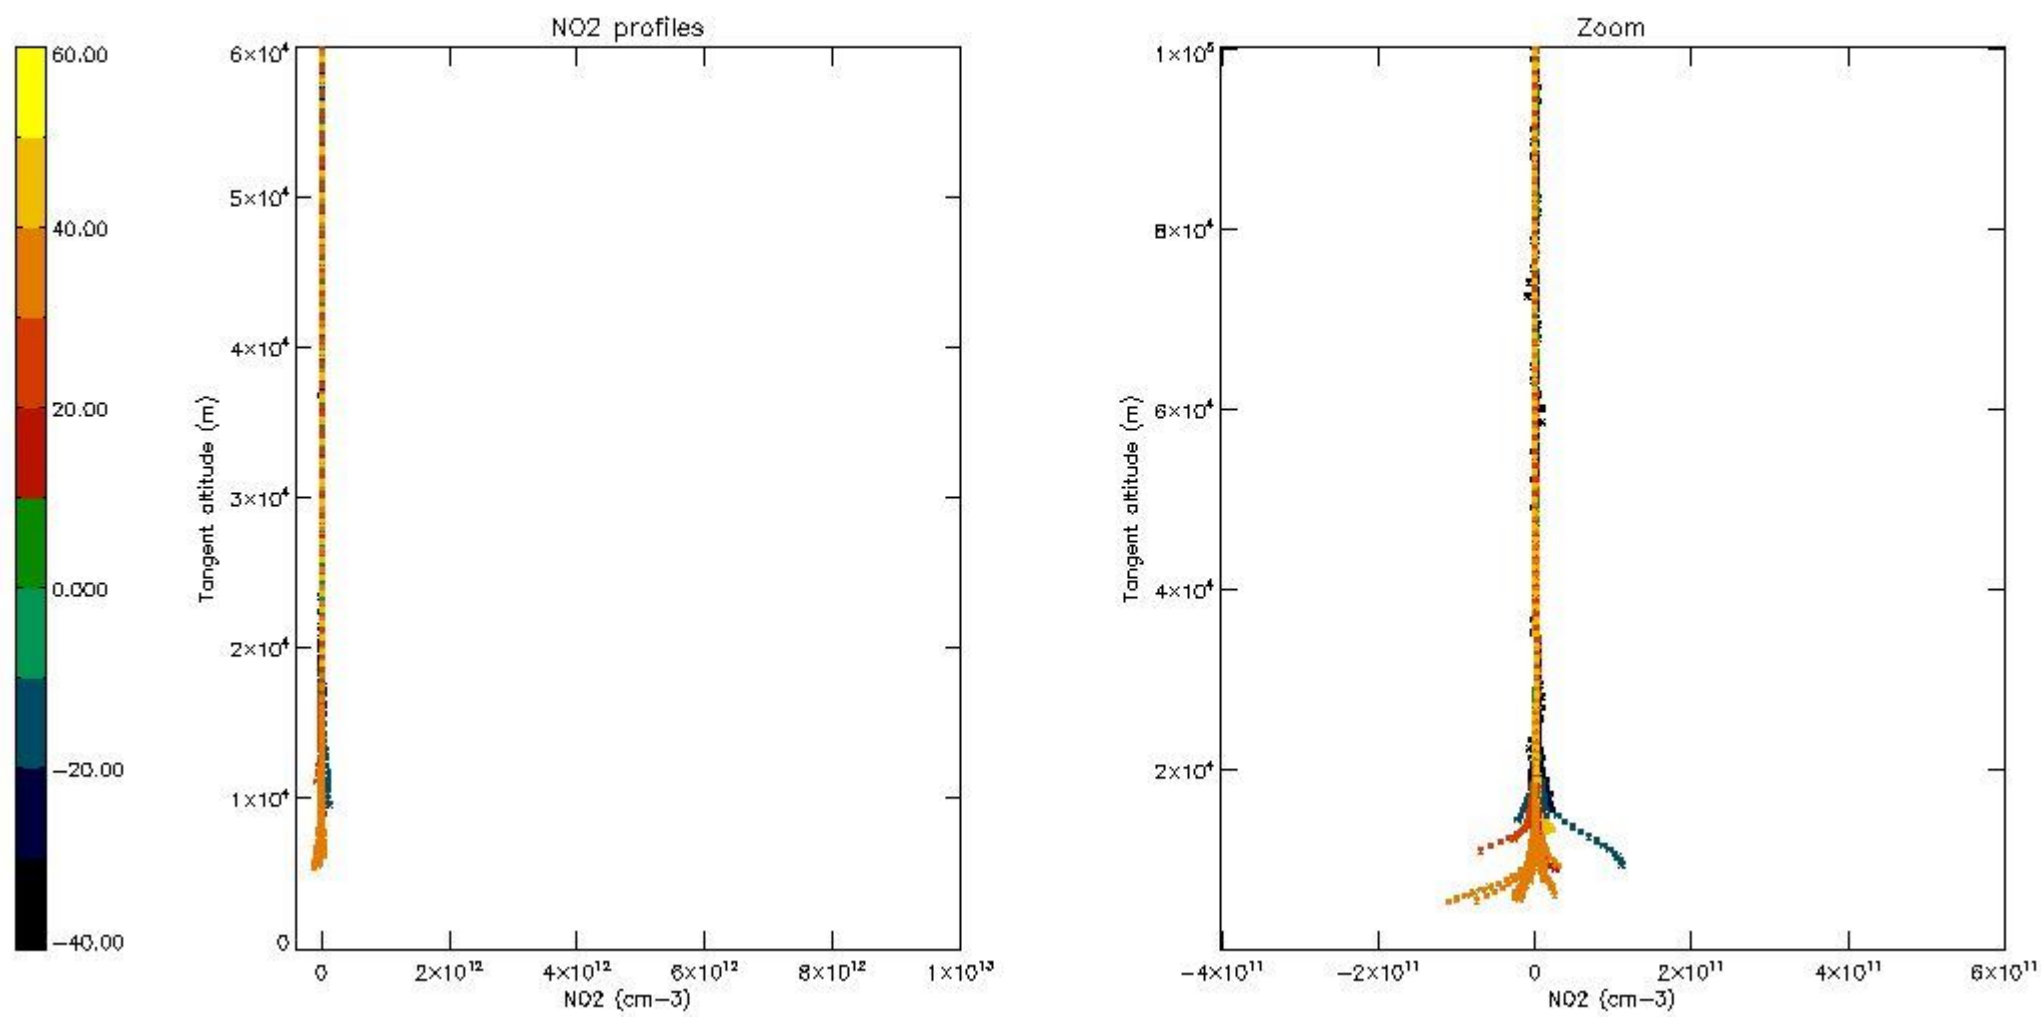

5.7 Plot NO3 profiles for all STD (dark without errors)

The colorbar represents the latitude.