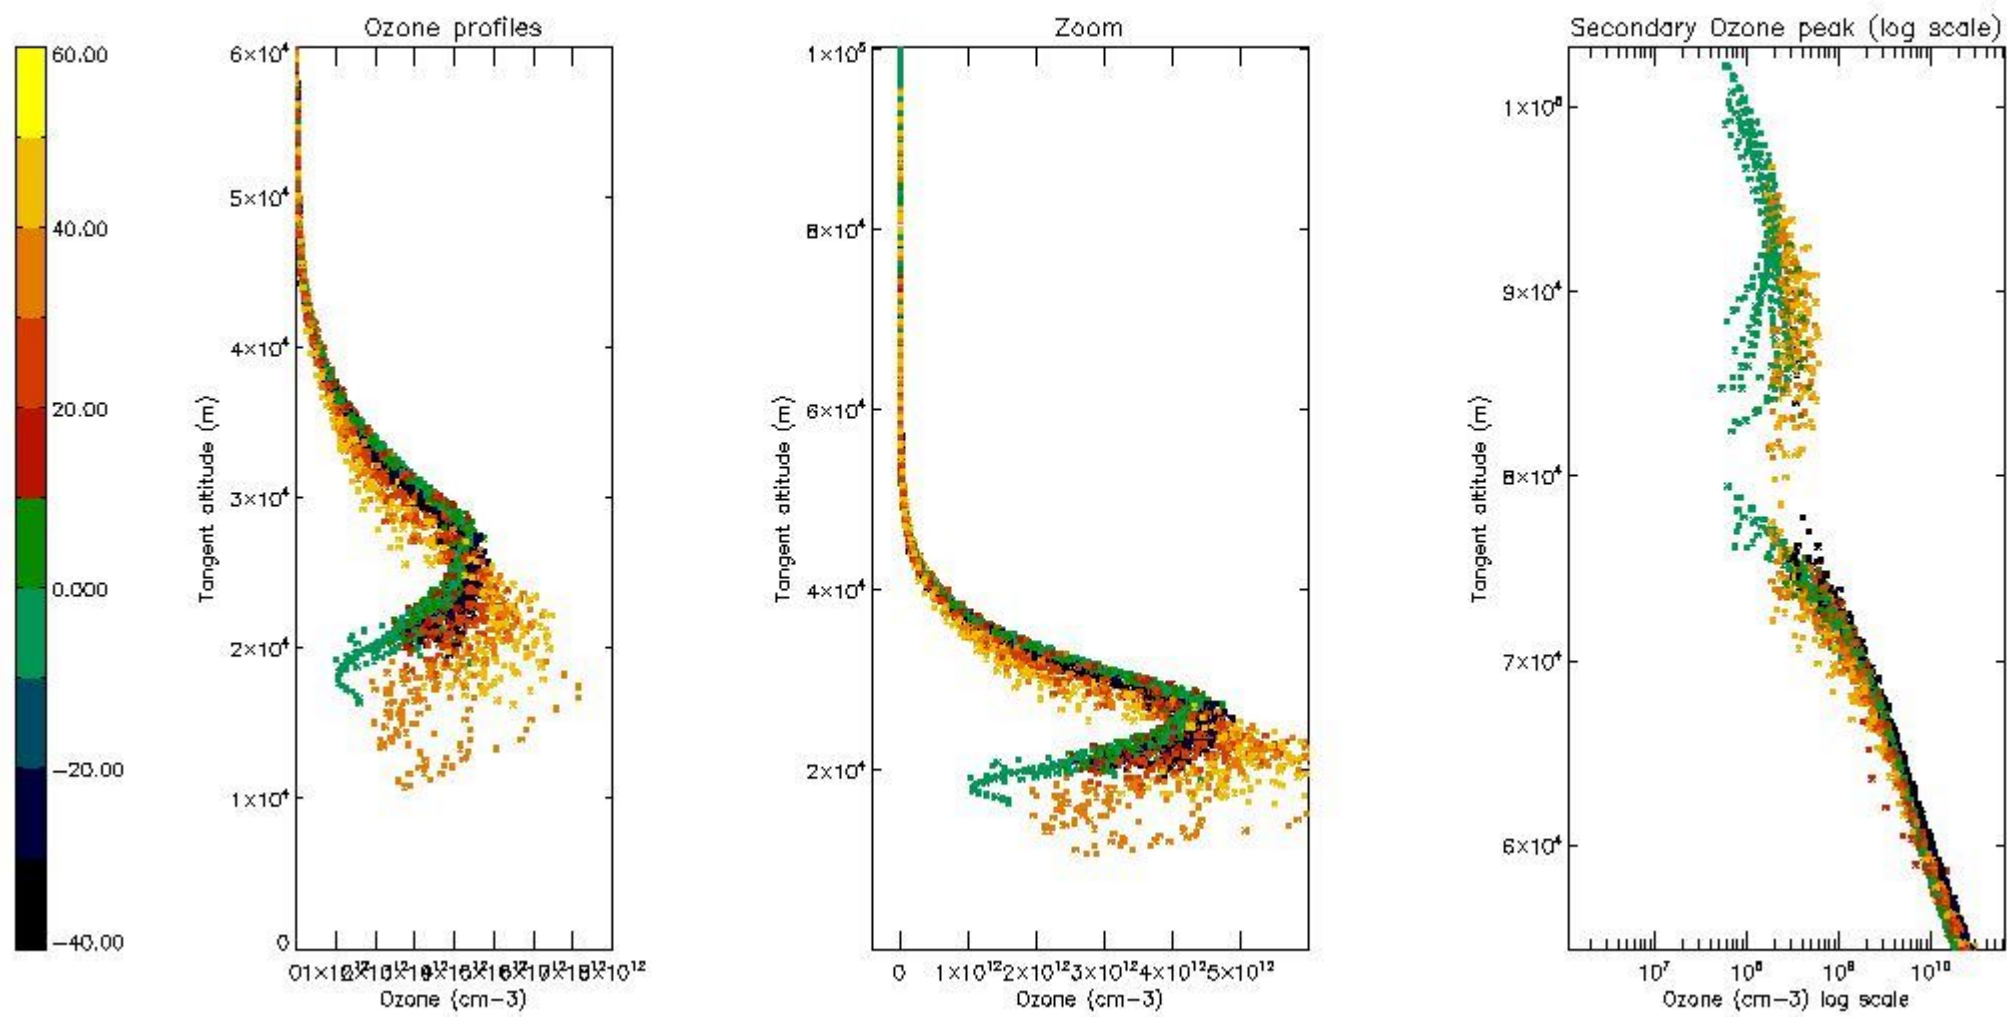

5.5 Plot ozone profiles where STD < 5% (dark without errors)

The colorbar represents the latitude.