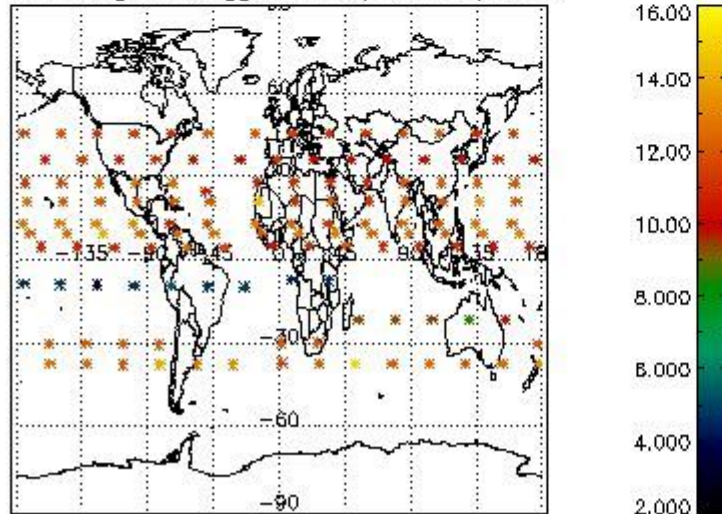

3.1 Plot quality information per product (time dependant)

3.2 Plot quality information per product (world map)

Percentage of flagged data per O3 profile

Percentage of flagged data per H2O profile

Percentage of flagged data per NO2 profile