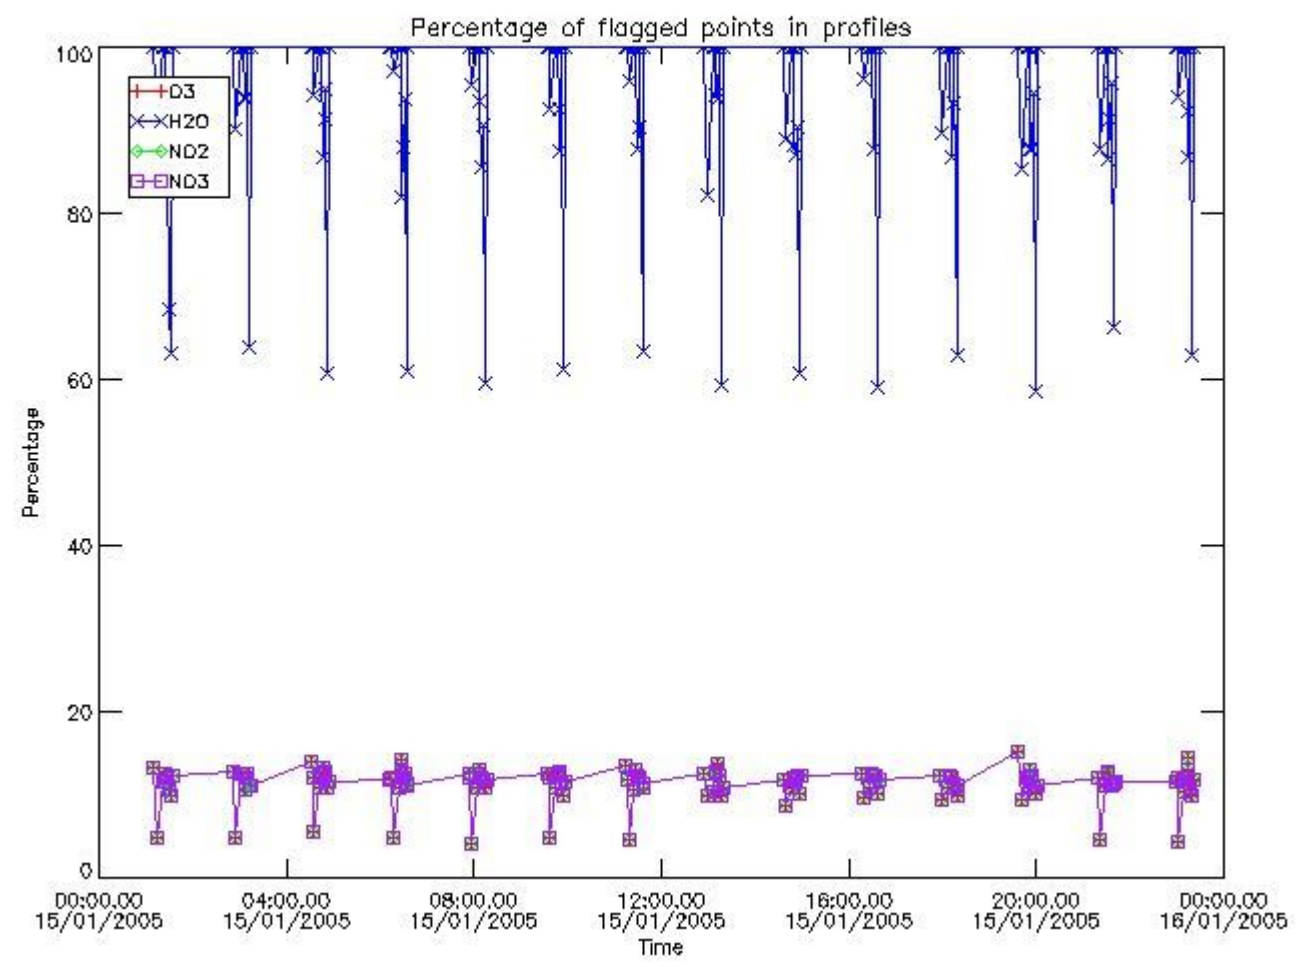

3. Quality information per product

In this section it is plotted some information contained in the Quality Summary data set of the level 2 products. Only products in dark limb conditions and without errors (error flag in the MPH set to "0") are used.

3.1 Plot quality information per product (time dependant)

3.2 Plot quality information per product (world map)