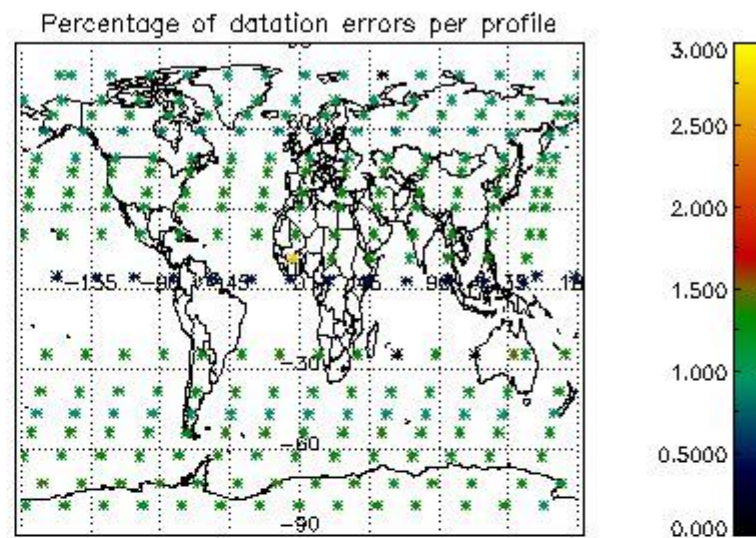

Percentage of datation errors per profile

Percentage of star falling outside central band per profile

Percentage of saturation errors per profile

4.2.2 Plot level 1 quality information per product (world map): ENVISAT DESCENDING passes