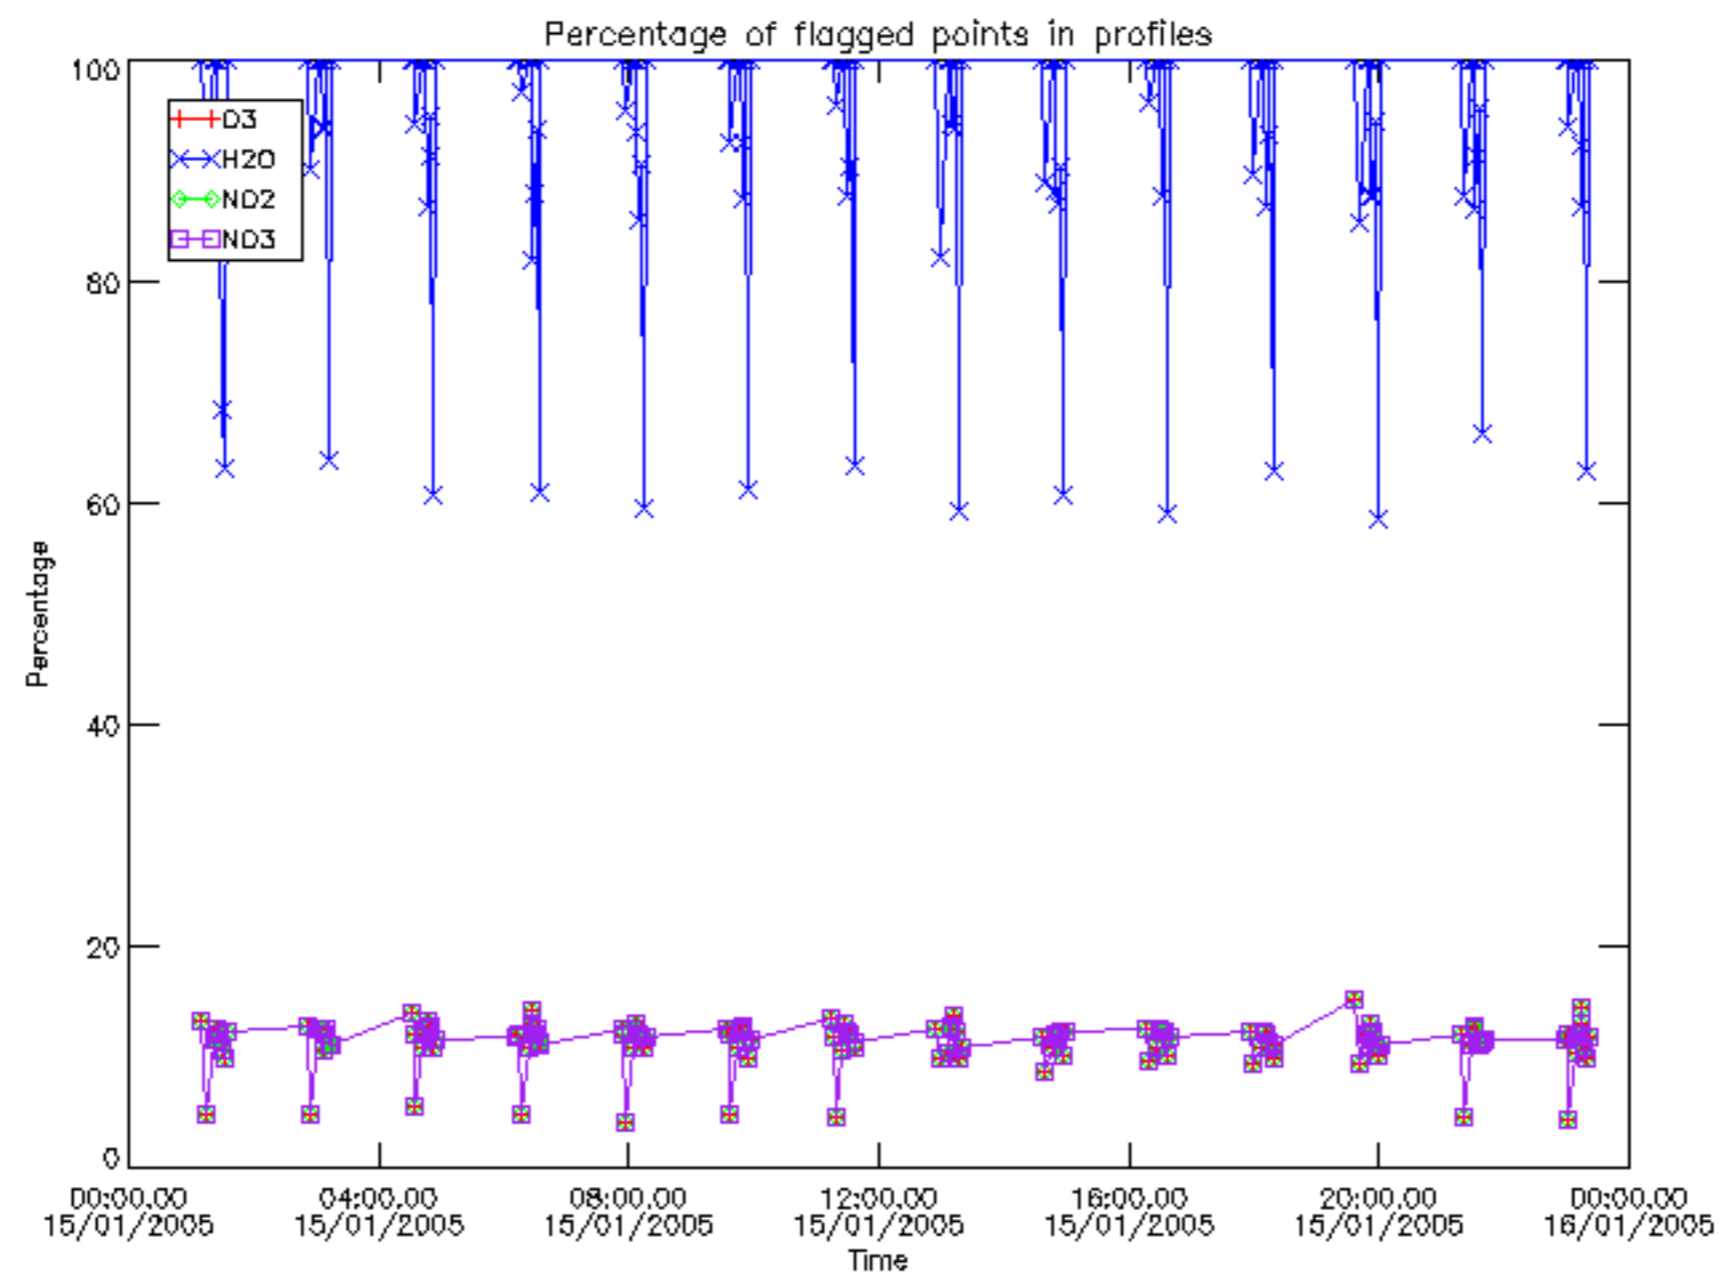

Percentage of flagged data per D3 profile

Percentage of flagged data per H2O profile