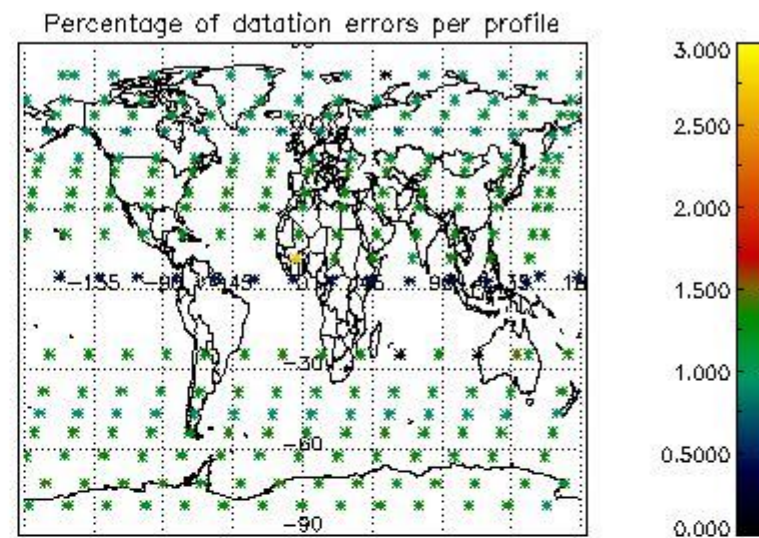

Percentage of datation errors per profile

Percentage of star falling outside central band per profile

Percentage of saturation errors per profile

4.2.2 Plot level 1 quality information per product (world map): ENVISAT DESCENDING passes