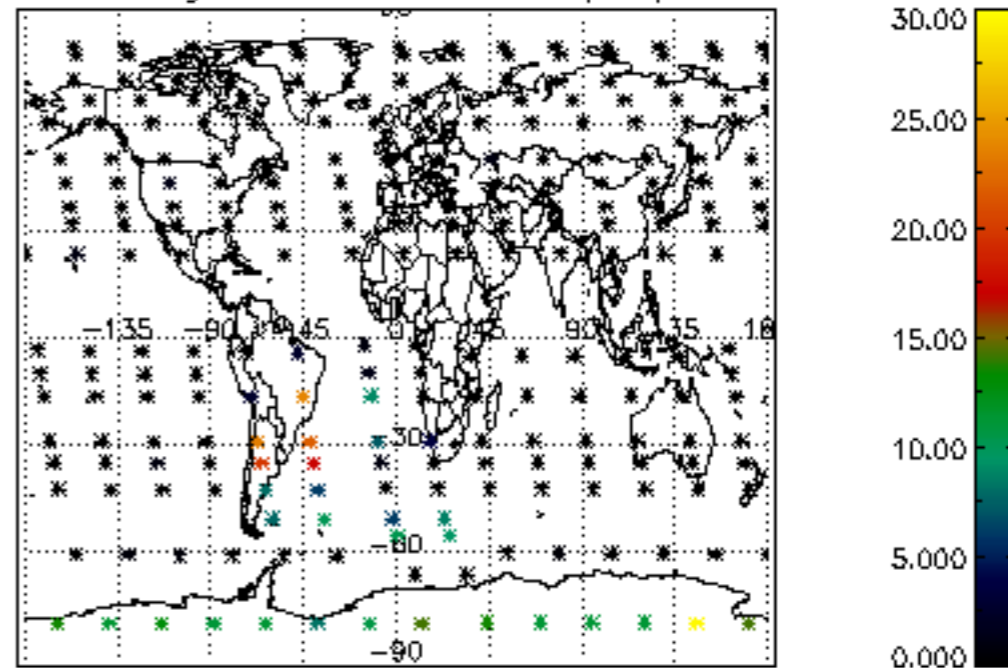

Percentage of datation errors per profile

Percentage of saturation errors per profile