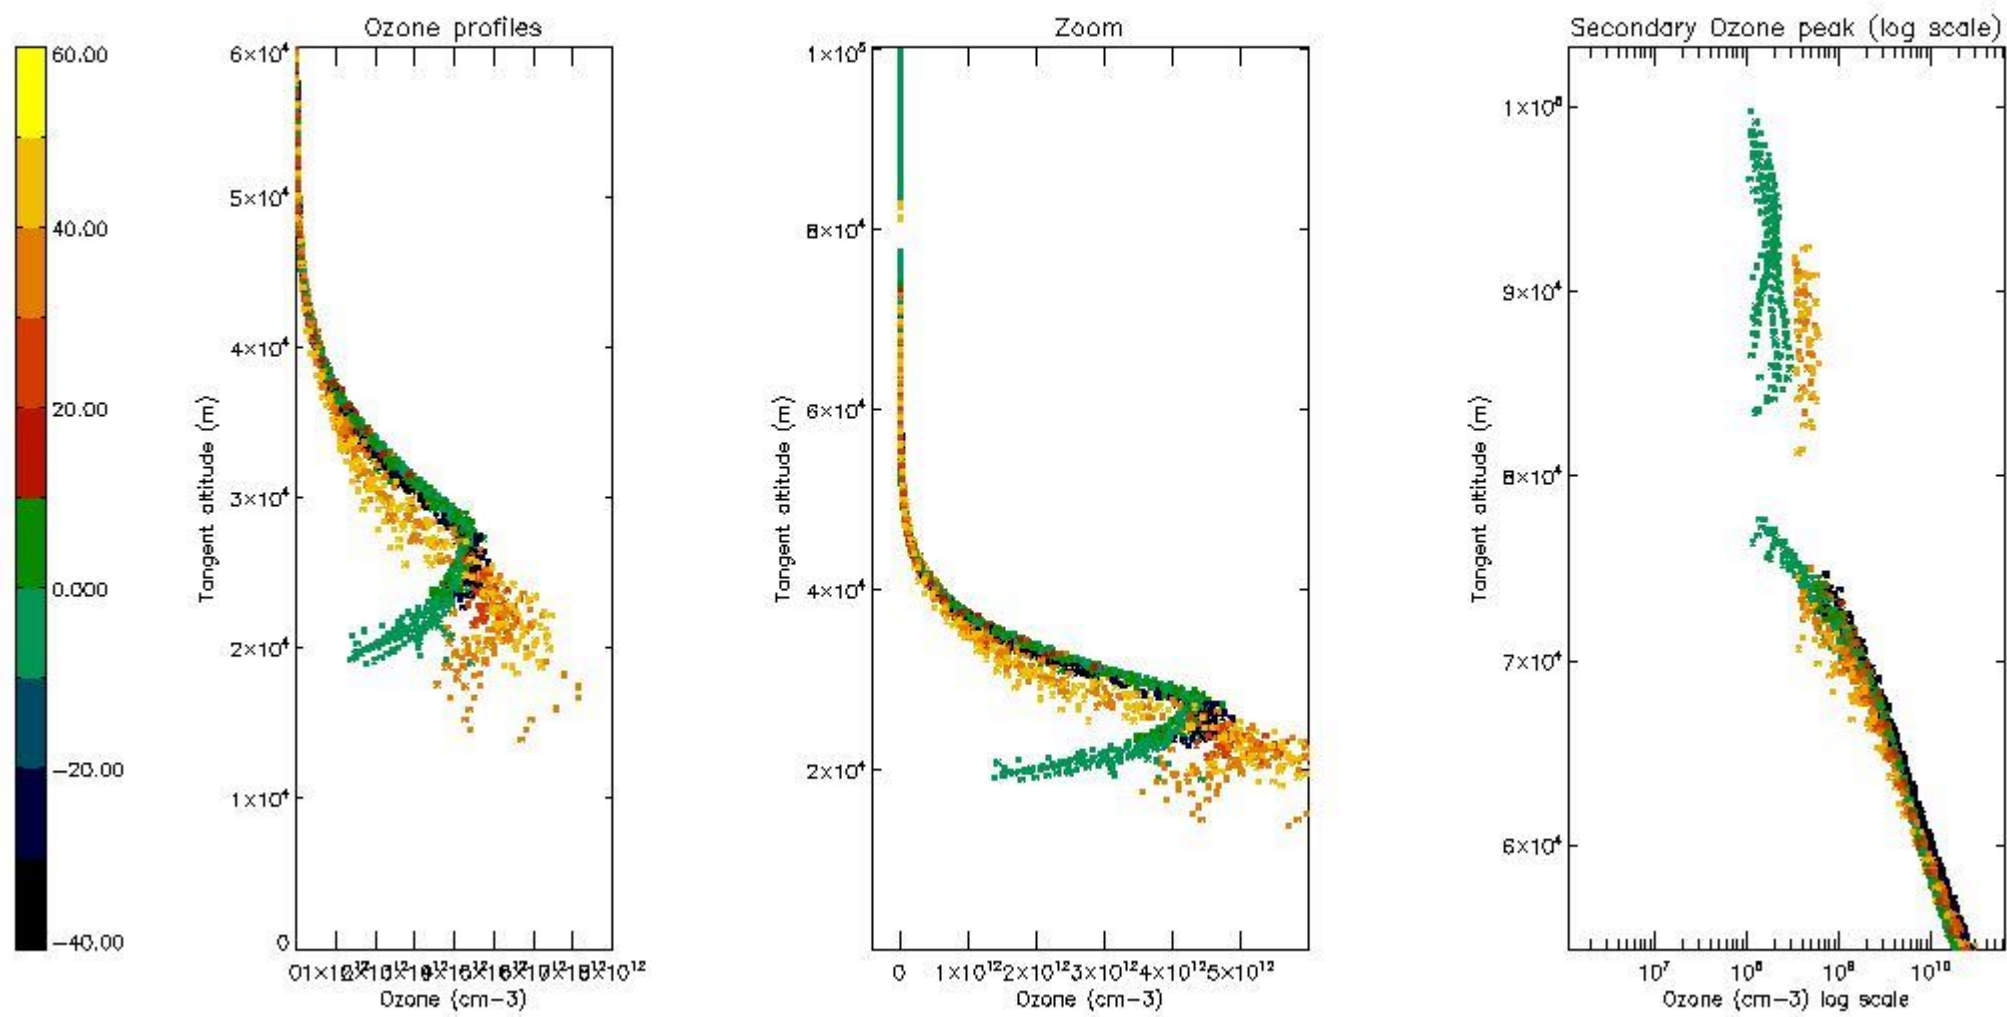

5.6 Plot NO₂ profiles for all STD (dark without errors)

The colorbar represents the latitude.