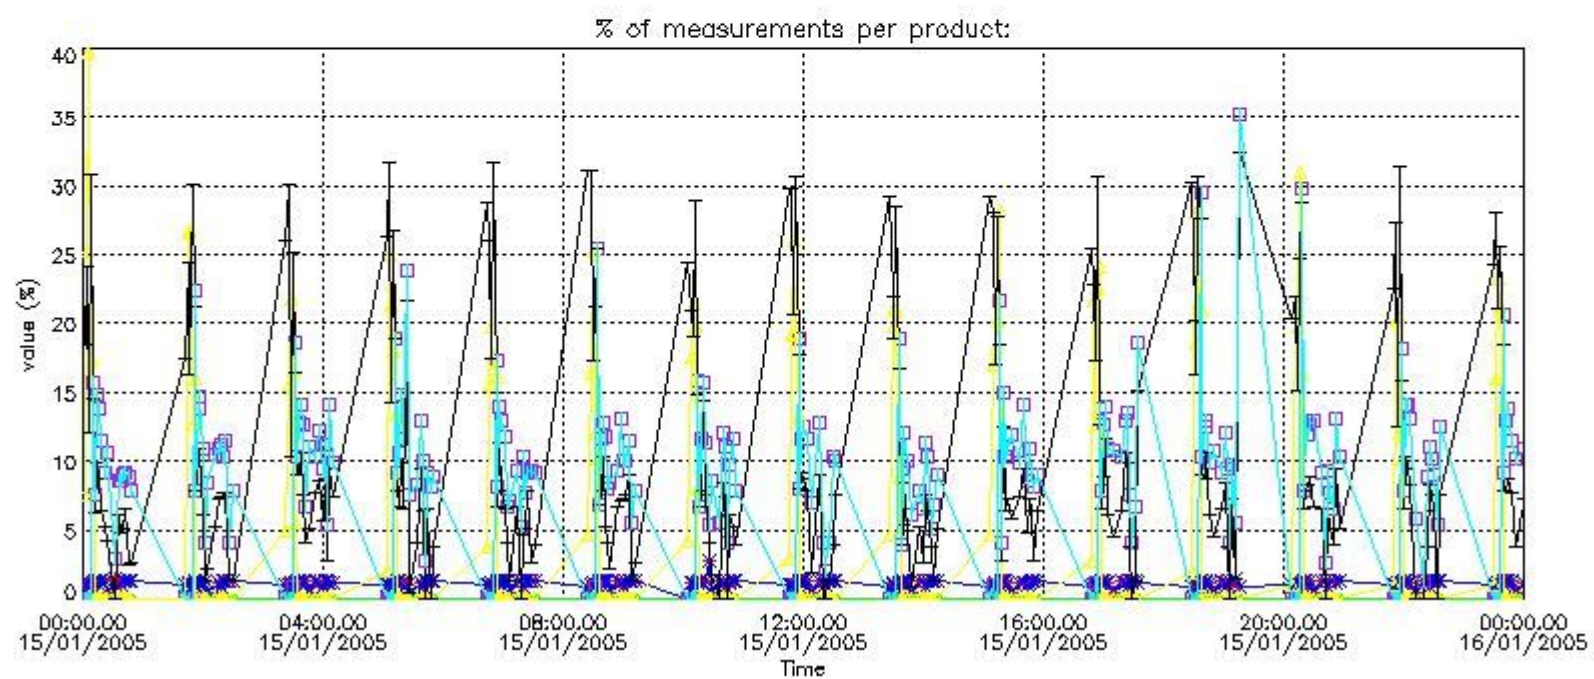

4.2 Plot quality information per product coming from level 1b processing (world map)

4.2.1 Plot level 1 quality information per product (world map): ENVISAT ASCENDING passes