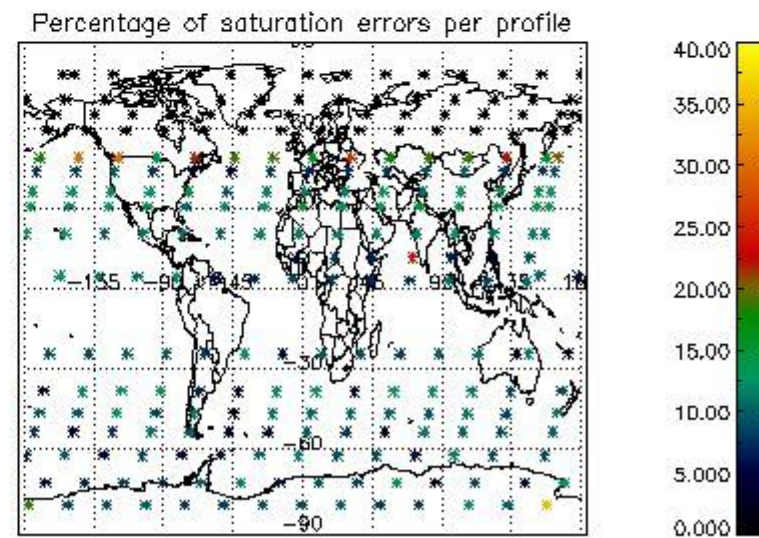

Percentage of datation errors per profile

Percentage of star falling outside central band per profile

Percentage of saturation errors per profile

4.2.2 Plot level 1 quality information per product (world map): ENVISAT DESCENDING passes