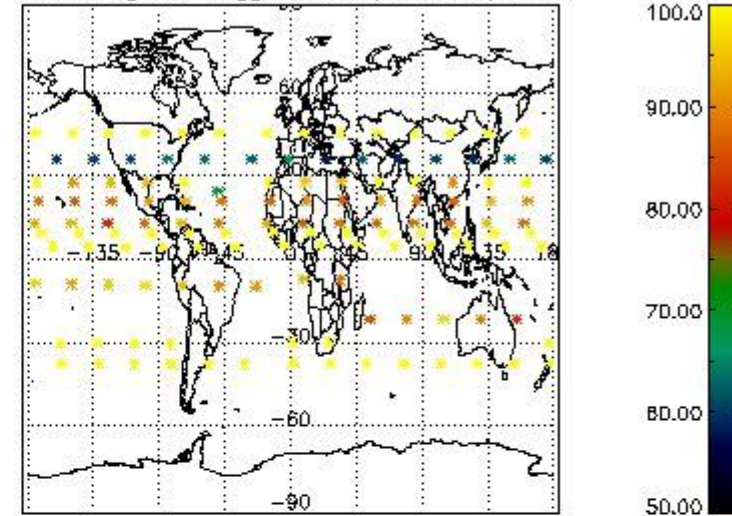

3.1 Plot quality information per product (time dependant)

3.2 Plot quality information per product (world map)

Percentage of flagged data per O3 profile

Percentage of flagged data per H2O profile

Percentage of flagged data per NO2 profile