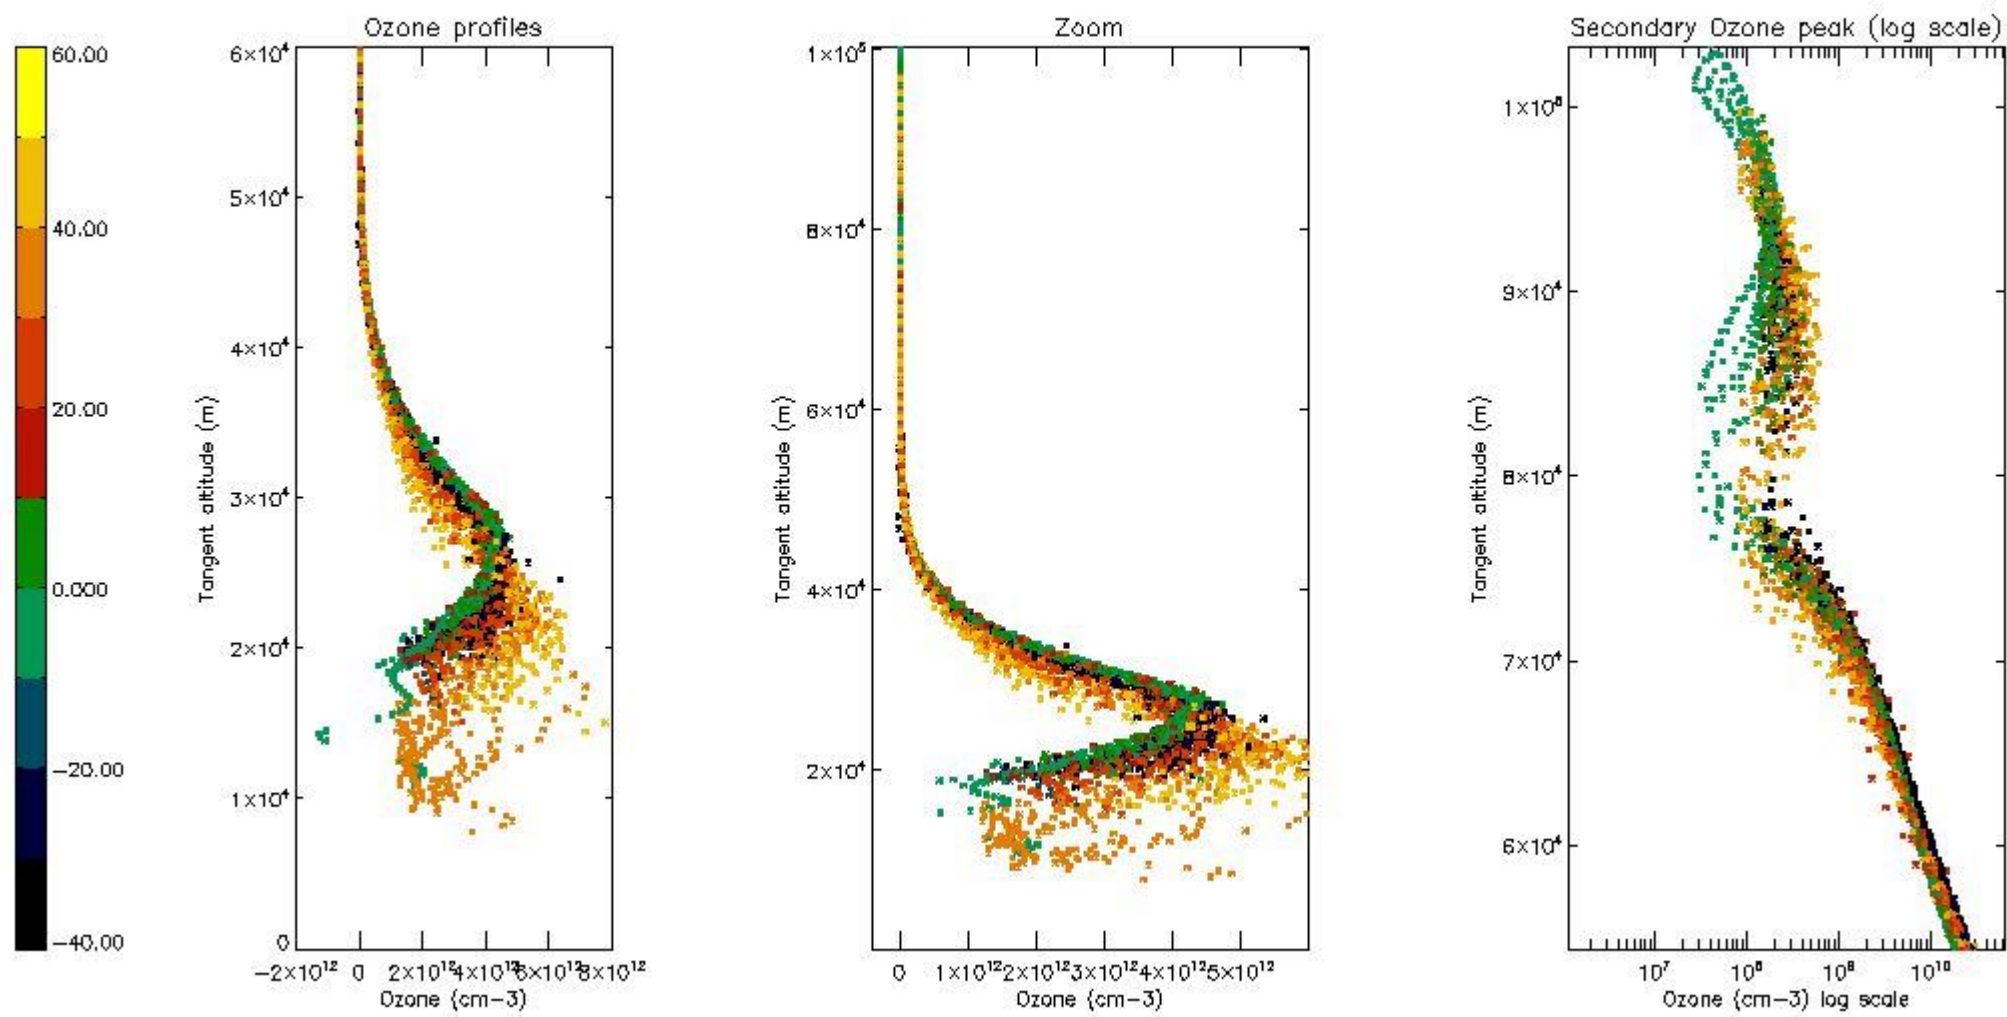

STD < 10	14
STD < 5	11

5.2 Plot ozone profiles for all STD (dark without errors)

The colorbar represents the latitude.

5.3 Plot ozone profiles where STD < 20% (dark without errors)

The colorbar represents the latitude.

5.4 Plot ozone profiles where STD < 10% (dark without errors)

The colorbar represents the latitude.

5.5 Plot ozone profiles where STD < 5% (dark without errors)

The colorbar represents the latitude.

5.6 Plot NO₂ profiles for all STD (dark without errors)

The colorbar represents the latitude.

5.7 Plot NO3 profiles for all STD (dark without errors)

The colorbar represents the latitude.

5.8 Plot H2O profiles for all STD (only for occultations of stars 1,2,3,4,13,14,16,26,63 dark without errors)