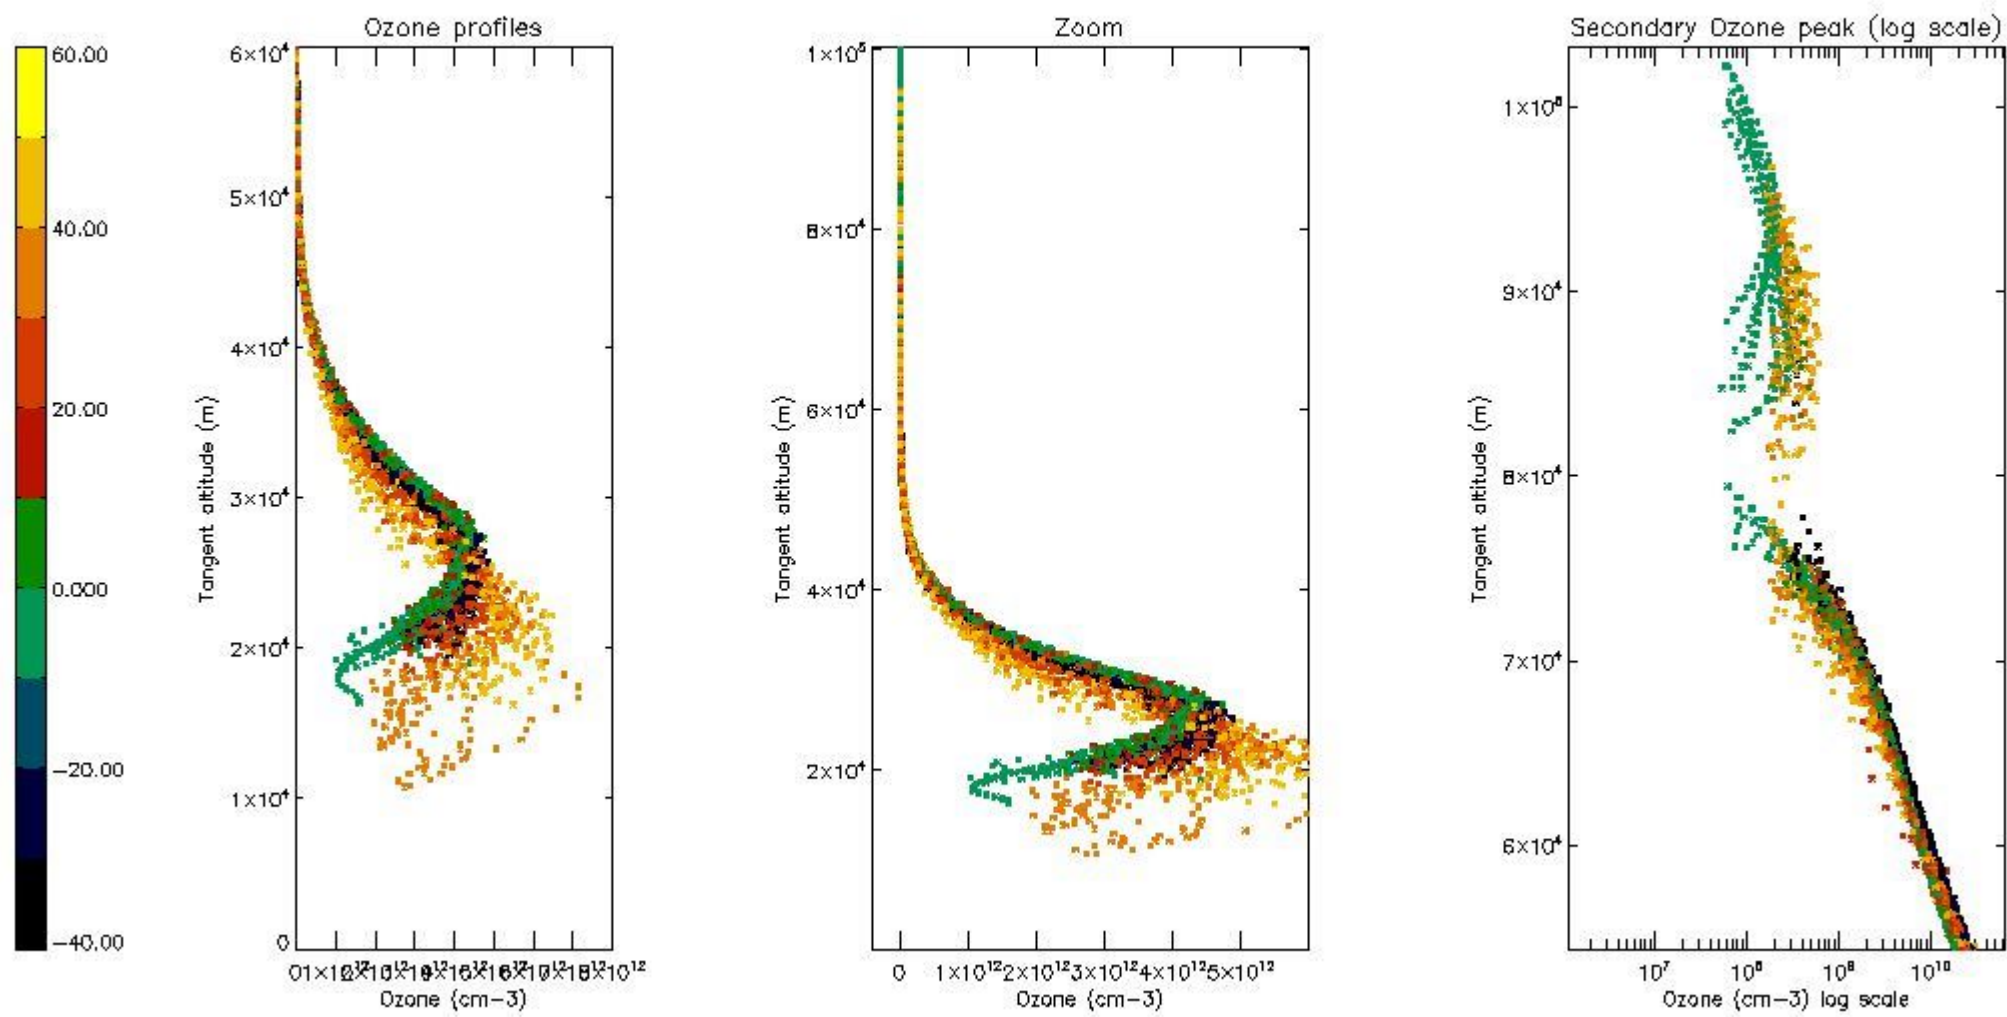

STD < 10	14
STD < 5	11

5.2 Plot ozone profiles for all STD (dark without errors)

The colorbar represents the latitude.

5.3 Plot ozone profiles where STD < 20% (dark without errors)

The colorbar represents the latitude.

5.4 Plot ozone profiles where STD < 10% (dark without errors)

The colorbar represents the latitude.

5.5 Plot ozone profiles where STD < 5% (dark without errors)

The colorbar represents the latitude.

5.6 Plot NO₂ profiles for all STD (dark without errors)