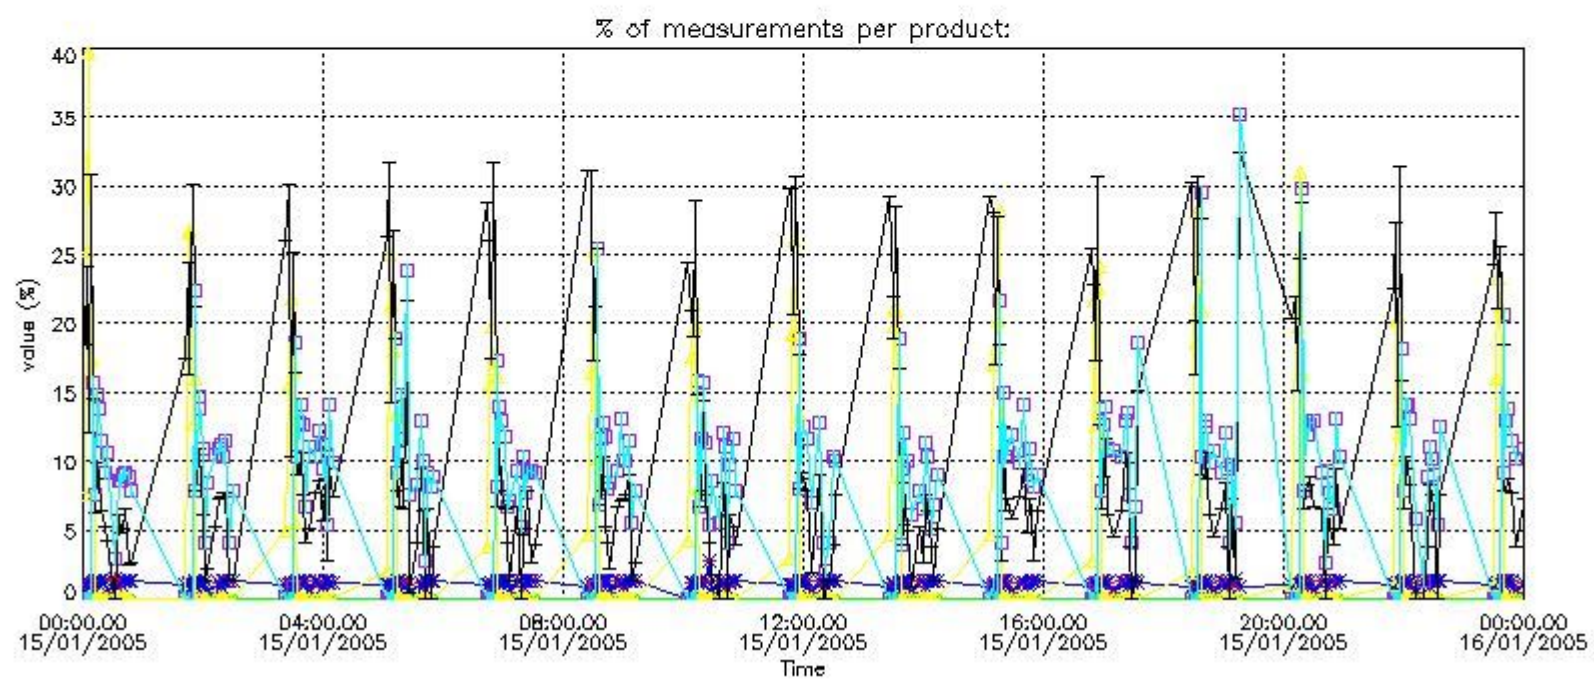

Percentage of flagged data per NO3 profile

4. Level 1 quality information per product

In this section it is plotted some information contained in the Quality Summary data set of the level 2 products that comes from the level 1b processing. Products without errors (error flag in the MPH set to "0") are used.

4.1 Plot quality information per product (time dependant) coming from level 1b processing

4.1.1 Plot level 1 quality information per product (time dependant): ENVISAT ASCENDING passes

4.1.2 Plot level 1 quality information per product (time dependant): ENVI SAT DESCENDING passes