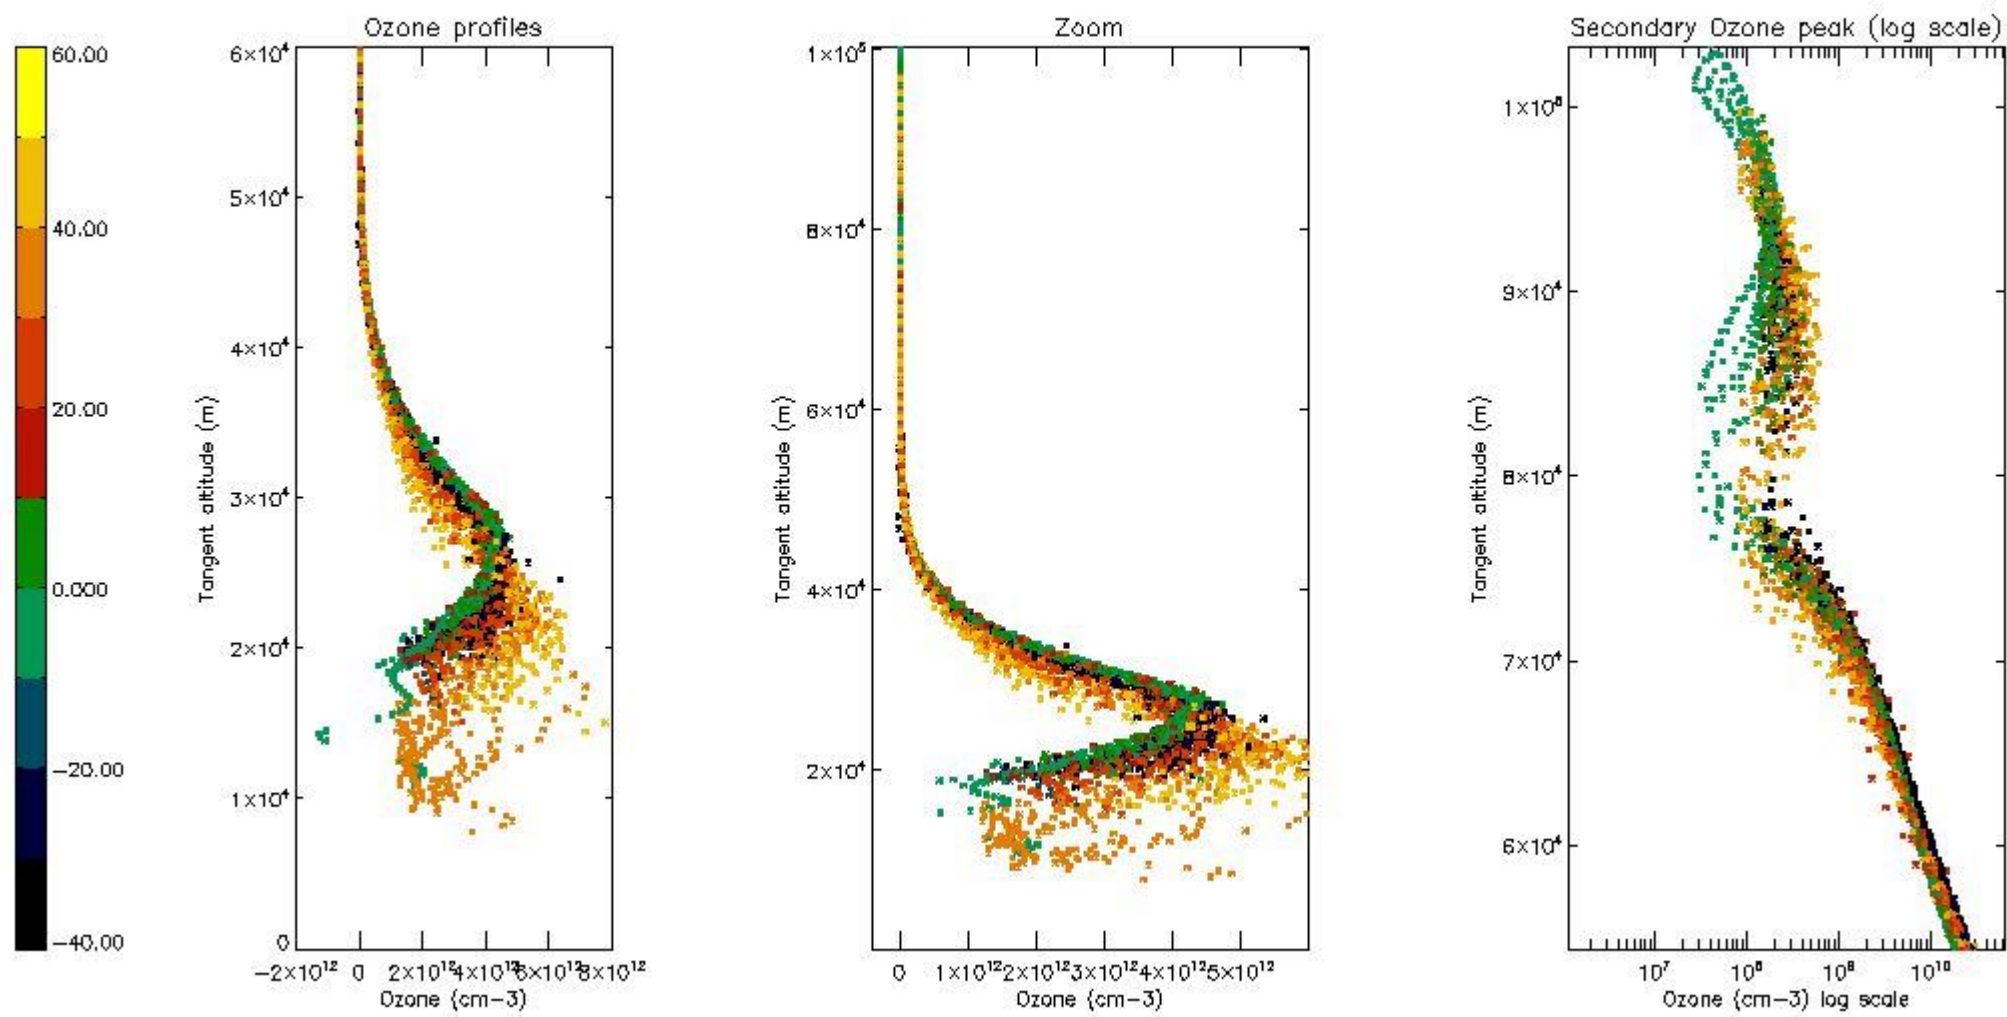

STD < 10	14
STD < 5	11

5.2 Plot ozone profiles for all STD (dark without errors)

The colorbar represents the latitude.

5.3 Plot ozone profiles where STD < 20% (dark without errors)

The colorbar represents the latitude.