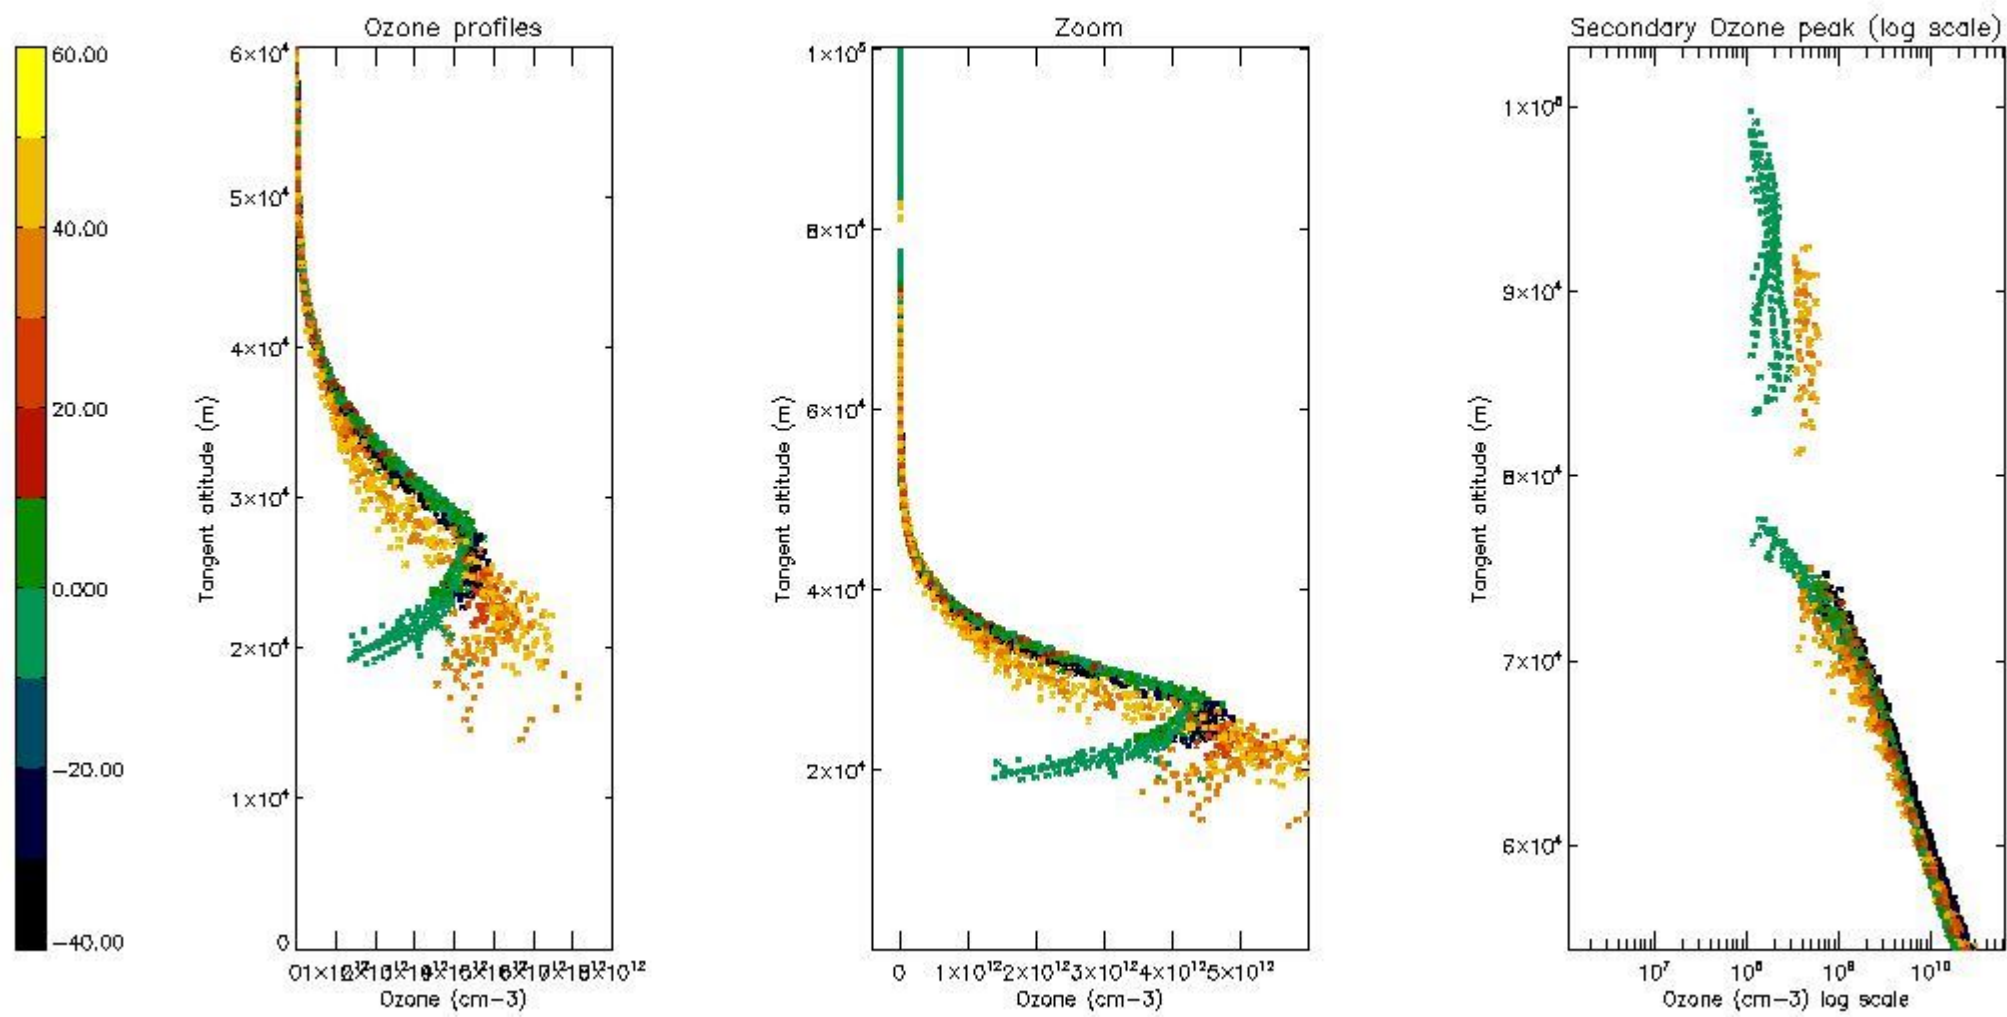

STD < 10	14
STD < 5	11

5.2 Plot ozone profiles for all STD (dark without errors)

The colorbar represents the latitude.

5.3 Plot ozone profiles where STD < 20% (dark without errors)

The colorbar represents the latitude.

5.4 Plot ozone profiles where STD < 10% (dark without errors)

The colorbar represents the latitude.

5.5 Plot ozone profiles where STD < 5% (dark without errors)

The colorbar represents the latitude.

5.6 Plot NO₂ profiles for all STD (dark without errors)