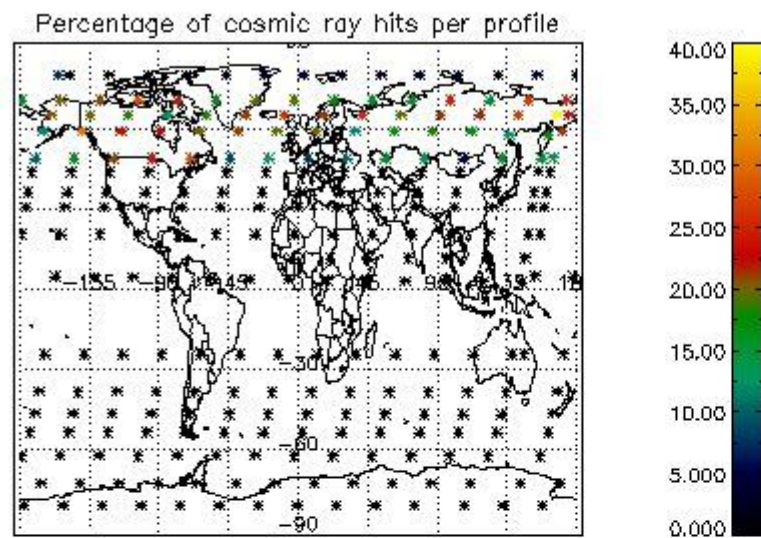

Percentage of datation errors per profile

Percentage of star falling outside central band per profile

Percentage of saturation errors per profile

4.2.2 Plot level 1 quality information per product (world map): ENVISAT DESCENDING passes