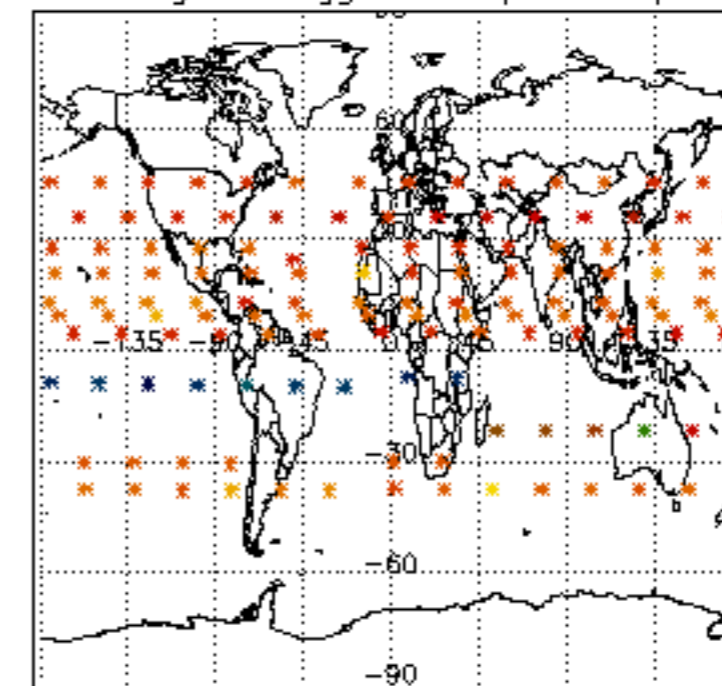

Percentage of flagged data per NO3 profile