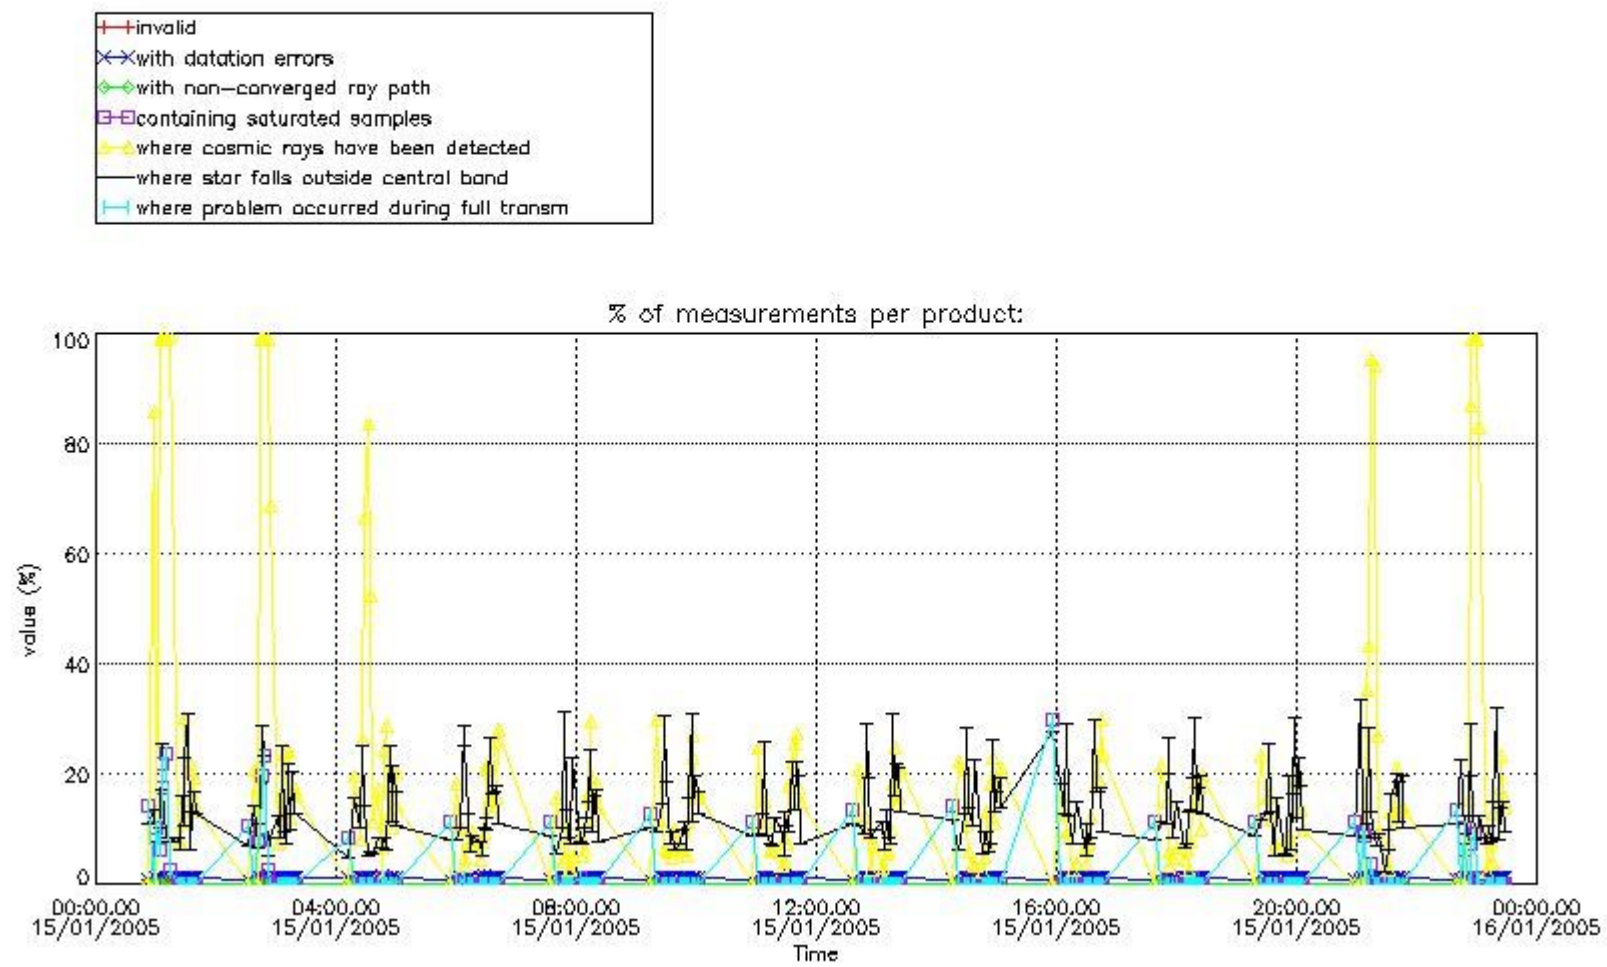

4.1.2 Plot level 1 quality information per product (time dependant): ENVI SAT DESCENDING passes