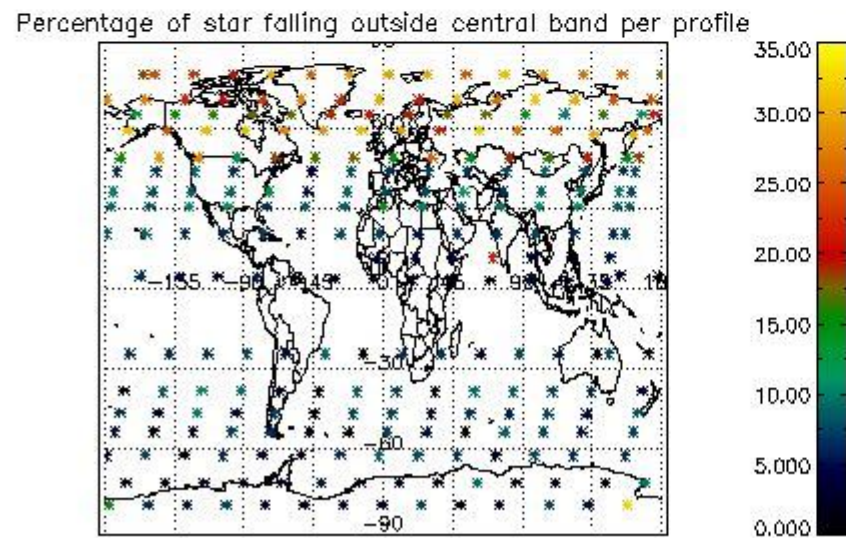

Percentage of datation errors per profile

Percentage of star falling outside central band per profile

Percentage of saturation errors per profile

4.2.2 Plot level 1 quality information per product (world map): ENVISAT DESCENDING passes