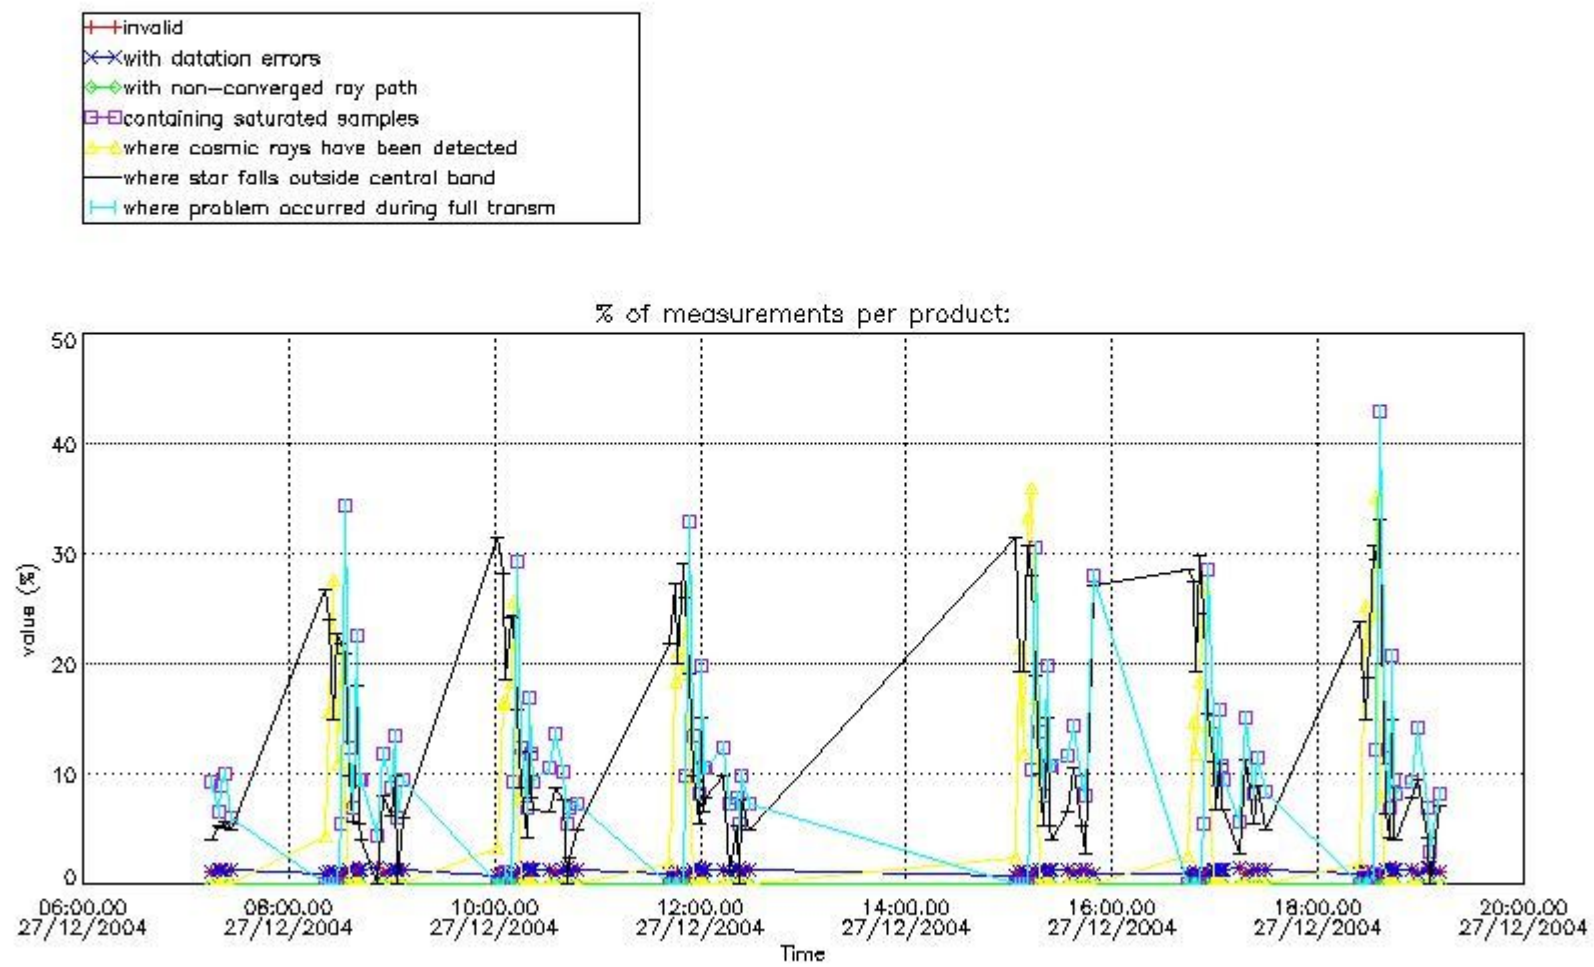

3.1 Plot quality information per product (time dependant)

3.2 Plot quality information per product (world map)

Percentage of flagged data per O3 profile

Percentage of flagged data per H2O profile

Percentage of flagged data per NO2 profile

Percentage of flagged data per NO3 profile

4. Level 1 quality information per product

In this section it is plotted some information contained in the Quality Summary data set of the level 2 products that comes from the level 1b processing. Products without errors (error flag in the MPH set to "0") are used.

4.1 Plot quality information per product (time dependant) coming from level 1b processing

4.1.1 Plot level 1 quality information per product (time dependant): ENVISAT ASCENDING passes

4.1.2 Plot level 1 quality information per product (time dependant): ENVI SAT DESCENDING passes