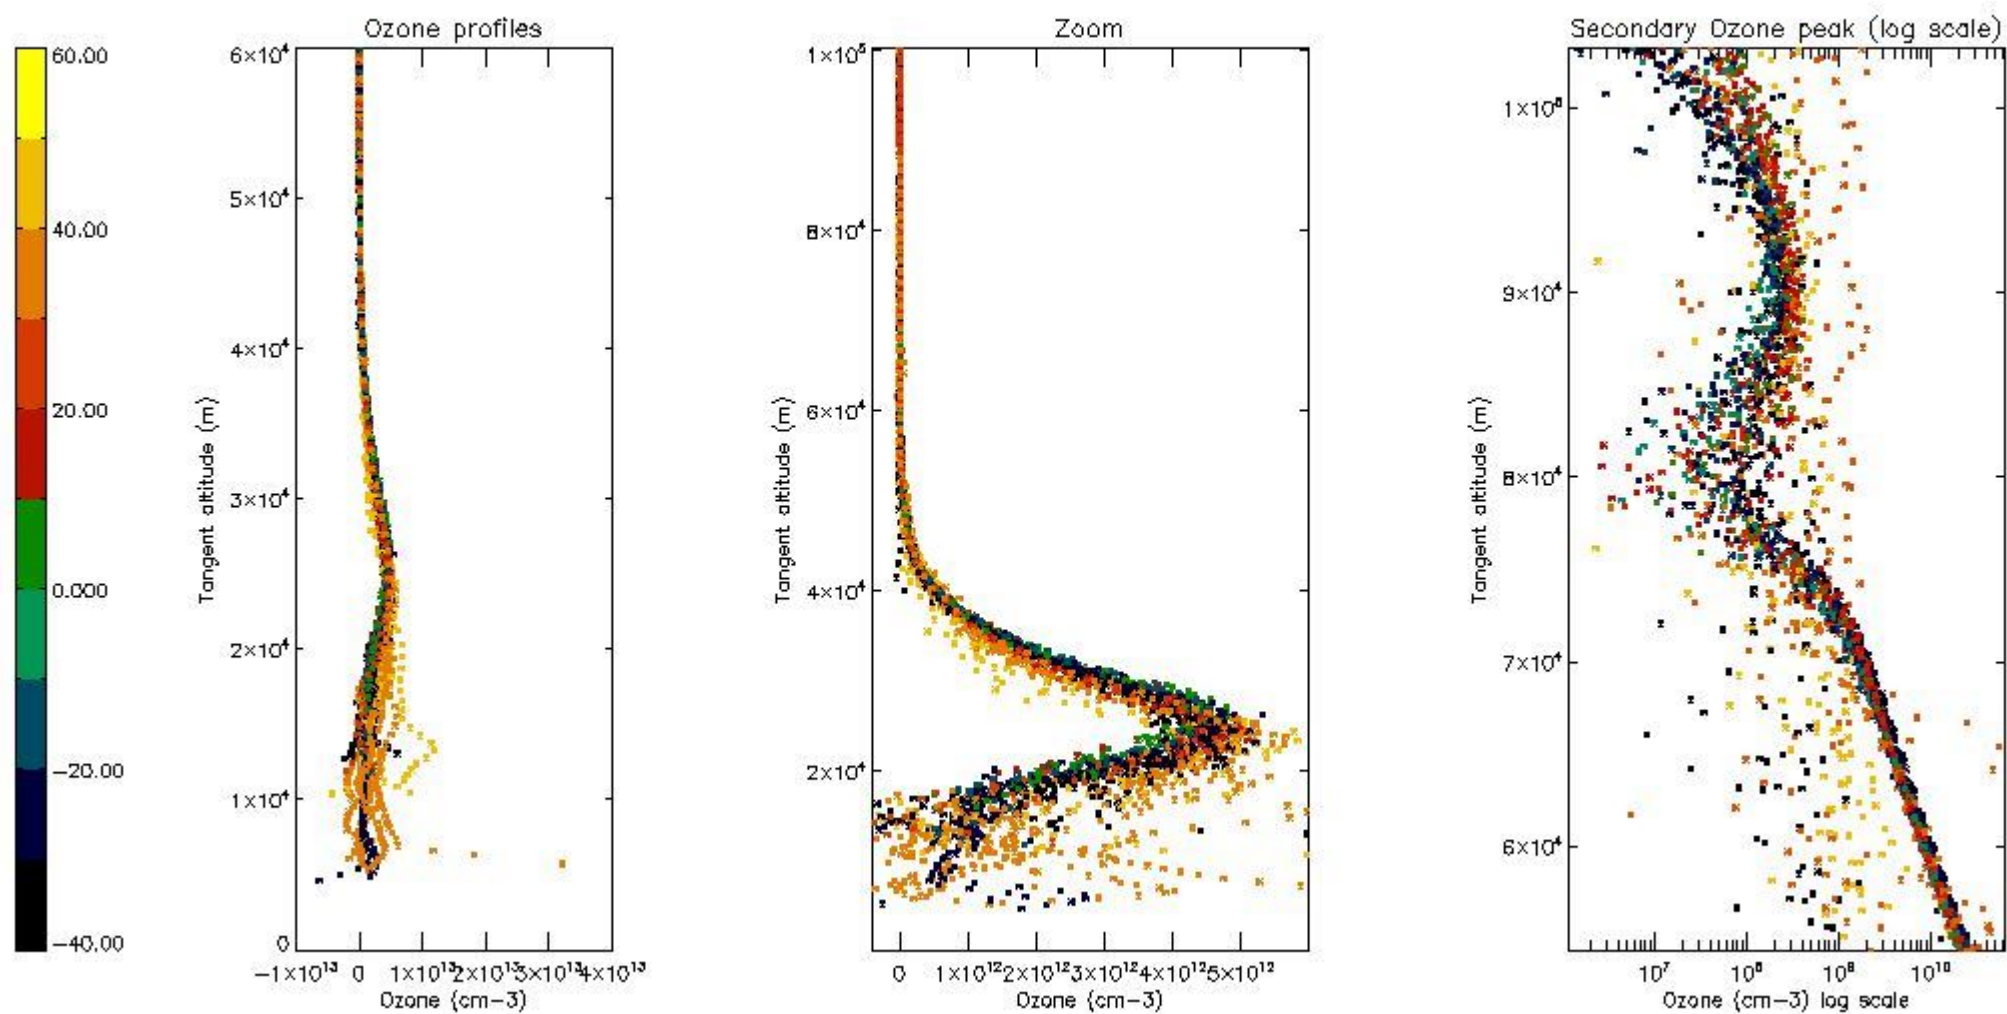

STD < 10	14
STD < 5	10

5.2 Plot ozone profiles for all STD (dark without errors)

The colorbar represents the latitude.

5.3 Plot ozone profiles where STD < 20% (dark without errors)

The colorbar represents the latitude.