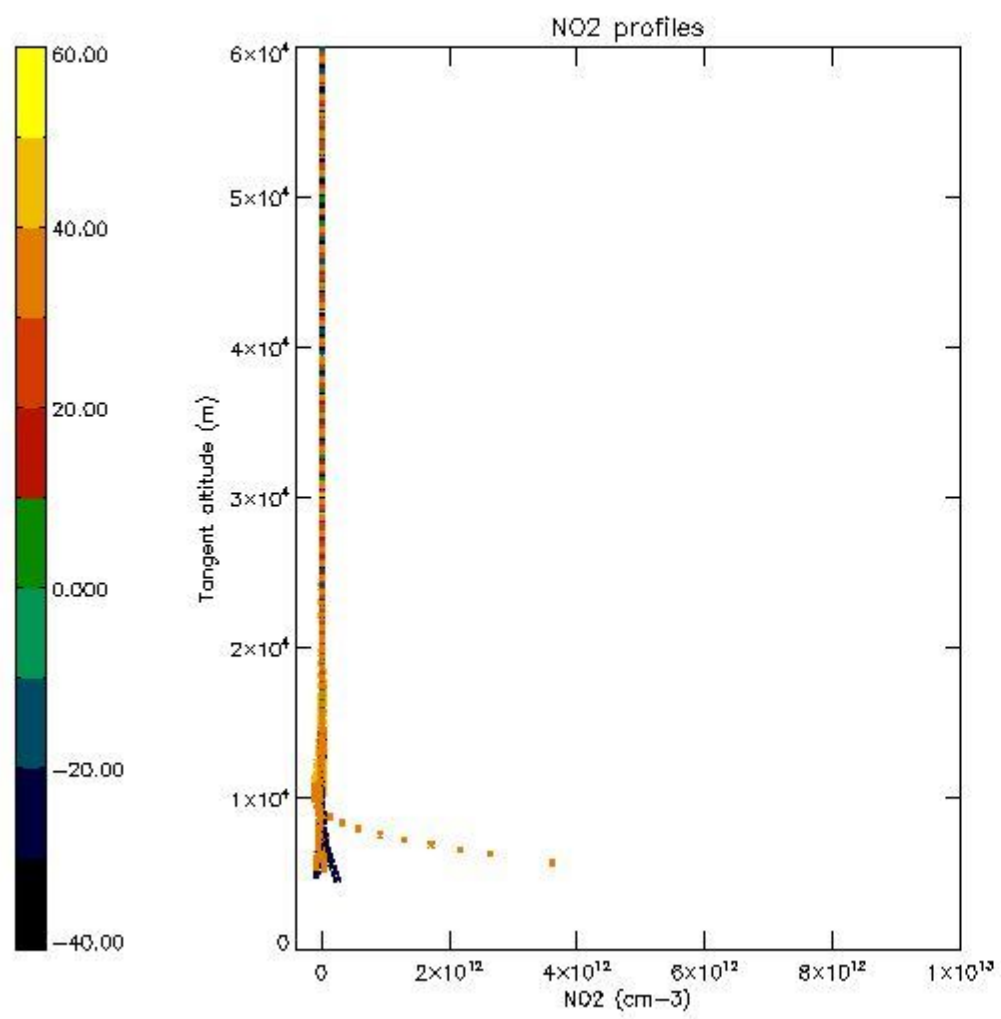

STD < 10	14
STD < 5	10

5.2 Plot ozone profiles for all STD (dark without errors)

The colorbar represents the latitude.

5.3 Plot ozone profiles where STD < 20% (dark without errors)

The colorbar represents the latitude.

5.4 Plot ozone profiles where $STD < 10\%$ (dark without errors)

The colorbar represents the latitude.

5.5 Plot ozone profiles where STD < 5% (dark without errors)

The colorbar represents the latitude.

5.6 Plot NO₂ profiles for all STD (dark without errors)

The colorbar represents the latitude.

5.7 Plot NO3 profiles for all STD (dark without errors)

The colorbar represents the latitude.

5.8 Plot H2O profiles for all STD (only for occultations of stars 1,2,3,4,13,14,16,26,63 dark without errors)