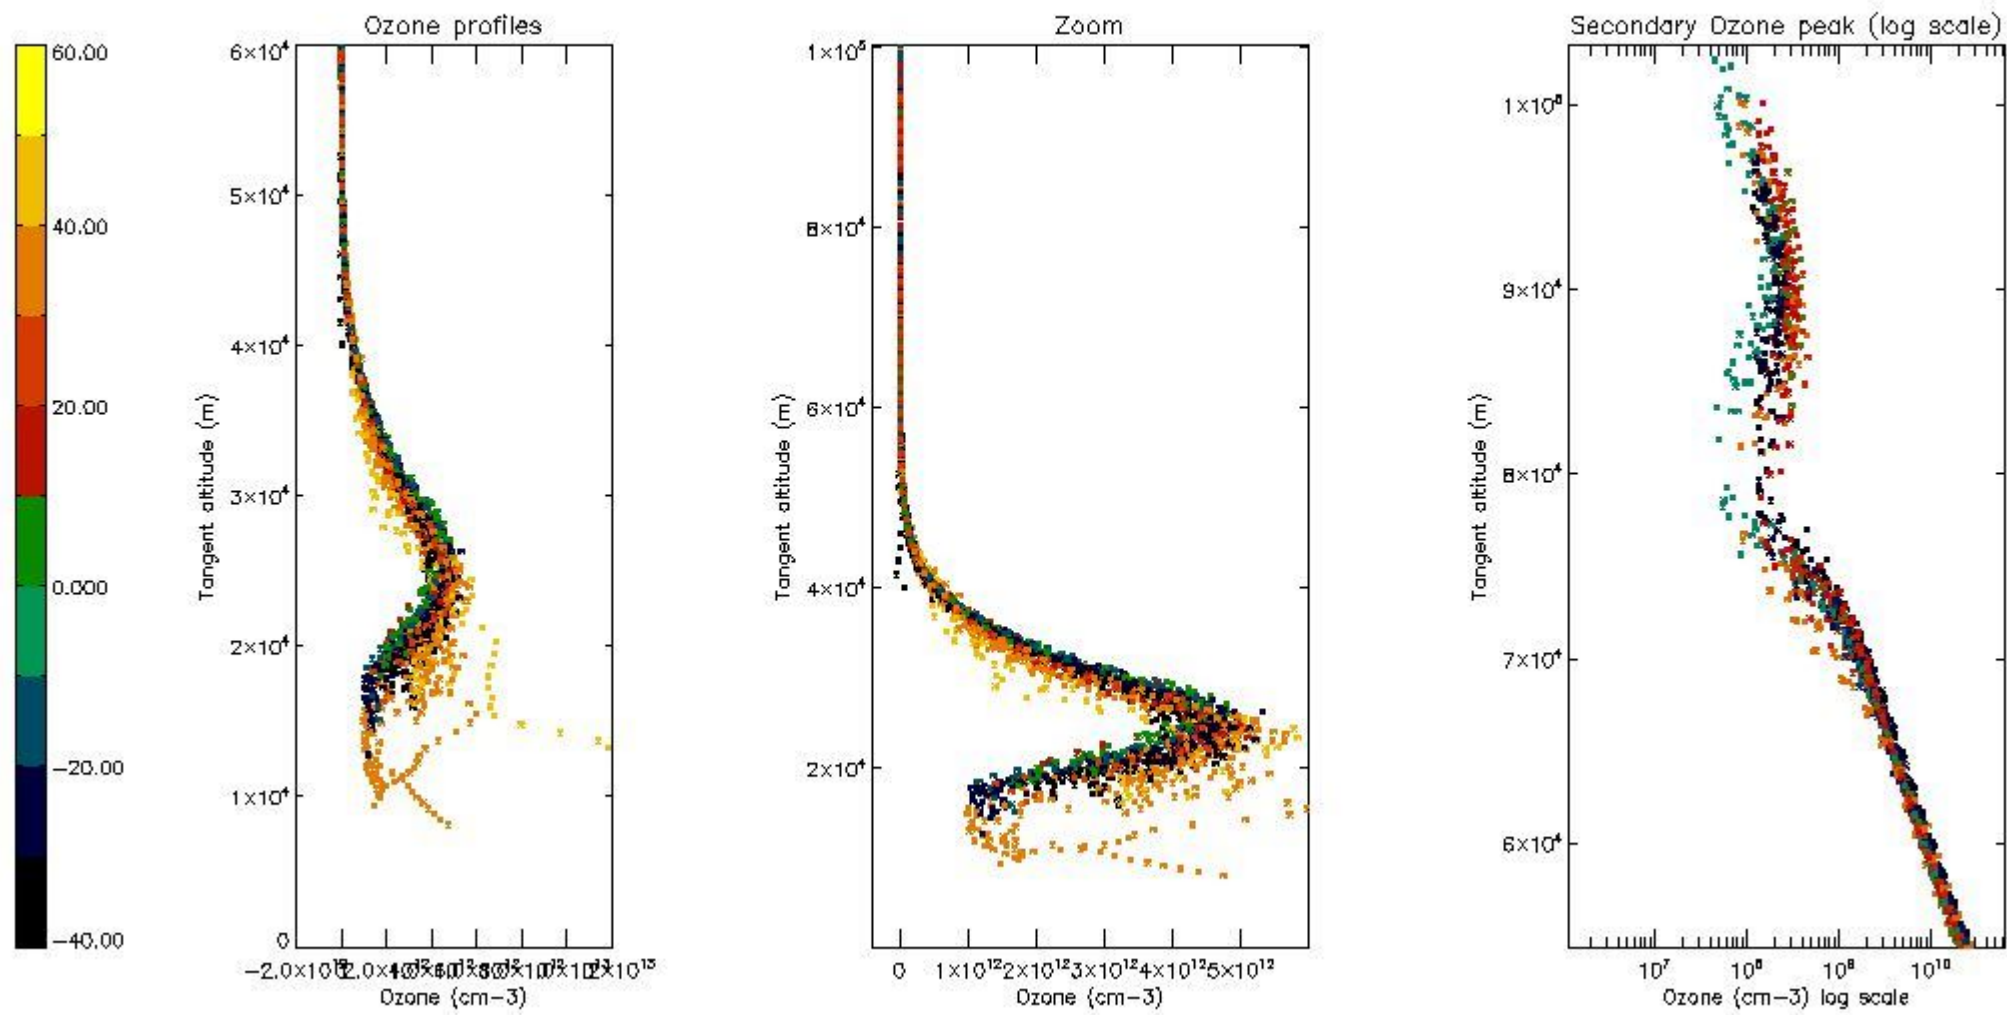

STD < 10	14
STD < 5	10

5.2 Plot ozone profiles for all STD (dark without errors)

The colorbar represents the latitude.

5.3 Plot ozone profiles where STD < 20% (dark without errors)

The colorbar represents the latitude.

5.4 Plot ozone profiles where $STD < 10\%$ (dark without errors)

The colorbar represents the latitude.

5.5 Plot ozone profiles where STD < 5% (dark without errors)

The colorbar represents the latitude.

5.6 Plot NO₂ profiles for all STD (dark without errors)

The colorbar represents the latitude.

5.7 Plot NO3 profiles for all STD (dark without errors)

The colorbar represents the latitude.

5.8 Plot H2O profiles for all STD (only for occultations of stars 1,2,3,4,13,14,16,26,63 dark without errors)