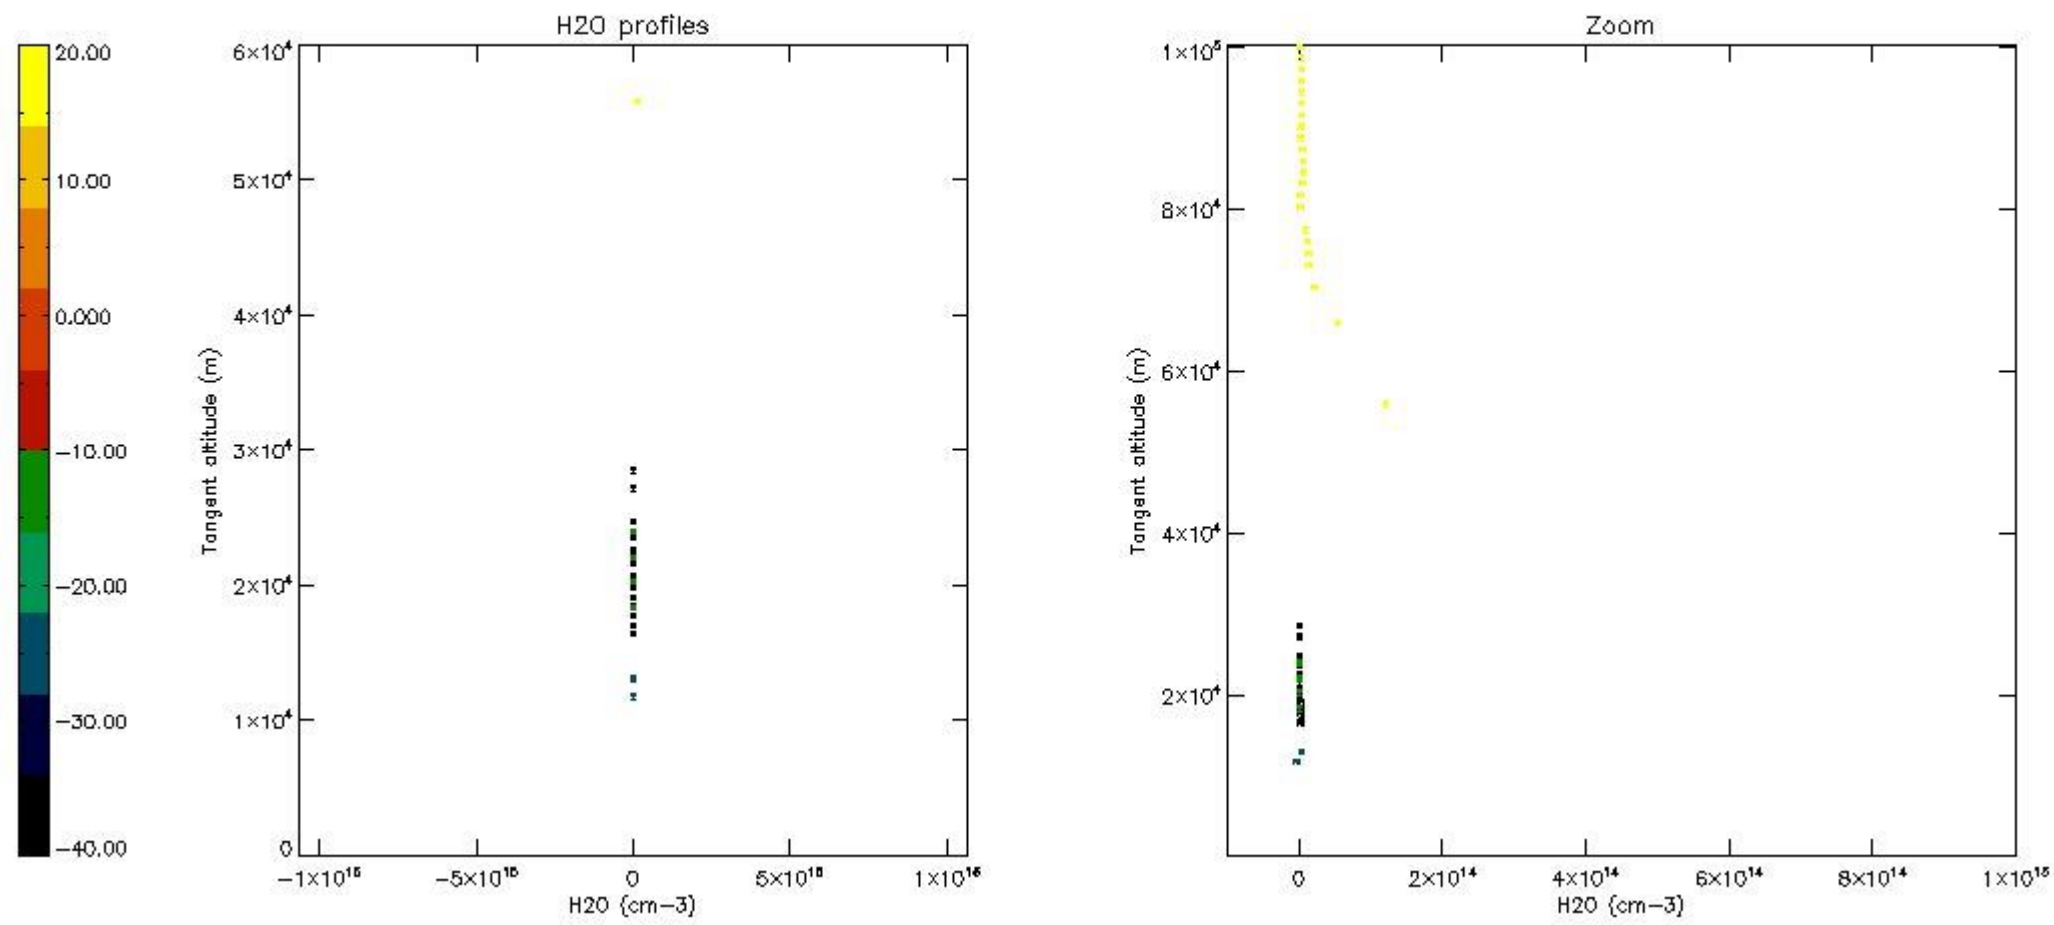

6. Auxiliary Data Files used for the production reported in section 2

The number reported in the third column indicates since which file (see list in section 2) the corresponding auxiliary file has been used. The fourth column is the date of those product files.

Type	Auxiliary Filename	Used since product	Used since product date
INST_PHYS_CHARACTERISTICS	GOM_INS_AXVIEC20091111_143220_20030716_120000_20500101_000000	1	27-DEC-2004 07:14:33
LEVEL-2_PROC_CONFIG	GOM_PR2_AXVIEC20091111_152718_20020301_000000_20500101_000000	1	27-DEC-2004 07:14:33
CROSS_SECTIONS_FILE	GOM_CRS_AXVIEC20091111_154832_20020301_000000_20500101_000000	1	27-DEC-2004 07:14:33