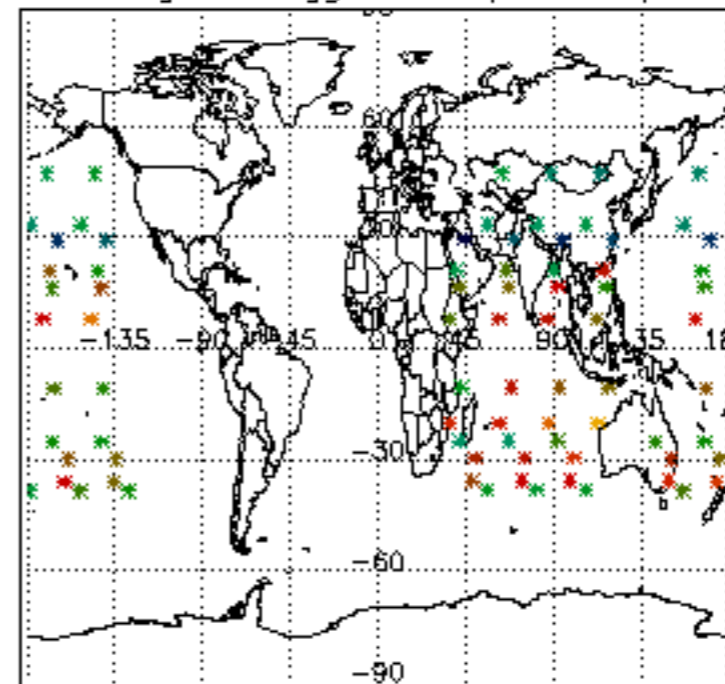

Percentage of flagged data per NO3 profile