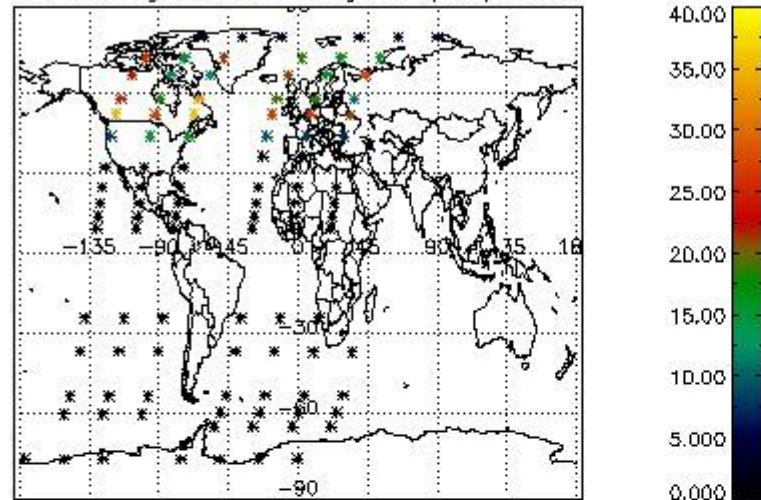

4.2.2 Plot level 1 quality information per product (world map): ENVISAT DESCENDING passes

Percentage of cosmic ray hits per profile