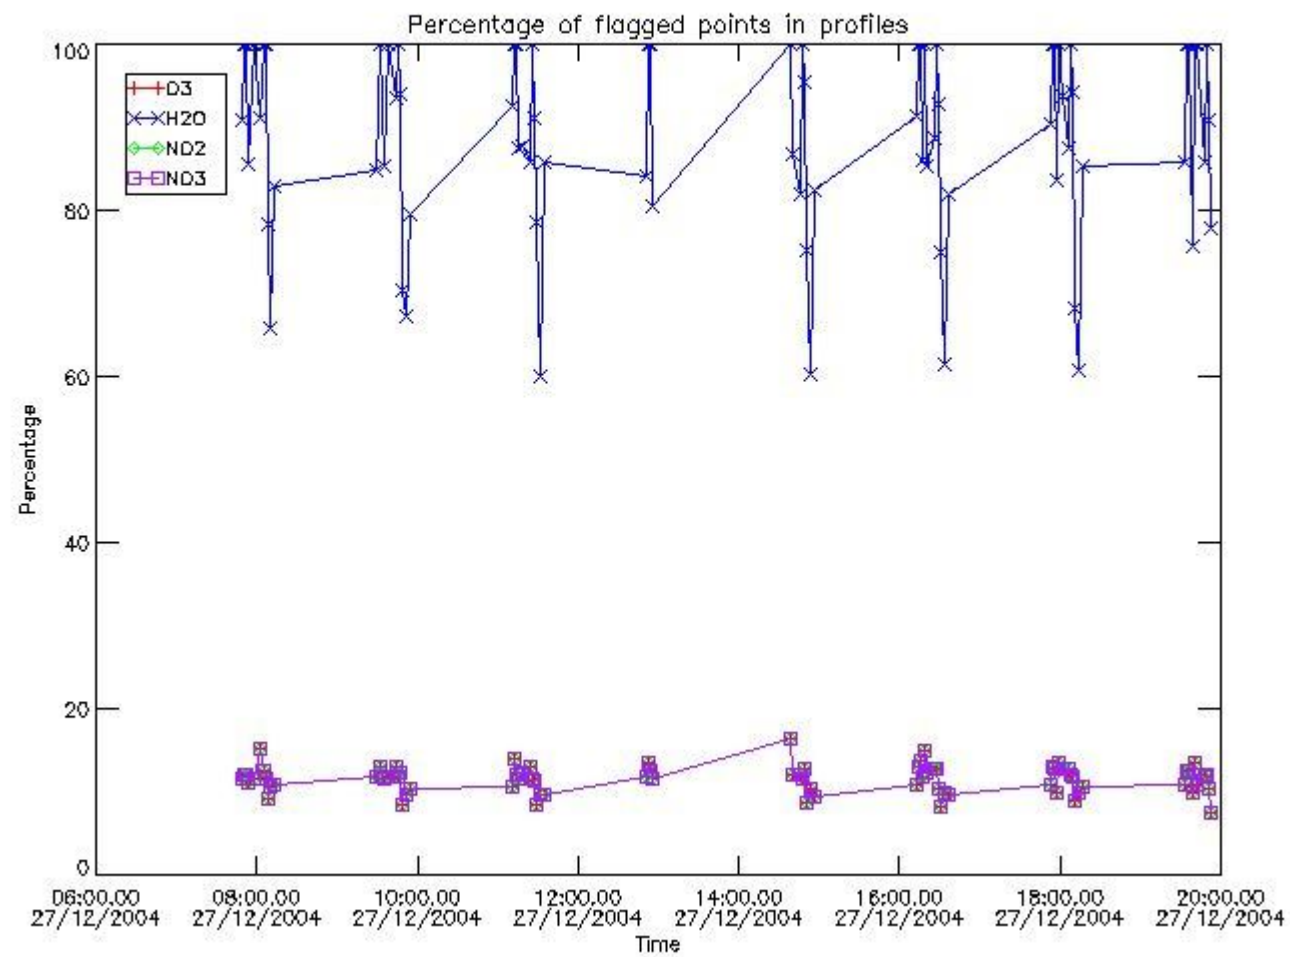

3. Quality information per product

In this section it is plotted some information contained in the Quality Summary data set of the level 2 products. Only products in dark limb conditions and without errors (error flag in the MPH set to "0") are used.

3.1 Plot quality information per product (time dependant)

3.2 Plot quality information per product (world map)