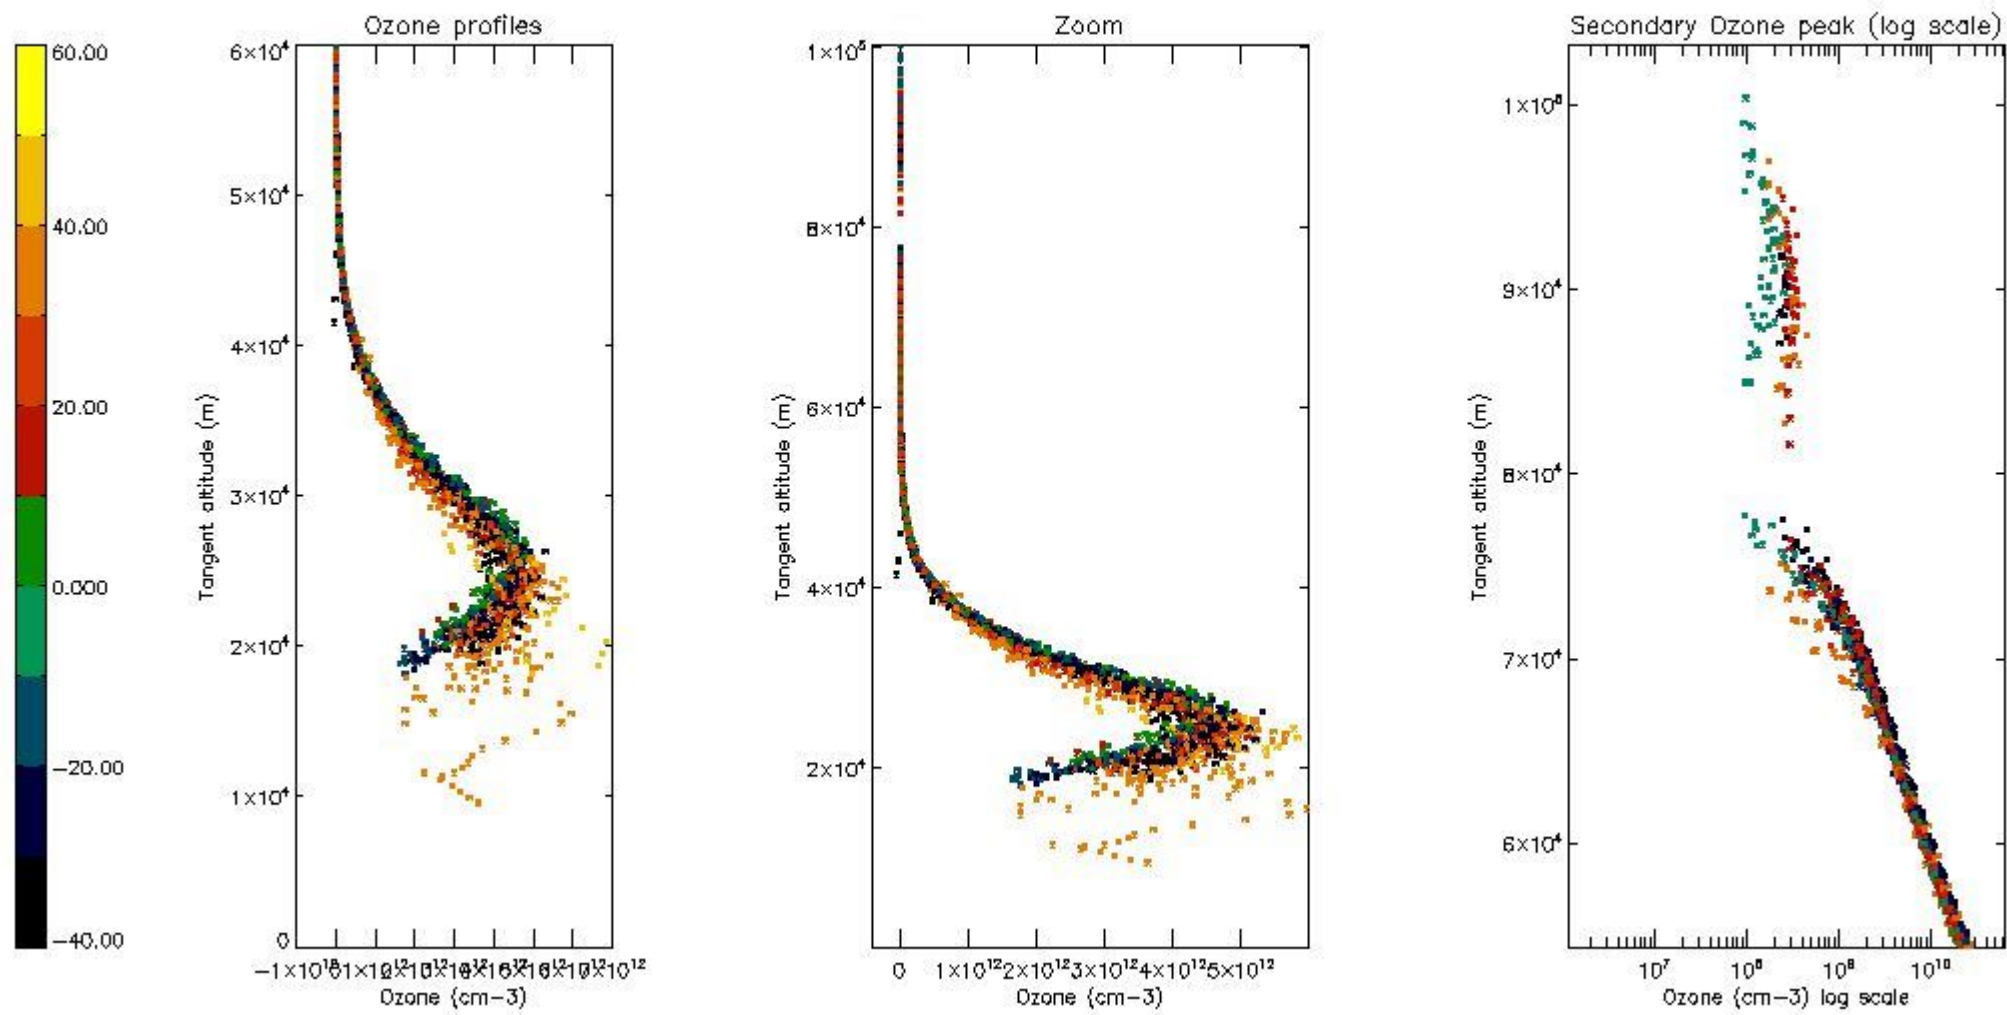

STD < 10	14
STD < 5	10

5.2 Plot ozone profiles for all STD (dark without errors)

The colorbar represents the latitude.

5.3 Plot ozone profiles where STD < 20% (dark without errors)

The colorbar represents the latitude.

5.4 Plot ozone profiles where $STD < 10\%$ (dark without errors)

The colorbar represents the latitude.

5.5 Plot ozone profiles where STD < 5% (dark without errors)

The colorbar represents the latitude.

5.6 Plot NO₂ profiles for all STD (dark without errors)