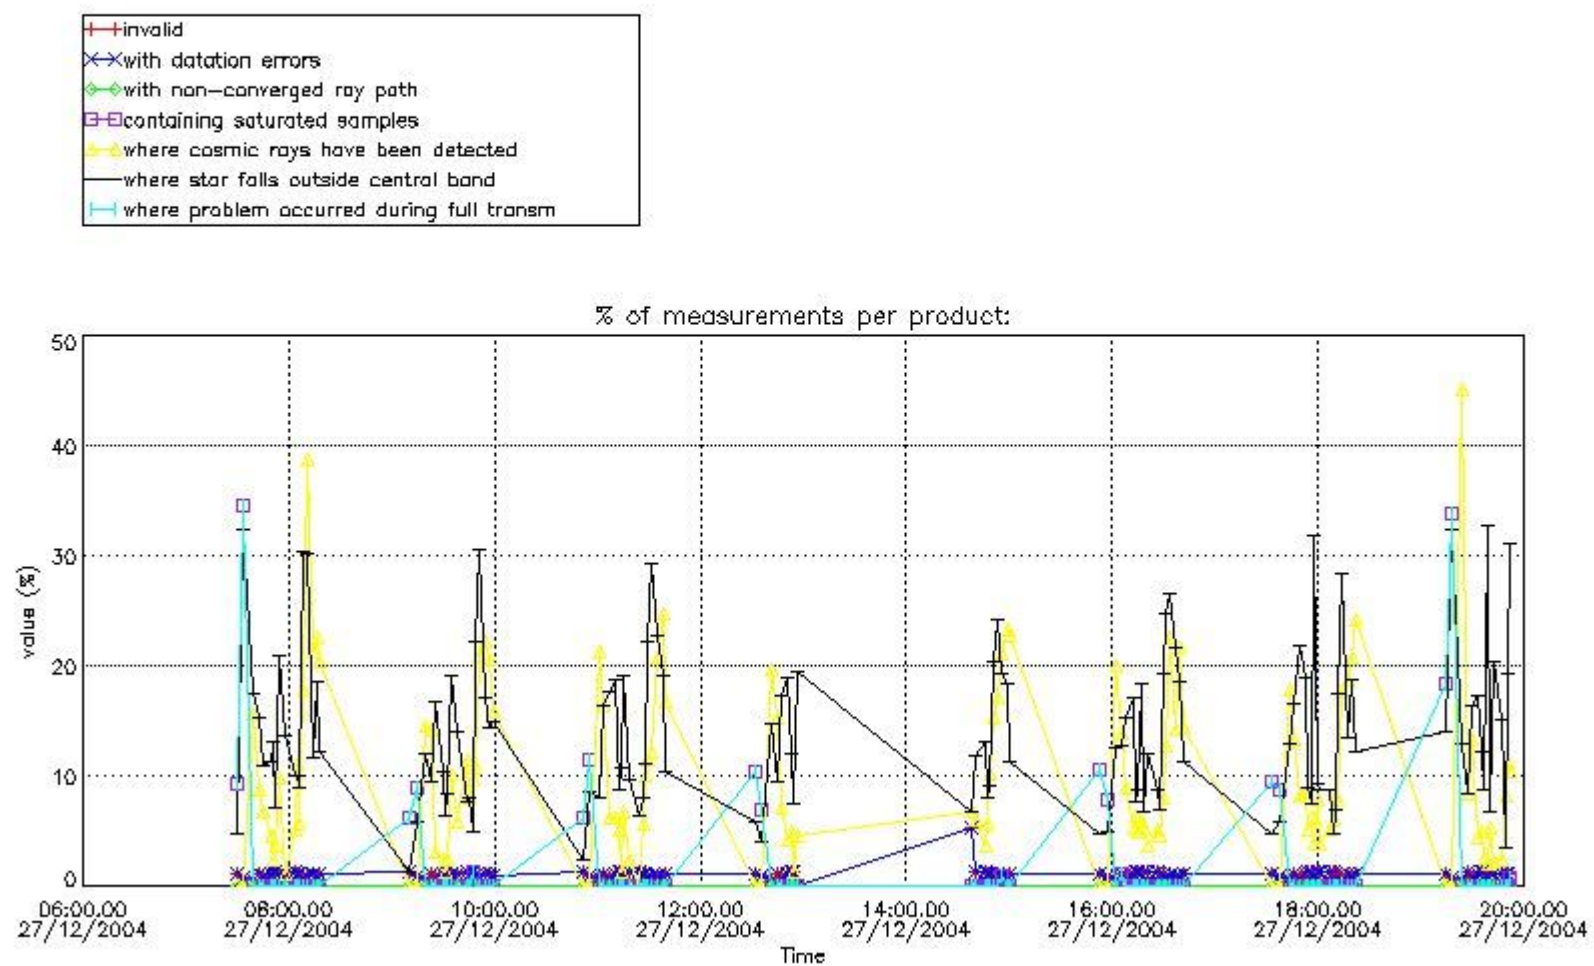

Percentage of flagged data per NO3 profile

4. Level 1 quality information per product

In this section it is plotted some information contained in the Quality Summary data set of the level 2 products that comes from the level 1b processing. Products without errors (error flag in the MPH set to "0") are used.

4.1 Plot quality information per product (time dependant) coming from level 1b processing

4.1.1 Plot level 1 quality information per product (time dependant): ENVISAT ASCENDING passes

4.1.2 Plot level 1 quality information per product (time dependant): ENVI SAT DESCENDING passes