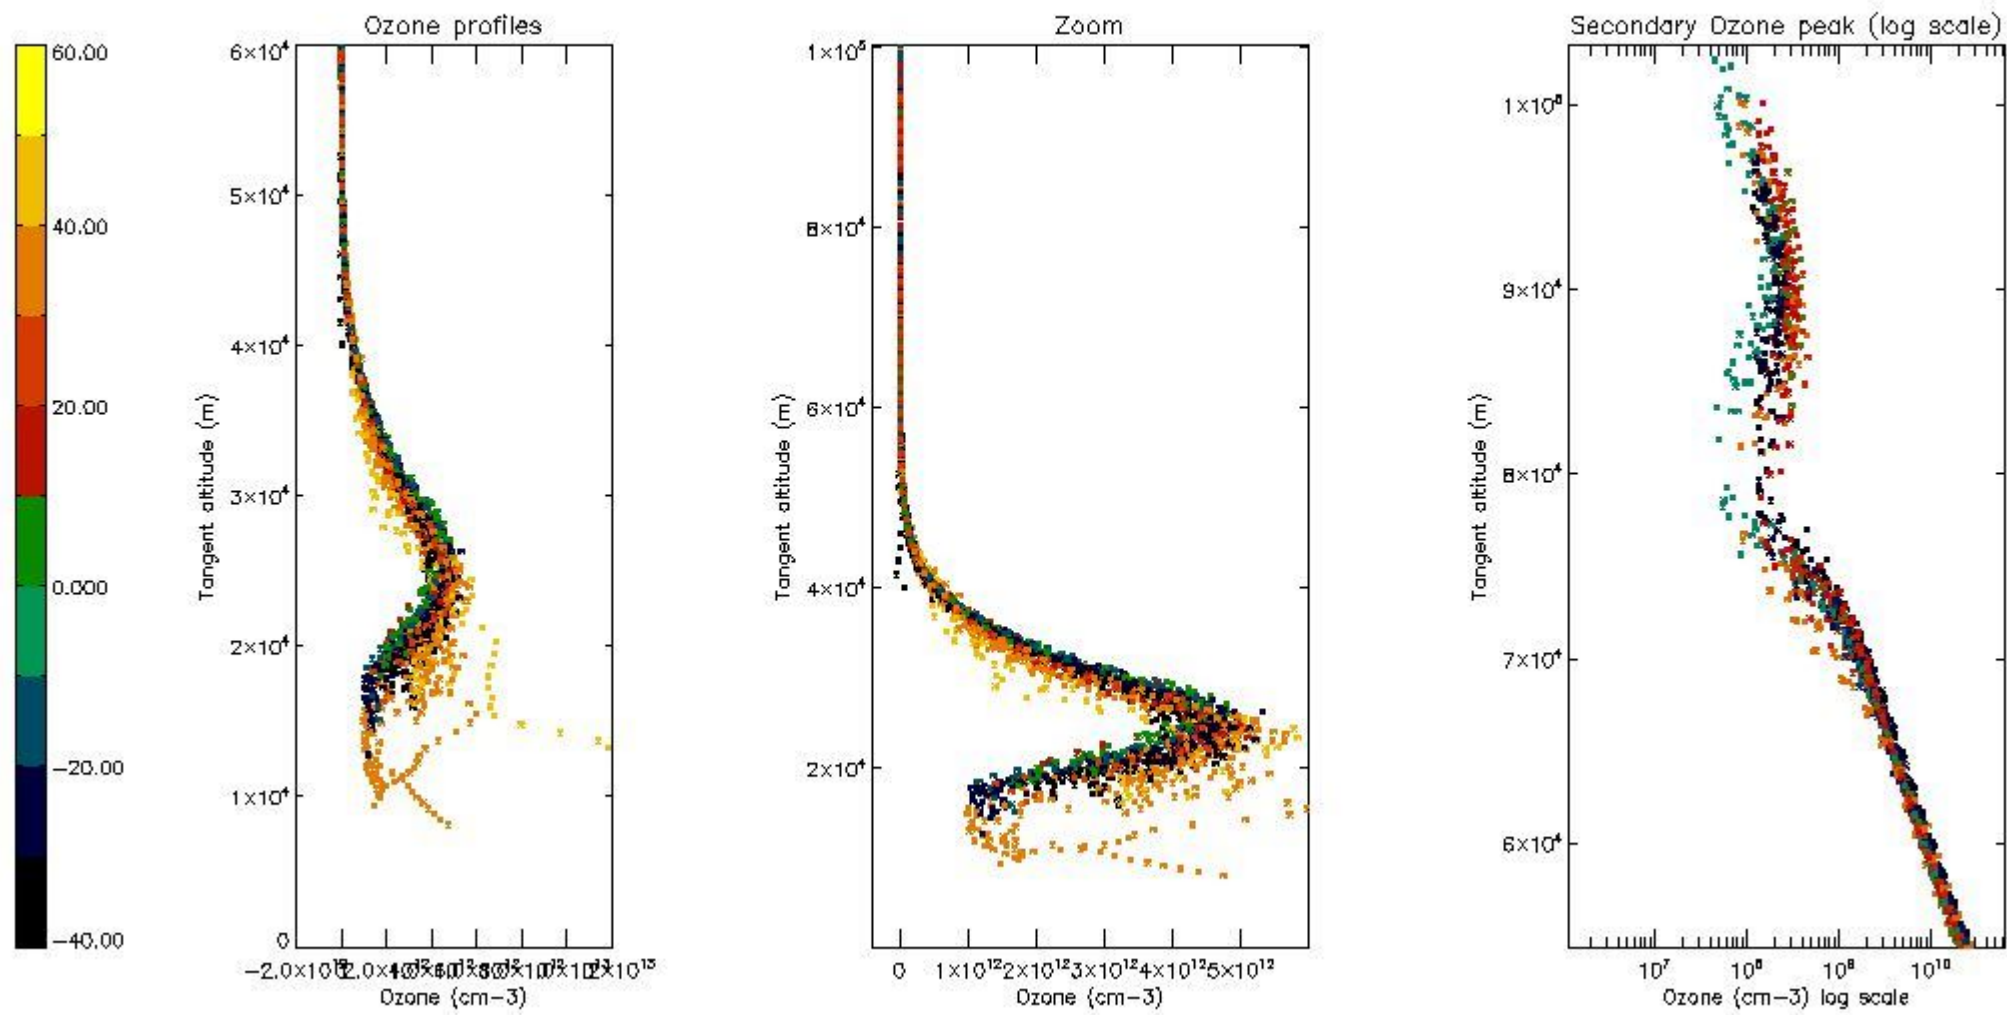

STD < 10	14
STD < 5	10

5.2 Plot ozone profiles for all STD (dark without errors)

The colorbar represents the latitude.

5.3 Plot ozone profiles where STD < 20% (dark without errors)

The colorbar represents the latitude.