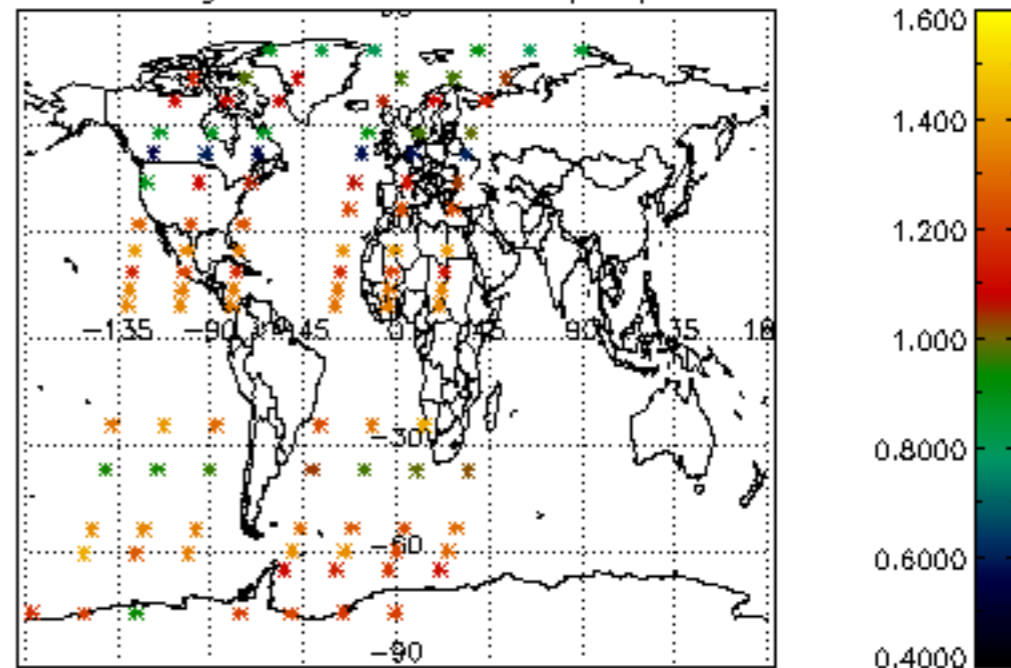

Percentage of datation errors per profile

Percentage of star falling outside central band per profile

Percentage of saturation errors per profile

Percentage of cosmic ray hits per profile

Percentage of datation errors per profile