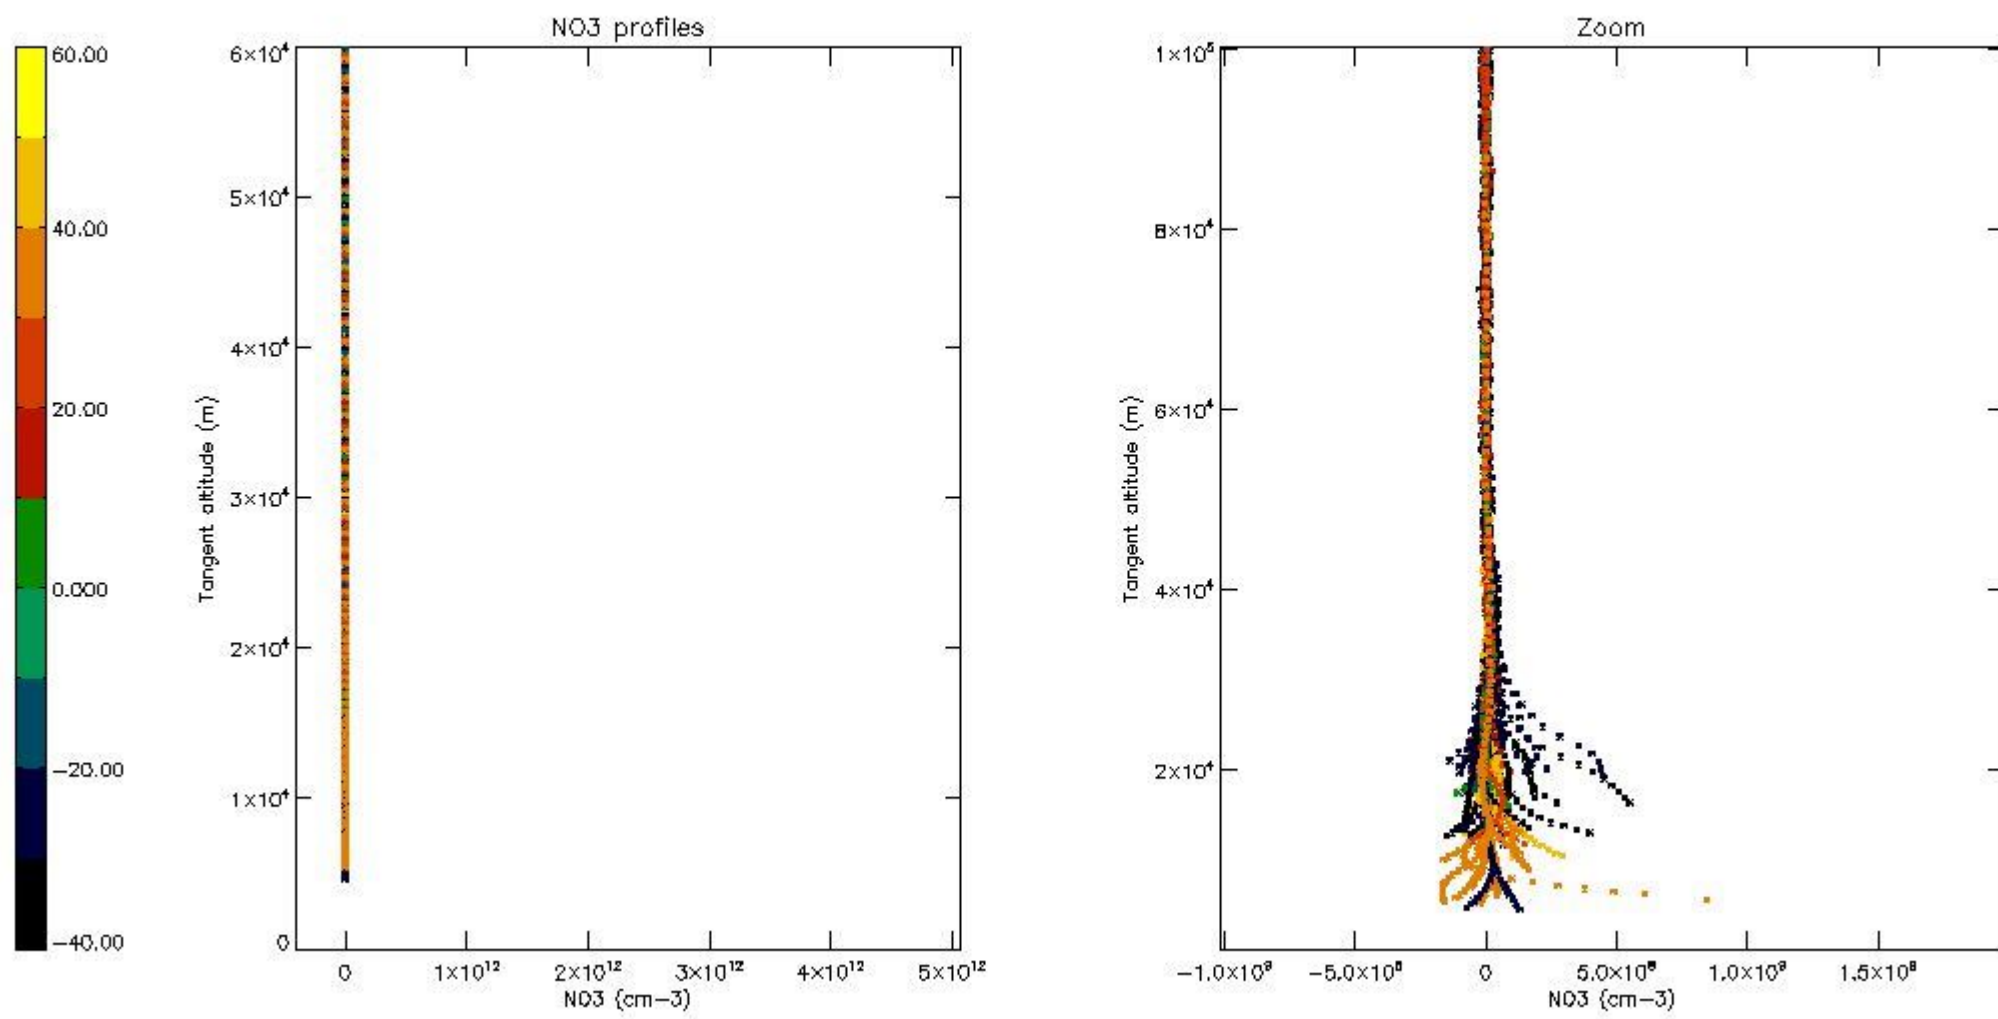

5.8 Plot H2O profiles for all STD (only for occultations of stars 1,2,3,4,13,14,16,26,63 dark without errors)

The colorbar represents the latitude.