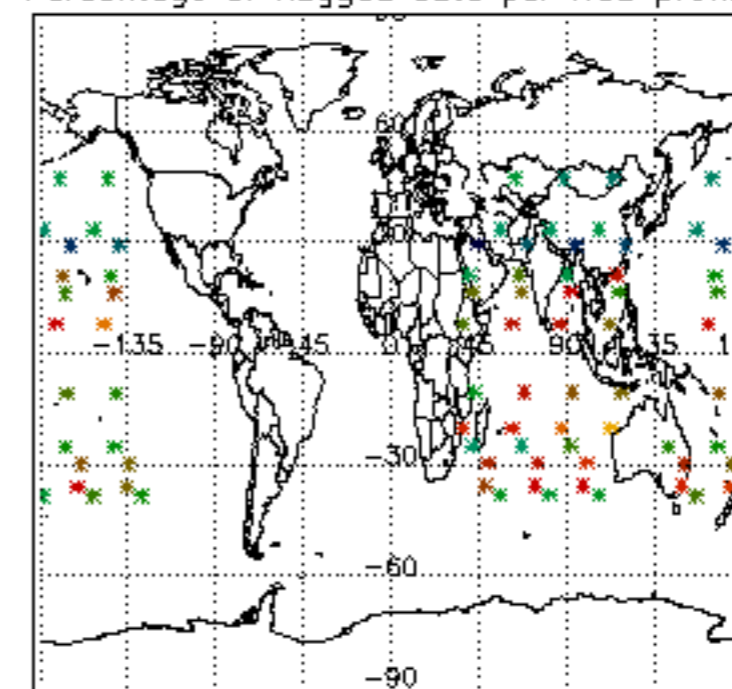

Percentage of flagged data per NO3 profile