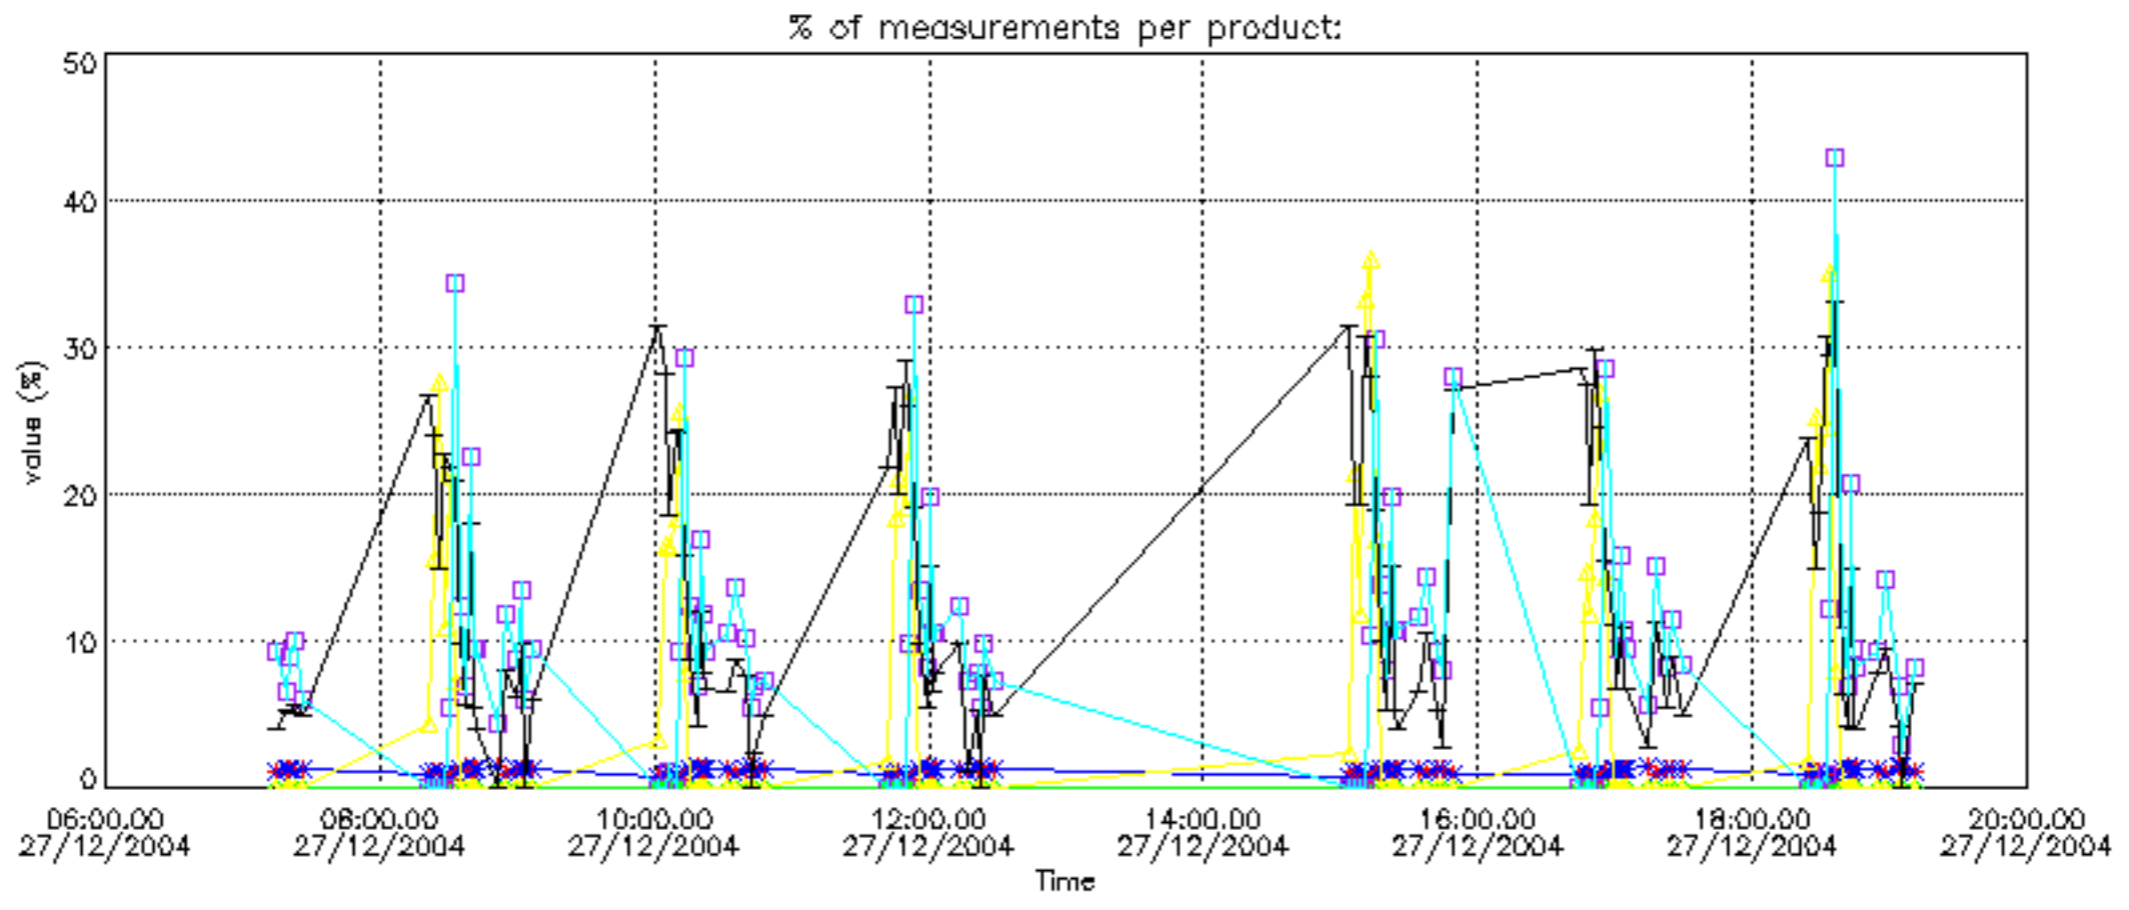

Percentage of cosmic ray hits per profile

Percentage of datation errors per profile