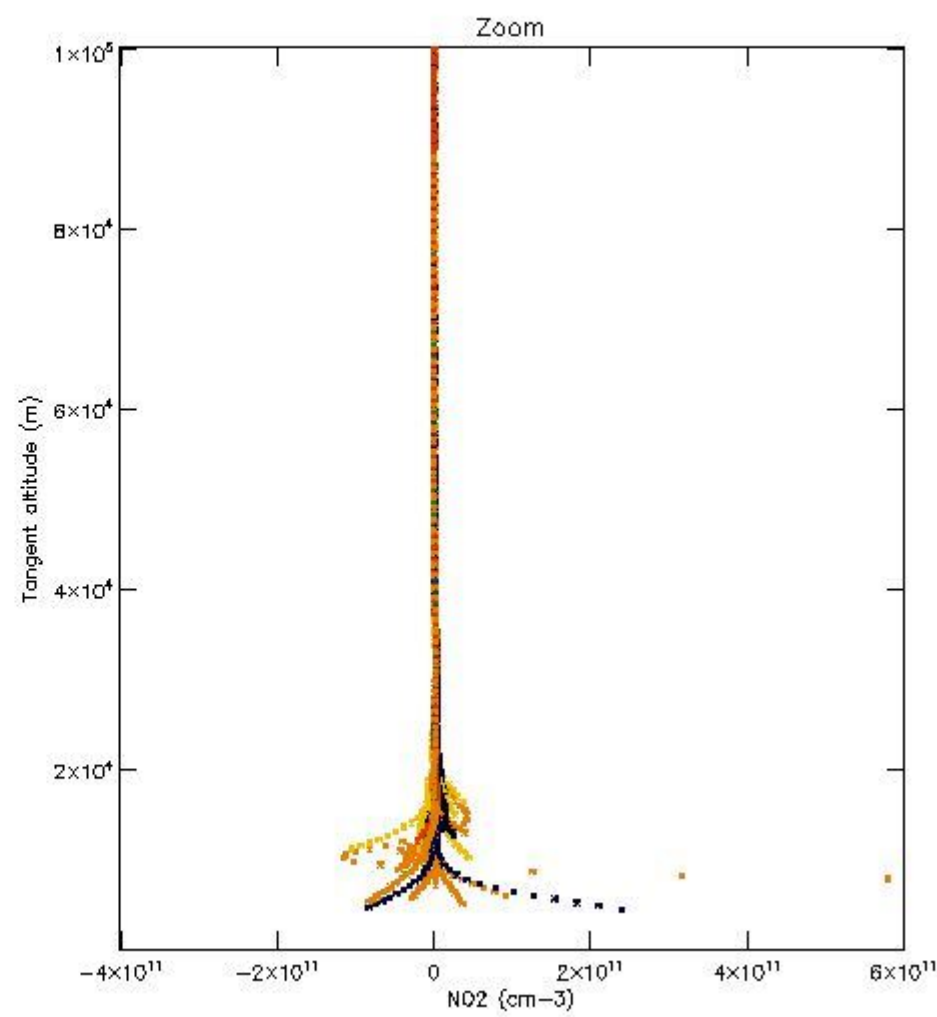

5.4 Plot ozone profiles where STD < 10% (dark without errors)

The colorbar represents the latitude.

5.5 Plot ozone profiles where STD < 5% (dark without errors)

The colorbar represents the latitude.

5.6 Plot NO₂ profiles for all STD (dark without errors)

The colorbar represents the latitude.

5.7 Plot NO3 profiles for all STD (dark without errors)

The colorbar represents the latitude.

5.8 Plot H2O profiles for all STD (only for occultations of stars 1,2,3,4,13,14,16,26,63 dark without errors)