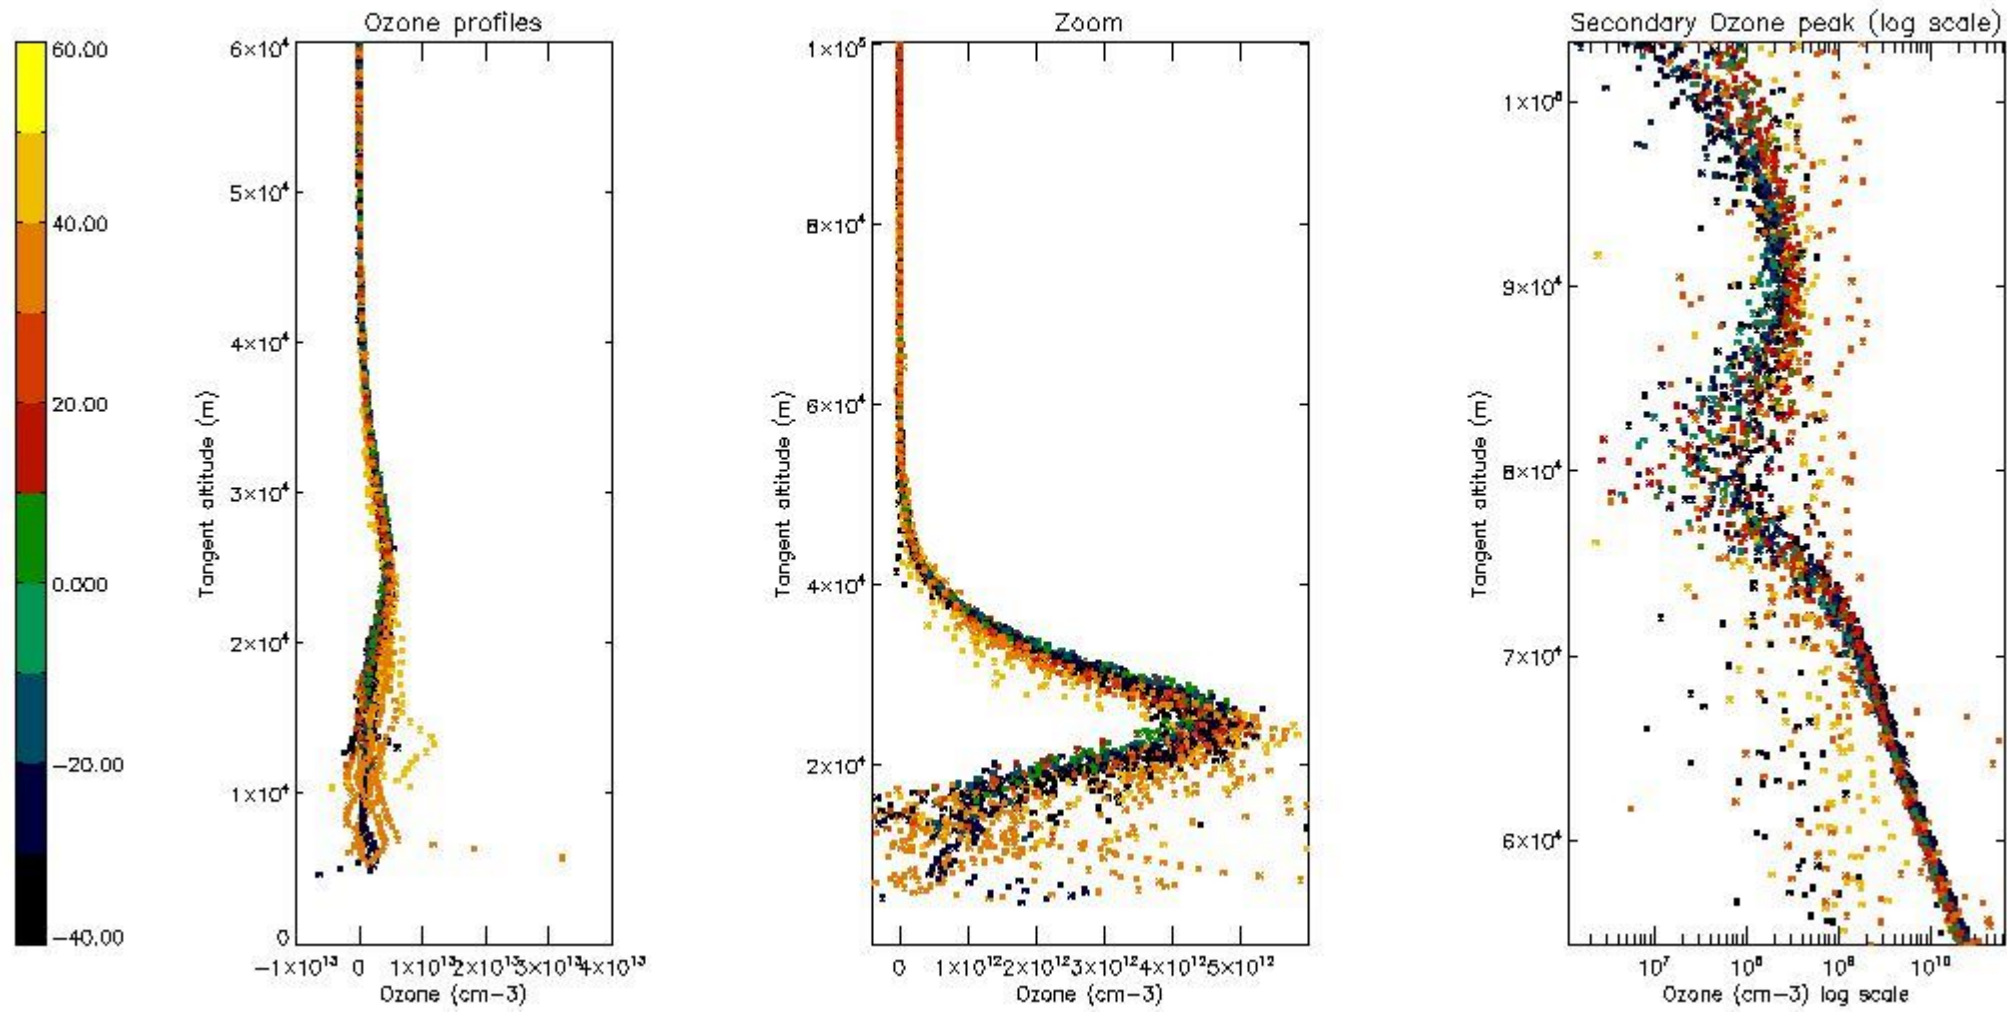

STD < 10	14
STD < 5	10

5.2 Plot ozone profiles for all STD (dark without errors)

The colorbar represents the latitude.

5.3 Plot ozone profiles where STD < 20% (dark without errors)

The colorbar represents the latitude.