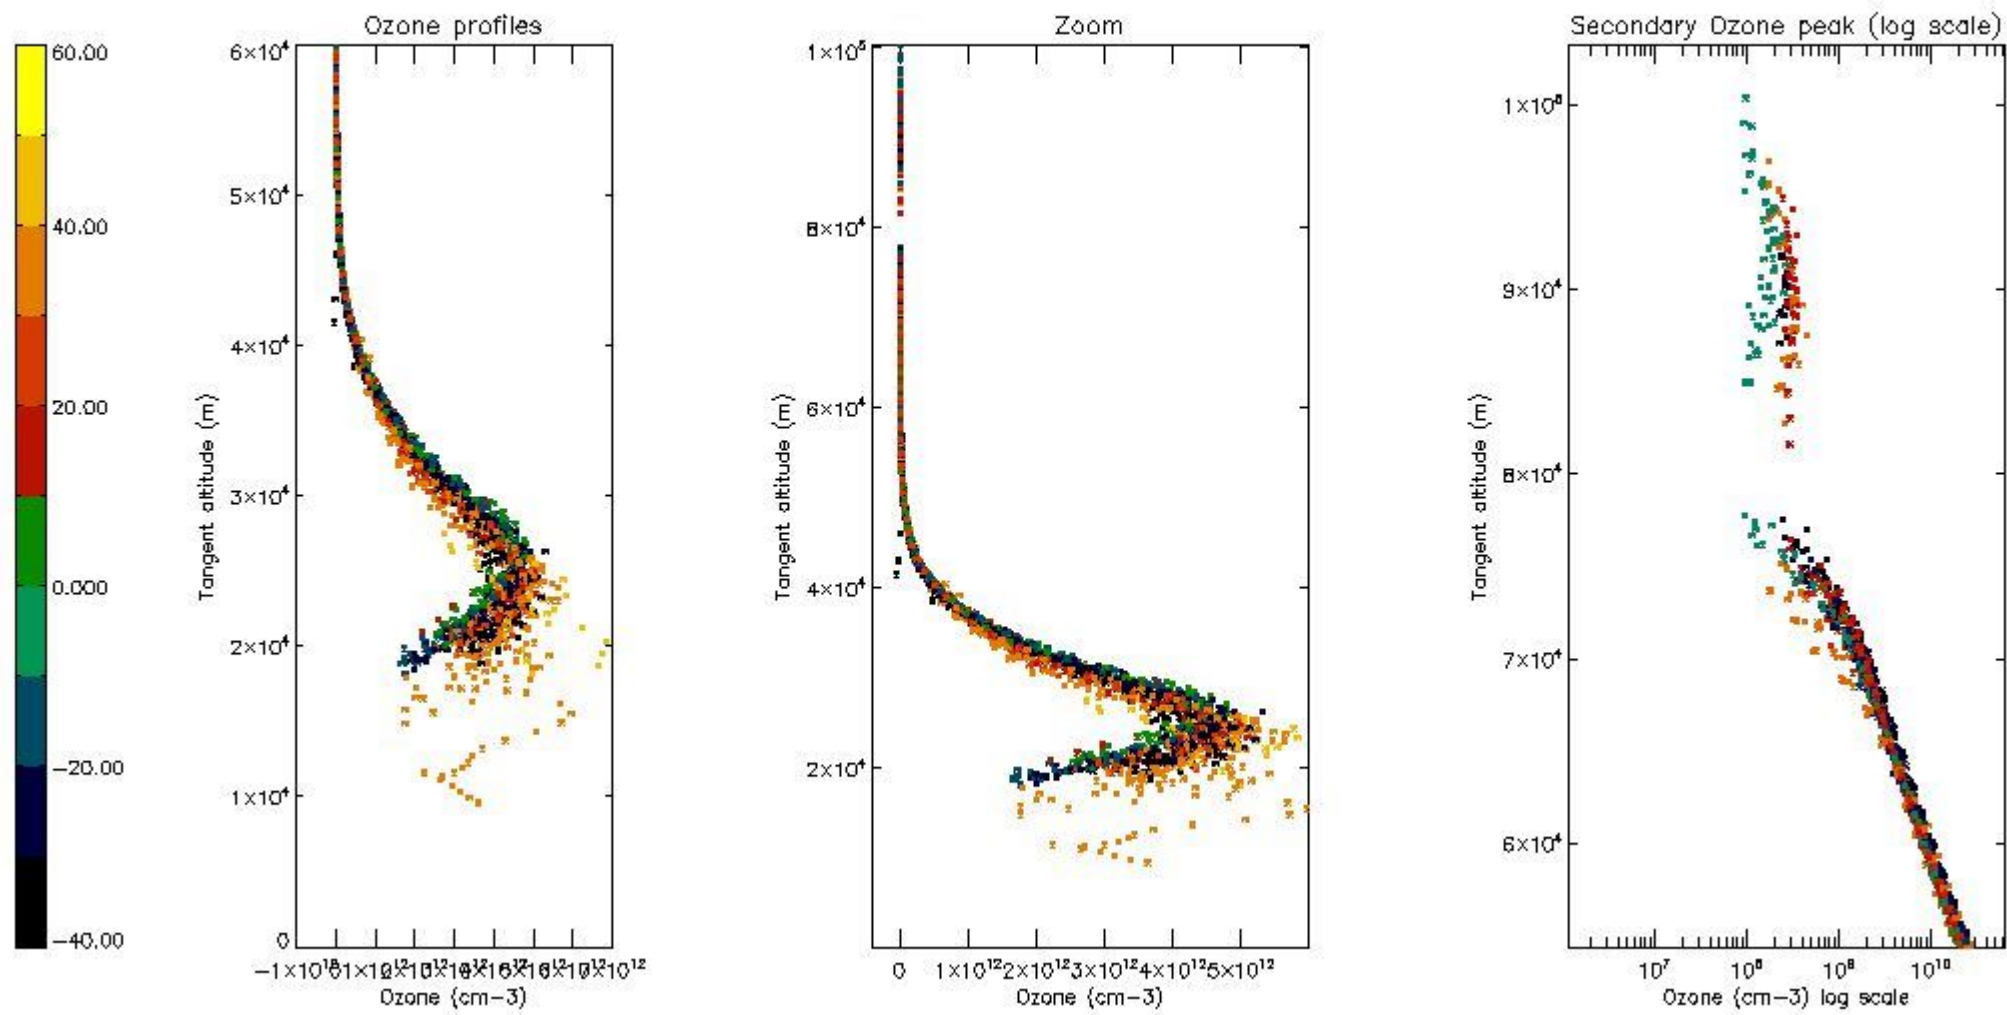

5.5 Plot ozone profiles where STD < 5% (dark without errors)

The colorbar represents the latitude.