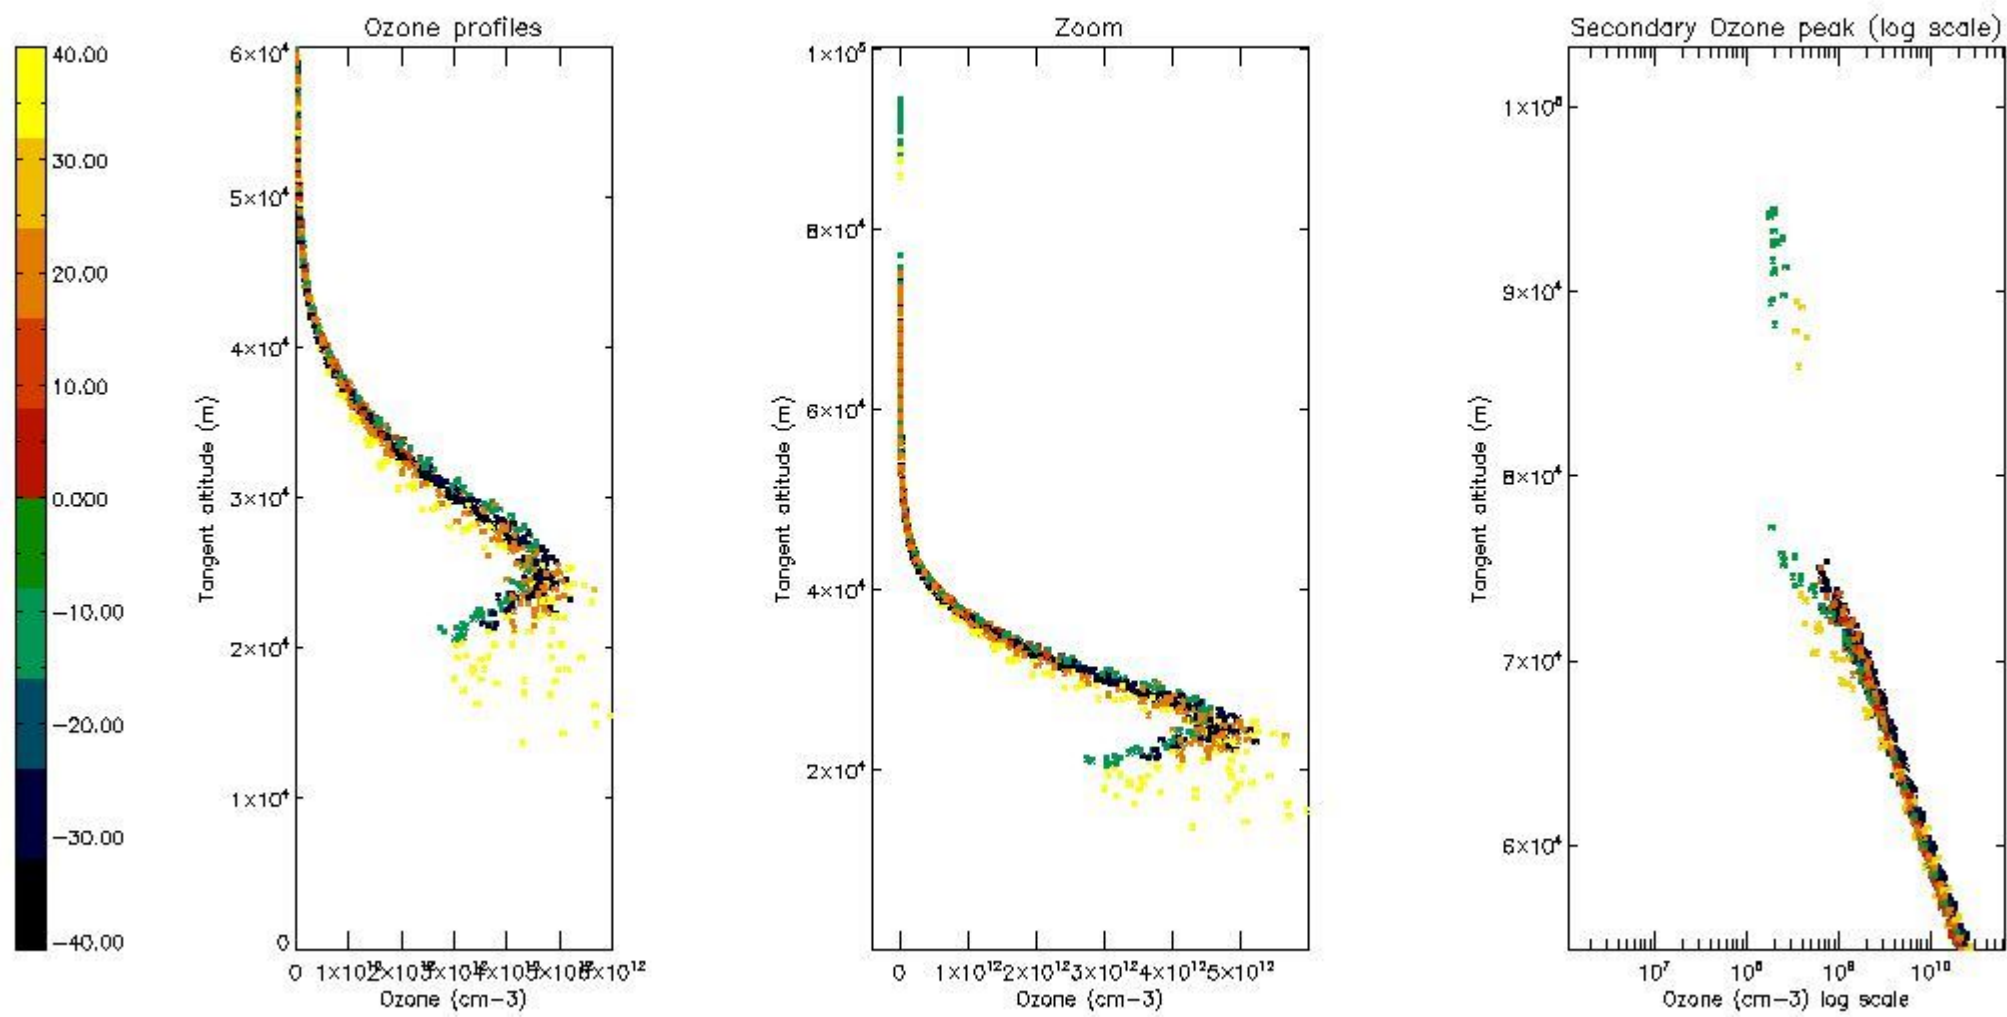

5.6 Plot NO₂ profiles for all STD (dark without errors)

The colorbar represents the latitude.