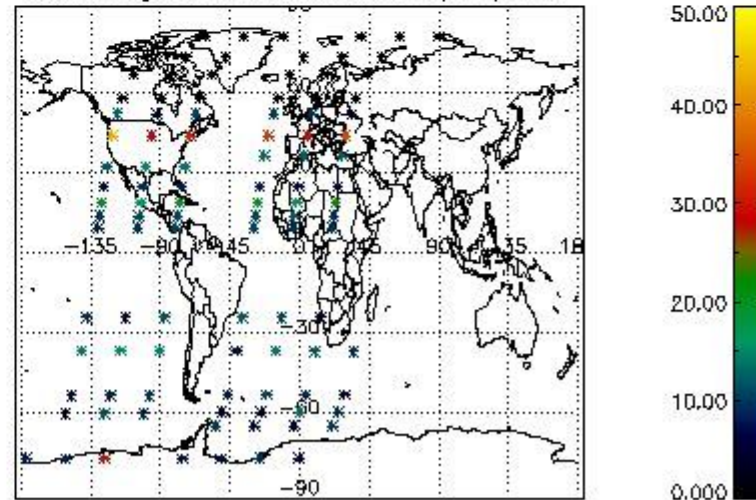

4.2 Plot quality information per product coming from level 1b processing (world map)

4.2.1 Plot level 1 quality information per product (world map): ENVISAT ASCENDING passes

4.2.2 Plot level 1 quality information per product (world map): ENVISAT DESCENDING passes

Percentage of cosmic ray hits per profile

Percentage of datation errors per profile

Percentage of star falling outside central band per profile

Percentage of saturation errors per profile

5. Trace gas profiles