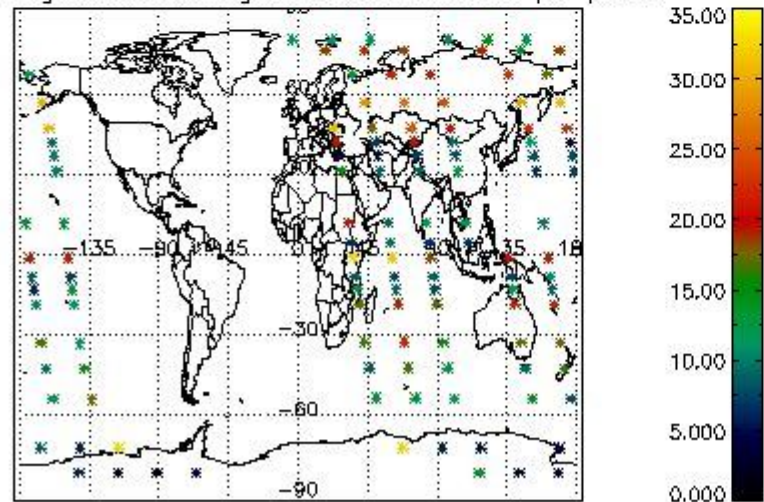

Percentage of star falling outside central band per profile