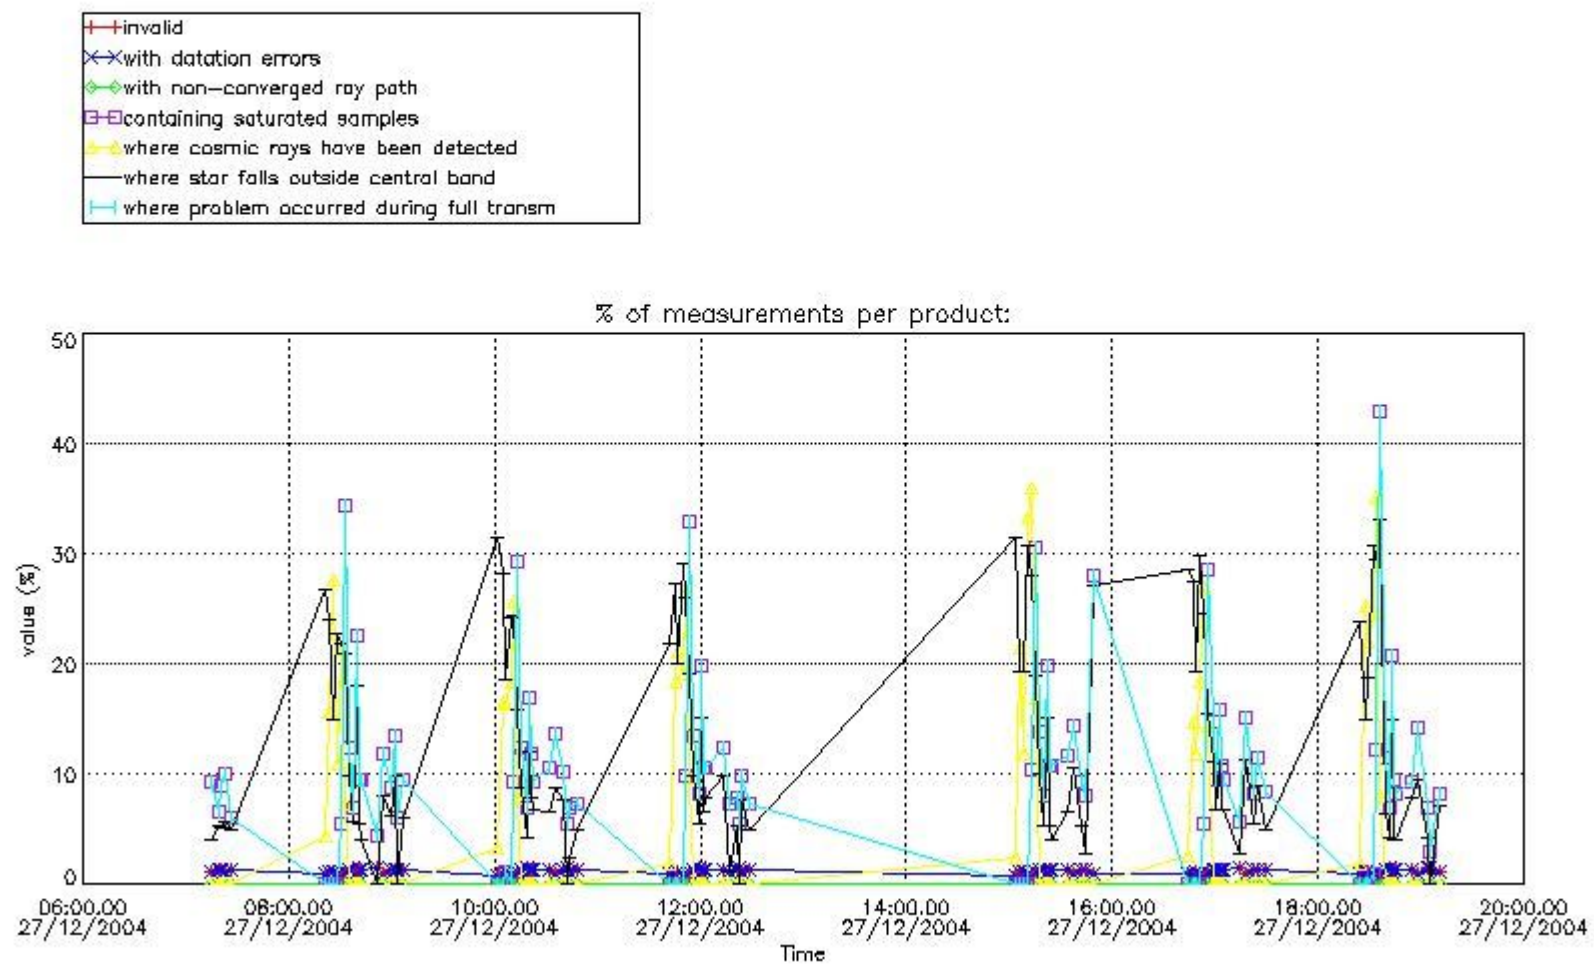

4.2 Plot quality information per product coming from level 1b processing (world map)

4.2.1 Plot level 1 quality information per product (world map): ENVISAT ASCENDING passes