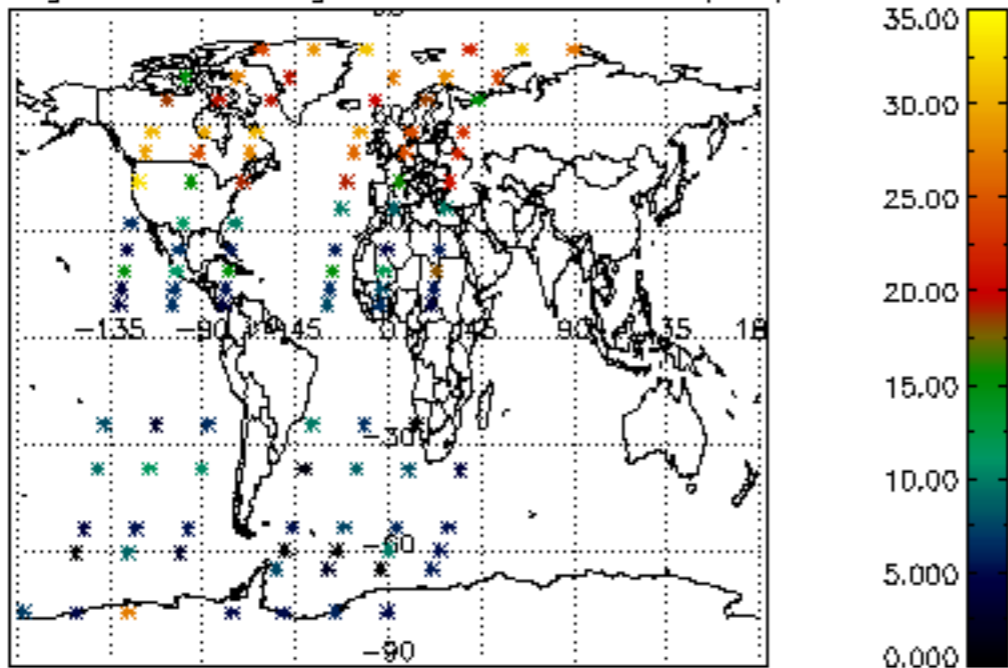

Percentage of star falling outside central band per profile