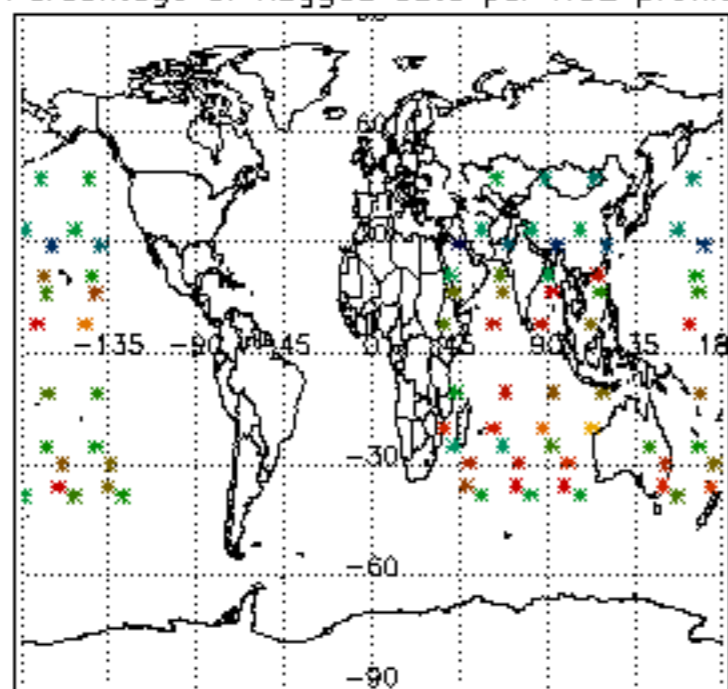

Percentage of flagged data per NO2 profile