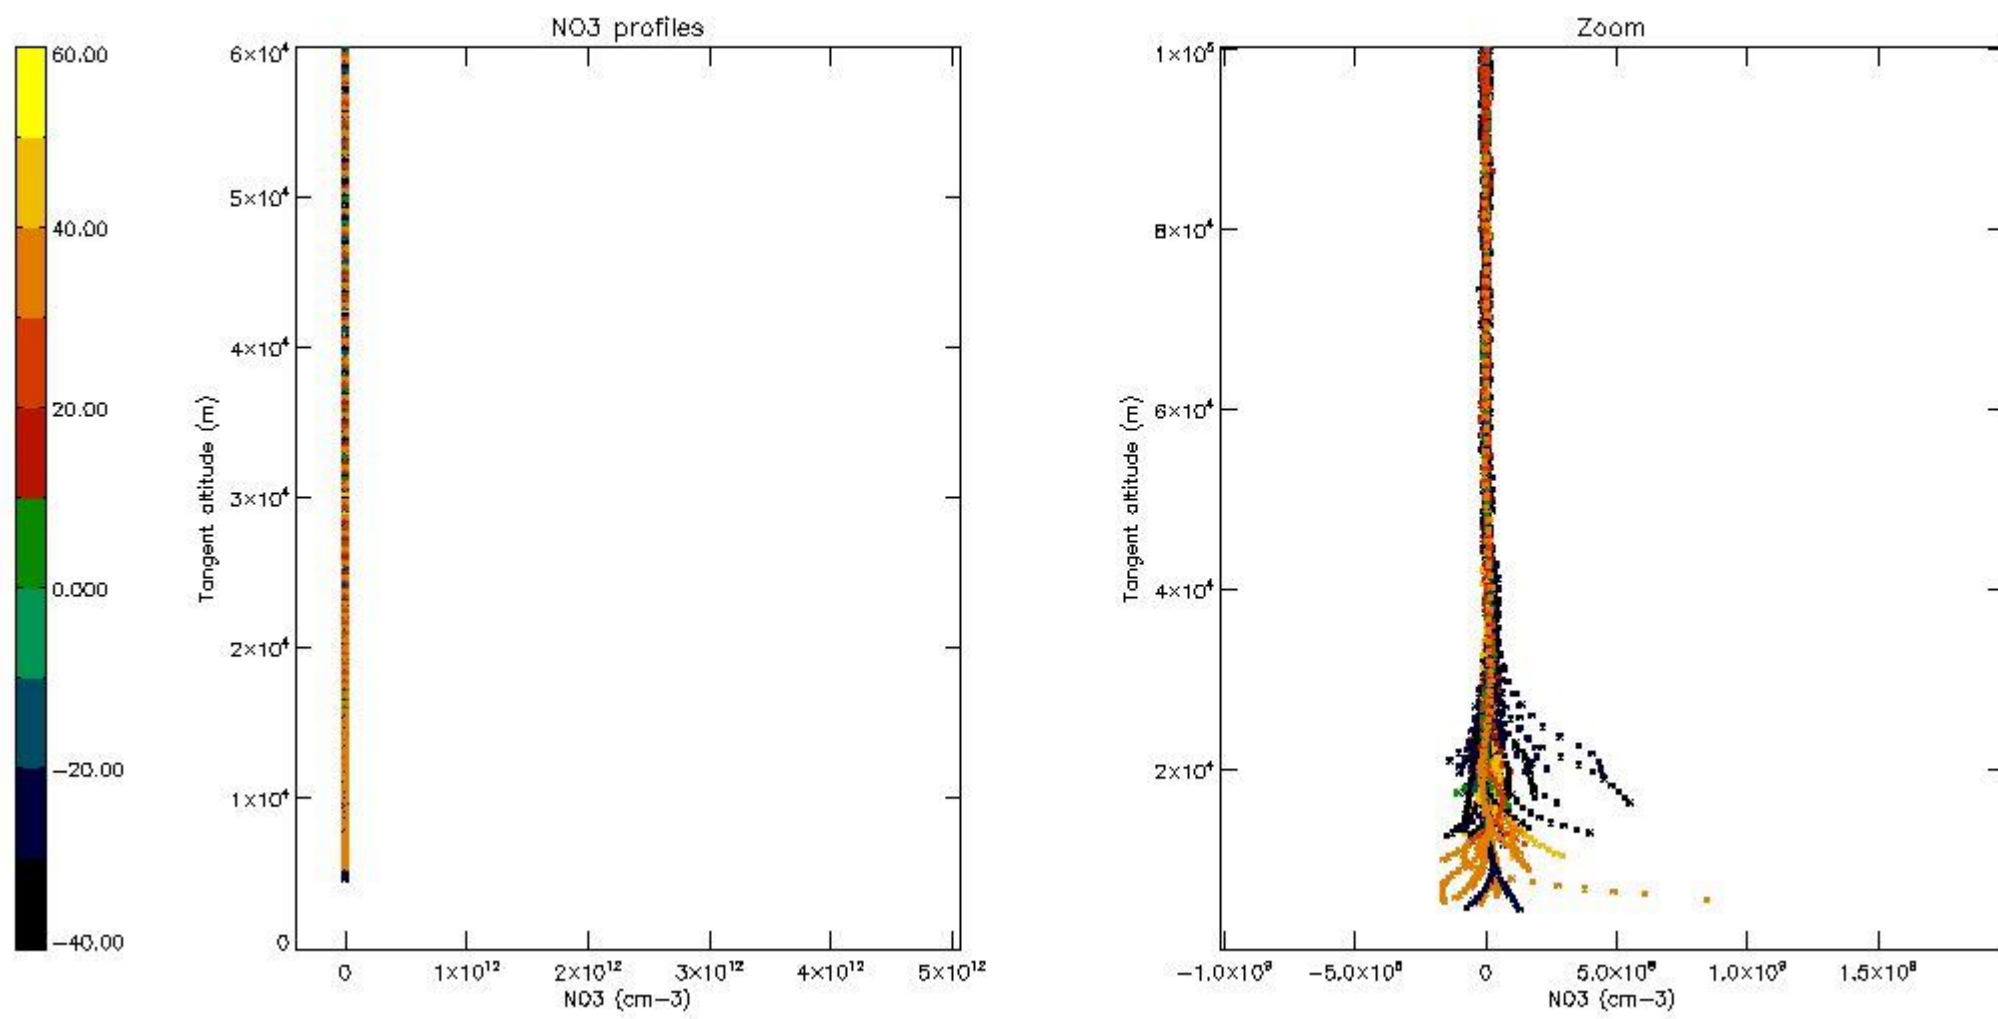

5.4 Plot ozone profiles where $STD < 10\%$ (dark without errors)

The colorbar represents the latitude.

5.5 Plot ozone profiles where STD < 5% (dark without errors)

The colorbar represents the latitude.

5.6 Plot NO₂ profiles for all STD (dark without errors)

The colorbar represents the latitude.

5.7 Plot NO3 profiles for all STD (dark without errors)

The colorbar represents the latitude.

5.8 Plot H2O profiles for all STD (only for occultations of stars 1,2,3,4,13,14,16,26,63 dark without errors)