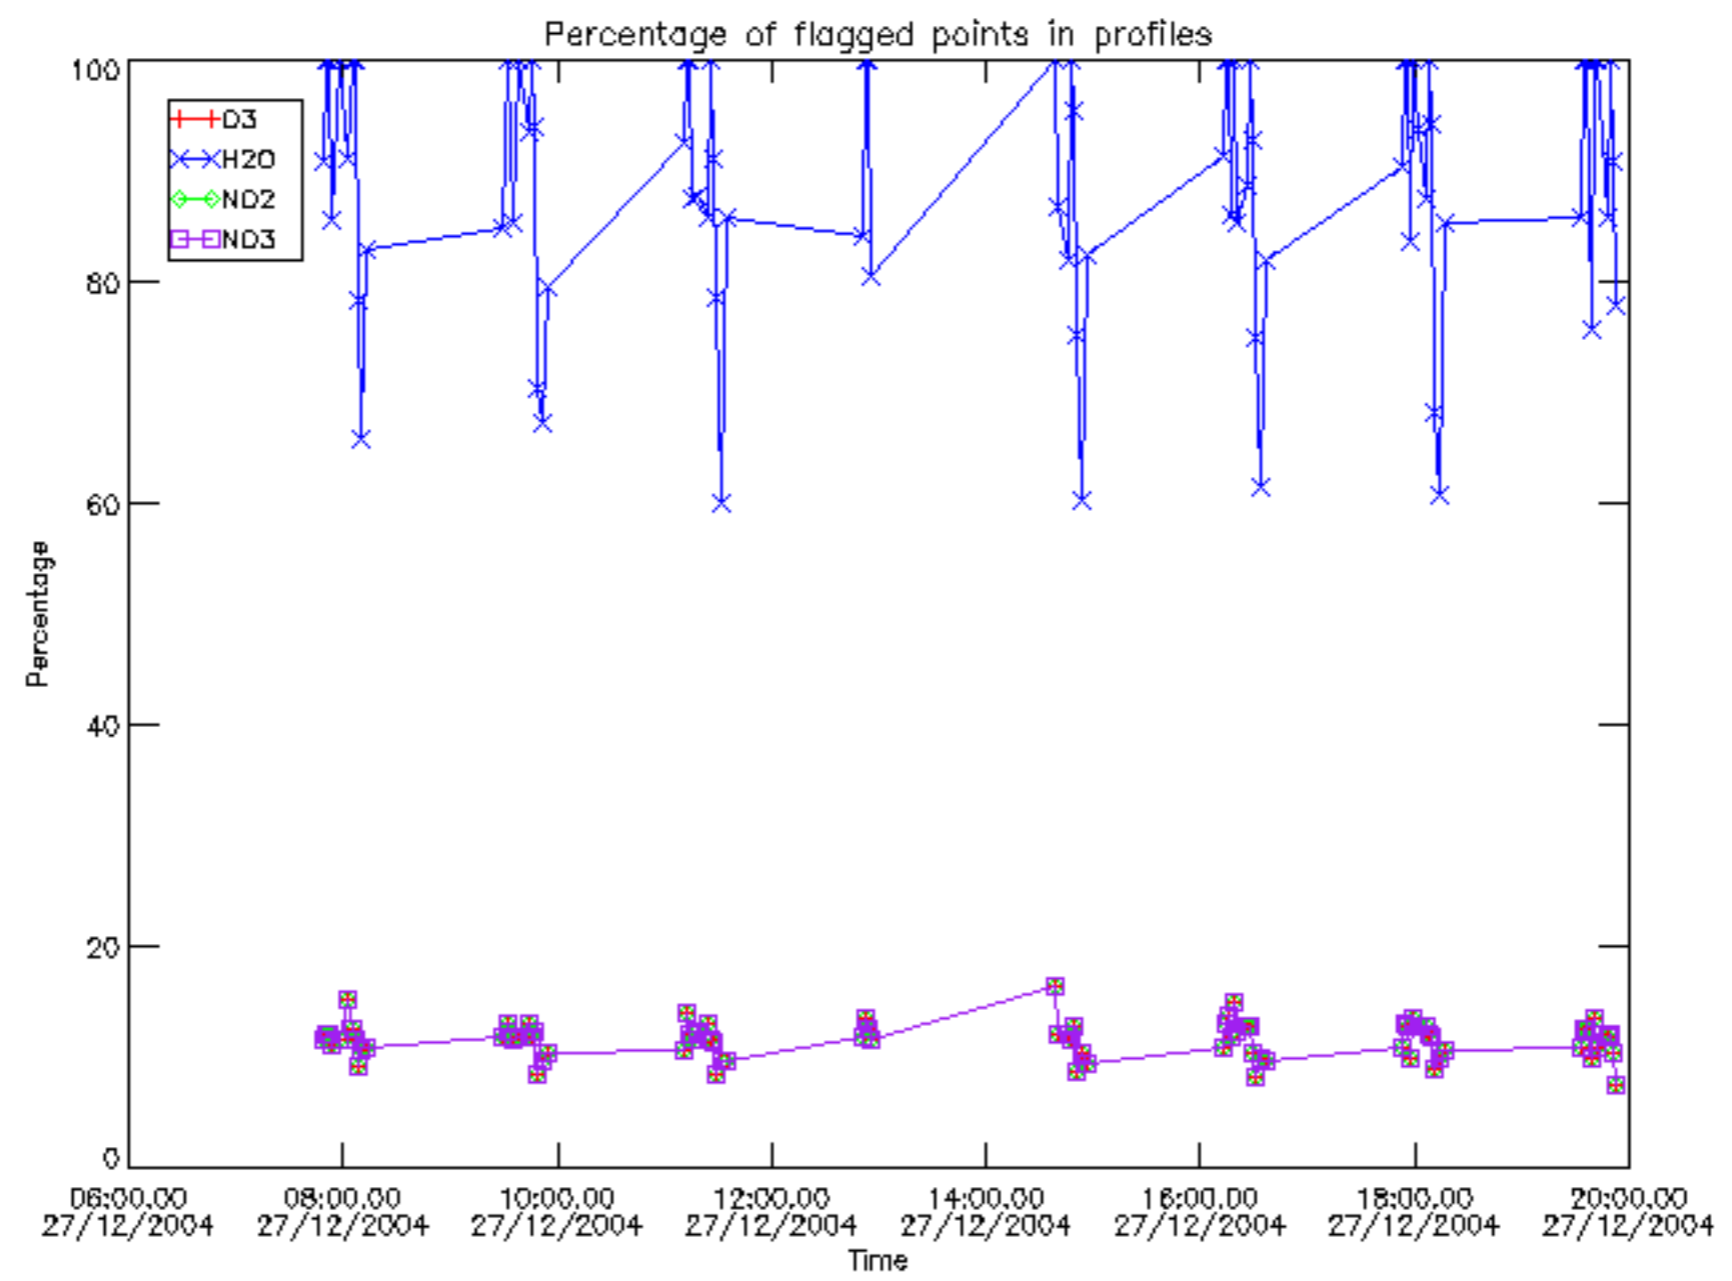

Percentage of flagged data per D3 profile

Percentage of flagged data per H2O profile