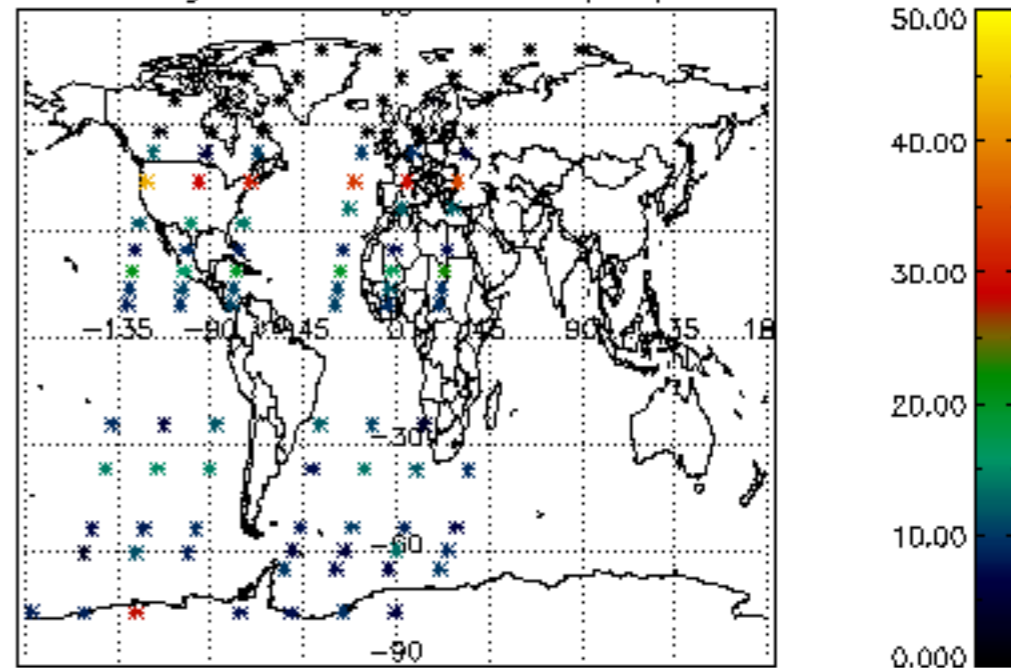

Percentage of saturation errors per profile