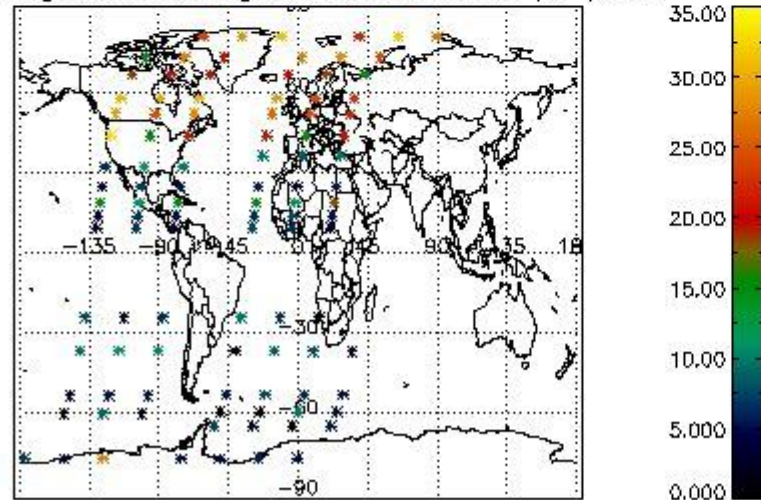

Percentage of star falling outside central band per profile