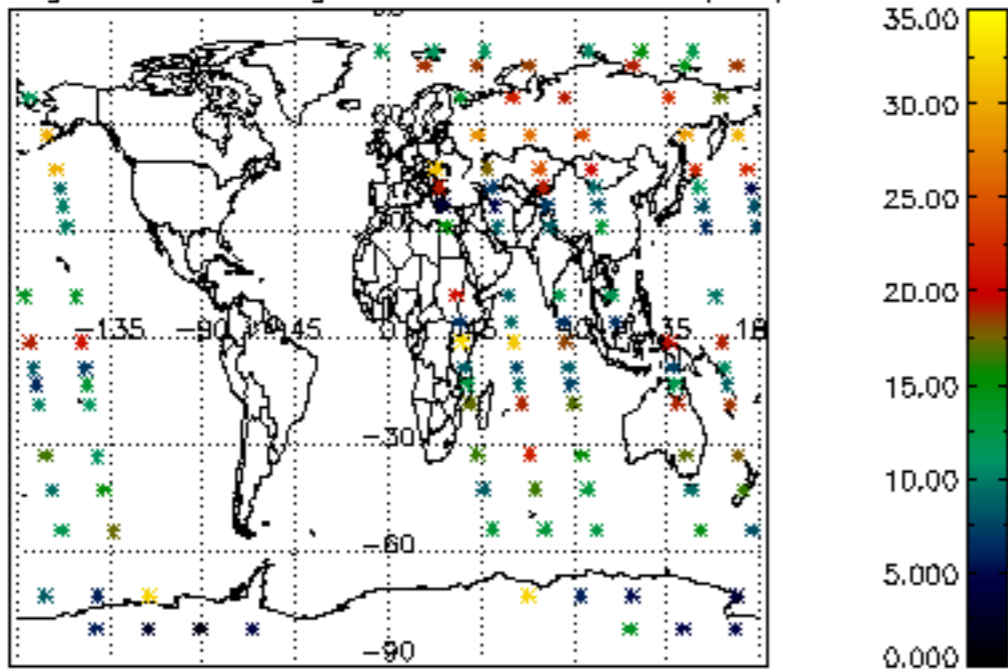

Percentage of cosmic ray hits per profile

Percentage of star falling outside central band per profile