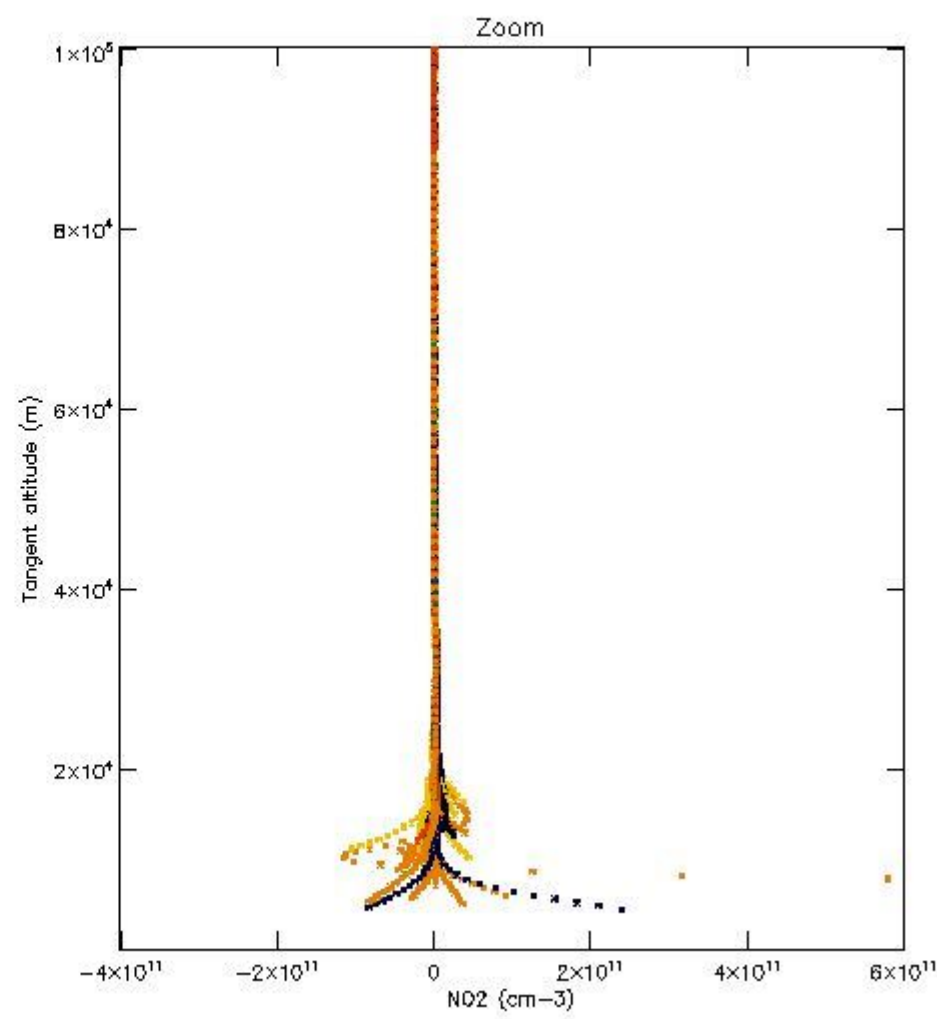

STD < 10	14
STD < 5	10

5.2 Plot ozone profiles for all STD (dark without errors)

The colorbar represents the latitude.

5.3 Plot ozone profiles where STD < 20% (dark without errors)

The colorbar represents the latitude.

5.4 Plot ozone profiles where $STD < 10\%$ (dark without errors)

The colorbar represents the latitude.

5.5 Plot ozone profiles where STD < 5% (dark without errors)

The colorbar represents the latitude.

5.6 Plot NO₂ profiles for all STD (dark without errors)

The colorbar represents the latitude.

5.7 Plot NO3 profiles for all STD (dark without errors)

The colorbar represents the latitude.

5.8 Plot H2O profiles for all STD (only for occultations of stars 1,2,3,4,13,14,16,26,63 dark without errors)