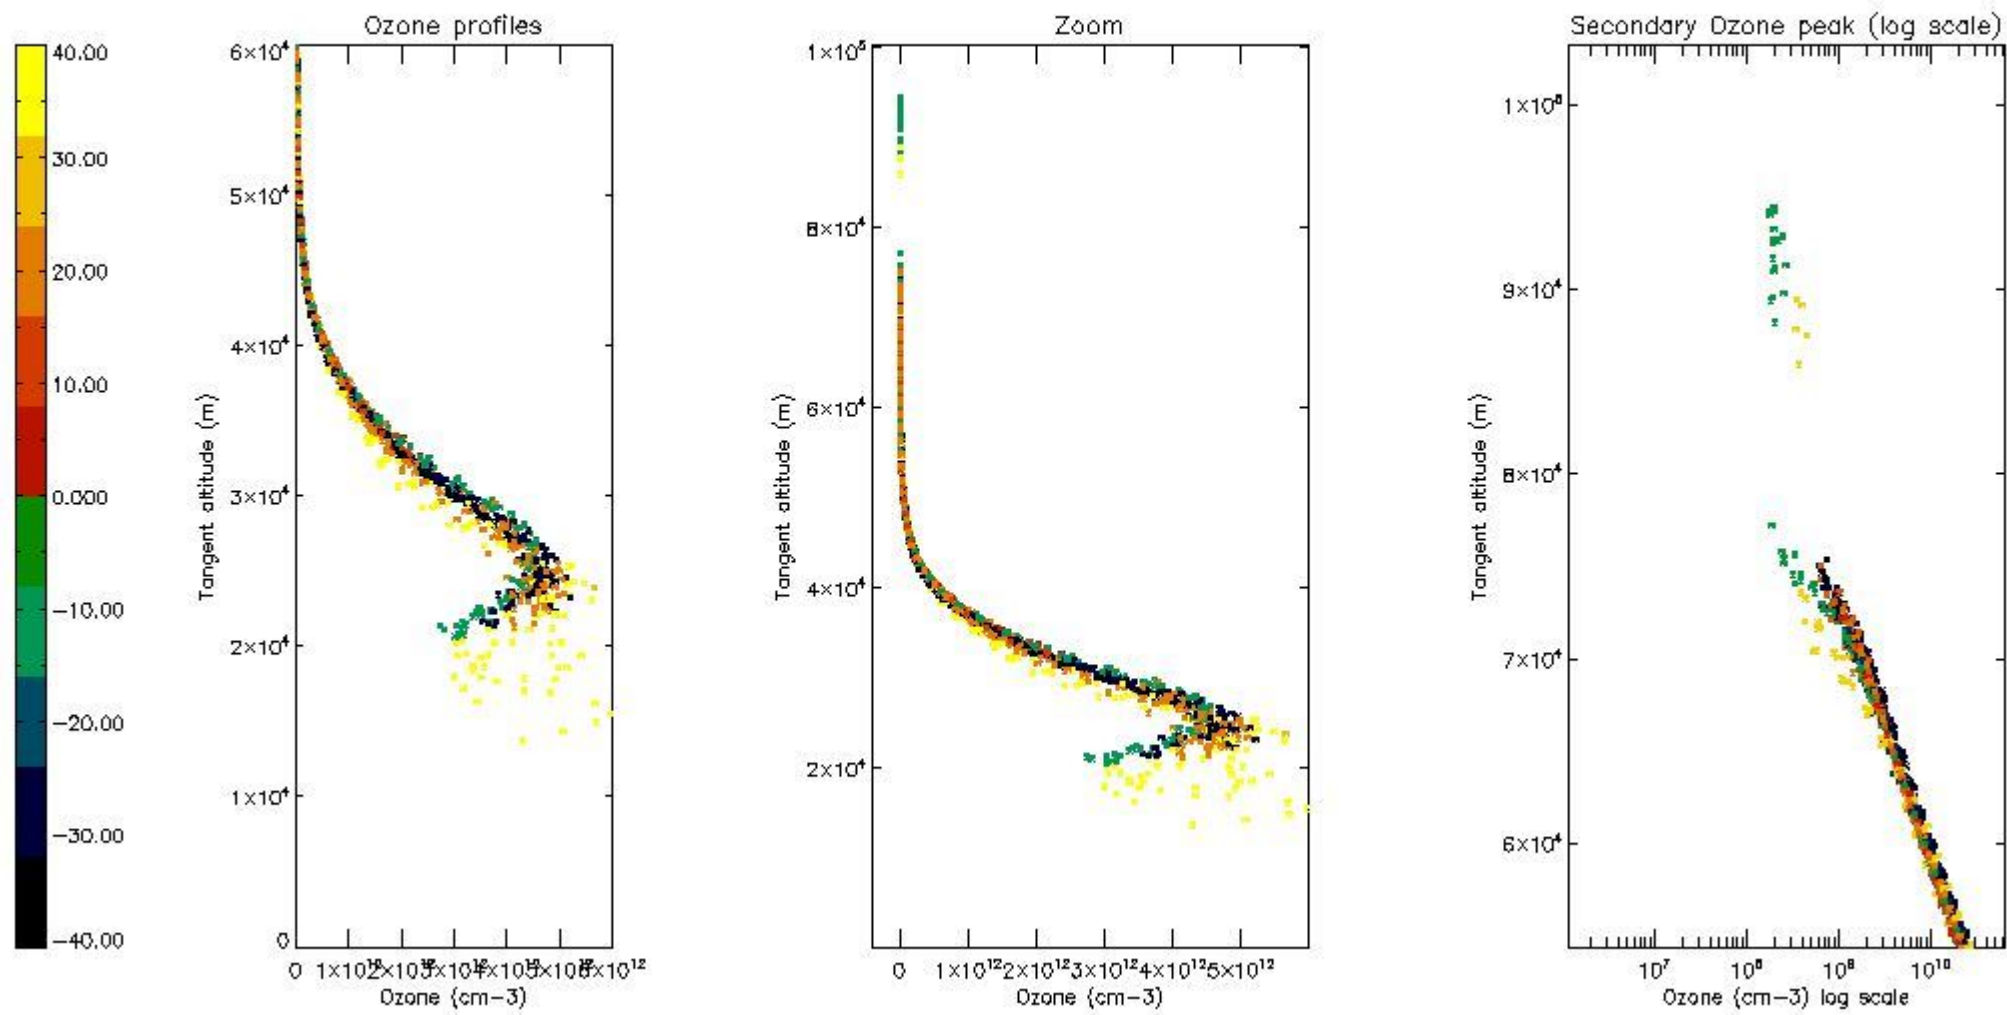

5.6 Plot NO₂ profiles for all STD (dark without errors)

The colorbar represents the latitude.