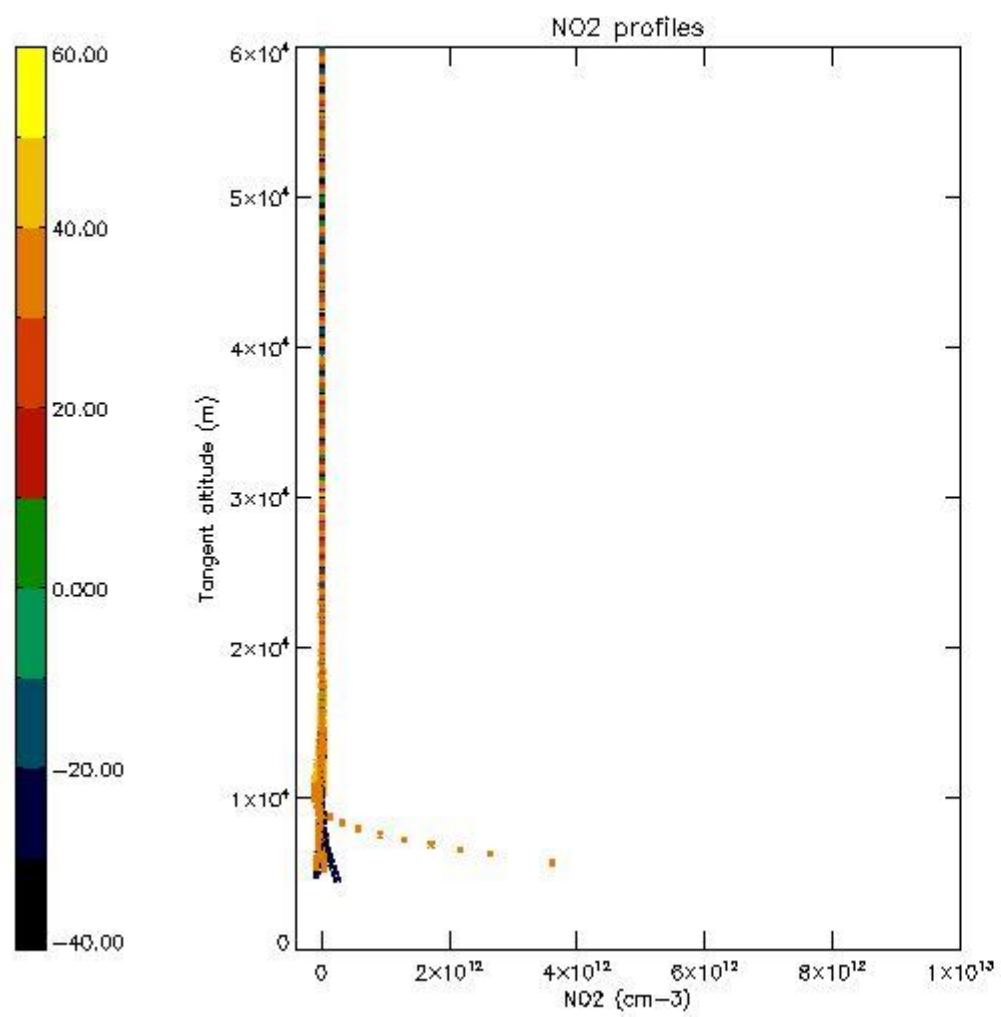

5.7 Plot NO3 profiles for all STD (dark without errors)

The colorbar represents the latitude.