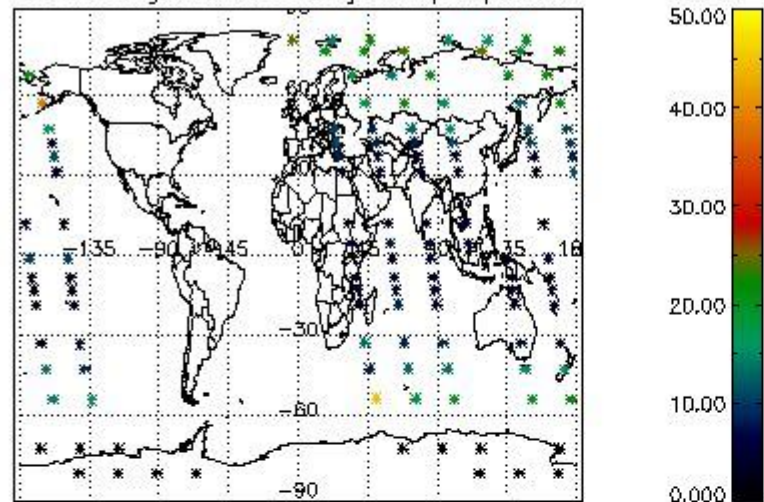

Percentage of cosmic ray hits per profile