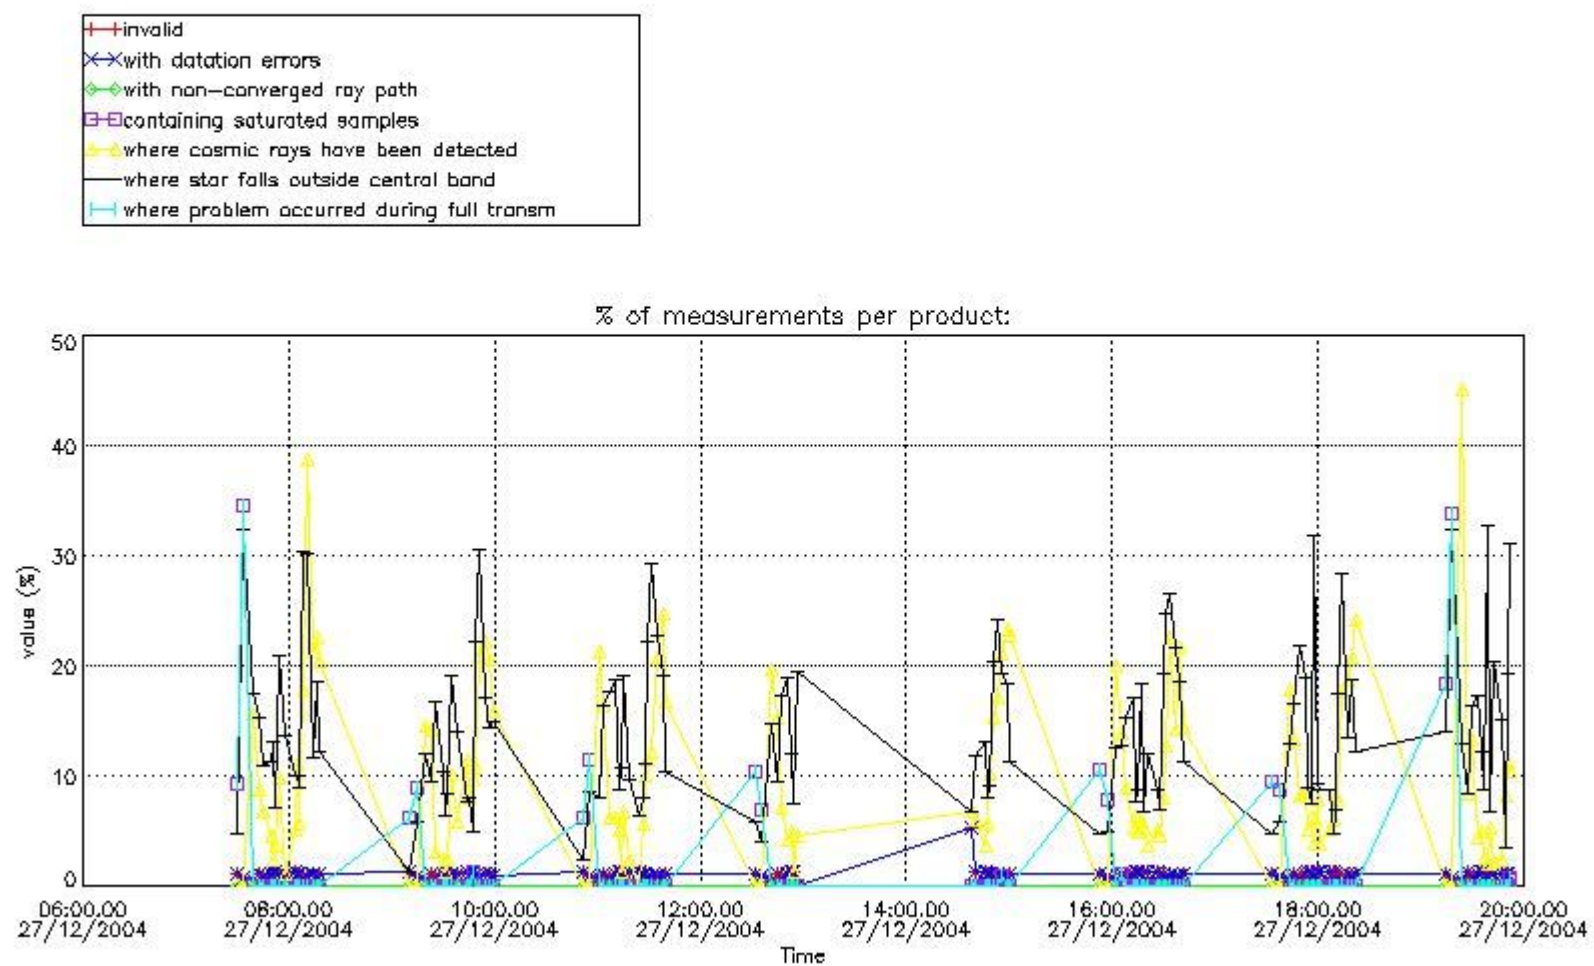

4.1.2 Plot level 1 quality information per product (time dependant): ENVI SAT DESCENDING passes