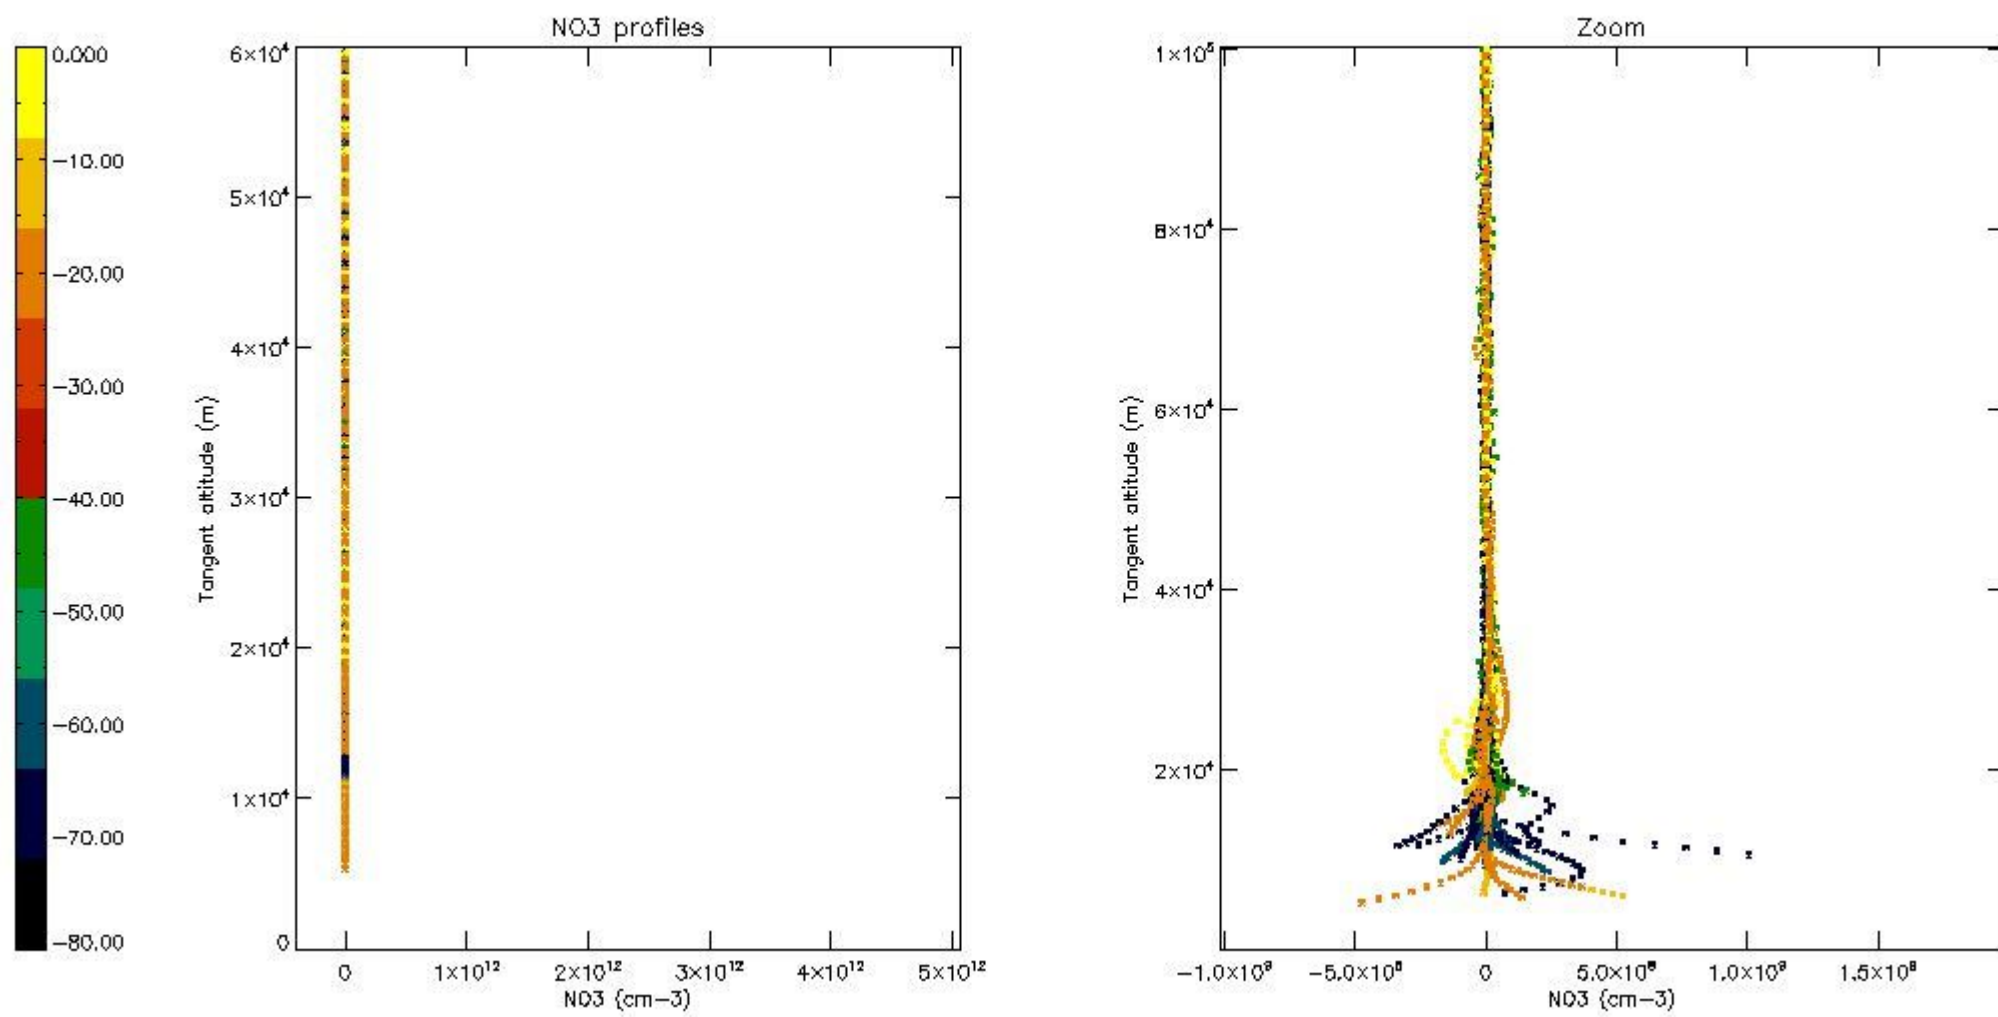

5.8 Plot H2O profiles for all STD (only for occultations of stars 1,2,3,4,13,14,16,26,63 dark without errors)

The colorbar represents the latitude.