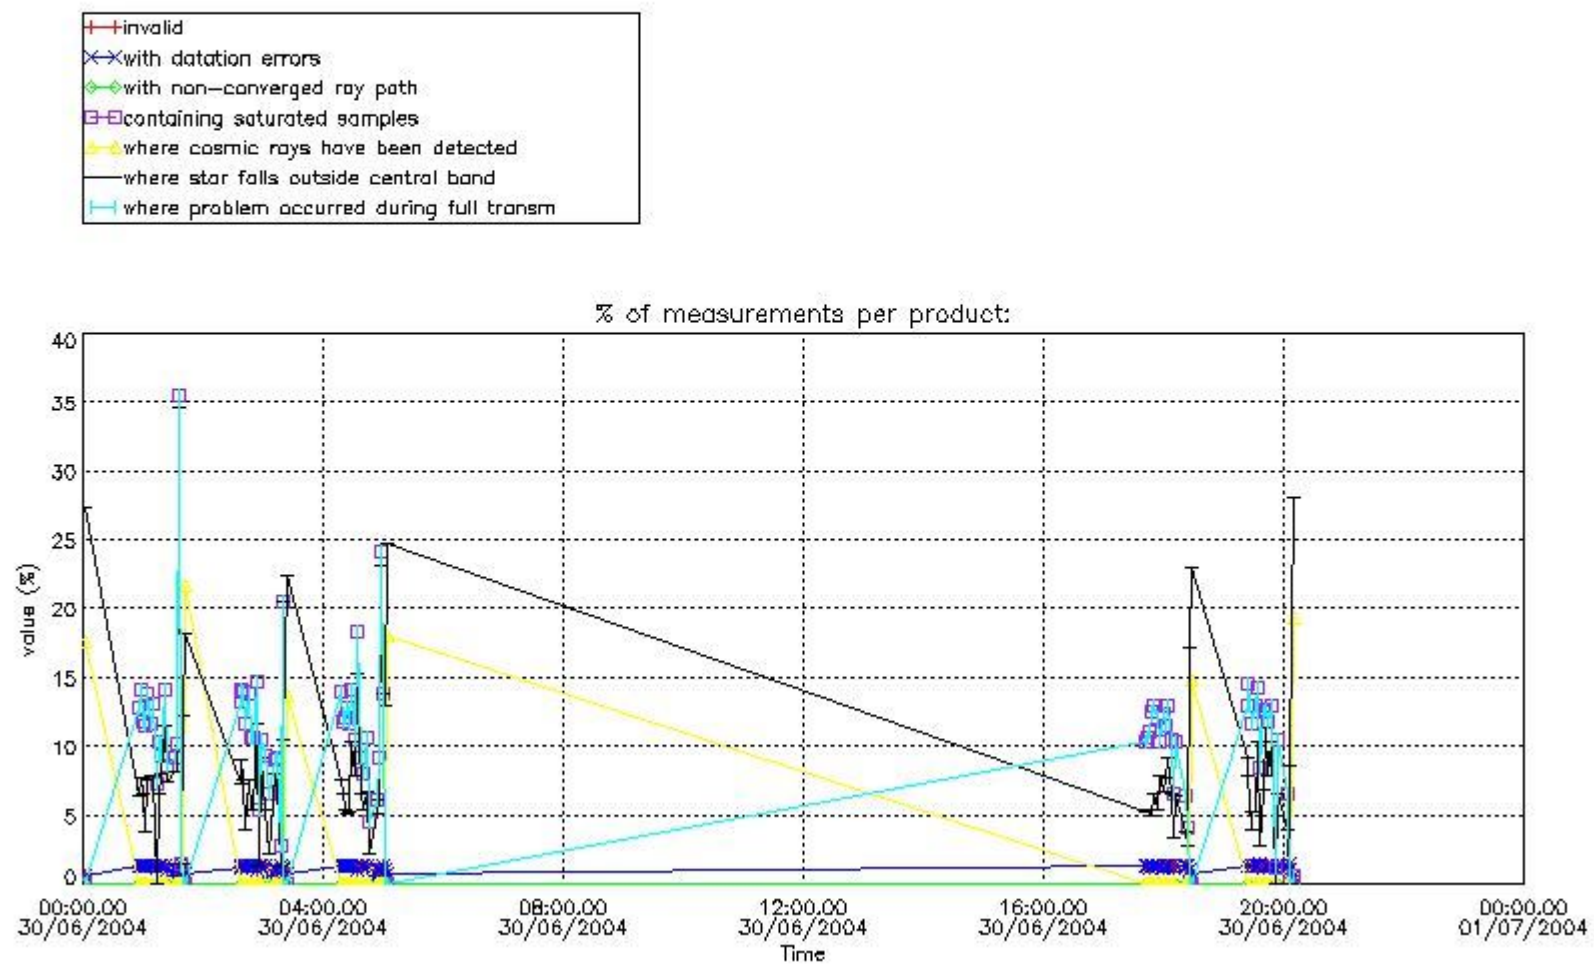

4.2 Plot quality information per product coming from level 1b processing (world map)

4.2.1 Plot level 1 quality information per product (world map): ENVISAT ASCENDING passes