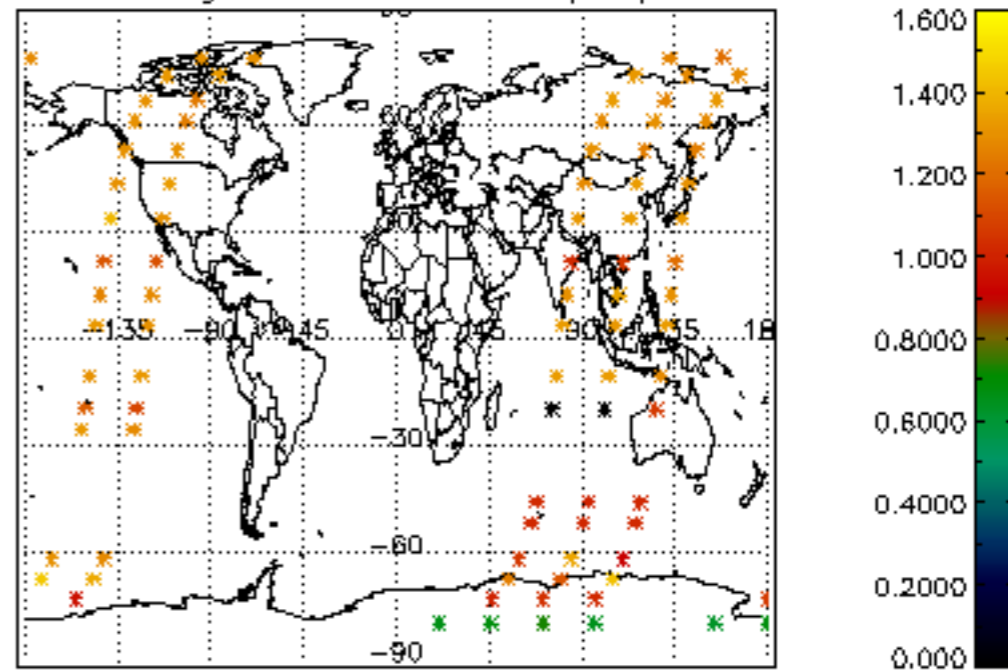

Percentage of datation errors per profile

Percentage of star falling outside central band per profile

Percentage of saturation errors per profile

Percentage of cosmic ray hits per profile

Percentage of datation errors per profile