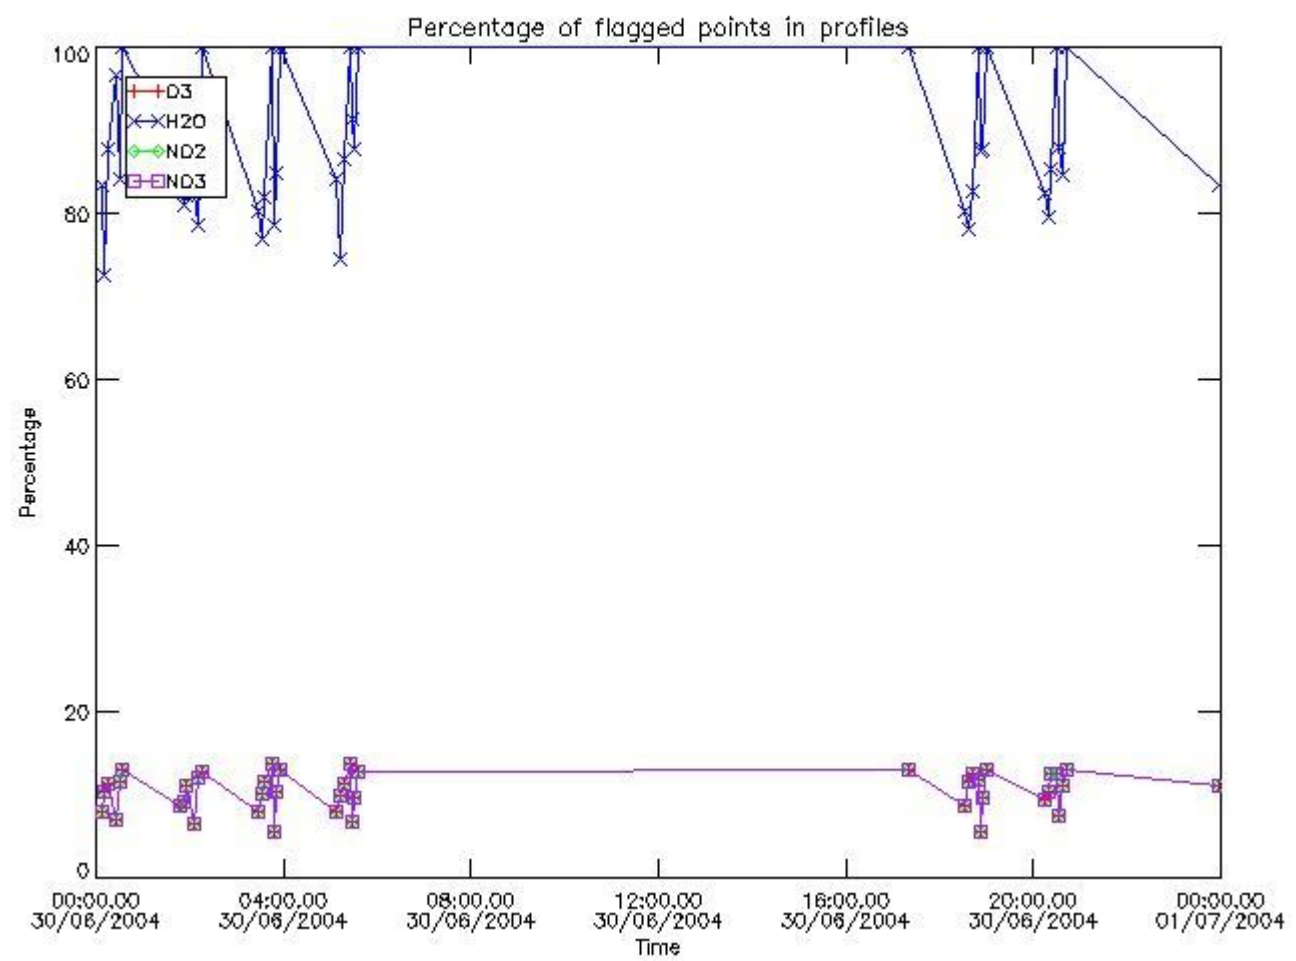

3. Quality information per product

In this section it is plotted some information contained in the Quality Summary data set of the level 2 products. Only products in dark limb conditions and without errors (error flag in the MPH set to "0") are used.

3.1 Plot quality information per product (time dependant)

3.2 Plot quality information per product (world map)