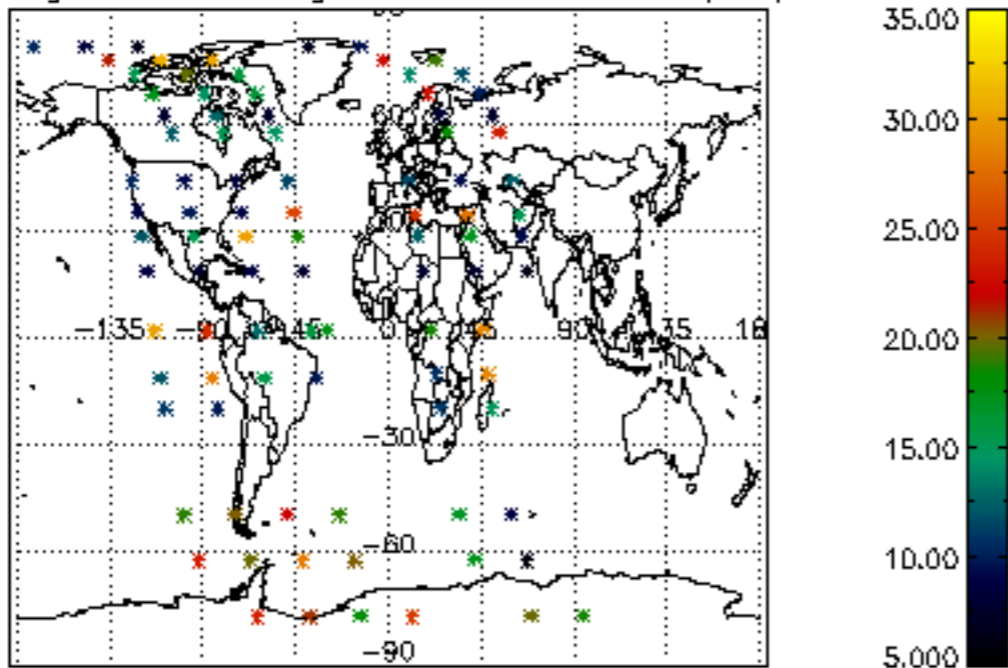

Percentage of cosmic ray hits per profile

Percentage of star falling outside central band per profile