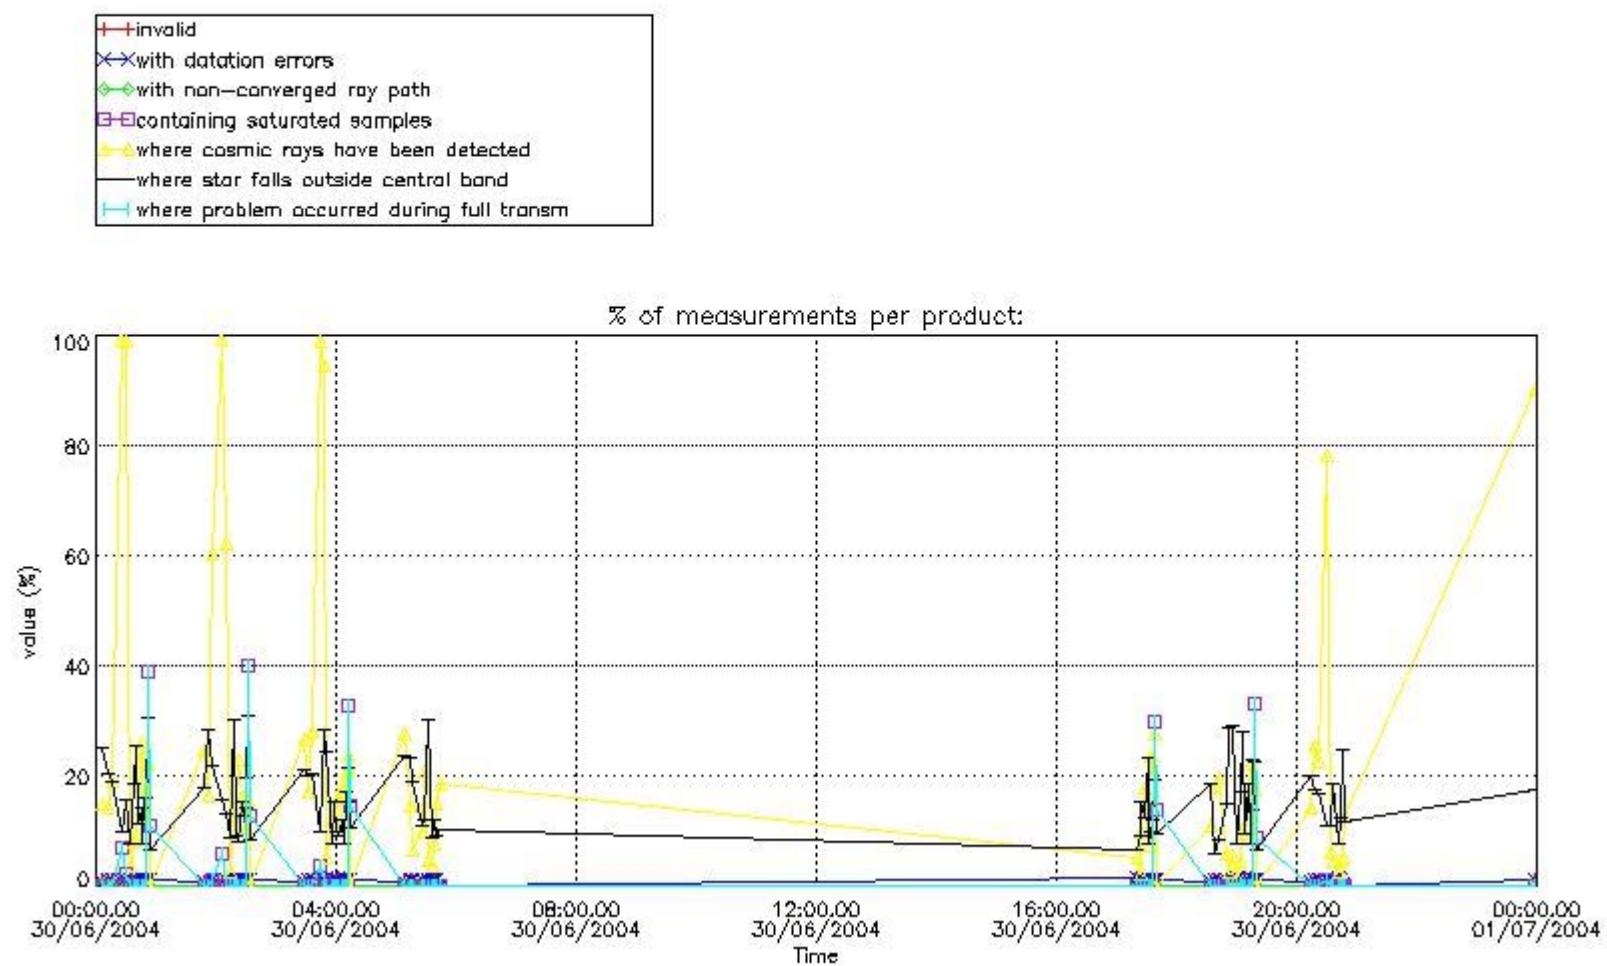

Percentage of flagged data per NO3 profile

4. Level 1 quality information per product

In this section it is plotted some information contained in the Quality Summary data set of the level 2 products that comes from the level 1b processing. Products without errors (error flag in the MPH set to "0") are used.

4.1 Plot quality information per product (time dependant) coming from level 1b processing

4.1.1 Plot level 1 quality information per product (time dependant): ENVISAT ASCENDING passes

4.1.2 Plot level 1 quality information per product (time dependant): ENVI SAT DESCENDING passes