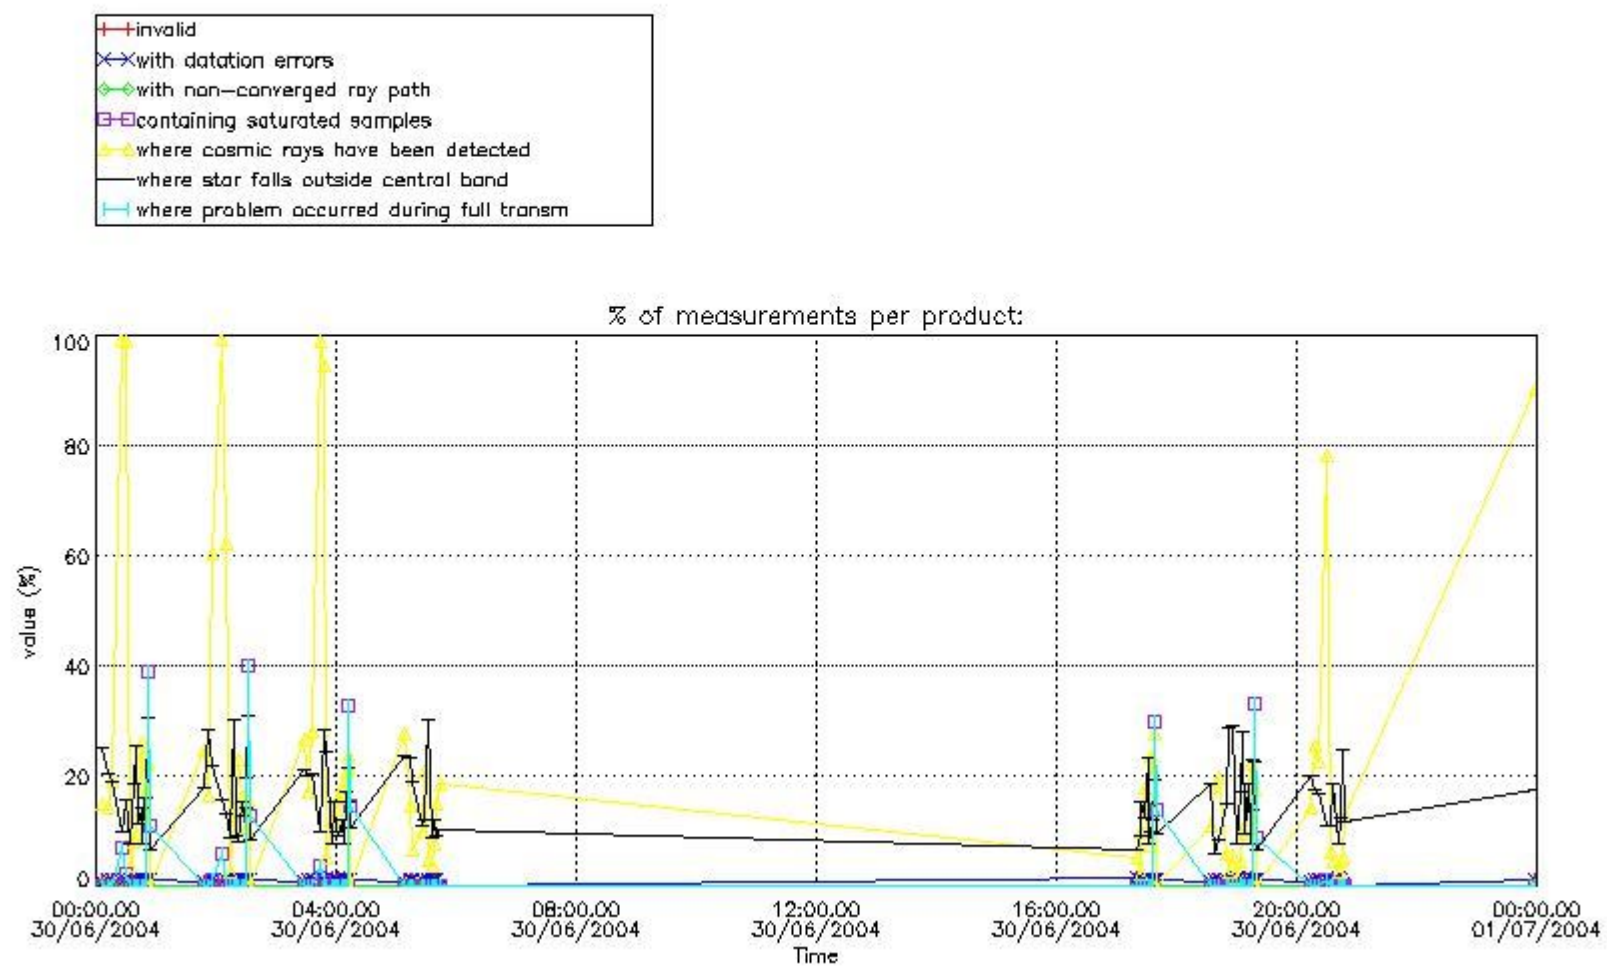

4.1.2 Plot level 1 quality information per product (time dependant): ENVI SAT DESCENDING passes