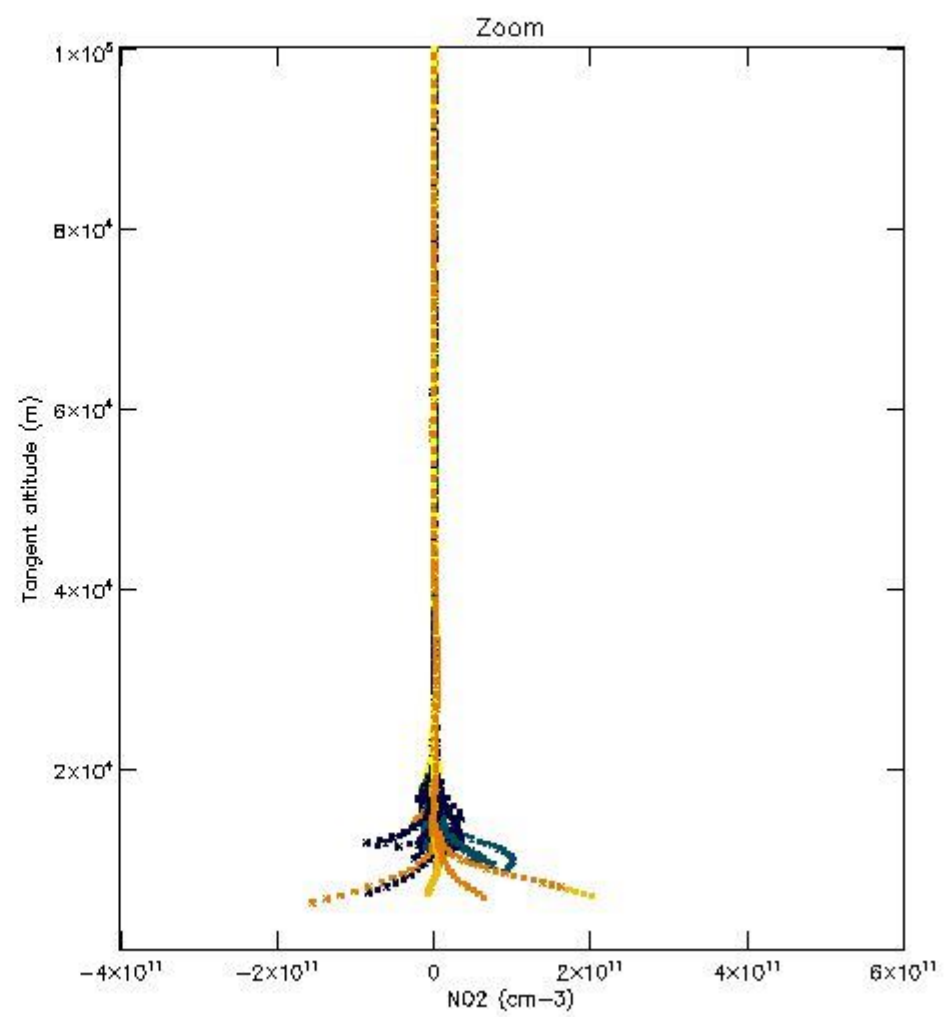

5.7 Plot NO3 profiles for all STD (dark without errors)

The colorbar represents the latitude.