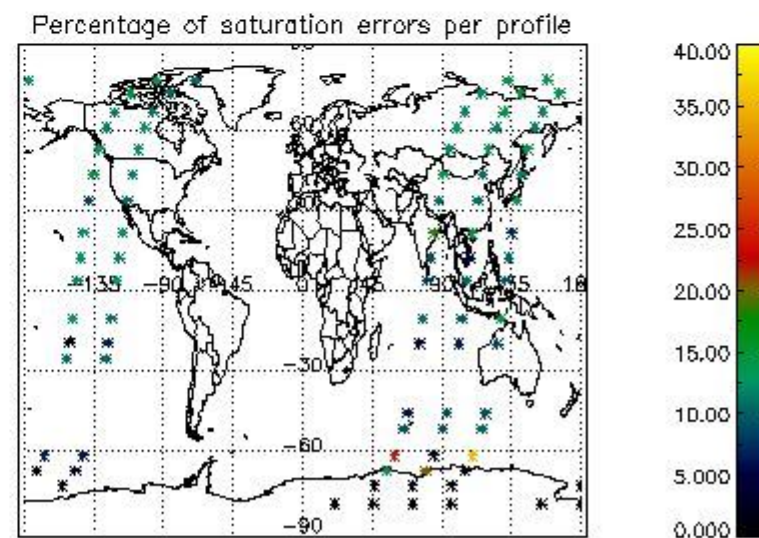

4.2 Plot quality information per product coming from level 1b processing (world map)

4.2.1 Plot level 1 quality information per product (world map): ENVISAT ASCENDING passes

Percentage of cosmic ray hits per profile

Percentage of datation errors per profile

Percentage of star falling outside central band per profile

Percentage of saturation errors per profile

4.2.2 Plot level 1 quality information per product (world map): ENVISAT DESCENDING passes