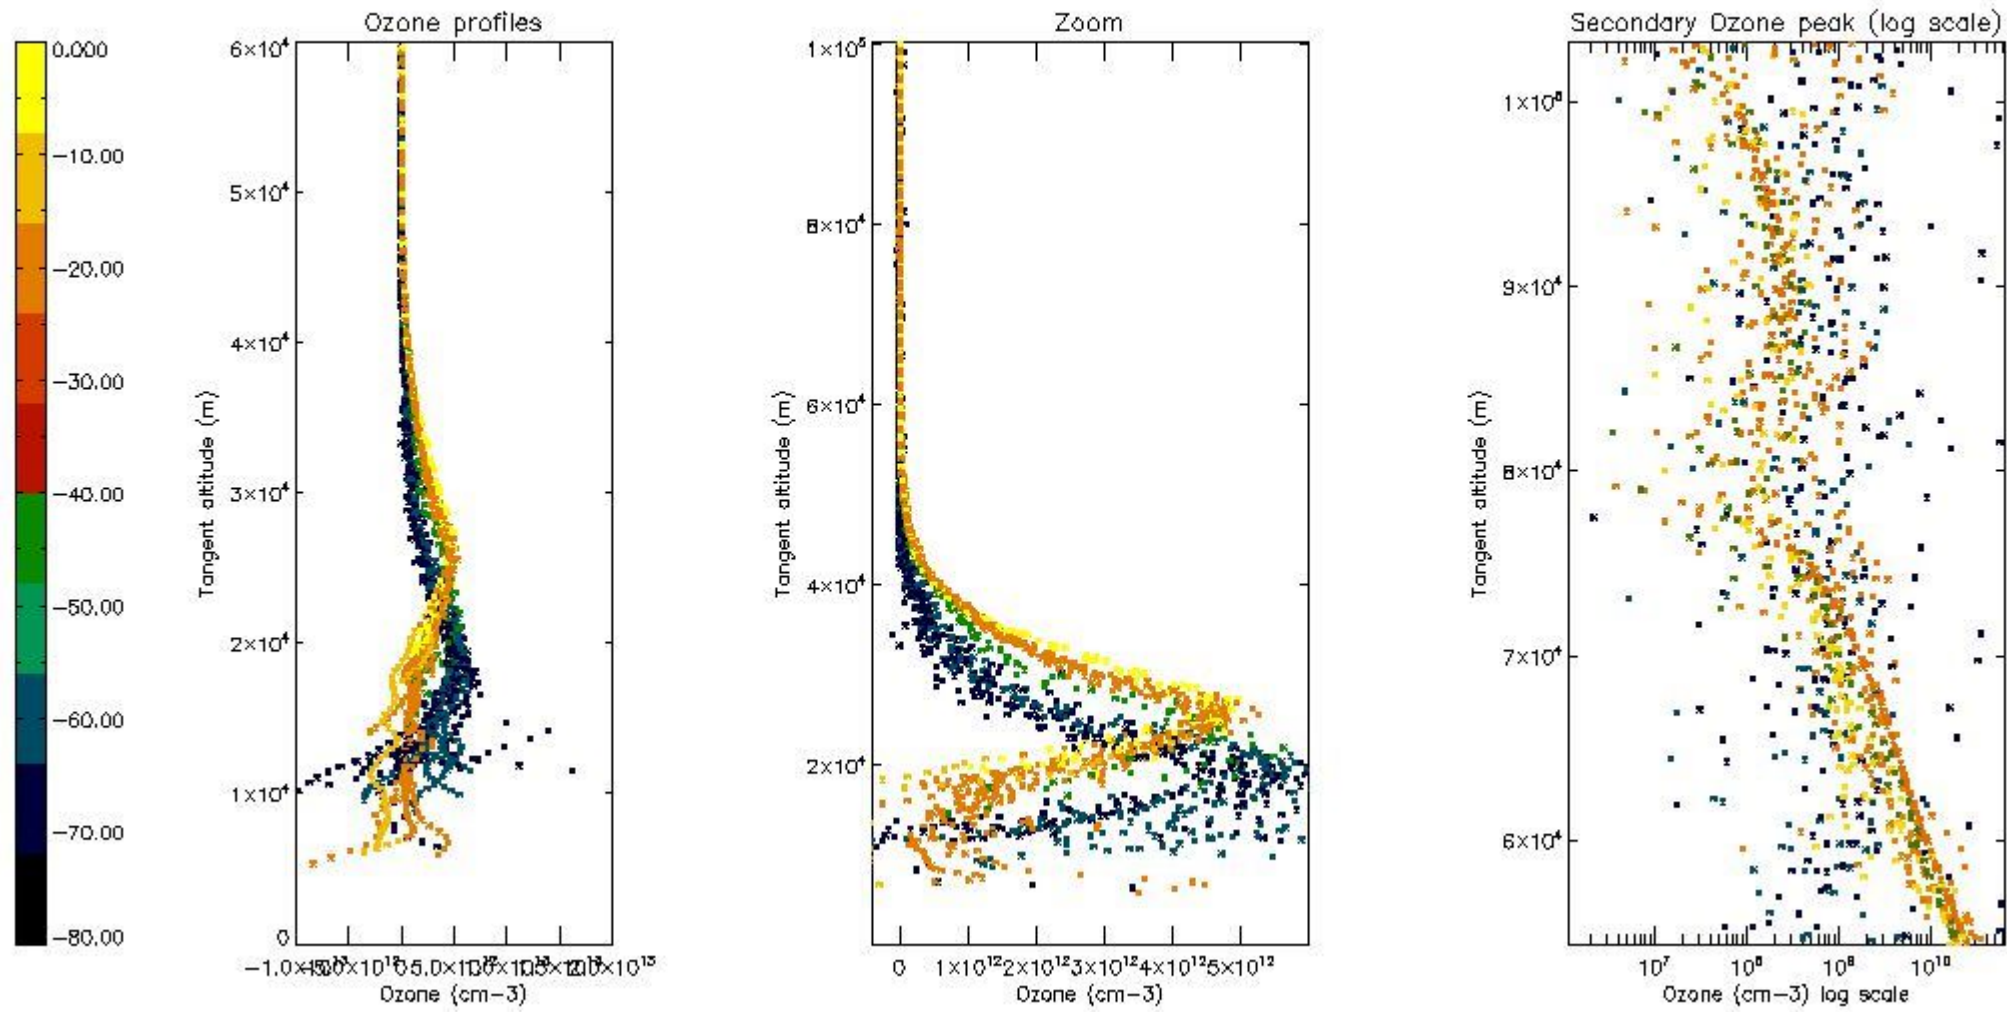

STD < 10	7
STD < 5	3

5.2 Plot ozone profiles for all STD (dark without errors)

The colorbar represents the latitude.

5.3 Plot ozone profiles where STD < 20% (dark without errors)

The colorbar represents the latitude.