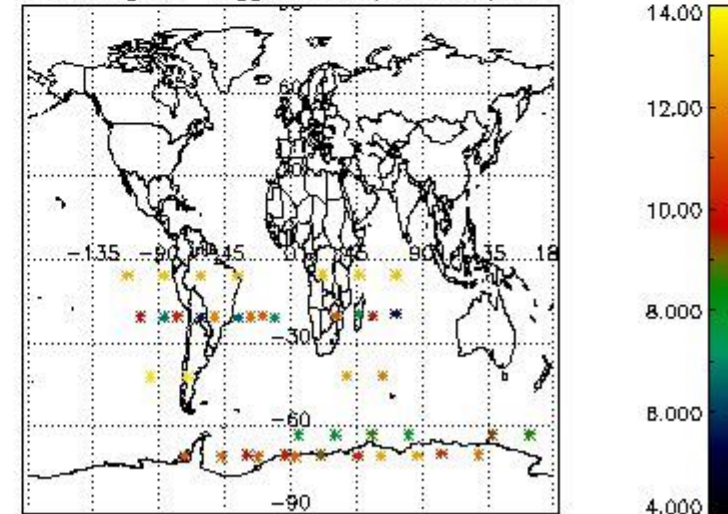

Percentage of flagged data per NO3 profile

4. Level 1 quality information per product

In this section it is plotted some information contained in the Quality Summary data set of the level 2 products that comes from the level 1b processing. Products without errors (error flag in the MPH set to "0") are used.

4.1 Plot quality information per product (time dependant) coming from level 1b processing

4.1.1 Plot level 1 quality information per product (time dependant): ENVISAT ASCENDING passes