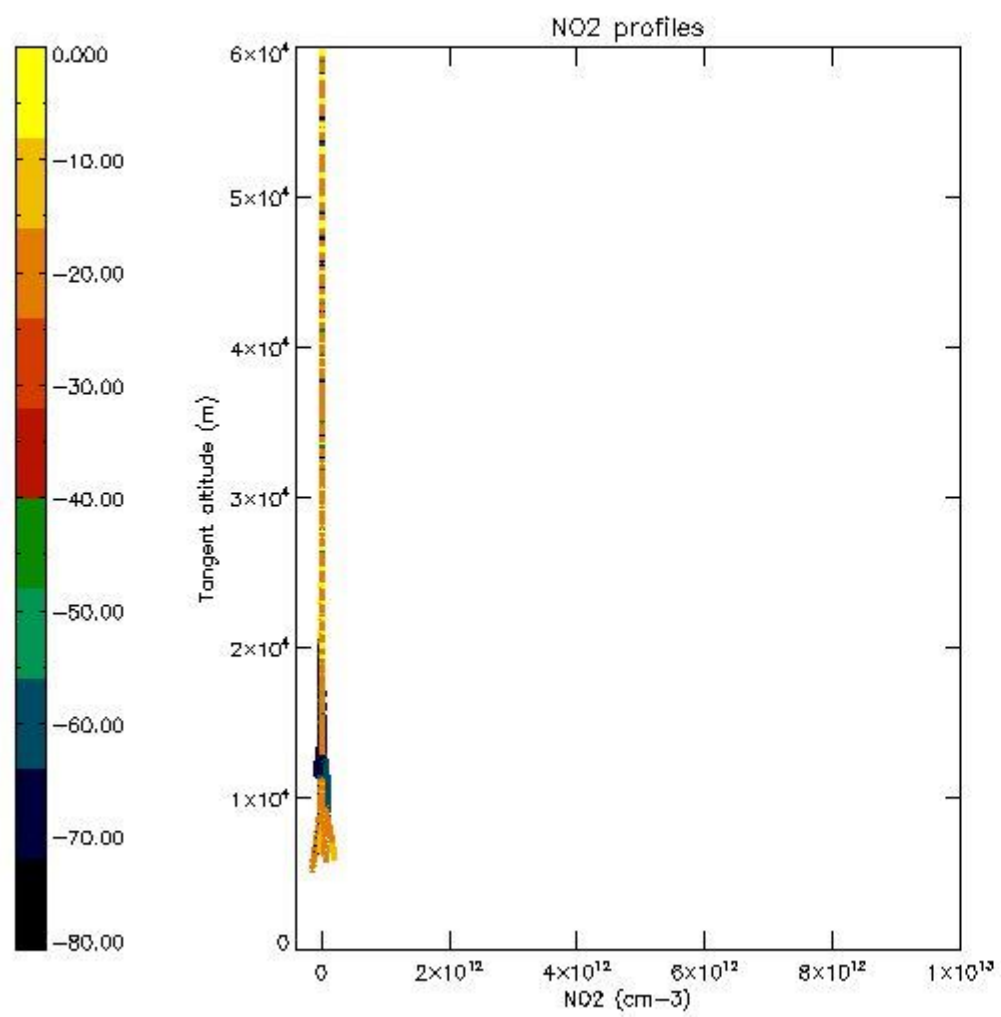

5.7 Plot NO3 profiles for all STD (dark without errors)

The colorbar represents the latitude.