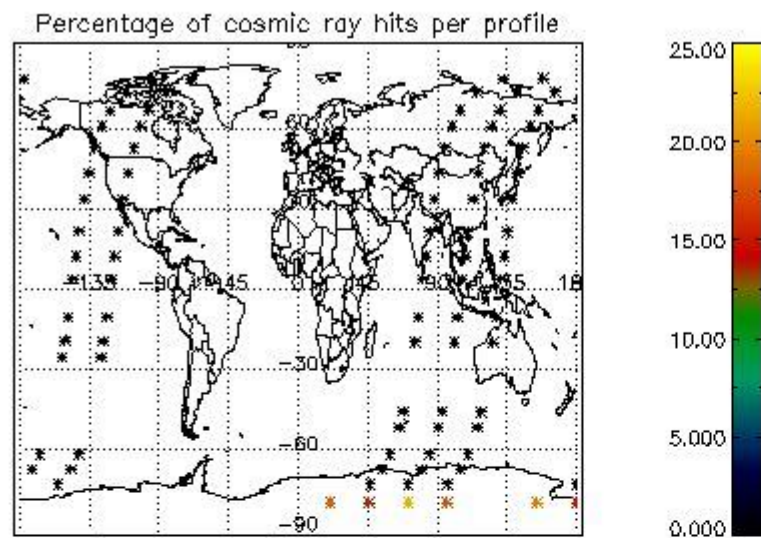

Percentage of datation errors per profile

Percentage of star falling outside central band per profile

Percentage of saturation errors per profile

4.2.2 Plot level 1 quality information per product (world map): ENVISAT DESCENDING passes