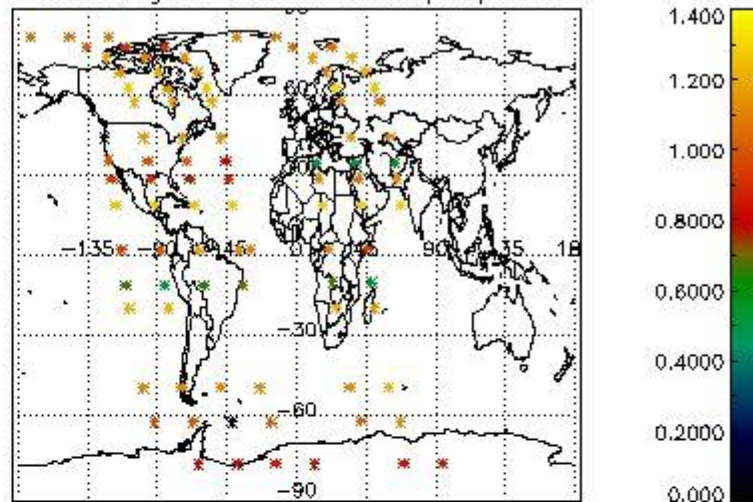

Percentage of datation errors per profile