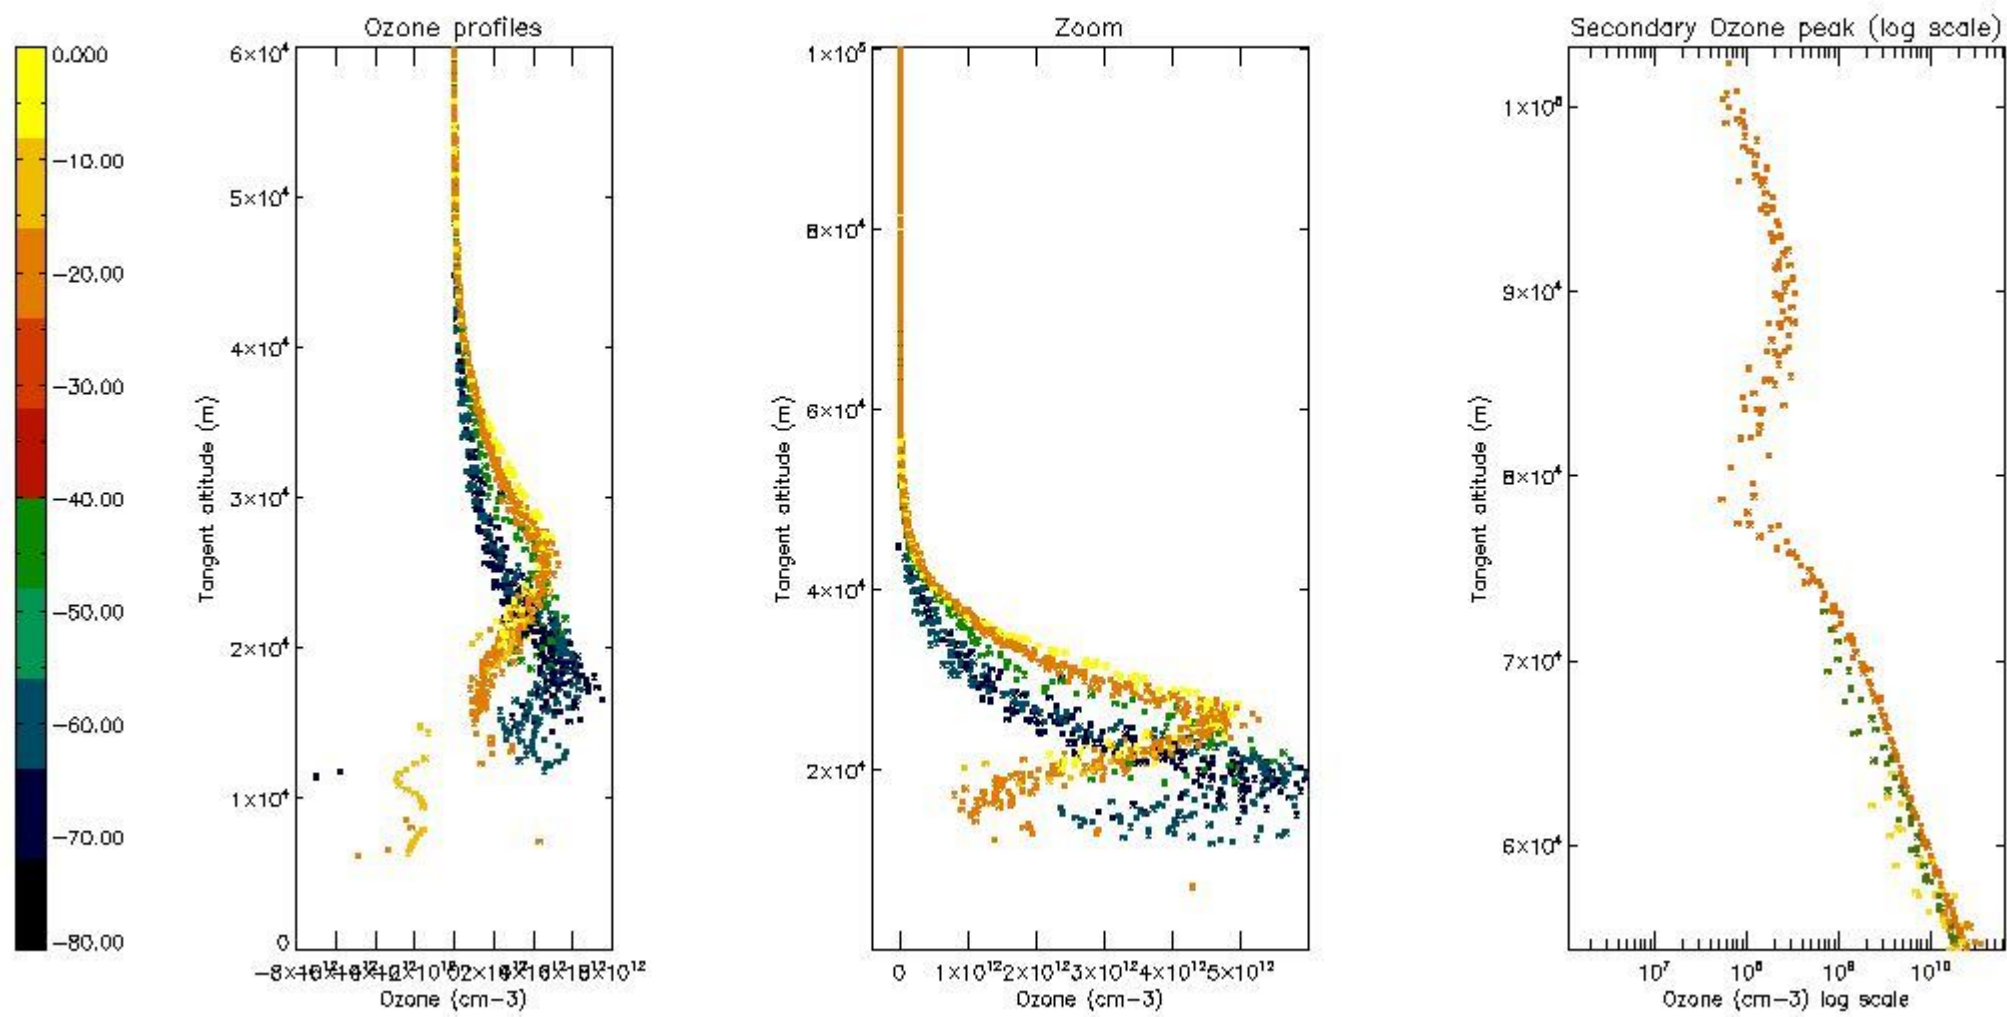

STD < 10	7
STD < 5	3

5.2 Plot ozone profiles for all STD (dark without errors)

The colorbar represents the latitude.

5.3 Plot ozone profiles where STD < 20% (dark without errors)

The colorbar represents the latitude.

5.4 Plot ozone profiles where STD < 10% (dark without errors)

The colorbar represents the latitude.

5.5 Plot ozone profiles where $STD < 5\%$ (dark without errors)

The colorbar represents the latitude.

5.6 Plot NO₂ profiles for all STD (dark without errors)

The colorbar represents the latitude.

5.7 Plot NO3 profiles for all STD (dark without errors)

The colorbar represents the latitude.

5.8 Plot H₂O profiles for all STD (only for occultations of stars 1,2,3,4,13,14,16,26,63 dark without errors)