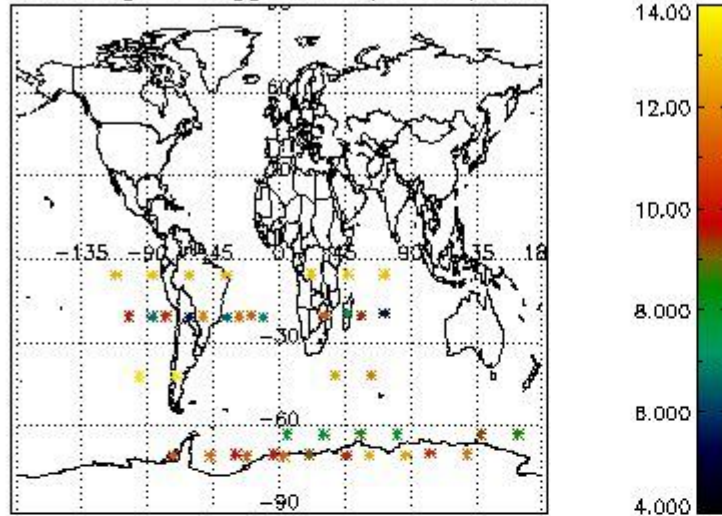

3.2 Plot quality information per product (world map)