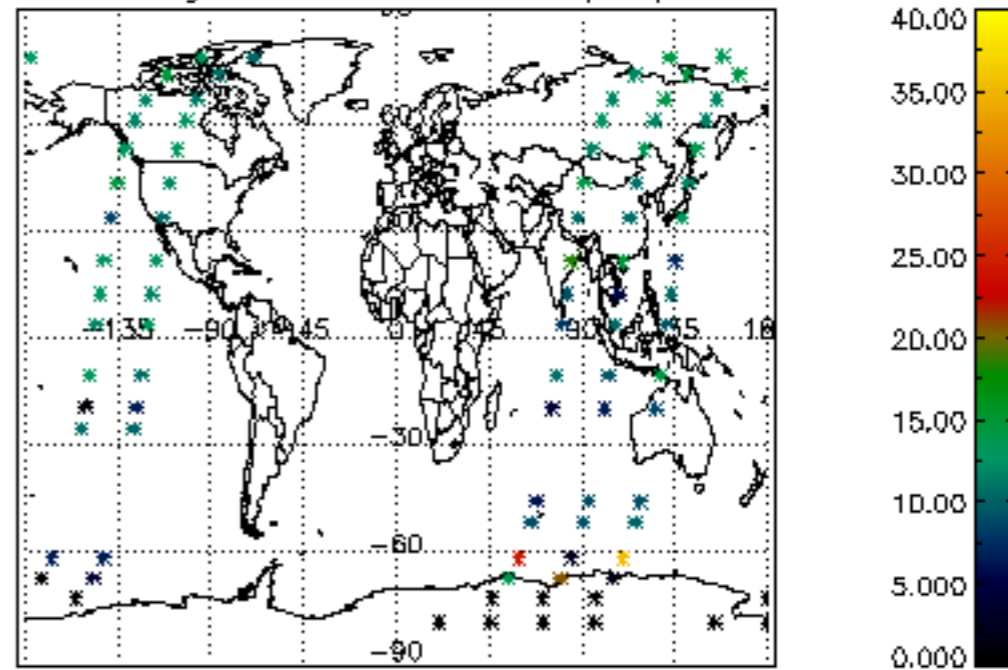

Percentage of saturation errors per profile