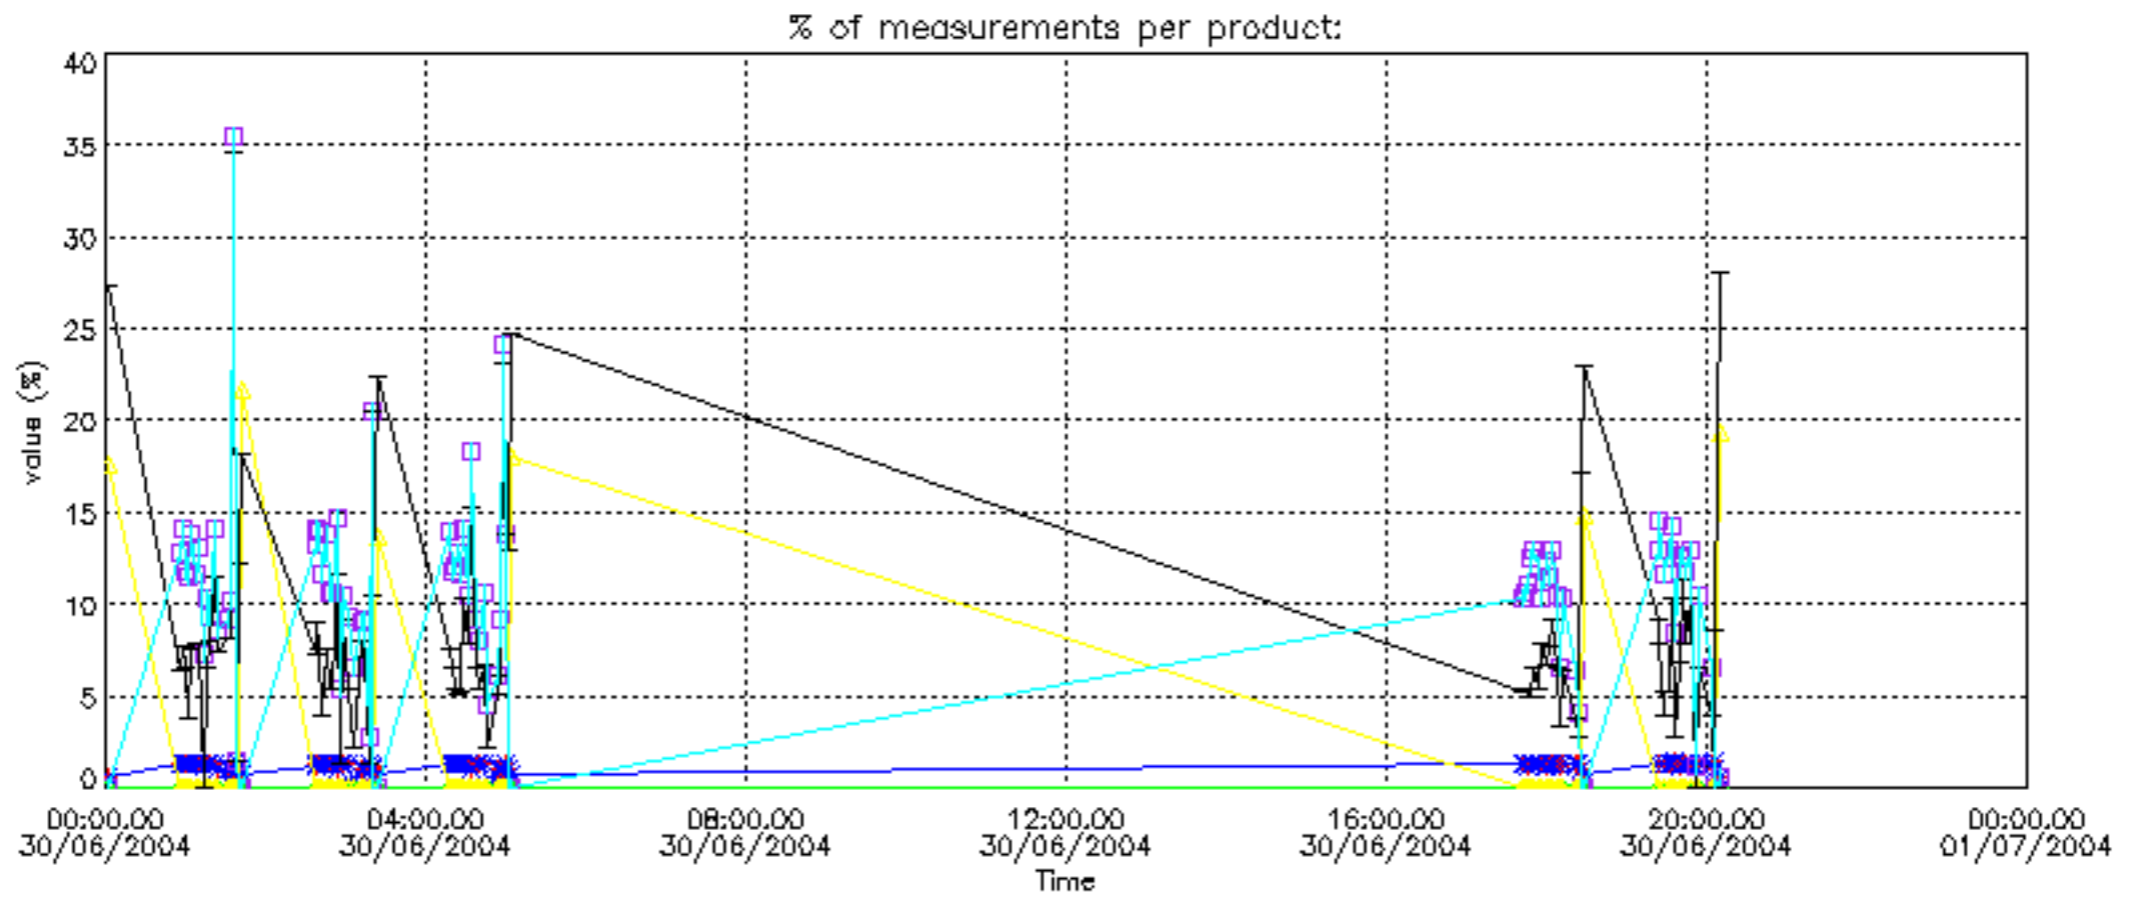

Percentage of cosmic ray hits per profile

Percentage of datation errors per profile