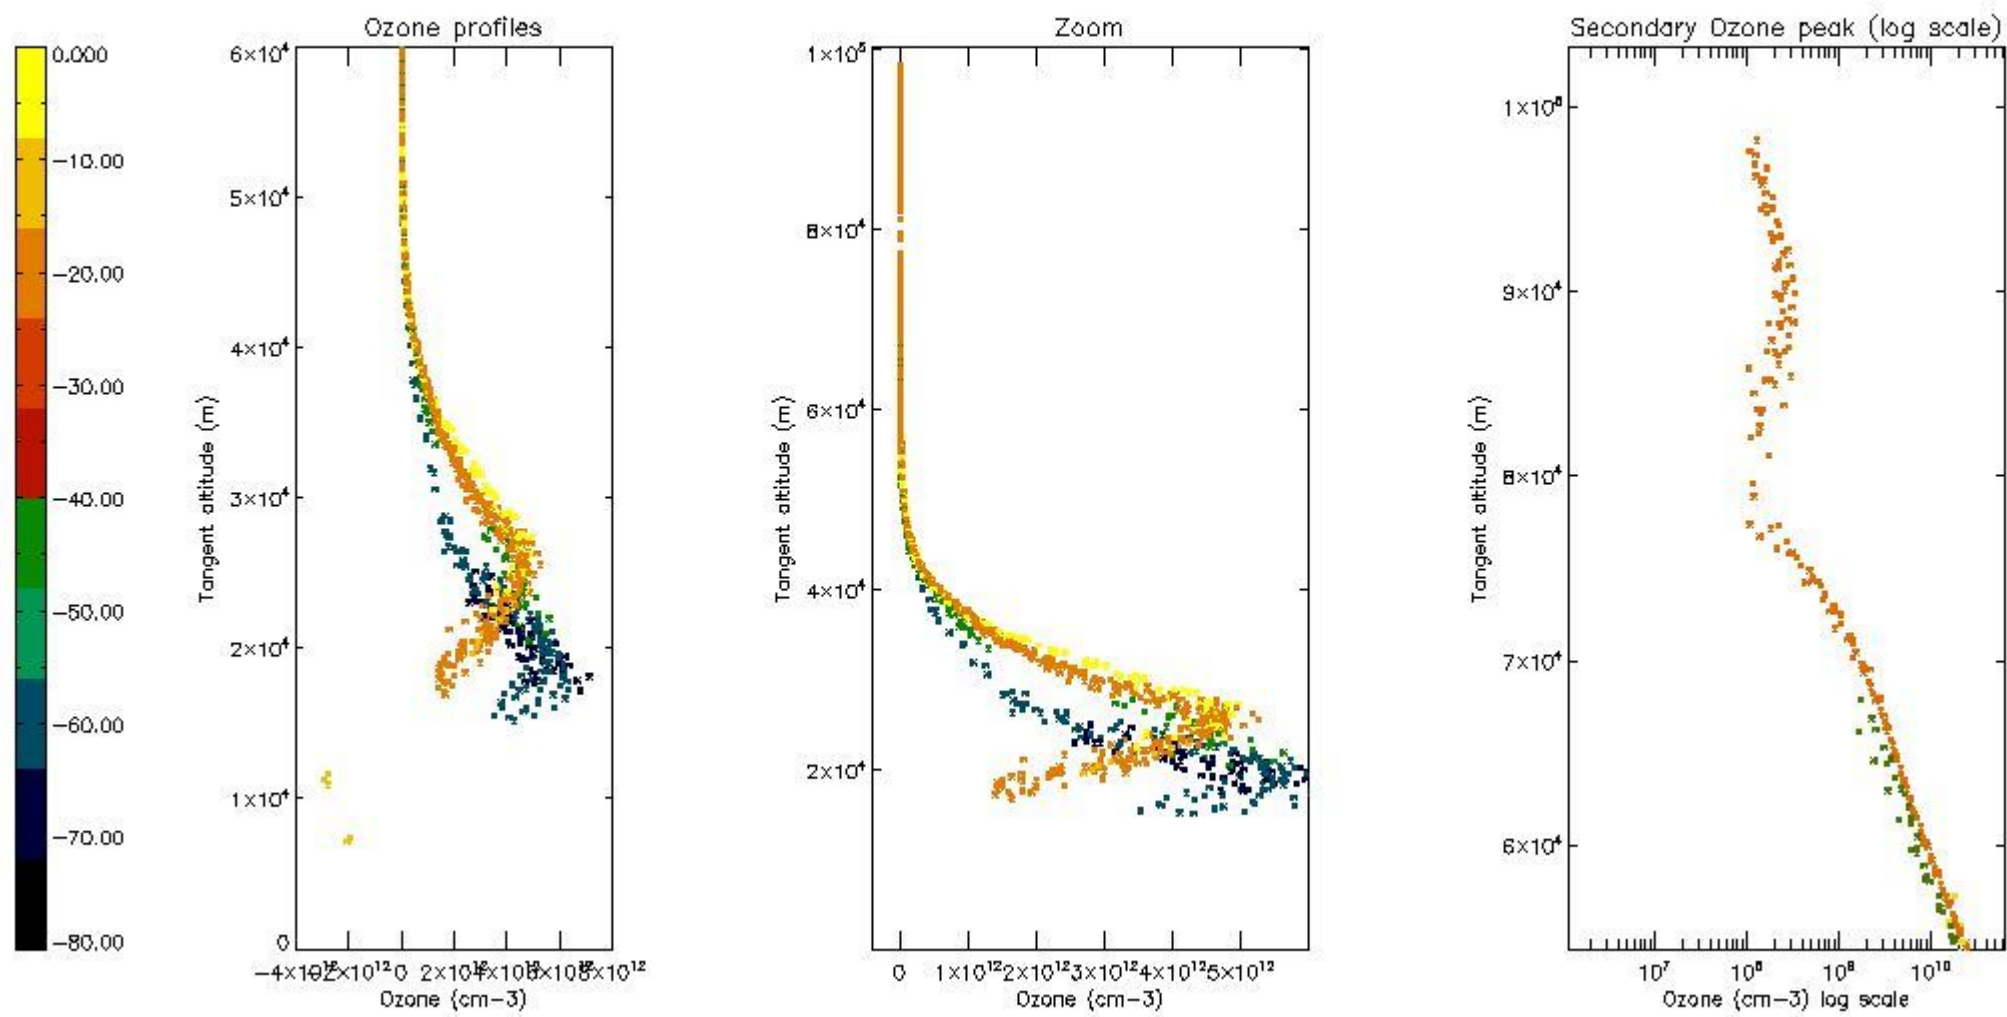

STD < 10	7
STD < 5	3

5.2 Plot ozone profiles for all STD (dark without errors)

The colorbar represents the latitude.

5.3 Plot ozone profiles where STD < 20% (dark without errors)

The colorbar represents the latitude.

5.4 Plot ozone profiles where STD < 10% (dark without errors)

The colorbar represents the latitude.

5.5 Plot ozone profiles where $STD < 5\%$ (dark without errors)

The colorbar represents the latitude.

5.6 Plot NO₂ profiles for all STD (dark without errors)

The colorbar represents the latitude.

5.7 Plot NO3 profiles for all STD (dark without errors)

The colorbar represents the latitude.

5.8 Plot H₂O profiles for all STD (only for occultations of stars 1,2,3,4,13,14,16,26,63 dark without errors)