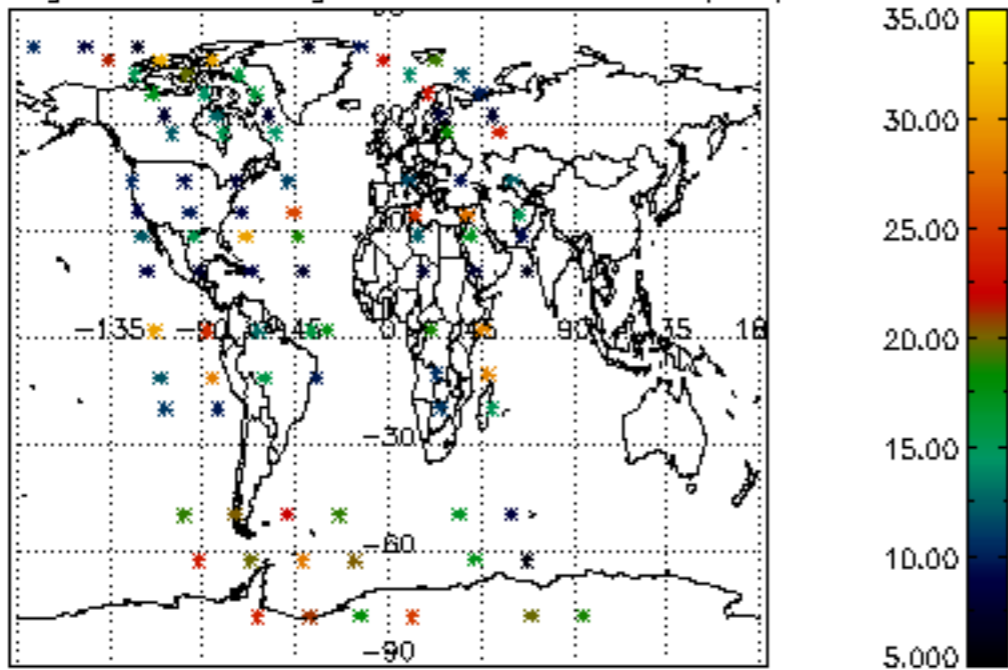

Percentage of cosmic ray hits per profile

Percentage of star falling outside central band per profile