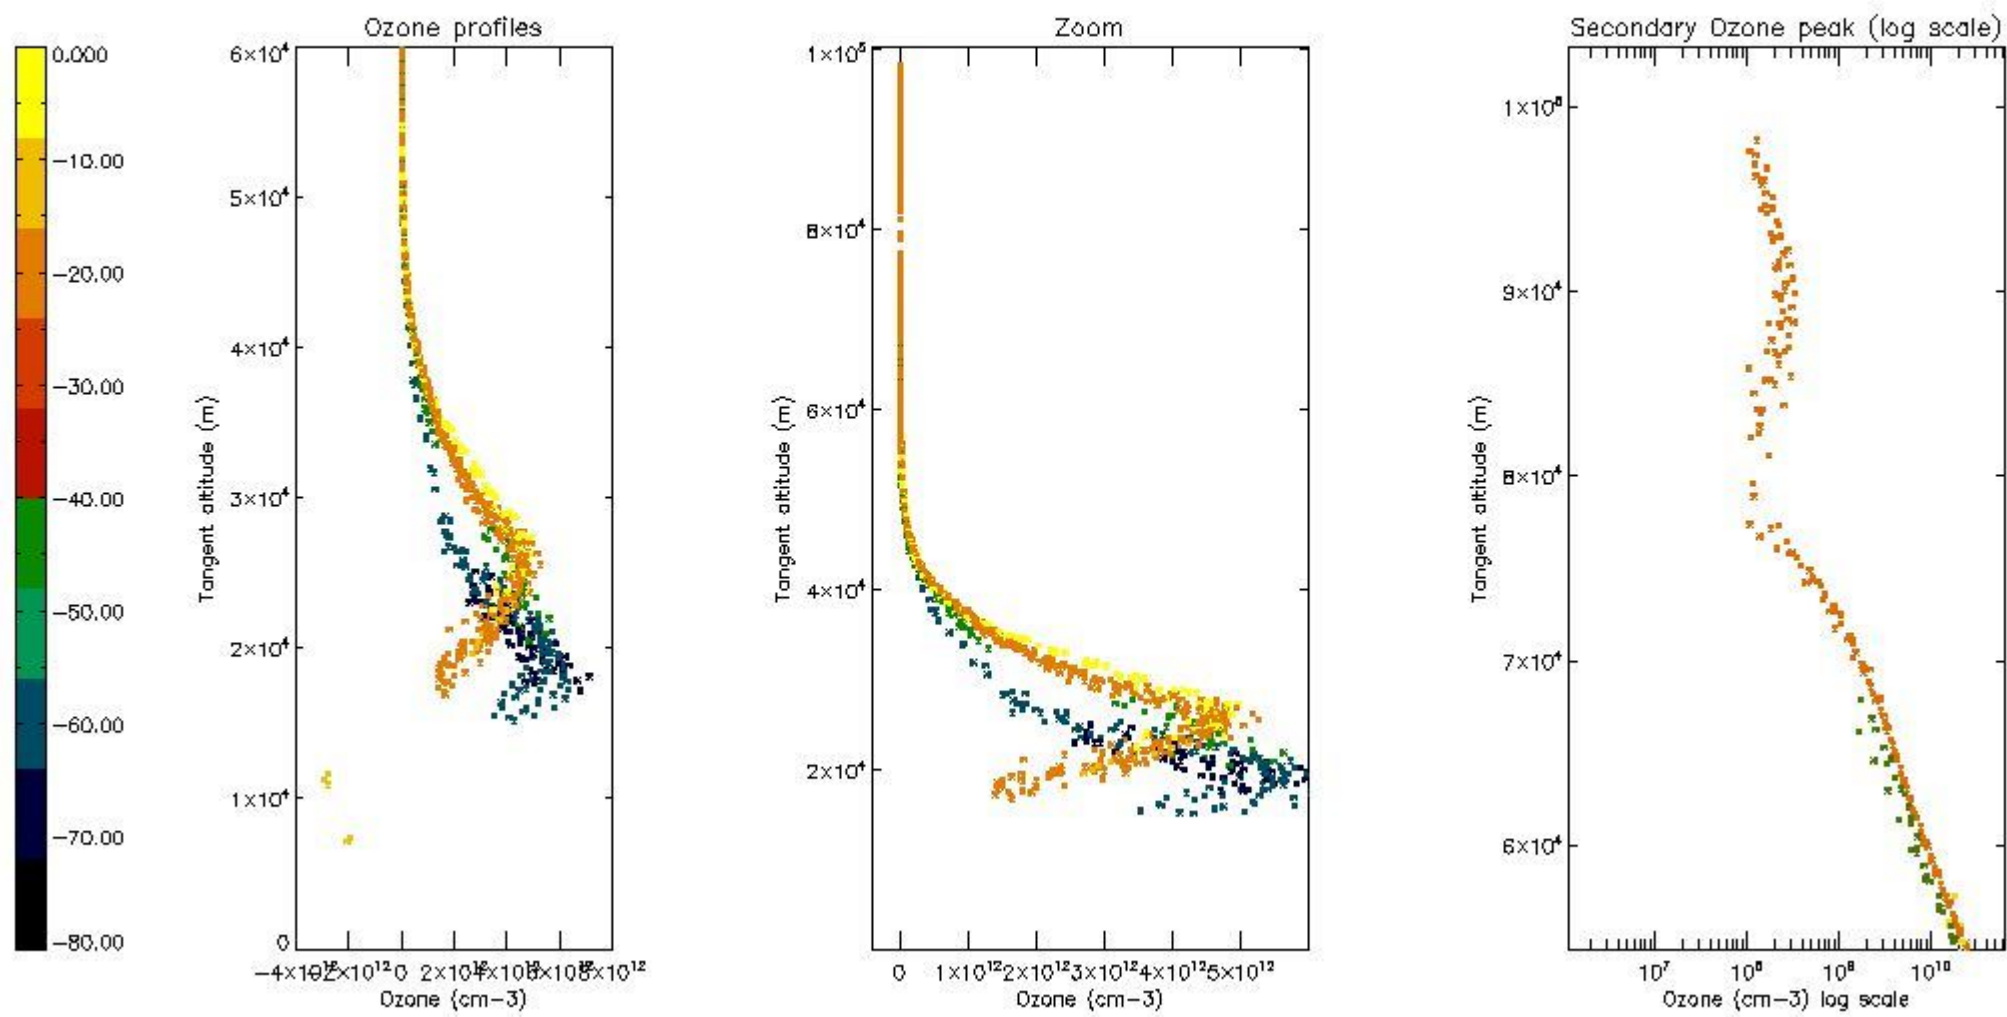

5.5 Plot ozone profiles where $STD < 5\%$ (dark without errors)

The colorbar represents the latitude.