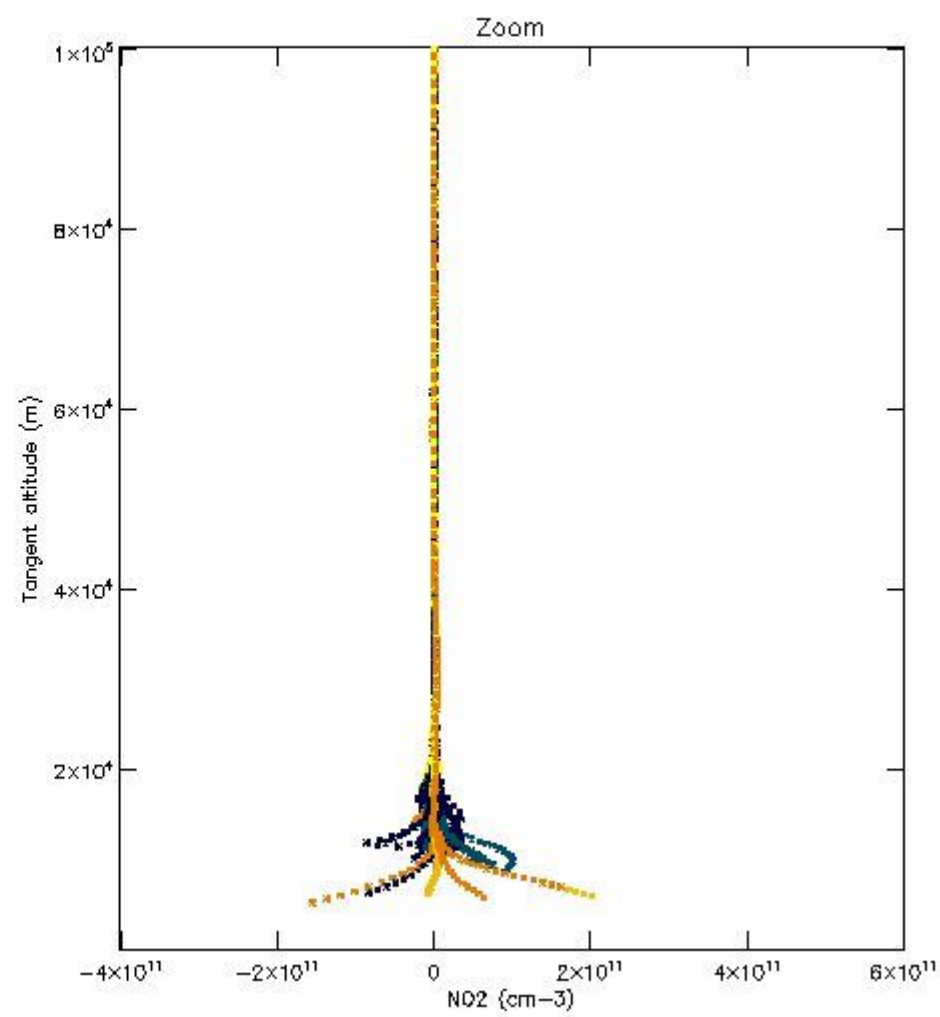

5.4 Plot ozone profiles where STD < 10% (dark without errors)

The colorbar represents the latitude.

5.5 Plot ozone profiles where $STD < 5\%$ (dark without errors)

The colorbar represents the latitude.

5.6 Plot NO₂ profiles for all STD (dark without errors)

The colorbar represents the latitude.

5.7 Plot NO3 profiles for all STD (dark without errors)

The colorbar represents the latitude.

5.8 Plot H₂O profiles for all STD (only for occultations of stars 1,2,3,4,13,14,16,26,63 dark without errors)