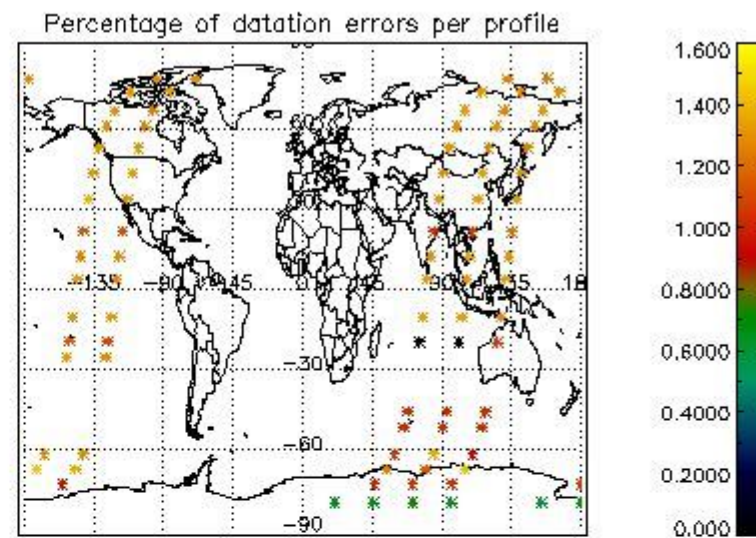

Percentage of datation errors per profile

Percentage of star falling outside central band per profile

Percentage of saturation errors per profile

4.2.2 Plot level 1 quality information per product (world map): ENVISAT DESCENDING passes