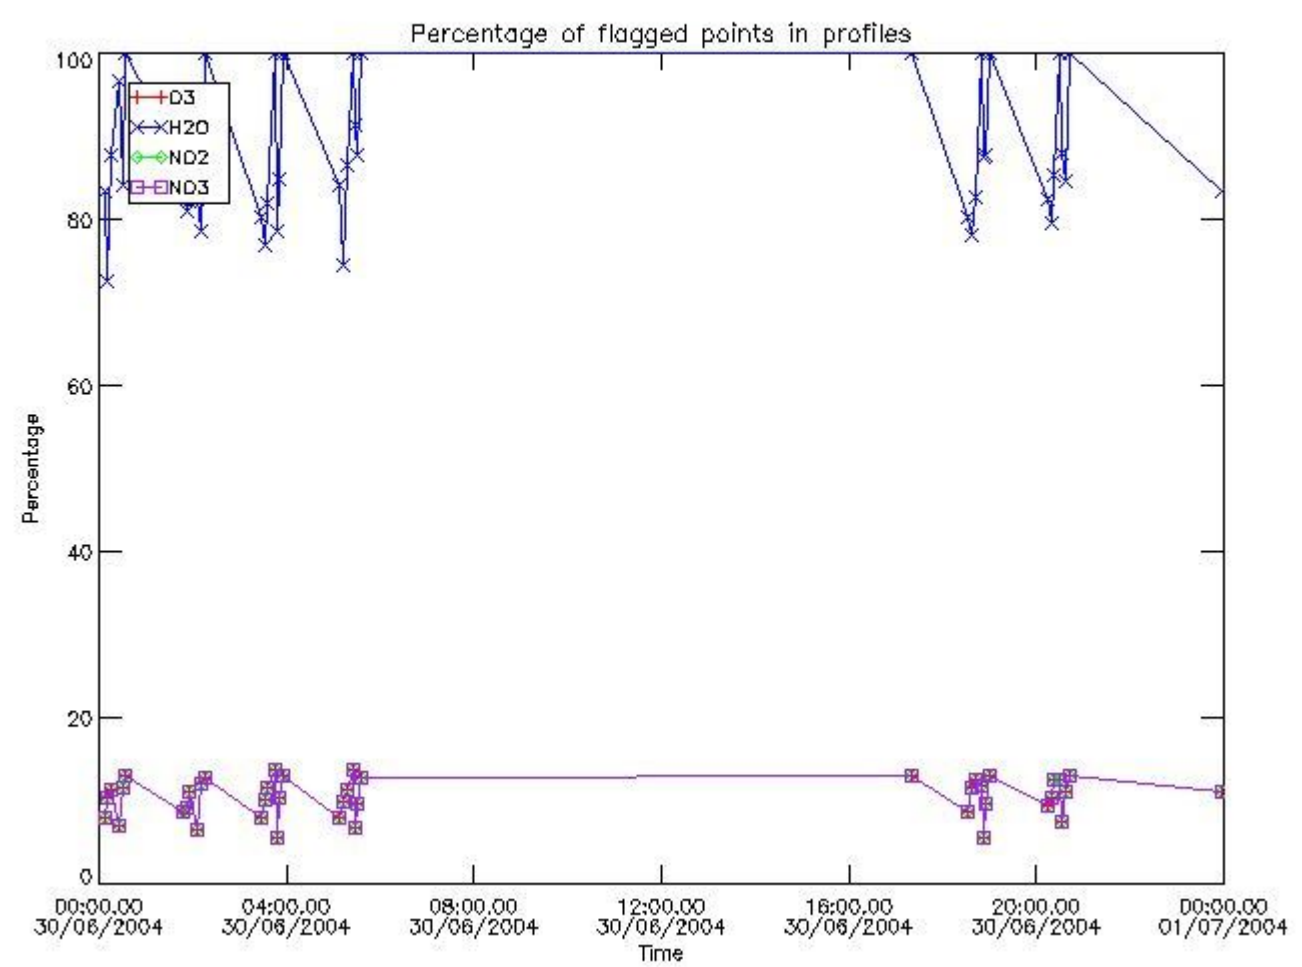

3. Quality information per product

In this section it is plotted some information contained in the Quality Summary data set of the level 2 products. Only products in dark limb conditions and without errors (error flag in the MPH set to "0") are used.

3.1 Plot quality information per product (time dependant)

Percentage of flagged data per O3 profile

Percentage of flagged data per H2O profile