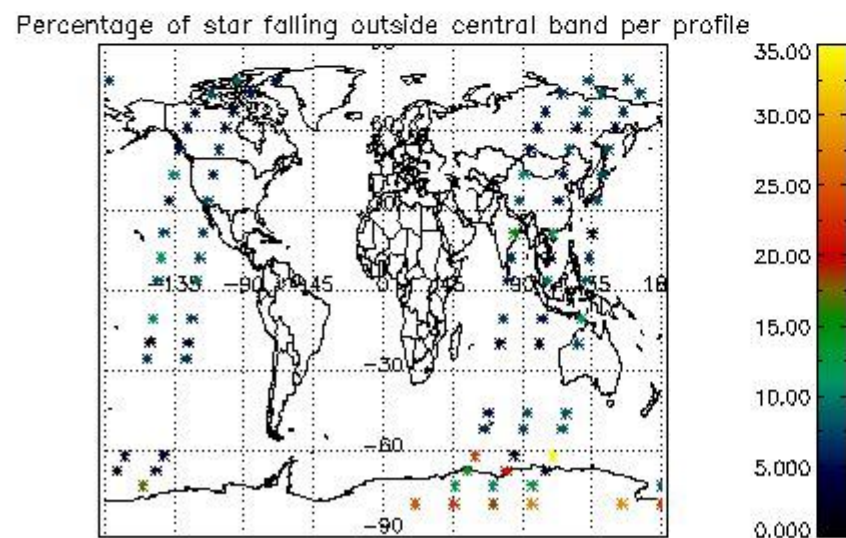

Percentage of datation errors per profile

Percentage of star falling outside central band per profile

Percentage of saturation errors per profile

4.2.2 Plot level 1 quality information per product (world map): ENVISAT DESCENDING passes