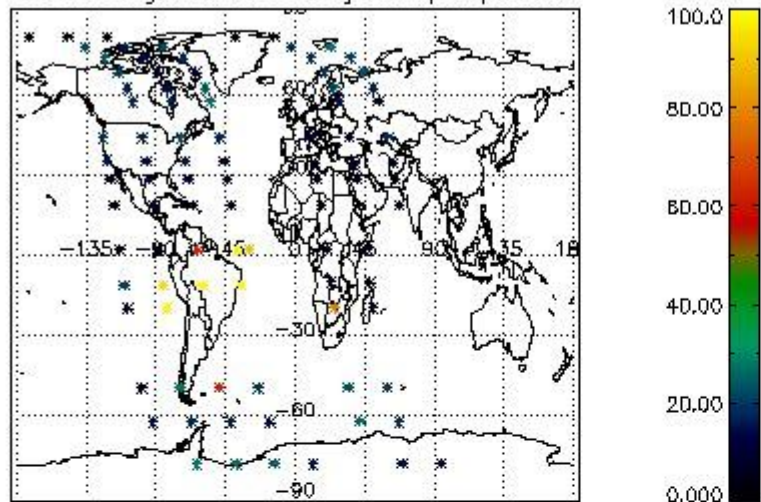

Percentage of cosmic ray hits per profile