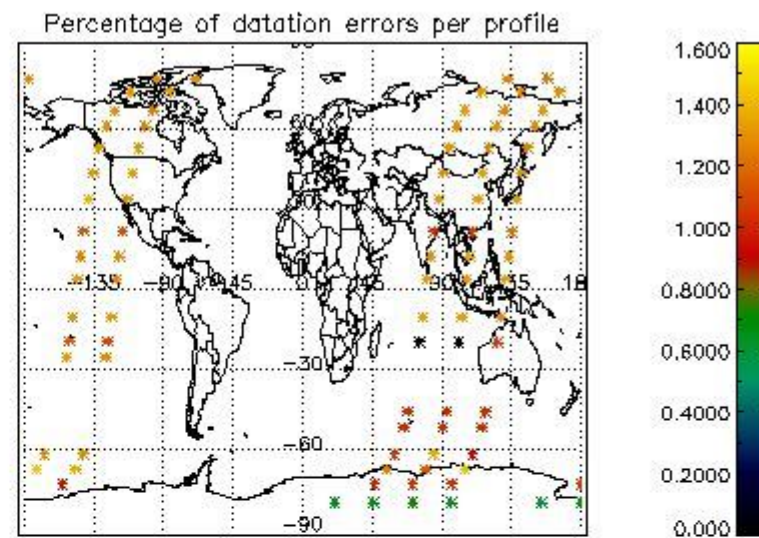

Percentage of datation errors per profile

Percentage of star falling outside central band per profile

Percentage of saturation errors per profile

4.2.2 Plot level 1 quality information per product (world map): ENVISAT DESCENDING passes