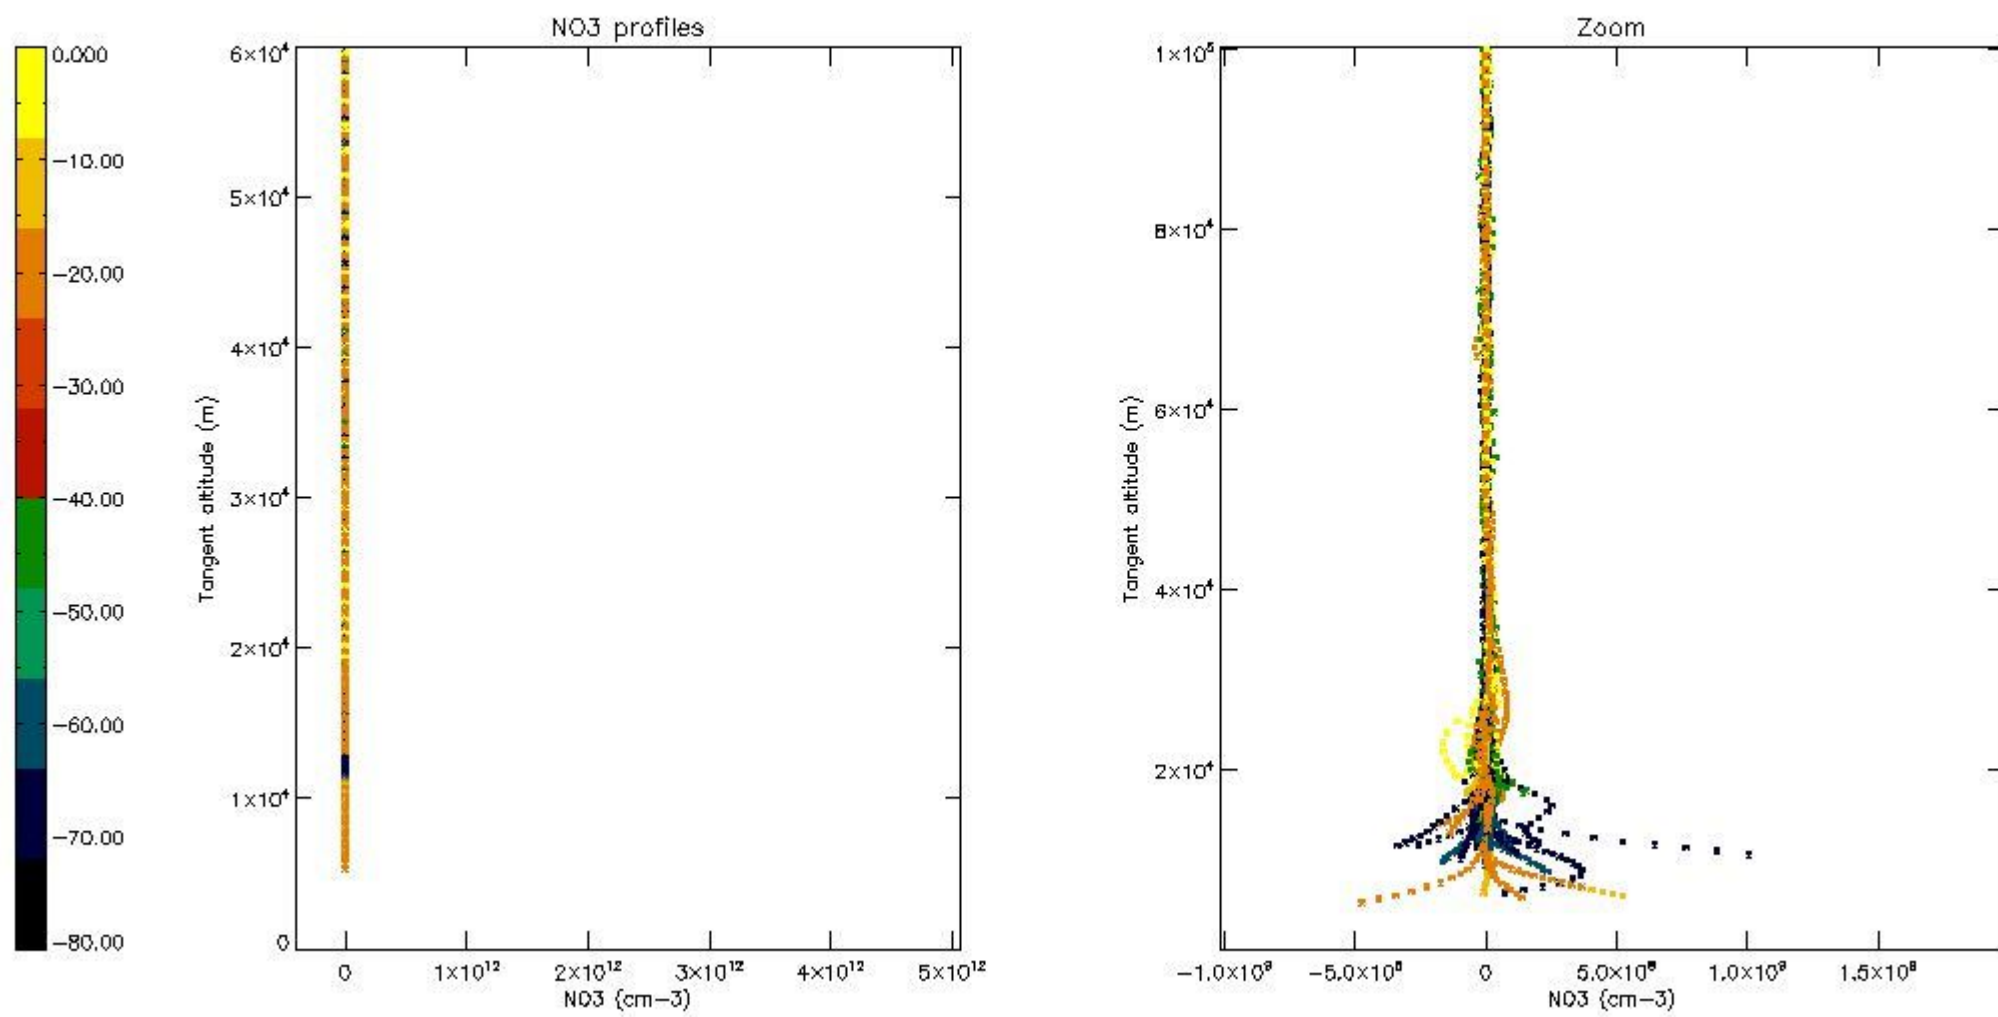

5.4 Plot ozone profiles where STD < 10% (dark without errors)

The colorbar represents the latitude.

5.5 Plot ozone profiles where $STD < 5\%$ (dark without errors)

The colorbar represents the latitude.

5.6 Plot NO₂ profiles for all STD (dark without errors)

The colorbar represents the latitude.

5.7 Plot NO3 profiles for all STD (dark without errors)

The colorbar represents the latitude.

5.8 Plot H₂O profiles for all STD (only for occultations of stars 1,2,3,4,13,14,16,26,63 dark without errors)