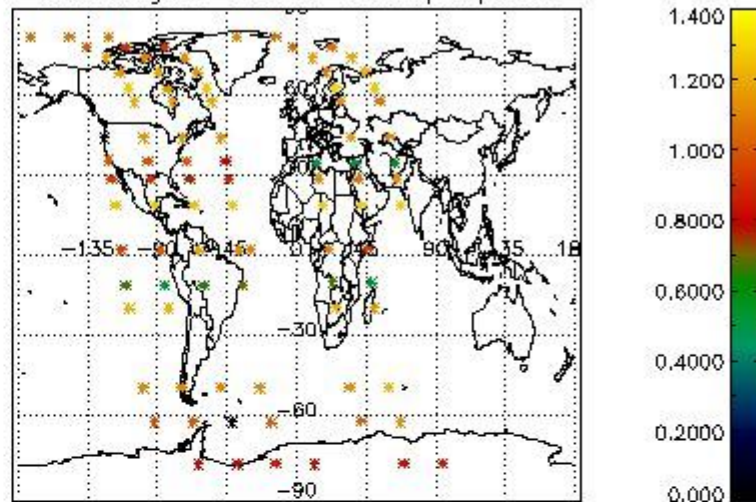

Percentage of datation errors per profile