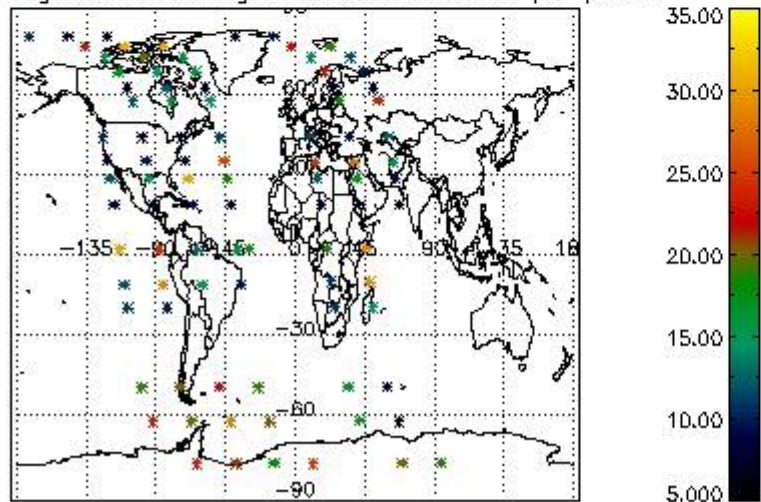

Percentage of star falling outside central band per profile