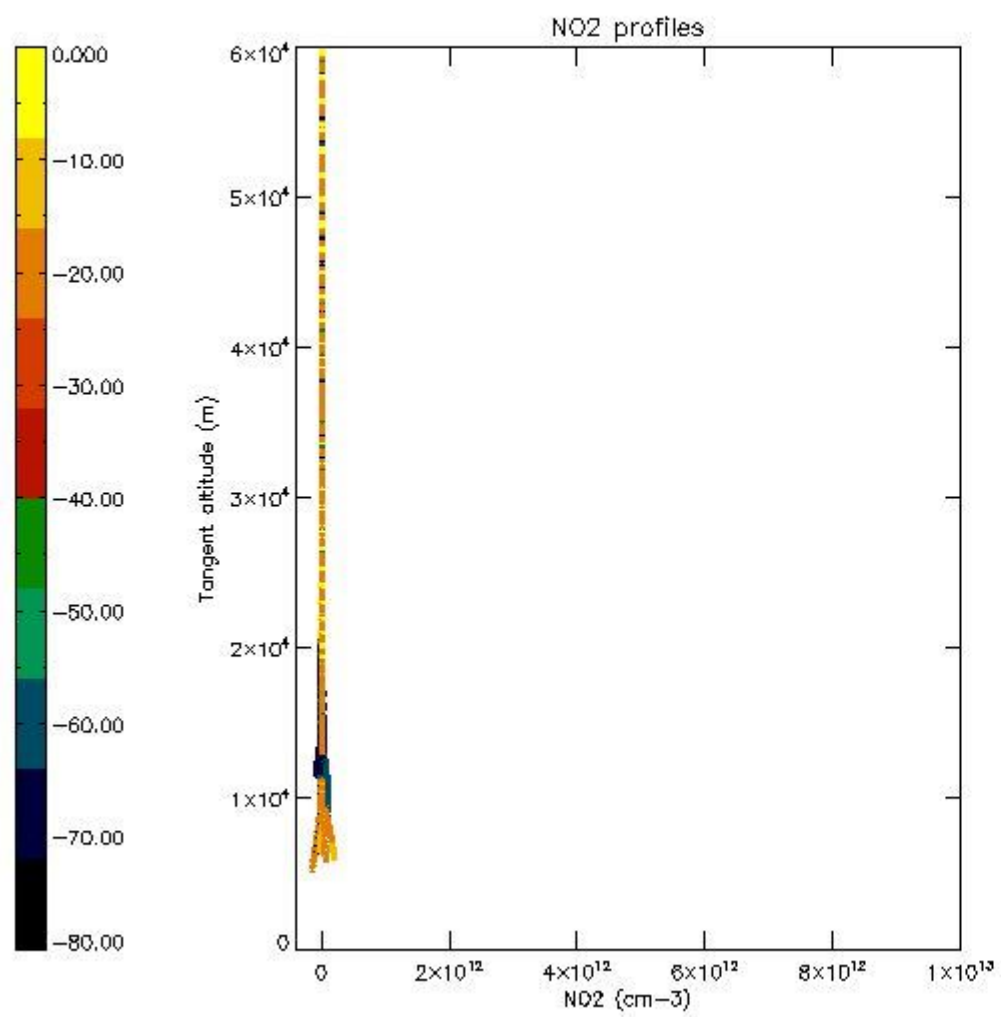

5.4 Plot ozone profiles where STD < 10% (dark without errors)

The colorbar represents the latitude.

5.5 Plot ozone profiles where $STD < 5\%$ (dark without errors)

The colorbar represents the latitude.

5.6 Plot NO₂ profiles for all STD (dark without errors)

The colorbar represents the latitude.

5.7 Plot NO3 profiles for all STD (dark without errors)

The colorbar represents the latitude.

5.8 Plot H₂O profiles for all STD (only for occultations of stars 1,2,3,4,13,14,16,26,63 dark without errors)