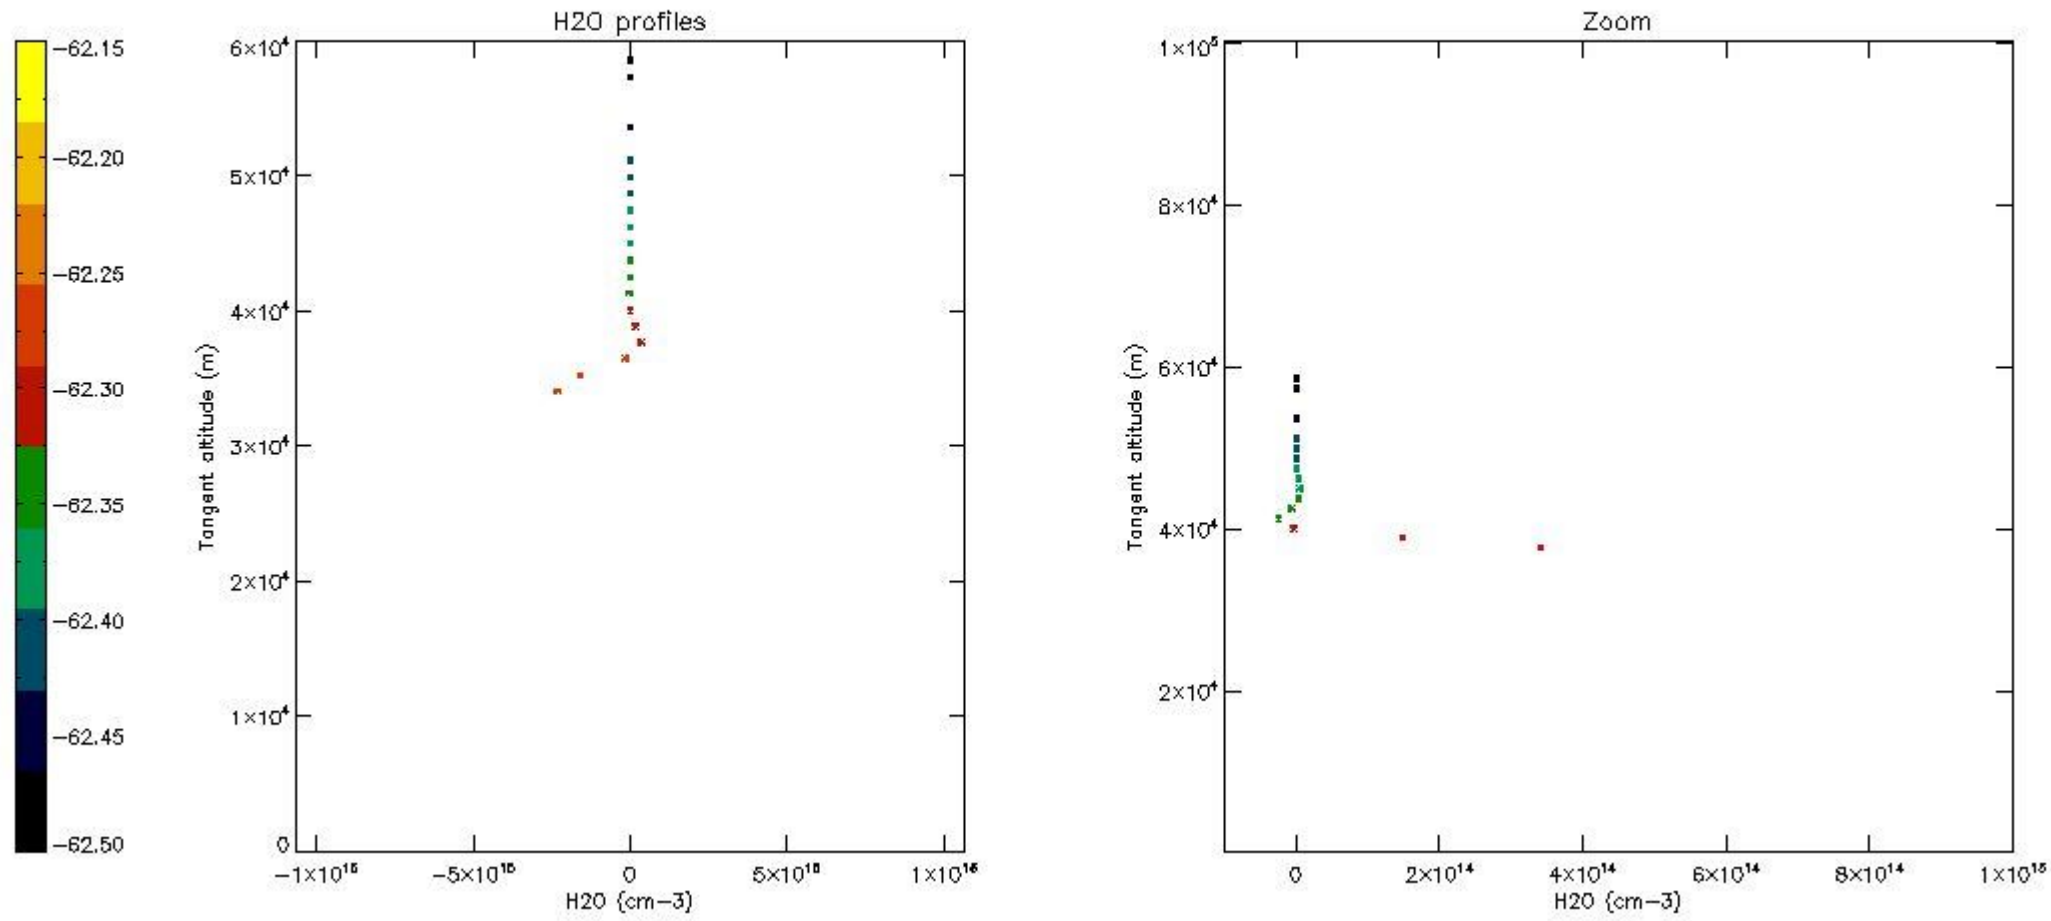

6. Auxiliary Data Files used for the production reported in section 2

The number reported in the third column indicates since which file (see list in section 2) the corresponding auxiliary file has been used. The fourth column is the date of those product files.

Type	Auxiliary Filename	Used since product	Used since product date
INST_PHYS_CHARACTERISTICS	GOM_INS_AXVIEC20091111_143220_20030716_120000_20500101_000000	1	30-JUN-2004 00:02:11
LEVEL-2_PROC_CONFIG	GOM_PR2_AXVIEC20091111_152718_20020301_000000_20500101_000000	1	30-JUN-2004 00:02:11
CROSS_SECTIONS_FILE	GOM_CRS_AXVIEC20091111_154832_20020301_000000_20500101_000000	1	30-JUN-2004 00:02:11