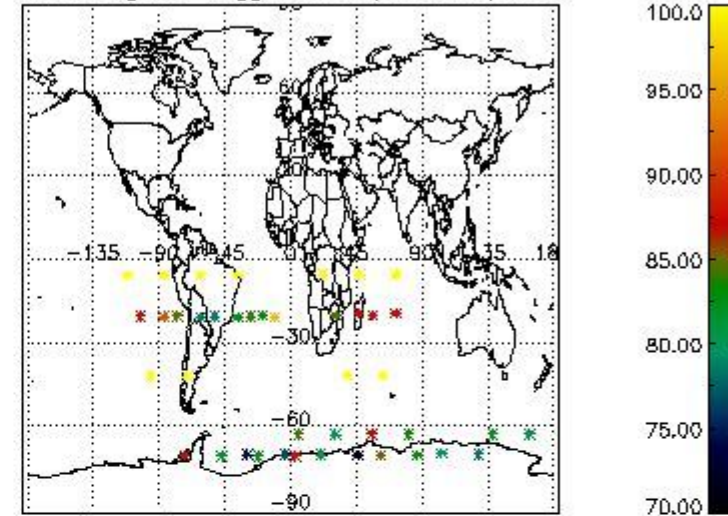

3.1 Plot quality information per product (time dependant)

3.2 Plot quality information per product (world map)

Percentage of flagged data per O3 profile

Percentage of flagged data per H2O profile

Percentage of flagged data per NO2 profile