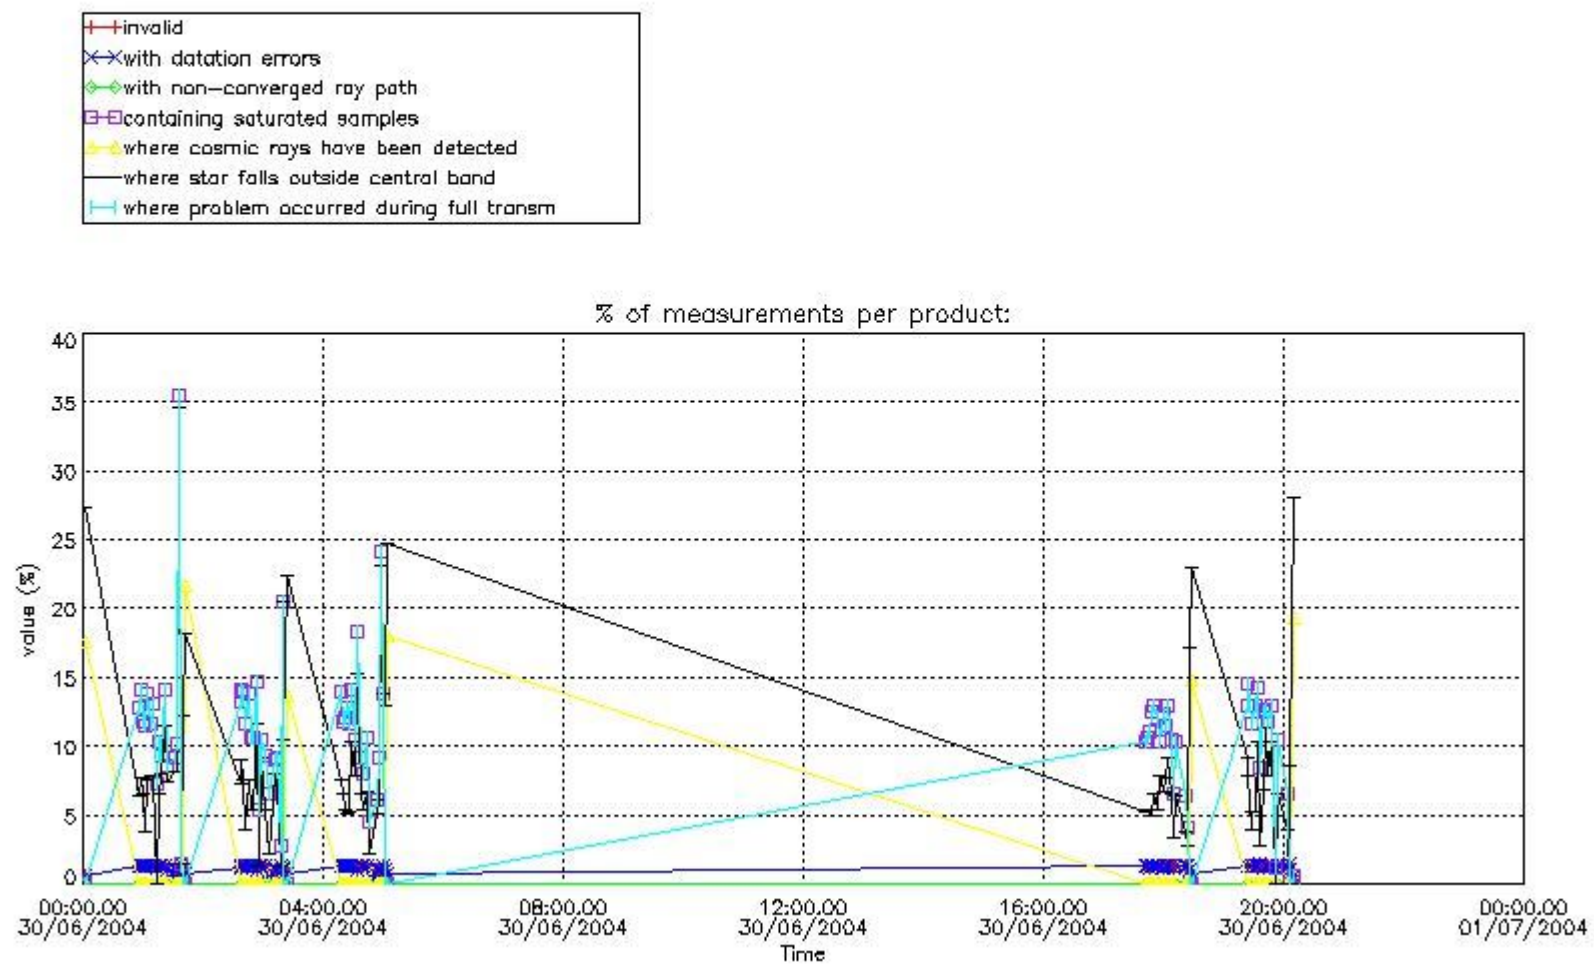

3.1 Plot quality information per product (time dependant)

3.2 Plot quality information per product (world map)

Percentage of flagged data per O3 profile

Percentage of flagged data per H2O profile

Percentage of flagged data per NO2 profile

Percentage of flagged data per NO3 profile

4. Level 1 quality information per product

In this section it is plotted some information contained in the Quality Summary data set of the level 2 products that comes from the level 1b processing. Products without errors (error flag in the MPH set to "0") are used.

4.1 Plot quality information per product (time dependant) coming from level 1b processing

4.1.1 Plot level 1 quality information per product (time dependant): ENVISAT ASCENDING passes

4.1.2 Plot level 1 quality information per product (time dependant): ENVI SAT DESCENDING passes