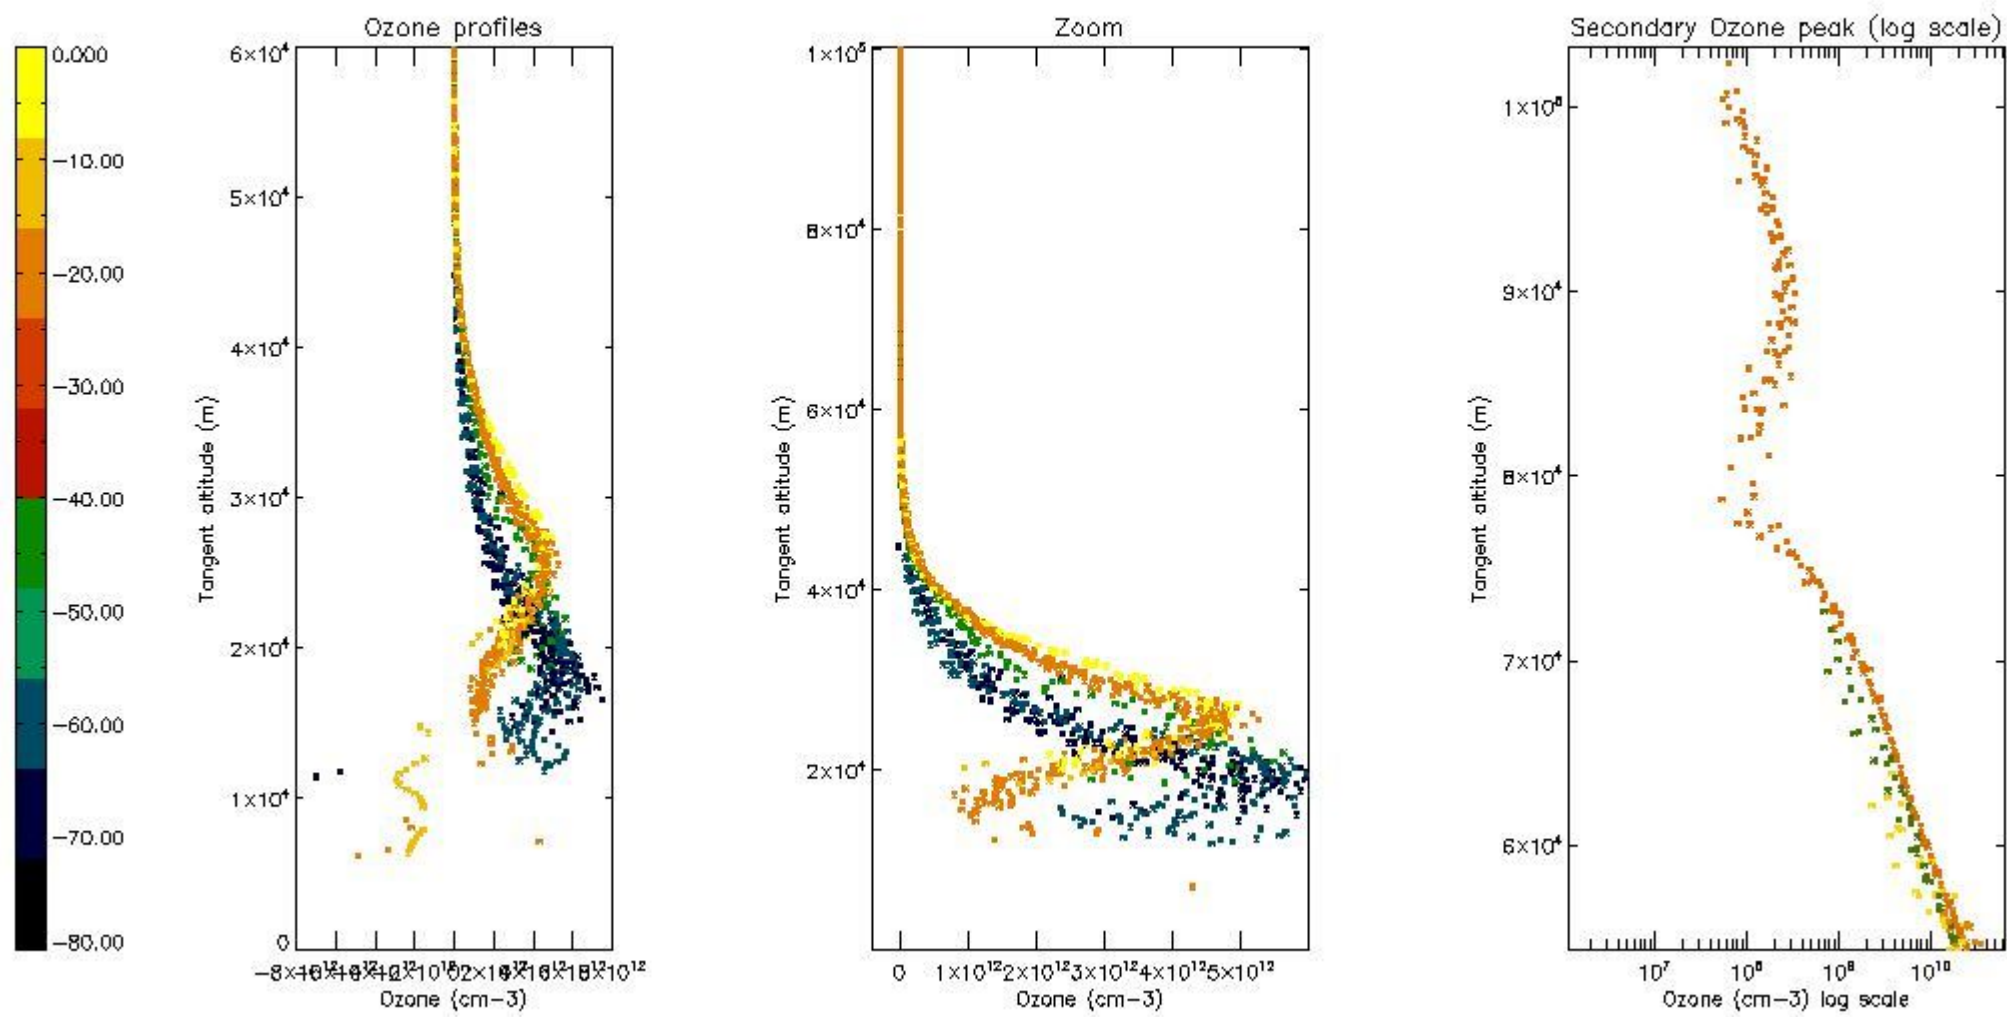

STD < 10	7
STD < 5	3

5.2 Plot ozone profiles for all STD (dark without errors)

The colorbar represents the latitude.

5.3 Plot ozone profiles where STD < 20% (dark without errors)

The colorbar represents the latitude.