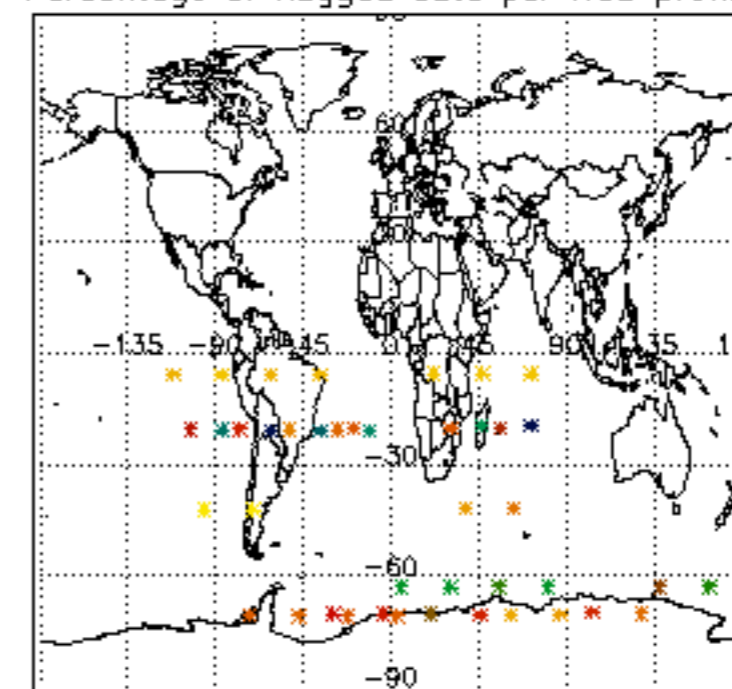

Percentage of flagged data per NO3 profile