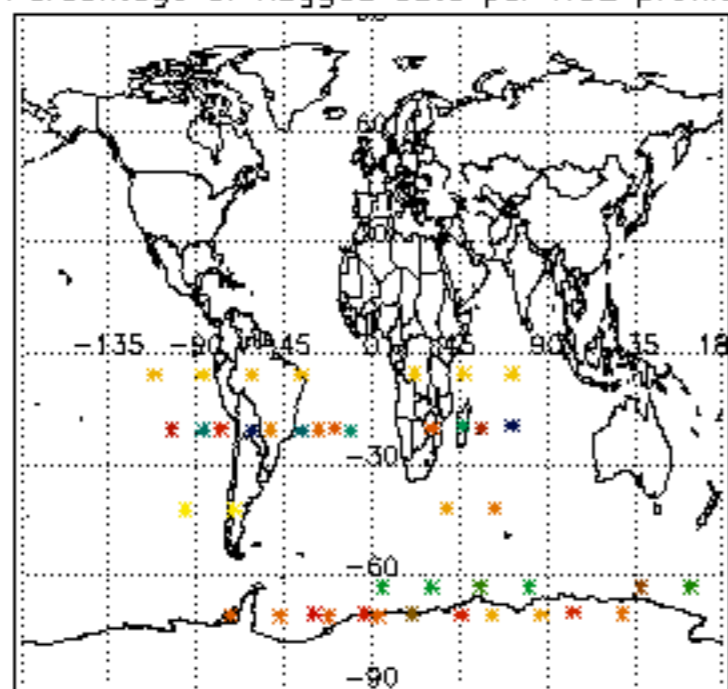

Percentage of flagged data per NO2 profile