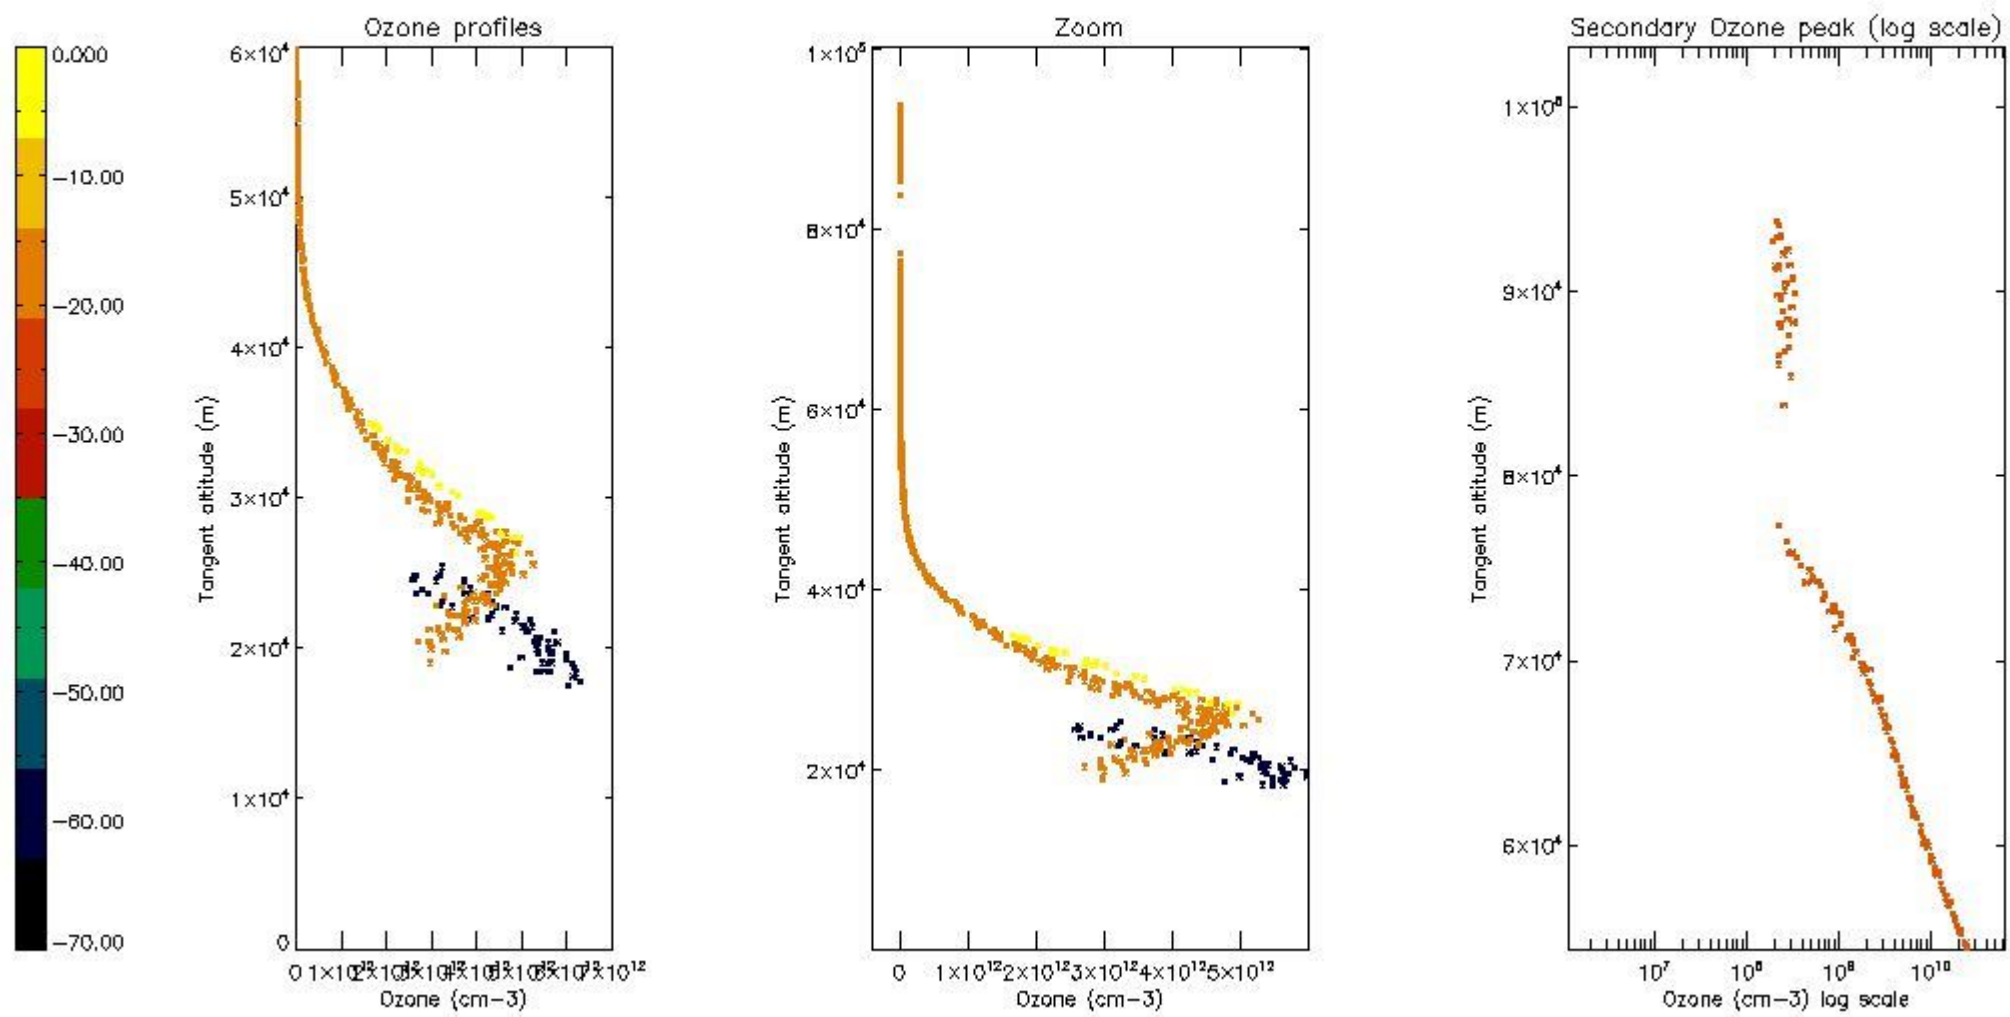

5.6 Plot NO₂ profiles for all STD (dark without errors)

The colorbar represents the latitude.