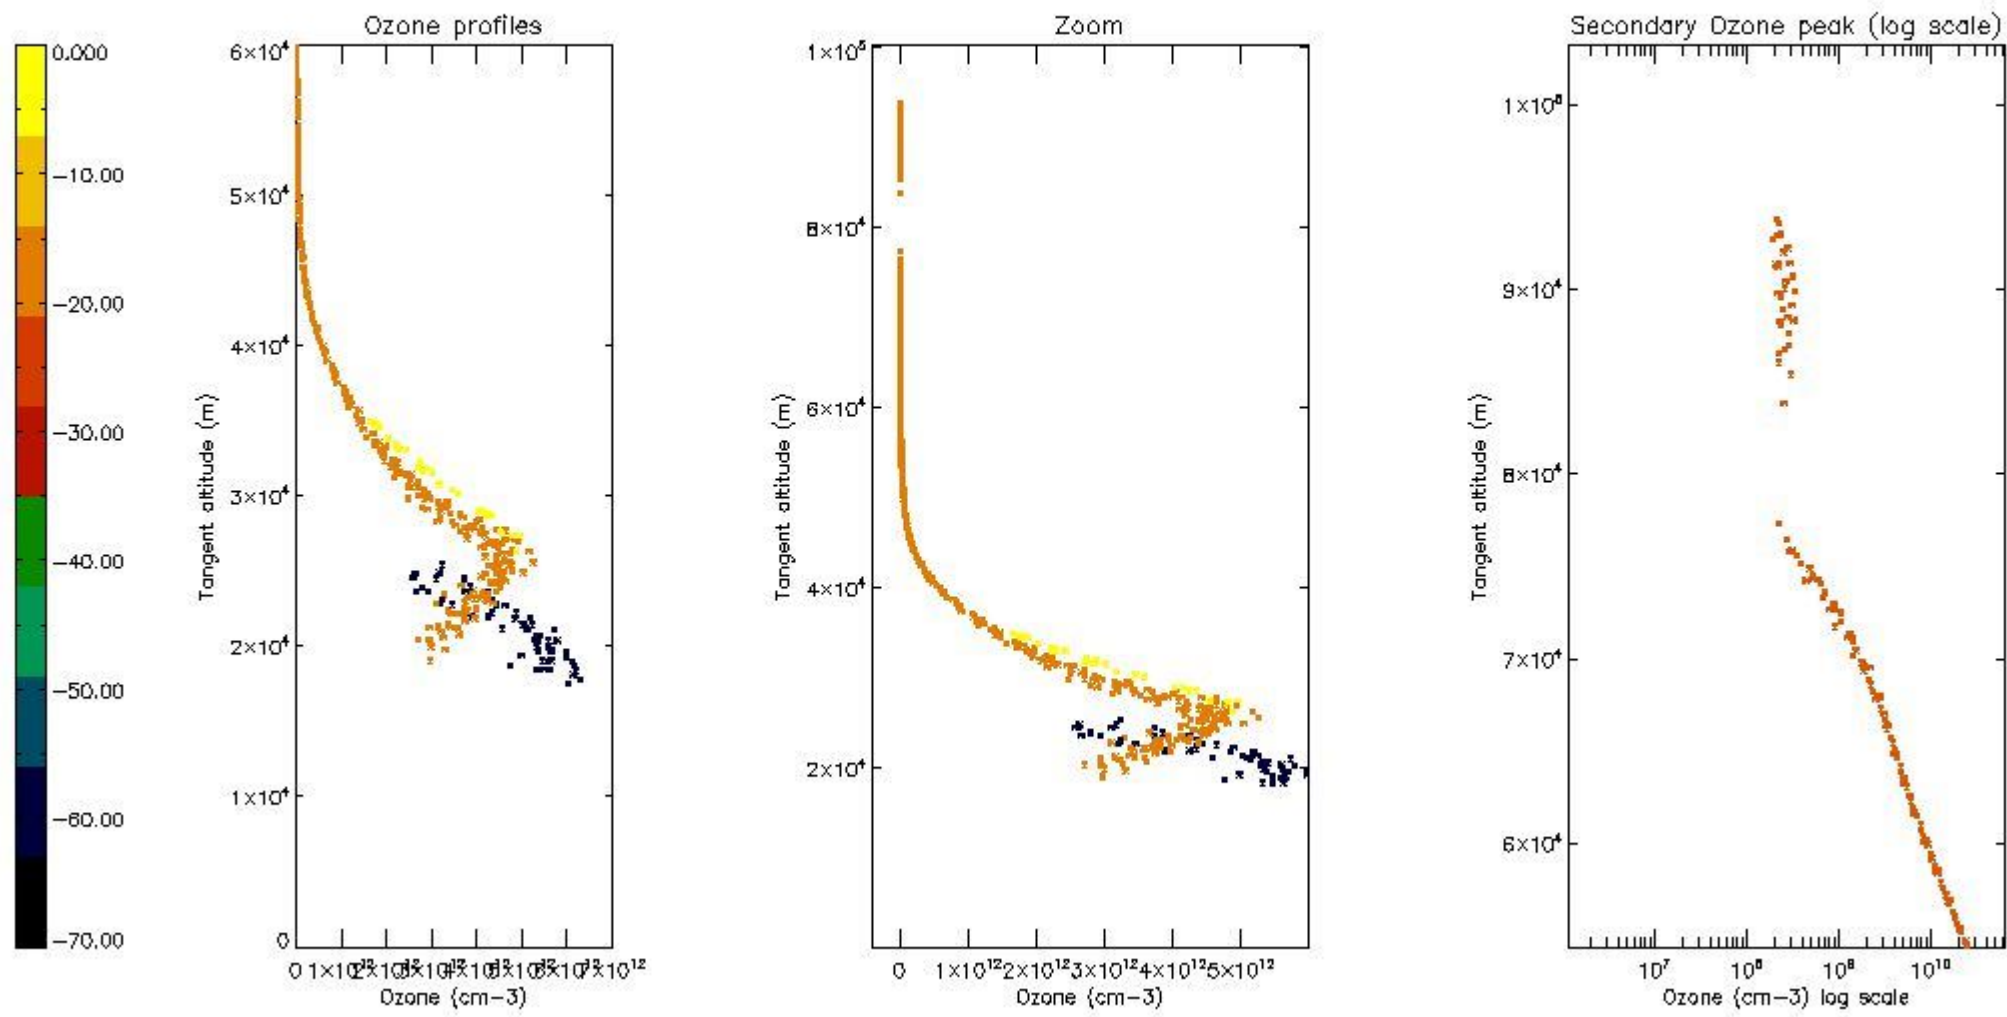

STD < 10	7
STD < 5	3

5.2 Plot ozone profiles for all STD (dark without errors)

The colorbar represents the latitude.

5.3 Plot ozone profiles where STD < 20% (dark without errors)

The colorbar represents the latitude.

5.4 Plot ozone profiles where STD < 10% (dark without errors)

The colorbar represents the latitude.

5.5 Plot ozone profiles where $STD < 5\%$ (dark without errors)

The colorbar represents the latitude.

5.6 Plot NO₂ profiles for all STD (dark without errors)