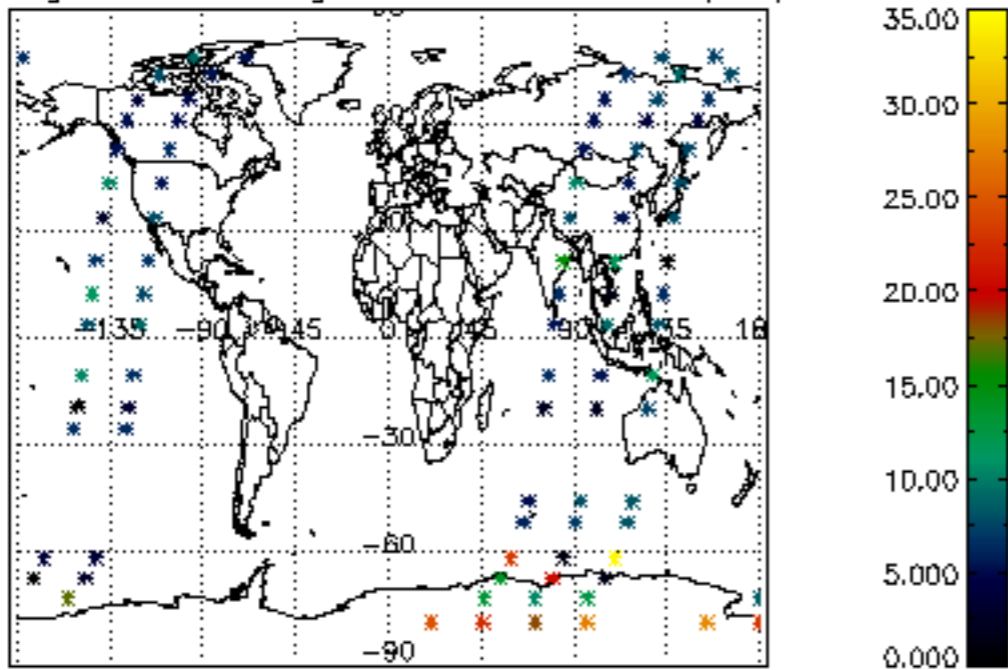

Percentage of star falling outside central band per profile