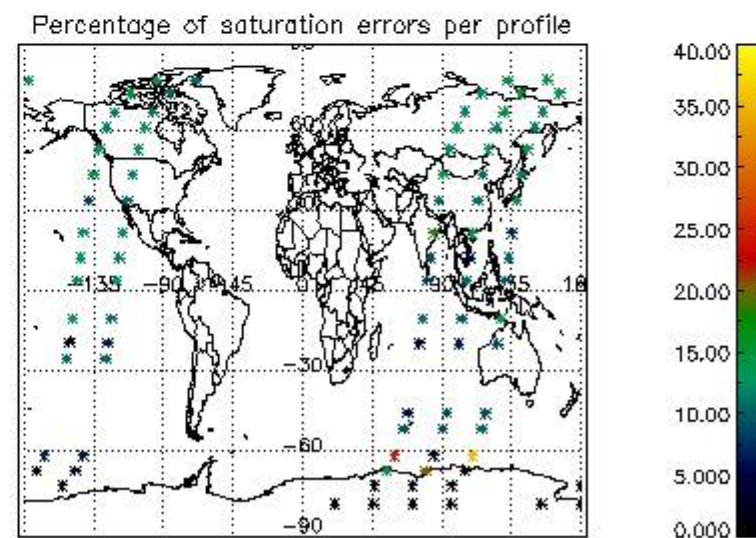

Percentage of datation errors per profile

Percentage of star falling outside central band per profile

Percentage of saturation errors per profile

4.2.2 Plot level 1 quality information per product (world map): ENVISAT DESCENDING passes