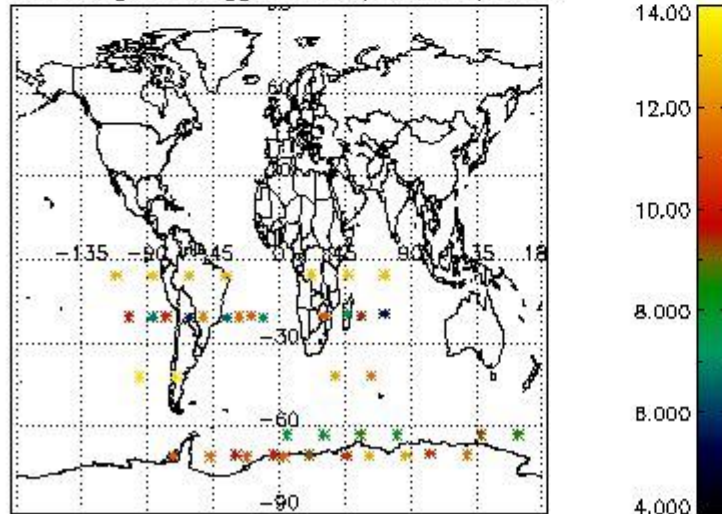

3.1 Plot quality information per product (time dependant)

3.2 Plot quality information per product (world map)

Percentage of flagged data per O3 profile

Percentage of flagged data per H2O profile

Percentage of flagged data per NO2 profile