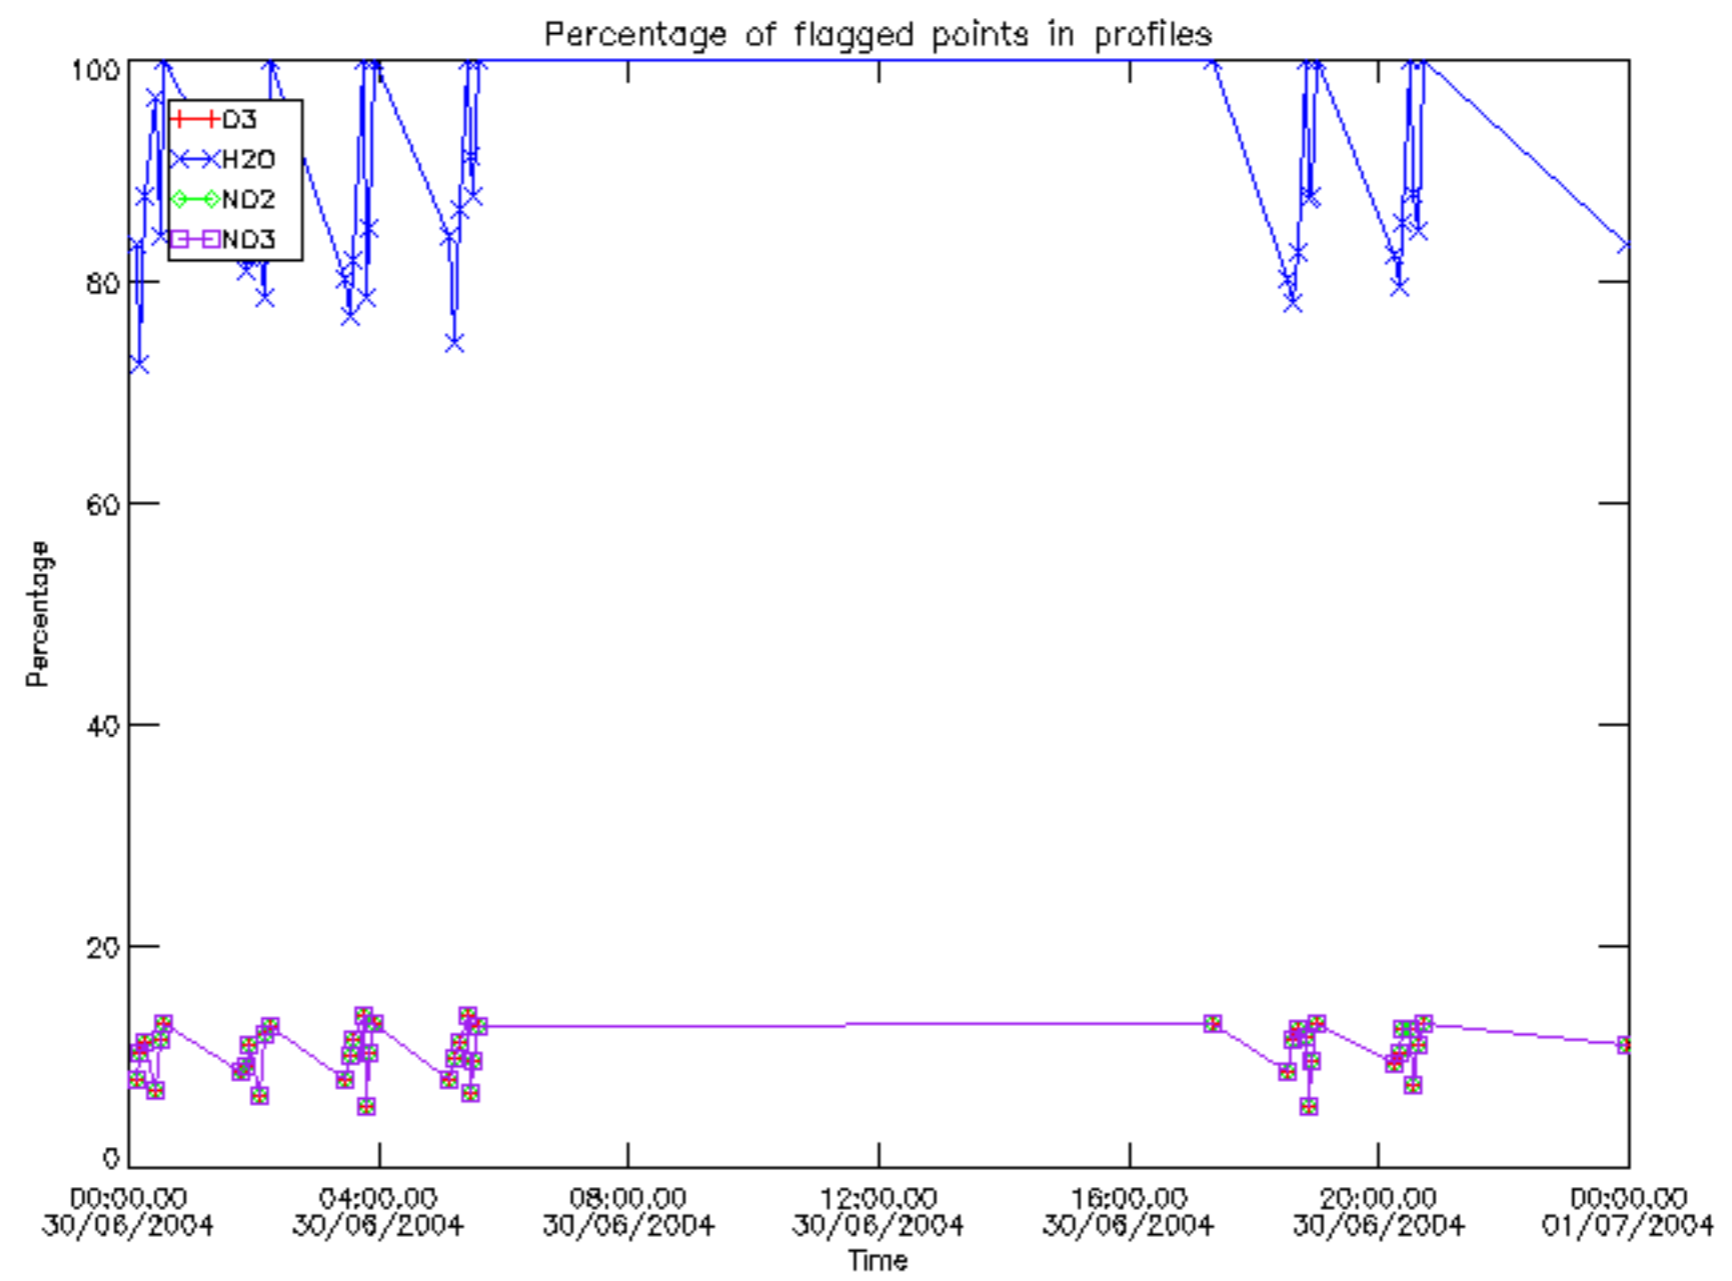

Percentage of flagged data per D3 profile

Percentage of flagged data per H2O profile