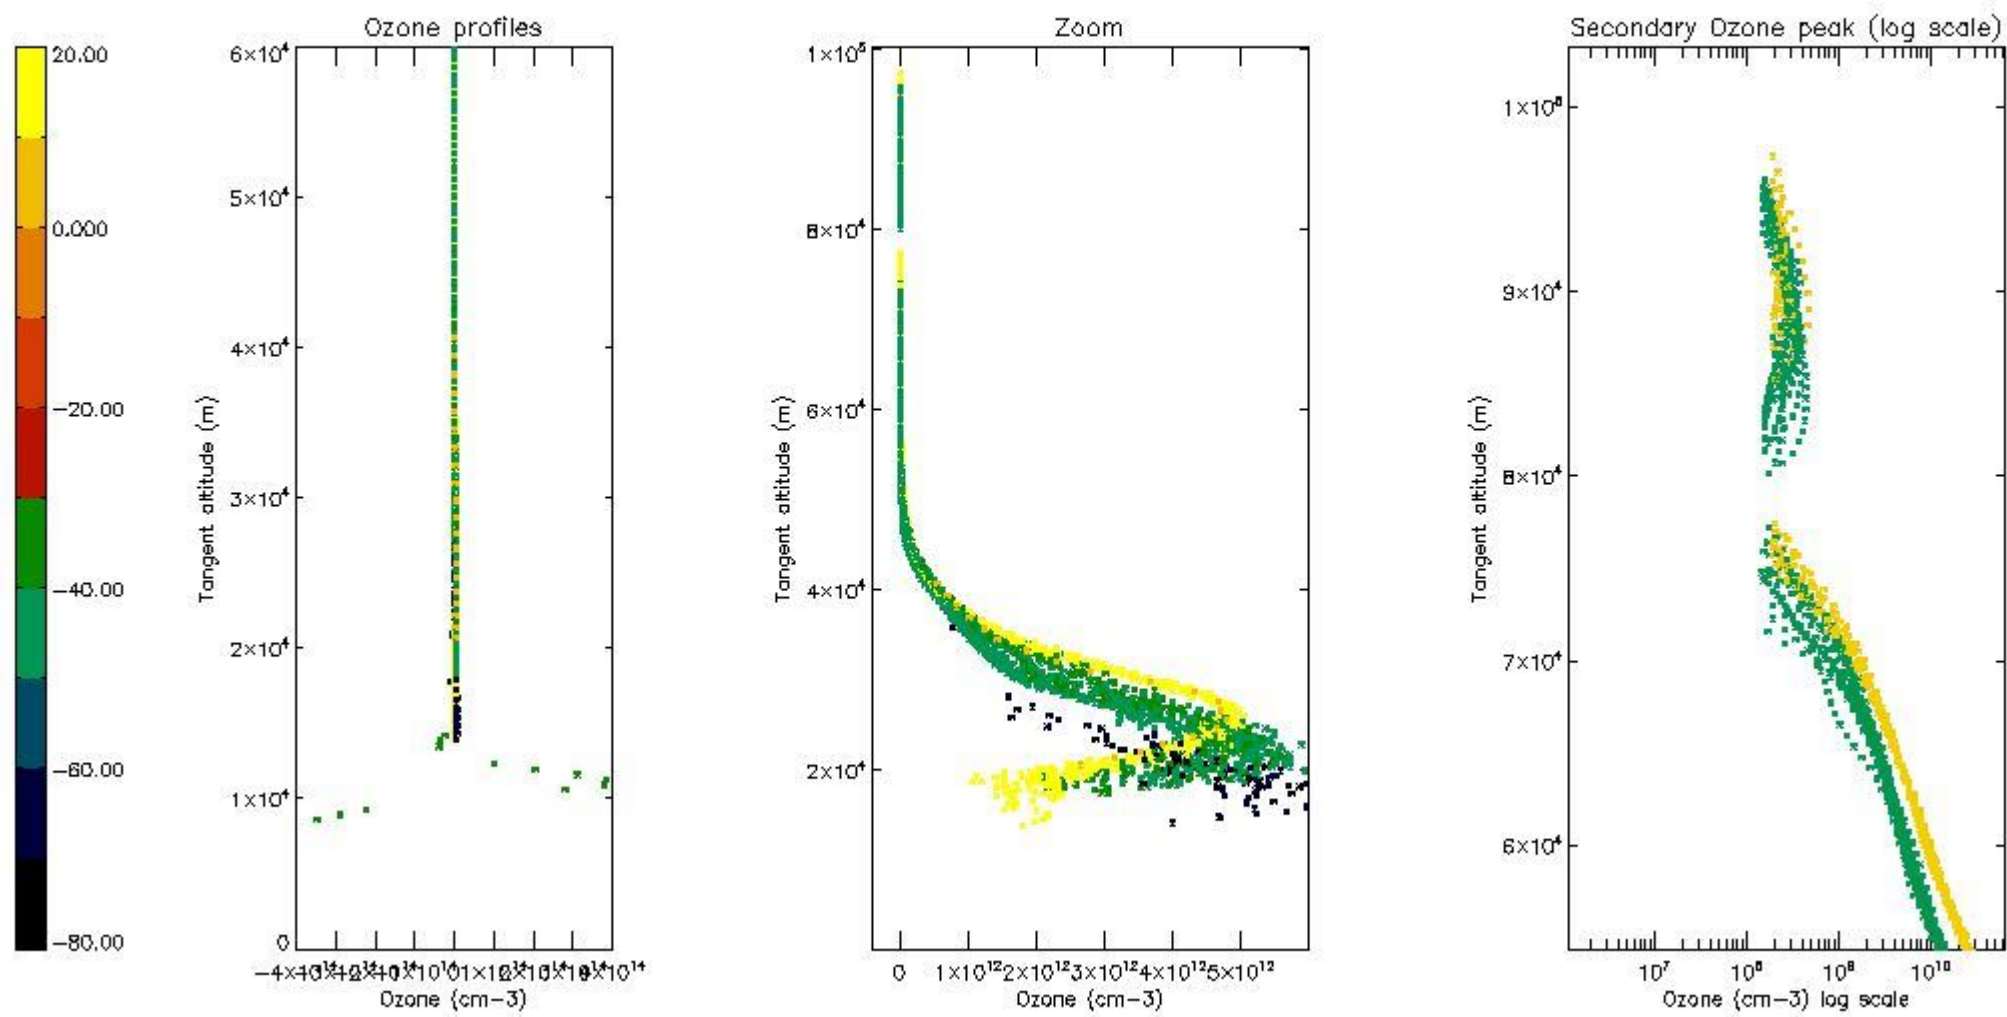

5.5 Plot ozone profiles where STD < 5% (dark without errors)

The colorbar represents the latitude.