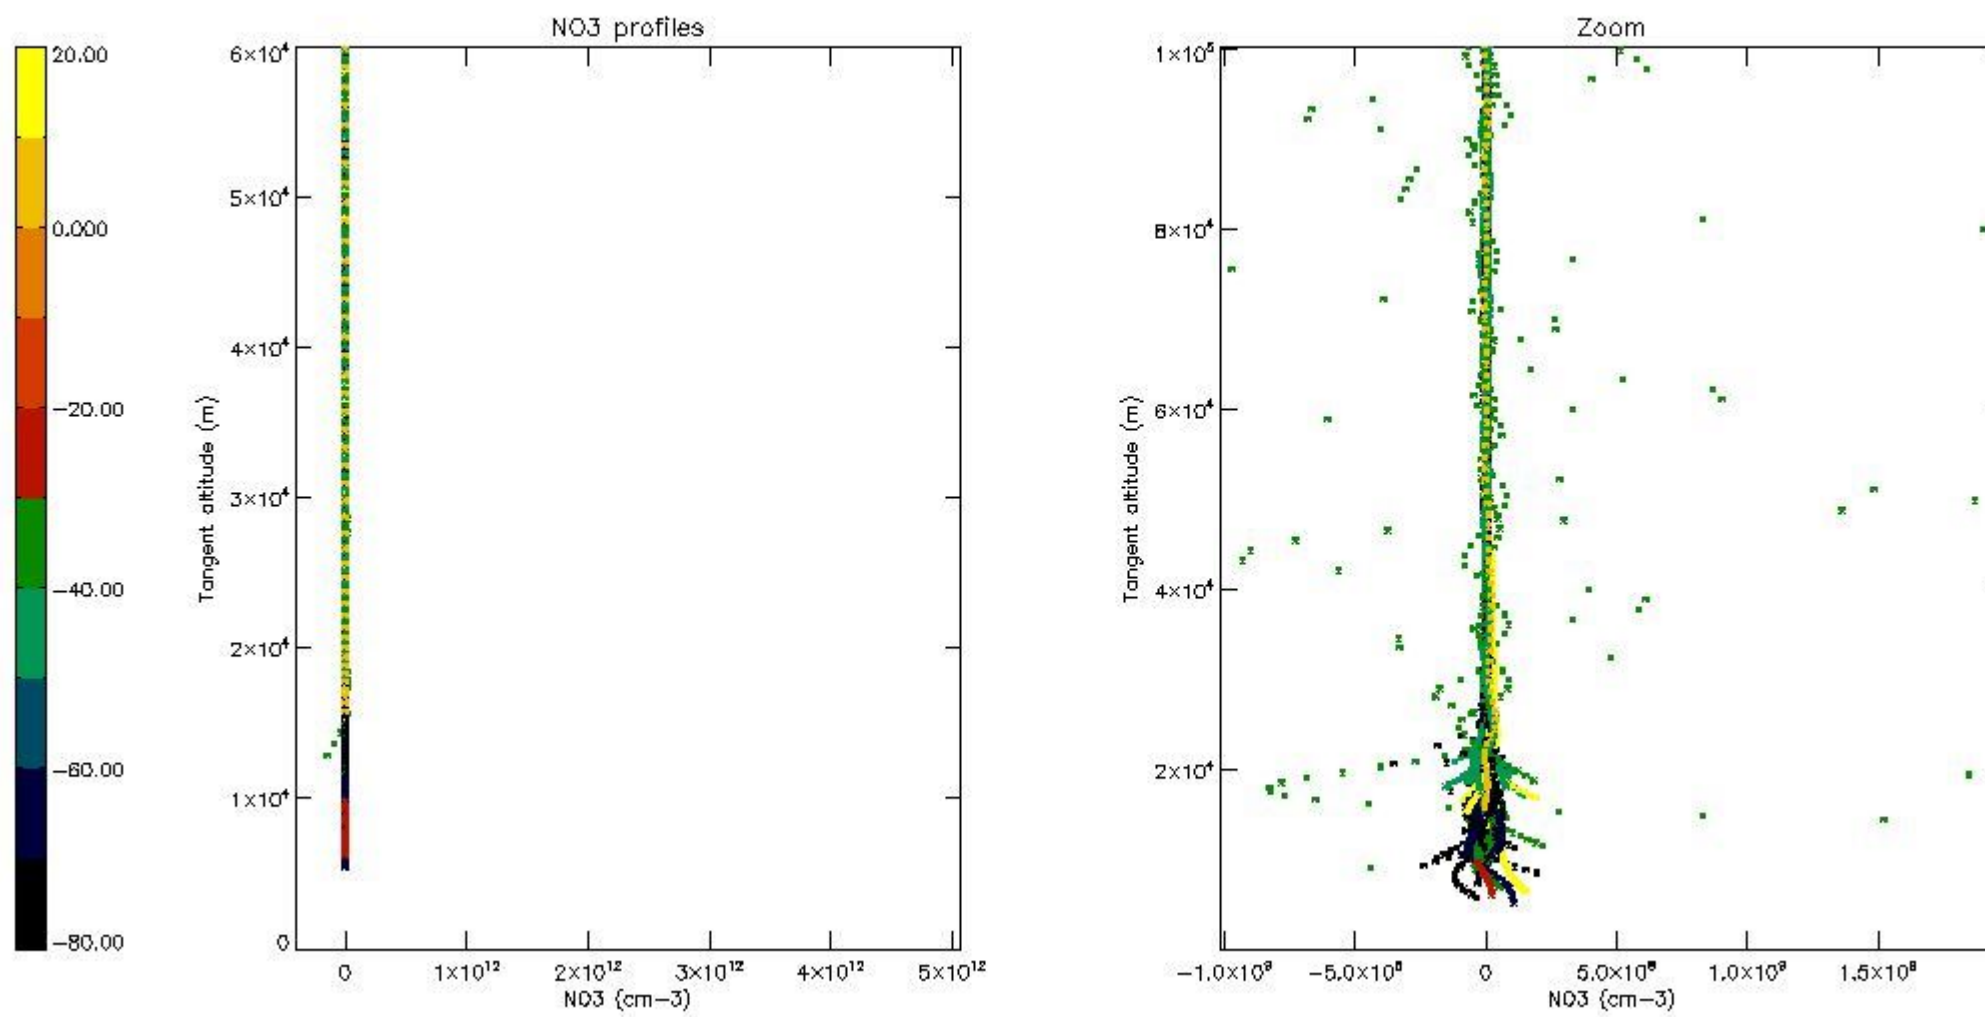

6. Auxiliary Data Files used for the production reported in section 2

The number reported in the third column indicates since which file (see list in section 2) the corresponding auxiliary file has been used. The fourth column is the date of those product files.

Type	Auxiliary Filename	Used since product	Used since product date
INST_PHYS_CHARACTERISTICS	GOM_INS_AXNIEC20050627_150440_20020301_000000_20100101_000000	1	22-JUN-2003 00:03:44
LEVEL-2_PROC_CONFIG	GOM_PR2_AXVIEC20091111_152718_20020301_000000_20500101_000000	1	22-JUN-2003 00:03:44
CROSS_SECTIONS_FILE	GOM_CRS_AXVIEC20091111_154832_20020301_000000_20500101_000000	1	22-JUN-2003 00:03:44