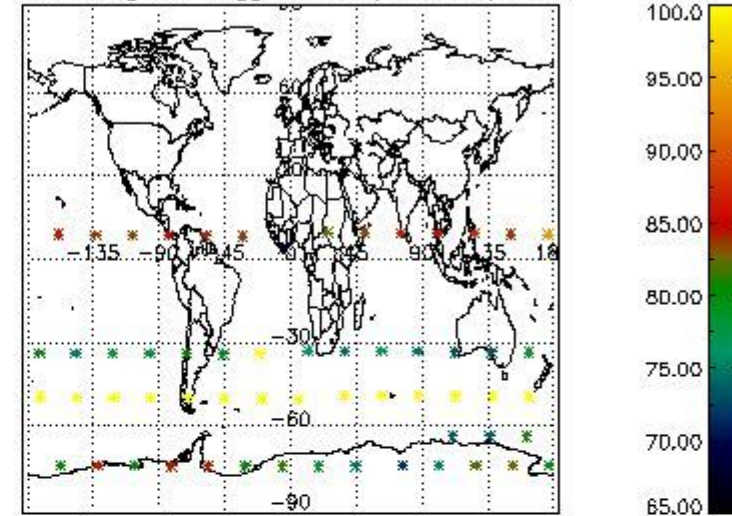

3.1 Plot quality information per product (time dependant)

3.2 Plot quality information per product (world map)

Percentage of flagged data per O3 profile

Percentage of flagged data per H2O profile

Percentage of flagged data per NO2 profile