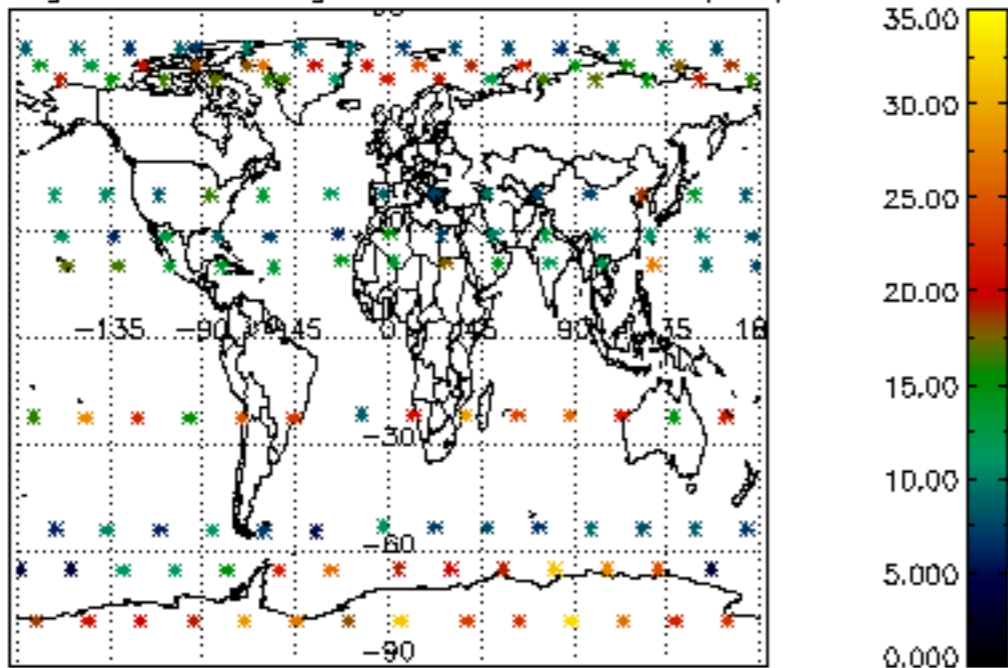

Percentage of cosmic ray hits per profile

Percentage of star falling outside central band per profile