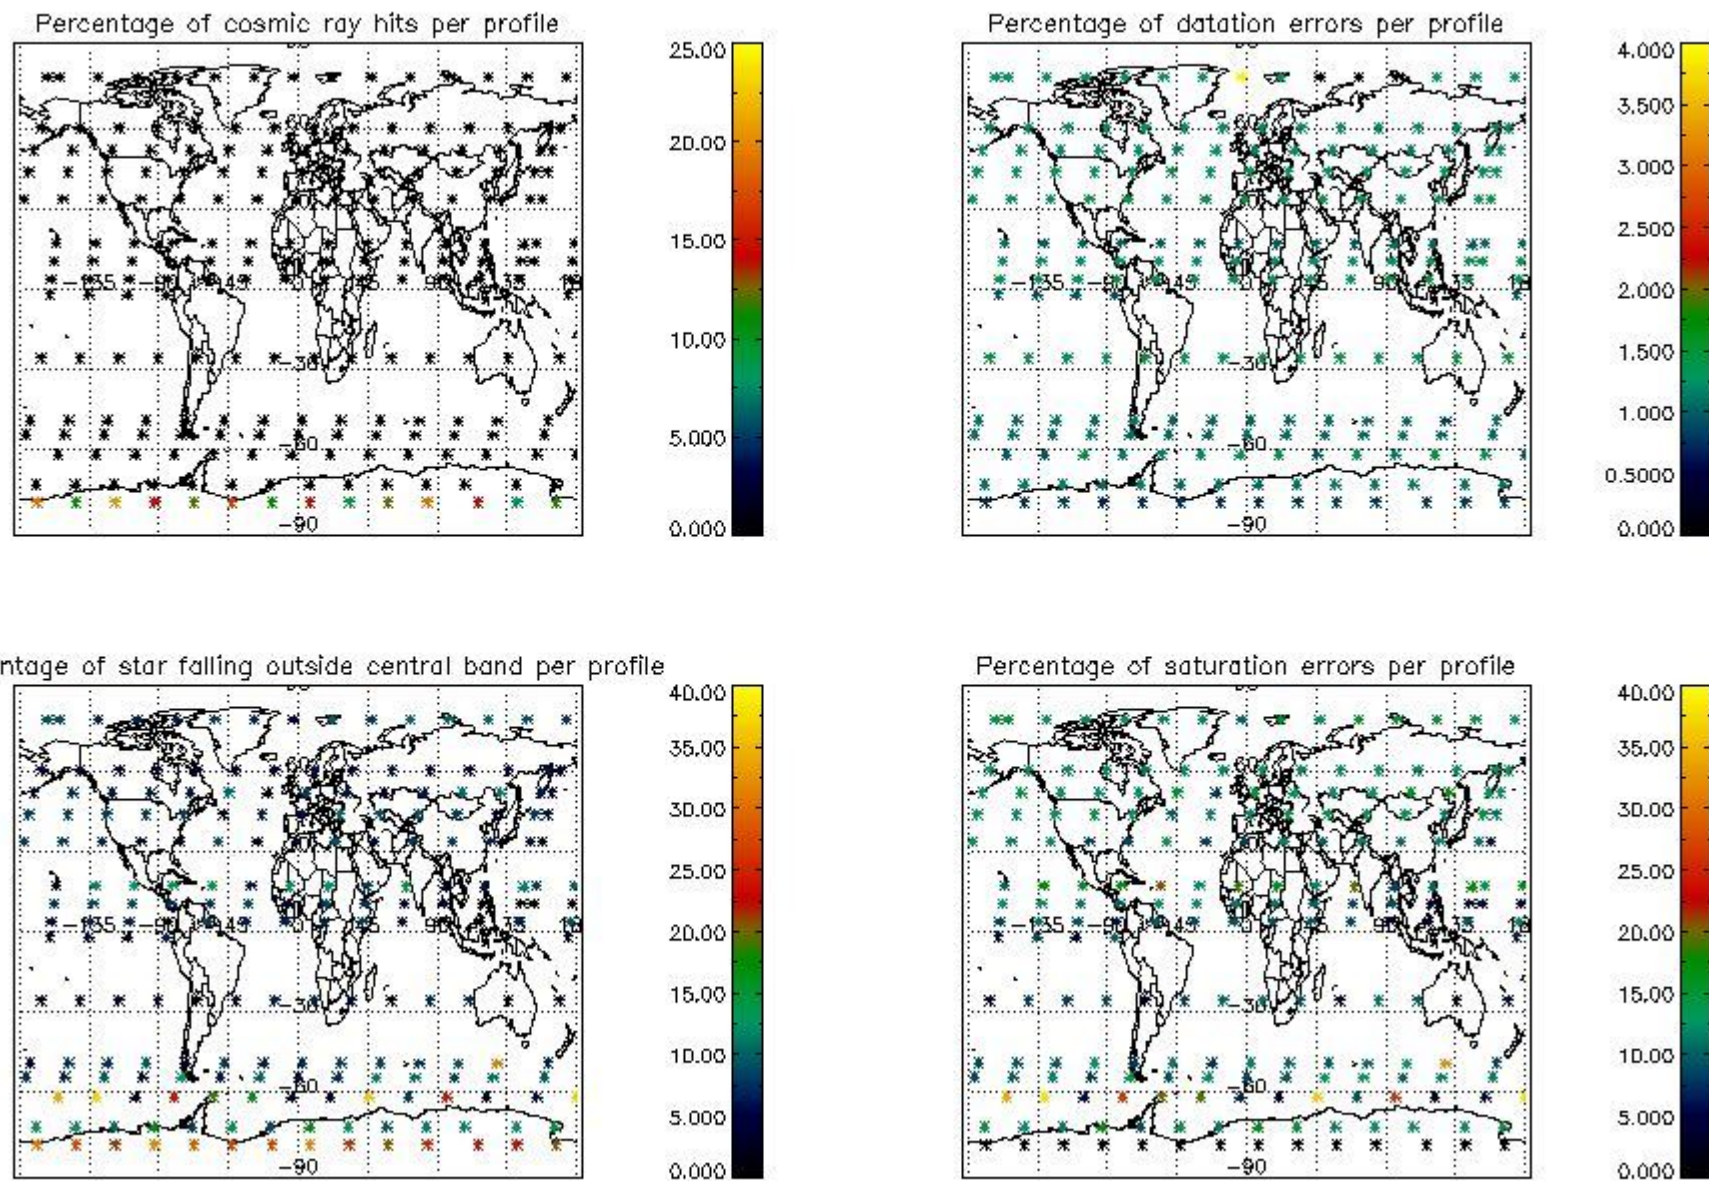

Percentage of datation errors per profile

Percentage of star falling outside central band per profile

Percentage of saturation errors per profile

4.2.2 Plot level 1 quality information per product (world map): ENVISAT DESCENDING passes