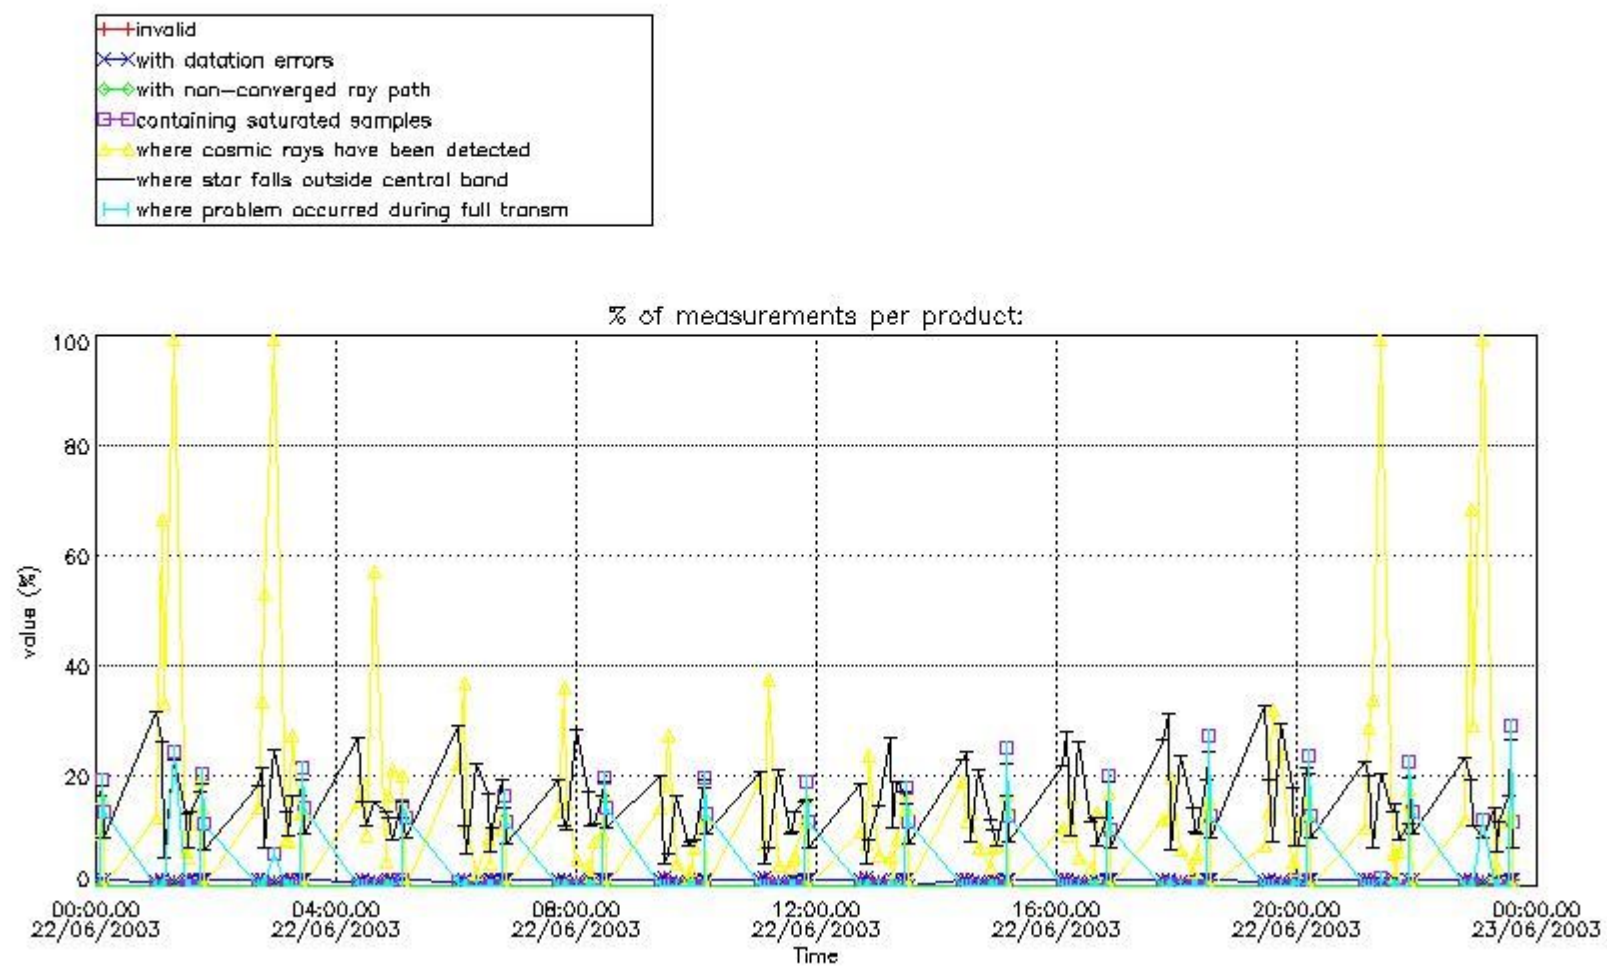

3.1 Plot quality information per product (time dependant)

3.2 Plot quality information per product (world map)

Percentage of flagged data per O3 profile

Percentage of flagged data per H2O profile

Percentage of flagged data per NO2 profile

Percentage of flagged data per NO3 profile

4. Level 1 quality information per product

In this section it is plotted some information contained in the Quality Summary data set of the level 2 products that comes from the level 1b processing. Products without errors (error flag in the MPH set to "0") are used.

4.1 Plot quality information per product (time dependant) coming from level 1b processing

4.1.1 Plot level 1 quality information per product (time dependant): ENVISAT ASCENDING passes

4.1.2 Plot level 1 quality information per product (time dependant): ENVISAT DESCENDING passes