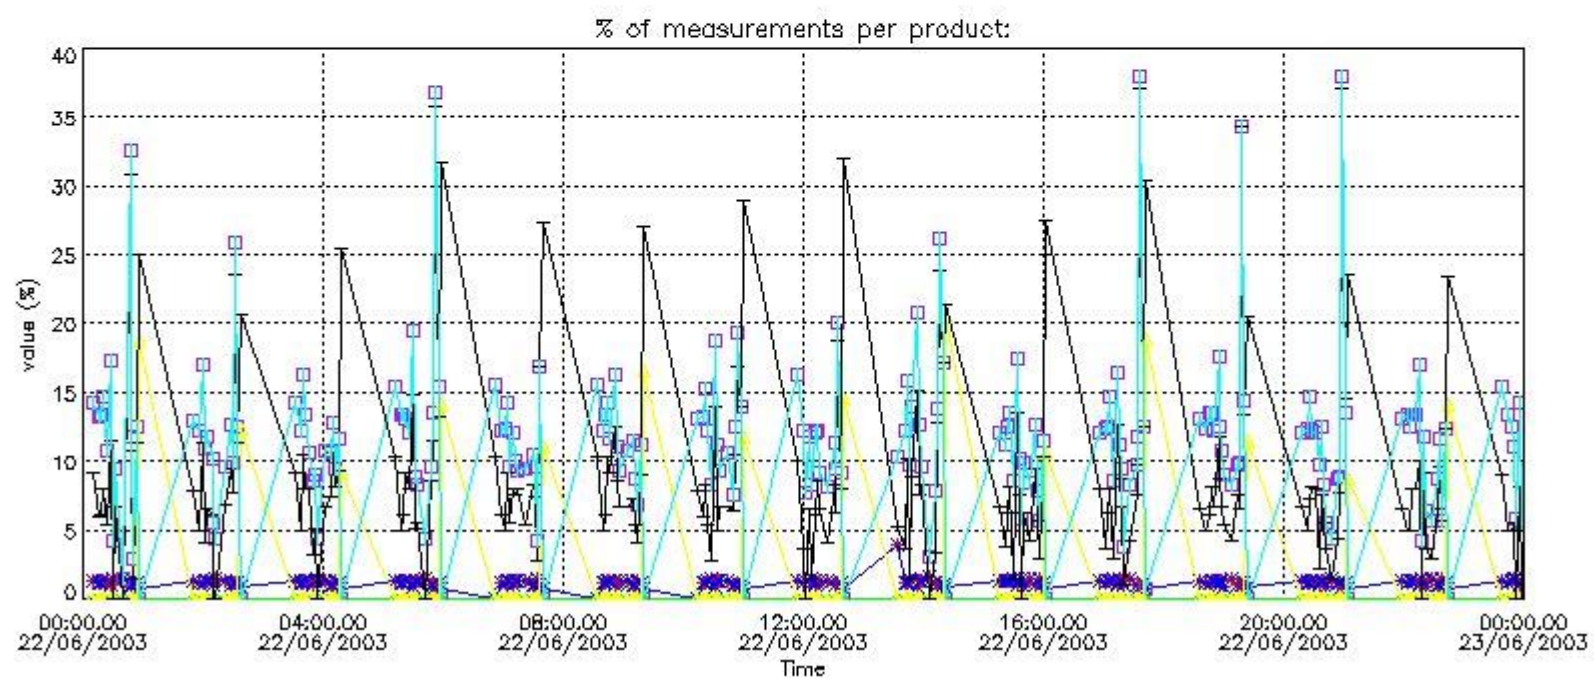

Percentage of flagged data per NO3 profile

4. Level 1 quality information per product

In this section it is plotted some information contained in the Quality Summary data set of the level 2 products that comes from the level 1b processing. Products without errors (error flag in the MPH set to "0") are used.

4.1 Plot quality information per product (time dependant) coming from level 1b processing

4.1.1 Plot level 1 quality information per product (time dependant): ENVISAT ASCENDING passes

4.1.2 Plot level 1 quality information per product (time dependant): ENVISAT DESCENDING passes