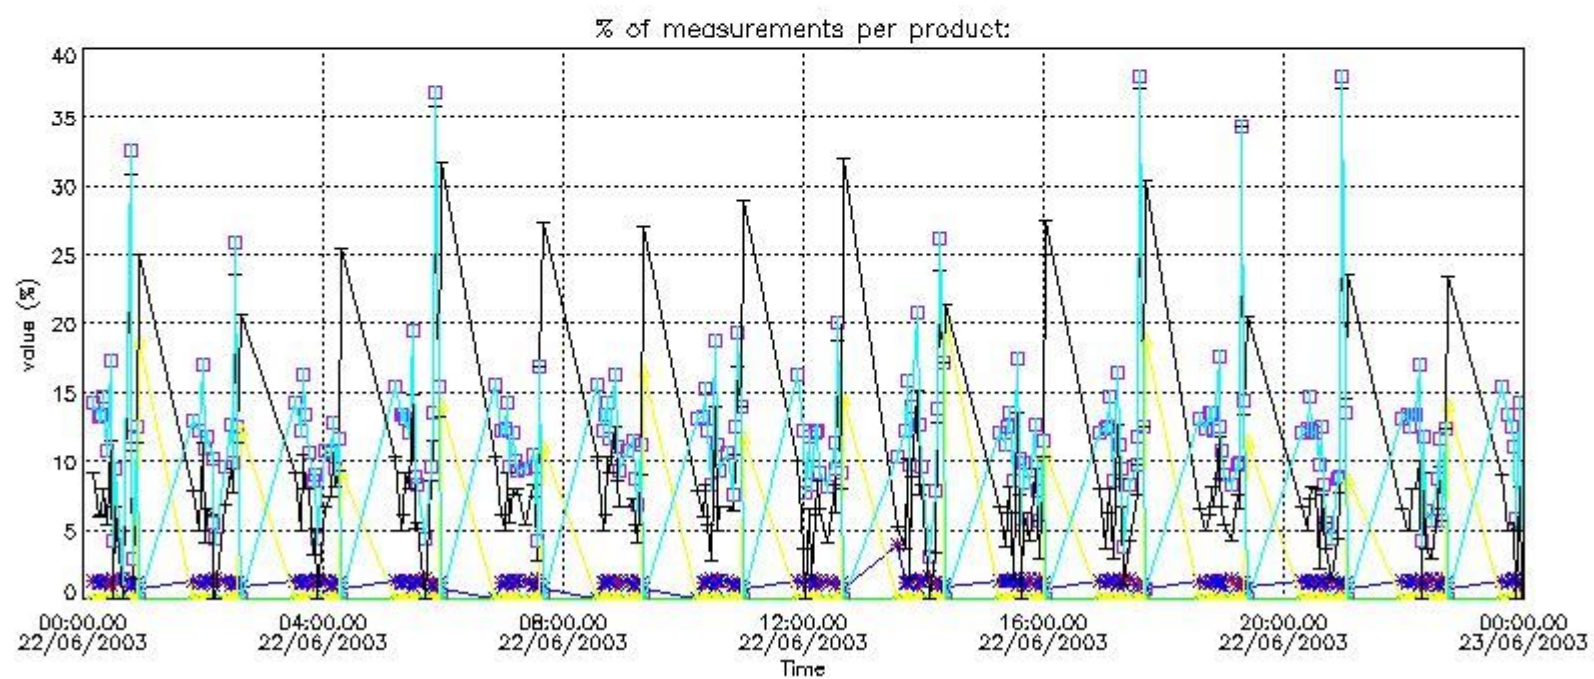

4.2 Plot quality information per product coming from level 1b processing (world map)

4.2.1 Plot level 1 quality information per product (world map): ENVISAT ASCENDING passes