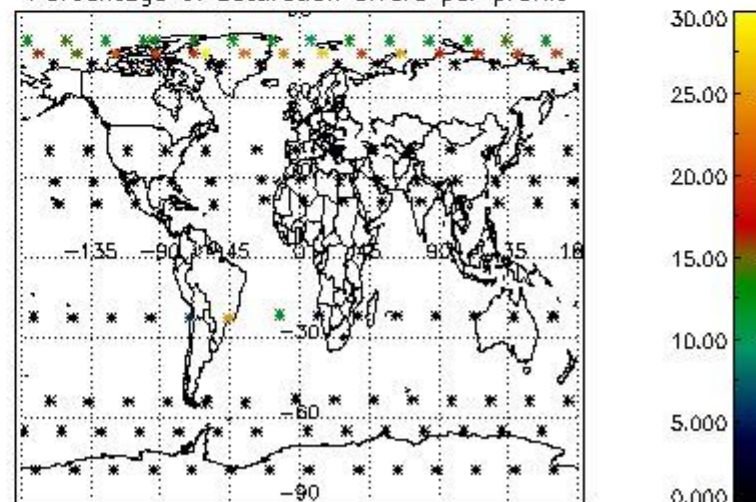

Percentage of saturation errors per profile