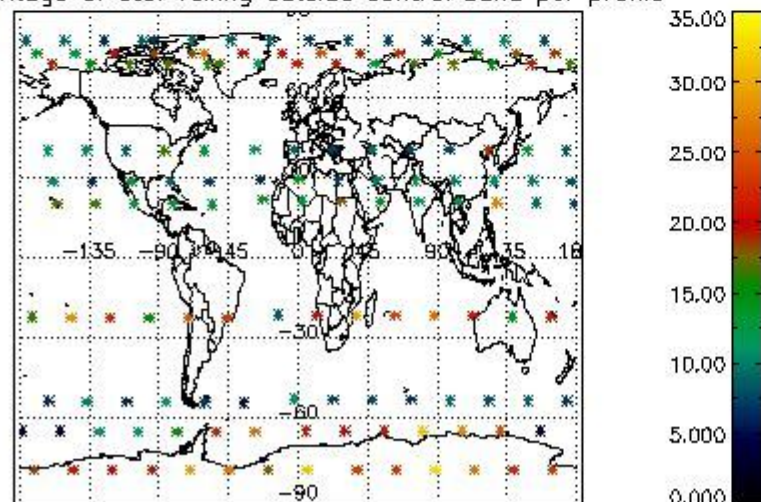

Percentage of star falling outside central band per profile