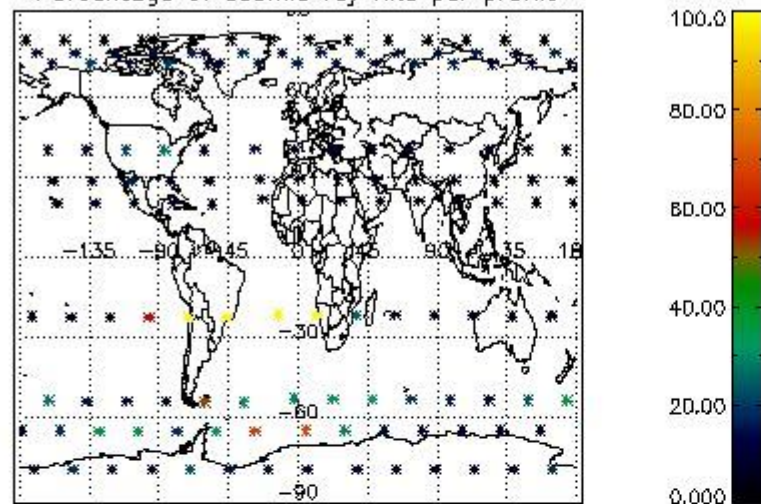

Percentage of cosmic ray hits per profile