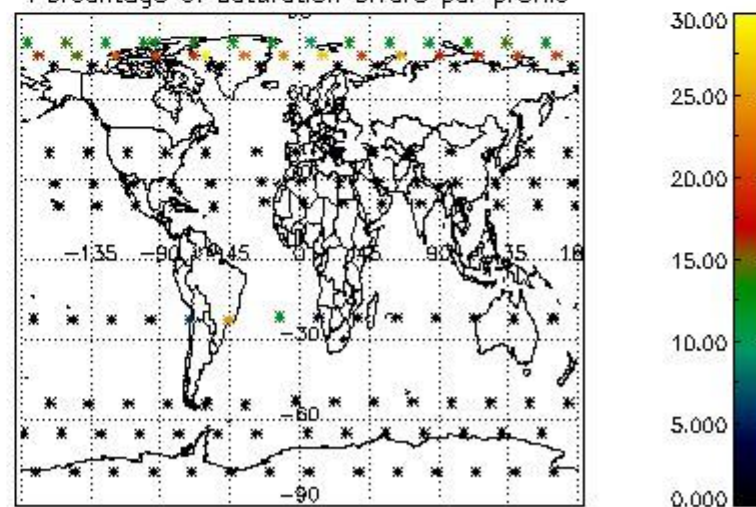

Percentage of saturation errors per profile