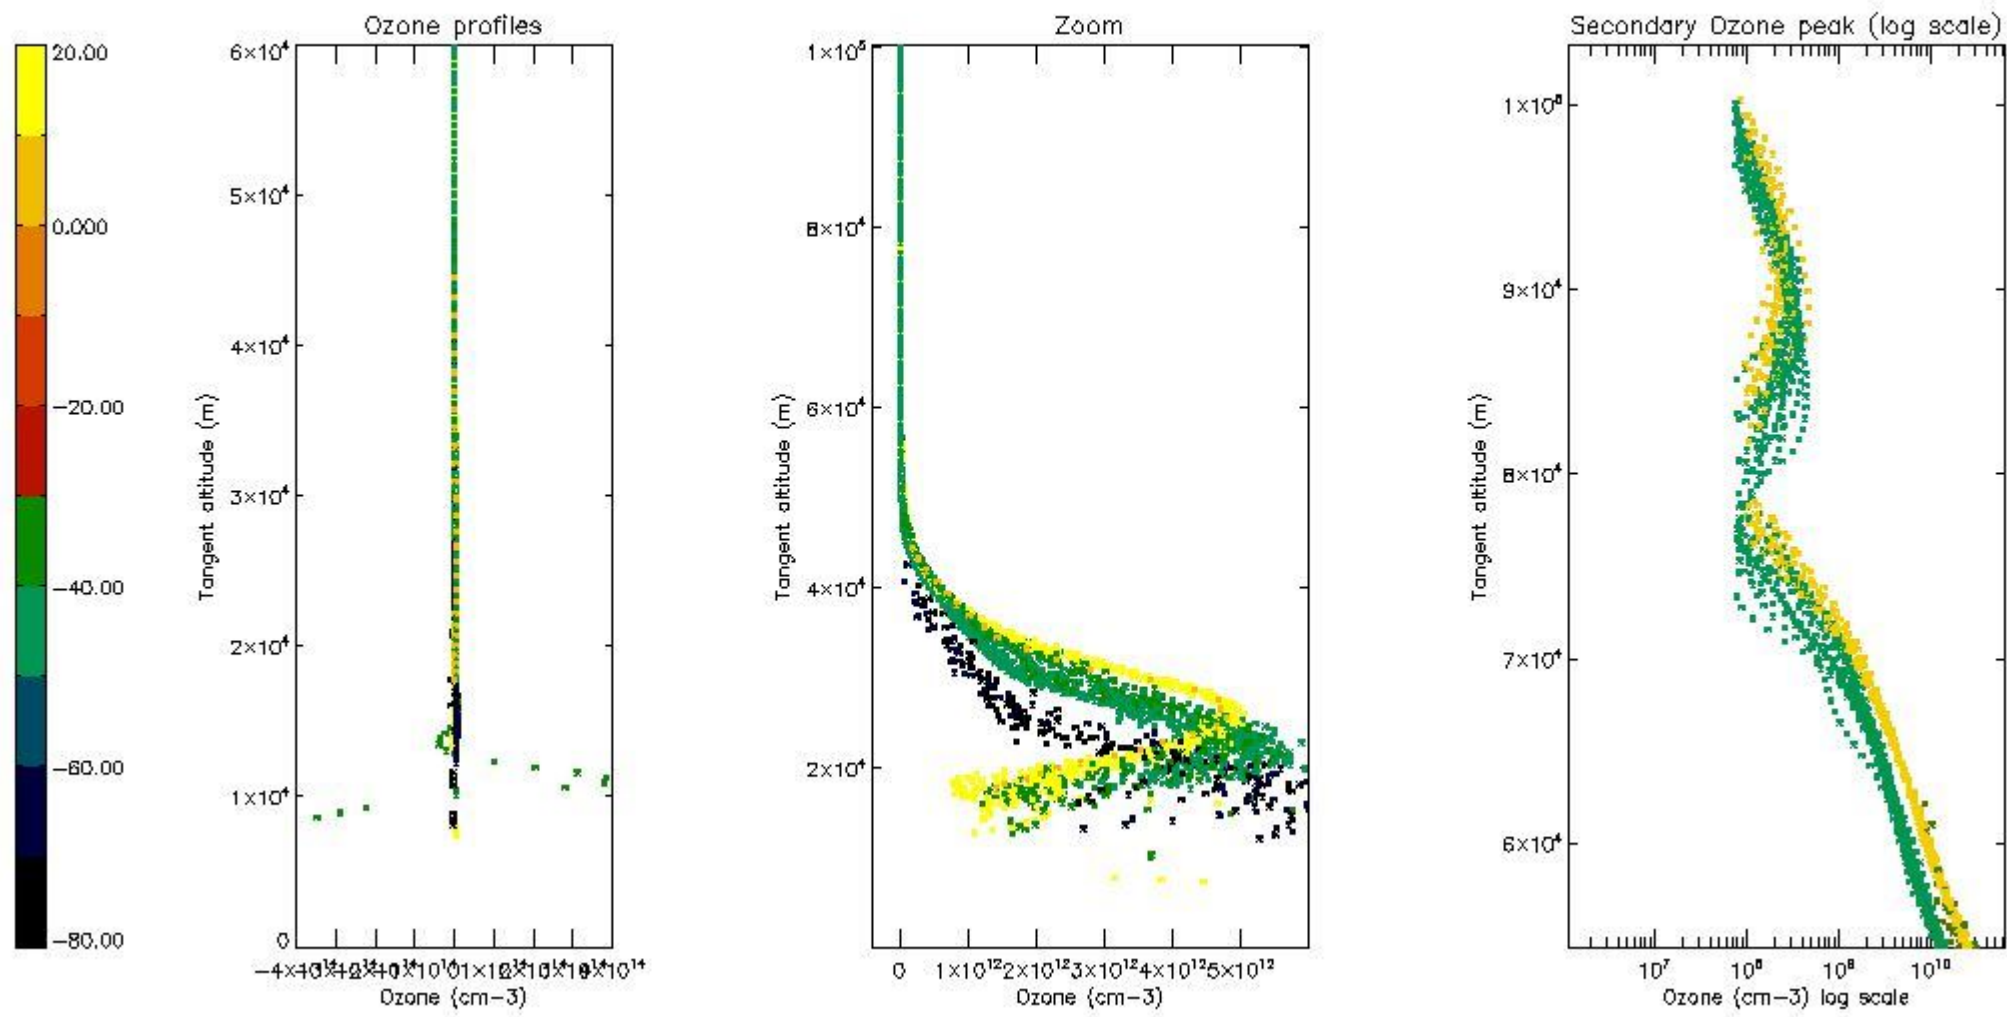

STD < 10	11
STD < 5	9

5.2 Plot ozone profiles for all STD (dark without errors)

The colorbar represents the latitude.

5.3 Plot ozone profiles where STD < 20% (dark without errors)

The colorbar represents the latitude.