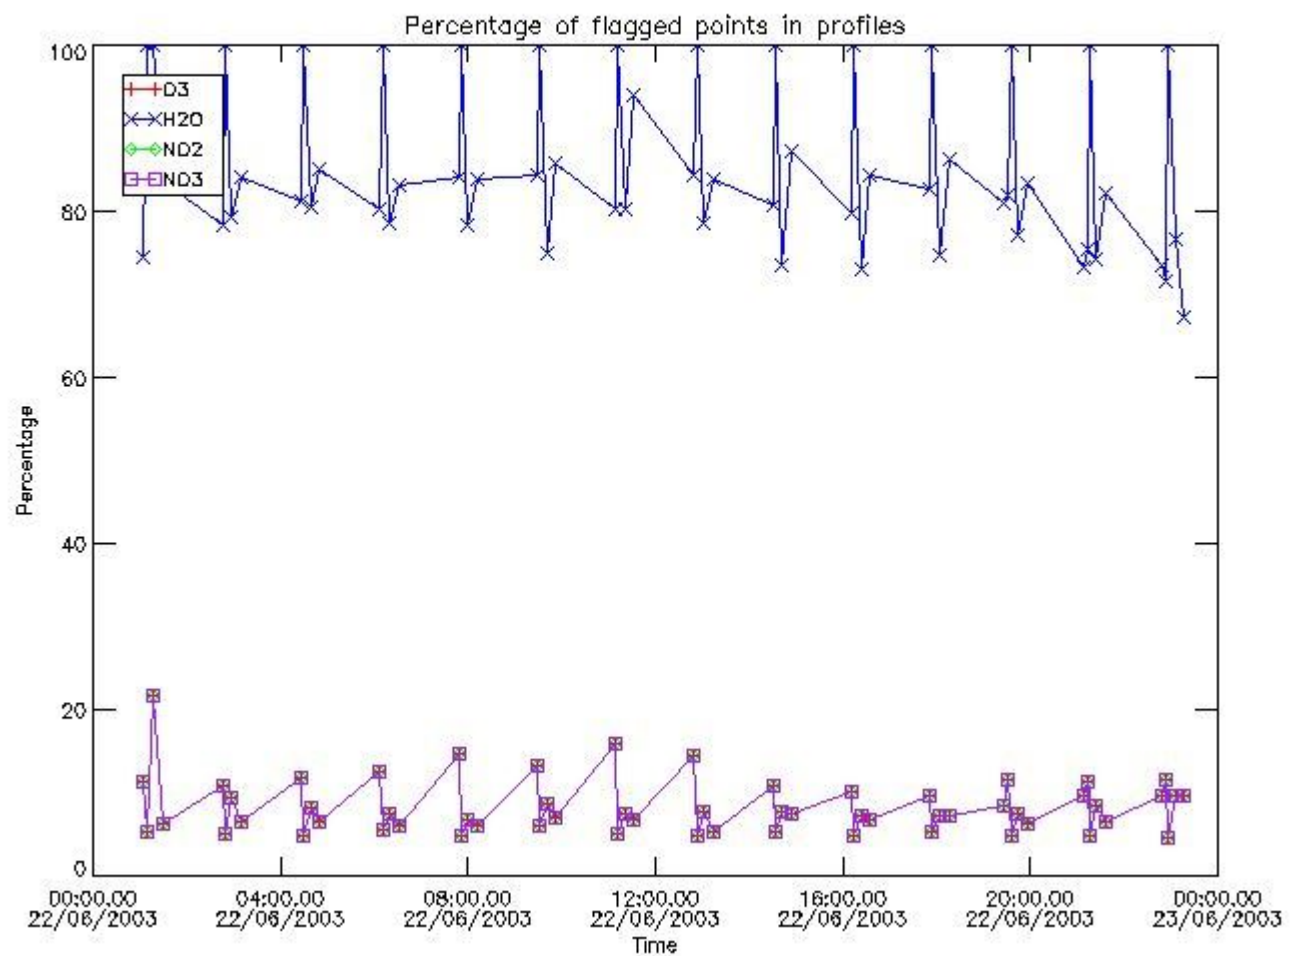

3. Quality information per product

In this section it is plotted some information contained in the Quality Summary data set of the level 2 products. Only products in dark limb conditions and without errors (error flag in the MPH set to "0") are used.

3.1 Plot quality information per product (time dependant)

3.2 Plot quality information per product (world map)