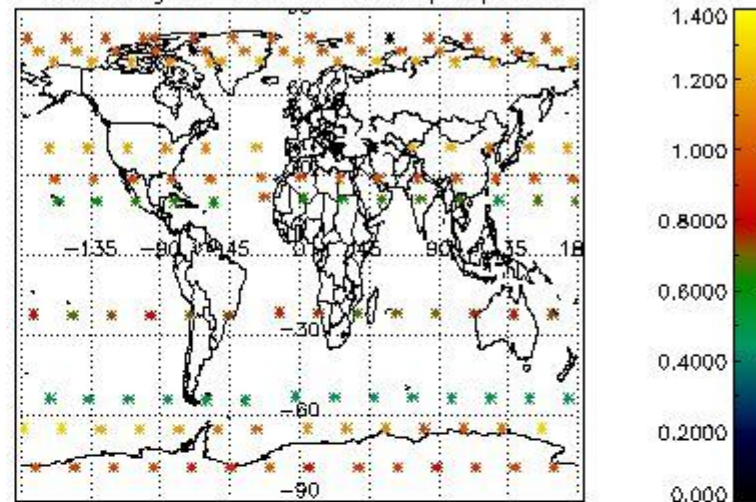

Percentage of datation errors per profile