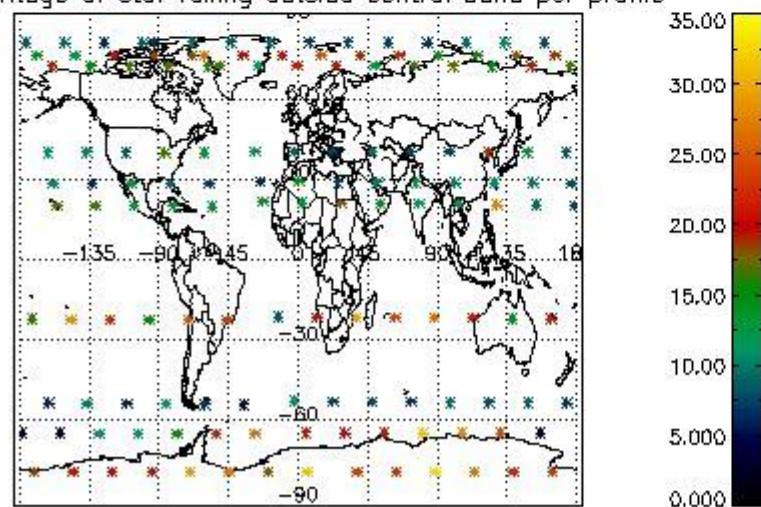

Percentage of star falling outside central band per profile