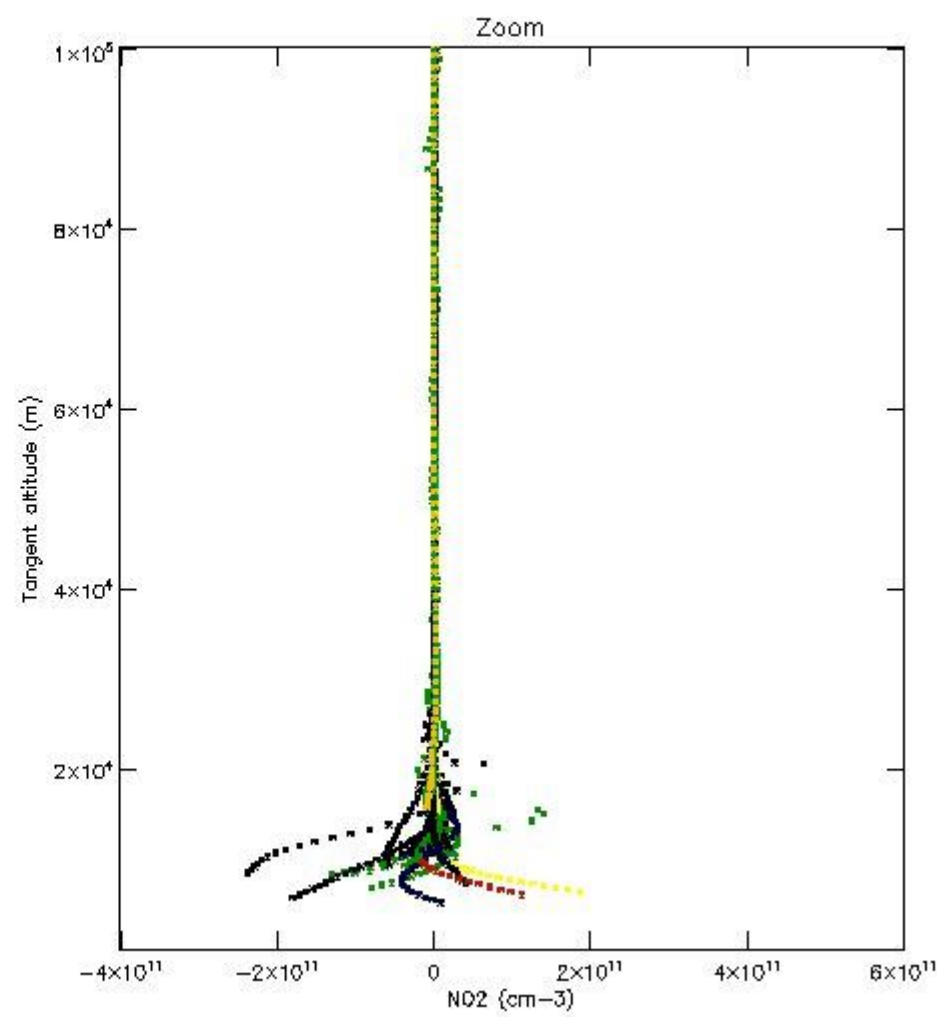

5.7 Plot NO3 profiles for all STD (dark without errors)

The colorbar represents the latitude.