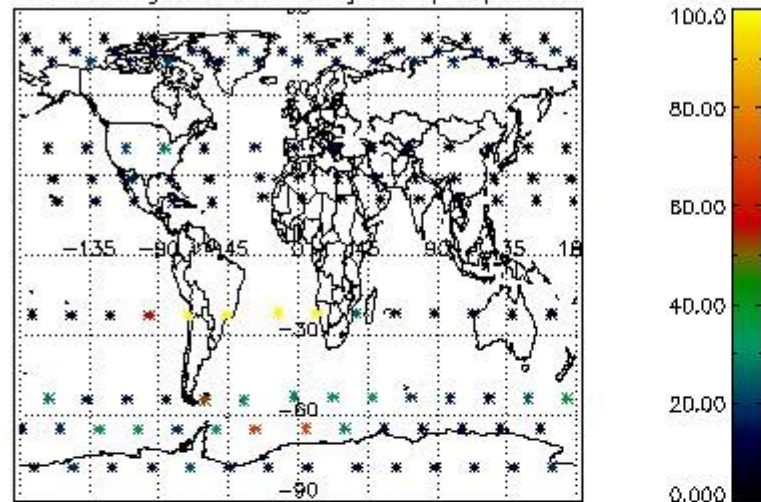

Percentage of cosmic ray hits per profile