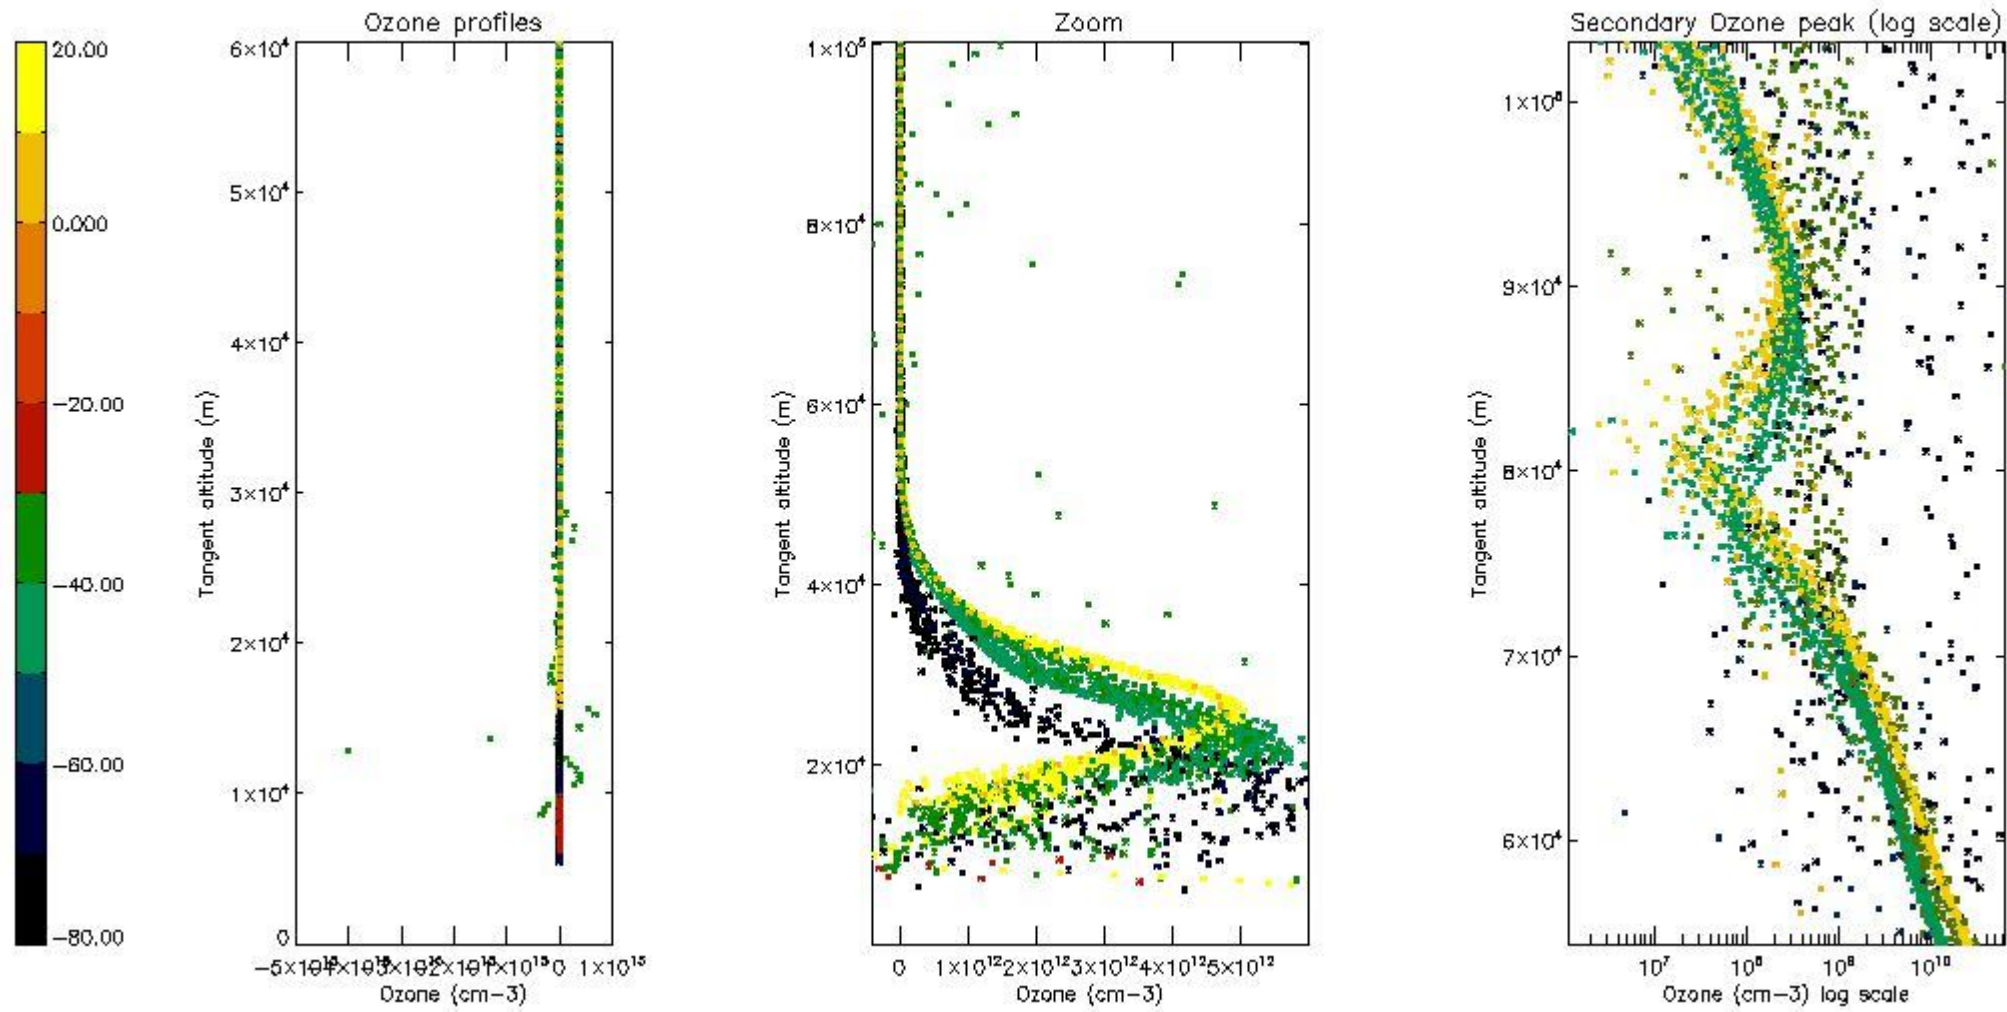

STD < 10	11
STD < 5	9

5.2 Plot ozone profiles for all STD (dark without errors)

The colorbar represents the latitude.

5.3 Plot ozone profiles where STD < 20% (dark without errors)

The colorbar represents the latitude.