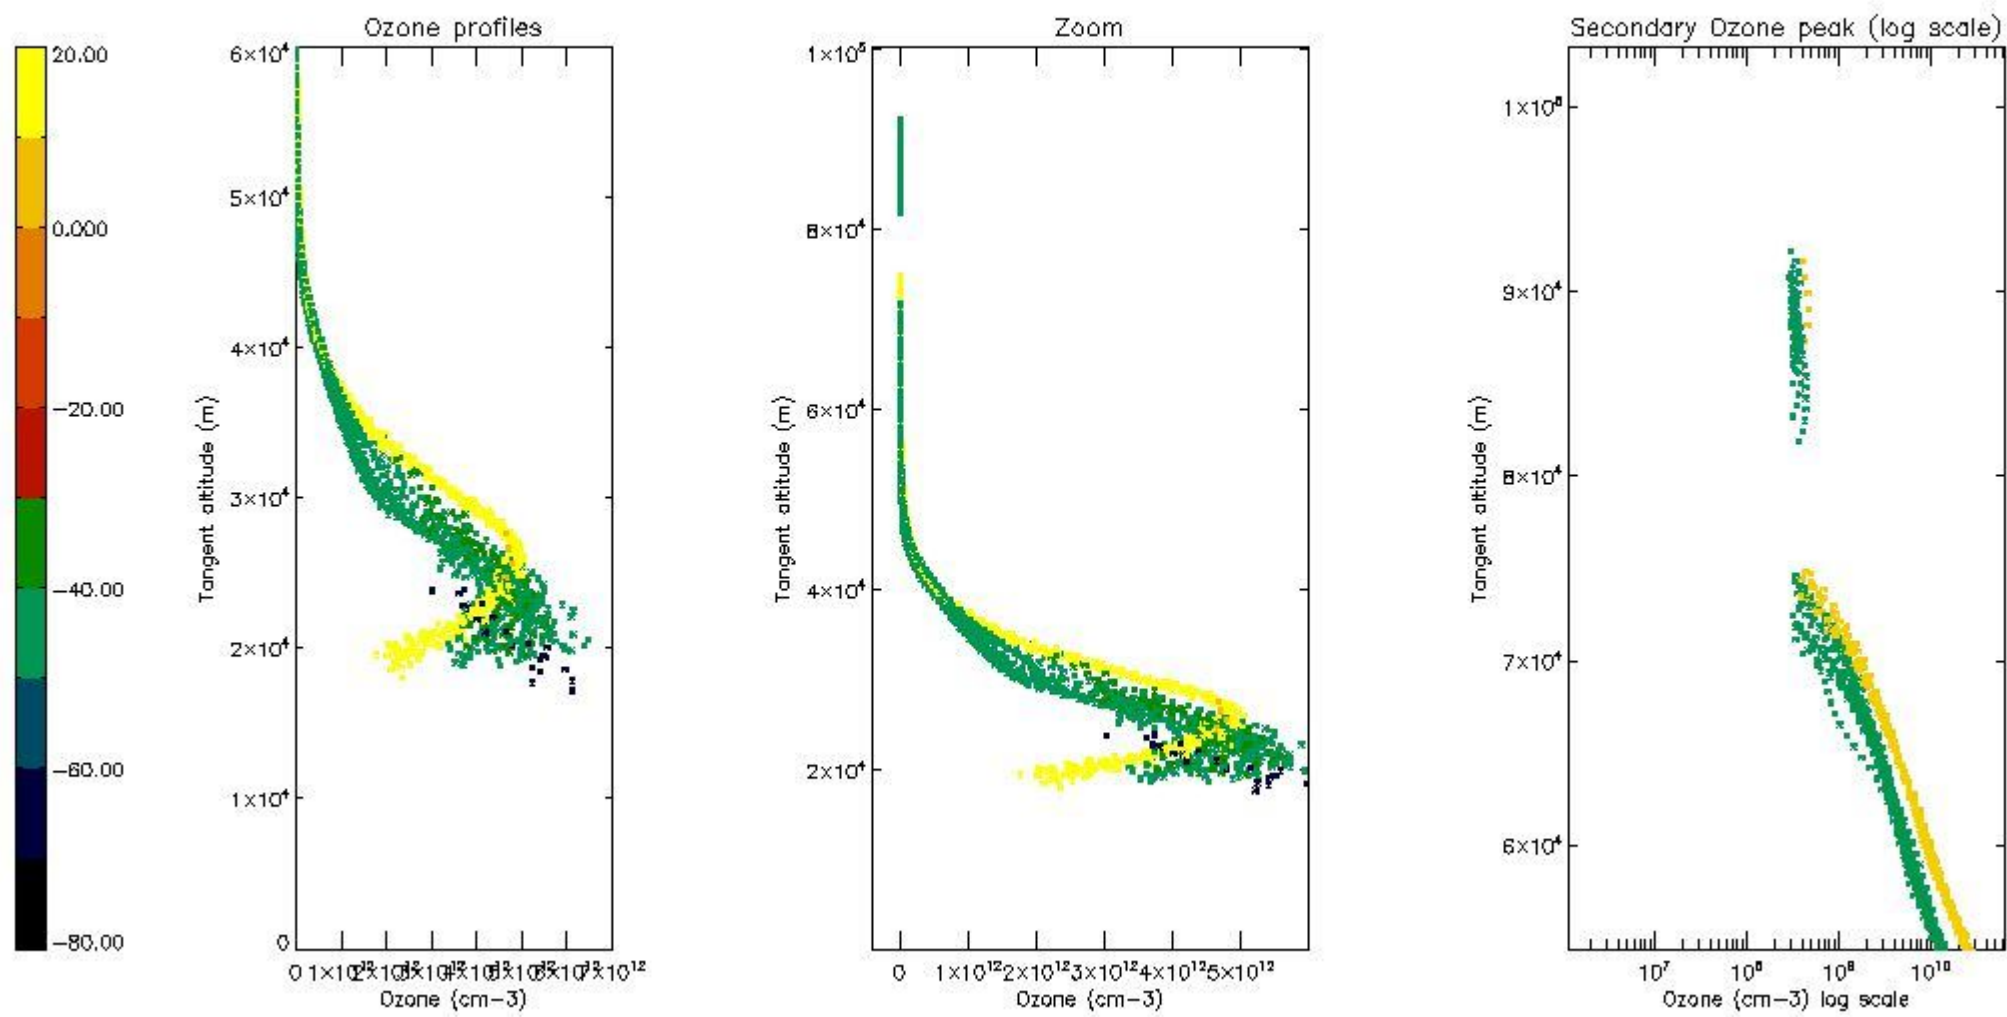

5.6 Plot NO₂ profiles for all STD (dark without errors)

The colorbar represents the latitude.