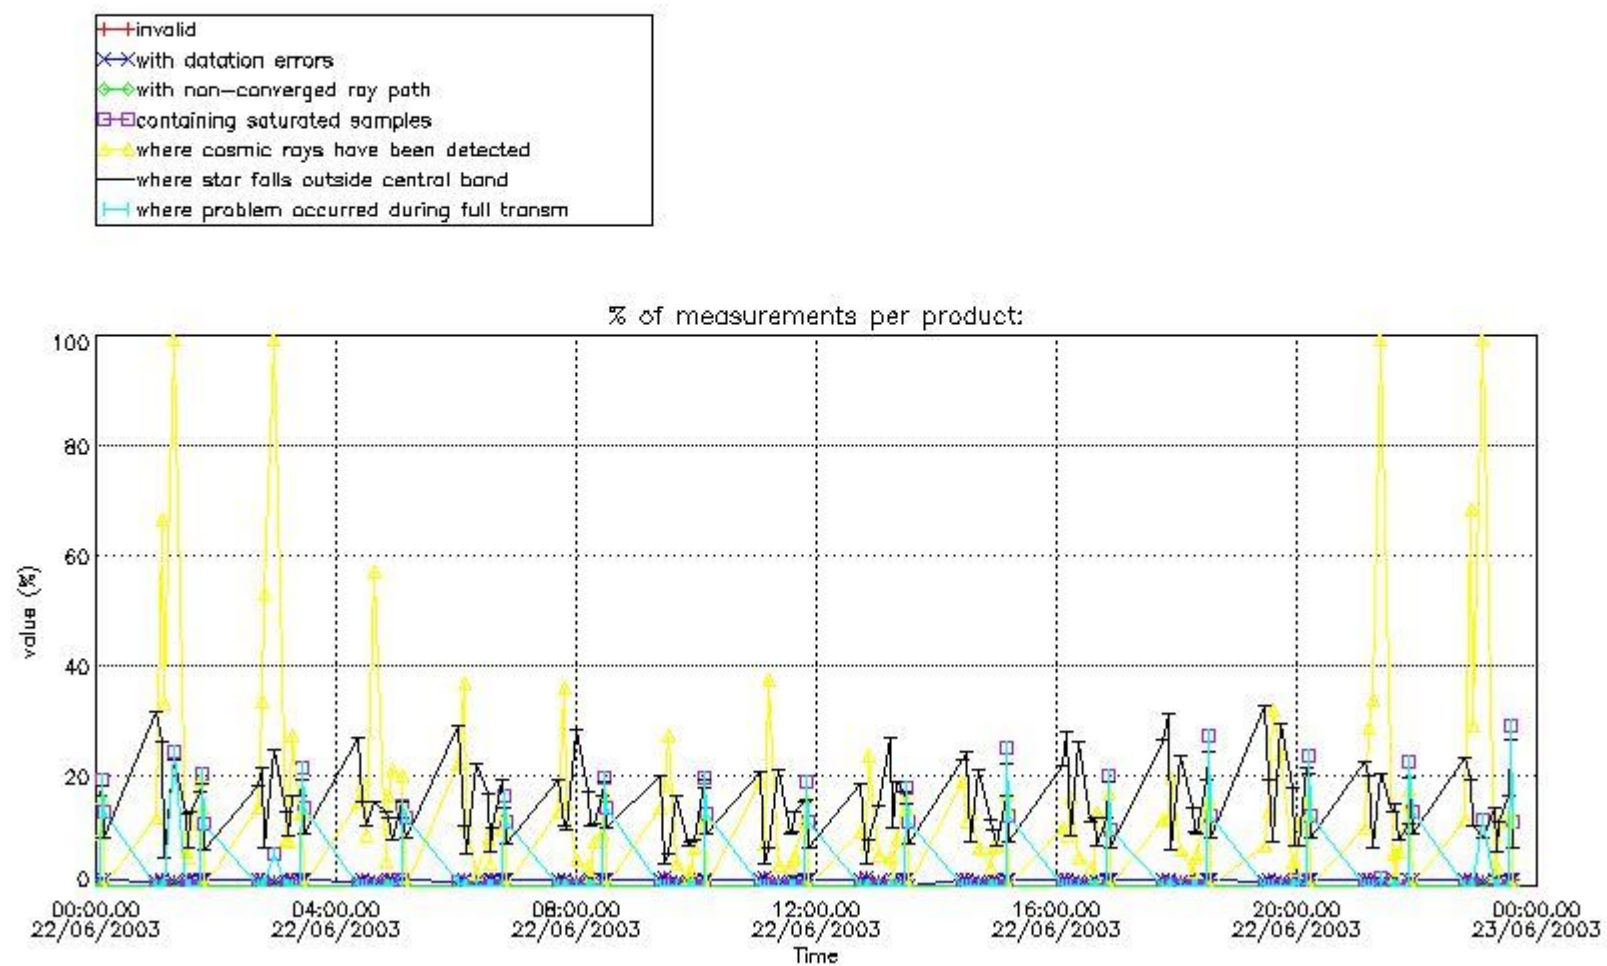

4.1.2 Plot level 1 quality information per product (time dependant): ENVISAT DESCENDING passes