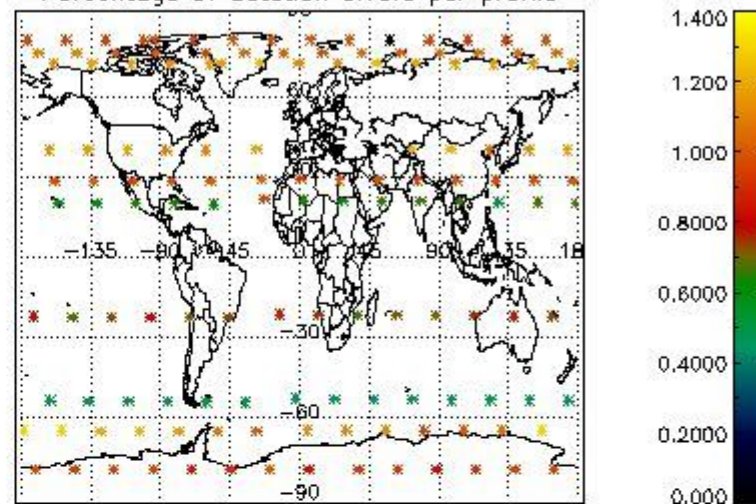

Percentage of datation errors per profile