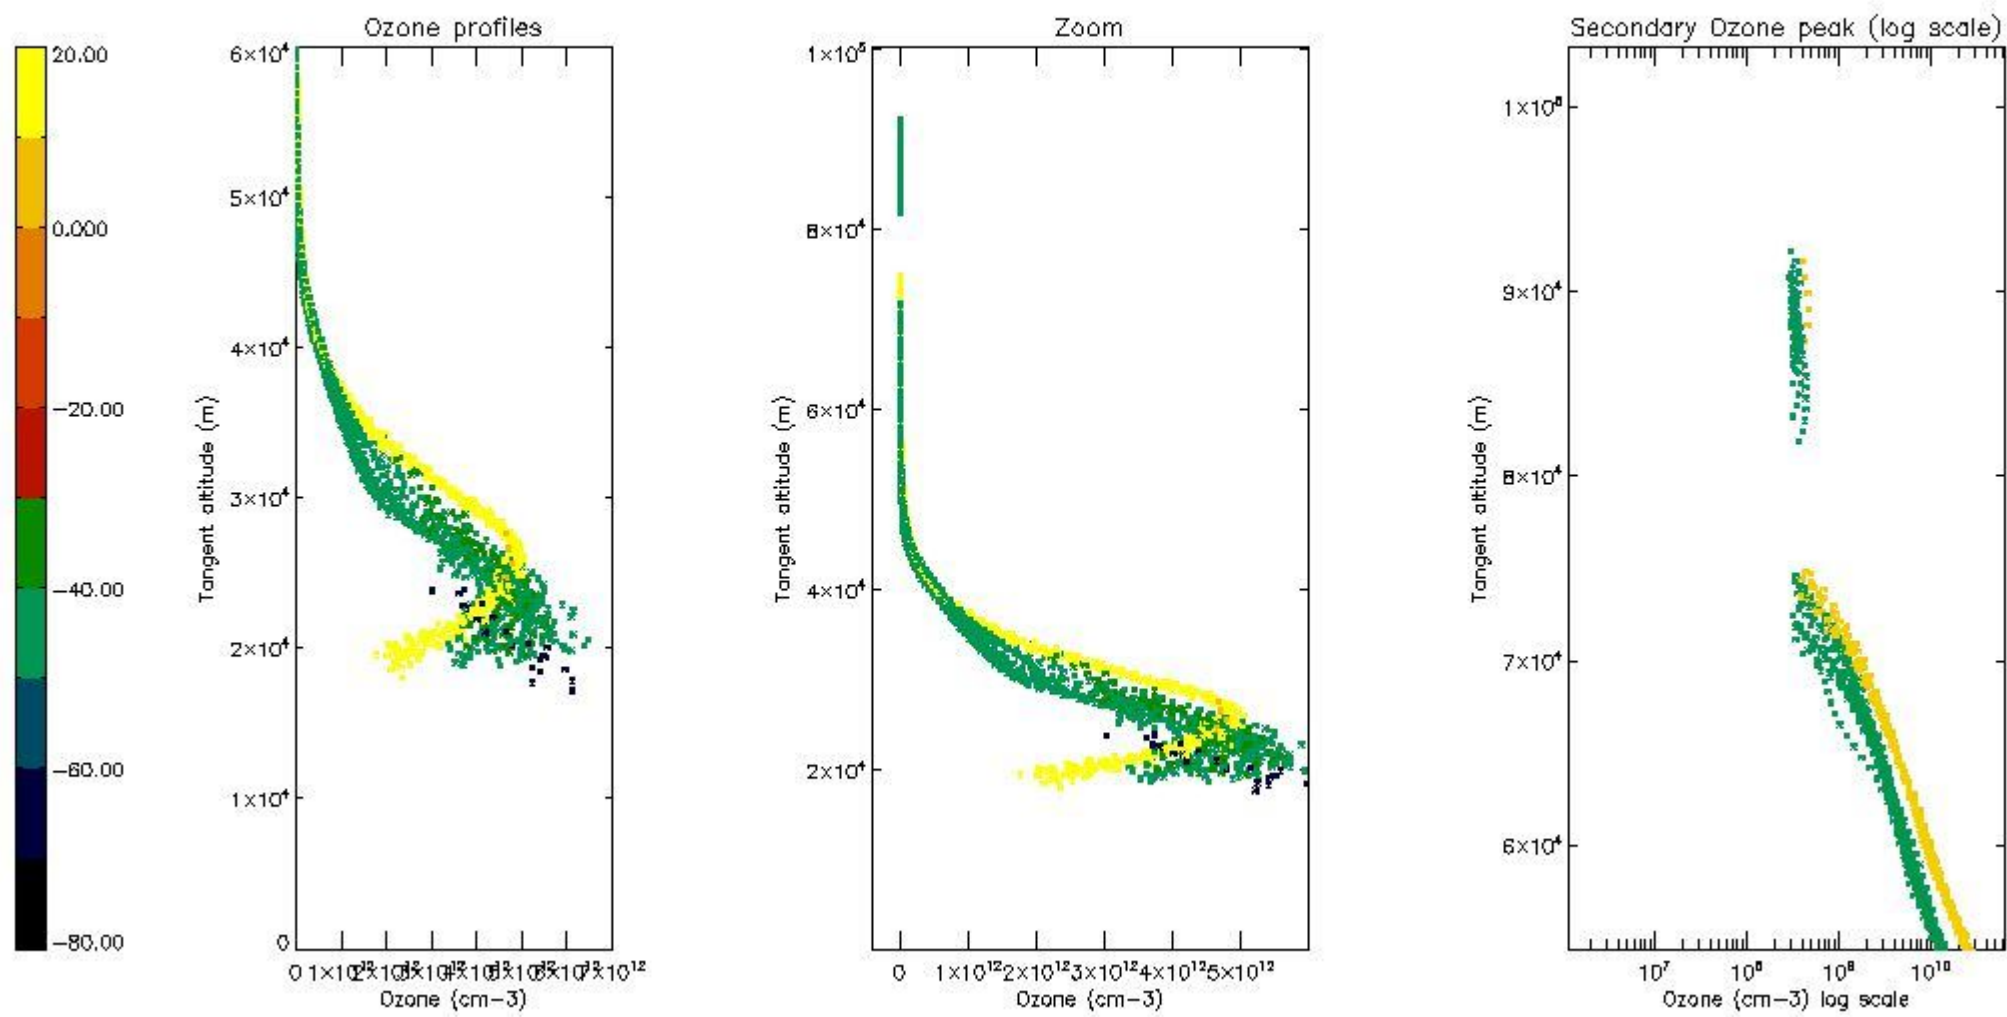

STD < 10	11
STD < 5	9

5.2 Plot ozone profiles for all STD (dark without errors)

The colorbar represents the latitude.

5.3 Plot ozone profiles where STD < 20% (dark without errors)

The colorbar represents the latitude.

5.4 Plot ozone profiles where STD < 10% (dark without errors)

The colorbar represents the latitude.

5.5 Plot ozone profiles where STD < 5% (dark without errors)

The colorbar represents the latitude.

5.6 Plot NO₂ profiles for all STD (dark without errors)