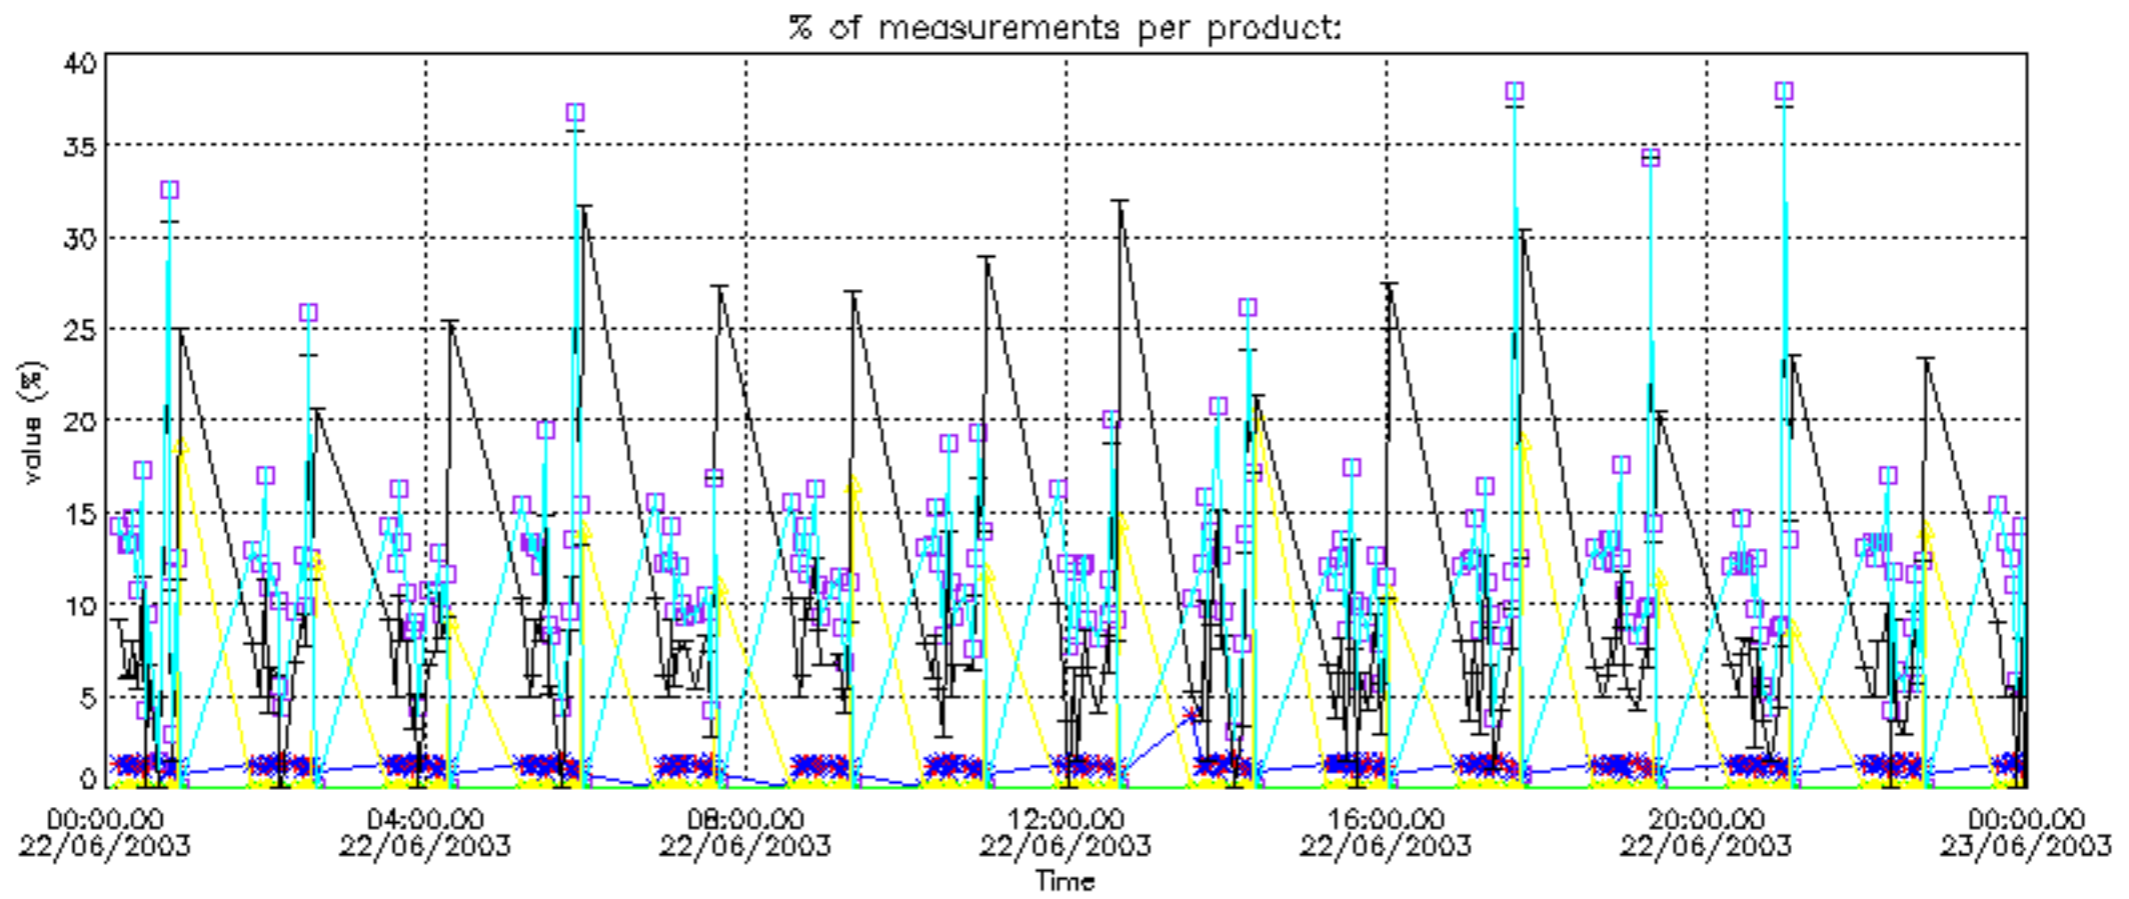

Percentage of cosmic ray hits per profile

Percentage of datation errors per profile