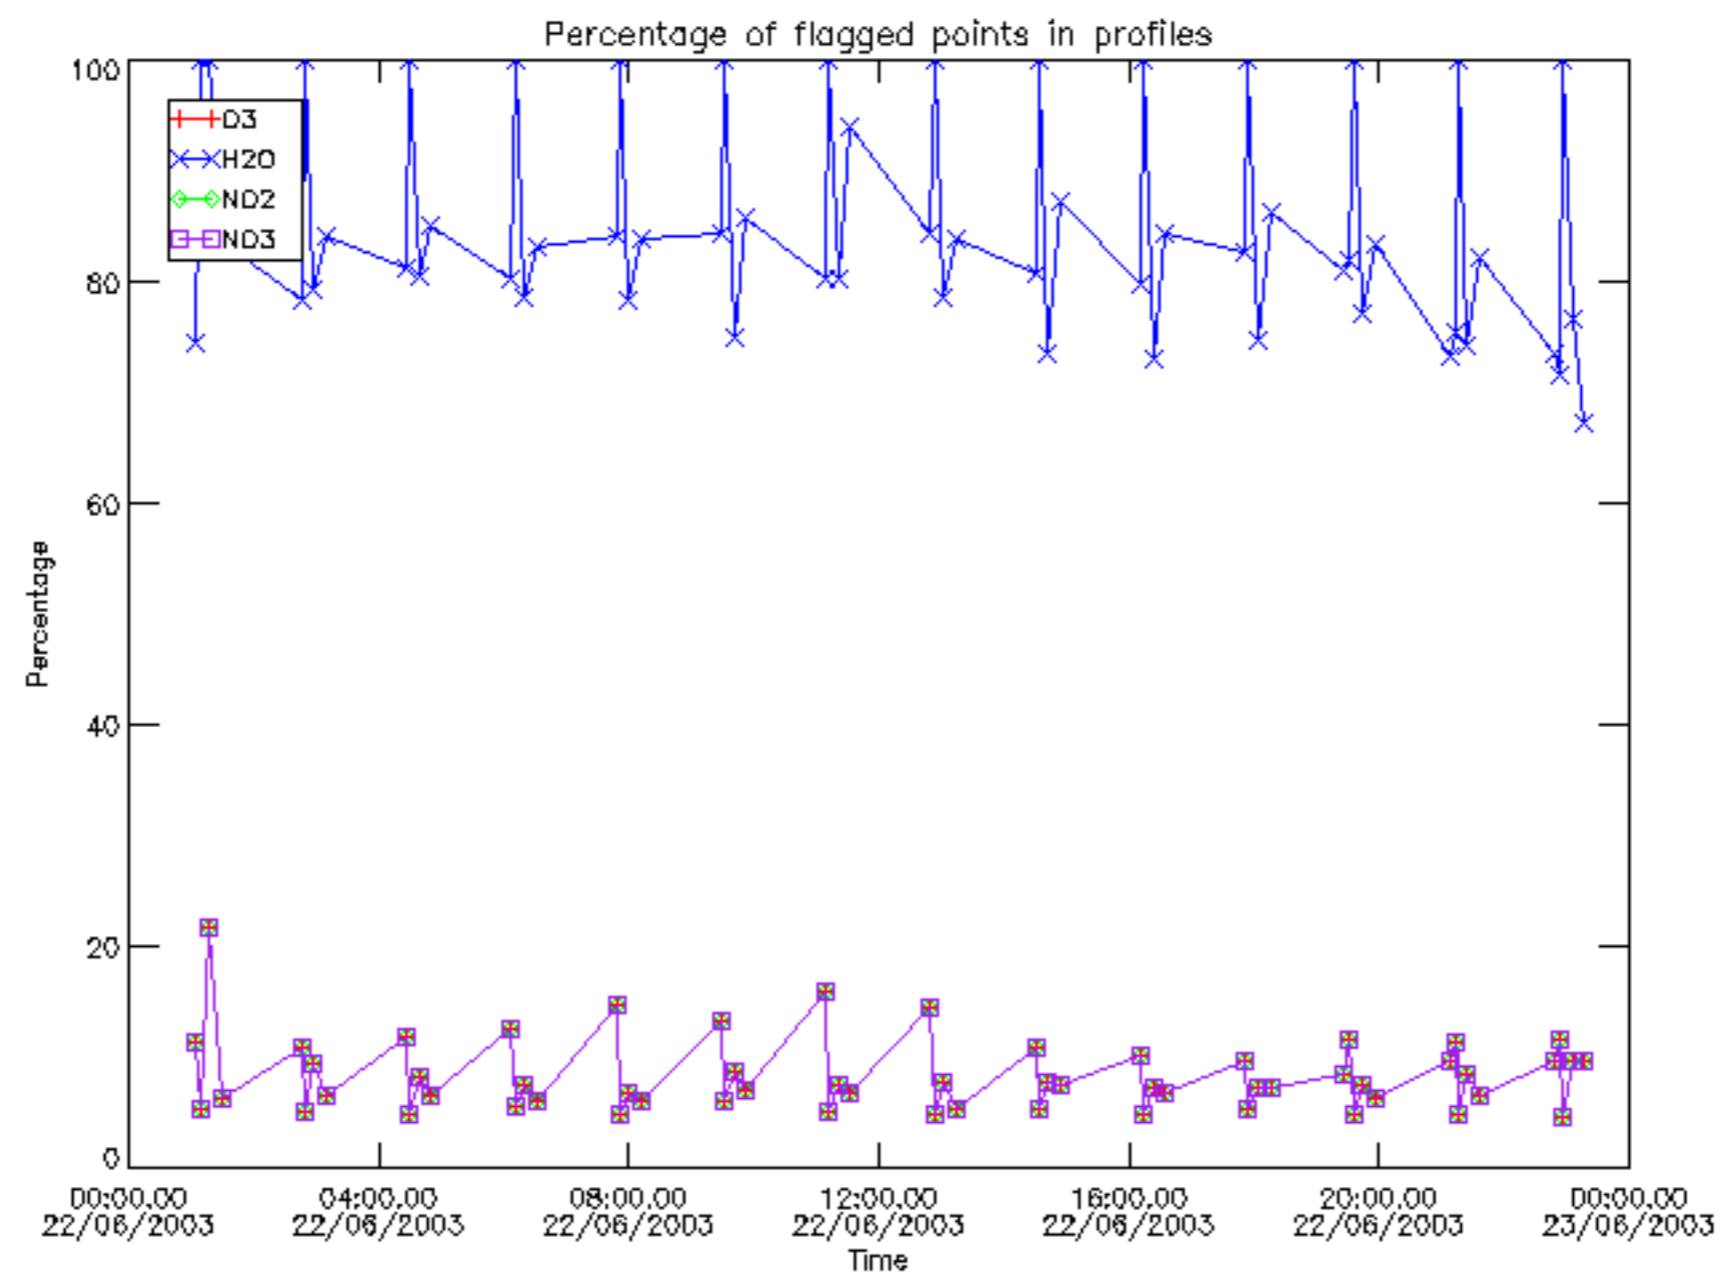

Percentage of flagged data per D3 profile

Percentage of flagged data per H2O profile