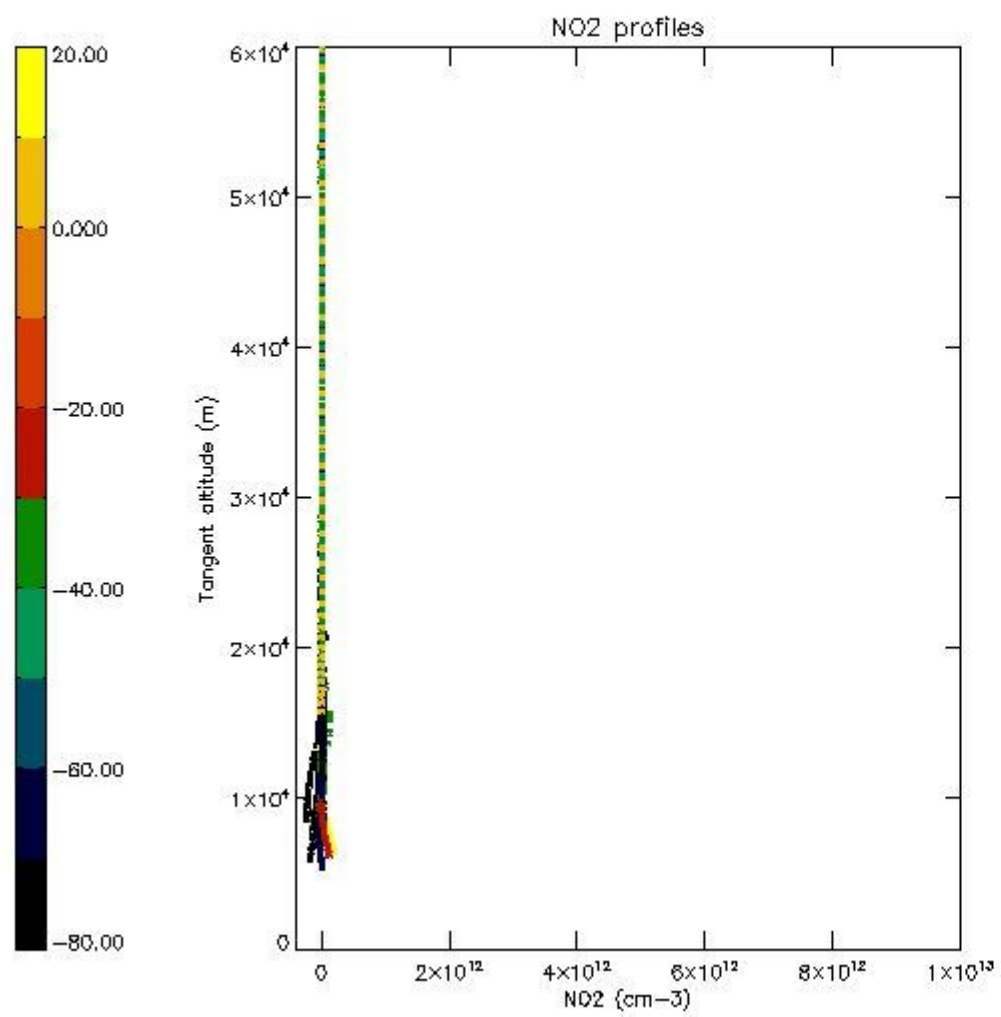

5.7 Plot NO3 profiles for all STD (dark without errors)

The colorbar represents the latitude.