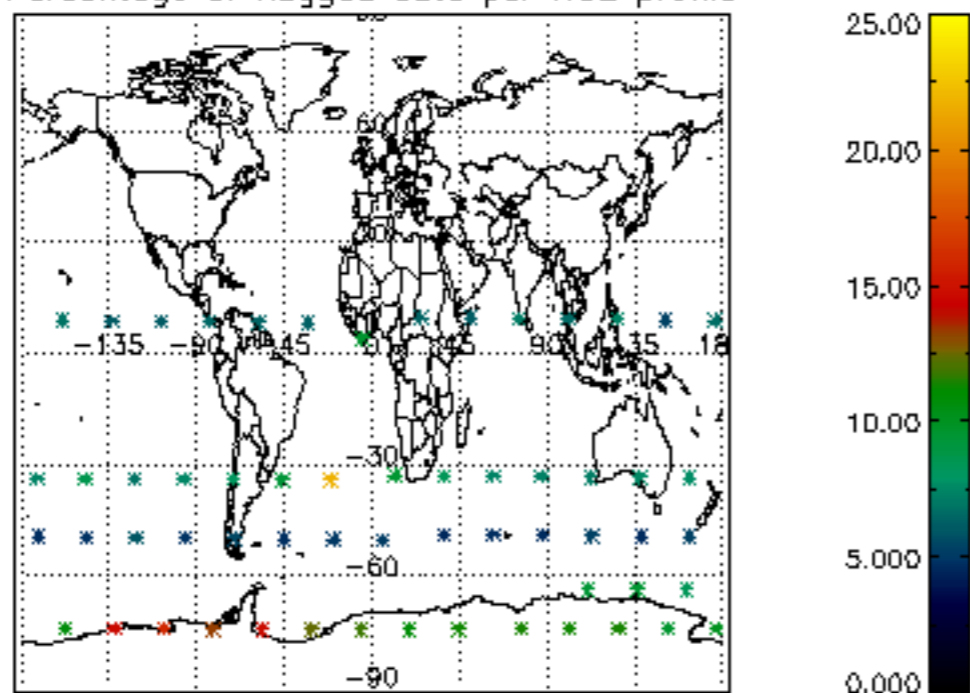

Percentage of flagged data per NO2 profile