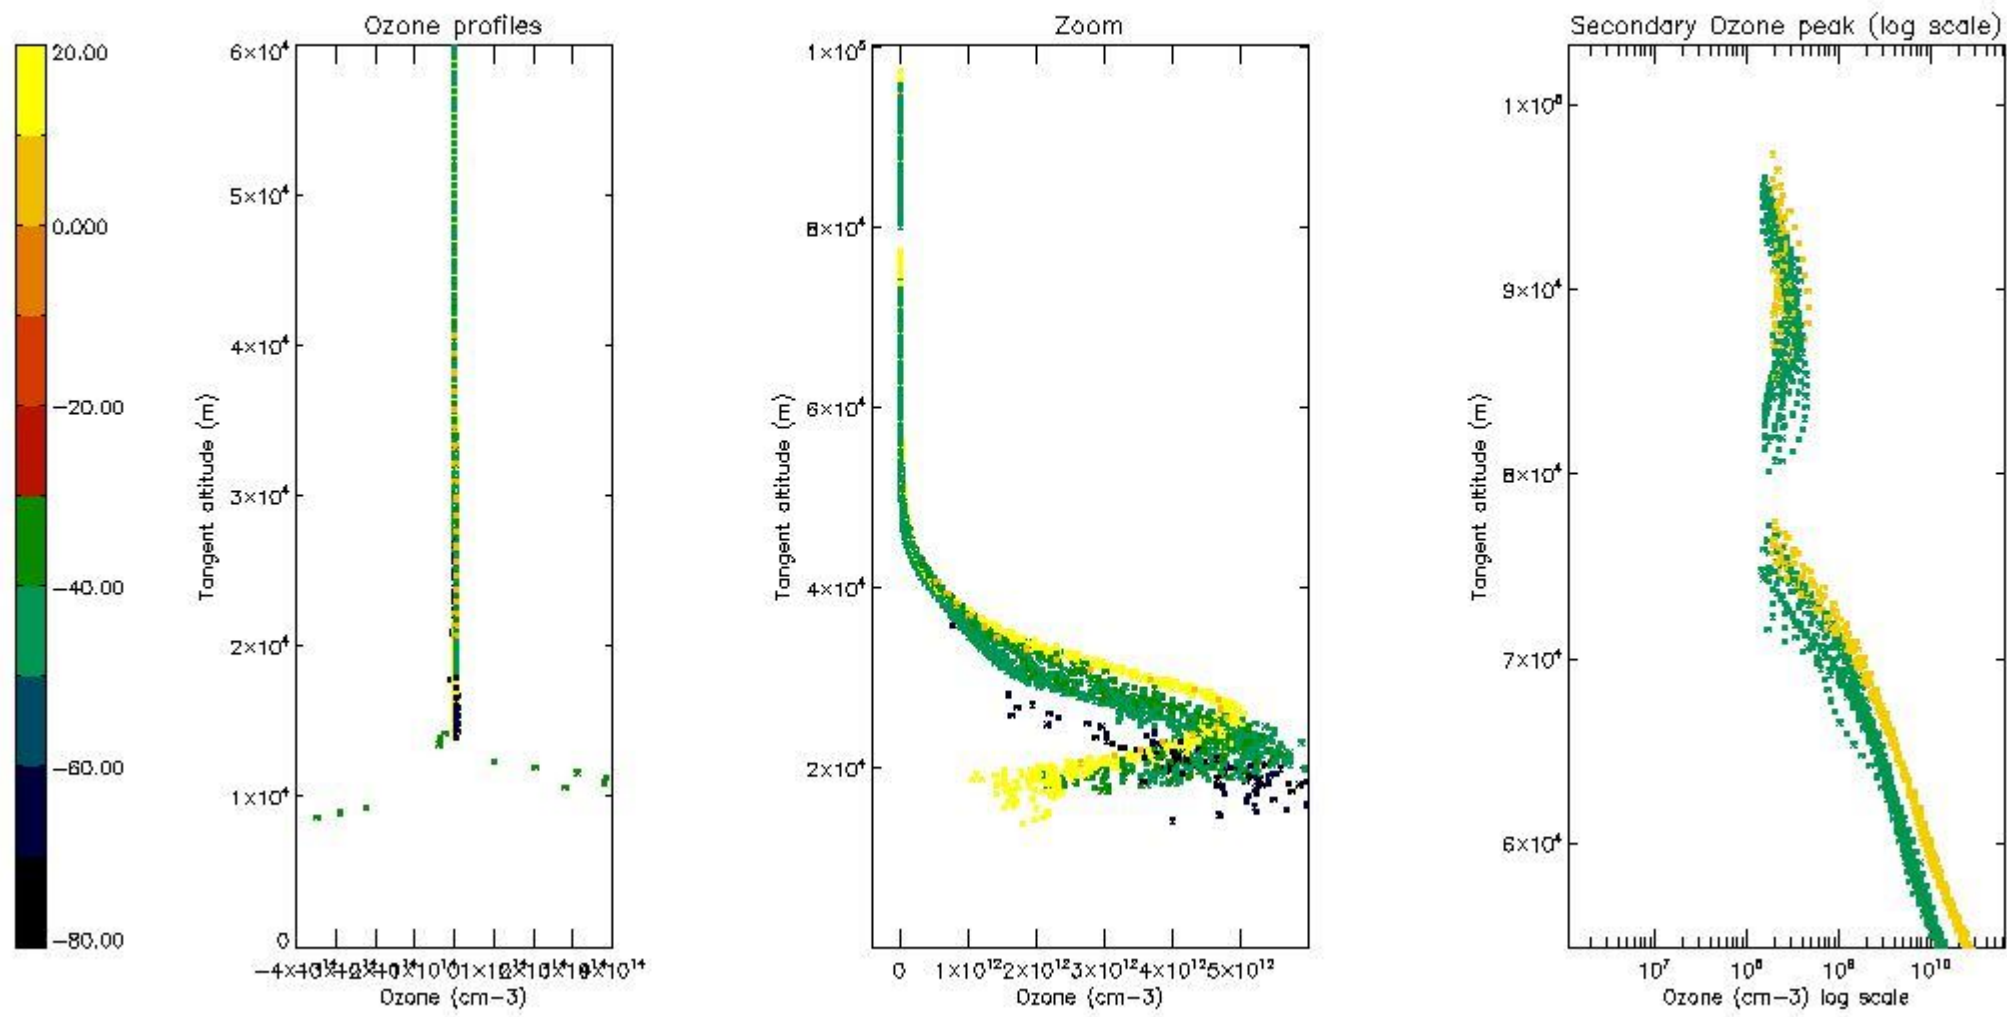

STD < 10	11
STD < 5	9

5.2 Plot ozone profiles for all STD (dark without errors)

The colorbar represents the latitude.

5.3 Plot ozone profiles where STD < 20% (dark without errors)

The colorbar represents the latitude.

5.4 Plot ozone profiles where STD < 10% (dark without errors)

The colorbar represents the latitude.

5.5 Plot ozone profiles where STD < 5% (dark without errors)

The colorbar represents the latitude.

5.6 Plot NO₂ profiles for all STD (dark without errors)