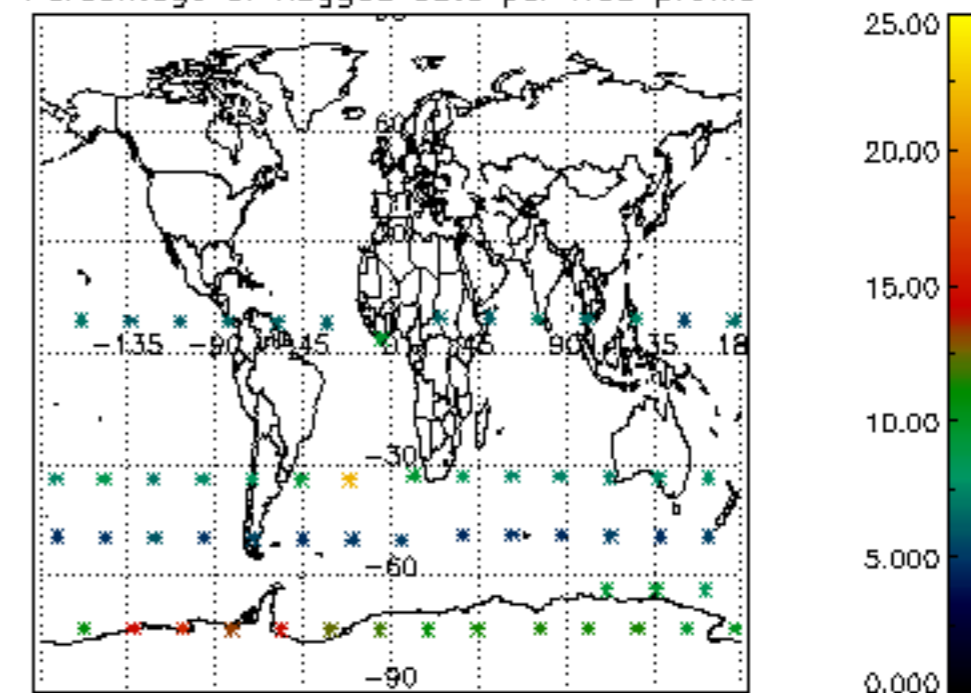

Percentage of flagged data per NO3 profile