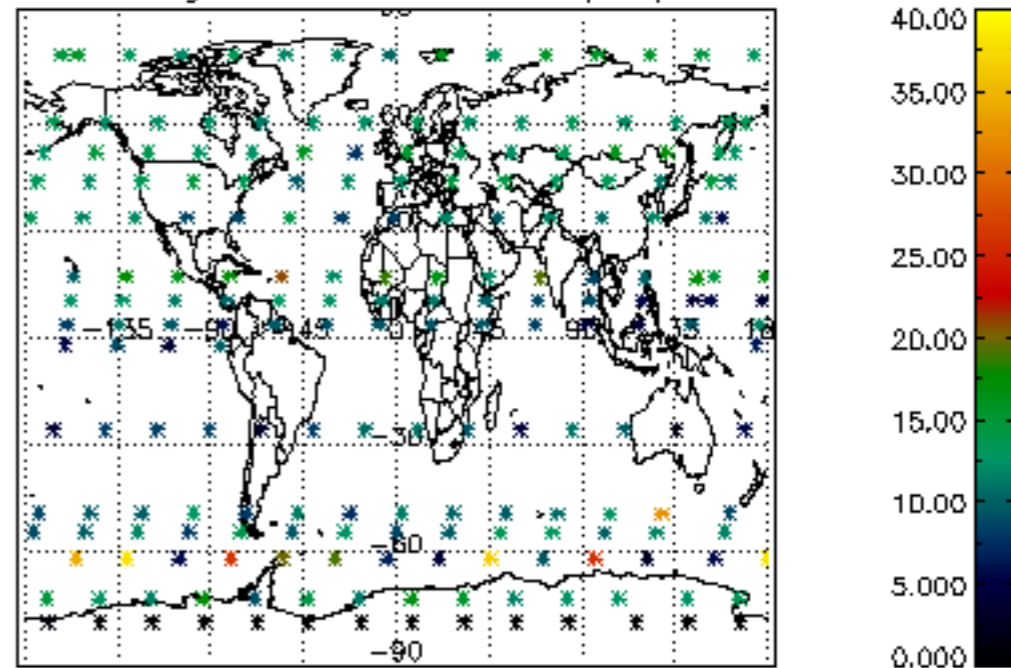

Percentage of saturation errors per profile