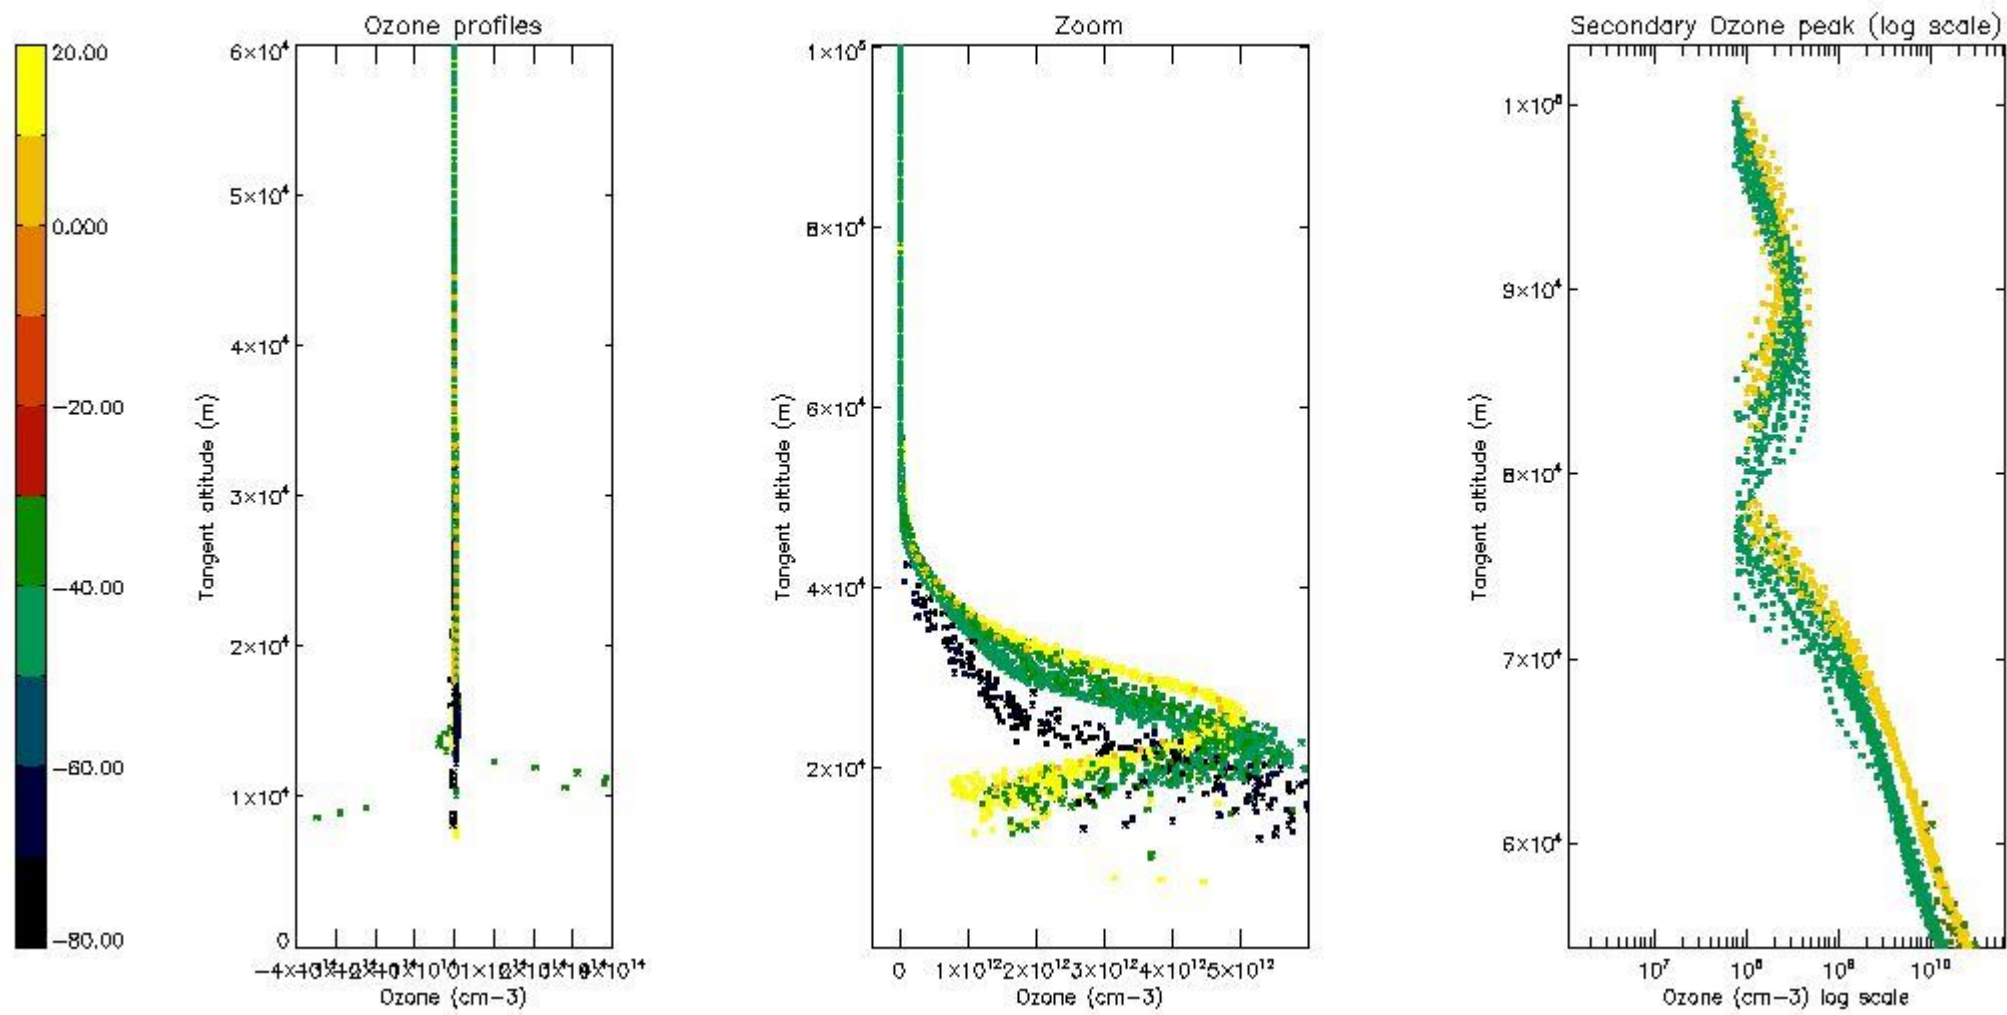

STD < 10	11
STD < 5	9

5.2 Plot ozone profiles for all STD (dark without errors)

The colorbar represents the latitude.

5.3 Plot ozone profiles where STD < 20% (dark without errors)

The colorbar represents the latitude.

5.4 Plot ozone profiles where STD < 10% (dark without errors)

The colorbar represents the latitude.

5.5 Plot ozone profiles where STD < 5% (dark without errors)

The colorbar represents the latitude.

5.6 Plot NO₂ profiles for all STD (dark without errors)