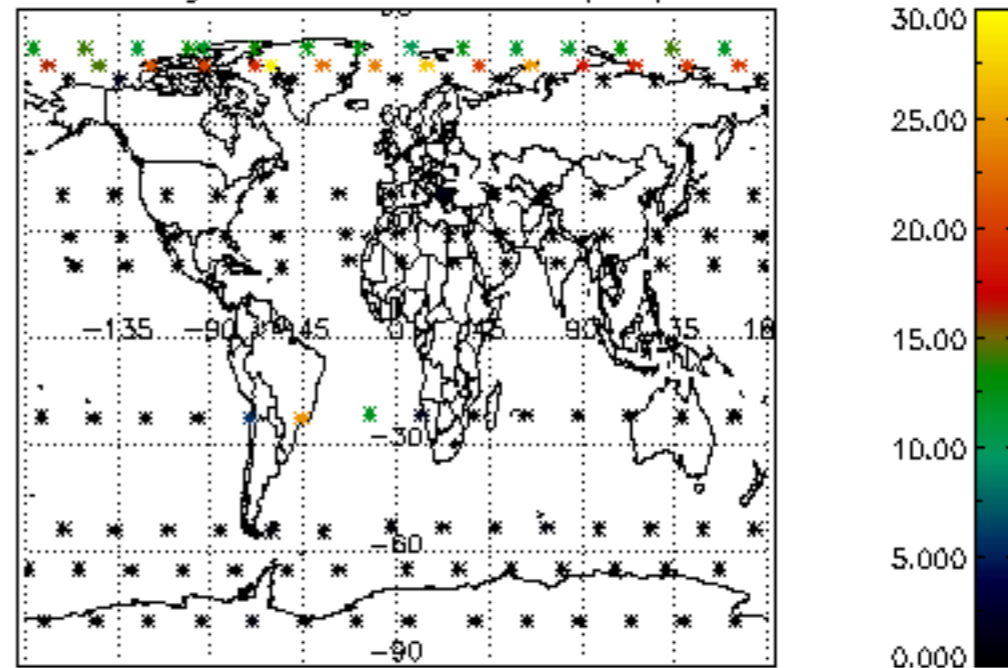

Percentage of datation errors per profile

Percentage of saturation errors per profile