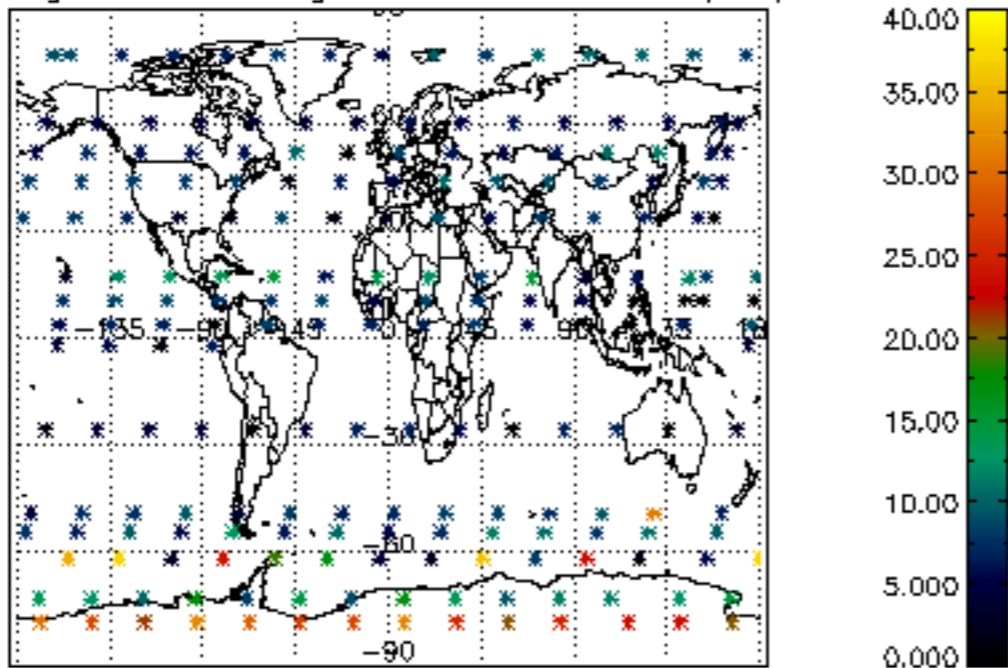

Percentage of star falling outside central band per profile