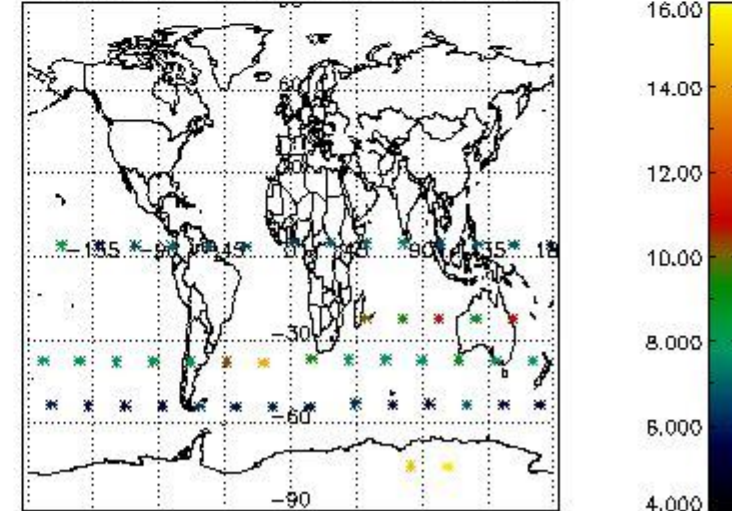

Percentage of flagged data per NO3 profile

4. Level 1 quality information per product

In this section it is plotted some information contained in the Quality Summary data set of the level 2 products that comes from the level 1b processing. Products without errors (error flag in the MPH set to "0") are used.

4.1 Plot quality information per product (time dependant) coming from level 1b processing

4.1.1 Plot level 1 quality information per product (time dependant): ENVISAT ASCENDING passes