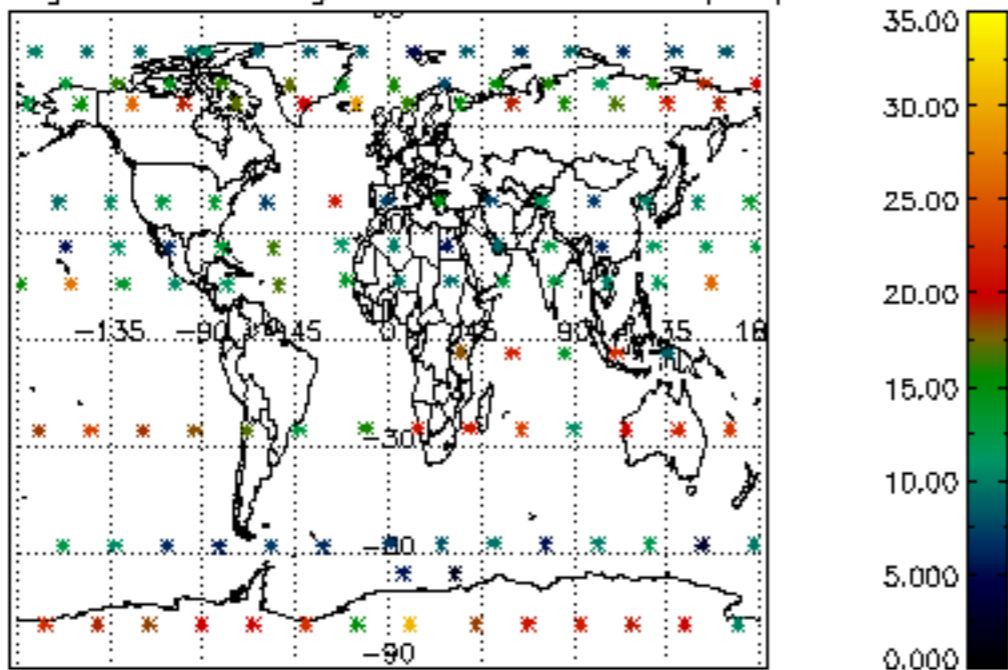

Percentage of cosmic ray hits per profile

Percentage of star falling outside central band per profile