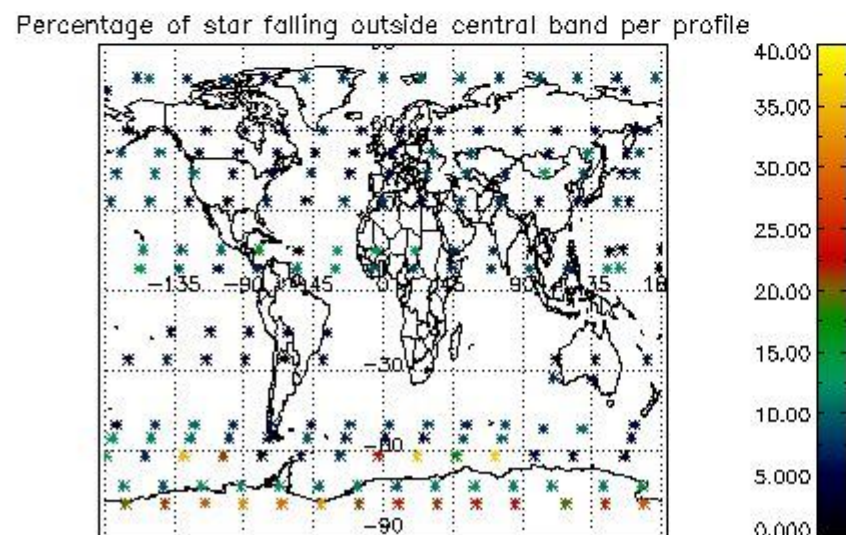

5. Trace gas profiles

5.1 Ozone statistics based on quality of products

The final quality of the products can be "measured" using the STD (Standard Deviation) attached to every point profile. This information is written to the parameter GOM_NL__2P/NL_LOCAL_SPECIES_DENSITY/o3_std of the level 2 products. The table below shows the statistics for given STD ranges.

The statistics are given with respect to the overall valid production:

- Products without fatal errors: GOM_NL__2P/MPH/PRODUCT_ERR=0
- Valid point profile: GOM_NL__2P/NL_LOCAL_SPECIES_DENSITY/pcd(0)=0

The 'Criteria' is applied to valid points of dark limb products:

- Products in dark limb illumination condition: GOM_NL__2P/NL_SUMMARY_QUALITY/obs_ill_cond=0
- Products without fatal errors: GOM_NL__2P/MPH/PRODUCT_ERR=0
- Valid point profile: GOM_NL__2P/NL_LOCAL_SPECIES_DENSITY/pcd(0)=0

So, the table below shows the percentage of dark limb and valid observations for each criteria with respect to the overall valid daily observations.

Criteria	% of total production
All STD	23
STD < 20	13