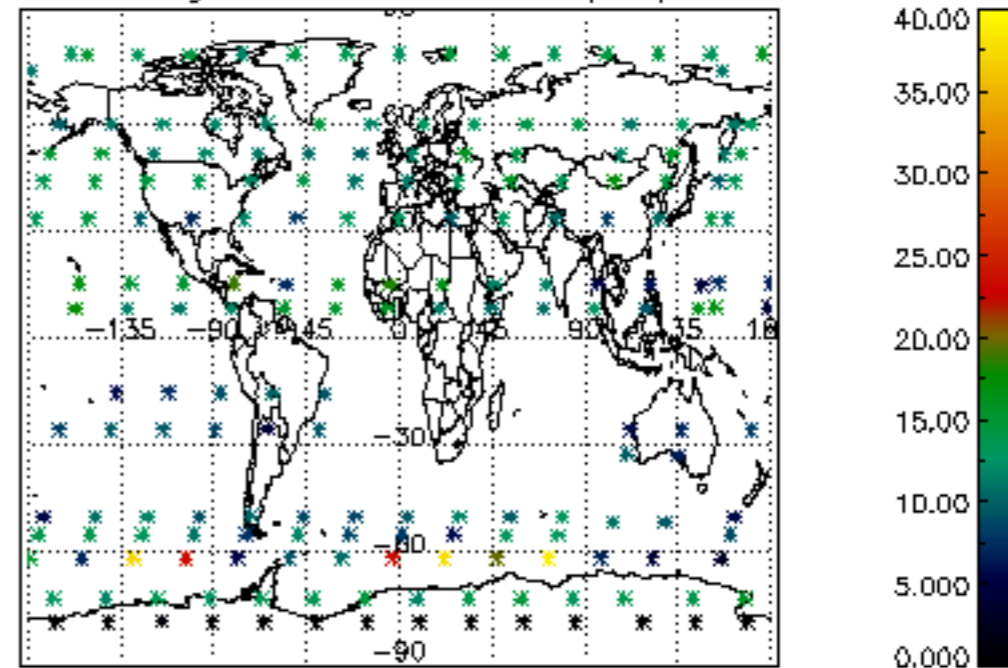

Percentage of saturation errors per profile