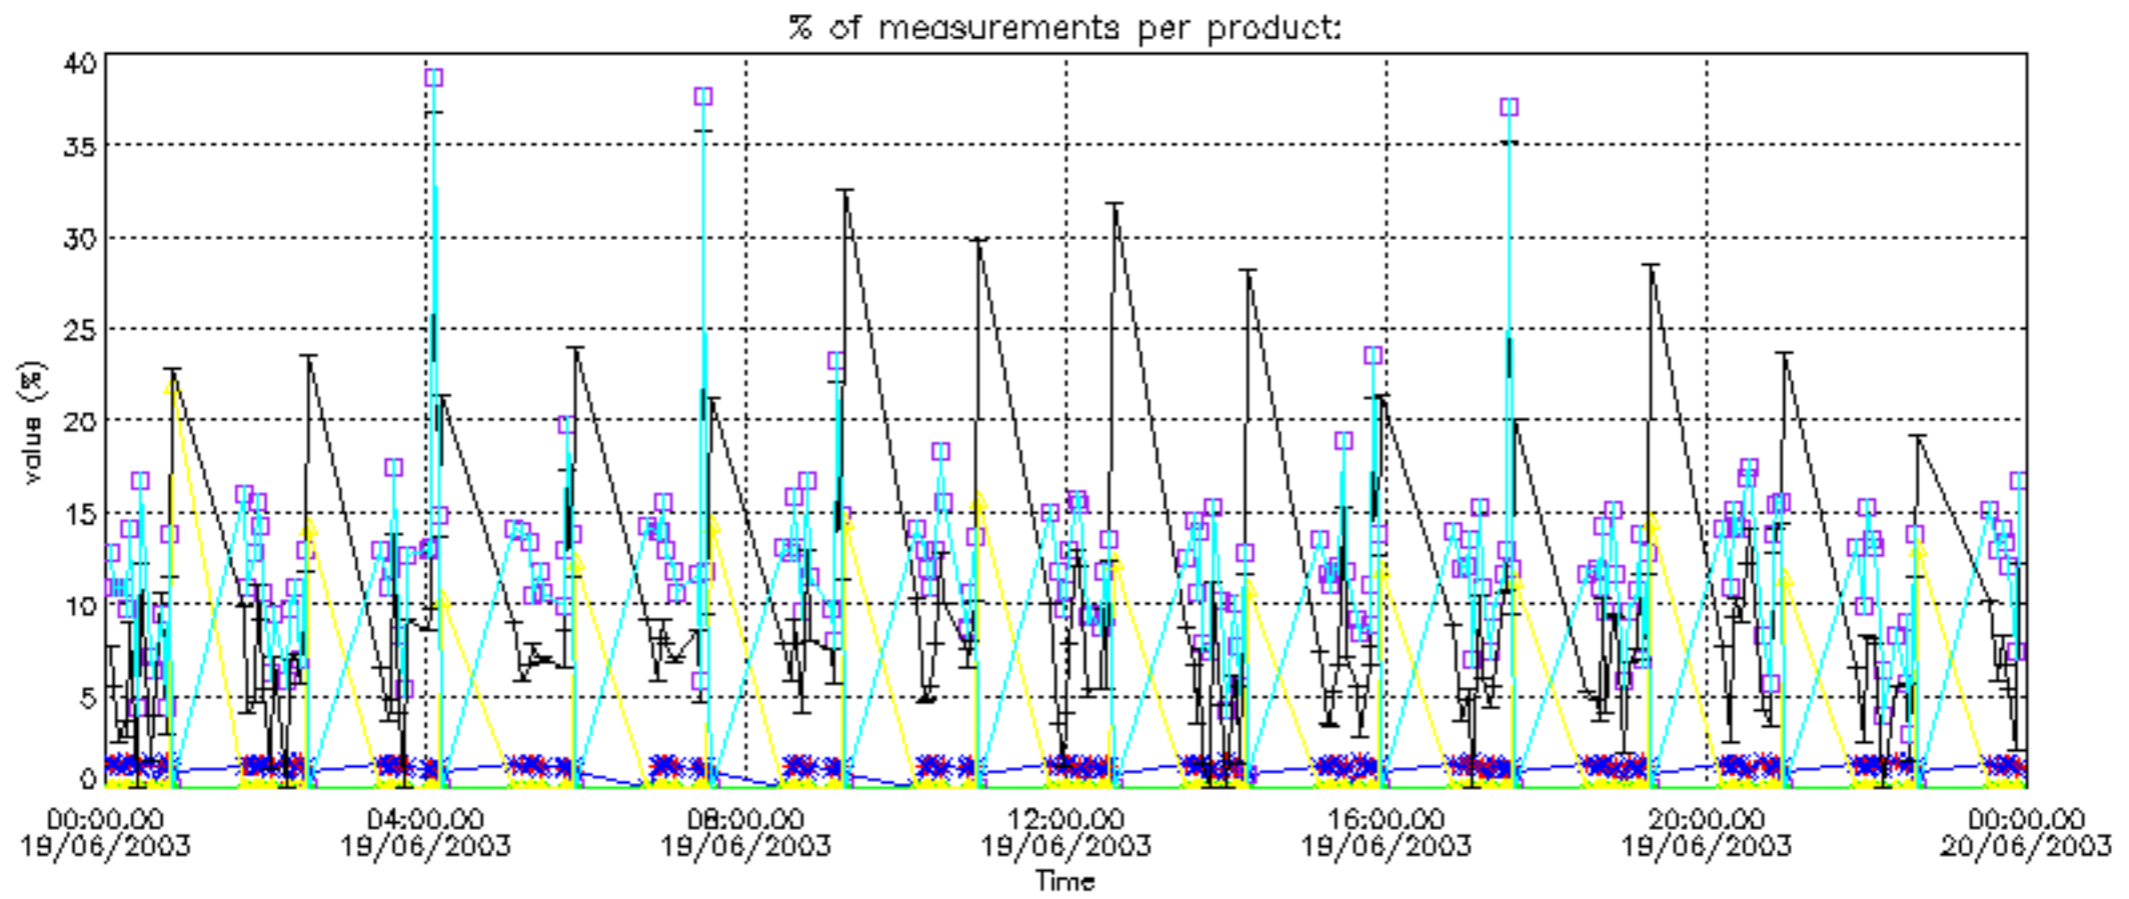

Percentage of cosmic ray hits per profile

Percentage of datation errors per profile