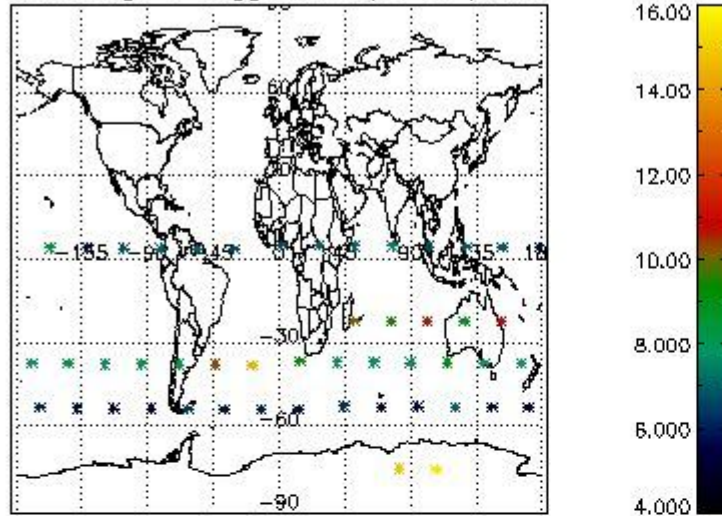

Percentage of flagged data per O3 profile