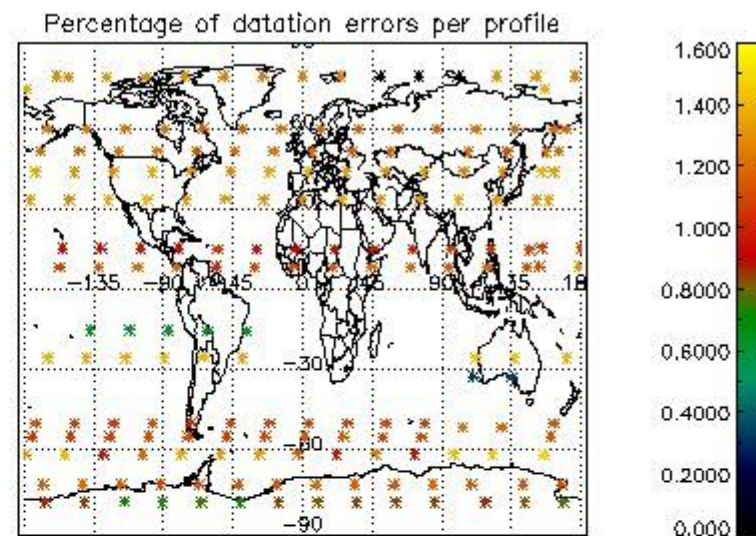

5. Trace gas profiles

5.1 Ozone statistics based on quality of products

The final quality of the products can be "measured" using the STD (Standard Deviation) attached to every point profile. This information is written to the parameter GOM_NL__2P/NL_LOCAL_SPECIES_DENSITY/o3_std of the level 2 products. The table below shows the statistics for given STD ranges.

The statistics are given with respect to the overall valid production:

- Products without fatal errors: GOM_NL__2P/MPH/PRODUCT_ERR=0
- Valid point profile: GOM_NL__2P/NL_LOCAL_SPECIES_DENSITY/pcd(0)=0

The 'Criteria' is applied to valid points of dark limb products:

- Products in dark limb illumination condition: GOM_NL__2P/NL_SUMMARY_QUALITY/obs_ill_cond=0
- Products without fatal errors: GOM_NL__2P/MPH/PRODUCT_ERR=0
- Valid point profile: GOM_NL__2P/NL_LOCAL_SPECIES_DENSITY/pcd(0)=0

So, the table below shows the percentage of dark limb and valid observations for each criteria with respect to the overall valid daily observations.

Criteria	% of total production
All STD	23
STD < 20	13