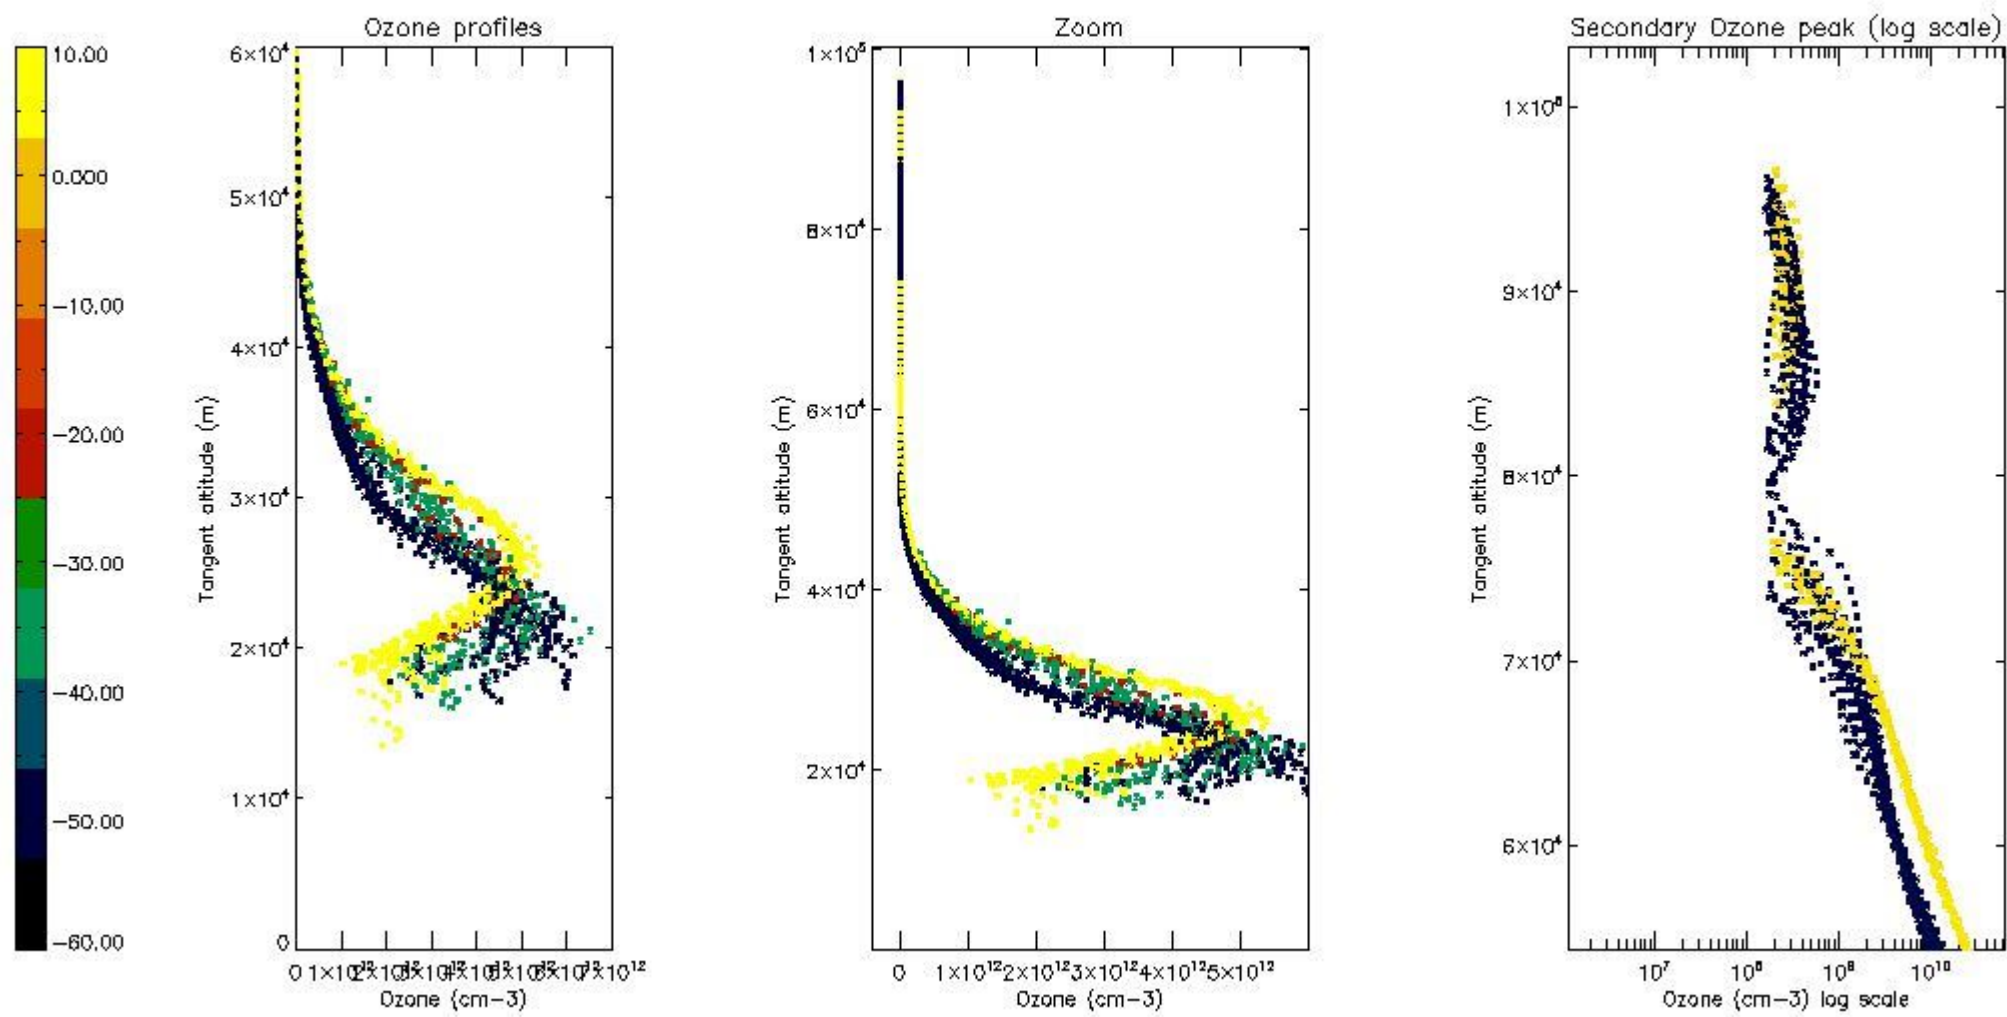

STD < 10	11
STD < 5	8

5.2 Plot ozone profiles for all STD (dark without errors)

The colorbar represents the latitude.

5.3 Plot ozone profiles where STD < 20% (dark without errors)

The colorbar represents the latitude.

5.4 Plot ozone profiles where STD < 10% (dark without errors)

The colorbar represents the latitude.

5.5 Plot ozone profiles where STD < 5% (dark without errors)

The colorbar represents the latitude.

5.6 Plot NO₂ profiles for all STD (dark without errors)