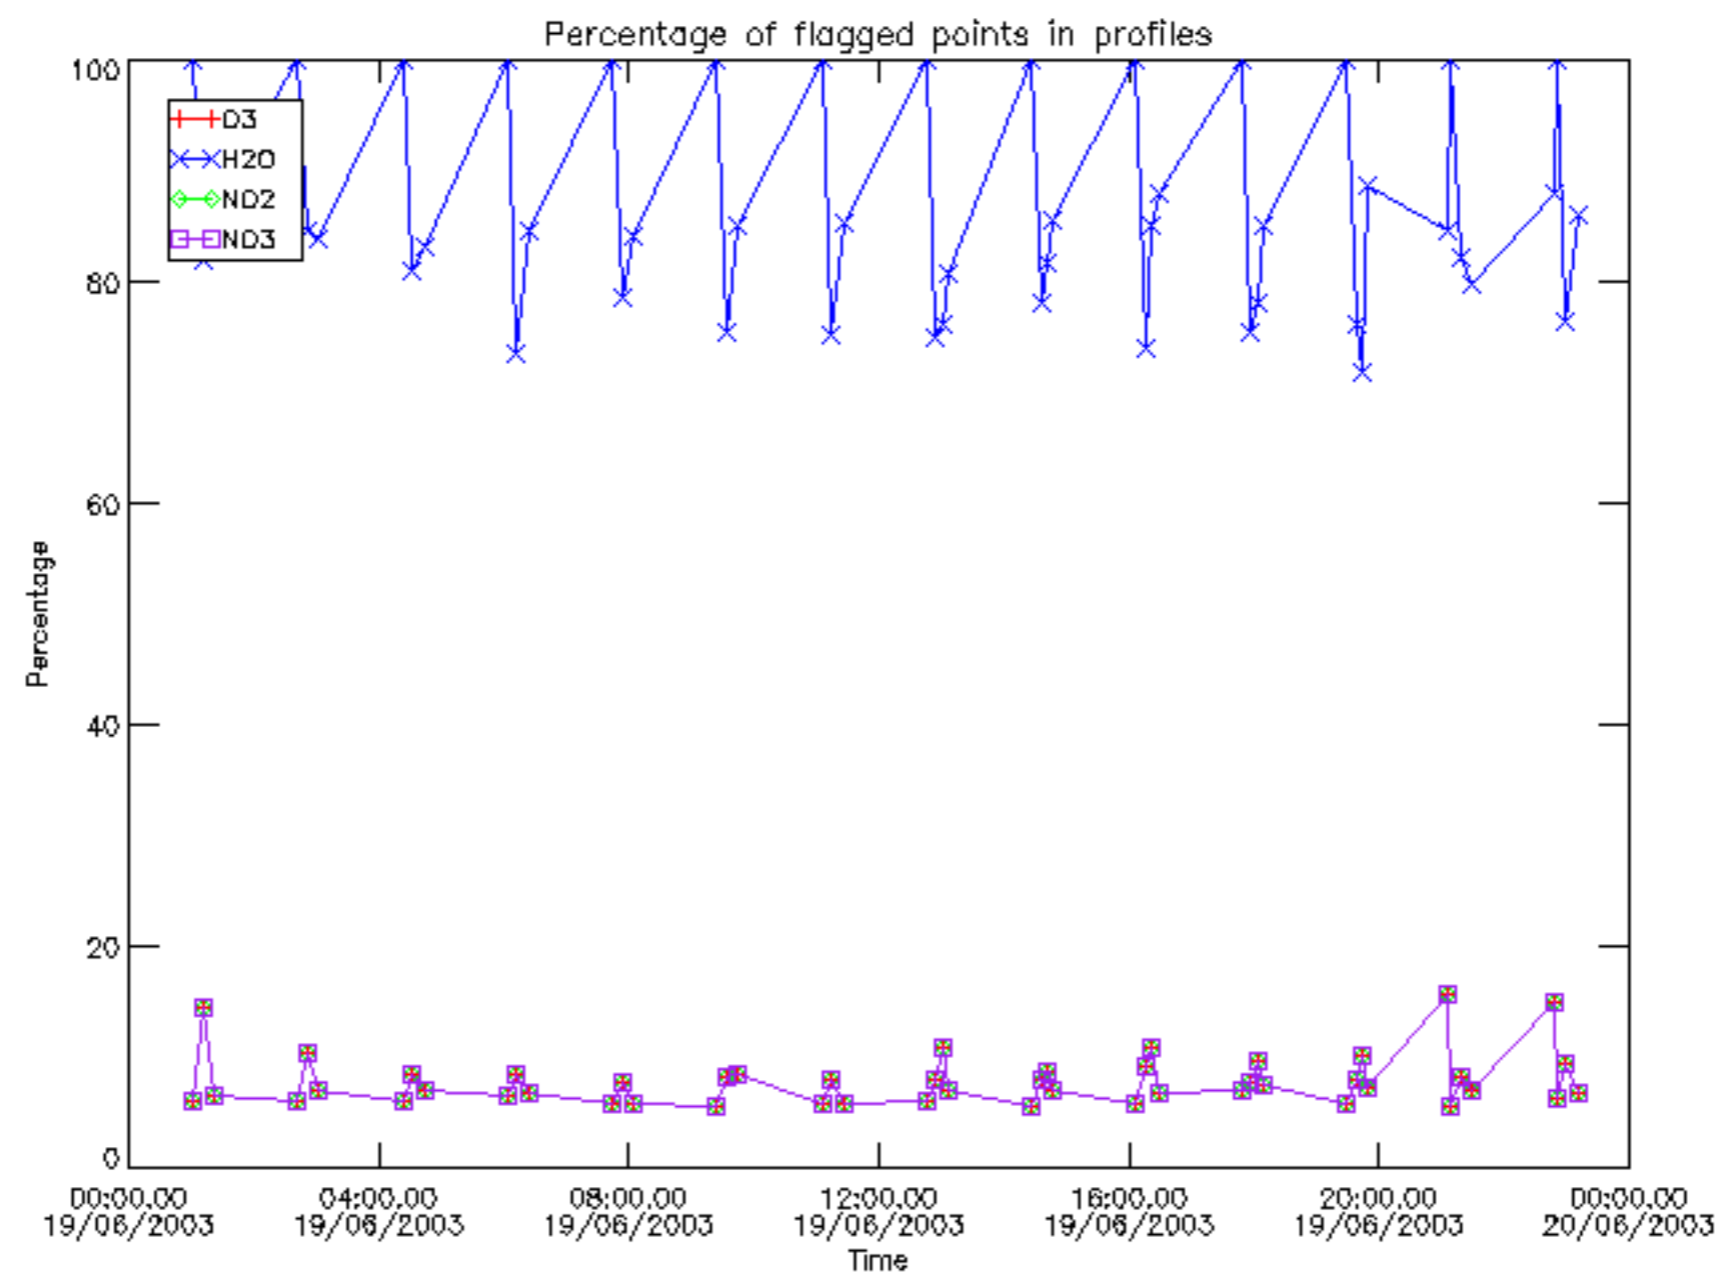

Percentage of flagged data per D3 profile

Percentage of flagged data per H2O profile