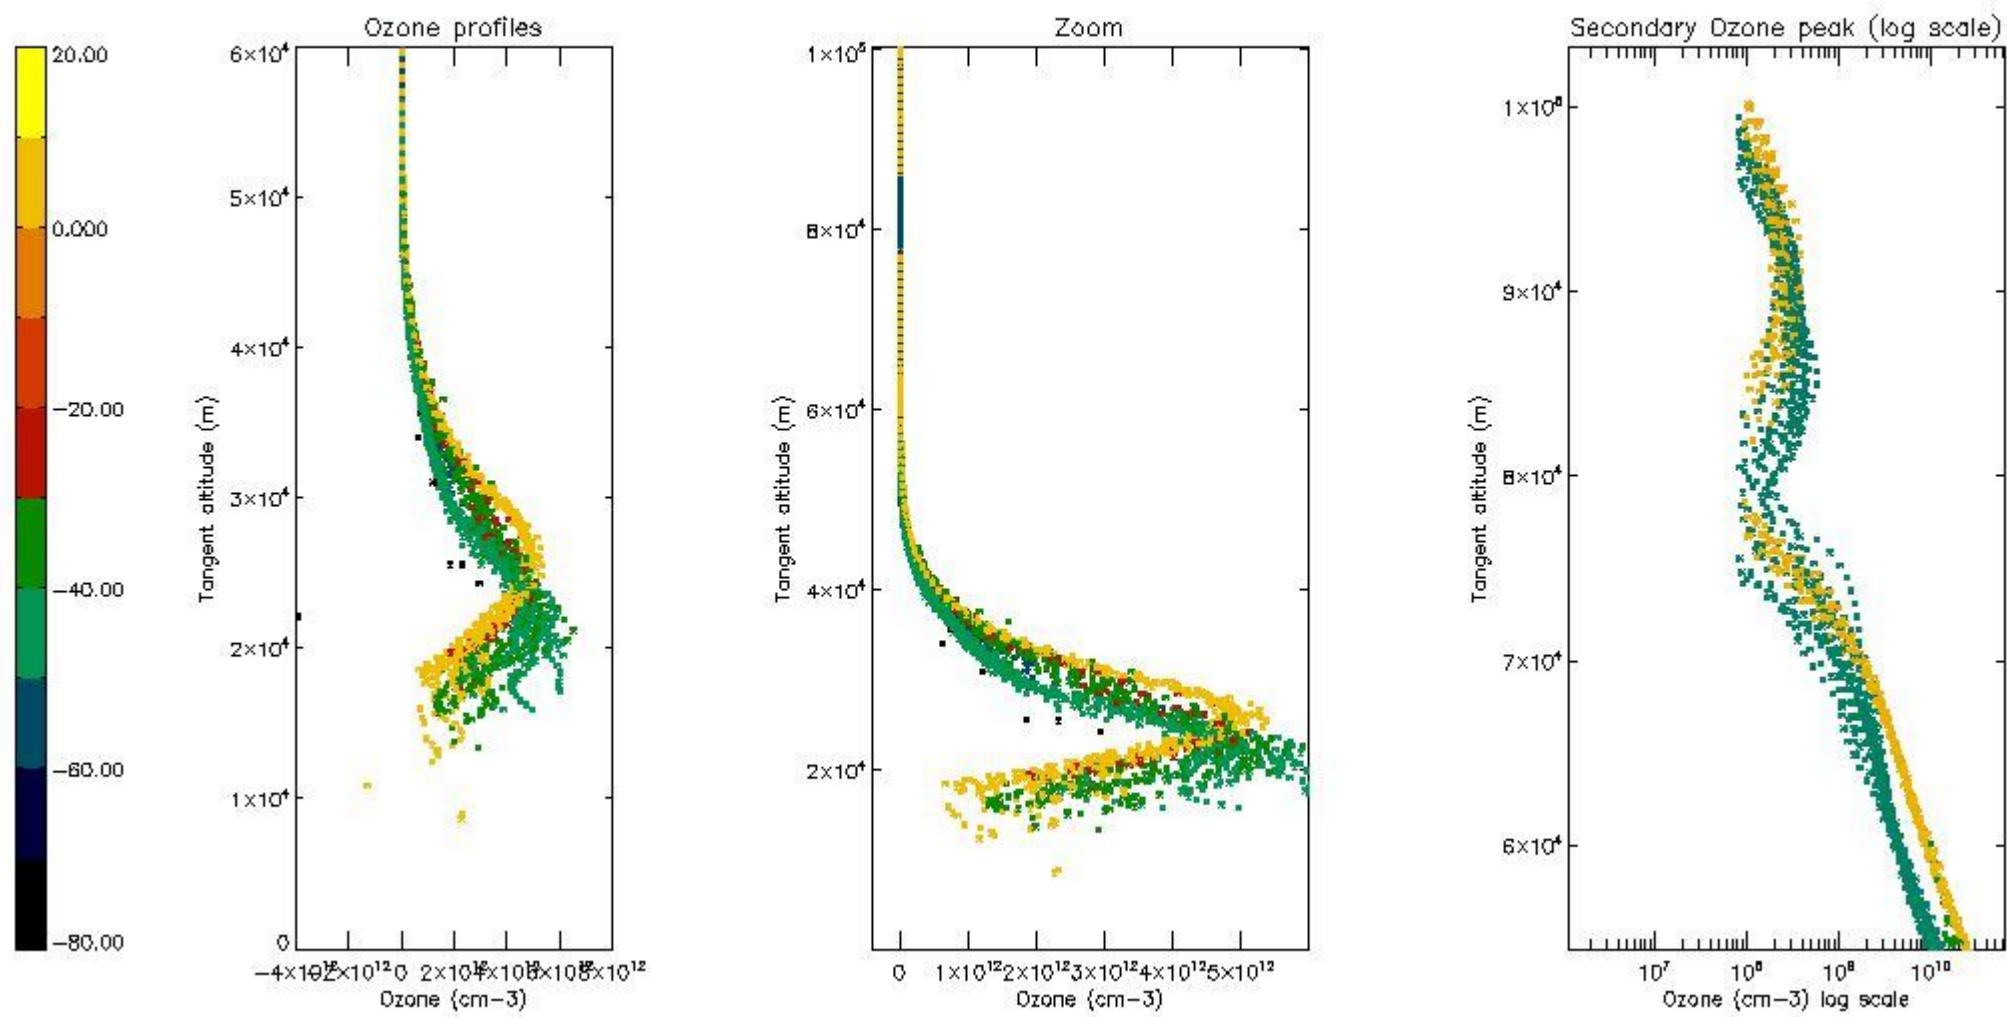

STD < 10	11
STD < 5	8

5.2 Plot ozone profiles for all STD (dark without errors)

The colorbar represents the latitude.

5.3 Plot ozone profiles where STD < 20% (dark without errors)

The colorbar represents the latitude.