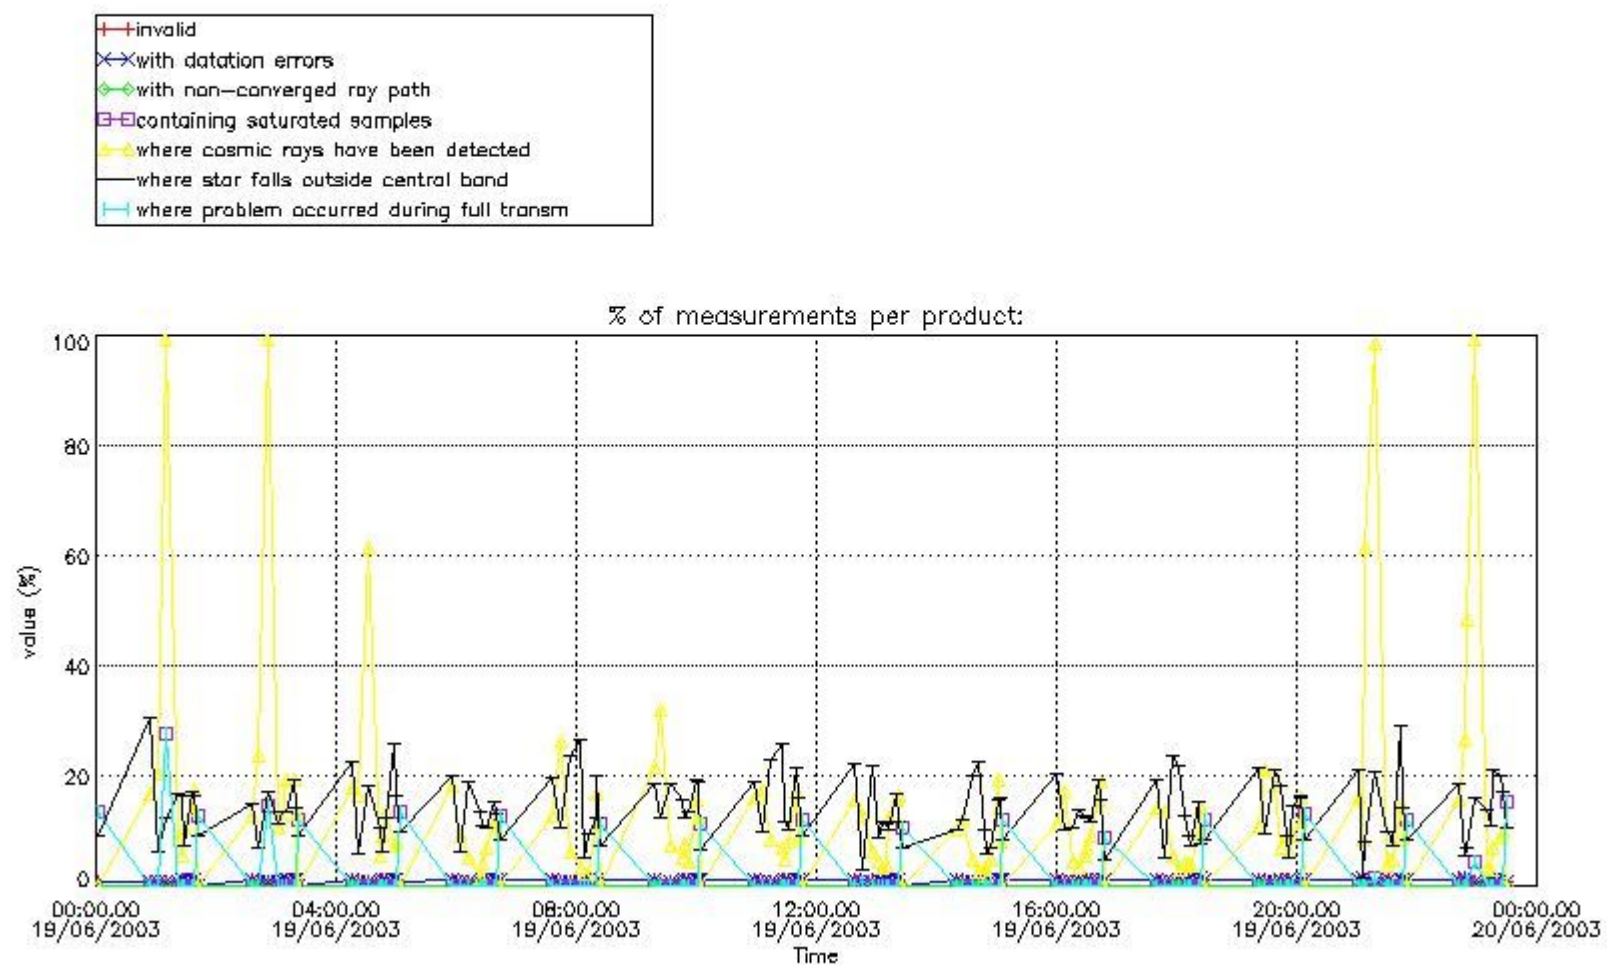

3.1 Plot quality information per product (time dependant)

3.2 Plot quality information per product (world map)

Percentage of flagged data per O3 profile

Percentage of flagged data per H2O profile

Percentage of flagged data per NO2 profile

Percentage of flagged data per NO3 profile

4. Level 1 quality information per product

In this section it is plotted some information contained in the Quality Summary data set of the level 2 products that comes from the level 1b processing. Products without errors (error flag in the MPH set to "0") are used.

4.1 Plot quality information per product (time dependant) coming from level 1b processing

4.1.1 Plot level 1 quality information per product (time dependant): ENVISAT ASCENDING passes

4.1.2 Plot level 1 quality information per product (time dependant): ENVI SAT DESCENDING passes