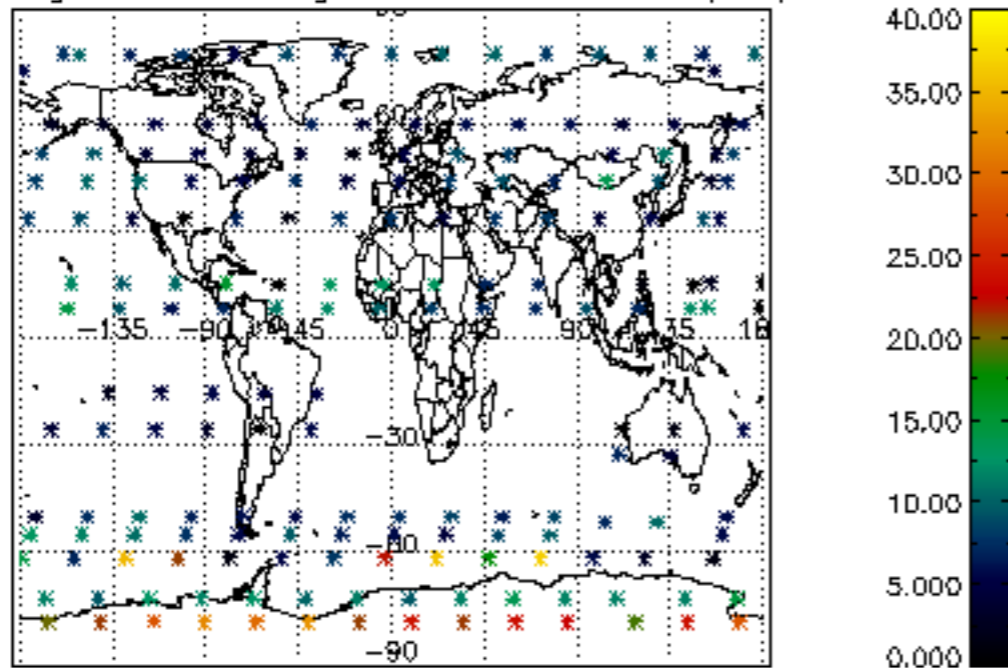

Percentage of star falling outside central band per profile