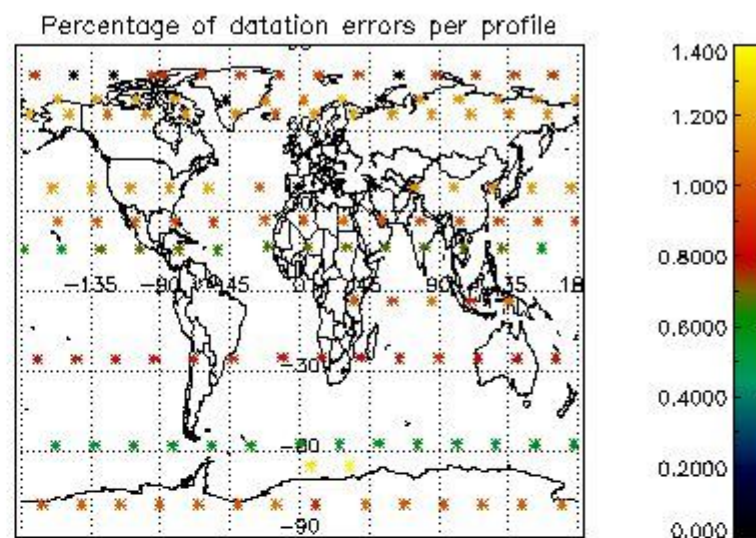

Percentage of flagged data per NO3 profile

4. Level 1 quality information per product

In this section it is plotted some information contained in the Quality Summary data set of the level 2 products that comes from the level 1b processing. Products without errors (error flag in the MPH set to "0") are used.

4.1 Plot quality information per product (time dependant) coming from level 1b processing

4.1.1 Plot level 1 quality information per product (time dependant): ENVISAT ASCENDING passes

4.1.2 Plot level 1 quality information per product (time dependant): ENVI SAT DESCENDING passes

4.2 Plot quality information per product coming from level 1b processing (world map)

4.2.1 Plot level 1 quality information per product (world map): ENVISAT ASCENDING passes

4.2.2 Plot level 1 quality information per product (world map): ENVISAT DESCENDING passes