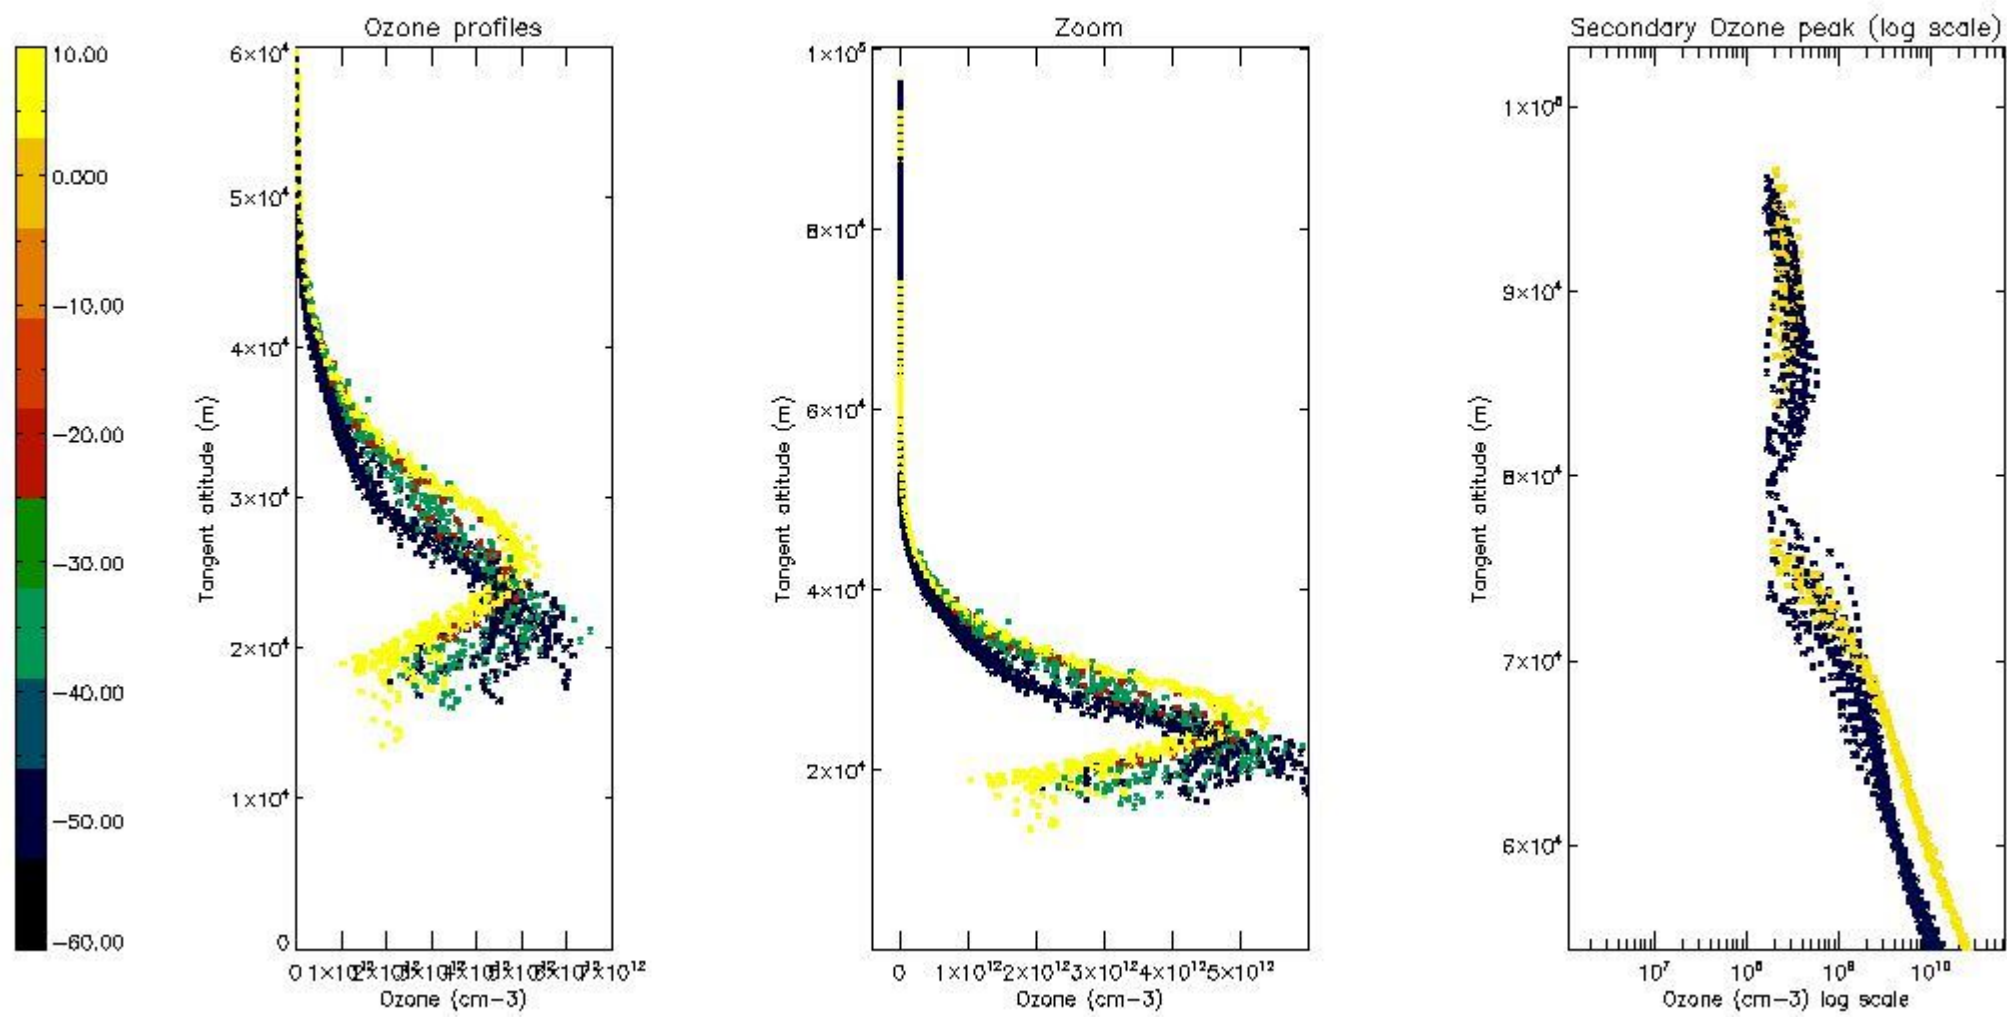

5.5 Plot ozone profiles where STD < 5% (dark without errors)

The colorbar represents the latitude.