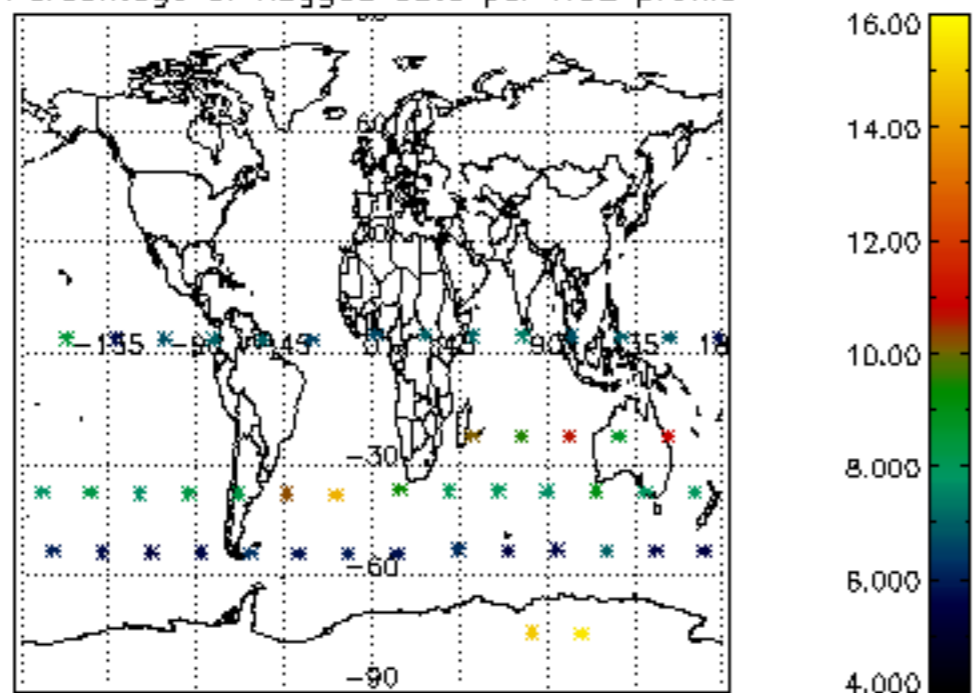

Percentage of flagged data per NO2 profile