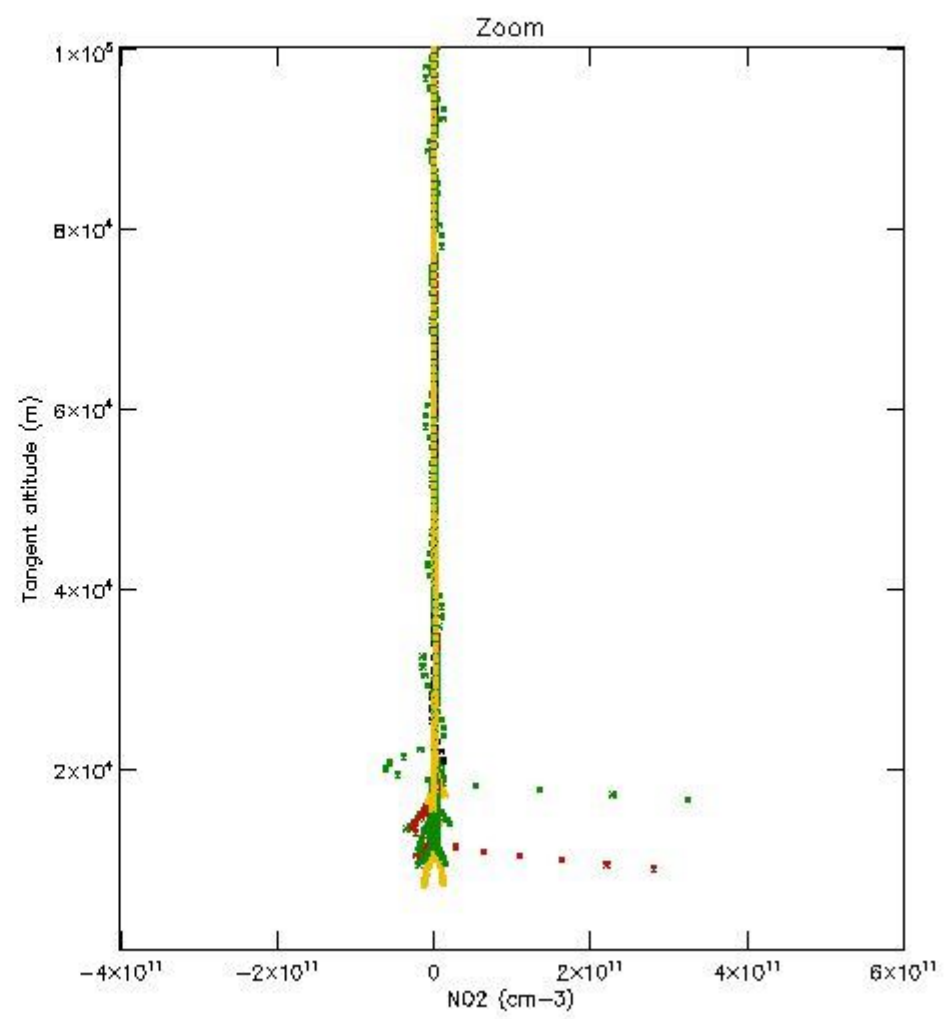

5.7 Plot NO3 profiles for all STD (dark without errors)

The colorbar represents the latitude.