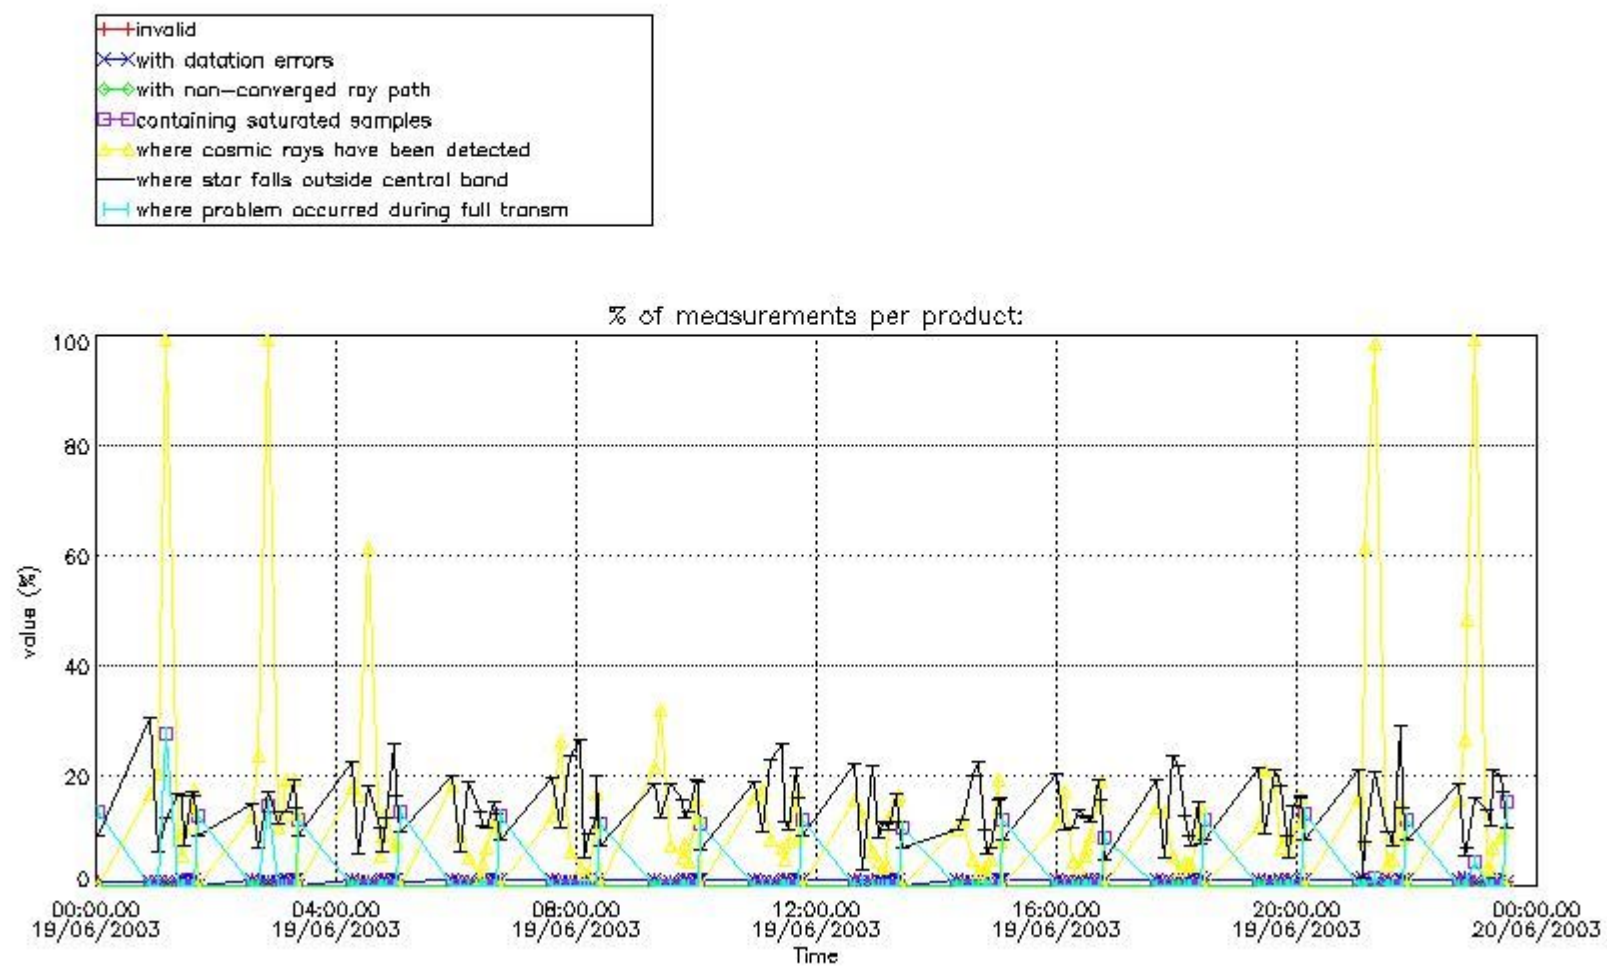

4.1.2 Plot level 1 quality information per product (time dependant): ENVI SAT DESCENDING passes