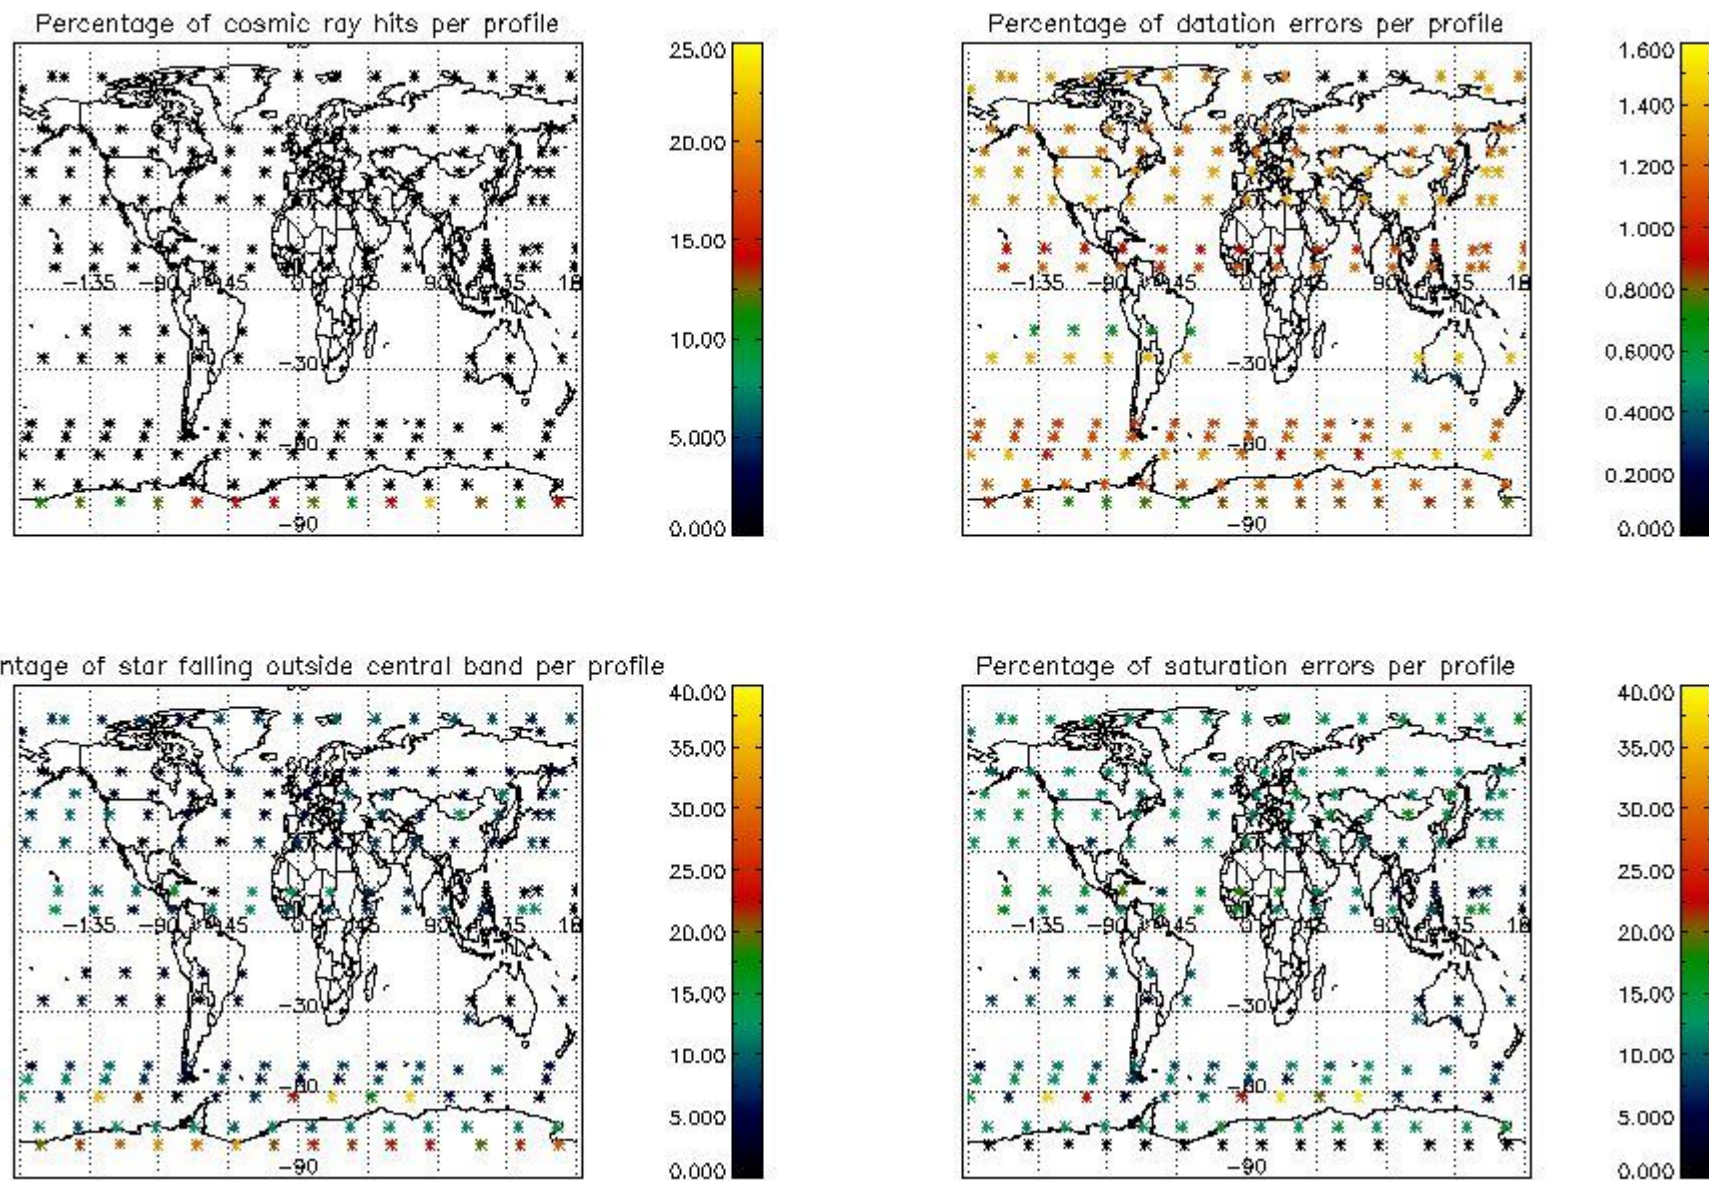

4.2.2 Plot level 1 quality information per product (world map): ENVISAT DESCENDING passes

5. Trace gas profiles

5.1 Ozone statistics based on quality of products

The final quality of the products can be "measured" using the STD (Standard Deviation) attached to every point profile. This information is written to the parameter GOM_NL__2P/NL_LOCAL_SPECIES_DENSITY/o3_std of the level 2 products. The table below shows the statistics for given STD ranges.

The statistics are given with respect to the overall valid production:

- Products without fatal errors: GOM_NL__2P/MPH/PRODUCT_ERR=0
- Valid point profile: GOM_NL__2P/NL_LOCAL_SPECIES_DENSITY/pcd(0)=0

The 'Criteria' is applied to valid points of dark limb products:

- Products in dark limb illumination condition: GOM_NL__2P/NL_SUMMARY_QUALITY/obs_ill_cond=0
- Products without fatal errors: GOM_NL__2P/MPH/PRODUCT_ERR=0
- Valid point profile: GOM_NL__2P/NL_LOCAL_SPECIES_DENSITY/pcd(0)=0

So, the table below shows the percentage of dark limb and valid observations for each criteria with respect to the overall valid daily observations.

Criteria	% of total production
All STD	23
STD < 20	13