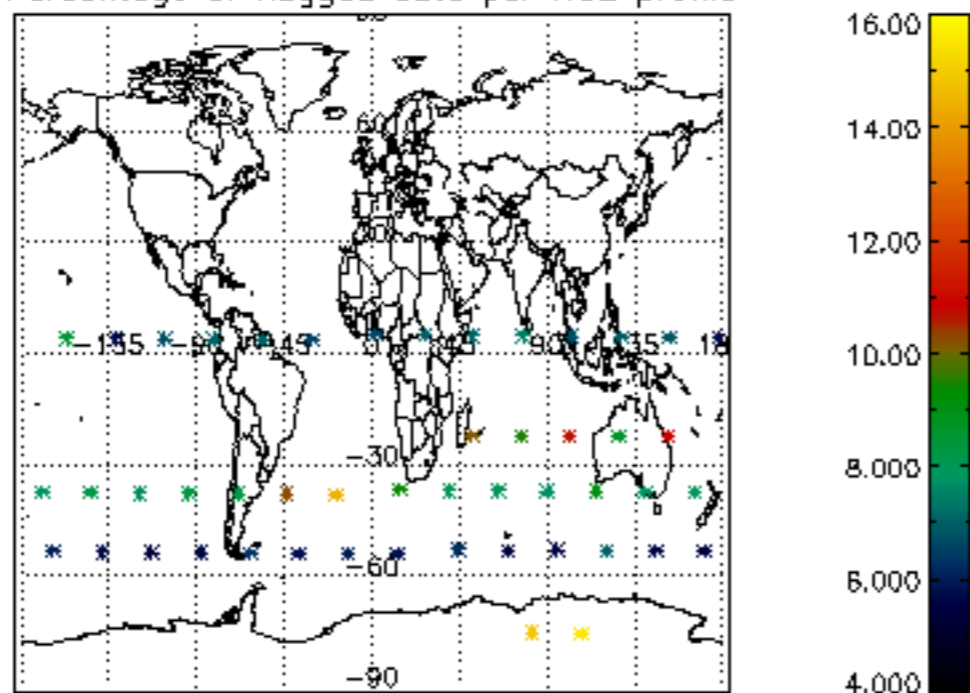

Percentage of flagged data per NO2 profile