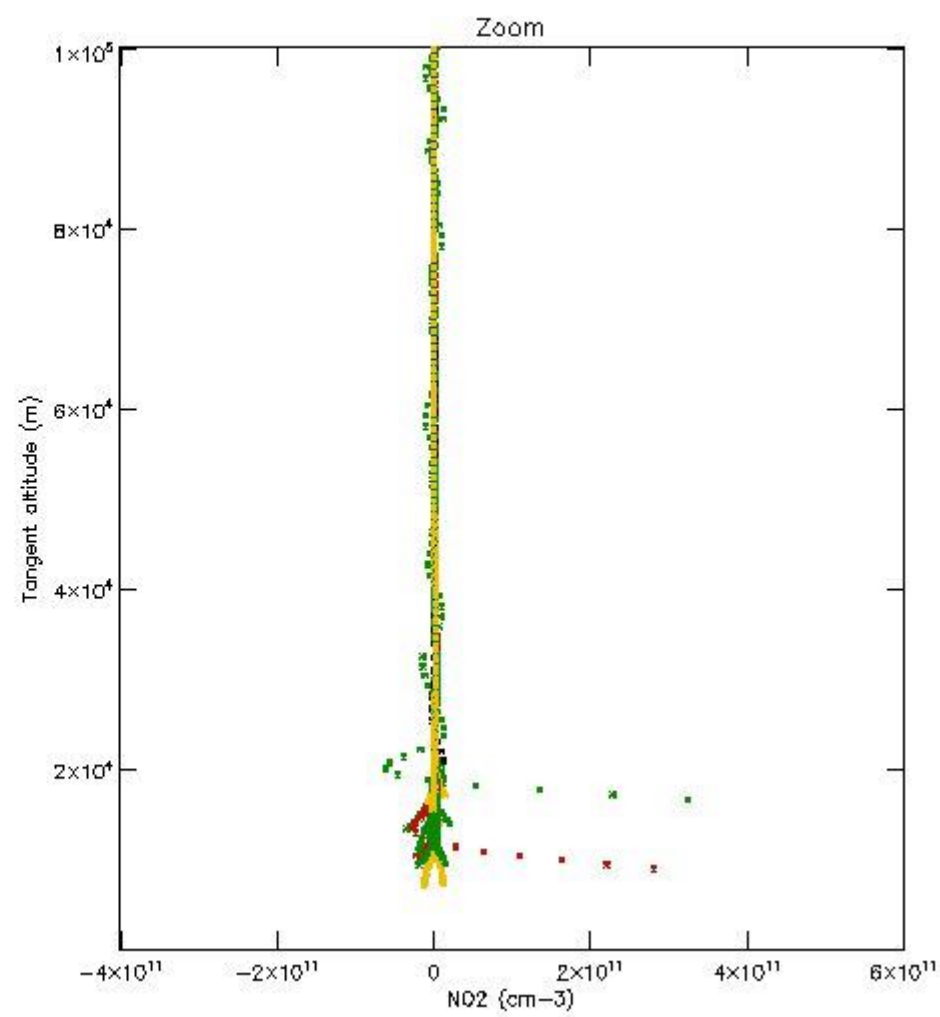

5.7 Plot NO3 profiles for all STD (dark without errors)

The colorbar represents the latitude.