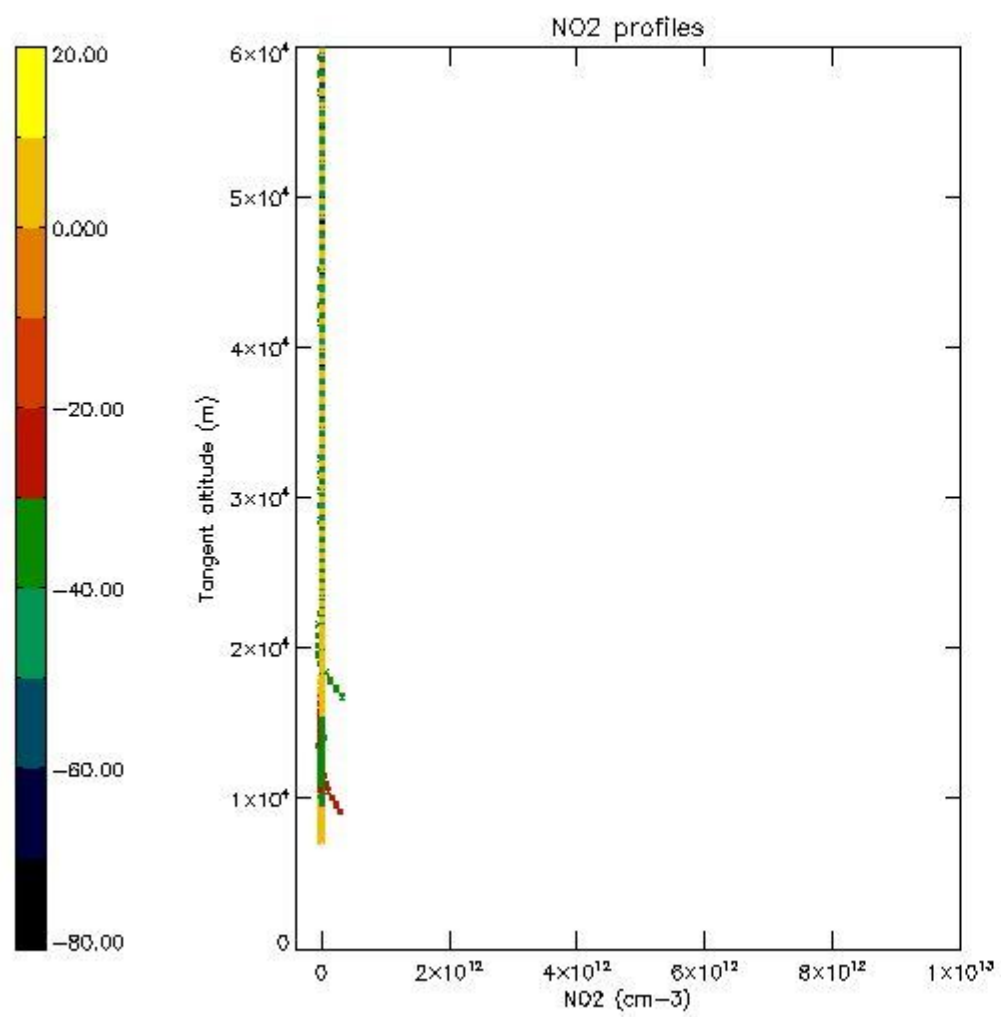

5.7 Plot NO3 profiles for all STD (dark without errors)

The colorbar represents the latitude.