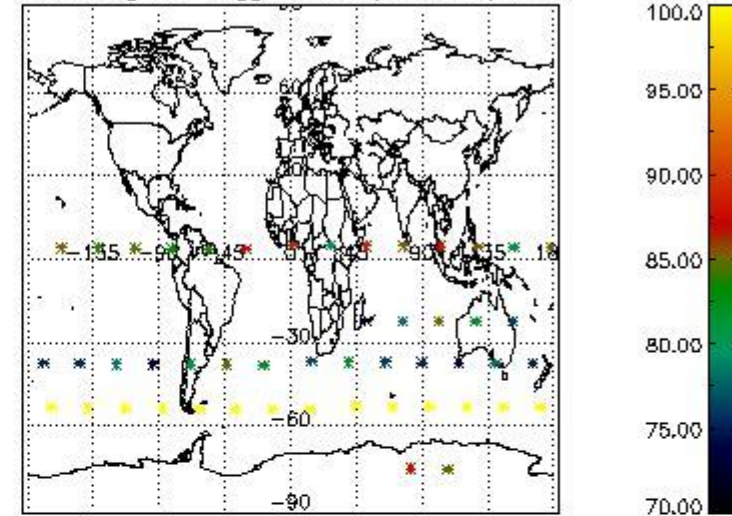

3.1 Plot quality information per product (time dependant)

3.2 Plot quality information per product (world map)

Percentage of flagged data per O3 profile

Percentage of flagged data per H2O profile

Percentage of flagged data per NO2 profile