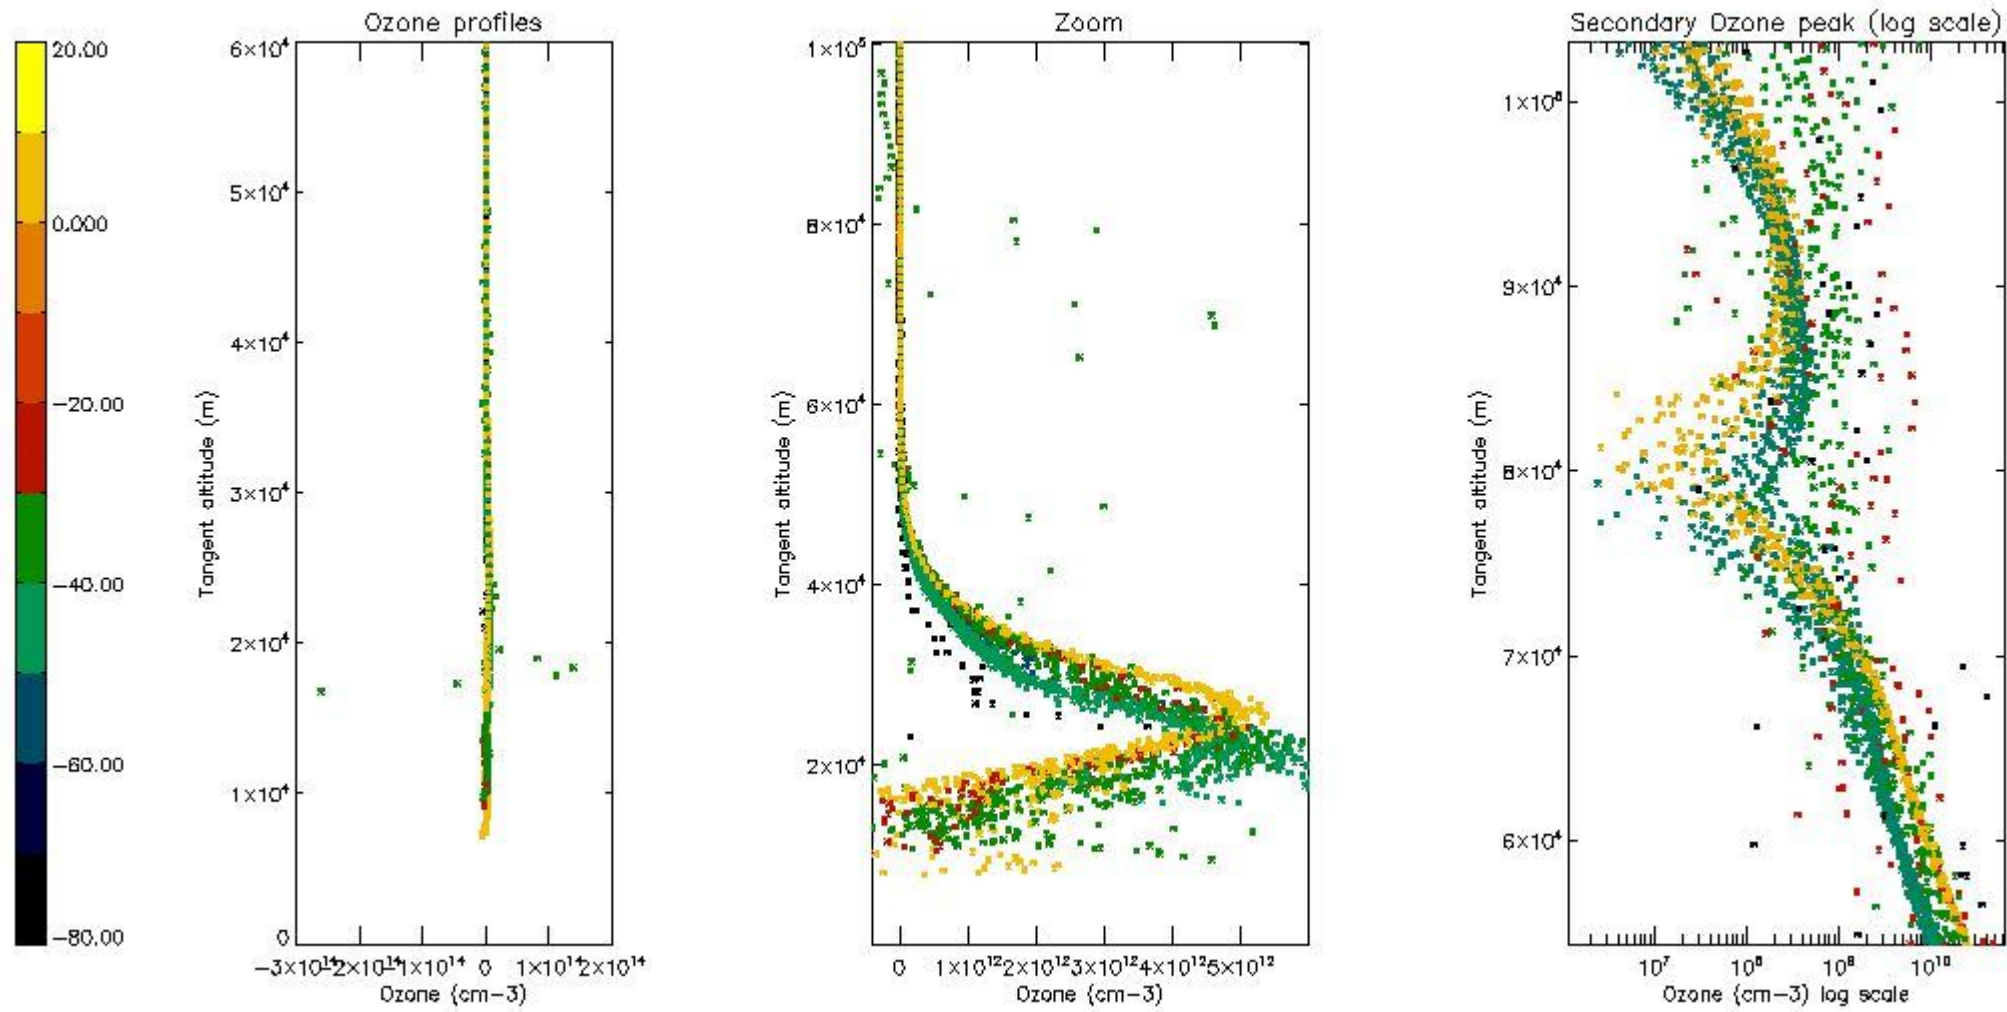

STD < 10	11
STD < 5	8

5.2 Plot ozone profiles for all STD (dark without errors)

The colorbar represents the latitude.

5.3 Plot ozone profiles where STD < 20% (dark without errors)

The colorbar represents the latitude.