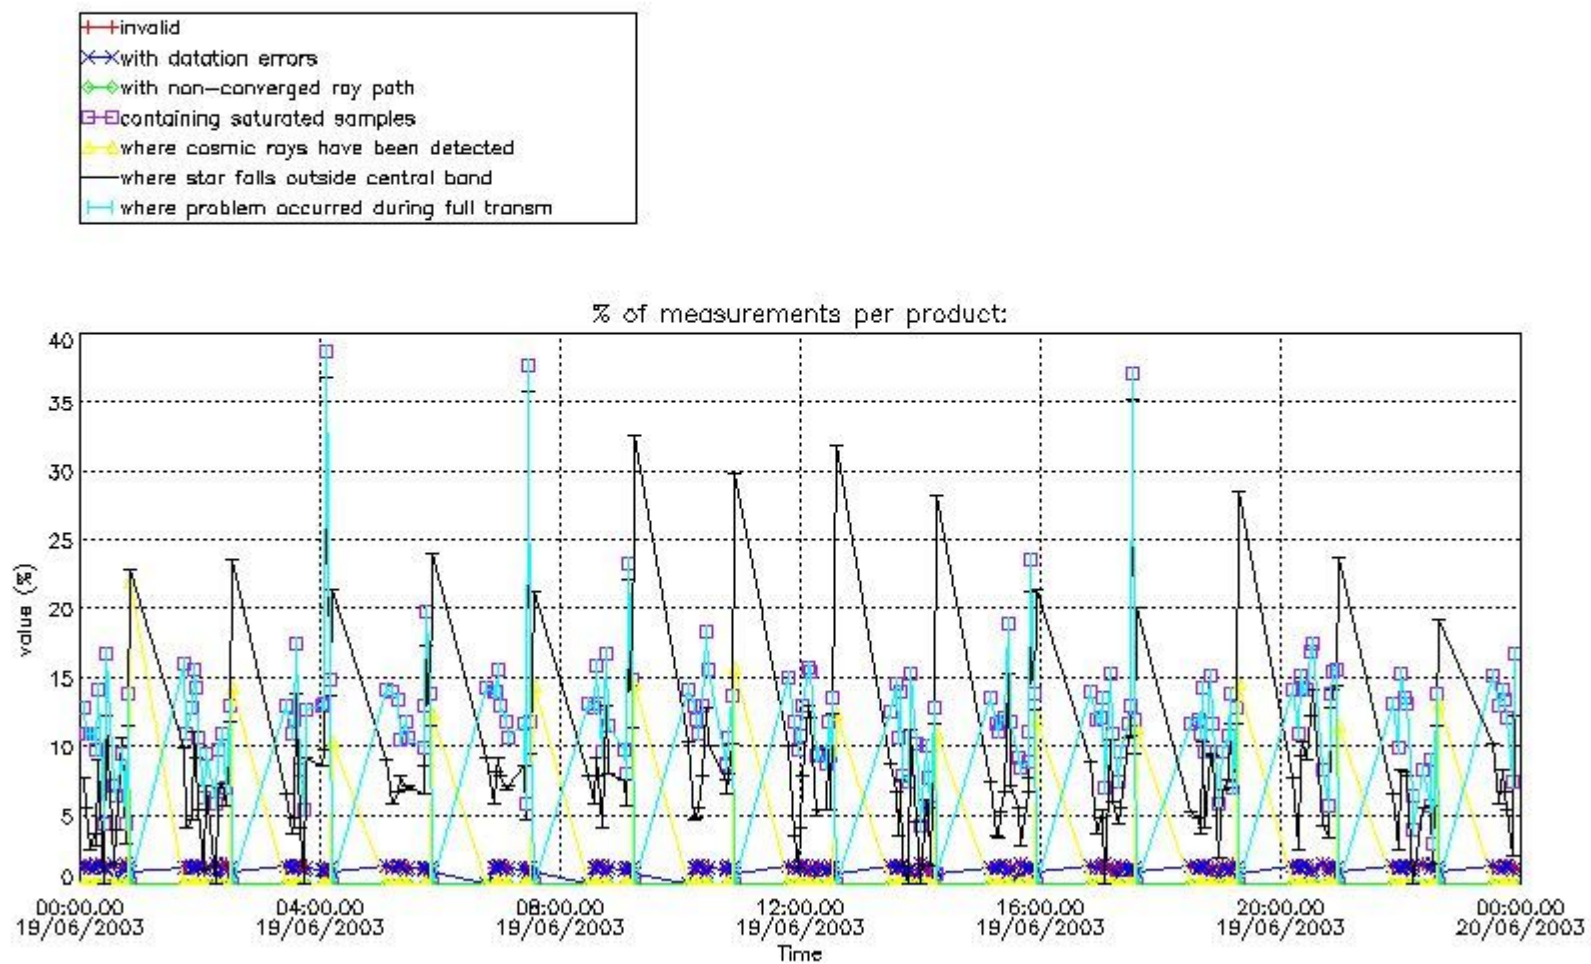

4.2 Plot quality information per product coming from level 1b processing (world map)

4.2.1 Plot level 1 quality information per product (world map): ENVISAT ASCENDING passes