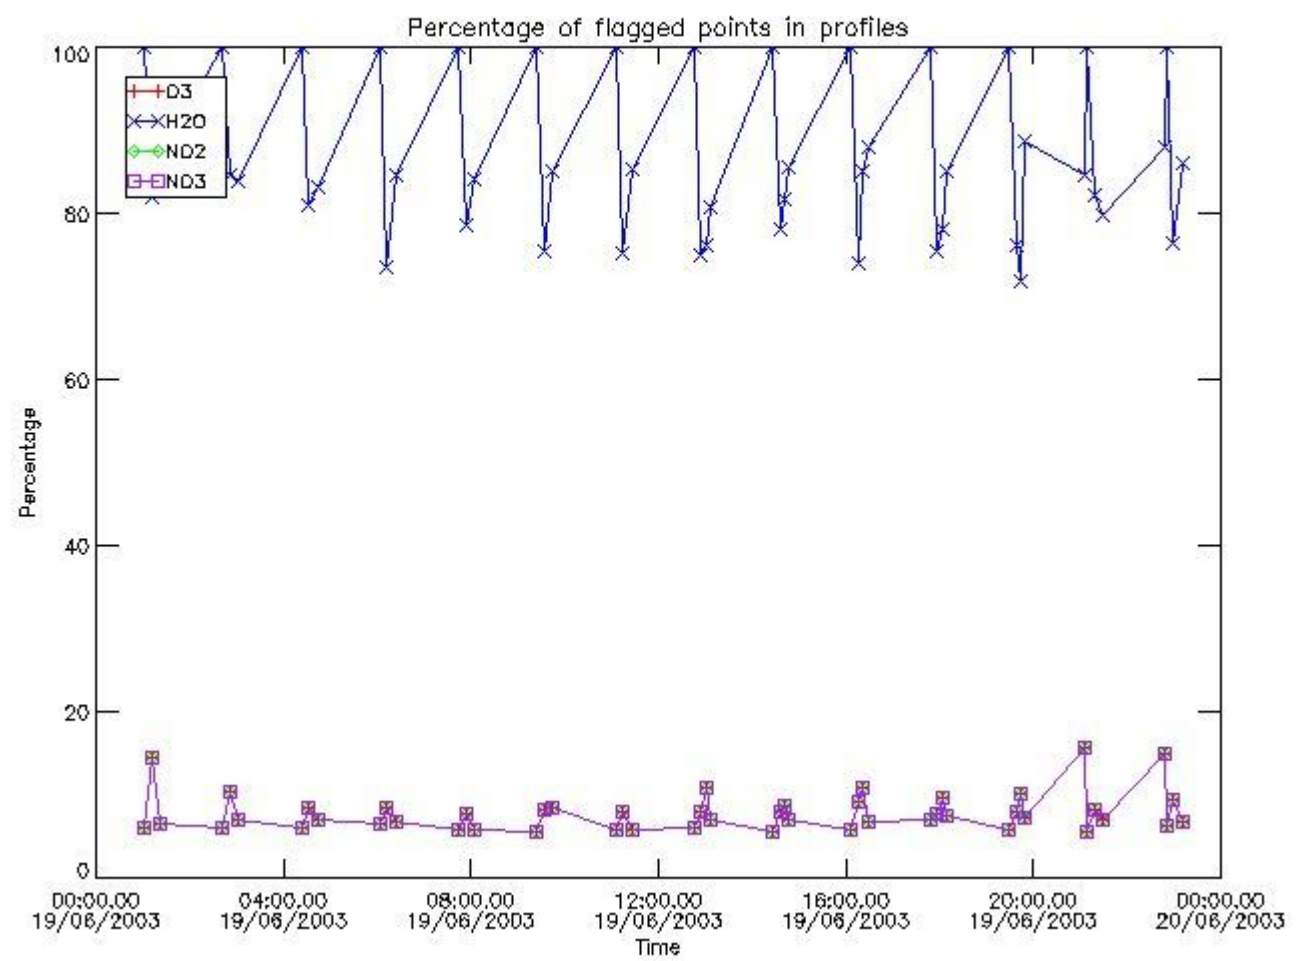

3. Quality information per product

In this section it is plotted some information contained in the Quality Summary data set of the level 2 products. Only products in dark limb conditions and without errors (error flag in the MPH set to "0") are used.

3.1 Plot quality information per product (time dependant)

3.2 Plot quality information per product (world map)