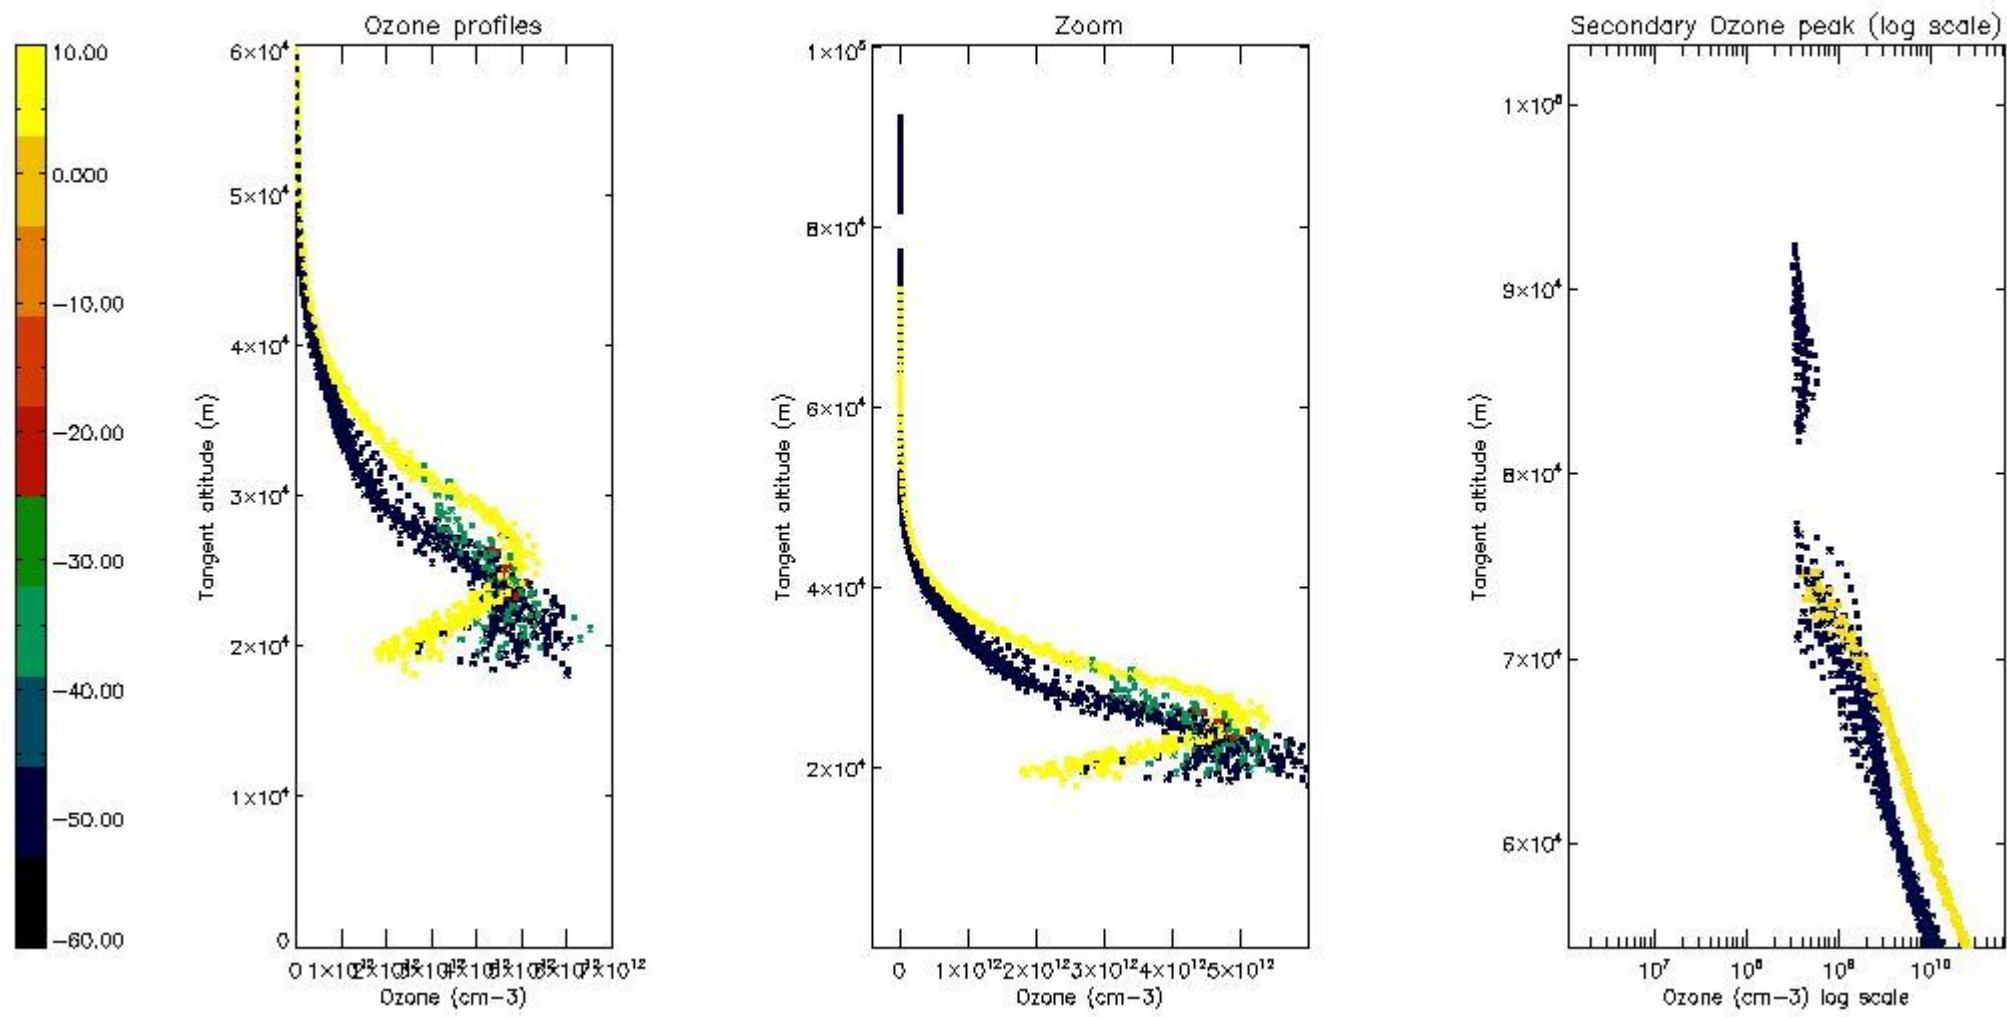

5.6 Plot NO₂ profiles for all STD (dark without errors)

The colorbar represents the latitude.