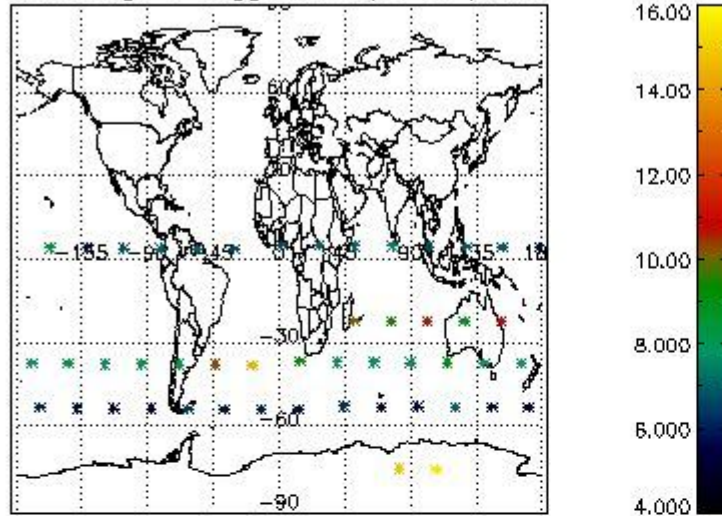

3. Quality information per product

In this section it is plotted some information contained in the Quality Summary data set of the level 2 products. Only products in dark limb conditions and without errors (error flag in the MPH set to "0") are used.

3.1 Plot quality information per product (time dependant)

3.2 Plot quality information per product (world map)

Percentage of flagged data per O3 profile

Percentage of flagged data per H2O profile

Percentage of flagged data per NO2 profile