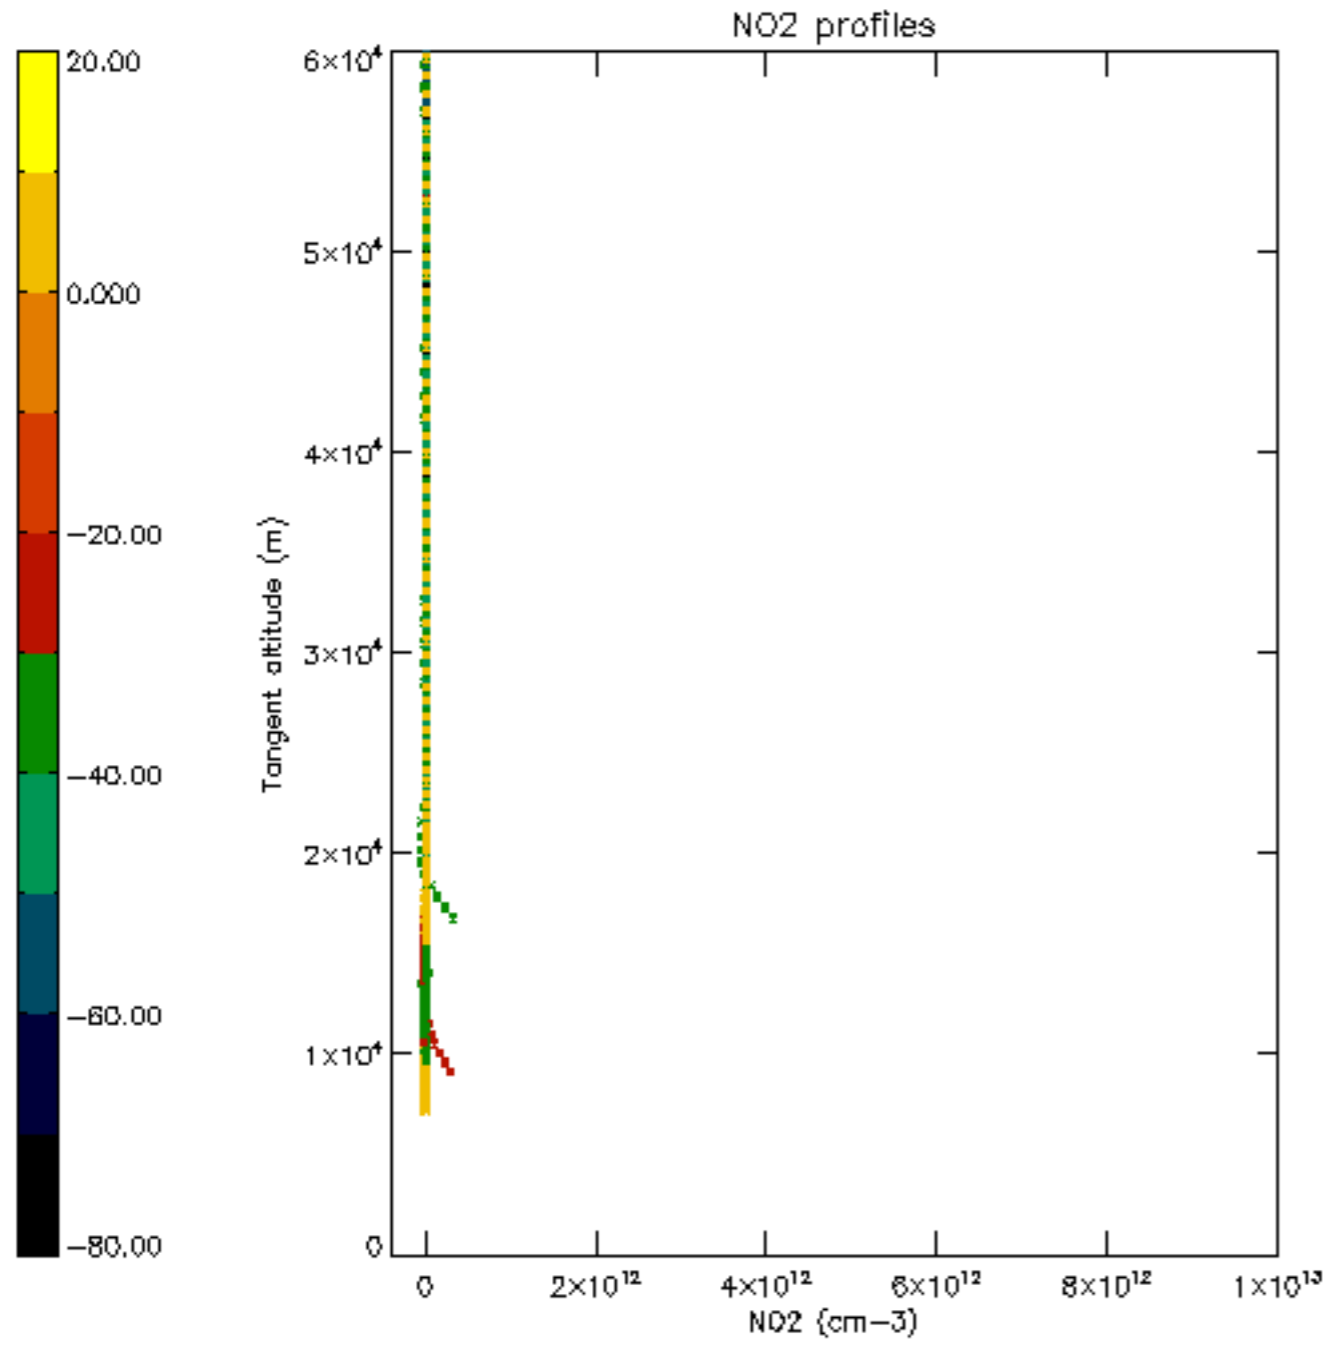

Percentage of star falling outside central band per profile

Percentage of saturation errors per profile

Percentage of flagged data per D3 profile

Percentage of flagged data per H2O profile

Percentage of flagged data per NO2 profile