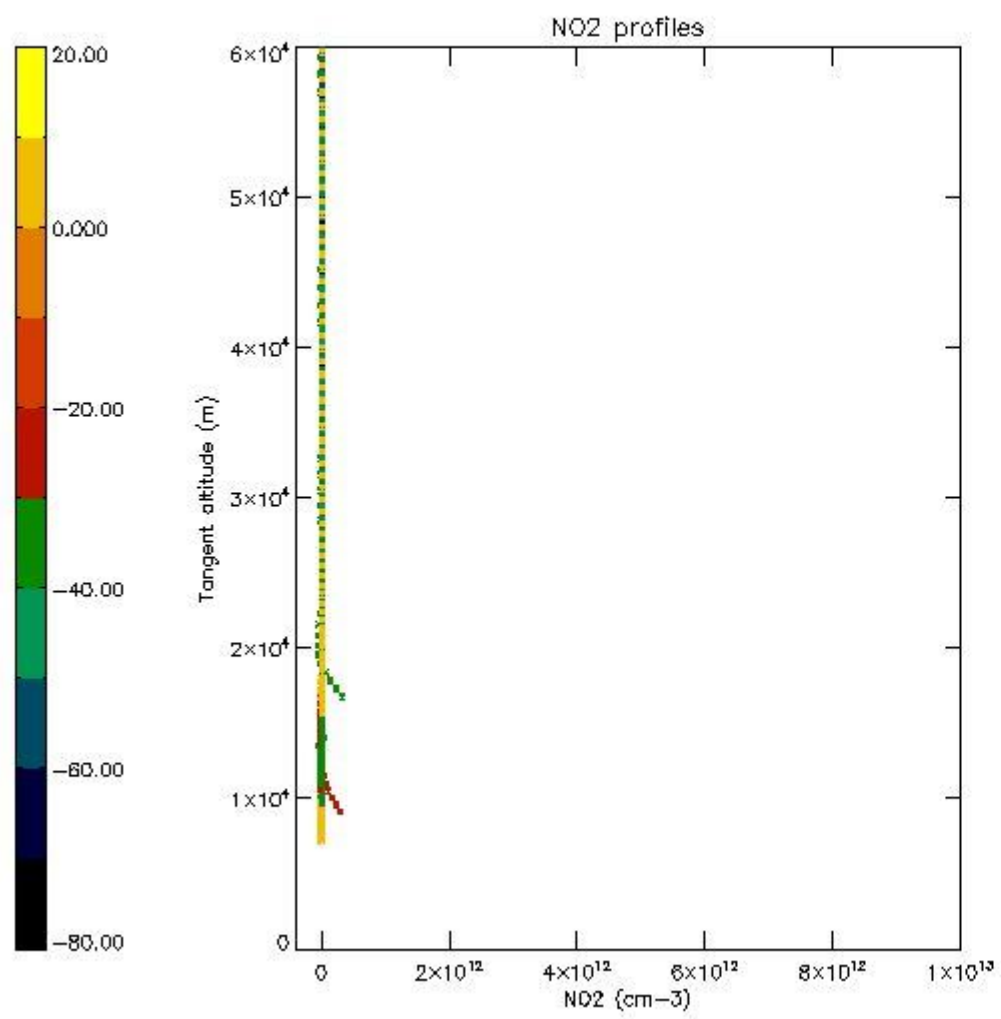

5.7 Plot NO3 profiles for all STD (dark without errors)

The colorbar represents the latitude.