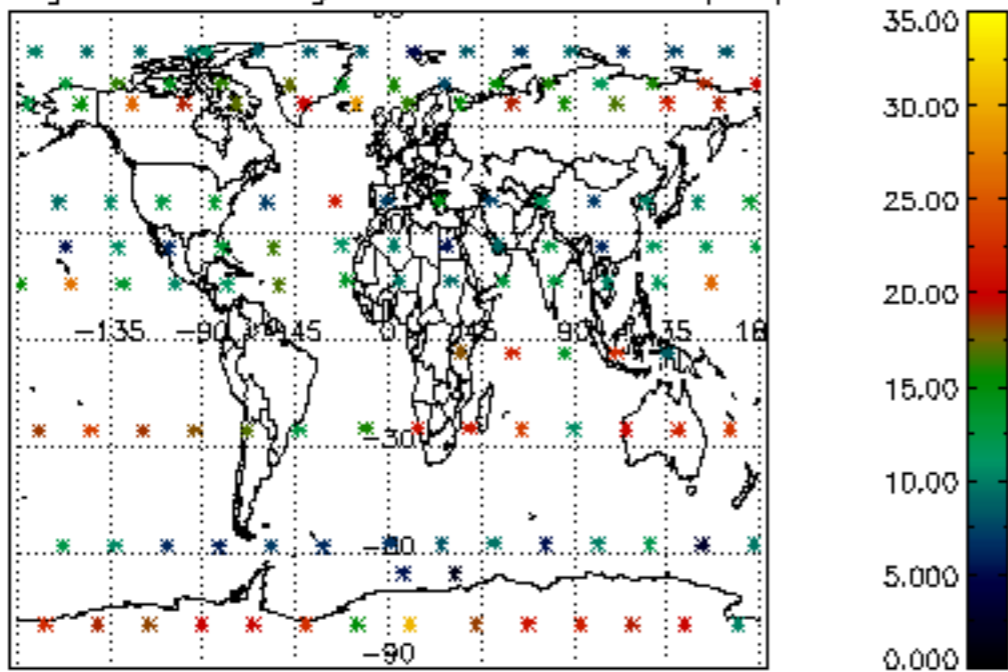

Percentage of cosmic ray hits per profile

Percentage of star falling outside central band per profile