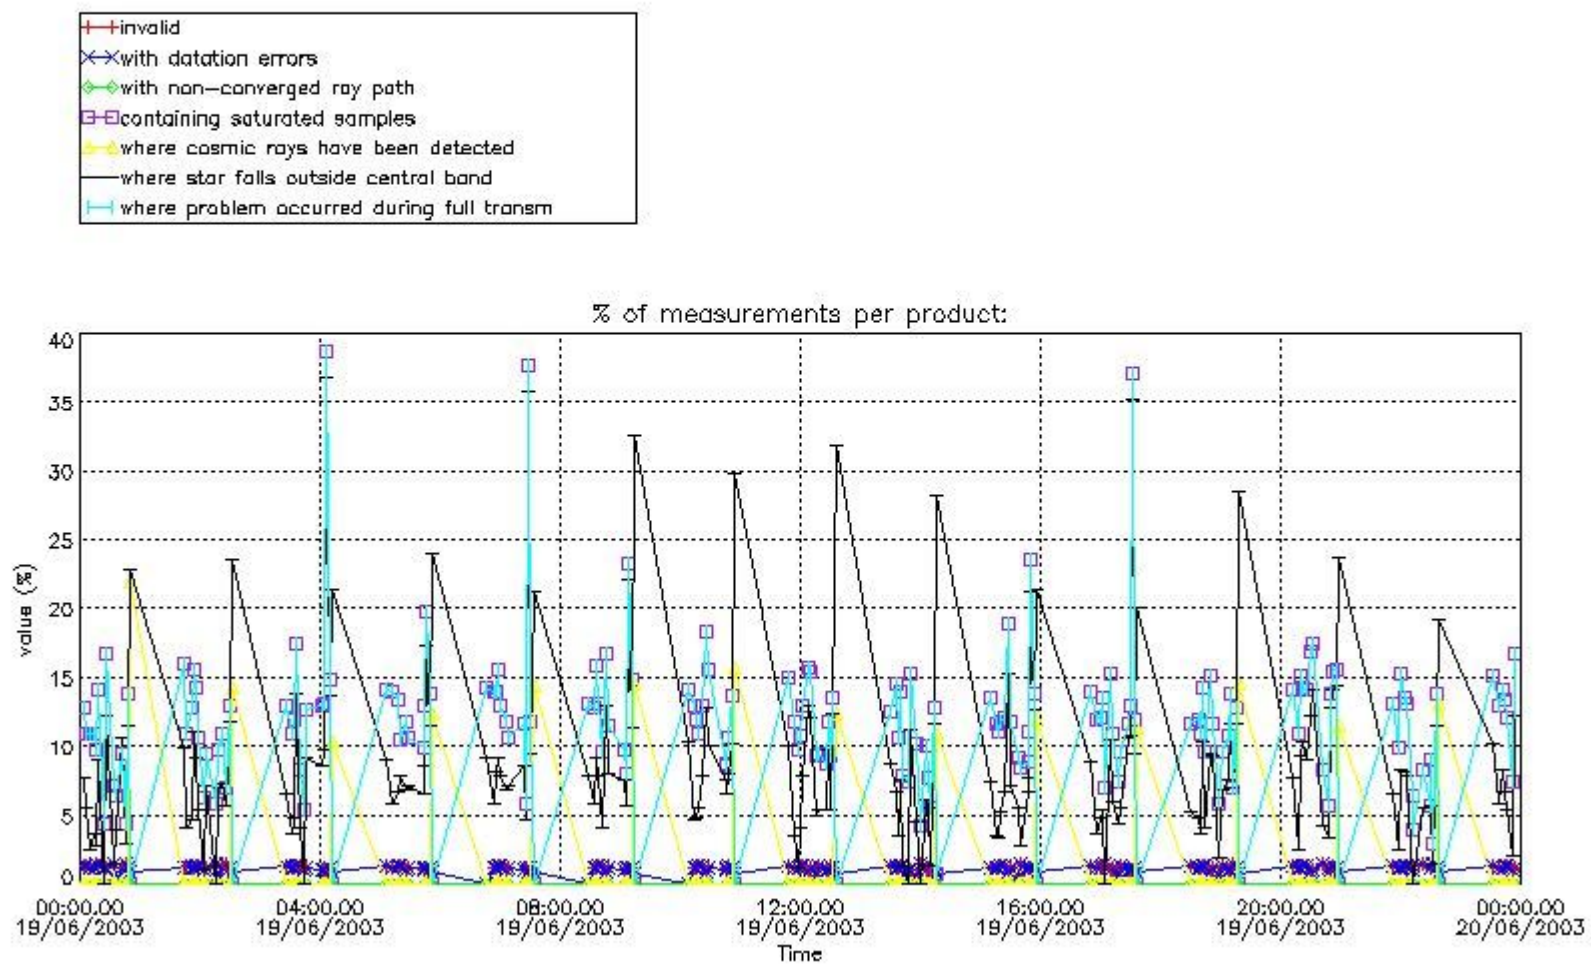

3.1 Plot quality information per product (time dependant)

3.2 Plot quality information per product (world map)

Percentage of flagged data per O3 profile

Percentage of flagged data per H2O profile

Percentage of flagged data per NO2 profile

Percentage of flagged data per NO3 profile

4. Level 1 quality information per product

In this section it is plotted some information contained in the Quality Summary data set of the level 2 products that comes from the level 1b processing. Products without errors (error flag in the MPH set to "0") are used.

4.1 Plot quality information per product (time dependant) coming from level 1b processing

4.1.1 Plot level 1 quality information per product (time dependant): ENVISAT ASCENDING passes

4.1.2 Plot level 1 quality information per product (time dependant): ENVI SAT DESCENDING passes

5. Trace gas profiles

5.1 Ozone statistics based on quality of products

The final quality of the products can be "measured" using the STD (Standard Deviation) attached to every point profile. This information is written to the parameter GOM_NL__2P/NL_LOCAL_SPECIES_DENSITY/o3_std of the level 2 products. The table below shows the statistics for given STD ranges.