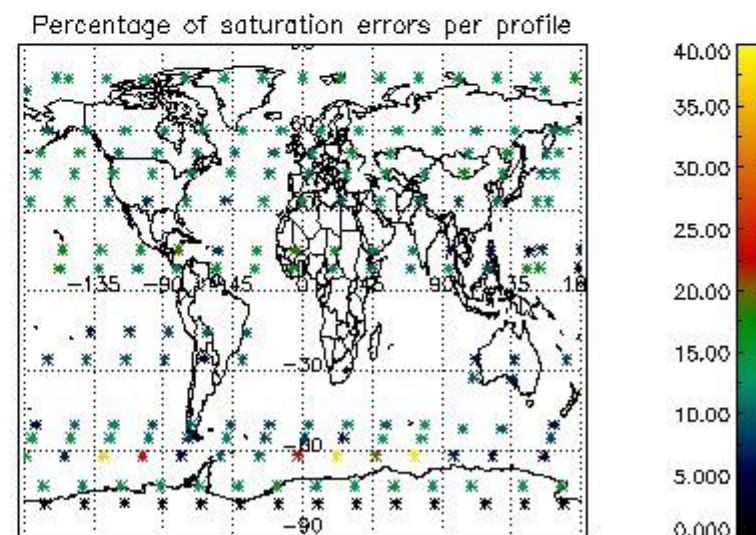

Percentage of flagged data per NO3 profile

4. Level 1 quality information per product

In this section it is plotted some information contained in the Quality Summary data set of the level 2 products that comes from the level 1b processing. Products without errors (error flag in the MPH set to "0") are used.

4.1 Plot quality information per product (time dependant) coming from level 1b processing

4.1.1 Plot level 1 quality information per product (time dependant): ENVISAT ASCENDING passes

4.1.2 Plot level 1 quality information per product (time dependant): ENVI SAT DESCENDING passes

4.2 Plot quality information per product coming from level 1b processing (world map)

4.2.1 Plot level 1 quality information per product (world map): ENVISAT ASCENDING passes

4.2.2 Plot level 1 quality information per product (world map): ENVISAT DESCENDING passes