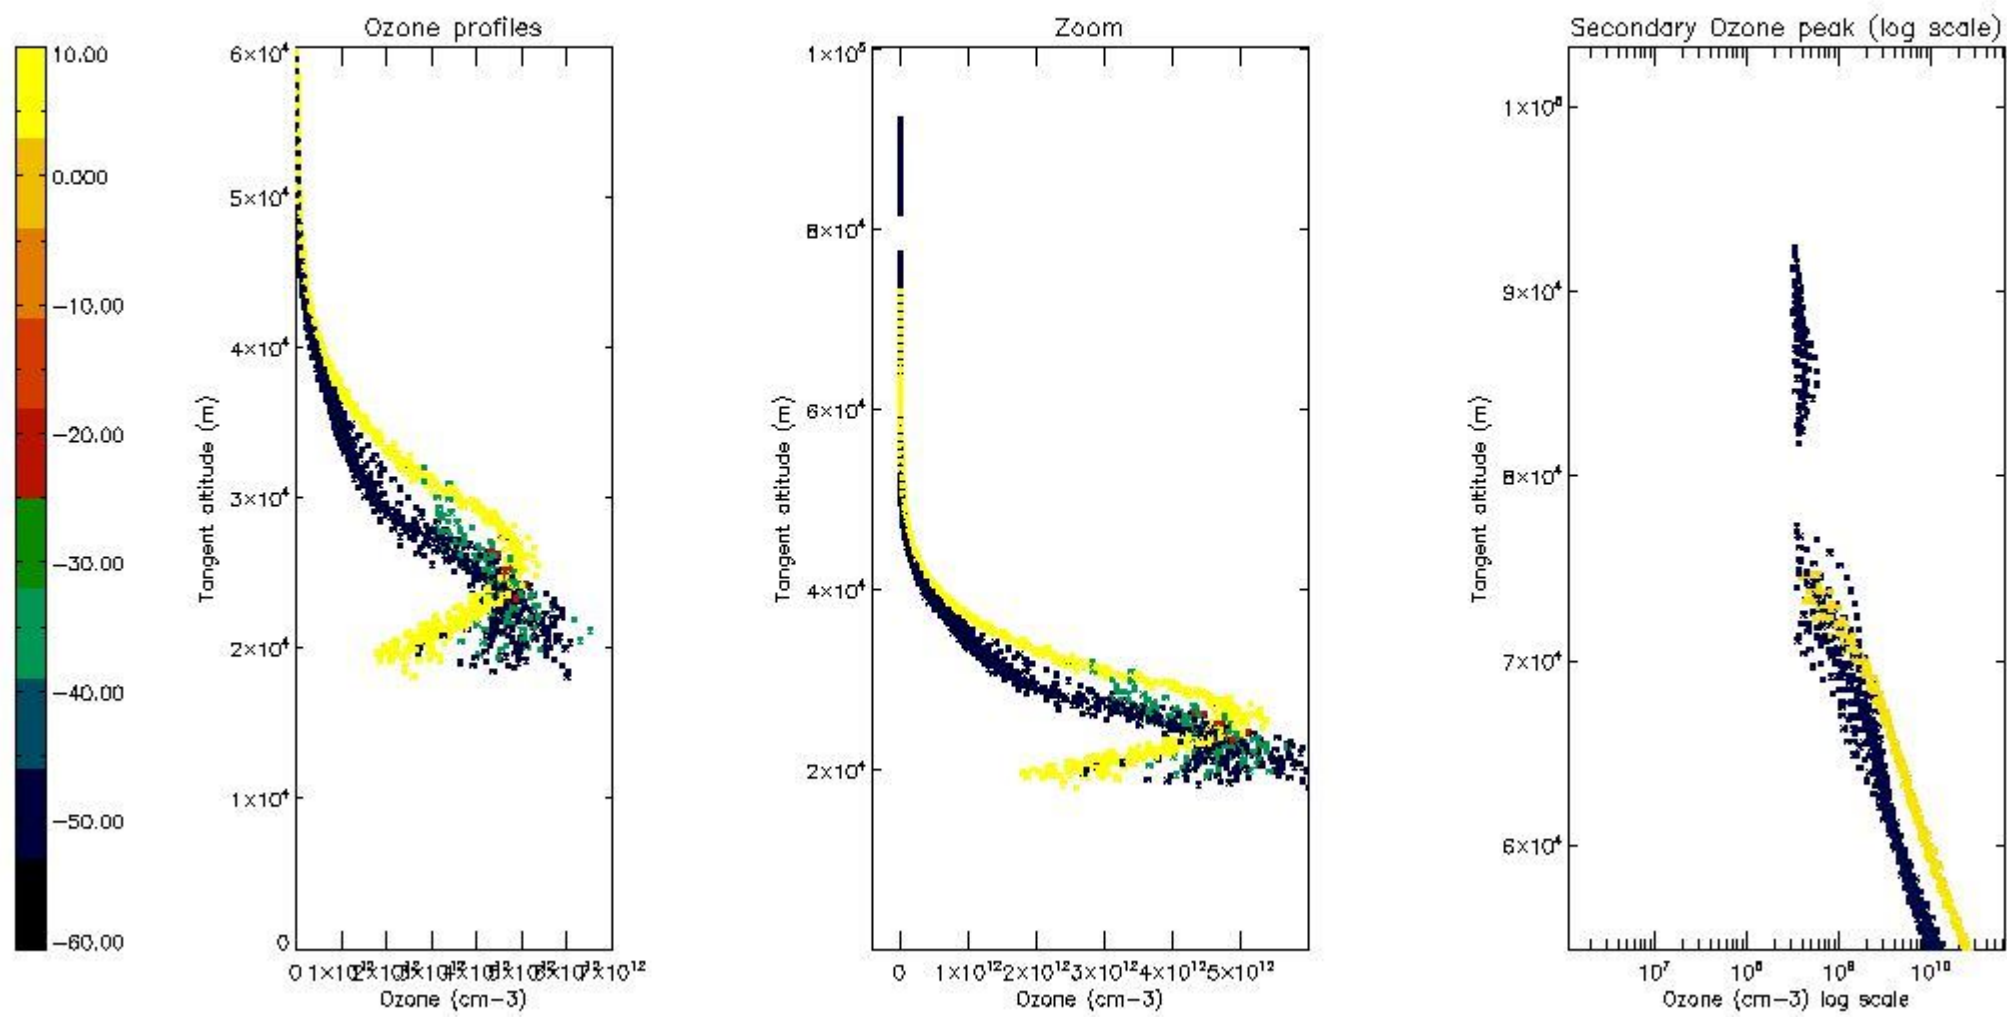

STD < 10	11
STD < 5	8

5.2 Plot ozone profiles for all STD (dark without errors)

The colorbar represents the latitude.

5.3 Plot ozone profiles where STD < 20% (dark without errors)

The colorbar represents the latitude.

5.4 Plot ozone profiles where STD < 10% (dark without errors)

The colorbar represents the latitude.

5.5 Plot ozone profiles where STD < 5% (dark without errors)

The colorbar represents the latitude.

5.6 Plot NO₂ profiles for all STD (dark without errors)