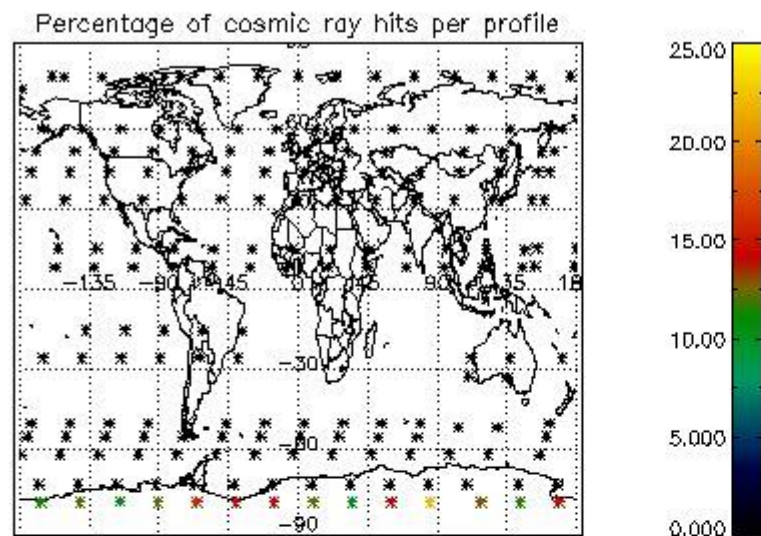

4.2.2 Plot level 1 quality information per product (world map): ENVISAT DESCENDING passes

5. Trace gas profiles

5.1 Ozone statistics based on quality of products

The final quality of the products can be "measured" using the STD (Standard Deviation) attached to every point profile. This information is written to the parameter GOM_NL__2P/NL_LOCAL_SPECIES_DENSITY/o3_std of the level 2 products. The table below shows the statistics for given STD ranges.

The statistics are given with respect to the overall valid production:

- Products without fatal errors: GOM_NL__2P/MPH/PRODUCT_ERR=0
- Valid point profile: GOM_NL__2P/NL_LOCAL_SPECIES_DENSITY/pcd(0)=0

The 'Criteria' is applied to valid points of dark limb products:

- Products in dark limb illumination condition: GOM_NL__2P/NL_SUMMARY_QUALITY/obs_ill_cond=0
- Products without fatal errors: GOM_NL__2P/MPH/PRODUCT_ERR=0
- Valid point profile: GOM_NL__2P/NL_LOCAL_SPECIES_DENSITY/pcd(0)=0

So, the table below shows the percentage of dark limb and valid observations for each criteria with respect to the overall valid daily observations.

Criteria	% of total production
All STD	23
STD < 20	13