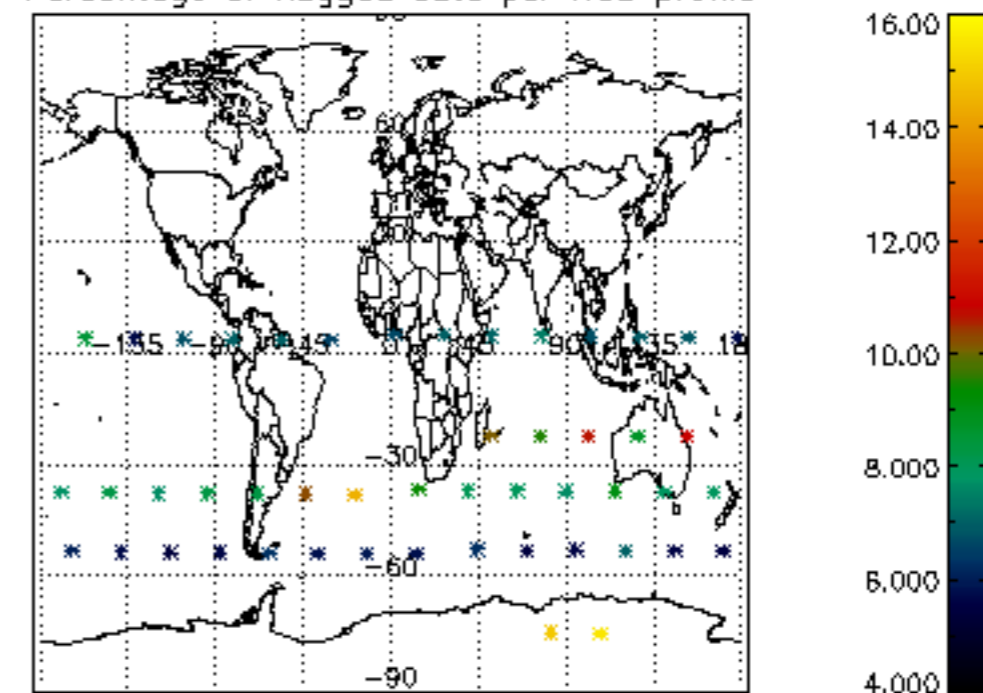

Percentage of flagged data per NO3 profile