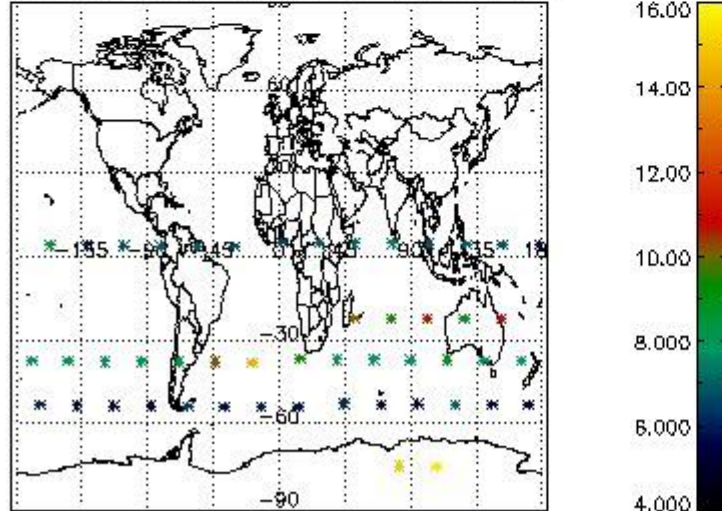

3.1 Plot quality information per product (time dependant)

3.2 Plot quality information per product (world map)

Percentage of flagged data per O3 profile

Percentage of flagged data per H2O profile

Percentage of flagged data per NO2 profile