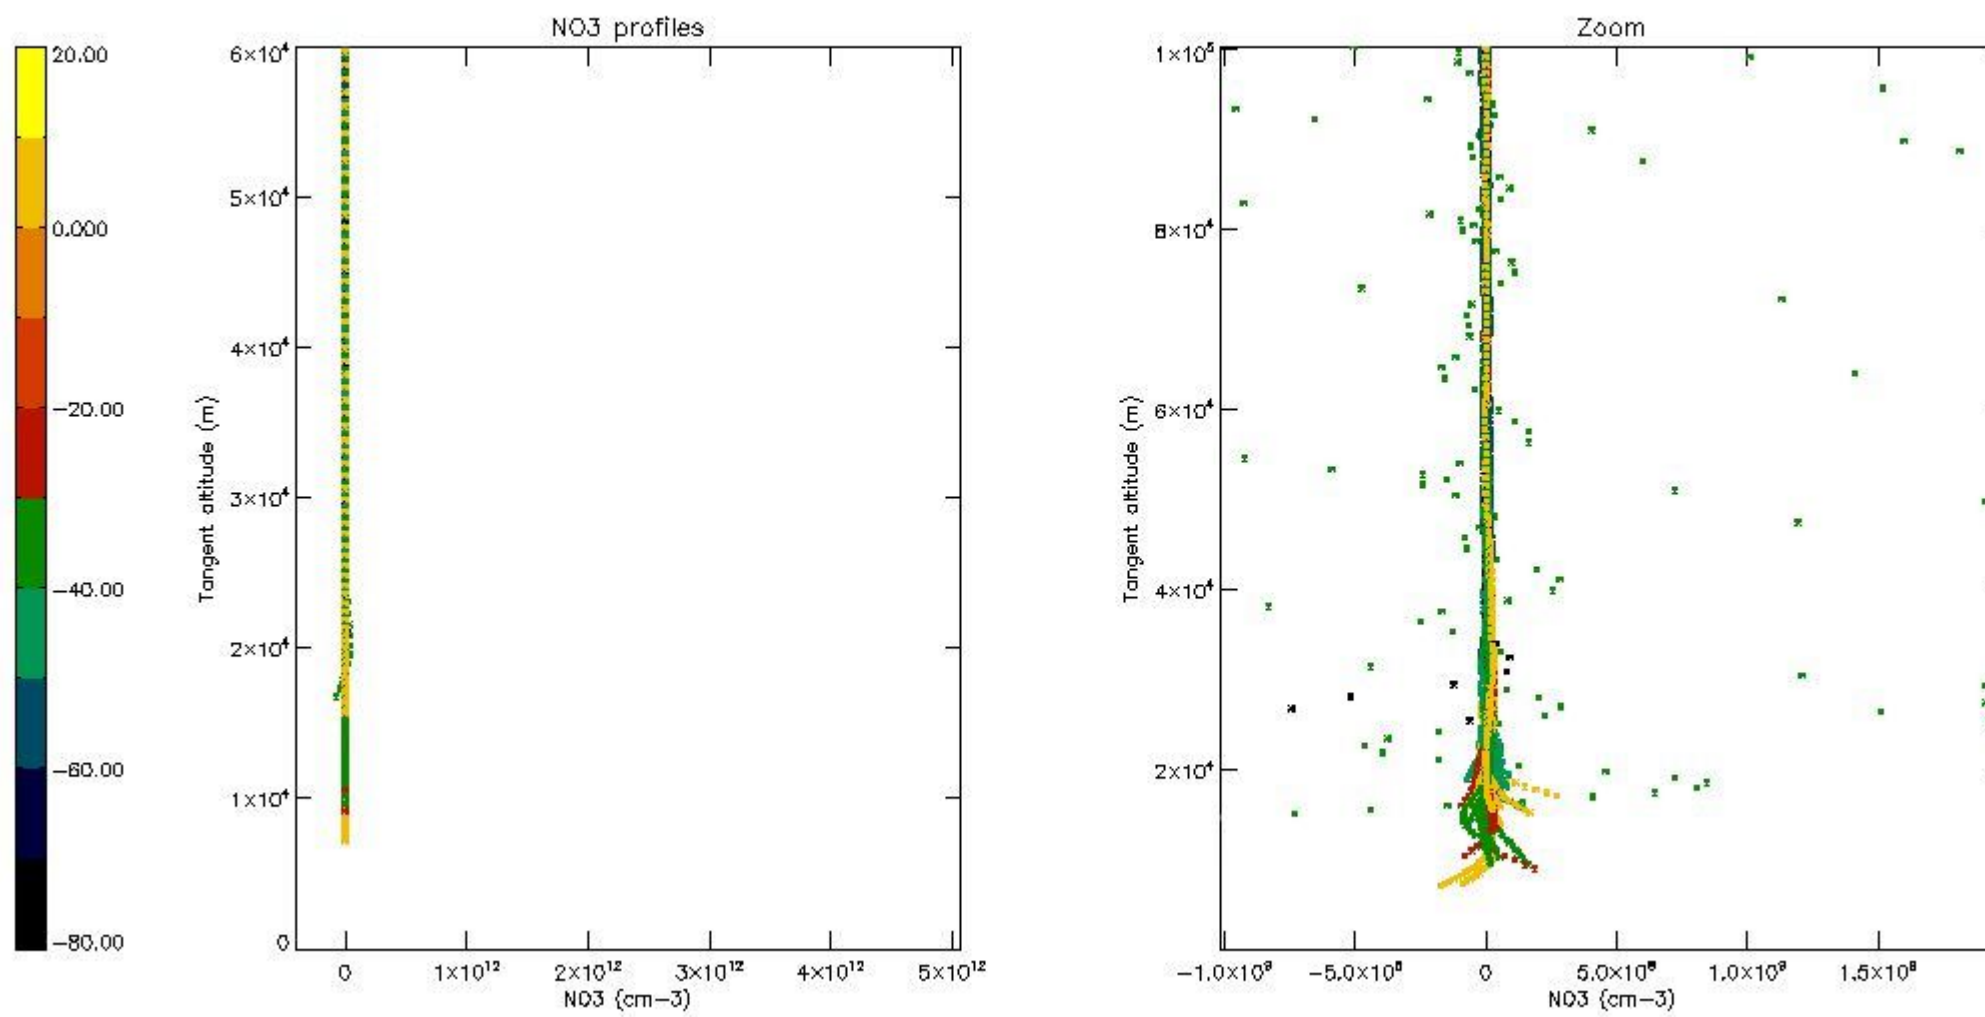

6. Auxiliary Data Files used for the production reported in section 2

The number reported in the third column indicates since which file (see list in section 2) the corresponding auxiliary file has been used. The fourth column is the date of those product files.

Type	Auxiliary Filename	Used since product	Used since product date
INST_PHYS_CHARACTERISTICS	GOM_INS_AXNIEC20050627_150440_20020301_000000_20100101_000000	1	19-JUN-2003 00:01:19
LEVEL-2_PROC_CONFIG	GOM_PR2_AXVIEC20091111_152718_20020301_000000_20500101_000000	1	19-JUN-2003 00:01:19
CROSS_SECTIONS_FILE	GOM_CRS_AXVIEC20091111_154832_20020301_000000_20500101_000000	1	19-JUN-2003 00:01:19