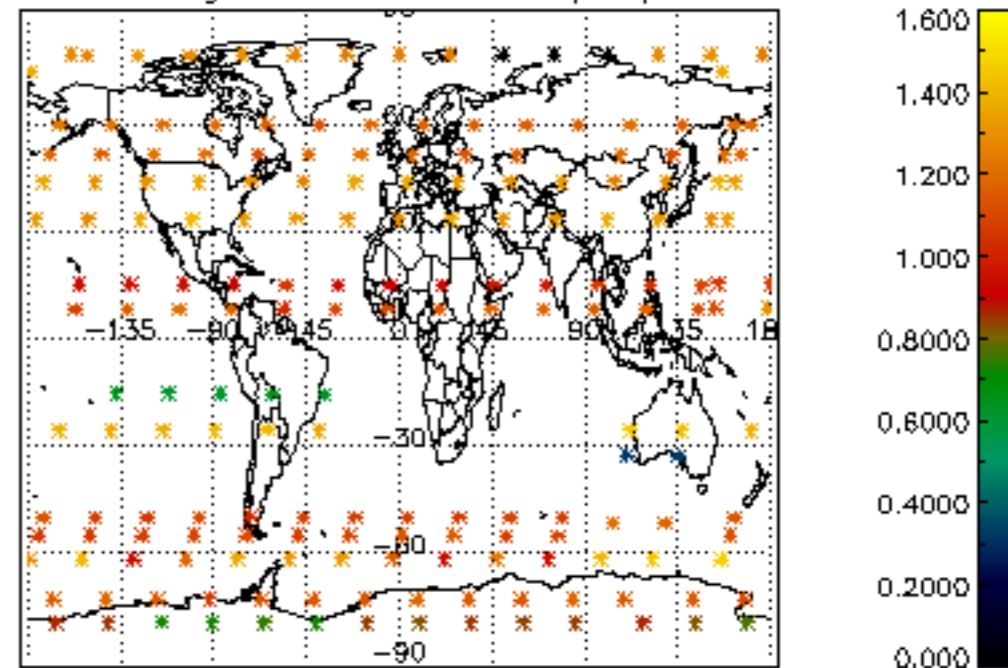

Percentage of datation errors per profile

Percentage of star falling outside central band per profile

Percentage of saturation errors per profile

Percentage of cosmic ray hits per profile

Percentage of datation errors per profile