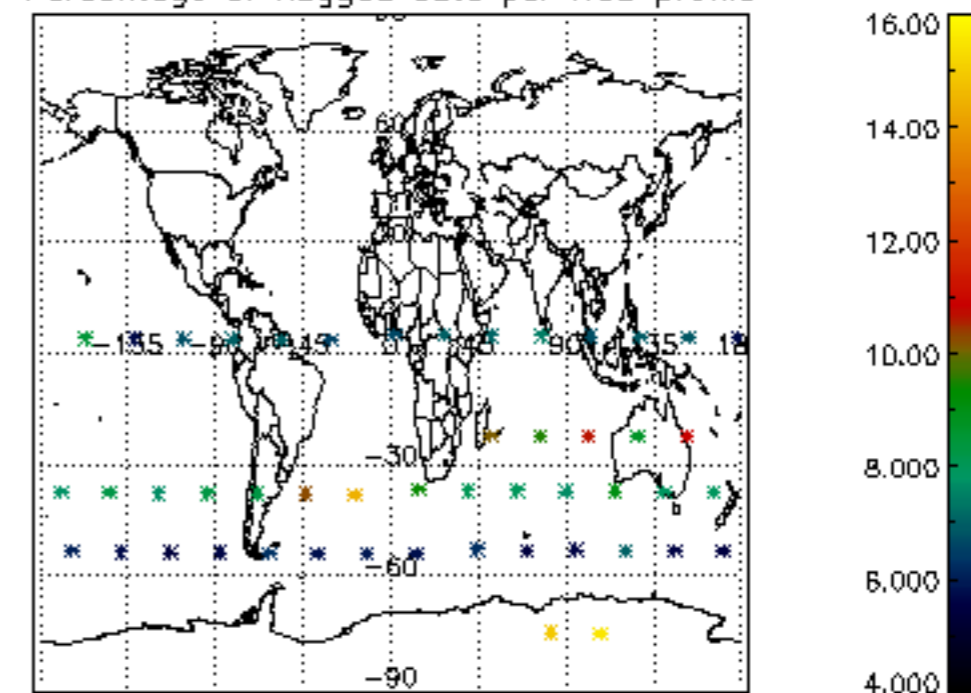

Percentage of flagged data per NO3 profile