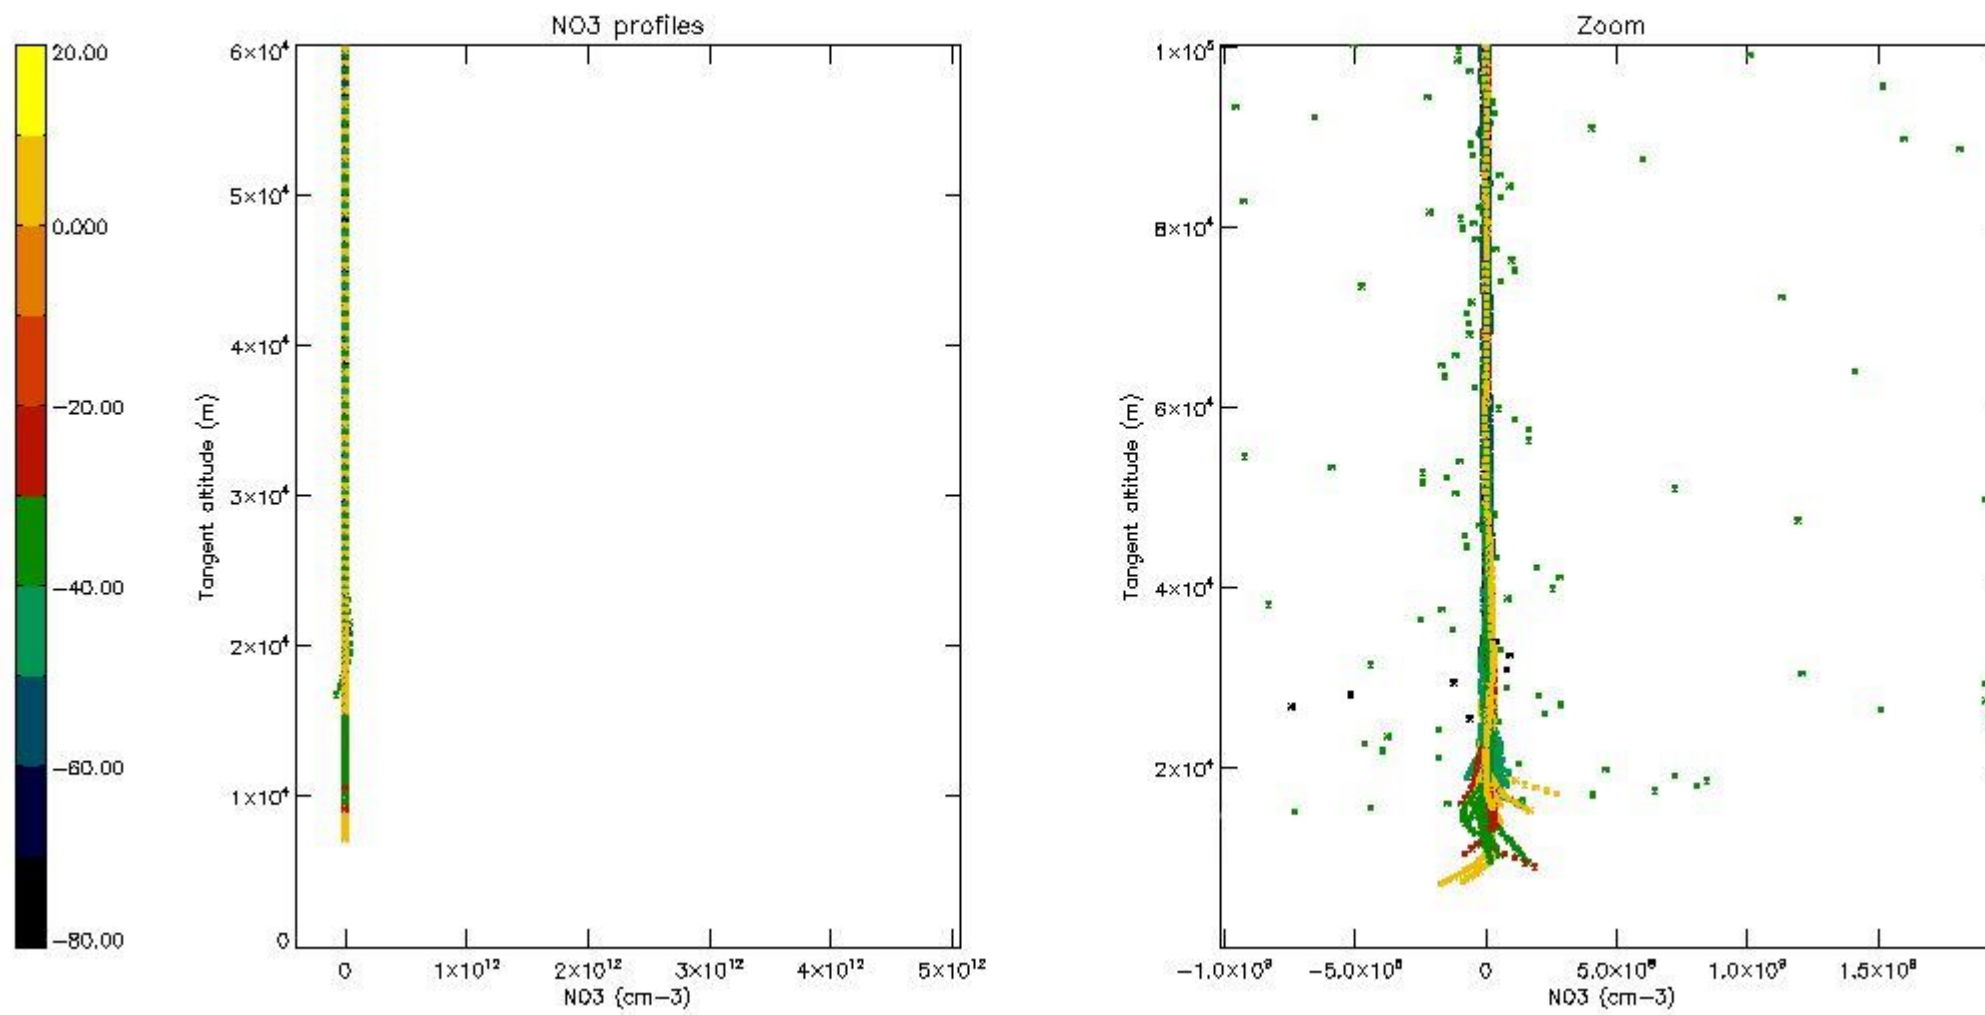

6. Auxiliary Data Files used for the production reported in section 2

The number reported in the third column indicates since which file (see list in section 2) the corresponding auxiliary file has been used. The fourth column is the date of those product files.

Type	Auxiliary Filename	Used since product	Used since product date
INST_PHYS_CHARACTERISTICS	GOM_INS_AXNIEC20050627_150440_20020301_000000_20100101_000000	1	19-JUN-2003 00:01:19
LEVEL-2_PROC_CONFIG	GOM_PR2_AXVIEC20091111_152718_20020301_000000_20500101_000000	1	19-JUN-2003 00:01:19
CROSS_SECTIONS_FILE	GOM_CRS_AXVIEC20091111_154832_20020301_000000_20500101_000000	1	19-JUN-2003 00:01:19