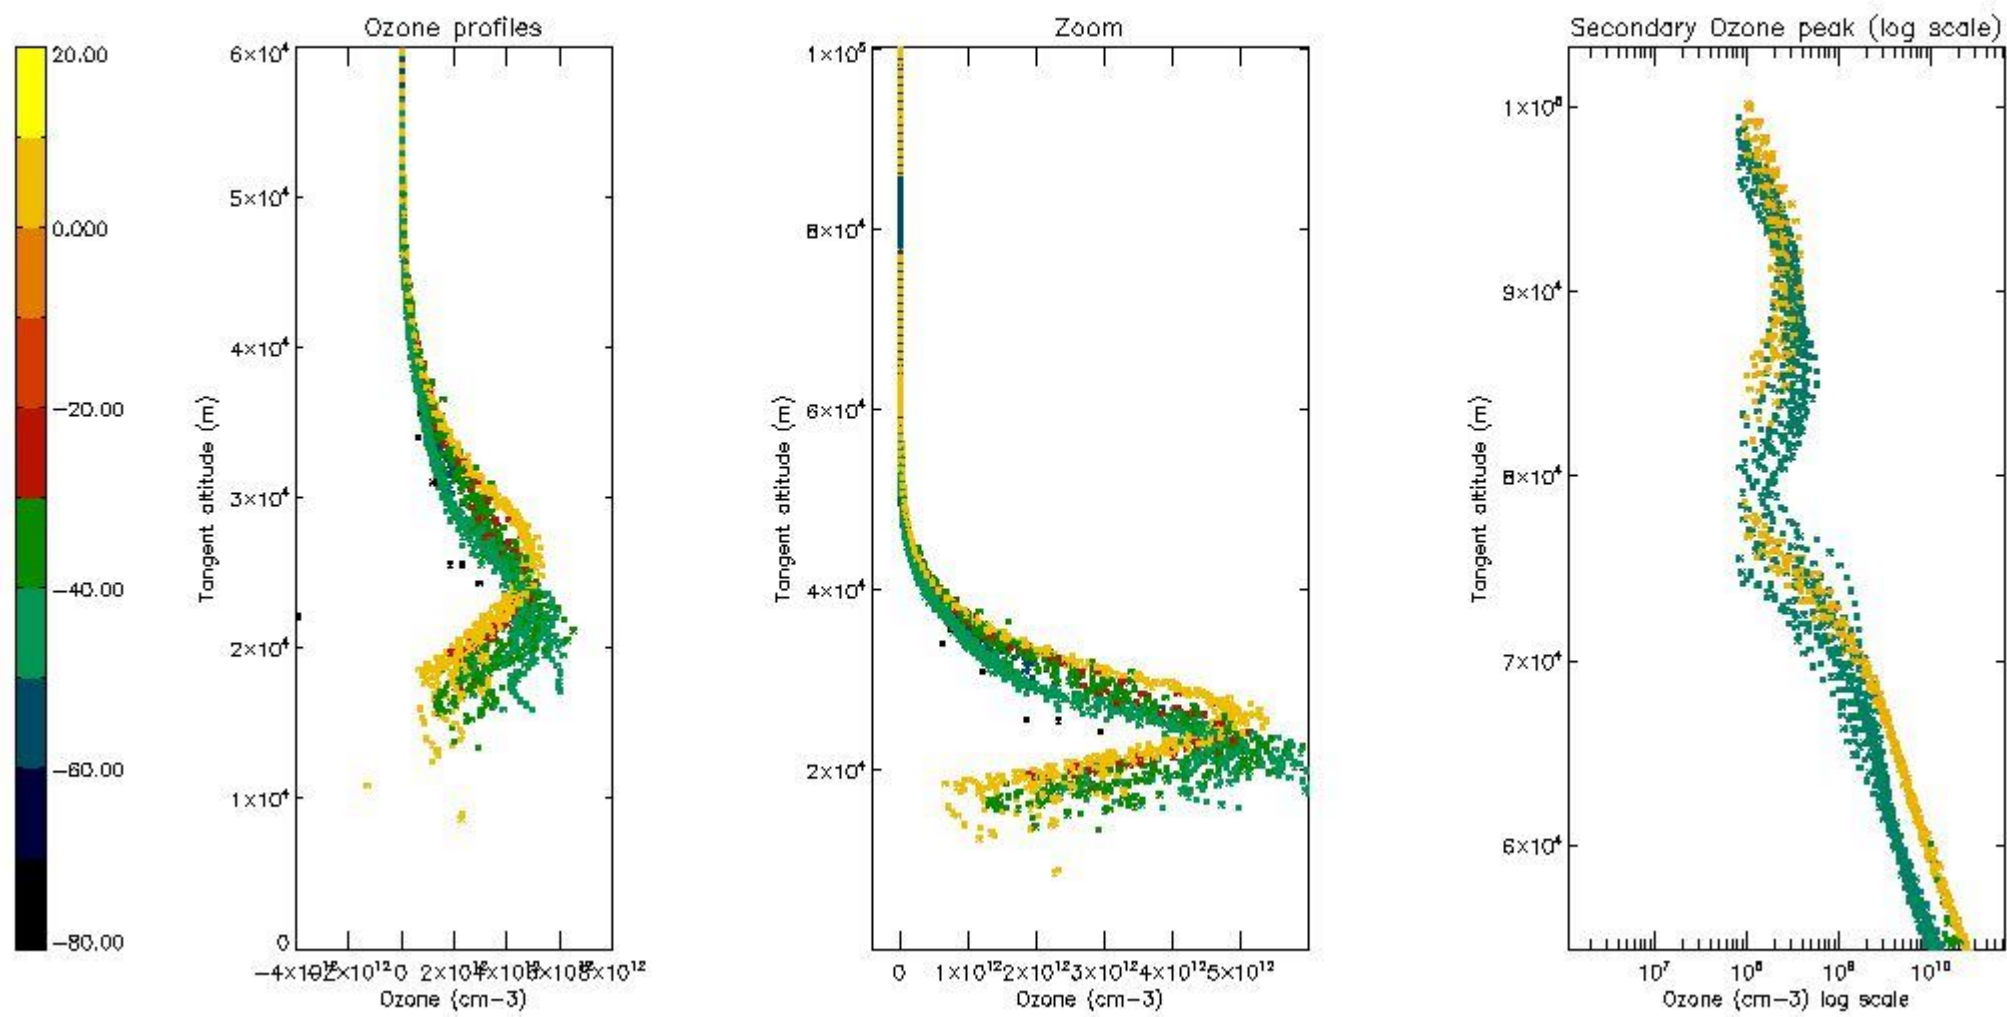

STD < 10	11
STD < 5	8

5.2 Plot ozone profiles for all STD (dark without errors)

The colorbar represents the latitude.

5.3 Plot ozone profiles where STD < 20% (dark without errors)

The colorbar represents the latitude.

5.4 Plot ozone profiles where STD < 10% (dark without errors)

The colorbar represents the latitude.

5.5 Plot ozone profiles where STD < 5% (dark without errors)

The colorbar represents the latitude.

5.6 Plot NO₂ profiles for all STD (dark without errors)