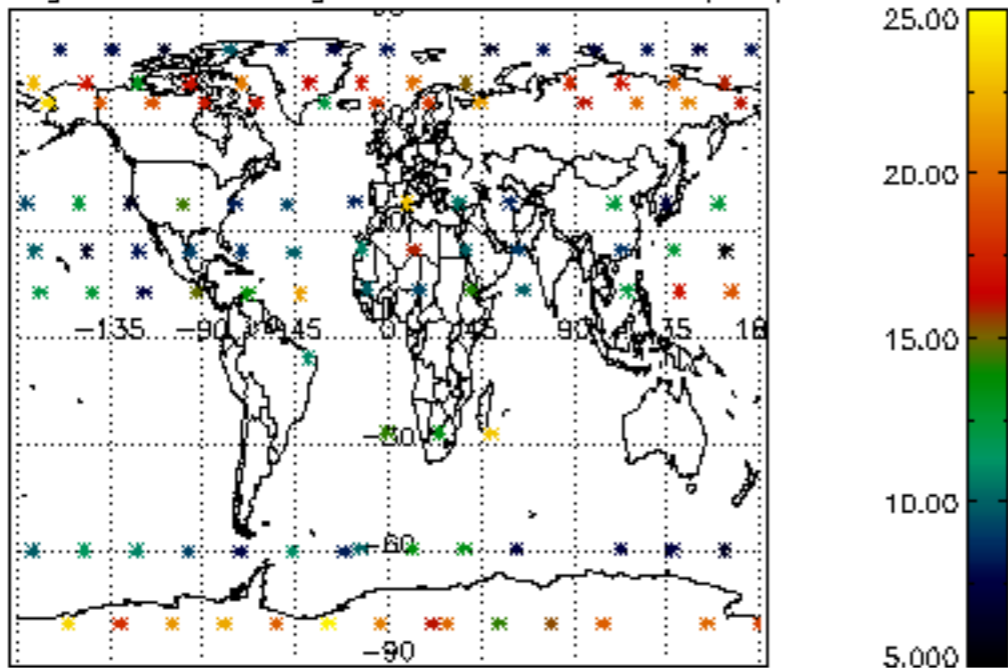

Percentage of cosmic ray hits per profile

Percentage of star falling outside central band per profile