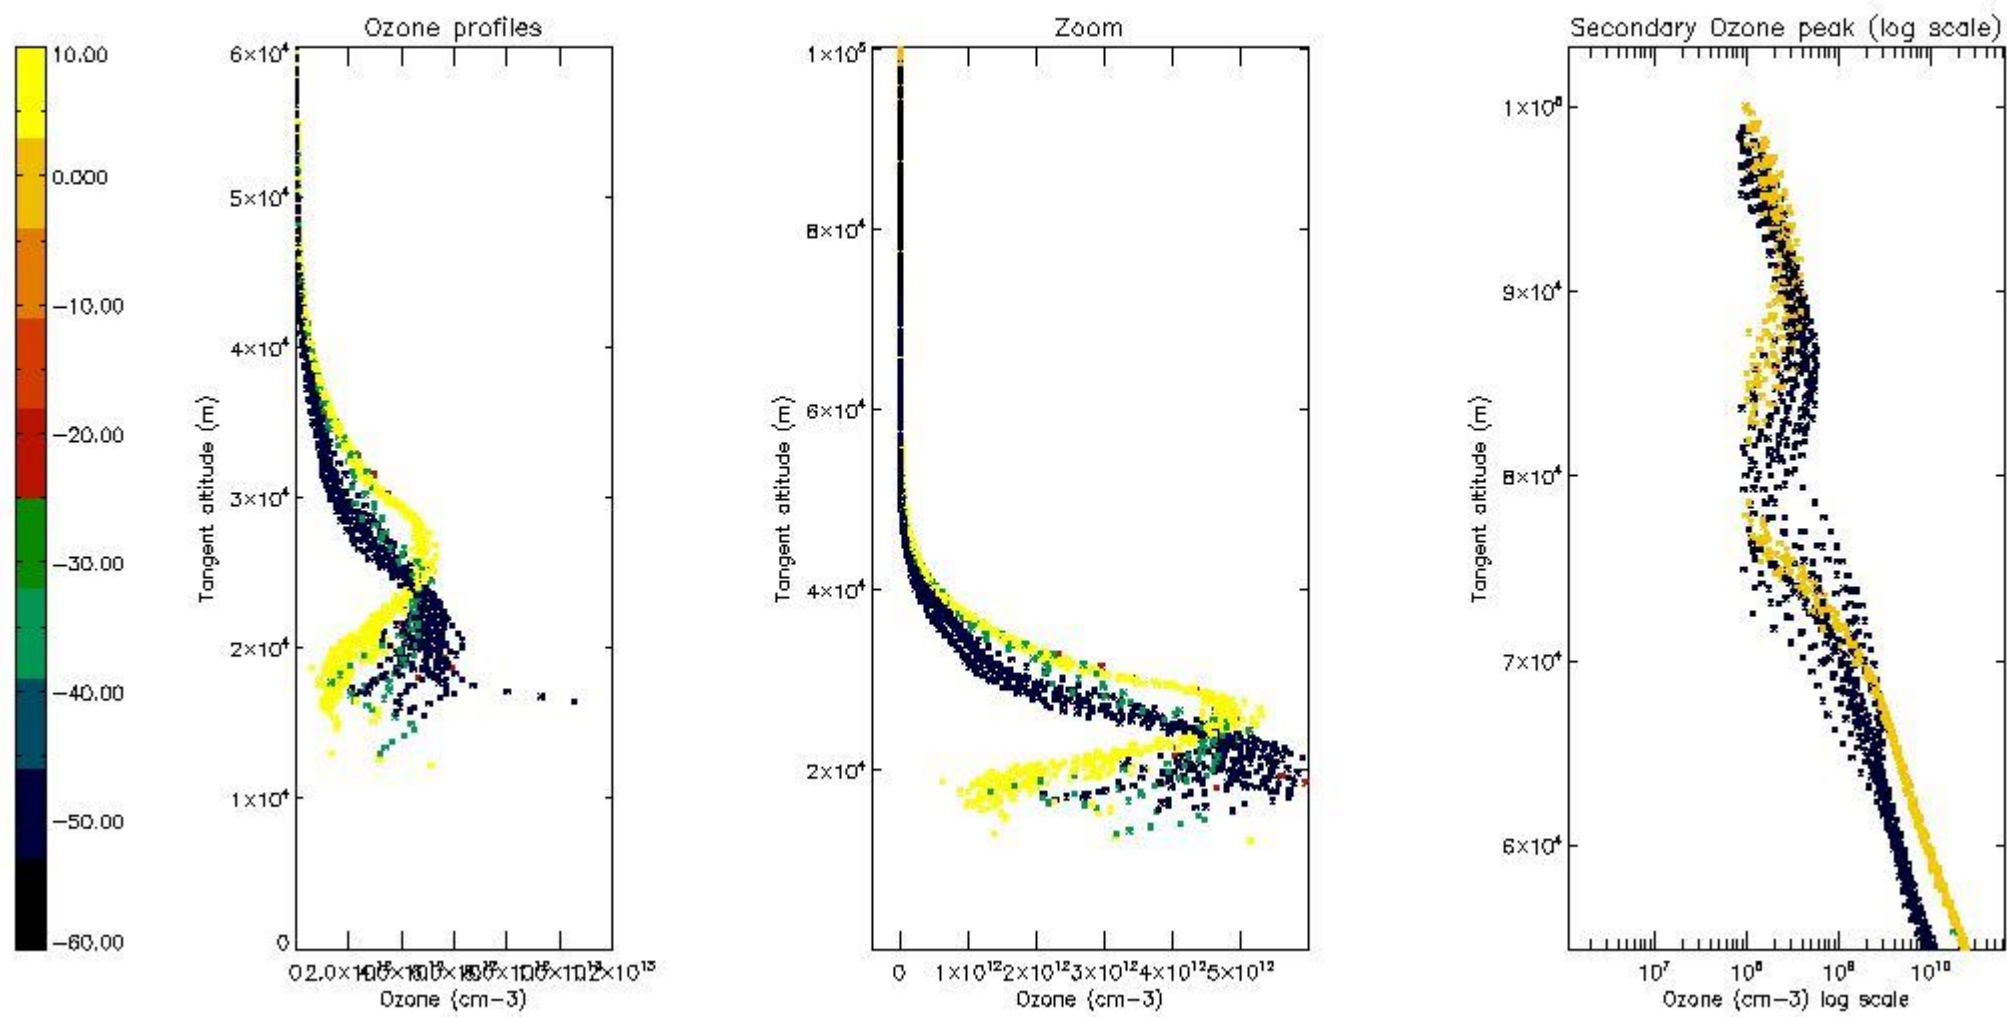

STD < 10	10
STD < 5	8

5.2 Plot ozone profiles for all STD (dark without errors)

The colorbar represents the latitude.

5.3 Plot ozone profiles where STD < 20% (dark without errors)

The colorbar represents the latitude.

5.4 Plot ozone profiles where $STD < 10\%$ (dark without errors)

The colorbar represents the latitude.

5.5 Plot ozone profiles where STD < 5% (dark without errors)

The colorbar represents the latitude.

5.6 Plot NO₂ profiles for all STD (dark without errors)