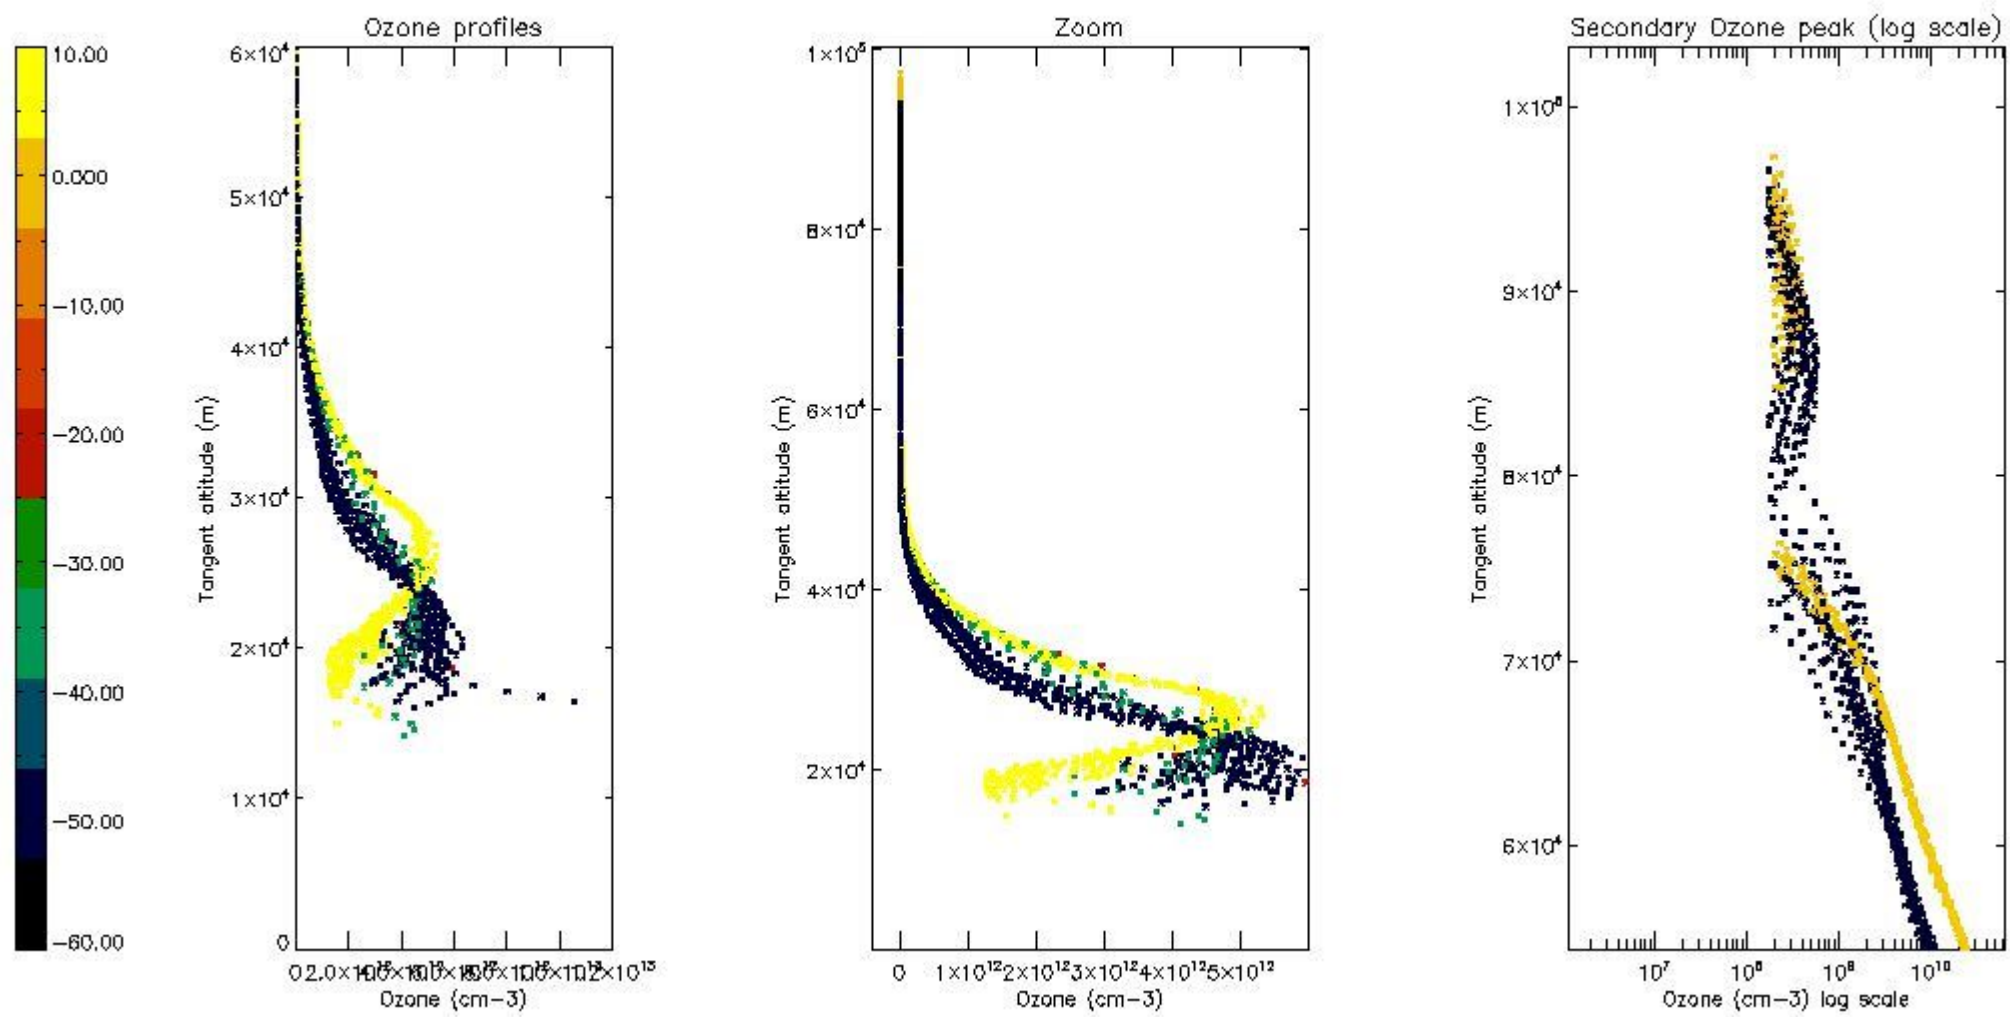

5.5 Plot ozone profiles where STD < 5% (dark without errors)

The colorbar represents the latitude.