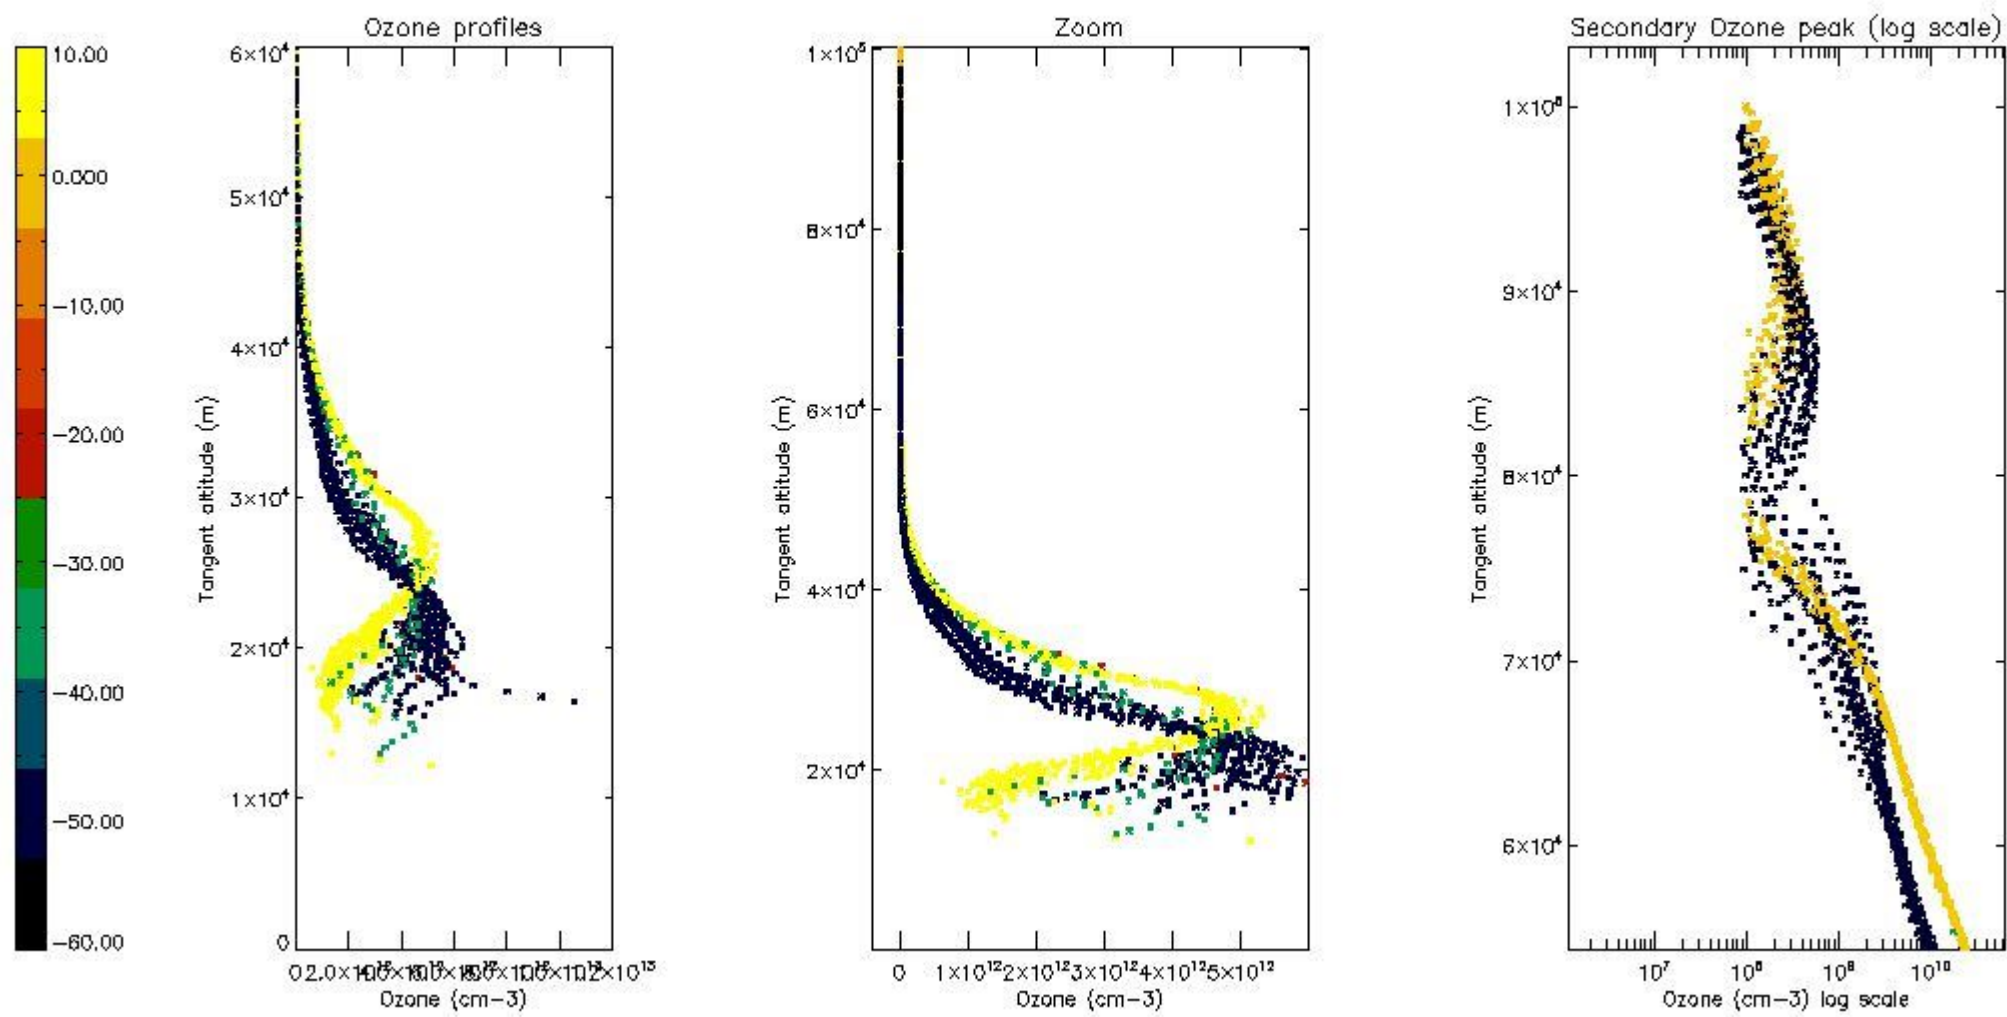

STD < 10	10
STD < 5	8

5.2 Plot ozone profiles for all STD (dark without errors)

The colorbar represents the latitude.

5.3 Plot ozone profiles where STD < 20% (dark without errors)

The colorbar represents the latitude.