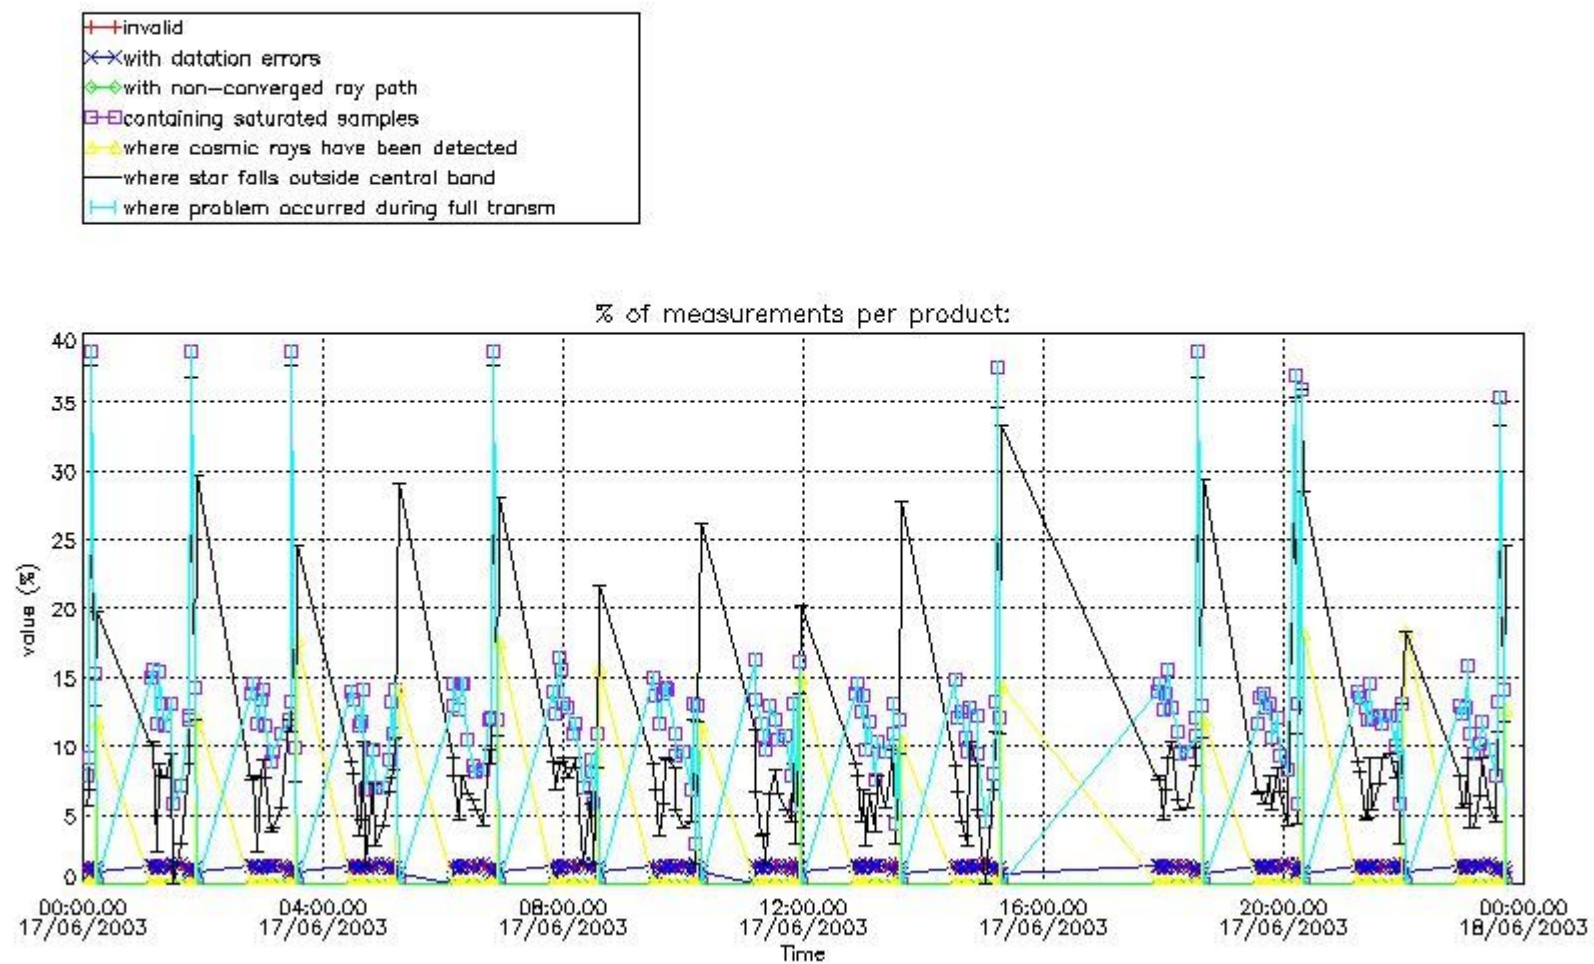

3. Quality information per product

In this section it is plotted some information contained in the Quality Summary data set of the level 2 products. Only products in dark limb conditions and without errors (error flag in the MPH set to "0") are used.

Percentage of flagged data per NO3 profile

4. Level 1 quality information per product

In this section it is plotted some information contained in the Quality Summary data set of the level 2 products that comes from the level 1b processing. Products without errors (error flag in the MPH set to "0") are used.

4.1 Plot quality information per product (time dependant) coming from level 1b processing

4.1.1 Plot level 1 quality information per product (time dependant): ENVISAT ASCENDING passes

4.1.2 Plot level 1 quality information per product (time dependant): ENVISAT DESCENDING passes