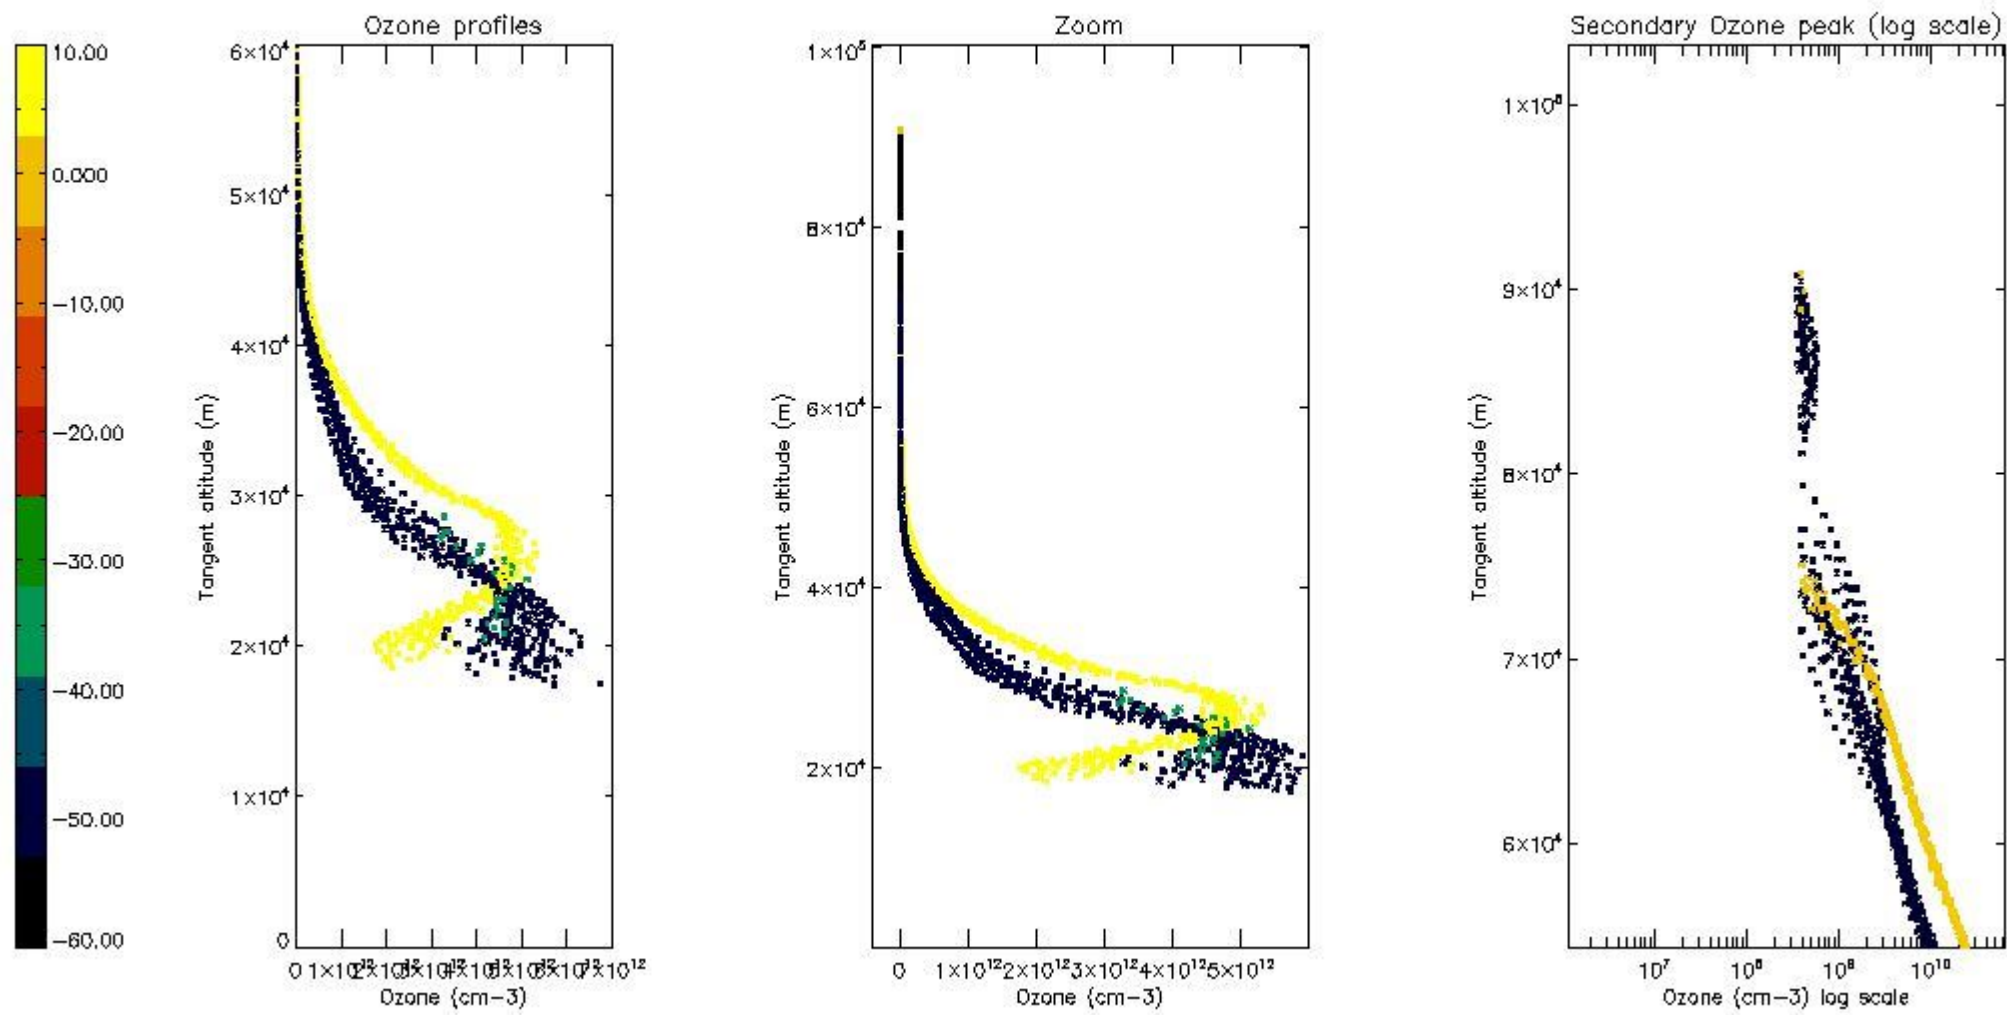

5.6 Plot NO₂ profiles for all STD (dark without errors)

The colorbar represents the latitude.