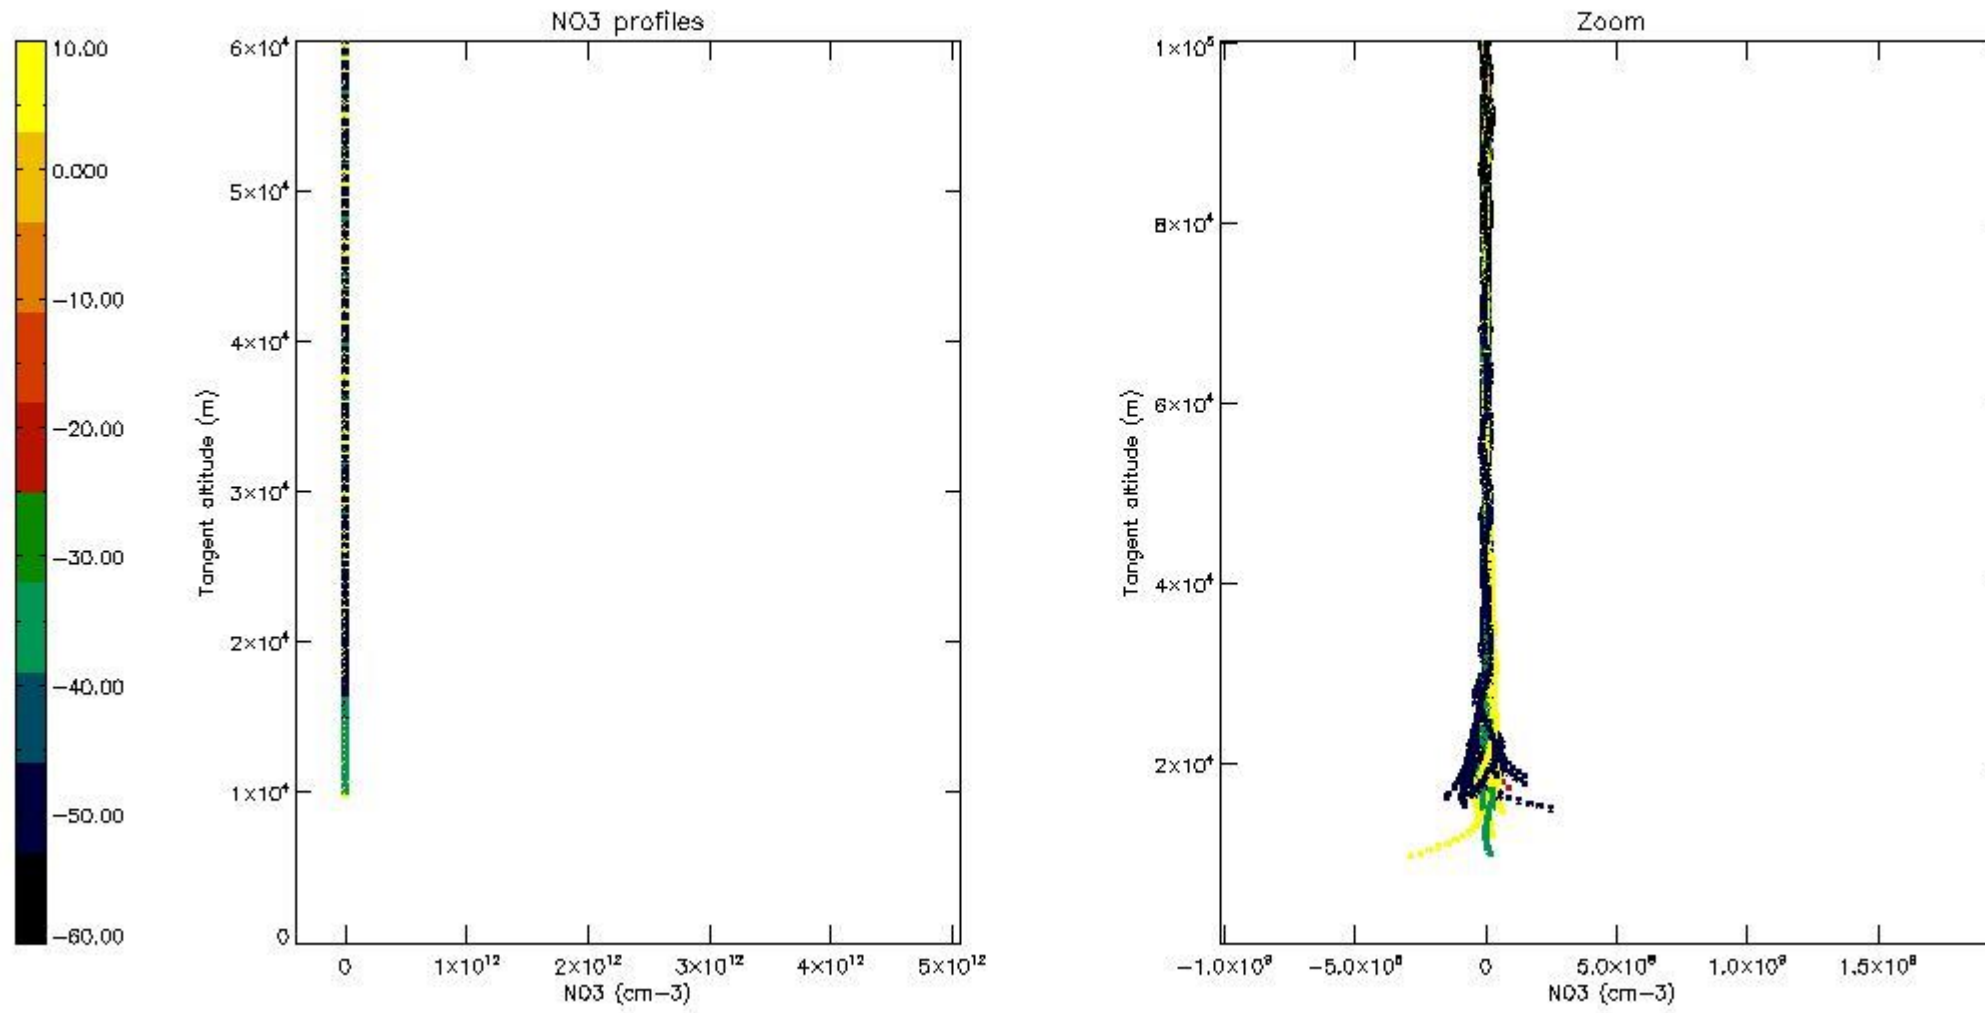

6. Auxiliary Data Files used for the production reported in section 2

The number reported in the third column indicates since which file (see list in section 2) the corresponding auxiliary file has been used. The fourth column is the date of those product files.

Type	Auxiliary Filename	Used since product	Used since product date
INST_PHYS_CHARACTERISTICS	GOM_INS_AXNIEC20050627_150440_20020301_000000_20100101_000000	1	17-JUN-2003 00:04:30
LEVEL-2_PROC_CONFIG	GOM_PR2_AXVIEC20091111_152718_20020301_000000_20500101_000000	1	17-JUN-2003 00:04:30
CROSS_SECTIONS_FILE	GOM_CRS_AXVIEC20091111_154832_20020301_000000_20500101_000000	1	17-JUN-2003 00:04:30