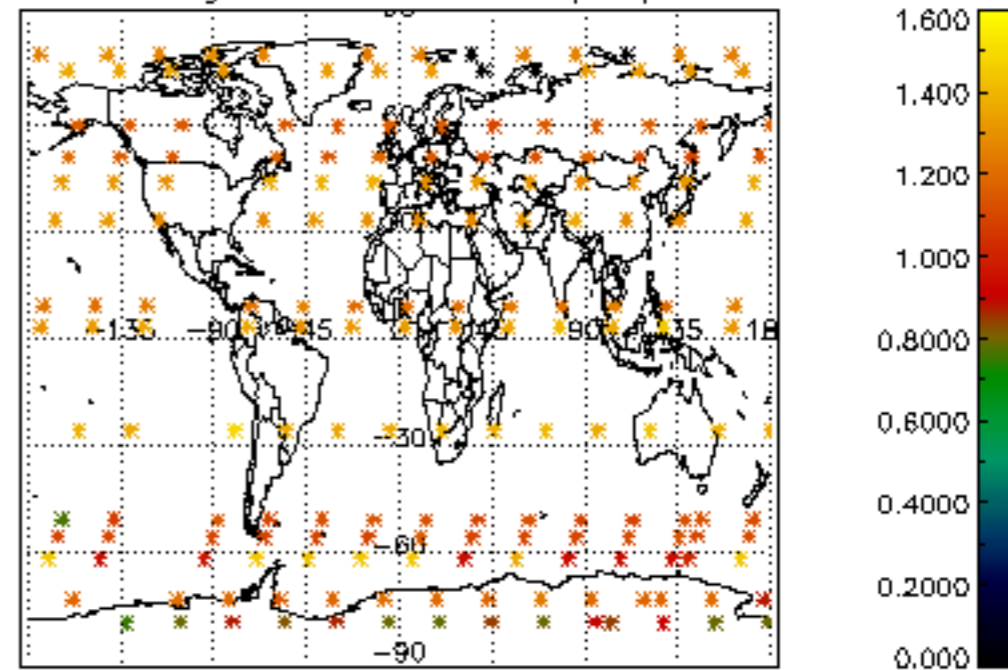

Percentage of datation errors per profile

Percentage of star falling outside central band per profile

Percentage of saturation errors per profile

Percentage of cosmic ray hits per profile

Percentage of datation errors per profile