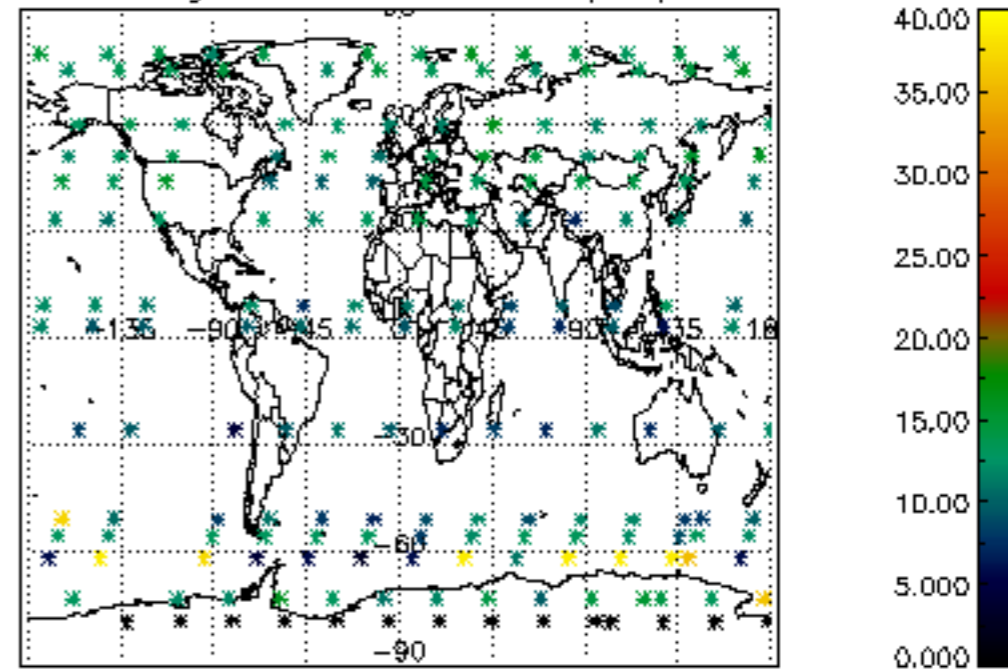

Percentage of saturation errors per profile