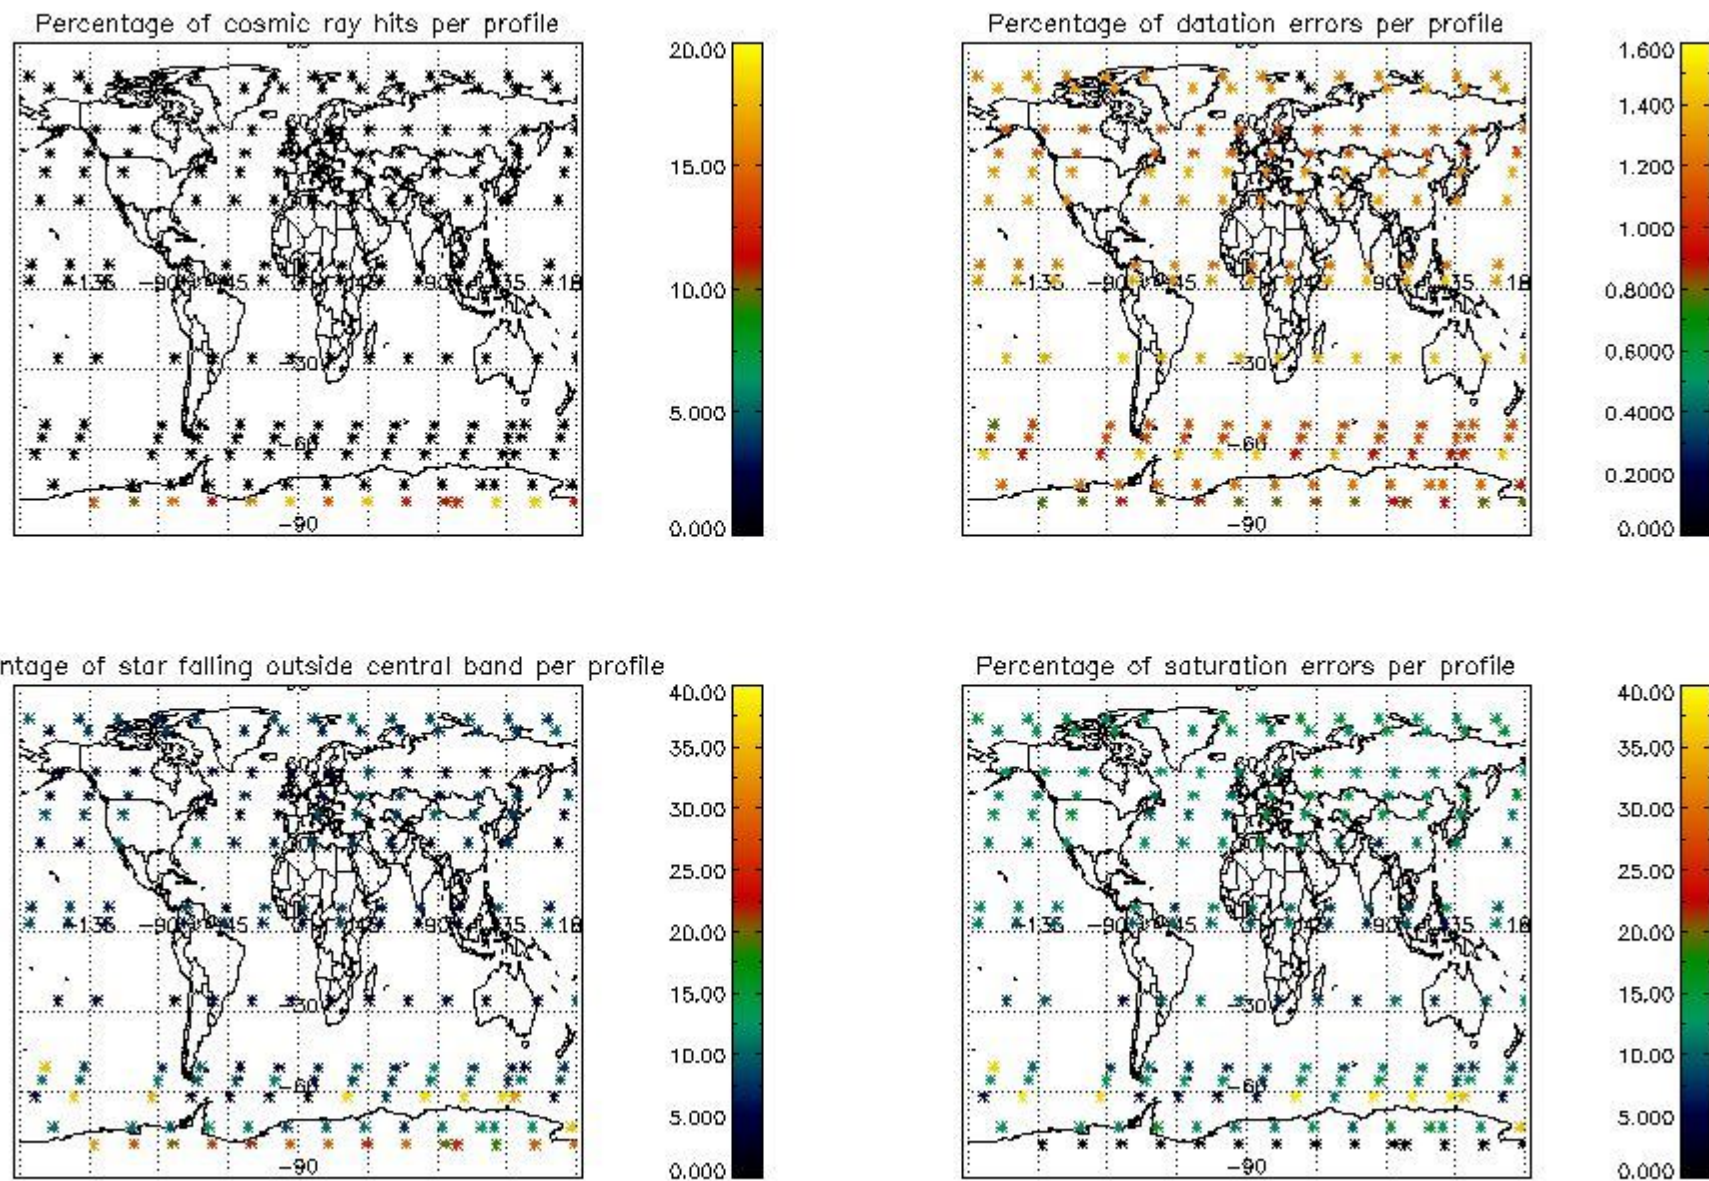

4.2.2 Plot level 1 quality information per product (world map): ENVISAT DESCENDING passes

5. Trace gas profiles

5.1 Ozone statistics based on quality of products

The final quality of the products can be "measured" using the STD (Standard Deviation) attached to every point profile. This information is written to the parameter GOM_NL__2P/NL_LOCAL_SPECIES_DENSITY/o3_std of the level 2 products. The table below shows the statistics for given STD ranges.

The statistics are given with respect to the overall valid production:

- Products without fatal errors: GOM_NL__2P/MPH/PRODUCT_ERR=0
- Valid point profile: GOM_NL__2P/NL_LOCAL_SPECIES_DENSITY/pcd(0)=0

The 'Criteria' is applied to valid points of dark limb products:

- Products in dark limb illumination condition: GOM_NL__2P/NL_SUMMARY_QUALITY/obs_ill_cond=0
- Products without fatal errors: GOM_NL__2P/MPH/PRODUCT_ERR=0
- Valid point profile: GOM_NL__2P/NL_LOCAL_SPECIES_DENSITY/pcd(0)=0

So, the table below shows the percentage of dark limb and valid observations for each criteria with respect to the overall valid daily observations.

Criteria	% of total production
All STD	18
STD < 20	12