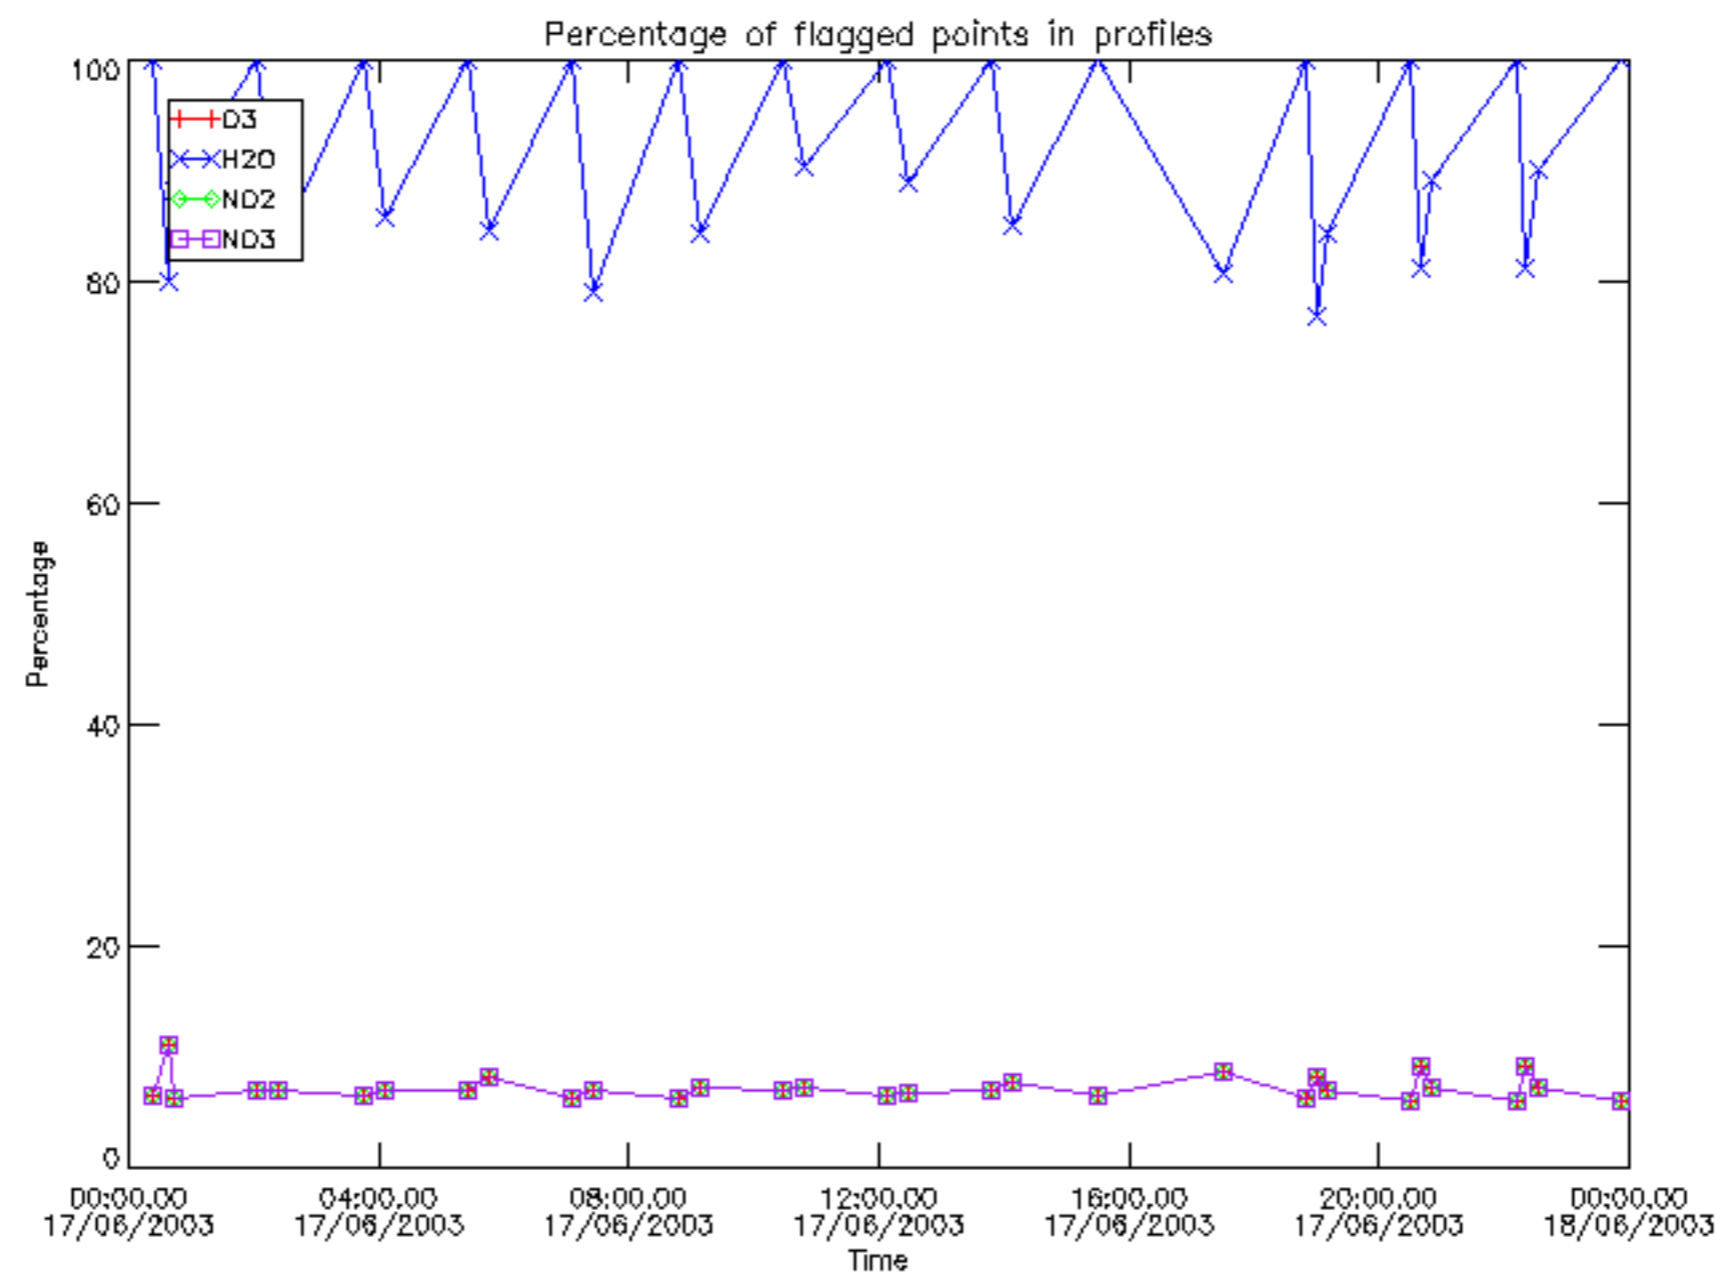

Percentage of flagged data per D3 profile

Percentage of flagged data per H2O profile