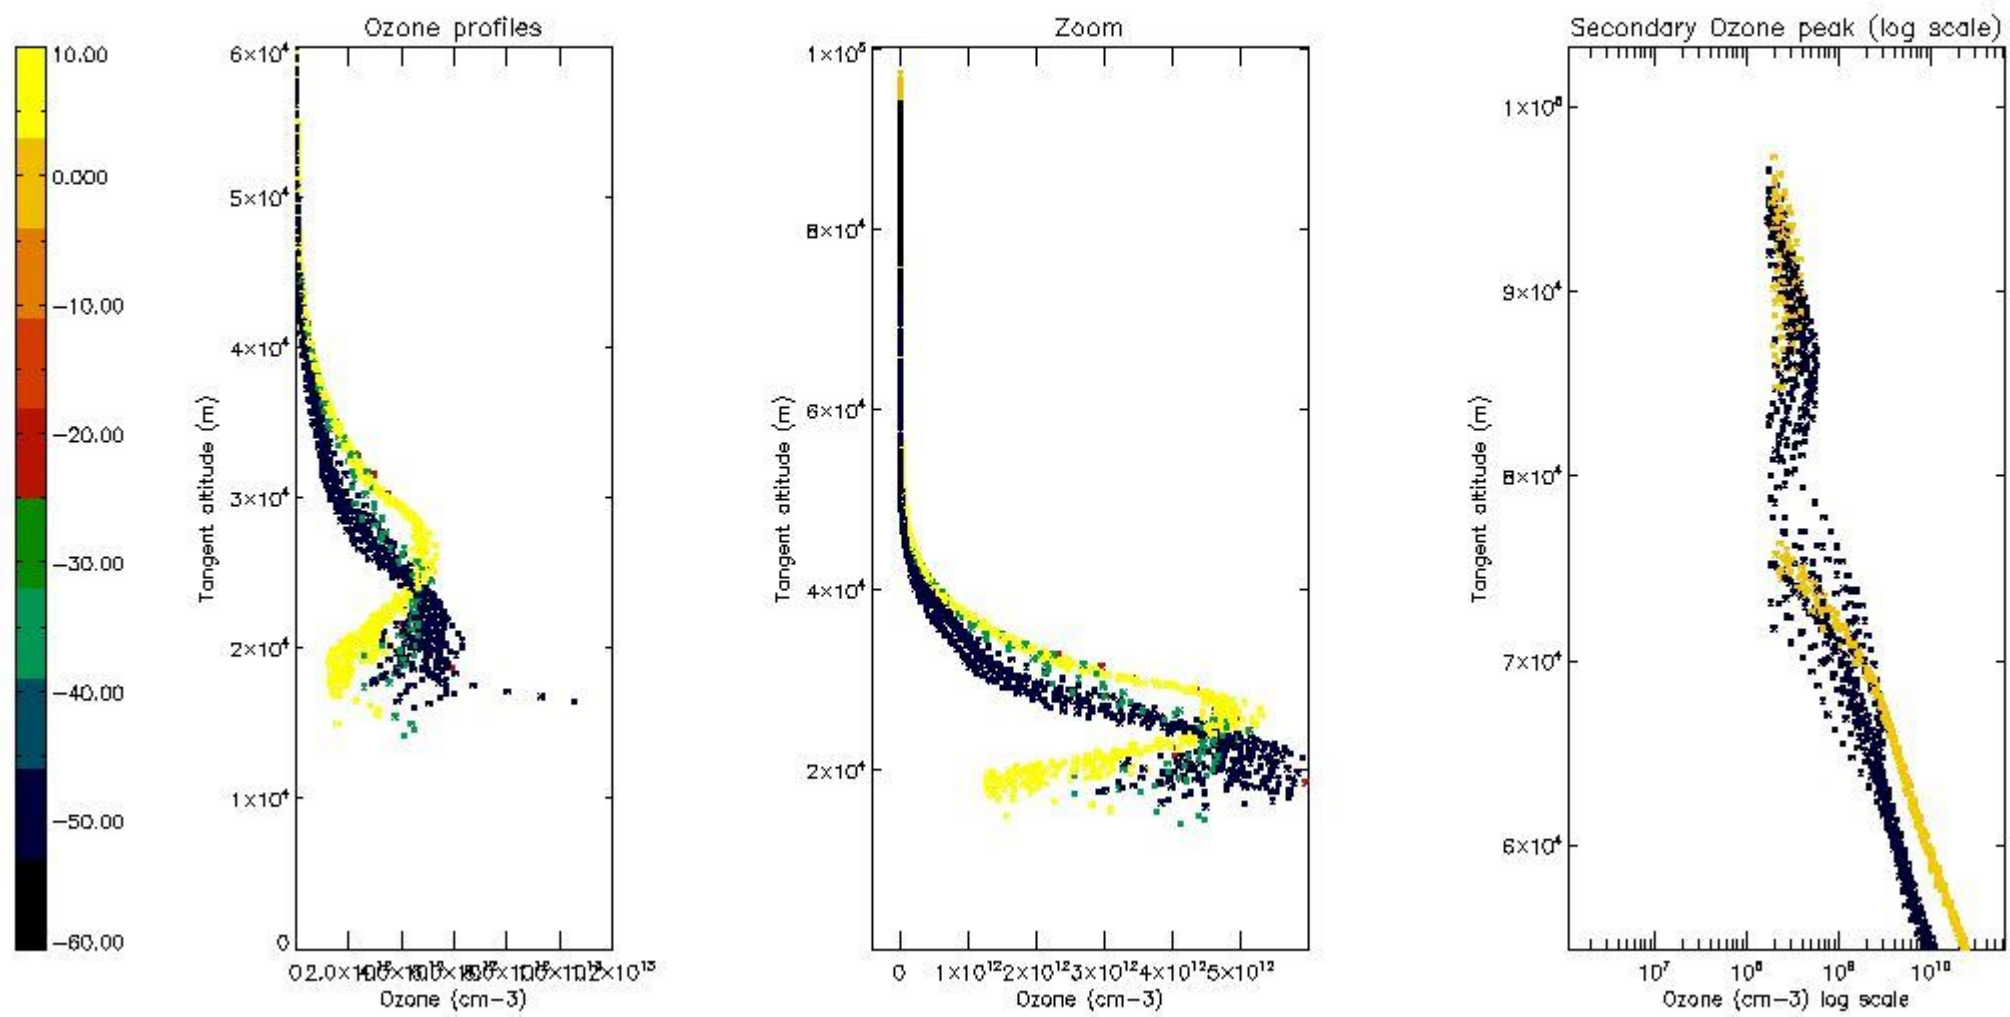

STD < 10	10
STD < 5	8

5.2 Plot ozone profiles for all STD (dark without errors)

The colorbar represents the latitude.

5.3 Plot ozone profiles where STD < 20% (dark without errors)

The colorbar represents the latitude.

5.4 Plot ozone profiles where $STD < 10\%$ (dark without errors)

The colorbar represents the latitude.

5.5 Plot ozone profiles where STD < 5% (dark without errors)

The colorbar represents the latitude.

5.6 Plot NO₂ profiles for all STD (dark without errors)