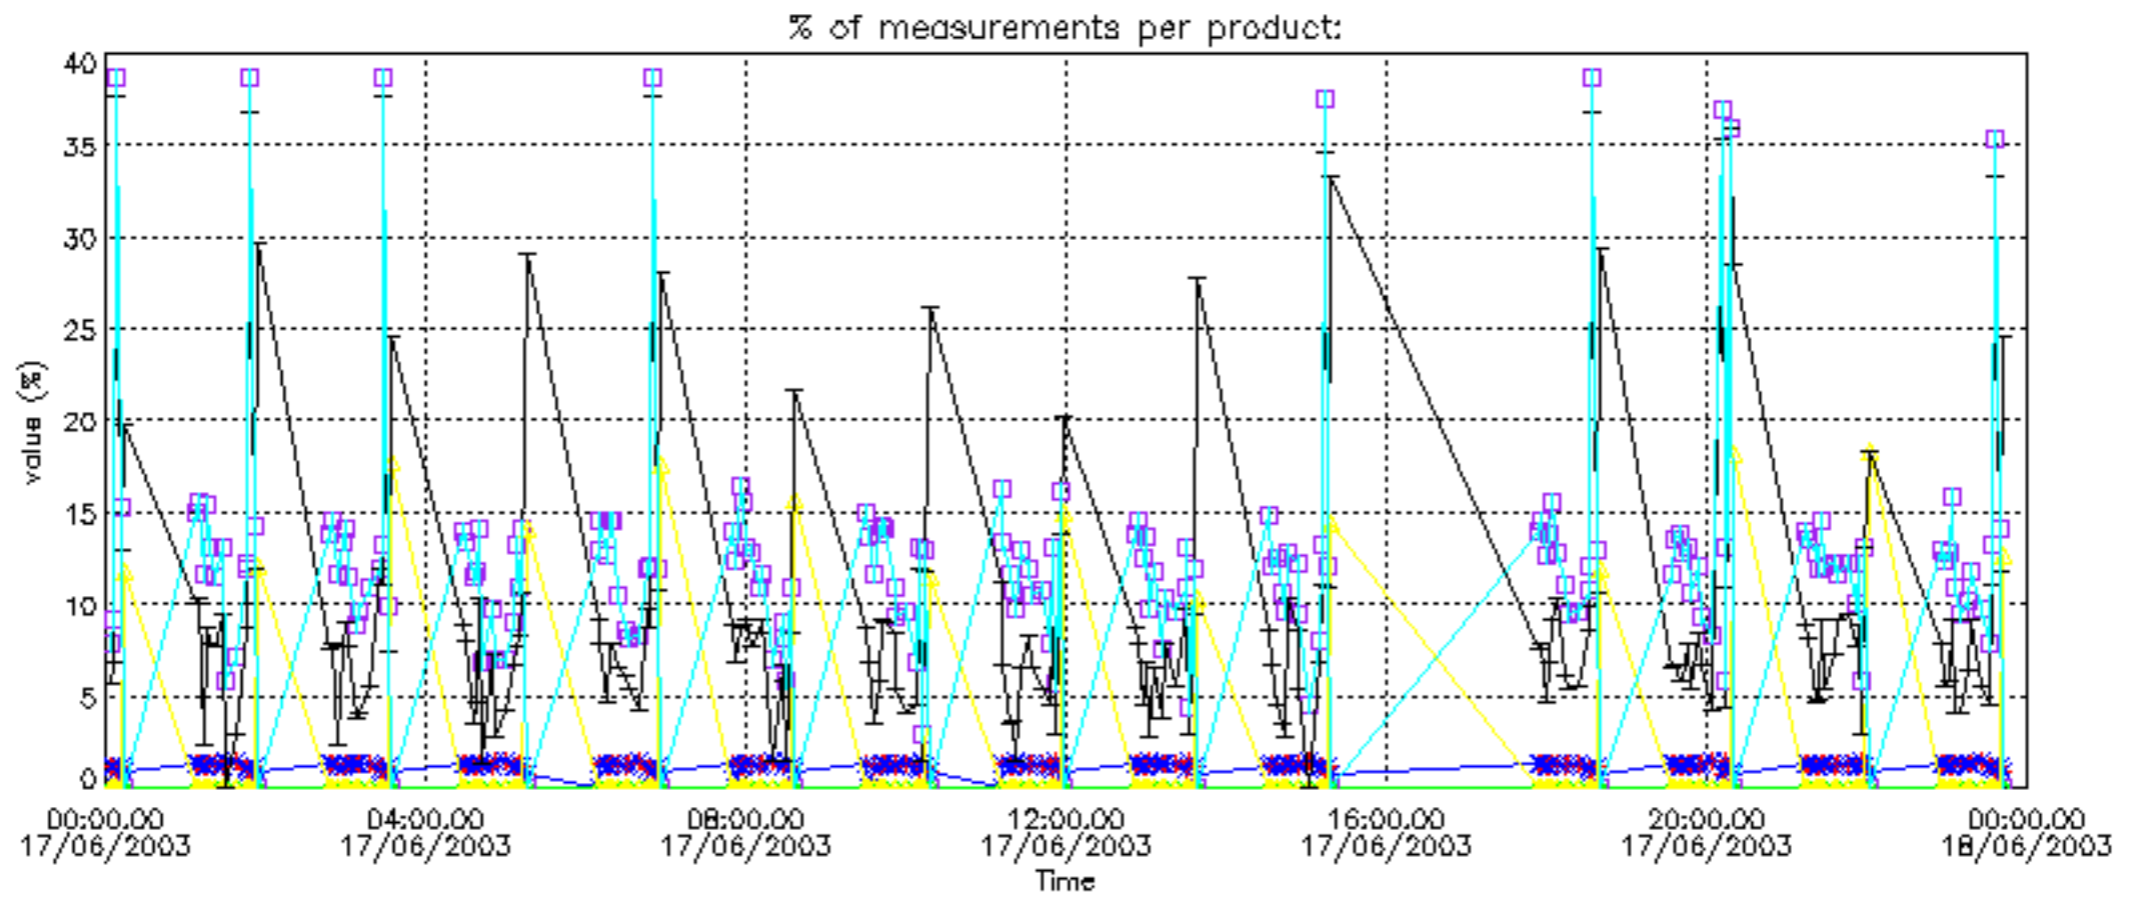

Percentage of cosmic ray hits per profile

Percentage of datation errors per profile