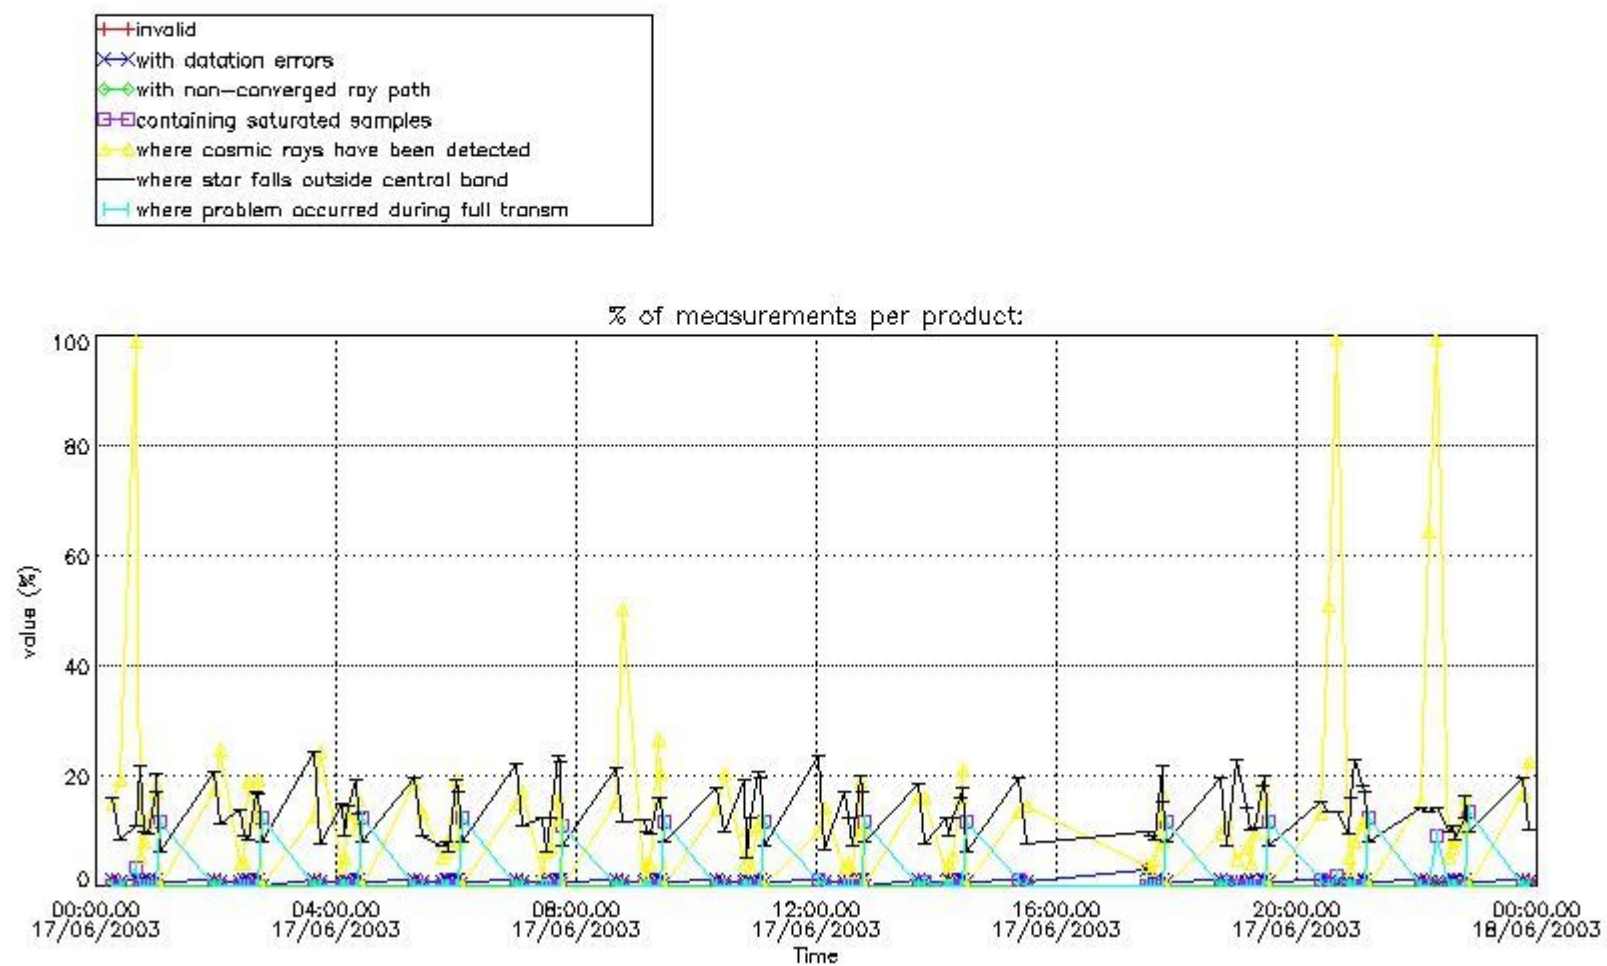

Percentage of flagged data per NO3 profile

4. Level 1 quality information per product

In this section it is plotted some information contained in the Quality Summary data set of the level 2 products that comes from the level 1b processing. Products without errors (error flag in the MPH set to "0") are used.

4.1 Plot quality information per product (time dependant) coming from level 1b processing

4.1.1 Plot level 1 quality information per product (time dependant): ENVISAT ASCENDING passes

4.1.2 Plot level 1 quality information per product (time dependant): ENVI SAT DESCENDING passes