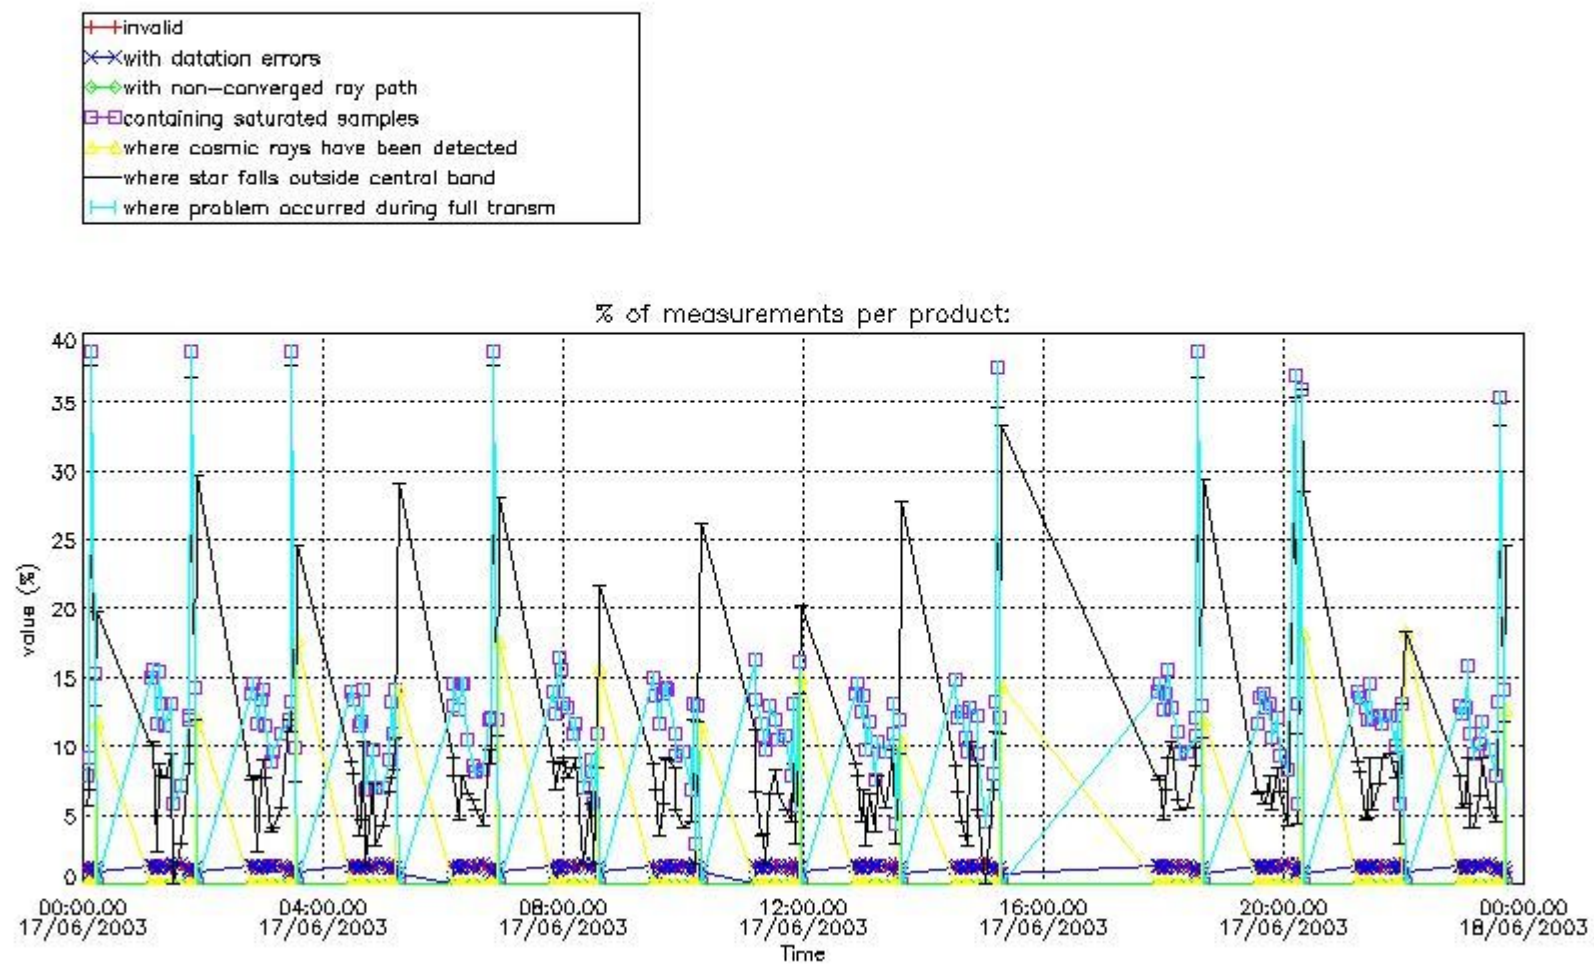

3.1 Plot quality information per product (time dependant)

3.2 Plot quality information per product (world map)

Percentage of flagged data per O3 profile

Percentage of flagged data per H2O profile

Percentage of flagged data per NO2 profile

Percentage of flagged data per NO3 profile

4. Level 1 quality information per product

In this section it is plotted some information contained in the Quality Summary data set of the level 2 products that comes from the level 1b processing. Products without errors (error flag in the MPH set to "0") are used.

4.1 Plot quality information per product (time dependant) coming from level 1b processing

4.1.1 Plot level 1 quality information per product (time dependant): ENVISAT ASCENDING passes

4.1.2 Plot level 1 quality information per product (time dependant): ENVI SAT DESCENDING passes

5. Trace gas profiles

5.1 Ozone statistics based on quality of products

The final quality of the products can be "measured" using the STD (Standard Deviation) attached to every point profile. This information is written to the parameter GOM_NL__2P/NL_LOCAL_SPECIES_DENSITY/o3_std of the level 2 products. The table below shows the statistics for given STD ranges.