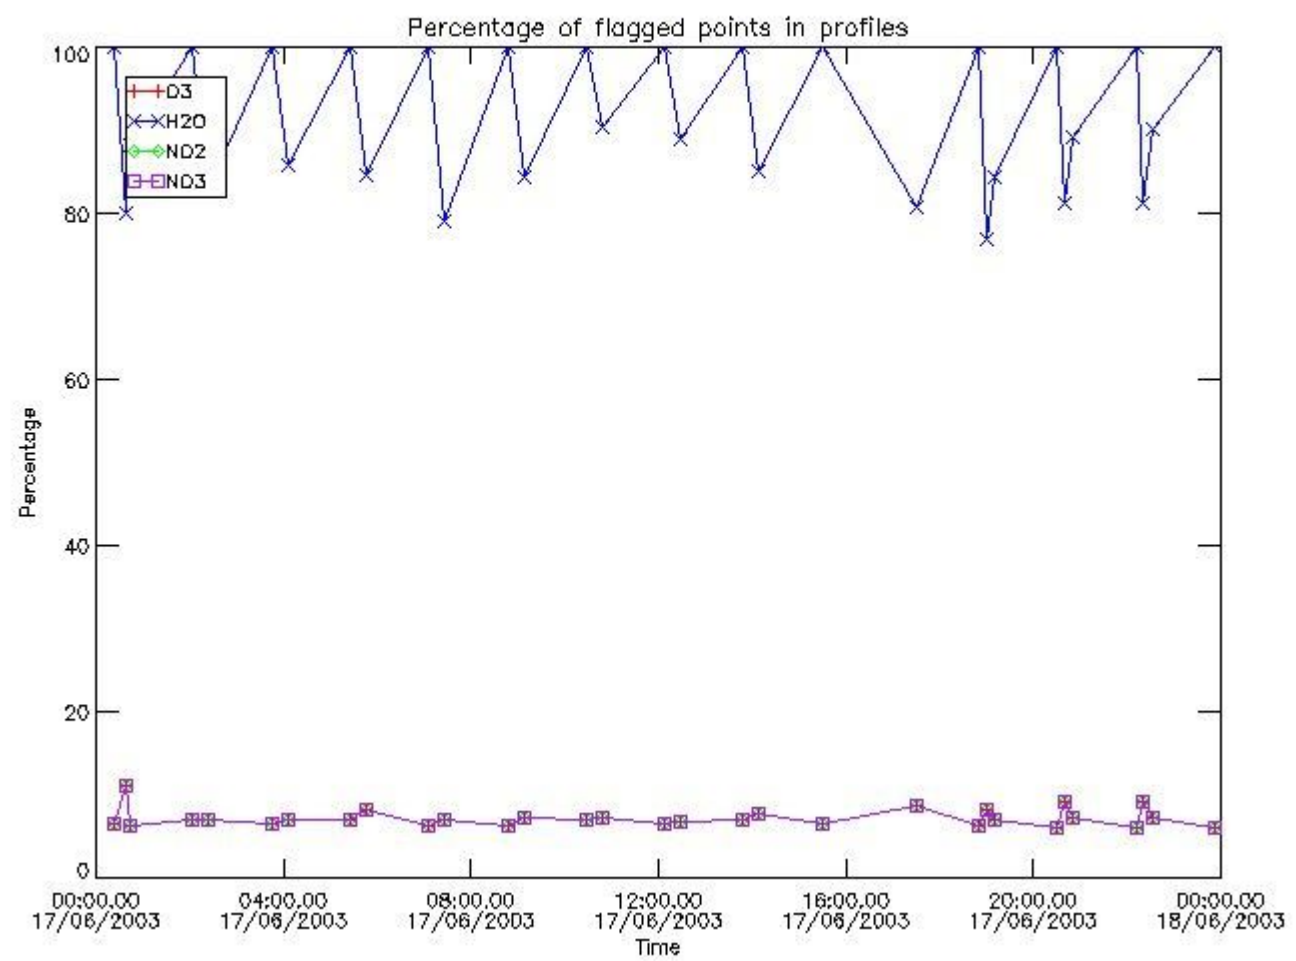

279	GOM_NL__2PRFIN20030617_224702_000000412017_00216_06783_6335.N1	17-JUN-2003 22:47:02	Twilight	41.000	40	The Sco	1.8590	7100.0	82	6783	No
280	GOM_NL__2PRFIN20030617_224844_000000432017_00216_06783_6336.N1	17-JUN-2003 22:48:44	Twilight	43.000	25	35Lam Sco	1.6200	28000.	86	6783	No
281	GOM_NL__2PRFIN20030617_225216_000000572017_00216_06783_6337.N1	17-JUN-2003 22:52:16	Bright	56.500	155	41Pi Sgr	2.9000	6600.0	113	6783	No
282	GOM_NL__2PRFIN20030617_225516_000000392017_00216_06783_6338.N1	17-JUN-2003 22:55:16	Bright	38.500	86	35Eta Oph	2.4300	10200.	77	6783	No
283	GOM_NL__2PRFIN20030617_225700_000000372017_00216_06783_6339.N1	17-JUN-2003 22:57:00	Bright	36.500	98	13Zet Oph	2.5710	30000.	73	6783	No
284	GOM_NL__2PRFIN20030617_230141_000000432017_00216_06783_6340.N1	17-JUN-2003 23:01:41	Bright	43.000	126	60Bet Oph	2.7700	4250.0	86	6783	No
285	GOM_NL__2PRFIN20030617_230410_000000442017_00216_06783_6341.N1	17-JUN-2003 23:04:10	Bright	44.000	59	55Alp Oph	2.0800	8900.0	88	6783	No
286	GOM_NL__2PRFIN20030617_230614_000000372017_00216_06783_6342.N1	17-JUN-2003 23:06:14	Bright	36.500	127	27Bet Her	2.7810	4700.0	73	6783	No
287	GOM_NL__2PRFIN20030617_230914_000000372017_00216_06783_6343.N1	17-JUN-2003 23:09:14	Bright	37.000	133	40Zet Her	2.8070	6000.0	74	6783	No
288	GOM_NL__2PRFIN20030617_231558_000000402017_00216_06783_6344.N1	17-JUN-2003 23:15:58	Bright	39.500	130	23Bet Dra	2.7990	5800.0	79	6783	No
289	GOM_NL__2PRFIN20030617_231738_000000382017_00216_06783_6345.N1	17-JUN-2003 23:17:38	Bright	38.000	119	14Eta Dra	2.7270	4700.0	76	6783	No
290	GOM_NL__2PRFIN20030617_232546_000000362017_00216_06783_6346.N1	17-JUN-2003 23:25:46	Bright	36.000	49	1Alp UMi	1.9900	6300.0	72	6783	No
291	GOM_NL__2PRFIN20030617_233249_000000452017_00216_06783_6347.N1	17-JUN-2003 23:32:49	Bright	44.500	74	11Bet Cas	2.2680	6600.0	89	6783	No
292	GOM_NL__2PRFIN20030617_233414_000000462017_00216_06783_6348.N1	17-JUN-2003 23:34:14	Bright	45.500	68	18Alp Cas	2.2250	4500.0	91	6783	No
293	GOM_NL__2PRFIN20030617_233603_000000502017_00216_06783_6349.N1	17-JUN-2003 23:36:03	Bright	49.500	160	23Gam Per	2.9300	4700.0	99	6783	No
294	GOM_NL__2PRFIN20030617_233930_000000432017_00216_06783_6350.N1	17-JUN-2003 23:39:30	Bright	42.500	73	57Gam1And	2.2600	13100.	85	6783	No
295	GOM_NL__2PRFIN20030617_234152_000000592017_00216_06783_6351.N1	17-JUN-2003 23:41:52	Twilight	59.000	53	43Bet And	2.0480	3300.0	118	6783	No
296	GOM_NL__2PRFIN20030617_234525_000000482017_00216_06783_6352.N1	17-JUN-2003 23:45:25	Twilight	48.000	50	13Alp Ari	2.0070	4250.0	96	6783	No
297	GOM_NL__2PRFIN20030617_235214_000000842017_00216_06783_6353.N1	17-JUN-2003 23:52:14	Dark	84.000	140	88Gam Peg	2.8340	26000.	168	6783	No

3. Quality information per product

In this section it is plotted some information contained in the Quality Summary data set of the level 2 products. Only products in dark limb conditions and without errors (error flag in the MPH set to "0") are used.

3.1 Plot quality information per product (time dependant)

3.2 Plot quality information per product (world map)