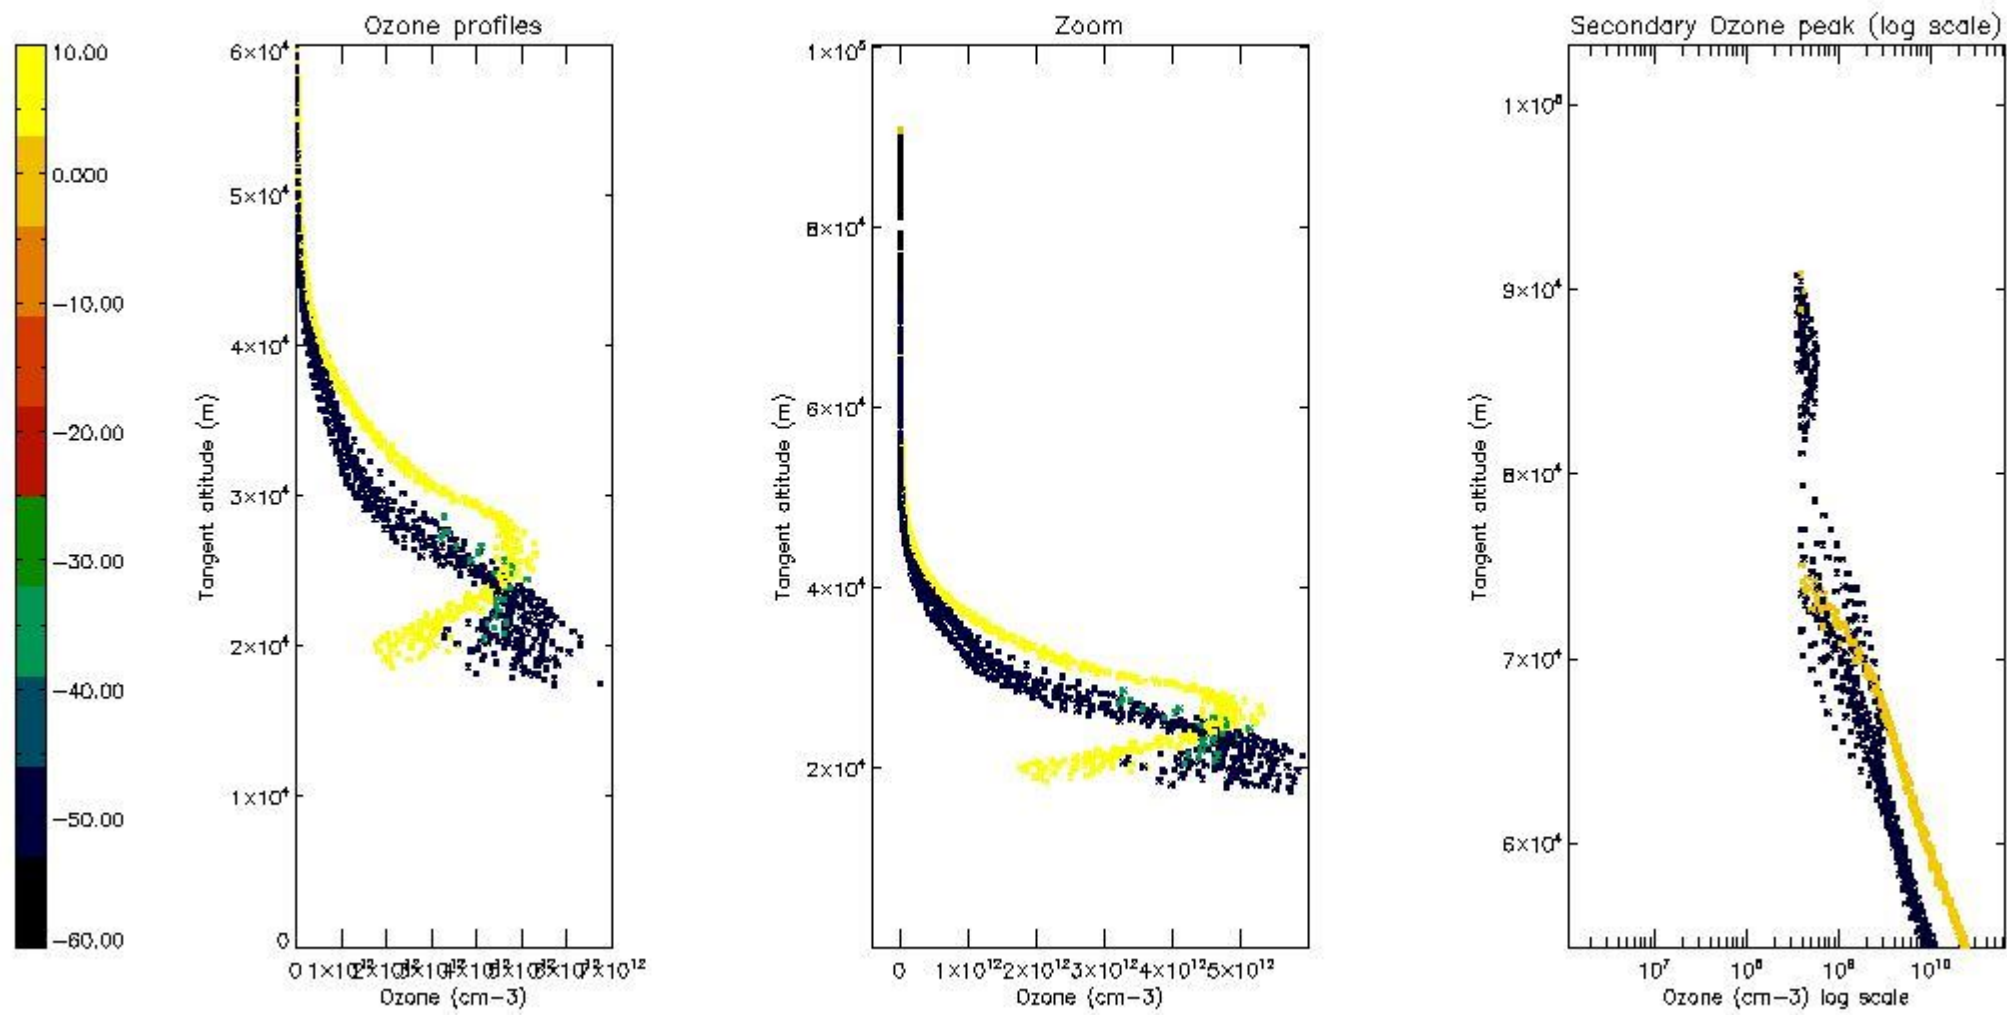

STD < 10	10
STD < 5	8

5.2 Plot ozone profiles for all STD (dark without errors)

The colorbar represents the latitude.

5.3 Plot ozone profiles where STD < 20% (dark without errors)

The colorbar represents the latitude.

5.4 Plot ozone profiles where $STD < 10\%$ (dark without errors)

The colorbar represents the latitude.

5.5 Plot ozone profiles where STD < 5% (dark without errors)

The colorbar represents the latitude.

5.6 Plot NO₂ profiles for all STD (dark without errors)