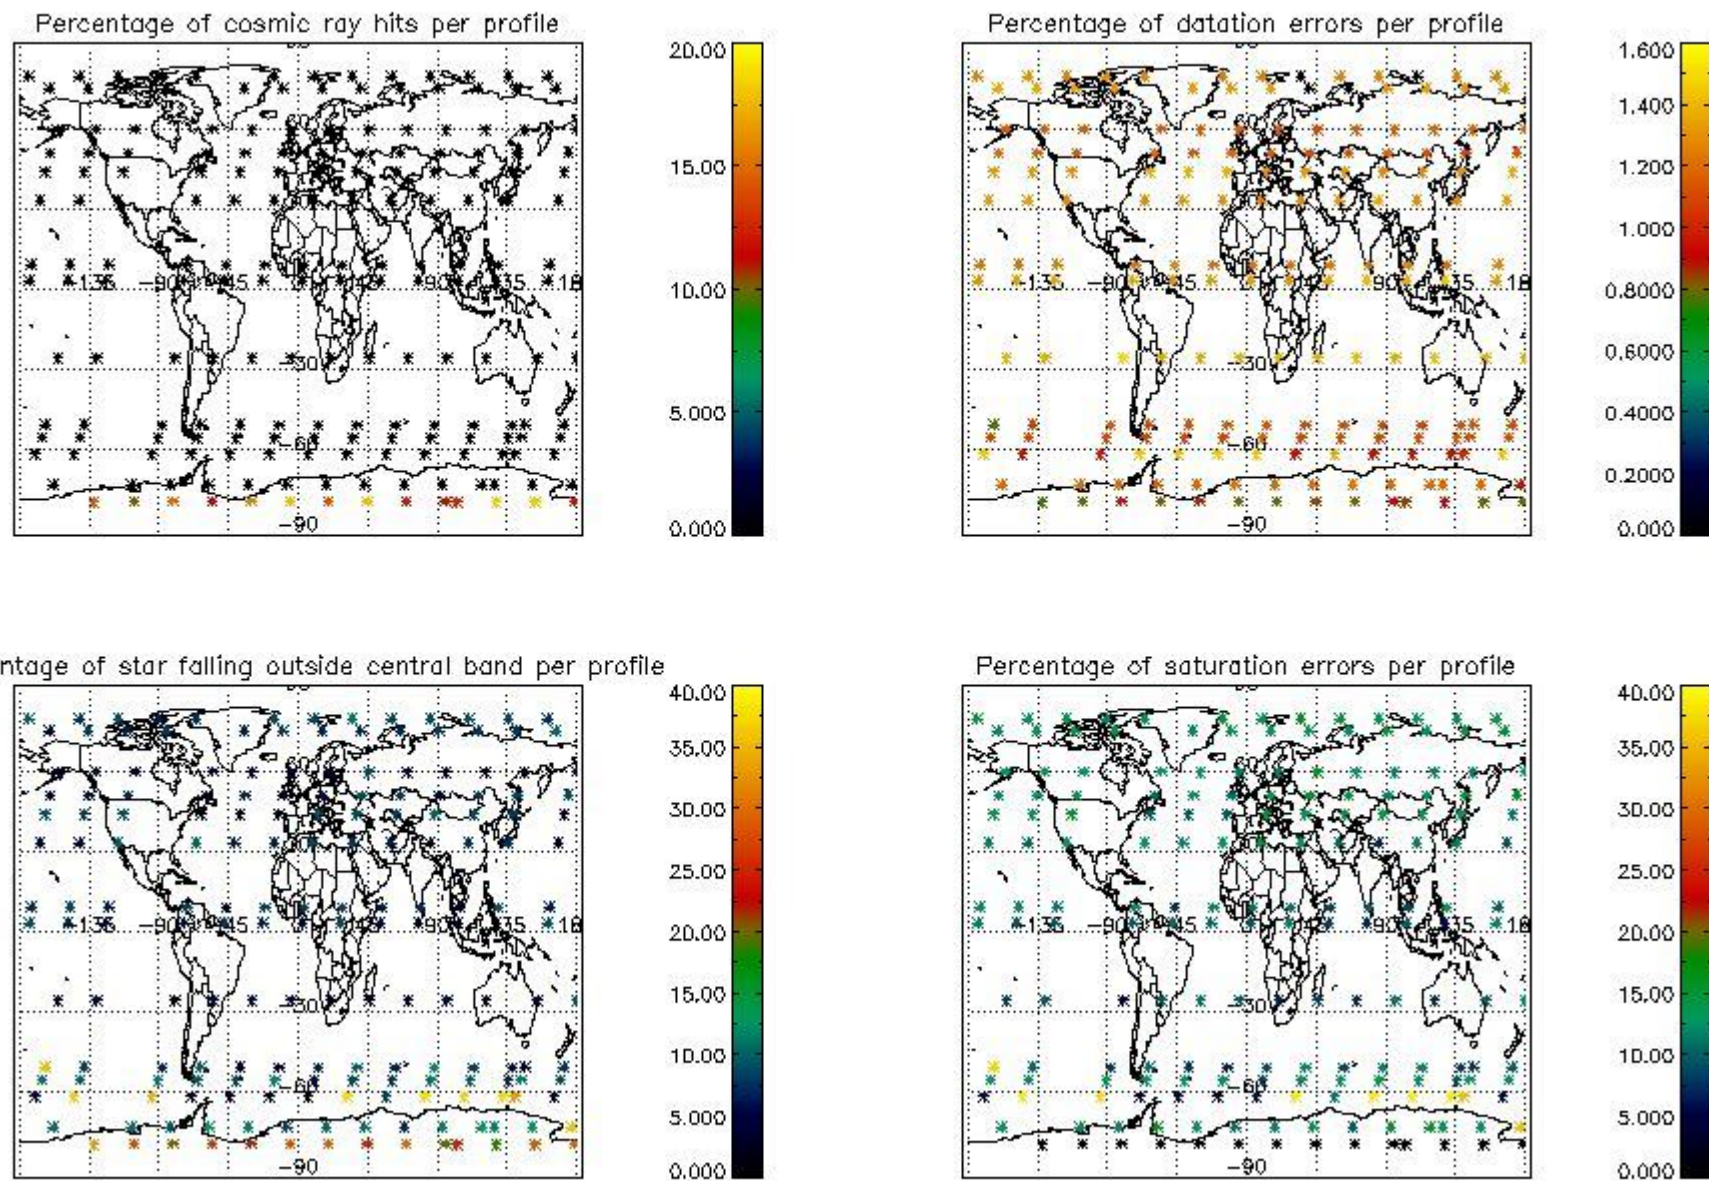

4.1 Plot quality information per product (time dependant) coming from level 1b processing

4.1.1 Plot level 1 quality information per product (time dependant): ENVISAT ASCENDING passes

4.1.2 Plot level 1 quality information per product (time dependant): ENVI SAT DESCENDING passes

4.2 Plot quality information per product coming from level 1b processing (world map)

4.2.1 Plot level 1 quality information per product (world map): ENVISAT ASCENDING passes

4.2.2 Plot level 1 quality information per product (world map): ENVISAT DESCENDING passes