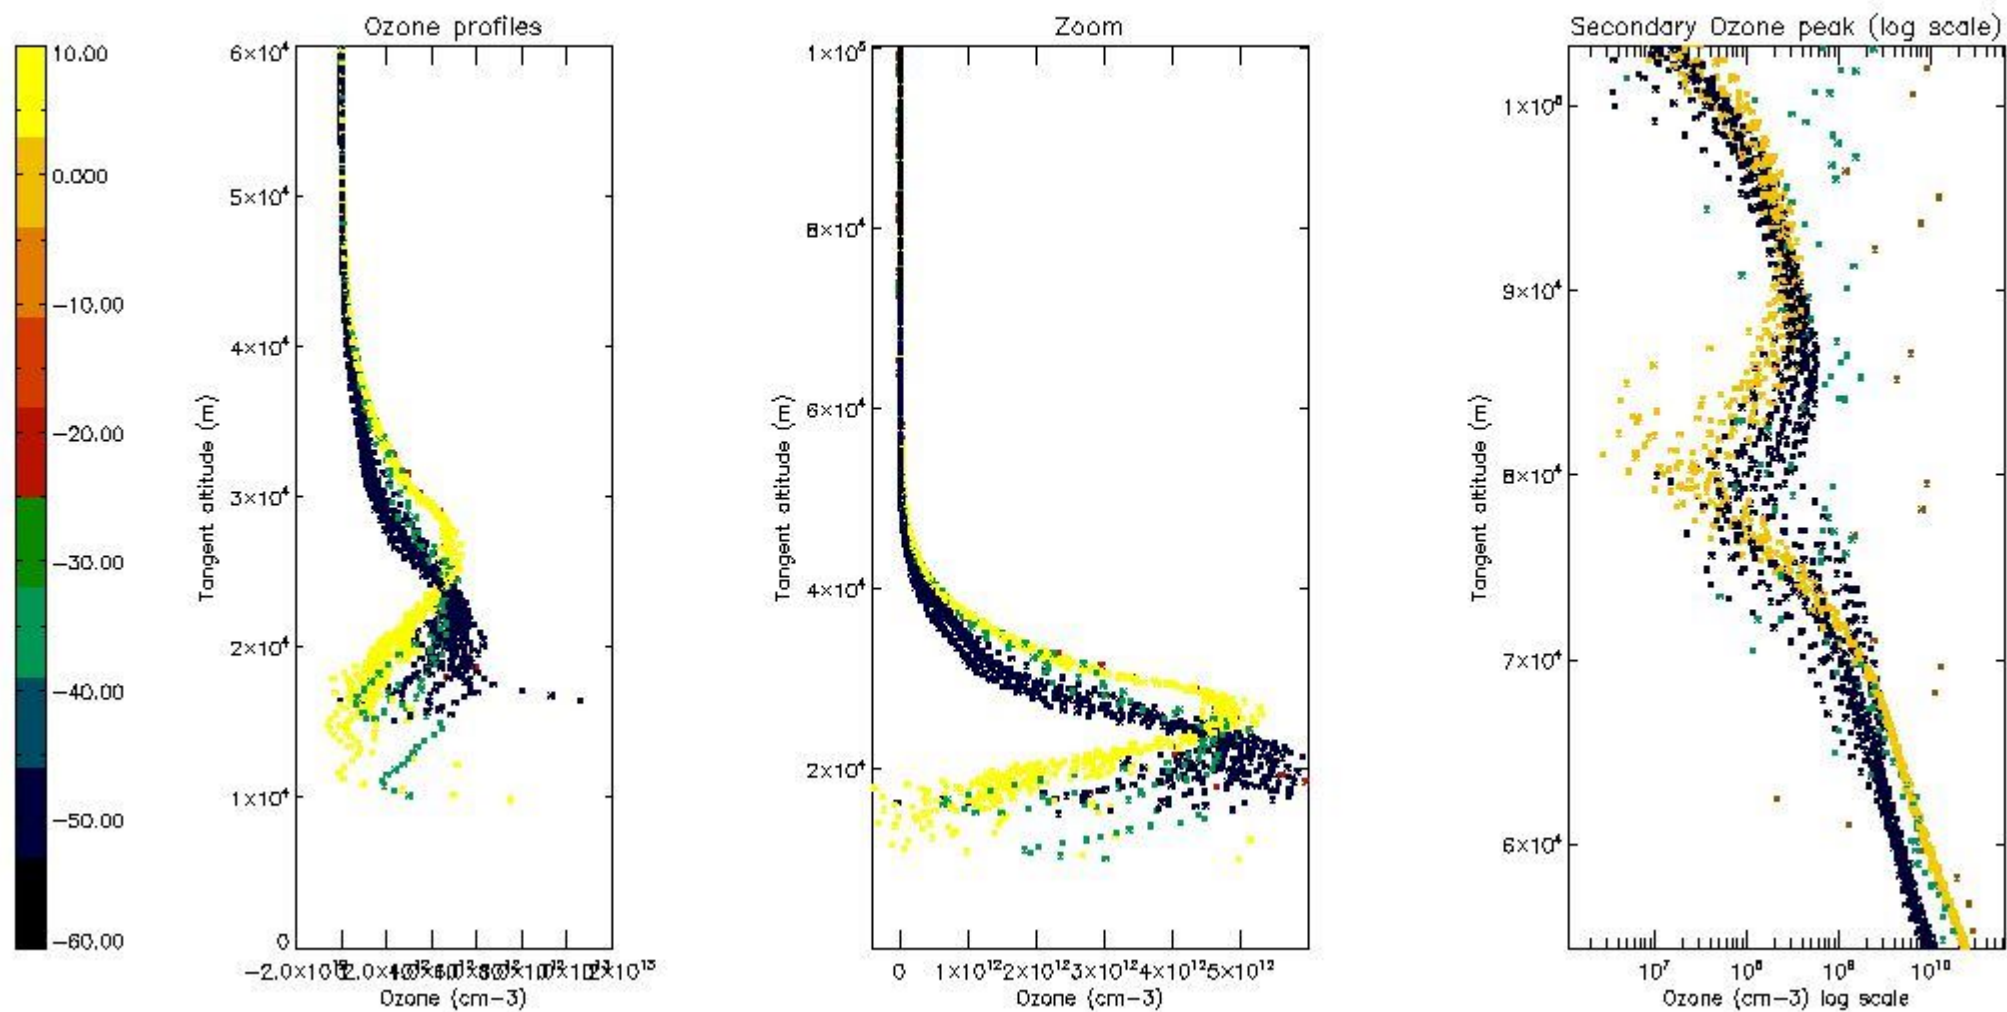

STD < 10	10
STD < 5	8

5.2 Plot ozone profiles for all STD (dark without errors)

The colorbar represents the latitude.

5.3 Plot ozone profiles where STD < 20% (dark without errors)

The colorbar represents the latitude.