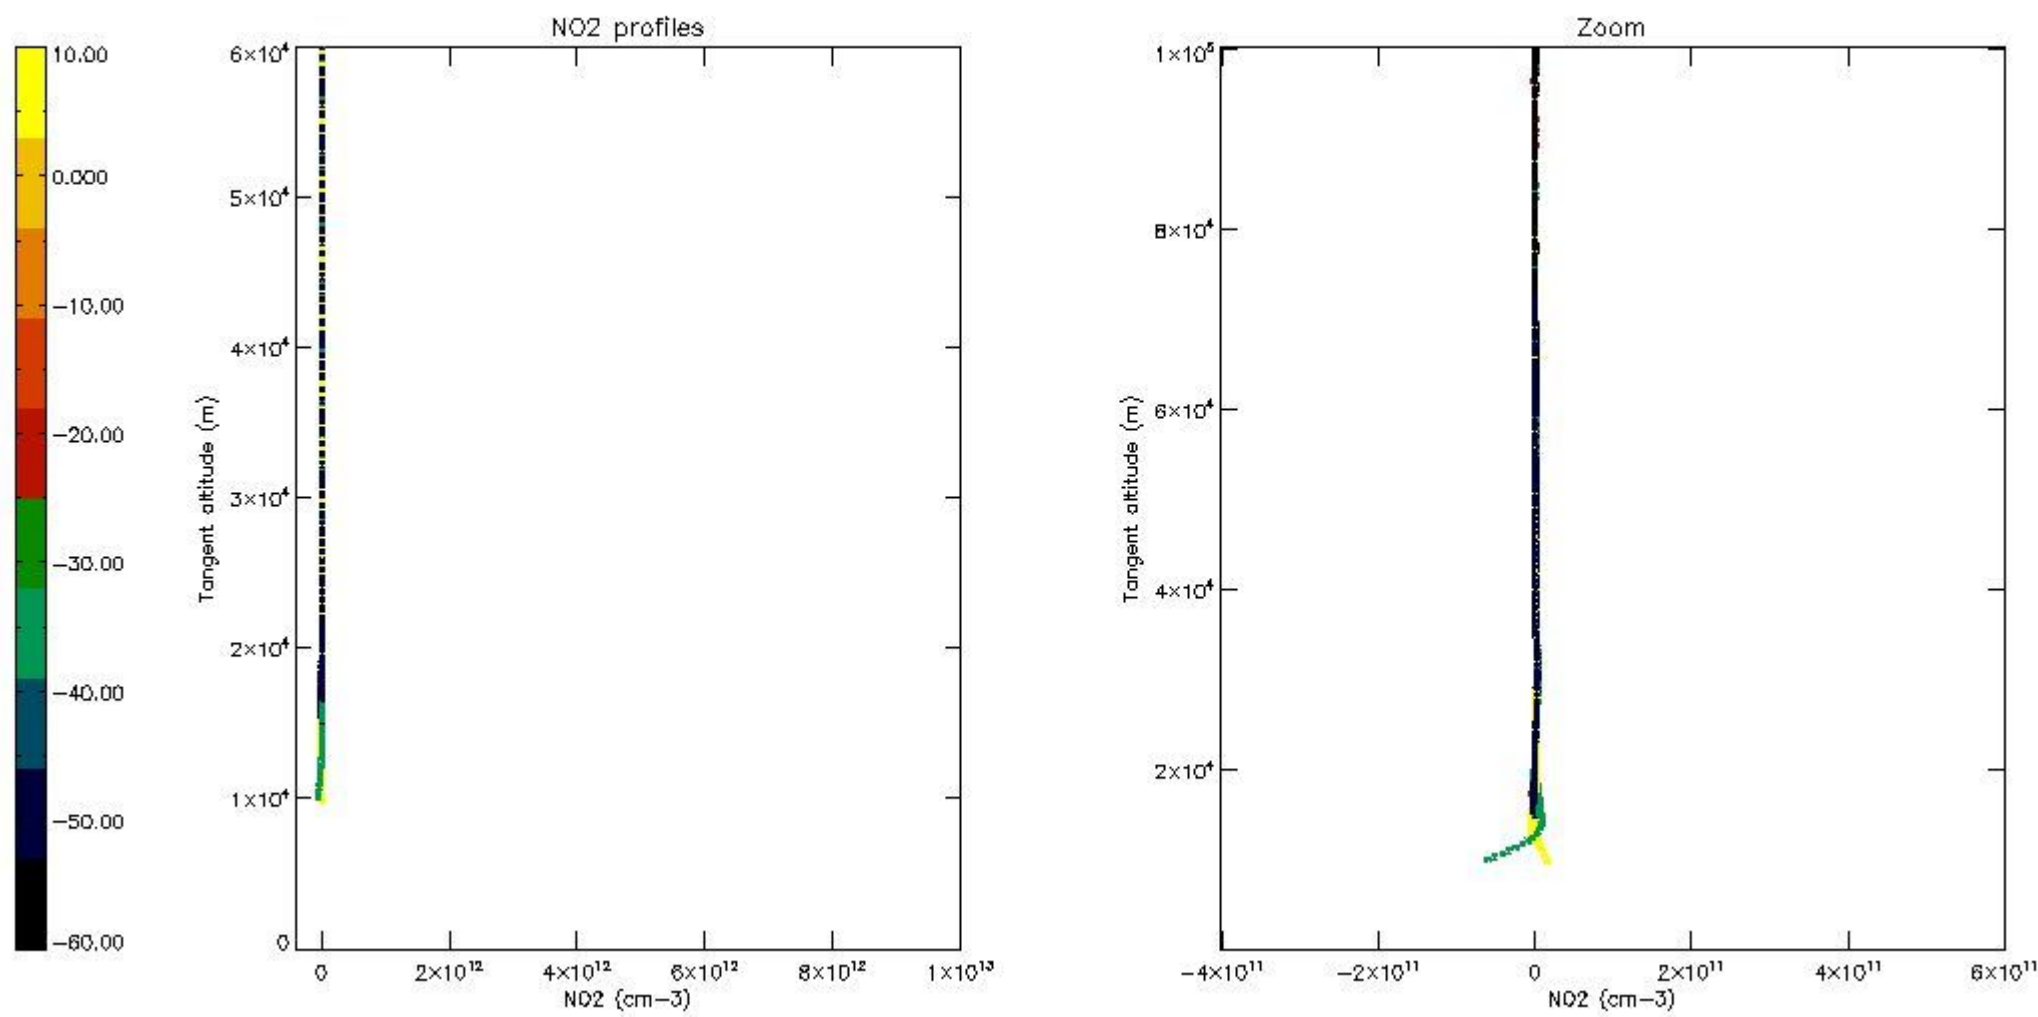

5.7 Plot NO3 profiles for all STD (dark without errors)

The colorbar represents the latitude.