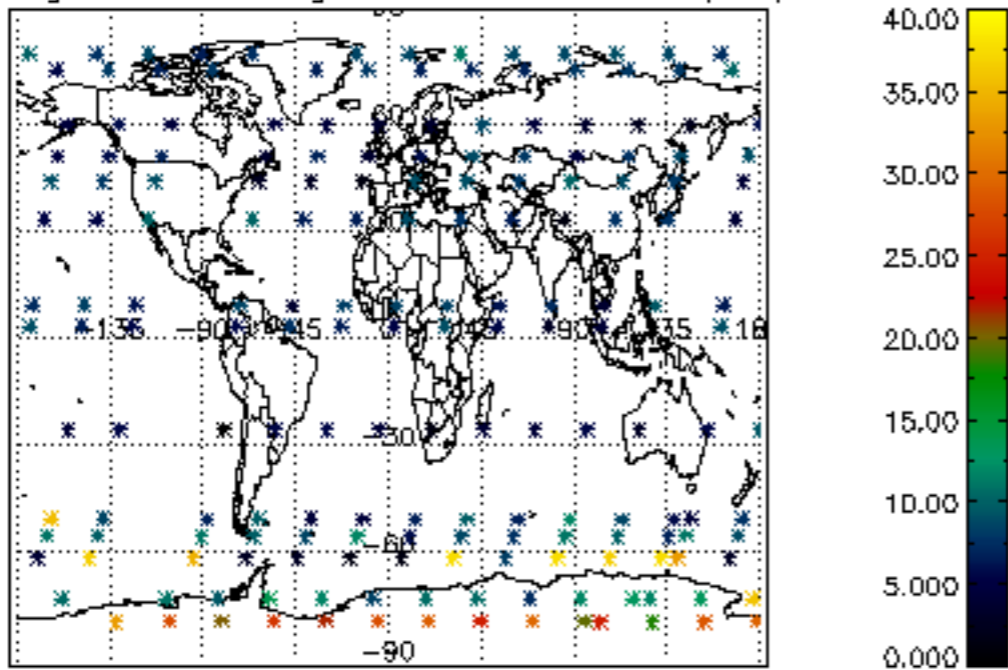

Percentage of star falling outside central band per profile