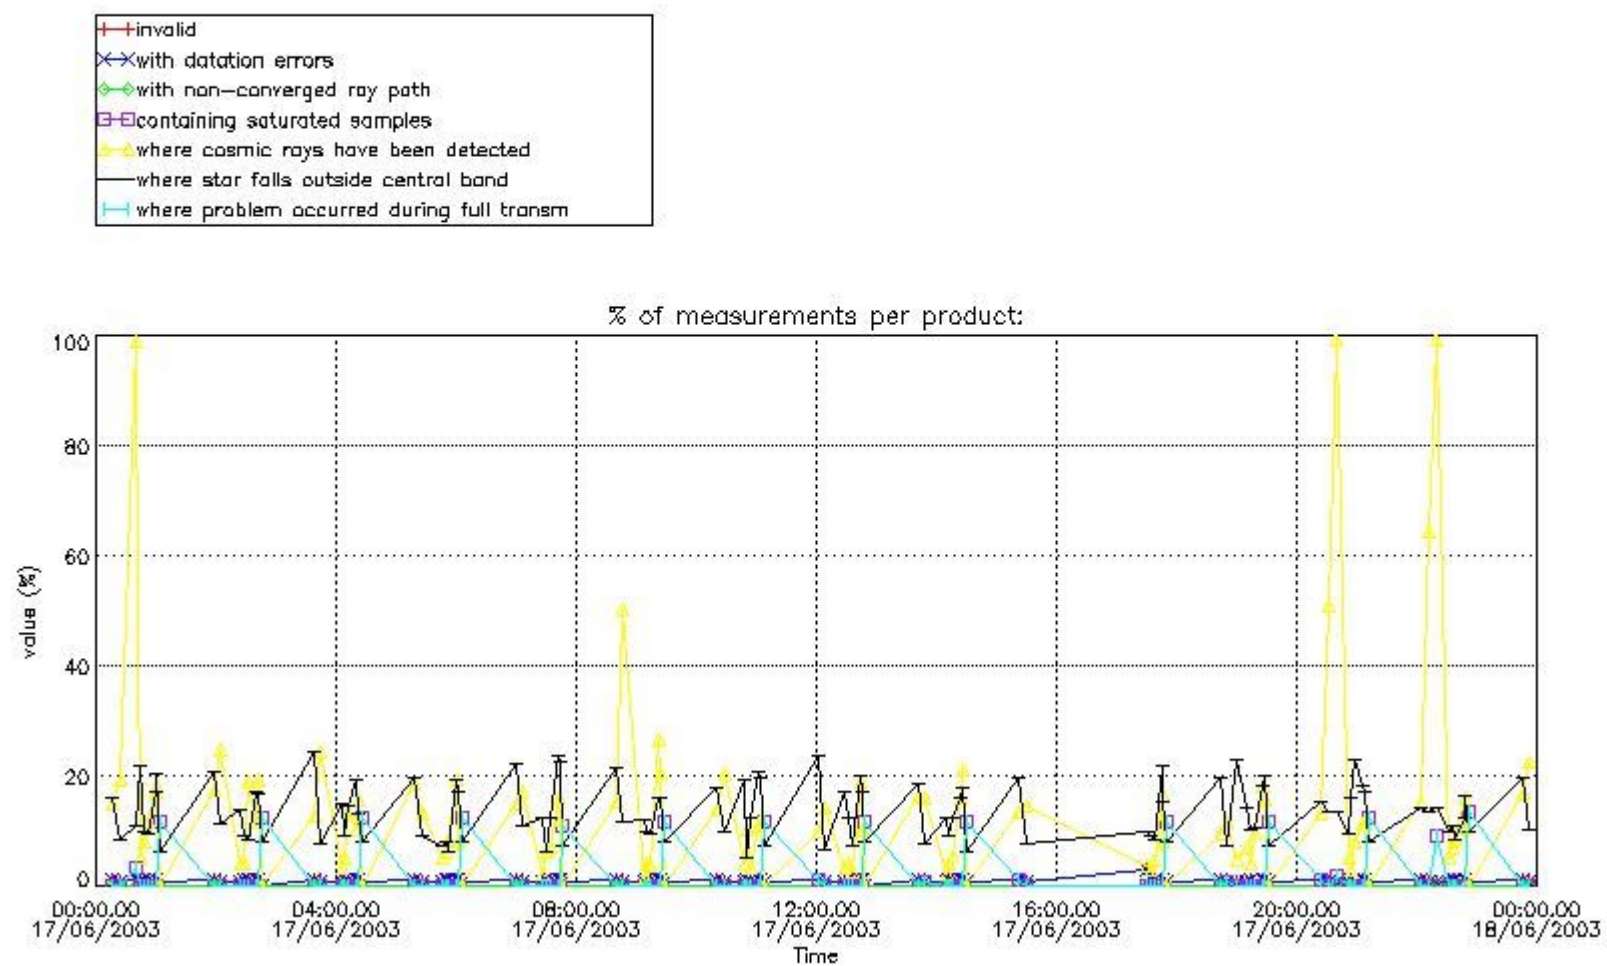

4.1.2 Plot level 1 quality information per product (time dependant): ENVISAT DESCENDING passes