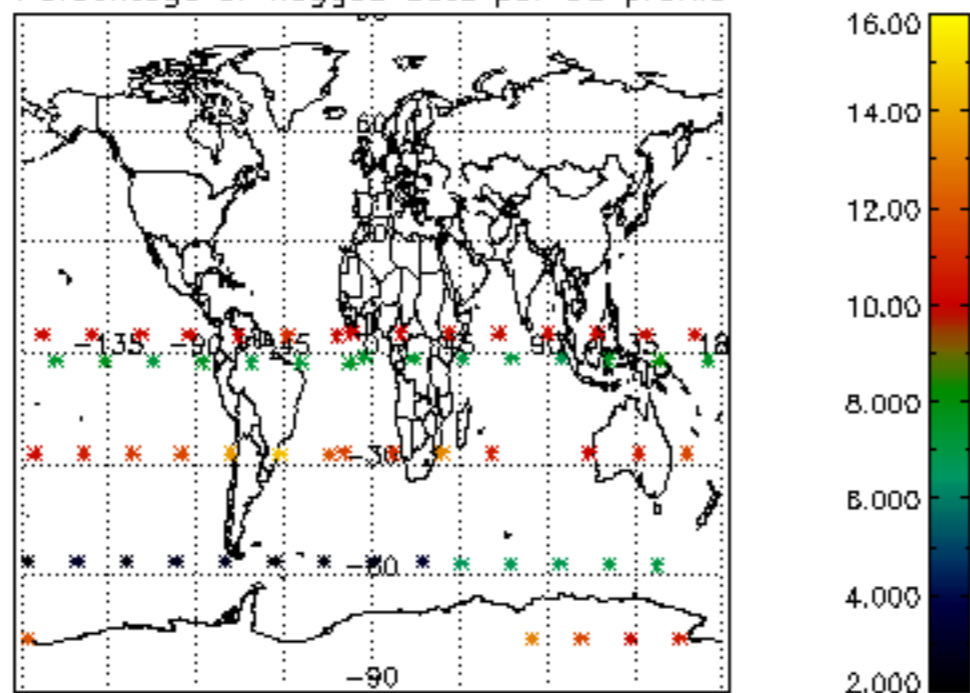

Percentage of flagged data per D3 profile