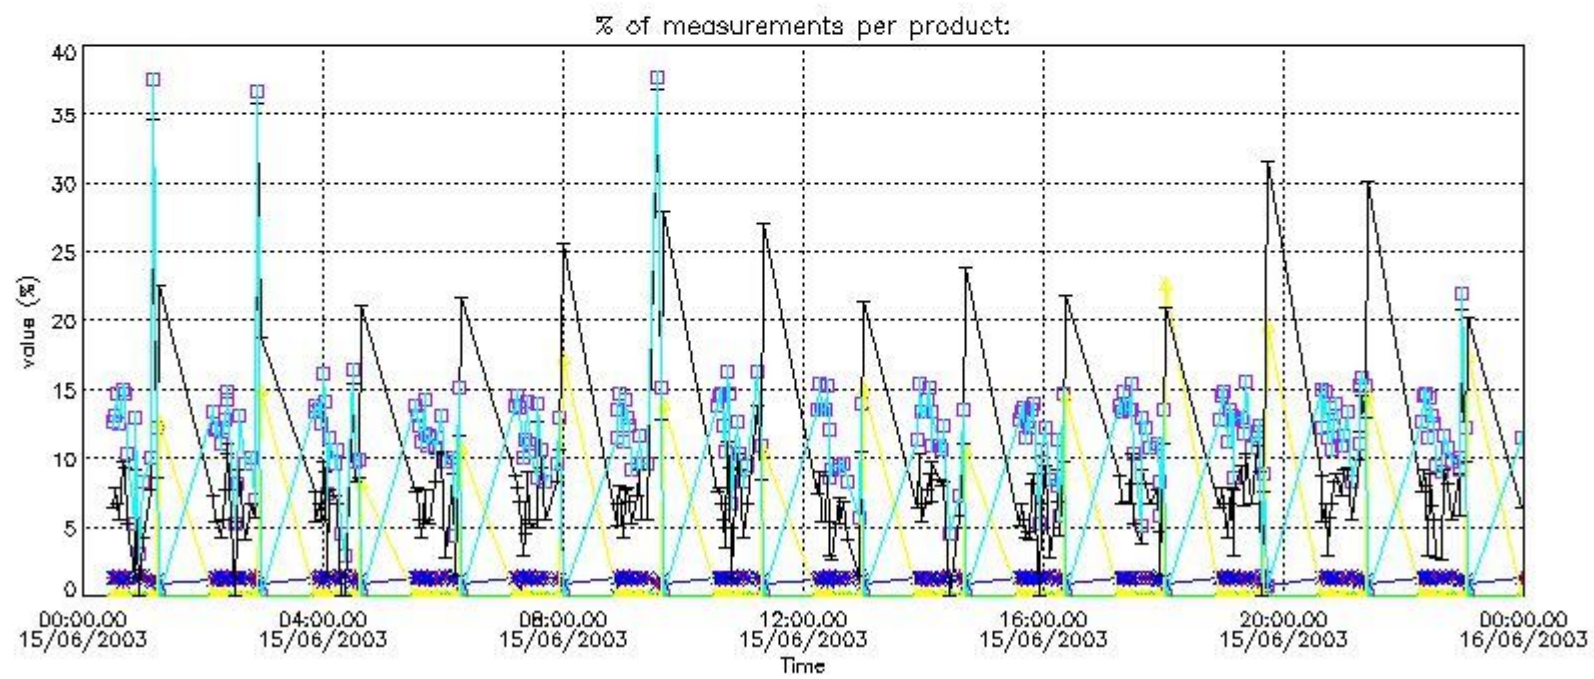

4.2 Plot quality information per product coming from level 1b processing (world map)

4.2.1 Plot level 1 quality information per product (world map): ENVISAT ASCENDING passes