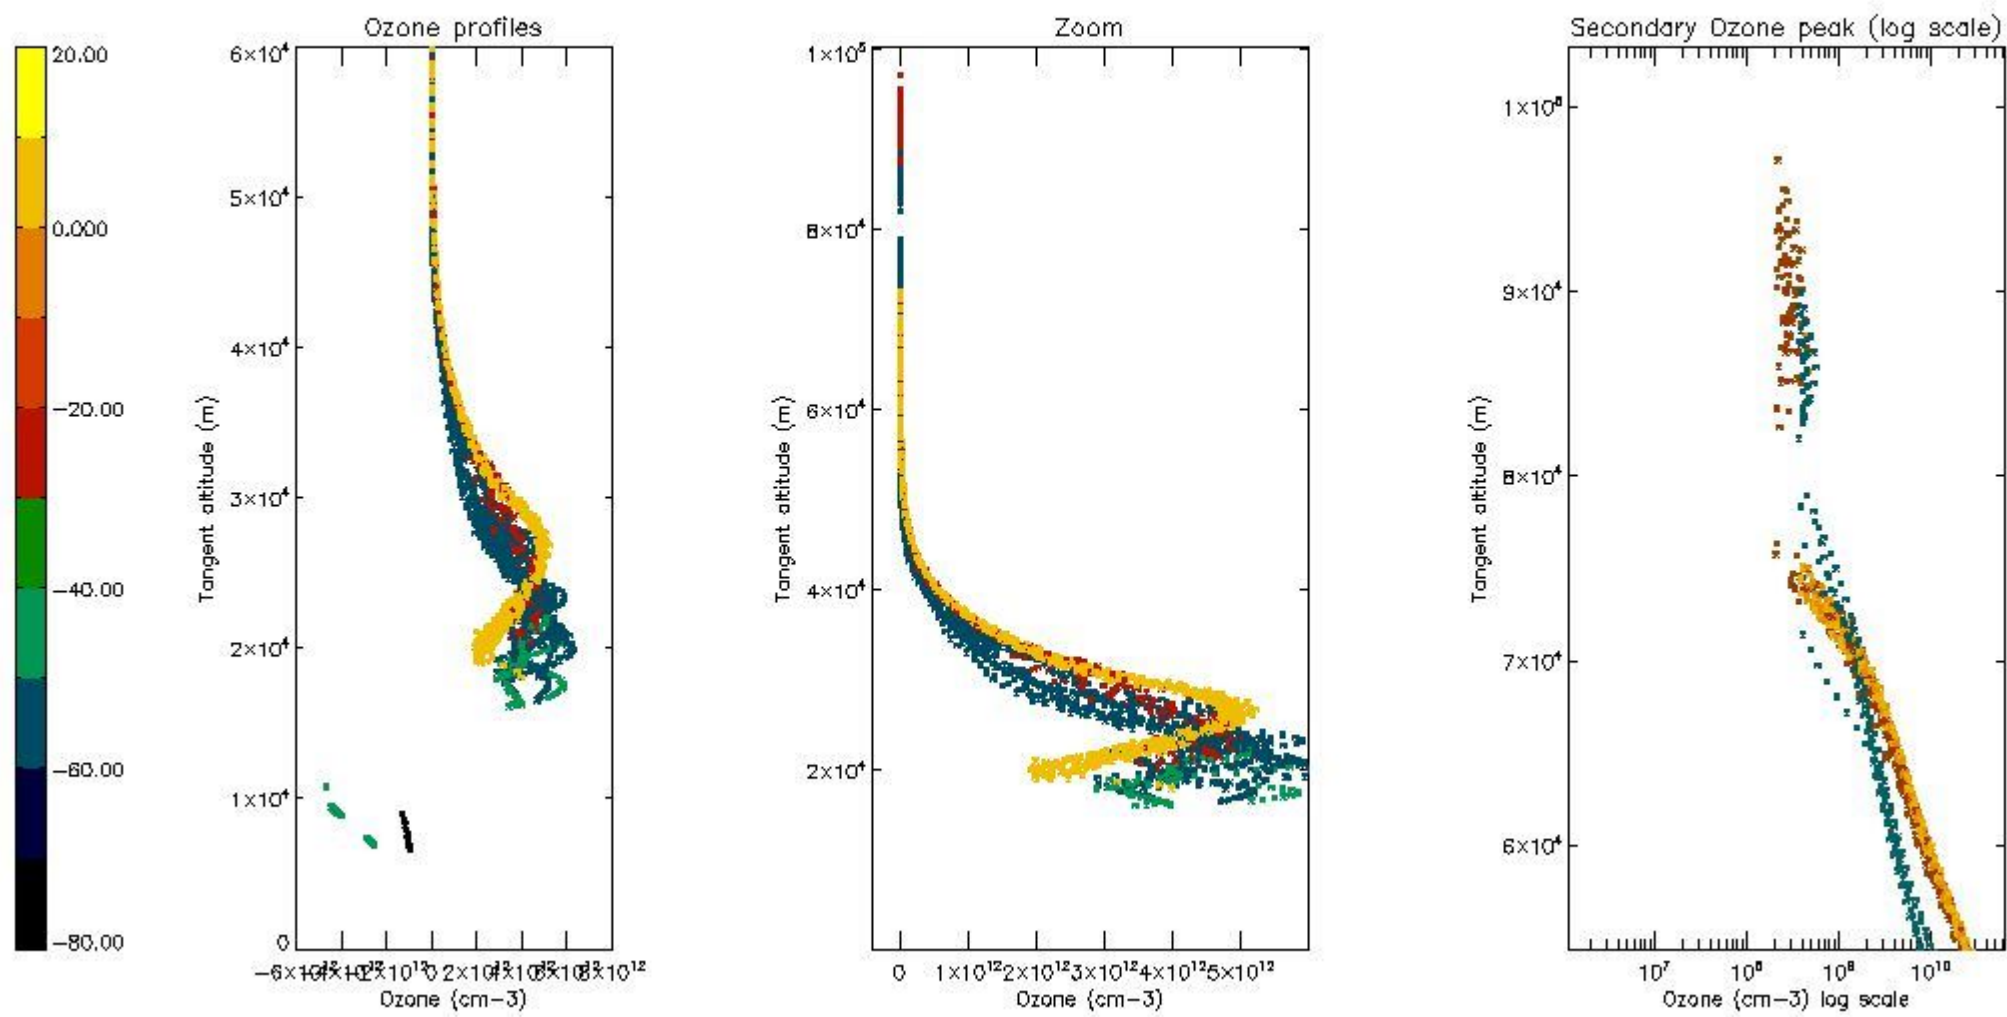

5.6 Plot NO₂ profiles for all STD (dark without errors)

The colorbar represents the latitude.