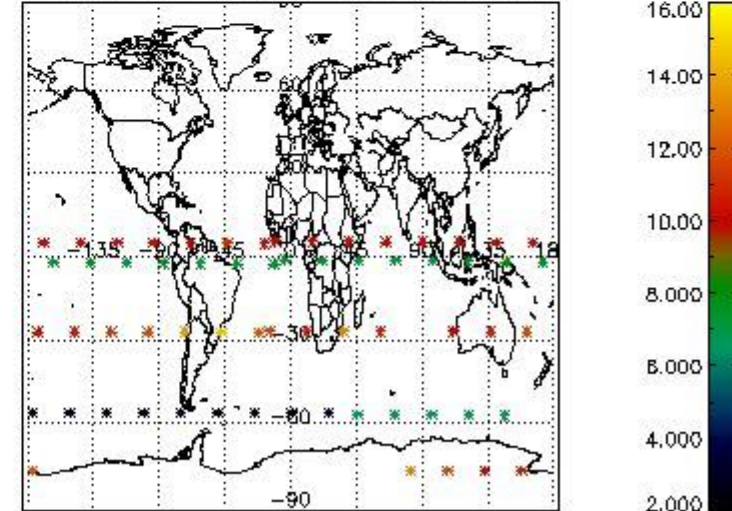

Percentage of flagged data per NO3 profile

4. Level 1 quality information per product

In this section it is plotted some information contained in the Quality Summary data set of the level 2 products that comes from the level 1b processing. Products without errors (error flag in the MPH set to "0") are used.

4.1 Plot quality information per product (time dependant) coming from level 1b processing

4.1.1 Plot level 1 quality information per product (time dependant): ENVISAT ASCENDING passes