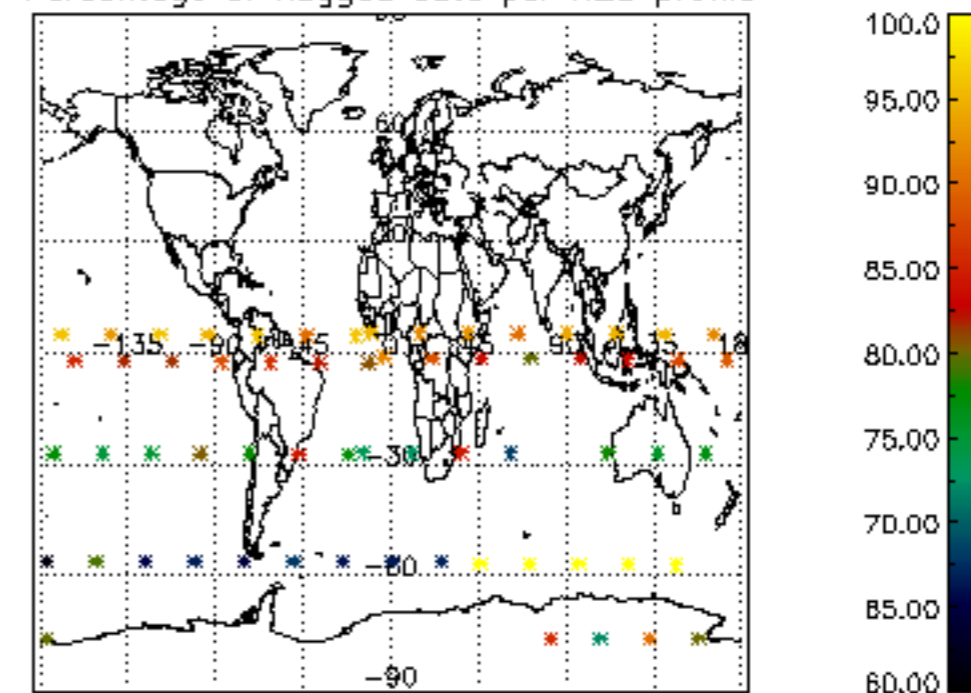

Percentage of flagged data per H2O profile