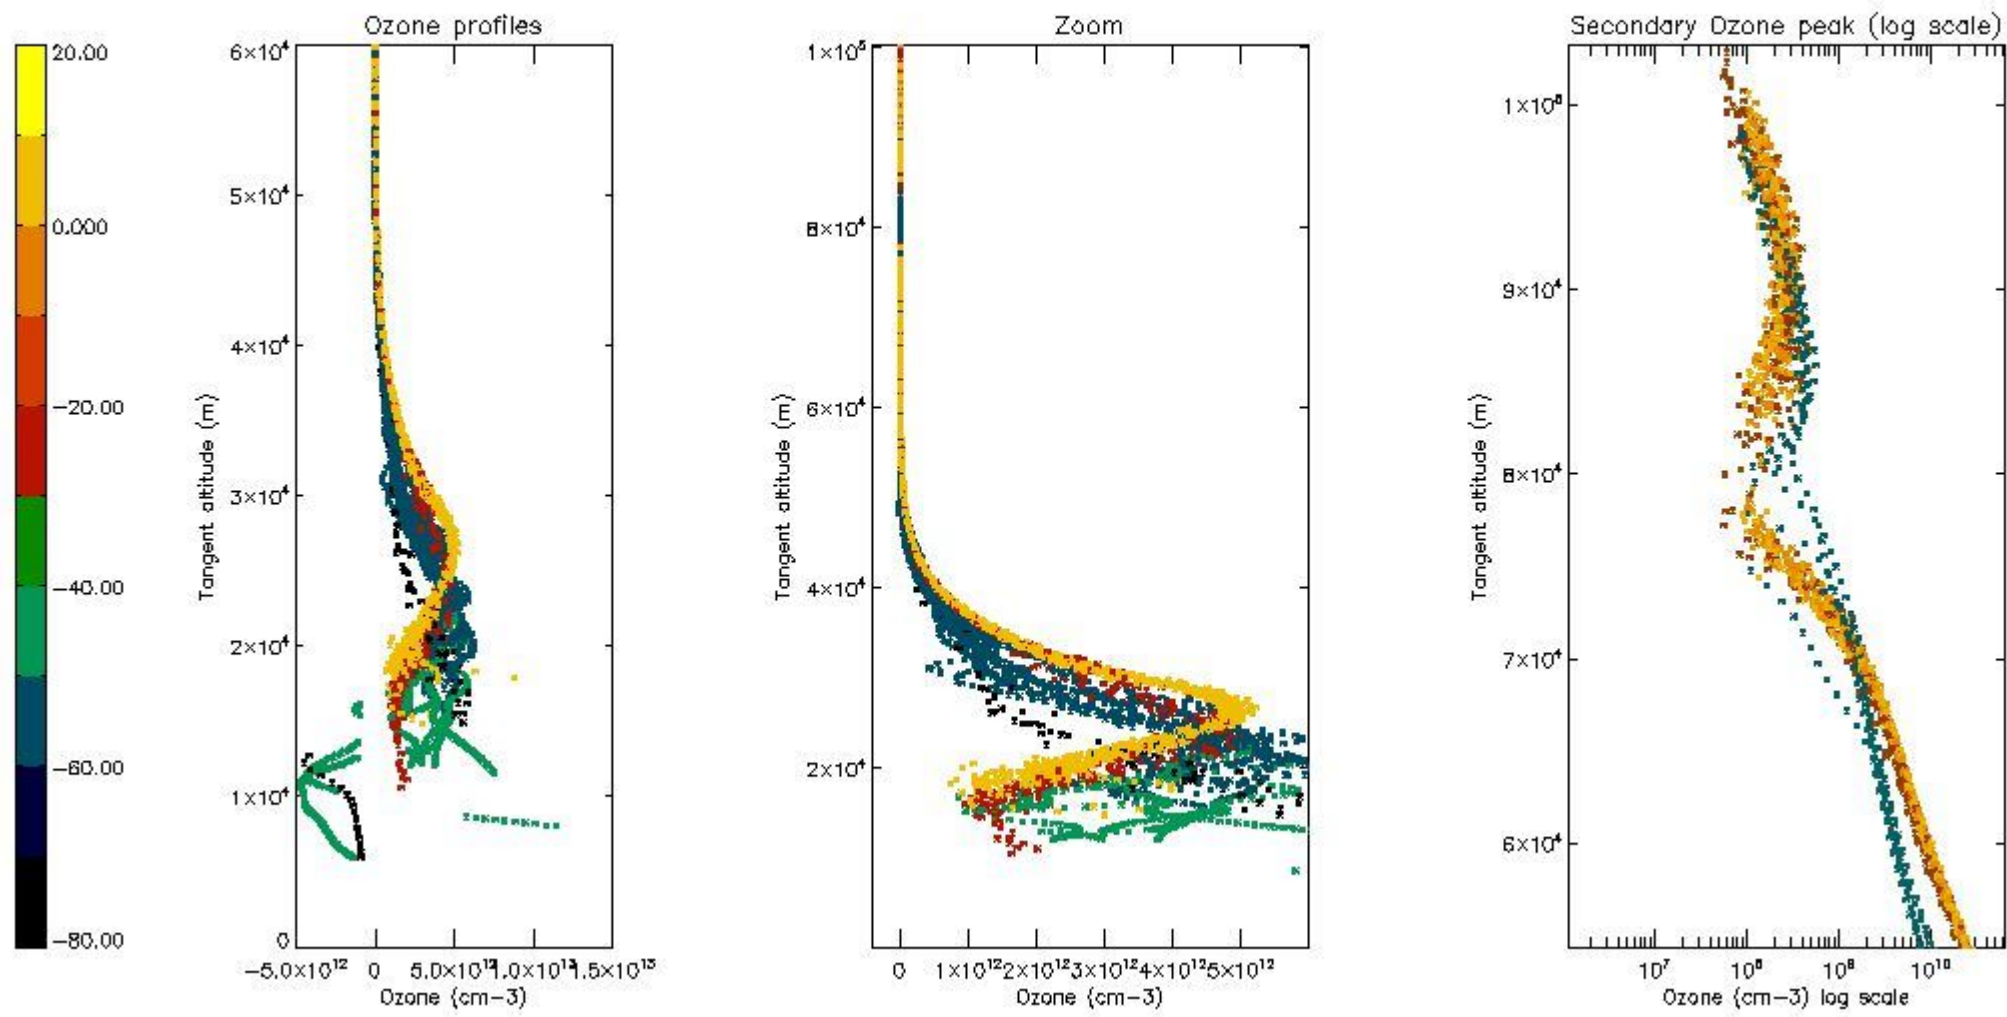

STD < 10	12
STD < 5	9

5.2 Plot ozone profiles for all STD (dark without errors)

The colorbar represents the latitude.

5.3 Plot ozone profiles where STD < 20% (dark without errors)

The colorbar represents the latitude.

5.4 Plot ozone profiles where STD < 10% (dark without errors)

The colorbar represents the latitude.

5.5 Plot ozone profiles where STD < 5% (dark without errors)

The colorbar represents the latitude.

5.6 Plot NO₂ profiles for all STD (dark without errors)