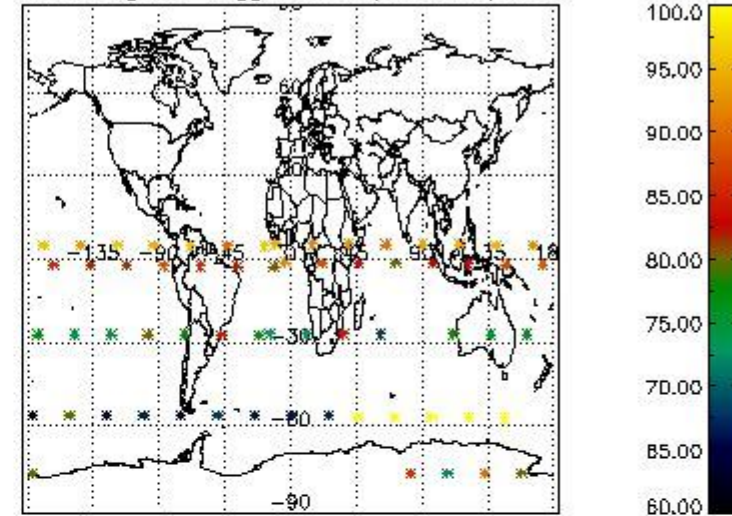

3.1 Plot quality information per product (time dependant)

3.2 Plot quality information per product (world map)

Percentage of flagged data per O3 profile

Percentage of flagged data per H2O profile

Percentage of flagged data per NO2 profile