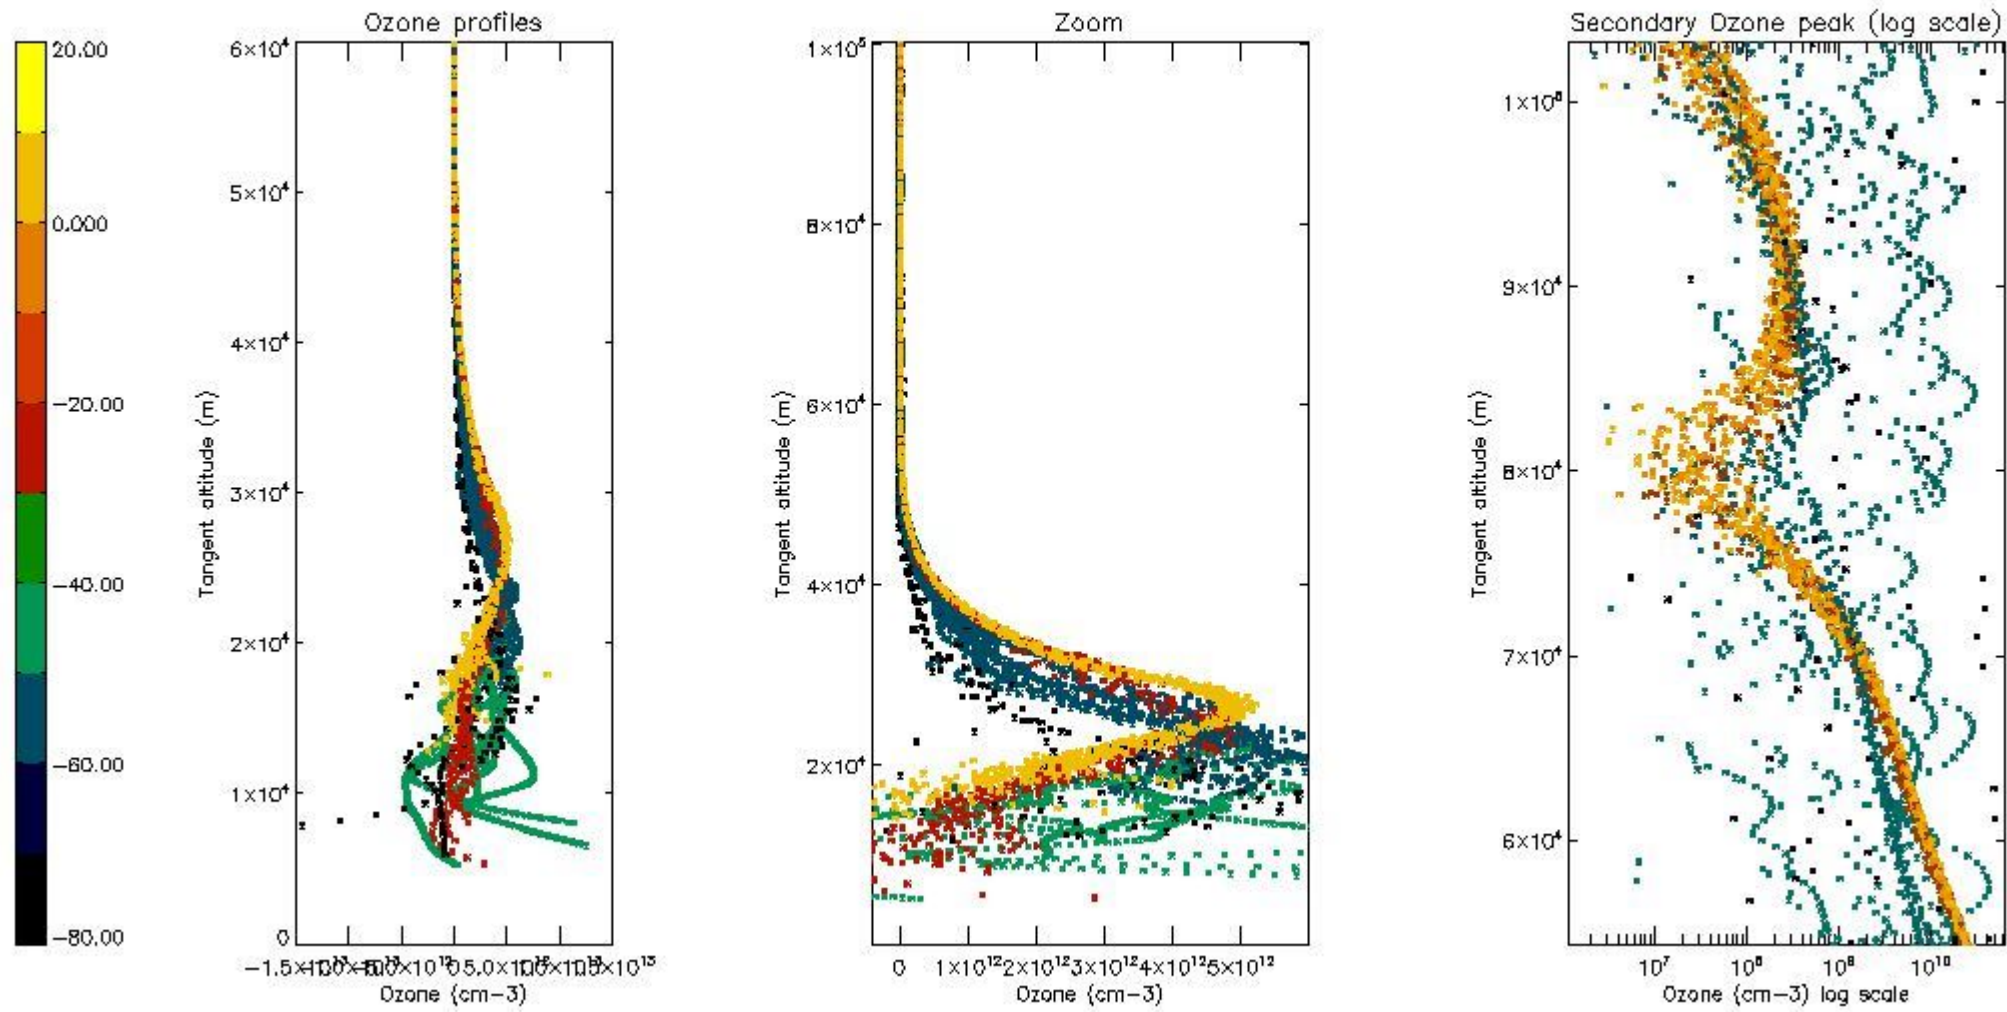

STD < 10	12
STD < 5	9

5.2 Plot ozone profiles for all STD (dark without errors)

The colorbar represents the latitude.

5.3 Plot ozone profiles where STD < 20% (dark without errors)

The colorbar represents the latitude.