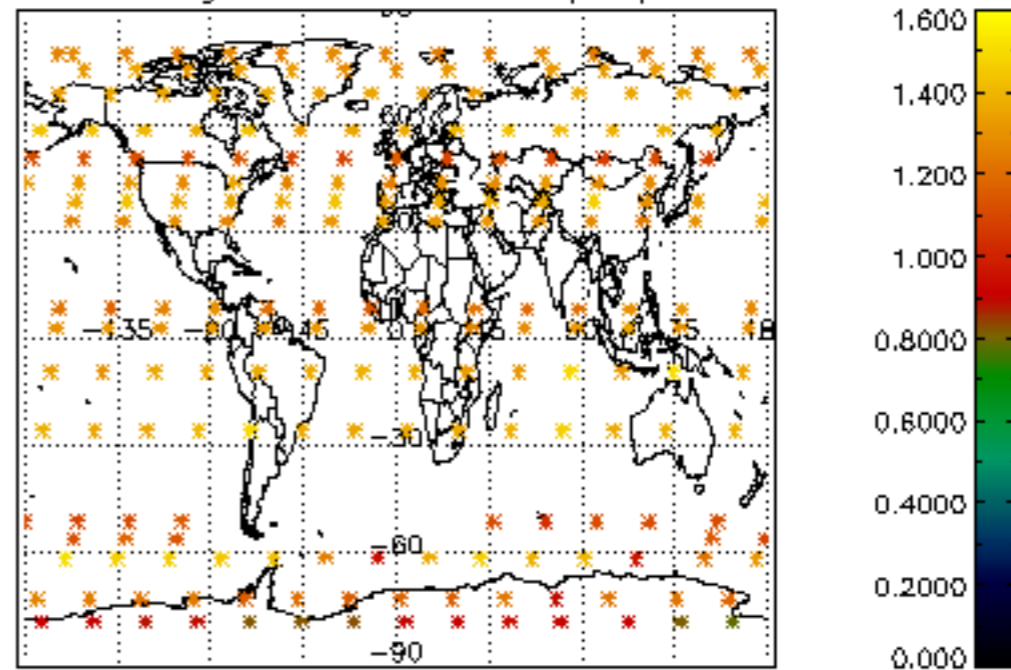

Percentage of datation errors per profile

Percentage of star falling outside central band per profile

Percentage of saturation errors per profile

Percentage of cosmic ray hits per profile

Percentage of datation errors per profile