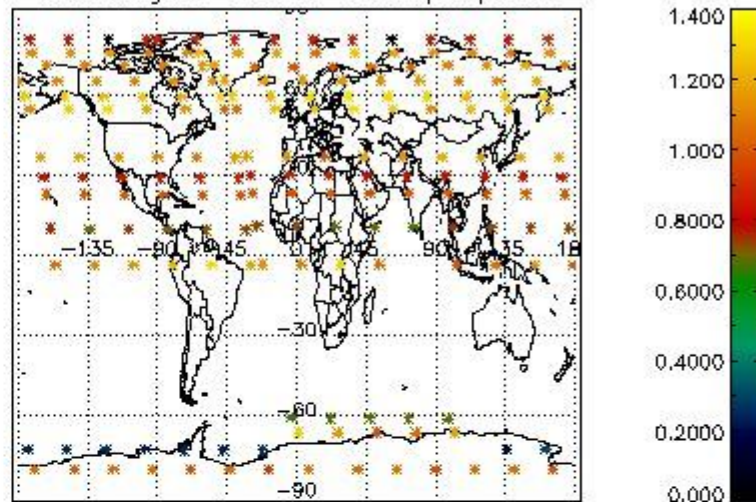

Percentage of datation errors per profile