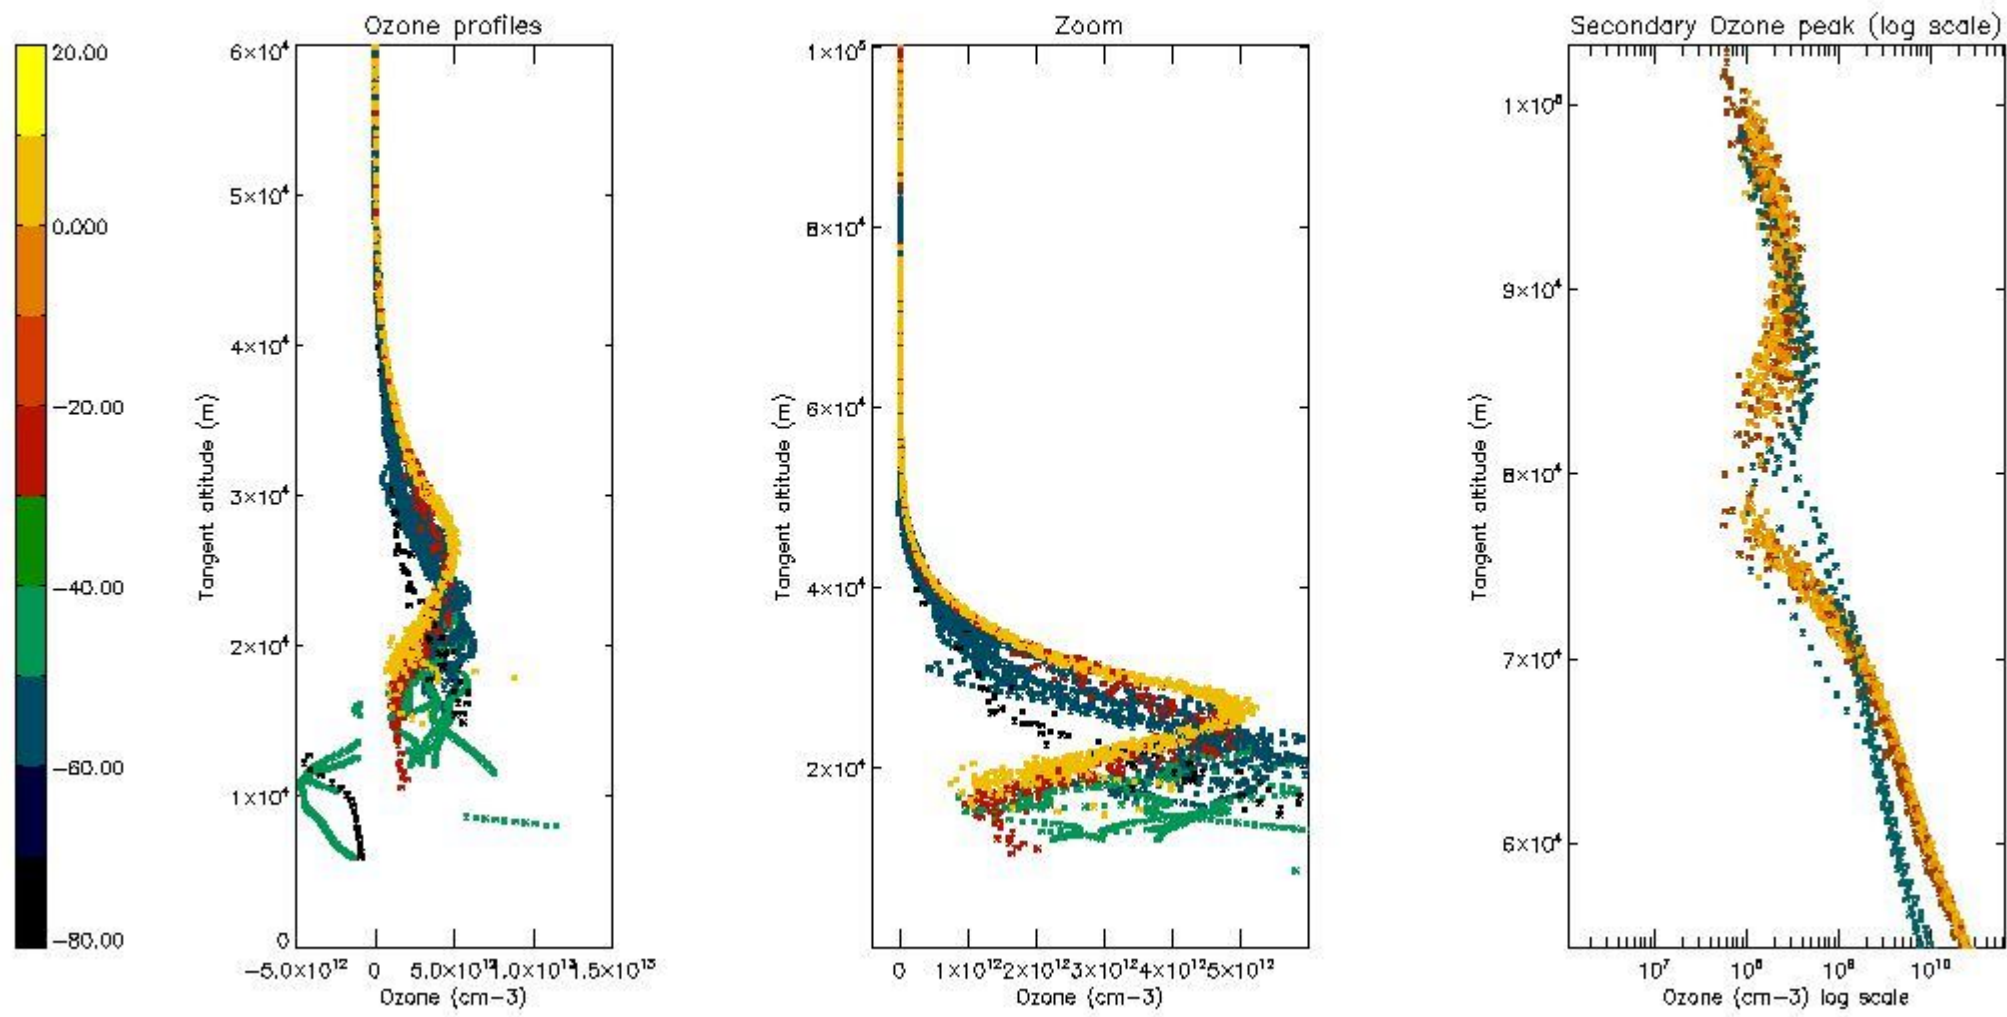

STD < 10	12
STD < 5	9

5.2 Plot ozone profiles for all STD (dark without errors)

The colorbar represents the latitude.

5.3 Plot ozone profiles where STD < 20% (dark without errors)

The colorbar represents the latitude.