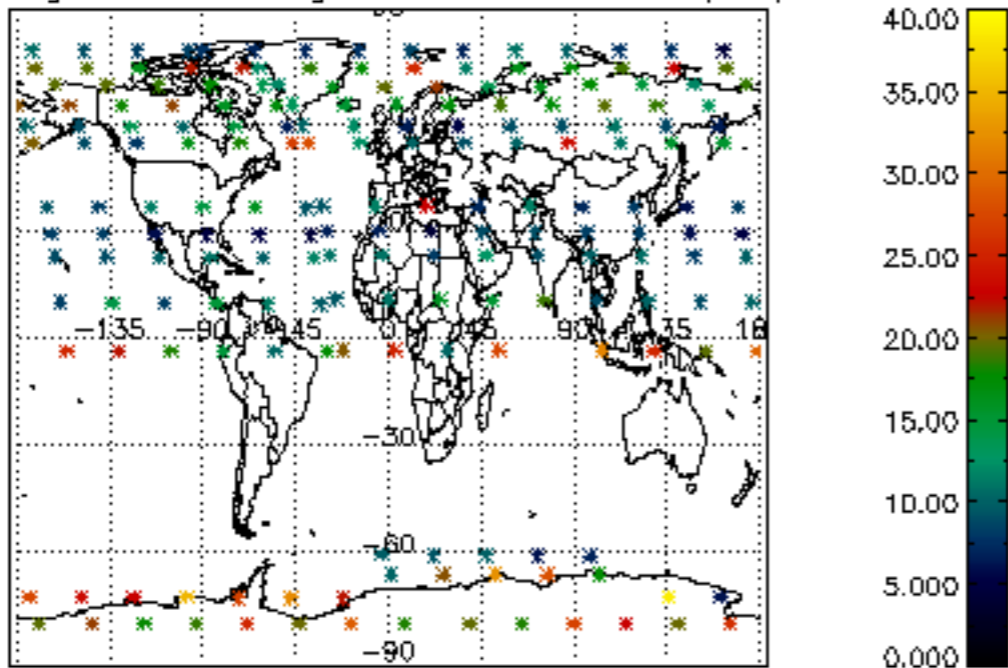

Percentage of star falling outside central band per profile