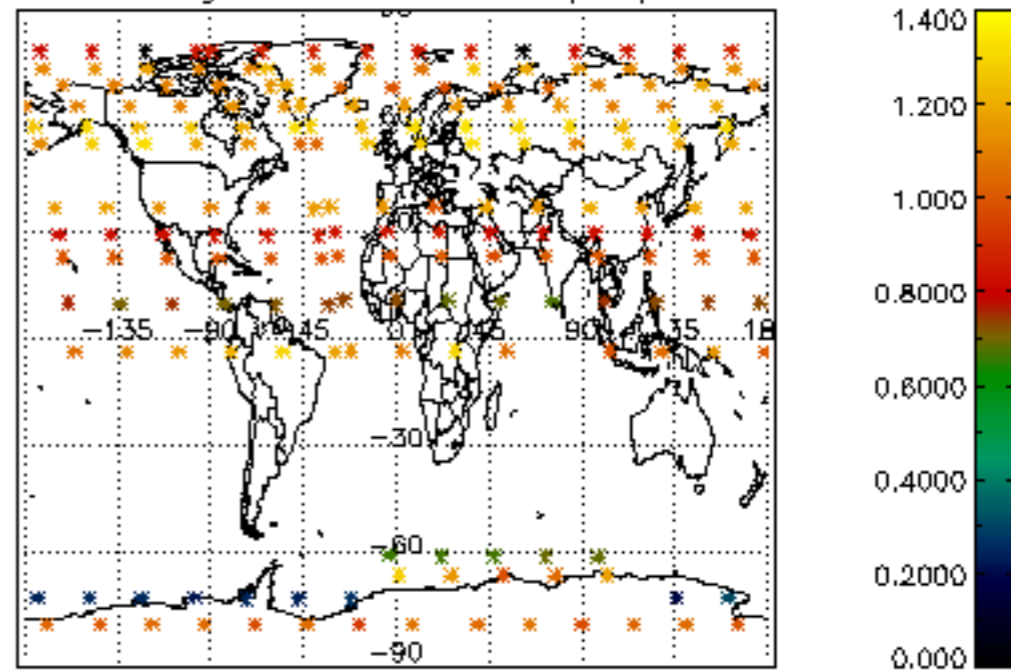

Percentage of datation errors per profile