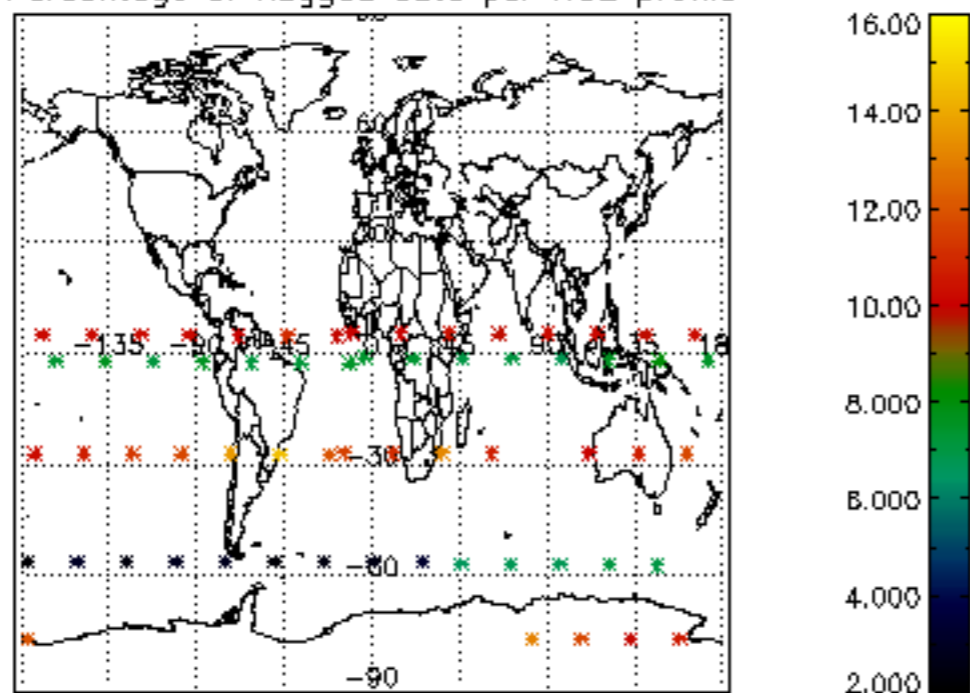

Percentage of flagged data per NO2 profile