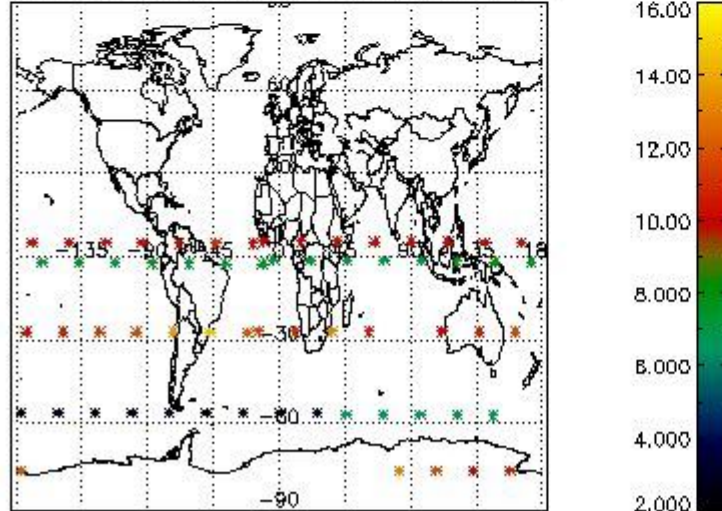

3.1 Plot quality information per product (time dependant)

3.2 Plot quality information per product (world map)

Percentage of flagged data per O3 profile

Percentage of flagged data per H2O profile

Percentage of flagged data per NO2 profile