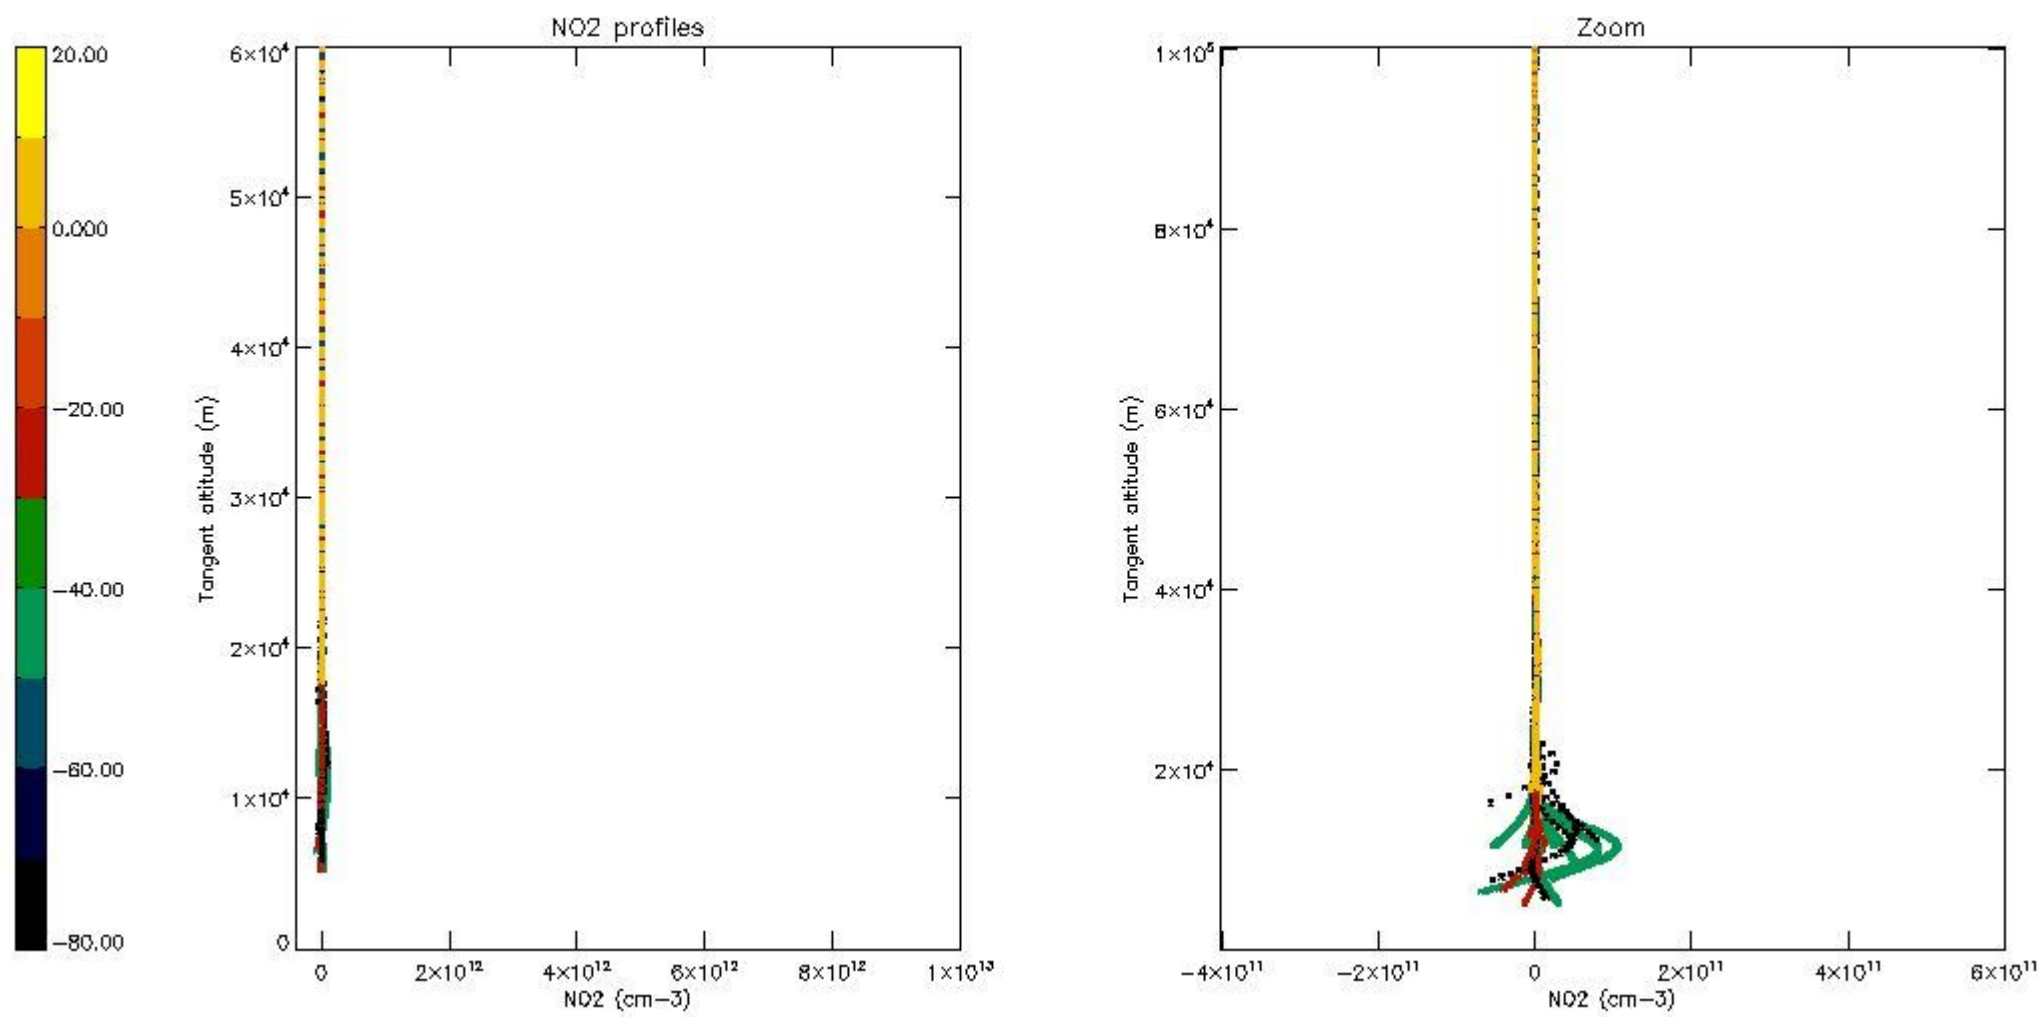

5.7 Plot NO3 profiles for all STD (dark without errors)

The colorbar represents the latitude.