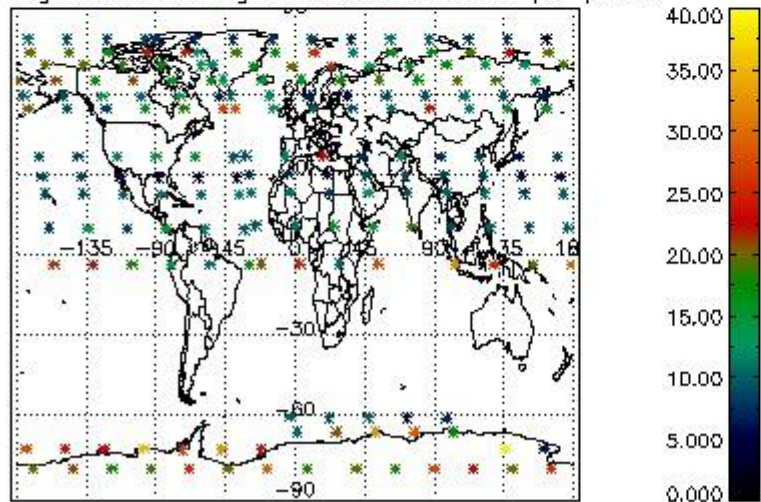

Percentage of star falling outside central band per profile