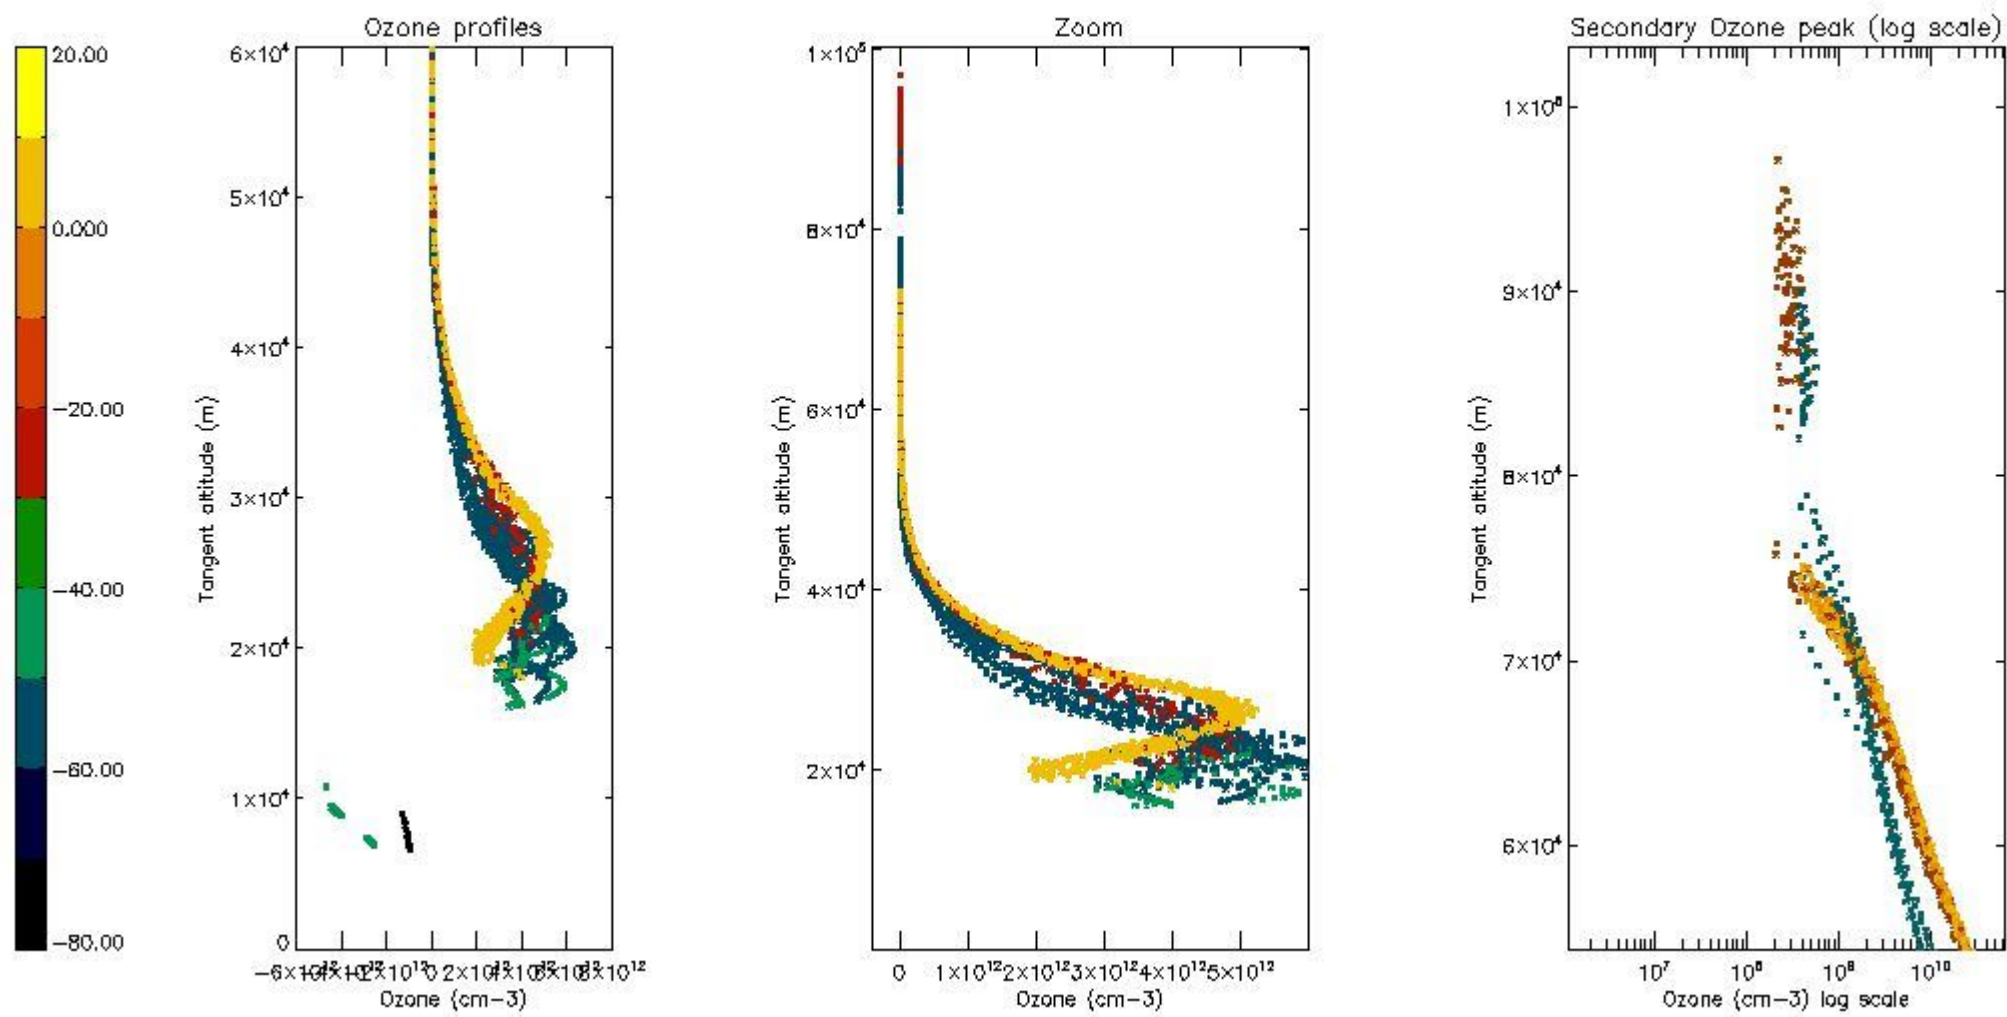

STD < 10	12
STD < 5	9

5.2 Plot ozone profiles for all STD (dark without errors)

The colorbar represents the latitude.

5.3 Plot ozone profiles where STD < 20% (dark without errors)

The colorbar represents the latitude.

5.4 Plot ozone profiles where STD < 10% (dark without errors)

The colorbar represents the latitude.

5.5 Plot ozone profiles where STD < 5% (dark without errors)

The colorbar represents the latitude.

5.6 Plot NO₂ profiles for all STD (dark without errors)