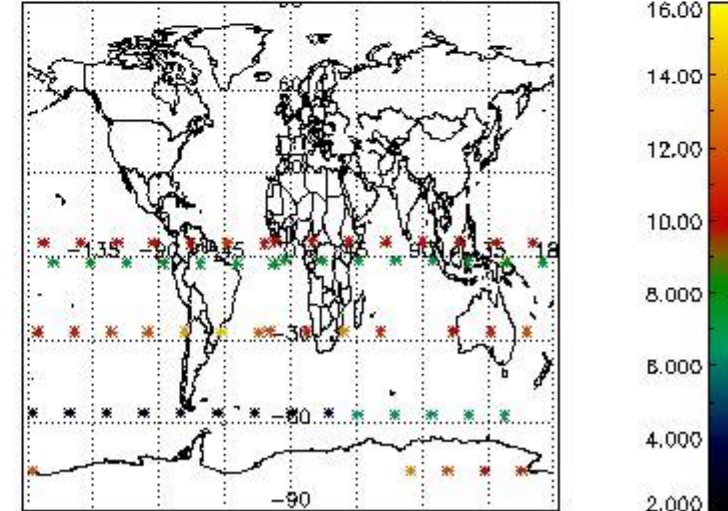

Percentage of flagged data per NO3 profile

4. Level 1 quality information per product

In this section it is plotted some information contained in the Quality Summary data set of the level 2 products that comes from the level 1b processing. Products without errors (error flag in the MPH set to "0") are used.

4.1 Plot quality information per product (time dependant) coming from level 1b processing

4.1.1 Plot level 1 quality information per product (time dependant): ENVISAT ASCENDING passes