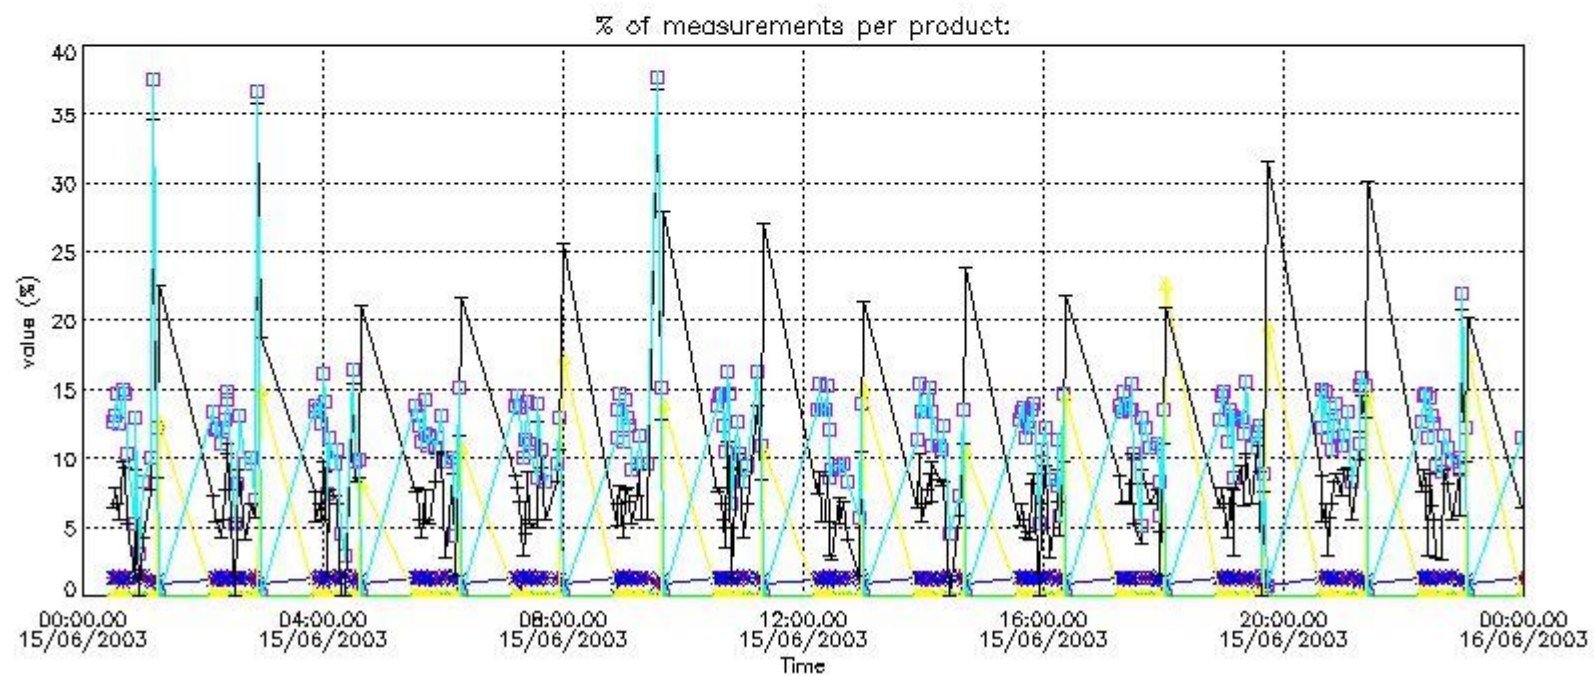

3. Quality information per product

In this section it is plotted some information contained in the Quality Summary data set of the level 2 products. Only products in dark limb conditions and without errors (error flag in the MPH set to "0") are used.

3.1 Plot quality information per product (time dependant)

3.2 Plot quality information per product (world map)

Percentage of flagged data per O3 profile

Percentage of flagged data per H2O profile

Percentage of flagged data per NO2 profile

Percentage of flagged data per NO3 profile

4. Level 1 quality information per product

In this section it is plotted some information contained in the Quality Summary data set of the level 2 products that comes from the level 1b processing. Products without errors (error flag in the MPH set to "0") are used.

4.1 Plot quality information per product (time dependant) coming from level 1b processing

4.1.1 Plot level 1 quality information per product (time dependant): ENVISAT ASCENDING passes

4.1.2 Plot level 1 quality information per product (time dependant): ENVISAT DESCENDING passes