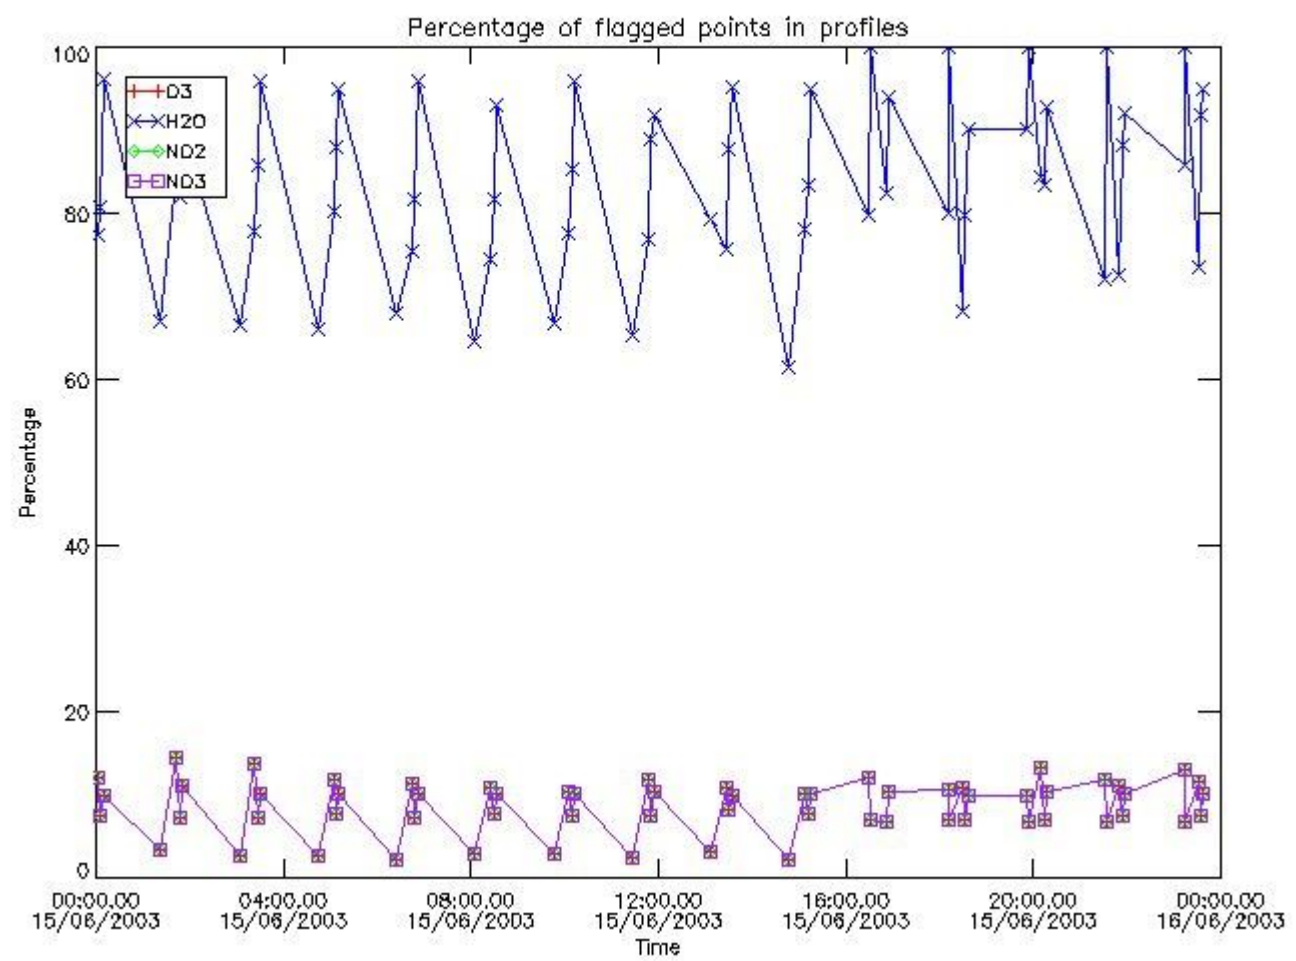

3. Quality information per product

In this section it is plotted some information contained in the Quality Summary data set of the level 2 products. Only products in dark limb conditions and without errors (error flag in the MPH set to "0") are used.

3.1 Plot quality information per product (time dependant)

3.2 Plot quality information per product (world map)