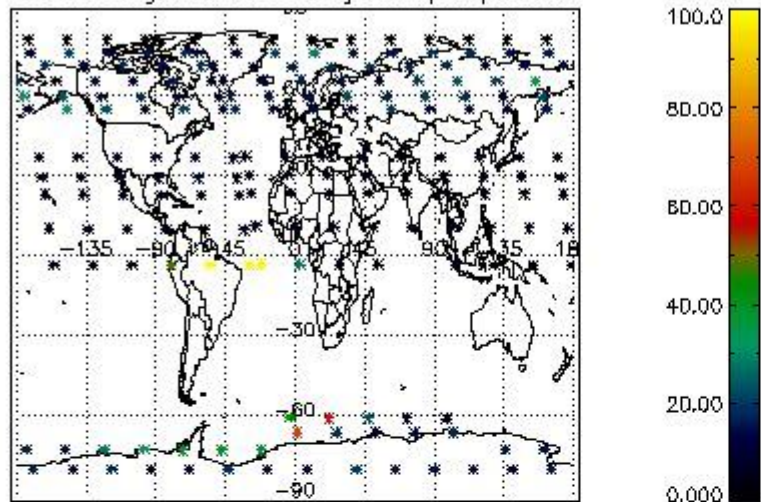

Percentage of cosmic ray hits per profile