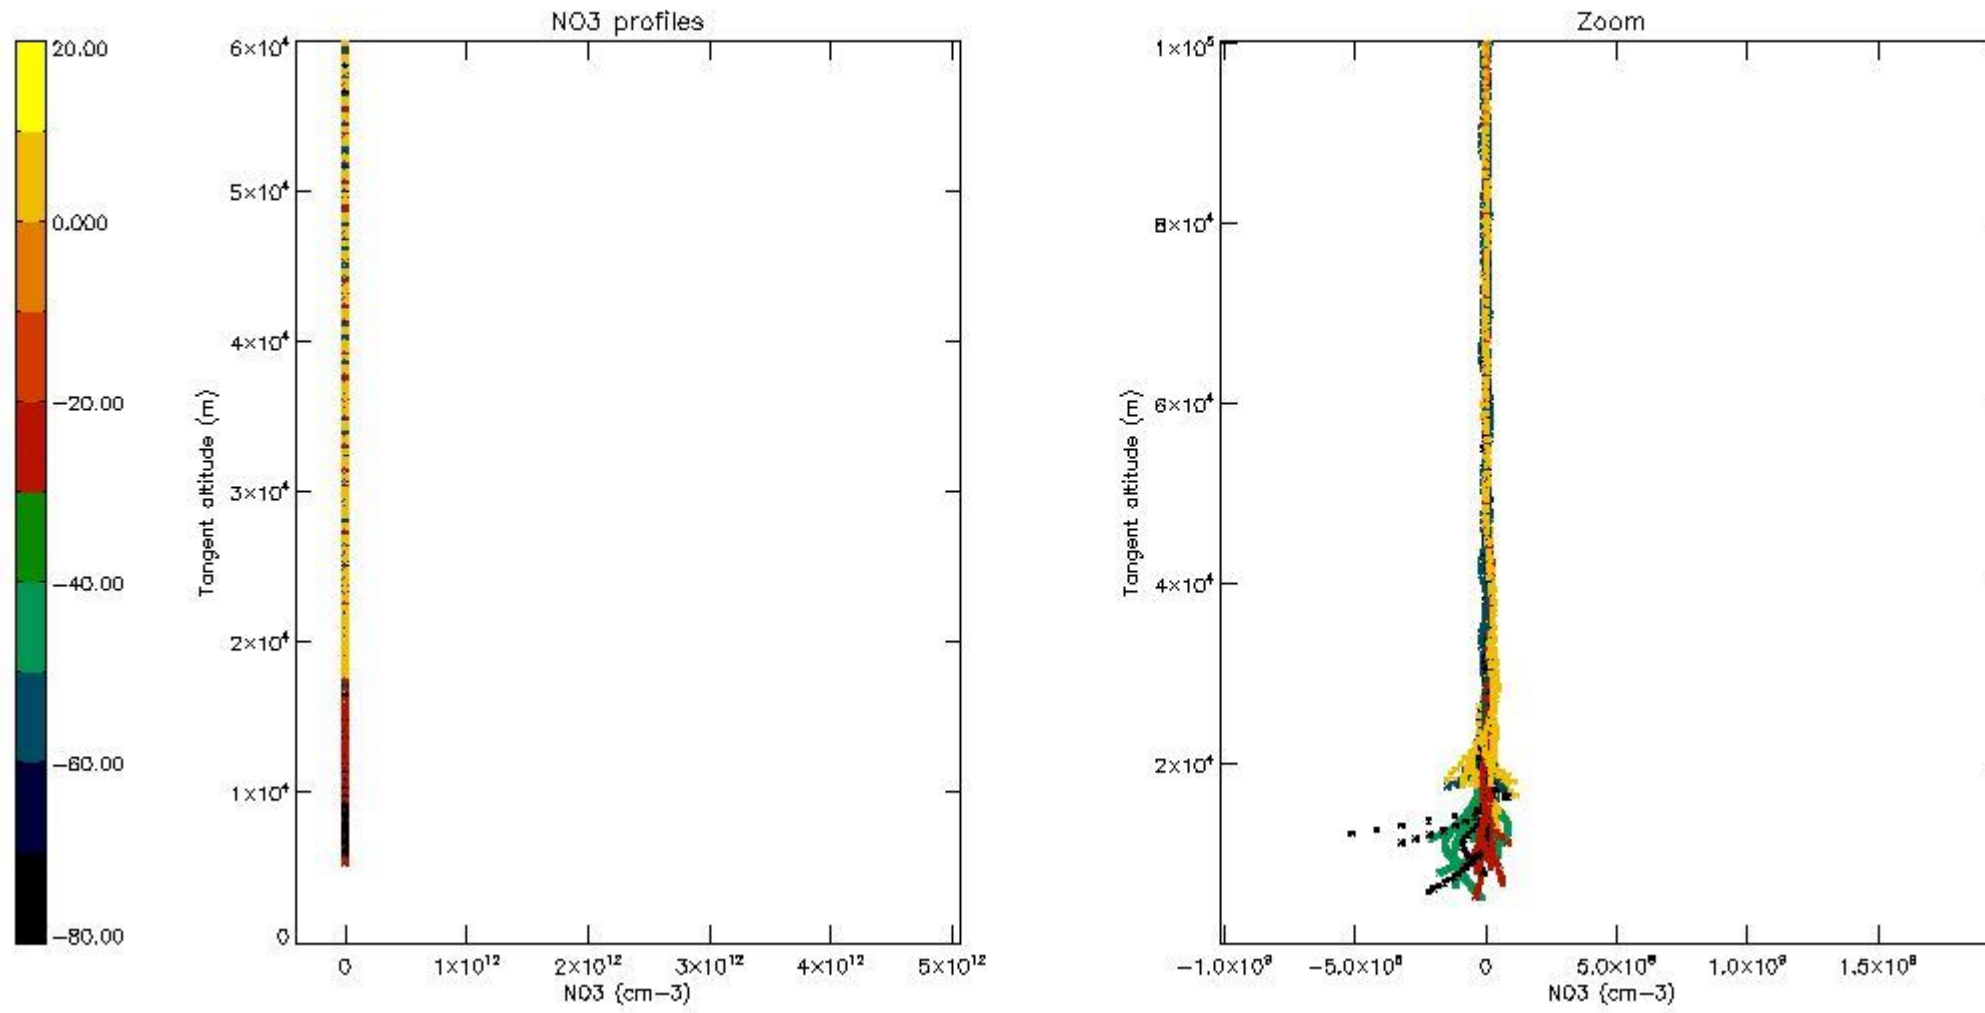

6. Auxiliary Data Files used for the production reported in section 2

The number reported in the third column indicates since which file (see list in section 2) the corresponding auxiliary file has been used. The fourth column is the date of those product files.

Type	Auxiliary Filename	Used since product	Used since product date
INST_PHYS_CHARACTERISTICS	GOM_INS_AXNIEC20050627_150440_20020301_000000_20100101_000000	1	15-JUN-2003 00:02:07
LEVEL-2_PROC_CONFIG	GOM_PR2_AXVIEC20091111_152718_20020301_000000_20500101_000000	1	15-JUN-2003 00:02:07
CROSS_SECTIONS_FILE	GOM_CRS_AXVIEC20091111_154832_20020301_000000_20500101_000000	1	15-JUN-2003 00:02:07