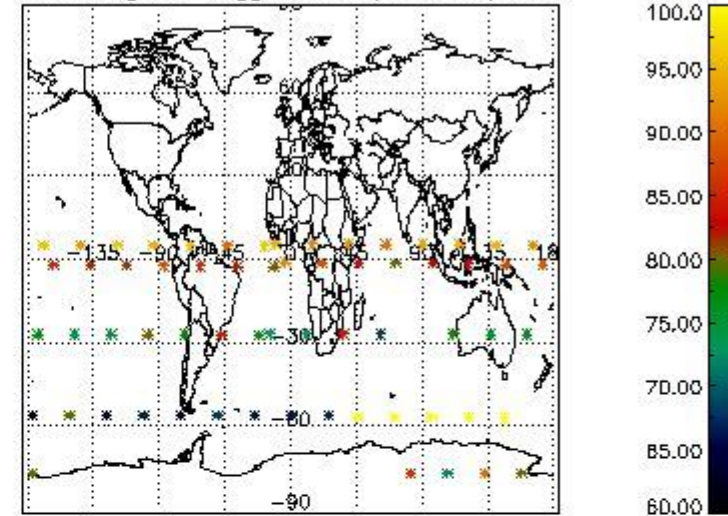

Percentage of flagged data per H2O profile