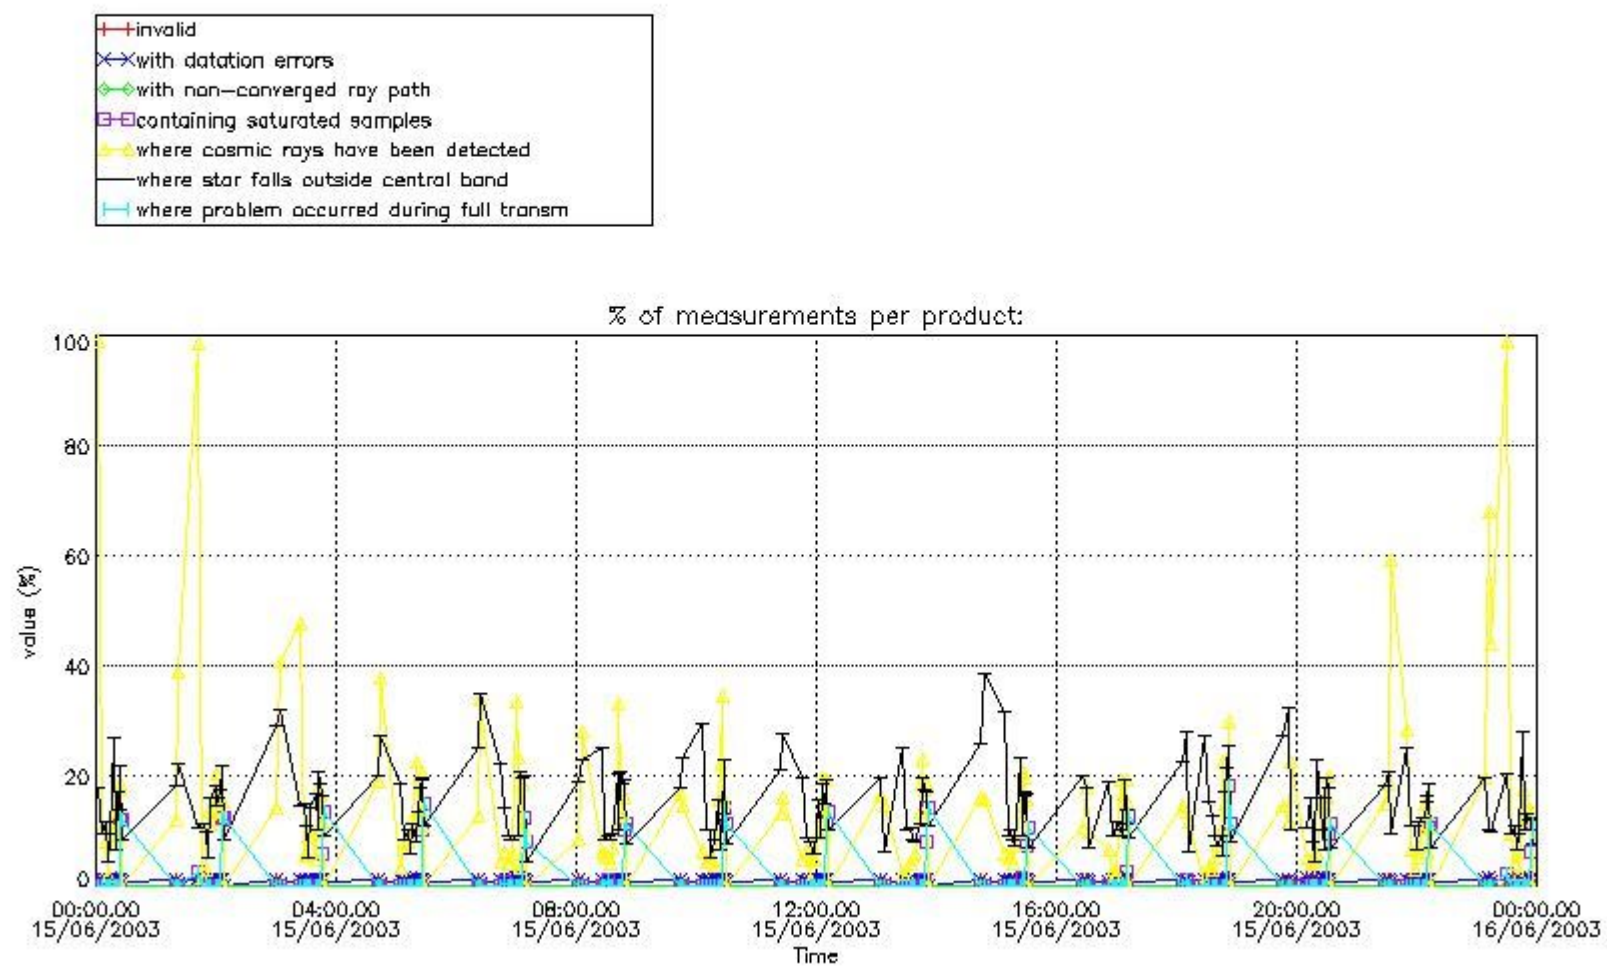

3.1 Plot quality information per product (time dependant)

3.2 Plot quality information per product (world map)

Percentage of flagged data per O3 profile

Percentage of flagged data per H2O profile

Percentage of flagged data per NO2 profile

Percentage of flagged data per NO3 profile

4. Level 1 quality information per product

In this section it is plotted some information contained in the Quality Summary data set of the level 2 products that comes from the level 1b processing. Products without errors (error flag in the MPH set to "0") are used.

4.1 Plot quality information per product (time dependant) coming from level 1b processing

4.1.1 Plot level 1 quality information per product (time dependant): ENVISAT ASCENDING passes

4.1.2 Plot level 1 quality information per product (time dependant): ENVISAT DESCENDING passes