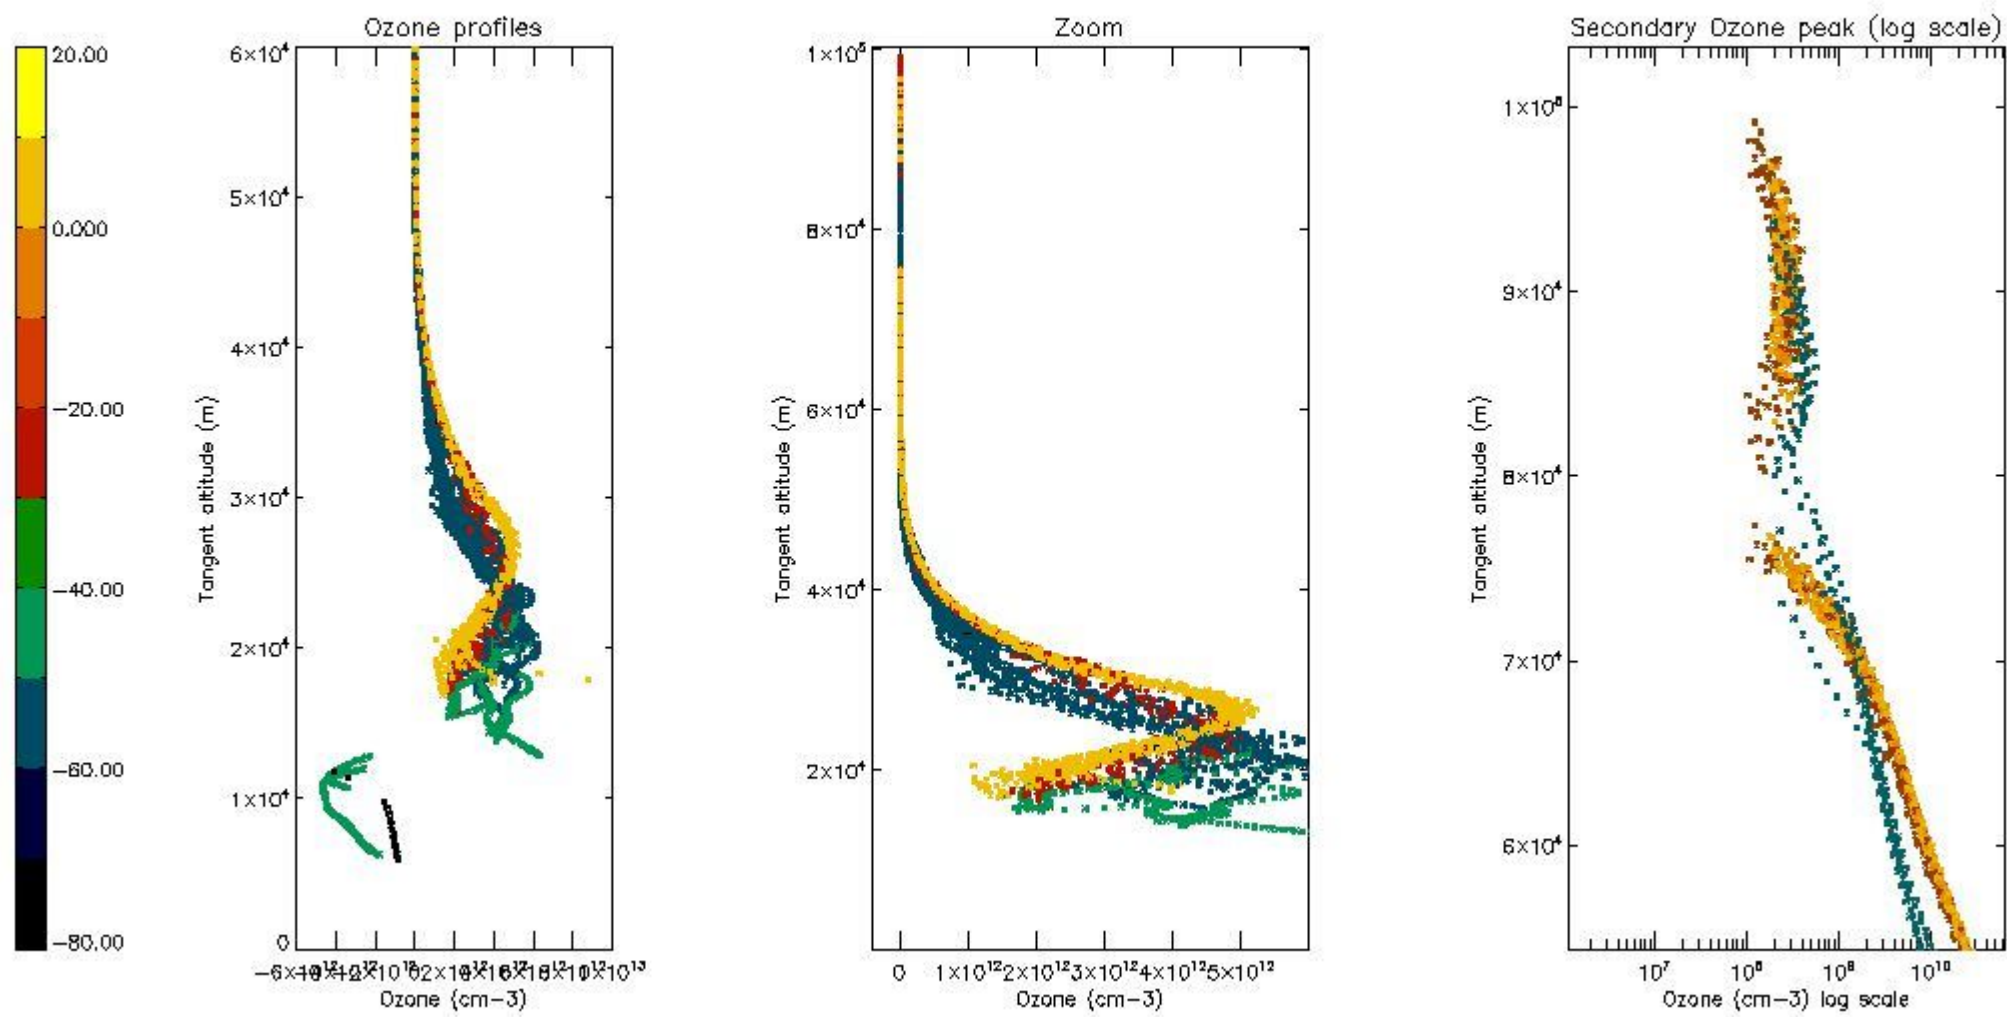

STD < 10	12
STD < 5	9

5.2 Plot ozone profiles for all STD (dark without errors)

The colorbar represents the latitude.

5.3 Plot ozone profiles where STD < 20% (dark without errors)

The colorbar represents the latitude.

5.4 Plot ozone profiles where STD < 10% (dark without errors)

The colorbar represents the latitude.

5.5 Plot ozone profiles where STD < 5% (dark without errors)

The colorbar represents the latitude.

5.6 Plot NO₂ profiles for all STD (dark without errors)