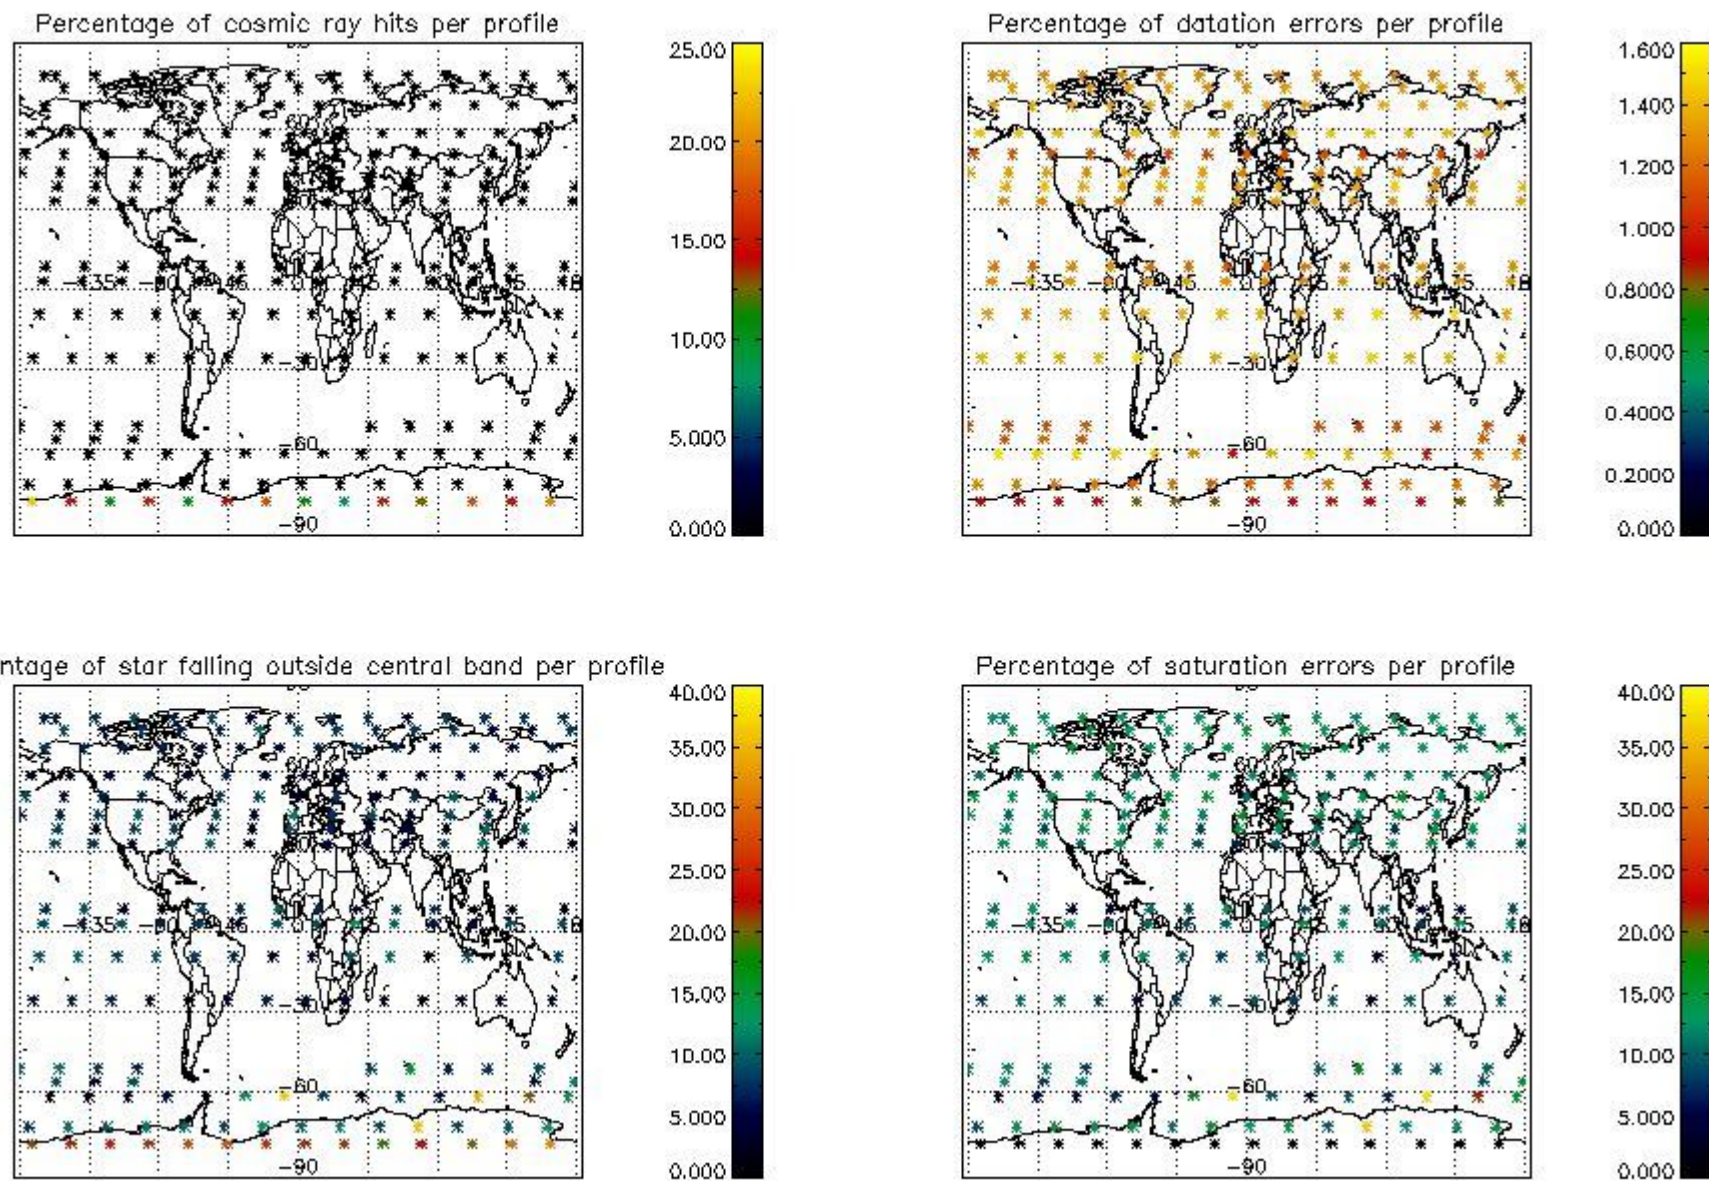

Percentage of datation errors per profile

Percentage of star falling outside central band per profile

Percentage of saturation errors per profile

4.2.2 Plot level 1 quality information per product (world map): ENVISAT DESCENDING passes