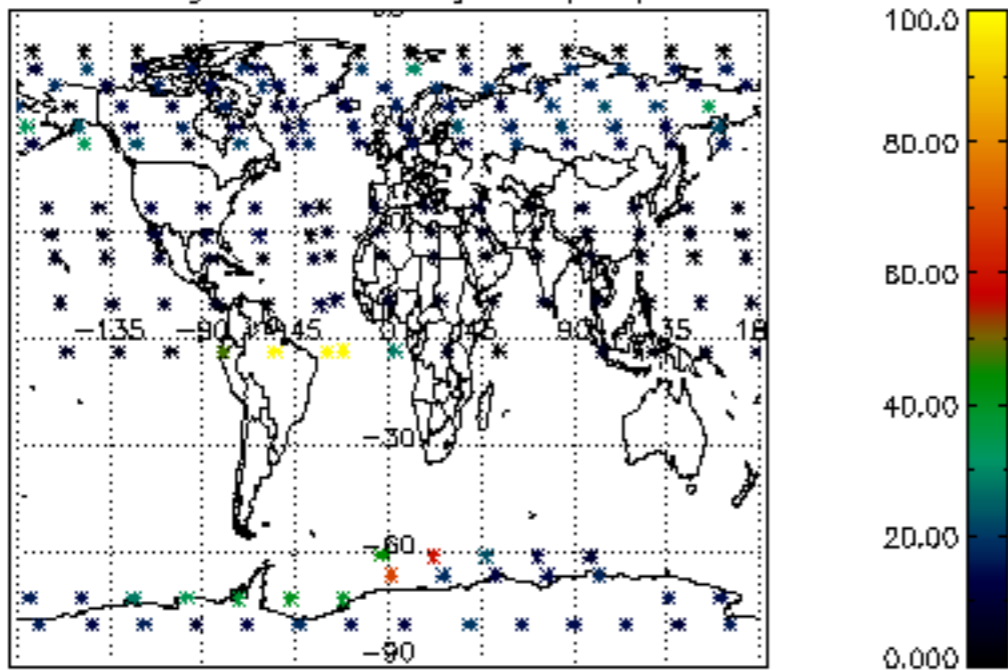

Percentage of cosmic ray hits per profile