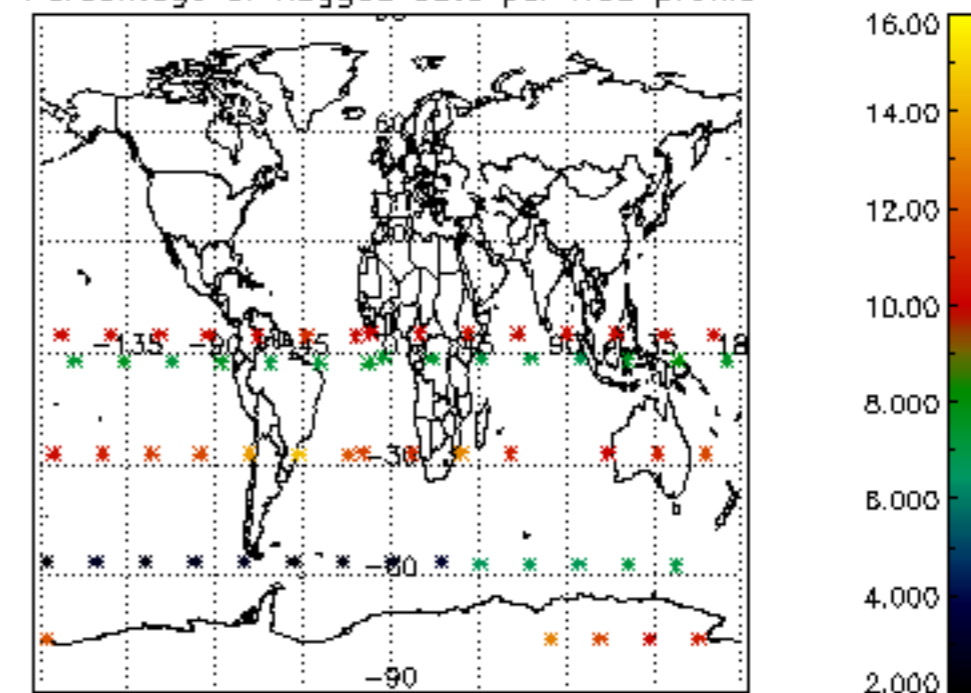

Percentage of flagged data per NO3 profile