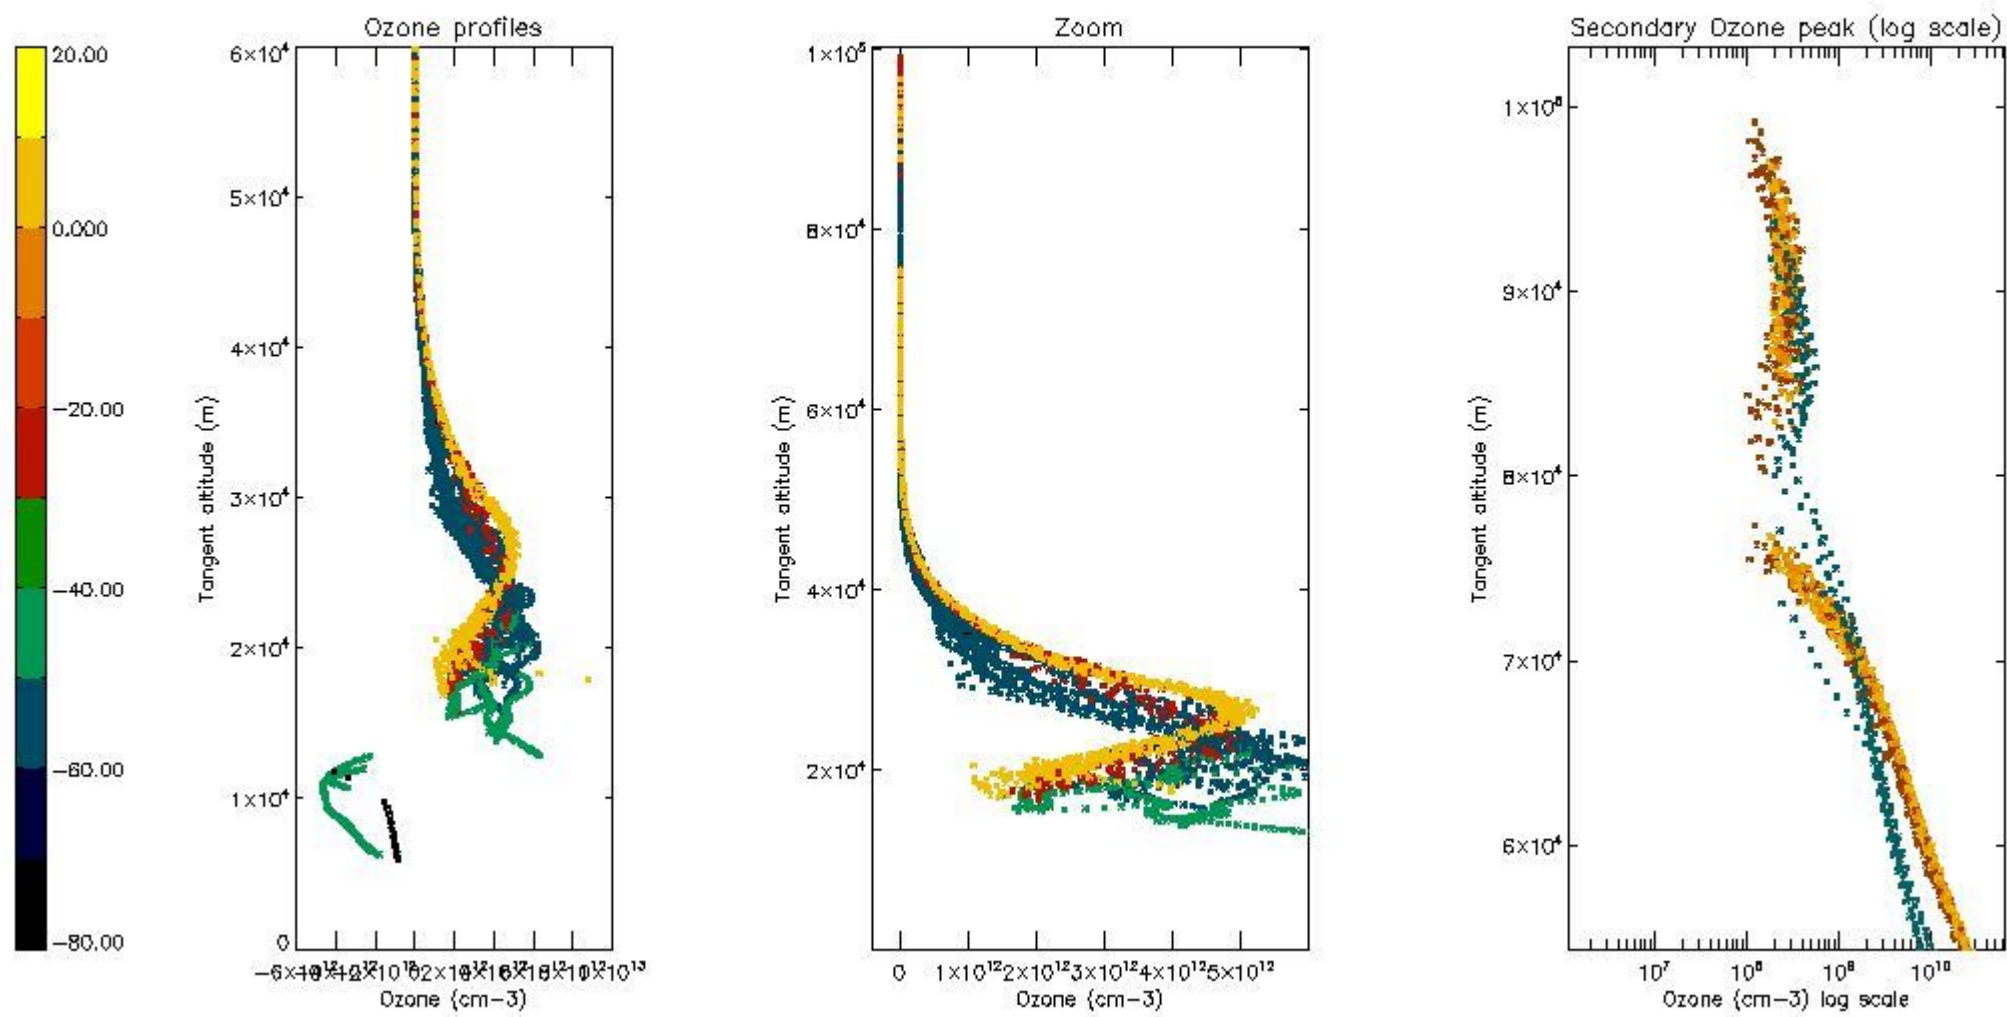

5.5 Plot ozone profiles where STD < 5% (dark without errors)

The colorbar represents the latitude.