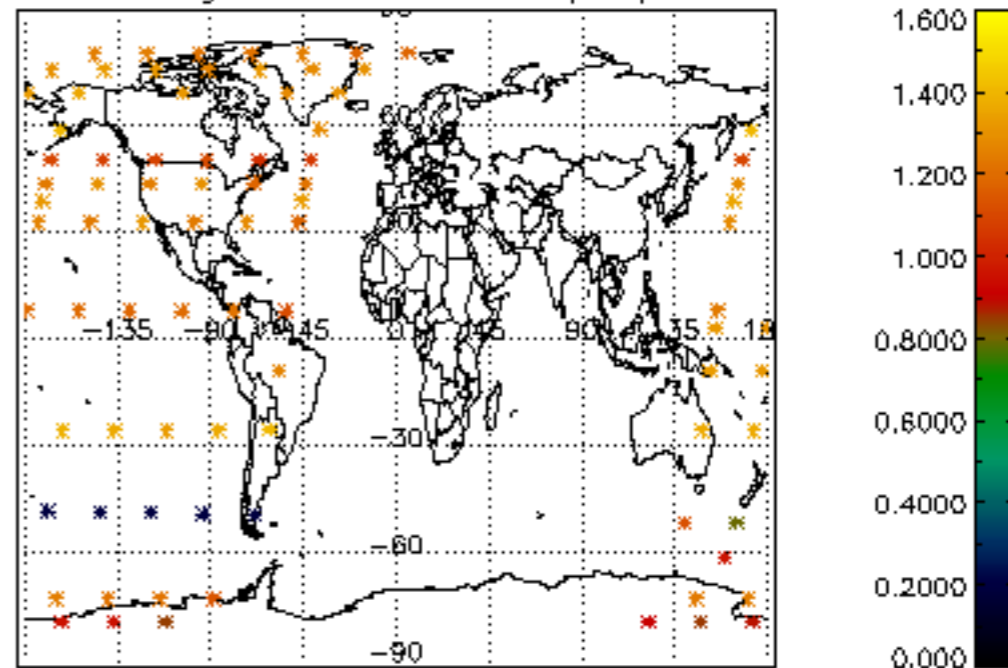

Percentage of datation errors per profile

Percentage of star falling outside central band per profile

Percentage of saturation errors per profile

Percentage of cosmic ray hits per profile

Percentage of datation errors per profile