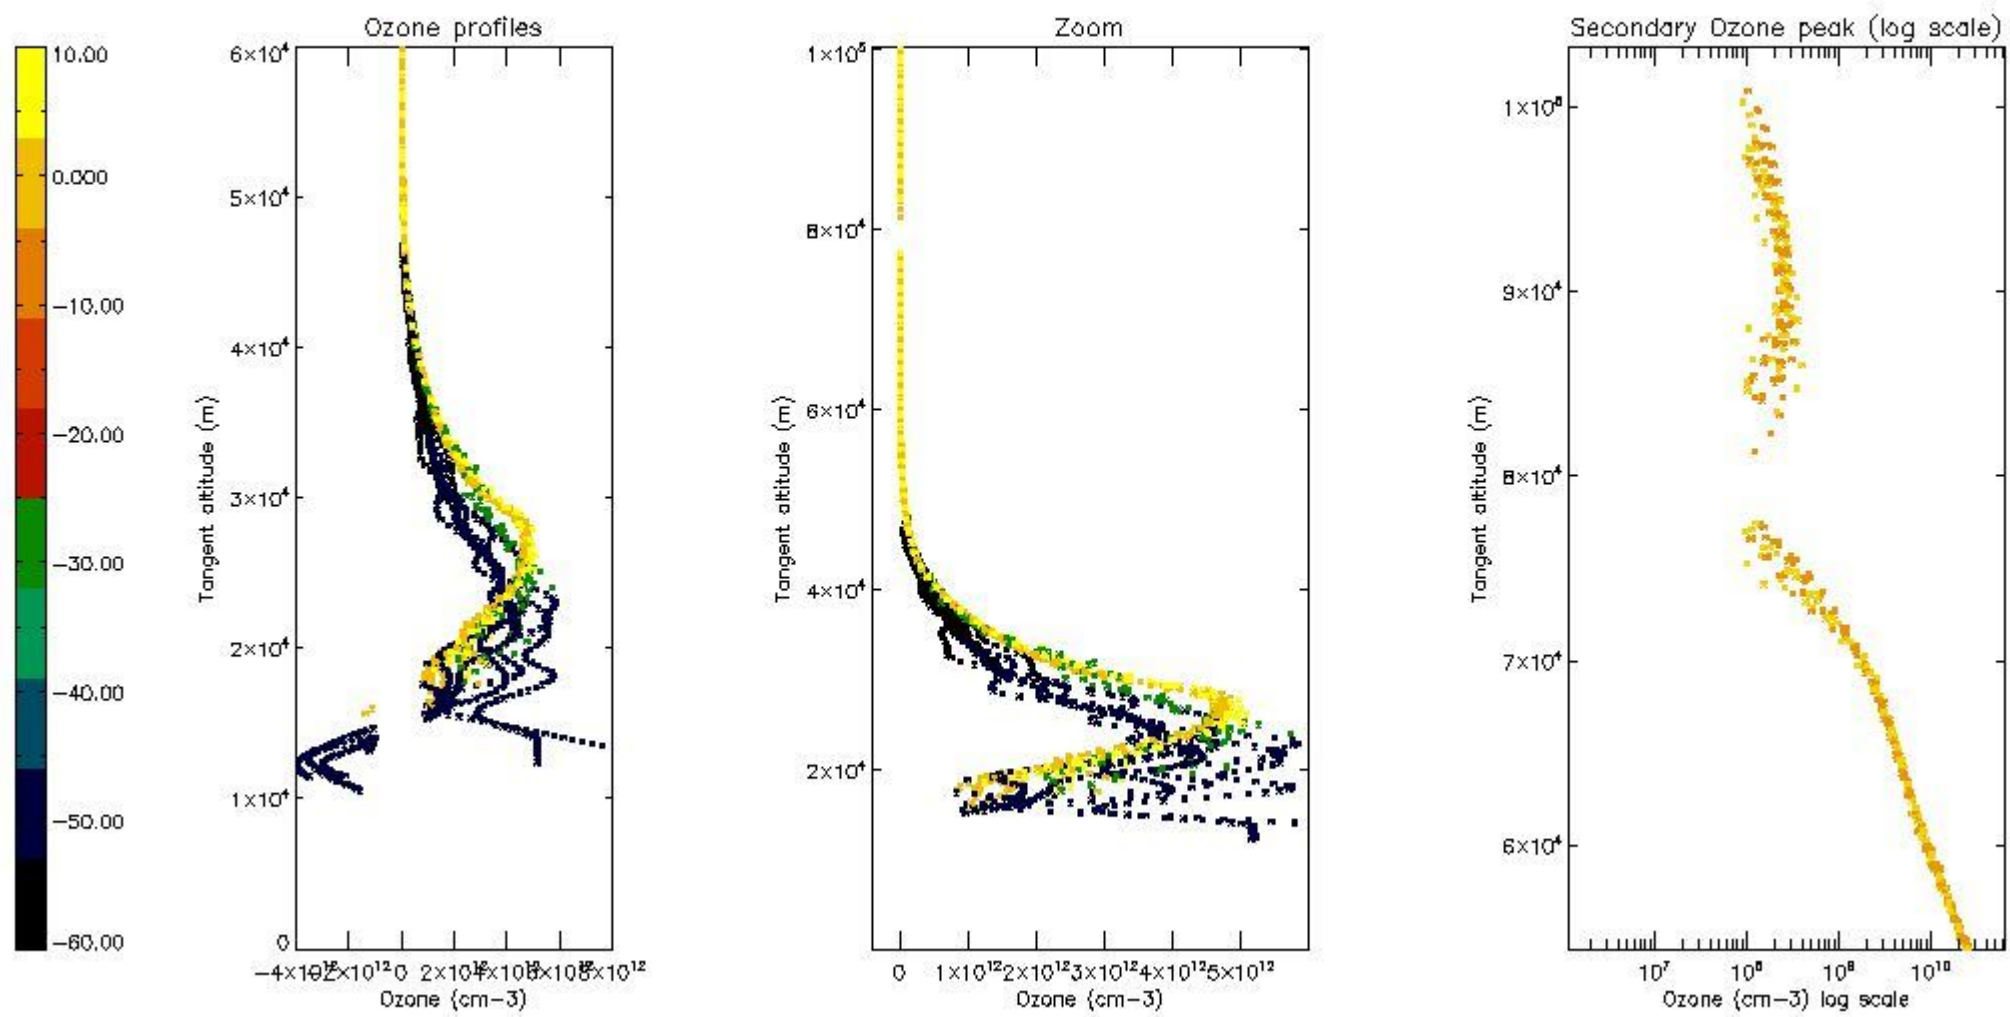

STD < 10	9
STD < 5	6

5.2 Plot ozone profiles for all STD (dark without errors)

The colorbar represents the latitude.

5.3 Plot ozone profiles where STD < 20% (dark without errors)

The colorbar represents the latitude.