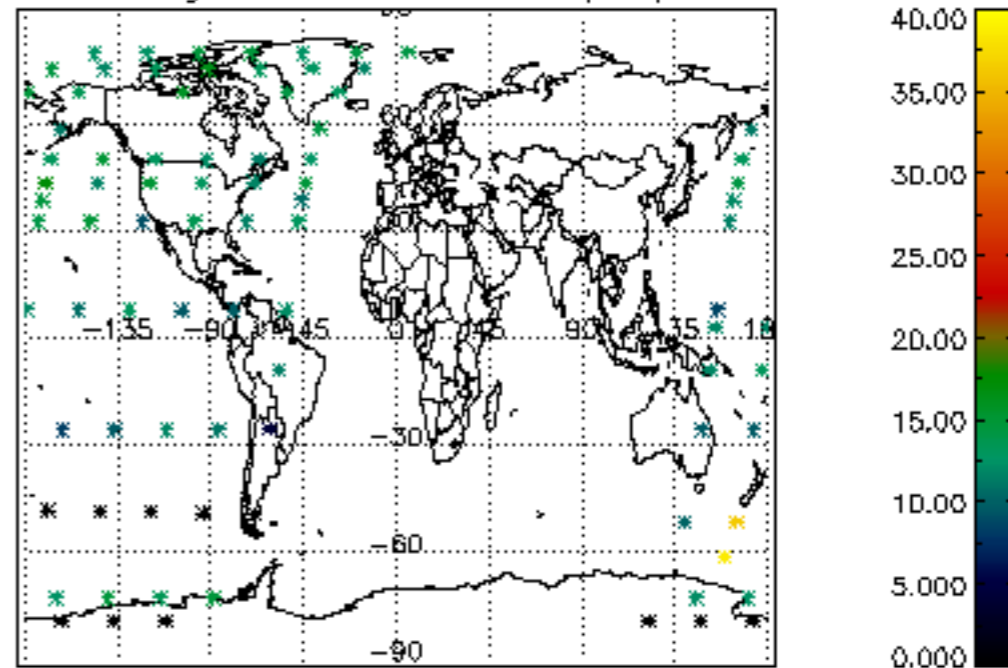

Percentage of saturation errors per profile