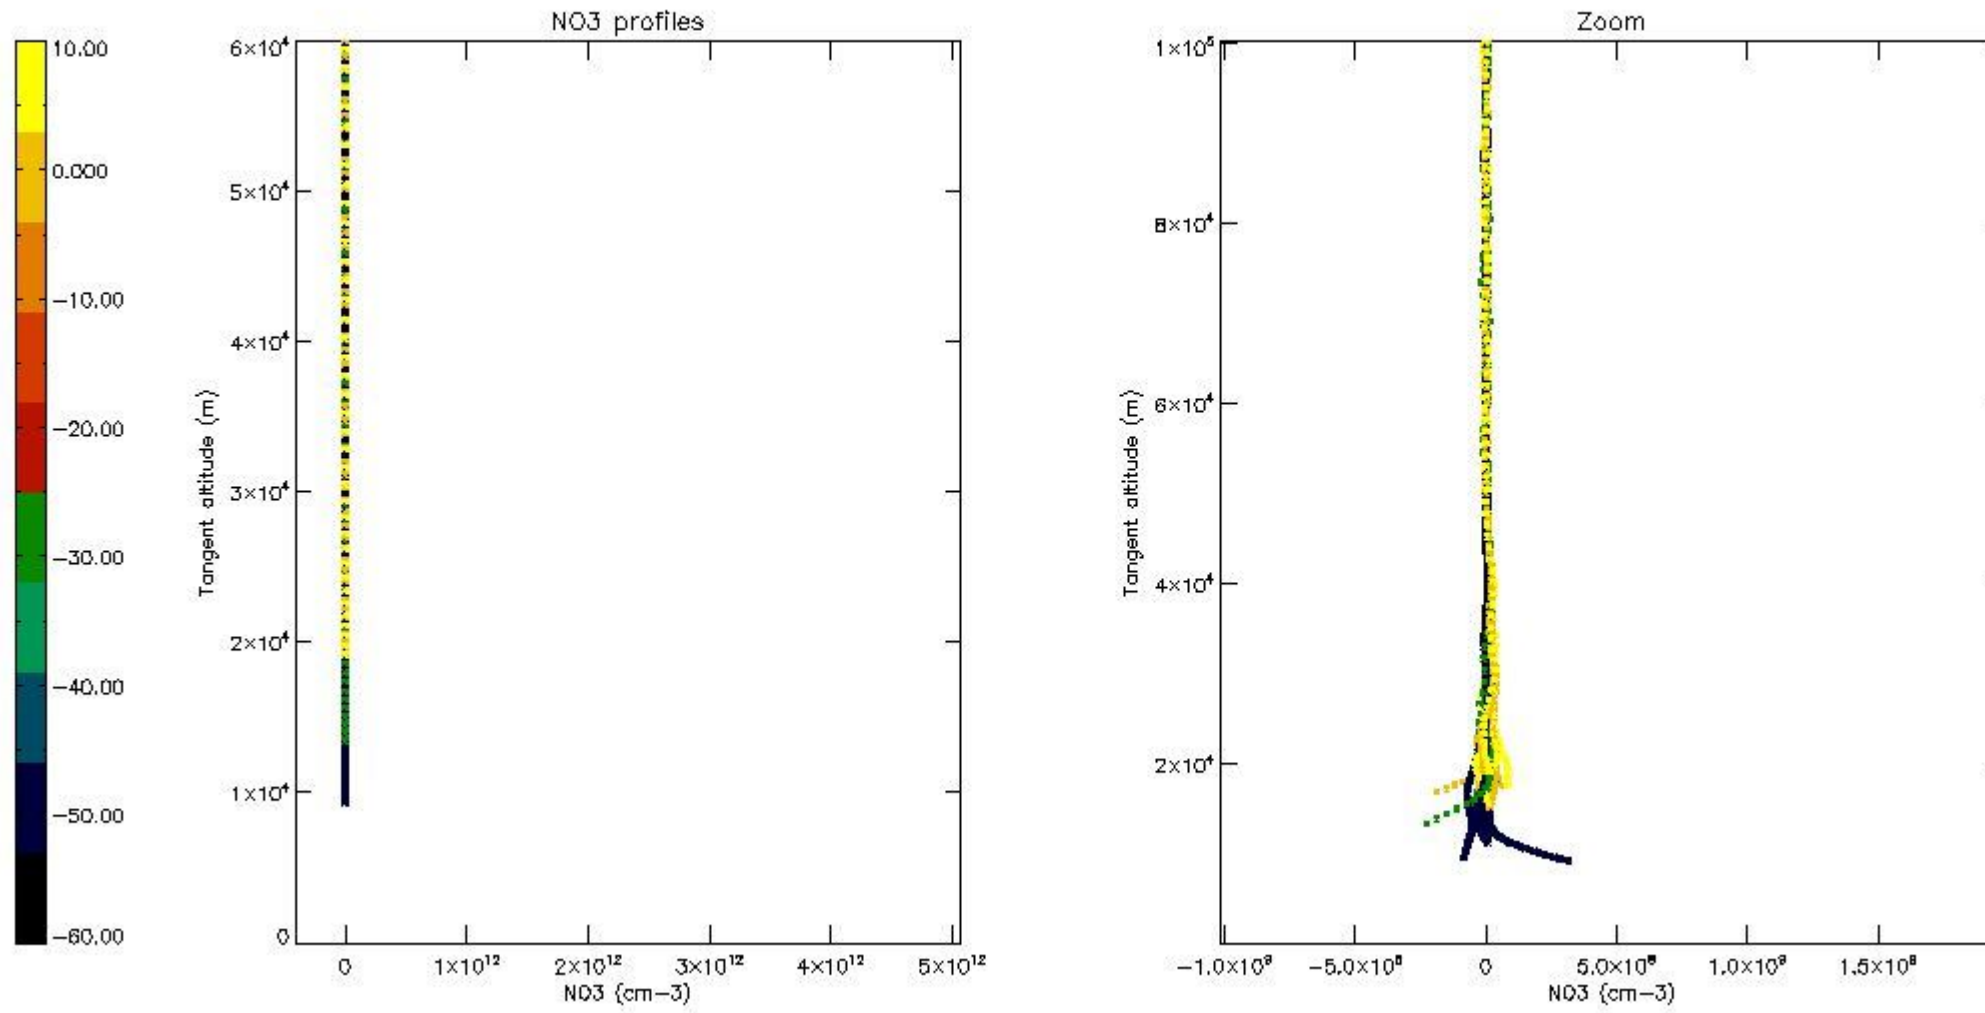

The colorbar represents the latitude.

*5.7 Plot NO3 profiles for all STD (dark without errors)*

The colorbar represents the latitude.