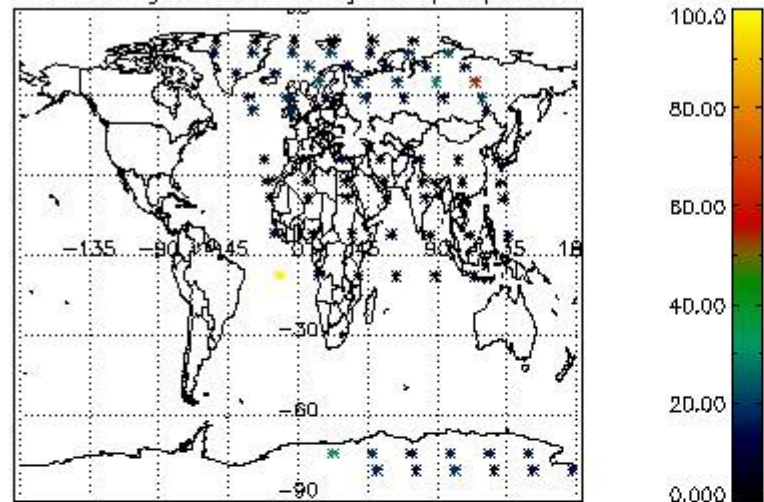

Percentage of cosmic ray hits per profile