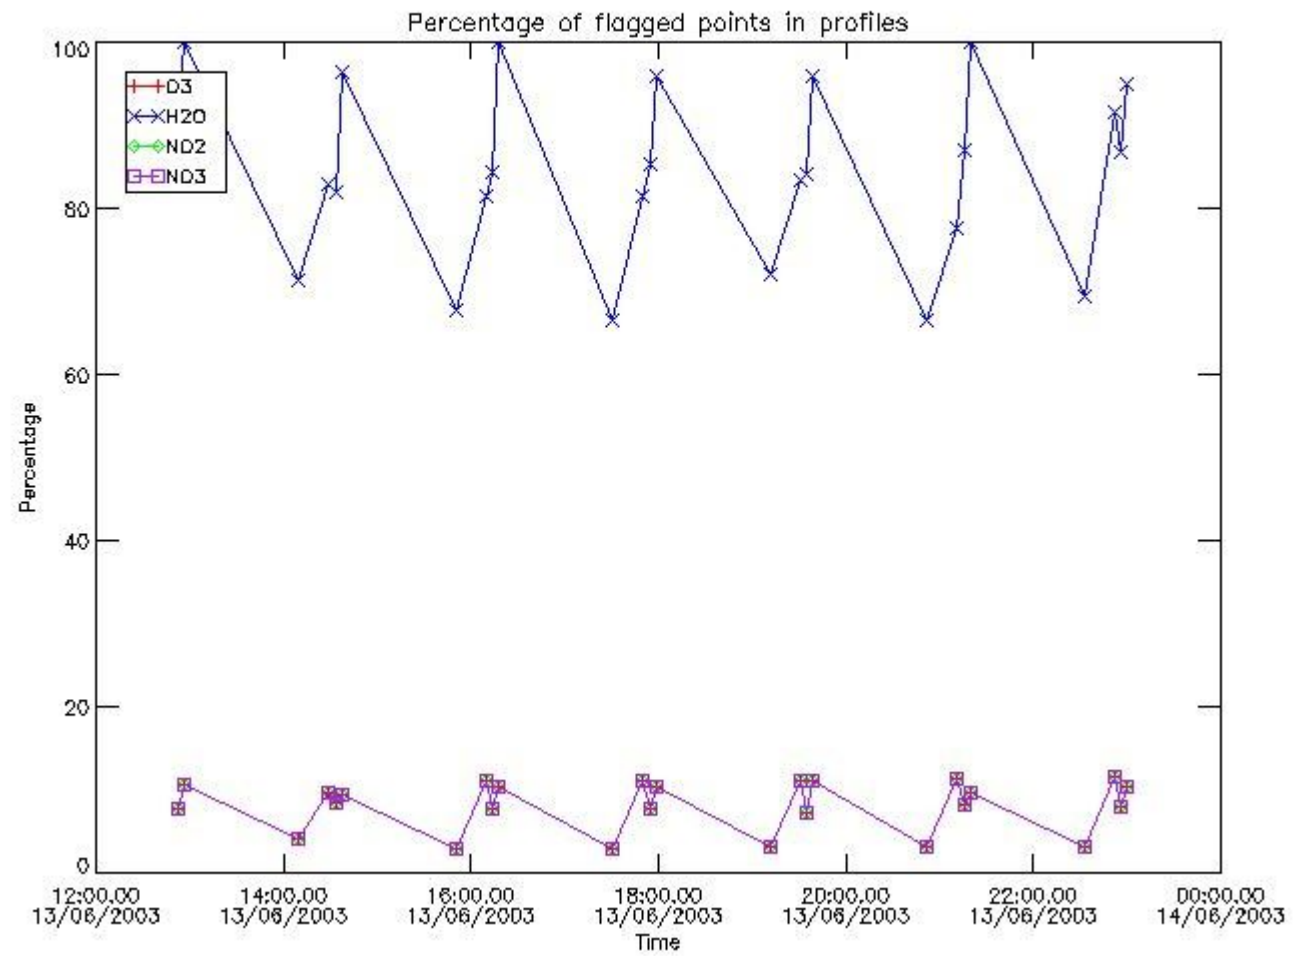

161	GOM_NL__2PRFIN20030613_233335_000000372017_00159_06726_6311.N1	13-JUN-2003 23:33:35	Bright	37.000	67	5Alp CrB	2.2210	11000.	74	6726	No
162	GOM_NL__2PRFIN20030613_233515_000000392017_00159_06726_6312.N1	13-JUN-2003 23:35:15	Bright	39.000	133	40Zet Her	2.8070	6000.0	78	6726	No
163	GOM_NL__2PRFIN20030613_234211_000000412017_00159_06726_6313.N1	13-JUN-2003 23:42:11	Bright	40.500	130	23Bet Dra	2.7990	5800.0	81	6726	No
164	GOM_NL__2PRFIN20030613_234336_000000382017_00159_06726_6314.N1	13-JUN-2003 23:43:36	Bright	38.000	119	14Eta Dra	2.7270	4700.0	76	6726	No
165	GOM_NL__2PRFIN20030613_234657_000000382017_00159_06726_6315.N1	13-JUN-2003 23:46:57	Bright	37.500	60	7Bet UMi	2.0810	3950.0	75	6726	No
166	GOM_NL__2PRFIN20030613_235136_000000372017_00159_06726_6316.N1	13-JUN-2003 23:51:36	Bright	36.500	49	1Alp UMi	1.9900	6300.0	73	6726	No
167	GOM_NL__2PRFIN20030613_235859_000000452017_00159_06726_6317.N1	13-JUN-2003 23:58:59	Bright	44.500	74	11Bet Cas	2.2680	6600.0	89	6726	No

3. Quality information per product

In this section it is plotted some information contained in the Quality Summary data set of the level 2 products. Only products in dark limb conditions and without errors (error flag in the MPH set to "0") are used.

3.1 Plot quality information per product (time dependant)

3.2 Plot quality information per product (world map)