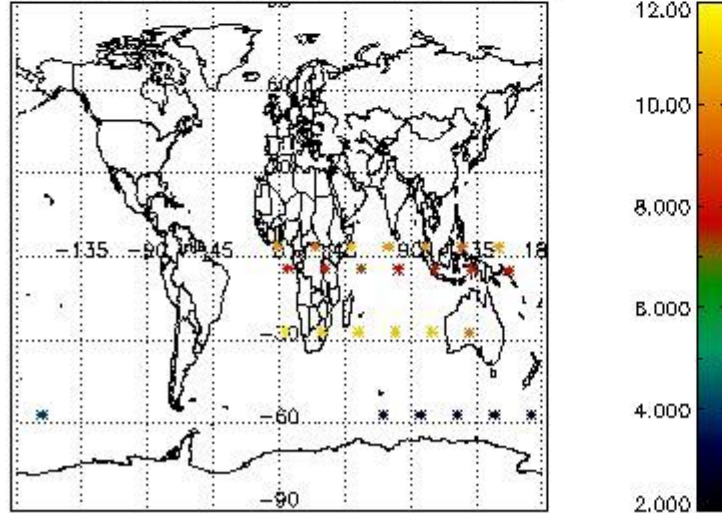

Percentage of flagged data per NO2 profile