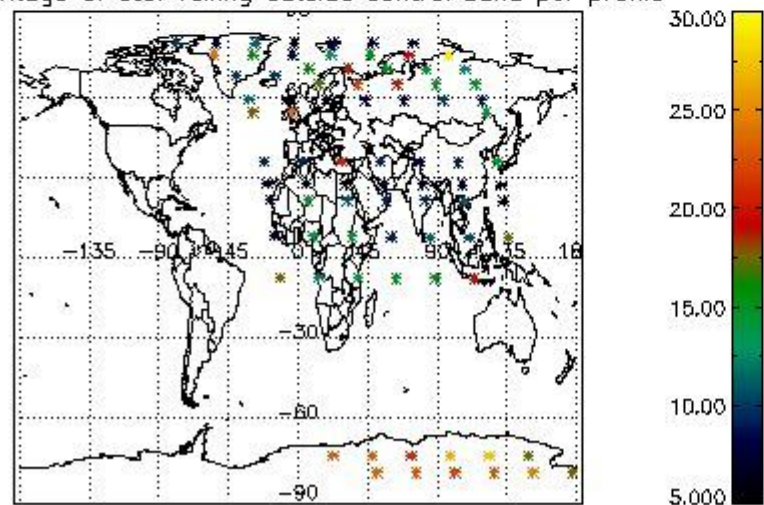

*4.2.1 Plot level 1 quality information per product (world map): ENVISAT ASCENDING passes*

Percentage of cosmic ray hits per profile

Percentage of datation errors per profile

Percentage of star falling outside central band per profile