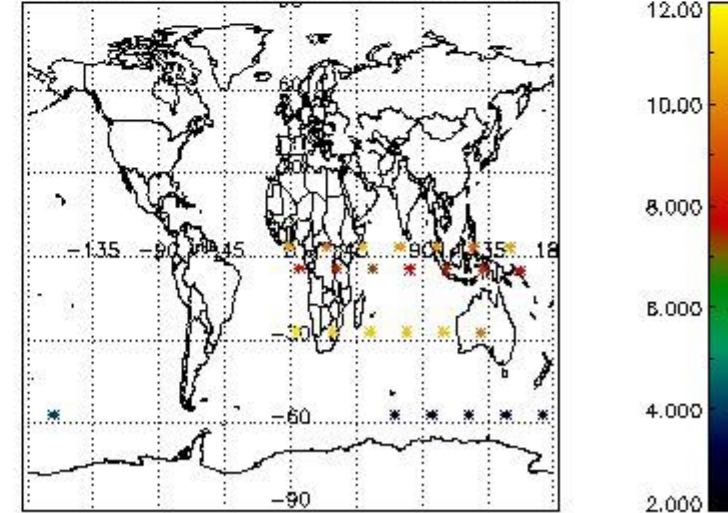

Percentage of flagged data per NO3 profile

4. Level 1 quality information per product

In this section it is plotted some information contained in the Quality Summary data set of the level 2 products that comes from the level 1b processing. Products without errors (error flag in the MPH set to "0") are used.

4.1 Plot quality information per product (time dependant) coming from level 1b processing

4.1.1 Plot level 1 quality information per product (time dependant): ENVISAT ASCENDING passes