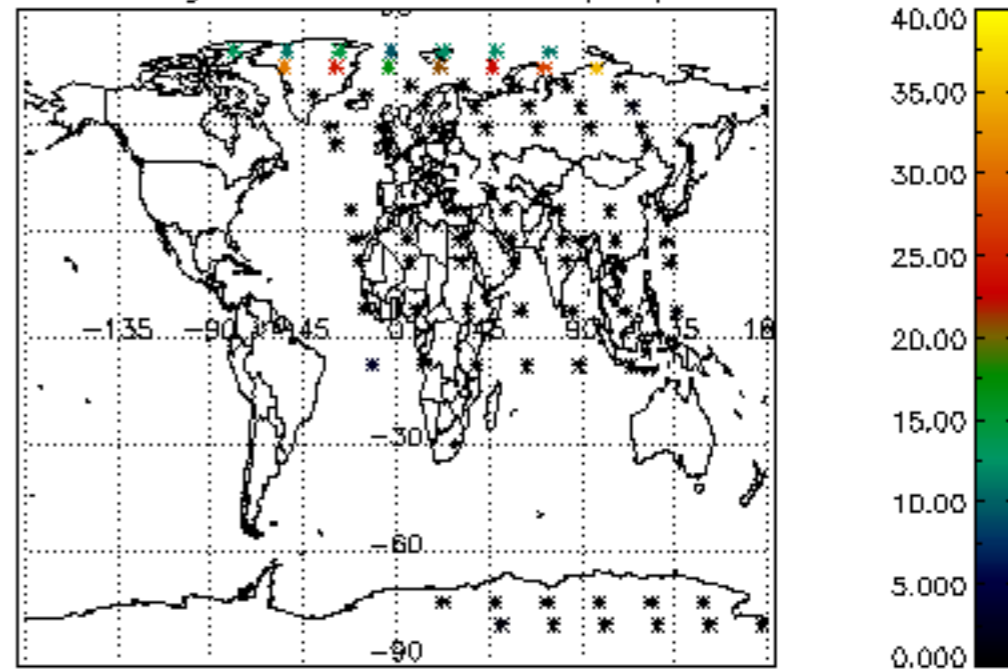

Percentage of datation errors per profile

Percentage of saturation errors per profile