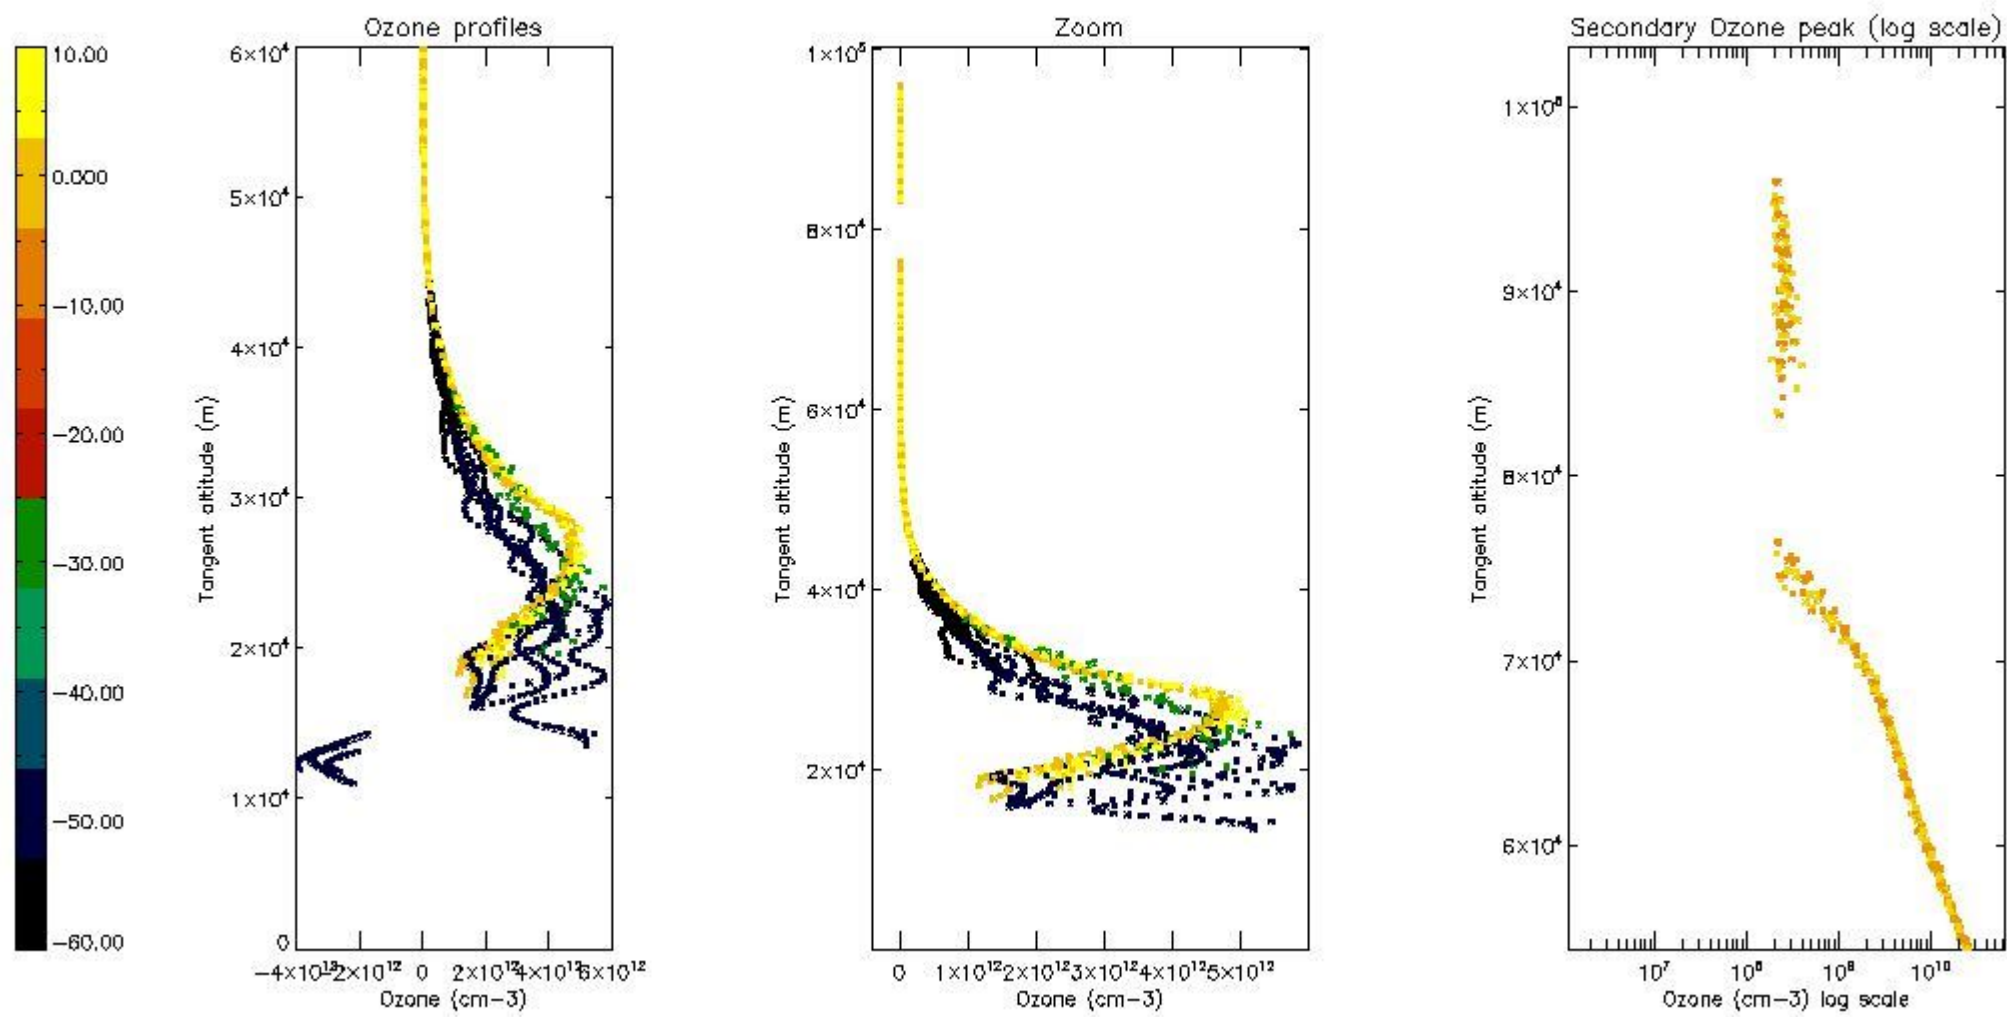

5.5 Plot ozone profiles where STD < 5% (dark without errors)

The colorbar represents the latitude.