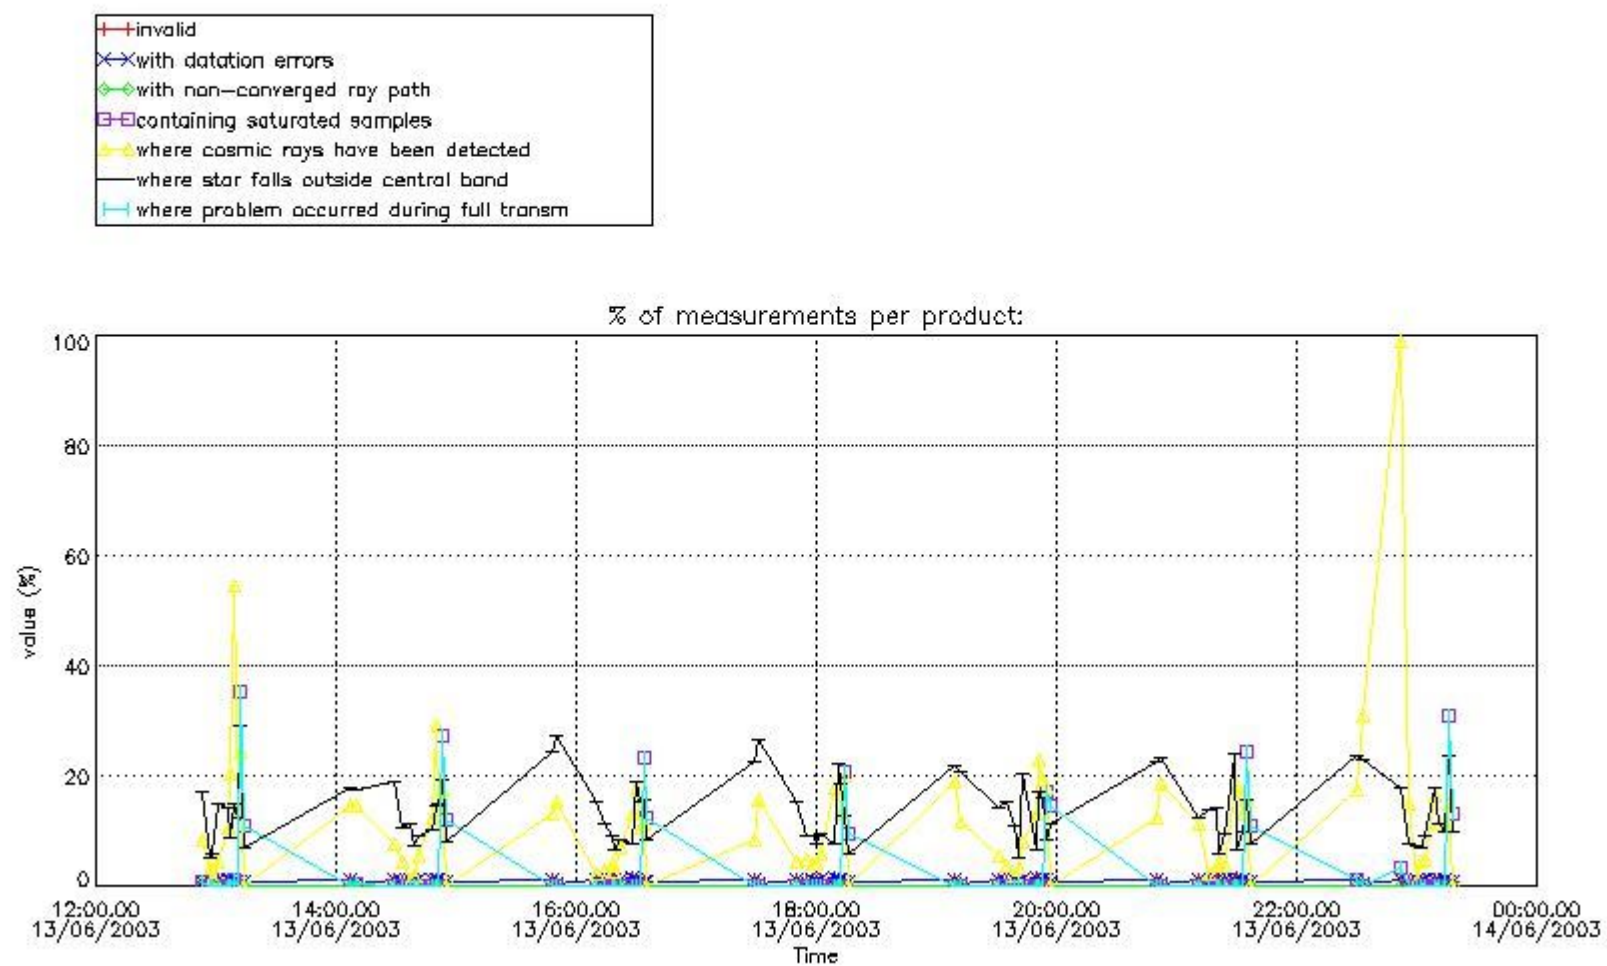

4.1.2 Plot level 1 quality information per product (time dependant): ENVISAT DESCENDING passes