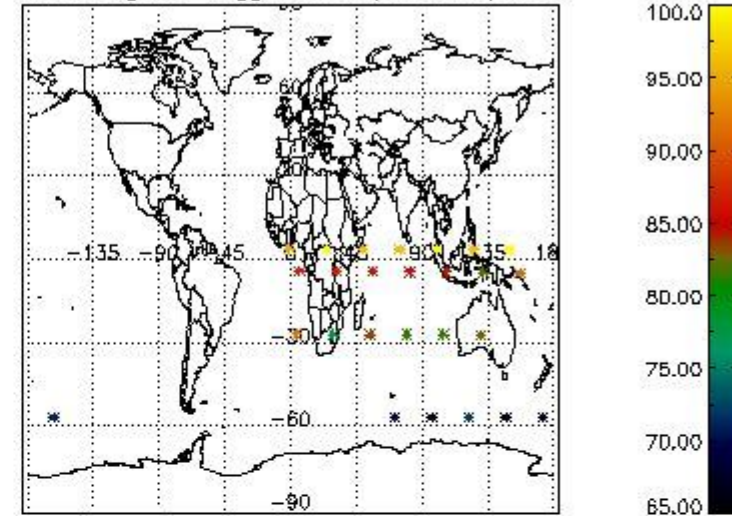

Percentage of flagged data per H2O profile