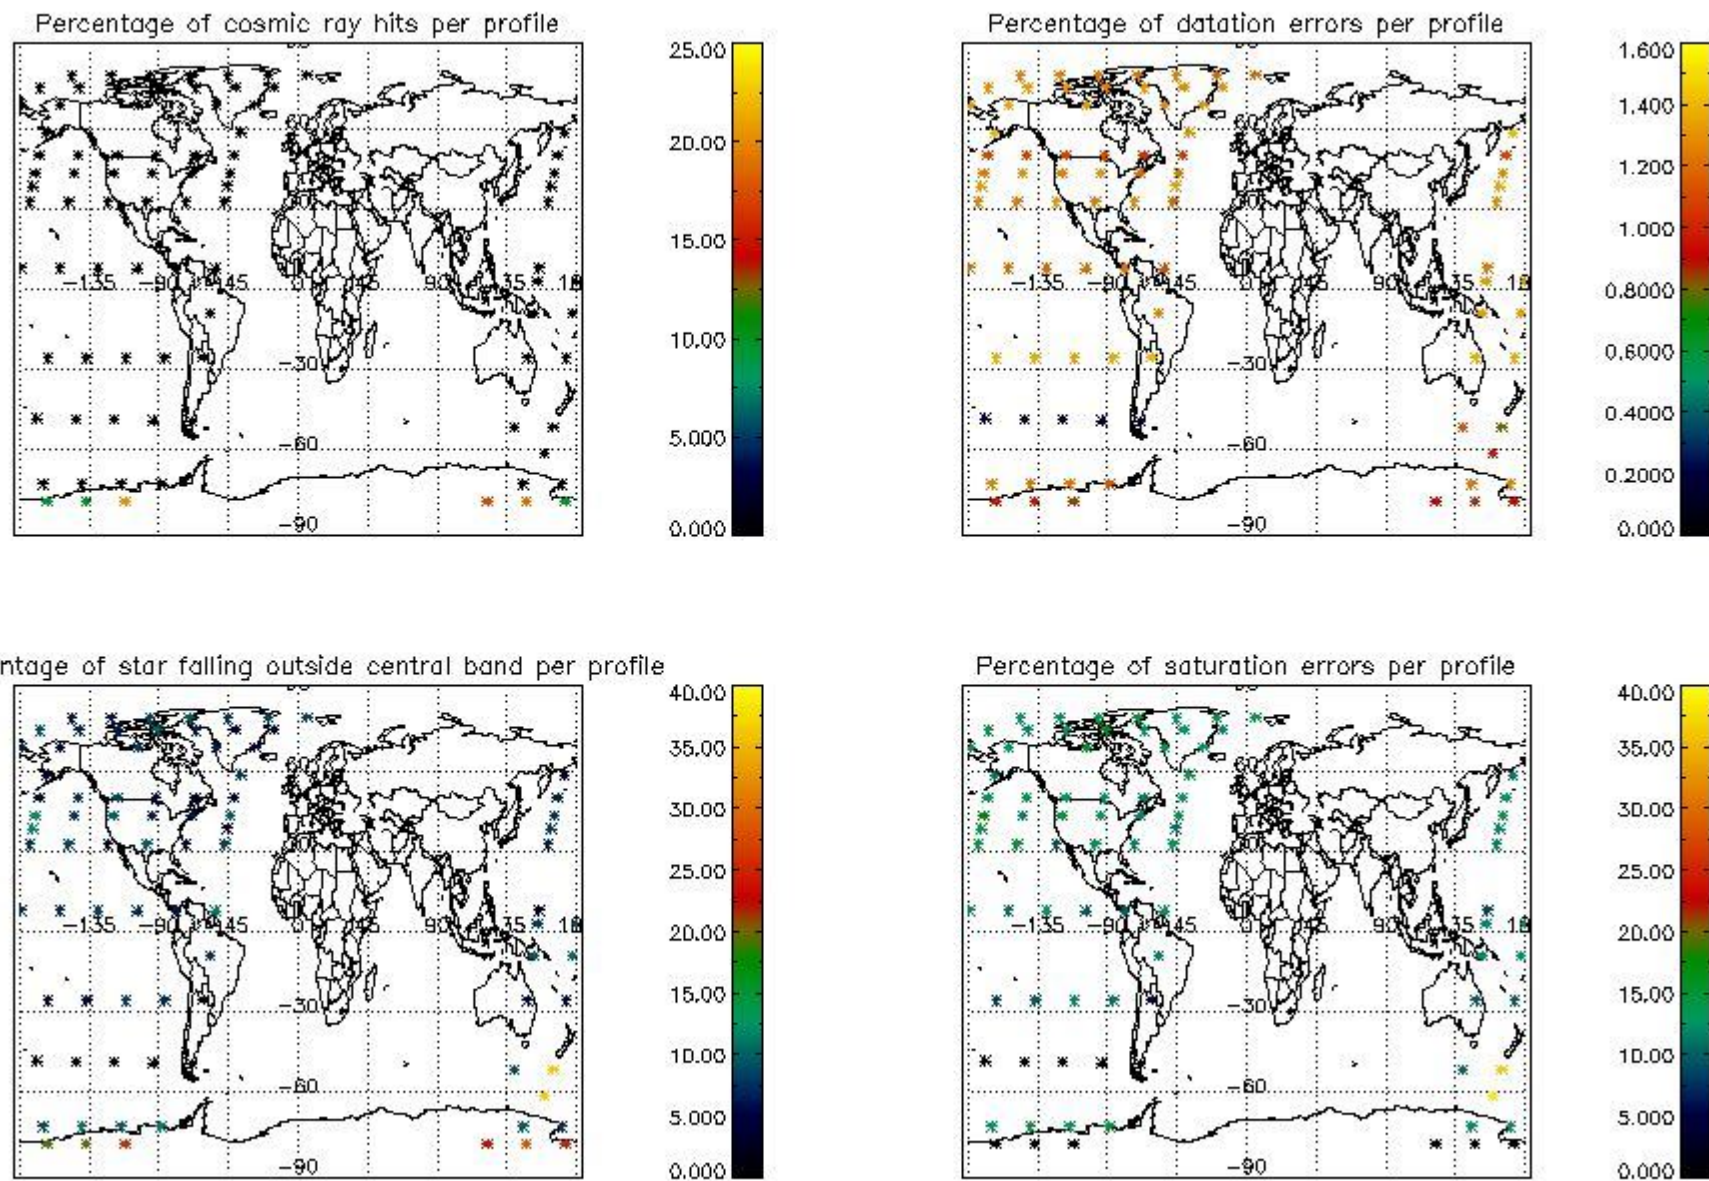

4.2.2 Plot level 1 quality information per product (world map): ENVISAT DESCENDING passes

5. Trace gas profiles

5.1 Ozone statistics based on quality of products

The final quality of the products can be "measured" using the STD (Standard Deviation) attached to every point profile. This information is written to the parameter GOM_NL__2P/NL_LOCAL_SPECIES_DENSITY/o3_std of the level 2 products. The table below shows the statistics for given STD ranges.

The statistics are given with respect to the overall valid production:

- Products without fatal errors: GOM_NL__2P/MPH/PRODUCT_ERR=0
- Valid point profile: GOM_NL__2P/NL_LOCAL_SPECIES_DENSITY/pcd(0)=0

The 'Criteria' is applied to valid points of dark limb products:

- Products in dark limb illumination condition: GOM_NL__2P/NL_SUMMARY_QUALITY/obs_ill_cond=0
- Products without fatal errors: GOM_NL__2P/MPH/PRODUCT_ERR=0
- Valid point profile: GOM_NL__2P/NL_LOCAL_SPECIES_DENSITY/pcd(0)=0

So, the table below shows the percentage of dark limb and valid observations for each criteria with respect to the overall valid daily observations.

Criteria	% of total production
All STD	23
STD < 20	11