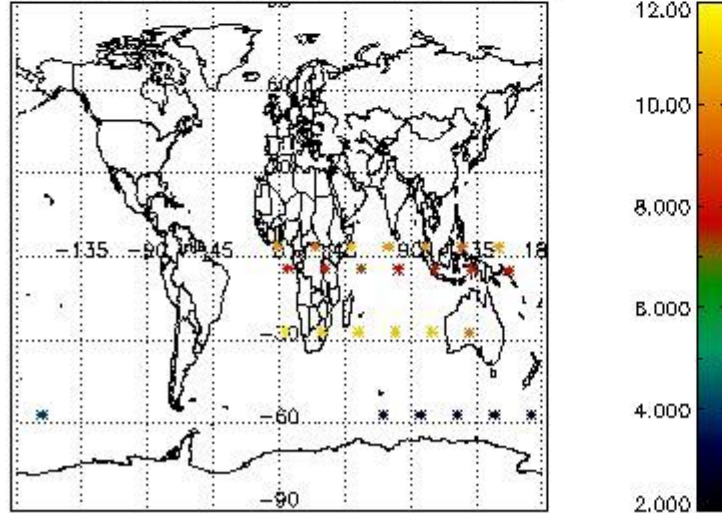

#### 3.2 Plot quality information per product (world map)

Percentage of flagged data per O3 profile

Percentage of flagged data per H2O profile

Percentage of flagged data per NO2 profile

Percentage of flagged data per NO3 profile