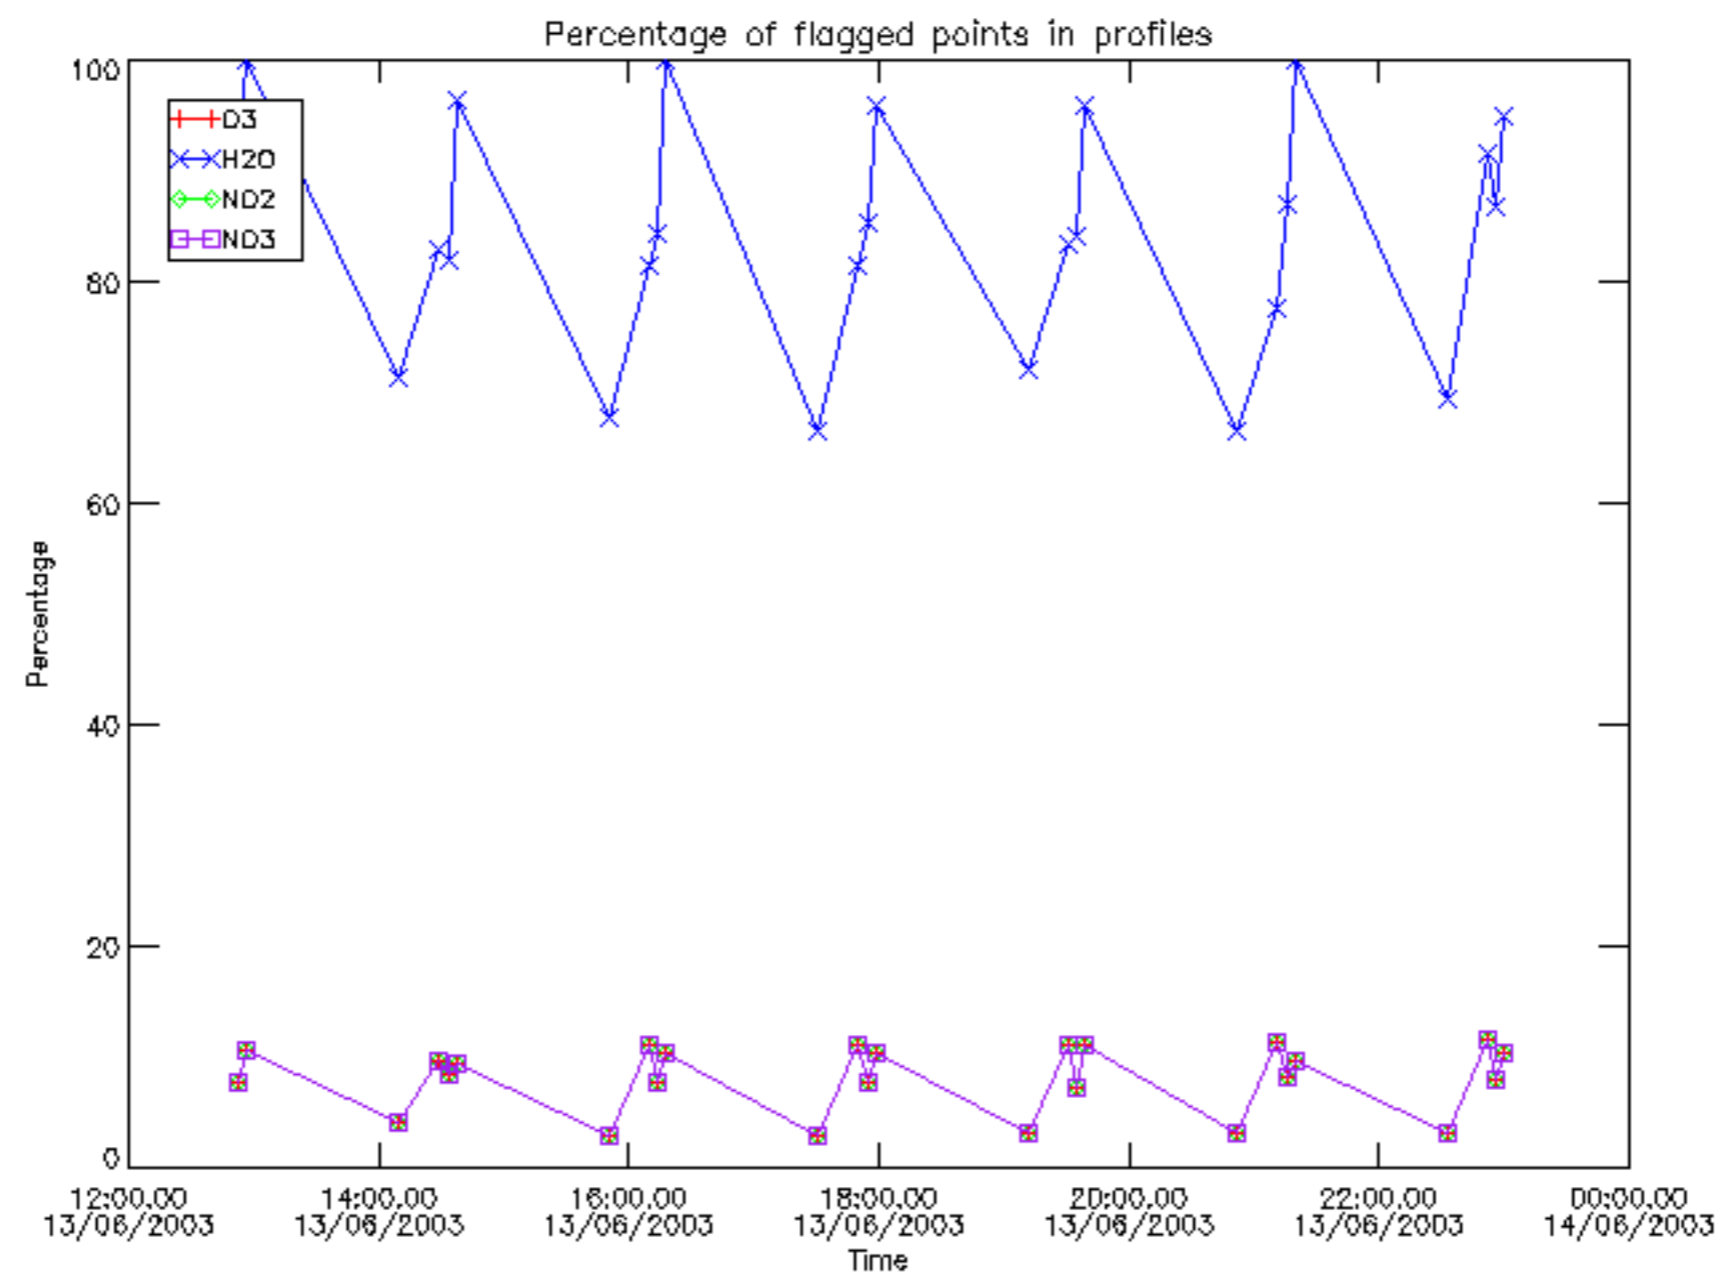

Percentage of flagged data per D3 profile

Percentage of flagged data per H2O profile