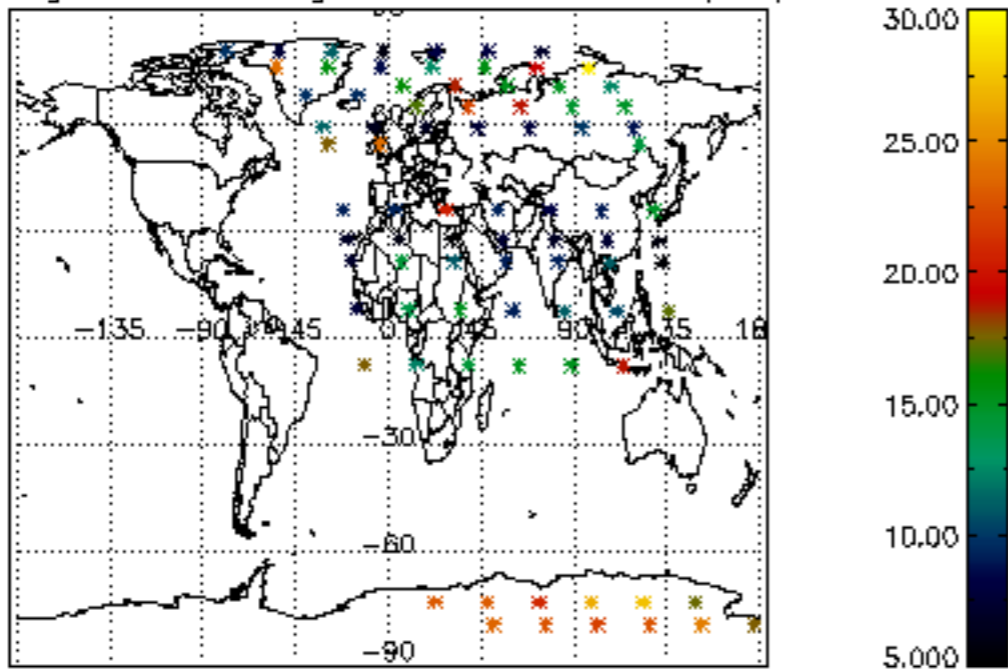

Percentage of cosmic ray hits per profile

Percentage of star falling outside central band per profile