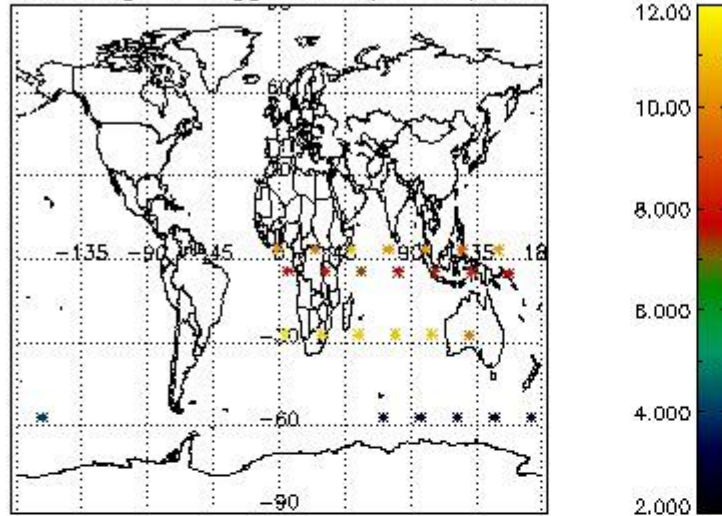

Percentage of flagged data per O3 profile