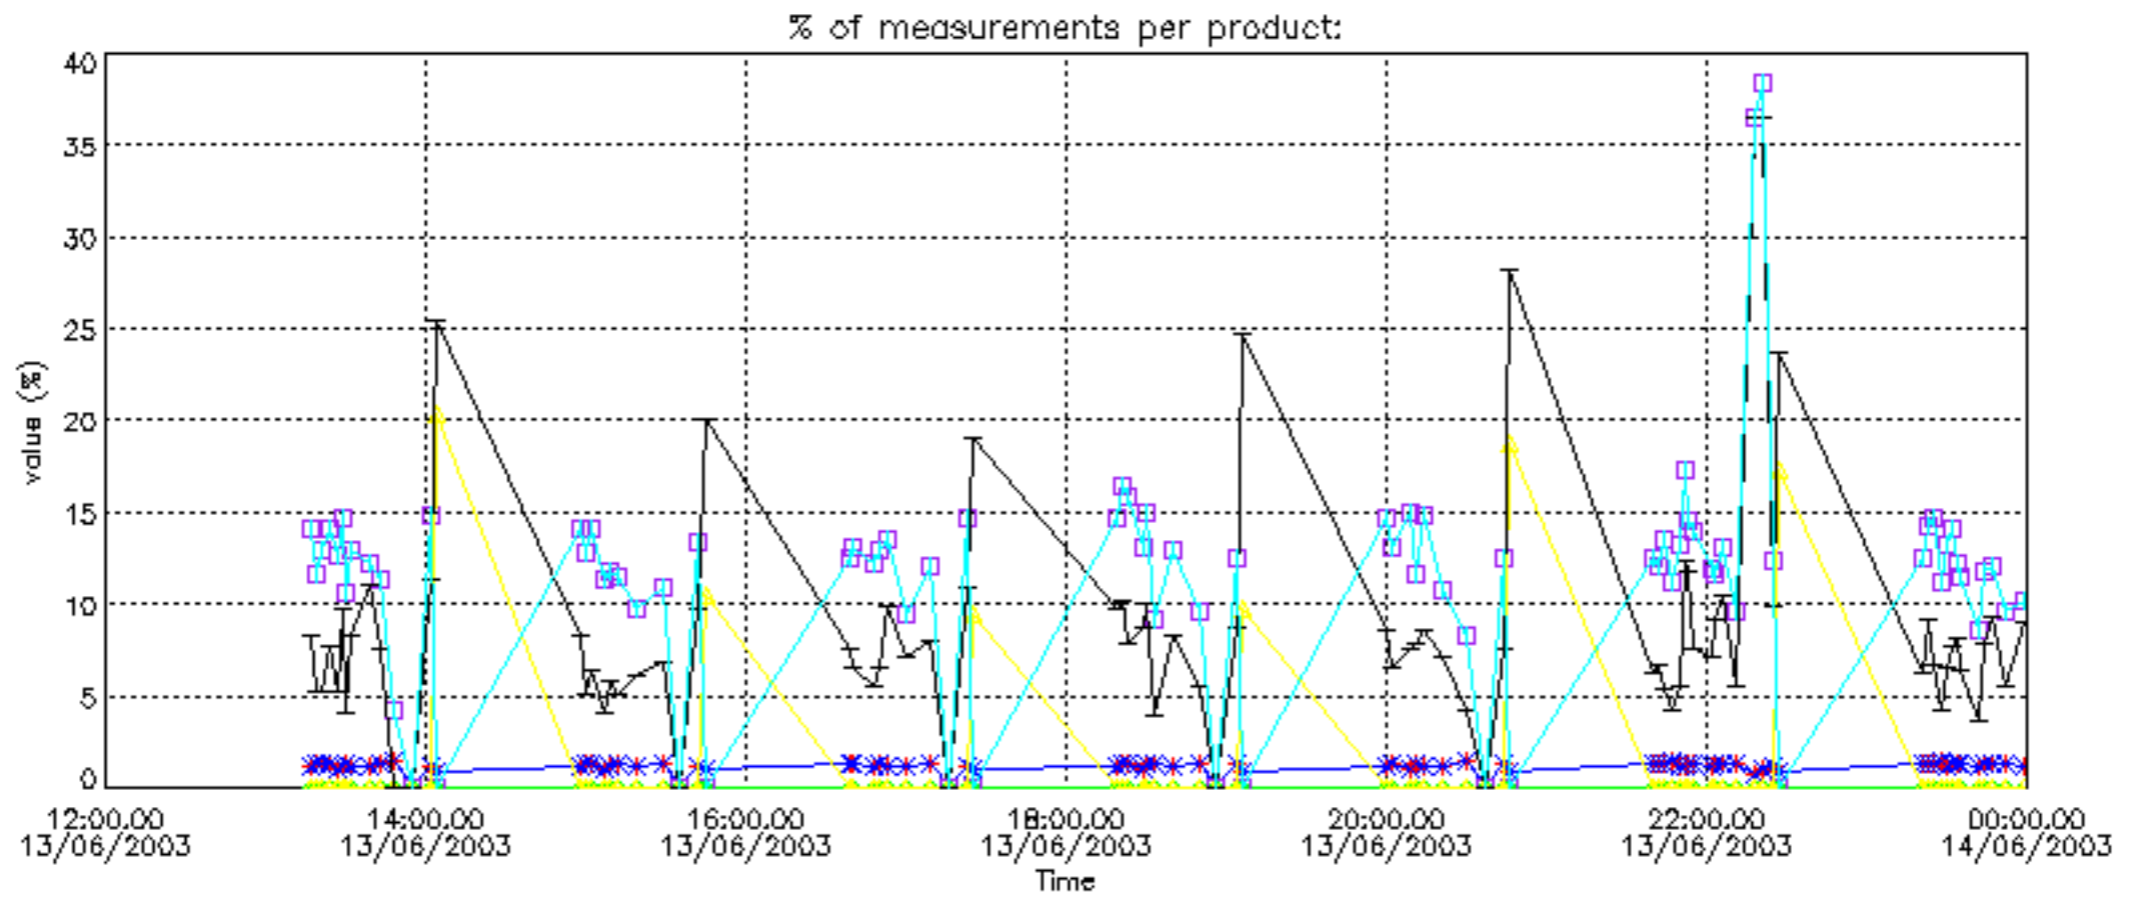

Percentage of cosmic ray hits per profile

Percentage of datation errors per profile