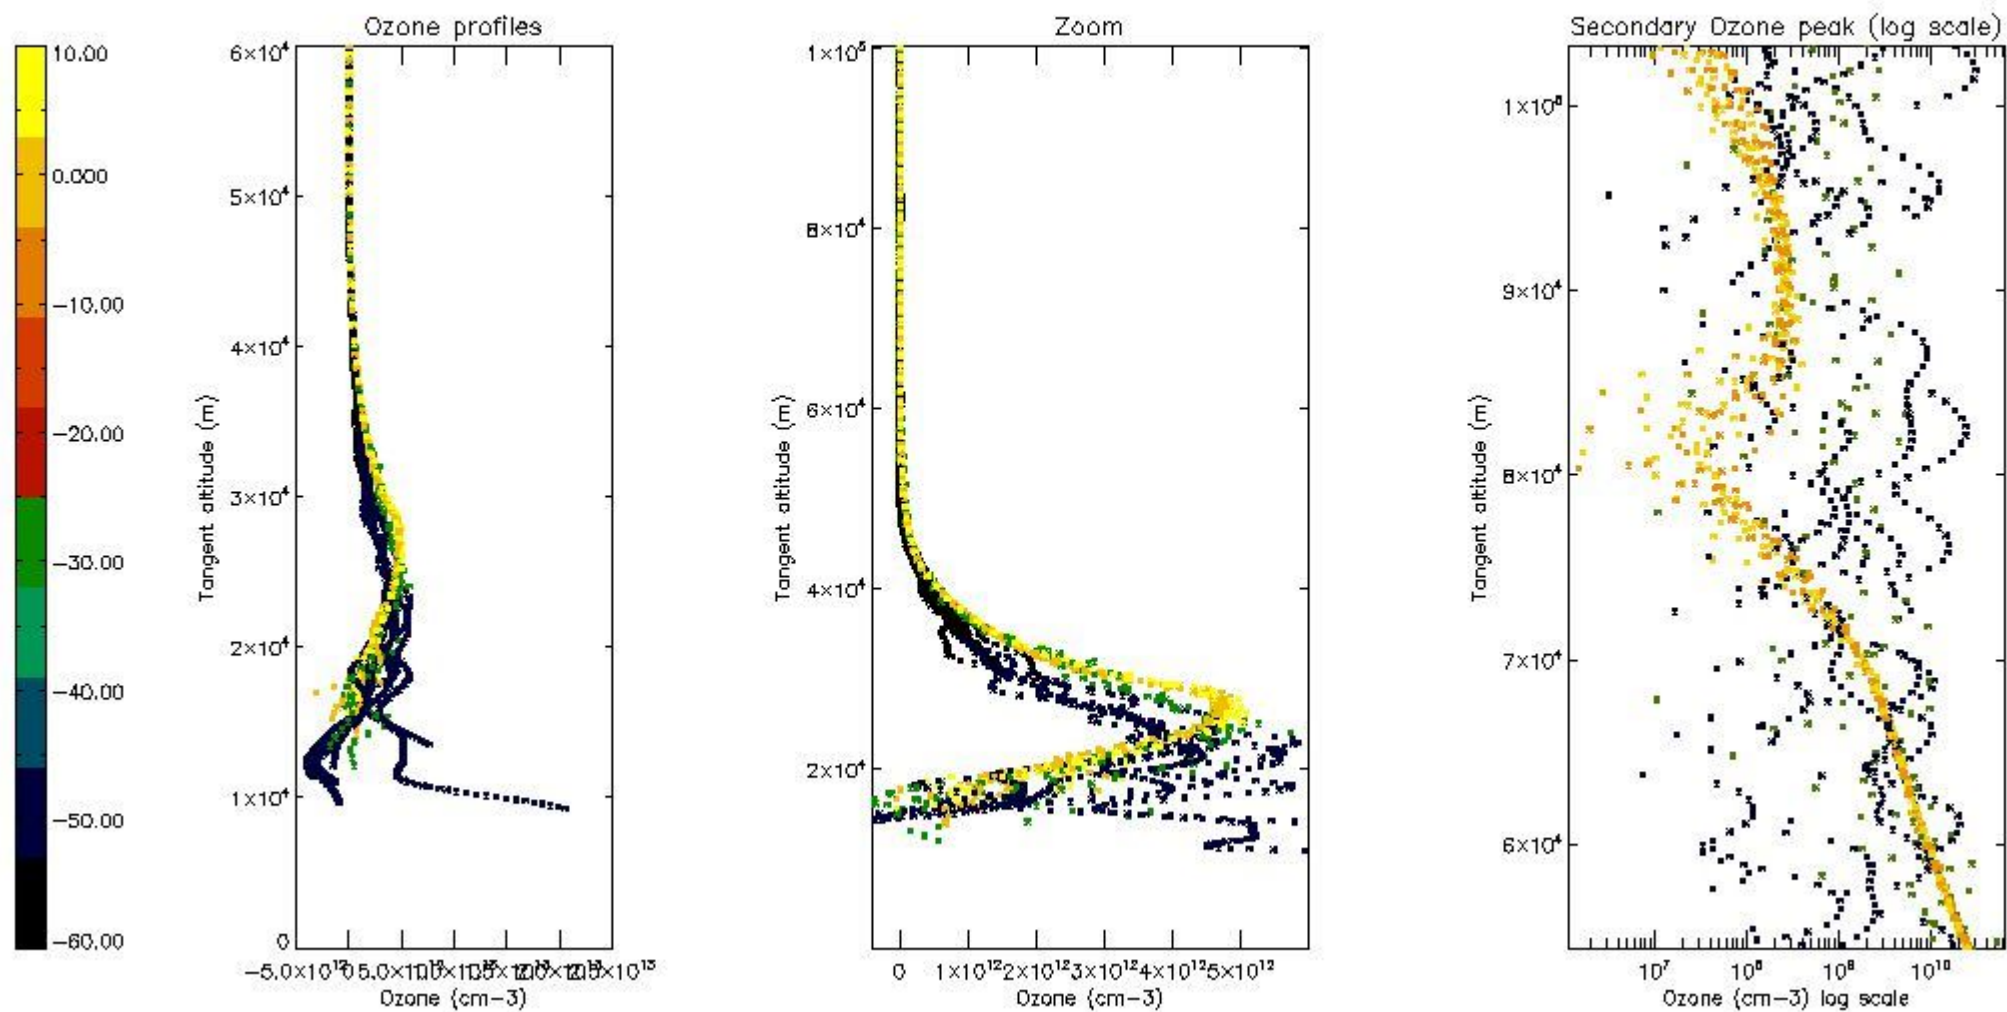

STD < 10	9
STD < 5	6

5.2 Plot ozone profiles for all STD (dark without errors)

The colorbar represents the latitude.

5.3 Plot ozone profiles where STD < 20% (dark without errors)

The colorbar represents the latitude.