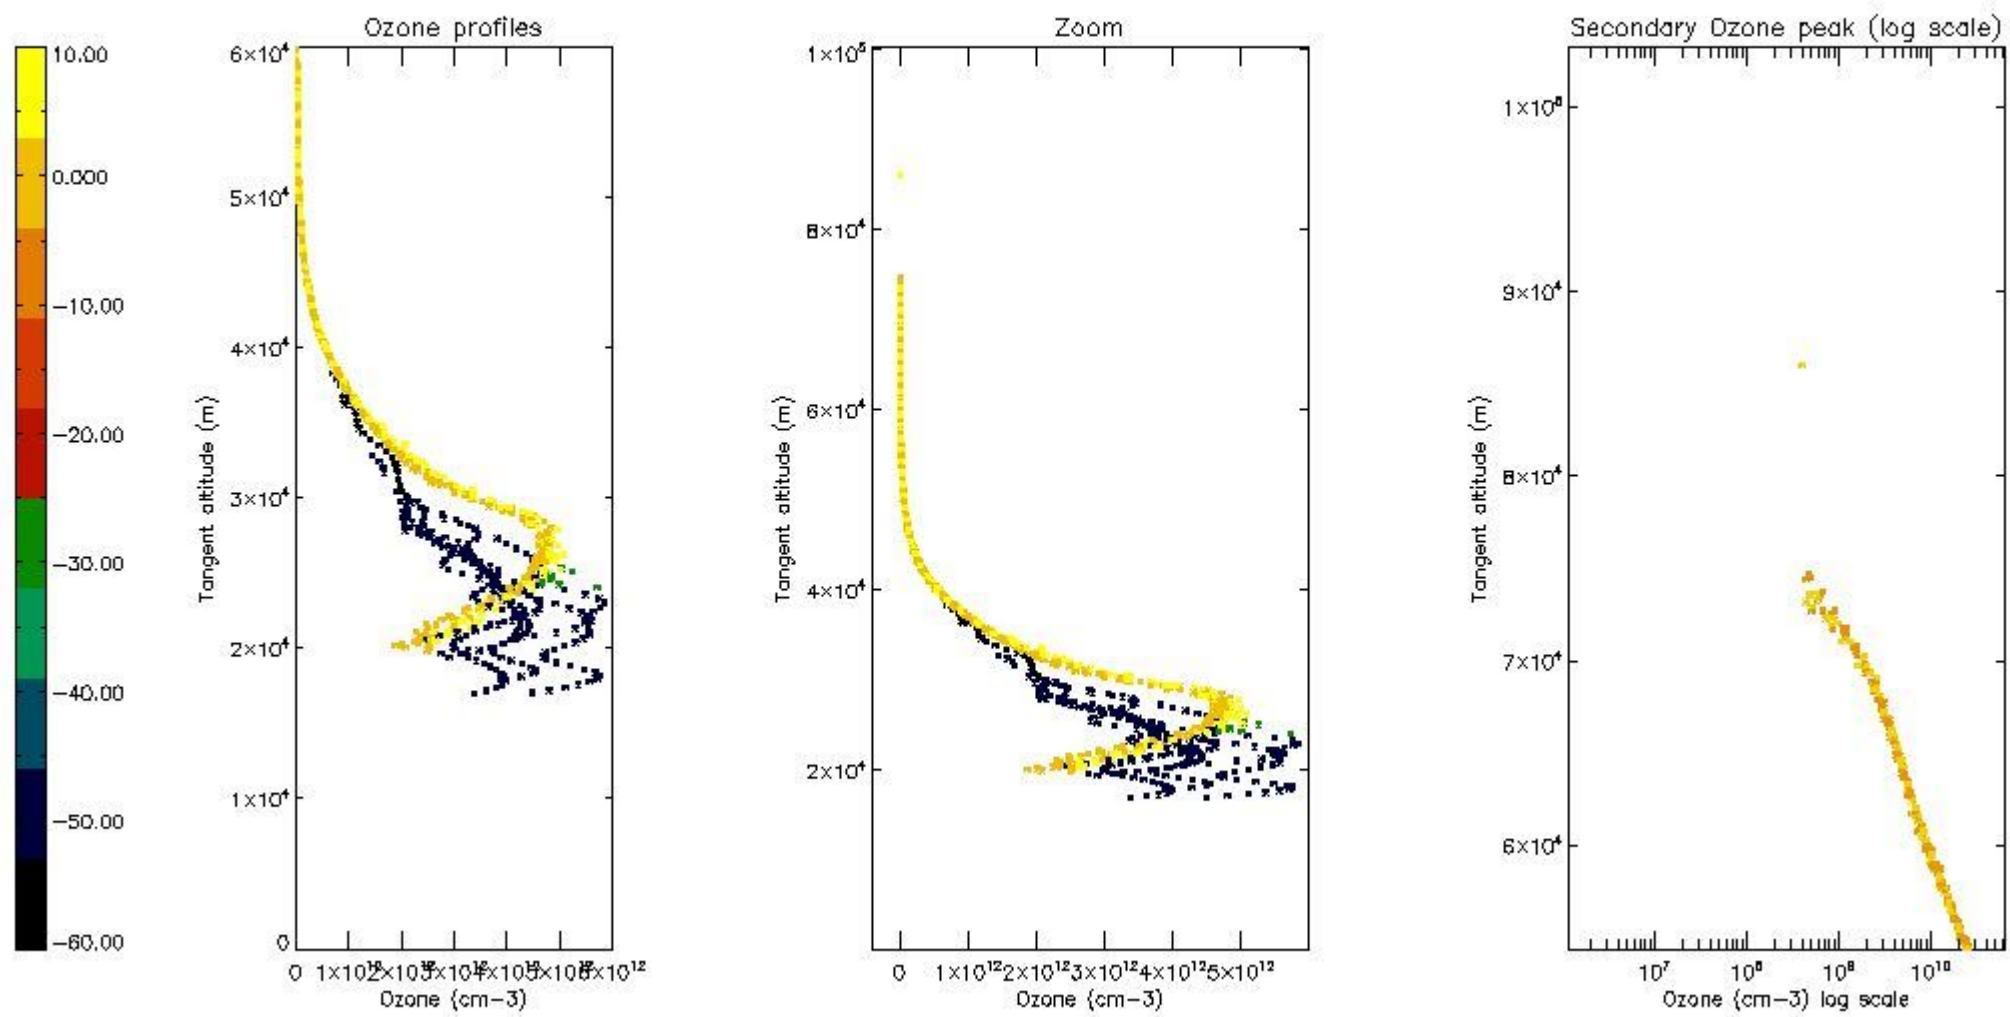

5.6 Plot NO₂ profiles for all STD (dark without errors)

The colorbar represents the latitude.