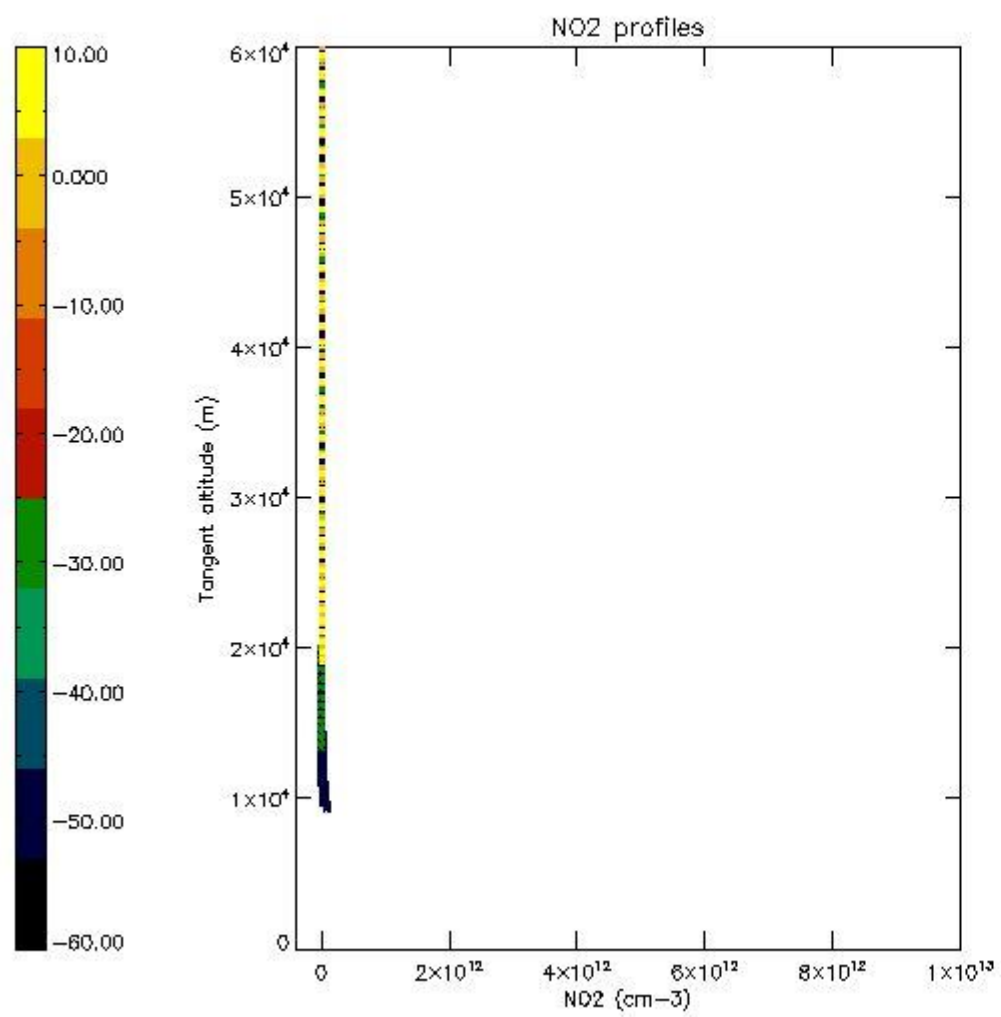

*5.4 Plot ozone profiles where STD < 10% (dark without errors)*

The colorbar represents the latitude.

*5.5 Plot ozone profiles where STD < 5% (dark without errors)*

The colorbar represents the latitude.

*5.6 Plot NO<sub>2</sub> profiles for all STD (dark without errors)*

The colorbar represents the latitude.

*5.7 Plot NO3 profiles for all STD (dark without errors)*

The colorbar represents the latitude.