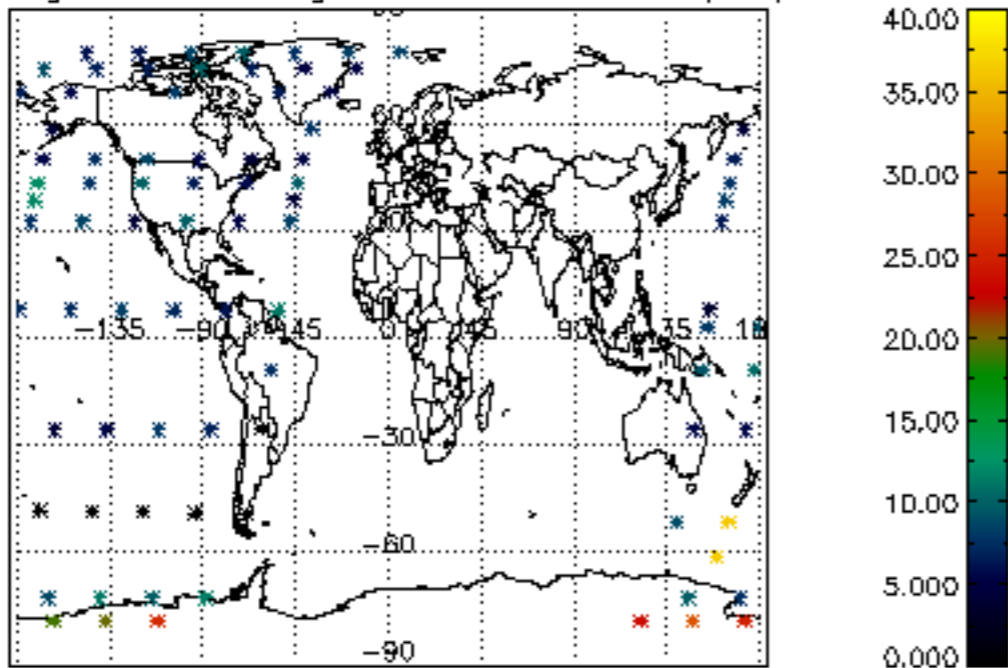

Percentage of star falling outside central band per profile