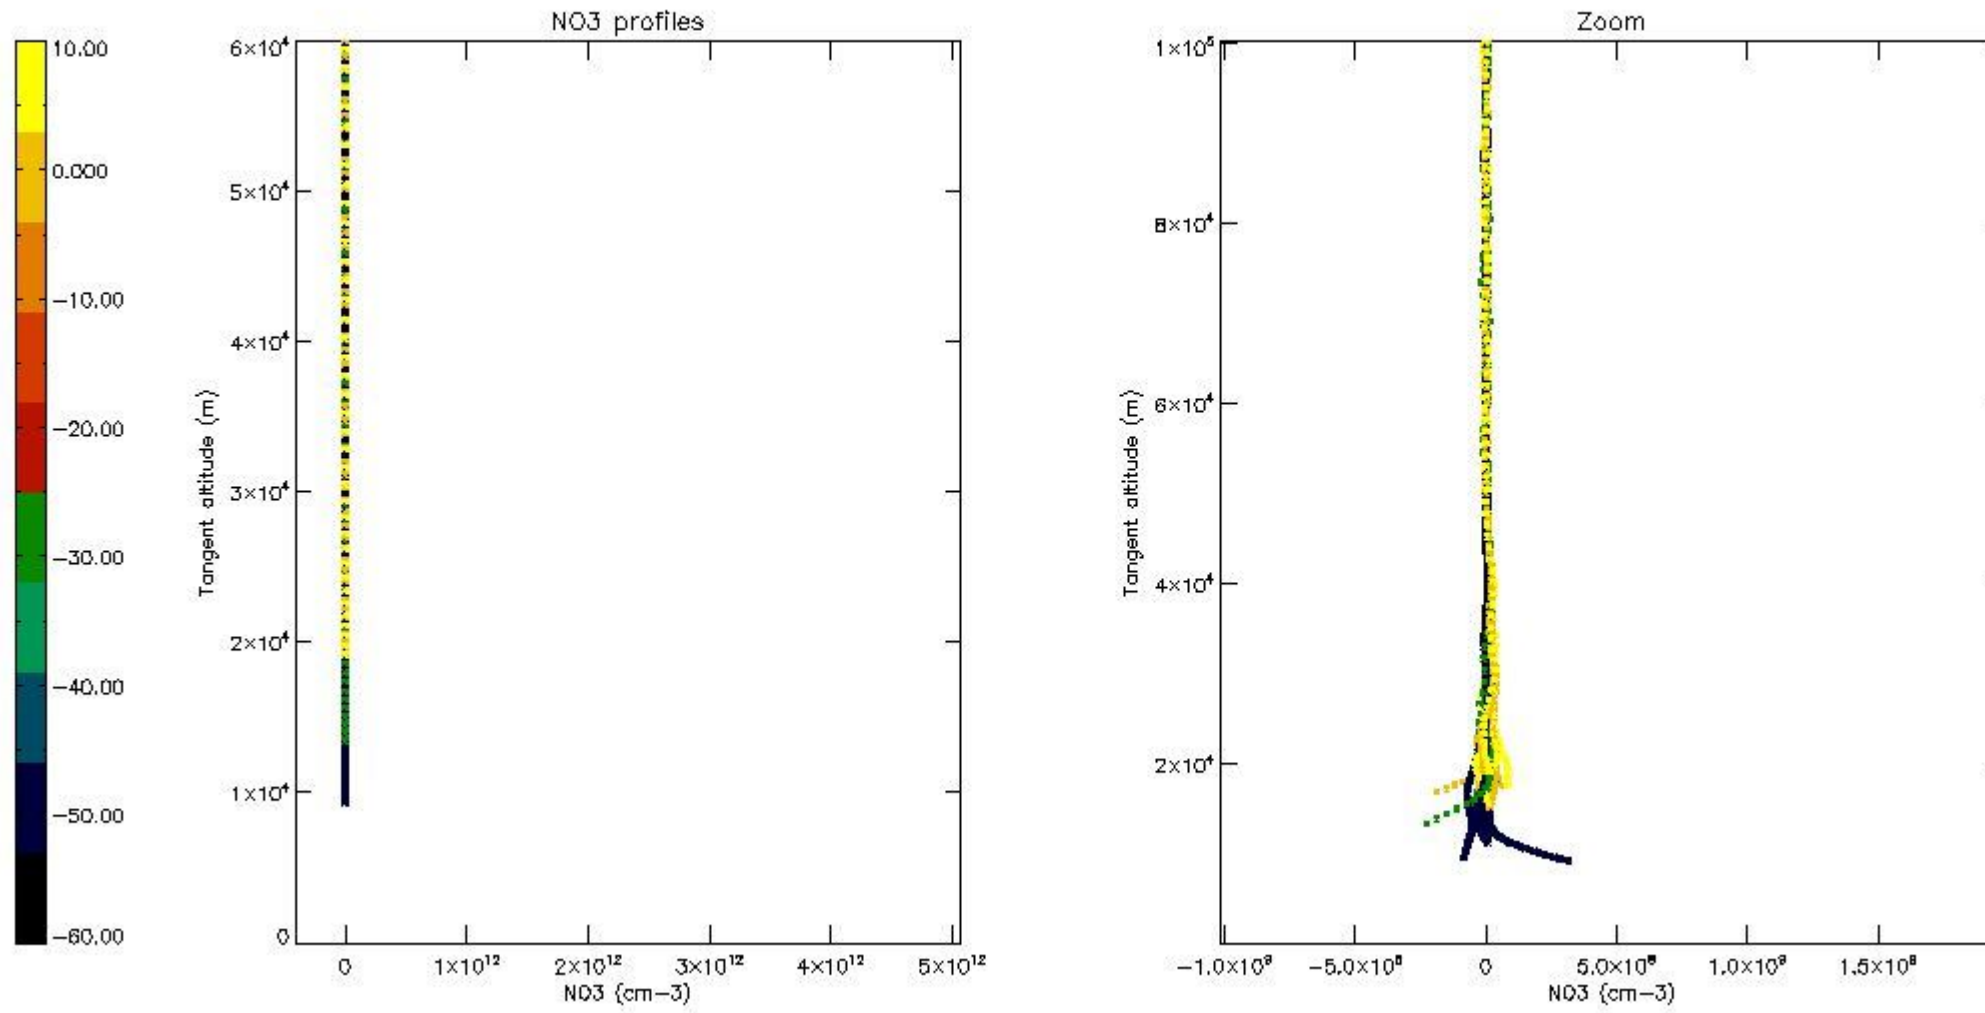

6. Auxiliary Data Files used for the production reported in section 2

The number reported in the third column indicates since which file (see list in section 2) the corresponding auxiliary file has been used. The fourth column is the date of those product files.

Type	Auxiliary Filename	Used since product	Used since product date
INST_PHYS_CHARACTERISTICS	GOM_INS_AXNIEC20050627_150440_20020301_000000_20100101_000000	1	13-JUN-2003 12:52:39
LEVEL-2_PROC_CONFIG	GOM_PR2_AXVIEC20091111_152718_20020301_000000_20500101_000000	1	13-JUN-2003 12:52:39
CROSS_SECTIONS_FILE	GOM_CRS_AXVIEC20091111_154832_20020301_000000_20500101_000000	1	13-JUN-2003 12:52:39