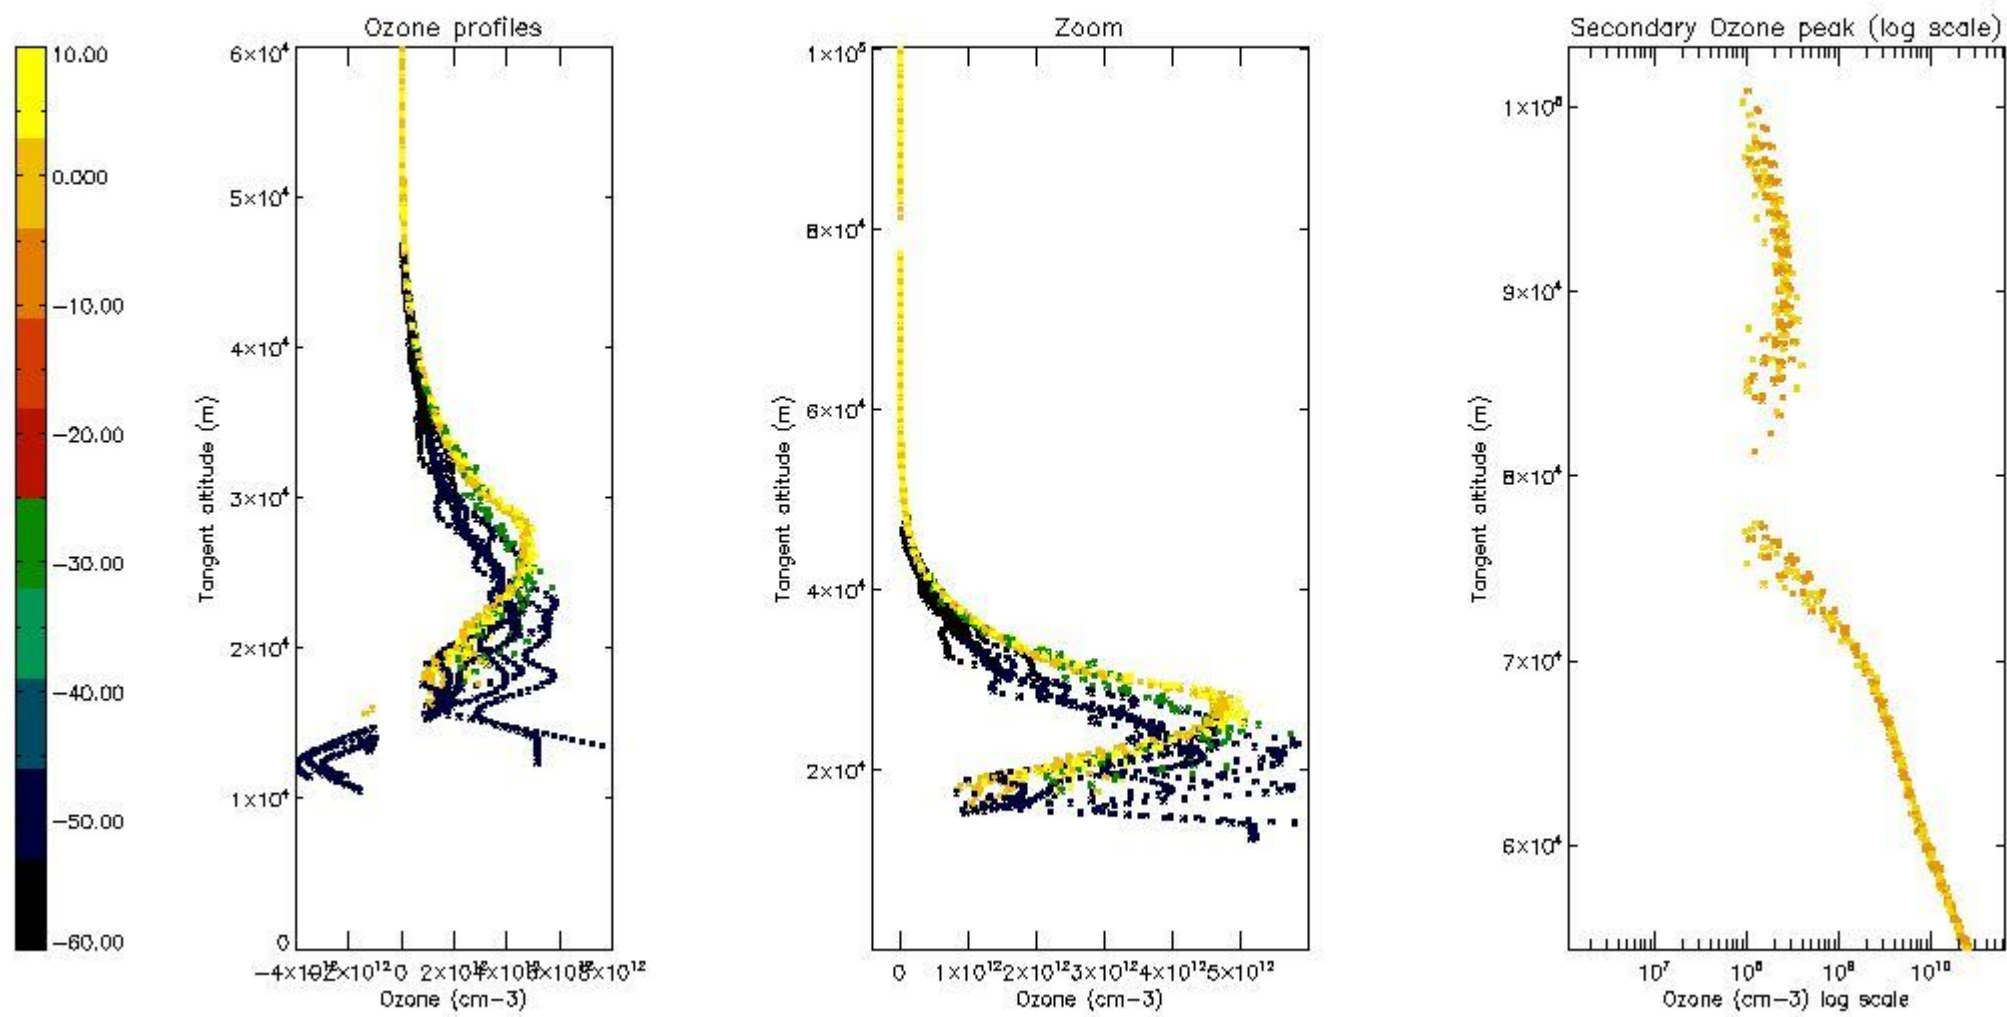

STD < 10	9
STD < 5	6

5.2 Plot ozone profiles for all STD (dark without errors)

The colorbar represents the latitude.

5.3 Plot ozone profiles where STD < 20% (dark without errors)

The colorbar represents the latitude.