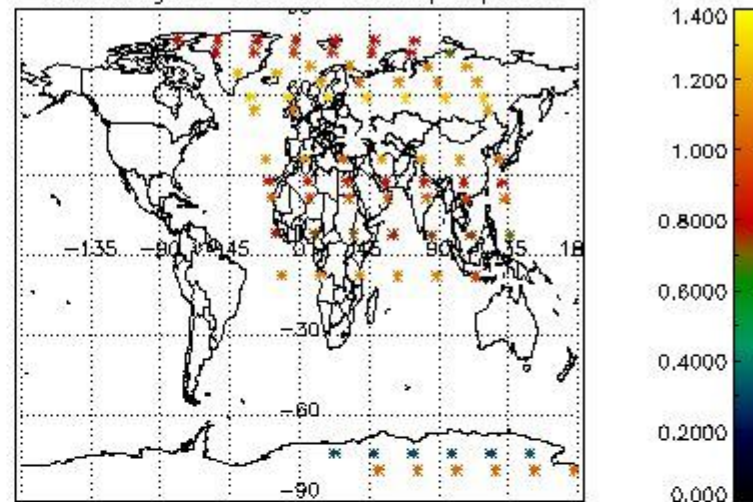

Percentage of datation errors per profile