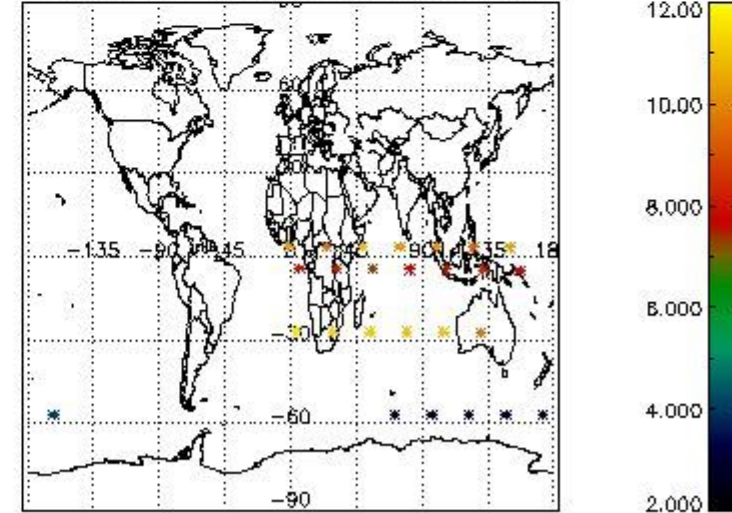

Percentage of flagged data per NO3 profile

4. Level 1 quality information per product

In this section it is plotted some information contained in the Quality Summary data set of the level 2 products that comes from the level 1b processing. Products without errors (error flag in the MPH set to "0") are used.

4.1 Plot quality information per product (time dependant) coming from level 1b processing

4.1.1 Plot level 1 quality information per product (time dependant): ENVISAT ASCENDING passes