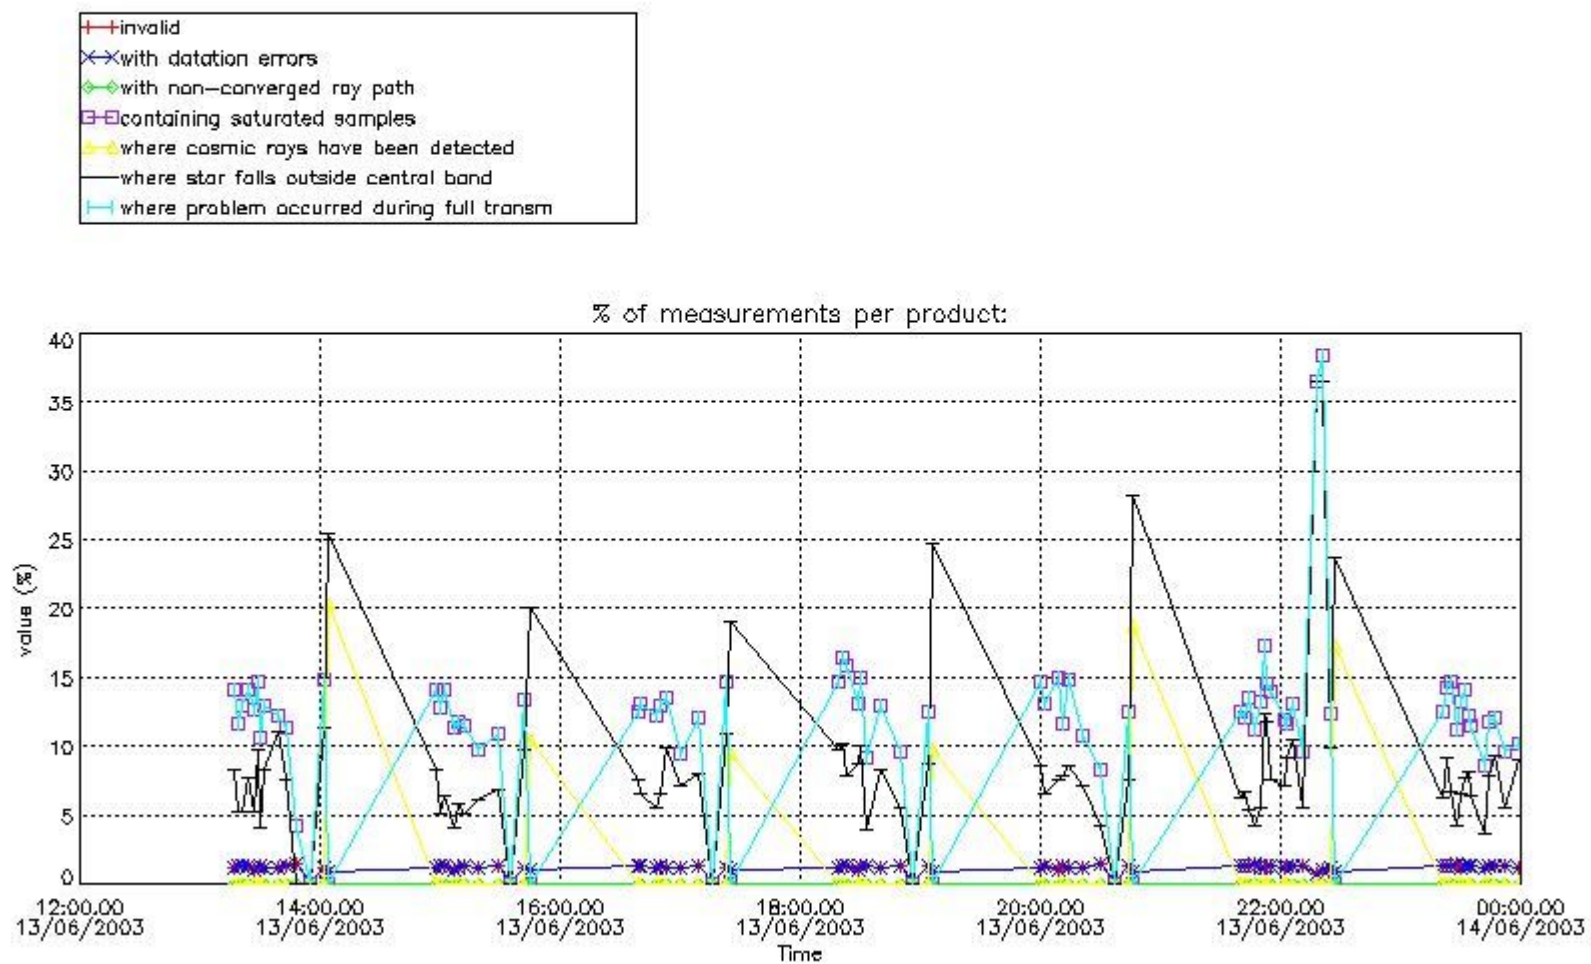

4.2 Plot quality information per product coming from level 1b processing (world map)

4.2.1 Plot level 1 quality information per product (world map): ENVISAT ASCENDING passes