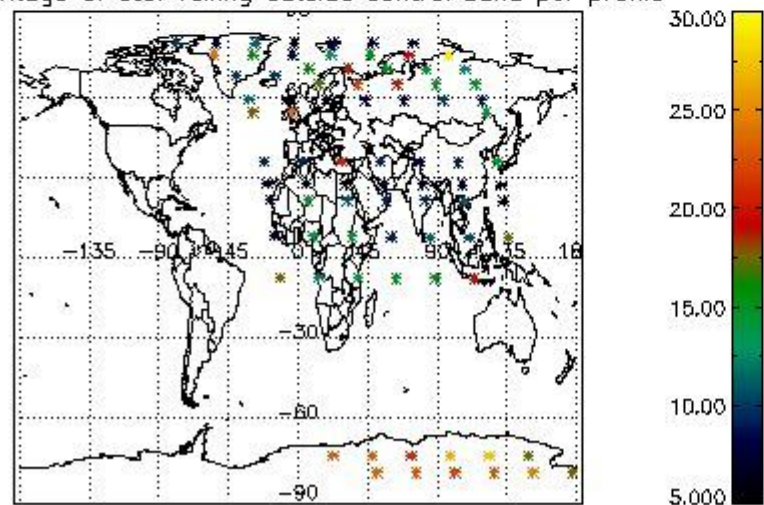

4.2.1 Plot level 1 quality information per product (world map): ENVISAT ASCENDING passes

Percentage of cosmic ray hits per profile

Percentage of datation errors per profile

Percentage of star falling outside central band per profile