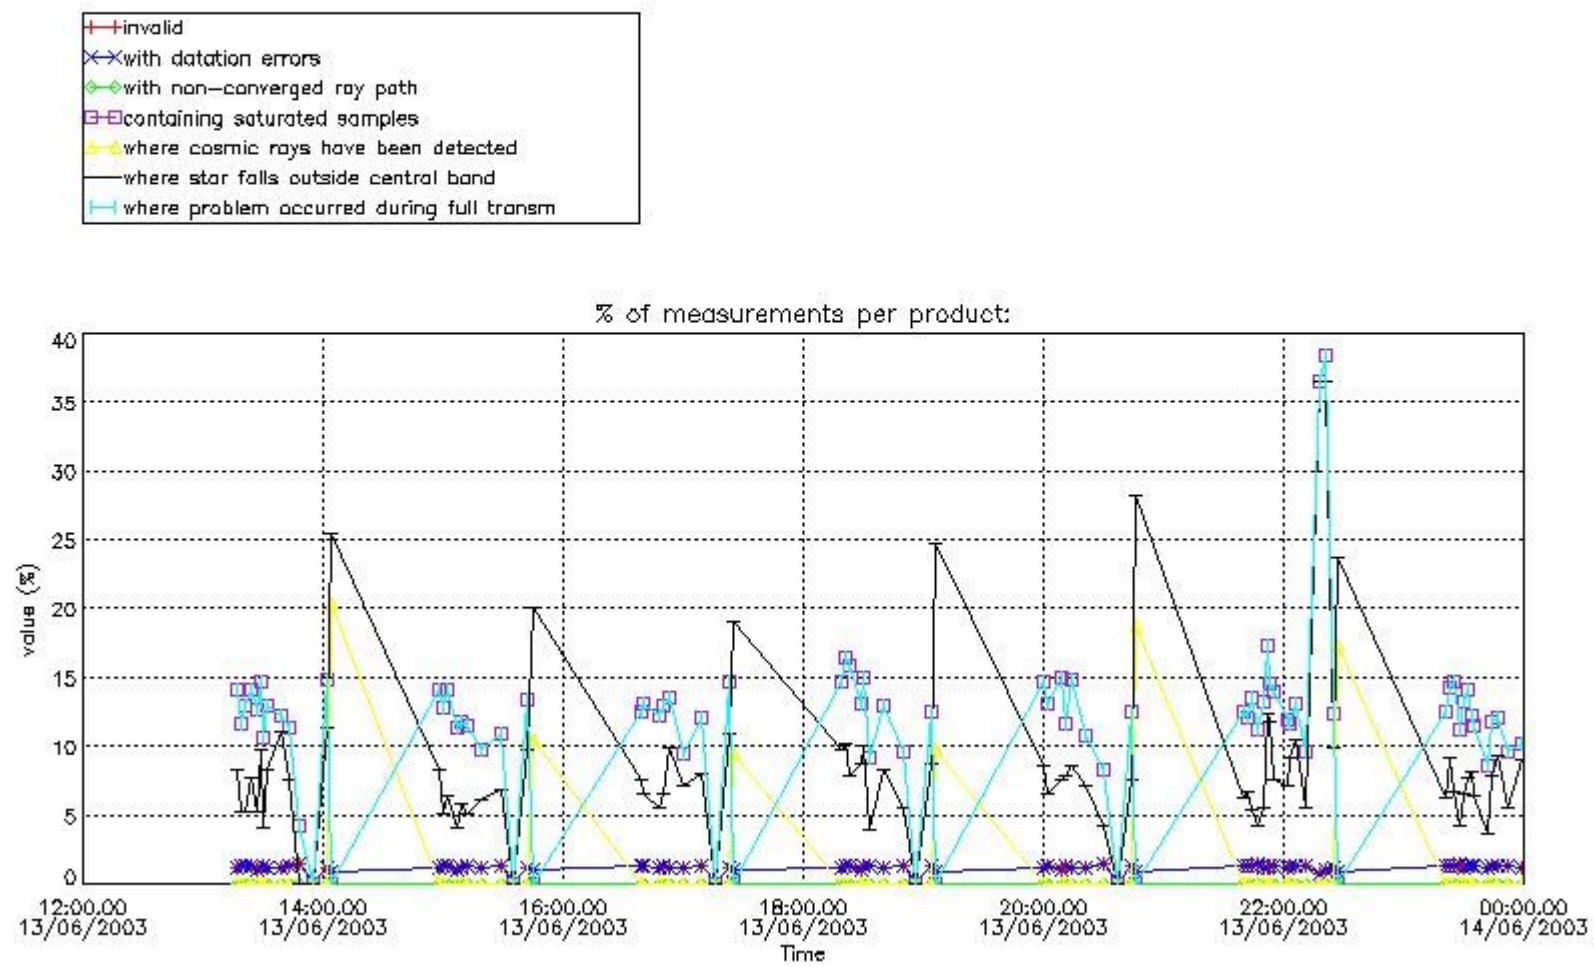

4.2 Plot quality information per product coming from level 1b processing (world map)

4.2.1 Plot level 1 quality information per product (world map): ENVISAT ASCENDING passes