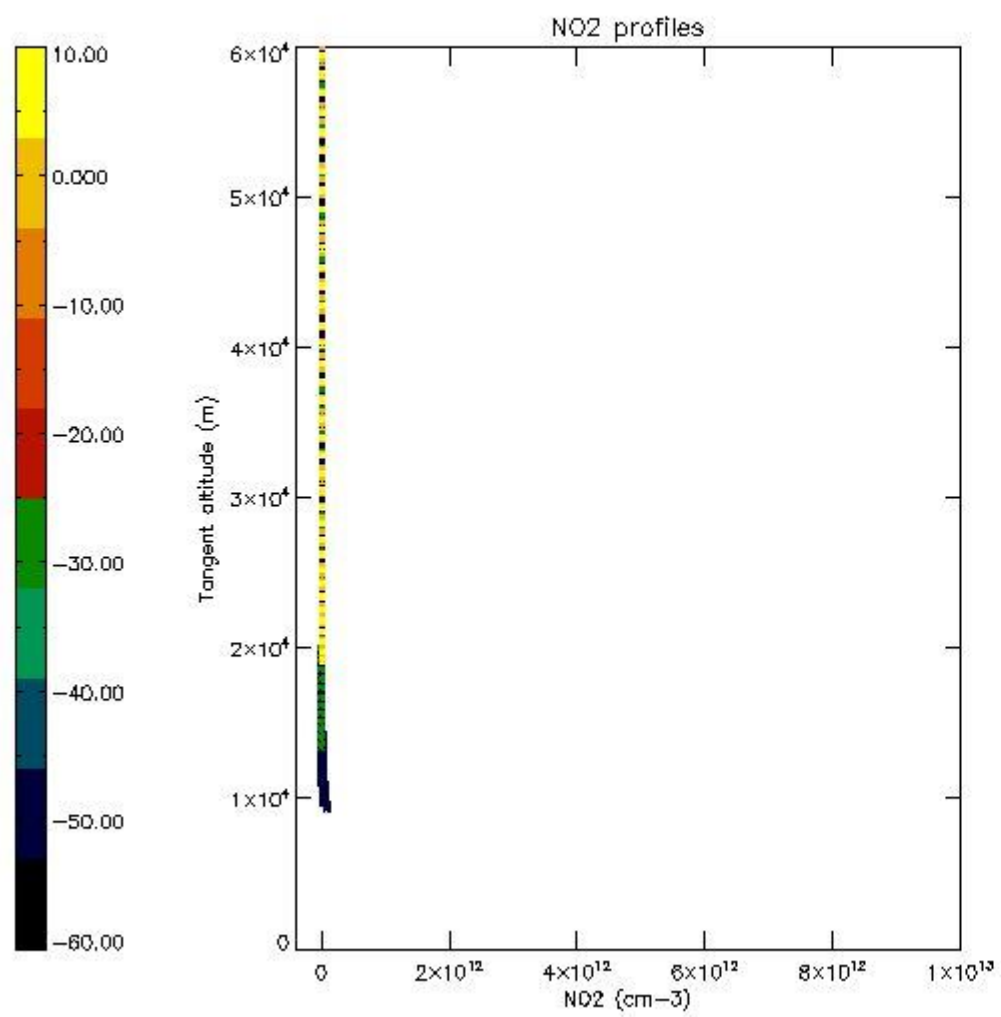

5.7 Plot NO3 profiles for all STD (dark without errors)

The colorbar represents the latitude.