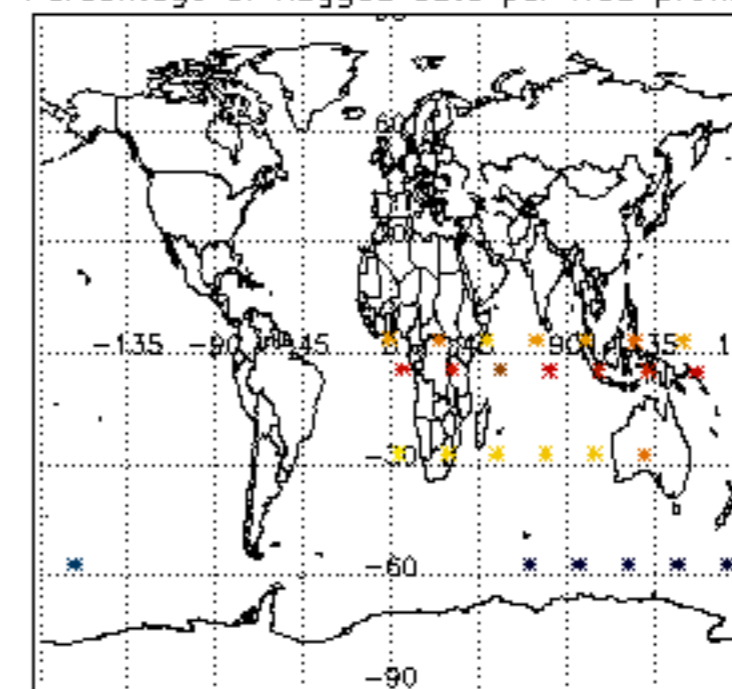

Percentage of flagged data per NO3 profile