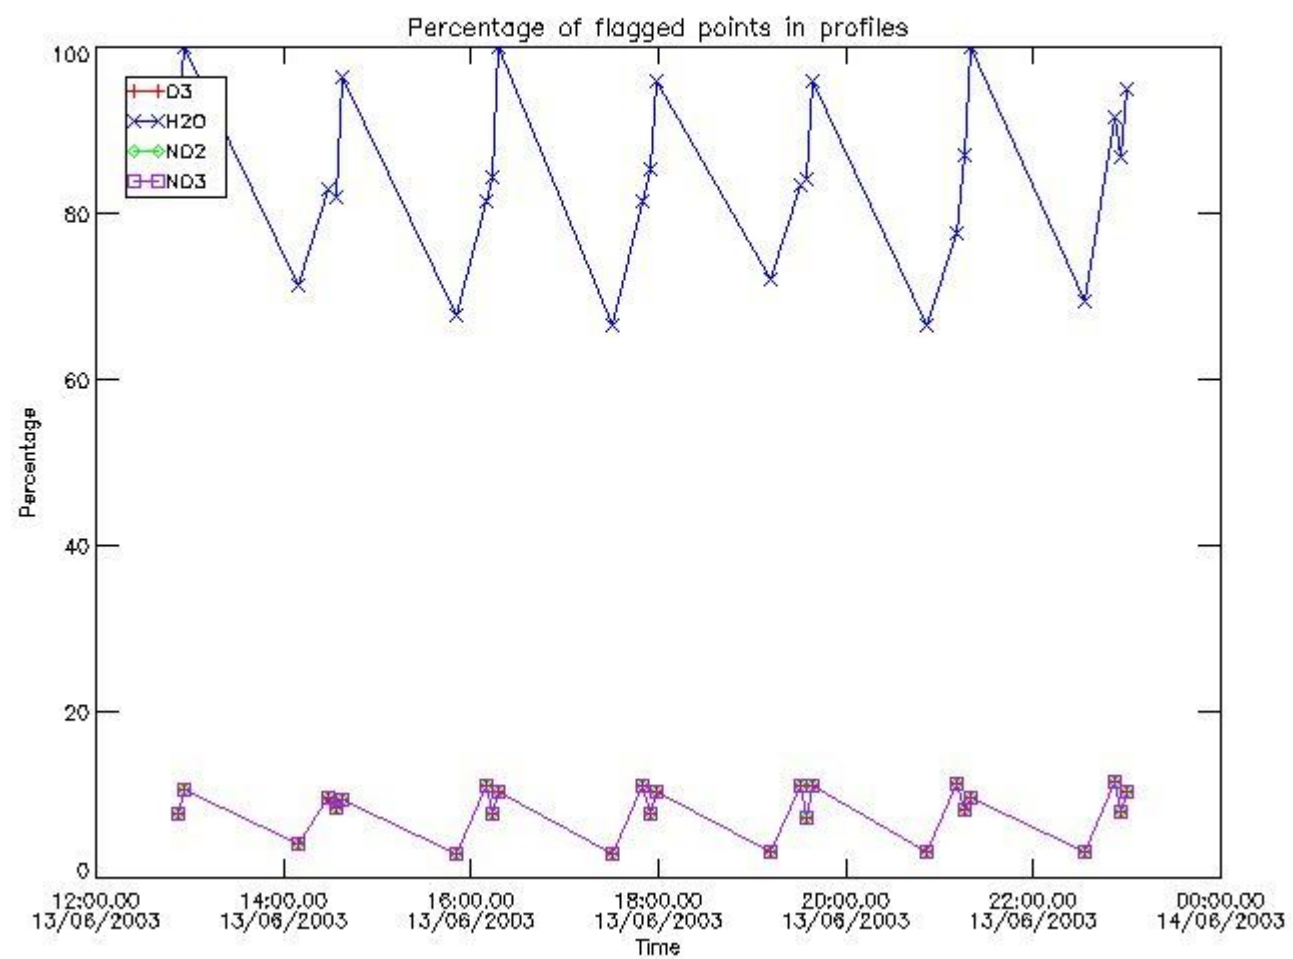

161	GOM_NL__2PRFIN20030613_233335_000000372017_00159_06726_6311.N1	13-JUN-2003 23:33:35	Bright	37.000	67	5Alp CrB	2.2210	11000.	74	6726	No
162	GOM_NL__2PRFIN20030613_233515_000000392017_00159_06726_6312.N1	13-JUN-2003 23:35:15	Bright	39.000	133	40Zet Her	2.8070	6000.0	78	6726	No
163	GOM_NL__2PRFIN20030613_234211_000000412017_00159_06726_6313.N1	13-JUN-2003 23:42:11	Bright	40.500	130	23Bet Dra	2.7990	5800.0	81	6726	No
164	GOM_NL__2PRFIN20030613_234336_000000382017_00159_06726_6314.N1	13-JUN-2003 23:43:36	Bright	38.000	119	14Eta Dra	2.7270	4700.0	76	6726	No
165	GOM_NL__2PRFIN20030613_234657_000000382017_00159_06726_6315.N1	13-JUN-2003 23:46:57	Bright	37.500	60	7Bet UMi	2.0810	3950.0	75	6726	No
166	GOM_NL__2PRFIN20030613_235136_000000372017_00159_06726_6316.N1	13-JUN-2003 23:51:36	Bright	36.500	49	1Alp UMi	1.9900	6300.0	73	6726	No
167	GOM_NL__2PRFIN20030613_235859_000000452017_00159_06726_6317.N1	13-JUN-2003 23:58:59	Bright	44.500	74	11Bet Cas	2.2680	6600.0	89	6726	No

3. Quality information per product

In this section it is plotted some information contained in the Quality Summary data set of the level 2 products. Only products in dark limb conditions and without errors (error flag in the MPH set to "0") are used.

3.1 Plot quality information per product (time dependant)

3.2 Plot quality information per product (world map)