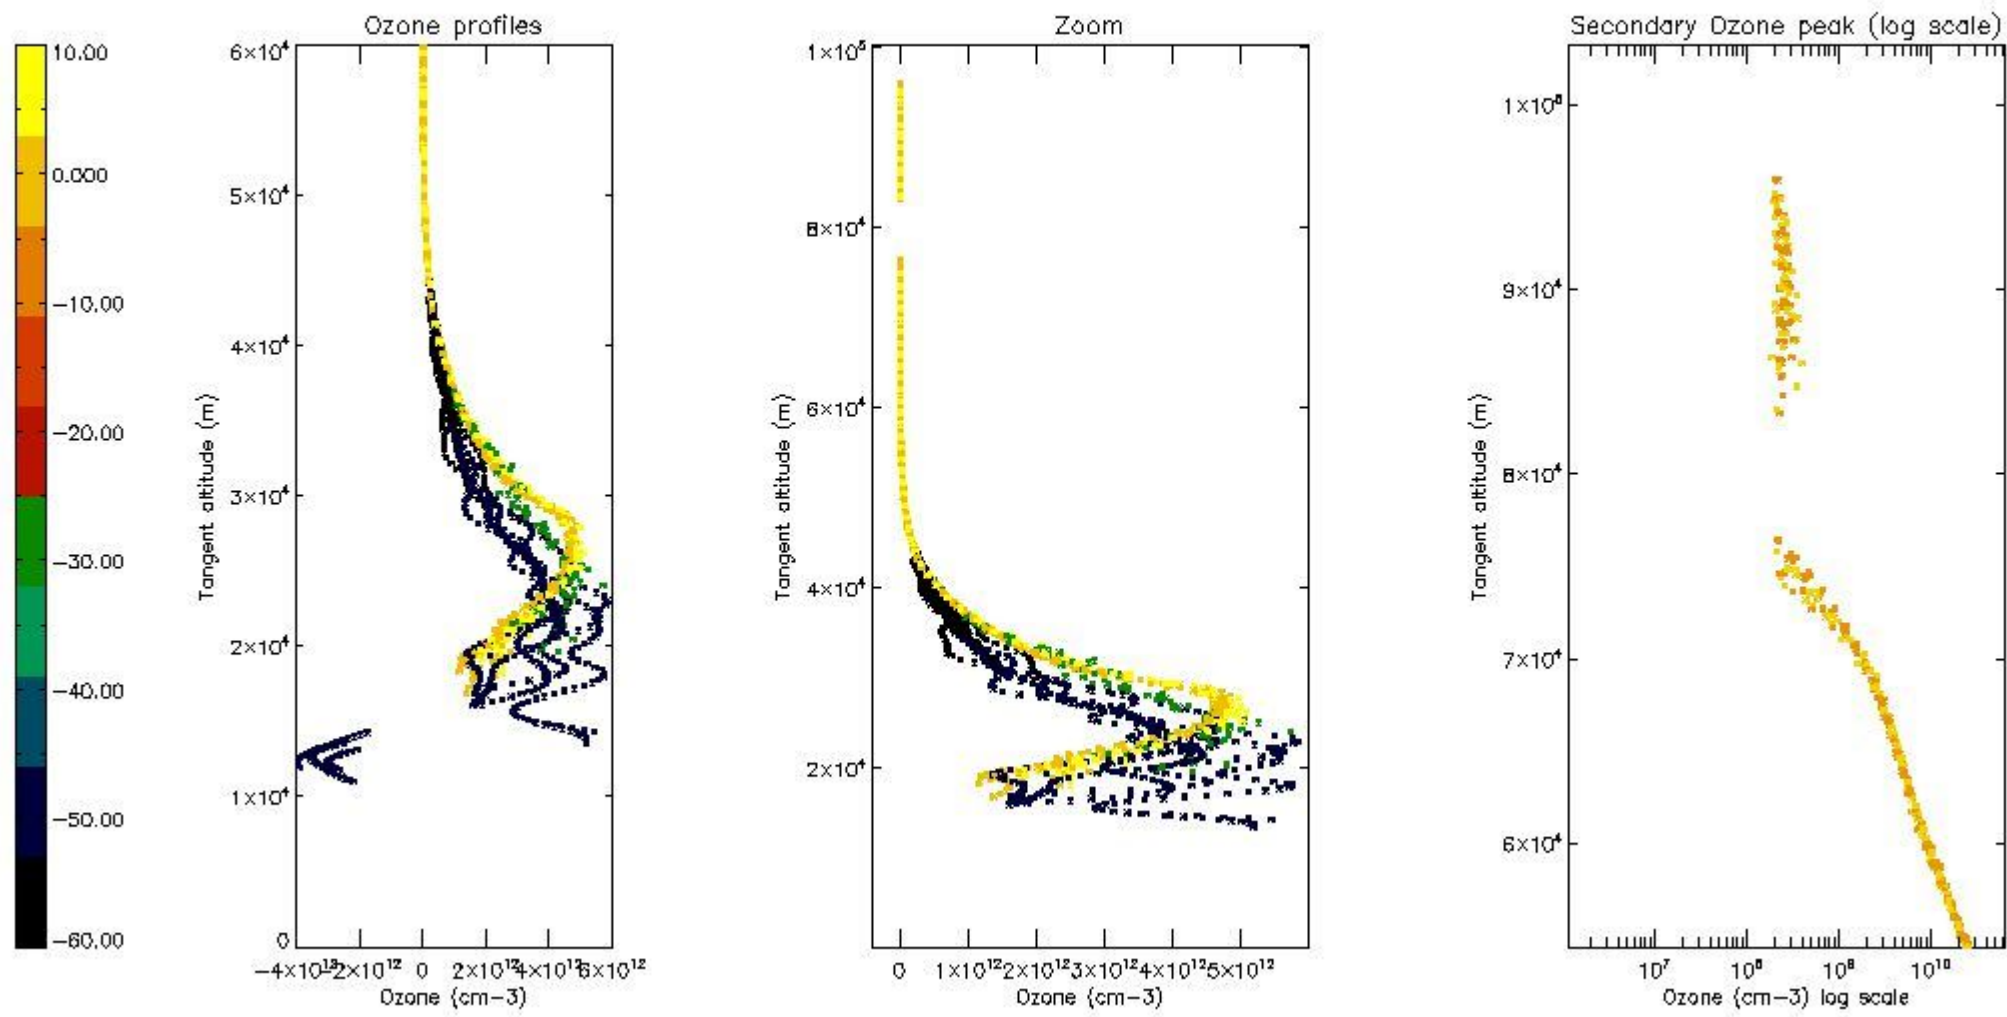

5.5 Plot ozone profiles where STD < 5% (dark without errors)

The colorbar represents the latitude.