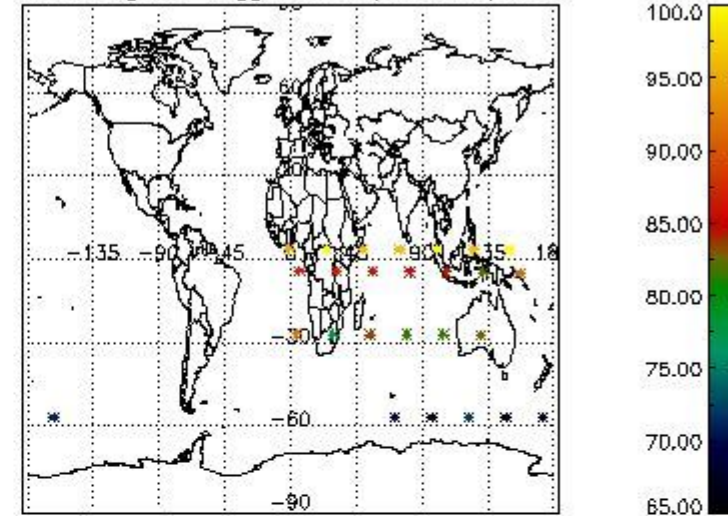

Percentage of flagged data per H2O profile