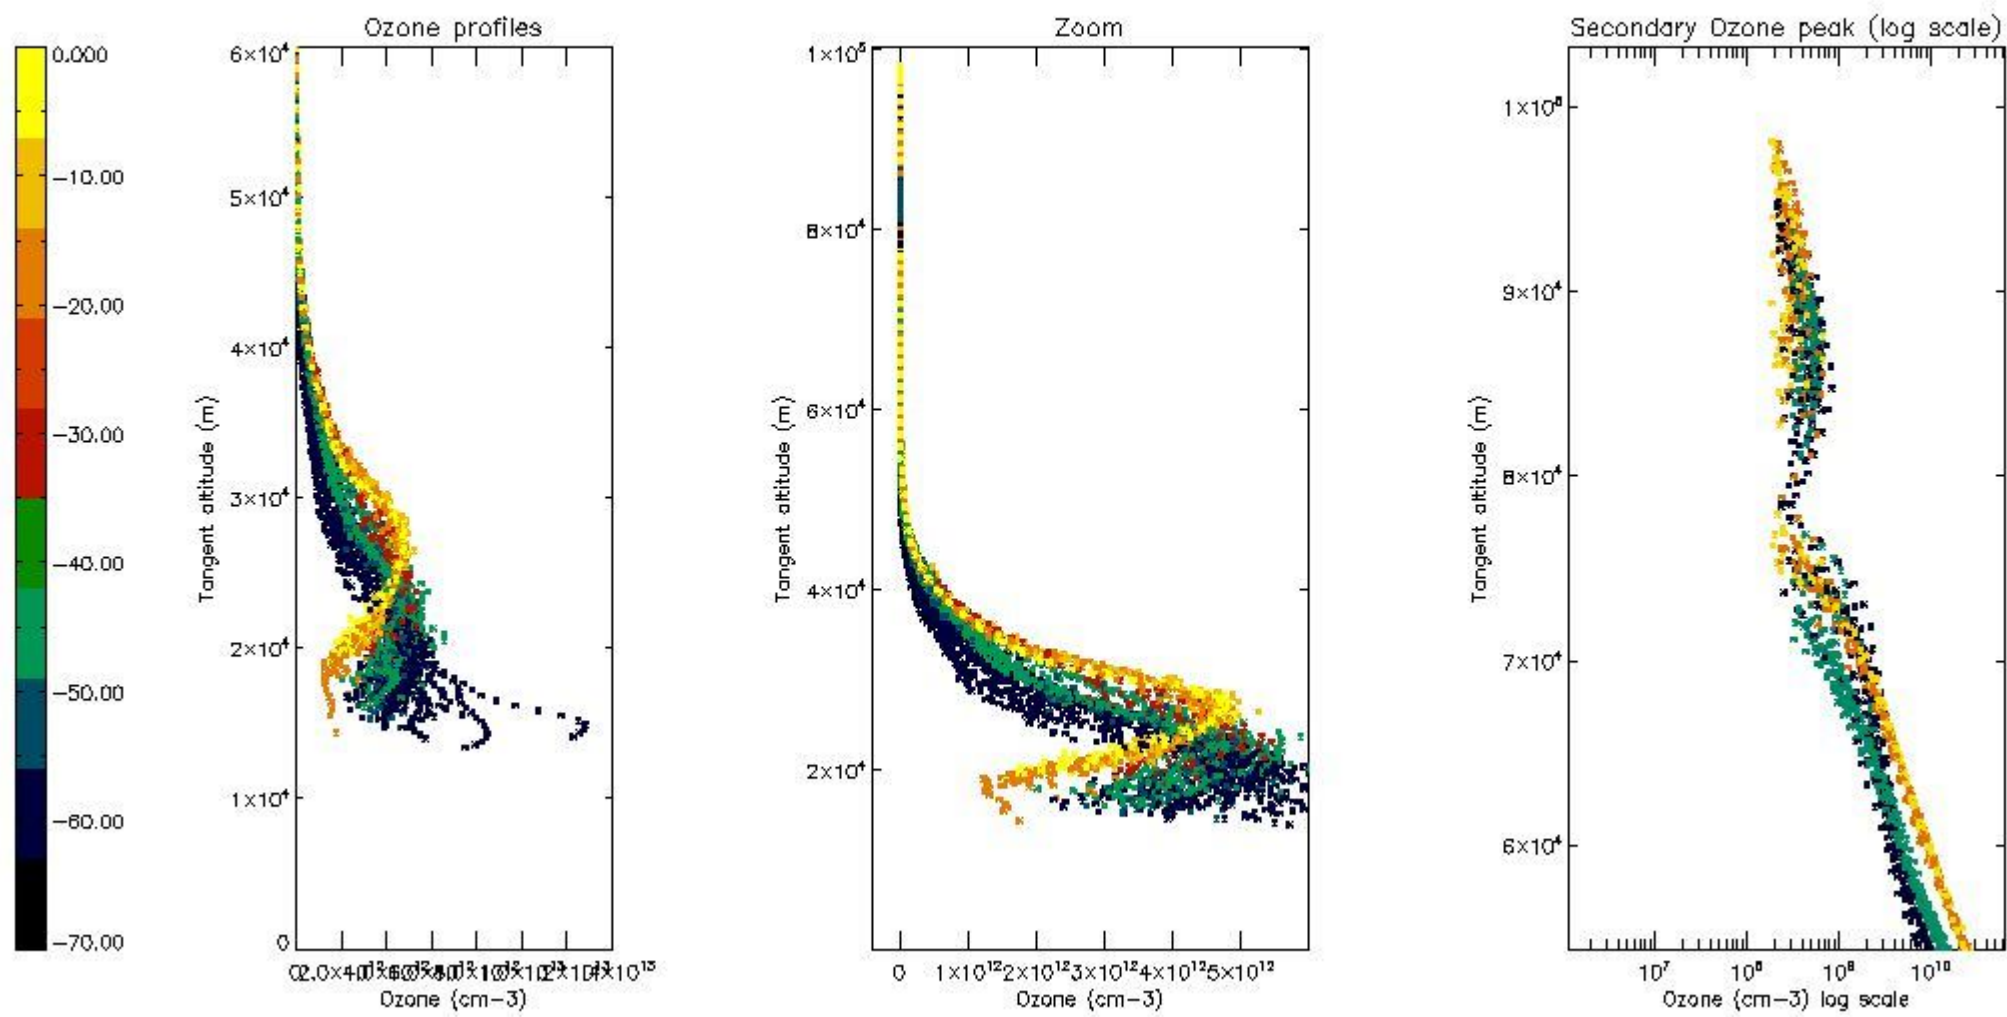

5.5 Plot ozone profiles where STD < 5% (dark without errors)

The colorbar represents the latitude.