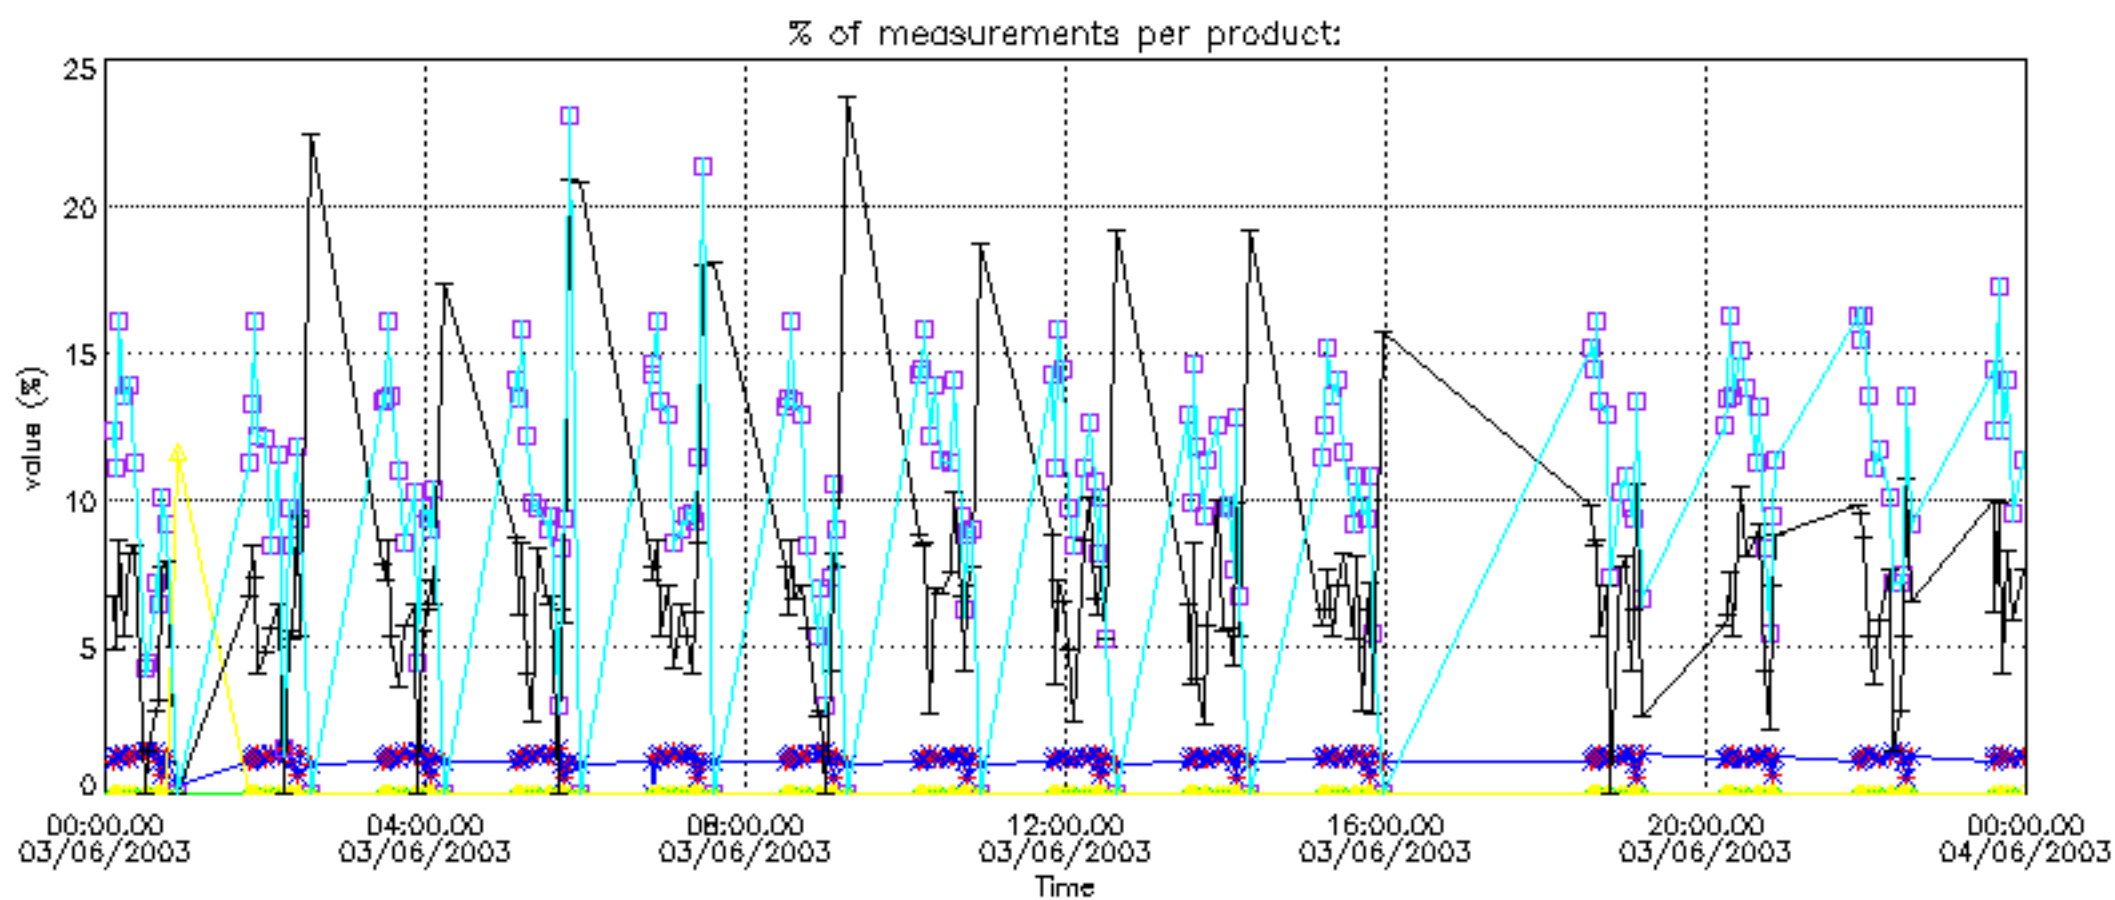

Percentage of cosmic ray hits per profile

Percentage of datation errors per profile