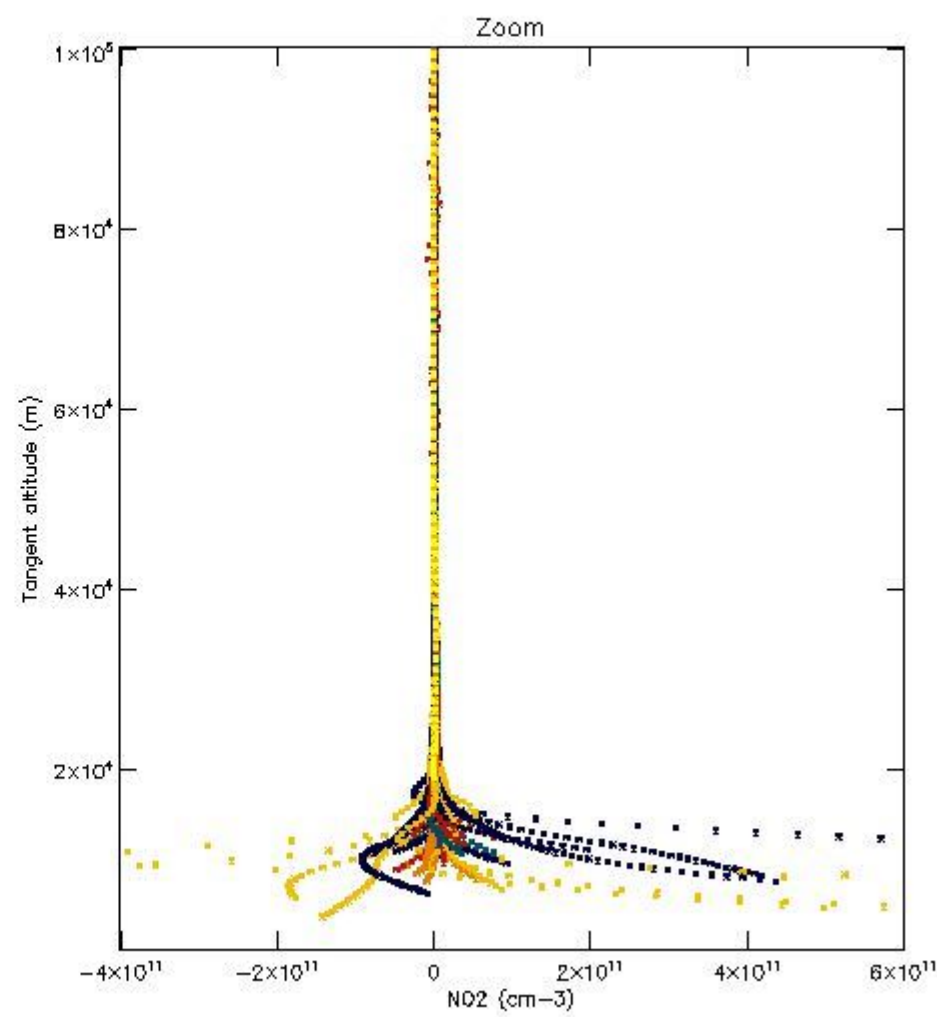

5.4 Plot ozone profiles where STD < 10% (dark without errors)

The colorbar represents the latitude.

5.5 Plot ozone profiles where STD < 5% (dark without errors)

The colorbar represents the latitude.

5.6 Plot NO₂ profiles for all STD (dark without errors)

The colorbar represents the latitude.

5.7 Plot NO3 profiles for all STD (dark without errors)

The colorbar represents the latitude.

5.8 Plot H2O profiles for all STD (only for occultations of stars 1,2,3,4,13,14,16,26,63 dark without errors)