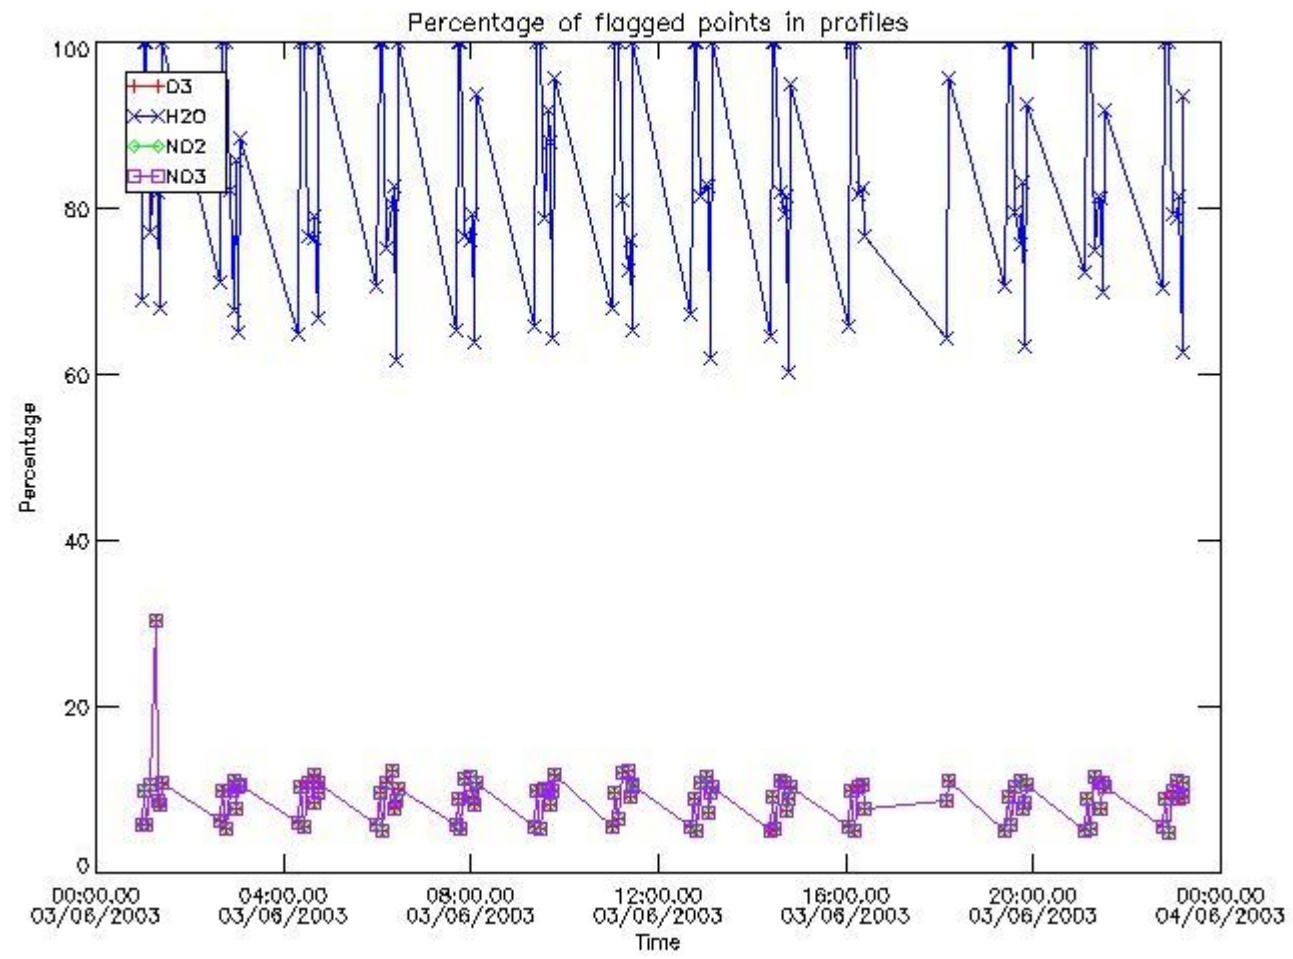

3. Quality information per product

In this section it is plotted some information contained in the Quality Summary data set of the level 2 products. Only products in dark limb conditions and without errors (error flag in the MPH set to "0") are used.

3.1 Plot quality information per product (time dependant)

3.2 Plot quality information per product (world map)