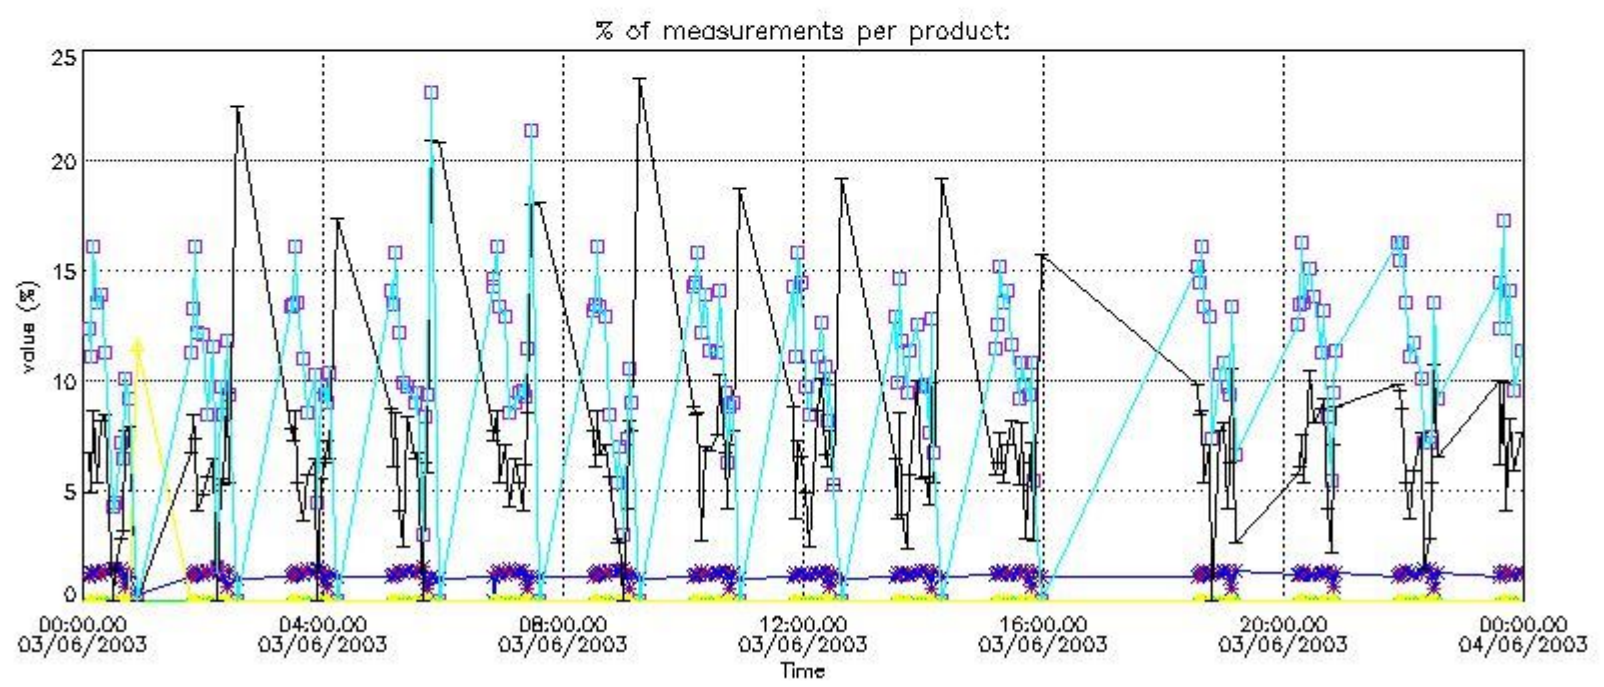

Percentage of flagged data per NO3 profile

4. Level 1 quality information per product

In this section it is plotted some information contained in the Quality Summary data set of the level 2 products that comes from the level 1b processing. Products without errors (error flag in the MPH set to "0") are used.

4.1 Plot quality information per product (time dependant) coming from level 1b processing

4.1.1 Plot level 1 quality information per product (time dependant): ENVISAT ASCENDING passes

- invalid
- with datation errors
- with non-converged ray path
- containing saturated samples
- where cosmic rays have been detected
- where star falls outside central band
- where problem occurred during full transm