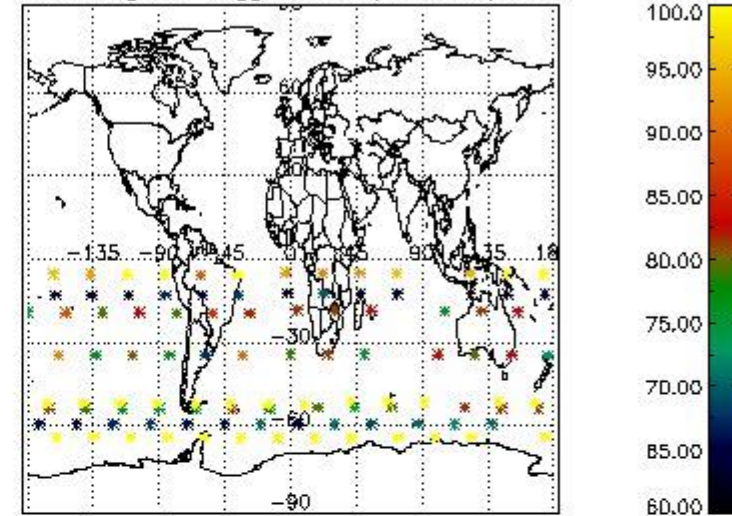

3.1 Plot quality information per product (time dependant)

3.2 Plot quality information per product (world map)

Percentage of flagged data per O3 profile

Percentage of flagged data per H2O profile

Percentage of flagged data per NO2 profile