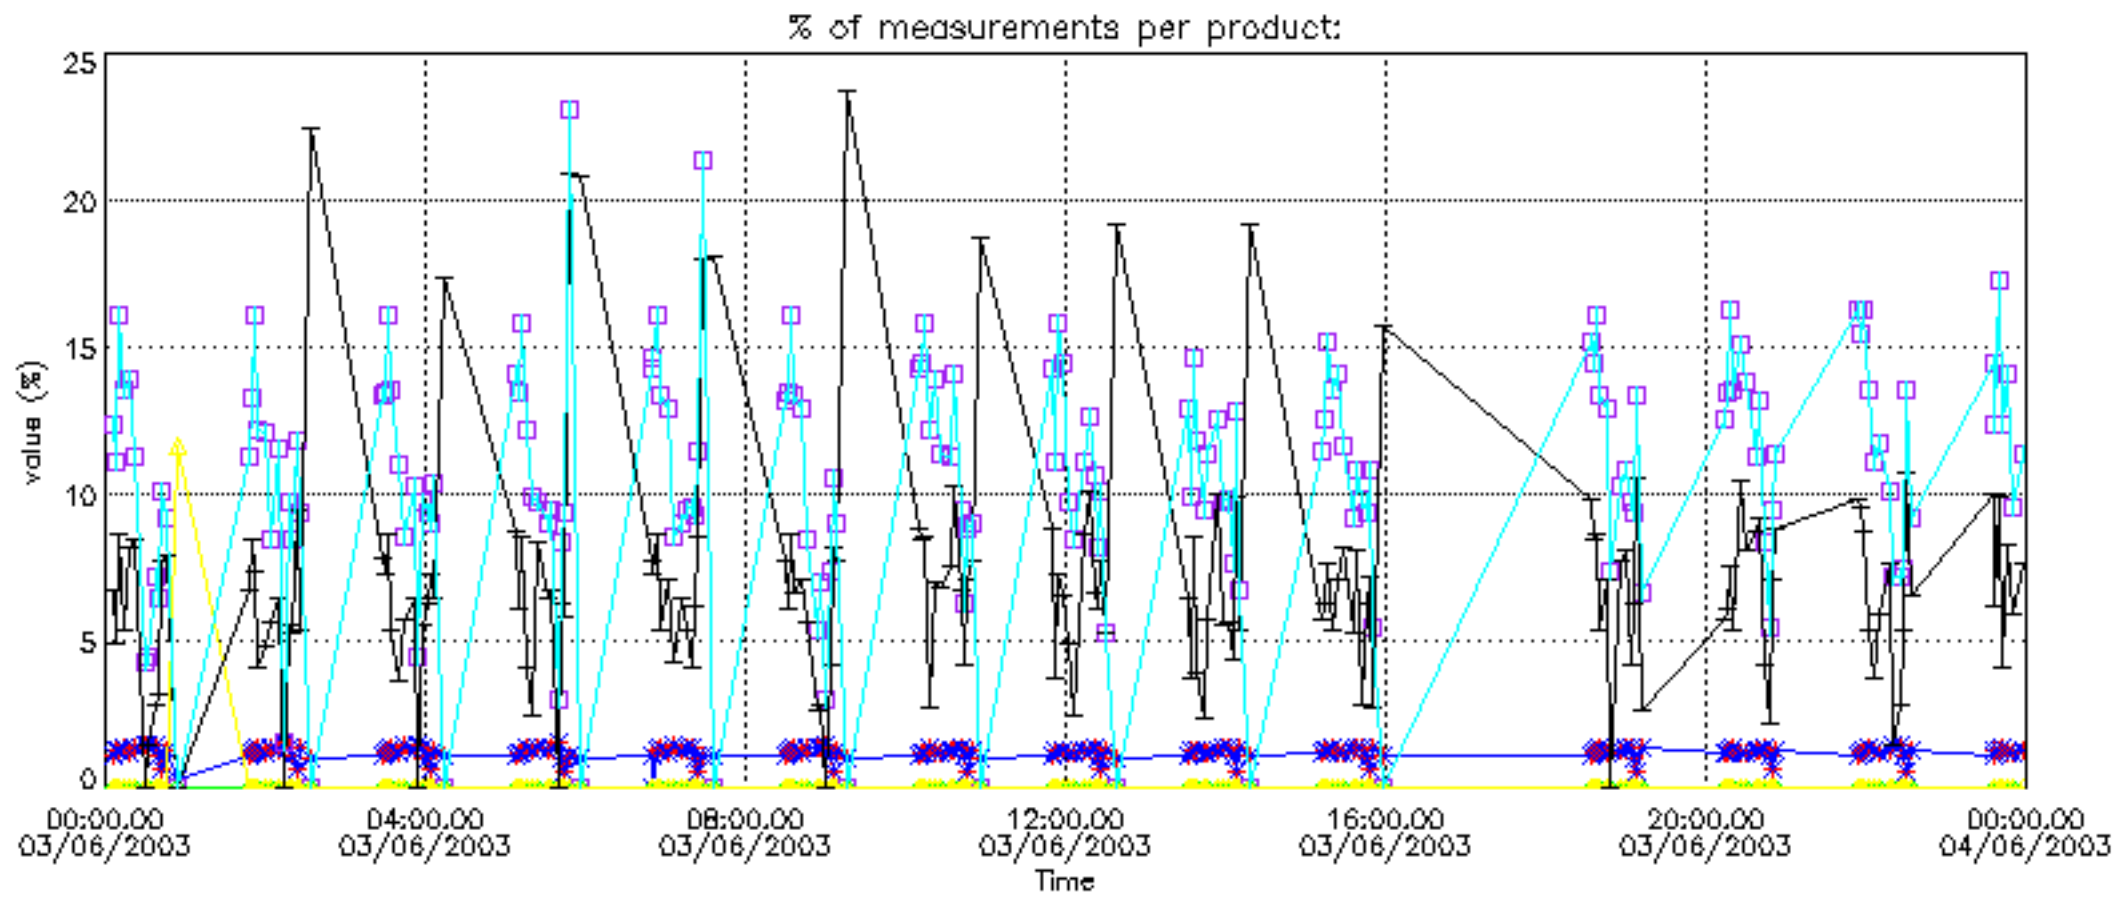

Percentage of cosmic ray hits per profile

Percentage of datation errors per profile