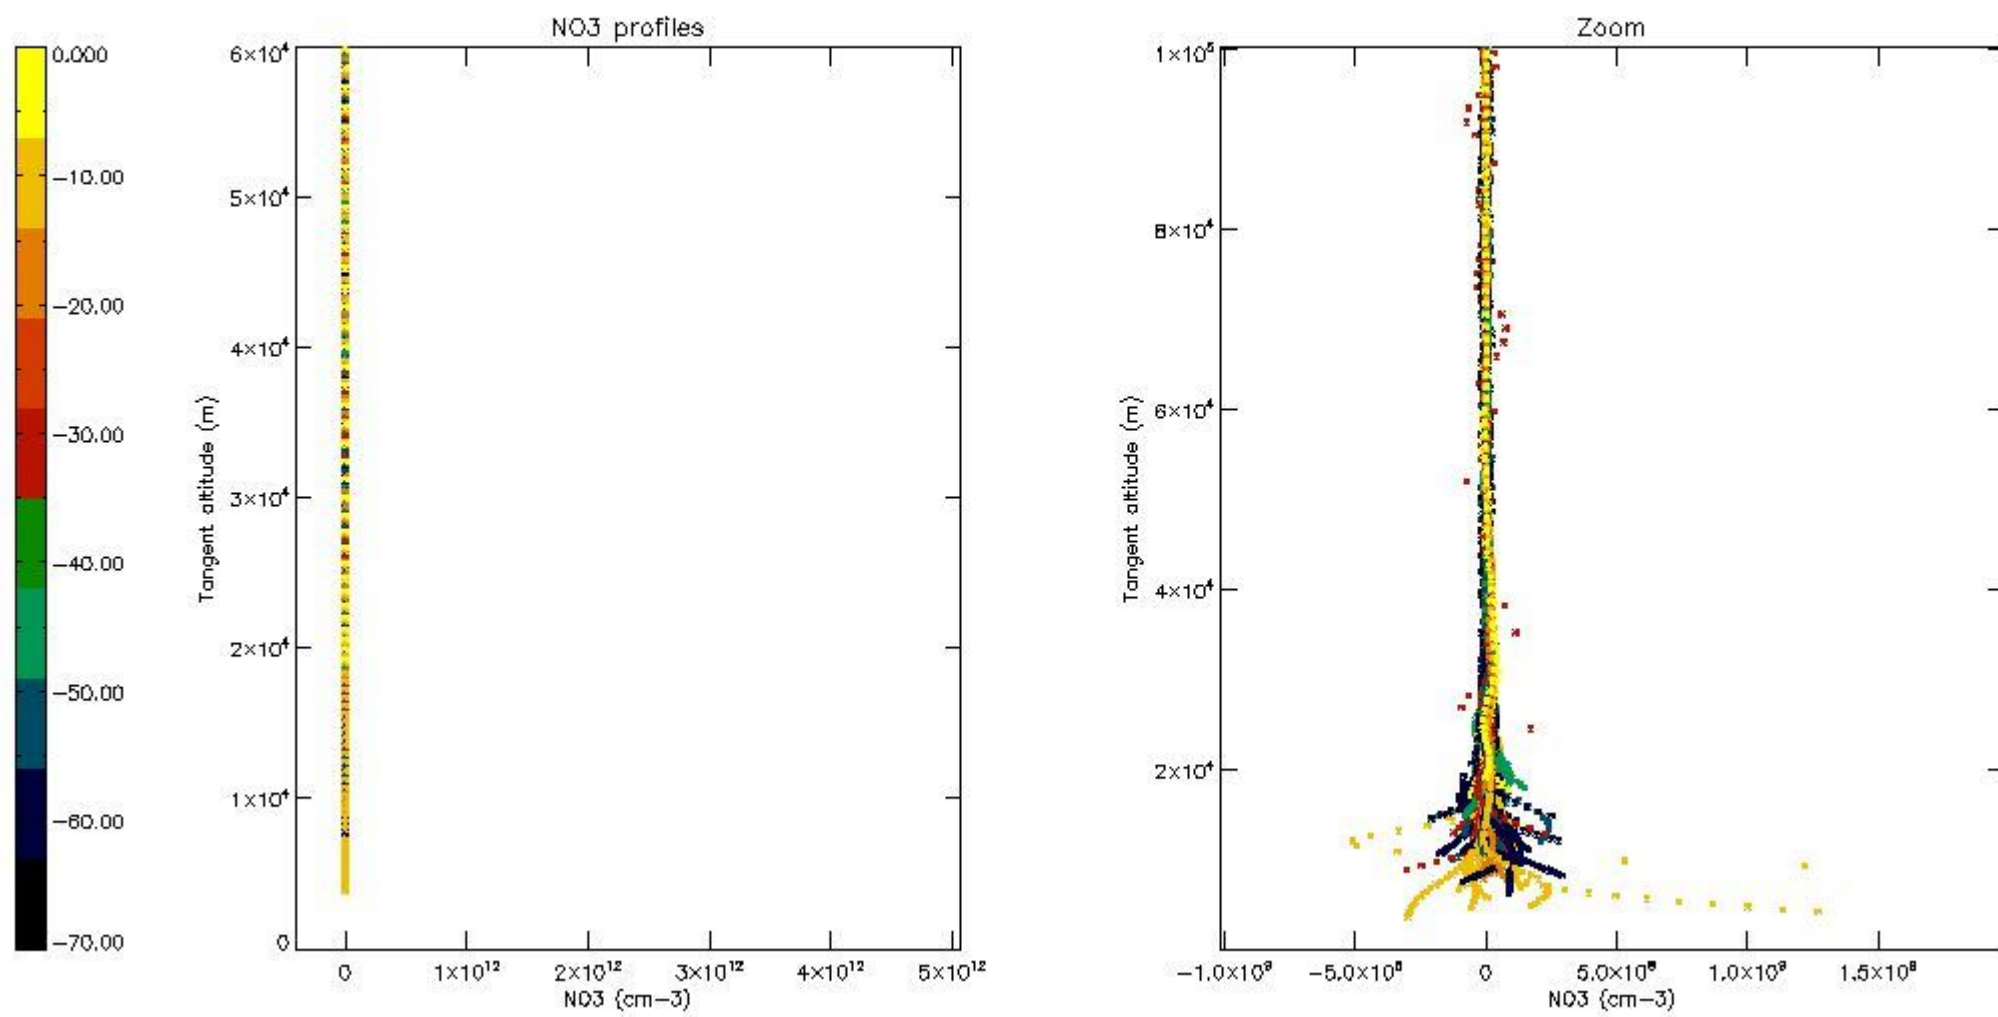

5.4 Plot ozone profiles where STD < 10% (dark without errors)

The colorbar represents the latitude.

5.5 Plot ozone profiles where STD < 5% (dark without errors)

The colorbar represents the latitude.

5.6 Plot NO₂ profiles for all STD (dark without errors)

The colorbar represents the latitude.

5.7 Plot NO3 profiles for all STD (dark without errors)

The colorbar represents the latitude.

5.8 Plot H2O profiles for all STD (only for occultations of stars 1,2,3,4,13,14,16,26,63 dark without errors)