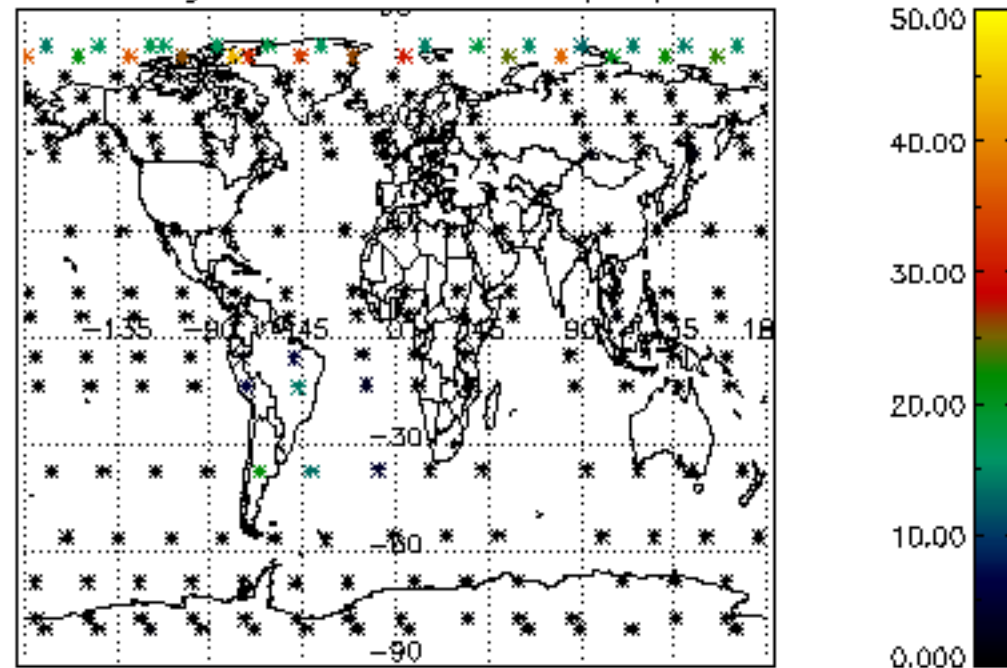

Percentage of datation errors per profile

Percentage of saturation errors per profile