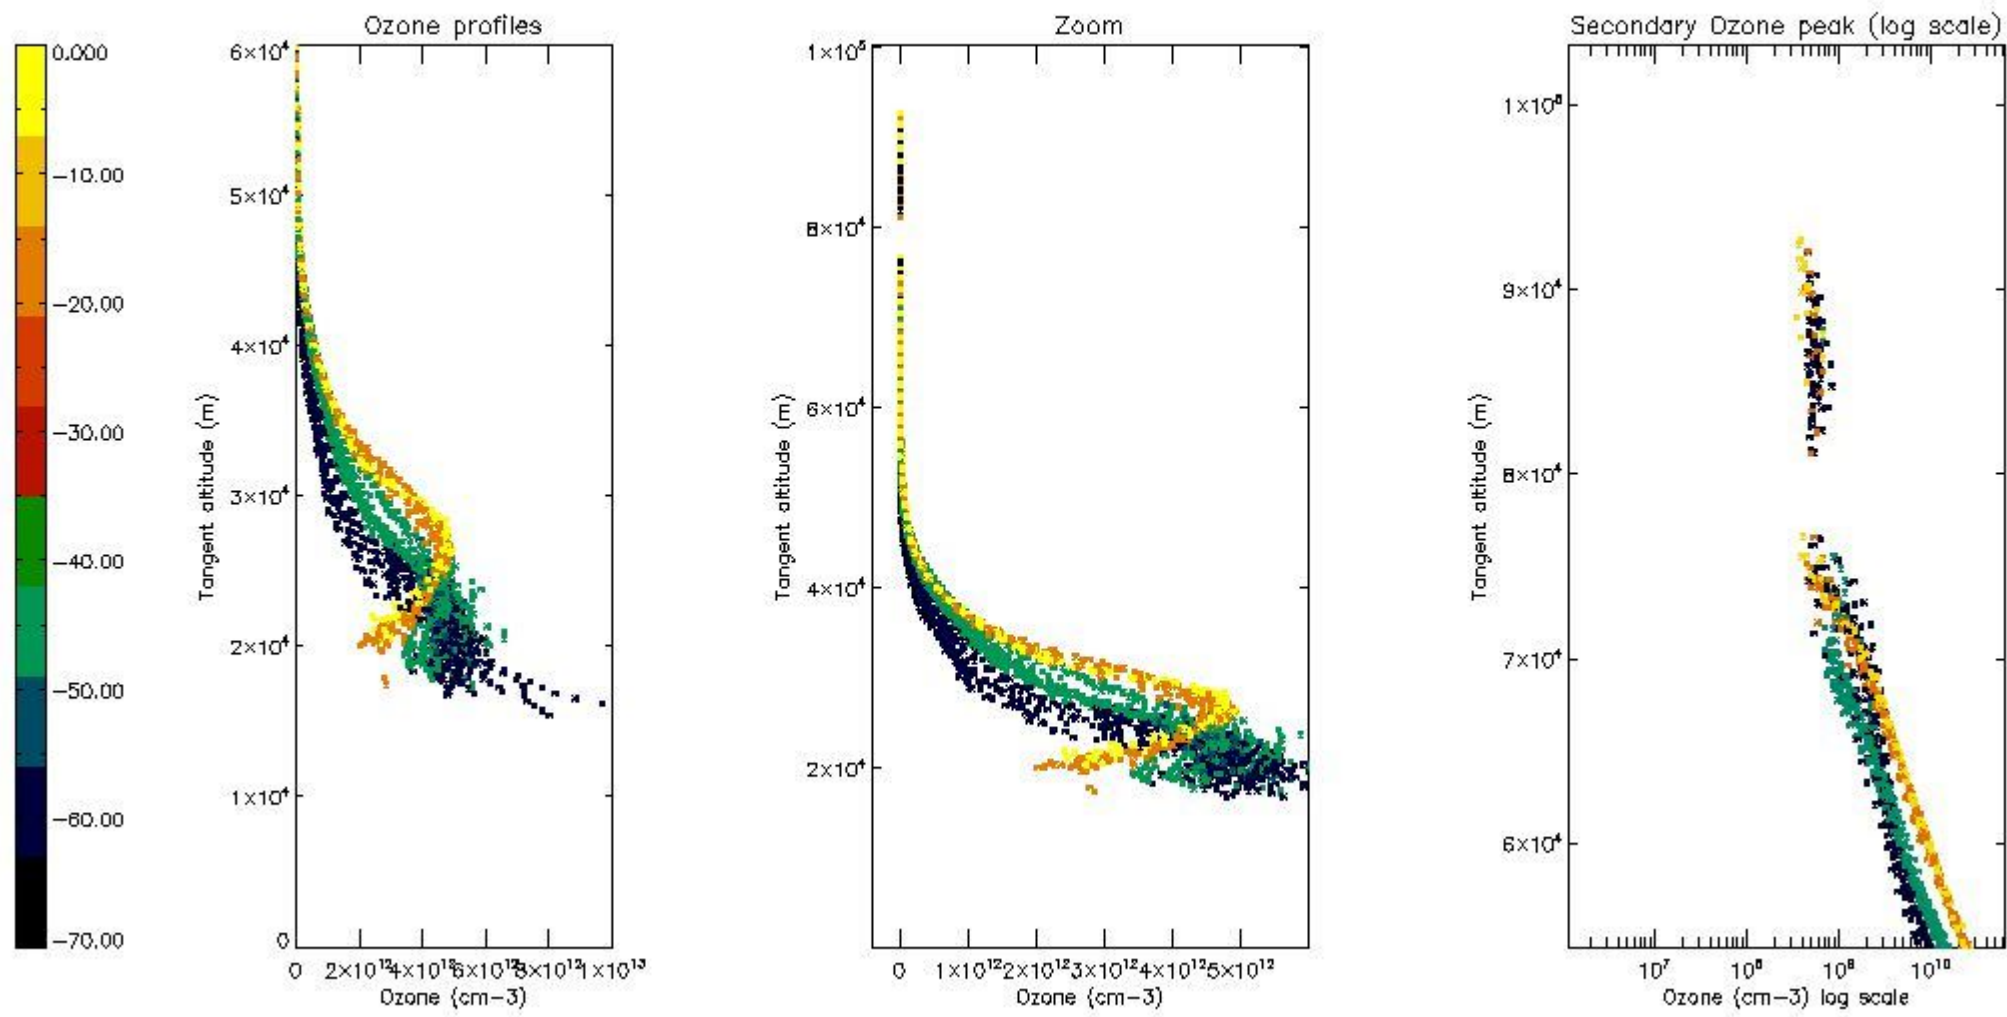

5.6 Plot NO₂ profiles for all STD (dark without errors)

The colorbar represents the latitude.