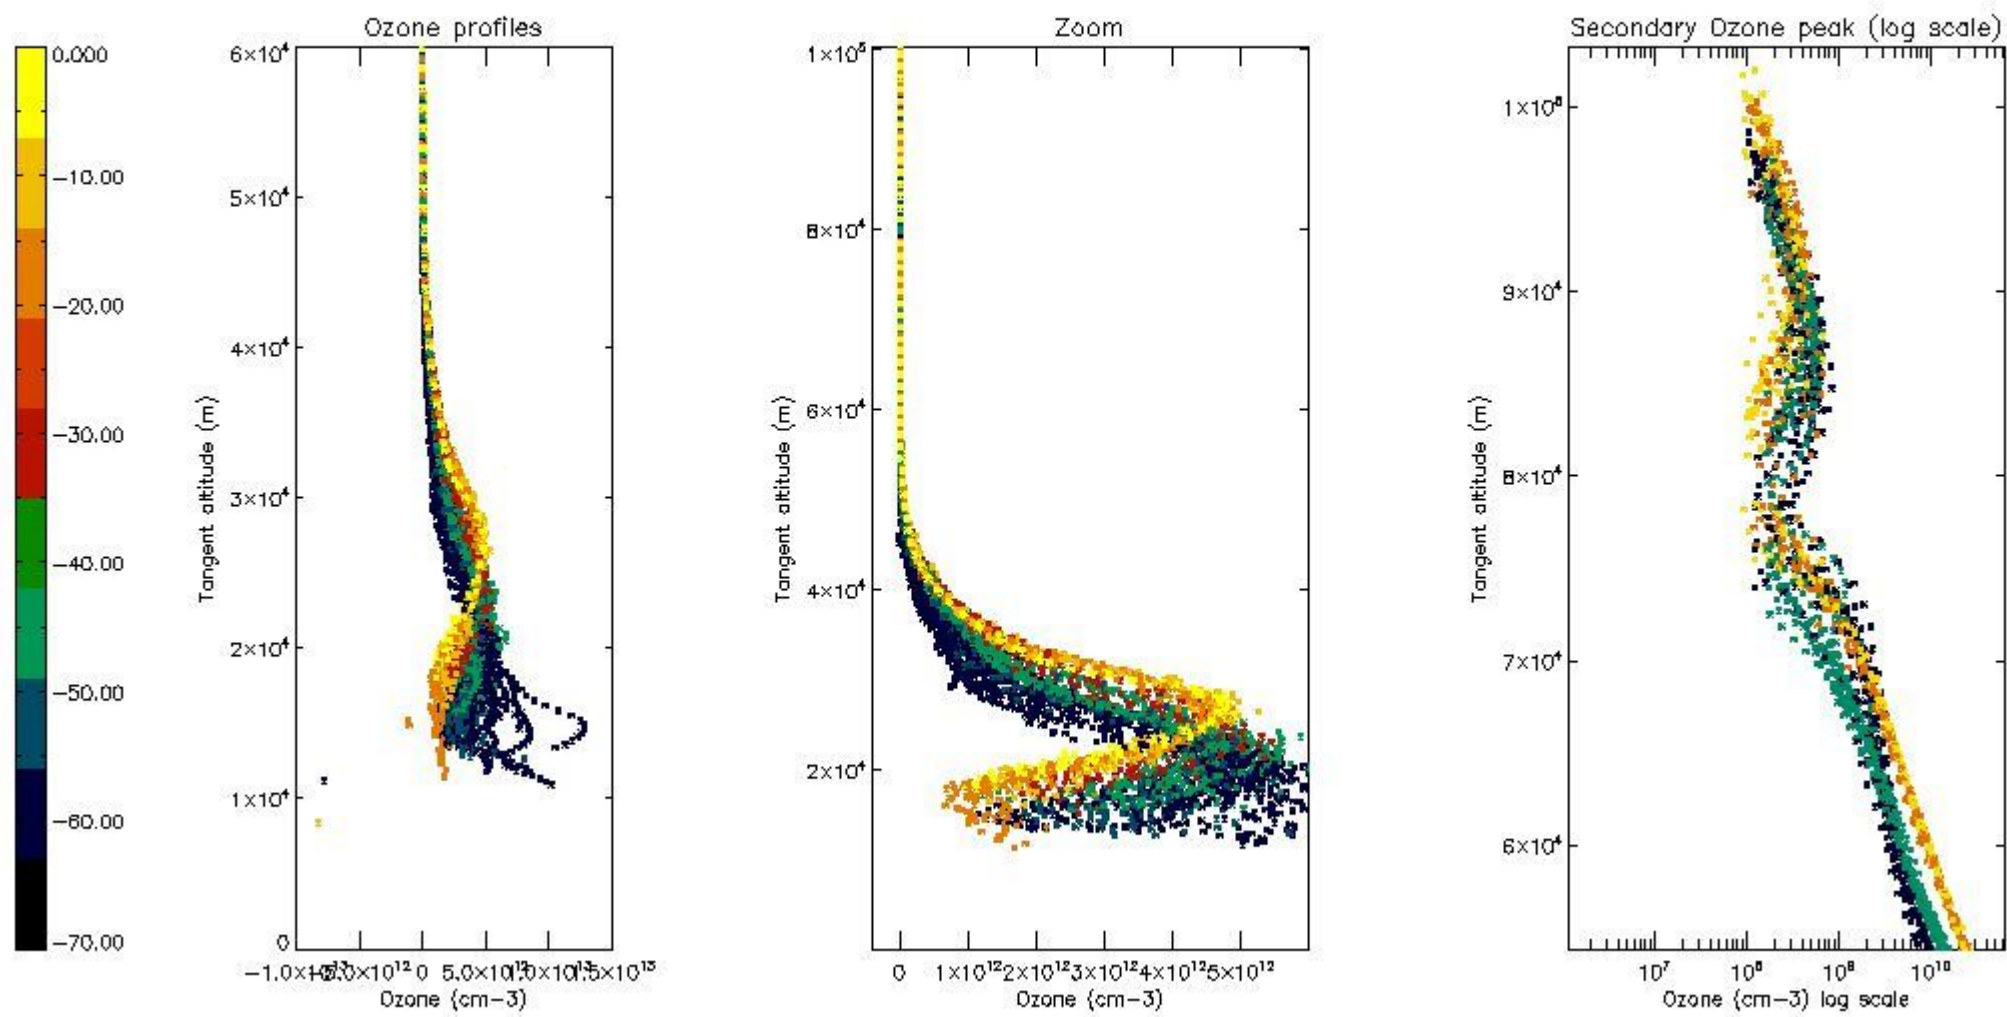

STD < 10	15
STD < 5	10

5.2 Plot ozone profiles for all STD (dark without errors)

The colorbar represents the latitude.

5.3 Plot ozone profiles where STD < 20% (dark without errors)

The colorbar represents the latitude.