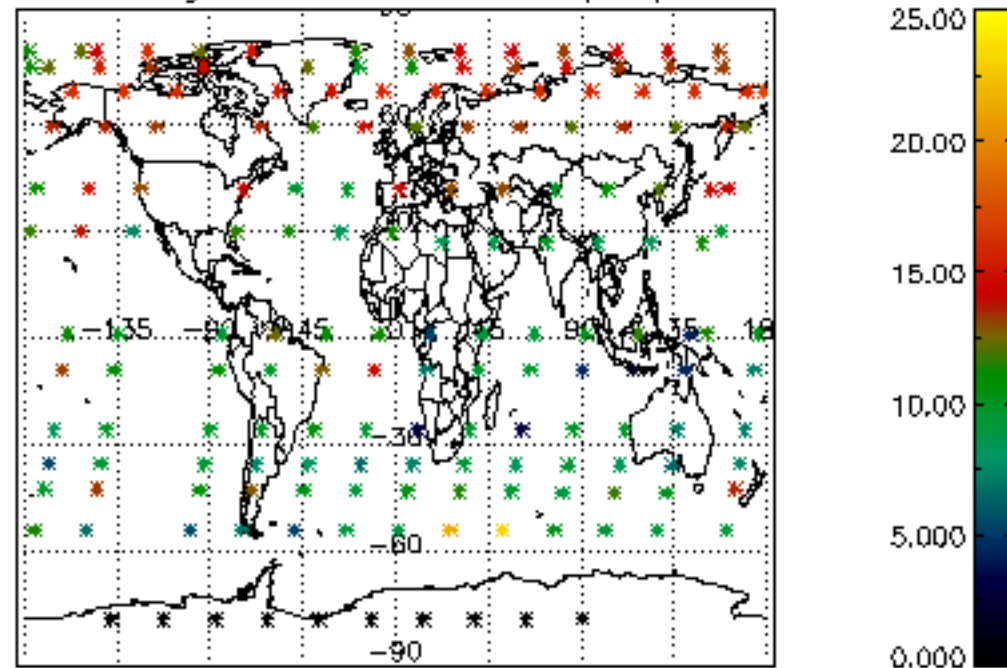

Percentage of saturation errors per profile