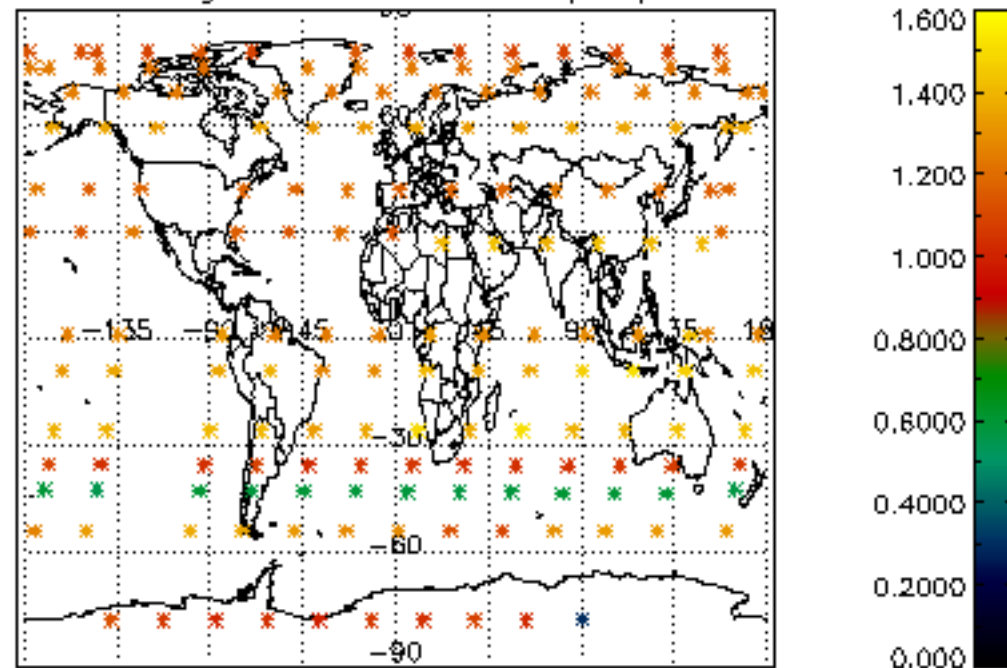

Percentage of datation errors per profile

Percentage of star falling outside central band per profile

Percentage of saturation errors per profile

Percentage of cosmic ray hits per profile

Percentage of datation errors per profile