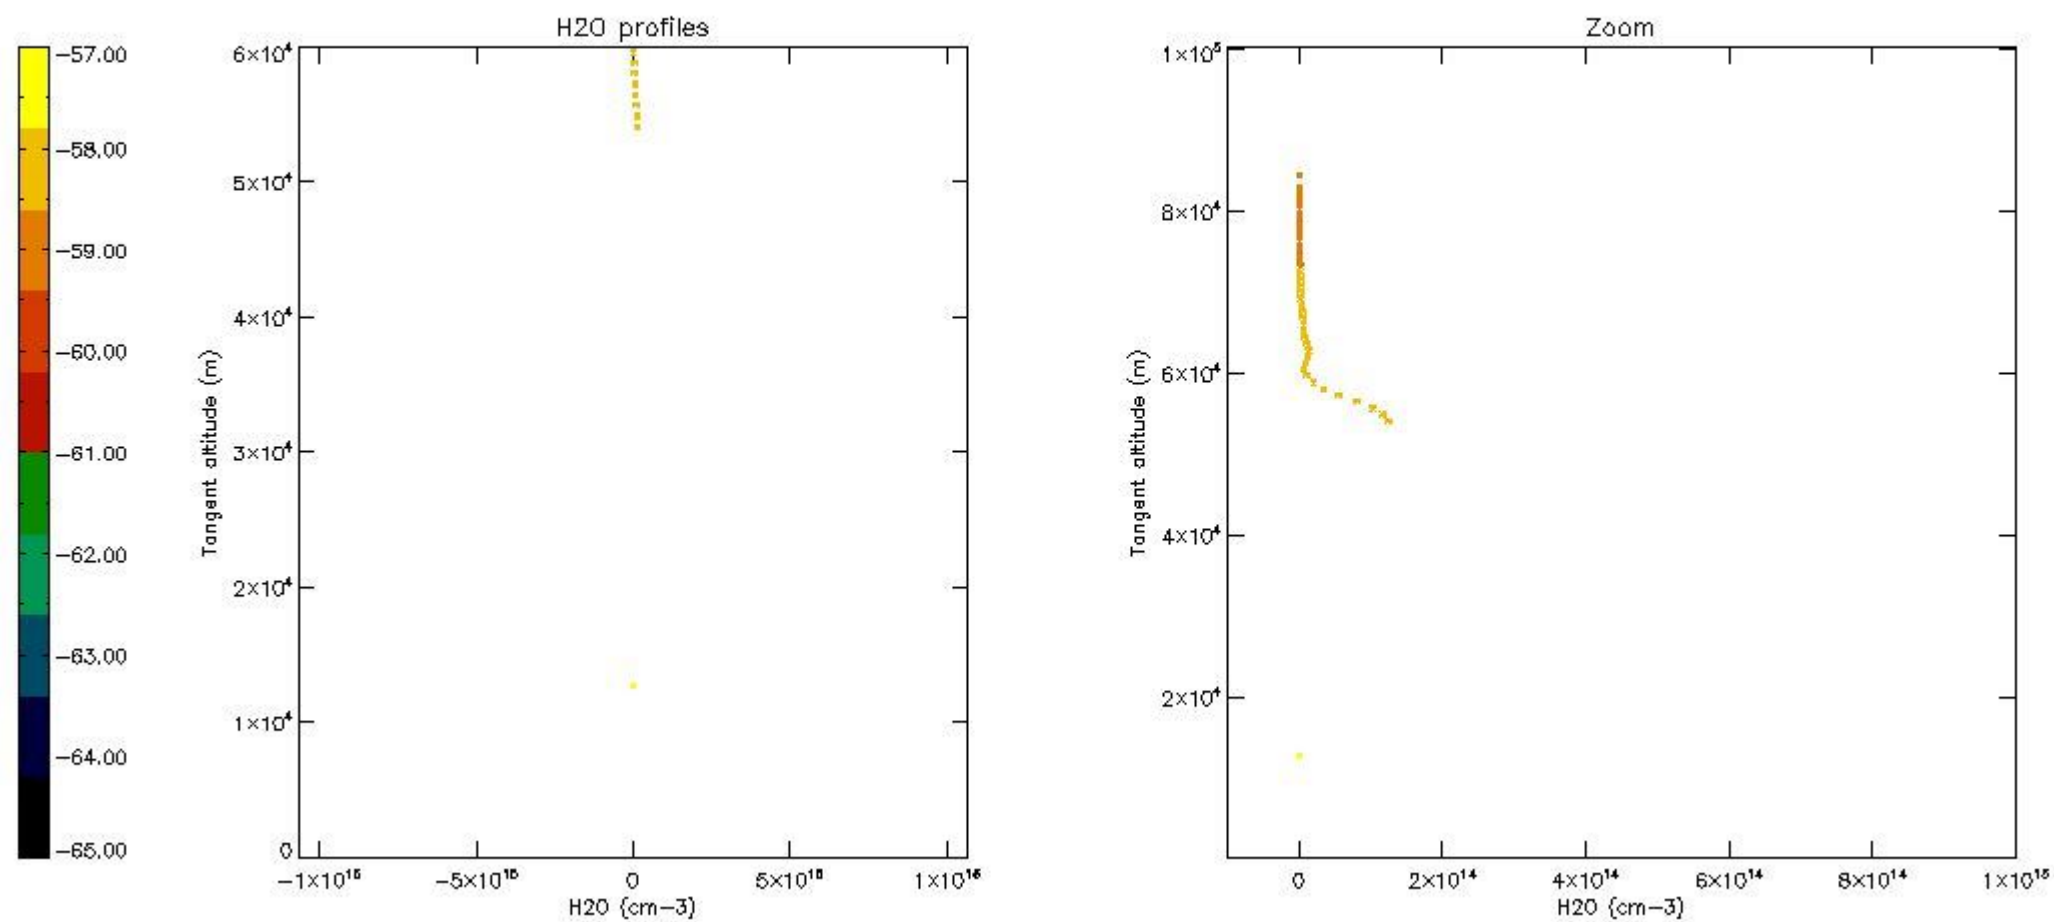

6. Auxiliary Data Files used for the production reported in section 2

The number reported in the third column indicates since which file (see list in section 2) the corresponding auxiliary file has been used. The fourth column is the date of those product files.

Type	Auxiliary Filename	Used since product	Used since product date
INST_PHYS_CHARACTERISTICS	GOM_INS_AXNIEC20050627_150440_20020301_000000_20100101_000000	1	03-JUN-2003 00:00:40
LEVEL-2_PROC_CONFIG	GOM_PR2_AXVIEC20091111_152718_20020301_000000_20500101_000000	1	03-JUN-2003 00:00:40
CROSS_SECTIONS_FILE	GOM_CRS_AXVIEC20091111_154832_20020301_000000_20500101_000000	1	03-JUN-2003 00:00:40