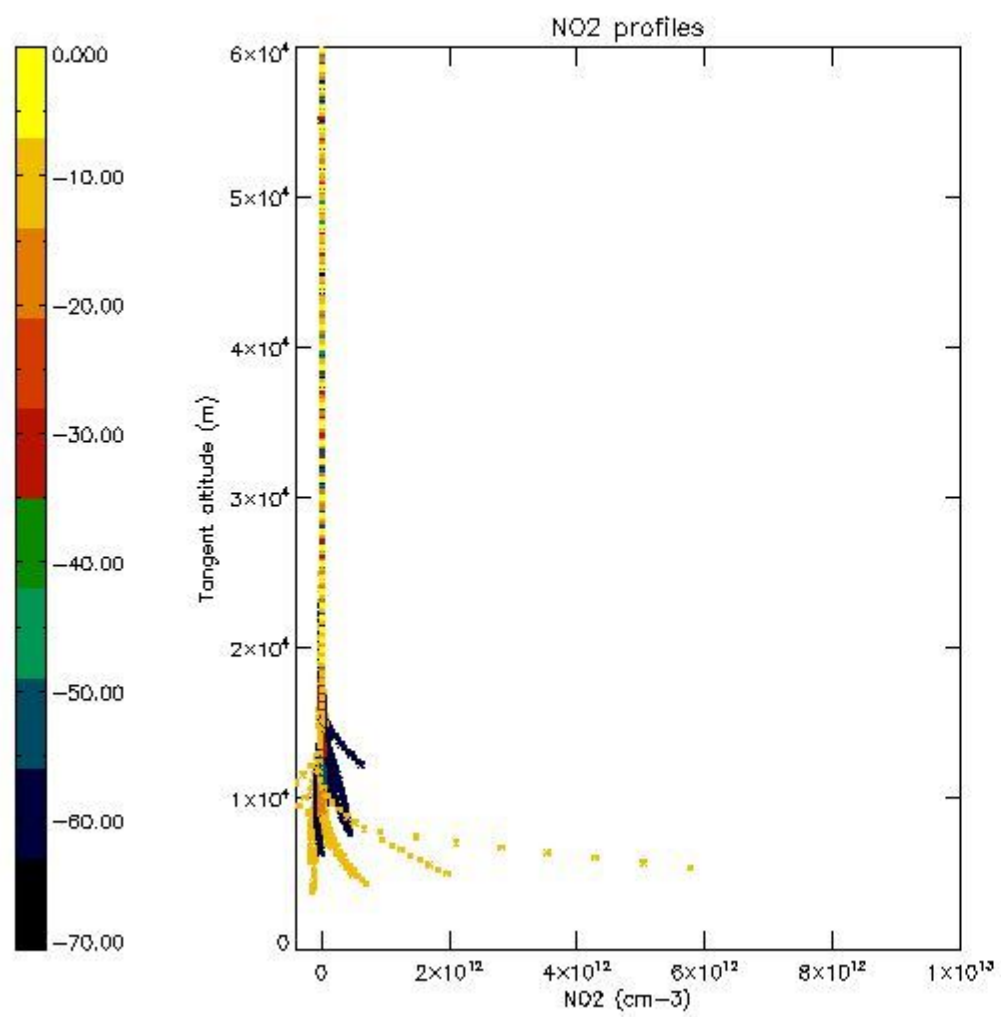

5.7 Plot NO3 profiles for all STD (dark without errors)

The colorbar represents the latitude.