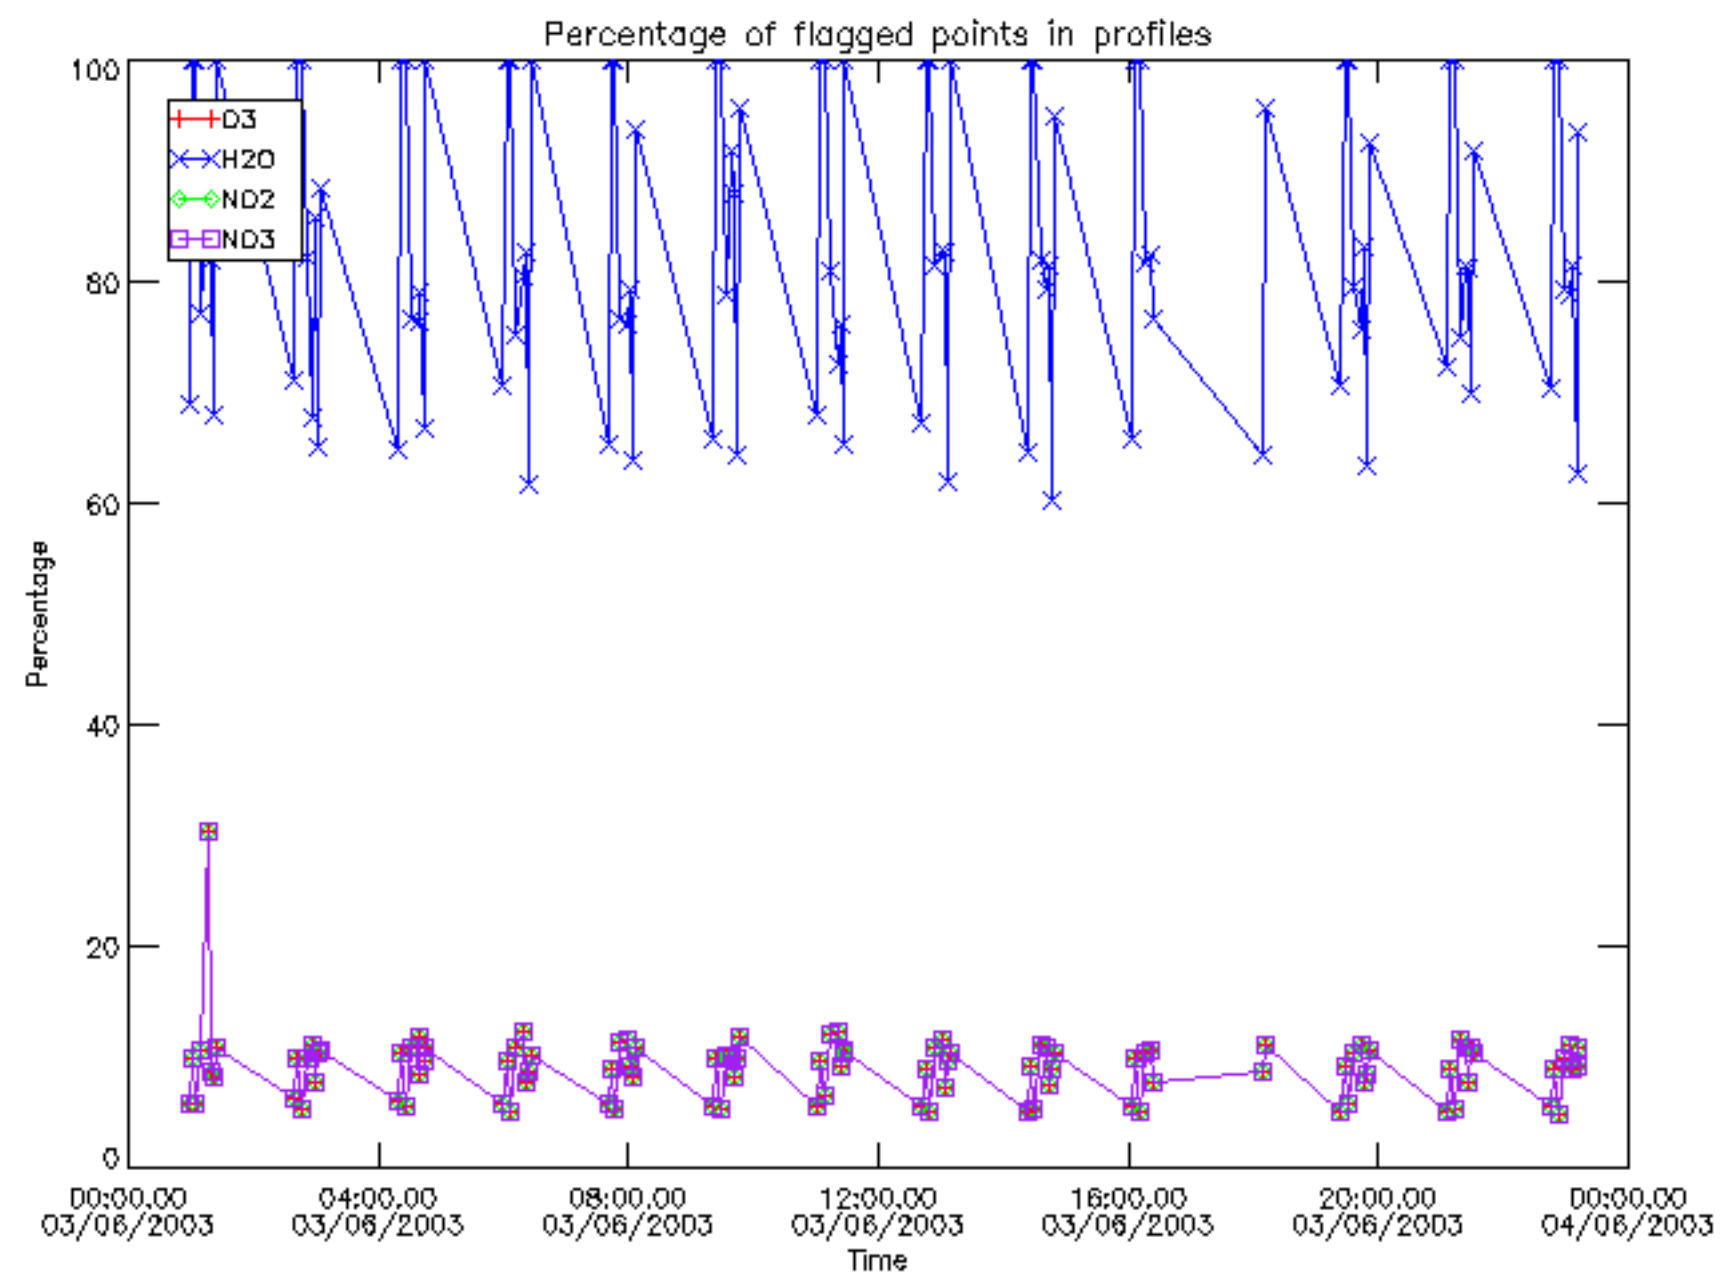

Percentage of flagged data per D3 profile

Percentage of flagged data per H2O profile