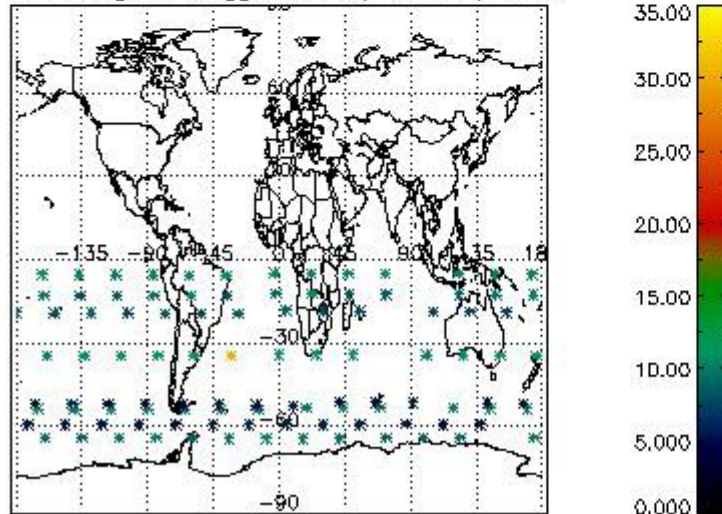

3.1 Plot quality information per product (time dependant)

3.2 Plot quality information per product (world map)

Percentage of flagged data per O3 profile

Percentage of flagged data per H2O profile

Percentage of flagged data per NO2 profile