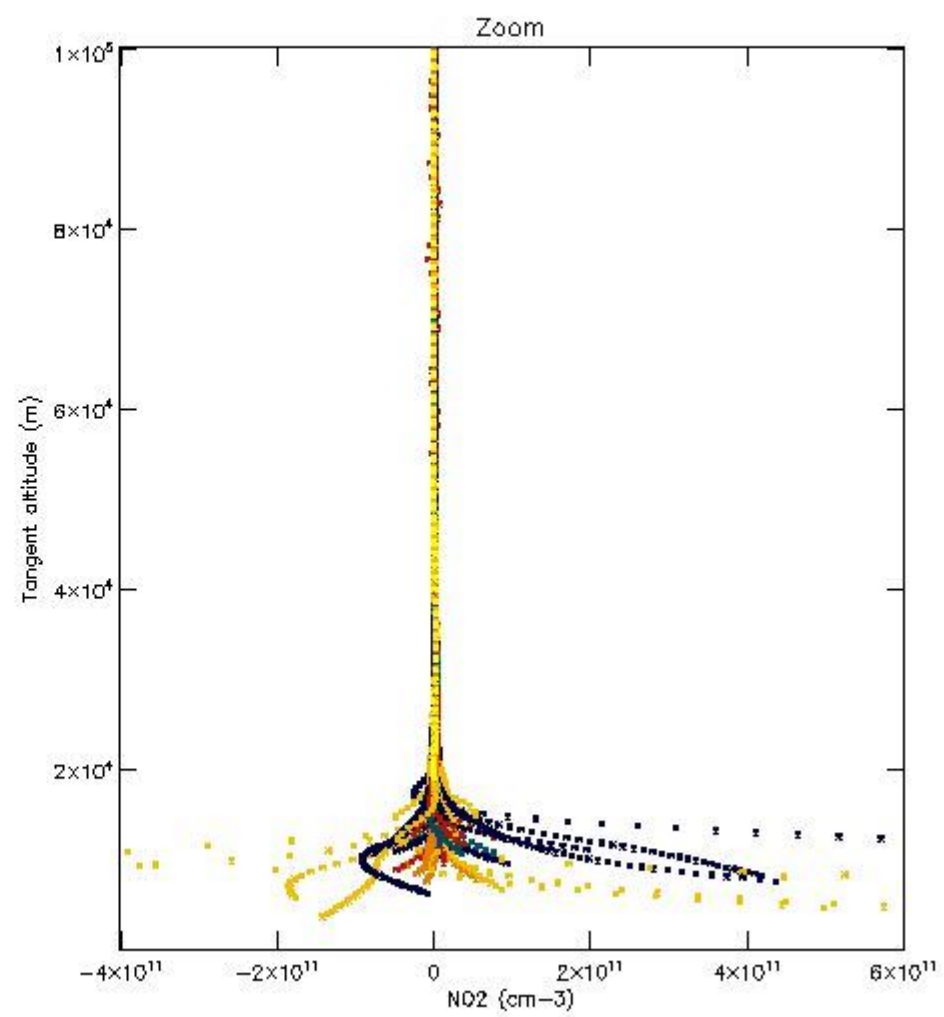

5.4 Plot ozone profiles where STD < 10% (dark without errors)

The colorbar represents the latitude.

5.5 Plot ozone profiles where STD < 5% (dark without errors)

The colorbar represents the latitude.

5.6 Plot NO₂ profiles for all STD (dark without errors)

The colorbar represents the latitude.

5.7 Plot NO3 profiles for all STD (dark without errors)

The colorbar represents the latitude.

5.8 Plot H₂O profiles for all STD (only for occultations of stars 1,2,3,4,13,14,16,26,63 dark without errors)