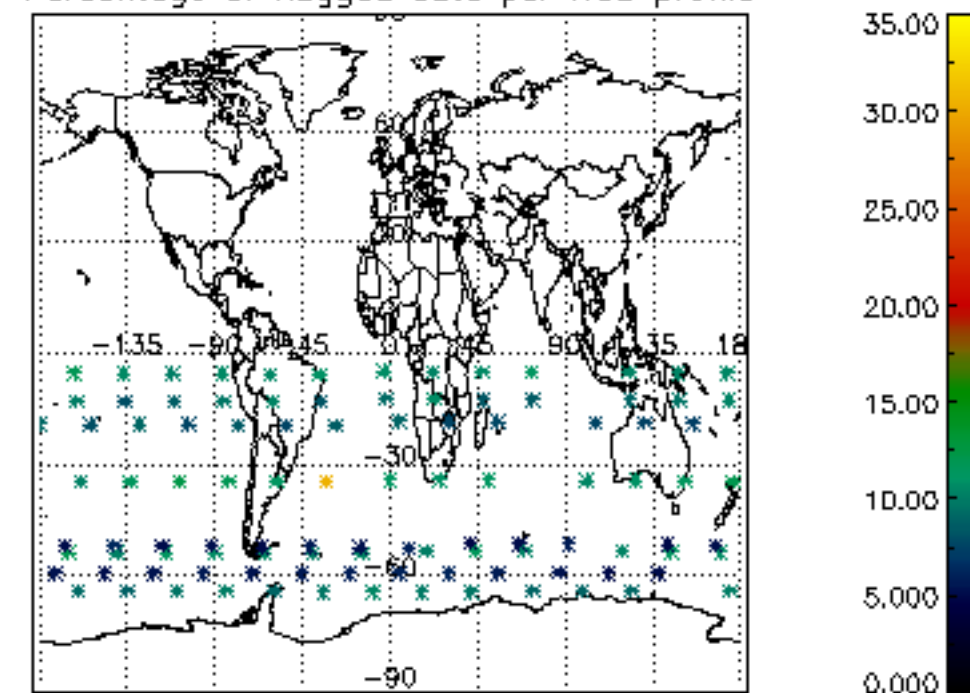

Percentage of flagged data per NO3 profile