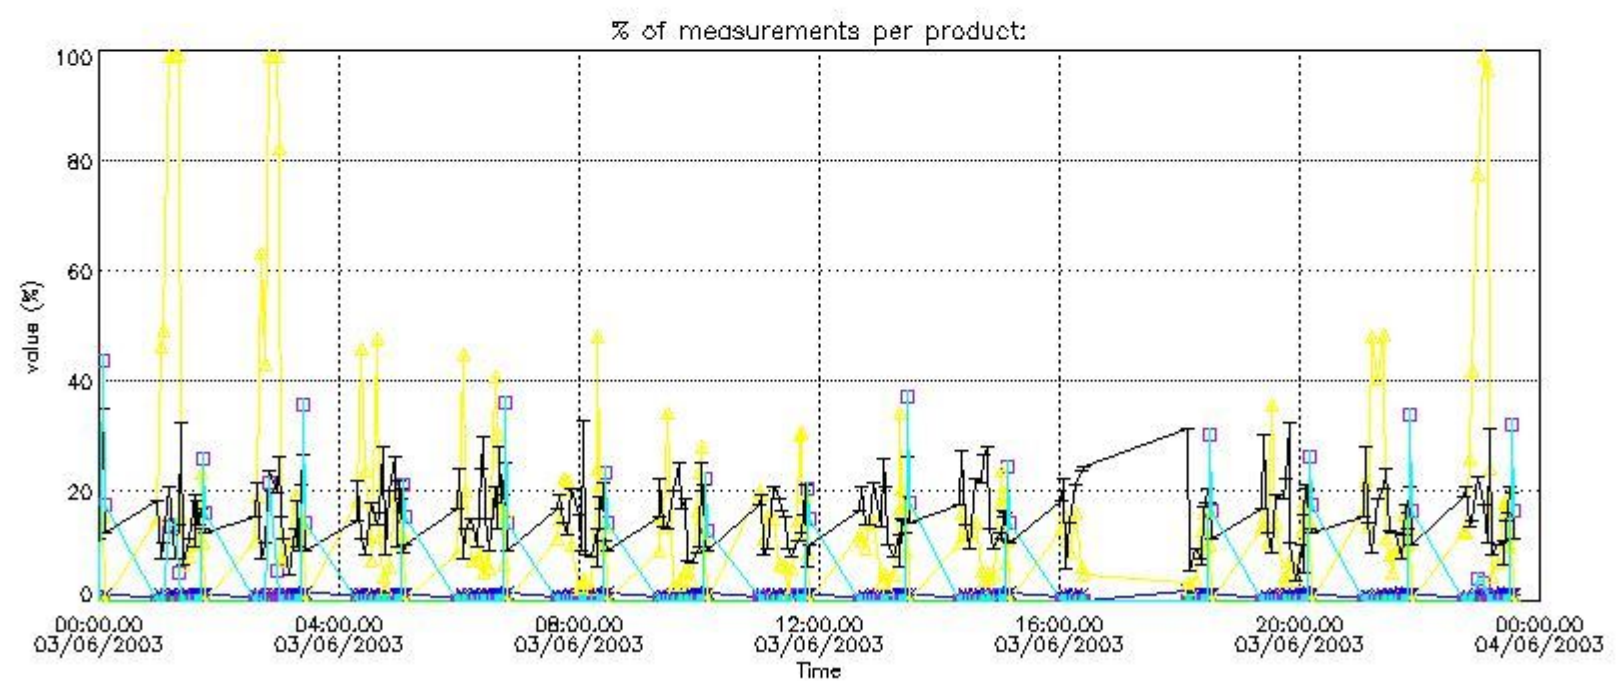

Percentage of flagged data per NO3 profile

4. Level 1 quality information per product

In this section it is plotted some information contained in the Quality Summary data set of the level 2 products that comes from the level 1b processing. Products without errors (error flag in the MPH set to "0") are used.

4.1 Plot quality information per product (time dependant) coming from level 1b processing

4.1.1 Plot level 1 quality information per product (time dependant): ENVISAT ASCENDING passes

- invalid
- with datation errors
- with non-converged ray path
- containing saturated samples
- where cosmic rays have been detected
- where star falls outside central band
- where problem occurred during full transm