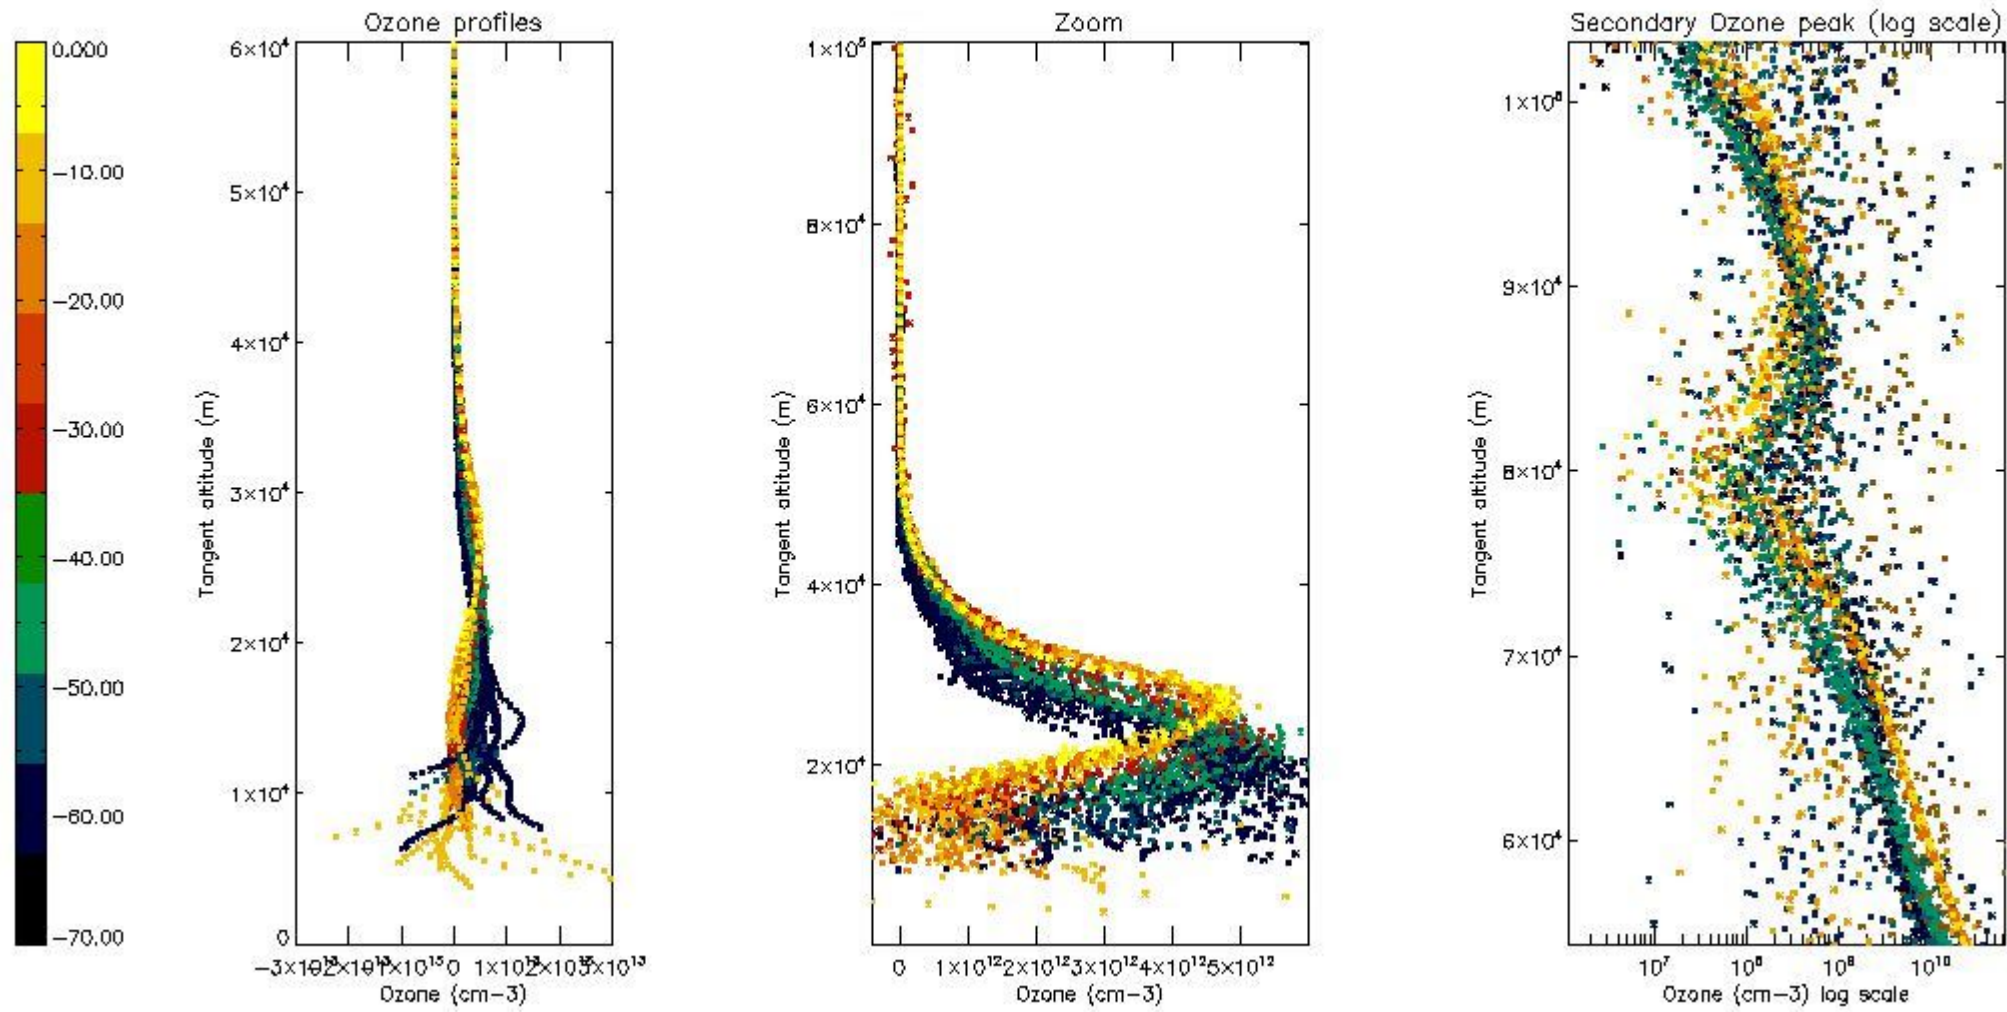

STD < 10	15
STD < 5	10

5.2 Plot ozone profiles for all STD (dark without errors)

The colorbar represents the latitude.

5.3 Plot ozone profiles where STD < 20% (dark without errors)

The colorbar represents the latitude.