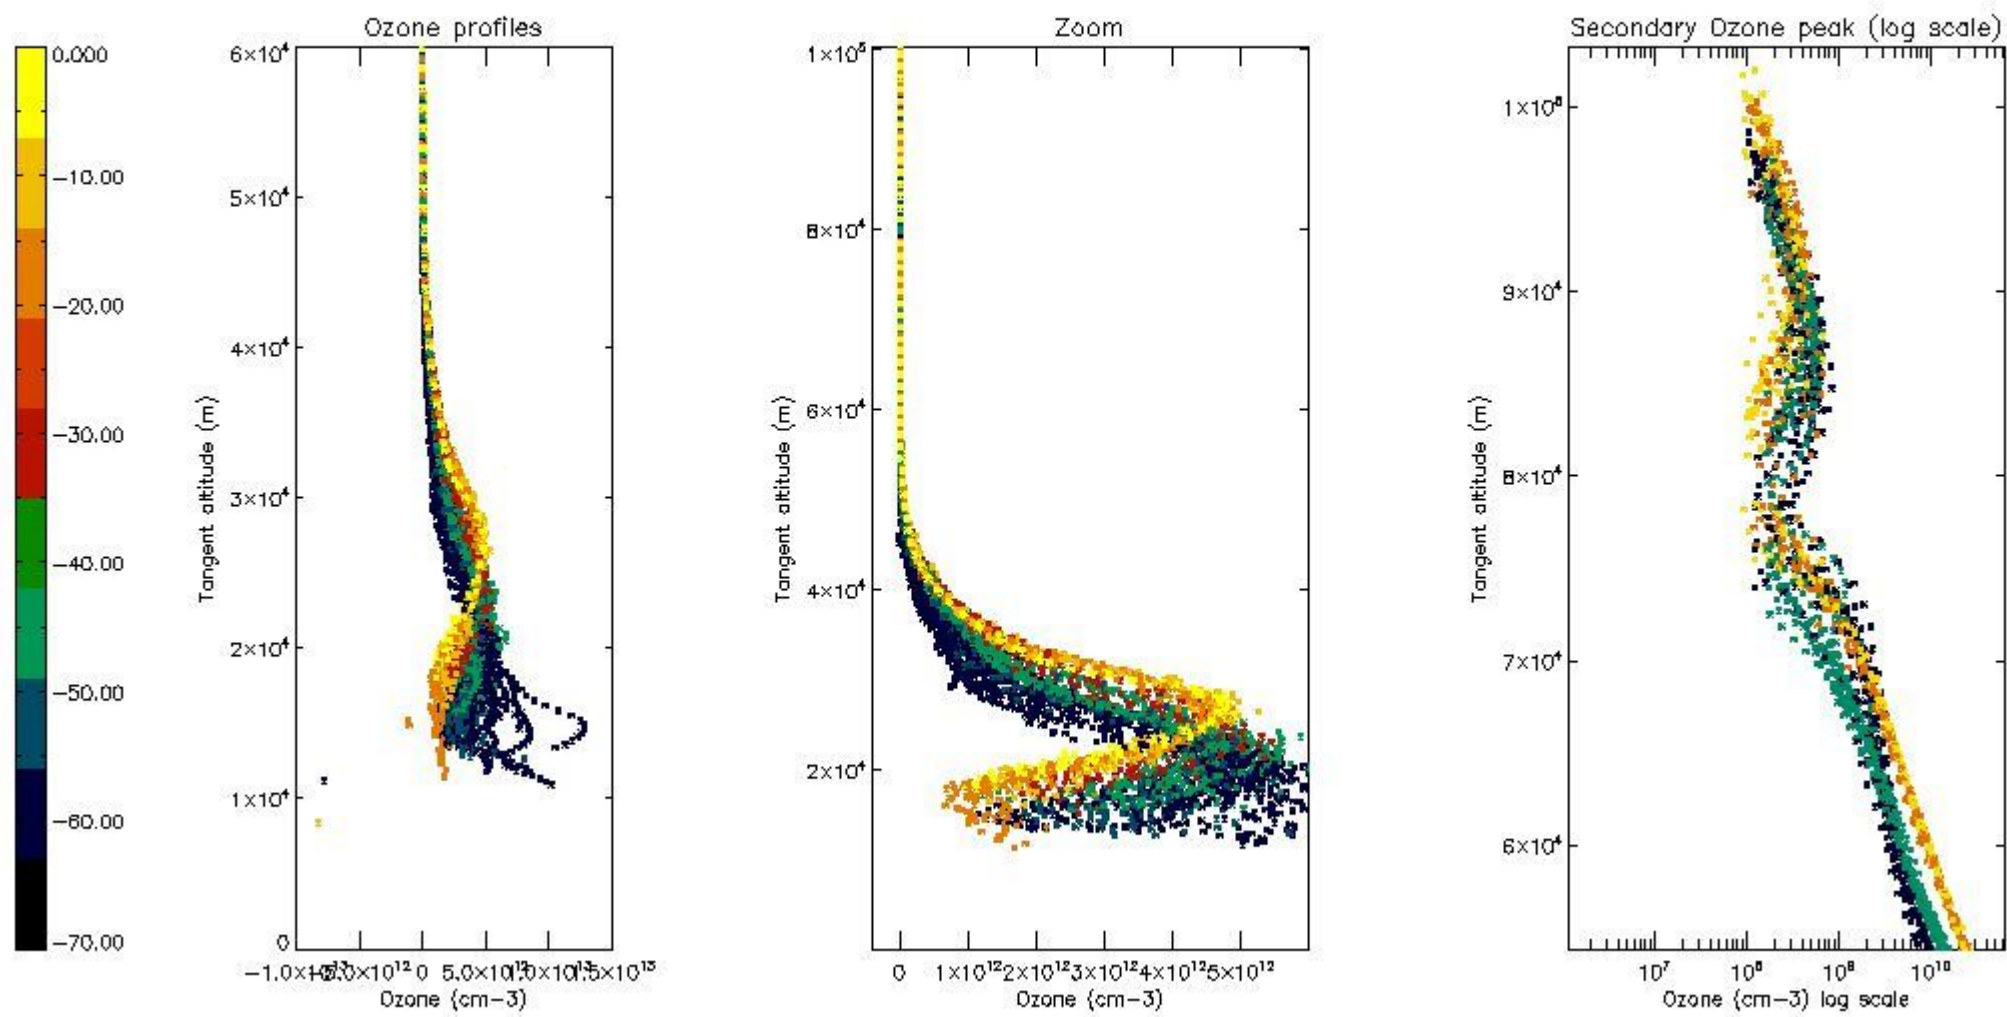

STD < 10	15
STD < 5	10

5.2 Plot ozone profiles for all STD (dark without errors)

The colorbar represents the latitude.

5.3 Plot ozone profiles where STD < 20% (dark without errors)

The colorbar represents the latitude.

5.4 Plot ozone profiles where STD < 10% (dark without errors)

The colorbar represents the latitude.

5.5 Plot ozone profiles where STD < 5% (dark without errors)

The colorbar represents the latitude.

5.6 Plot NO₂ profiles for all STD (dark without errors)

The colorbar represents the latitude.

5.7 Plot NO3 profiles for all STD (dark without errors)

The colorbar represents the latitude.

5.8 Plot H2O profiles for all STD (only for occultations of stars 1,2,3,4,13,14,16,26,63 dark without errors)