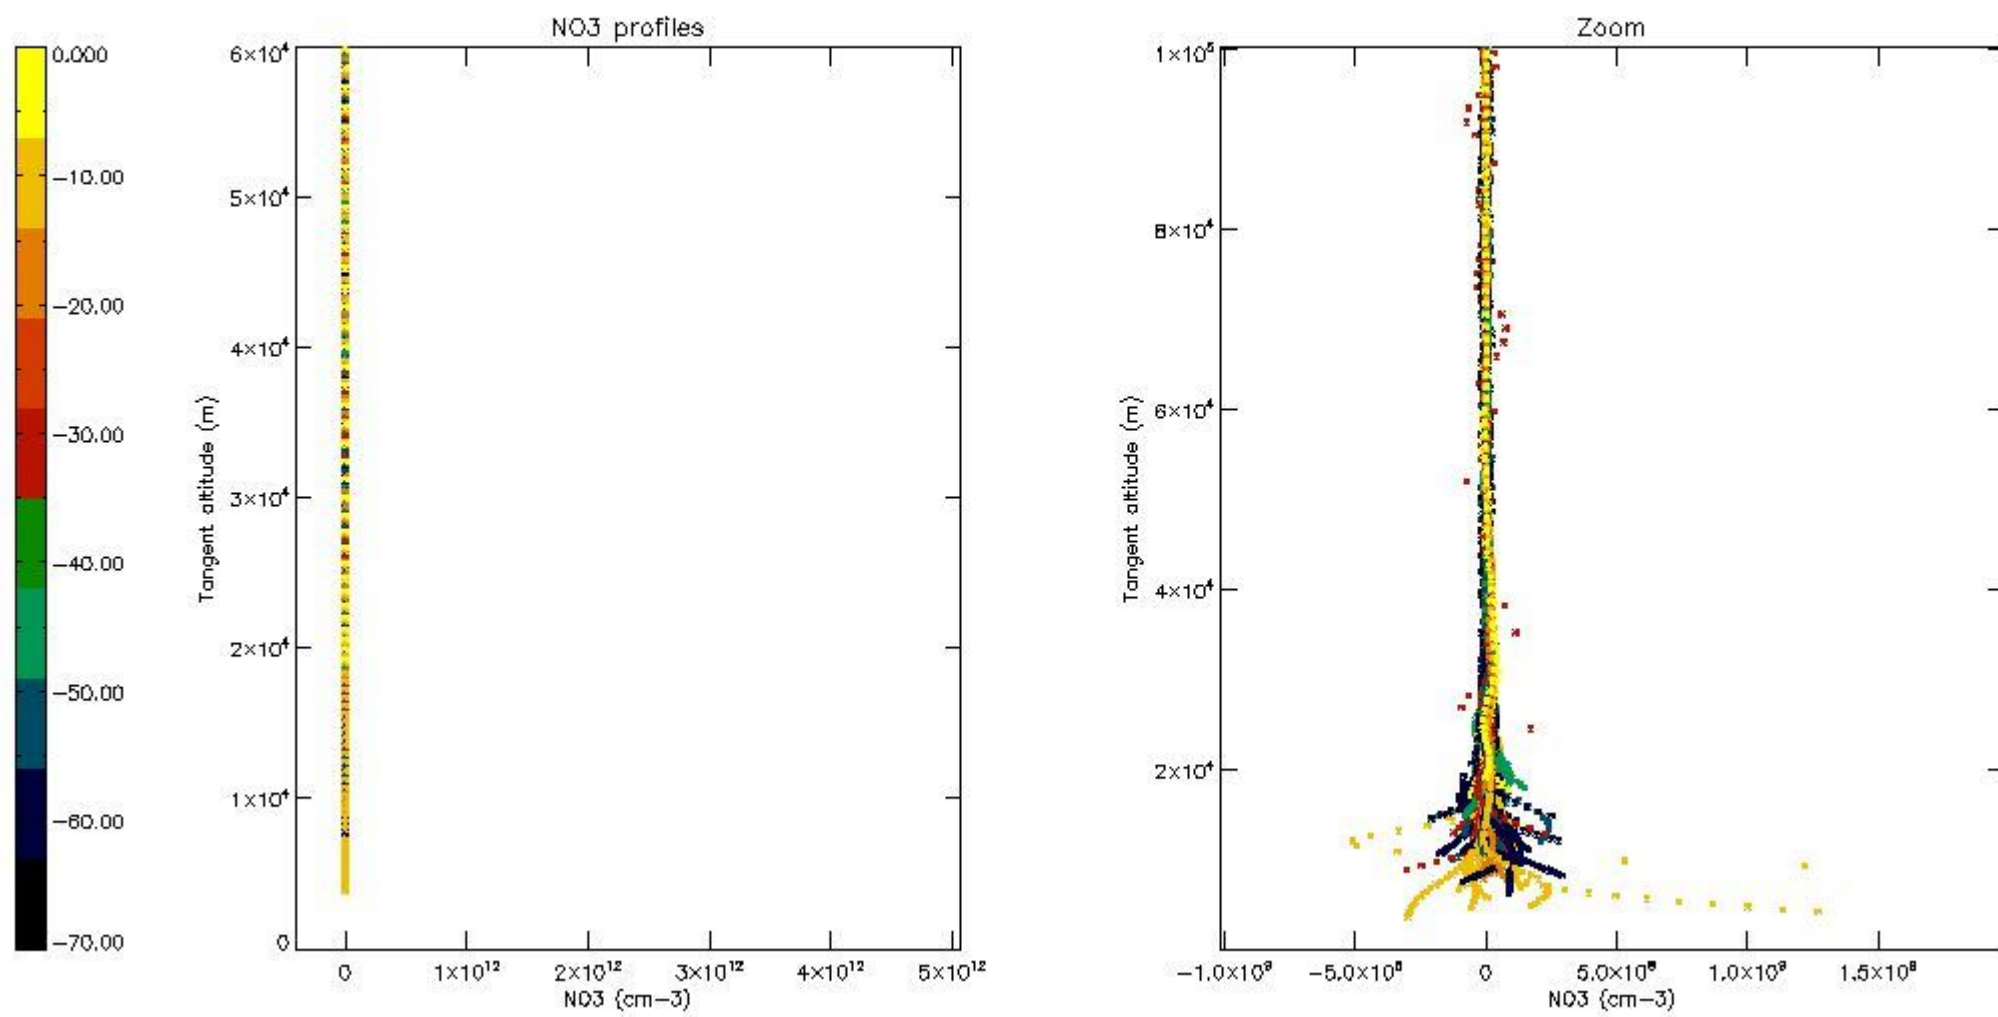

5.8 Plot H₂O profiles for all STD (only for occultations of stars 1,2,3,4,13,14,16,26,63 dark without errors)

The colorbar represents the latitude.