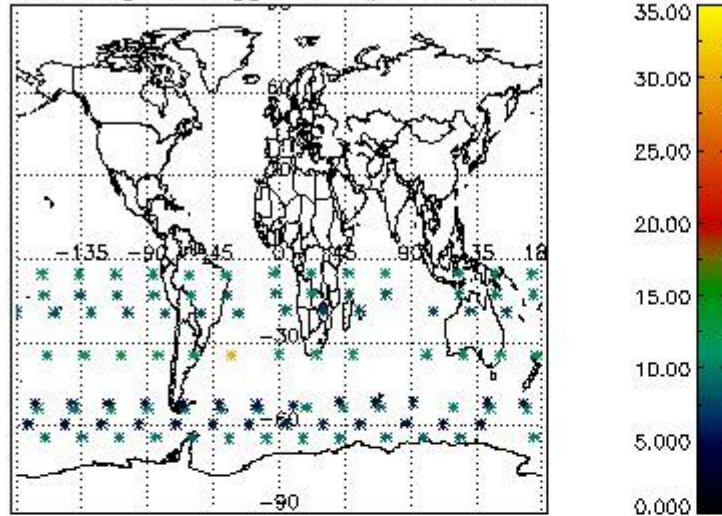

Percentage of flagged data per O3 profile