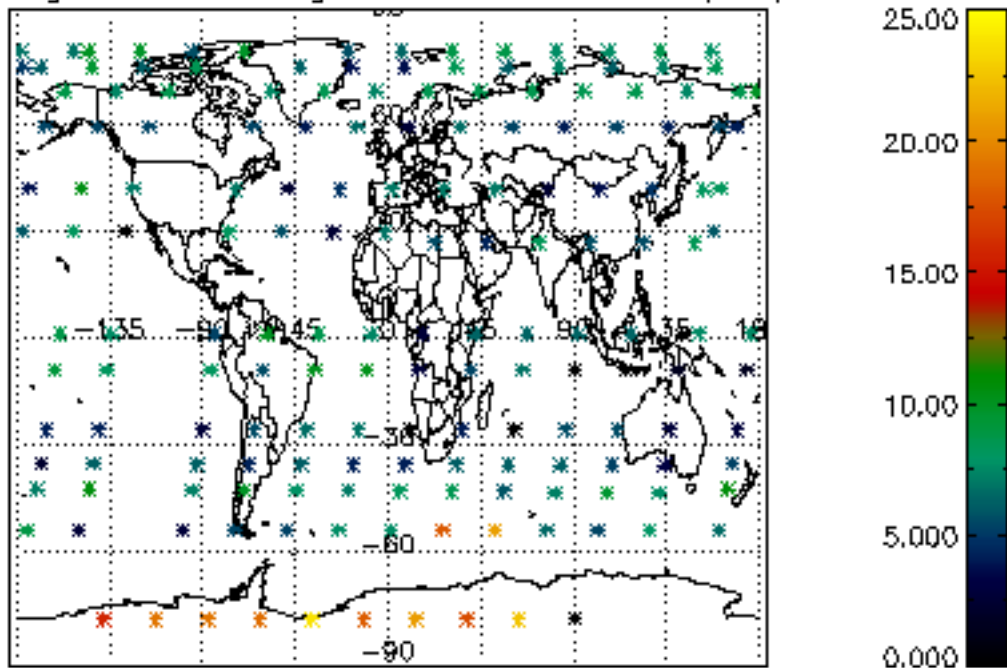

Percentage of star falling outside central band per profile