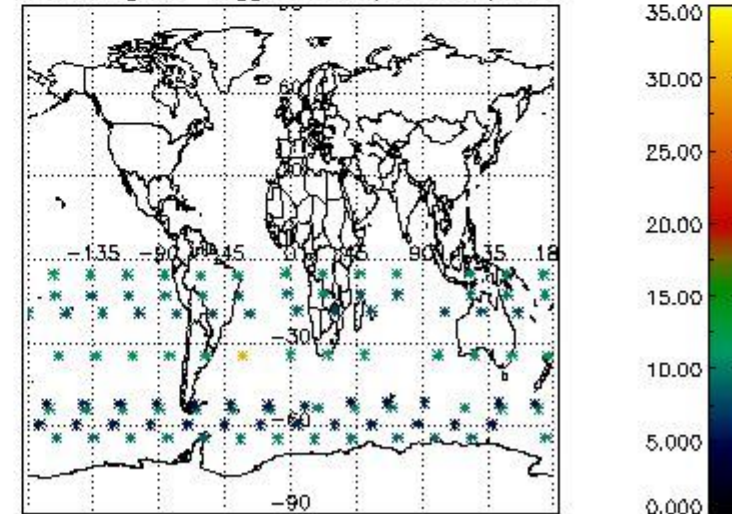

Percentage of flagged data per NO3 profile

4. Level 1 quality information per product

In this section it is plotted some information contained in the Quality Summary data set of the level 2 products that comes from the level 1b processing. Products without errors (error flag in the MPH set to "0") are used.

4.1 Plot quality information per product (time dependant) coming from level 1b processing

4.1.1 Plot level 1 quality information per product (time dependant): ENVISAT ASCENDING passes