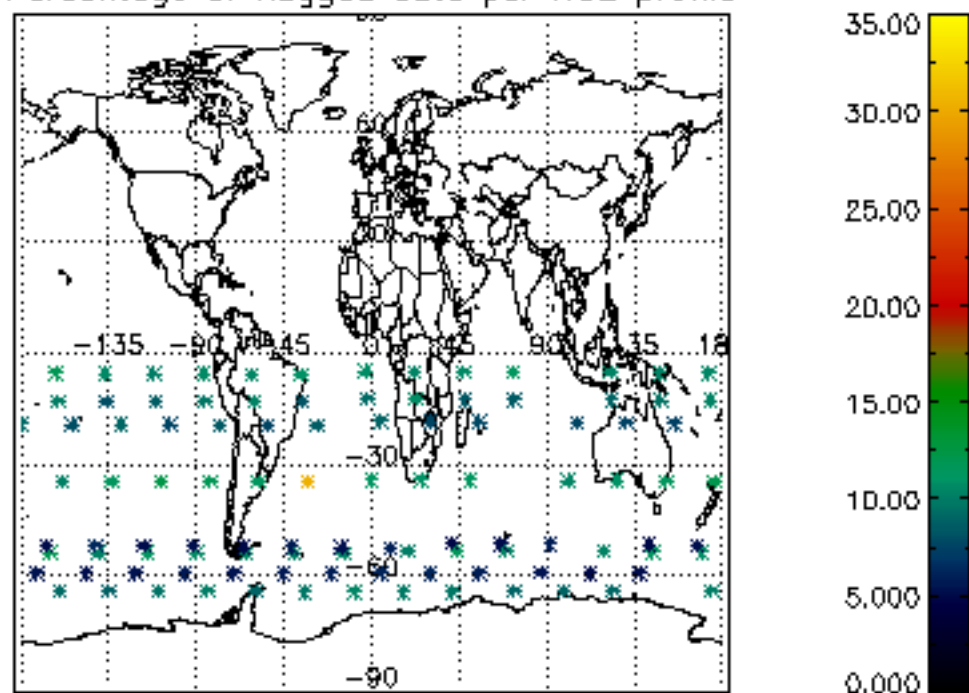

Percentage of flagged data per NO2 profile