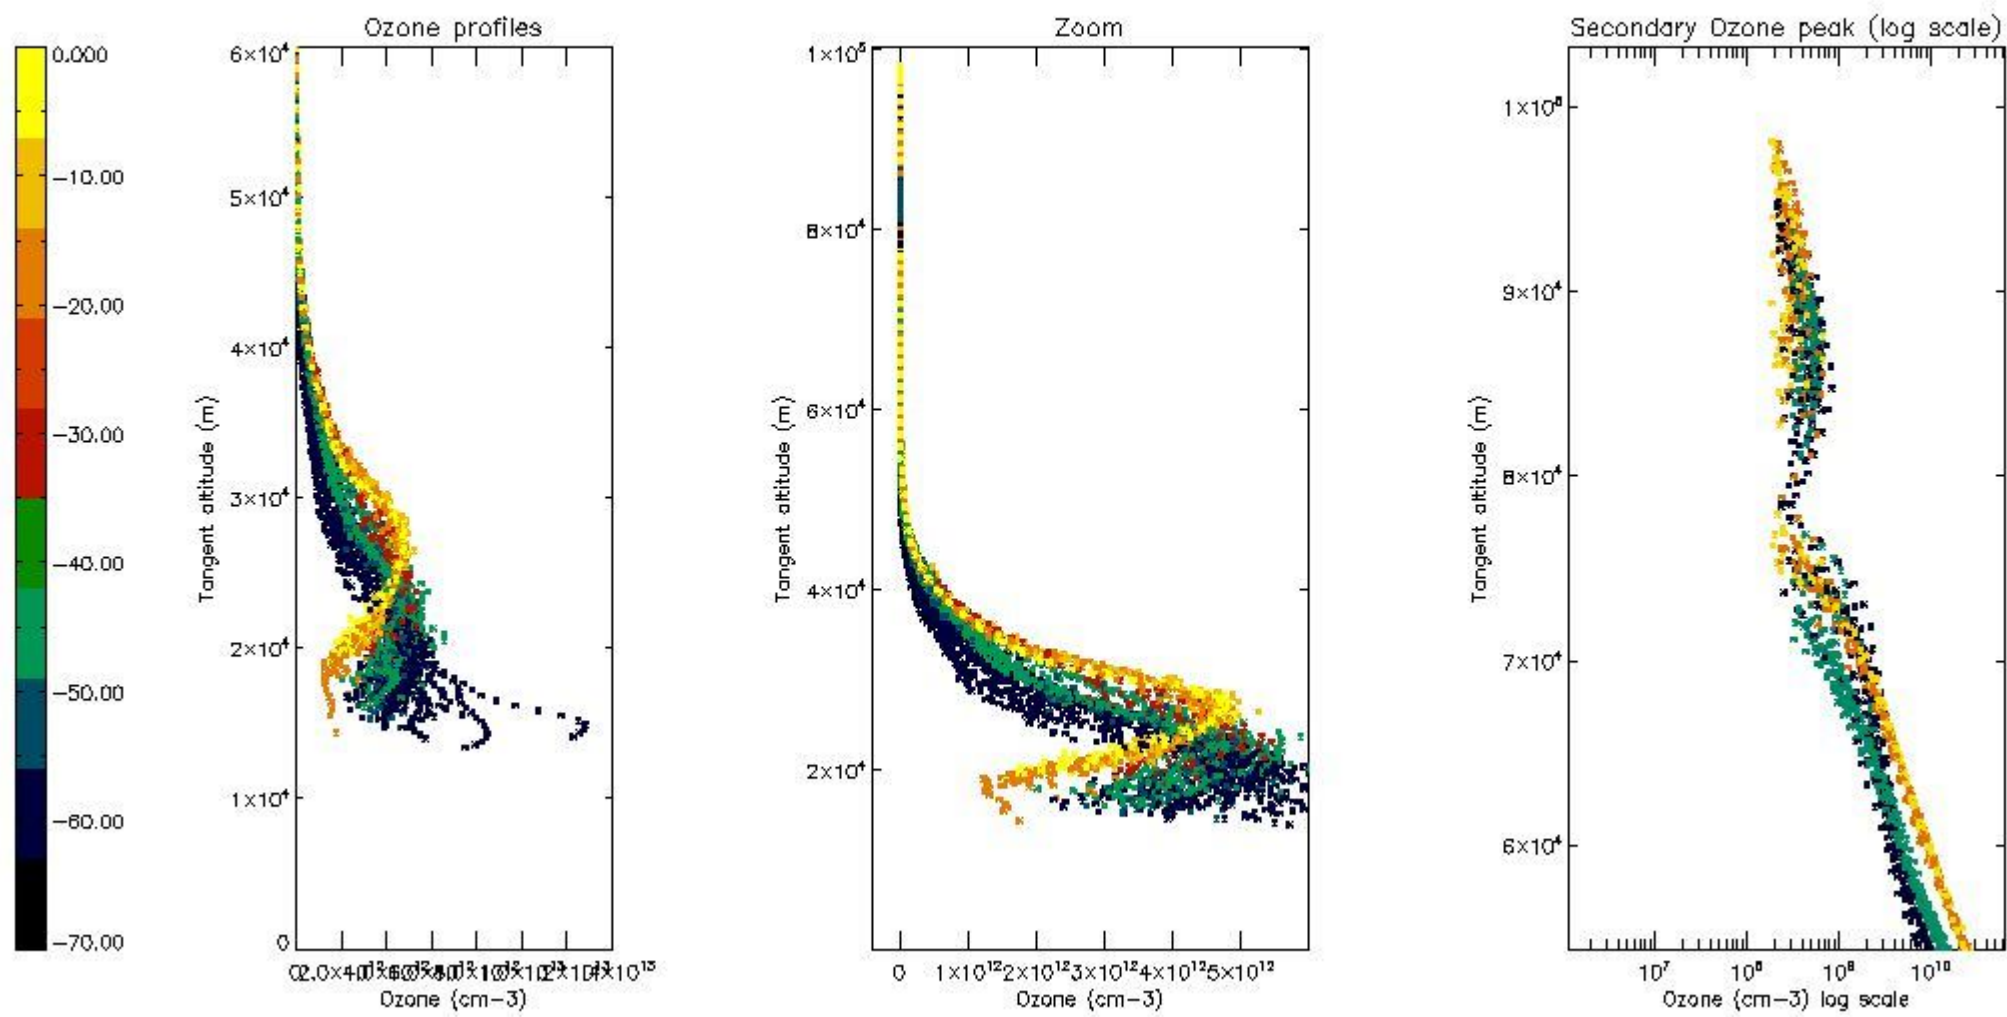

STD < 10	15
STD < 5	10

5.2 Plot ozone profiles for all STD (dark without errors)

The colorbar represents the latitude.

5.3 Plot ozone profiles where STD < 20% (dark without errors)

The colorbar represents the latitude.

5.4 Plot ozone profiles where STD < 10% (dark without errors)

The colorbar represents the latitude.

5.5 Plot ozone profiles where STD < 5% (dark without errors)

The colorbar represents the latitude.

5.6 Plot NO₂ profiles for all STD (dark without errors)