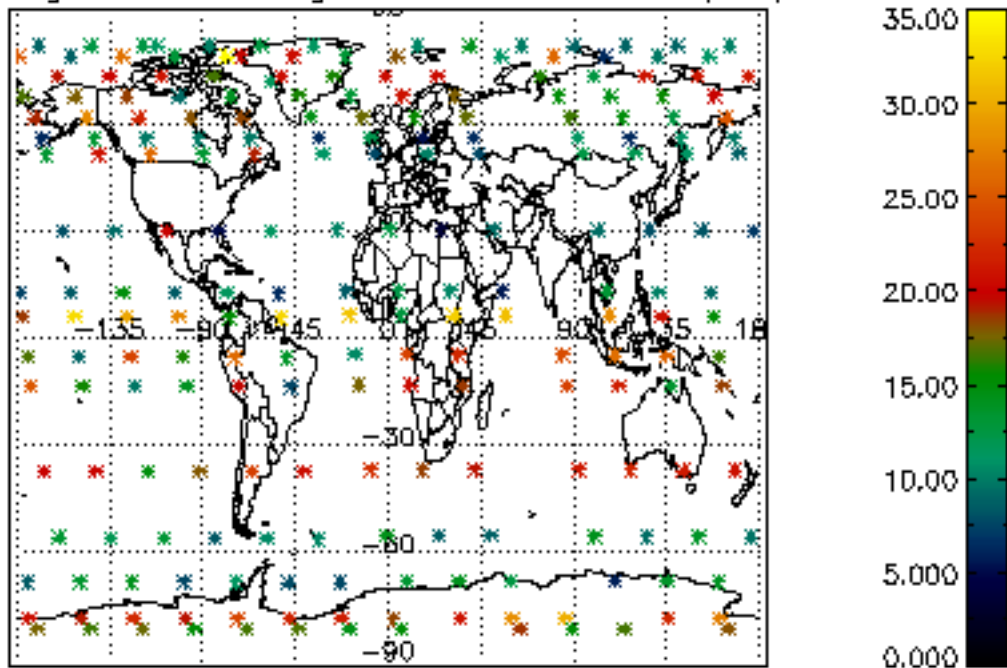

Percentage of cosmic ray hits per profile

Percentage of star falling outside central band per profile