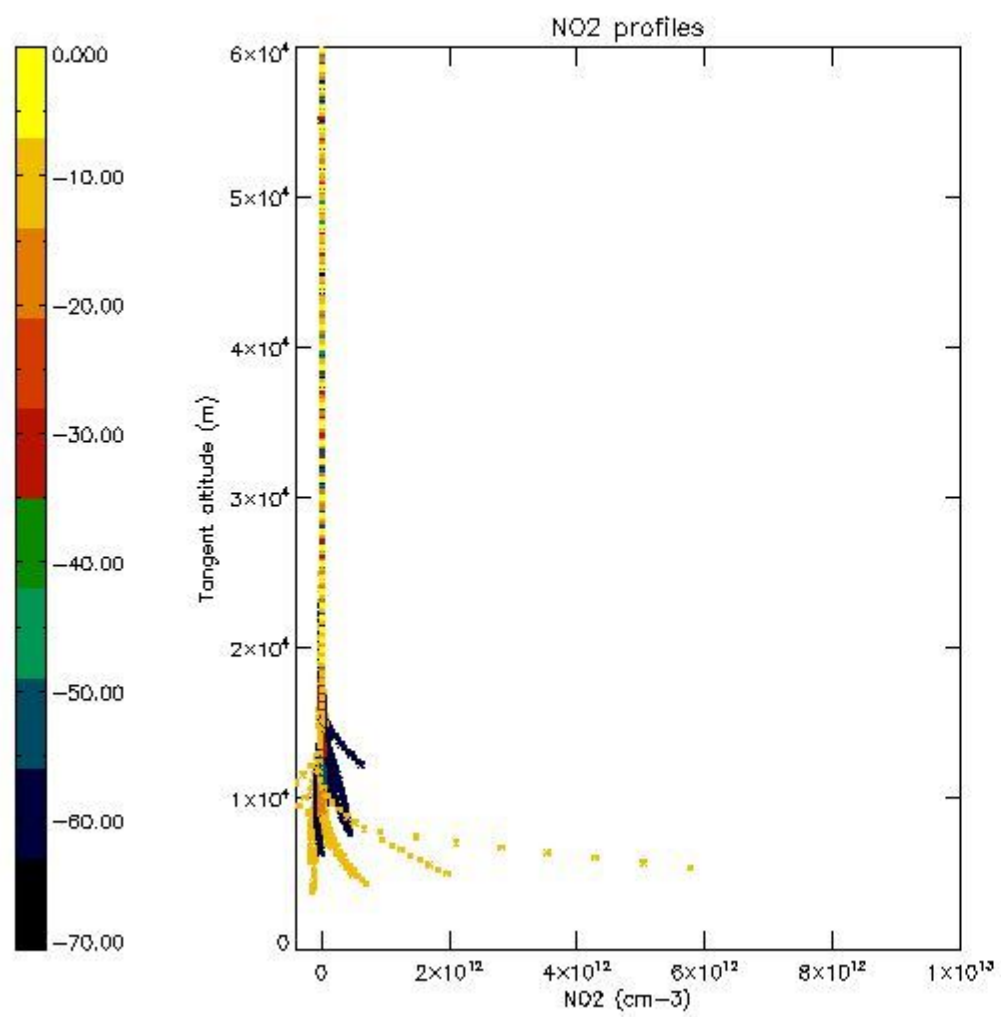

STD < 10	15
STD < 5	10

5.2 Plot ozone profiles for all STD (dark without errors)

The colorbar represents the latitude.

5.3 Plot ozone profiles where STD < 20% (dark without errors)

The colorbar represents the latitude.

5.4 Plot ozone profiles where STD < 10% (dark without errors)

The colorbar represents the latitude.

5.5 Plot ozone profiles where STD < 5% (dark without errors)

The colorbar represents the latitude.

5.6 Plot NO₂ profiles for all STD (dark without errors)

The colorbar represents the latitude.

5.7 Plot NO3 profiles for all STD (dark without errors)

The colorbar represents the latitude.

5.8 Plot H2O profiles for all STD (only for occultations of stars 1,2,3,4,13,14,16,26,63 dark without errors)