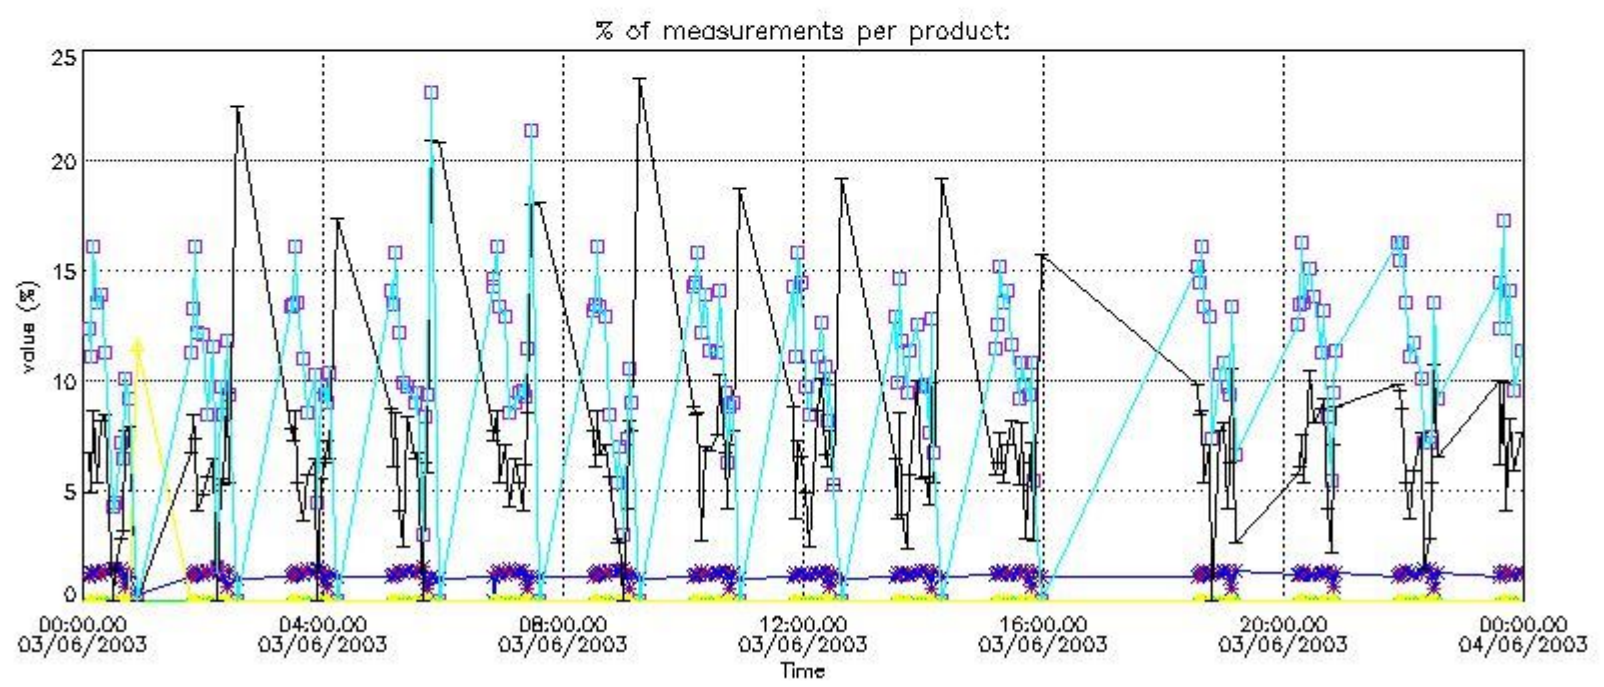

- invalid
- with datation errors
- with non-converged ray path
- containing saturated samples
- where cosmic rays have been detected
- where star falls outside central band
- where problem occurred during full transm