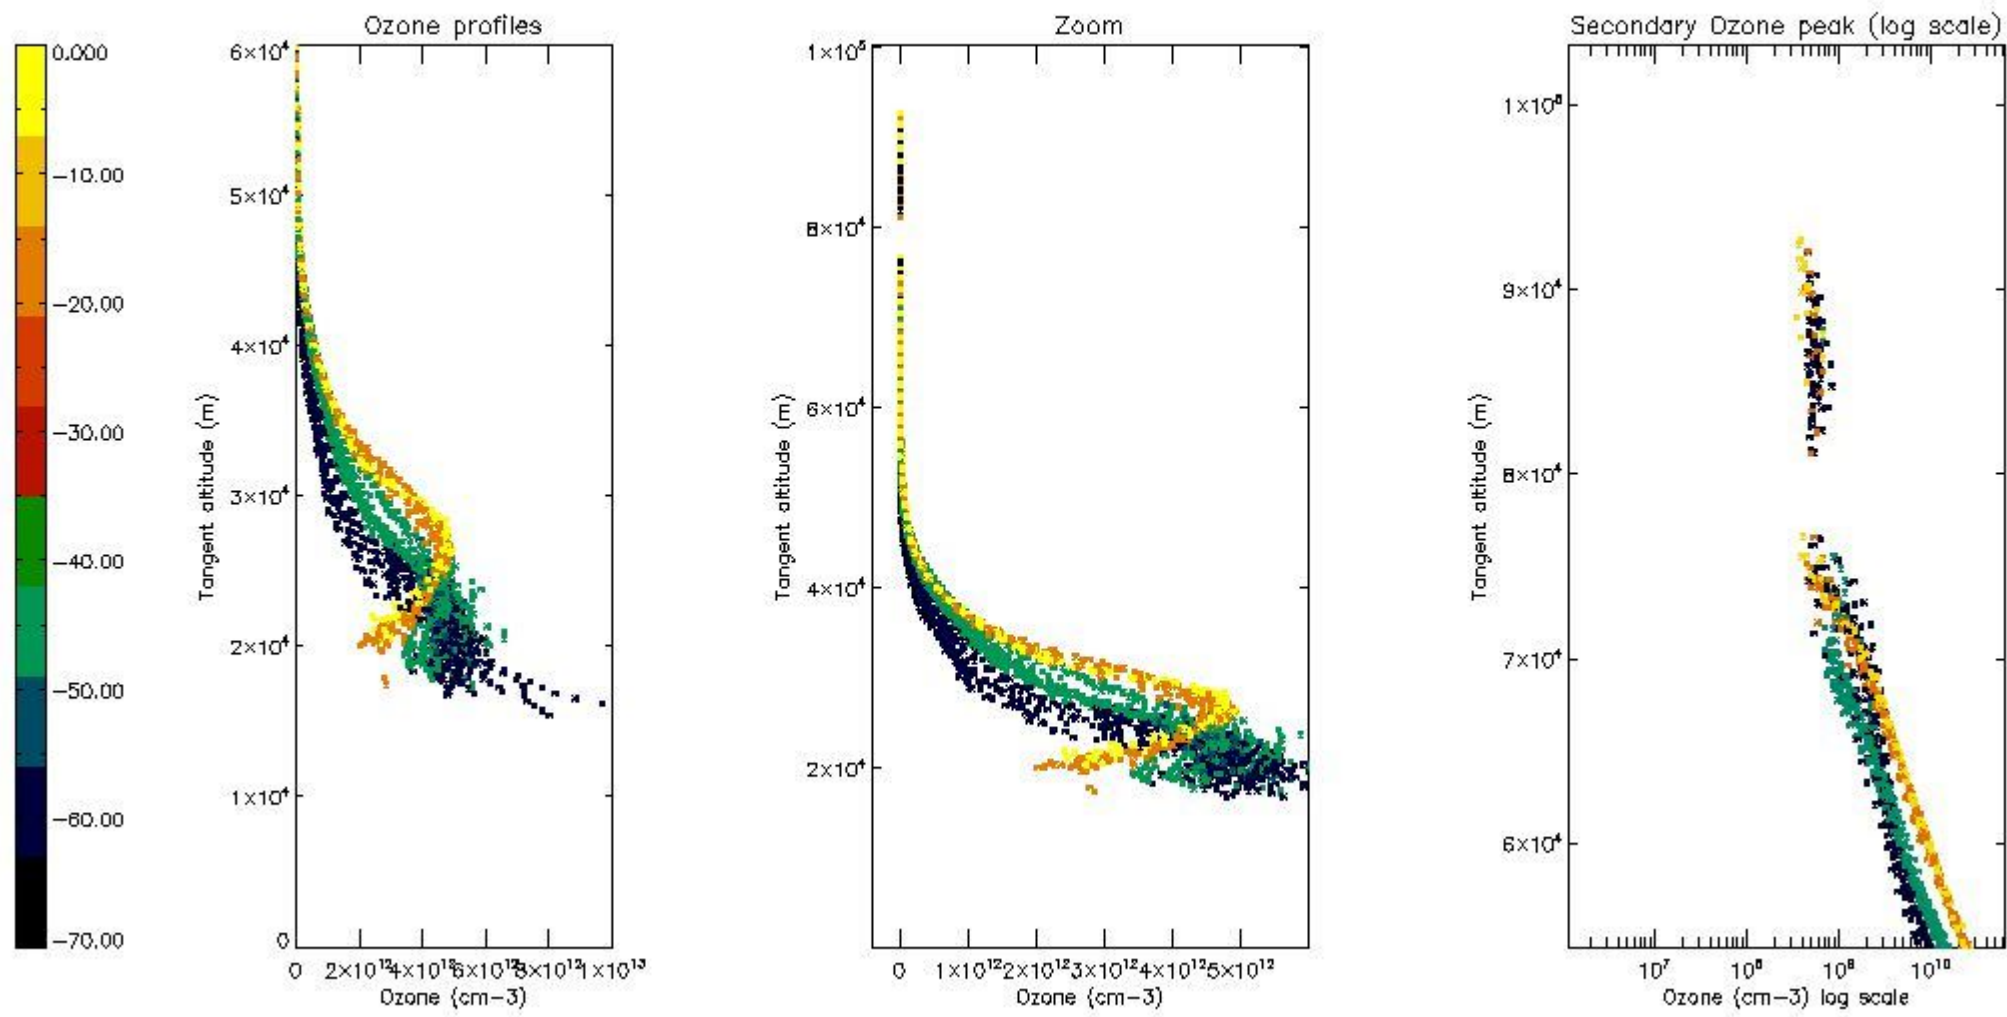

STD < 10	15
STD < 5	10

5.2 Plot ozone profiles for all STD (dark without errors)

The colorbar represents the latitude.

5.3 Plot ozone profiles where STD < 20% (dark without errors)

The colorbar represents the latitude.

5.4 Plot ozone profiles where STD < 10% (dark without errors)

The colorbar represents the latitude.

5.5 Plot ozone profiles where STD < 5% (dark without errors)

The colorbar represents the latitude.

5.6 Plot NO₂ profiles for all STD (dark without errors)