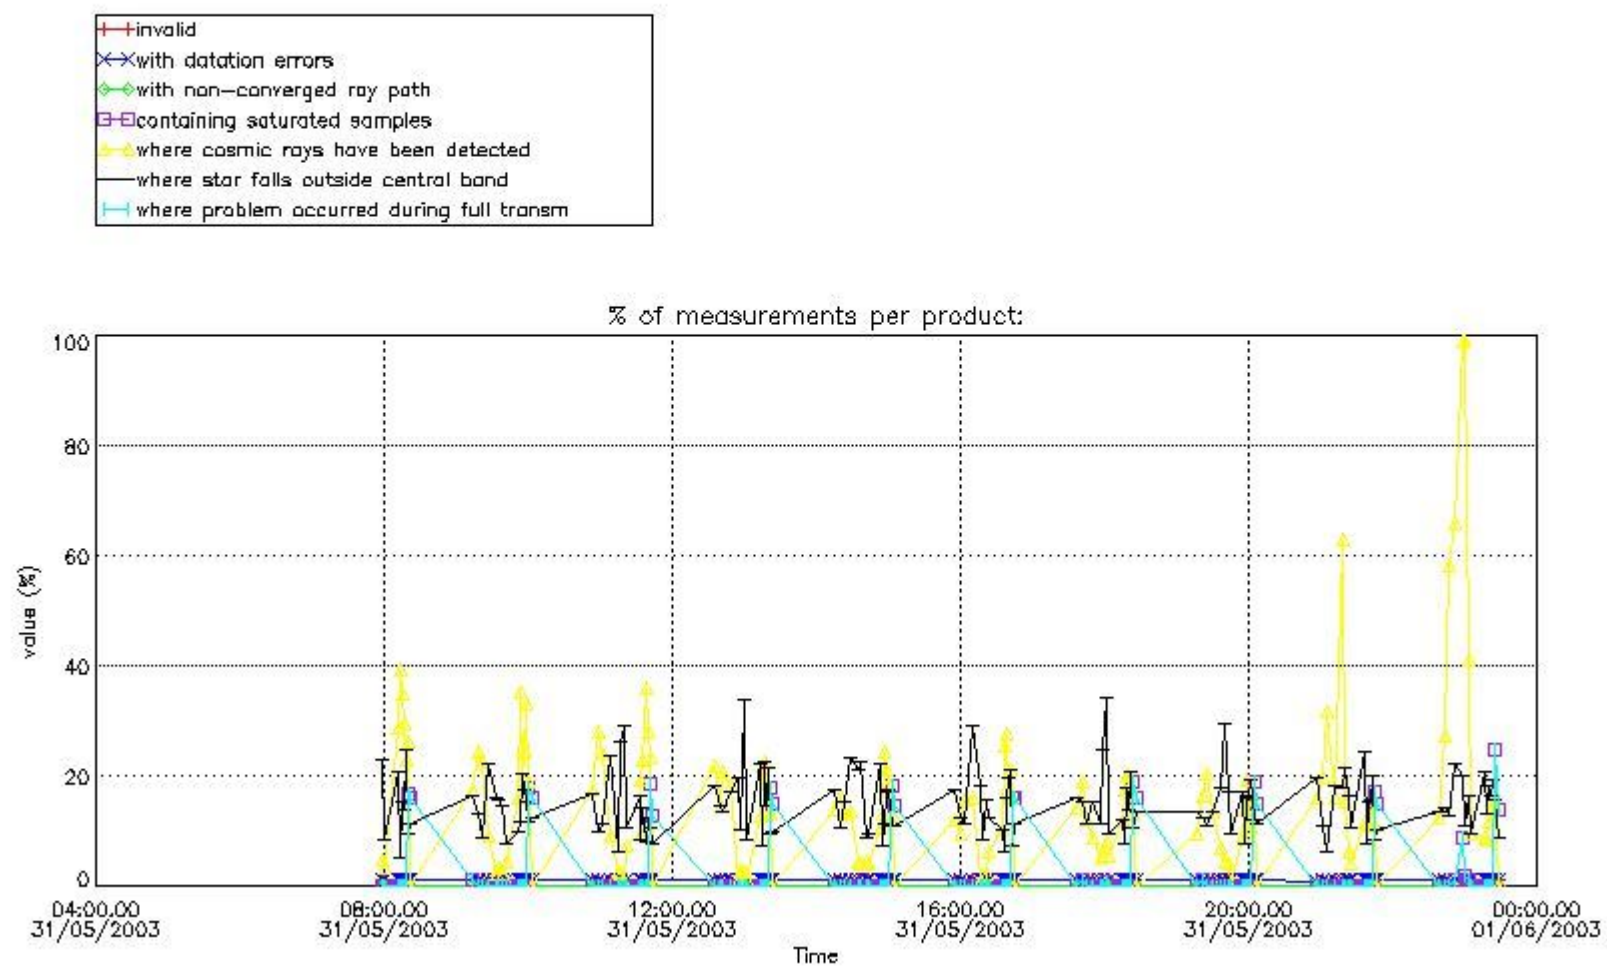

4.1.2 Plot level 1 quality information per product (time dependant): ENVISAT DESCENDING passes