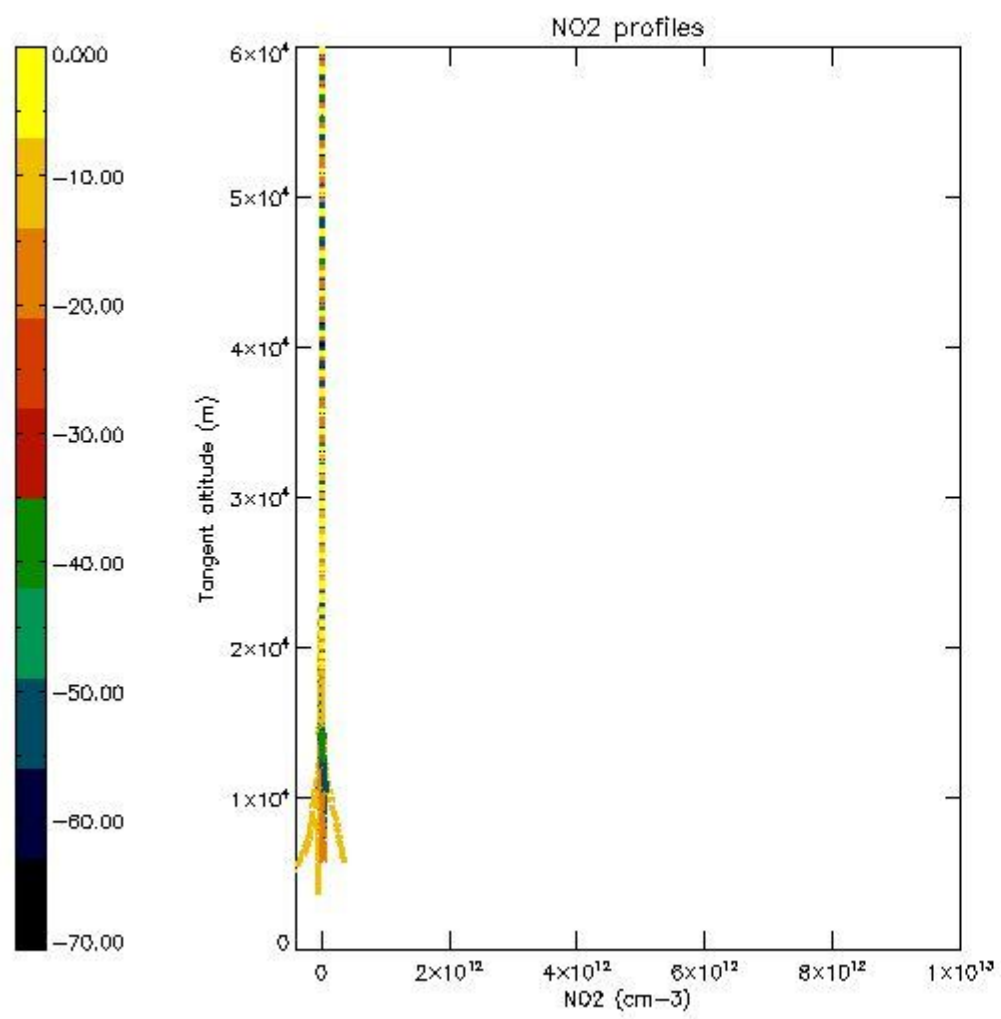

5.7 Plot NO3 profiles for all STD (dark without errors)

The colorbar represents the latitude.