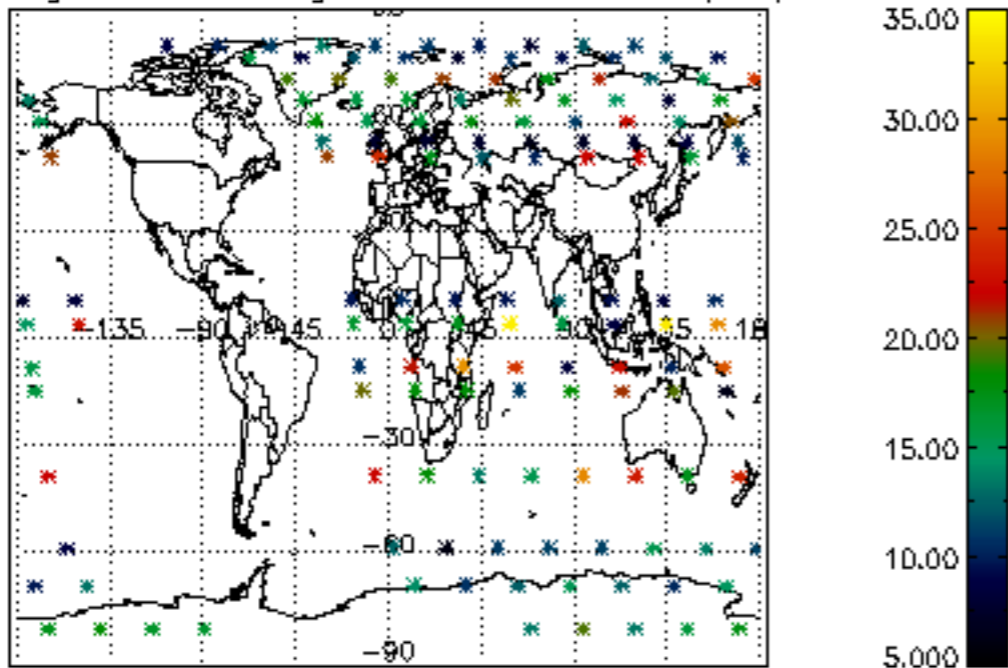

Percentage of cosmic ray hits per profile

Percentage of star falling outside central band per profile