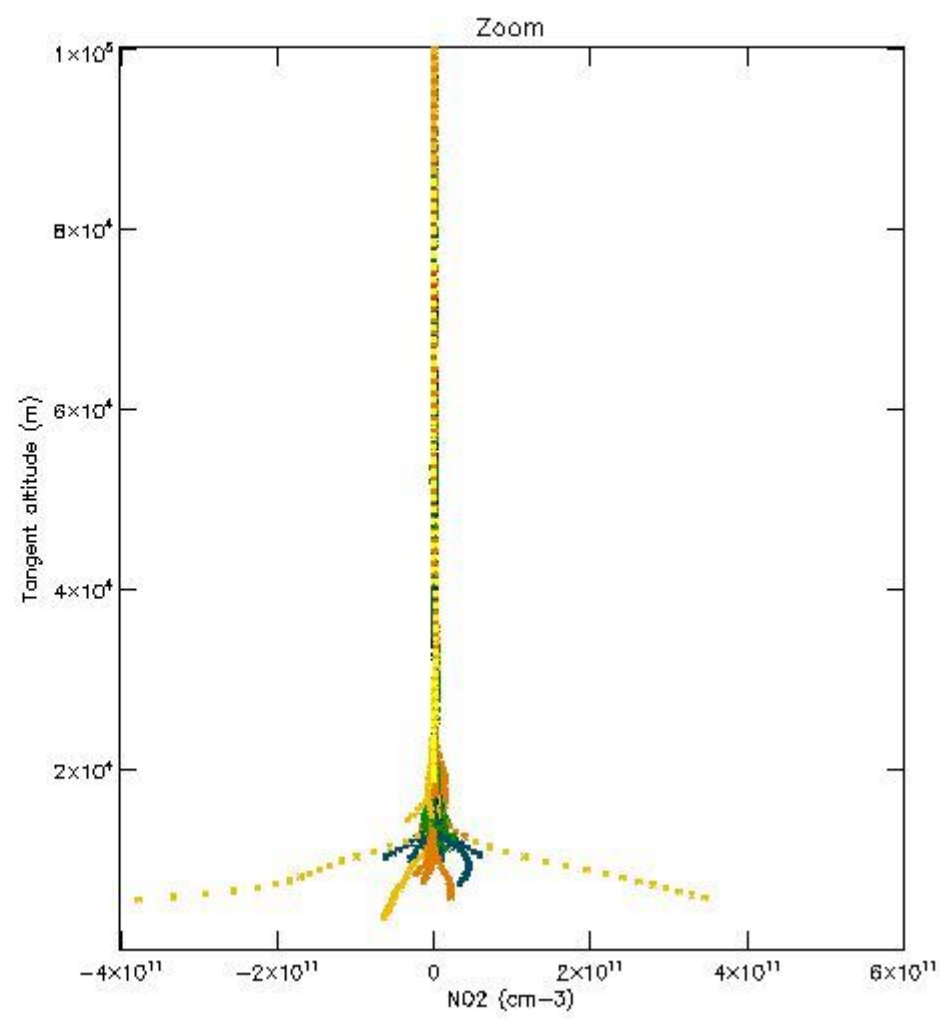

5.7 Plot NO3 profiles for all STD (dark without errors)

The colorbar represents the latitude.