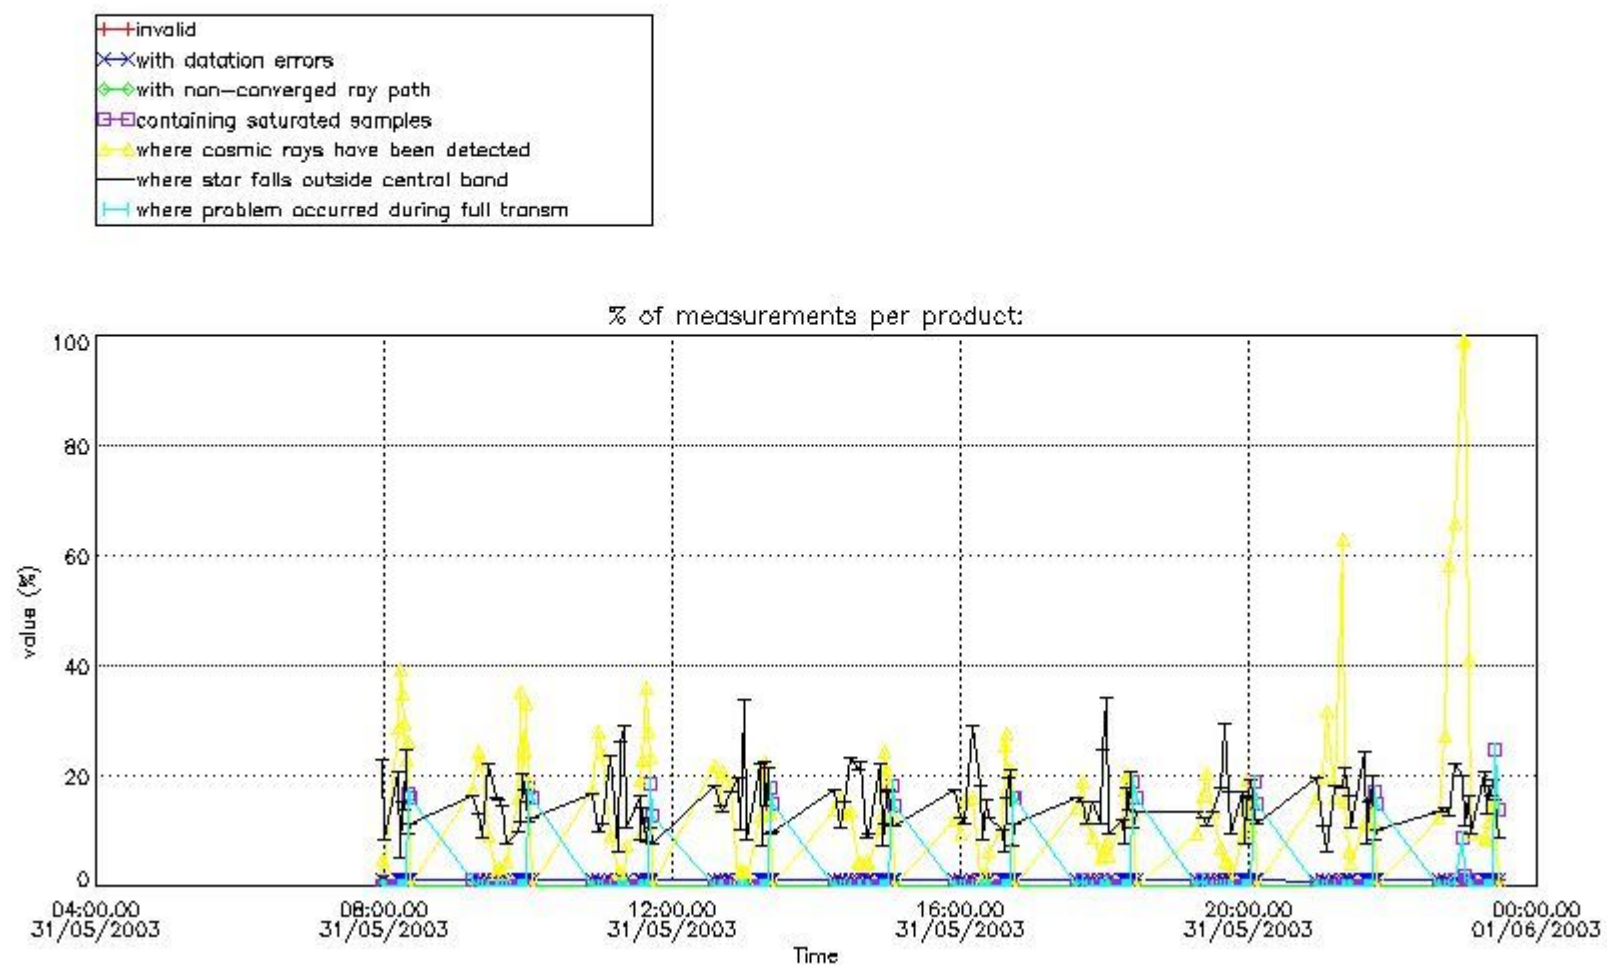

4.1.2 Plot level 1 quality information per product (time dependant): ENVI SAT DESCENDING passes