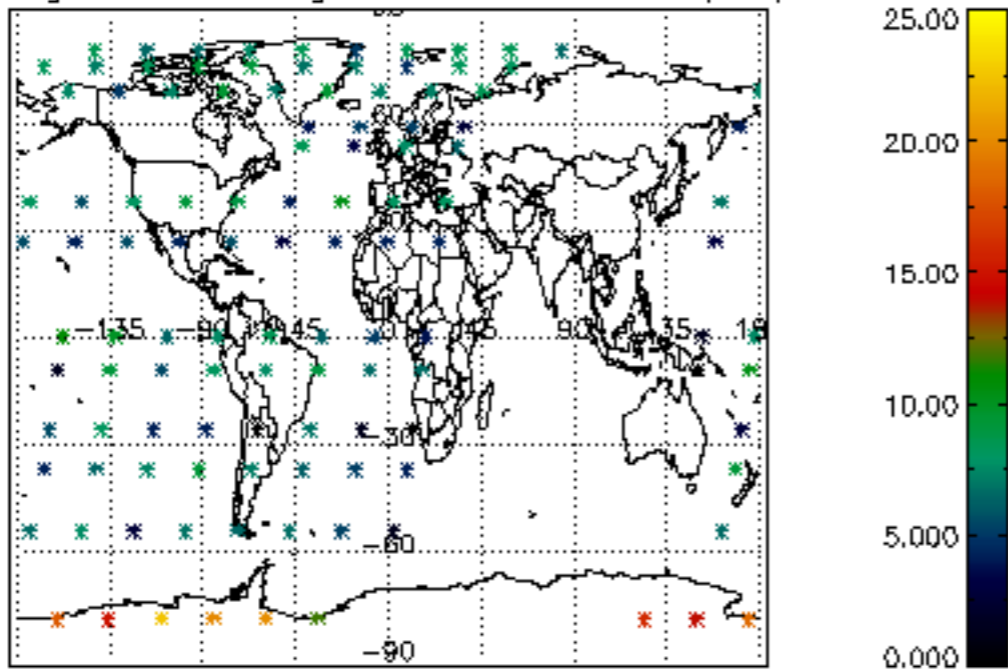

Percentage of star falling outside central band per profile