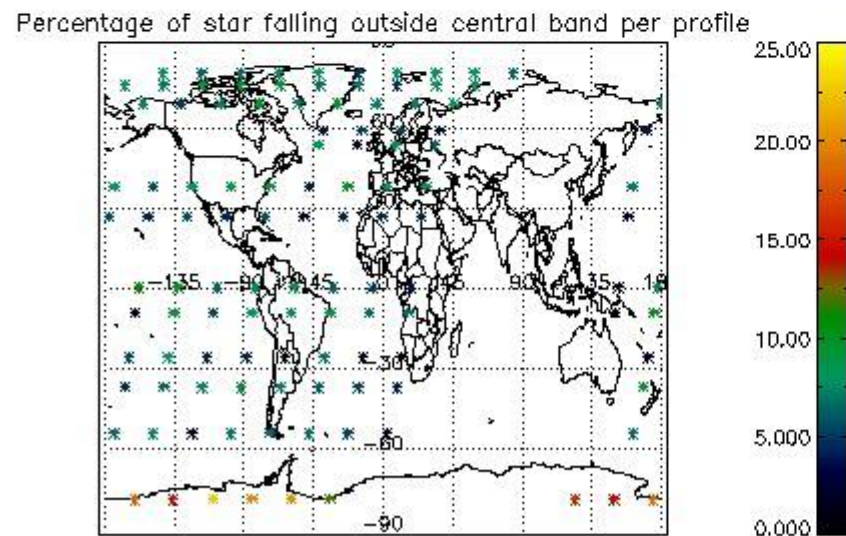

5. Trace gas profiles

5.1 Ozone statistics based on quality of products

The final quality of the products can be "measured" using the STD (Standard Deviation) attached to every point profile. This information is written to the parameter GOM_NL__2P/NL_LOCAL_SPECIES_DENSITY/o3_std of the level 2 products. The table below shows the statistics for given STD ranges.

The statistics are given with respect to the overall valid production:

- Products without fatal errors: GOM_NL__2P/MPH/PRODUCT_ERR=0
- Valid point profile: GOM_NL__2P/NL_LOCAL_SPECIES_DENSITY/pcd(0)=0

The 'Criteria' is applied to valid points of dark limb products:

- Products in dark limb illumination condition: GOM_NL__2P/NL_SUMMARY_QUALITY/obs_ill_cond=0
- Products without fatal errors: GOM_NL__2P/MPH/PRODUCT_ERR=0
- Valid point profile: GOM_NL__2P/NL_LOCAL_SPECIES_DENSITY/pcd(0)=0

So, the table below shows the percentage of dark limb and valid observations for each criteria with respect to the overall valid daily observations.

Criteria	% of total production
All STD	31
STD < 20	17