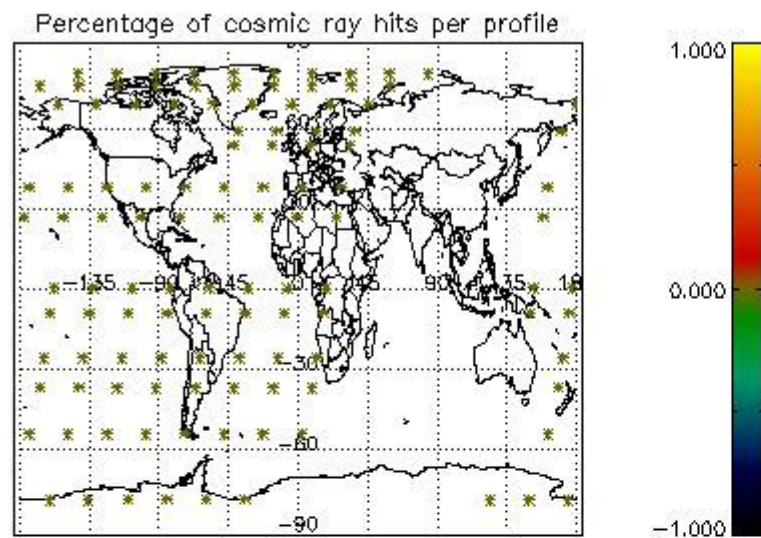

4.2.2 Plot level 1 quality information per product (world map): ENVISAT DESCENDING passes

5. Trace gas profiles

5.1 Ozone statistics based on quality of products

The final quality of the products can be "measured" using the STD (Standard Deviation) attached to every point profile. This information is written to the parameter GOM_NL__2P/NL_LOCAL_SPECIES_DENSITY/o3_std of the level 2 products. The table below shows the statistics for given STD ranges.

The statistics are given with respect to the overall valid production:

- Products without fatal errors: GOM_NL__2P/MPH/PRODUCT_ERR=0
- Valid point profile: GOM_NL__2P/NL_LOCAL_SPECIES_DENSITY/pcd(0)=0

The 'Criteria' is applied to valid points of dark limb products:

- Products in dark limb illumination condition: GOM_NL__2P/NL_SUMMARY_QUALITY/obs_ill_cond=0
- Products without fatal errors: GOM_NL__2P/MPH/PRODUCT_ERR=0
- Valid point profile: GOM_NL__2P/NL_LOCAL_SPECIES_DENSITY/pcd(0)=0

So, the table below shows the percentage of dark limb and valid observations for each criteria with respect to the overall valid daily observations.

Criteria	% of total production
All STD	31
STD < 20	17