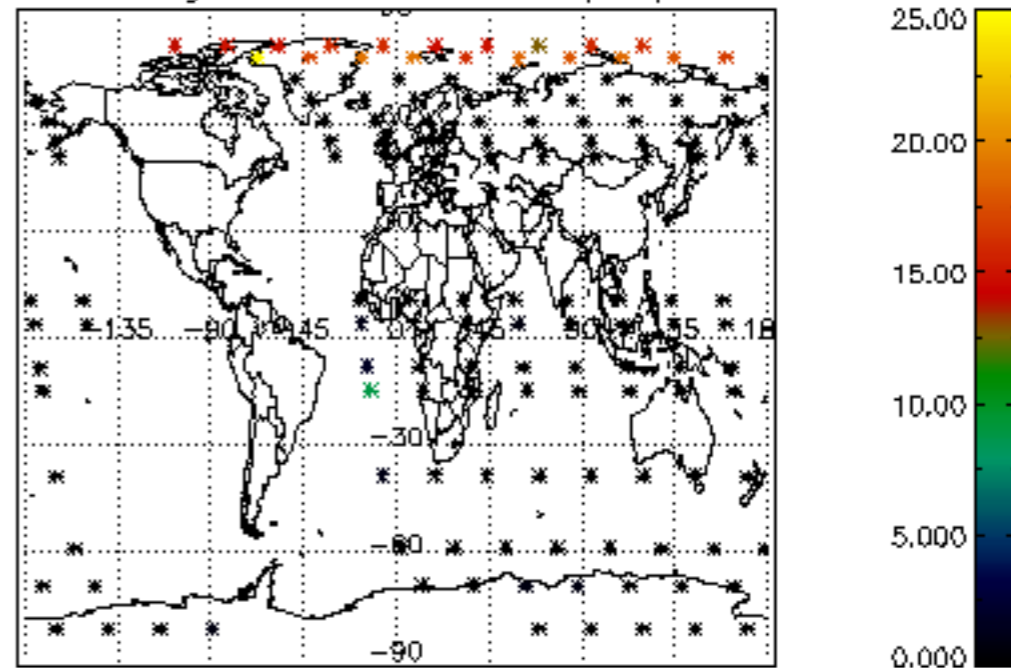

Percentage of datation errors per profile

Percentage of saturation errors per profile