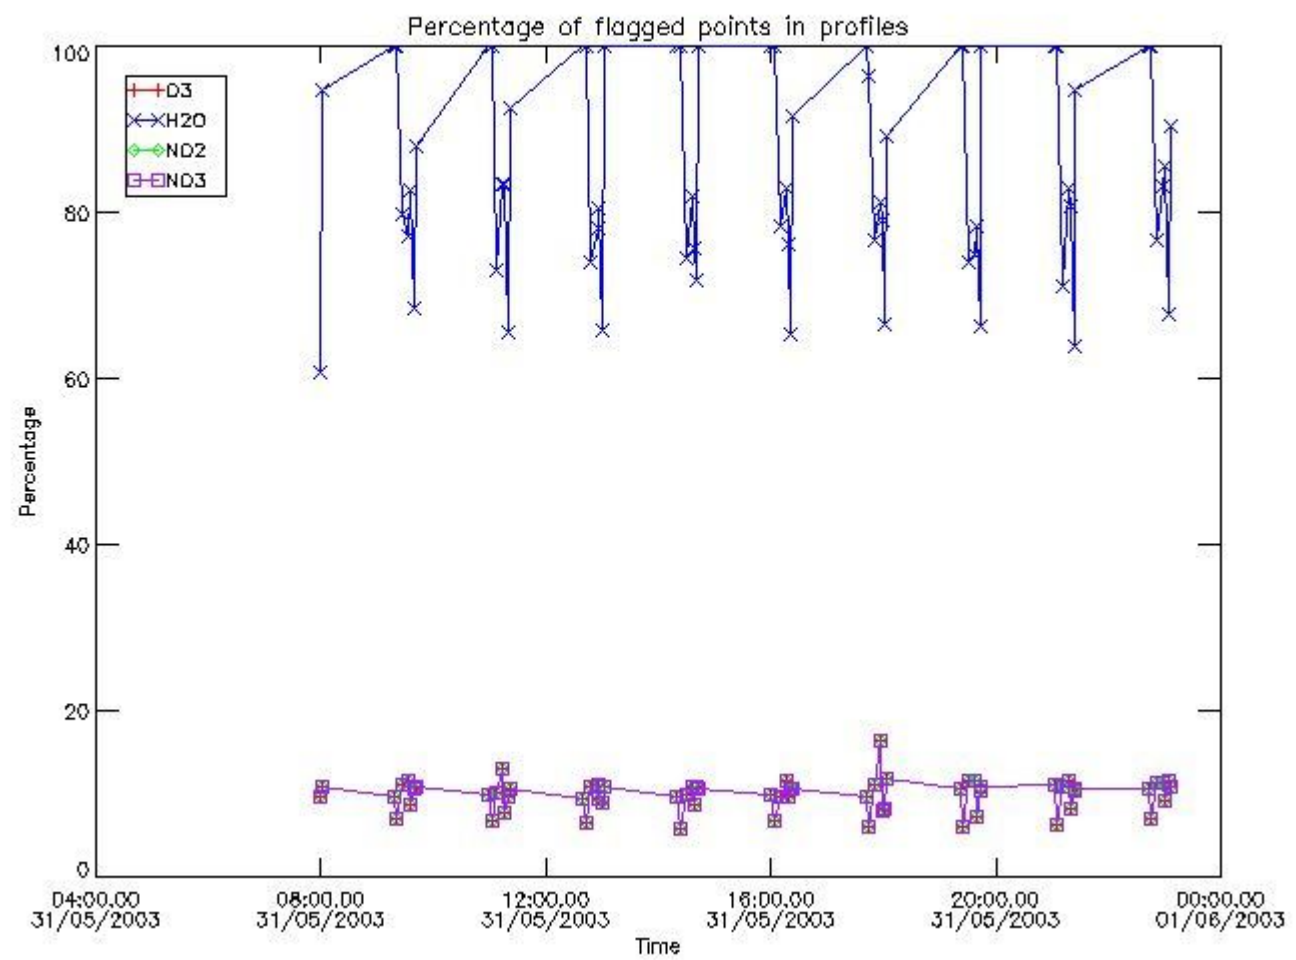

3. Quality information per product

In this section it is plotted some information contained in the Quality Summary data set of the level 2 products. Only products in dark limb conditions and without errors (error flag in the MPH set to "0") are used.

3.1 Plot quality information per product (time dependant)

3.2 Plot quality information per product (world map)