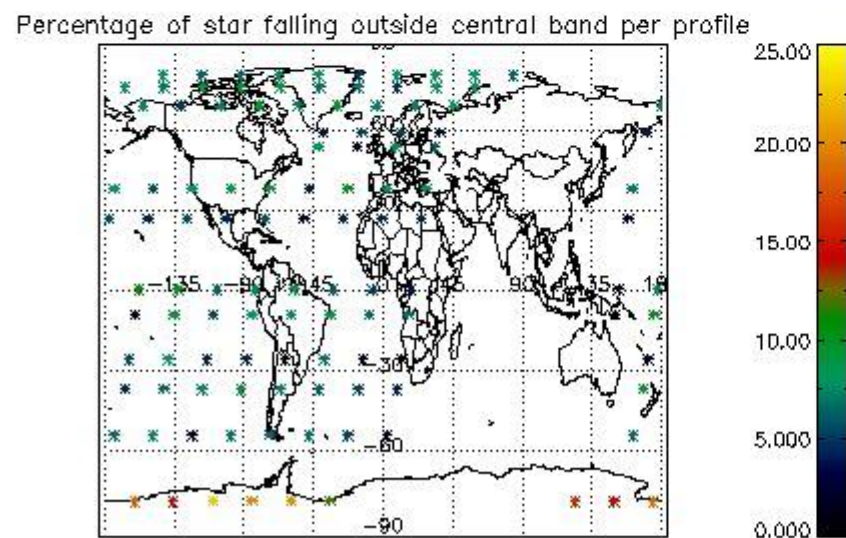

5. Trace gas profiles

5.1 Ozone statistics based on quality of products

The final quality of the products can be "measured" using the STD (Standard Deviation) attached to every point profile. This information is written to the parameter GOM_NL__2P/NL_LOCAL_SPECIES_DENSITY/o3_std of the level 2 products. The table below shows the statistics for given STD ranges.

The statistics are given with respect to the overall valid production:

- Products without fatal errors: GOM_NL__2P/MPH/PRODUCT_ERR=0
- Valid point profile: GOM_NL__2P/NL_LOCAL_SPECIES_DENSITY/pcd(0)=0

The 'Criteria' is applied to valid points of dark limb products:

- Products in dark limb illumination condition: GOM_NL__2P/NL_SUMMARY_QUALITY/obs_ill_cond=0
- Products without fatal errors: GOM_NL__2P/MPH/PRODUCT_ERR=0
- Valid point profile: GOM_NL__2P/NL_LOCAL_SPECIES_DENSITY/pcd(0)=0

So, the table below shows the percentage of dark limb and valid observations for each criteria with respect to the overall valid daily observations.

Criteria	% of total production
All STD	31
STD < 20	17