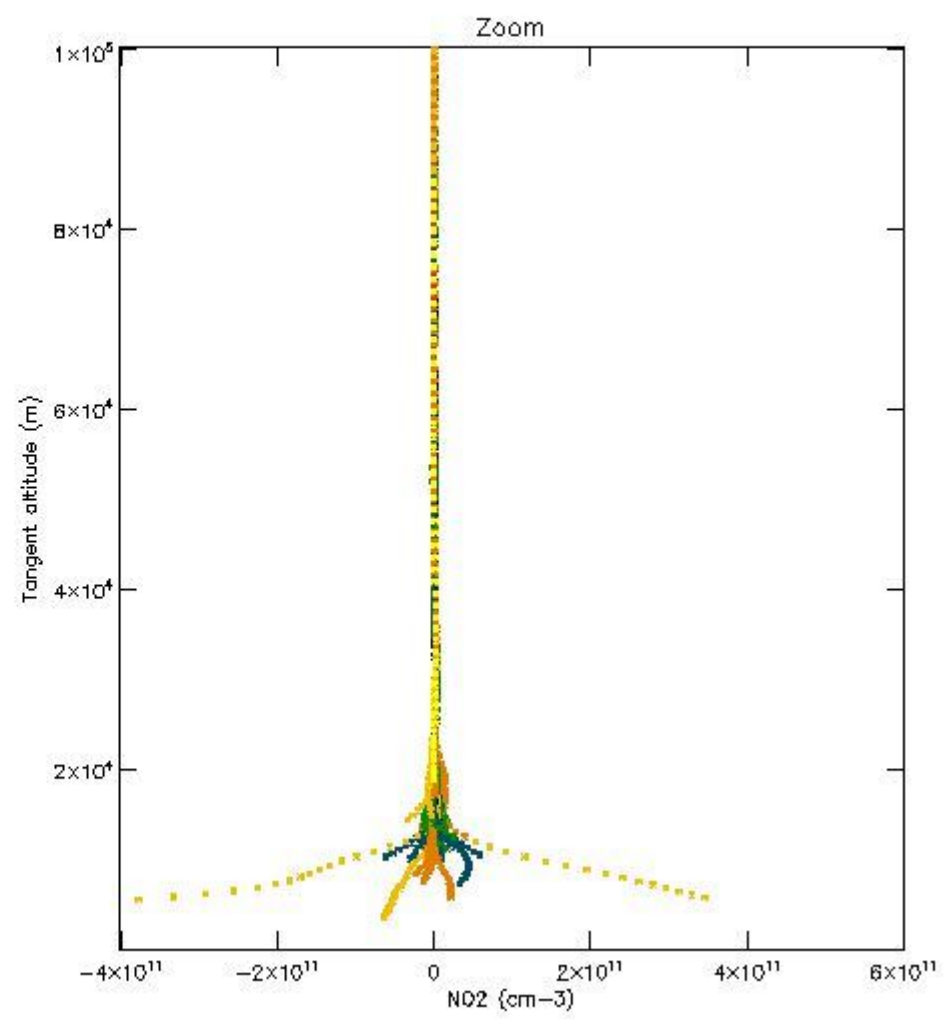

*5.4 Plot ozone profiles where STD < 10% (dark without errors)*

The colorbar represents the latitude.

*5.5 Plot ozone profiles where STD < 5% (dark without errors)*

The colorbar represents the latitude.

*5.6 Plot NO<sub>2</sub> profiles for all STD (dark without errors)*

The colorbar represents the latitude.

*5.7 Plot NO3 profiles for all STD (dark without errors)*

The colorbar represents the latitude.

5.8 Plot H<sub>2</sub>O profiles for all STD (only for occultations of stars 1,2,3,4,13,14,16,26,63 dark without errors)