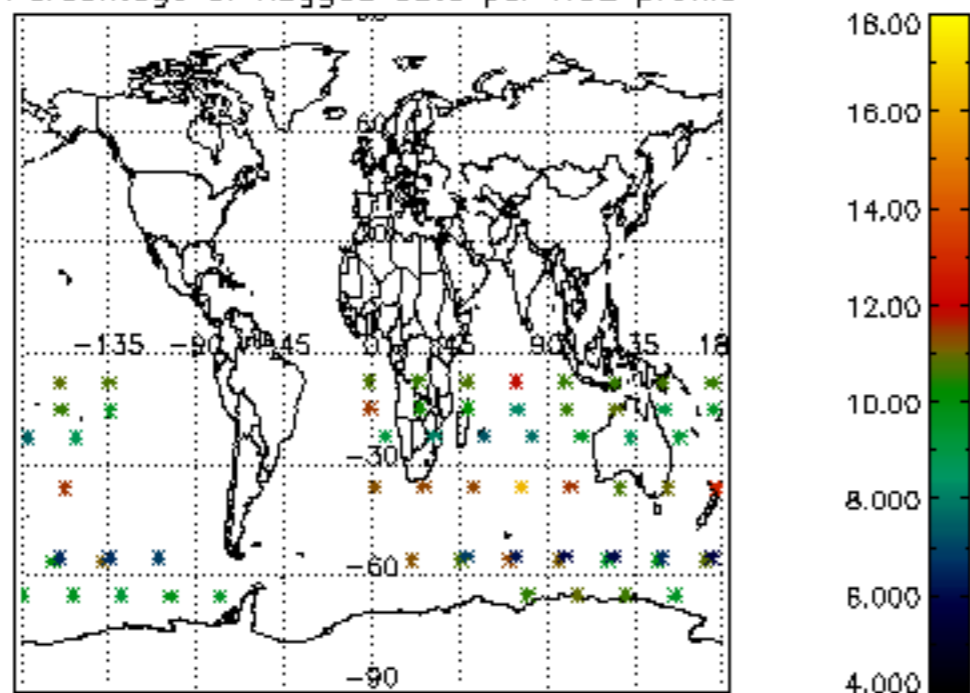

Percentage of flagged data per NO2 profile