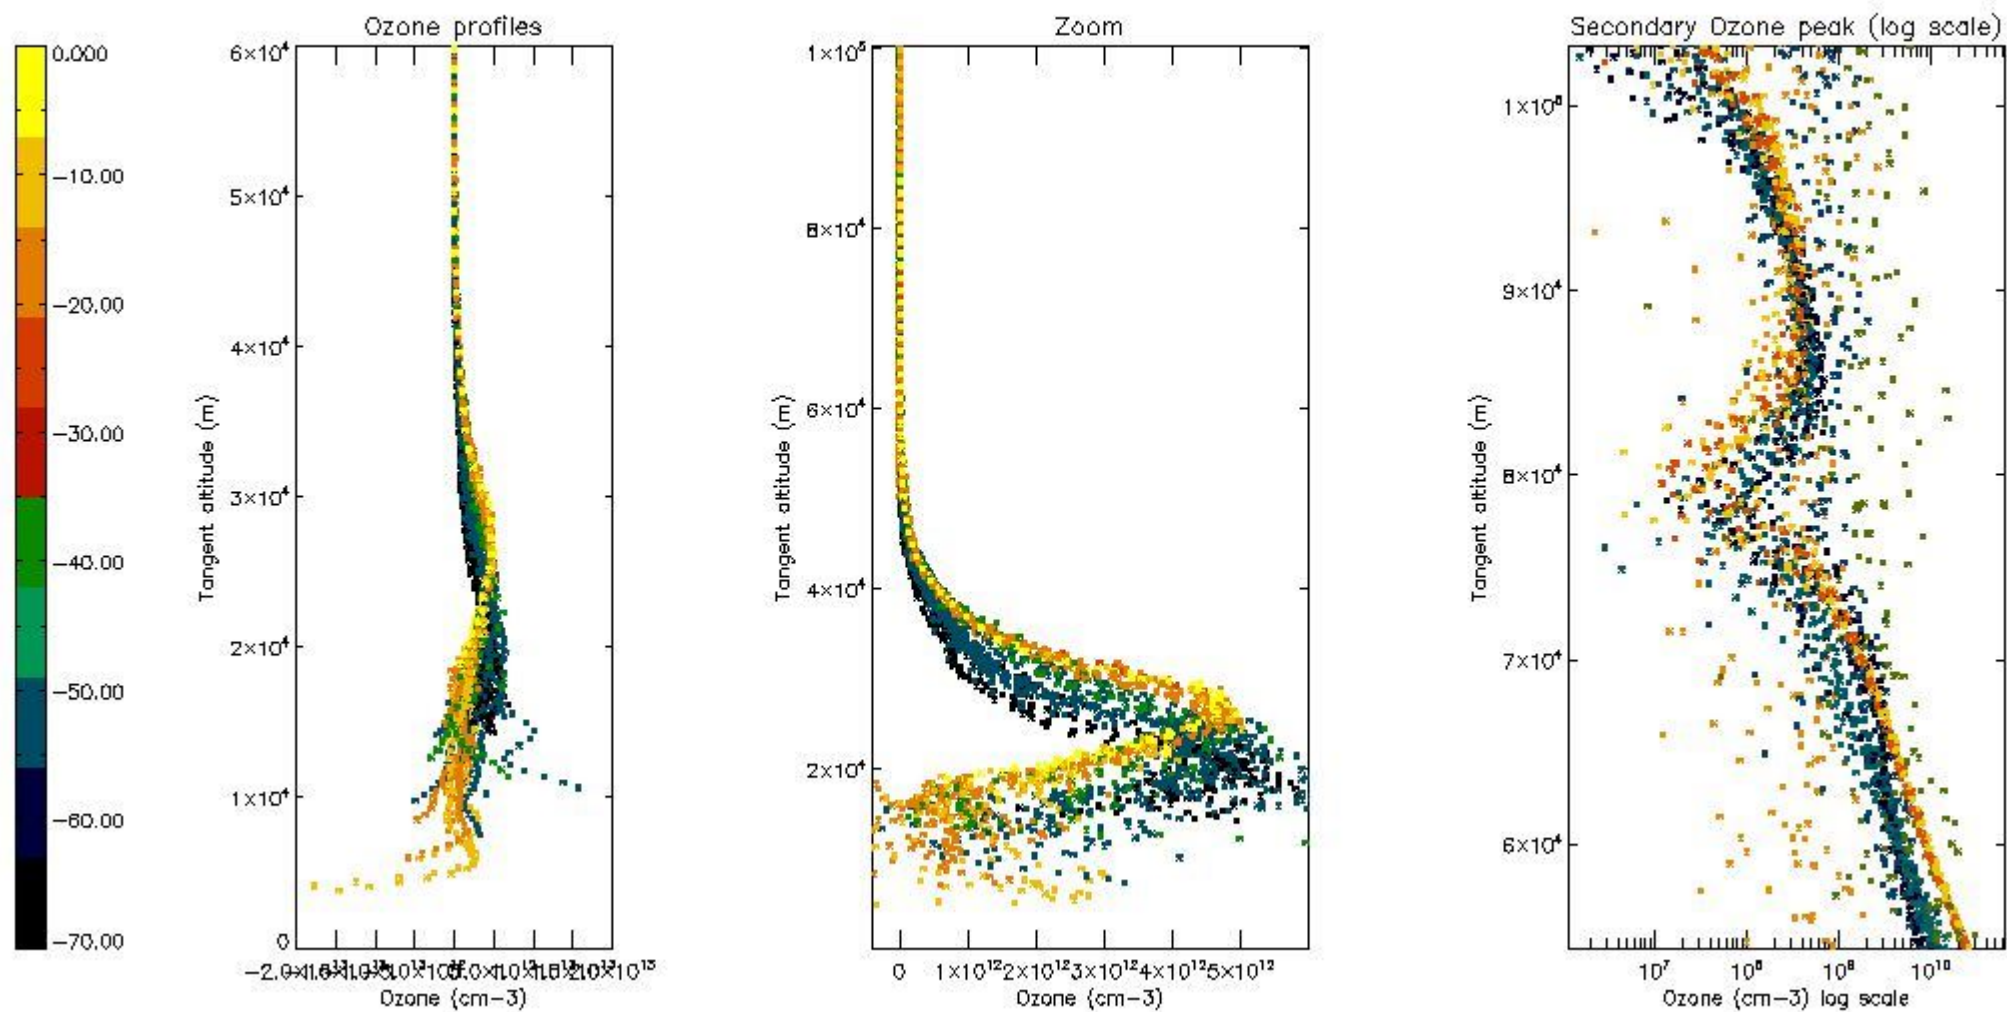

STD < 10	14
STD < 5	10

5.2 Plot ozone profiles for all STD (dark without errors)

The colorbar represents the latitude.

5.3 Plot ozone profiles where STD < 20% (dark without errors)

The colorbar represents the latitude.