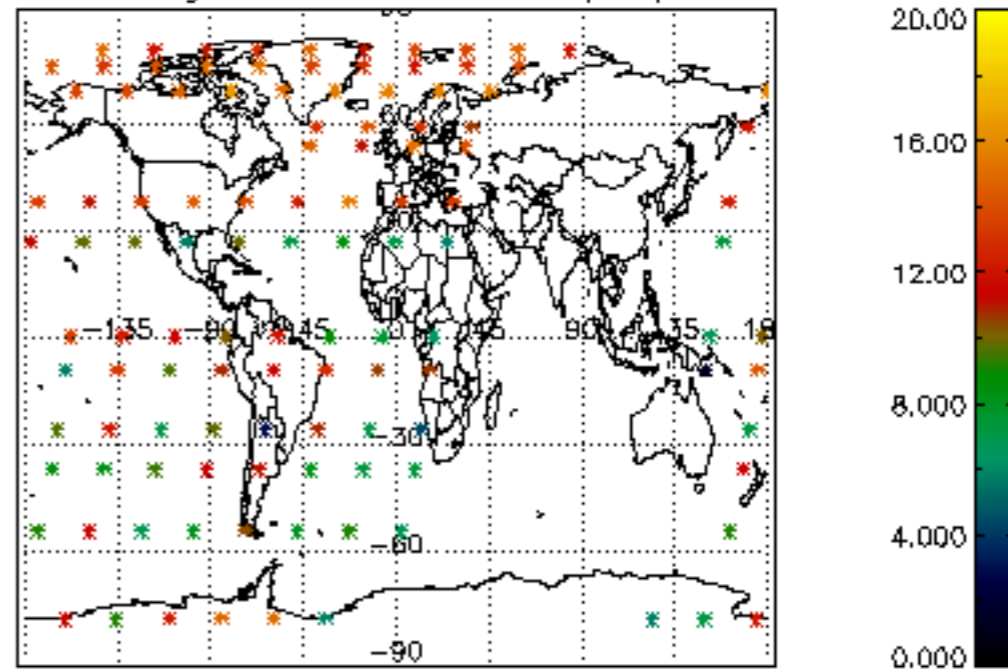

Percentage of saturation errors per profile