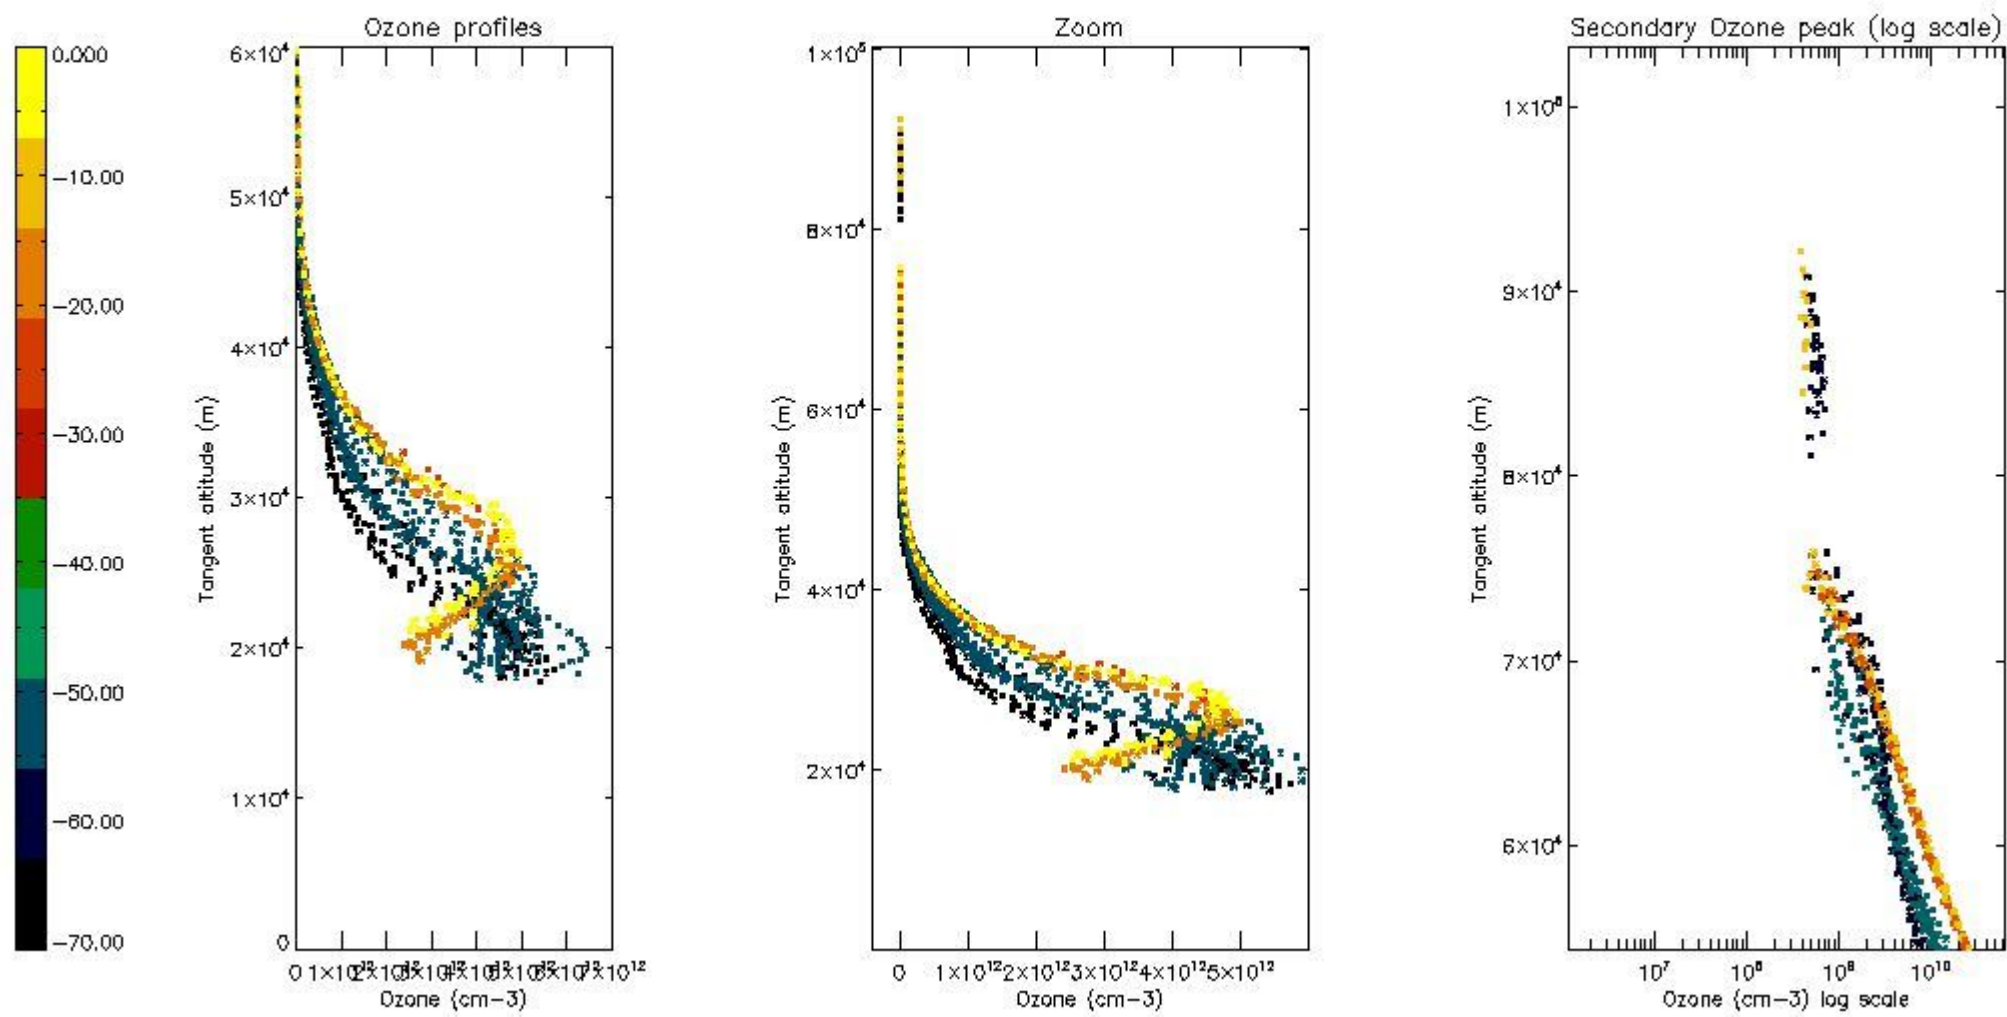

*5.4 Plot ozone profiles where STD < 10% (dark without errors)*

The colorbar represents the latitude.

*5.5 Plot ozone profiles where STD < 5% (dark without errors)*

The colorbar represents the latitude.

*5.6 Plot NO<sub>2</sub> profiles for all STD (dark without errors)*