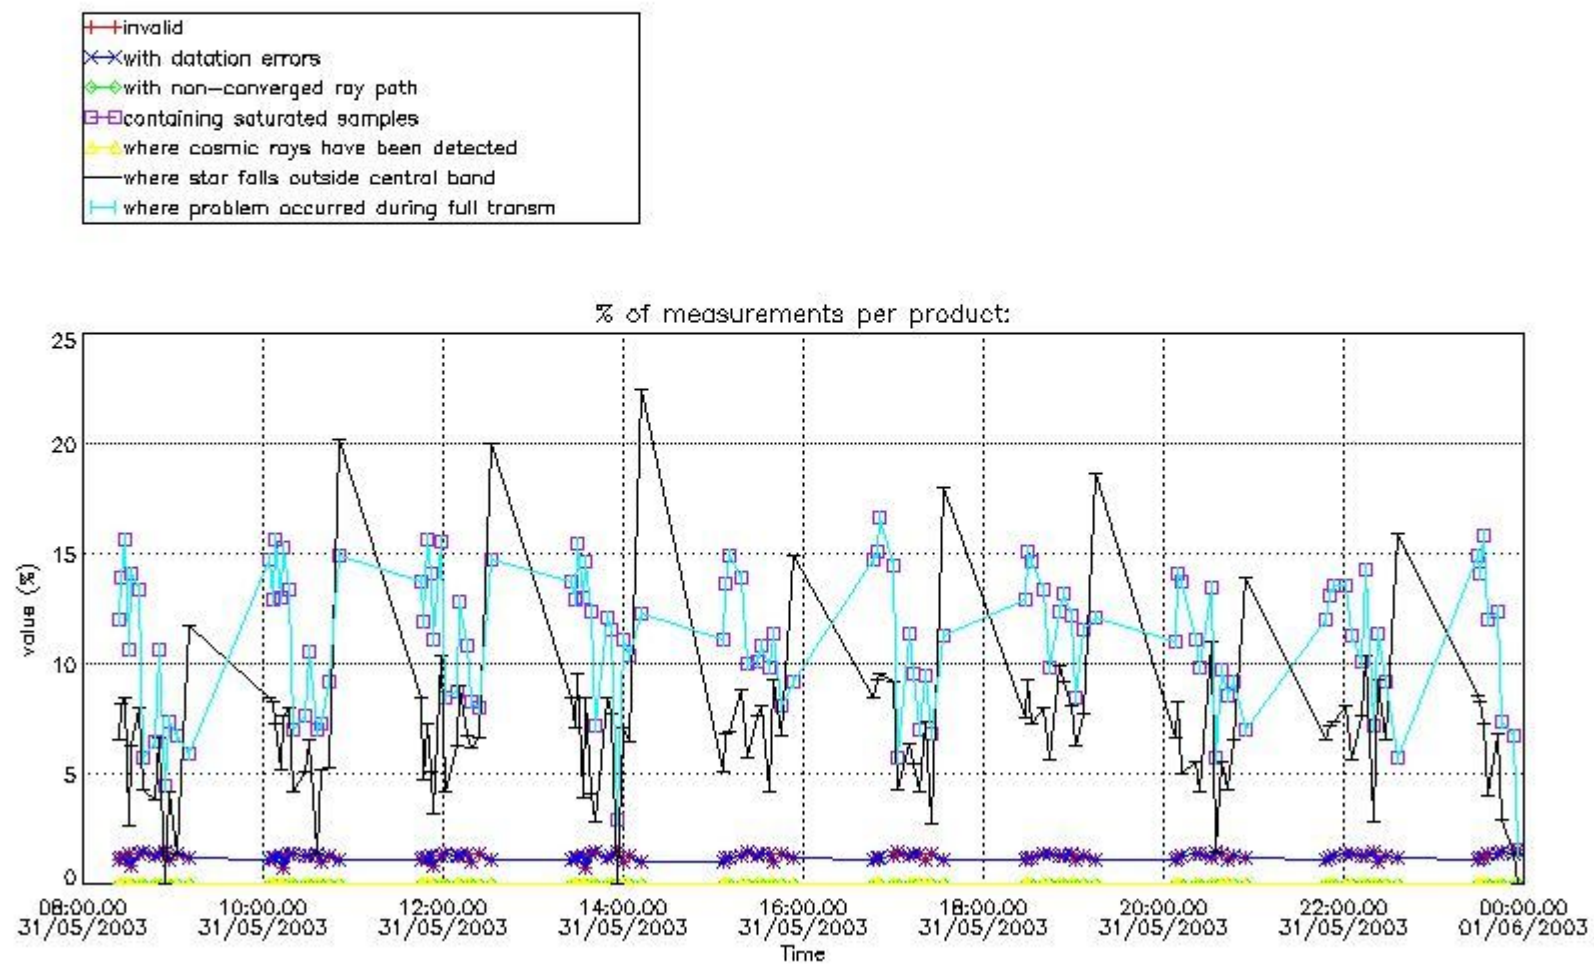

4.2 Plot quality information per product coming from level 1b processing (world map)

4.2.1 Plot level 1 quality information per product (world map): ENVISAT ASCENDING passes