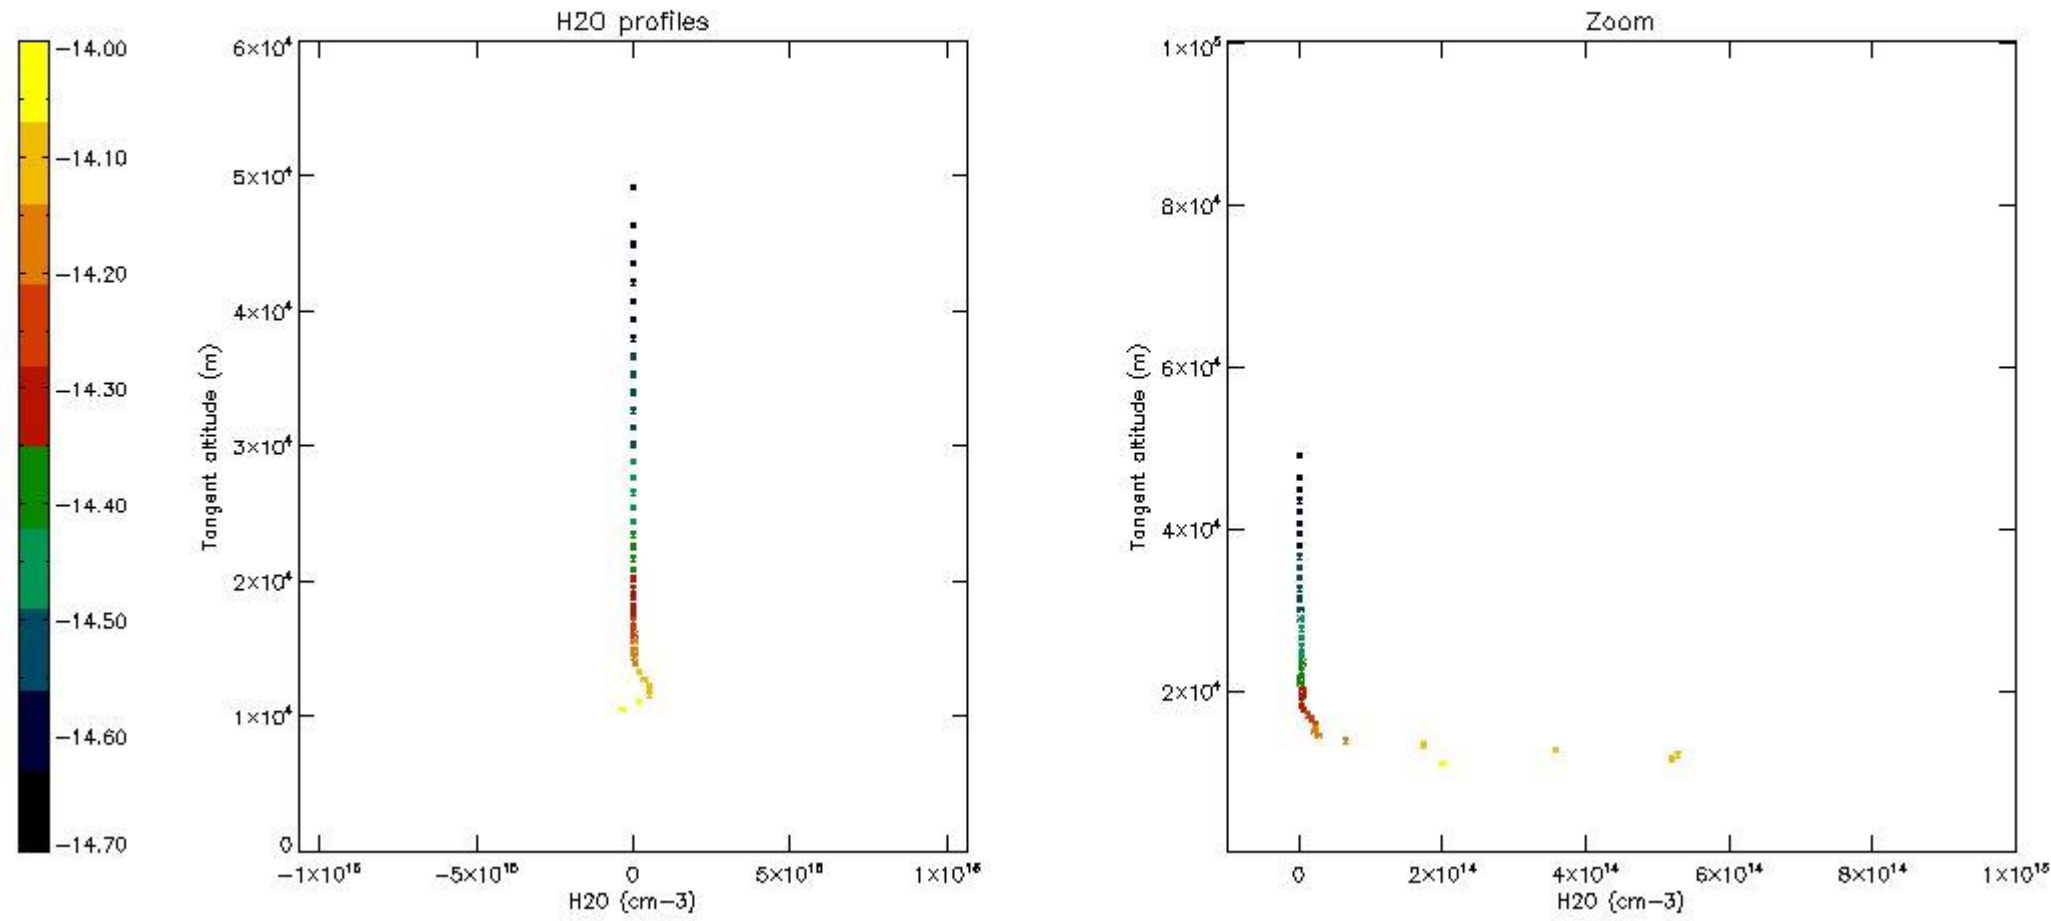

6. Auxiliary Data Files used for the production reported in section 2

The number reported in the third column indicates since which file (see list in section 2) the corresponding auxiliary file has been used. The fourth column is the date of those product files.

Type	Auxiliary Filename	Used since product	Used since product date
INST_PHYS_CHARACTERISTICS	GOM_INS_AXNIEC20050627_150440_20020301_000000_20100101_000000	1	31-MAY-2003 07:58:24
LEVEL-2_PROC_CONFIG	GOM_PR2_AXVIEC20091111_152718_20020301_000000_20500101_000000	1	31-MAY-2003 07:58:24
CROSS_SECTIONS_FILE	GOM_CRS_AXVIEC20091111_154832_20020301_000000_20500101_000000	1	31-MAY-2003 07:58:24