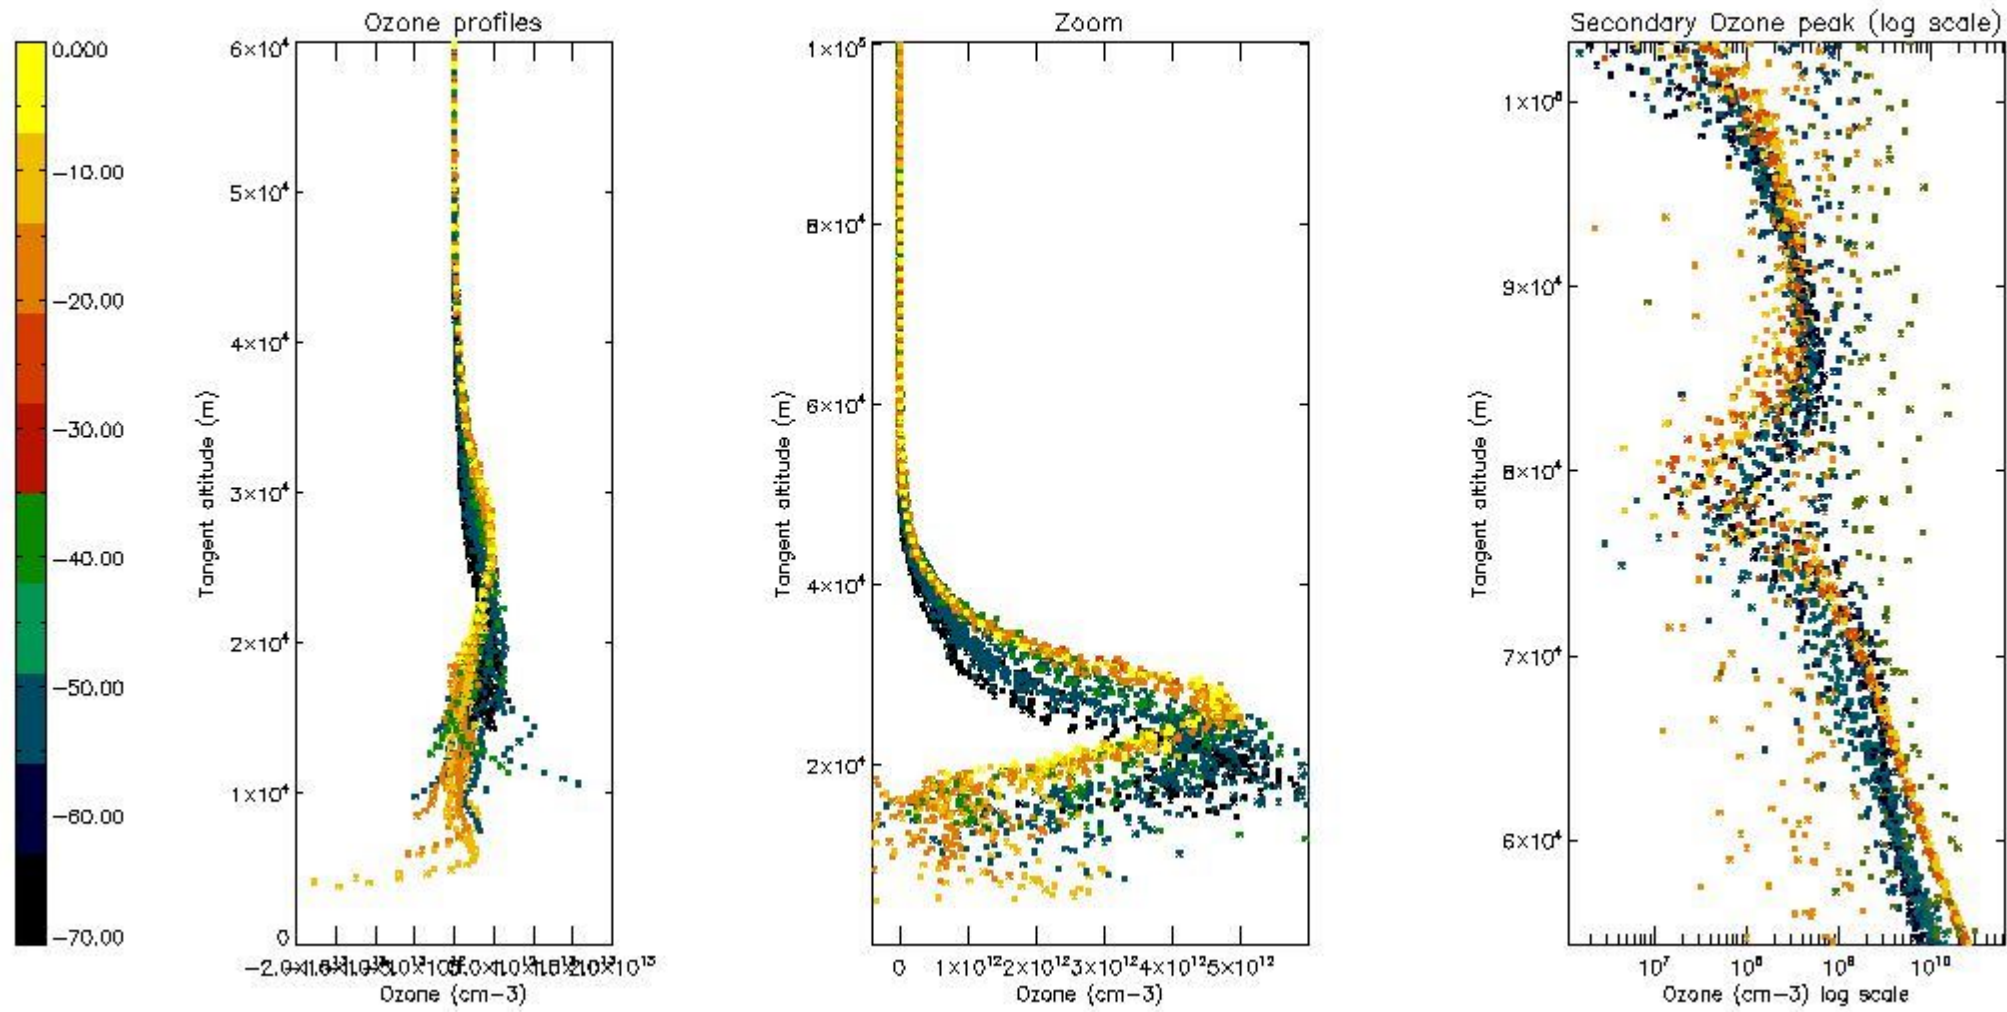

STD < 10	14
STD < 5	10

5.2 Plot ozone profiles for all STD (dark without errors)

The colorbar represents the latitude.

5.3 Plot ozone profiles where STD < 20% (dark without errors)

The colorbar represents the latitude.