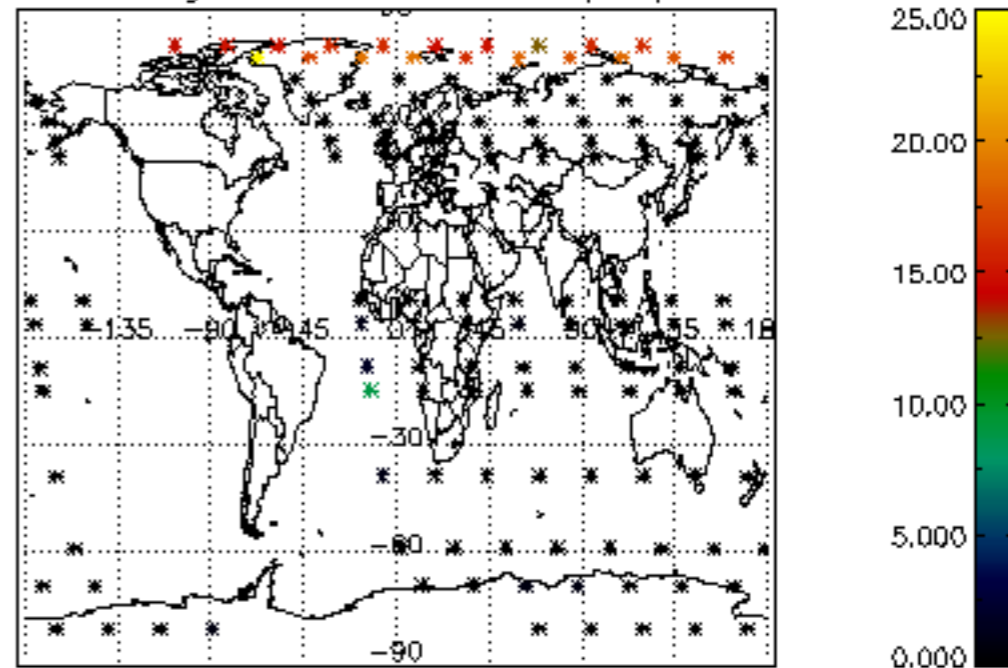

Percentage of datation errors per profile

Percentage of saturation errors per profile