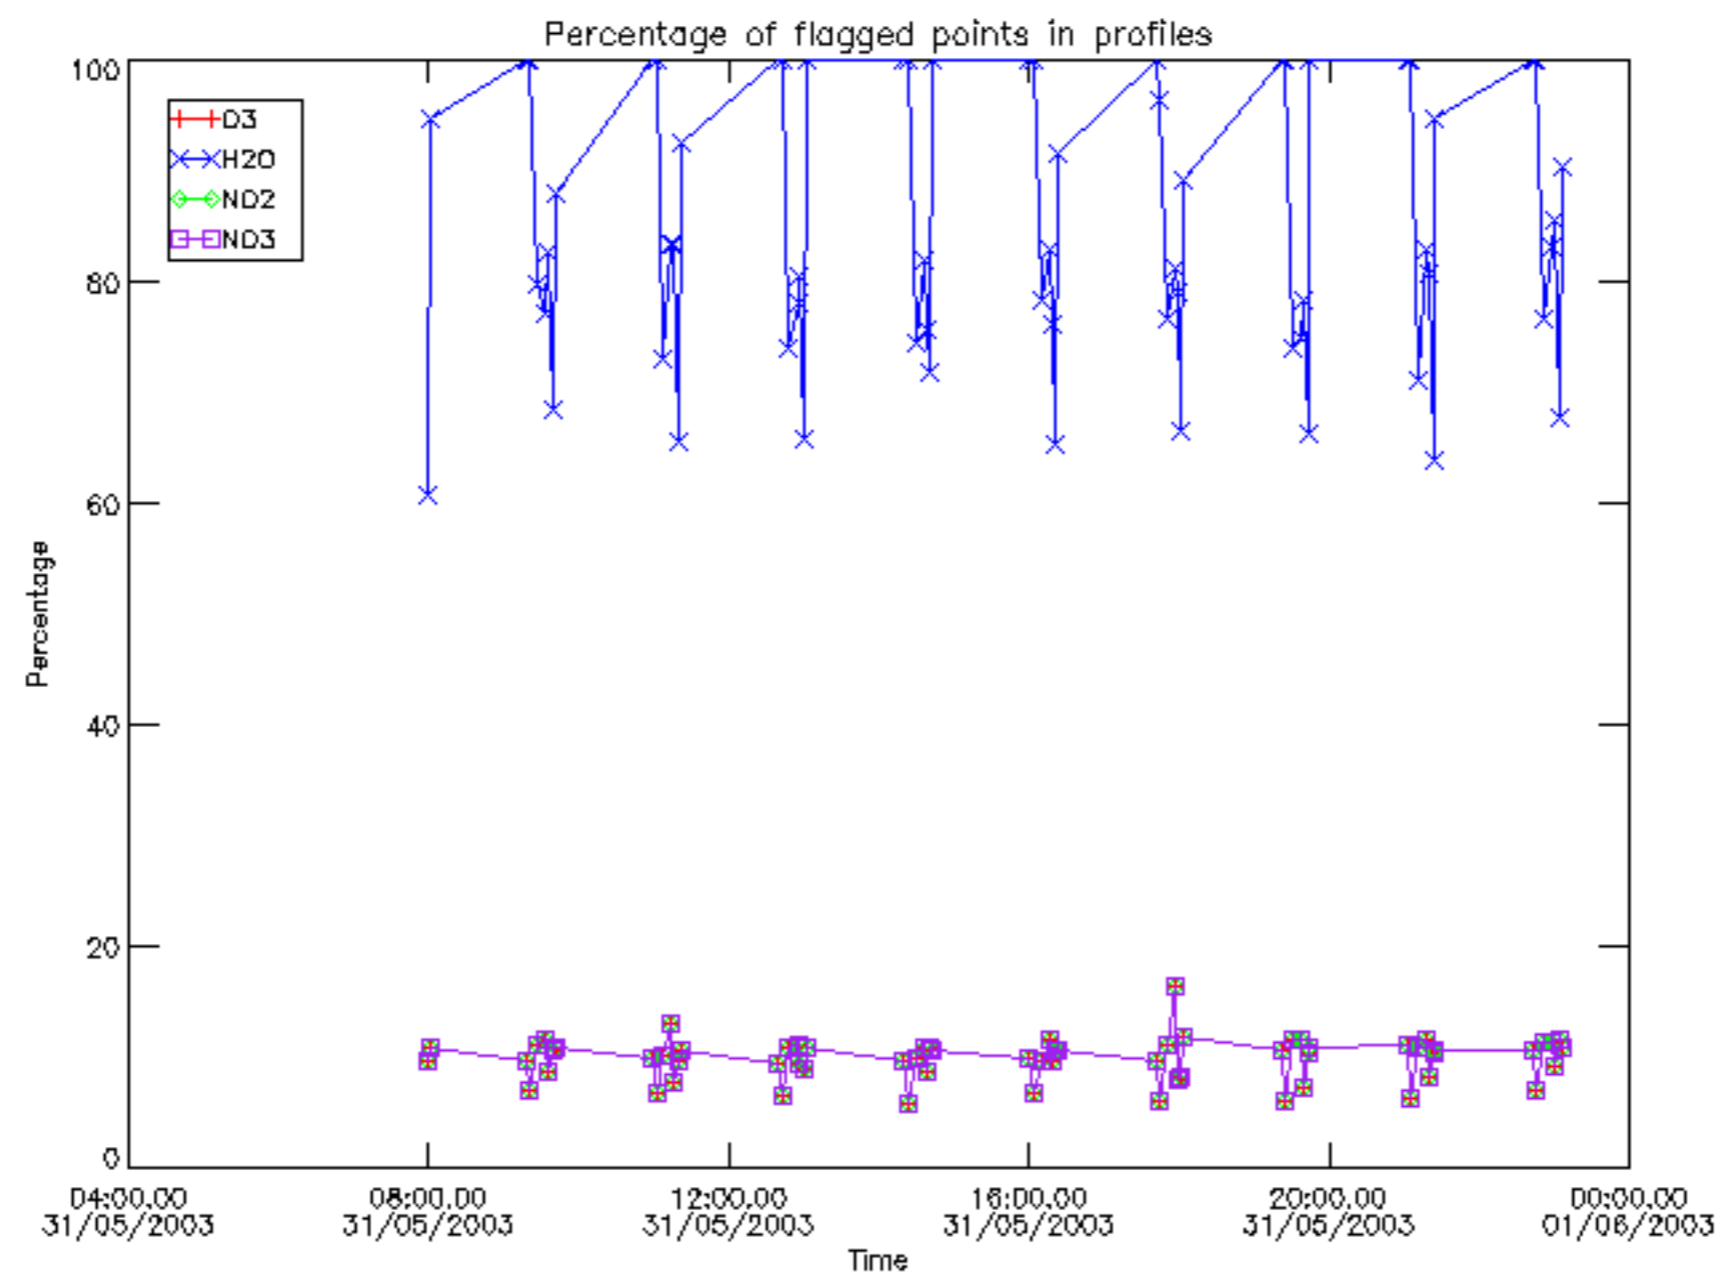

Percentage of flagged data per D3 profile

Percentage of flagged data per H2O profile