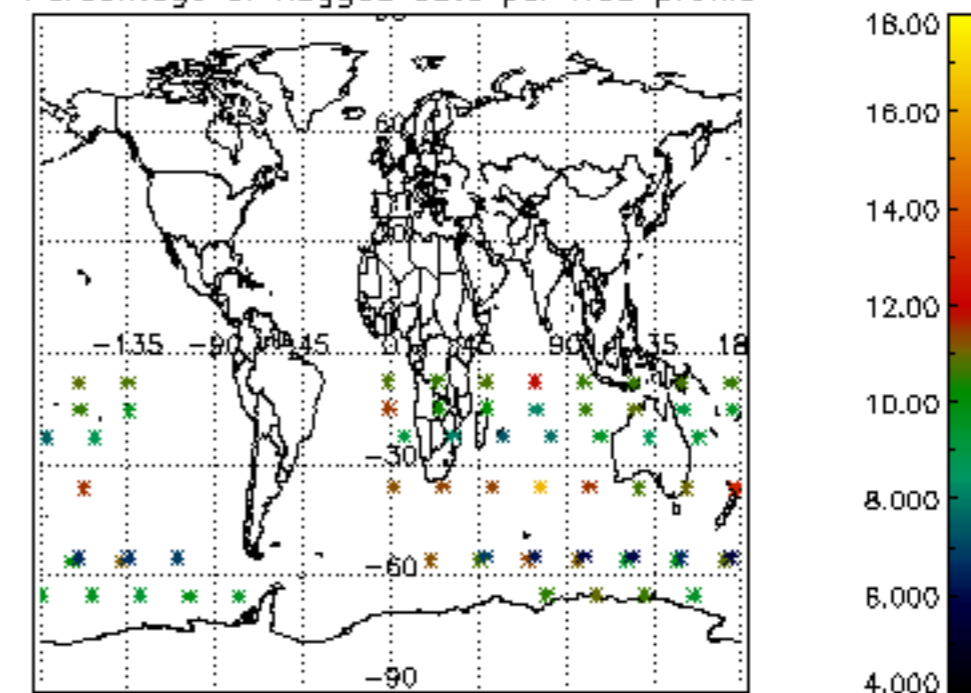

Percentage of flagged data per NO3 profile