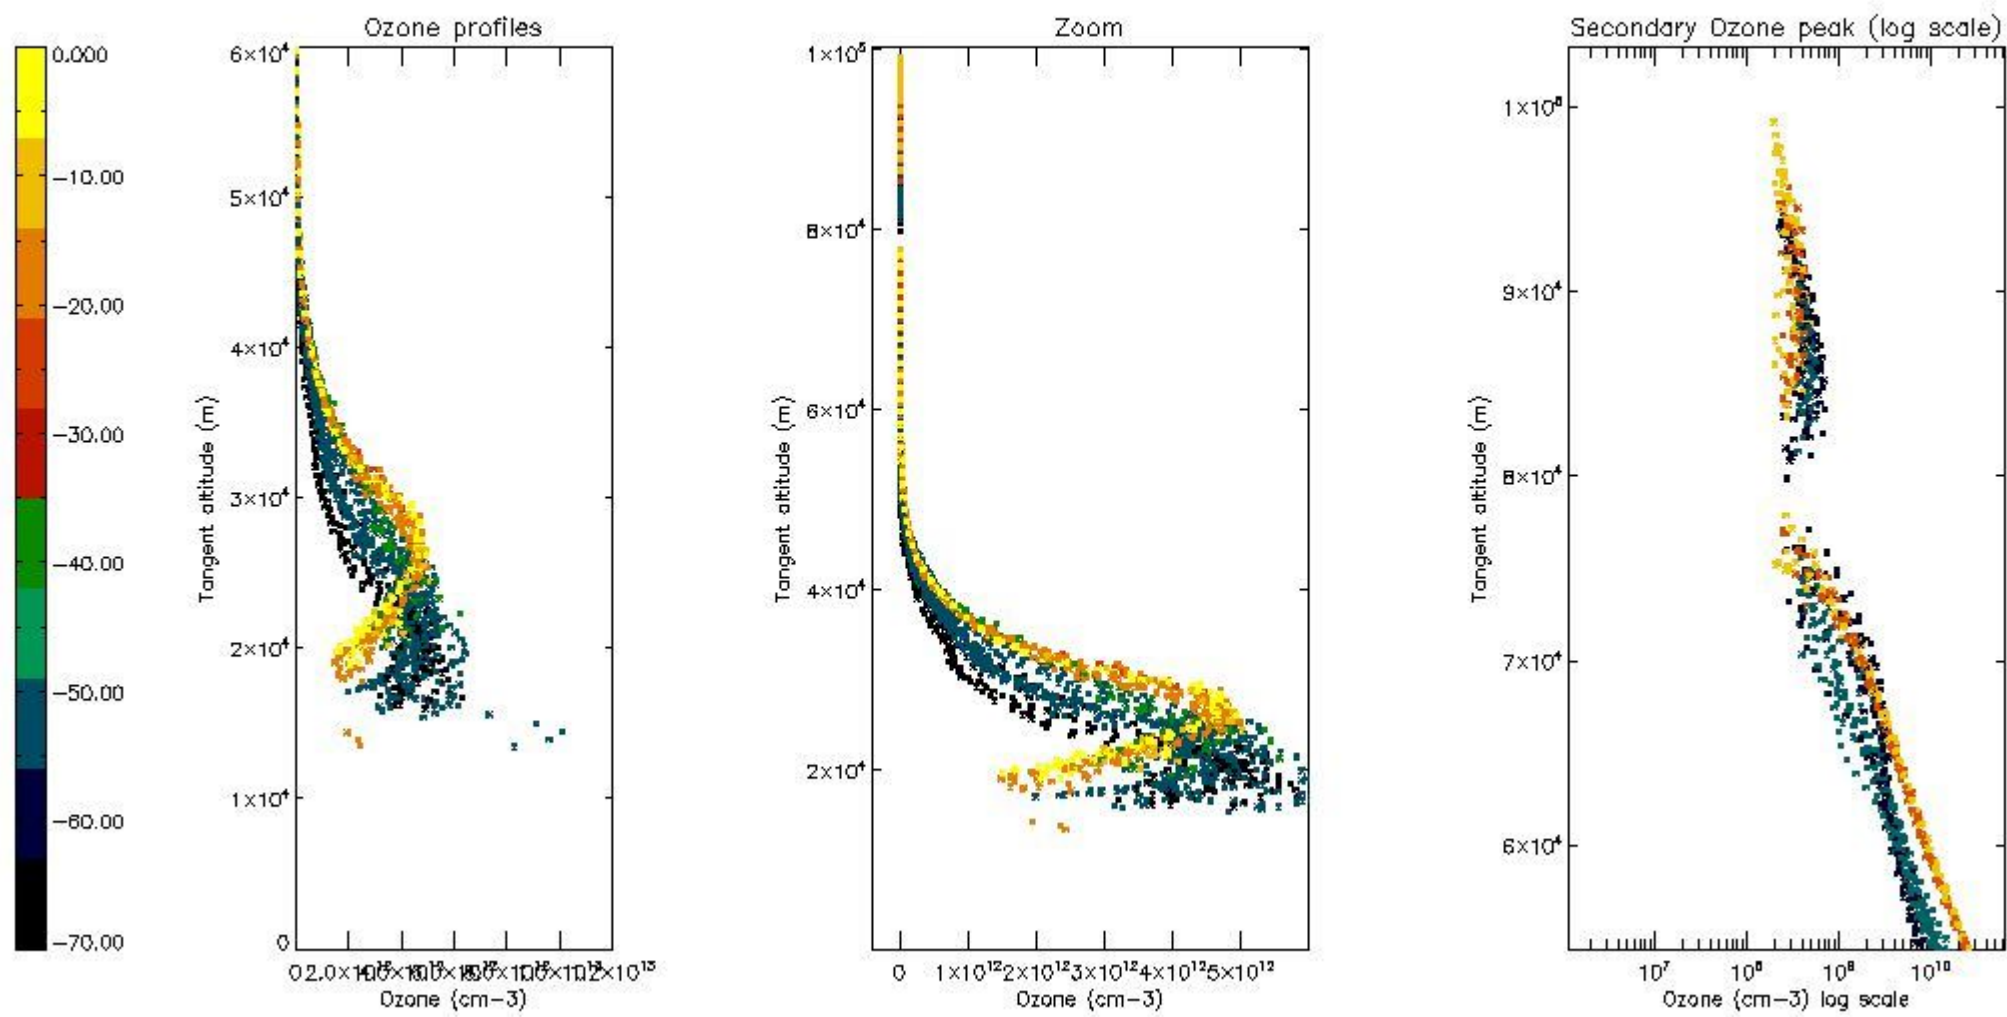

5.5 Plot ozone profiles where STD < 5% (dark without errors)

The colorbar represents the latitude.