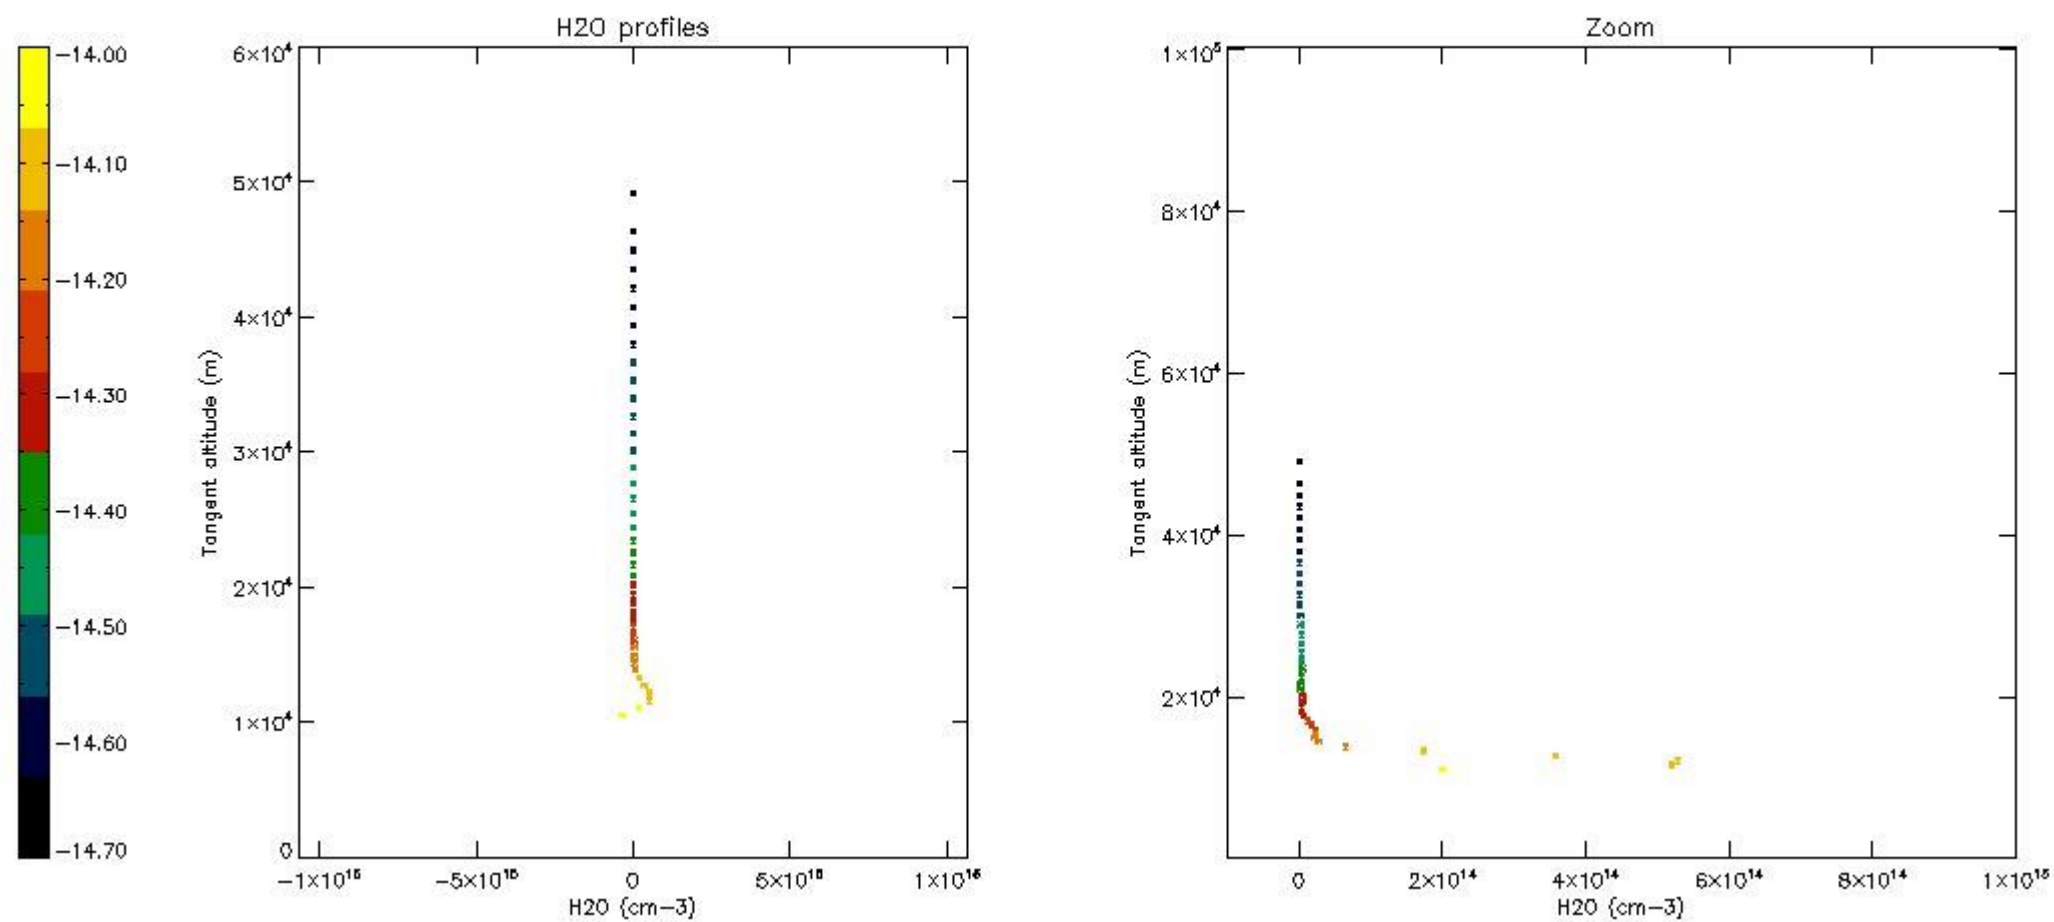

The colorbar represents the latitude.

*5.7 Plot NO3 profiles for all STD (dark without errors)*

The colorbar represents the latitude.

5.8 Plot H<sub>2</sub>O profiles for all STD (only for occultations of stars 1,2,3,4,13,14,16,26,63 dark without errors)

The colorbar represents the latitude.