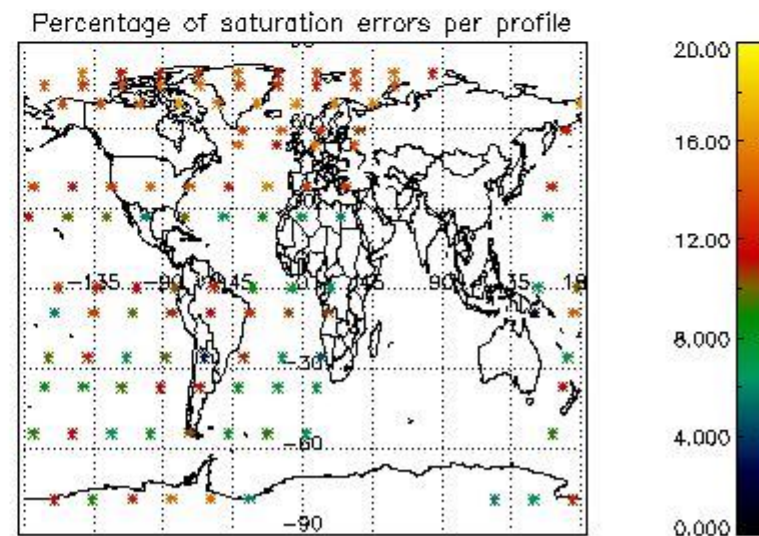

5. Trace gas profiles

5.1 Ozone statistics based on quality of products

The final quality of the products can be "measured" using the STD (Standard Deviation) attached to every point profile. This information is written to the parameter GOM_NL__2P/NL_LOCAL_SPECIES_DENSITY/o3_std of the level 2 products. The table below shows the statistics for given STD ranges.

The statistics are given with respect to the overall valid production:

- Products without fatal errors: GOM_NL__2P/MPH/PRODUCT_ERR=0
- Valid point profile: GOM_NL__2P/NL_LOCAL_SPECIES_DENSITY/pcd(0)=0

The 'Criteria' is applied to valid points of dark limb products:

- Products in dark limb illumination condition: GOM_NL__2P/NL_SUMMARY_QUALITY/obs_ill_cond=0
- Products without fatal errors: GOM_NL__2P/MPH/PRODUCT_ERR=0
- Valid point profile: GOM_NL__2P/NL_LOCAL_SPECIES_DENSITY/pcd(0)=0

So, the table below shows the percentage of dark limb and valid observations for each criteria with respect to the overall valid daily observations.

Criteria	% of total production
All STD	31
STD < 20	17