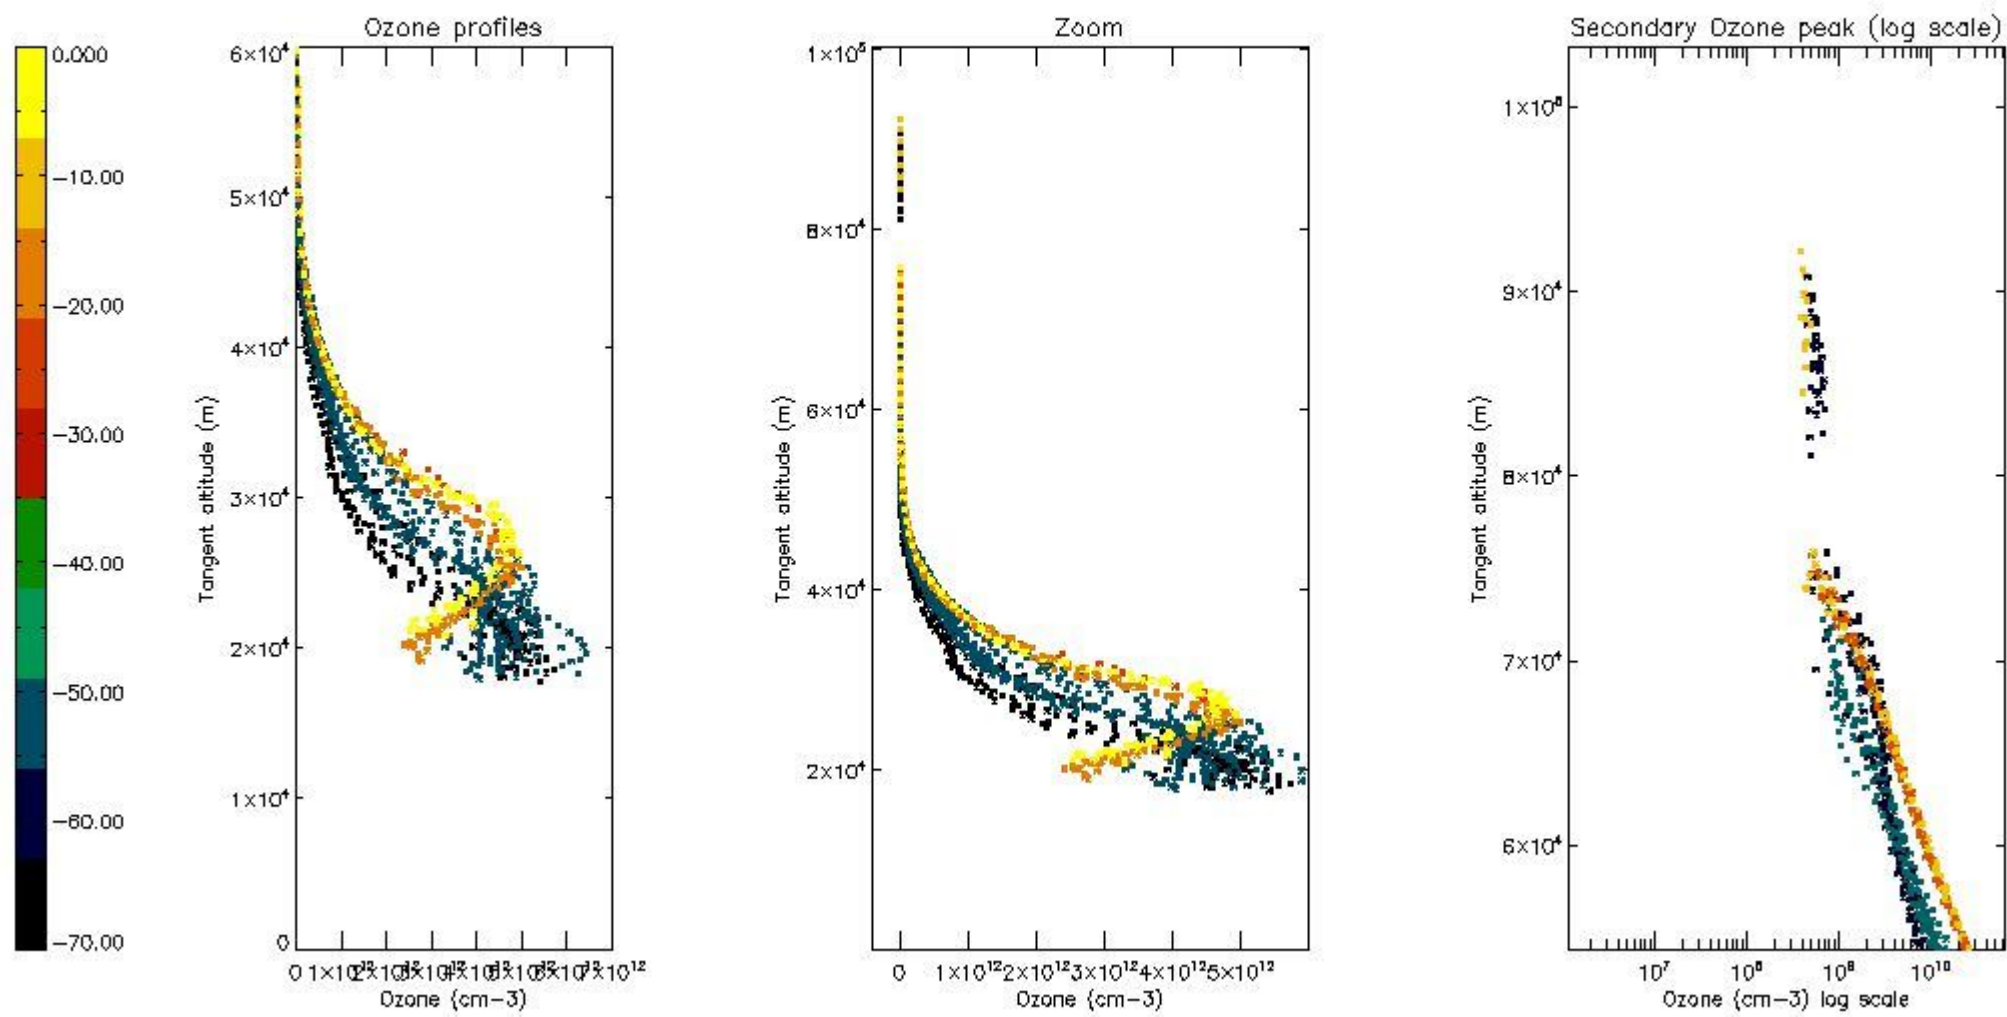

*5.4 Plot ozone profiles where STD < 10% (dark without errors)*

The colorbar represents the latitude.

*5.5 Plot ozone profiles where STD < 5% (dark without errors)*

The colorbar represents the latitude.

*5.6 Plot NO<sub>2</sub> profiles for all STD (dark without errors)*

The colorbar represents the latitude.

*5.7 Plot NO3 profiles for all STD (dark without errors)*

The colorbar represents the latitude.

5.8 Plot H<sub>2</sub>O profiles for all STD (only for occultations of stars 1,2,3,4,13,14,16,26,63 dark without errors)