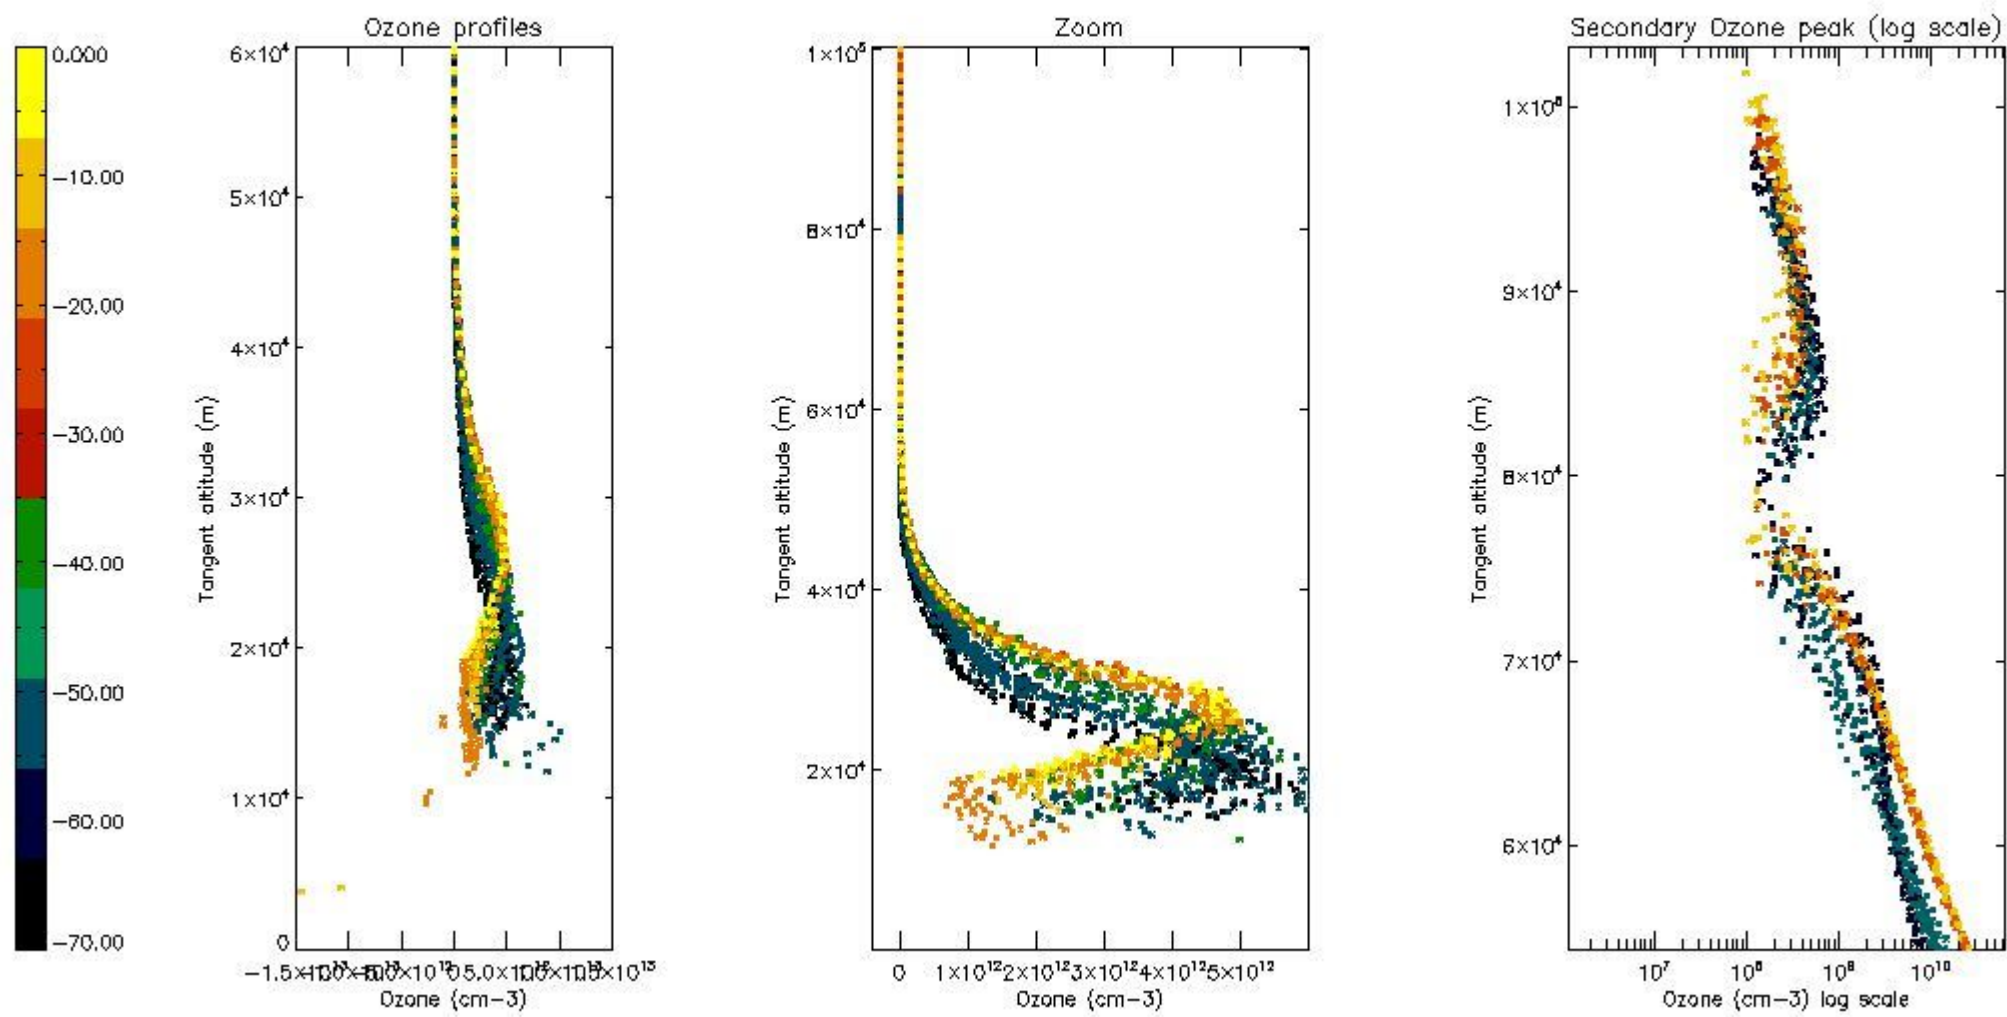

STD < 10	14
STD < 5	10

5.2 Plot ozone profiles for all STD (dark without errors)

The colorbar represents the latitude.

5.3 Plot ozone profiles where STD < 20% (dark without errors)

The colorbar represents the latitude.