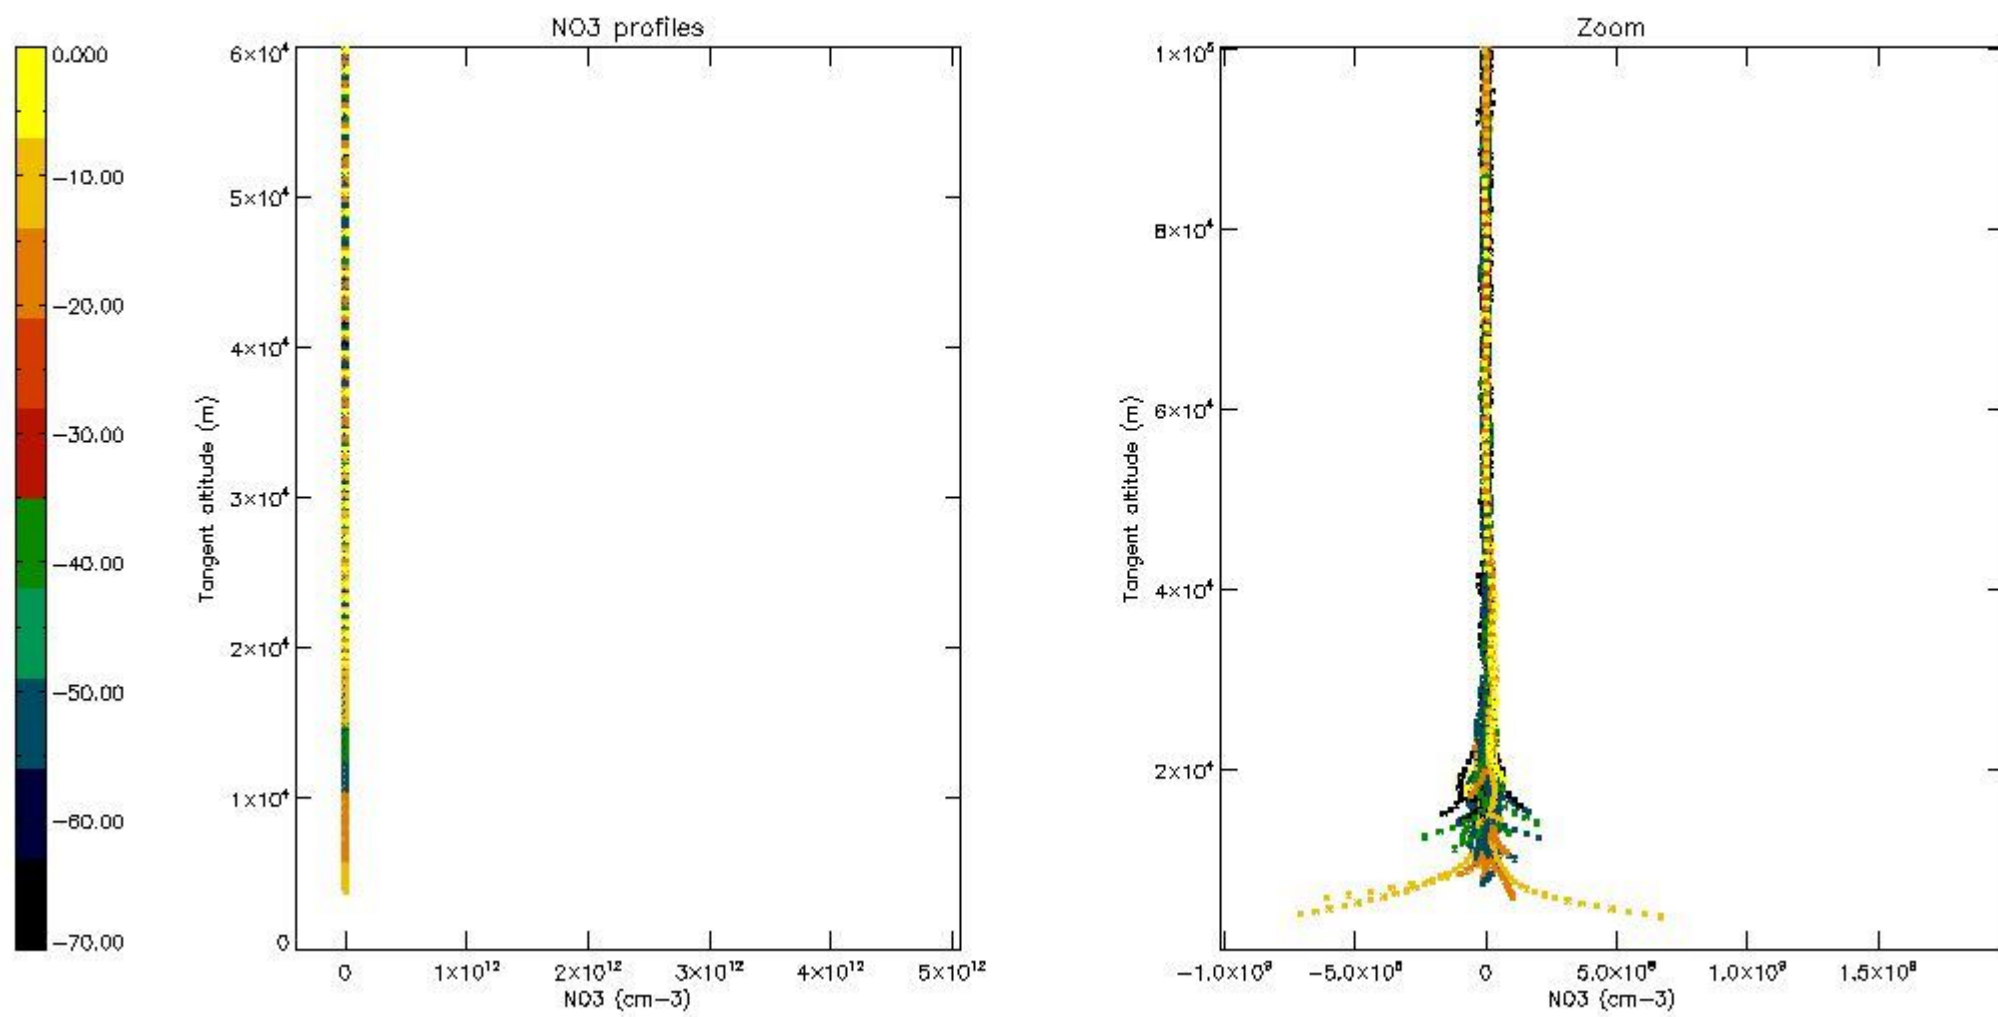

5.8 Plot H₂O profiles for all STD (only for occultations of stars 1,2,3,4,13,14,16,26,63 dark without errors)

The colorbar represents the latitude.