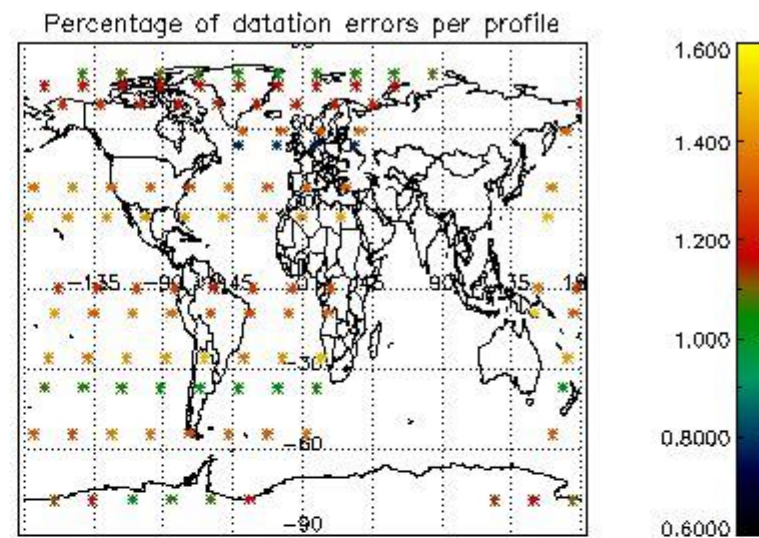

5. Trace gas profiles

5.1 Ozone statistics based on quality of products

The final quality of the products can be "measured" using the STD (Standard Deviation) attached to every point profile. This information is written to the parameter GOM_NL__2P/NL_LOCAL_SPECIES_DENSITY/o3_std of the level 2 products. The table below shows the statistics for given STD ranges.

The statistics are given with respect to the overall valid production:

- Products without fatal errors: GOM_NL__2P/MPH/PRODUCT_ERR=0
- Valid point profile: GOM_NL__2P/NL_LOCAL_SPECIES_DENSITY/pcd(0)=0

The 'Criteria' is applied to valid points of dark limb products:

- Products in dark limb illumination condition: GOM_NL__2P/NL_SUMMARY_QUALITY/obs_ill_cond=0
- Products without fatal errors: GOM_NL__2P/MPH/PRODUCT_ERR=0
- Valid point profile: GOM_NL__2P/NL_LOCAL_SPECIES_DENSITY/pcd(0)=0

So, the table below shows the percentage of dark limb and valid observations for each criteria with respect to the overall valid daily observations.

Criteria	% of total production
All STD	31
STD < 20	17