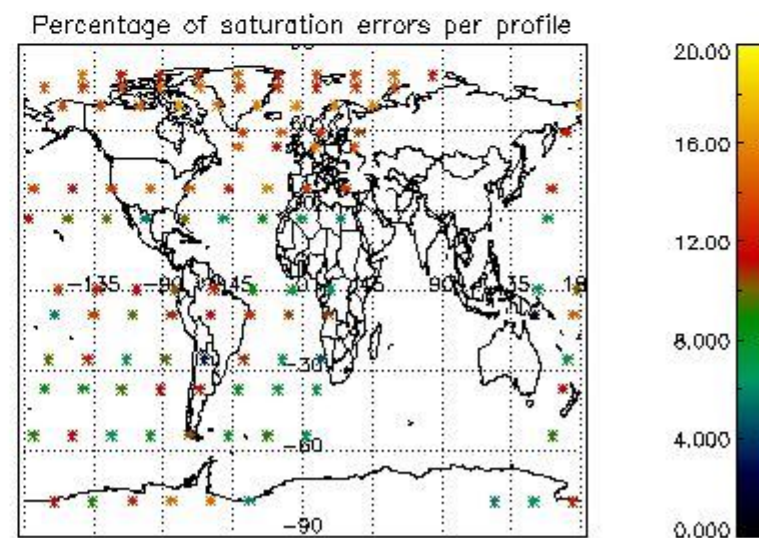

##### 4.1 Plot quality information per product (time dependant) coming from level 1b processing

##### 4.1.1 Plot level 1 quality information per product (time dependant): ENVISAT ASCENDING passes

4.1.2 Plot level 1 quality information per product (time dependant): ENVISAT DESCENDING passes

4.2 Plot quality information per product coming from level 1b processing (world map)

4.2.1 Plot level 1 quality information per product (world map): ENVISAT ASCENDING passes

4.2.2 Plot level 1 quality information per product (world map): ENVISAT DESCENDING passes