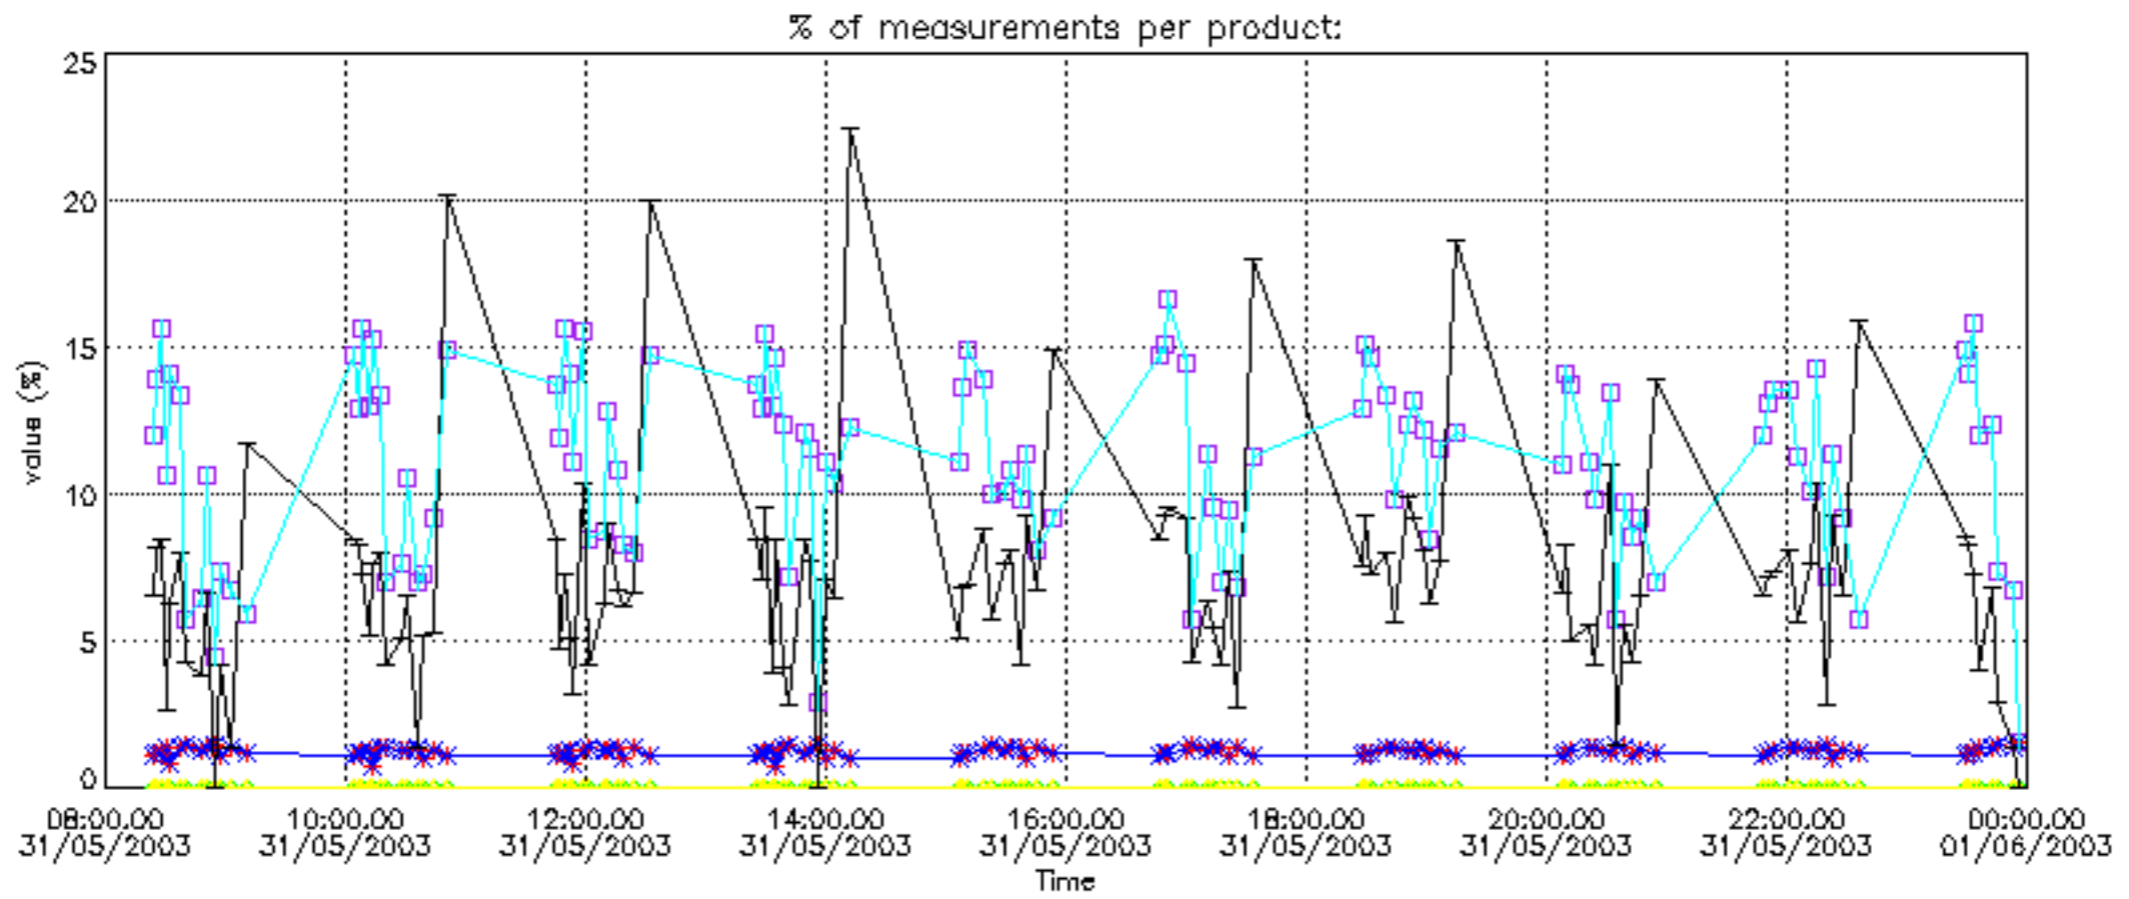

Percentage of cosmic ray hits per profile

Percentage of datation errors per profile