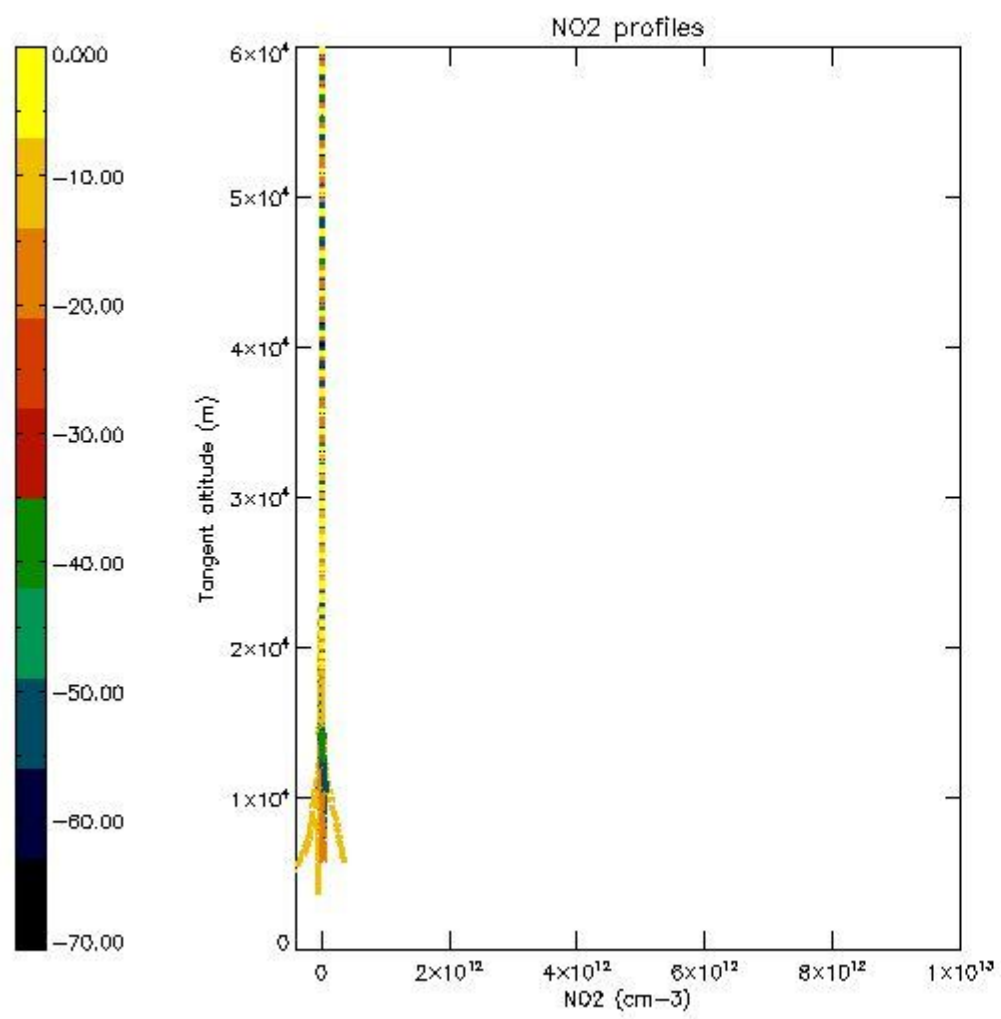

*5.4 Plot ozone profiles where STD < 10% (dark without errors)*

The colorbar represents the latitude.

*5.5 Plot ozone profiles where STD < 5% (dark without errors)*

The colorbar represents the latitude.

*5.6 Plot NO<sub>2</sub> profiles for all STD (dark without errors)*

The colorbar represents the latitude.

*5.7 Plot NO3 profiles for all STD (dark without errors)*

The colorbar represents the latitude.

5.8 Plot H<sub>2</sub>O profiles for all STD (only for occultations of stars 1,2,3,4,13,14,16,26,63 dark without errors)