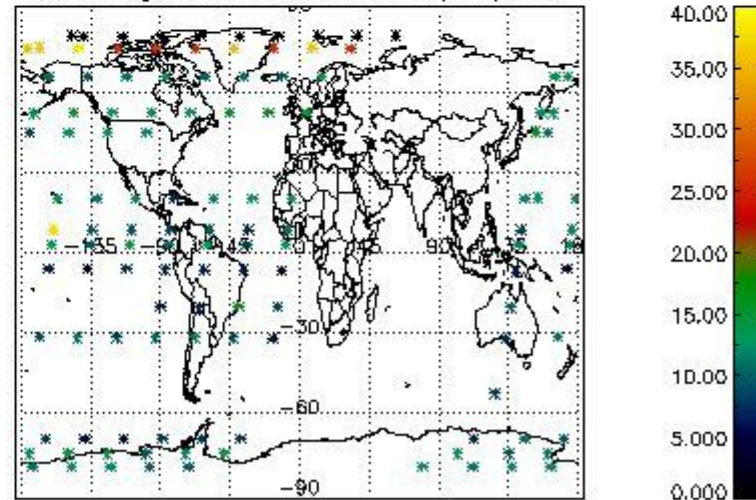

Percentage of cosmic ray hits per profile

Percentage of datation errors per profile

Percentage of star falling outside central band per profile

Percentage of saturation errors per profile

5. Trace gas profiles