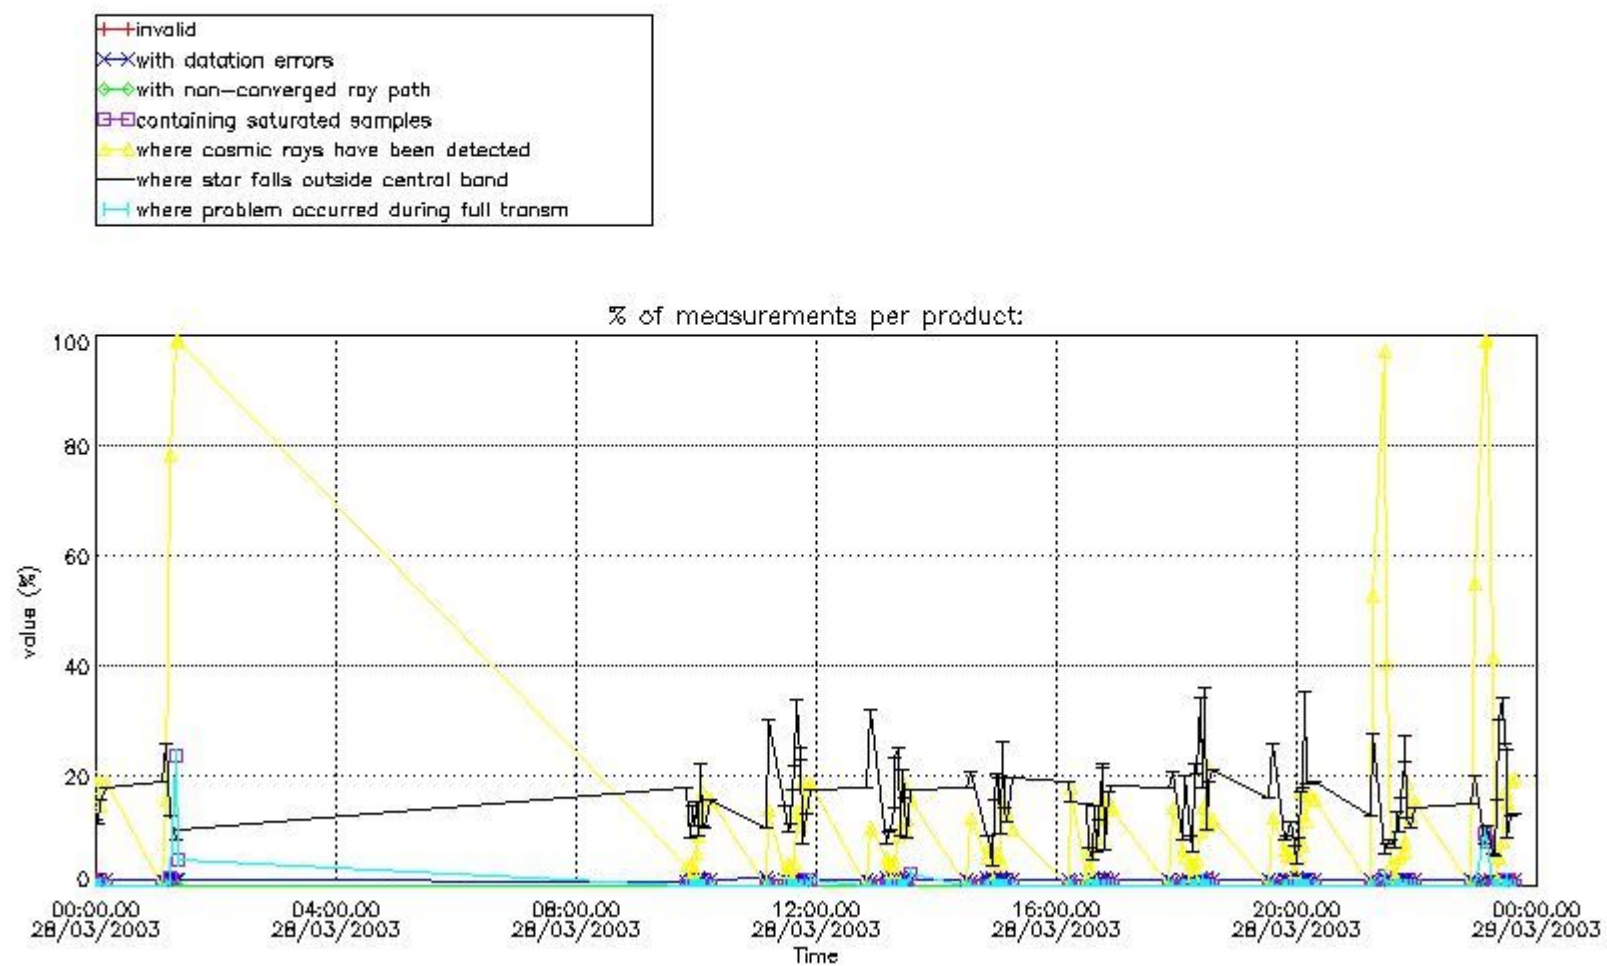

3.1 Plot quality information per product (time dependant)

3.2 Plot quality information per product (world map)

Percentage of flagged data per O3 profile

Percentage of flagged data per H2O profile

Percentage of flagged data per NO2 profile

Percentage of flagged data per NO3 profile

4. Level 1 quality information per product

In this section it is plotted some information contained in the Quality Summary data set of the level 2 products that comes from the level 1b processing. Products without errors (error flag in the MPH set to "0") are used.

4.1 Plot quality information per product (time dependant) coming from level 1b processing

4.1.1 Plot level 1 quality information per product (time dependant): ENVISAT ASCENDING passes

4.1.2 Plot level 1 quality information per product (time dependant): ENVI SAT DESCENDING passes