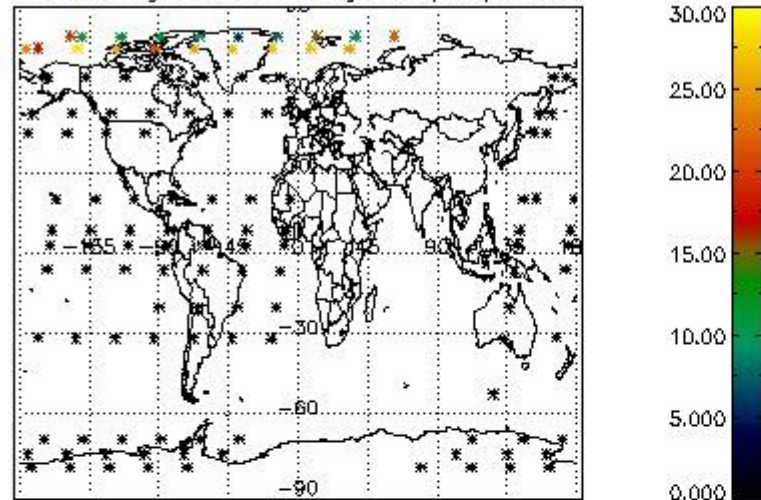

4.2.2 Plot level 1 quality information per product (world map): ENVISAT DESCENDING passes

Percentage of cosmic ray hits per profile