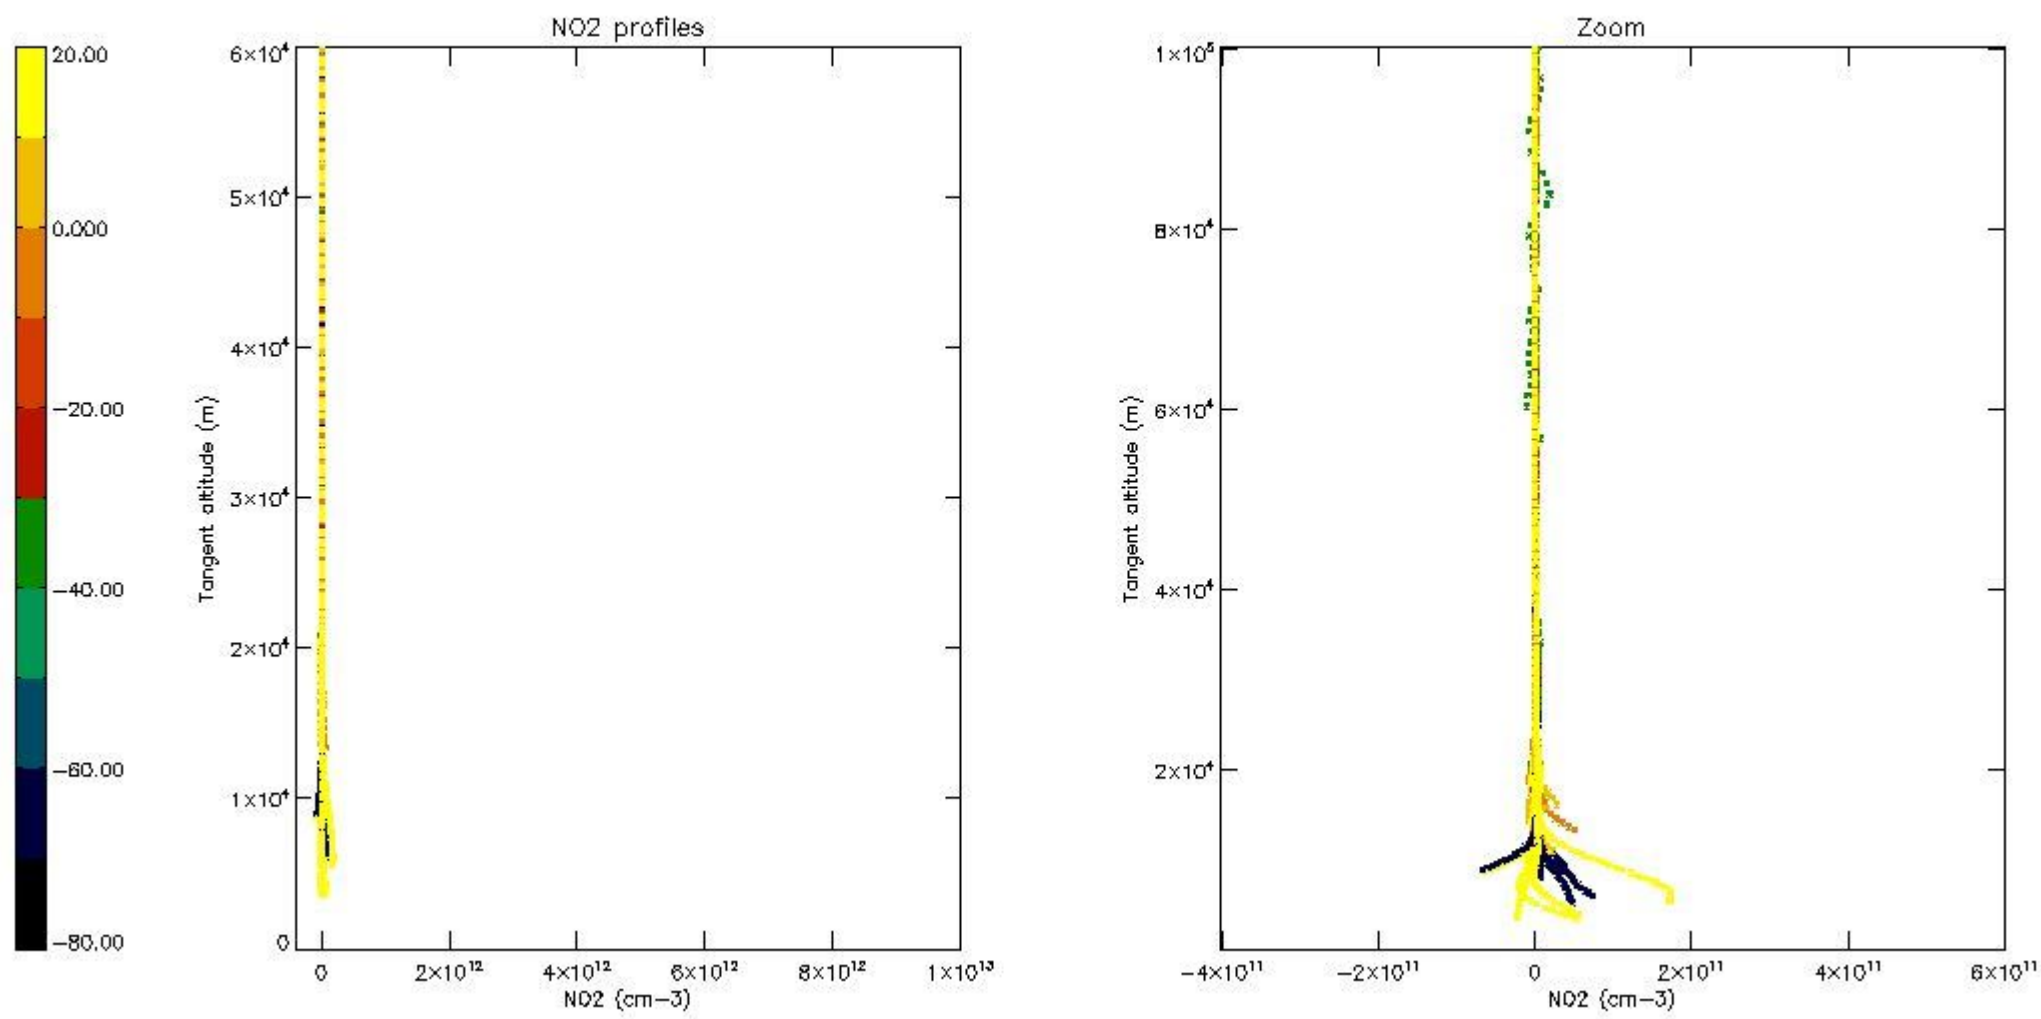

5.7 Plot NO3 profiles for all STD (dark without errors)

The colorbar represents the latitude.