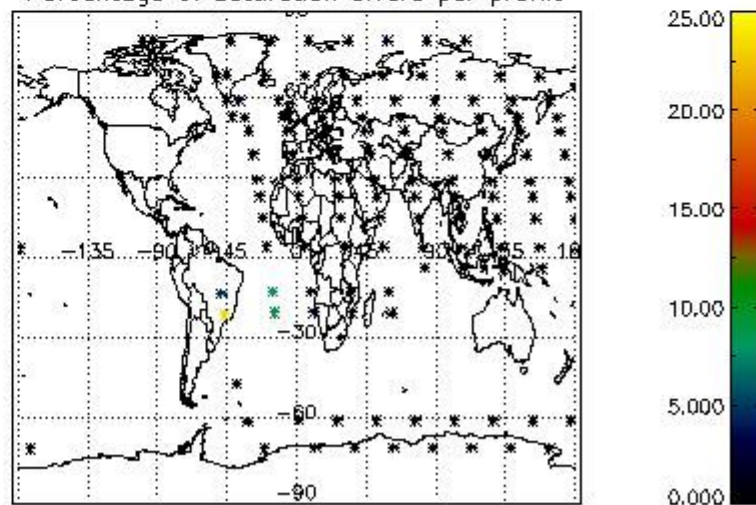

Percentage of saturation errors per profile