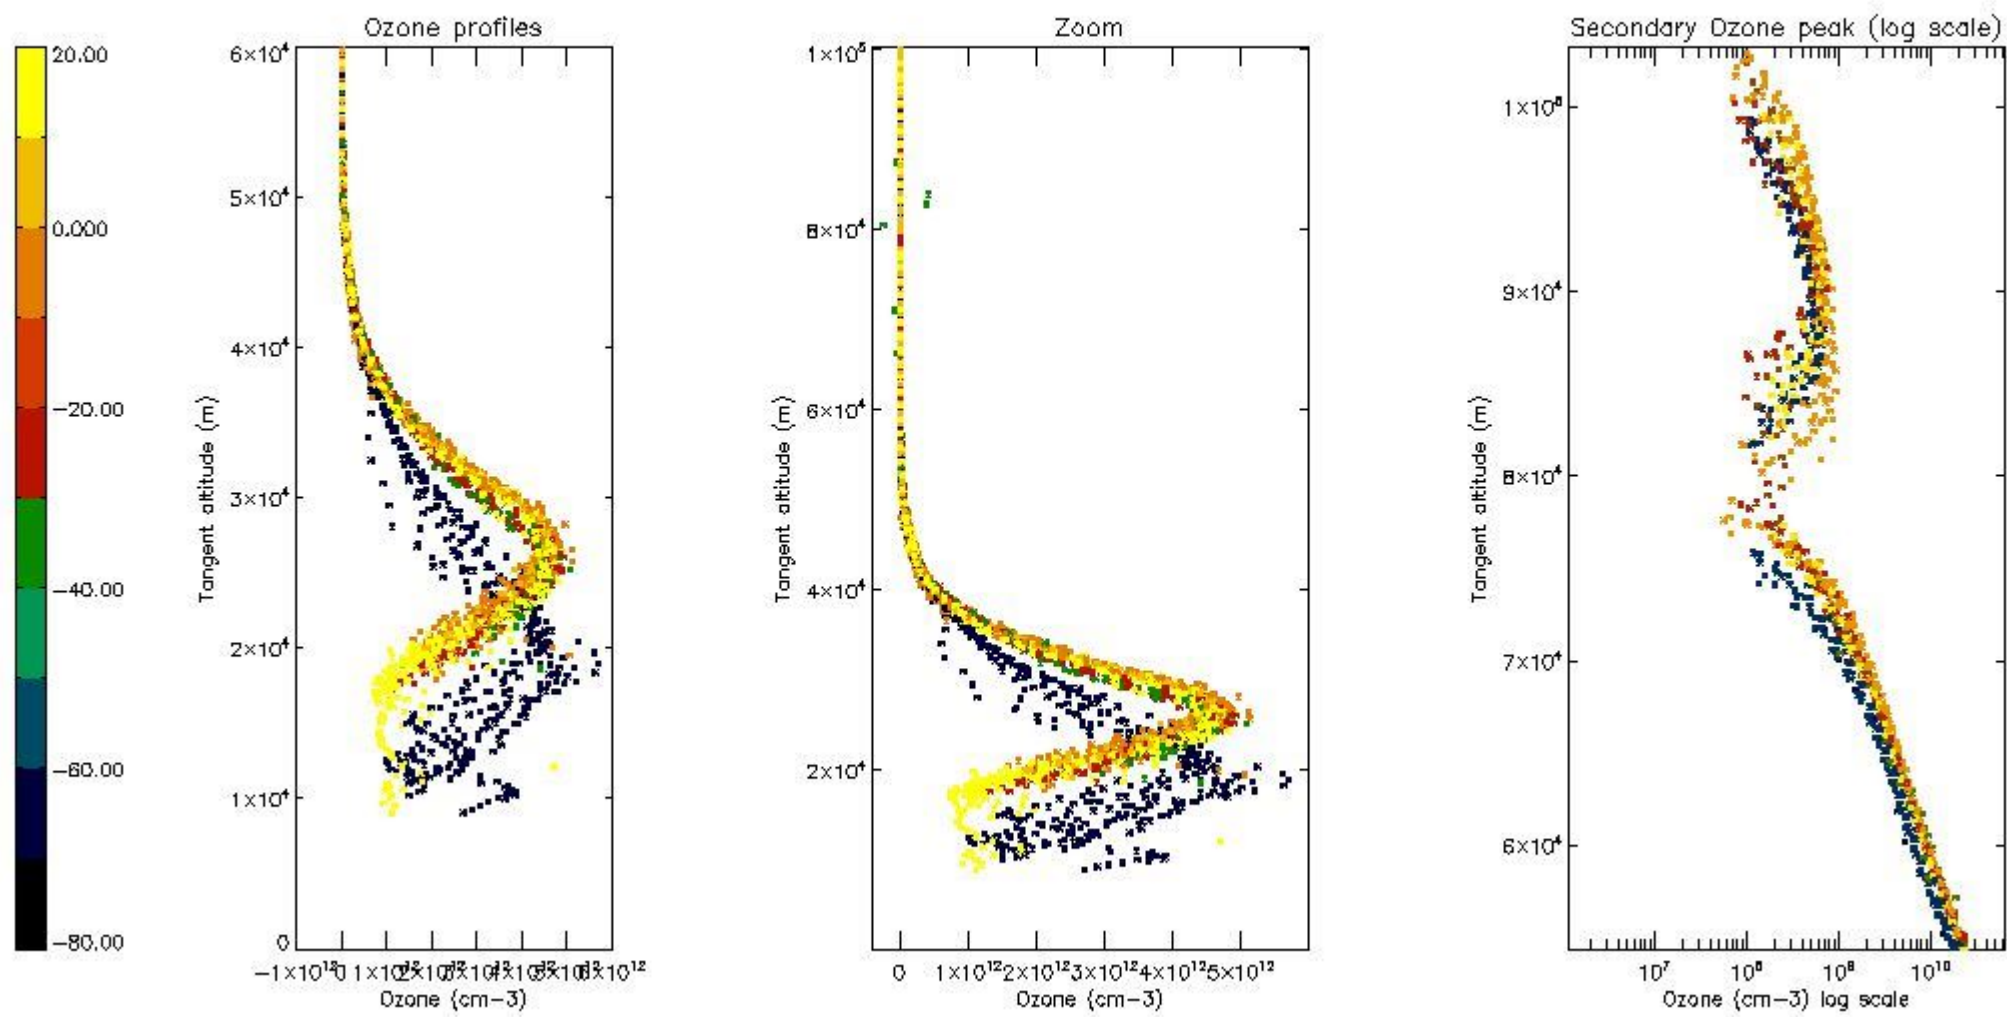

5.4 Plot ozone profiles where STD < 10% (dark without errors)

The colorbar represents the latitude.