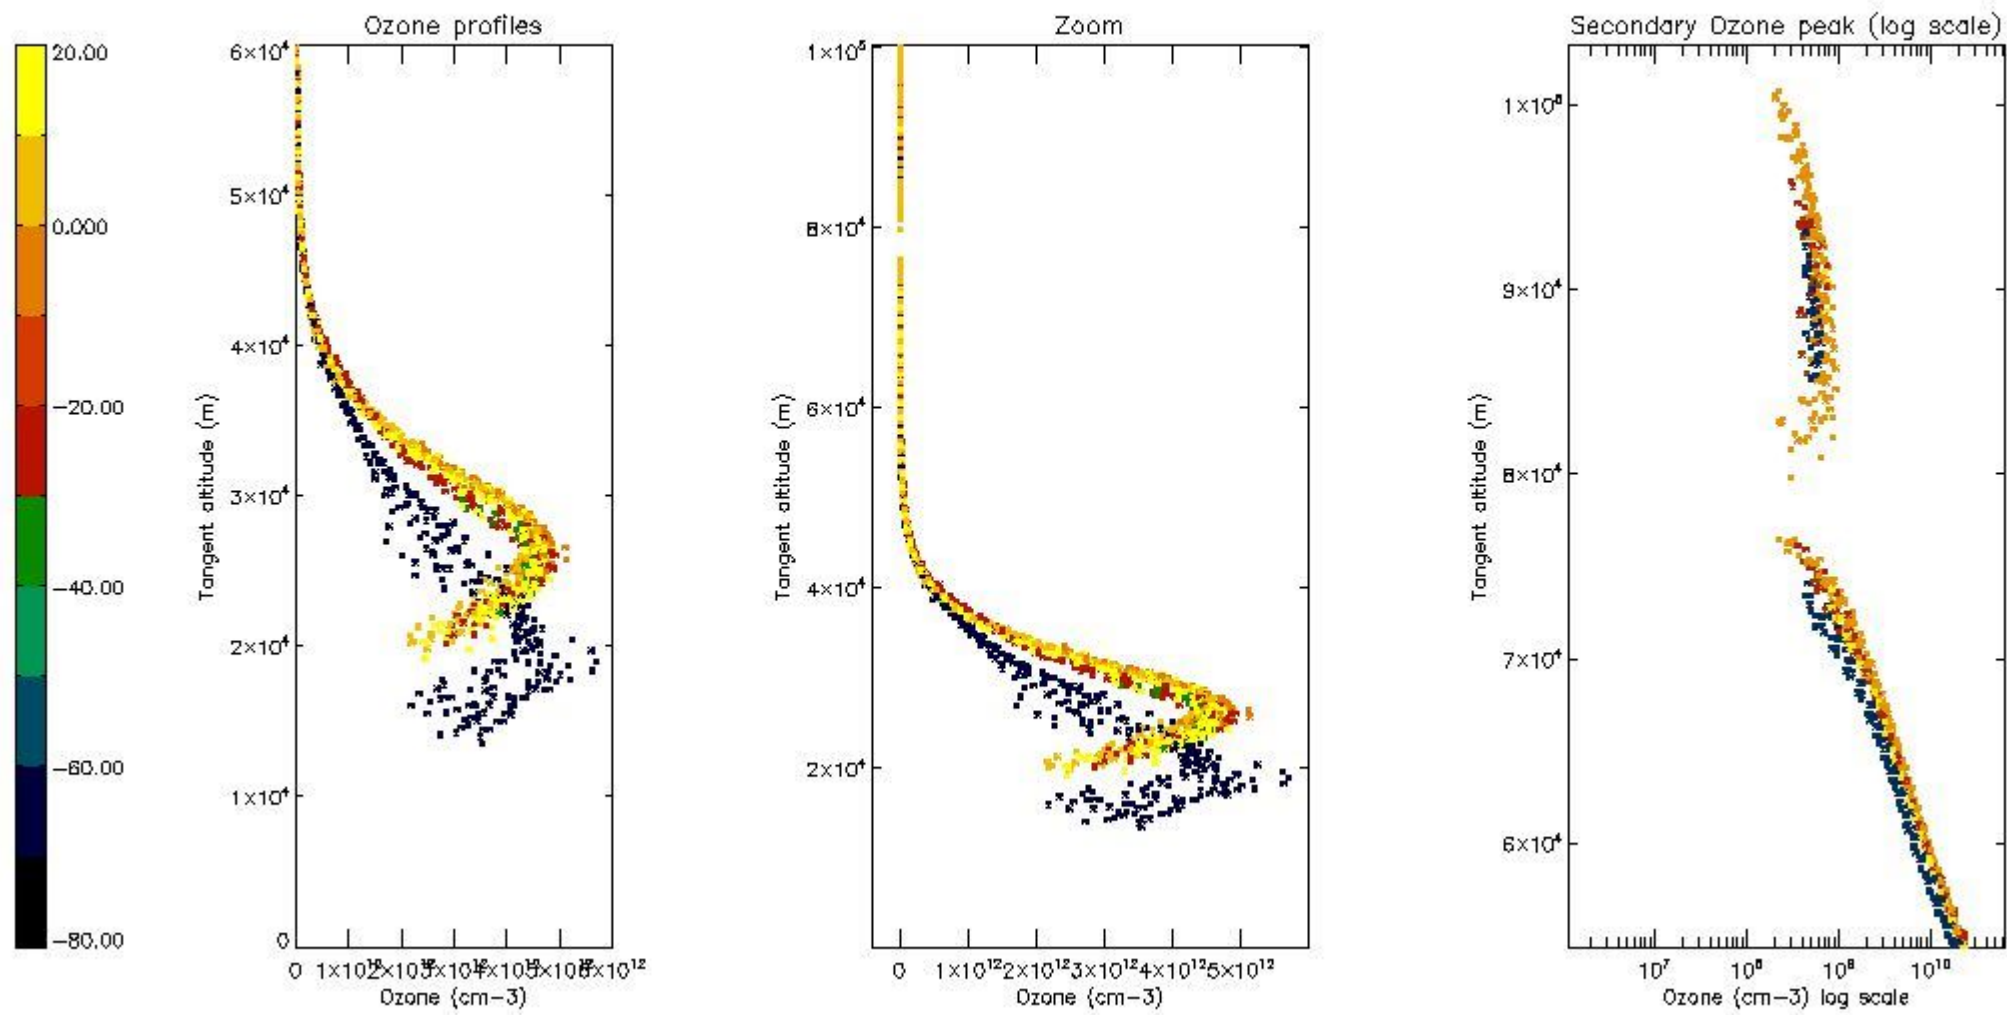

The colorbar represents the latitude.

5.4 Plot ozone profiles where STD < 10% (dark without errors)

The colorbar represents the latitude.

5.5 Plot ozone profiles where STD < 5% (dark without errors)

The colorbar represents the latitude.