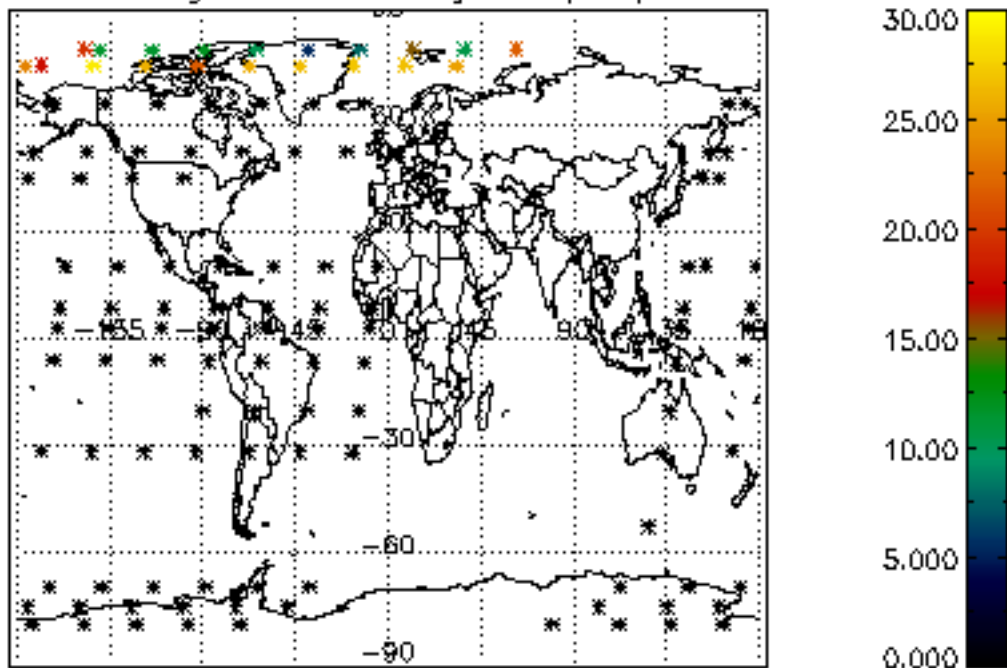

Percentage of datation errors per profile

Percentage of star falling outside central band per profile

Percentage of saturation errors per profile

Percentage of cosmic ray hits per profile

Percentage of datation errors per profile