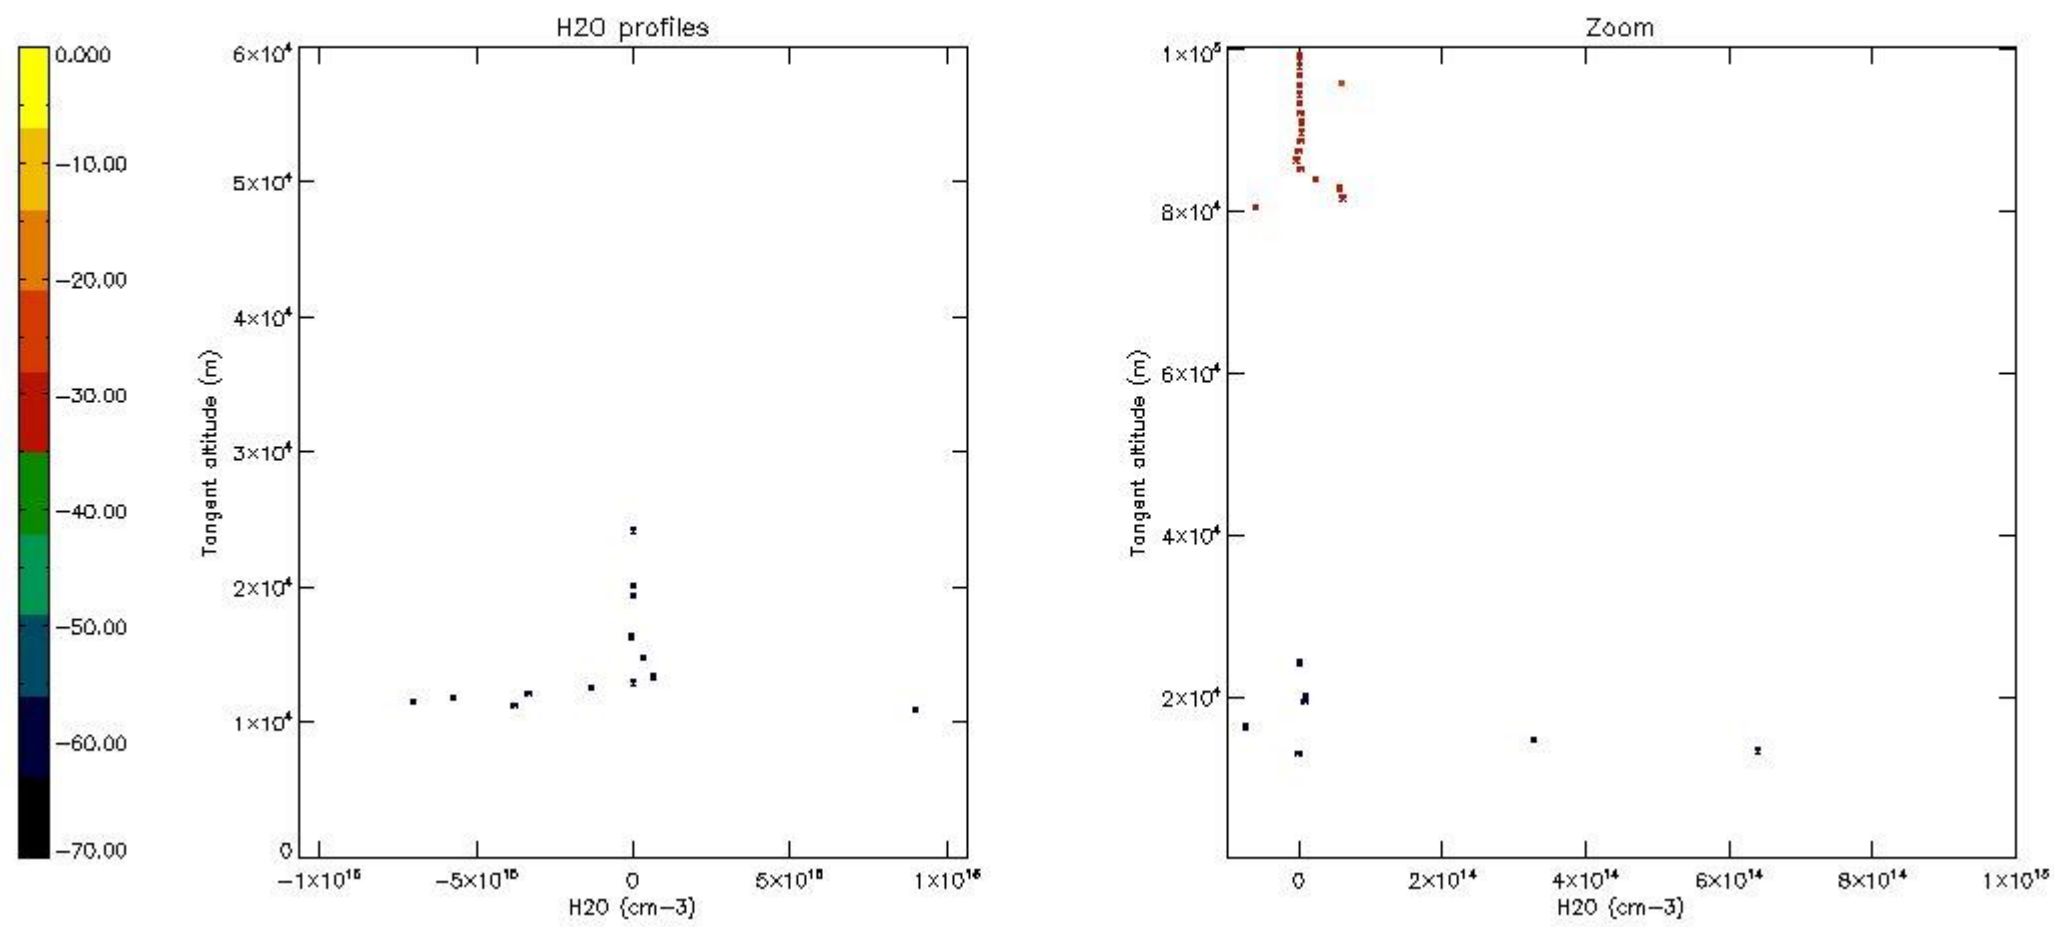

6. Auxiliary Data Files used for the production reported in section 2

The number reported in the third column indicates since which file (see list in section 2) the corresponding auxiliary file has been used. The fourth column is the date of those product files.

Type	Auxiliary Filename	Used since product	Used since product date
INST_PHYS_CHARACTERISTICS	GOM_INS_AXNIEC20050627_150440_20020301_000000_20100101_000000	1	28-MAR-2003 00:00:47
LEVEL-2_PROC_CONFIG	GOM_PR2_AXVIEC20091111_152718_20020301_000000_20500101_000000	1	28-MAR-2003 00:00:47
CROSS_SECTIONS_FILE	GOM_CRS_AXVIEC20091111_154832_20020301_000000_20500101_000000	1	28-MAR-2003 00:00:47