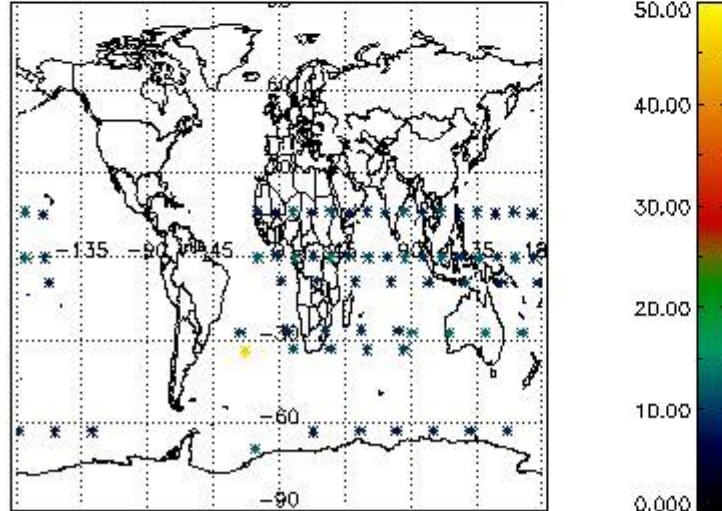

3.1 Plot quality information per product (time dependant)

3.2 Plot quality information per product (world map)

Percentage of flagged data per O3 profile

Percentage of flagged data per H2O profile

Percentage of flagged data per NO2 profile