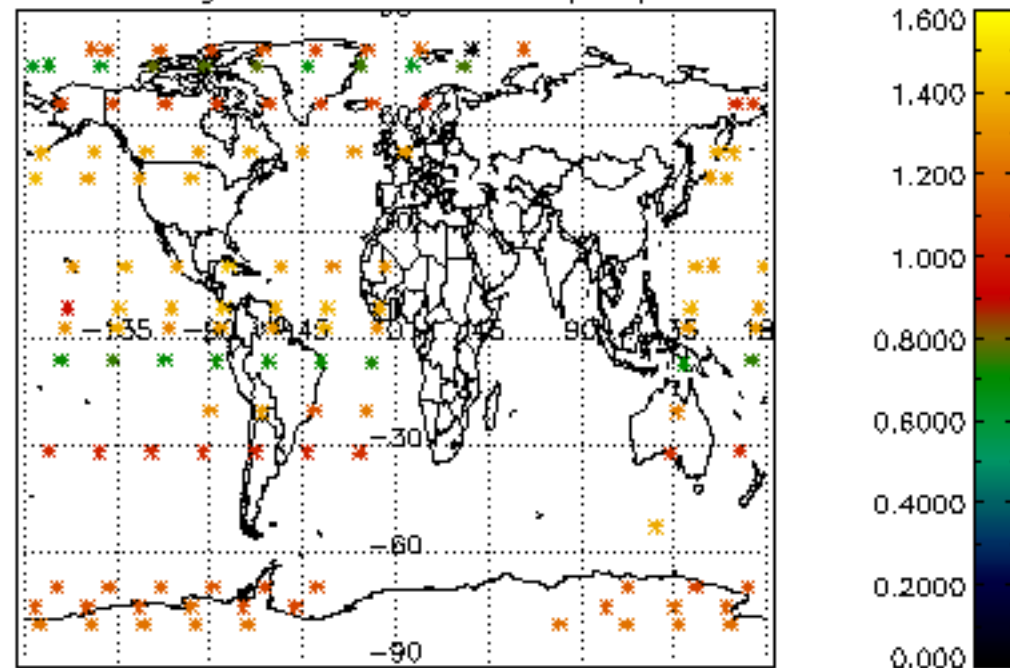

Percentage of datation errors per profile

Percentage of star falling outside central band per profile

Percentage of saturation errors per profile

Percentage of cosmic ray hits per profile

Percentage of datation errors per profile