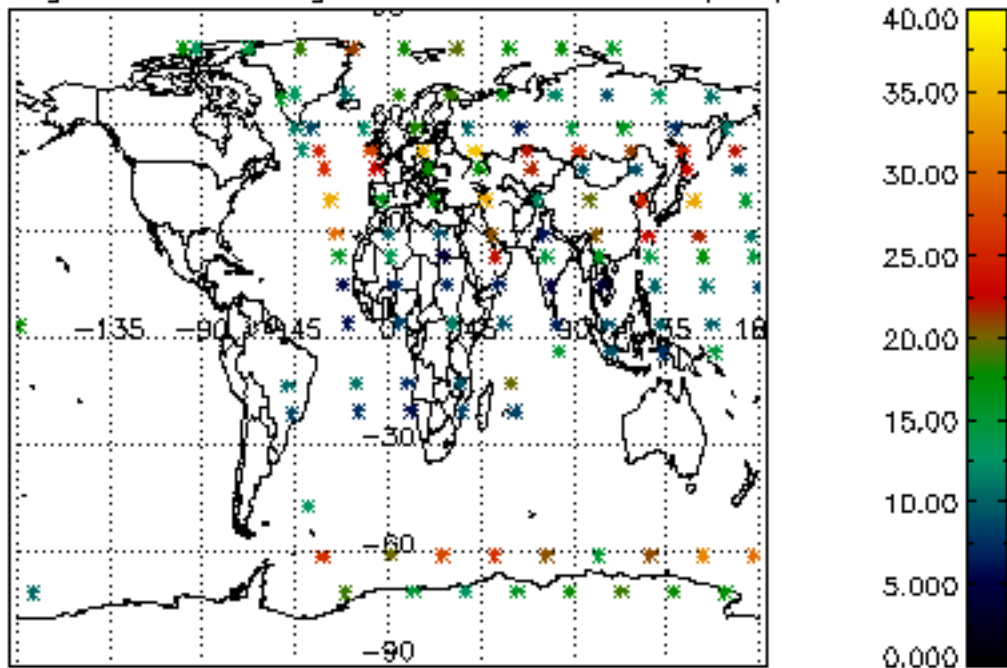

Percentage of cosmic ray hits per profile

Percentage of star falling outside central band per profile