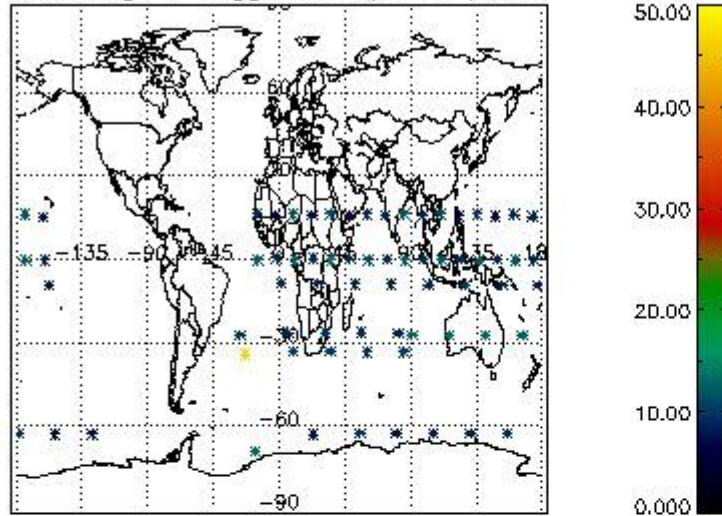

Percentage of flagged data per O3 profile