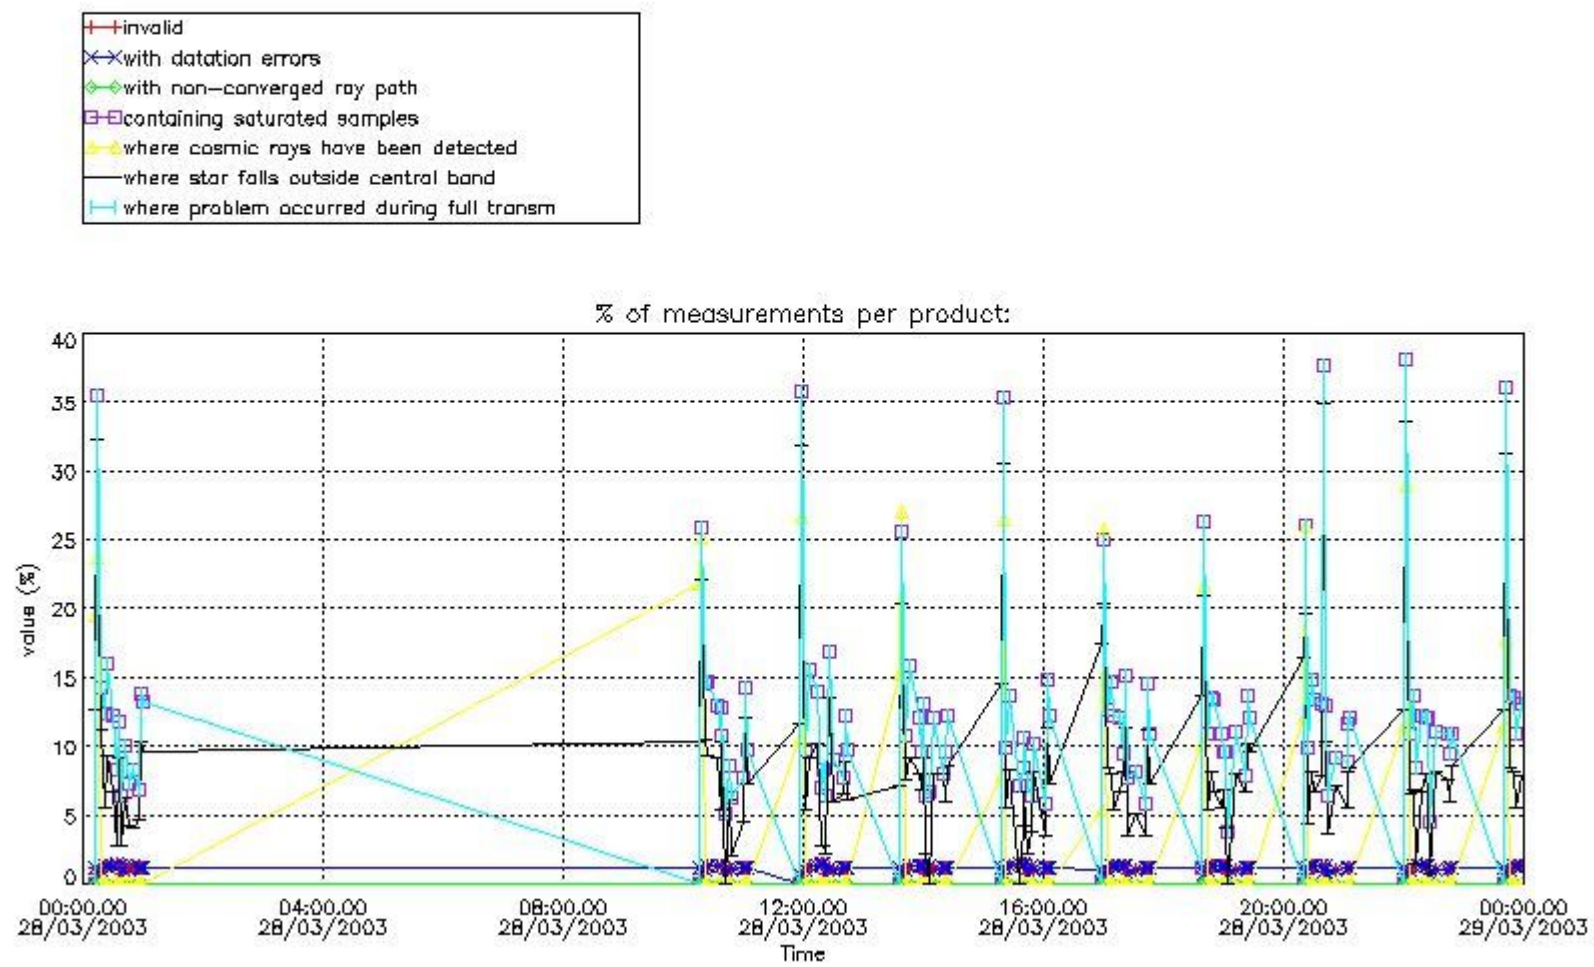

4.1.2 Plot level 1 quality information per product (time dependant): ENVI SAT DESCENDING passes

4.2 Plot quality information per product coming from level 1b processing (world map)

4.2.1 Plot level 1 quality information per product (world map): ENVISAT ASCENDING passes