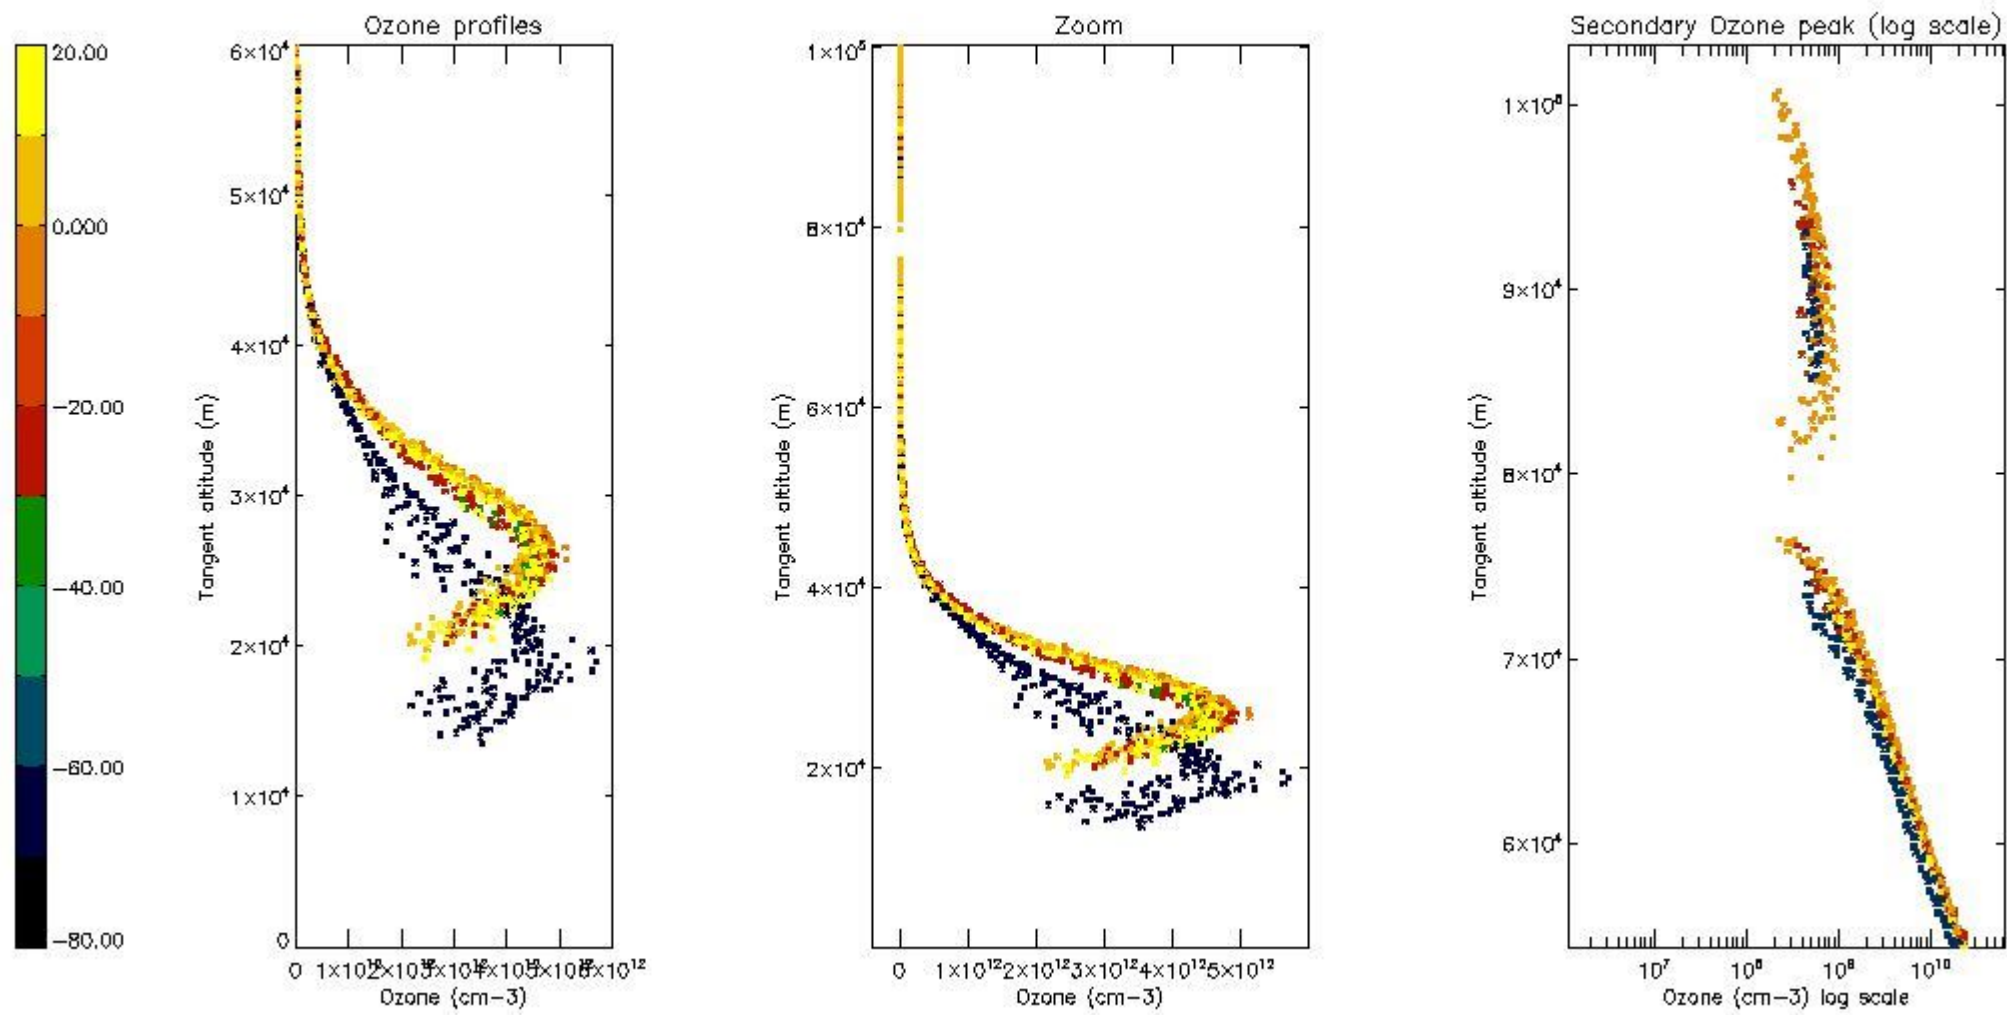

The colorbar represents the latitude.

5.4 Plot ozone profiles where STD < 10% (dark without errors)

The colorbar represents the latitude.

5.5 Plot ozone profiles where STD < 5% (dark without errors)

The colorbar represents the latitude.

5.6 Plot NO₂ profiles for all STD (dark without errors)

The colorbar represents the latitude.

5.7 Plot NO3 profiles for all STD (dark without errors)

The colorbar represents the latitude.

5.8 Plot H2O profiles for all STD (only for occultations of stars 1,2,3,4,13,14,16,26,63 dark without errors)