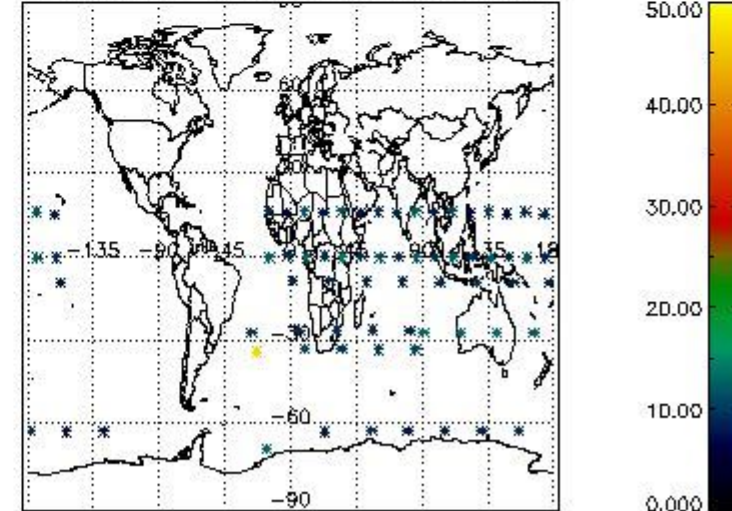

Percentage of flagged data per NO3 profile

4. Level 1 quality information per product

In this section it is plotted some information contained in the Quality Summary data set of the level 2 products that comes from the level 1b processing. Products without errors (error flag in the MPH set to "0") are used.

4.1 Plot quality information per product (time dependant) coming from level 1b processing

4.1.1 Plot level 1 quality information per product (time dependant): ENVISAT ASCENDING passes