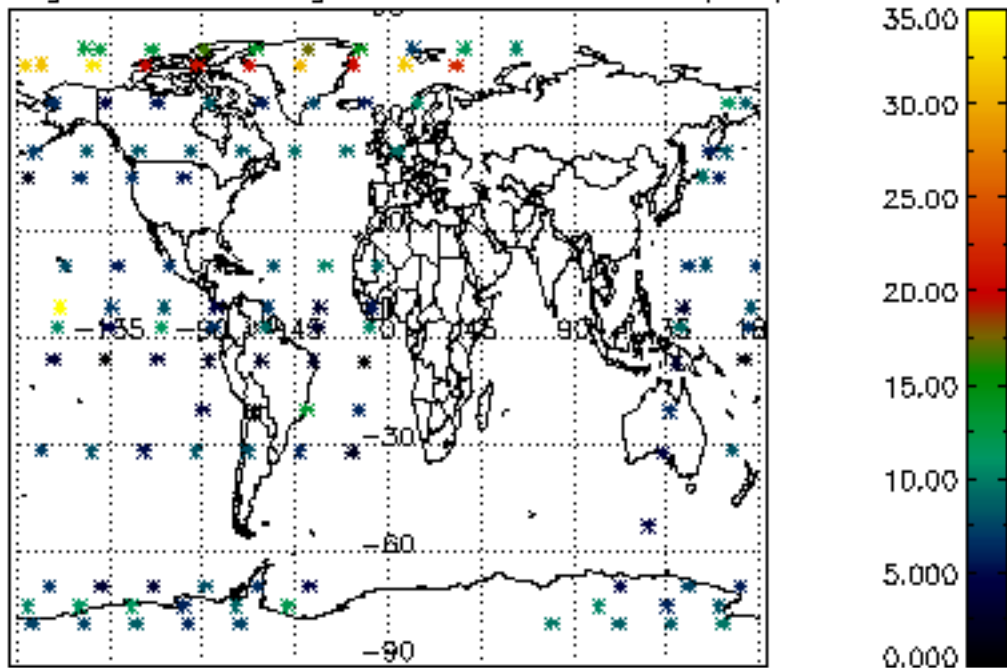

Percentage of star falling outside central band per profile