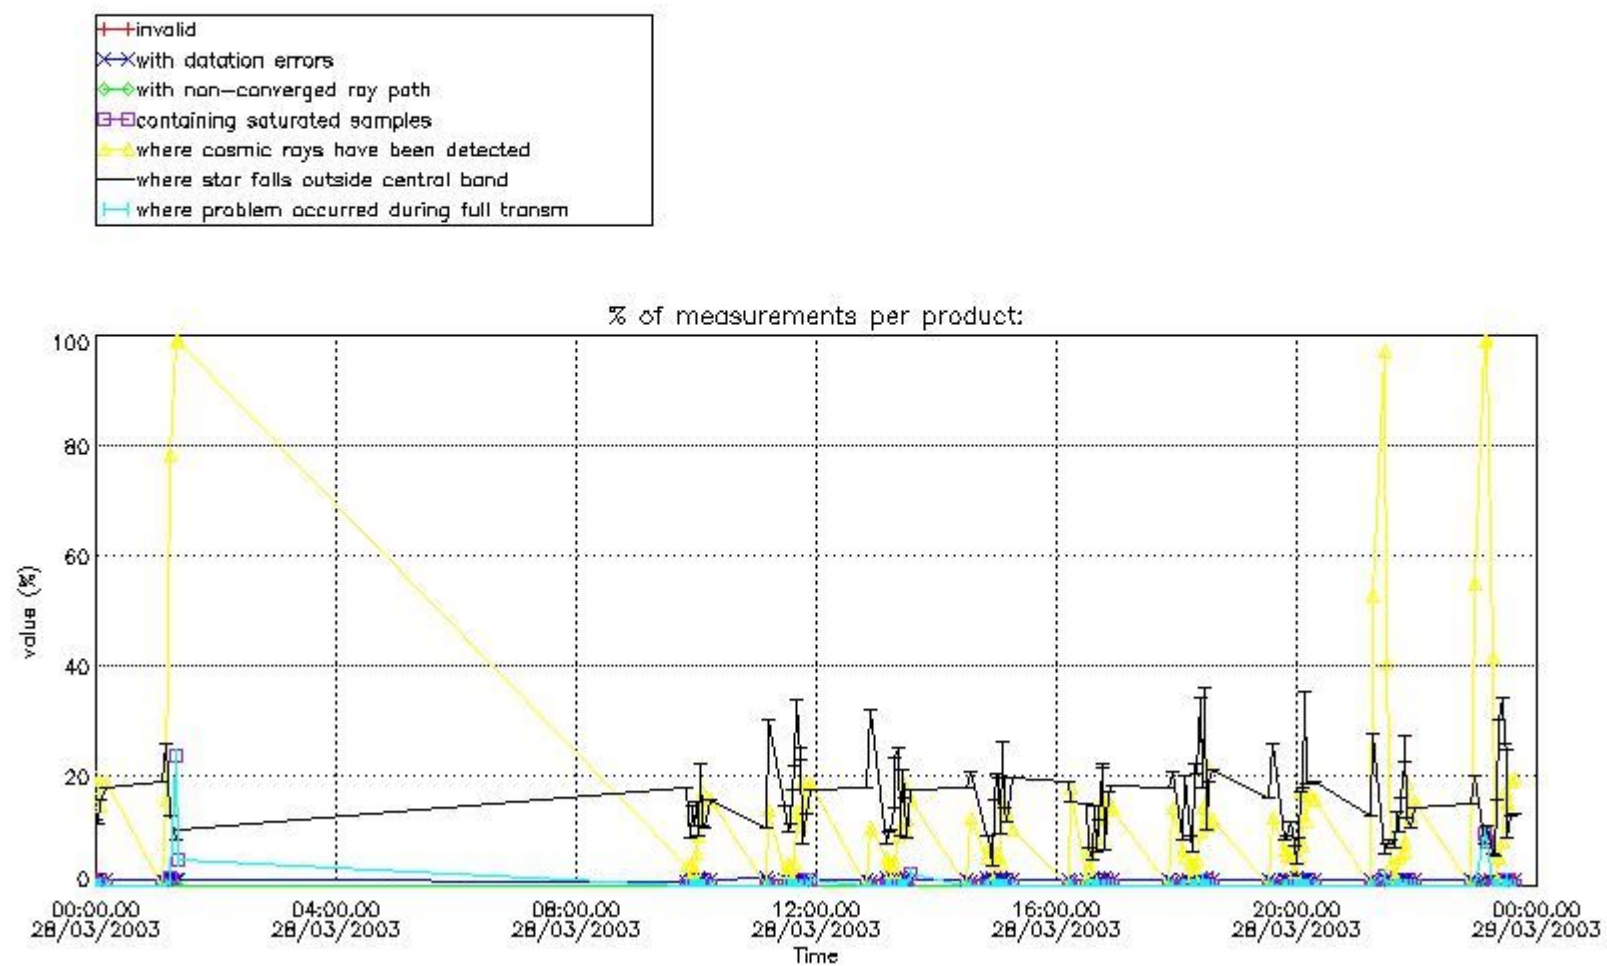

4.1.2 Plot level 1 quality information per product (time dependant): ENVI SAT DESCENDING passes