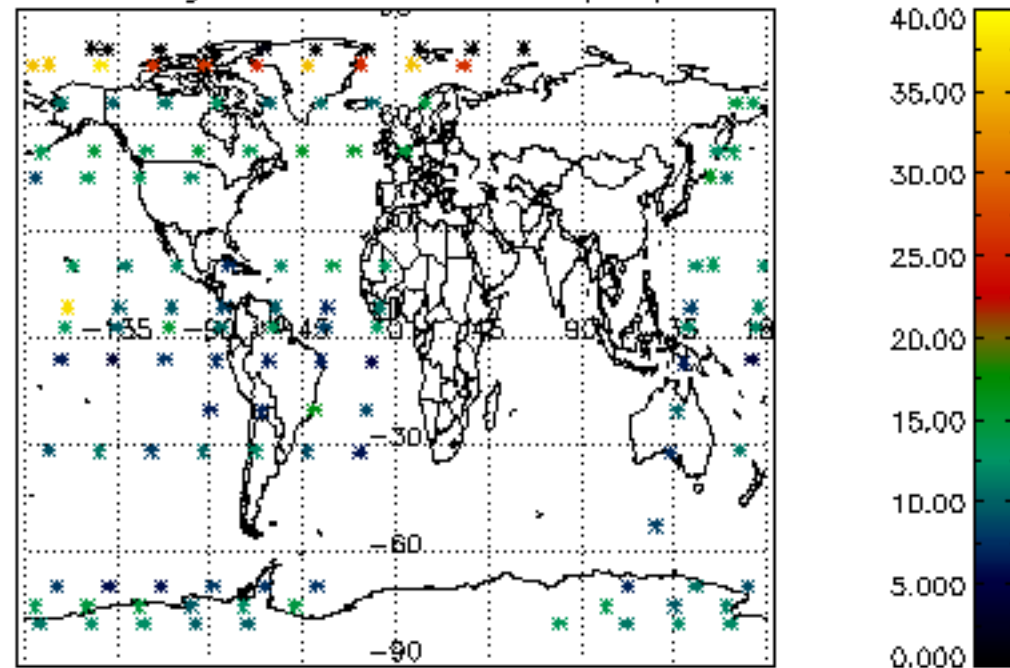

Percentage of saturation errors per profile