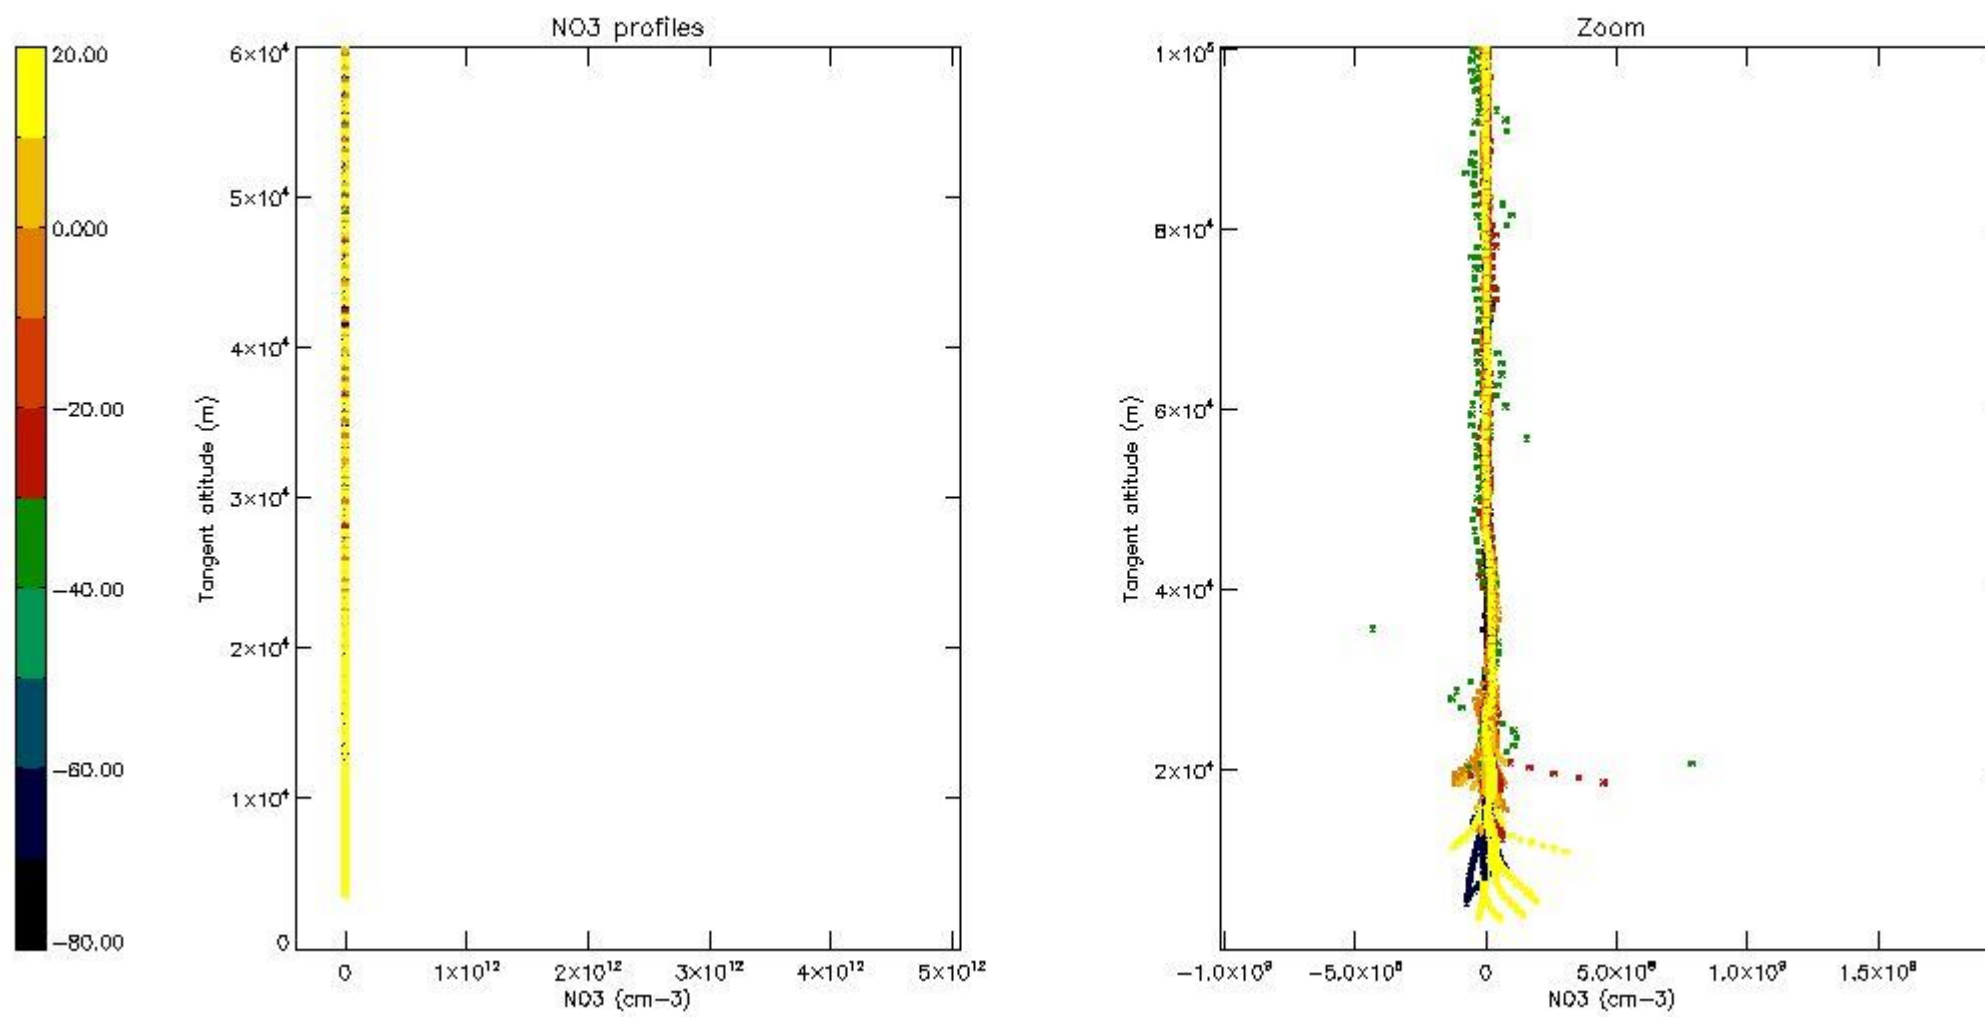

The colorbar represents the latitude.

5.4 Plot ozone profiles where STD < 10% (dark without errors)

The colorbar represents the latitude.

5.5 Plot ozone profiles where STD < 5% (dark without errors)

The colorbar represents the latitude.

5.6 Plot NO₂ profiles for all STD (dark without errors)

The colorbar represents the latitude.

5.7 Plot NO3 profiles for all STD (dark without errors)

The colorbar represents the latitude.

5.8 Plot H2O profiles for all STD (only for occultations of stars 1,2,3,4,13,14,16,26,63 dark without errors)