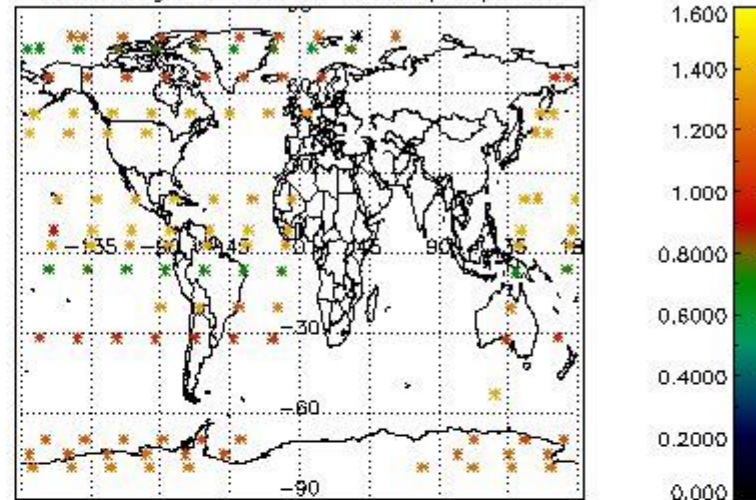

Percentage of datation errors per profile