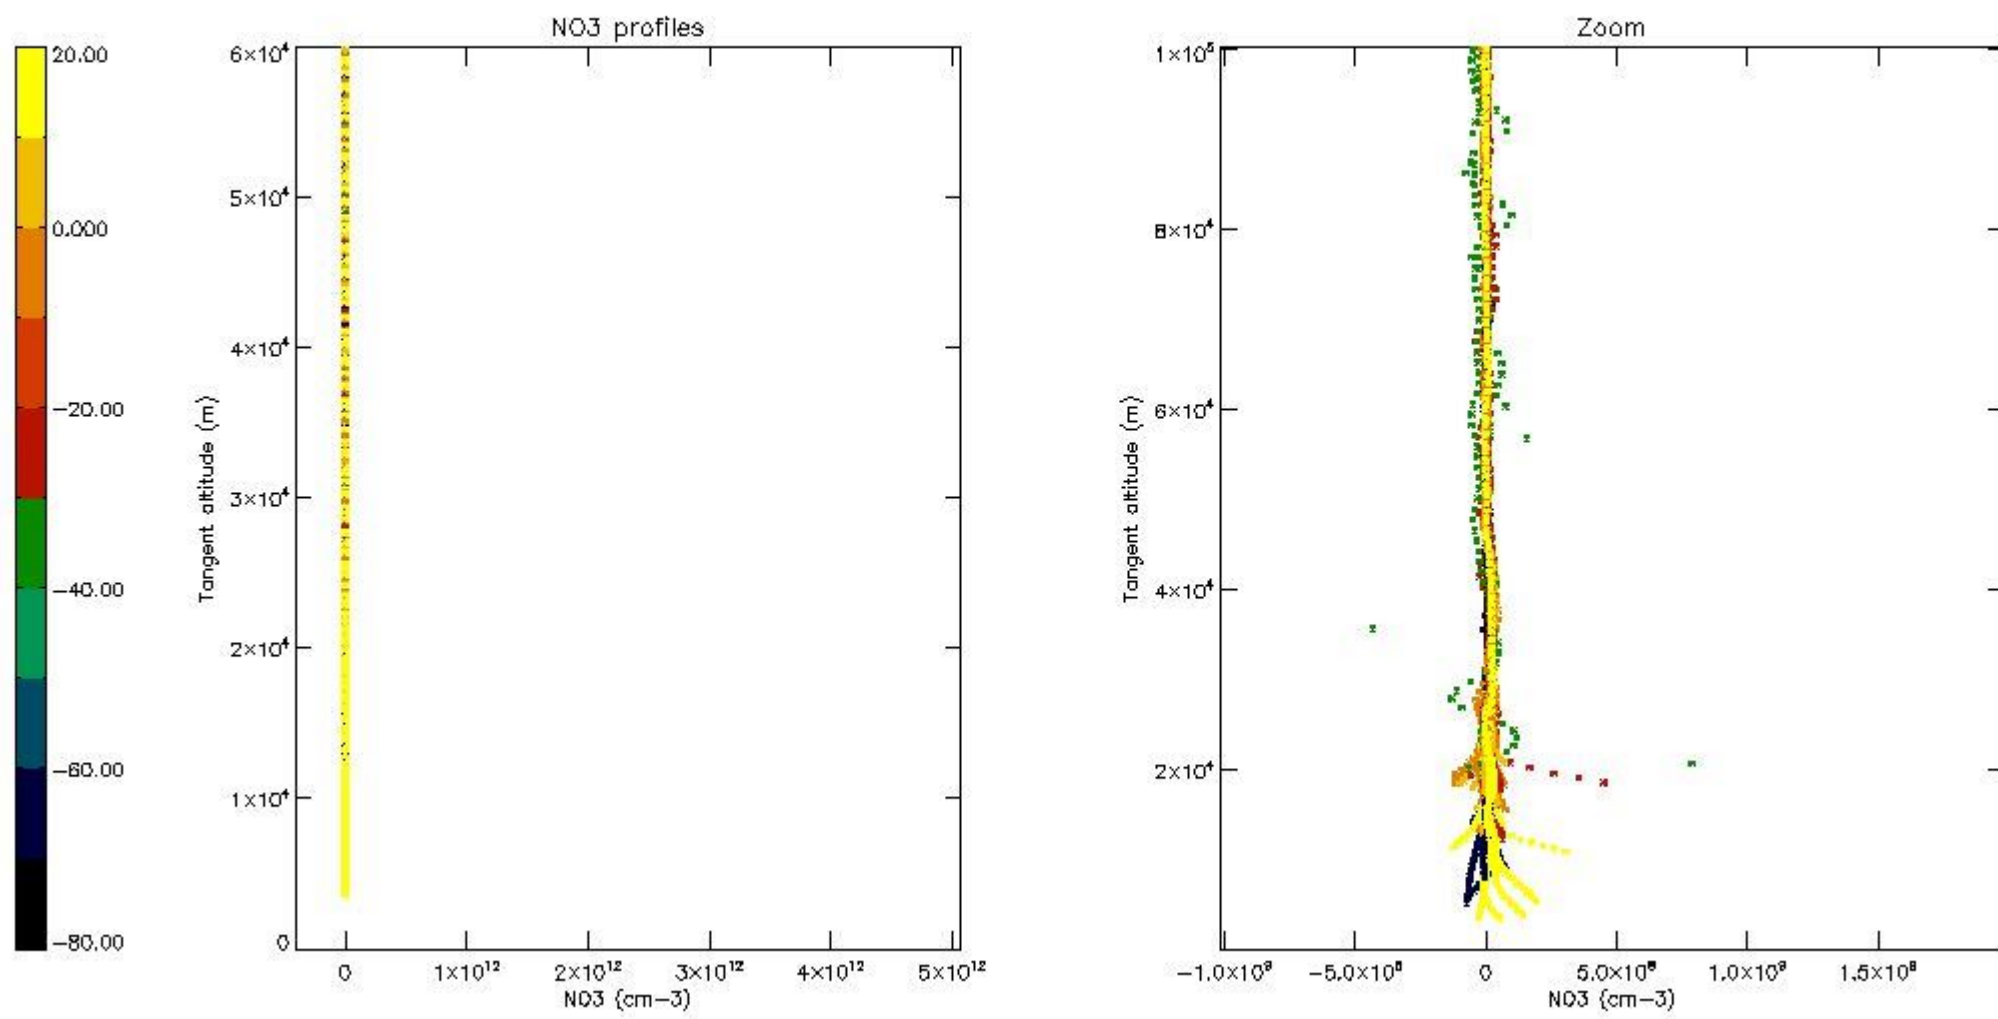

5.8 Plot H2O profiles for all STD (only for occultations of stars 1,2,3,4,13,14,16,26,63 dark without errors)

The colorbar represents the latitude.