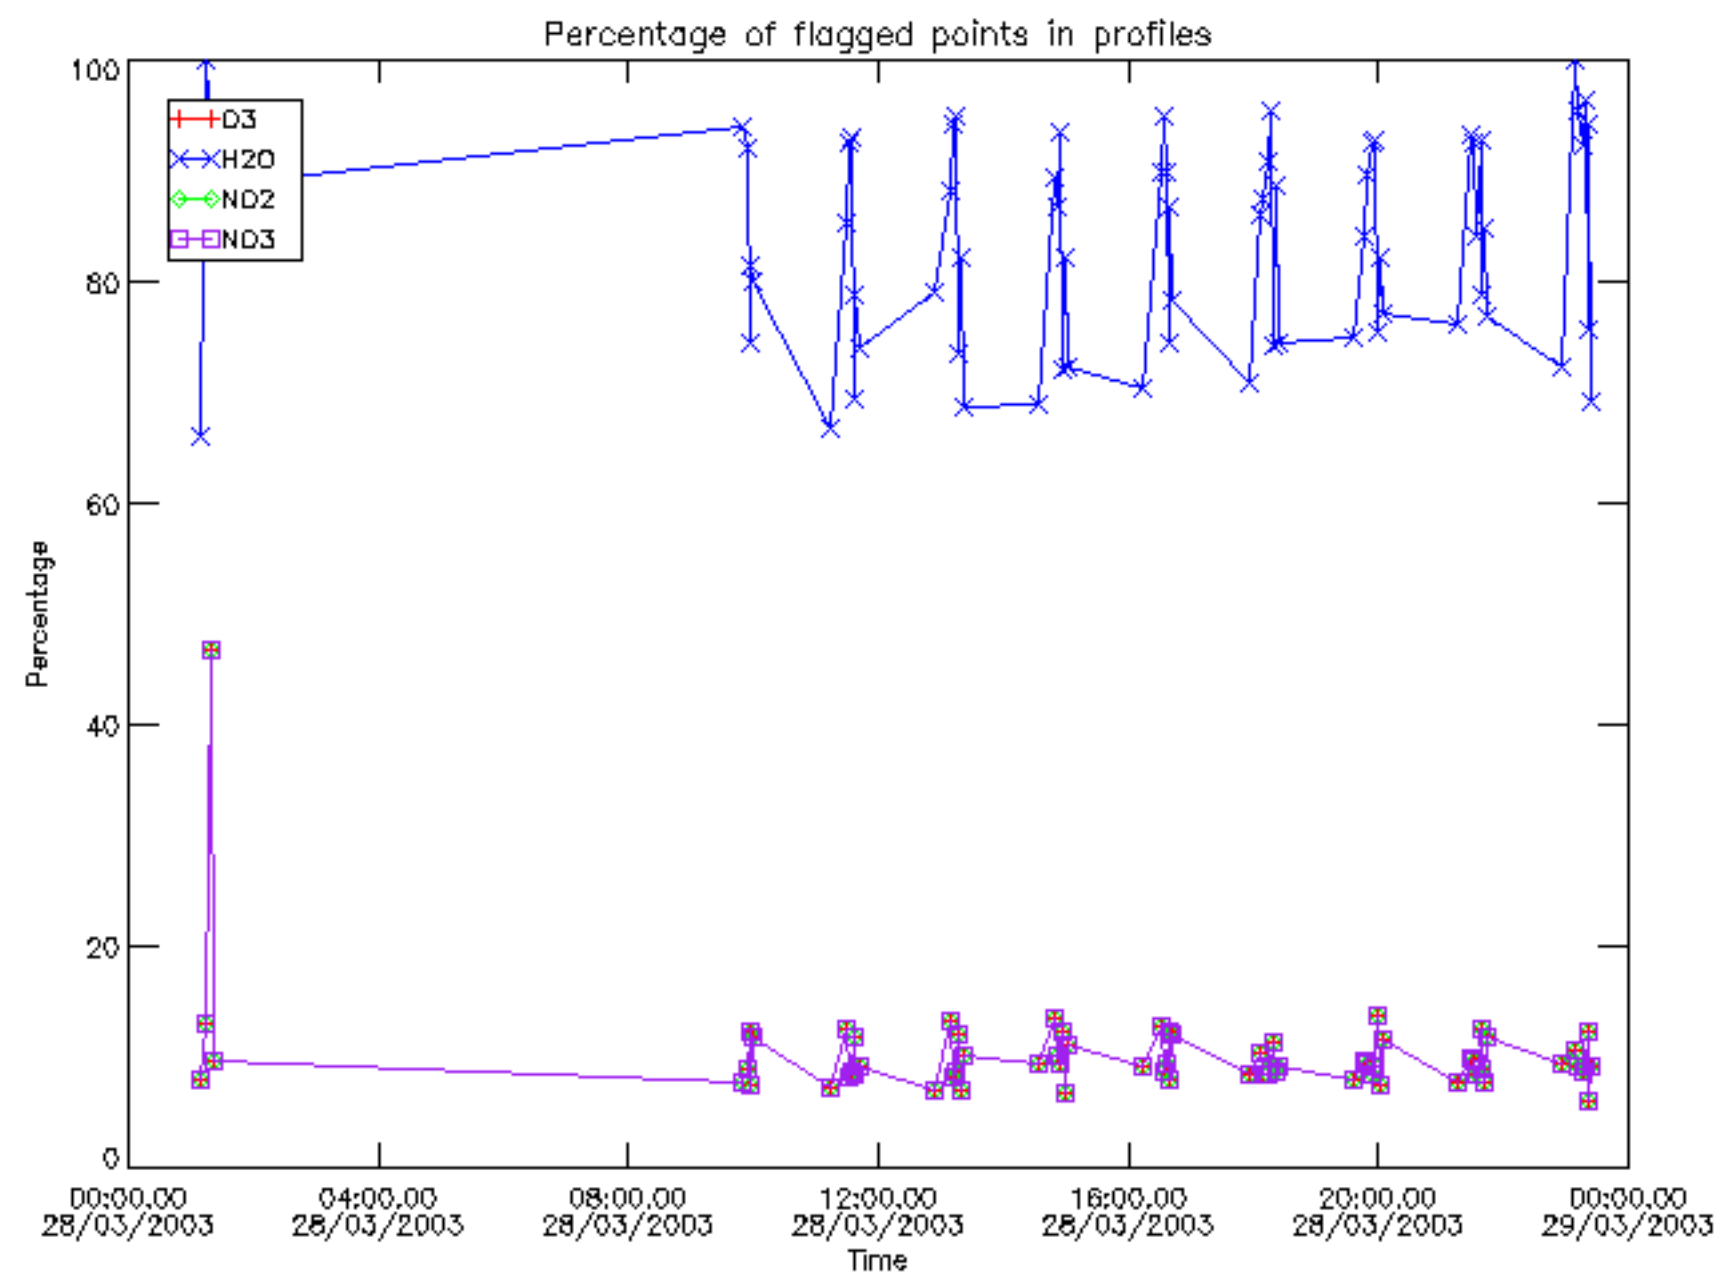

Percentage of flagged data per D3 profile

Percentage of flagged data per H2O profile