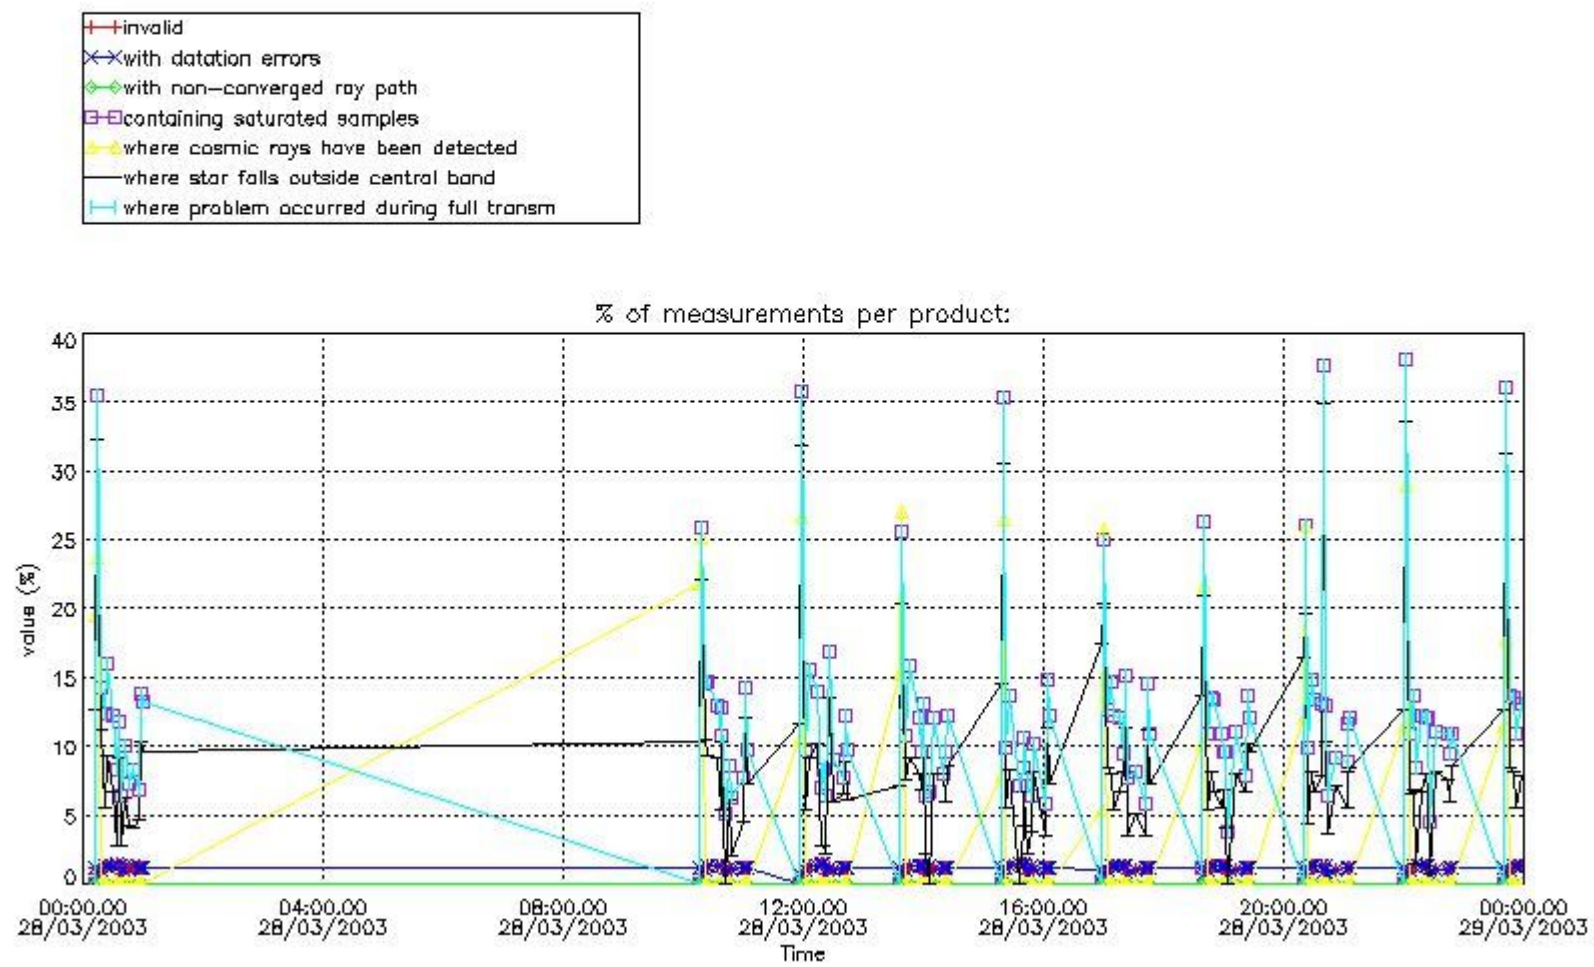

3.1 Plot quality information per product (time dependant)

3.2 Plot quality information per product (world map)

Percentage of flagged data per O3 profile

Percentage of flagged data per H2O profile

Percentage of flagged data per NO2 profile

Percentage of flagged data per NO3 profile

4. Level 1 quality information per product

In this section it is plotted some information contained in the Quality Summary data set of the level 2 products that comes from the level 1b processing. Products without errors (error flag in the MPH set to "0") are used.

4.1 Plot quality information per product (time dependant) coming from level 1b processing

4.1.1 Plot level 1 quality information per product (time dependant): ENVISAT ASCENDING passes

4.1.2 Plot level 1 quality information per product (time dependant): ENVI SAT DESCENDING passes