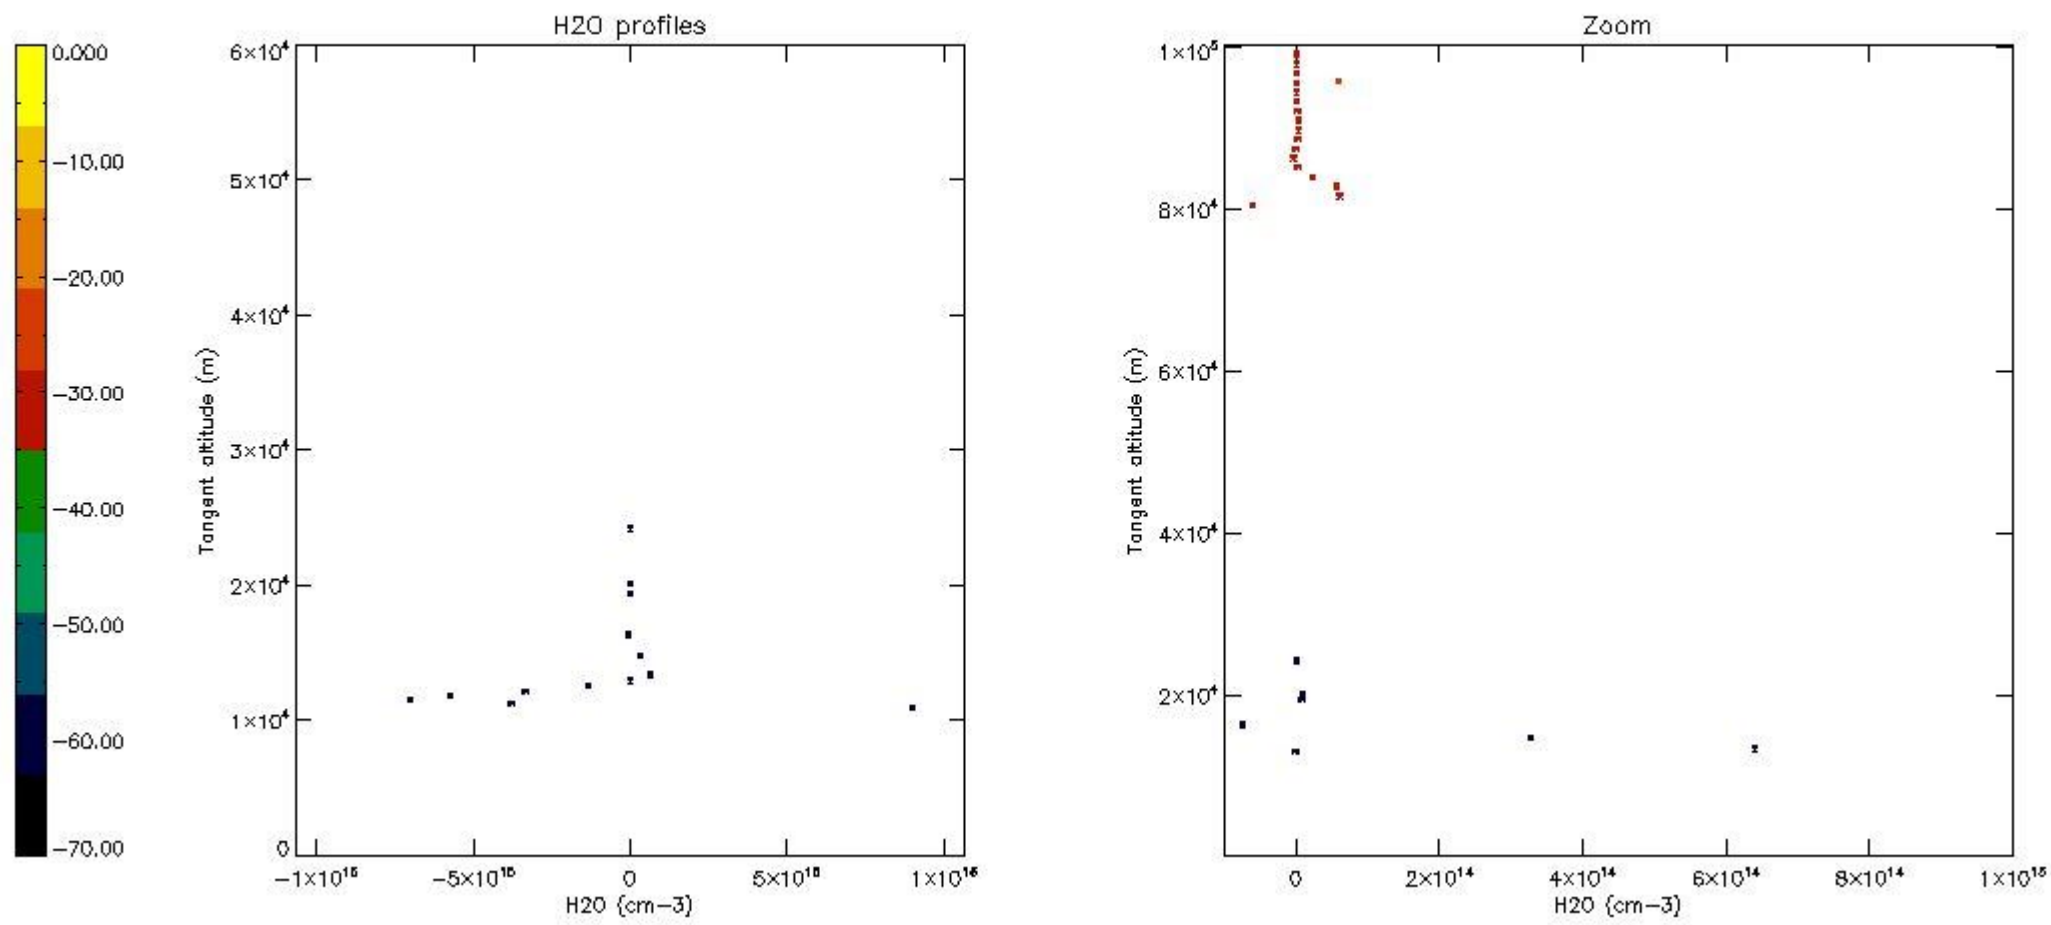

6. Auxiliary Data Files used for the production reported in section 2

The number reported in the third column indicates since which file (see list in section 2) the corresponding auxiliary file has been used. The fourth column is the date of those product files.

Type	Auxiliary Filename	Used since product	Used since product date
INST_PHYS_CHARACTERISTICS	GOM_INS_AXNIEC20050627_150440_20020301_000000_20100101_000000	1	28-MAR-2003 00:00:47
LEVEL-2_PROC_CONFIG	GOM_PR2_AXVIEC20091111_152718_20020301_000000_20500101_000000	1	28-MAR-2003 00:00:47
CROSS_SECTIONS_FILE	GOM_CRS_AXVIEC20091111_154832_20020301_000000_20500101_000000	1	28-MAR-2003 00:00:47