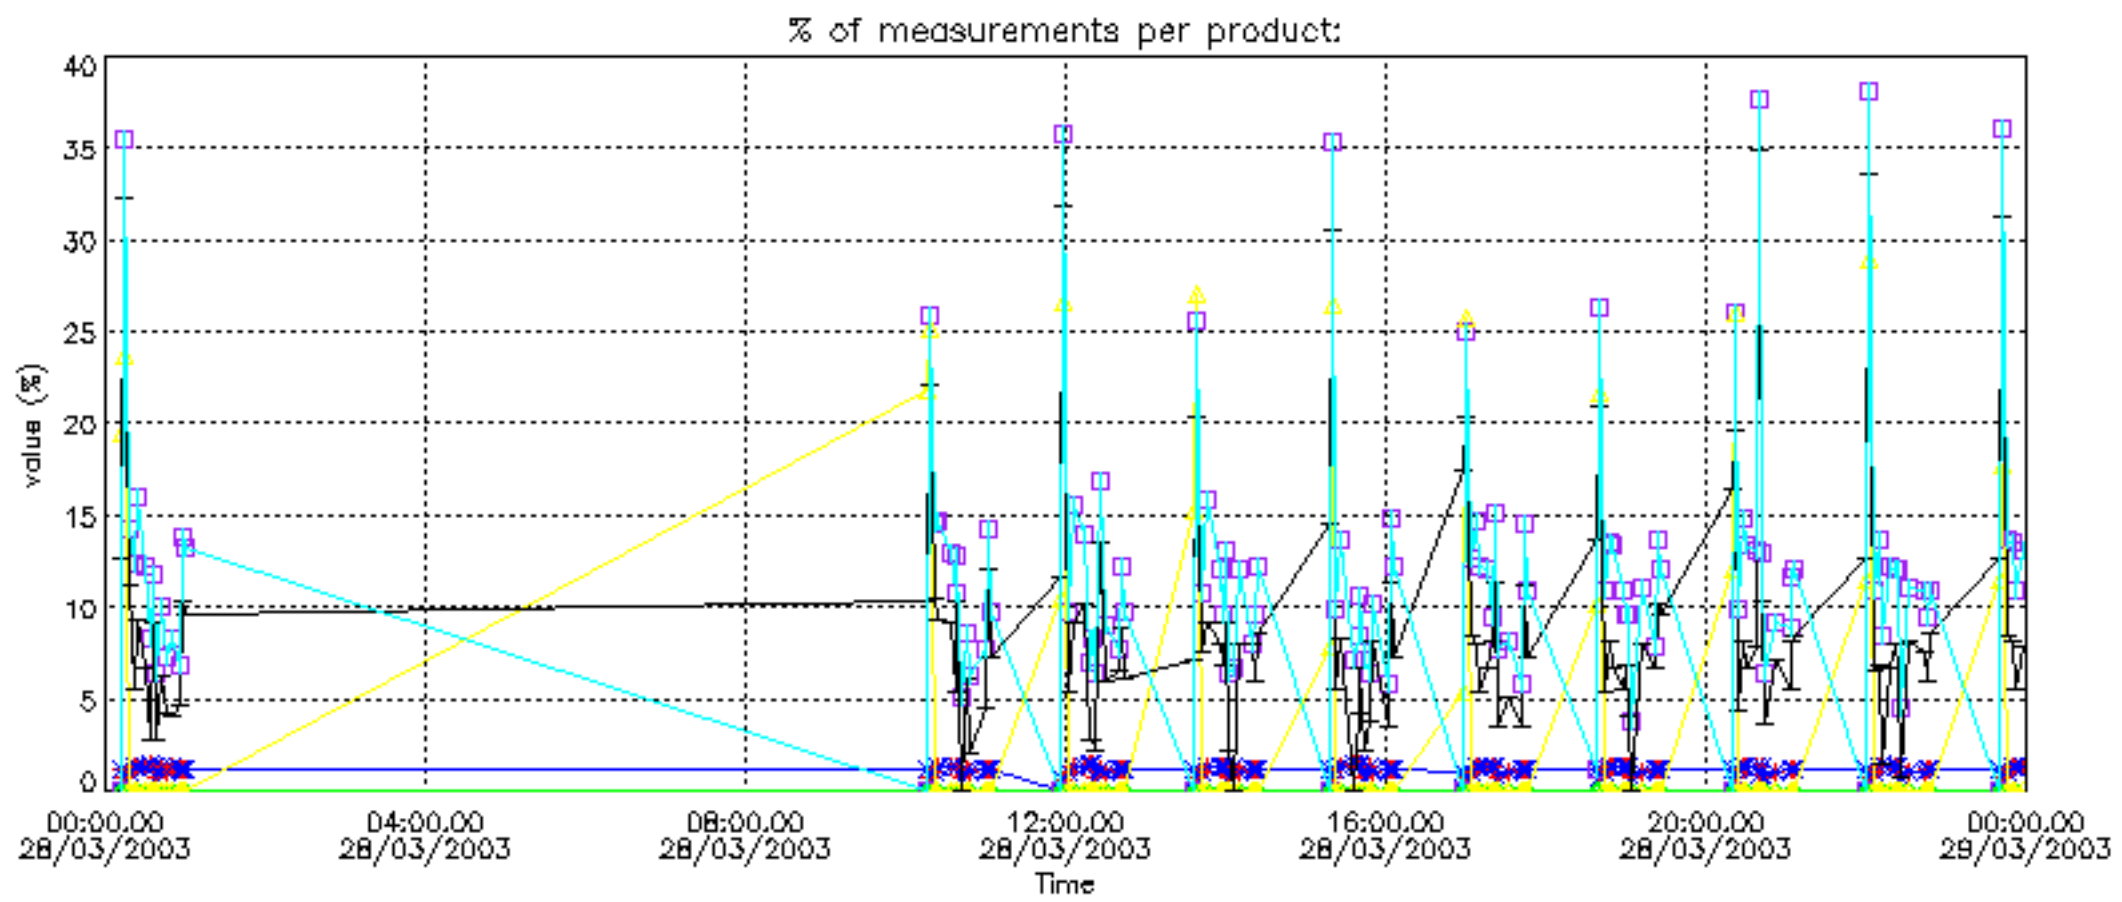

Percentage of cosmic ray hits per profile

Percentage of datation errors per profile