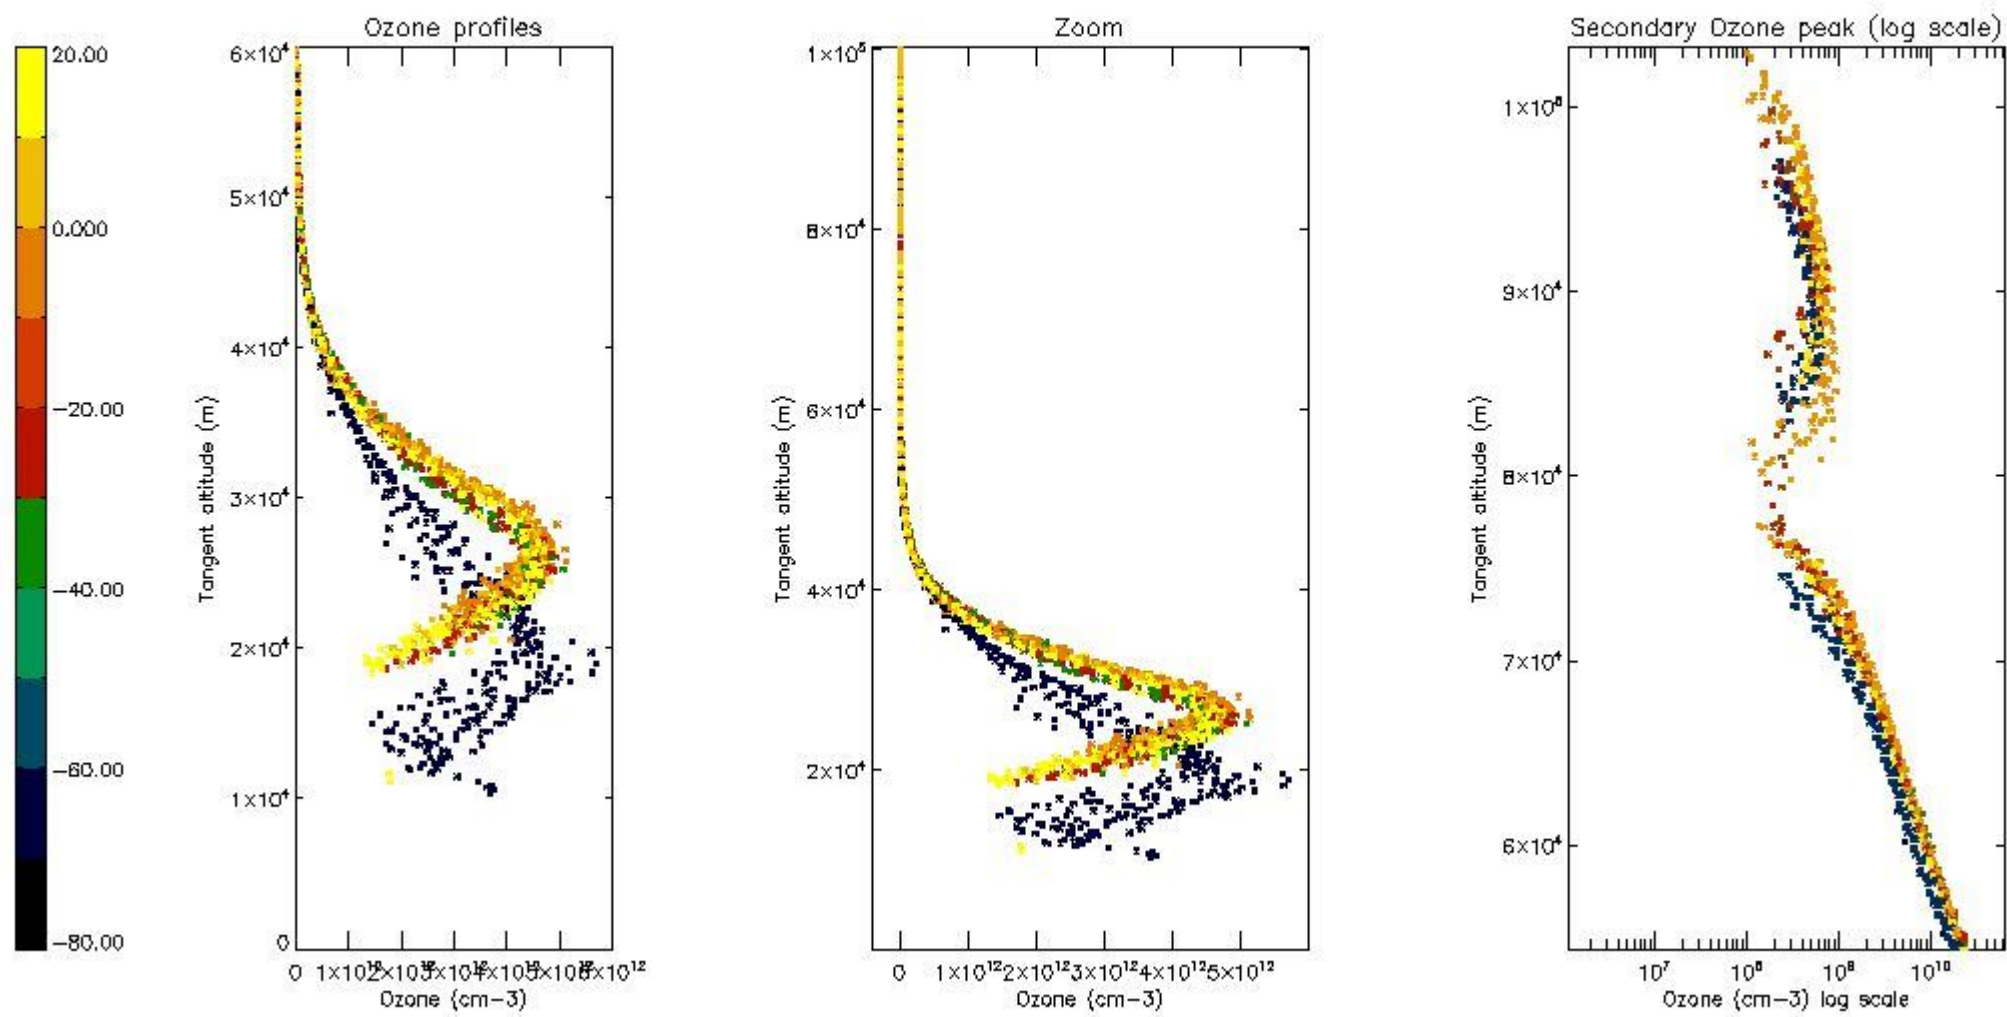

| | |
|----------|----|
| STD < 10 | 13 |
| STD < 5 | 9 |

5.2 Plot ozone profiles for all STD (dark without errors)

The colorbar represents the latitude.

5.3 Plot ozone profiles where STD < 20% (dark without errors)

The colorbar represents the latitude.

5.4 Plot ozone profiles where STD < 10% (dark without errors)

The colorbar represents the latitude.

5.5 Plot ozone profiles where STD < 5% (dark without errors)

The colorbar represents the latitude.