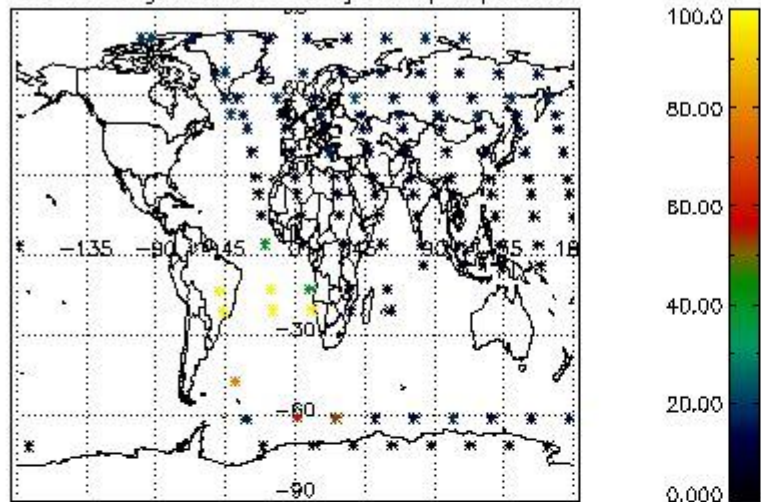

Percentage of cosmic ray hits per profile