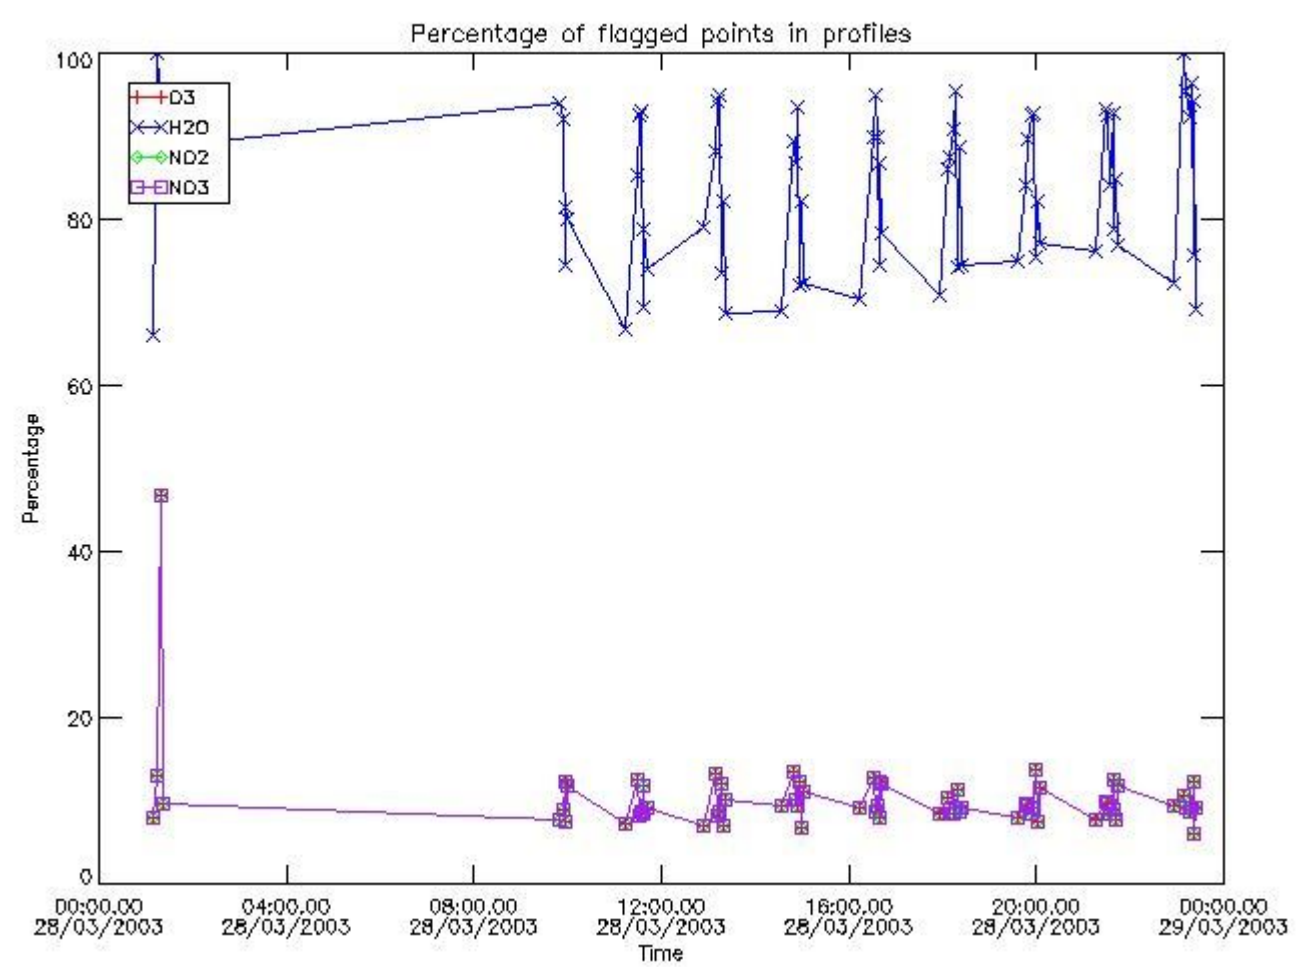

3. Quality information per product

In this section it is plotted some information contained in the Quality Summary data set of the level 2 products. Only products in dark limb conditions and without errors (error flag in the MPH set to "0") are used.

3.1 Plot quality information per product (time dependant)

3.2 Plot quality information per product (world map)