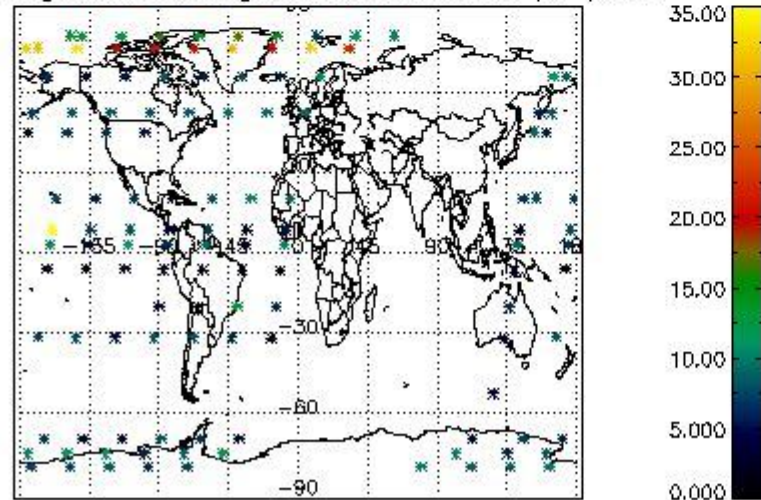

4.2 Plot quality information per product coming from level 1b processing (world map)

4.2.1 Plot level 1 quality information per product (world map): ENVISAT ASCENDING passes

Percentage of cosmic ray hits per profile

Percentage of datation errors per profile

Percentage of star falling outside central band per profile

Percentage of saturation errors per profile

4.2.2 Plot level 1 quality information per product (world map): ENVISAT DESCENDING passes

Percentage of cosmic ray hits per profile

Percentage of datation errors per profile

Percentage of star falling outside central band per profile

Percentage of saturation errors per profile

5. Trace gas profiles