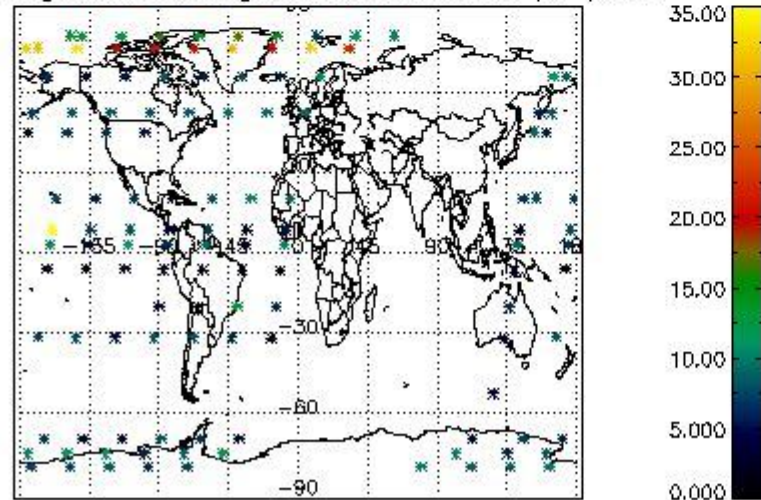

Percentage of star falling outside central band per profile