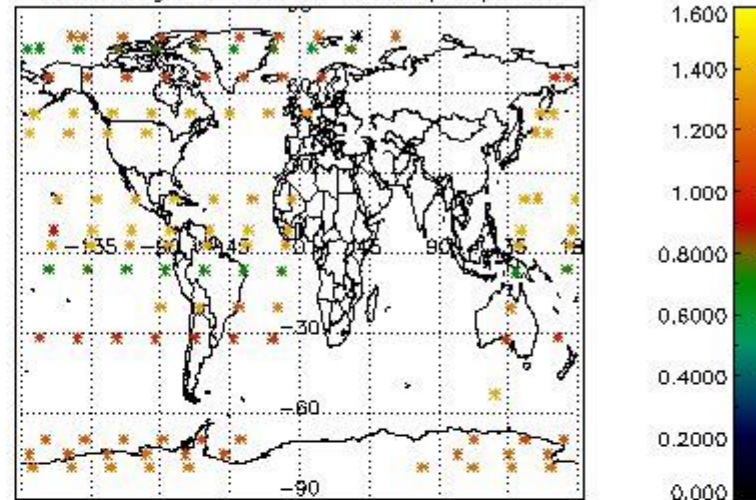

4.2 Plot quality information per product coming from level 1b processing (world map)

4.2.1 Plot level 1 quality information per product (world map): ENVISAT ASCENDING passes

Percentage of cosmic ray hits per profile

Percentage of datation errors per profile

Percentage of star falling outside central band per profile

Percentage of saturation errors per profile

4.2.2 Plot level 1 quality information per product (world map): ENVISAT DESCENDING passes

Percentage of cosmic ray hits per profile

Percentage of datation errors per profile

Percentage of star falling outside central band per profile

Percentage of saturation errors per profile

5. Trace gas profiles