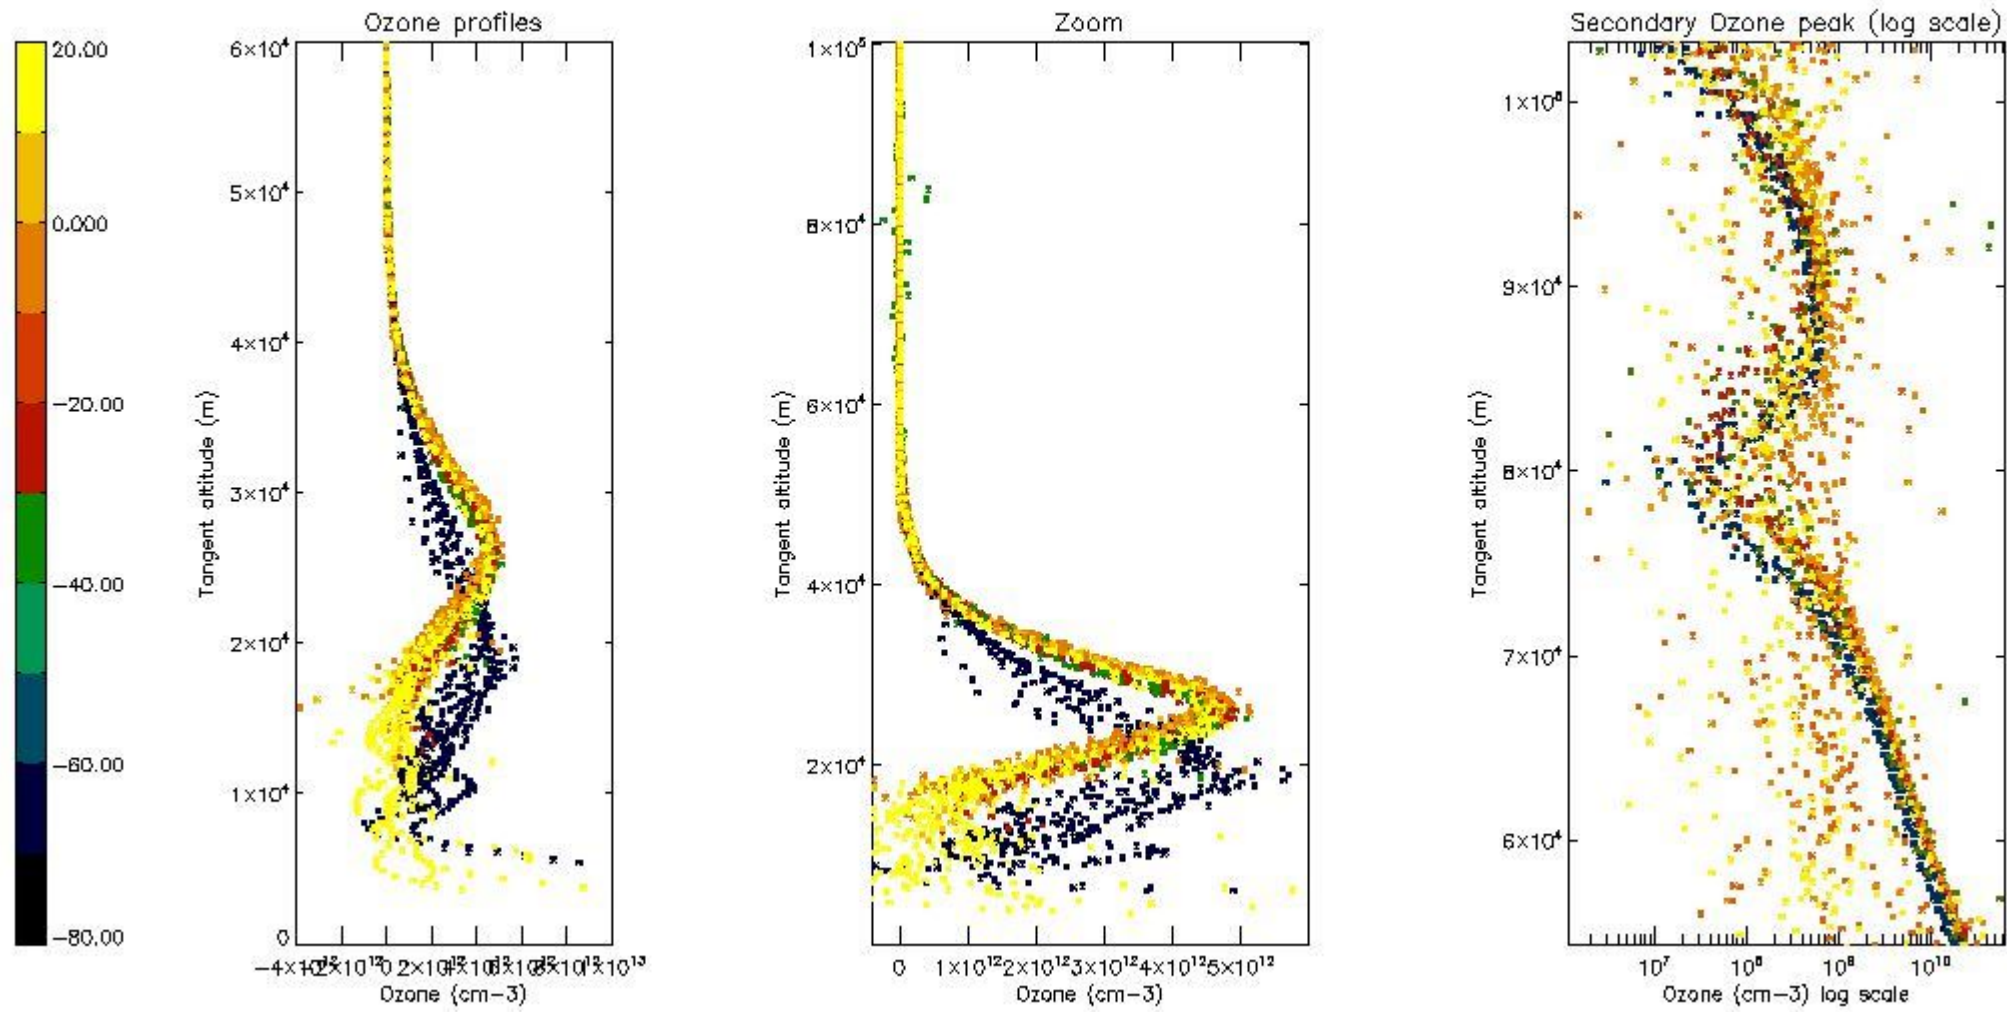

STD < 10	13
STD < 5	9

5.2 Plot ozone profiles for all STD (dark without errors)

The colorbar represents the latitude.

5.3 Plot ozone profiles where STD < 20% (dark without errors)

The colorbar represents the latitude.