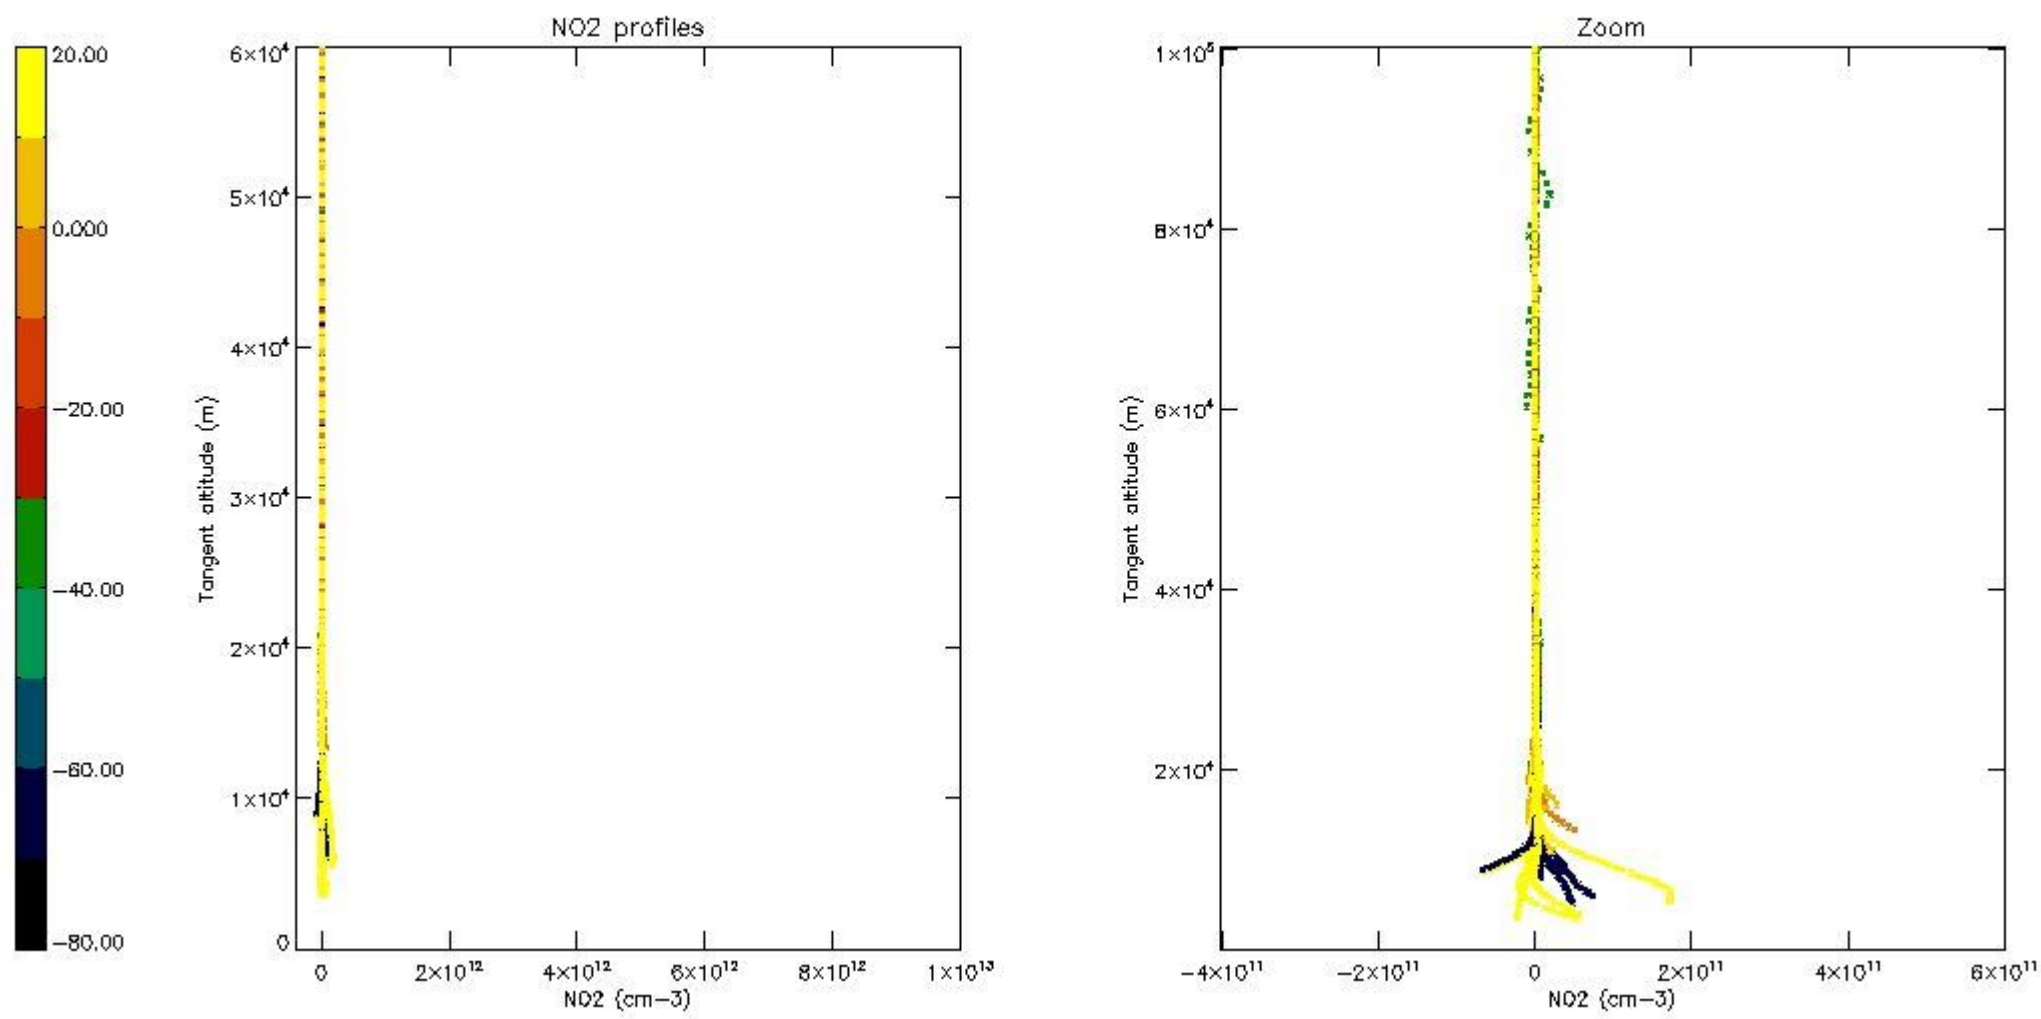

The colorbar represents the latitude.

5.4 Plot ozone profiles where STD < 10% (dark without errors)

The colorbar represents the latitude.

5.5 Plot ozone profiles where STD < 5% (dark without errors)

The colorbar represents the latitude.

5.6 Plot NO₂ profiles for all STD (dark without errors)

The colorbar represents the latitude.

5.7 Plot NO3 profiles for all STD (dark without errors)

The colorbar represents the latitude.

5.8 Plot H2O profiles for all STD (only for occultations of stars 1,2,3,4,13,14,16,26,63 dark without errors)