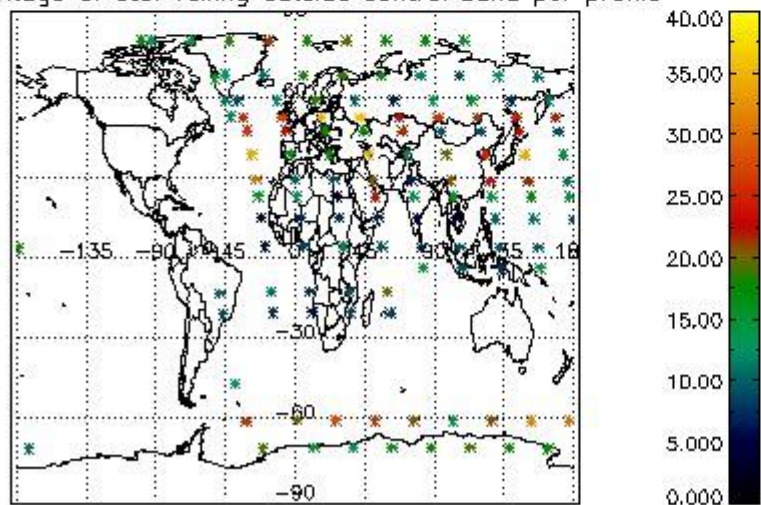

Percentage of star falling outside central band per profile