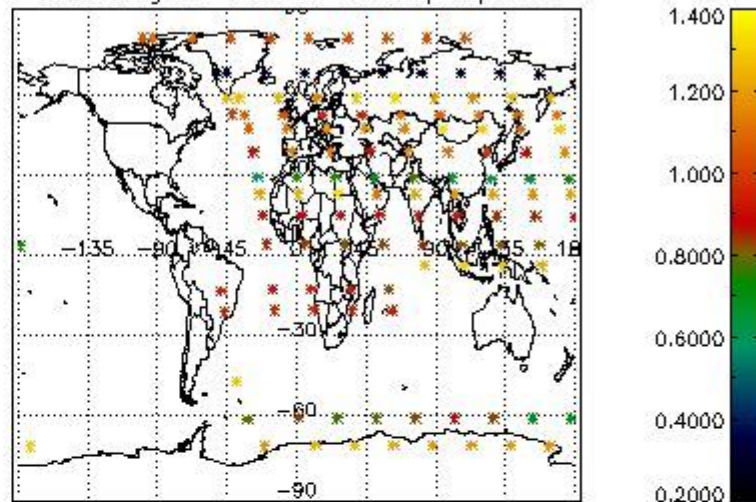

Percentage of datation errors per profile