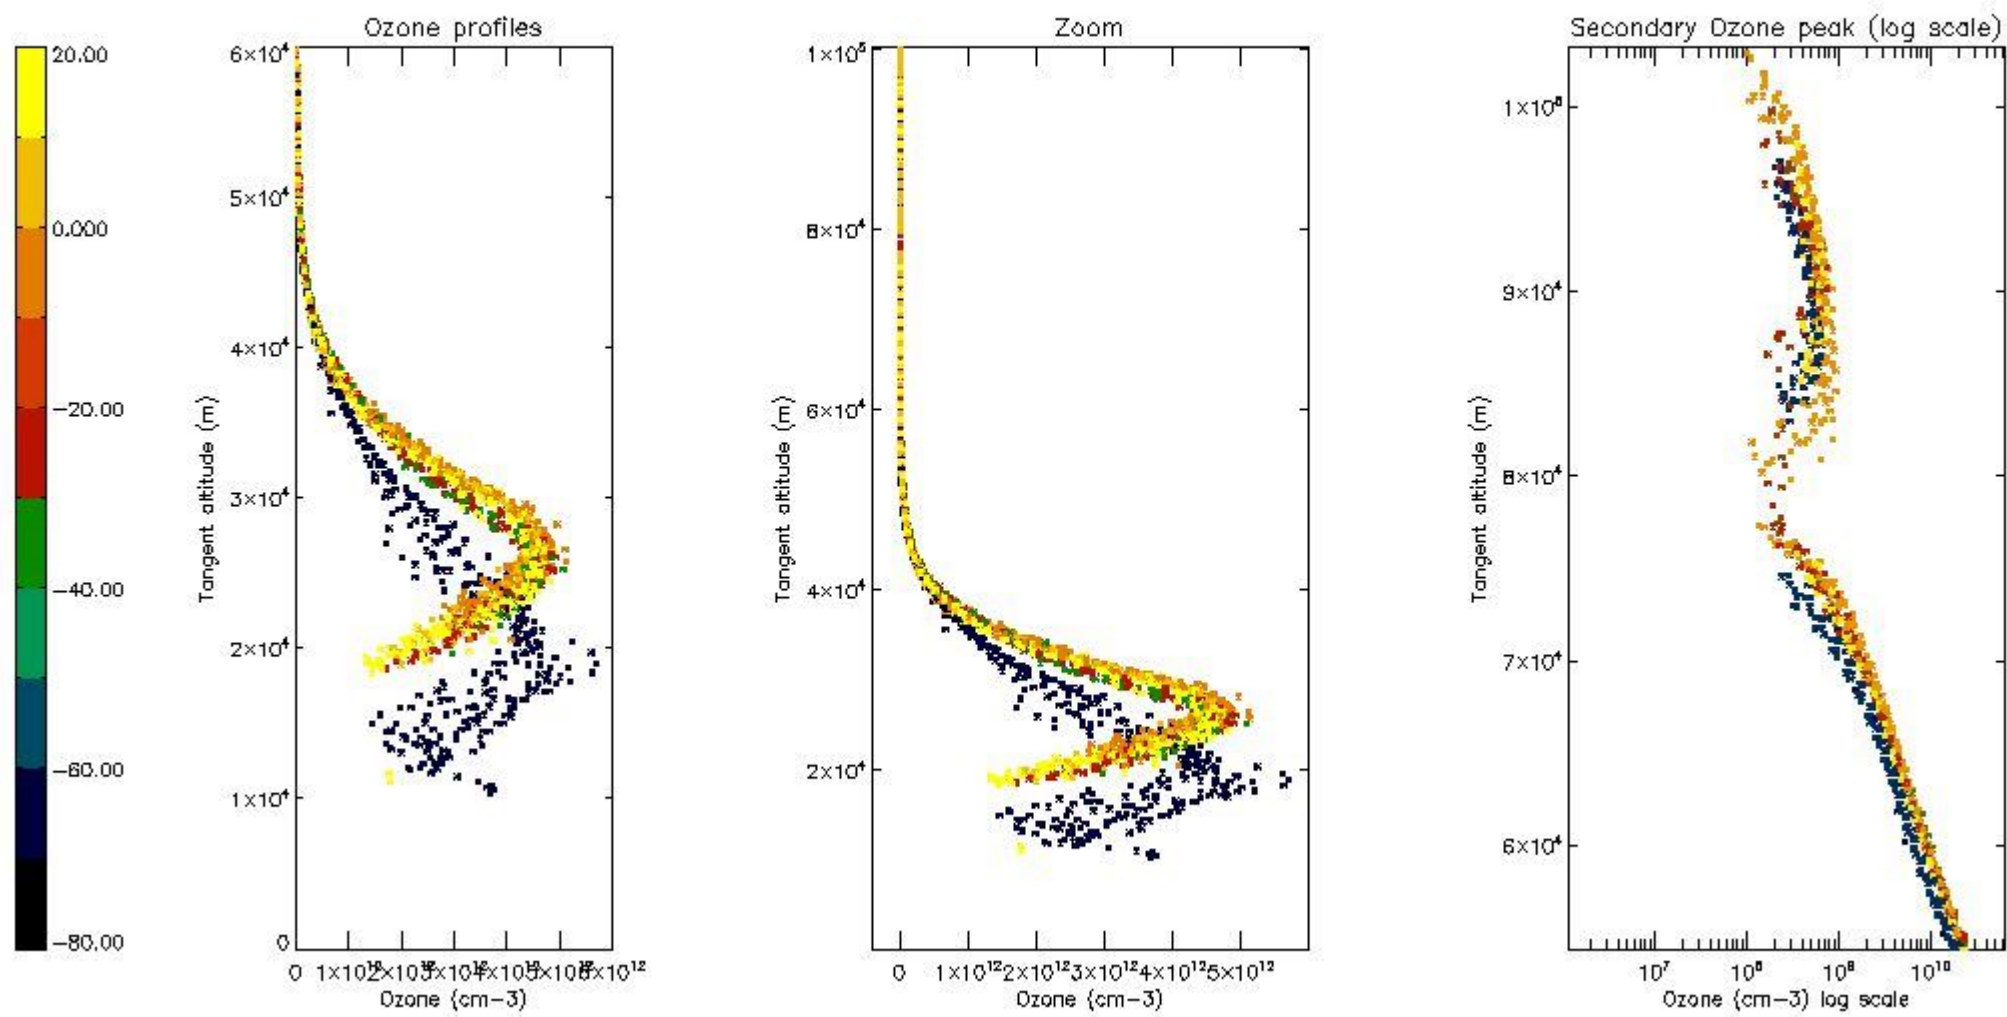

5.5 Plot ozone profiles where STD < 5% (dark without errors)

The colorbar represents the latitude.