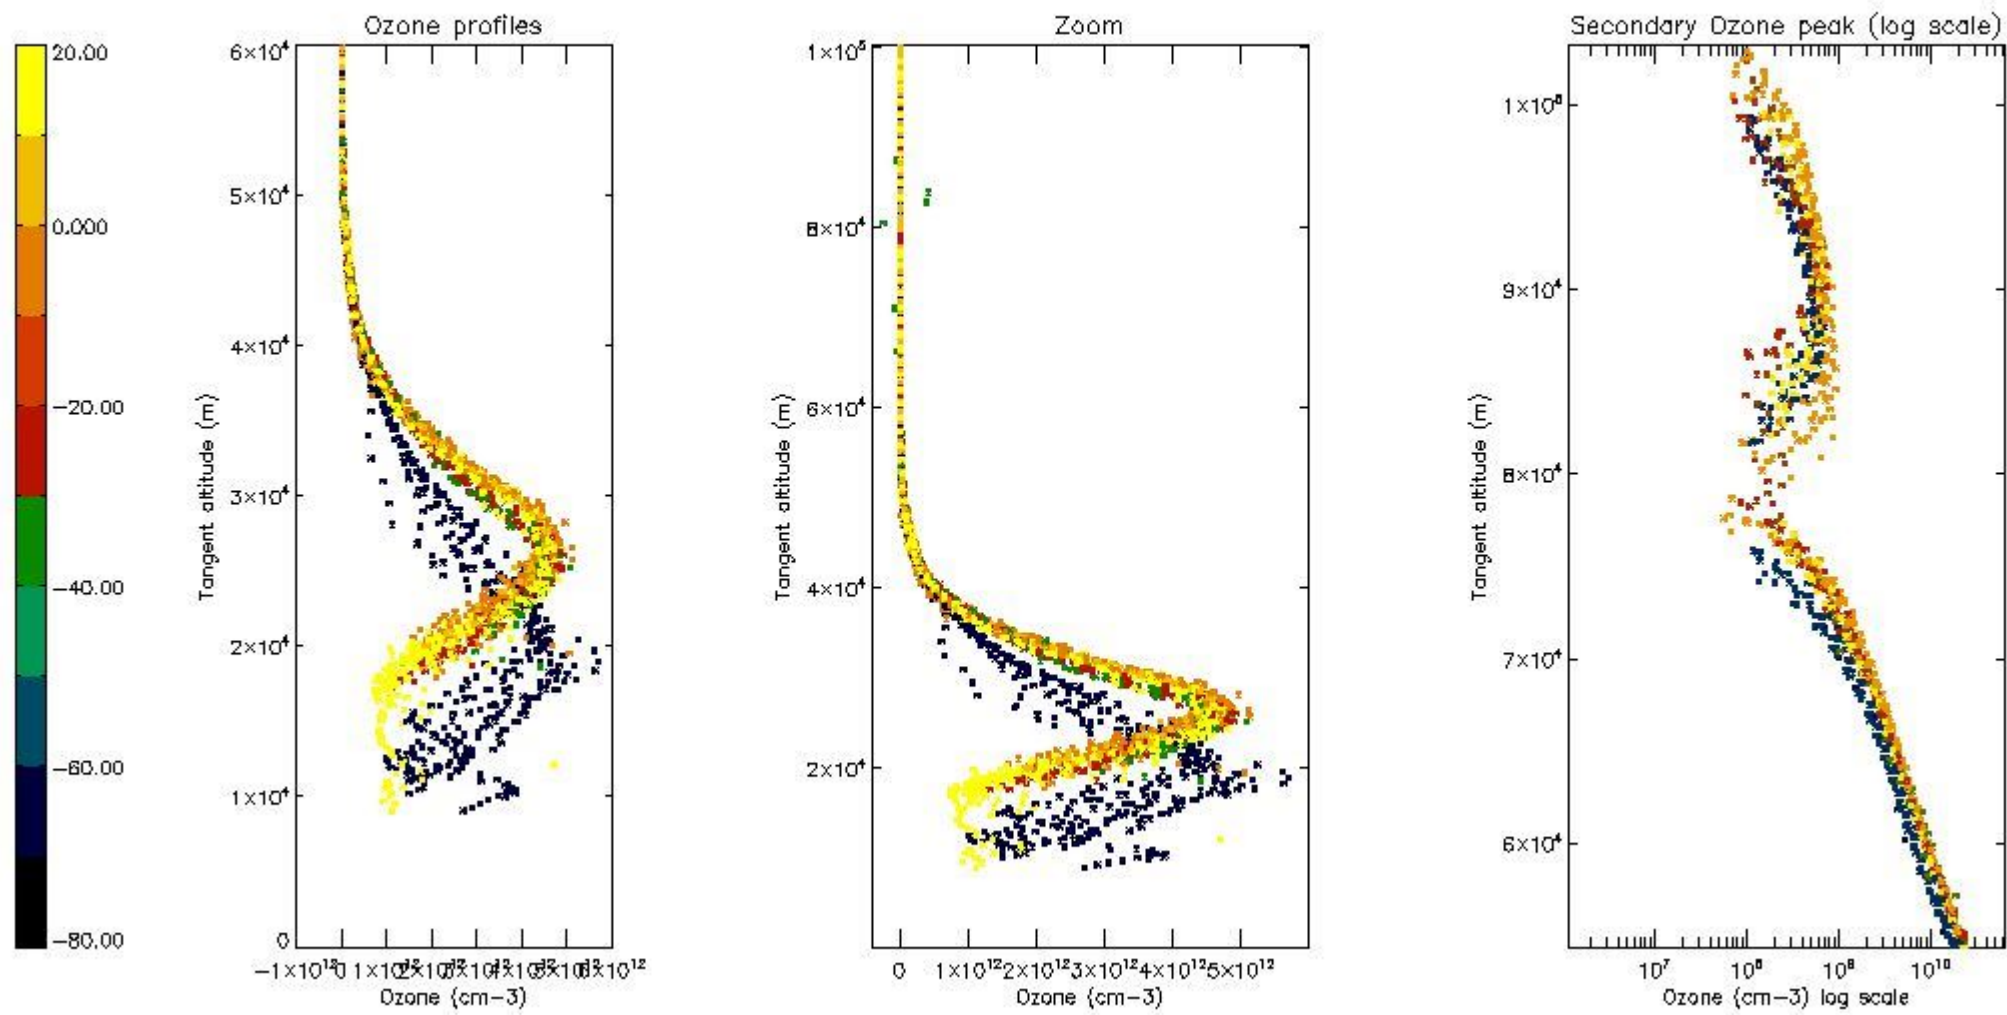

So, the table below shows the percentage of dark limb and valid observations for each criteria with respect to the overall valid daily observations.

| Criteria | % of total production |
|----------|-----------------------|
| All STD | 29 |
| STD < 20 | 15 |

| | |
|----------|----|
| STD < 10 | 13 |
| STD < 5 | 9 |

5.2 Plot ozone profiles for all STD (dark without errors)

The colorbar represents the latitude.

5.3 Plot ozone profiles where STD < 20% (dark without errors)

The colorbar represents the latitude.

5.4 Plot ozone profiles where STD < 10% (dark without errors)

The colorbar represents the latitude.

5.5 Plot ozone profiles where STD < 5% (dark without errors)

The colorbar represents the latitude.