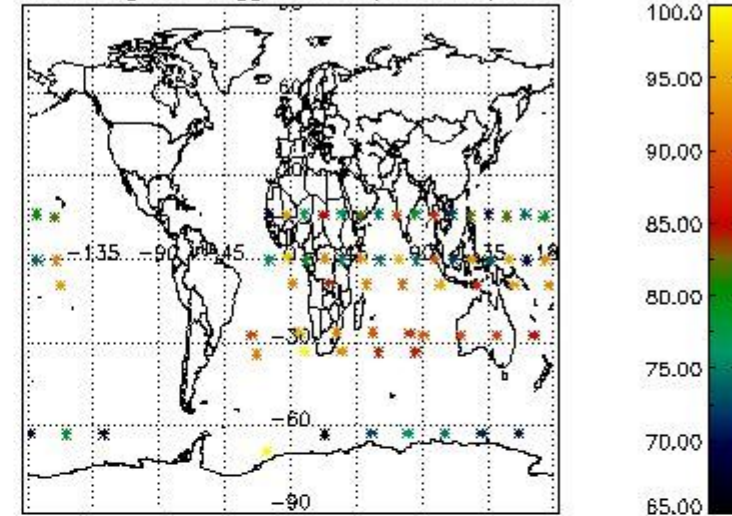

3.1 Plot quality information per product (time dependant)

3.2 Plot quality information per product (world map)

Percentage of flagged data per O3 profile

Percentage of flagged data per H2O profile

Percentage of flagged data per NO2 profile