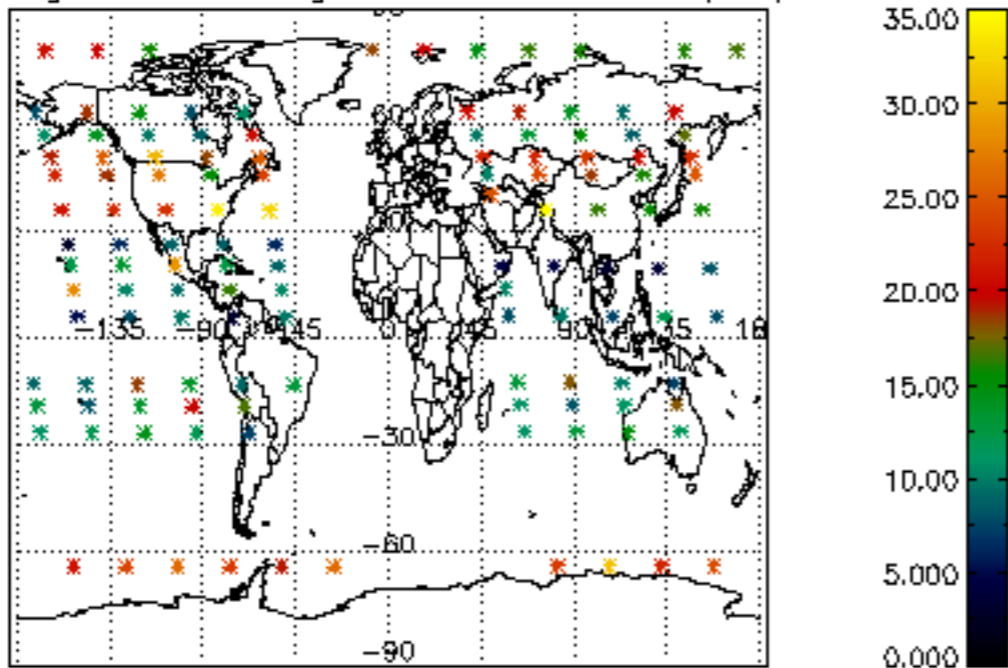

Percentage of cosmic ray hits per profile

Percentage of star falling outside central band per profile