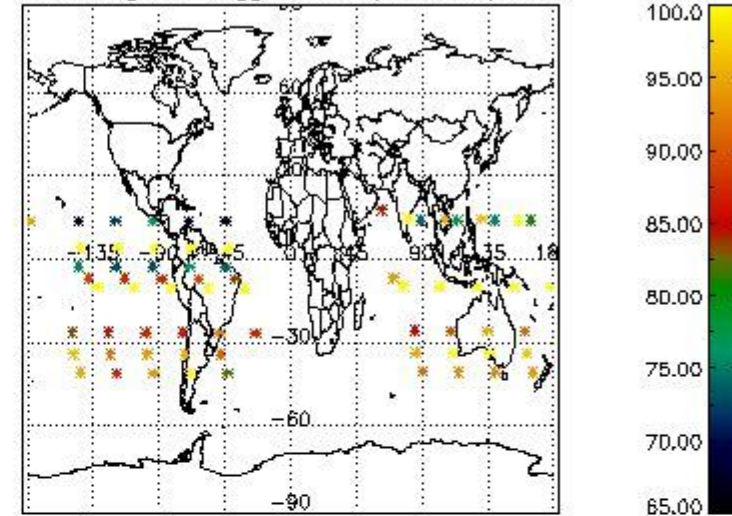

#### 3.1 Plot quality information per product (time dependant)

3.2 Plot quality information per product (world map)

Percentage of flagged data per O3 profile

Percentage of flagged data per H2O profile

Percentage of flagged data per NO2 profile