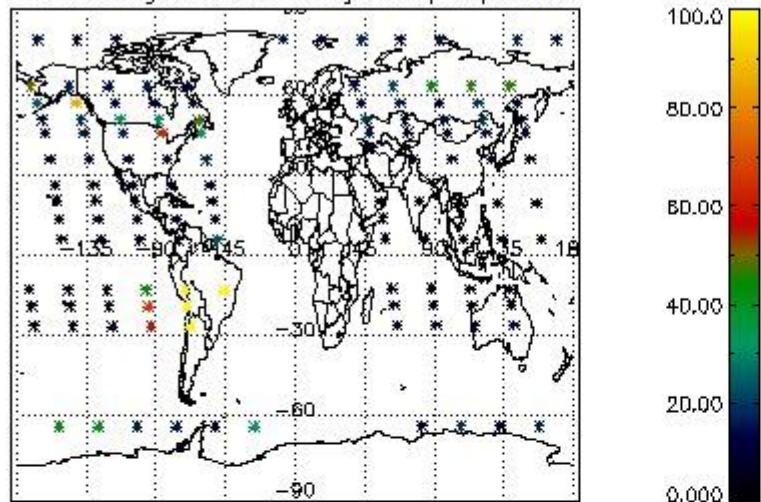

Percentage of cosmic ray hits per profile