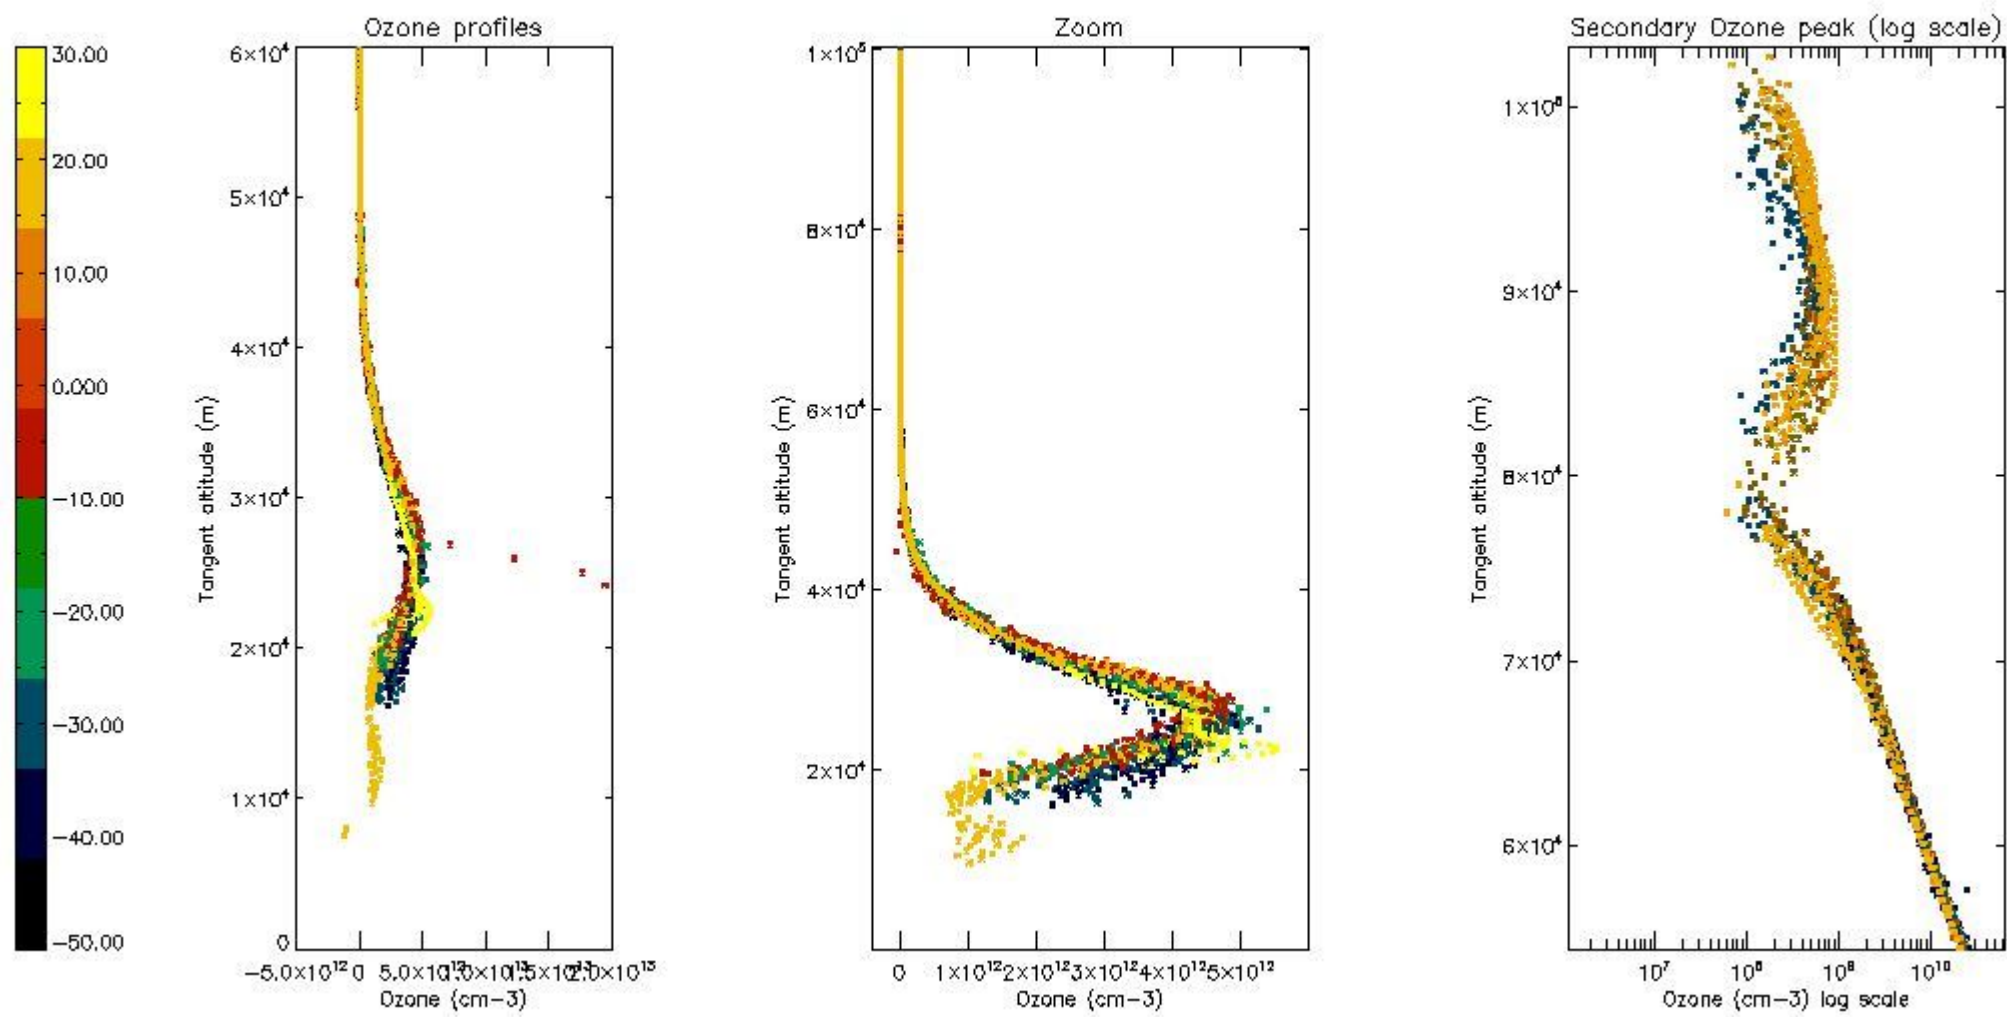

5.4 Plot ozone profiles where STD < 10% (dark without errors)

The colorbar represents the latitude.