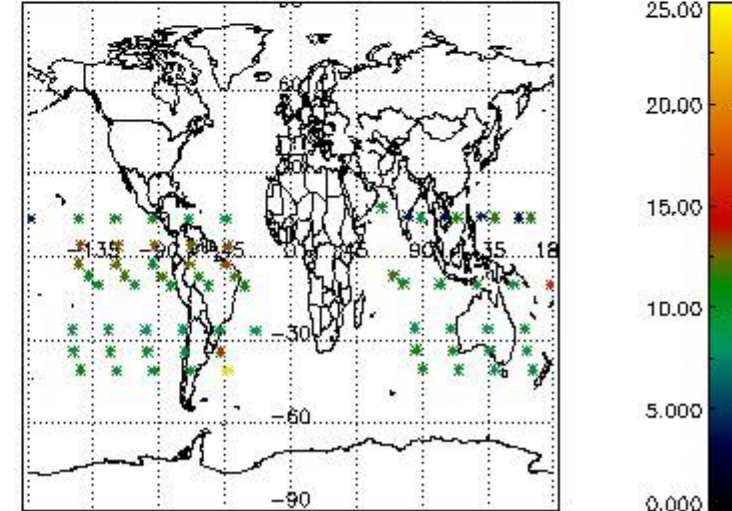

Percentage of flagged data per NO3 profile

4. Level 1 quality information per product

In this section it is plotted some information contained in the Quality Summary data set of the level 2 products that comes from the level 1b processing. Products without errors (error flag in the MPH set to "0") are used.

4.1 Plot quality information per product (time dependant) coming from level 1b processing

4.1.1 Plot level 1 quality information per product (time dependant): ENVISAT ASCENDING passes