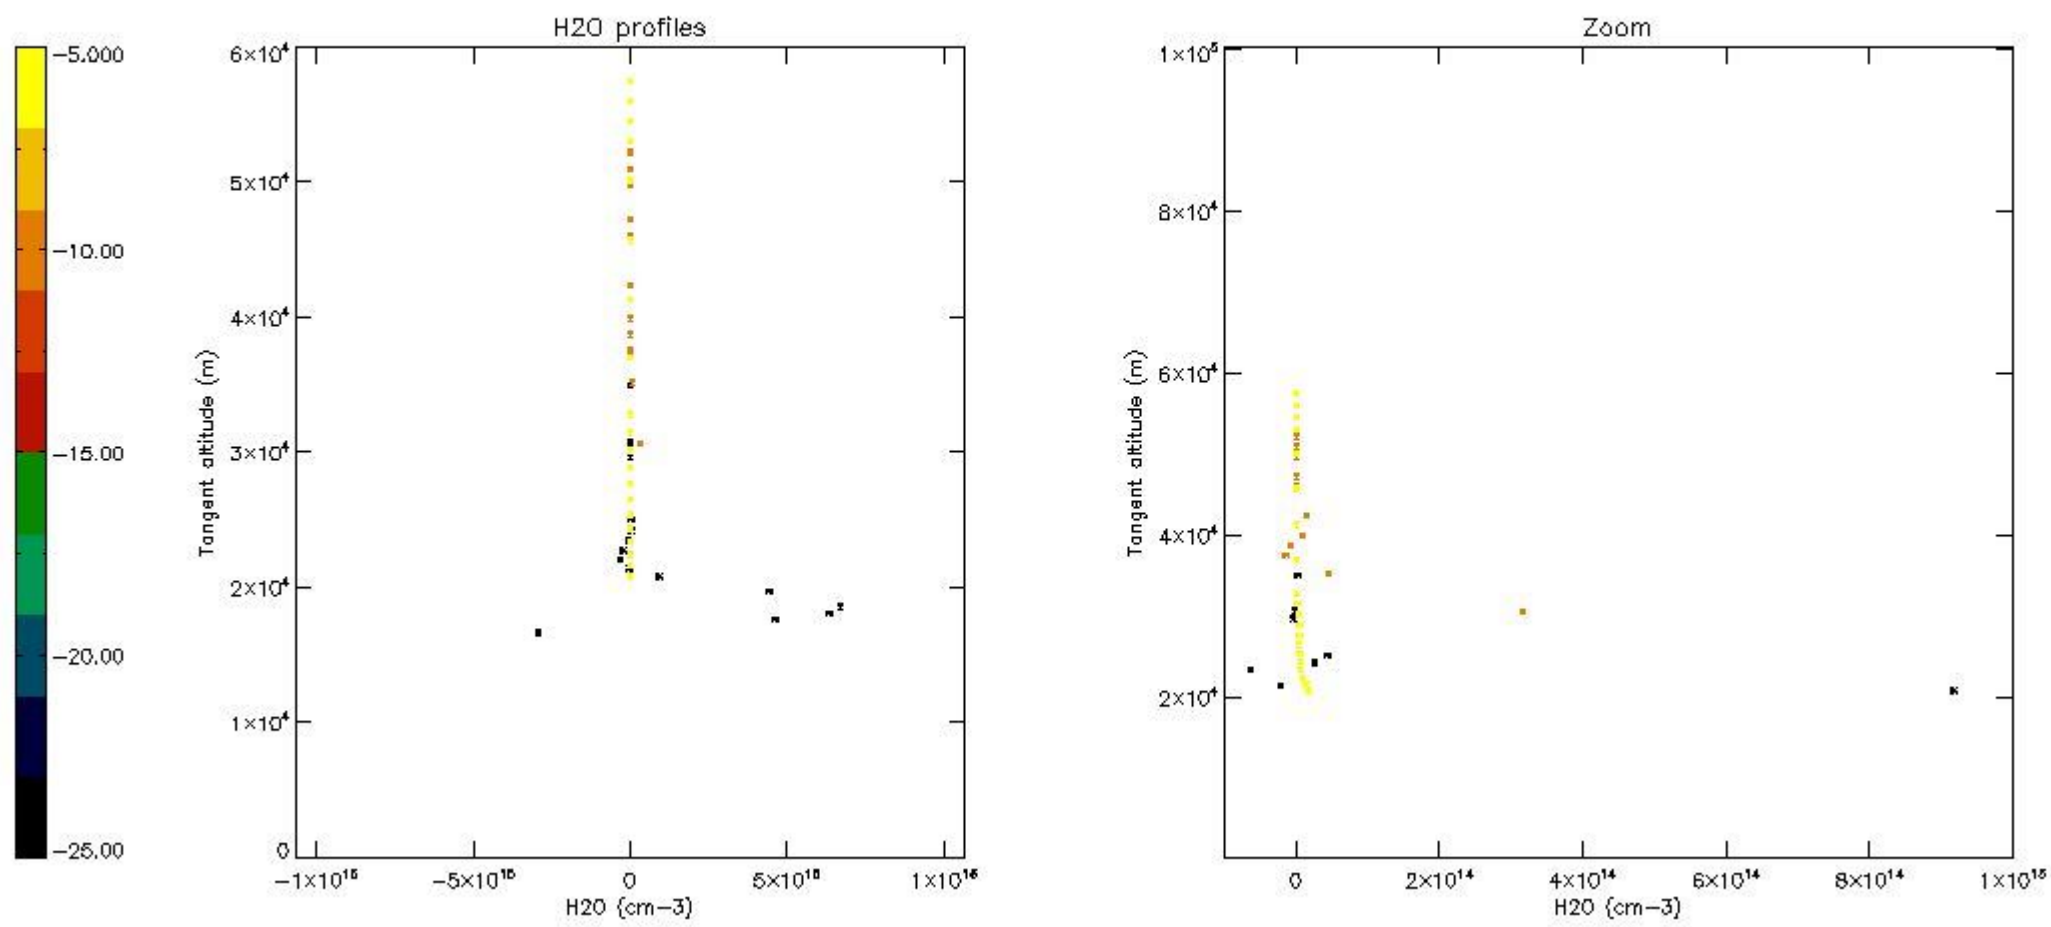

*5.6 Plot NO<sub>2</sub> profiles for all STD (dark without errors)*

The colorbar represents the latitude.

*5.7 Plot NO3 profiles for all STD (dark without errors)*

The colorbar represents the latitude.

5.8 Plot H<sub>2</sub>O profiles for all STD (only for occultations of stars 1,2,3,4,13,14,16,26,63 dark without errors)

The colorbar represents the latitude.