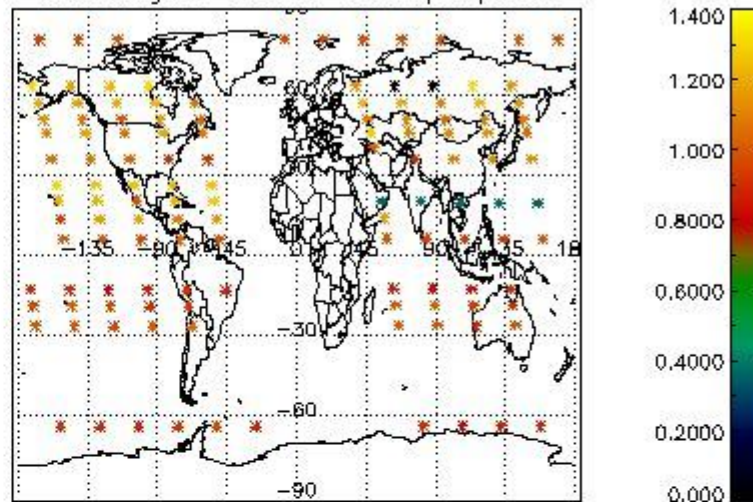

Percentage of datation errors per profile