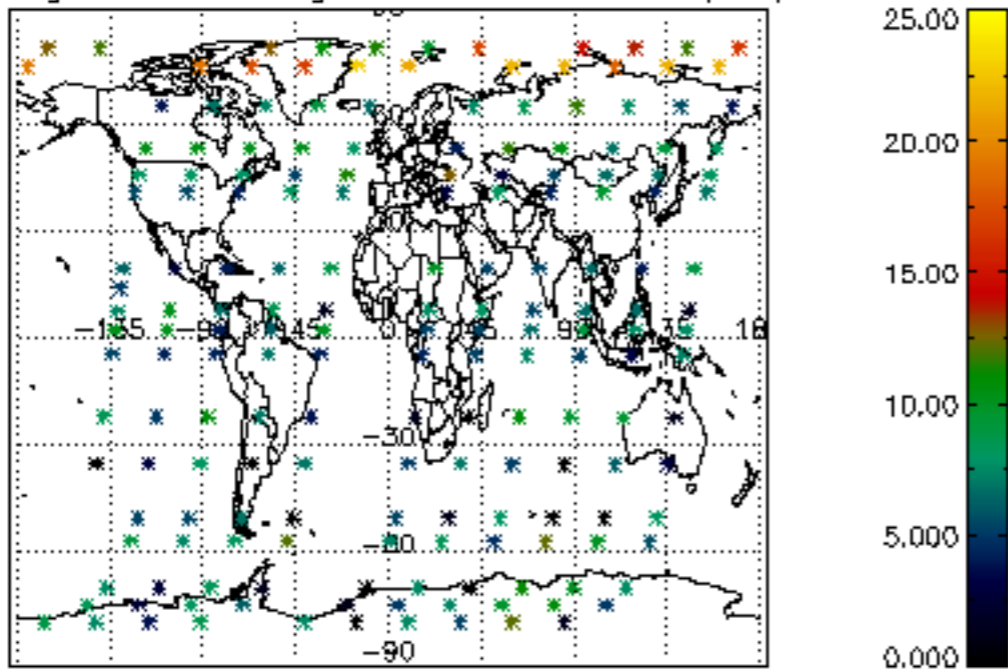

Percentage of star falling outside central band per profile