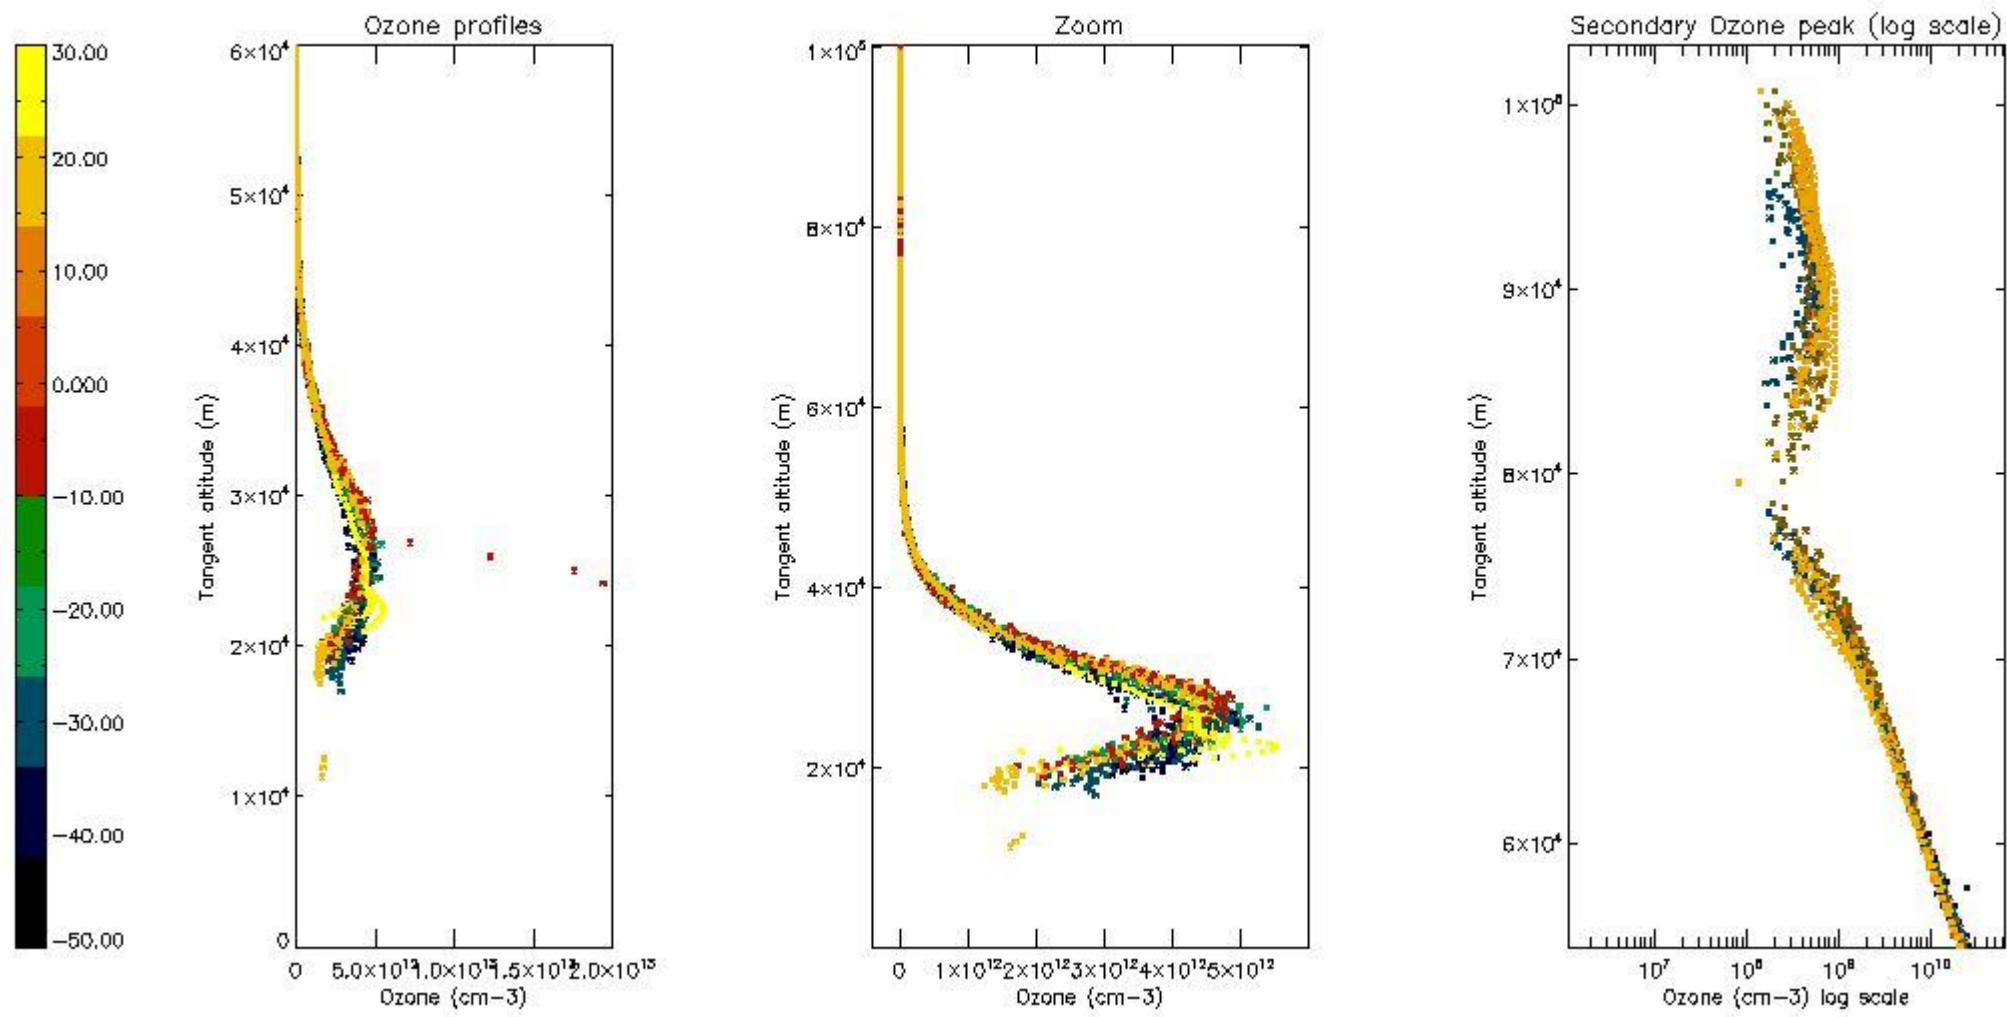

5.5 Plot ozone profiles where STD < 5% (dark without errors)

The colorbar represents the latitude.