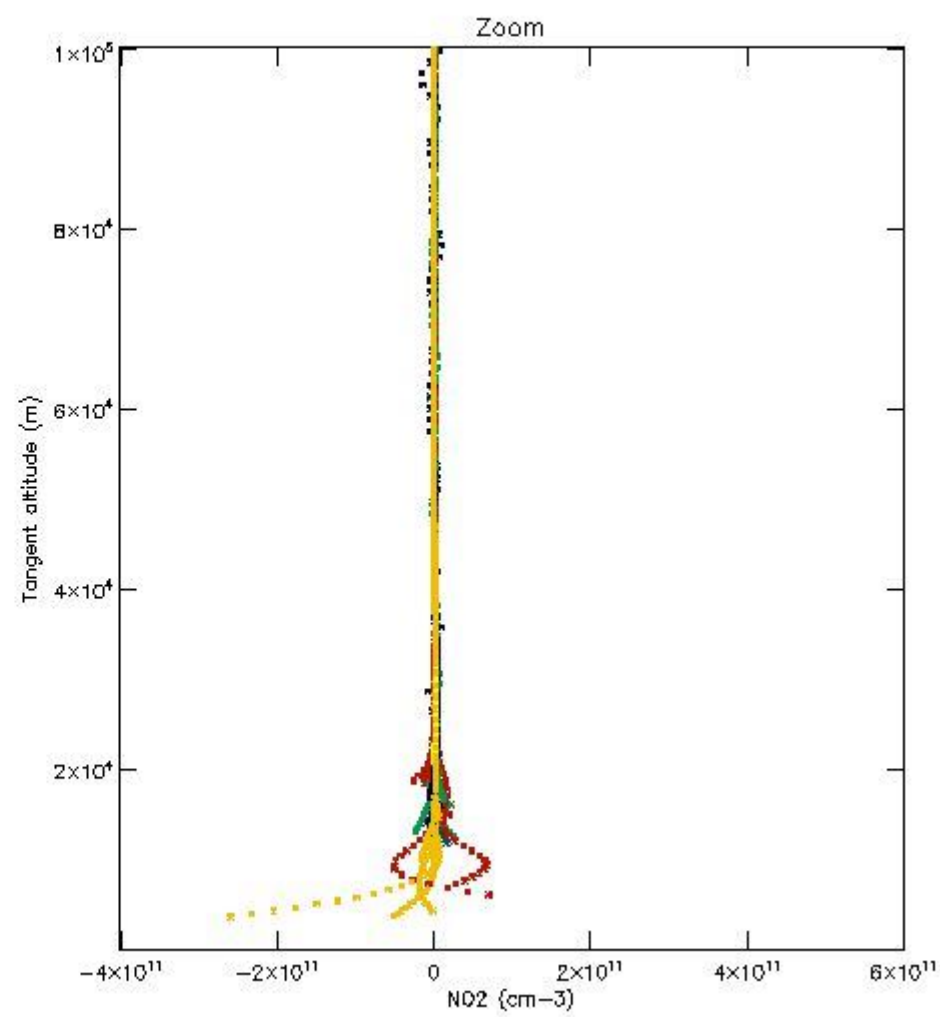

5.7 Plot NO3 profiles for all STD (dark without errors)

The colorbar represents the latitude.