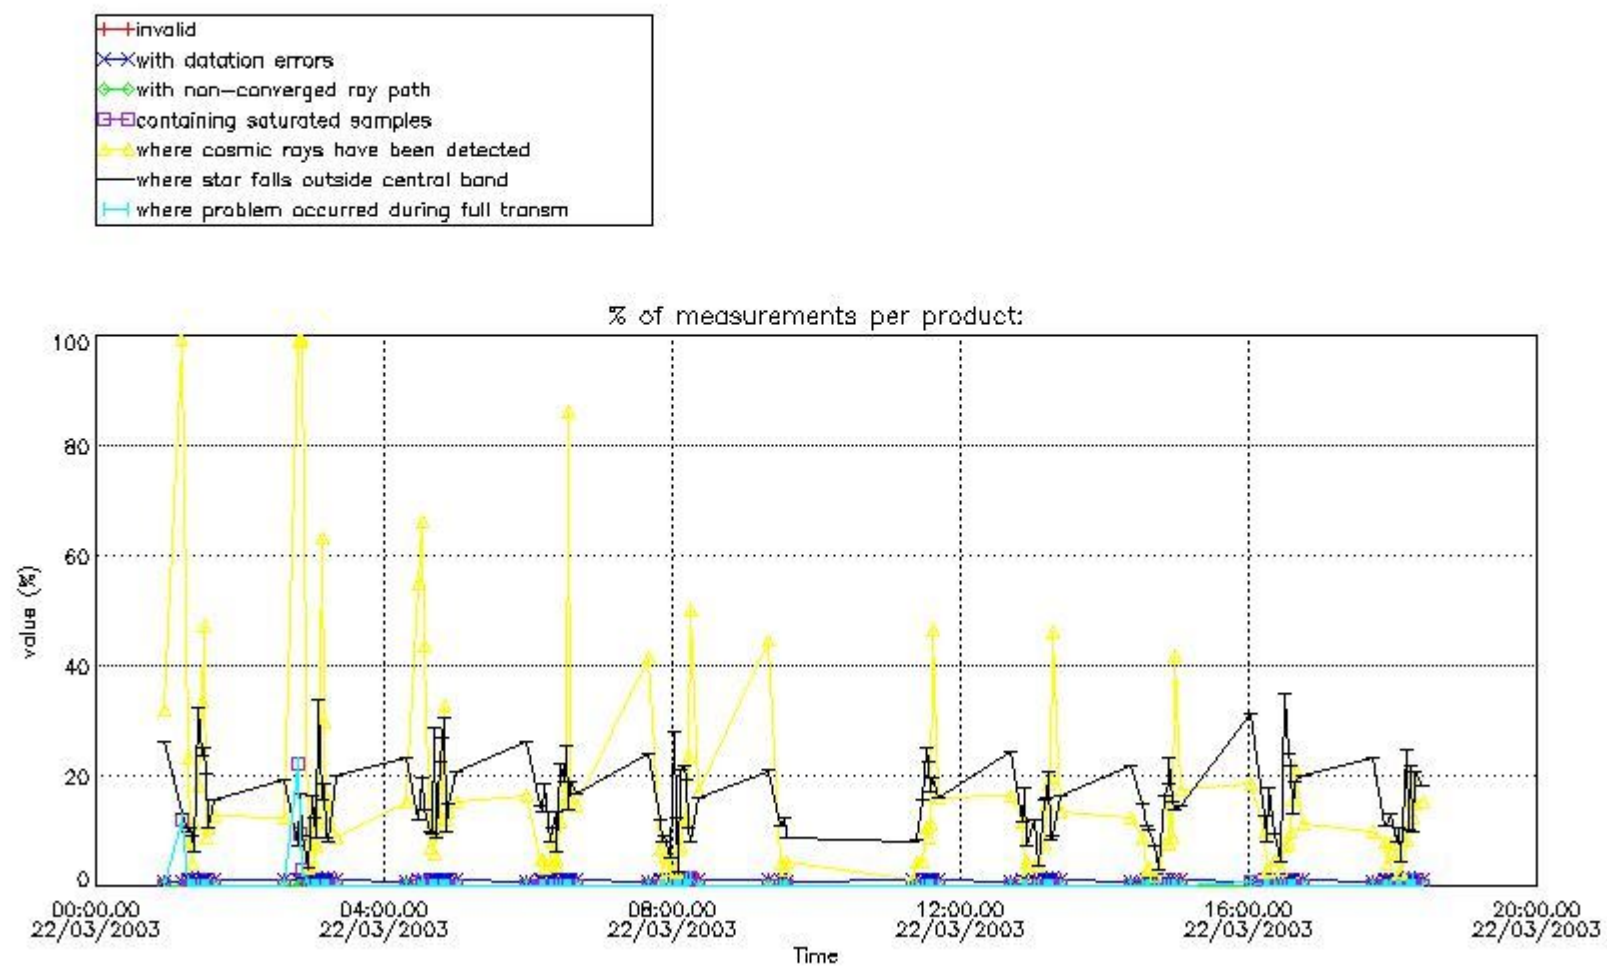

4.1.2 Plot level 1 quality information per product (time dependant): ENVI SAT DESCENDING passes