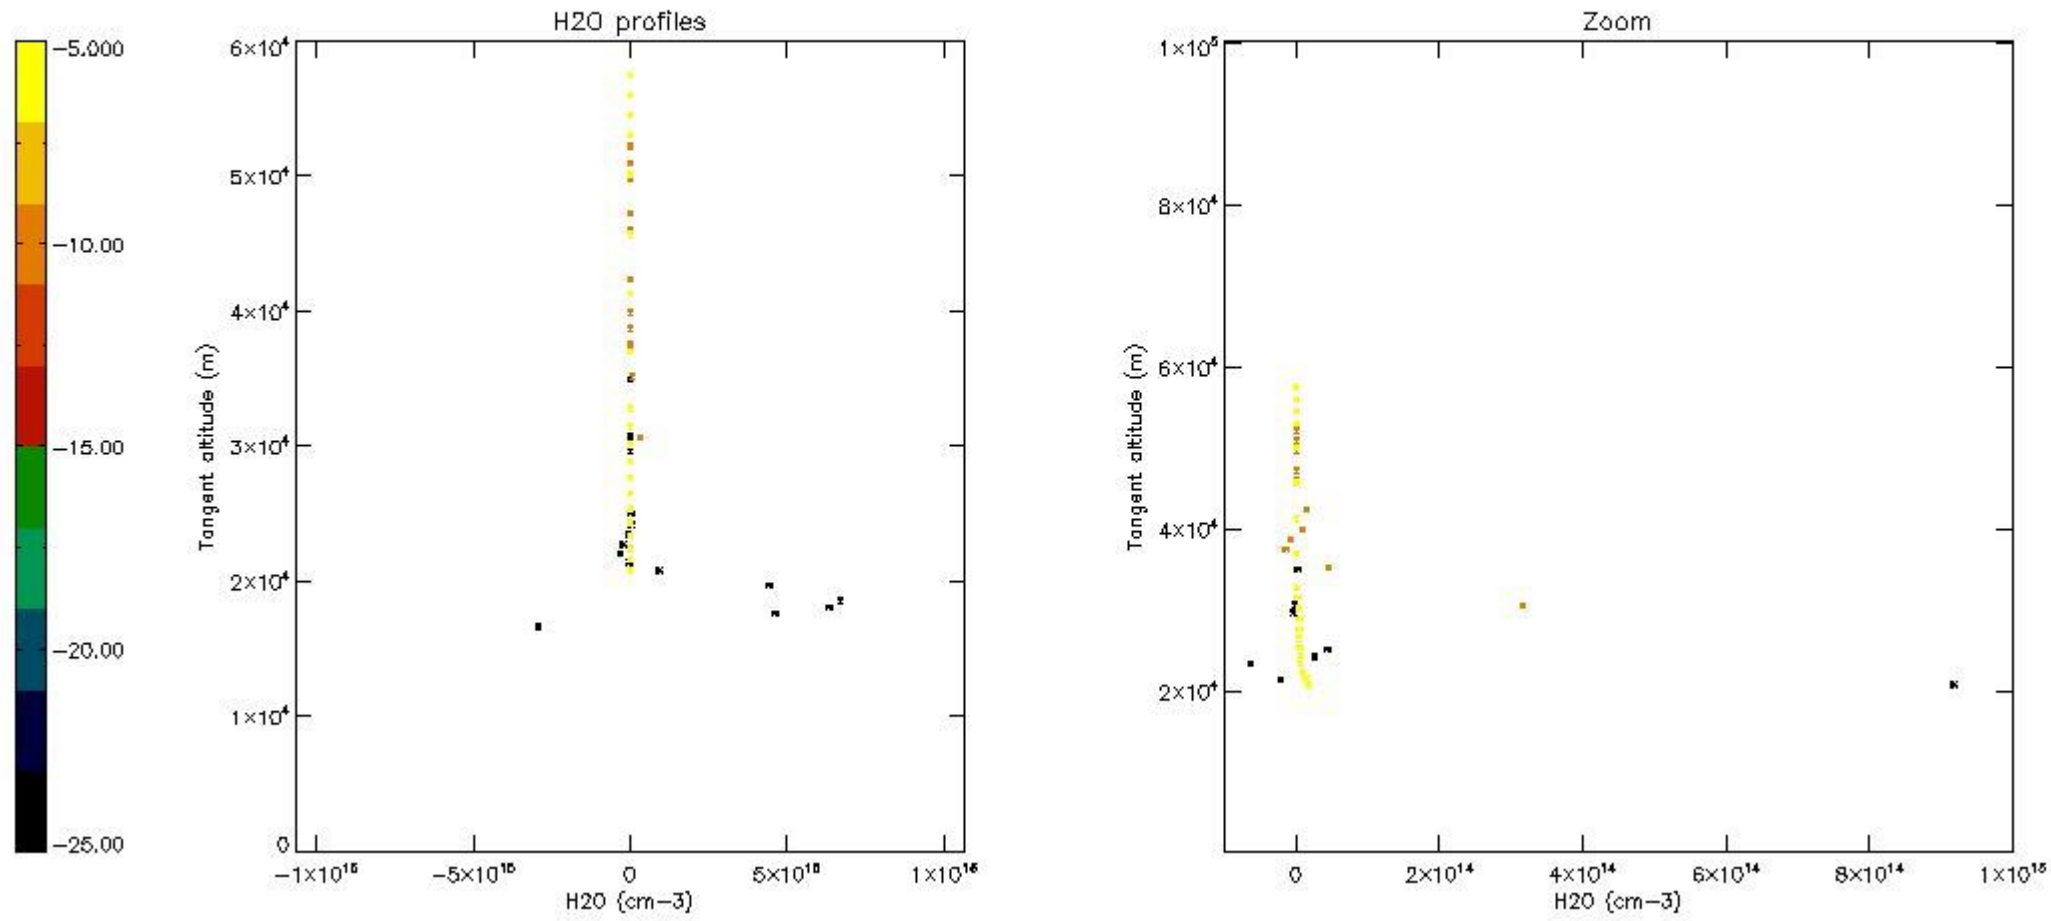

The colorbar represents the latitude.