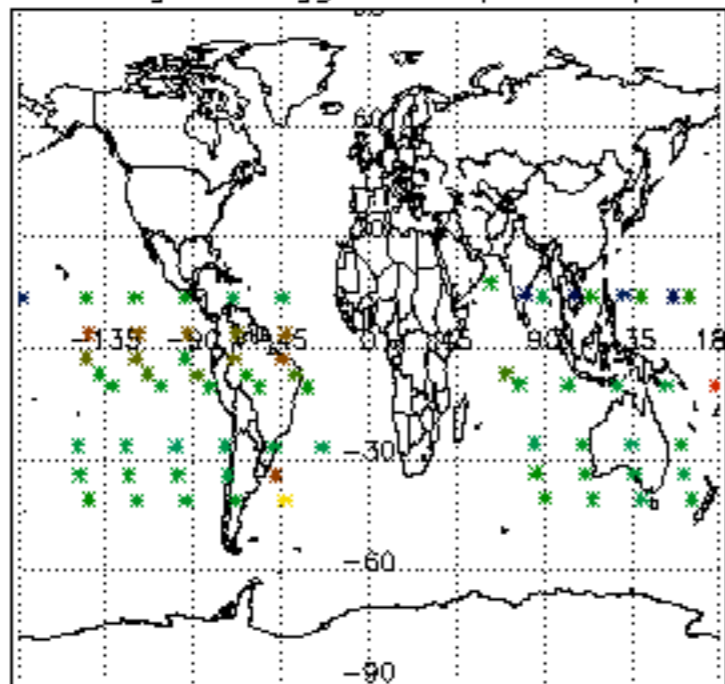

Percentage of flagged data per NO2 profile