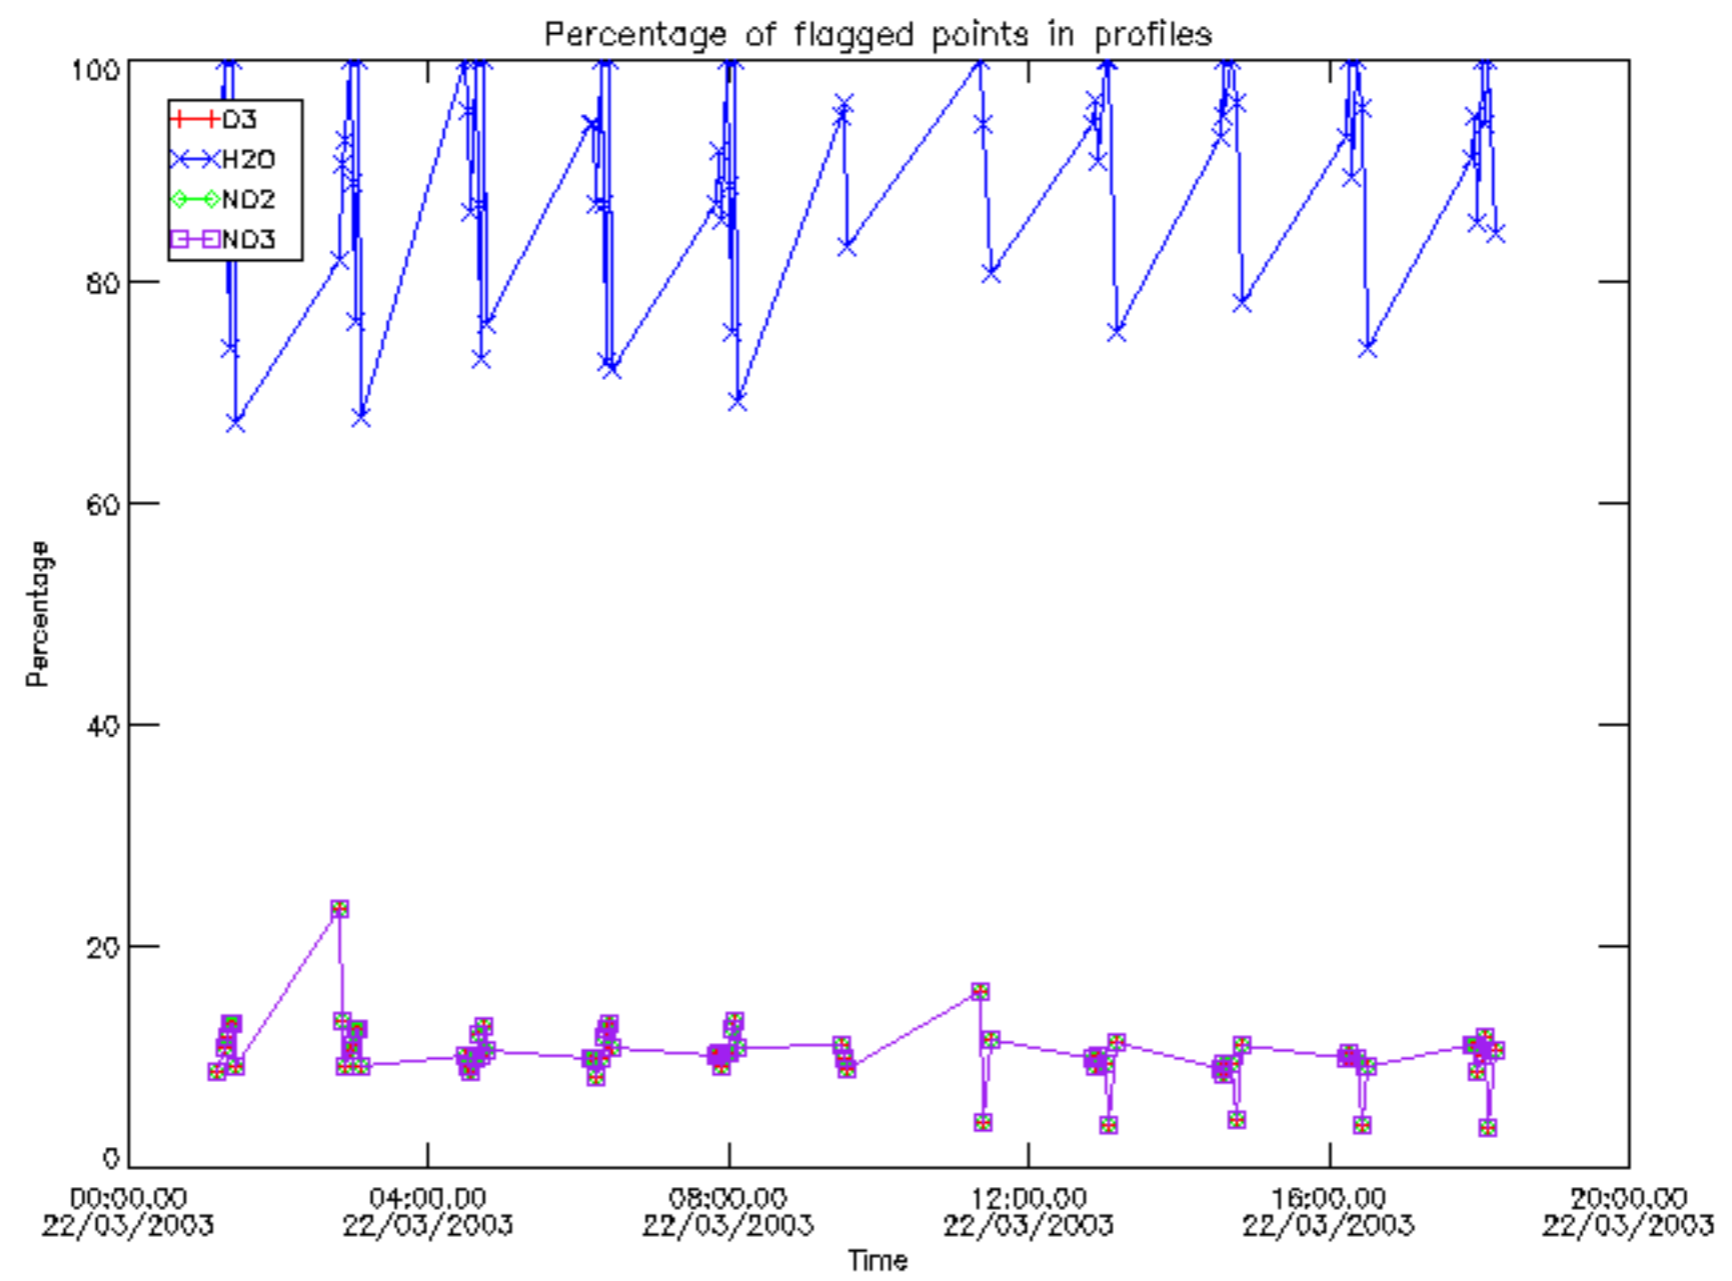

Percentage of flagged data per D3 profile

Percentage of flagged data per H2O profile