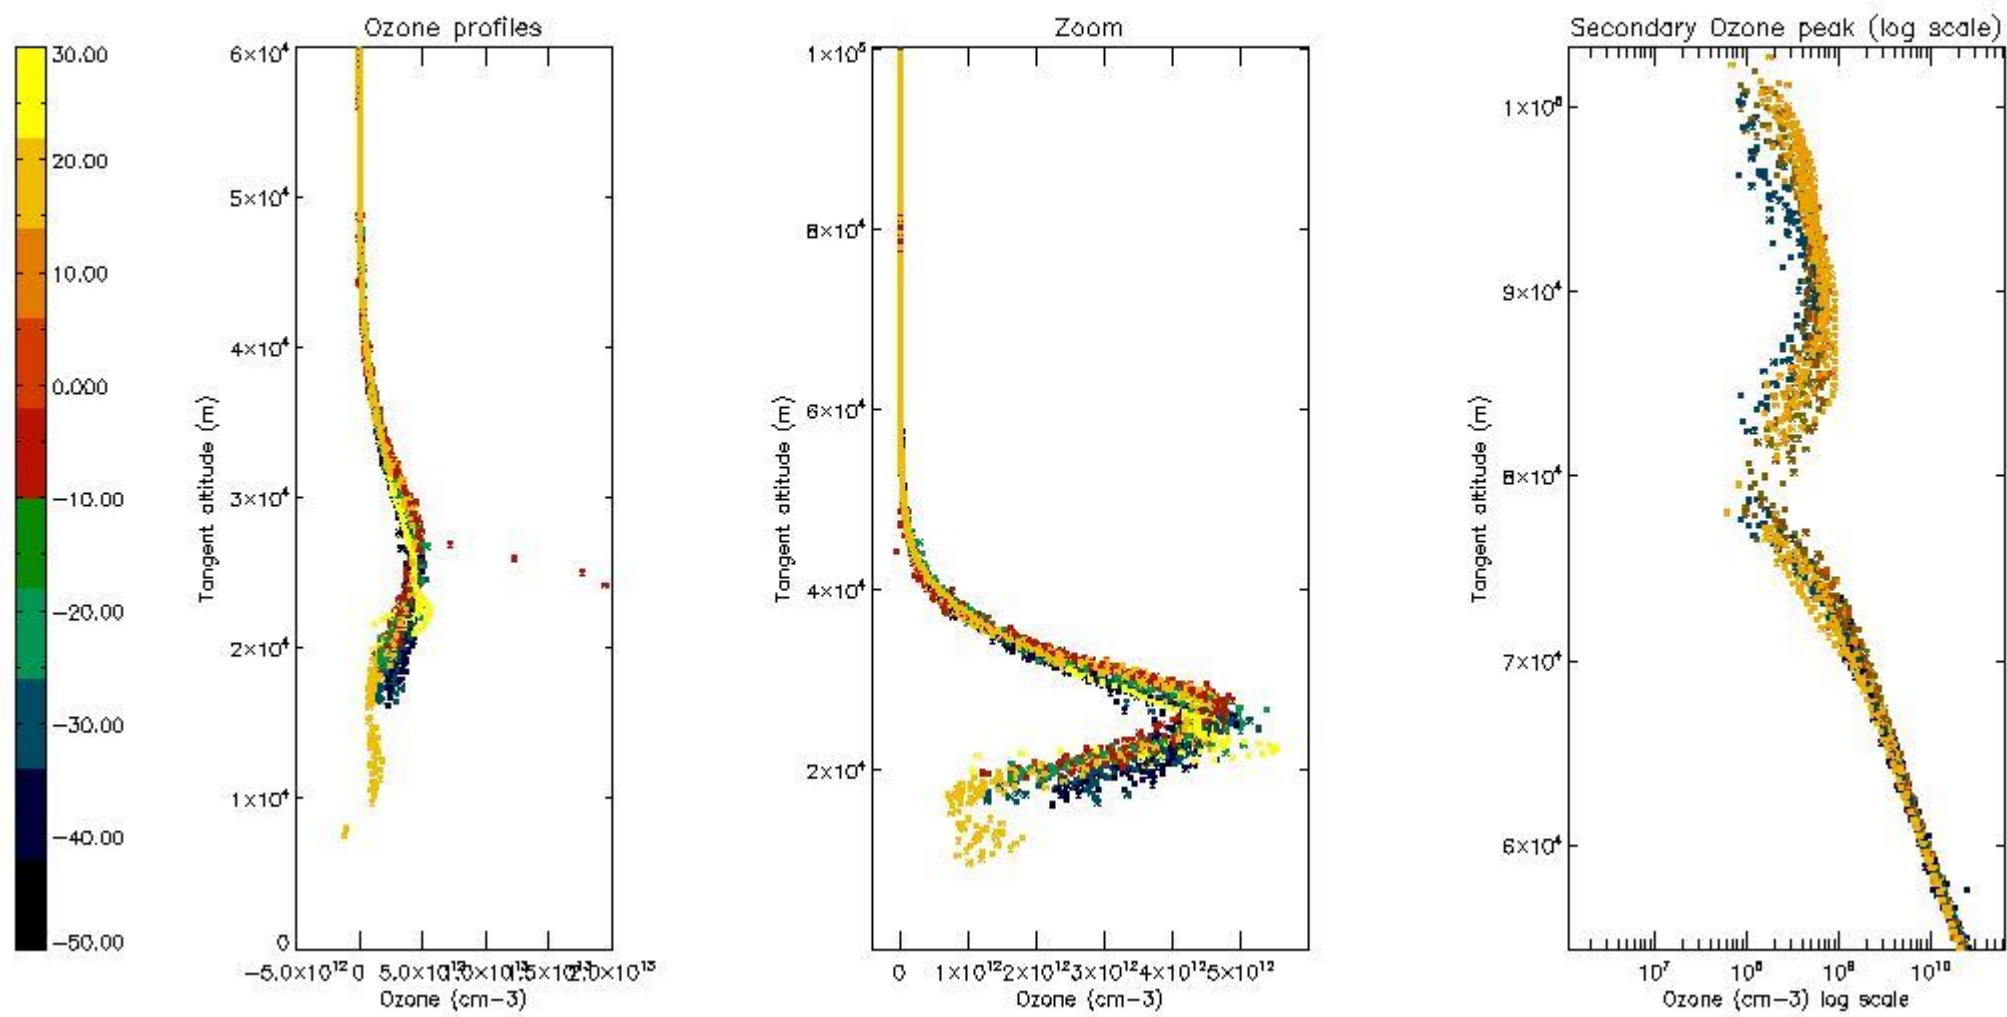

|          |    |
|----------|----|
| STD < 10 | 13 |
| STD < 5  | 9  |

5.2 Plot ozone profiles for all STD (dark without errors)

The colorbar represents the latitude.

5.3 Plot ozone profiles where STD < 20% (dark without errors)

The colorbar represents the latitude.

*5.4 Plot ozone profiles where STD < 10% (dark without errors)*

The colorbar represents the latitude.

*5.5 Plot ozone profiles where STD < 5% (dark without errors)*

The colorbar represents the latitude.