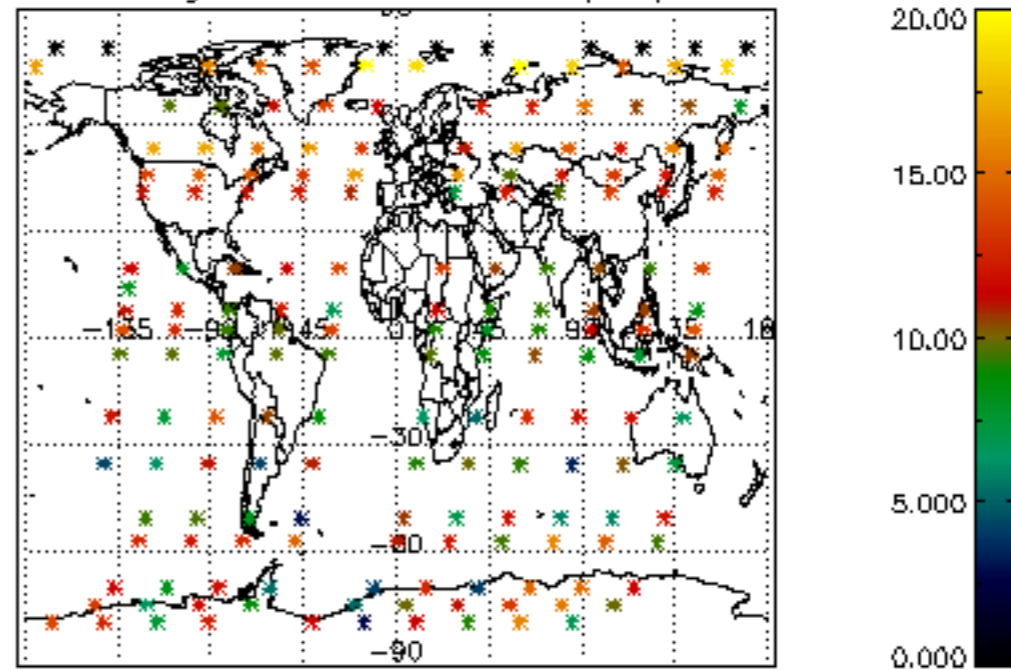

Percentage of saturation errors per profile