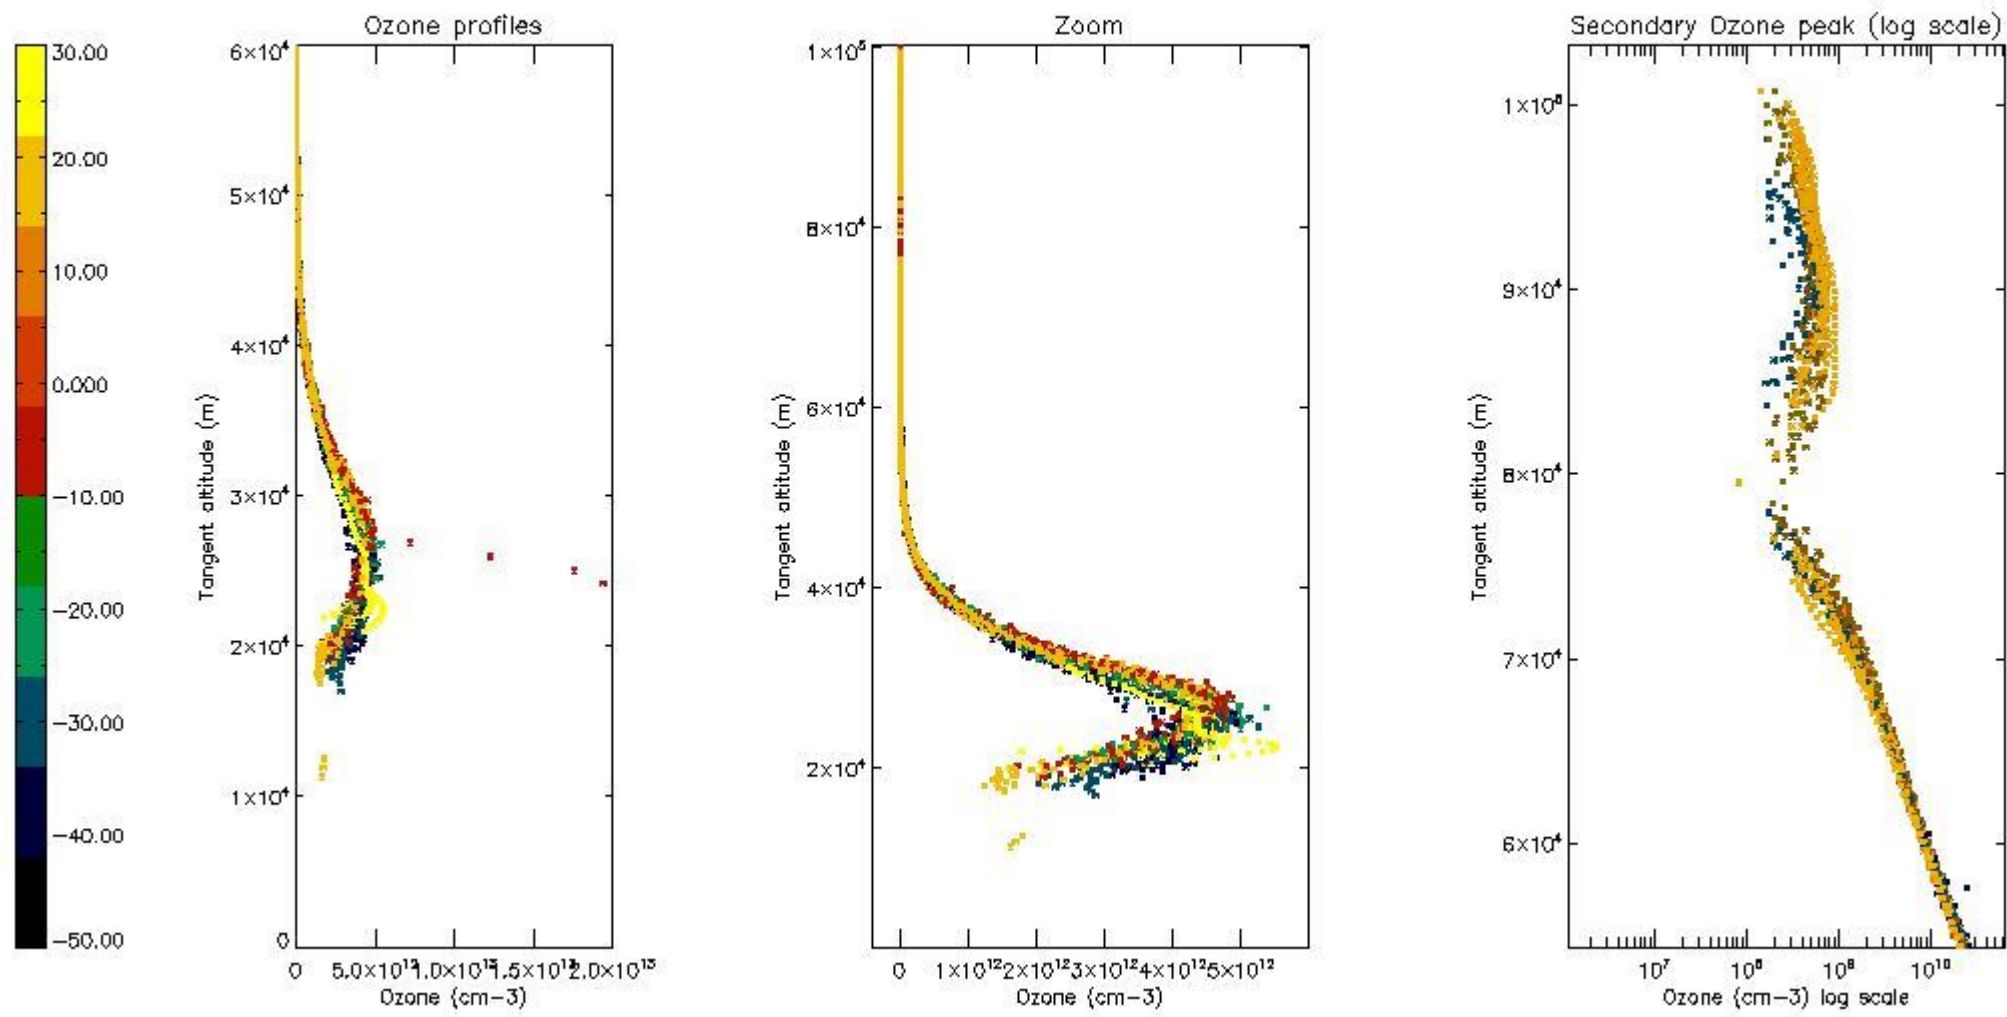

|          |    |
|----------|----|
| STD < 10 | 13 |
| STD < 5  | 9  |

5.2 Plot ozone profiles for all STD (dark without errors)

The colorbar represents the latitude.

5.3 Plot ozone profiles where STD < 20% (dark without errors)

The colorbar represents the latitude.

*5.4 Plot ozone profiles where STD < 10% (dark without errors)*

The colorbar represents the latitude.

*5.5 Plot ozone profiles where STD < 5% (dark without errors)*

The colorbar represents the latitude.