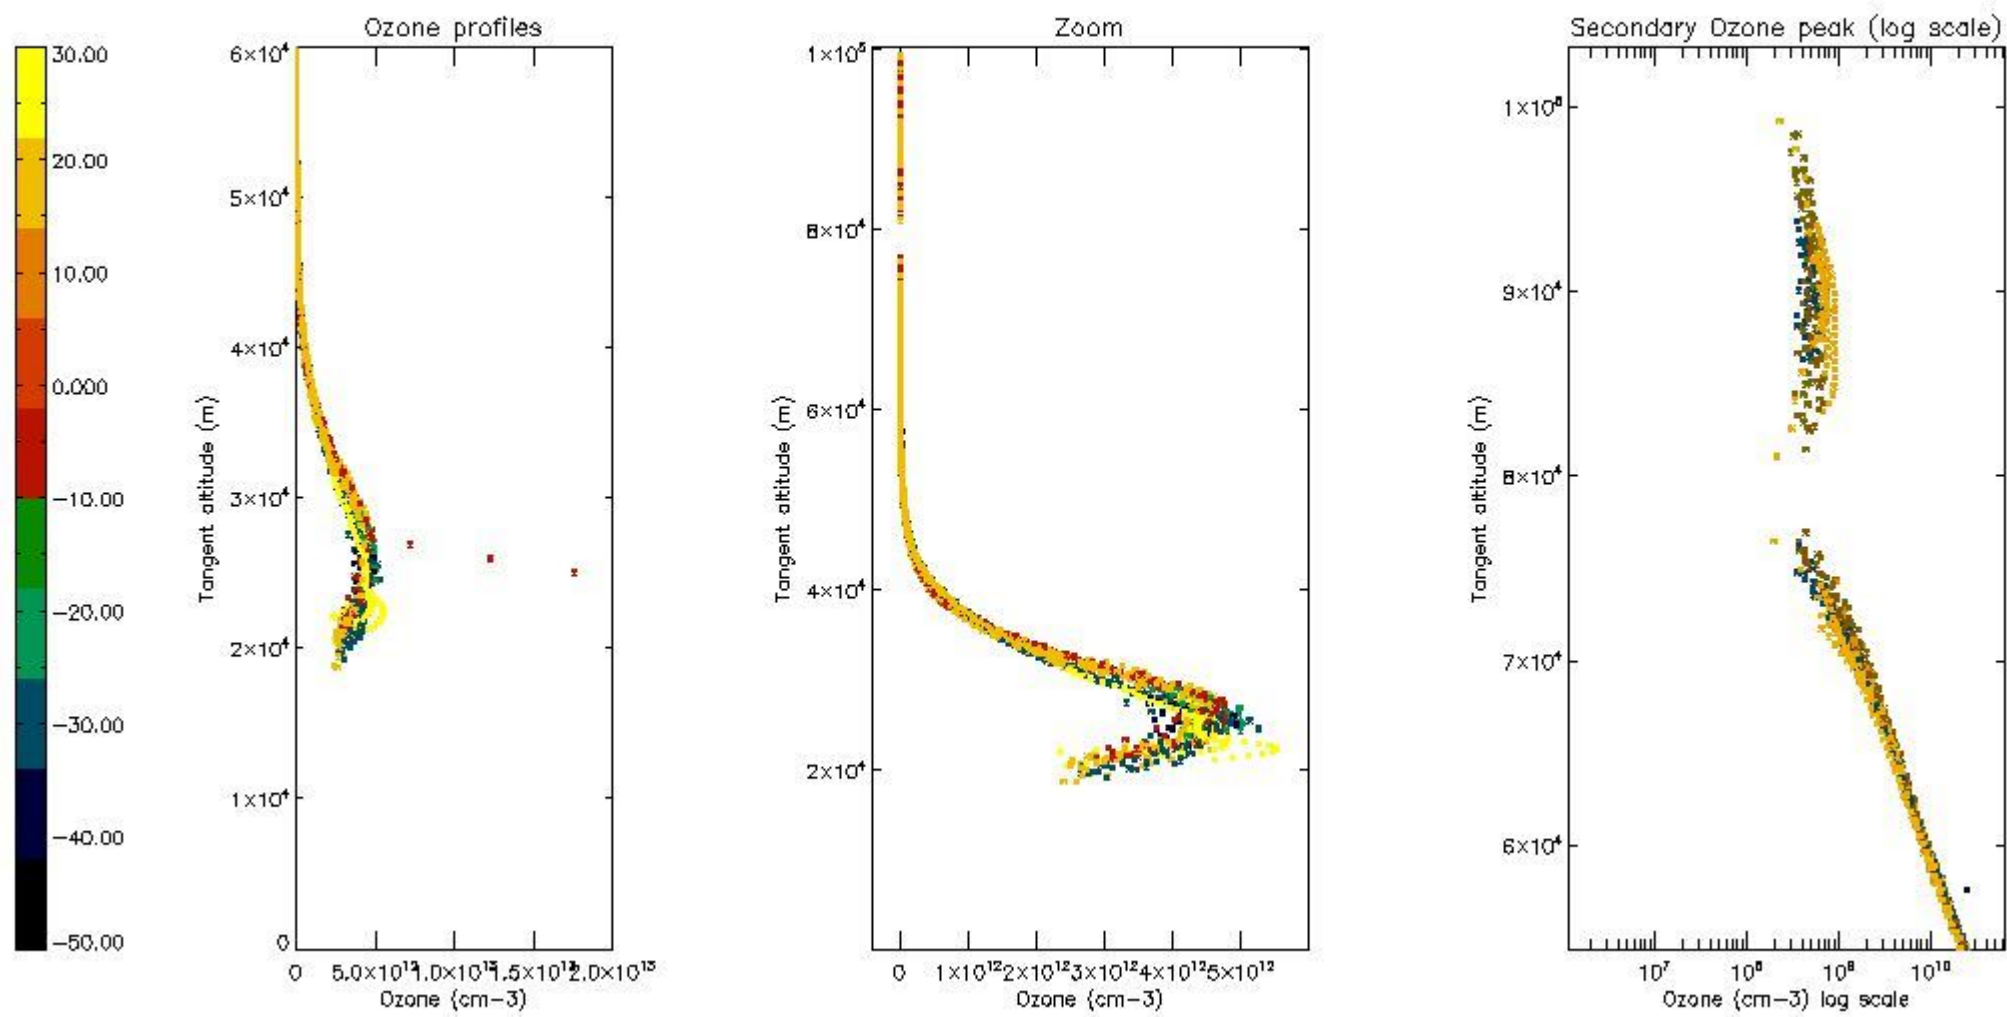

The colorbar represents the latitude.

*5.4 Plot ozone profiles where STD < 10% (dark without errors)*

The colorbar represents the latitude.

*5.5 Plot ozone profiles where STD < 5% (dark without errors)*

The colorbar represents the latitude.