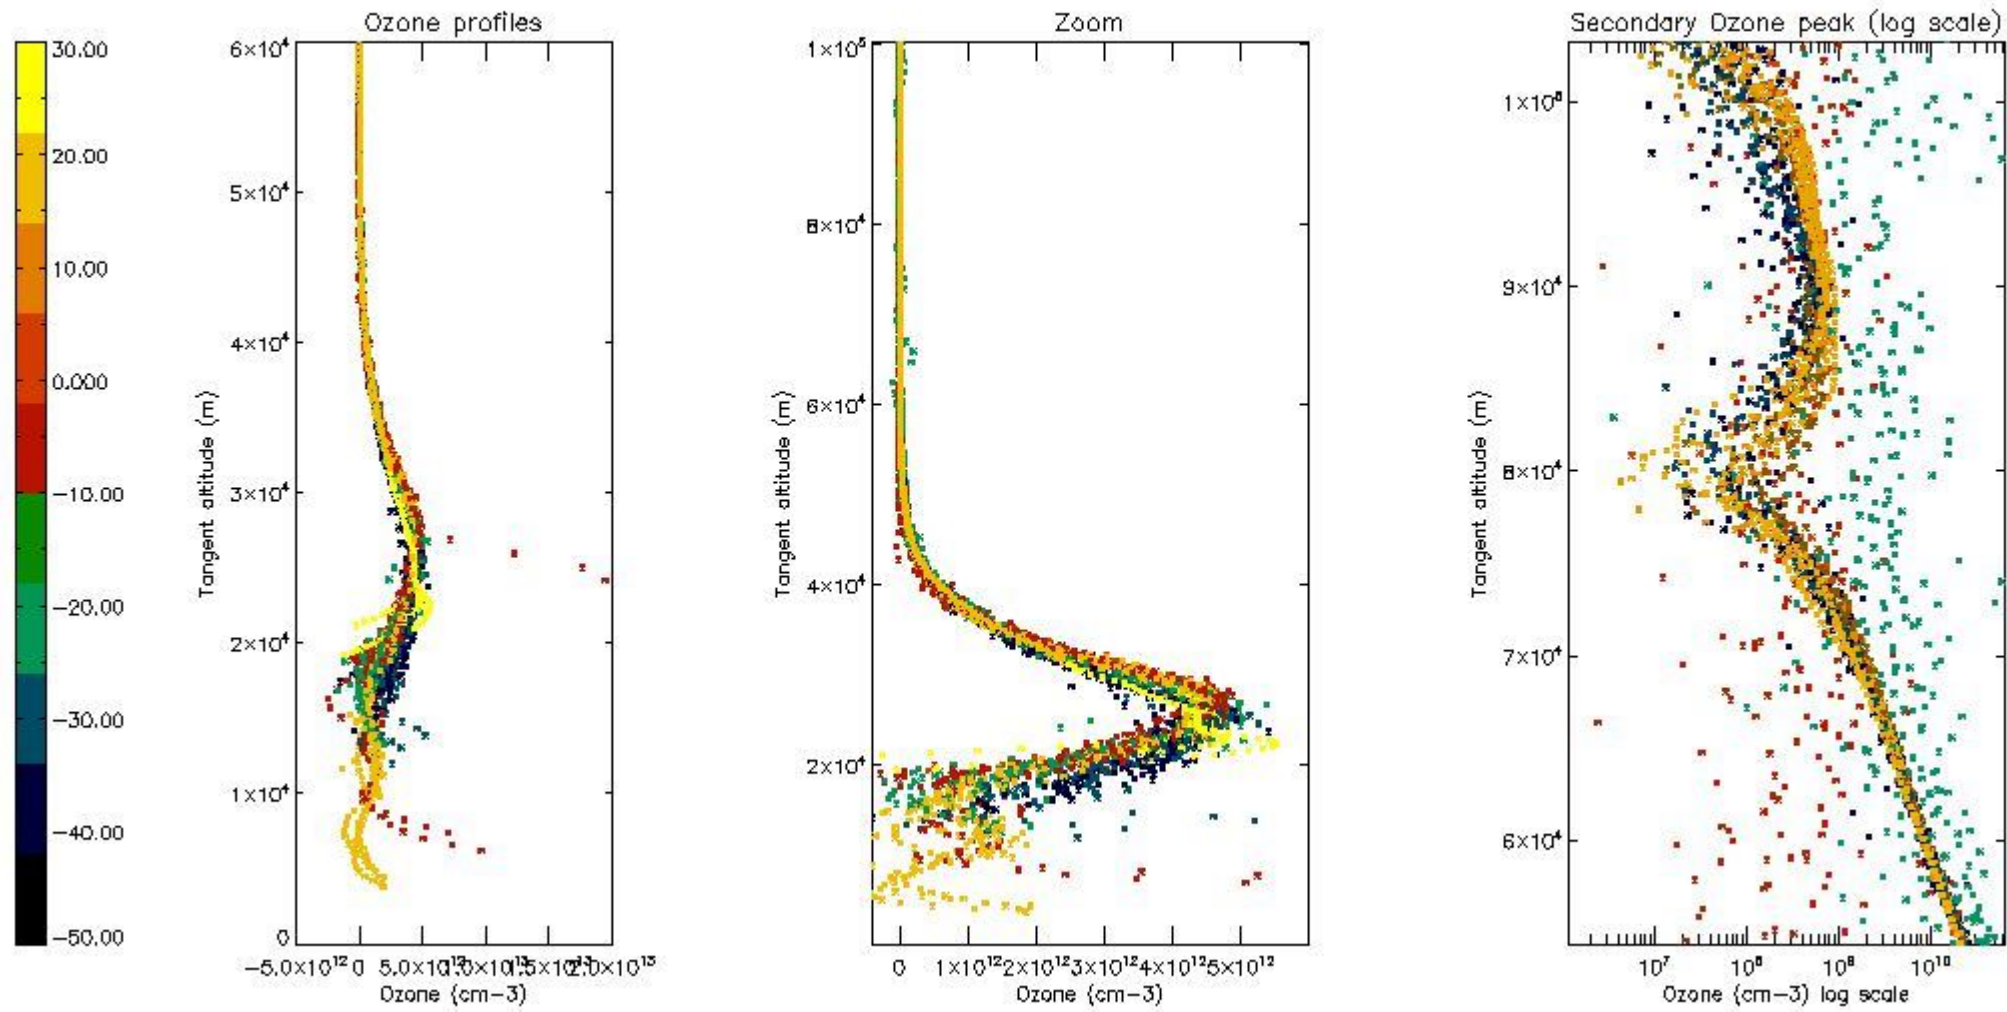

STD < 10	13
STD < 5	9

5.2 Plot ozone profiles for all STD (dark without errors)

The colorbar represents the latitude.

5.3 Plot ozone profiles where STD < 20% (dark without errors)

The colorbar represents the latitude.