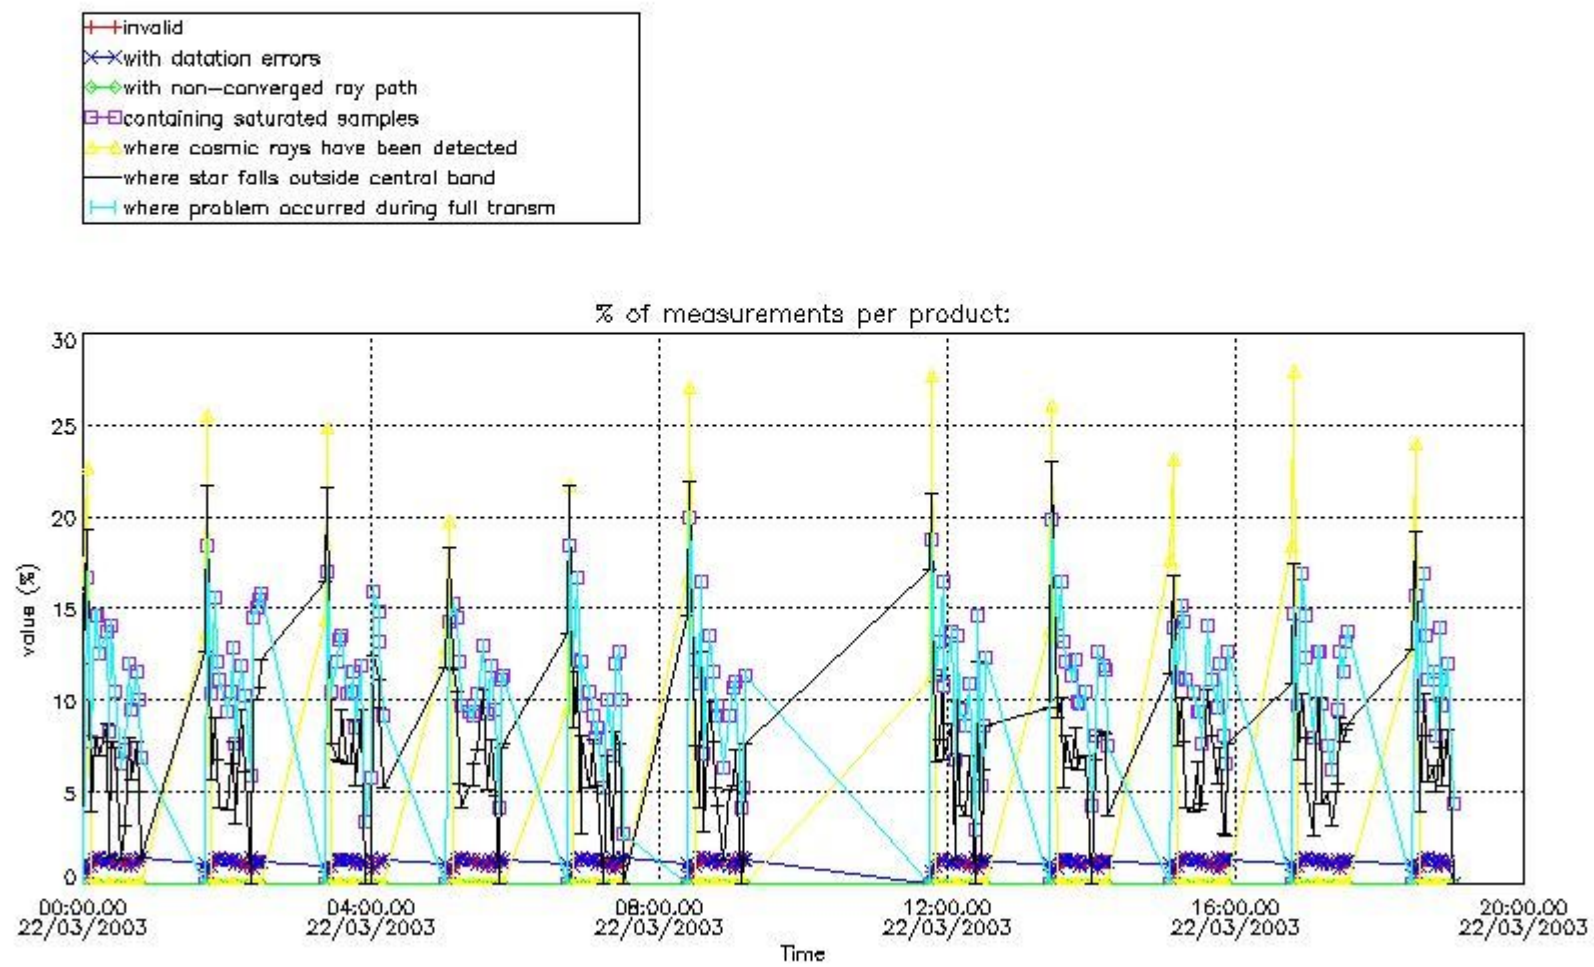

4.2 Plot quality information per product coming from level 1b processing (world map)

4.2.1 Plot level 1 quality information per product (world map): ENVISAT ASCENDING passes