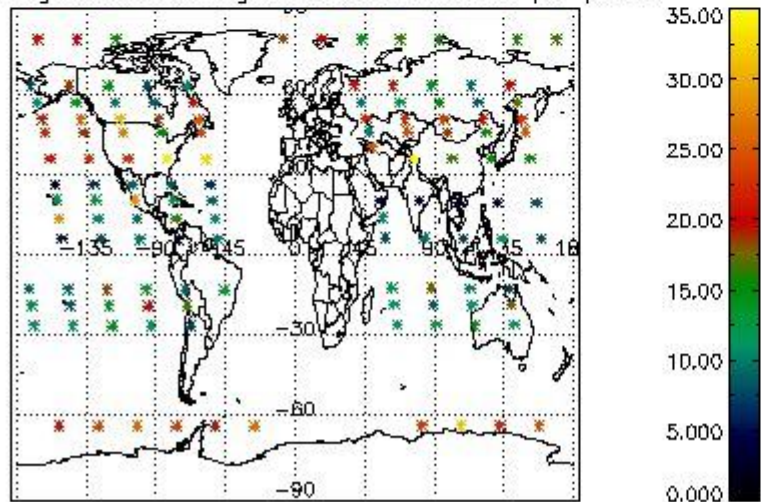

#### 4.2 Plot quality information per product coming from level 1b processing (world map)

##### 4.2.1 Plot level 1 quality information per product (world map): ENVISAT ASCENDING passes

Percentage of cosmic ray hits per profile

Percentage of datation errors per profile

Percentage of star falling outside central band per profile