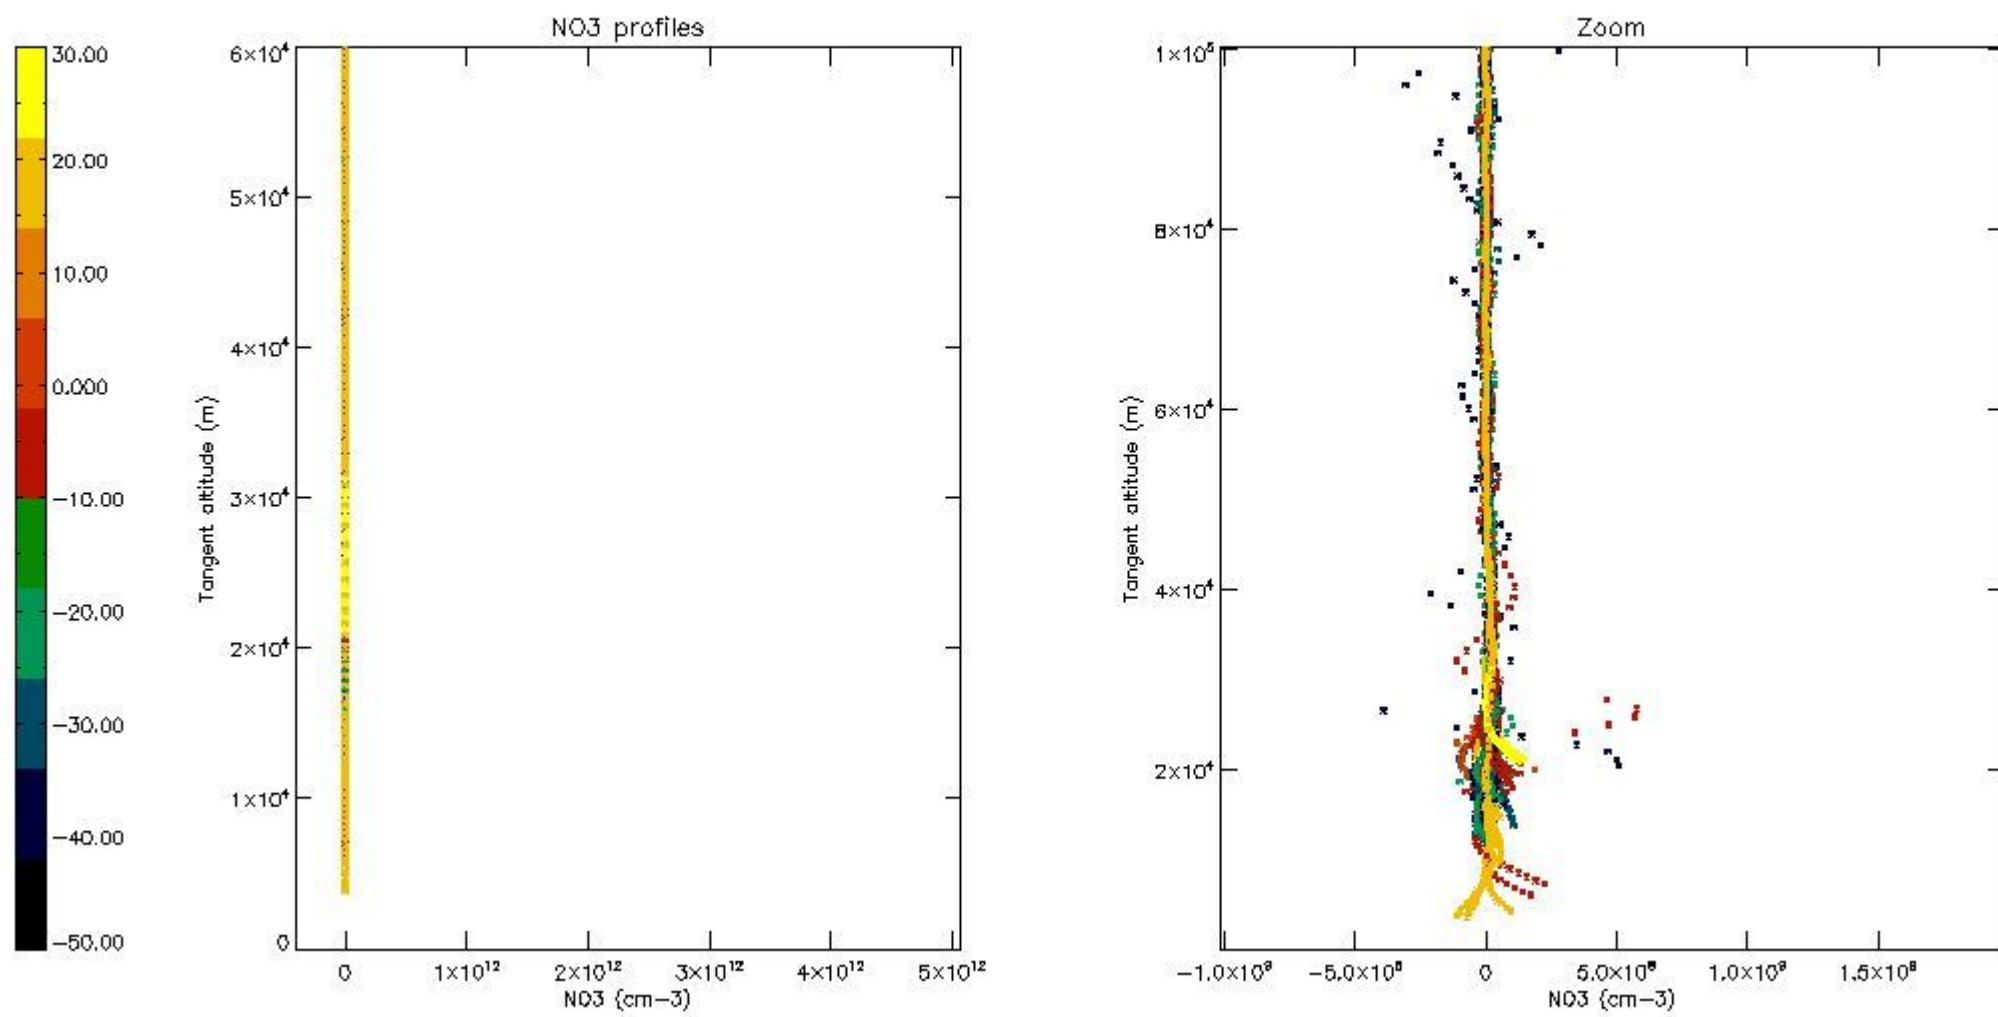

5.8 Plot H₂O profiles for all STD (only for occultations of stars 1,2,3,4,13,14,16,26,63 dark without errors)

The colorbar represents the latitude.