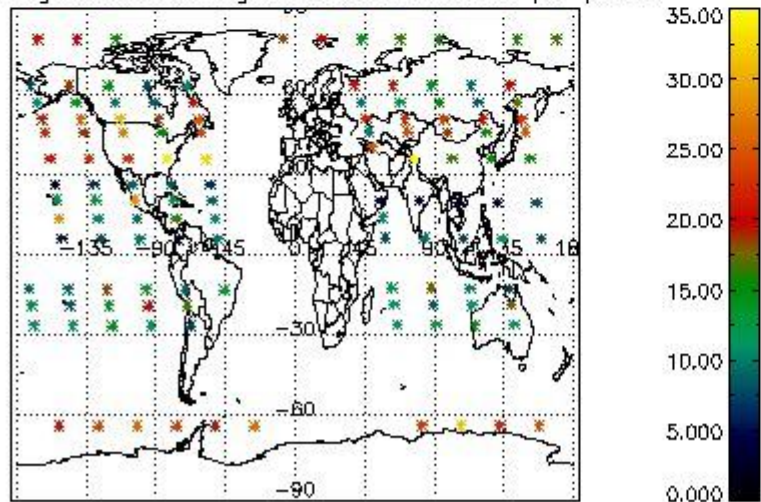

##### 4.2.1 Plot level 1 quality information per product (world map): ENVISAT ASCENDING passes

Percentage of cosmic ray hits per profile

Percentage of datation errors per profile

Percentage of star falling outside central band per profile