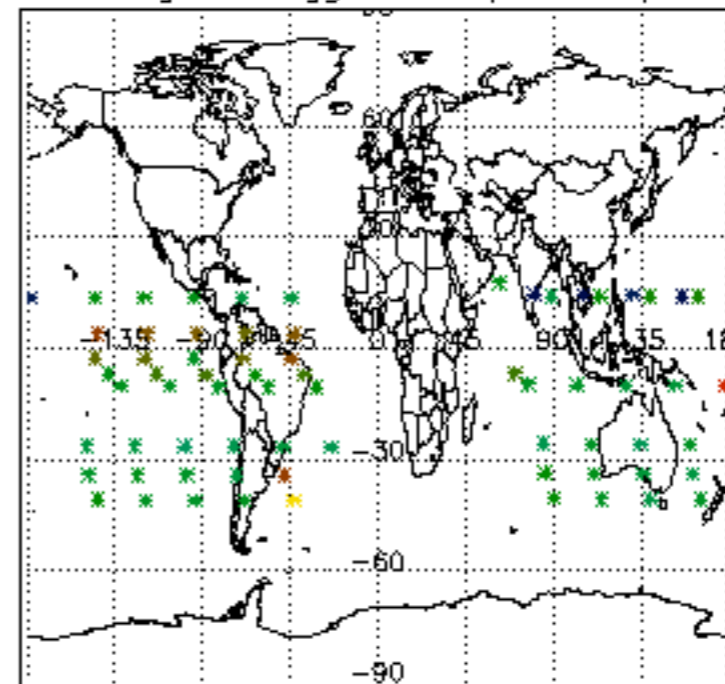

Percentage of flagged data per NO3 profile