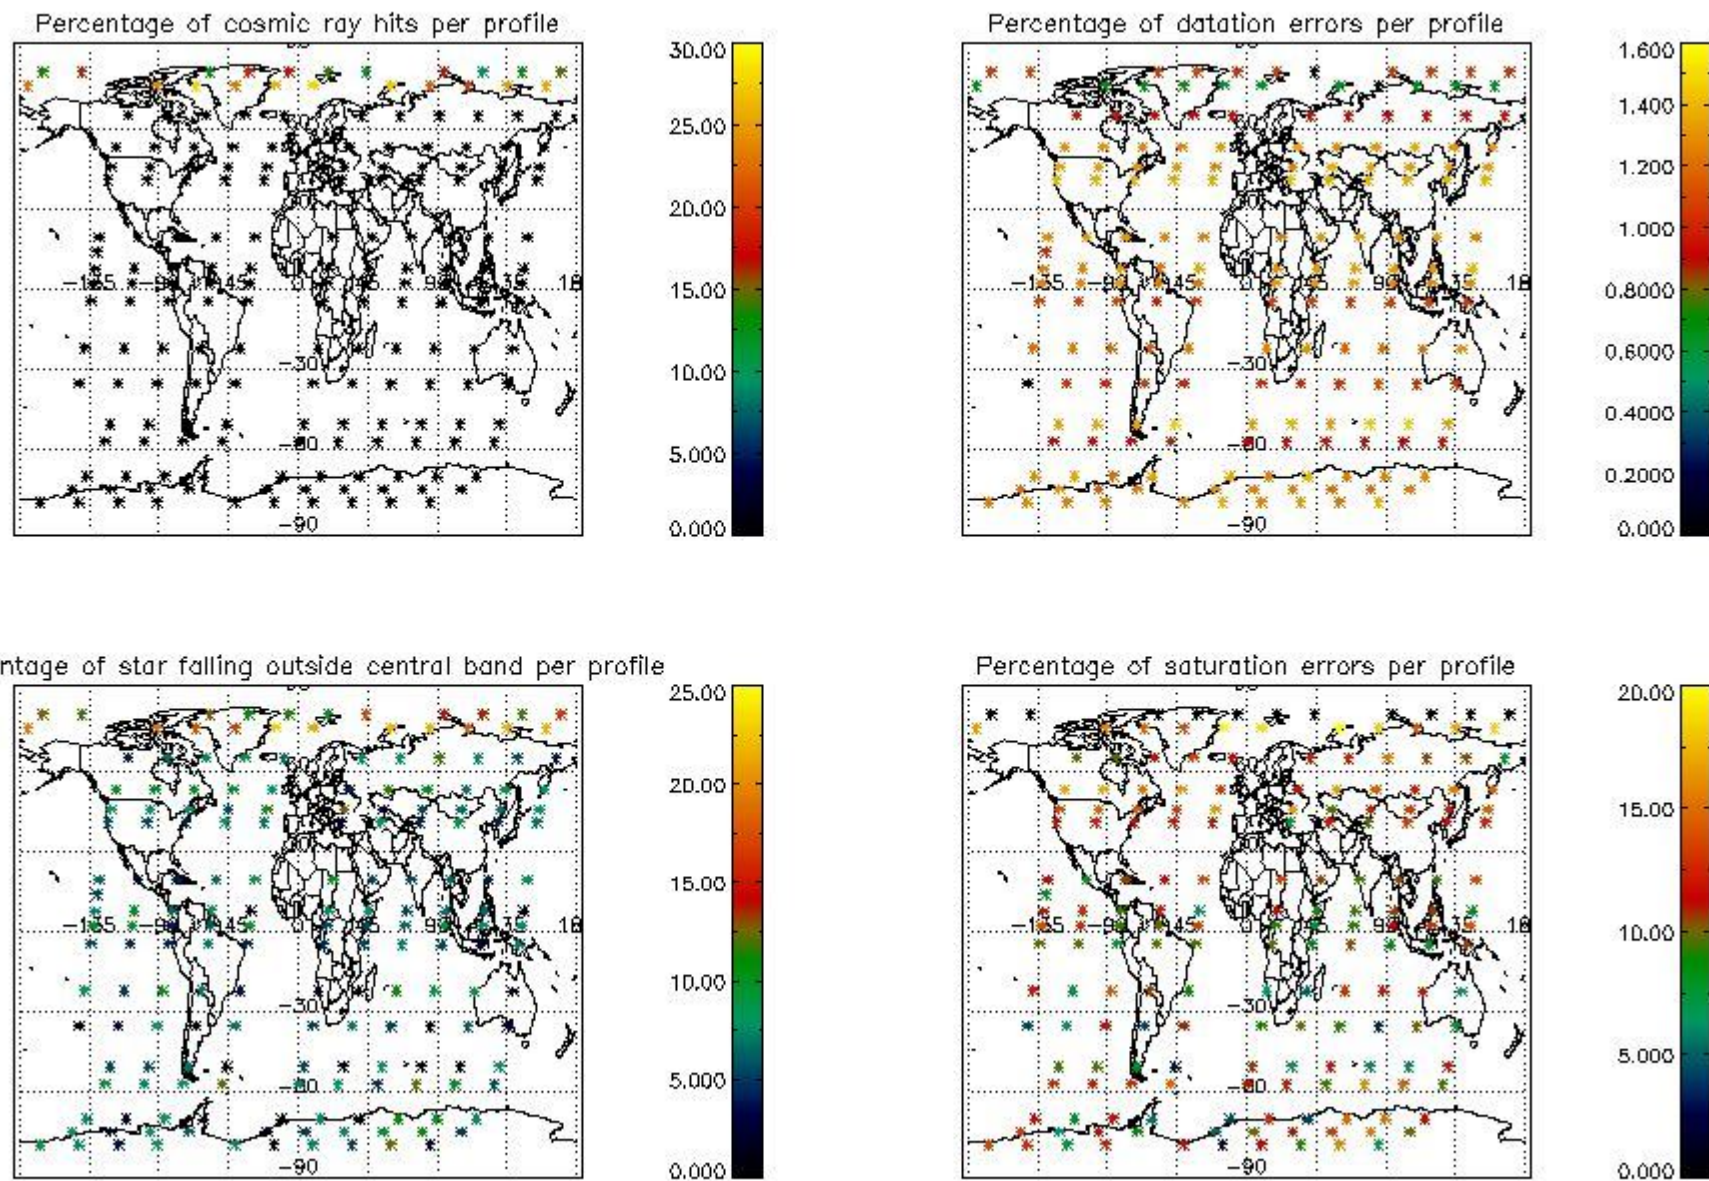

4.2.2 Plot level 1 quality information per product (world map): ENVISAT DESCENDING passes

5. Trace gas profiles

5.1 Ozone statistics based on quality of products

The final quality of the products can be "measured" using the STD (Standard Deviation) attached to every point profile. This information is written to the parameter GOM_NL__2P/NL_LOCAL_SPECIES_DENSITY/o3_std of the level 2 products. The table below shows the statistics for given STD ranges.

The statistics are given with respect to the overall valid production:

- Products without fatal errors: GOM_NL__2P/MPH/PRODUCT_ERR=0
- Valid point profile: GOM_NL__2P/NL_LOCAL_SPECIES_DENSITY/pcd(0)=0

The 'Criteria' is applied to valid points of dark limb products:

- Products in dark limb illumination condition: GOM_NL__2P/NL_SUMMARY_QUALITY/obs_ill_cond=0
- Products without fatal errors: GOM_NL__2P/MPH/PRODUCT_ERR=0
- Valid point profile: GOM_NL__2P/NL_LOCAL_SPECIES_DENSITY/pcd(0)=0

So, the table below shows the percentage of dark limb and valid observations for each criteria with respect to the overall valid daily observations.

Criteria	% of total production
All STD	27
STD < 20	15