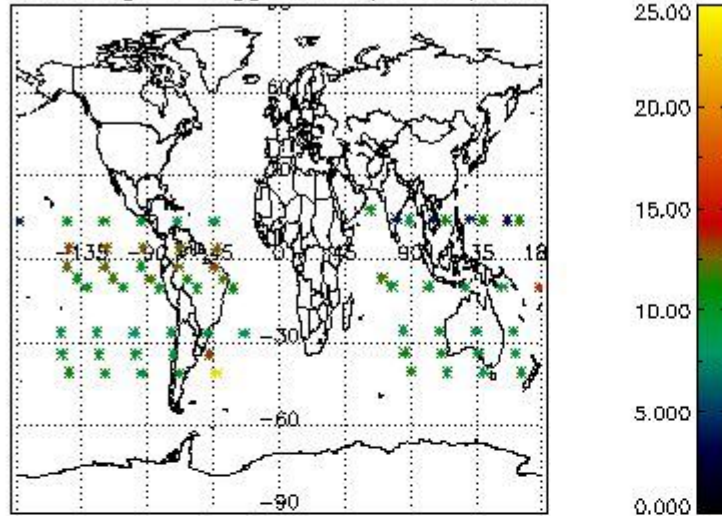

Percentage of flagged data per O3 profile