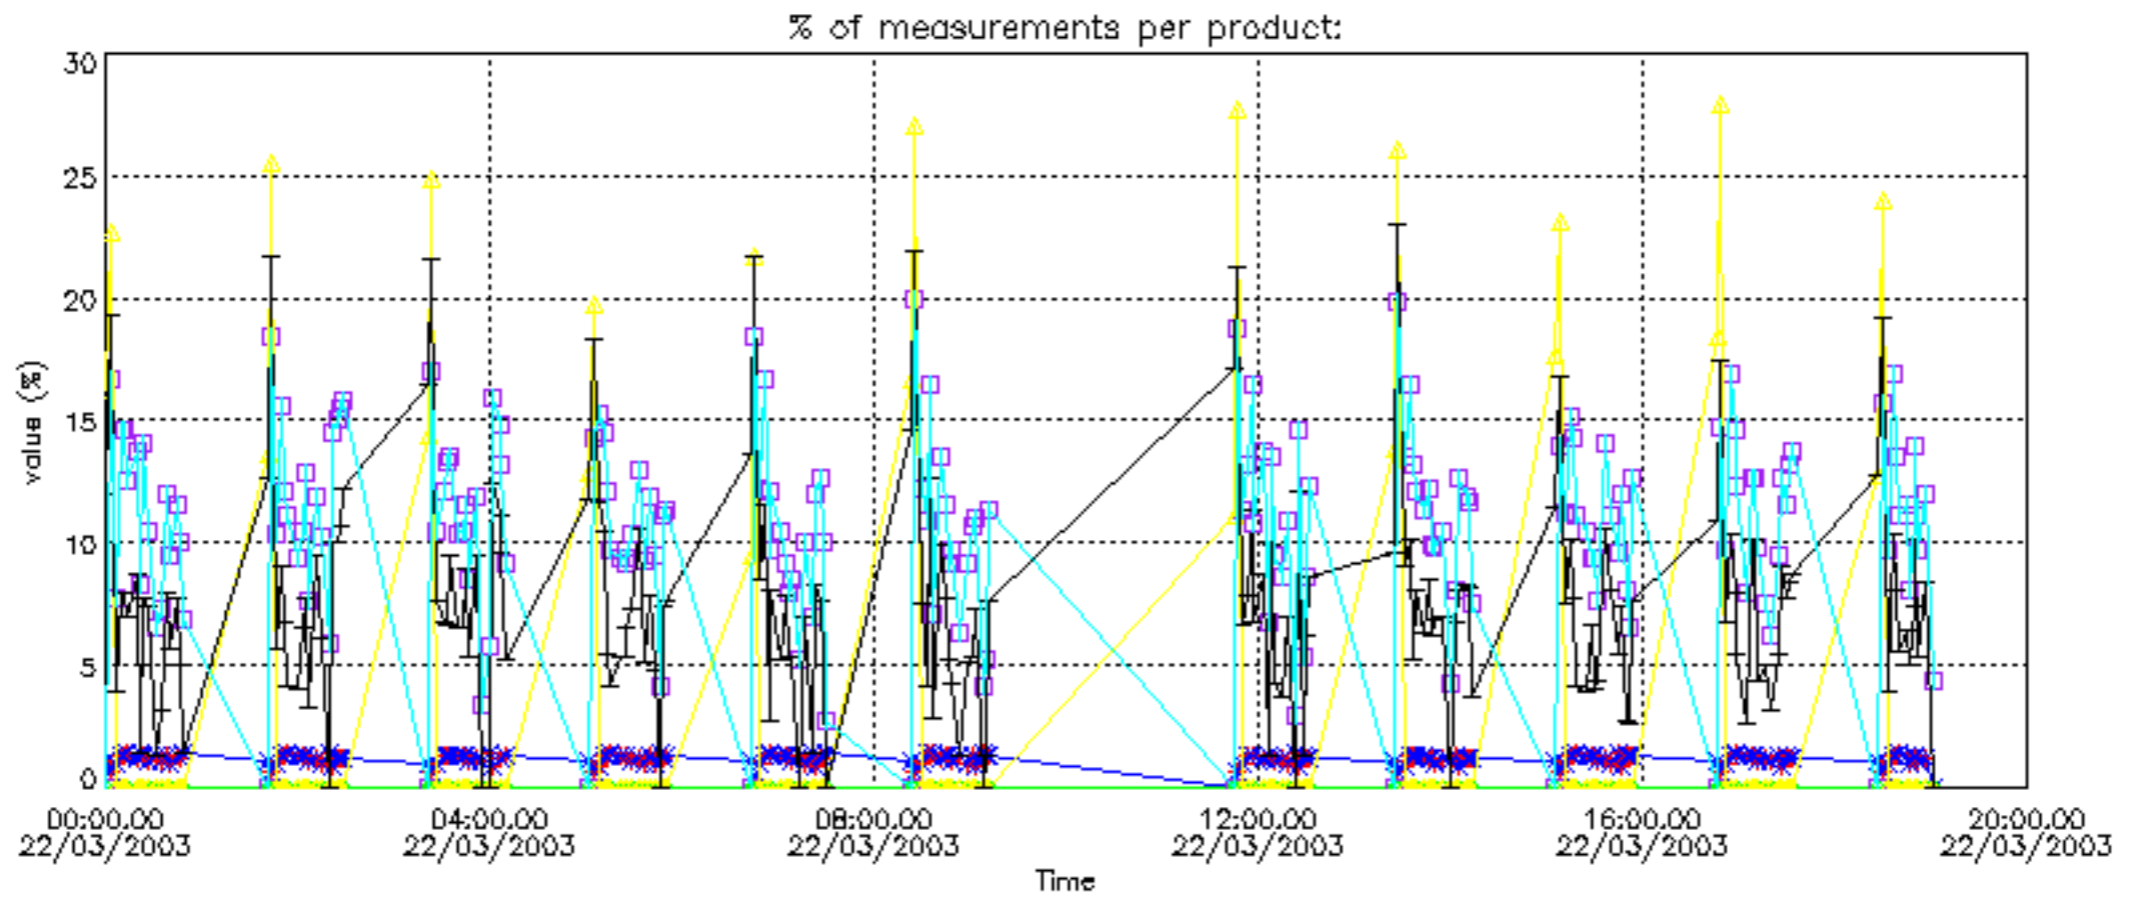

Percentage of cosmic ray hits per profile

Percentage of datation errors per profile