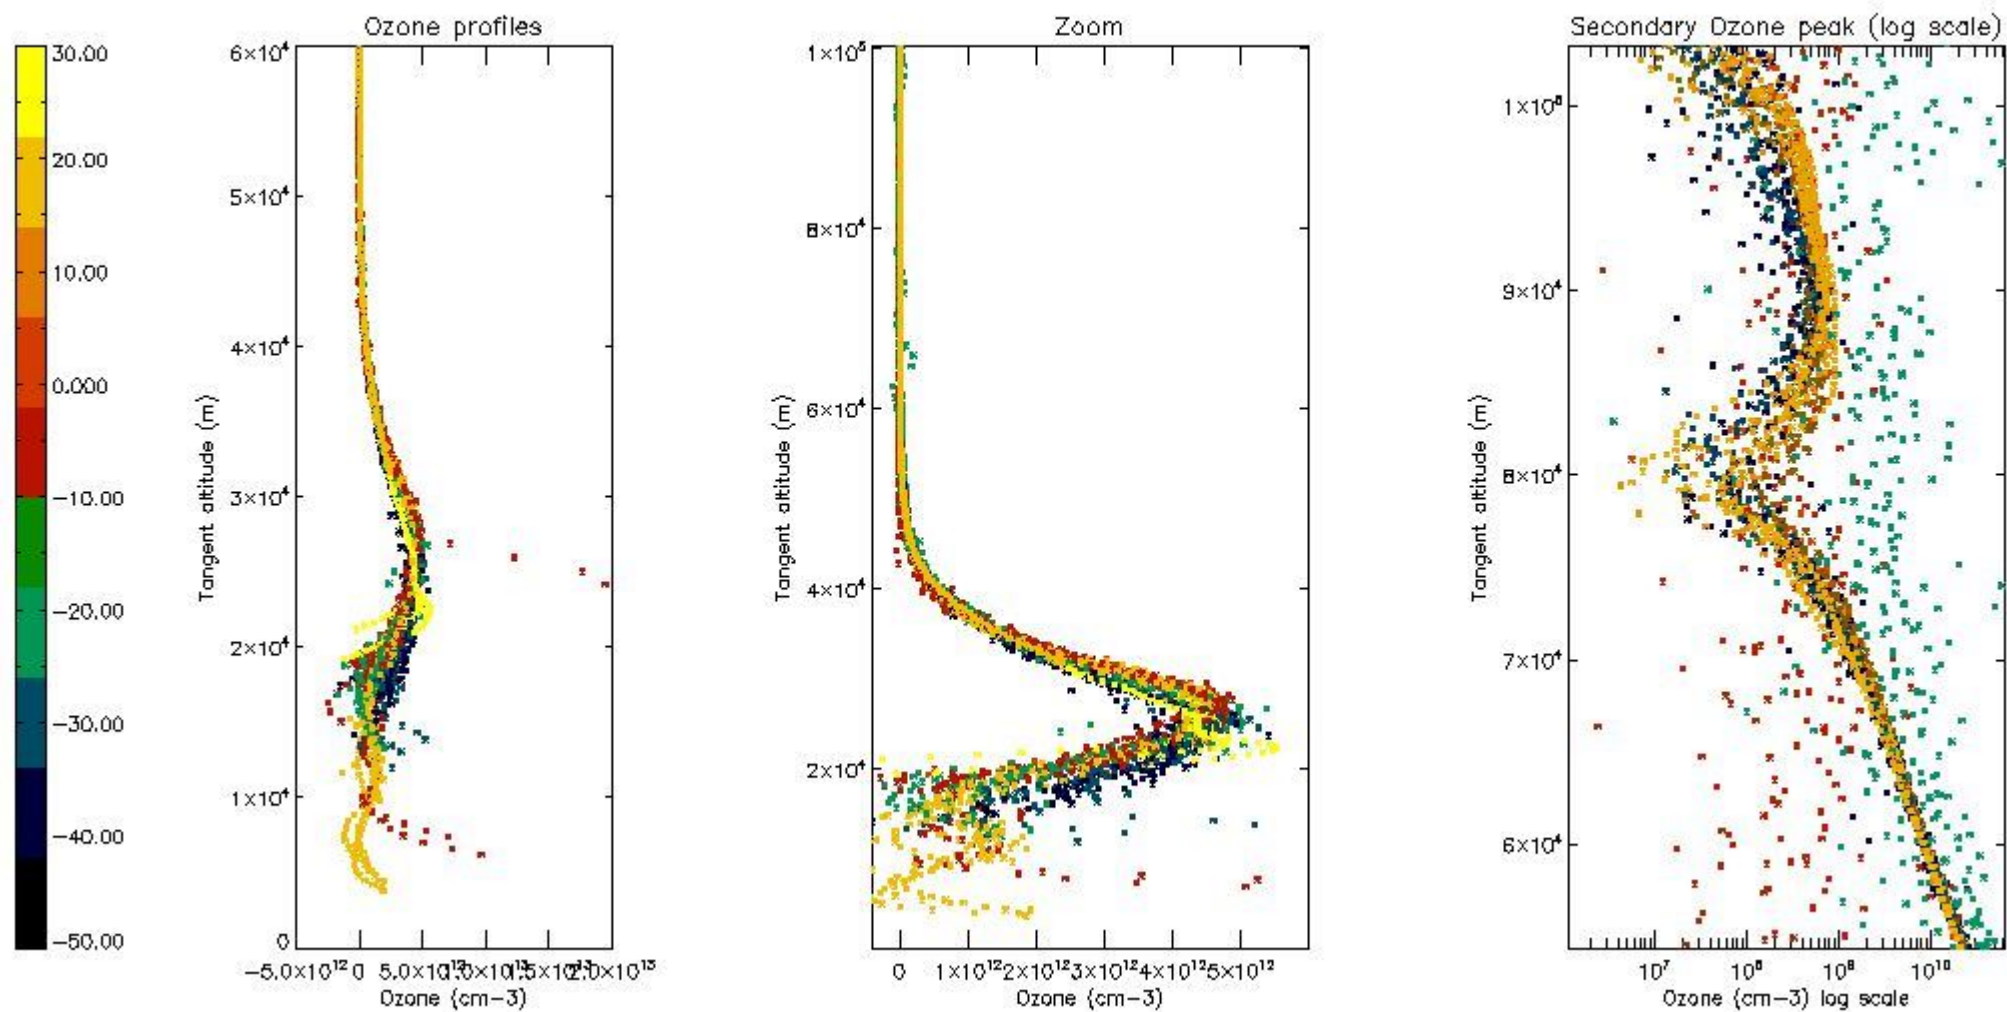

STD < 10	13
STD < 5	9

5.2 Plot ozone profiles for all STD (dark without errors)

The colorbar represents the latitude.

5.3 Plot ozone profiles where STD < 20% (dark without errors)

The colorbar represents the latitude.