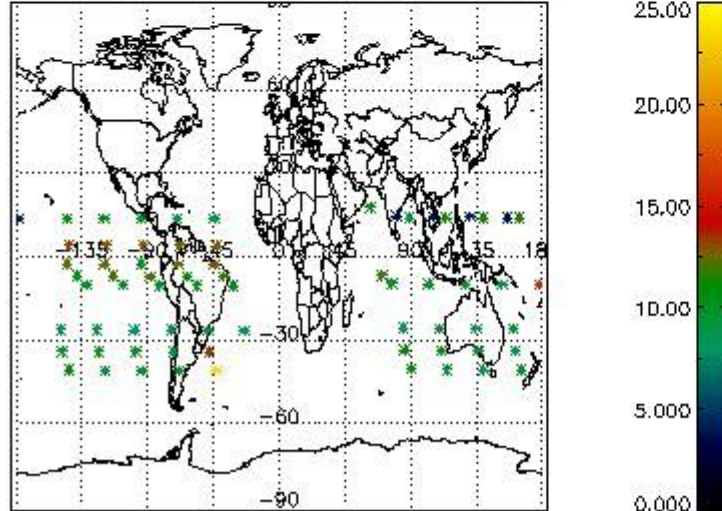

#### 3.1 Plot quality information per product (time dependant)

3.2 Plot quality information per product (world map)

Percentage of flagged data per O3 profile

Percentage of flagged data per H2O profile

Percentage of flagged data per NO2 profile