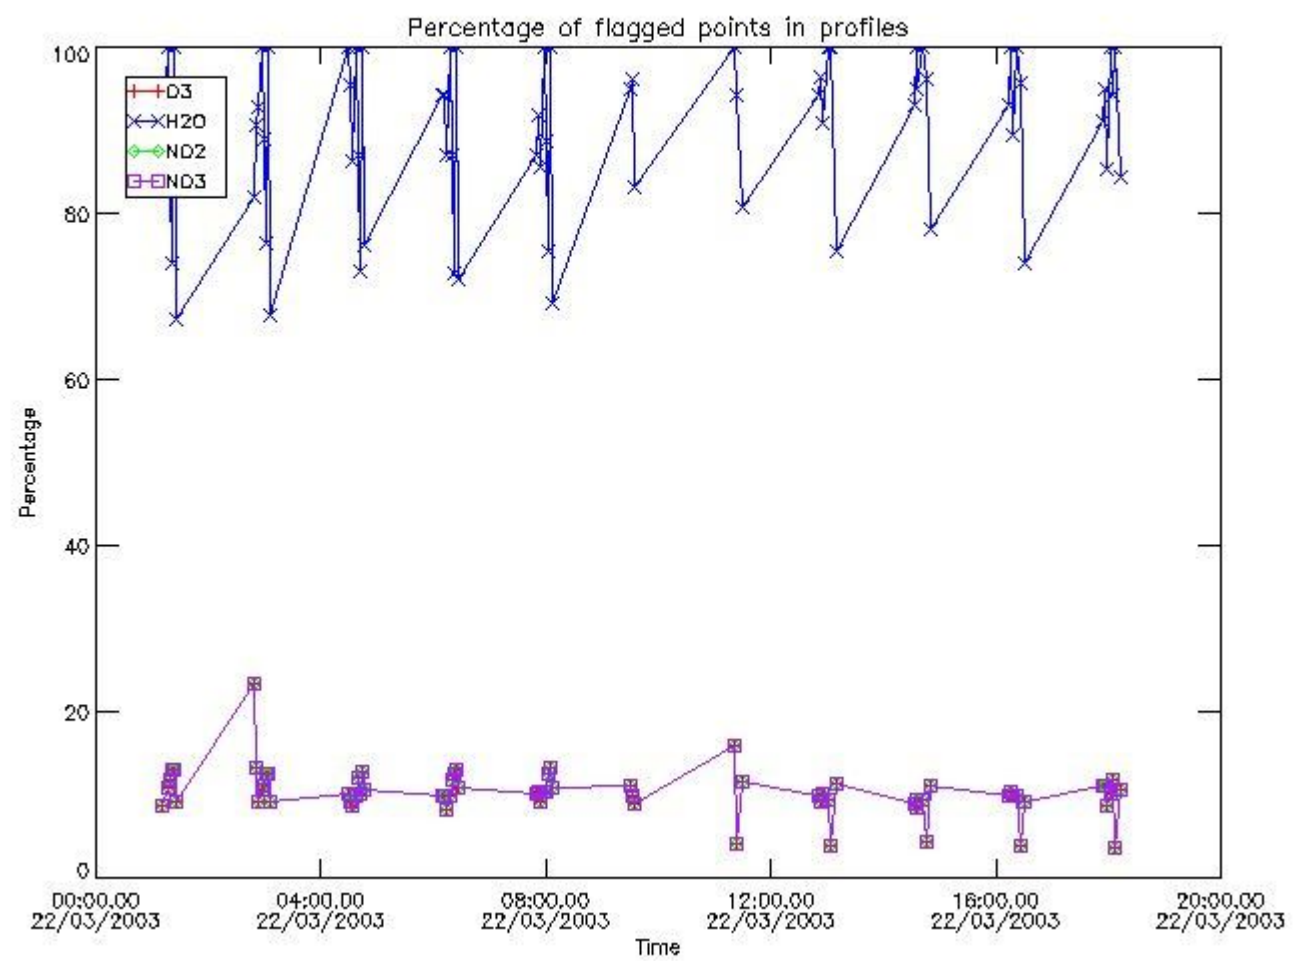

3. Quality information per product

In this section it is plotted some information contained in the Quality Summary data set of the level 2 products. Only products in dark limb conditions and without errors (error flag in the MPH set to "0") are used.

3.1 Plot quality information per product (time dependant)

3.2 Plot quality information per product (world map)