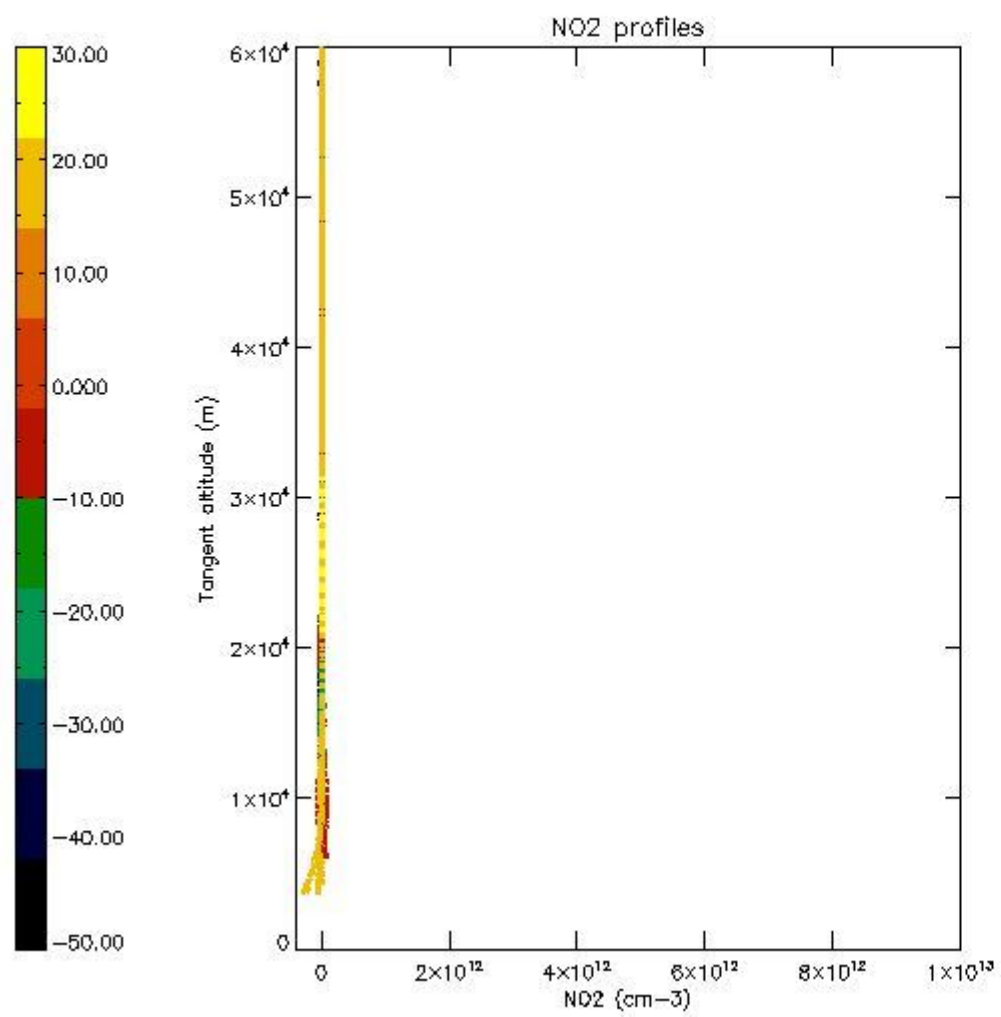

5.7 Plot NO3 profiles for all STD (dark without errors)

The colorbar represents the latitude.