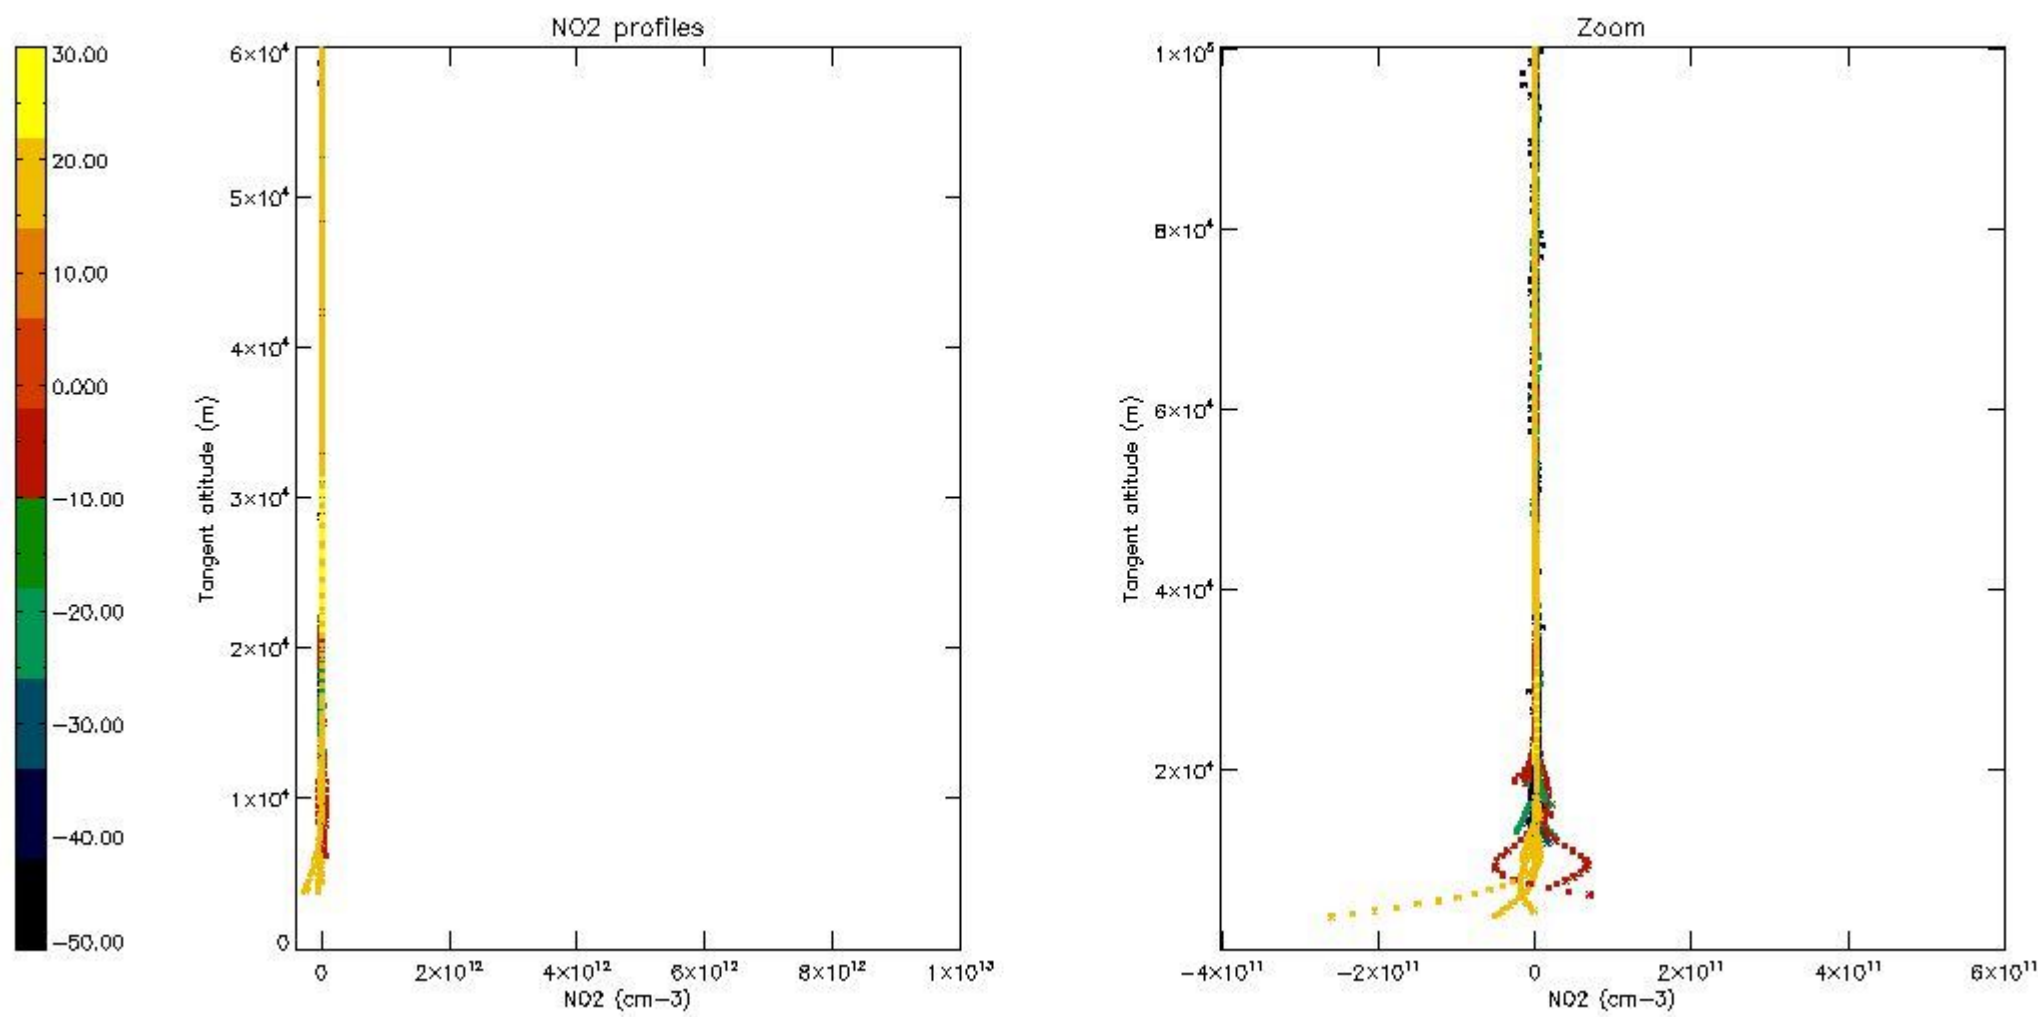

5.7 Plot NO3 profiles for all STD (dark without errors)

The colorbar represents the latitude.