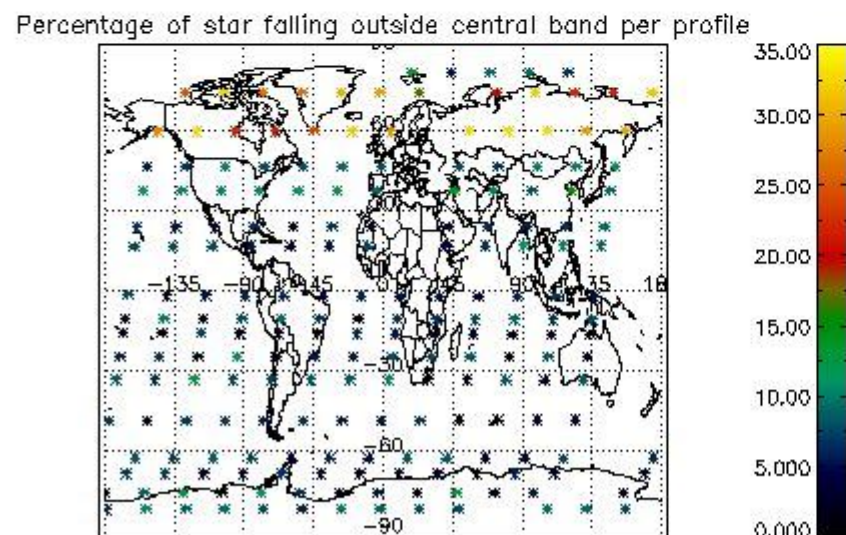

4.1 Plot quality information per product (time dependant) coming from level 1b processing

4.1.1 Plot level 1 quality information per product (time dependant): ENVISAT ASCENDING passes

4.1.2 Plot level 1 quality information per product (time dependant): ENVI SAT DESCENDING passes

4.2 Plot quality information per product coming from level 1b processing (world map)

4.2.1 Plot level 1 quality information per product (world map): ENVISAT ASCENDING passes

4.2.2 Plot level 1 quality information per product (world map): ENVISAT DESCENDING passes