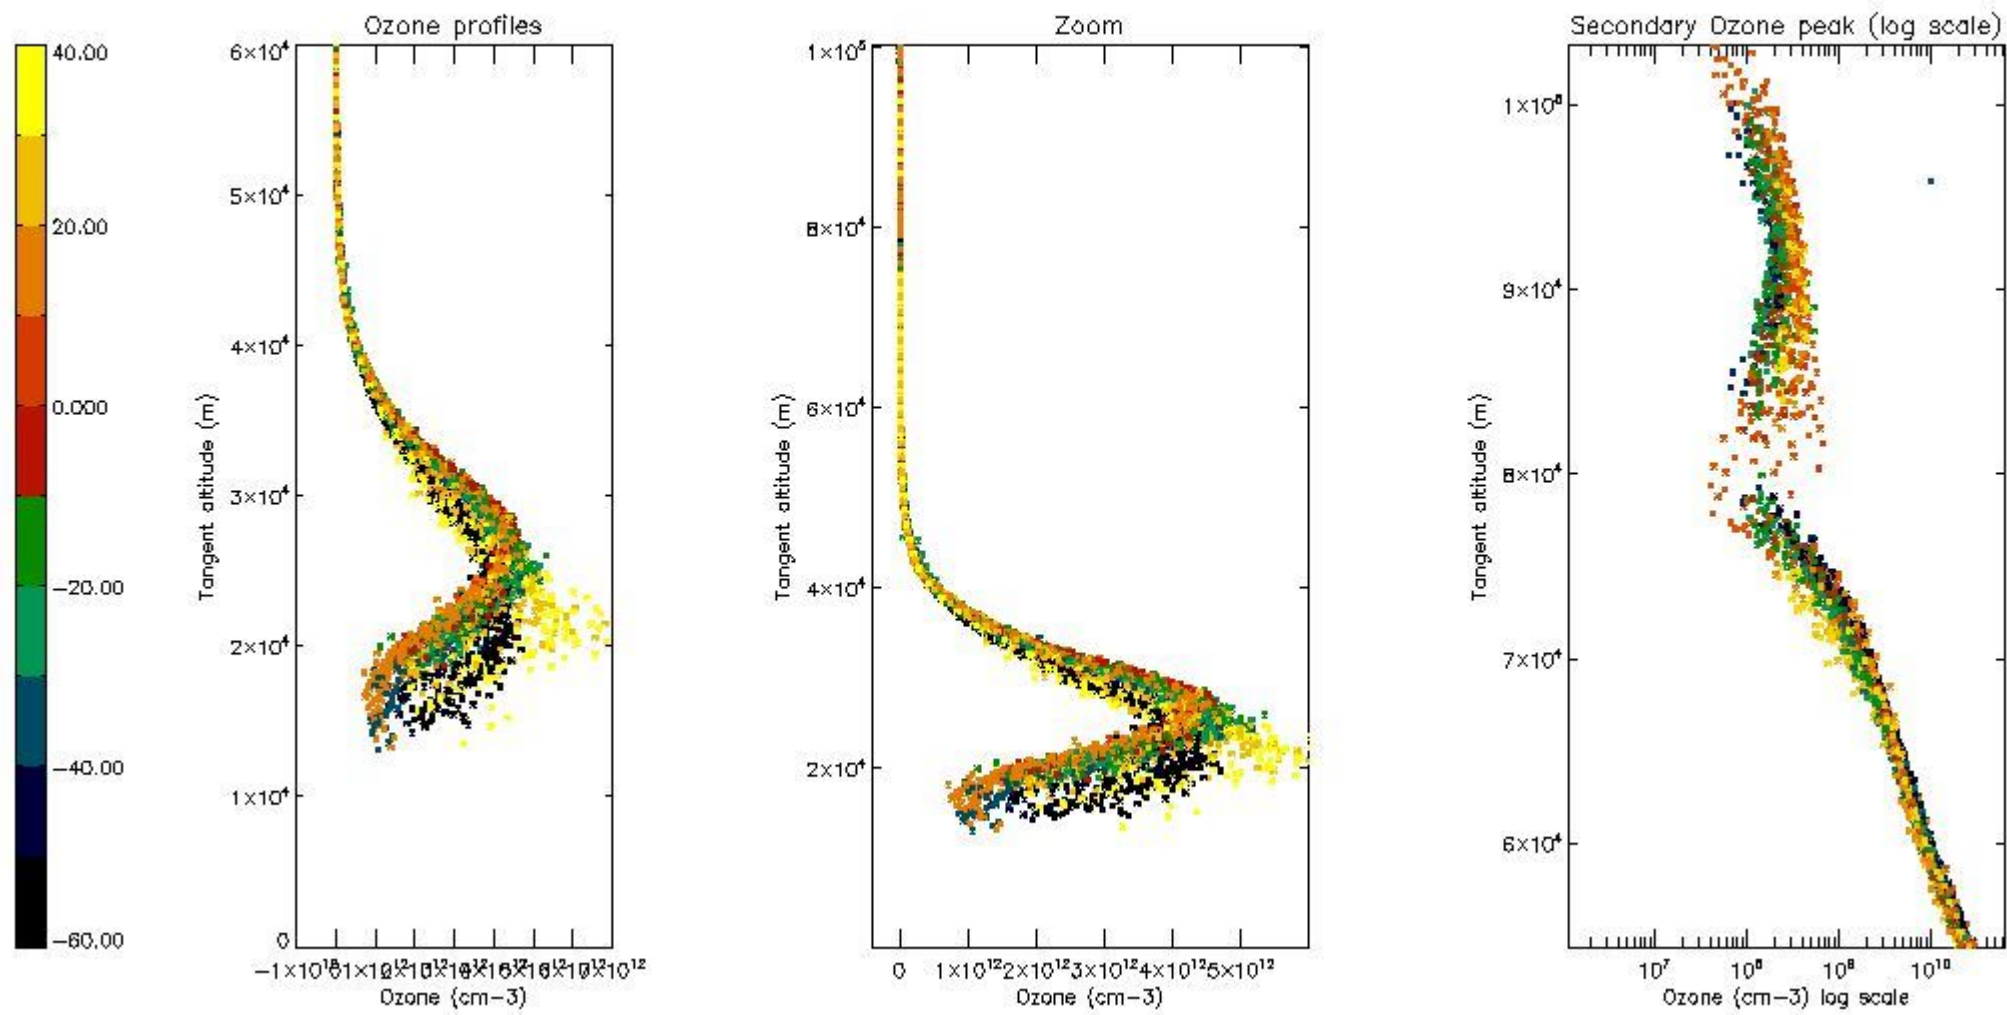

So, the table below shows the percentage of dark limb and valid observations for each criteria with respect to the overall valid daily observations.

| Criteria | % of total production |
|----------|-----------------------|
| All STD | 30 |
| STD < 20 | 17 |

| | |
|----------|----|
| STD < 10 | 14 |
| STD < 5 | 10 |

5.2 Plot ozone profiles for all STD (dark without errors)

The colorbar represents the latitude.

5.3 Plot ozone profiles where STD < 20% (dark without errors)

The colorbar represents the latitude.

5.4 Plot ozone profiles where STD < 10% (dark without errors)

The colorbar represents the latitude.

5.5 Plot ozone profiles where STD < 5% (dark without errors)

The colorbar represents the latitude.