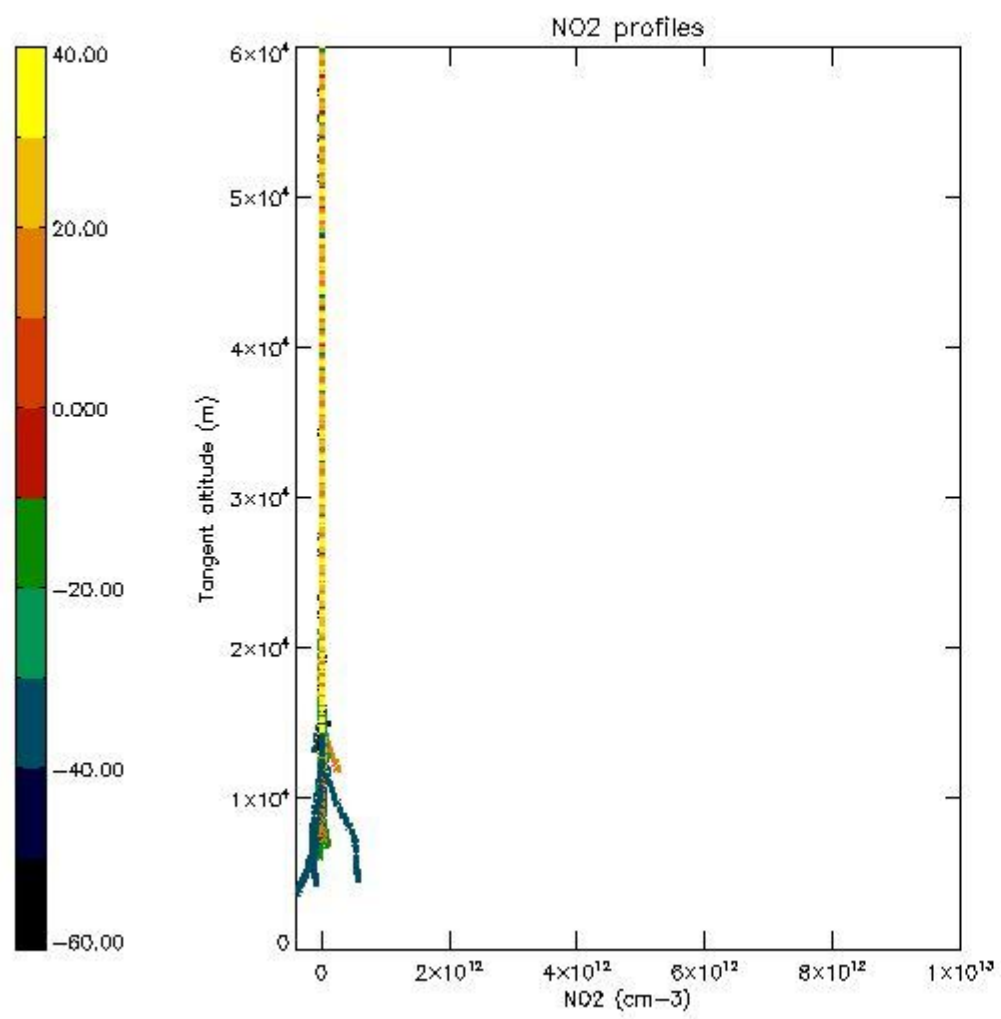

So, the table below shows the percentage of dark limb and valid observations for each criteria with respect to the overall valid daily observations.

| Criteria | % of total production |
|----------|-----------------------|
| All STD | 30 |
| STD < 20 | 17 |

| | |
|----------|----|
| STD < 10 | 14 |
| STD < 5 | 10 |

5.2 Plot ozone profiles for all STD (dark without errors)

The colorbar represents the latitude.

5.3 Plot ozone profiles where STD < 20% (dark without errors)

The colorbar represents the latitude.

5.4 Plot ozone profiles where STD < 10% (dark without errors)

The colorbar represents the latitude.

5.5 Plot ozone profiles where STD < 5% (dark without errors)

The colorbar represents the latitude.

5.6 Plot NO₂ profiles for all STD (dark without errors)

The colorbar represents the latitude.

5.7 Plot NO3 profiles for all STD (dark without errors)

The colorbar represents the latitude.

5.8 Plot H2O profiles for all STD (only for occultations of stars 1,2,3,4,13,14,16,26,63 dark without errors)