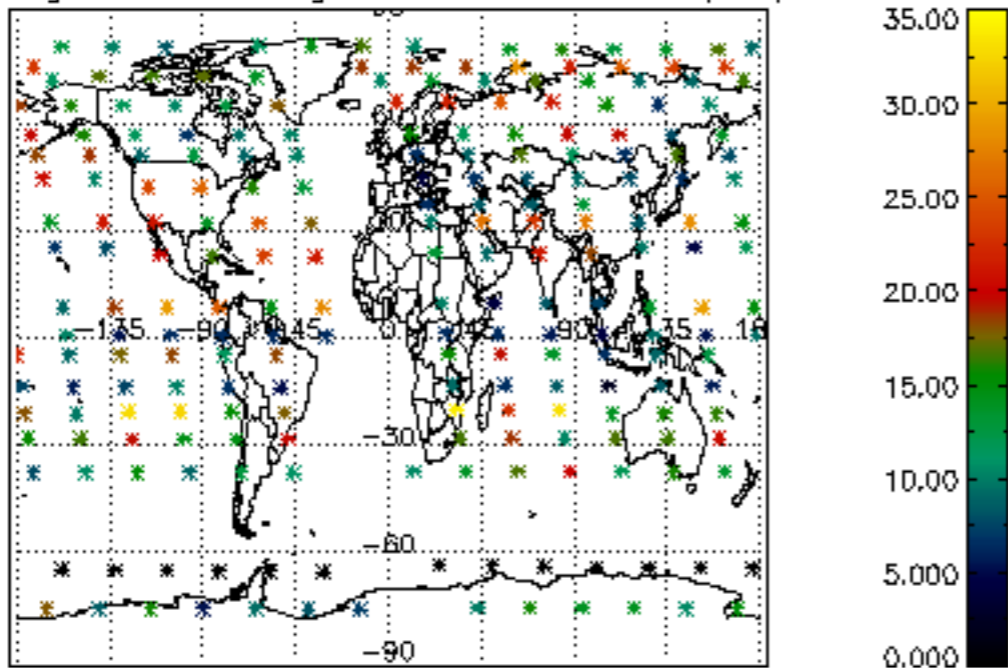

Percentage of flagged data per NO3 profile

Percentage of cosmic ray hits per profile

Percentage of datation errors per profile

Percentage of star falling outside central band per profile

Percentage of saturation errors per profile