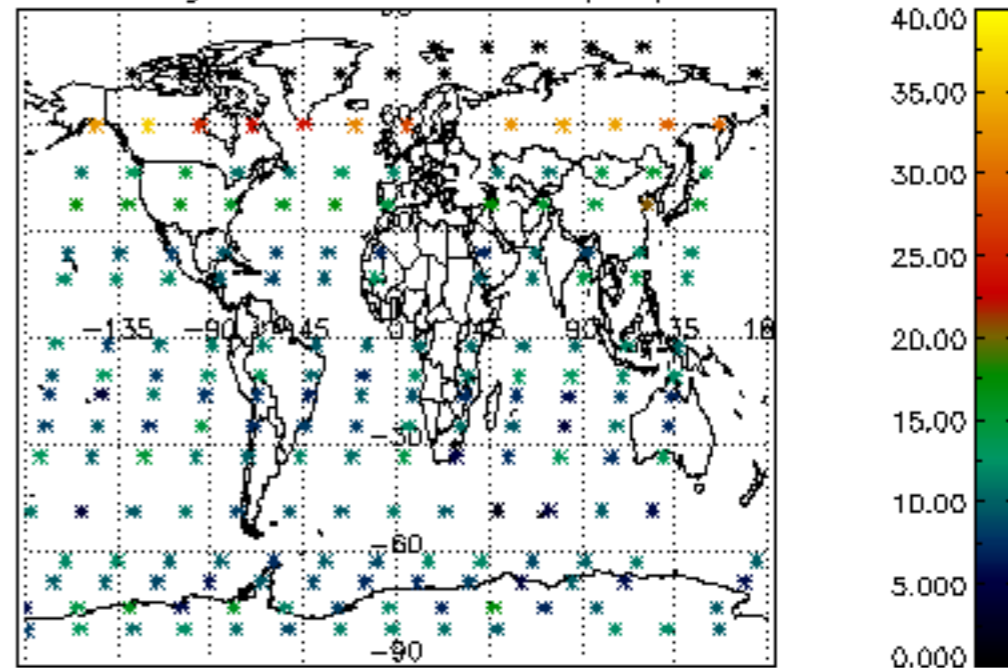

Percentage of saturation errors per profile