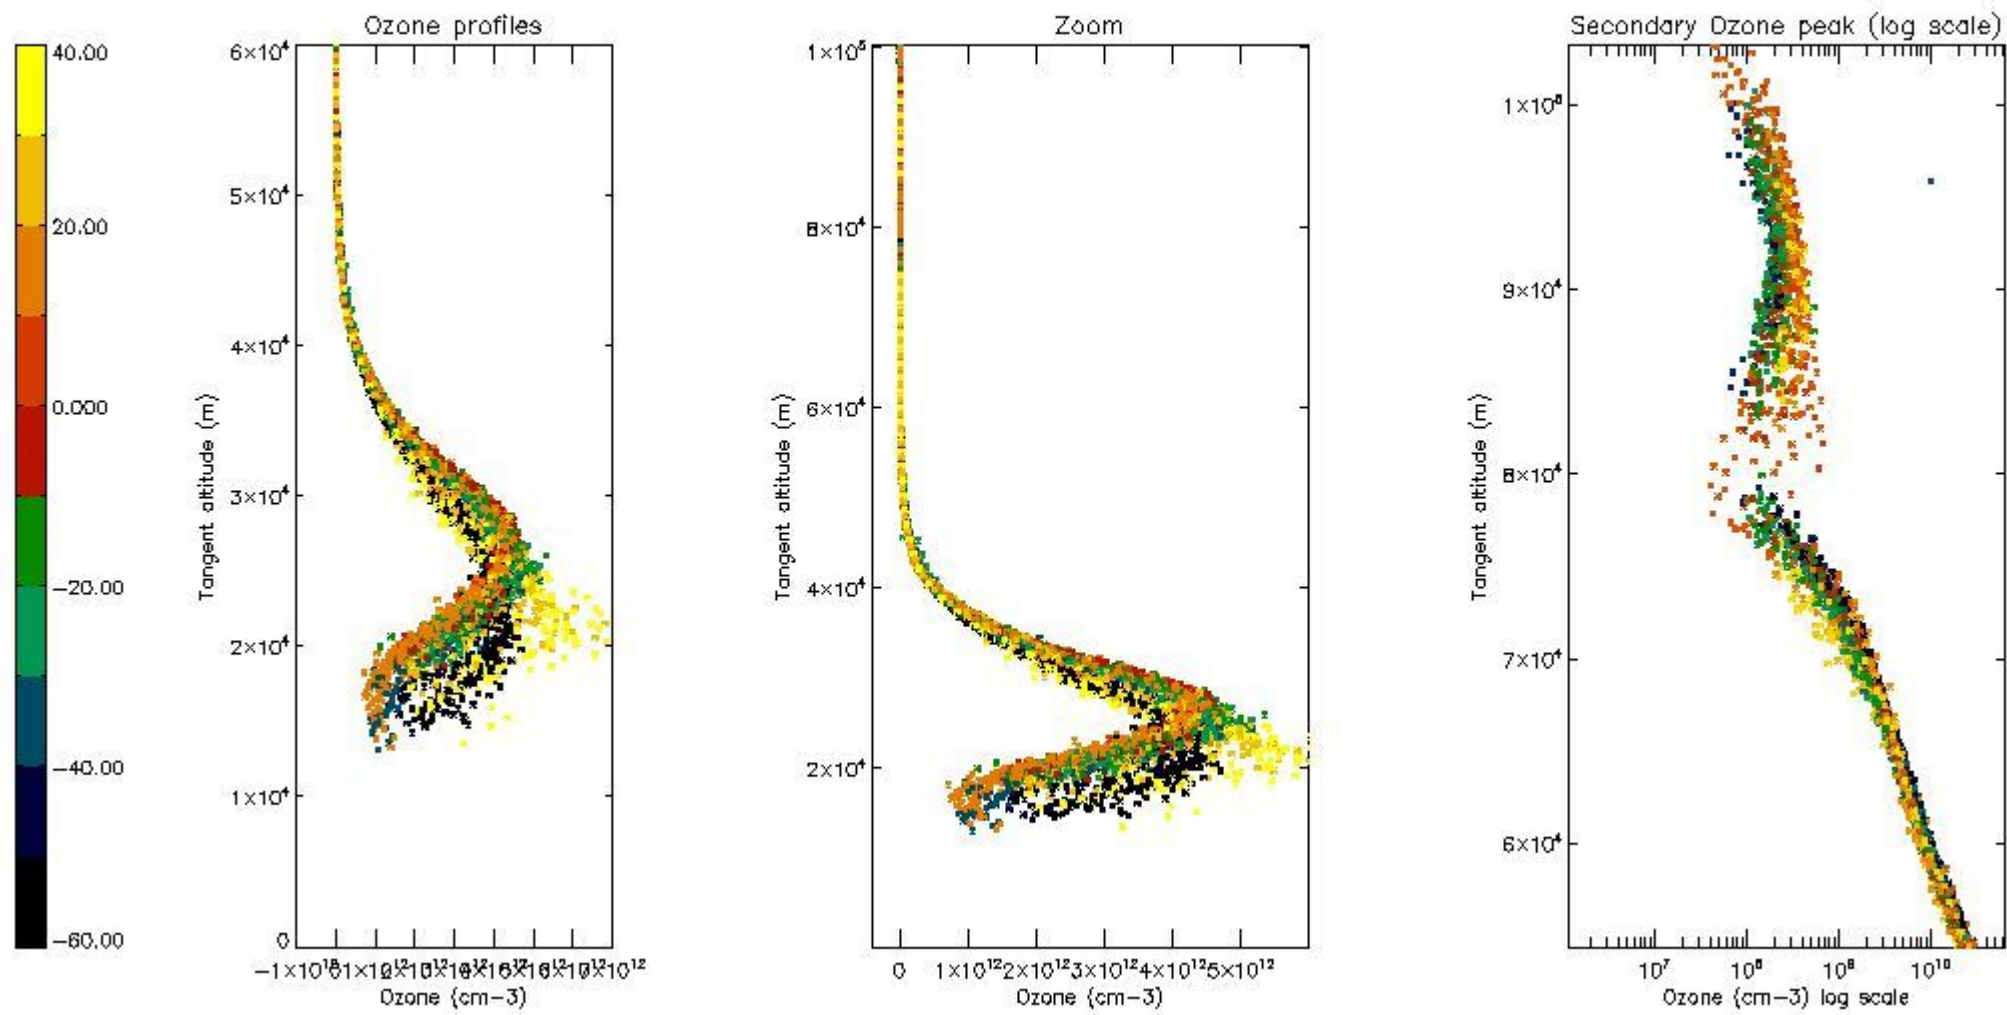

5.4 Plot ozone profiles where STD < 10% (dark without errors)

The colorbar represents the latitude.