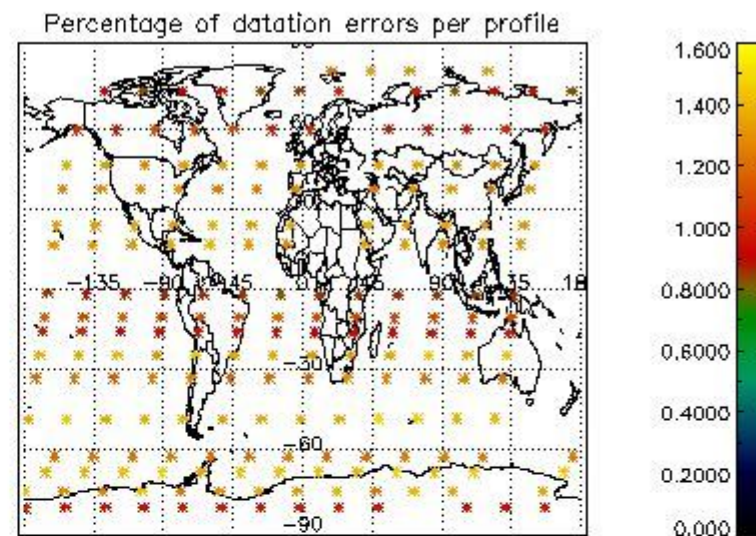

5. Trace gas profiles

5.1 Ozone statistics based on quality of products

The final quality of the products can be "measured" using the STD (Standard Deviation) attached to every point profile. This information is written to the parameter GOM_NL__2P/NL_LOCAL_SPECIES_DENSITY/o3_std of the level 2 products. The table below shows the statistics for given STD ranges.

The statistics are given with respect to the overall valid production:

- Products without fatal errors: GOM_NL__2P/MPH/PRODUCT_ERR=0
- Valid point profile: GOM_NL__2P/NL_LOCAL_SPECIES_DENSITY/pcd(0)=0

The 'Criteria' is applied to valid points of dark limb products:

- Products in dark limb illumination condition: GOM_NL__2P/NL_SUMMARY_QUALITY/obs_ill_cond=0
- Products without fatal errors: GOM_NL__2P/MPH/PRODUCT_ERR=0
- Valid point profile: GOM_NL__2P/NL_LOCAL_SPECIES_DENSITY/pcd(0)=0

So, the table below shows the percentage of dark limb and valid observations for each criteria with respect to the overall valid daily observations.

Criteria	% of total production
All STD	30
STD < 20	17