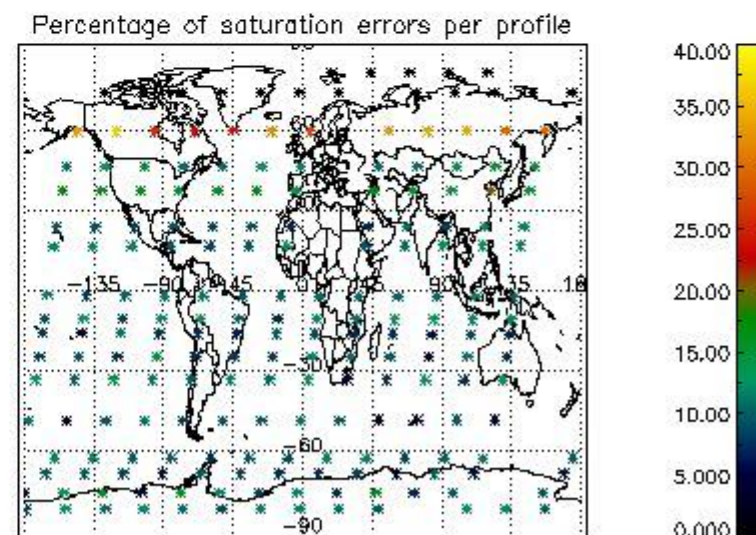

Percentage of flagged data per NO3 profile

4. Level 1 quality information per product

In this section it is plotted some information contained in the Quality Summary data set of the level 2 products that comes from the level 1b processing. Products without errors (error flag in the MPH set to "0") are used.

4.1 Plot quality information per product (time dependant) coming from level 1b processing

4.1.1 Plot level 1 quality information per product (time dependant): ENVISAT ASCENDING passes

4.1.2 Plot level 1 quality information per product (time dependant): ENVI SAT DESCENDING passes

4.2 Plot quality information per product coming from level 1b processing (world map)

4.2.1 Plot level 1 quality information per product (world map): ENVISAT ASCENDING passes

4.2.2 Plot level 1 quality information per product (world map): ENVISAT DESCENDING passes