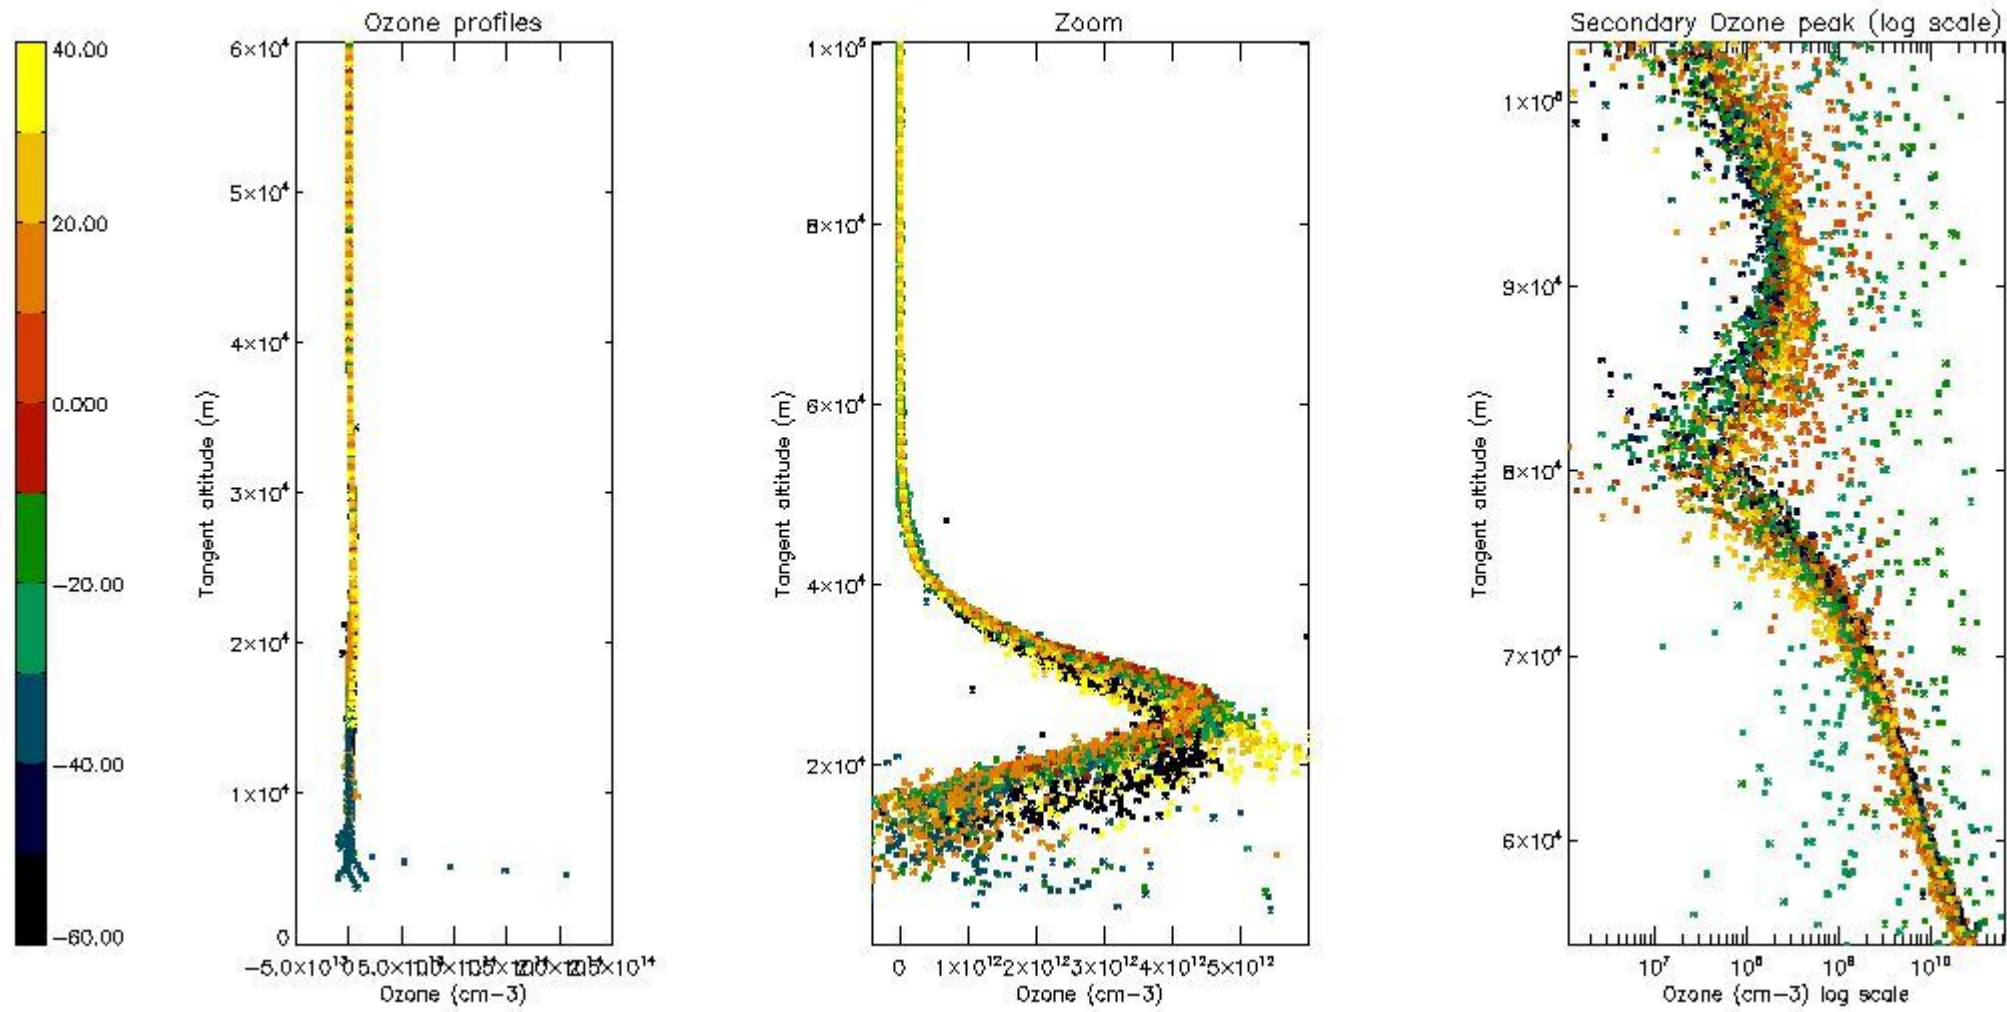

STD < 10	14
STD < 5	10

5.2 Plot ozone profiles for all STD (dark without errors)

The colorbar represents the latitude.

5.3 Plot ozone profiles where STD < 20% (dark without errors)

The colorbar represents the latitude.