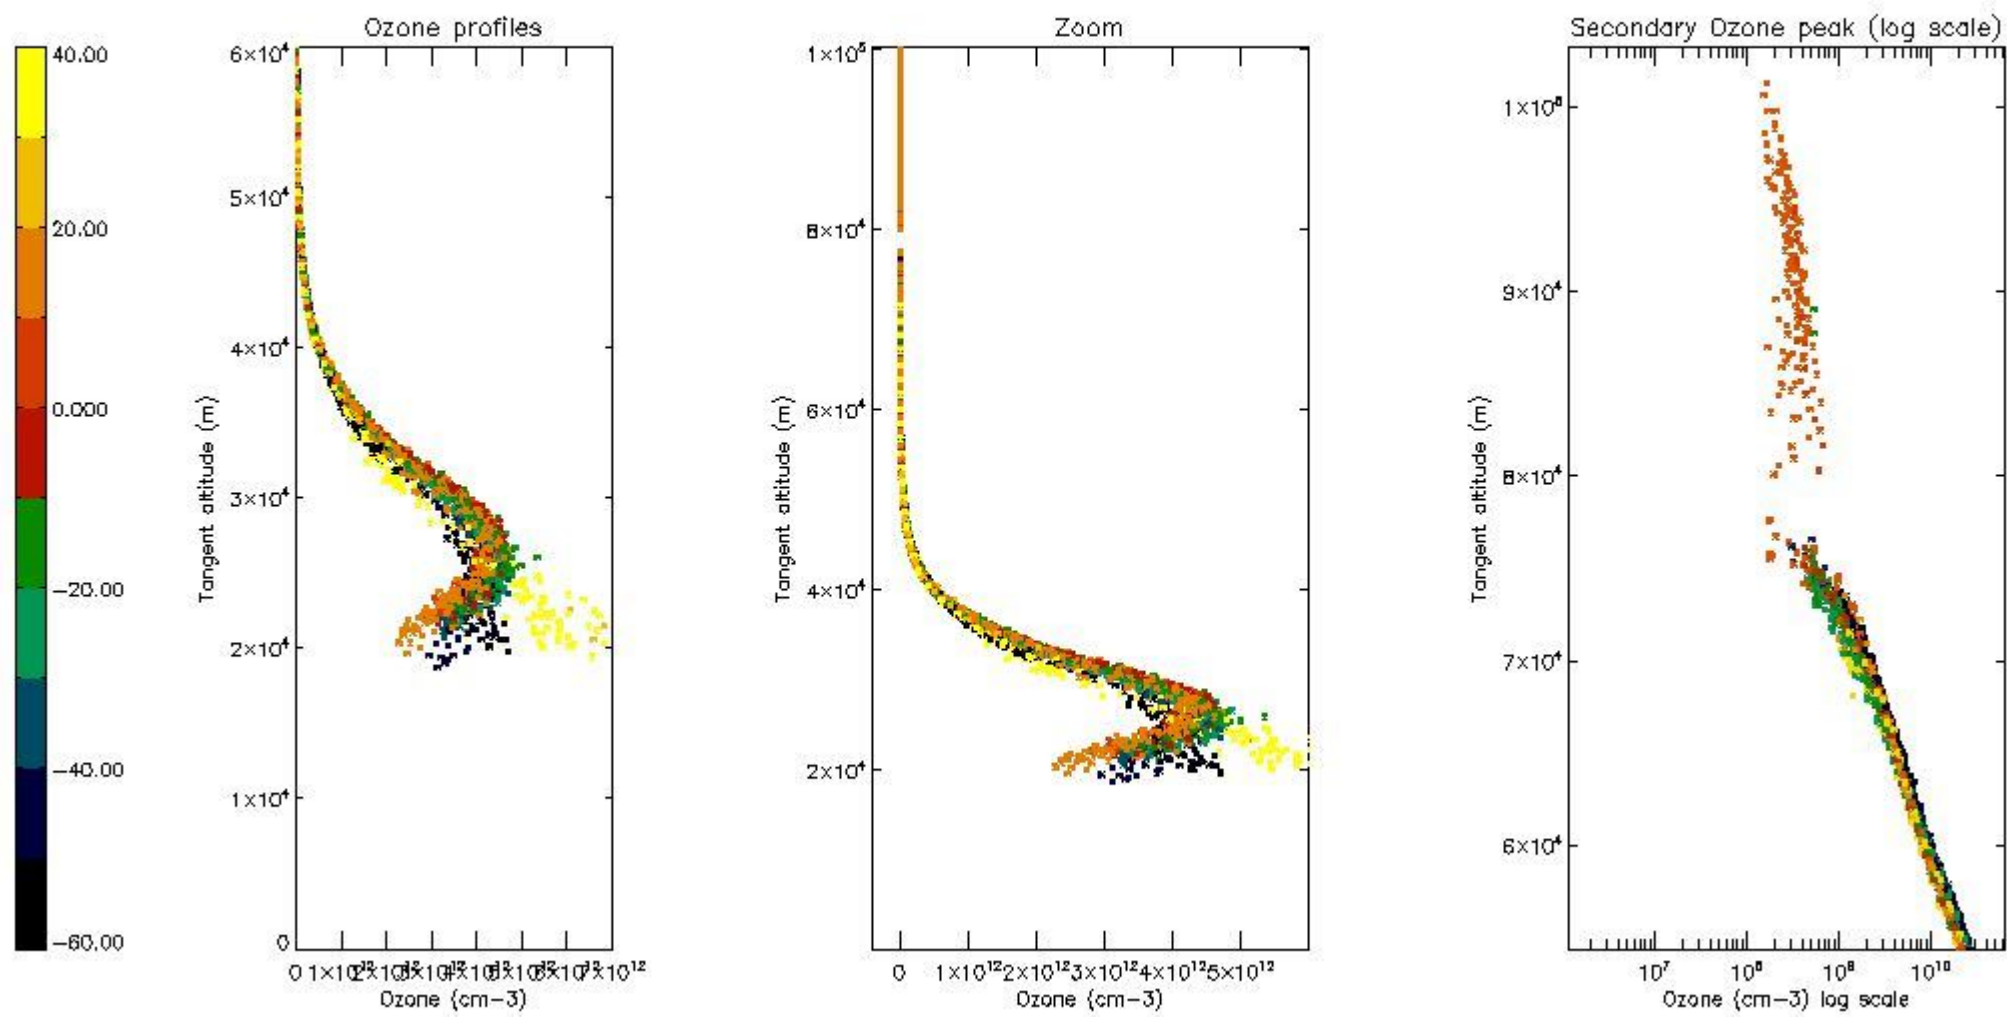

| | |
|----------|----|
| STD < 10 | 14 |
| STD < 5 | 10 |

5.2 Plot ozone profiles for all STD (dark without errors)

The colorbar represents the latitude.

5.3 Plot ozone profiles where STD < 20% (dark without errors)

The colorbar represents the latitude.

5.4 Plot ozone profiles where STD < 10% (dark without errors)

The colorbar represents the latitude.

5.5 Plot ozone profiles where STD < 5% (dark without errors)

The colorbar represents the latitude.

5.6 Plot NO₂ profiles for all STD (dark without errors)

The colorbar represents the latitude.

5.7 Plot NO3 profiles for all STD (dark without errors)

The colorbar represents the latitude.

5.8 Plot H2O profiles for all STD (only for occultations of stars 1,2,3,4,13,14,16,26,63 dark without errors)