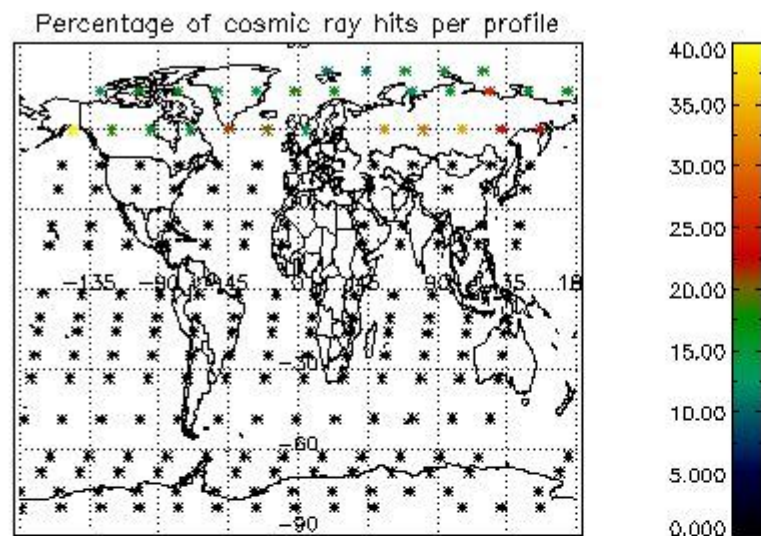

4.2.2 Plot level 1 quality information per product (world map): ENVISAT DESCENDING passes

5. Trace gas profiles

5.1 Ozone statistics based on quality of products

The final quality of the products can be "measured" using the STD (Standard Deviation) attached to every point profile. This information is written to the parameter GOM_NL__2P/NL_LOCAL_SPECIES_DENSITY/o3_std of the level 2 products. The table below shows the statistics for given STD ranges.

The statistics are given with respect to the overall valid production:

- Products without fatal errors: GOM_NL__2P/MPH/PRODUCT_ERR=0
- Valid point profile: GOM_NL__2P/NL_LOCAL_SPECIES_DENSITY/pcd(0)=0

The 'Criteria' is applied to valid points of dark limb products:

- Products in dark limb illumination condition: GOM_NL__2P/NL_SUMMARY_QUALITY/obs_ill_cond=0
- Products without fatal errors: GOM_NL__2P/MPH/PRODUCT_ERR=0
- Valid point profile: GOM_NL__2P/NL_LOCAL_SPECIES_DENSITY/pcd(0)=0

So, the table below shows the percentage of dark limb and valid observations for each criteria with respect to the overall valid daily observations.

Criteria	% of total production
All STD	30
STD < 20	17