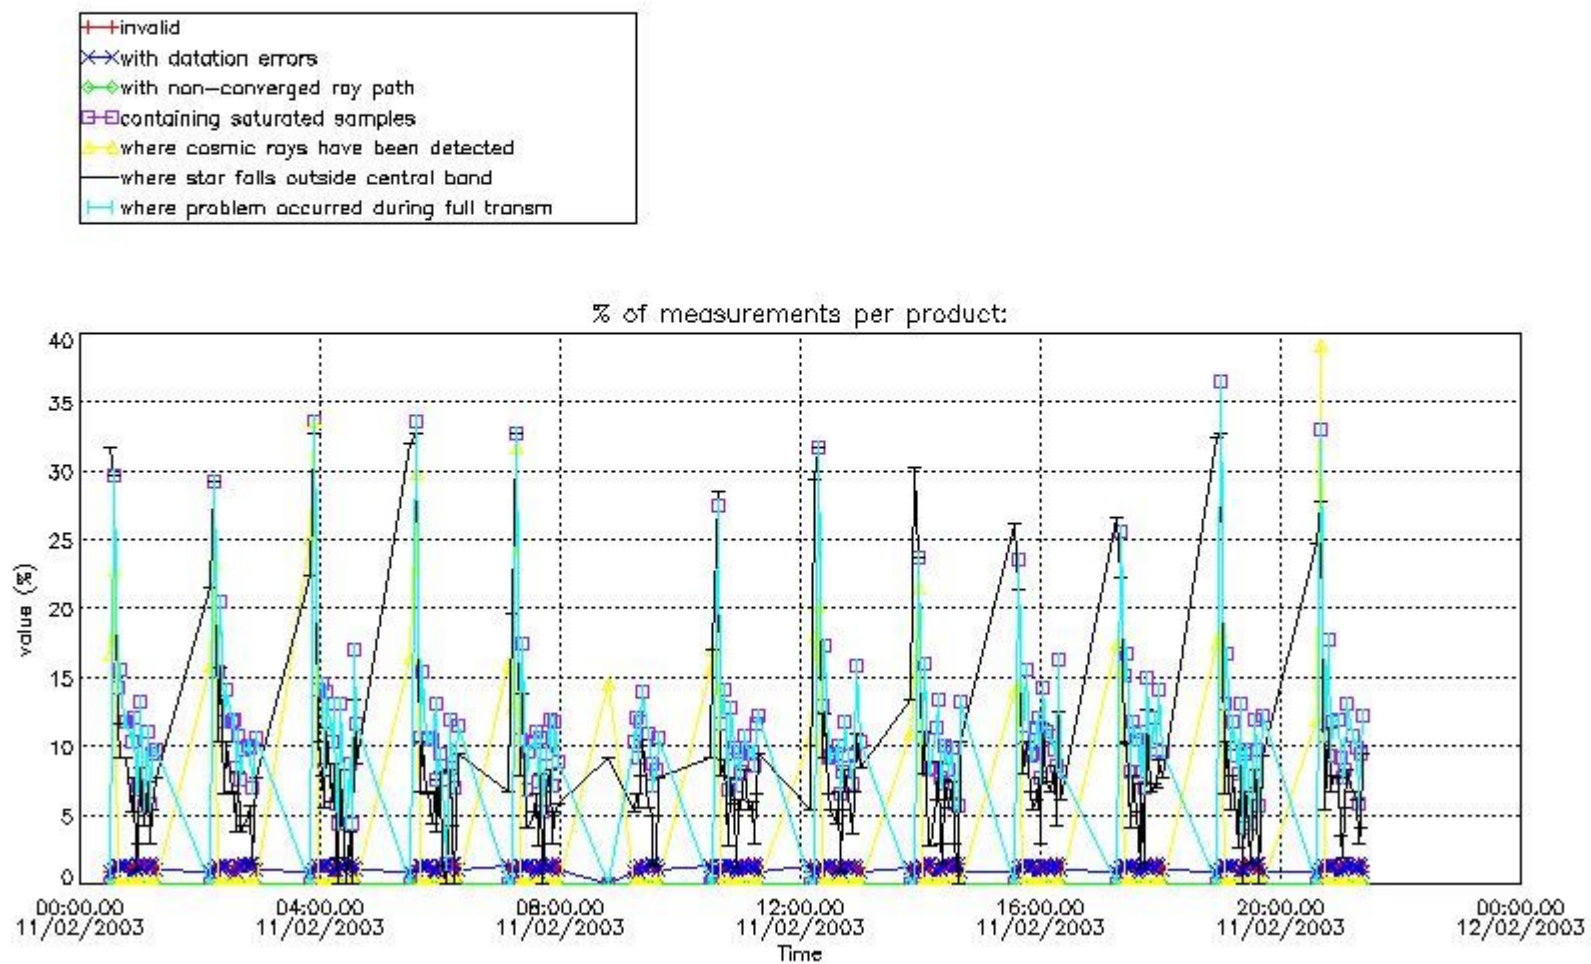

4.2 Plot quality information per product coming from level 1b processing (world map)

4.2.1 Plot level 1 quality information per product (world map): ENVISAT ASCENDING passes