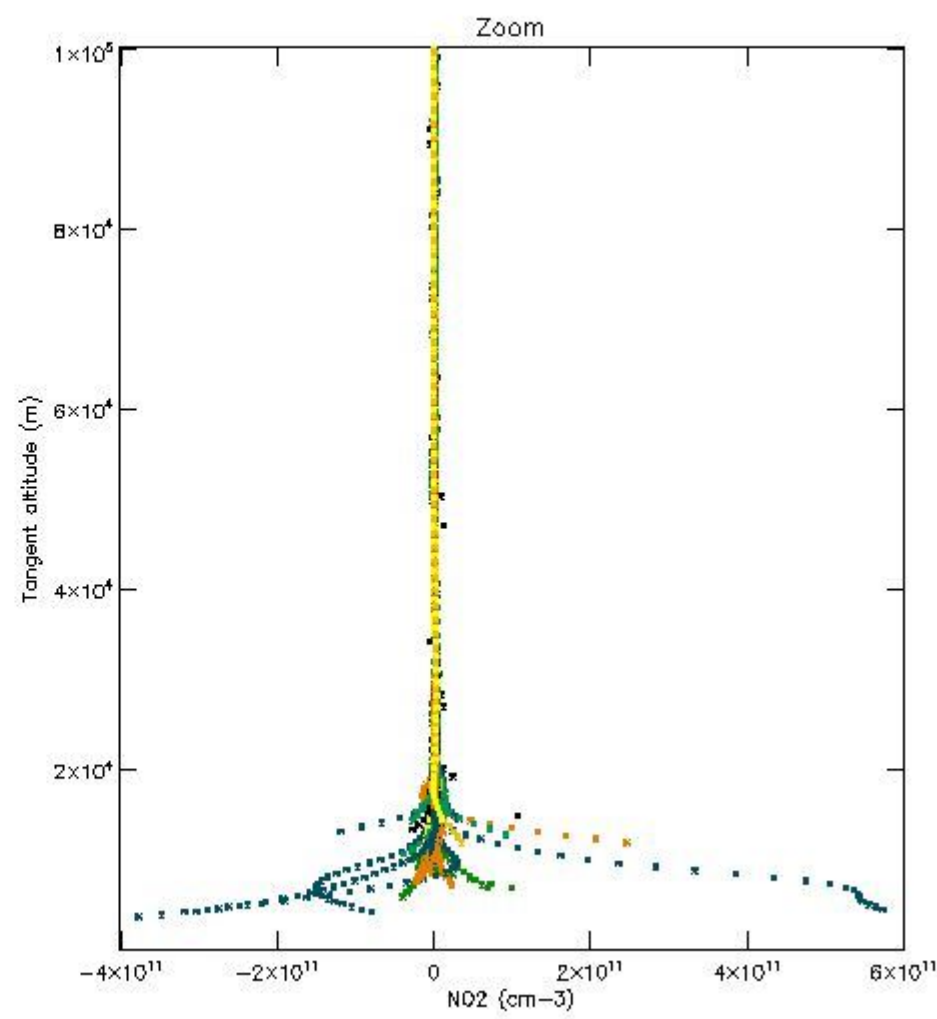

| | |
|----------|----|
| STD < 10 | 14 |
| STD < 5 | 10 |

5.2 Plot ozone profiles for all STD (dark without errors)

The colorbar represents the latitude.

5.3 Plot ozone profiles where STD < 20% (dark without errors)

The colorbar represents the latitude.

5.4 Plot ozone profiles where STD < 10% (dark without errors)

The colorbar represents the latitude.

5.5 Plot ozone profiles where STD < 5% (dark without errors)

The colorbar represents the latitude.

5.6 Plot NO₂ profiles for all STD (dark without errors)

The colorbar represents the latitude.

5.7 Plot NO3 profiles for all STD (dark without errors)

The colorbar represents the latitude.

5.8 Plot H2O profiles for all STD (only for occultations of stars 1,2,3,4,13,14,16,26,63 dark without errors)