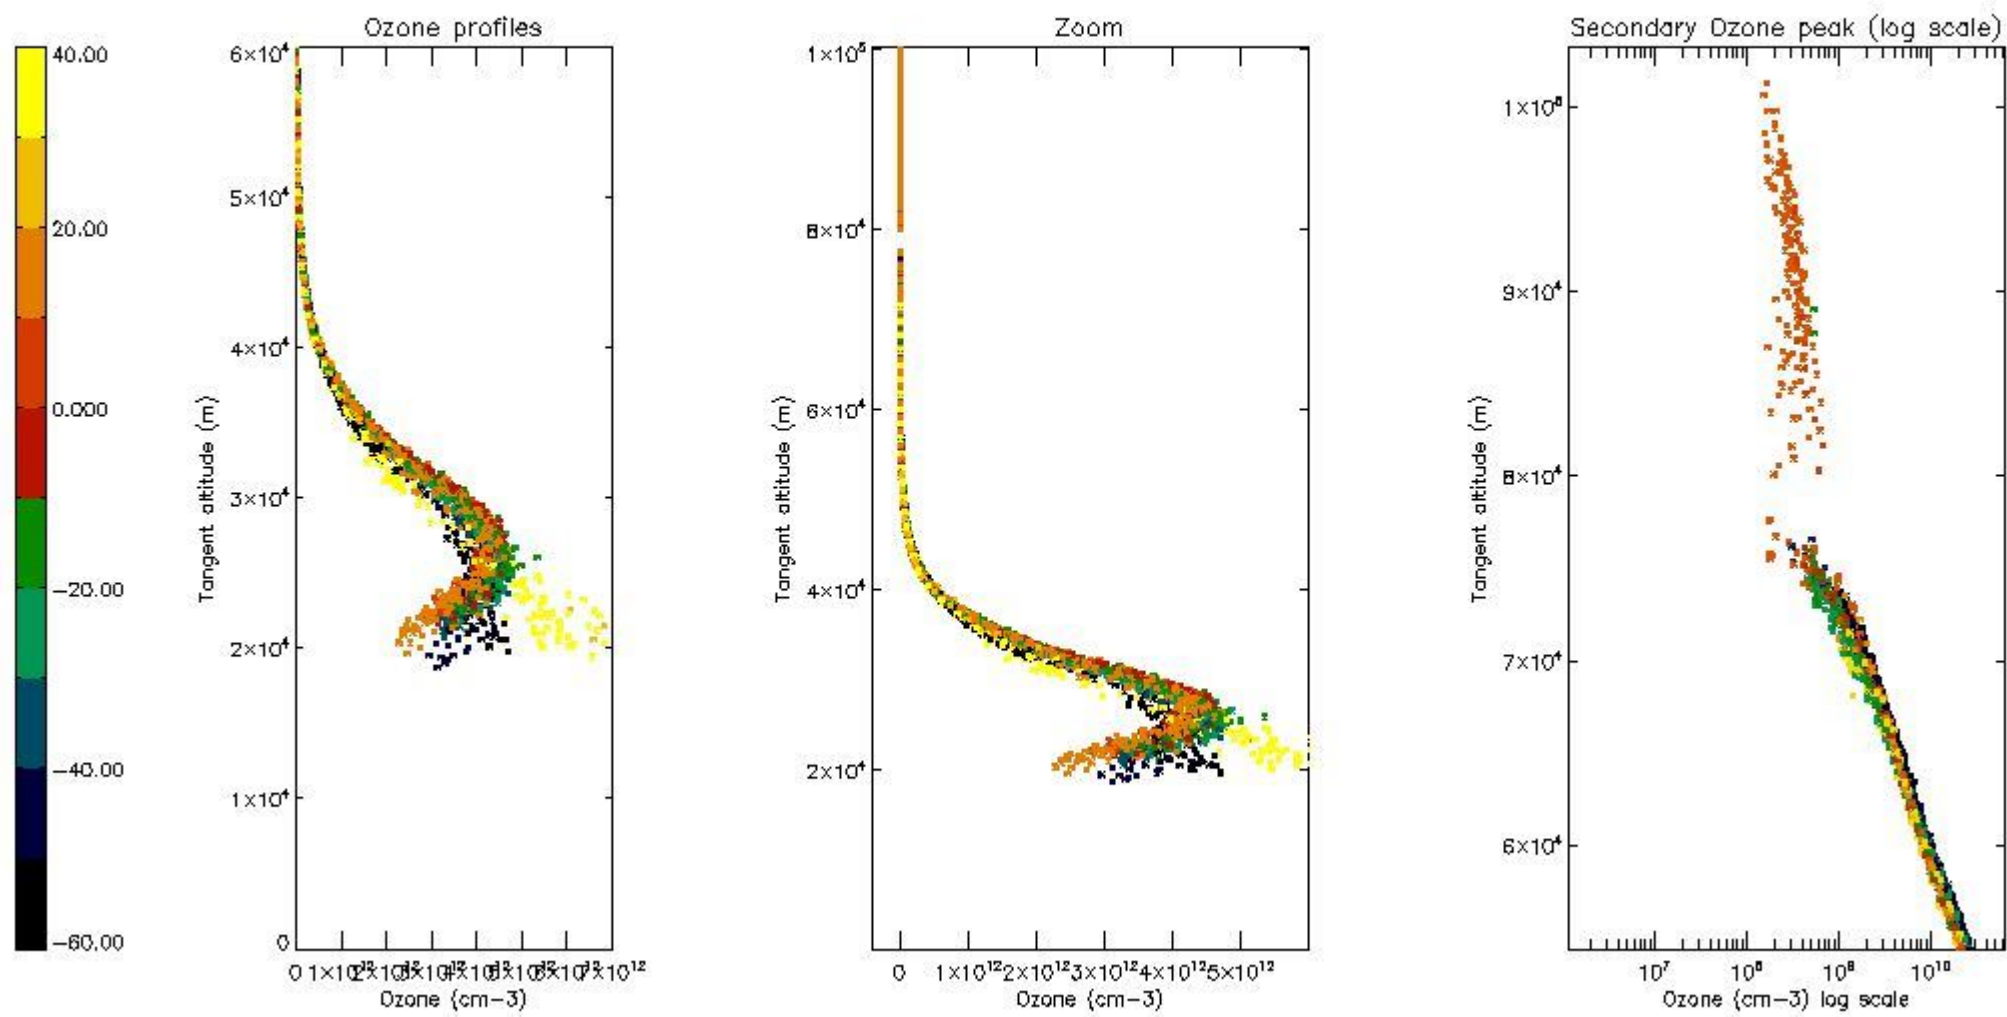

The colorbar represents the latitude.

5.4 Plot ozone profiles where STD < 10% (dark without errors)

The colorbar represents the latitude.

5.5 Plot ozone profiles where STD < 5% (dark without errors)

The colorbar represents the latitude.