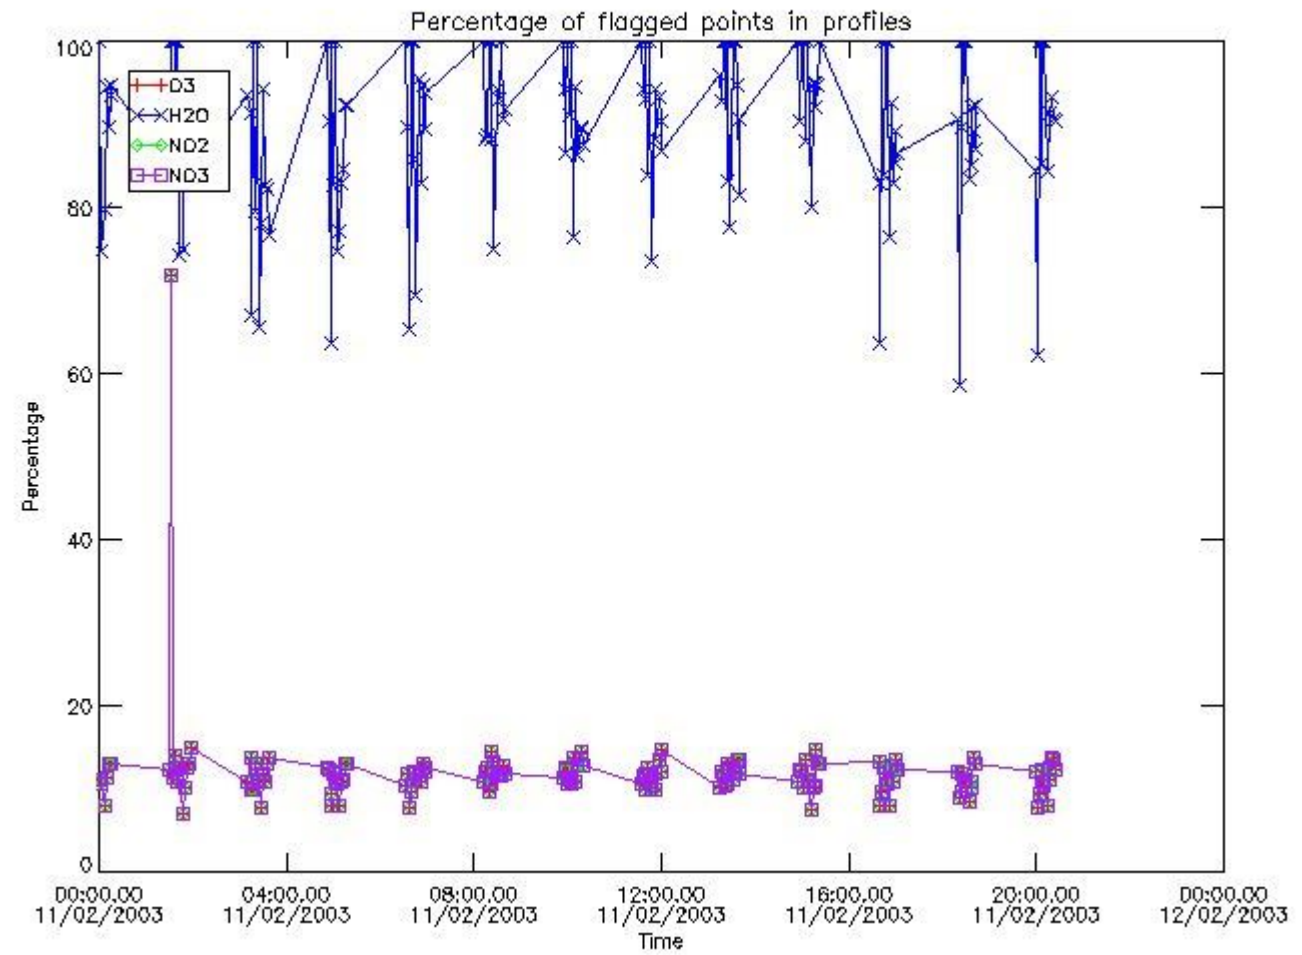

3. Quality information per product

In this section it is plotted some information contained in the Quality Summary data set of the level 2 products. Only products in dark limb conditions and without errors (error flag in the MPH set to "0") are used.

3.1 Plot quality information per product (time dependant)

Percentage of flagged data per O3 profile

Percentage of flagged data per H2O profile