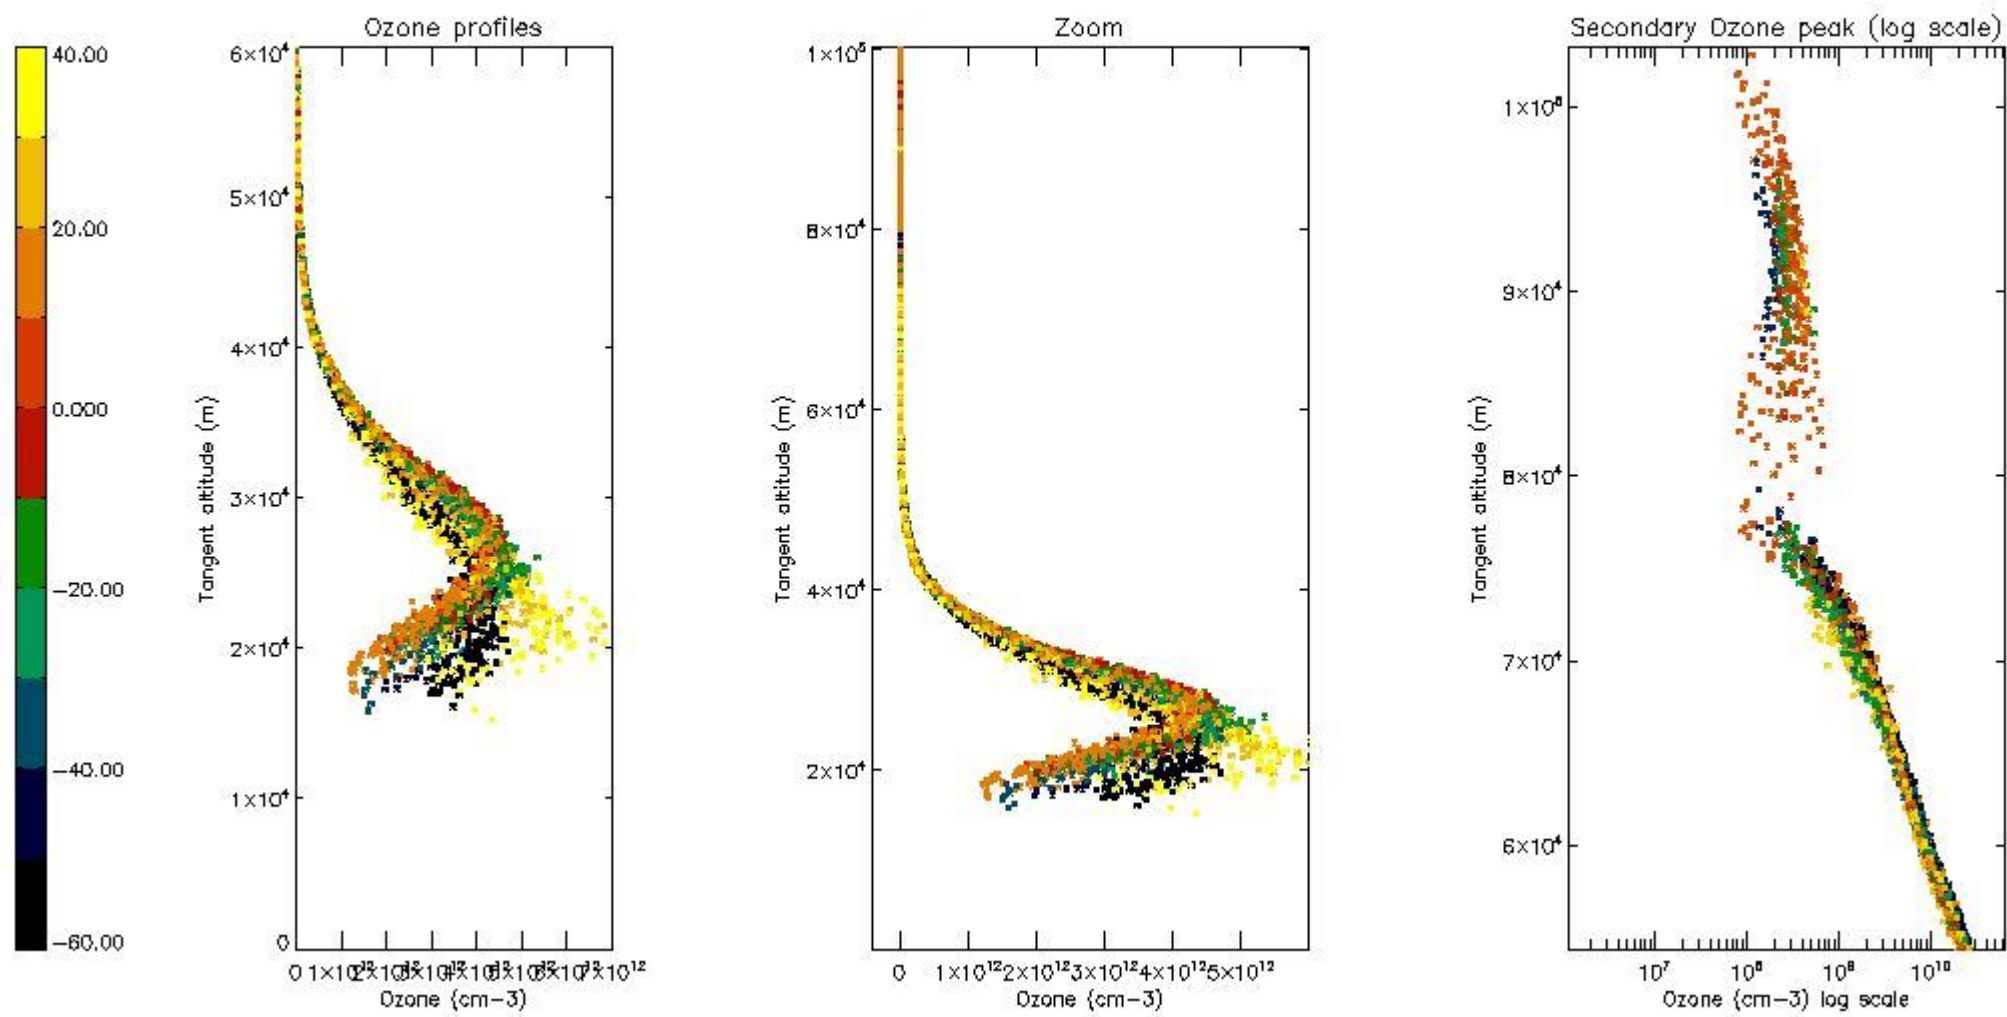

5.5 Plot ozone profiles where STD < 5% (dark without errors)

The colorbar represents the latitude.