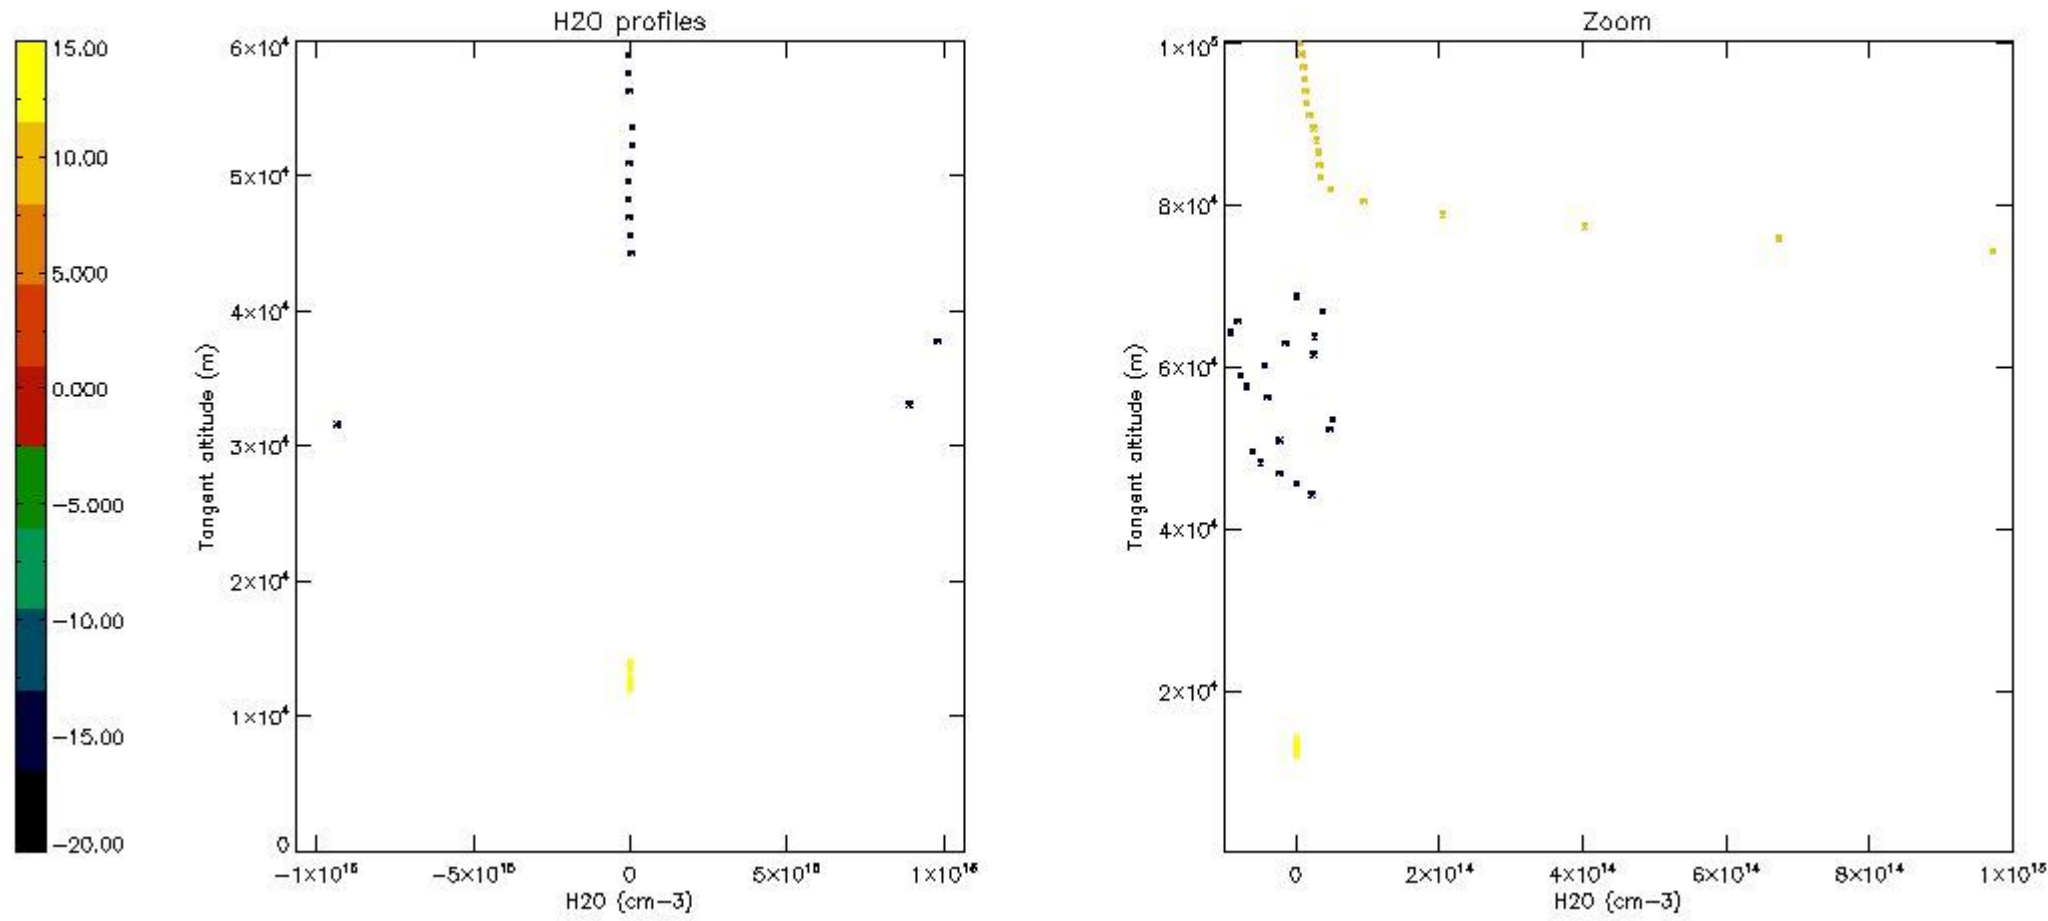

6. Auxiliary Data Files used for the production reported in section 2

The number reported in the third column indicates since which file (see list in section 2) the corresponding auxiliary file has been used. The fourth column is the date of those product files.

Type	Auxiliary Filename	Used since product	Used since product date
INST_PHYS_CHARACTERISTICS	GOM_INS_AXNIEC20050627_150440_20020301_000000_20100101_000000	1	11-FEB-2003 00:00:19
LEVEL-2_PROC_CONFIG	GOM_PR2_AXVIEC20091111_152718_20020301_000000_20500101_000000	1	11-FEB-2003 00:00:19
CROSS_SECTIONS_FILE	GOM_CRS_AXVIEC20091111_154832_20020301_000000_20500101_000000	1	11-FEB-2003 00:00:19