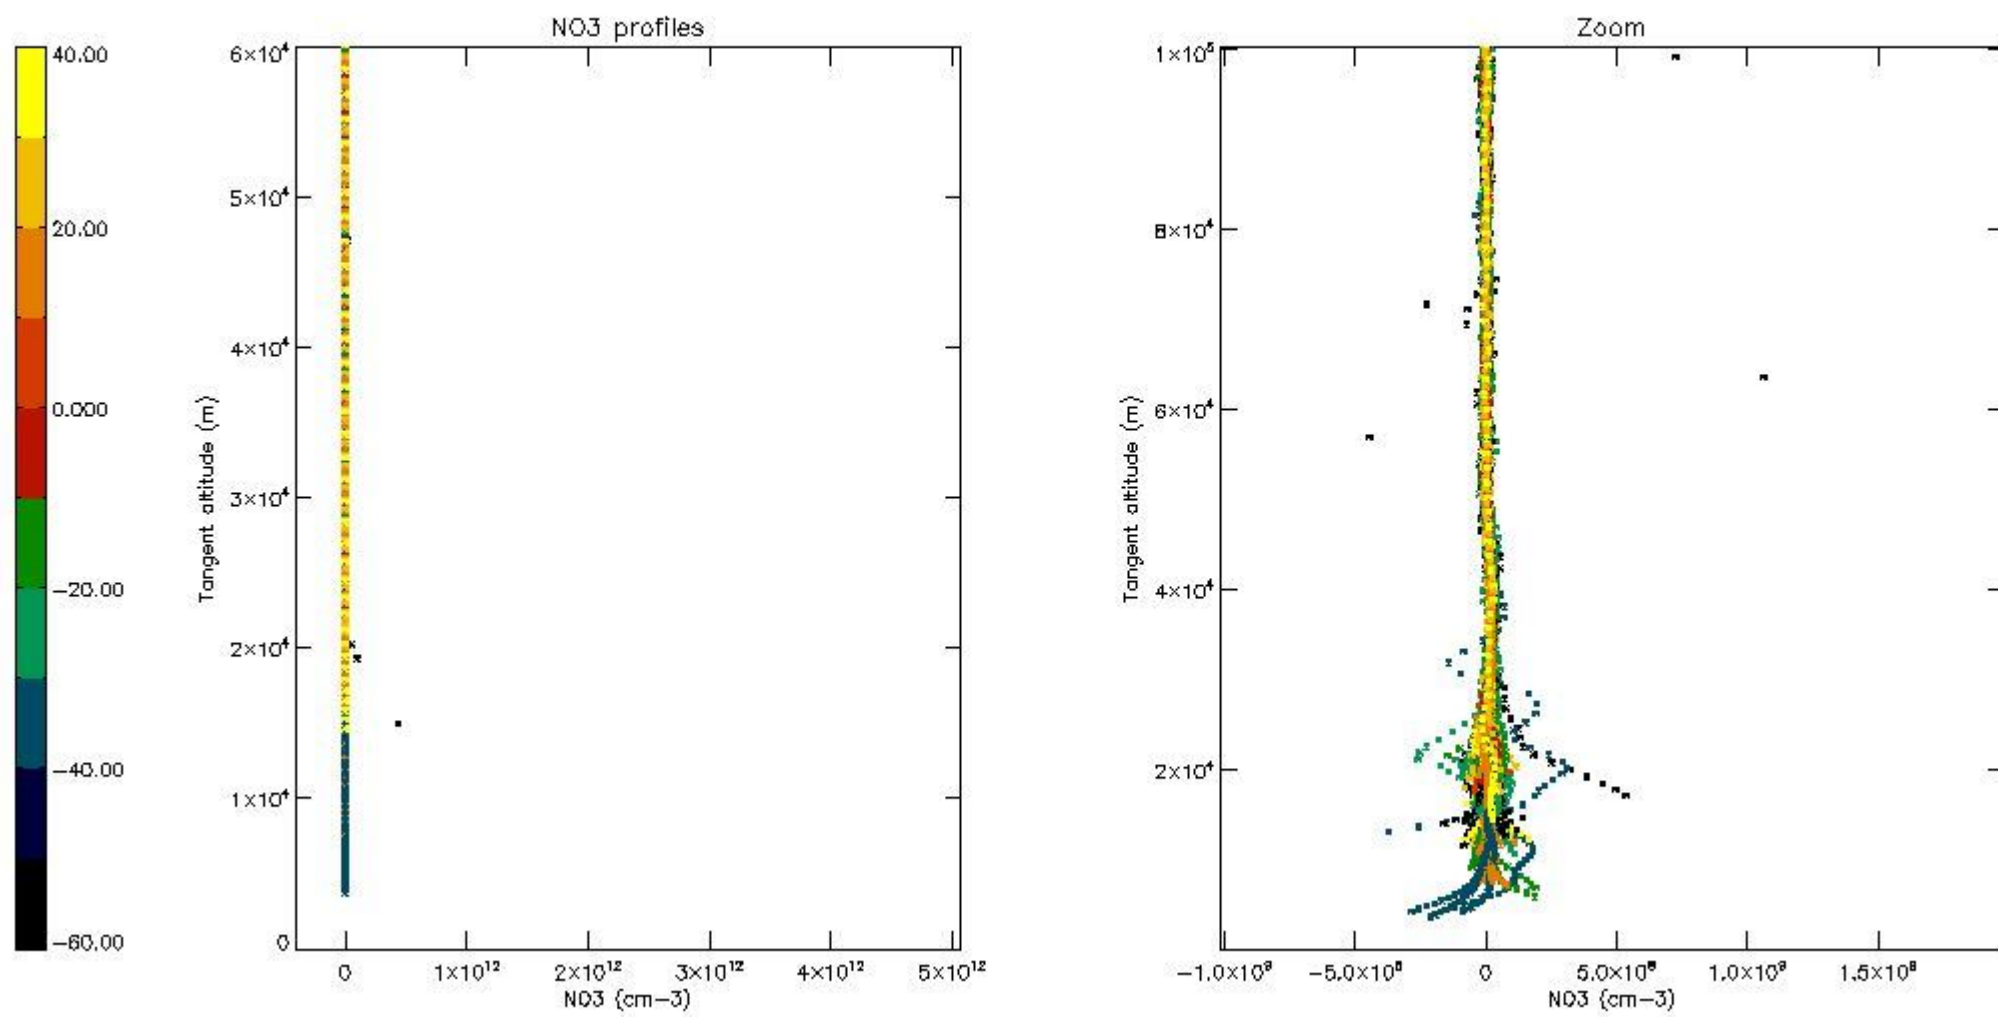

The colorbar represents the latitude.

5.4 Plot ozone profiles where STD < 10% (dark without errors)

The colorbar represents the latitude.

5.5 Plot ozone profiles where STD < 5% (dark without errors)

The colorbar represents the latitude.

5.6 Plot NO₂ profiles for all STD (dark without errors)

The colorbar represents the latitude.

5.7 Plot NO3 profiles for all STD (dark without errors)

The colorbar represents the latitude.

5.8 Plot H2O profiles for all STD (only for occultations of stars 1,2,3,4,13,14,16,26,63 dark without errors)