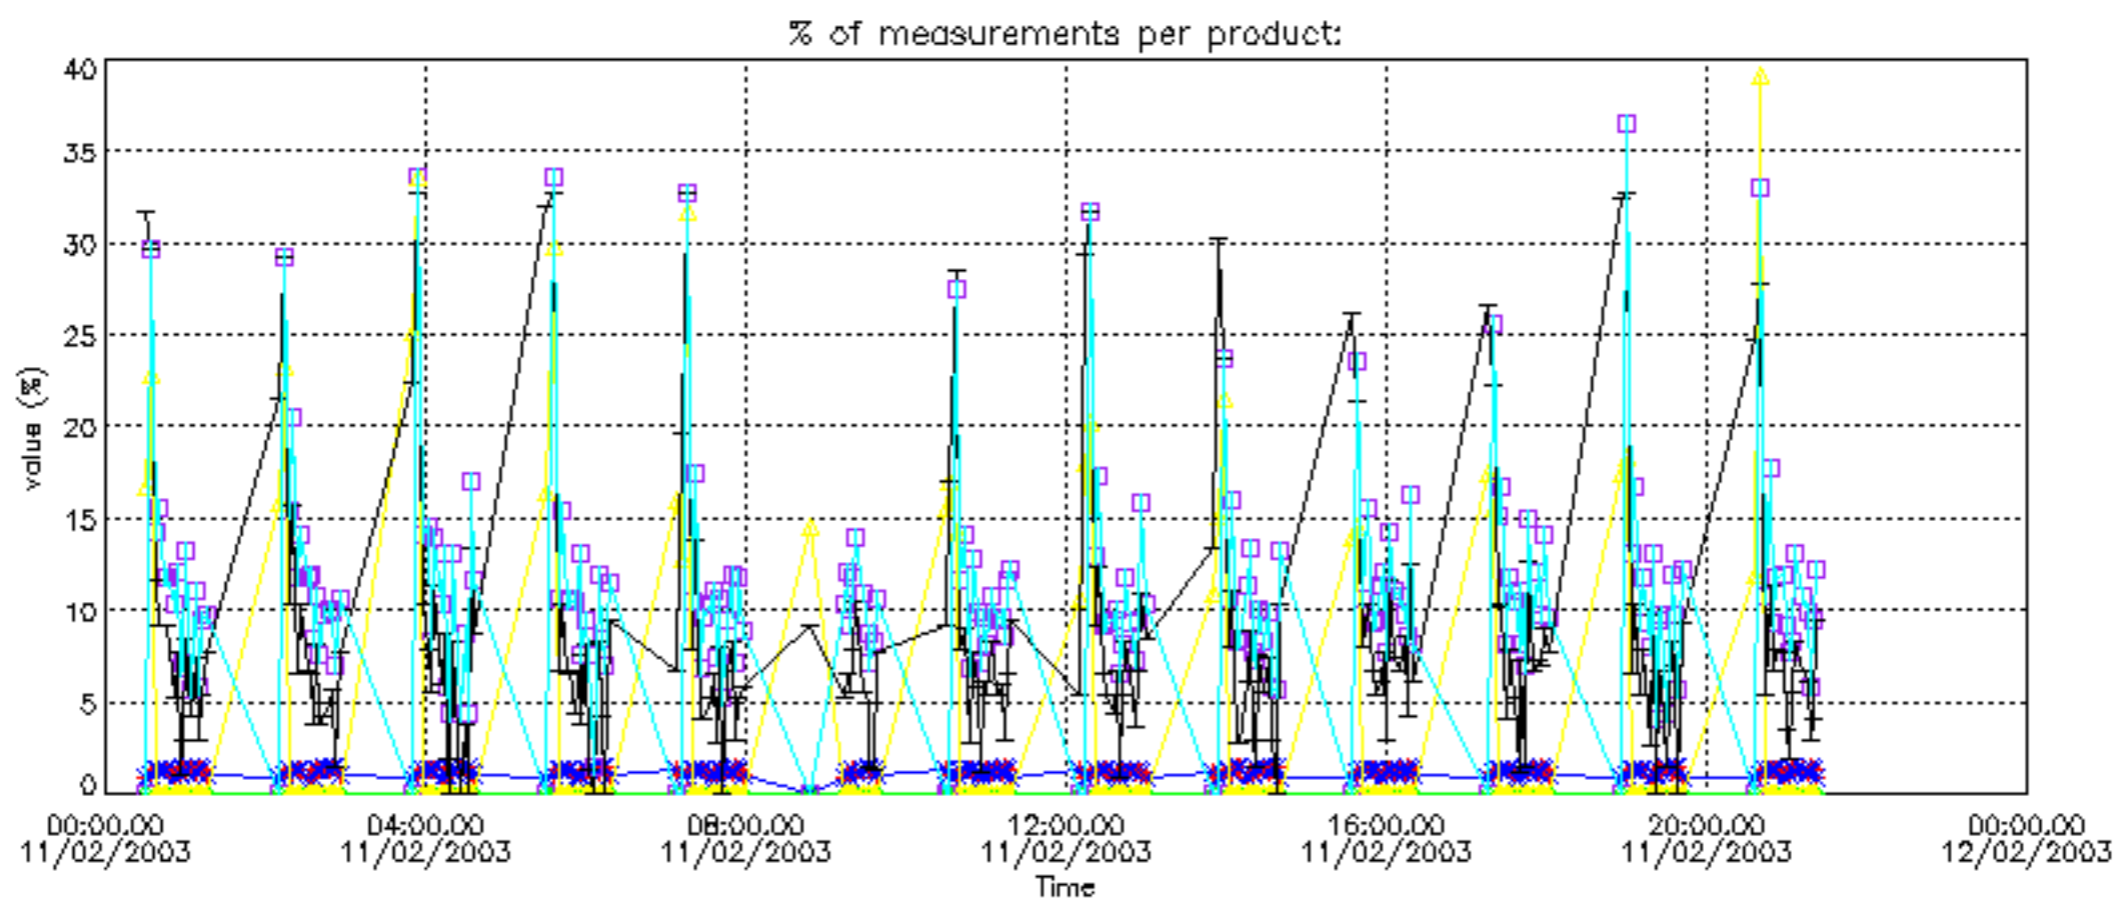

Percentage of cosmic ray hits per profile

Percentage of datation errors per profile