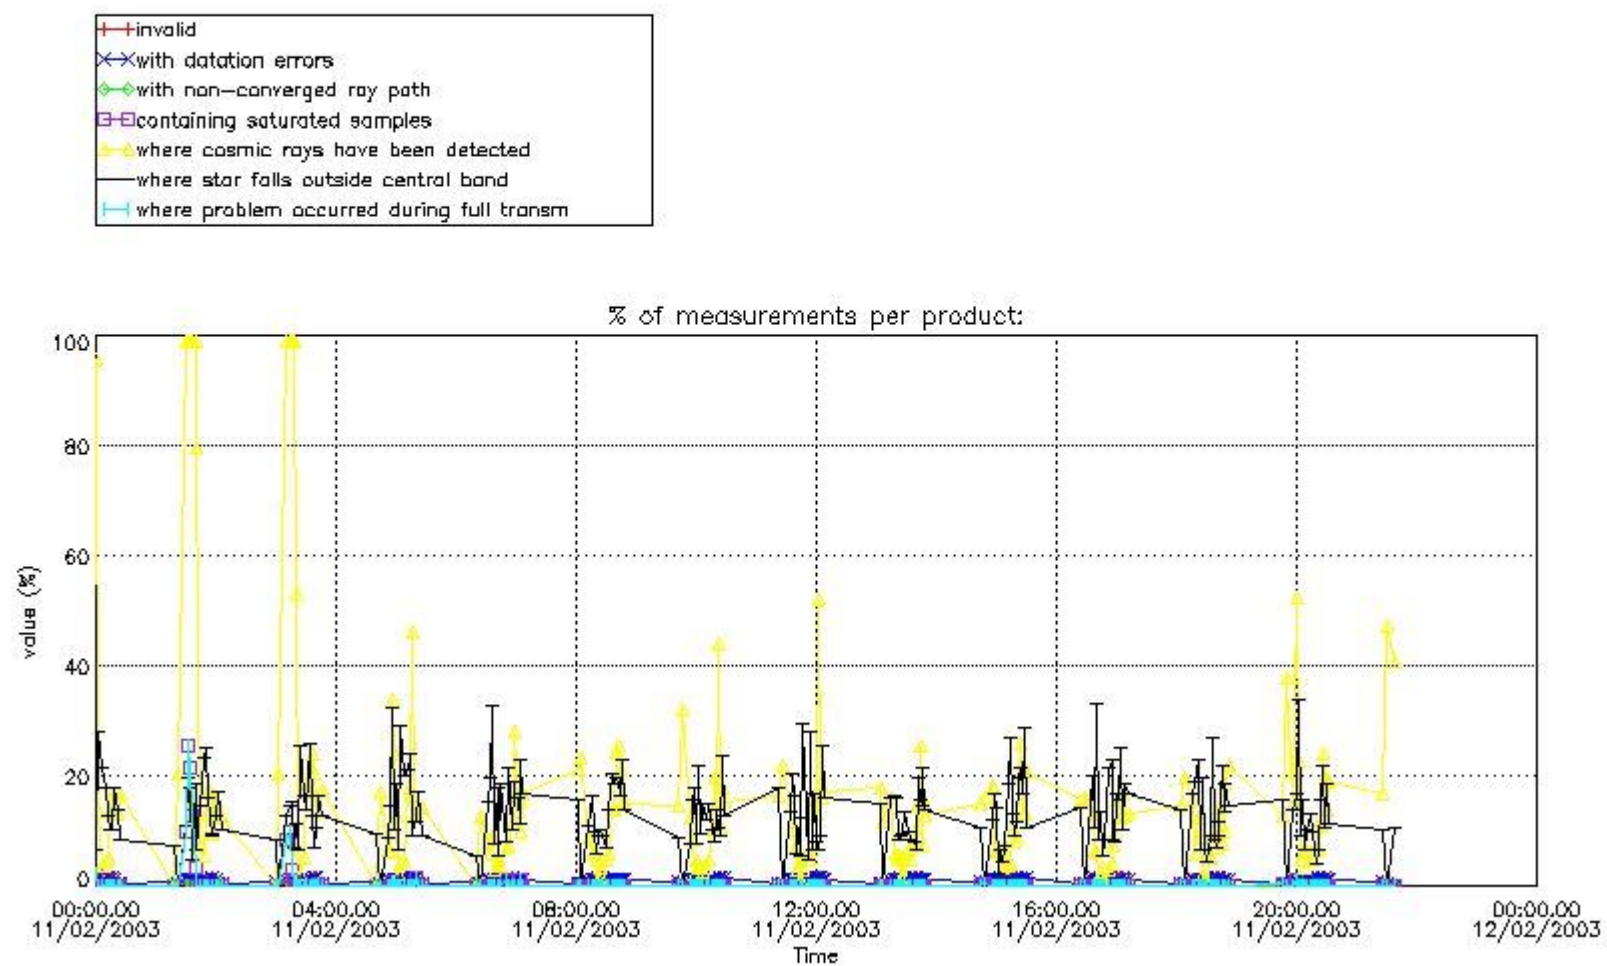

3.1 Plot quality information per product (time dependant)

3.2 Plot quality information per product (world map)

Percentage of flagged data per O3 profile

Percentage of flagged data per H2O profile

Percentage of flagged data per NO2 profile

Percentage of flagged data per NO3 profile

4. Level 1 quality information per product

In this section it is plotted some information contained in the Quality Summary data set of the level 2 products that comes from the level 1b processing. Products without errors (error flag in the MPH set to "0") are used.

4.1 Plot quality information per product (time dependant) coming from level 1b processing

4.1.1 Plot level 1 quality information per product (time dependant): ENVISAT ASCENDING passes

4.1.2 Plot level 1 quality information per product (time dependant): ENVI SAT DESCENDING passes

5. Trace gas profiles

5.1 Ozone statistics based on quality of products

The final quality of the products can be "measured" using the STD (Standard Deviation) attached to every point profile. This information is written to the parameter GOM_NL__2P/NL_LOCAL_SPECIES_DENSITY/o3_std of the level 2 products. The table below shows the statistics for given STD ranges.