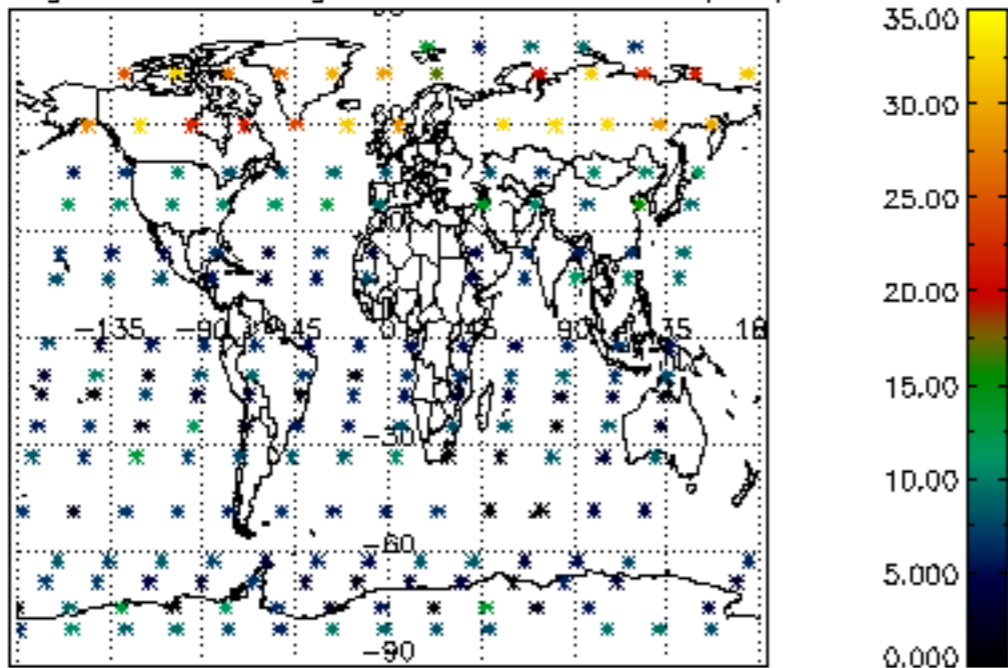

Percentage of star falling outside central band per profile