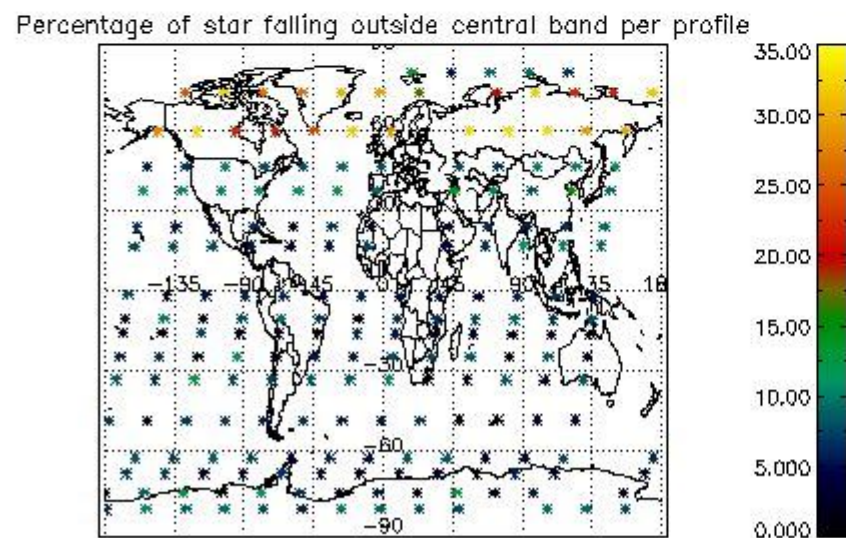

5. Trace gas profiles

5.1 Ozone statistics based on quality of products

The final quality of the products can be "measured" using the STD (Standard Deviation) attached to every point profile. This information is written to the parameter GOM_NL__2P/NL_LOCAL_SPECIES_DENSITY/o3_std of the level 2 products. The table below shows the statistics for given STD ranges.

The statistics are given with respect to the overall valid production:

- Products without fatal errors: GOM_NL__2P/MPH/PRODUCT_ERR=0
- Valid point profile: GOM_NL__2P/NL_LOCAL_SPECIES_DENSITY/pcd(0)=0

The 'Criteria' is applied to valid points of dark limb products:

- Products in dark limb illumination condition: GOM_NL__2P/NL_SUMMARY_QUALITY/obs_ill_cond=0
- Products without fatal errors: GOM_NL__2P/MPH/PRODUCT_ERR=0
- Valid point profile: GOM_NL__2P/NL_LOCAL_SPECIES_DENSITY/pcd(0)=0

So, the table below shows the percentage of dark limb and valid observations for each criteria with respect to the overall valid daily observations.

Criteria	% of total production
All STD	30
STD < 20	17