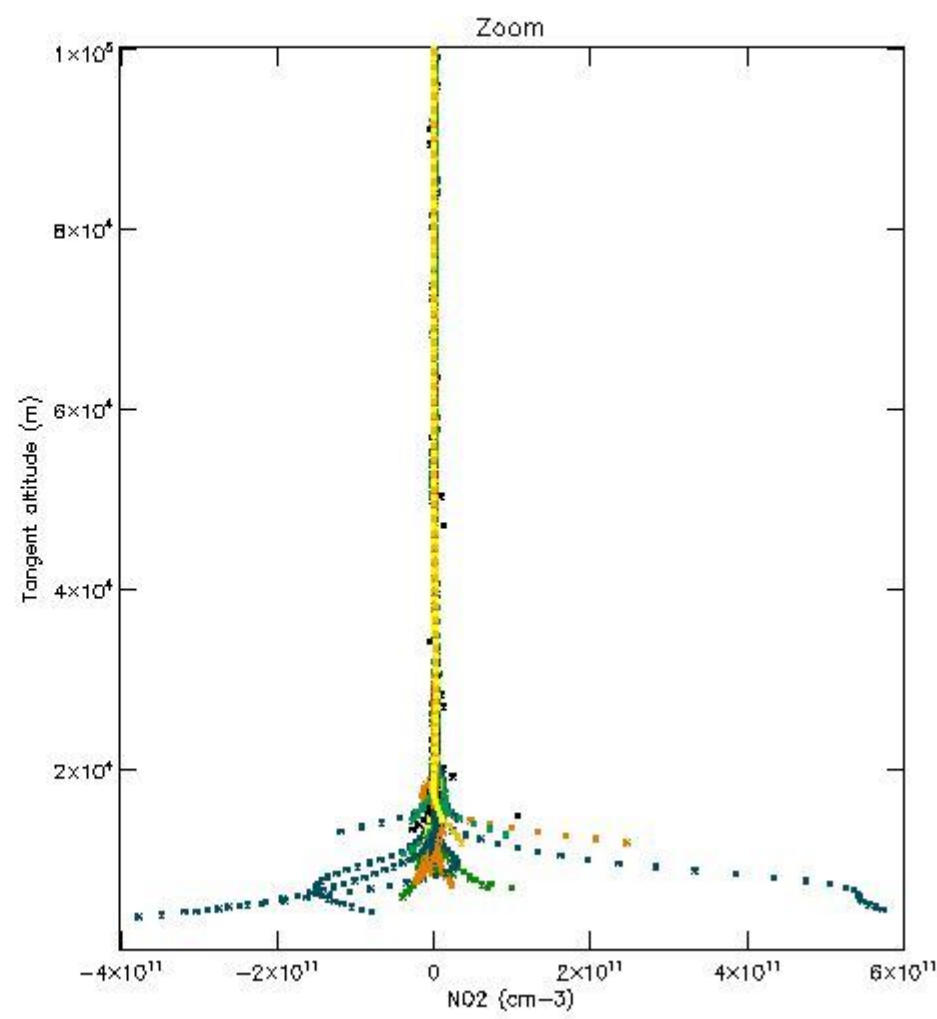

5.7 Plot NO3 profiles for all STD (dark without errors)

The colorbar represents the latitude.