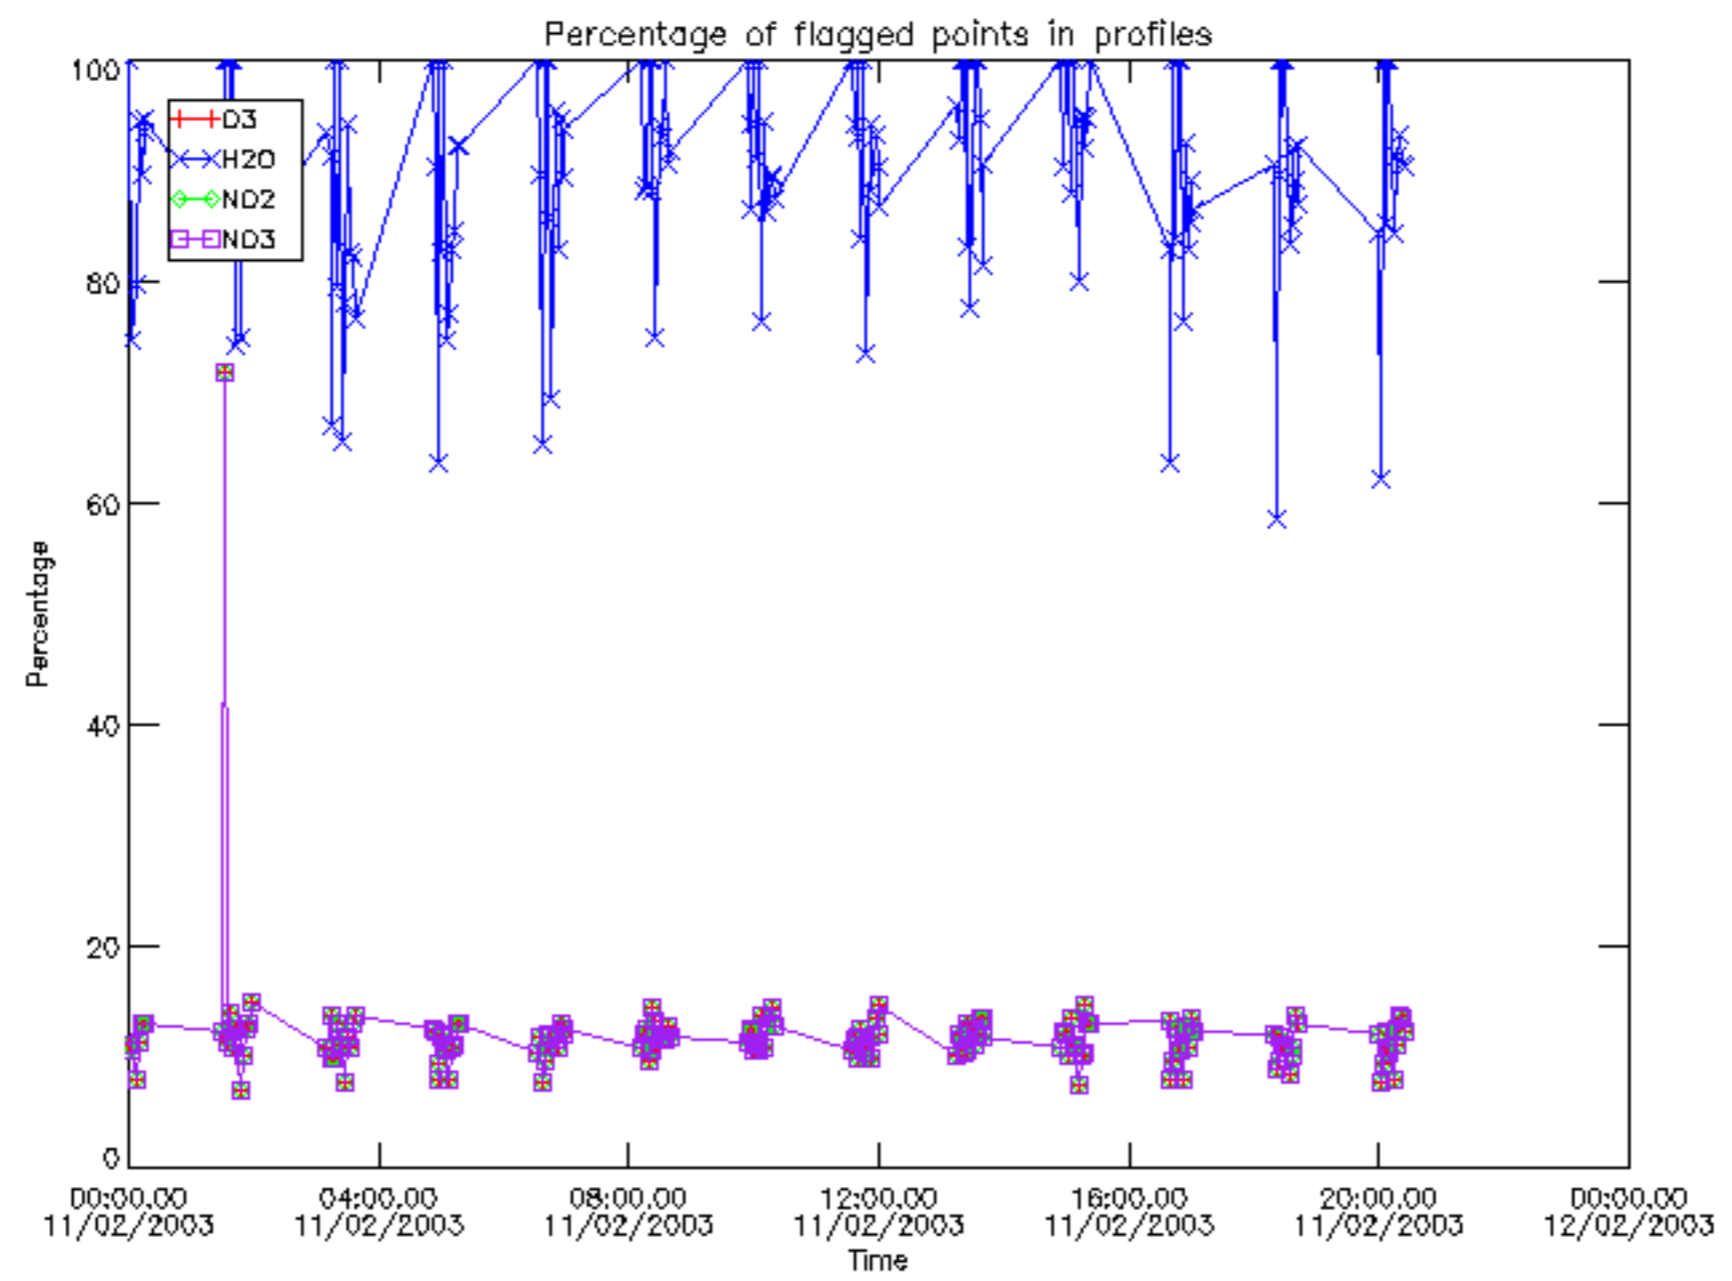

Percentage of flagged data per D3 profile

Percentage of flagged data per H2O profile