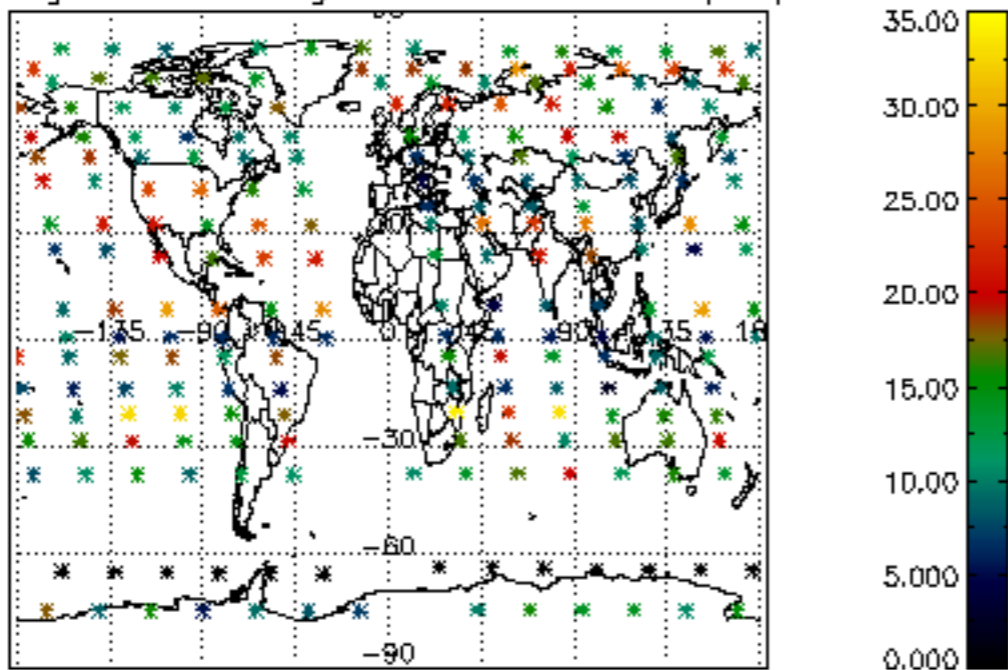

Percentage of cosmic ray hits per profile

Percentage of star falling outside central band per profile