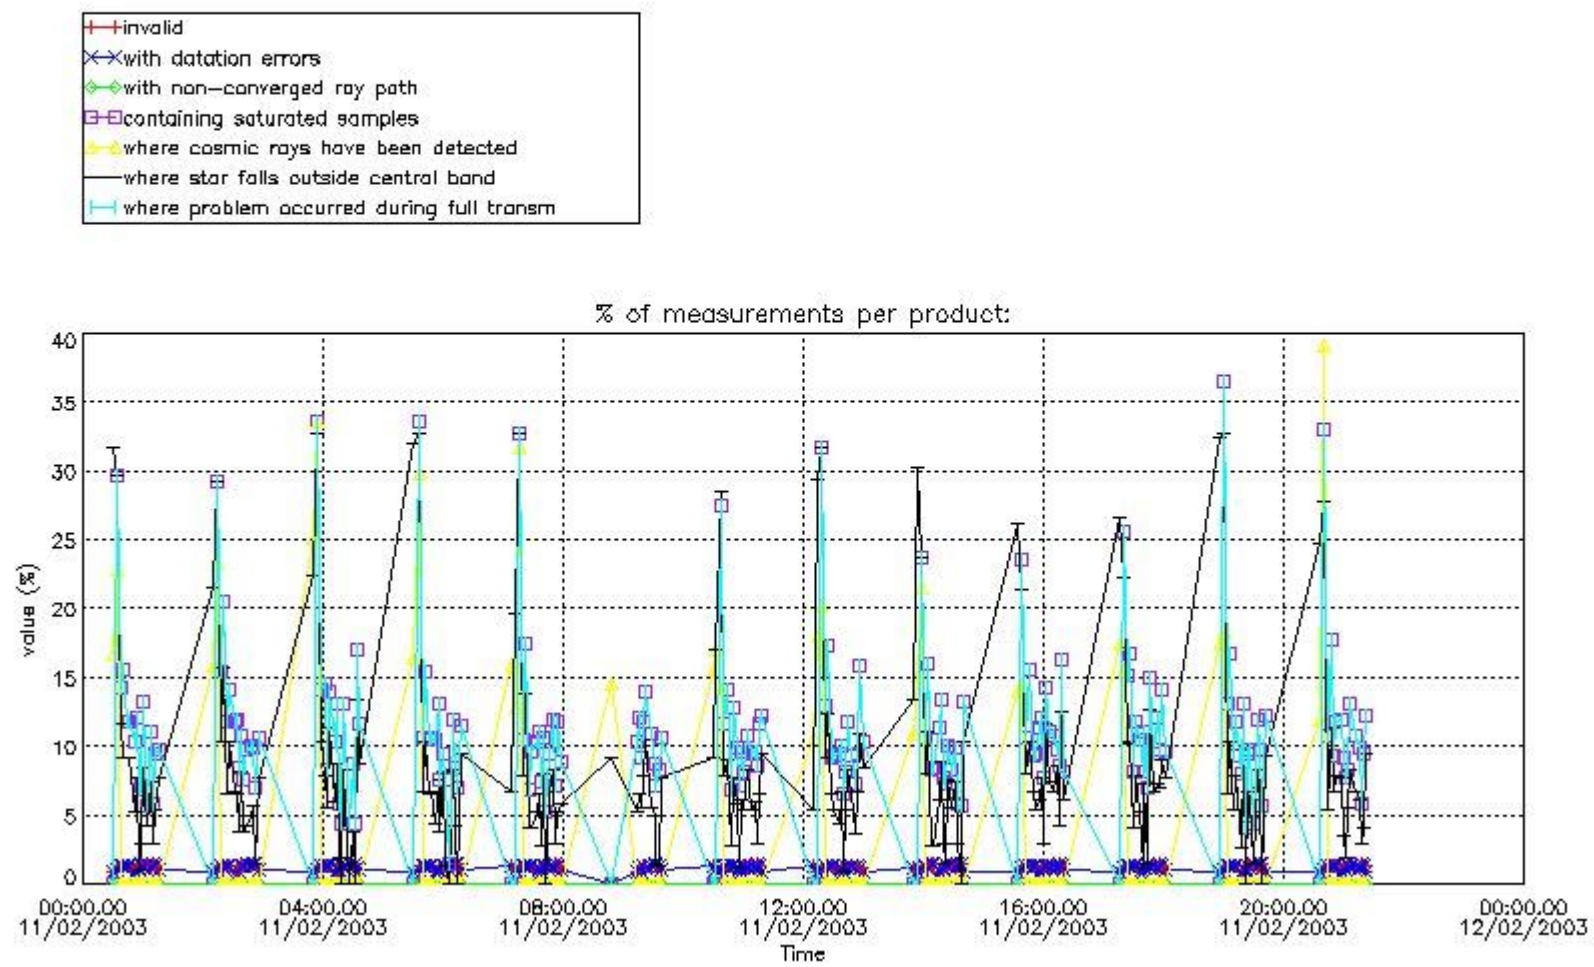

3.1 Plot quality information per product (time dependant)

3.2 Plot quality information per product (world map)

Percentage of flagged data per O3 profile

Percentage of flagged data per H2O profile

Percentage of flagged data per NO2 profile

Percentage of flagged data per NO3 profile

4. Level 1 quality information per product

In this section it is plotted some information contained in the Quality Summary data set of the level 2 products that comes from the level 1b processing. Products without errors (error flag in the MPH set to "0") are used.

4.1 Plot quality information per product (time dependant) coming from level 1b processing

4.1.1 Plot level 1 quality information per product (time dependant): ENVISAT ASCENDING passes

4.1.2 Plot level 1 quality information per product (time dependant): ENVI SAT DESCENDING passes

5. Trace gas profiles

5.1 Ozone statistics based on quality of products

The final quality of the products can be "measured" using the STD (Standard Deviation) attached to every point profile. This information is written to the parameter GOM_NL__2P/NL_LOCAL_SPECIES_DENSITY/o3_std of the level 2 products. The table below shows the statistics for given STD ranges.