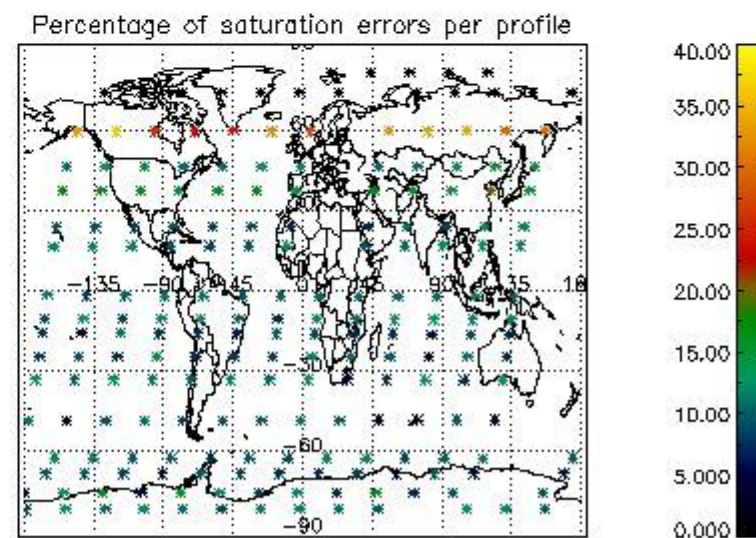

5. Trace gas profiles

5.1 Ozone statistics based on quality of products

The final quality of the products can be "measured" using the STD (Standard Deviation) attached to every point profile. This information is written to the parameter GOM_NL__2P/NL_LOCAL_SPECIES_DENSITY/o3_std of the level 2 products. The table below shows the statistics for given STD ranges.

The statistics are given with respect to the overall valid production:

- Products without fatal errors: GOM_NL__2P/MPH/PRODUCT_ERR=0
- Valid point profile: GOM_NL__2P/NL_LOCAL_SPECIES_DENSITY/pcd(0)=0

The 'Criteria' is applied to valid points of dark limb products:

- Products in dark limb illumination condition: GOM_NL__2P/NL_SUMMARY_QUALITY/obs_ill_cond=0
- Products without fatal errors: GOM_NL__2P/MPH/PRODUCT_ERR=0
- Valid point profile: GOM_NL__2P/NL_LOCAL_SPECIES_DENSITY/pcd(0)=0

So, the table below shows the percentage of dark limb and valid observations for each criteria with respect to the overall valid daily observations.

Criteria	% of total production
All STD	30
STD < 20	17