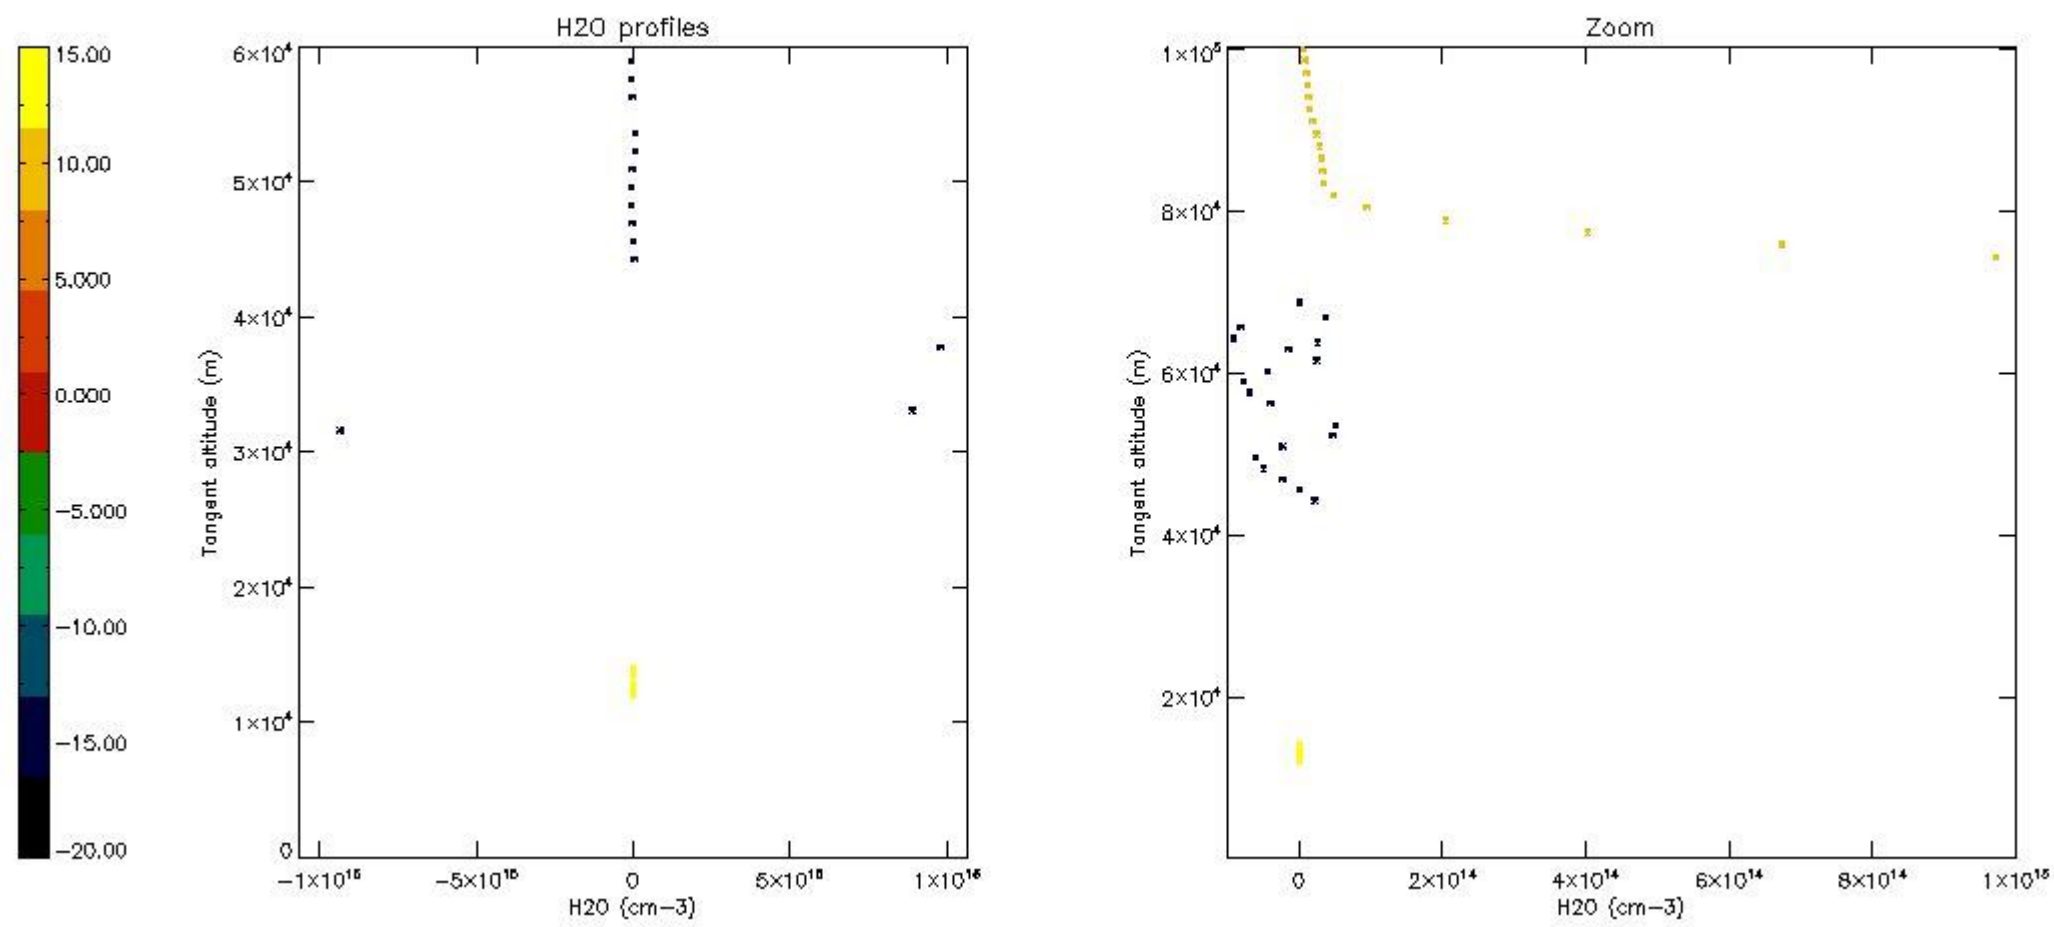

6. Auxiliary Data Files used for the production reported in section 2

The number reported in the third column indicates since which file (see list in section 2) the corresponding auxiliary file has been used. The fourth column is the date of those product files.

Type	Auxiliary Filename	Used since product	Used since product date
INST_PHYS_CHARACTERISTICS	GOM_INS_AXNIEC20050627_150440_20020301_000000_20100101_000000	1	11-FEB-2003 00:00:19
LEVEL-2_PROC_CONFIG	GOM_PR2_AXVIEC20091111_152718_20020301_000000_20500101_000000	1	11-FEB-2003 00:00:19
CROSS_SECTIONS_FILE	GOM_CRS_AXVIEC20091111_154832_20020301_000000_20500101_000000	1	11-FEB-2003 00:00:19