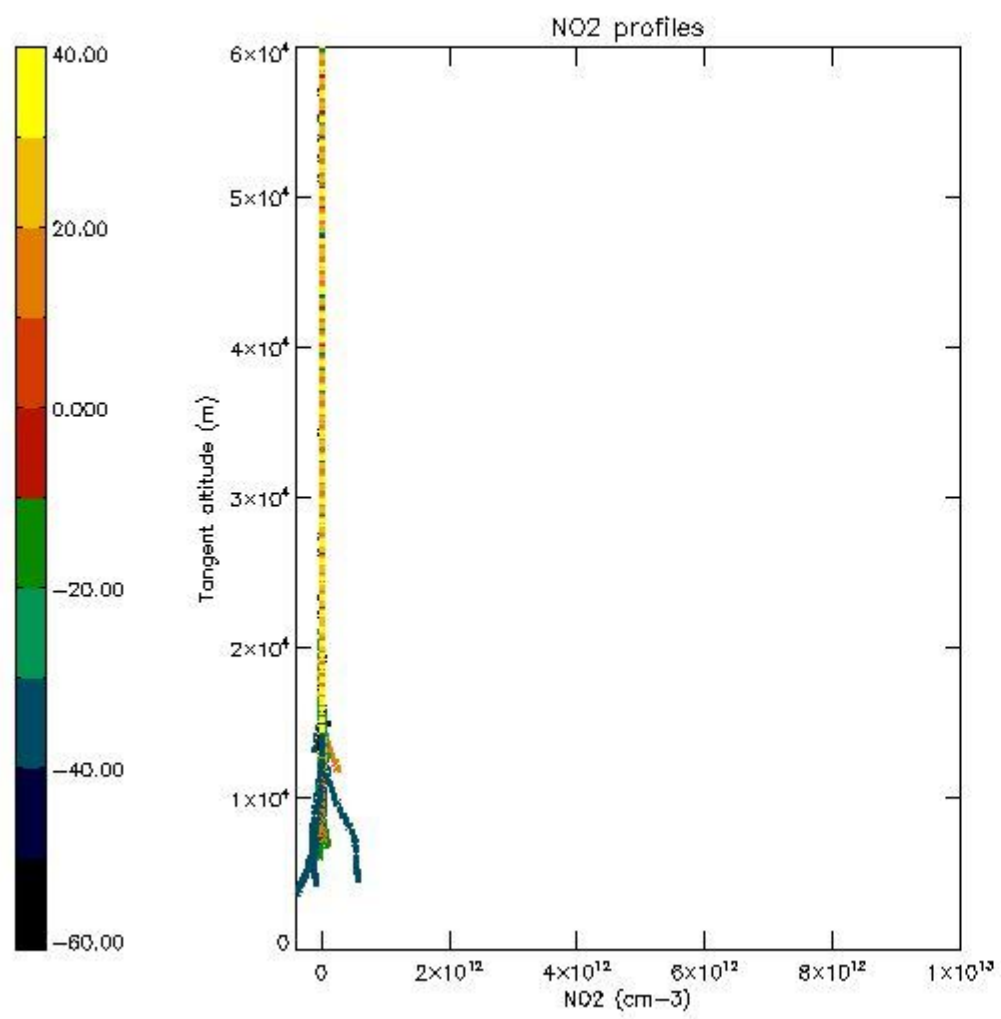

5.7 Plot NO3 profiles for all STD (dark without errors)

The colorbar represents the latitude.