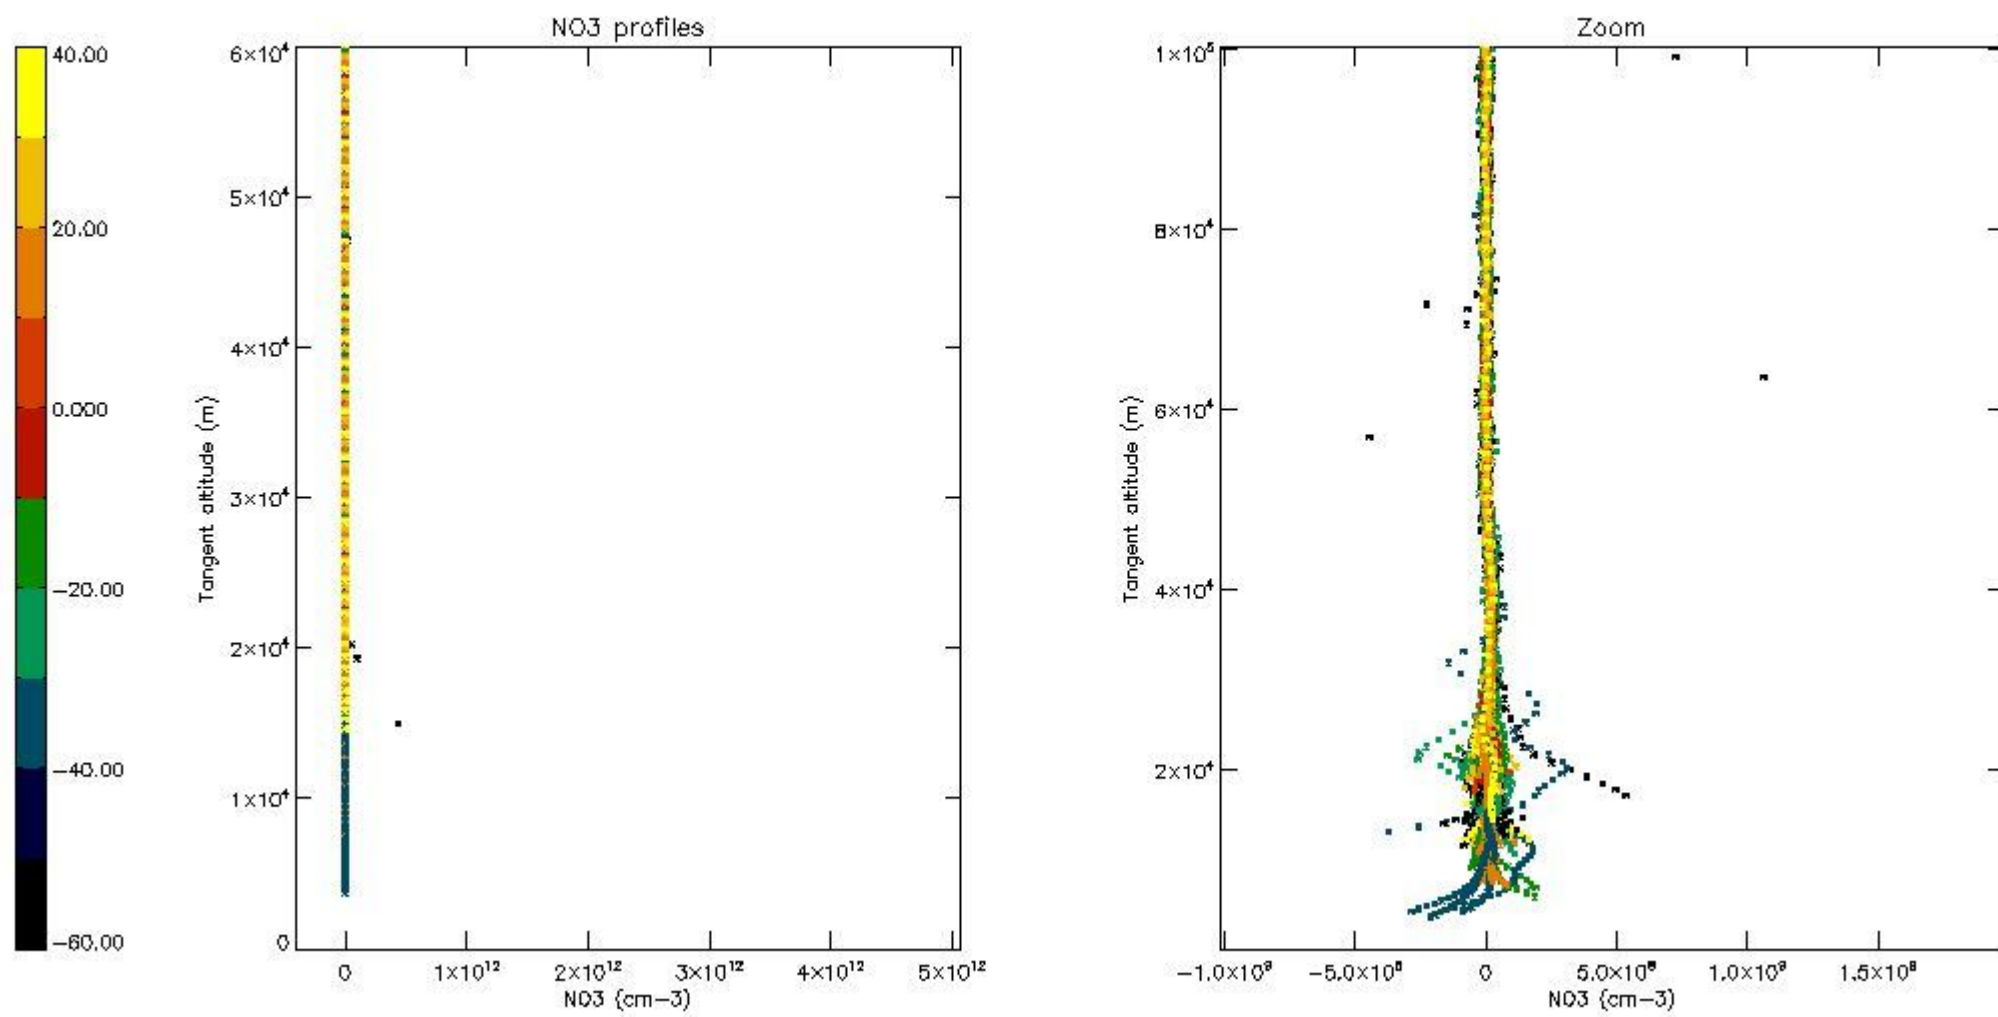

5.8 Plot H2O profiles for all STD (only for occultations of stars 1,2,3,4,13,14,16,26,63 dark without errors)

The colorbar represents the latitude.