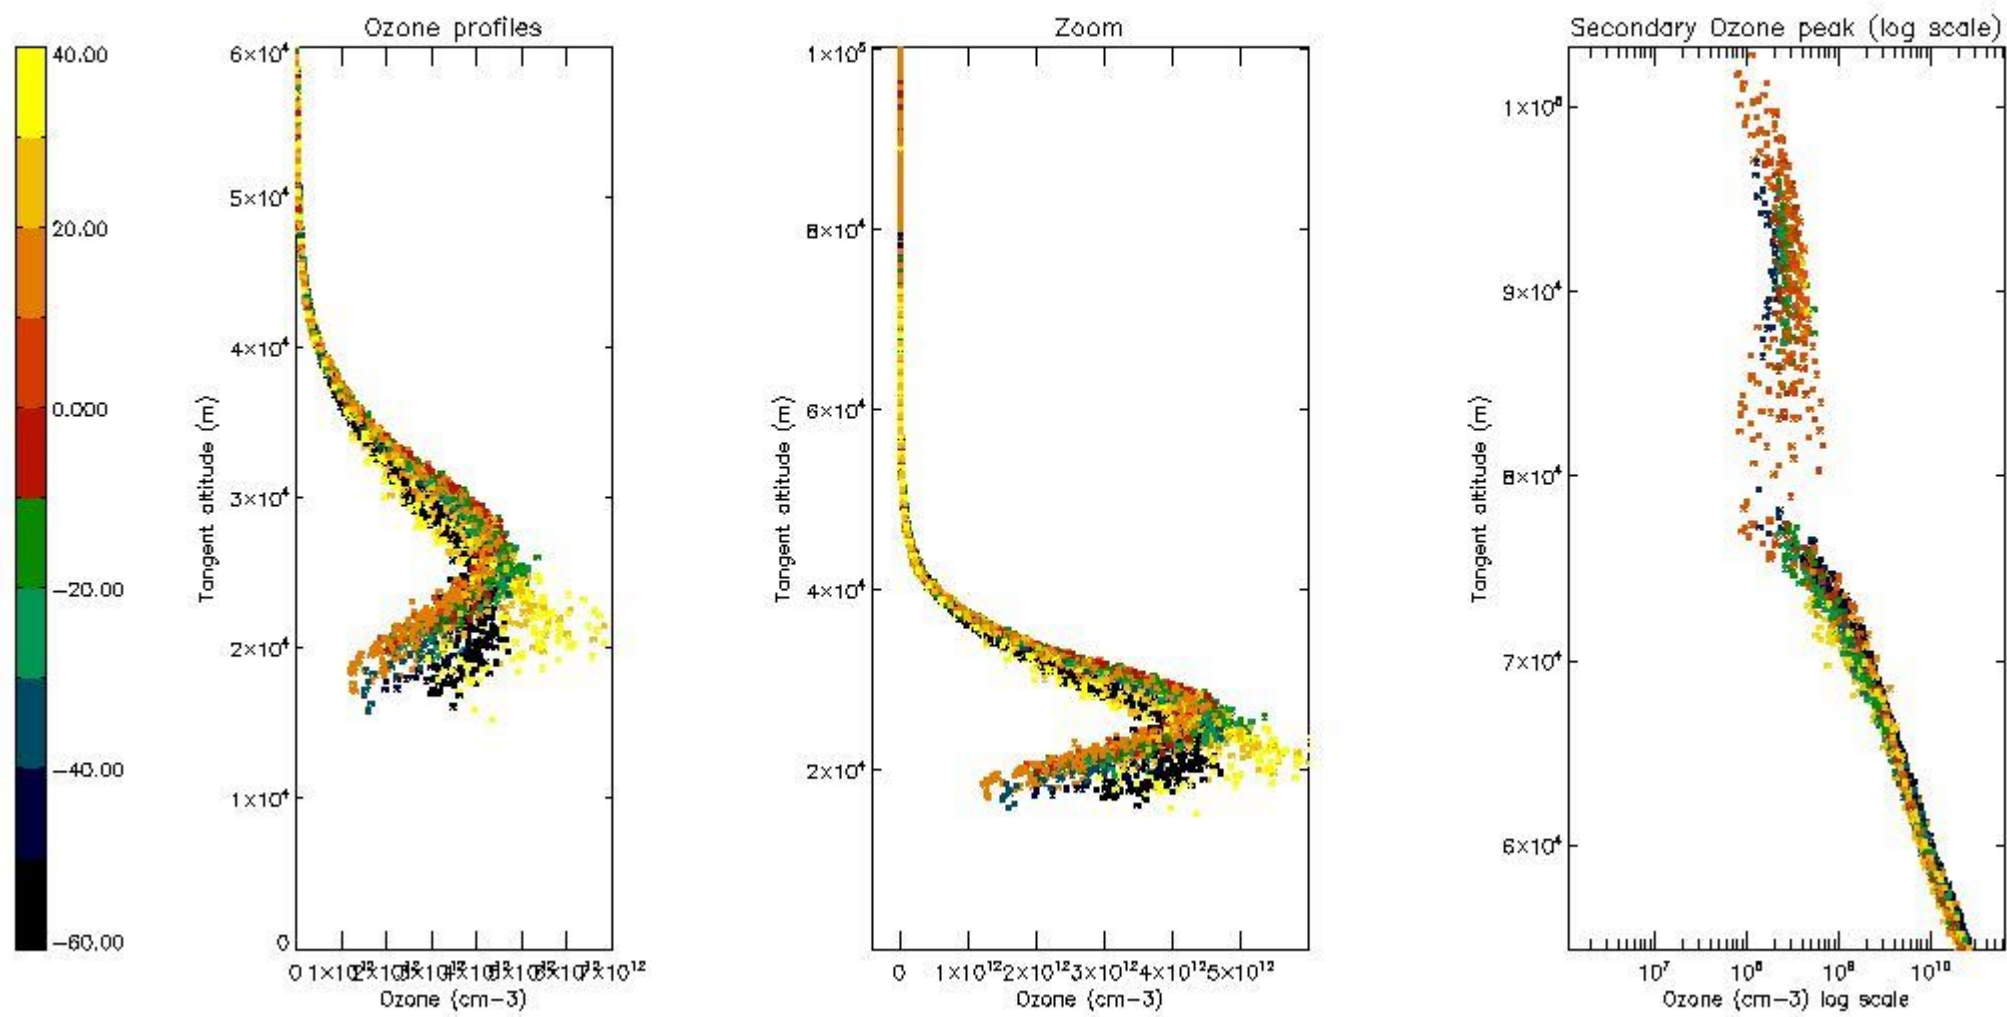

| | |
|----------|----|
| STD < 10 | 14 |
| STD < 5 | 10 |

5.2 Plot ozone profiles for all STD (dark without errors)

The colorbar represents the latitude.

5.3 Plot ozone profiles where STD < 20% (dark without errors)

The colorbar represents the latitude.

5.4 Plot ozone profiles where STD < 10% (dark without errors)

The colorbar represents the latitude.

5.5 Plot ozone profiles where STD < 5% (dark without errors)

The colorbar represents the latitude.