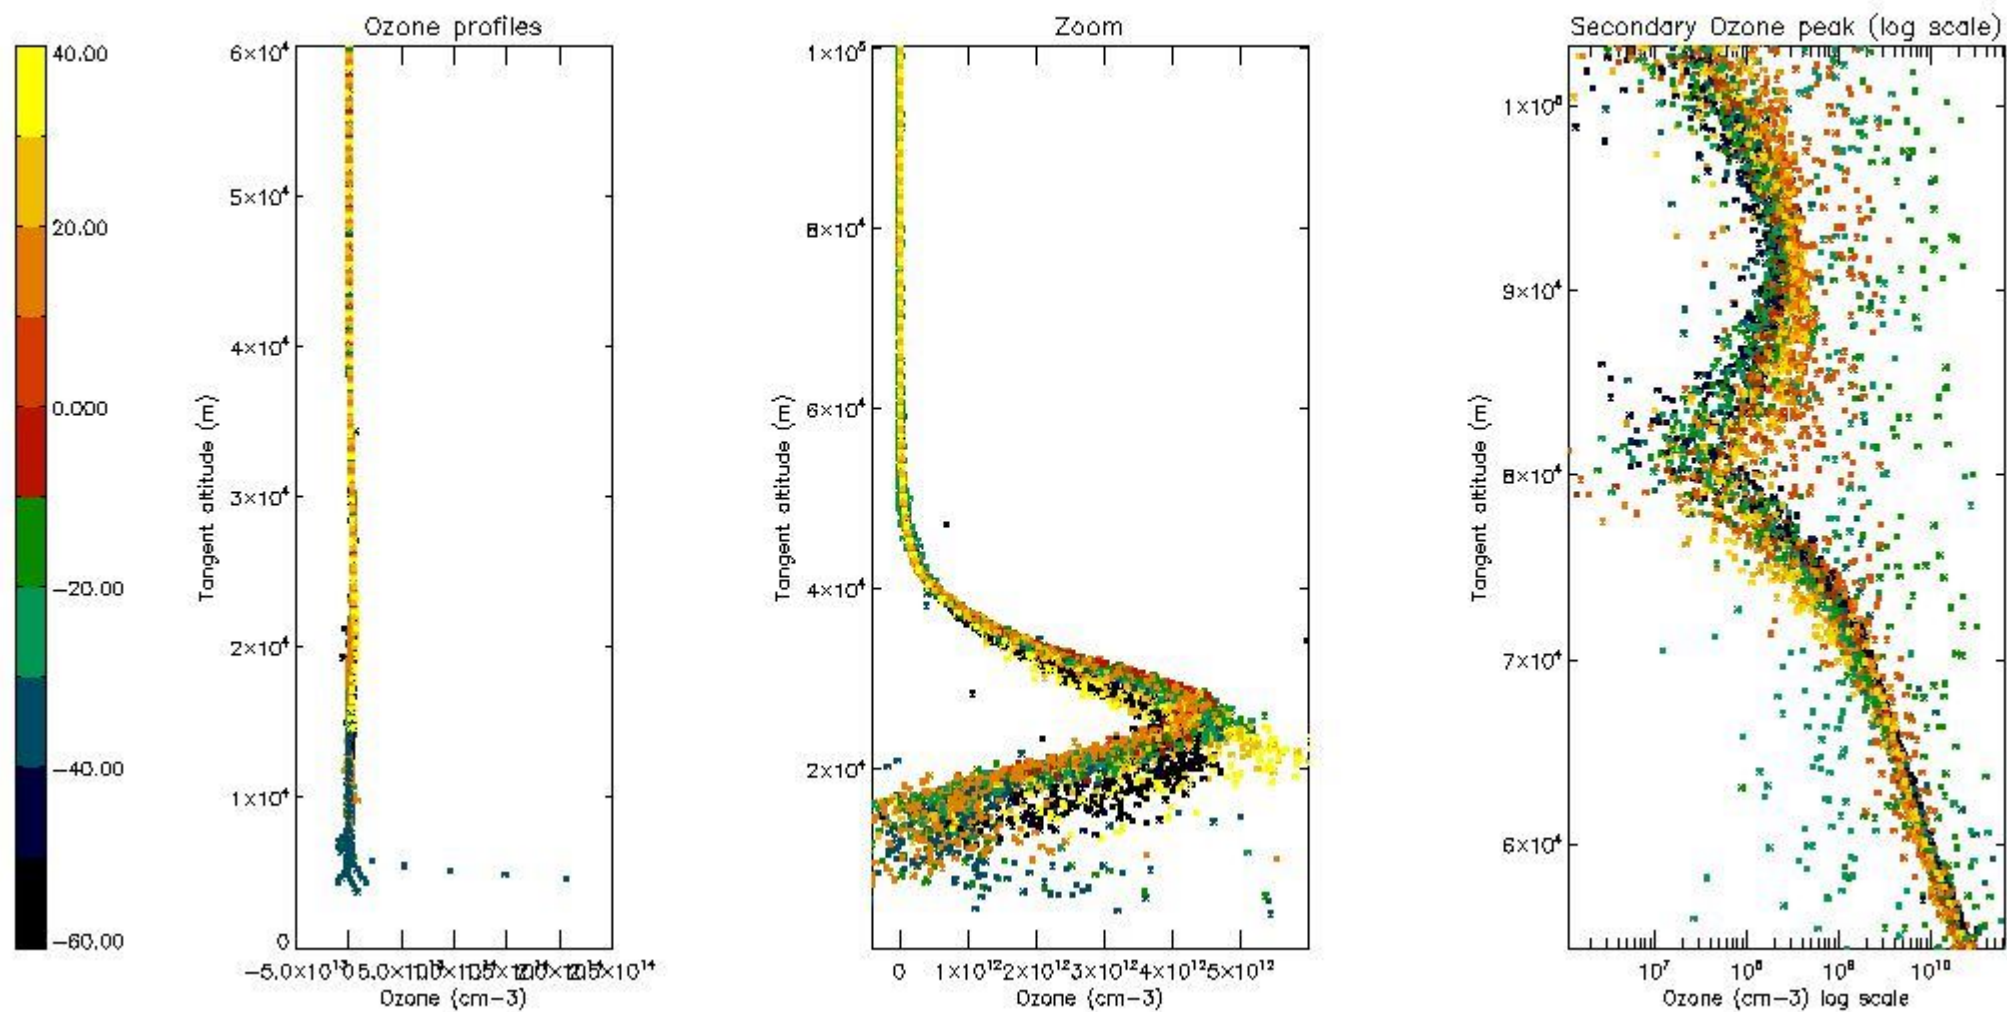

STD < 10	14
STD < 5	10

5.2 Plot ozone profiles for all STD (dark without errors)

The colorbar represents the latitude.

5.3 Plot ozone profiles where STD < 20% (dark without errors)

The colorbar represents the latitude.