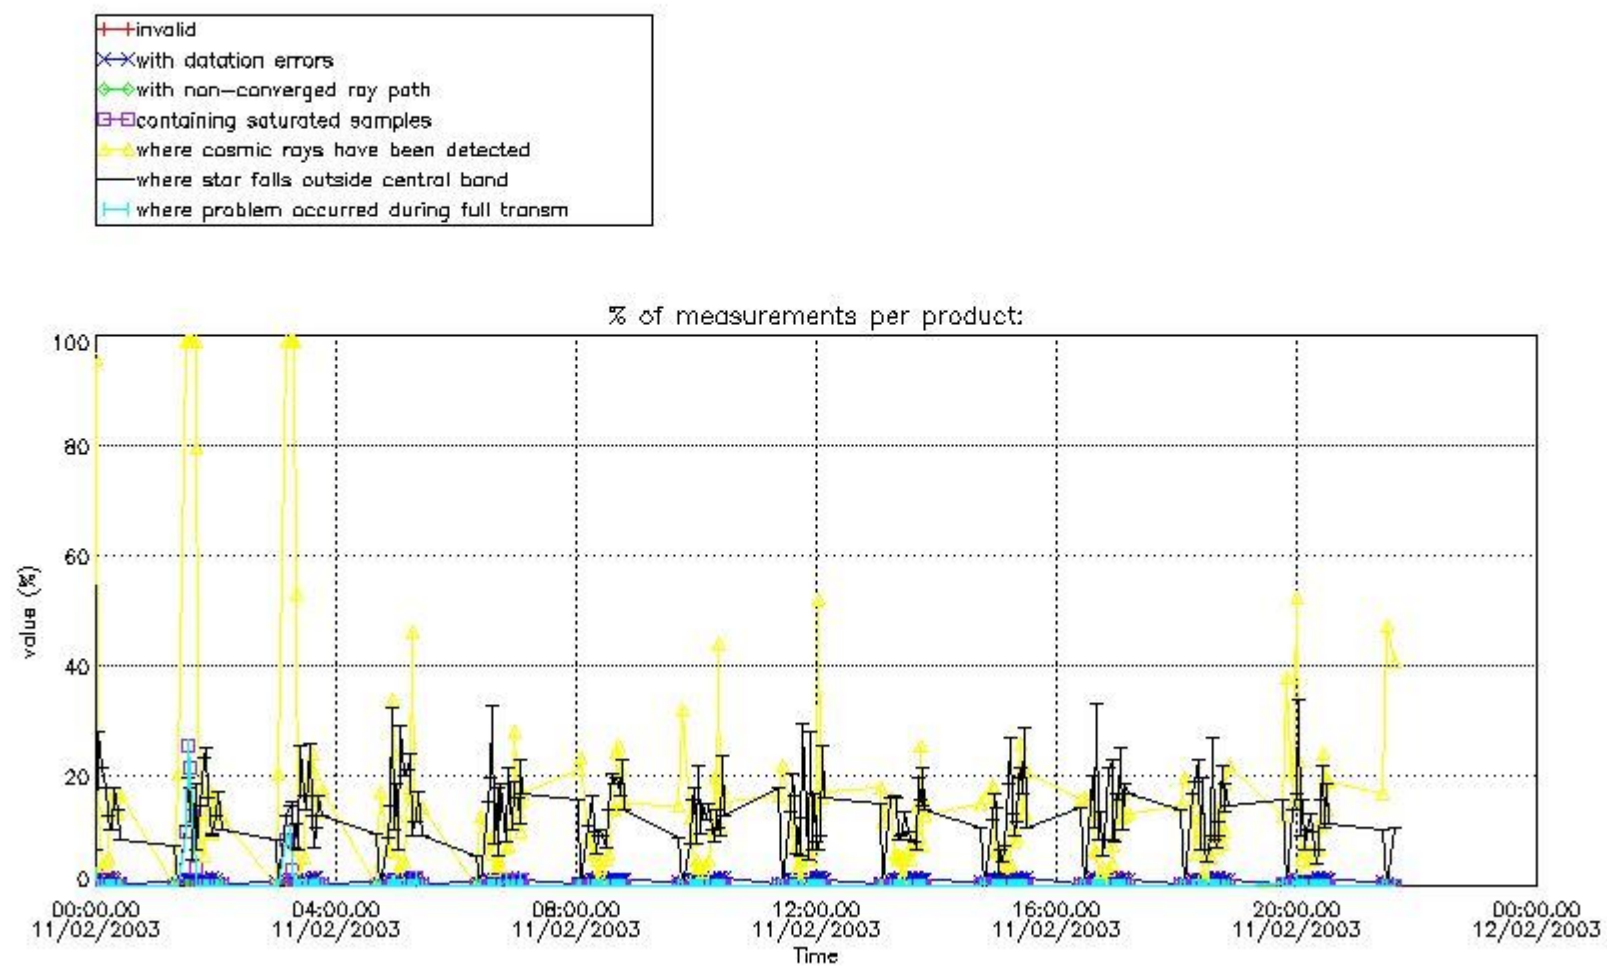

4.1.2 Plot level 1 quality information per product (time dependant): ENVI SAT DESCENDING passes