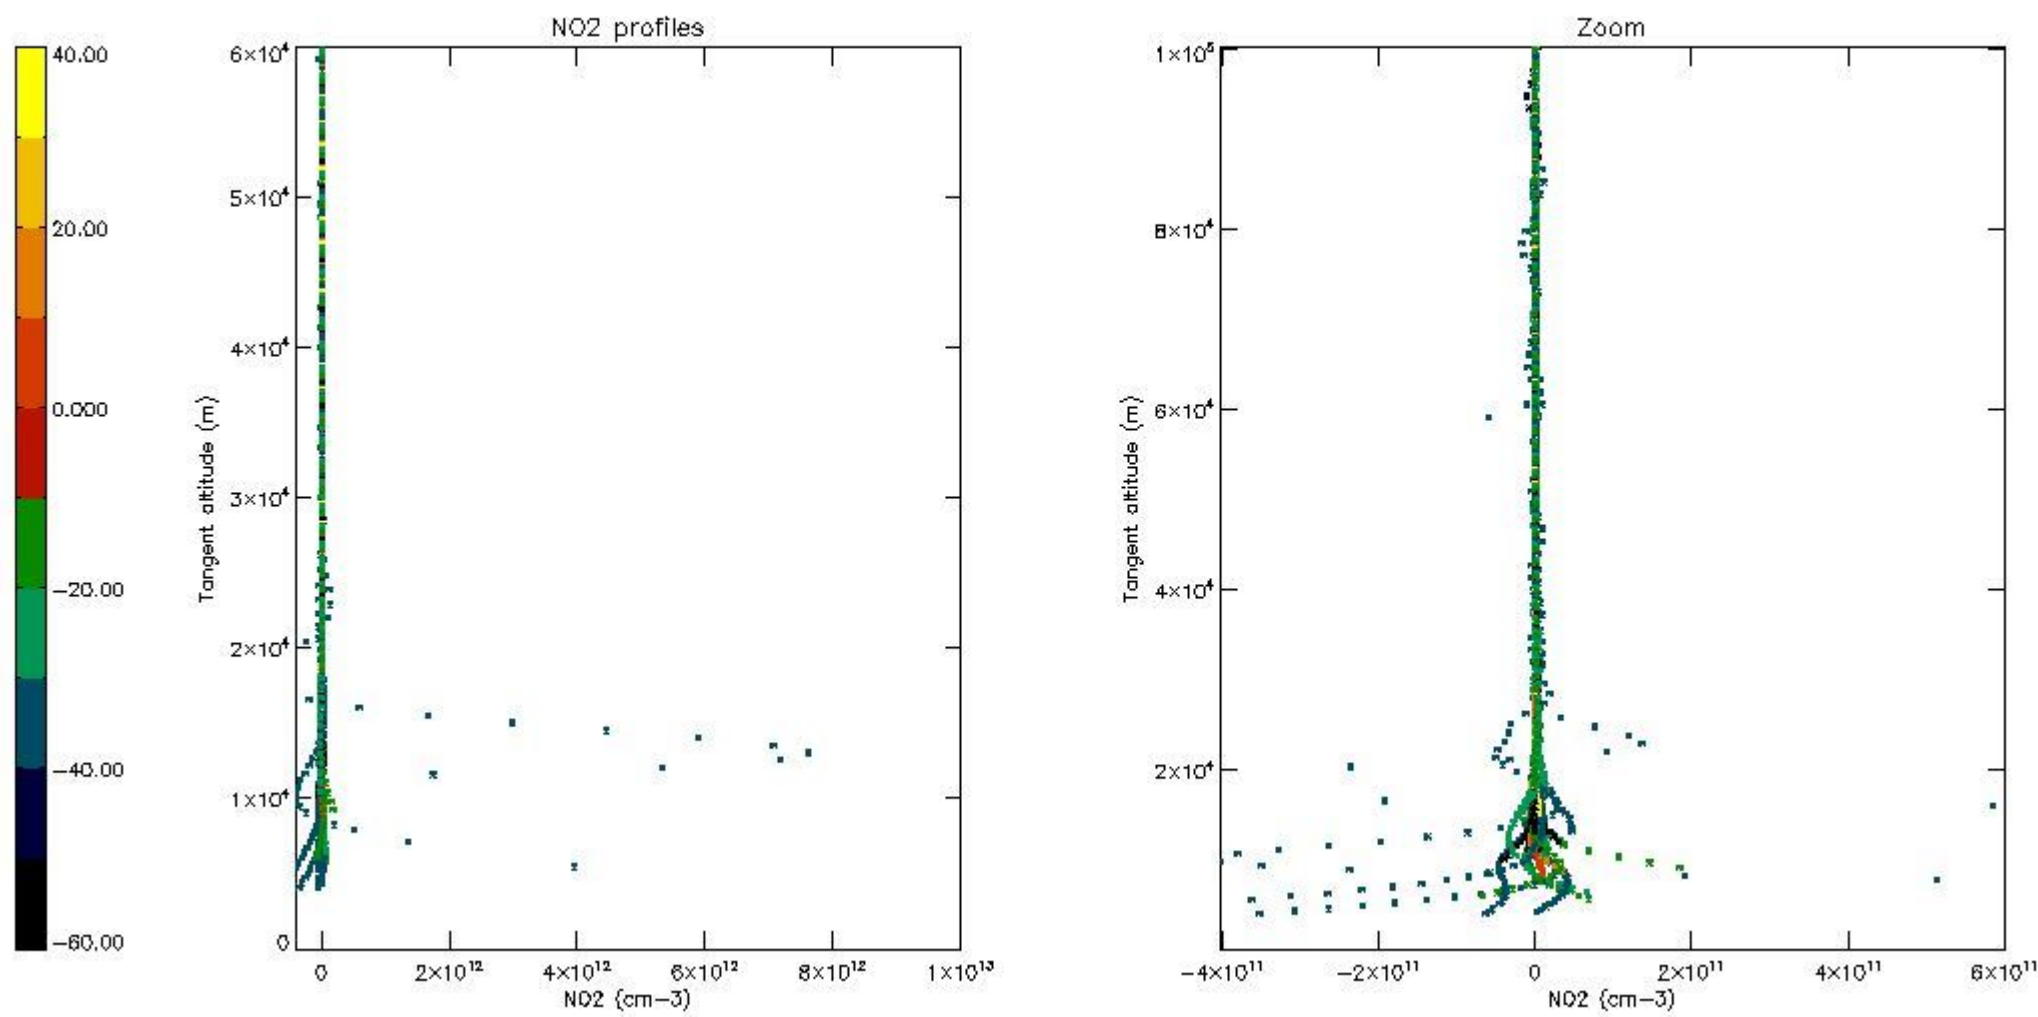

5.7 Plot NO3 profiles for all STD (dark without errors)

The colorbar represents the latitude.