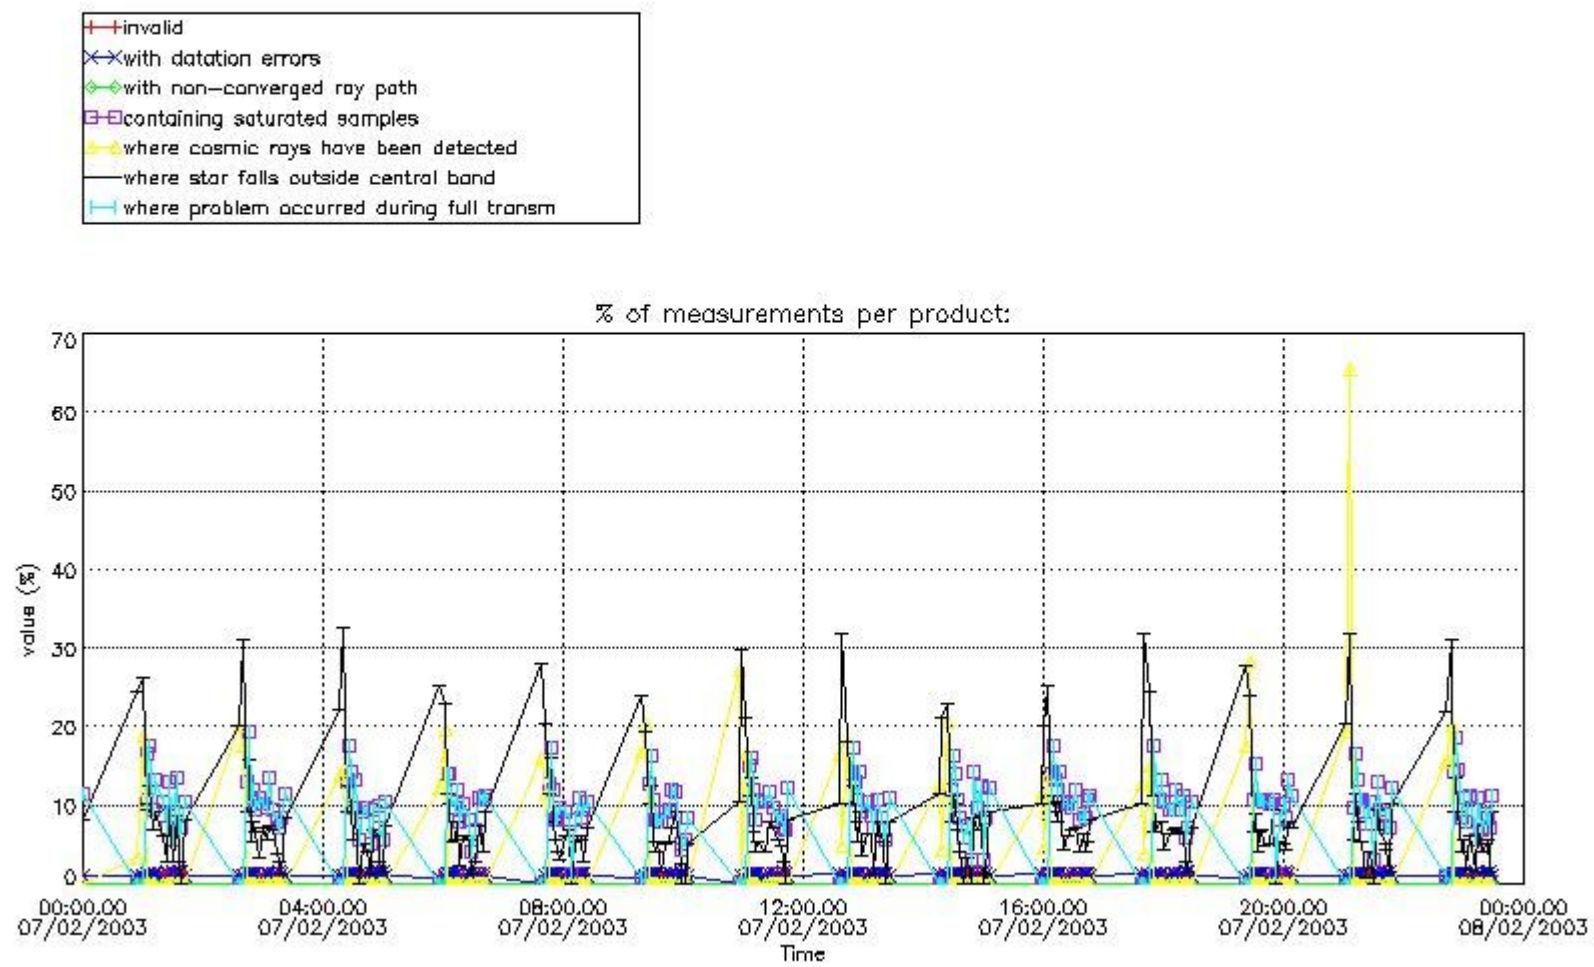

4.2 Plot quality information per product coming from level 1b processing (world map)

4.2.1 Plot level 1 quality information per product (world map): ENVISAT ASCENDING passes