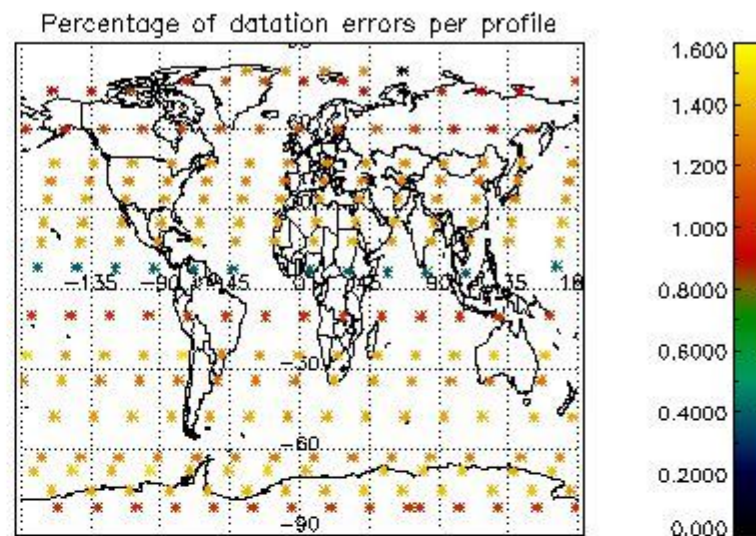

5. Trace gas profiles

5.1 Ozone statistics based on quality of products

The final quality of the products can be "measured" using the STD (Standard Deviation) attached to every point profile. This information is written to the parameter GOM_NL__2P/NL_LOCAL_SPECIES_DENSITY/o3_std of the level 2 products. The table below shows the statistics for given STD ranges.

The statistics are given with respect to the overall valid production:

- Products without fatal errors: GOM_NL__2P/MPH/PRODUCT_ERR=0
- Valid point profile: GOM_NL__2P/NL_LOCAL_SPECIES_DENSITY/pcd(0)=0

The 'Criteria' is applied to valid points of dark limb products:

- Products in dark limb illumination condition: GOM_NL__2P/NL_SUMMARY_QUALITY/obs_ill_cond=0
- Products without fatal errors: GOM_NL__2P/MPH/PRODUCT_ERR=0
- Valid point profile: GOM_NL__2P/NL_LOCAL_SPECIES_DENSITY/pcd(0)=0

So, the table below shows the percentage of dark limb and valid observations for each criteria with respect to the overall valid daily observations.

Criteria	% of total production
All STD	26
STD < 20	15