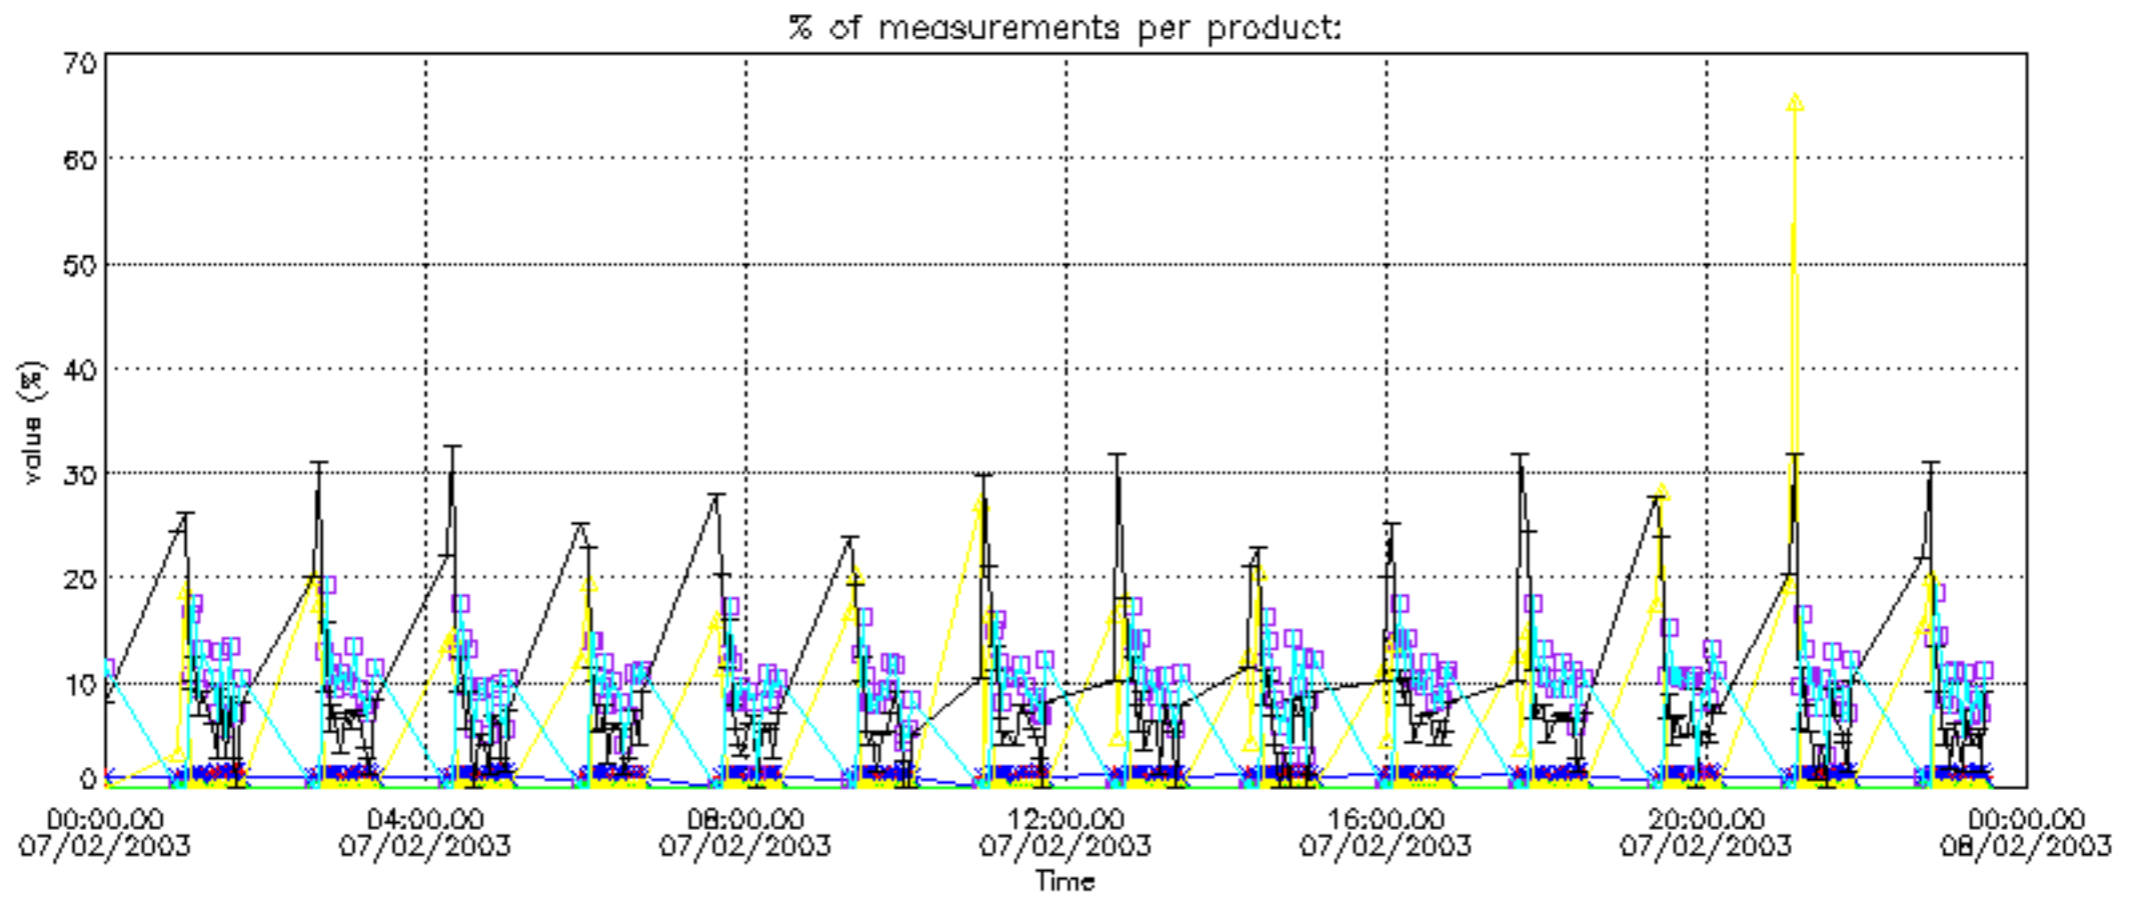

Percentage of cosmic ray hits per profile

Percentage of datation errors per profile