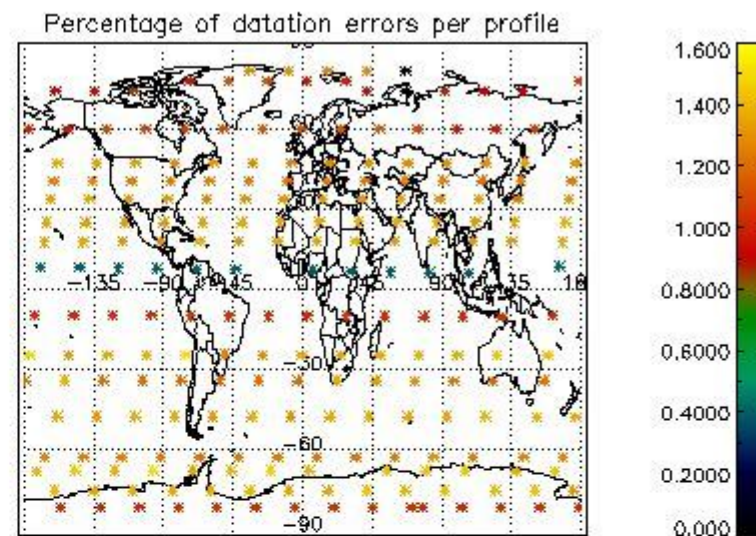

5. Trace gas profiles

5.1 Ozone statistics based on quality of products

The final quality of the products can be "measured" using the STD (Standard Deviation) attached to every point profile. This information is written to the parameter GOM_NL__2P/NL_LOCAL_SPECIES_DENSITY/o3_std of the level 2 products. The table below shows the statistics for given STD ranges.

The statistics are given with respect to the overall valid production:

- Products without fatal errors: GOM_NL__2P/MPH/PRODUCT_ERR=0
- Valid point profile: GOM_NL__2P/NL_LOCAL_SPECIES_DENSITY/pcd(0)=0

The 'Criteria' is applied to valid points of dark limb products:

- Products in dark limb illumination condition: GOM_NL__2P/NL_SUMMARY_QUALITY/obs_ill_cond=0
- Products without fatal errors: GOM_NL__2P/MPH/PRODUCT_ERR=0
- Valid point profile: GOM_NL__2P/NL_LOCAL_SPECIES_DENSITY/pcd(0)=0

So, the table below shows the percentage of dark limb and valid observations for each criteria with respect to the overall valid daily observations.

Criteria	% of total production
All STD	26
STD < 20	15