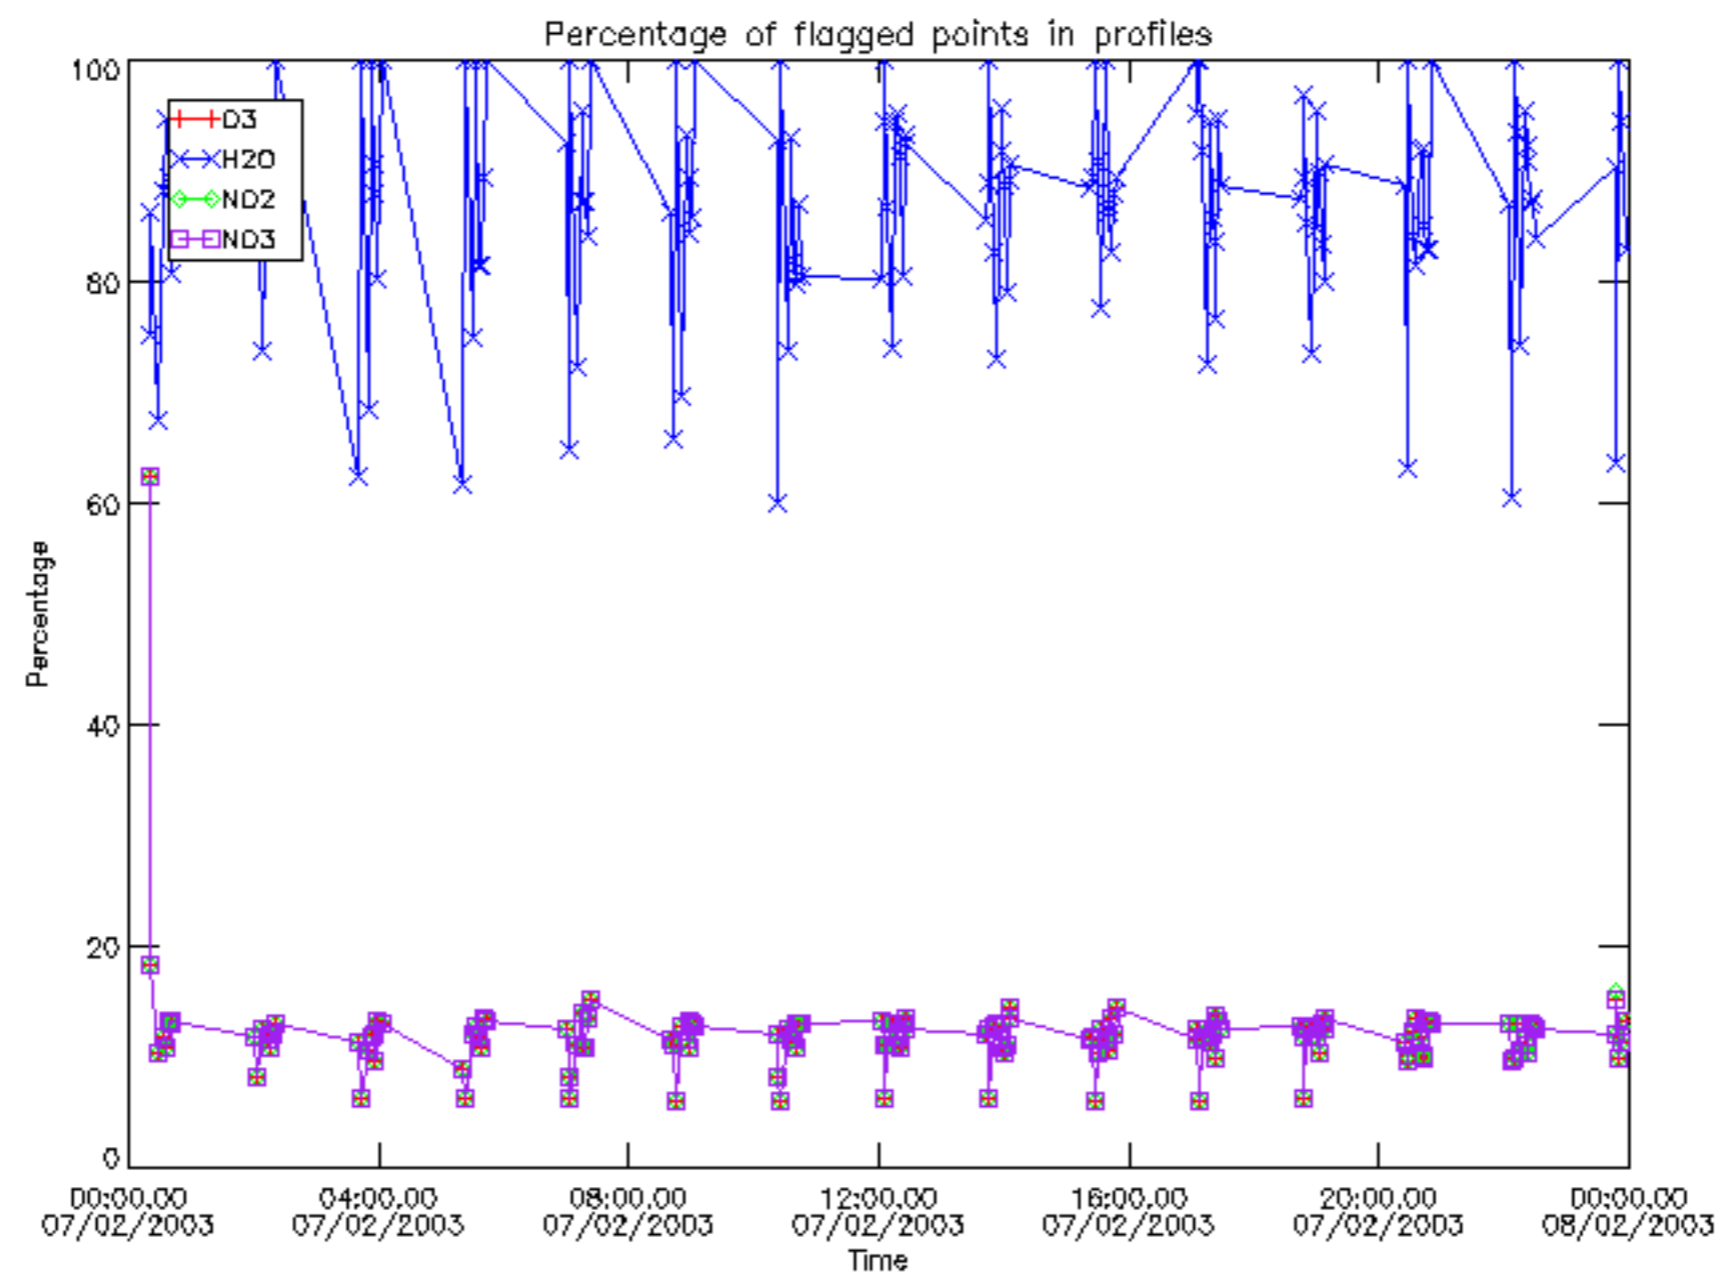

Percentage of flagged data per D3 profile

Percentage of flagged data per H2O profile