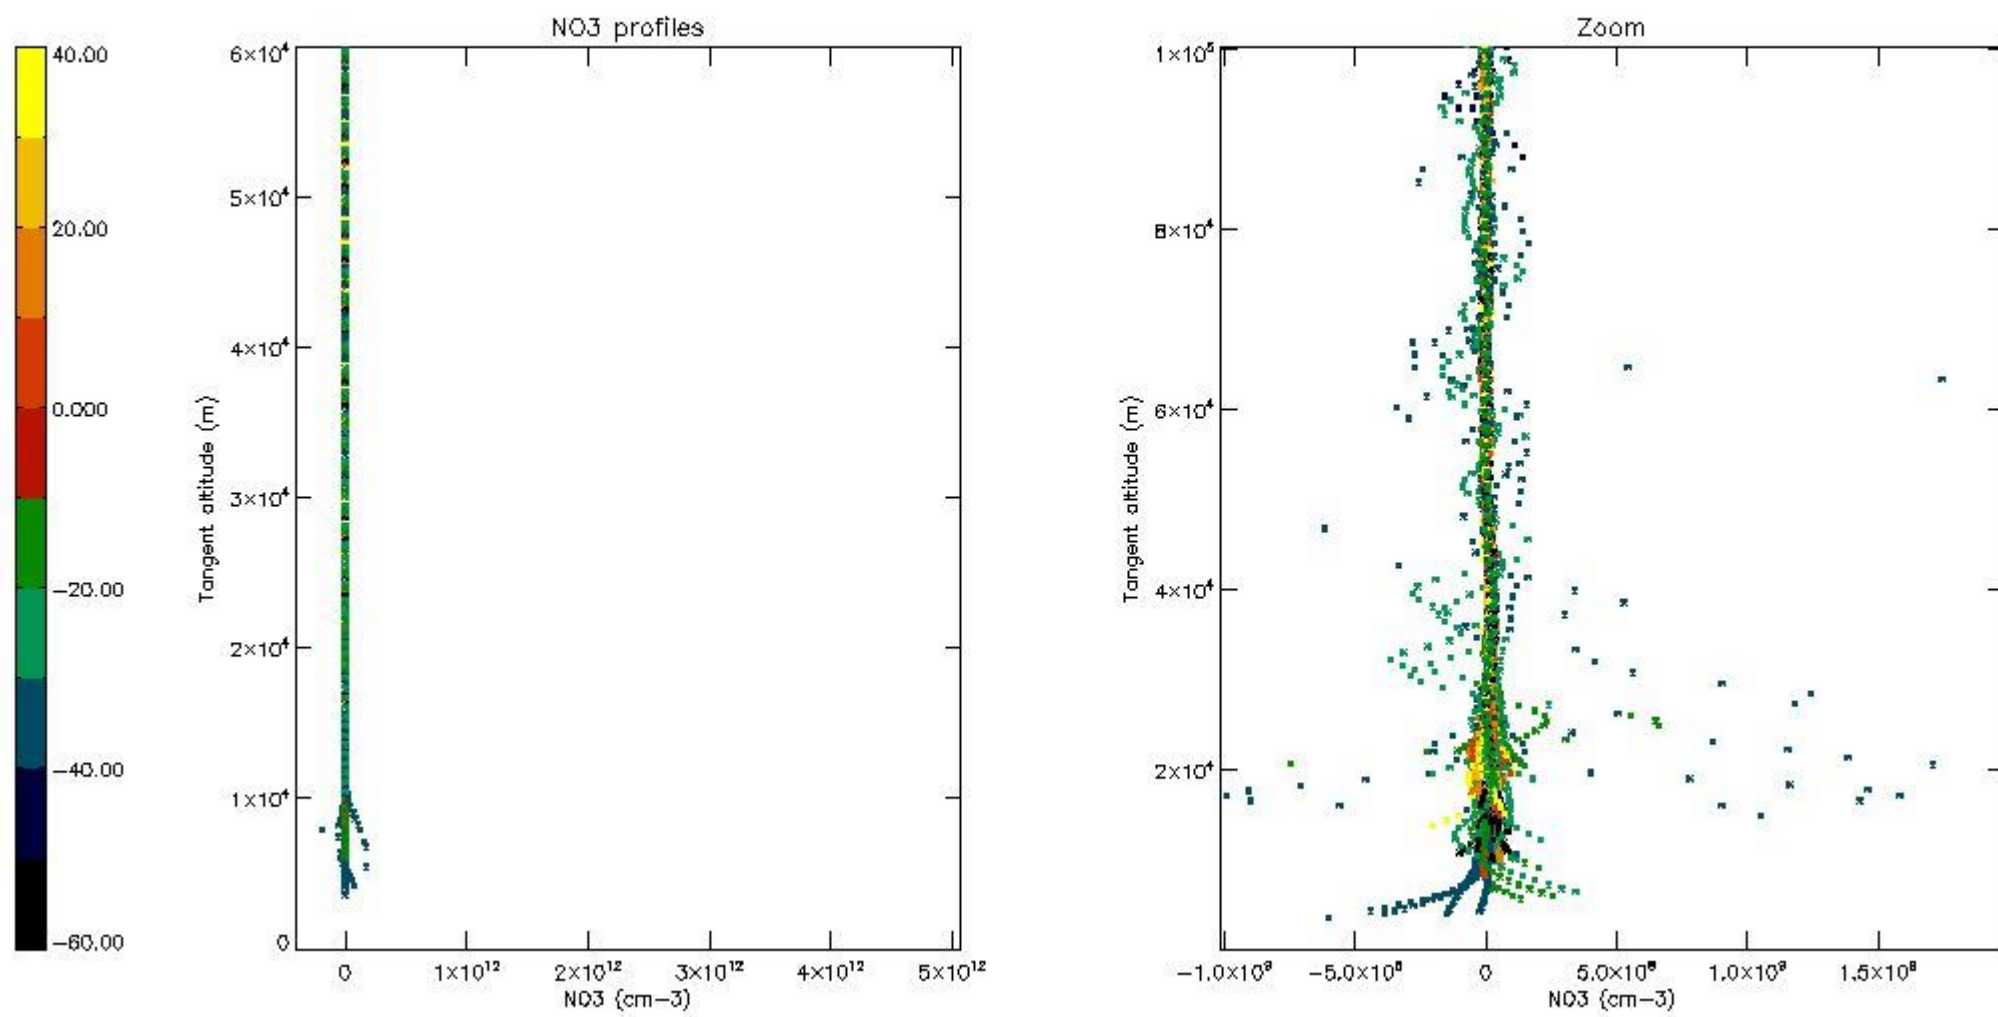

5.8 Plot H2O profiles for all STD (only for occultations of stars 1,2,3,4,13,14,16,26,63 dark without errors)

The colorbar represents the latitude.