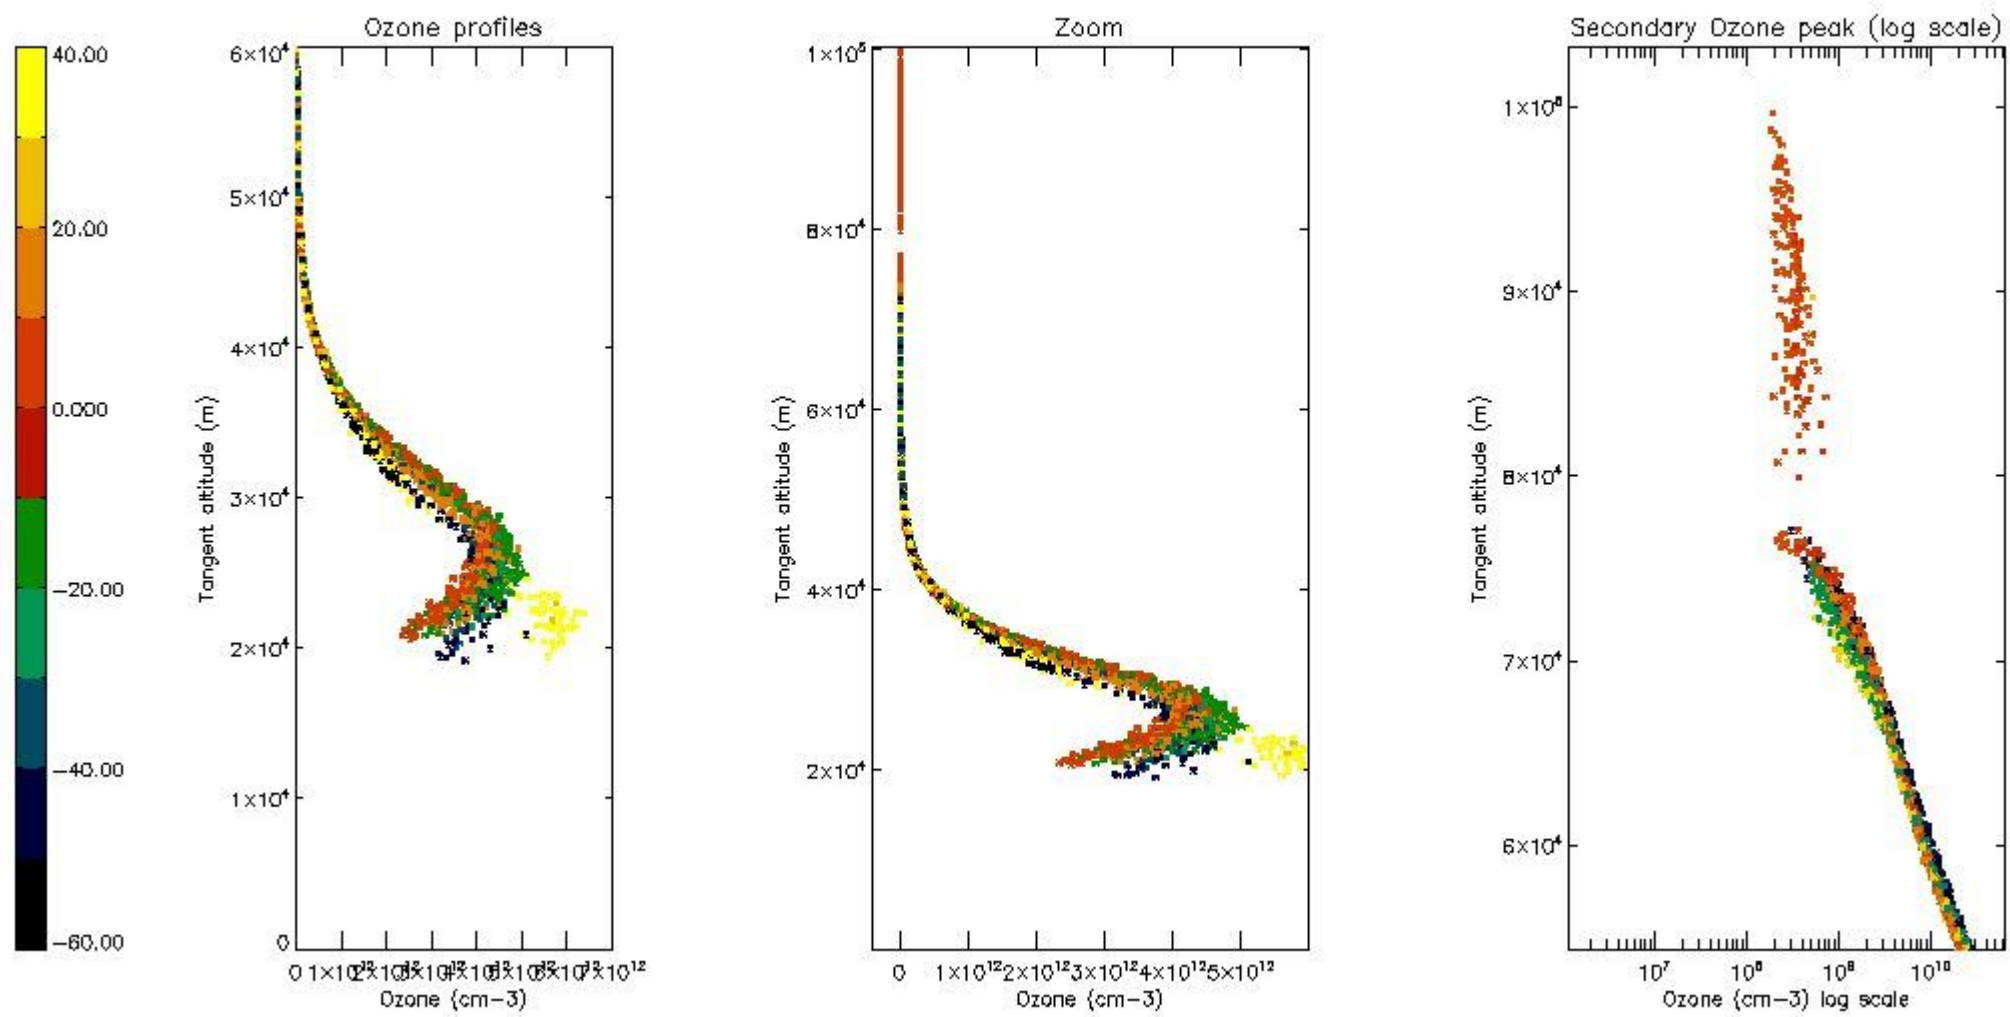

5. Trace gas profiles

5.1 Ozone statistics based on quality of products

The final quality of the products can be "measured" using the STD (Standard Deviation) attached to every point profile. This information is written to the parameter GOM_NL__2P/NL_LOCAL_SPECIES_DENSITY/o3_std of the level 2 products. The table below shows the statistics for given STD ranges.

STD < 10	13
STD < 5	10

5.2 Plot ozone profiles for all STD (dark without errors)

The colorbar represents the latitude.

5.3 Plot ozone profiles where STD < 20% (dark without errors)

The colorbar represents the latitude.

5.4 Plot ozone profiles where STD < 10% (dark without errors)

The colorbar represents the latitude.

5.5 Plot ozone profiles where $STD < 5\%$ (dark without errors)

The colorbar represents the latitude.

5.6 Plot NO₂ profiles for all STD (dark without errors)

The colorbar represents the latitude.

5.7 Plot NO3 profiles for all STD (dark without errors)

The colorbar represents the latitude.

5.8 Plot H2O profiles for all STD (only for occultations of stars 1,2,3,4,13,14,16,26,63 dark without errors)