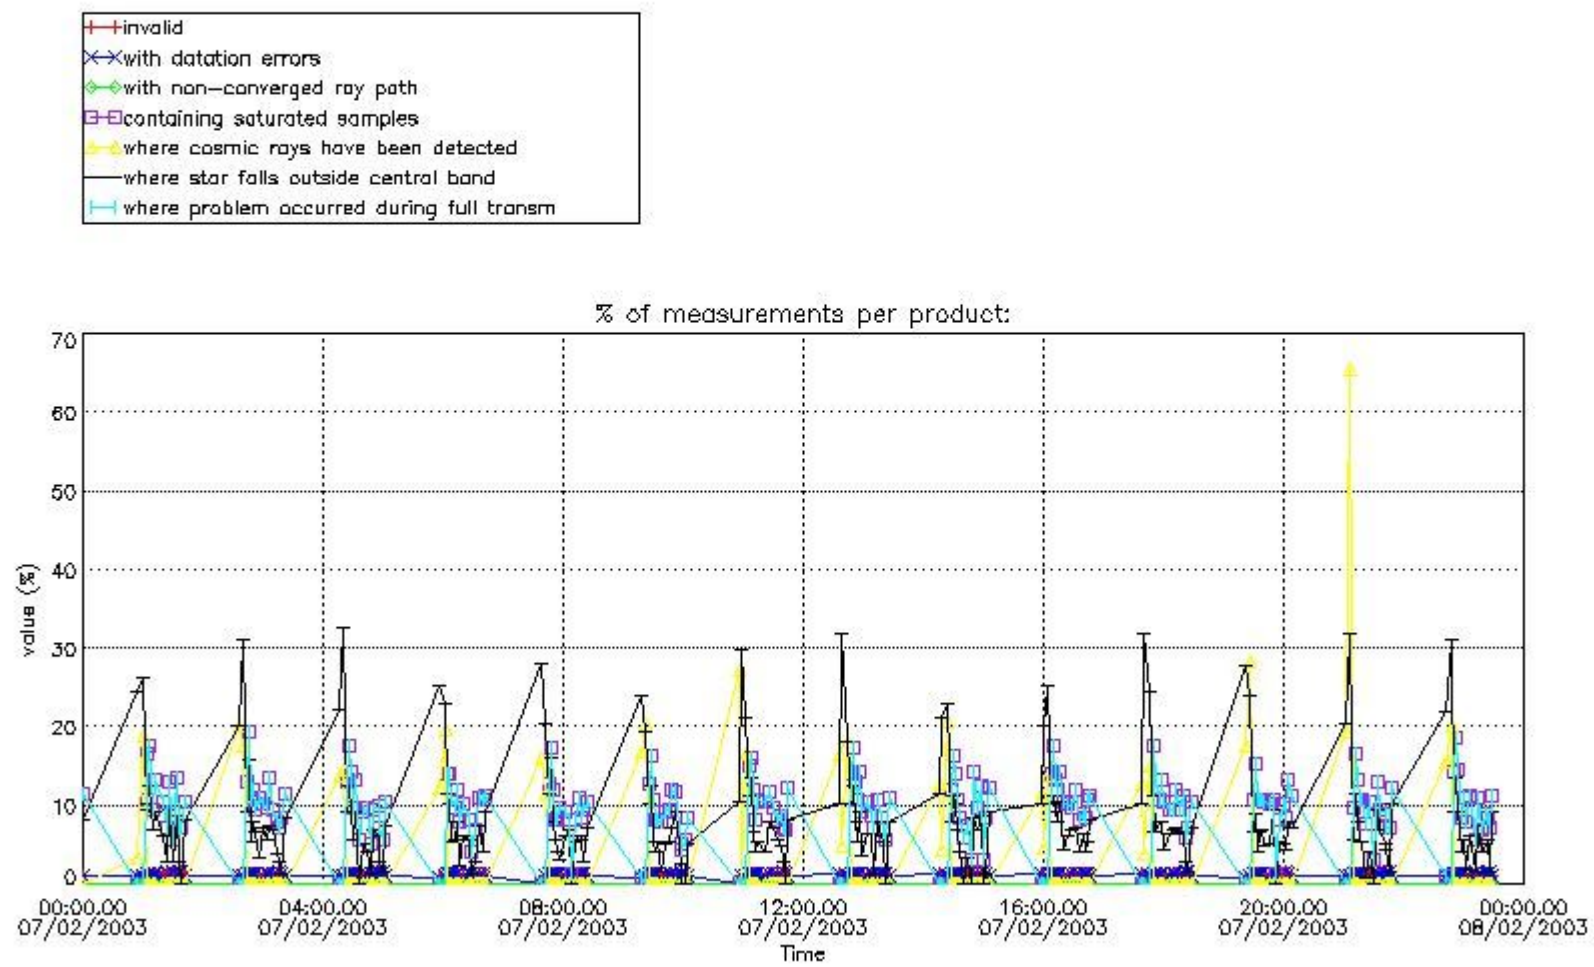

3.1 Plot quality information per product (time dependant)

3.2 Plot quality information per product (world map)

Percentage of flagged data per O3 profile

Percentage of flagged data per H2O profile

Percentage of flagged data per NO2 profile

Percentage of flagged data per NO3 profile

4. Level 1 quality information per product

In this section it is plotted some information contained in the Quality Summary data set of the level 2 products that comes from the level 1b processing. Products without errors (error flag in the MPH set to "0") are used.

4.1 Plot quality information per product (time dependant) coming from level 1b processing

4.1.1 Plot level 1 quality information per product (time dependant): ENVISAT ASCENDING passes

4.1.2 Plot level 1 quality information per product (time dependant): ENVI SAT DESCENDING passes

5. Trace gas profiles

5.1 Ozone statistics based on quality of products

The final quality of the products can be "measured" using the STD (Standard Deviation) attached to every point profile. This information is written to the parameter GOM_NL__2P/NL_LOCAL_SPECIES_DENSITY/o3_std of the level 2 products. The table below shows the statistics for given STD ranges.