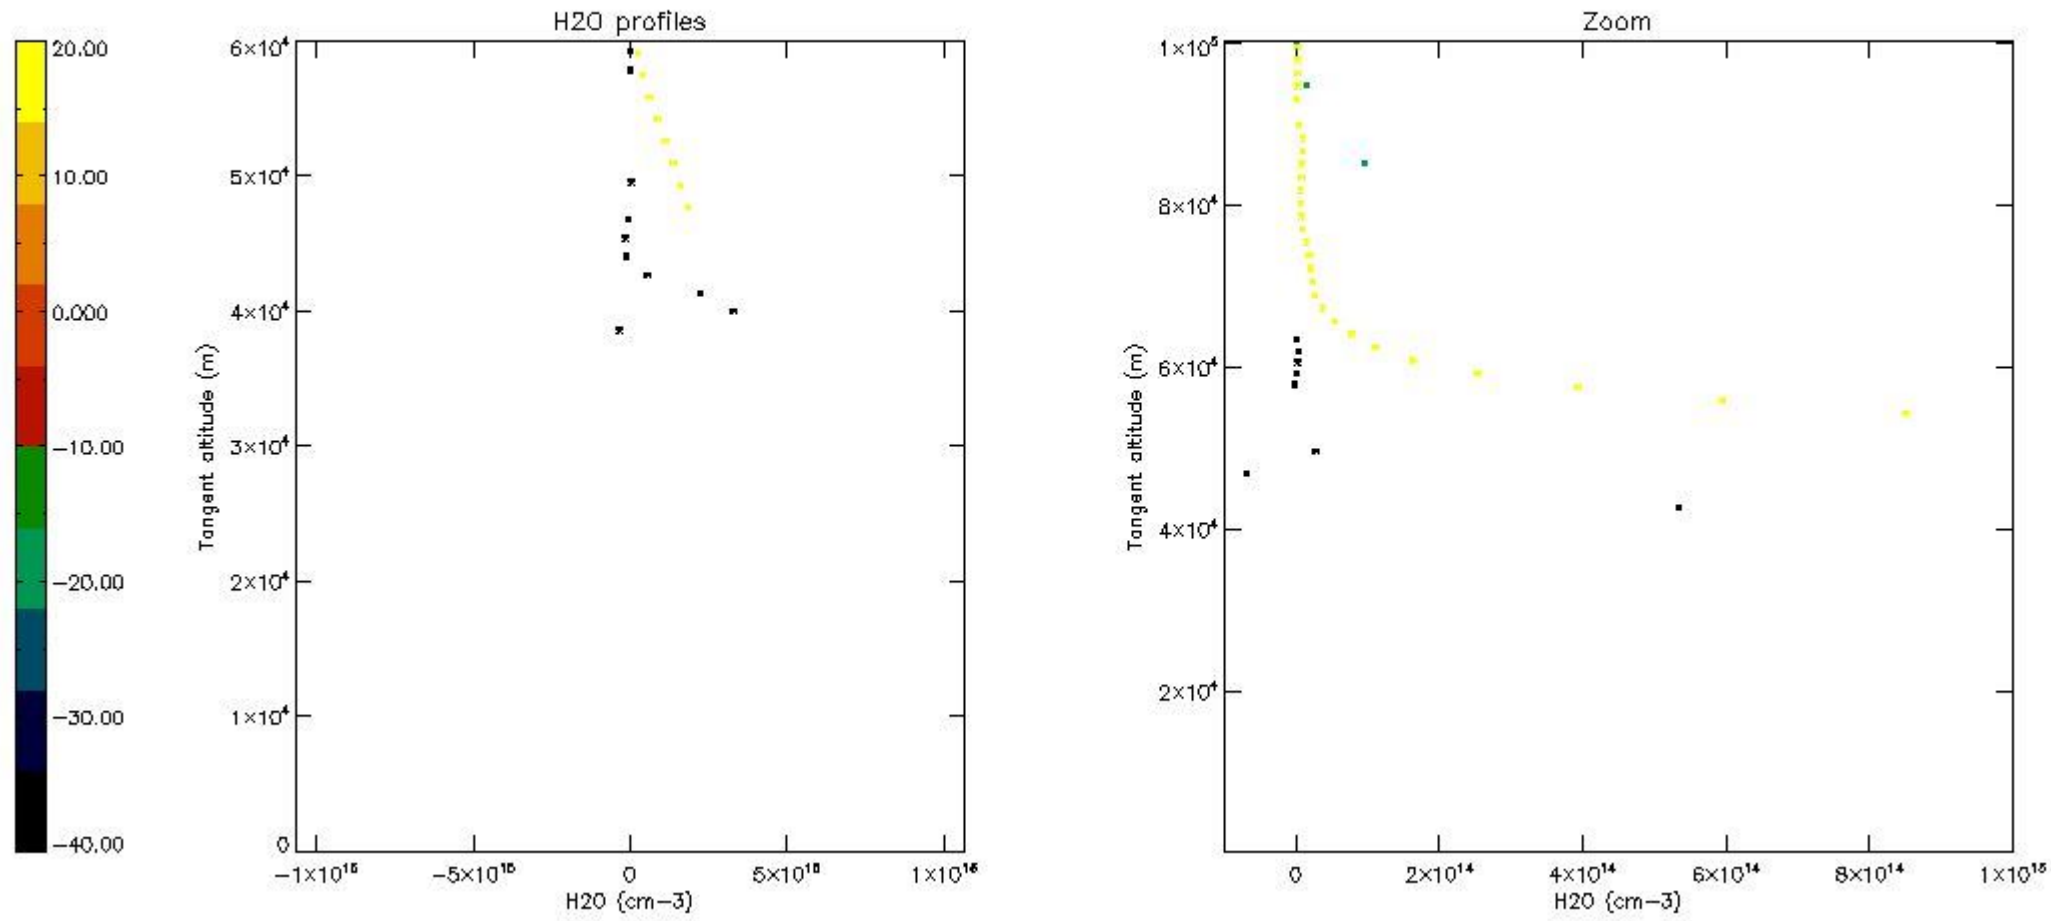

6. Auxiliary Data Files used for the production reported in section 2

The number reported in the third column indicates since which file (see list in section 2) the corresponding auxiliary file has been used. The fourth column is the date of those product files.

Type	Auxiliary Filename	Used since product	Used since product date
INST_PHYS_CHARACTERISTICS	GOM_INS_AXNIEC20050627_150440_20020301_000000_20100101_000000	1	07-FEB-2003 00:00:27
LEVEL-2_PROC_CONFIG	GOM_PR2_AXVIEC20091111_152718_20020301_000000_20500101_000000	1	07-FEB-2003 00:00:27
CROSS_SECTIONS_FILE	GOM_CRS_AXVIEC20091111_154832_20020301_000000_20500101_000000	1	07-FEB-2003 00:00:27