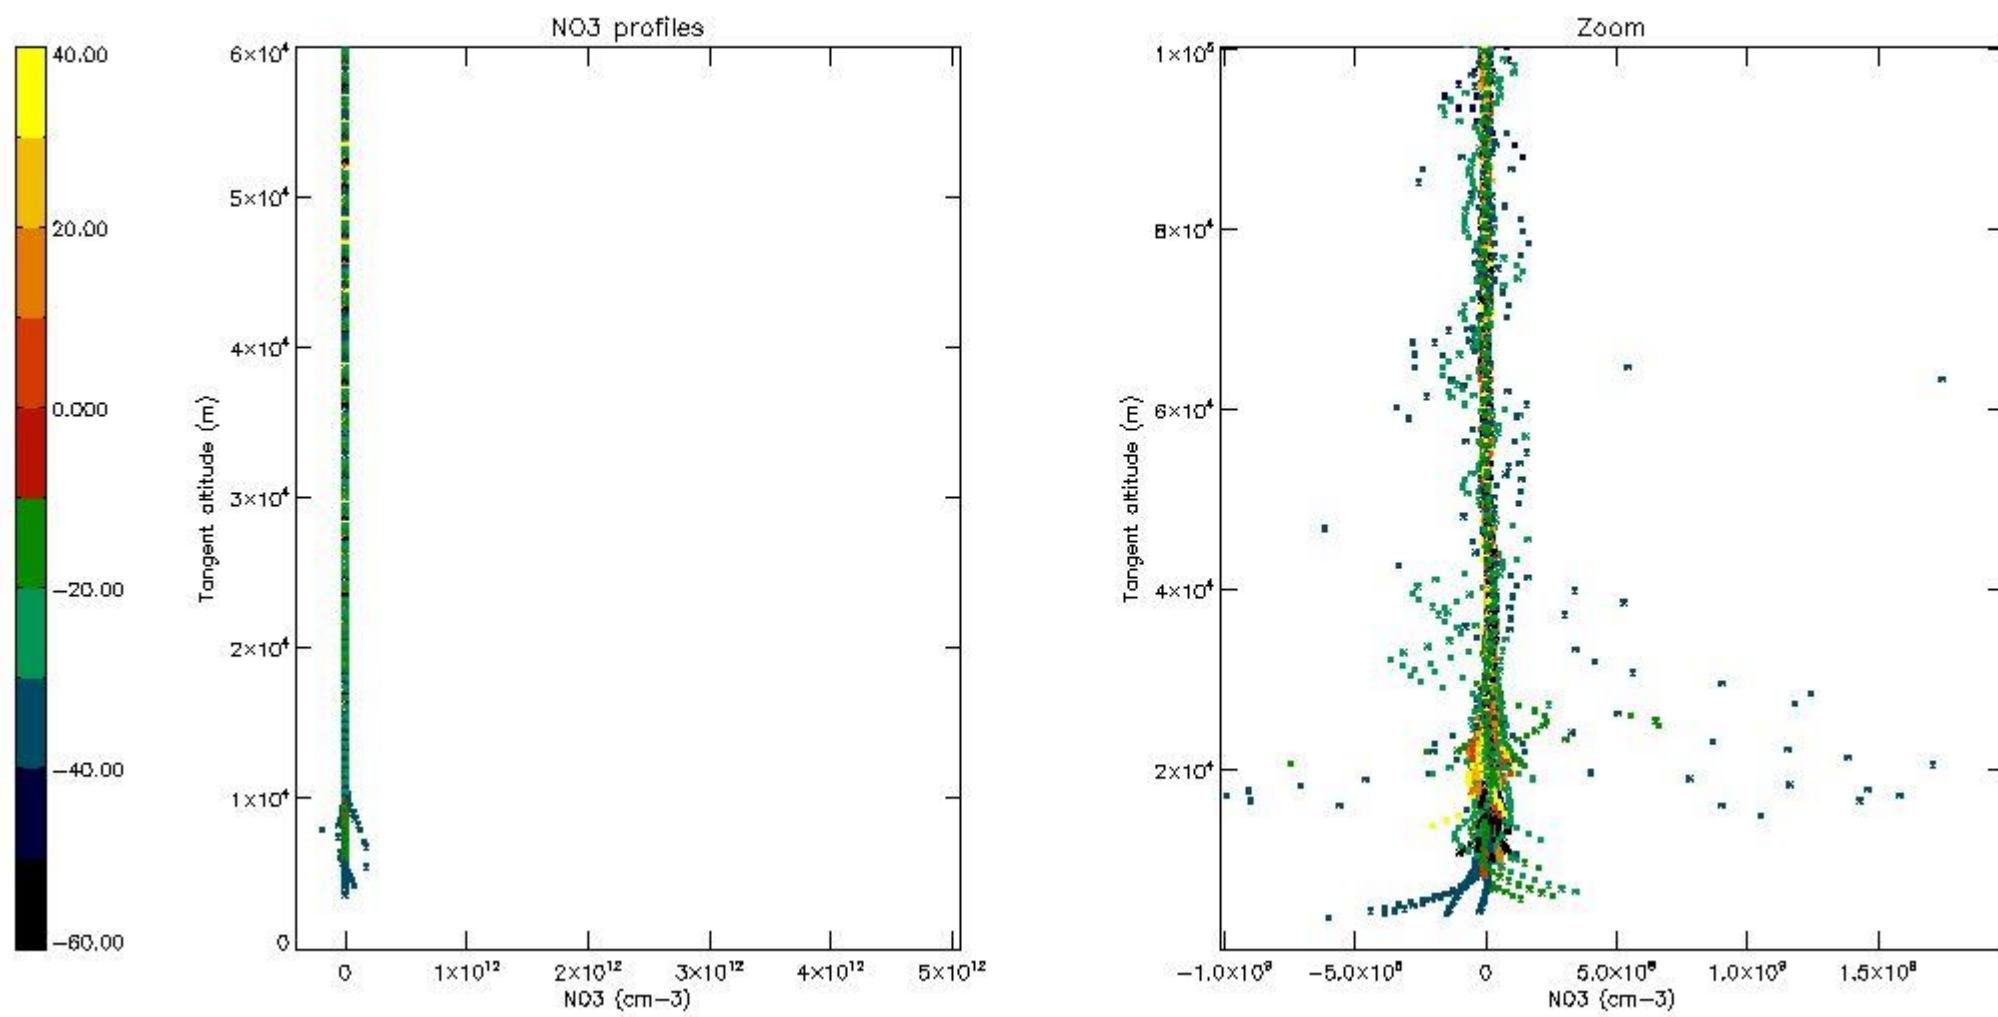

5.4 Plot ozone profiles where STD < 10% (dark without errors)

The colorbar represents the latitude.

5.5 Plot ozone profiles where $STD < 5\%$ (dark without errors)

The colorbar represents the latitude.

5.6 Plot NO₂ profiles for all STD (dark without errors)

The colorbar represents the latitude.

5.7 Plot NO3 profiles for all STD (dark without errors)

The colorbar represents the latitude.

5.8 Plot H2O profiles for all STD (only for occultations of stars 1,2,3,4,13,14,16,26,63 dark without errors)