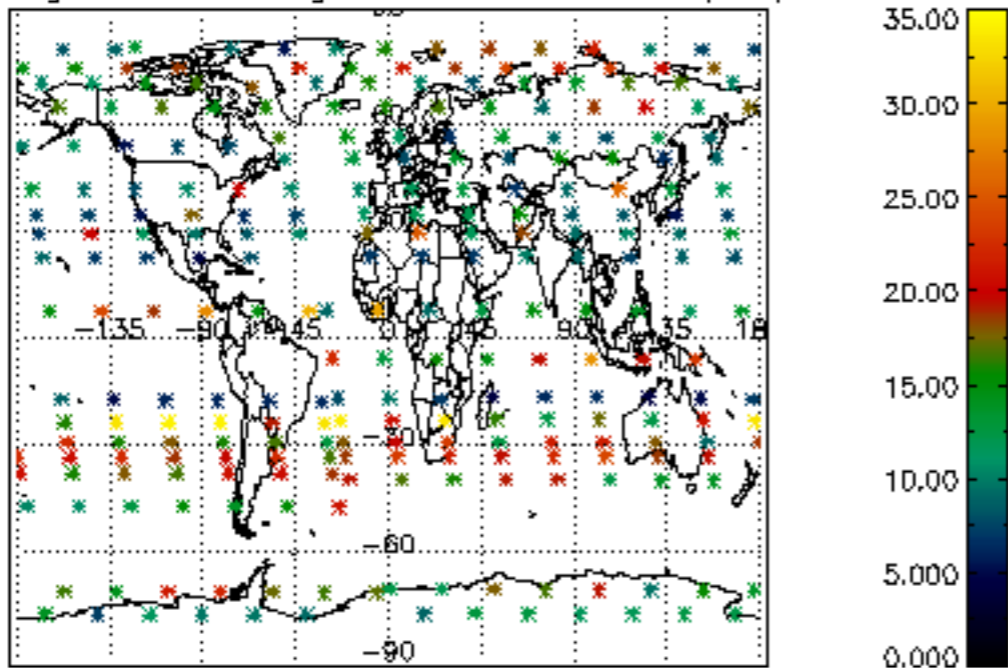

Percentage of cosmic ray hits per profile

Percentage of star falling outside central band per profile