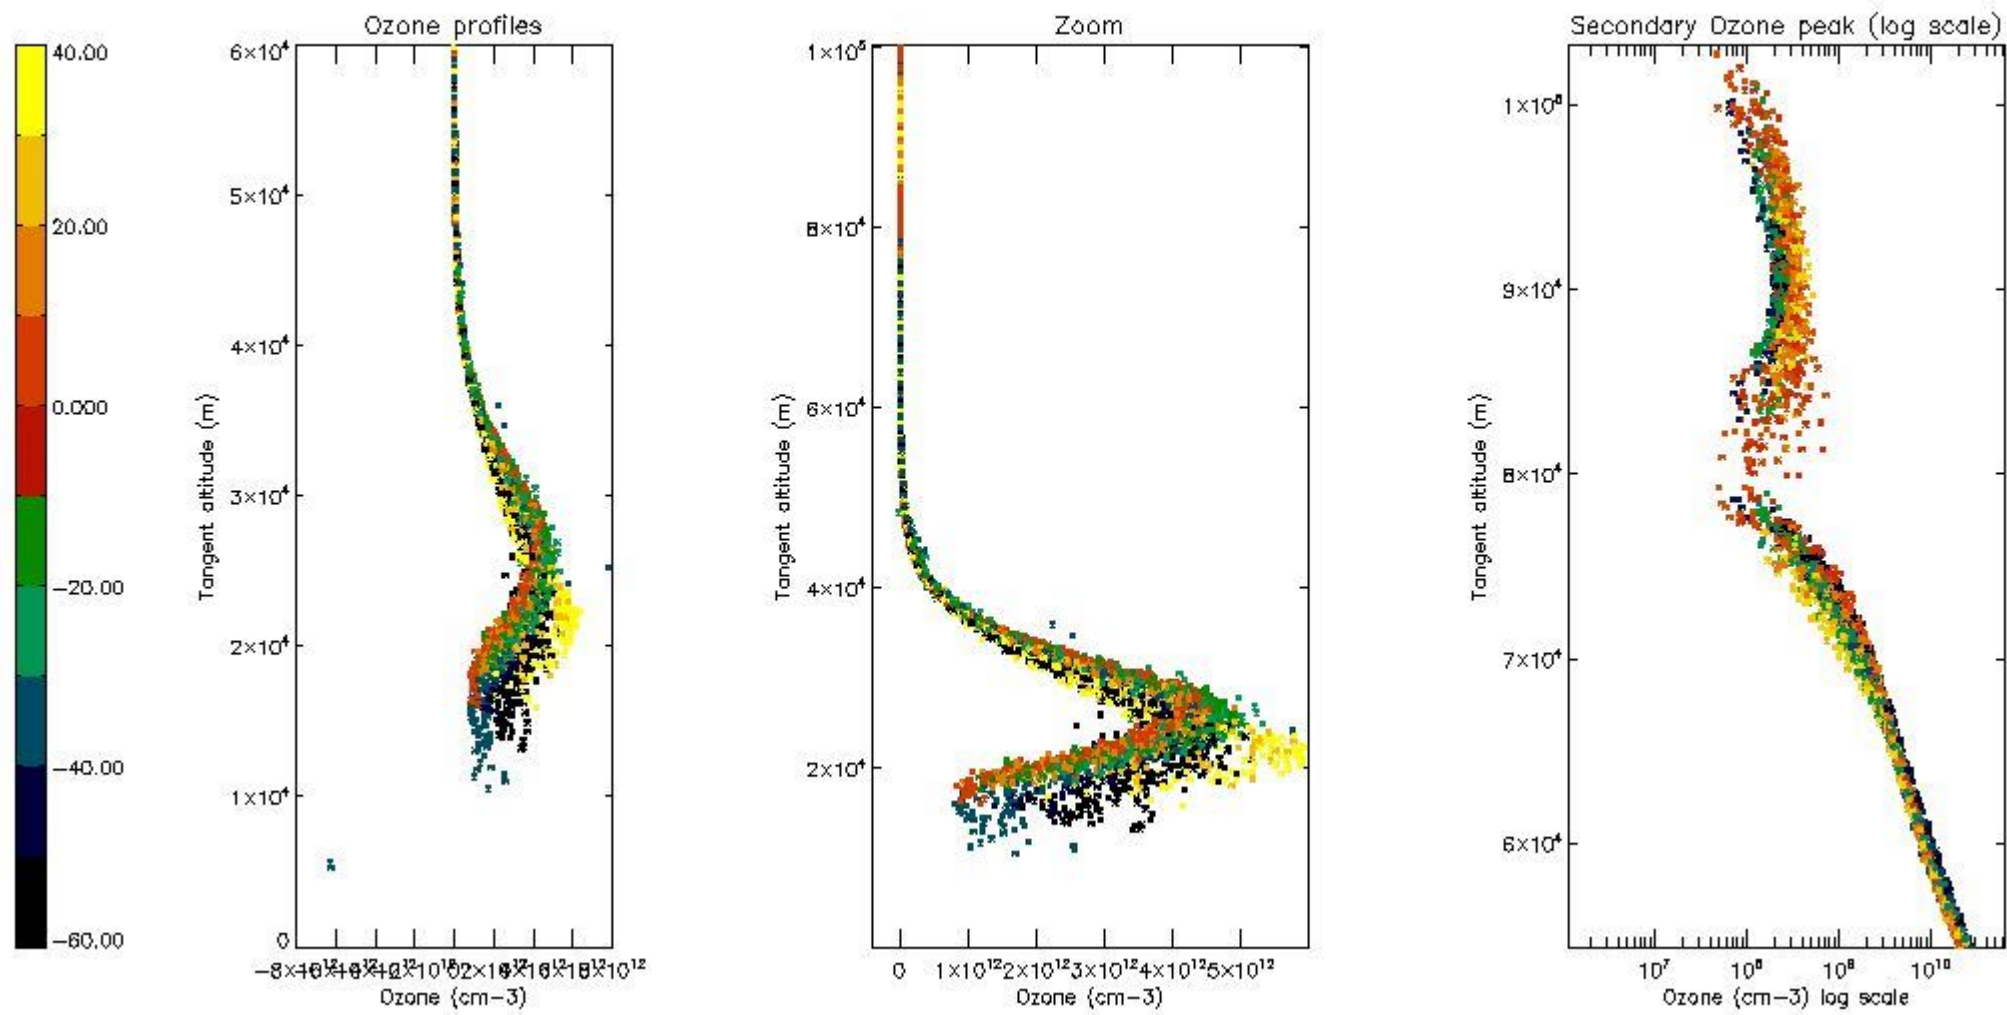

So, the table below shows the percentage of dark limb and valid observations for each criteria with respect to the overall valid daily observations.

Criteria	% of total production
All STD	26
STD < 20	15

STD < 10	13
STD < 5	10

5.2 Plot ozone profiles for all STD (dark without errors)

The colorbar represents the latitude.

5.3 Plot ozone profiles where STD < 20% (dark without errors)

The colorbar represents the latitude.

5.4 Plot ozone profiles where STD < 10% (dark without errors)

The colorbar represents the latitude.

5.5 Plot ozone profiles where $STD < 5\%$ (dark without errors)

The colorbar represents the latitude.

5.6 Plot NO₂ profiles for all STD (dark without errors)

The colorbar represents the latitude.

5.7 Plot NO3 profiles for all STD (dark without errors)

The colorbar represents the latitude.

5.8 Plot H2O profiles for all STD (only for occultations of stars 1,2,3,4,13,14,16,26,63 dark without errors)