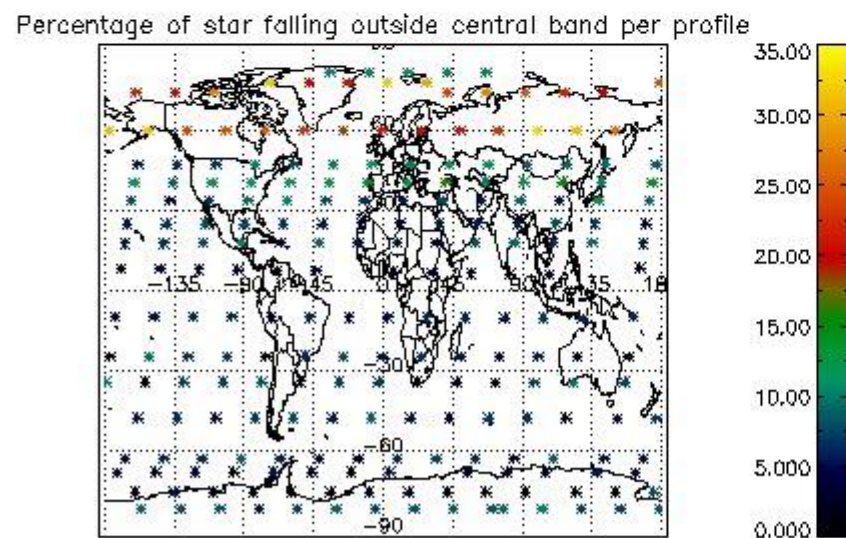

5. Trace gas profiles

5.1 Ozone statistics based on quality of products

The final quality of the products can be "measured" using the STD (Standard Deviation) attached to every point profile. This information is written to the parameter GOM_NL__2P/NL_LOCAL_SPECIES_DENSITY/o3_std of the level 2 products. The table below shows the statistics for given STD ranges.

The statistics are given with respect to the overall valid production:

- Products without fatal errors: GOM_NL__2P/MPH/PRODUCT_ERR=0
- Valid point profile: GOM_NL__2P/NL_LOCAL_SPECIES_DENSITY/pcd(0)=0

The 'Criteria' is applied to valid points of dark limb products:

- Products in dark limb illumination condition: GOM_NL__2P/NL_SUMMARY_QUALITY/obs_ill_cond=0
- Products without fatal errors: GOM_NL__2P/MPH/PRODUCT_ERR=0
- Valid point profile: GOM_NL__2P/NL_LOCAL_SPECIES_DENSITY/pcd(0)=0

So, the table below shows the percentage of dark limb and valid observations for each criteria with respect to the overall valid daily observations.

Criteria	% of total production
All STD	26
STD < 20	15