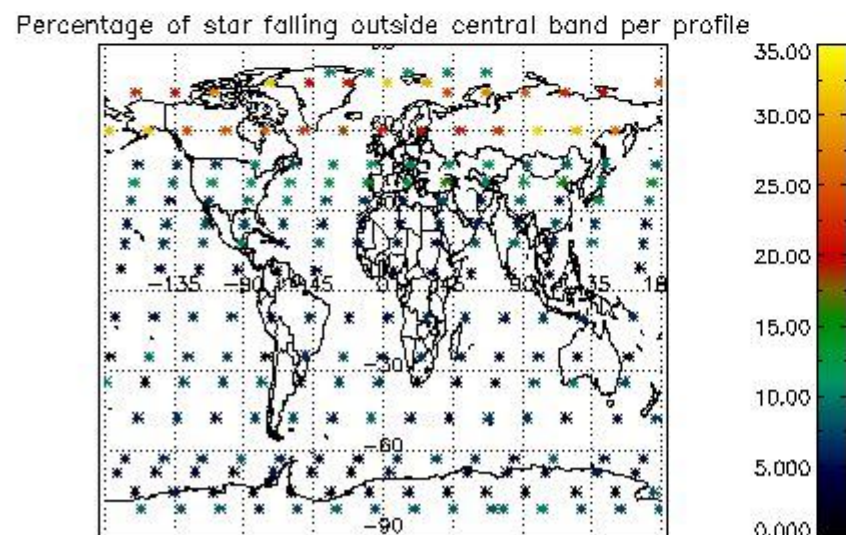

5. Trace gas profiles

5.1 Ozone statistics based on quality of products

The final quality of the products can be "measured" using the STD (Standard Deviation) attached to every point profile. This information is written to the parameter GOM_NL__2P/NL_LOCAL_SPECIES_DENSITY/o3_std of the level 2 products. The table below shows the statistics for given STD ranges.

The statistics are given with respect to the overall valid production:

- Products without fatal errors: GOM_NL__2P/MPH/PRODUCT_ERR=0
- Valid point profile: GOM_NL__2P/NL_LOCAL_SPECIES_DENSITY/pcd(0)=0

The 'Criteria' is applied to valid points of dark limb products:

- Products in dark limb illumination condition: GOM_NL__2P/NL_SUMMARY_QUALITY/obs_ill_cond=0
- Products without fatal errors: GOM_NL__2P/MPH/PRODUCT_ERR=0
- Valid point profile: GOM_NL__2P/NL_LOCAL_SPECIES_DENSITY/pcd(0)=0

So, the table below shows the percentage of dark limb and valid observations for each criteria with respect to the overall valid daily observations.

Criteria	% of total production
All STD	26
STD < 20	15