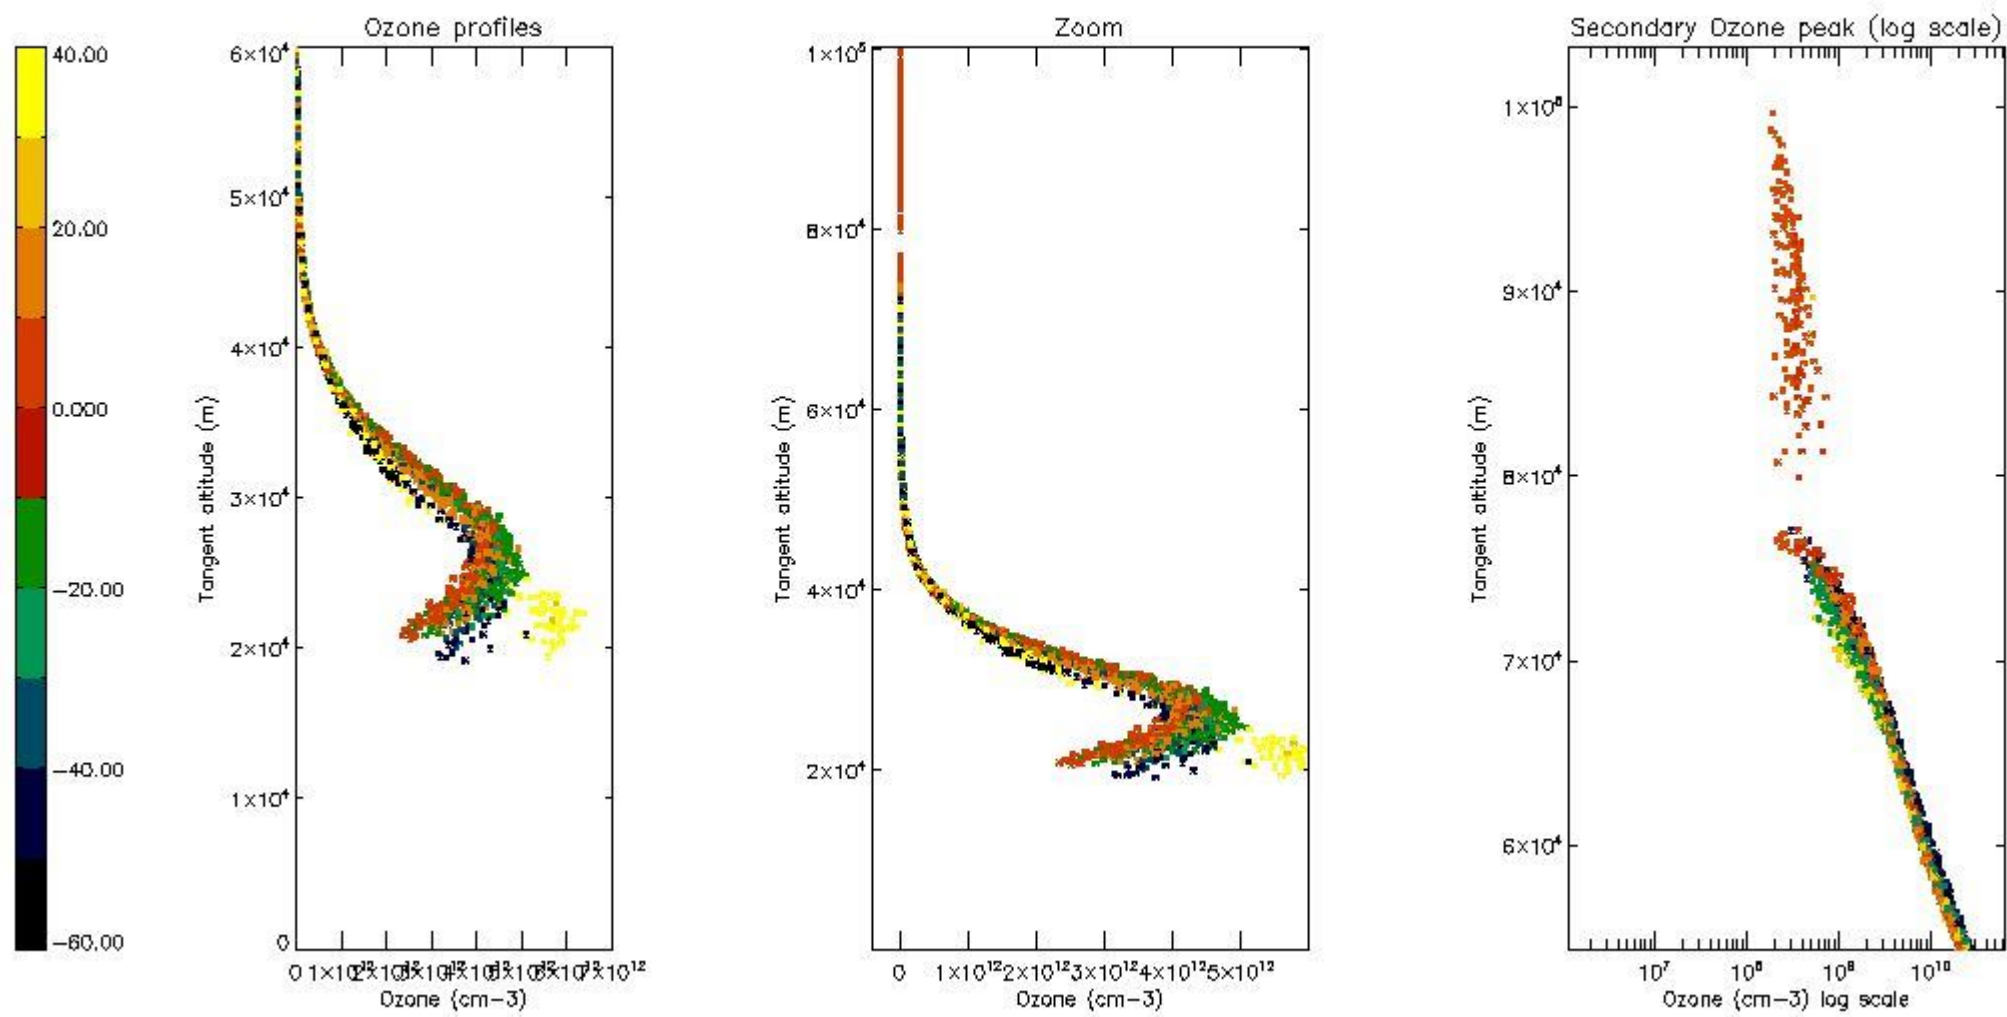

5.6 Plot NO₂ profiles for all STD (dark without errors)

The colorbar represents the latitude.