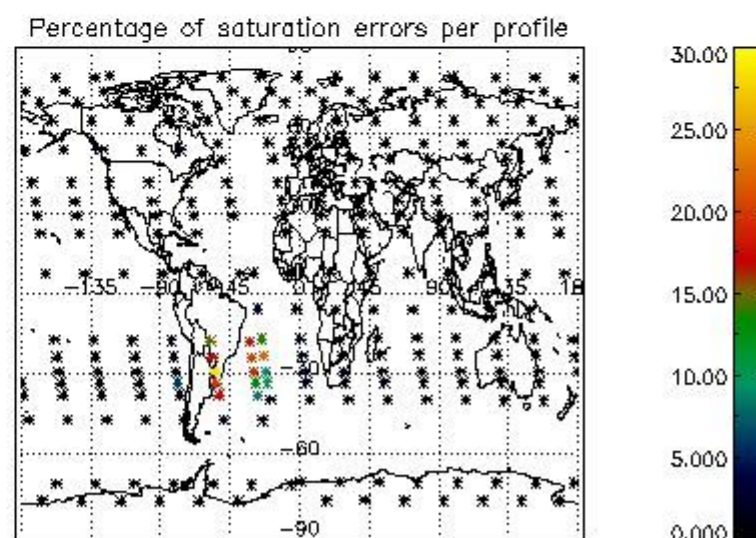

Percentage of flagged data per NO3 profile

4. Level 1 quality information per product

In this section it is plotted some information contained in the Quality Summary data set of the level 2 products that comes from the level 1b processing. Products without errors (error flag in the MPH set to "0") are used.

4.1 Plot quality information per product (time dependant) coming from level 1b processing

4.1.1 Plot level 1 quality information per product (time dependant): ENVISAT ASCENDING passes

4.1.2 Plot level 1 quality information per product (time dependant): ENVI SAT DESCENDING passes

4.2 Plot quality information per product coming from level 1b processing (world map)

4.2.1 Plot level 1 quality information per product (world map): ENVISAT ASCENDING passes

4.2.2 Plot level 1 quality information per product (world map): ENVISAT DESCENDING passes