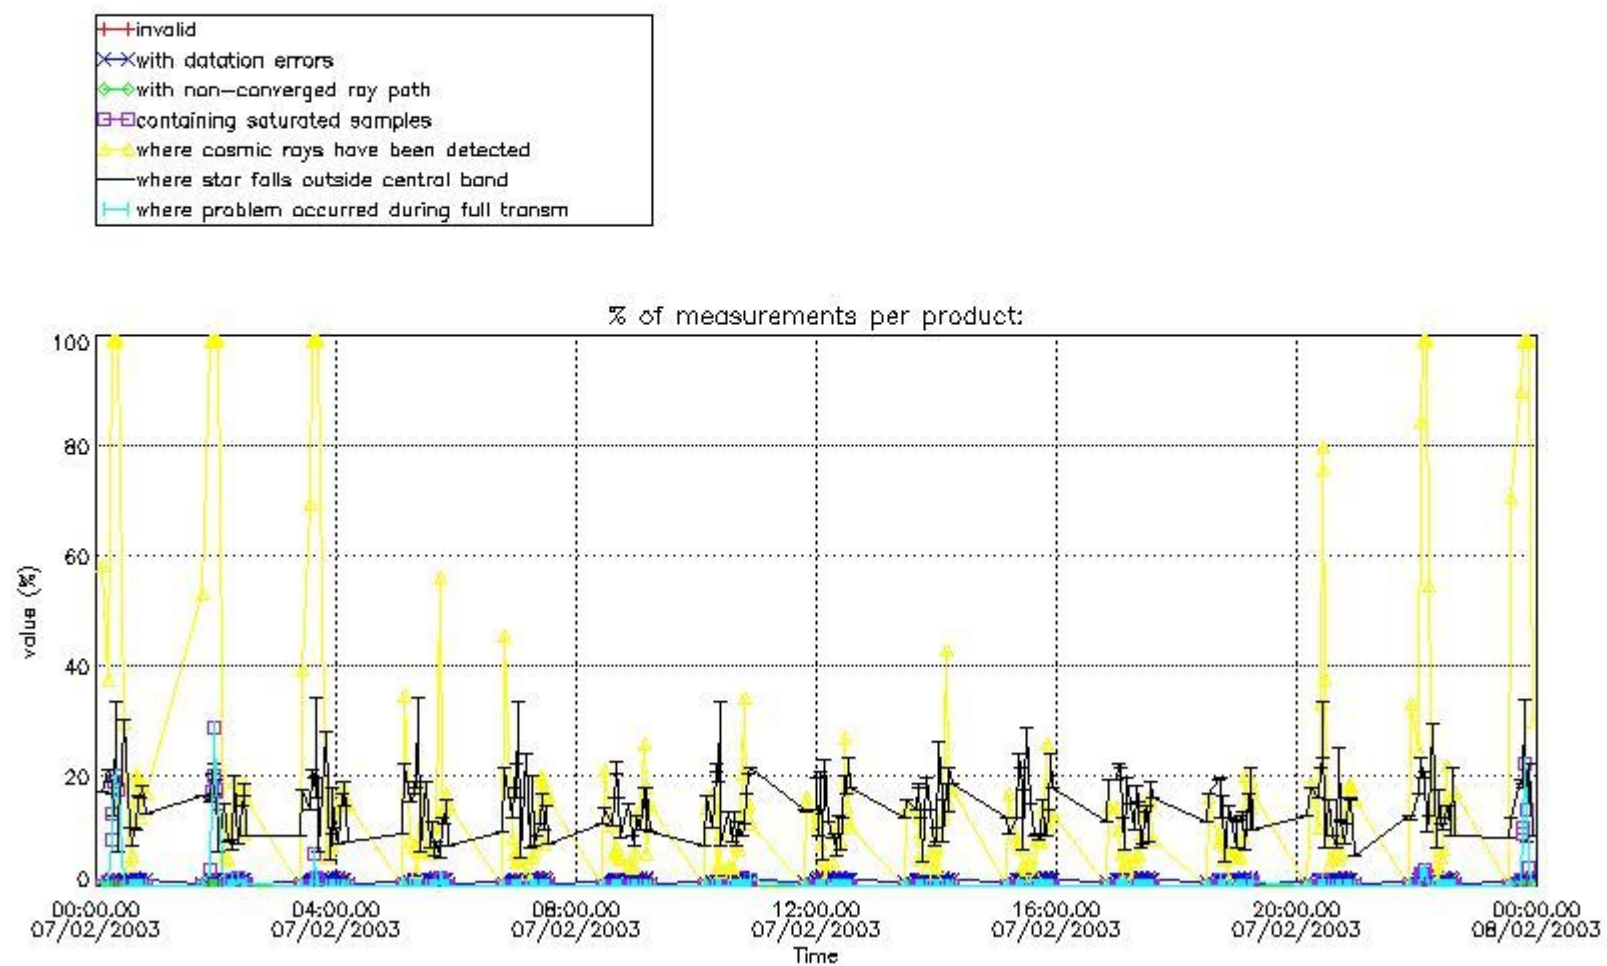

3.1 Plot quality information per product (time dependant)

3.2 Plot quality information per product (world map)

Percentage of flagged data per O3 profile

Percentage of flagged data per H2O profile

Percentage of flagged data per NO2 profile

Percentage of flagged data per NO3 profile

4. Level 1 quality information per product

In this section it is plotted some information contained in the Quality Summary data set of the level 2 products that comes from the level 1b processing. Products without errors (error flag in the MPH set to "0") are used.

4.1 Plot quality information per product (time dependant) coming from level 1b processing

4.1.1 Plot level 1 quality information per product (time dependant): ENVISAT ASCENDING passes

4.1.2 Plot level 1 quality information per product (time dependant): ENVI SAT DESCENDING passes

5. Trace gas profiles

5.1 Ozone statistics based on quality of products

The final quality of the products can be "measured" using the STD (Standard Deviation) attached to every point profile. This information is written to the parameter GOM_NL__2P/NL_LOCAL_SPECIES_DENSITY/o3_std of the level 2 products. The table below shows the statistics for given STD ranges.