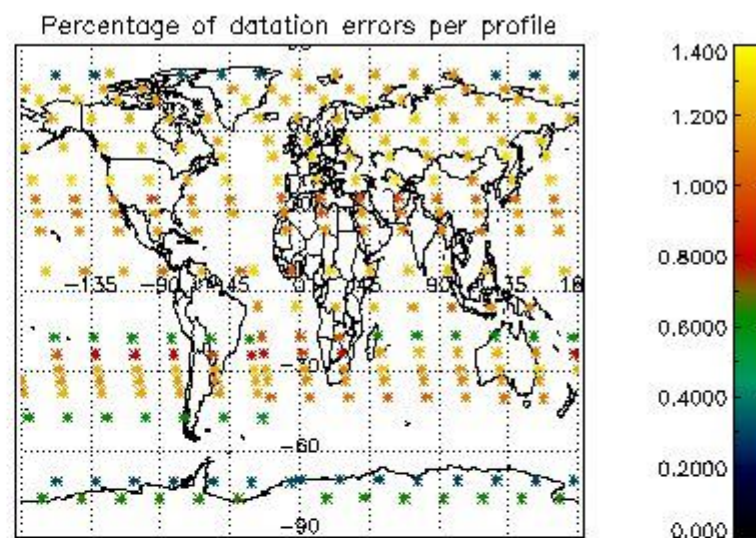

Percentage of flagged data per NO3 profile

4. Level 1 quality information per product

In this section it is plotted some information contained in the Quality Summary data set of the level 2 products that comes from the level 1b processing. Products without errors (error flag in the MPH set to "0") are used.

4.1 Plot quality information per product (time dependant) coming from level 1b processing

4.1.1 Plot level 1 quality information per product (time dependant): ENVISAT ASCENDING passes

4.1.2 Plot level 1 quality information per product (time dependant): ENVI SAT DESCENDING passes

4.2 Plot quality information per product coming from level 1b processing (world map)

4.2.1 Plot level 1 quality information per product (world map): ENVISAT ASCENDING passes

4.2.2 Plot level 1 quality information per product (world map): ENVISAT DESCENDING passes