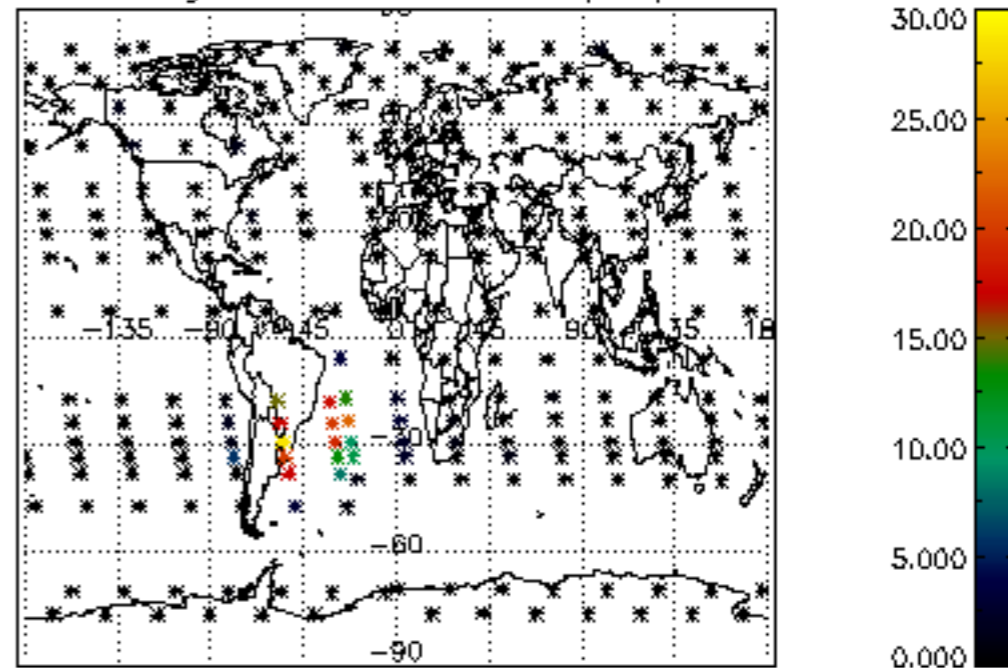

Percentage of datation errors per profile

Percentage of saturation errors per profile