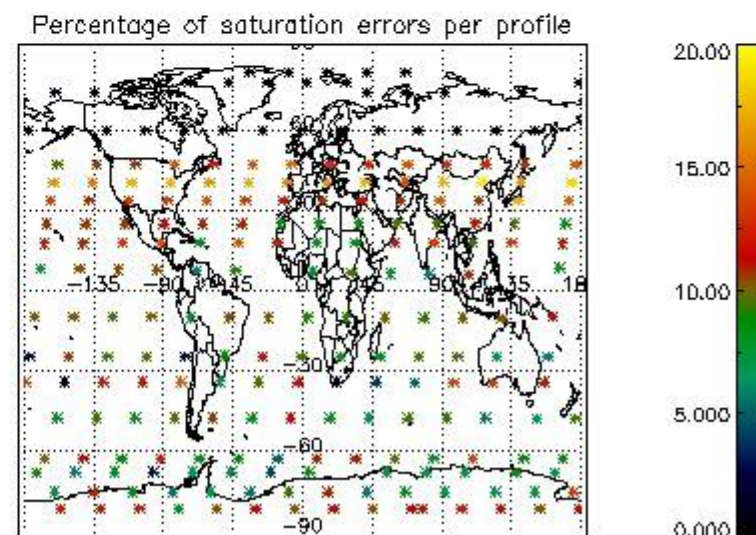

5. Trace gas profiles

5.1 Ozone statistics based on quality of products

The final quality of the products can be "measured" using the STD (Standard Deviation) attached to every point profile. This information is written to the parameter GOM_NL__2P/NL_LOCAL_SPECIES_DENSITY/o3_std of the level 2 products. The table below shows the statistics for given STD ranges.

The statistics are given with respect to the overall valid production:

- Products without fatal errors: GOM_NL__2P/MPH/PRODUCT_ERR=0
- Valid point profile: GOM_NL__2P/NL_LOCAL_SPECIES_DENSITY/pcd(0)=0

The 'Criteria' is applied to valid points of dark limb products:

- Products in dark limb illumination condition: GOM_NL__2P/NL_SUMMARY_QUALITY/obs_ill_cond=0
- Products without fatal errors: GOM_NL__2P/MPH/PRODUCT_ERR=0
- Valid point profile: GOM_NL__2P/NL_LOCAL_SPECIES_DENSITY/pcd(0)=0

So, the table below shows the percentage of dark limb and valid observations for each criteria with respect to the overall valid daily observations.

Criteria	% of total production
All STD	26
STD < 20	15