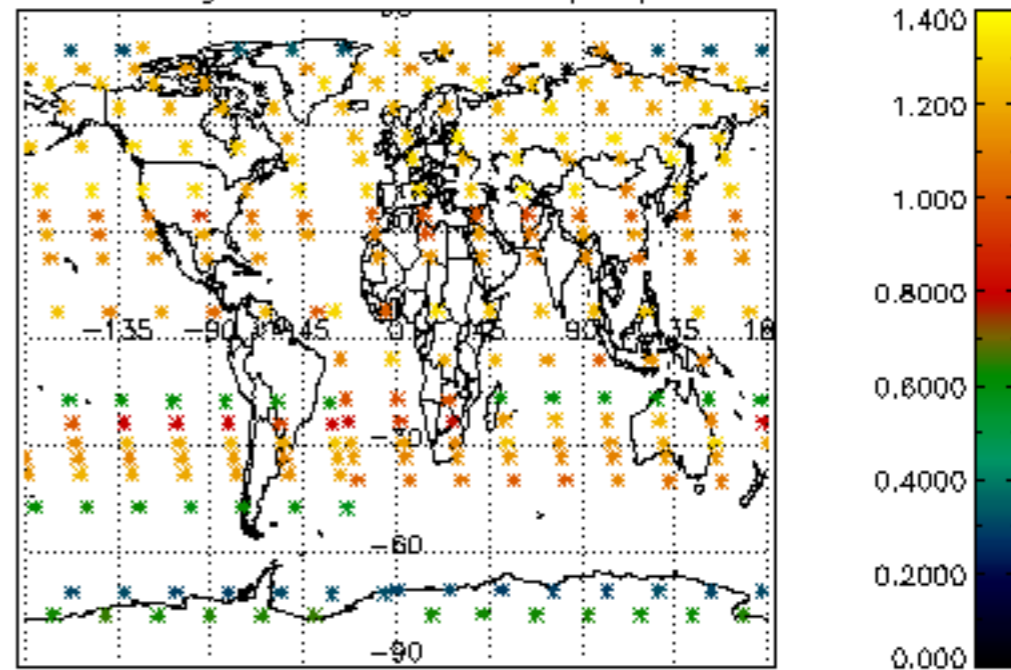

Percentage of flagged data per NO3 profile

Percentage of cosmic ray hits per profile

Percentage of datation errors per profile

Percentage of star falling outside central band per profile

Percentage of saturation errors per profile