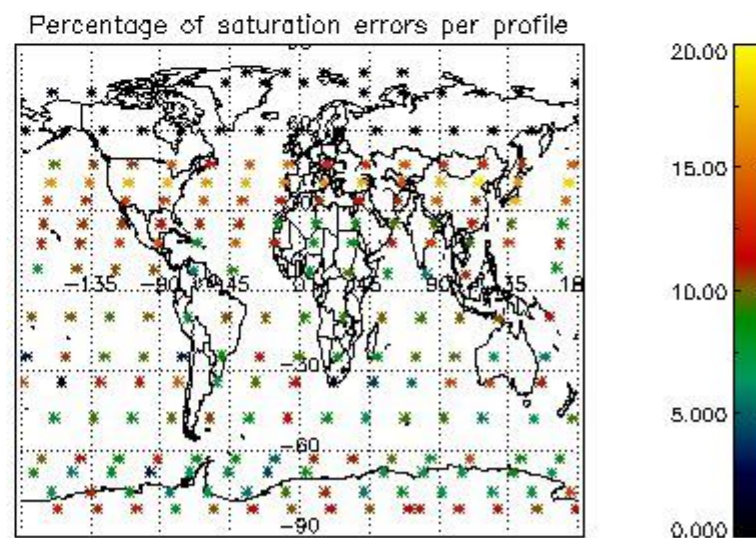

Percentage of flagged data per NO3 profile

4. Level 1 quality information per product

In this section it is plotted some information contained in the Quality Summary data set of the level 2 products that comes from the level 1b processing. Products without errors (error flag in the MPH set to "0") are used.

4.1 Plot quality information per product (time dependant) coming from level 1b processing

4.1.1 Plot level 1 quality information per product (time dependant): ENVISAT ASCENDING passes

4.1.2 Plot level 1 quality information per product (time dependant): ENVI SAT DESCENDING passes

4.2 Plot quality information per product coming from level 1b processing (world map)

4.2.1 Plot level 1 quality information per product (world map): ENVISAT ASCENDING passes

4.2.2 Plot level 1 quality information per product (world map): ENVISAT DESCENDING passes