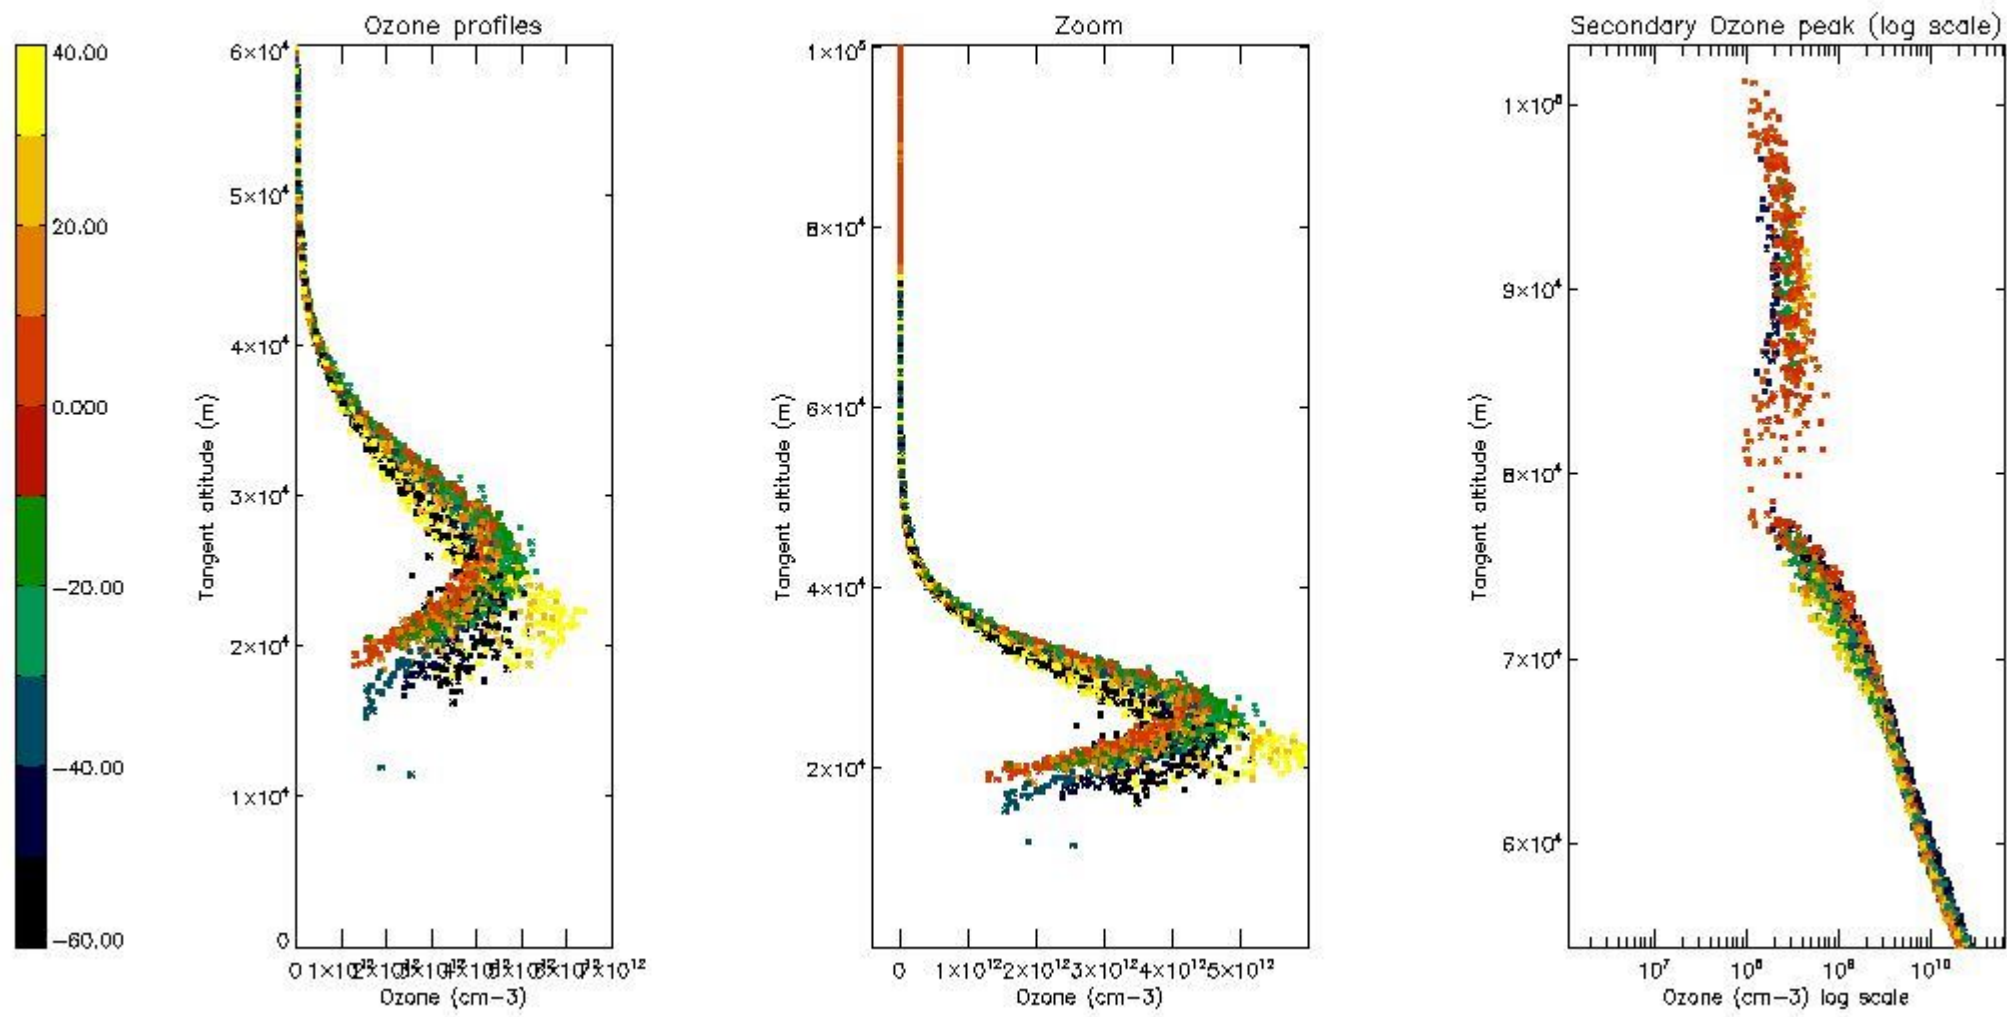

So, the table below shows the percentage of dark limb and valid observations for each criteria with respect to the overall valid daily observations.

Criteria	% of total production
All STD	26
STD < 20	15

STD < 10	13
STD < 5	10

5.2 Plot ozone profiles for all STD (dark without errors)

The colorbar represents the latitude.

5.3 Plot ozone profiles where STD < 20% (dark without errors)

The colorbar represents the latitude.

5.4 Plot ozone profiles where STD < 10% (dark without errors)

The colorbar represents the latitude.

5.5 Plot ozone profiles where $STD < 5\%$ (dark without errors)

The colorbar represents the latitude.

5.6 Plot NO₂ profiles for all STD (dark without errors)

The colorbar represents the latitude.

5.7 Plot NO3 profiles for all STD (dark without errors)

The colorbar represents the latitude.

5.8 Plot H2O profiles for all STD (only for occultations of stars 1,2,3,4,13,14,16,26,63 dark without errors)