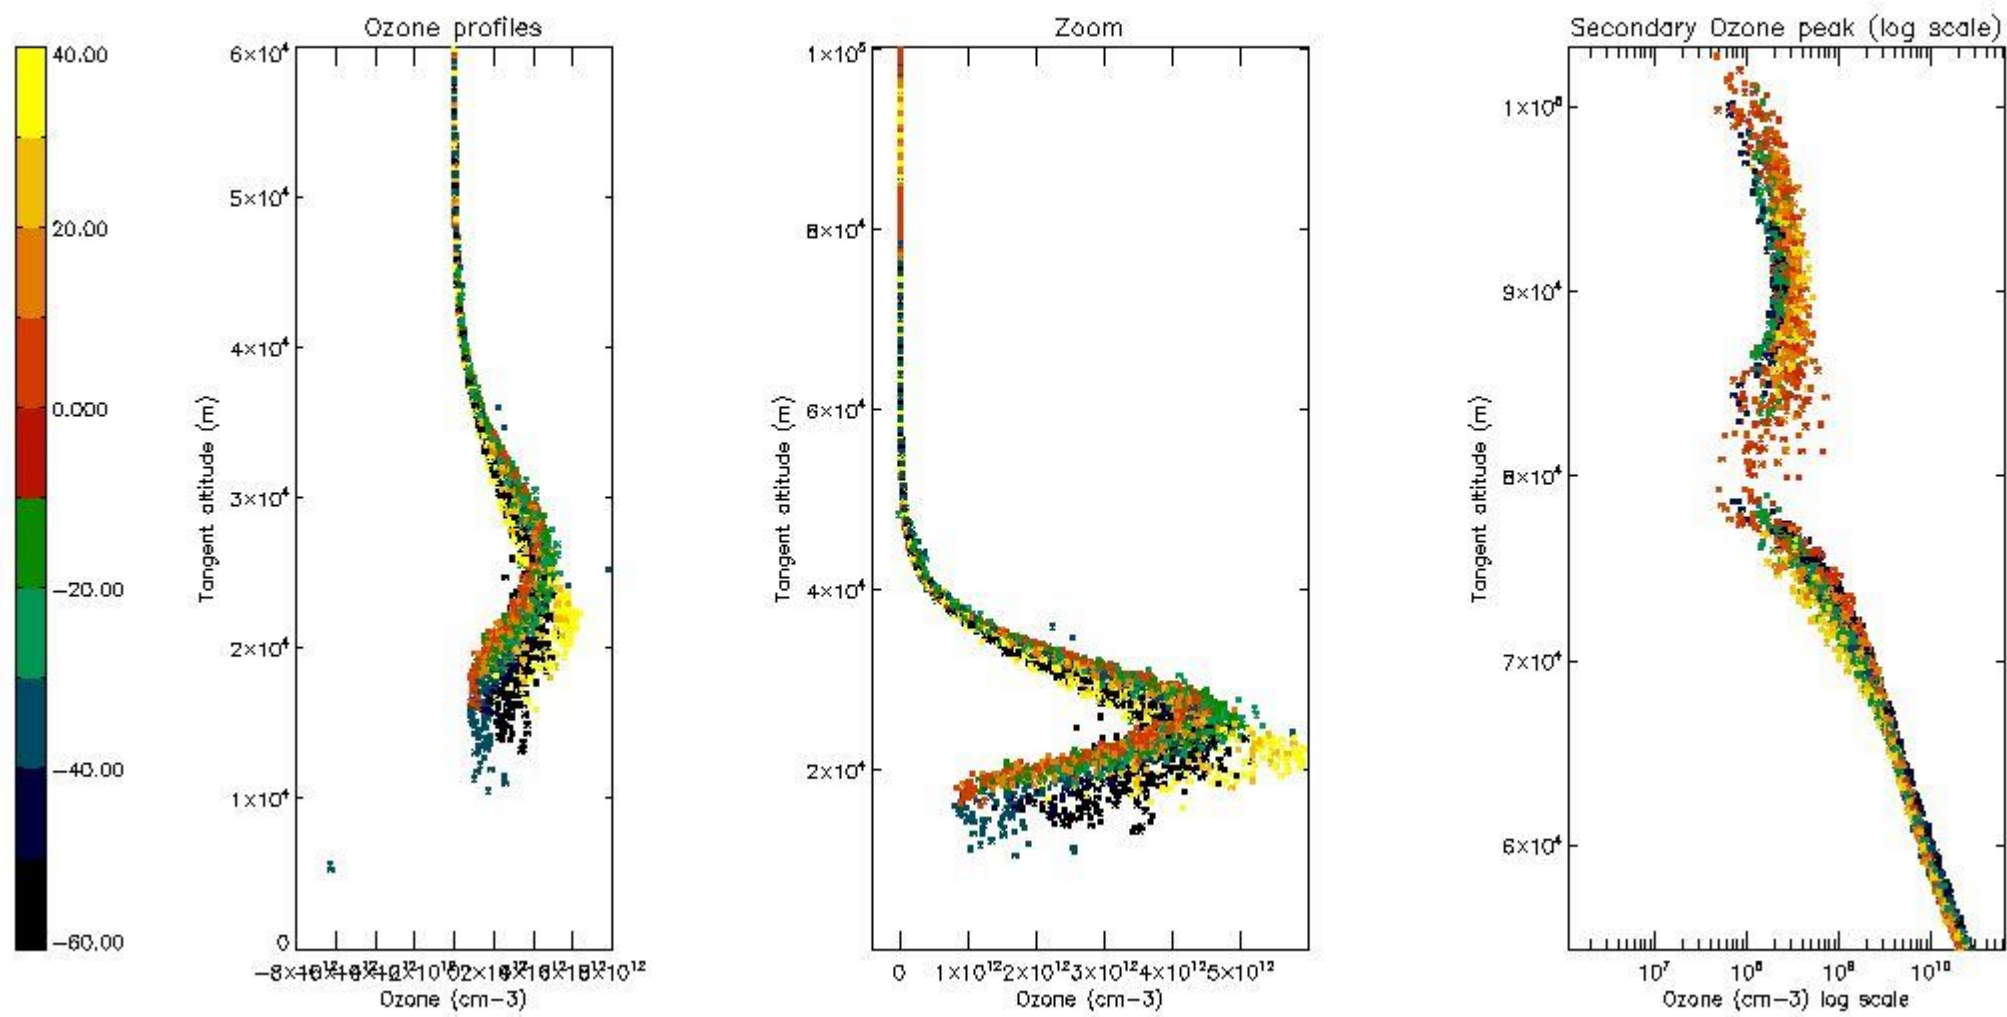

STD < 10	13
STD < 5	10

5.2 Plot ozone profiles for all STD (dark without errors)

The colorbar represents the latitude.

5.3 Plot ozone profiles where STD < 20% (dark without errors)

The colorbar represents the latitude.