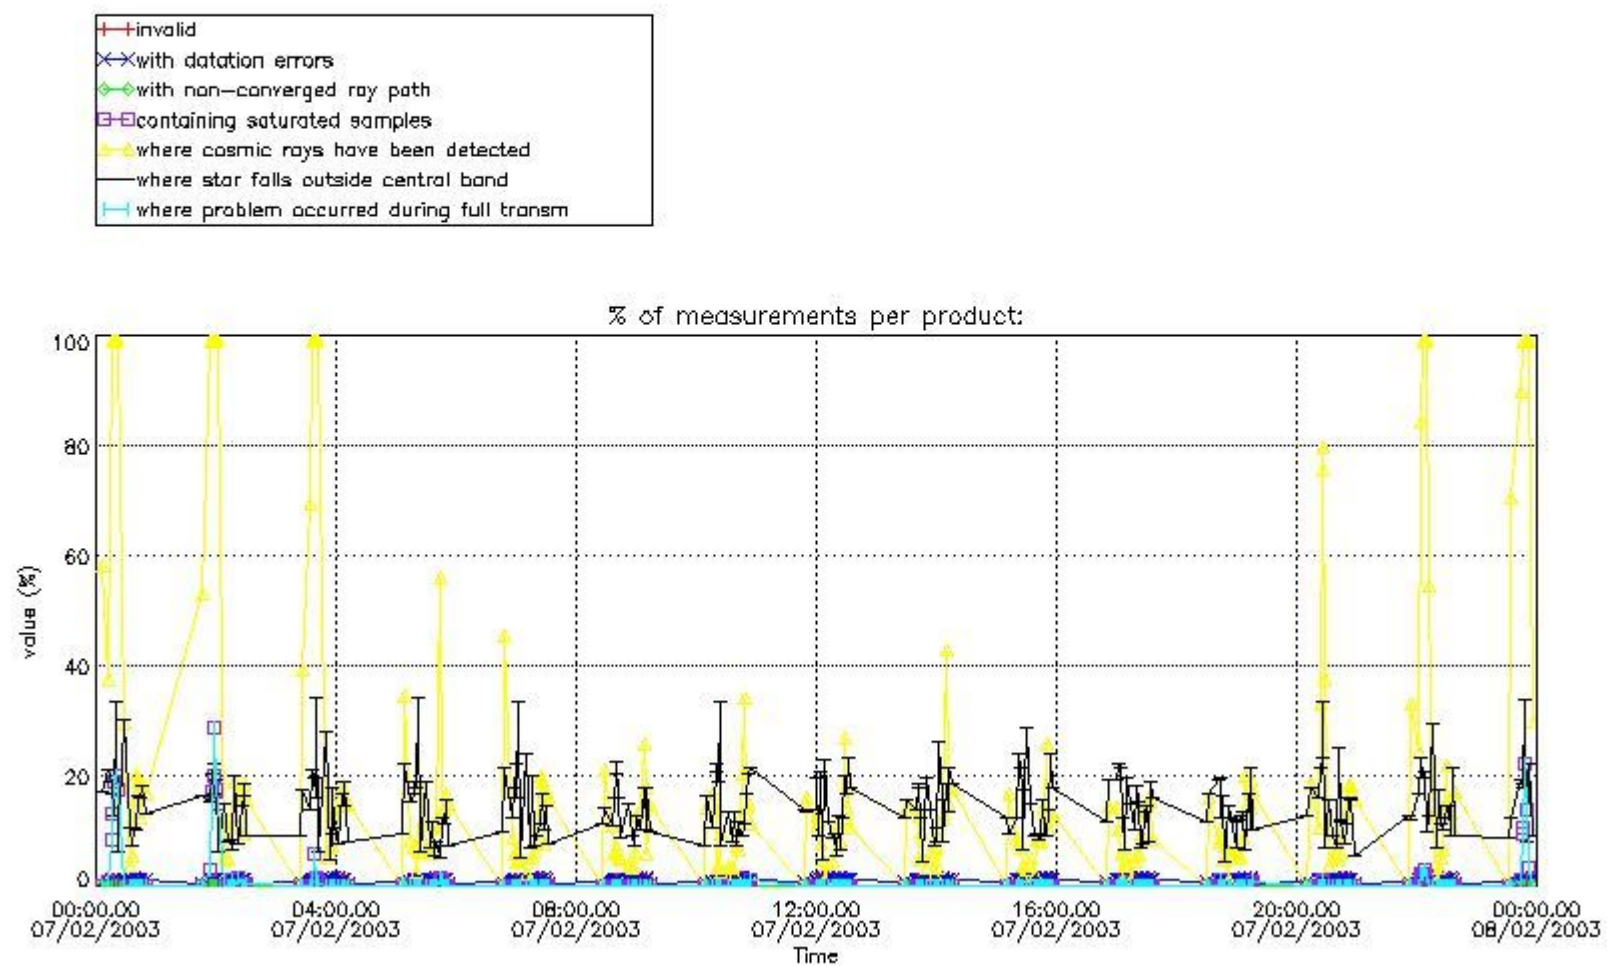

4.1.2 Plot level 1 quality information per product (time dependant): ENVI SAT DESCENDING passes