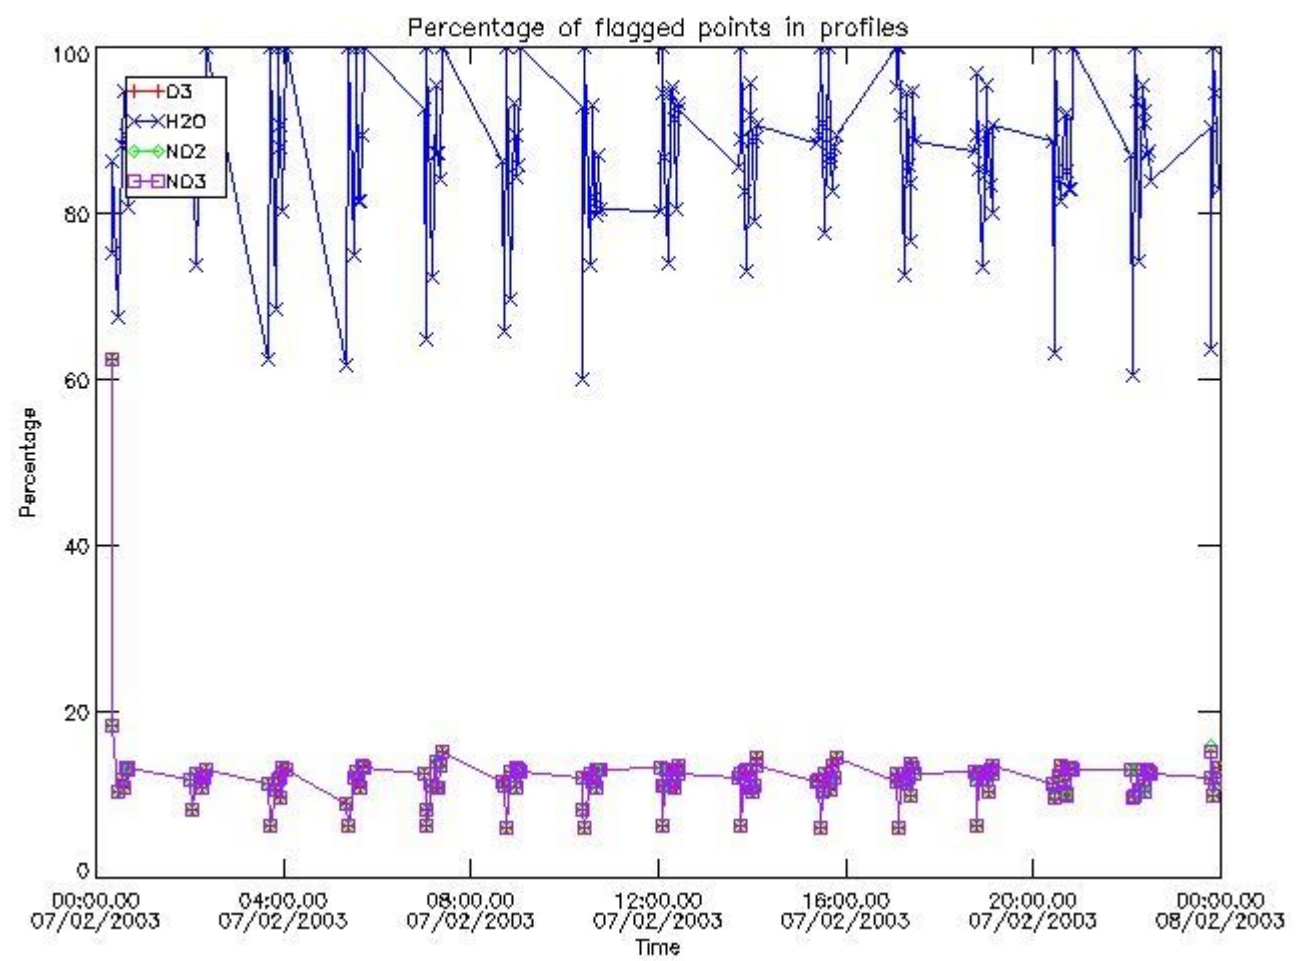

3. Quality information per product

In this section it is plotted some information contained in the Quality Summary data set of the level 2 products. Only products in dark limb conditions and without errors (error flag in the MPH set to "0") are used.

3.1 Plot quality information per product (time dependant)

3.2 Plot quality information per product (world map)