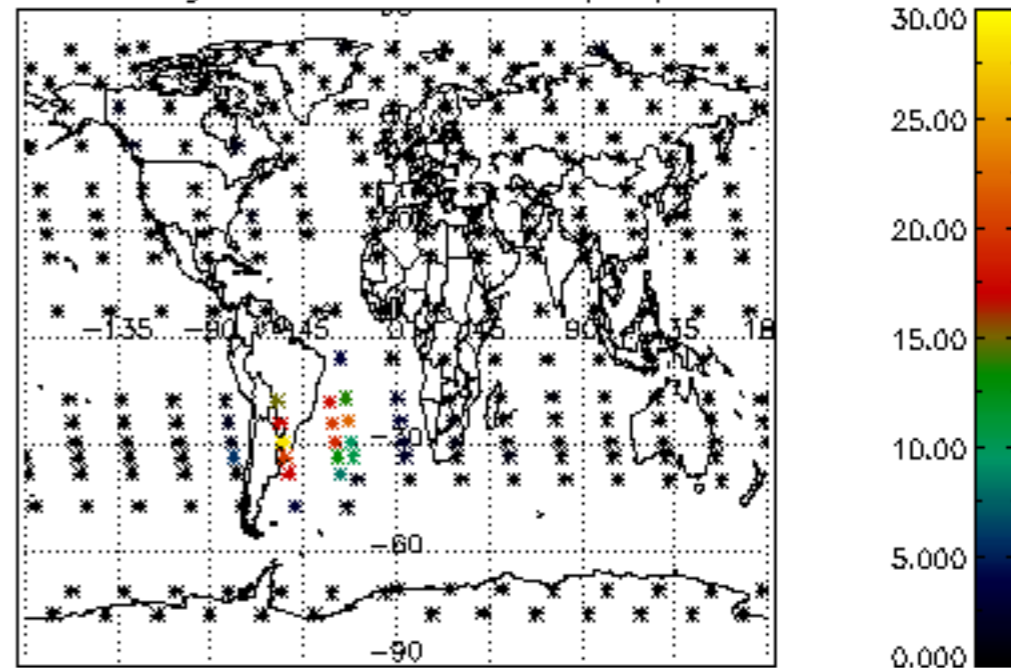

Percentage of datation errors per profile

Percentage of saturation errors per profile