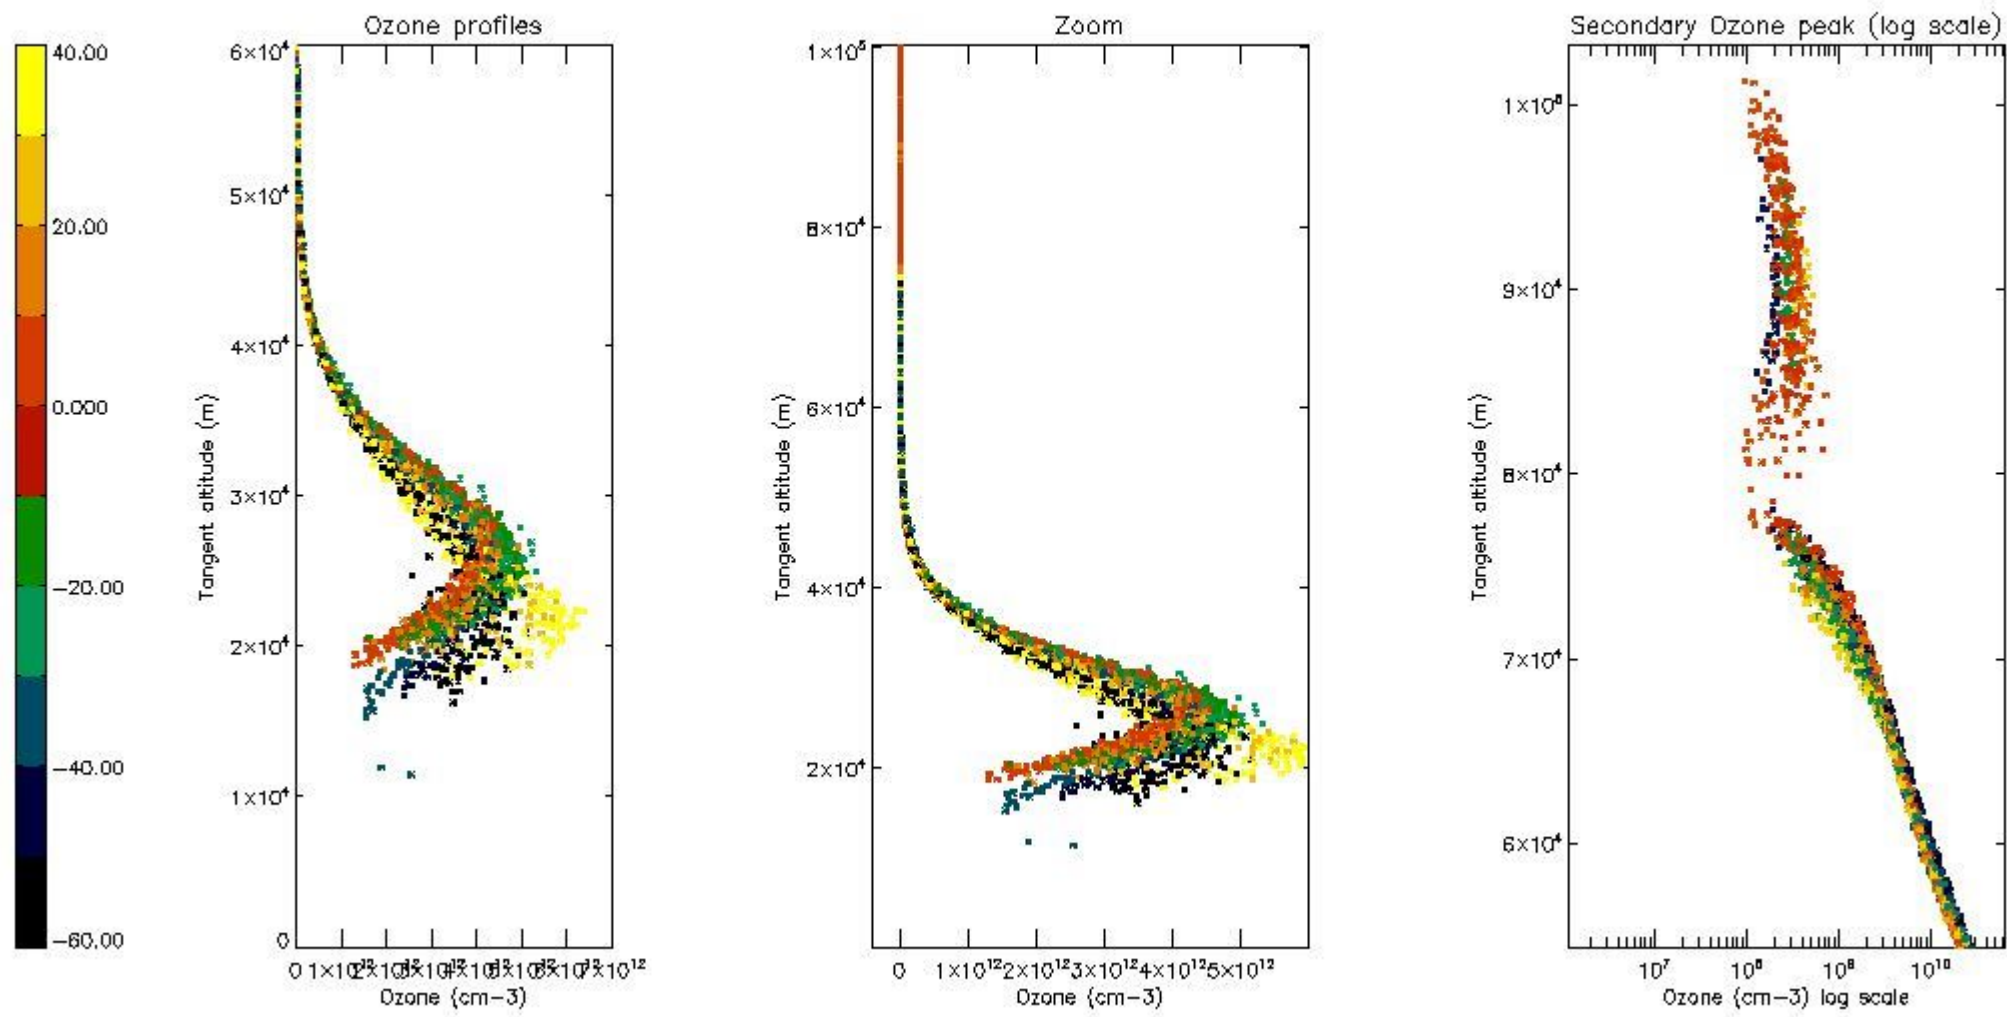

5.5 Plot ozone profiles where STD < 5% (dark without errors)

The colorbar represents the latitude.