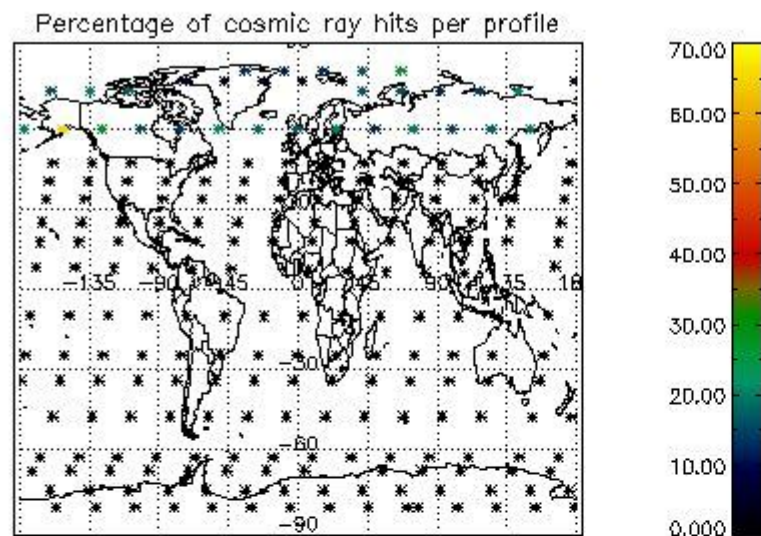

4.2.2 Plot level 1 quality information per product (world map): ENVISAT DESCENDING passes

5. Trace gas profiles

5.1 Ozone statistics based on quality of products

The final quality of the products can be "measured" using the STD (Standard Deviation) attached to every point profile. This information is written to the parameter GOM_NL__2P/NL_LOCAL_SPECIES_DENSITY/o3_std of the level 2 products. The table below shows the statistics for given STD ranges.

The statistics are given with respect to the overall valid production:

- Products without fatal errors: GOM_NL__2P/MPH/PRODUCT_ERR=0
- Valid point profile: GOM_NL__2P/NL_LOCAL_SPECIES_DENSITY/pcd(0)=0

The 'Criteria' is applied to valid points of dark limb products:

- Products in dark limb illumination condition: GOM_NL__2P/NL_SUMMARY_QUALITY/obs_ill_cond=0
- Products without fatal errors: GOM_NL__2P/MPH/PRODUCT_ERR=0
- Valid point profile: GOM_NL__2P/NL_LOCAL_SPECIES_DENSITY/pcd(0)=0

So, the table below shows the percentage of dark limb and valid observations for each criteria with respect to the overall valid daily observations.

Criteria	% of total production
All STD	26
STD < 20	15