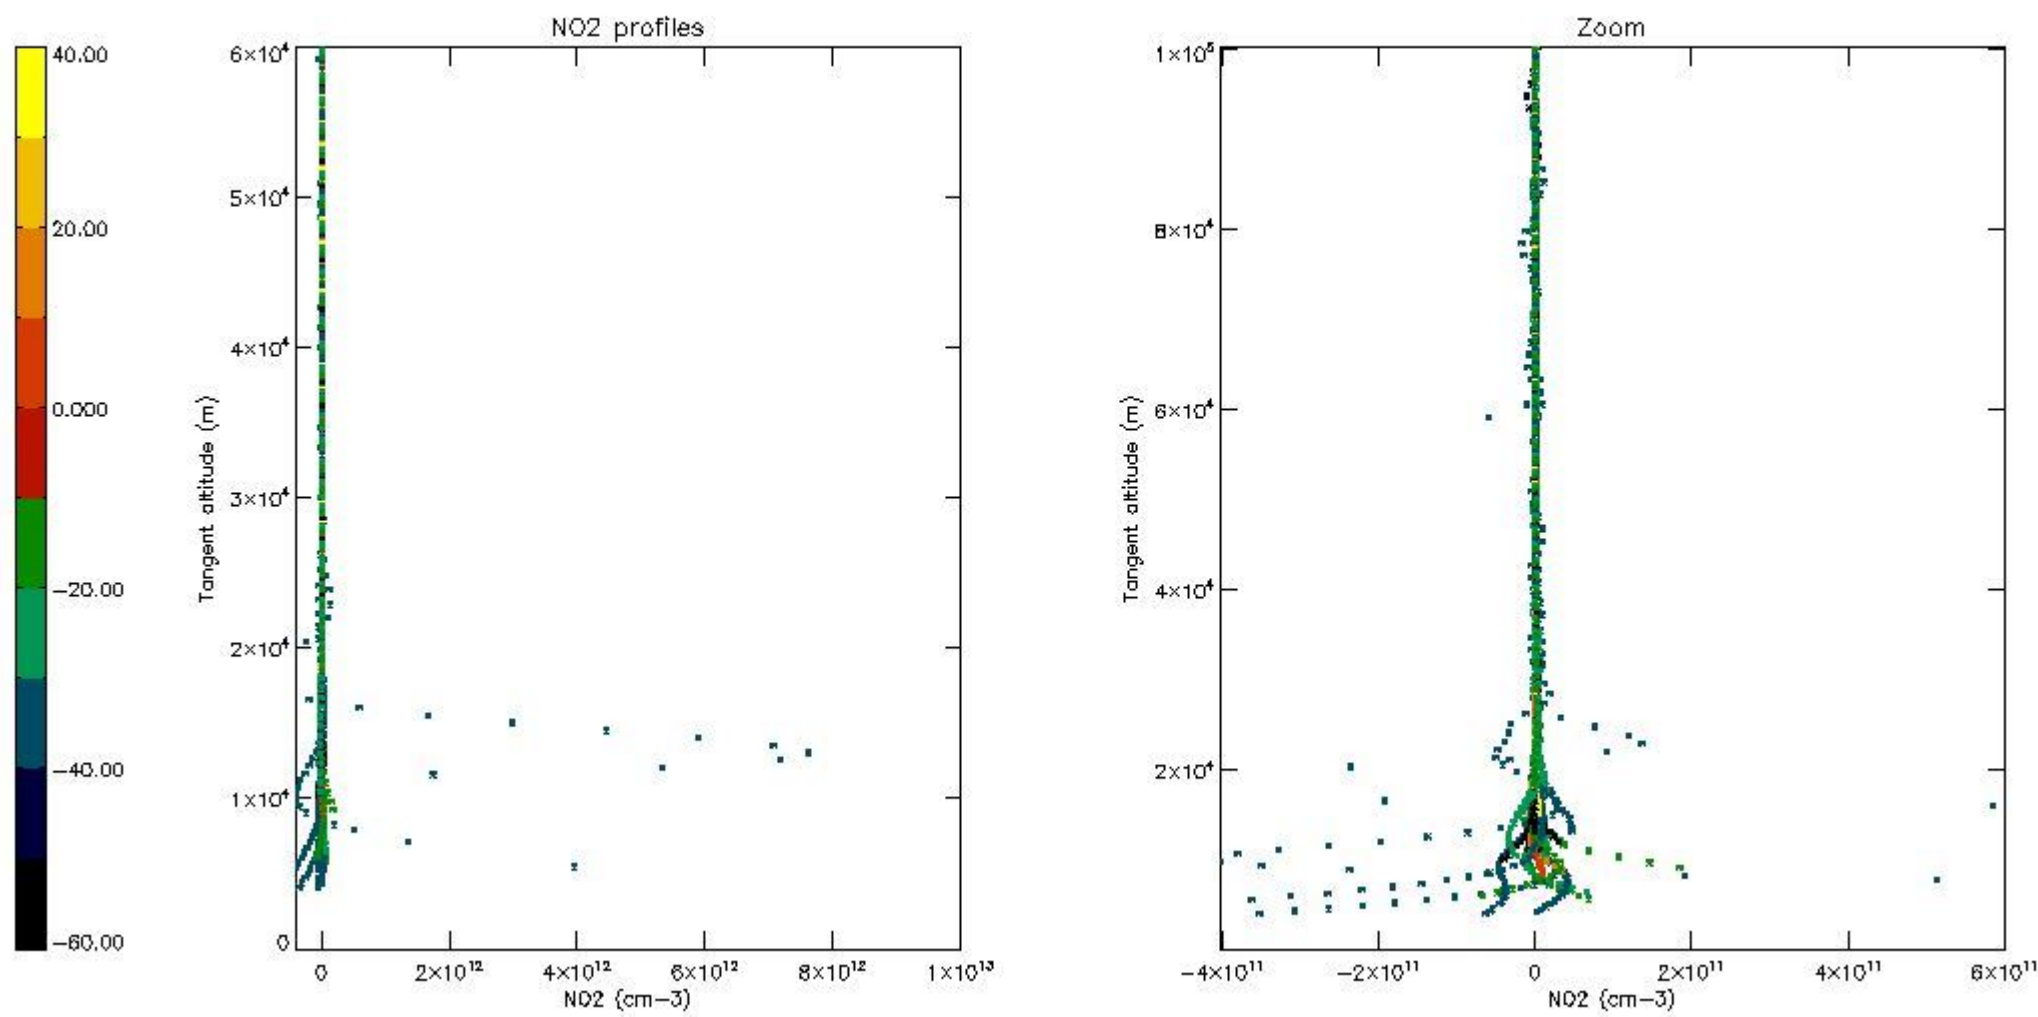

5.4 Plot ozone profiles where STD < 10% (dark without errors)

The colorbar represents the latitude.

5.5 Plot ozone profiles where $STD < 5\%$ (dark without errors)

The colorbar represents the latitude.

5.6 Plot NO₂ profiles for all STD (dark without errors)

The colorbar represents the latitude.

5.7 Plot NO3 profiles for all STD (dark without errors)

The colorbar represents the latitude.

5.8 Plot H2O profiles for all STD (only for occultations of stars 1,2,3,4,13,14,16,26,63 dark without errors)