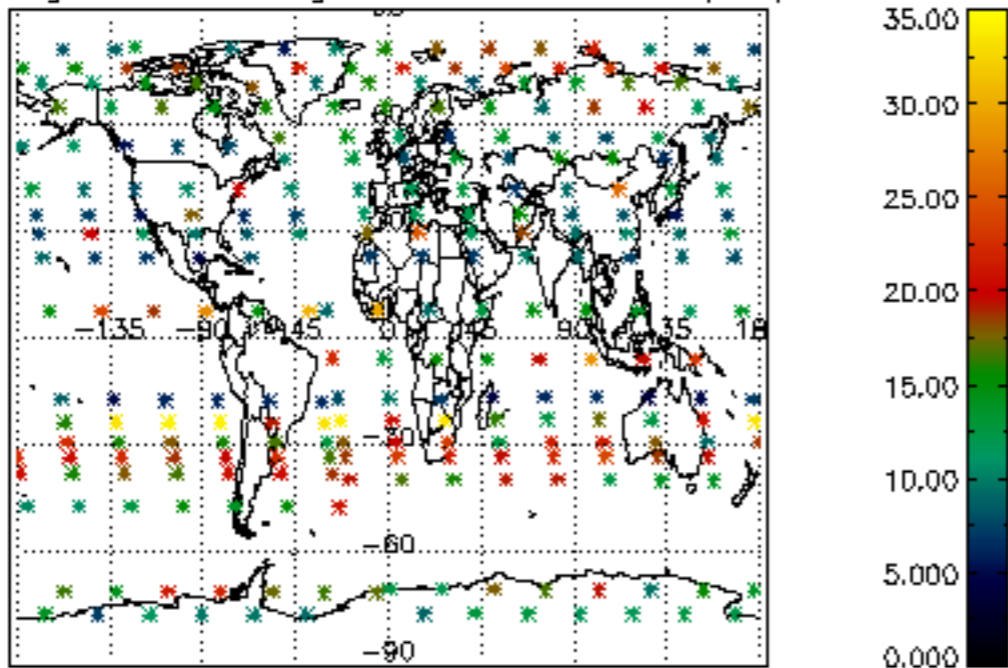

Percentage of flagged data per NO3 profile

Percentage of cosmic ray hits per profile

Percentage of datation errors per profile

Percentage of star falling outside central band per profile

Percentage of saturation errors per profile