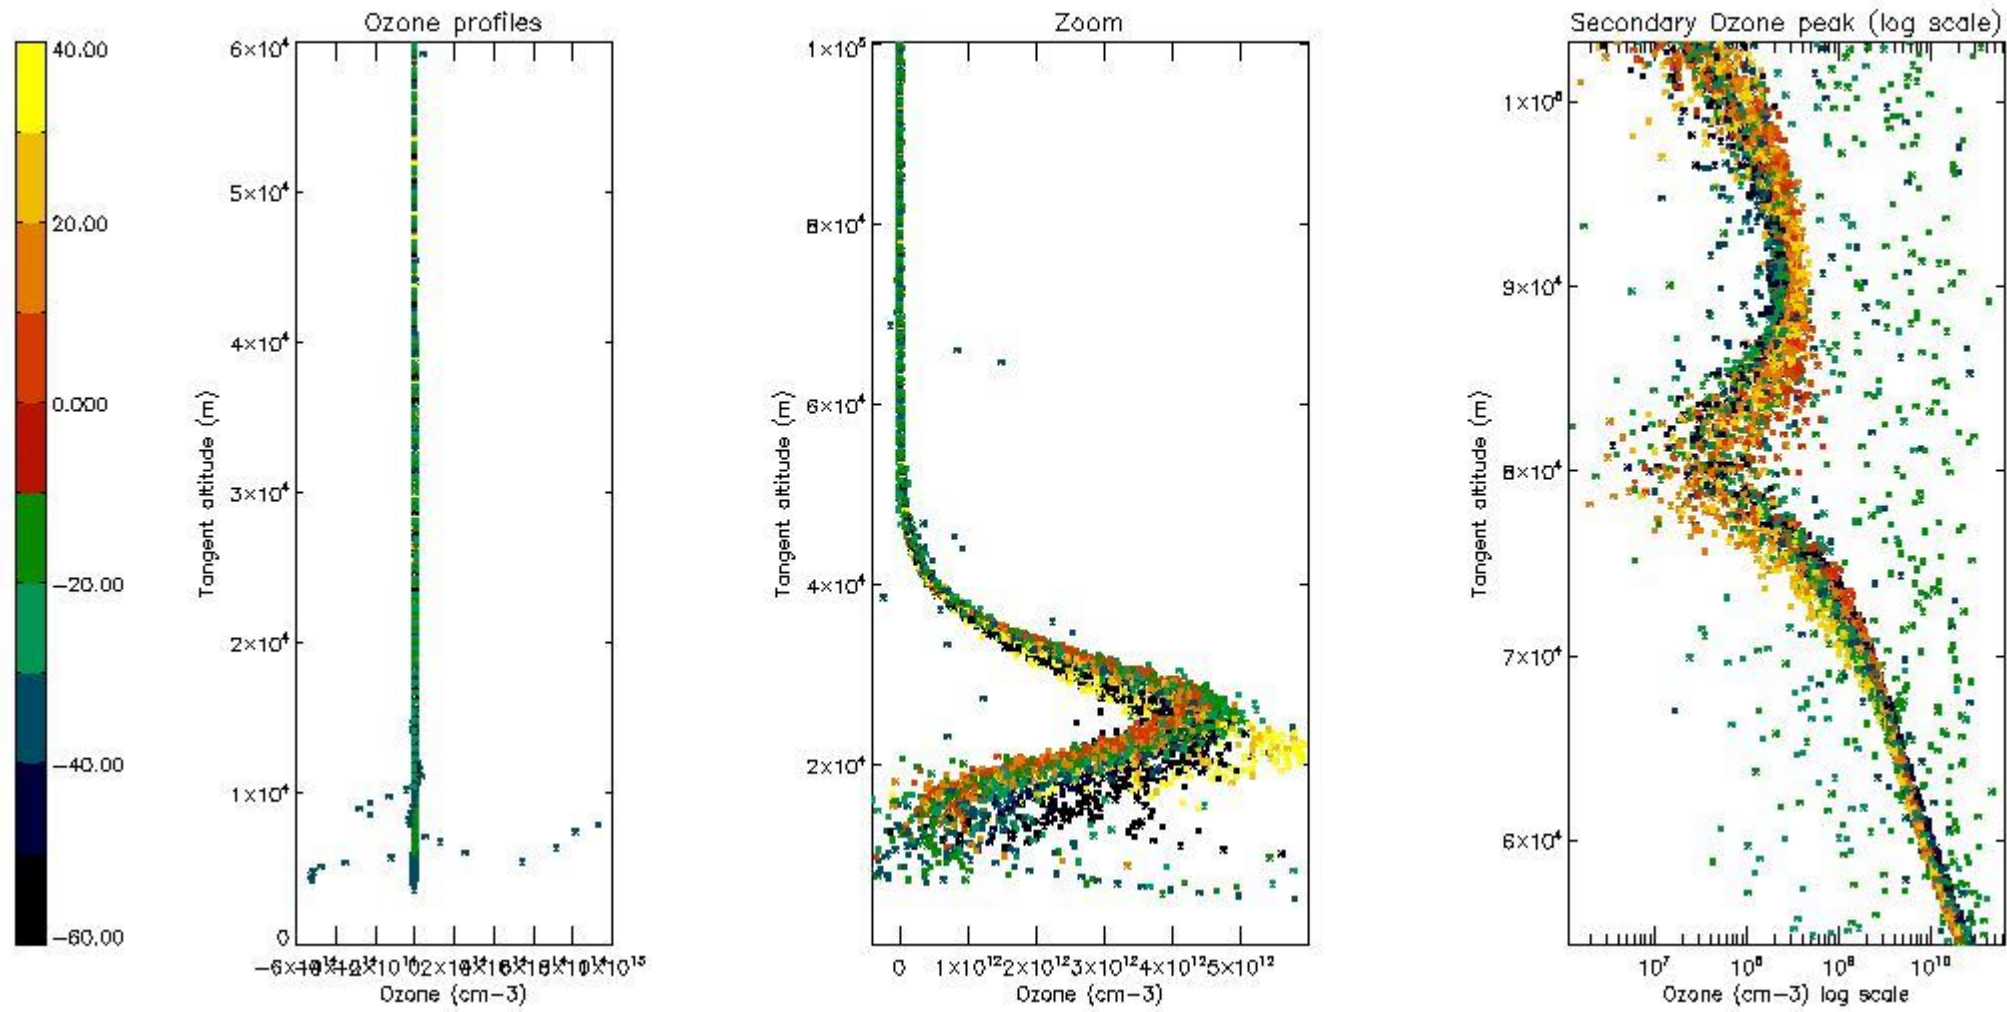

STD < 10	13
STD < 5	10

5.2 Plot ozone profiles for all STD (dark without errors)

The colorbar represents the latitude.

5.3 Plot ozone profiles where STD < 20% (dark without errors)

The colorbar represents the latitude.