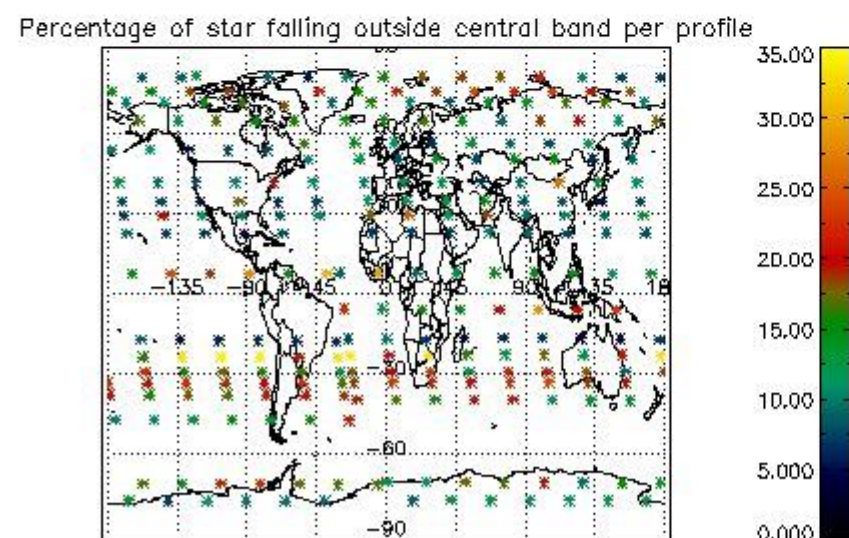

4.1 Plot quality information per product (time dependant) coming from level 1b processing

4.1.1 Plot level 1 quality information per product (time dependant): ENVISAT ASCENDING passes

4.1.2 Plot level 1 quality information per product (time dependant): ENVI SAT DESCENDING passes

4.2 Plot quality information per product coming from level 1b processing (world map)

4.2.1 Plot level 1 quality information per product (world map): ENVISAT ASCENDING passes

4.2.2 Plot level 1 quality information per product (world map): ENVISAT DESCENDING passes