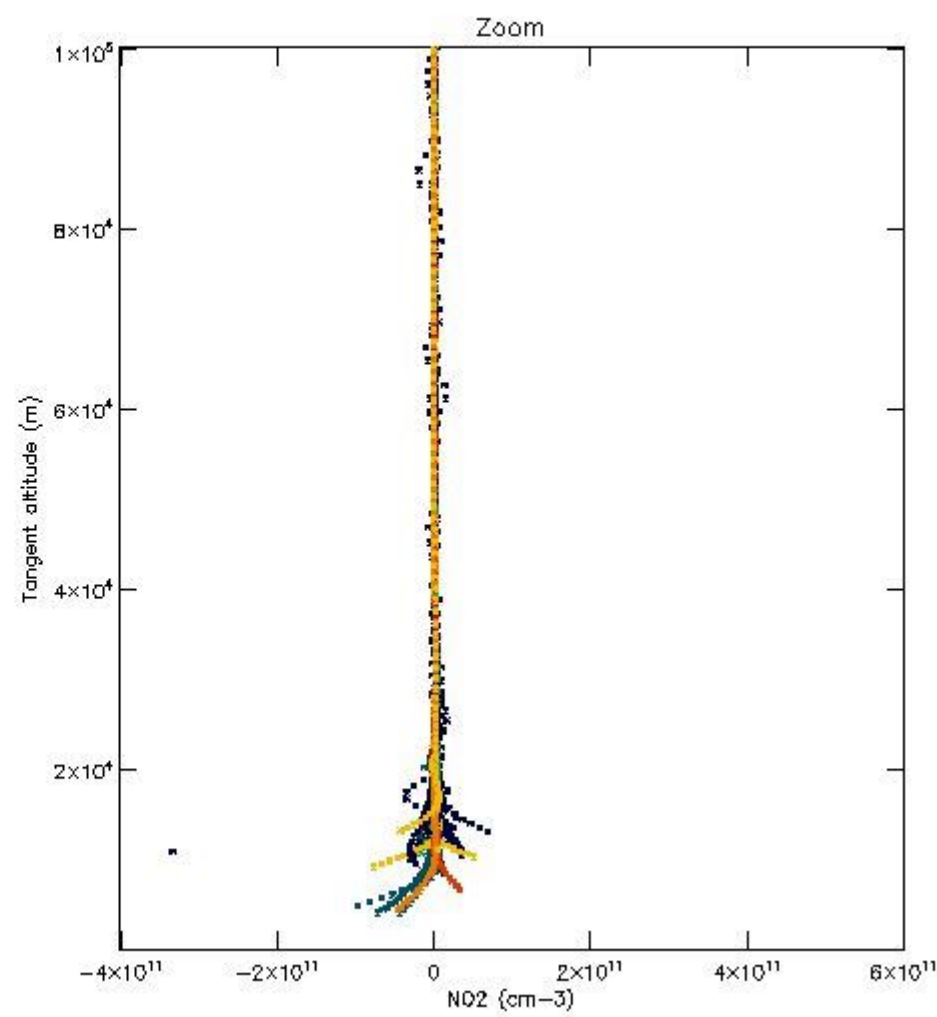

The colorbar represents the latitude.

5.4 Plot ozone profiles where $STD < 10\%$ (dark without errors)

The colorbar represents the latitude.

5.5 Plot ozone profiles where STD < 5% (dark without errors)

The colorbar represents the latitude.

5.6 Plot NO₂ profiles for all STD (dark without errors)

The colorbar represents the latitude.

5.7 Plot NO3 profiles for all STD (dark without errors)

The colorbar represents the latitude.

5.8 Plot H2O profiles for all STD (only for occultations of stars 1,2,3,4,13,14,16,26,63 dark without errors)