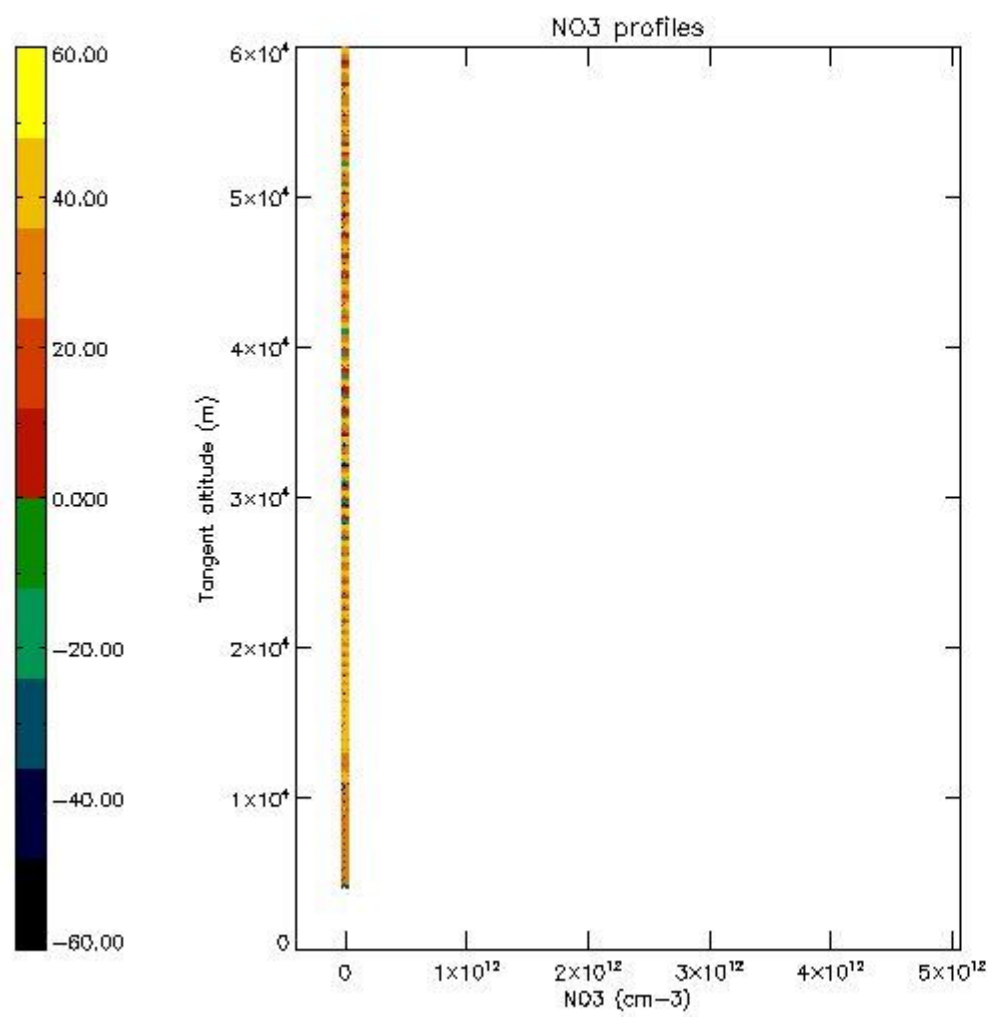

The colorbar represents the latitude.

5.6 Plot NO₂ profiles for all STD (dark without errors)

The colorbar represents the latitude.

5.7 Plot NO3 profiles for all STD (dark without errors)

The colorbar represents the latitude.