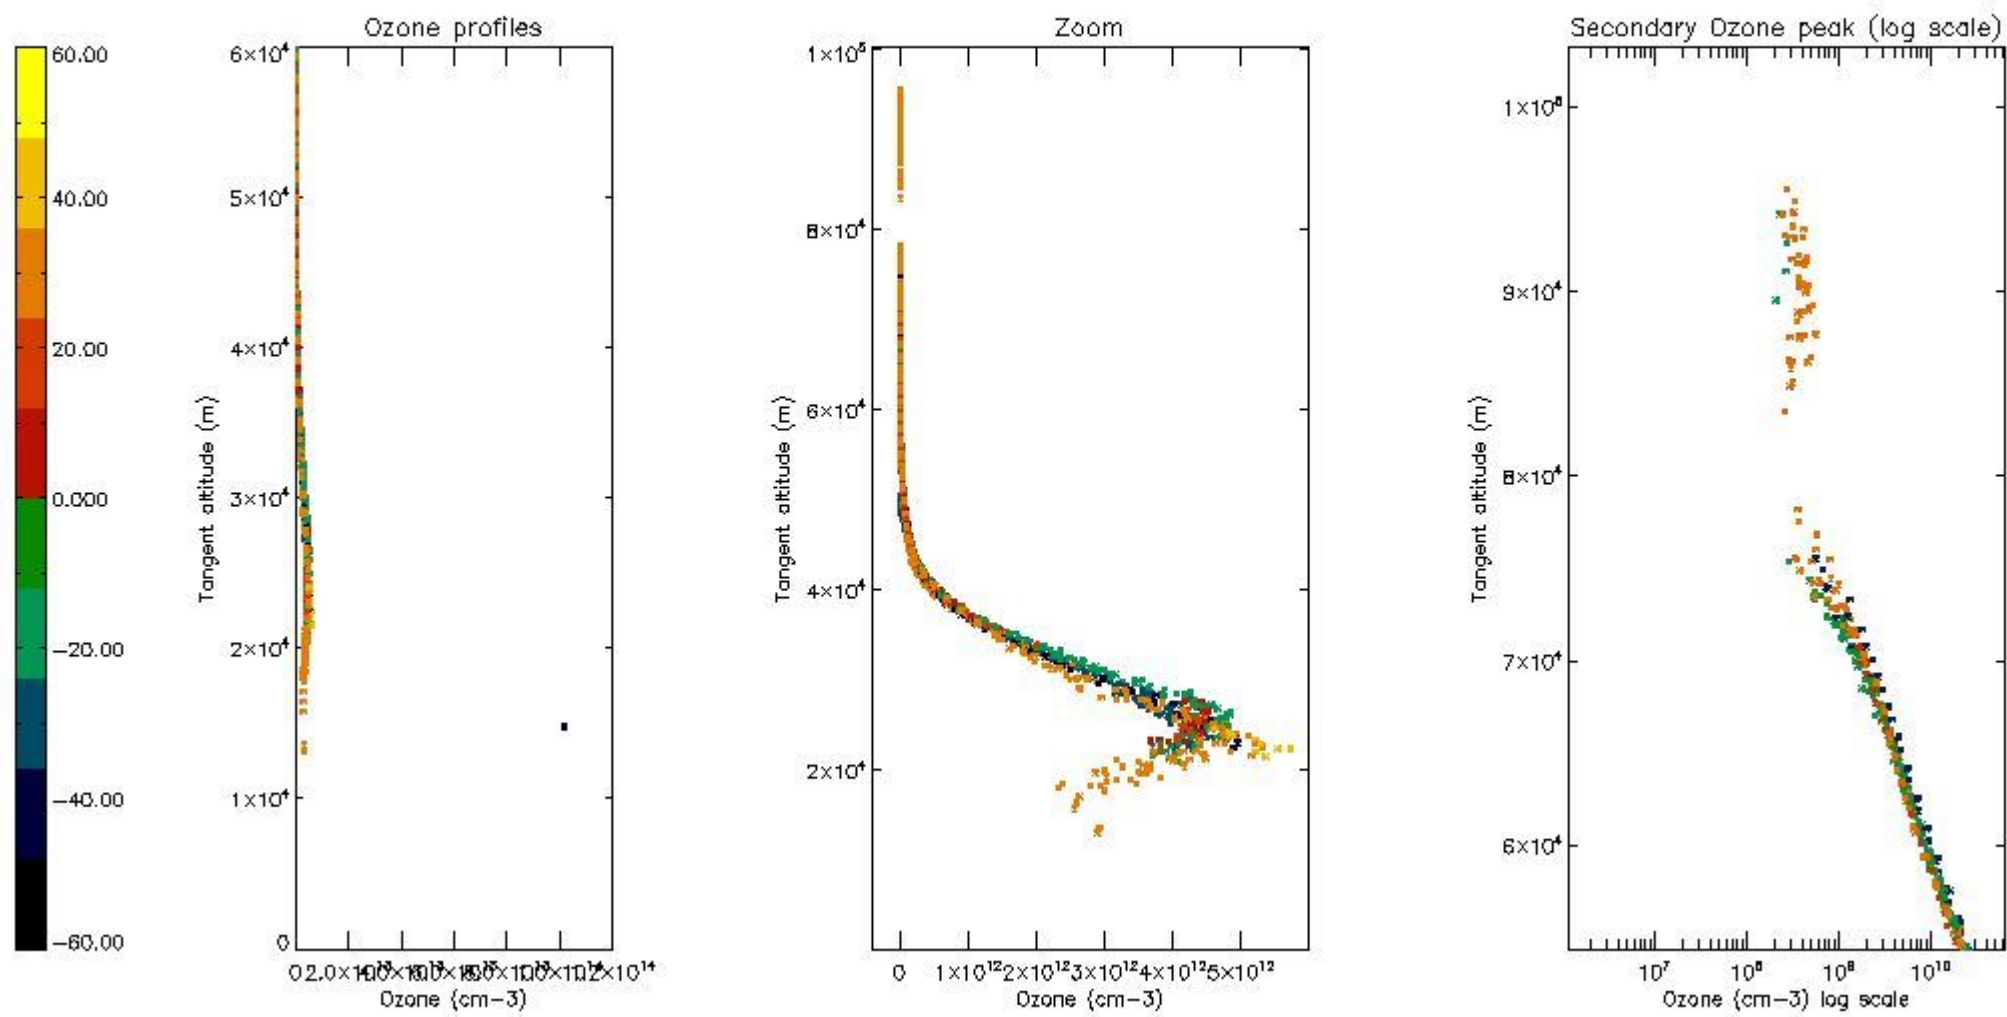

5.6 Plot NO₂ profiles for all STD (dark without errors)

The colorbar represents the latitude.