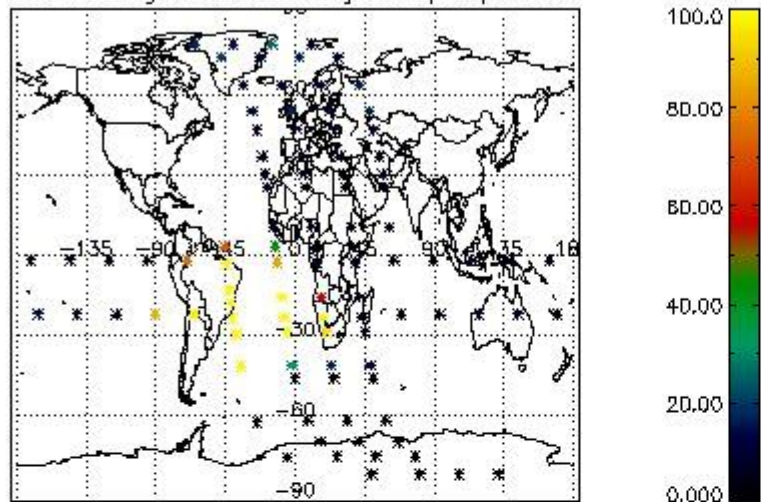

Percentage of cosmic ray hits per profile