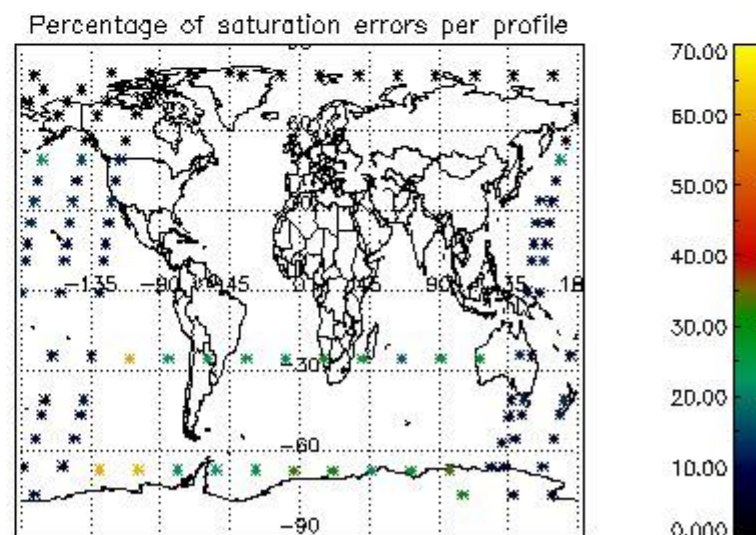

Percentage of datation errors per profile

Percentage of star falling outside central band per profile

Percentage of saturation errors per profile

4.2.2 Plot level 1 quality information per product (world map): ENVISAT DESCENDING passes