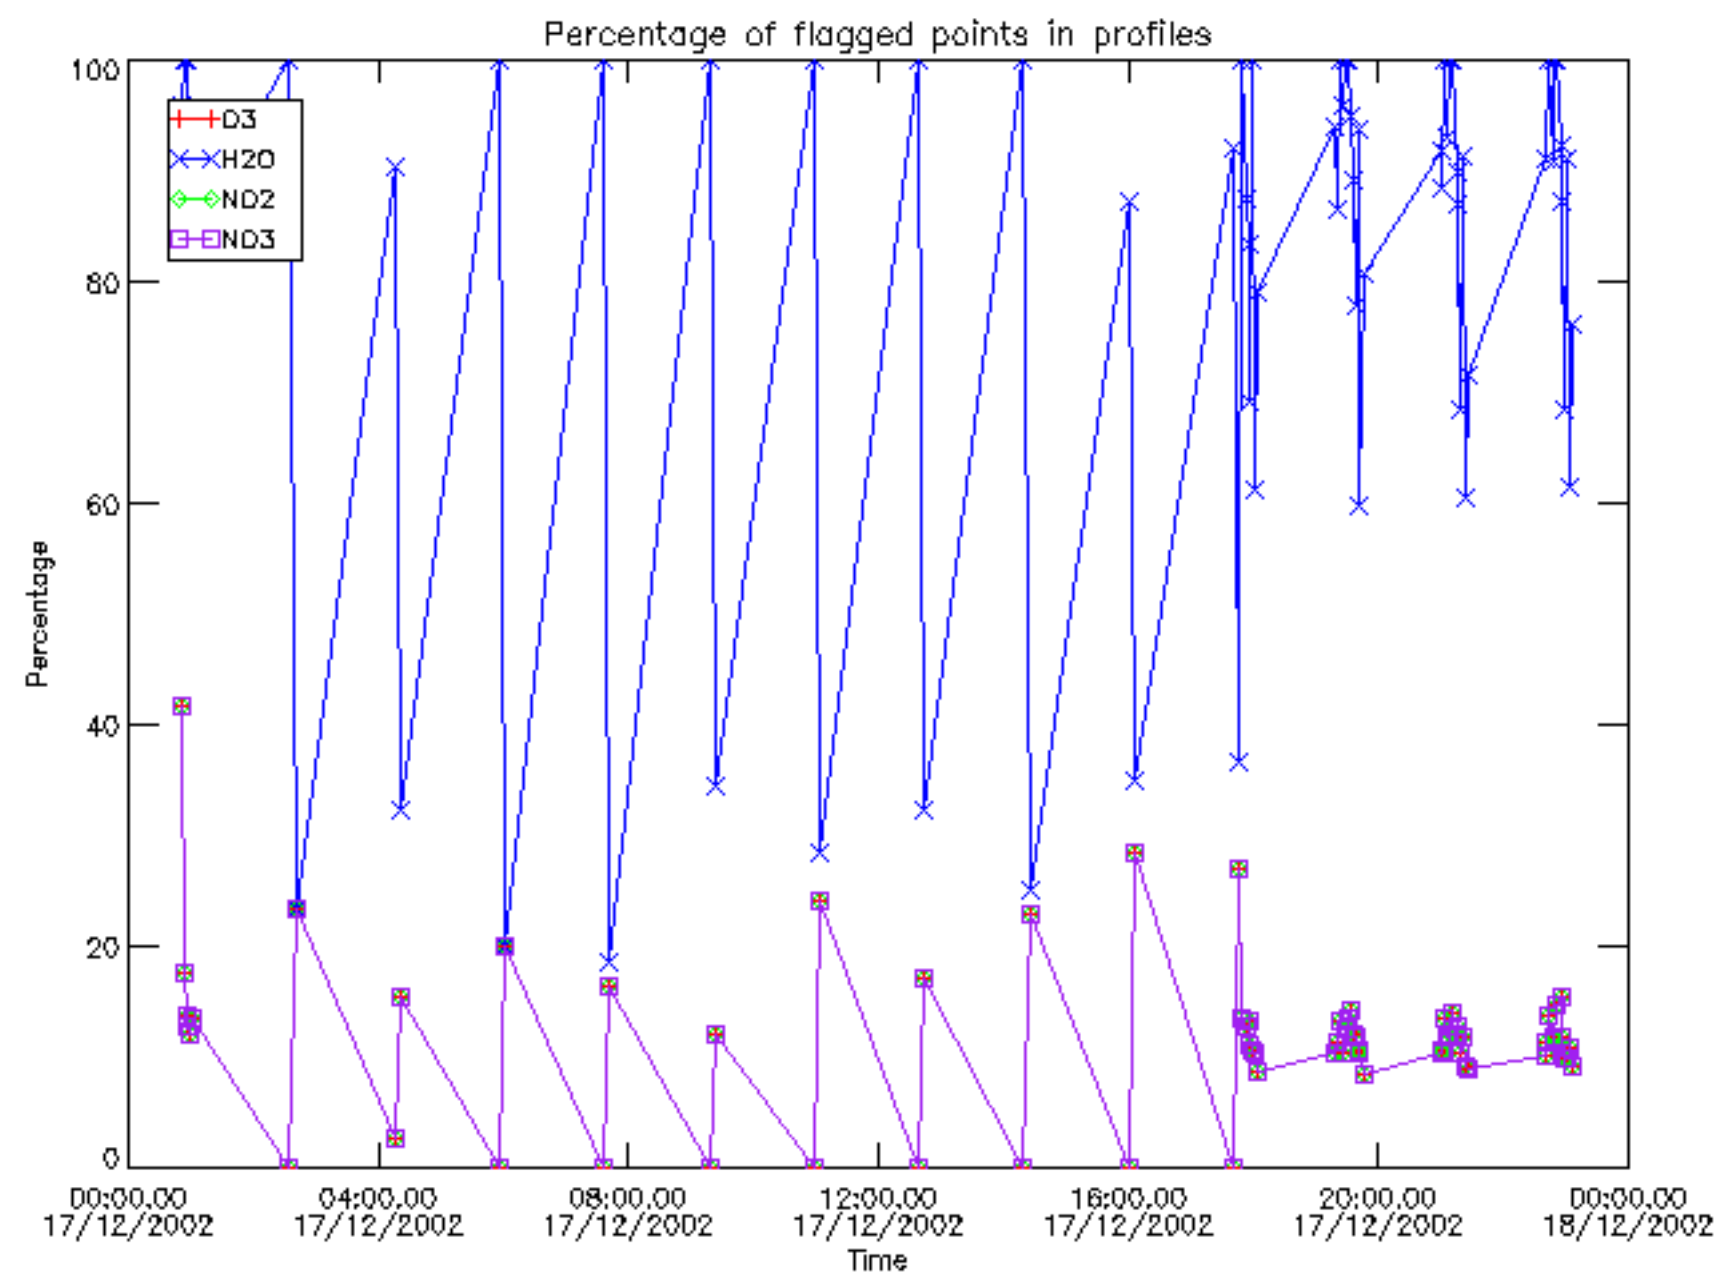

Percentage of flagged data per D3 profile

Percentage of flagged data per H2O profile