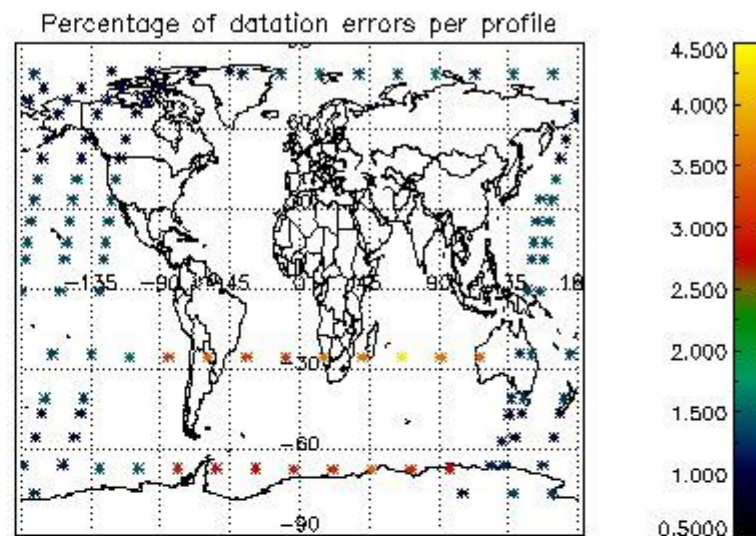

Percentage of datation errors per profile

Percentage of star falling outside central band per profile

Percentage of saturation errors per profile

4.2.2 Plot level 1 quality information per product (world map): ENVISAT DESCENDING passes