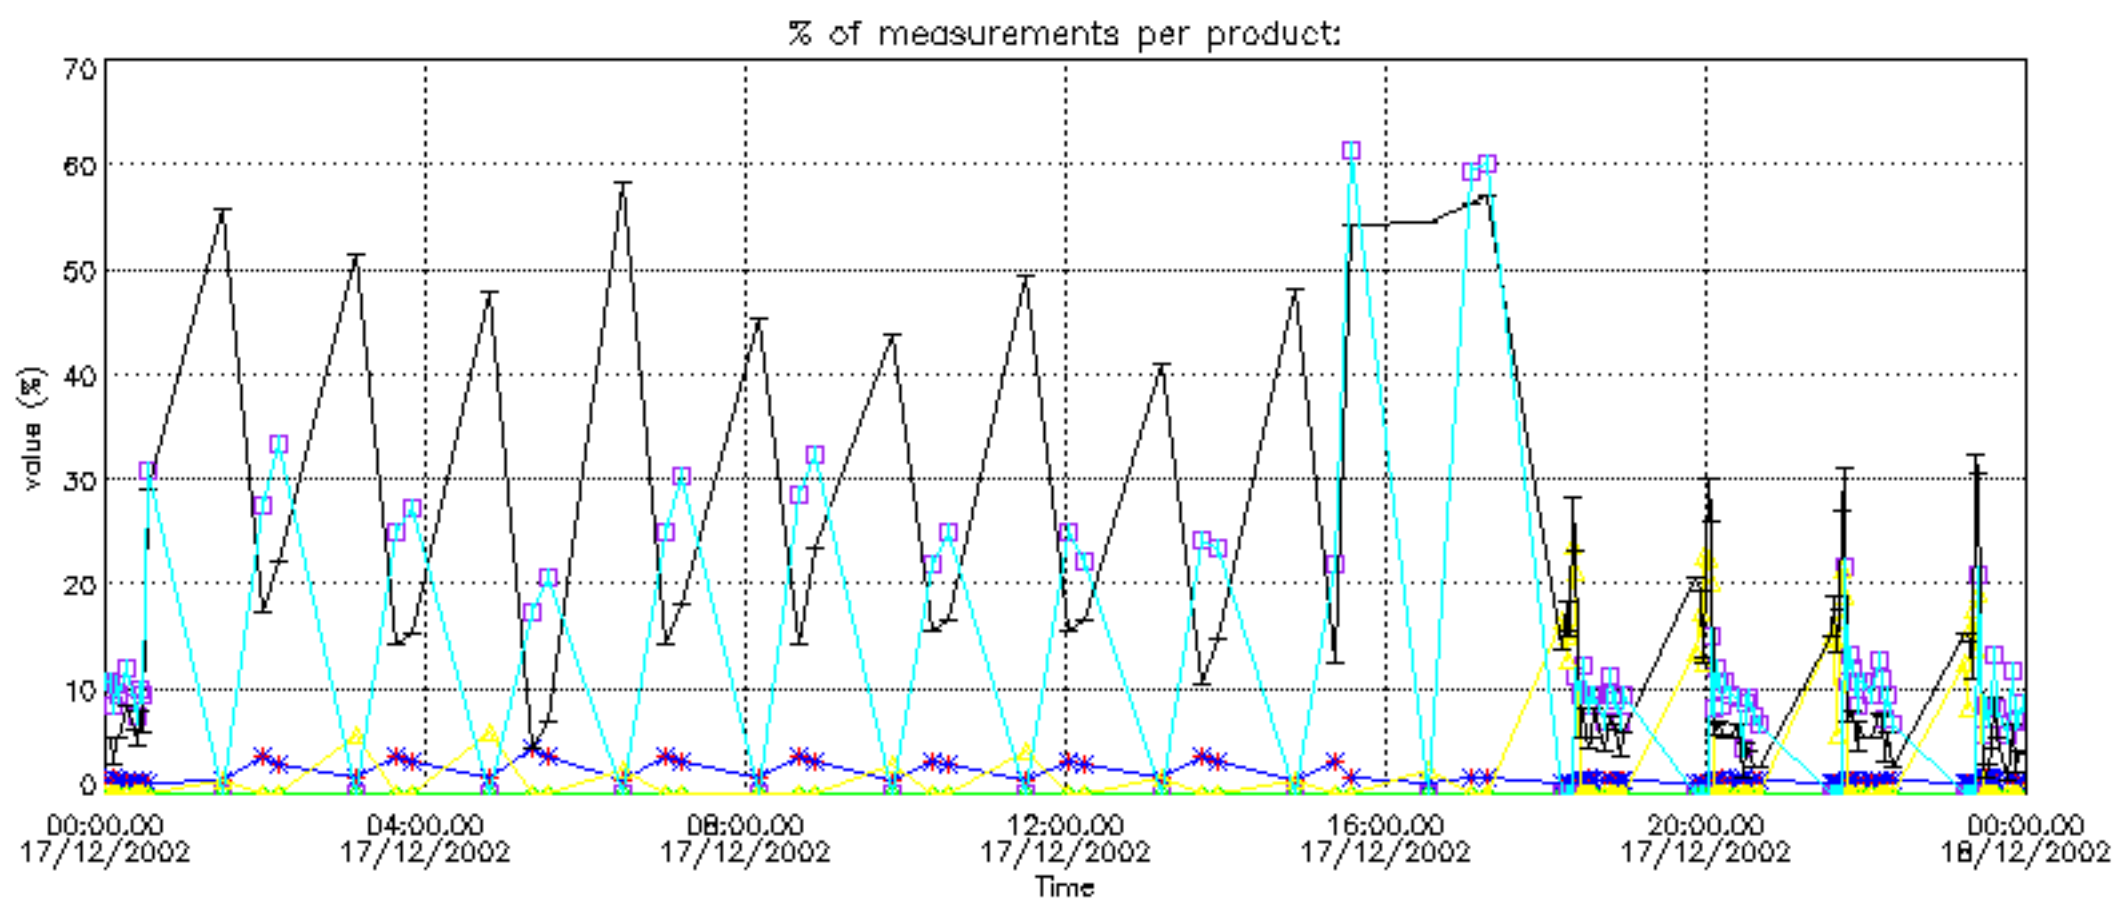

Percentage of cosmic ray hits per profile

Percentage of datation errors per profile