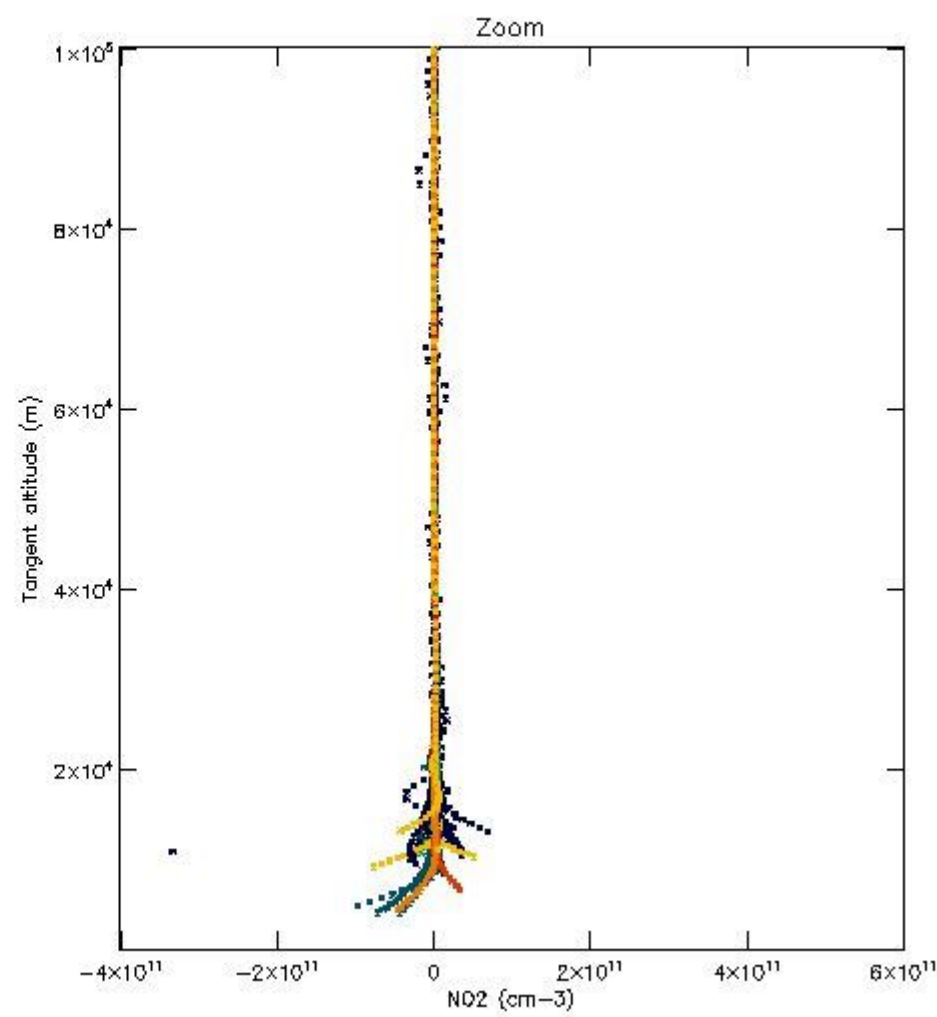

5.7 Plot NO3 profiles for all STD (dark without errors)

The colorbar represents the latitude.