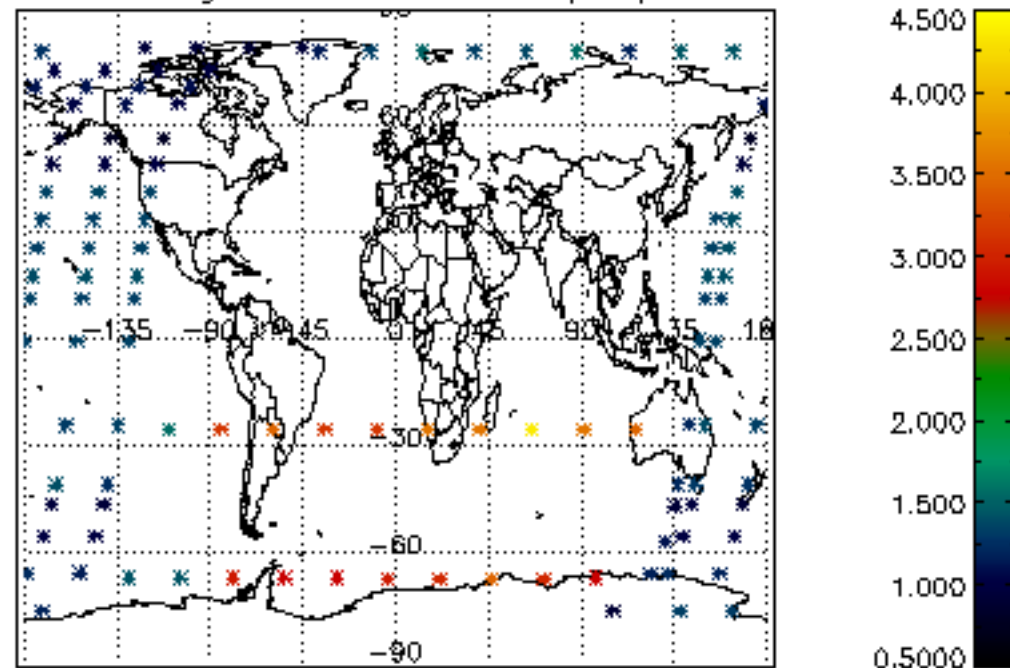

Percentage of datation errors per profile

Percentage of star falling outside central band per profile

Percentage of saturation errors per profile

Percentage of cosmic ray hits per profile

Percentage of datation errors per profile