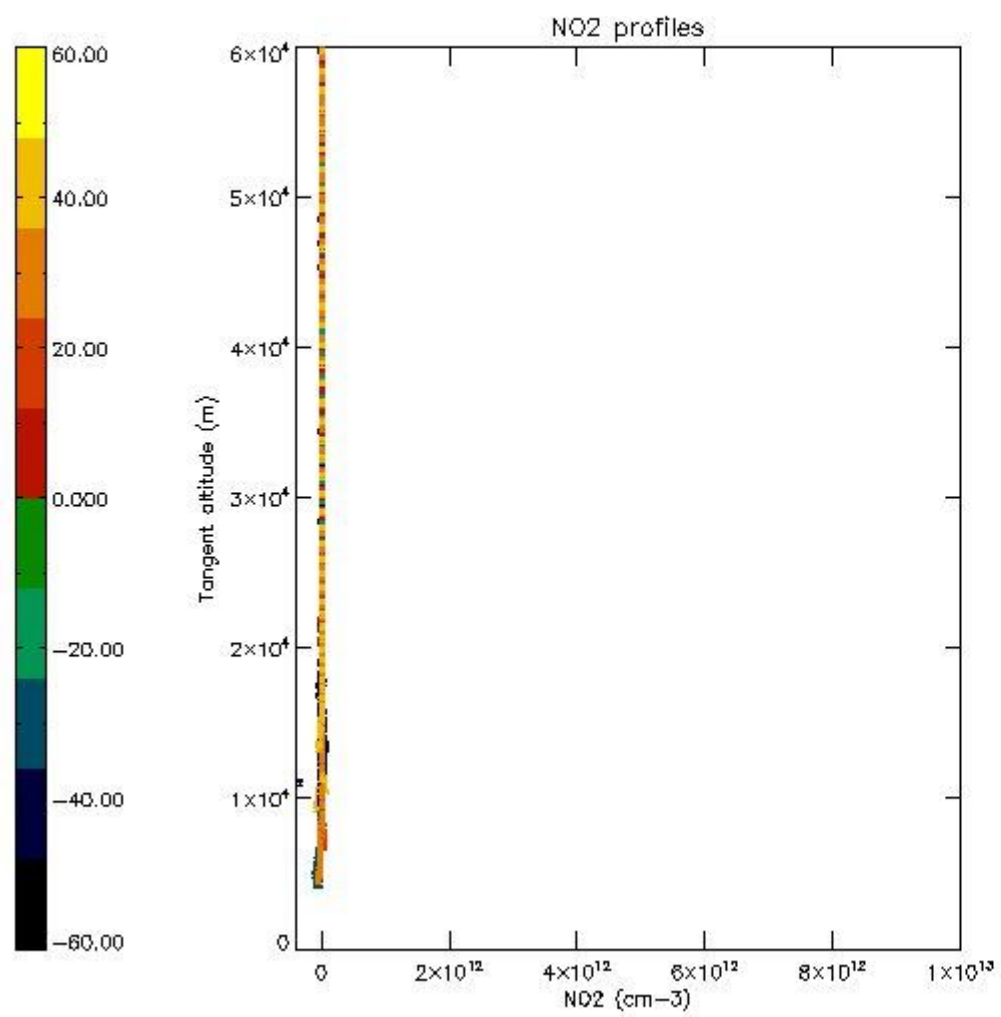

5.7 Plot NO3 profiles for all STD (dark without errors)

The colorbar represents the latitude.