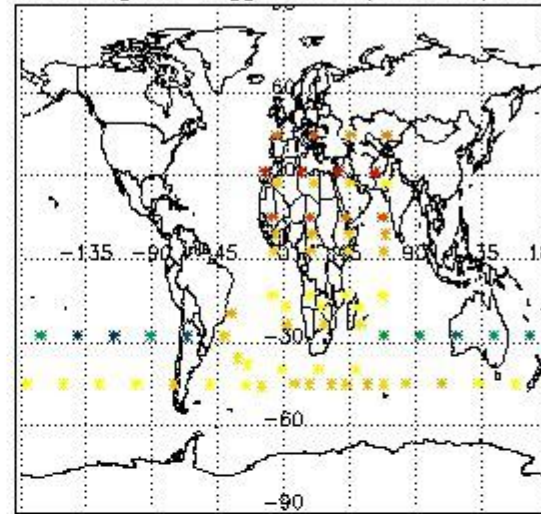

3.1 Plot quality information per product (time dependant)

3.2 Plot quality information per product (world map)

Percentage of flagged data per O3 profile

Percentage of flagged data per H2O profile

Percentage of flagged data per NO2 profile