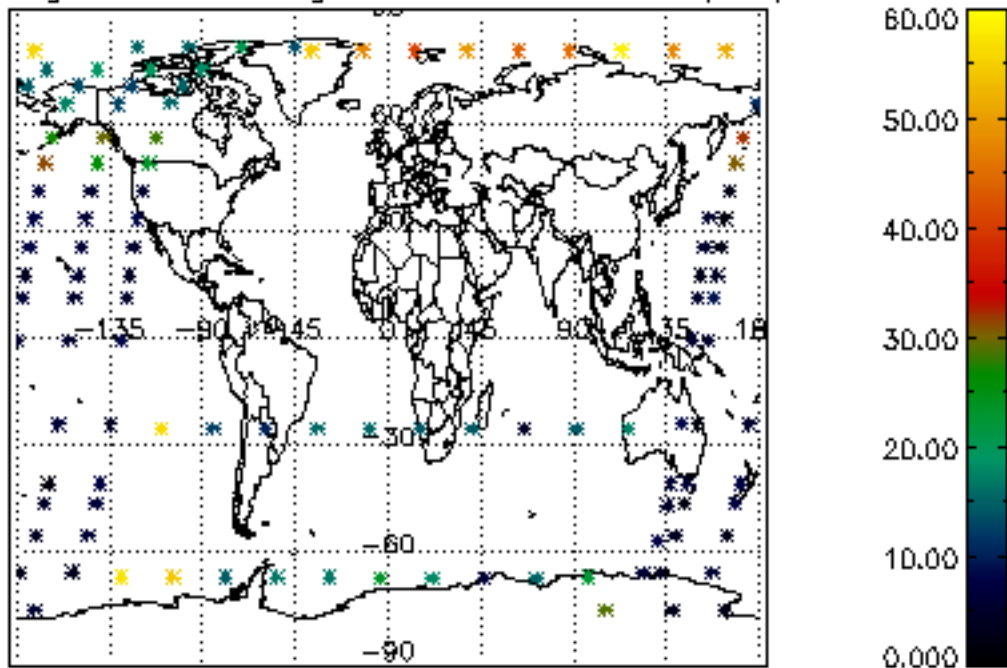

Percentage of star falling outside central band per profile