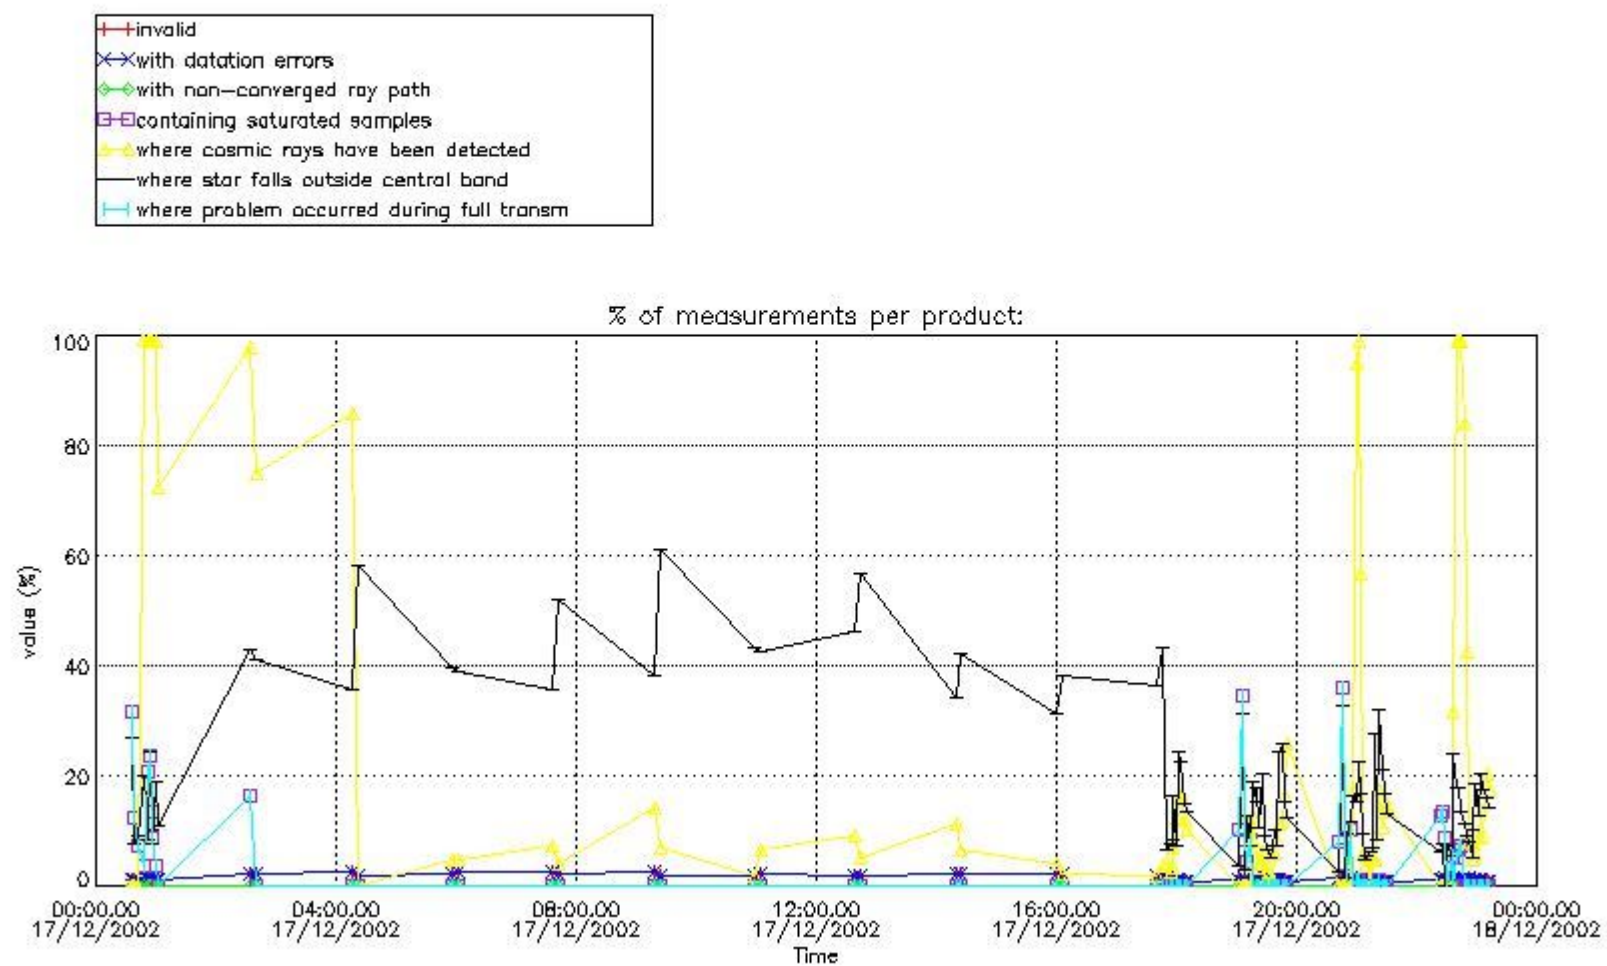

Percentage of flagged data per NO3 profile

4. Level 1 quality information per product

In this section it is plotted some information contained in the Quality Summary data set of the level 2 products that comes from the level 1b processing. Products without errors (error flag in the MPH set to "0") are used.

4.1 Plot quality information per product (time dependant) coming from level 1b processing

4.1.1 Plot level 1 quality information per product (time dependant): ENVISAT ASCENDING passes

4.1.2 Plot level 1 quality information per product (time dependant): ENVISAT DESCENDING passes