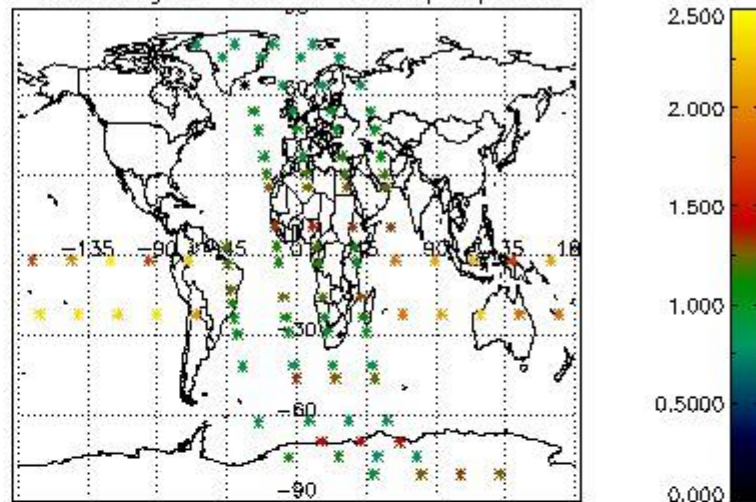

Percentage of datation errors per profile