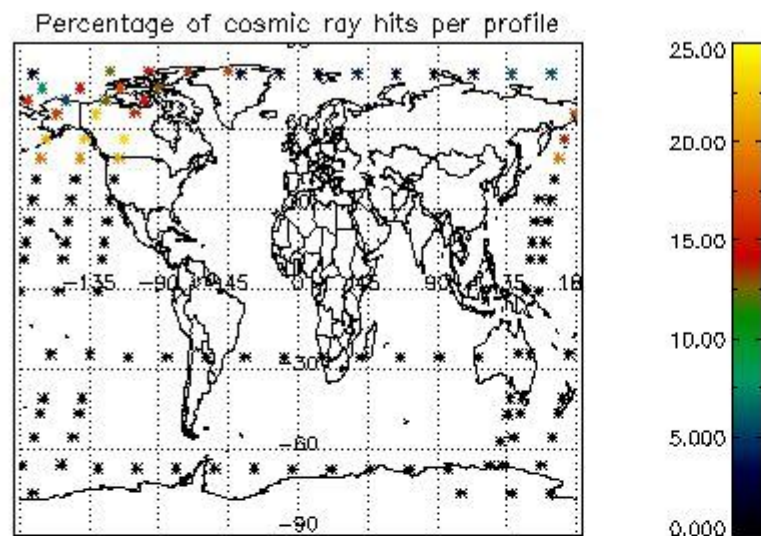

Percentage of datation errors per profile

Percentage of star falling outside central band per profile

Percentage of saturation errors per profile

4.2.2 Plot level 1 quality information per product (world map): ENVISAT DESCENDING passes