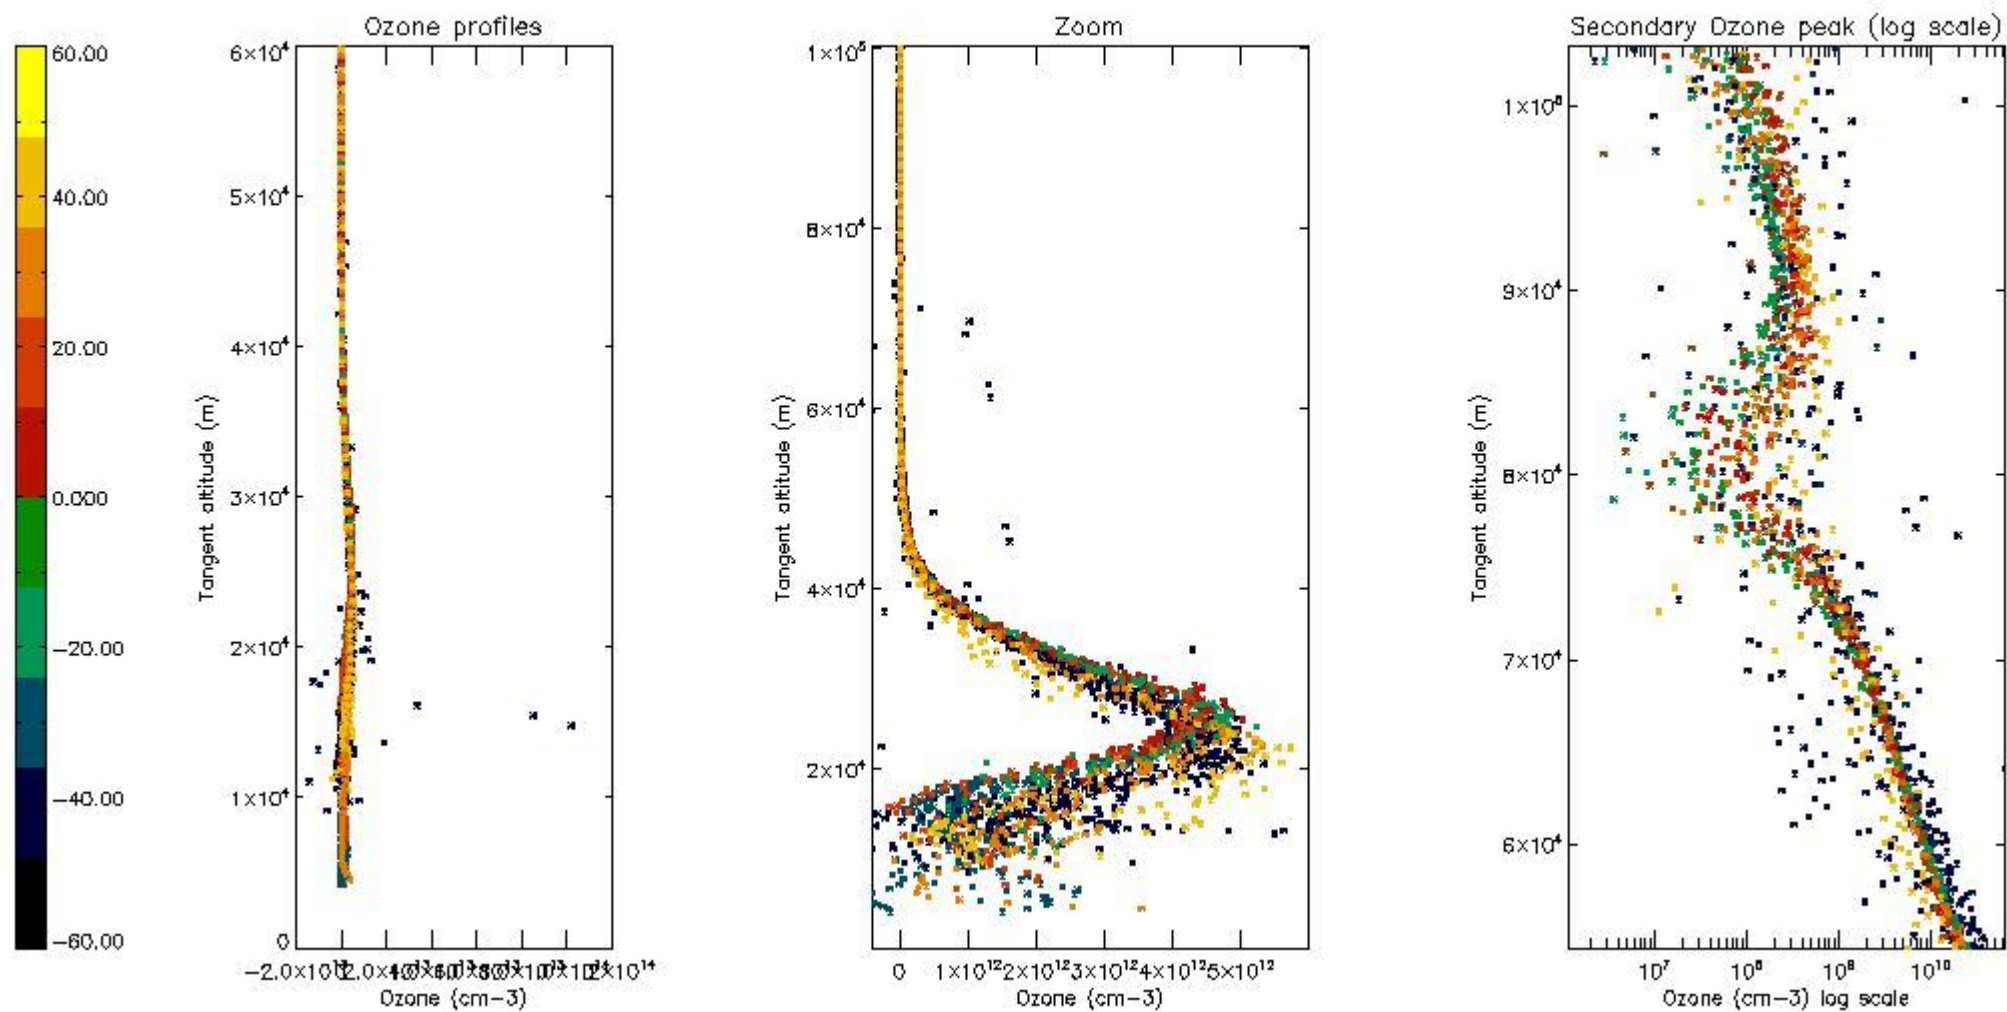

STD < 10	14
STD < 5	9

5.2 Plot ozone profiles for all STD (dark without errors)

The colorbar represents the latitude.

5.3 Plot ozone profiles where STD < 20% (dark without errors)

The colorbar represents the latitude.