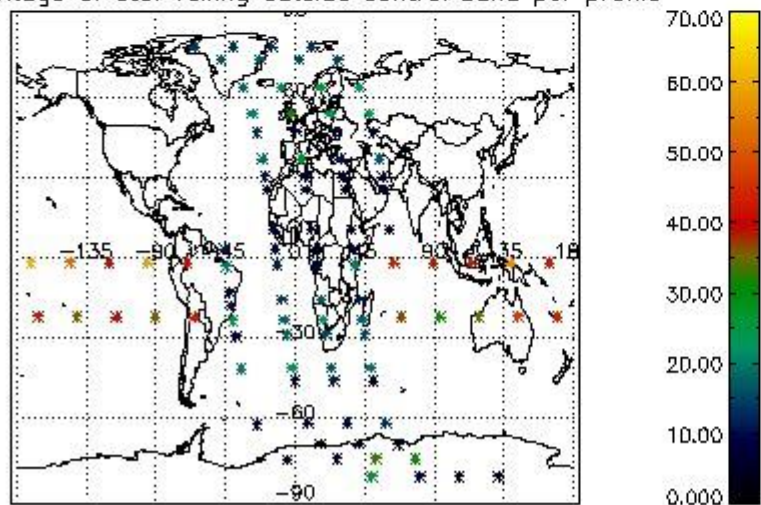

Percentage of star falling outside central band per profile