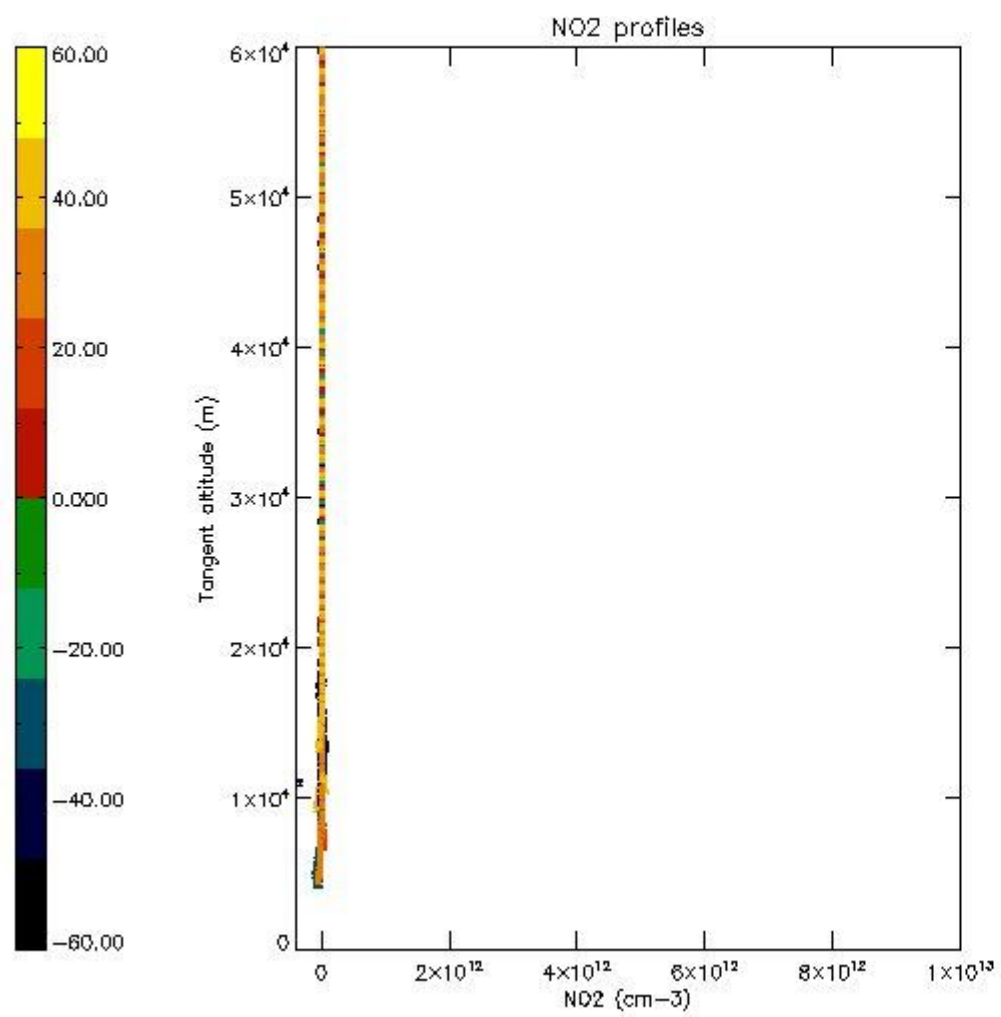

The colorbar represents the latitude.

5.4 Plot ozone profiles where $STD < 10\%$ (dark without errors)

The colorbar represents the latitude.

5.5 Plot ozone profiles where STD < 5% (dark without errors)

The colorbar represents the latitude.

5.6 Plot NO₂ profiles for all STD (dark without errors)

The colorbar represents the latitude.

5.7 Plot NO3 profiles for all STD (dark without errors)

The colorbar represents the latitude.

5.8 Plot H2O profiles for all STD (only for occultations of stars 1,2,3,4,13,14,16,26,63 dark without errors)