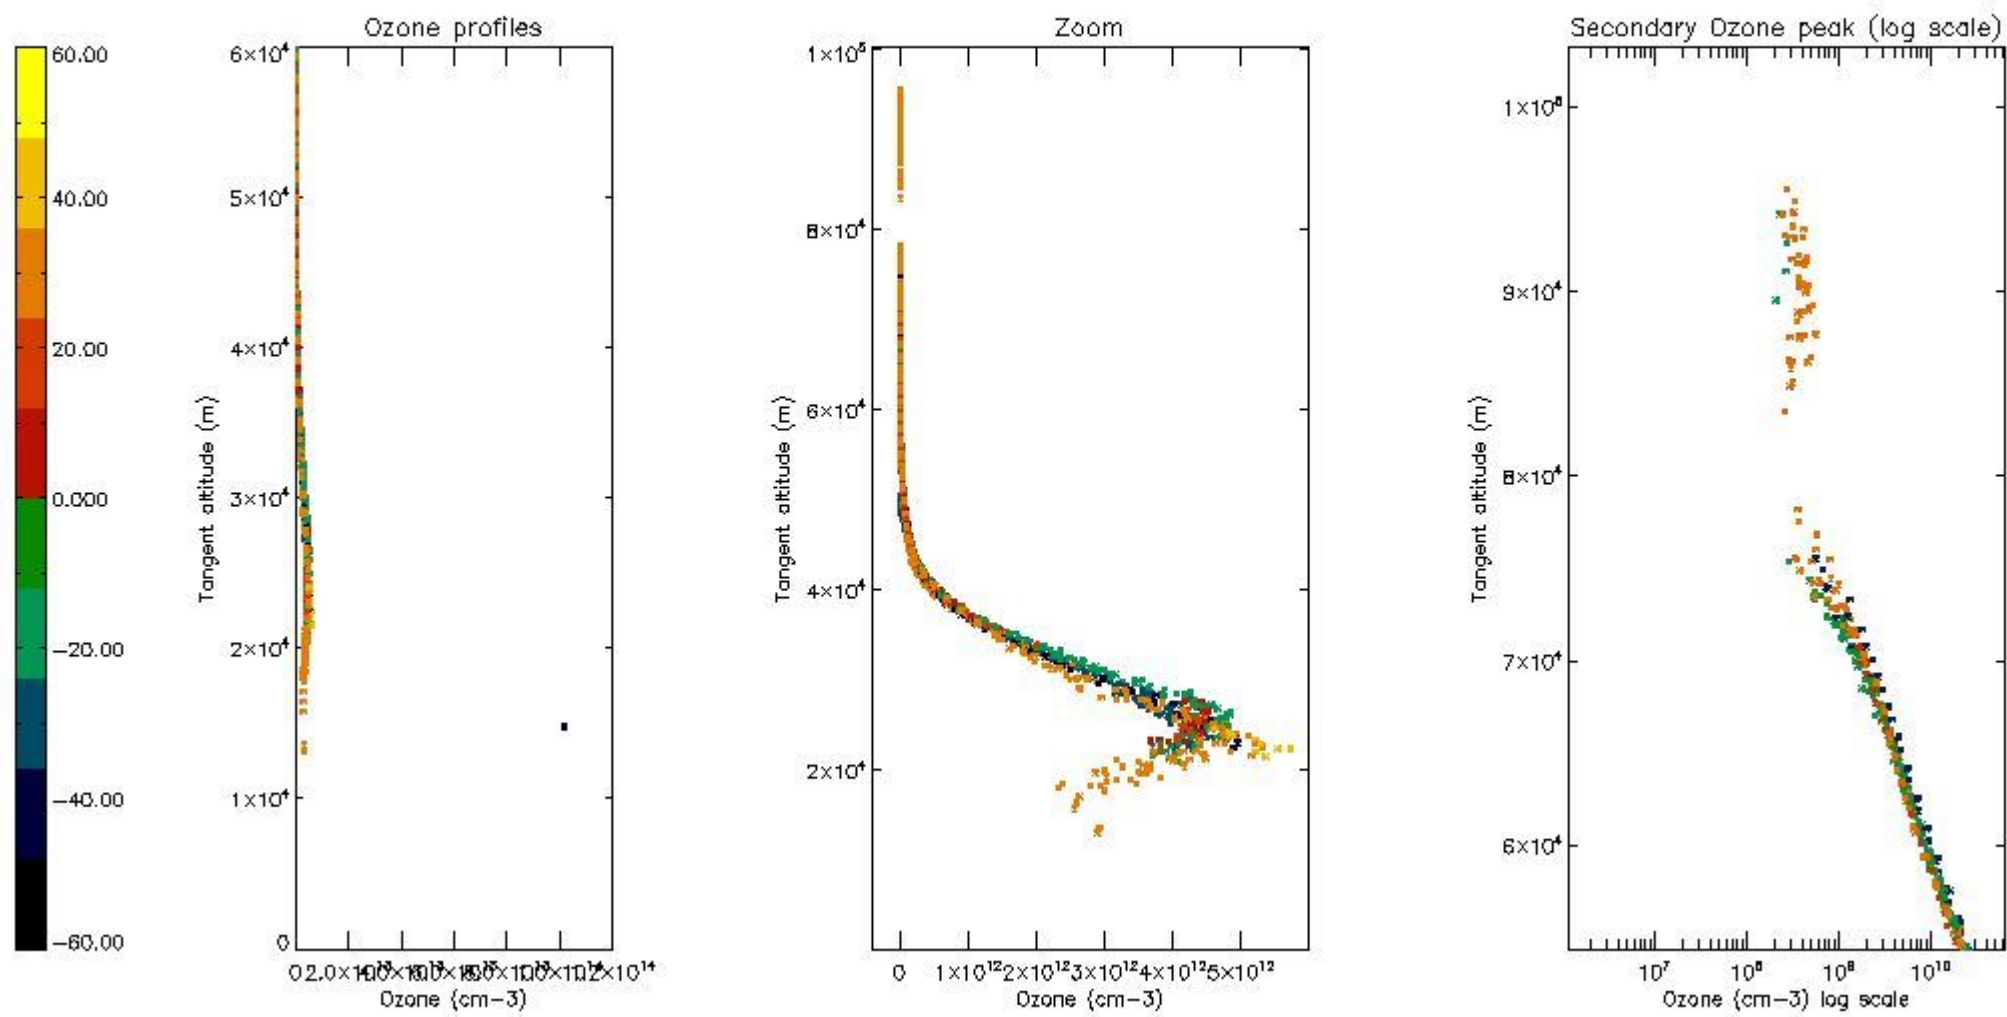

The colorbar represents the latitude.

5.4 Plot ozone profiles where $STD < 10\%$ (dark without errors)

The colorbar represents the latitude.

5.5 Plot ozone profiles where STD < 5% (dark without errors)

The colorbar represents the latitude.

5.6 Plot NO₂ profiles for all STD (dark without errors)

The colorbar represents the latitude.

5.7 Plot NO3 profiles for all STD (dark without errors)

The colorbar represents the latitude.

5.8 Plot H2O profiles for all STD (only for occultations of stars 1,2,3,4,13,14,16,26,63 dark without errors)