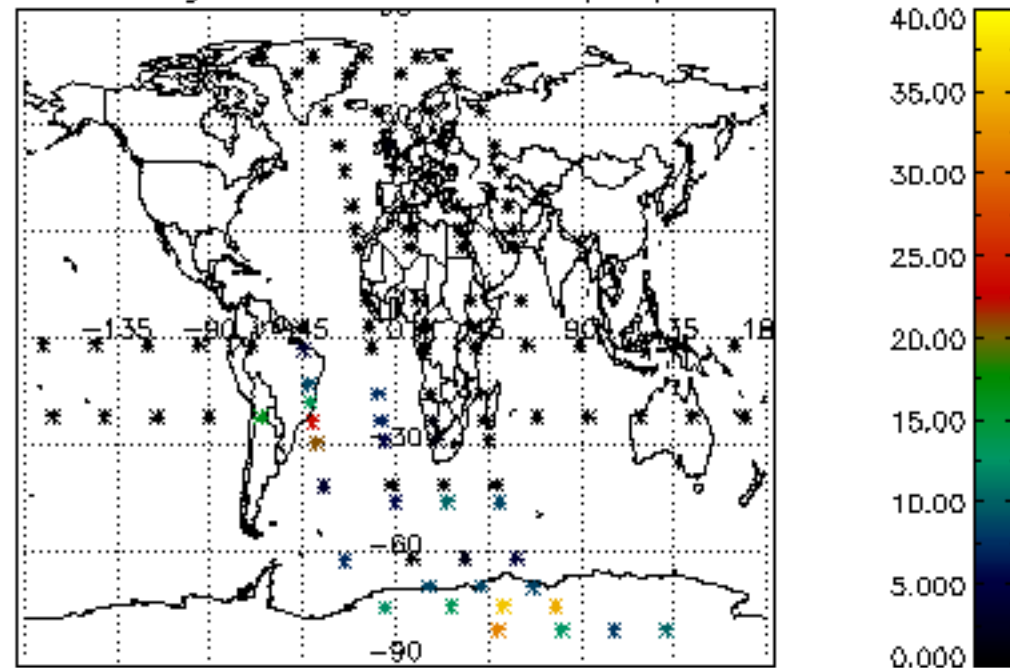

Percentage of datation errors per profile

Percentage of saturation errors per profile