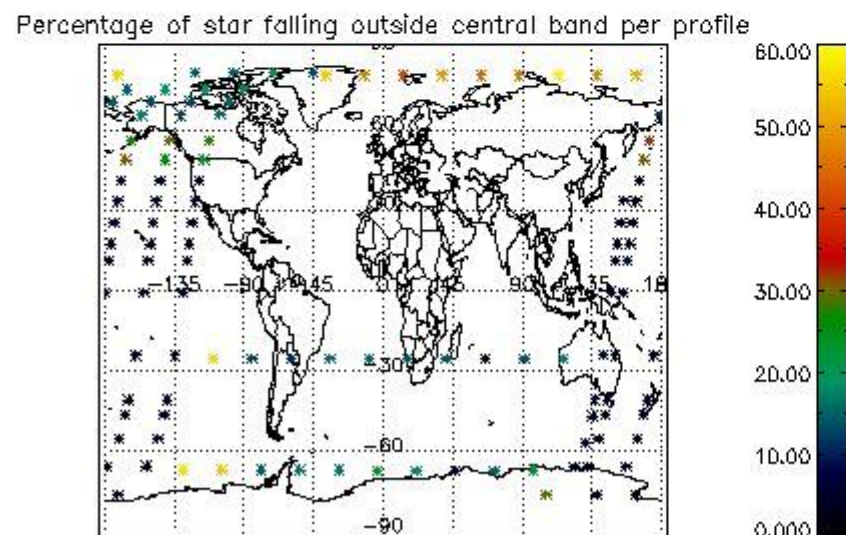

Percentage of datation errors per profile

Percentage of star falling outside central band per profile

Percentage of saturation errors per profile

4.2.2 Plot level 1 quality information per product (world map): ENVISAT DESCENDING passes