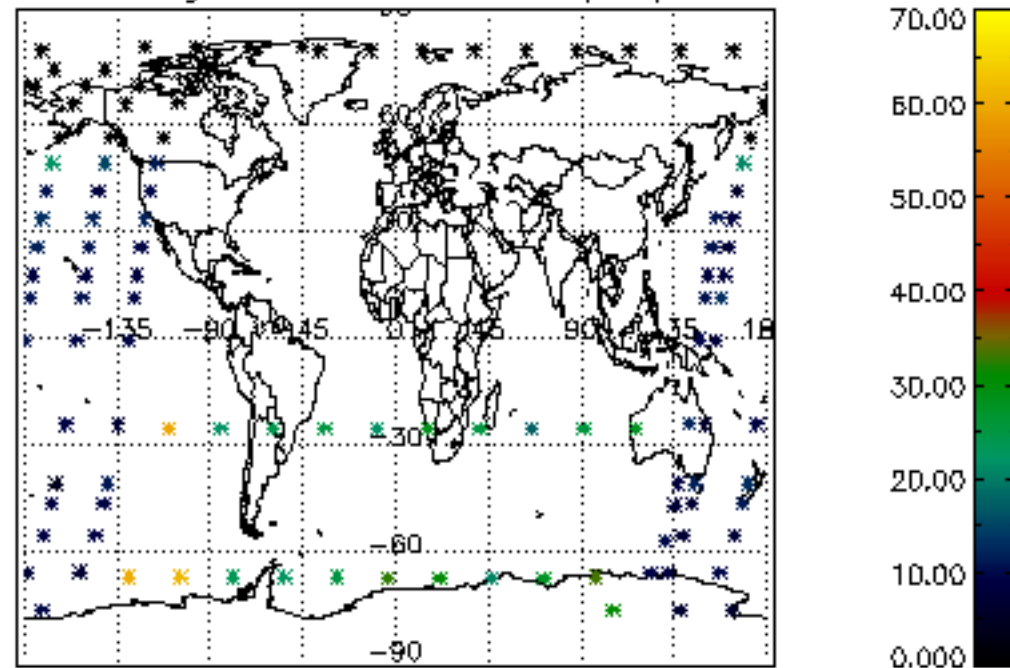

Percentage of saturation errors per profile