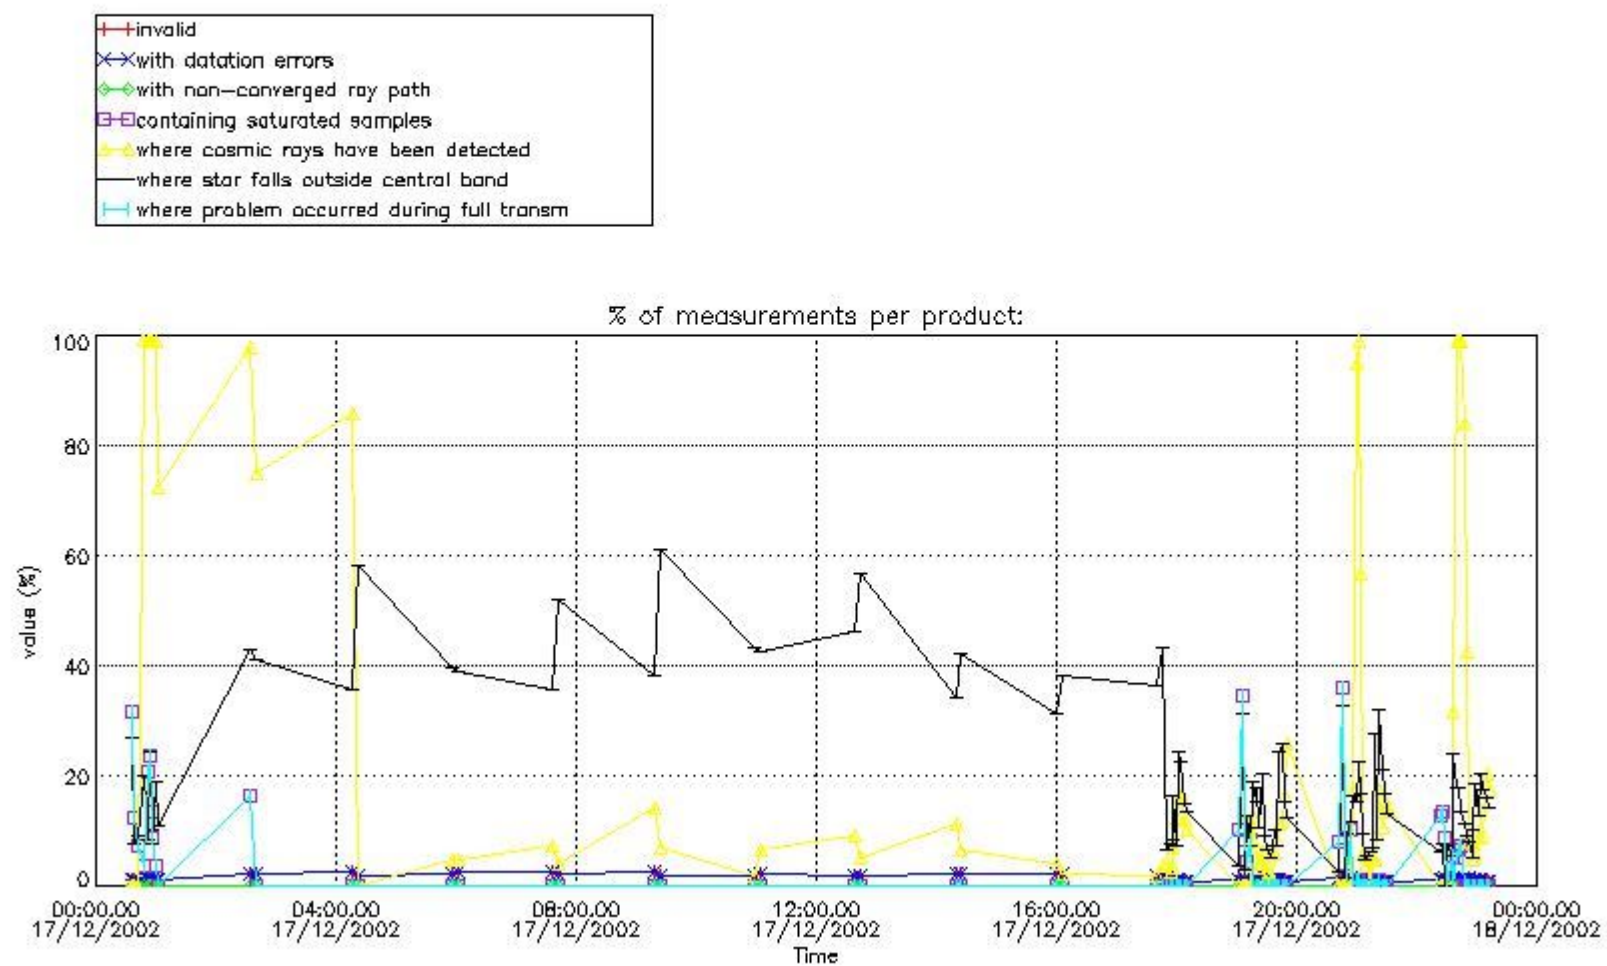

4.1.2 Plot level 1 quality information per product (time dependant): ENVI SAT DESCENDING passes