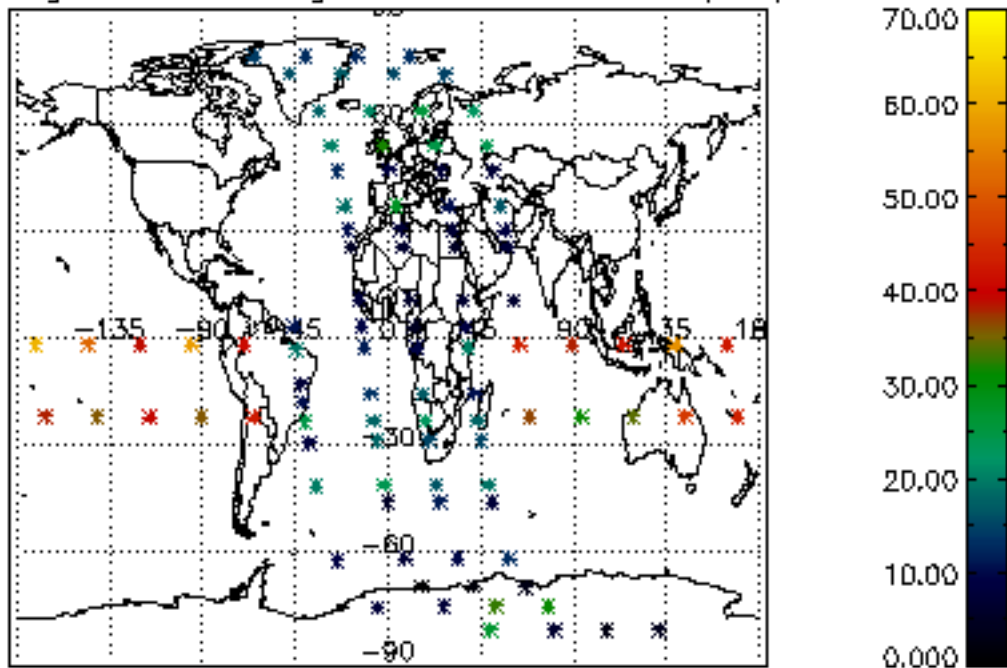

Percentage of cosmic ray hits per profile

Percentage of star falling outside central band per profile