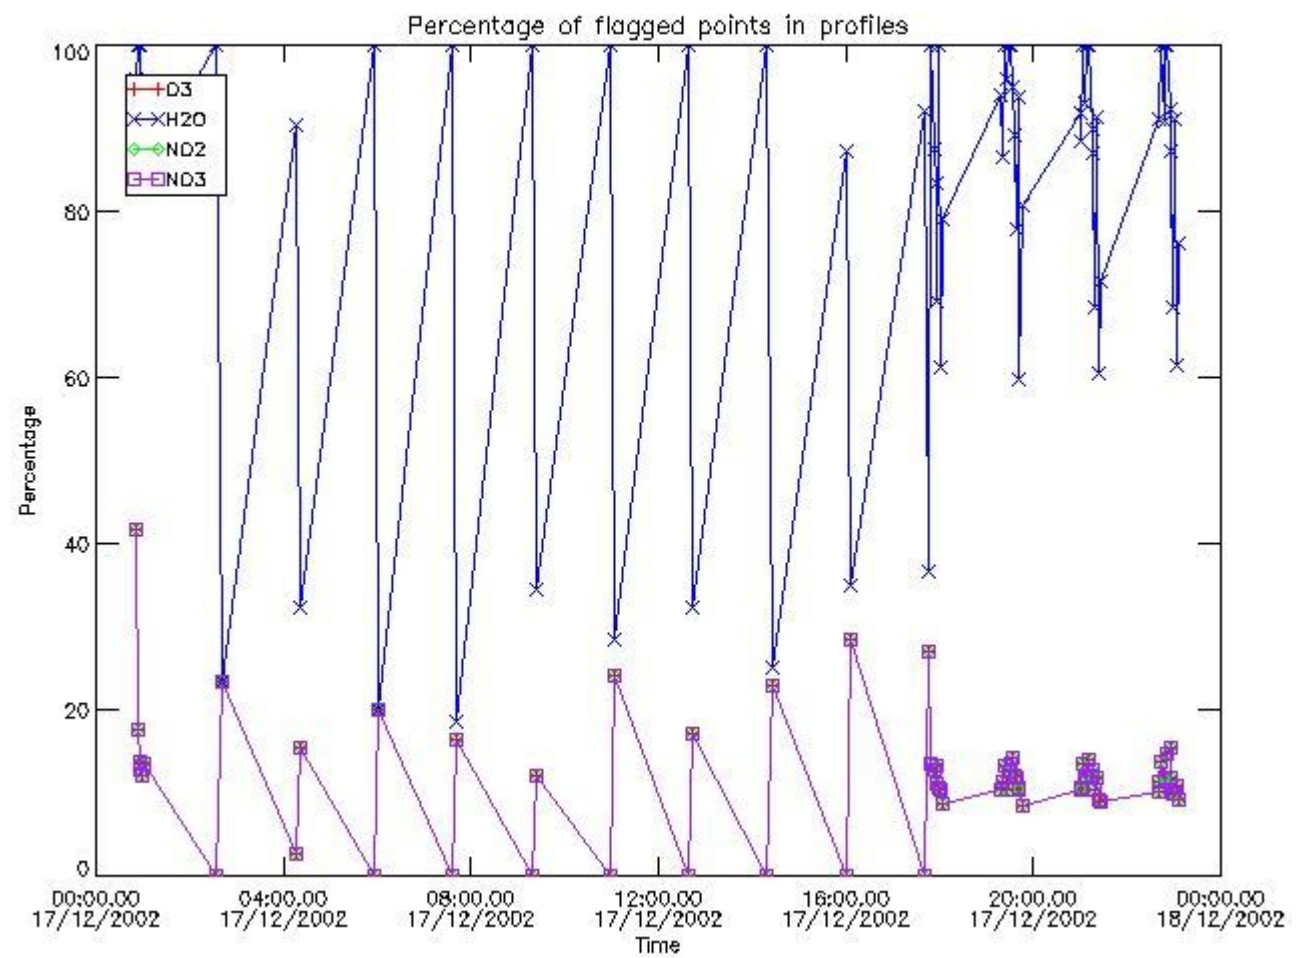

3. Quality information per product

In this section it is plotted some information contained in the Quality Summary data set of the level 2 products. Only products in dark limb conditions and without errors (error flag in the MPH set to "0") are used.

3.1 Plot quality information per product (time dependant)

3.2 Plot quality information per product (world map)