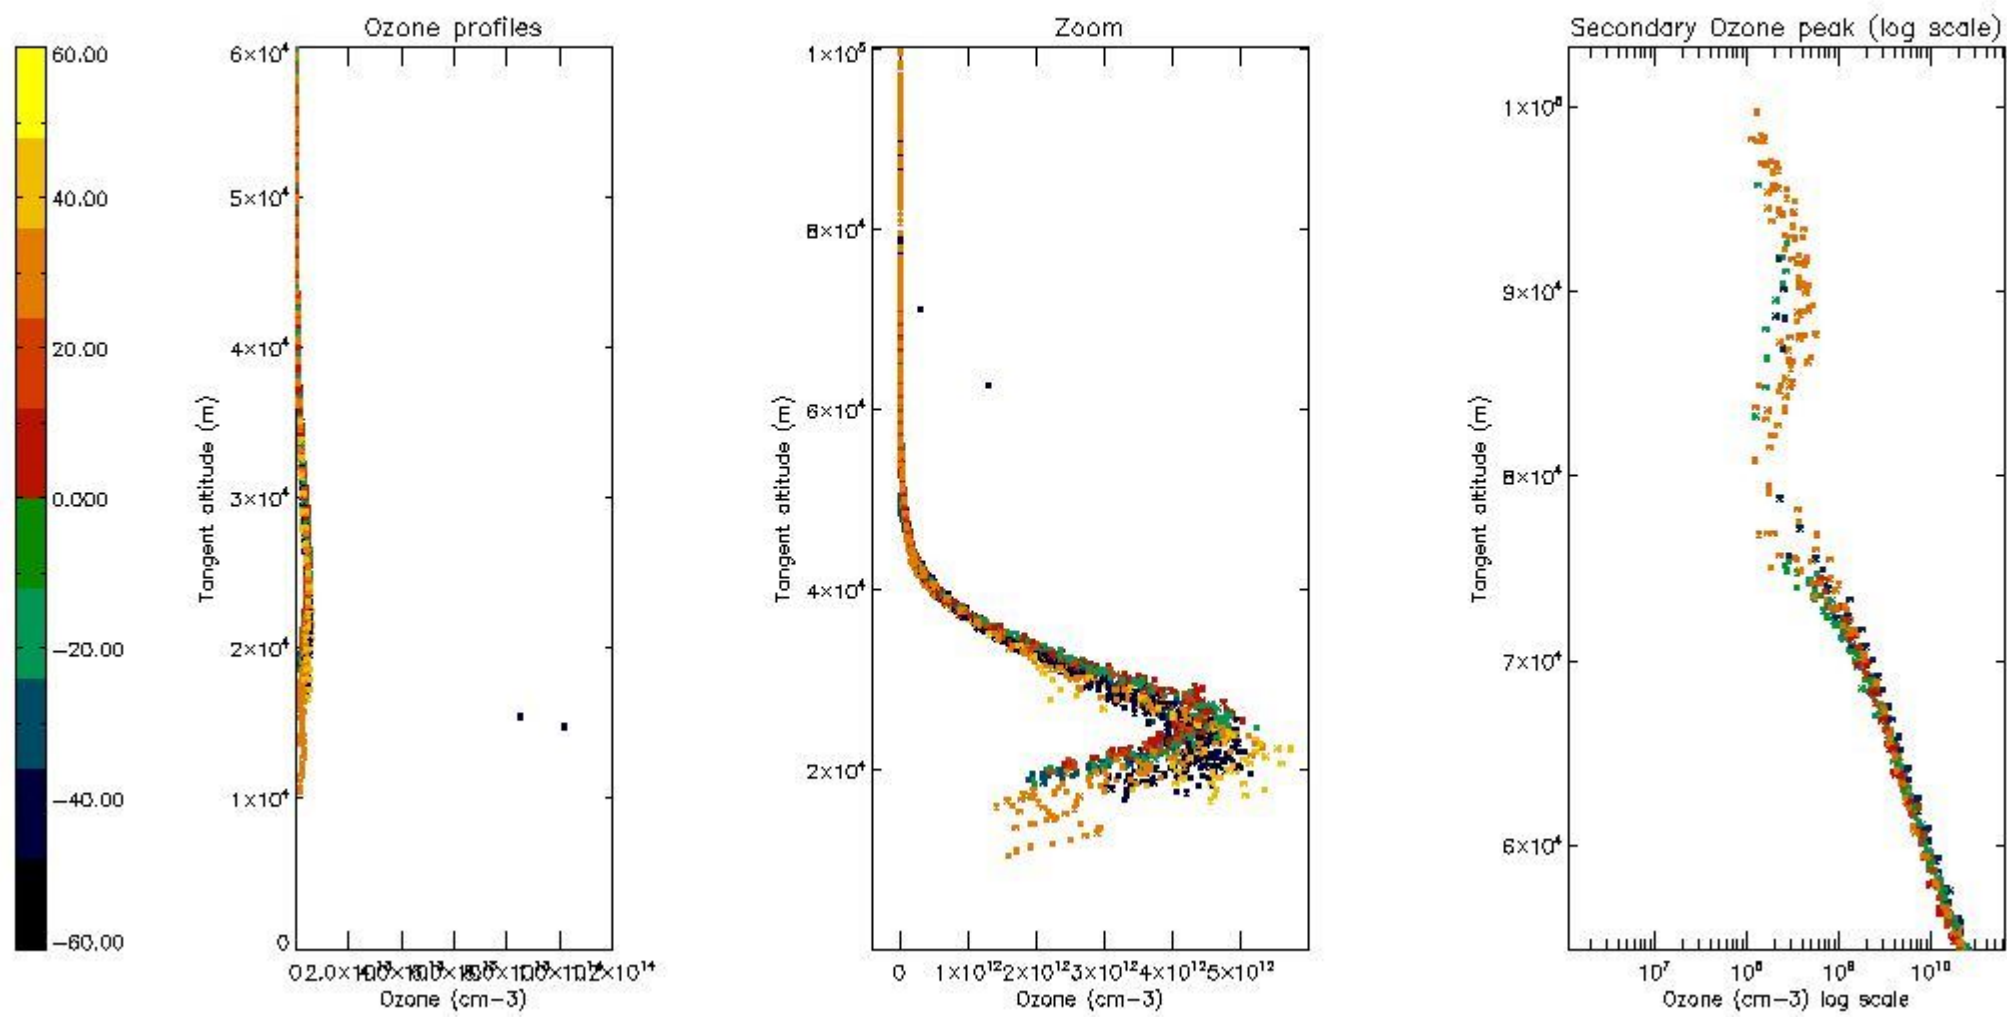

| | |
|----------|----|
| STD < 10 | 14 |
| STD < 5 | 9 |

5.2 Plot ozone profiles for all STD (dark without errors)

The colorbar represents the latitude.

5.3 Plot ozone profiles where STD < 20% (dark without errors)

The colorbar represents the latitude.

5.4 Plot ozone profiles where $STD < 10\%$ (dark without errors)

The colorbar represents the latitude.

5.5 Plot ozone profiles where STD < 5% (dark without errors)

The colorbar represents the latitude.