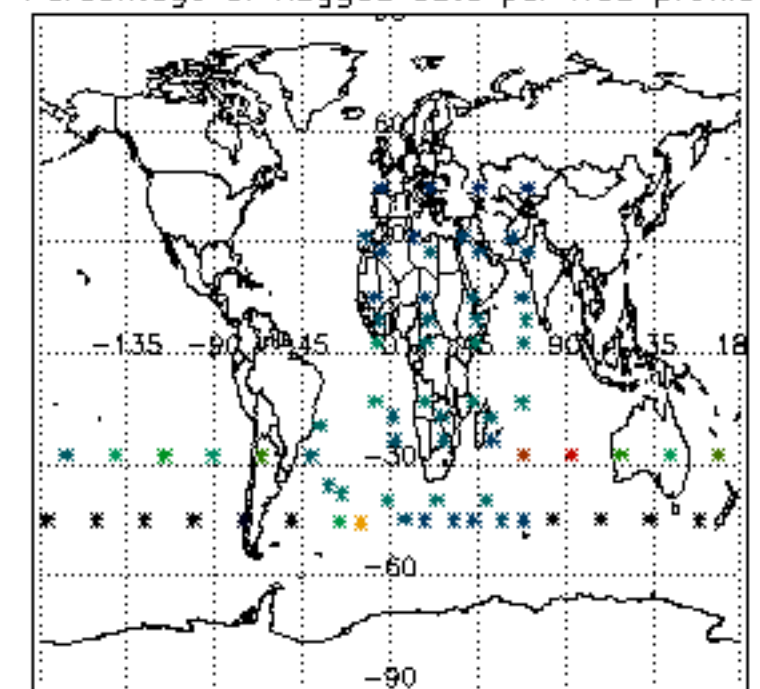

Percentage of flagged data per NO3 profile