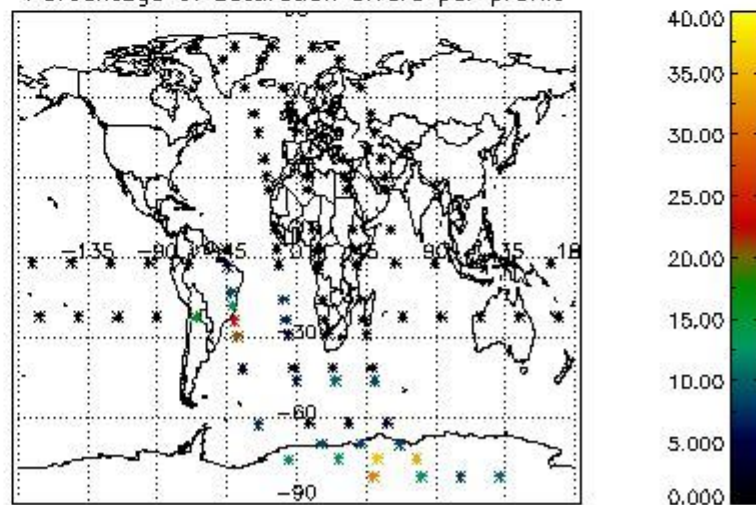

Percentage of saturation errors per profile