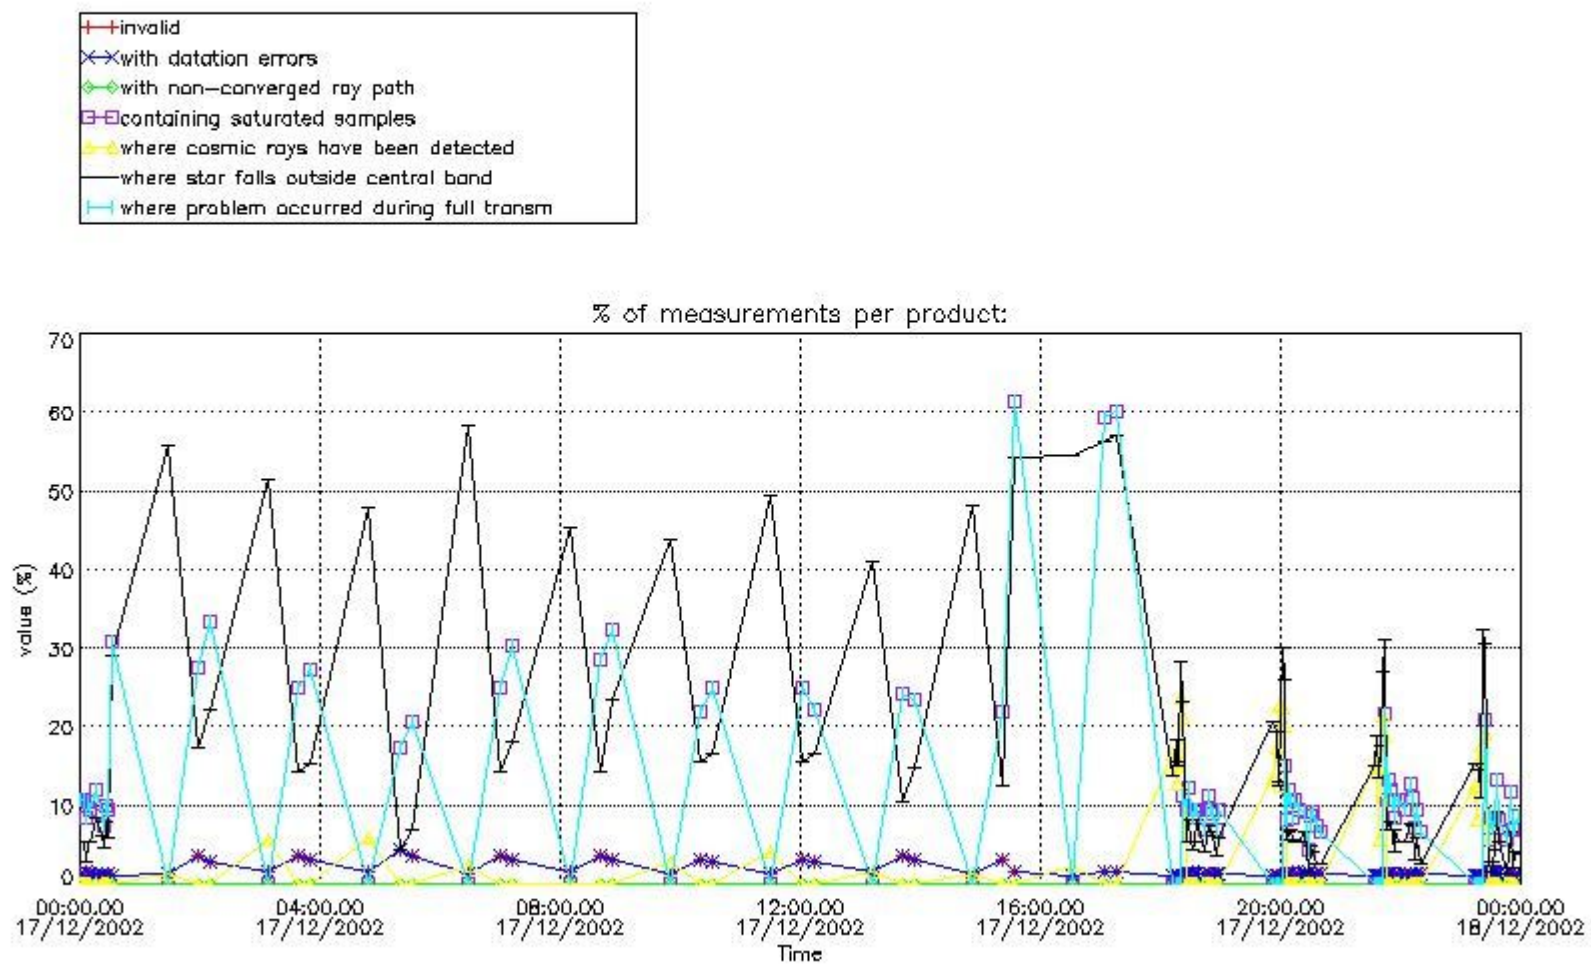

3.1 Plot quality information per product (time dependant)

3.2 Plot quality information per product (world map)

Percentage of flagged data per O3 profile

Percentage of flagged data per H2O profile

Percentage of flagged data per NO2 profile

Percentage of flagged data per NO3 profile

4. Level 1 quality information per product

In this section it is plotted some information contained in the Quality Summary data set of the level 2 products that comes from the level 1b processing. Products without errors (error flag in the MPH set to "0") are used.

4.1 Plot quality information per product (time dependant) coming from level 1b processing

4.1.1 Plot level 1 quality information per product (time dependant): ENVISAT ASCENDING passes

4.1.2 Plot level 1 quality information per product (time dependant): ENVISAT DESCENDING passes