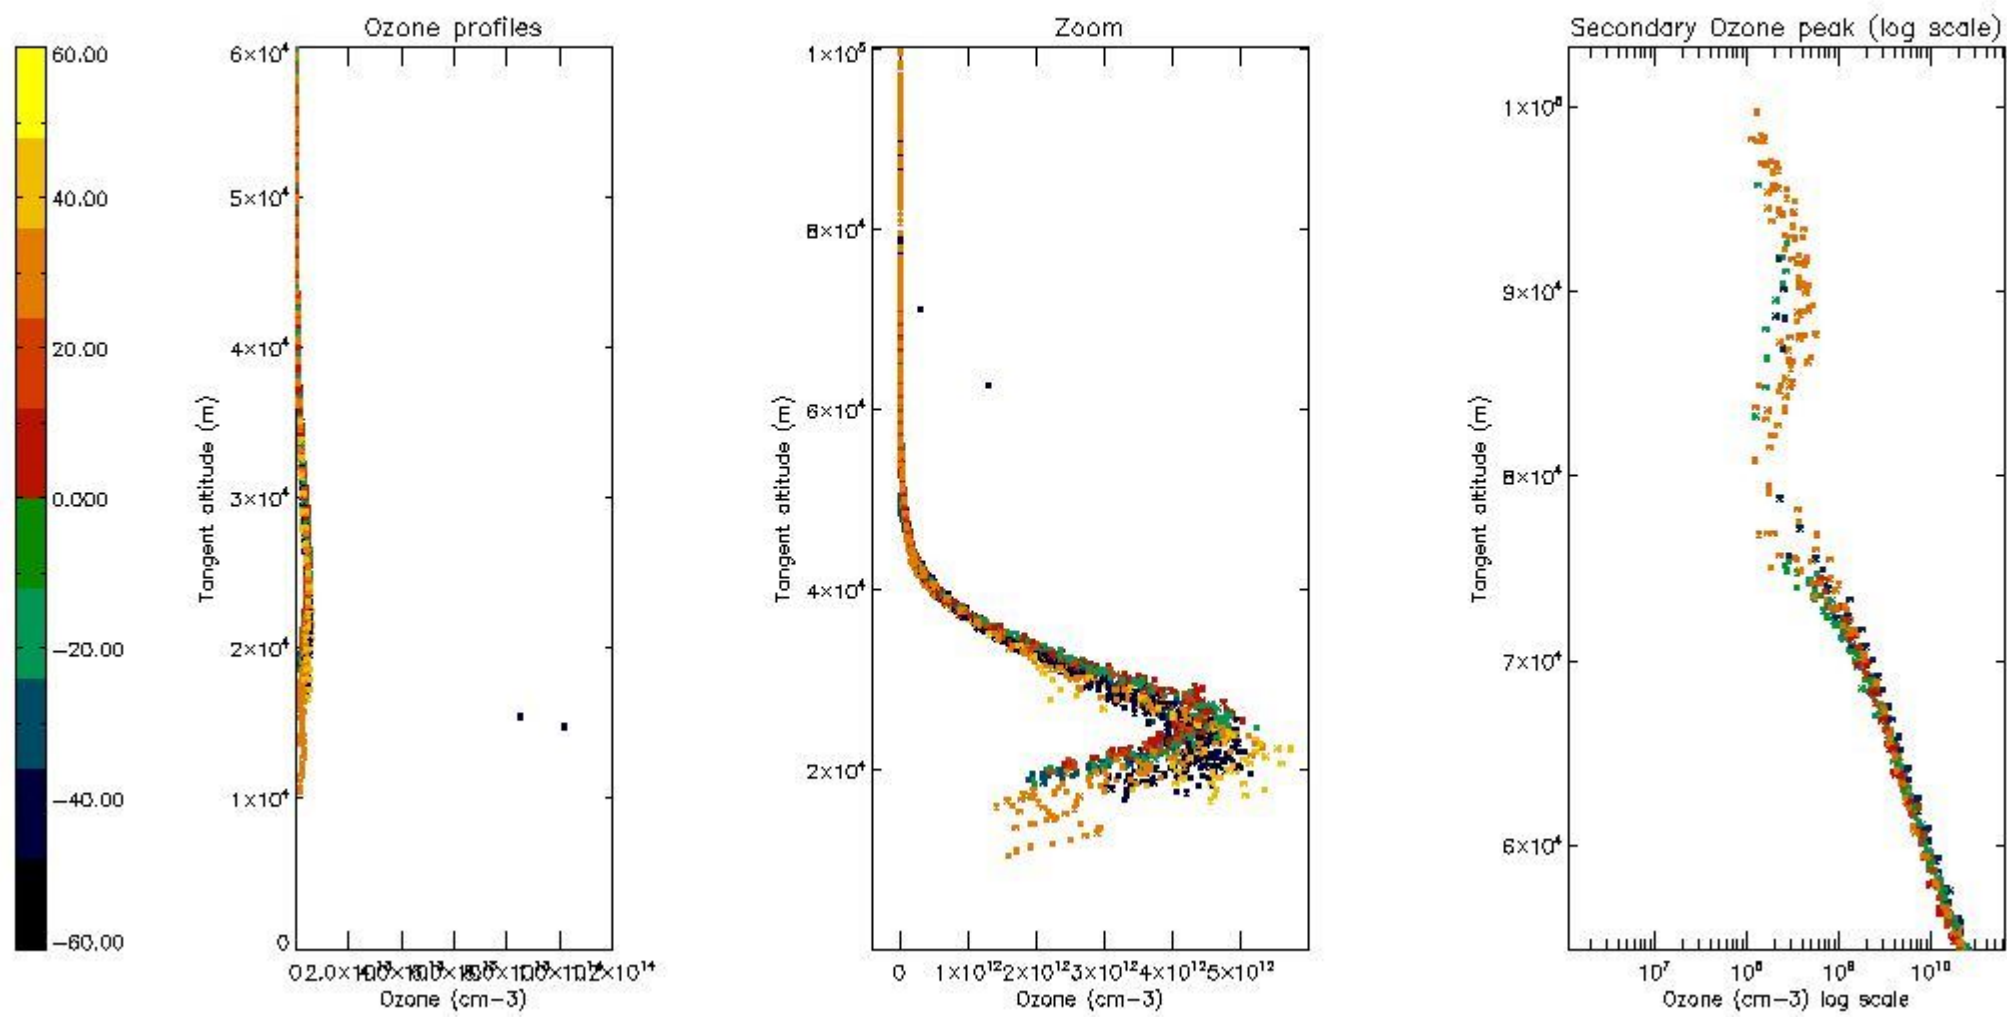

5.5 Plot ozone profiles where $STD < 5\%$ (dark without errors)

The colorbar represents the latitude.