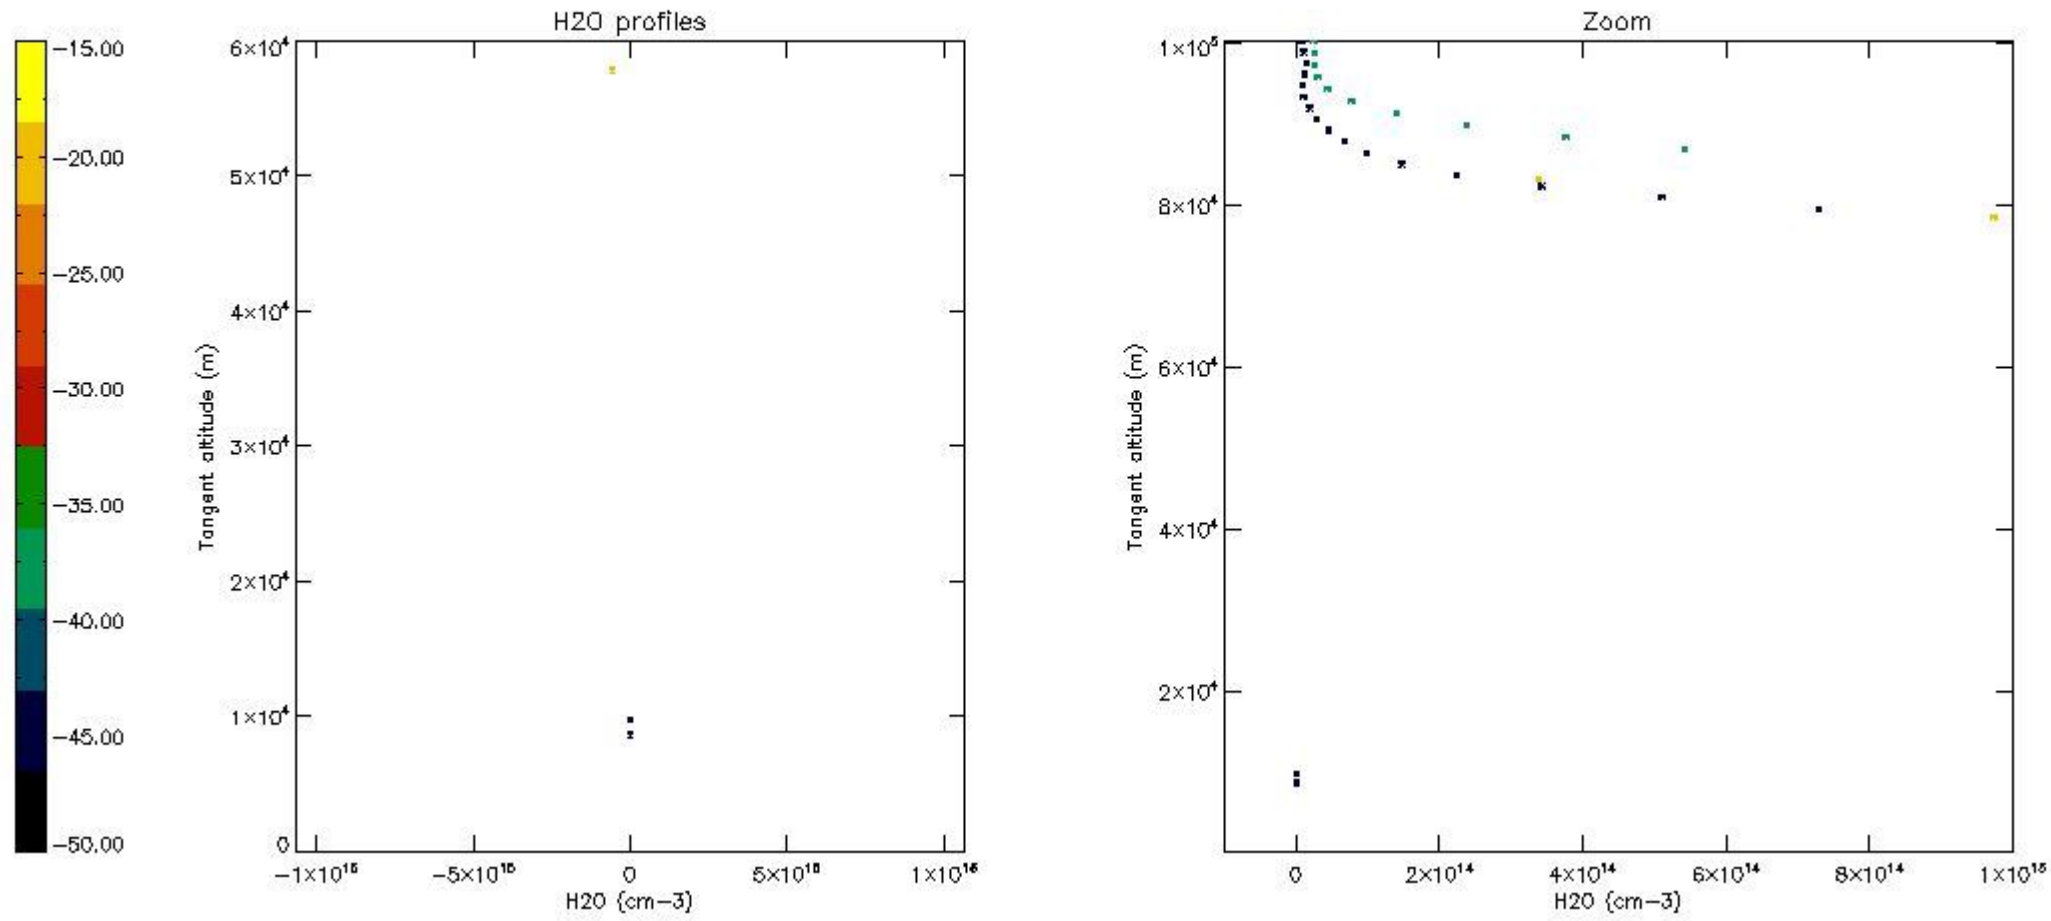

6. Auxiliary Data Files used for the production reported in section 2

The number reported in the third column indicates since which file (see list in section 2) the corresponding auxiliary file has been used. The fourth column is the date of those product files.

Type	Auxiliary Filename	Used since product	Used since product date
INST_PHYS_CHARACTERISTICS	GOM_INS_AXNIEC20050627_150440_20020301_000000_20100101_000000	1	17-DEC-2002 00:00:47
LEVEL-2_PROC_CONFIG	GOM_PR2_AXVIEC20091111_152718_20020301_000000_20500101_000000	1	17-DEC-2002 00:00:47
CROSS_SECTIONS_FILE	GOM_CRS_AXVIEC20091111_154832_20020301_000000_20500101_000000	1	17-DEC-2002 00:00:47