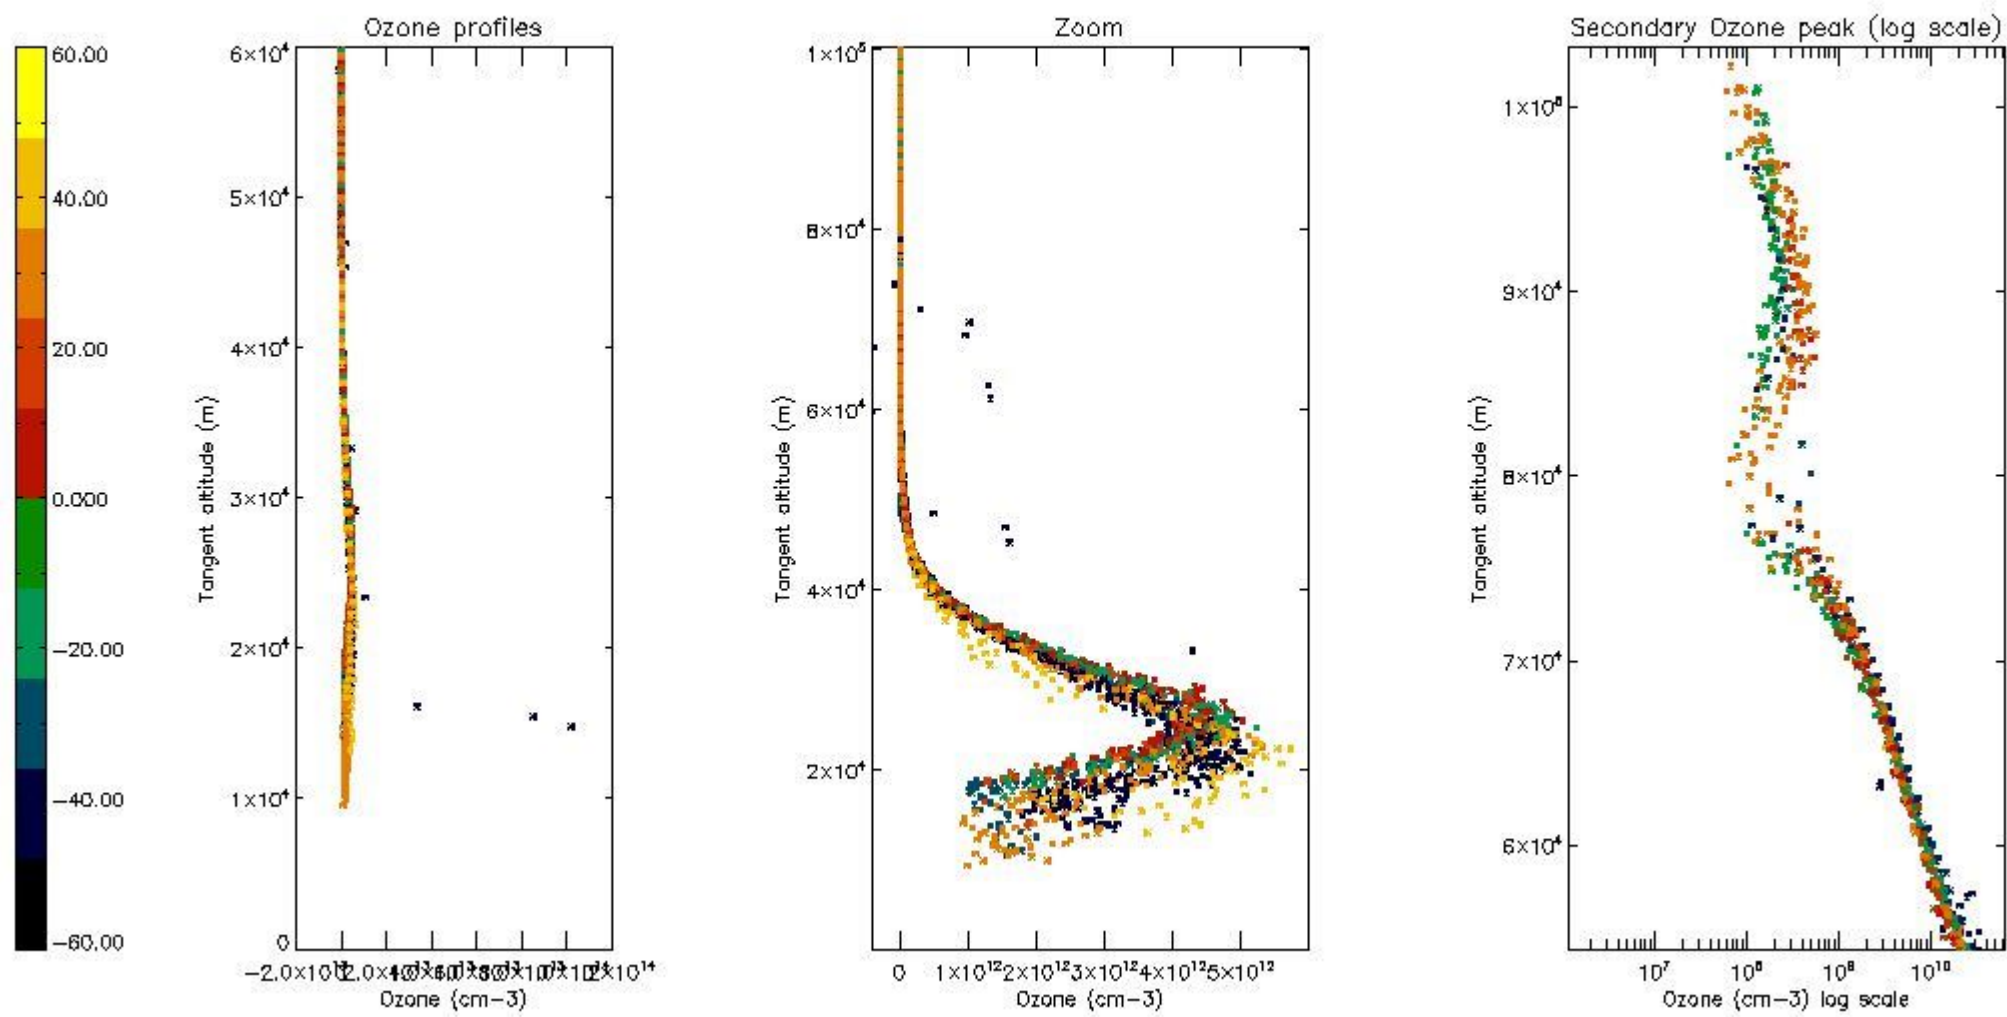

So, the table below shows the percentage of dark limb and valid observations for each criteria with respect to the overall valid daily observations.

| Criteria | % of total production |
|----------|-----------------------|
| All STD | 32 |
| STD < 20 | 18 |

| | |
|----------|----|
| STD < 10 | 14 |
| STD < 5 | 9 |

5.2 Plot ozone profiles for all STD (dark without errors)

The colorbar represents the latitude.

5.3 Plot ozone profiles where STD < 20% (dark without errors)

The colorbar represents the latitude.

5.4 Plot ozone profiles where $STD < 10\%$ (dark without errors)

The colorbar represents the latitude.

5.5 Plot ozone profiles where STD < 5% (dark without errors)

The colorbar represents the latitude.