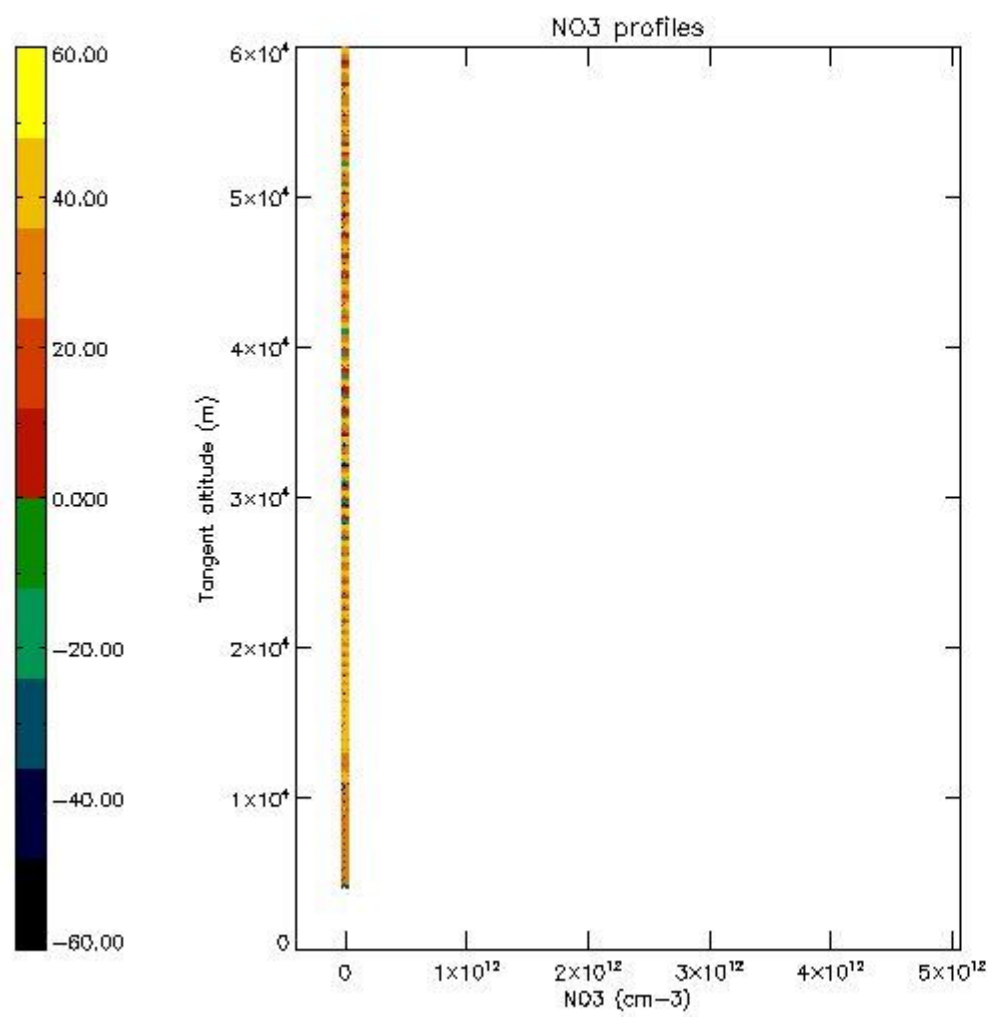

| | |
|----------|----|
| STD < 10 | 14 |
| STD < 5 | 9 |

5.2 Plot ozone profiles for all STD (dark without errors)

The colorbar represents the latitude.

5.3 Plot ozone profiles where STD < 20% (dark without errors)

The colorbar represents the latitude.

5.4 Plot ozone profiles where $STD < 10\%$ (dark without errors)

The colorbar represents the latitude.

5.5 Plot ozone profiles where STD < 5% (dark without errors)

The colorbar represents the latitude.

5.6 Plot NO₂ profiles for all STD (dark without errors)

The colorbar represents the latitude.

5.7 Plot NO3 profiles for all STD (dark without errors)

The colorbar represents the latitude.

5.8 Plot H2O profiles for all STD (only for occultations of stars 1,2,3,4,13,14,16,26,63 dark without errors)