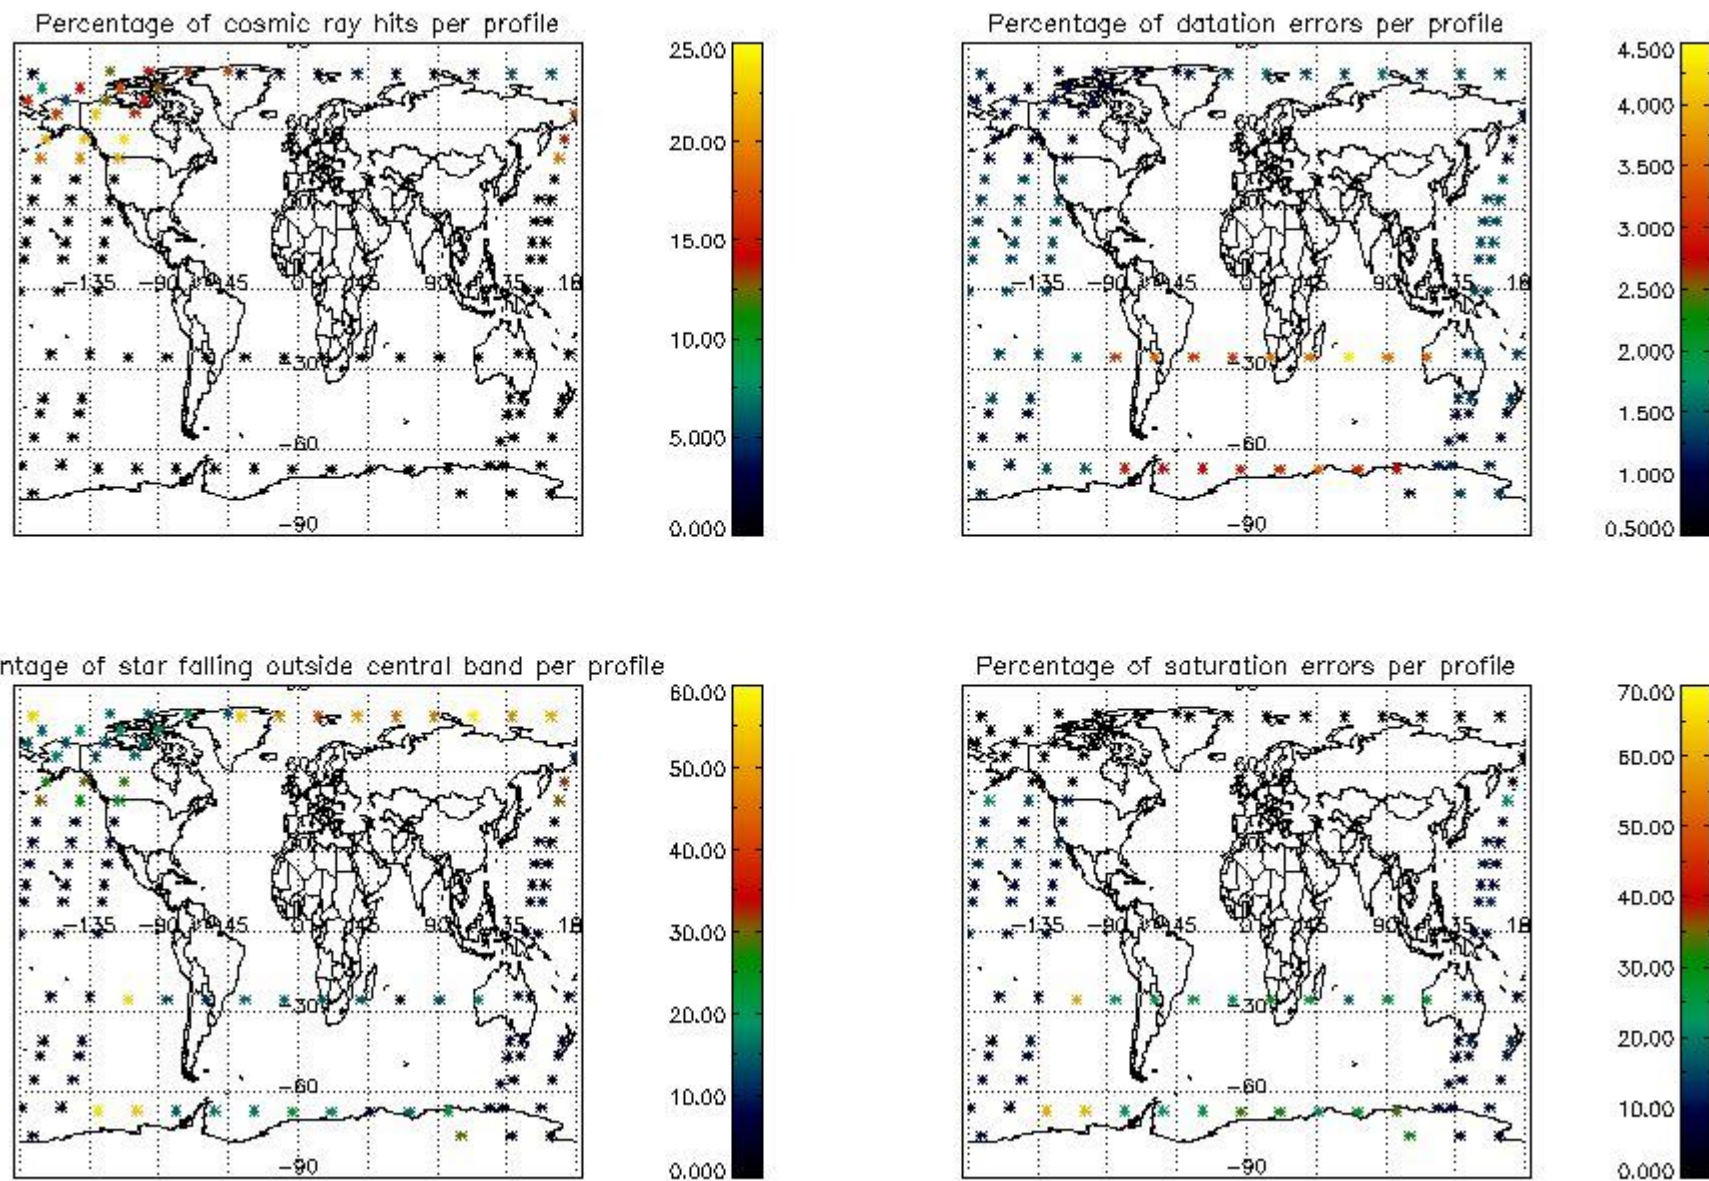

4.2.2 Plot level 1 quality information per product (world map): ENVISAT DESCENDING passes

5. Trace gas profiles

5.1 Ozone statistics based on quality of products

The final quality of the products can be "measured" using the STD (Standard Deviation) attached to every point profile. This information is written to the parameter GOM_NL__2P/NL_LOCAL_SPECIES_DENSITY/o3_std of the level 2 products. The table below shows the statistics for given STD ranges.

The statistics are given with respect to the overall valid production:

- Products without fatal errors: GOM_NL__2P/MPH/PRODUCT_ERR=0
- Valid point profile: GOM_NL__2P/NL_LOCAL_SPECIES_DENSITY/pcd(0)=0

The 'Criteria' is applied to valid points of dark limb products:

- Products in dark limb illumination condition: GOM_NL__2P/NL_SUMMARY_QUALITY/obs_ill_cond=0
- Products without fatal errors: GOM_NL__2P/MPH/PRODUCT_ERR=0
- Valid point profile: GOM_NL__2P/NL_LOCAL_SPECIES_DENSITY/pcd(0)=0

So, the table below shows the percentage of dark limb and valid observations for each criteria with respect to the overall valid daily observations.

Criteria	% of total production
All STD	32
STD < 20	18