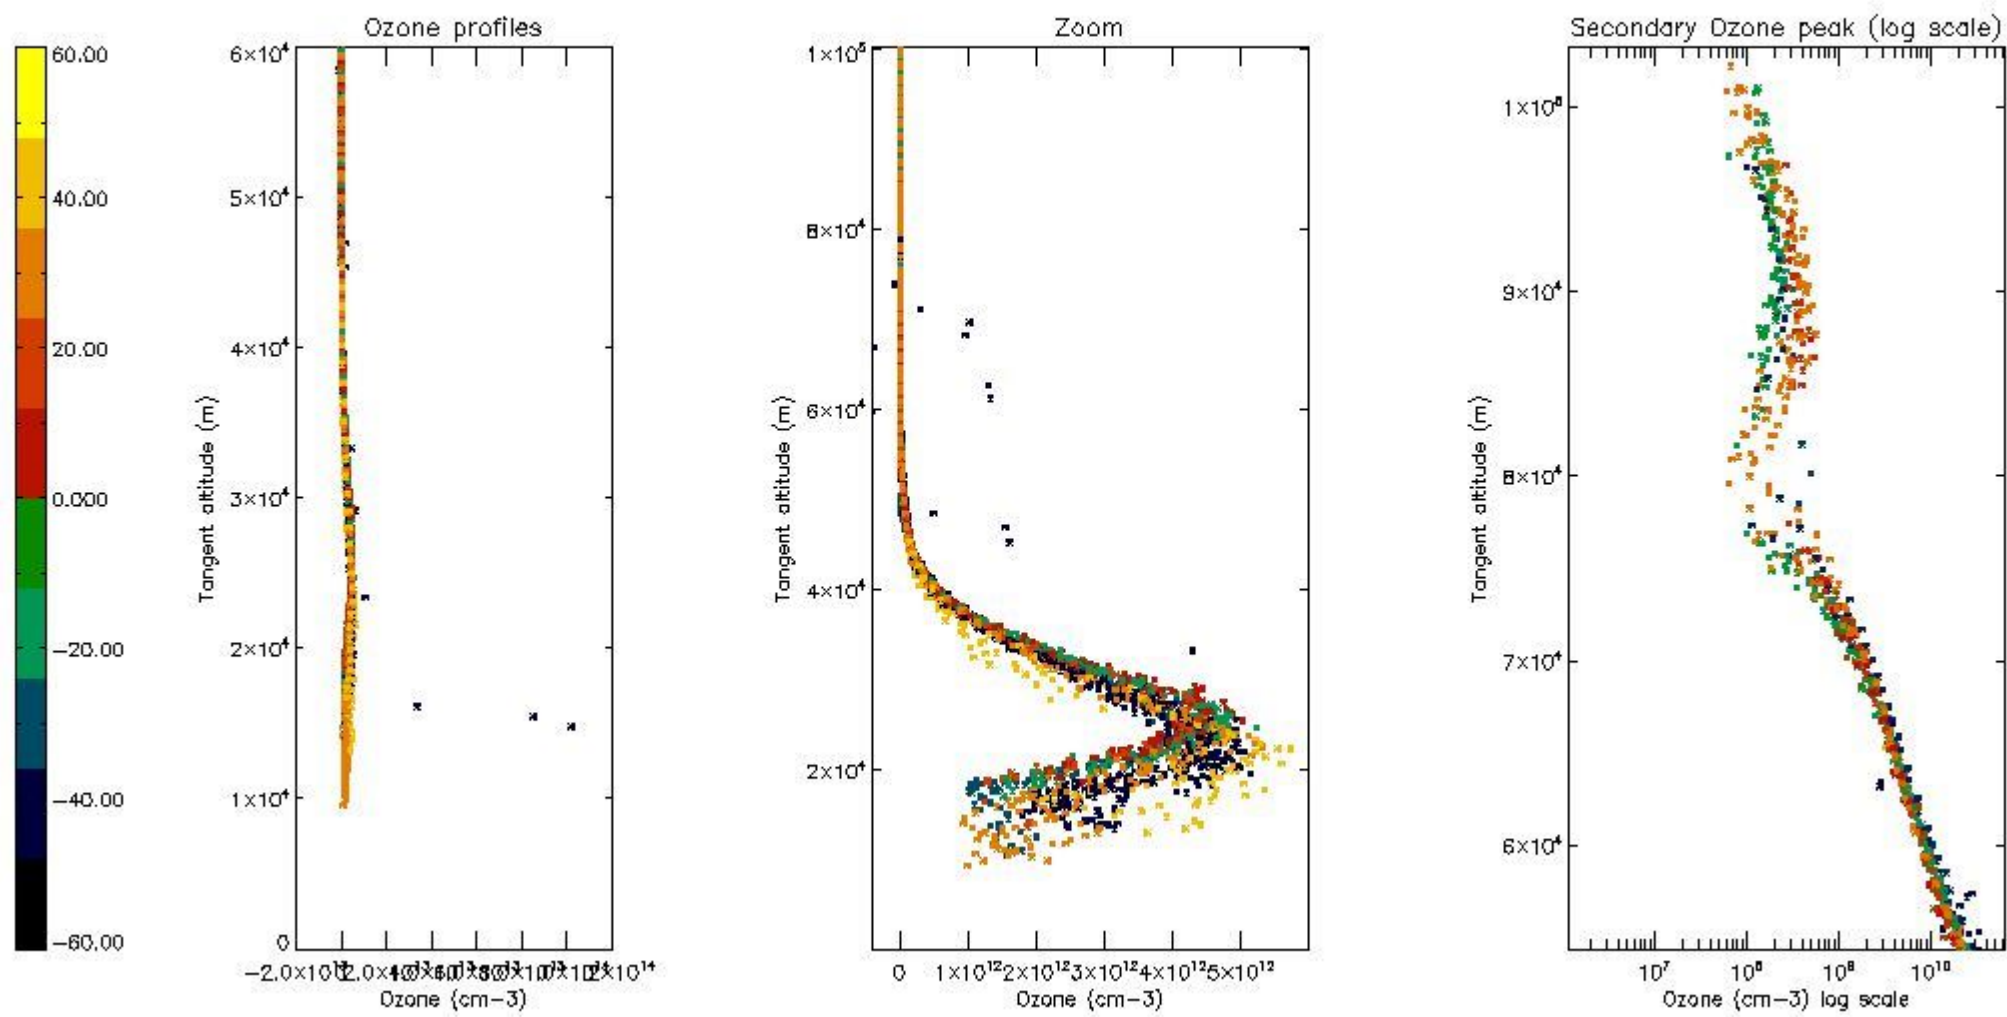

5.4 Plot ozone profiles where $STD < 10\%$ (dark without errors)

The colorbar represents the latitude.