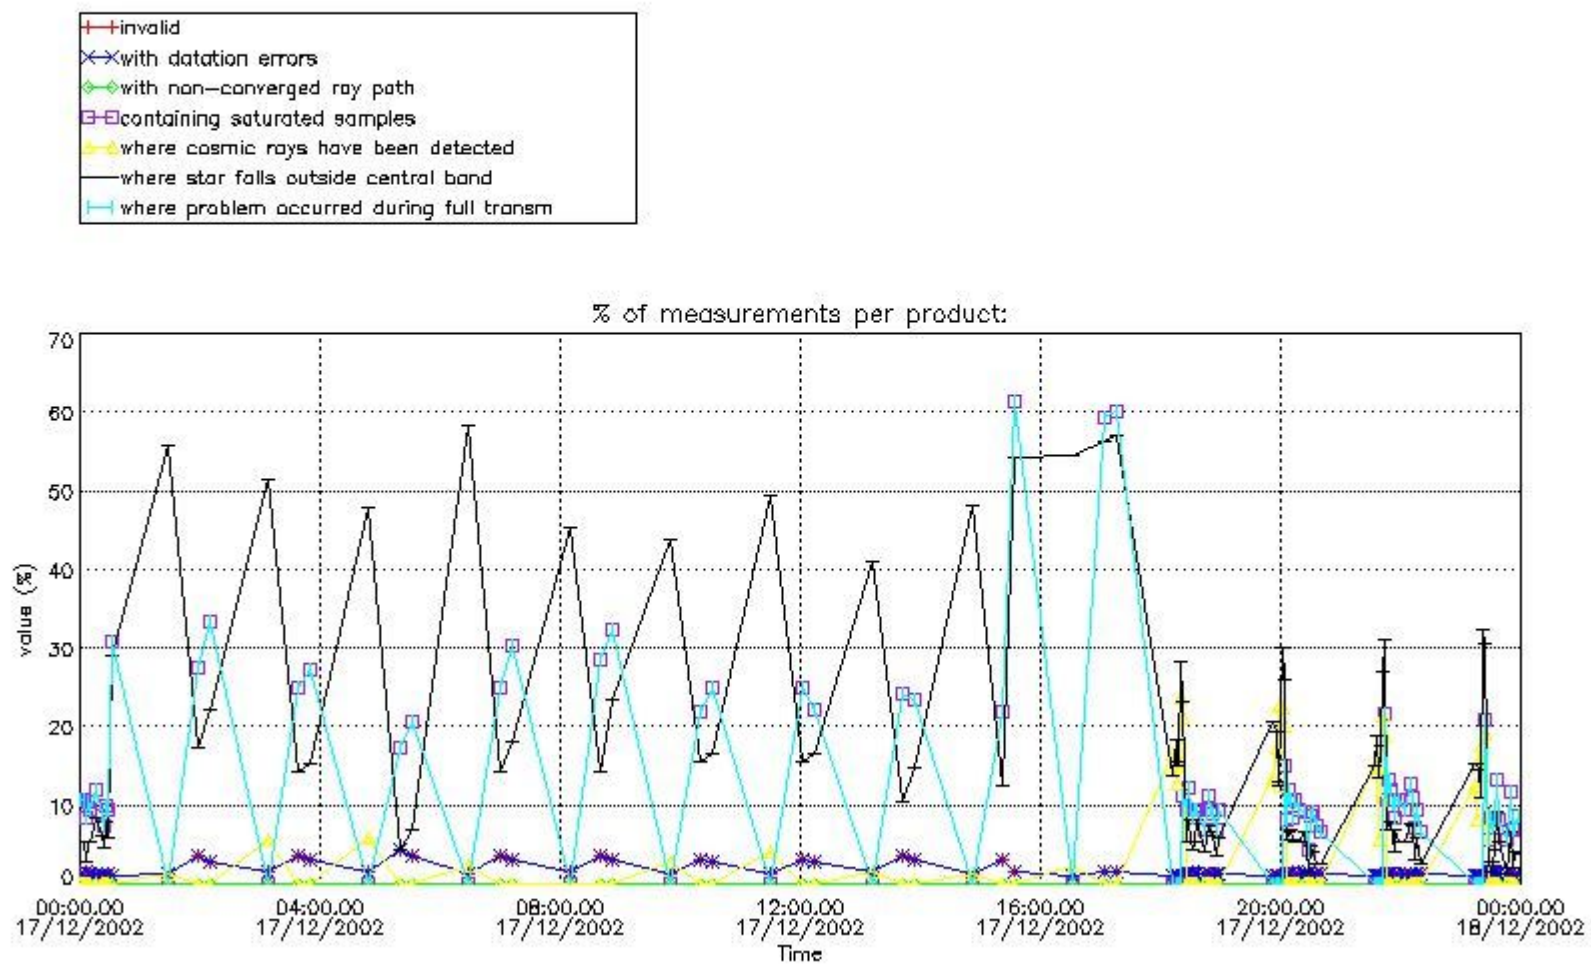

4.2 Plot quality information per product coming from level 1b processing (world map)

4.2.1 Plot level 1 quality information per product (world map): ENVISAT ASCENDING passes