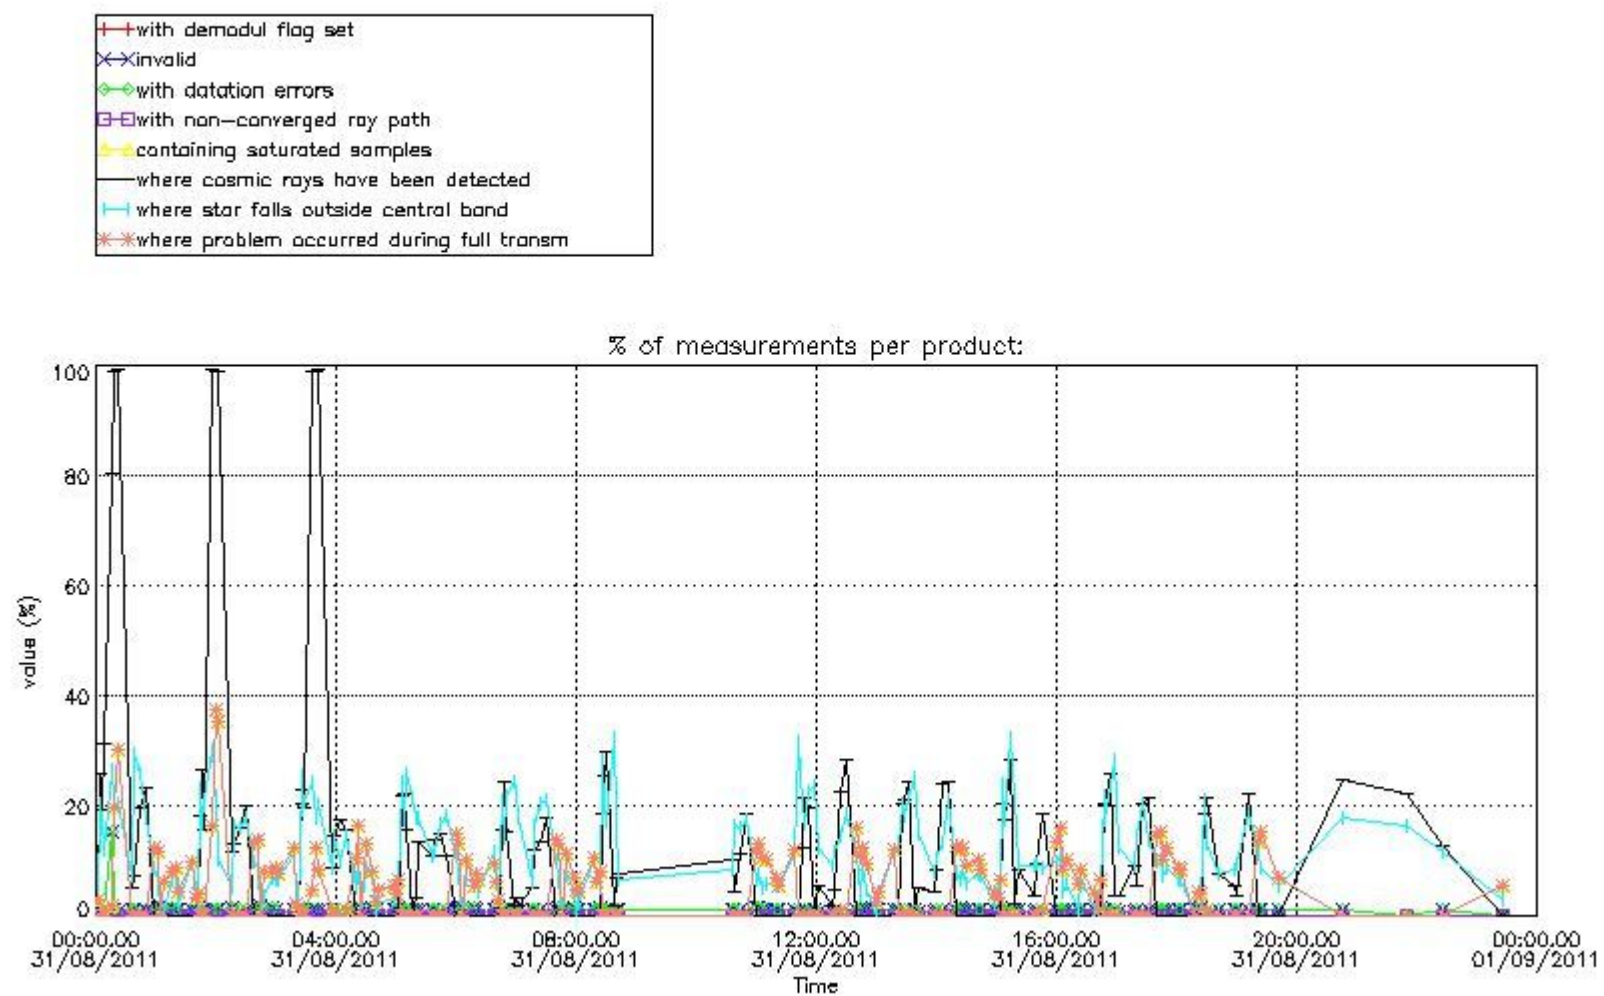

At least one measurement with demodulation flag set:	45.5446 %
Reference spectrum computed from DB:	0.00000 %
Reference spectrum with small number of measurements:	0.00000 %
SATU data not used:	46.5347 %

5.2 Plot quality information per product (time dependant)

5.3 Plot quality information per product (world map)