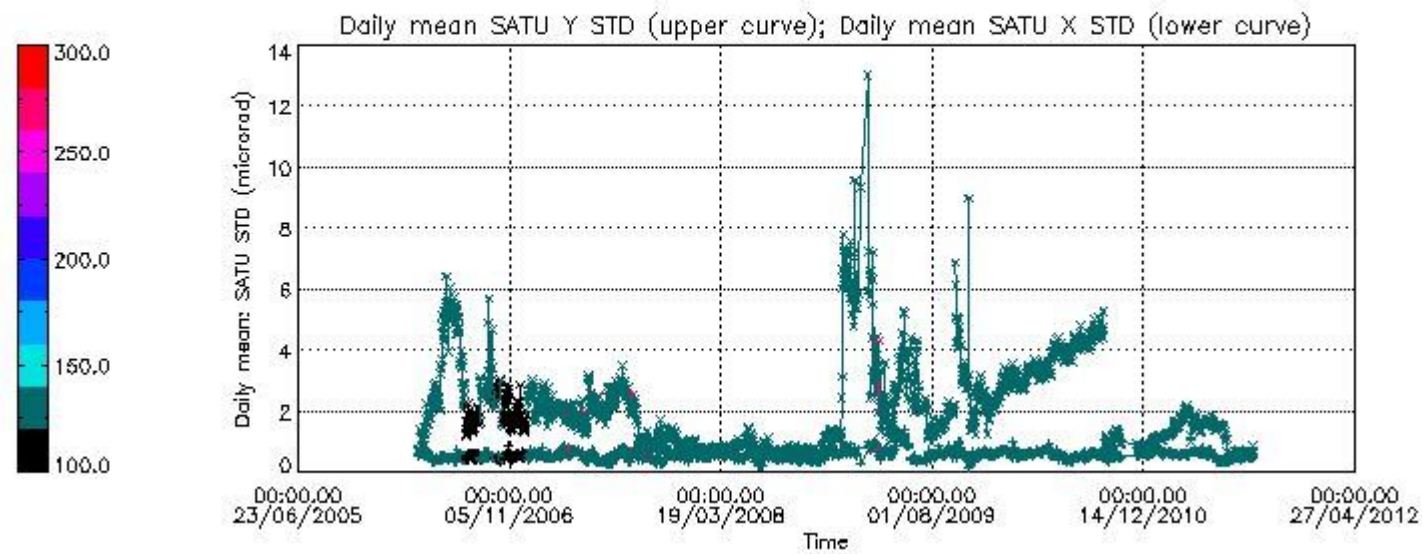

Number of data:	57800.	57800.	95800.	95800.
90Percentile:	0.90000	0.70000	1.2000	1.0000

7.2.2 Trend of daily SATU NEA St. deviation since 1st April 2006 (dark limb) and of daily SATU NEA 90th percentile since May 2011

The long term trend of the SATU 'X' and 'Y' standard deviations should be constant during the whole mission.

The colorbar represents the start tangent altitude (km) of the occultations.

Upper curve: STD of SATU Y axis

Lower curve: STD of SATU X axis

8. Auxiliary Data Files used for the production reported in section 2.4

The number reported in the third column indicates since which file (see list in section 2.4) the corresponding auxiliary file has been used. The fourth column is the date of those product files.