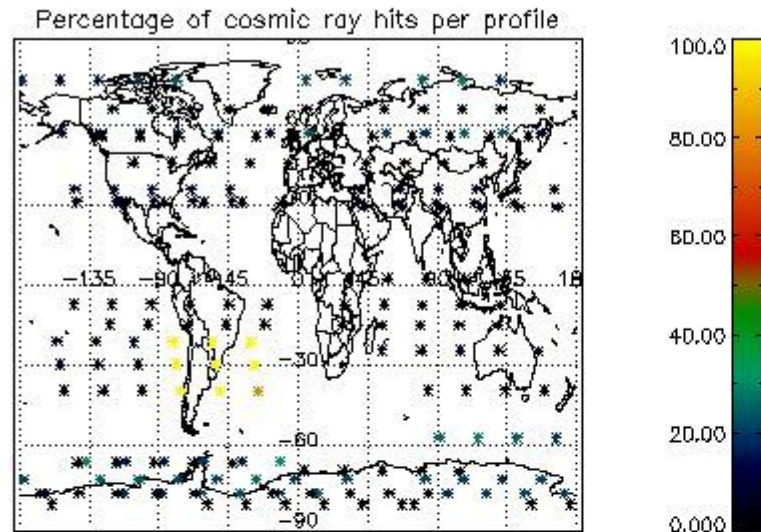

6. Statistics and plot of tangent altitude of the last measurement (DARK & BRIGHT products without errors)

6.1 Statistics on tangent altitude lost:

Statistics	DARK	BRIGHT	TWILIGHT
Mean:	14.023	20.680	11.379
St. deviation:	4.4483	3.3896	2.1131
Maximum:	21.411	34.233	14.596
Minimum:	4.8341	6.4398	8.3684
Number of data:	53.000	94.000	6.0000

6.2 Plot for DARK limb products