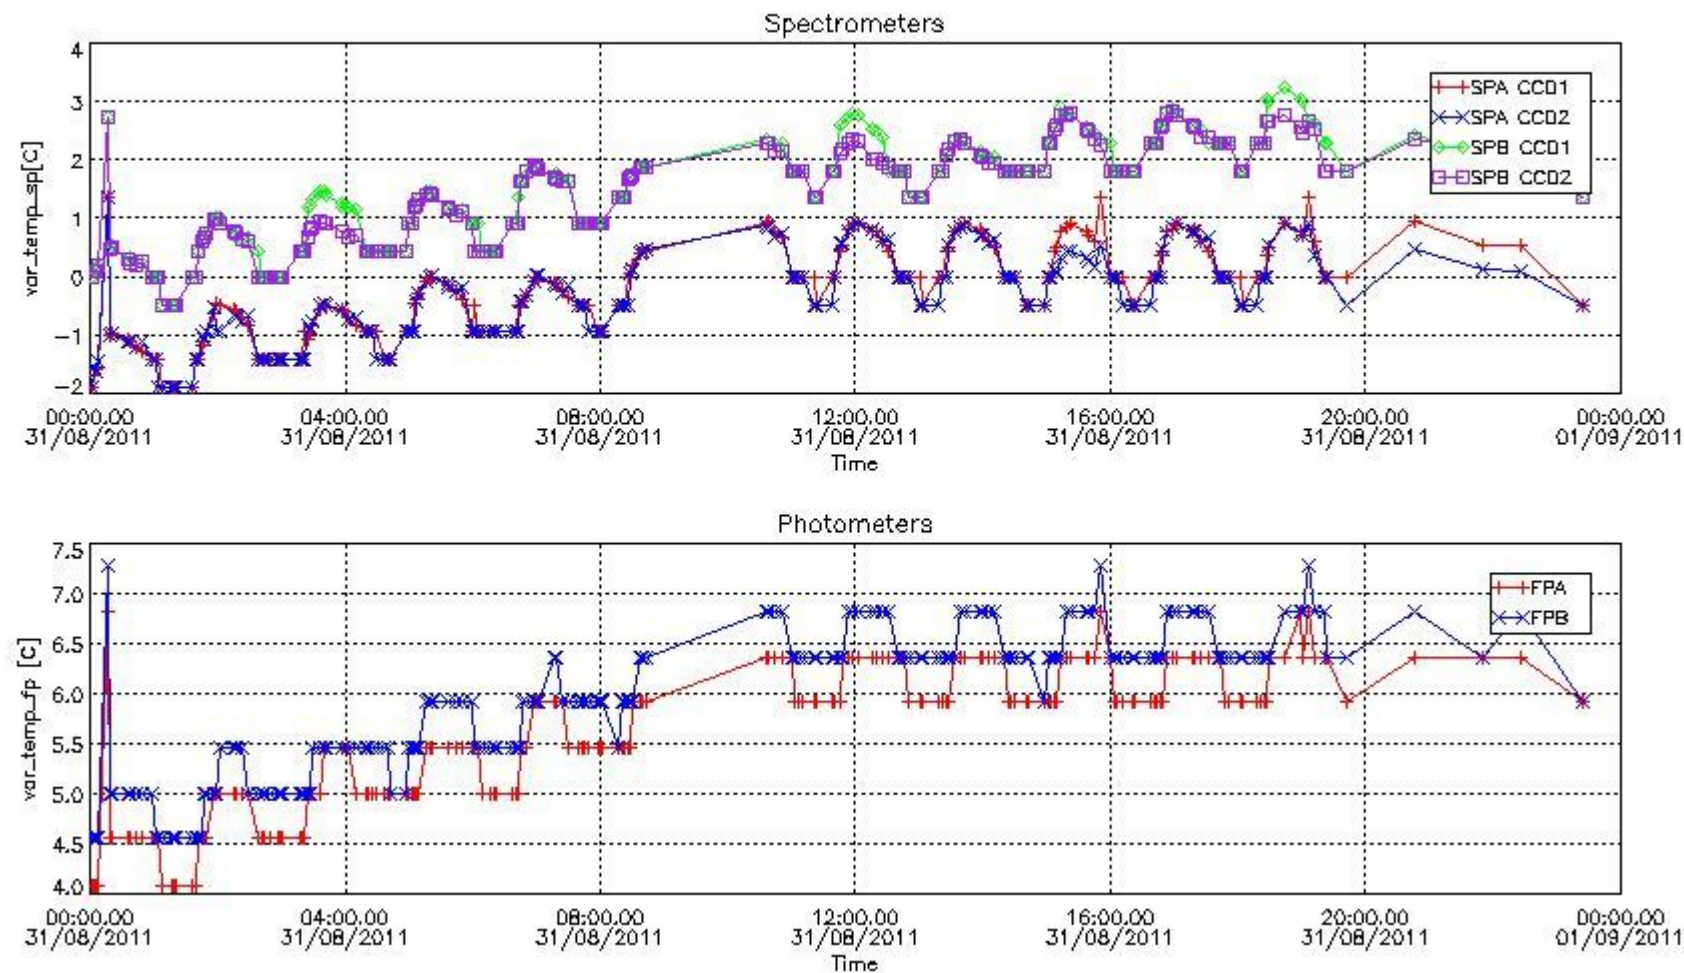

198	GOM_TRA_1PNPDK20110831_192107_000000413106_00114_49697_8481.N1	31-AUG-2011 19:21:07	Bright	40.500	162	34Alp Aqr	2.9440	5350.0	81	49697	No
199	GOM_TRA_1PNPDK20110831_192406_000000403106_00114_49697_8482.N1	31-AUG-2011 19:24:06	Bright	39.500	61	8Eps Peg	2.1000	3900.0	79	49697	No
200	GOM_TRA_1PNPDK20110831_194143_000000453106_00114_49697_8483.N1	31-AUG-2011 19:41:43	Bright	44.500	74	11Bet Cas	2.2680	6600.0	89	49697	No
201	GOM_TRA_1PNPDE20110831_204558_000000513106_00115_49698_1193.N1	31-AUG-2011 20:45:58	Straylight	50.500	84	Alp Phe	2.3970	4500.0	101	49698	No
202	GOM_TRA_1PNPDE20110831_214931_000000523106_00115_49698_1194.N1	31-AUG-2011 21:49:31	Twilight_and_stray	51.500	44	24Gam Gem	1.9280	11000.0	103	49698	No
203	GOM_TRA_1PNPDE20110831_222612_000000483106_00116_49699_1229.N1	31-AUG-2011 22:26:12	Straylight	47.500	84	Alp Phe	2.3970	4500.0	95	49699	No
204	GOM_TRA_1PNPDE20110831_232507_000000373106_00116_49699_1230.N1	31-AUG-2011 23:25:07	Bright	36.500	17	78Bet Gem	1.1610	4500.0	73	49699	No

3. Plot of GOMOS spectrometers and photometers temperatures from level 1b data

4. Overview of dark signal processing per product

The Dark Charge (DC) is a temperature-dependant signal added to the useful measurements and it is therefore subtracted from them during the processing. There are two phenomena that produce a continuous increase of the DC: the "hot pixels" (a pixel is "hot" when its DC exceeds by a significant amount its value measured on ground at the same temperature) and the "Random Telegraphic Signal" (abrupt change positive or negative of the CCD pixel signal, random in time, affecting only the DC part of the signal and not the photon generated signal).

In this section a list of products that did not use the Dark Sky Area (DSA) observation for the DC computation is given. It is also provided the mean DC plot per product for dark limb products with no error flag set.

4.1 These products did not use the DSA observation for DC computation:

Product name	DC information
GOM_TRA_1PNPDK20110831_103640_000000553106_00109_49692_8279.N1	DC map used
GOM_TRA_1PNPDK20110831_103835_000000463106_00109_49692_8280.N1	DC map used
GOM_TRA_1PNPDK20110831_104431_000000503106_00109_49692_8281.N1	DC map used