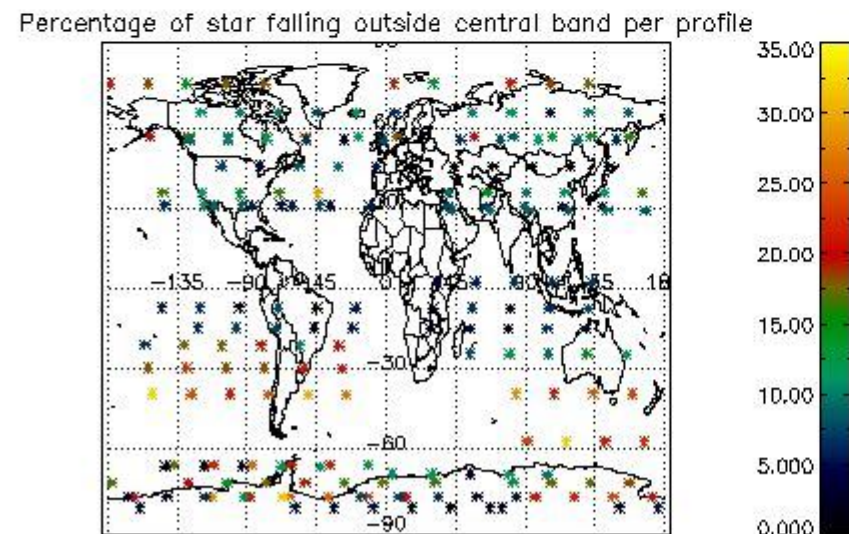

6. Statistics and plot of tangent altitude of the last measurement (DARK & BRIGHT products without errors)

6.1 Statistics on tangent altitude lost:

Statistics	DARK	BRIGHT	TWILIGHT
Mean:	14.023	20.680	11.379
St. deviation:	4.4483	3.3896	2.1131
Maximum:	21.411	34.233	14.596
Minimum:	4.8341	6.4398	8.3684
Number of data:	53.000	94.000	6.0000

6.2 Plot for DARK limb products