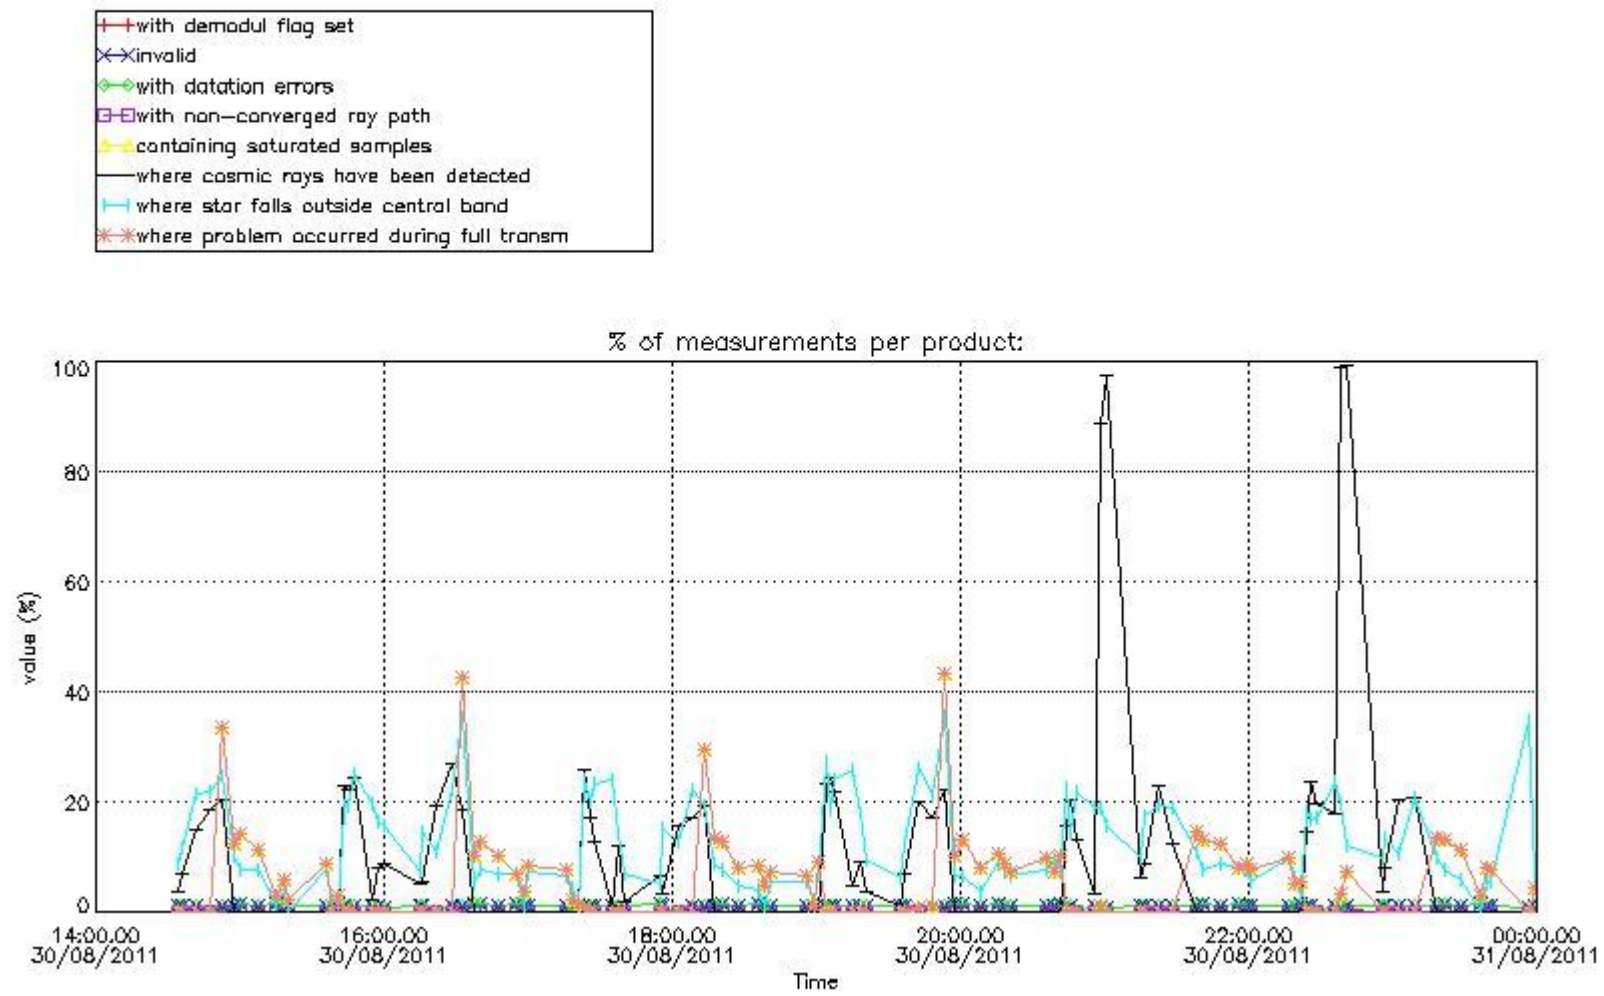

In this section it is presented the modulation information extracted from the pcd (product confidence data) at measurement level and information extracted from the Quality Summary dataset. Only products without errors (error flag in the MPH set to "0") are used.

5.1 Percentage of products during reporting period with:

At least one measurement with demodulation flag set:	20.7207 %
Reference spectrum computed from DB:	0.00000 %
Reference spectrum with small number of measurements:	0.00000 %
SATU data not used:	51.3513 %

5.2 Plot quality information per product (time dependant)

5.3 Plot quality information per product (world map)