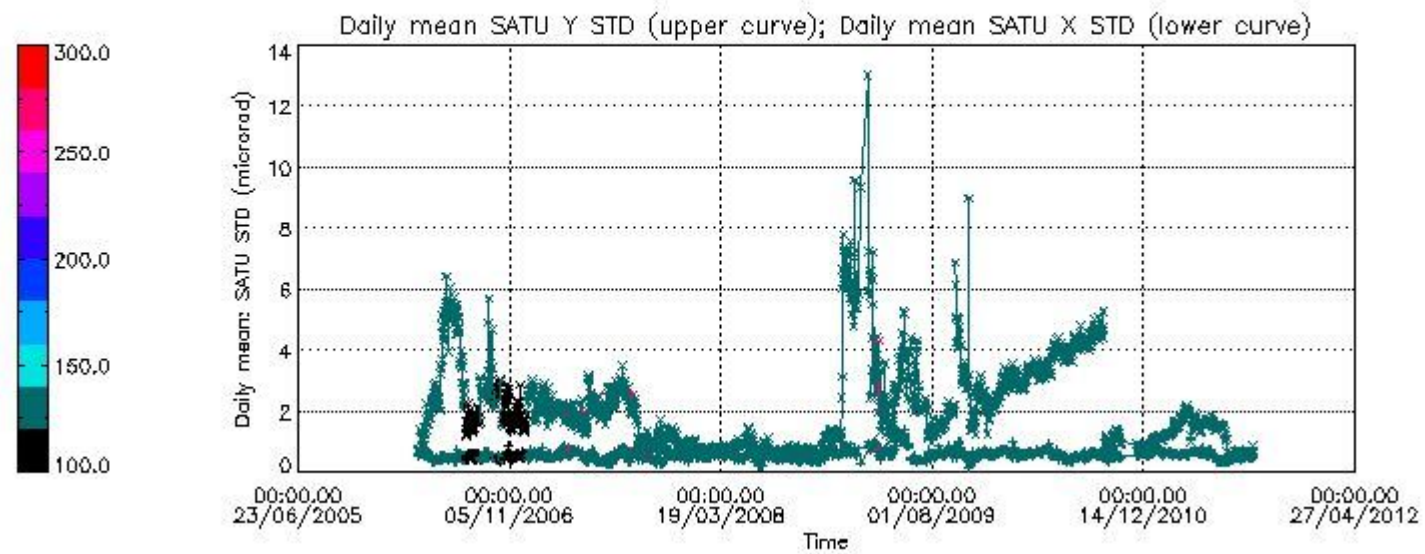

Number of data:	27450.	27450.	55900.	55900.
90Percentile:	0.90000	0.60000	1.3000	0.90000

7.2.2 Trend of daily SATU NEA St. deviation since 1st April 2006 (dark limb) and of daily SATU NEA 90th percentile since May 2011

The long term trend of the SATU 'X' and 'Y' standard deviations should be constant during the whole mission.

The colorbar represents the start tangent altitude (km) of the occultations.

Upper curve: STD of SATU Y axis

Lower curve: STD of SATU X axis

8. Auxiliary Data Files used for the production reported in section 2.4

The number reported in the third column indicates since which file (see list in section 2.4) the corresponding auxiliary file has been used. The fourth column is the date of those product files.