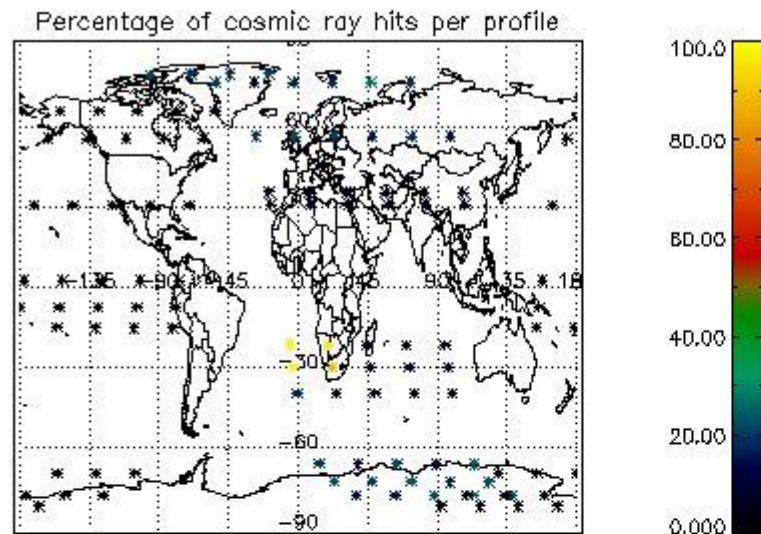

6. Statistics and plot of tangent altitude of the last measurement (DARK & BRIGHT products without errors)

6.1 Statistics on tangent altitude lost:

Statistics	DARK	BRIGHT	TWILIGHT
Mean:	15.191	19.784	10.187
St. deviation:	3.5159	4.6890	1.4489
Maximum:	21.405	27.340	12.463
Minimum:	8.3117	3.9102	9.0500
Number of data:	27.000	57.000	5.0000

6.2 Plot for DARK limb products