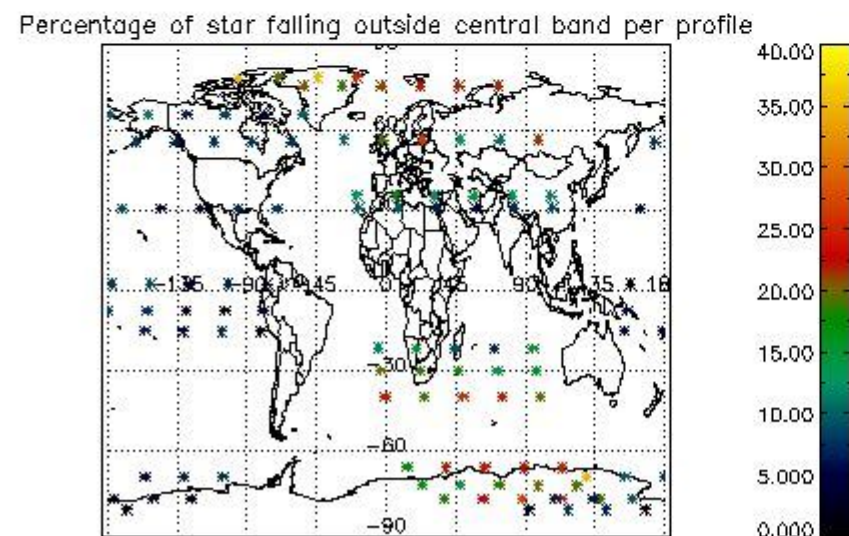

5.2 Plot quality information per product (time dependant)

5.3 Plot quality information per product (world map)

6. Statistics and plot of tangent altitude of the last measurement (DARK & BRIGHT products without errors)