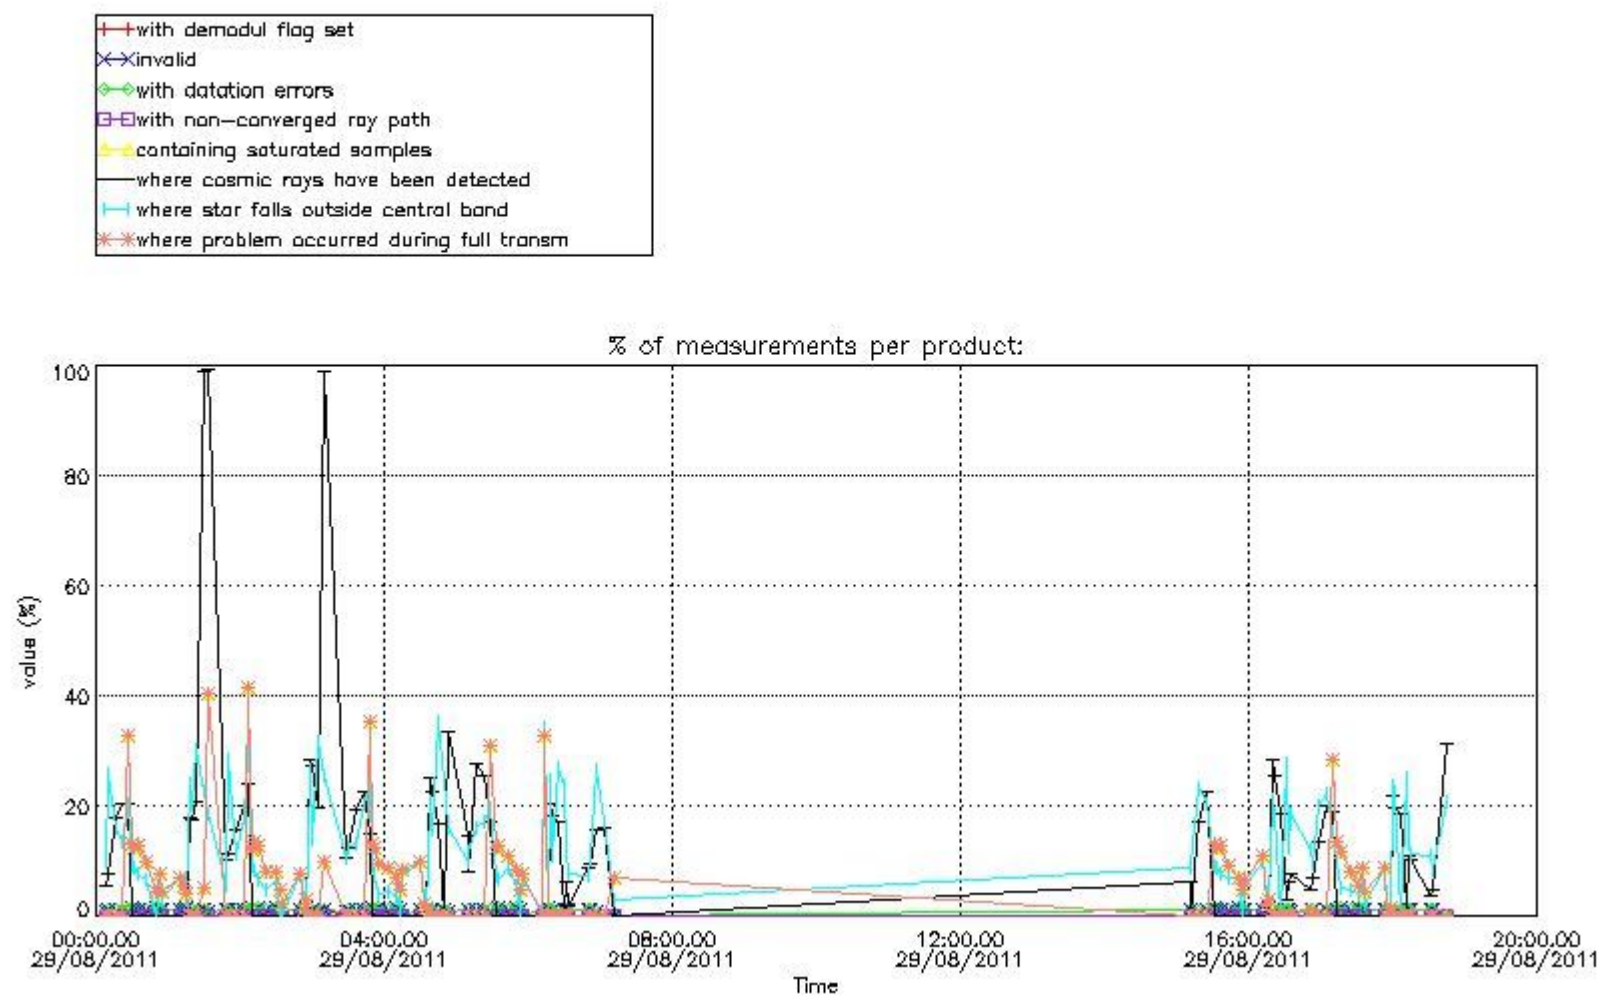

At least one measurement with demodulation flag set:	48.8189 %
Reference spectrum computed from DB:	0.00000 %
Reference spectrum with small number of measurements:	0.00000 %
SATU data not used:	50.3937 %

5.2 Plot quality information per product (time dependant)

5.3 Plot quality information per product (world map)