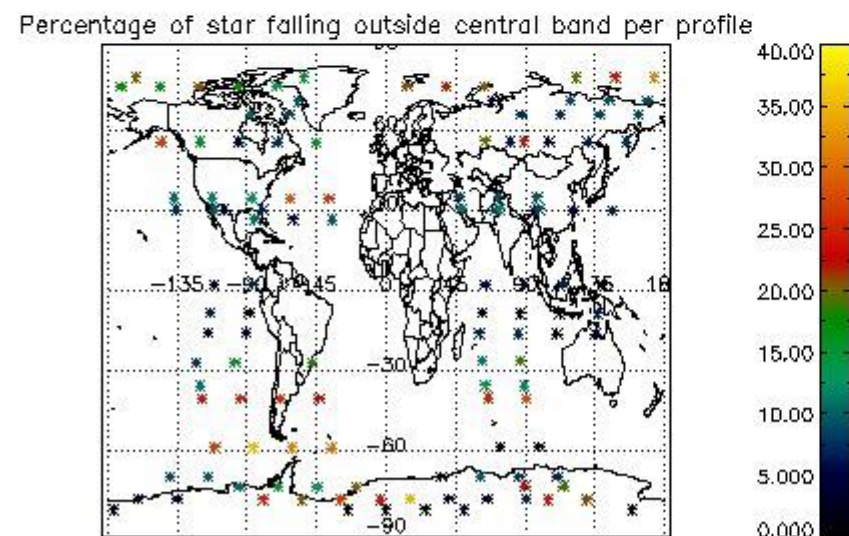

6. Statistics and plot of tangent altitude of the last measurement (DARK & BRIGHT products without errors)

6.1 Statistics on tangent altitude lost:

Statistics	DARK	BRIGHT	TWILIGHT
Mean:	14.751	20.406	NaN
St. deviation:	6.0535	4.4246	NaN
Maximum:	30.143	27.649	NaN
Minimum:	3.8651	4.2900	NaN
Number of data:	36.000	64.000	NaN

6.2 Plot for DARK limb products