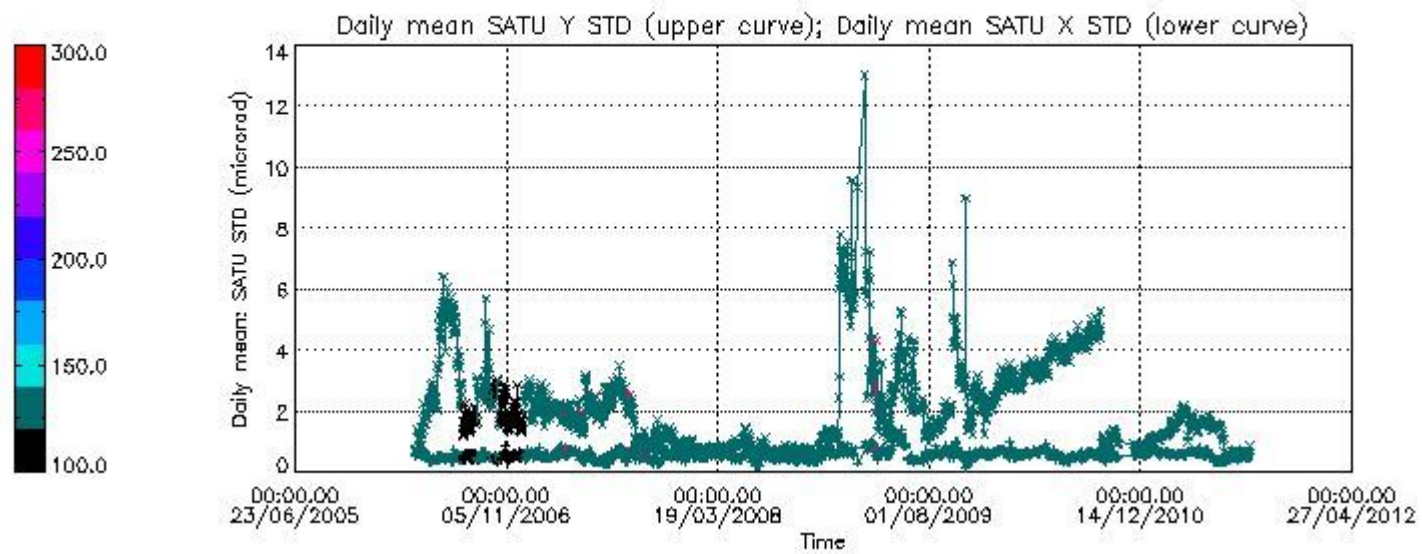

Number of data:	38800.	38800.	62600.	62600.
90Percentile:	1.0000	0.80000	1.3000	1.1000

7.2.2 Trend of daily SATU NEA St. deviation since 1st April 2006 (dark limb) and of daily SATU NEA 90th percentile since May 2011

The long term trend of the SATU 'X' and 'Y' standard deviations should be constant during the whole mission.

The colorbar represents the start tangent altitude (km) of the occultations.

Upper curve: STD of SATU Y axis

Lower curve: STD of SATU X axis

8. Auxiliary Data Files used for the production reported in section 2.4

The number reported in the third column indicates since which file (see list in section 2.4) the corresponding auxiliary file has been used. The fourth column is the date of those product files.