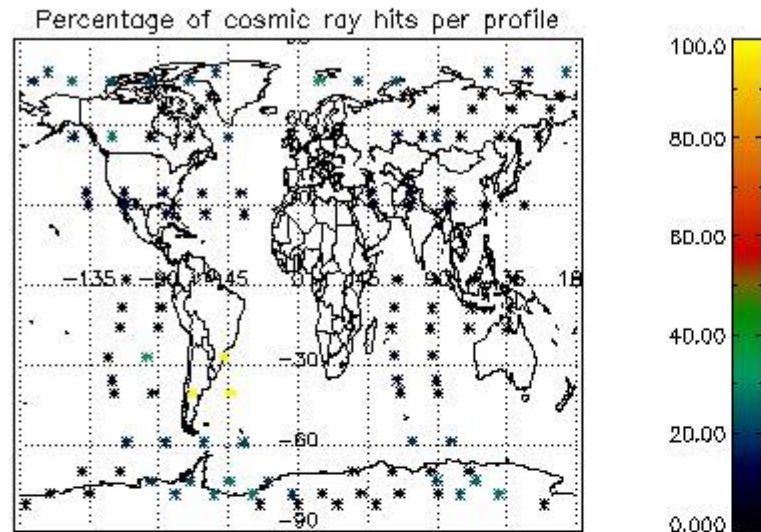

6. Statistics and plot of tangent altitude of the last measurement (DARK & BRIGHT products without errors)

6.1 Statistics on tangent altitude lost:

Statistics	DARK	BRIGHT	TWILIGHT
Mean:	14.751	20.406	NaN
St. deviation:	6.0535	4.4246	NaN
Maximum:	30.143	27.649	NaN
Minimum:	3.8651	4.2900	NaN
Number of data:	36.000	64.000	NaN

6.2 Plot for DARK limb products