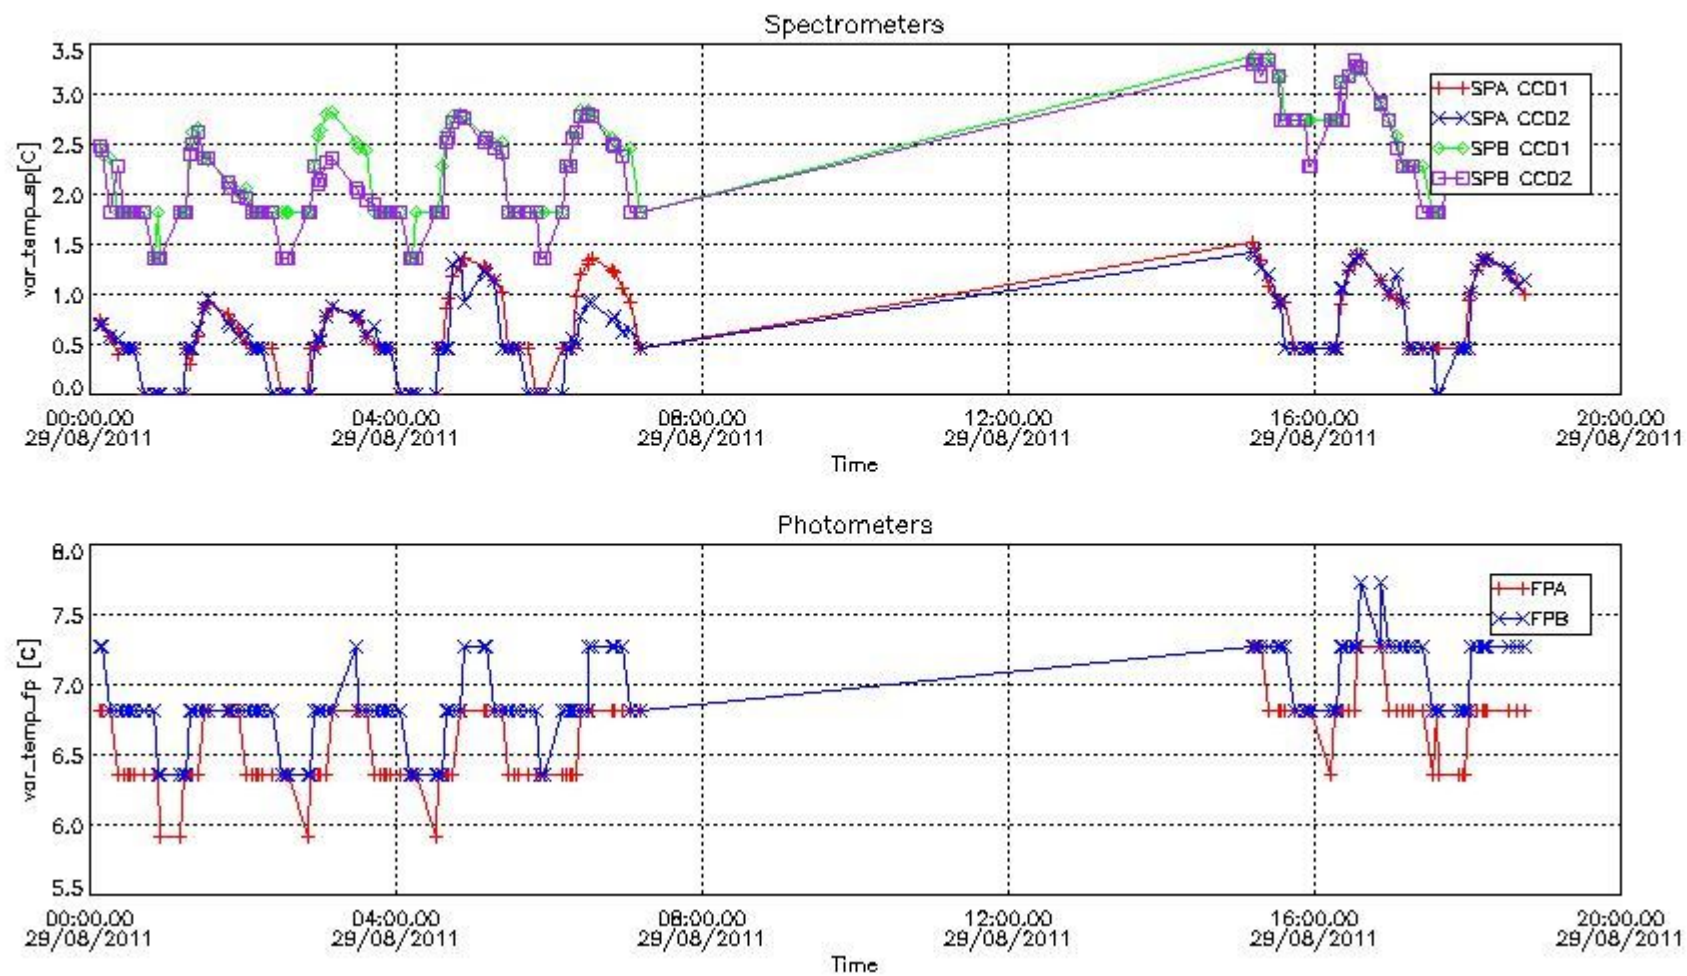

3. Plot of GOMOS spectrometers and photometers temperatures from level 1b data

4. Overview of dark signal processing per product

The Dark Charge (DC) is a temperature-dependant signal added to the useful measurements and it is therefore subtracted from them during the processing. There are two phenomena that produce a continuous increase of the DC: the "hot pixels" (a pixel is "hot" when its DC exceeds by a significant amount its value measured on ground at the same temperature) and the "Random Telegraphic Signal" (abrupt change positive or negative of the CCD pixel signal, random in time, affecting only the DC part of the signal and not the photon generated signal).

In this section a list of products that did not use the Dark Sky Area (DSA) observation for the DC computation is given. It is also provided the mean DC plot per product for dark limb products with no error flag set.

4.1 These products did not use the DSA observation for DC computation:

Product name	DC information
GOM_TRA_1PNPDK20110829_071115_000000363106_00078_49661_7574.N1	DC map used
GOM_TRA_1PNPDK20110829_151100_000000413106_00083_49666_7680.N1	DC map used
GOM_TRA_1PNPDK20110829_151215_000000433106_00083_49666_7681.N1	DC map used
GOM_TRA_1PNPDK20110829_151812_000000563106_00083_49666_7682.N1	DC map used
GOM_TRA_1PNPDK20110829_183841_000000493106_00085_49668_7776.N1	DC map with no T dep.
GOM_TRA_1PNPDK20110829_184453_000000483106_00085_49668_7777.N1	DC map used

4.2 Plot of mean dark charges per product: only products in DARK limb conditions without errors are used