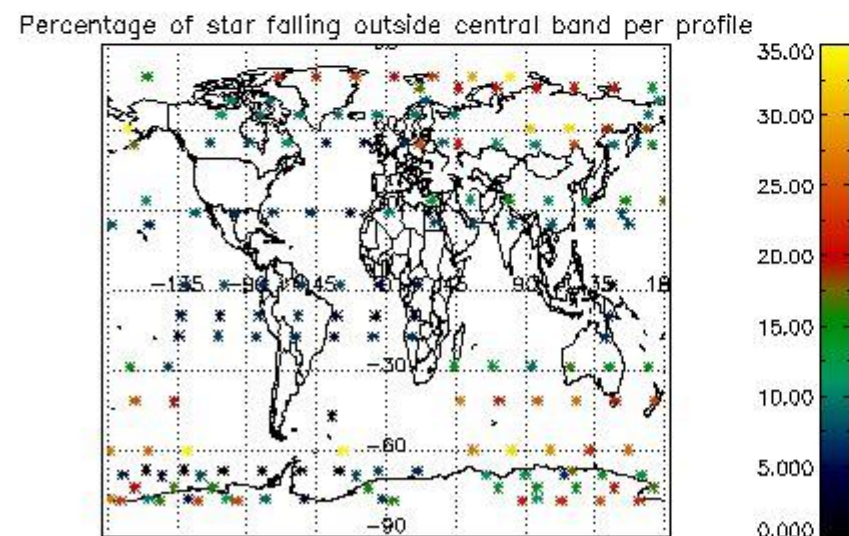

6. Statistics and plot of tangent altitude of the last measurement (DARK & BRIGHT products without errors)

6.1 Statistics on tangent altitude lost:

Statistics	DARK	BRIGHT	TWILIGHT
Mean:	14.879	19.937	17.025
St. deviation:	9.9658	5.9039	2.3757
Maximum:	70.116	43.088	20.605
Minimum:	4.0194	5.1151	13.664
Number of data:	42.000	75.000	9.0000

6.2 Plot for DARK limb products