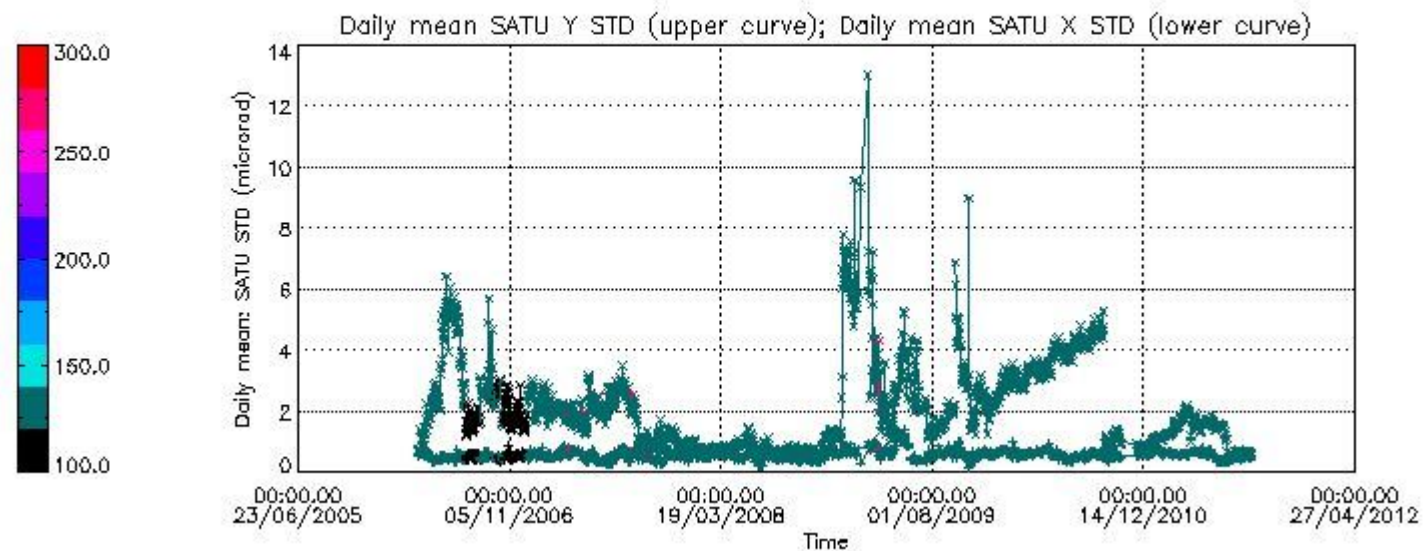

Number of data:	47700.	47700.	75950.	75950.
90Percentile:	0.90000	0.50000	1.2000	0.80000

7.2.2 Trend of daily SATU NEA St. deviation since 1st April 2006 (dark limb) and of daily SATU NEA 90th percentile since May 2011

The long term trend of the SATU 'X' and 'Y' standard deviations should be constant during the whole mission.

The colorbar represents the start tangent altitude (km) of the occultations.

Upper curve: STD of SATU Y axis

Lower curve: STD of SATU X axis

8. Auxiliary Data Files used for the production reported in section 2.4

The number reported in the third column indicates since which file (see list in section 2.4) the corresponding auxiliary file has been used. The fourth column is the date of those product files.