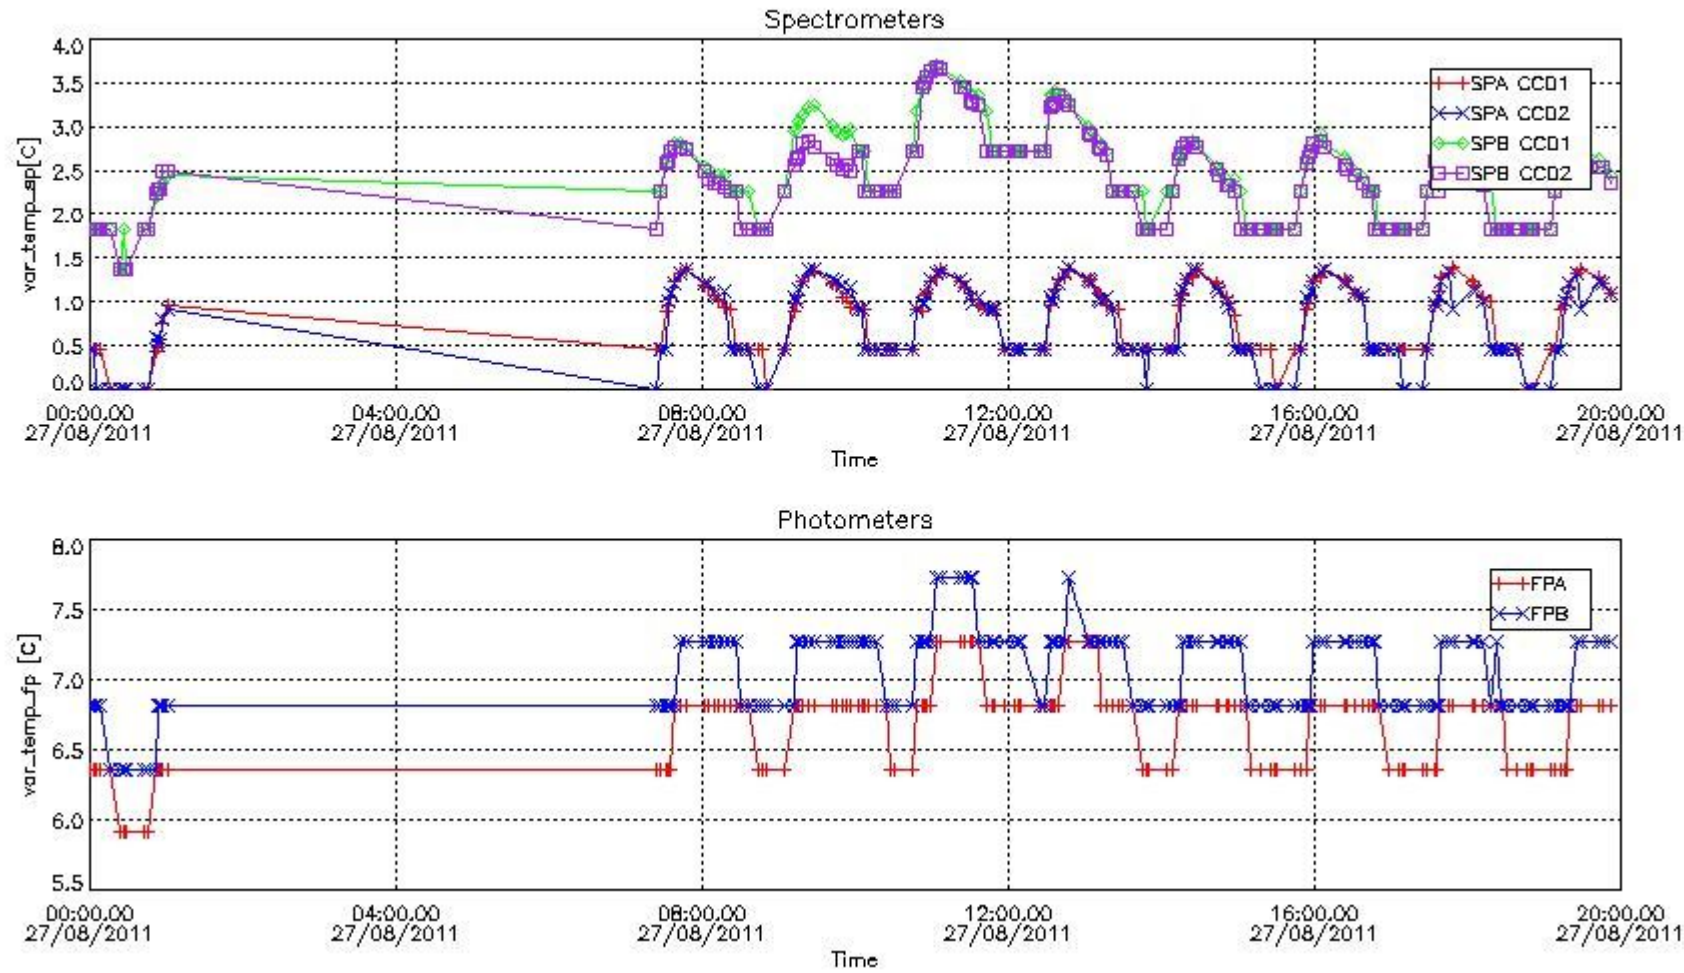

4. Overview of dark signal processing per product

The Dark Charge (DC) is a temperature-dependant signal added to the useful measurements and it is therefore subtracted from them during the processing. There are two phenomena that produce a continuous increase of the DC: the "hot pixels" (a pixel is "hot" when its DC exceeds by a significant amount its value measured on ground at the same temperature) and the "Random Telegraphic Signal" (abrupt change positive or negative of the CCD pixel signal, random in time, affecting only the DC part of the signal and not the photon generated signal).

In this section a list of products that did not use the Dark Sky Area (DSA) observation for the DC computation is given. It is also provided the mean DC plot per product for dark limb products with no error flag set.

4.1 All products used the DSA observation for the DC computation

4.2 Plot of mean dark charges per product: only products in DARK limb conditions without errors are used