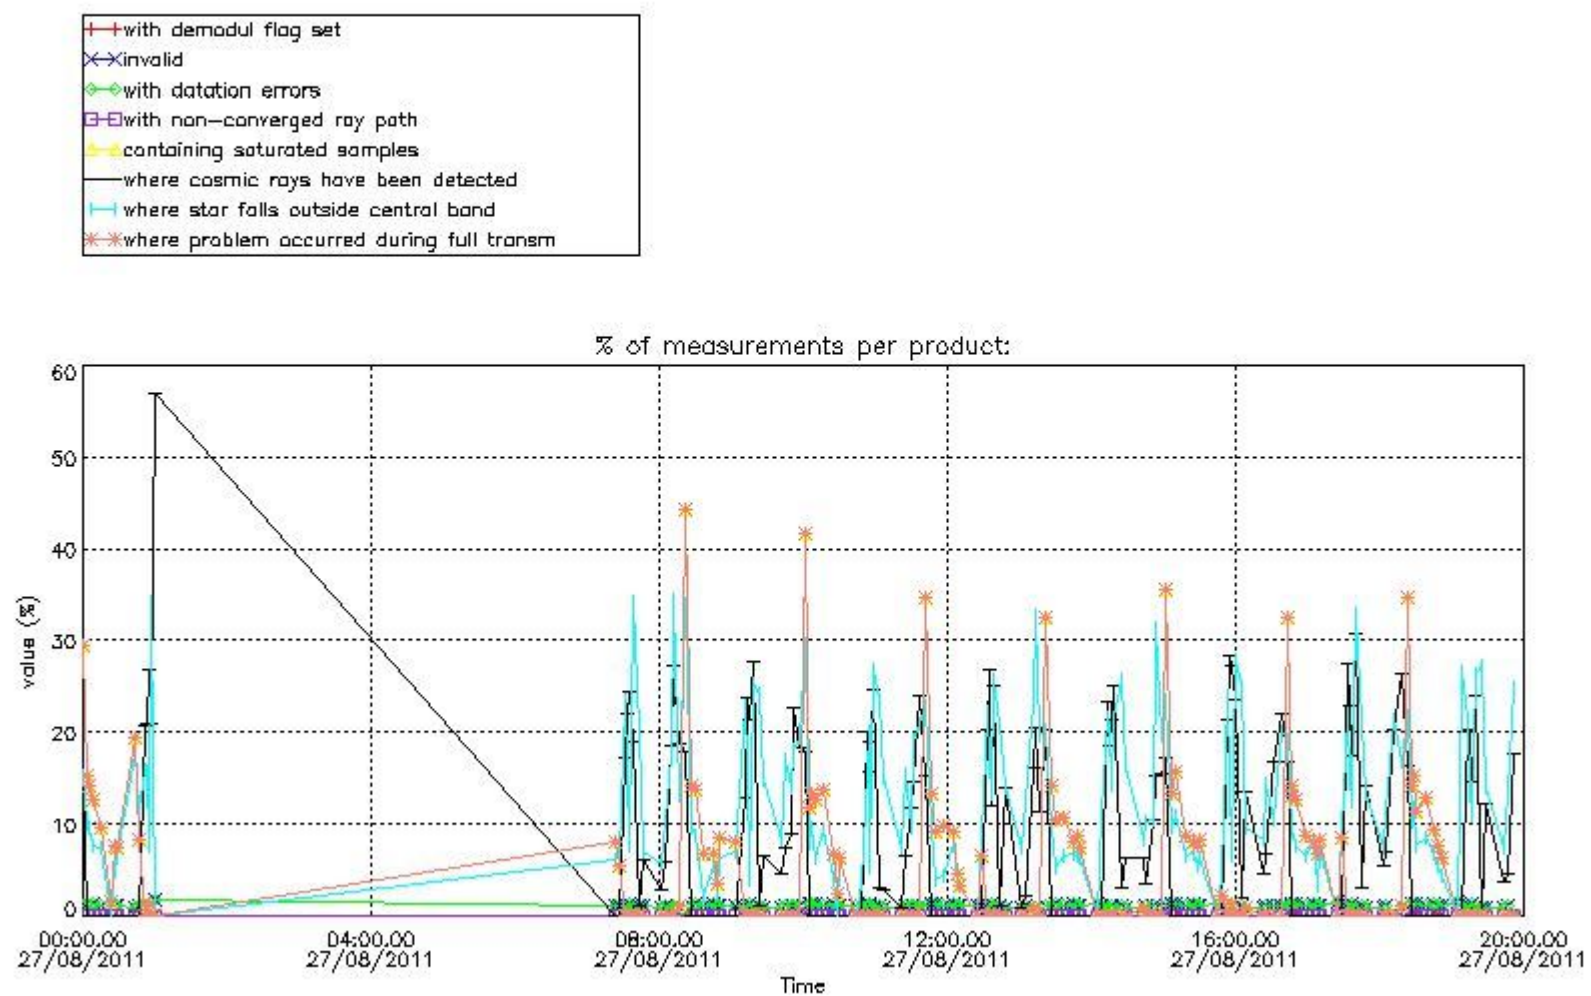

At least one measurement with demodulation flag set:	51.8072 %
Reference spectrum computed from DB:	0.00000 %
Reference spectrum with small number of measurements:	0.00000 %
SATU data not used:	45.1807 %

5.2 Plot quality information per product (time dependant)

5.3 Plot quality information per product (world map)