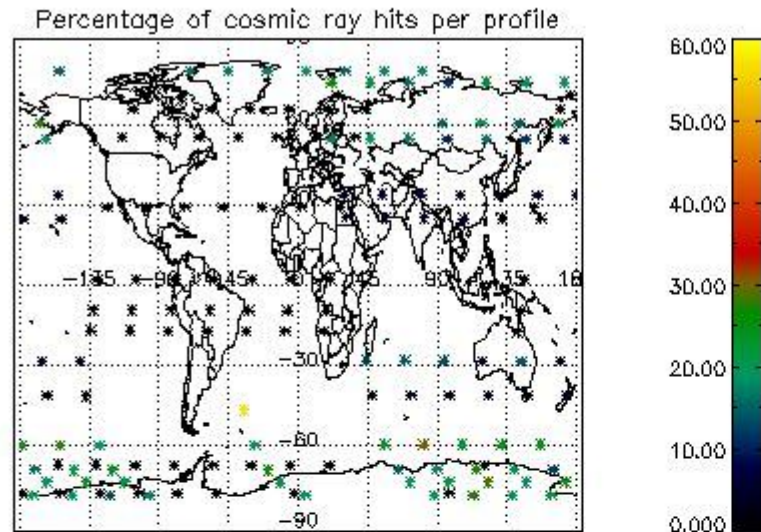

6. Statistics and plot of tangent altitude of the last measurement (DARK & BRIGHT products without errors)

6.1 Statistics on tangent altitude lost:

Statistics	DARK	BRIGHT	TWILIGHT
Mean:	14.879	19.937	17.025
St. deviation:	9.9658	5.9039	2.3757
Maximum:	70.116	43.088	20.605
Minimum:	4.0194	5.1151	13.664
Number of data:	42.000	75.000	9.0000

6.2 Plot for DARK limb products