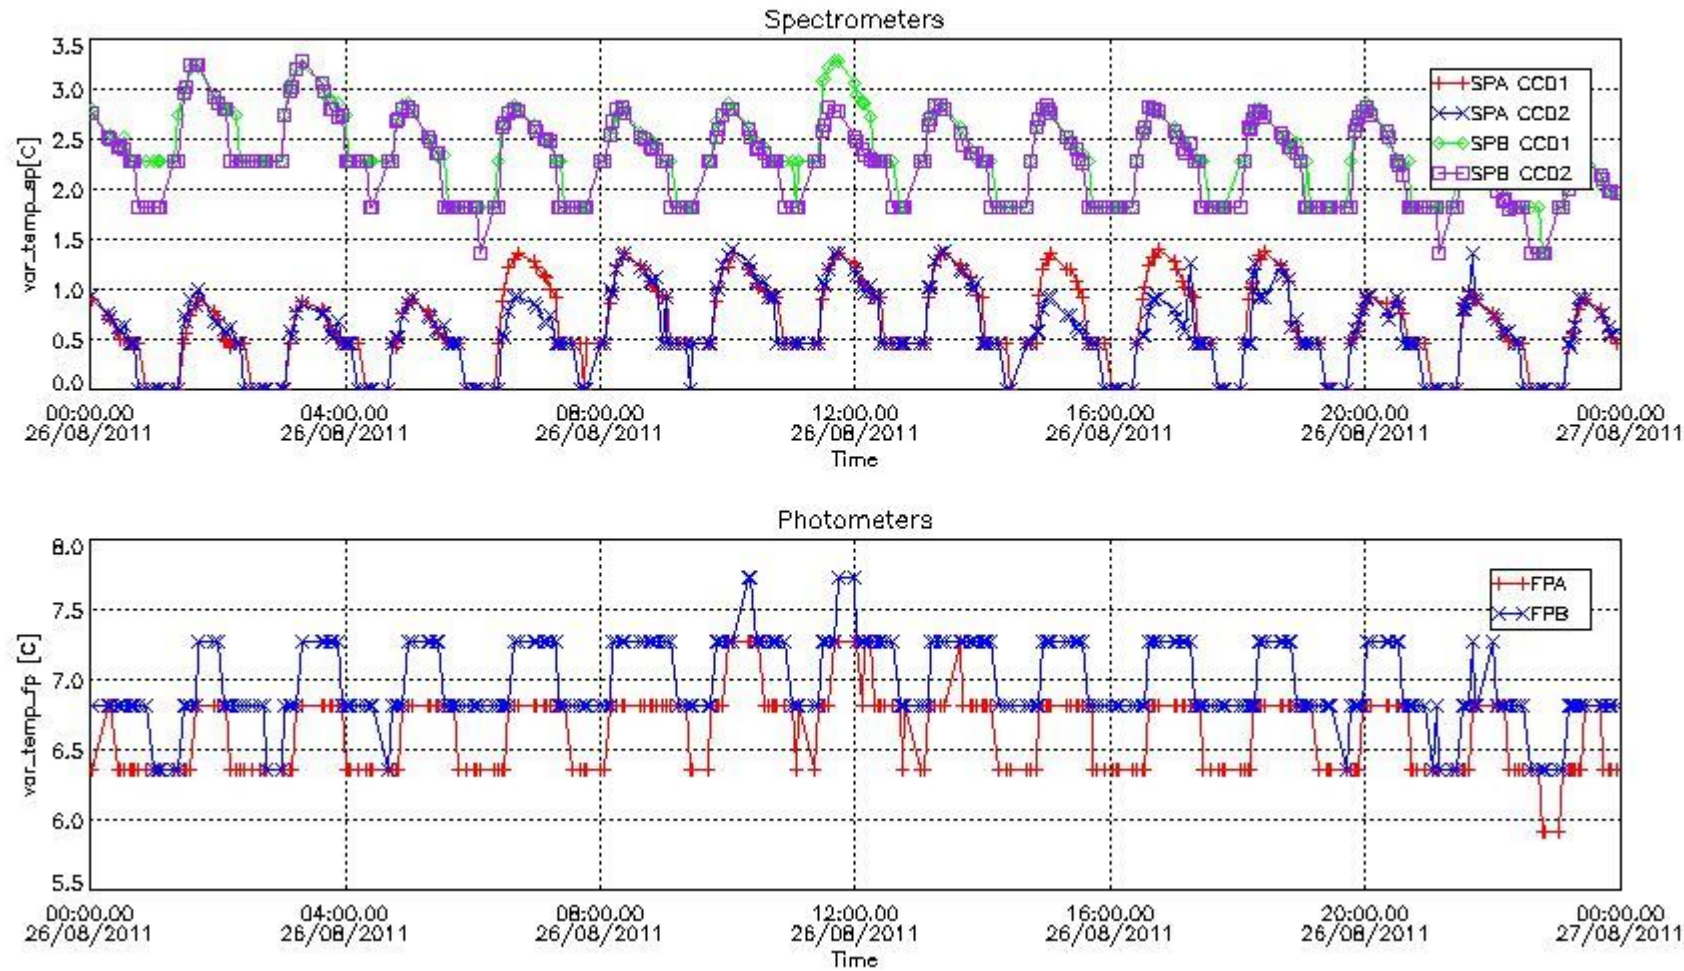

4. Overview of dark signal processing per product

The Dark Charge (DC) is a temperature-dependant signal added to the useful measurements and it is therefore subtracted from them during the processing. There are two phenomena that produce a continuous increase of the DC: the "hot pixels" (a pixel is "hot" when its DC exceeds by a significant amount its value measured on ground at the same temperature) and the "Random Telegraphic Signal" (abrupt change positive or negative of the CCD pixel signal, random in time, affecting only the DC part of the signal and not the photon generated signal).

In this section a list of products that did not use the Dark Sky Area (DSA) observation for the DC computation is given. It is also provided the mean DC plot per product for dark limb products with no error flag set.

4.1 These products did not use the DSA observation for DC computation:

Product name	DC information
GOM_TRA_1PNPDE20110826_202828_000000603106_00043_49626_9292.N1	DC map used
GOM_TRA_1PNPDE20110826_203015_000000553106_00043_49626_9293.N1	DC map used
GOM_TRA_1PNPDE20110826_203454_000000453106_00043_49626_9294.N1	DC map used
GOM_TRA_1PNPDE20110826_203953_000000463106_00043_49626_9295.N1	DC map used
GOM_TRA_1PNPDE20110826_204304_000000383106_00043_49626_9296.N1	DC map used
GOM_TRA_1PNPDE20110826_204438_000000423106_00043_49626_9297.N1	DC map used
GOM_TRA_1PNPDE20110826_204739_000000403106_00043_49626_9298.N1	DC map used
GOM_TRA_1PNPDE20110826_205511_000000483106_00043_49626_9299.N1	DC map used
GOM_TRA_1PNPDE20110826_210239_000000373106_00043_49626_9300.N1	DC map used
GOM_TRA_1PNPDE20110826_210557_000000463106_00043_49626_9301.N1	DC map used
GOM_TRA_1PNPDE20110826_210808_000000473106_00043_49626_9302.N1	DC map used
GOM_TRA_1PNPDE20110826_212219_000000523106_00043_49626_9303.N1	DC map used
GOM_TRA_1PNPDE20110826_212546_000000453106_00043_49626_9304.N1	DC map used
GOM_TRA_1PNPDE20110826_213037_000000553106_00043_49626_9305.N1	DC map used