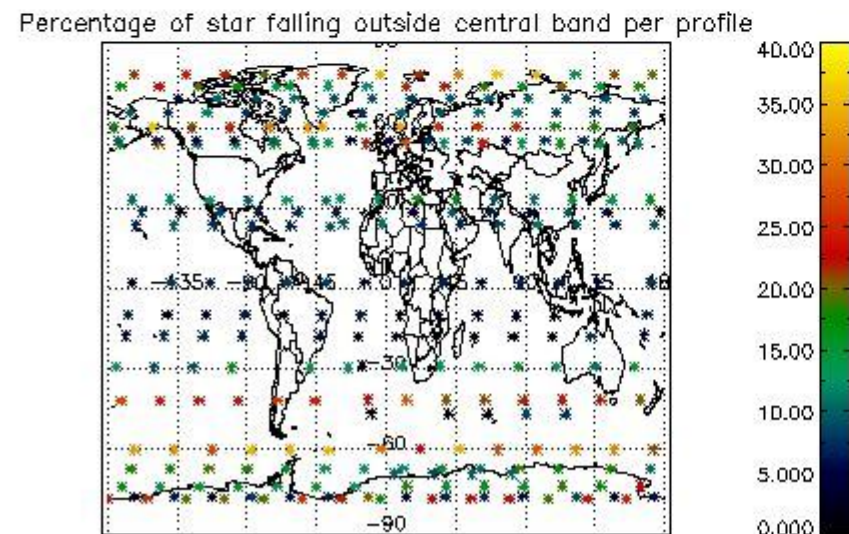

6. Statistics and plot of tangent altitude of the last measurement (DARK & BRIGHT products without errors)

6.1 Statistics on tangent altitude lost:

Statistics	DARK	BRIGHT	TWILIGHT
Mean:	14.741	18.868	16.221
St. deviation:	7.3000	4.6912	0.62745
Maximum:	52.045	29.001	16.827
Minimum:	3.7697	3.9292	15.412
Number of data:	77.000	138.00	4.0000

6.2 Plot for DARK limb products