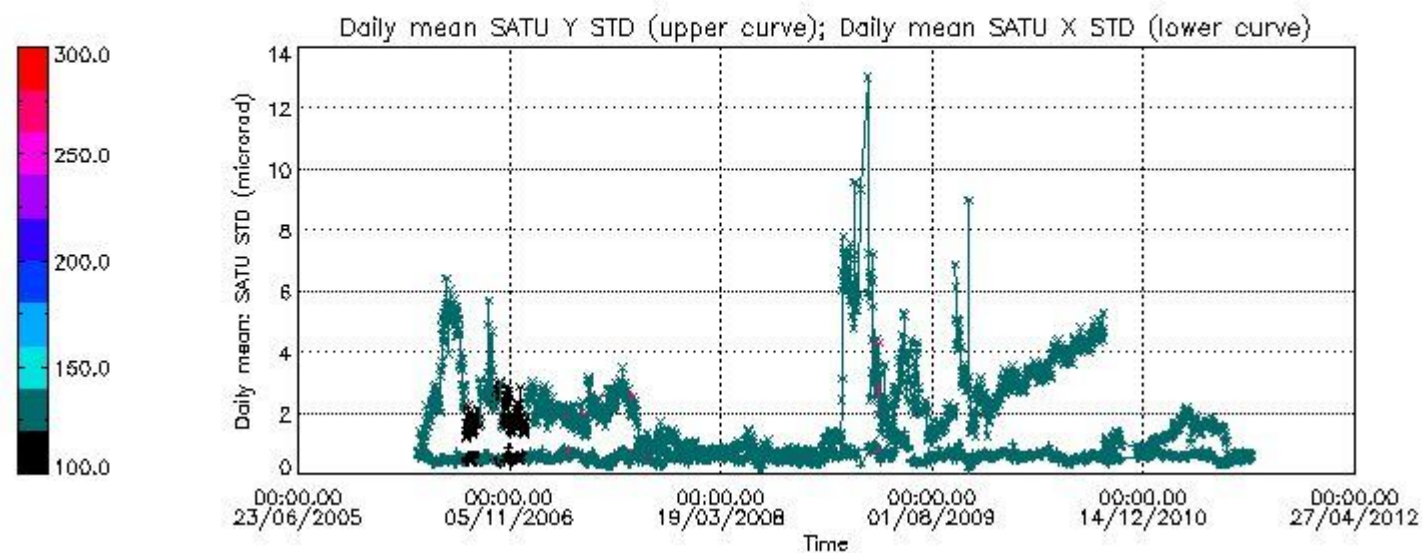

Number of data:	86300.	86300.	1.3950E+05	1.3950E+05
90Percentile:	1.0000	0.50000	1.3000	0.80000

7.2.2 Trend of daily SATU NEA St. deviation since 1st April 2006 (dark limb) and of daily SATU NEA 90th percentile since May 2011

The long term trend of the SATU 'X' and 'Y' standard deviations should be constant during the whole mission.

The colorbar represents the start tangent altitude (km) of the occultations.

Upper curve: STD of SATU Y axis

Lower curve: STD of SATU X axis

8. Auxiliary Data Files used for the production reported in section 2.4

The number reported in the third column indicates since which file (see list in section 2.4) the corresponding auxiliary file has been used. The fourth column is the date of those product files.