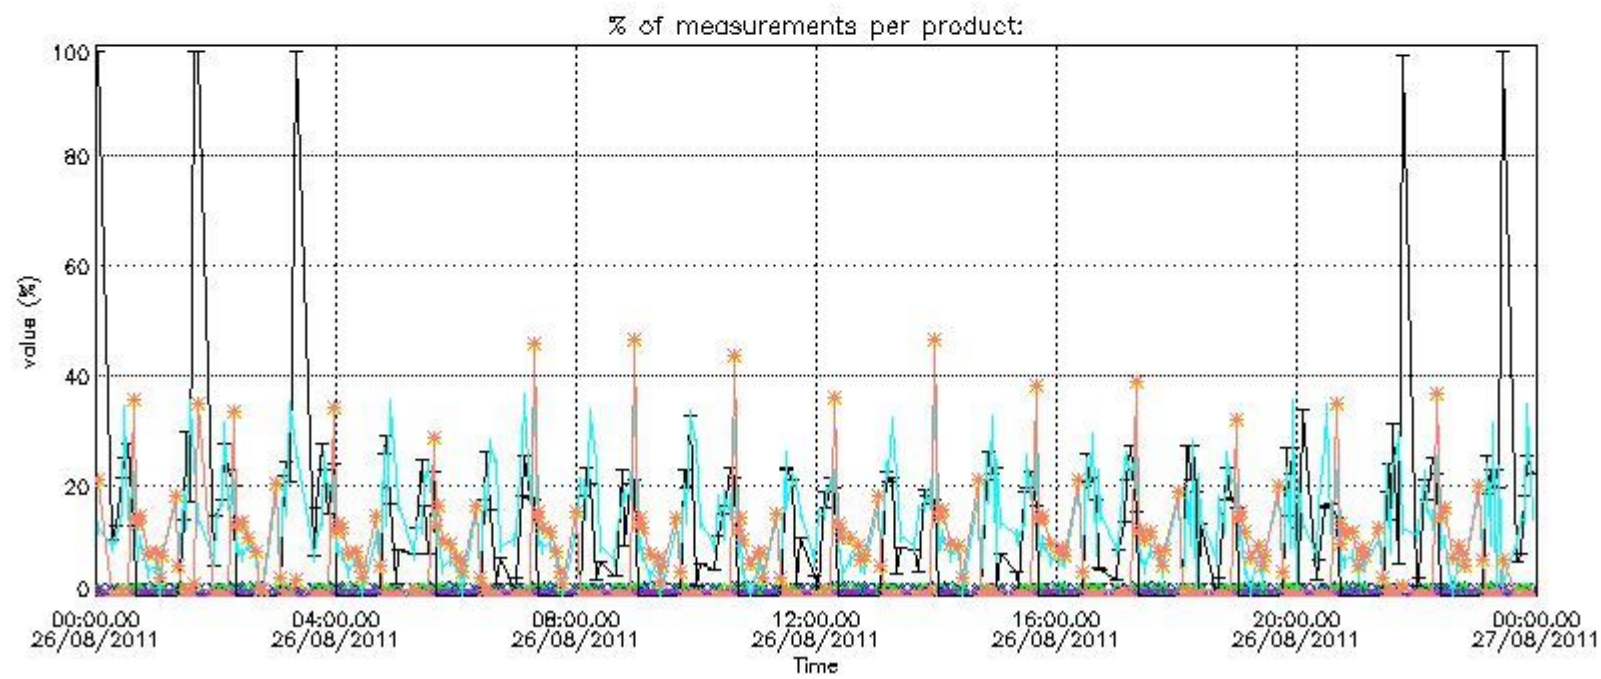

(error flag in the MPH set to "0") are used.

5.1 Percentage of products during reporting period with:

At least one measurement with demodulation flag set:	50.3425 %
Reference spectrum computed from DB:	0.00000 %
Reference spectrum with small number of measurements:	0.00000 %
SATU data not used:	47.2603 %

5.2 Plot quality information per product (time dependant)

5.3 Plot quality information per product (world map)