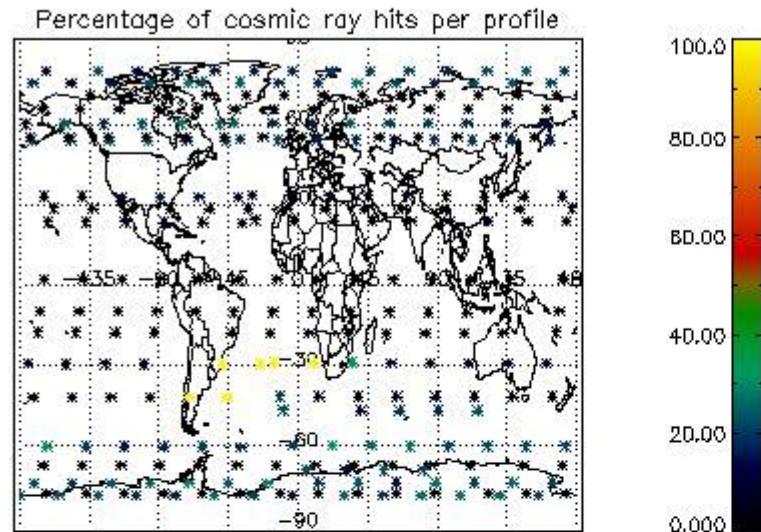

6. Statistics and plot of tangent altitude of the last measurement (DARK & BRIGHT products without errors)

6.1 Statistics on tangent altitude lost:

Statistics	DARK	BRIGHT	TWILIGHT
Mean:	14.741	18.868	16.221
St. deviation:	7.3000	4.6912	0.62745
Maximum:	52.045	29.001	16.827
Minimum:	3.7697	3.9292	15.412
Number of data:	77.000	138.00	4.0000

6.2 Plot for DARK limb products