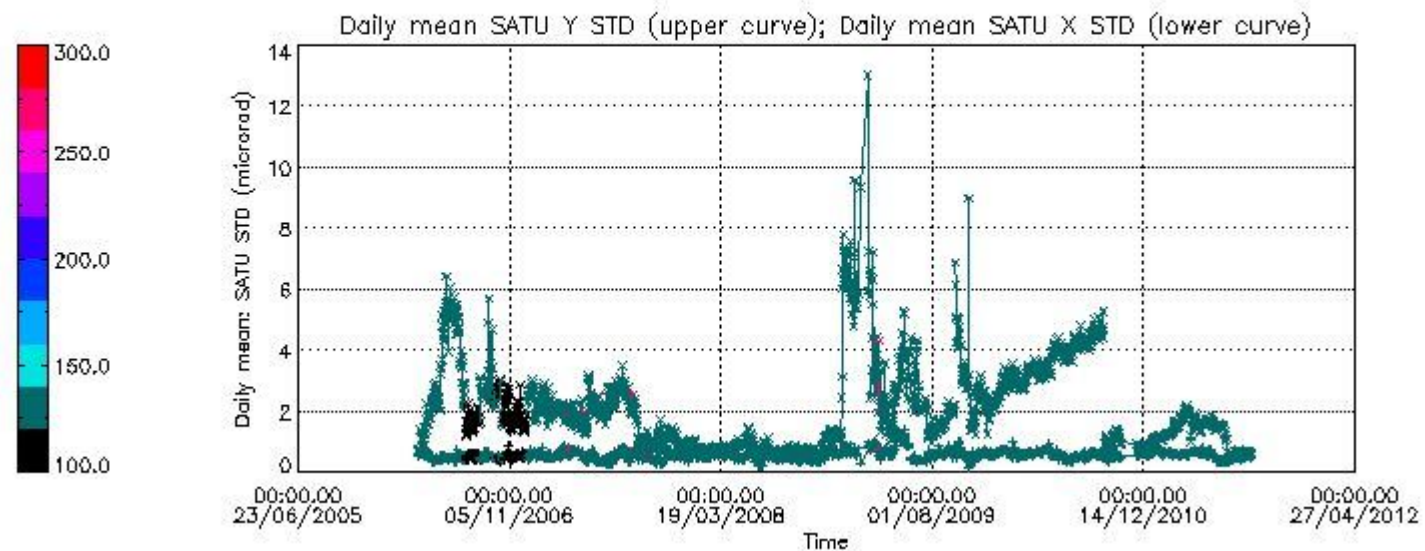

Number of data:	76200.	76200.	1.2050E+05	1.2050E+05
90Percentile:	1.0000	0.70000	1.3000	0.80000

7.2.2 Trend of daily SATU NEA St. deviation since 1st April 2006 (dark limb) and of daily SATU NEA 90th percentile since May 2011

The long term trend of the SATU 'X' and 'Y' standard deviations should be constant during the whole mission.

The colorbar represents the start tangent altitude (km) of the occultations.

Upper curve: STD of SATU Y axis

Lower curve: STD of SATU X axis

8. Auxiliary Data Files used for the production reported in section 2.4

The number reported in the third column indicates since which file (see list in section 2.4) the corresponding auxiliary file has been used. The fourth column is the date of those product files.