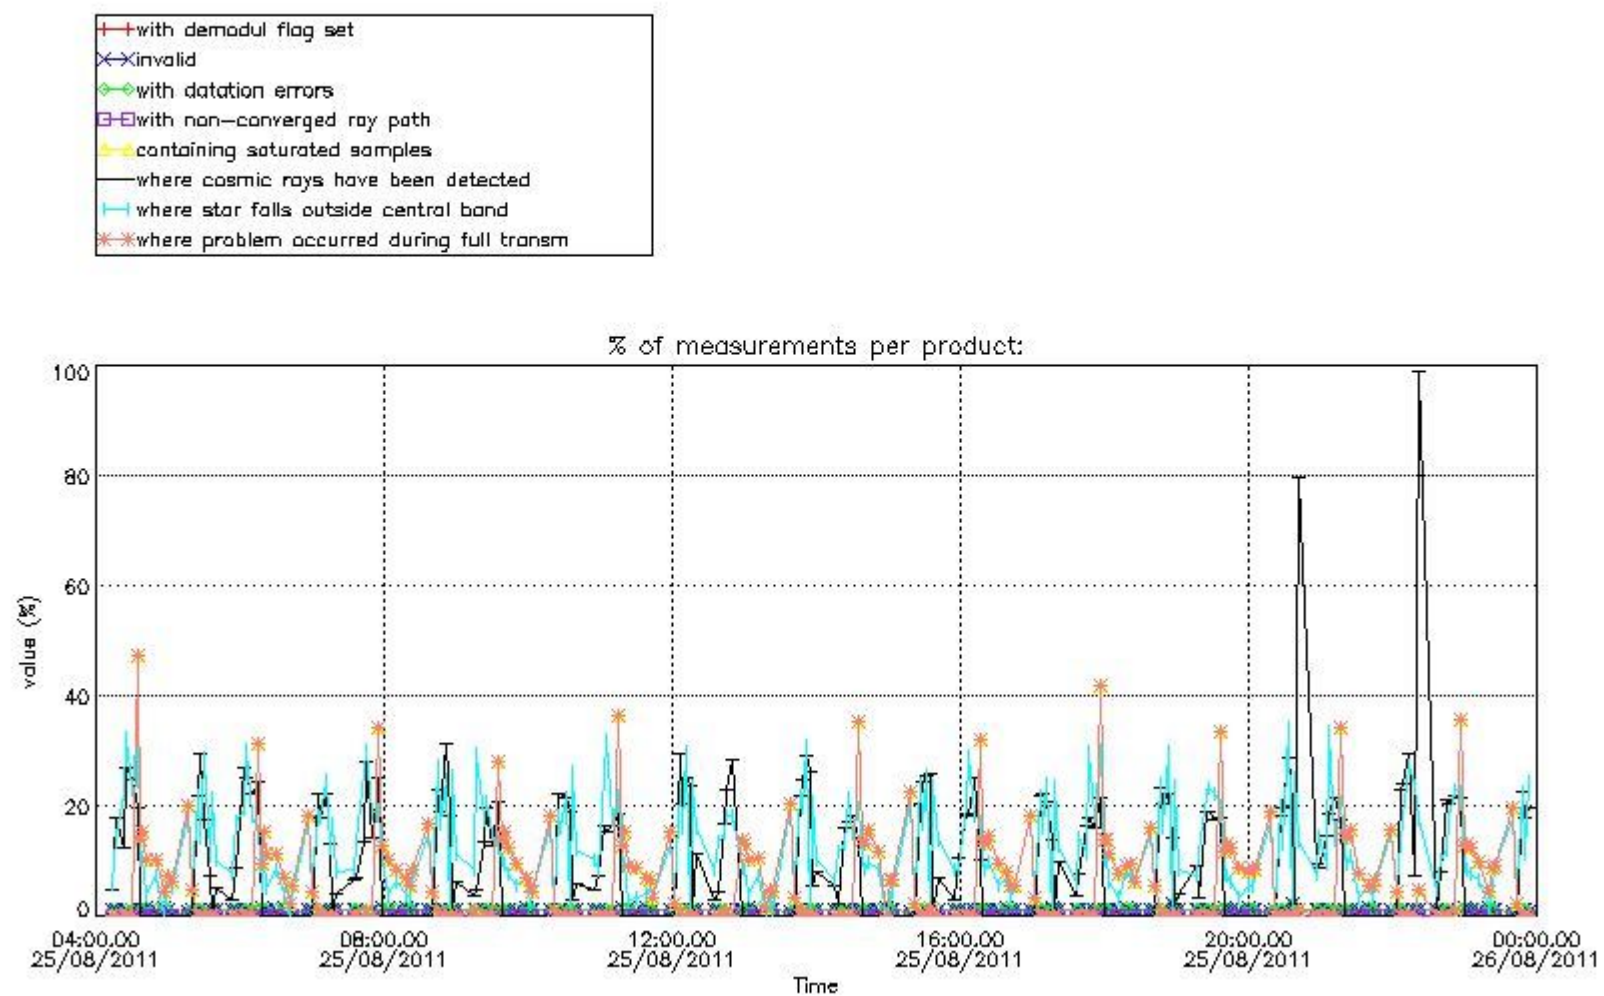

At least one measurement with demodulation flag set:	50.4065 %
Reference spectrum computed from DB:	0.00000 %
Reference spectrum with small number of measurements:	0.00000 %
SATU data not used:	47.9675 %

5.2 Plot quality information per product (time dependant)

5.3 Plot quality information per product (world map)