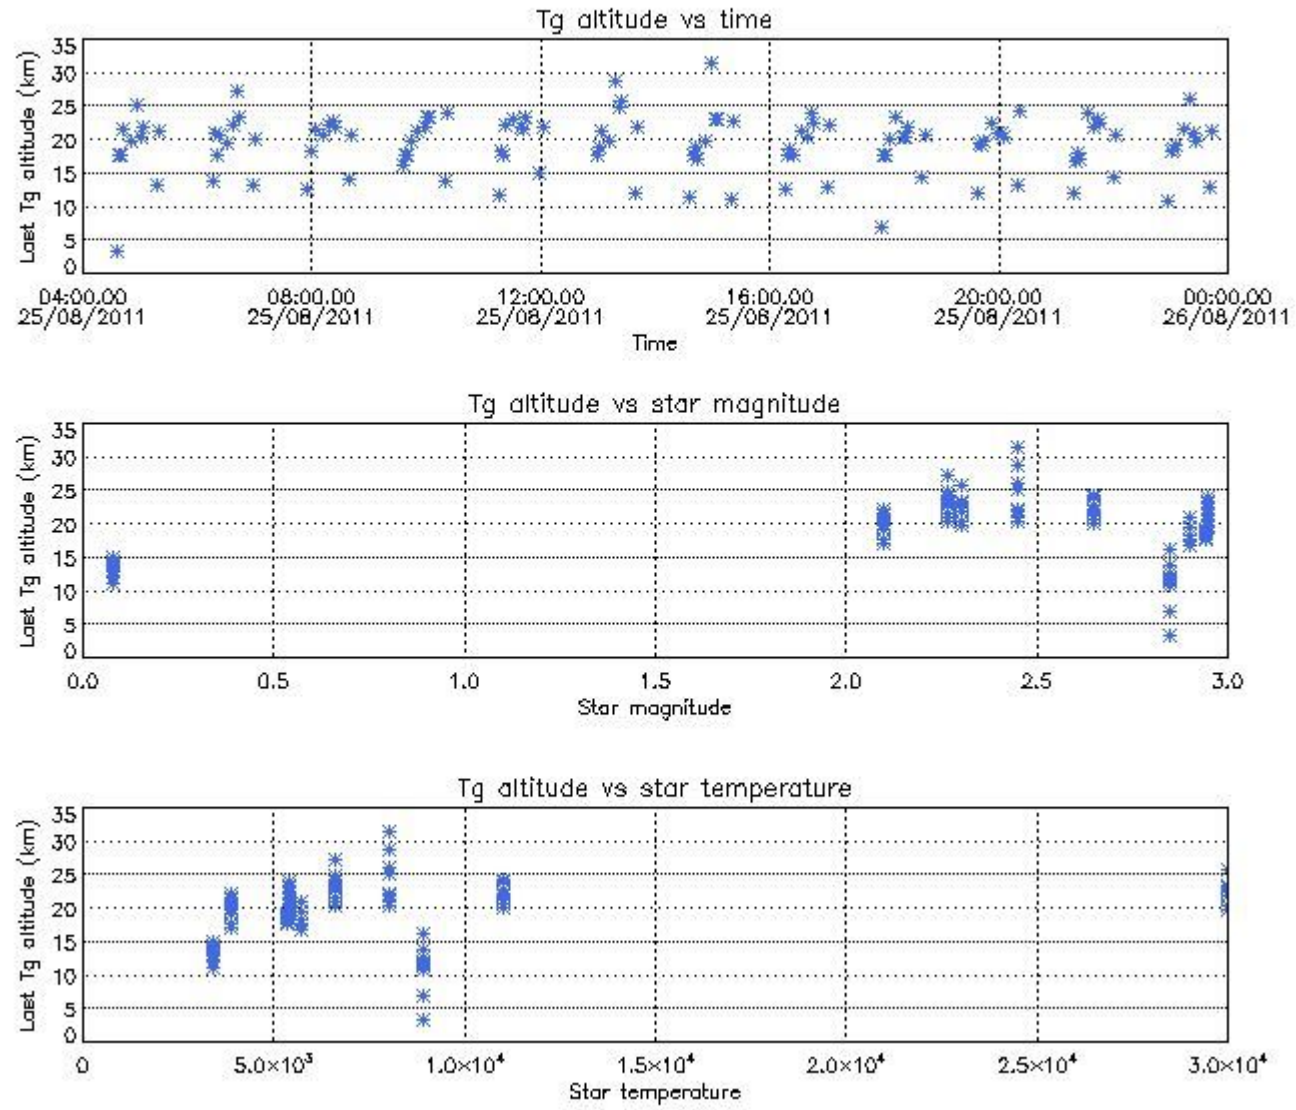

Tangent altitude at which the star is lost

7. Star Acquisition and Tracking Unit (SATU)

The Star Acquisition and Tracking Unit (SATU) analyses the position of the tracked star beam collected by the GOMOS telescope and deflected by the optical beam dispatcher. The main function of the SATU is to detect a star, provide its image position to the science data electronics and to help the pointing function to keep the star image at a fixed position. In tracking mode the SATU data is recorded with a frequency of 100 Hz.

7.1 SATU 'X' and 'Y' axis plots (dark limb)

SATU CCD 'X' and 'Y' axis plots are provided in order to detect any abnormal behaviour of the tracking system. For every occultation (color) the plot should remain stable (with some noise) until we are deep in the atmosphere where big fluctuations are registered due to the refractive effects.