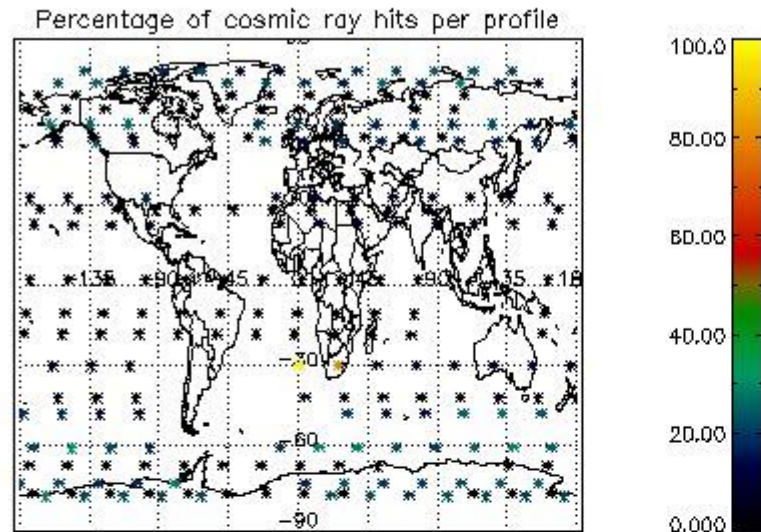

6. Statistics and plot of tangent altitude of the last measurement (DARK & BRIGHT products without errors)

6.1 Statistics on tangent altitude lost:

Statistics	DARK	BRIGHT	TWILIGHT
Mean:	18.344	19.313	NaN
St. deviation:	14.614	4.3456	NaN
Maximum:	78.860	31.271	NaN
Minimum:	4.2840	3.4391	NaN
Number of data:	68.000	118.00	NaN

6.2 Plot for DARK limb products