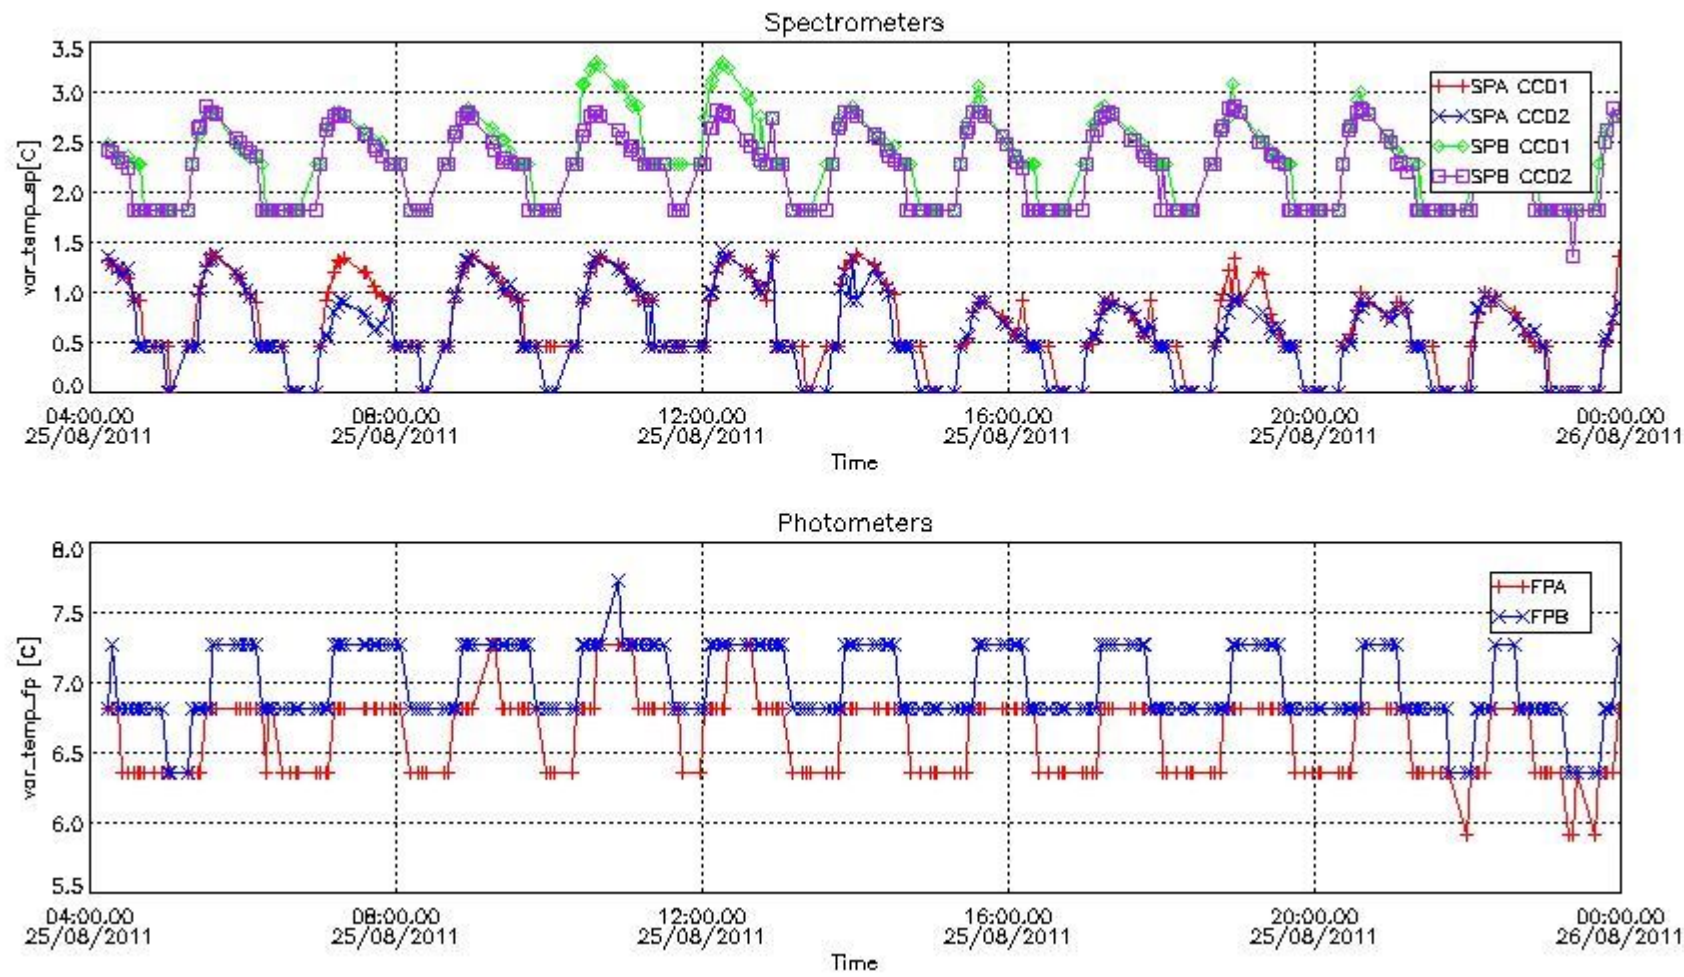

3. Plot of GOMOS spectrometers and photometers temperatures from level 1b data

4. Overview of dark signal processing per product

The Dark Charge (DC) is a temperature-dependant signal added to the useful measurements and it is therefore subtracted from them during the processing. There are two phenomena that produce a continuous increase of the DC: the "hot pixels" (a pixel is "hot" when its DC exceeds by a significant amount its value measured on ground at the same temperature) and the "Random Telegraphic Signal" (abrupt change positive or negative of the CCD pixel signal, random in time, affecting only the DC part of the signal and not the photon generated signal).

In this section a list of products that did not use the Dark Sky Area (DSA) observation for the DC computation is given. It is also provided the mean DC plot per product for dark limb products with no error flag set.

4.1 These products did not use the DSA observation for DC computation:

Product name	DC information
GOM_TRA_1PNPDE20110825_041353_000000523106_00019_49602_8604.N1	DC map used
GOM_TRA_1PNPDE20110825_041641_000000453106_00019_49602_8605.N1	DC map used
GOM_TRA_1PNPDE20110825_042237_000000563106_00019_49602_8606.N1	DC map used
GOM_TRA_1PNPDE20110825_042431_000000543106_00019_49602_8607.N1	DC map used
GOM_TRA_1PNPDE20110825_042911_000000533106_00019_49602_8608.N1	DC map used
GOM_TRA_1PNPDE20110825_043415_000000563106_00019_49602_8609.N1	DC map used
GOM_TRA_1PNPDE20110825_043727_000000403106_00019_49602_8610.N1	DC map used
GOM_TRA_1PNPDE20110825_043905_000000433106_00019_49602_8611.N1	DC map used
GOM_TRA_1PNPDE20110825_044207_000000393106_00019_49602_8612.N1	DC map used
GOM_TRA_1PNPDE20110825_044951_000000493106_00019_49602_8613.N1	DC map used
GOM_TRA_1PNPDE20110825_045707_000000363106_00019_49602_8614.N1	DC map used
GOM_TRA_1PNPDE20110825_050038_000000473106_00019_49602_8615.N1	DC map used