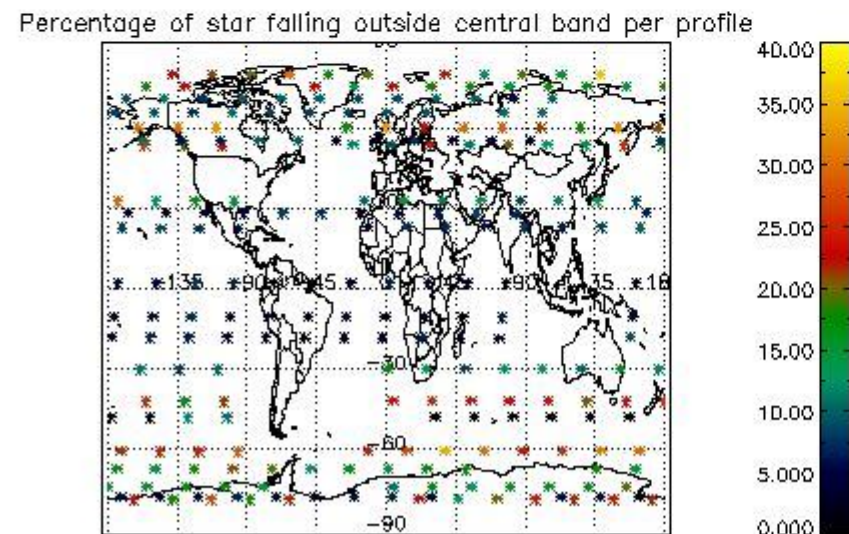

5.2 Plot quality information per product (time dependant)

5.3 Plot quality information per product (world map)

6. Statistics and plot of tangent altitude of the last measurement (DARK & BRIGHT products without errors)