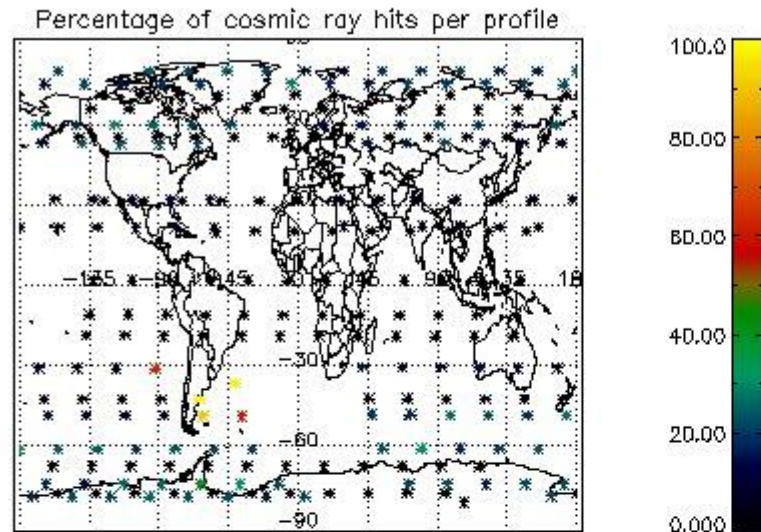

6. Statistics and plot of tangent altitude of the last measurement (DARK & BRIGHT products without errors)

6.1 Statistics on tangent altitude lost:

Statistics	DARK	BRIGHT	TWILIGHT
Mean:	14.401	19.029	NaN
St. deviation:	8.4683	4.5545	NaN
Maximum:	73.211	29.528	NaN
Minimum:	3.7633	3.4889	NaN
Number of data:	70.000	134.00	NaN

6.2 Plot for DARK limb products