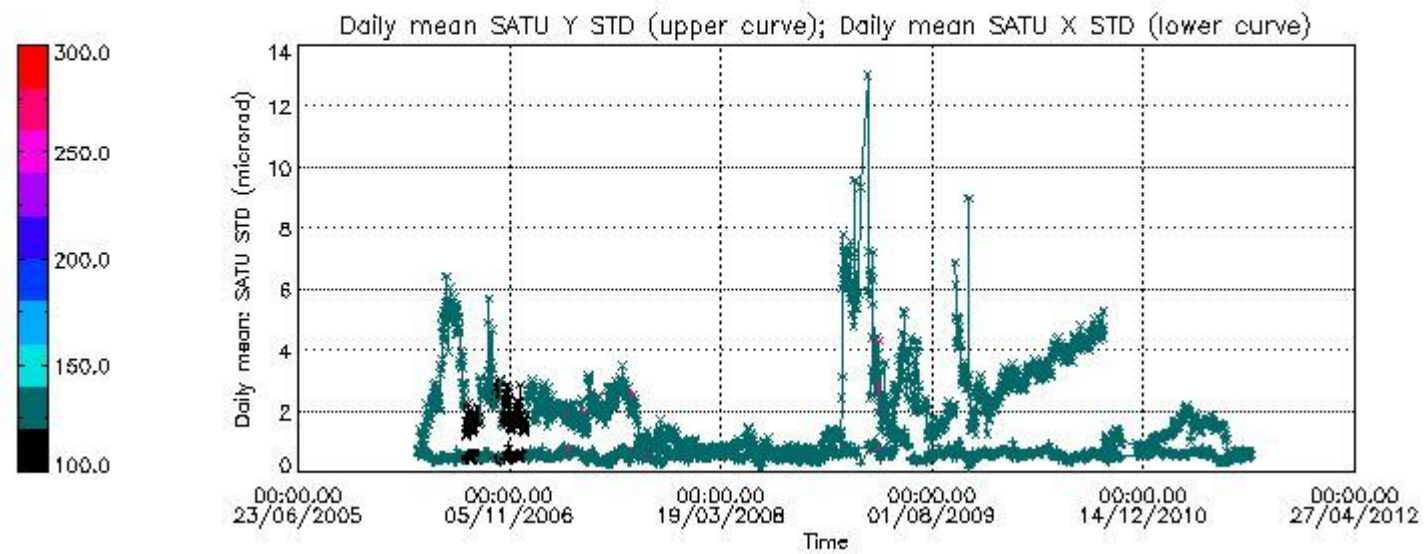

Number of data:	77600.	77600.	1.3065E+05	1.3065E+05
90Percentile:	0.90000	0.50000	1.2000	0.70000

7.2.2 Trend of daily SATU NEA St. deviation since 1st April 2006 (dark limb) and of daily SATU NEA 90th percentile since May 2011

The long term trend of the SATU 'X' and 'Y' standard deviations should be constant during the whole mission.

The colorbar represents the start tangent altitude (km) of the occultations.

Upper curve: STD of SATU Y axis

Lower curve: STD of SATU X axis

8. Auxiliary Data Files used for the production reported in section 2.4

The number reported in the third column indicates since which file (see list in section 2.4) the corresponding auxiliary file has been used. The fourth column is the date of those product files.