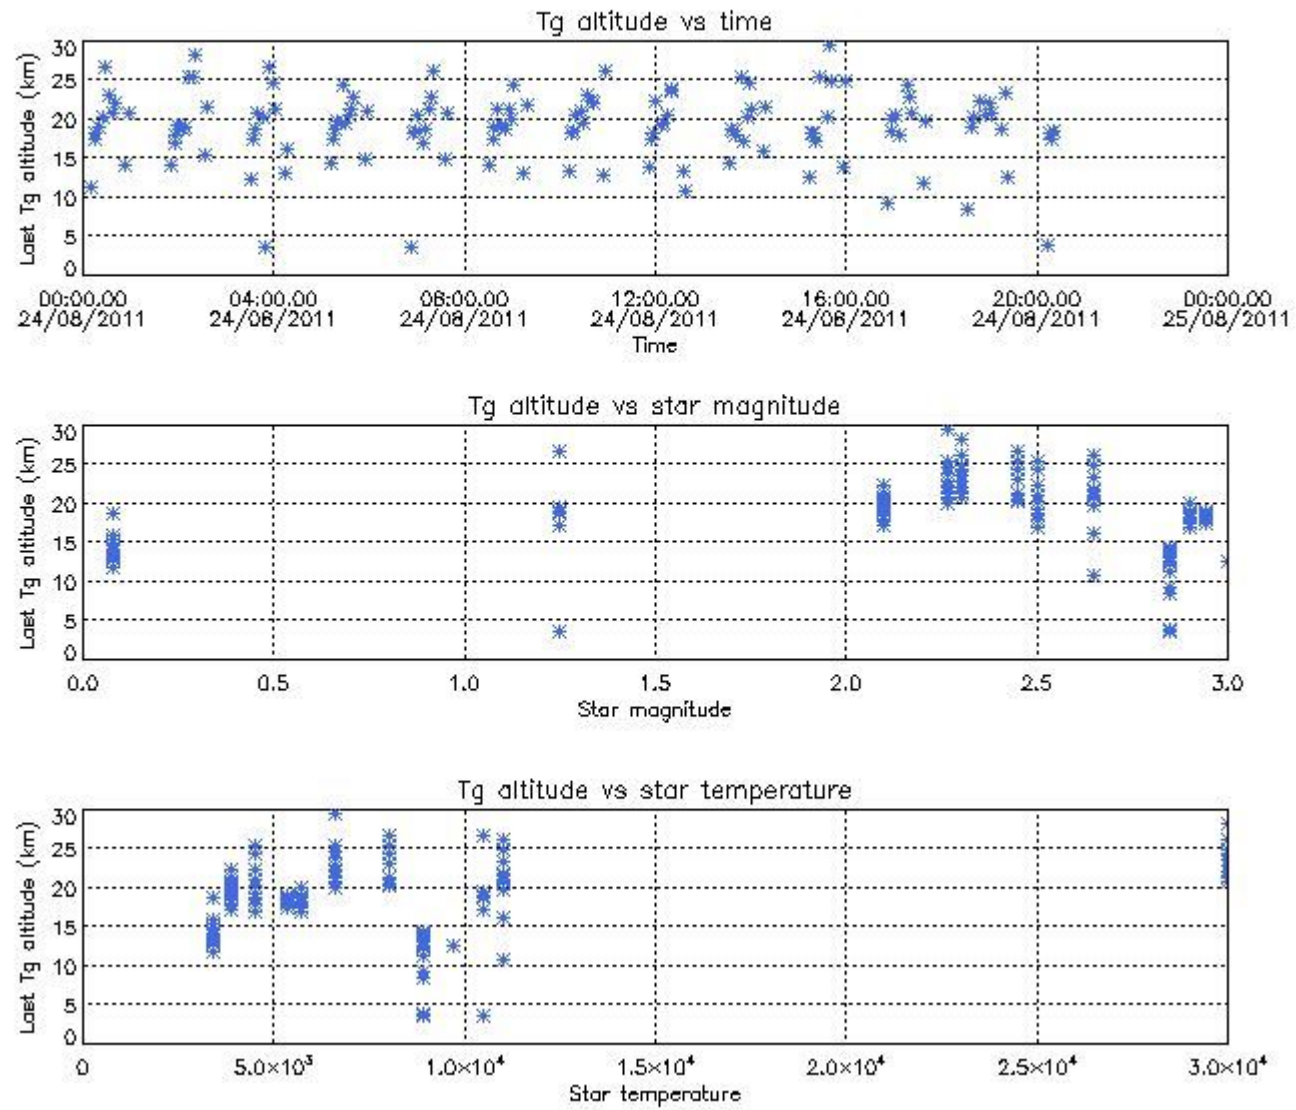

Tangent altitude at which the star is lost

7. Star Acquisition and Tracking Unit (SATU)

The Star Acquisition and Tracking Unit (SATU) analyses the position of the tracked star beam collected by the GOMOS telescope and deflected by the optical beam dispatcher. The main function of the SATU is to detect a star, provide its image position to the science data electronics and to help the pointing function to keep the star image at a fixed position. In tracking mode the SATU data is recorded with a frequency of 100 Hz.

7.1 SATU 'X' and 'Y' axis plots (dark limb)

SATU CCD 'X' and 'Y' axis plots are provided in order to detect any abnormal behaviour of the tracking system. For every occultation (color) the plot should remain stable (with some noise) until we are deep in the atmosphere where big fluctuations are registered due to the refractive effects.