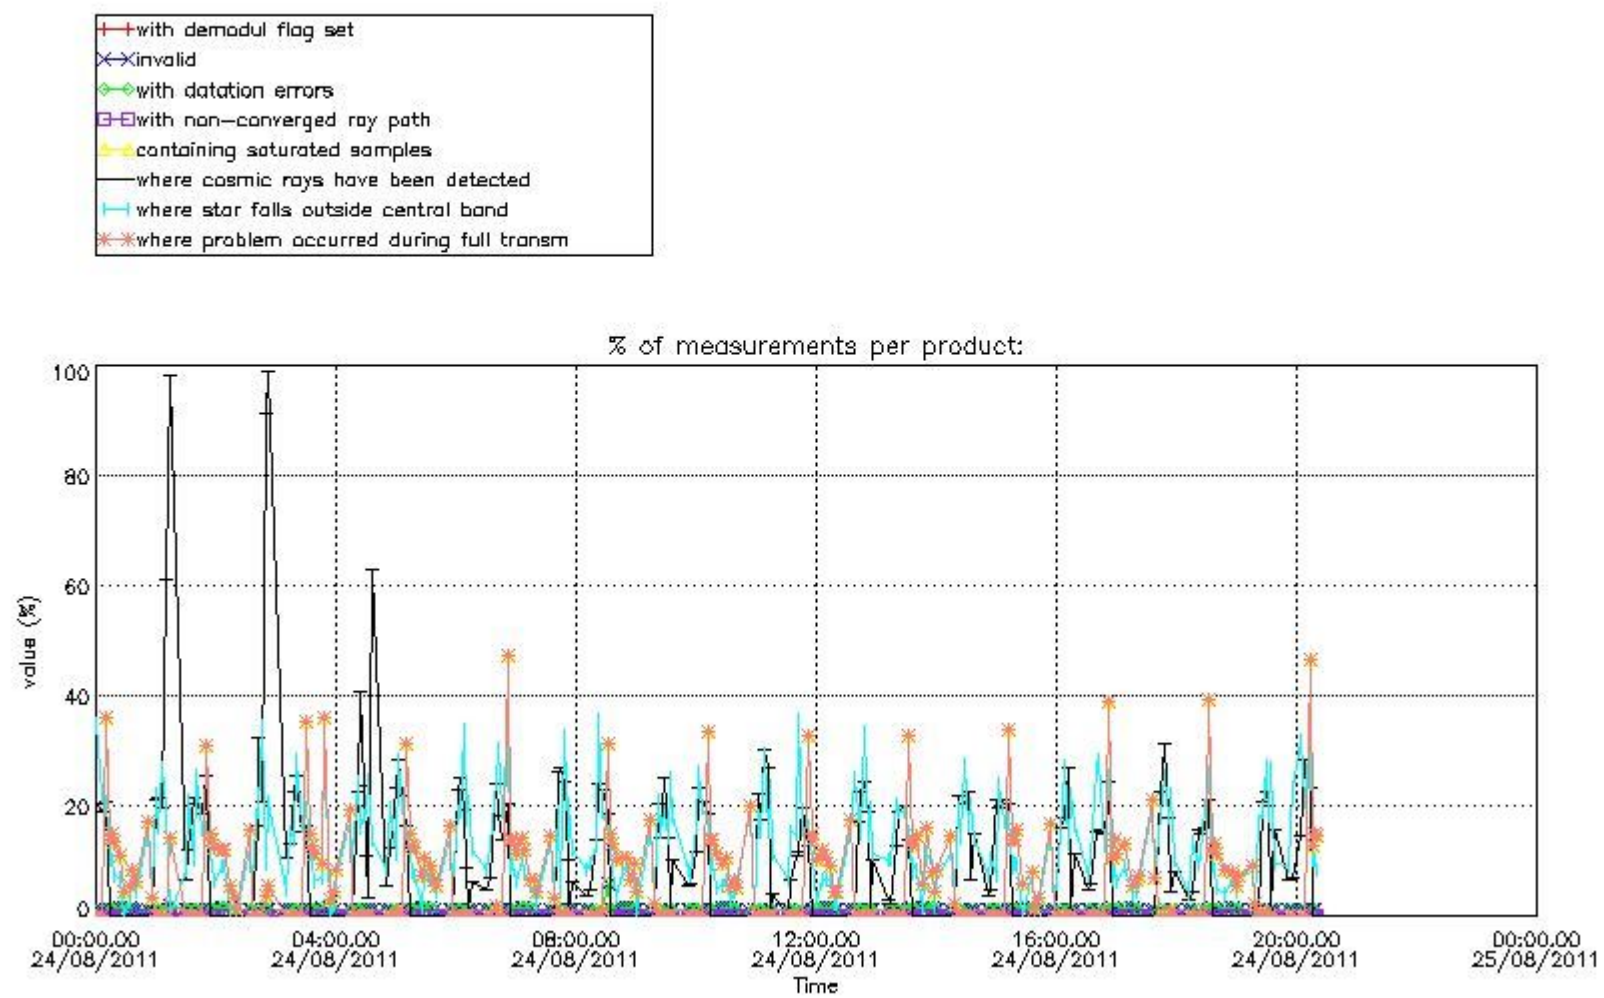

At least one measurement with demodulation flag set:	46.9466 %
Reference spectrum computed from DB:	0.00000 %
Reference spectrum with small number of measurements:	0.00000 %
SATU data not used:	51.1450 %

5.2 Plot quality information per product (time dependant)

5.3 Plot quality information per product (world map)