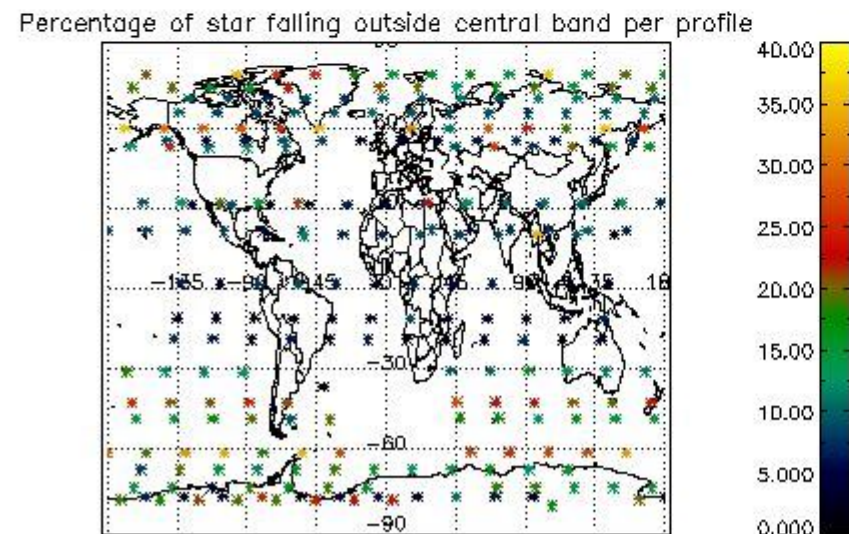

6. Statistics and plot of tangent altitude of the last measurement (DARK & BRIGHT products without errors)

6.1 Statistics on tangent altitude lost:

Statistics	DARK	BRIGHT	TWILIGHT
Mean:	14.401	19.029	NaN
St. deviation:	8.4683	4.5545	NaN
Maximum:	73.211	29.528	NaN
Minimum:	3.7633	3.4889	NaN
Number of data:	70.000	134.00	NaN

6.2 Plot for DARK limb products