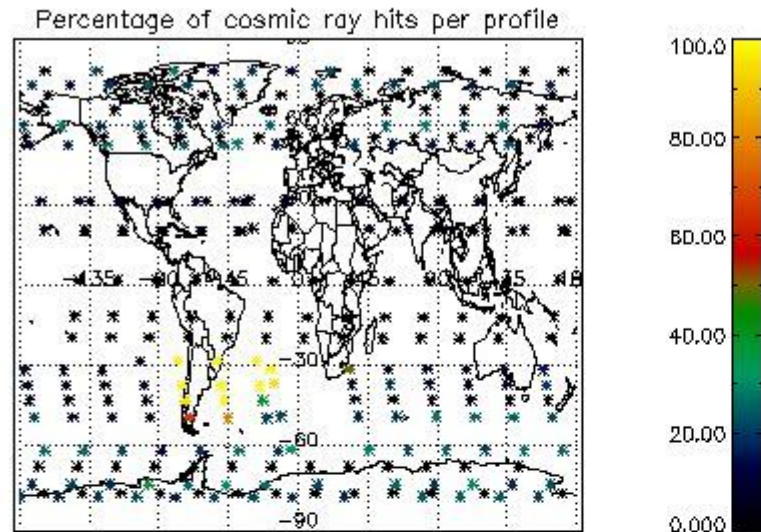

6. Statistics and plot of tangent altitude of the last measurement (DARK & BRIGHT products without errors)

6.1 Statistics on tangent altitude lost:

Statistics	DARK	BRIGHT	TWILIGHT
Mean:	15.274	19.696	NaN
St. deviation:	8.6318	5.4143	NaN
Maximum:	73.117	37.205	NaN
Minimum:	3.9958	3.4340	NaN
Number of data:	97.000	140.00	NaN

6.2 Plot for DARK limb products