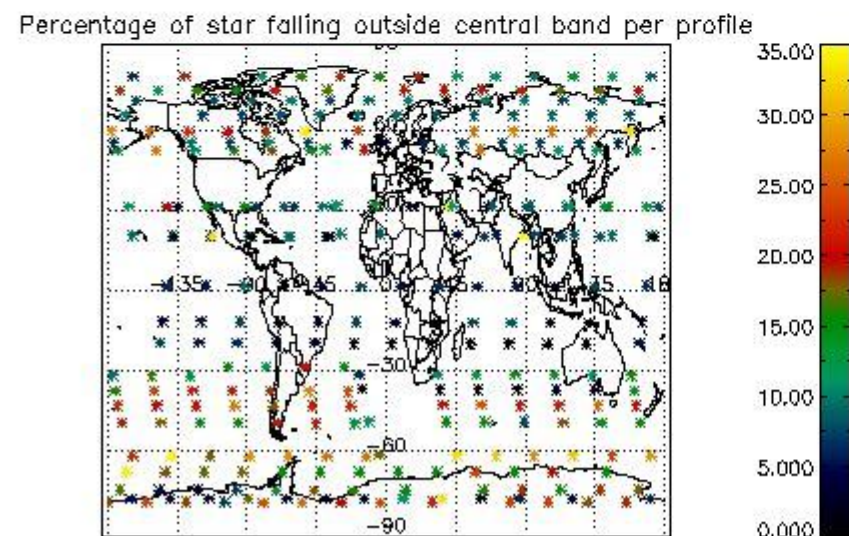

6. Statistics and plot of tangent altitude of the last measurement (DARK & BRIGHT products without errors)

6.1 Statistics on tangent altitude lost:

Statistics	DARK	BRIGHT	TWILIGHT
Mean:	15.274	19.696	NaN
St. deviation:	8.6318	5.4143	NaN
Maximum:	73.117	37.205	NaN
Minimum:	3.9958	3.4340	NaN
Number of data:	97.000	140.00	NaN

6.2 Plot for DARK limb products