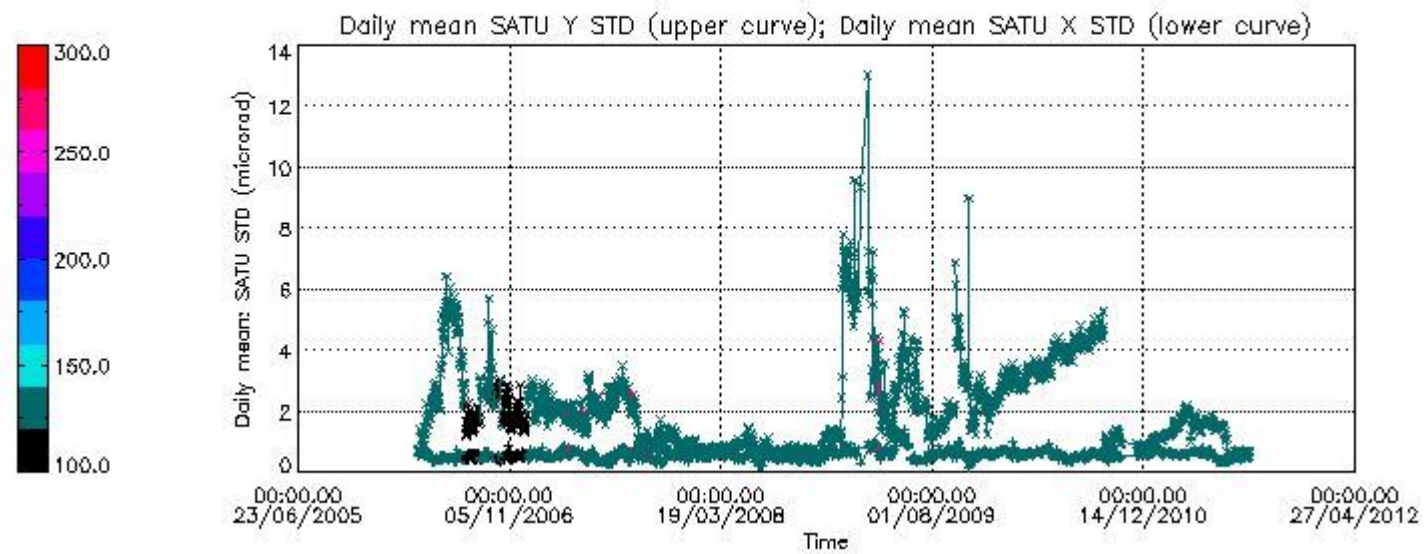

Number of data:	1.0915E+05	1.0915E+05	1.3705E+05	1.3705E+05
90Percentile:	0.80000	0.40000	1.2000	0.70000

7.2.2 Trend of daily SATU NEA St. deviation since 1st April 2006 (dark limb) and of daily SATU NEA 90th percentile since May 2011

The long term trend of the SATU 'X' and 'Y' standard deviations should be constant during the whole mission.

The colorbar represents the start tangent altitude (km) of the occultations.

Upper curve: STD of SATU Y axis

Lower curve: STD of SATU X axis

8. Auxiliary Data Files used for the production reported in section 2.4

The number reported in the third column indicates since which file (see list in section 2.4) the corresponding auxiliary file has been used. The fourth column is the date of those product files.