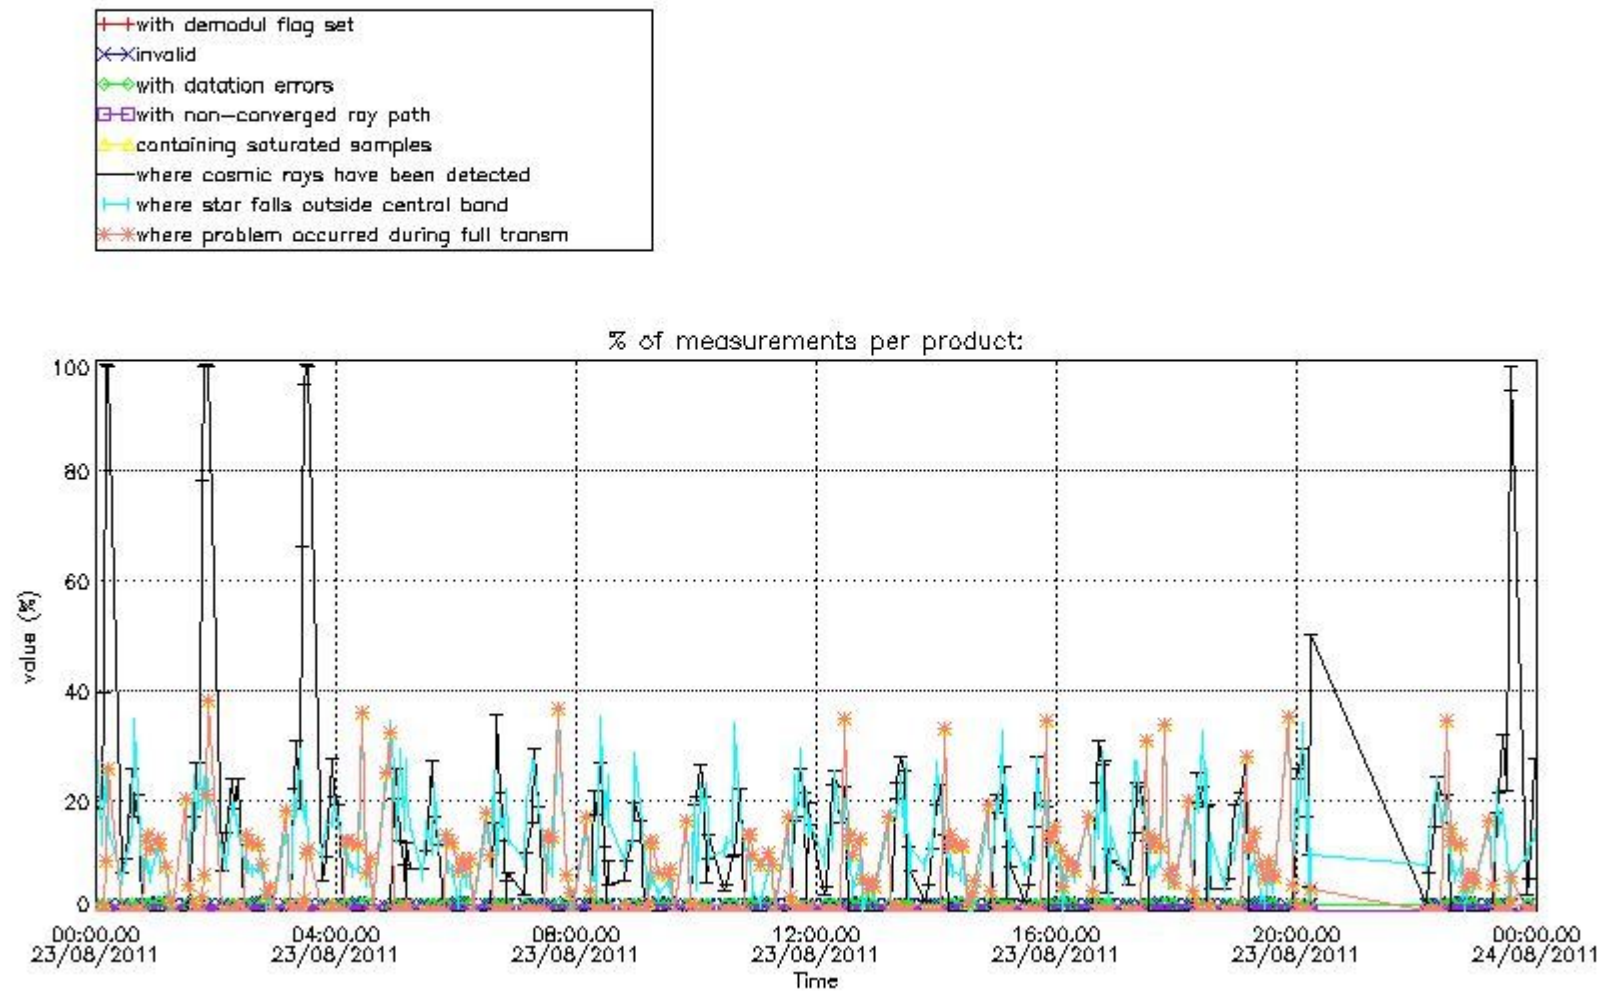

5. Demodulation flag and quality information monitoring

In this section it is presented the modulation information extracted from the pcd (product confidence data) at measurement level and information extracted from the Quality Summary dataset. Only products without errors (error flag in the MPH set to "0") are used.

5.1 Percentage of products during reporting period with:

At least one measurement with demodulation flag set:	51.6556 %
Reference spectrum computed from DB:	0.00000 %
Reference spectrum with small number of measurements:	0.00000 %
SATU data not used:	46.3576 %

5.2 Plot quality information per product (time dependant)

5.3 Plot quality information per product (world map)