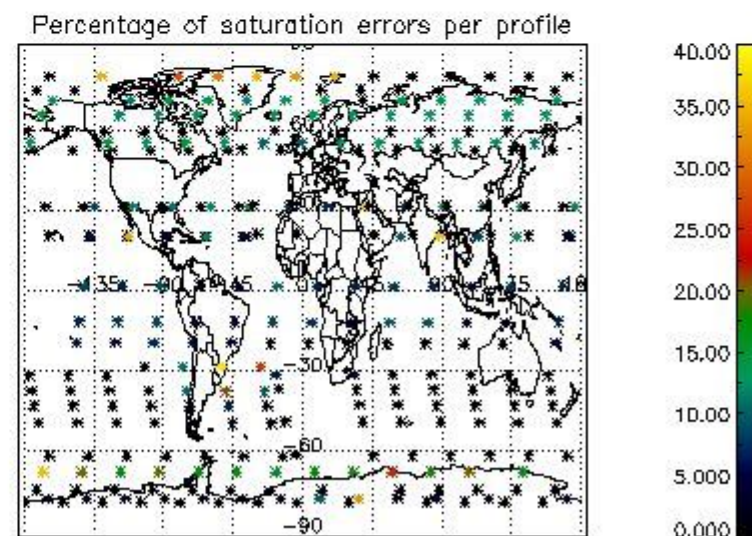

6. Statistics and plot of tangent altitude of the last measurement (DARK & BRIGHT products without errors)

6.1 Statistics on tangent altitude lost:

Statistics	DARK	BRIGHT	TWILIGHT
Mean:	15.274	19.696	NaN
St. deviation:	8.6318	5.4143	NaN
Maximum:	73.117	37.205	NaN
Minimum:	3.9958	3.4340	NaN
Number of data:	97.000	140.00	NaN

6.2 Plot for DARK limb products