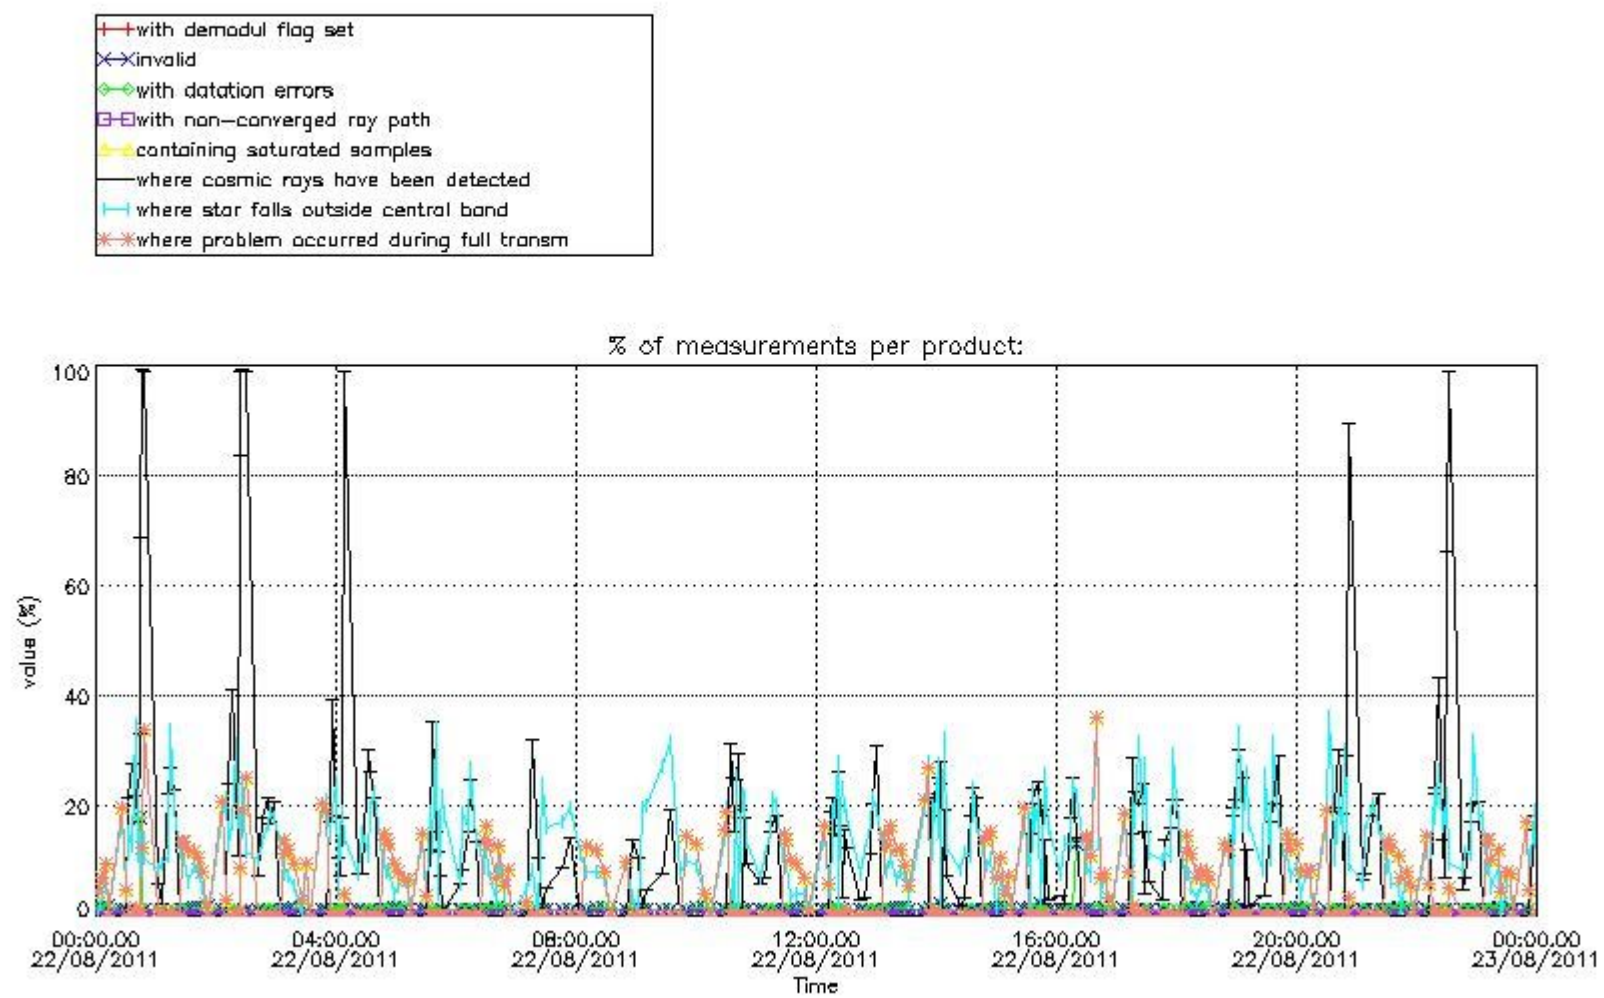

At least one measurement with demodulation flag set:	50.1587 %
Reference spectrum computed from DB:	0.00000 %
Reference spectrum with small number of measurements:	0.00000 %
SATU data not used:	44.1270 %

5.2 Plot quality information per product (time dependant)

5.3 Plot quality information per product (world map)