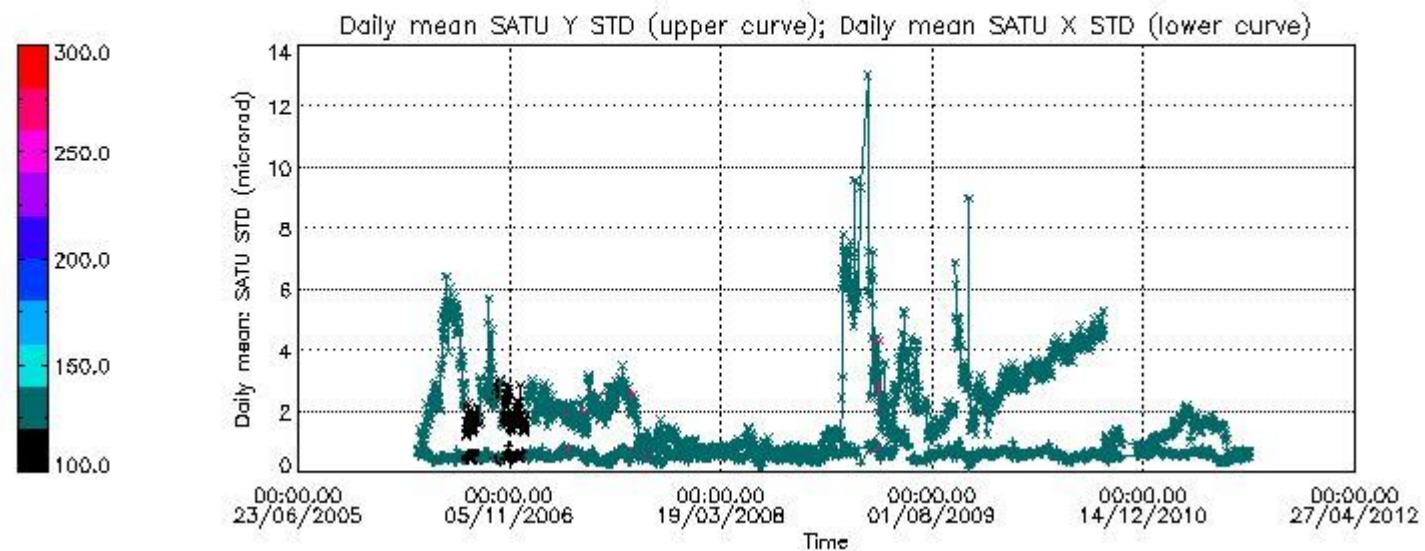

Number of data:	1.0965E+05	1.0965E+05	1.3480E+05	1.3480E+05
90Percentile:	0.80000	0.40000	1.2000	0.70000

7.2.2 Trend of daily SATU NEA St. deviation since 1st April 2006 (dark limb) and of daily SATU NEA 90th percentile since May 2011

The long term trend of the SATU 'X' and 'Y' standard deviations should be constant during the whole mission.

The colorbar represents the start tangent altitude (km) of the occultations.

Upper curve: STD of SATU Y axis

Lower curve: STD of SATU X axis

8. Auxiliary Data Files used for the production reported in section 2.4

The number reported in the third column indicates since which file (see list in section 2.4) the corresponding auxiliary file has been used. The fourth column is the date of those product files.