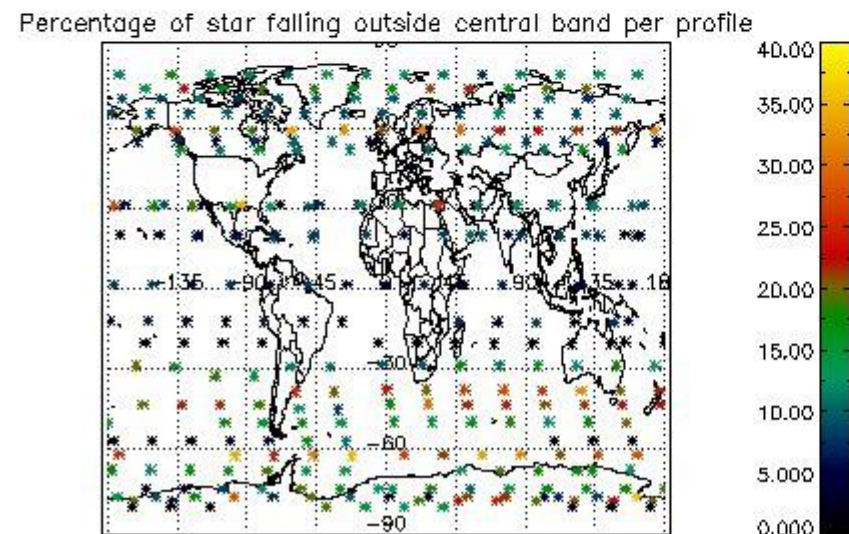

6. Statistics and plot of tangent altitude of the last measurement (DARK & BRIGHT products without errors)

6.1 Statistics on tangent altitude lost:

Statistics	DARK	BRIGHT	TWILIGHT
Mean:	15.978	19.812	NaN
St. deviation:	12.183	6.4079	NaN
Maximum:	77.983	49.390	NaN
Minimum:	3.9971	3.8946	NaN
Number of data:	98.000	139.00	NaN

6.2 Plot for DARK limb products