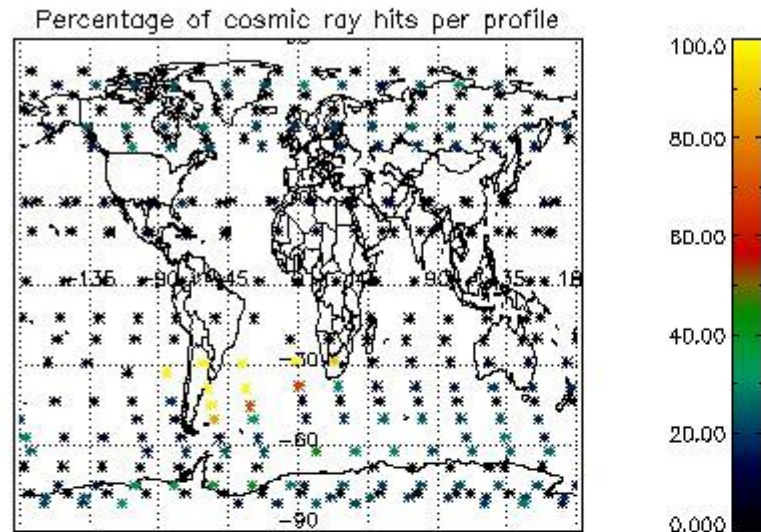

6. Statistics and plot of tangent altitude of the last measurement (DARK & BRIGHT products without errors)

6.1 Statistics on tangent altitude lost:

Statistics	DARK	BRIGHT	TWILIGHT
Mean:	15.978	19.812	NaN
St. deviation:	12.183	6.4079	NaN
Maximum:	77.983	49.390	NaN
Minimum:	3.9971	3.8946	NaN
Number of data:	98.000	139.00	NaN

6.2 Plot for DARK limb products