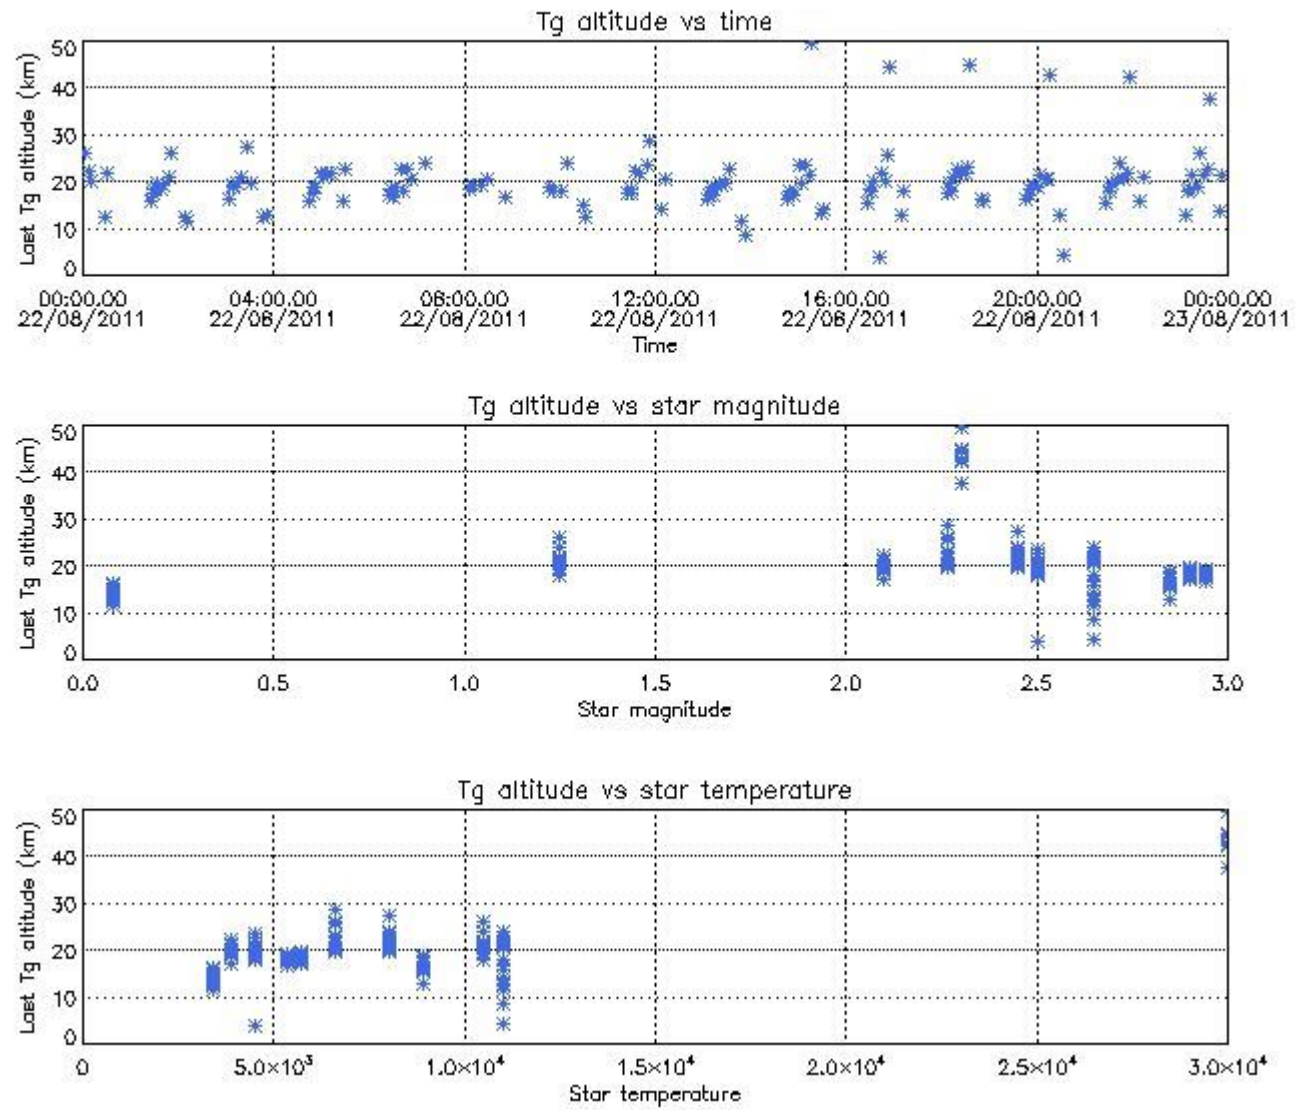

### 6.2 Plot for DARK limb products

Tangent altitude at which the star is lost

6.3 Plot for BRIGHT limb products

## Tangent altitude at which the star is lost