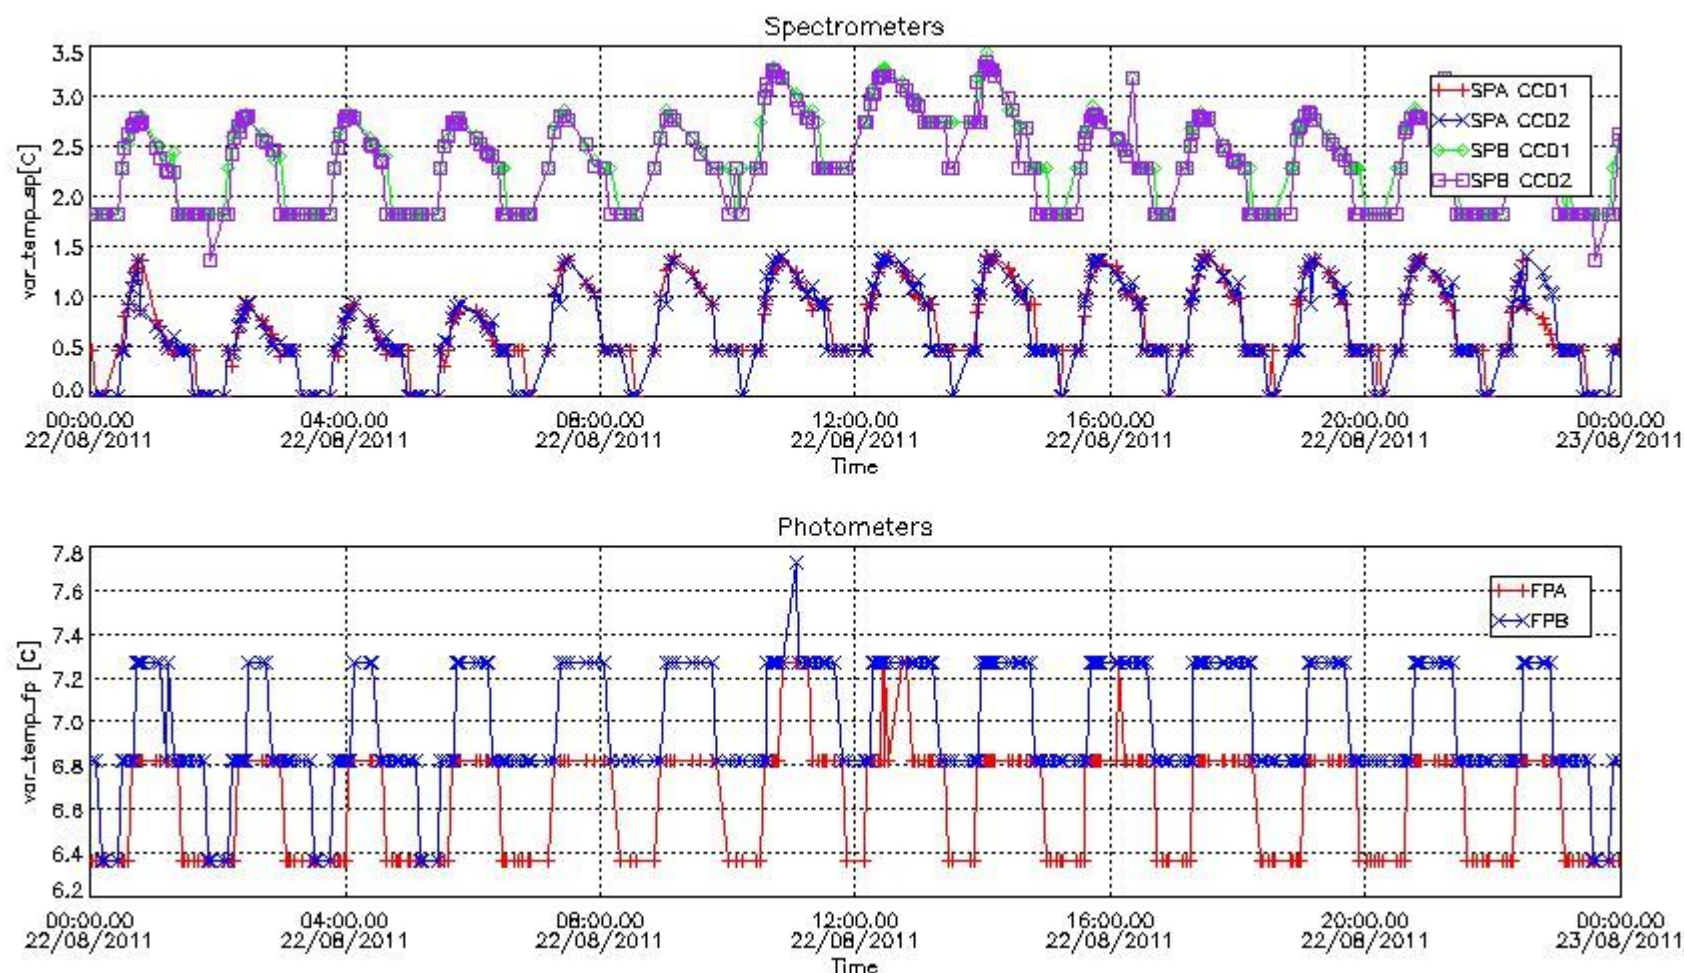

### 3. Plot of GOMOS spectrometers and photometers temperatures from level 1b data