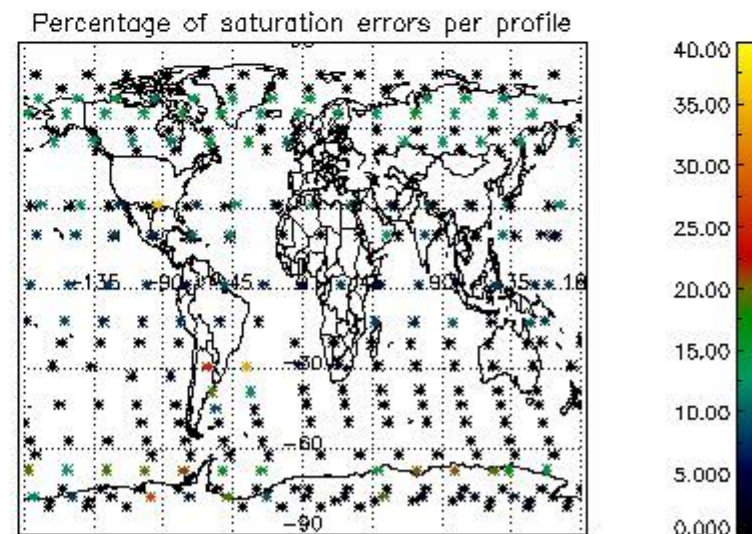

6. Statistics and plot of tangent altitude of the last measurement (DARK & BRIGHT products without errors)

6.1 Statistics on tangent altitude lost:

Statistics	DARK	BRIGHT	TWILIGHT
Mean:	15.978	19.812	NaN
St. deviation:	12.183	6.4079	NaN
Maximum:	77.983	49.390	NaN
Minimum:	3.9971	3.8946	NaN
Number of data:	98.000	139.00	NaN

6.2 Plot for DARK limb products