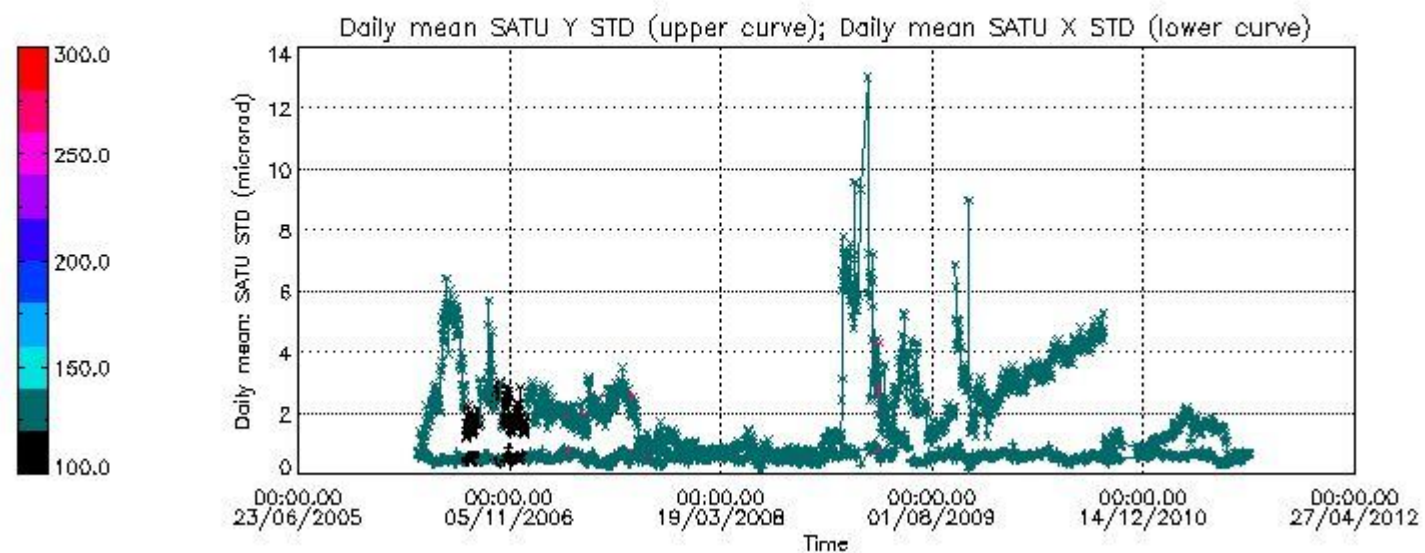

Number of data:	1.2535E+05	1.2535E+05	1.3805E+05	1.3805E+05
90Percentile:	1.0000	0.60000	1.1000	0.70000

7.2.2 Trend of daily SATU NEA St. deviation since 1st April 2006 (dark limb) and of daily SATU NEA 90th percentile since May 2011

The long term trend of the SATU 'X' and 'Y' standard deviations should be constant during the whole mission.

The colorbar represents the start tangent altitude (km) of the occultations.

Upper curve: STD of SATU Y axis

Lower curve: STD of SATU X axis

8. Auxiliary Data Files used for the production reported in section 2.4

The number reported in the third column indicates since which file (see list in section 2.4) the corresponding auxiliary file has been used. The fourth column is the date of those product files.