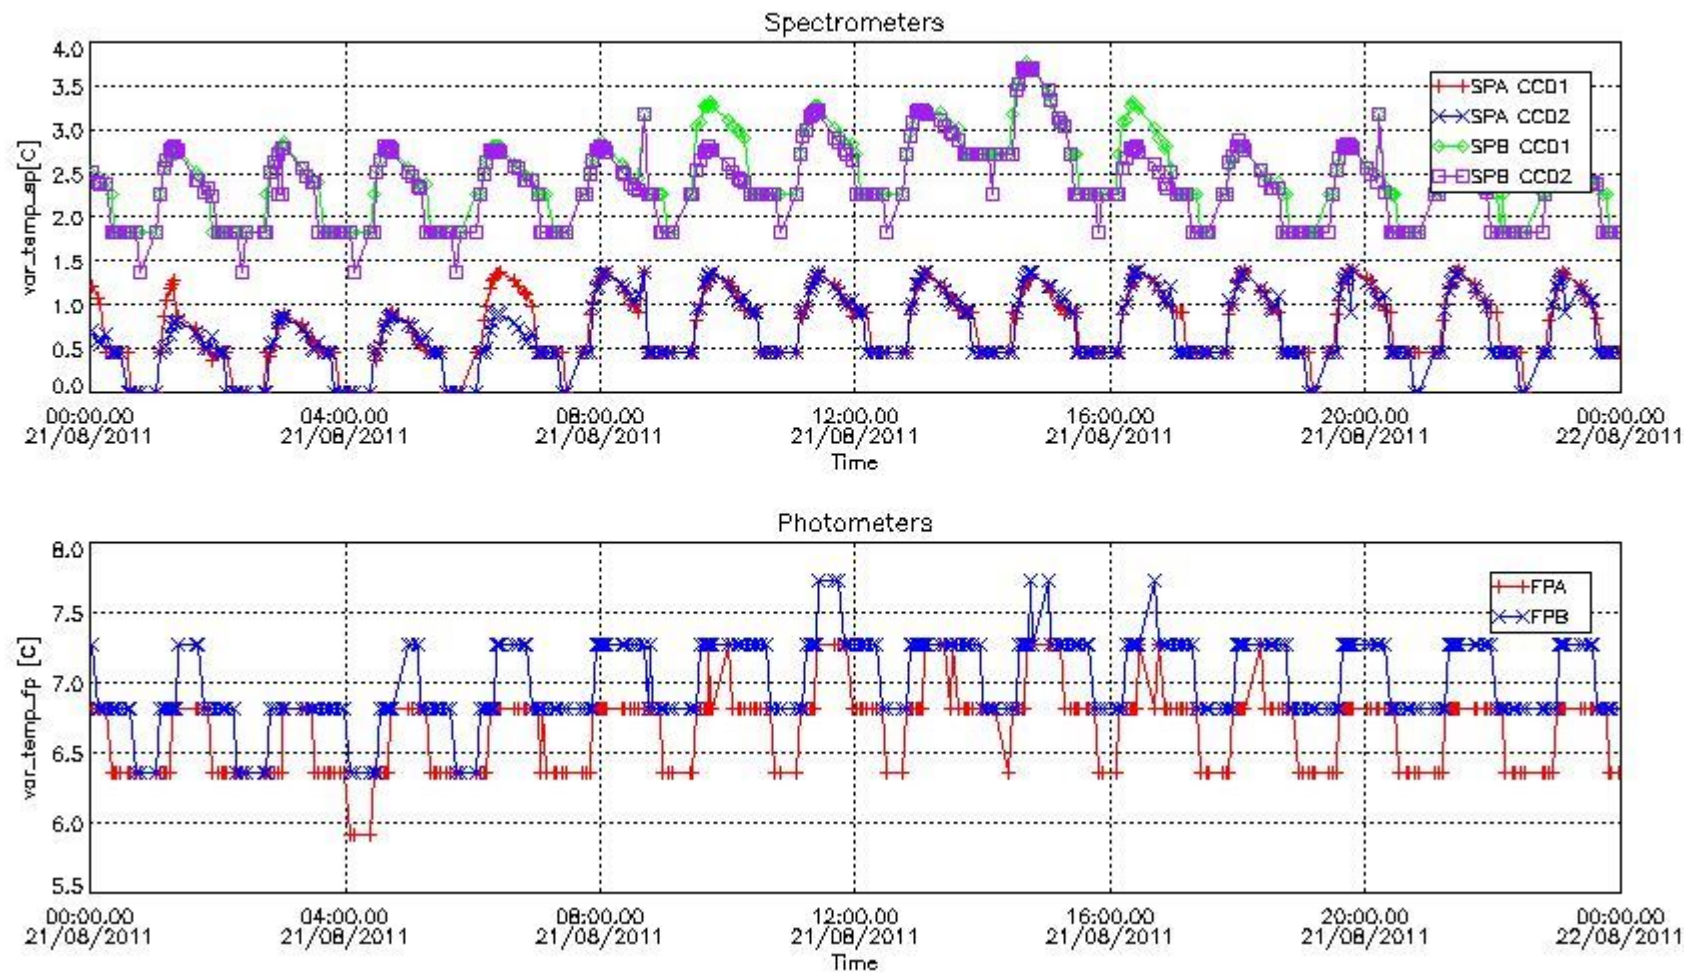

3. Plot of GOMOS spectrometers and photometers temperatures from level 1b data

4. Overview of dark signal processing per product

The Dark Charge (DC) is a temperature-dependant signal added to the useful measurements and it is therefore subtracted from them during the processing. There are two phenomena that produce a continuous increase of the DC: the "hot pixels" (a pixel is "hot" when its DC exceeds by a significant amount its value measured on ground at the same temperature) and the "Random Telegraphic Signal" (abrupt change positive or negative of the CCD pixel signal, random in time, affecting only the DC part of the signal and not the photon generated signal).

In this section a list of products that did not use the Dark Sky Area (DSA) observation for the DC computation is given. It is also provided the mean DC plot per product for dark limb products with no error flag set.

4.1 These products did not use the DSA observation for DC computation:

Product name	DC information
GOM_TRA_1PNPDE20110821_201302_000000563105_00402_49554_7368.N1	DC map with no T dep.
GOM_TRA_1PNPDE20110821_201745_000000523105_00402_49554_7369.N1	DC map used
GOM_TRA_1PNPDE20110821_202258_000000423105_00402_49554_7370.N1	DC map used
GOM_TRA_1PNPDE20110821_202614_000000413105_00402_49554_7371.N1	DC map used
GOM_TRA_1PNPDE20110821_202759_000000443105_00402_49554_7372.N1	DC map used
GOM_TRA_1PNPDE20110821_203104_000000413105_00402_49554_7373.N1	DC map used
GOM_TRA_1PNPDE20110821_203741_000000393105_00402_49554_7374.N1	DC map used
GOM_TRA_1PNPDE20110821_204052_000000383105_00402_49554_7375.N1	DC map used
GOM_TRA_1PNPDE20110821_204604_000000383105_00402_49554_7376.N1	DC map used
GOM_TRA_1PNPDE20110821_205001_000000663105_00402_49554_7377.N1	DC map used
GOM_TRA_1PNPDE20110821_210546_000000493105_00402_49554_7378.N1	DC map used
GOM_TRA_1PNPDE20110821_210857_000000523105_00402_49554_7379.N1	DC map used