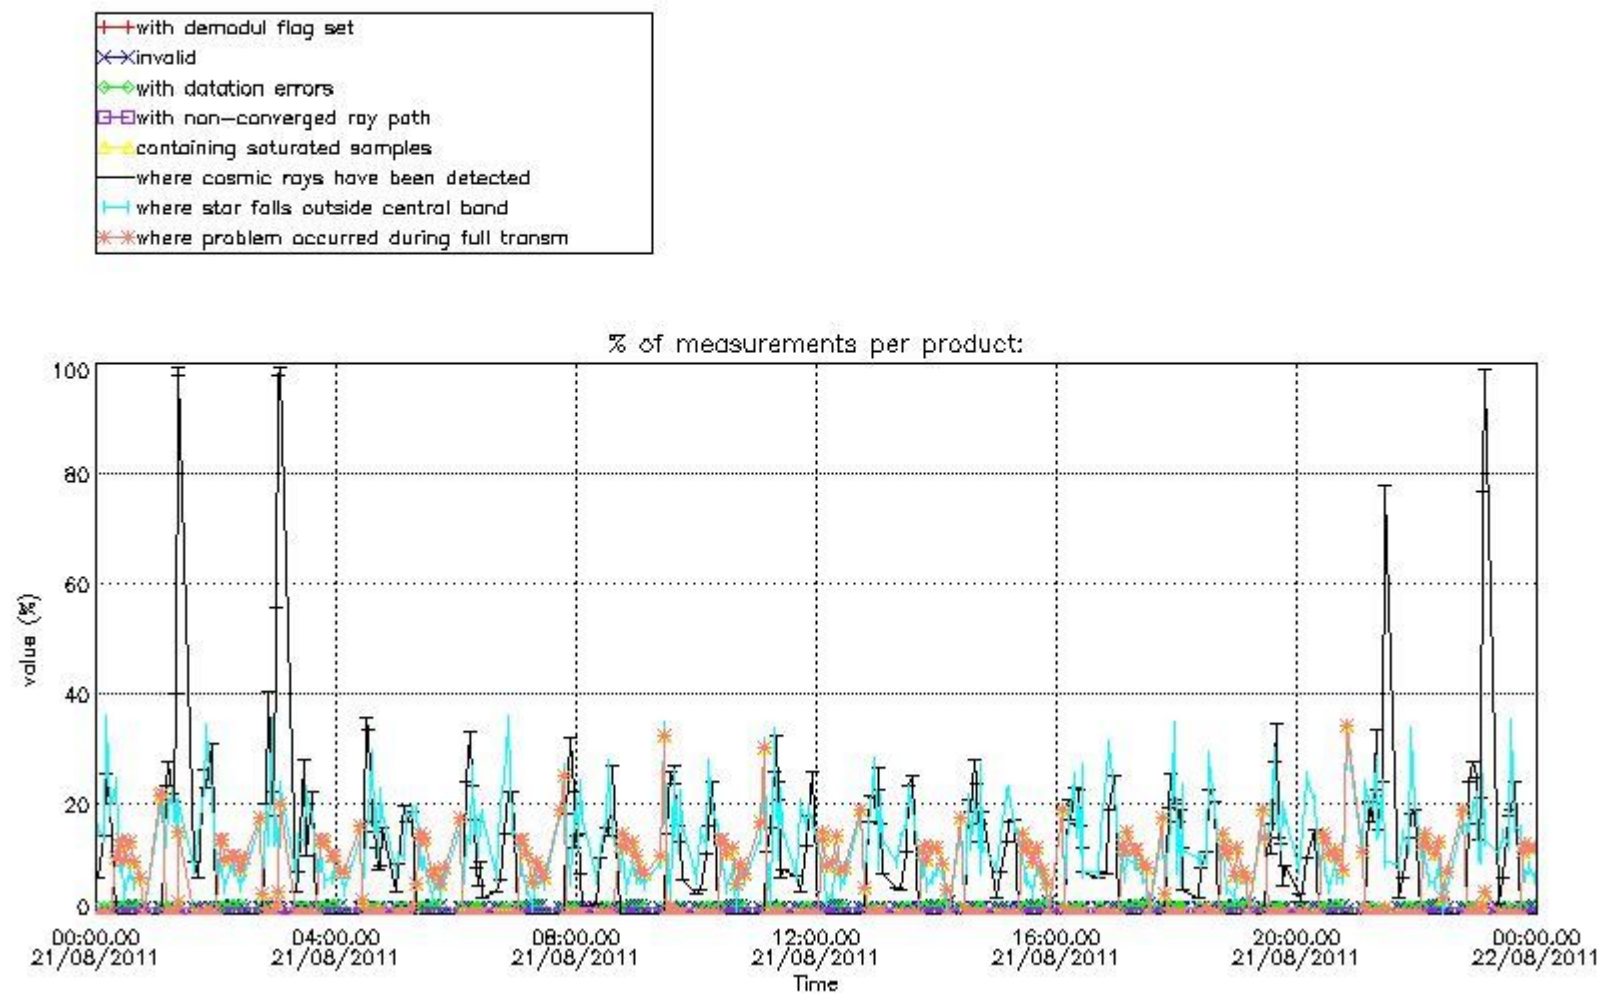

In this section it is presented the modulation information extracted from the pcd (product confidence data) at measurement level and information extracted from the Quality Summary dataset. Only products without errors (error flag in the MPH set to "0") are used.

5.1 Percentage of products during reporting period with:

At least one measurement with demodulation flag set:	53.3333 %
Reference spectrum computed from DB:	0.00000 %
Reference spectrum with small number of measurements:	0.00000 %
SATU data not used:	43.6364 %

5.2 Plot quality information per product (time dependant)

5.3 Plot quality information per product (world map)