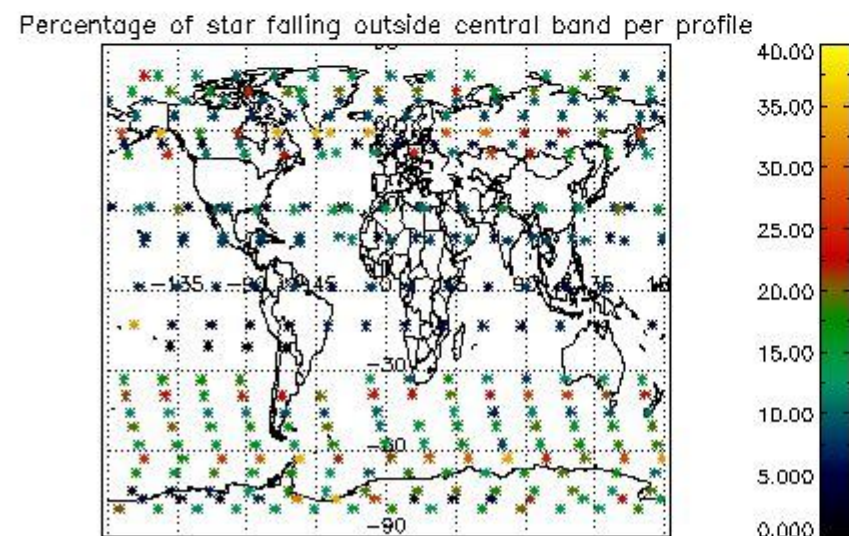

6. Statistics and plot of tangent altitude of the last measurement (DARK & BRIGHT products without errors)

6.1 Statistics on tangent altitude lost:

Statistics	DARK	BRIGHT	TWILIGHT
Mean:	13.965	18.689	NaN
St. deviation:	3.7395	3.7562	NaN
Maximum:	20.446	28.821	NaN
Minimum:	4.1768	4.8977	NaN
Number of data:	110.00	144.00	NaN

6.2 Plot for DARK limb products