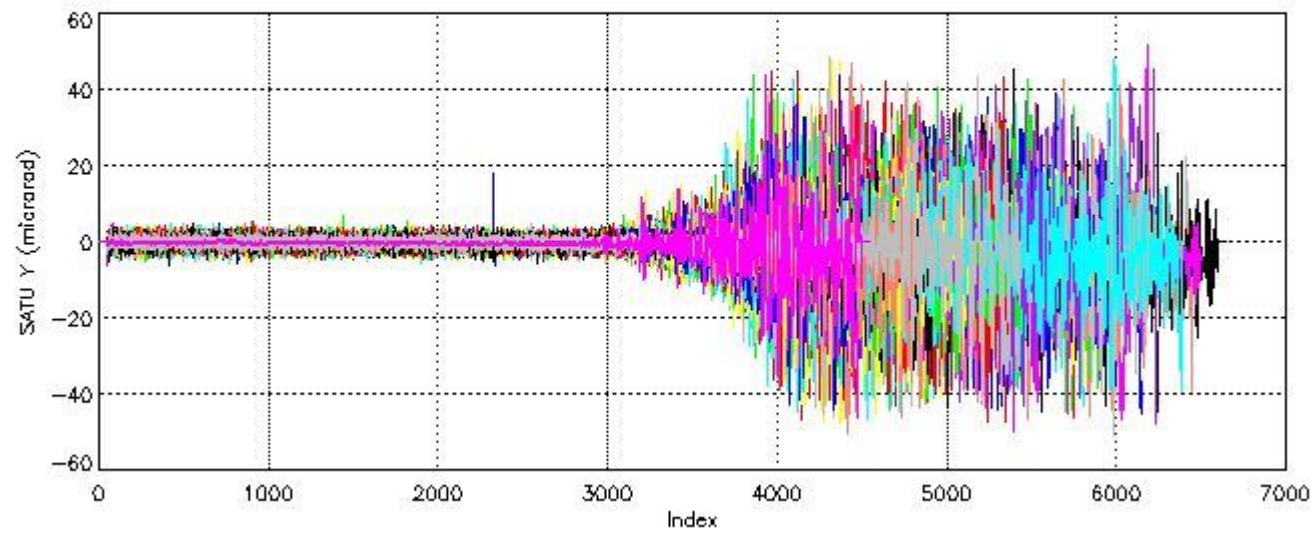

7.2 Statistics on SATU Noise Equivalent Angle (NEA) for DARK (D) and BRIGHT (B) products above 105 kms

The Star Acquisition and Tracking Unit (it is the CCD that tracks the star while it is occulted) Noise Equivalent Angle consists of the statistical angular variation of the SATU data above the atmosphere.

Statistics (in microradians) above 105 km are computed for every occultation, giving four values per occultation: one in the 'X' direction and one in the 'Y' direction for dark and bright limbs. A mean value per day in every direction and limb is calculated and monitored in order to assess instrument performance in terms of star pointing.

7.2.1 SATU NEA Statistics (table)

Statistics	SATU X (D)	SATU Y (D)	SATU X (B)	SATU Y (B)
Mean:	0.19759	-0.23338	0.21567	-0.25365
St. deviation:	0.57550	0.63100	0.70443	0.77570
Maximum:	5.6000	5.0000	5.4000	14.100
Minimum:	-5.4000	-6.2000	-14.200	-13.500