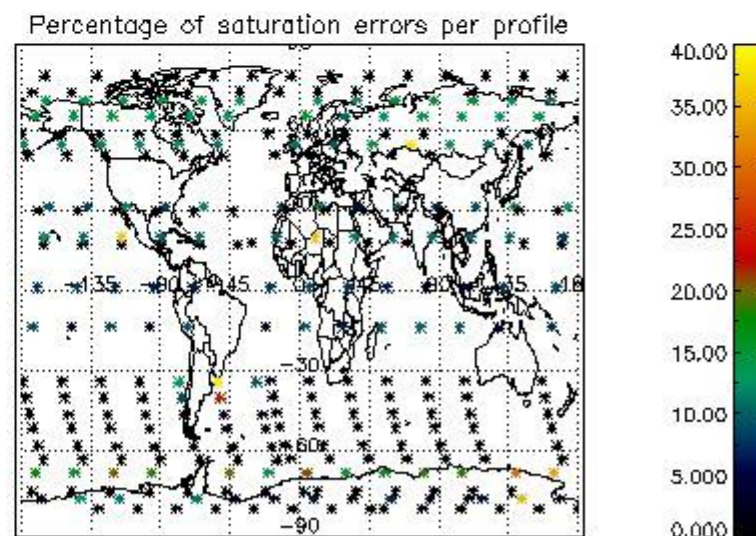

6. Statistics and plot of tangent altitude of the last measurement (DARK & BRIGHT products without errors)

6.1 Statistics on tangent altitude lost:

Statistics	DARK	BRIGHT	TWILIGHT
Mean:	13.853	18.514	NaN
St. deviation:	3.8497	4.2438	NaN
Maximum:	21.845	27.305	NaN
Minimum:	4.2746	2.9808	NaN
Number of data:	110.00	132.00	NaN

6.2 Plot for DARK limb products