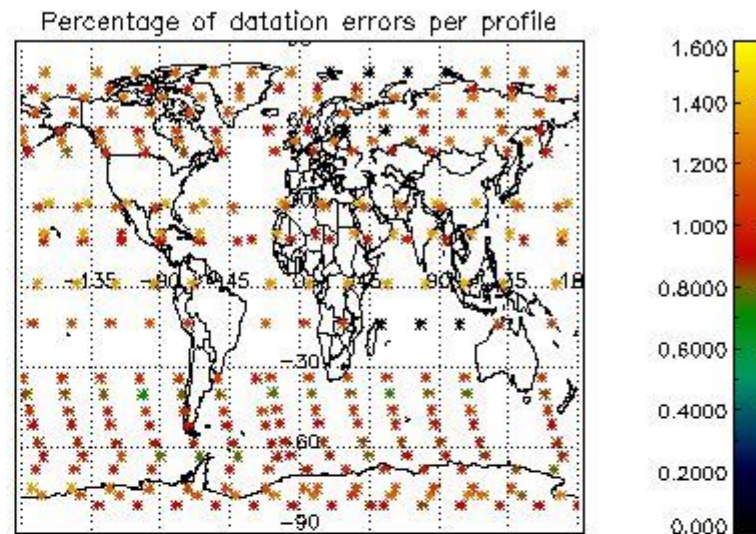

6. Statistics and plot of tangent altitude of the last measurement (DARK & BRIGHT products without errors)

6.1 Statistics on tangent altitude lost:

Statistics	DARK	BRIGHT	TWILIGHT
Mean:	13.853	18.514	NaN
St. deviation:	3.8497	4.2438	NaN
Maximum:	21.845	27.305	NaN
Minimum:	4.2746	2.9808	NaN
Number of data:	110.00	132.00	NaN

6.2 Plot for DARK limb products