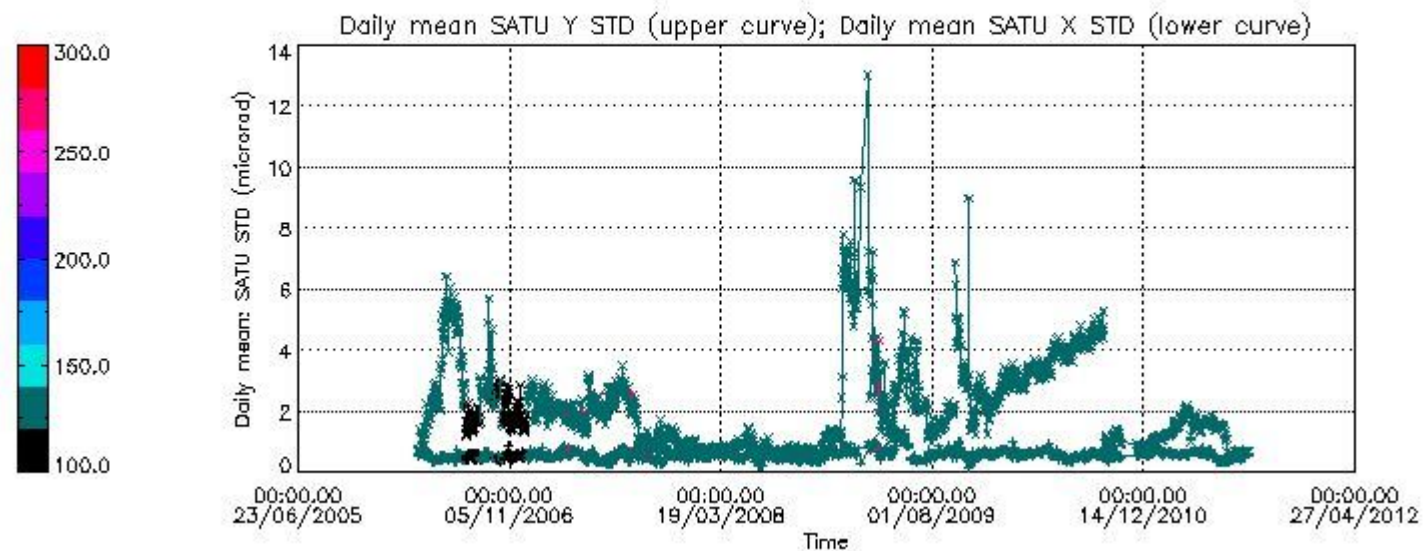

Number of data:	1.2360E+05	1.2360E+05	1.2720E+05	1.2720E+05
90Percentile:	1.0000	0.60000	1.2000	0.70000

7.2.2 Trend of daily SATU NEA St. deviation since 1st April 2006 (dark limb) and of daily SATU NEA 90th percentile since May 2011

The long term trend of the SATU 'X' and 'Y' standard deviations should be constant during the whole mission.

The colorbar represents the start tangent altitude (km) of the occultations.

Upper curve: STD of SATU Y axis

Lower curve: STD of SATU X axis

8. Auxiliary Data Files used for the production reported in section 2.4

The number reported in the third column indicates since which file (see list in section 2.4) the corresponding auxiliary file has been used. The fourth column is the date of those product files.