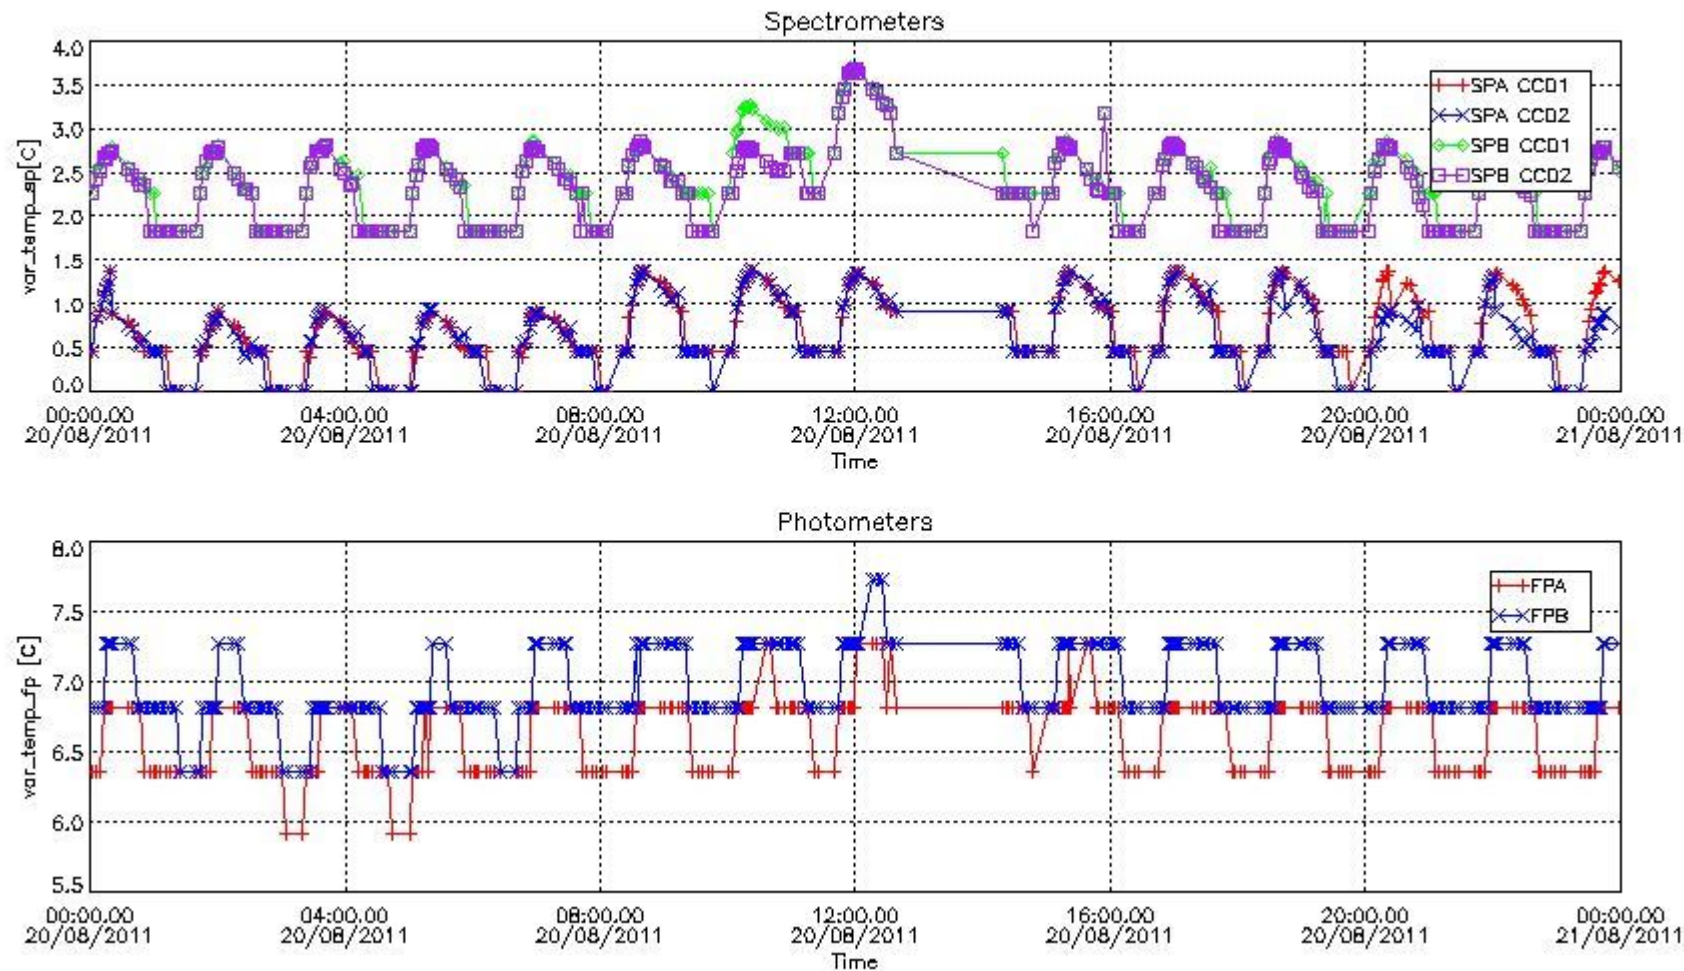

306	GOM_TRA_1PNPDE20110820_233918_000000543105_00389_49541_7076.N1	20-AUG-2011 23:39:18	Dark	53.500	30	46Eps Ori	1.6940	30000.	107	49541	No
307	GOM_TRA_1PNPDE20110820_234047_000000503105_00389_49541_7077.N1	20-AUG-2011 23:40:47	Dark	49.500	125	44Iot Ori	2.7700	30000.	99	49541	No
308	GOM_TRA_1PNPDE20110820_234235_000000643105_00389_49541_7085.N1	20-AUG-2011 23:42:35	Dark	63.500	7	19Bet Ori	0.10000	14000.	127	49541	No
309	GOM_TRA_1PNPDE20110820_234415_000000493105_00389_49541_7086.N1	20-AUG-2011 23:44:15	Dark	49.000	101	11Alp Lep	2.5820	7000.0	98	49541	No
310	GOM_TRA_1PNPDE20110820_235841_000000533105_00390_49542_7087.N1	20-AUG-2011 23:58:41	Dark	53.000	157	The1Eri	2.9060	9300.0	106	49542	No

3. Plot of GOMOS spectrometers and photometers temperatures from level 1b data

4. Overview of dark signal processing per product

The Dark Charge (DC) is a temperature-dependant signal added to the useful measurements and it is therefore subtracted from them during the processing. There are two phenomena that produce a continuous increase of the DC: the "hot pixels" (a pixel is "hot" when its DC exceeds by a significant amount its value measured on ground at the same temperature) and the "Random Telegraphic Signal" (abrupt change positive or negative of the CCD pixel signal, random in time, affecting only the DC part of the signal and not the photon generated signal).

In this section a list of products that did not use the Dark Sky Area (DSA) observation for the DC computation is given. It is also provided the mean DC plot per product for dark limb products with no error flag set.

4.1 These products did not use the DSA observation for DC computation:

Product name	DC information
GOM_TRA_1PNPDE20110820_204941_000000553105_00388_49540_7028.N1	DC map used
GOM_TRA_1PNPDE20110820_205424_000000523105_00388_49540_7029.N1	DC map used
GOM_TRA_1PNPDE20110820_205940_000000423105_00388_49540_7030.N1	DC map used
GOM_TRA_1PNPDE20110820_210258_000000413105_00388_49540_7031.N1	DC map used
GOM_TRA_1PNPDE20110820_210445_000000463105_00388_49540_7032.N1	DC map used