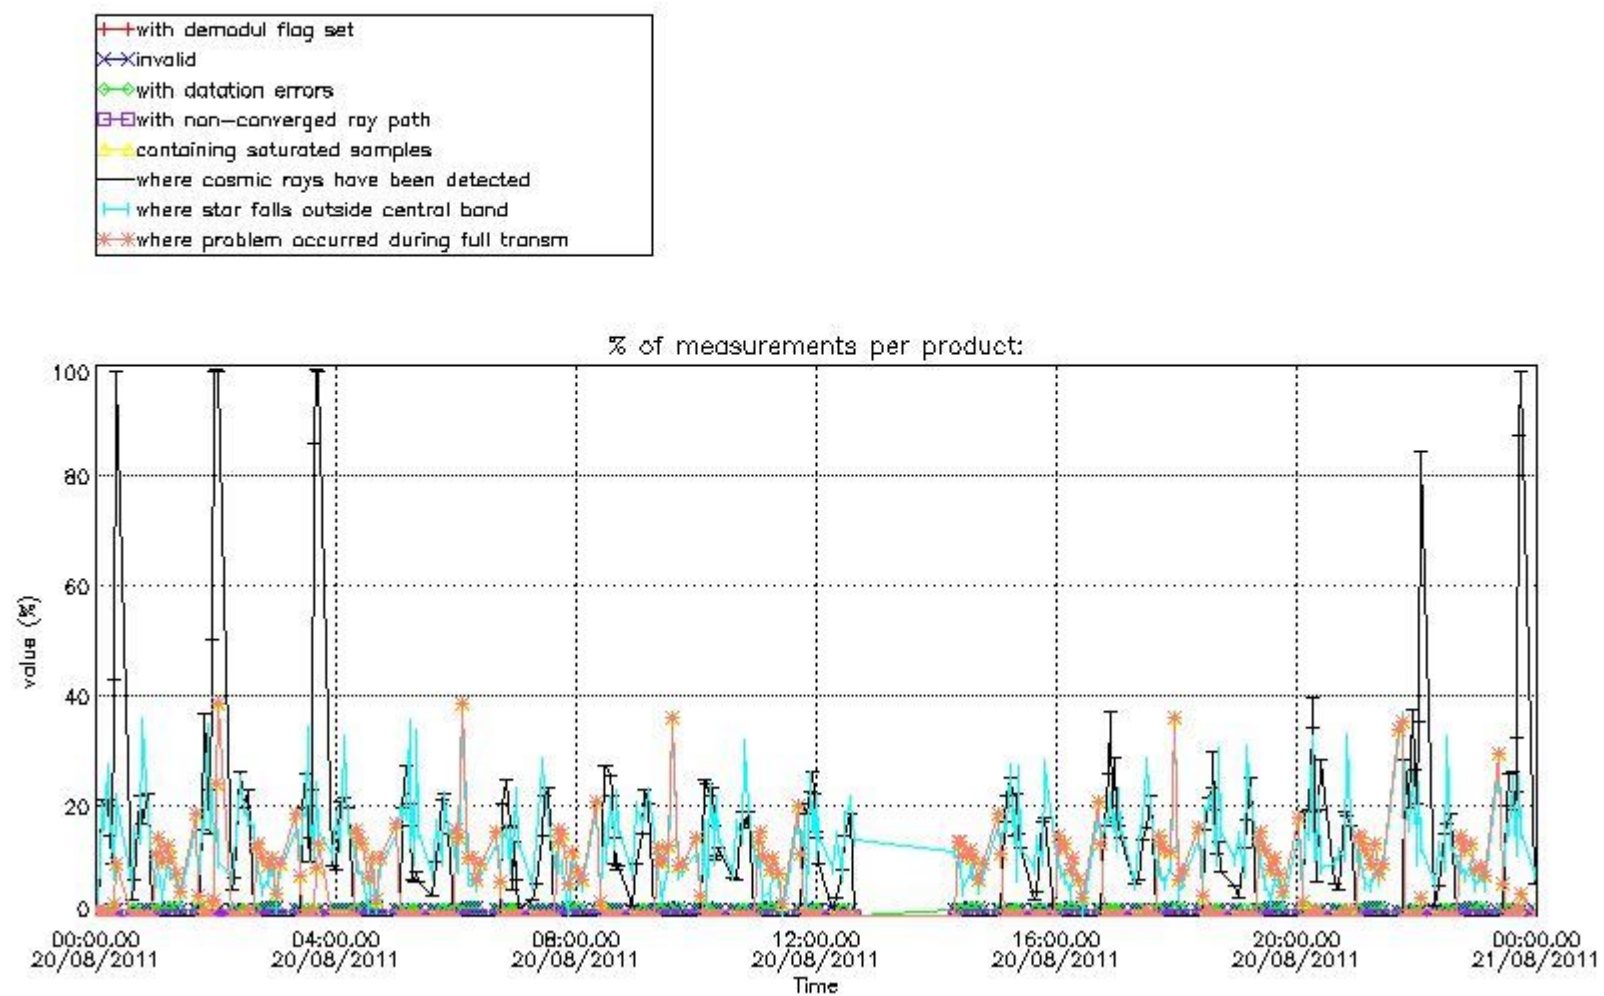

At least one measurement with demodulation flag set:	54.5455 %
Reference spectrum computed from DB:	0.00000 %
Reference spectrum with small number of measurements:	0.00000 %
SATU data not used:	42.8571 %

5.2 Plot quality information per product (time dependant)

5.3 Plot quality information per product (world map)