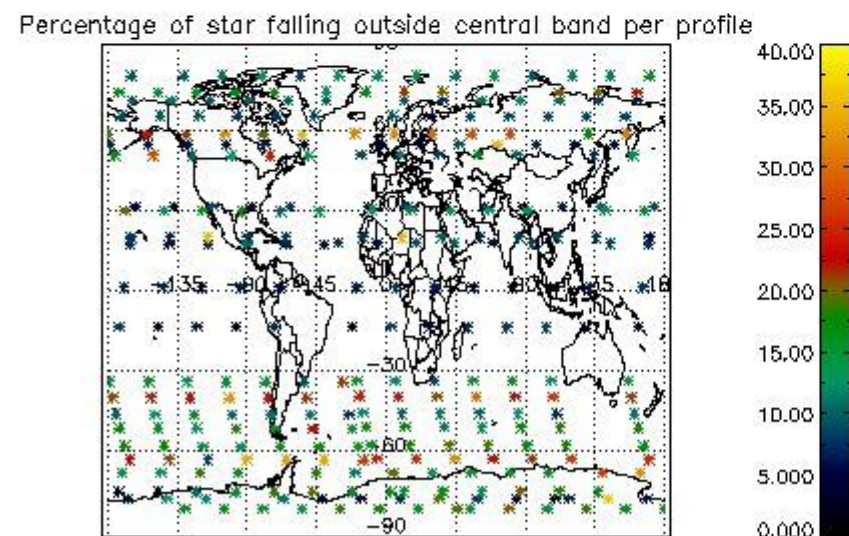

6. Statistics and plot of tangent altitude of the last measurement (DARK & BRIGHT products without errors)

6.1 Statistics on tangent altitude lost:

Statistics	DARK	BRIGHT	TWILIGHT
Mean:	13.853	18.514	NaN
St. deviation:	3.8497	4.2438	NaN
Maximum:	21.845	27.305	NaN
Minimum:	4.2746	2.9808	NaN
Number of data:	110.00	132.00	NaN

6.2 Plot for DARK limb products