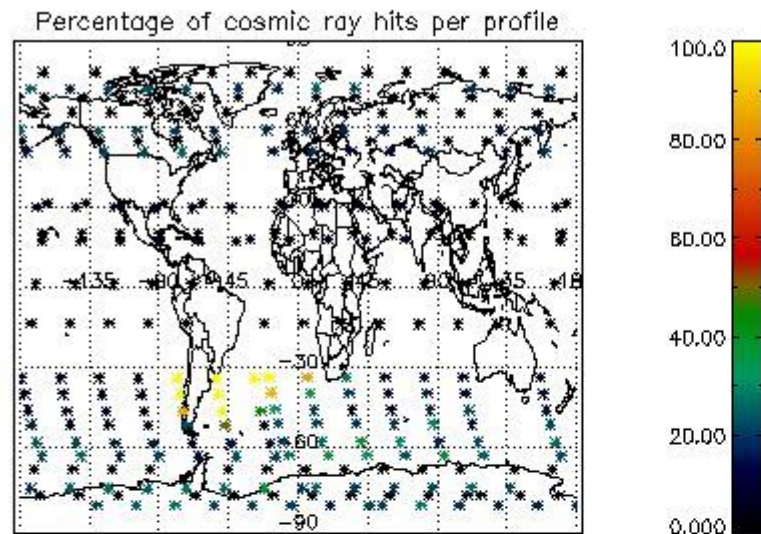

6. Statistics and plot of tangent altitude of the last measurement (DARK & BRIGHT products without errors)

6.1 Statistics on tangent altitude lost:

Statistics	DARK	BRIGHT	TWILIGHT
Mean:	13.853	18.514	NaN
St. deviation:	3.8497	4.2438	NaN
Maximum:	21.845	27.305	NaN
Minimum:	4.2746	2.9808	NaN
Number of data:	110.00	132.00	NaN

6.2 Plot for DARK limb products