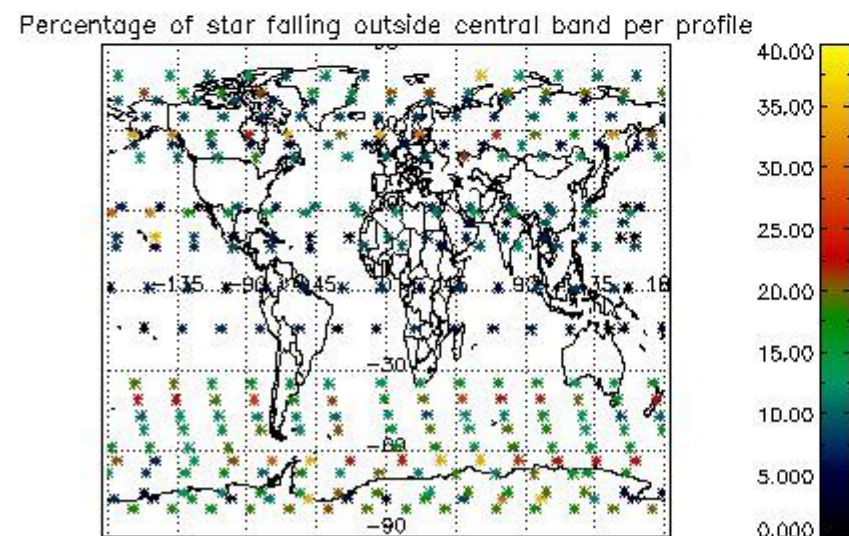

6. Statistics and plot of tangent altitude of the last measurement (DARK & BRIGHT products without errors)

6.1 Statistics on tangent altitude lost:

Statistics	DARK	BRIGHT	TWILIGHT
Mean:	13.909	19.068	NaN
St. deviation:	3.6957	4.0630	NaN
Maximum:	21.950	30.459	NaN
Minimum:	3.8276	3.5855	NaN
Number of data:	109.00	149.00	NaN

6.2 Plot for DARK limb products