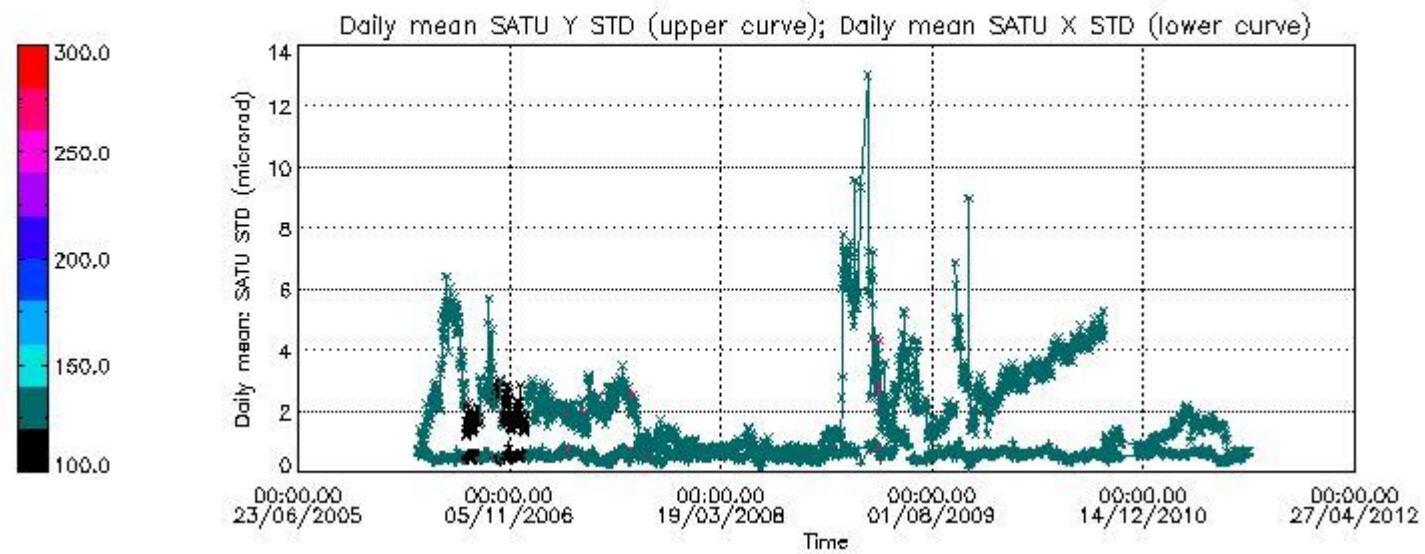

Number of data:	1.2155E+05	1.2155E+05	1.4450E+05	1.4450E+05
90Percentile:	1.0000	0.60000	1.1000	0.70000

7.2.2 Trend of daily SATU NEA St. deviation since 1st April 2006 (dark limb) and of daily SATU NEA 90th percentile since May 2011

The long term trend of the SATU 'X' and 'Y' standard deviations should be constant during the whole mission.

The colorbar represents the start tangent altitude (km) of the occultations.

Upper curve: STD of SATU Y axis

Lower curve: STD of SATU X axis

8. Auxiliary Data Files used for the production reported in section 2.4

The number reported in the third column indicates since which file (see list in section 2.4) the corresponding auxiliary file has been used. The fourth column is the date of those product files.