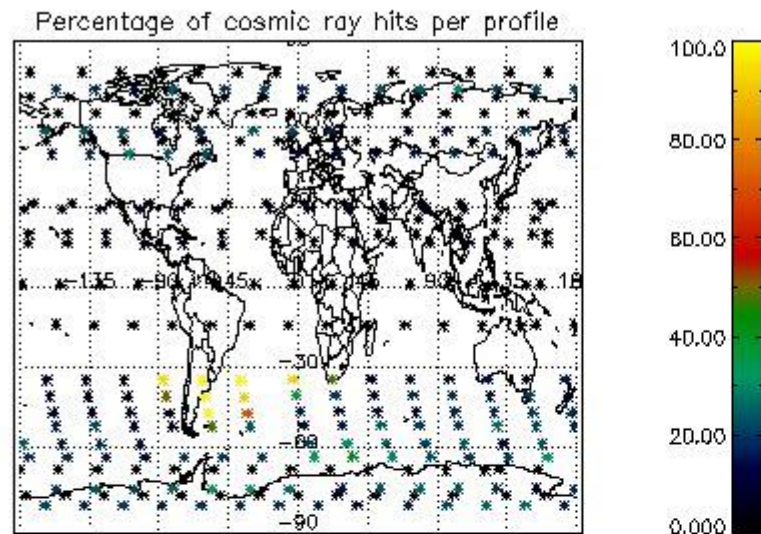

6. Statistics and plot of tangent altitude of the last measurement (DARK & BRIGHT products without errors)

6.1 Statistics on tangent altitude lost:

Statistics	DARK	BRIGHT	TWILIGHT
Mean:	13.909	19.068	NaN
St. deviation:	3.6957	4.0630	NaN
Maximum:	21.950	30.459	NaN
Minimum:	3.8276	3.5855	NaN
Number of data:	109.00	149.00	NaN

6.2 Plot for DARK limb products