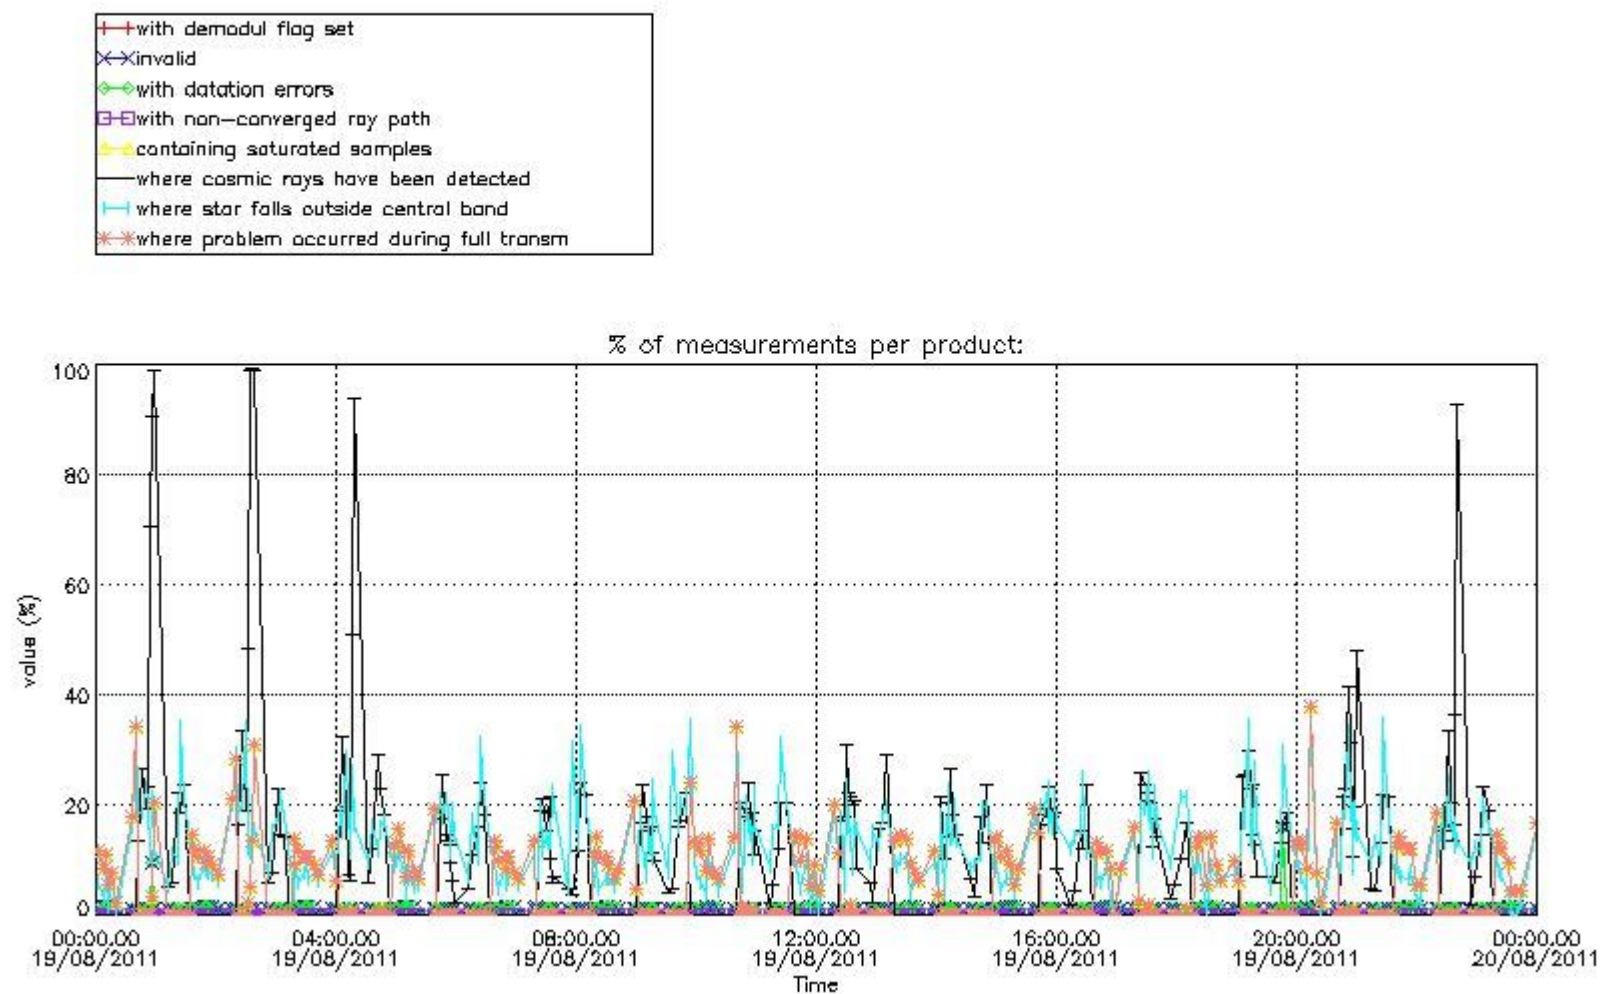

5.1 Percentage of products during reporting period with:

At least one measurement with demodulation flag set:	51.9878 %
Reference spectrum computed from DB:	0.00000 %
Reference spectrum with small number of measurements:	0.00000 %
SATU data not used:	45.5658 %

5.2 Plot quality information per product (time dependant)

5.3 Plot quality information per product (world map)