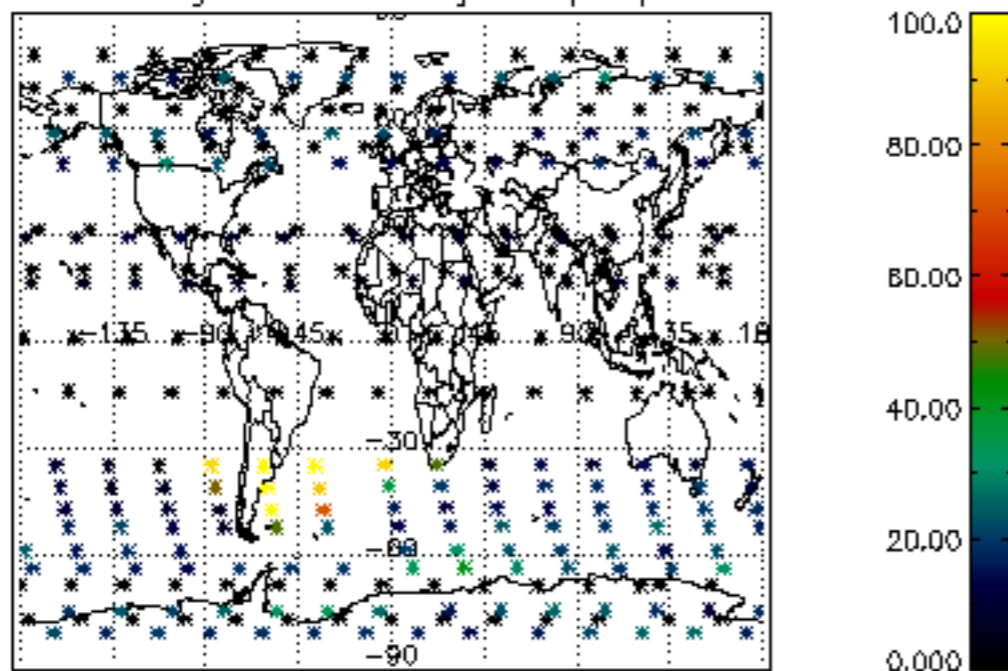

Percentage of cosmic ray hits per profile