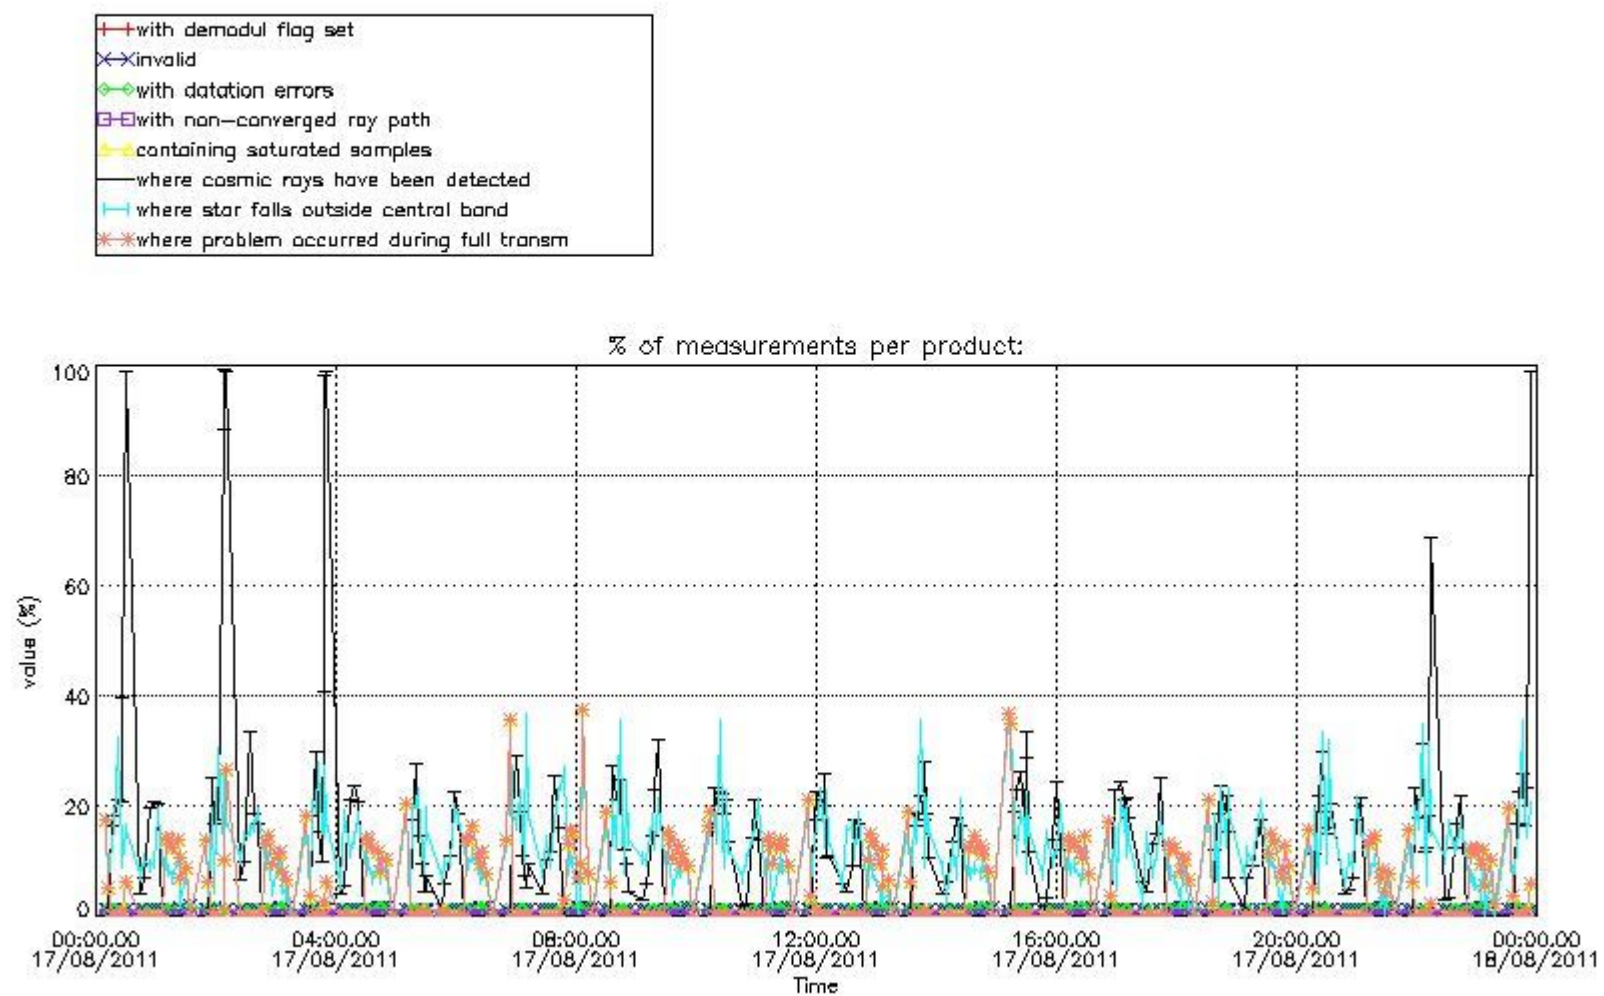

At least one measurement with demodulation flag set:	47.4006 %
Reference spectrum computed from DB:	0.00000 %
Reference spectrum with small number of measurements:	0.00000 %
SATU data not used:	46.1774 %

5.2 Plot quality information per product (time dependant)

5.3 Plot quality information per product (world map)