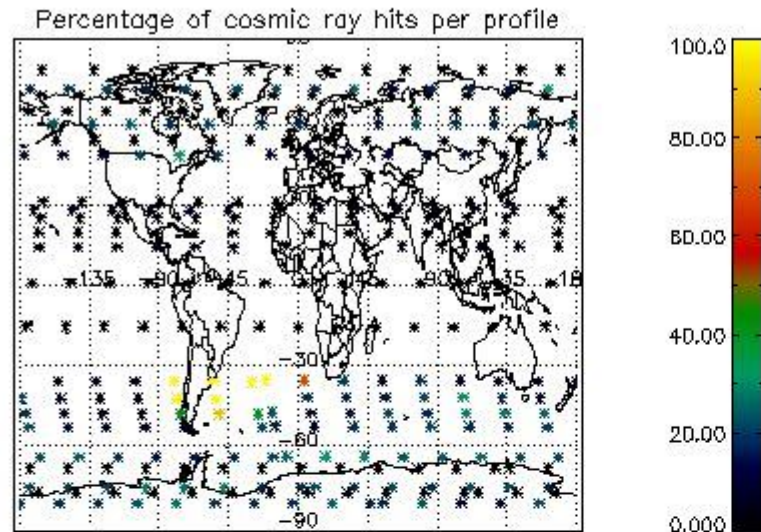

6. Statistics and plot of tangent altitude of the last measurement (DARK & BRIGHT products without errors)

6.1 Statistics on tangent altitude lost:

Statistics	DARK	BRIGHT	TWILIGHT
Mean:	13.781	19.866	NaN
St. deviation:	4.5340	6.5236	NaN
Maximum:	23.345	49.810	NaN
Minimum:	3.7895	3.1719	NaN
Number of data:	100.00	151.00	NaN

6.2 Plot for DARK limb products