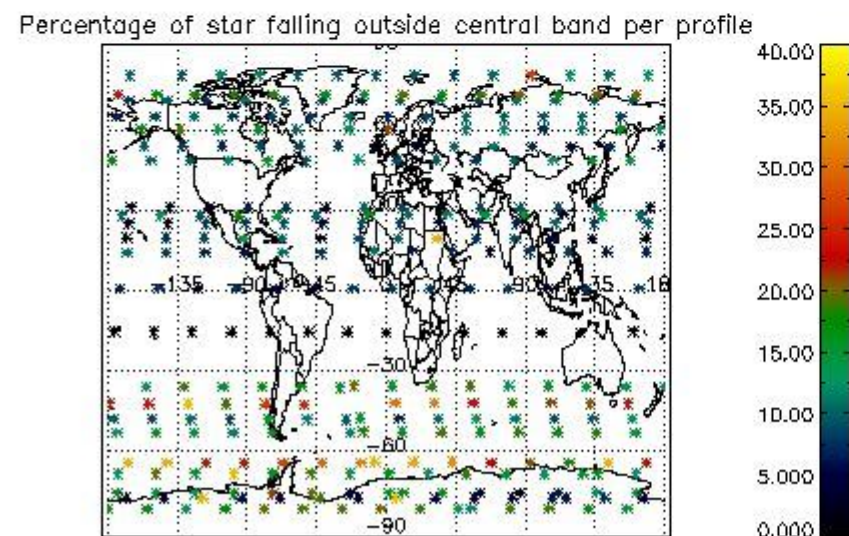

6. Statistics and plot of tangent altitude of the last measurement (DARK & BRIGHT products without errors)

6.1 Statistics on tangent altitude lost:

Statistics	DARK	BRIGHT	TWILIGHT
Mean:	13.781	19.866	NaN
St. deviation:	4.5340	6.5236	NaN
Maximum:	23.345	49.810	NaN
Minimum:	3.7895	3.1719	NaN
Number of data:	100.00	151.00	NaN

6.2 Plot for DARK limb products