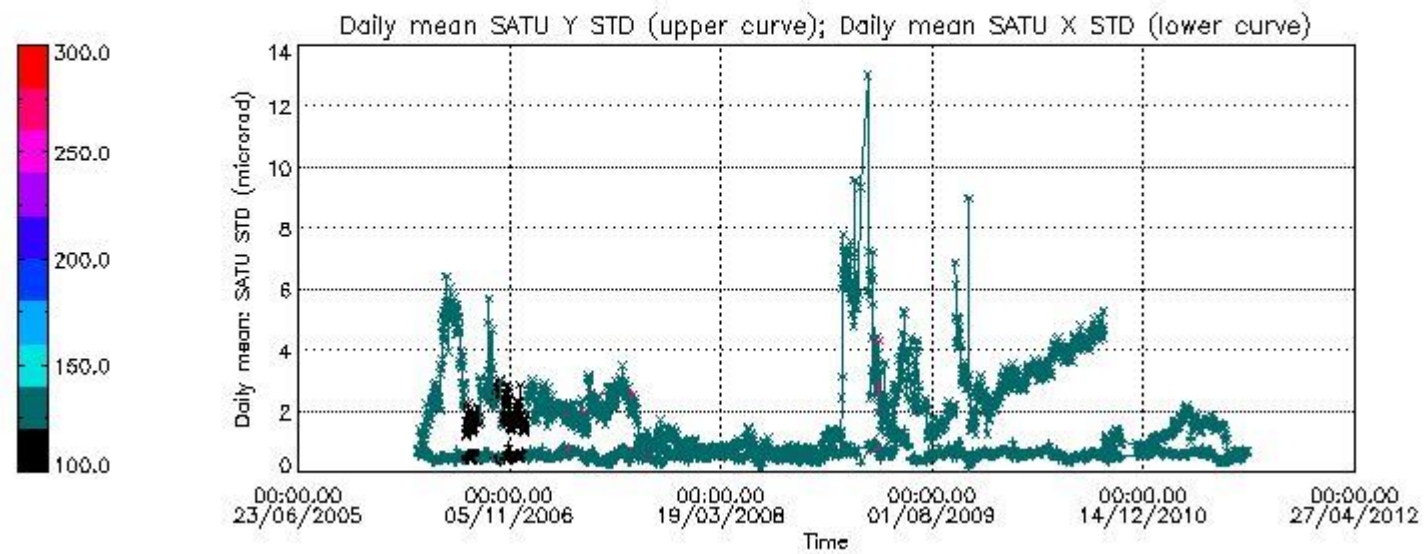

Number of data:	1.0730E+05	1.0730E+05	1.4530E+05	1.4530E+05
90Percentile:	1.0000	0.70000	1.1000	0.70000

7.2.2 Trend of daily SATU NEA St. deviation since 1st April 2006 (dark limb) and of daily SATU NEA 90th percentile since May 2011

The long term trend of the SATU 'X' and 'Y' standard deviations should be constant during the whole mission.

The colorbar represents the start tangent altitude (km) of the occultations.

Upper curve: STD of SATU Y axis

Lower curve: STD of SATU X axis

8. Auxiliary Data Files used for the production reported in section 2.4

The number reported in the third column indicates since which file (see list in section 2.4) the corresponding auxiliary file has been used. The fourth column is the date of those product files.